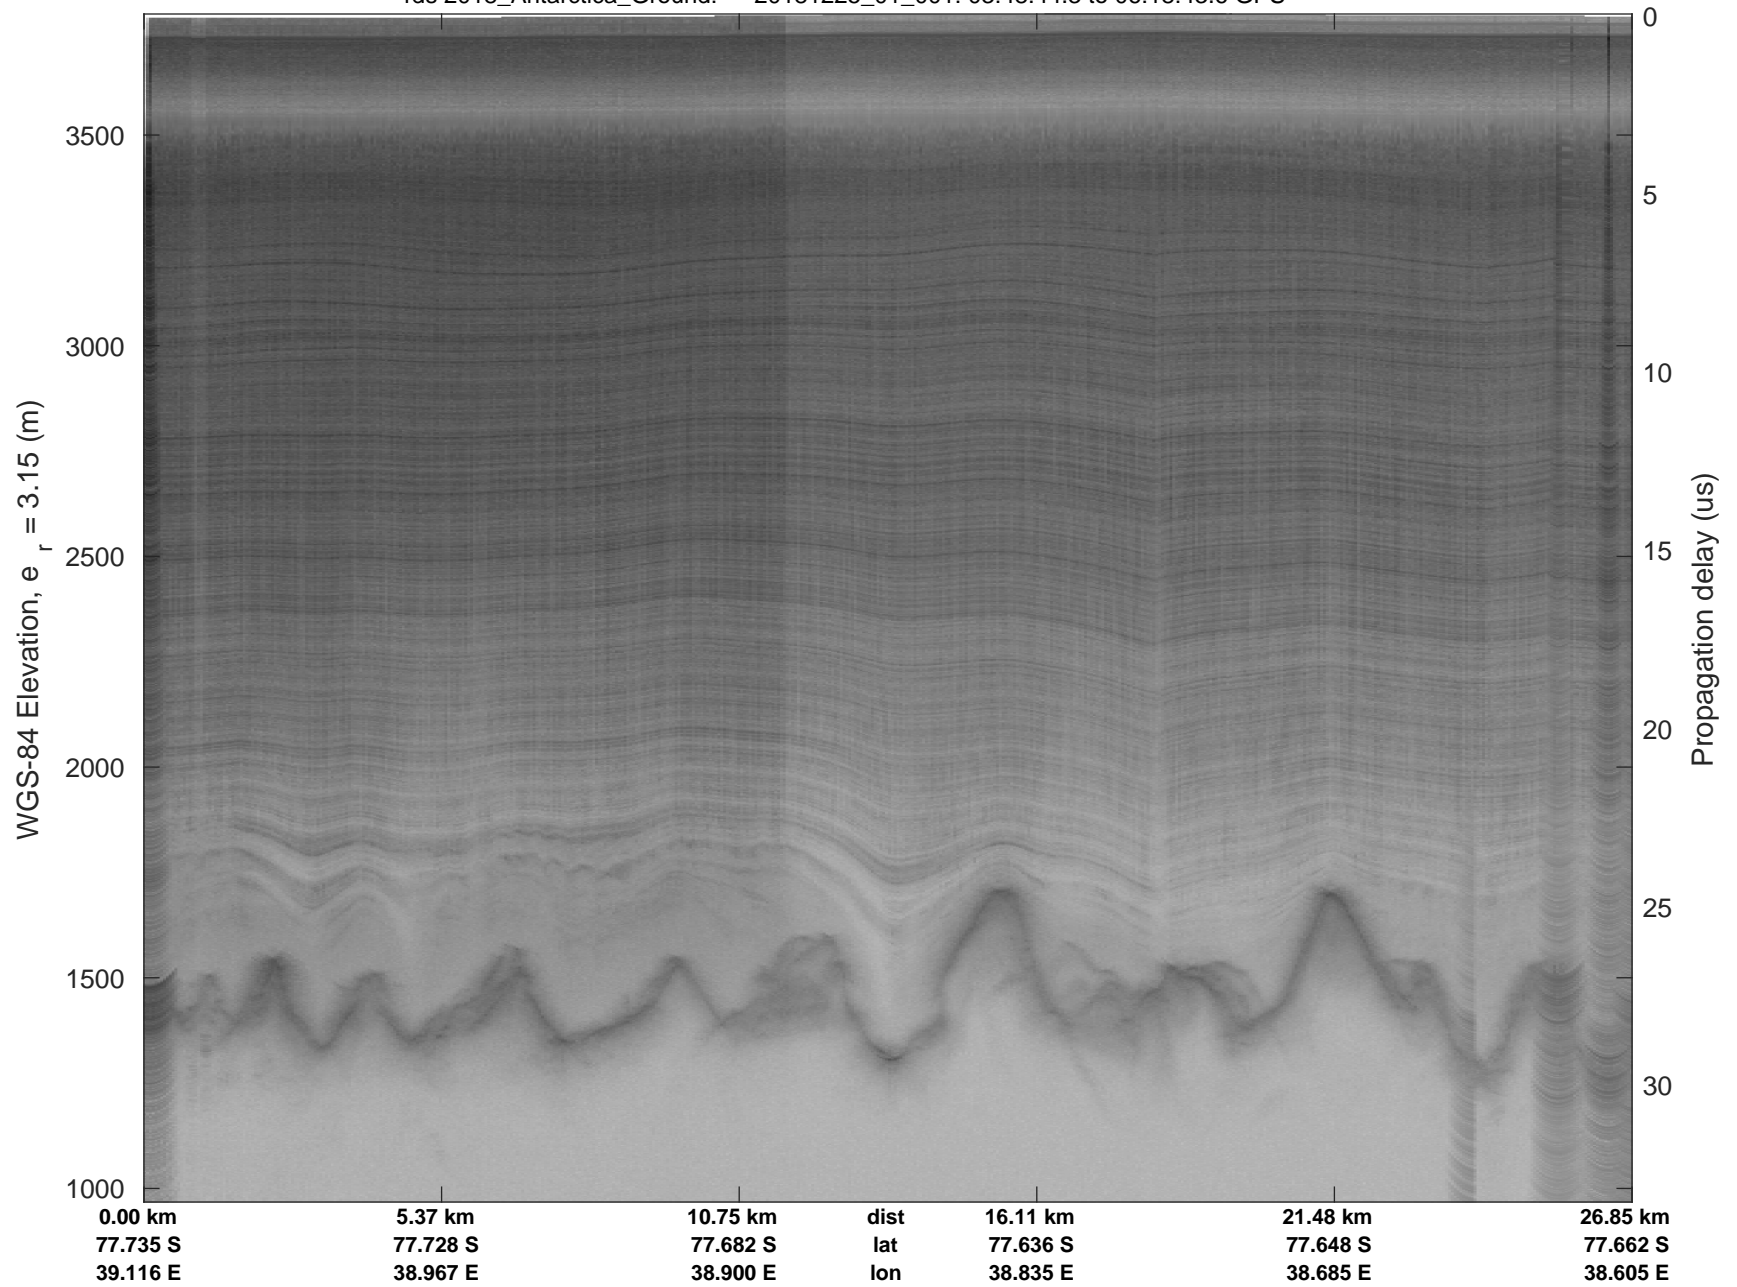

rds 2018_Antarctica_Ground: "" 20181225_01_001: 03:48:44.3 to 06:18:43.6 GPS

rds 2018_Antarctica_Ground: "" 20181225_01_001: 03:48:44.3 to 06:18:43.6 GPS