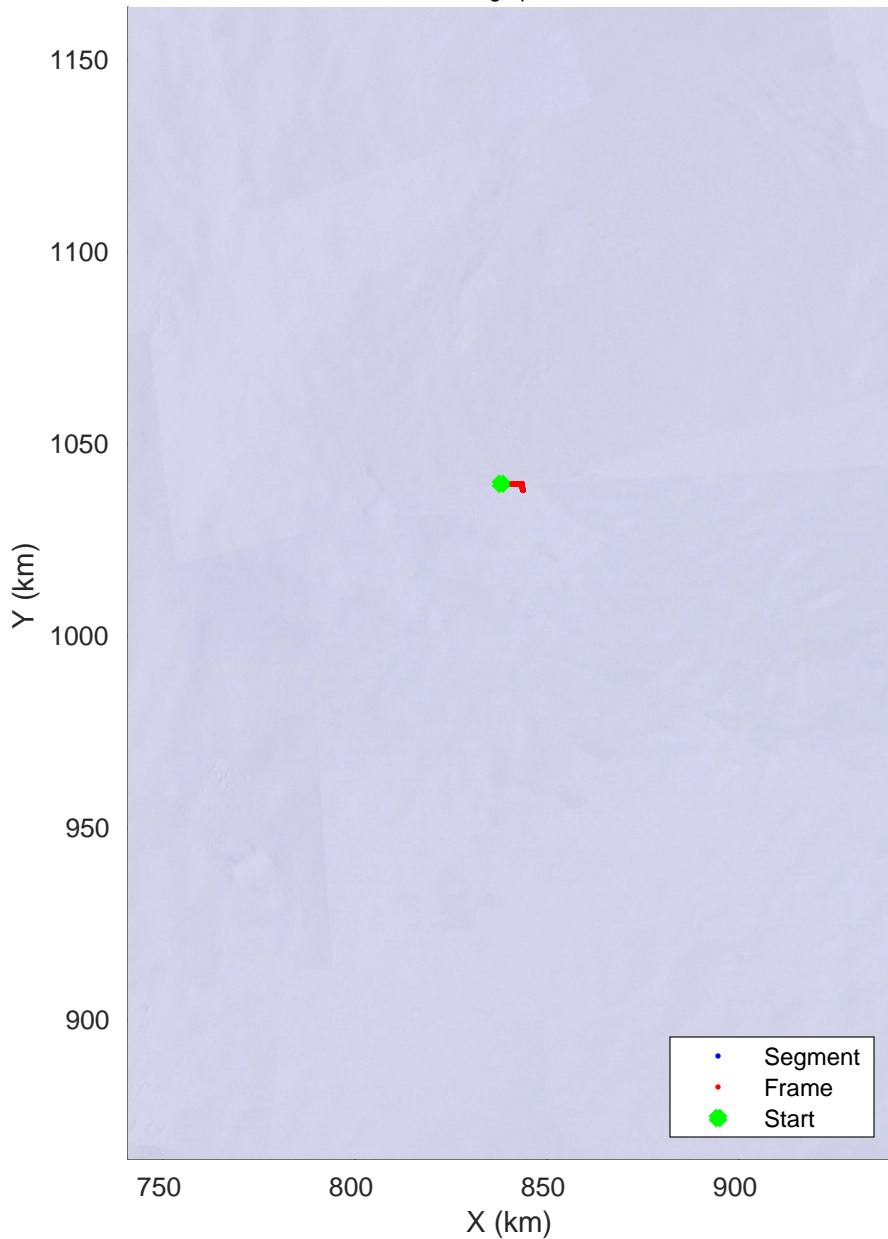

Box B day 2  
20181224\_07\_001  
Polar Stereograph -71N/0E

rds 2018\_Antarctica\_Ground: "Box B day 2" 20181224\_07\_001: 13:30:56.2 to 14:06:51.6 GPS

rds 2018\_Antarctica\_Ground: "Box B day 2" 20181224\_07\_001: 13:30:56.2 to 14:06:51.6 GPS