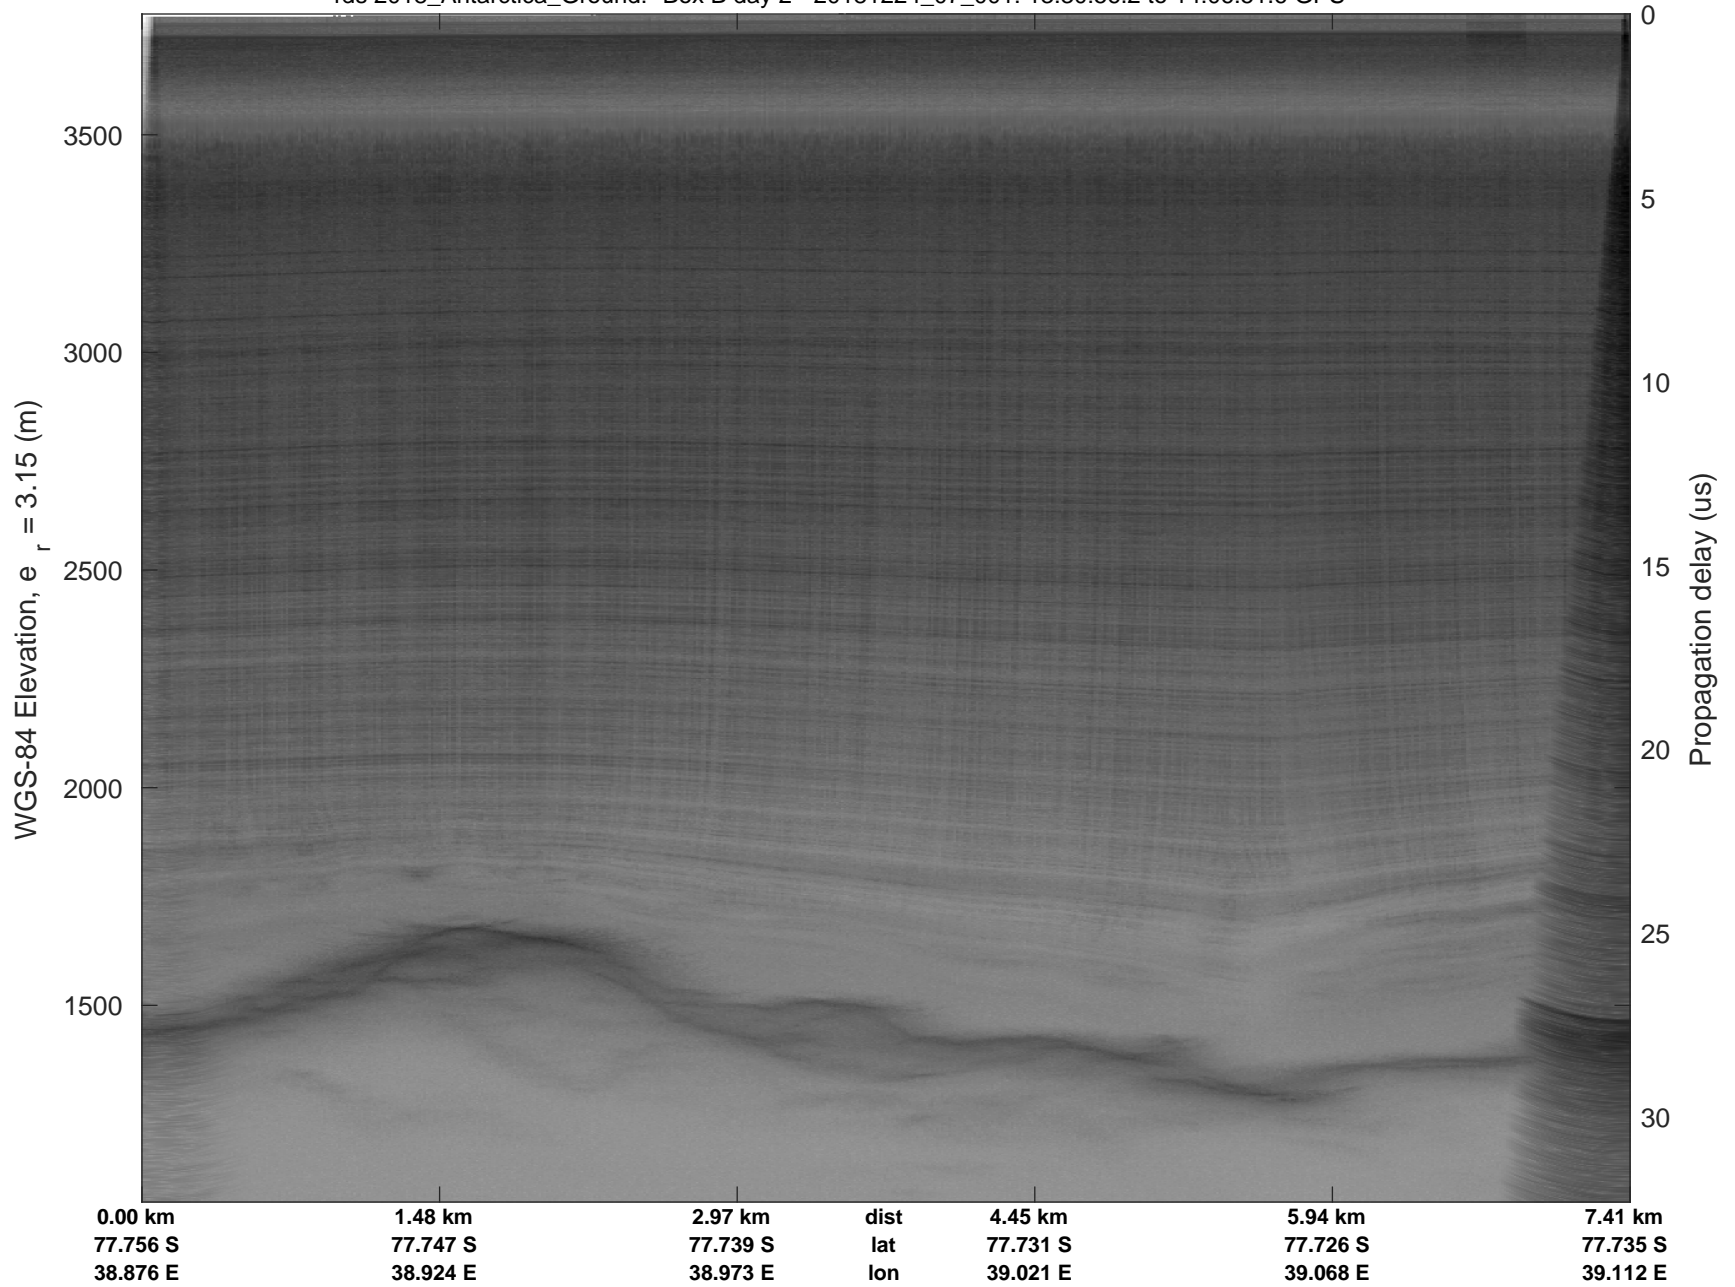

Box B day 2  
20181224\_07\_001  
Polar Stereograph -71N/0E

rds 2018\_Antarctica\_Ground: "Box B day 2" 20181224\_07\_001: 13:30:56.2 to 14:06:51.6 GPS

rds 2018\_Antarctica\_Ground: "Box B day 2" 20181224\_07\_001: 13:30:56.2 to 14:06:51.6 GPS