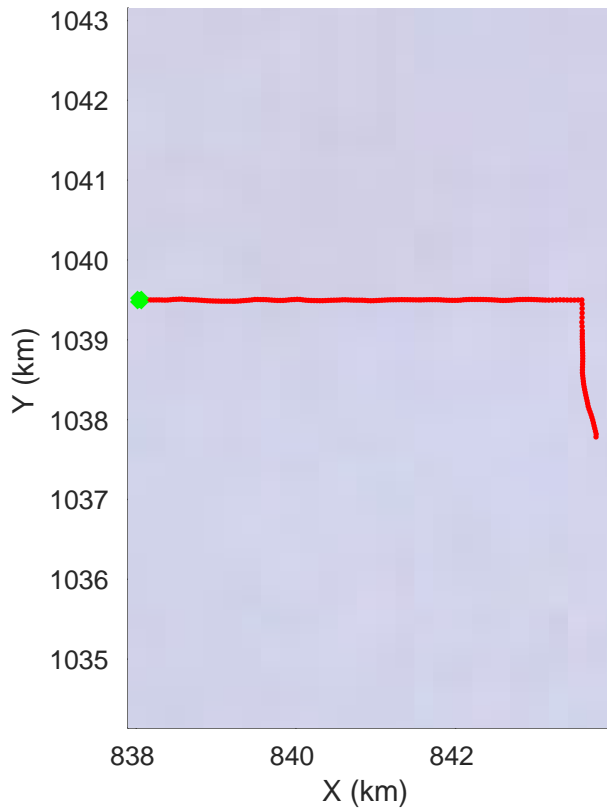

Box B day 2  
20181224\_07\_001  
Polar Stereograph -71N/0E

rds 2018\_Antarctica\_Ground: "Box B day 2" 20181224\_07\_001: 13:30:56.2 to 14:06:51.6 GPS

rds 2018\_Antarctica\_Ground: "Box B day 2" 20181224\_07\_001: 13:30:56.2 to 14:06:51.6 GPS