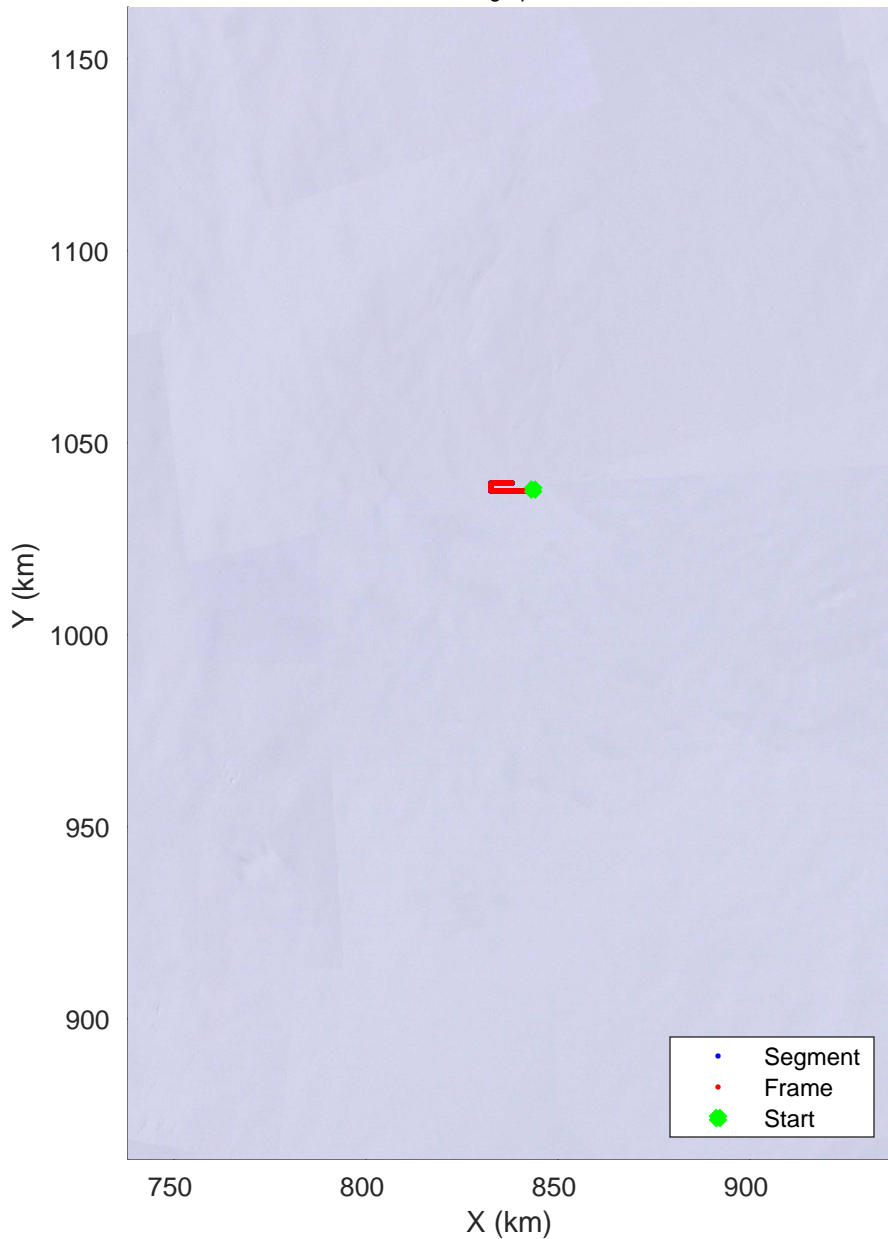

Box B day 2
20181224_06_001
Polar Stereograph -71N/0E

rds 2018_Antarctica_Ground: "Box B day 2" 20181224_06_001: 11:54:55.7 to 13:28:29.3 GPS

rds 2018_Antarctica_Ground: "Box B day 2" 20181224_06_001: 11:54:55.7 to 13:28:29.3 GPS