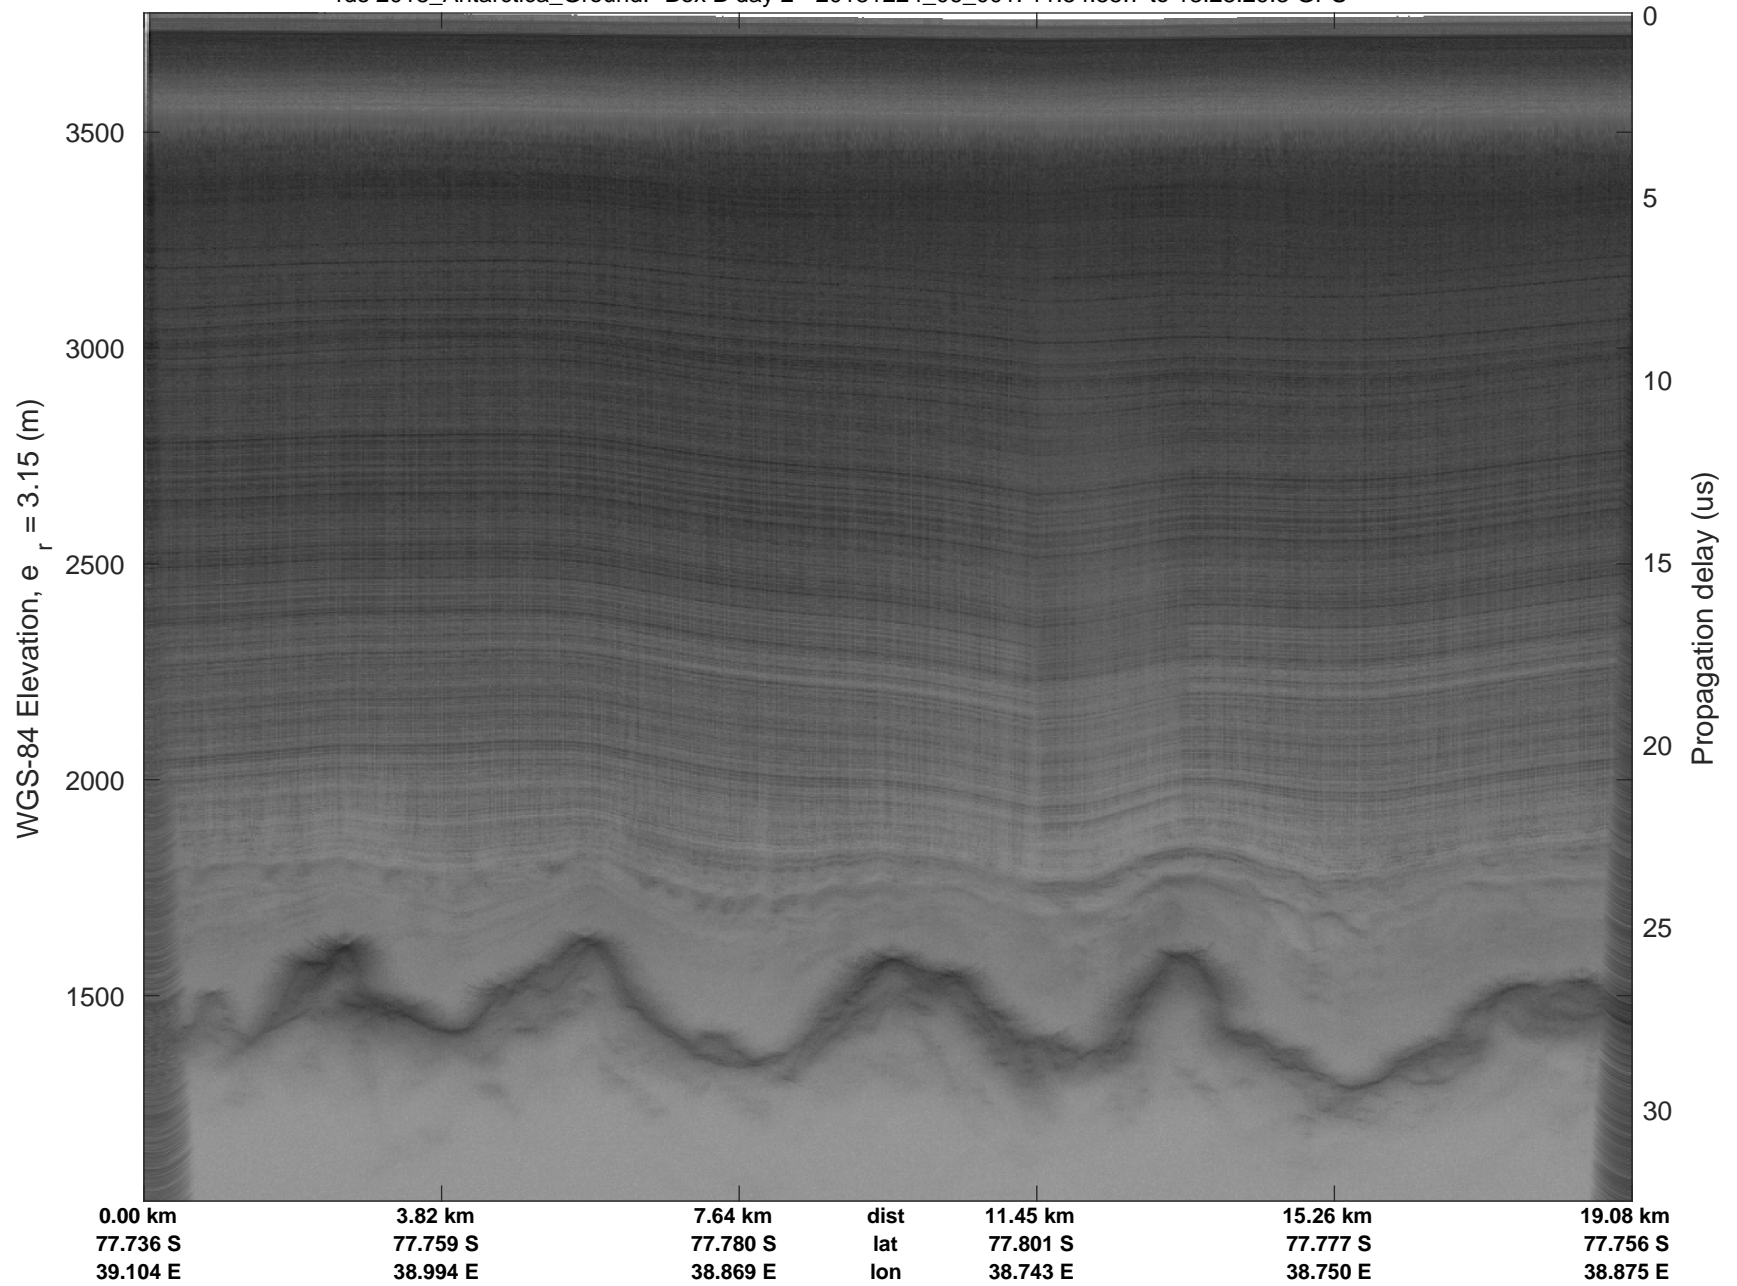

Box B day 2
20181224_06_001
Polar Stereograph -71N/0E

rds 2018_Antarctica_Ground: "Box B day 2" 20181224_06_001: 11:54:55.7 to 13:28:29.3 GPS

rds 2018_Antarctica_Ground: "Box B day 2" 20181224_06_001: 11:54:55.7 to 13:28:29.3 GPS