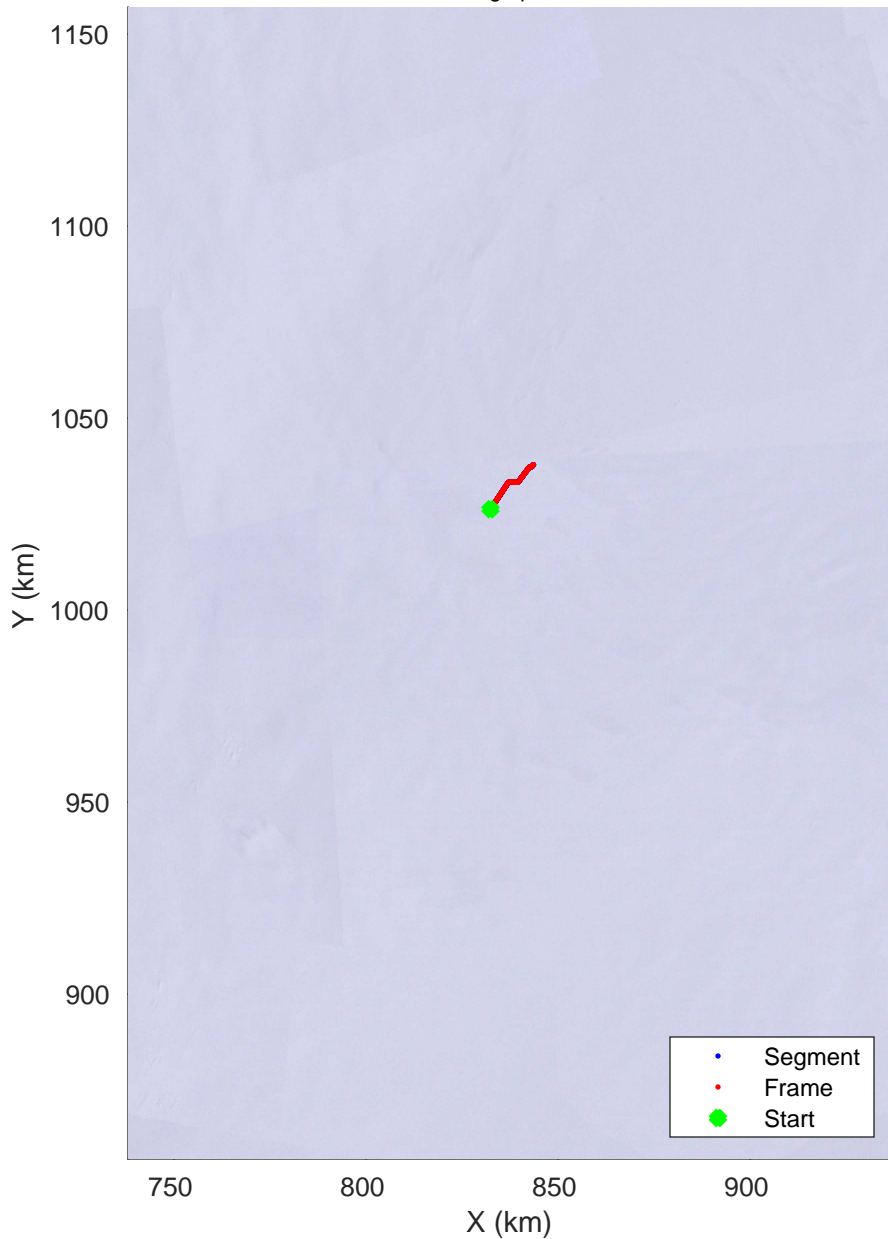

Box B day 2
20181224_05_001
Polar Stereograph -71N/0E

rds 2018_Antarctica_Ground: "Box B day 2" 20181224_05_001: 10:19:30.7 to 11:45:41.4 GPS

rds 2018_Antarctica_Ground: "Box B day 2" 20181224_05_001: 10:19:30.7 to 11:45:41.4 GPS