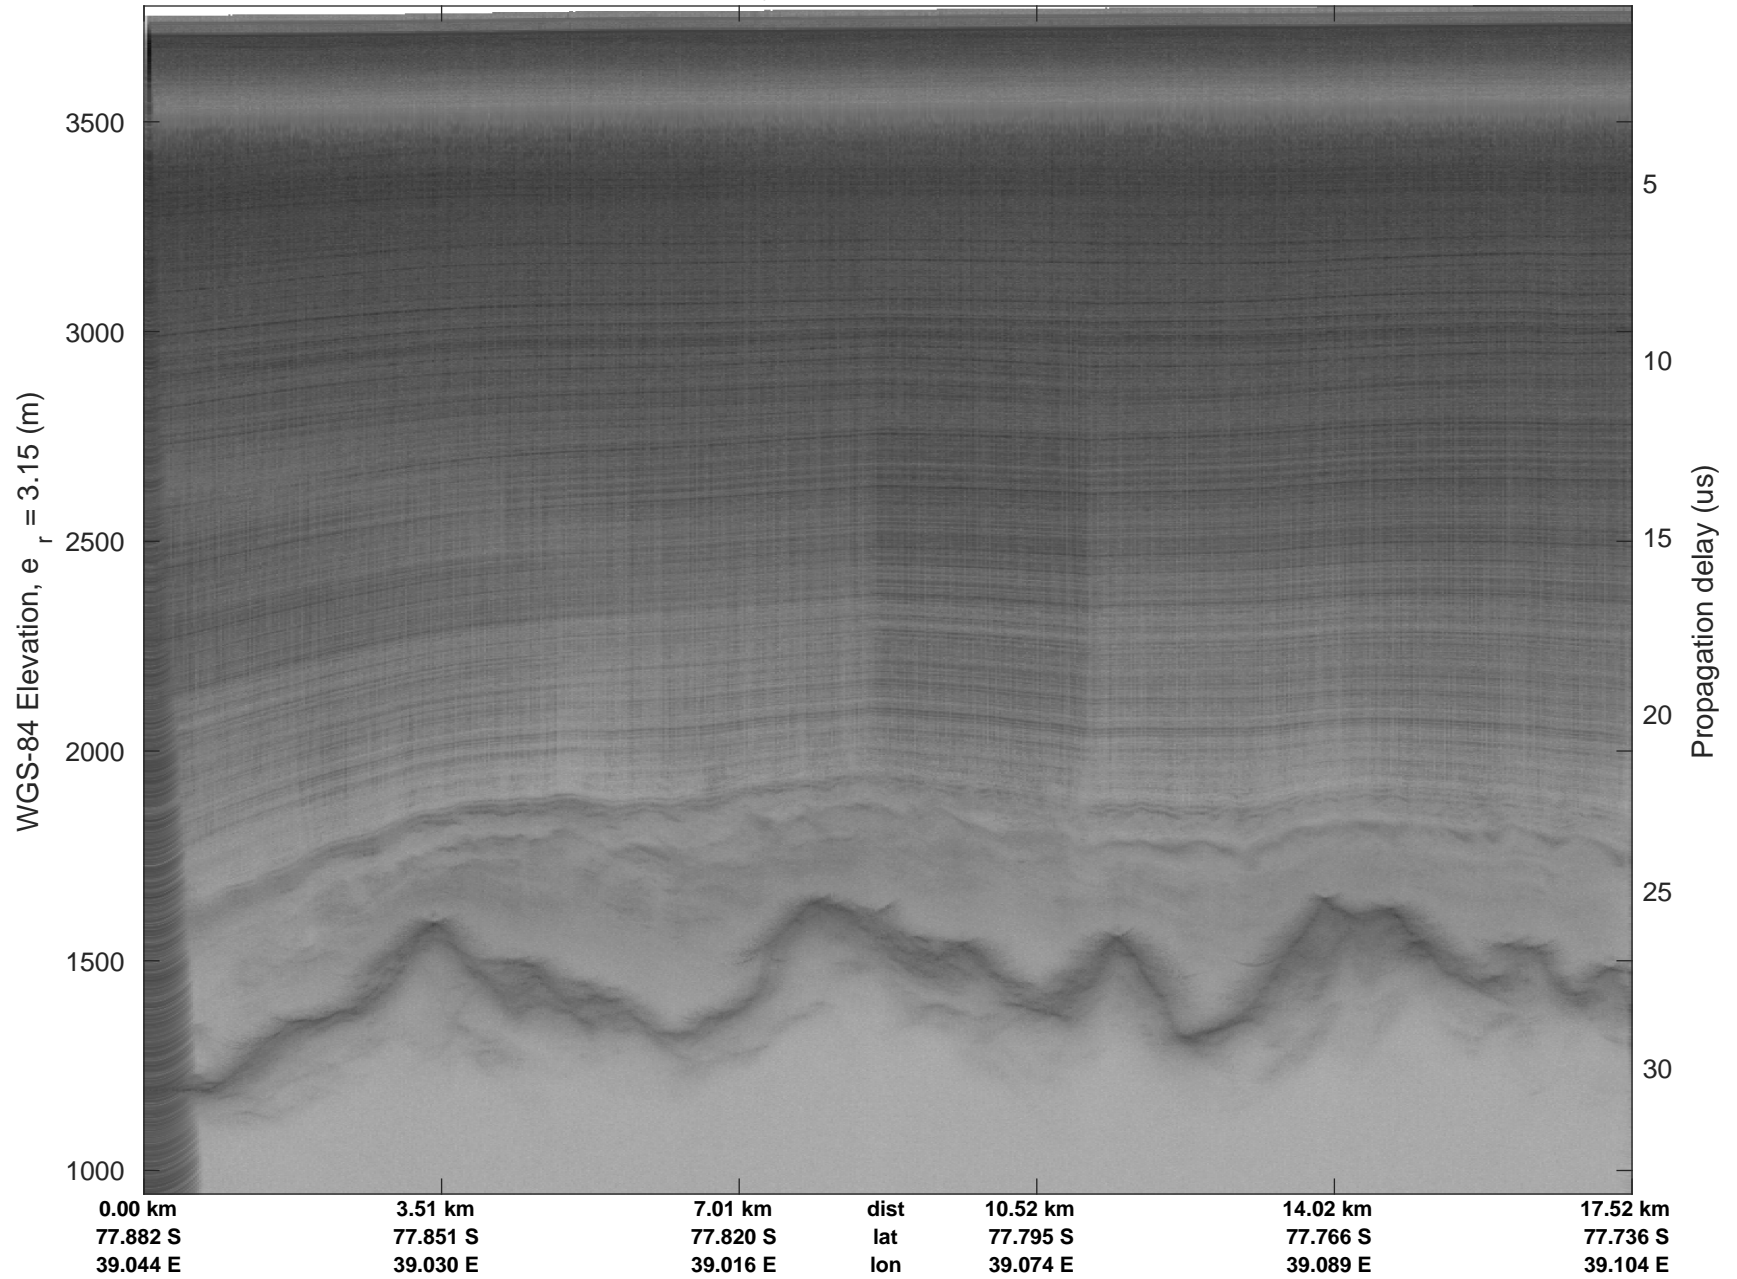

Box B day 2
20181224_05_001
Polar Stereograph -71N/0E

rds 2018_Antarctica_Ground: "Box B day 2" 20181224_05_001: 10:19:30.7 to 11:45:41.4 GPS

rds 2018_Antarctica_Ground: "Box B day 2" 20181224_05_001: 10:19:30.7 to 11:45:41.4 GPS