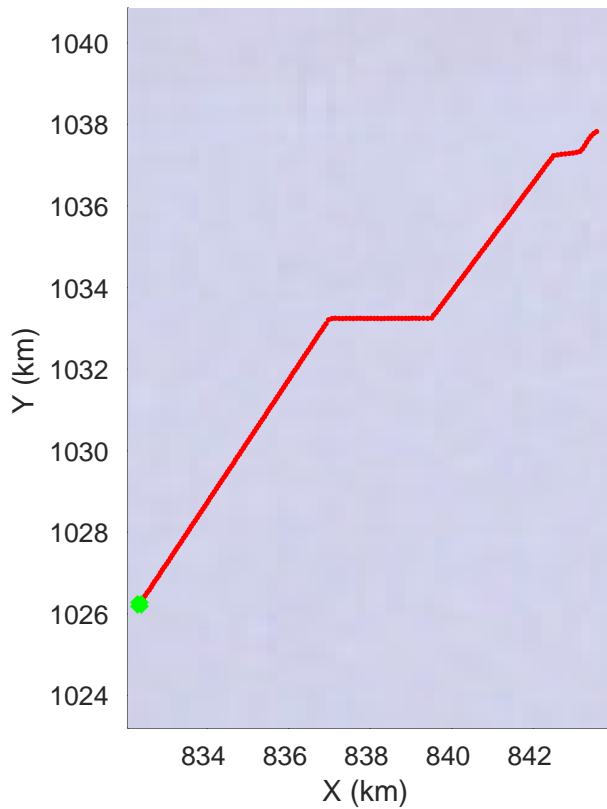

Box B day 2
20181224_05_001
Polar Stereograph -71N/0E

rds 2018_Antarctica_Ground: "Box B day 2" 20181224_05_001: 10:19:30.7 to 11:45:41.4 GPS

rds 2018_Antarctica_Ground: "Box B day 2" 20181224_05_001: 10:19:30.7 to 11:45:41.4 GPS