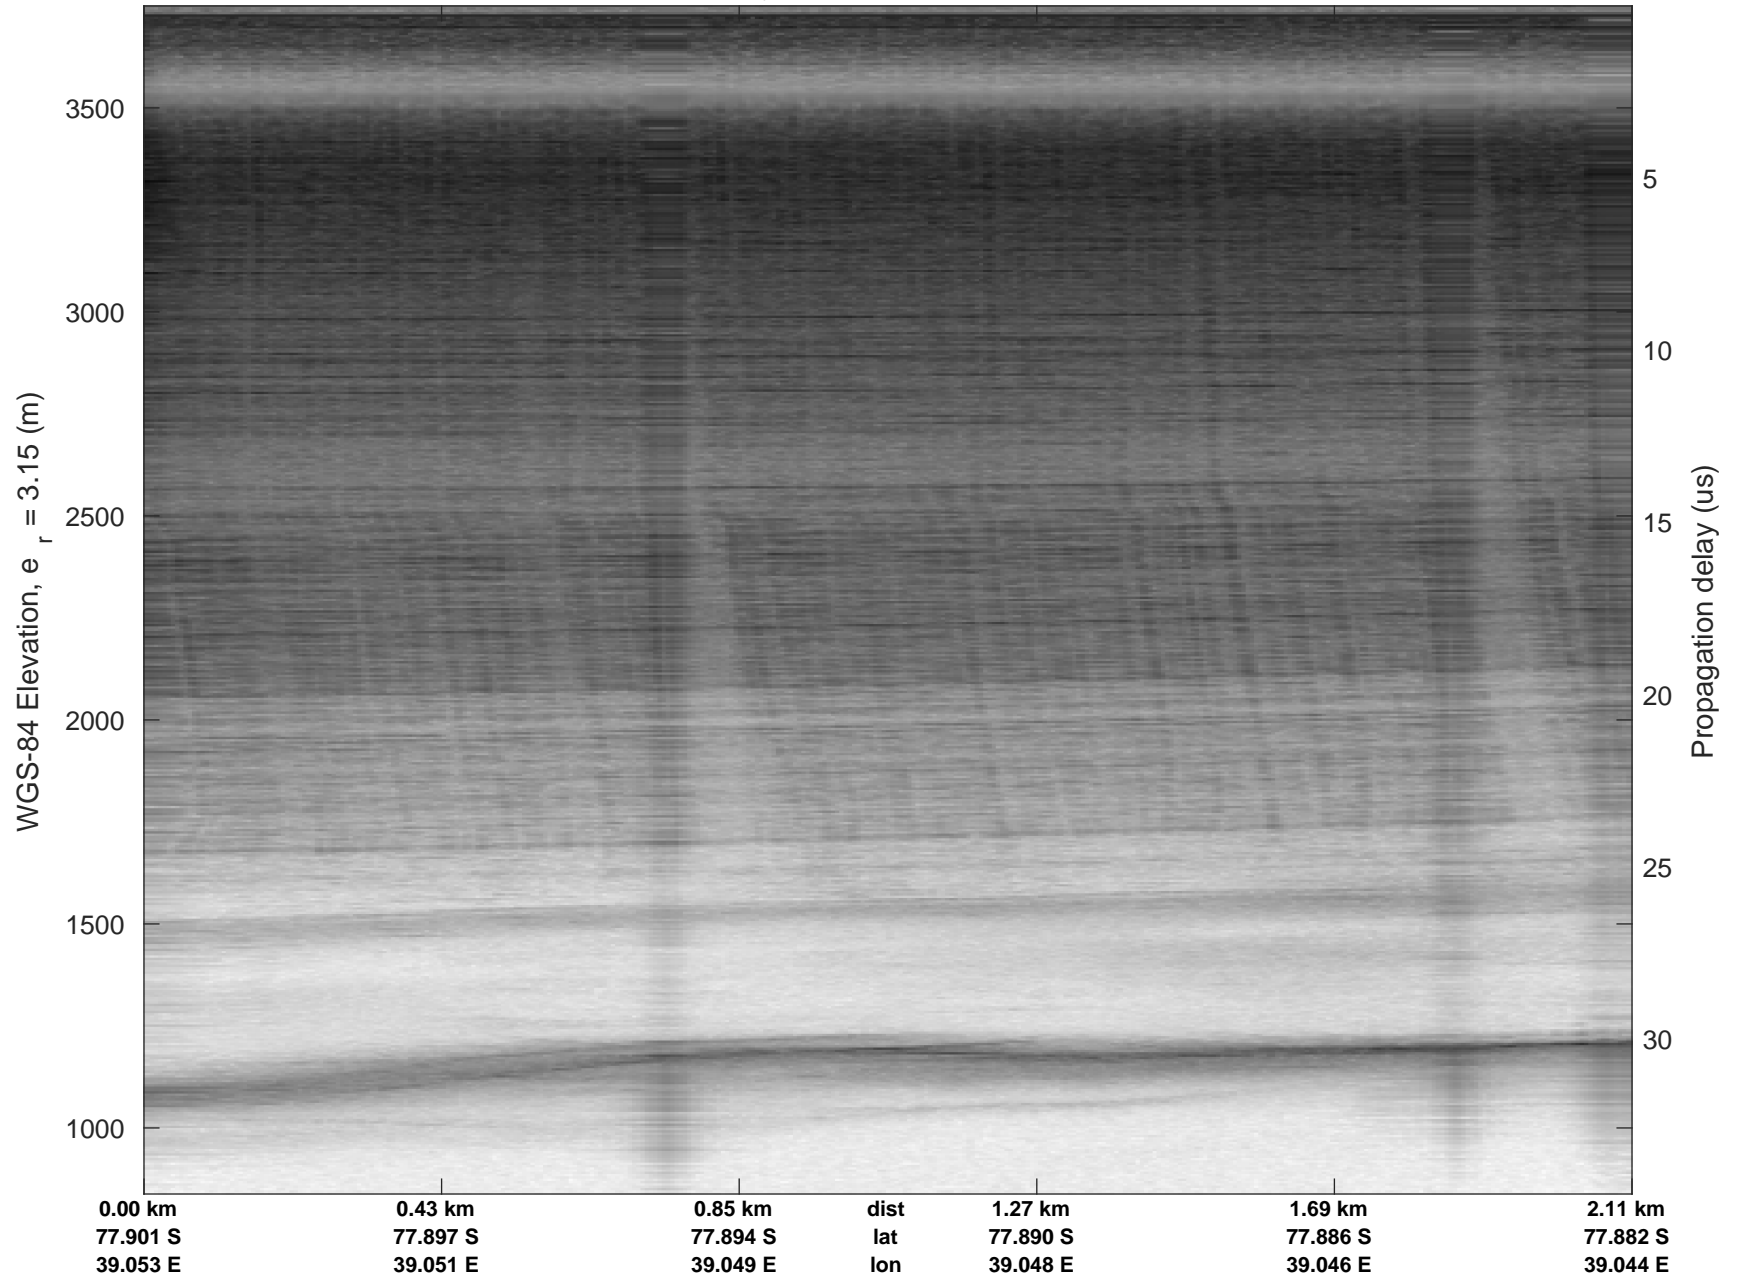

rds 2018_Antarctica_Ground: "Box B day 2" 20181224_04_001: 09:56:12.7 to 10:13:33.6 GPS

rds 2018_Antarctica_Ground: "Box B day 2" 20181224_04_001: 09:56:12.7 to 10:13:33.6 GPS