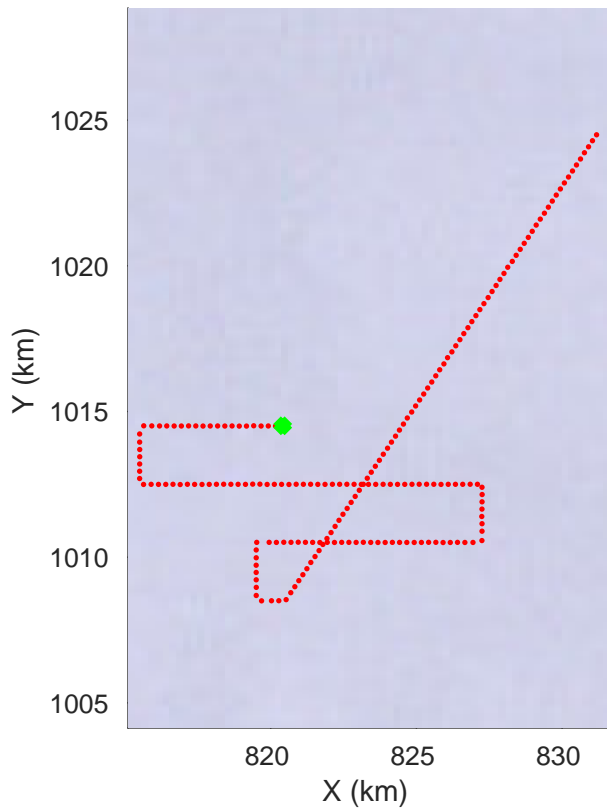

Box B day 2
20181224_03_001
Polar Stereograph -71N/0E

rds 2018_Antarctica_Ground: "Box B day 2" 20181224_03_001: 04:55:03.6 to 09:03:27.1 GPS

rds 2018_Antarctica_Ground: "Box B day 2" 20181224_03_001: 04:55:03.6 to 09:03:27.1 GPS