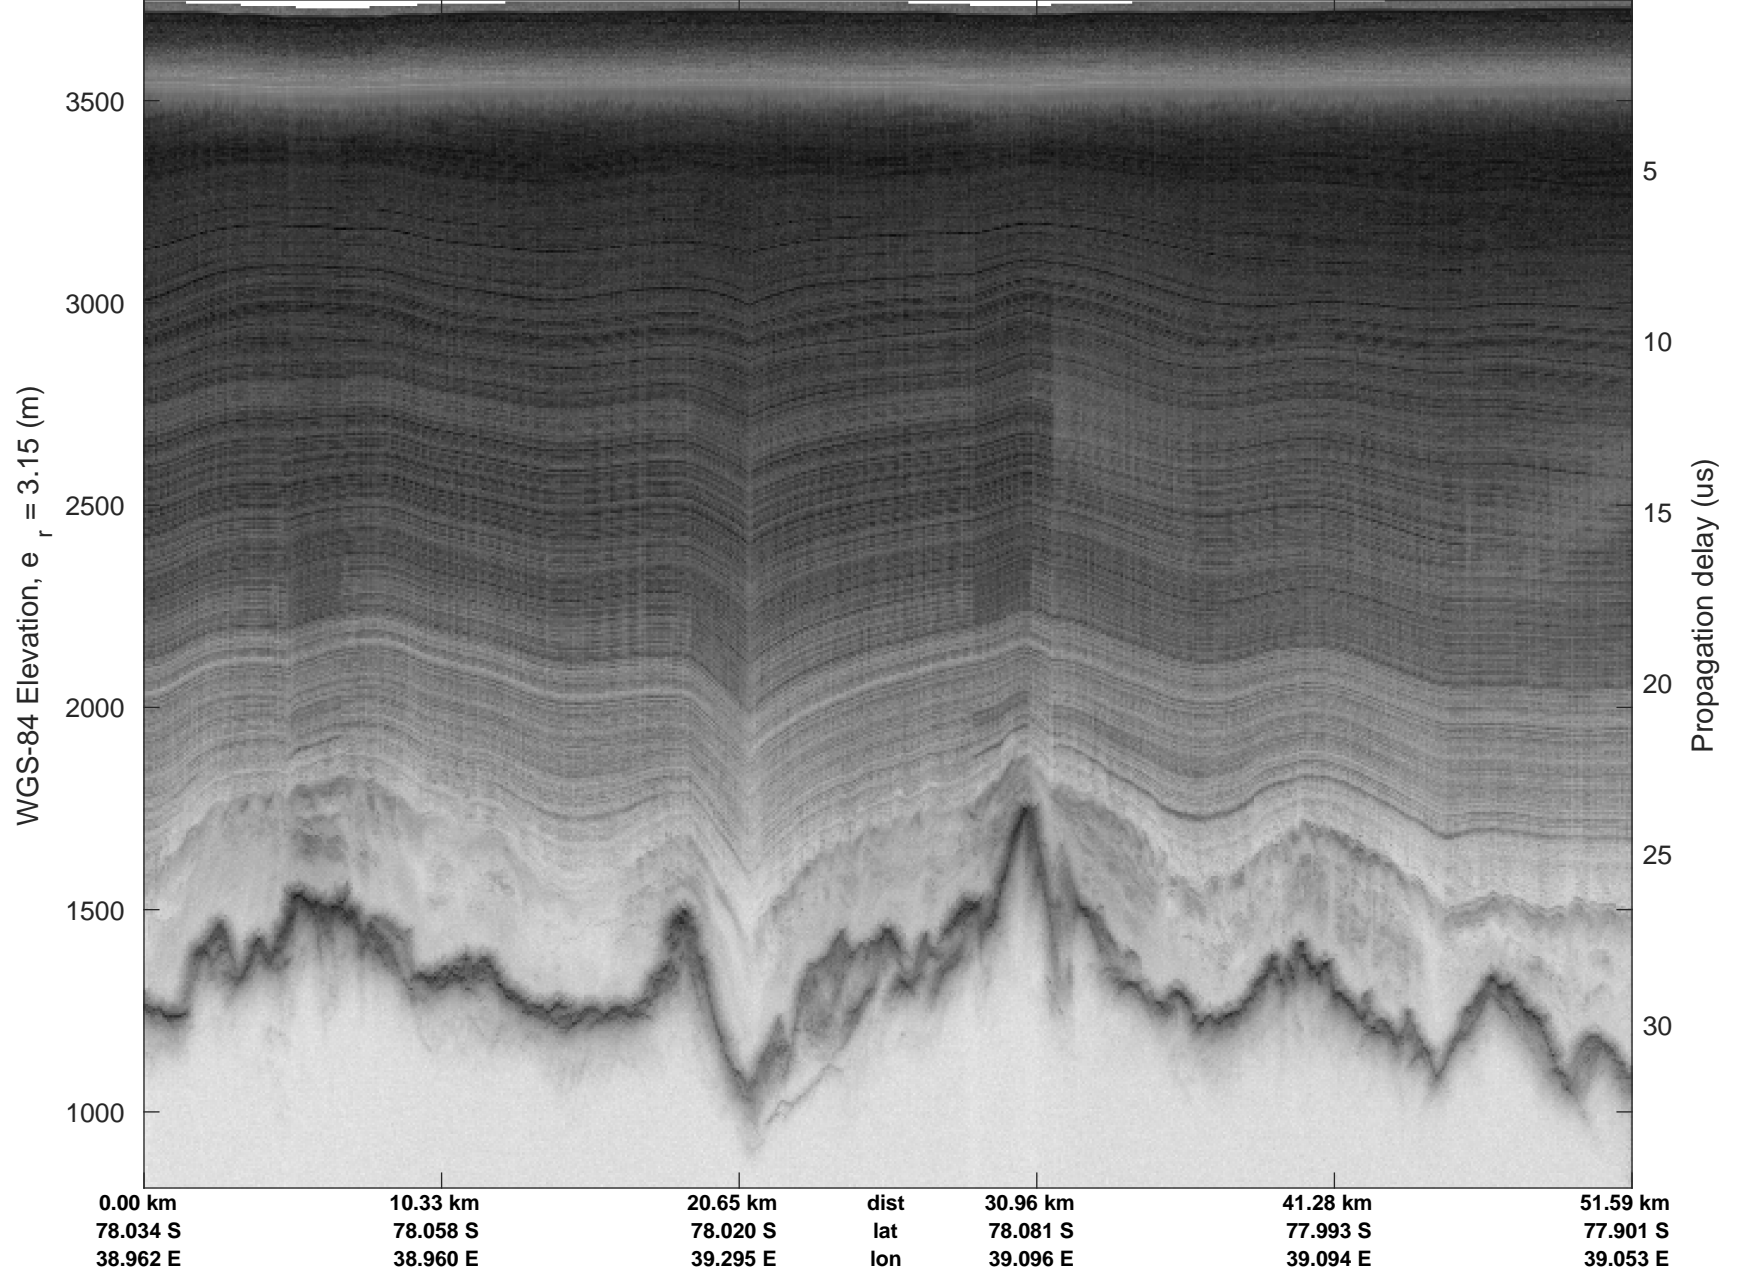

Box B day 2
20181224_03_001
Polar Stereograph -71N/0E

rds 2018_Antarctica_Ground: "Box B day 2" 20181224_03_001: 04:55:03.6 to 09:03:27.1 GPS

rds 2018_Antarctica_Ground: "Box B day 2" 20181224_03_001: 04:55:03.6 to 09:03:27.1 GPS