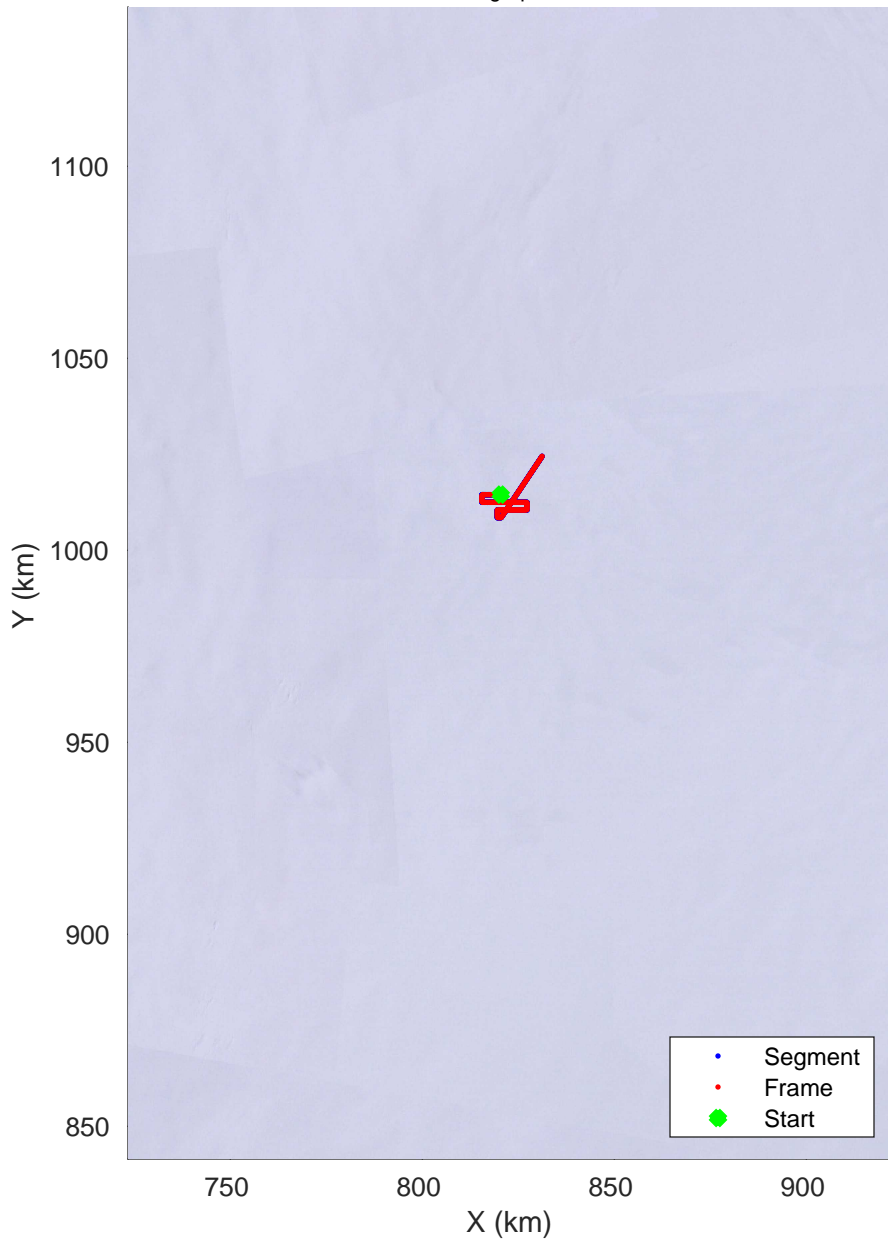

Box B day 2
20181224_03_001
Polar Stereograph -71N/0E

rds 2018_Antarctica_Ground: "Box B day 2" 20181224_03_001: 04:55:03.6 to 09:03:27.1 GPS

rds 2018_Antarctica_Ground: "Box B day 2" 20181224_03_001: 04:55:03.6 to 09:03:27.1 GPS