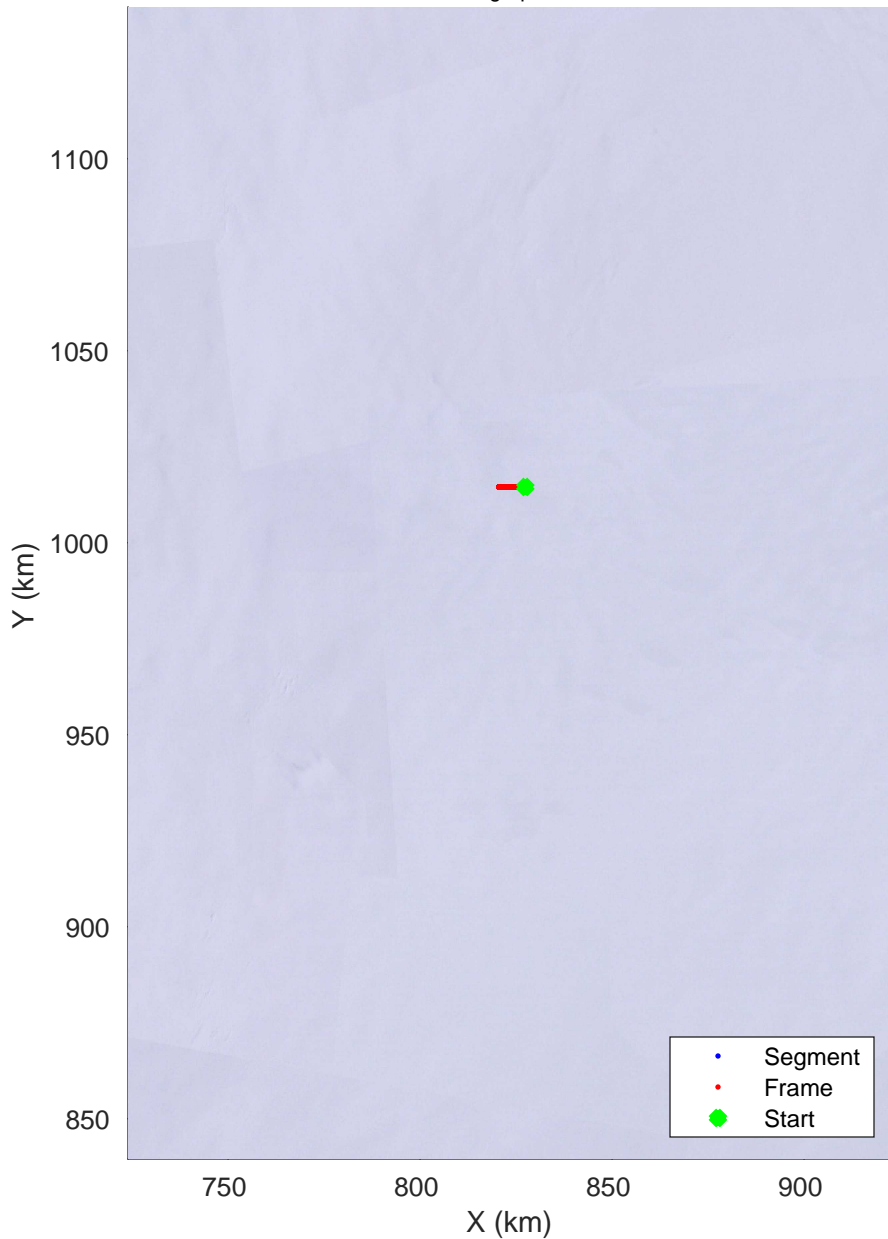

Box B day 2  
20181224\_02\_001  
Polar Stereograph -71N/0E

rds 2018\_Antarctica\_Ground: "Box B day 2" 20181224\_02\_001: 04:14:38.6 to 04:49:37.1 GPS

rds 2018\_Antarctica\_Ground: "Box B day 2" 20181224\_02\_001: 04:14:38.6 to 04:49:37.1 GPS