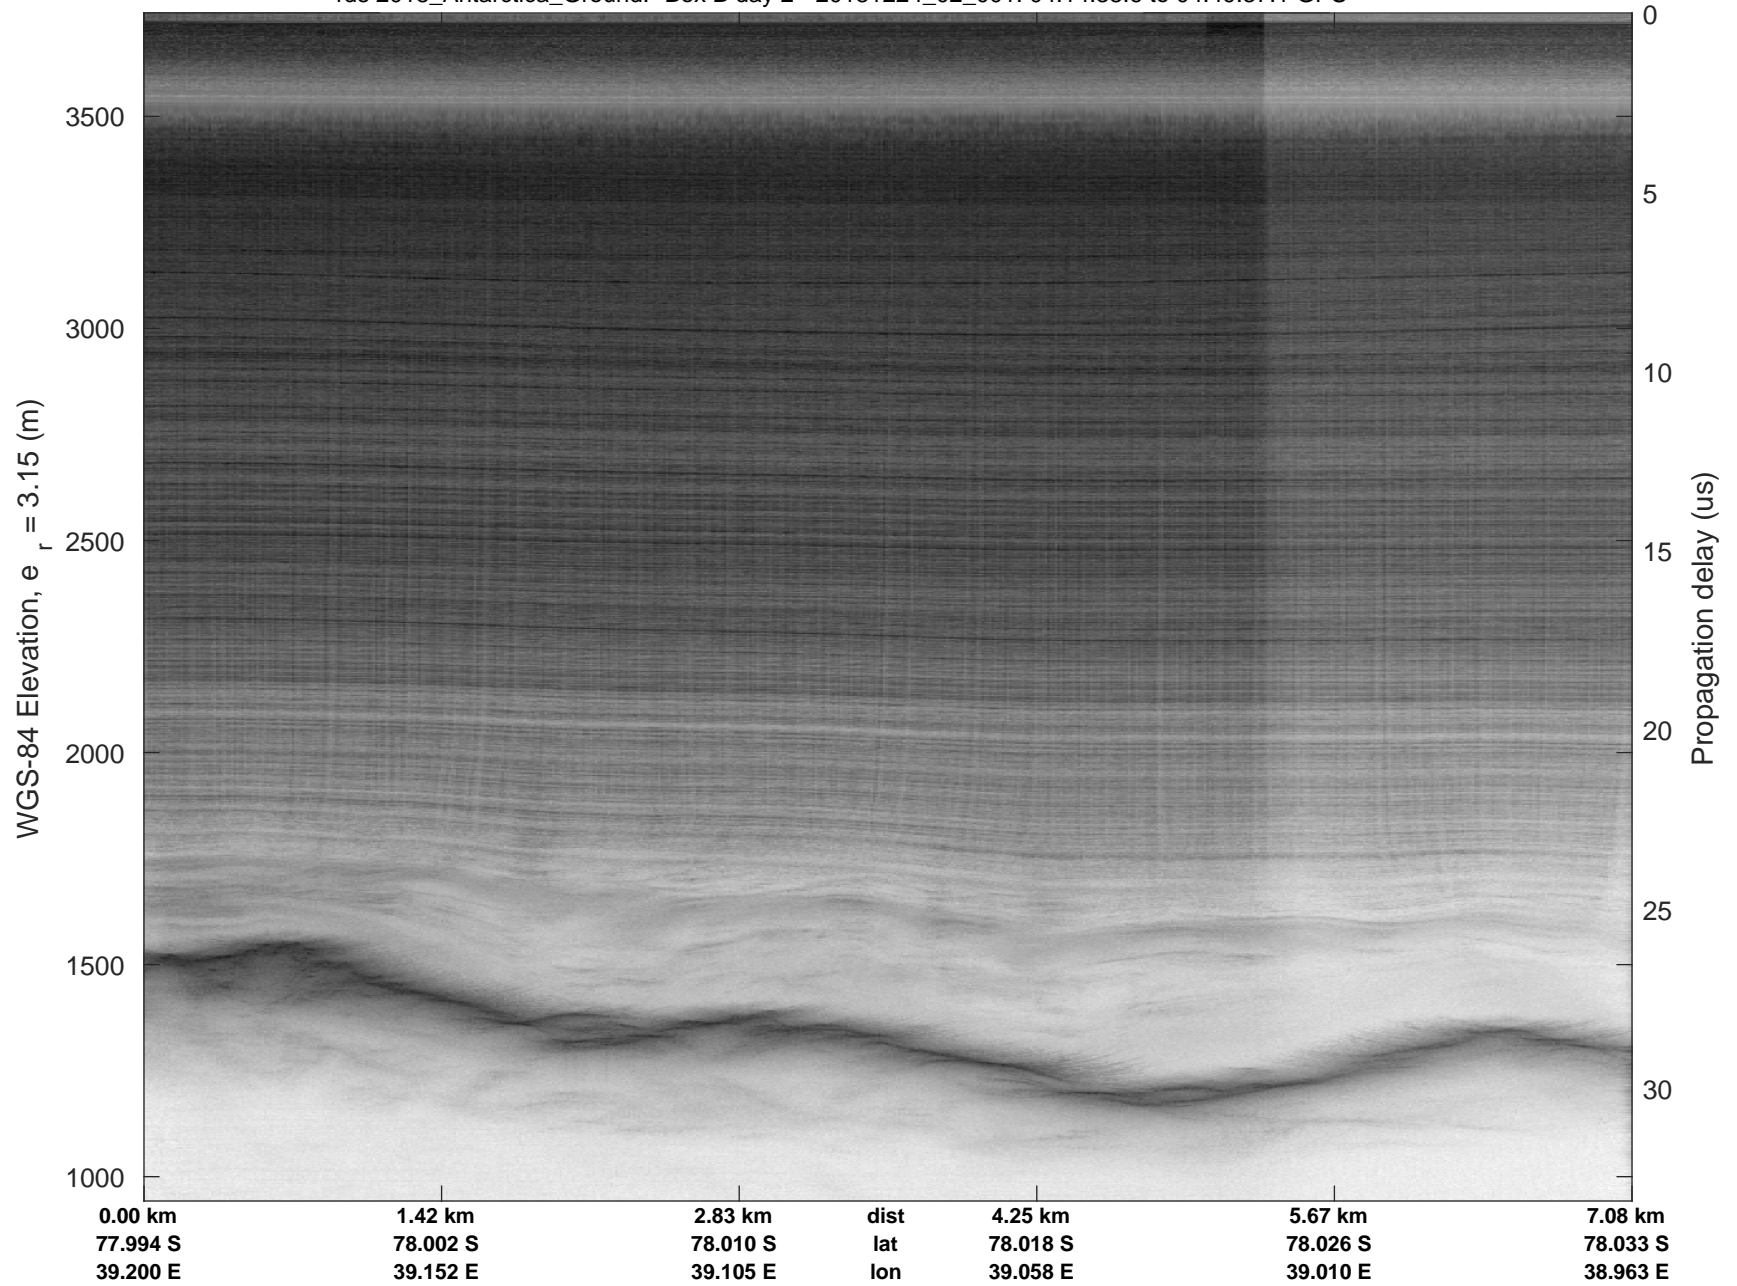

Box B day 2  
20181224\_02\_001  
Polar Stereograph -71N/0E

rds 2018\_Antarctica\_Ground: "Box B day 2" 20181224\_02\_001: 04:14:38.6 to 04:49:37.1 GPS

rds 2018\_Antarctica\_Ground: "Box B day 2" 20181224\_02\_001: 04:14:38.6 to 04:49:37.1 GPS