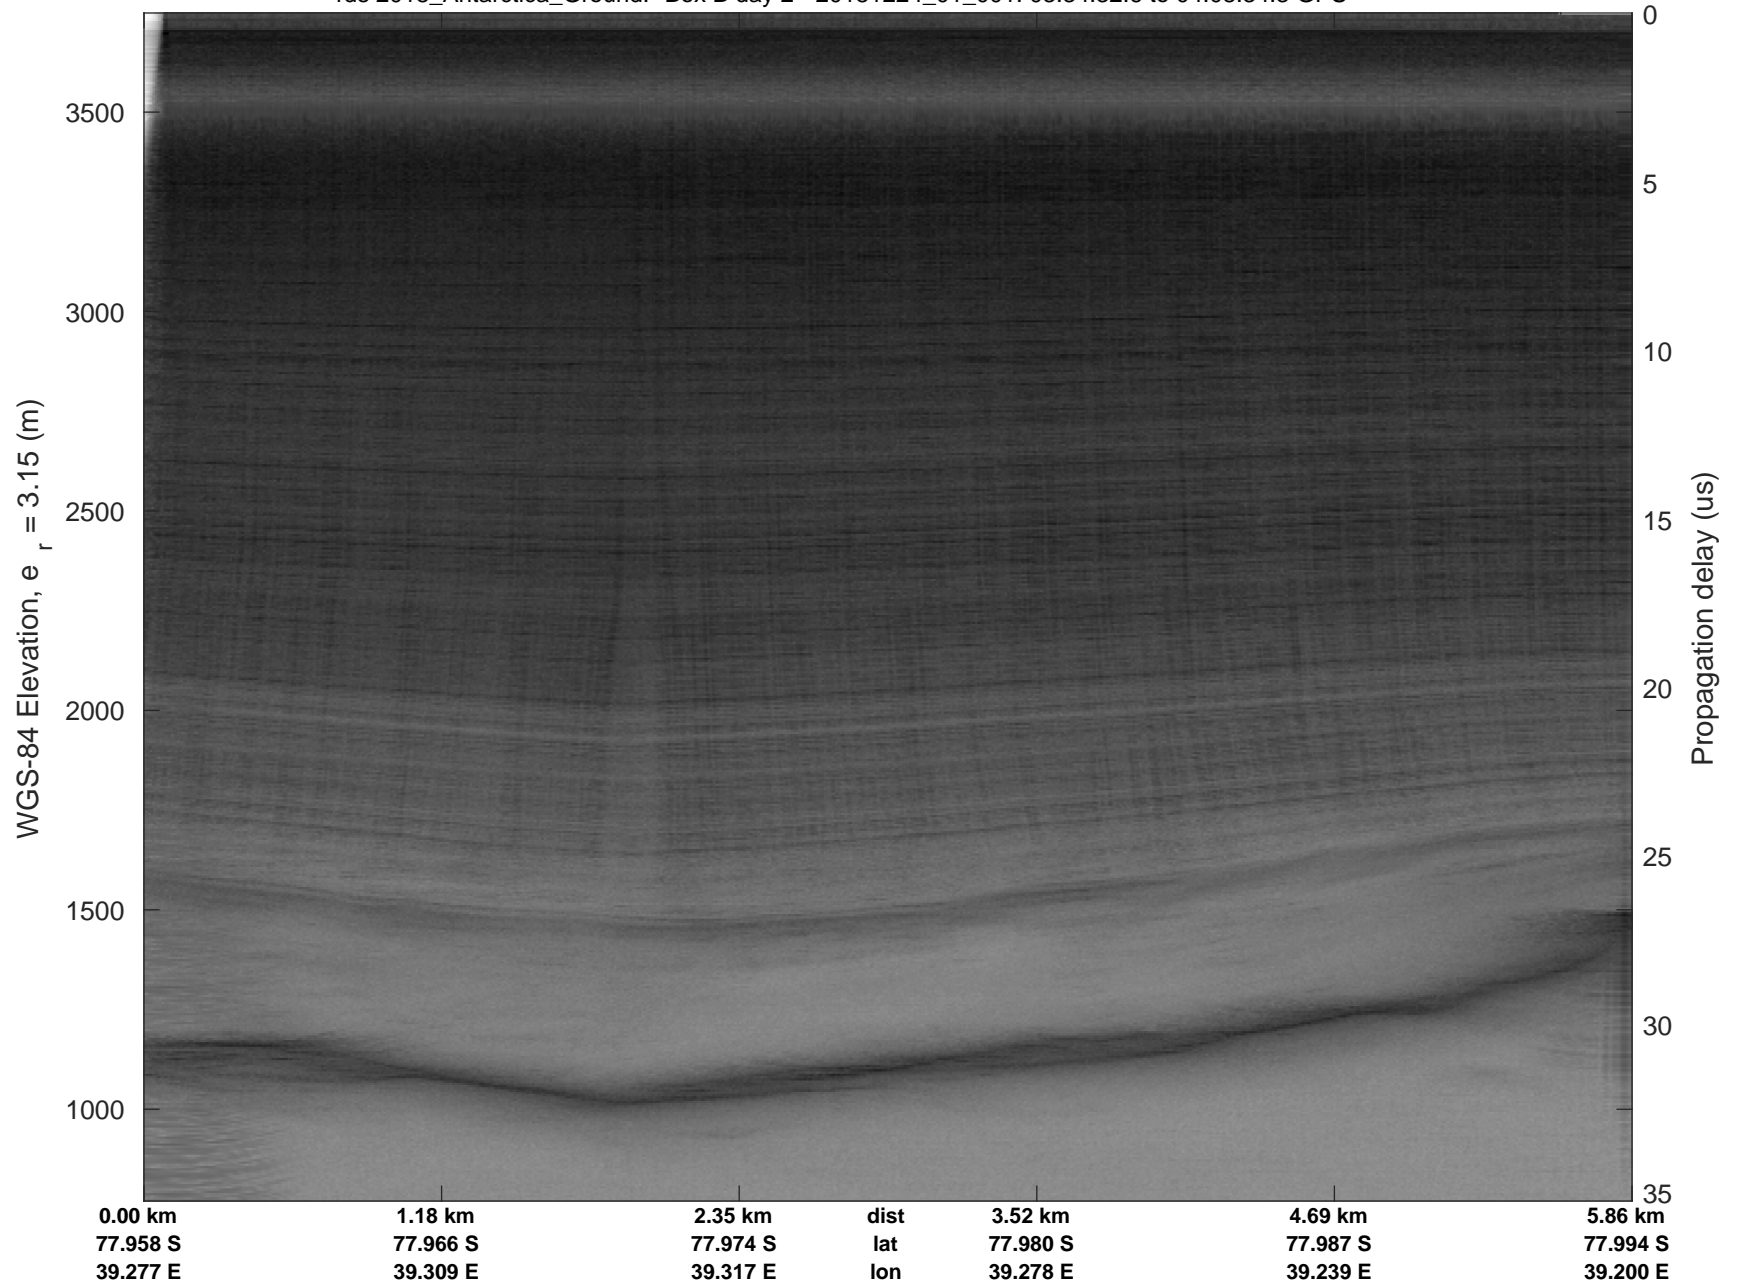

Box B day 2
20181224_01_001
Polar Stereograph -71N/0E

rds 2018_Antarctica_Ground: "Box B day 2" 20181224_01_001: 03:34:32.6 to 04:08:34.3 GPS

rds 2018_Antarctica_Ground: "Box B day 2" 20181224_01_001: 03:34:32.6 to 04:08:34.3 GPS