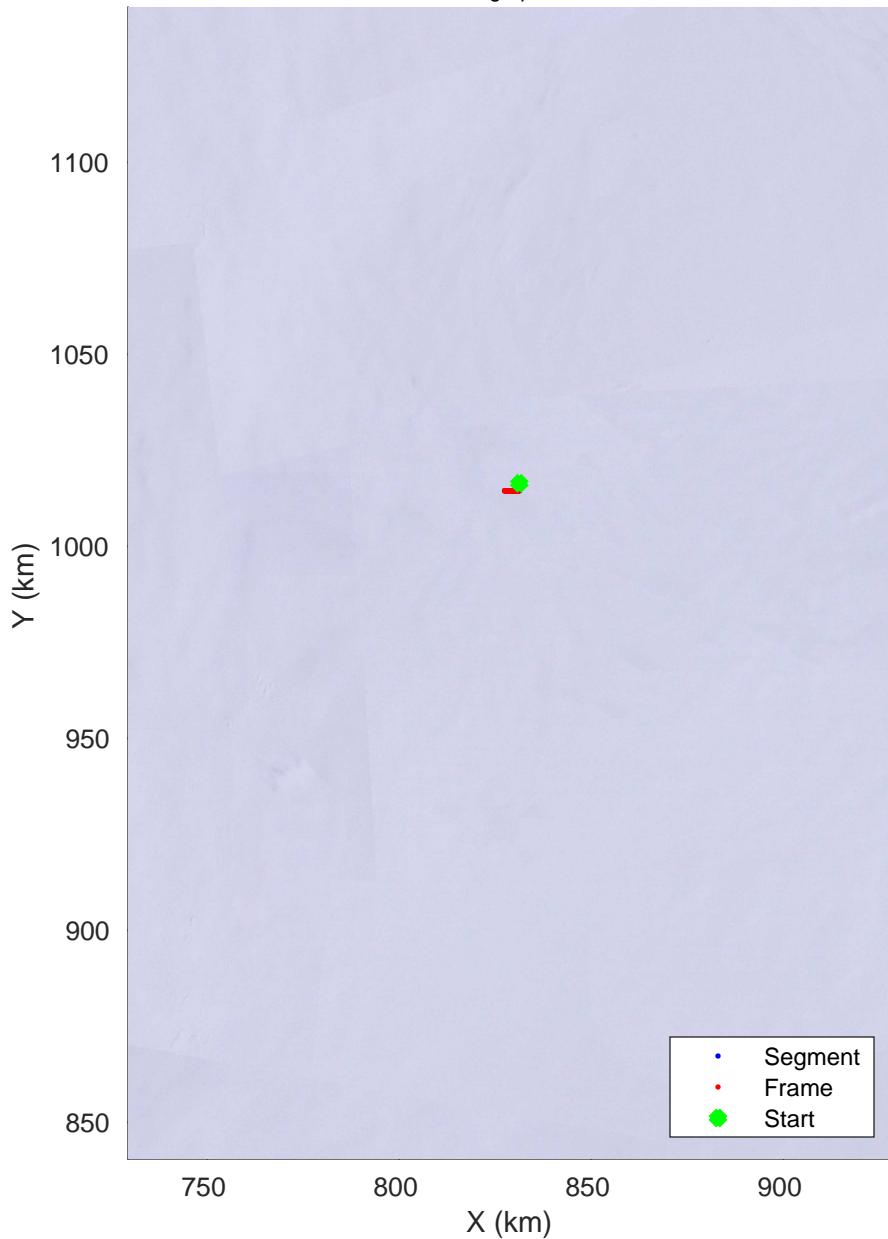

Box B day 2
20181224_01_001
Polar Stereograph -71N/0E

rds 2018_Antarctica_Ground: "Box B day 2" 20181224_01_001: 03:34:32.6 to 04:08:34.3 GPS

rds 2018_Antarctica_Ground: "Box B day 2" 20181224_01_001: 03:34:32.6 to 04:08:34.3 GPS