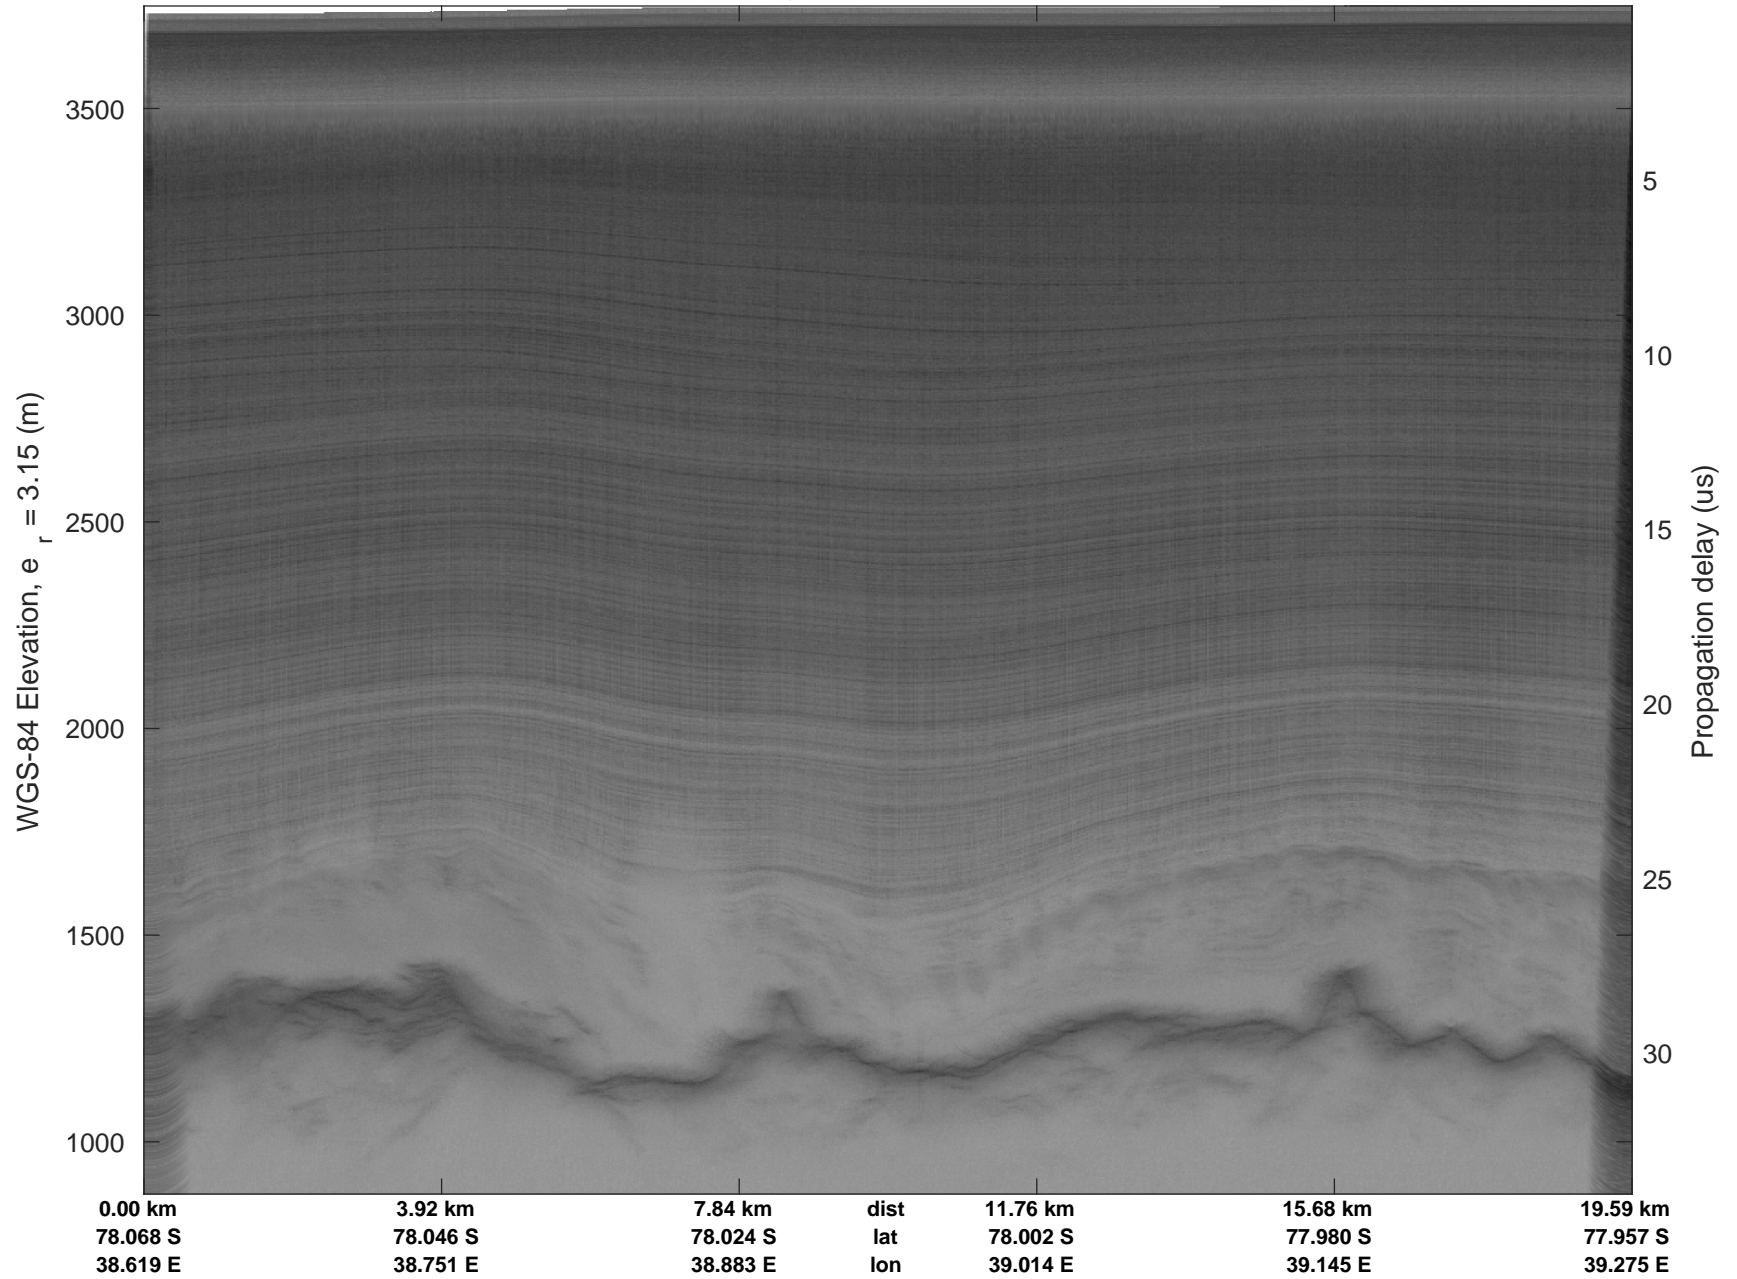

Box B 4of 4 day 1
20181223_04_001
Polar Stereograph -71N/0E

rds 2018_Antarctica_Ground: "Box B 4of 4 day 1" 20181223_04_001: 13:26:26.9 to 15:02:38.0 GPS

rds 2018_Antarctica_Ground: "Box B 4of 4 day 1" 20181223_04_001: 13:26:26.9 to 15:02:38.0 GPS