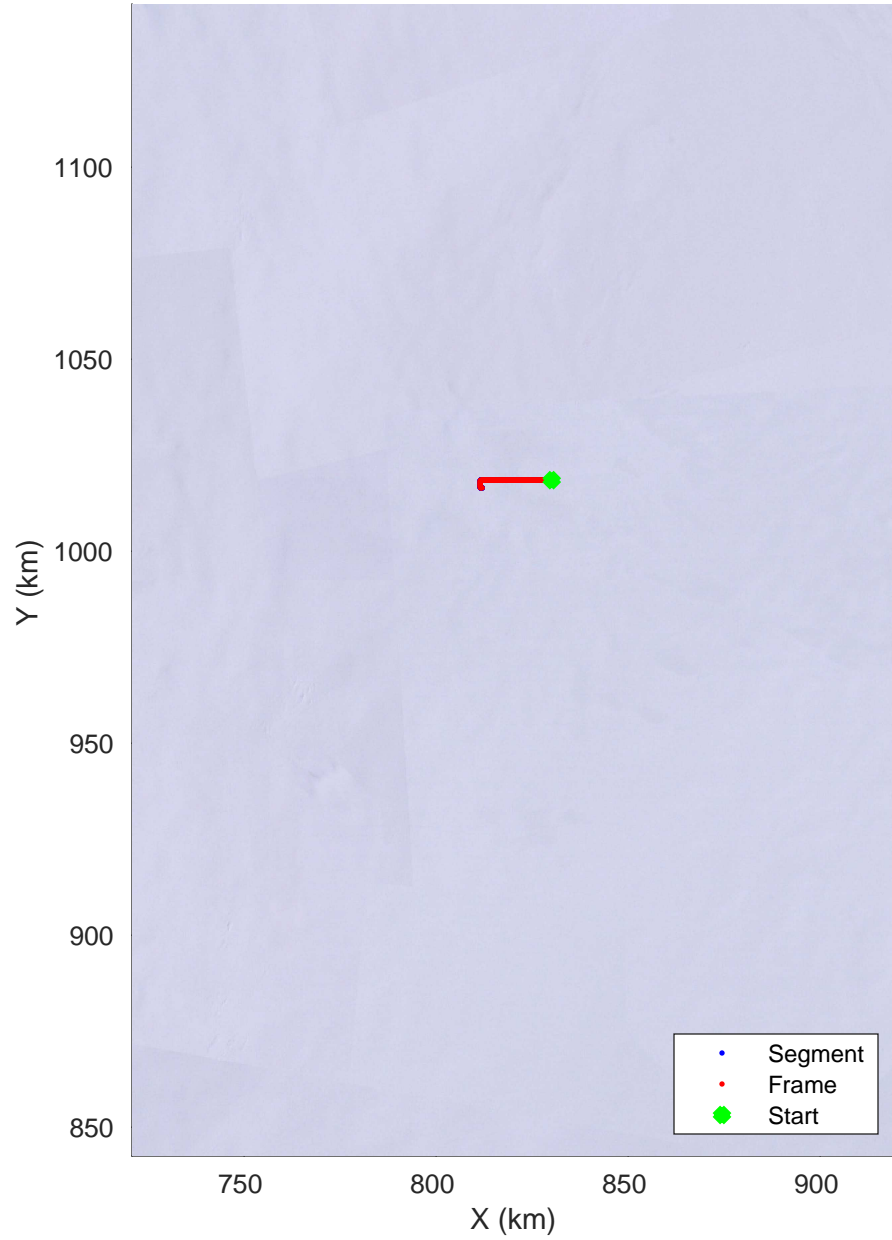

Box B 3of 4 day 1
20181223_03_001
Polar Stereograph -71N/0E

rds 2018_Antarctica_Ground: "Box B 3of 4 day 1" 20181223_03_001: 11:36:25.9 to 13:22:28.5 GPS

rds 2018_Antarctica_Ground: "Box B 3of 4 day 1" 20181223_03_001: 11:36:25.9 to 13:22:28.5 GPS