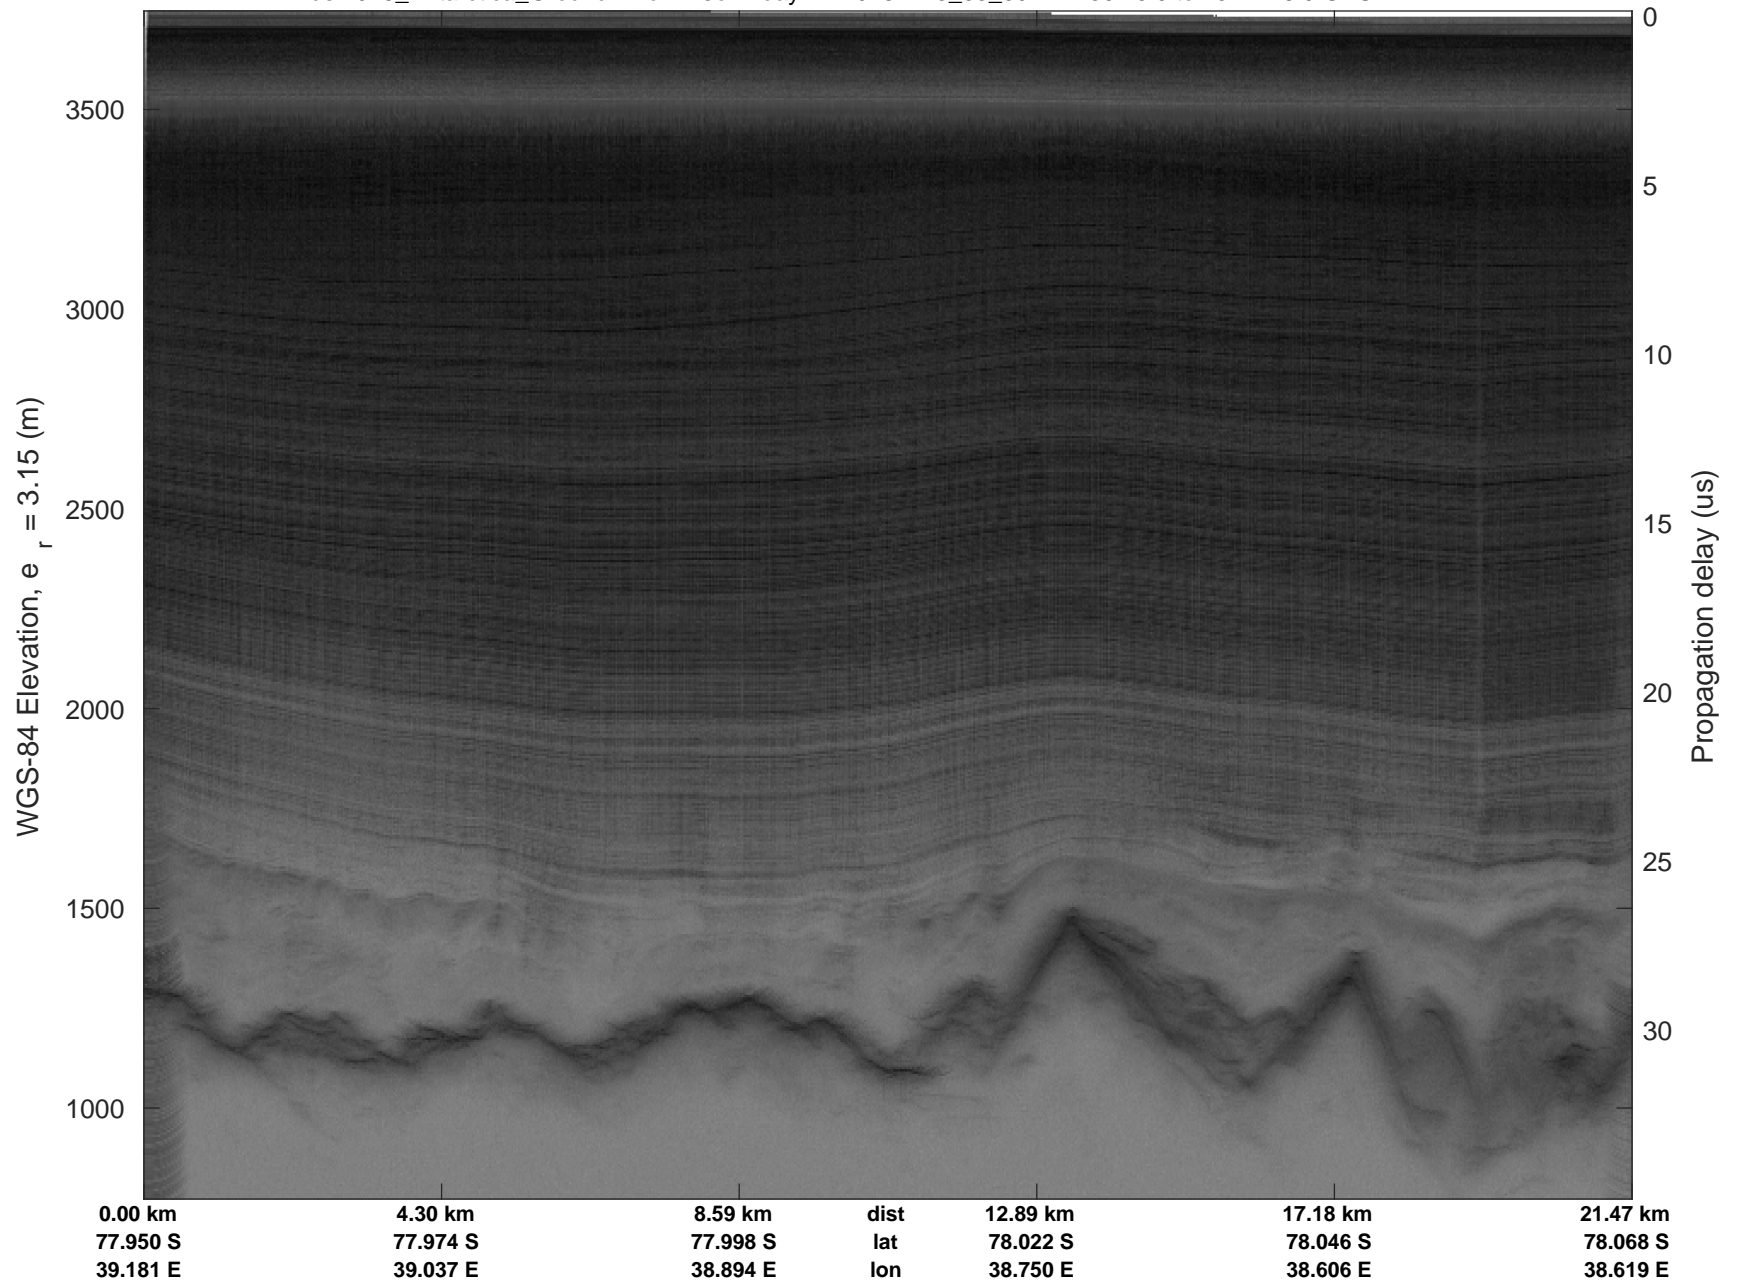

Box B 3of 4 day 1
20181223_03_001
Polar Stereograph -71N/0E

rds 2018_Antarctica_Ground: "Box B 3of 4 day 1" 20181223_03_001: 11:36:25.9 to 13:22:28.5 GPS

rds 2018_Antarctica_Ground: "Box B 3of 4 day 1" 20181223_03_001: 11:36:25.9 to 13:22:28.5 GPS