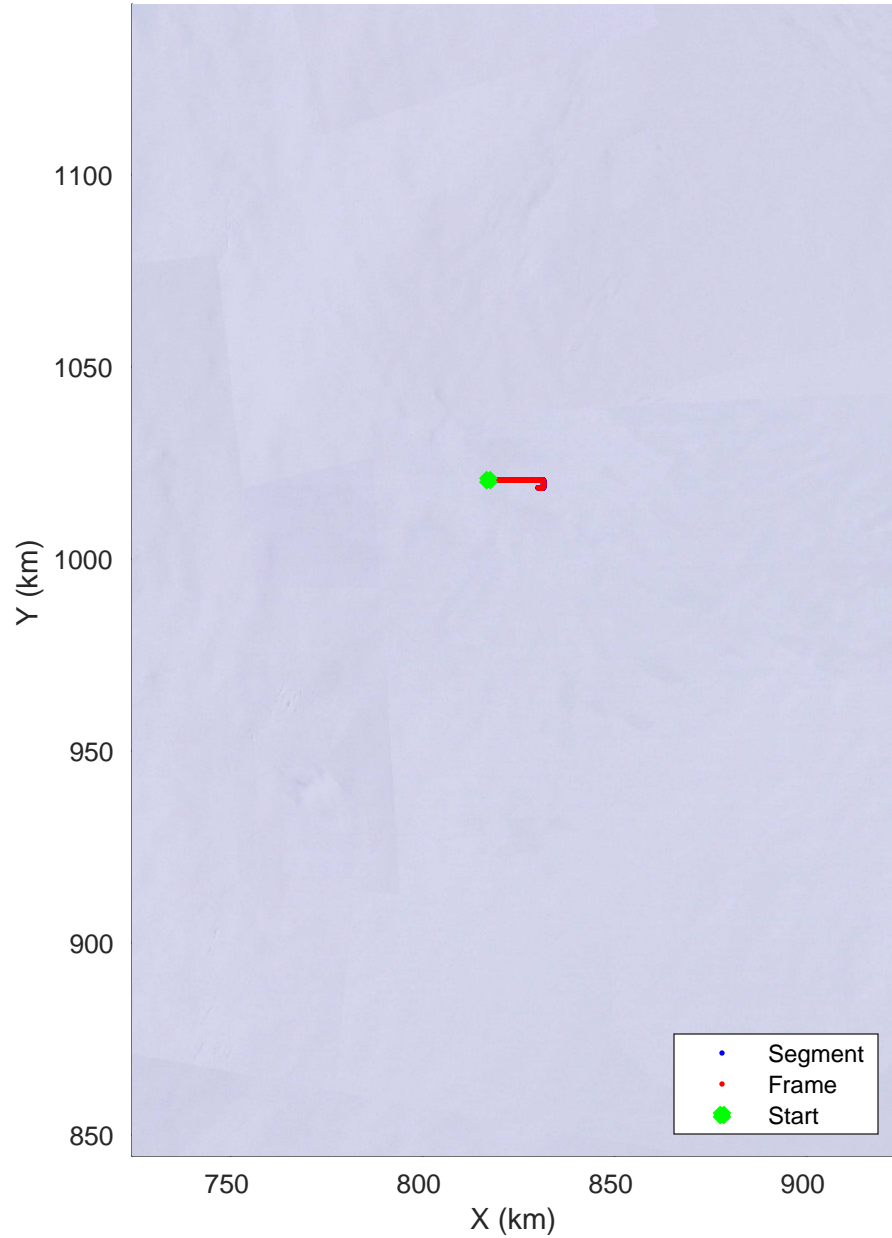

Box B 2 of 4 day 1
20181223_02_001
Polar Stereograph -71N/0E

rds 2018_Antarctica_Ground: "Box B 2 of 4 day 1" 20181223_02_001: 09:49:09.8 to 11:24:24.3 GPS

rds 2018_Antarctica_Ground: "Box B 2 of 4 day 1" 20181223_02_001: 09:49:09.8 to 11:24:24.3 GPS