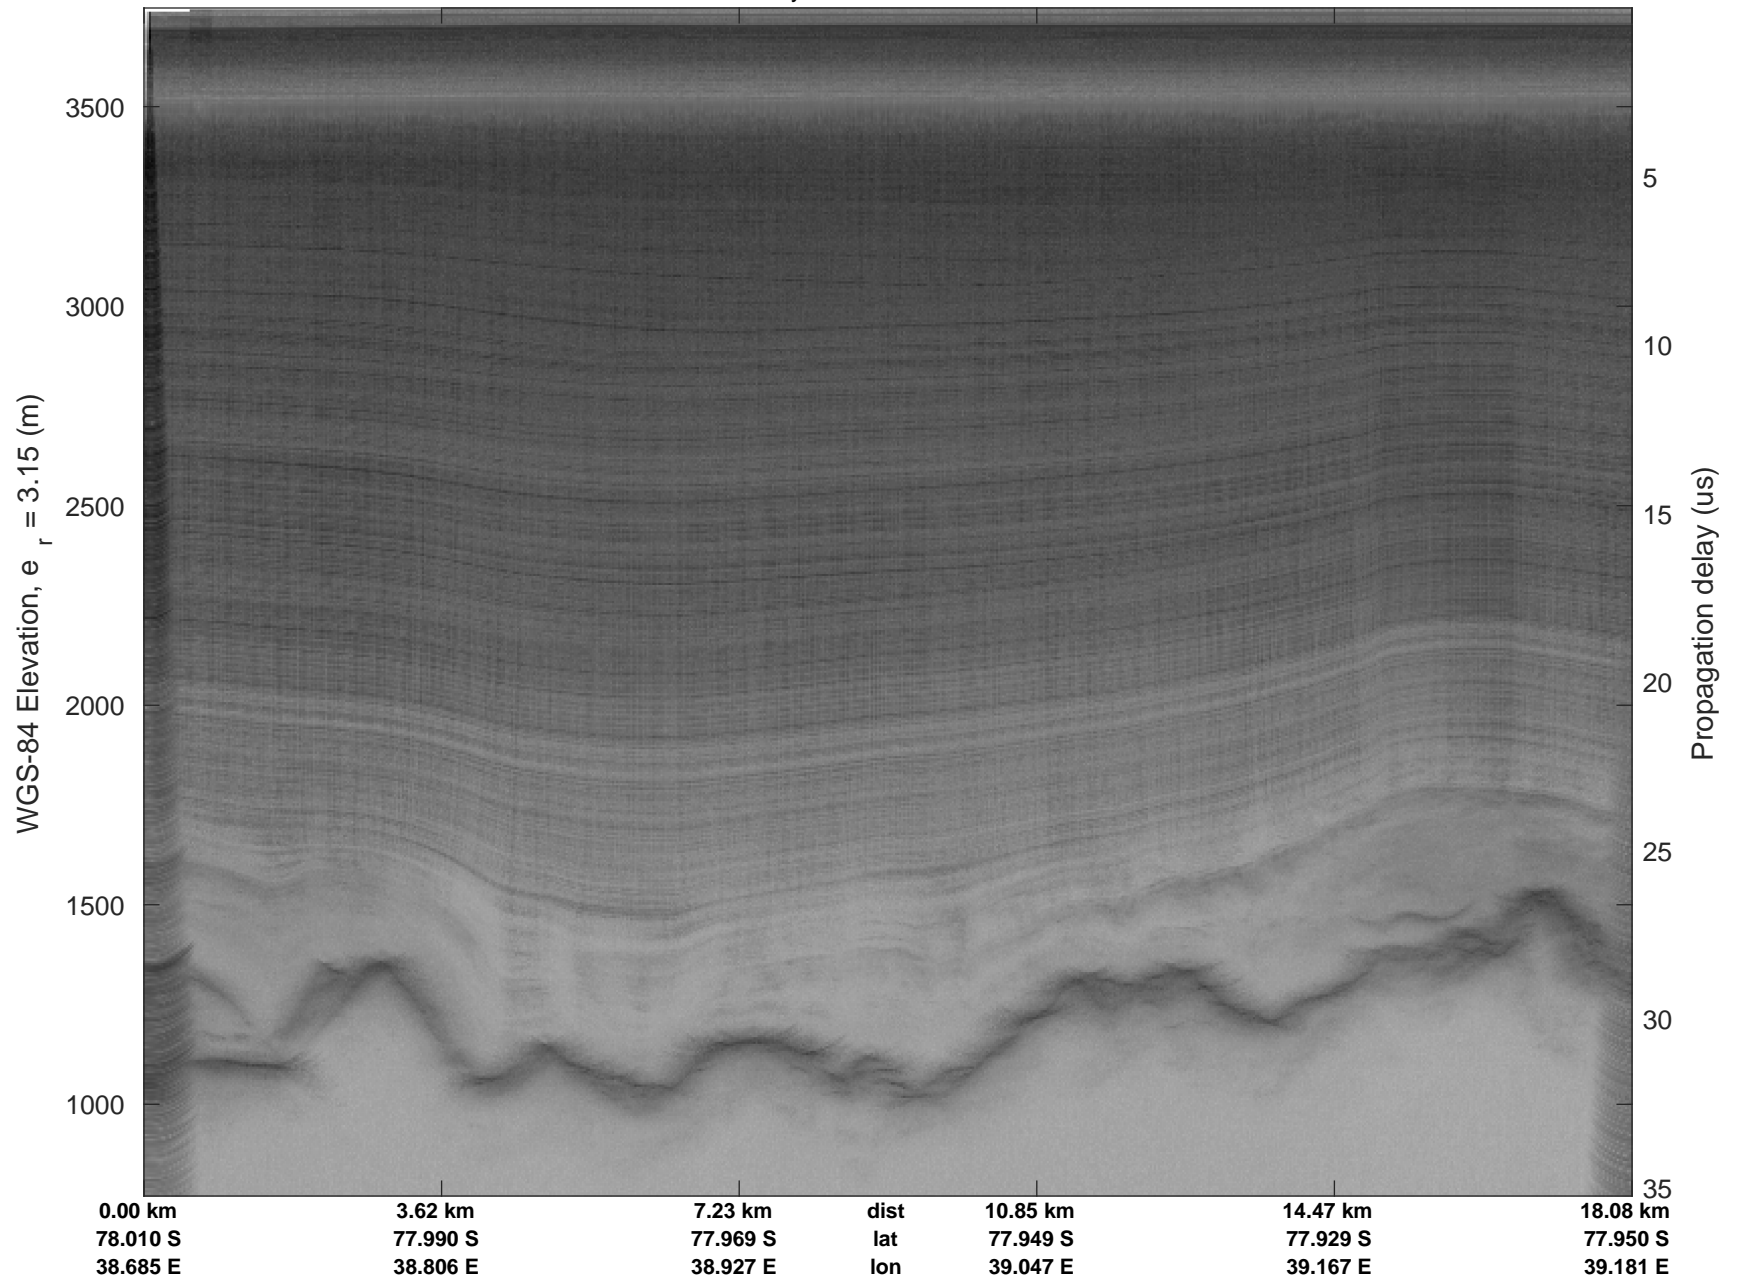

Box B 2 of 4 day 1
20181223_02_001
Polar Stereograph -71N/0E

rds 2018_Antarctica_Ground: "Box B 2 of 4 day 1" 20181223_02_001: 09:49:09.8 to 11:24:24.3 GPS

rds 2018_Antarctica_Ground: "Box B 2 of 4 day 1" 20181223_02_001: 09:49:09.8 to 11:24:24.3 GPS