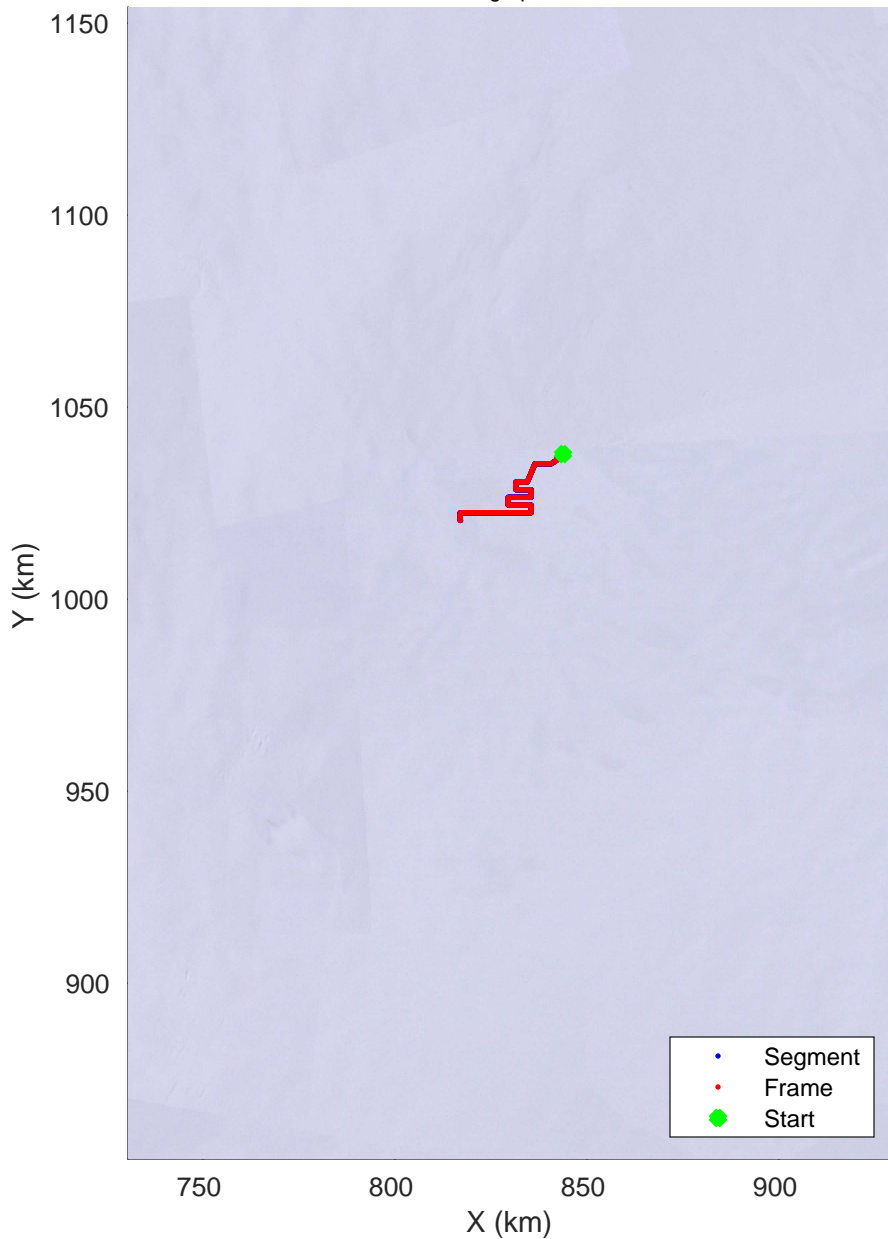

Box B 1of 4 day 1
20181223_01_001
Polar Stereograph -71N/0E

rds 2018_Antarctica_Ground: "Box B 1of 4 day 1" 20181223_01_001: 03:36:34.8 to 08:57:37.6 GPS

rds 2018_Antarctica_Ground: "Box B 1of 4 day 1" 20181223_01_001: 03:36:34.8 to 08:57:37.6 GPS