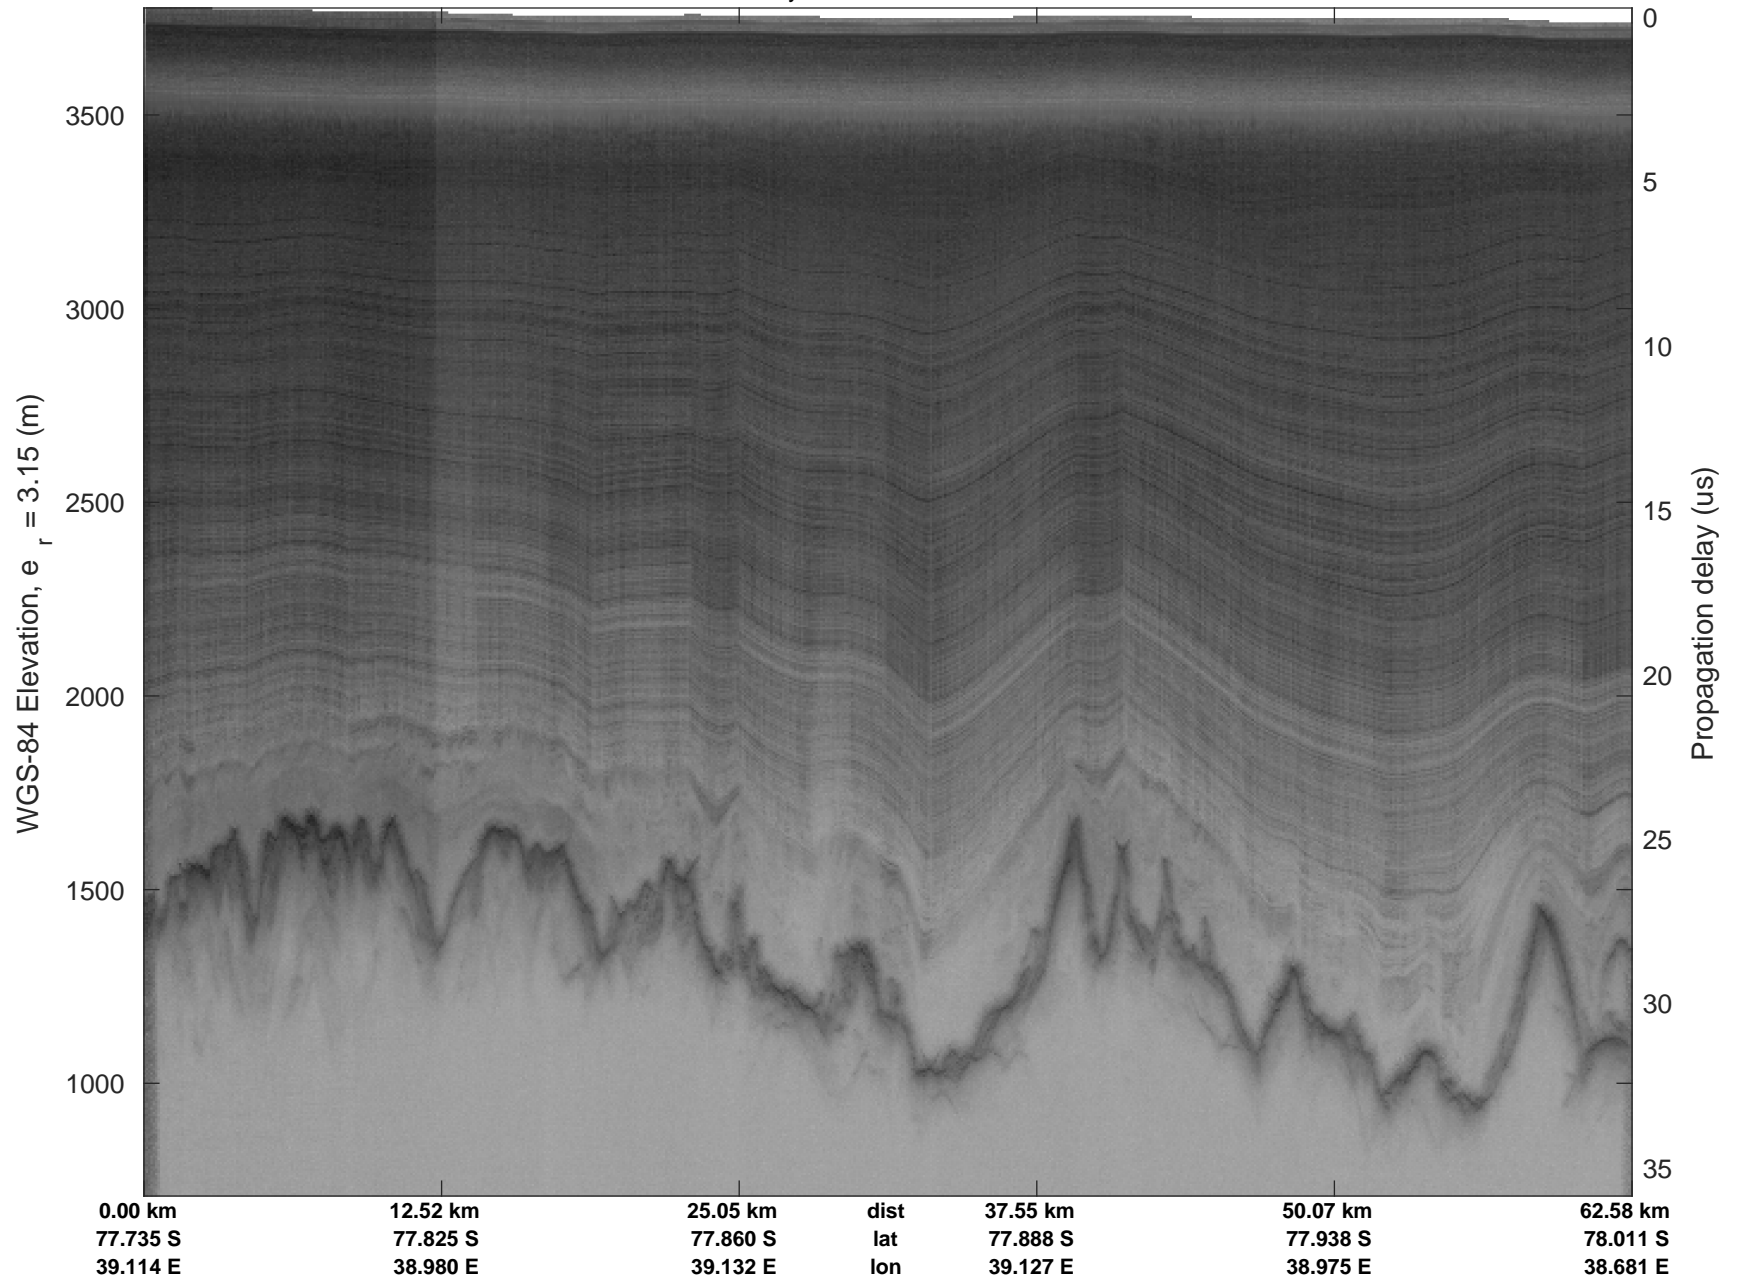

Box B 1of 4 day 1
20181223_01_001
Polar Stereograph -71N/0E

rds 2018_Antarctica_Ground: "Box B 1of 4 day 1" 20181223_01_001: 03:36:34.8 to 08:57:37.6 GPS

rds 2018_Antarctica_Ground: "Box B 1of 4 day 1" 20181223_01_001: 03:36:34.8 to 08:57:37.6 GPS