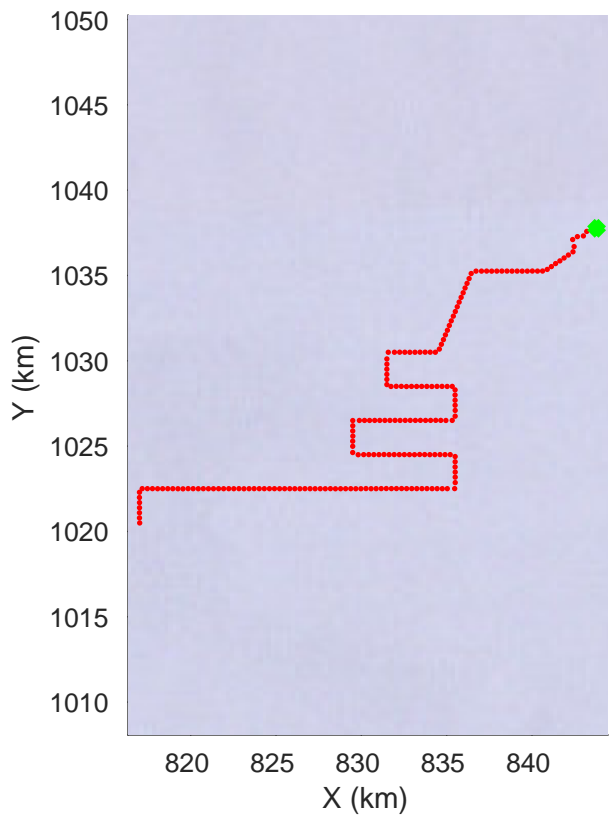

Box B 1of 4 day 1
20181223_01_001
Polar Stereograph -71N/0E

rds 2018_Antarctica_Ground: "Box B 1of 4 day 1" 20181223_01_001: 03:36:34.8 to 08:57:37.6 GPS

rds 2018_Antarctica_Ground: "Box B 1of 4 day 1" 20181223_01_001: 03:36:34.8 to 08:57:37.6 GPS