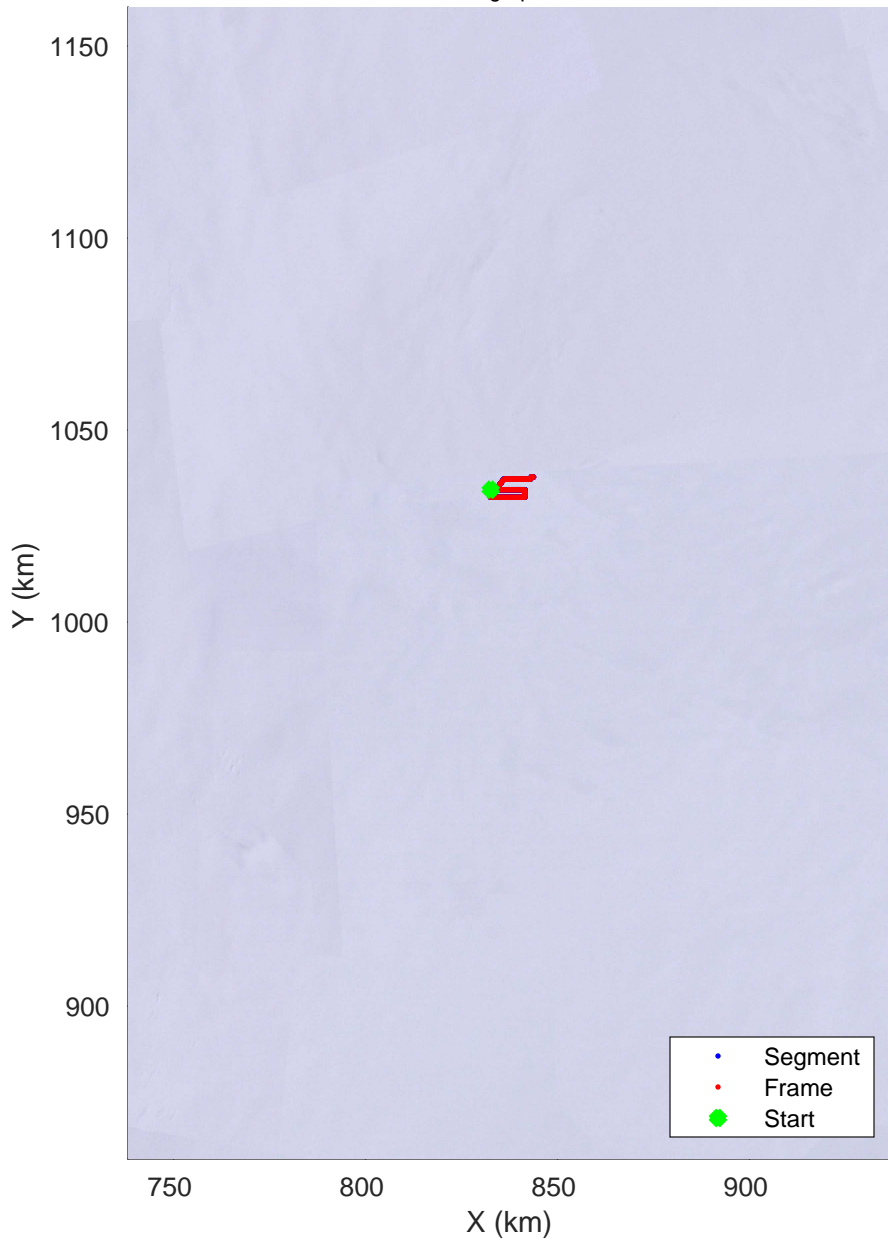

Box C 4 of 4
20181222_02_001
Polar Stereograph -71N/0E

rds 2018_Antarctica_Ground: "Box C 4 of 4" 20181222_02_001: 09:44:12.6 to 12:47:23.7 GPS

rds 2018_Antarctica_Ground: "Box C 4 of 4" 20181222_02_001: 09:44:12.6 to 12:47:23.7 GPS