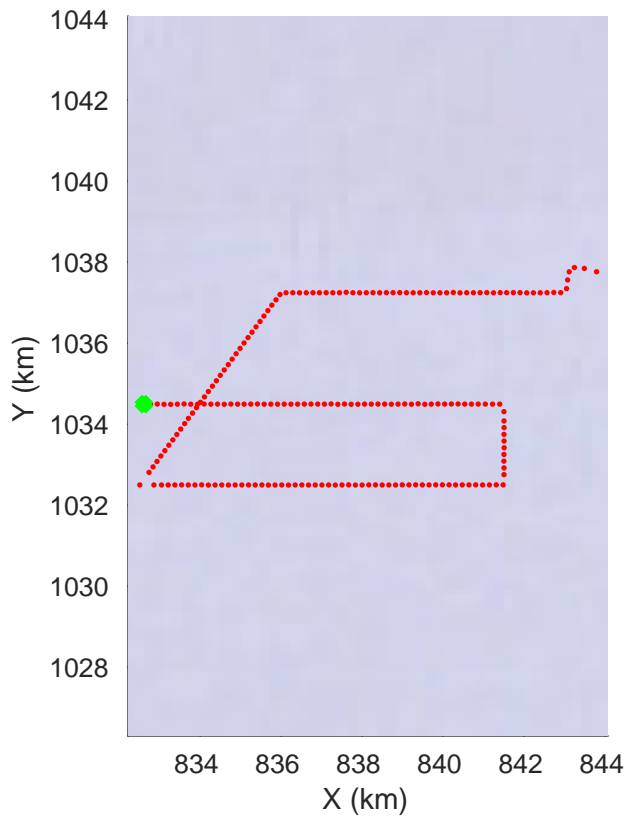

Box C 4 of 4
20181222_02_001
Polar Stereograph -71N/0E

rds 2018_Antarctica_Ground: "Box C 4 of 4" 20181222_02_001: 09:44:12.6 to 12:47:23.7 GPS

rds 2018_Antarctica_Ground: "Box C 4 of 4" 20181222_02_001: 09:44:12.6 to 12:47:23.7 GPS