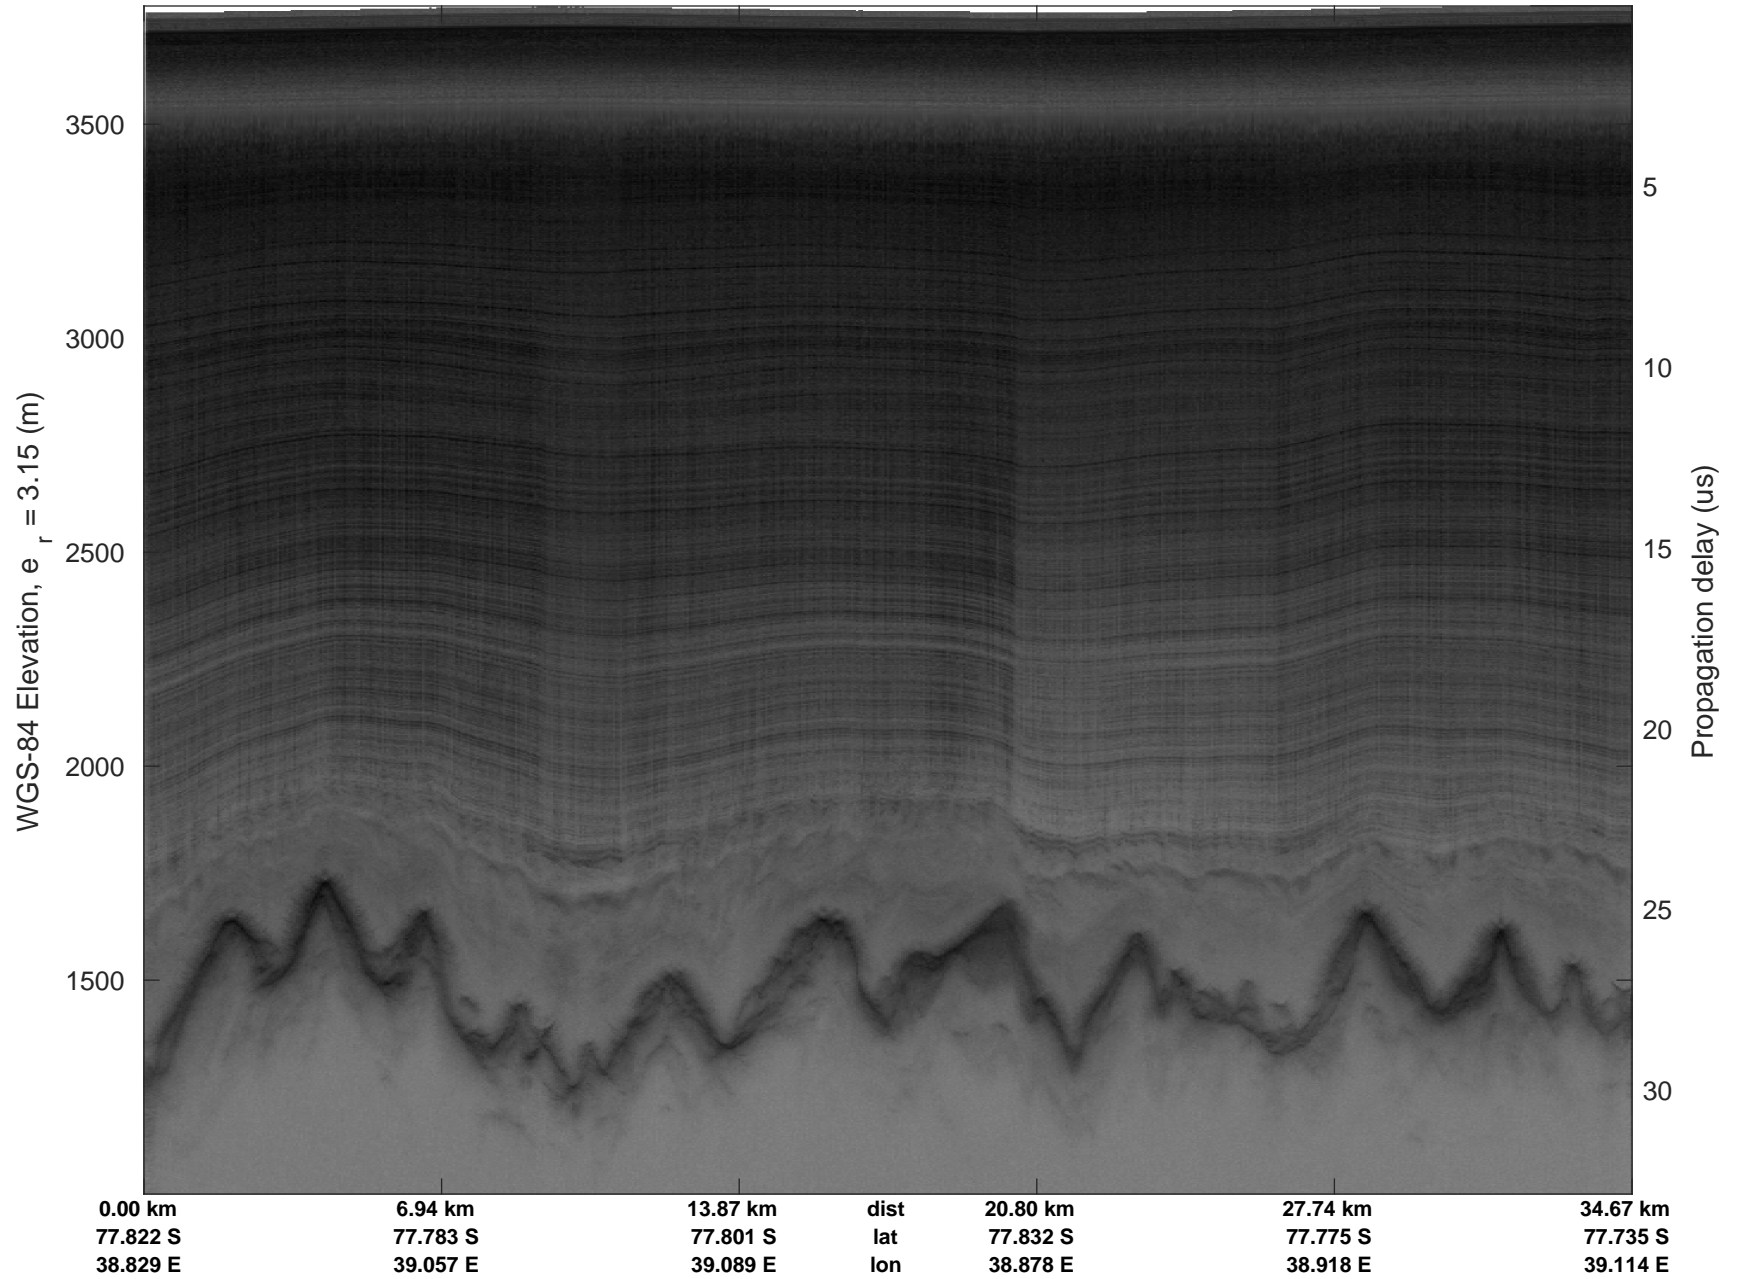

Box C 4 of 4
20181222_02_001
Polar Stereograph -71N/0E

rds 2018_Antarctica_Ground: "Box C 4 of 4" 20181222_02_001: 09:44:12.6 to 12:47:23.7 GPS

rds 2018_Antarctica_Ground: "Box C 4 of 4" 20181222_02_001: 09:44:12.6 to 12:47:23.7 GPS