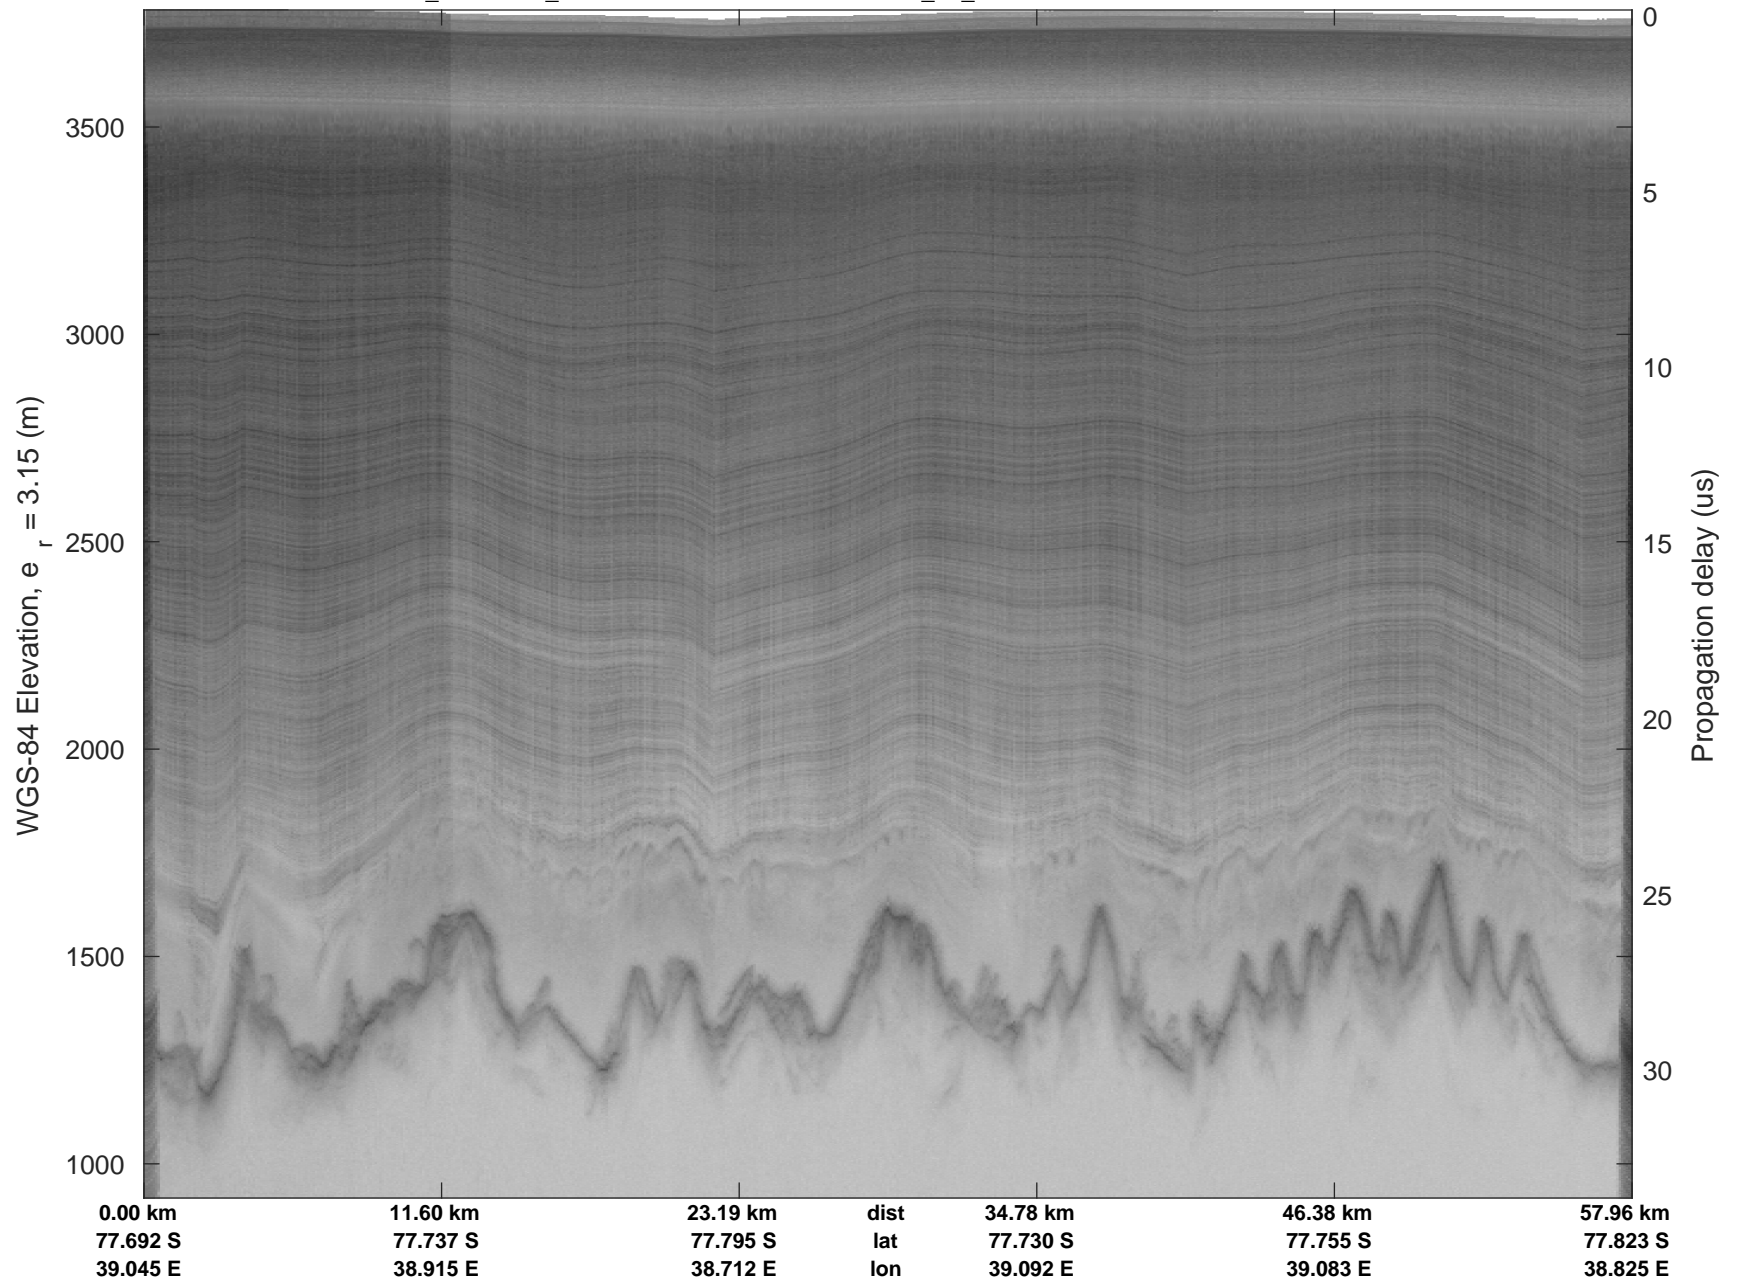

Box C 3 of 4  
20181222\_01\_001  
Polar Stereograph -71N/0E

rds 2018\_Antarctica\_Ground: "Box C 3 of 4" 20181222\_01\_001: 04:11:30.2 to 09:02:16.7 GPS

rds 2018\_Antarctica\_Ground: "Box C 3 of 4" 20181222\_01\_001: 04:11:30.2 to 09:02:16.7 GPS