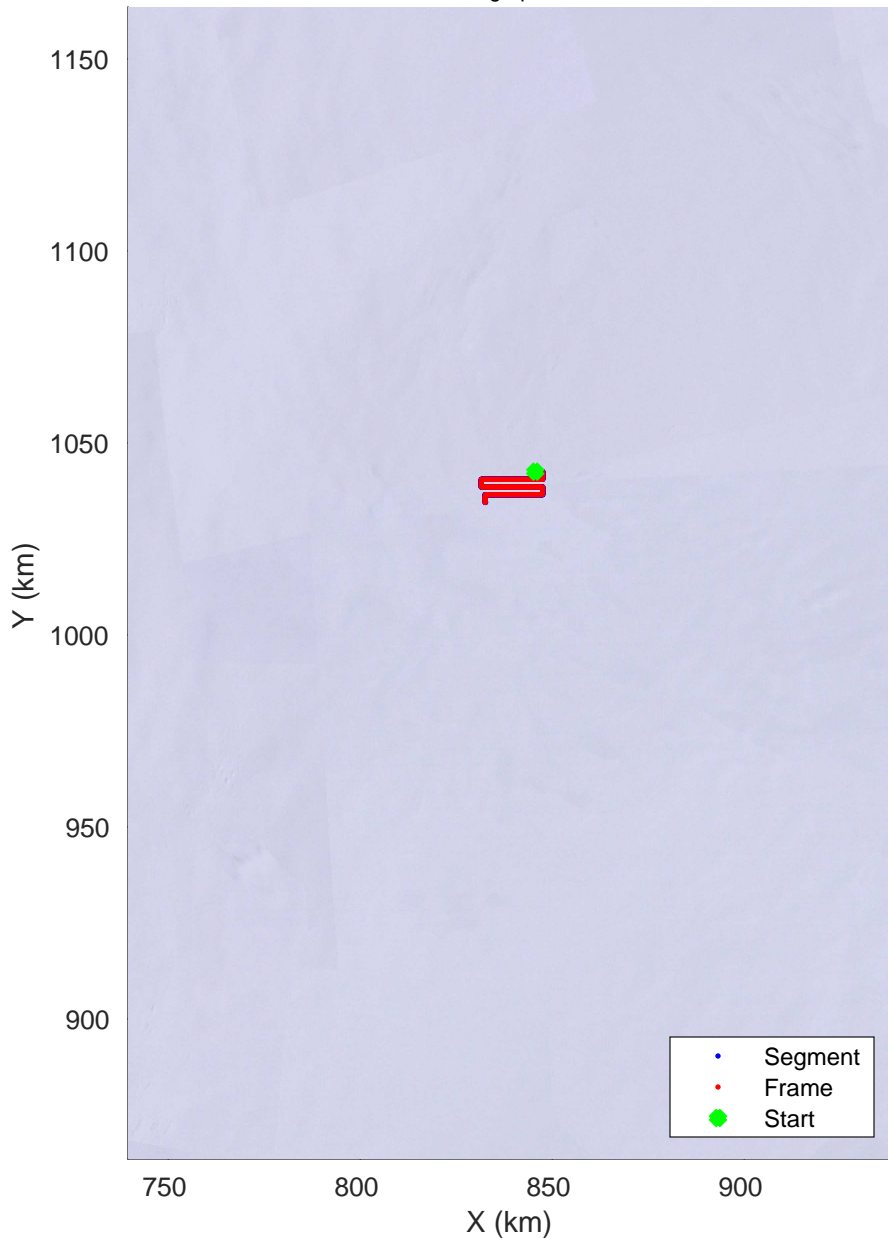

Box C 3 of 4  
20181222\_01\_001  
Polar Stereograph -71N/0E

rds 2018\_Antarctica\_Ground: "Box C 3 of 4" 20181222\_01\_001: 04:11:30.2 to 09:02:16.7 GPS

rds 2018\_Antarctica\_Ground: "Box C 3 of 4" 20181222\_01\_001: 04:11:30.2 to 09:02:16.7 GPS