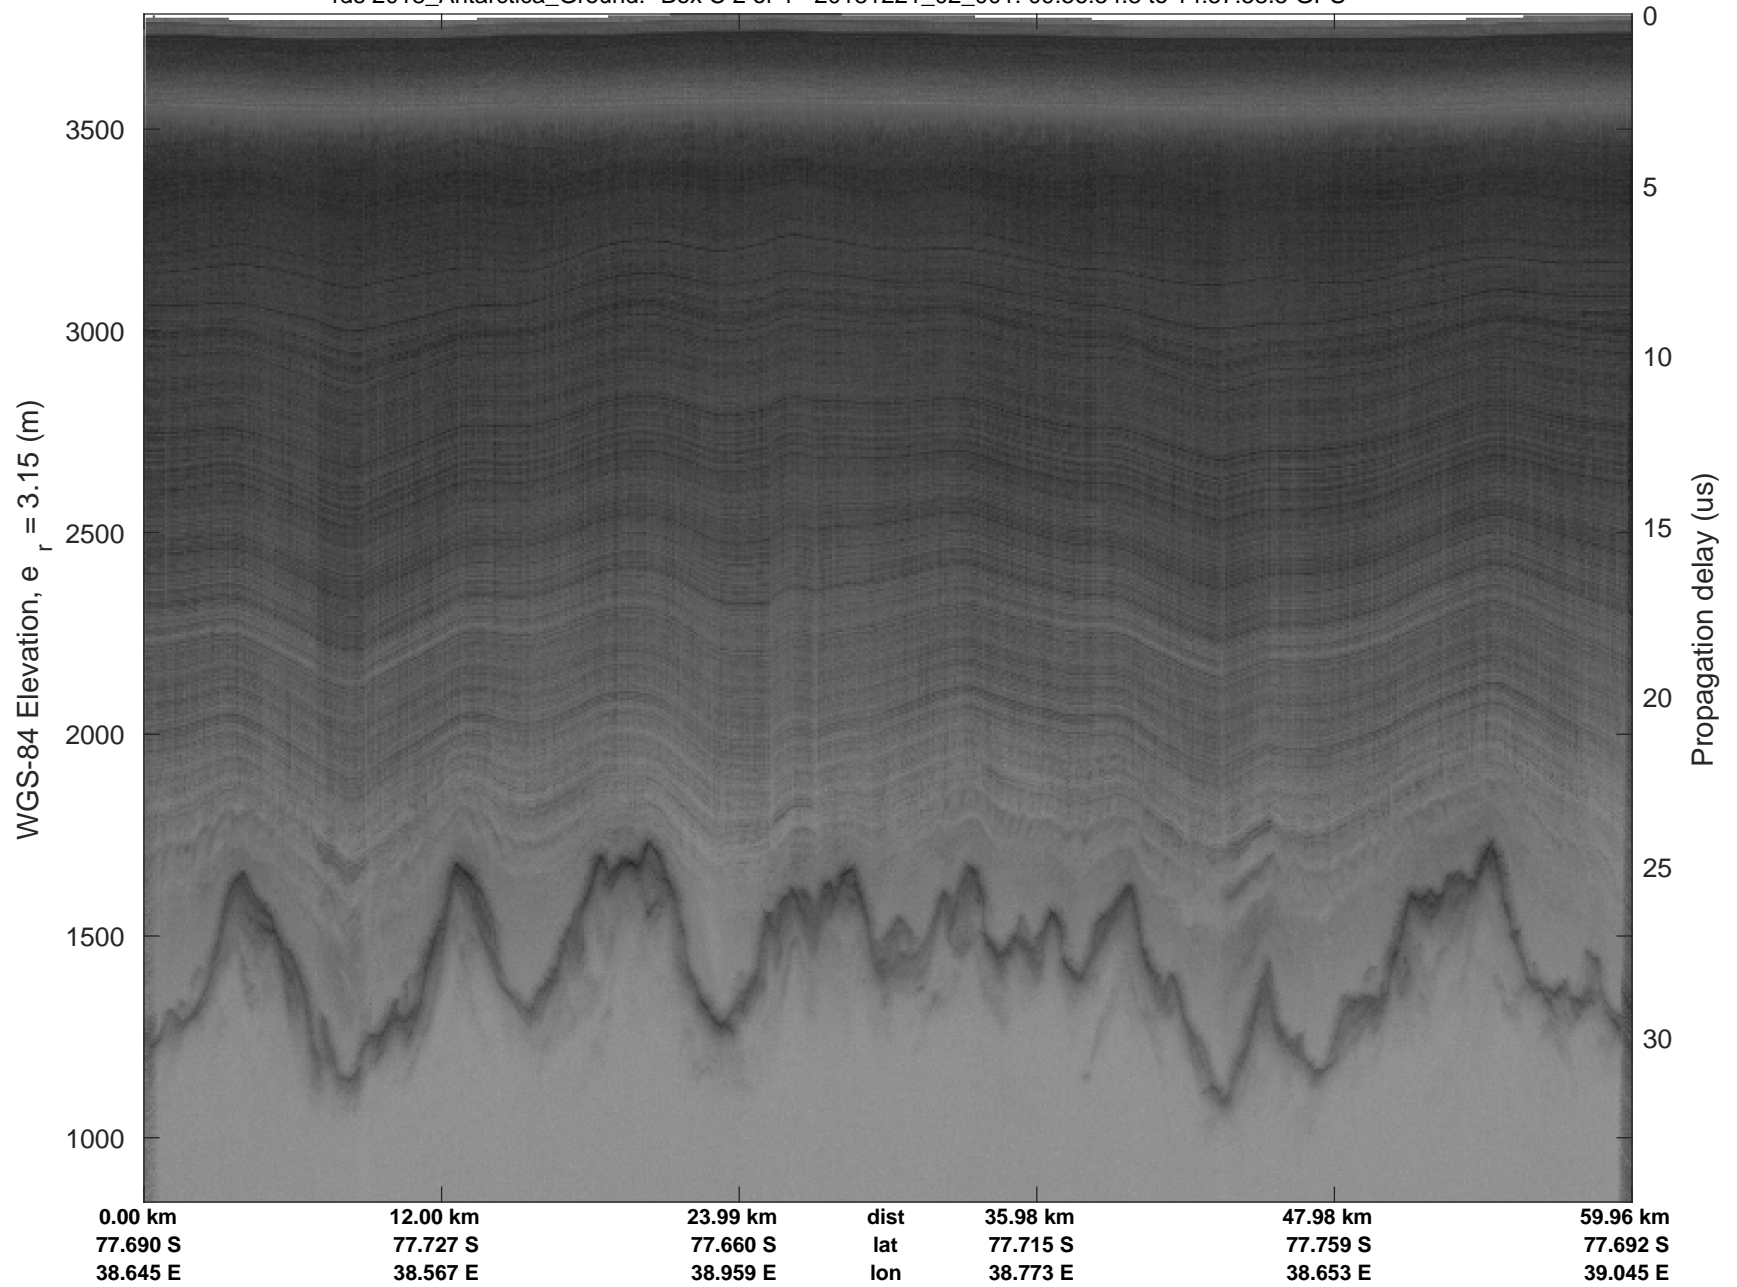

Box C 2 of 4
20181221_02_001
Polar Stereograph -71N/0E

rds 2018_Antarctica_Ground: "Box C 2 of 4" 20181221_02_001: 09:56:54.8 to 14:57:58.5 GPS

rds 2018_Antarctica_Ground: "Box C 2 of 4" 20181221_02_001: 09:56:54.8 to 14:57:58.5 GPS