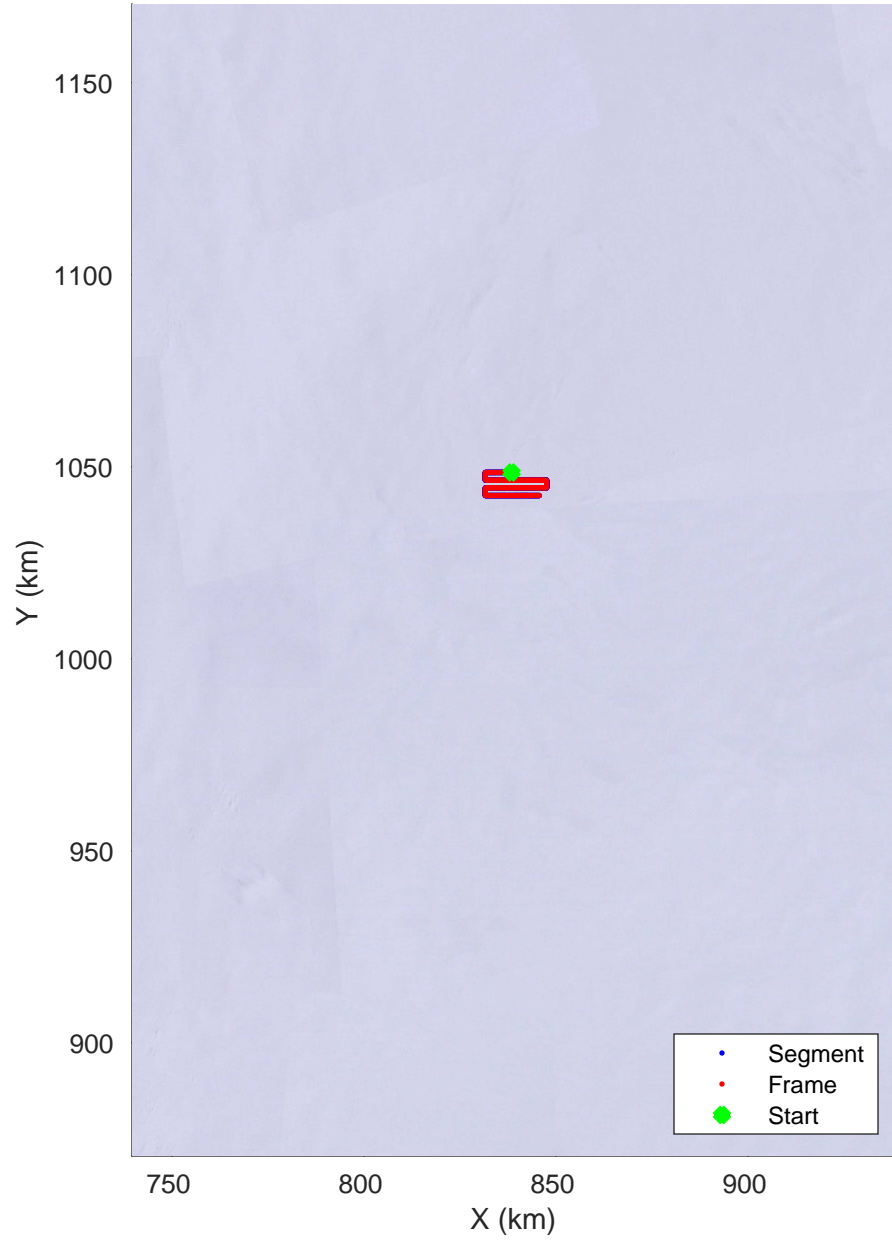

Box C 2 of 4
20181221_02_001
Polar Stereograph -71N/0E

rds 2018_Antarctica_Ground: "Box C 2 of 4" 20181221_02_001: 09:56:54.8 to 14:57:58.5 GPS

rds 2018_Antarctica_Ground: "Box C 2 of 4" 20181221_02_001: 09:56:54.8 to 14:57:58.5 GPS