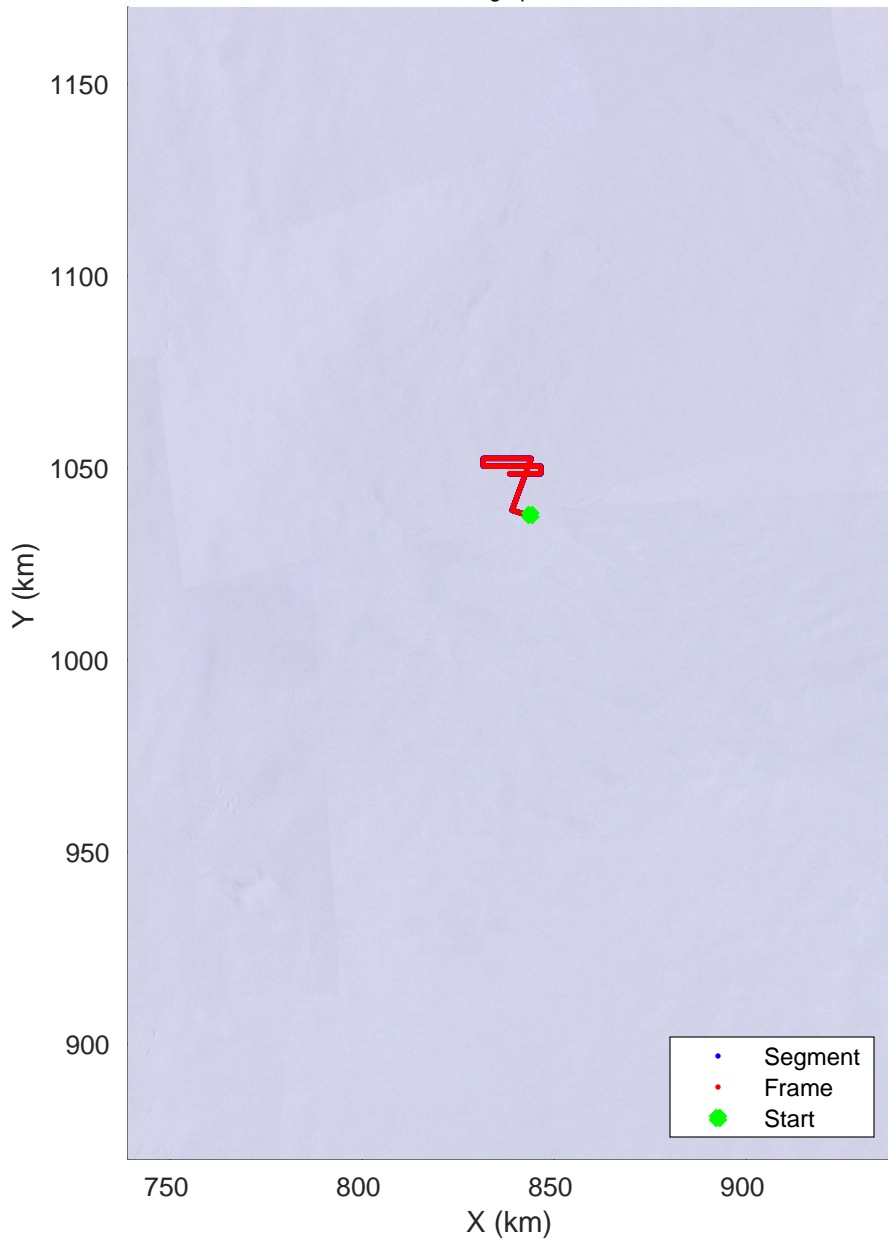

Box C 1 of 4
20181221_01_001
Polar Stereograph -71N/0E

rds 2018_Antarctica_Ground: "Box C 1 of 4" 20181221_01_001: 03:59:26.5 to 09:12:23.7 GPS

rds 2018_Antarctica_Ground: "Box C 1 of 4" 20181221_01_001: 03:59:26.5 to 09:12:23.7 GPS