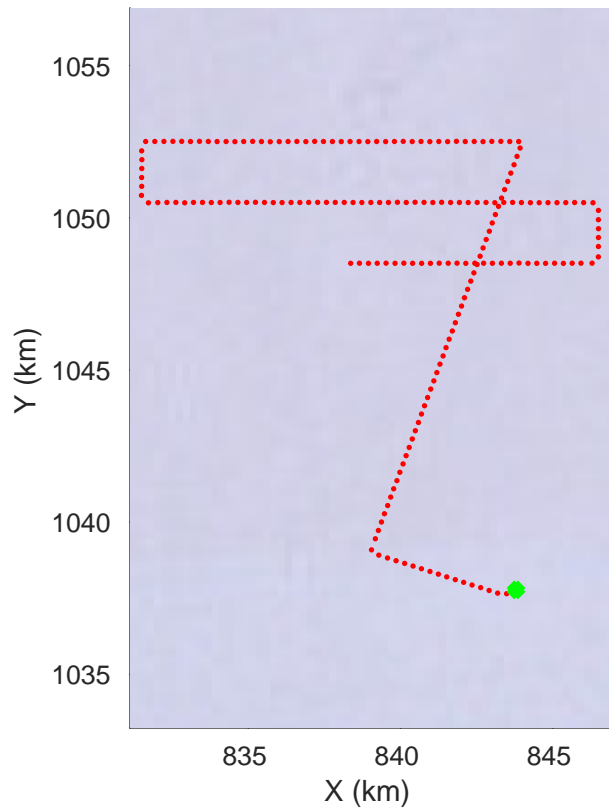

Box C 1 of 4
20181221_01_001
Polar Stereograph -71N/0E

rds 2018_Antarctica_Ground: "Box C 1 of 4" 20181221_01_001: 03:59:26.5 to 09:12:23.7 GPS

rds 2018_Antarctica_Ground: "Box C 1 of 4" 20181221_01_001: 03:59:26.5 to 09:12:23.7 GPS