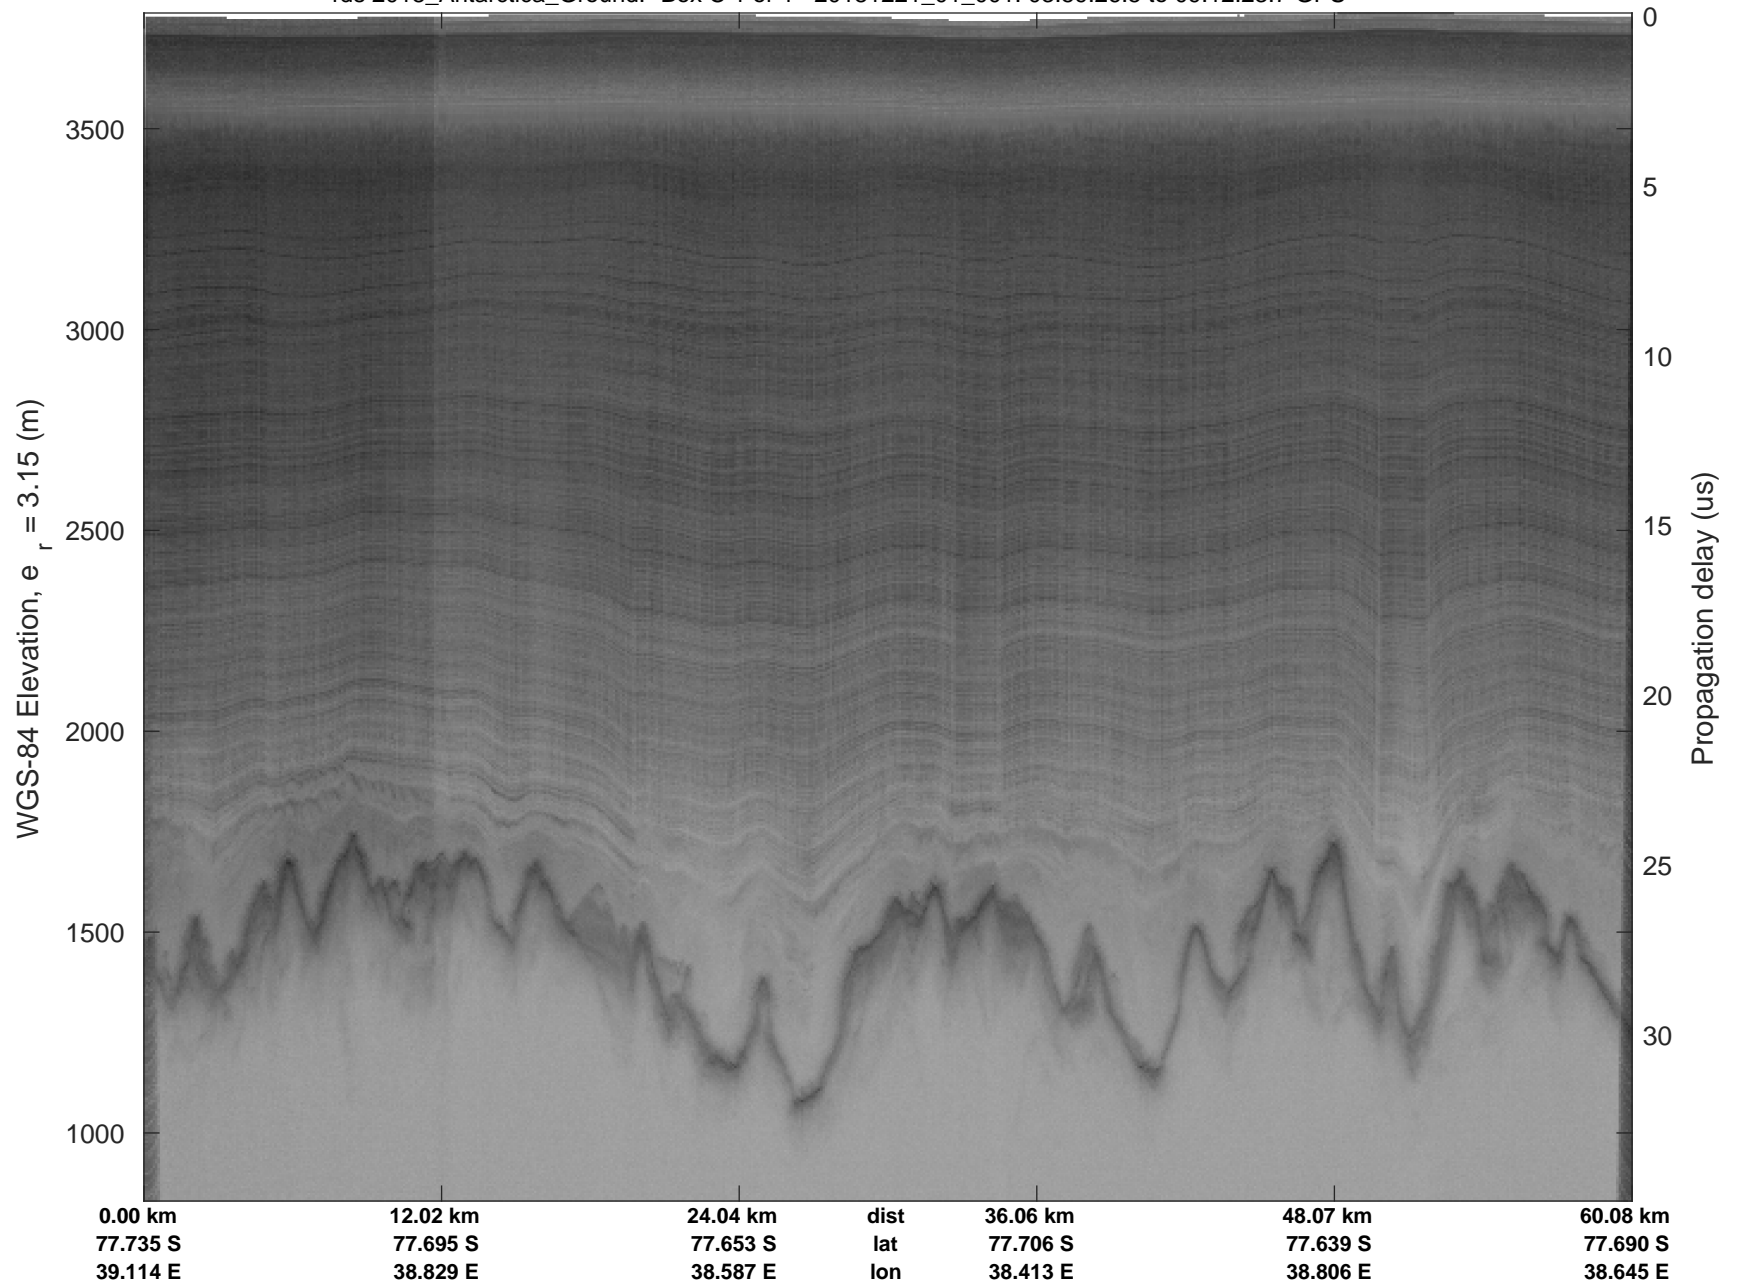

Box C 1 of 4
20181221_01_001
Polar Stereograph -71N/0E

rds 2018_Antarctica_Ground: "Box C 1 of 4" 20181221_01_001: 03:59:26.5 to 09:12:23.7 GPS

rds 2018_Antarctica_Ground: "Box C 1 of 4" 20181221_01_001: 03:59:26.5 to 09:12:23.7 GPS