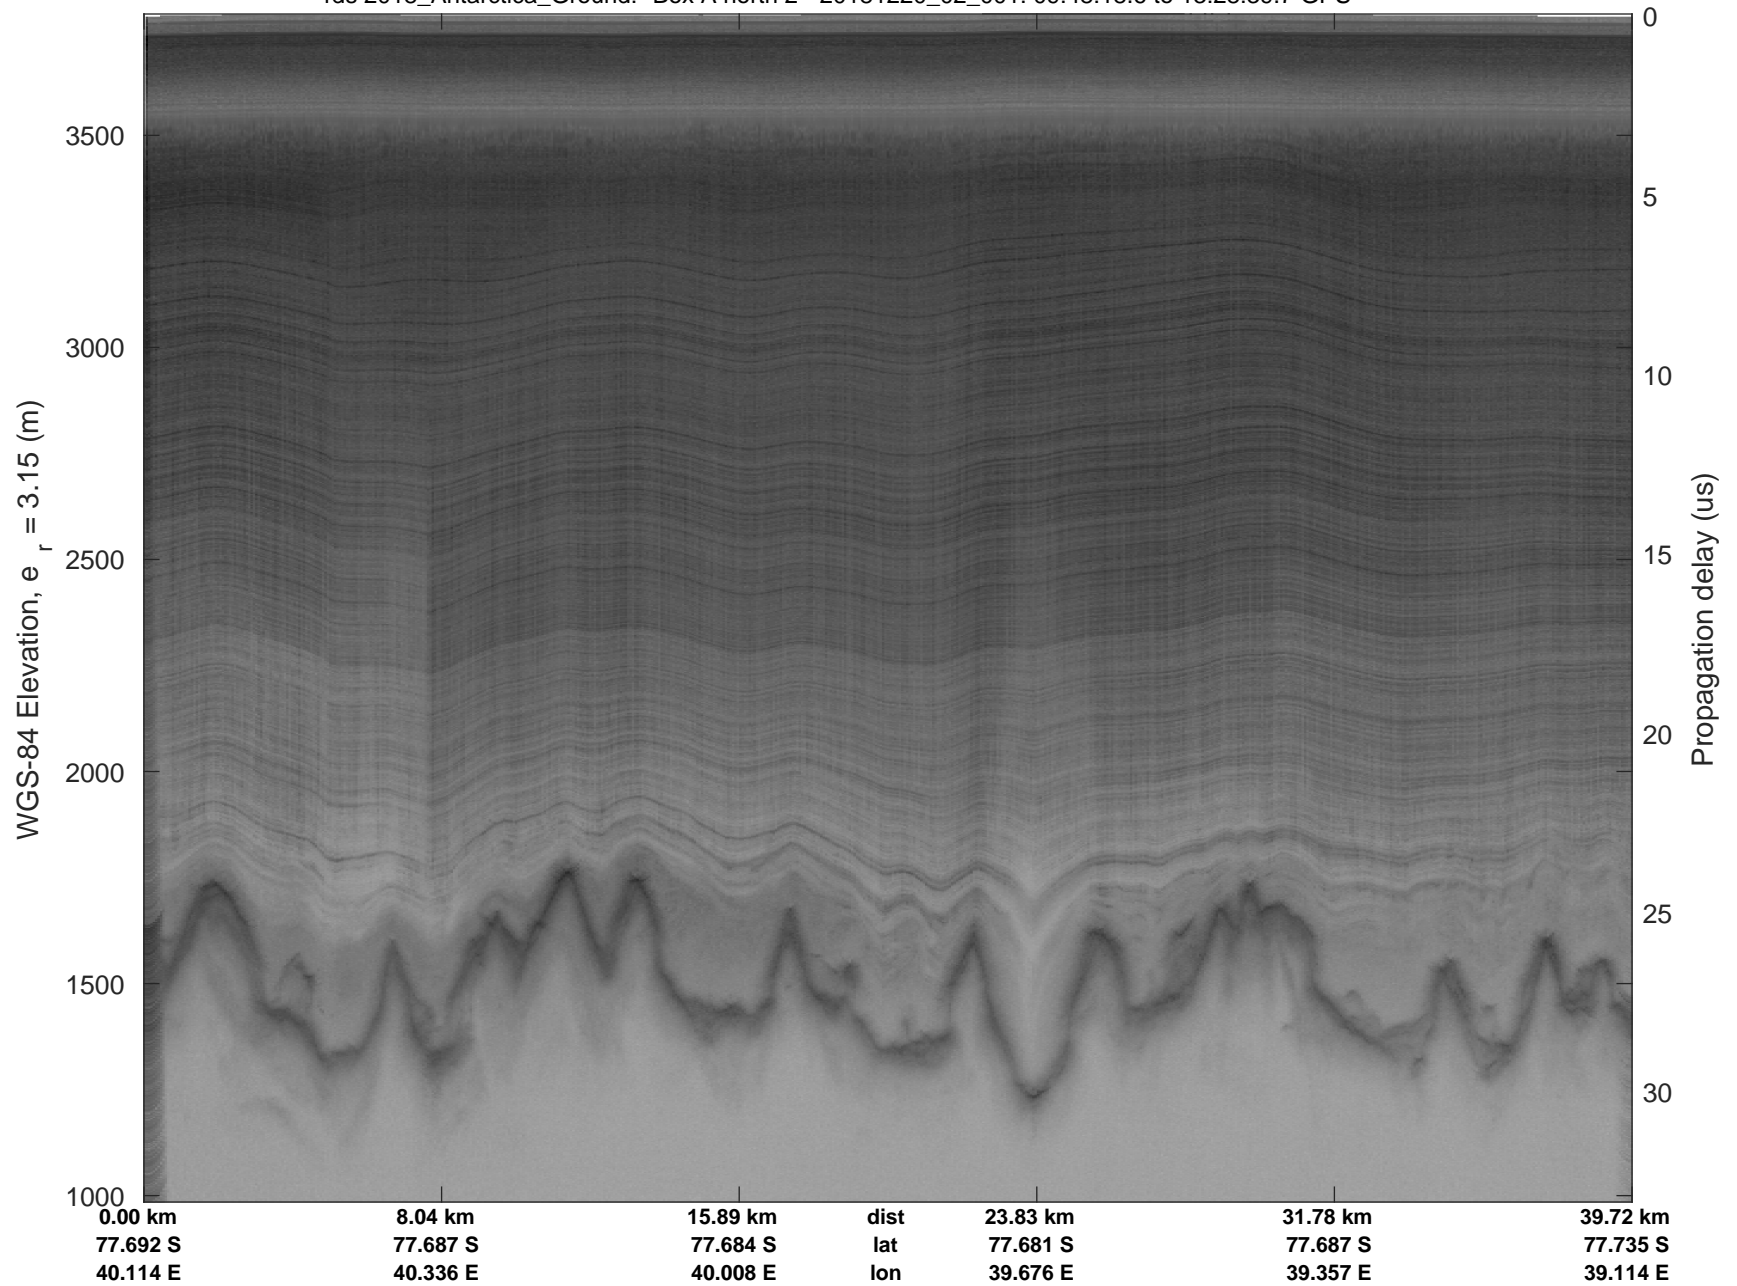

Box A north 2  
20181220\_02\_001  
Polar Stereograph -71N/0E

rds 2018\_Antarctica\_Ground: "Box A north 2" 20181220\_02\_001: 09:48:18.6 to 13:28:39.7 GPS

rds 2018\_Antarctica\_Ground: "Box A north 2" 20181220\_02\_001: 09:48:18.6 to 13:28:39.7 GPS