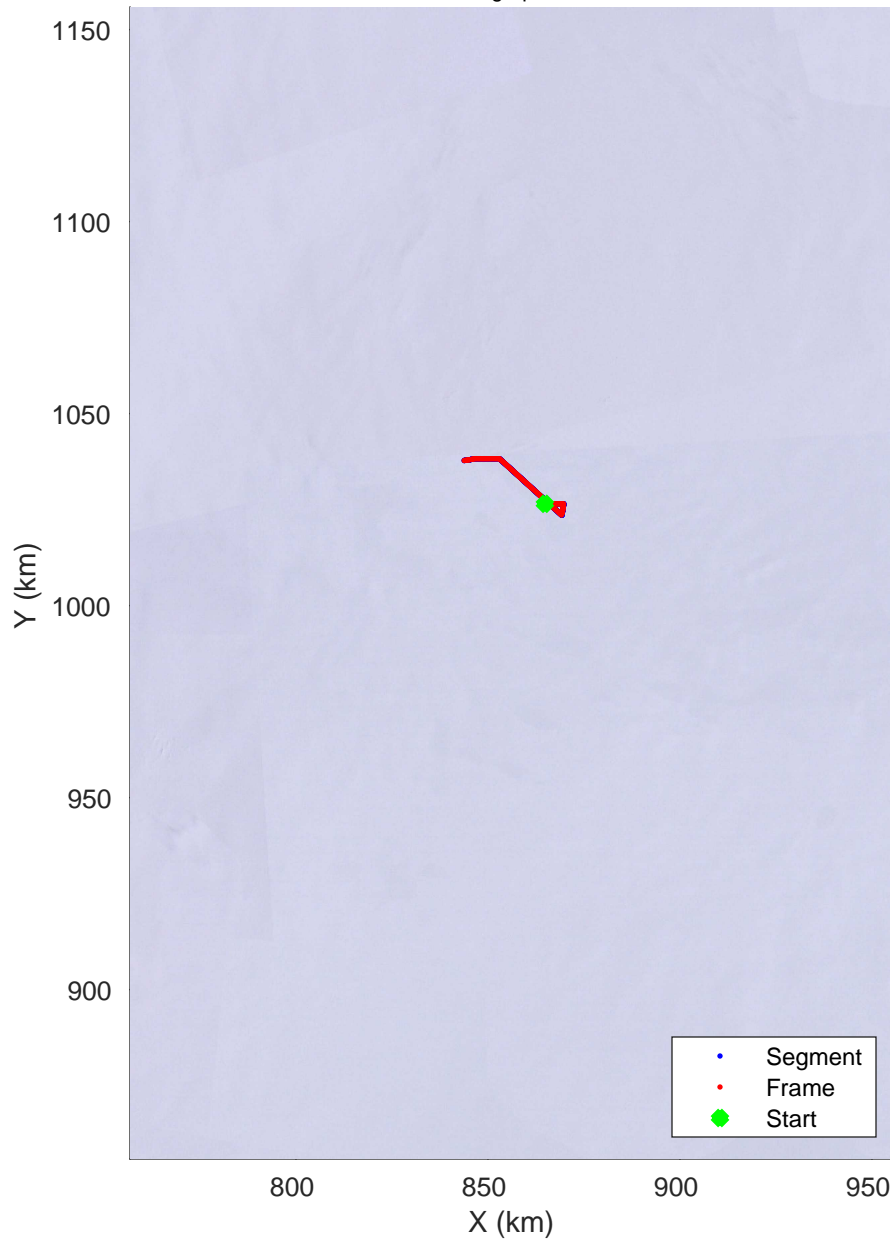

Box A north 2  
20181220\_02\_001  
Polar Stereograph -71N/0E

rds 2018\_Antarctica\_Ground: "Box A north 2" 20181220\_02\_001: 09:48:18.6 to 13:28:39.7 GPS

rds 2018\_Antarctica\_Ground: "Box A north 2" 20181220\_02\_001: 09:48:18.6 to 13:28:39.7 GPS