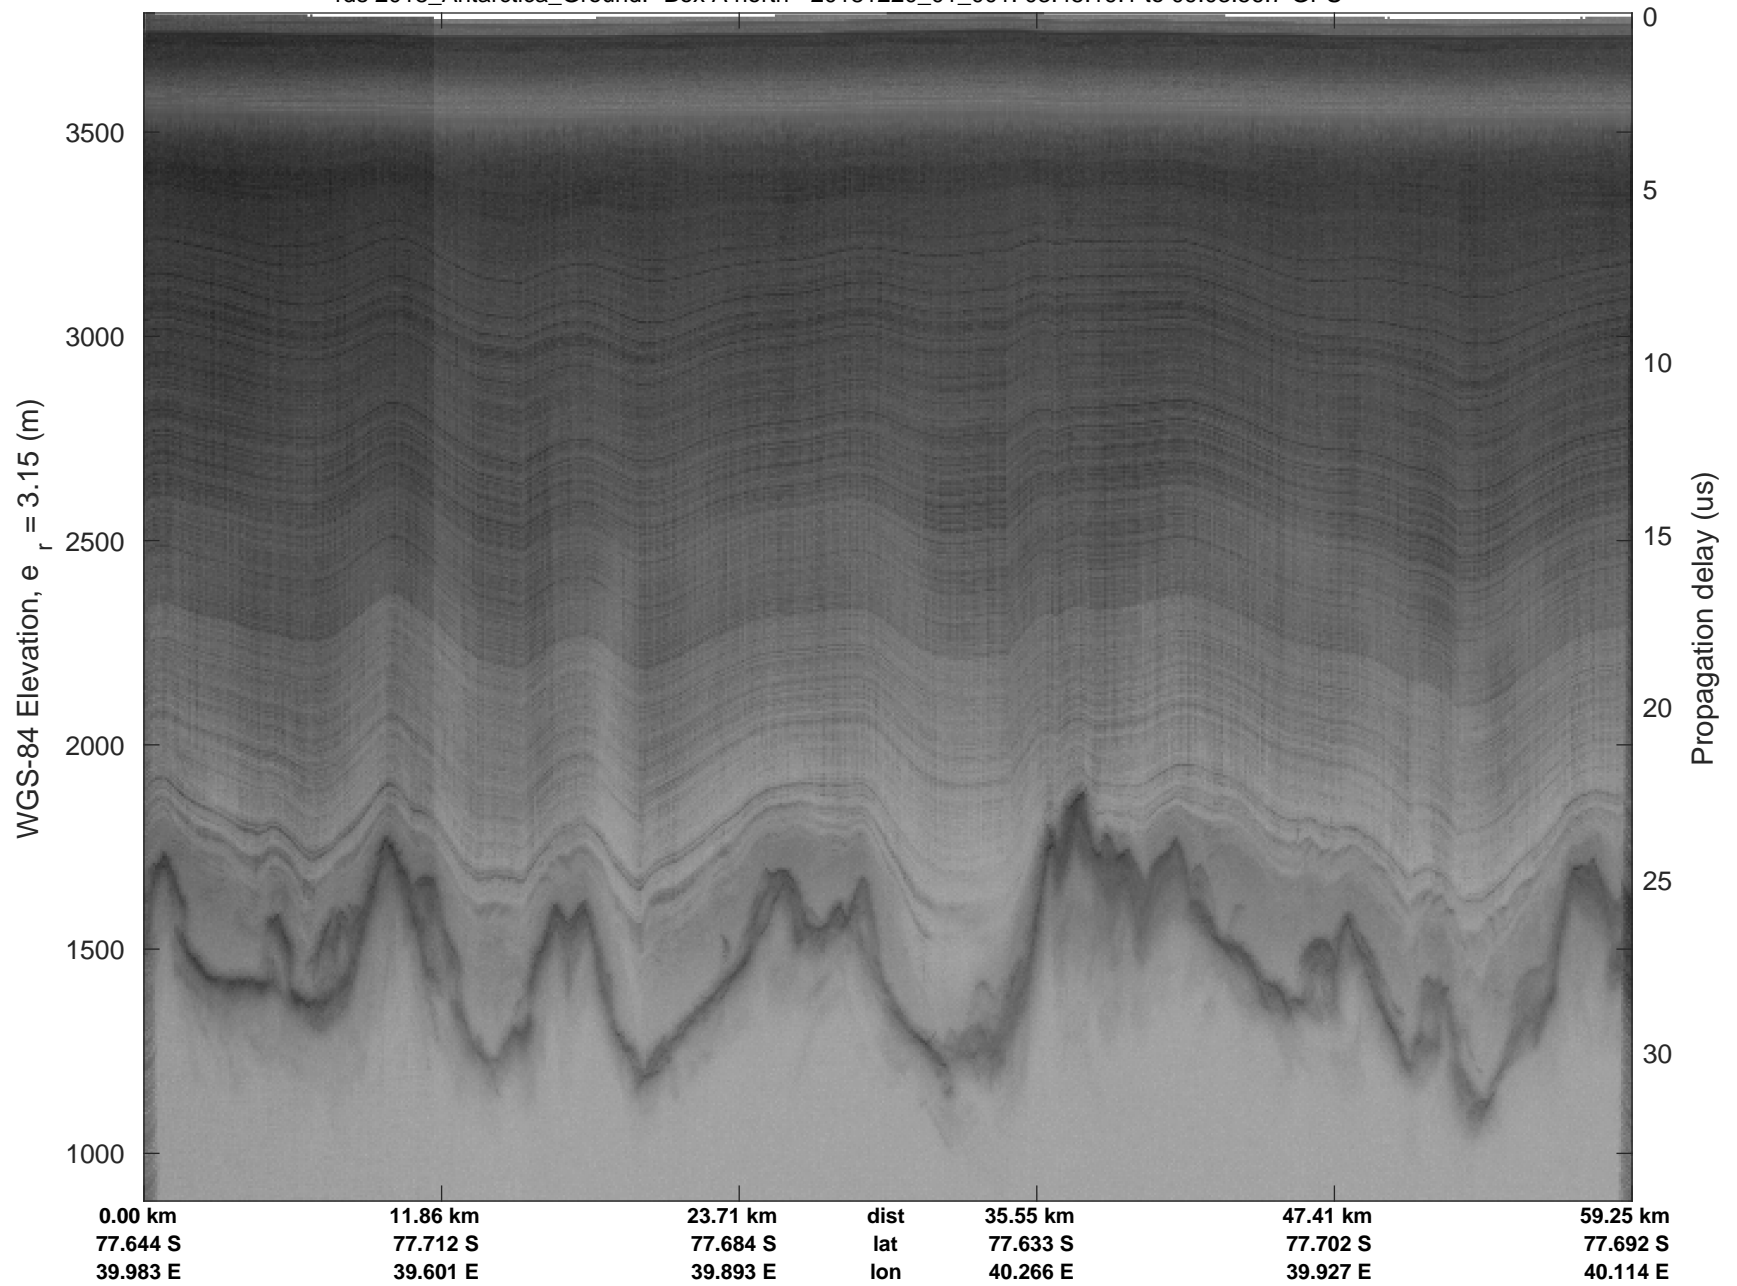

Box A north
20181220_01_001
Polar Stereograph -71N/0E

rds 2018_Antarctica_Ground: "Box A north" 20181220_01_001: 03:45:19.1 to 09:03:56.7 GPS

rds 2018_Antarctica_Ground: "Box A north" 20181220_01_001: 03:45:19.1 to 09:03:56.7 GPS