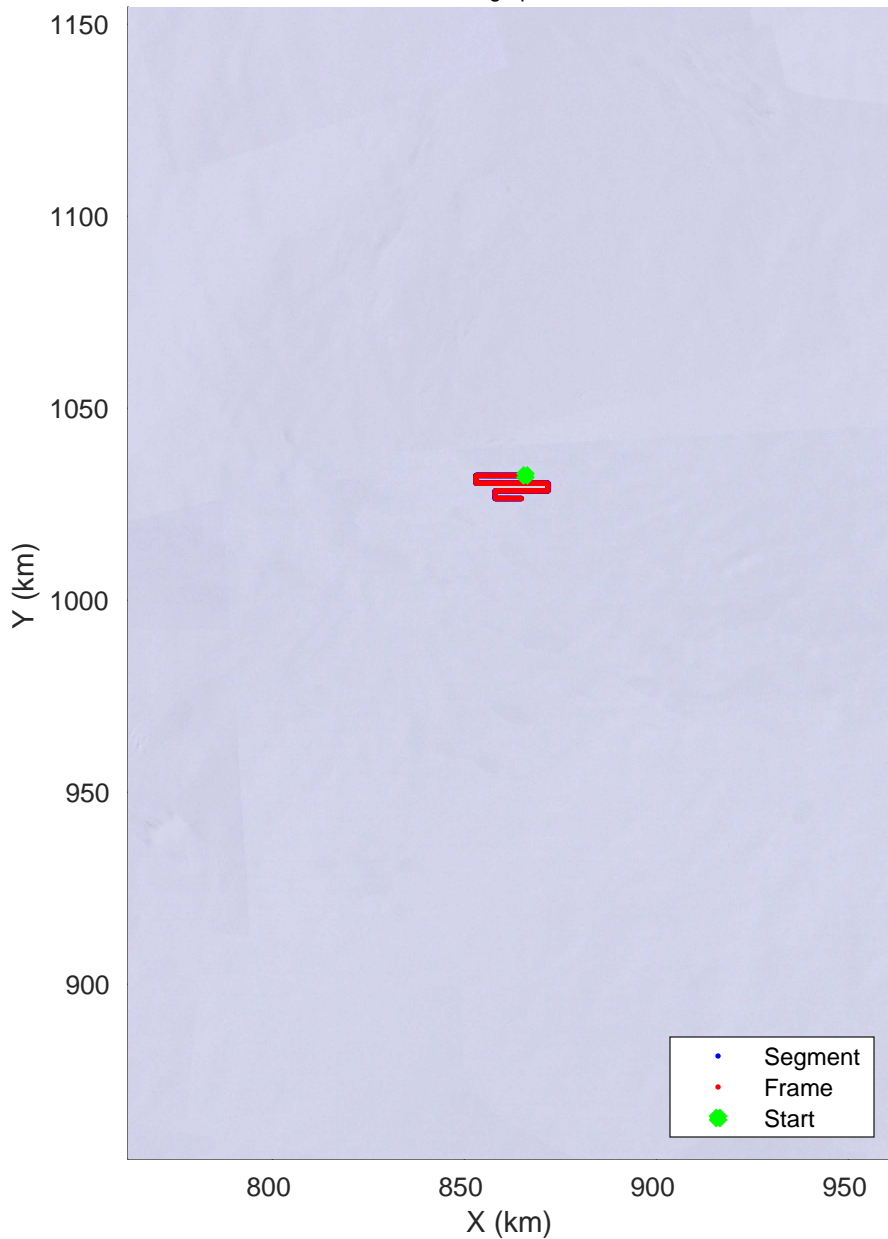

Box A north
20181220_01_001
Polar Stereograph -71N/0E

rds 2018_Antarctica_Ground: "Box A north" 20181220_01_001: 03:45:19.1 to 09:03:56.7 GPS

rds 2018_Antarctica_Ground: "Box A north" 20181220_01_001: 03:45:19.1 to 09:03:56.7 GPS