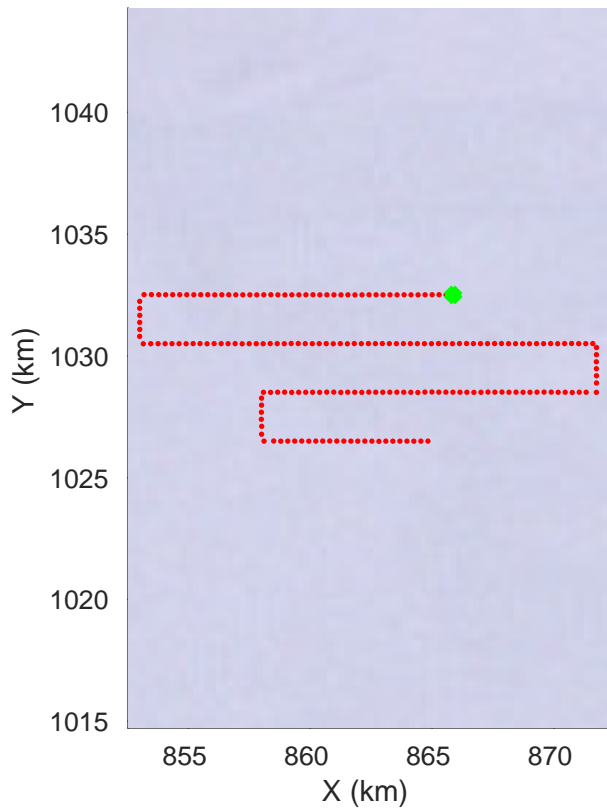

Box A north
20181220_01_001
Polar Stereograph -71N/0E

rds 2018_Antarctica_Ground: "Box A north" 20181220_01_001: 03:45:19.1 to 09:03:56.7 GPS

rds 2018_Antarctica_Ground: "Box A north" 20181220_01_001: 03:45:19.1 to 09:03:56.7 GPS