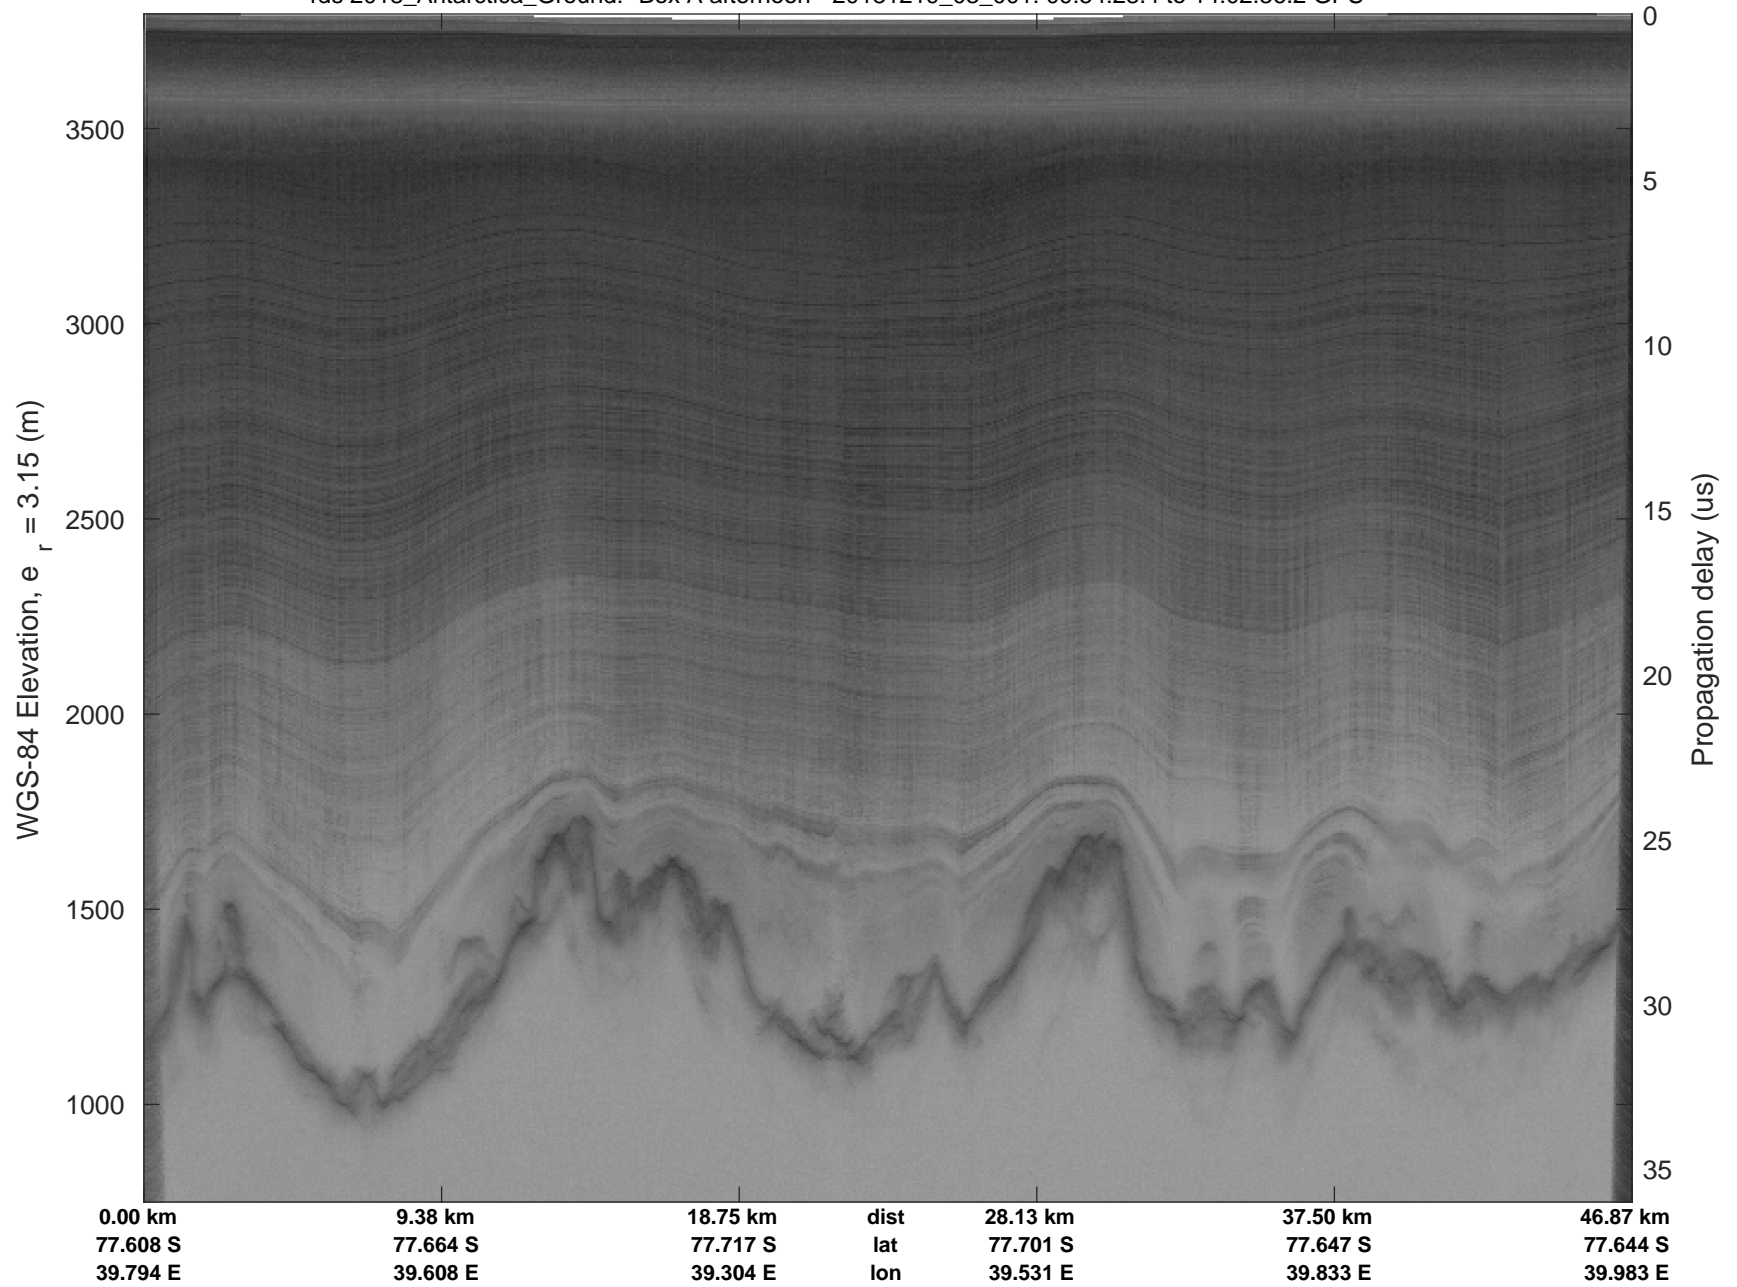

Box A afternoon
20181219_03_001
Polar Stereograph -71N/0E

rds 2018_Antarctica_Ground: "Box A afternoon" 20181219_03_001: 09:54:28.4 to 14:02:36.2 GPS

rds 2018_Antarctica_Ground: "Box A afternoon" 20181219_03_001: 09:54:28.4 to 14:02:36.2 GPS