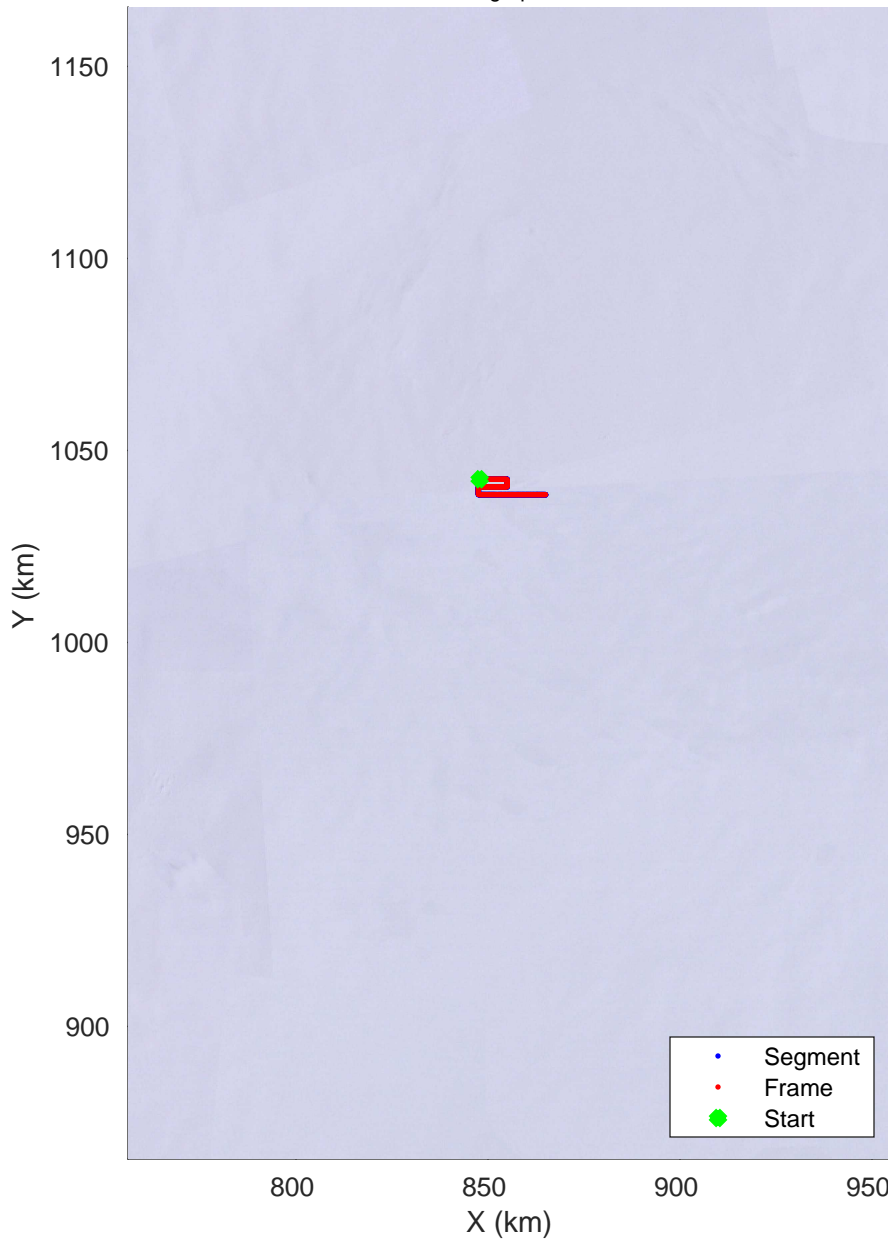

Box A 2 morning
20181219_02_001
Polar Stereograph -71N/0E

rds 2018_Antarctica_Ground: "Box A 2 morning" 20181219_02_001: 06:06:57.1 to 09:16:40.3 GPS

rds 2018_Antarctica_Ground: "Box A 2 morning" 20181219_02_001: 06:06:57.1 to 09:16:40.3 GPS