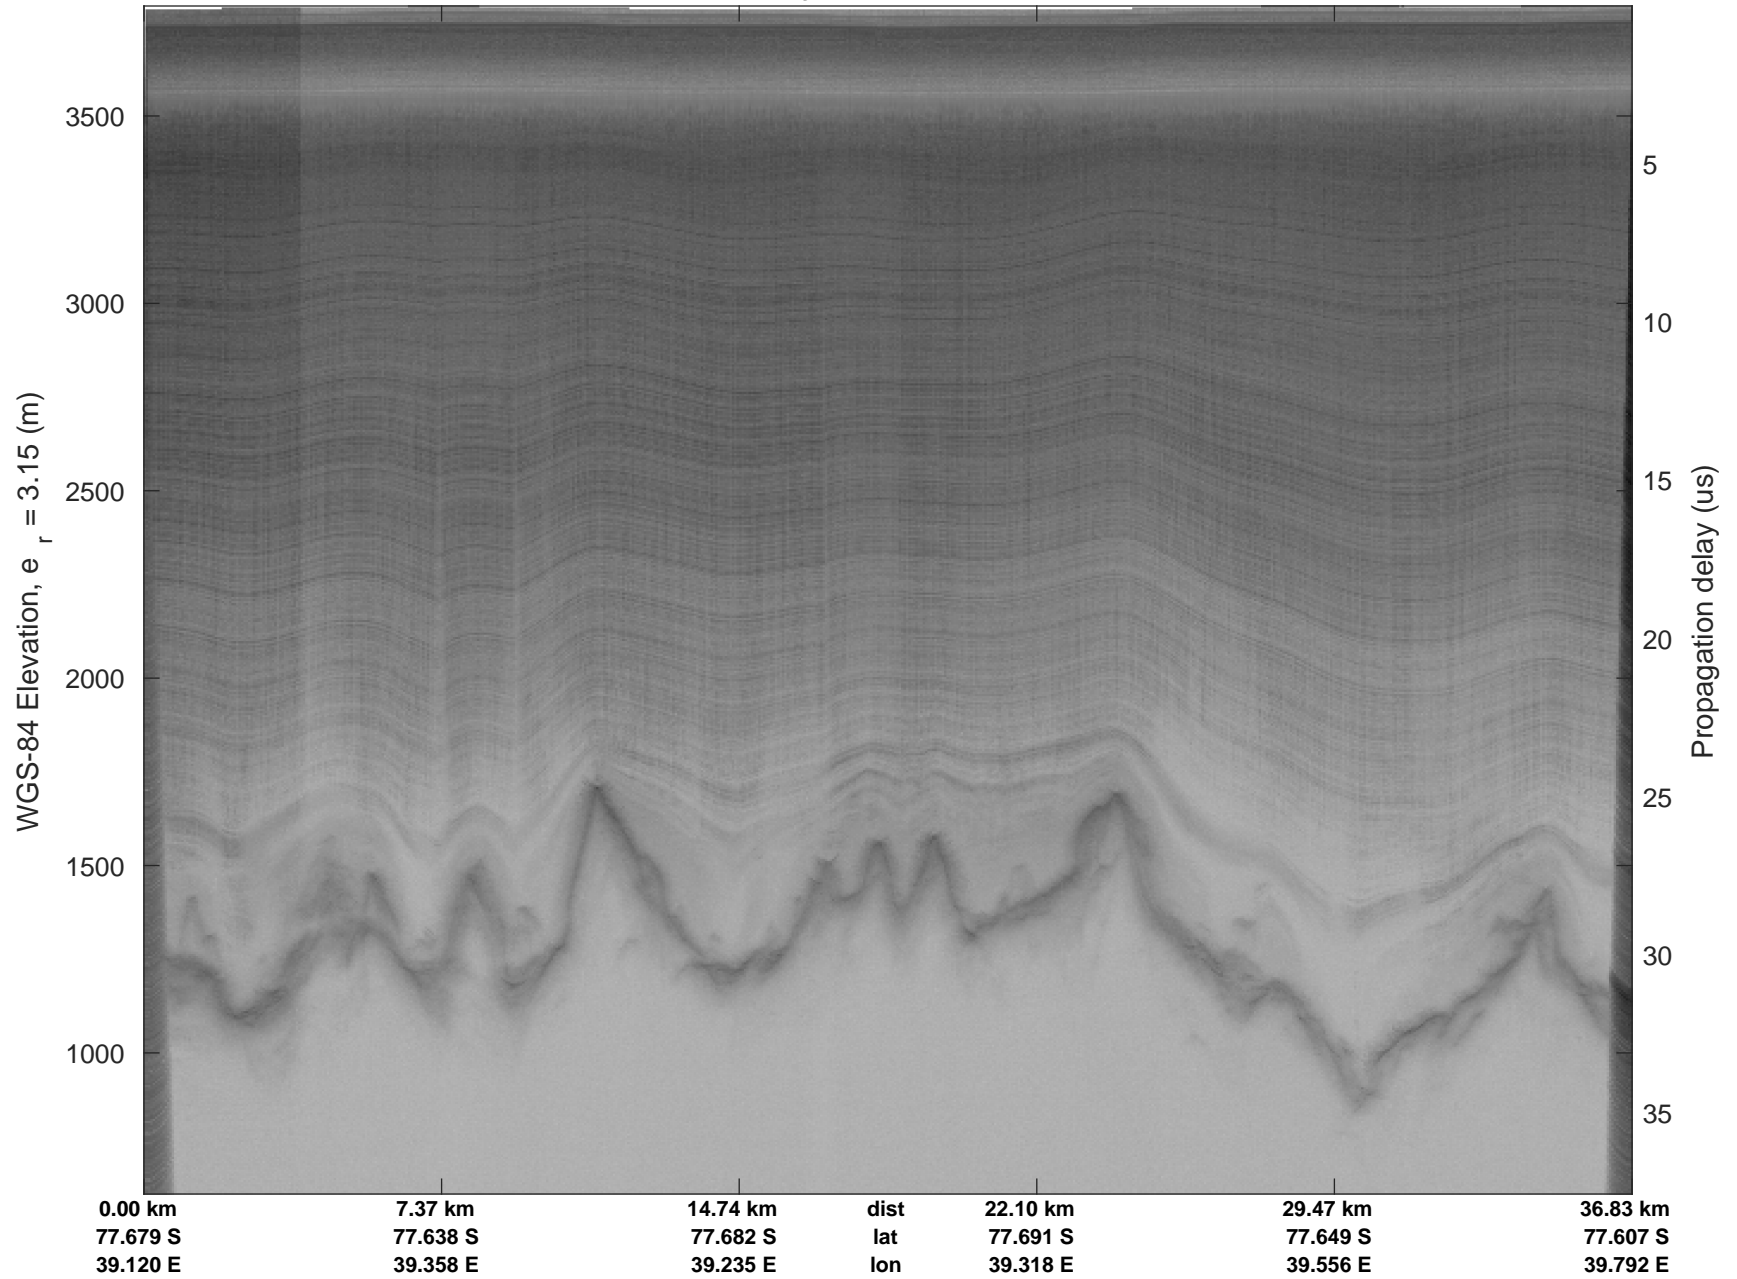

Box A 2 morning
20181219_02_001
Polar Stereograph -71N/0E

rds 2018_Antarctica_Ground: "Box A 2 morning" 20181219_02_001: 06:06:57.1 to 09:16:40.3 GPS

rds 2018_Antarctica_Ground: "Box A 2 morning" 20181219_02_001: 06:06:57.1 to 09:16:40.3 GPS