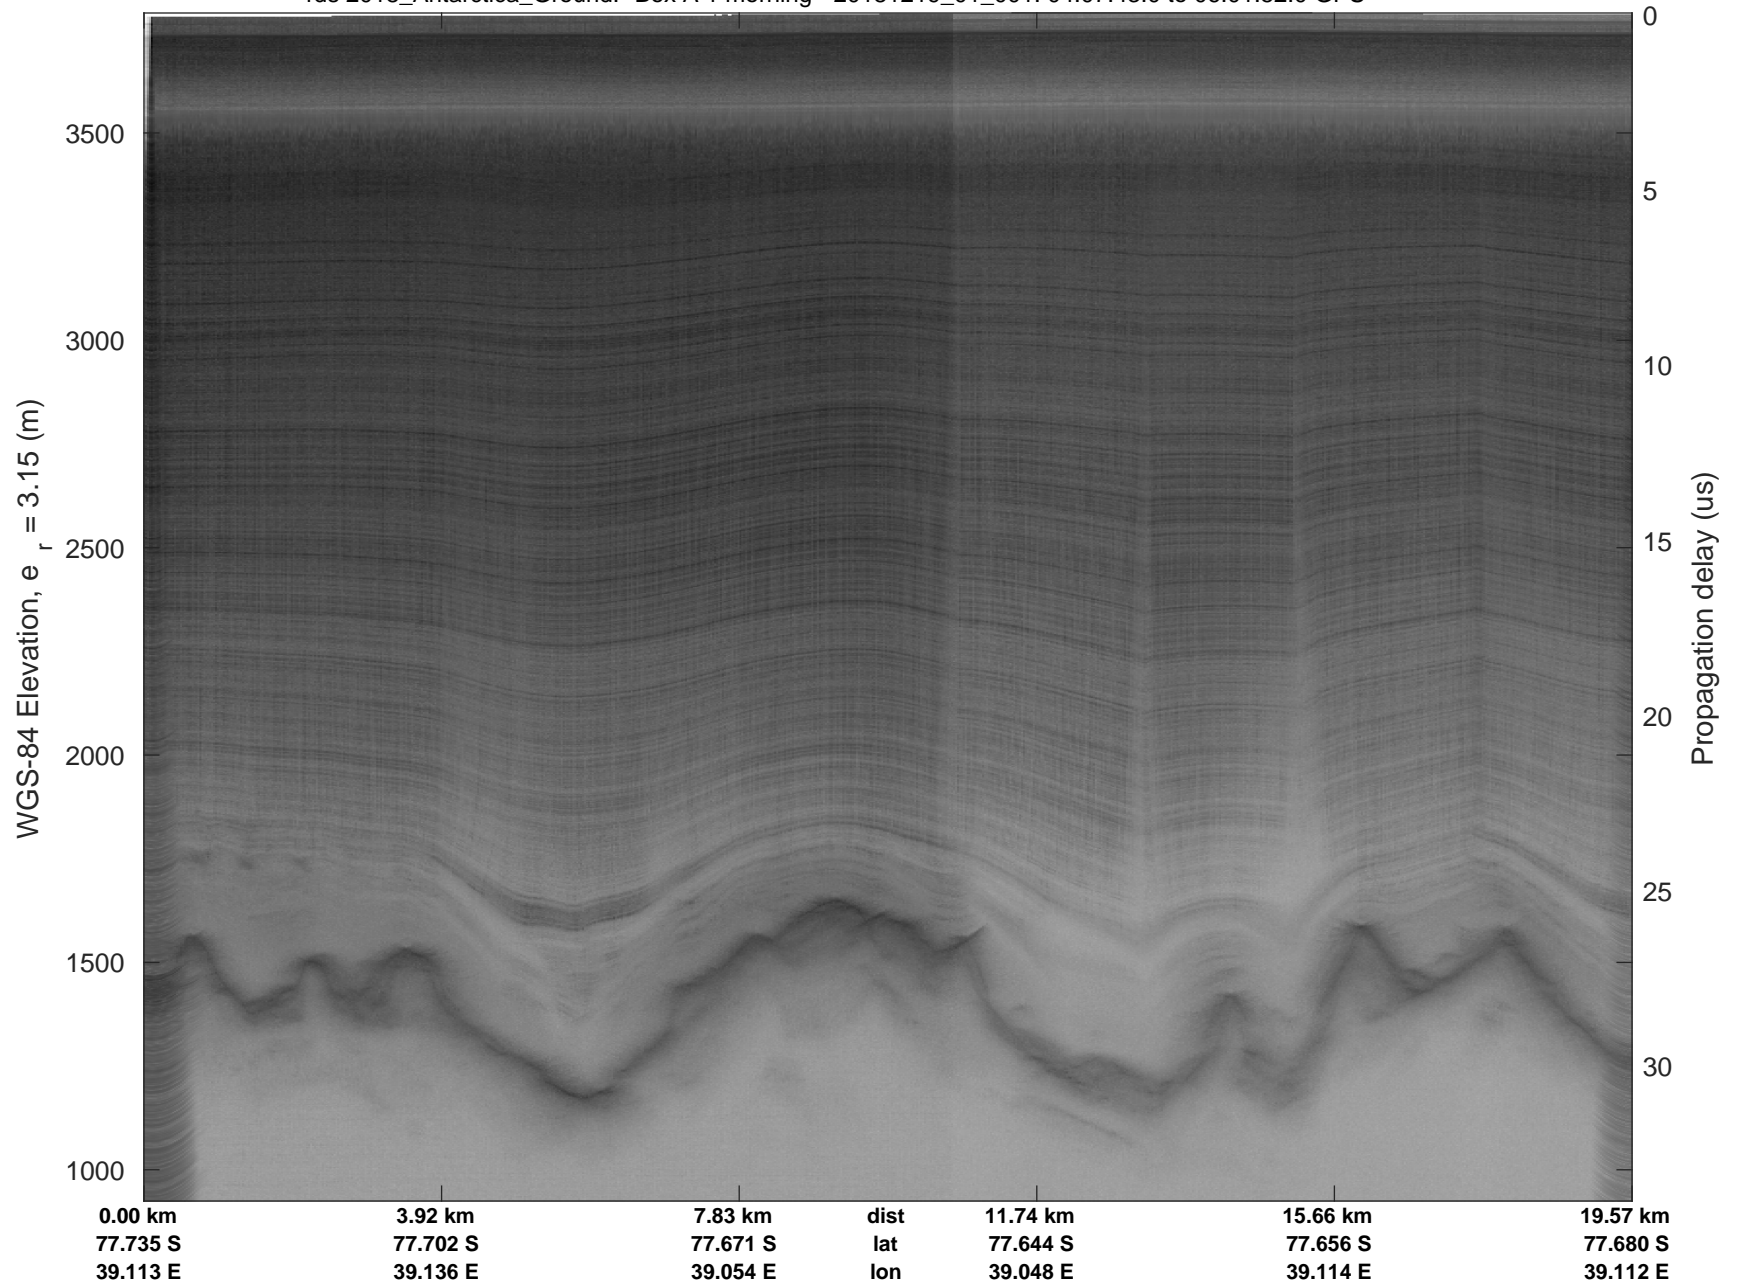

Box A 1 morning
20181219_01_001
Polar Stereograph -71N/0E

rds 2018_Antarctica_Ground: "Box A 1 morning" 20181219_01_001: 04:07:43.0 to 06:01:52.0 GPS

rds 2018_Antarctica_Ground: "Box A 1 morning" 20181219_01_001: 04:07:43.0 to 06:01:52.0 GPS