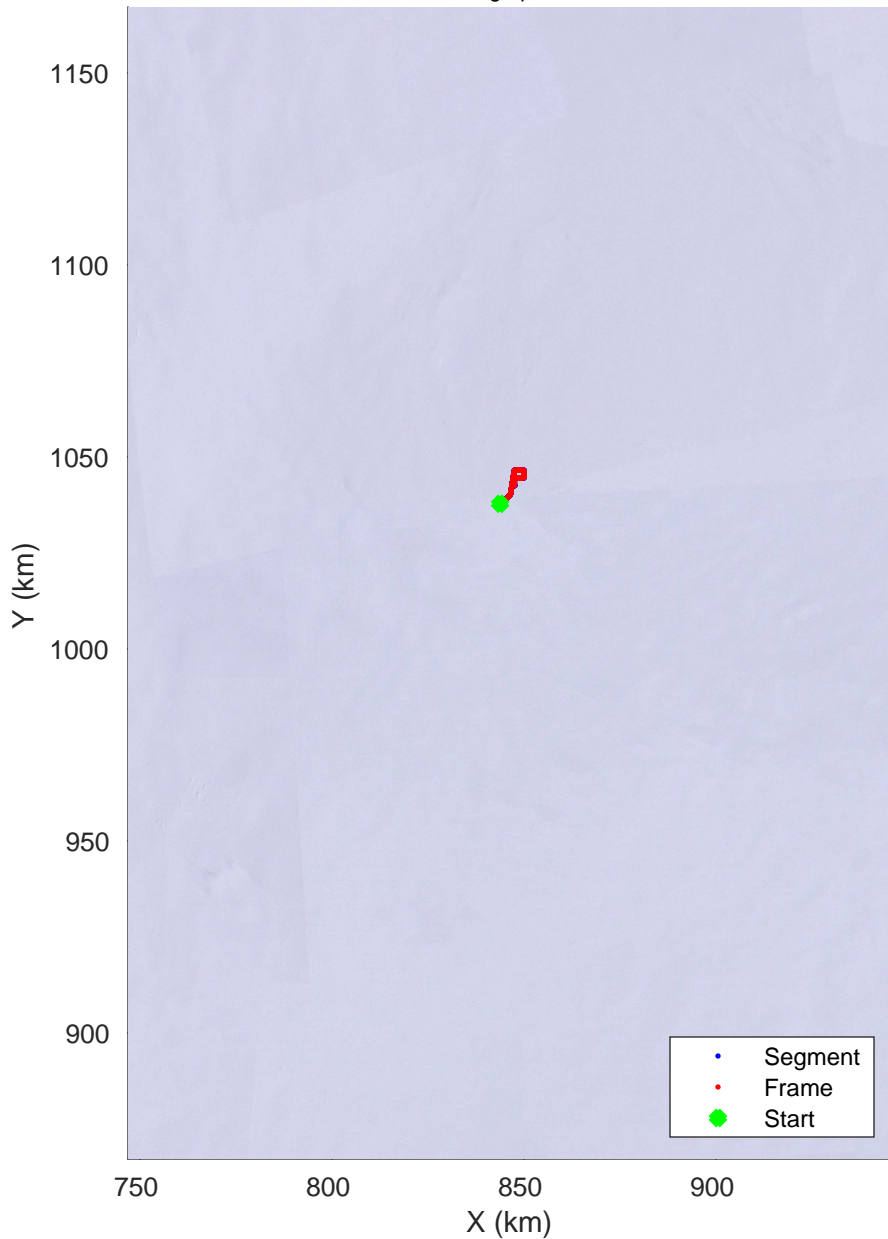

Box A 1 morning
20181219_01_001
Polar Stereograph -71N/0E

rds 2018_Antarctica_Ground: "Box A 1 morning" 20181219_01_001: 04:07:43.0 to 06:01:52.0 GPS

rds 2018_Antarctica_Ground: "Box A 1 morning" 20181219_01_001: 04:07:43.0 to 06:01:52.0 GPS