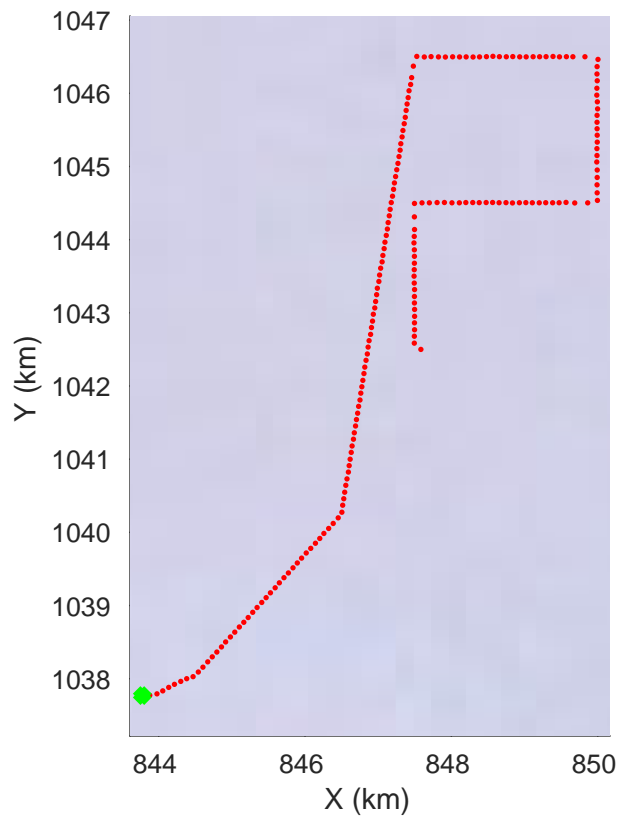

Box A 1 morning
20181219_01_001
Polar Stereograph -71N/0E

rds 2018_Antarctica_Ground: "Box A 1 morning" 20181219_01_001: 04:07:43.0 to 06:01:52.0 GPS

rds 2018_Antarctica_Ground: "Box A 1 morning" 20181219_01_001: 04:07:43.0 to 06:01:52.0 GPS