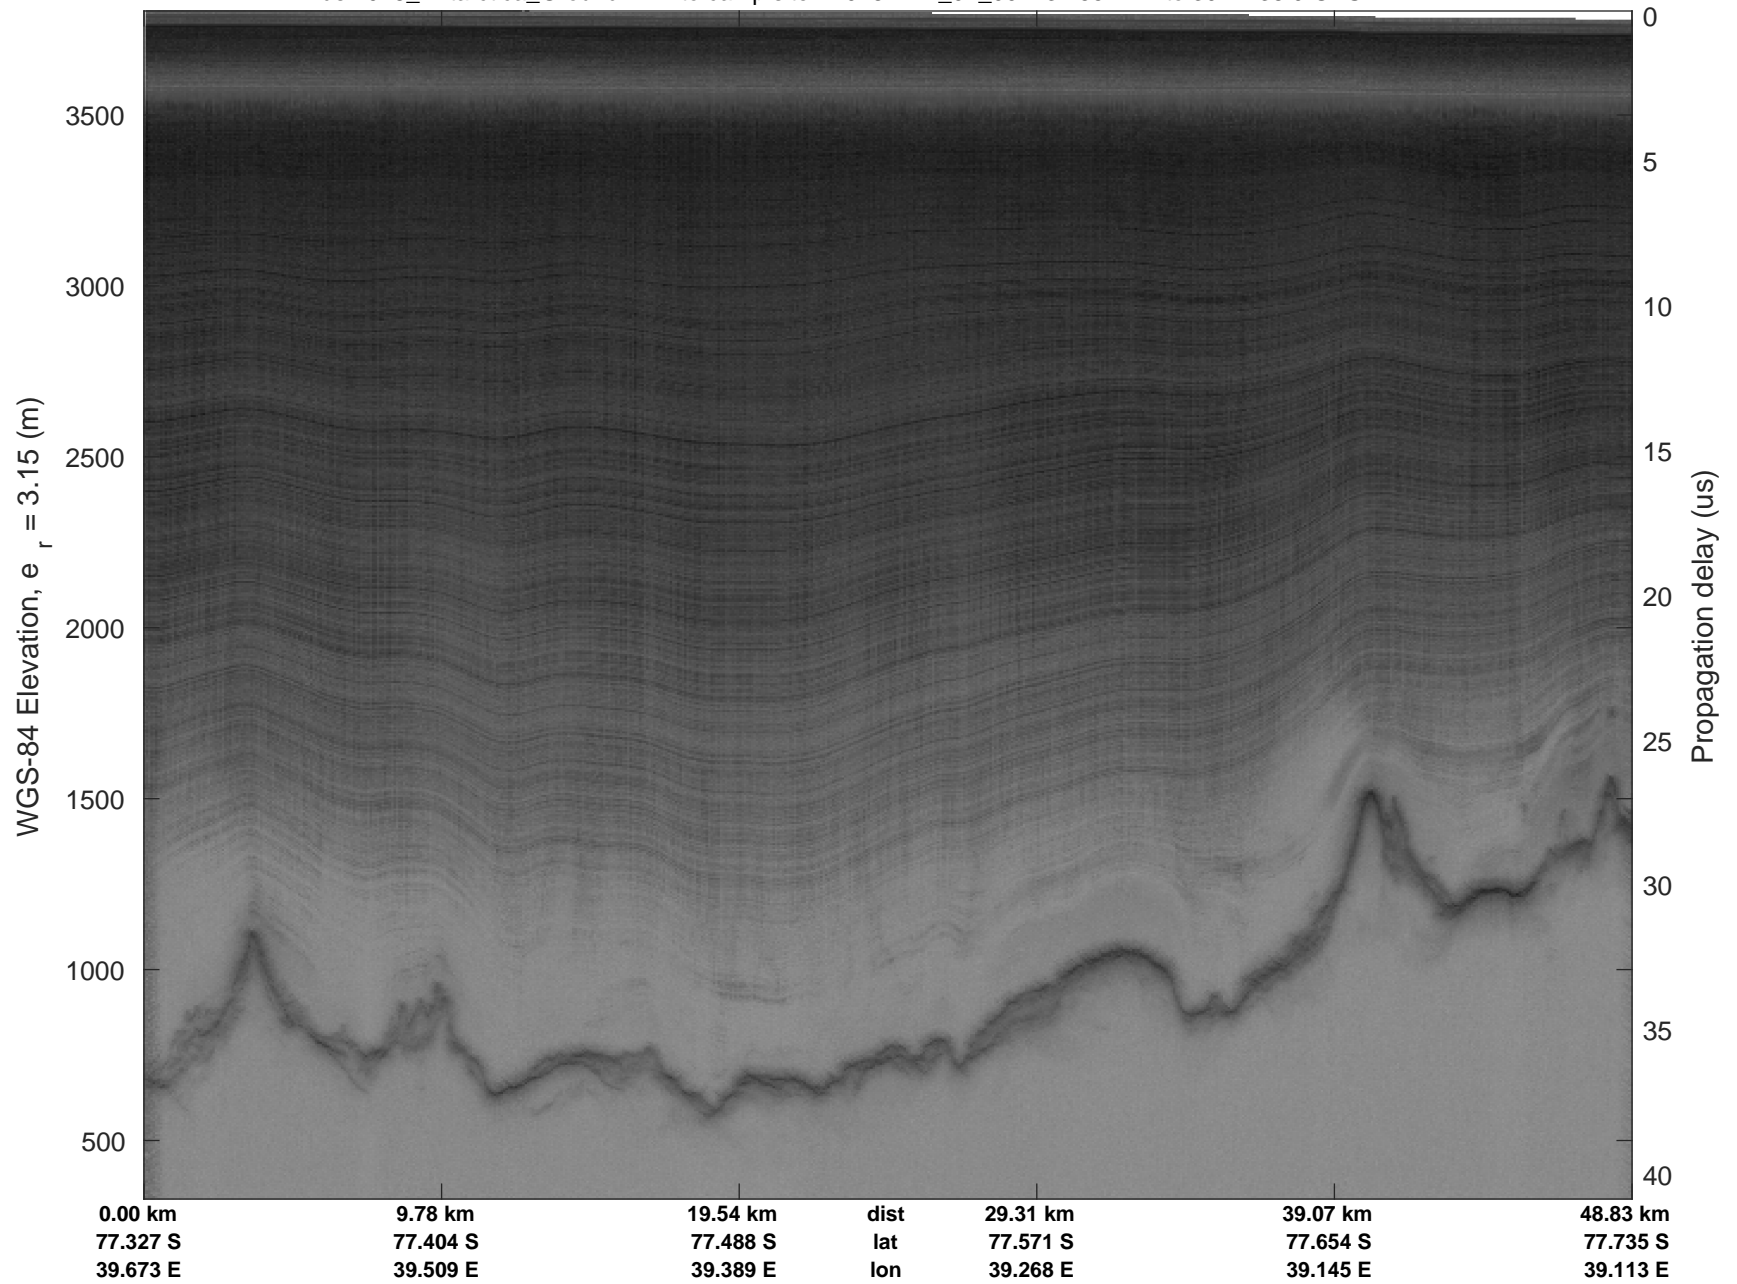

DF to camp site
20181217_04_001
Polar Stereograph -71N/0E

rds 2018_Antarctica_Ground: "DF to camp site" 20181217_04_001: 34:55:12.7 to 39:27:38.9 GPS

rds 2018_Antarctica_Ground: "DF to camp site" 20181217_04_001: 34:55:12.7 to 39:27:38.9 GPS