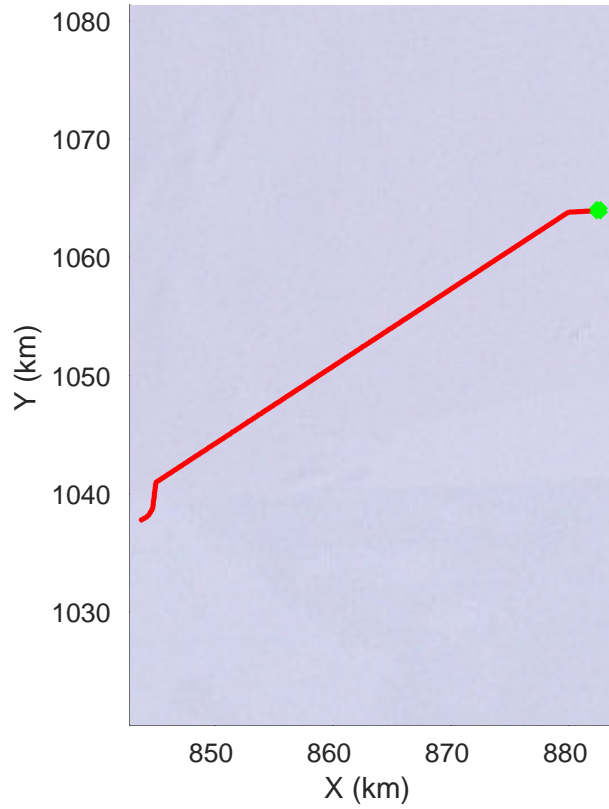

DF to camp site
20181217_04_001
Polar Stereograph -71N/0E

rds 2018_Antarctica_Ground: "DF to camp site" 20181217_04_001: 34:55:12.7 to 39:27:38.9 GPS

rds 2018_Antarctica_Ground: "DF to camp site" 20181217_04_001: 34:55:12.7 to 39:27:38.9 GPS