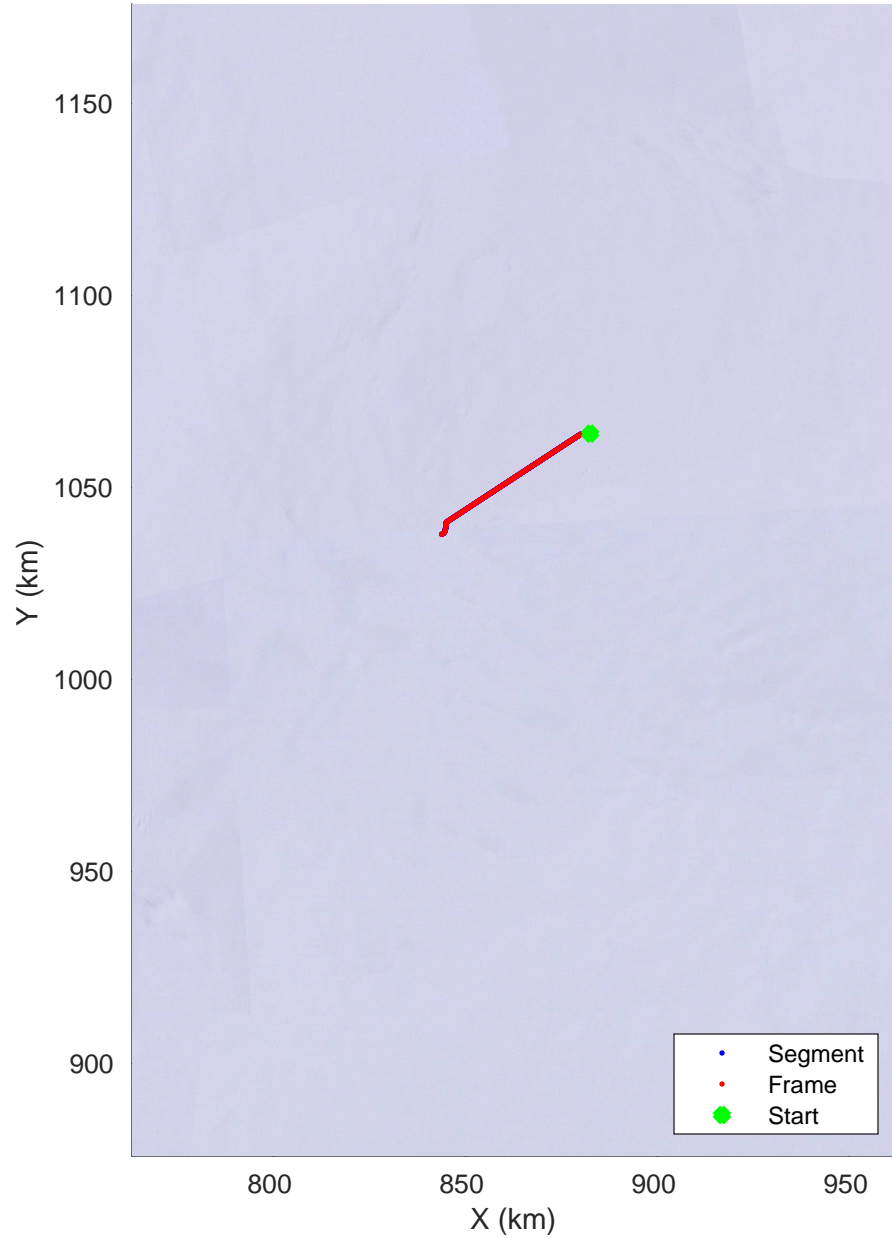

DF to camp site
20181217_04_001
Polar Stereograph -71N/0E

rds 2018_Antarctica_Ground: "DF to camp site" 20181217_04_001: 34:55:12.7 to 39:27:38.9 GPS

rds 2018_Antarctica_Ground: "DF to camp site" 20181217_04_001: 34:55:12.7 to 39:27:38.9 GPS