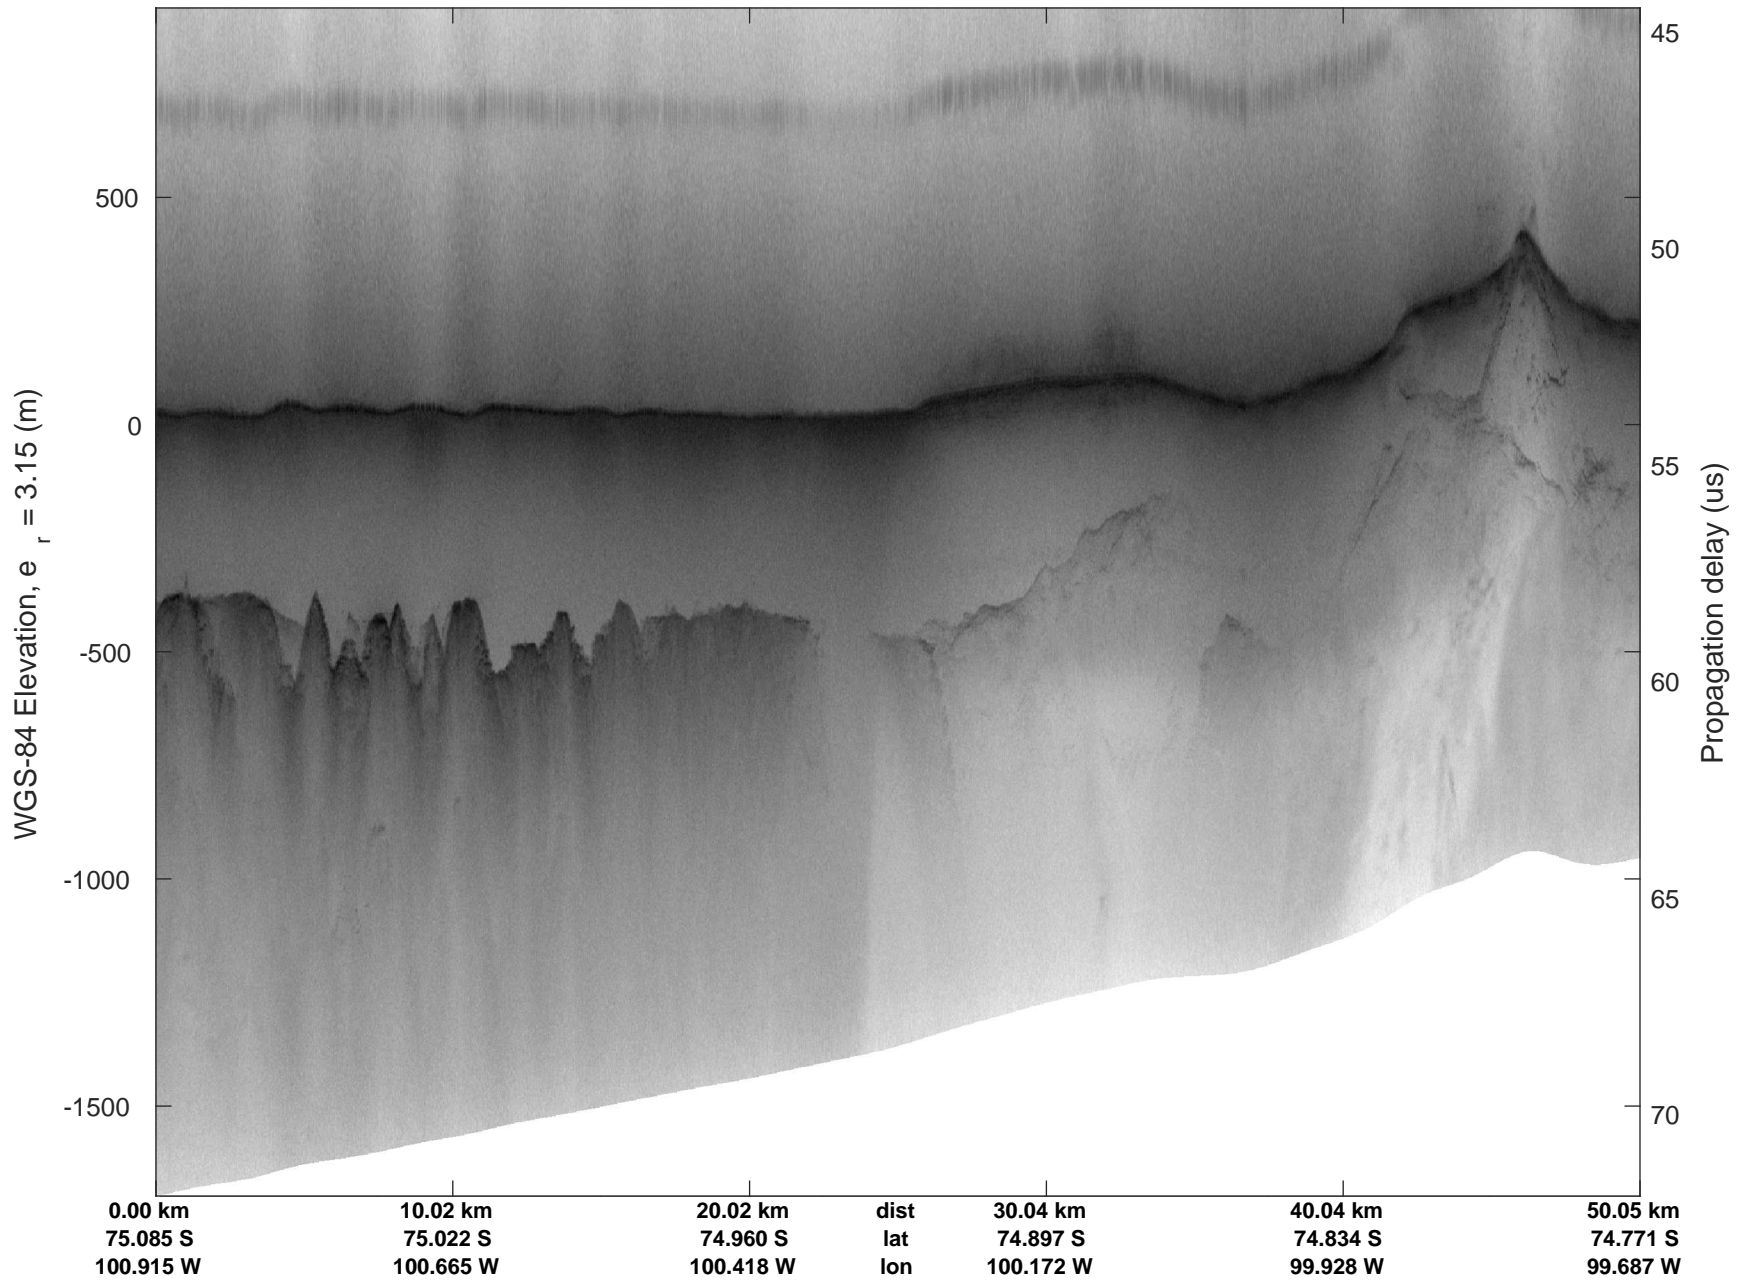

rds 2018_Antarctica_DC8: "Thwaites 2002" 20181115_01_037: 20:06:43.8 to 20:10:14.0 GPS