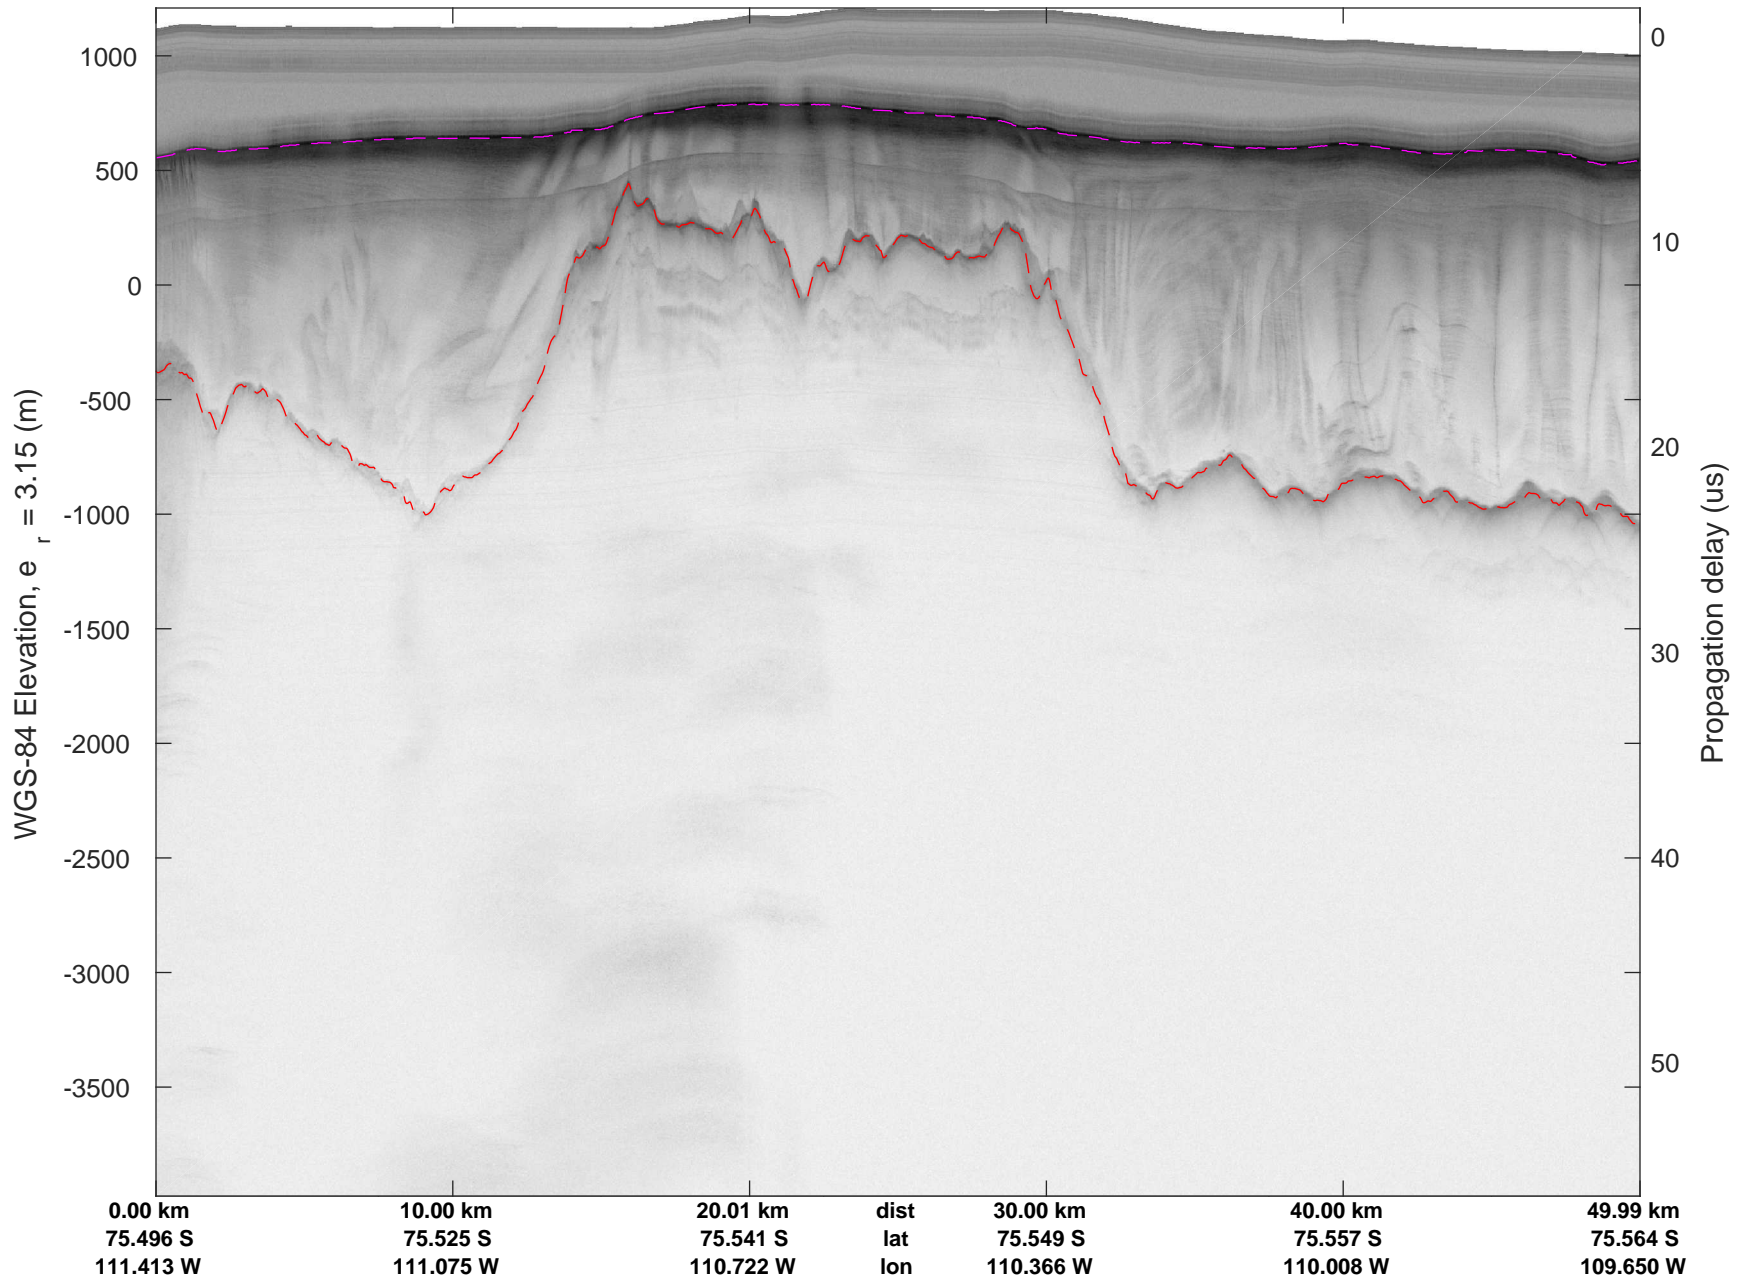

rds 2018_Antarctica_DC8: "Thwaites 2002" 20181115_01_020: 18:28:26.5 to 18:34:43.3 GPS

rds 2018_Antarctica_DC8: "Thwaites 2002" 20181115_01_021: 18:34:43.4 to 18:40:50.7 GPS

rds 2018_Antarctica_DC8: "Thwaites 2002" 20181115_01_021: 18:34:43.4 to 18:40:50.7 GPS

rds 2018_Antarctica_DC8: "Thwaites 2002" 20181115_01_022: 18:40:50.8 to 18:46:48.1 GPS

rds 2018_Antarctica_DC8: "Thwaites 2002" 20181115_01_022: 18:40:50.8 to 18:46:48.1 GPS

rds 2018_Antarctica_DC8: "Thwaites 2002" 20181115_01_023: 18:46:48.2 to 18:52:50.2 GPS

rds 2018_Antarctica_DC8: "Thwaites 2002" 20181115_01_023: 18:46:48.2 to 18:52:50.2 GPS

rds 2018_Antarctica_DC8: "Thwaites 2002" 20181115_01_024: 18:52:50.3 to 18:58:43.8 GPS

rds 2018_Antarctica_DC8: "Thwaites 2002" 20181115_01_024: 18:52:50.3 to 18:58:43.8 GPS