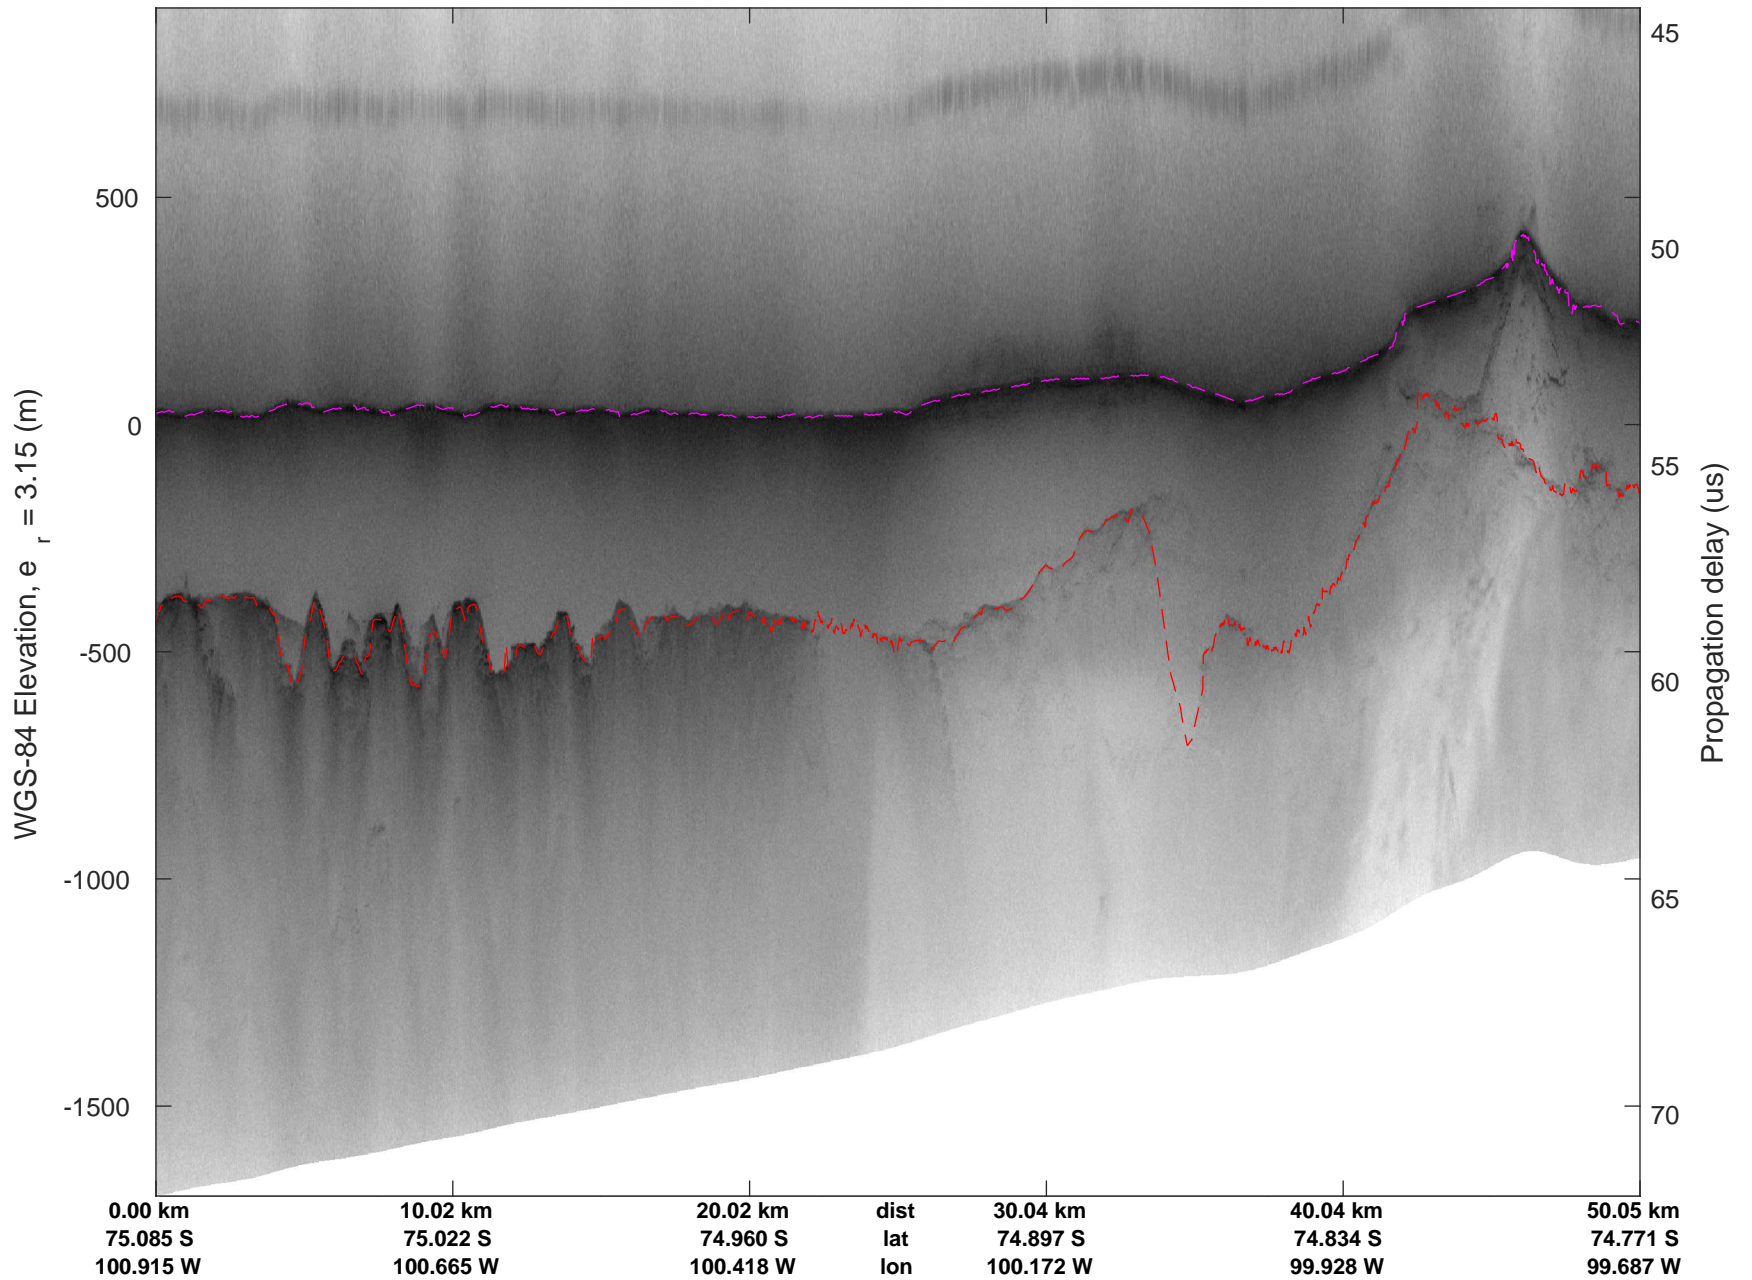

rds 2018_Antarctica_DC8: "Thwaites 2002" 20181115_01_034: 19:53:00.8 to 19:58:45.4 GPS

rds 2018_Antarctica_DC8: "Thwaites 2002" 20181115_01_034: 19:53:00.8 to 19:58:45.4 GPS

rds 2018_Antarctica_DC8: "Thwaites 2002" 20181115_01_035: 19:58:45.5 to 20:02:56.7 GPS

rds 2018_Antarctica_DC8: "Thwaites 2002" 20181115_01_035: 19:58:45.5 to 20:02:56.7 GPS

rds 2018_Antarctica_DC8: "Thwaites 2002" 20181115_01_036: 20:02:56.8 to 20:06:43.7 GPS

rds 2018_Antarctica_DC8: "Thwaites 2002" 20181115_01_036: 20:02:56.8 to 20:06:43.7 GPS

rds 2018_Antarctica_DC8: "Thwaites 2002" 20181115_01_037: 20:06:43.8 to 20:10:14.0 GPS

rds 2018_Antarctica_DC8: "Thwaites 2002" 20181115_01_037: 20:06:43.8 to 20:10:14.0 GPS

rds 2018_Antarctica_DC8: "Thwaites 2002" 20181115_01_038: 20:10:14.0 to 20:12:17.4 GPS

rds 2018_Antarctica_DC8: "Thwaites 2002" 20181115_01_038: 20:10:14.0 to 20:12:17.4 GPS