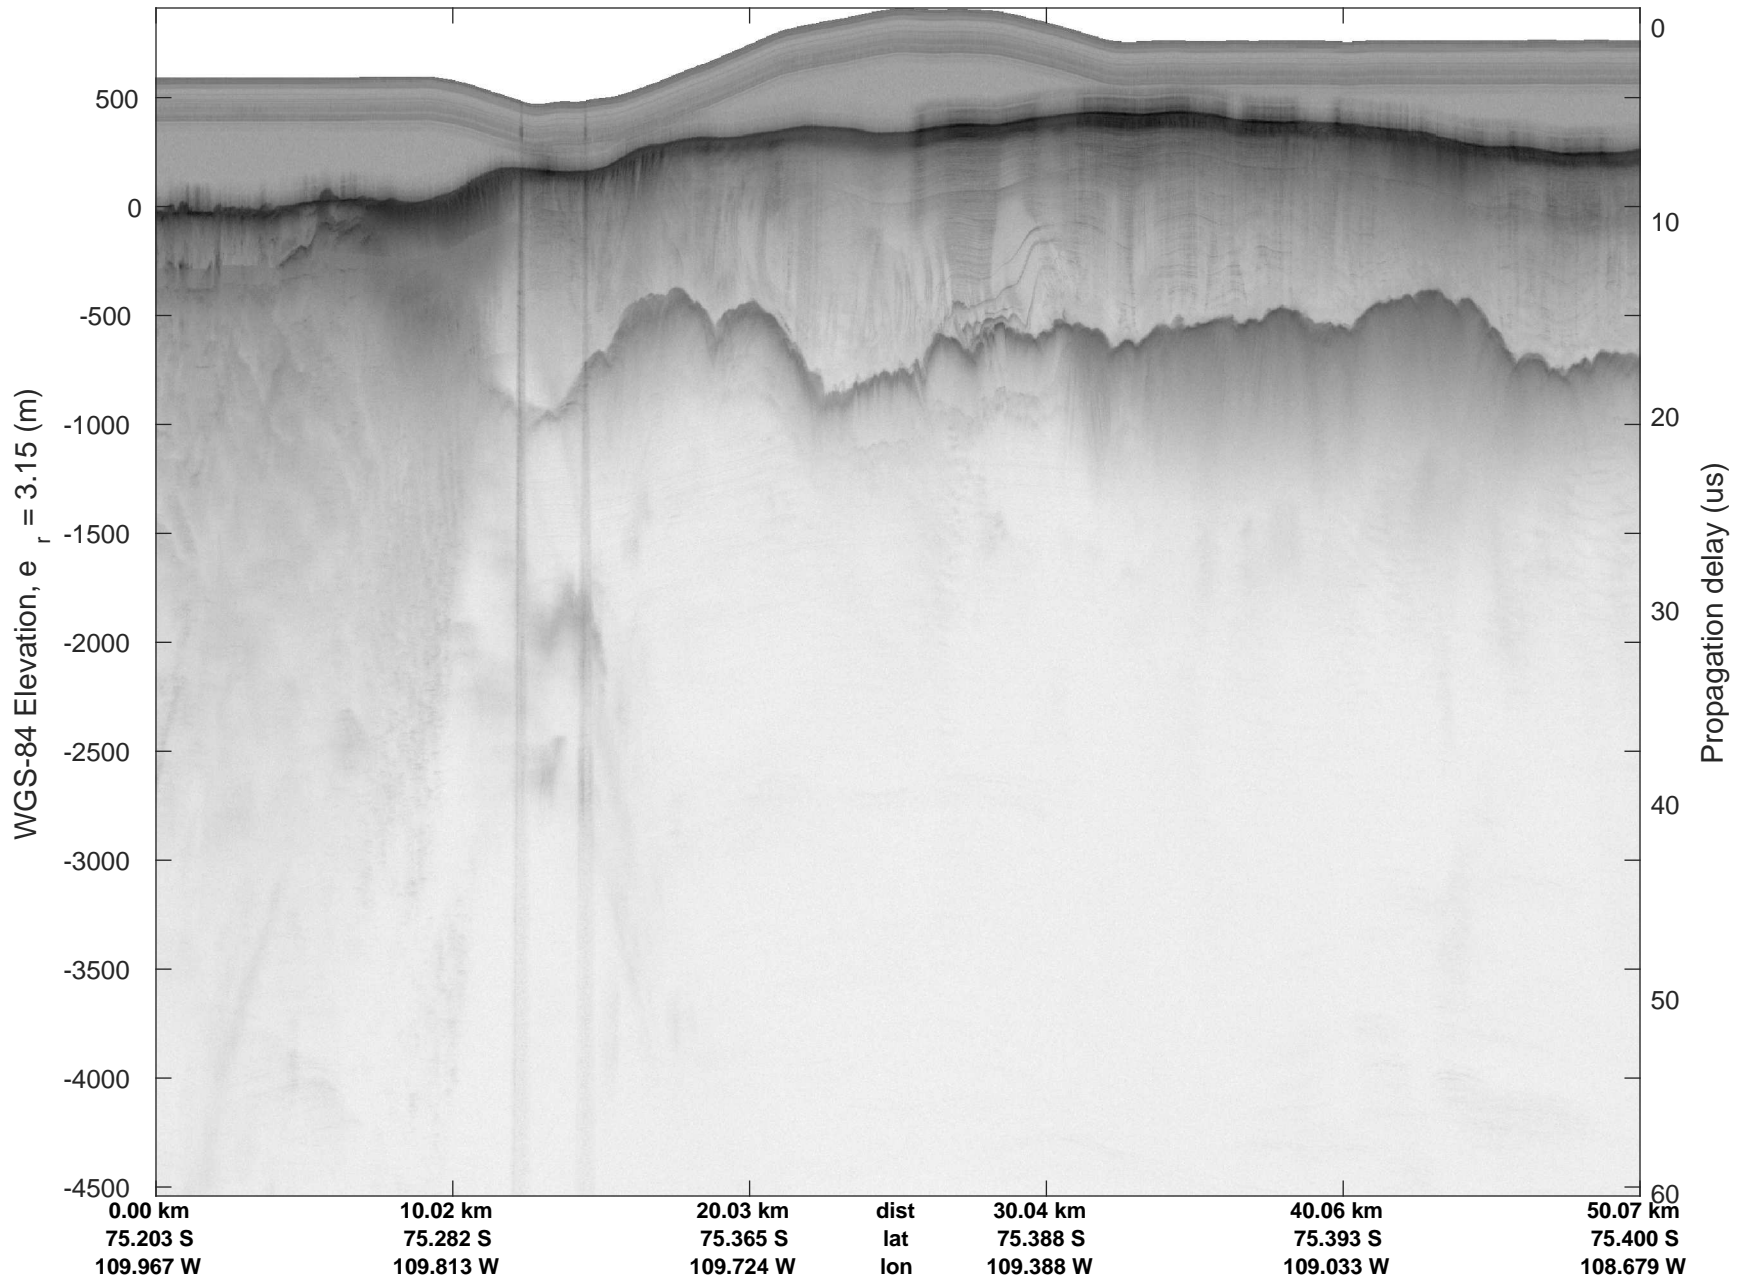

rds 2018_Antarctica_DC8: "Thwaites 2002" 20181115_01_014: 17:52:01.2 to 17:58:26.4 GPS