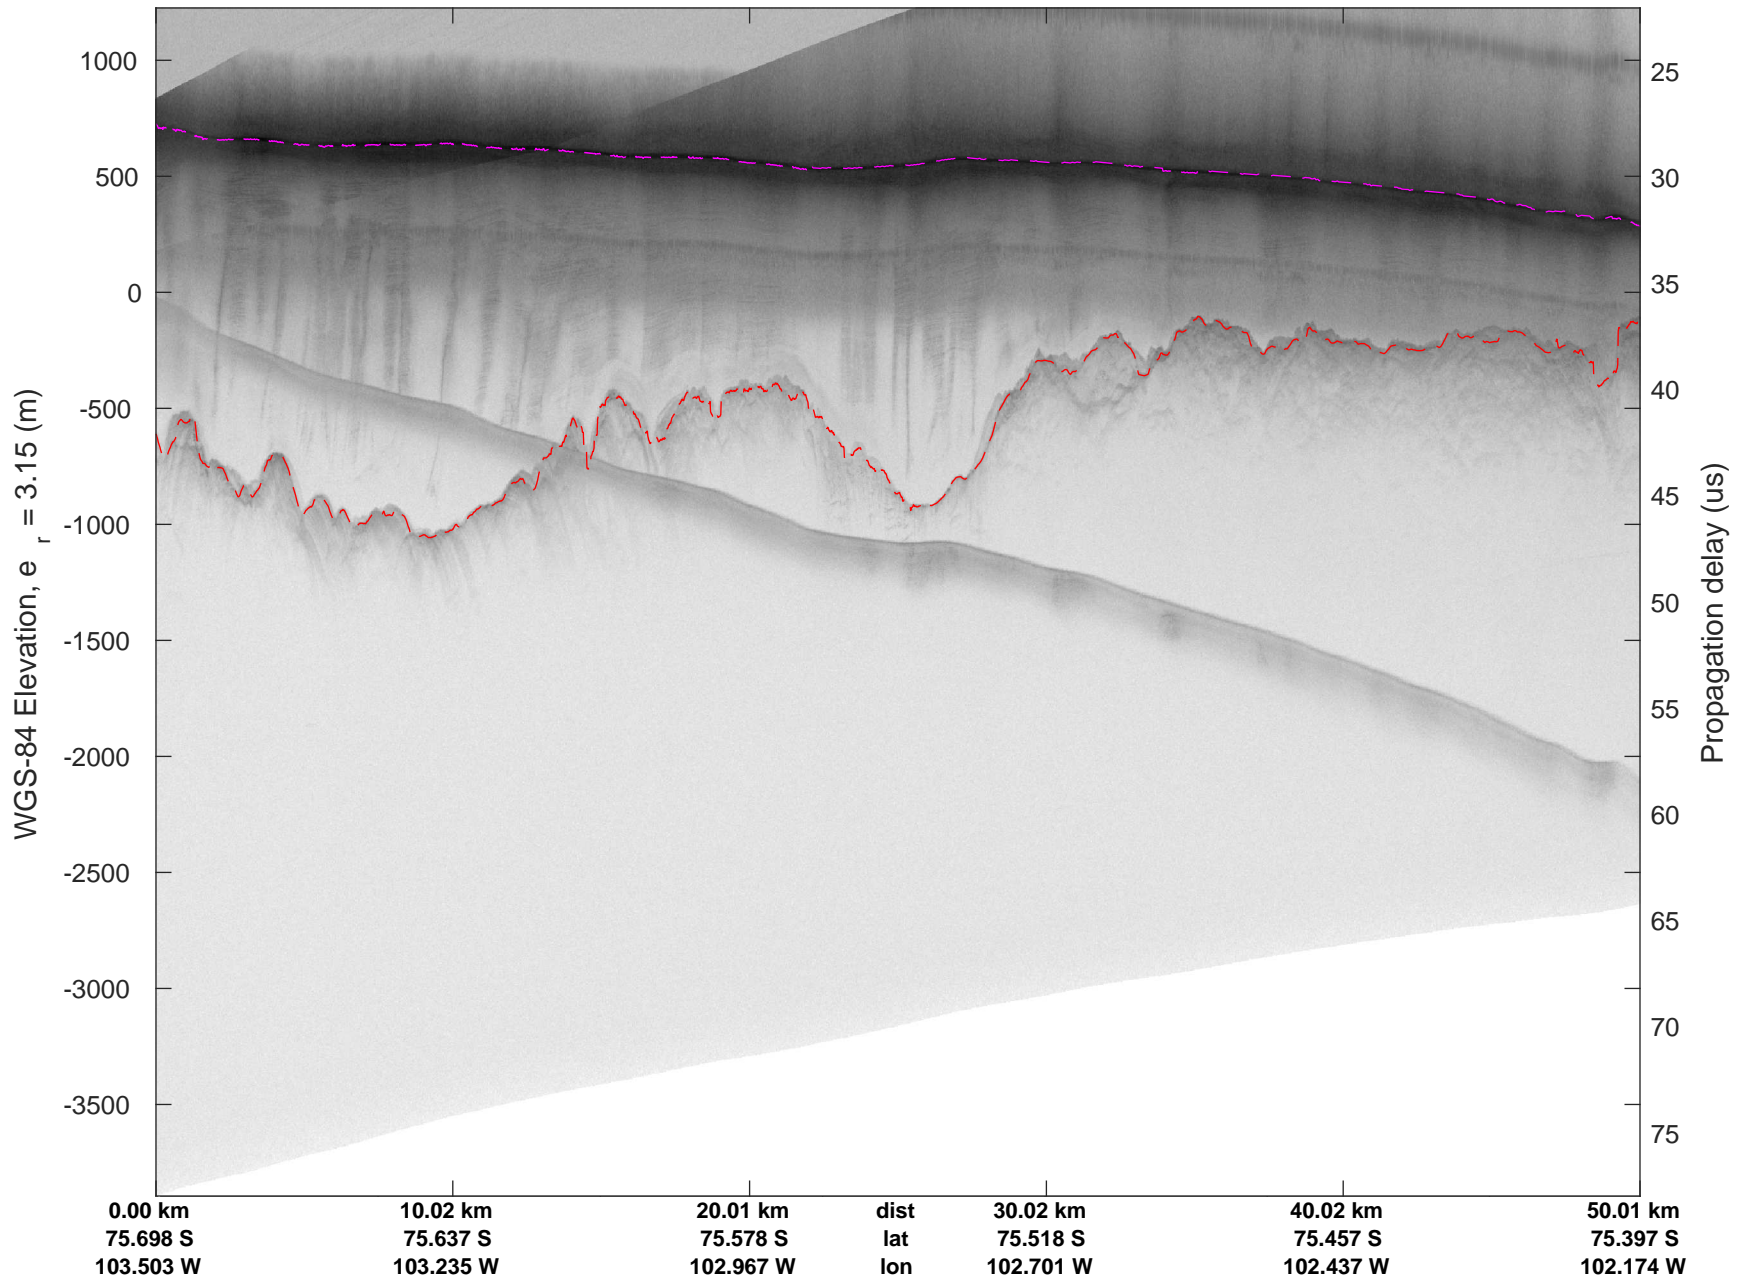

rds 2018_Antarctica_DC8: "Thwaites 2002" 20181115_01_032: 19:40:49.0 to 19:47:01.5 GPS

rds 2018_Antarctica_DC8: "Thwaites 2002" 20181115_01_033: 19:47:01.6 to 19:53:00.7 GPS

rds 2018_Antarctica_DC8: "Thwaites 2002" 20181115_01_033: 19:47:01.6 to 19:53:00.7 GPS

rds 2018_Antarctica_DC8: "Thwaites 2002" 20181115_01_034: 19:53:00.8 to 19:58:45.4 GPS

rds 2018_Antarctica_DC8: "Thwaites 2002" 20181115_01_034: 19:53:00.8 to 19:58:45.4 GPS

rds 2018_Antarctica_DC8: "Thwaites 2002" 20181115_01_035: 19:58:45.5 to 20:02:56.7 GPS

rds 2018_Antarctica_DC8: "Thwaites 2002" 20181115_01_035: 19:58:45.5 to 20:02:56.7 GPS

rds 2018_Antarctica_DC8: "Thwaites 2002" 20181115_01_036: 20:02:56.8 to 20:06:43.7 GPS

rds 2018_Antarctica_DC8: "Thwaites 2002" 20181115_01_036: 20:02:56.8 to 20:06:43.7 GPS