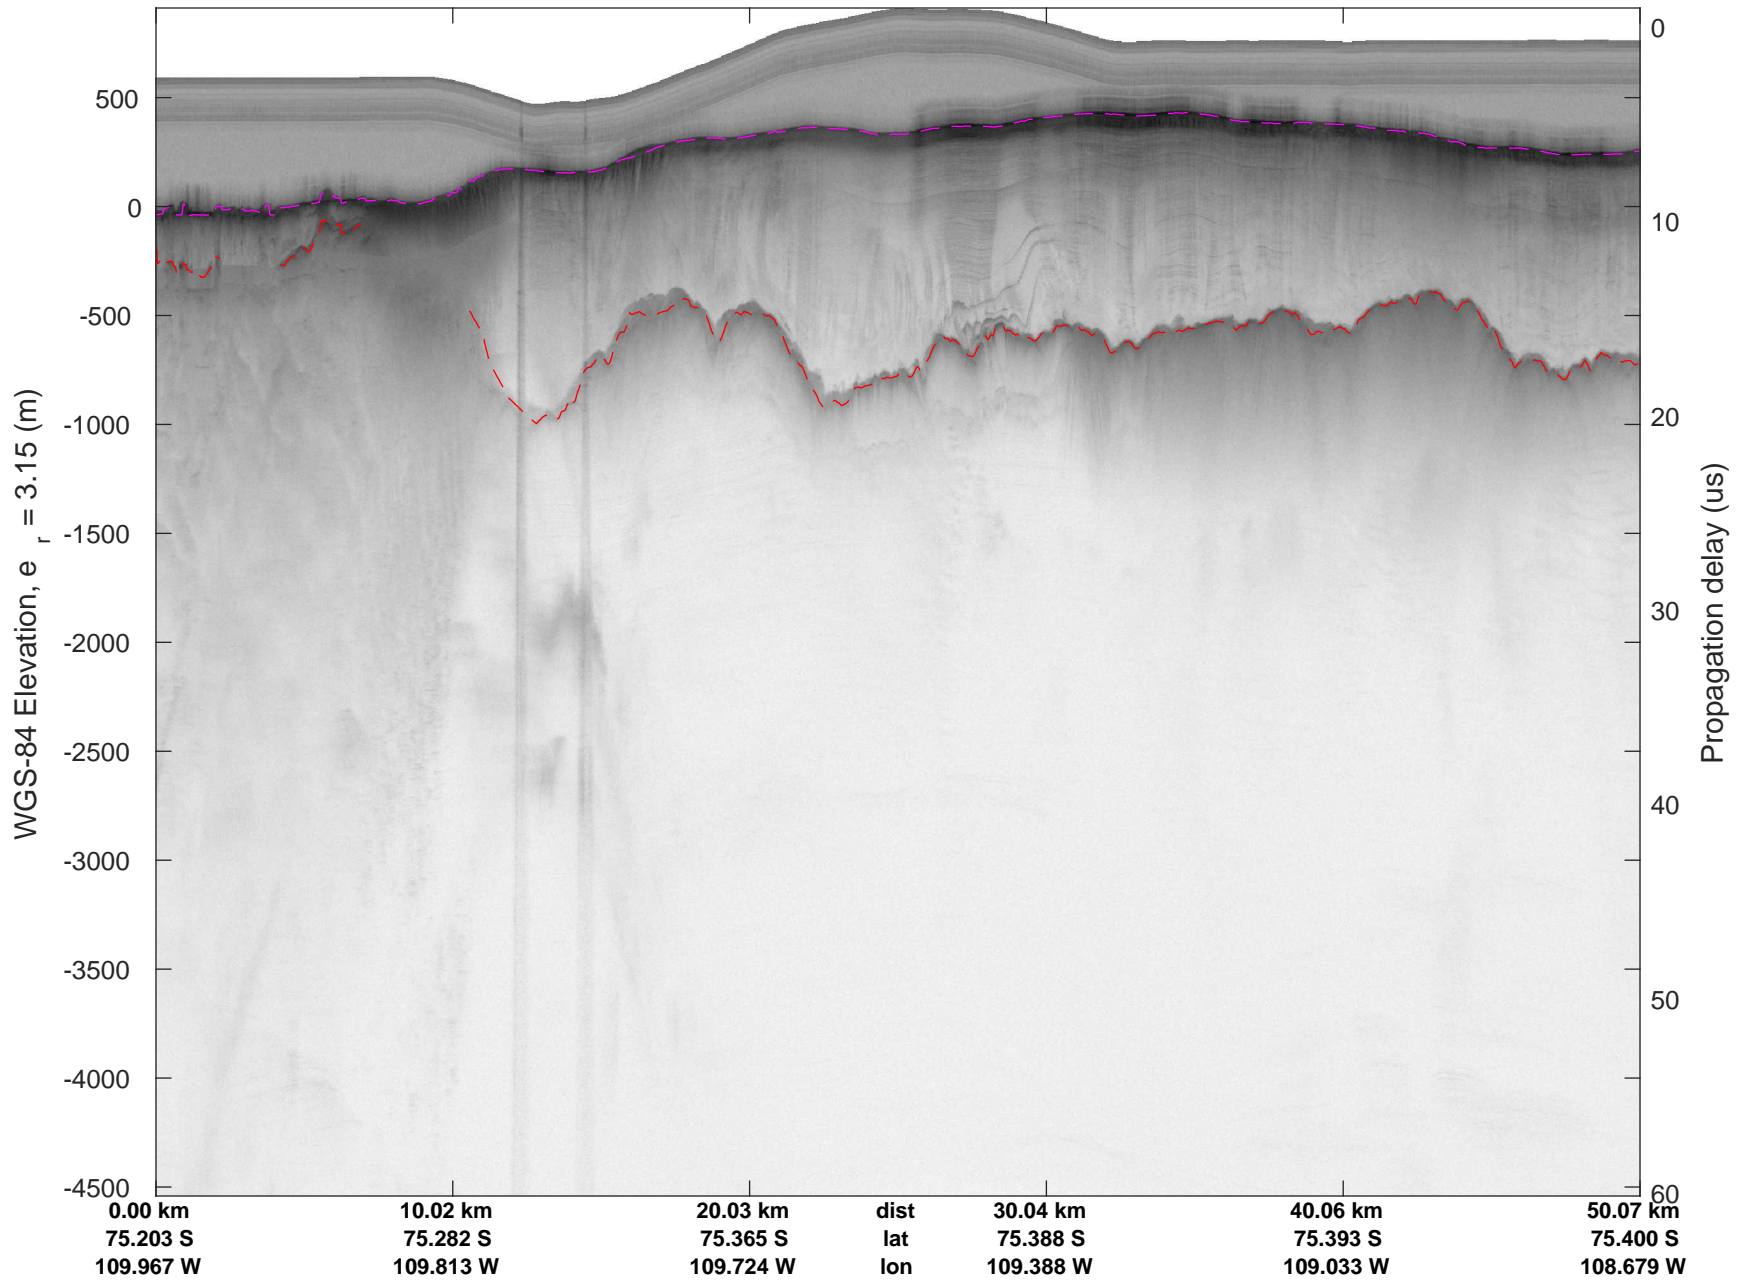

rds 2018_Antarctica_DC8: "Thwaites 2002" 20181115_01_013: 17:45:47.1 to 17:52:01.1 GPS

rds 2018_Antarctica_DC8: "Thwaites 2002" 20181115_01_013: 17:45:47.1 to 17:52:01.1 GPS

rds 2018_Antarctica_DC8: "Thwaites 2002" 20181115_01_014: 17:52:01.2 to 17:58:26.4 GPS

rds 2018_Antarctica_DC8: "Thwaites 2002" 20181115_01_014: 17:52:01.2 to 17:58:26.4 GPS

rds 2018_Antarctica_DC8: "Thwaites 2002" 20181115_01_015: 17:58:26.5 to 18:04:23.9 GPS

rds 2018_Antarctica_DC8: "Thwaites 2002" 20181115_01_015: 17:58:26.5 to 18:04:23.9 GPS