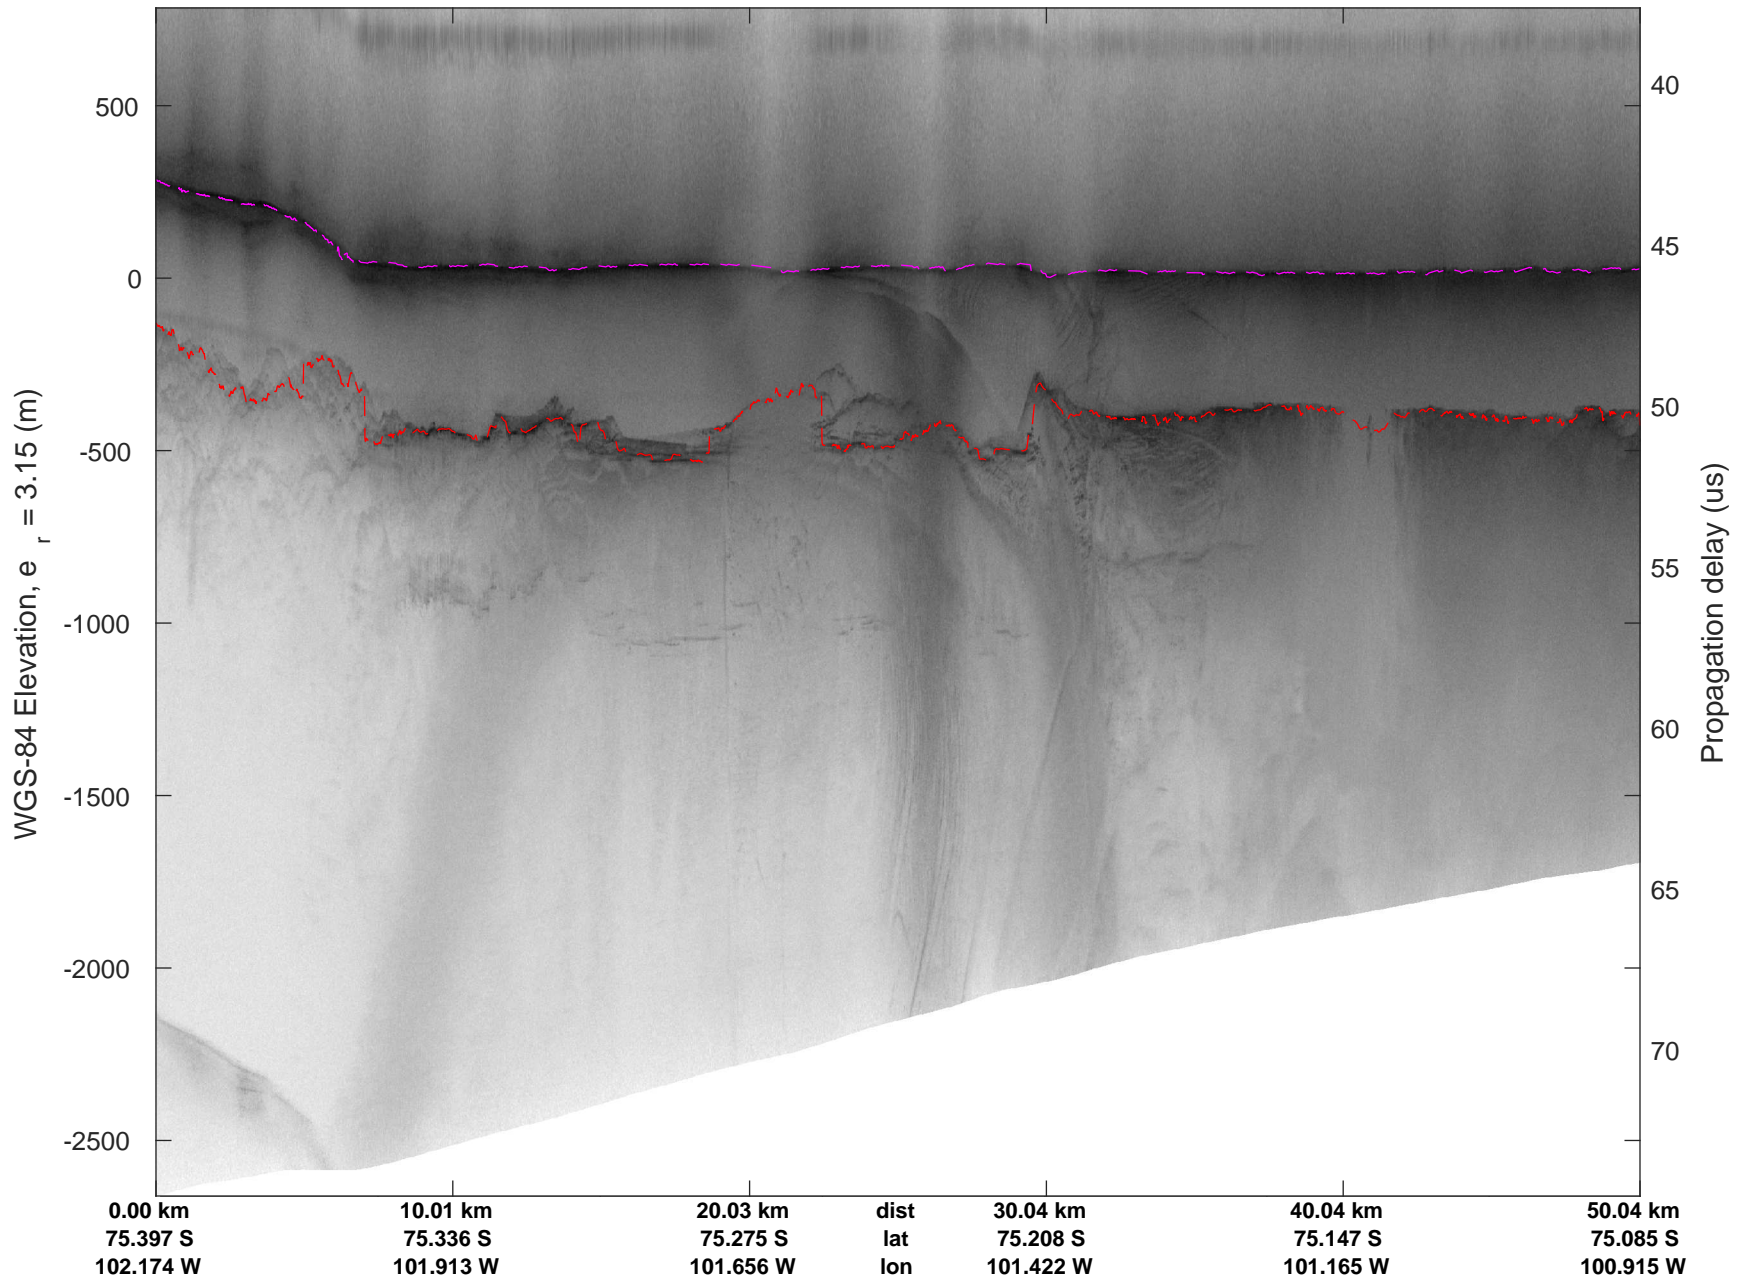

rds 2018_Antarctica_DC8: "Thwaites 2002" 20181115_01_034: 19:53:00.8 to 19:58:45.4 GPS

rds 2018_Antarctica_DC8: "Thwaites 2002" 20181115_01_034: 19:53:00.8 to 19:58:45.4 GPS

rds 2018_Antarctica_DC8: "Thwaites 2002" 20181115_01_035: 19:58:45.5 to 20:02:56.7 GPS

rds 2018_Antarctica_DC8: "Thwaites 2002" 20181115_01_035: 19:58:45.5 to 20:02:56.7 GPS

rds 2018_Antarctica_DC8: "Thwaites 2002" 20181115_01_036: 20:02:56.8 to 20:06:43.7 GPS

rds 2018_Antarctica_DC8: "Thwaites 2002" 20181115_01_036: 20:02:56.8 to 20:06:43.7 GPS