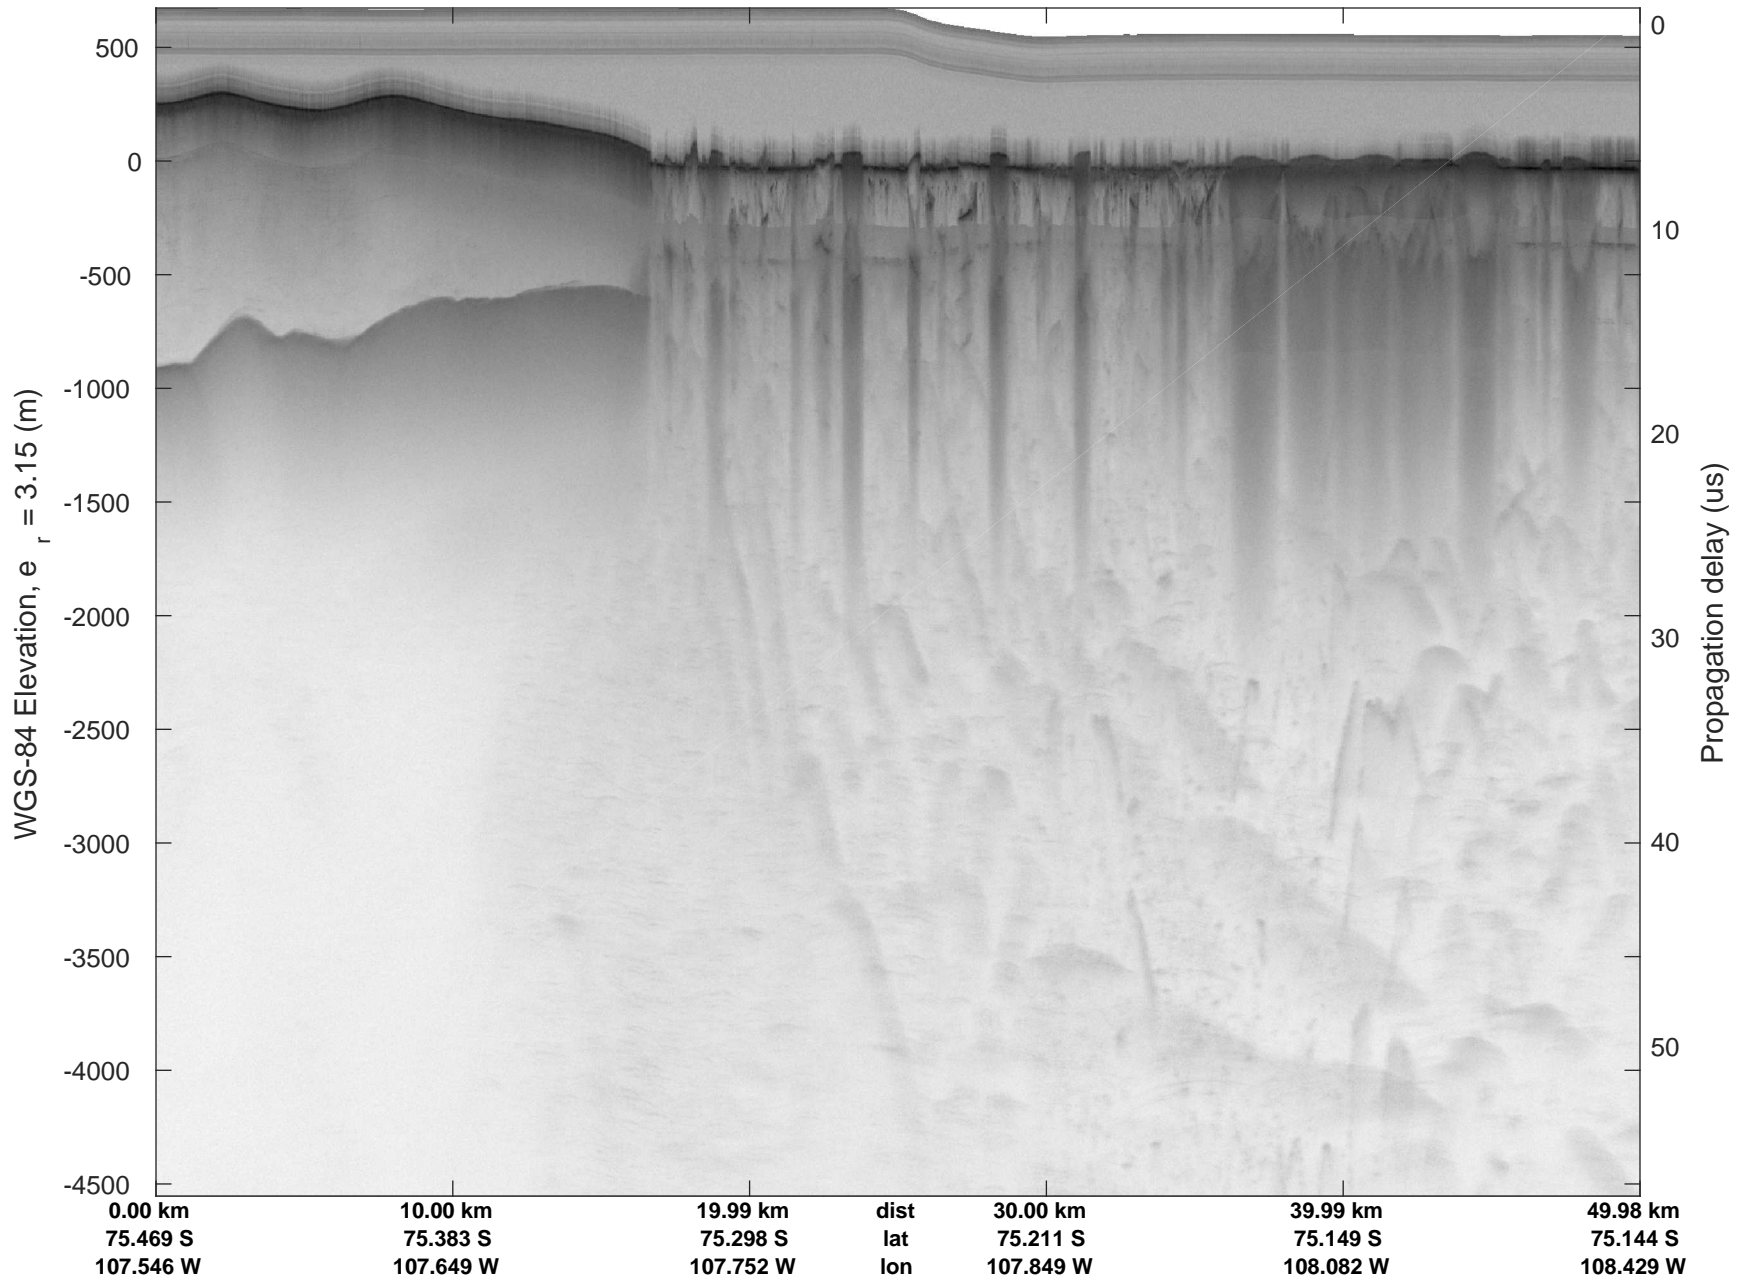

rds 2018_Antarctica_DC8: "Thwaites 2002" 20181115_01_012: 17:39:59.3 to 17:45:47.0 GPS