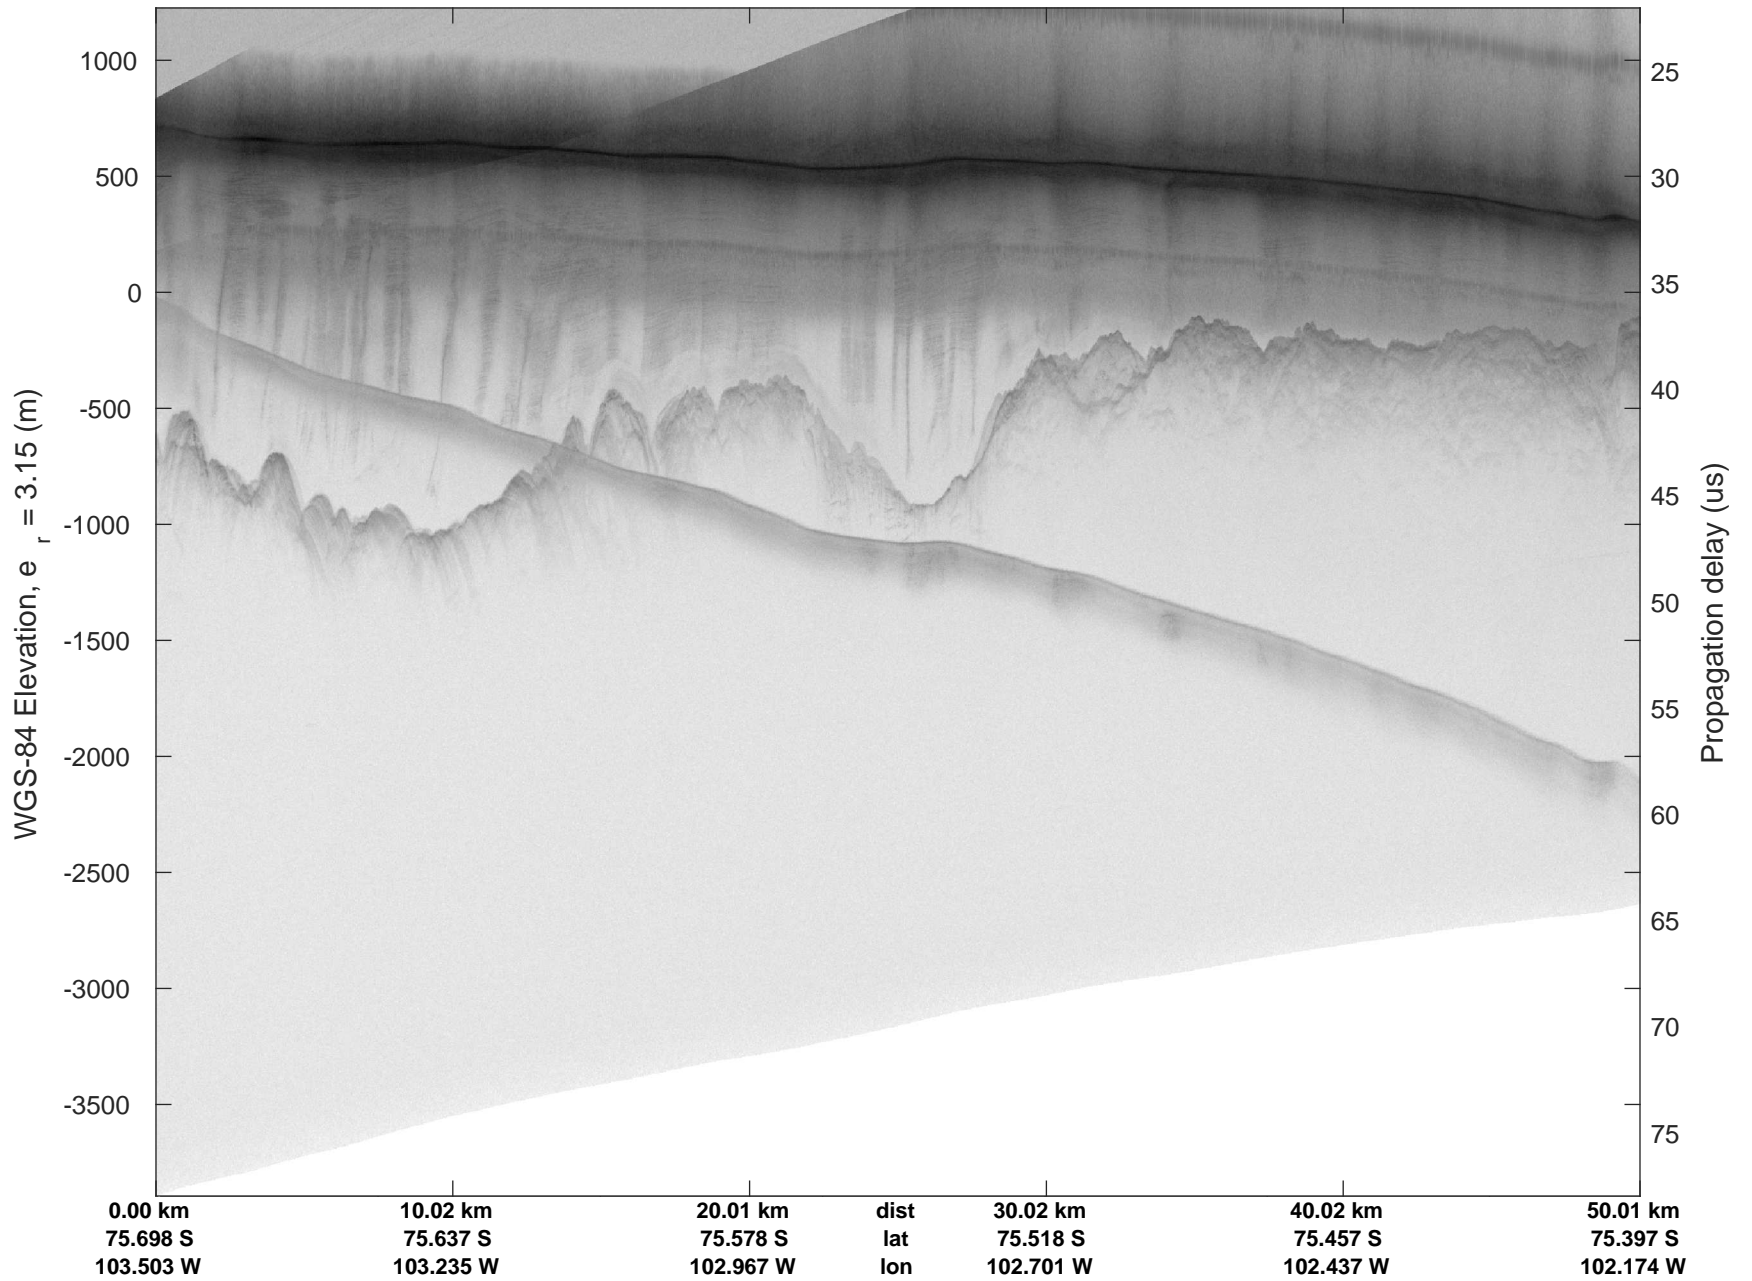

rds 2018_Antarctica_DC8: "Thwaites 2002" 20181115_01_032: 19:40:49.0 to 19:47:01.5 GPS

rds 2018_Antarctica_DC8: "Thwaites 2002" 20181115_01_033: 19:47:01.6 to 19:53:00.7 GPS

rds 2018_Antarctica_DC8: "Thwaites 2002" 20181115_01_033: 19:47:01.6 to 19:53:00.7 GPS

rds 2018_Antarctica_DC8: "Thwaites 2002" 20181115_01_034: 19:53:00.8 to 19:58:45.4 GPS

rds 2018_Antarctica_DC8: "Thwaites 2002" 20181115_01_034: 19:53:00.8 to 19:58:45.4 GPS

rds 2018_Antarctica_DC8: "Thwaites 2002" 20181115_01_035: 19:58:45.5 to 20:02:56.7 GPS