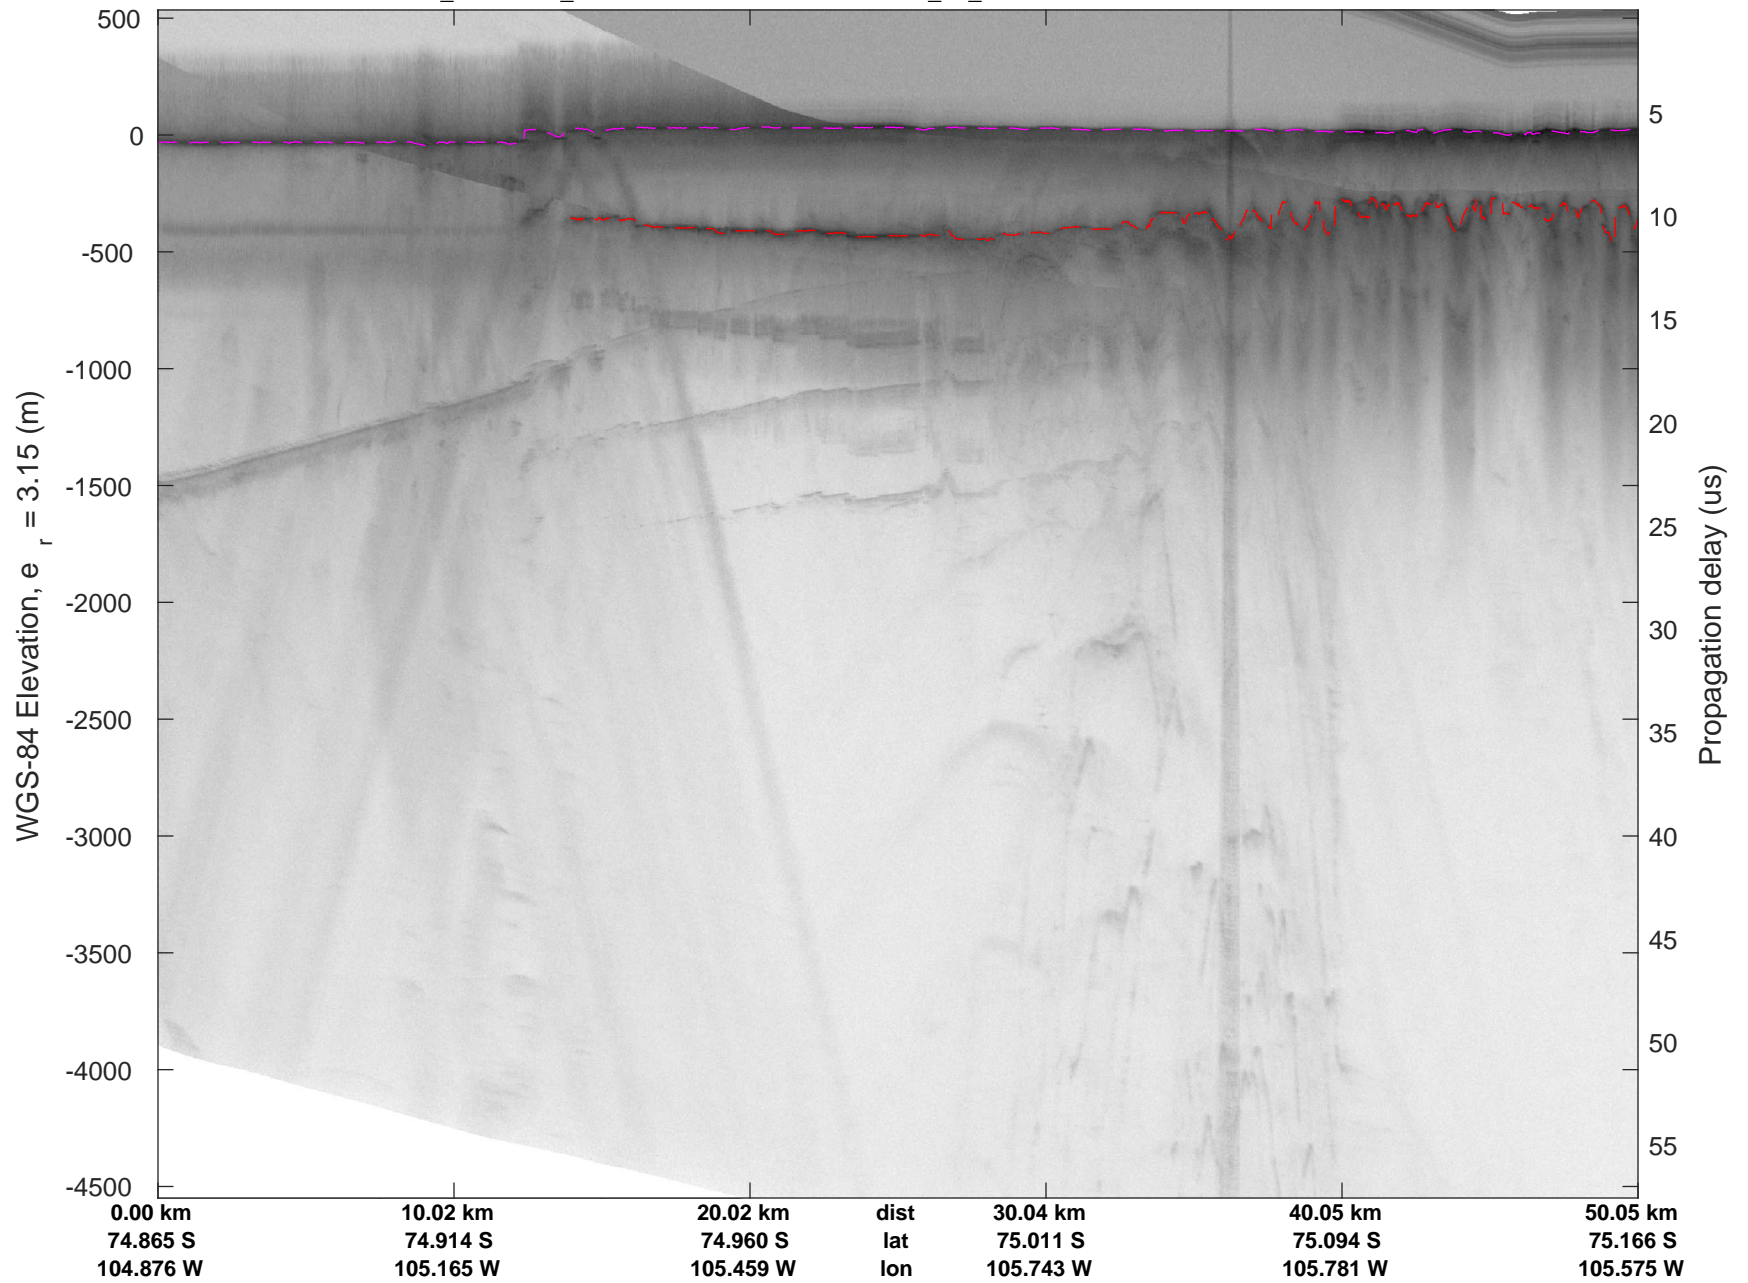

rds 2018_Antarctica_DC8: "Thwaites 2002" 20181115_01_001: 16:31:32.5 to 16:36:55.2 GPS

rds 2018_Antarctica_DC8: "Thwaites 2002" 20181115_01_001: 16:31:32.5 to 16:36:55.2 GPS

rds 2018_Antarctica_DC8: "Thwaites 2002" 20181115_01_002: 16:36:55.3 to 16:43:15.5 GPS