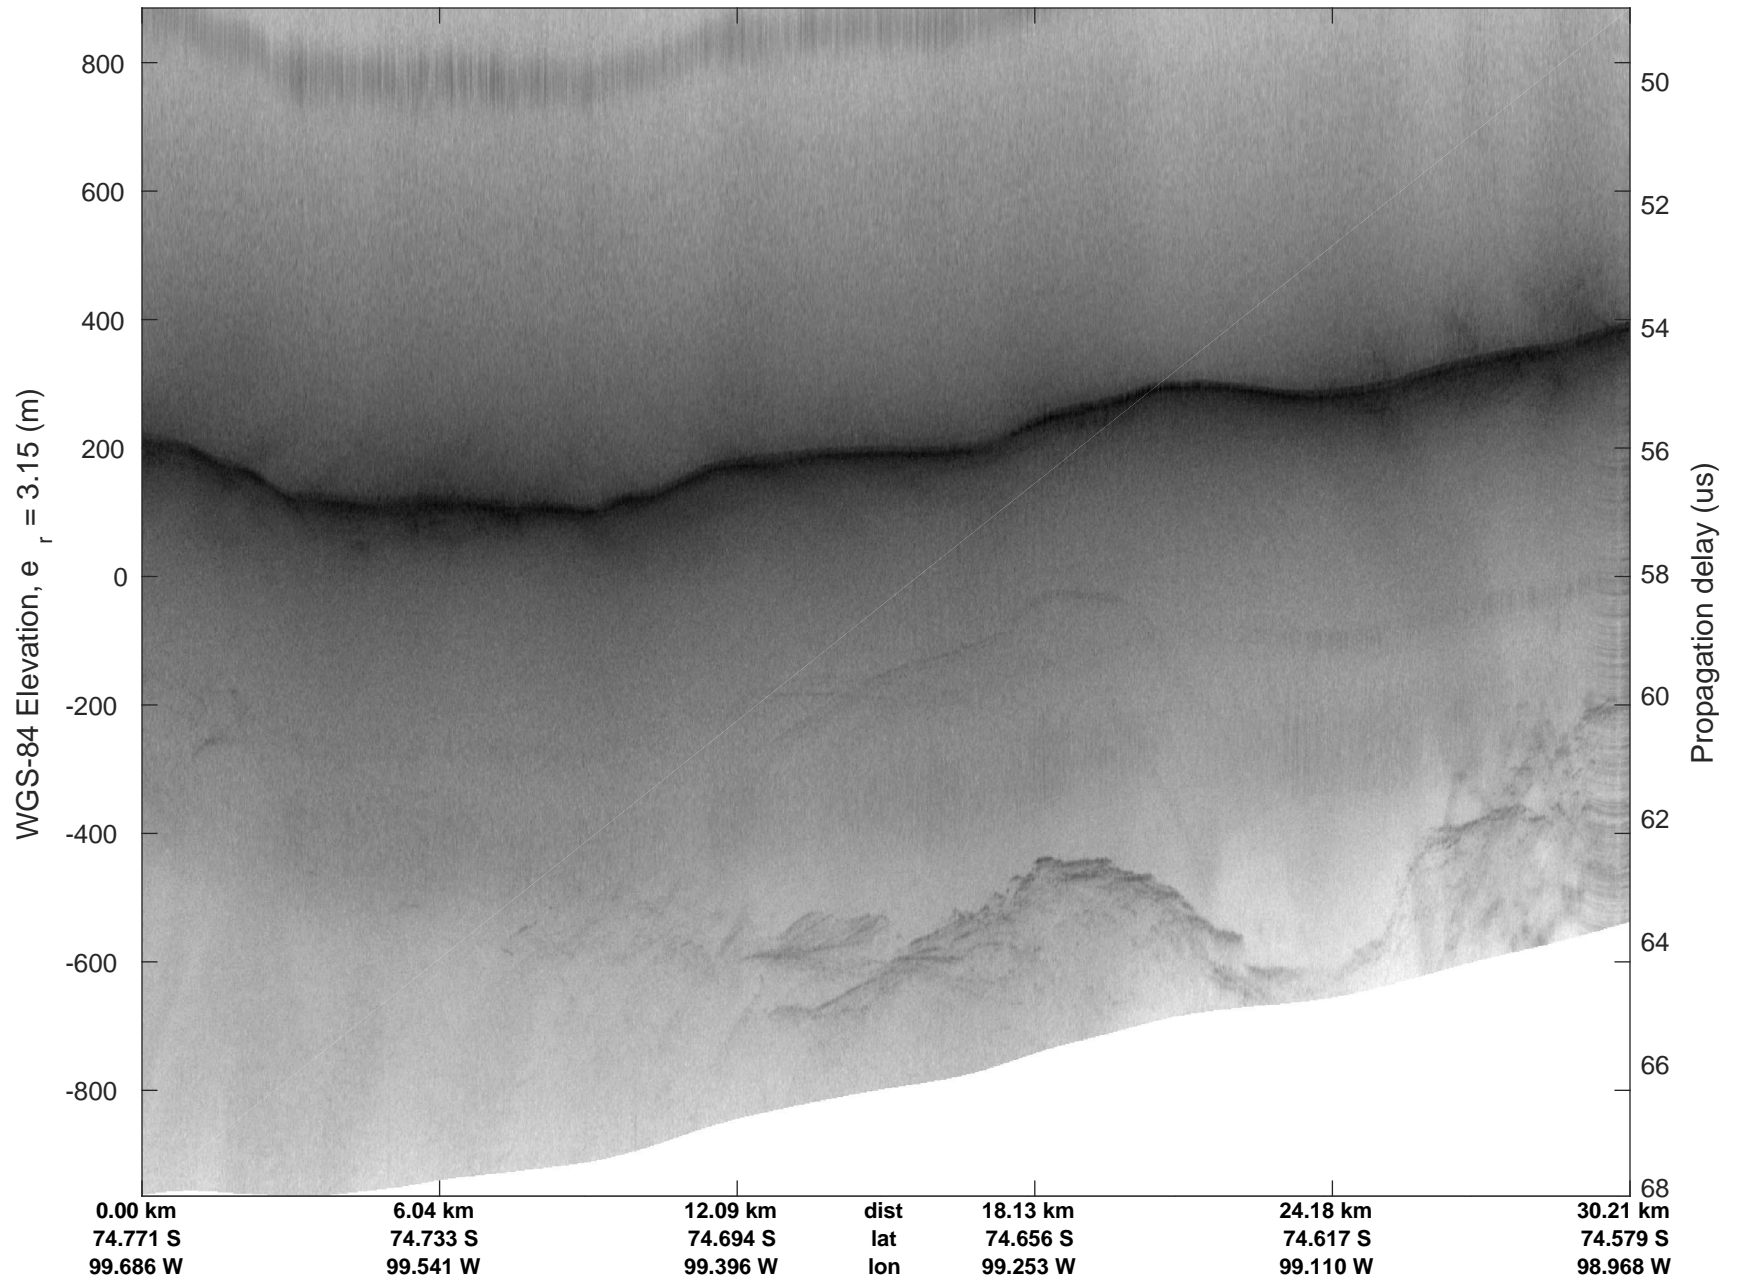

rds 2018_Antarctica_DC8: "Thwaites 2002" 20181115_01_038: 20:10:14.0 to 20:12:17.4 GPS