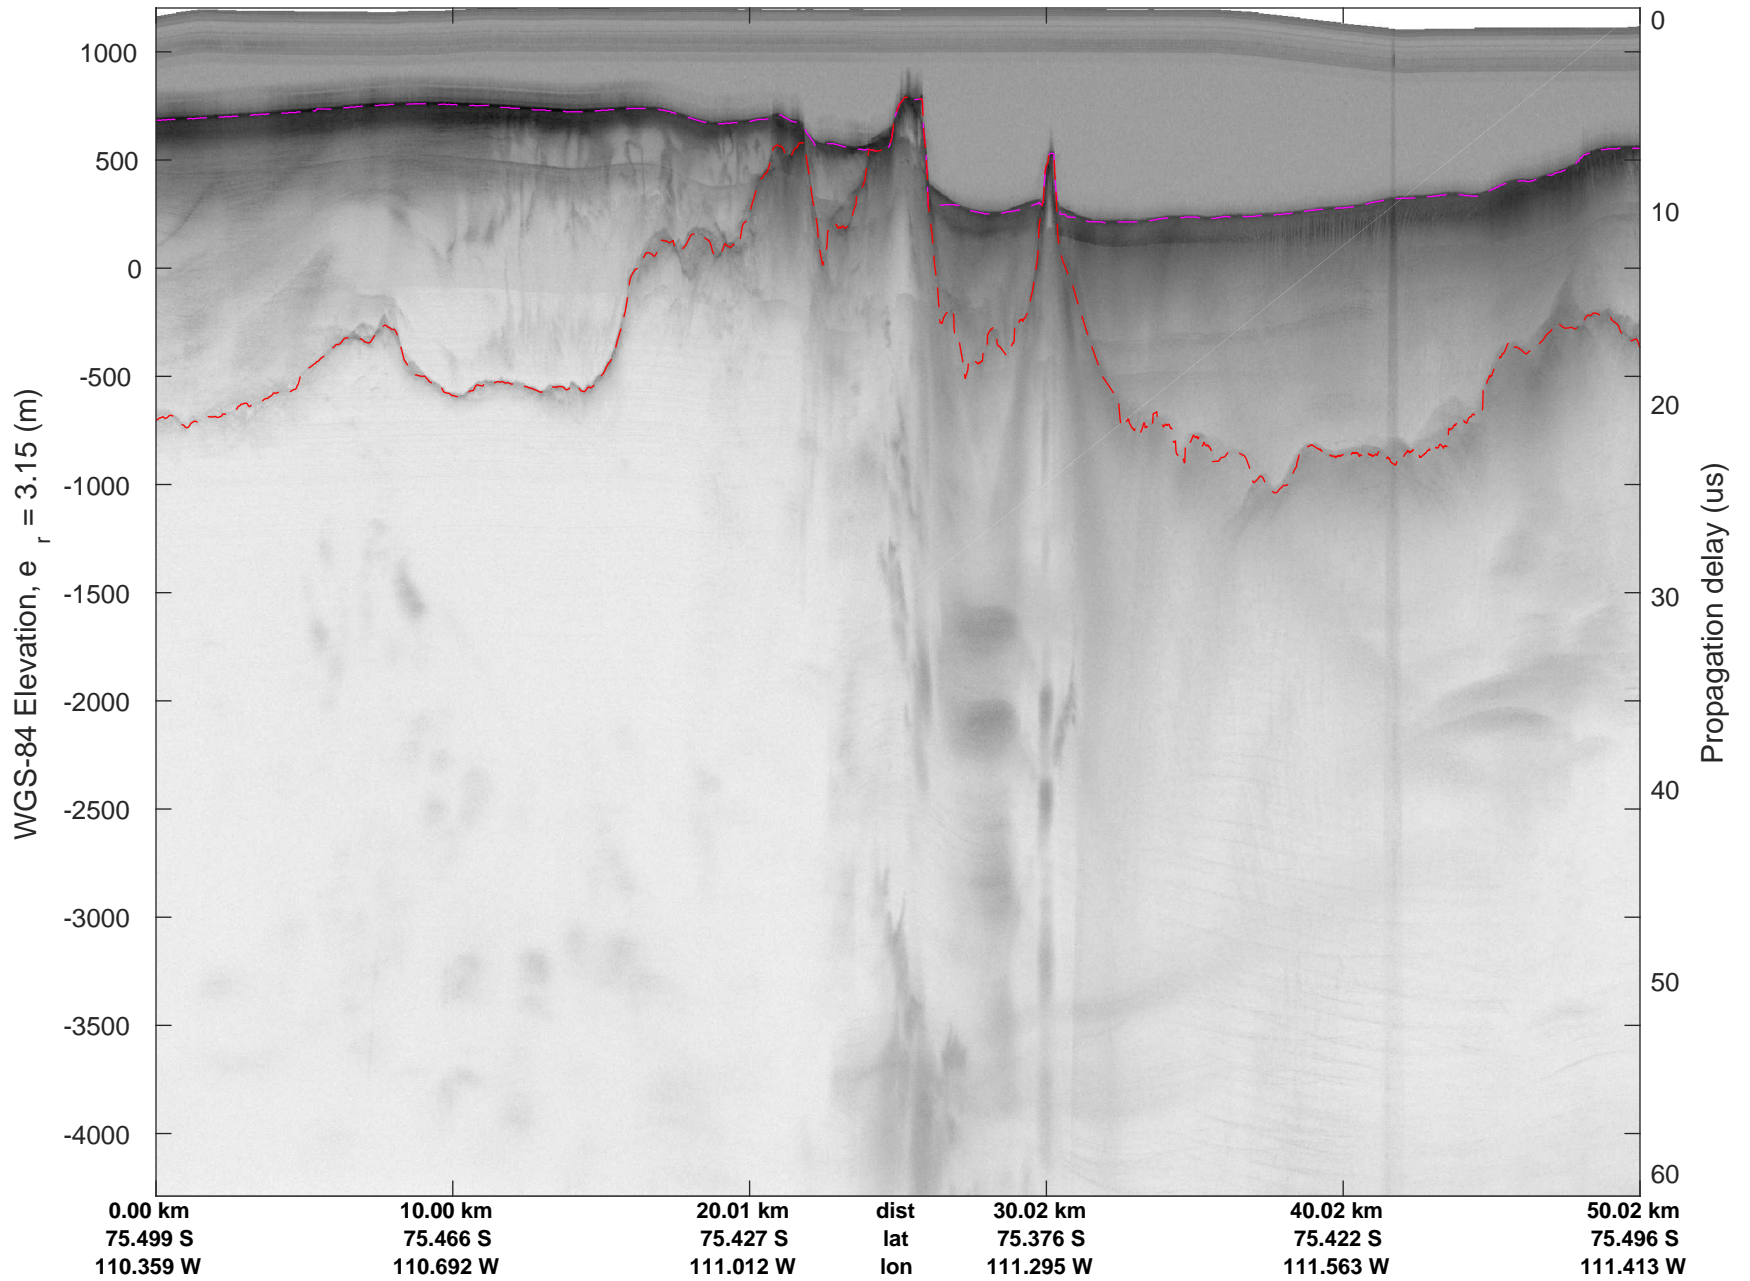

rds 2018_Antarctica_DC8: "Thwaites 2002" 20181115_01_020: 18:28:26.5 to 18:34:43.3 GPS

rds 2018_Antarctica_DC8: "Thwaites 2002" 20181115_01_021: 18:34:43.4 to 18:40:50.7 GPS

rds 2018_Antarctica_DC8: "Thwaites 2002" 20181115_01_021: 18:34:43.4 to 18:40:50.7 GPS

rds 2018_Antarctica_DC8: "Thwaites 2002" 20181115_01_022: 18:40:50.8 to 18:46:48.1 GPS

rds 2018_Antarctica_DC8: "Thwaites 2002" 20181115_01_022: 18:40:50.8 to 18:46:48.1 GPS

rds 2018_Antarctica_DC8: "Thwaites 2002" 20181115_01_023: 18:46:48.2 to 18:52:50.2 GPS