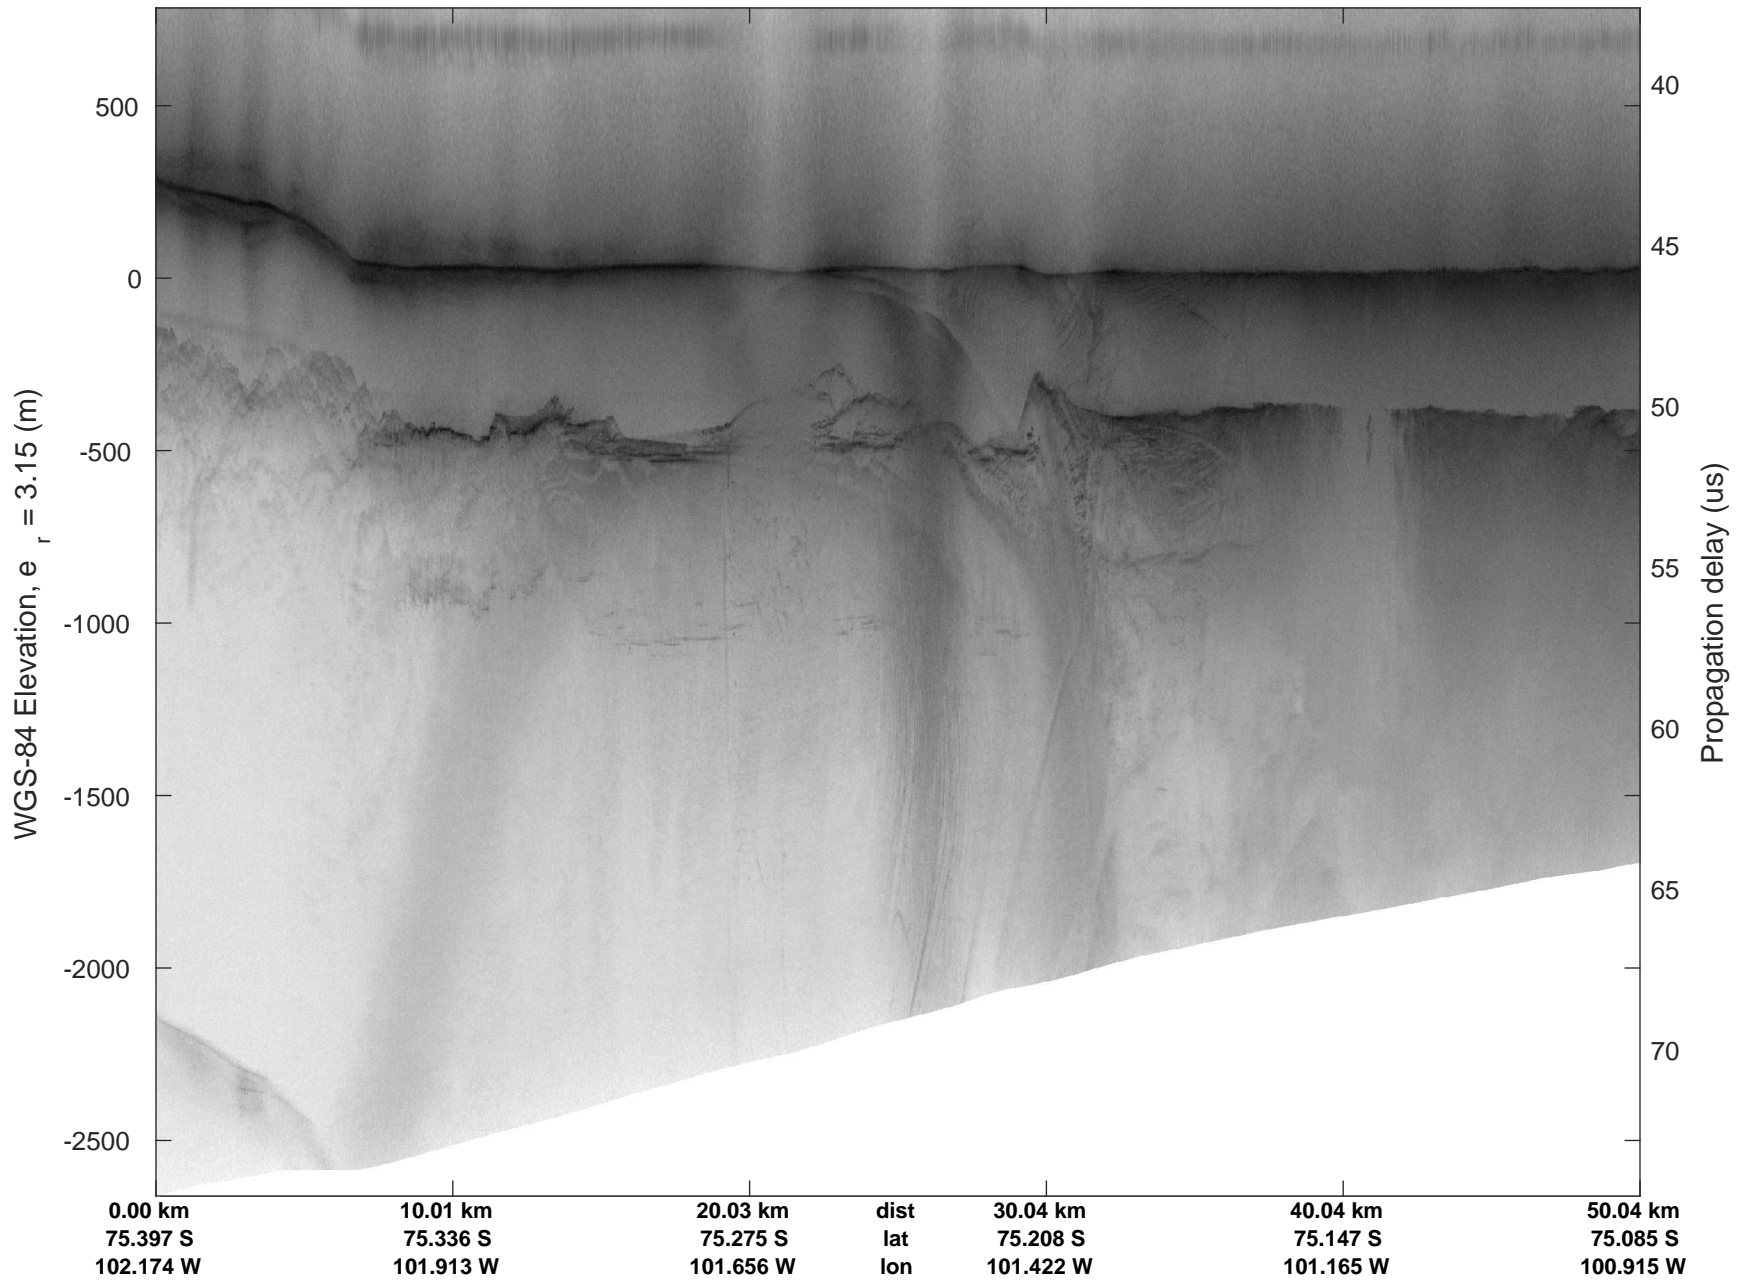

rds 2018_Antarctica_DC8: "Thwaites 2002" 20181115_01_036: 20:02:56.8 to 20:06:43.7 GPS