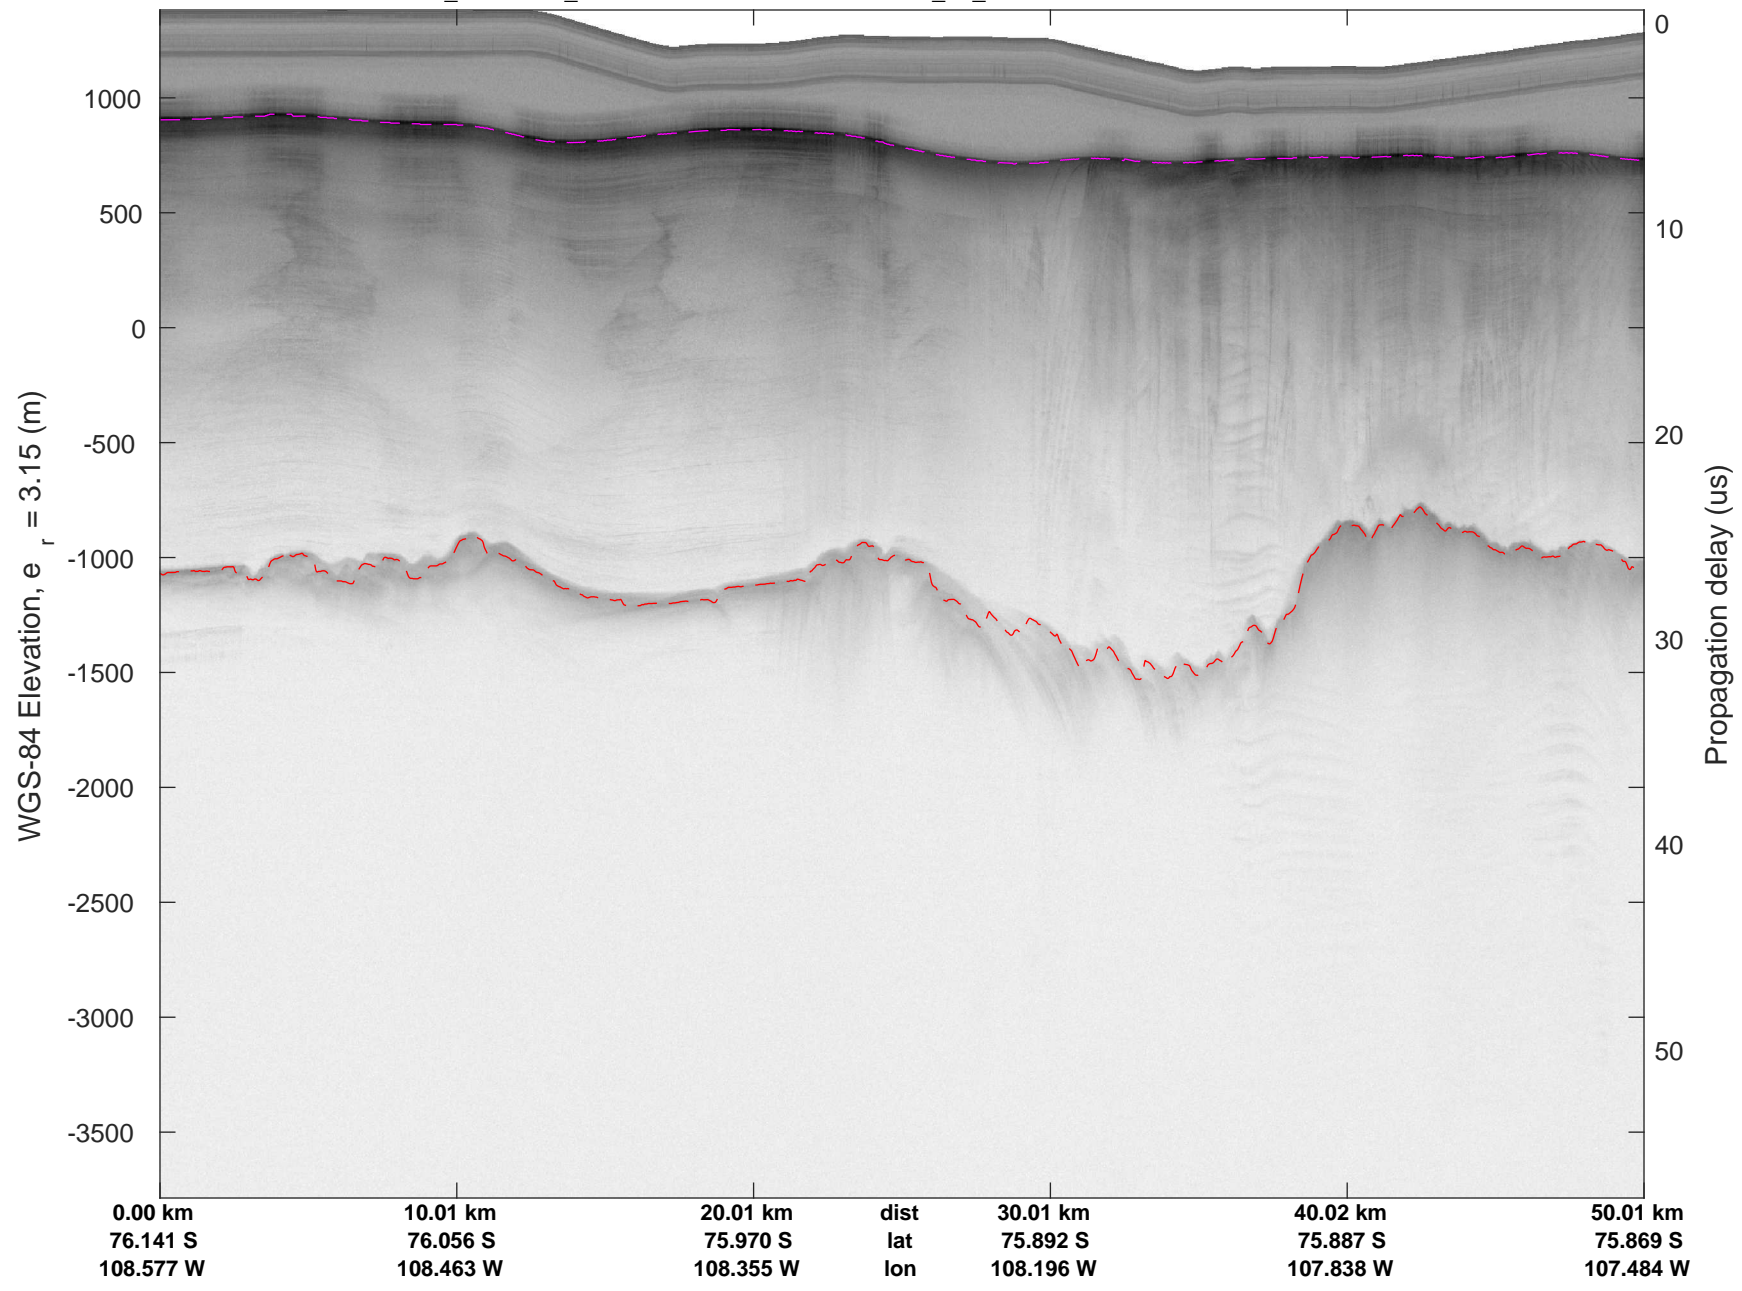

rds 2018_Antarctica_DC8: "Thwaites 2002" 20181115_01_008: 17:14:52.8 to 17:21:16.7 GPS

rds 2018_Antarctica_DC8: "Thwaites 2002" 20181115_01_009: 17:21:16.8 to 17:27:37.8 GPS

rds 2018_Antarctica_DC8: "Thwaites 2002" 20181115_01_009: 17:21:16.8 to 17:27:37.8 GPS

rds 2018_Antarctica_DC8: "Thwaites 2002" 20181115_01_010: 17:27:37.9 to 17:33:54.9 GPS

rds 2018_Antarctica_DC8: "Thwaites 2002" 20181115_01_010: 17:27:37.9 to 17:33:54.9 GPS

rds 2018_Antarctica_DC8: "Thwaites 2002" 20181115_01_011: 17:33:55.0 to 17:39:59.2 GPS