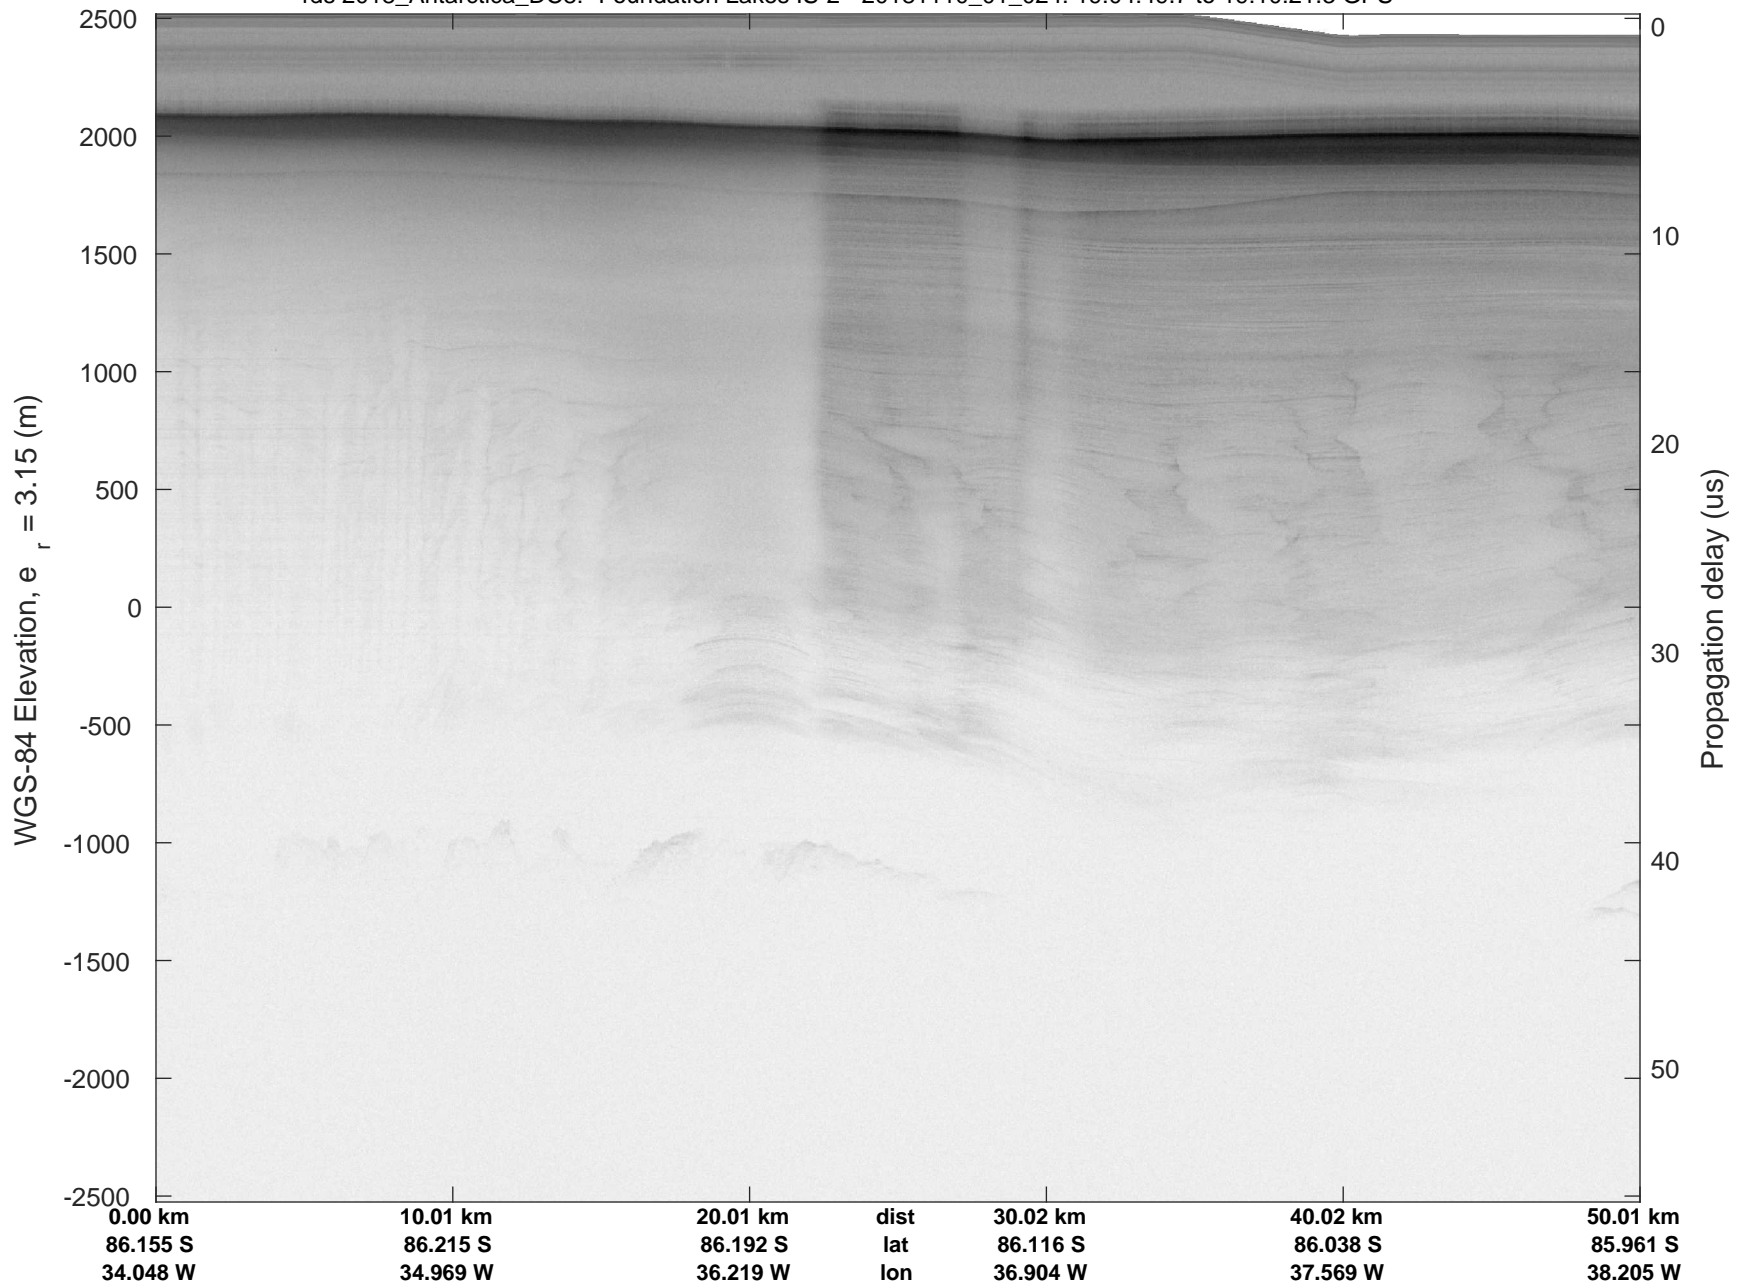

rds 2018\_Antarctica\_DC8: "Foundation Lakes IS-2" 20181110\_01\_022: 18:52:51.3 to 18:58:52.5 GPS

rds 2018\_Antarctica\_DC8: "Foundation Lakes IS-2" 20181110\_01\_022: 18:52:51.3 to 18:58:52.5 GPS

rds 2018\_Antarctica\_DC8: "Foundation Lakes IS-2" 20181110\_01\_023: 18:58:52.6 to 19:04:49.6 GPS

rds 2018\_Antarctica\_DC8: "Foundation Lakes IS-2" 20181110\_01\_023: 18:58:52.6 to 19:04:49.6 GPS

rds 2018\_Antarctica\_DC8: "Foundation Lakes IS-2" 20181110\_01\_024: 19:04:49.7 to 19:10:21.3 GPS

rds 2018\_Antarctica\_DC8: "Foundation Lakes IS-2" 20181110\_01\_024: 19:04:49.7 to 19:10:21.3 GPS