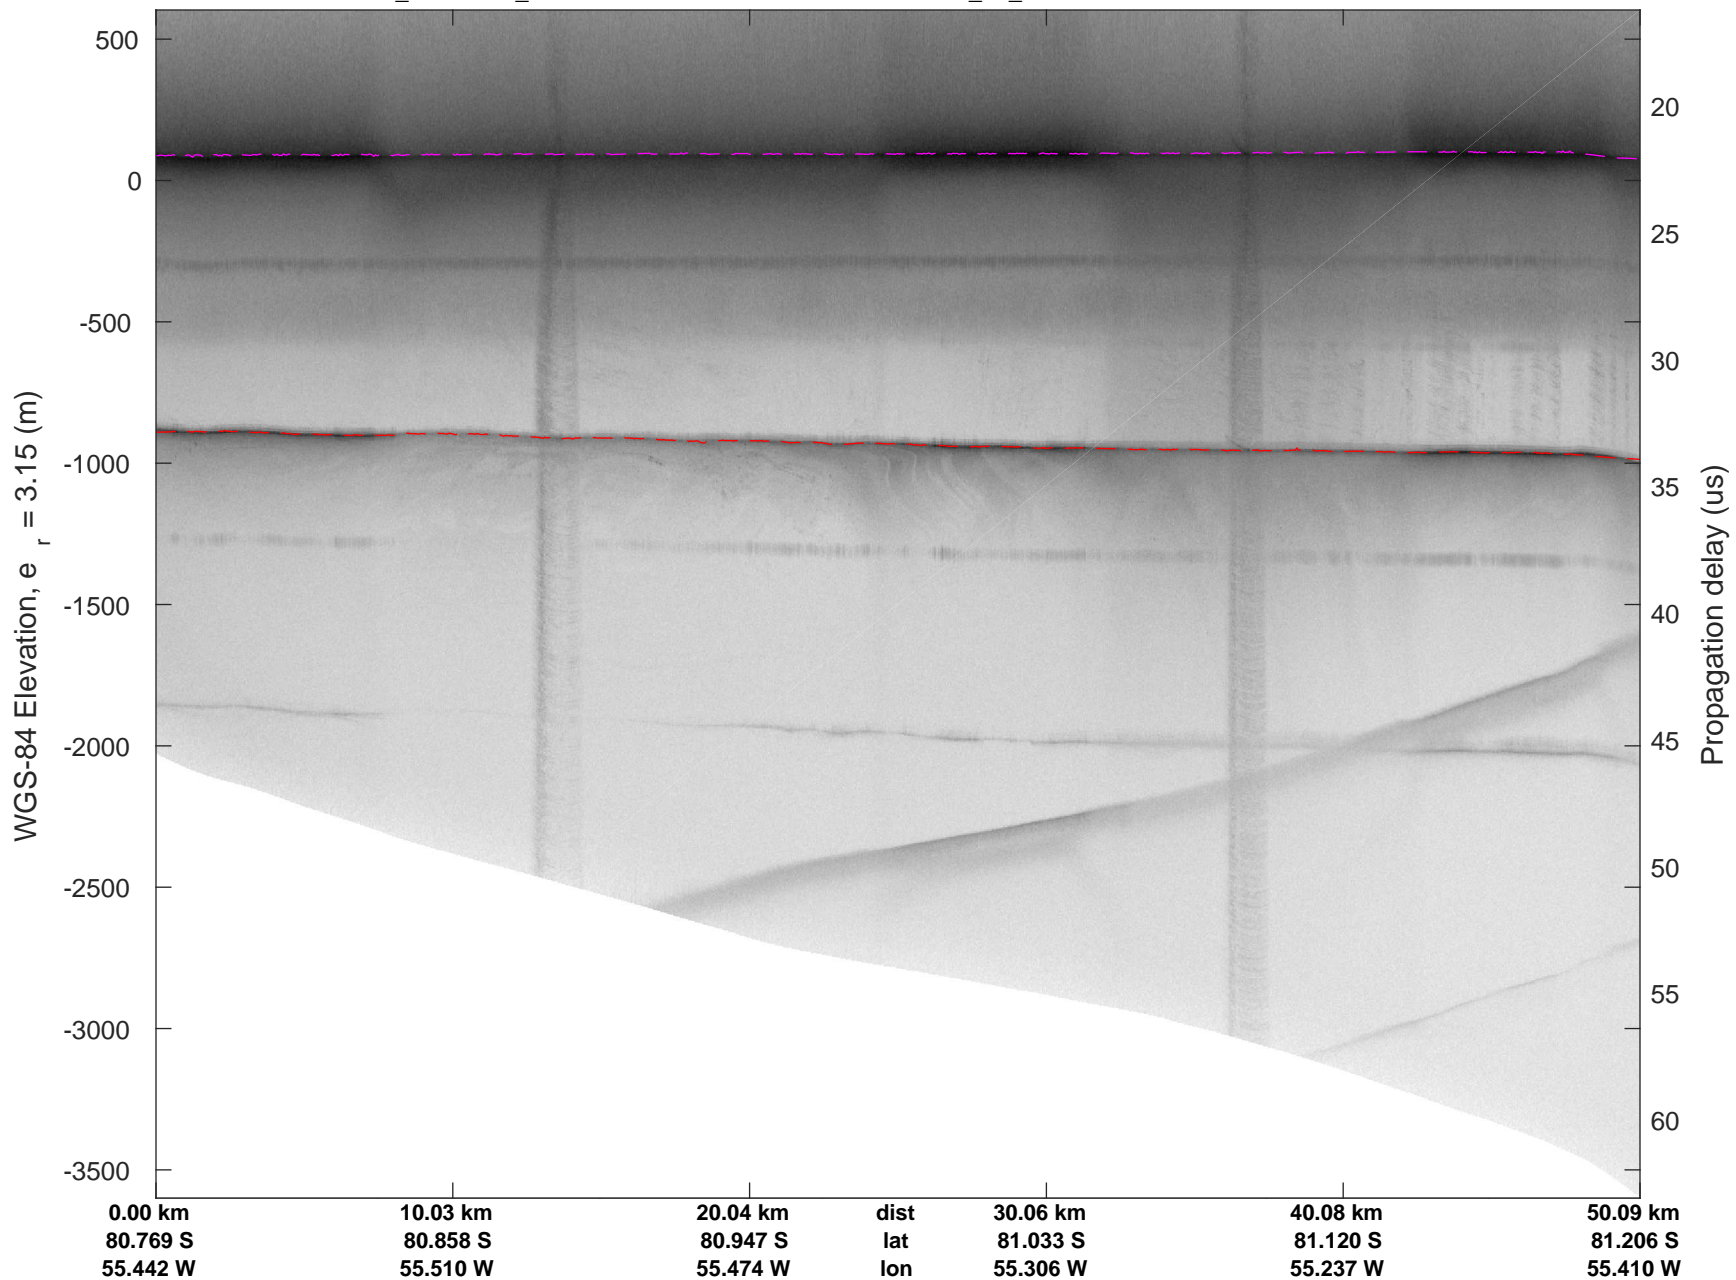

rds 2018_Antarctica_DC8: "Foundation Lakes IS-2" 20181110_01_006: 17:19:54.3 to 17:24:13.6 GPS