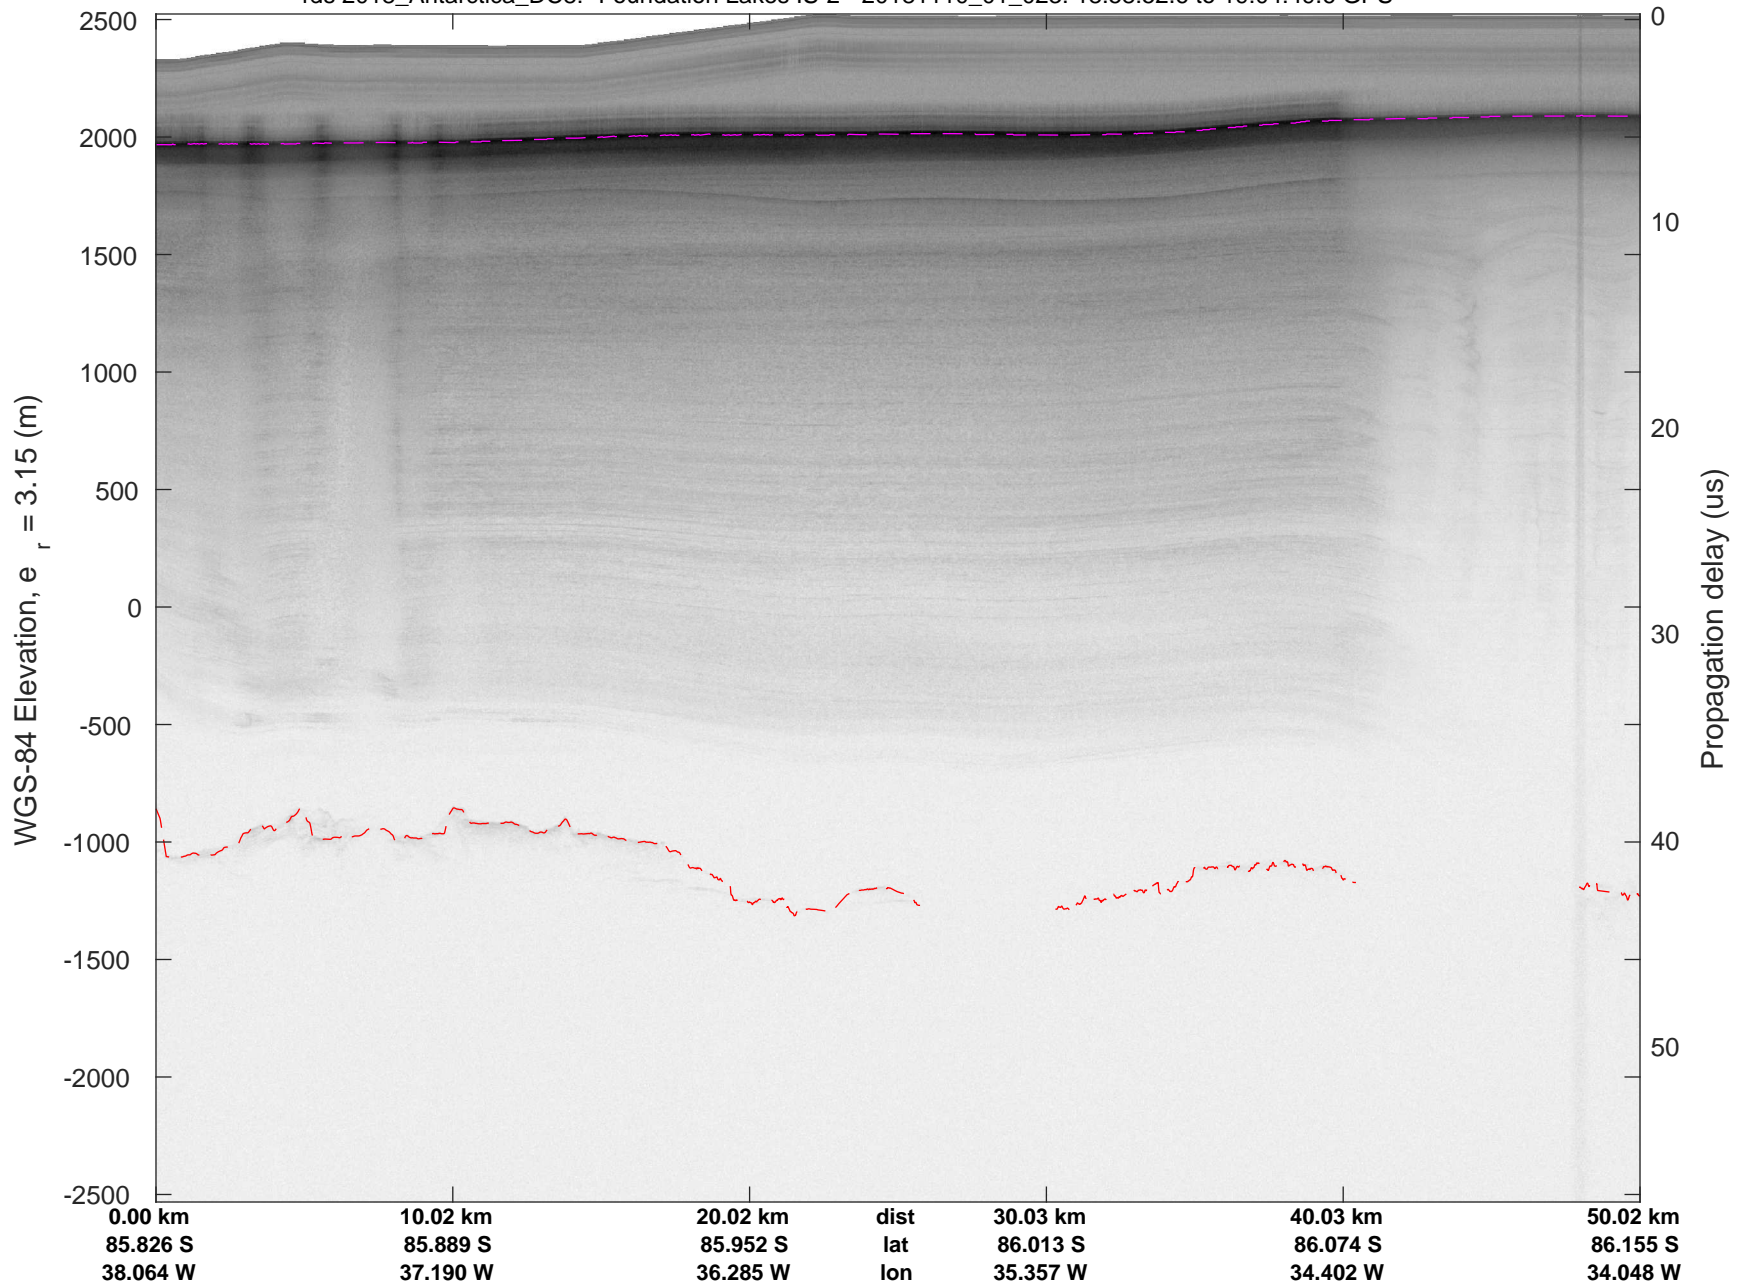

rds 2018\_Antarctica\_DC8: "Foundation Lakes IS-2" 20181110\_01\_022: 18:52:51.3 to 18:58:52.5 GPS

rds 2018\_Antarctica\_DC8: "Foundation Lakes IS-2" 20181110\_01\_022: 18:52:51.3 to 18:58:52.5 GPS

rds 2018\_Antarctica\_DC8: "Foundation Lakes IS-2" 20181110\_01\_023: 18:58:52.6 to 19:04:49.6 GPS

rds 2018\_Antarctica\_DC8: "Foundation Lakes IS-2" 20181110\_01\_023: 18:58:52.6 to 19:04:49.6 GPS

rds 2018\_Antarctica\_DC8: "Foundation Lakes IS-2" 20181110\_01\_024: 19:04:49.7 to 19:10:21.3 GPS

rds 2018\_Antarctica\_DC8: "Foundation Lakes IS-2" 20181110\_01\_024: 19:04:49.7 to 19:10:21.3 GPS