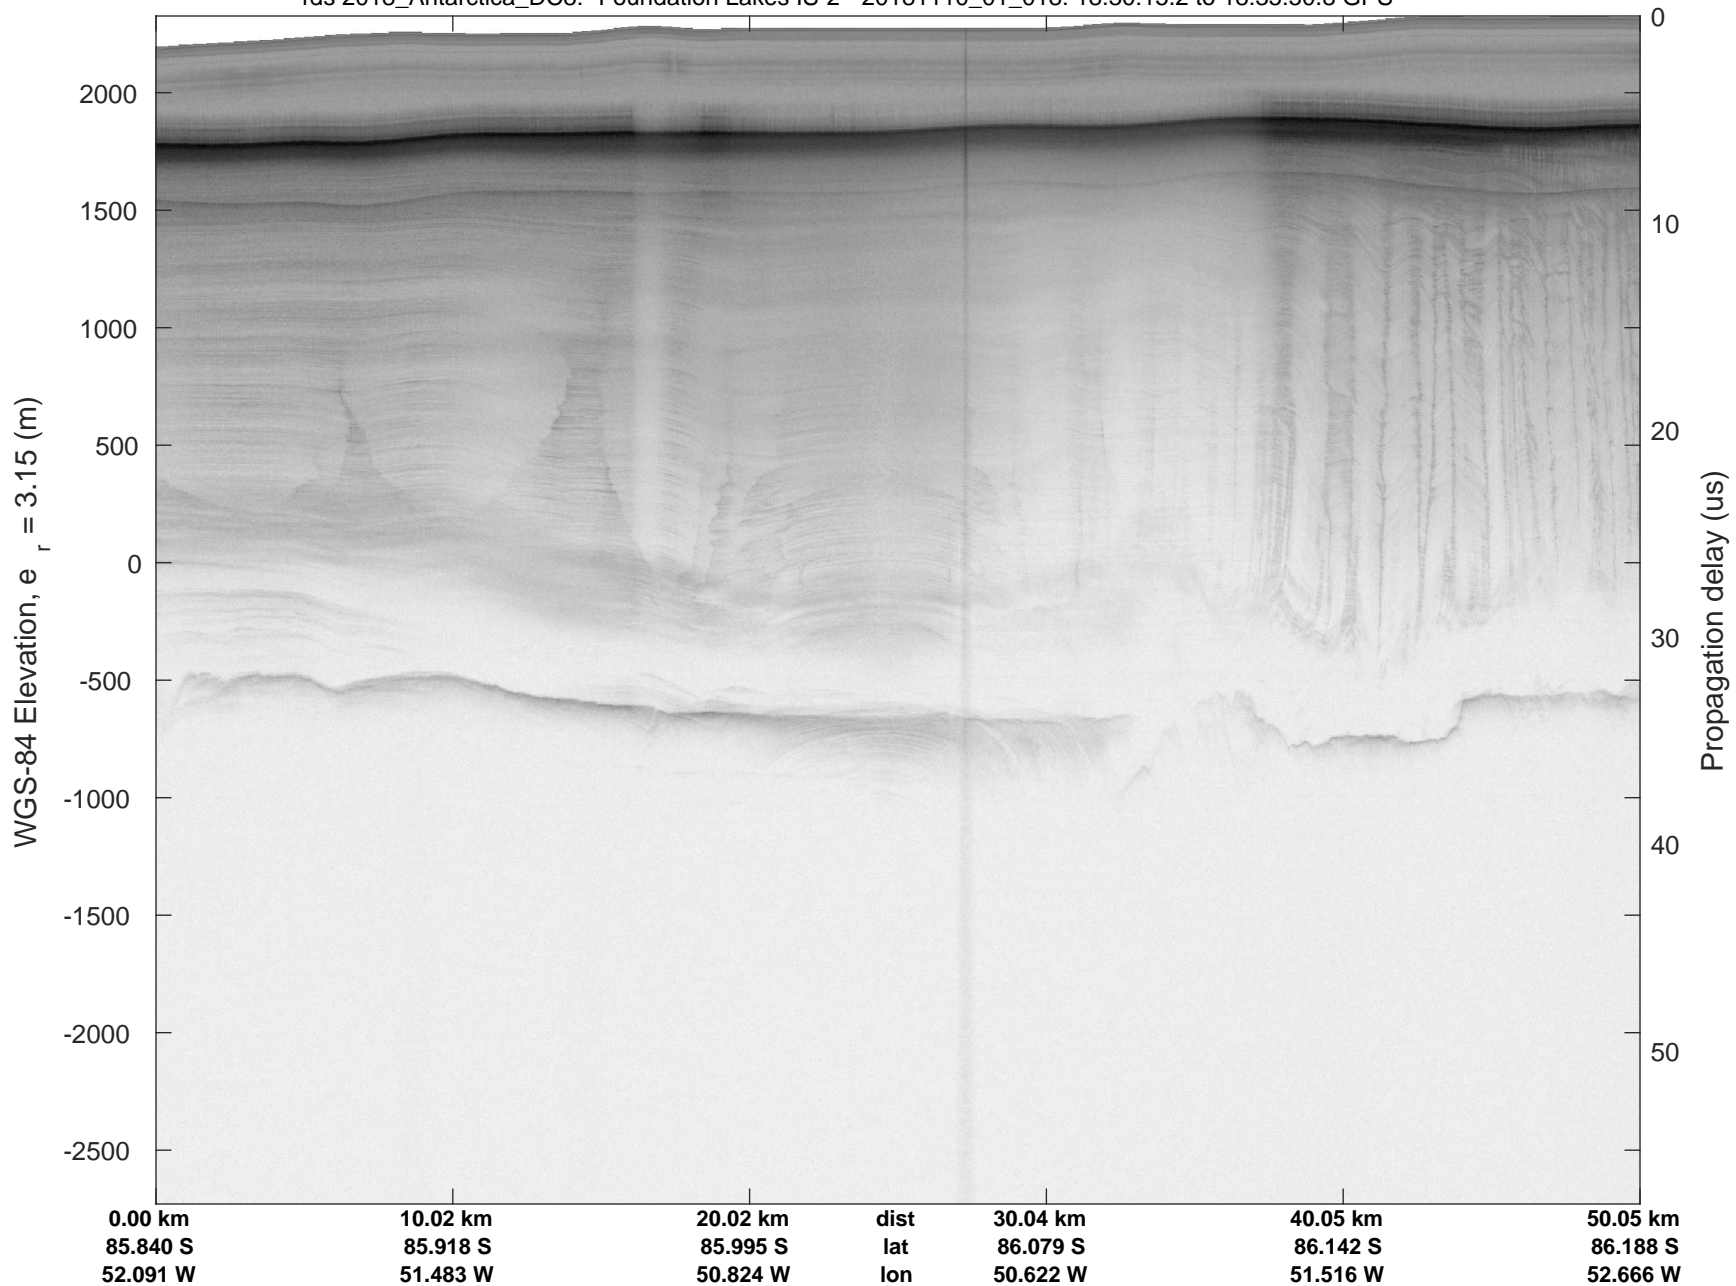

rds 2018_Antarctica_DC8: "Foundation Lakes IS-2" 20181110_01_018: 18:30:15.2 to 18:35:50.8 GPS