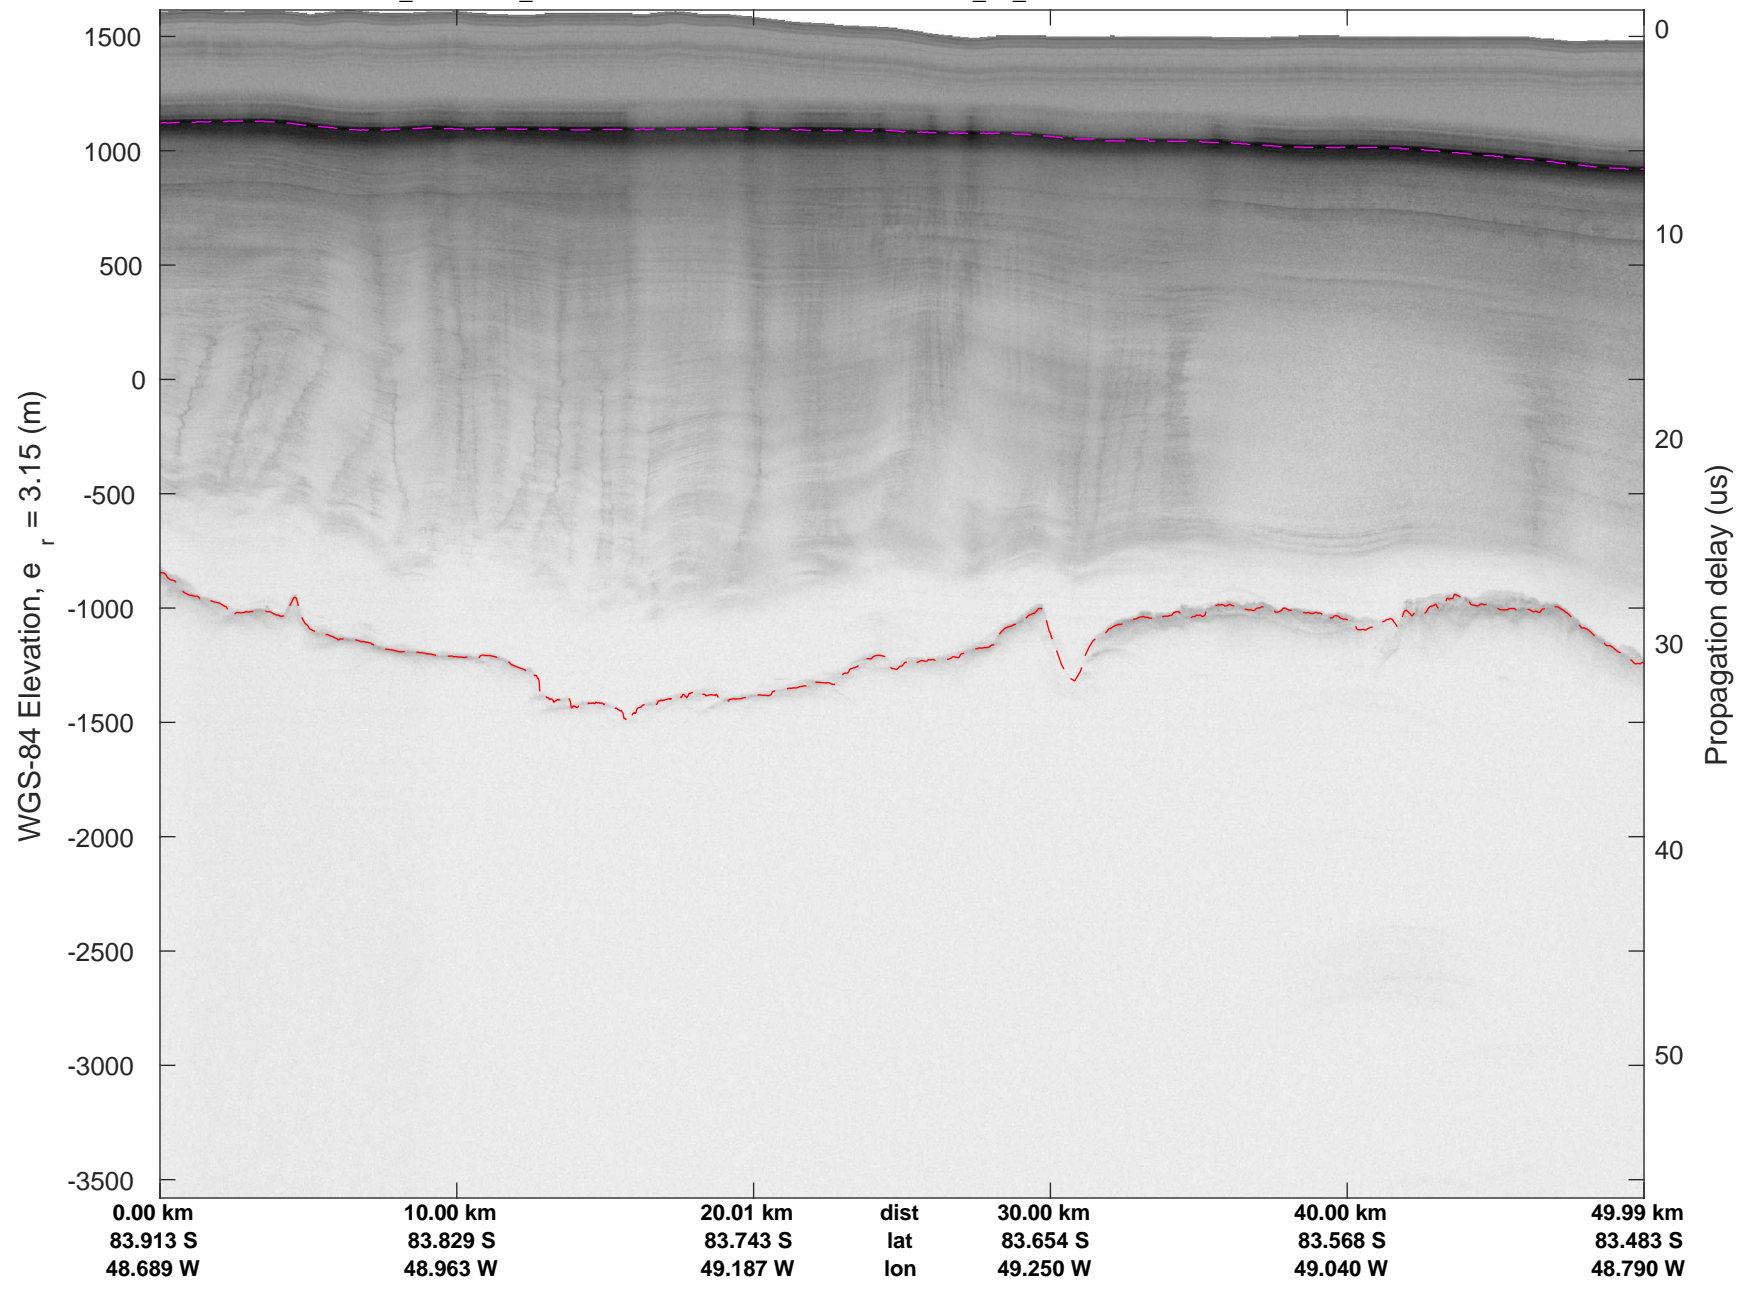

rds 2018\_Antarctica\_DC8: "Foundation Lakes IS-2" 20181110\_01\_026: 19:16:04.5 to 19:21:40.6 GPS

rds 2018\_Antarctica\_DC8: "Foundation Lakes IS-2" 20181110\_01\_027: 19:21:40.7 to 19:27:41.6 GPS

rds 2018\_Antarctica\_DC8: "Foundation Lakes IS-2" 20181110\_01\_027: 19:21:40.7 to 19:27:41.6 GPS

rds 2018\_Antarctica\_DC8: "Foundation Lakes IS-2" 20181110\_01\_028: 19:27:41.7 to 19:33:52.3 GPS

rds 2018\_Antarctica\_DC8: "Foundation Lakes IS-2" 20181110\_01\_028: 19:27:41.7 to 19:33:52.3 GPS

rds 2018\_Antarctica\_DC8: "Foundation Lakes IS-2" 20181110\_01\_029: 19:33:52.4 to 19:39:42.5 GPS

rds 2018\_Antarctica\_DC8: "Foundation Lakes IS-2" 20181110\_01\_029: 19:33:52.4 to 19:39:42.5 GPS

rds 2018\_Antarctica\_DC8: "Foundation Lakes IS-2" 20181110\_01\_030: 19:39:42.7 to 19:45:48.3 GPS

rds 2018\_Antarctica\_DC8: "Foundation Lakes IS-2" 20181110\_01\_030: 19:39:42.7 to 19:45:48.3 GPS