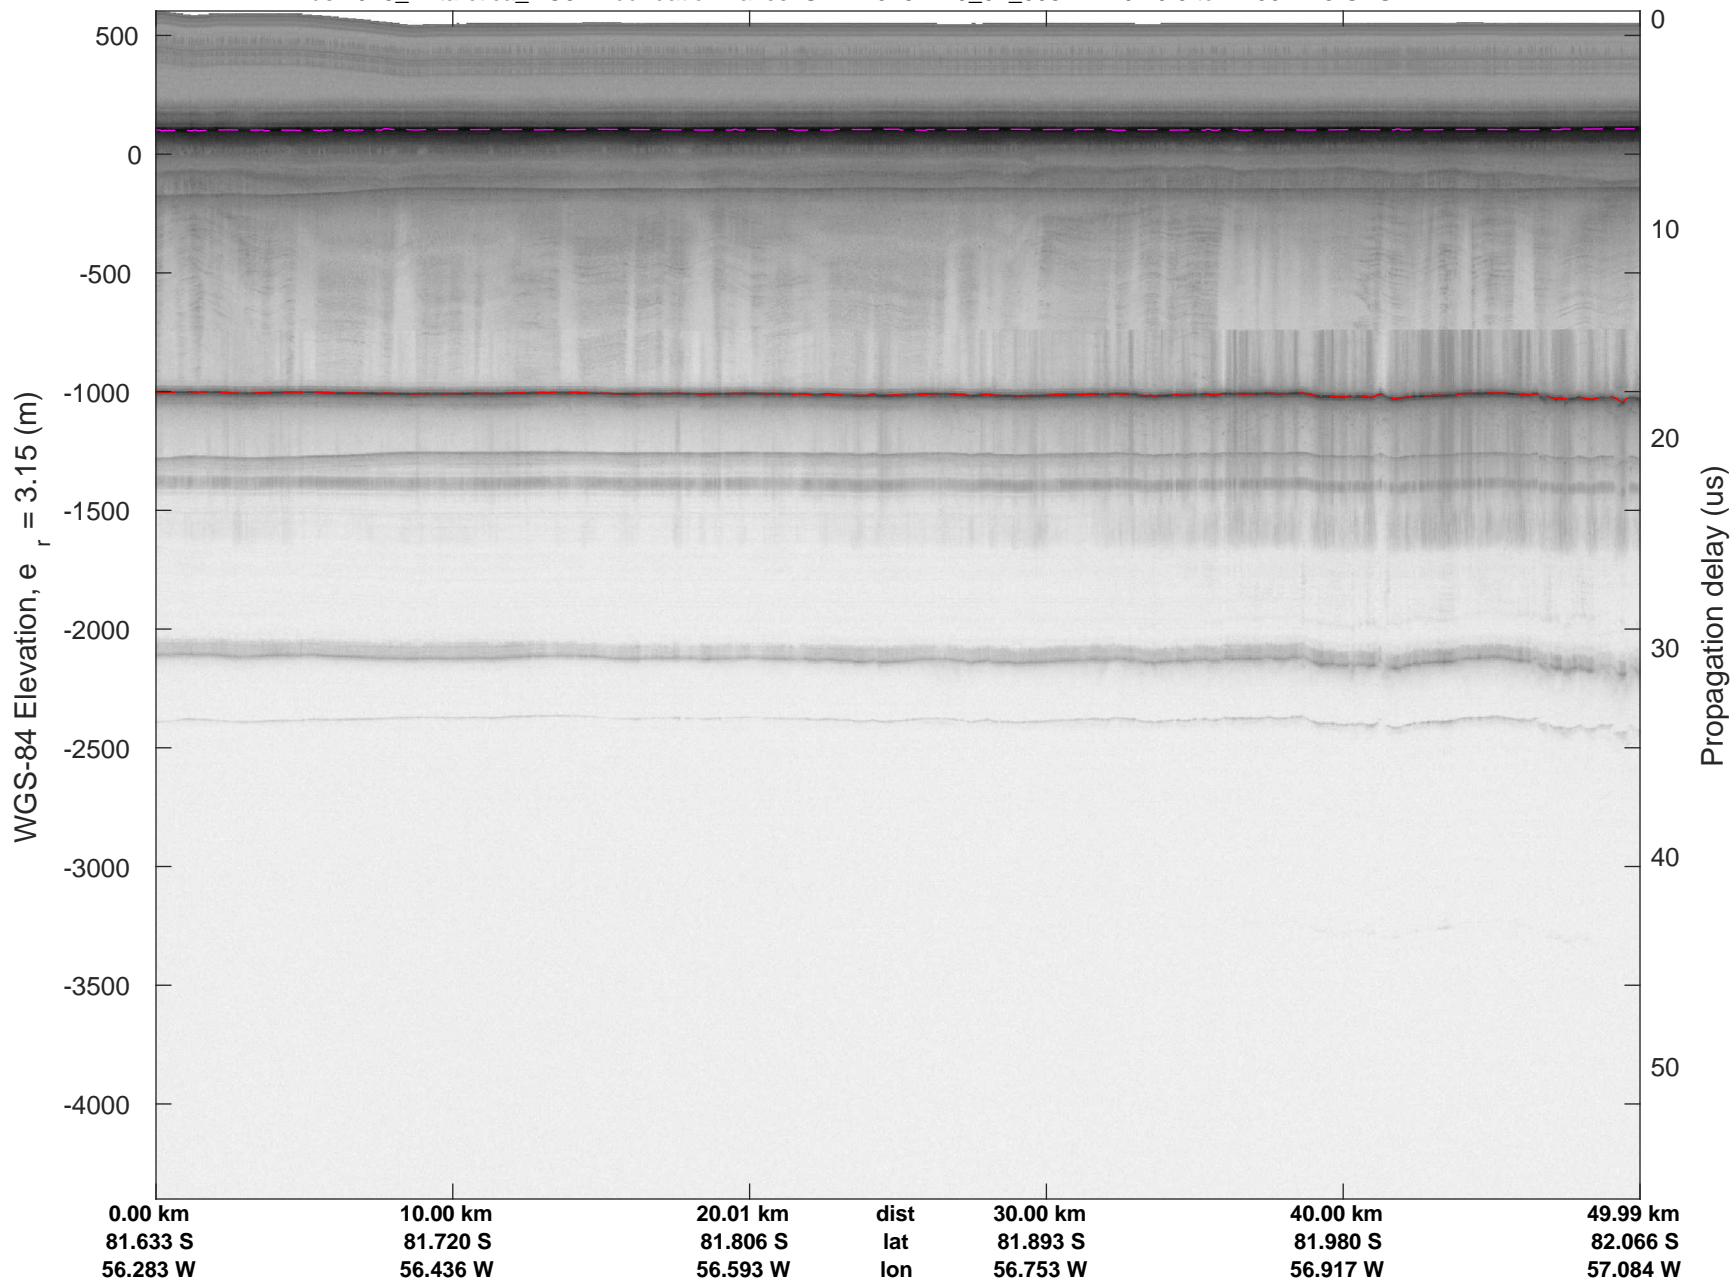

rds 2018_Antarctica_DC8: "Foundation Lakes IS-2" 20181110_01_008: 17:29:20.6 to 17:35:44.5 GPS