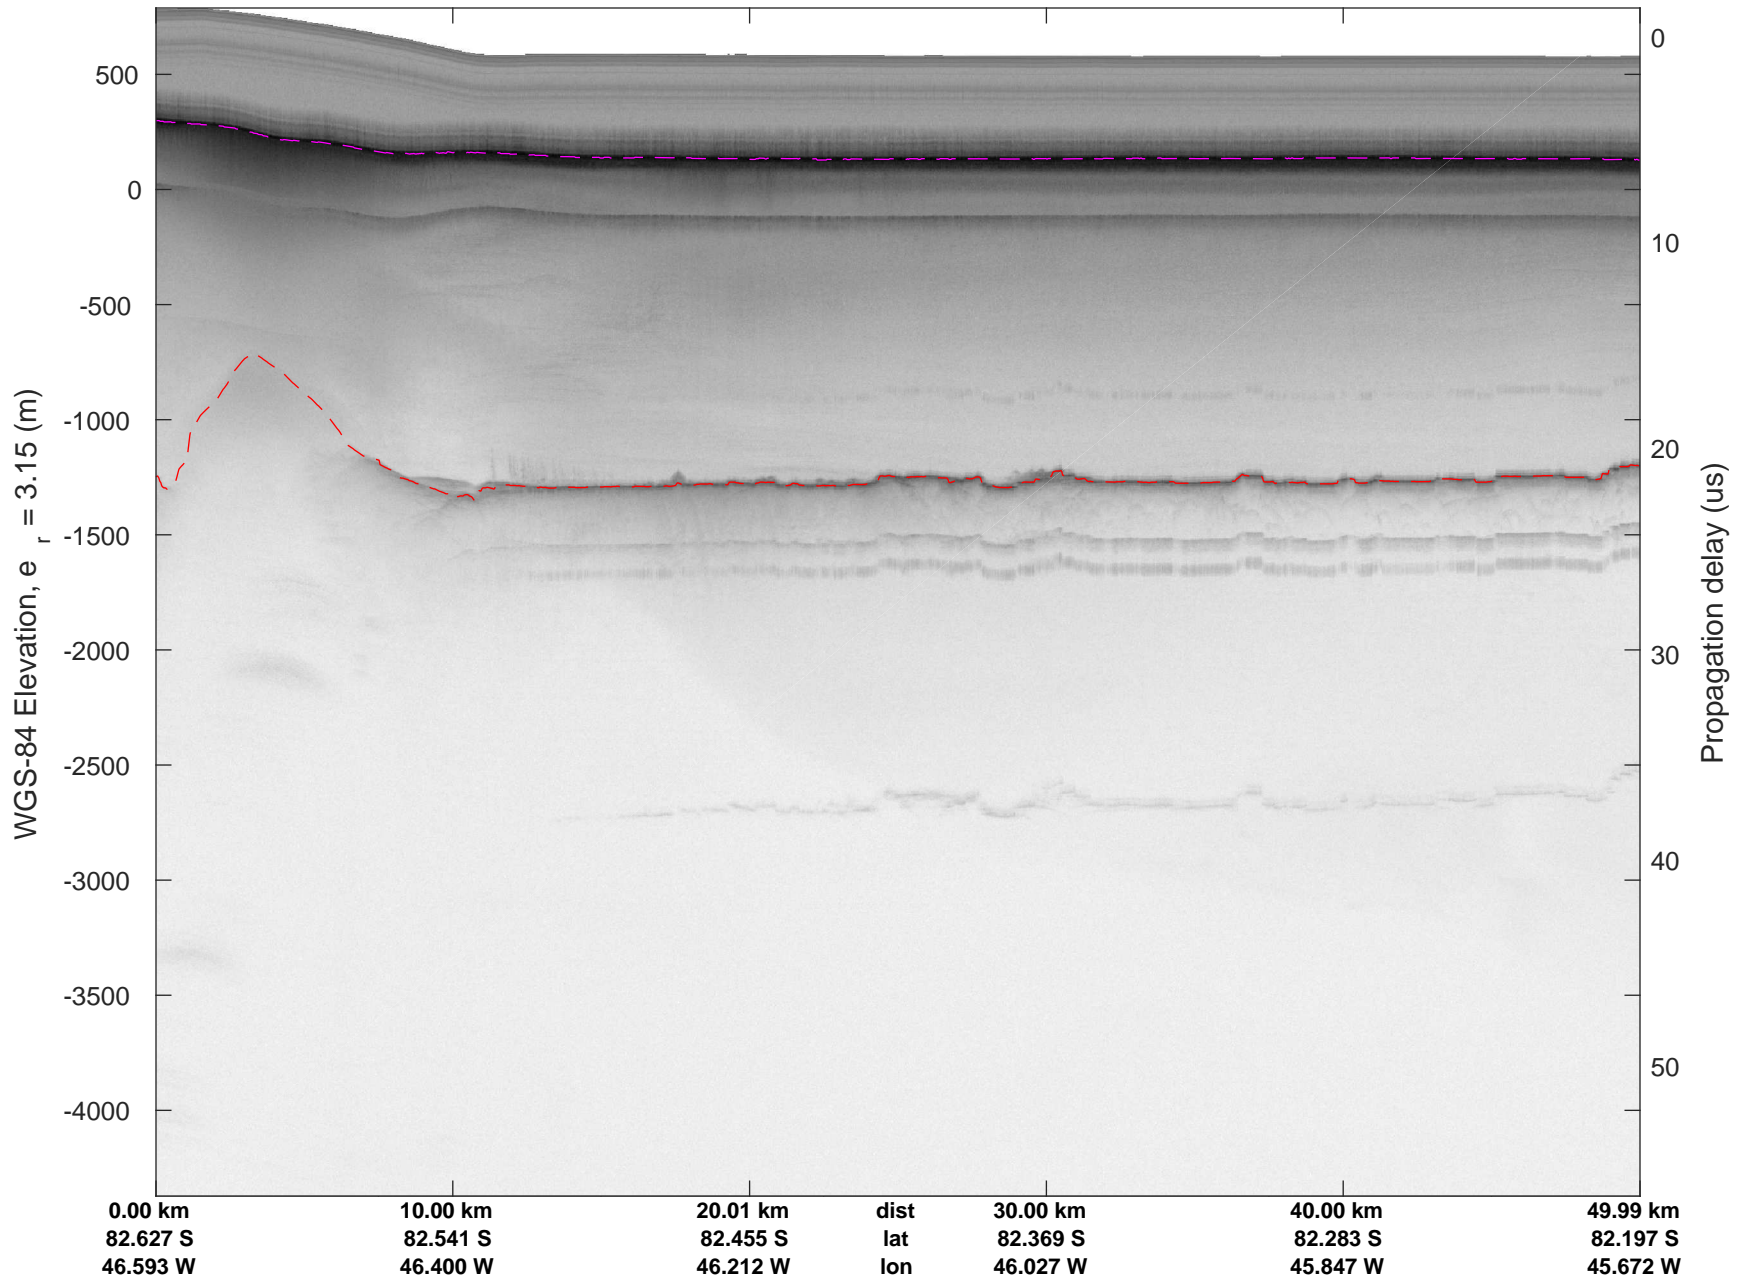

rds 2018\_Antarctica\_DC8: "Foundation Lakes IS-2" 20181110\_01\_032: 19:51:53.3 to 19:58:20.4 GPS

rds 2018\_Antarctica\_DC8: "Foundation Lakes IS-2" 20181110\_01\_033: 19:58:20.5 to 20:04:48.0 GPS

rds 2018\_Antarctica\_DC8: "Foundation Lakes IS-2" 20181110\_01\_033: 19:58:20.5 to 20:04:48.0 GPS

rds 2018\_Antarctica\_DC8: "Foundation Lakes IS-2" 20181110\_01\_034: 20:04:48.1 to 20:11:13.4 GPS

rds 2018\_Antarctica\_DC8: "Foundation Lakes IS-2" 20181110\_01\_034: 20:04:48.1 to 20:11:13.4 GPS

rds 2018\_Antarctica\_DC8: "Foundation Lakes IS-2" 20181110\_01\_035: 20:11:13.5 to 20:17:37.4 GPS