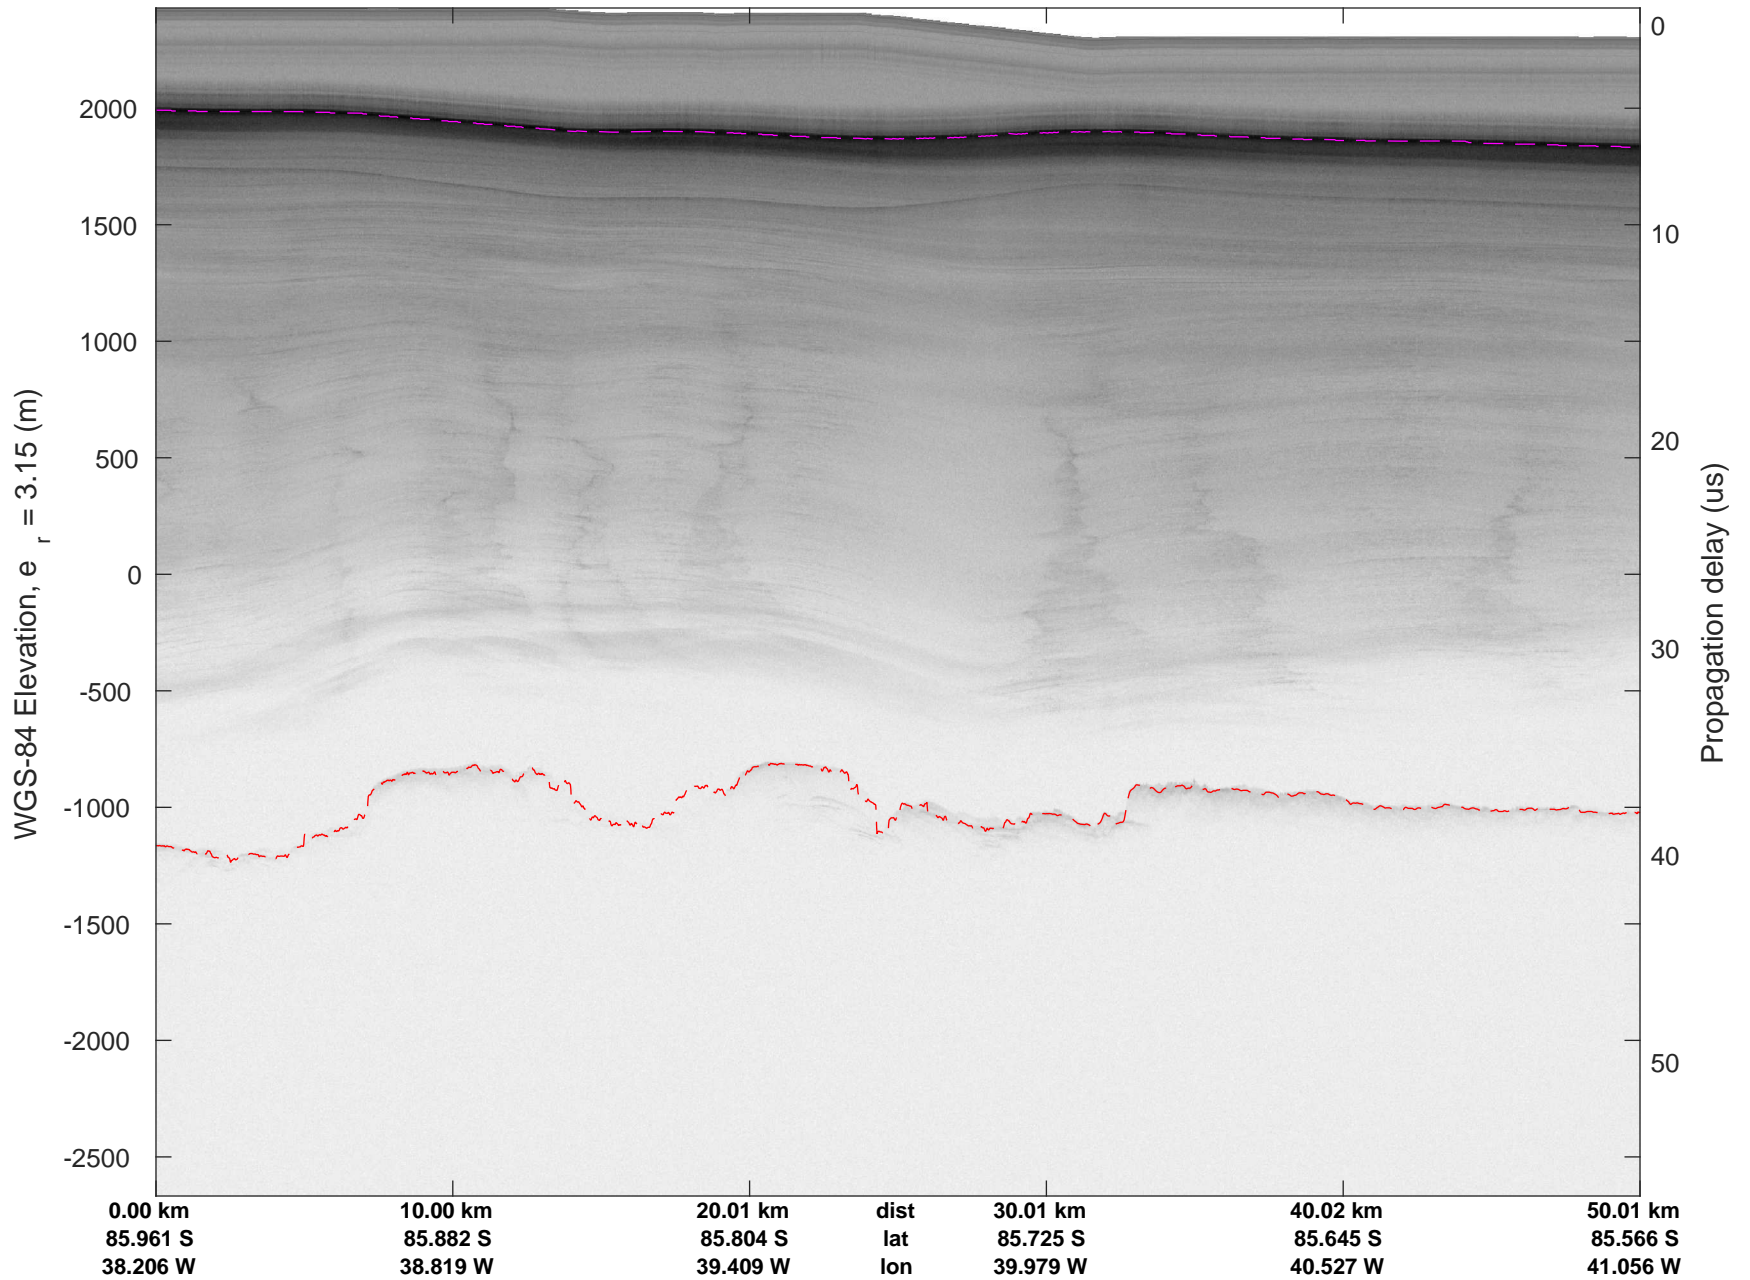

rds 2018\_Antarctica\_DC8: "Foundation Lakes IS-2" 20181110\_01\_023: 18:58:52.6 to 19:04:49.6 GPS

rds 2018\_Antarctica\_DC8: "Foundation Lakes IS-2" 20181110\_01\_024: 19:04:49.7 to 19:10:21.3 GPS

rds 2018\_Antarctica\_DC8: "Foundation Lakes IS-2" 20181110\_01\_024: 19:04:49.7 to 19:10:21.3 GPS

rds 2018\_Antarctica\_DC8: "Foundation Lakes IS-2" 20181110\_01\_025: 19:10:21.4 to 19:16:04.4 GPS

rds 2018\_Antarctica\_DC8: "Foundation Lakes IS-2" 20181110\_01\_025: 19:10:21.4 to 19:16:04.4 GPS

rds 2018\_Antarctica\_DC8: "Foundation Lakes IS-2" 20181110\_01\_026: 19:16:04.5 to 19:21:40.6 GPS