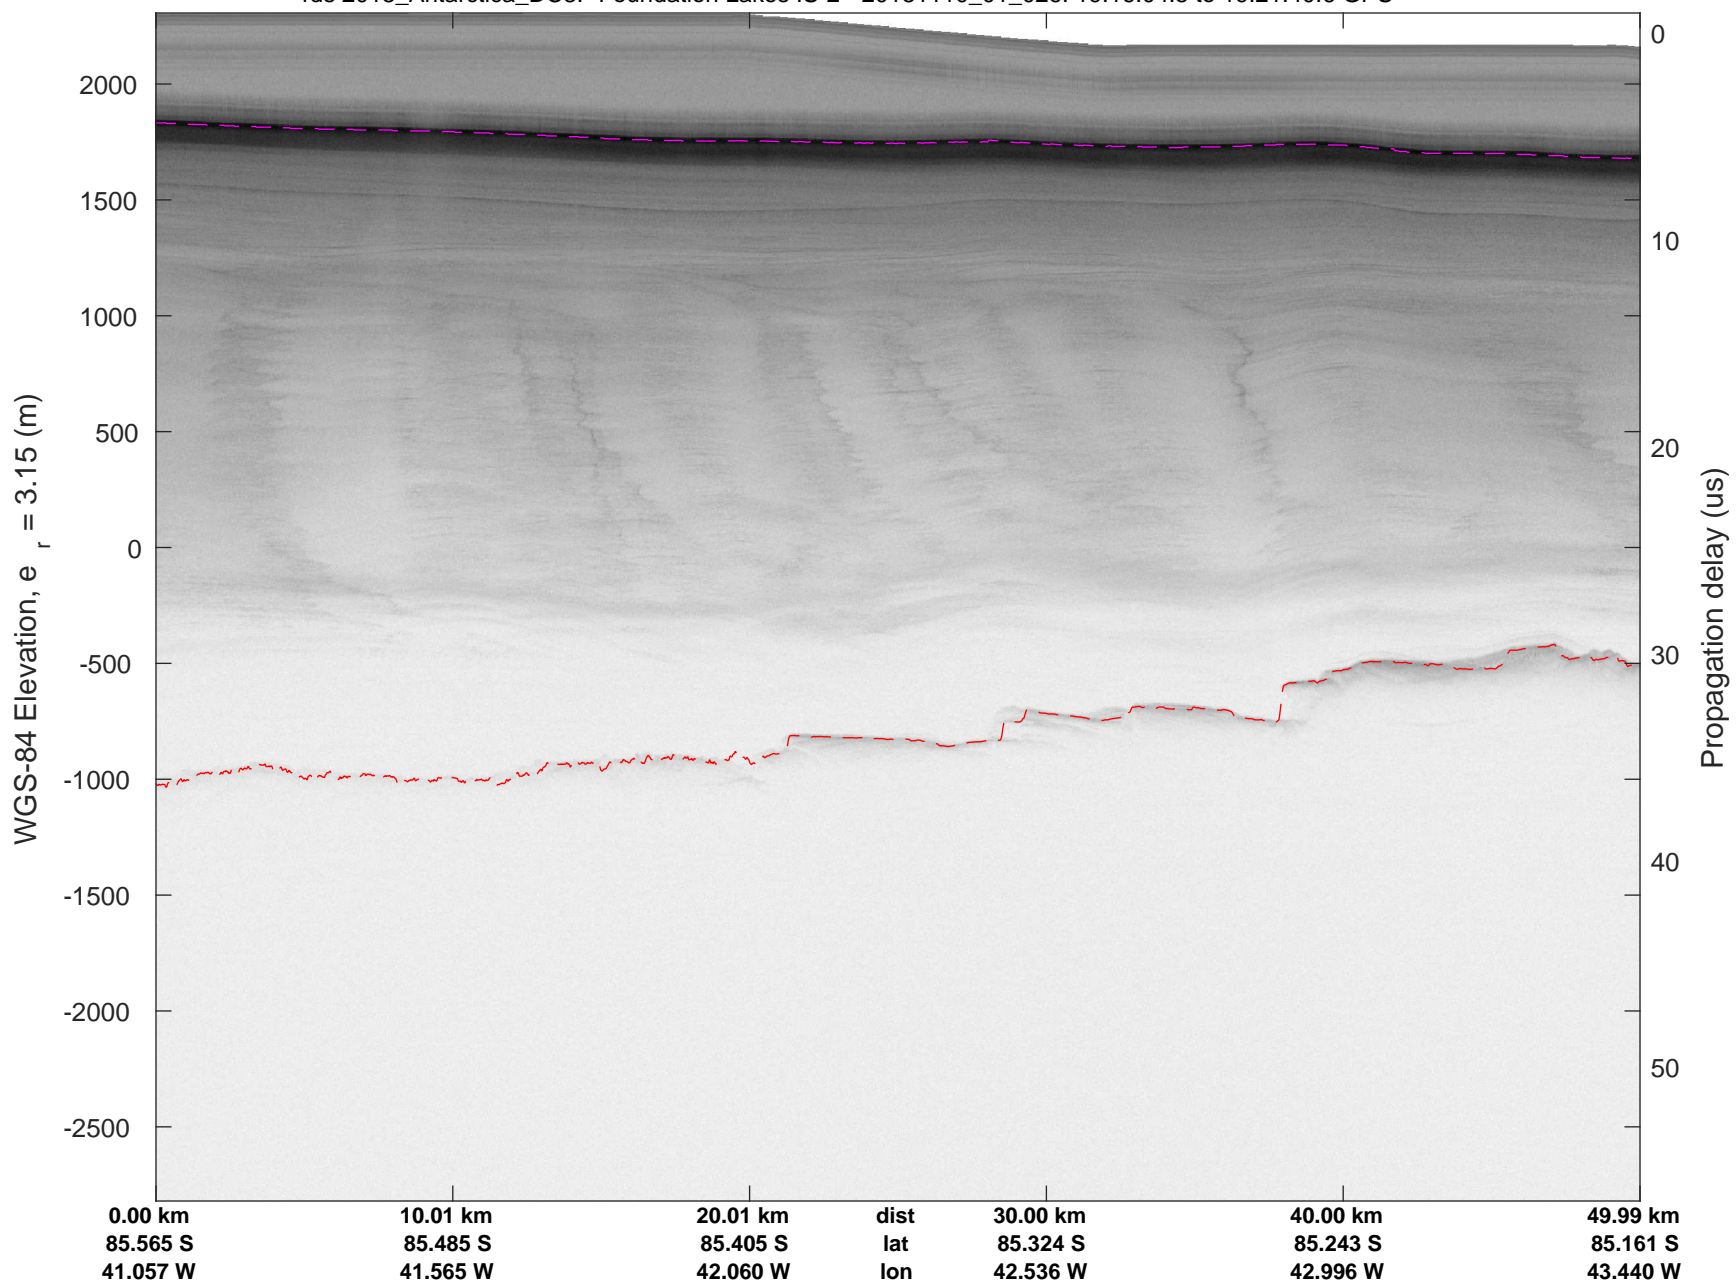

rds 2018\_Antarctica\_DC8: "Foundation Lakes IS-2" 20181110\_01\_023: 18:58:52.6 to 19:04:49.6 GPS

rds 2018\_Antarctica\_DC8: "Foundation Lakes IS-2" 20181110\_01\_024: 19:04:49.7 to 19:10:21.3 GPS

rds 2018\_Antarctica\_DC8: "Foundation Lakes IS-2" 20181110\_01\_024: 19:04:49.7 to 19:10:21.3 GPS

rds 2018\_Antarctica\_DC8: "Foundation Lakes IS-2" 20181110\_01\_025: 19:10:21.4 to 19:16:04.4 GPS

rds 2018\_Antarctica\_DC8: "Foundation Lakes IS-2" 20181110\_01\_025: 19:10:21.4 to 19:16:04.4 GPS

rds 2018\_Antarctica\_DC8: "Foundation Lakes IS-2" 20181110\_01\_026: 19:16:04.5 to 19:21:40.6 GPS

rds 2018\_Antarctica\_DC8: "Foundation Lakes IS-2" 20181110\_01\_026: 19:16:04.5 to 19:21:40.6 GPS

rds 2018\_Antarctica\_DC8: "Foundation Lakes IS-2" 20181110\_01\_027: 19:21:40.7 to 19:27:41.6 GPS

rds 2018\_Antarctica\_DC8: "Foundation Lakes IS-2" 20181110\_01\_027: 19:21:40.7 to 19:27:41.6 GPS