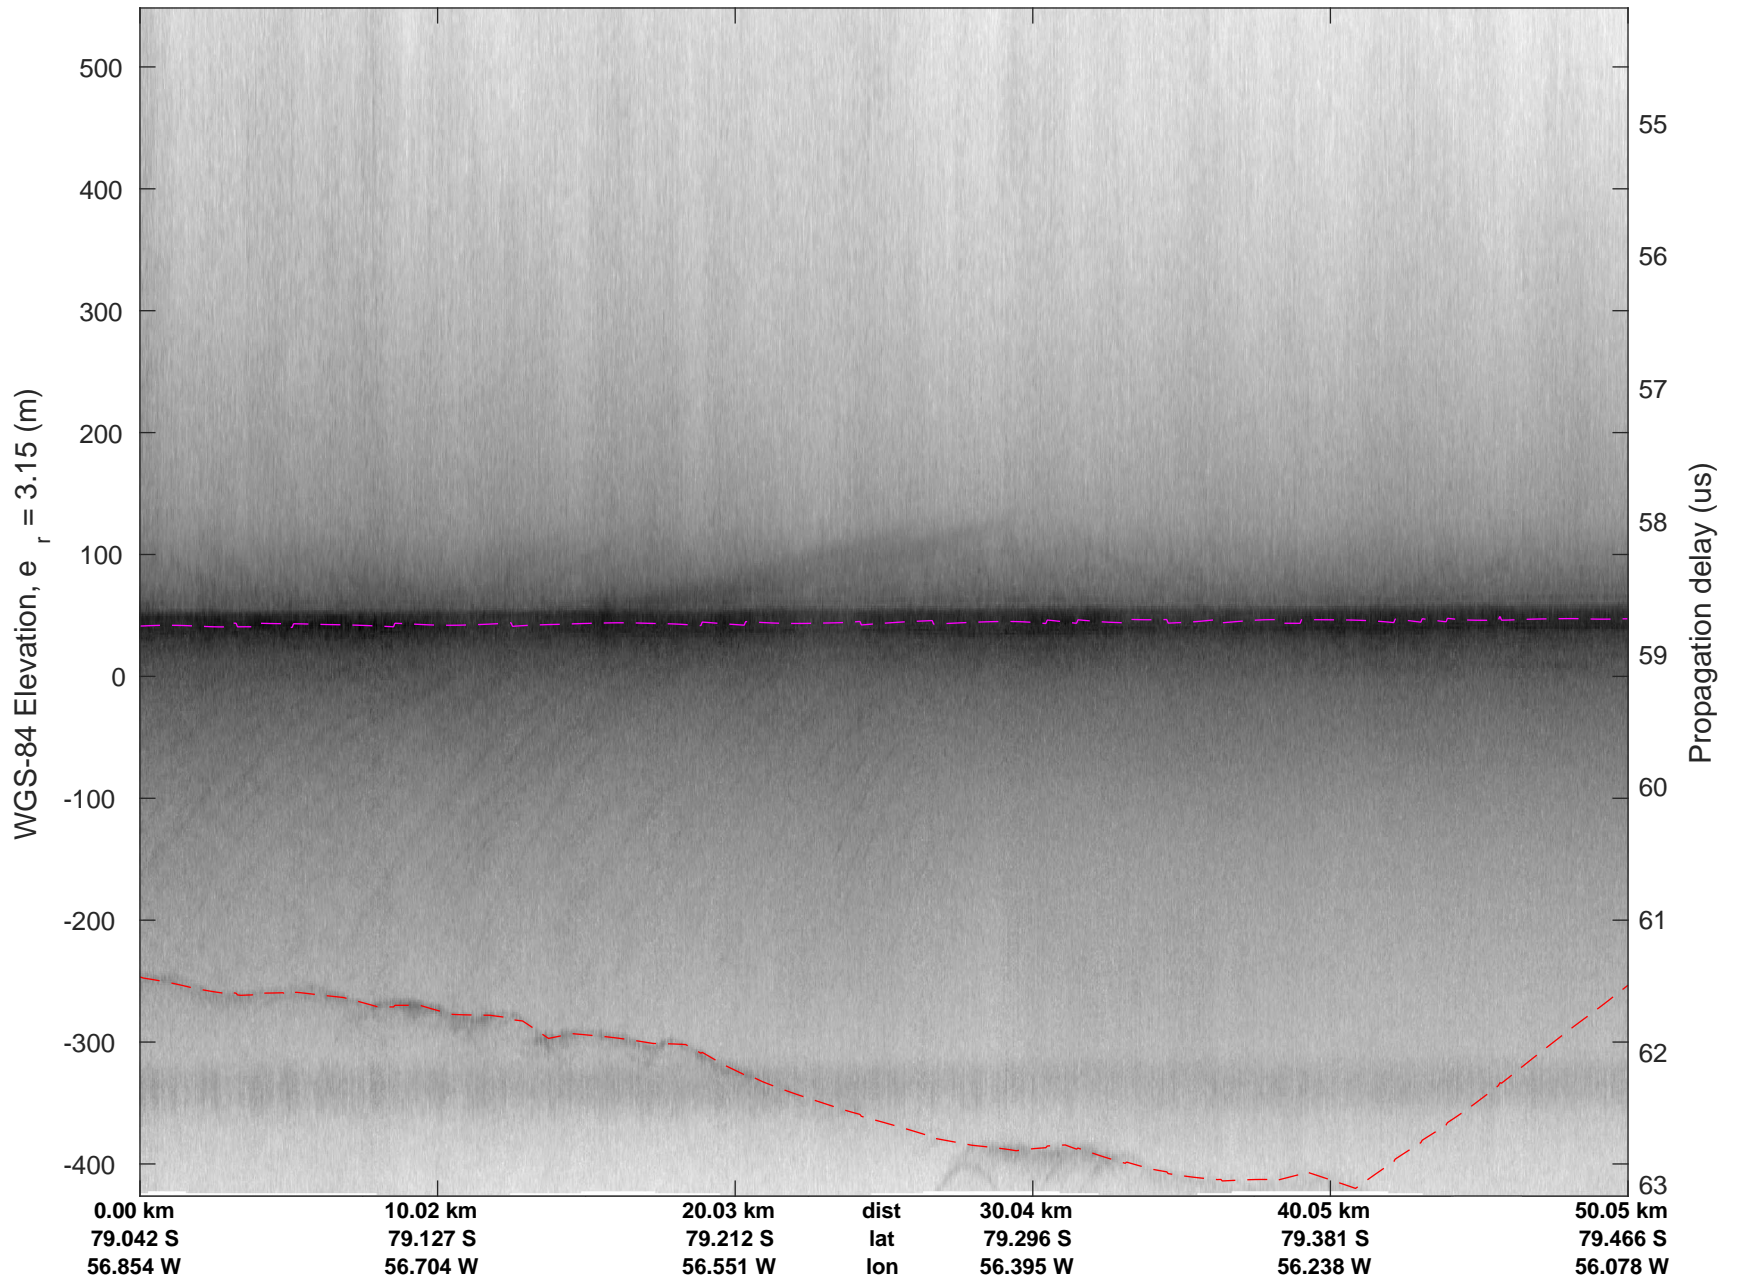

rds 2018_Antarctica_DC8: "Foundation Lakes IS-2" 20181110_01_002: 17:05:17.8 to 17:08:50.6 GPS