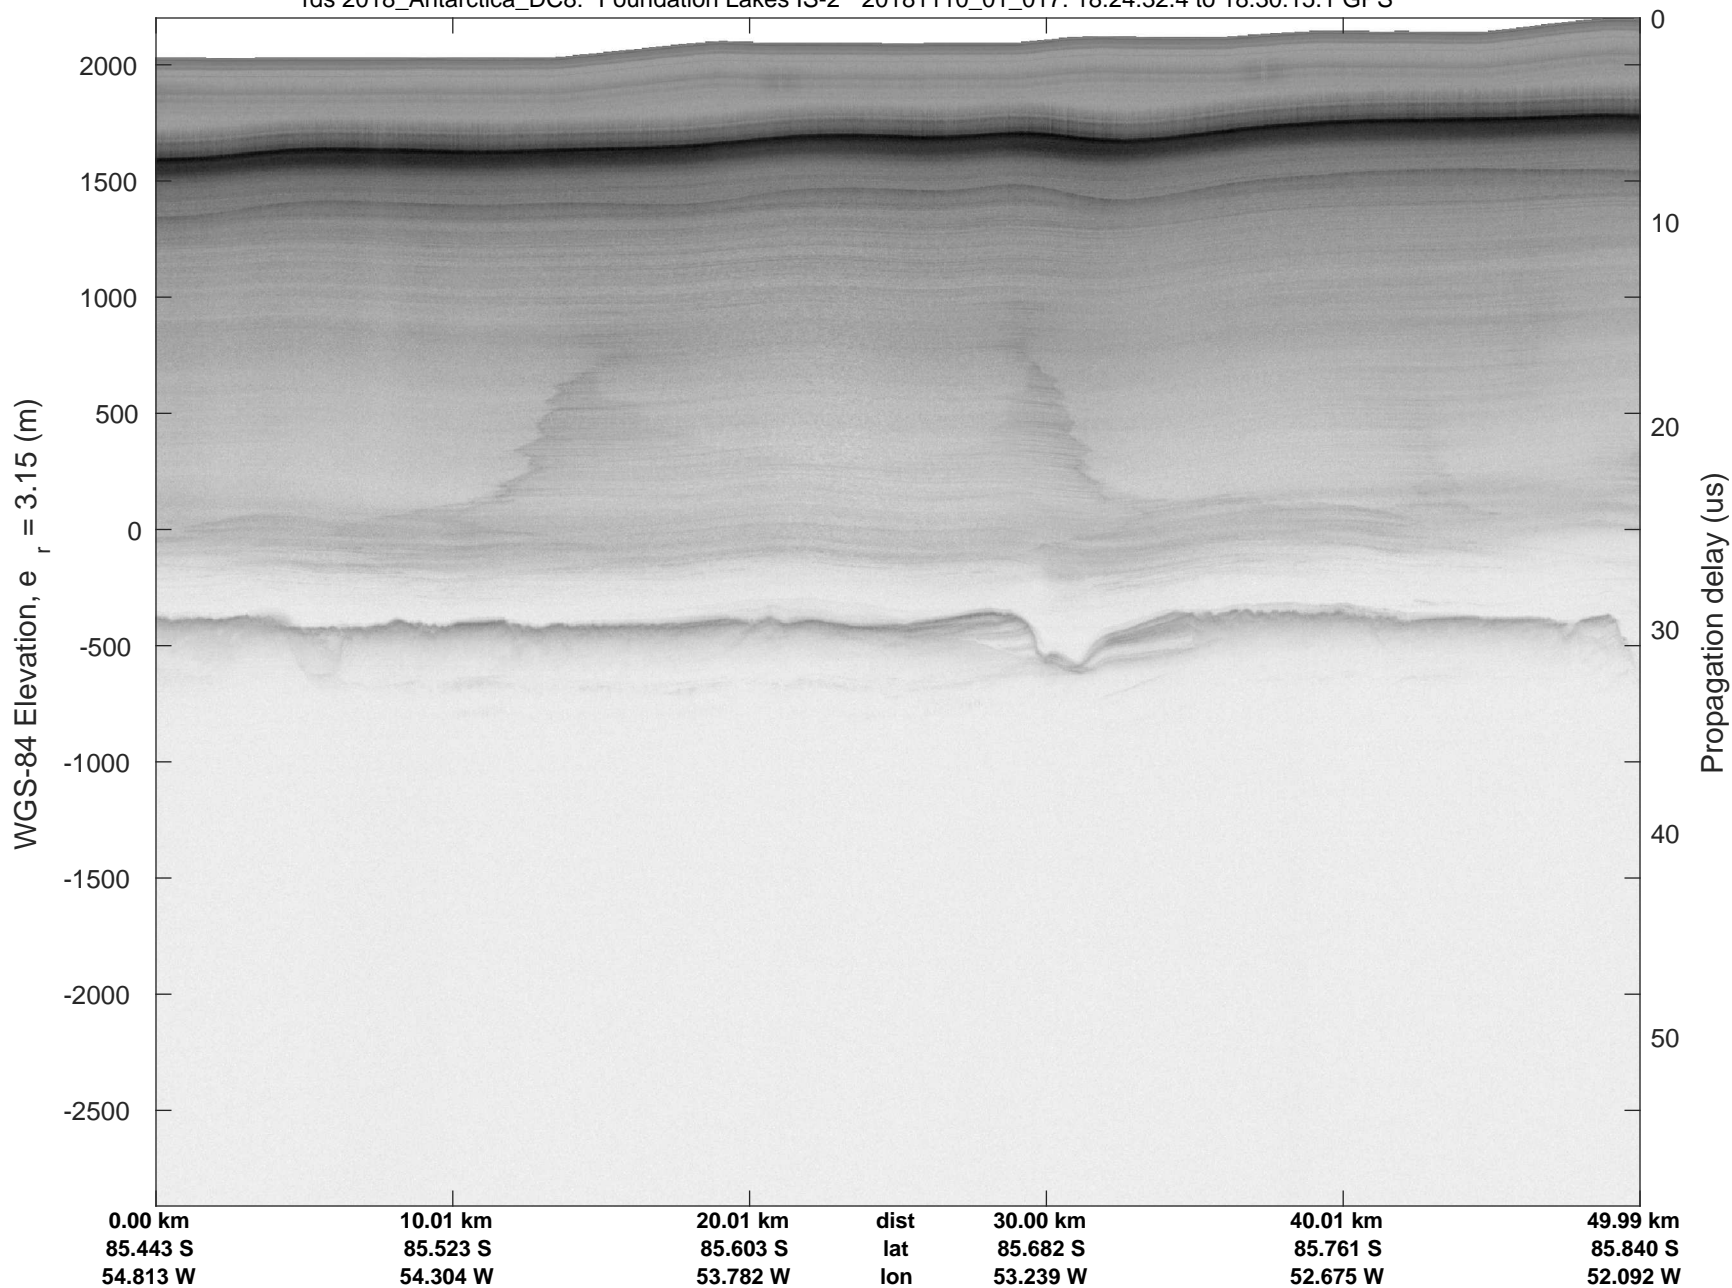

rds 2018\_Antarctica\_DC8: "Foundation Lakes IS-2" 20181110\_01\_016: 18:18:49.5 to 18:24:32.3 GPS

rds 2018\_Antarctica\_DC8: "Foundation Lakes IS-2" 20181110\_01\_016: 18:18:49.5 to 18:24:32.3 GPS

rds 2018\_Antarctica\_DC8: "Foundation Lakes IS-2" 20181110\_01\_017: 18:24:32.4 to 18:30:15.1 GPS