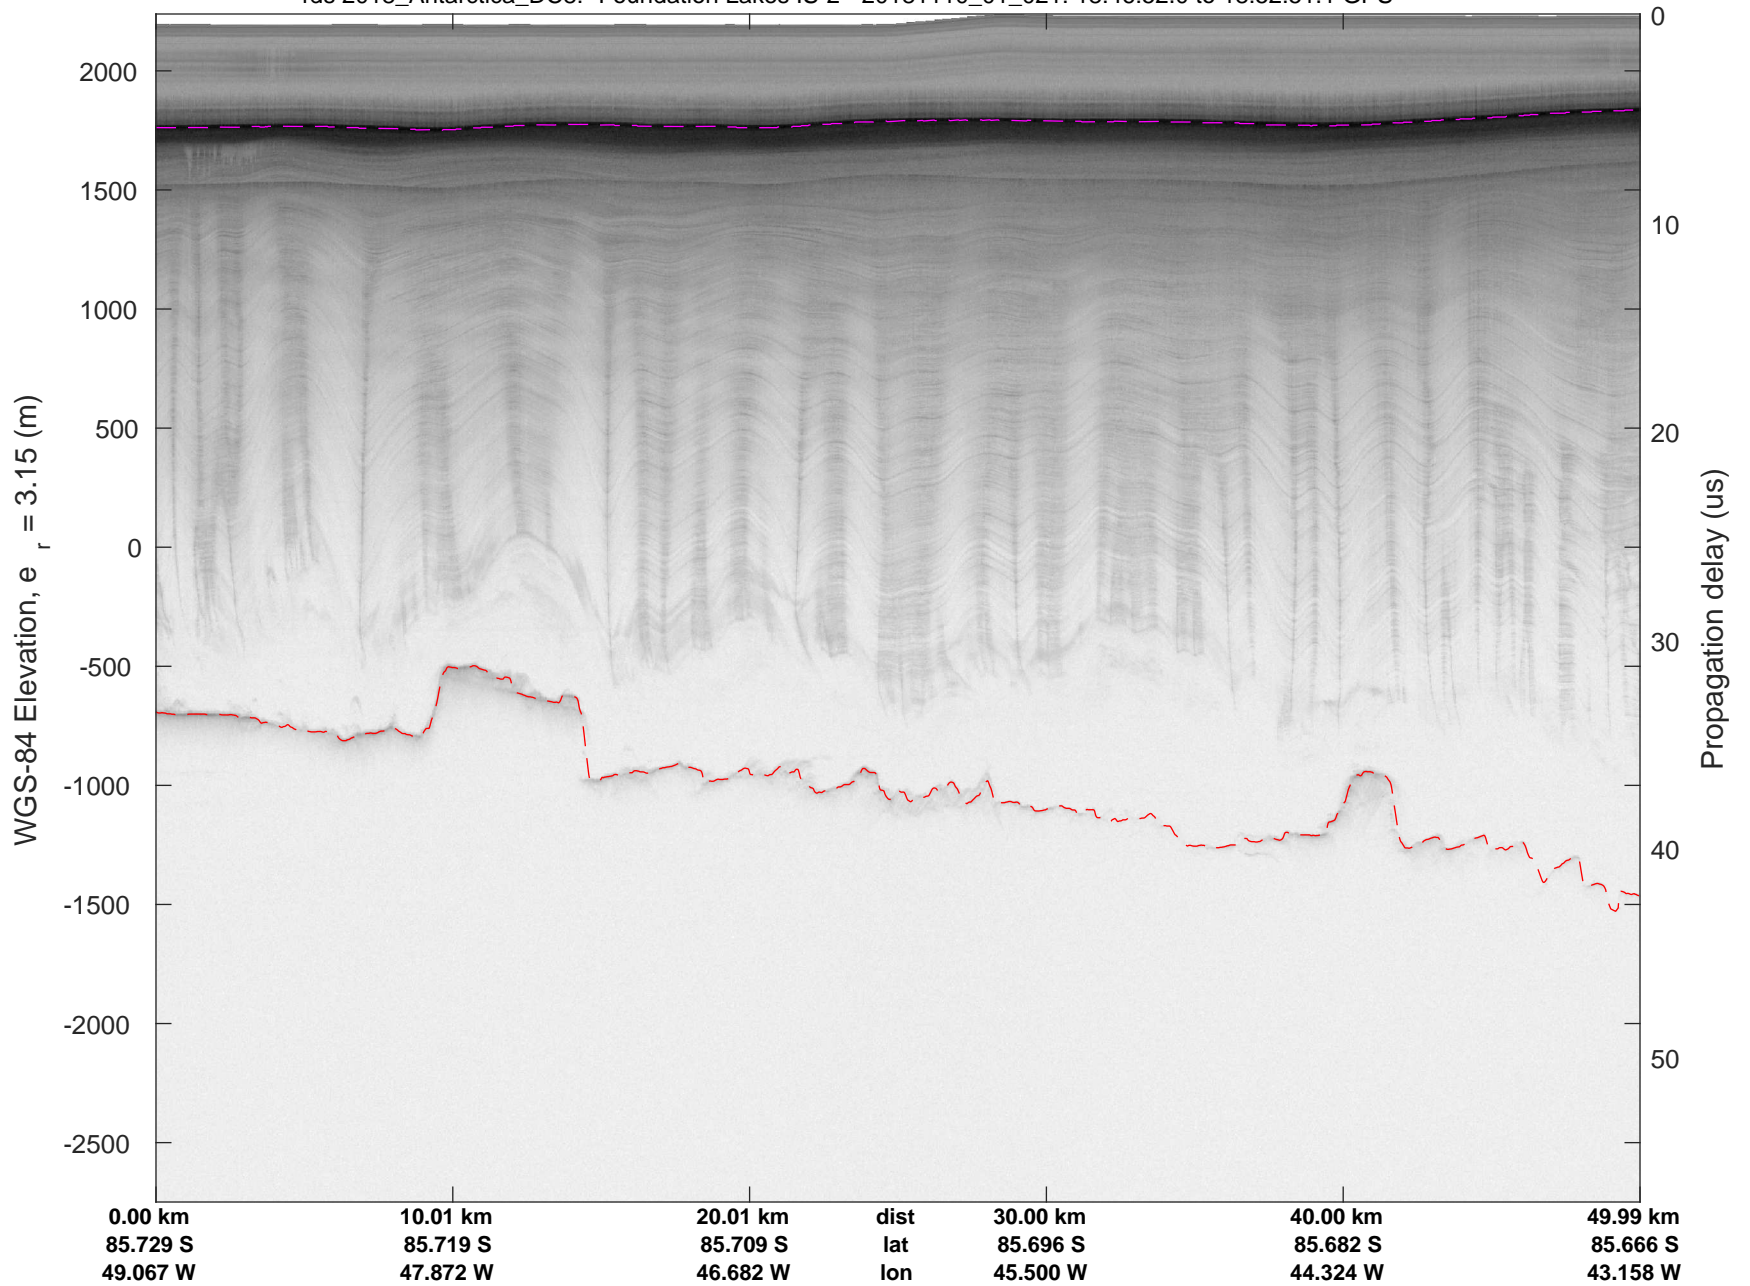

rds 2018\_Antarctica\_DC8: "Foundation Lakes IS-2" 20181110\_01\_020: 18:41:17.1 to 18:46:51.8 GPS

rds 2018\_Antarctica\_DC8: "Foundation Lakes IS-2" 20181110\_01\_021: 18:46:52.0 to 18:52:51.1 GPS

rds 2018\_Antarctica\_DC8: "Foundation Lakes IS-2" 20181110\_01\_021: 18:46:52.0 to 18:52:51.1 GPS

rds 2018\_Antarctica\_DC8: "Foundation Lakes IS-2" 20181110\_01\_022: 18:52:51.3 to 18:58:52.5 GPS

rds 2018\_Antarctica\_DC8: "Foundation Lakes IS-2" 20181110\_01\_022: 18:52:51.3 to 18:58:52.5 GPS

rds 2018\_Antarctica\_DC8: "Foundation Lakes IS-2" 20181110\_01\_023: 18:58:52.6 to 19:04:49.6 GPS

rds 2018\_Antarctica\_DC8: "Foundation Lakes IS-2" 20181110\_01\_023: 18:58:52.6 to 19:04:49.6 GPS

rds 2018\_Antarctica\_DC8: "Foundation Lakes IS-2" 20181110\_01\_024: 19:04:49.7 to 19:10:21.3 GPS

rds 2018\_Antarctica\_DC8: "Foundation Lakes IS-2" 20181110\_01\_024: 19:04:49.7 to 19:10:21.3 GPS