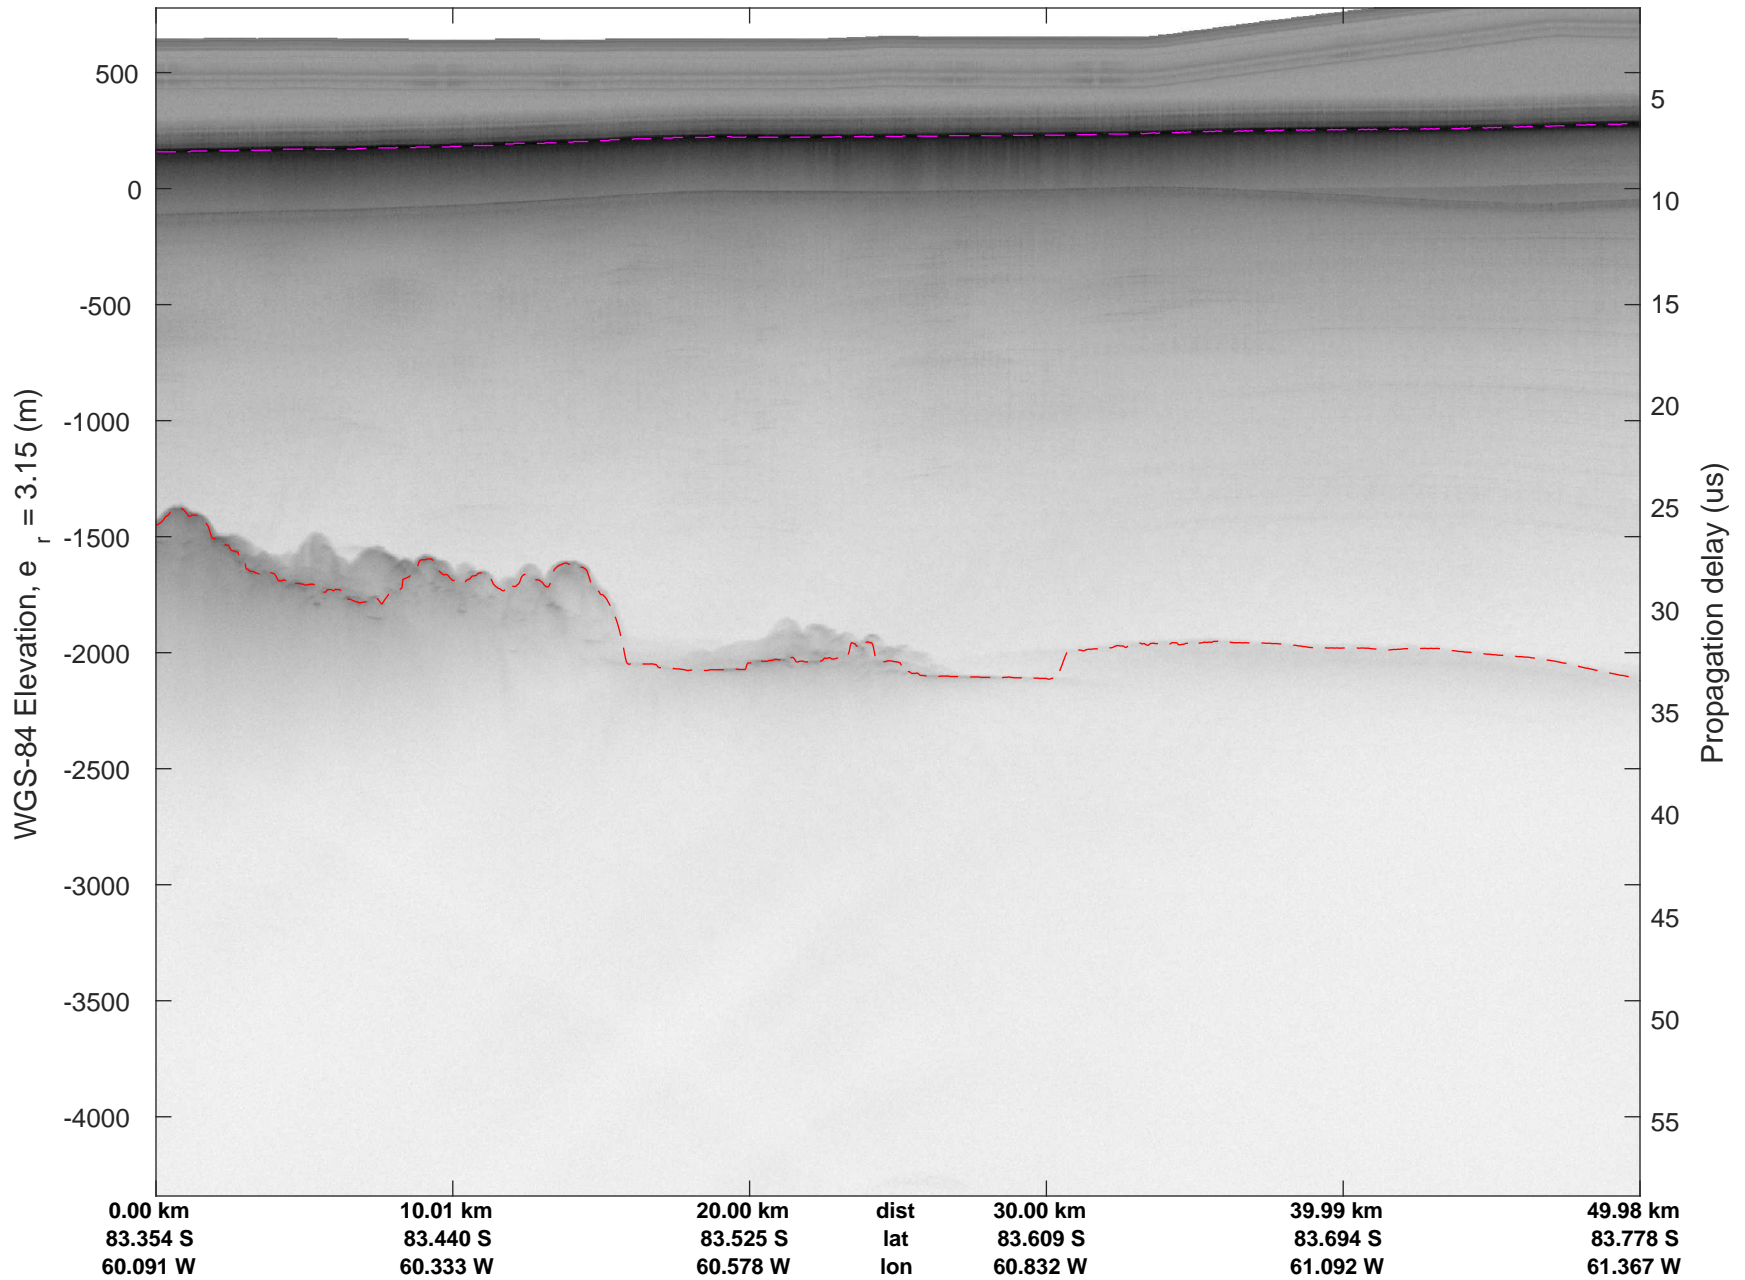

rds 2018_Antarctica_DC8: "Foundation Lakes IS-2" 20181110_01_012: 17:55:09.7 to 18:01:26.3 GPS