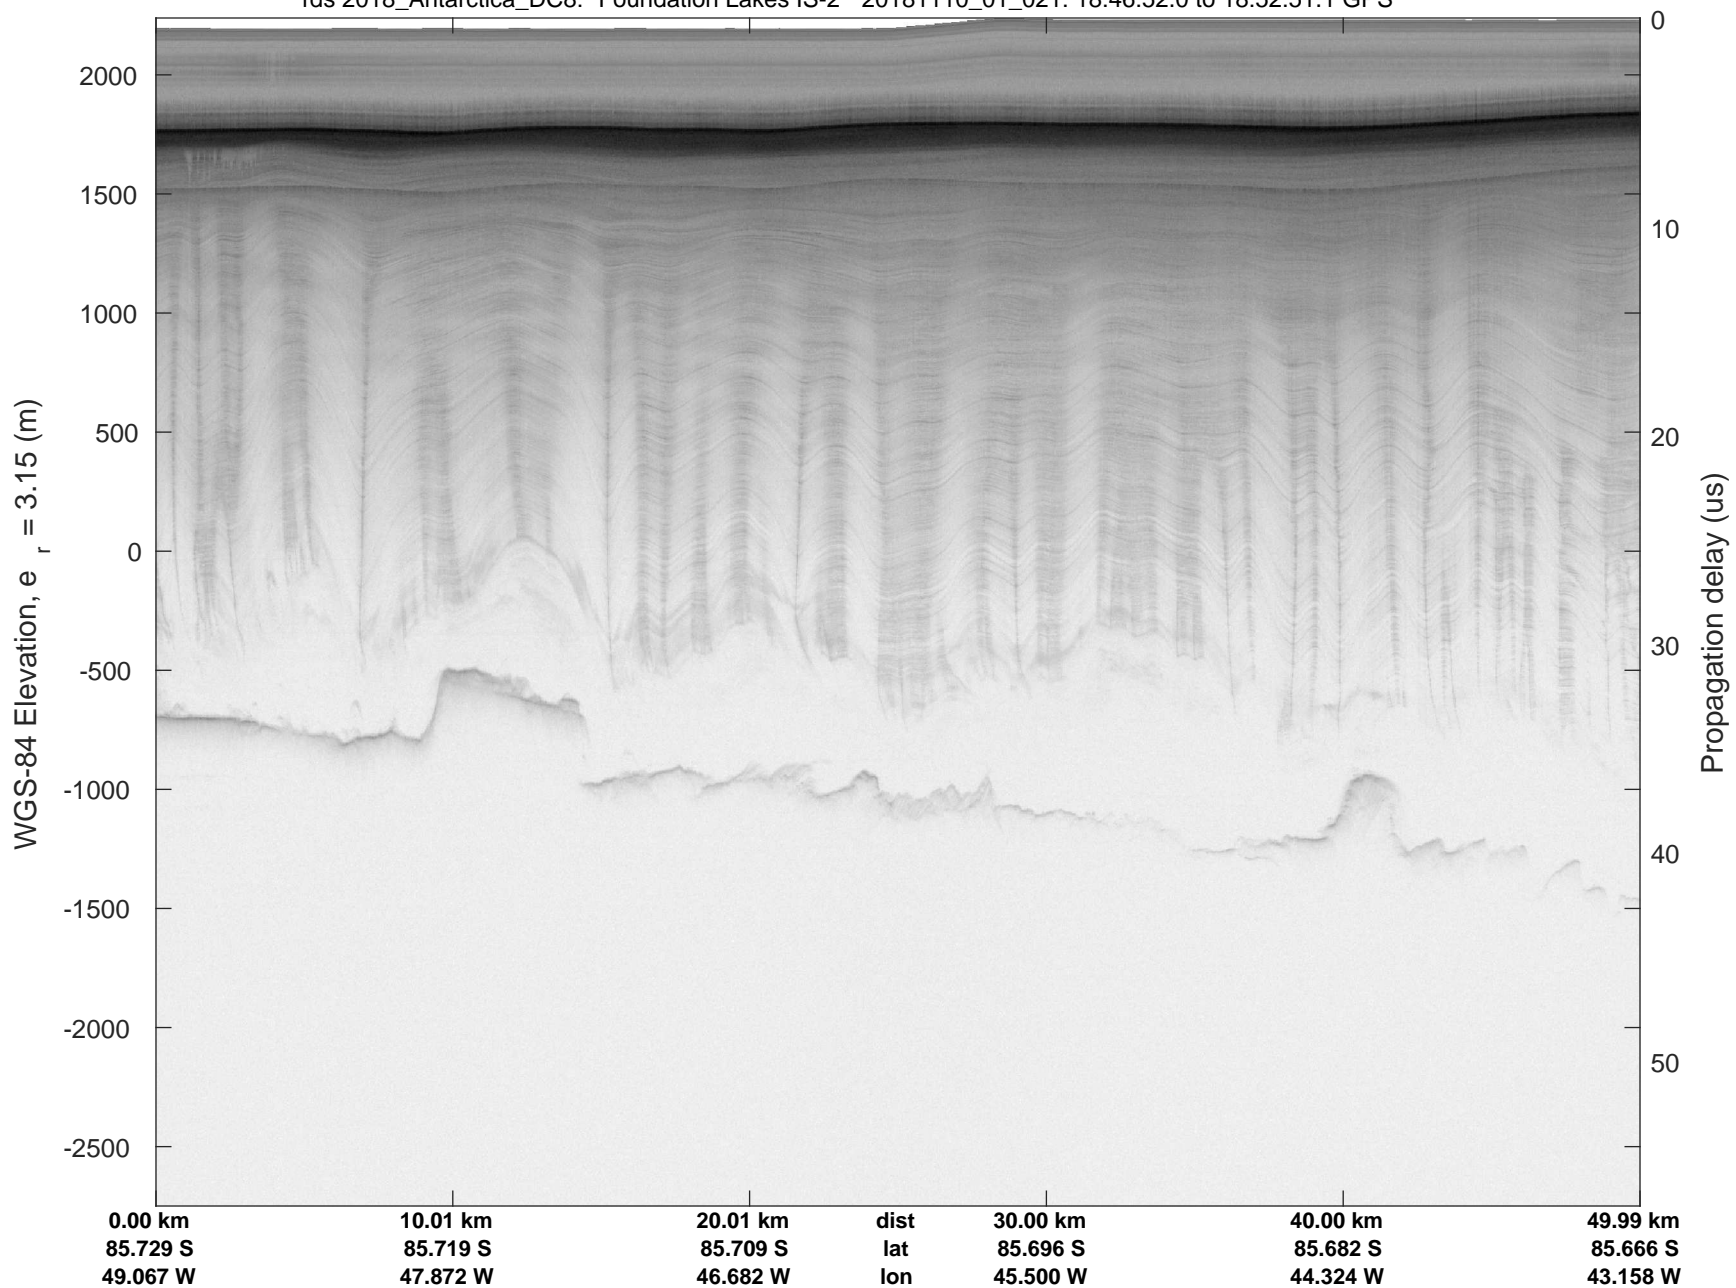

rds 2018\_Antarctica\_DC8: "Foundation Lakes IS-2" 20181110\_01\_019: 18:35:50.9 to 18:41:17.0 GPS

rds 2018\_Antarctica\_DC8: "Foundation Lakes IS-2" 20181110\_01\_019: 18:35:50.9 to 18:41:17.0 GPS

rds 2018\_Antarctica\_DC8: "Foundation Lakes IS-2" 20181110\_01\_020: 18:41:17.1 to 18:46:51.8 GPS

rds 2018\_Antarctica\_DC8: "Foundation Lakes IS-2" 20181110\_01\_020: 18:41:17.1 to 18:46:51.8 GPS

rds 2018\_Antarctica\_DC8: "Foundation Lakes IS-2" 20181110\_01\_021: 18:46:52.0 to 18:52:51.1 GPS

rds 2018\_Antarctica\_DC8: "Foundation Lakes IS-2" 20181110\_01\_021: 18:46:52.0 to 18:52:51.1 GPS