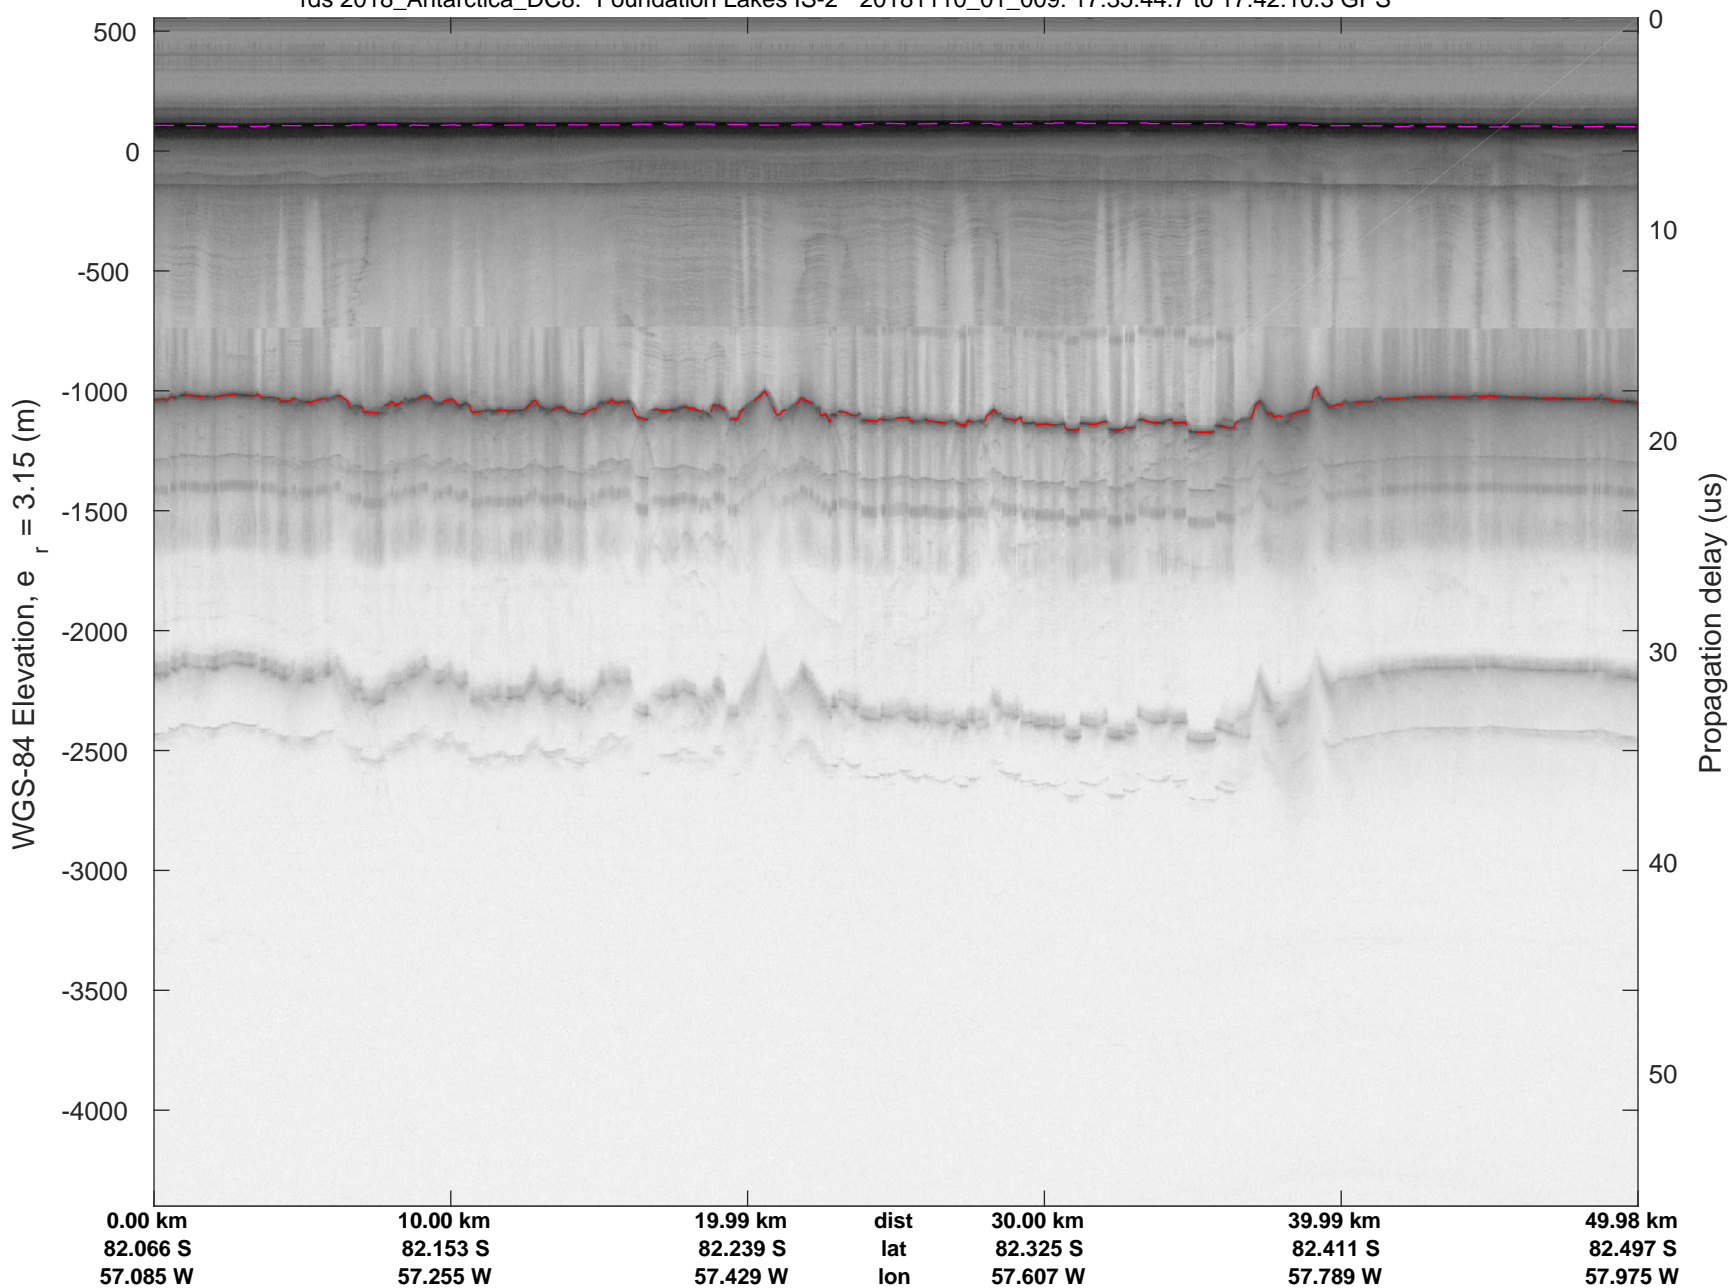

rds 2018\_Antarctica\_DC8: "Foundation Lakes IS-2" 20181110\_01\_008: 17:29:20.6 to 17:35:44.5 GPS

rds 2018\_Antarctica\_DC8: "Foundation Lakes IS-2" 20181110\_01\_009: 17:35:44.7 to 17:42:10.3 GPS

rds 2018\_Antarctica\_DC8: "Foundation Lakes IS-2" 20181110\_01\_009: 17:35:44.7 to 17:42:10.3 GPS