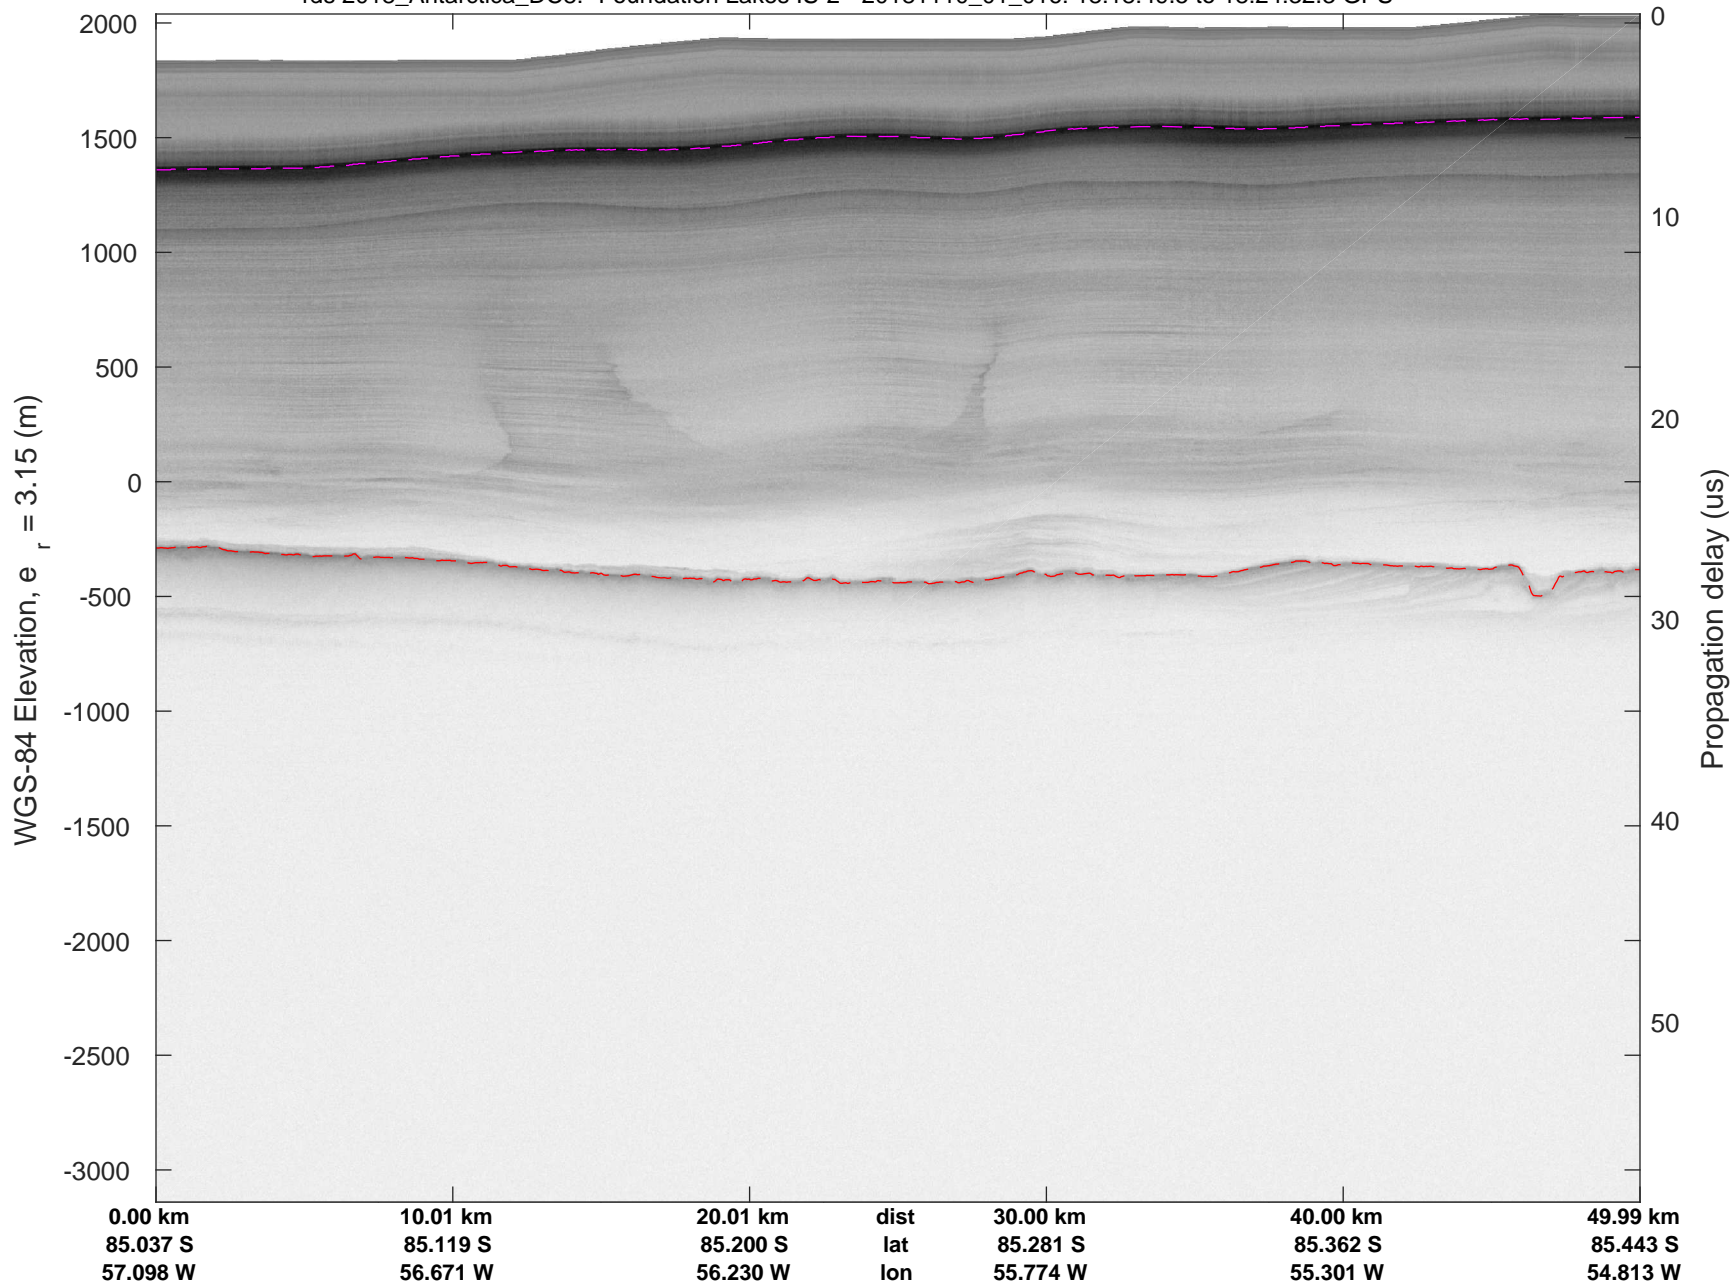

rds 2018_Antarctica_DC8: "Foundation Lakes IS-2" 20181110_01_016: 18:18:49.5 to 18:24:32.3 GPS