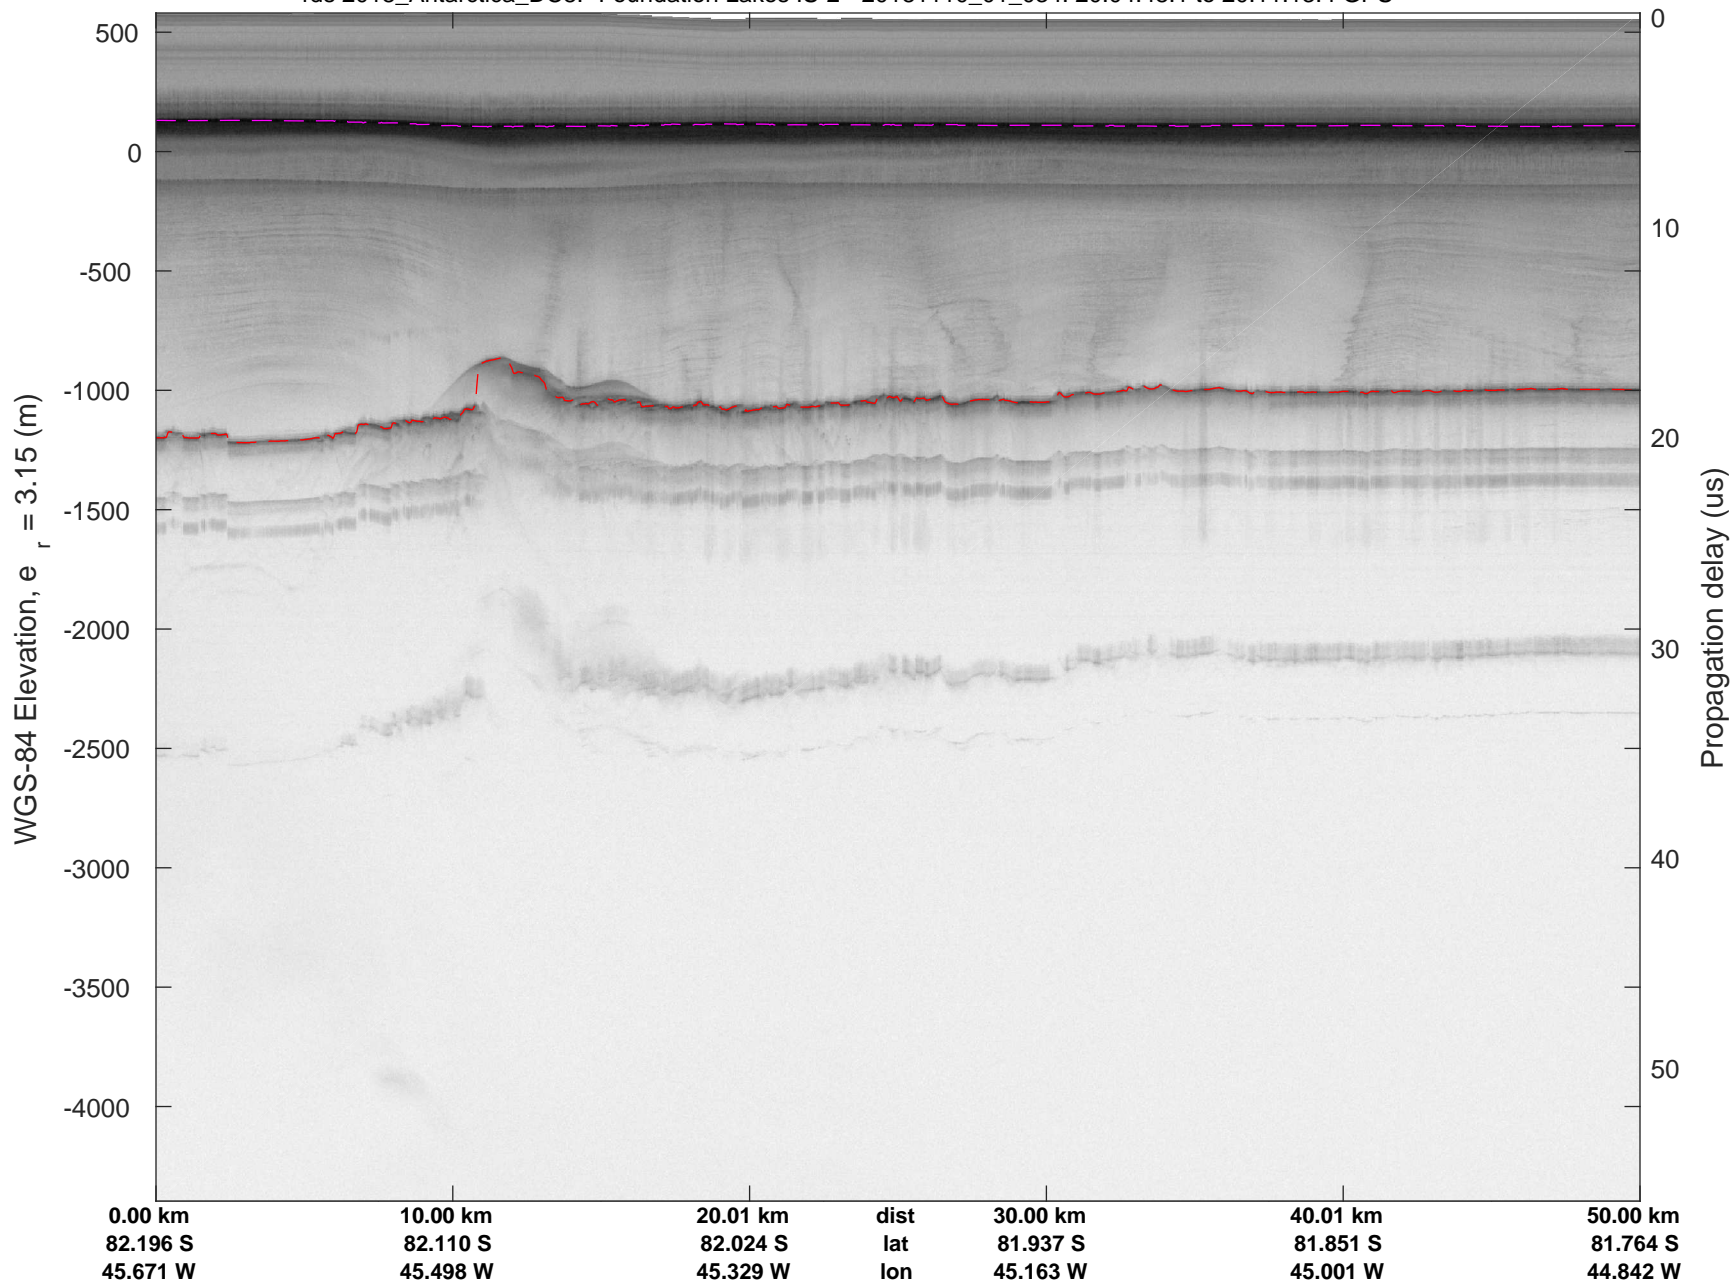

rds 2018\_Antarctica\_DC8: "Foundation Lakes IS-2" 20181110\_01\_031: 19:45:48.4 to 19:51:53.2 GPS

rds 2018\_Antarctica\_DC8: "Foundation Lakes IS-2" 20181110\_01\_031: 19:45:48.4 to 19:51:53.2 GPS

rds 2018\_Antarctica\_DC8: "Foundation Lakes IS-2" 20181110\_01\_032: 19:51:53.3 to 19:58:20.4 GPS

rds 2018\_Antarctica\_DC8: "Foundation Lakes IS-2" 20181110\_01\_032: 19:51:53.3 to 19:58:20.4 GPS

rds 2018\_Antarctica\_DC8: "Foundation Lakes IS-2" 20181110\_01\_033: 19:58:20.5 to 20:04:48.0 GPS

rds 2018\_Antarctica\_DC8: "Foundation Lakes IS-2" 20181110\_01\_033: 19:58:20.5 to 20:04:48.0 GPS

rds 2018\_Antarctica\_DC8: "Foundation Lakes IS-2" 20181110\_01\_034: 20:04:48.1 to 20:11:13.4 GPS

rds 2018\_Antarctica\_DC8: "Foundation Lakes IS-2" 20181110\_01\_034: 20:04:48.1 to 20:11:13.4 GPS

rds 2018\_Antarctica\_DC8: "Foundation Lakes IS-2" 20181110\_01\_035: 20:11:13.5 to 20:17:37.4 GPS