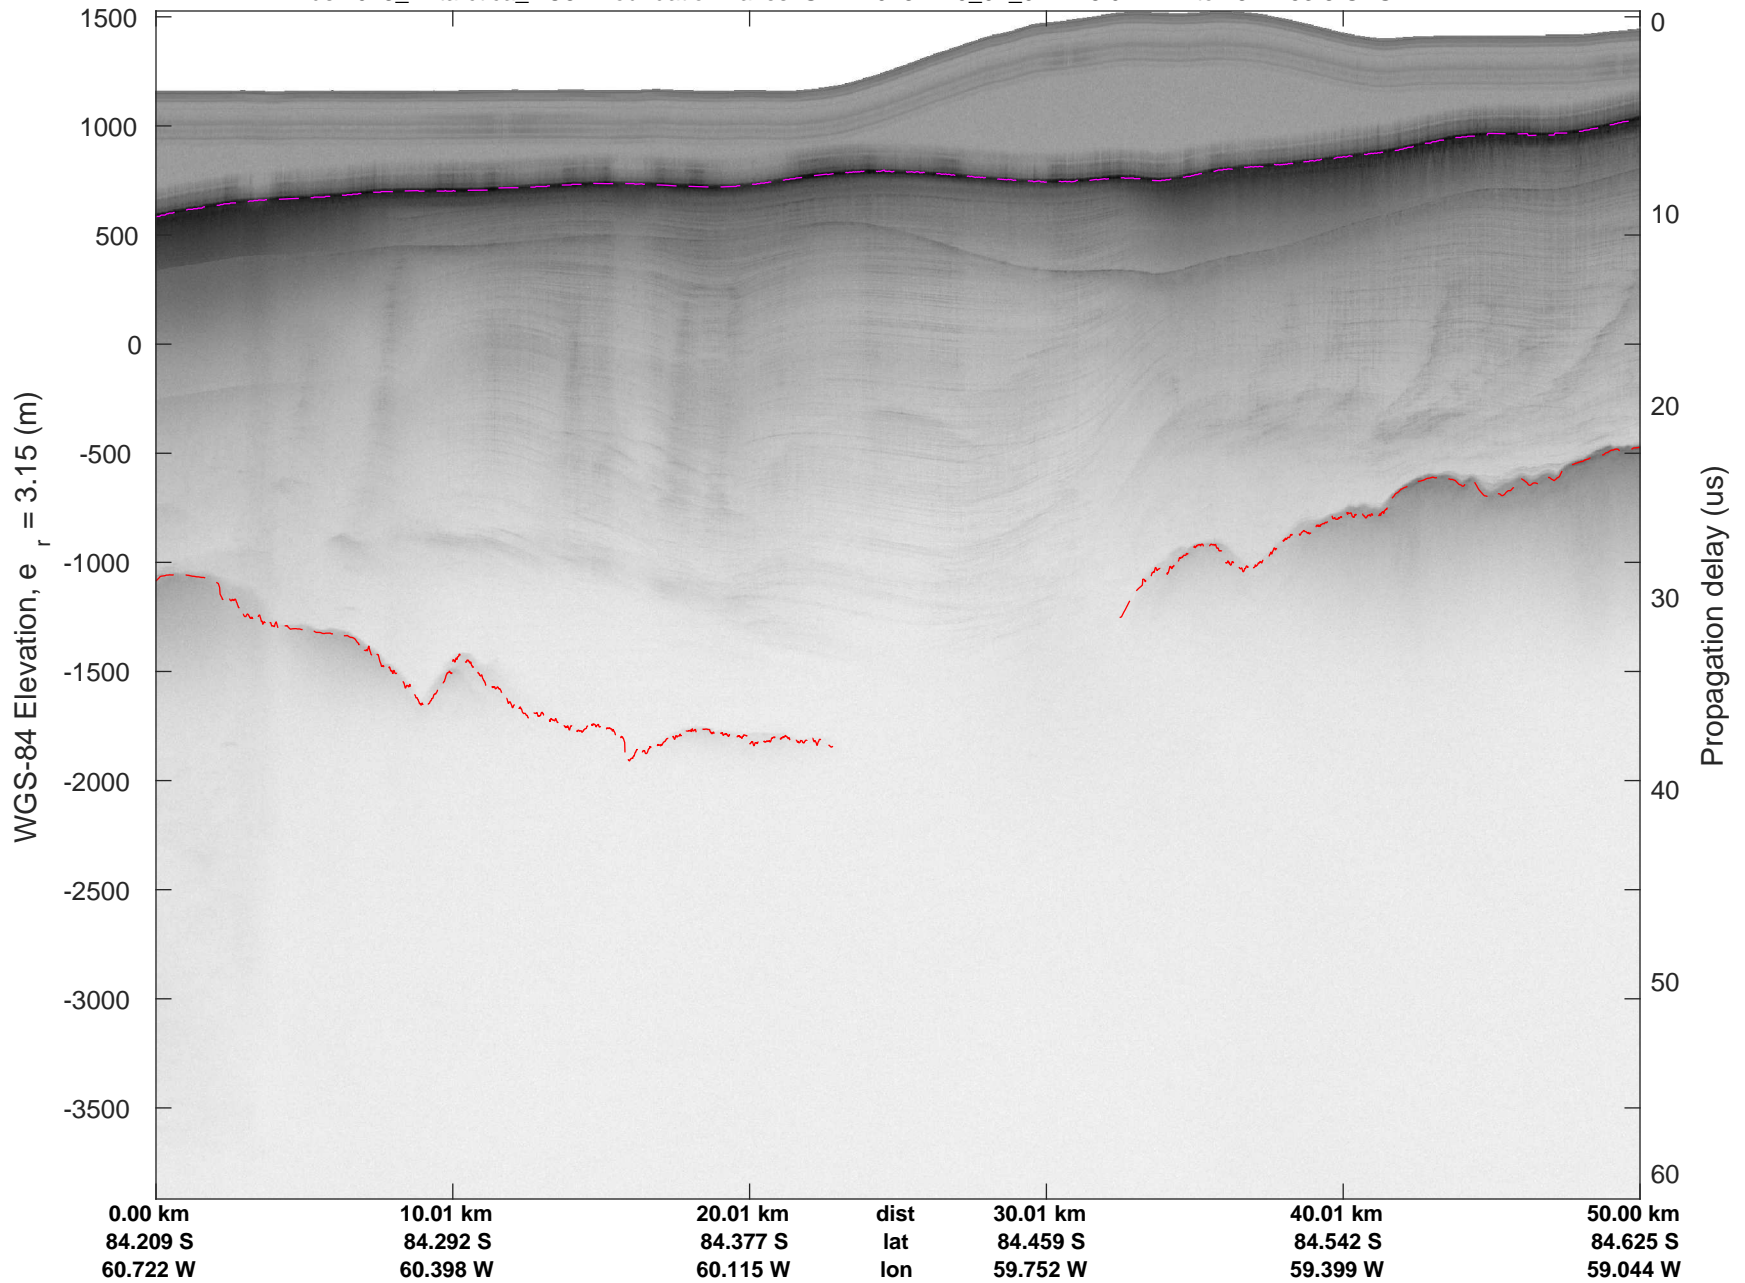

rds 2018\_Antarctica\_DC8: "Foundation Lakes IS-2" 20181110\_01\_013: 18:01:26.4 to 18:07:12.0 GPS

rds 2018\_Antarctica\_DC8: "Foundation Lakes IS-2" 20181110\_01\_013: 18:01:26.4 to 18:07:12.0 GPS

rds 2018\_Antarctica\_DC8: "Foundation Lakes IS-2" 20181110\_01\_014: 18:07:12.1 to 18:12:53.8 GPS

rds 2018\_Antarctica\_DC8: "Foundation Lakes IS-2" 20181110\_01\_014: 18:07:12.1 to 18:12:53.8 GPS

rds 2018\_Antarctica\_DC8: "Foundation Lakes IS-2" 20181110\_01\_015: 18:12:53.9 to 18:18:49.4 GPS

rds 2018\_Antarctica\_DC8: "Foundation Lakes IS-2" 20181110\_01\_015: 18:12:53.9 to 18:18:49.4 GPS