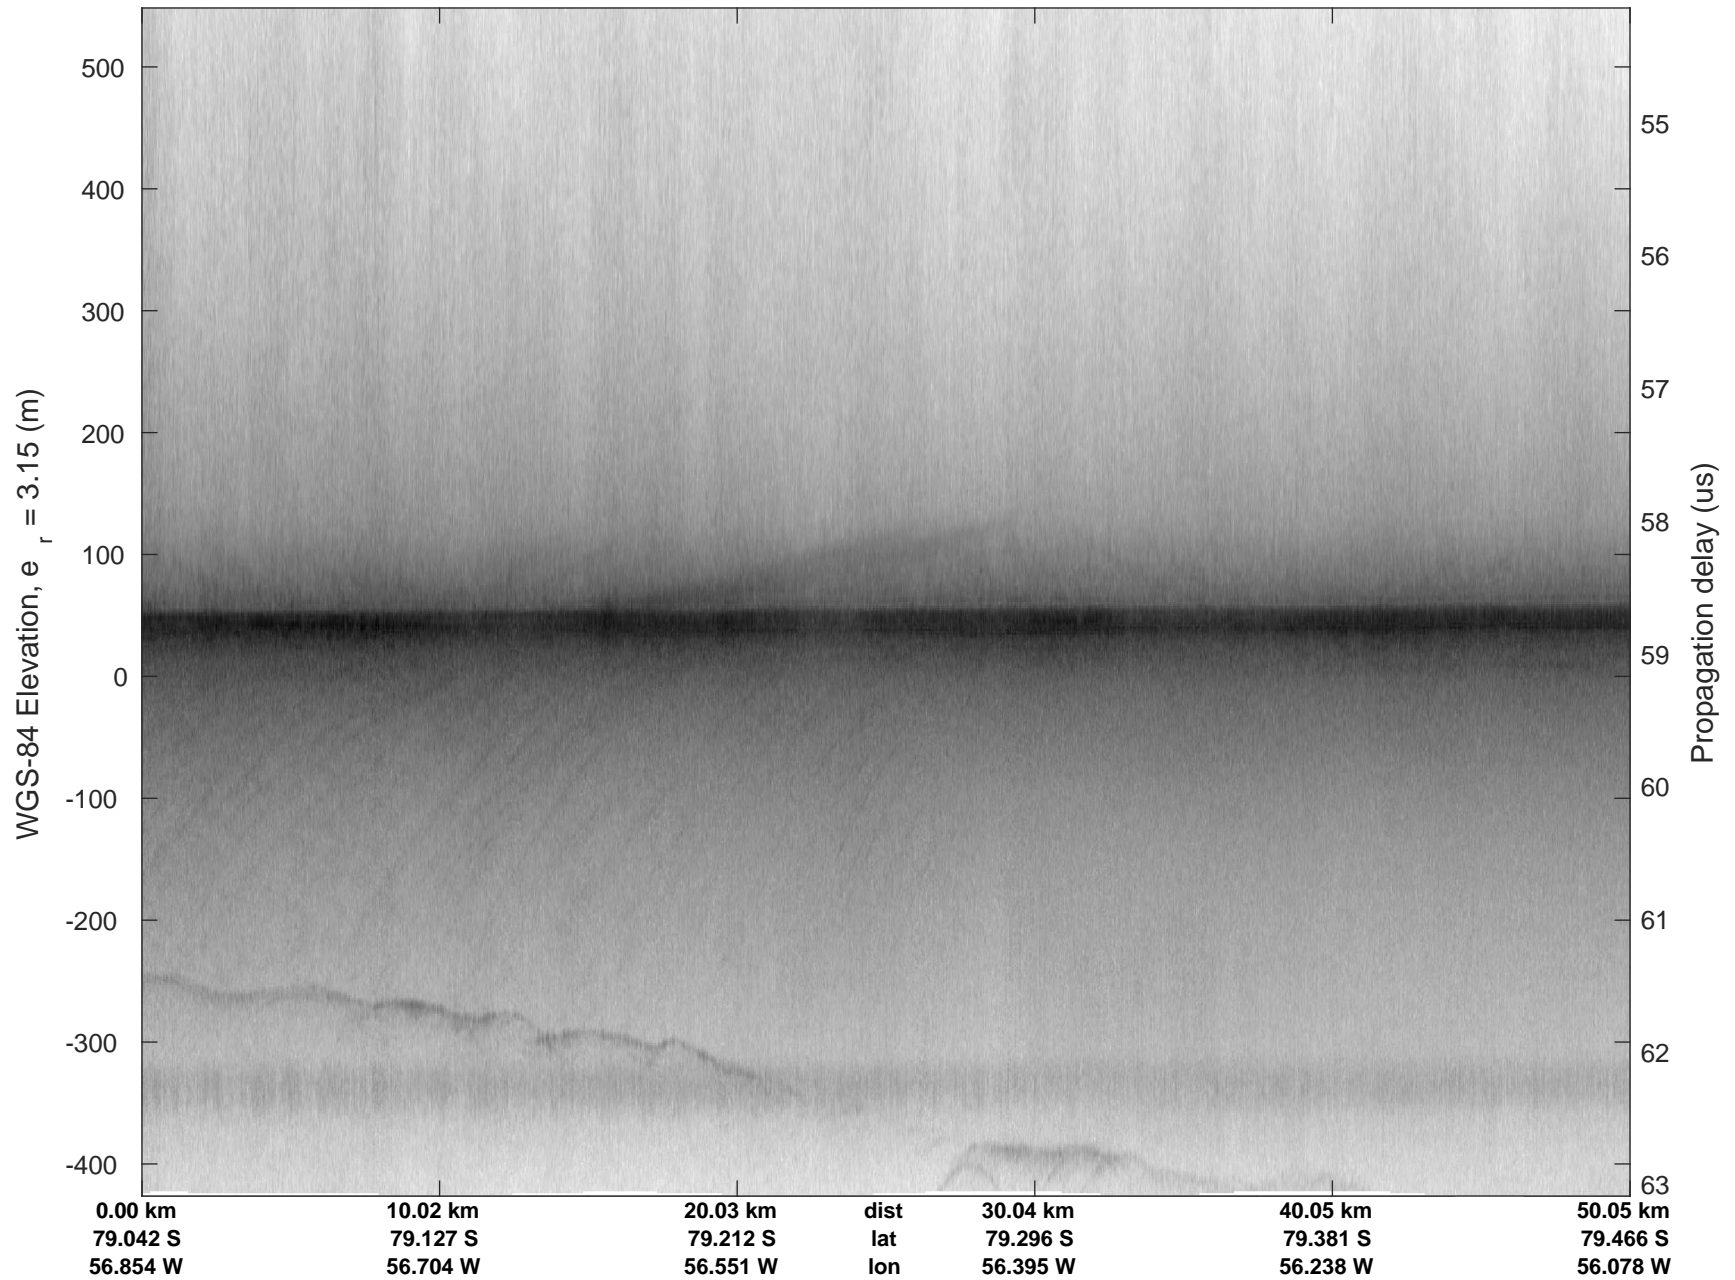

rds 2018\_Antarctica\_DC8: "Foundation Lakes IS-2" 20181110\_01\_001: 17:01:45.7 to 17:05:17.7 GPS

rds 2018\_Antarctica\_DC8: "Foundation Lakes IS-2" 20181110\_01\_001: 17:01:45.7 to 17:05:17.7 GPS

rds 2018\_Antarctica\_DC8: "Foundation Lakes IS-2" 20181110\_01\_002: 17:05:17.8 to 17:08:50.6 GPS