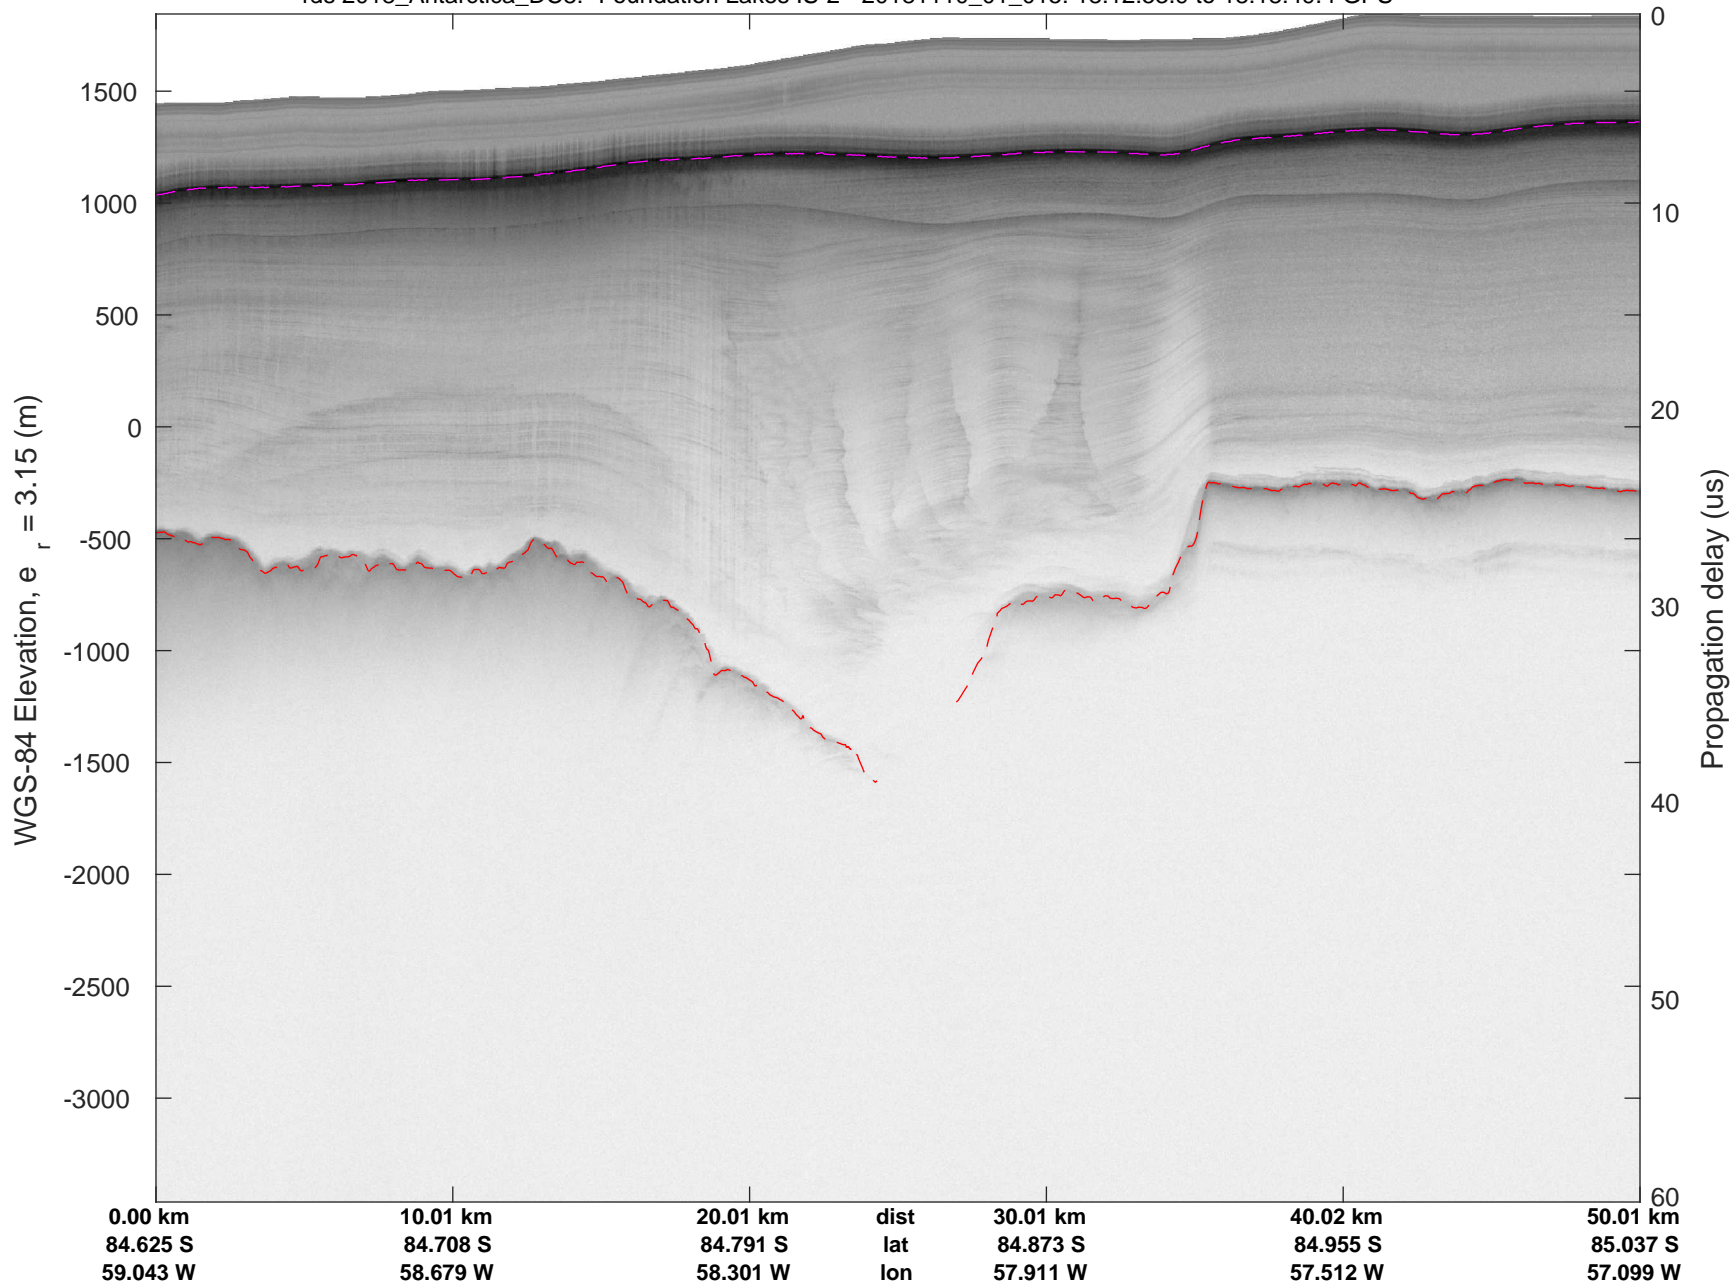

rds 2018\_Antarctica\_DC8: "Foundation Lakes IS-2" 20181110\_01\_013: 18:01:26.4 to 18:07:12.0 GPS

rds 2018\_Antarctica\_DC8: "Foundation Lakes IS-2" 20181110\_01\_013: 18:01:26.4 to 18:07:12.0 GPS

rds 2018\_Antarctica\_DC8: "Foundation Lakes IS-2" 20181110\_01\_014: 18:07:12.1 to 18:12:53.8 GPS

rds 2018\_Antarctica\_DC8: "Foundation Lakes IS-2" 20181110\_01\_014: 18:07:12.1 to 18:12:53.8 GPS

rds 2018\_Antarctica\_DC8: "Foundation Lakes IS-2" 20181110\_01\_015: 18:12:53.9 to 18:18:49.4 GPS

rds 2018\_Antarctica\_DC8: "Foundation Lakes IS-2" 20181110\_01\_015: 18:12:53.9 to 18:18:49.4 GPS