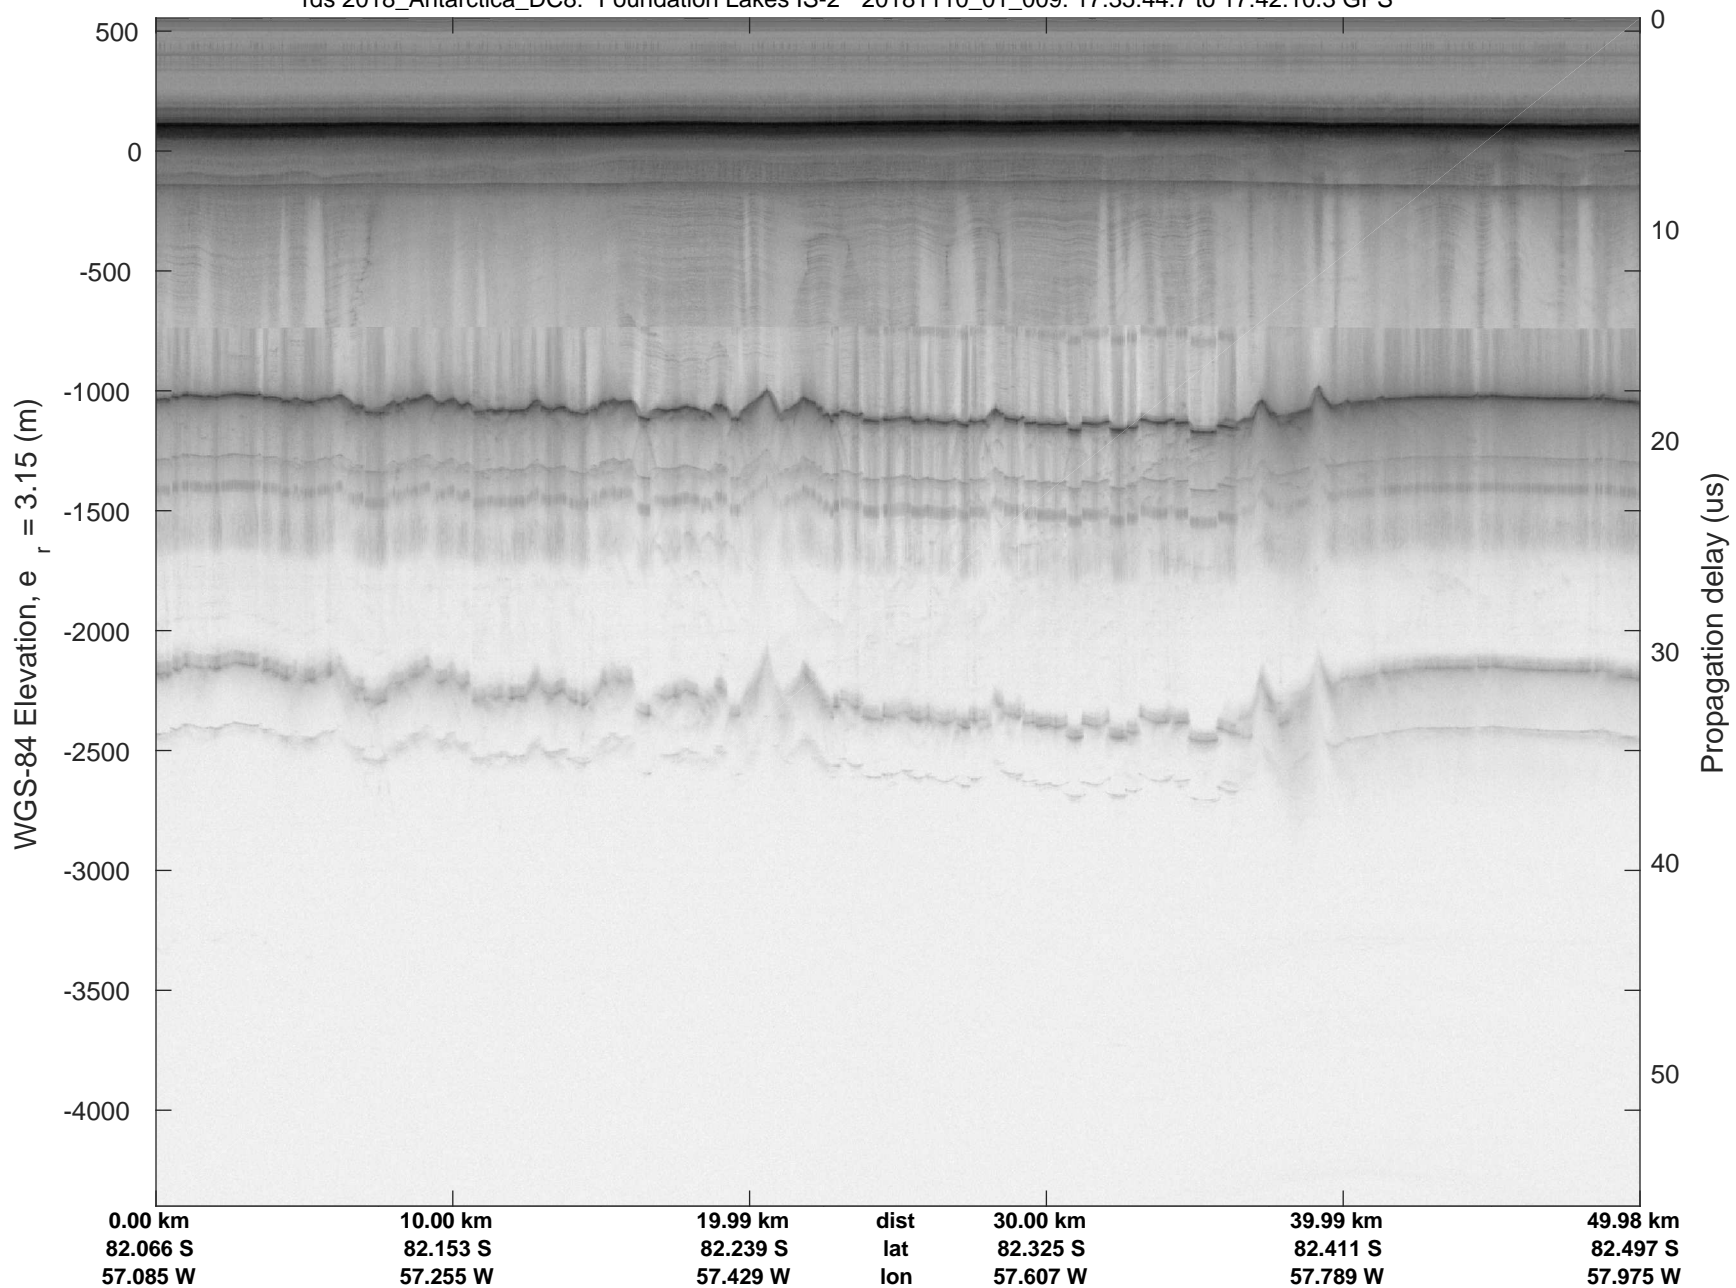

rds 2018_Antarctica_DC8: "Foundation Lakes IS-2" 20181110_01_009: 17:35:44.7 to 17:42:10.3 GPS