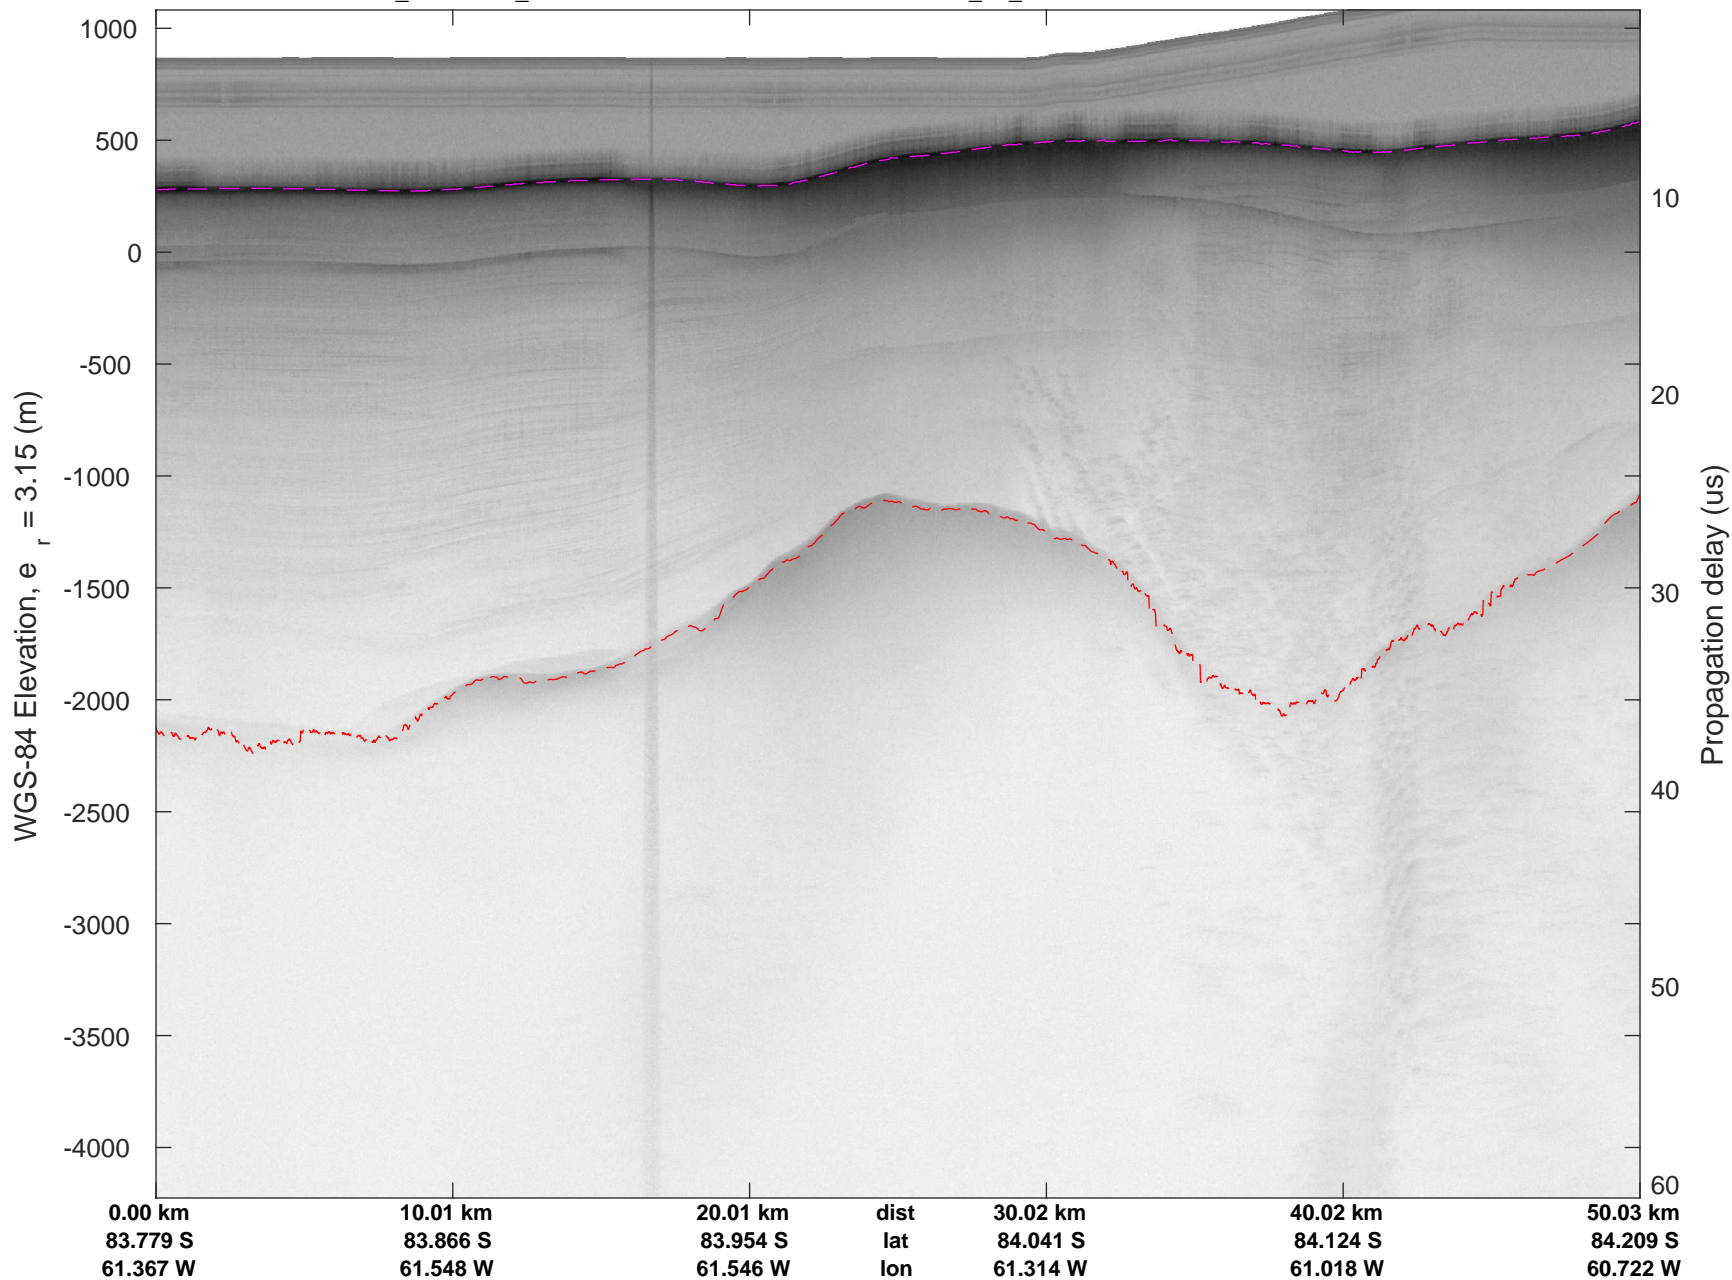

rds 2018_Antarctica_DC8: "Foundation Lakes IS-2" 20181110_01_013: 18:01:26.4 to 18:07:12.0 GPS