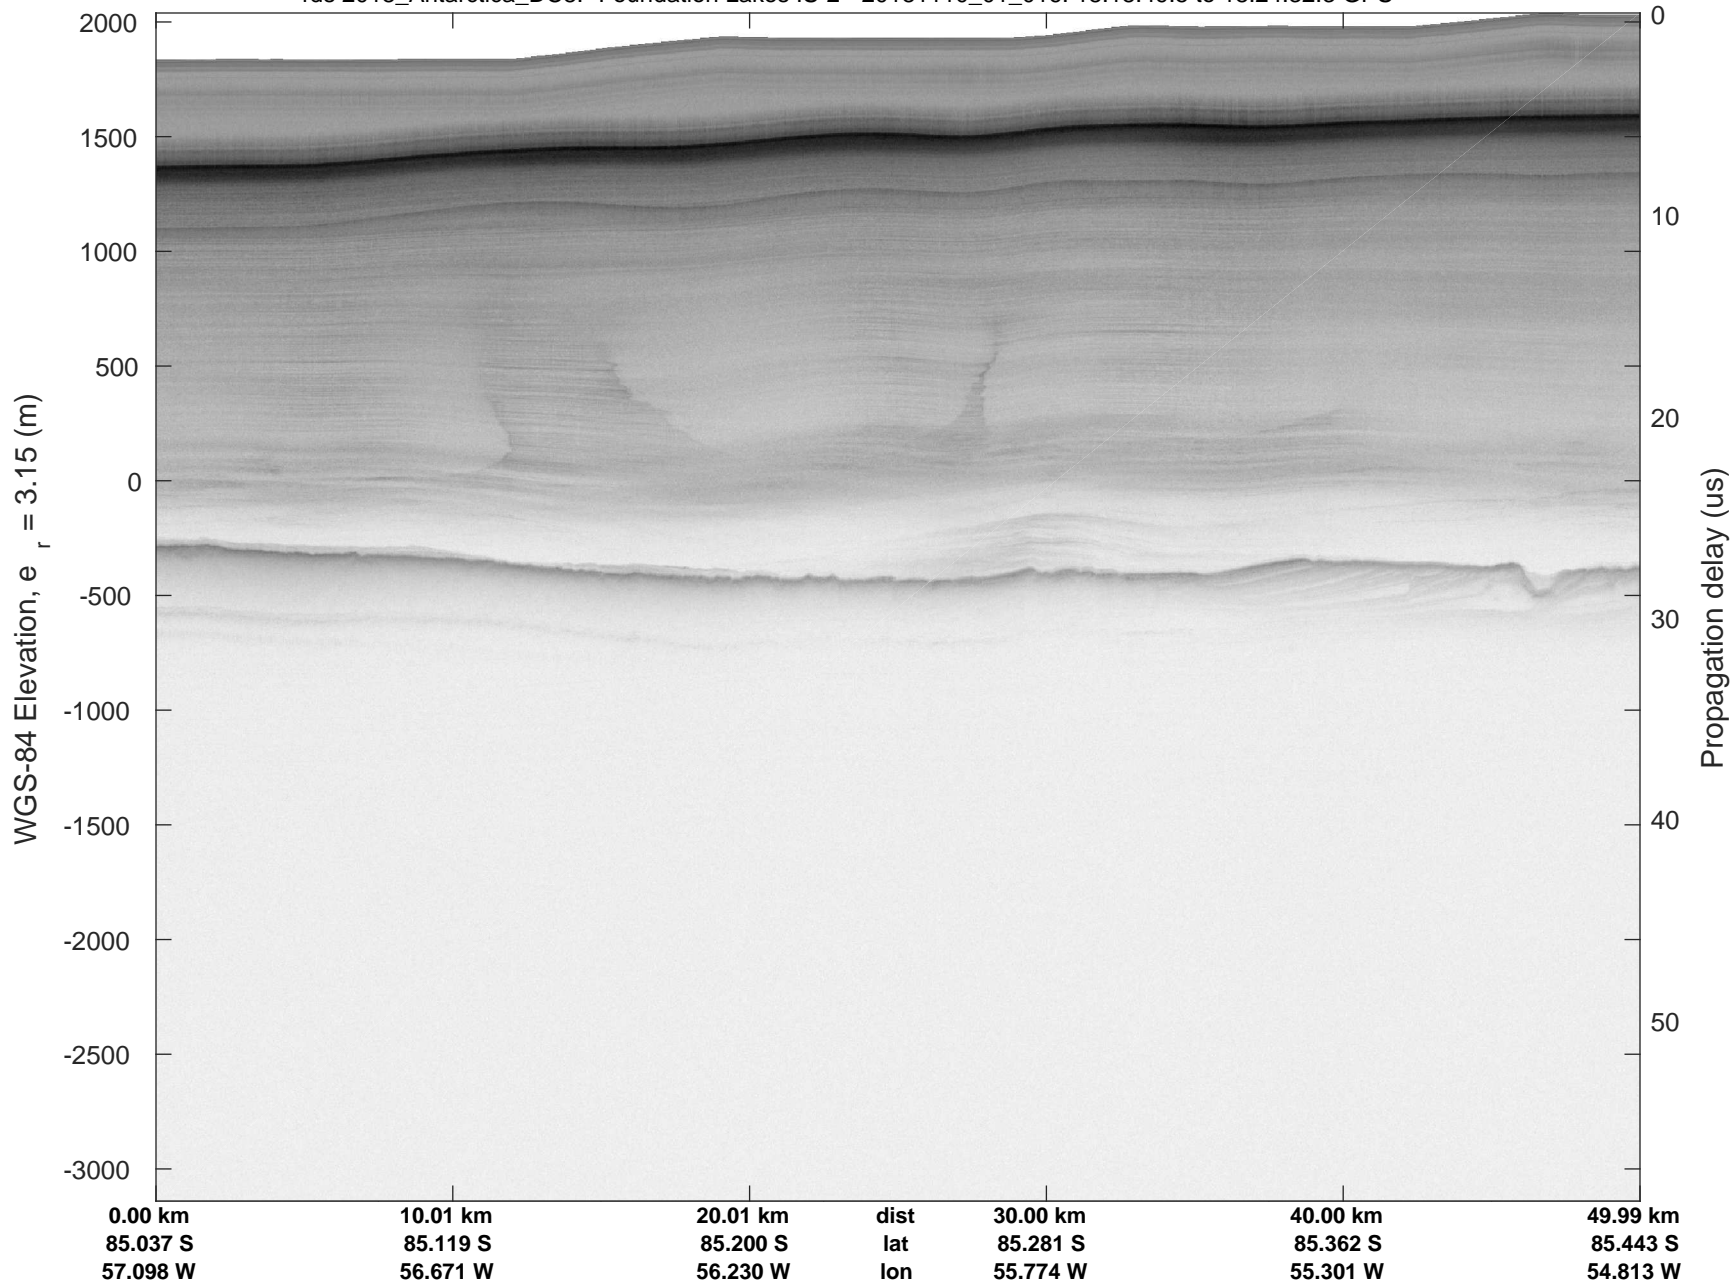

rds 2018_Antarctica_DC8: "Foundation Lakes IS-2" 20181110_01_016: 18:18:49.5 to 18:24:32.3 GPS