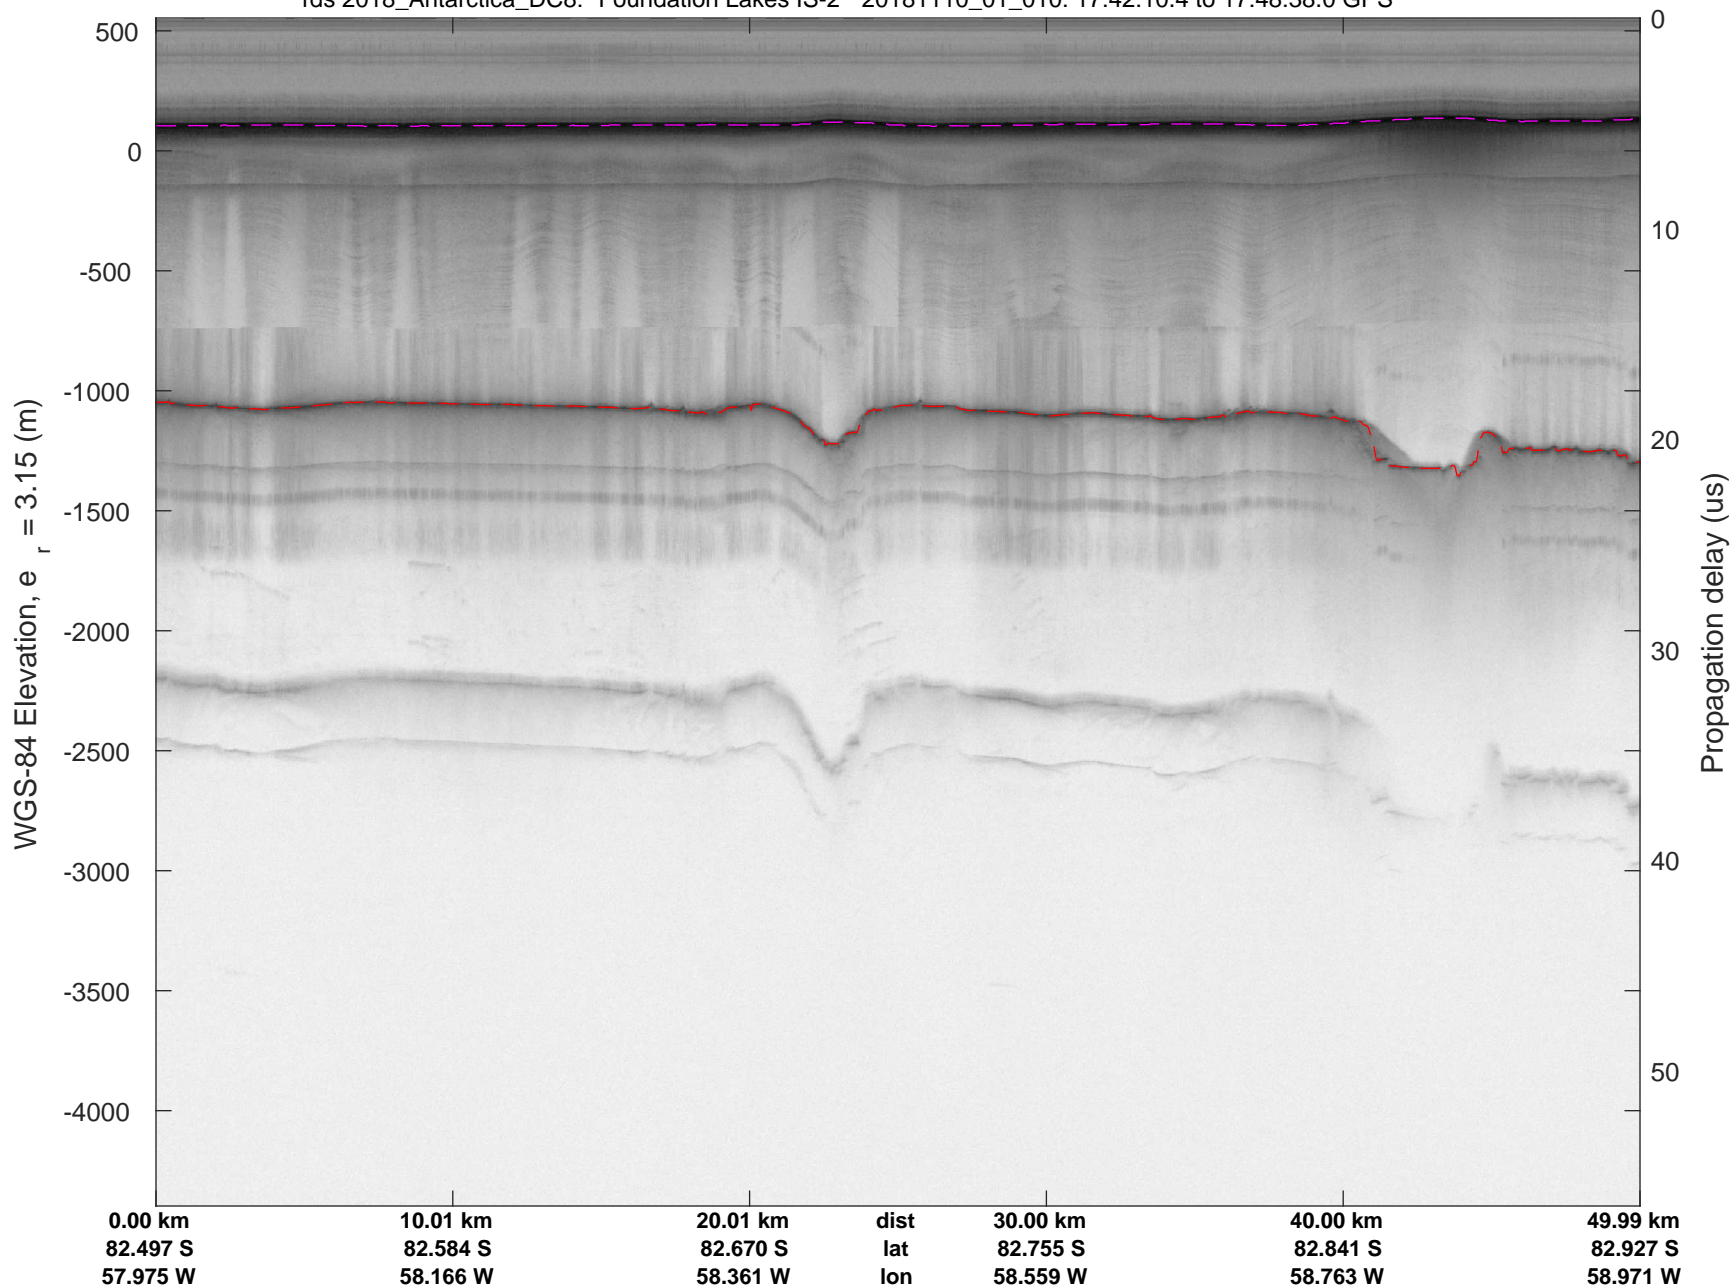

rds 2018\_Antarctica\_DC8: "Foundation Lakes IS-2" 20181110\_01\_008: 17:29:20.6 to 17:35:44.5 GPS

rds 2018\_Antarctica\_DC8: "Foundation Lakes IS-2" 20181110\_01\_009: 17:35:44.7 to 17:42:10.3 GPS

rds 2018\_Antarctica\_DC8: "Foundation Lakes IS-2" 20181110\_01\_009: 17:35:44.7 to 17:42:10.3 GPS

rds 2018\_Antarctica\_DC8: "Foundation Lakes IS-2" 20181110\_01\_010: 17:42:10.4 to 17:48:38.0 GPS

rds 2018\_Antarctica\_DC8: "Foundation Lakes IS-2" 20181110\_01\_010: 17:42:10.4 to 17:48:38.0 GPS

rds 2018\_Antarctica\_DC8: "Foundation Lakes IS-2" 20181110\_01\_011: 17:48:38.1 to 17:55:09.6 GPS