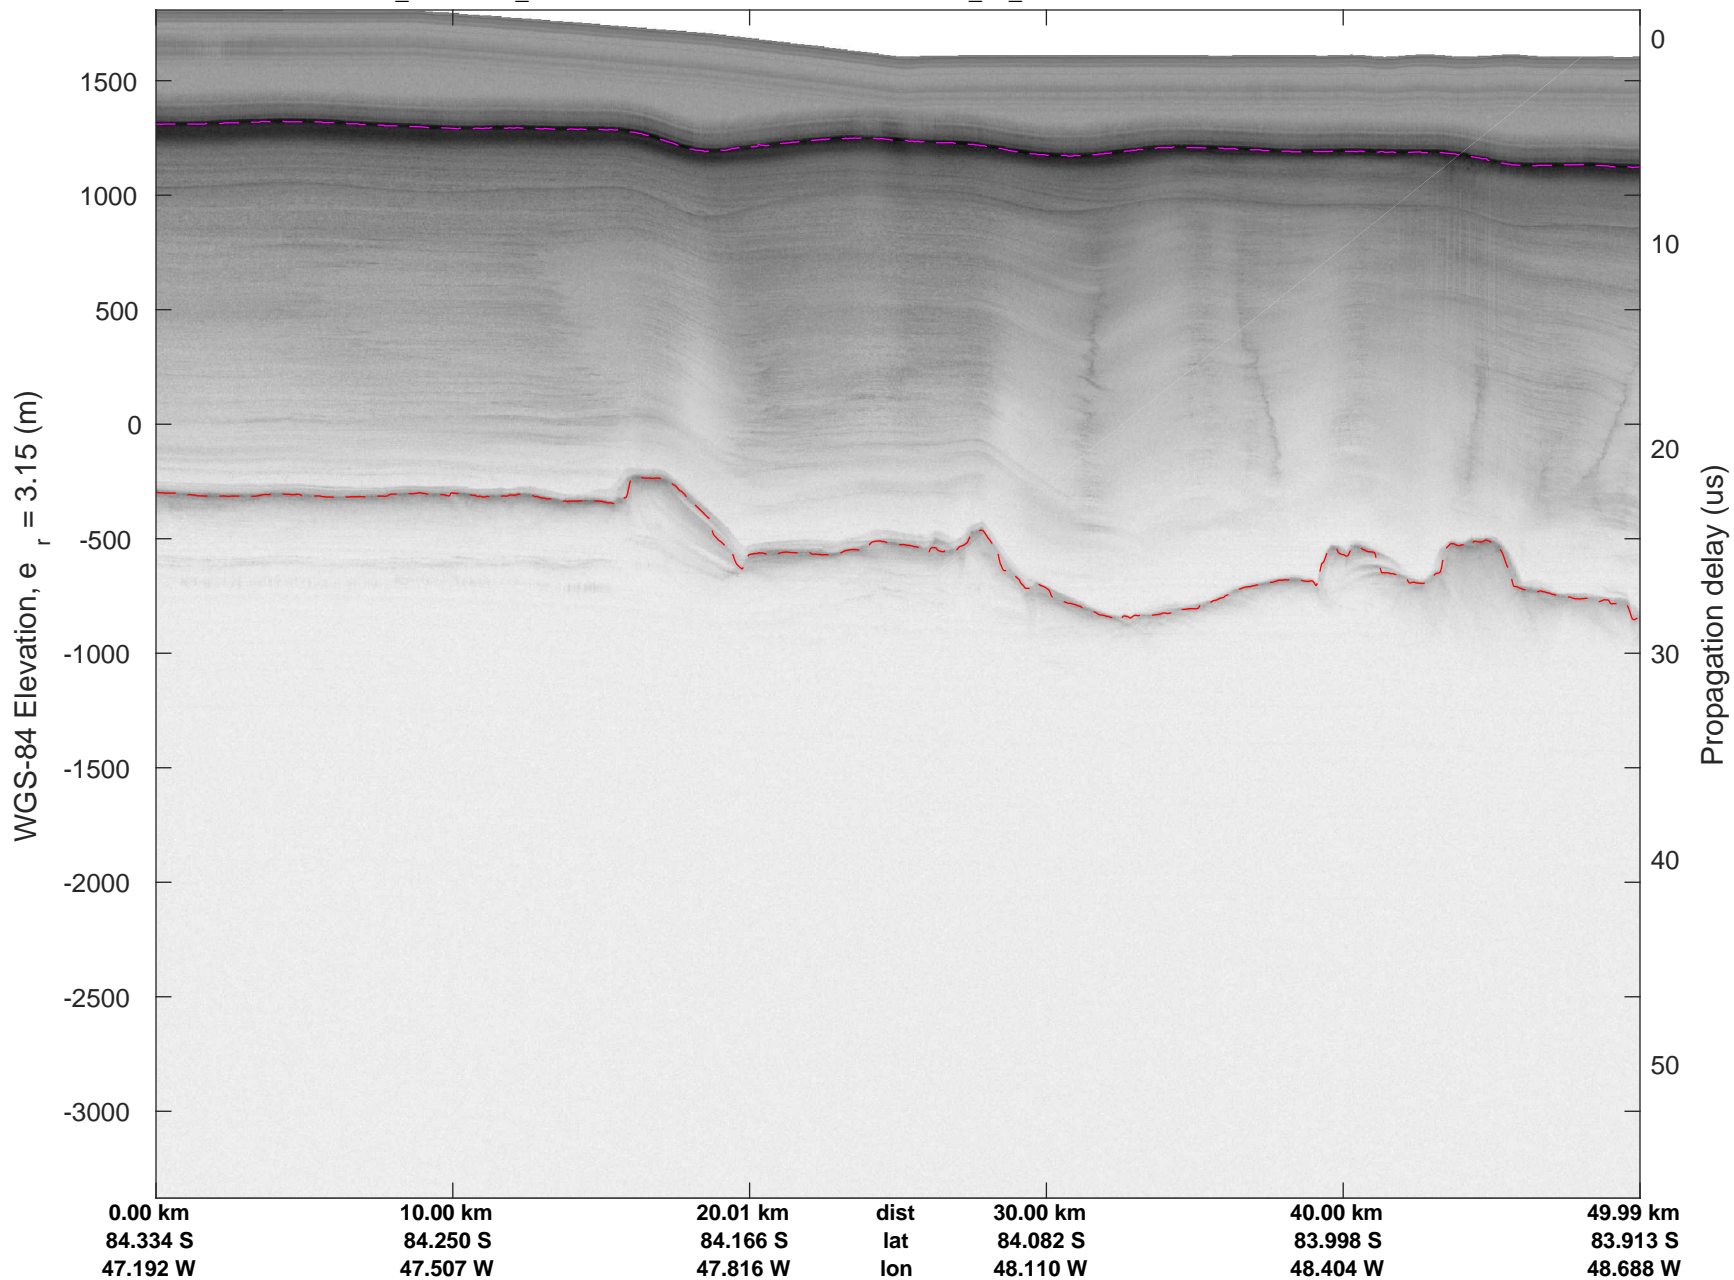

rds 2018\_Antarctica\_DC8: "Foundation Lakes IS-2" 20181110\_01\_026: 19:16:04.5 to 19:21:40.6 GPS

rds 2018\_Antarctica\_DC8: "Foundation Lakes IS-2" 20181110\_01\_027: 19:21:40.7 to 19:27:41.6 GPS

rds 2018\_Antarctica\_DC8: "Foundation Lakes IS-2" 20181110\_01\_027: 19:21:40.7 to 19:27:41.6 GPS

rds 2018\_Antarctica\_DC8: "Foundation Lakes IS-2" 20181110\_01\_028: 19:27:41.7 to 19:33:52.3 GPS

rds 2018\_Antarctica\_DC8: "Foundation Lakes IS-2" 20181110\_01\_028: 19:27:41.7 to 19:33:52.3 GPS

rds 2018\_Antarctica\_DC8: "Foundation Lakes IS-2" 20181110\_01\_029: 19:33:52.4 to 19:39:42.5 GPS

rds 2018\_Antarctica\_DC8: "Foundation Lakes IS-2" 20181110\_01\_029: 19:33:52.4 to 19:39:42.5 GPS

rds 2018\_Antarctica\_DC8: "Foundation Lakes IS-2" 20181110\_01\_030: 19:39:42.7 to 19:45:48.3 GPS

rds 2018\_Antarctica\_DC8: "Foundation Lakes IS-2" 20181110\_01\_030: 19:39:42.7 to 19:45:48.3 GPS