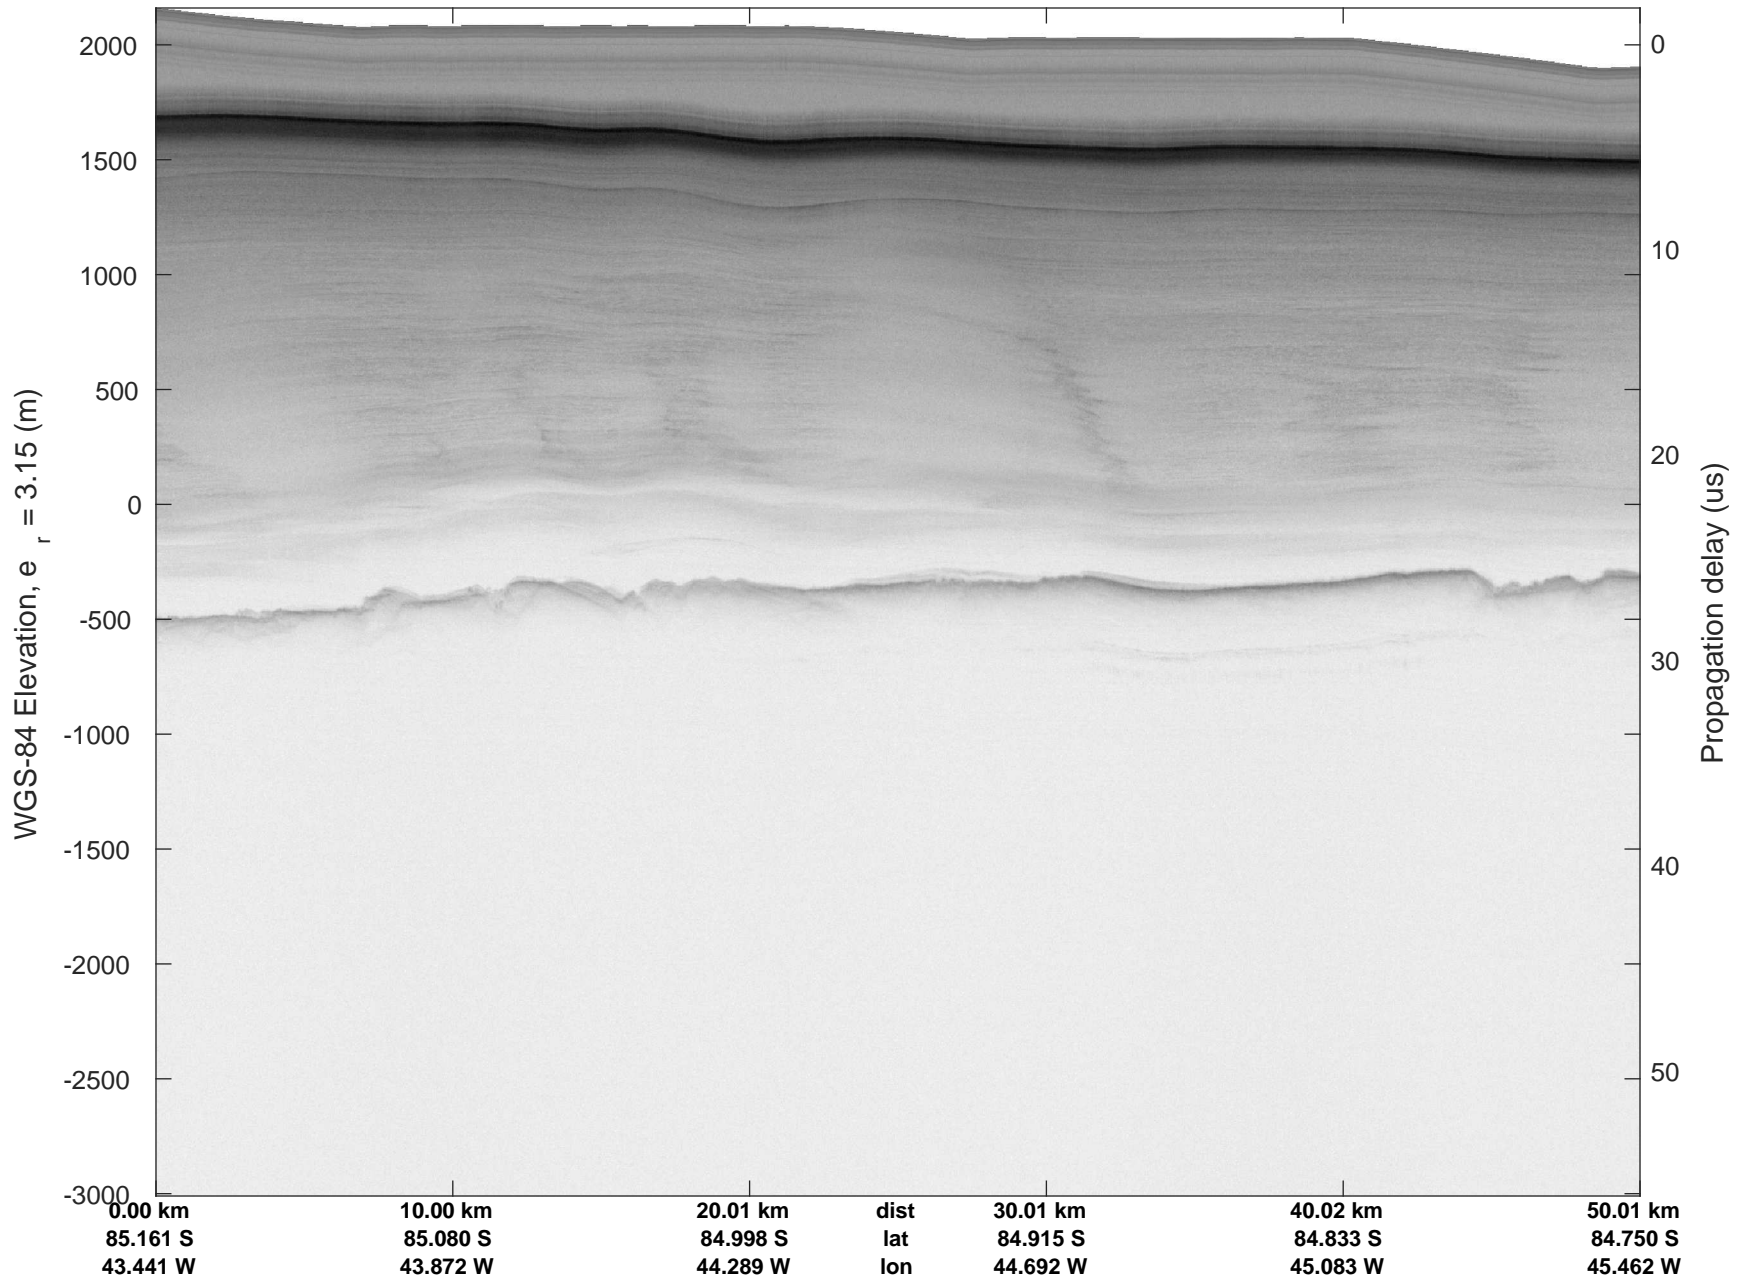

rds 2018_Antarctica_DC8: "Foundation Lakes IS-2" 20181110_01_027: 19:21:40.7 to 19:27:41.6 GPS