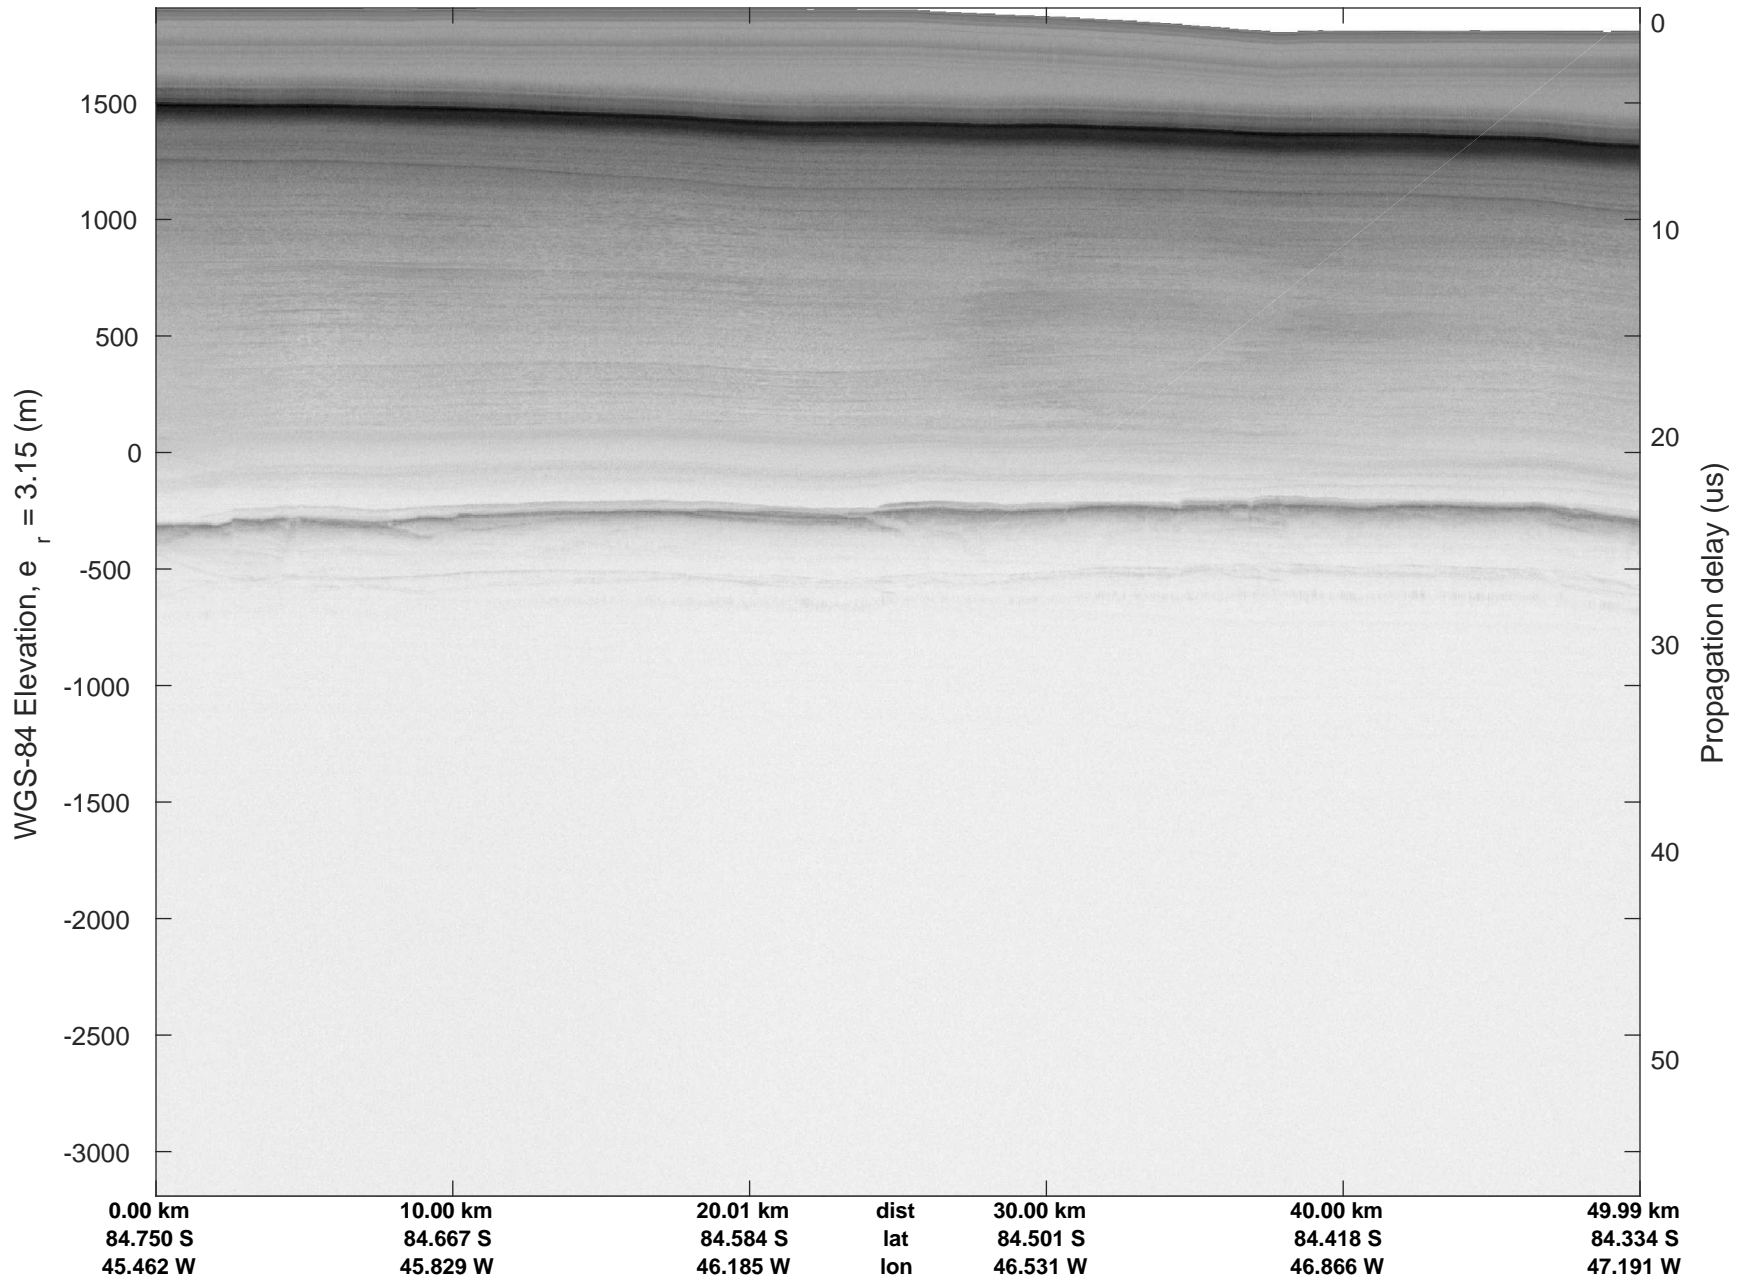

rds 2018_Antarctica_DC8: "Foundation Lakes IS-2" 20181110_01_028: 19:27:41.7 to 19:33:52.3 GPS