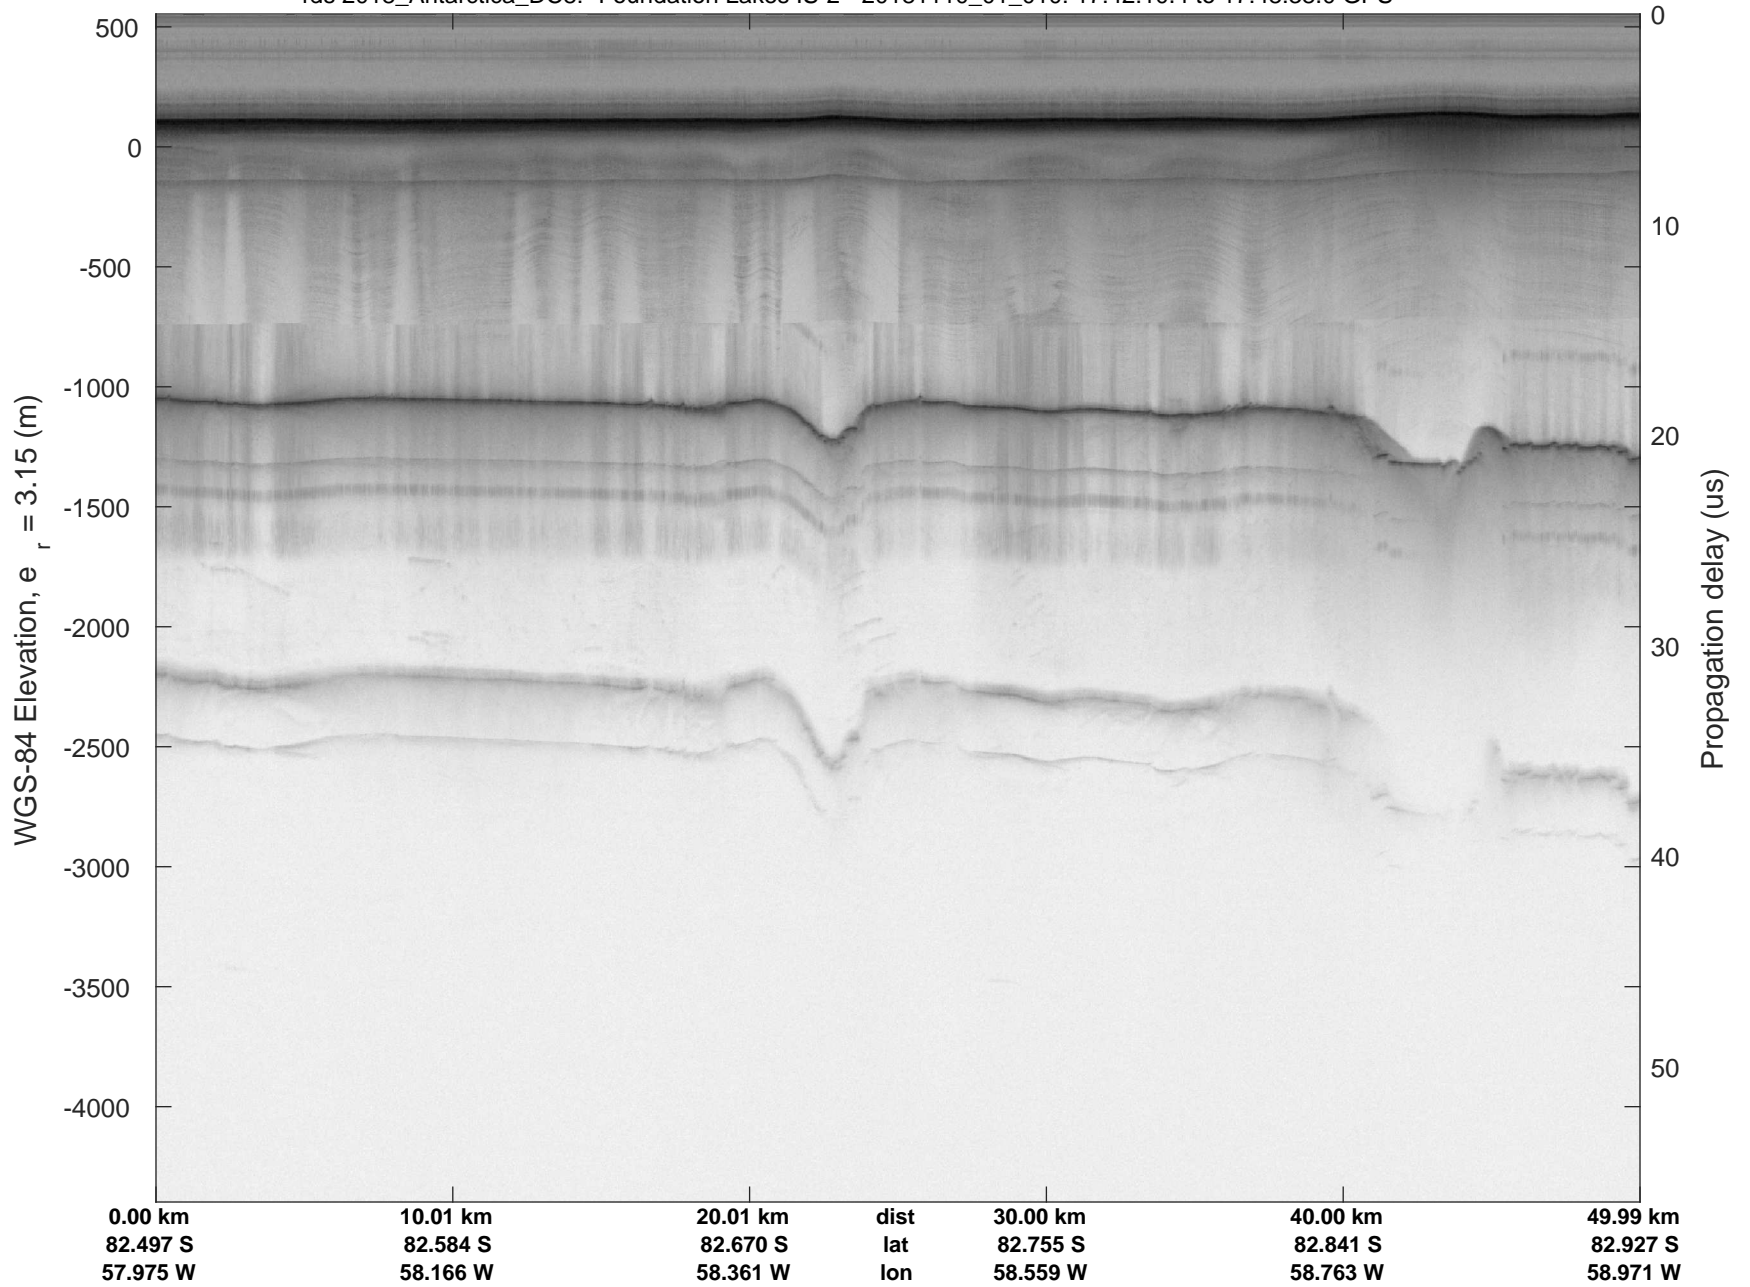

rds 2018_Antarctica_DC8: "Foundation Lakes IS-2" 20181110_01_010: 17:42:10.4 to 17:48:38.0 GPS