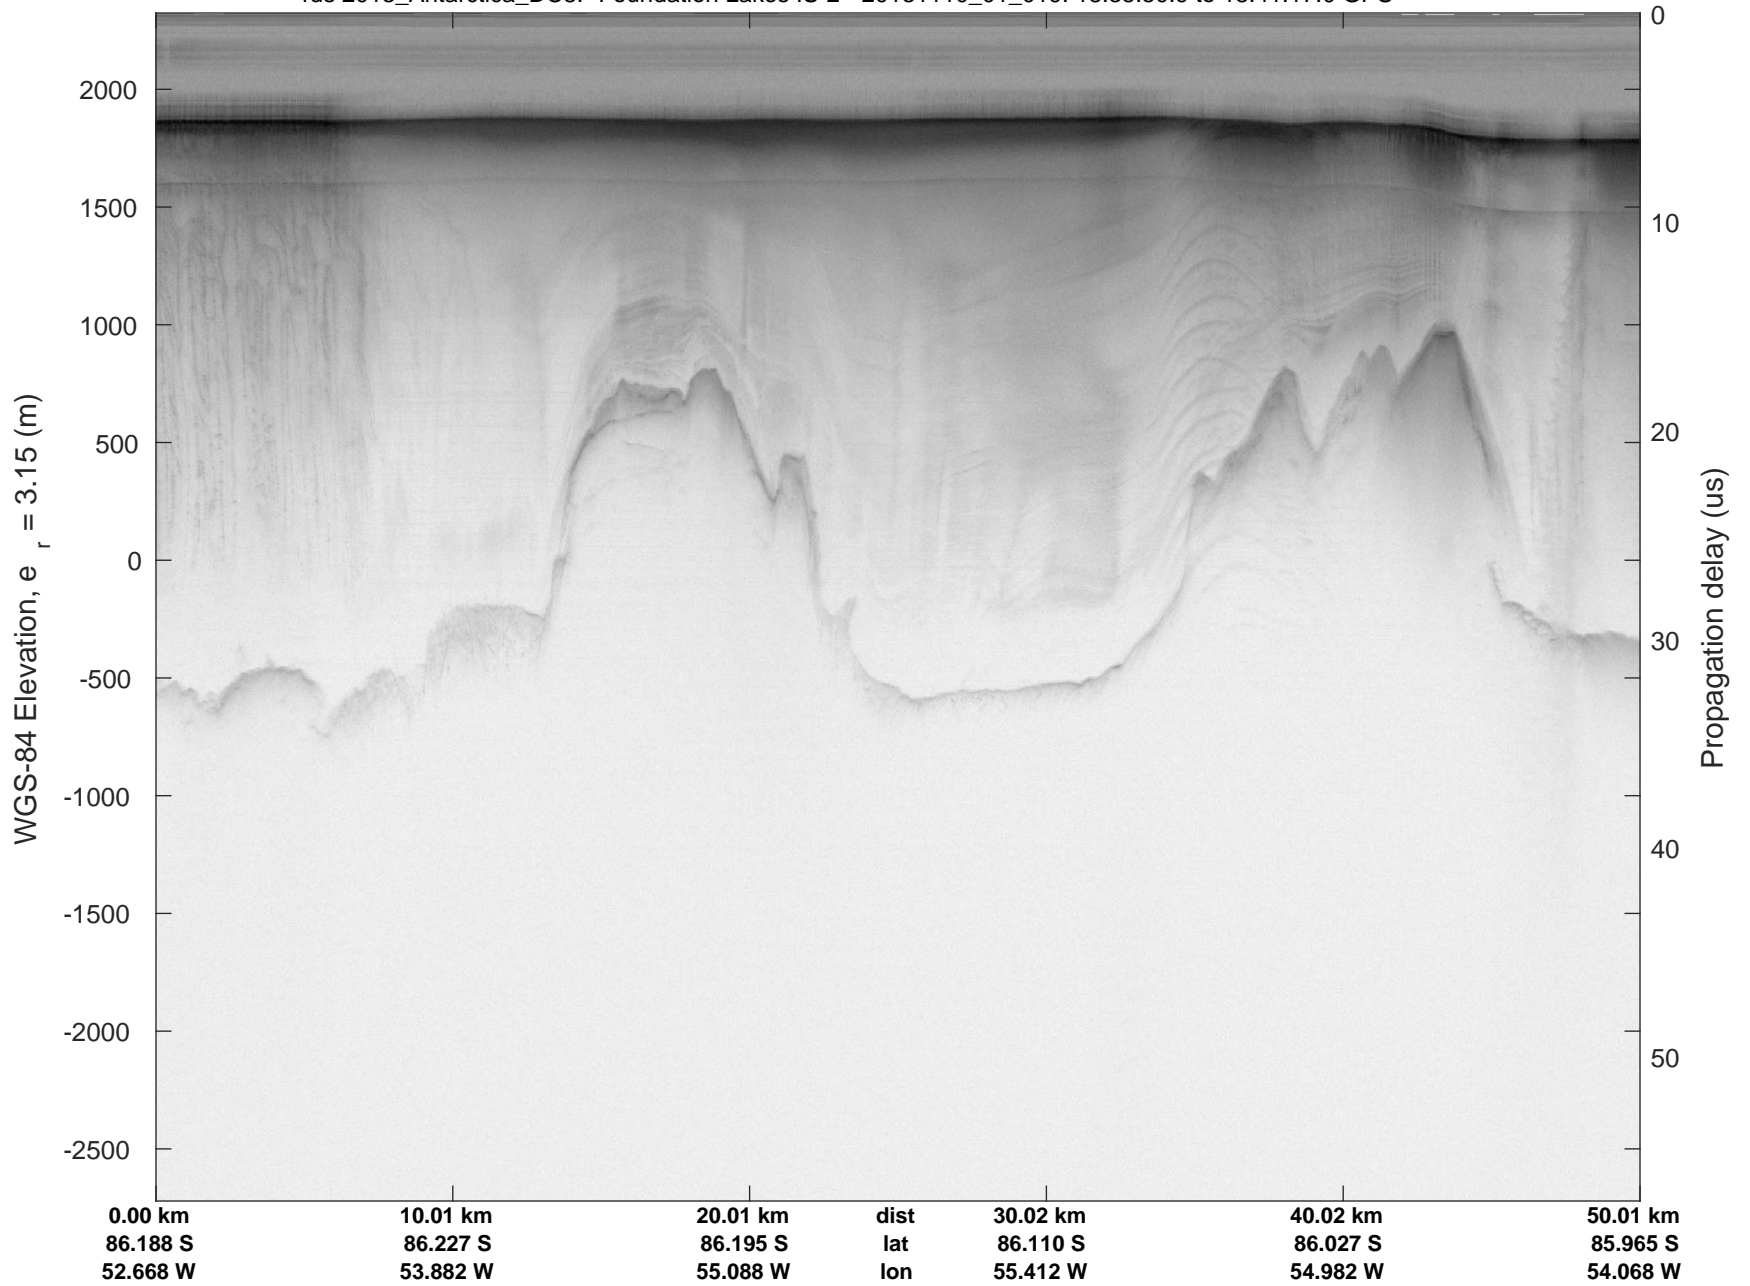

rds 2018_Antarctica_DC8: "Foundation Lakes IS-2" 20181110_01_019: 18:35:50.9 to 18:41:17.0 GPS