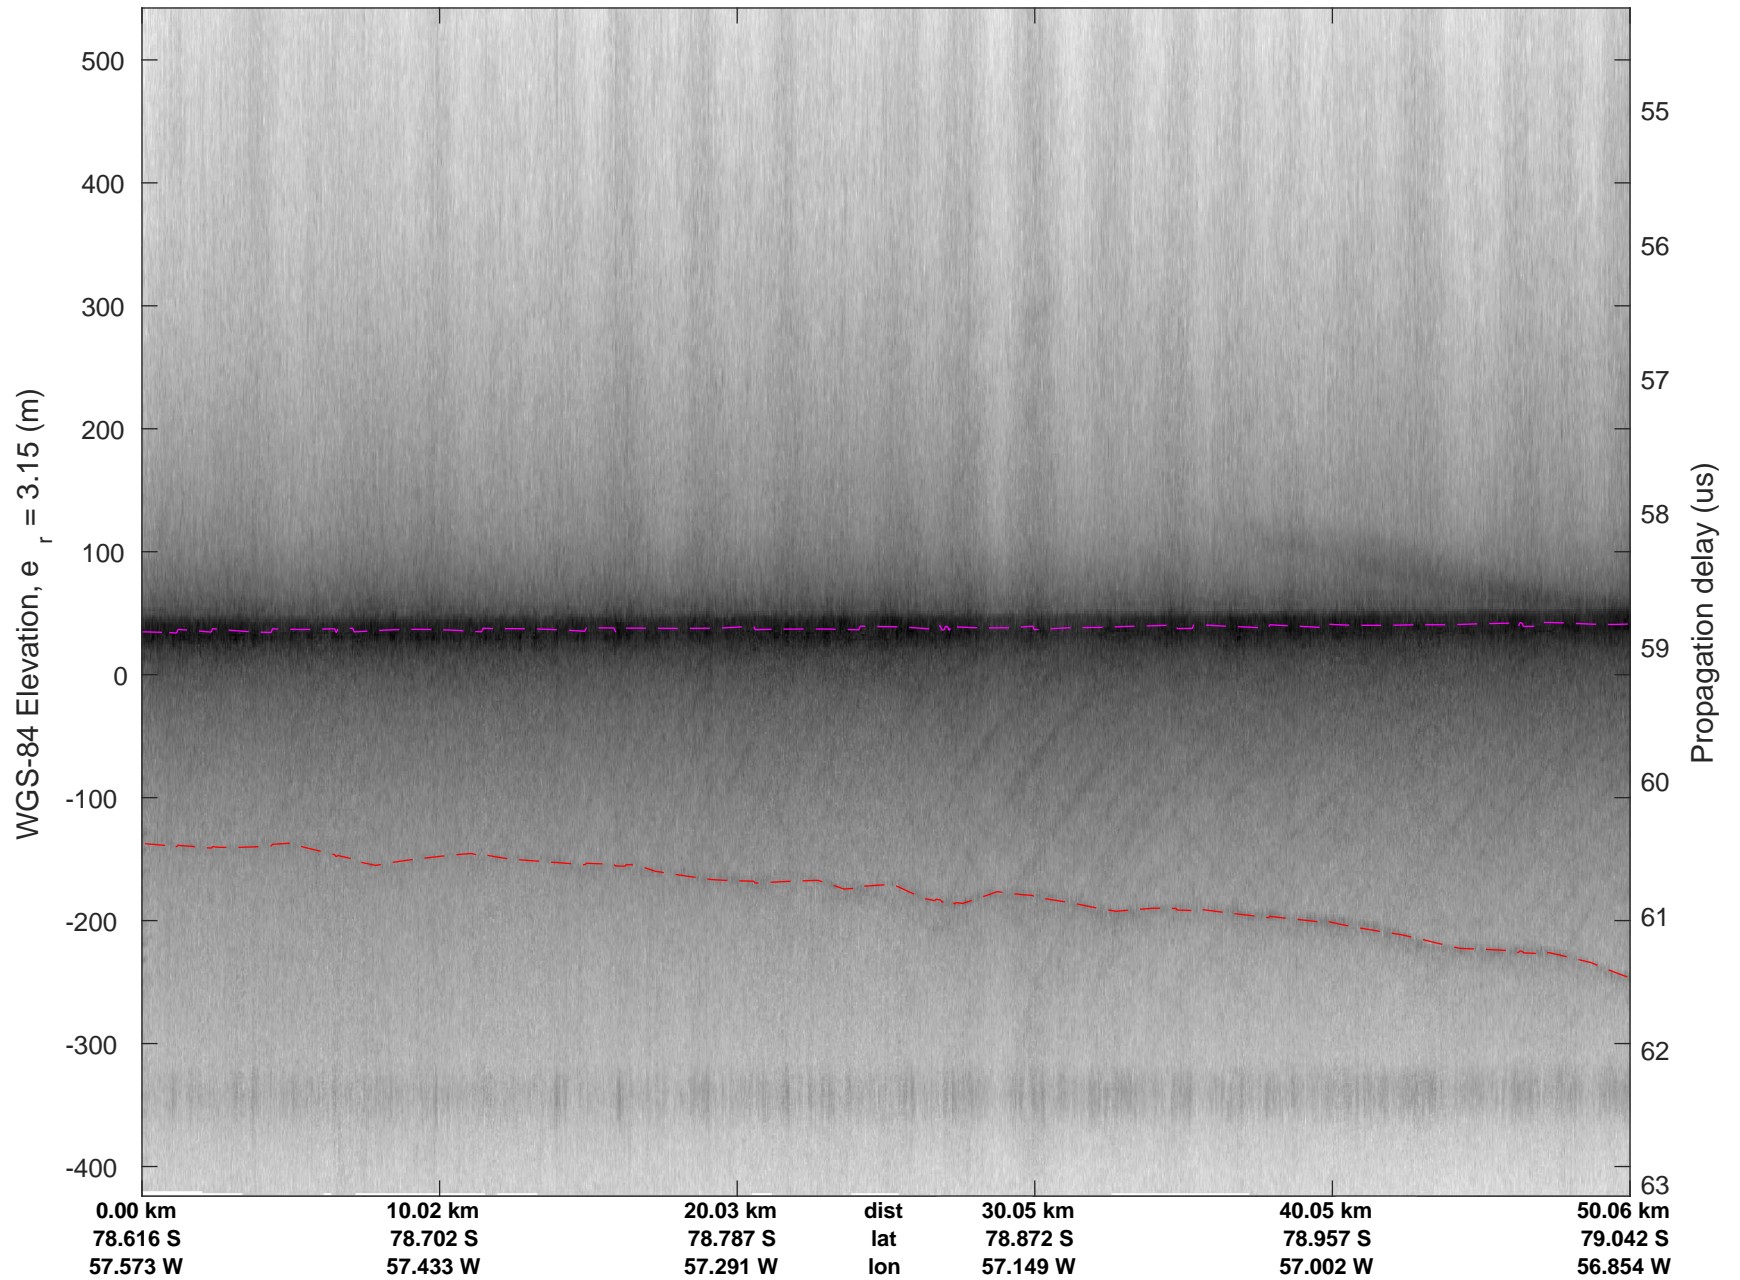

rds 2018\_Antarctica\_DC8: "Foundation Lakes IS-2" 20181110\_01\_001: 17:01:45.7 to 17:05:17.7 GPS

rds 2018\_Antarctica\_DC8: "Foundation Lakes IS-2" 20181110\_01\_001: 17:01:45.7 to 17:05:17.7 GPS

rds 2018\_Antarctica\_DC8: "Foundation Lakes IS-2" 20181110\_01\_002: 17:05:17.8 to 17:08:50.6 GPS