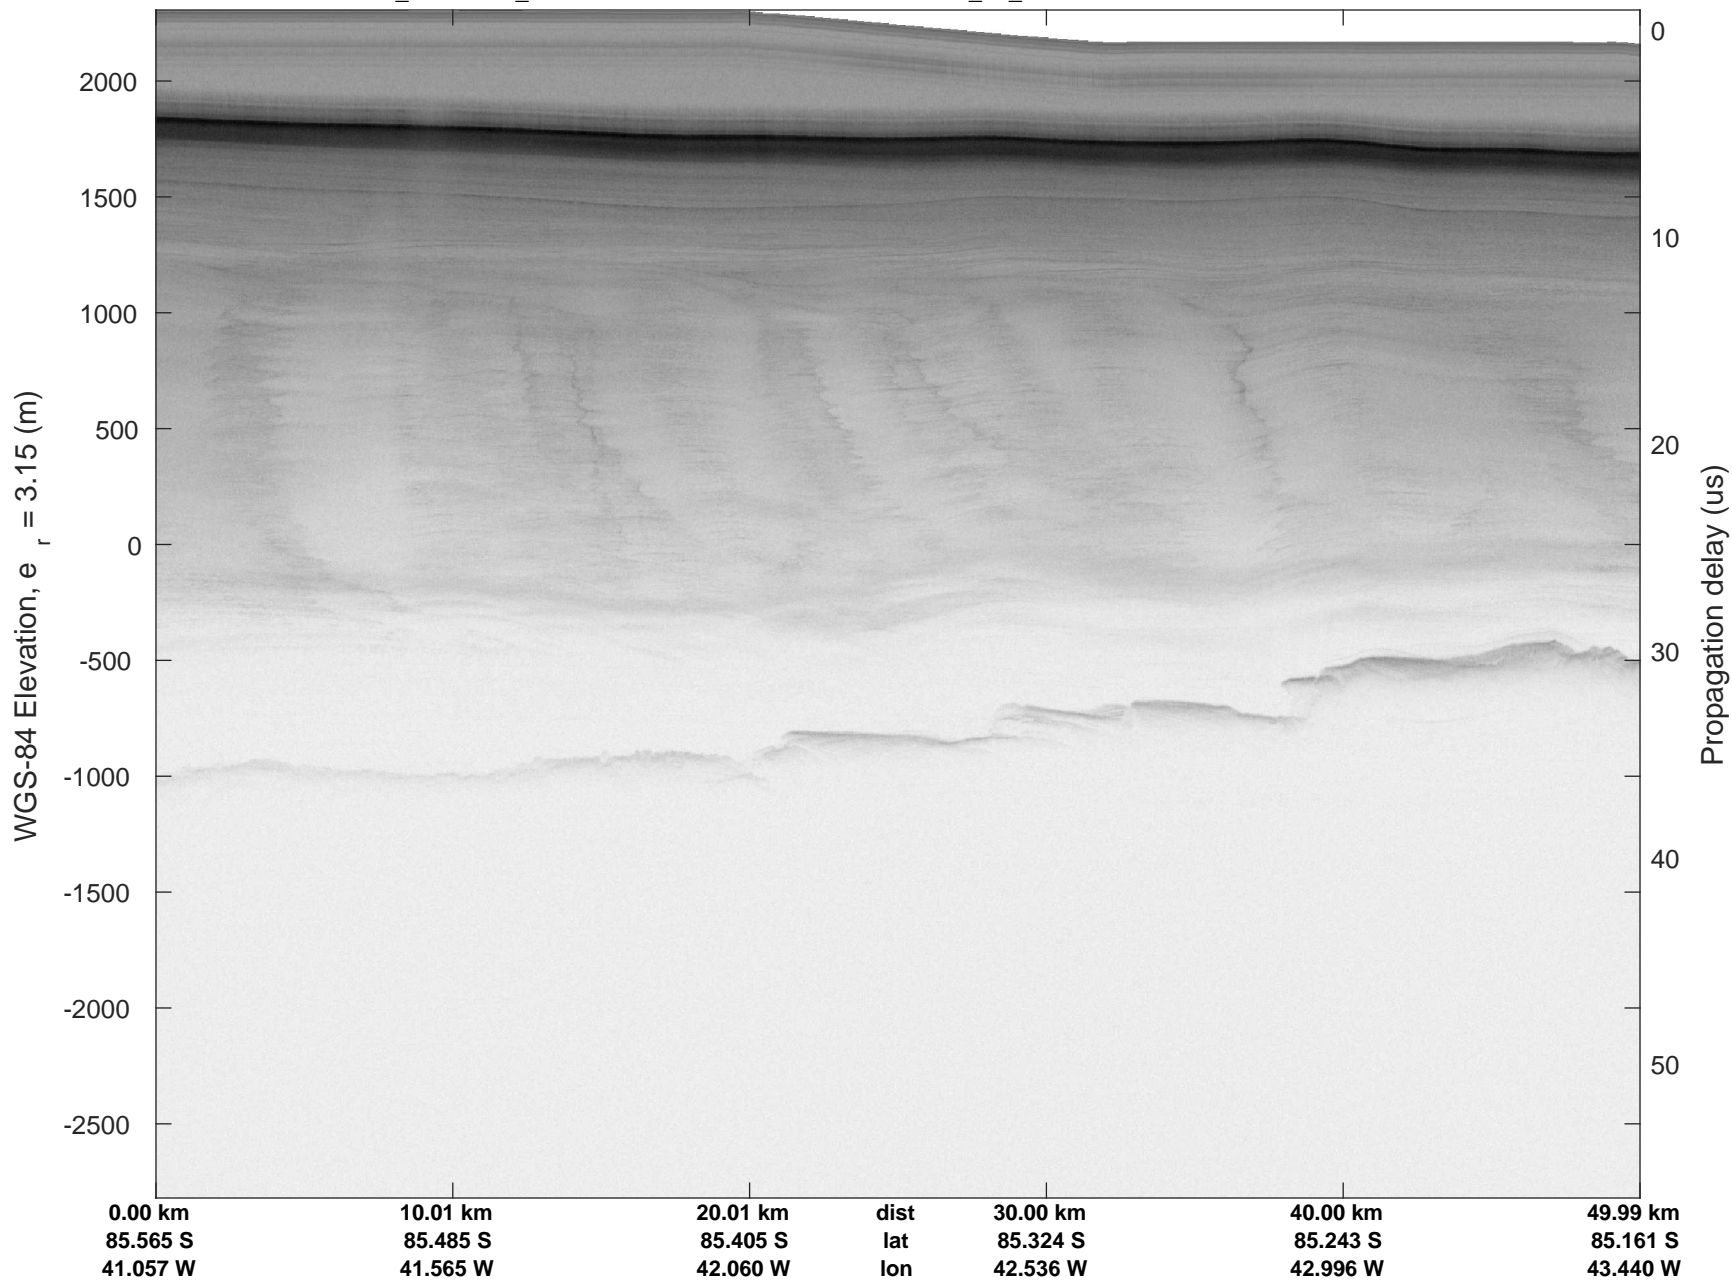

rds 2018_Antarctica_DC8: "Foundation Lakes IS-2" 20181110_01_026: 19:16:04.5 to 19:21:40.6 GPS