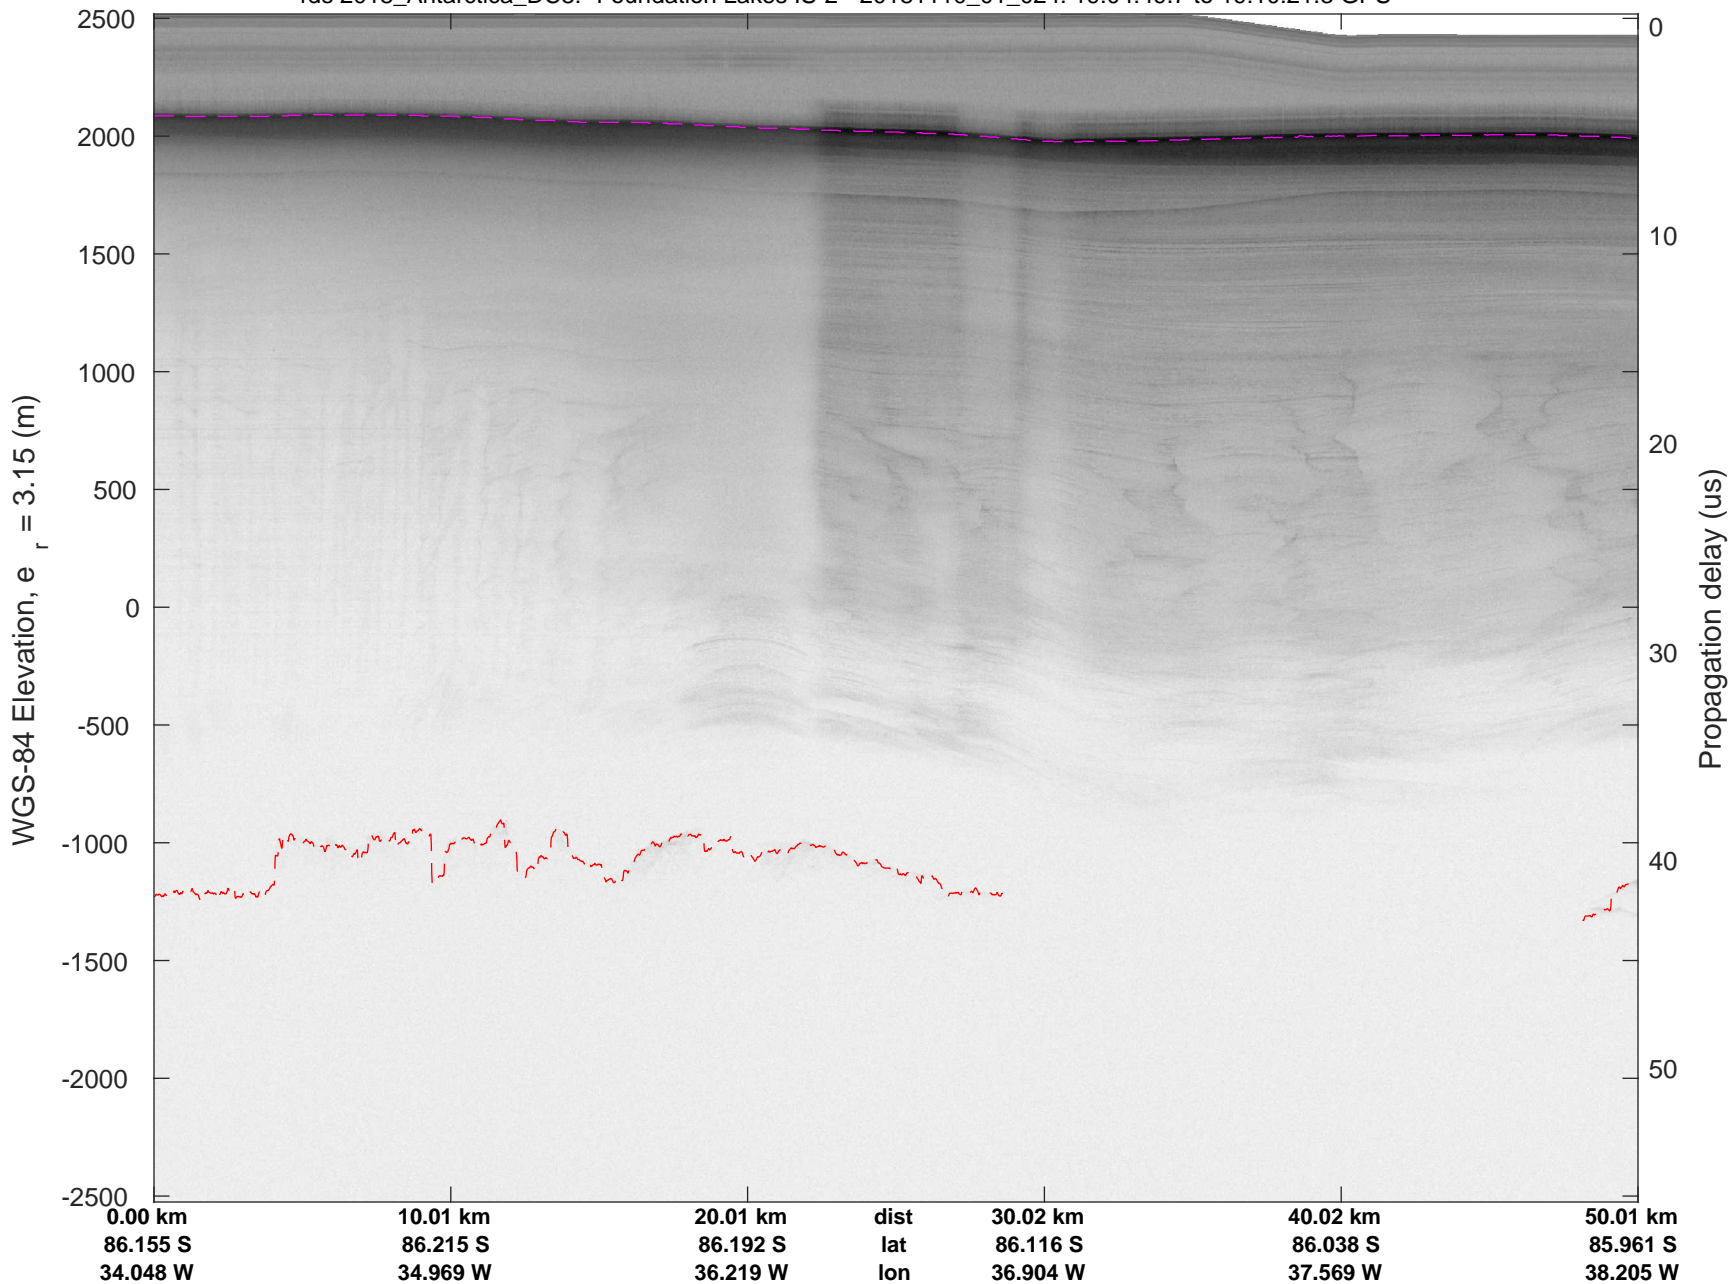

rds 2018\_Antarctica\_DC8: "Foundation Lakes IS-2" 20181110\_01\_022: 18:52:51.3 to 18:58:52.5 GPS

rds 2018\_Antarctica\_DC8: "Foundation Lakes IS-2" 20181110\_01\_022: 18:52:51.3 to 18:58:52.5 GPS

rds 2018\_Antarctica\_DC8: "Foundation Lakes IS-2" 20181110\_01\_023: 18:58:52.6 to 19:04:49.6 GPS

rds 2018\_Antarctica\_DC8: "Foundation Lakes IS-2" 20181110\_01\_023: 18:58:52.6 to 19:04:49.6 GPS

rds 2018\_Antarctica\_DC8: "Foundation Lakes IS-2" 20181110\_01\_024: 19:04:49.7 to 19:10:21.3 GPS

rds 2018\_Antarctica\_DC8: "Foundation Lakes IS-2" 20181110\_01\_024: 19:04:49.7 to 19:10:21.3 GPS