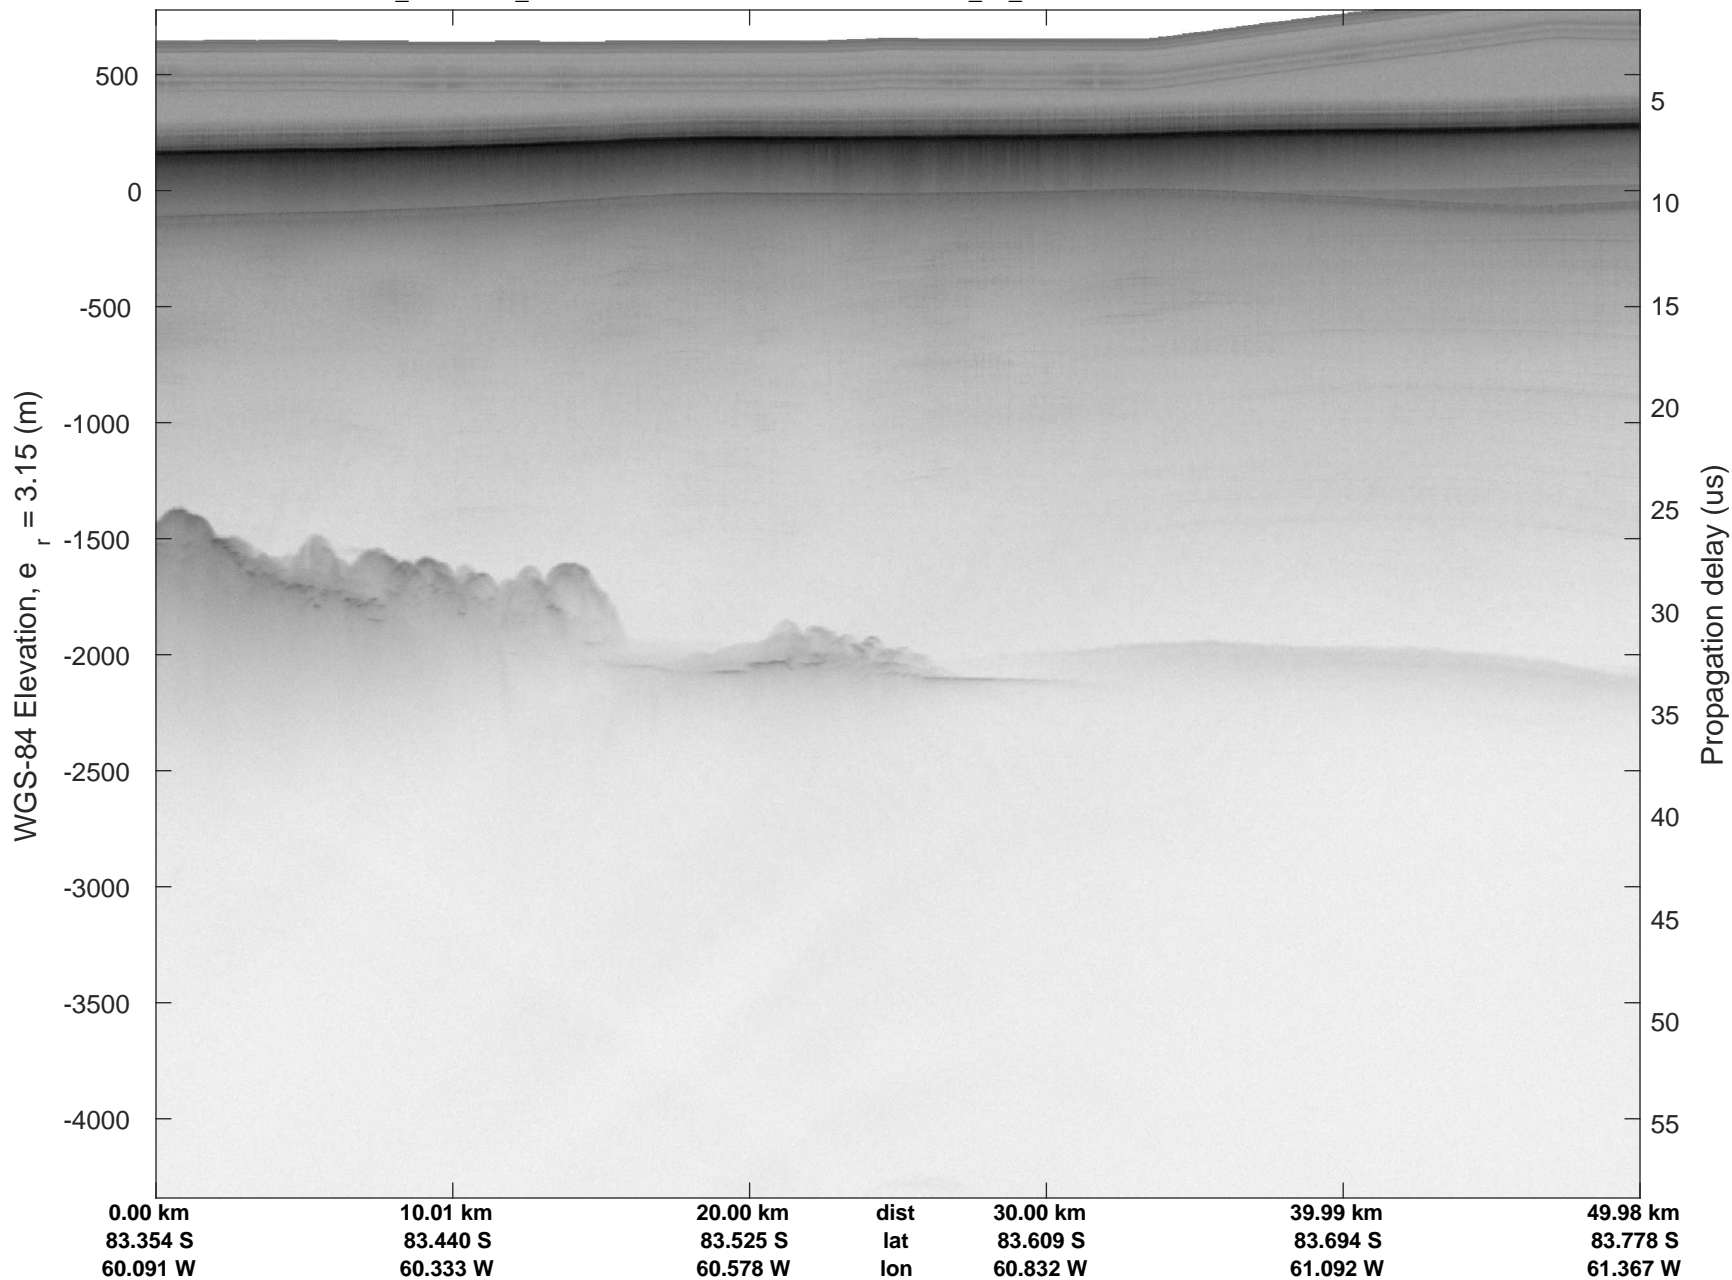

rds 2018_Antarctica_DC8: "Foundation Lakes IS-2" 20181110_01_012: 17:55:09.7 to 18:01:26.3 GPS