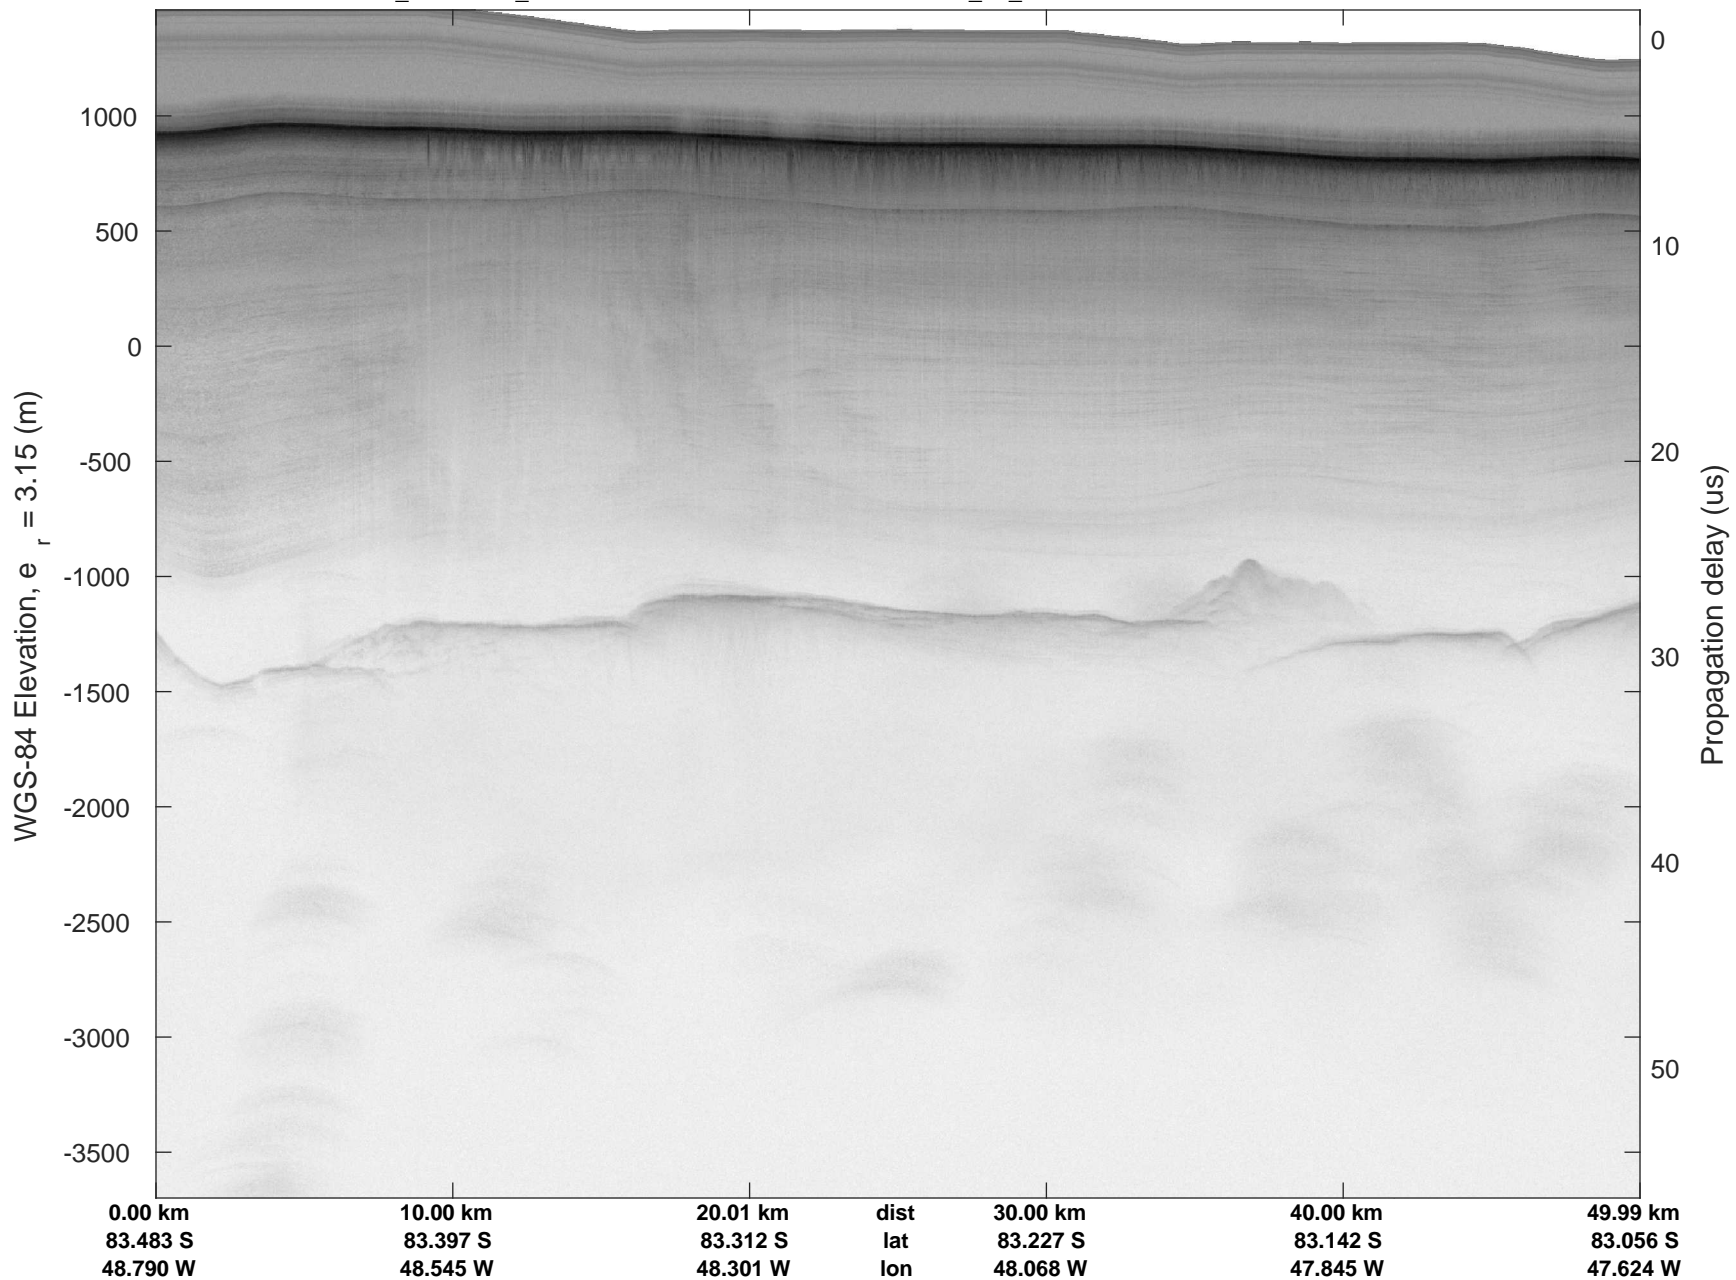

rds 2018\_Antarctica\_DC8: "Foundation Lakes IS-2" 20181110\_01\_029: 19:33:52.4 to 19:39:42.5 GPS

rds 2018\_Antarctica\_DC8: "Foundation Lakes IS-2" 20181110\_01\_030: 19:39:42.7 to 19:45:48.3 GPS

rds 2018\_Antarctica\_DC8: "Foundation Lakes IS-2" 20181110\_01\_030: 19:39:42.7 to 19:45:48.3 GPS

rds 2018\_Antarctica\_DC8: "Foundation Lakes IS-2" 20181110\_01\_031: 19:45:48.4 to 19:51:53.2 GPS

rds 2018\_Antarctica\_DC8: "Foundation Lakes IS-2" 20181110\_01\_031: 19:45:48.4 to 19:51:53.2 GPS

rds 2018\_Antarctica\_DC8: "Foundation Lakes IS-2" 20181110\_01\_032: 19:51:53.3 to 19:58:20.4 GPS