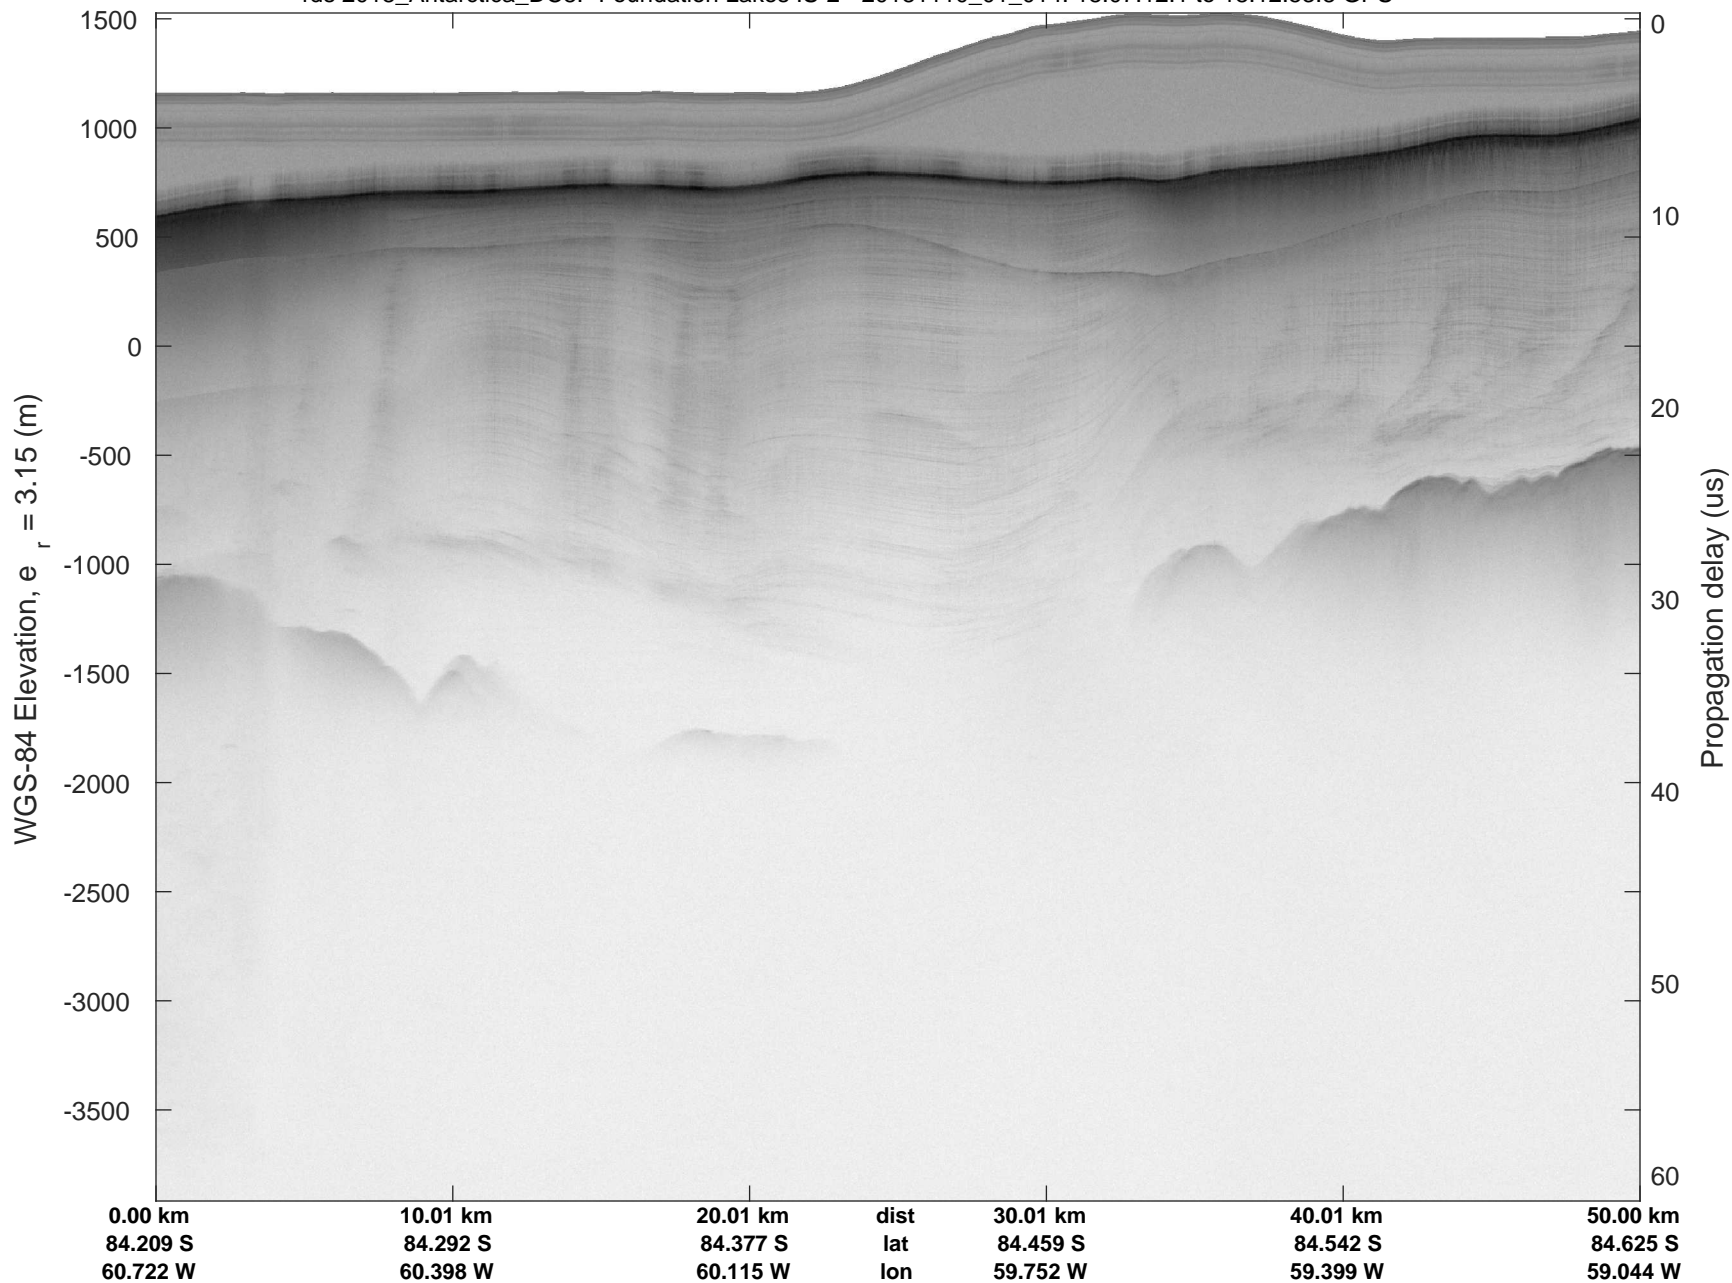

rds 2018_Antarctica_DC8: "Foundation Lakes IS-2" 20181110_01_014: 18:07:12.1 to 18:12:53.8 GPS