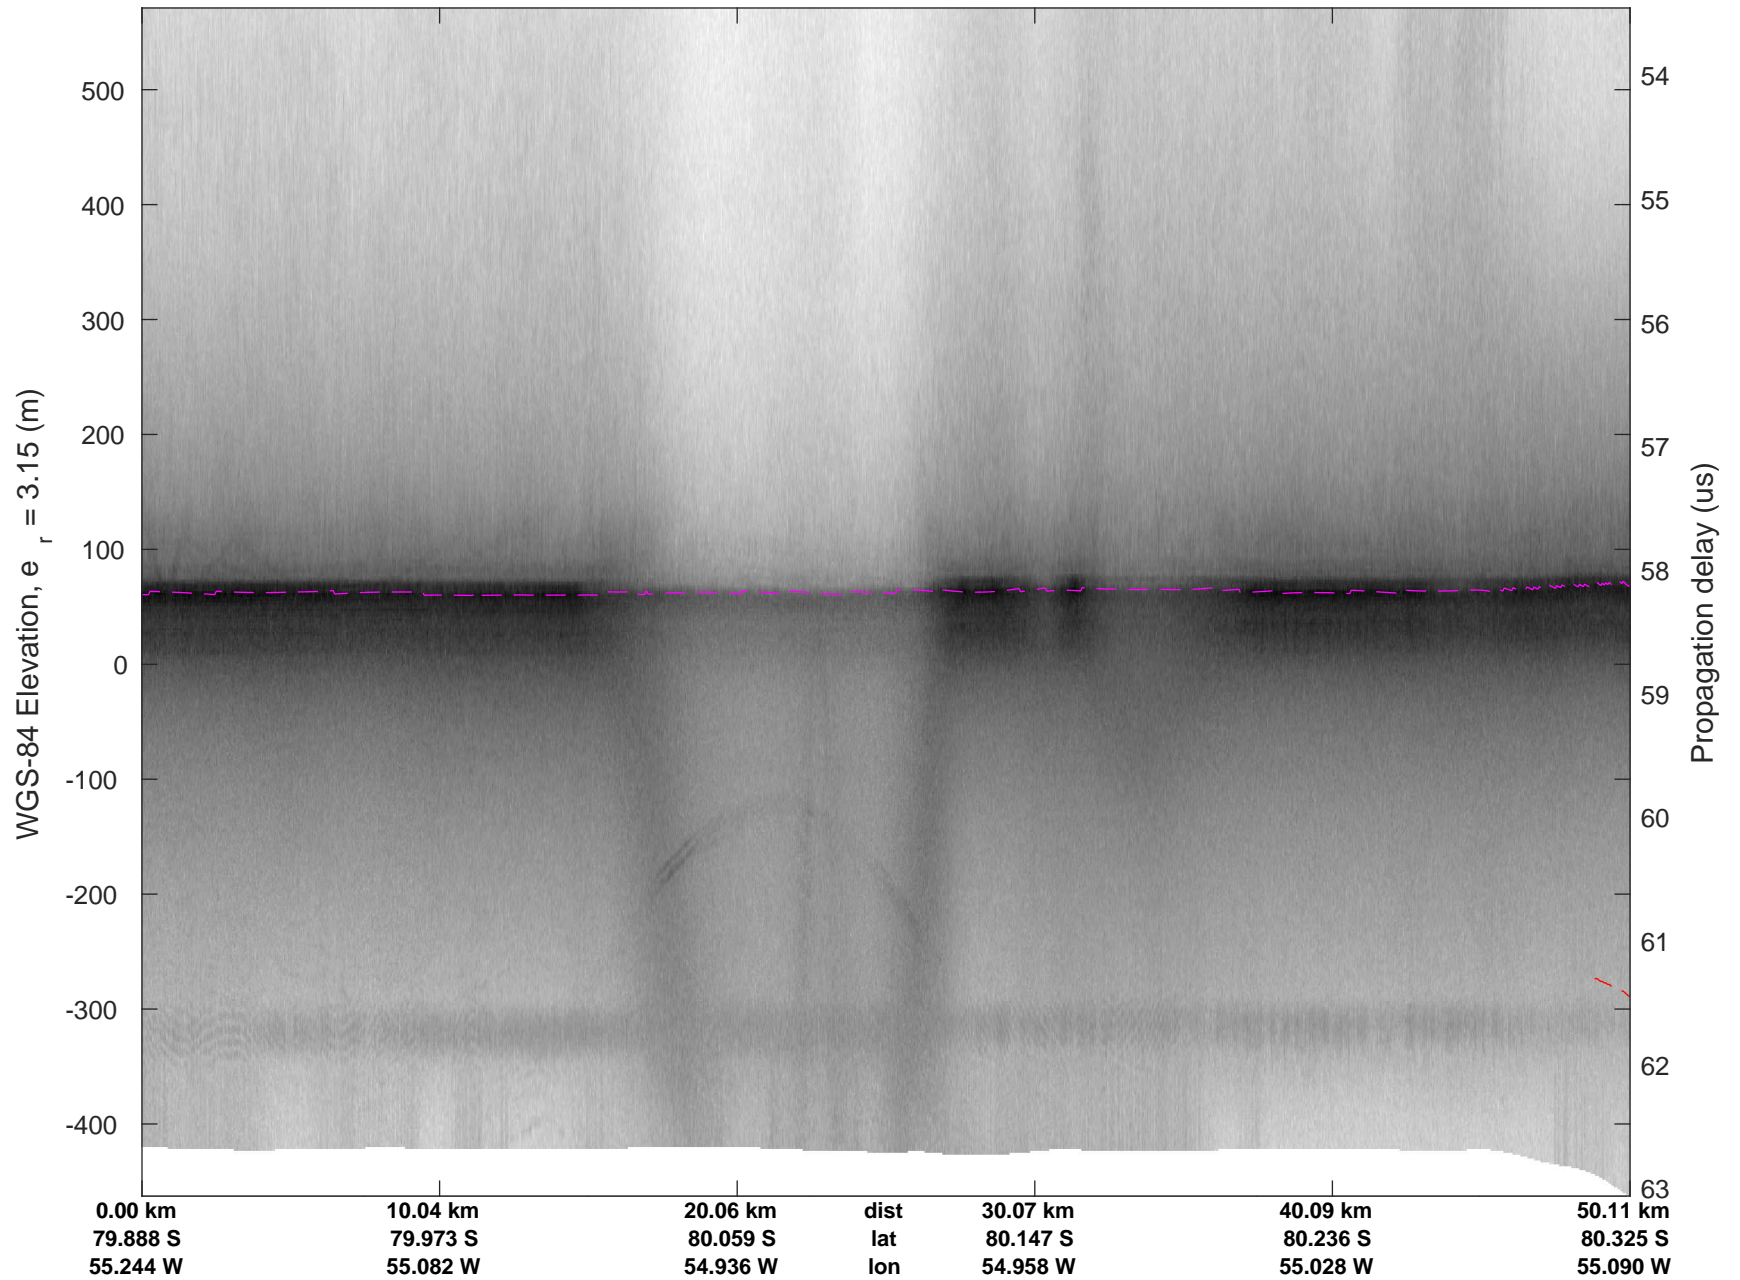

rds 2018_Antarctica_DC8: "Foundation Lakes IS-2" 20181110_01_004: 17:12:24.3 to 17:16:01.2 GPS