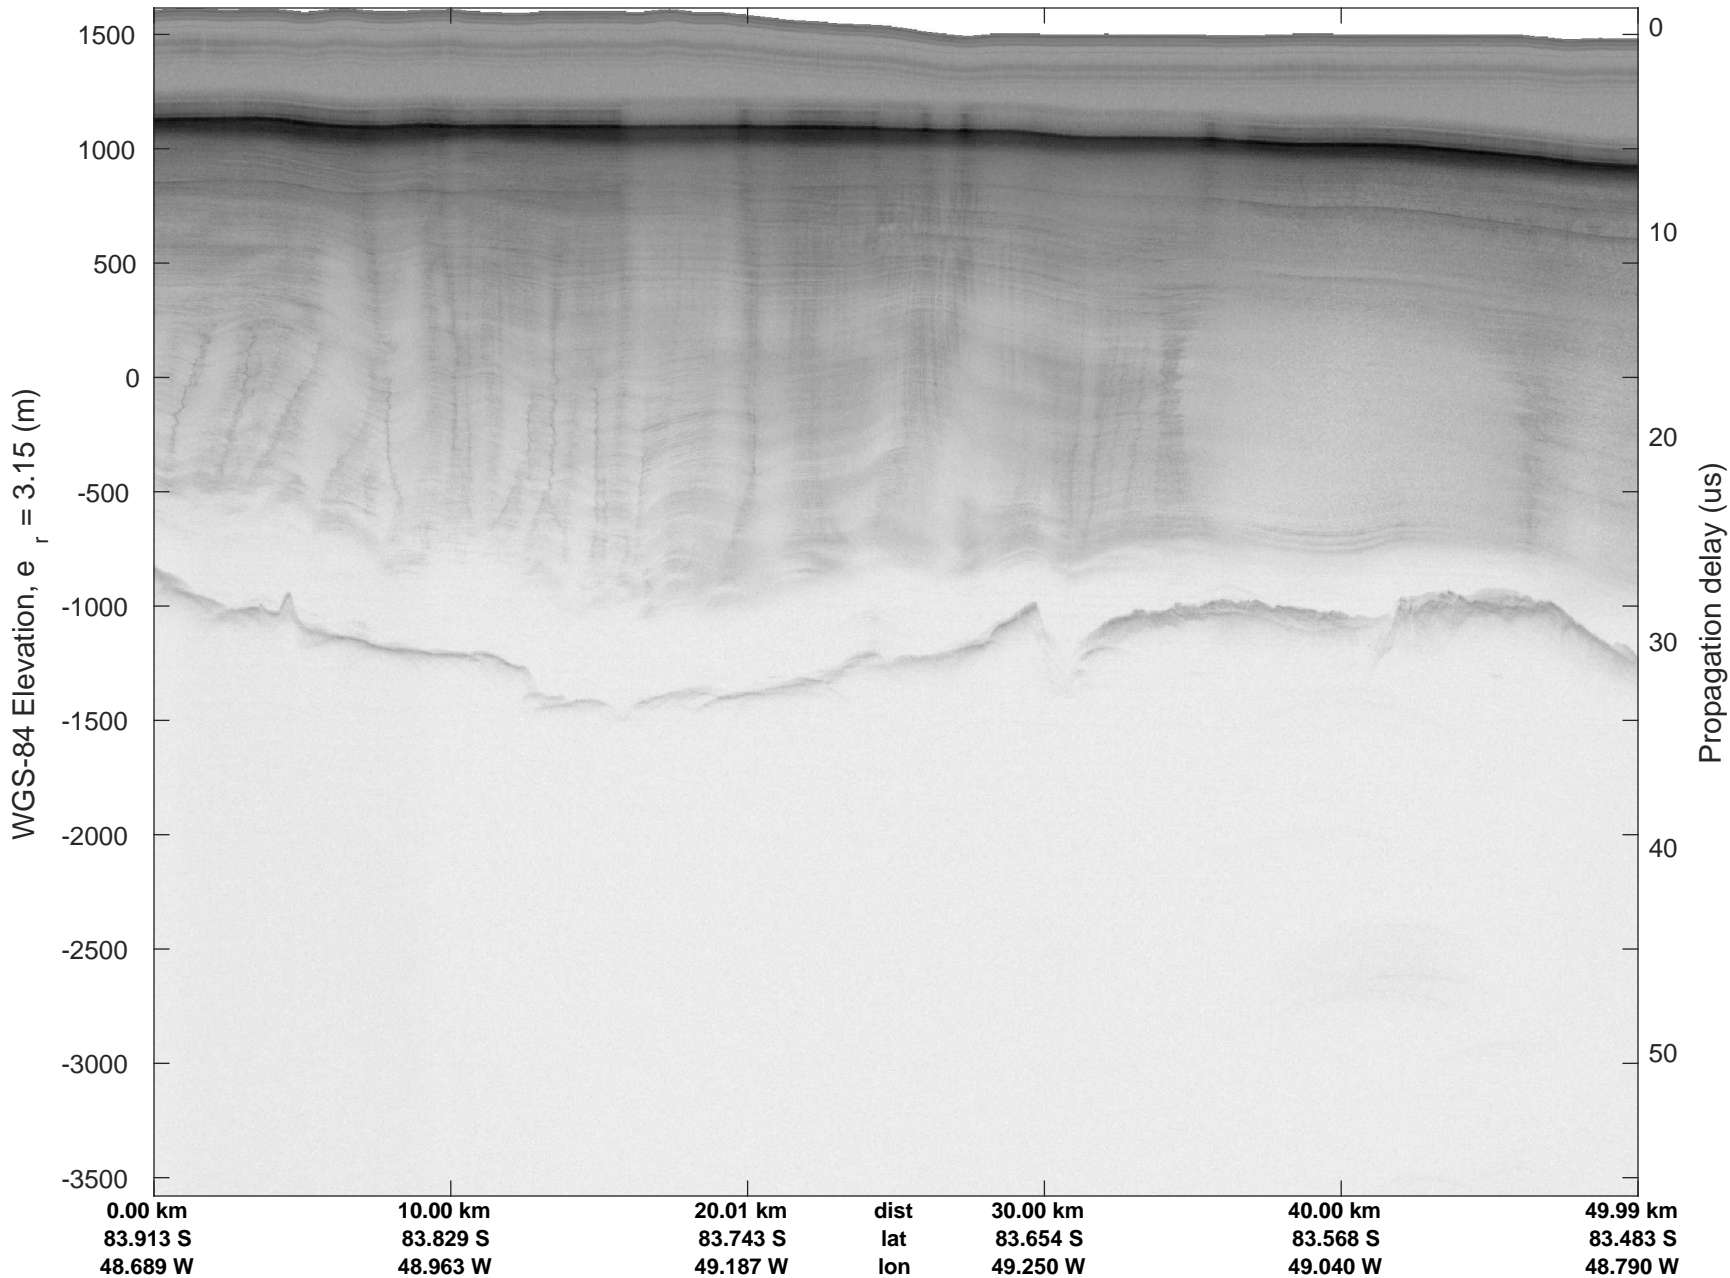

rds 2018\_Antarctica\_DC8: "Foundation Lakes IS-2" 20181110\_01\_028: 19:27:41.7 to 19:33:52.3 GPS

rds 2018\_Antarctica\_DC8: "Foundation Lakes IS-2" 20181110\_01\_028: 19:27:41.7 to 19:33:52.3 GPS

rds 2018\_Antarctica\_DC8: "Foundation Lakes IS-2" 20181110\_01\_029: 19:33:52.4 to 19:39:42.5 GPS

rds 2018\_Antarctica\_DC8: "Foundation Lakes IS-2" 20181110\_01\_029: 19:33:52.4 to 19:39:42.5 GPS

rds 2018\_Antarctica\_DC8: "Foundation Lakes IS-2" 20181110\_01\_030: 19:39:42.7 to 19:45:48.3 GPS

rds 2018\_Antarctica\_DC8: "Foundation Lakes IS-2" 20181110\_01\_030: 19:39:42.7 to 19:45:48.3 GPS