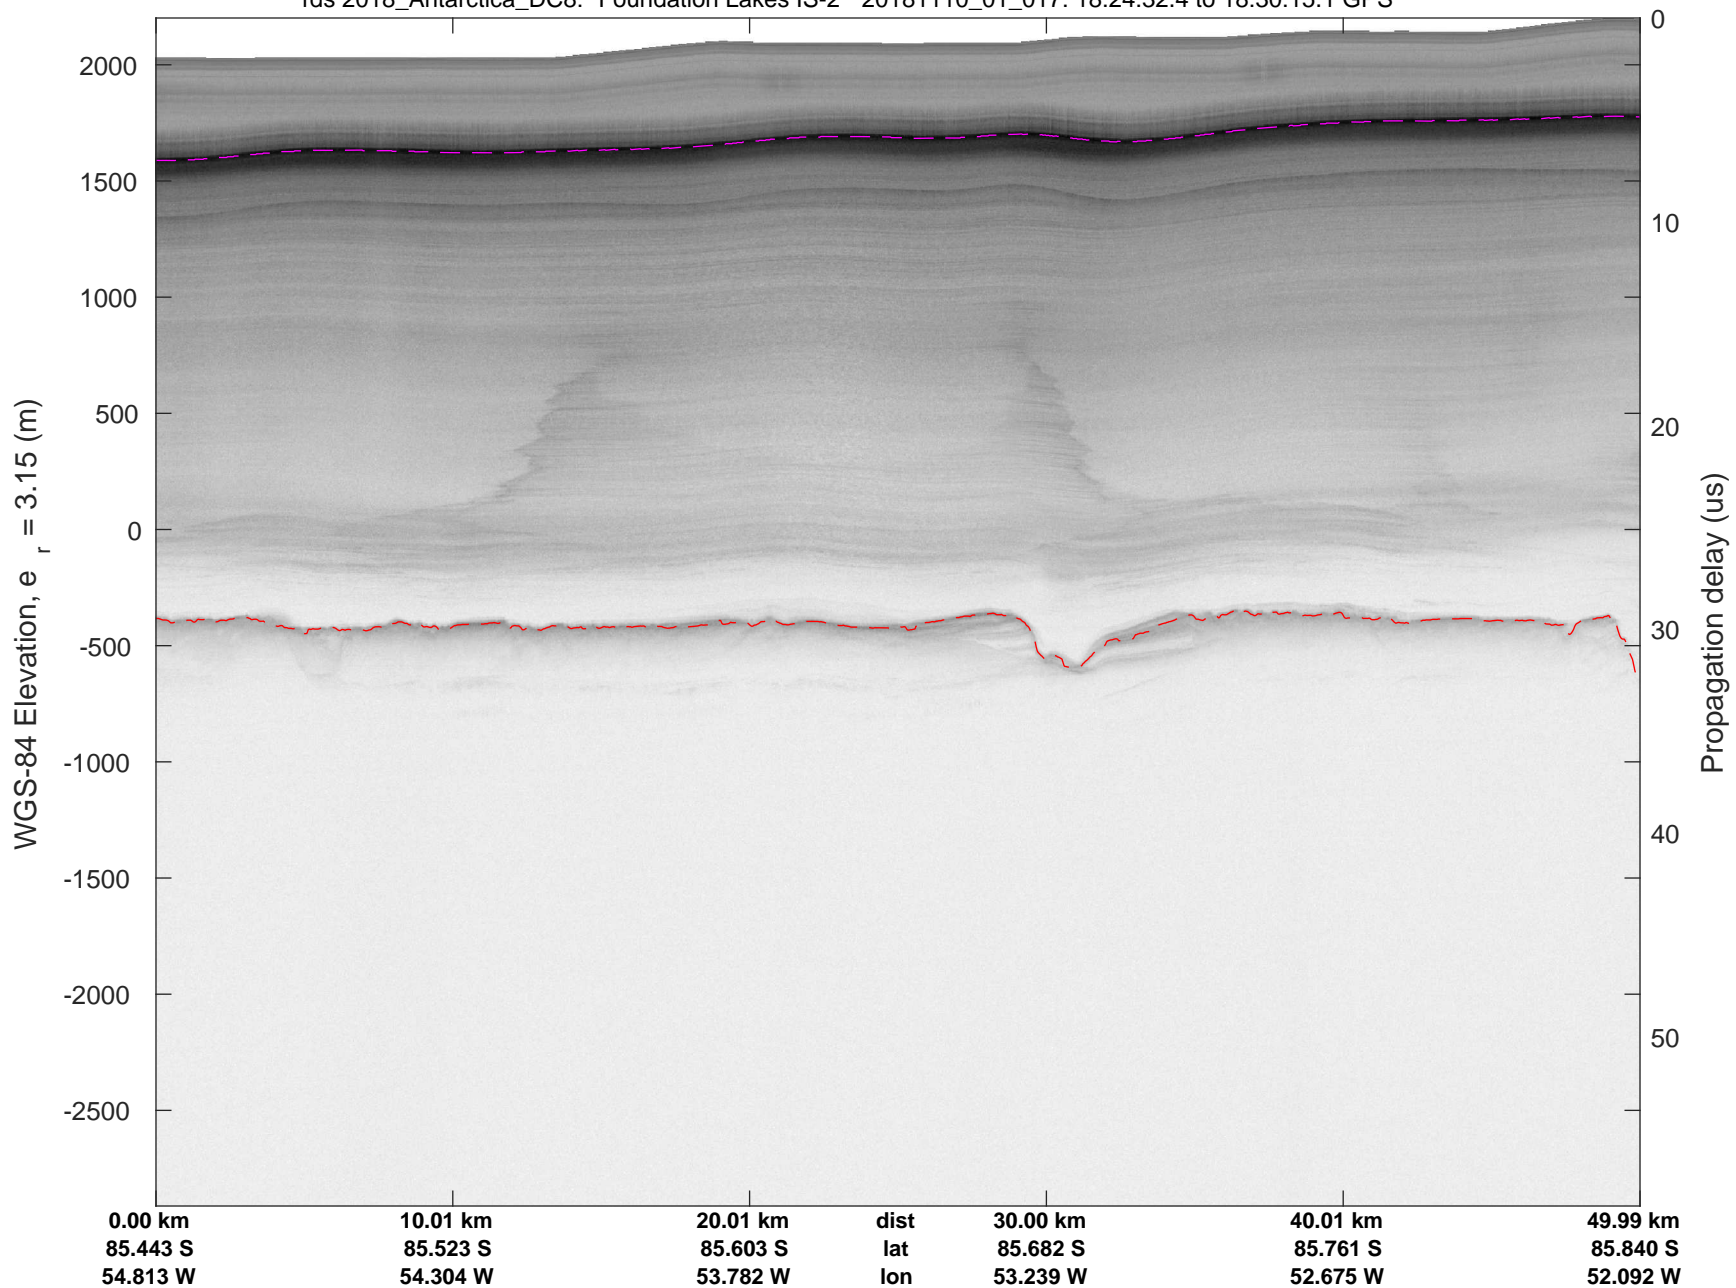

rds 2018\_Antarctica\_DC8: "Foundation Lakes IS-2" 20181110\_01\_016: 18:18:49.5 to 18:24:32.3 GPS

rds 2018\_Antarctica\_DC8: "Foundation Lakes IS-2" 20181110\_01\_016: 18:18:49.5 to 18:24:32.3 GPS

rds 2018\_Antarctica\_DC8: "Foundation Lakes IS-2" 20181110\_01\_017: 18:24:32.4 to 18:30:15.1 GPS

rds 2018\_Antarctica\_DC8: "Foundation Lakes IS-2" 20181110\_01\_017: 18:24:32.4 to 18:30:15.1 GPS

rds 2018\_Antarctica\_DC8: "Foundation Lakes IS-2" 20181110\_01\_018: 18:30:15.2 to 18:35:50.8 GPS

rds 2018\_Antarctica\_DC8: "Foundation Lakes IS-2" 20181110\_01\_018: 18:30:15.2 to 18:35:50.8 GPS