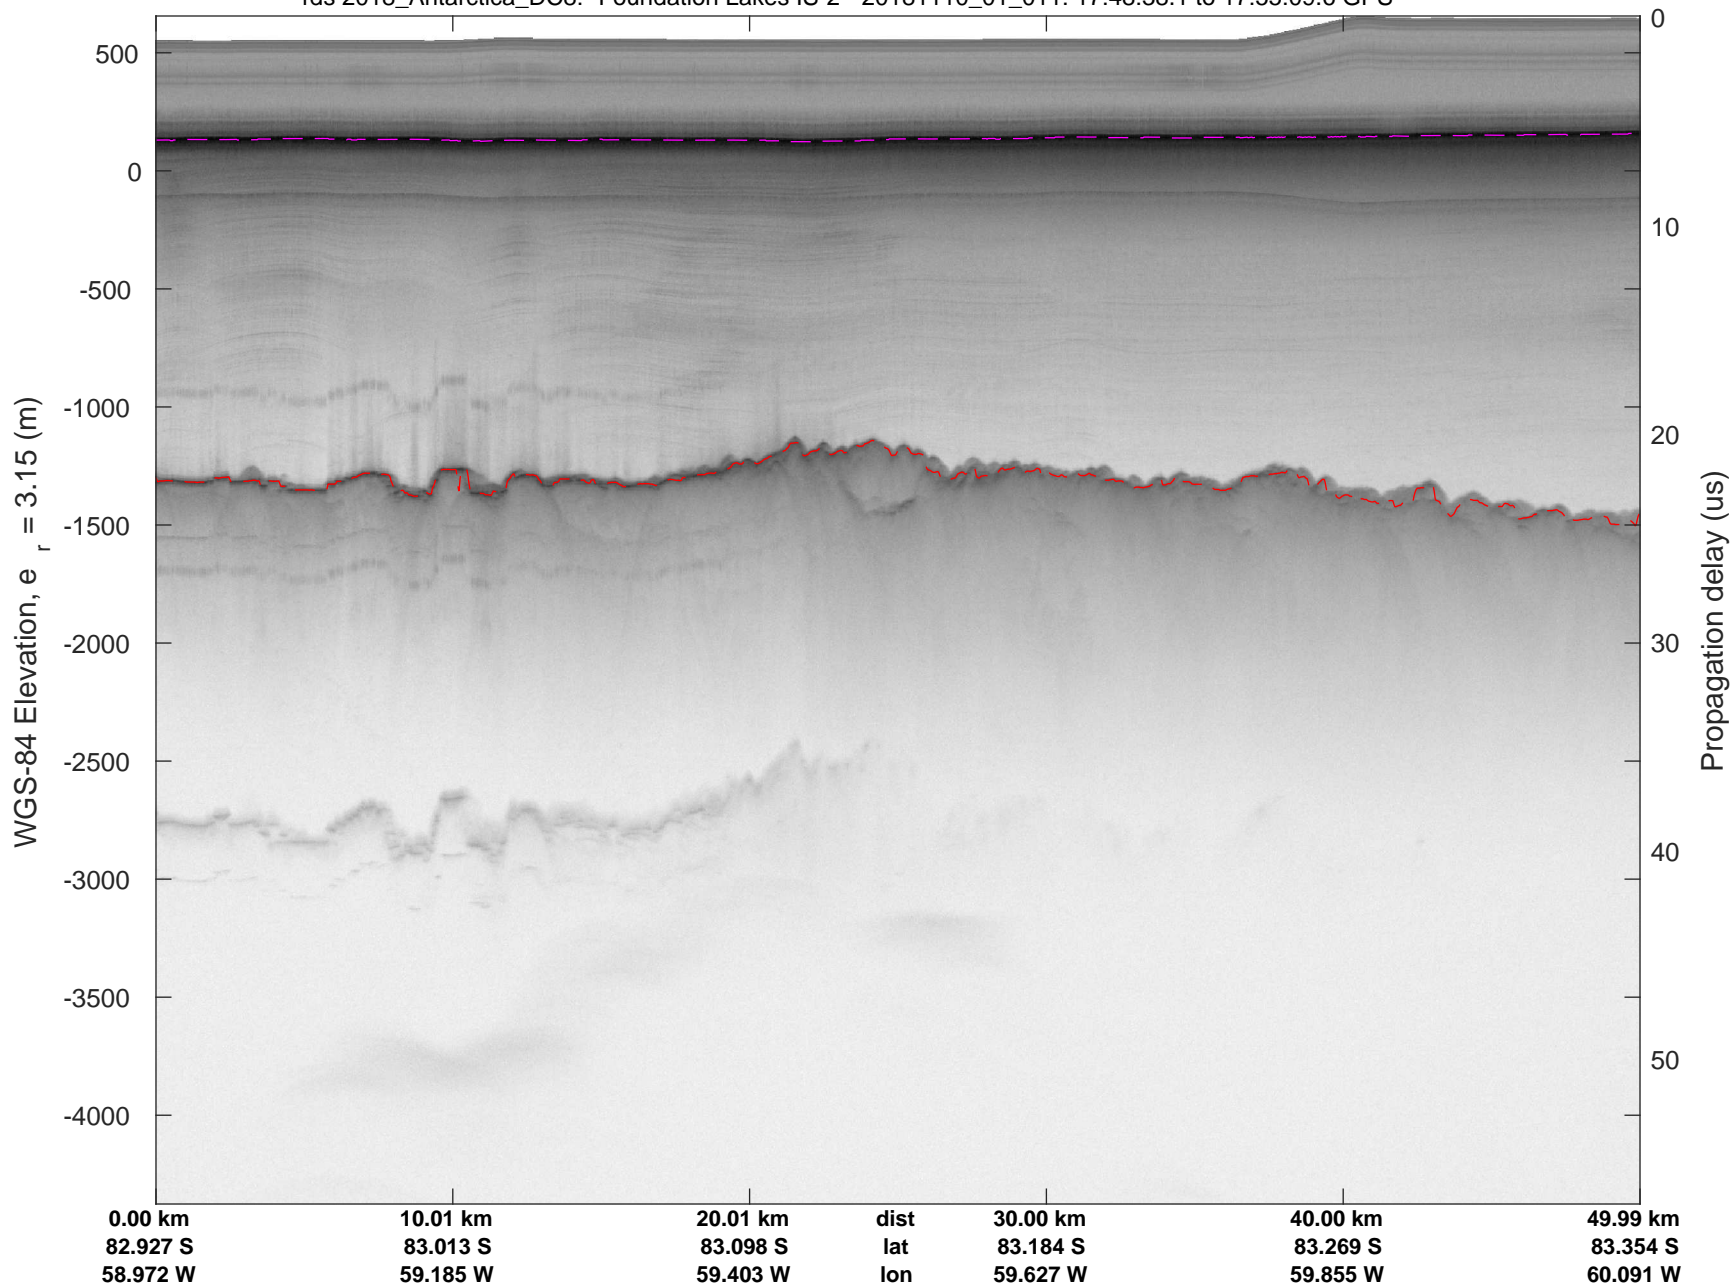

rds 2018_Antarctica_DC8: "Foundation Lakes IS-2" 20181110_01_011: 17:48:38.1 to 17:55:09.6 GPS