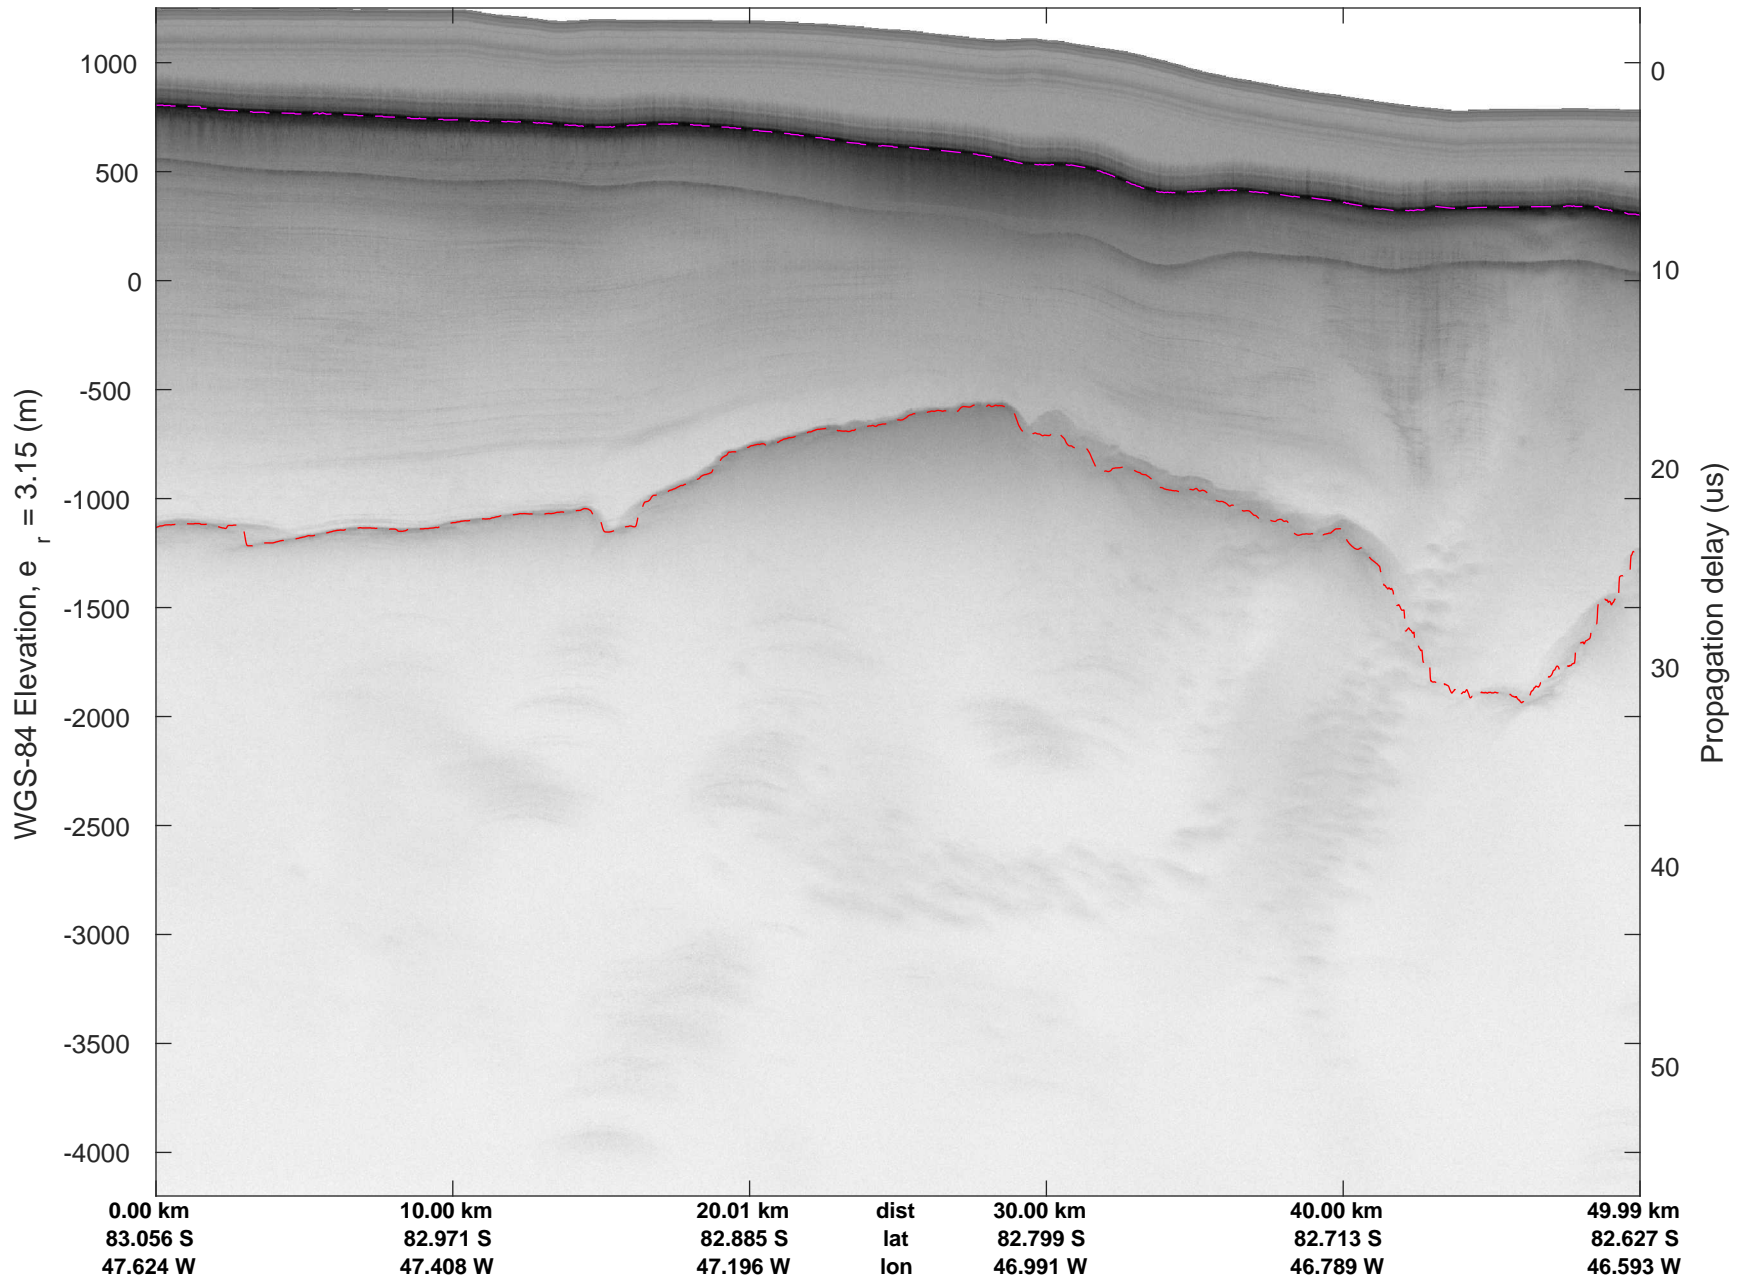

rds 2018\_Antarctica\_DC8: "Foundation Lakes IS-2" 20181110\_01\_029: 19:33:52.4 to 19:39:42.5 GPS

rds 2018\_Antarctica\_DC8: "Foundation Lakes IS-2" 20181110\_01\_030: 19:39:42.7 to 19:45:48.3 GPS

rds 2018\_Antarctica\_DC8: "Foundation Lakes IS-2" 20181110\_01\_030: 19:39:42.7 to 19:45:48.3 GPS

rds 2018\_Antarctica\_DC8: "Foundation Lakes IS-2" 20181110\_01\_031: 19:45:48.4 to 19:51:53.2 GPS

rds 2018\_Antarctica\_DC8: "Foundation Lakes IS-2" 20181110\_01\_031: 19:45:48.4 to 19:51:53.2 GPS

rds 2018\_Antarctica\_DC8: "Foundation Lakes IS-2" 20181110\_01\_032: 19:51:53.3 to 19:58:20.4 GPS

rds 2018\_Antarctica\_DC8: "Foundation Lakes IS-2" 20181110\_01\_032: 19:51:53.3 to 19:58:20.4 GPS

rds 2018\_Antarctica\_DC8: "Foundation Lakes IS-2" 20181110\_01\_033: 19:58:20.5 to 20:04:48.0 GPS

rds 2018\_Antarctica\_DC8: "Foundation Lakes IS-2" 20181110\_01\_033: 19:58:20.5 to 20:04:48.0 GPS