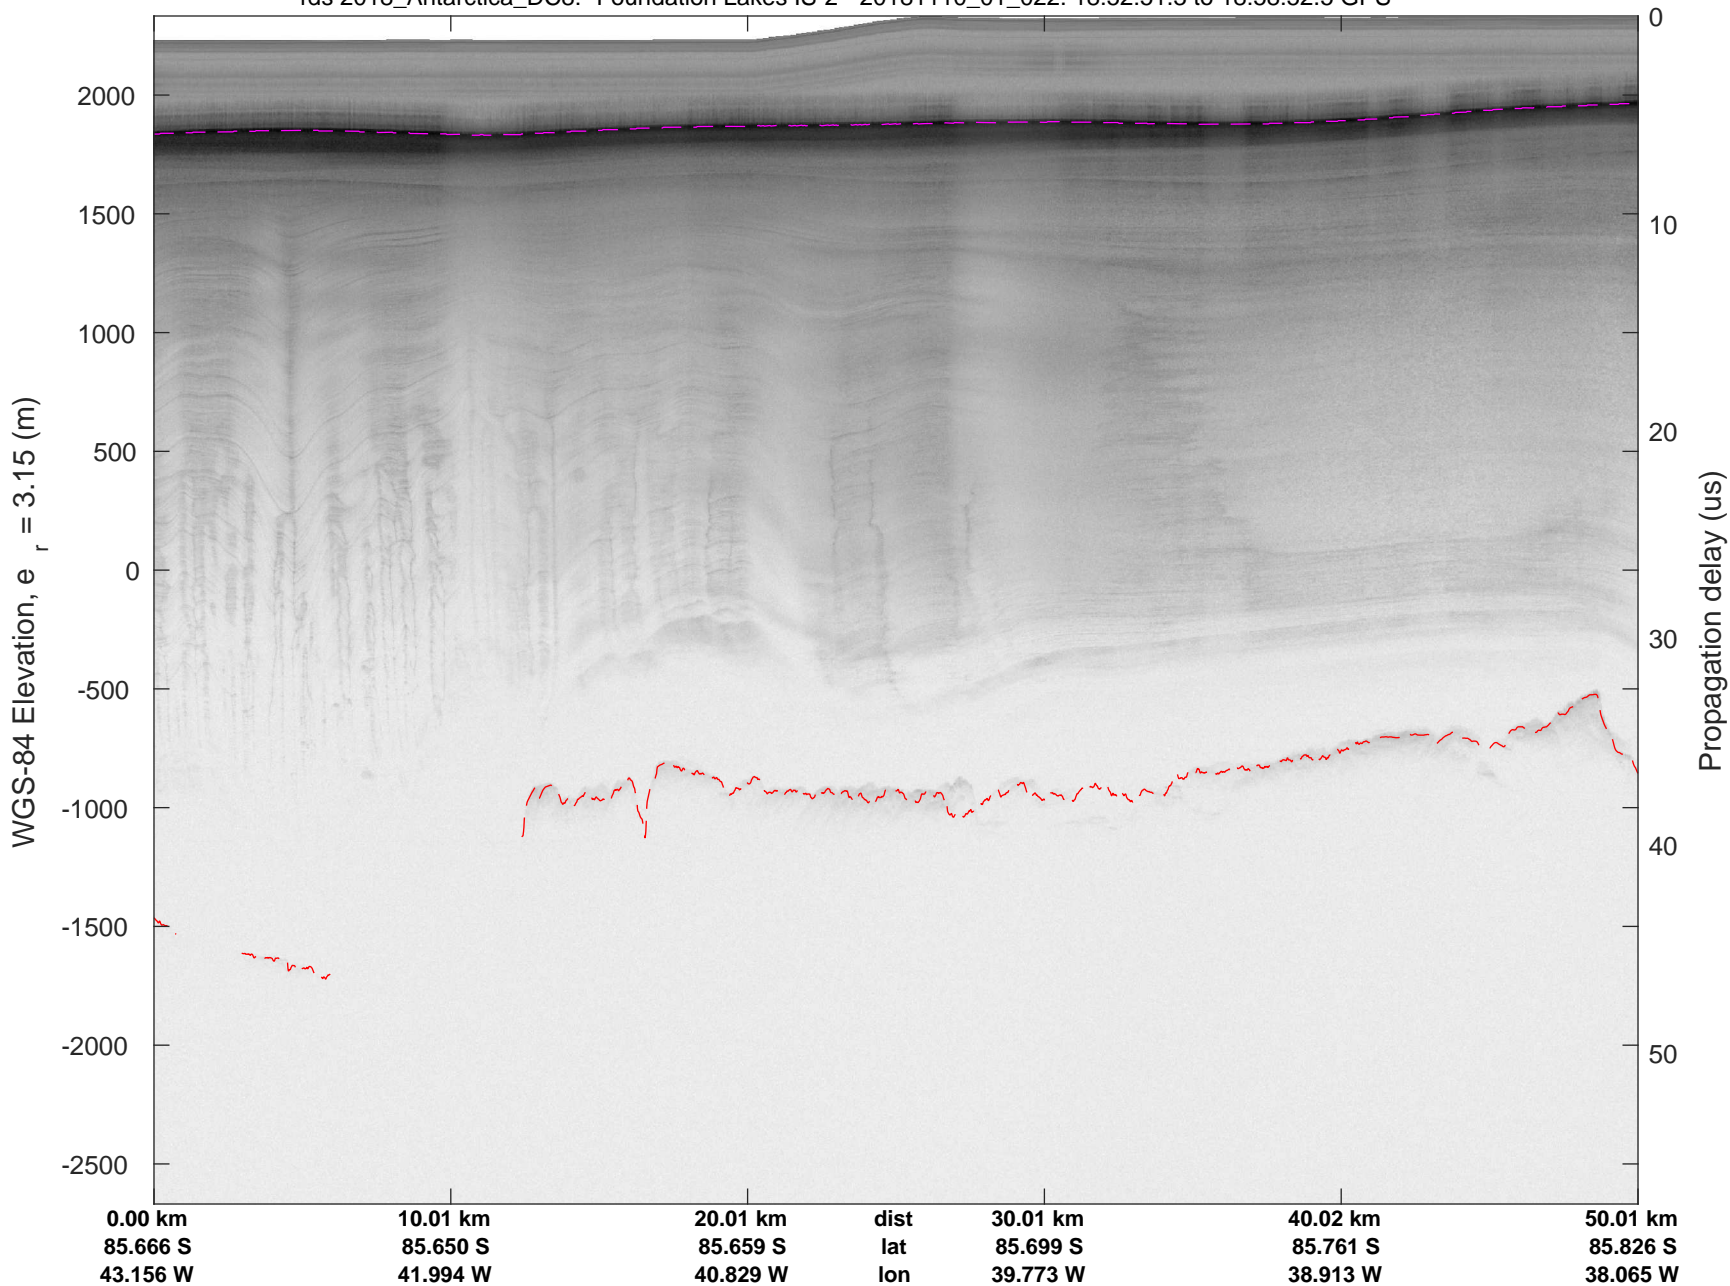

rds 2018\_Antarctica\_DC8: "Foundation Lakes IS-2" 20181110\_01\_020: 18:41:17.1 to 18:46:51.8 GPS

rds 2018\_Antarctica\_DC8: "Foundation Lakes IS-2" 20181110\_01\_021: 18:46:52.0 to 18:52:51.1 GPS

rds 2018\_Antarctica\_DC8: "Foundation Lakes IS-2" 20181110\_01\_021: 18:46:52.0 to 18:52:51.1 GPS

rds 2018\_Antarctica\_DC8: "Foundation Lakes IS-2" 20181110\_01\_022: 18:52:51.3 to 18:58:52.5 GPS

rds 2018\_Antarctica\_DC8: "Foundation Lakes IS-2" 20181110\_01\_022: 18:52:51.3 to 18:58:52.5 GPS

rds 2018\_Antarctica\_DC8: "Foundation Lakes IS-2" 20181110\_01\_023: 18:58:52.6 to 19:04:49.6 GPS