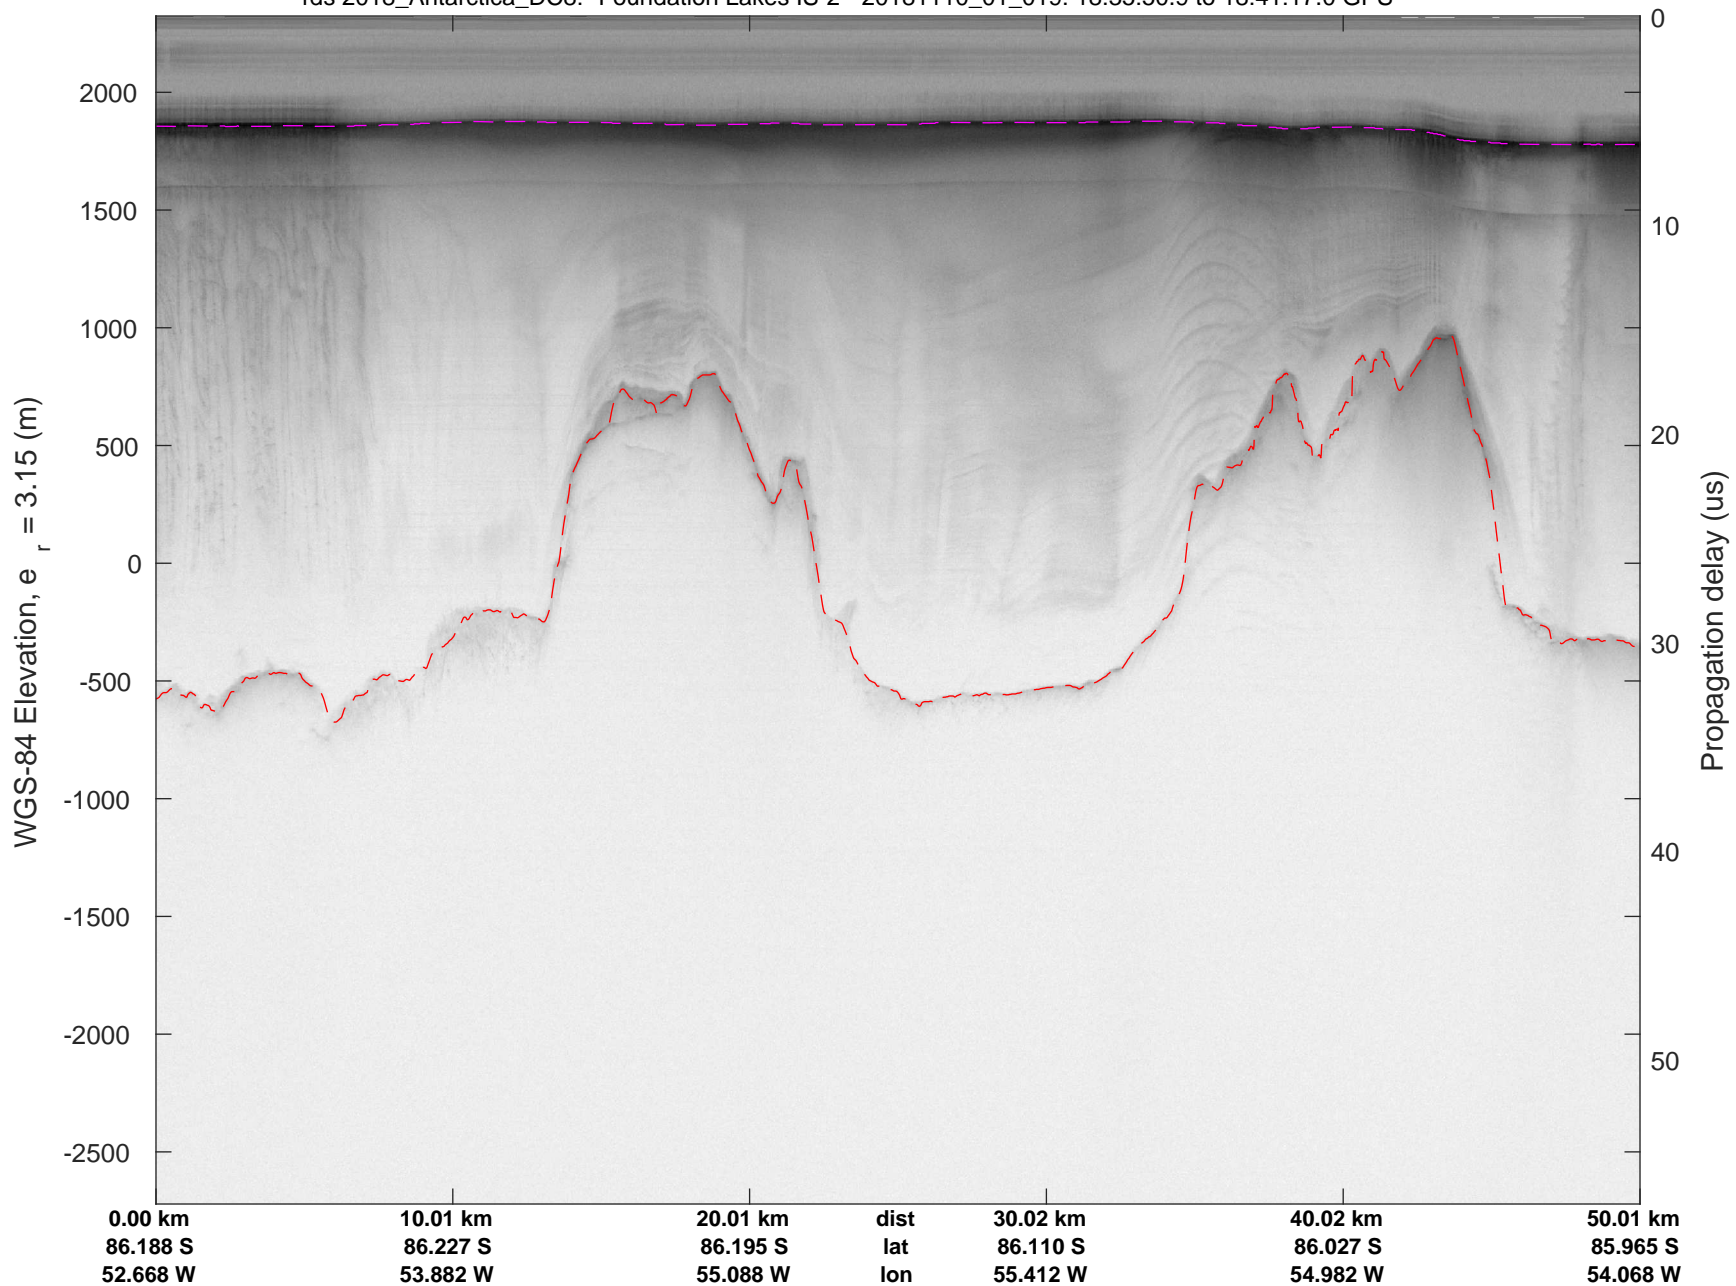

rds 2018\_Antarctica\_DC8: "Foundation Lakes IS-2" 20181110\_01\_017: 18:24:32.4 to 18:30:15.1 GPS

rds 2018\_Antarctica\_DC8: "Foundation Lakes IS-2" 20181110\_01\_018: 18:30:15.2 to 18:35:50.8 GPS

rds 2018\_Antarctica\_DC8: "Foundation Lakes IS-2" 20181110\_01\_018: 18:30:15.2 to 18:35:50.8 GPS

rds 2018\_Antarctica\_DC8: "Foundation Lakes IS-2" 20181110\_01\_019: 18:35:50.9 to 18:41:17.0 GPS

rds 2018\_Antarctica\_DC8: "Foundation Lakes IS-2" 20181110\_01\_019: 18:35:50.9 to 18:41:17.0 GPS

rds 2018\_Antarctica\_DC8: "Foundation Lakes IS-2" 20181110\_01\_020: 18:41:17.1 to 18:46:51.8 GPS