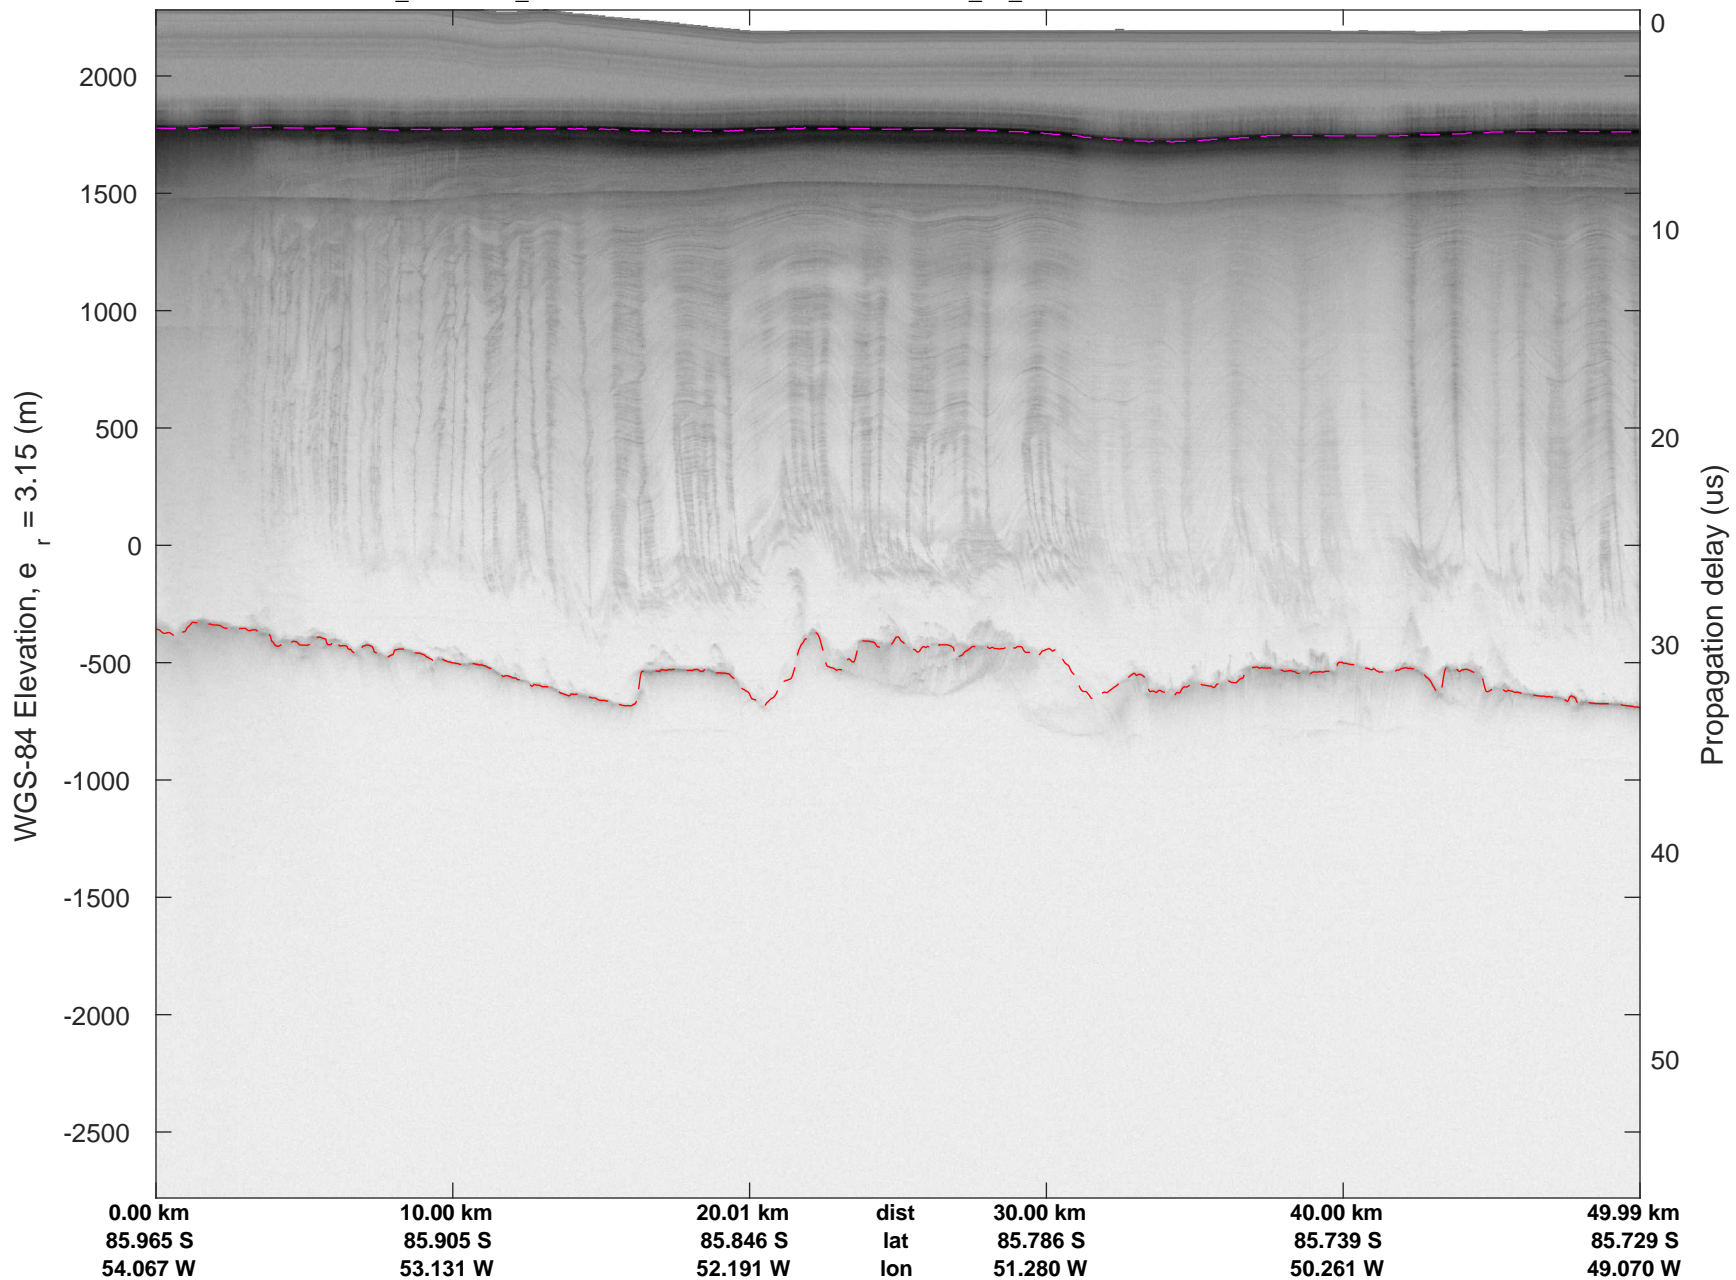

rds 2018\_Antarctica\_DC8: "Foundation Lakes IS-2" 20181110\_01\_019: 18:35:50.9 to 18:41:17.0 GPS

rds 2018\_Antarctica\_DC8: "Foundation Lakes IS-2" 20181110\_01\_019: 18:35:50.9 to 18:41:17.0 GPS

rds 2018\_Antarctica\_DC8: "Foundation Lakes IS-2" 20181110\_01\_020: 18:41:17.1 to 18:46:51.8 GPS

rds 2018\_Antarctica\_DC8: "Foundation Lakes IS-2" 20181110\_01\_020: 18:41:17.1 to 18:46:51.8 GPS

rds 2018\_Antarctica\_DC8: "Foundation Lakes IS-2" 20181110\_01\_021: 18:46:52.0 to 18:52:51.1 GPS

rds 2018\_Antarctica\_DC8: "Foundation Lakes IS-2" 20181110\_01\_021: 18:46:52.0 to 18:52:51.1 GPS