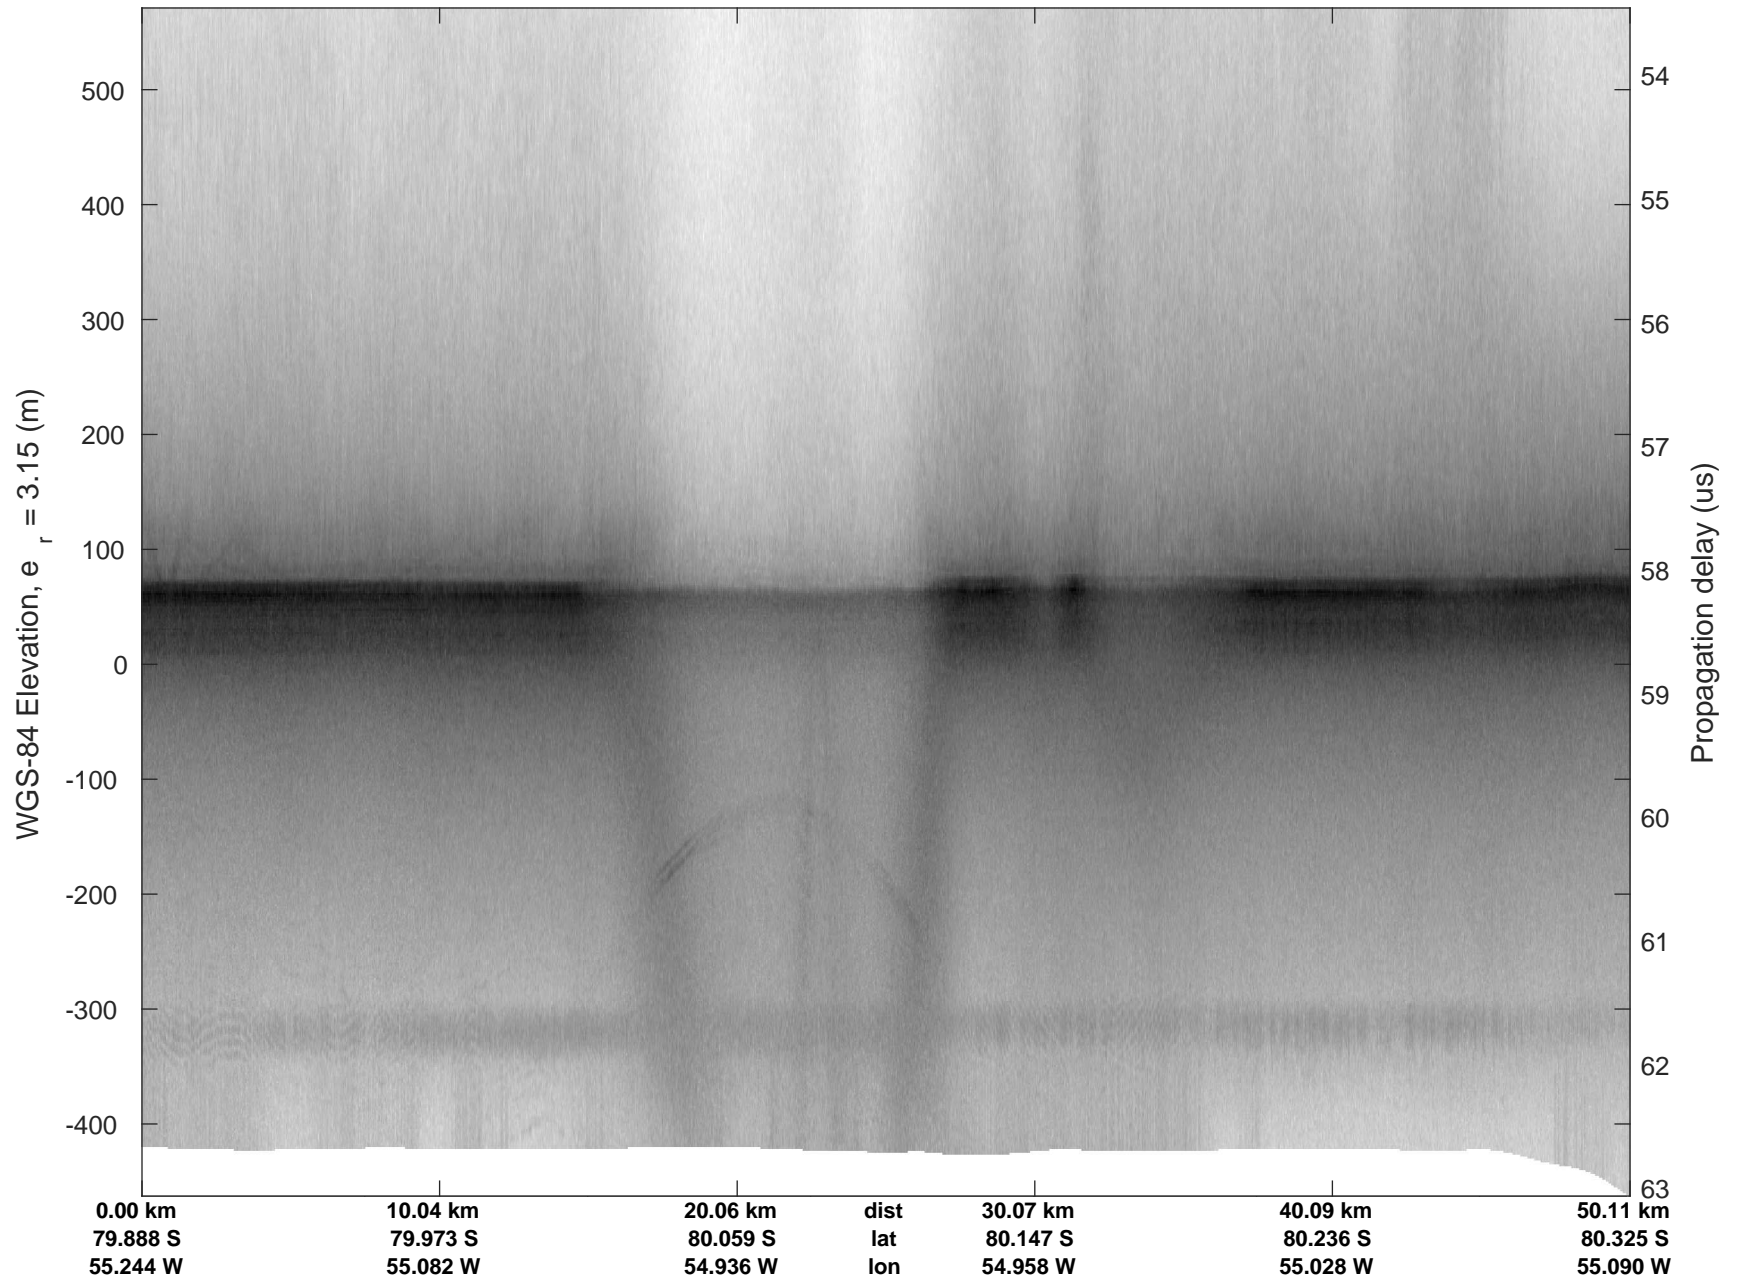

rds 2018_Antarctica_DC8: "Foundation Lakes IS-2" 20181110_01_004: 17:12:24.3 to 17:16:01.2 GPS