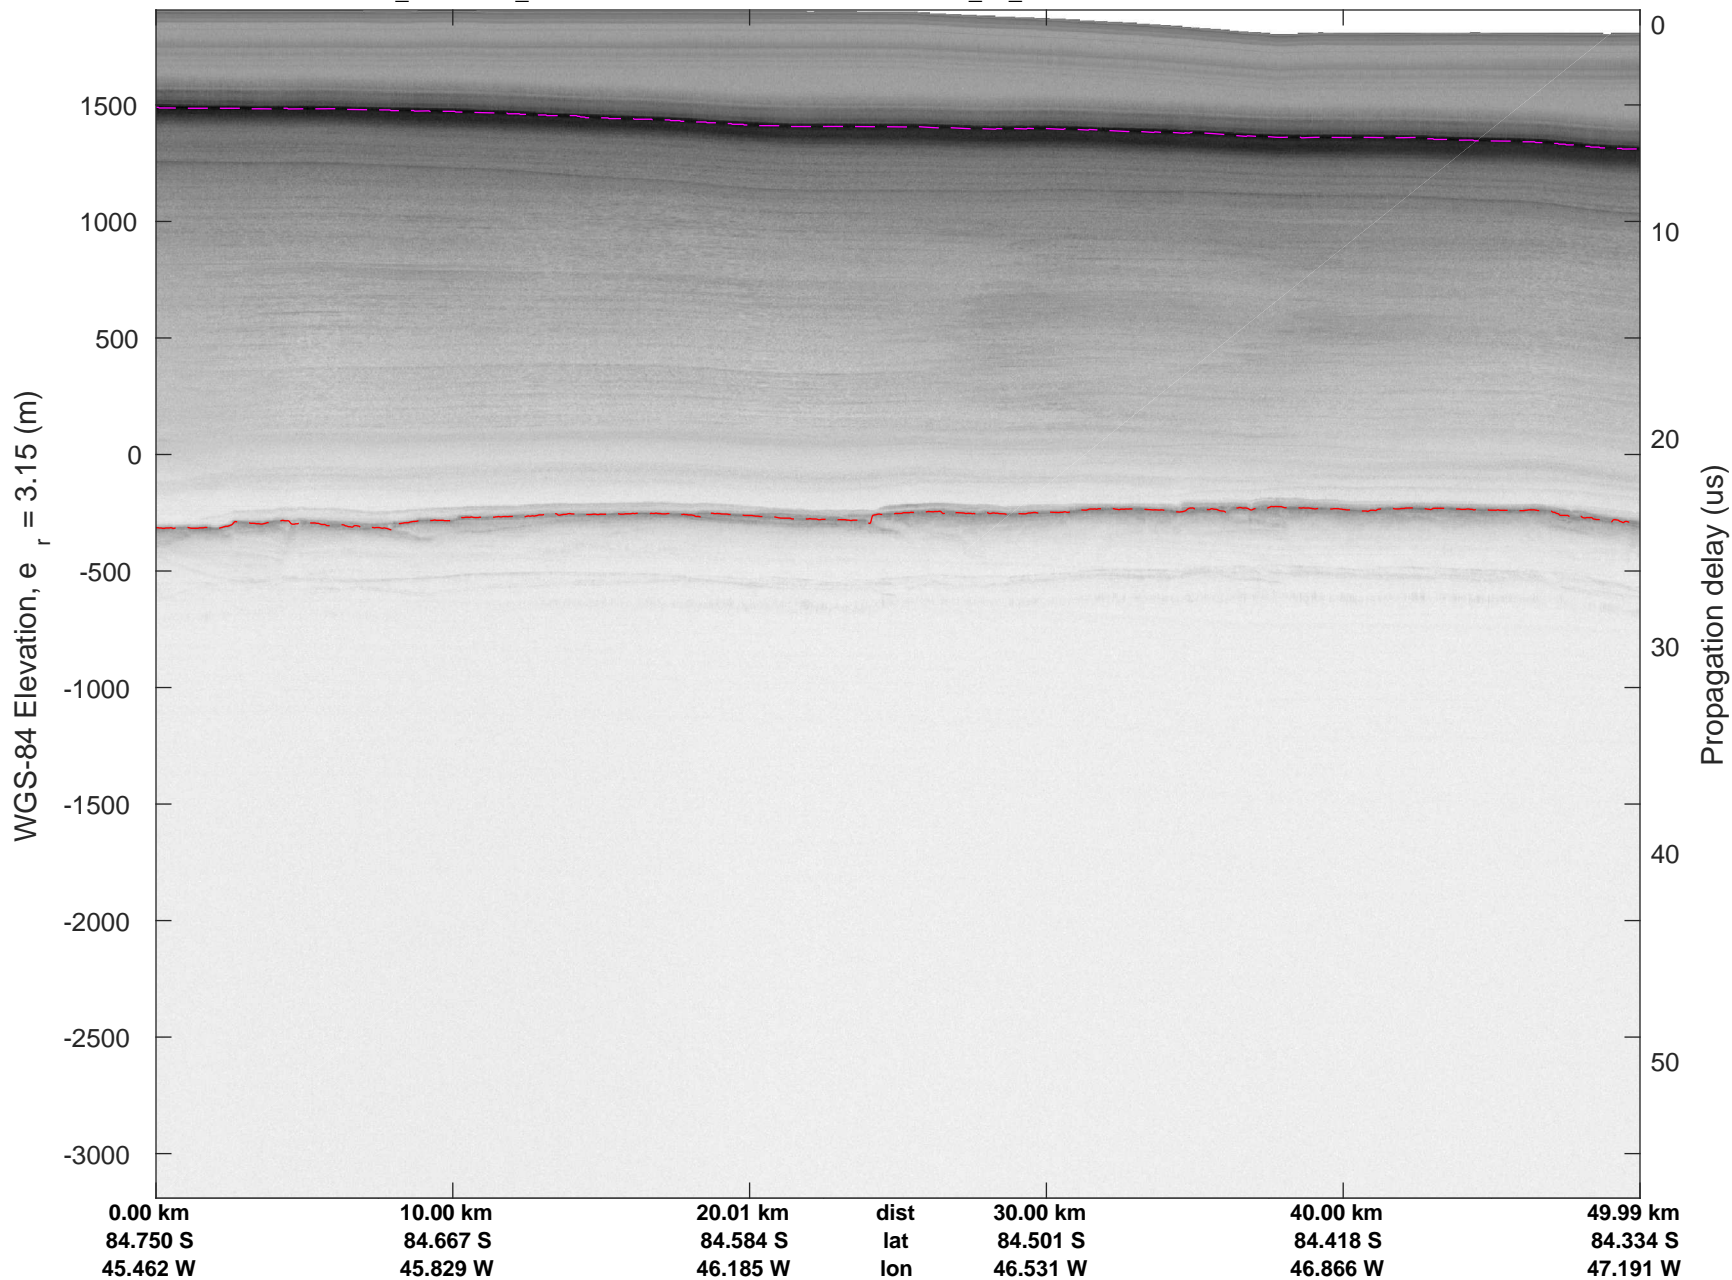

rds 2018\_Antarctica\_DC8: "Foundation Lakes IS-2" 20181110\_01\_026: 19:16:04.5 to 19:21:40.6 GPS

rds 2018\_Antarctica\_DC8: "Foundation Lakes IS-2" 20181110\_01\_027: 19:21:40.7 to 19:27:41.6 GPS

rds 2018\_Antarctica\_DC8: "Foundation Lakes IS-2" 20181110\_01\_027: 19:21:40.7 to 19:27:41.6 GPS

rds 2018\_Antarctica\_DC8: "Foundation Lakes IS-2" 20181110\_01\_028: 19:27:41.7 to 19:33:52.3 GPS

rds 2018\_Antarctica\_DC8: "Foundation Lakes IS-2" 20181110\_01\_028: 19:27:41.7 to 19:33:52.3 GPS

rds 2018\_Antarctica\_DC8: "Foundation Lakes IS-2" 20181110\_01\_029: 19:33:52.4 to 19:39:42.5 GPS