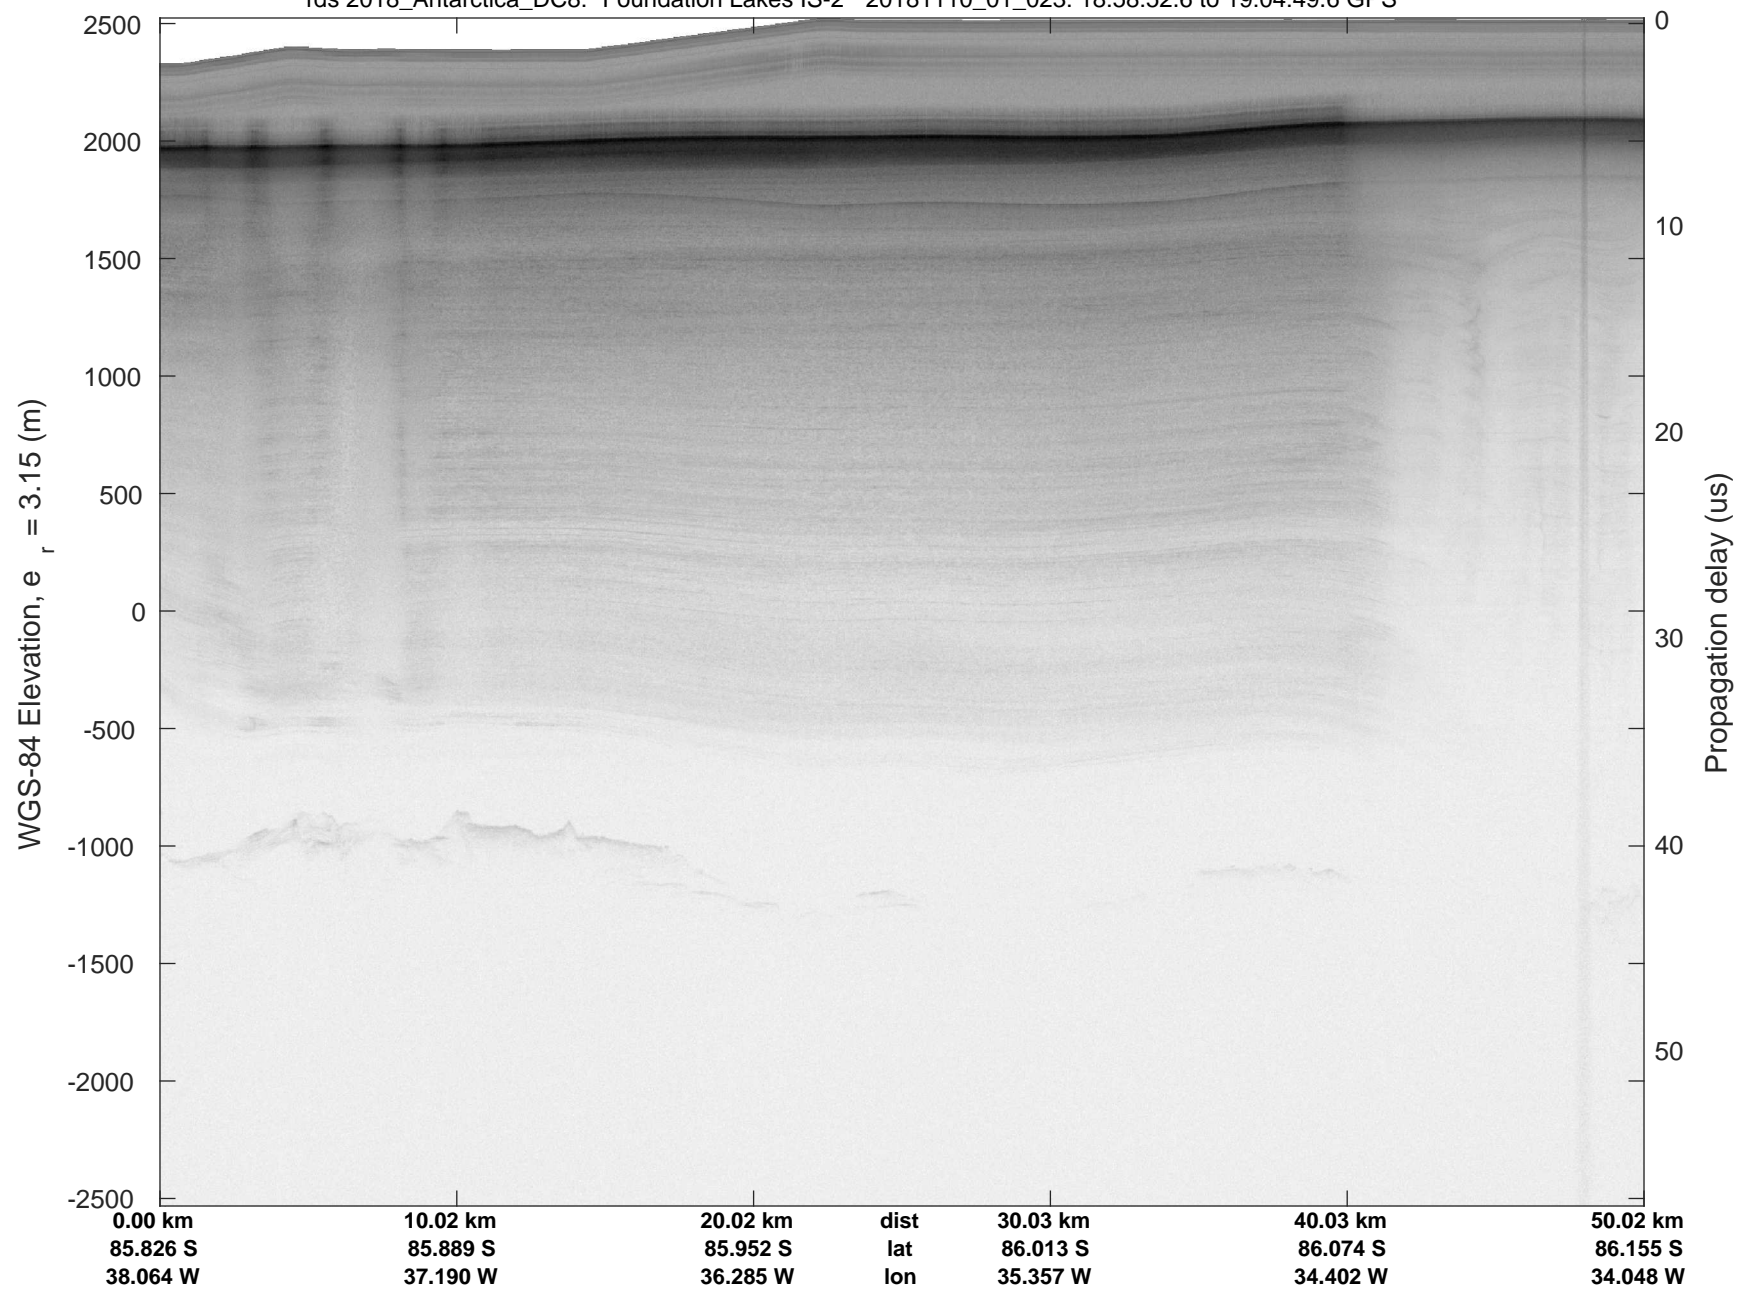

rds 2018\_Antarctica\_DC8: "Foundation Lakes IS-2" 20181110\_01\_020: 18:41:17.1 to 18:46:51.8 GPS

rds 2018\_Antarctica\_DC8: "Foundation Lakes IS-2" 20181110\_01\_021: 18:46:52.0 to 18:52:51.1 GPS

rds 2018\_Antarctica\_DC8: "Foundation Lakes IS-2" 20181110\_01\_021: 18:46:52.0 to 18:52:51.1 GPS

rds 2018\_Antarctica\_DC8: "Foundation Lakes IS-2" 20181110\_01\_022: 18:52:51.3 to 18:58:52.5 GPS

rds 2018\_Antarctica\_DC8: "Foundation Lakes IS-2" 20181110\_01\_022: 18:52:51.3 to 18:58:52.5 GPS

rds 2018\_Antarctica\_DC8: "Foundation Lakes IS-2" 20181110\_01\_023: 18:58:52.6 to 19:04:49.6 GPS