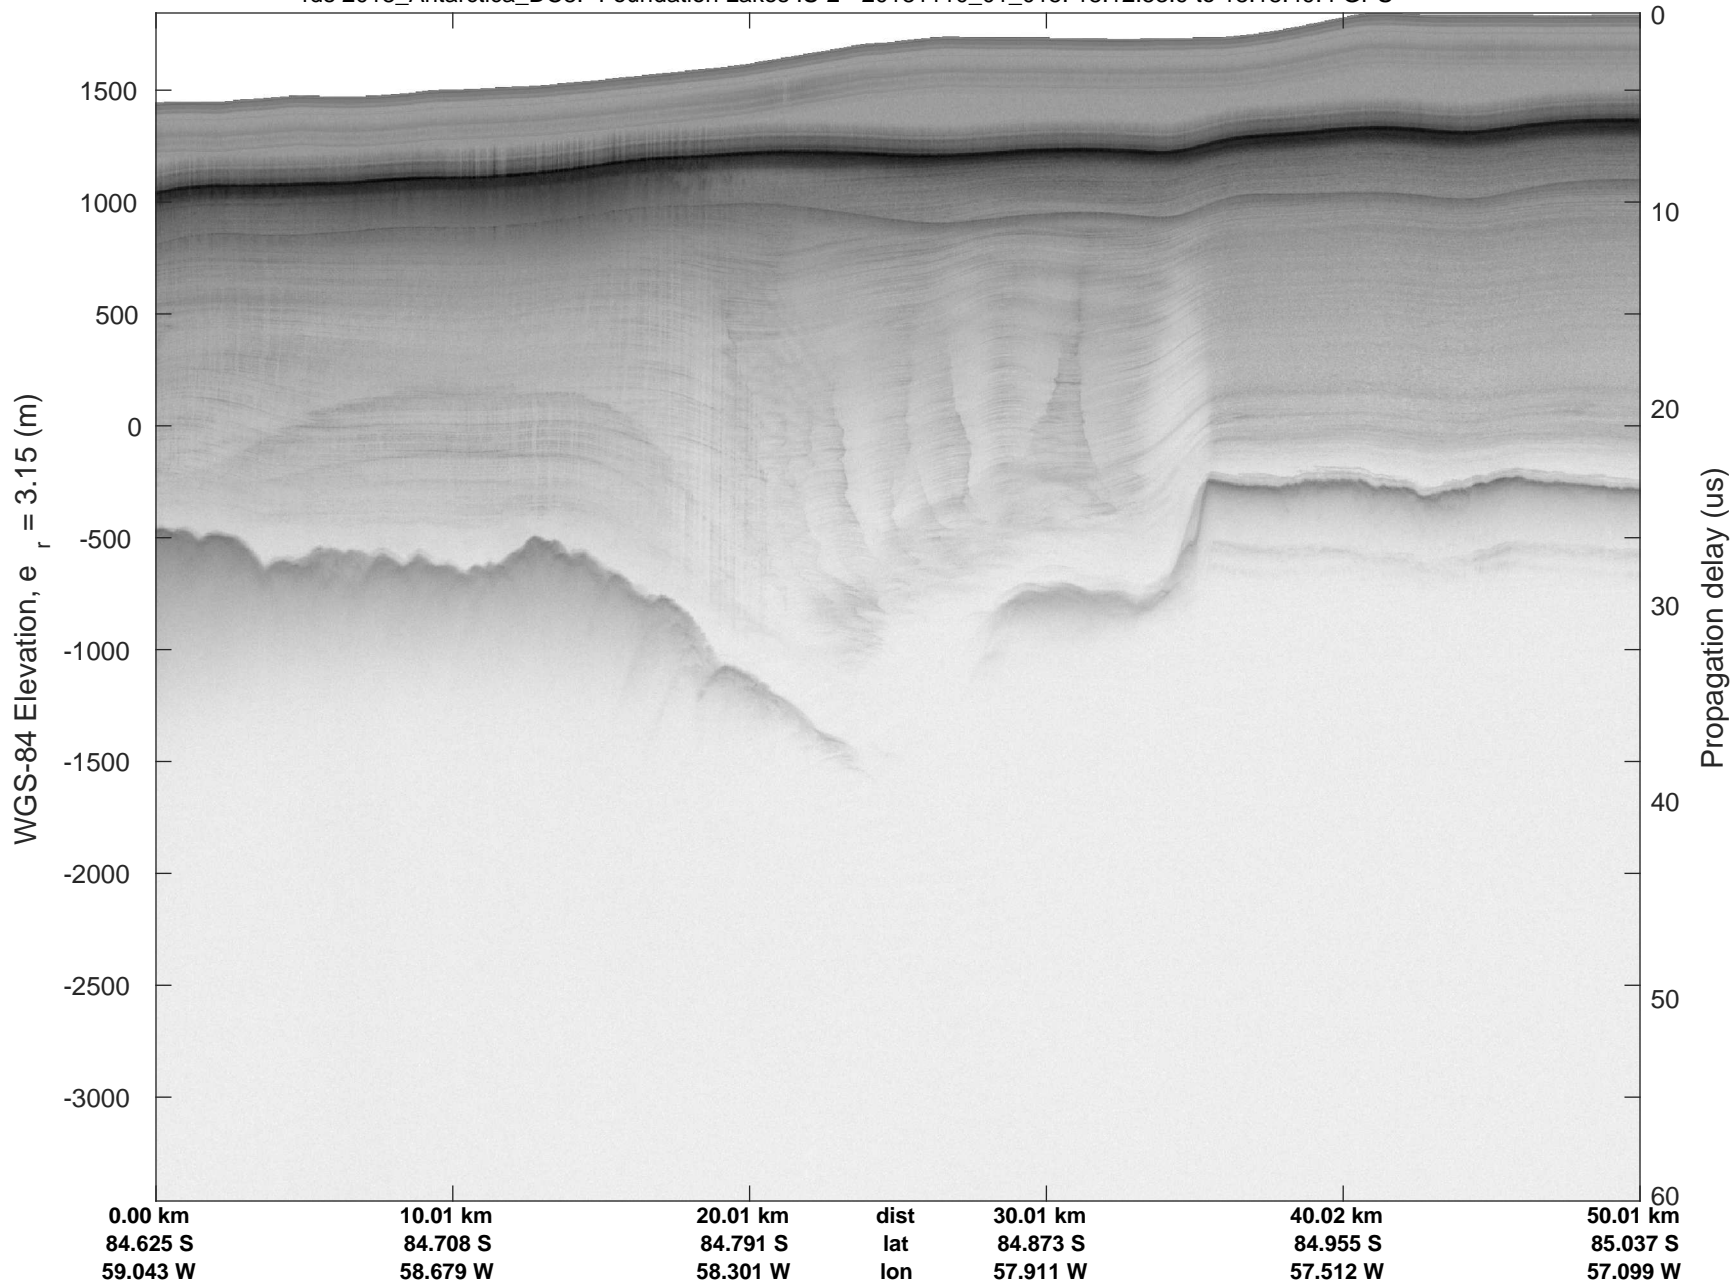

rds 2018_Antarctica_DC8: "Foundation Lakes IS-2" 20181110_01_015: 18:12:53.9 to 18:18:49.4 GPS