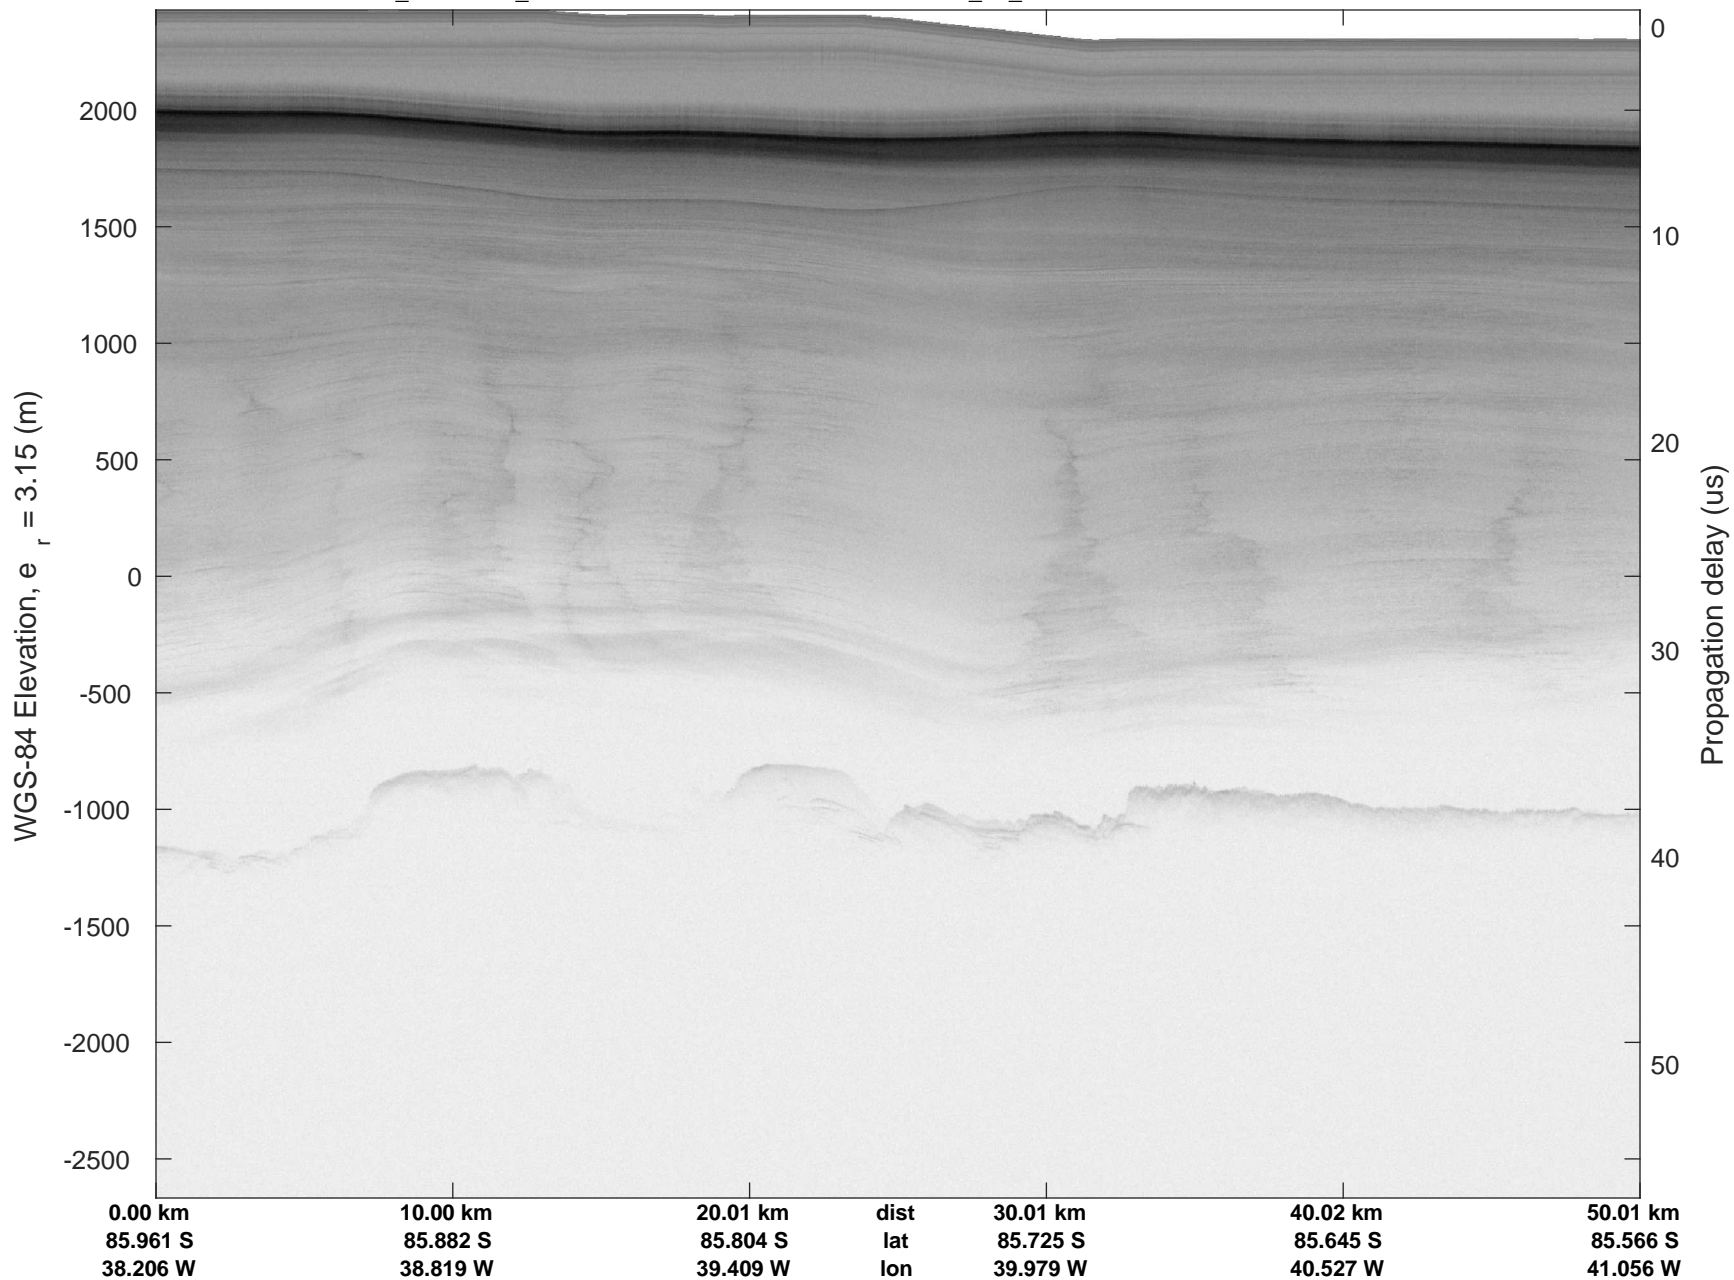

rds 2018_Antarctica_DC8: "Foundation Lakes IS-2" 20181110_01_025: 19:10:21.4 to 19:16:04.4 GPS