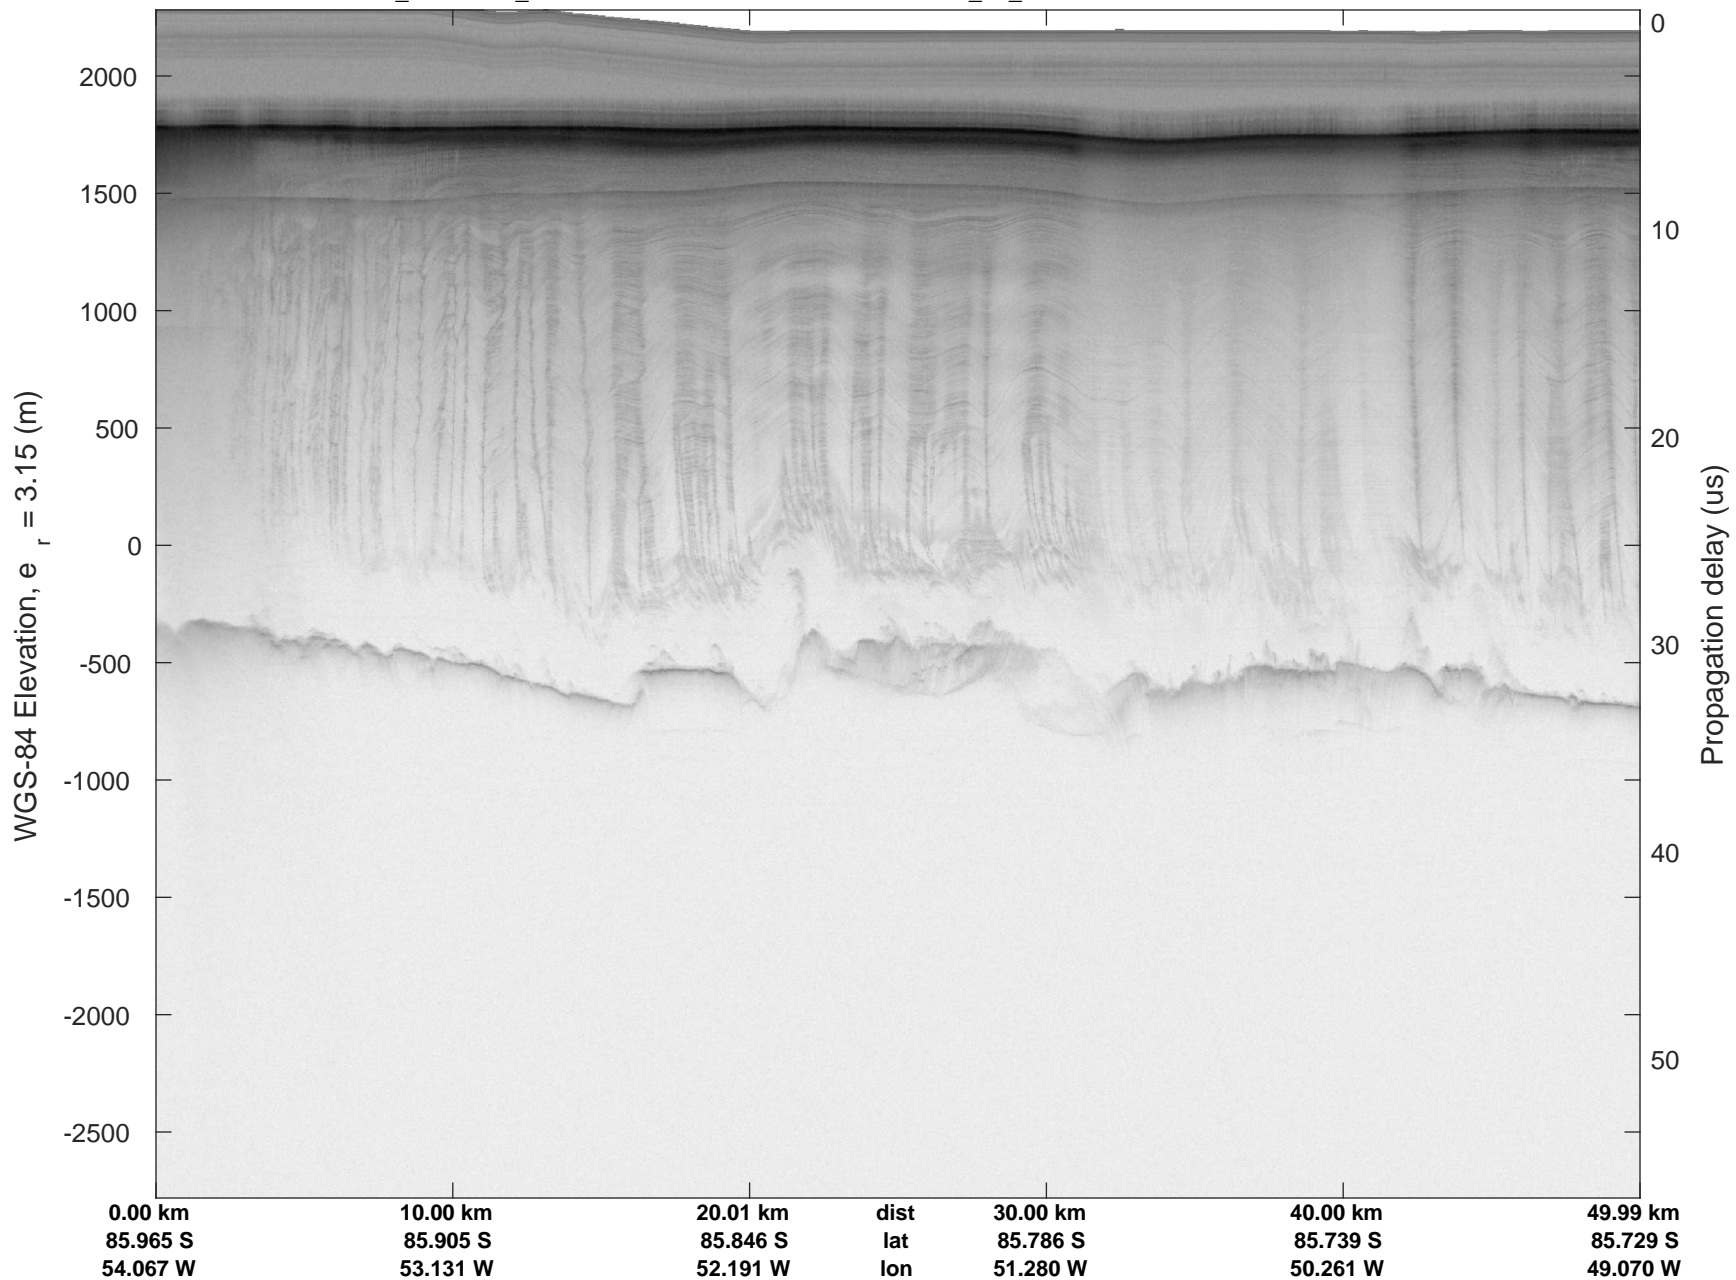

rds 2018_Antarctica_DC8: "Foundation Lakes IS-2" 20181110_01_020: 18:41:17.1 to 18:46:51.8 GPS