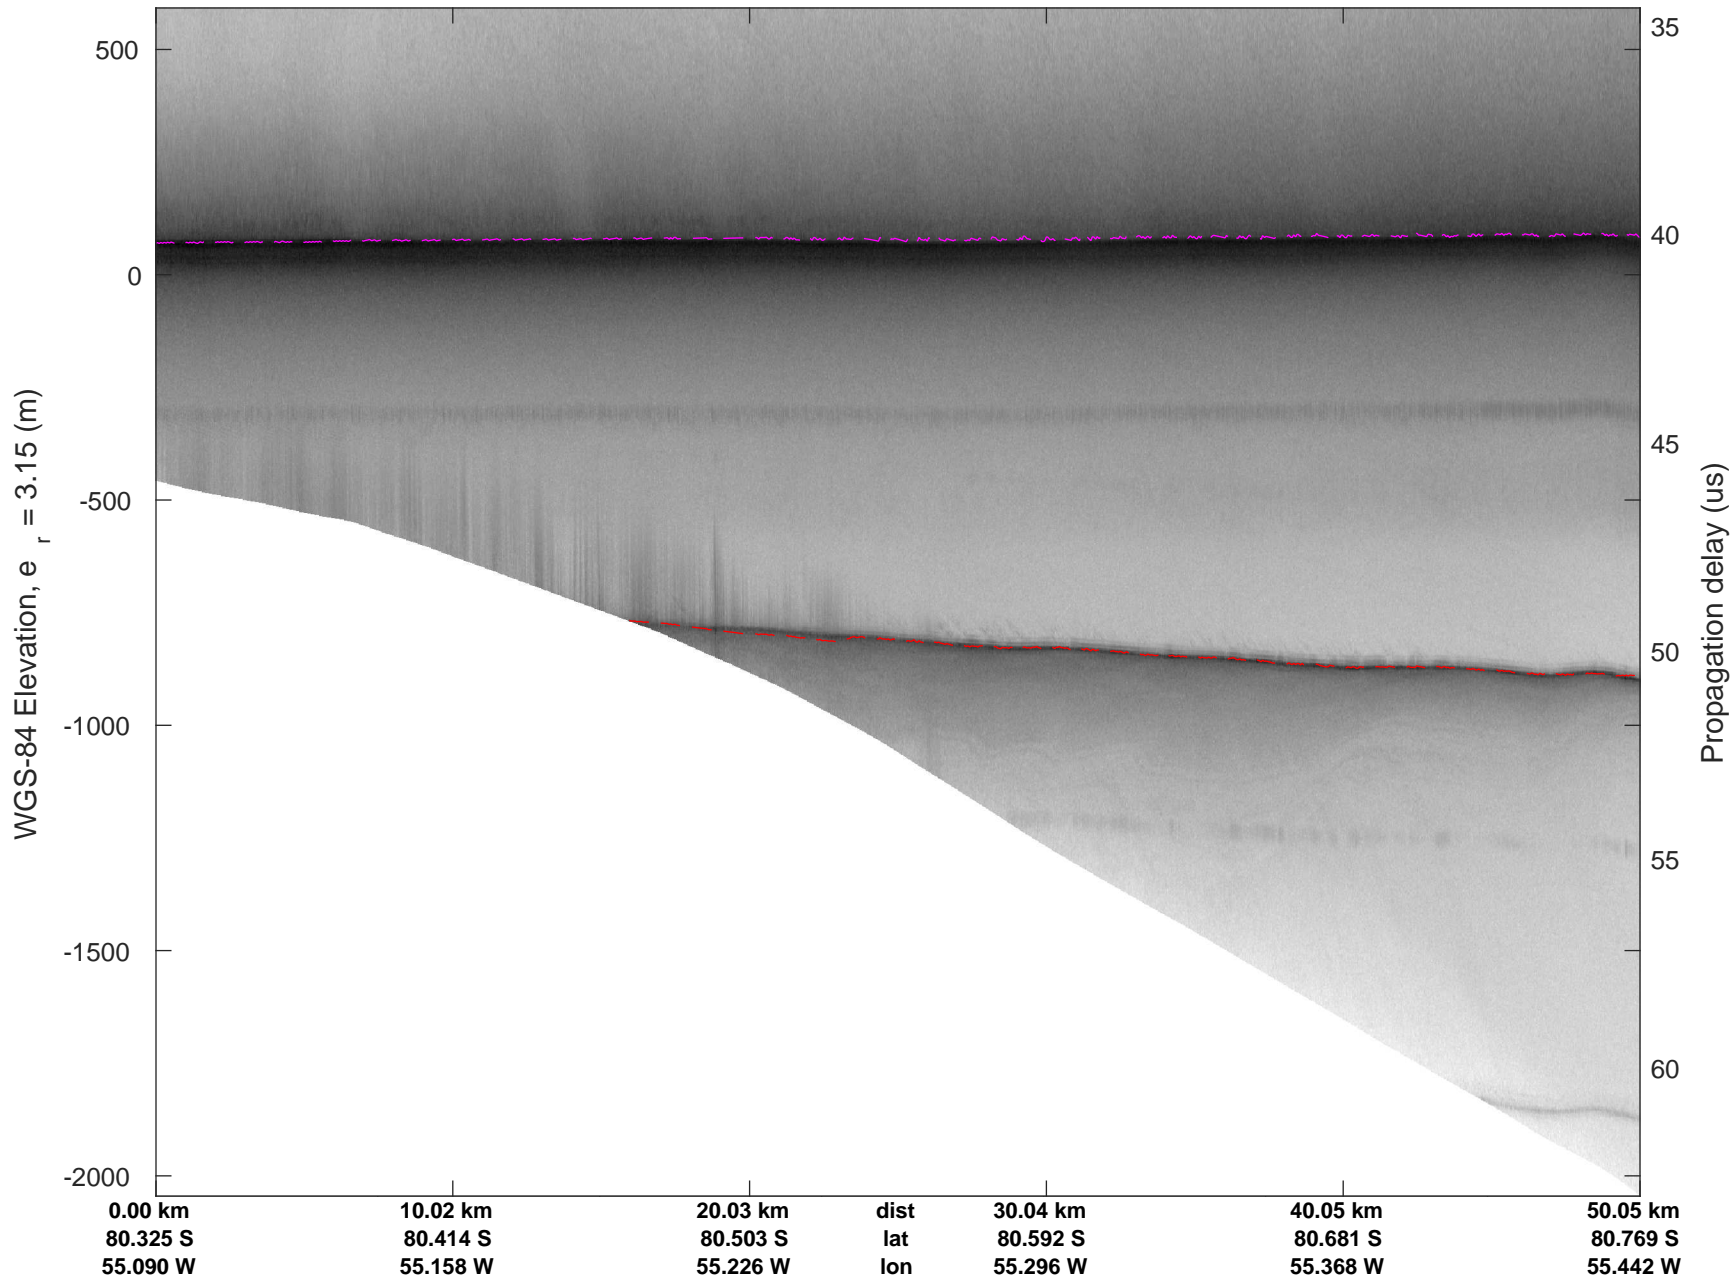

rds 2018_Antarctica_DC8: "Foundation Lakes IS-2" 20181110_01_005: 17:16:01.2 to 17:19:54.3 GPS