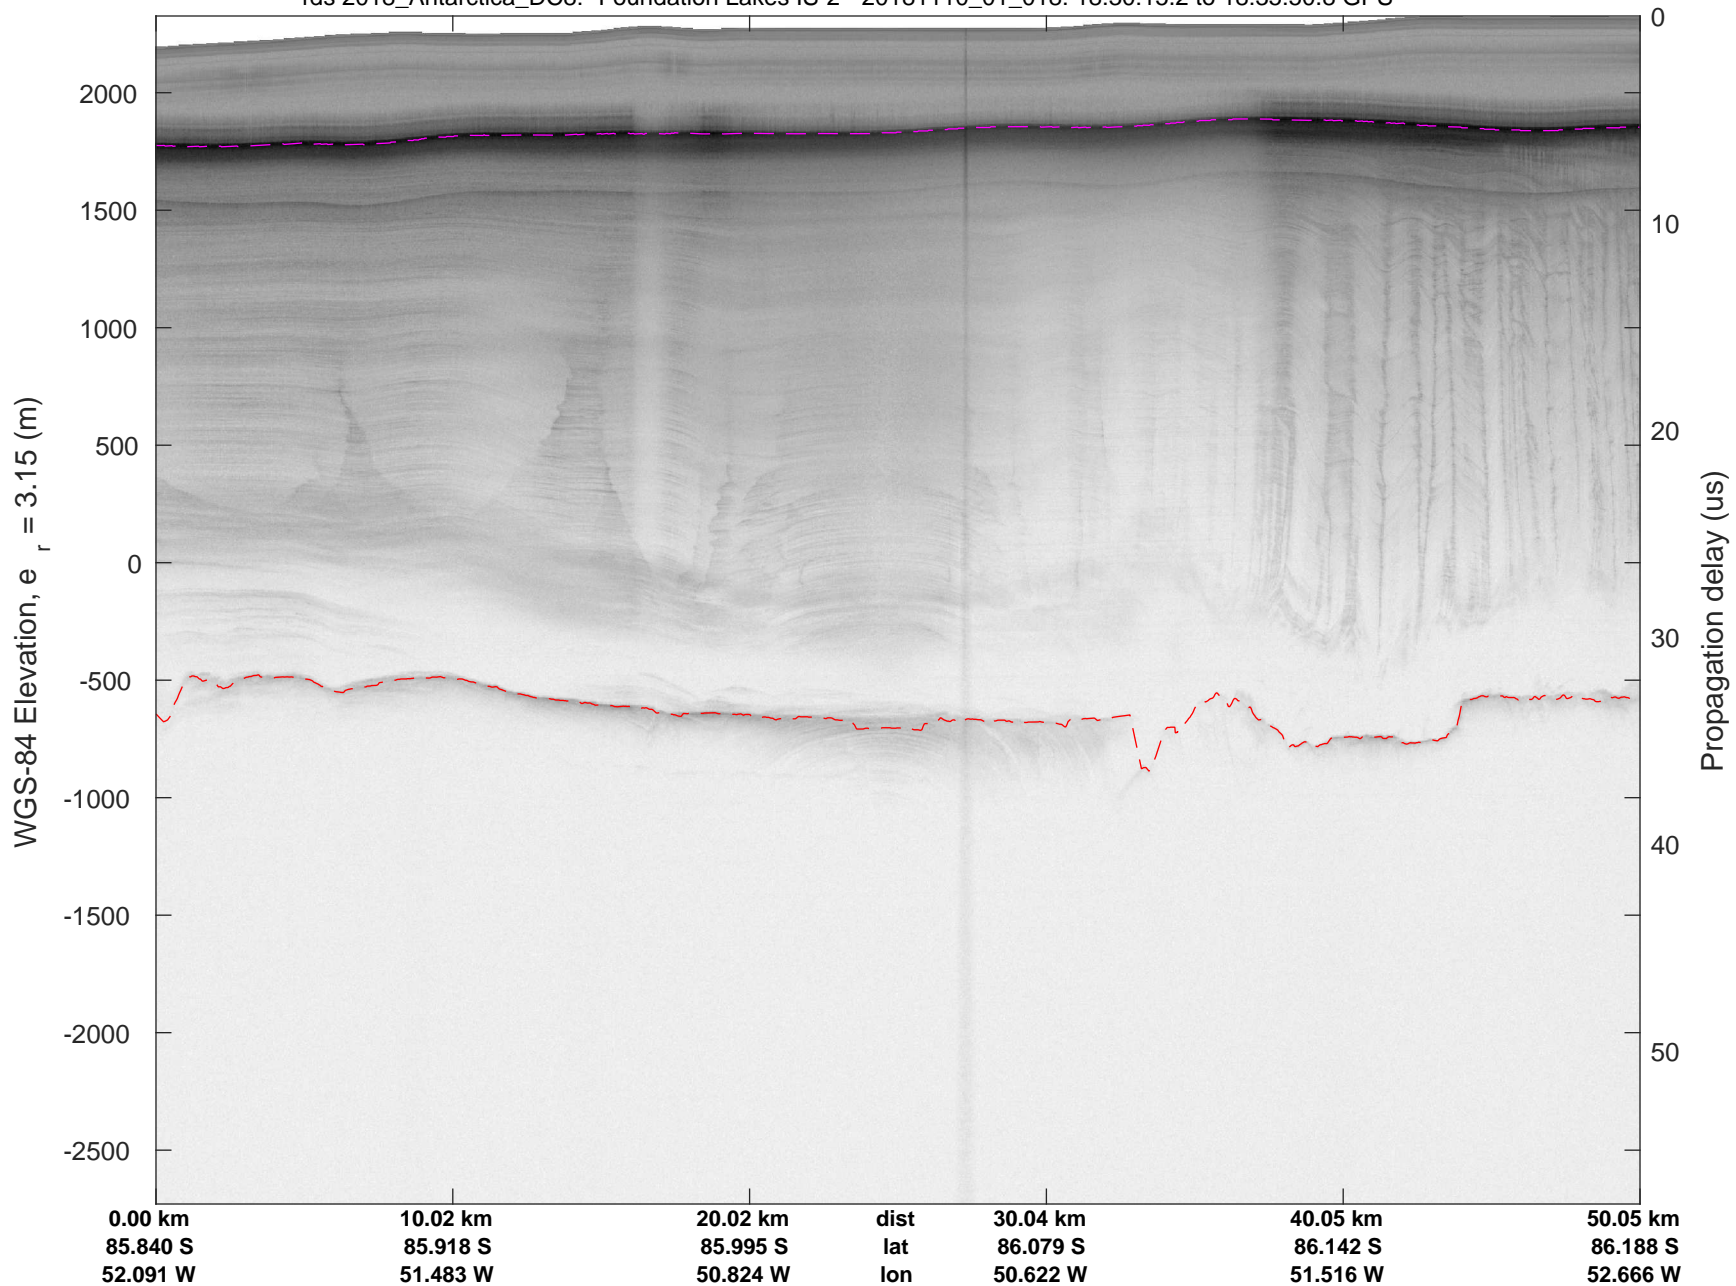

rds 2018\_Antarctica\_DC8: "Foundation Lakes IS-2" 20181110\_01\_016: 18:18:49.5 to 18:24:32.3 GPS

rds 2018\_Antarctica\_DC8: "Foundation Lakes IS-2" 20181110\_01\_016: 18:18:49.5 to 18:24:32.3 GPS

rds 2018\_Antarctica\_DC8: "Foundation Lakes IS-2" 20181110\_01\_017: 18:24:32.4 to 18:30:15.1 GPS

rds 2018\_Antarctica\_DC8: "Foundation Lakes IS-2" 20181110\_01\_017: 18:24:32.4 to 18:30:15.1 GPS

rds 2018\_Antarctica\_DC8: "Foundation Lakes IS-2" 20181110\_01\_018: 18:30:15.2 to 18:35:50.8 GPS

rds 2018\_Antarctica\_DC8: "Foundation Lakes IS-2" 20181110\_01\_018: 18:30:15.2 to 18:35:50.8 GPS