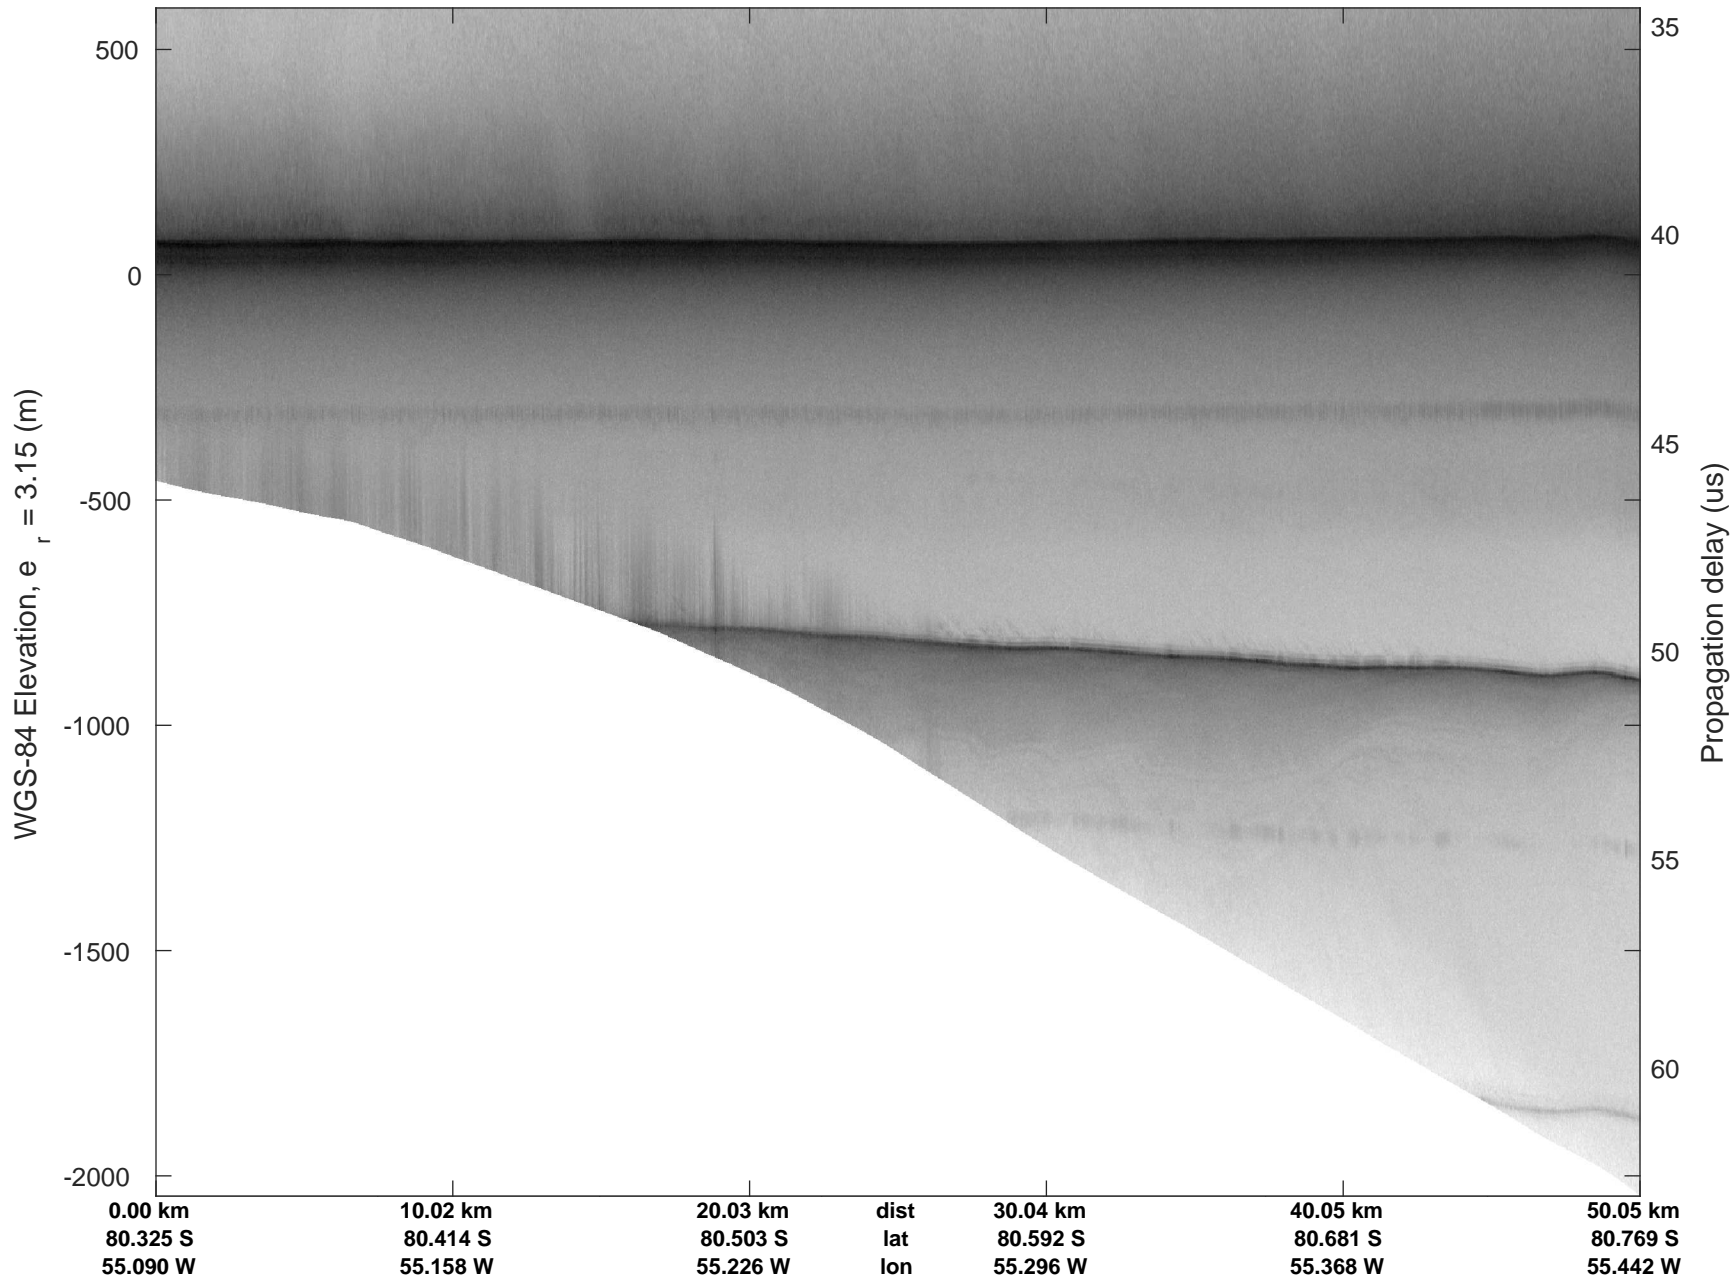

rds 2018\_Antarctica\_DC8: "Foundation Lakes IS-2" 20181110\_01\_004: 17:12:24.3 to 17:16:01.2 GPS

rds 2018\_Antarctica\_DC8: "Foundation Lakes IS-2" 20181110\_01\_004: 17:12:24.3 to 17:16:01.2 GPS

rds 2018\_Antarctica\_DC8: "Foundation Lakes IS-2" 20181110\_01\_005: 17:16:01.2 to 17:19:54.3 GPS