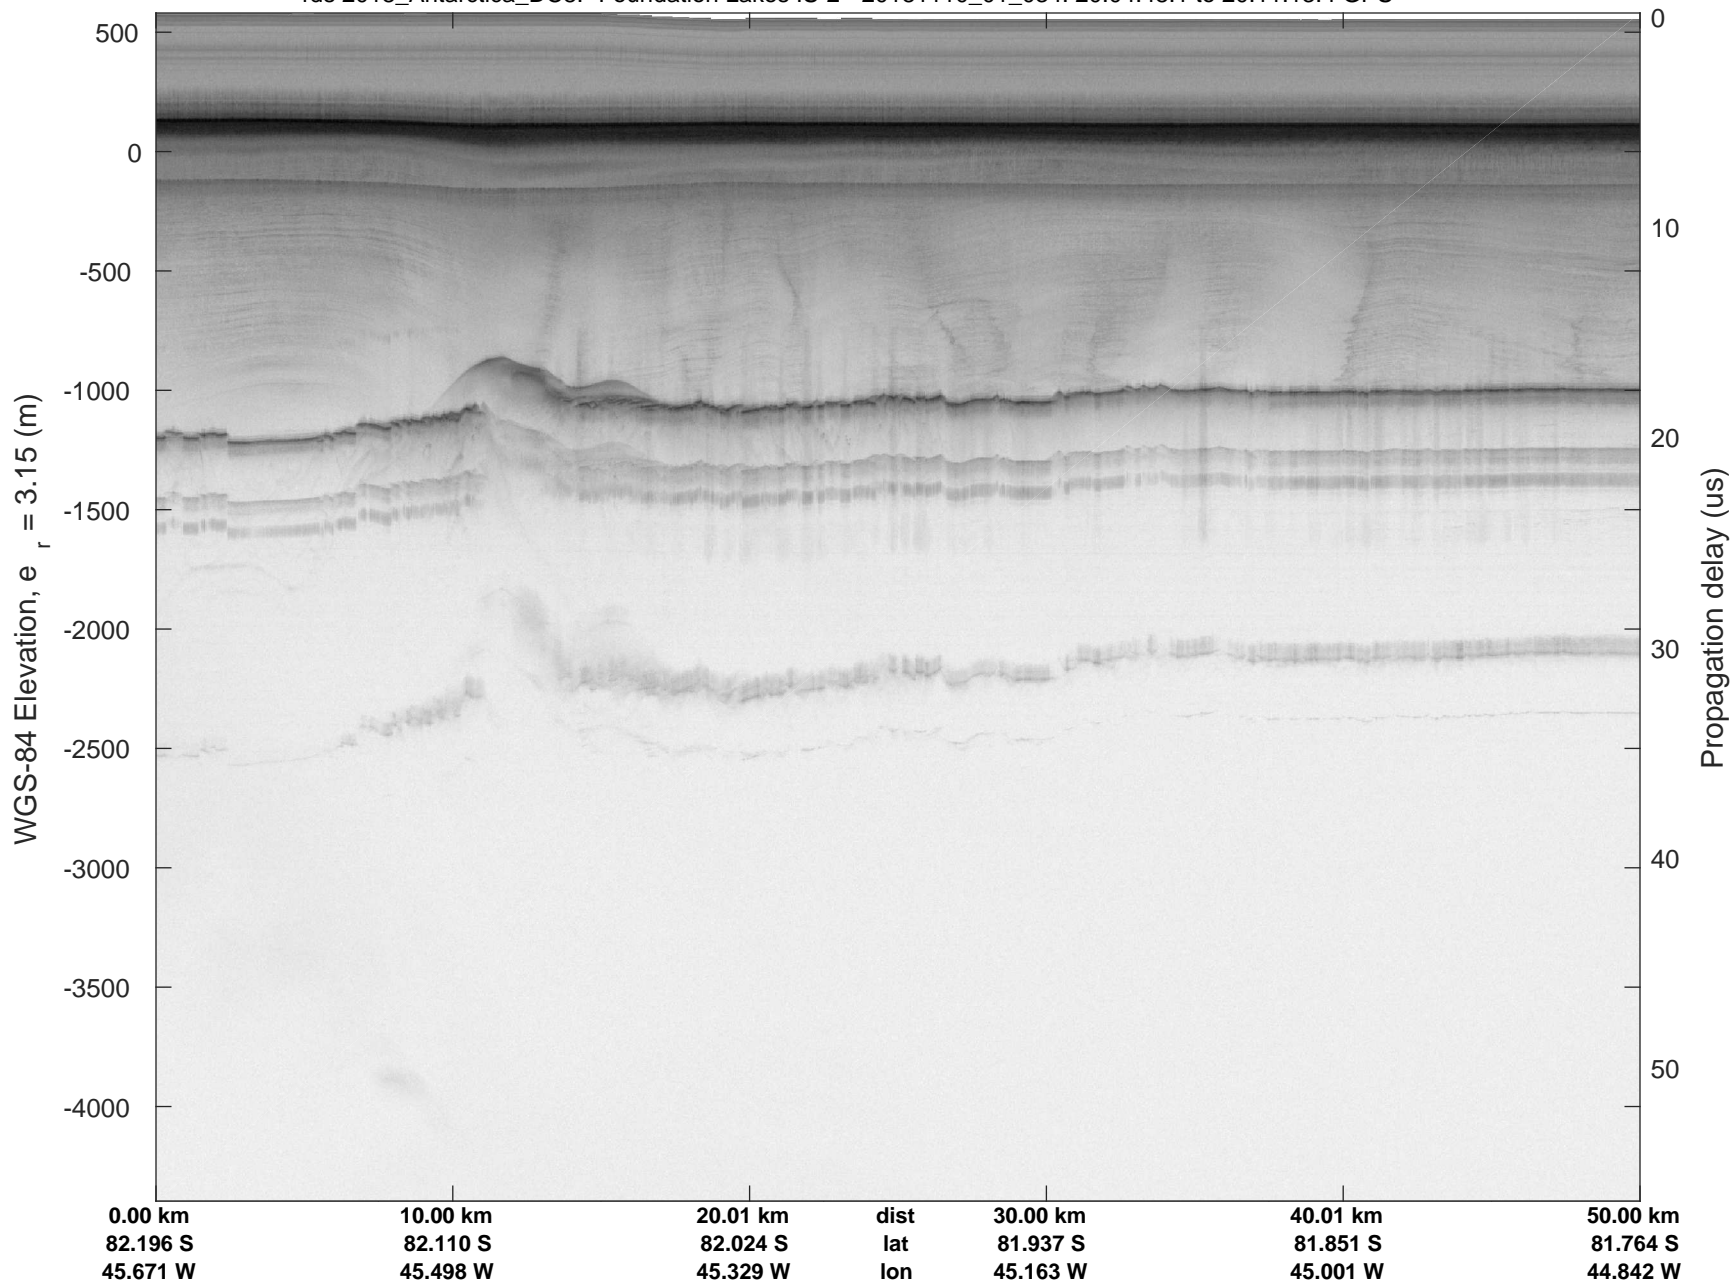

rds 2018\_Antarctica\_DC8: "Foundation Lakes IS-2" 20181110\_01\_032: 19:51:53.3 to 19:58:20.4 GPS

rds 2018\_Antarctica\_DC8: "Foundation Lakes IS-2" 20181110\_01\_033: 19:58:20.5 to 20:04:48.0 GPS

rds 2018\_Antarctica\_DC8: "Foundation Lakes IS-2" 20181110\_01\_033: 19:58:20.5 to 20:04:48.0 GPS

rds 2018\_Antarctica\_DC8: "Foundation Lakes IS-2" 20181110\_01\_034: 20:04:48.1 to 20:11:13.4 GPS

rds 2018\_Antarctica\_DC8: "Foundation Lakes IS-2" 20181110\_01\_034: 20:04:48.1 to 20:11:13.4 GPS

rds 2018\_Antarctica\_DC8: "Foundation Lakes IS-2" 20181110\_01\_035: 20:11:13.5 to 20:17:37.4 GPS