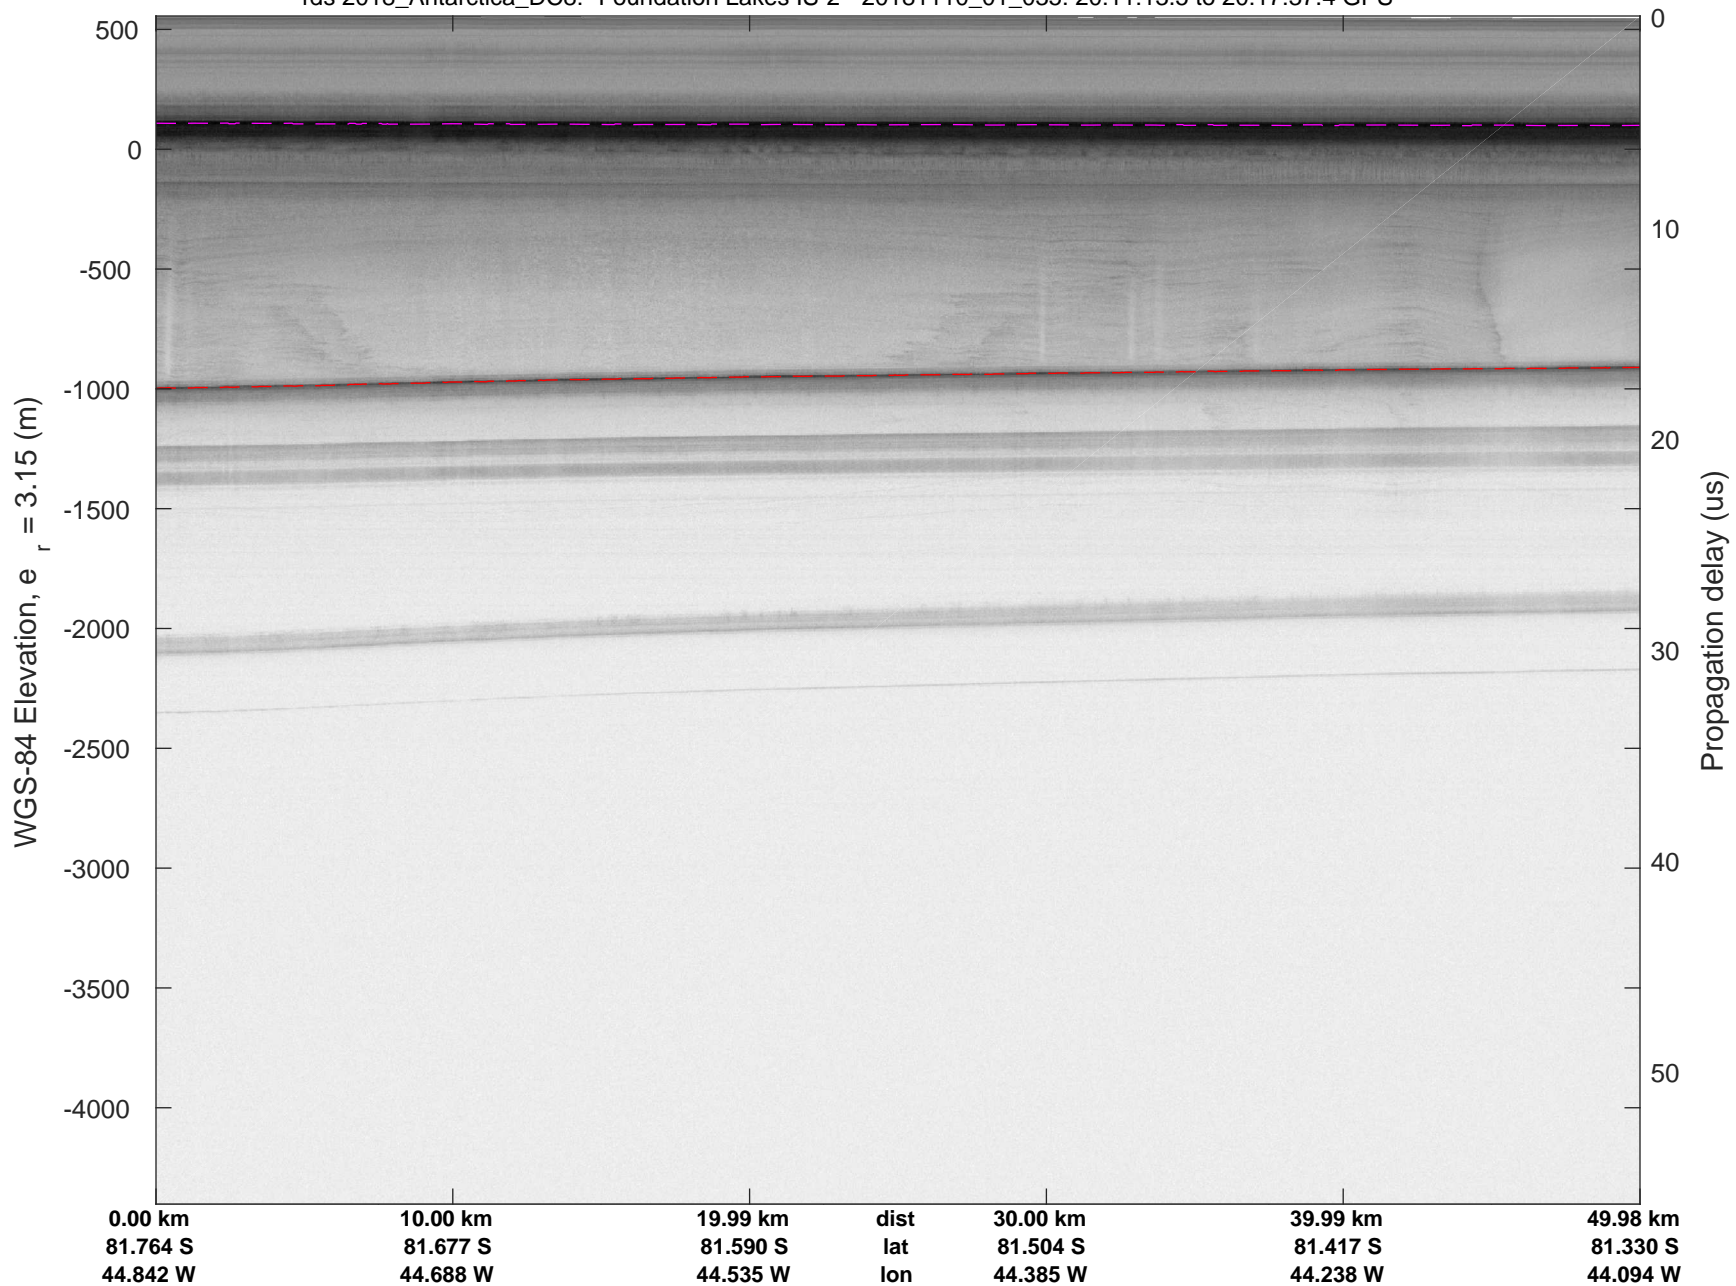

rds 2018\_Antarctica\_DC8: "Foundation Lakes IS-2" 20181110\_01\_032: 19:51:53.3 to 19:58:20.4 GPS

rds 2018\_Antarctica\_DC8: "Foundation Lakes IS-2" 20181110\_01\_033: 19:58:20.5 to 20:04:48.0 GPS

rds 2018\_Antarctica\_DC8: "Foundation Lakes IS-2" 20181110\_01\_033: 19:58:20.5 to 20:04:48.0 GPS

rds 2018\_Antarctica\_DC8: "Foundation Lakes IS-2" 20181110\_01\_034: 20:04:48.1 to 20:11:13.4 GPS

rds 2018\_Antarctica\_DC8: "Foundation Lakes IS-2" 20181110\_01\_034: 20:04:48.1 to 20:11:13.4 GPS

rds 2018\_Antarctica\_DC8: "Foundation Lakes IS-2" 20181110\_01\_035: 20:11:13.5 to 20:17:37.4 GPS

rds 2018\_Antarctica\_DC8: "Foundation Lakes IS-2" 20181110\_01\_035: 20:11:13.5 to 20:17:37.4 GPS

rds 2018\_Antarctica\_DC8: "Foundation Lakes IS-2" 20181110\_01\_036: 20:17:37.5 to 20:25:01.1 GPS

rds 2018\_Antarctica\_DC8: "Foundation Lakes IS-2" 20181110\_01\_036: 20:17:37.5 to 20:25:01.1 GPS