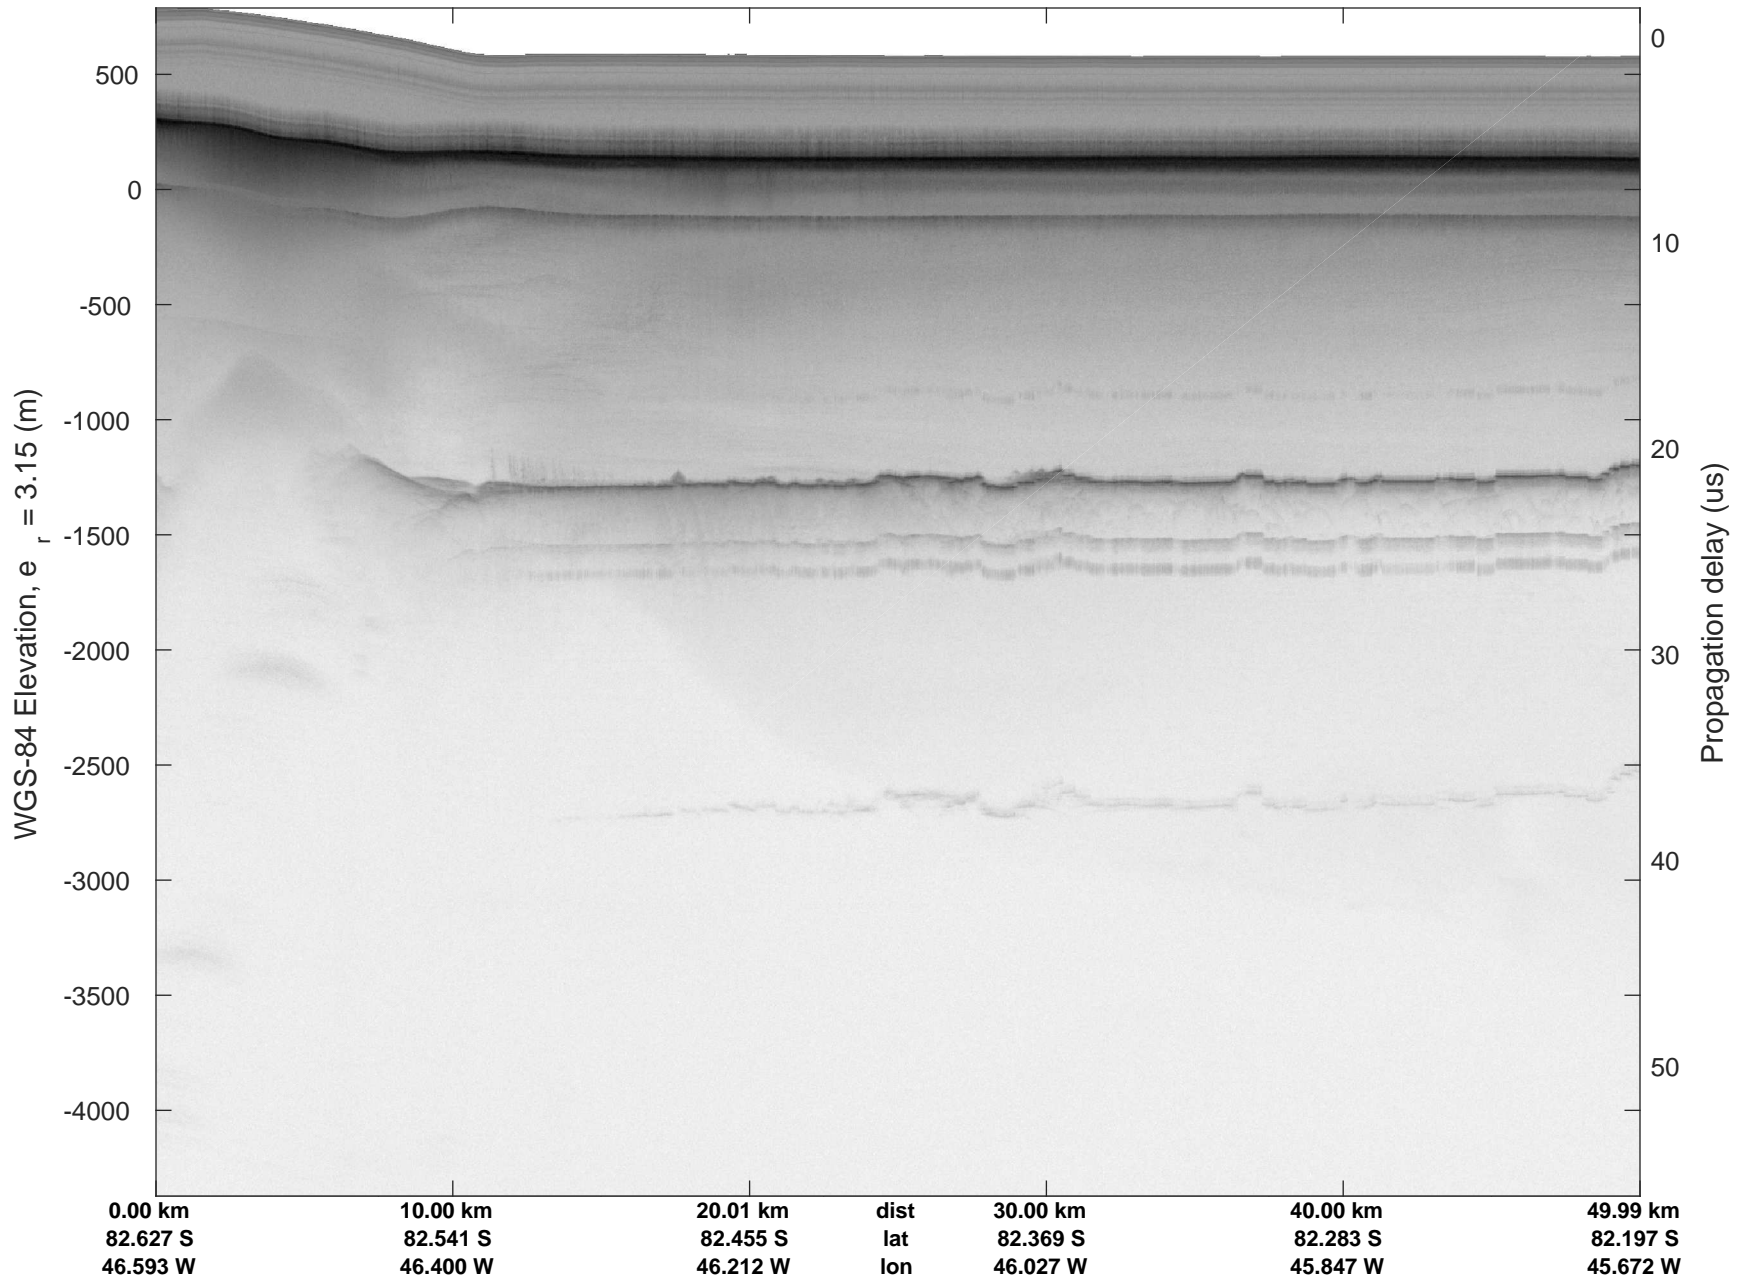

rds 2018\_Antarctica\_DC8: "Foundation Lakes IS-2" 20181110\_01\_031: 19:45:48.4 to 19:51:53.2 GPS

rds 2018\_Antarctica\_DC8: "Foundation Lakes IS-2" 20181110\_01\_031: 19:45:48.4 to 19:51:53.2 GPS

rds 2018\_Antarctica\_DC8: "Foundation Lakes IS-2" 20181110\_01\_032: 19:51:53.3 to 19:58:20.4 GPS

rds 2018\_Antarctica\_DC8: "Foundation Lakes IS-2" 20181110\_01\_032: 19:51:53.3 to 19:58:20.4 GPS

rds 2018\_Antarctica\_DC8: "Foundation Lakes IS-2" 20181110\_01\_033: 19:58:20.5 to 20:04:48.0 GPS

rds 2018\_Antarctica\_DC8: "Foundation Lakes IS-2" 20181110\_01\_033: 19:58:20.5 to 20:04:48.0 GPS