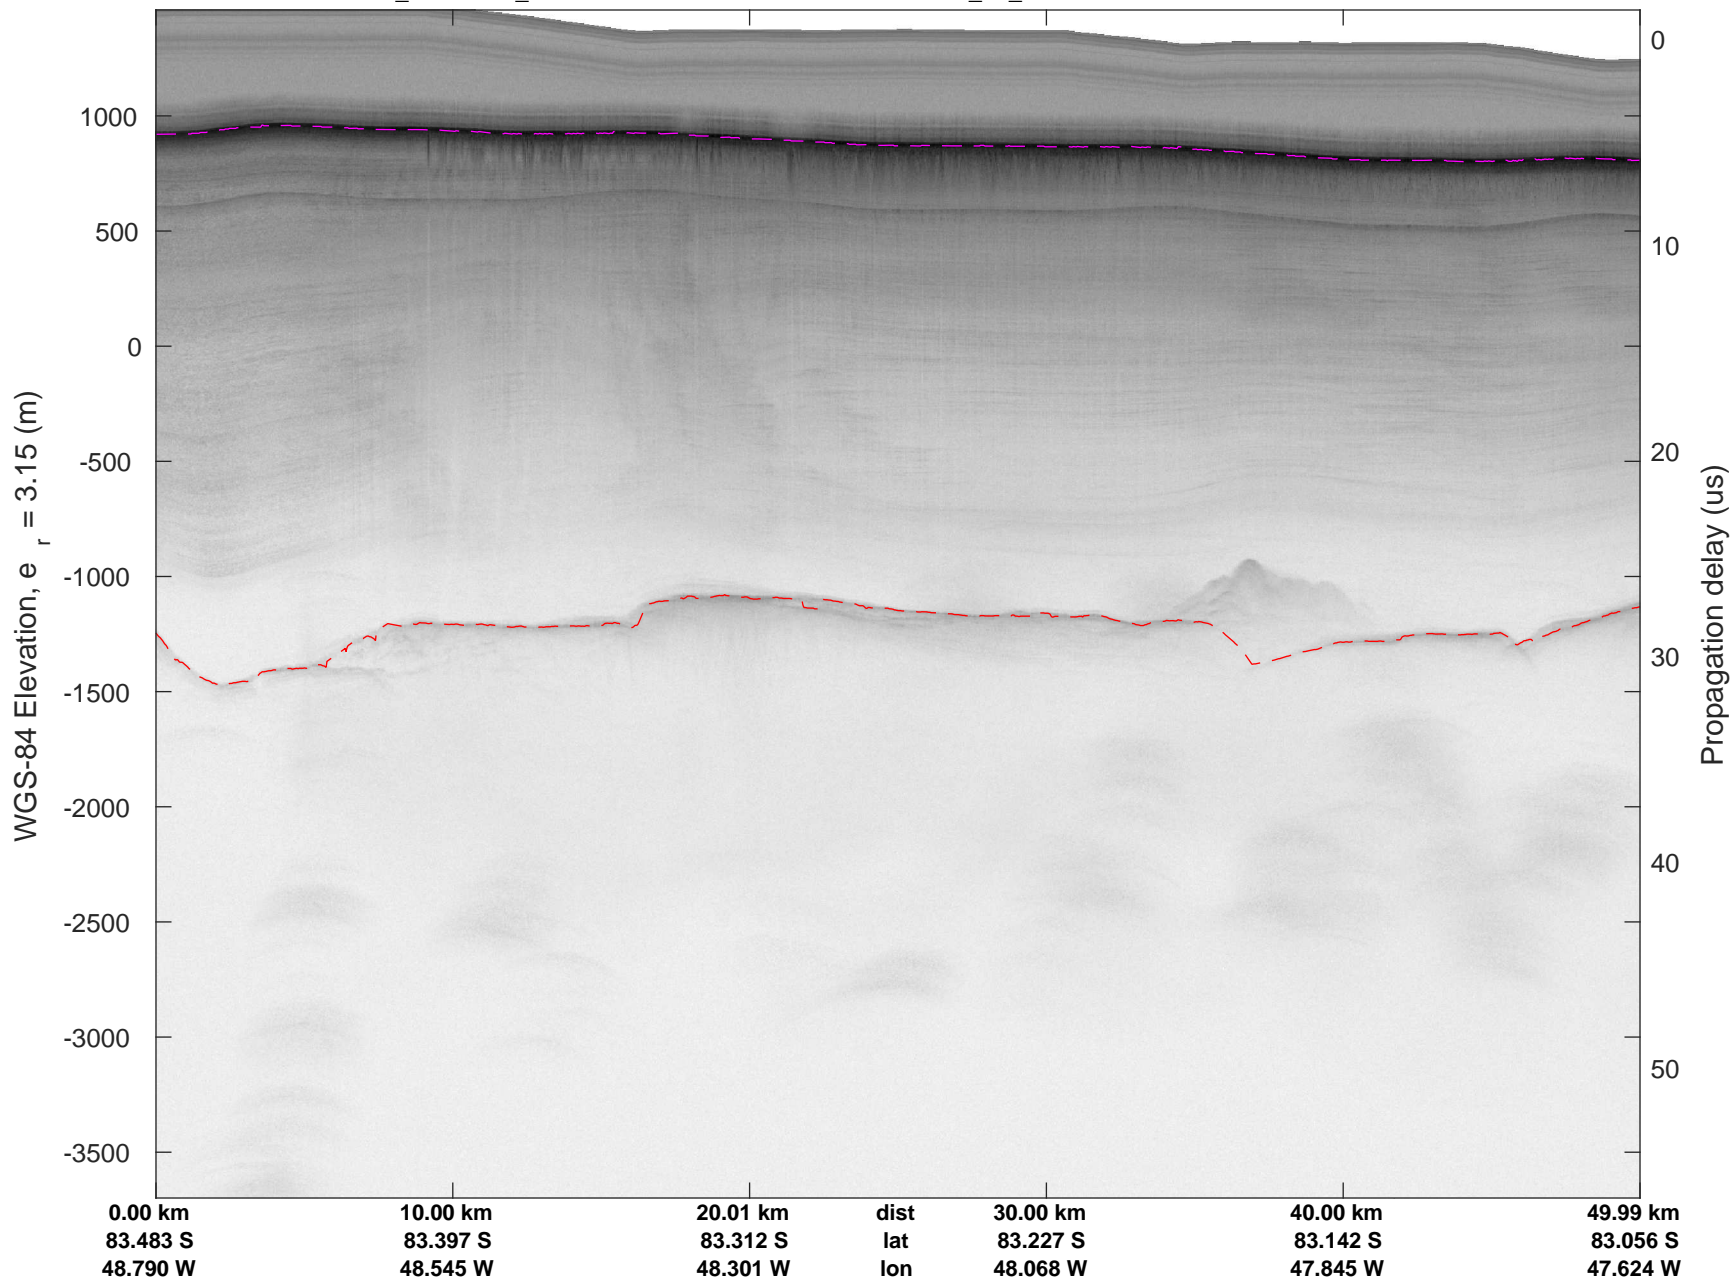

rds 2018\_Antarctica\_DC8: "Foundation Lakes IS-2" 20181110\_01\_028: 19:27:41.7 to 19:33:52.3 GPS

rds 2018\_Antarctica\_DC8: "Foundation Lakes IS-2" 20181110\_01\_028: 19:27:41.7 to 19:33:52.3 GPS

rds 2018\_Antarctica\_DC8: "Foundation Lakes IS-2" 20181110\_01\_029: 19:33:52.4 to 19:39:42.5 GPS

rds 2018\_Antarctica\_DC8: "Foundation Lakes IS-2" 20181110\_01\_029: 19:33:52.4 to 19:39:42.5 GPS

rds 2018\_Antarctica\_DC8: "Foundation Lakes IS-2" 20181110\_01\_030: 19:39:42.7 to 19:45:48.3 GPS

rds 2018\_Antarctica\_DC8: "Foundation Lakes IS-2" 20181110\_01\_030: 19:39:42.7 to 19:45:48.3 GPS

rds 2018\_Antarctica\_DC8: "Foundation Lakes IS-2" 20181110\_01\_031: 19:45:48.4 to 19:51:53.2 GPS

rds 2018\_Antarctica\_DC8: "Foundation Lakes IS-2" 20181110\_01\_031: 19:45:48.4 to 19:51:53.2 GPS

rds 2018\_Antarctica\_DC8: "Foundation Lakes IS-2" 20181110\_01\_032: 19:51:53.3 to 19:58:20.4 GPS