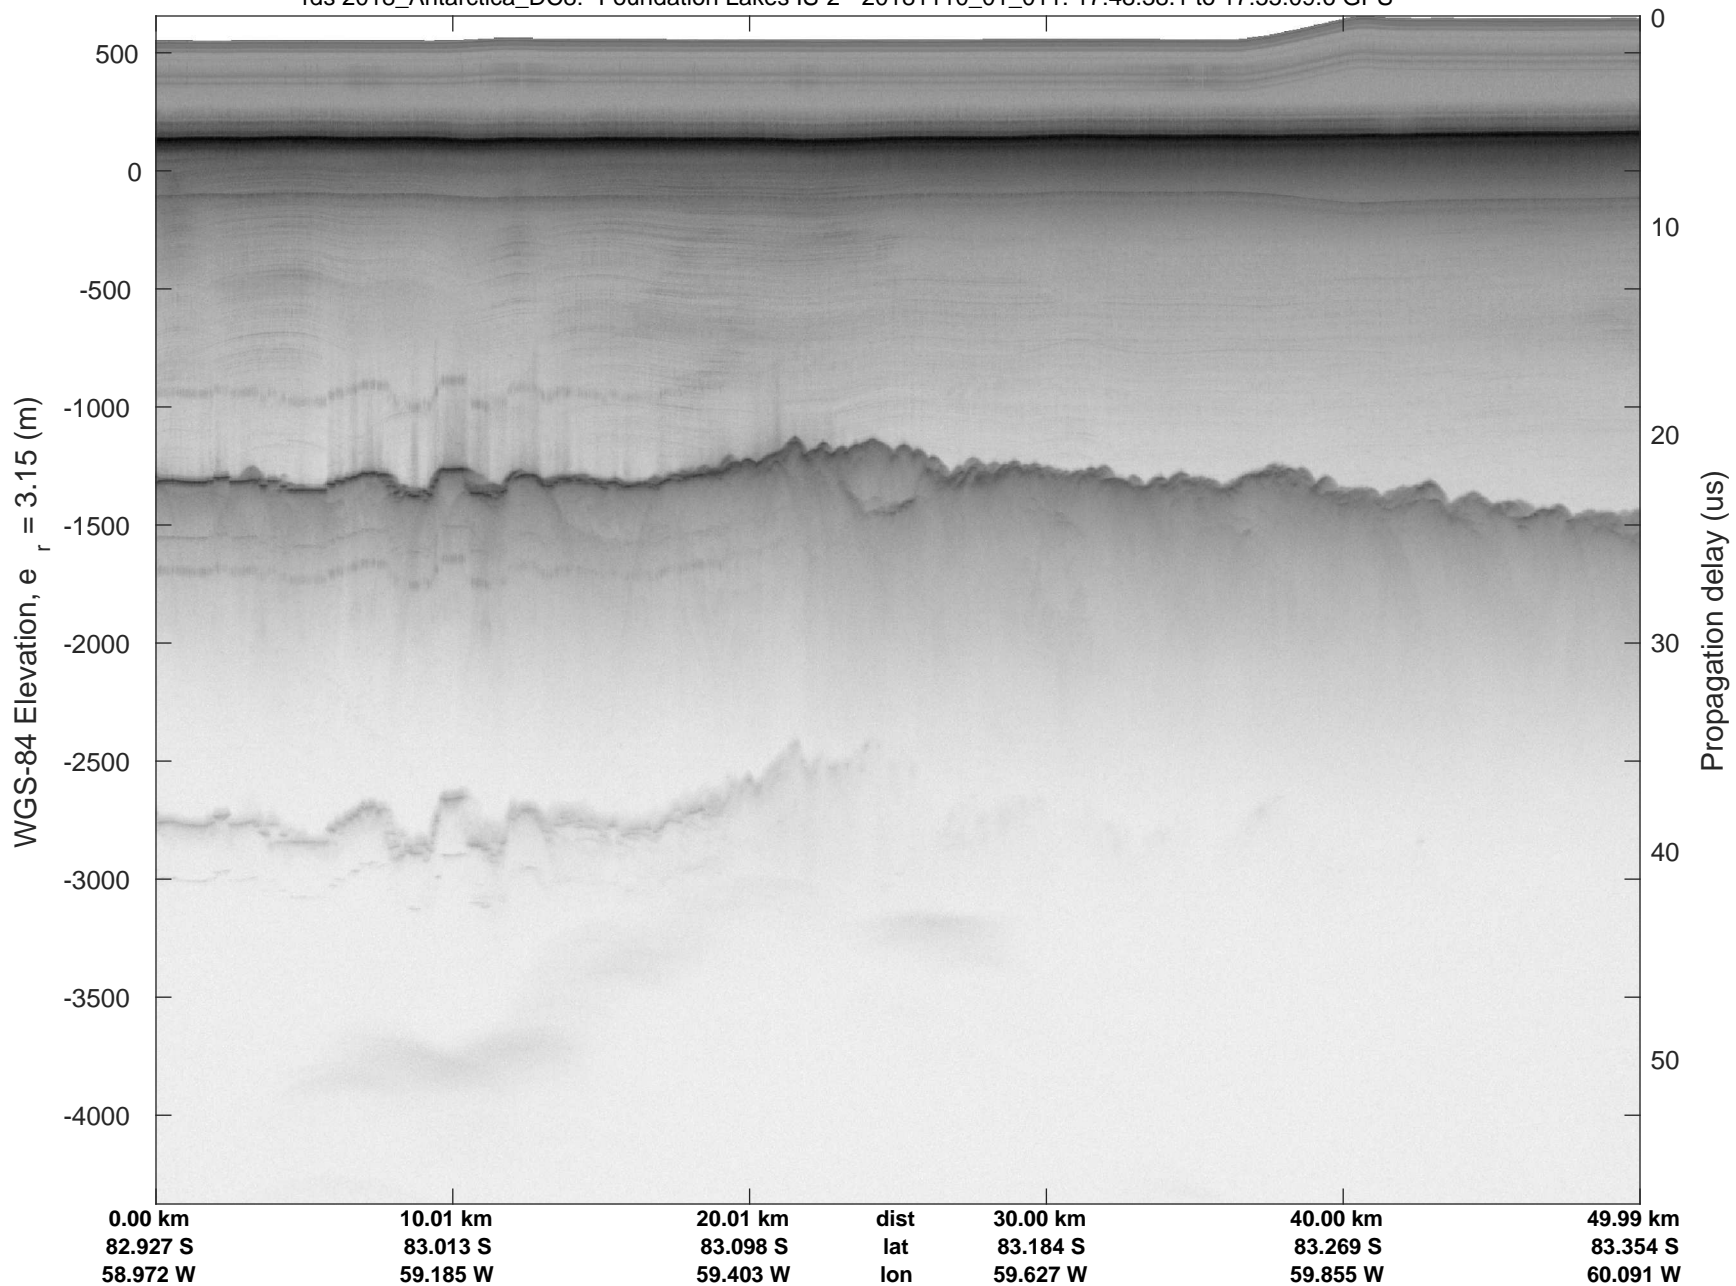

rds 2018_Antarctica_DC8: "Foundation Lakes IS-2" 20181110_01_011: 17:48:38.1 to 17:55:09.6 GPS