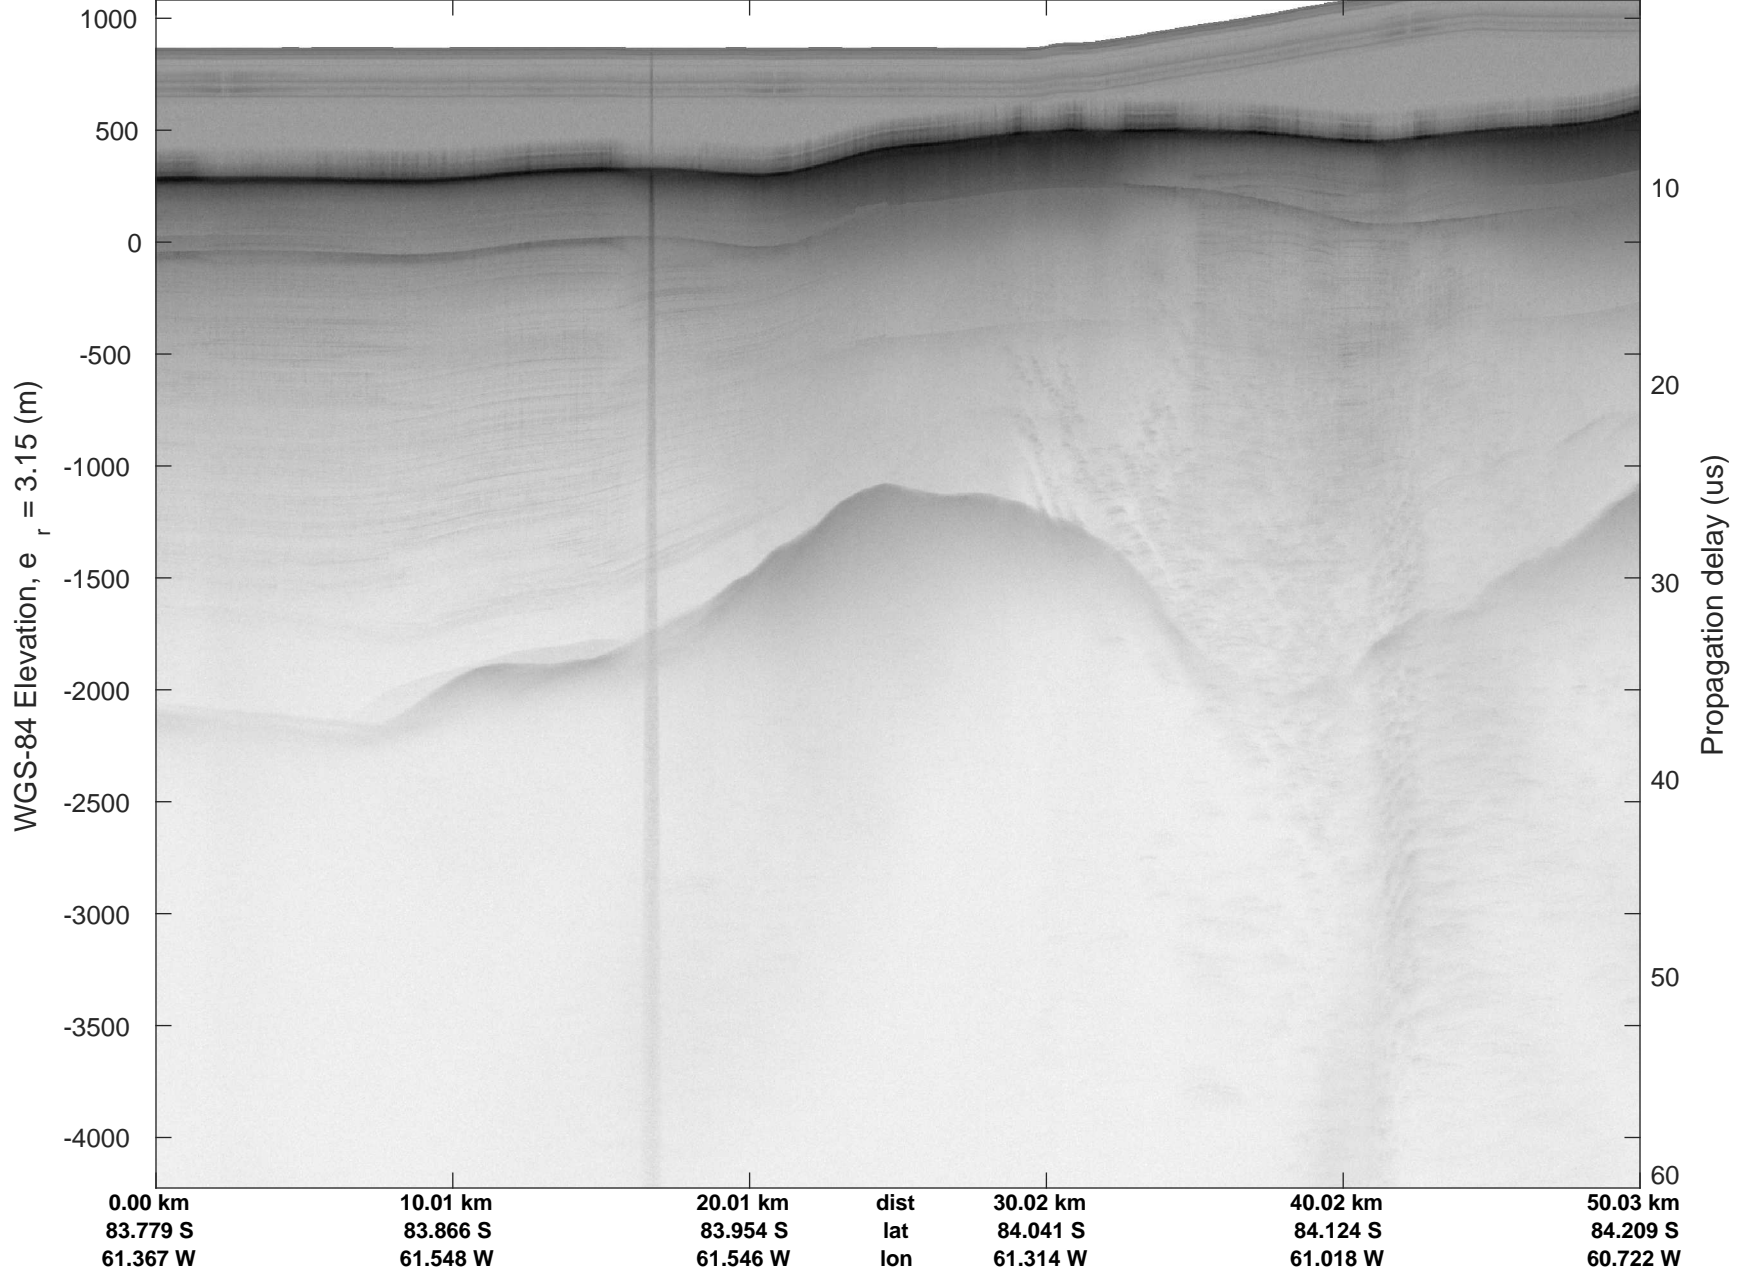

rds 2018_Antarctica_DC8: "Foundation Lakes IS-2" 20181110_01_013: 18:01:26.4 to 18:07:12.0 GPS