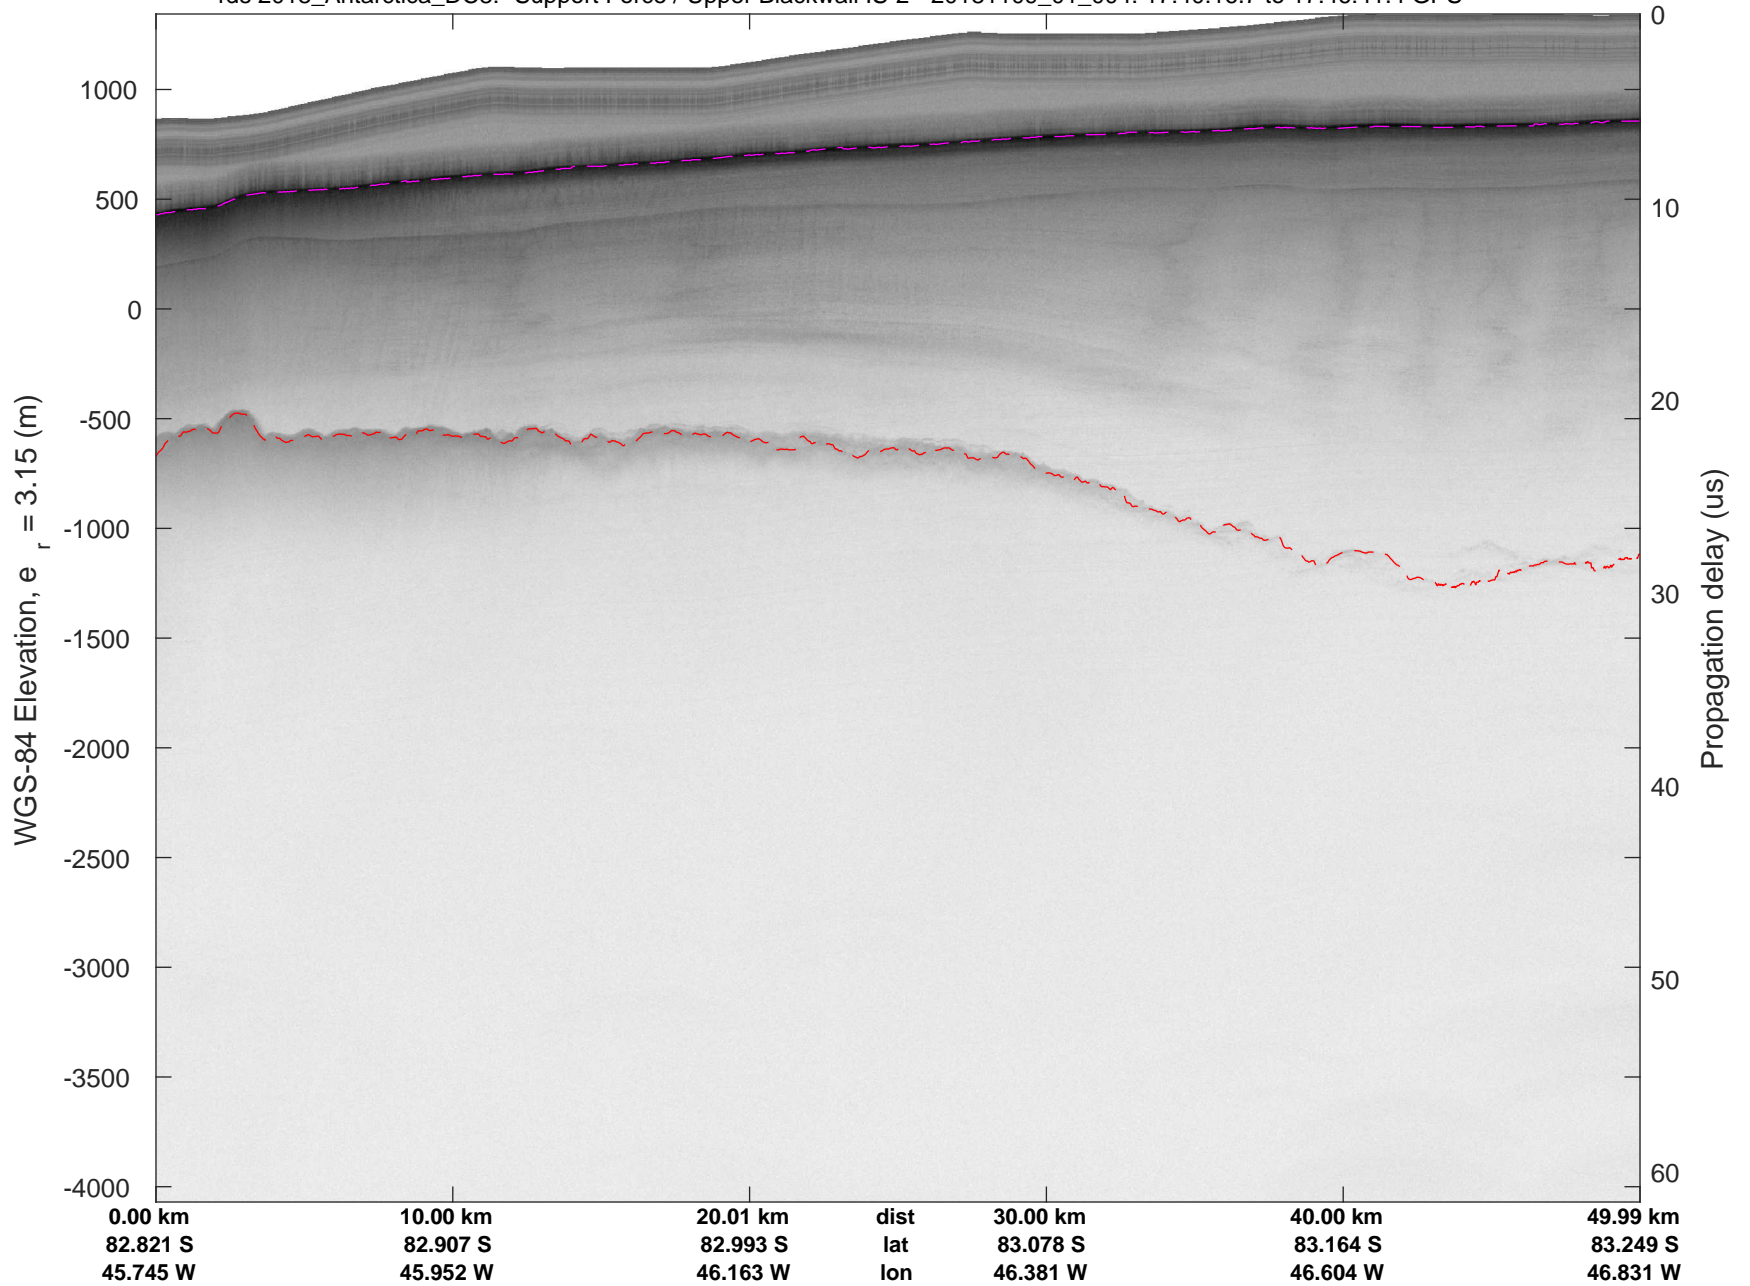

rds 2018_Antarctica_DC8: "Support Force / Upper Blackwall IS-2" 20181109_01_004: 17:40:16.7 to 17:46:41.4 GPS