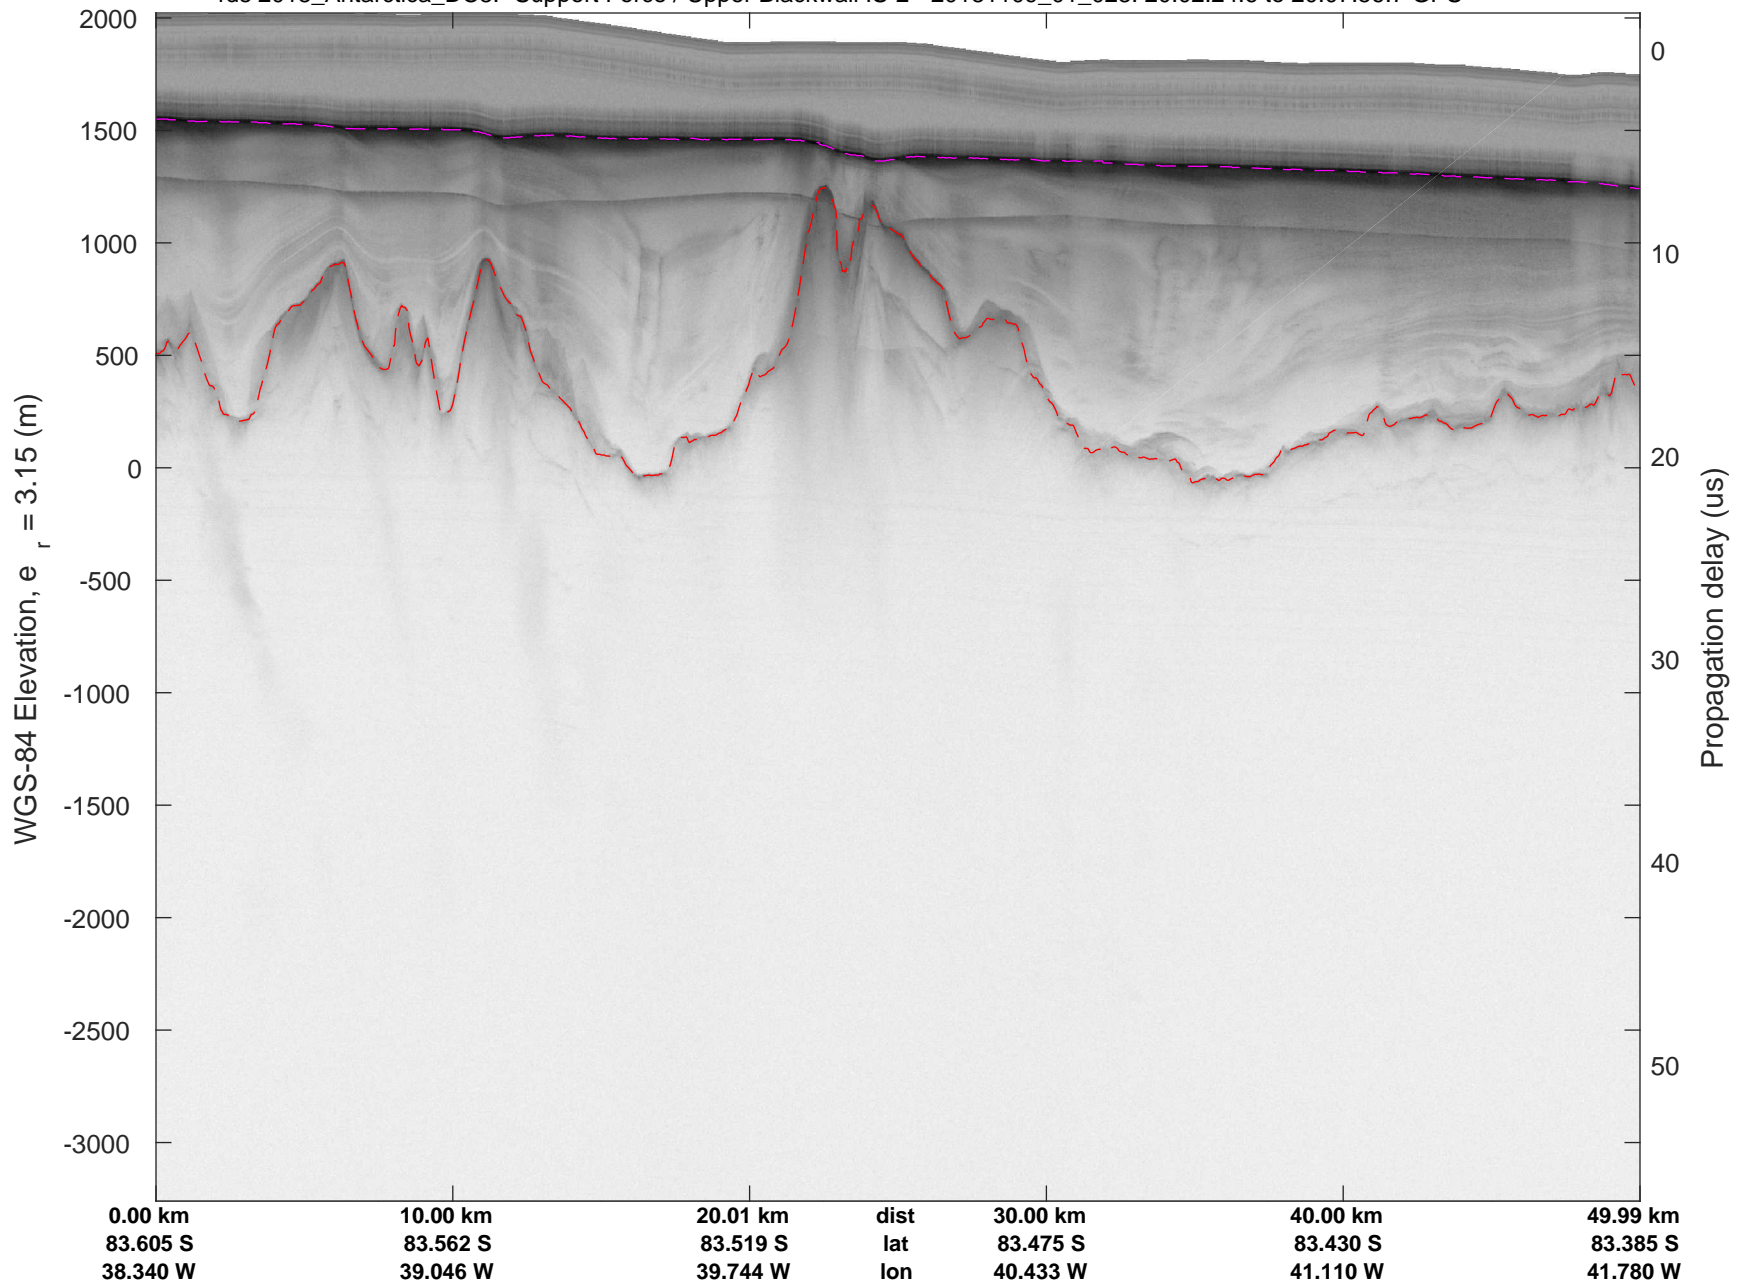

rds 2018_Antarctica_DC8: "Support Force / Upper Blackwall IS-2" 20181109_01_026: 19:51:32.4 to 19:56:59.4 GPS

rds 2018_Antarctica_DC8: "Support Force / Upper Blackwall IS-2" 20181109_01_026: 19:51:32.4 to 19:56:59.4 GPS

rds 2018_Antarctica_DC8: "Support Force / Upper Blackwall IS-2" 20181109_01_027: 19:56:59.5 to 20:02:24.4 GPS

rds 2018_Antarctica_DC8: "Support Force / Upper Blackwall IS-2" 20181109_01_027: 19:56:59.5 to 20:02:24.4 GPS

rds 2018_Antarctica_DC8: "Support Force / Upper Blackwall IS-2" 20181109_01_028: 20:02:24.6 to 20:07:56.7 GPS

rds 2018_Antarctica_DC8: "Support Force / Upper Blackwall IS-2" 20181109_01_028: 20:02:24.6 to 20:07:56.7 GPS