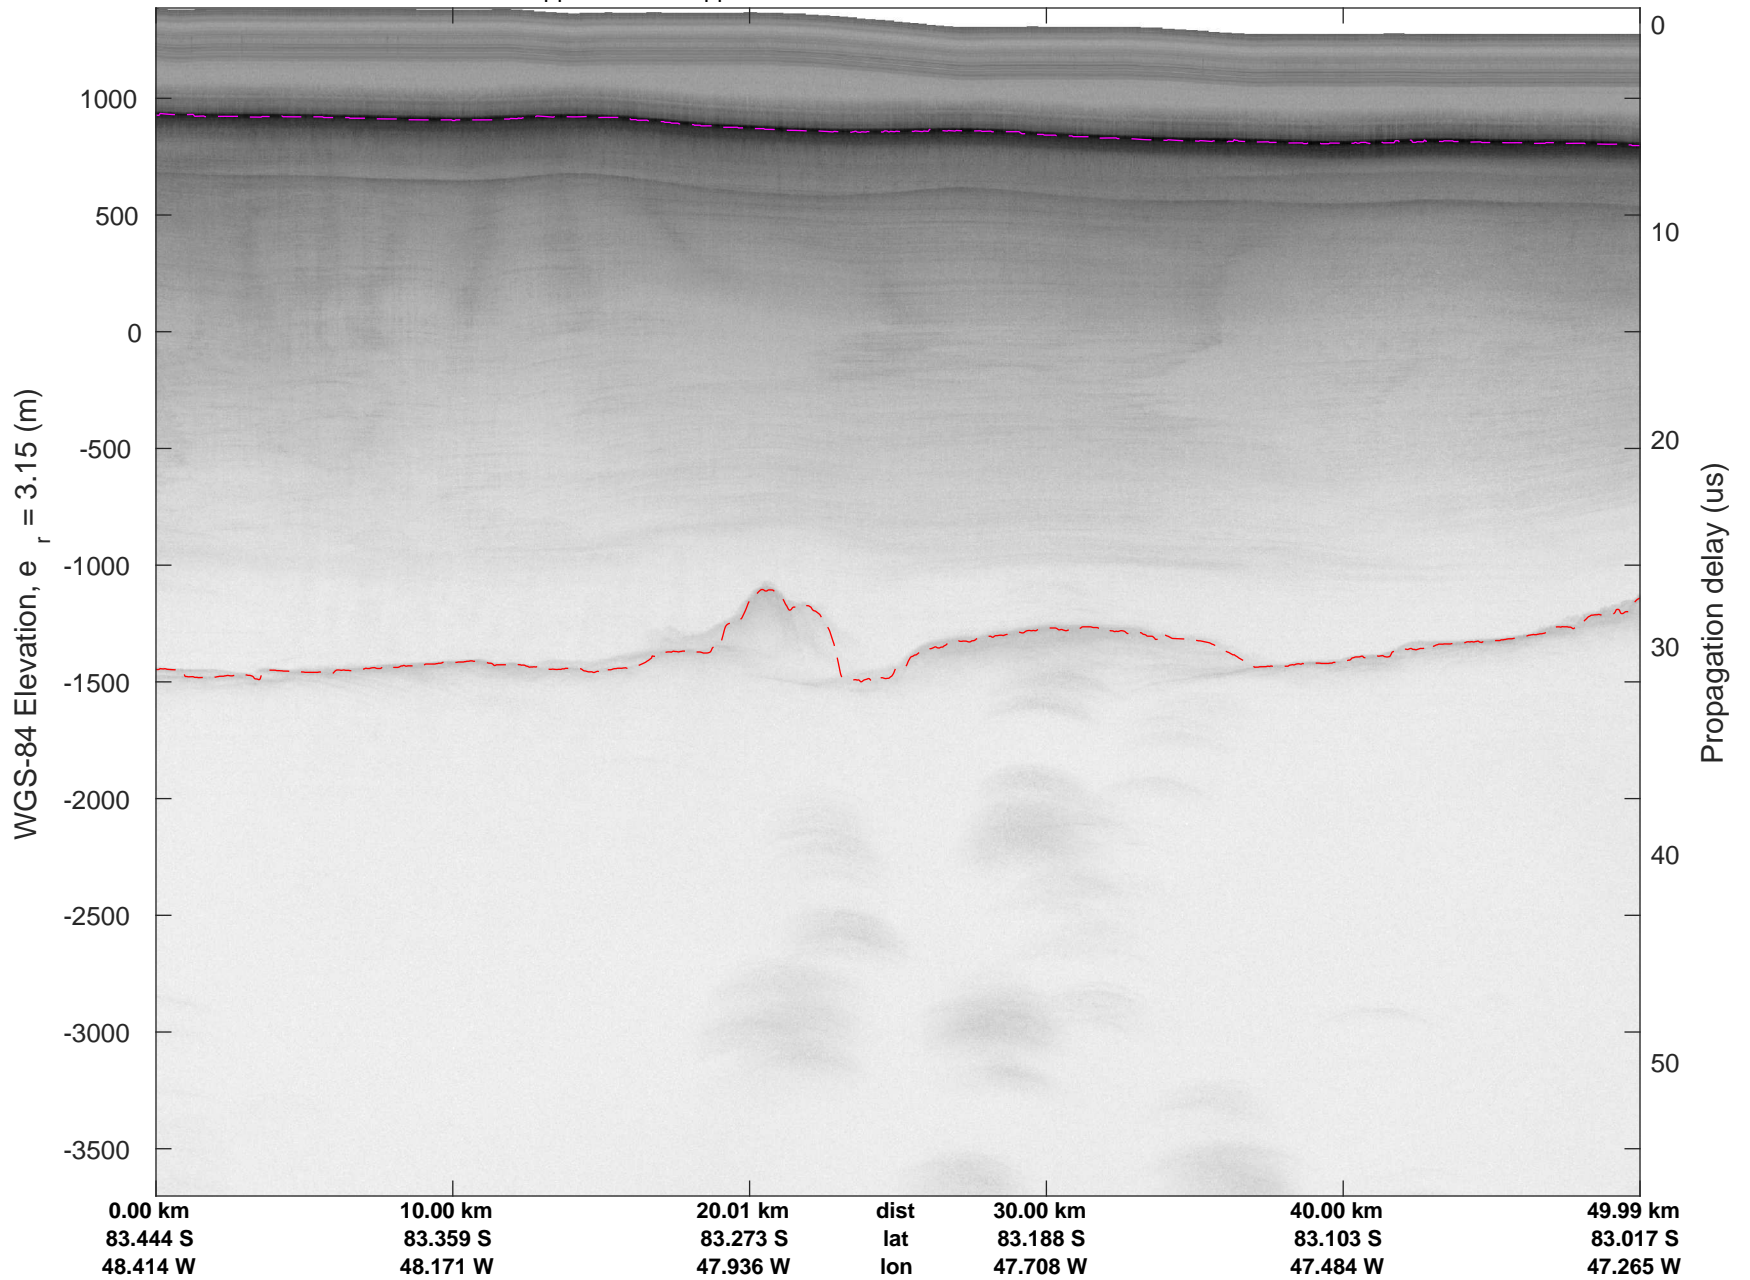

rds 2018_Antarctica_DC8: "Support Force / Upper Blackwall IS-2" 20181109_01_006: 17:52:38.6 to 17:58:29.7 GPS

rds 2018_Antarctica_DC8: "Support Force / Upper Blackwall IS-2" 20181109_01_006: 17:52:38.6 to 17:58:29.7 GPS

rds 2018_Antarctica_DC8: "Support Force / Upper Blackwall IS-2" 20181109_01_007: 17:58:29.8 to 18:04:19.3 GPS

rds 2018_Antarctica_DC8: "Support Force / Upper Blackwall IS-2" 20181109_01_007: 17:58:29.8 to 18:04:19.3 GPS