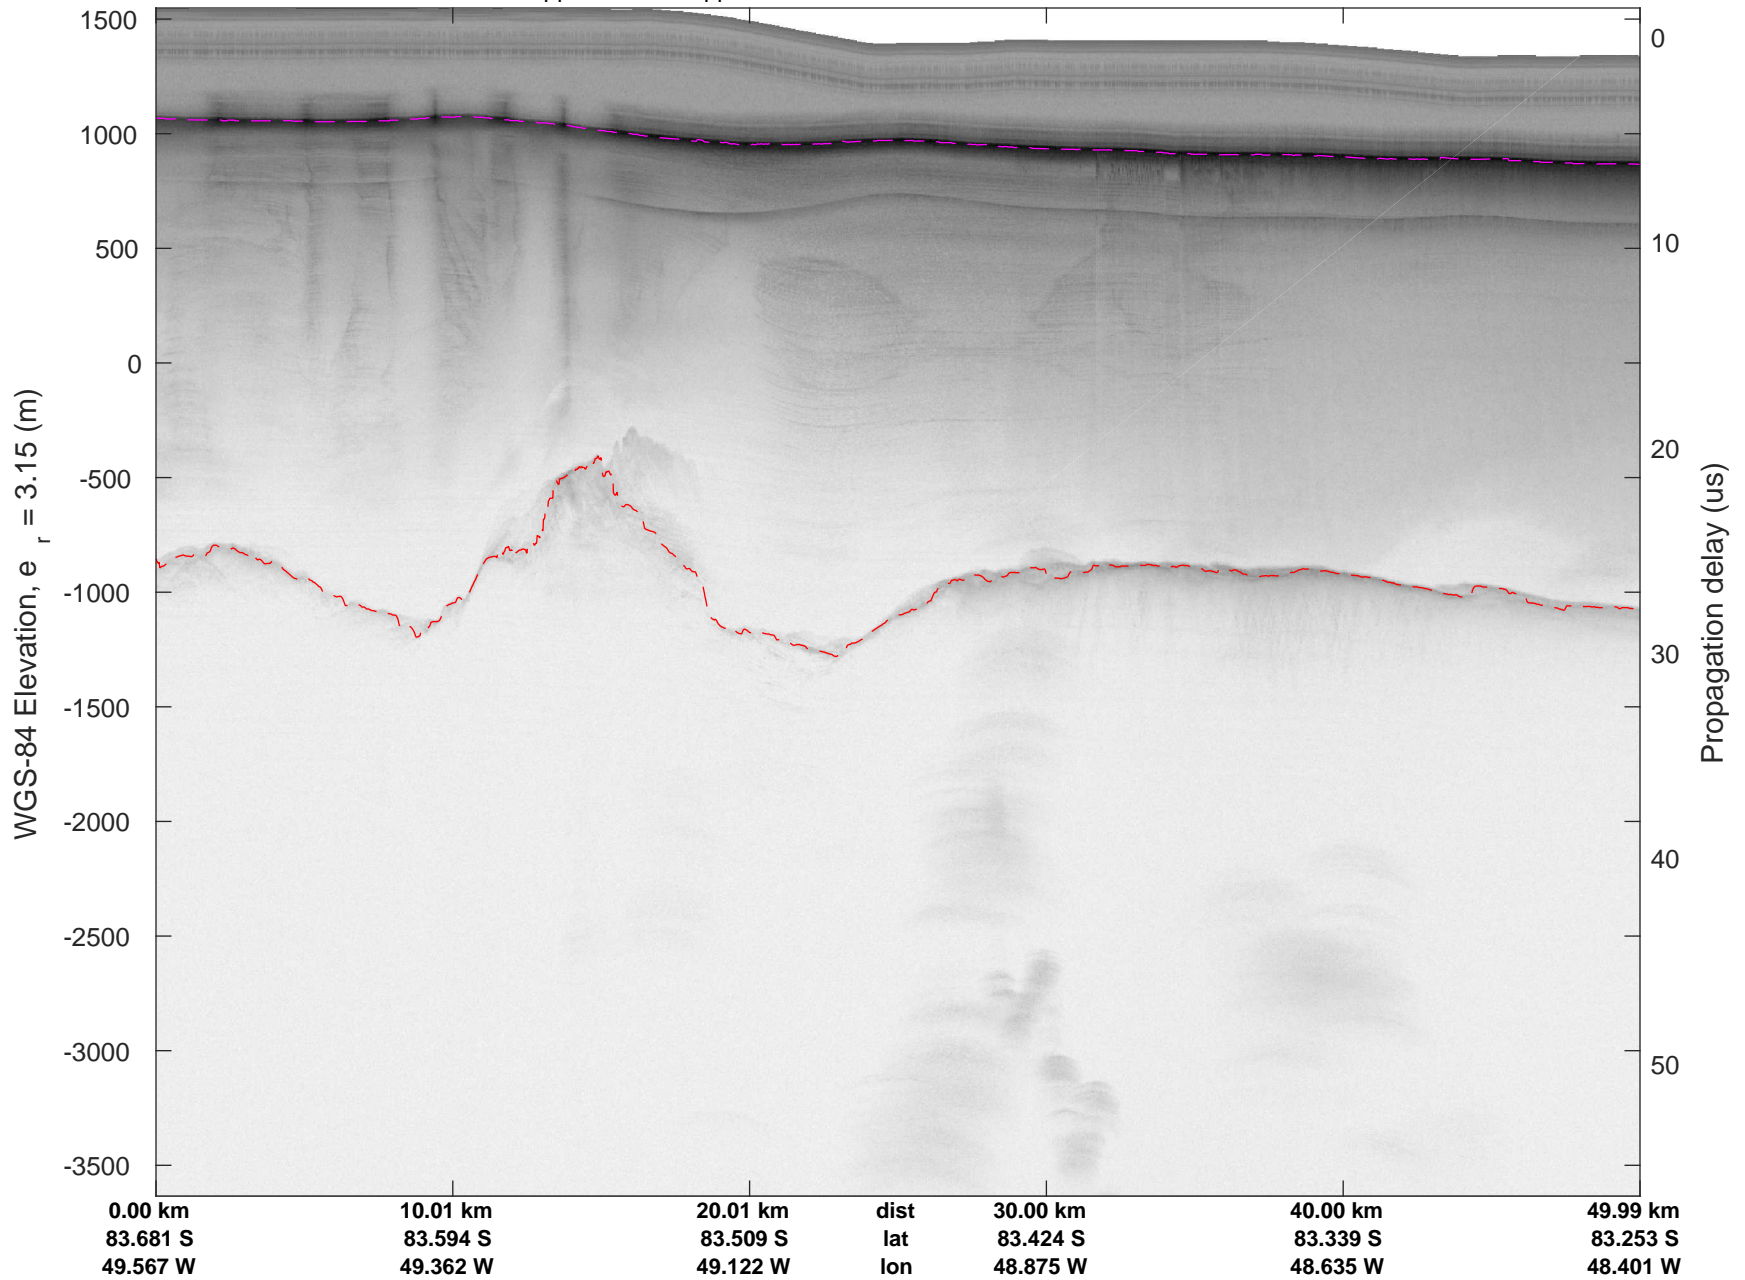

rds 2018_Antarctica_DC8: "Support Force / Upper Blackwall IS-2" 20181109_01_013: 18:36:05.6 to 18:42:03.8 GPS

rds 2018_Antarctica_DC8: "Support Force / Upper Blackwall IS-2" 20181109_01_013: 18:36:05.6 to 18:42:03.8 GPS

rds 2018_Antarctica_DC8: "Support Force / Upper Blackwall IS-2" 20181109_01_014: 18:42:03.9 to 18:47:59.8 GPS

rds 2018_Antarctica_DC8: "Support Force / Upper Blackwall IS-2" 20181109_01_014: 18:42:03.9 to 18:47:59.8 GPS