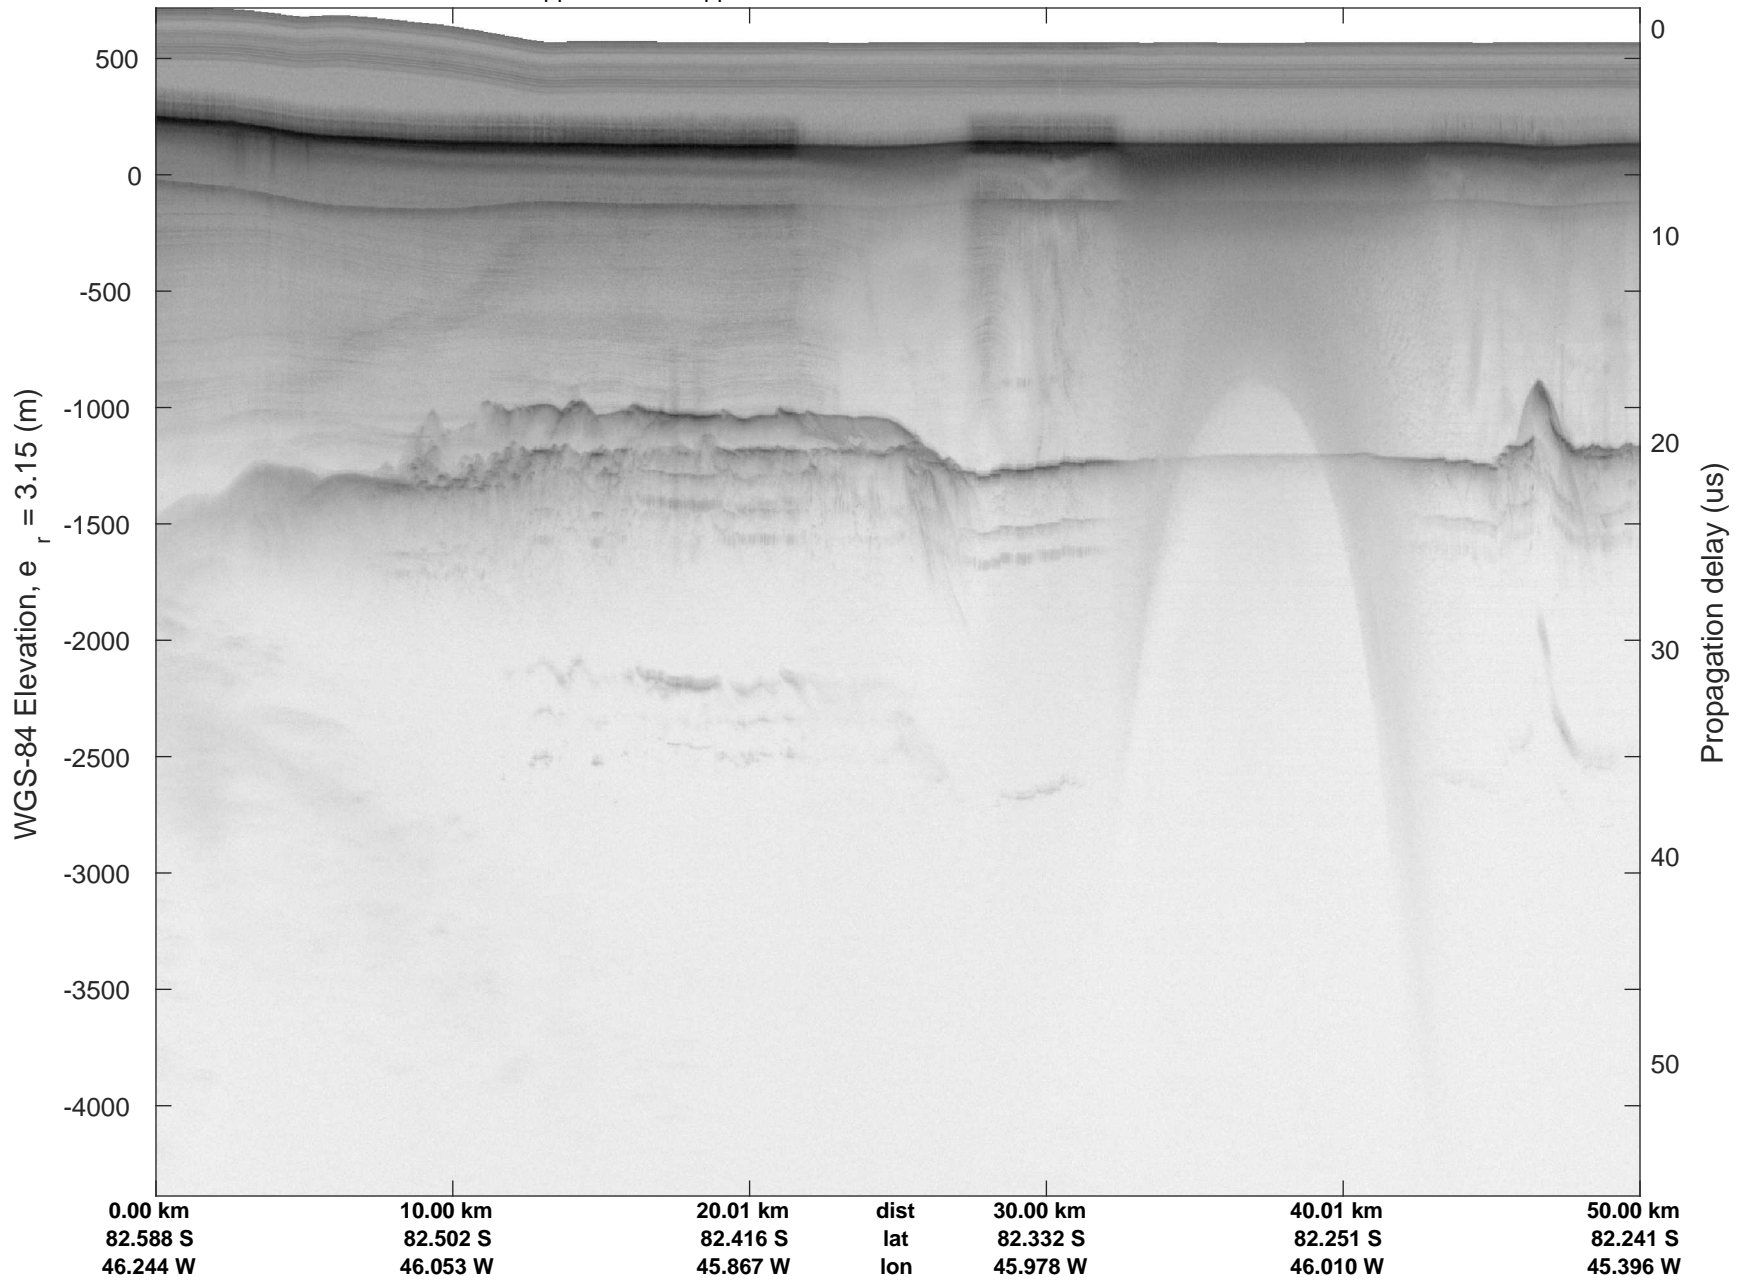

rds 2018_Antarctica_DC8: "Support Force / Upper Blackwall IS-2" 20181109_01_009: 18:10:28.3 to 18:16:57.4 GPS