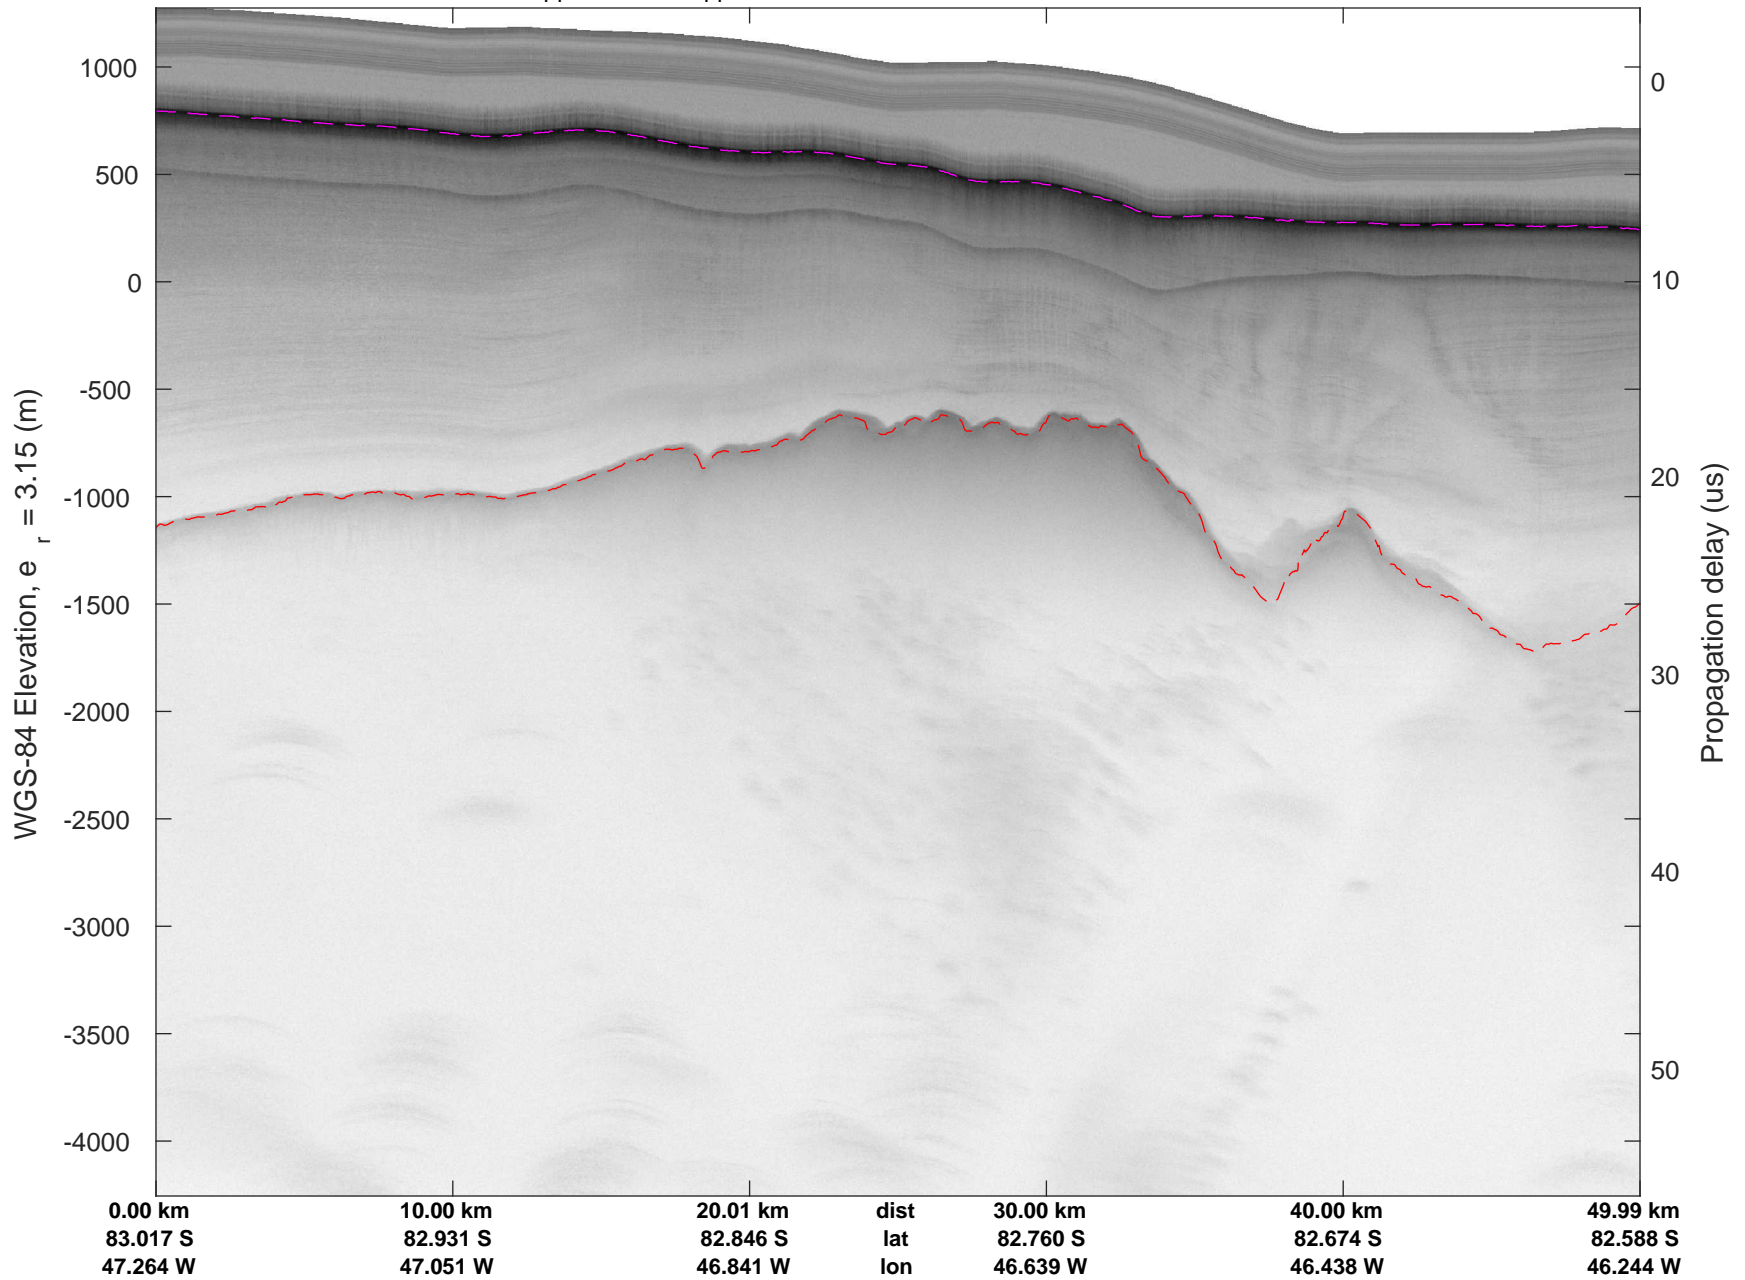

rds 2018_Antarctica_DC8: "Support Force / Upper Blackwall IS-2" 20181109_01_007: 17:58:29.8 to 18:04:19.3 GPS

rds 2018_Antarctica_DC8: "Support Force / Upper Blackwall IS-2" 20181109_01_007: 17:58:29.8 to 18:04:19.3 GPS

rds 2018_Antarctica_DC8: "Support Force / Upper Blackwall IS-2" 20181109_01_008: 18:04:19.5 to 18:10:28.1 GPS

rds 2018_Antarctica_DC8: "Support Force / Upper Blackwall IS-2" 20181109_01_008: 18:04:19.5 to 18:10:28.1 GPS