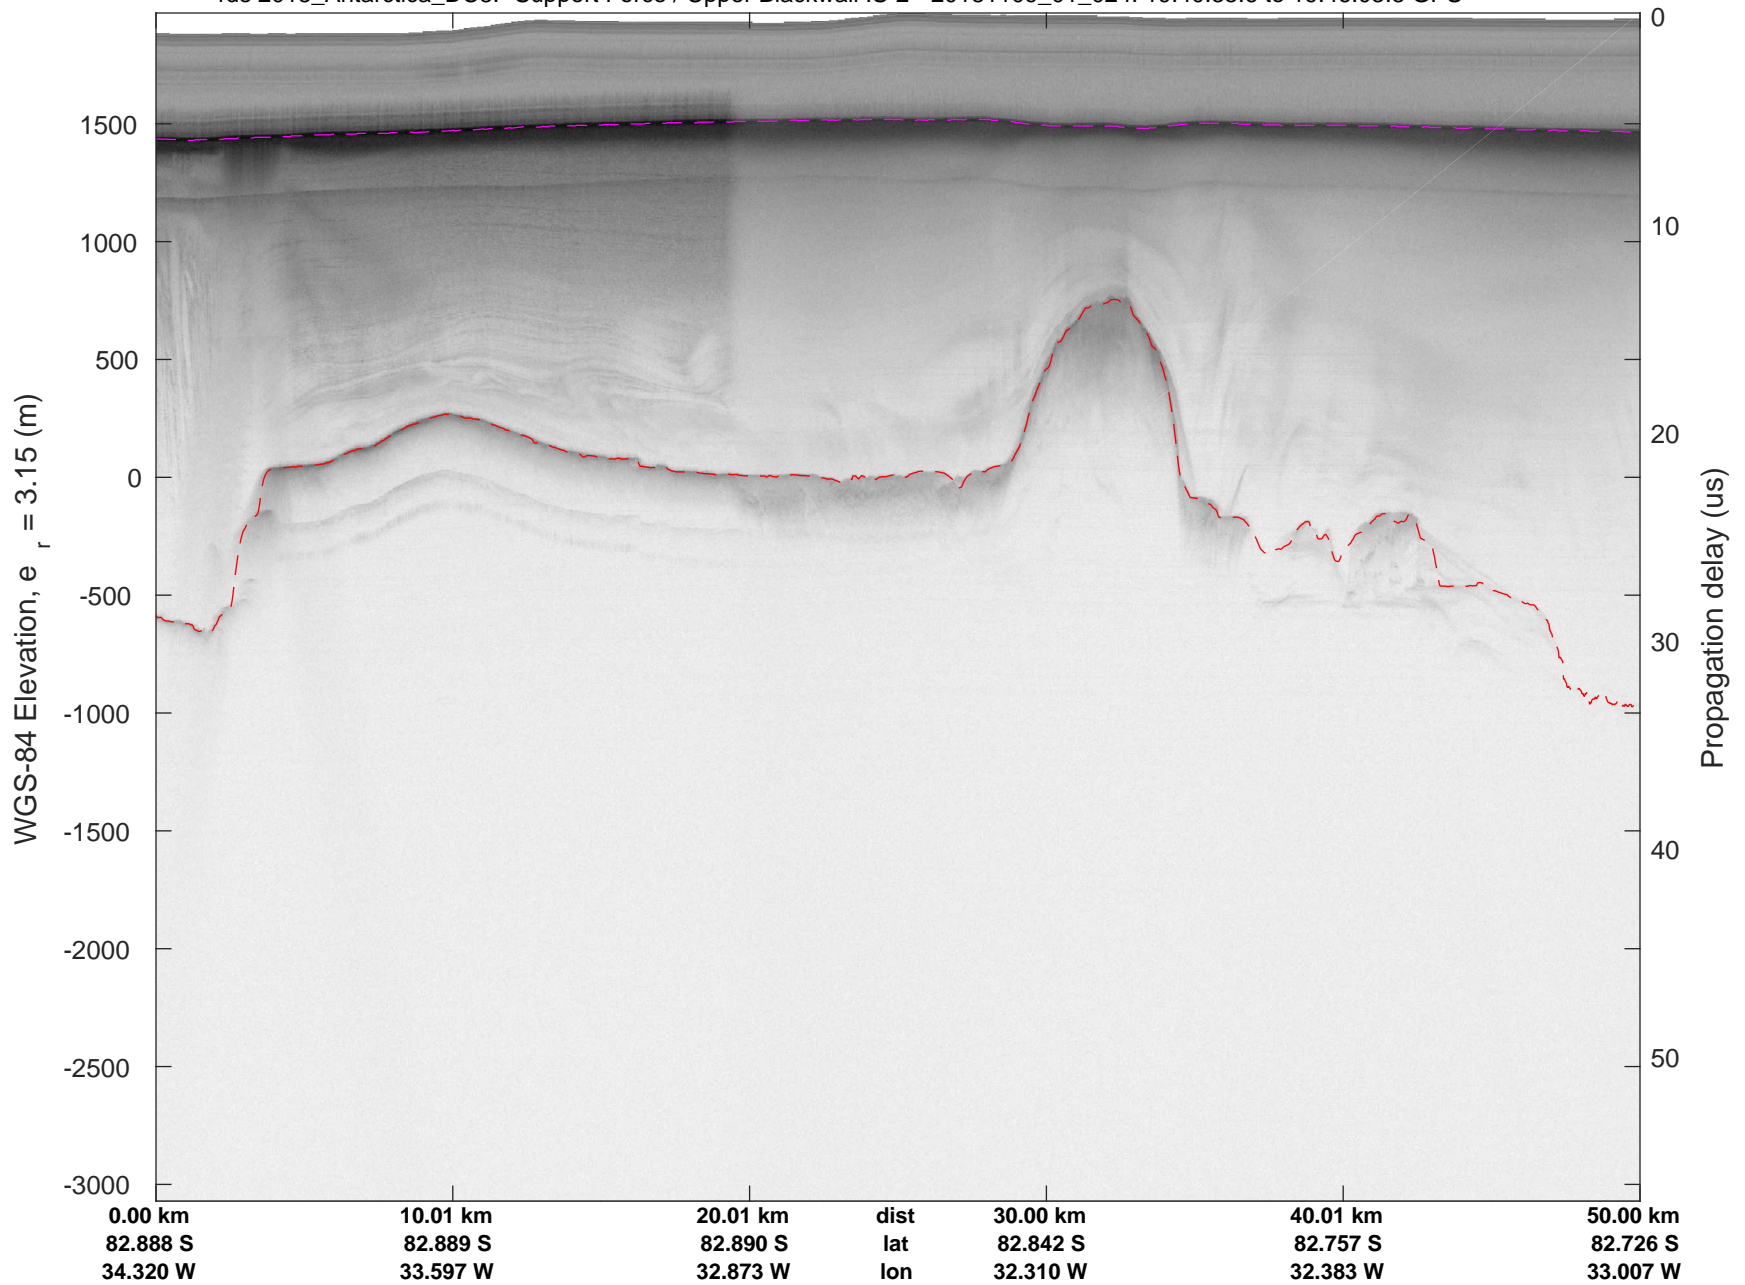

rds 2018_Antarctica_DC8: "Support Force / Upper Blackwall IS-2" 20181109_01_024: 19:40:35.6 to 19:46:03.8 GPS