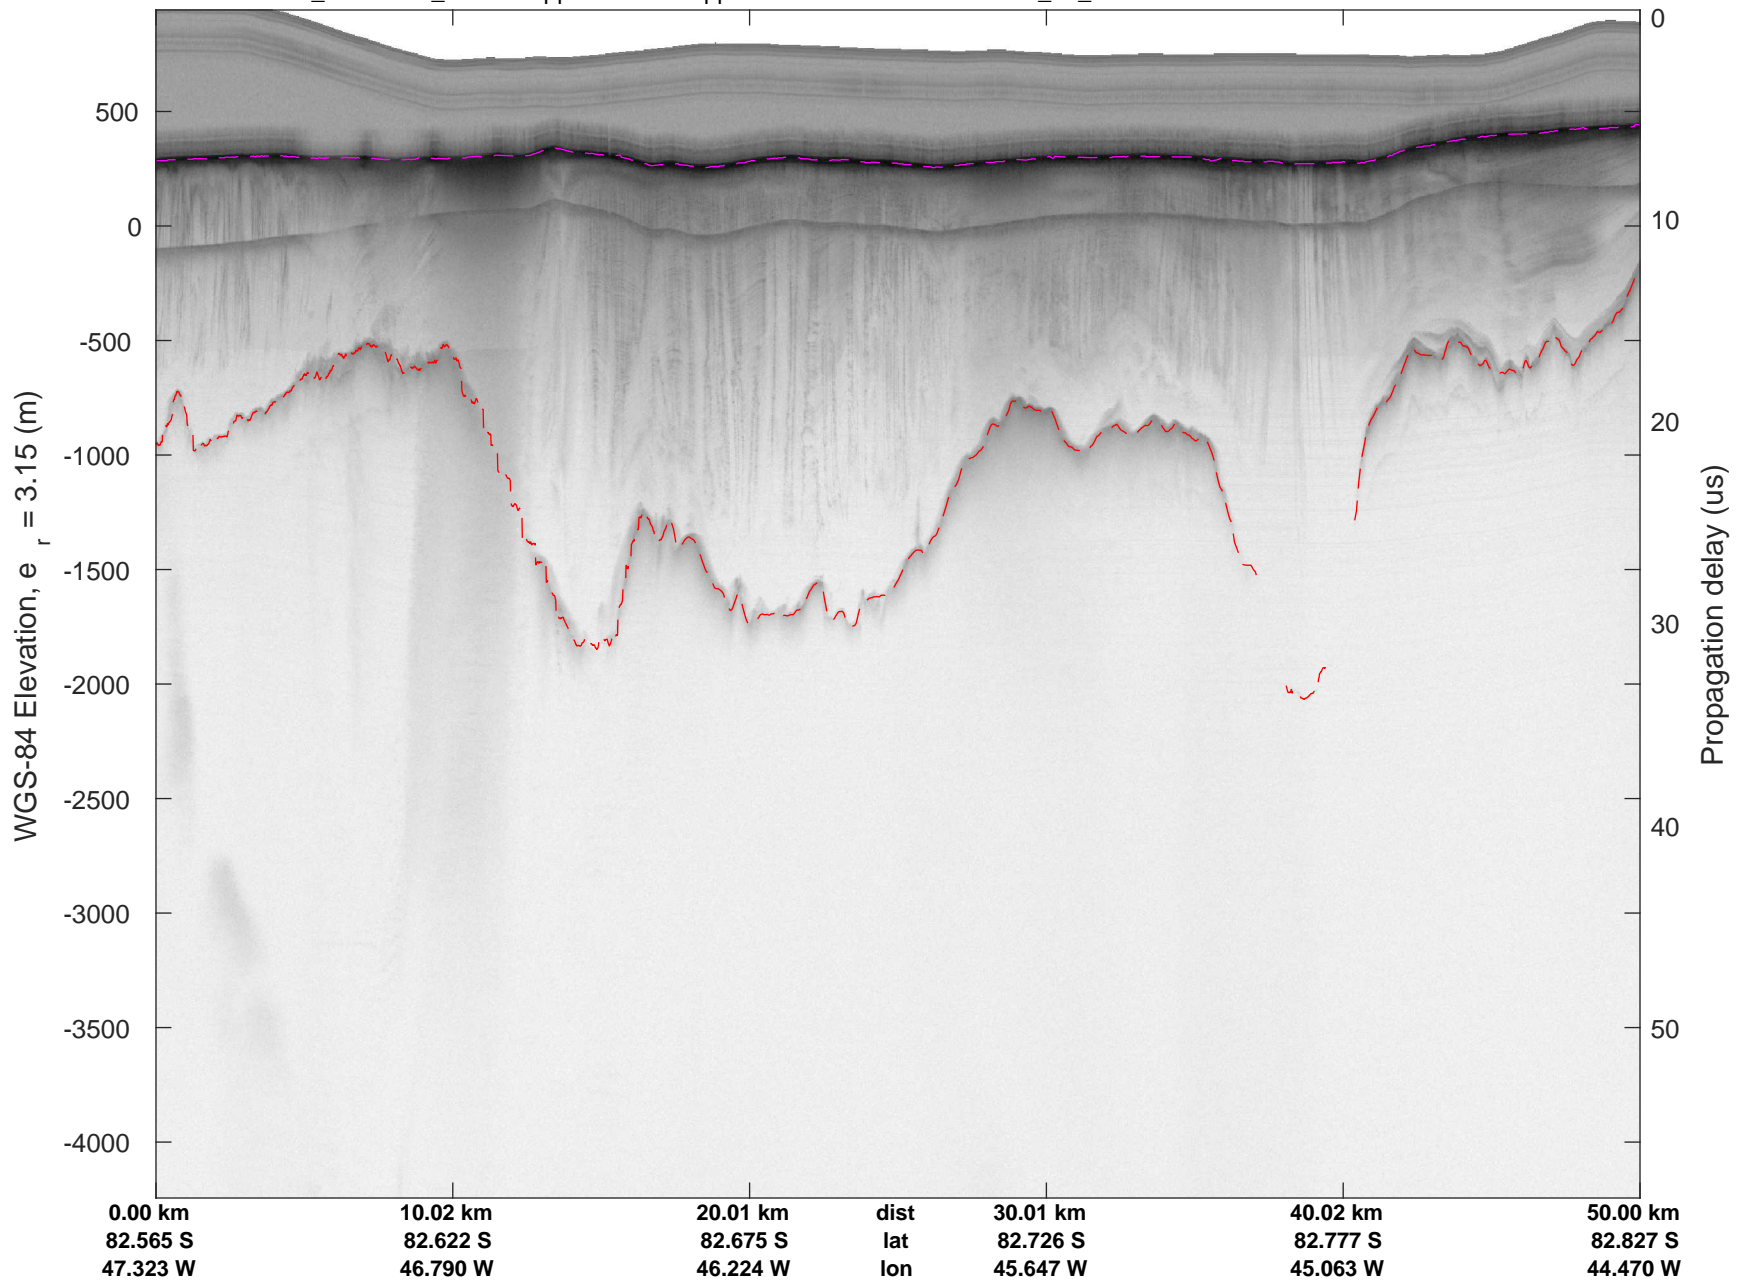

rds 2018_Antarctica_DC8: "Support Force / Upper Blackwall IS-2" 20181109_01_017: 19:00:25.8 to 19:07:01.4 GPS

rds 2018_Antarctica_DC8: "Support Force / Upper Blackwall IS-2" 20181109_01_017: 19:00:25.8 to 19:07:01.4 GPS

rds 2018_Antarctica_DC8: "Support Force / Upper Blackwall IS-2" 20181109_01_018: 19:07:01.6 to 19:12:51.6 GPS

rds 2018_Antarctica_DC8: "Support Force / Upper Blackwall IS-2" 20181109_01_018: 19:07:01.6 to 19:12:51.6 GPS