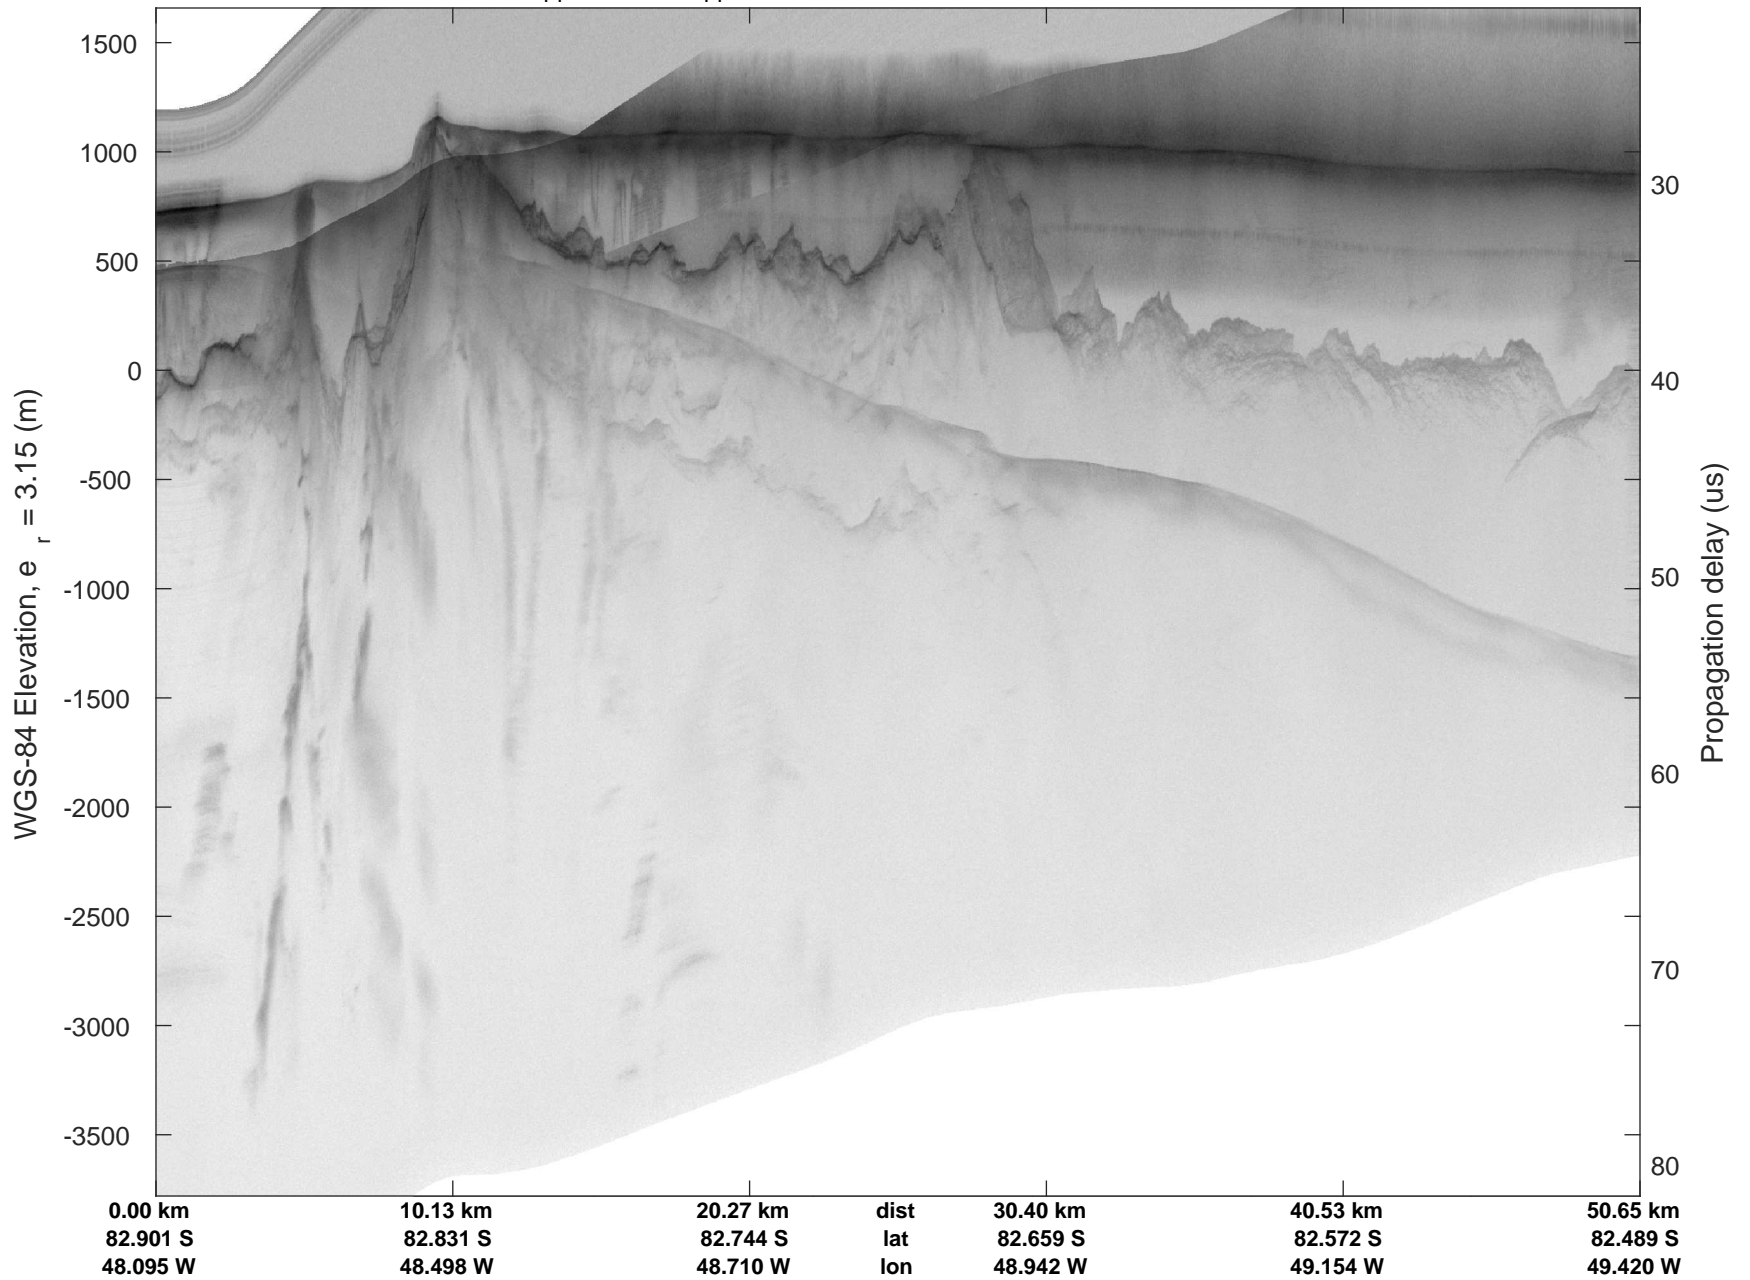

rds 2018_Antarctica_DC8: "Support Force / Upper Blackwall IS-2" 20181109_01_031: 20:19:25.9 to 20:24:16.1 GPS