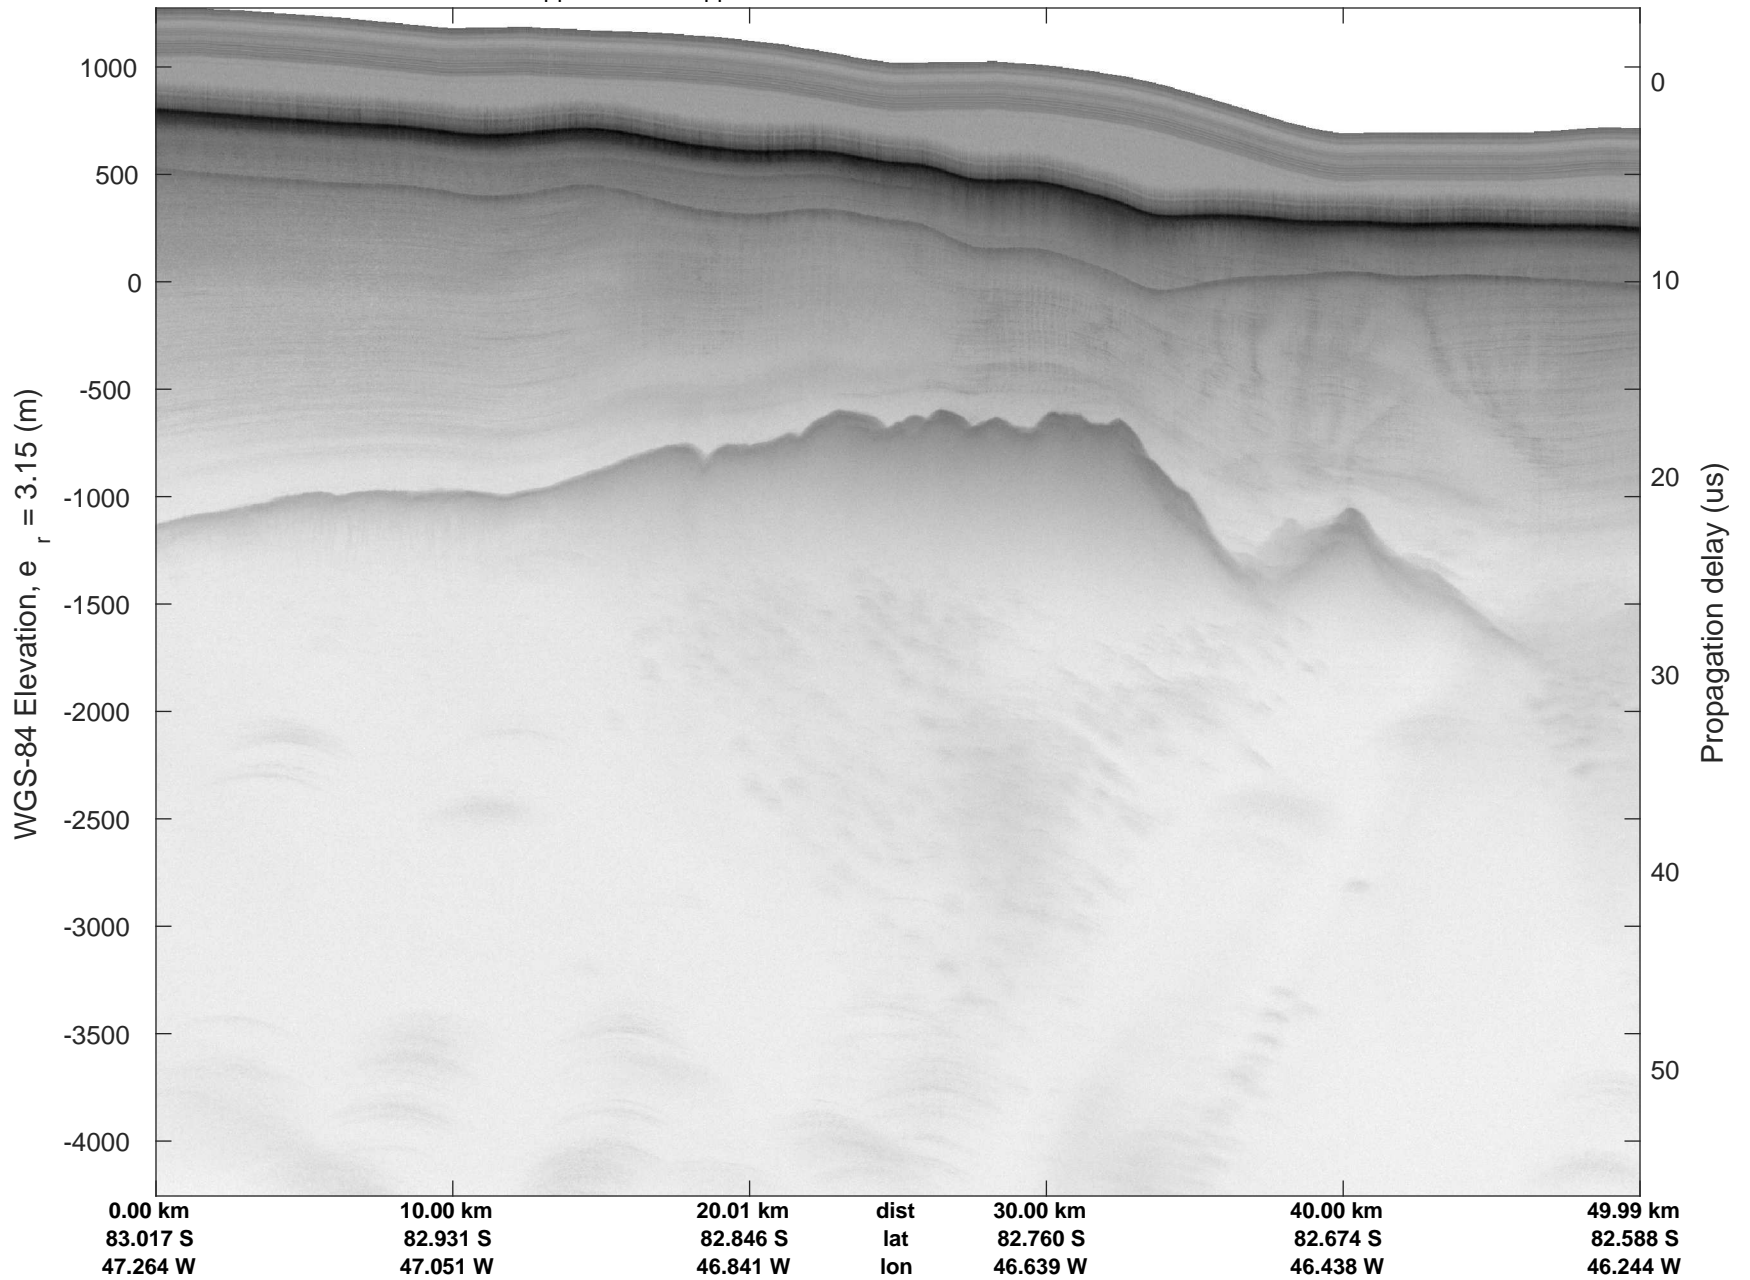

rds 2018_Antarctica_DC8: "Support Force / Upper Blackwall IS-2" 20181109_01_008: 18:04:19.5 to 18:10:28.1 GPS