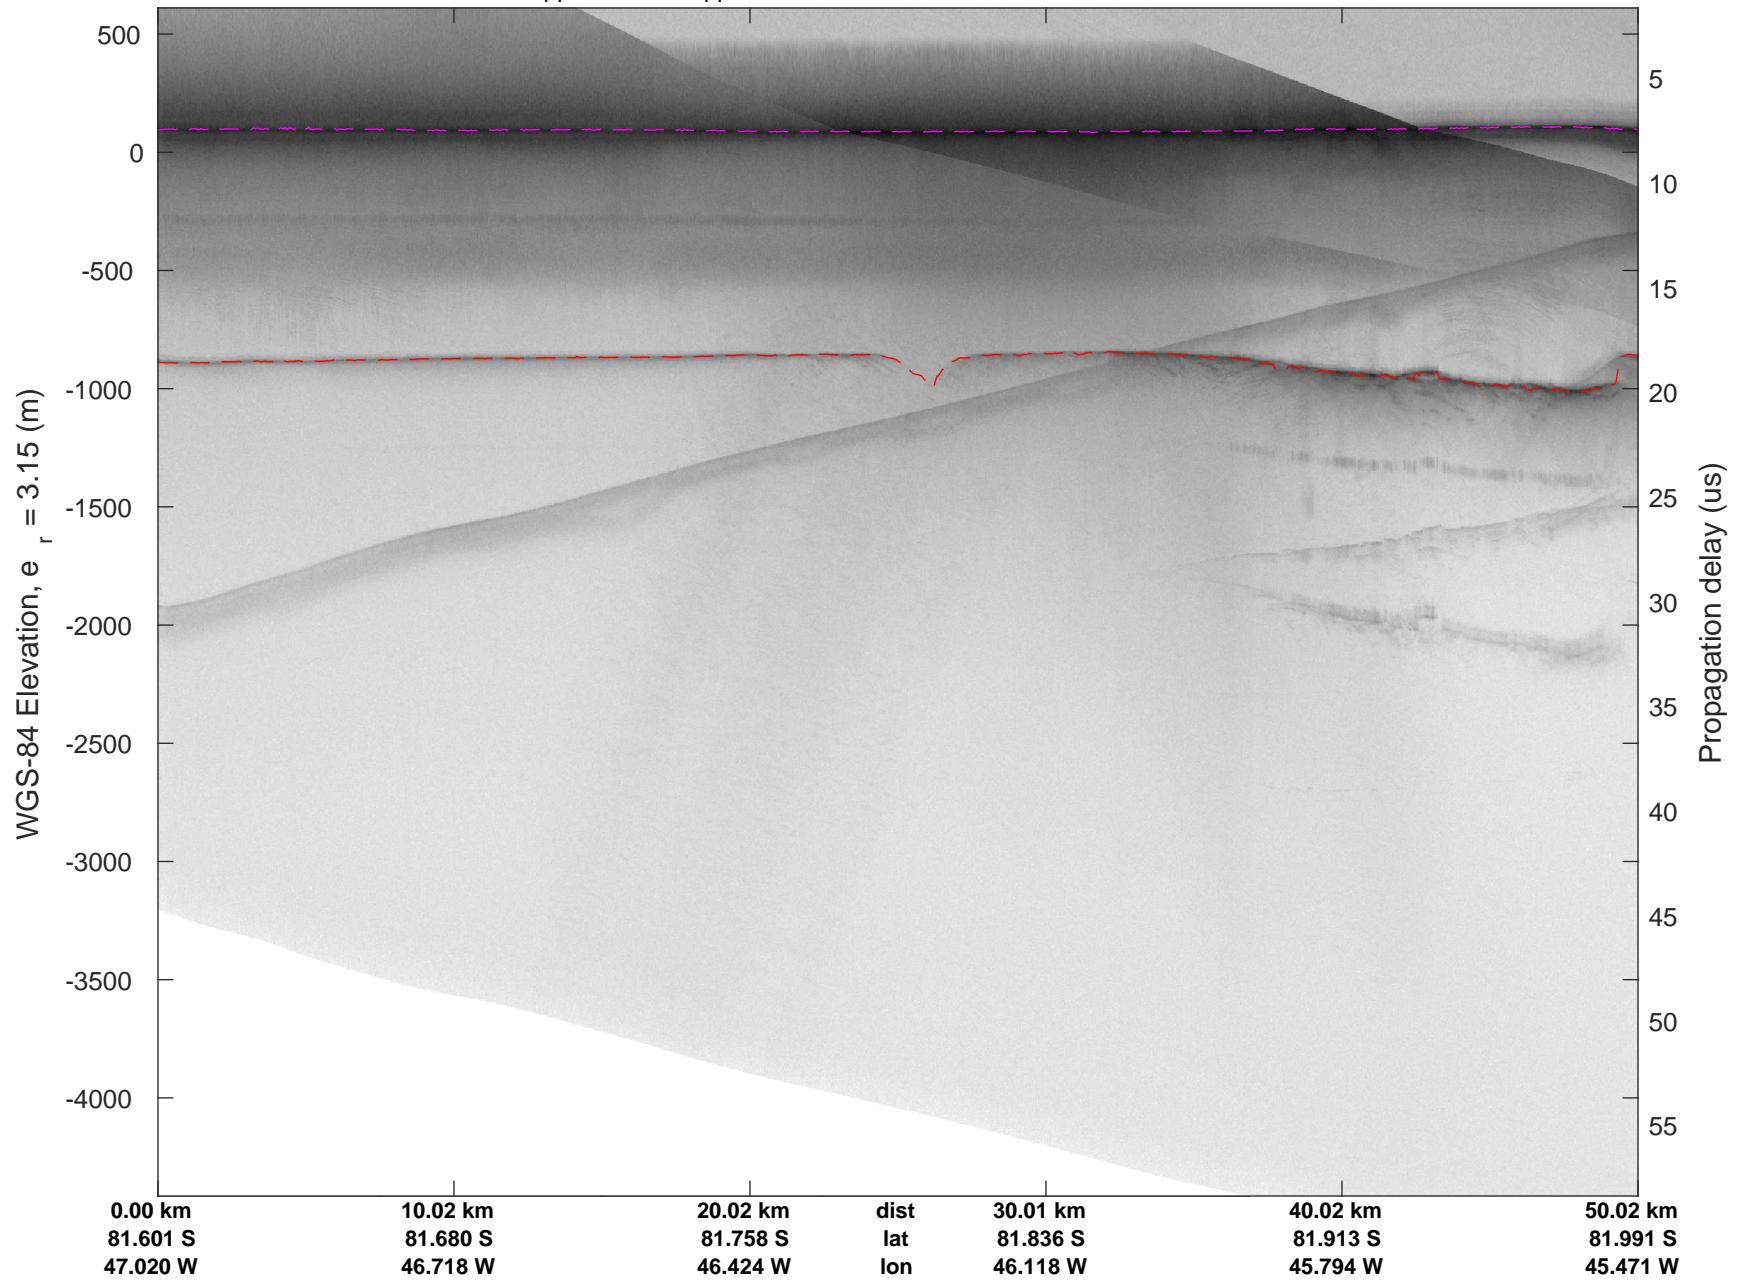

rds 2018_Antarctica_DC8: "Support Force / Upper Blackwall IS-2" 20181109_01_001: 17:22:46.1 to 17:27:32.5 GPS

rds 2018_Antarctica_DC8: "Support Force / Upper Blackwall IS-2" 20181109_01_001: 17:22:46.1 to 17:27:32.5 GPS