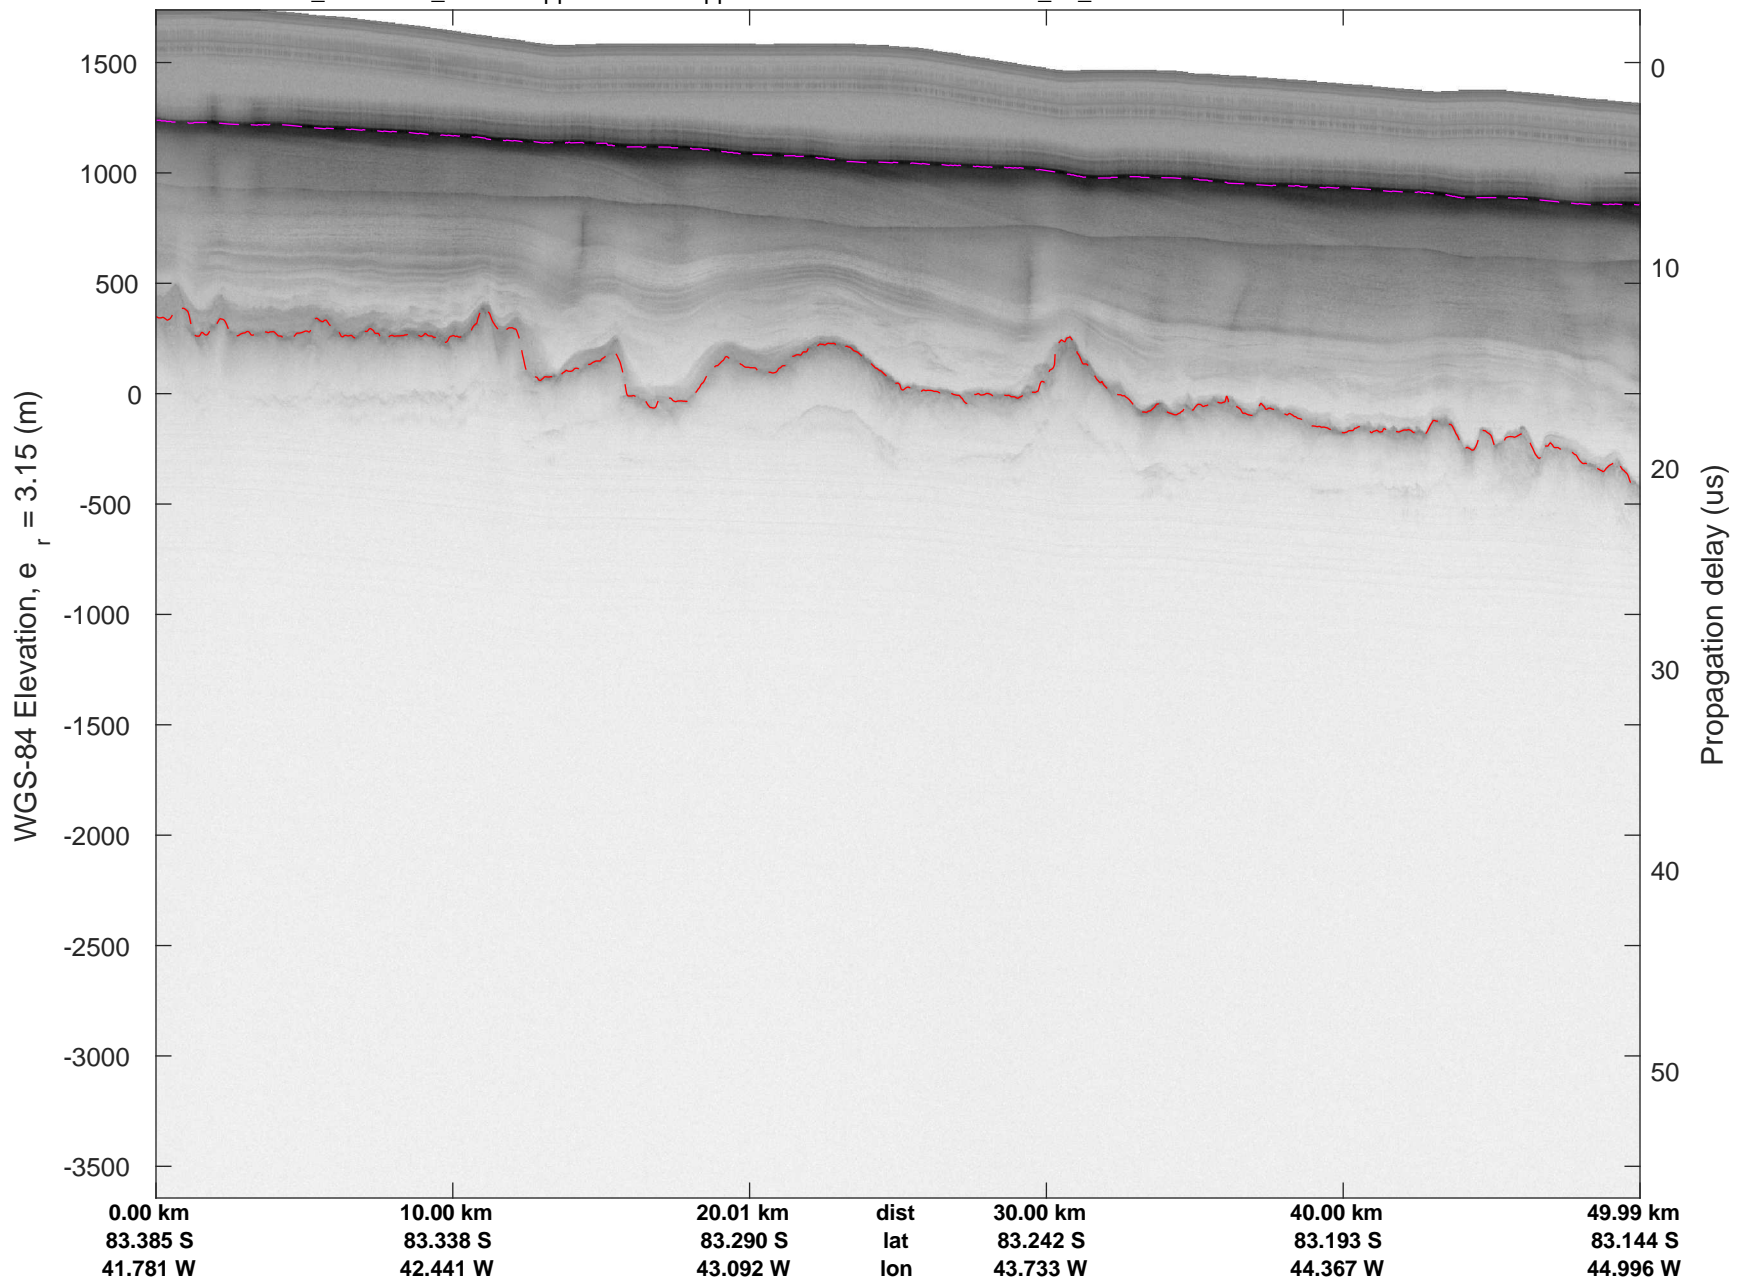

rds 2018_Antarctica_DC8: "Support Force / Upper Blackwall IS-2" 20181109_01_028: 20:02:24.6 to 20:07:56.7 GPS

rds 2018_Antarctica_DC8: "Support Force / Upper Blackwall IS-2" 20181109_01_028: 20:02:24.6 to 20:07:56.7 GPS

rds 2018_Antarctica_DC8: "Support Force / Upper Blackwall IS-2" 20181109_01_029: 20:07:56.8 to 20:13:46.6 GPS

rds 2018_Antarctica_DC8: "Support Force / Upper Blackwall IS-2" 20181109_01_029: 20:07:56.8 to 20:13:46.6 GPS