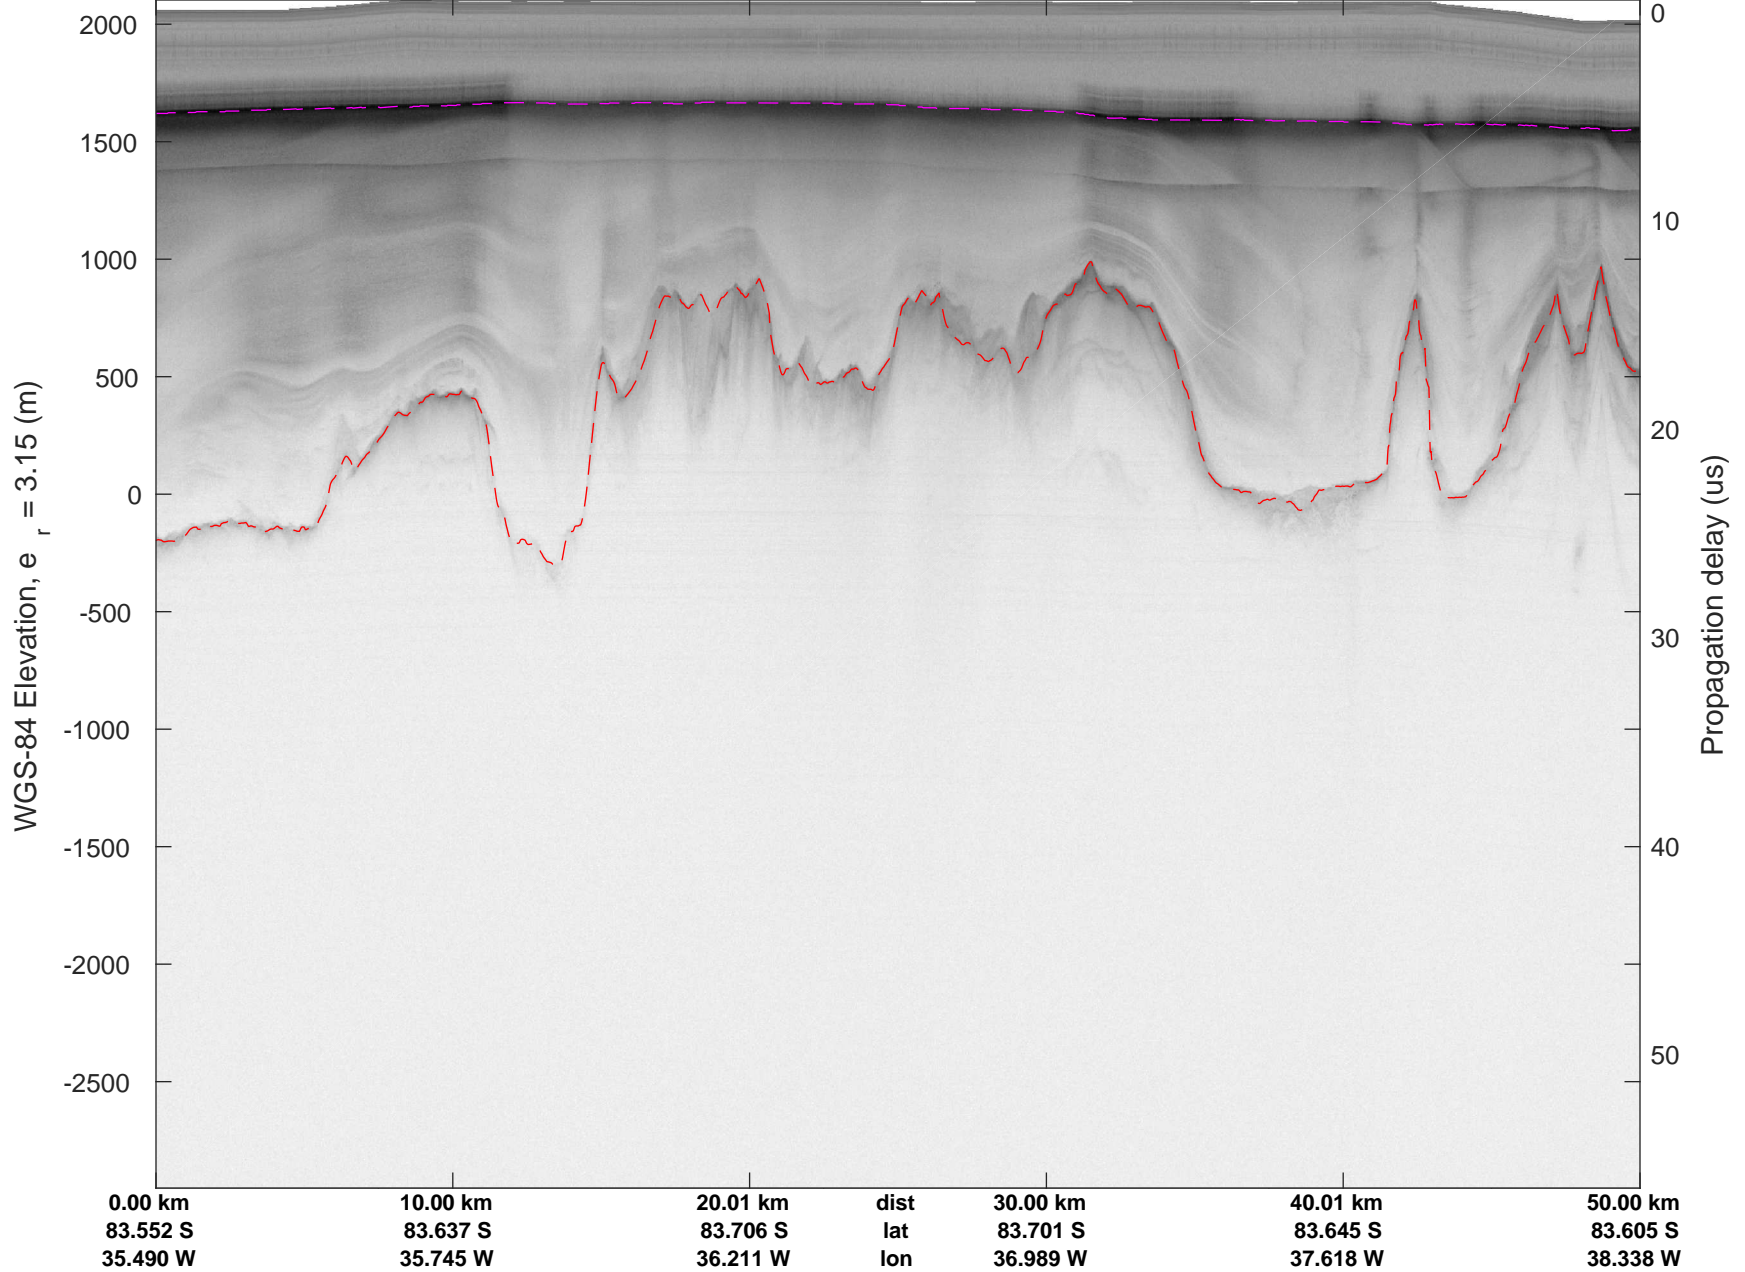

rds 2018_Antarctica_DC8: "Support Force / Upper Blackwall IS-2" 20181109_01_026: 19:51:32.4 to 19:56:59.4 GPS

rds 2018_Antarctica_DC8: "Support Force / Upper Blackwall IS-2" 20181109_01_026: 19:51:32.4 to 19:56:59.4 GPS

rds 2018_Antarctica_DC8: "Support Force / Upper Blackwall IS-2" 20181109_01_027: 19:56:59.5 to 20:02:24.4 GPS

rds 2018_Antarctica_DC8: "Support Force / Upper Blackwall IS-2" 20181109_01_027: 19:56:59.5 to 20:02:24.4 GPS