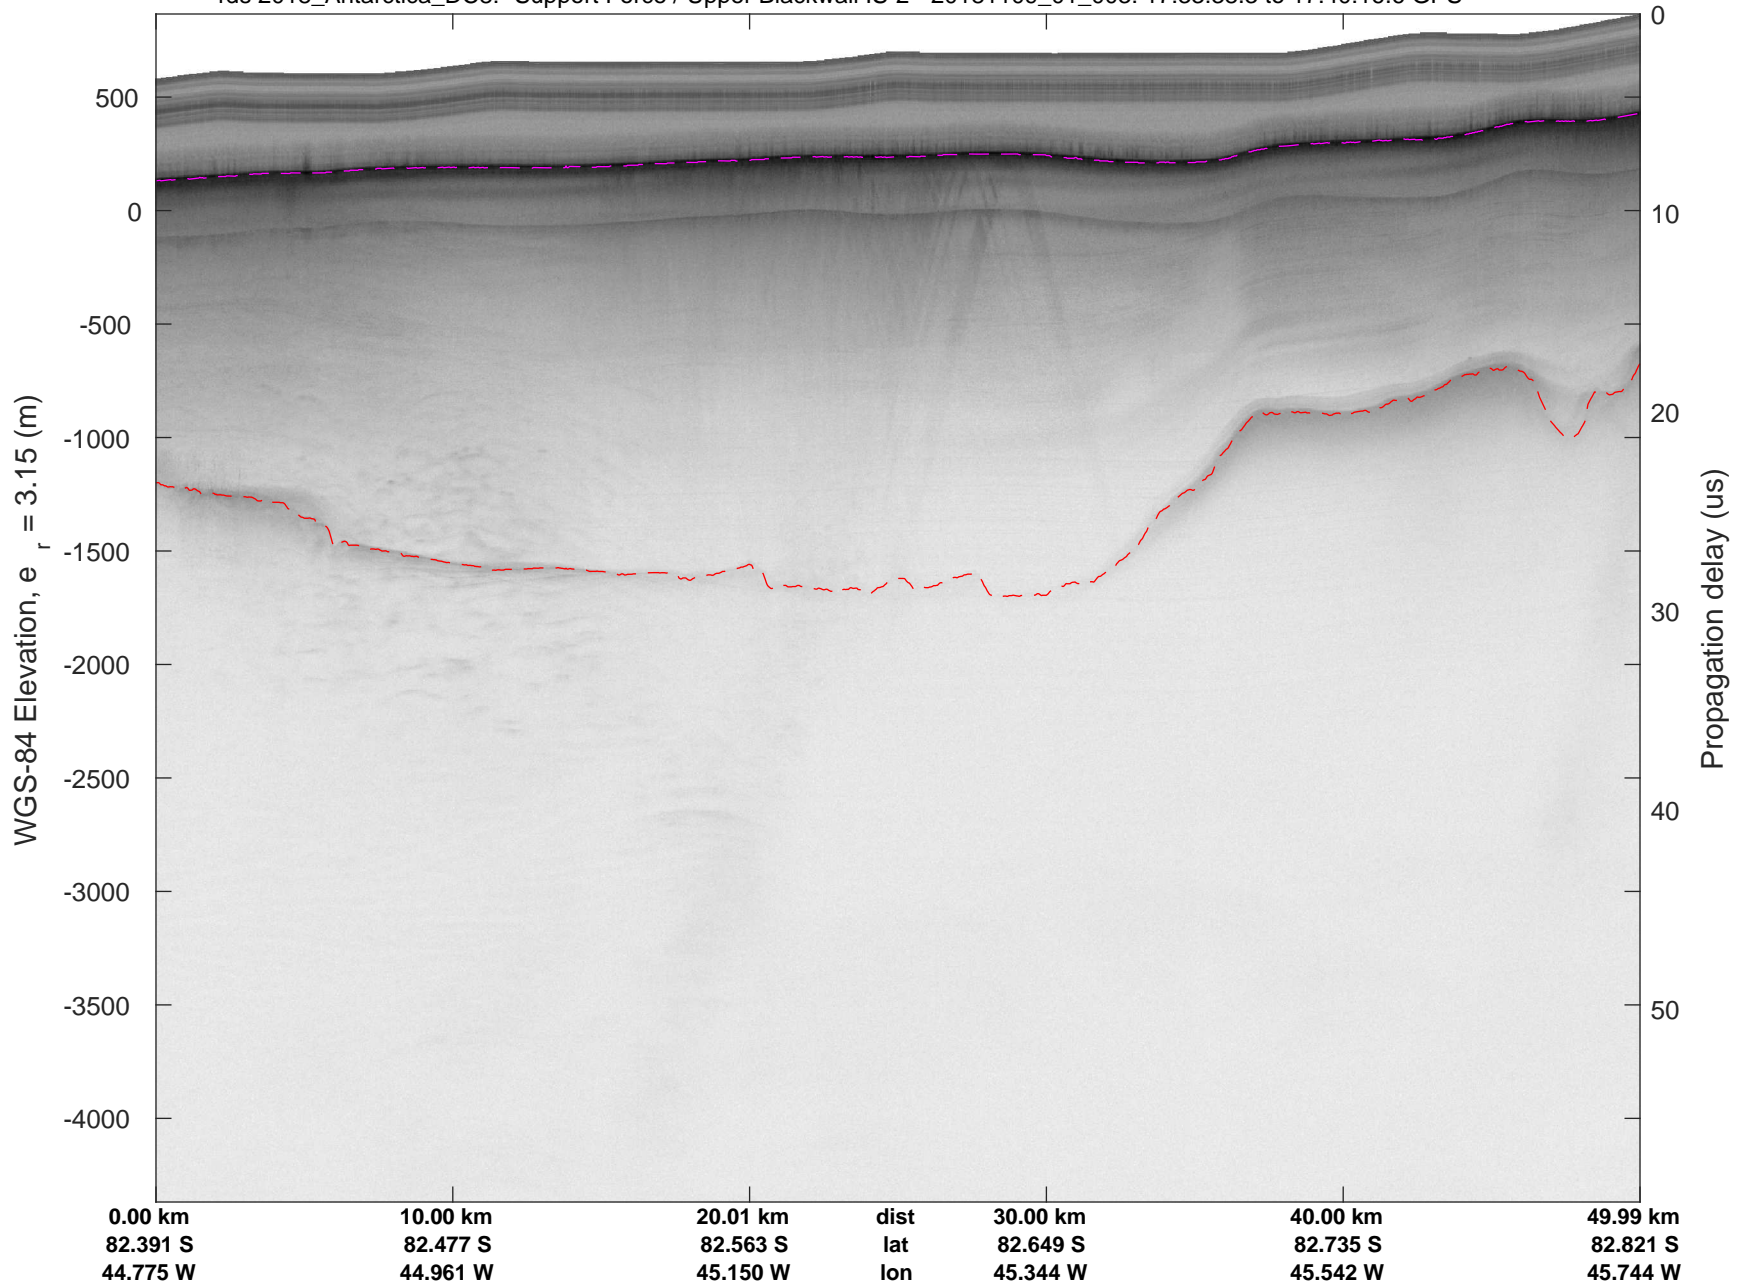

rds 2018_Antarctica_DC8: "Support Force / Upper Blackwall IS-2" 20181109_01_003: 17:33:38.3 to 17:40:16.6 GPS