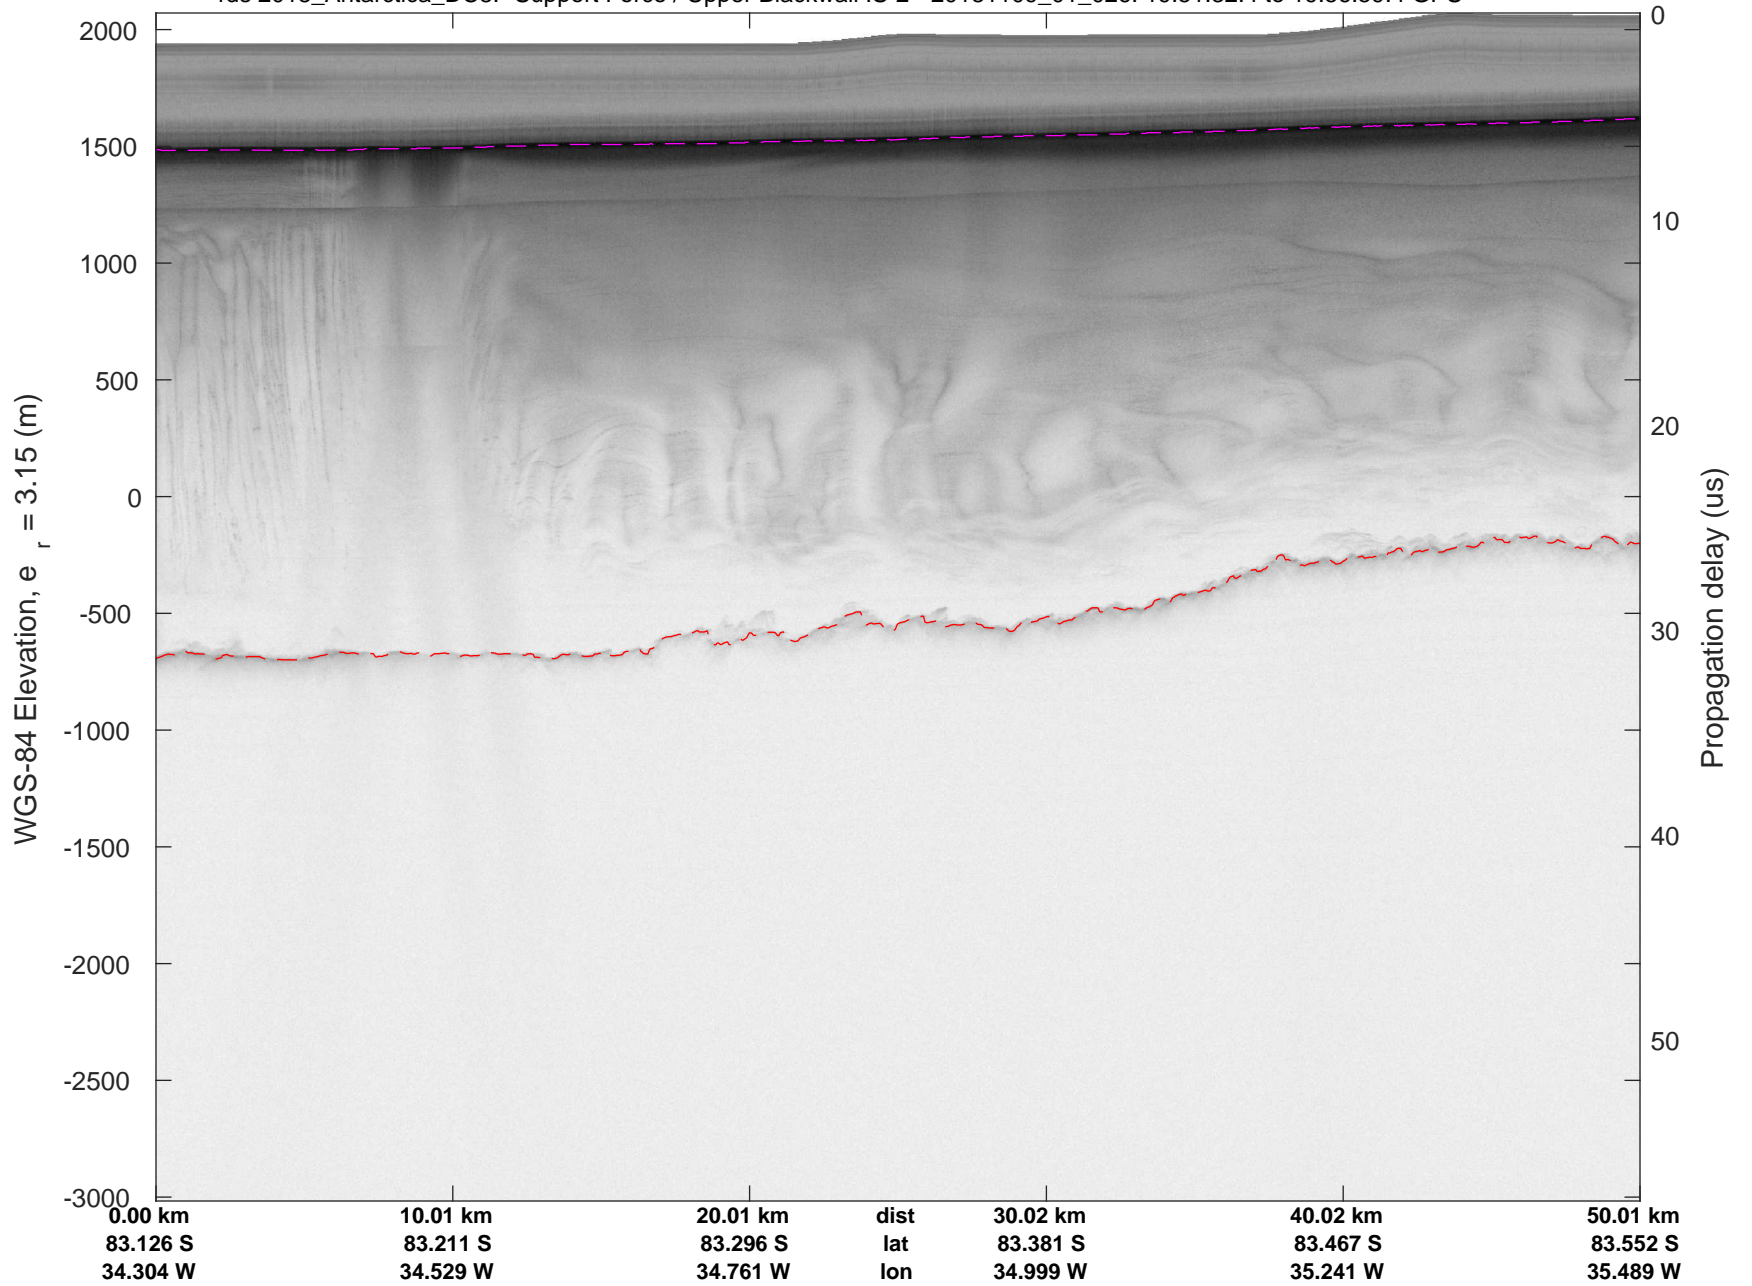

rds 2018_Antarctica_DC8: "Support Force / Upper Blackwall IS-2" 20181109_01_025: 19:46:03.9 to 19:51:32.3 GPS

rds 2018_Antarctica_DC8: "Support Force / Upper Blackwall IS-2" 20181109_01_025: 19:46:03.9 to 19:51:32.3 GPS

rds 2018_Antarctica_DC8: "Support Force / Upper Blackwall IS-2" 20181109_01_026: 19:51:32.4 to 19:56:59.4 GPS

rds 2018_Antarctica_DC8: "Support Force / Upper Blackwall IS-2" 20181109_01_026: 19:51:32.4 to 19:56:59.4 GPS