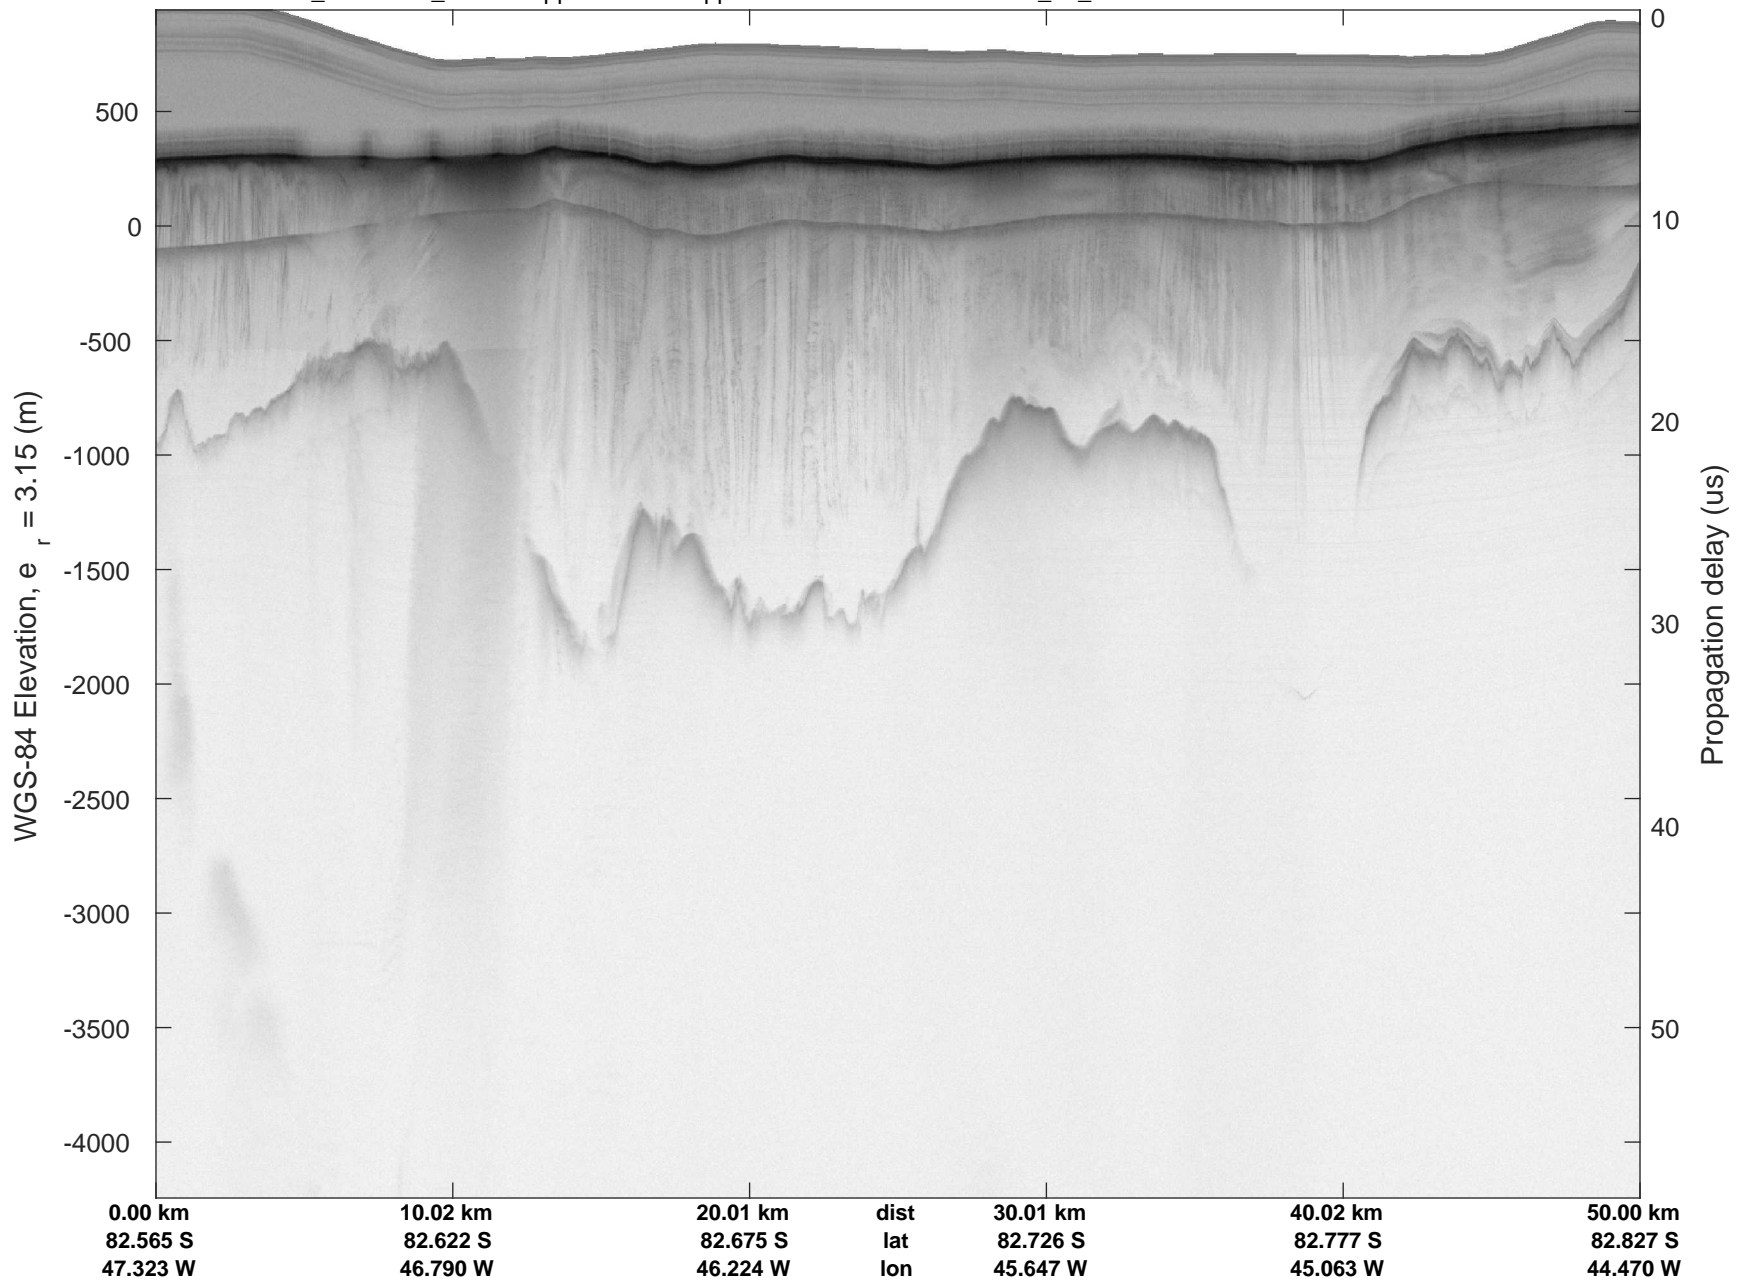

rds 2018_Antarctica_DC8: "Support Force / Upper Blackwall IS-2" 20181109_01_018: 19:07:01.6 to 19:12:51.6 GPS