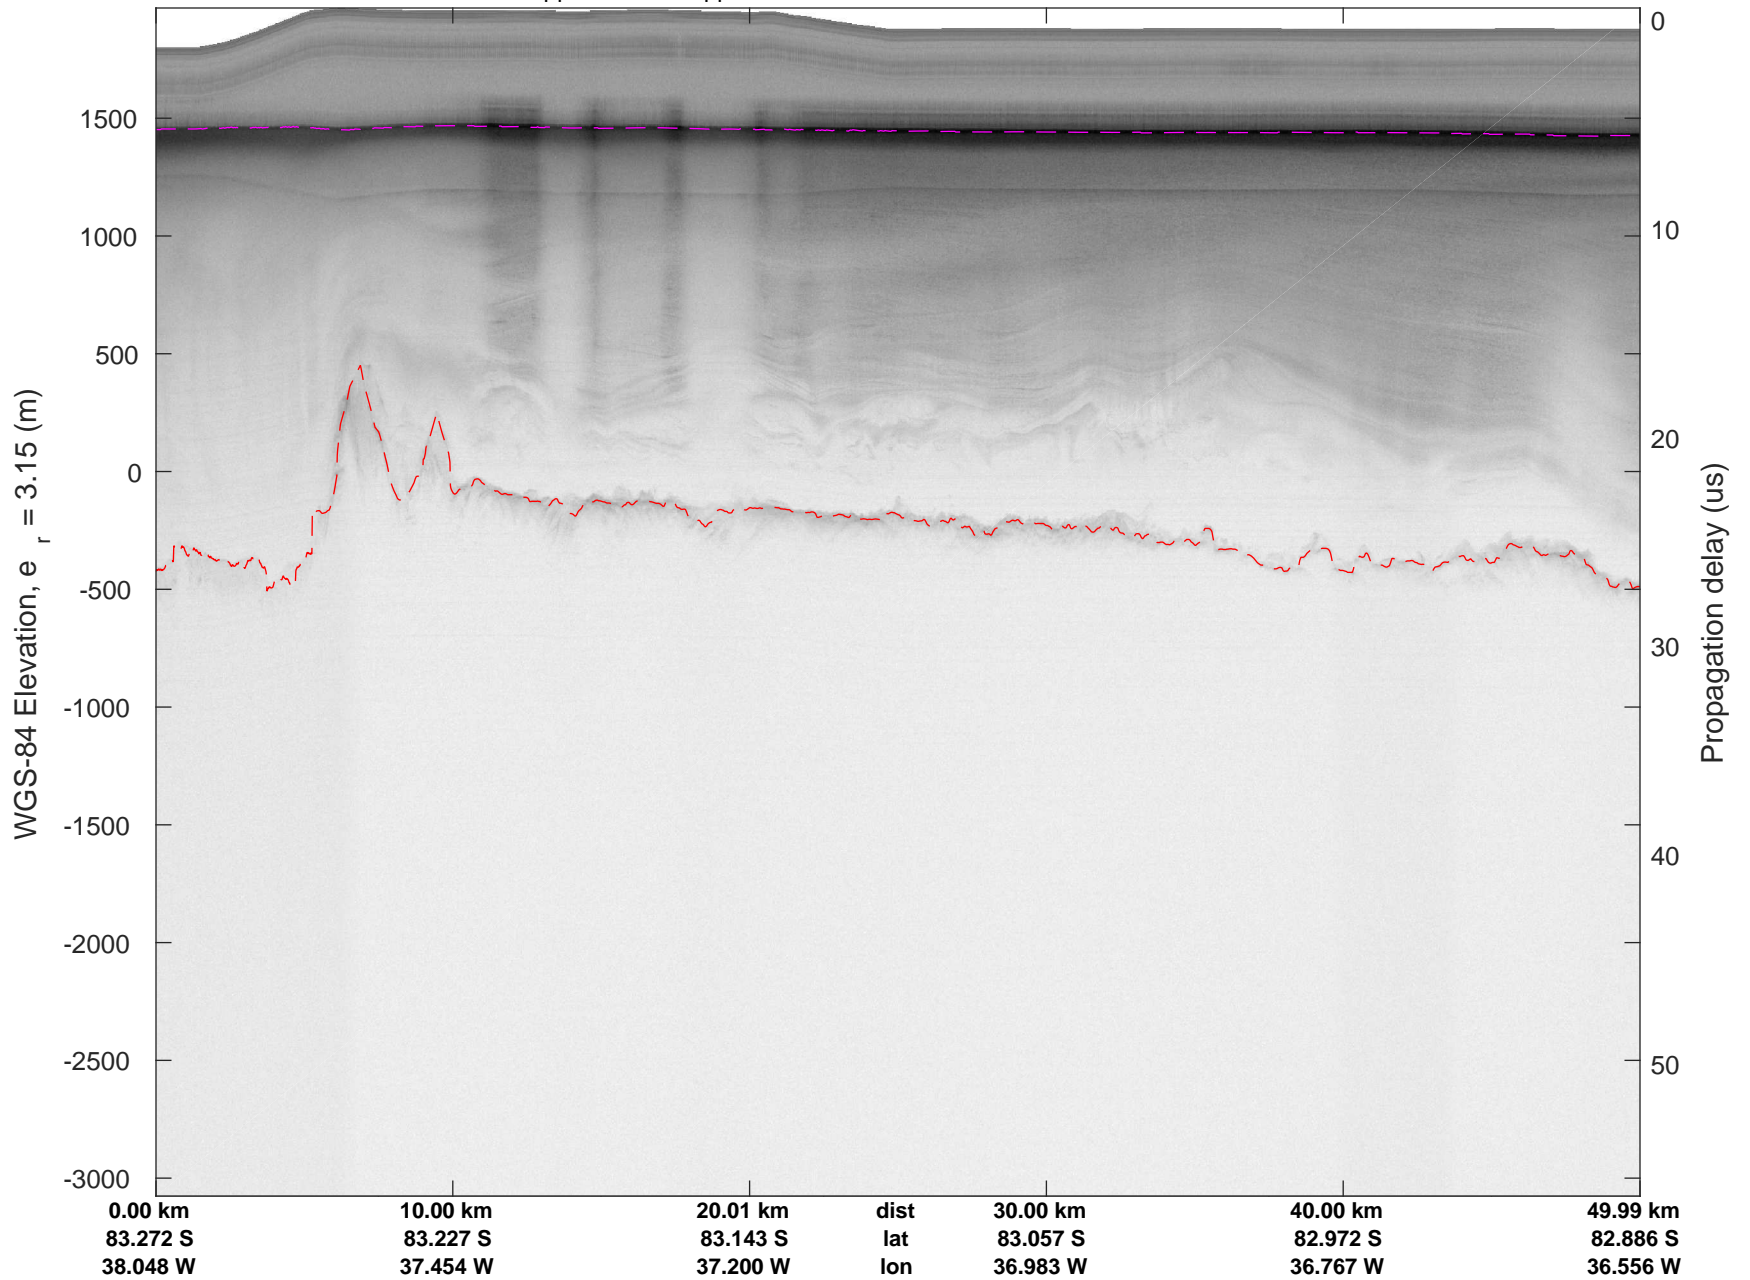

rds 2018_Antarctica_DC8: "Support Force / Upper Blackwall IS-2" 20181109_01_020: 19:18:22.6 to 19:23:51.5 GPS

rds 2018_Antarctica_DC8: "Support Force / Upper Blackwall IS-2" 20181109_01_020: 19:18:22.6 to 19:23:51.5 GPS

rds 2018_Antarctica_DC8: "Support Force / Upper Blackwall IS-2" 20181109_01_021: 19:23:51.6 to 19:29:25.7 GPS

rds 2018_Antarctica_DC8: "Support Force / Upper Blackwall IS-2" 20181109_01_021: 19:23:51.6 to 19:29:25.7 GPS