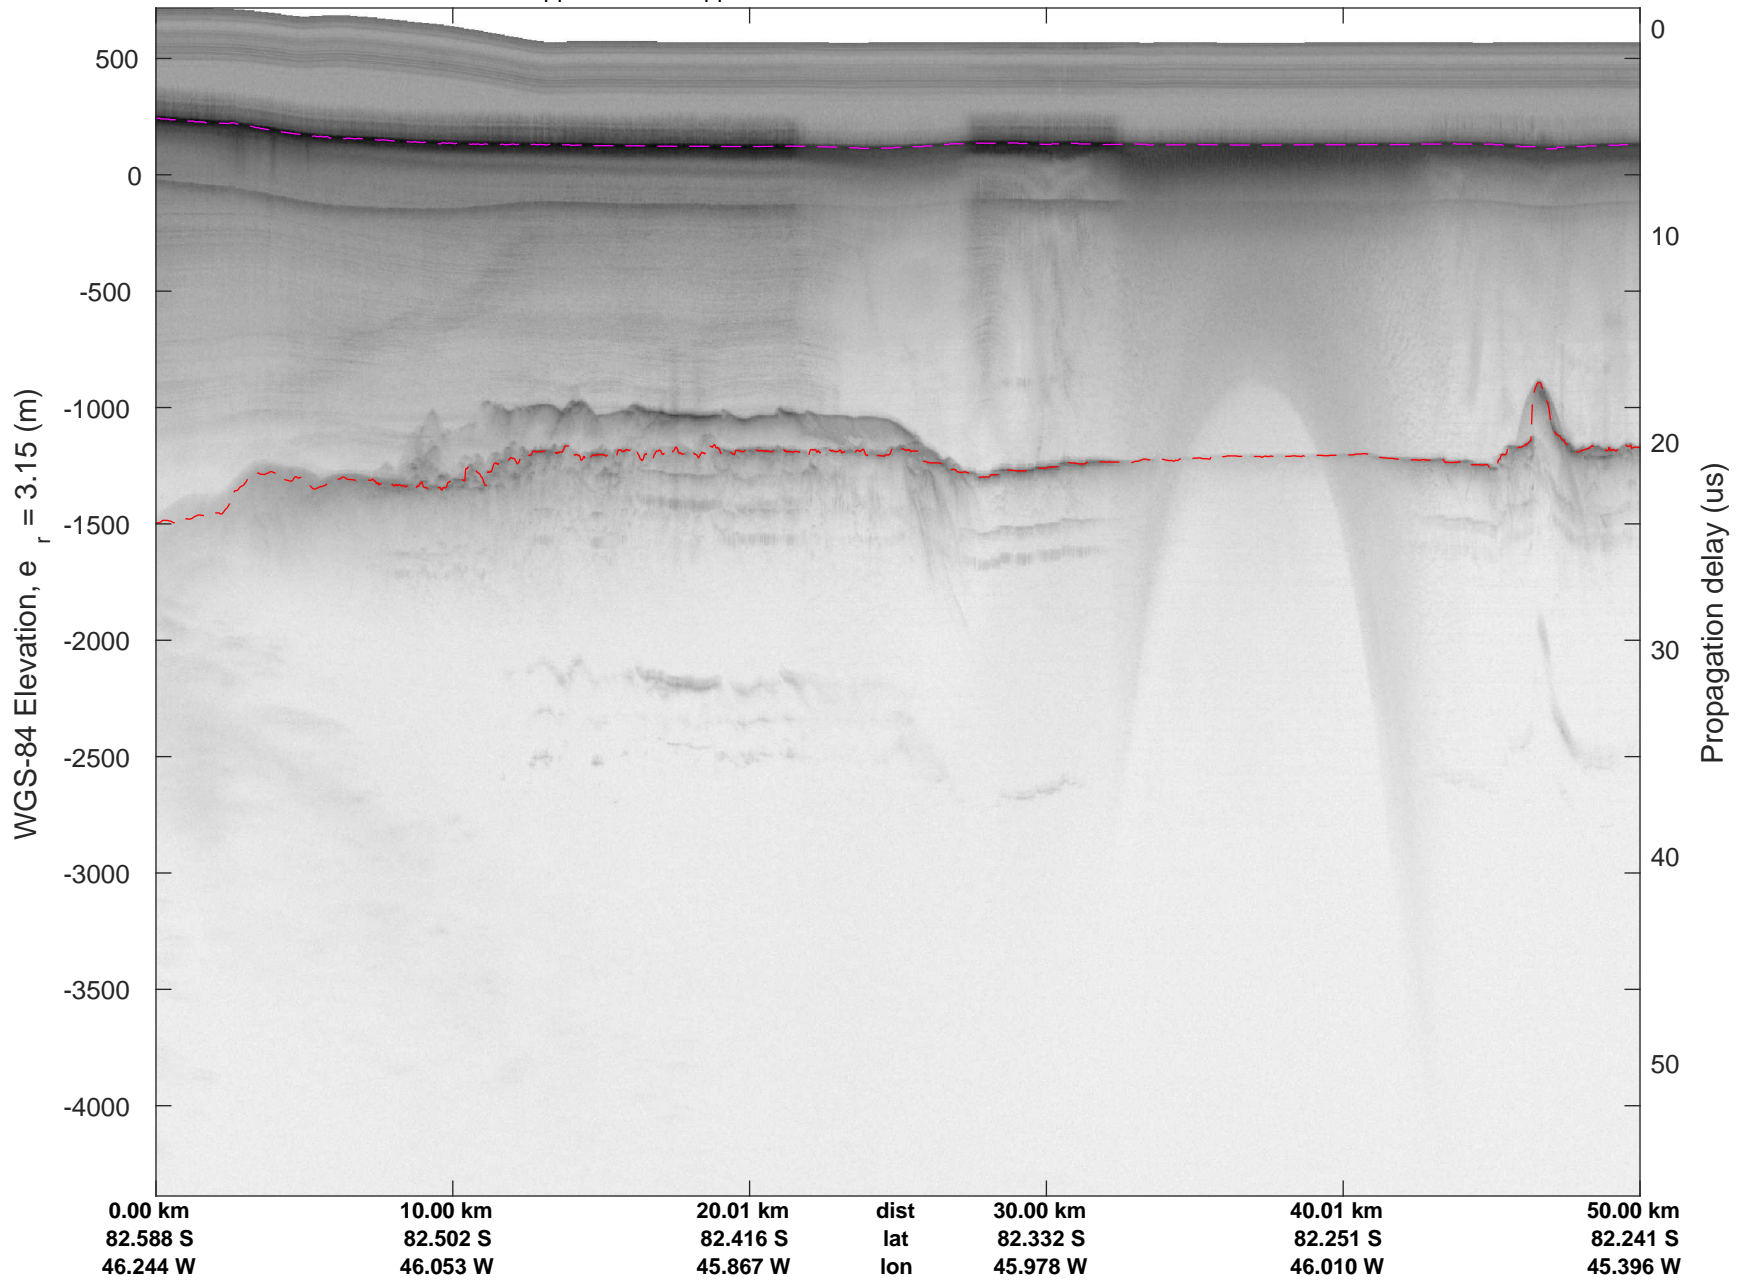

rds 2018_Antarctica_DC8: "Support Force / Upper Blackwall IS-2" 20181109_01_008: 18:04:19.5 to 18:10:28.1 GPS

rds 2018_Antarctica_DC8: "Support Force / Upper Blackwall IS-2" 20181109_01_008: 18:04:19.5 to 18:10:28.1 GPS

rds 2018_Antarctica_DC8: "Support Force / Upper Blackwall IS-2" 20181109_01_009: 18:10:28.3 to 18:16:57.4 GPS

rds 2018_Antarctica_DC8: "Support Force / Upper Blackwall IS-2" 20181109_01_009: 18:10:28.3 to 18:16:57.4 GPS