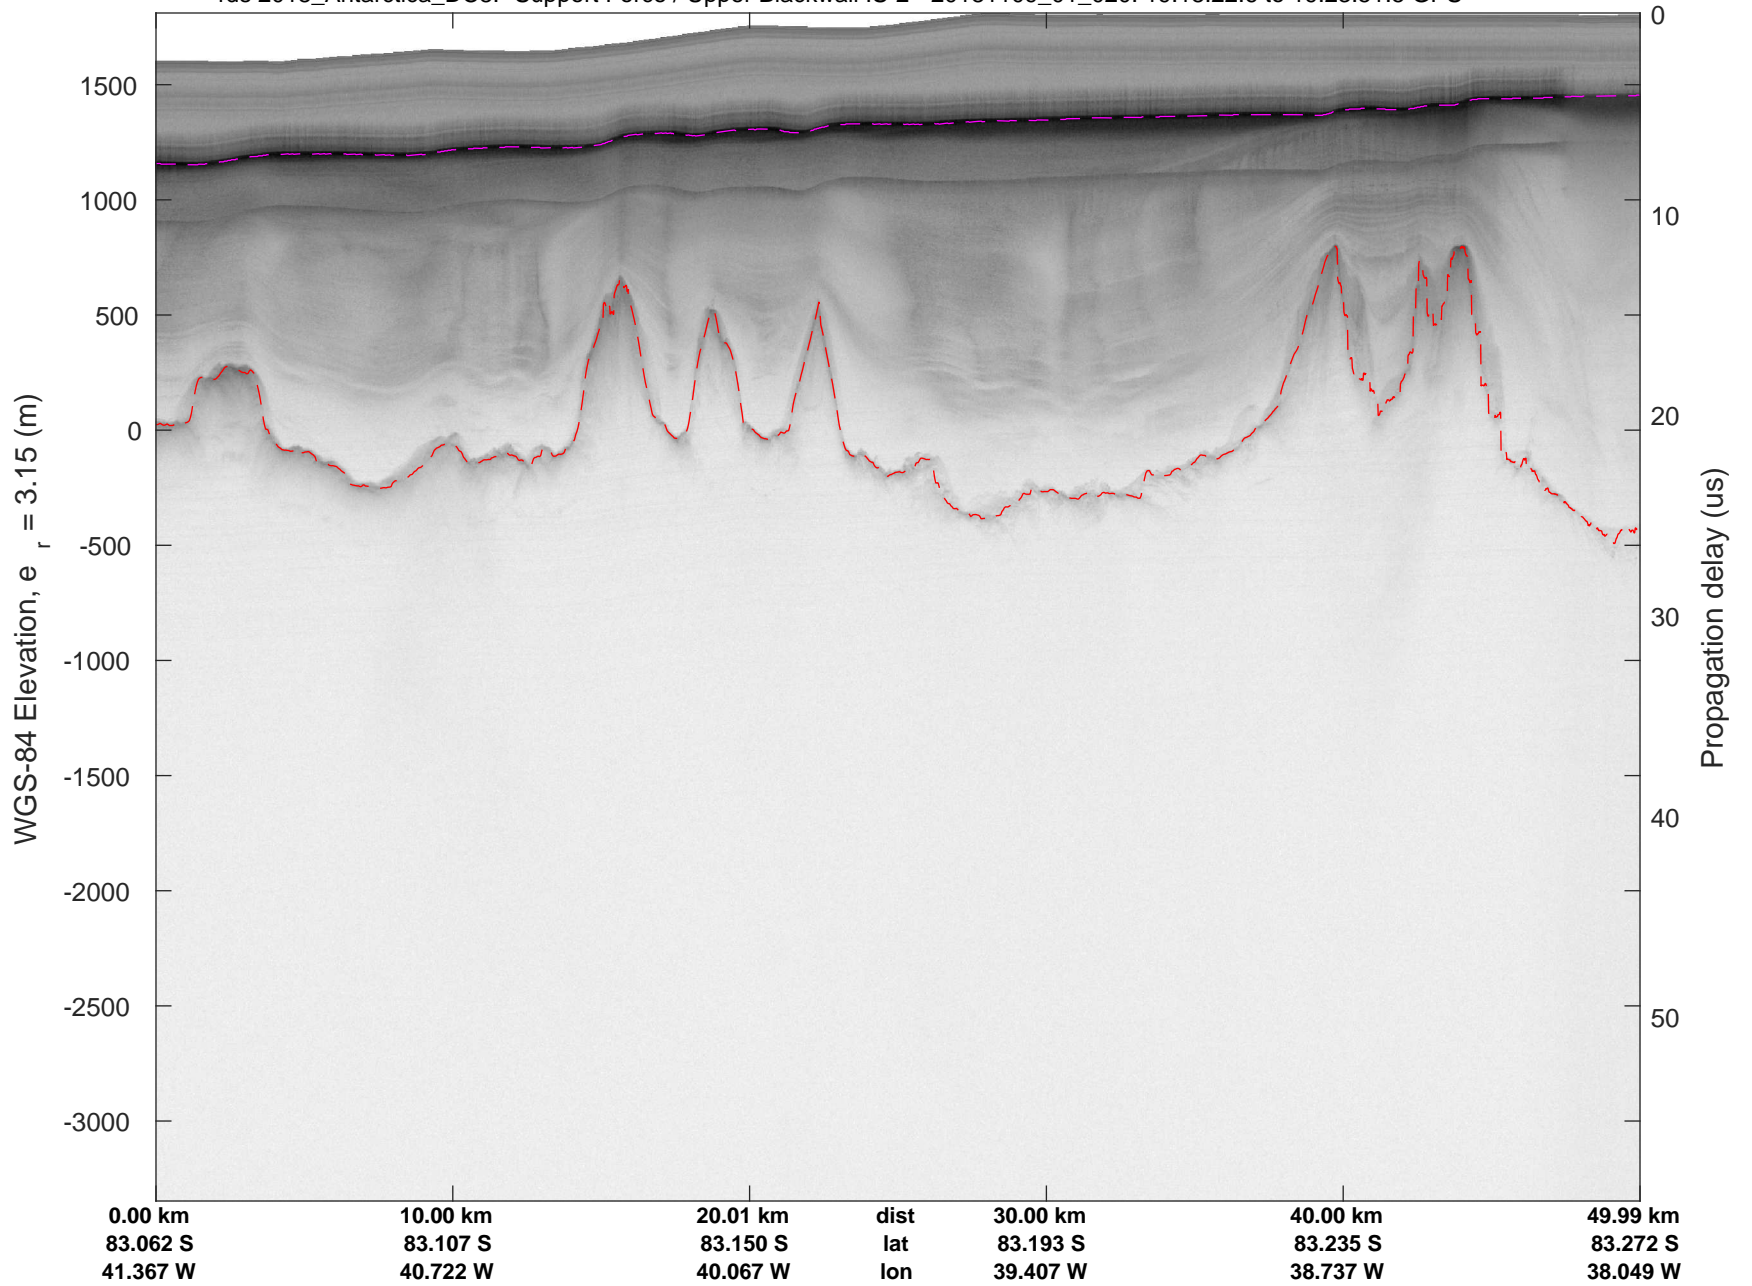

rds 2018_Antarctica_DC8: "Support Force / Upper Blackwall IS-2" 20181109_01_020: 19:18:22.6 to 19:23:51.5 GPS