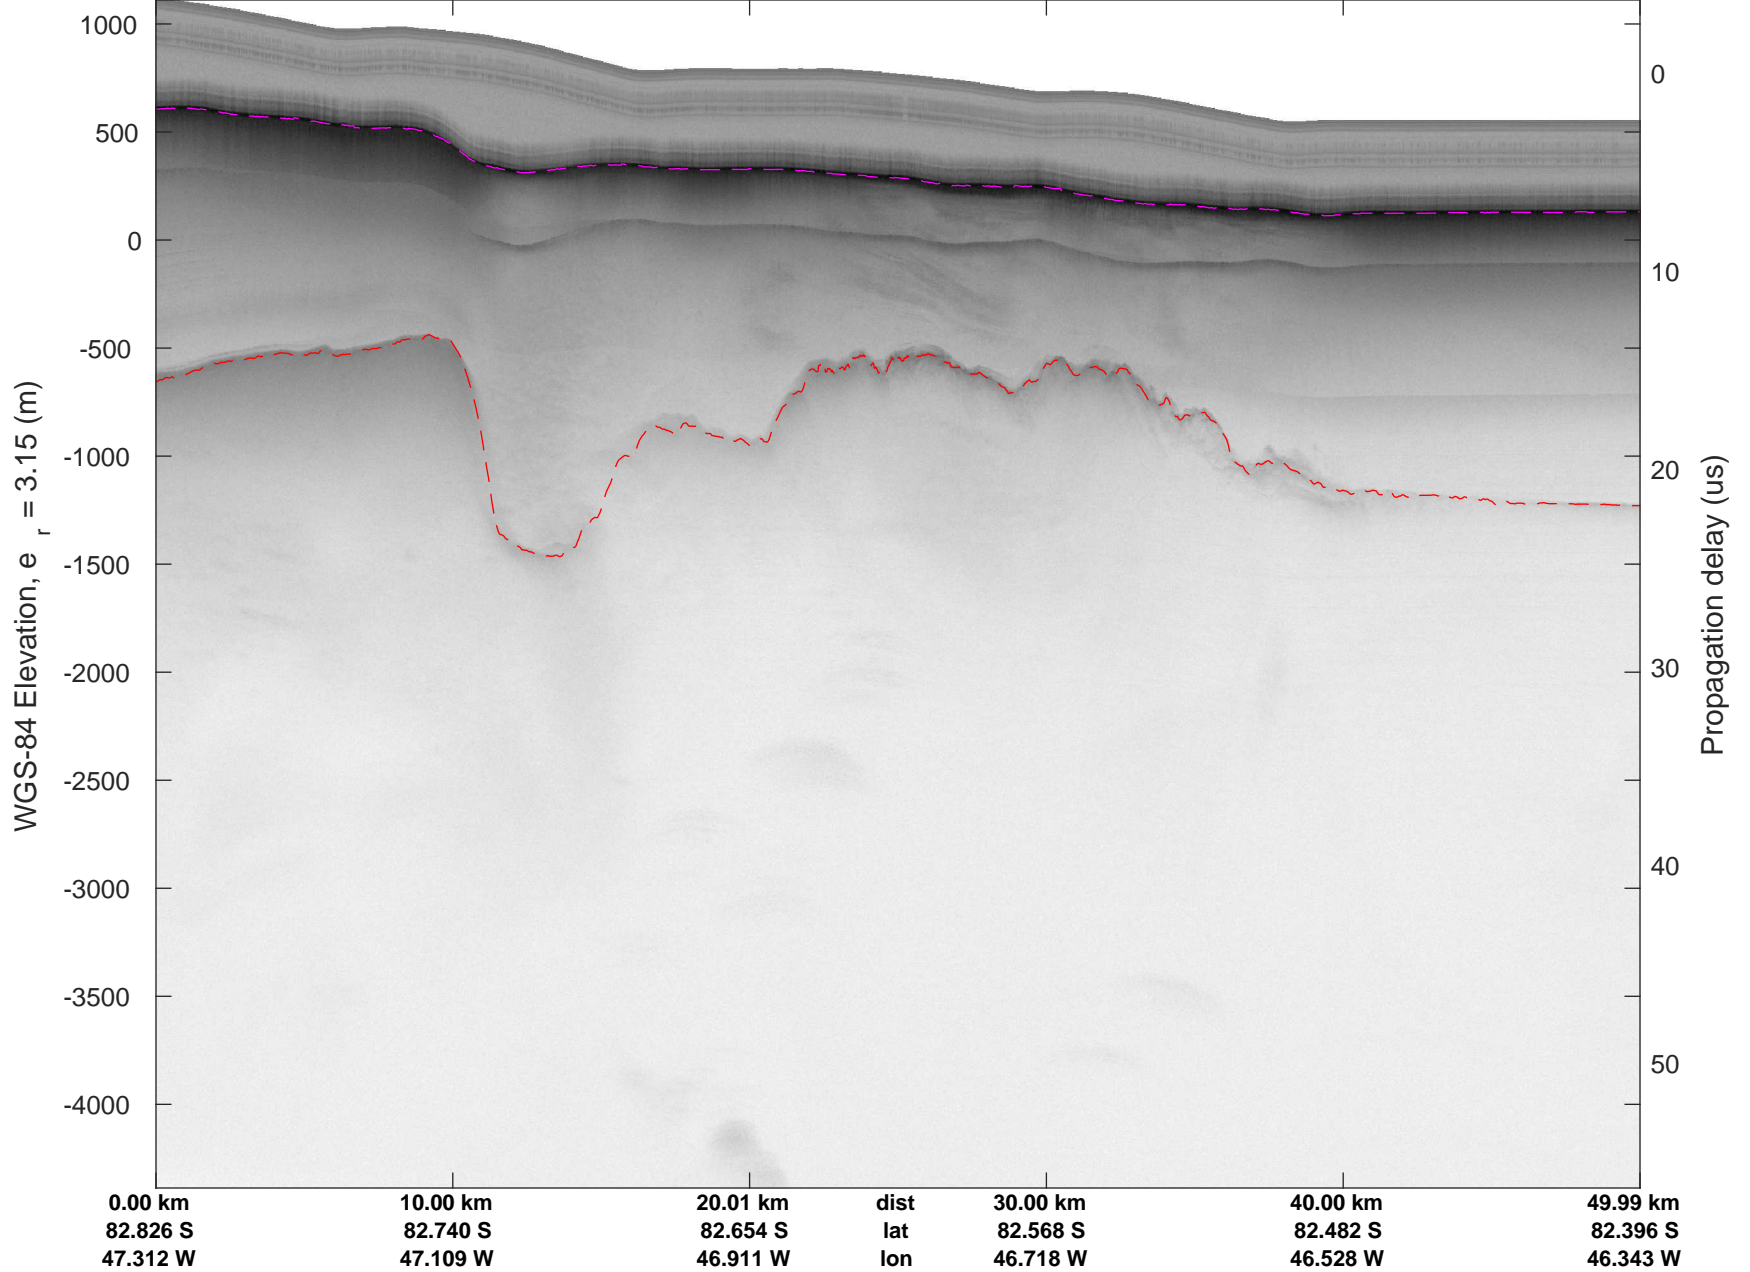

rds 2018_Antarctica_DC8: "Support Force / Upper Blackwall IS-2" 20181109_01_015: 18:47:59.9 to 18:53:51.6 GPS

rds 2018_Antarctica_DC8: "Support Force / Upper Blackwall IS-2" 20181109_01_015: 18:47:59.9 to 18:53:51.6 GPS

rds 2018_Antarctica_DC8: "Support Force / Upper Blackwall IS-2" 20181109_01_016: 18:53:51.7 to 19:00:25.7 GPS

rds 2018_Antarctica_DC8: "Support Force / Upper Blackwall IS-2" 20181109_01_016: 18:53:51.7 to 19:00:25.7 GPS