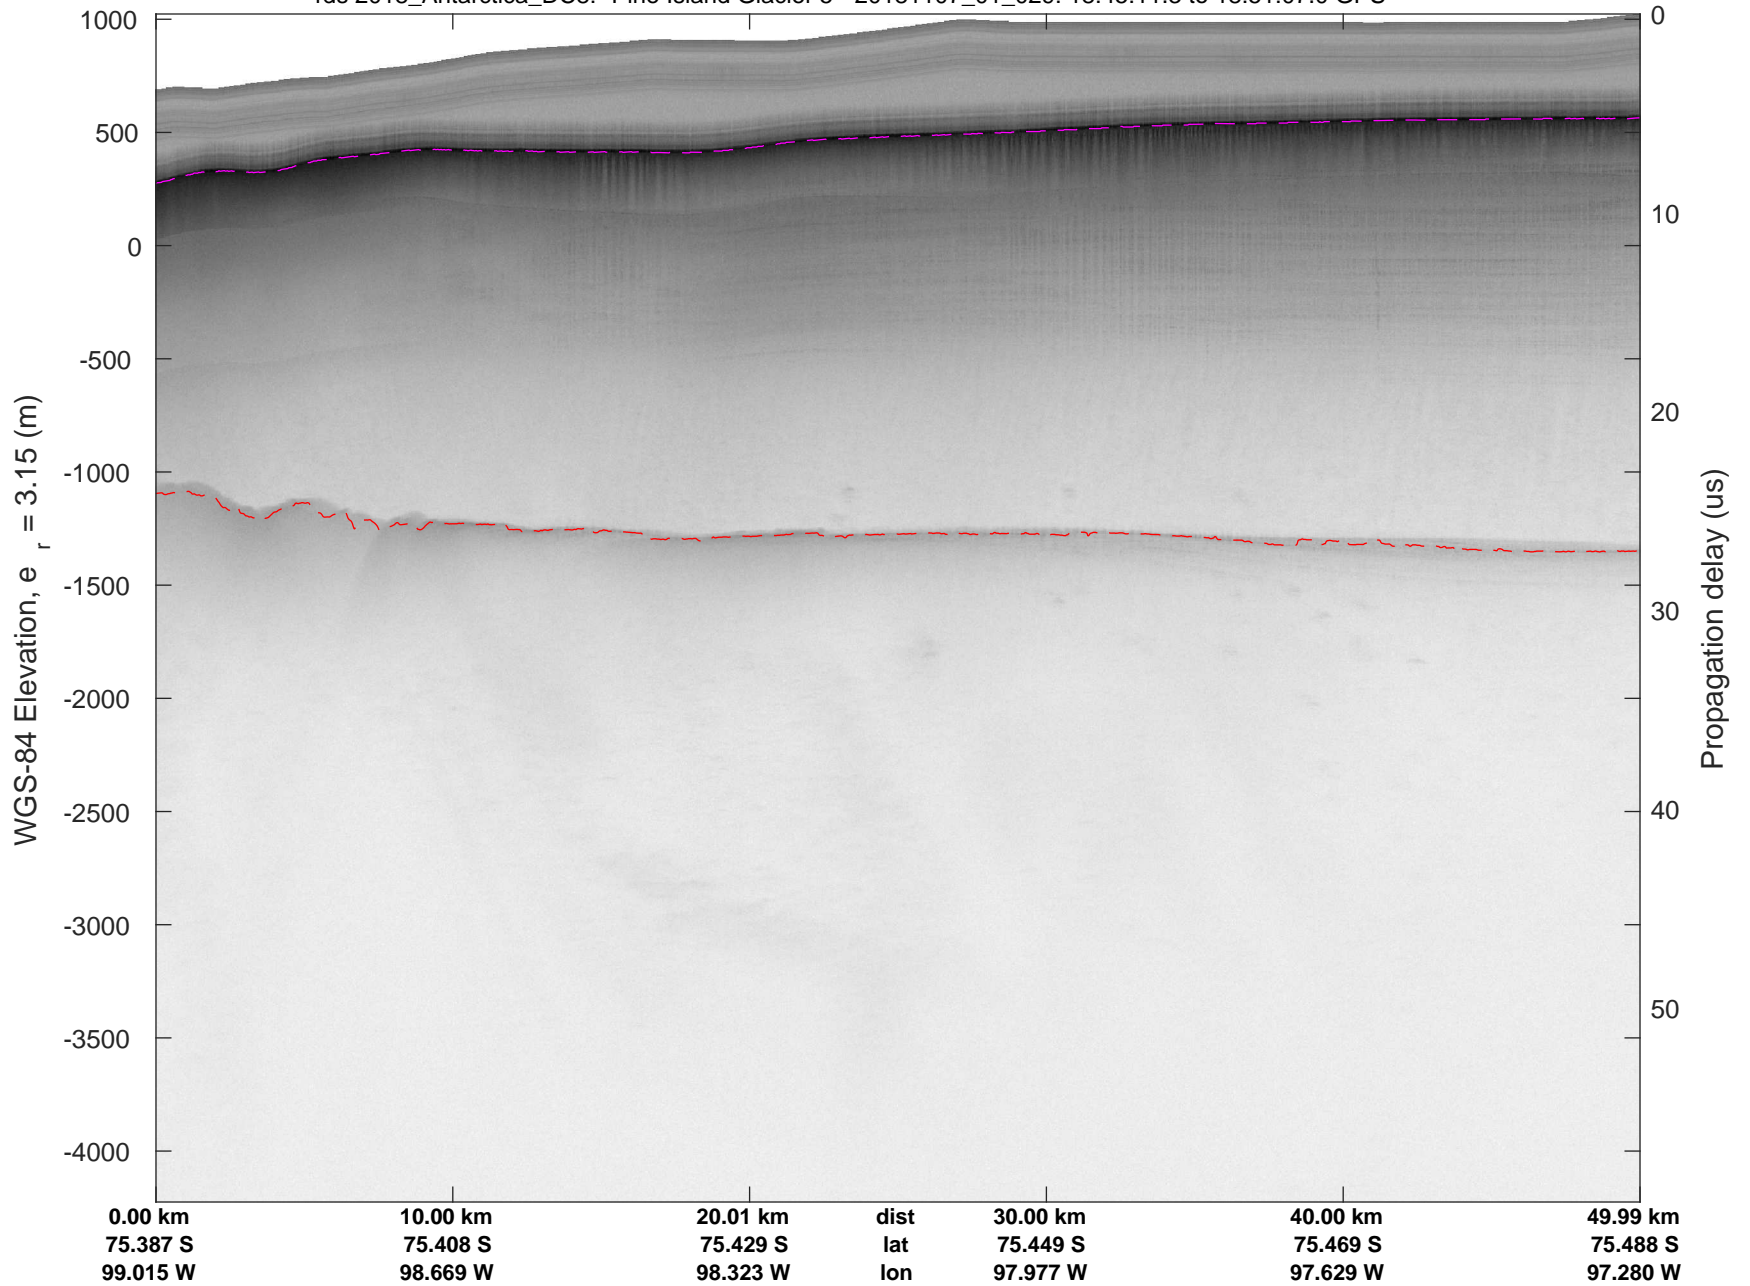

rds 2018_Antarctica_DC8: "Pine Island Glacier 5" 20181107_01_029: 18:45:11.3 to 18:51:07.0 GPS