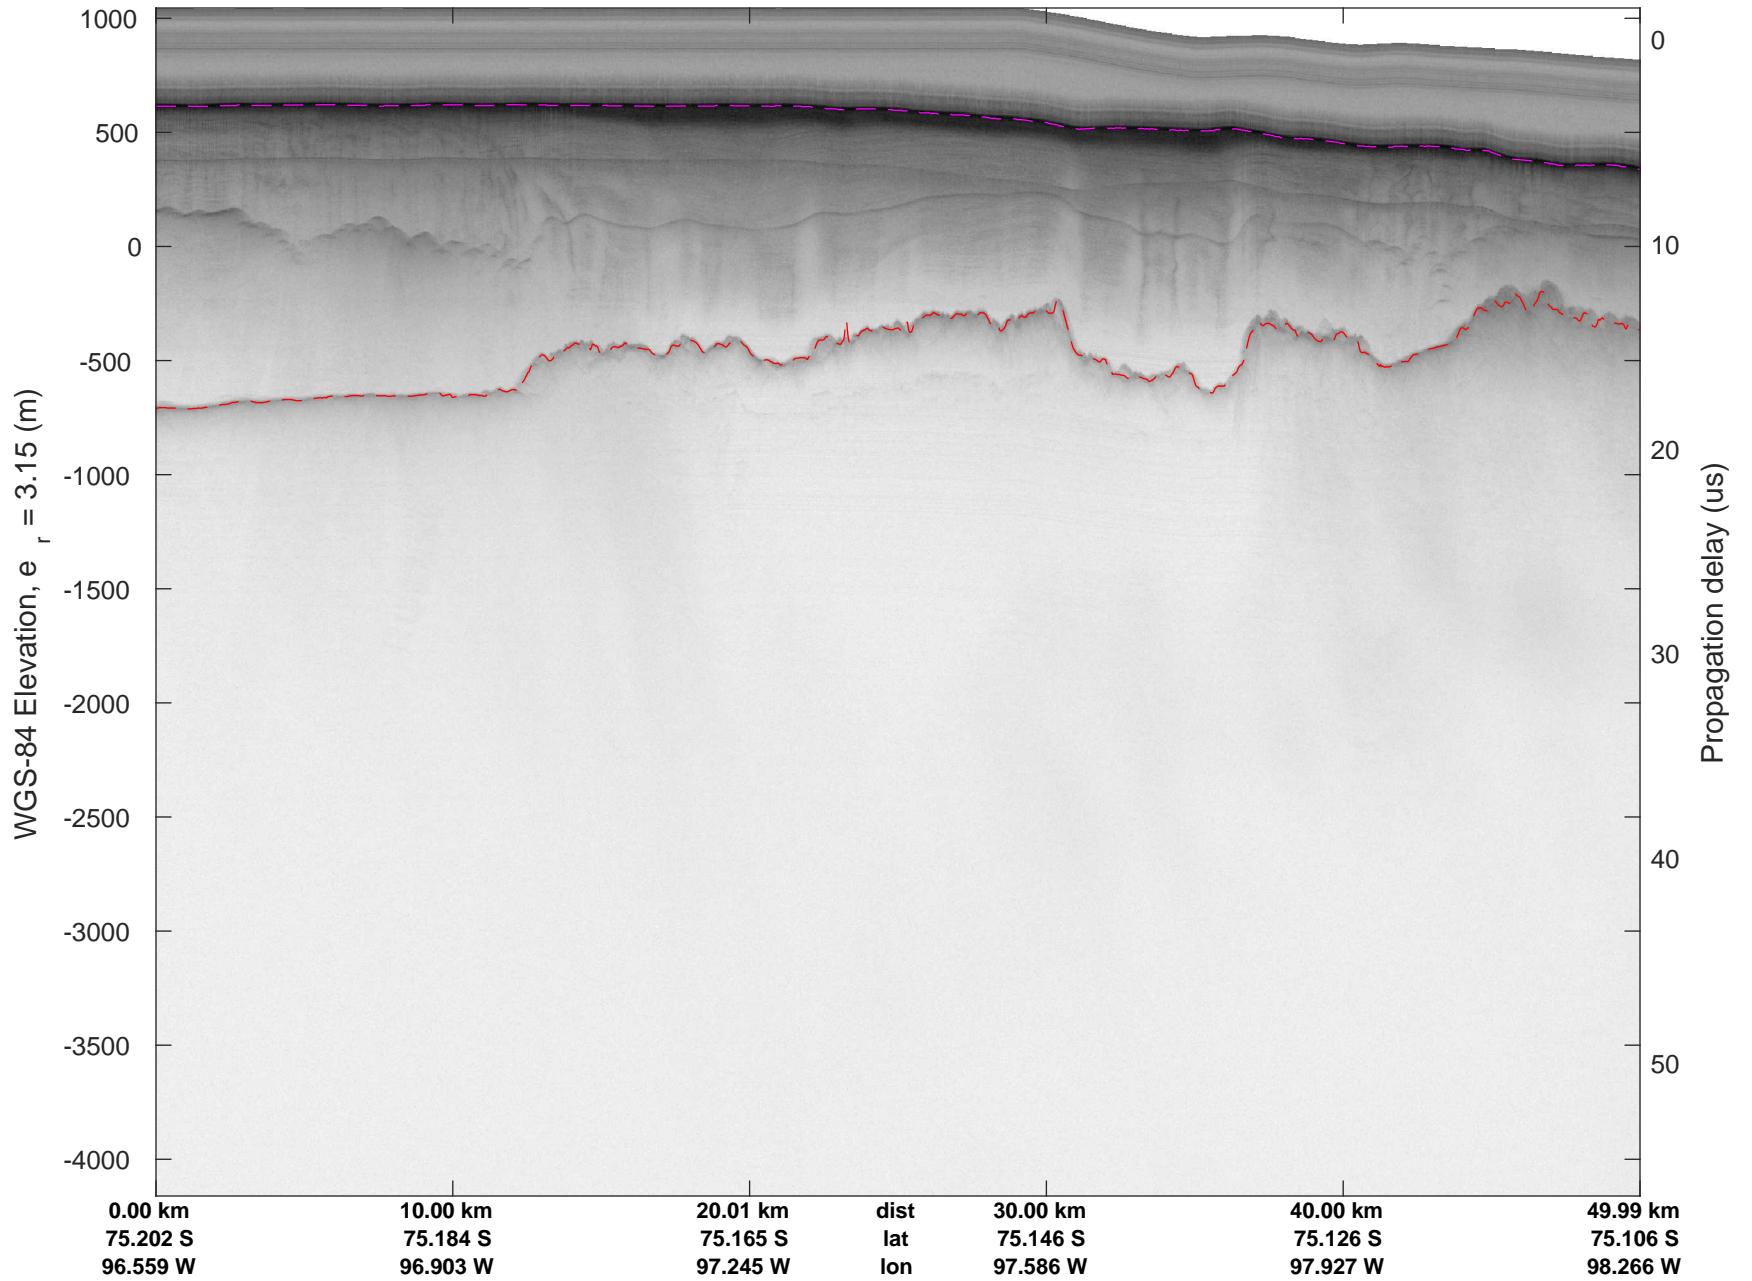

rds 2018_Antarctica_DC8: "Pine Island Glacier 5" 20181107_01_010: 16:52:49.9 to 16:58:37.9 GPS

rds 2018_Antarctica_DC8: "Pine Island Glacier 5" 20181107_01_010: 16:52:49.9 to 16:58:37.9 GPS

rds 2018_Antarctica_DC8: "Pine Island Glacier 5" 20181107_01_011: 16:58:38.0 to 17:04:22.6 GPS

rds 2018_Antarctica_DC8: "Pine Island Glacier 5" 20181107_01_011: 16:58:38.0 to 17:04:22.6 GPS

rds 2018_Antarctica_DC8: "Pine Island Glacier 5" 20181107_01_012: 17:04:22.7 to 17:10:09.1 GPS

rds 2018_Antarctica_DC8: "Pine Island Glacier 5" 20181107_01_012: 17:04:22.7 to 17:10:09.1 GPS