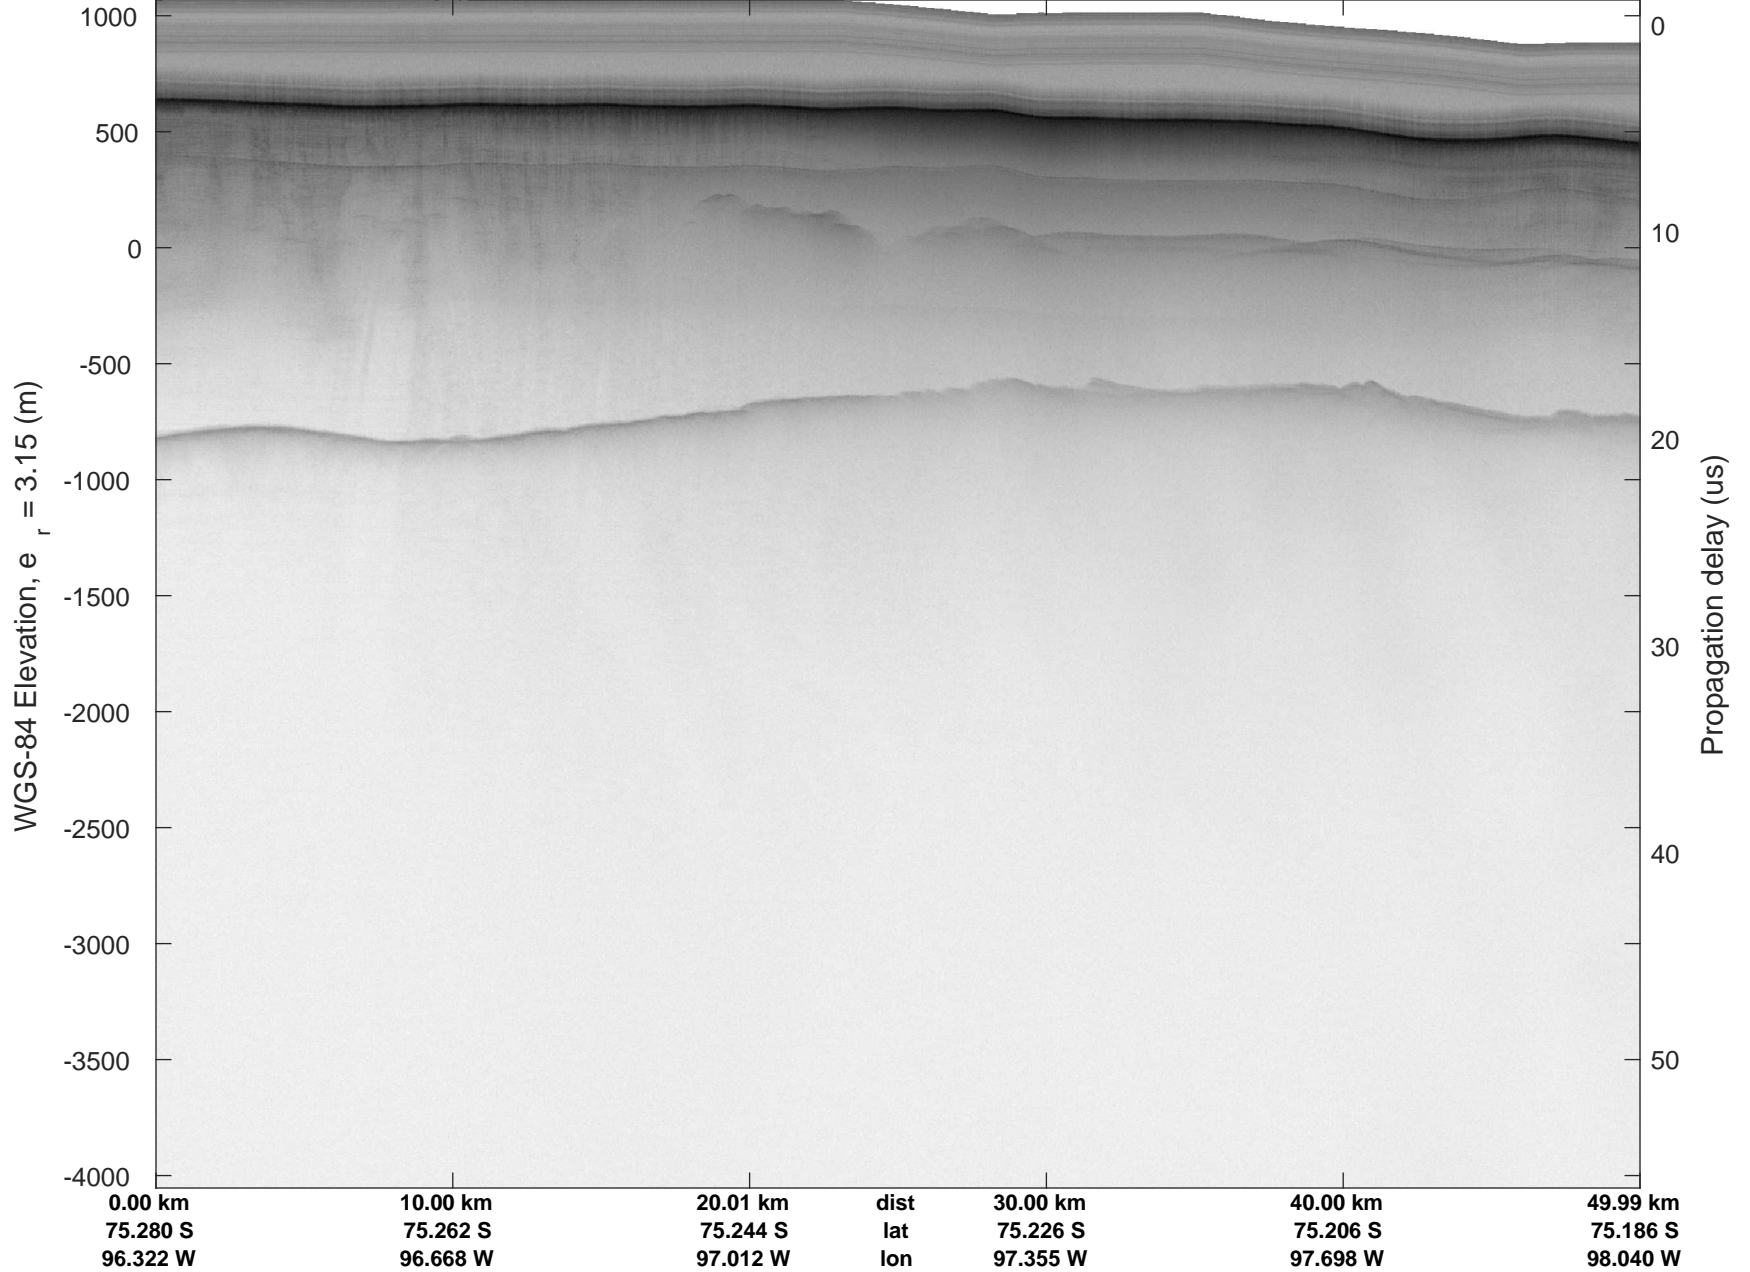

rds 2018_Antarctica_DC8: "Pine Island Glacier 5" 20181107_01_018: 17:39:31.4 to 17:45:17.8 GPS