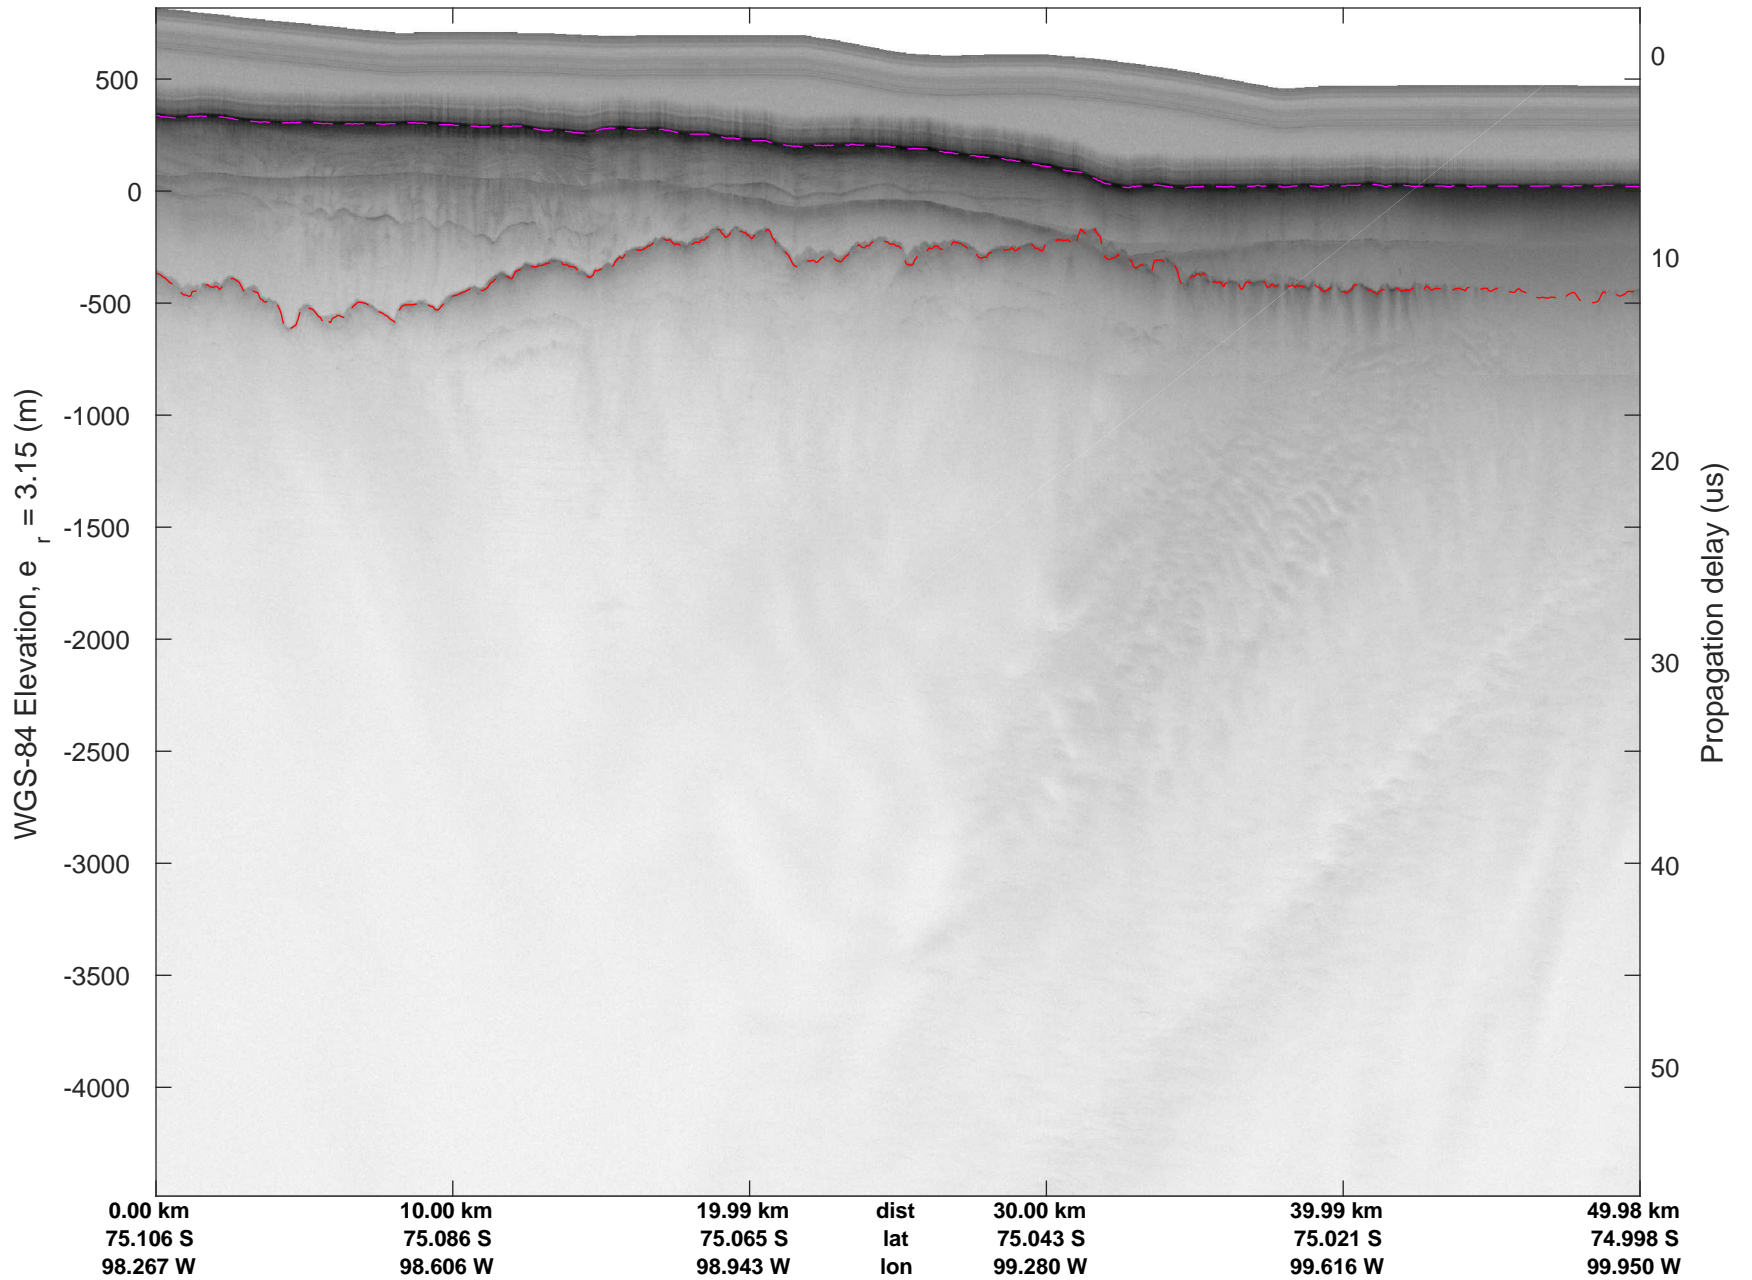

rds 2018_Antarctica_DC8: "Pine Island Glacier 5" 20181107_01_012: 17:04:22.7 to 17:10:09.1 GPS