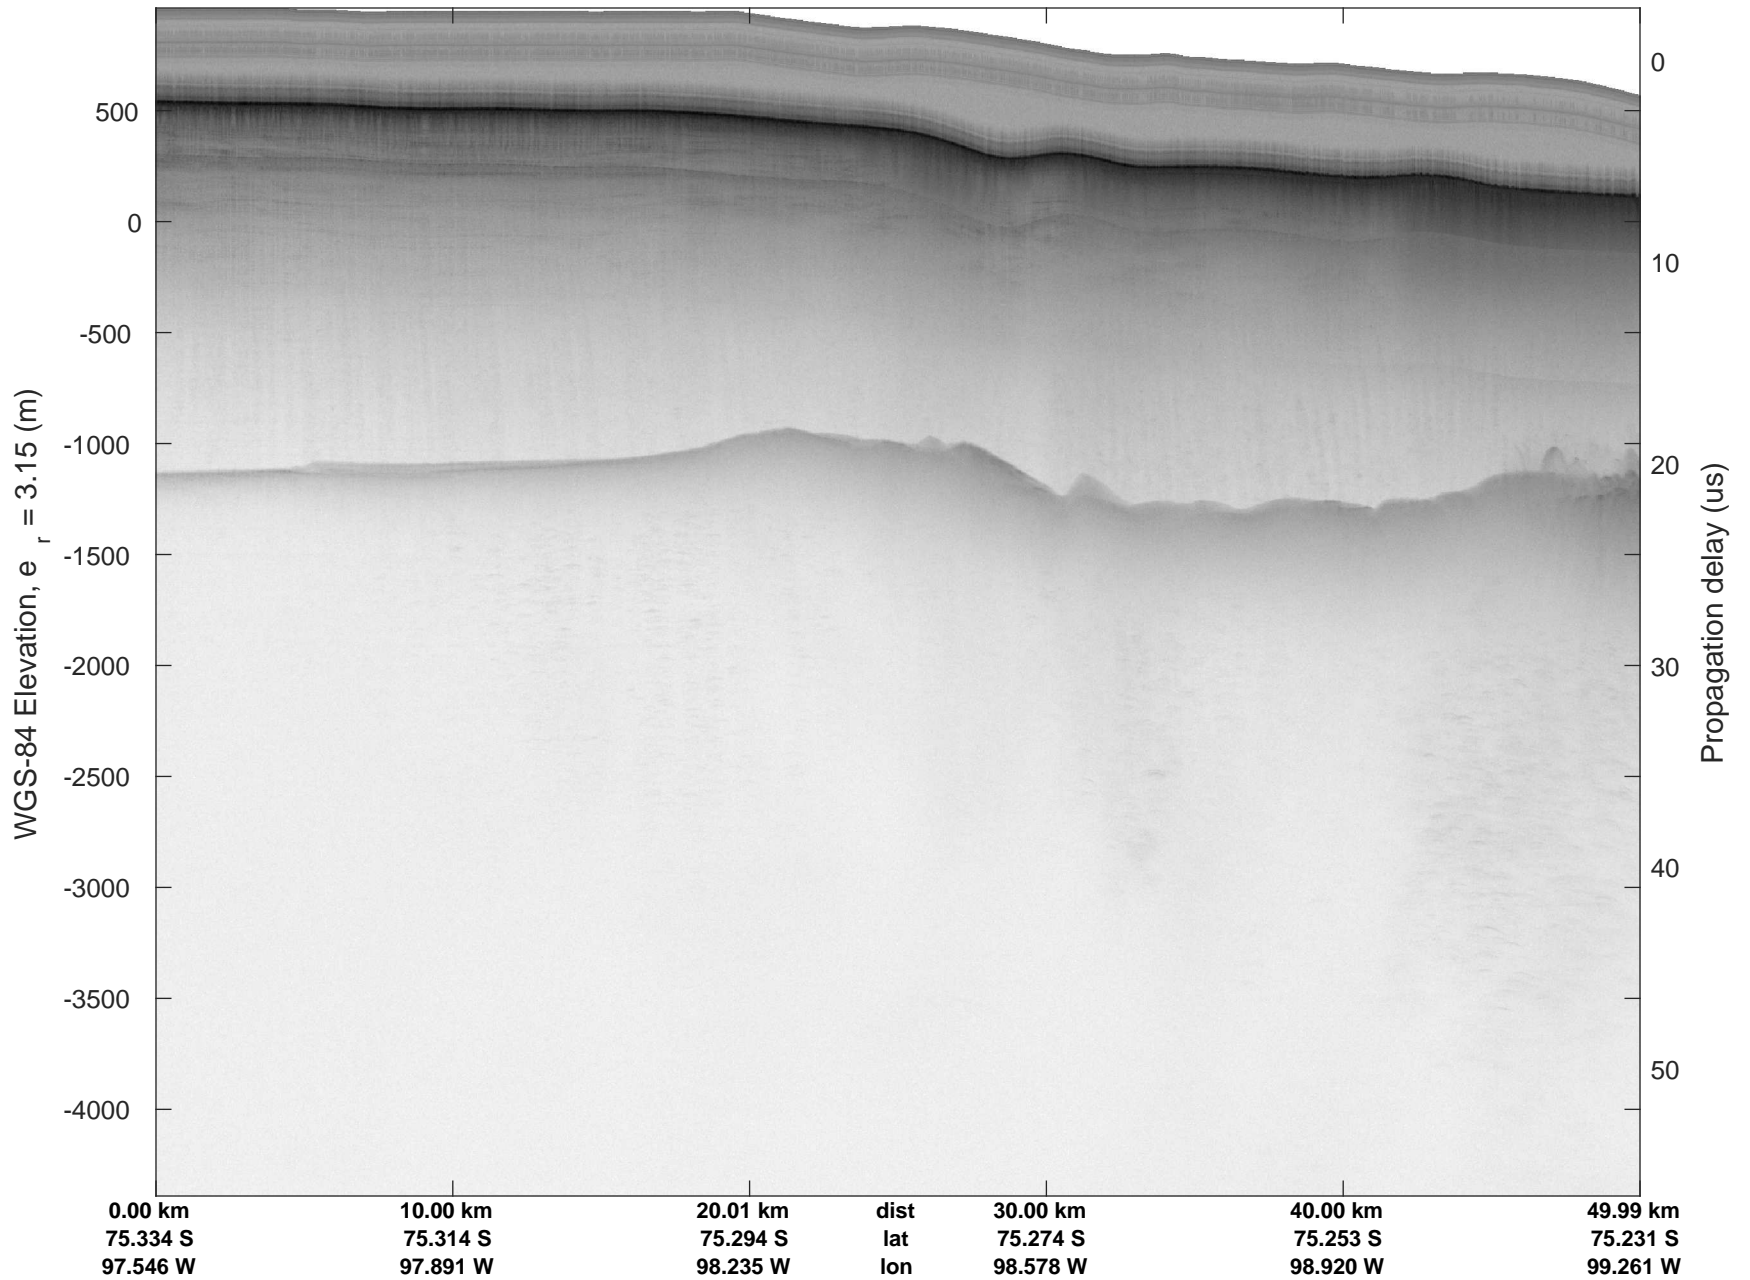

rds 2018_Antarctica_DC8: "Pine Island Glacier 5" 20181107_01_032: 19:03:06.9 to 19:09:05.7 GPS