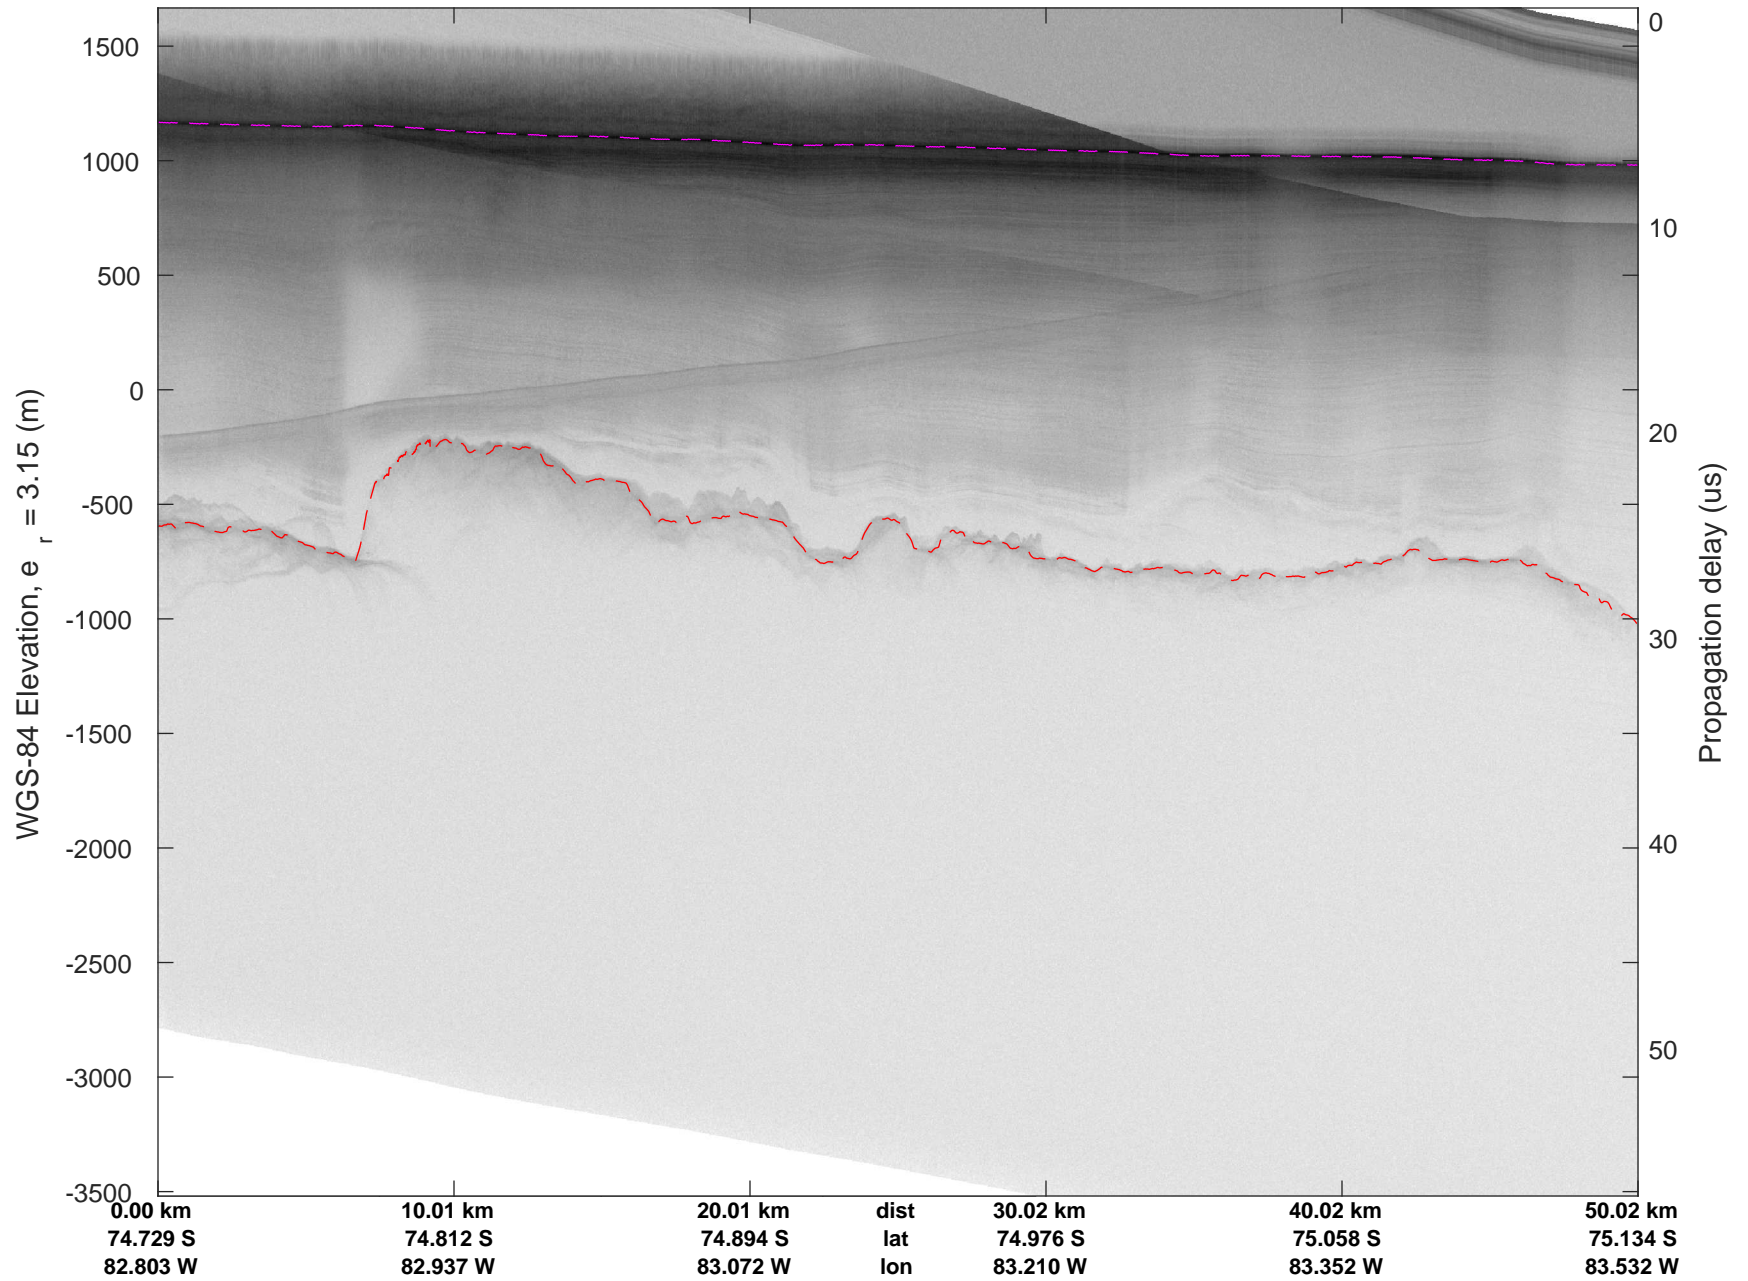

rds 2018_Antarctica_DC8: "Pine Island Glacier 5" 20181107_01_001: 15:59:21.8 to 16:04:39.9 GPS

rds 2018_Antarctica_DC8: "Pine Island Glacier 5" 20181107_01_001: 15:59:21.8 to 16:04:39.9 GPS

rds 2018_Antarctica_DC8: "Pine Island Glacier 5" 20181107_01_002: 16:04:40.0 to 16:10:45.7 GPS

rds 2018_Antarctica_DC8: "Pine Island Glacier 5" 20181107_01_002: 16:04:40.0 to 16:10:45.7 GPS

rds 2018_Antarctica_DC8: "Pine Island Glacier 5" 20181107_01_003: 16:10:45.8 to 16:17:01.5 GPS

rds 2018_Antarctica_DC8: "Pine Island Glacier 5" 20181107_01_003: 16:10:45.8 to 16:17:01.5 GPS