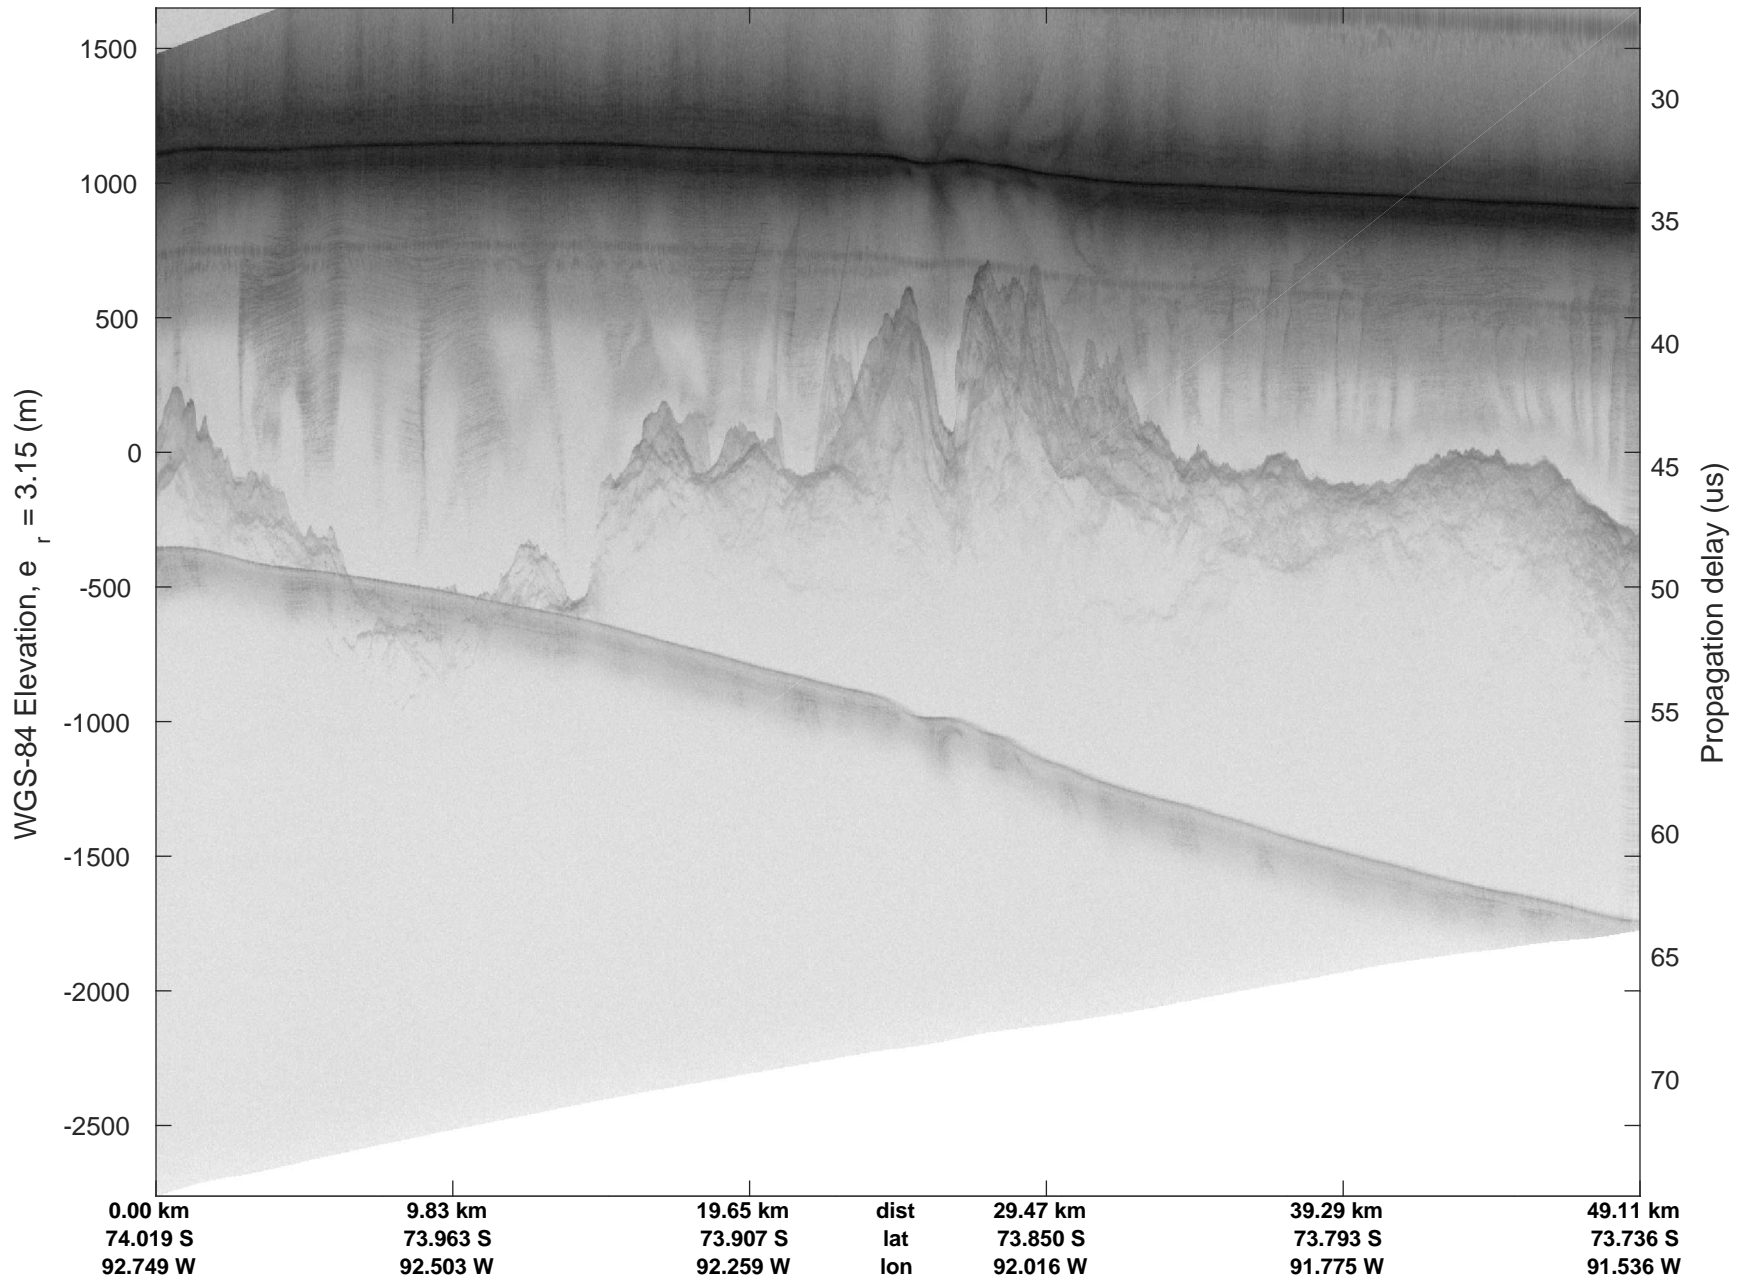

rds 2018_Antarctica_DC8: "Pine Island Glacier 5" 20181107_01_047: 20:29:37.2 to 20:33:16.7 GPS

rds 2018_Antarctica_DC8: "Pine Island Glacier 5" 20181107_01_047: 20:29:37.2 to 20:33:16.7 GPS