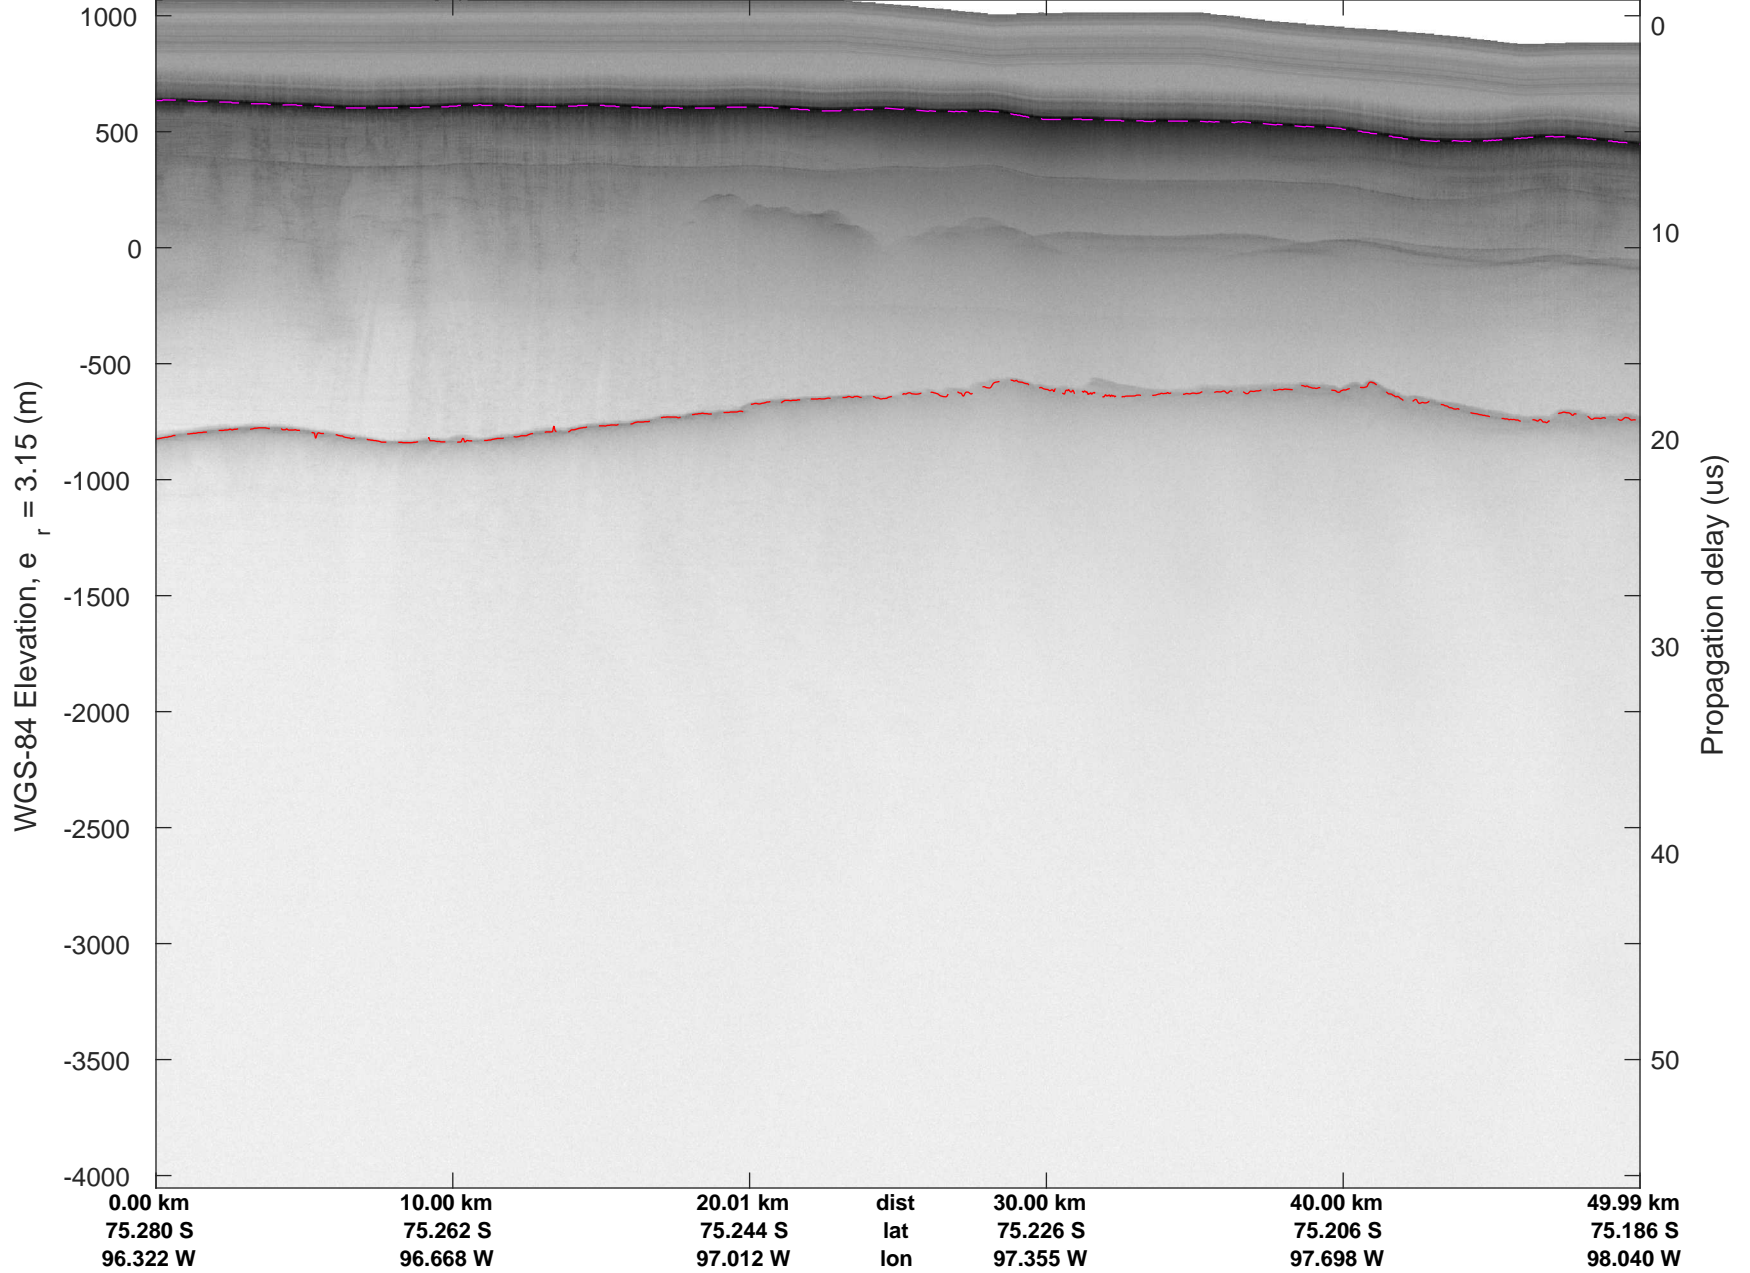

rds 2018_Antarctica_DC8: "Pine Island Glacier 5" 20181107_01_018: 17:39:31.4 to 17:45:17.8 GPS