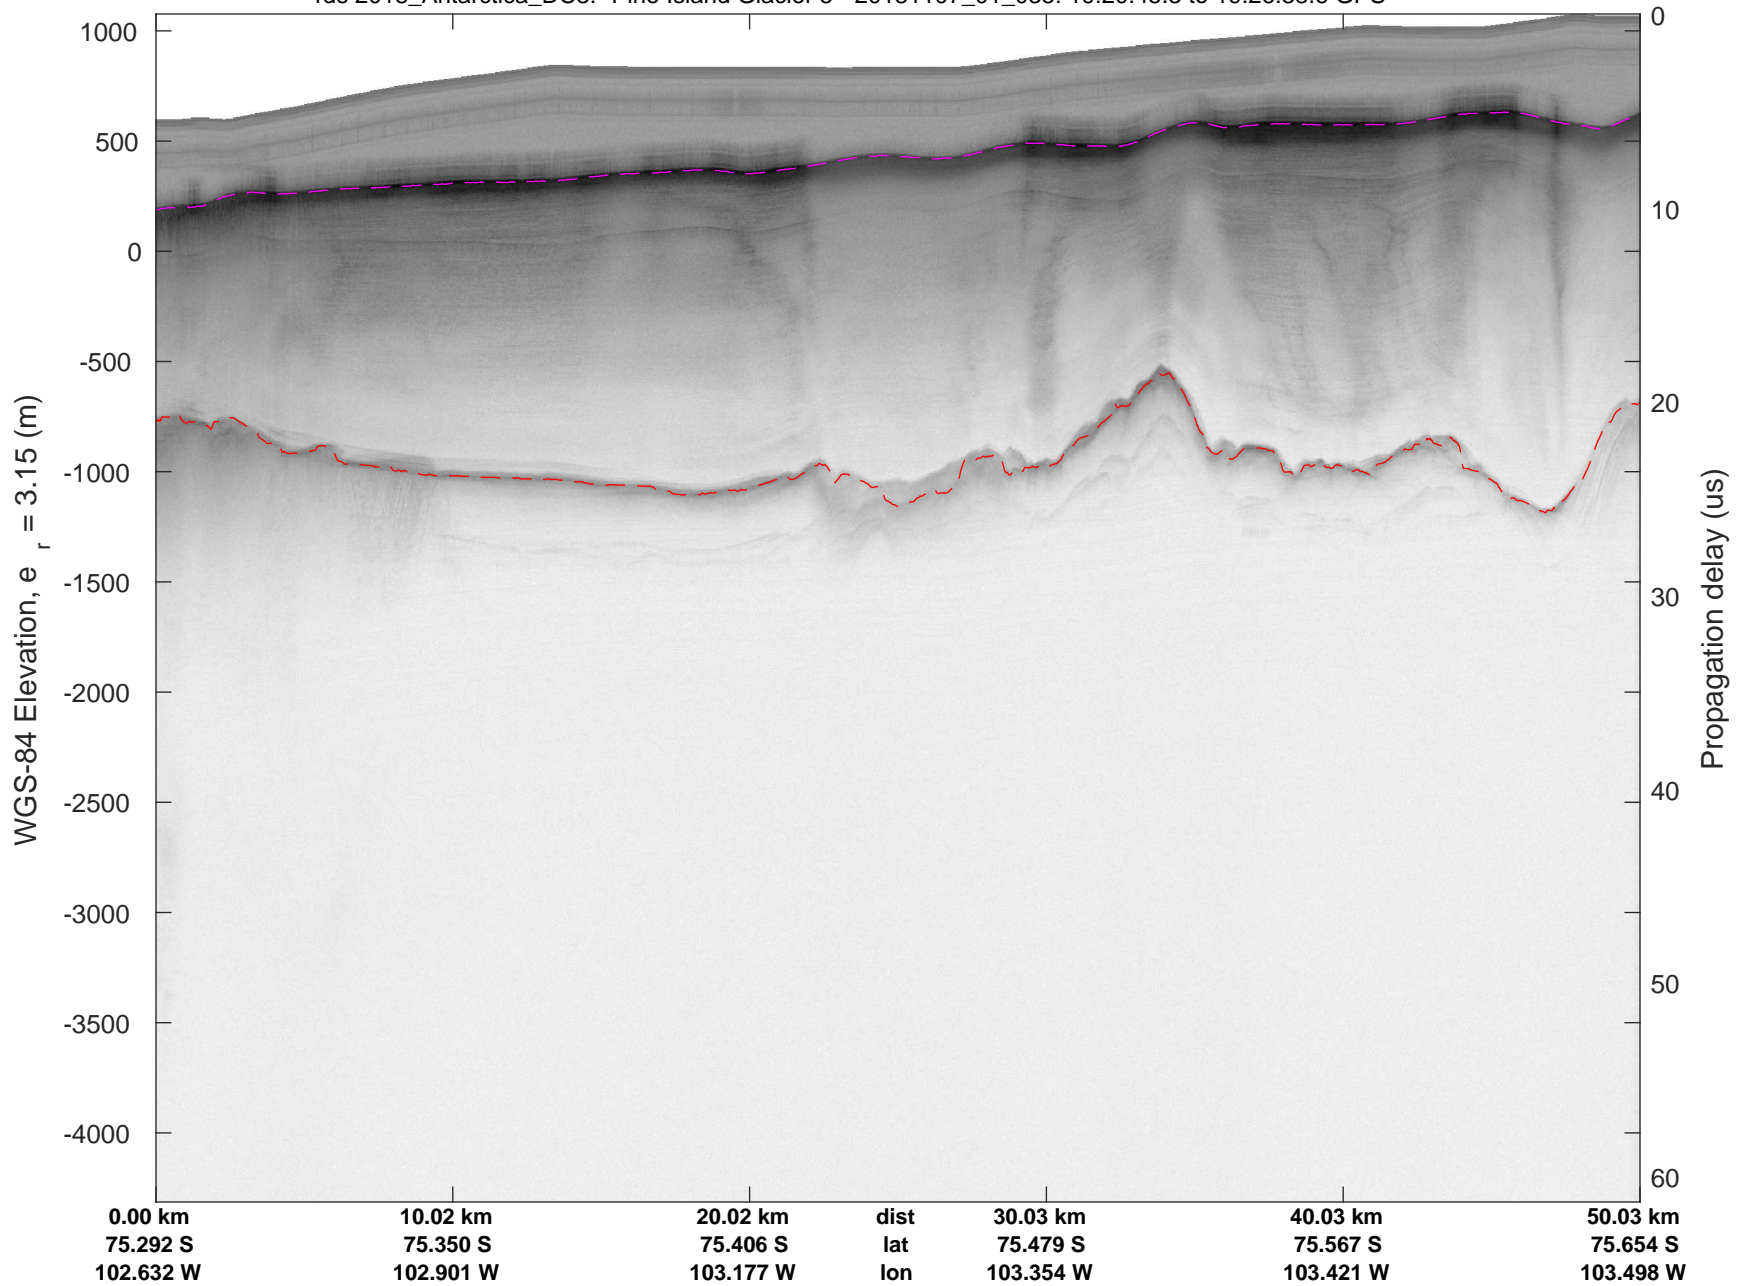

rds 2018_Antarctica_DC8: "Pine Island Glacier 5" 20181107_01_035: 19:20:45.3 to 19:26:38.6 GPS