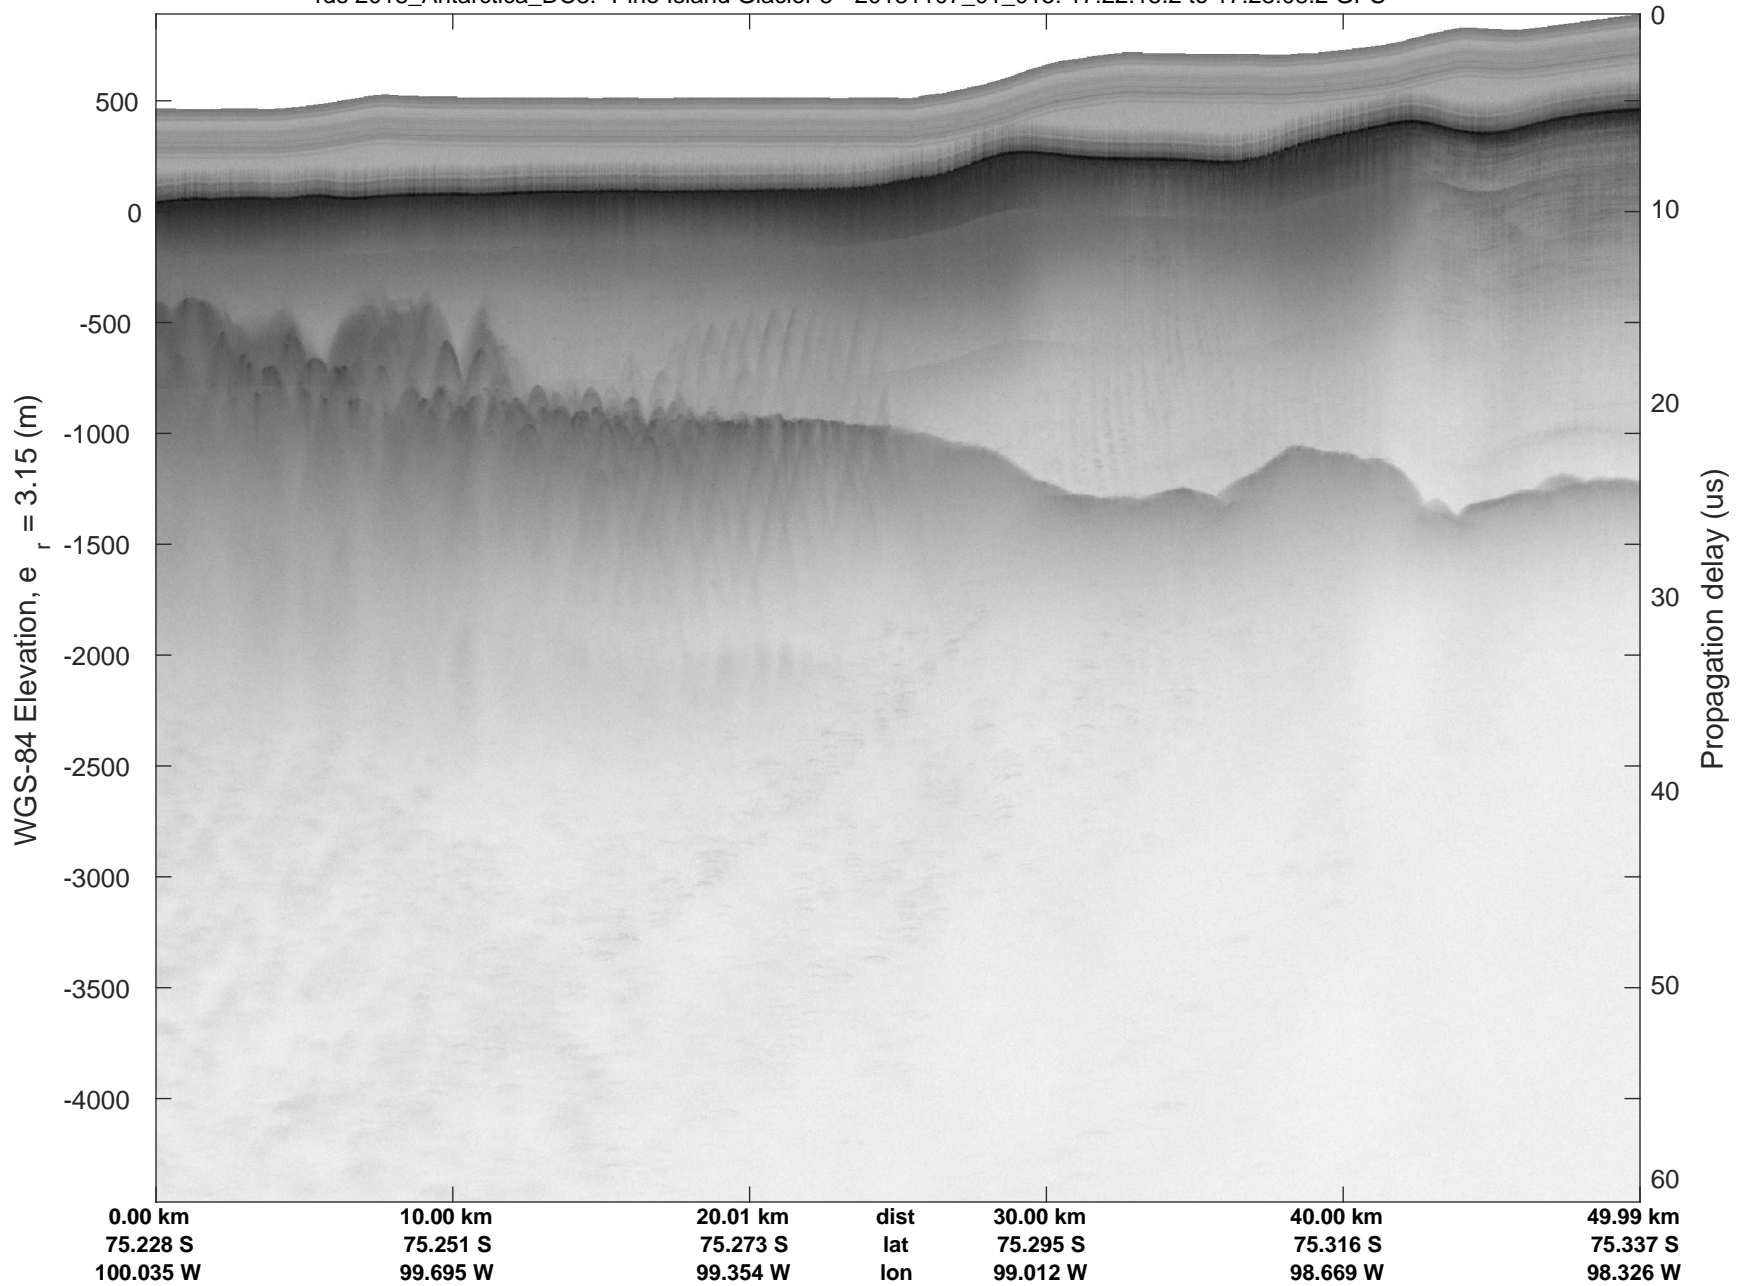

rds 2018_Antarctica_DC8: "Pine Island Glacier 5" 20181107_01_015: 17:22:15.2 to 17:28:08.2 GPS