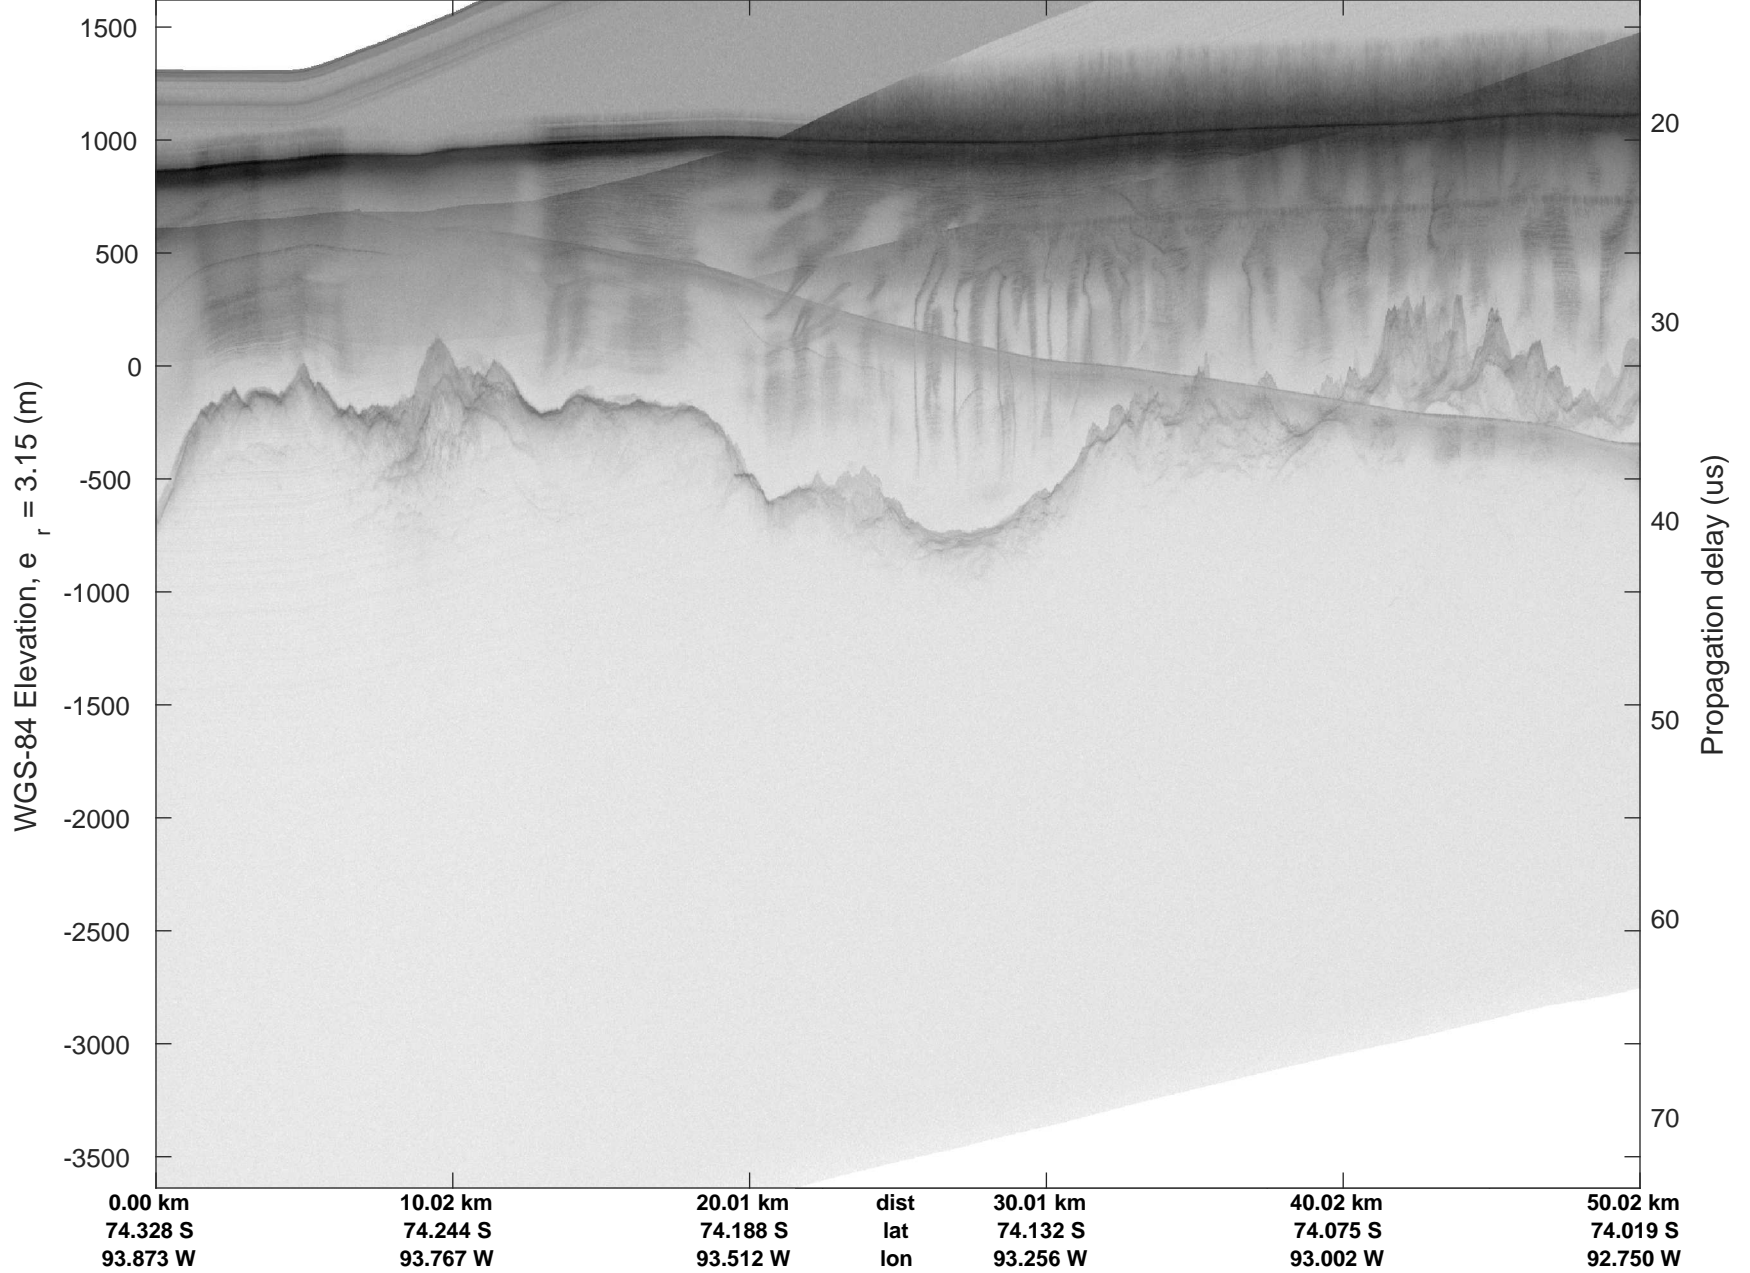

rds 2018_Antarctica_DC8: "Pine Island Glacier 5" 20181107_01_046: 20:25:04.1 to 20:29:37.1 GPS