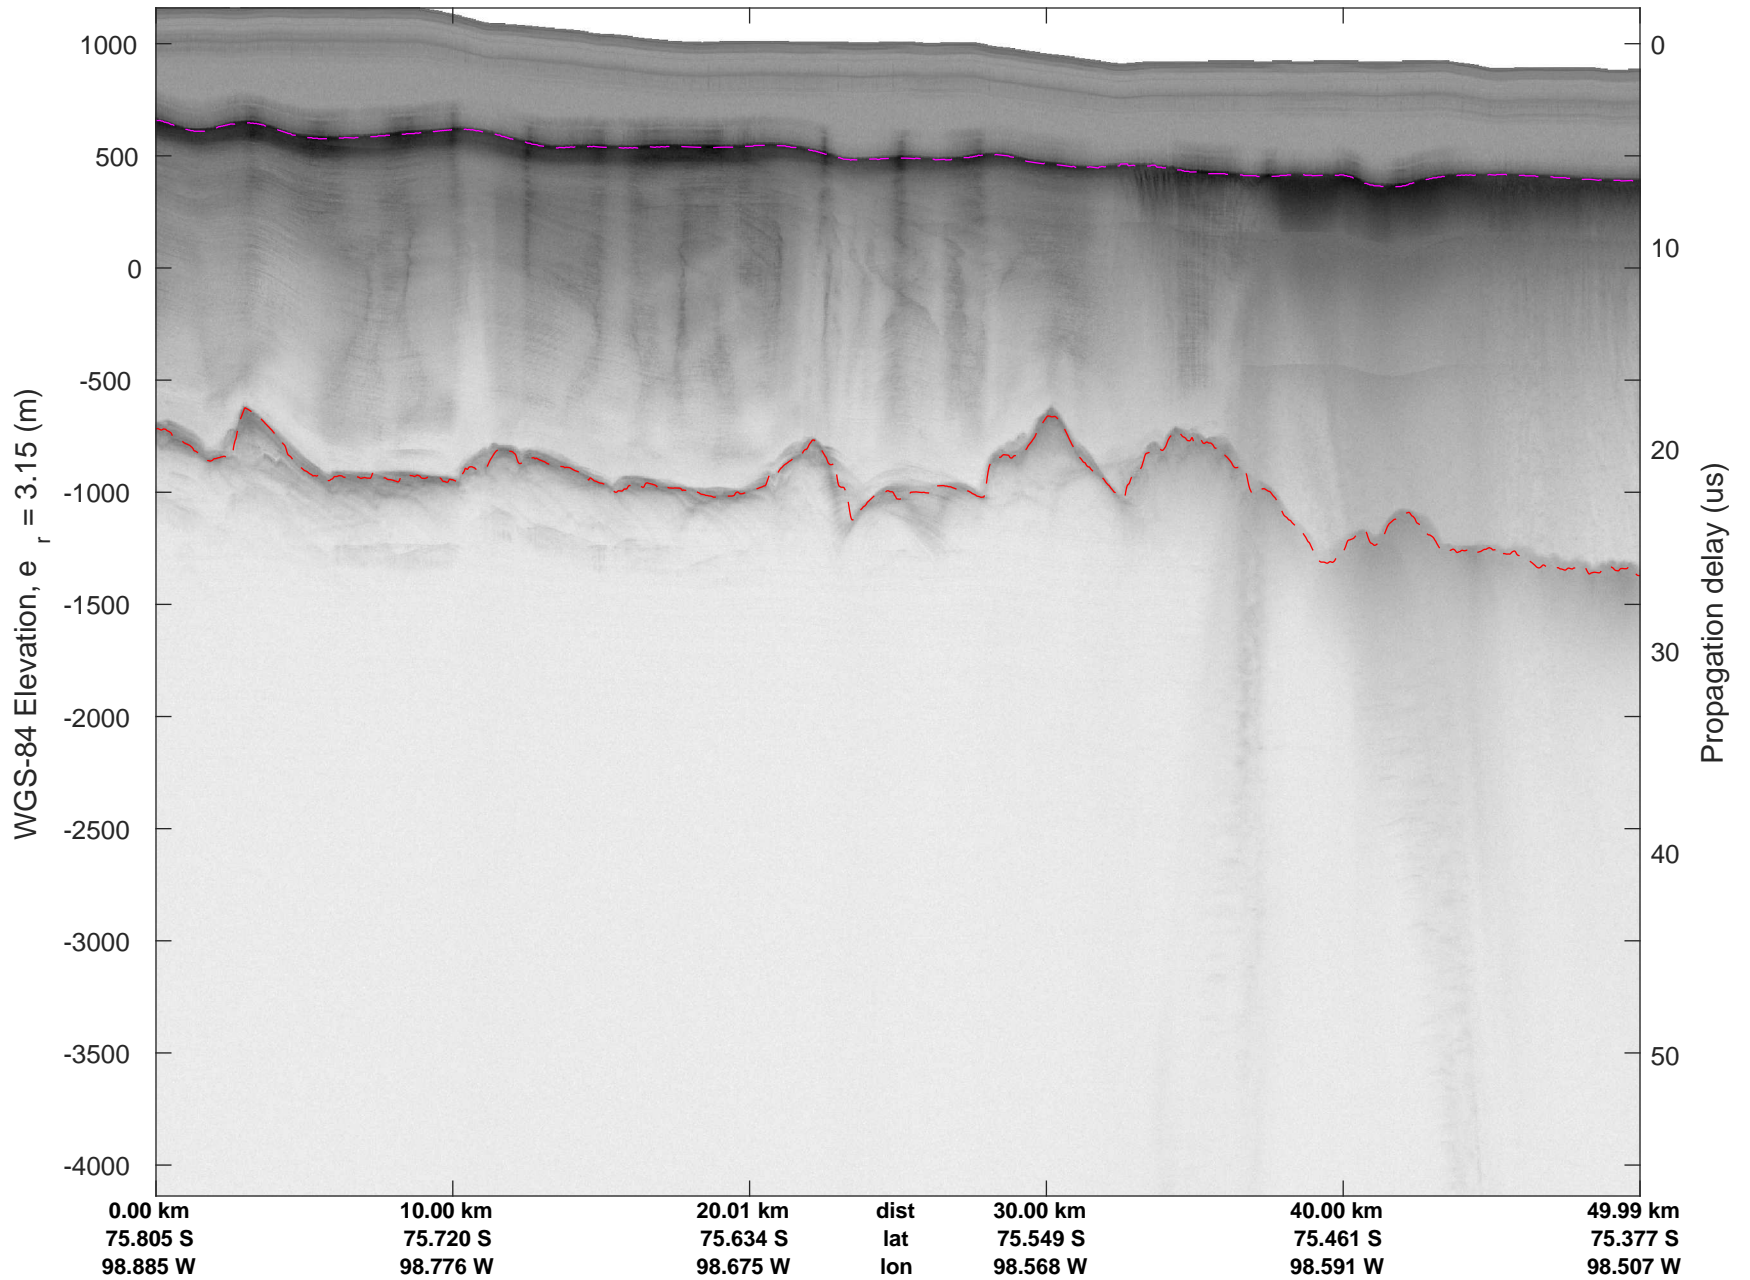

rds 2018_Antarctica_DC8: "Pine Island Glacier 5" 20181107_01_040: 19:50:30.9 to 19:56:17.7 GPS

rds 2018_Antarctica_DC8: "Pine Island Glacier 5" 20181107_01_040: 19:50:30.9 to 19:56:17.7 GPS

rds 2018_Antarctica_DC8: "Pine Island Glacier 5" 20181107_01_041: 19:56:17.8 to 20:02:08.0 GPS

rds 2018_Antarctica_DC8: "Pine Island Glacier 5" 20181107_01_041: 19:56:17.8 to 20:02:08.0 GPS

rds 2018_Antarctica_DC8: "Pine Island Glacier 5" 20181107_01_042: 20:02:08.1 to 20:08:03.3 GPS

rds 2018_Antarctica_DC8: "Pine Island Glacier 5" 20181107_01_042: 20:02:08.1 to 20:08:03.3 GPS