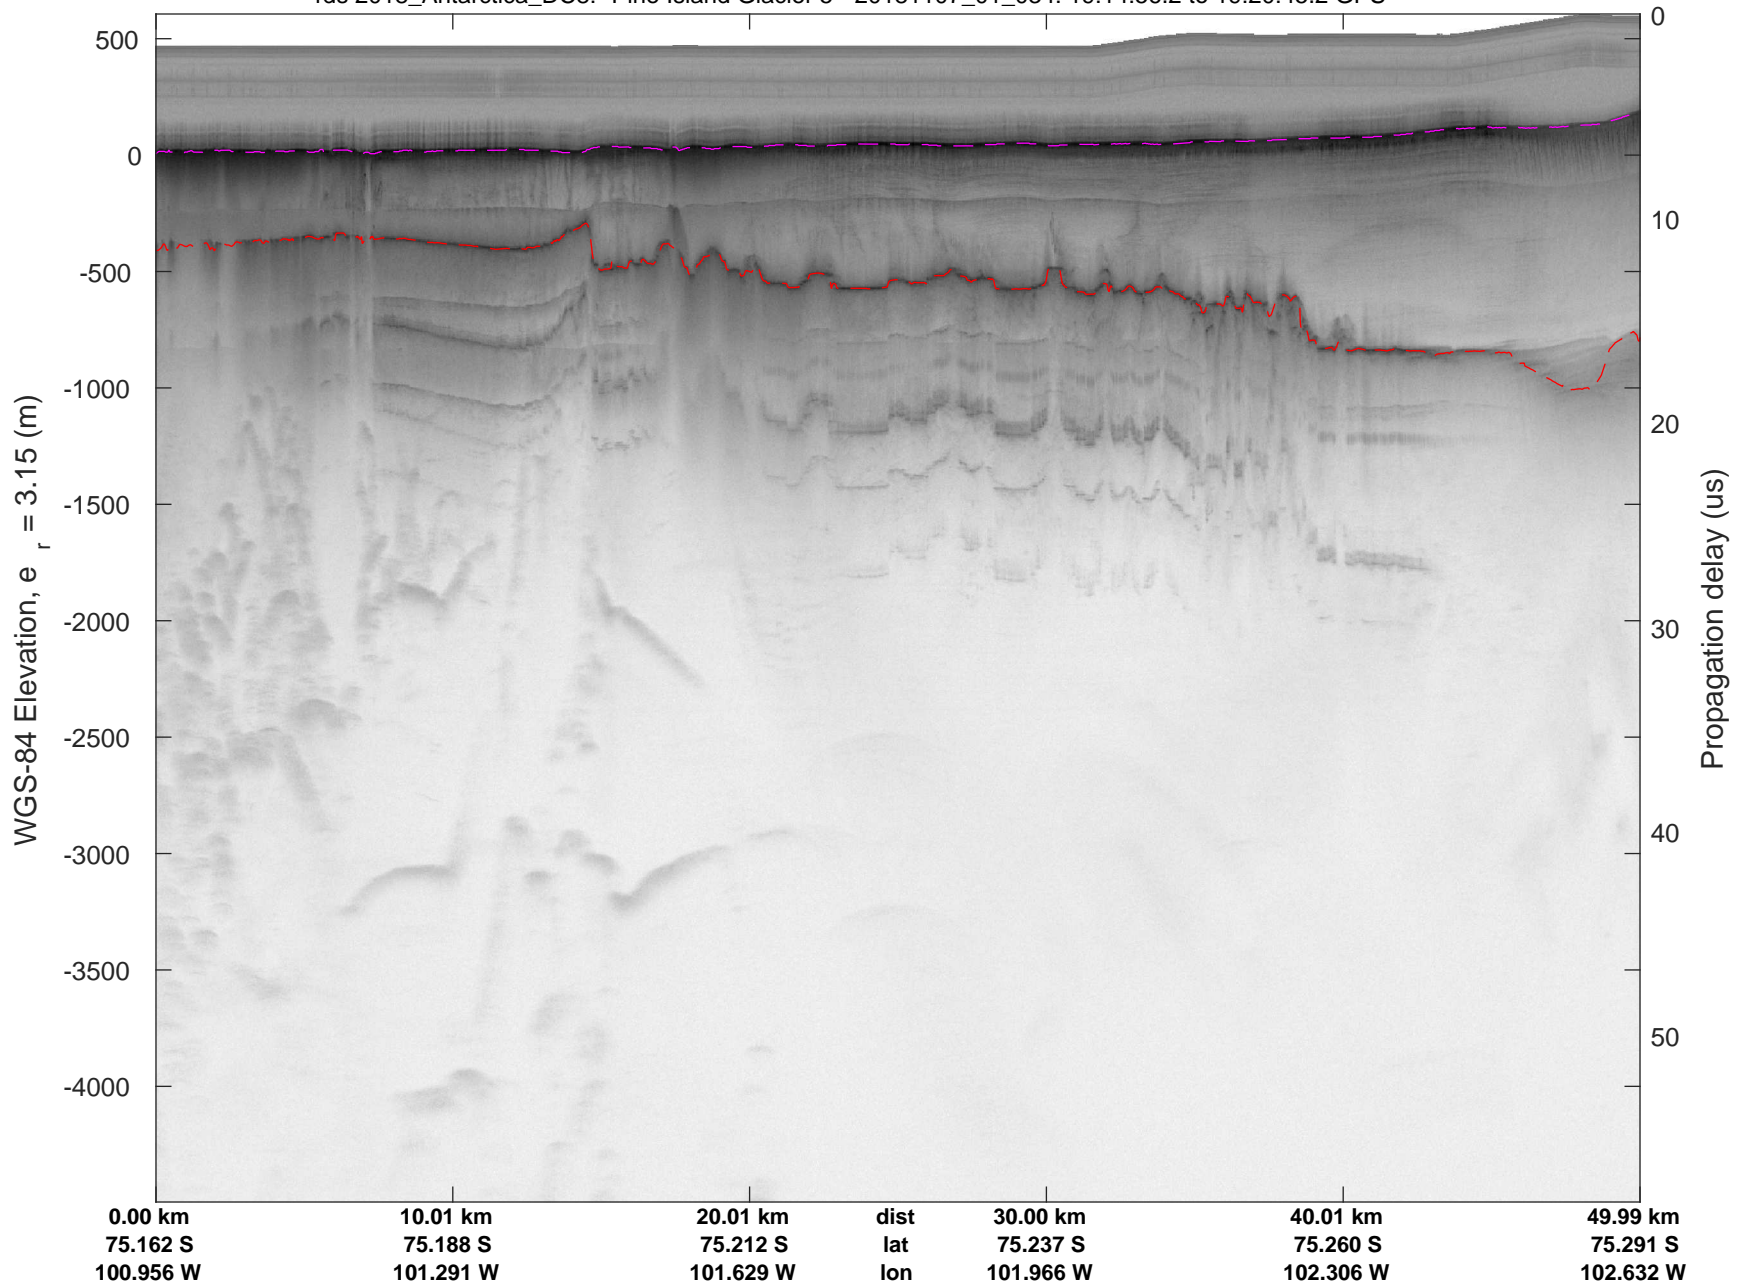

rds 2018_Antarctica_DC8: "Pine Island Glacier 5" 20181107_01_034: 19:14:56.2 to 19:20:45.2 GPS