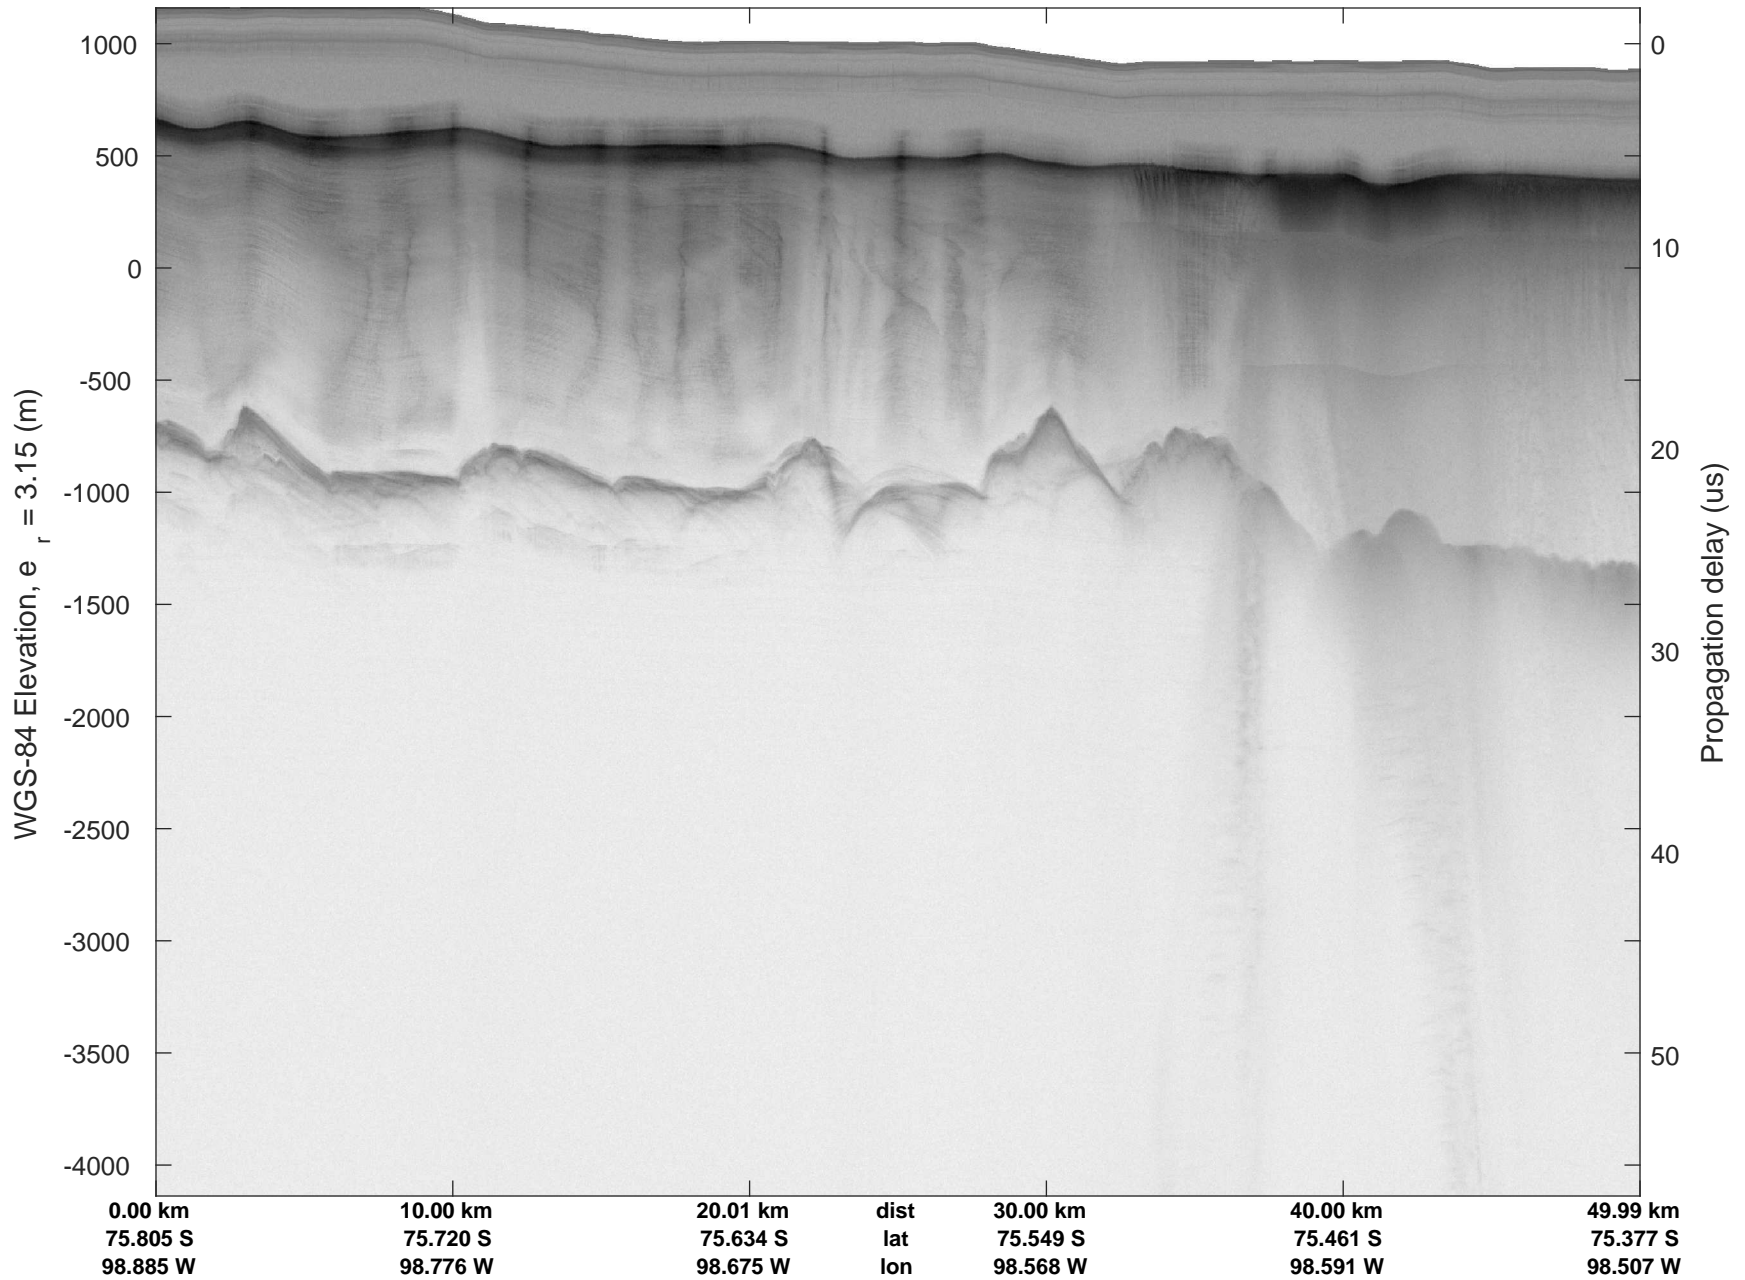

rds 2018_Antarctica_DC8: "Pine Island Glacier 5" 20181107_01_041: 19:56:17.8 to 20:02:08.0 GPS