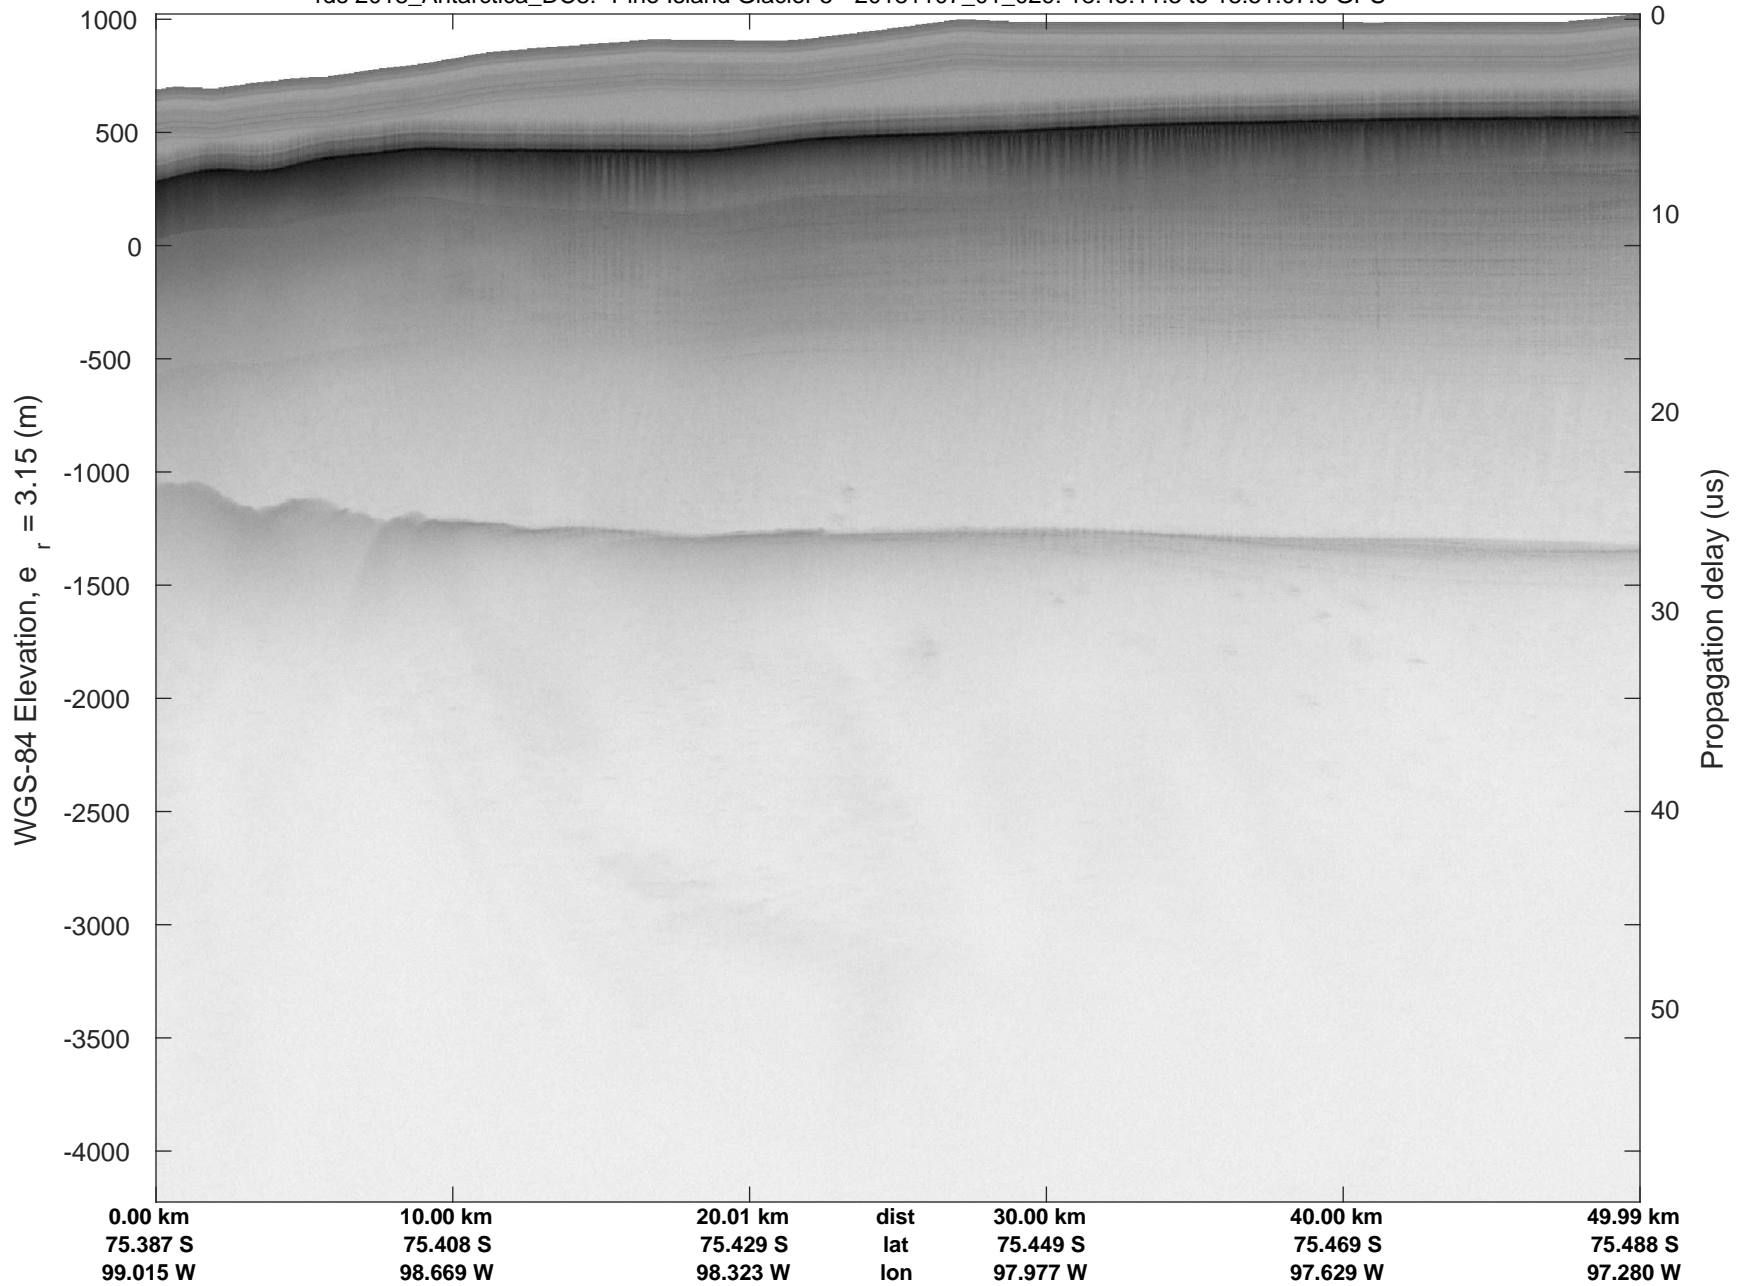

rds 2018_Antarctica_DC8: "Pine Island Glacier 5" 20181107_01_029: 18:45:11.3 to 18:51:07.0 GPS