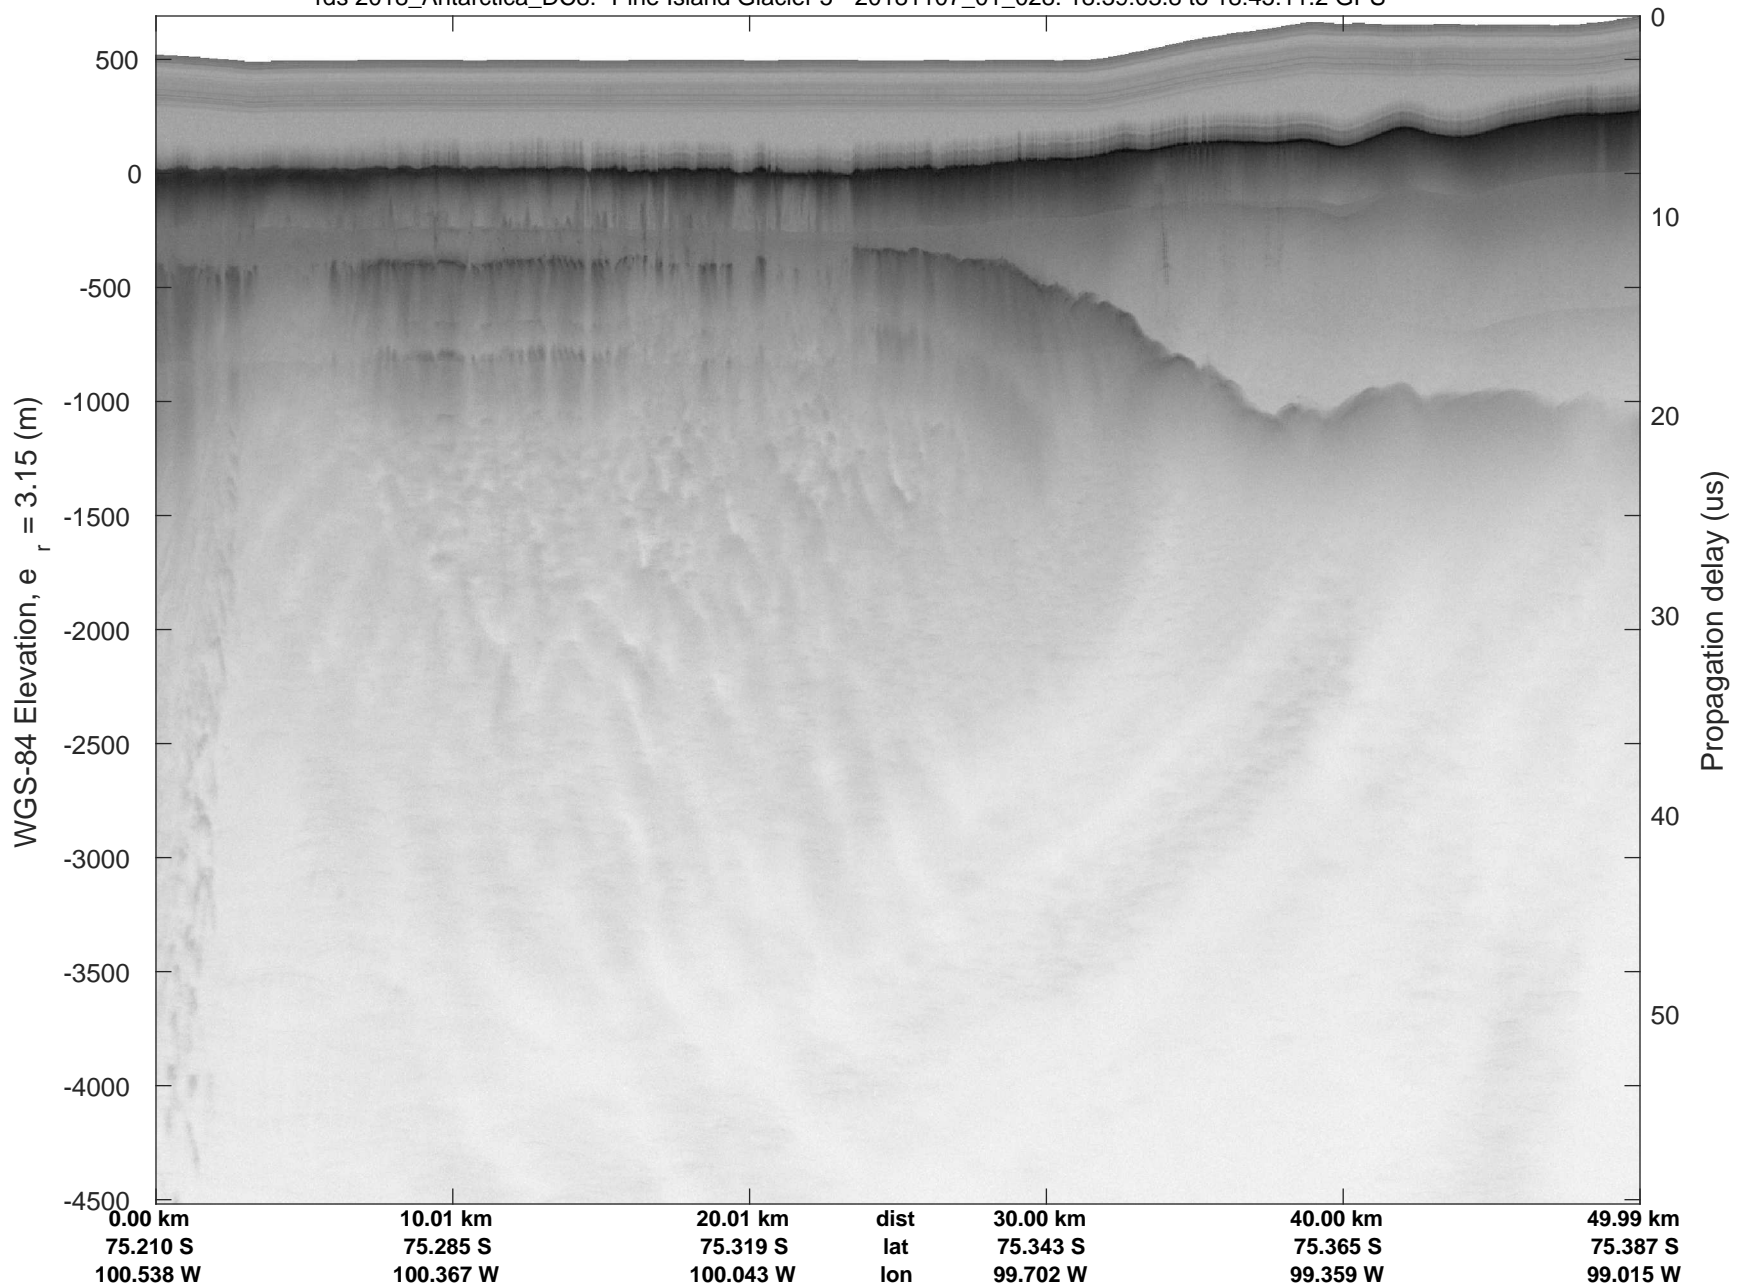

rds 2018_Antarctica_DC8: "Pine Island Glacier 5" 20181107_01_028: 18:39:03.8 to 18:45:11.2 GPS