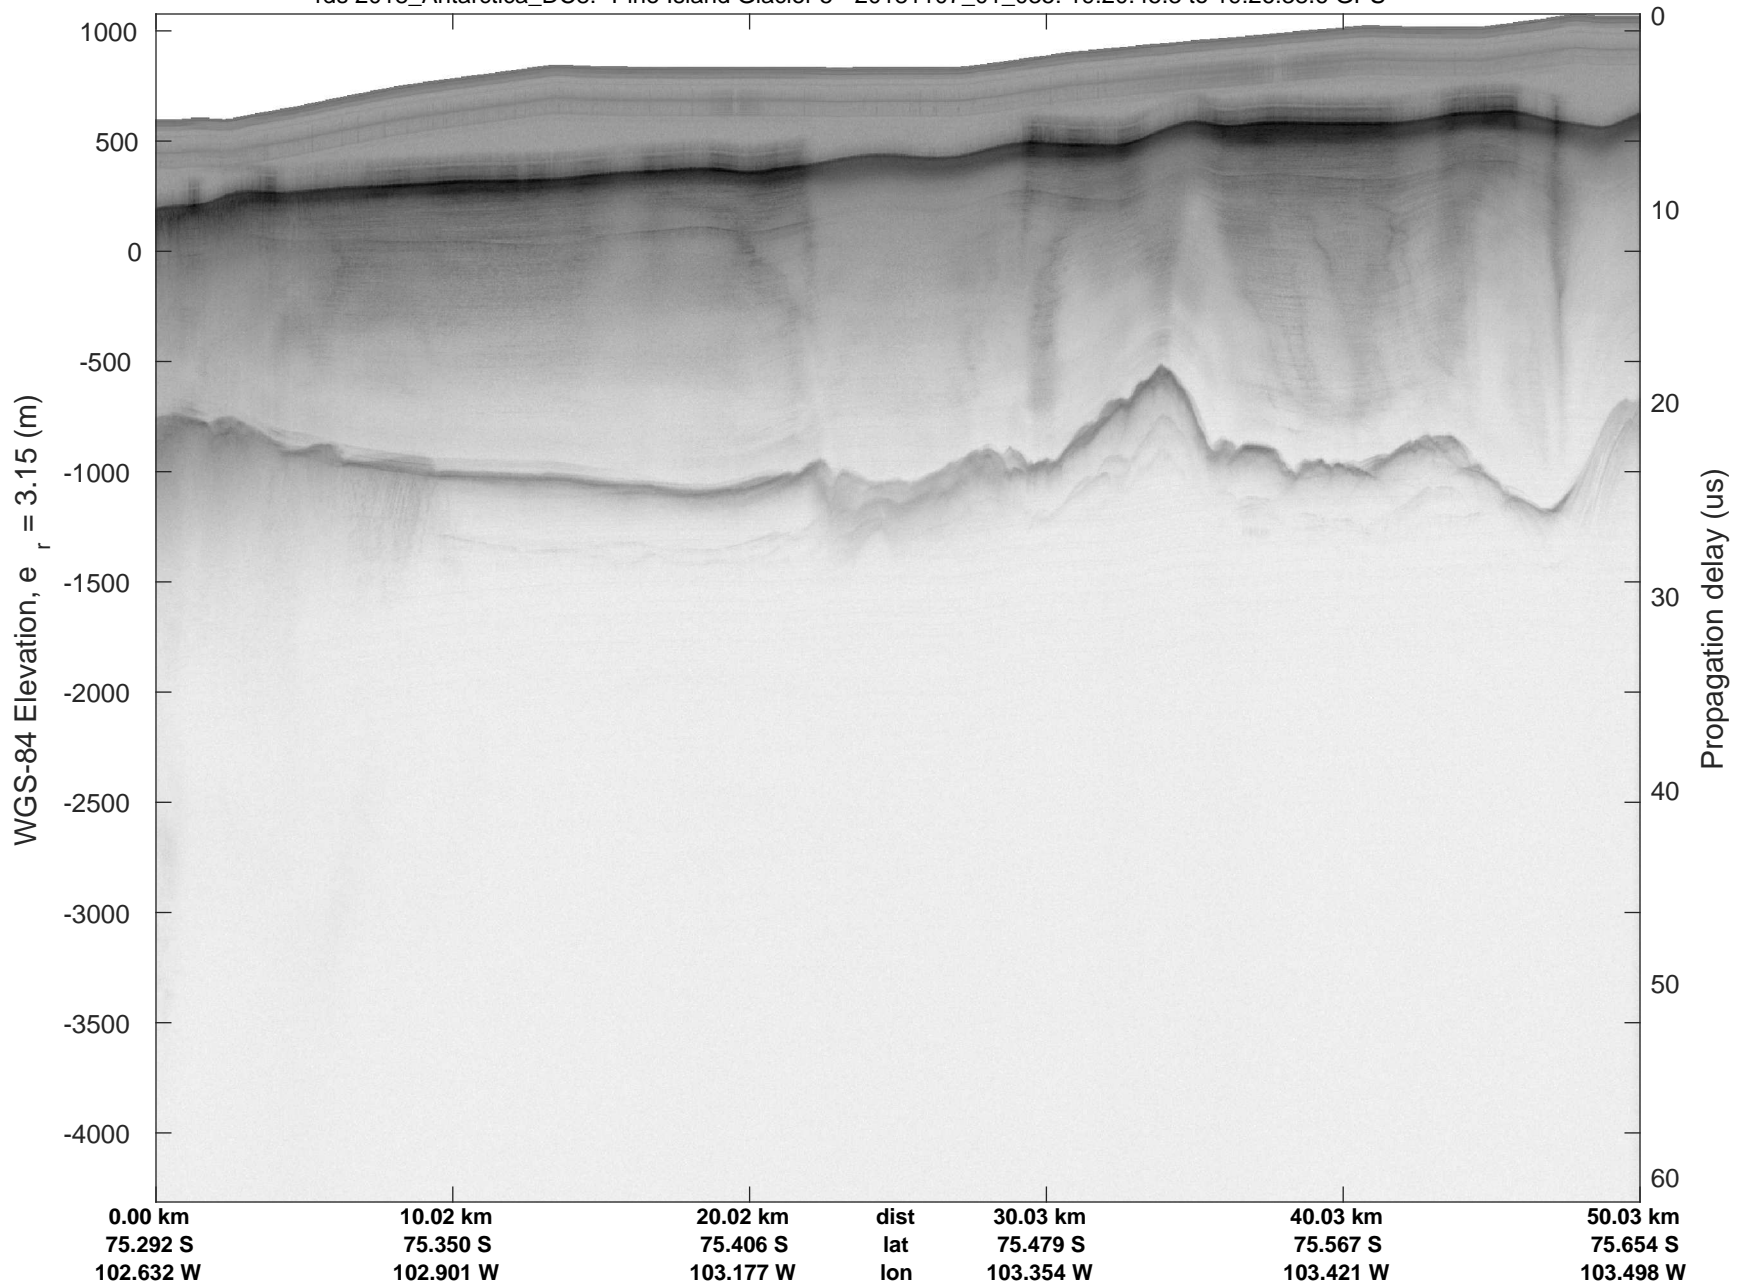

rds 2018_Antarctica_DC8: "Pine Island Glacier 5" 20181107_01_035: 19:20:45.3 to 19:26:38.6 GPS