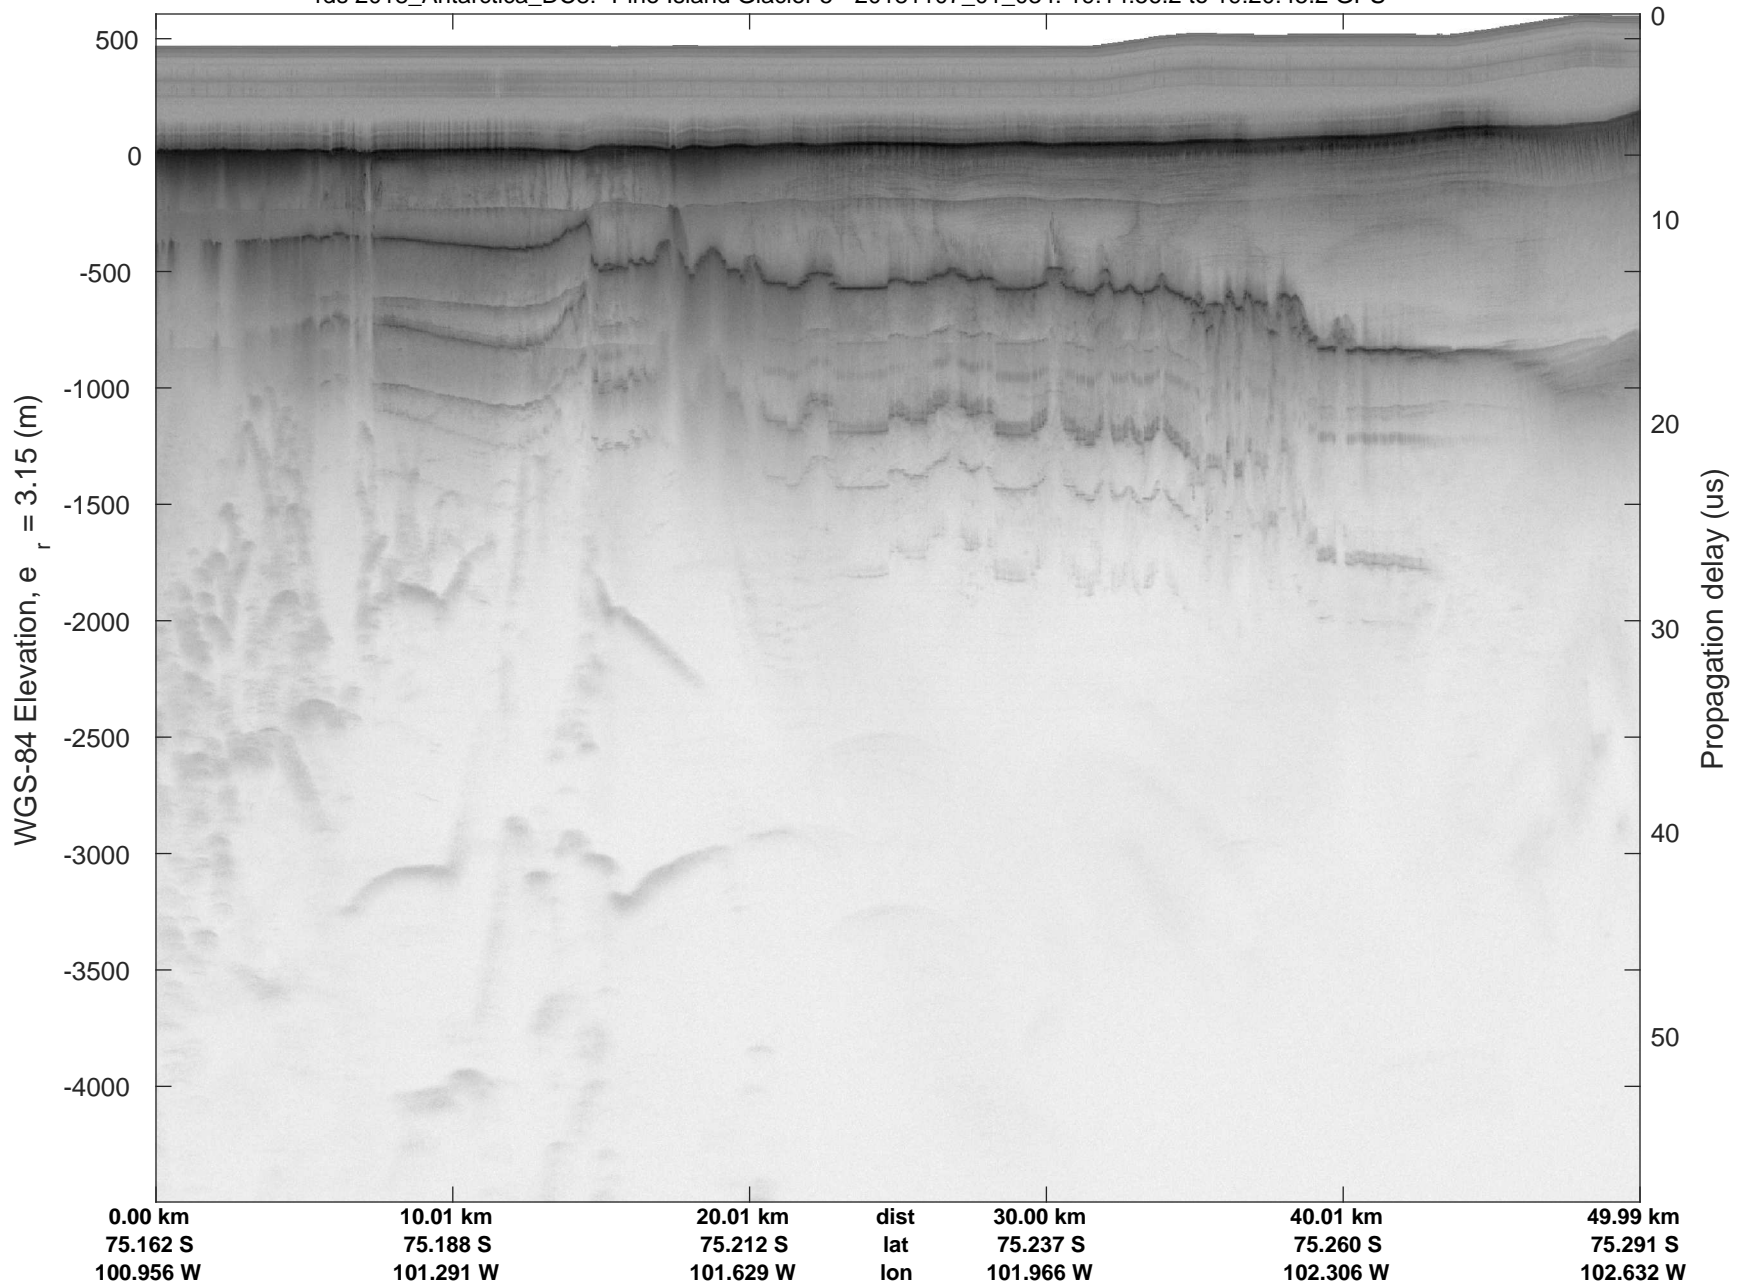

rds 2018_Antarctica_DC8: "Pine Island Glacier 5" 20181107_01_034: 19:14:56.2 to 19:20:45.2 GPS