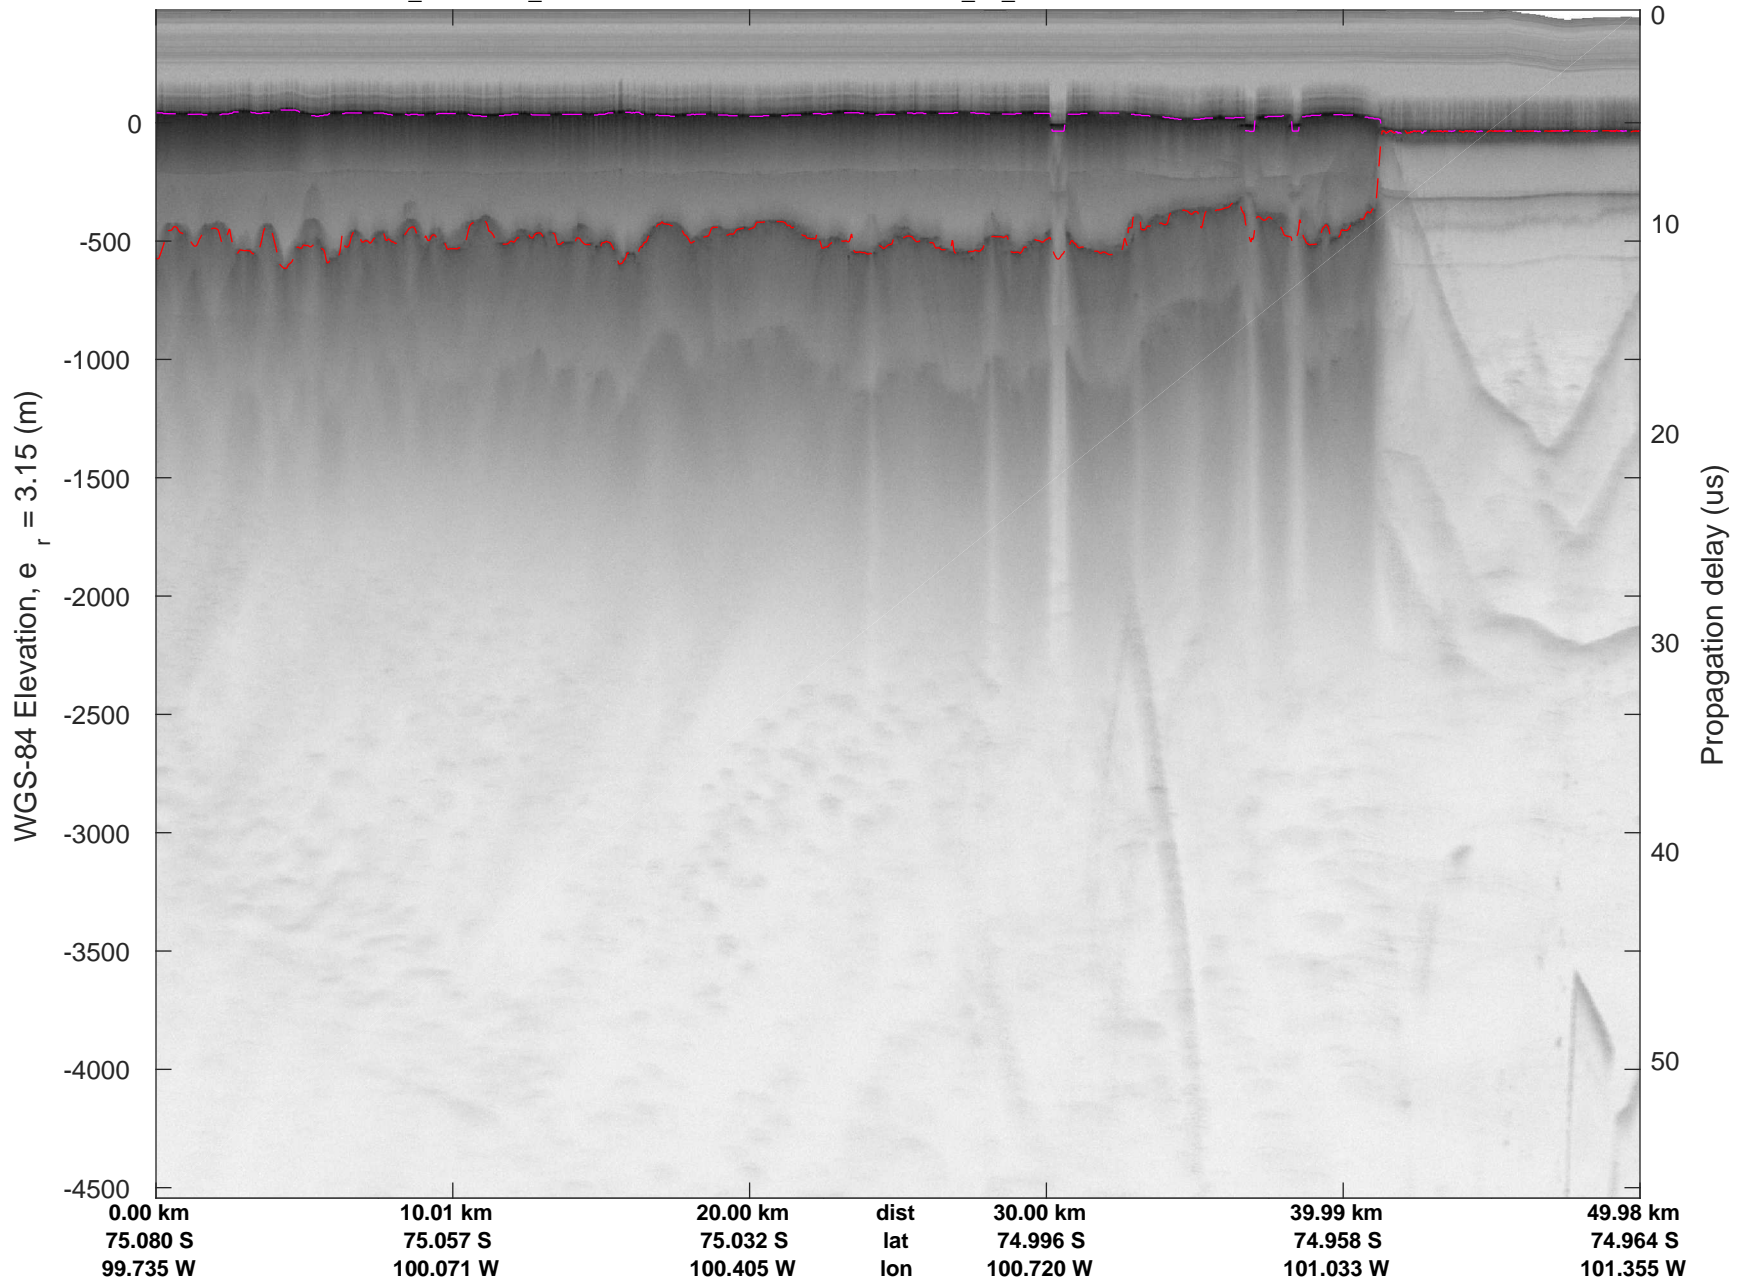

rds 2018_Antarctica_DC8: "Pine Island Glacier 5" 20181107_01_020: 17:51:07.4 to 17:57:09.0 GPS