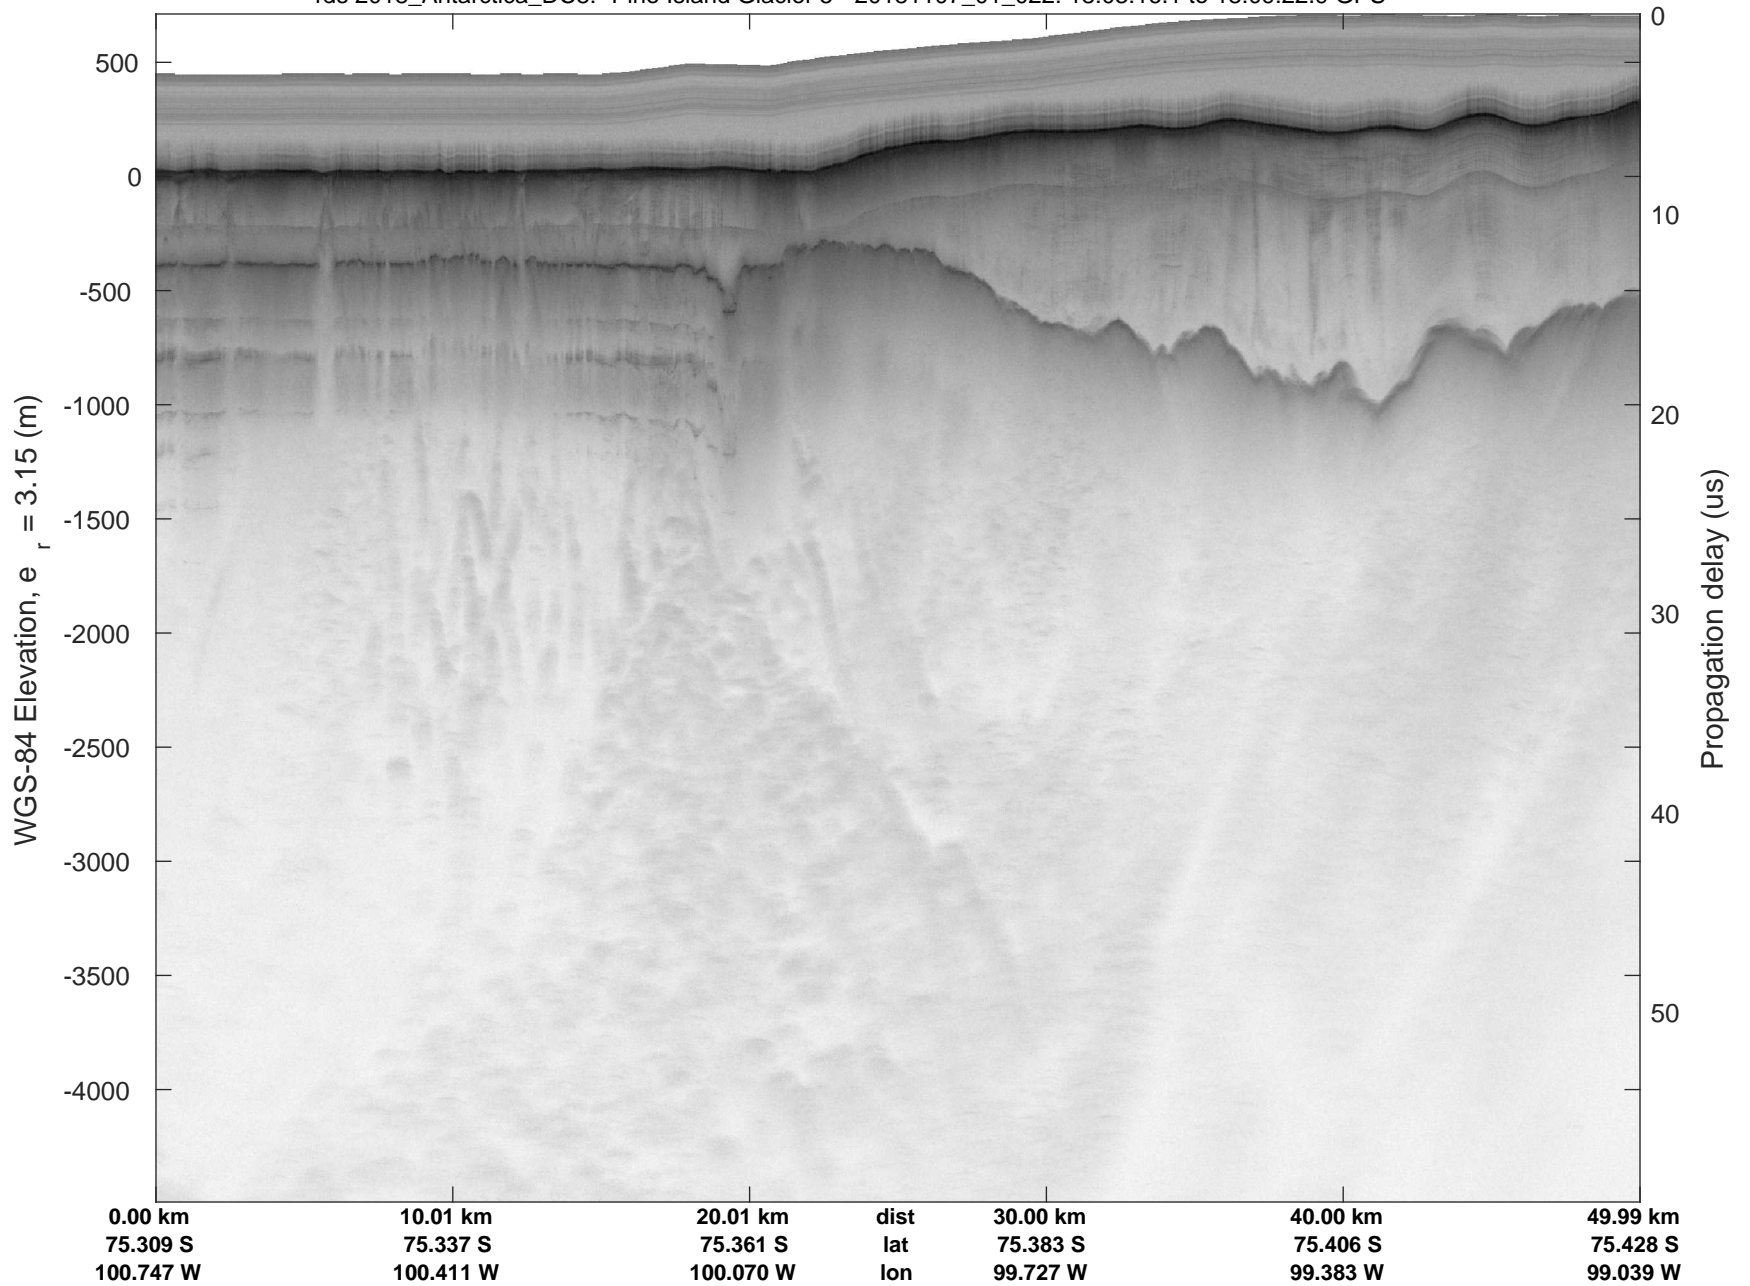

rds 2018_Antarctica_DC8: "Pine Island Glacier 5" 20181107_01_022: 18:03:16.1 to 18:09:22.9 GPS