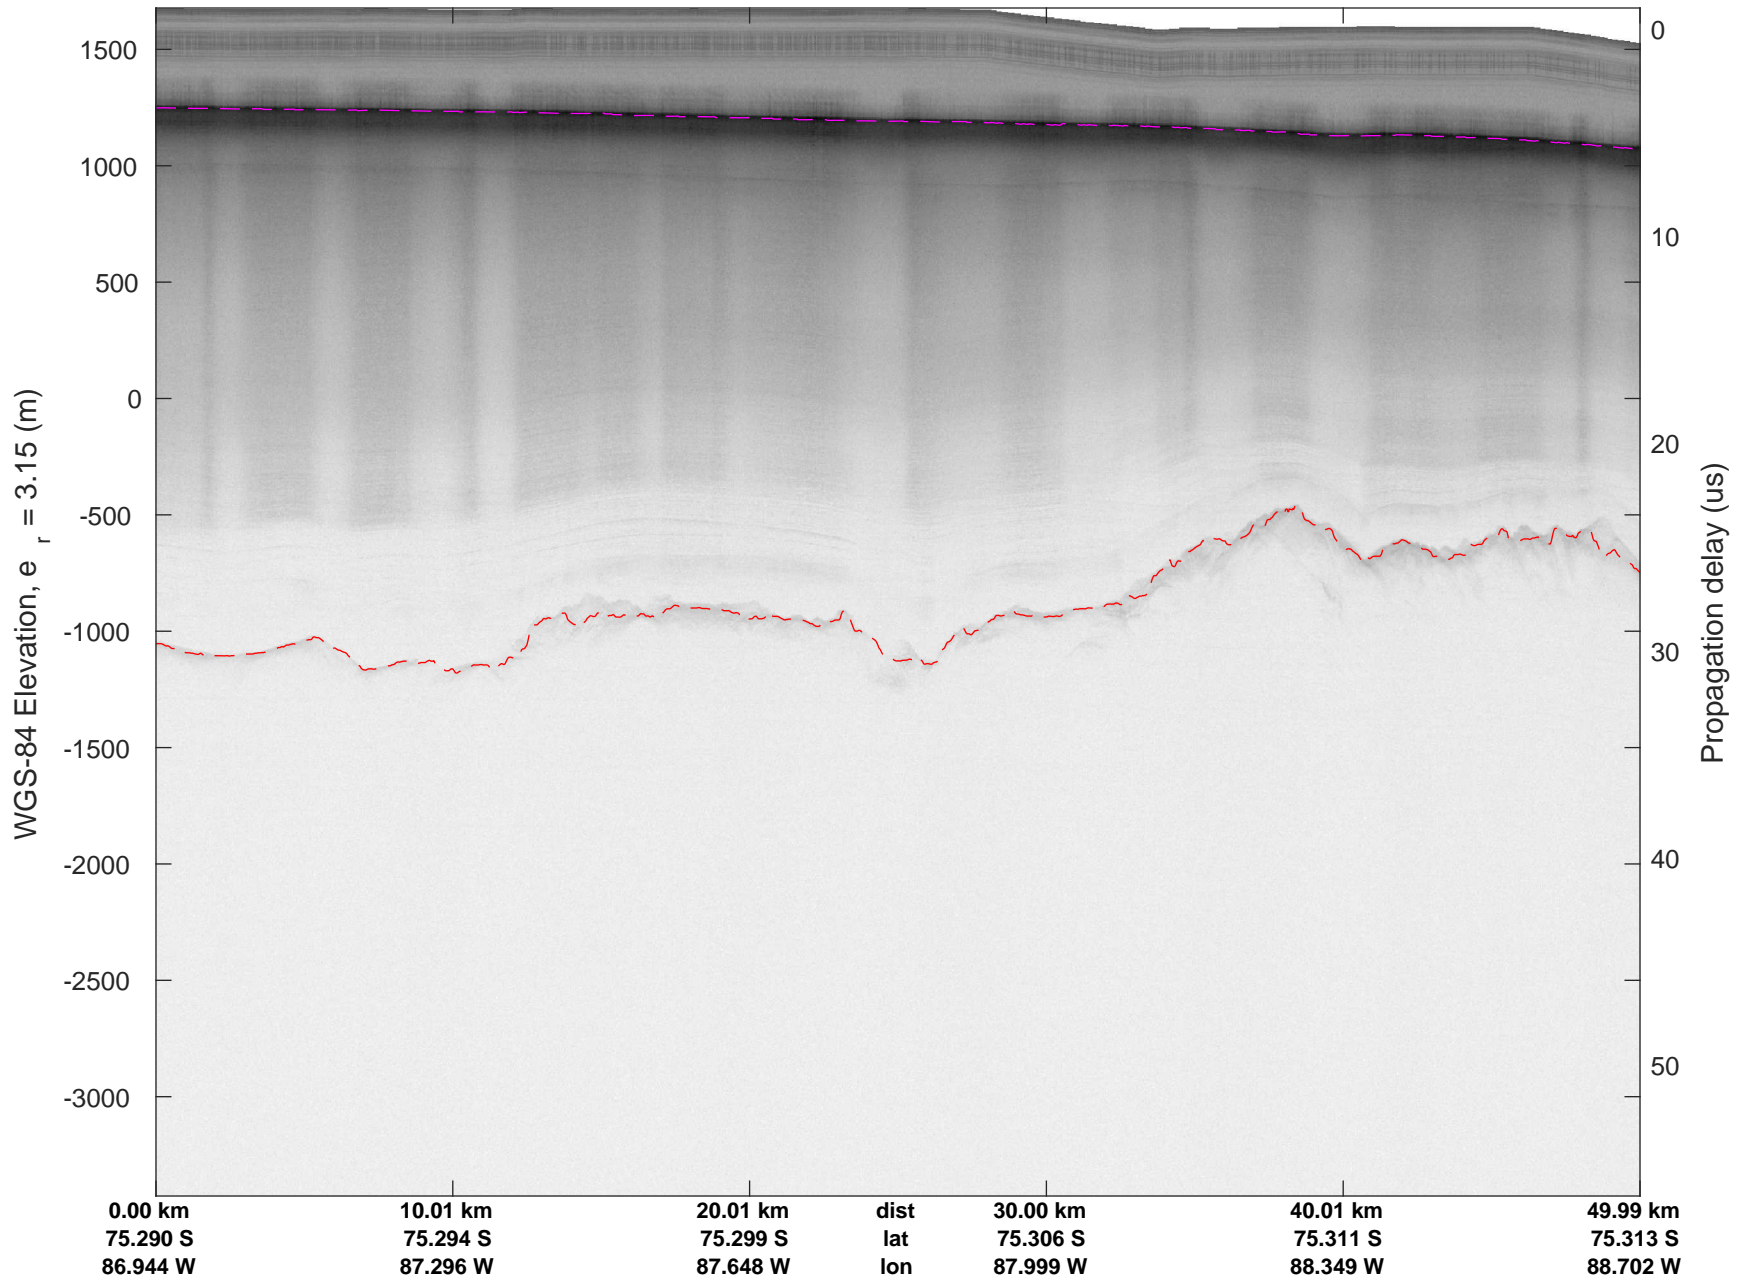

rds 2018_Antarctica_DC8: "Pine Island Glacier 5" 20181107_01_001: 15:59:21.8 to 16:04:39.9 GPS

rds 2018_Antarctica_DC8: "Pine Island Glacier 5" 20181107_01_001: 15:59:21.8 to 16:04:39.9 GPS

rds 2018_Antarctica_DC8: "Pine Island Glacier 5" 20181107_01_002: 16:04:40.0 to 16:10:45.7 GPS

rds 2018_Antarctica_DC8: "Pine Island Glacier 5" 20181107_01_002: 16:04:40.0 to 16:10:45.7 GPS

rds 2018_Antarctica_DC8: "Pine Island Glacier 5" 20181107_01_003: 16:10:45.8 to 16:17:01.5 GPS

rds 2018_Antarctica_DC8: "Pine Island Glacier 5" 20181107_01_003: 16:10:45.8 to 16:17:01.5 GPS

rds 2018_Antarctica_DC8: "Pine Island Glacier 5" 20181107_01_004: 16:17:01.6 to 16:22:52.8 GPS

rds 2018_Antarctica_DC8: "Pine Island Glacier 5" 20181107_01_004: 16:17:01.6 to 16:22:52.8 GPS

rds 2018_Antarctica_DC8: "Pine Island Glacier 5" 20181107_01_005: 16:22:52.9 to 16:28:36.8 GPS