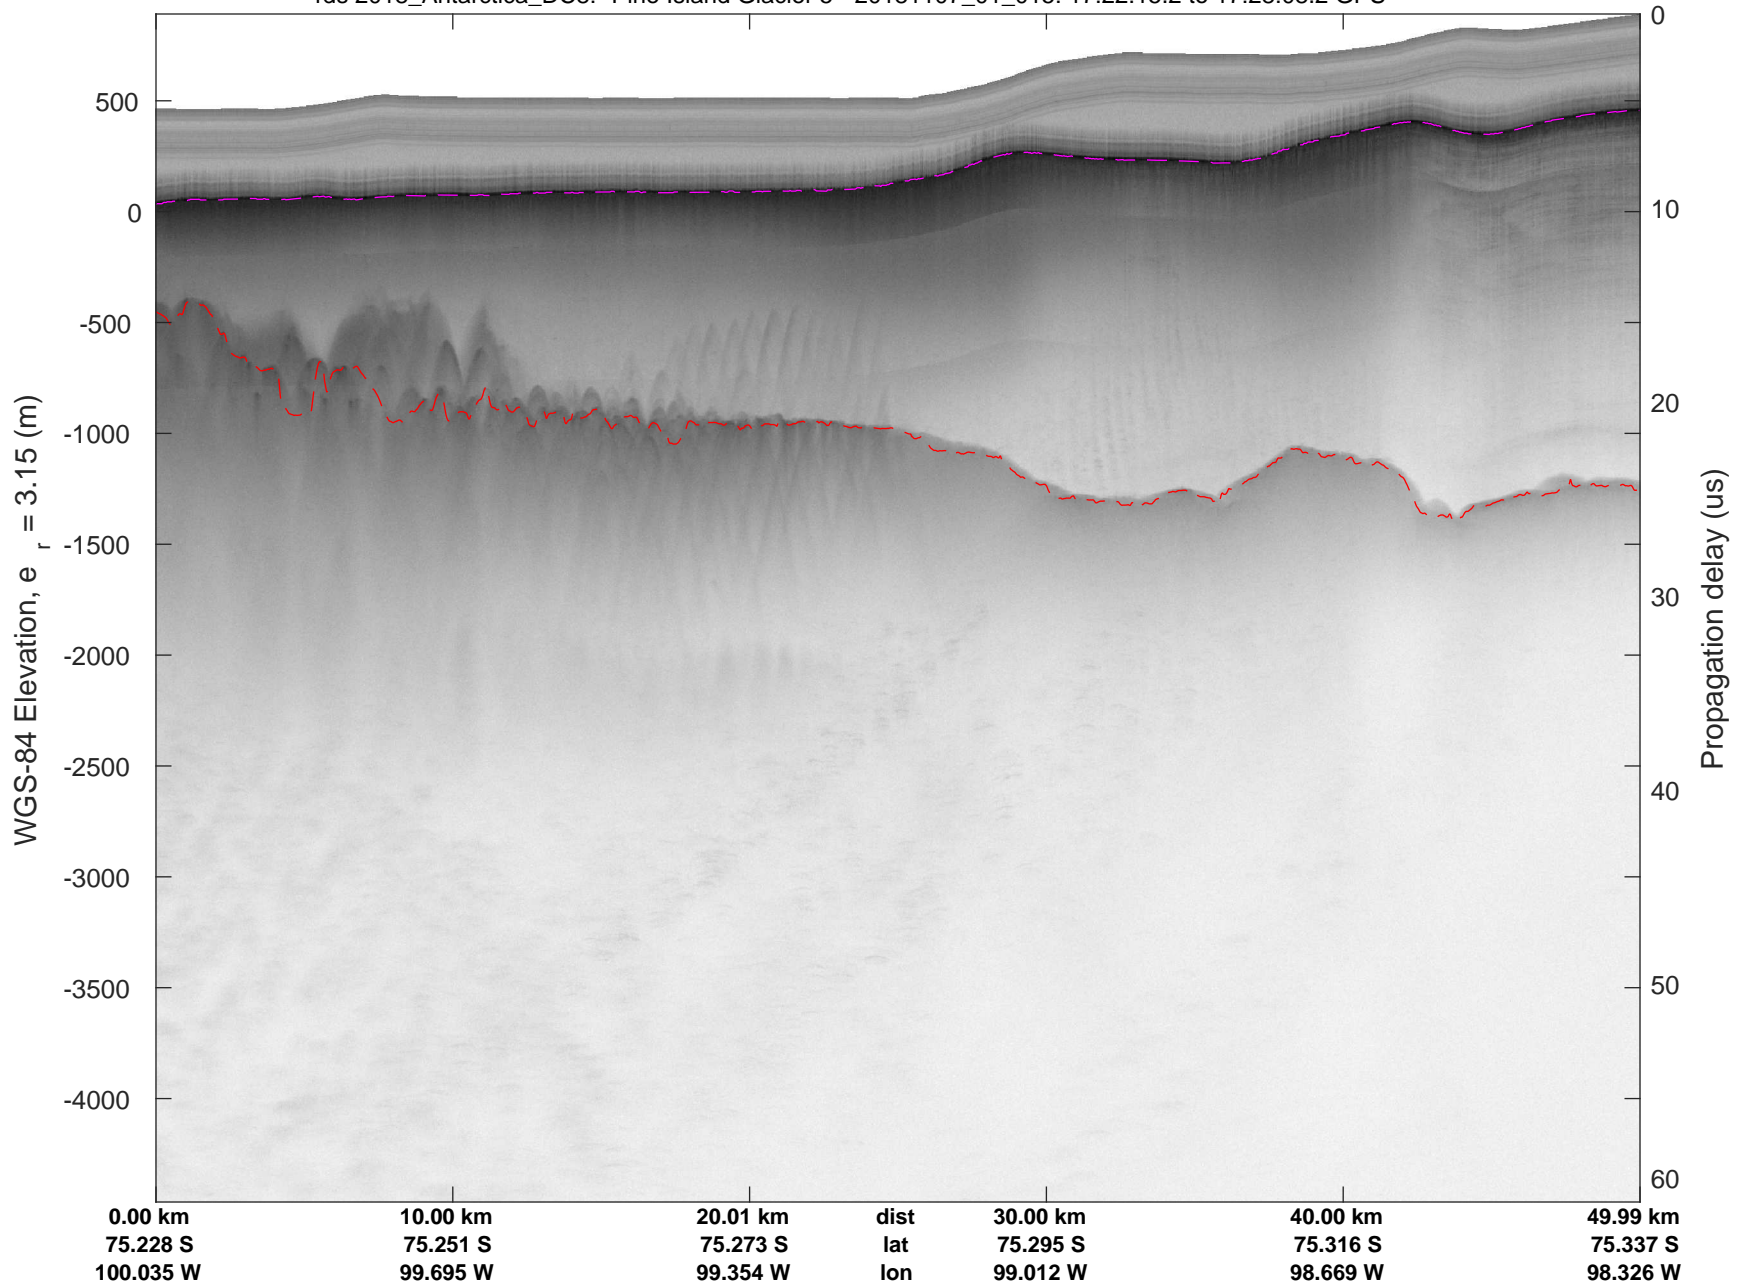

rds 2018_Antarctica_DC8: "Pine Island Glacier 5" 20181107_01_015: 17:22:15.2 to 17:28:08.2 GPS