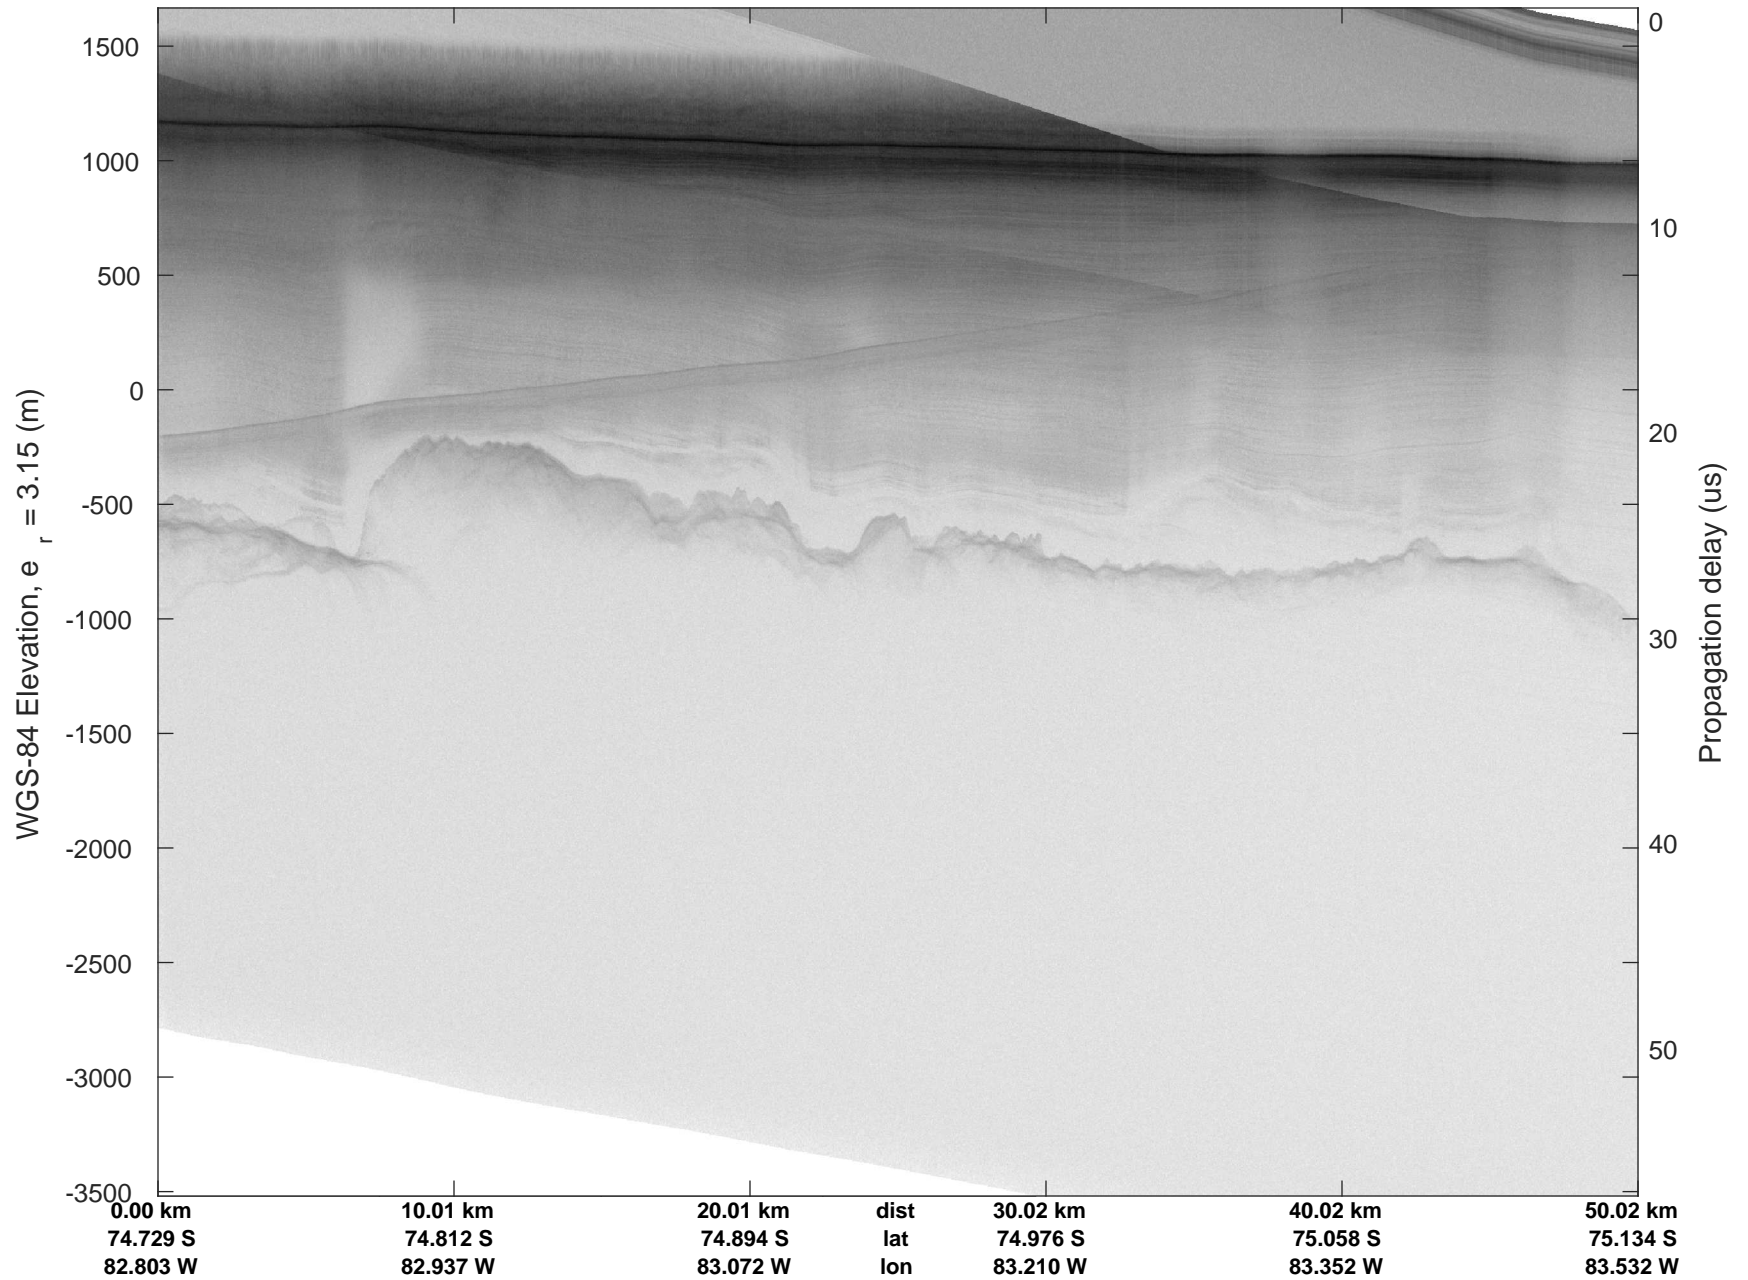

rds 2018_Antarctica_DC8: "Pine Island Glacier 5" 20181107_01_001: 15:59:21.8 to 16:04:39.9 GPS

rds 2018_Antarctica_DC8: "Pine Island Glacier 5" 20181107_01_001: 15:59:21.8 to 16:04:39.9 GPS

rds 2018_Antarctica_DC8: "Pine Island Glacier 5" 20181107_01_002: 16:04:40.0 to 16:10:45.7 GPS