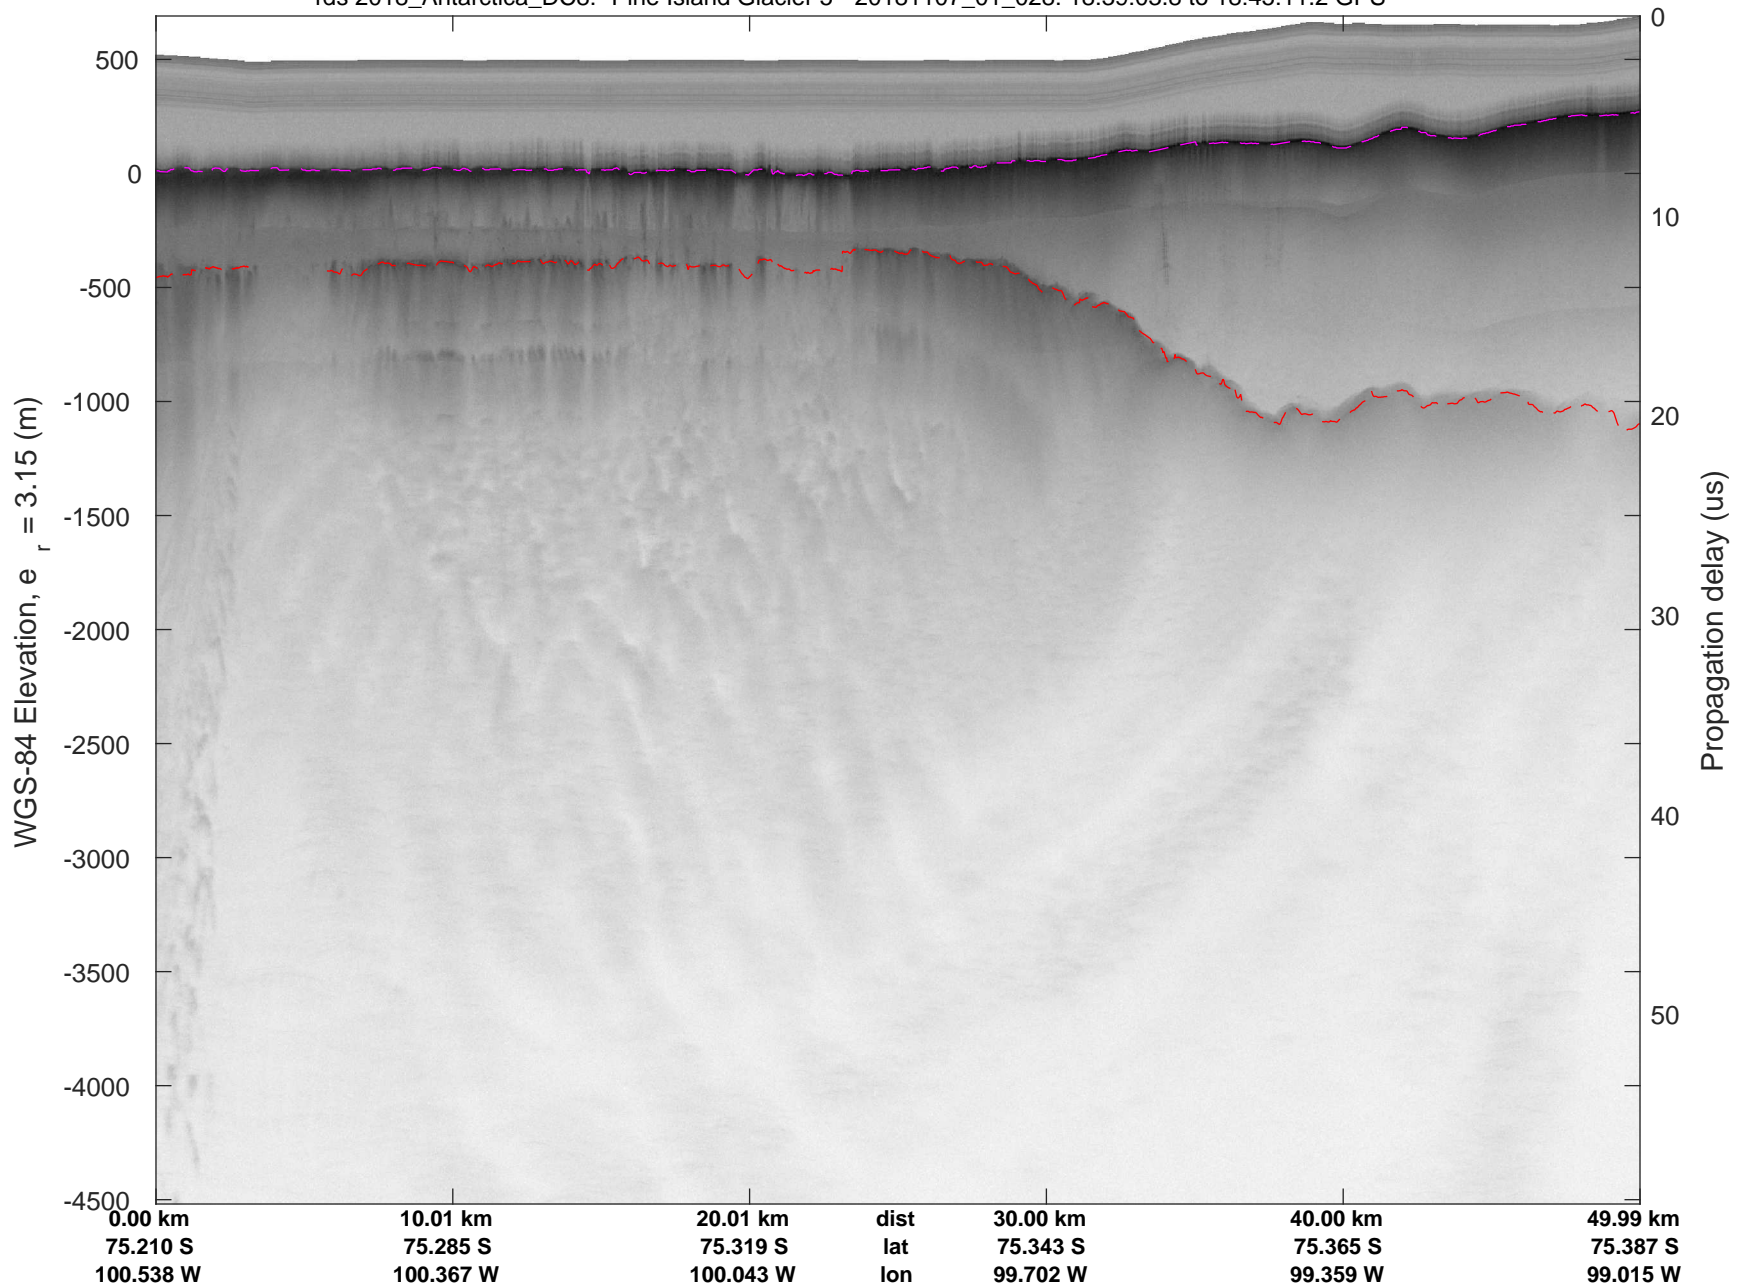

rds 2018_Antarctica_DC8: "Pine Island Glacier 5" 20181107_01_028: 18:39:03.8 to 18:45:11.2 GPS