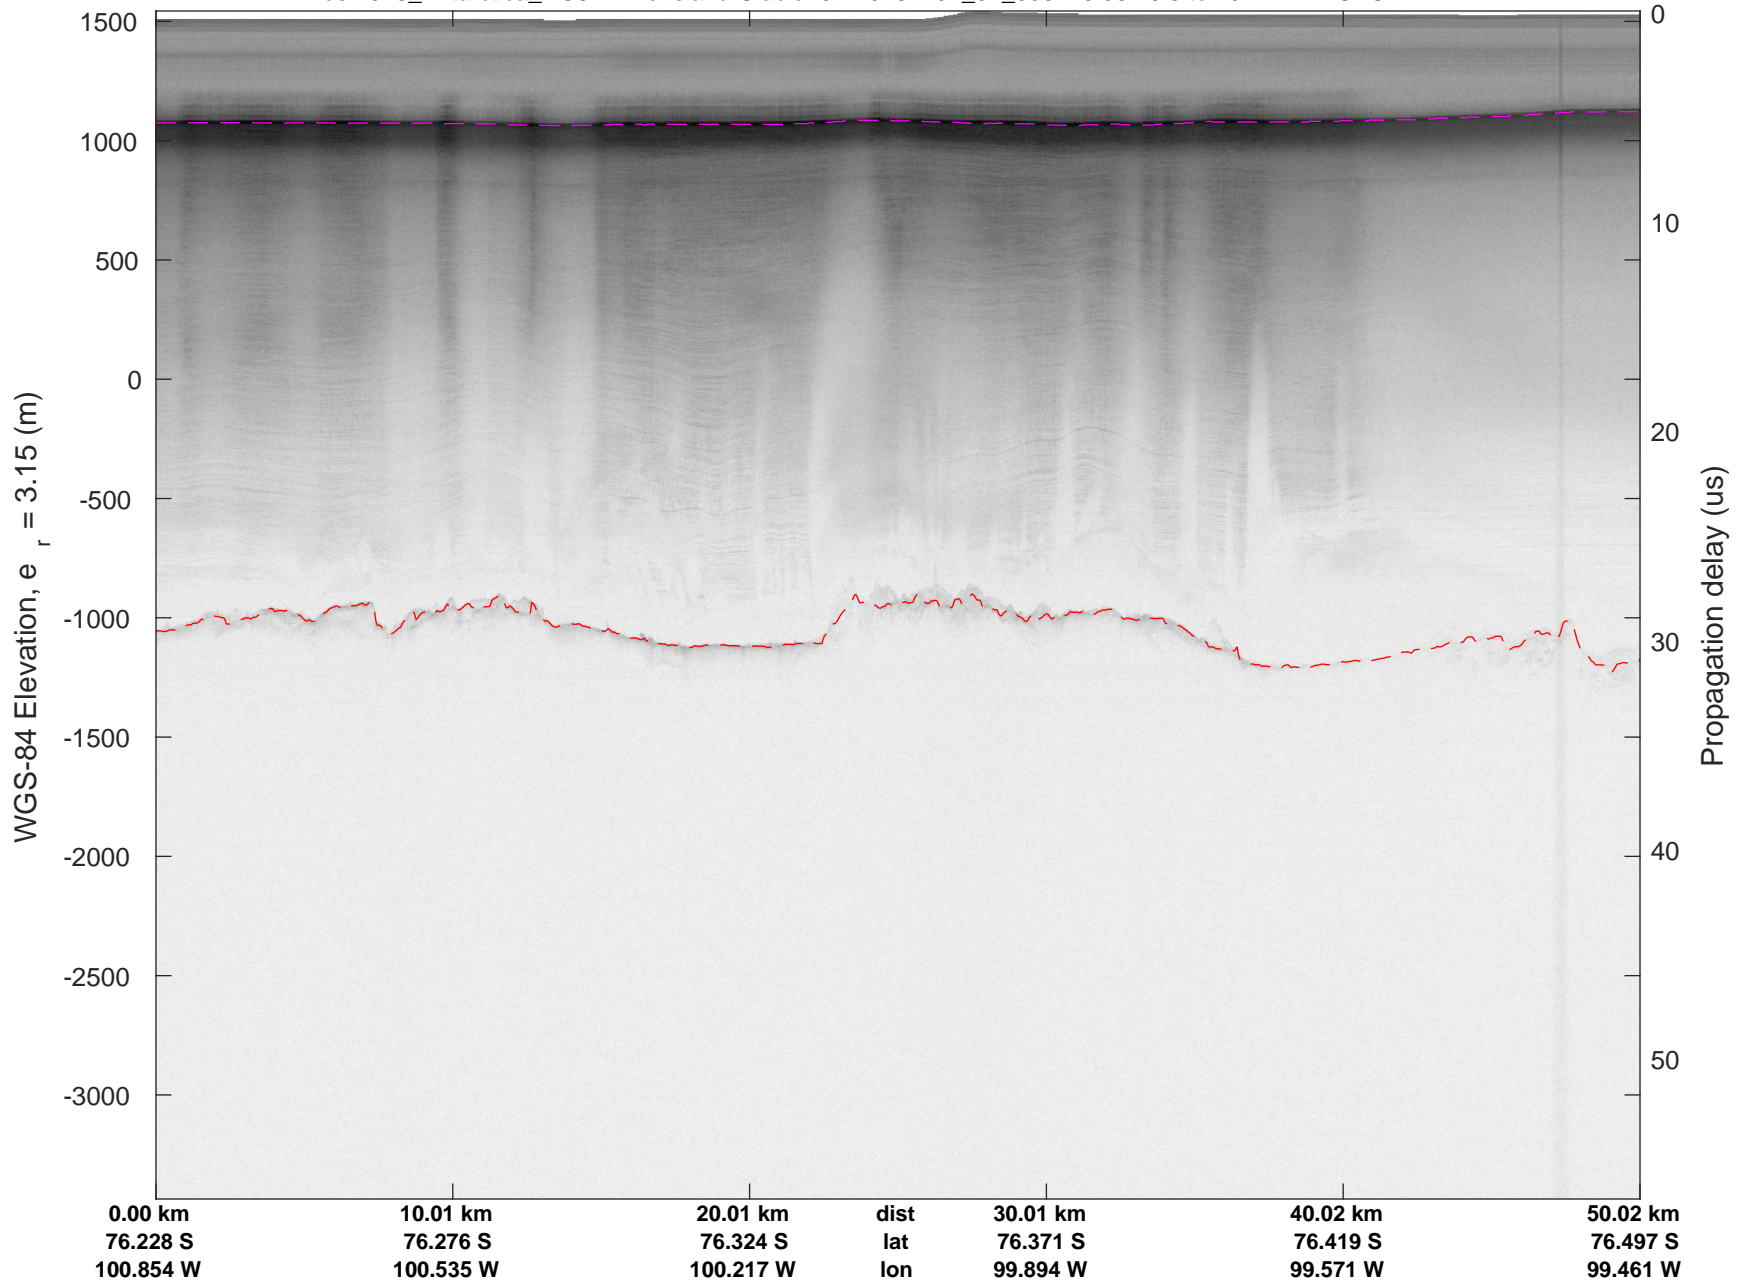

rds 2018_Antarctica_DC8: "Pine Island Glacier 5" 20181107_01_037: 19:32:32.1 to 19:38:26.2 GPS

rds 2018_Antarctica_DC8: "Pine Island Glacier 5" 20181107_01_037: 19:32:32.1 to 19:38:26.2 GPS

rds 2018_Antarctica_DC8: "Pine Island Glacier 5" 20181107_01_038: 19:38:26.3 to 19:44:27.2 GPS

rds 2018_Antarctica_DC8: "Pine Island Glacier 5" 20181107_01_038: 19:38:26.3 to 19:44:27.2 GPS

rds 2018_Antarctica_DC8: "Pine Island Glacier 5" 20181107_01_039: 19:44:27.3 to 19:50:30.8 GPS

rds 2018_Antarctica_DC8: "Pine Island Glacier 5" 20181107_01_039: 19:44:27.3 to 19:50:30.8 GPS