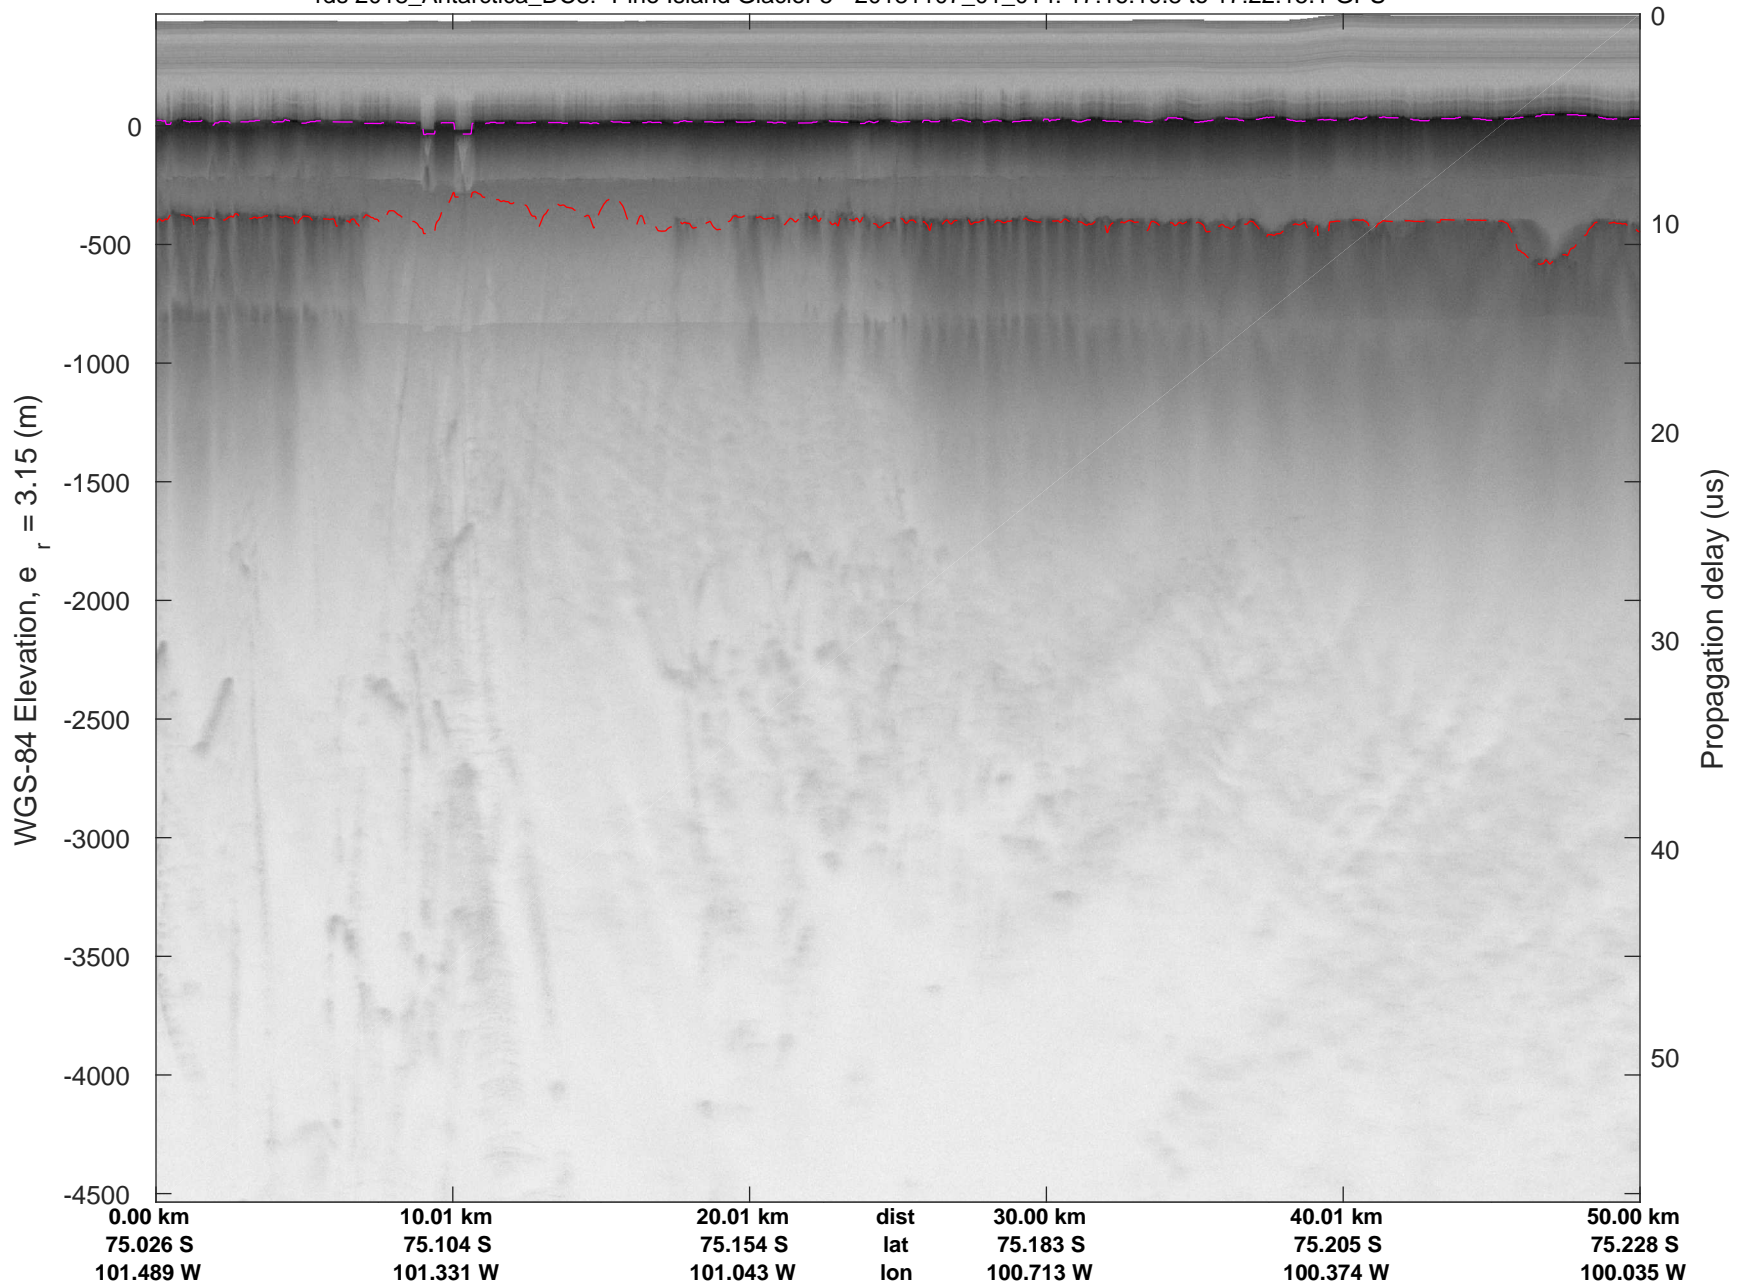

rds 2018_Antarctica_DC8: "Pine Island Glacier 5" 20181107_01_013: 17:10:09.4 to 17:16:10.7 GPS

rds 2018_Antarctica_DC8: "Pine Island Glacier 5" 20181107_01_013: 17:10:09.4 to 17:16:10.7 GPS

rds 2018_Antarctica_DC8: "Pine Island Glacier 5" 20181107_01_014: 17:16:10.8 to 17:22:15.1 GPS

rds 2018_Antarctica_DC8: "Pine Island Glacier 5" 20181107_01_014: 17:16:10.8 to 17:22:15.1 GPS

rds 2018_Antarctica_DC8: "Pine Island Glacier 5" 20181107_01_015: 17:22:15.2 to 17:28:08.2 GPS

rds 2018_Antarctica_DC8: "Pine Island Glacier 5" 20181107_01_015: 17:22:15.2 to 17:28:08.2 GPS