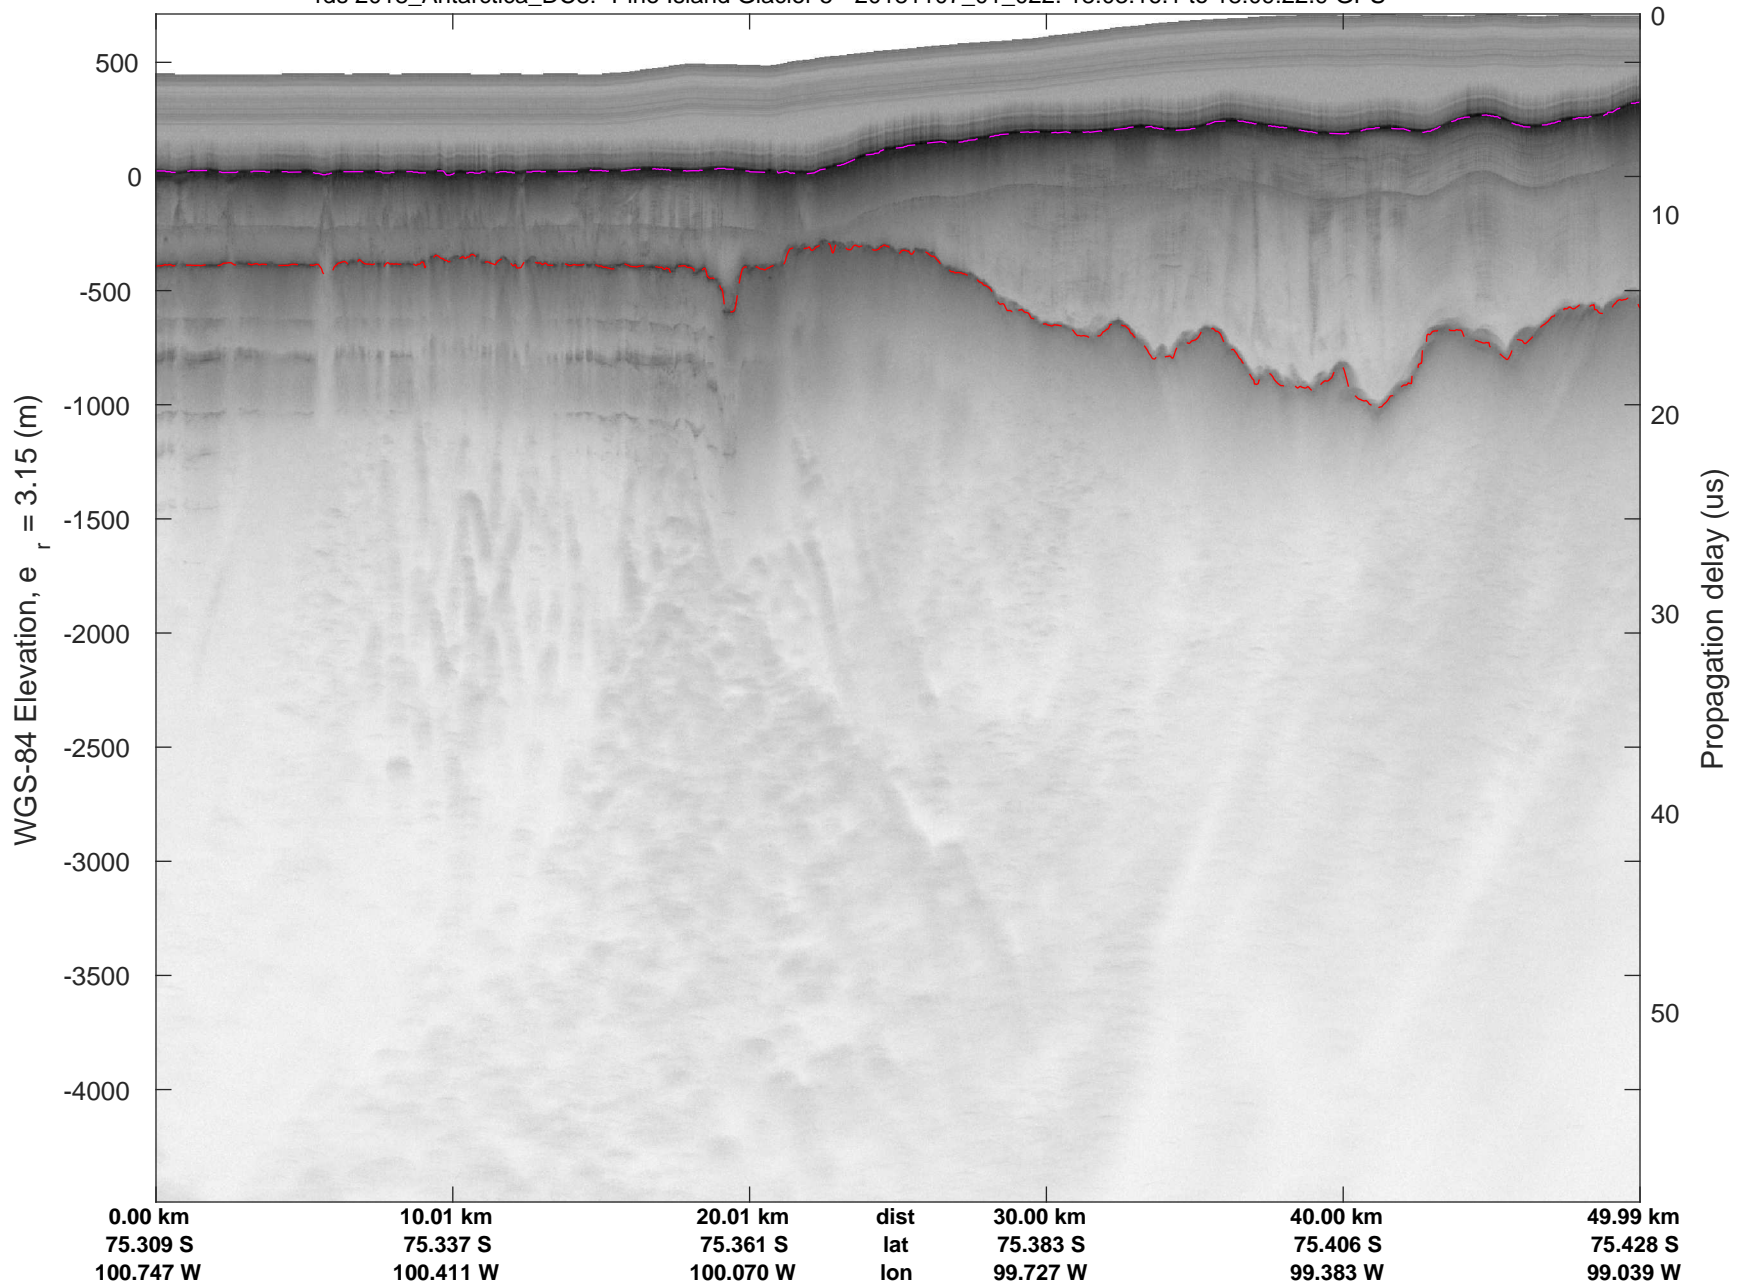

rds 2018_Antarctica_DC8: "Pine Island Glacier 5" 20181107_01_022: 18:03:16.1 to 18:09:22.9 GPS