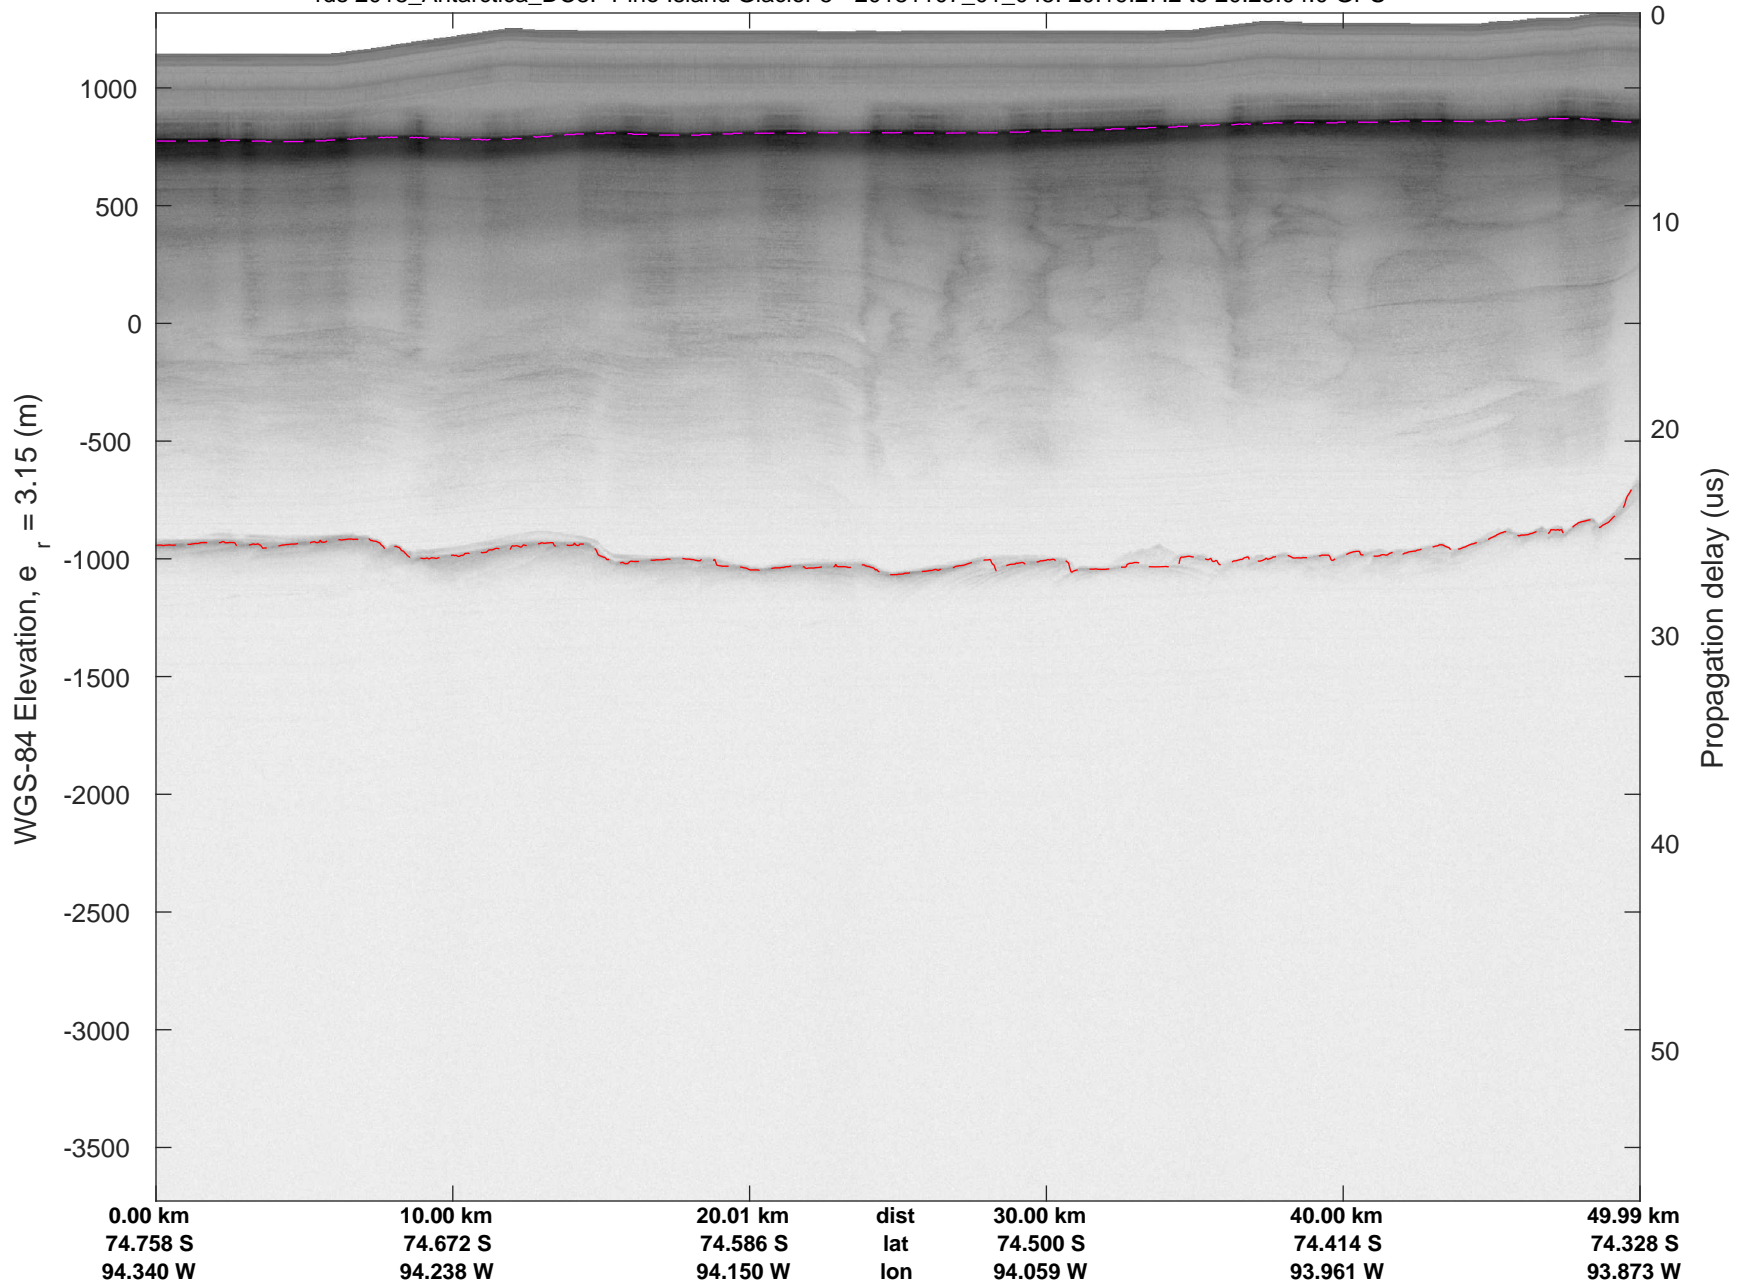

rds 2018_Antarctica_DC8: "Pine Island Glacier 5" 20181107_01_045: 20:19:27.2 to 20:25:04.0 GPS