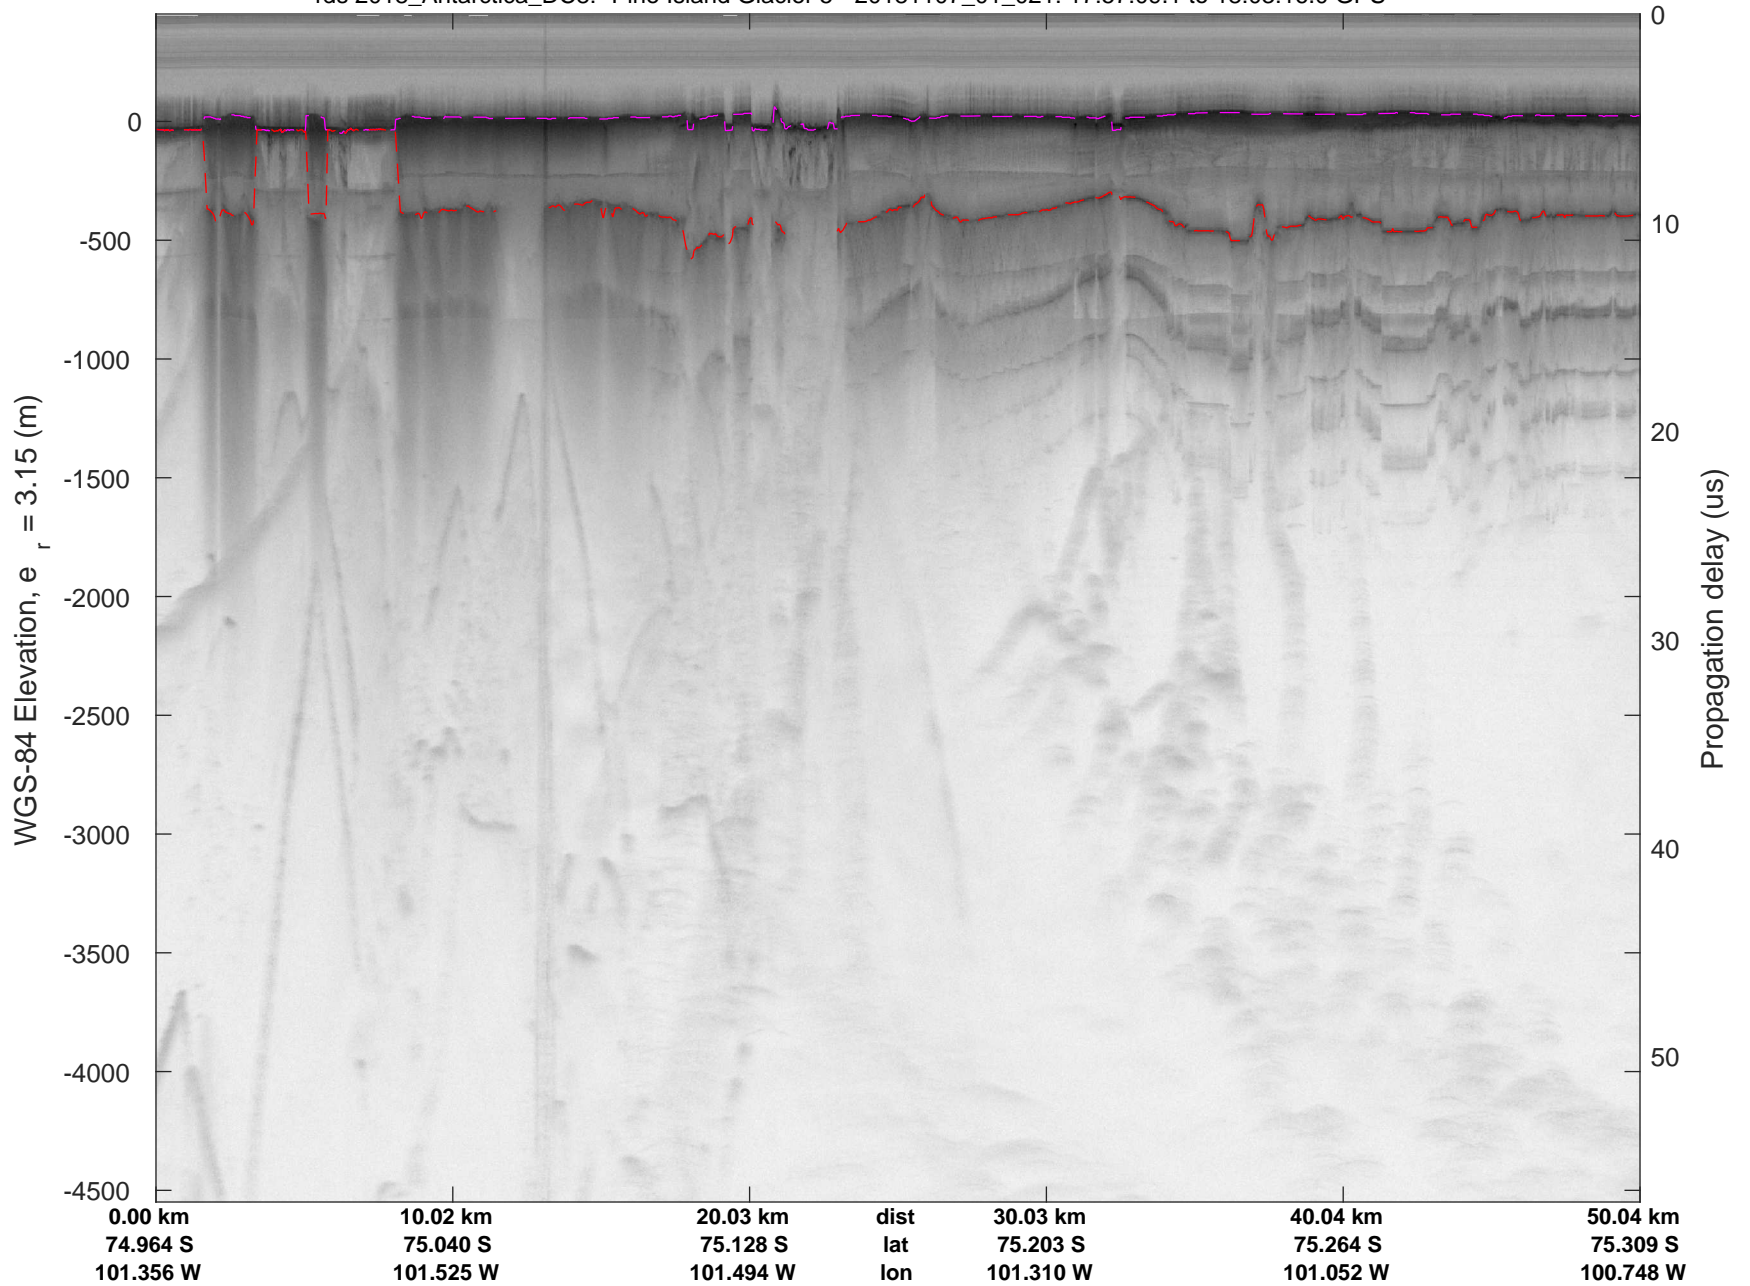

rds 2018_Antarctica_DC8: "Pine Island Glacier 5" 20181107_01_021: 17:57:09.1 to 18:03:16.0 GPS