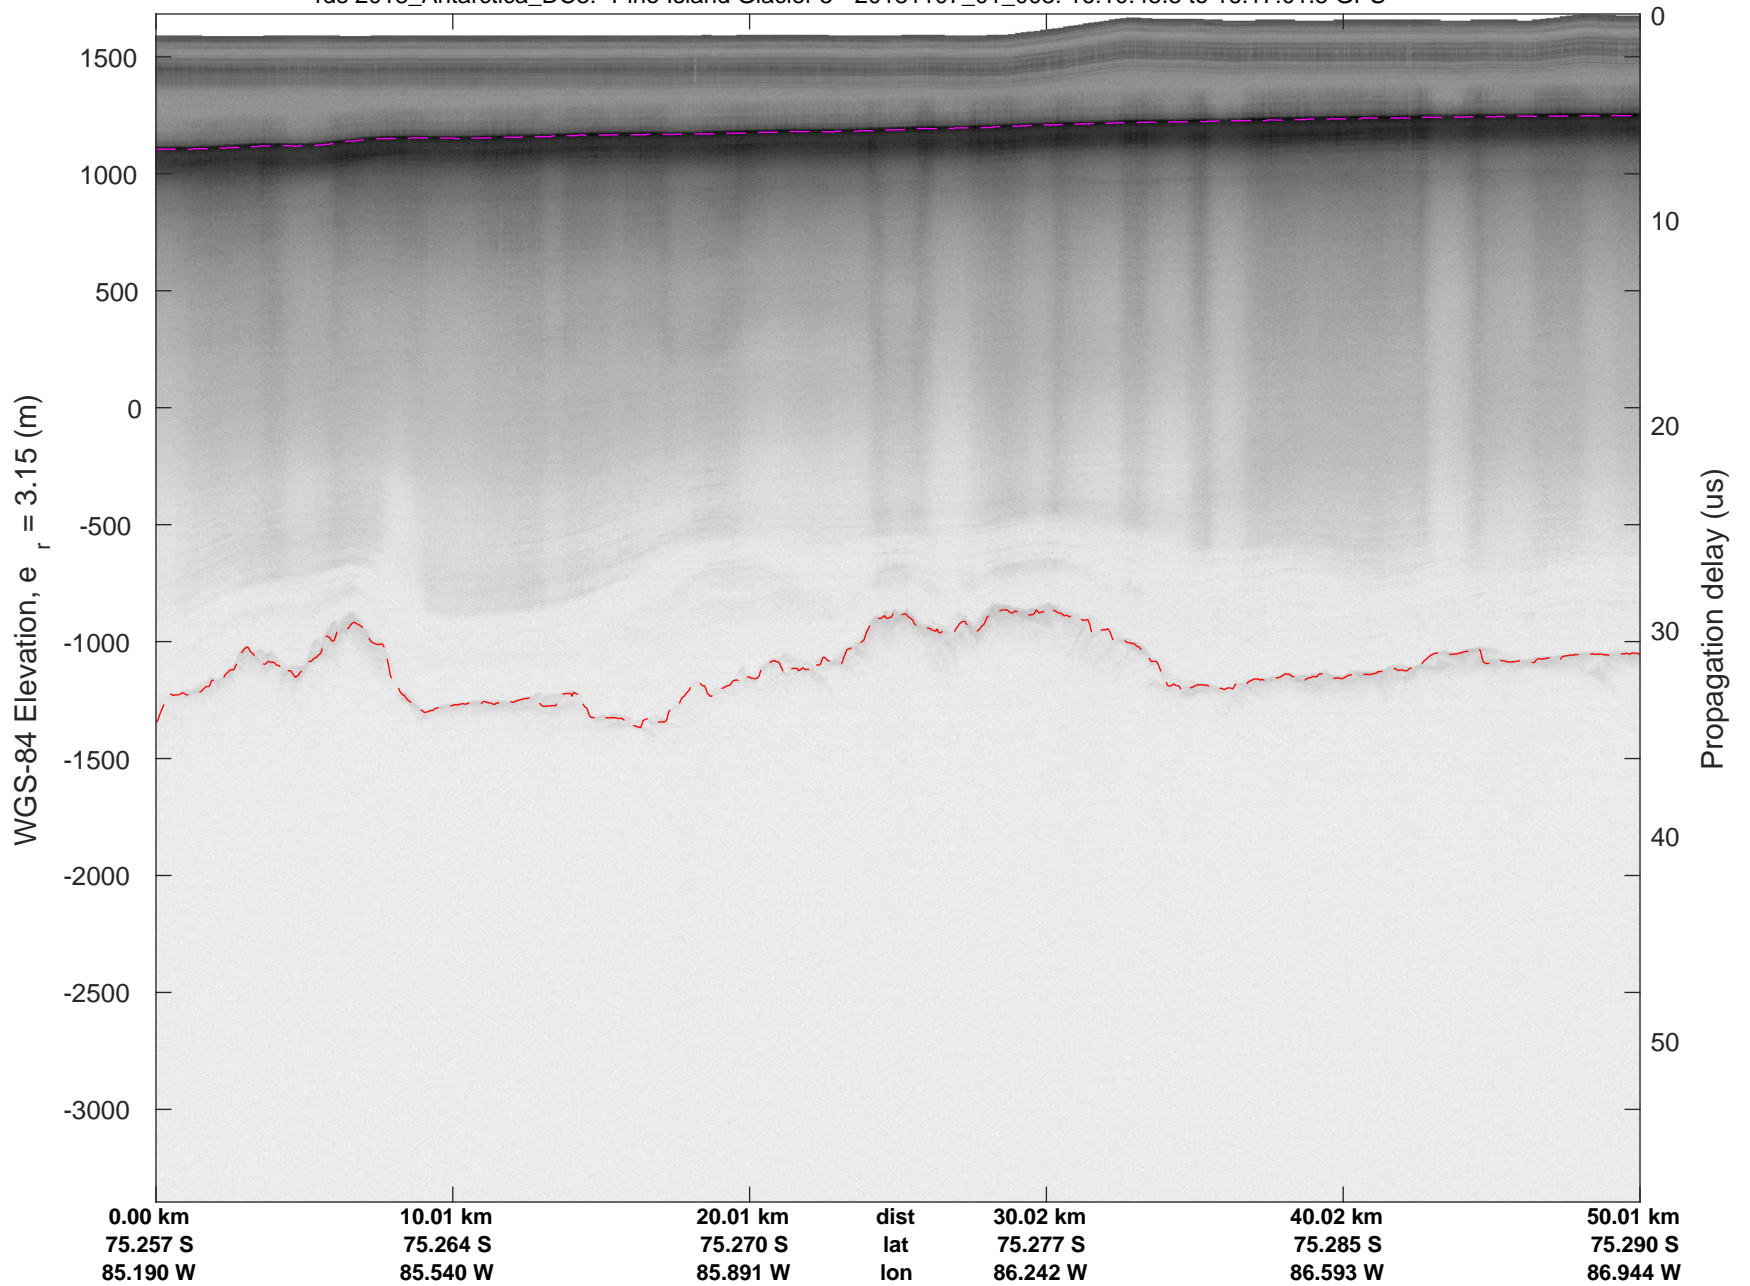

rds 2018_Antarctica_DC8: "Pine Island Glacier 5" 20181107_01_001: 15:59:21.8 to 16:04:39.9 GPS

rds 2018_Antarctica_DC8: "Pine Island Glacier 5" 20181107_01_001: 15:59:21.8 to 16:04:39.9 GPS

rds 2018_Antarctica_DC8: "Pine Island Glacier 5" 20181107_01_002: 16:04:40.0 to 16:10:45.7 GPS

rds 2018_Antarctica_DC8: "Pine Island Glacier 5" 20181107_01_002: 16:04:40.0 to 16:10:45.7 GPS

rds 2018_Antarctica_DC8: "Pine Island Glacier 5" 20181107_01_003: 16:10:45.8 to 16:17:01.5 GPS

rds 2018_Antarctica_DC8: "Pine Island Glacier 5" 20181107_01_003: 16:10:45.8 to 16:17:01.5 GPS