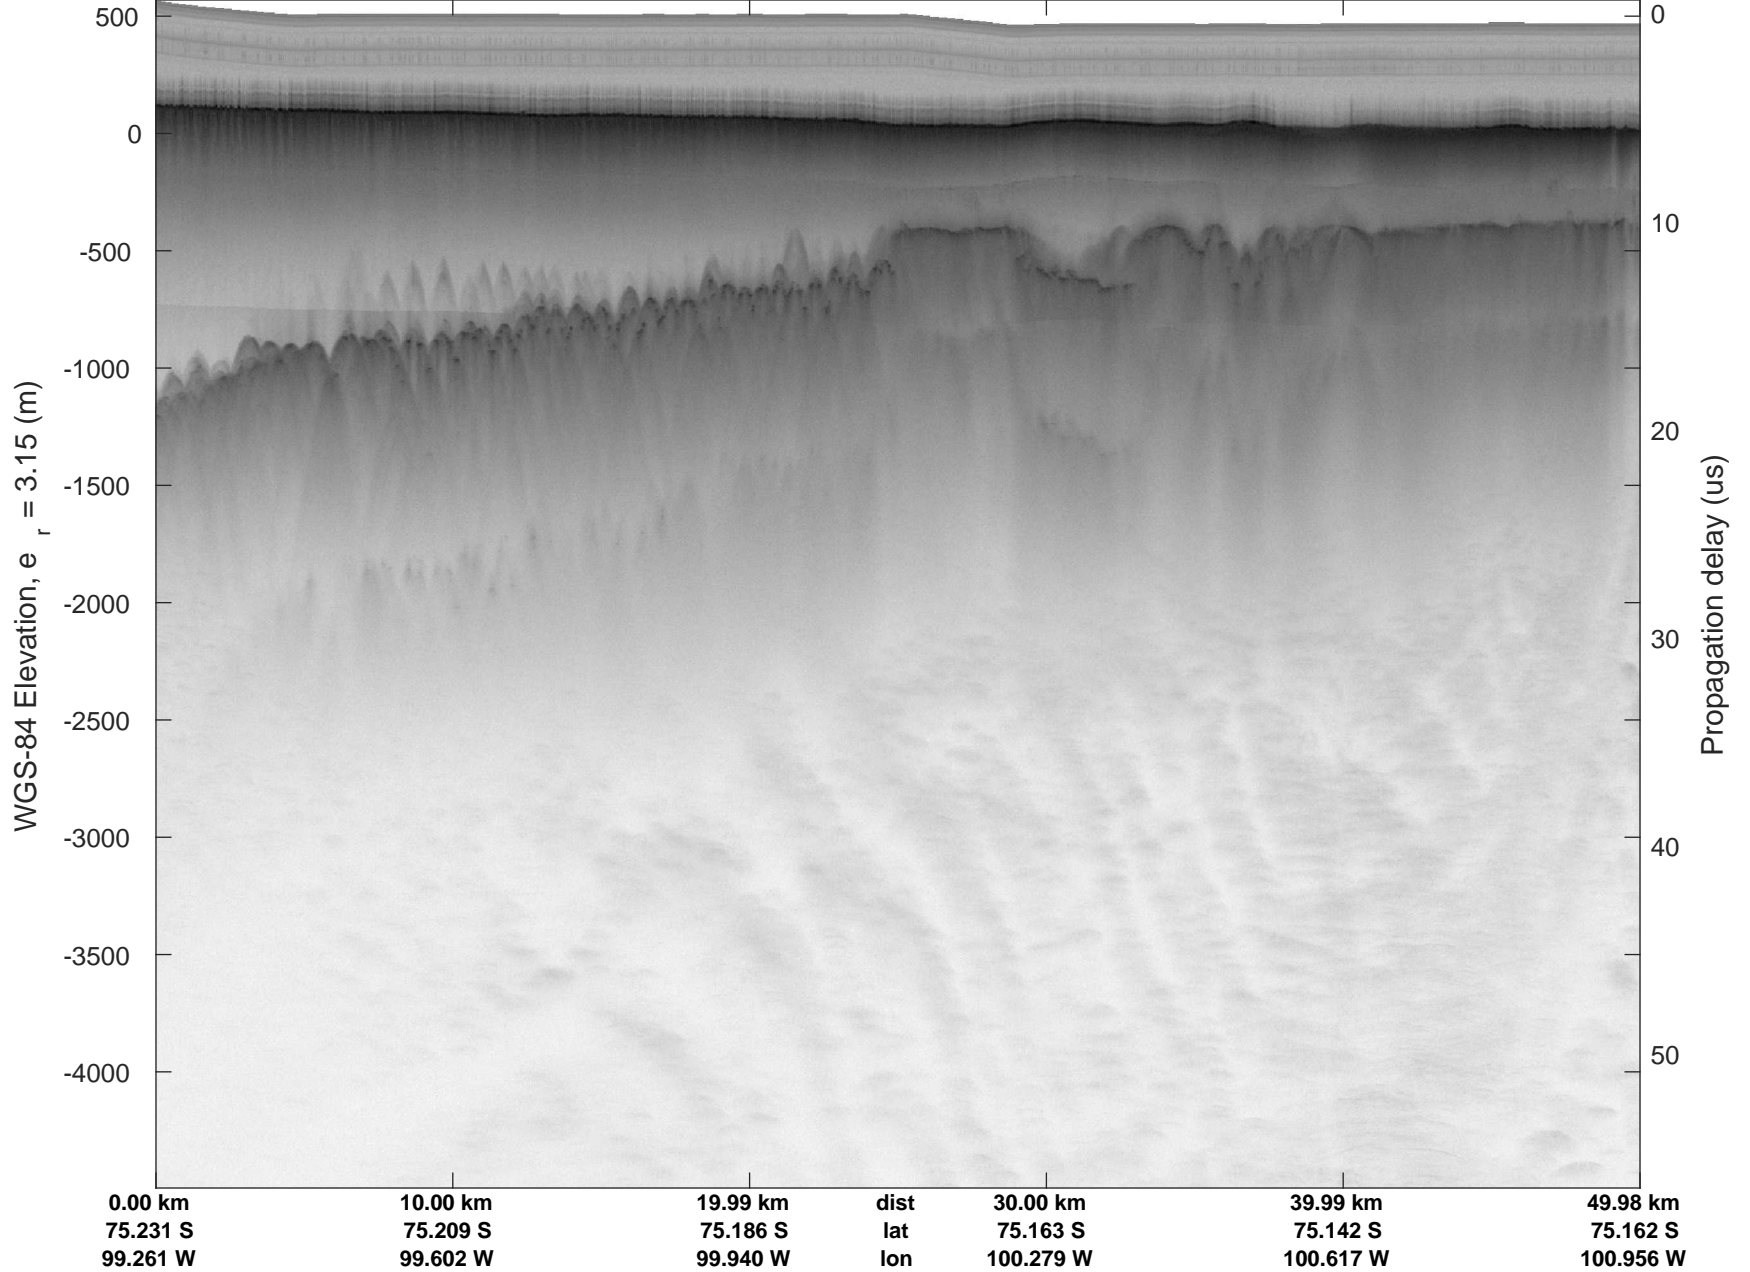

rds 2018_Antarctica_DC8: "Pine Island Glacier 5" 20181107_01_033: 19:09:05.8 to 19:14:56.1 GPS