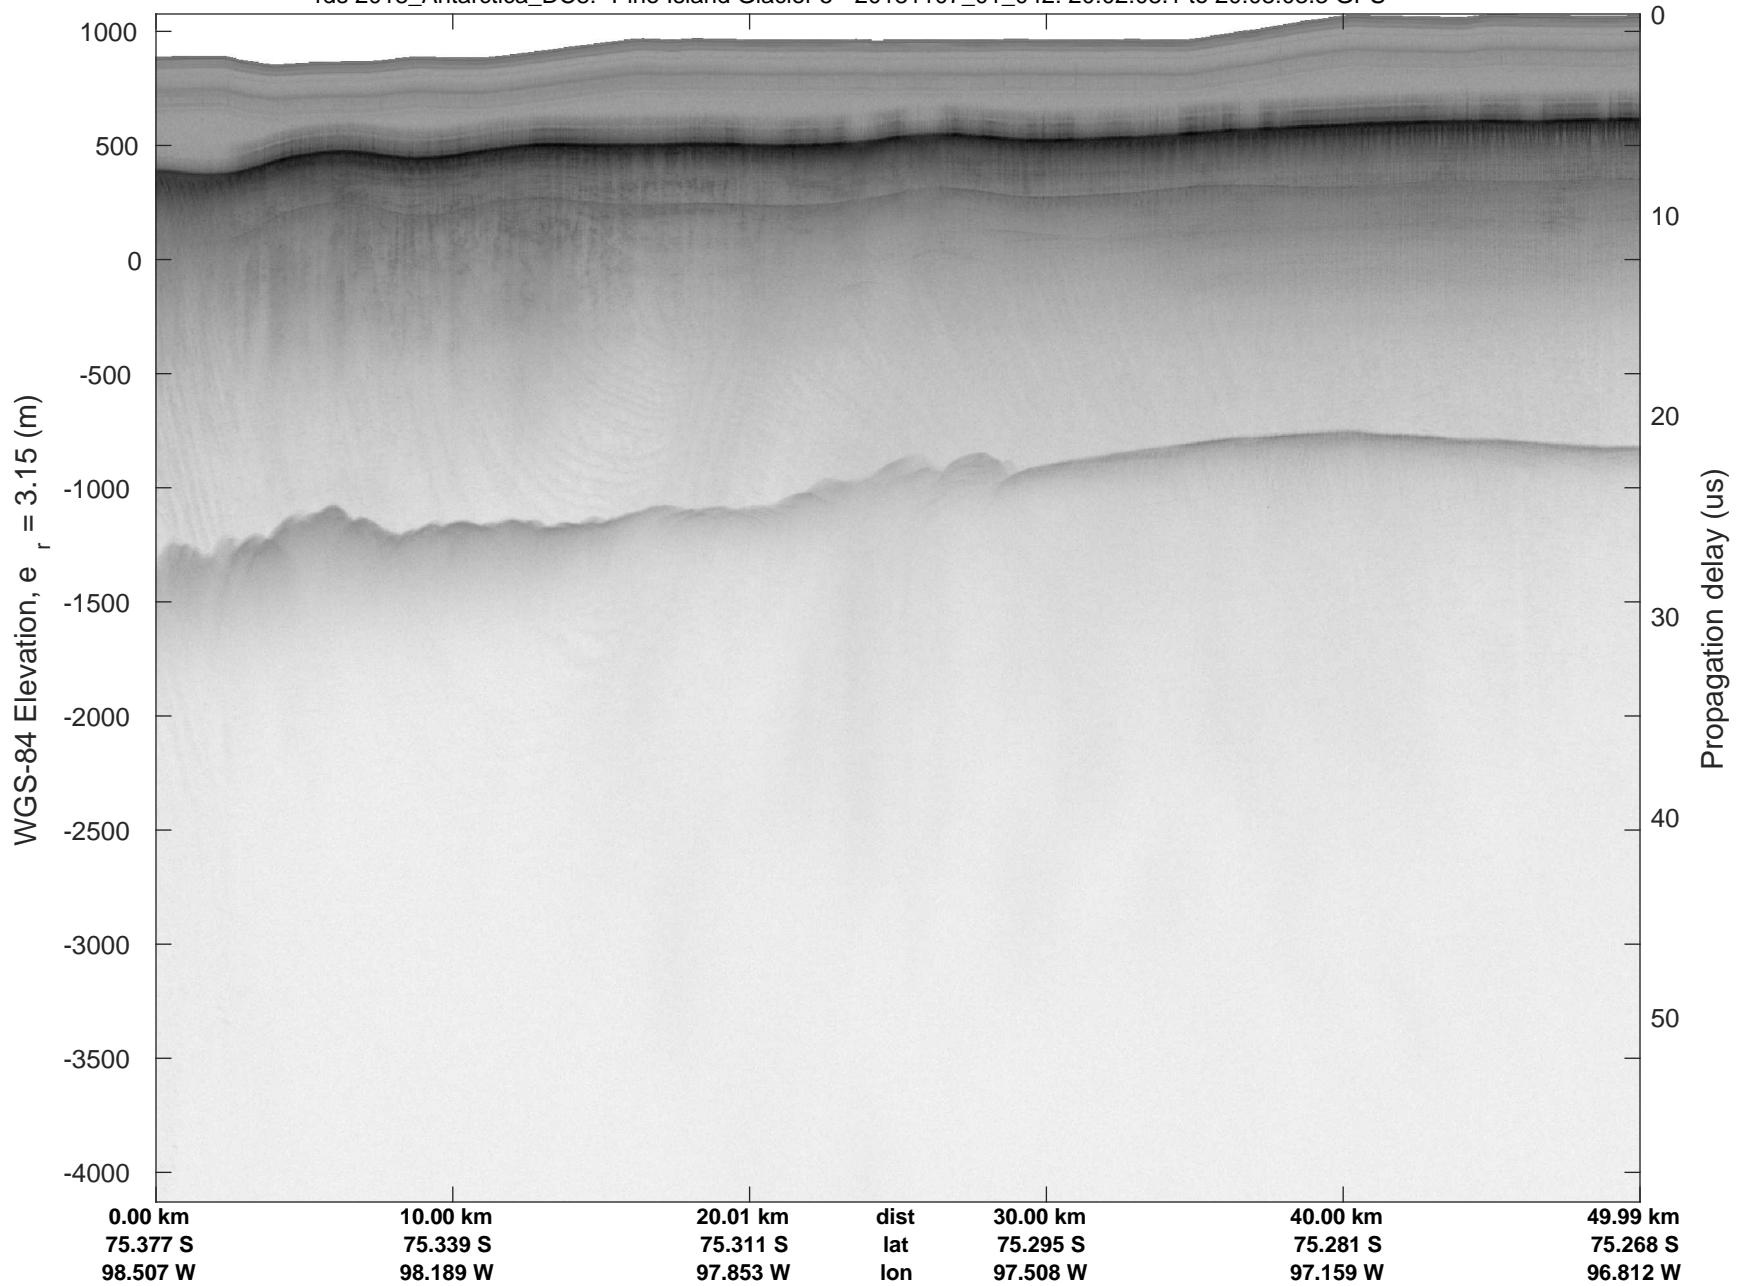

rds 2018_Antarctica_DC8: "Pine Island Glacier 5" 20181107_01_042: 20:02:08.1 to 20:08:03.3 GPS

rds 2018_Antarctica_DC8: "Pine Island Glacier 5" 20181107_01_042: 20:02:08.1 to 20:08:03.3 GPS