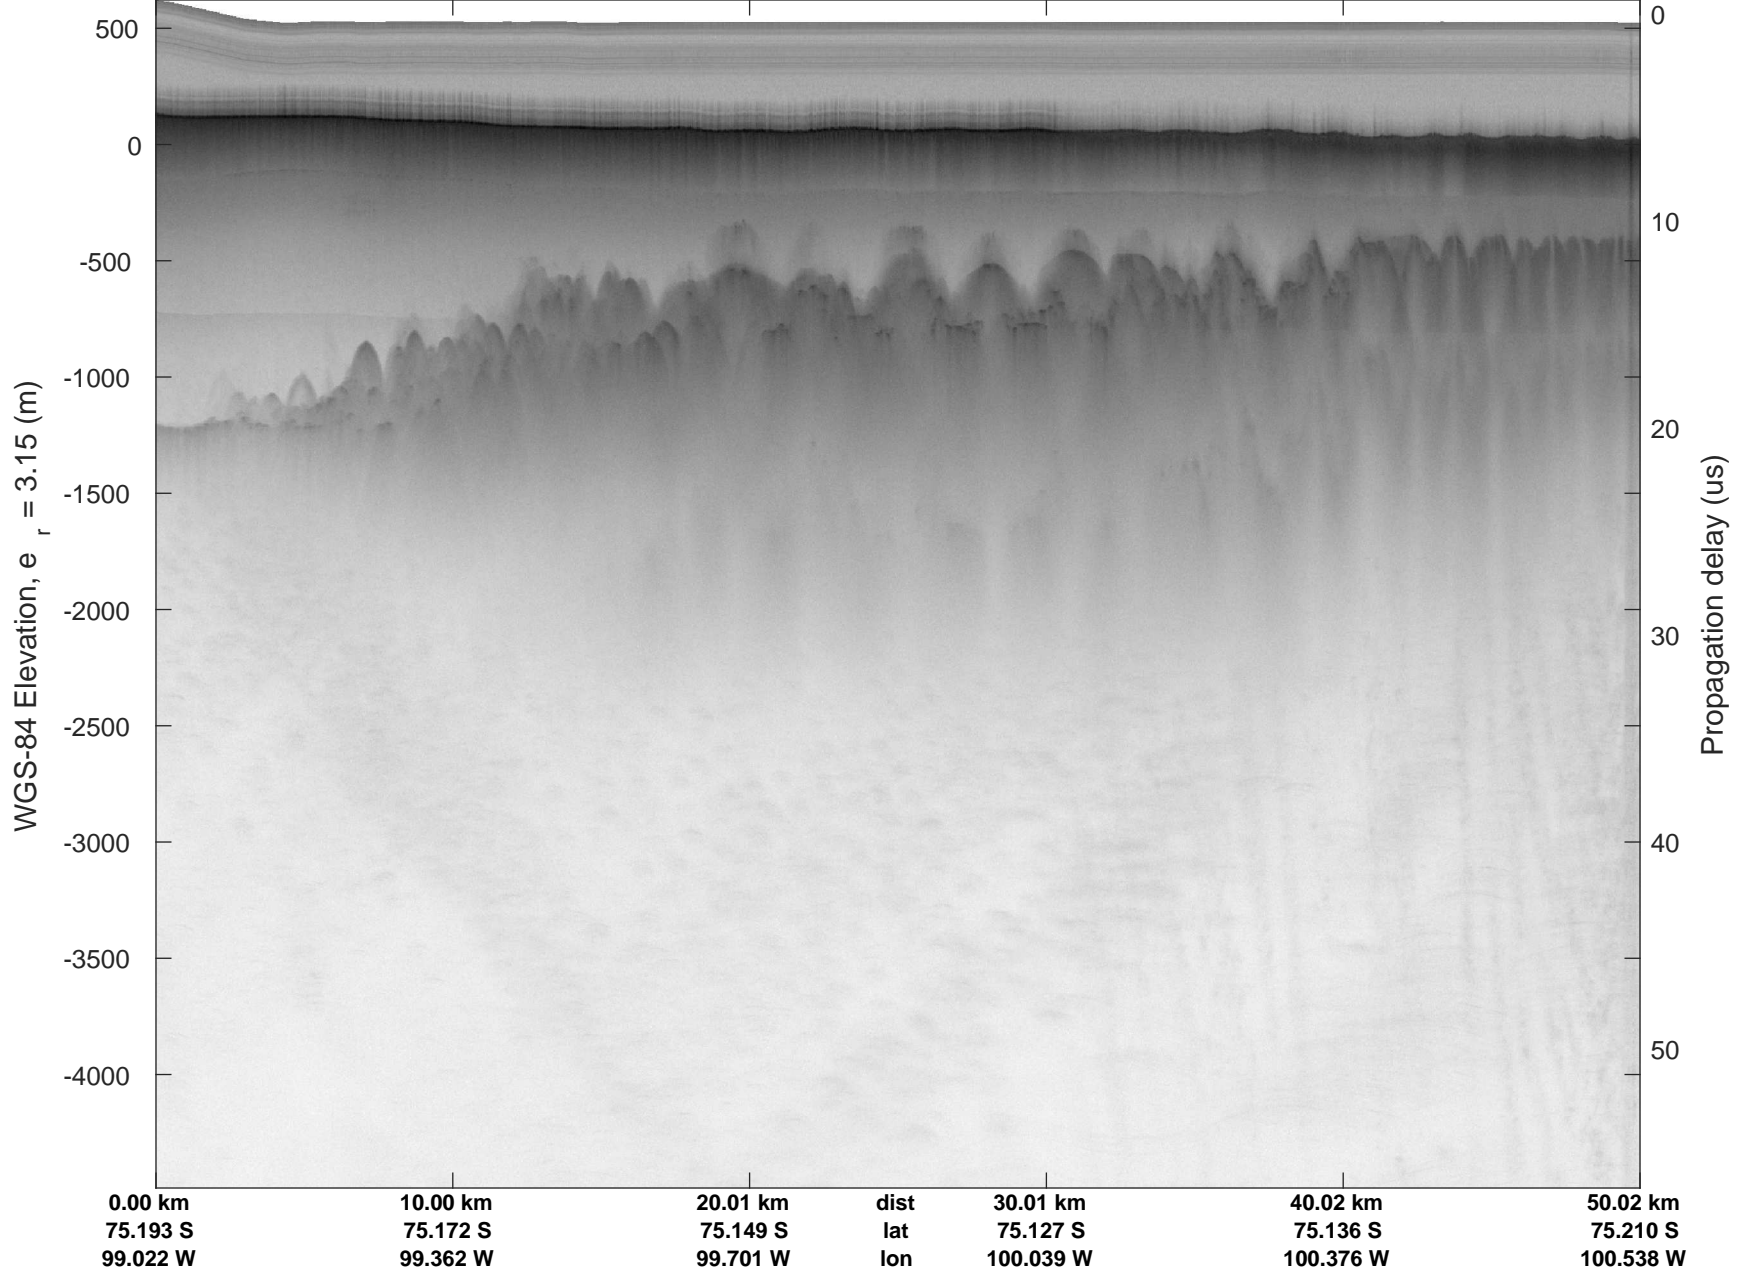

rds 2018_Antarctica_DC8: "Pine Island Glacier 5" 20181107_01_027: 18:33:03.3 to 18:39:03.7 GPS