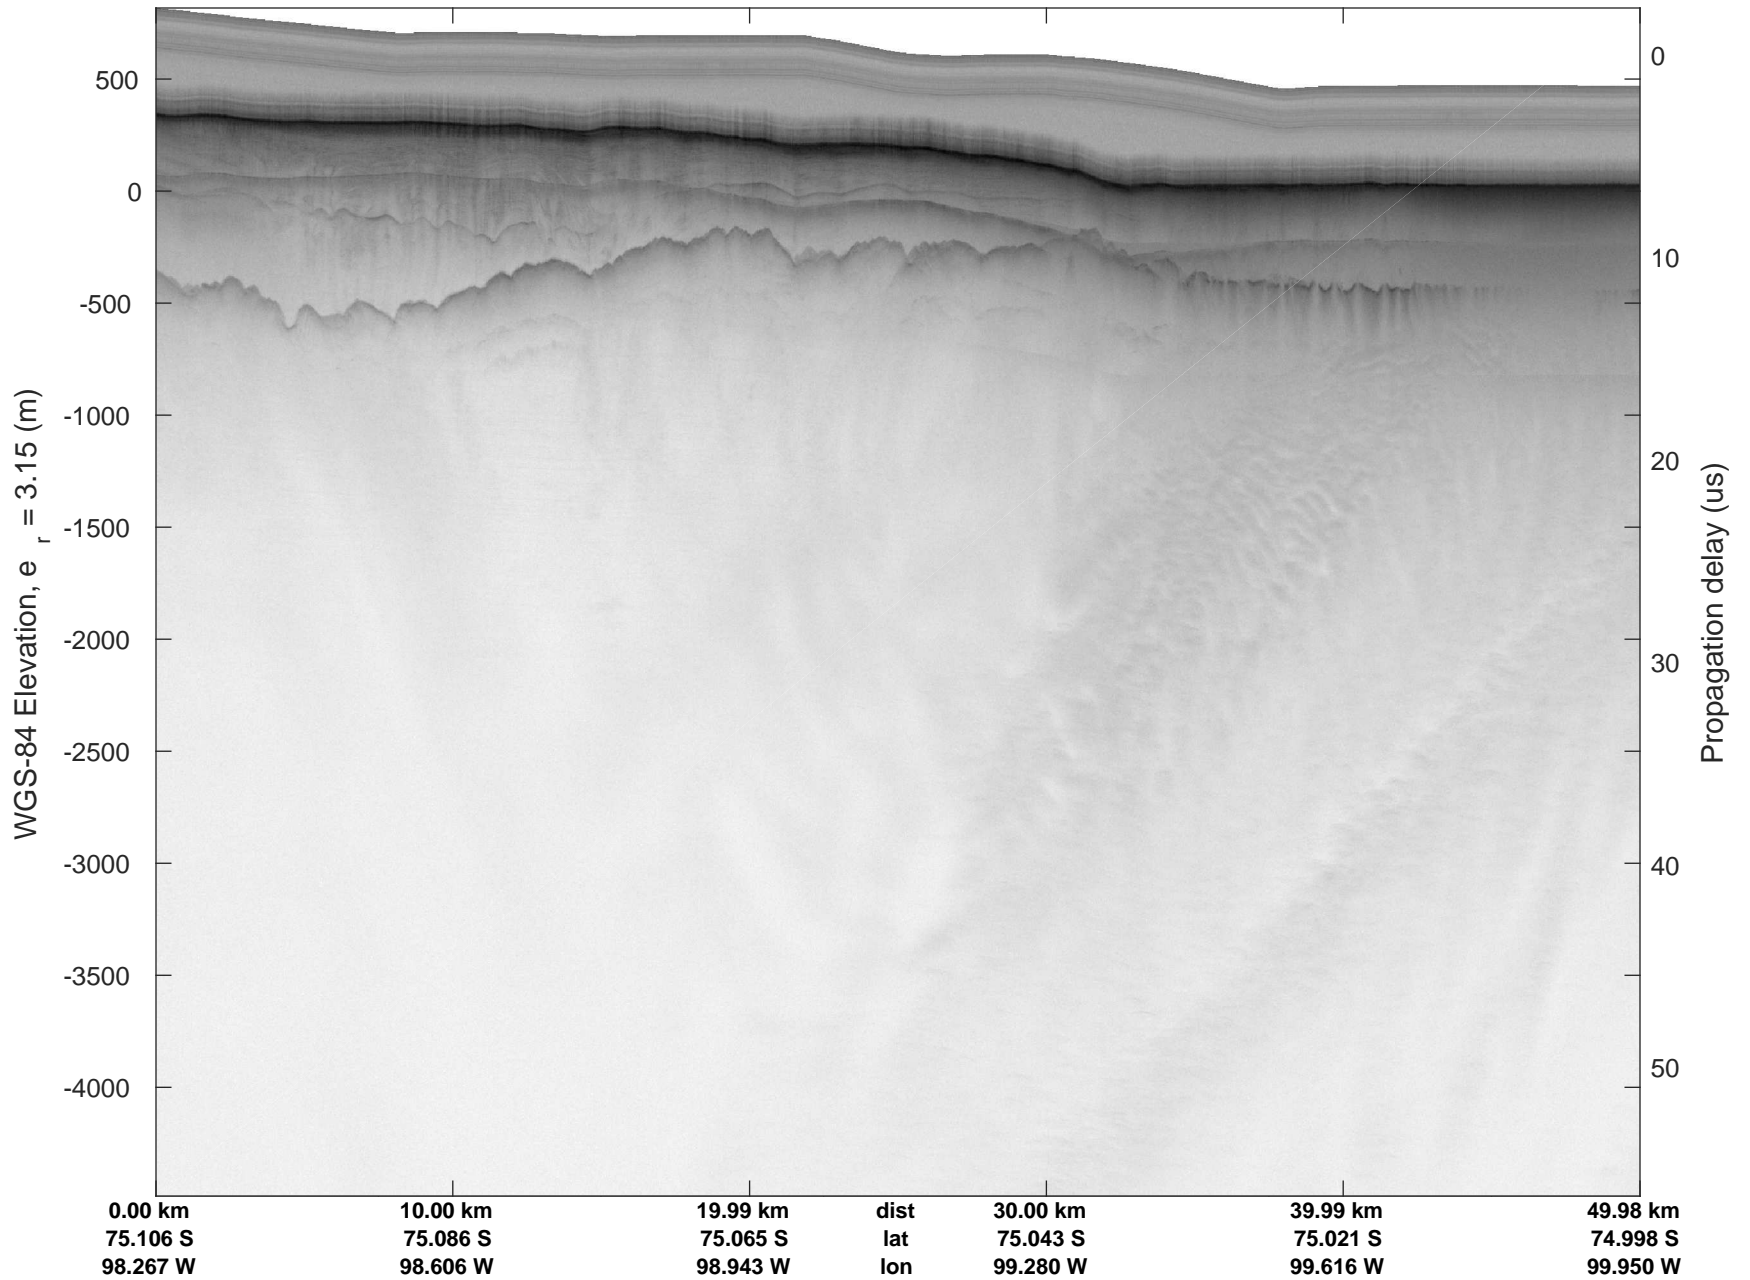

rds 2018_Antarctica_DC8: "Pine Island Glacier 5" 20181107_01_012: 17:04:22.7 to 17:10:09.1 GPS