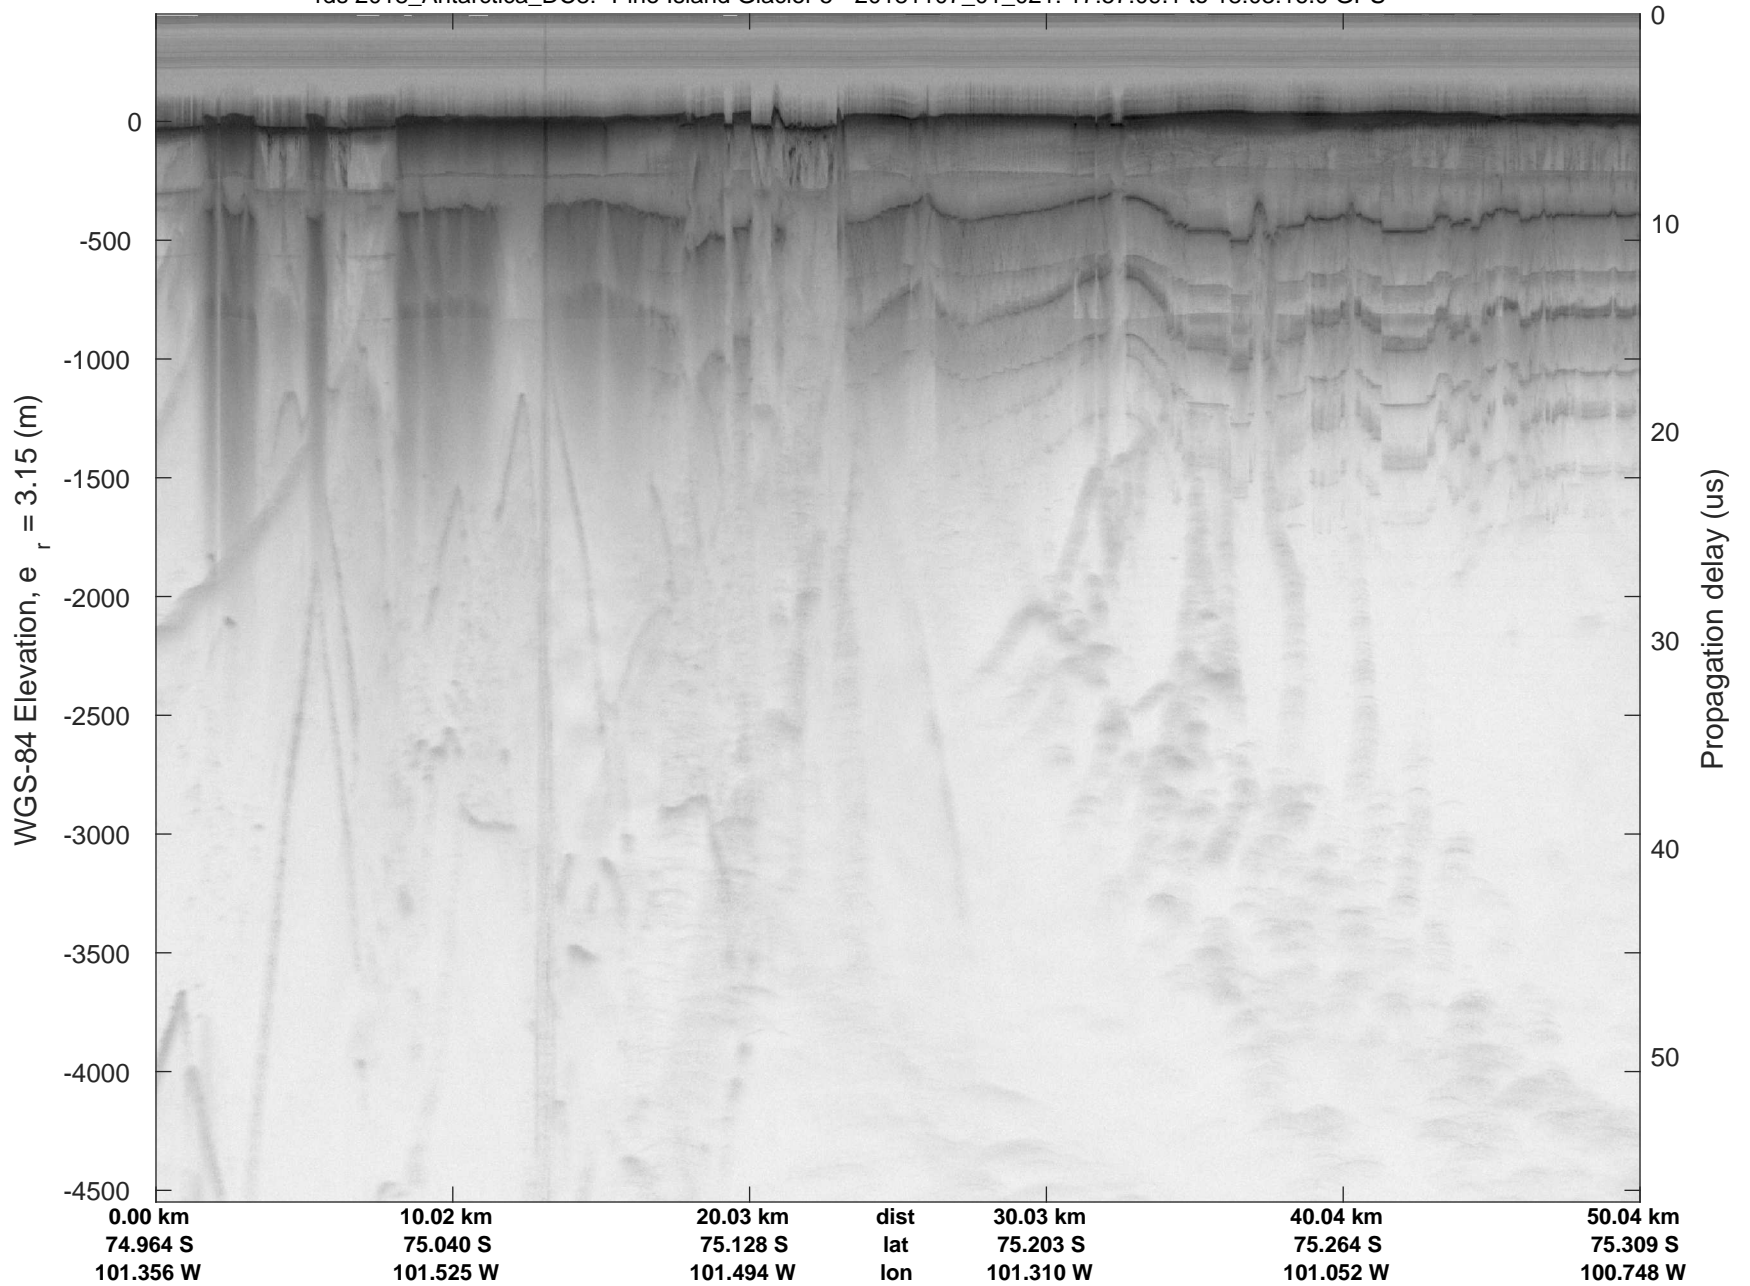

rds 2018_Antarctica_DC8: "Pine Island Glacier 5" 20181107_01_021: 17:57:09.1 to 18:03:16.0 GPS