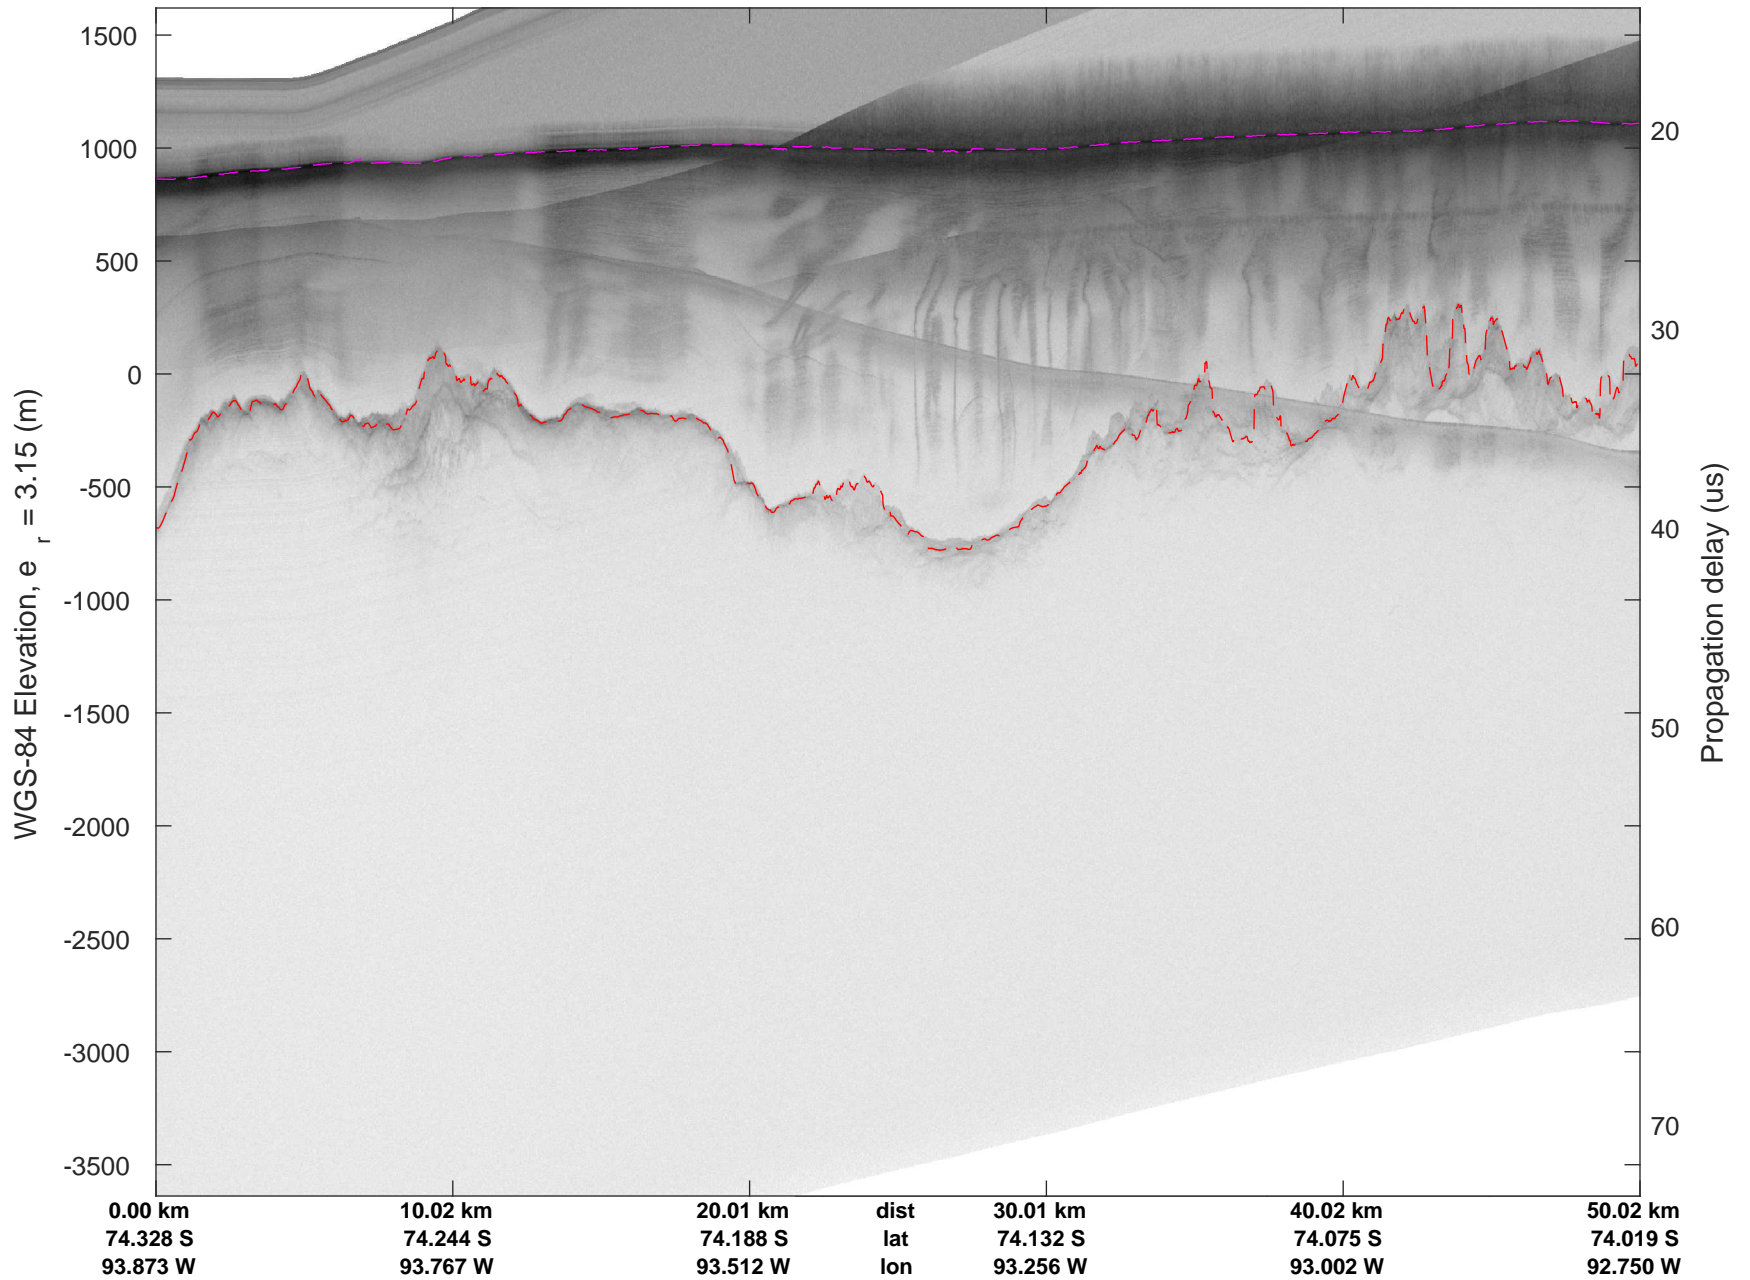

rds 2018_Antarctica_DC8: "Pine Island Glacier 5" 20181107_01_044: 20:13:44.7 to 20:19:27.1 GPS

rds 2018_Antarctica_DC8: "Pine Island Glacier 5" 20181107_01_045: 20:19:27.2 to 20:25:04.0 GPS

rds 2018_Antarctica_DC8: "Pine Island Glacier 5" 20181107_01_045: 20:19:27.2 to 20:25:04.0 GPS

rds 2018_Antarctica_DC8: "Pine Island Glacier 5" 20181107_01_046: 20:25:04.1 to 20:29:37.1 GPS

rds 2018_Antarctica_DC8: "Pine Island Glacier 5" 20181107_01_046: 20:25:04.1 to 20:29:37.1 GPS

rds 2018_Antarctica_DC8: "Pine Island Glacier 5" 20181107_01_047: 20:29:37.2 to 20:33:16.7 GPS