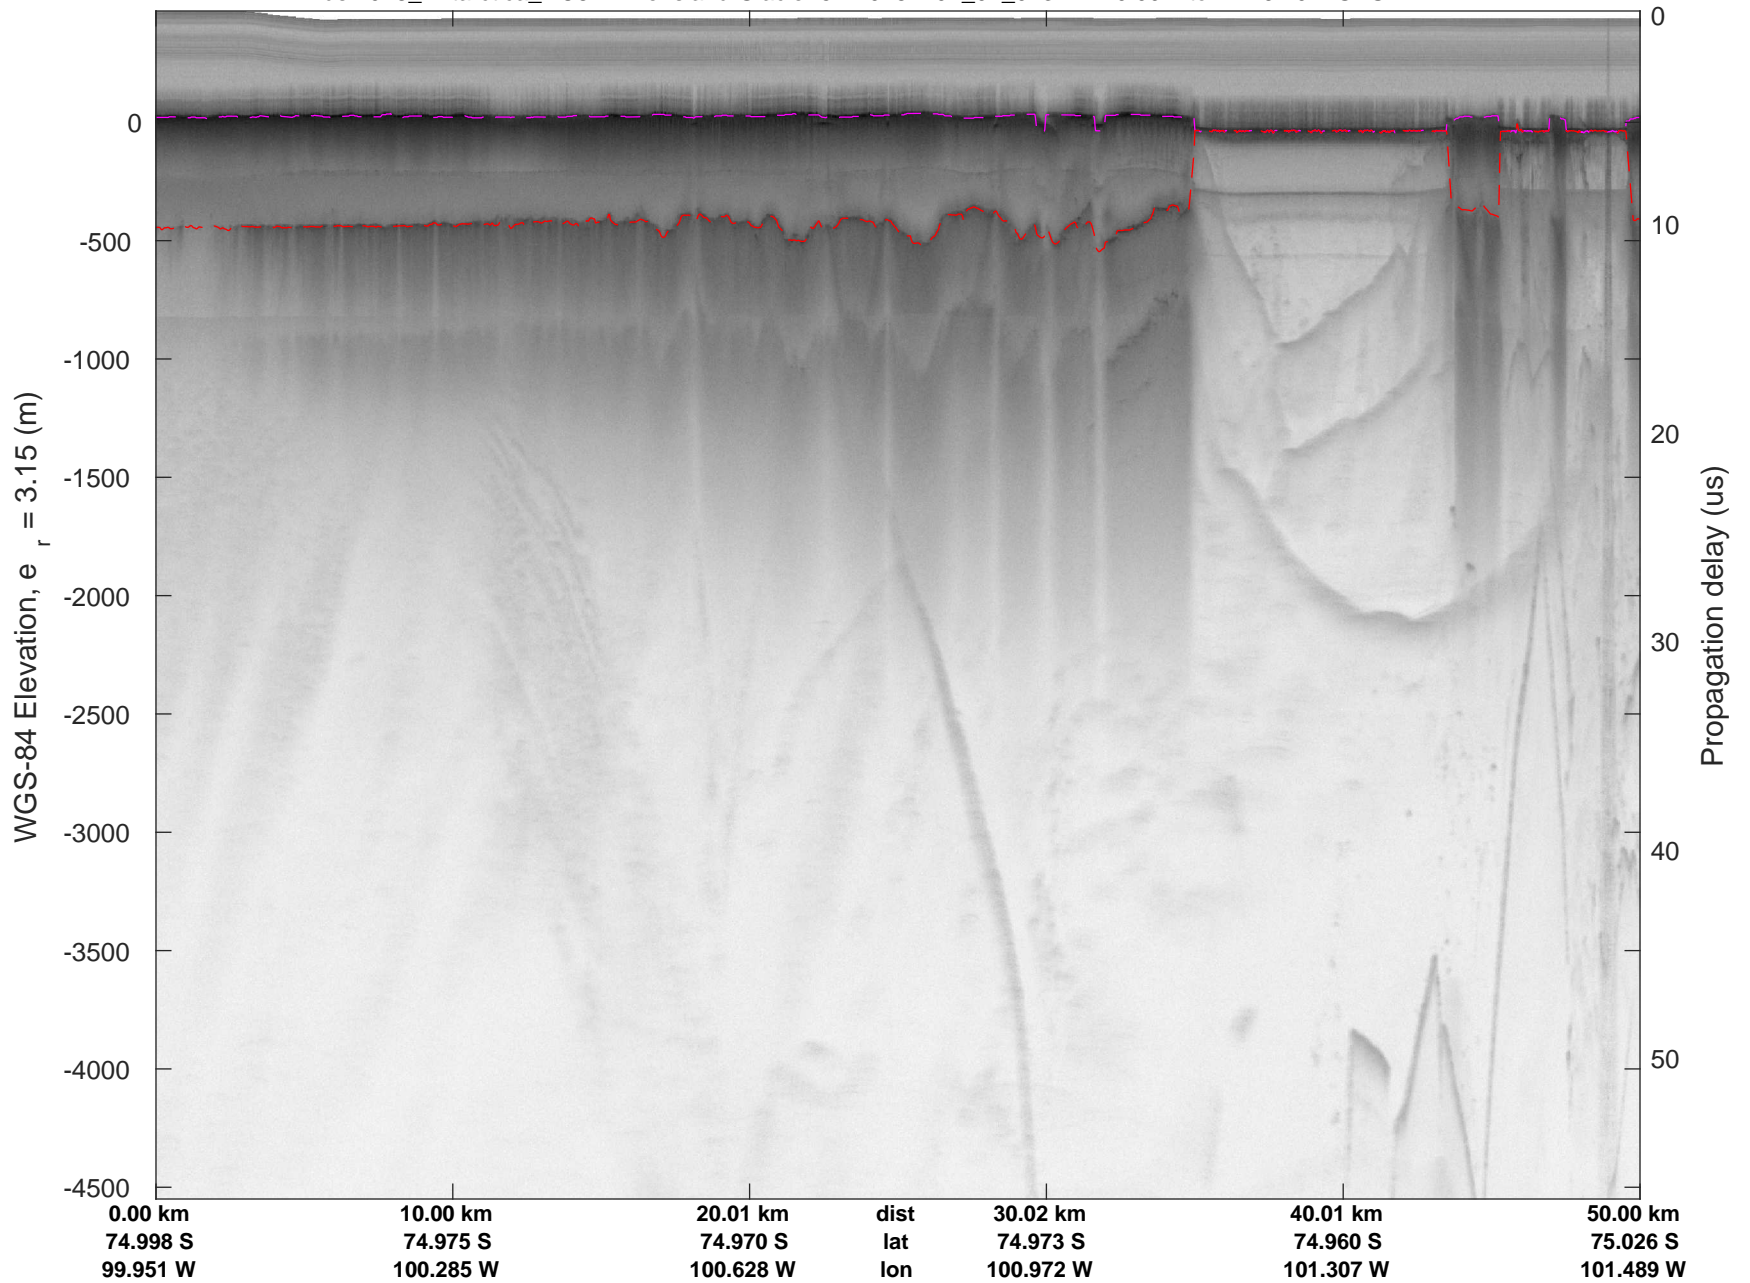

rds 2018_Antarctica_DC8: "Pine Island Glacier 5" 20181107_01_013: 17:10:09.4 to 17:16:10.7 GPS