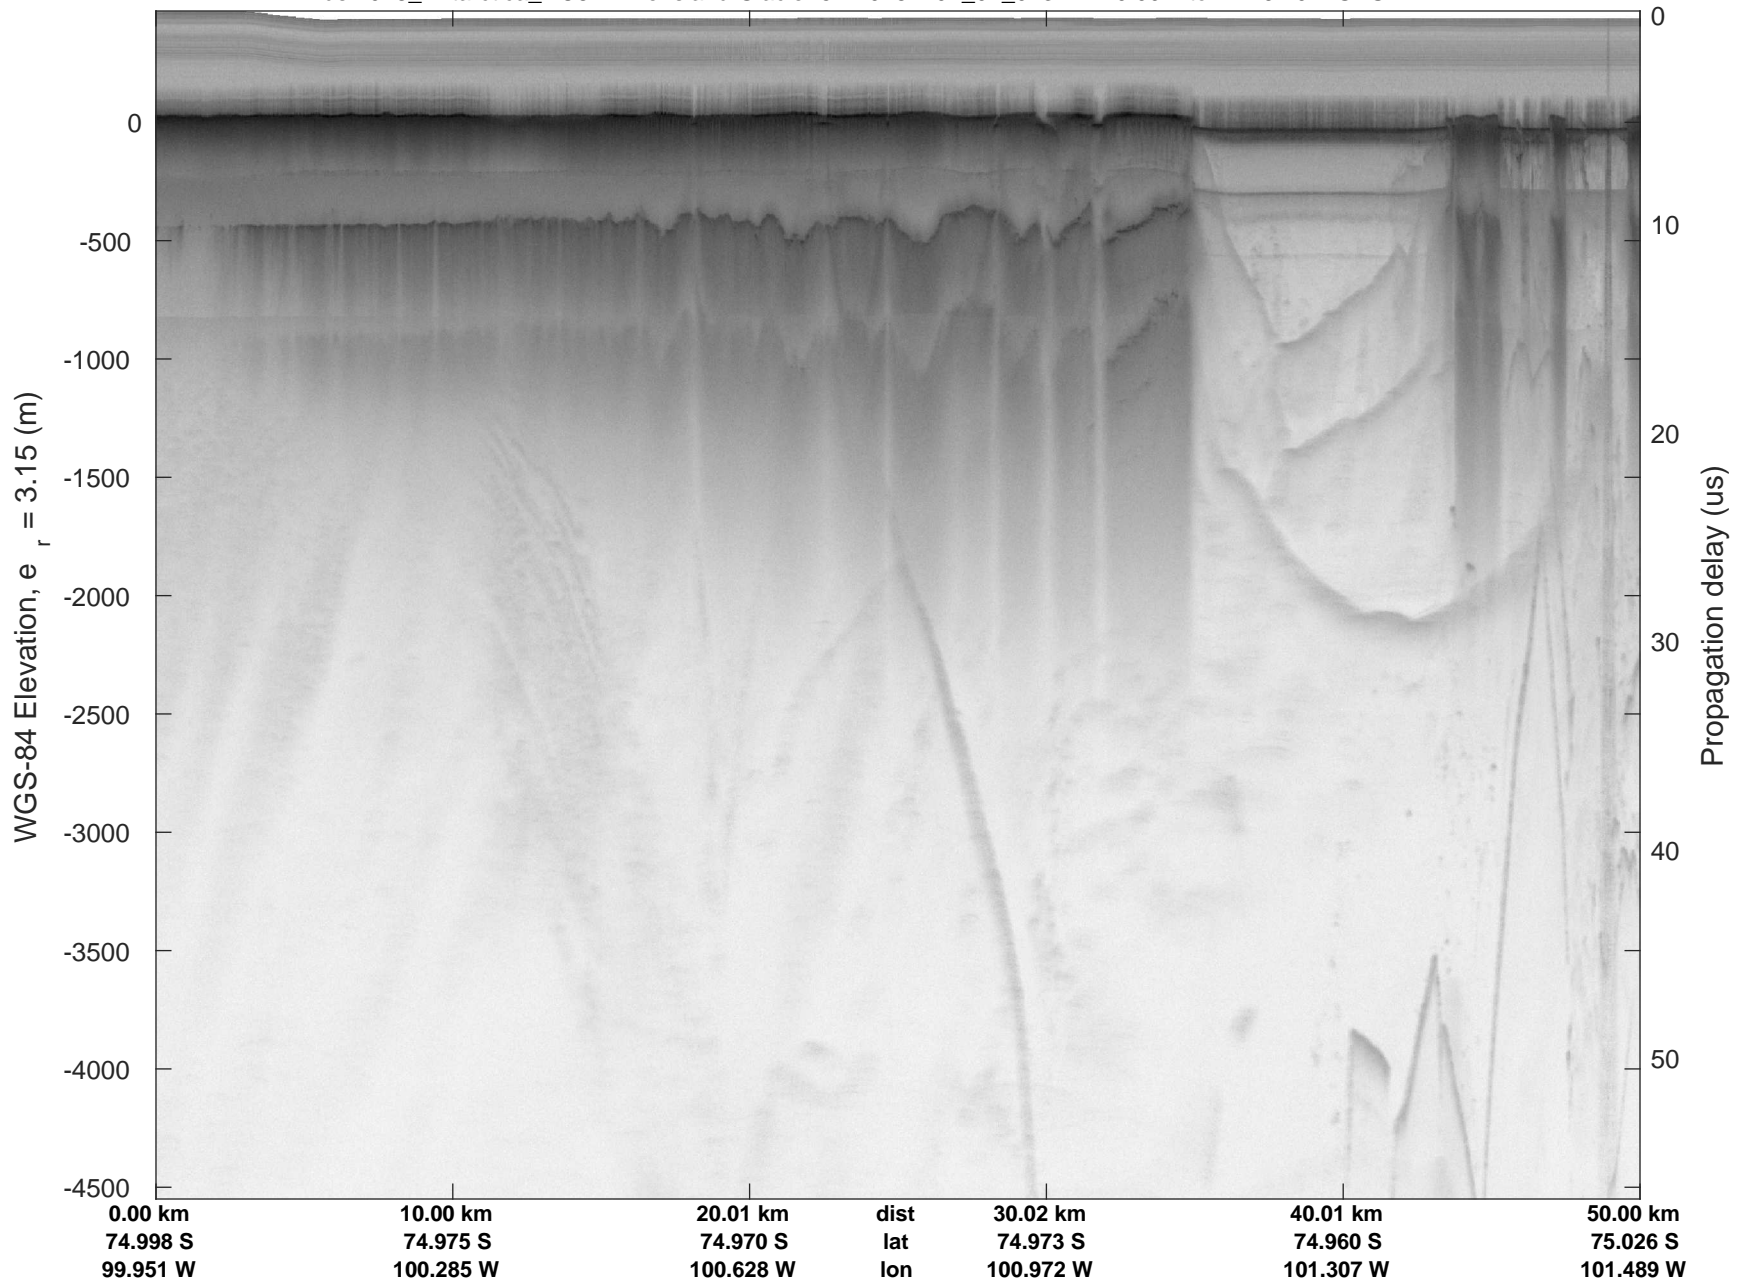

rds 2018_Antarctica_DC8: "Pine Island Glacier 5" 20181107_01_013: 17:10:09.4 to 17:16:10.7 GPS