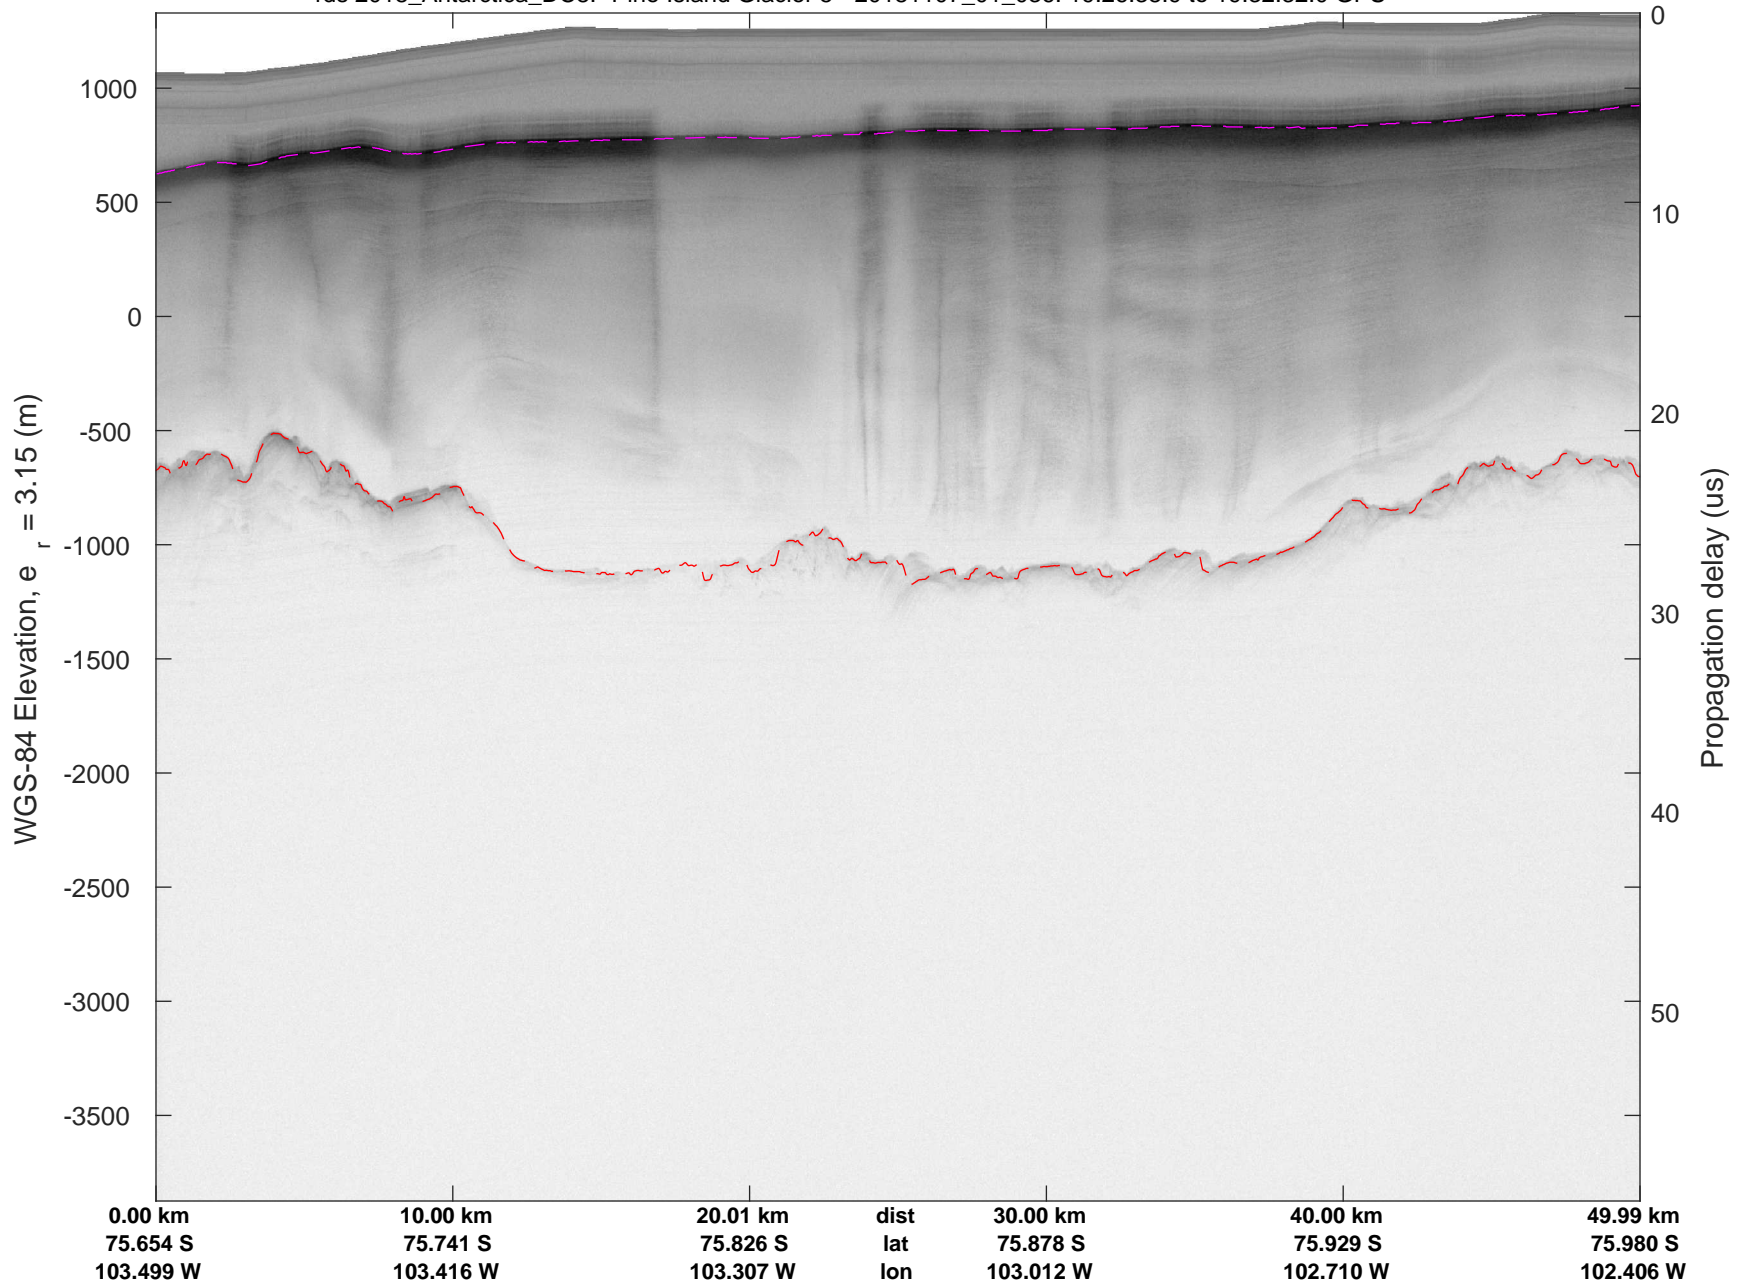

rds 2018_Antarctica_DC8: "Pine Island Glacier 5" 20181107_01_034: 19:14:56.2 to 19:20:45.2 GPS

rds 2018_Antarctica_DC8: "Pine Island Glacier 5" 20181107_01_034: 19:14:56.2 to 19:20:45.2 GPS

rds 2018_Antarctica_DC8: "Pine Island Glacier 5" 20181107_01_035: 19:20:45.3 to 19:26:38.6 GPS

rds 2018_Antarctica_DC8: "Pine Island Glacier 5" 20181107_01_035: 19:20:45.3 to 19:26:38.6 GPS

rds 2018_Antarctica_DC8: "Pine Island Glacier 5" 20181107_01_036: 19:26:38.9 to 19:32:32.0 GPS

rds 2018_Antarctica_DC8: "Pine Island Glacier 5" 20181107_01_036: 19:26:38.9 to 19:32:32.0 GPS