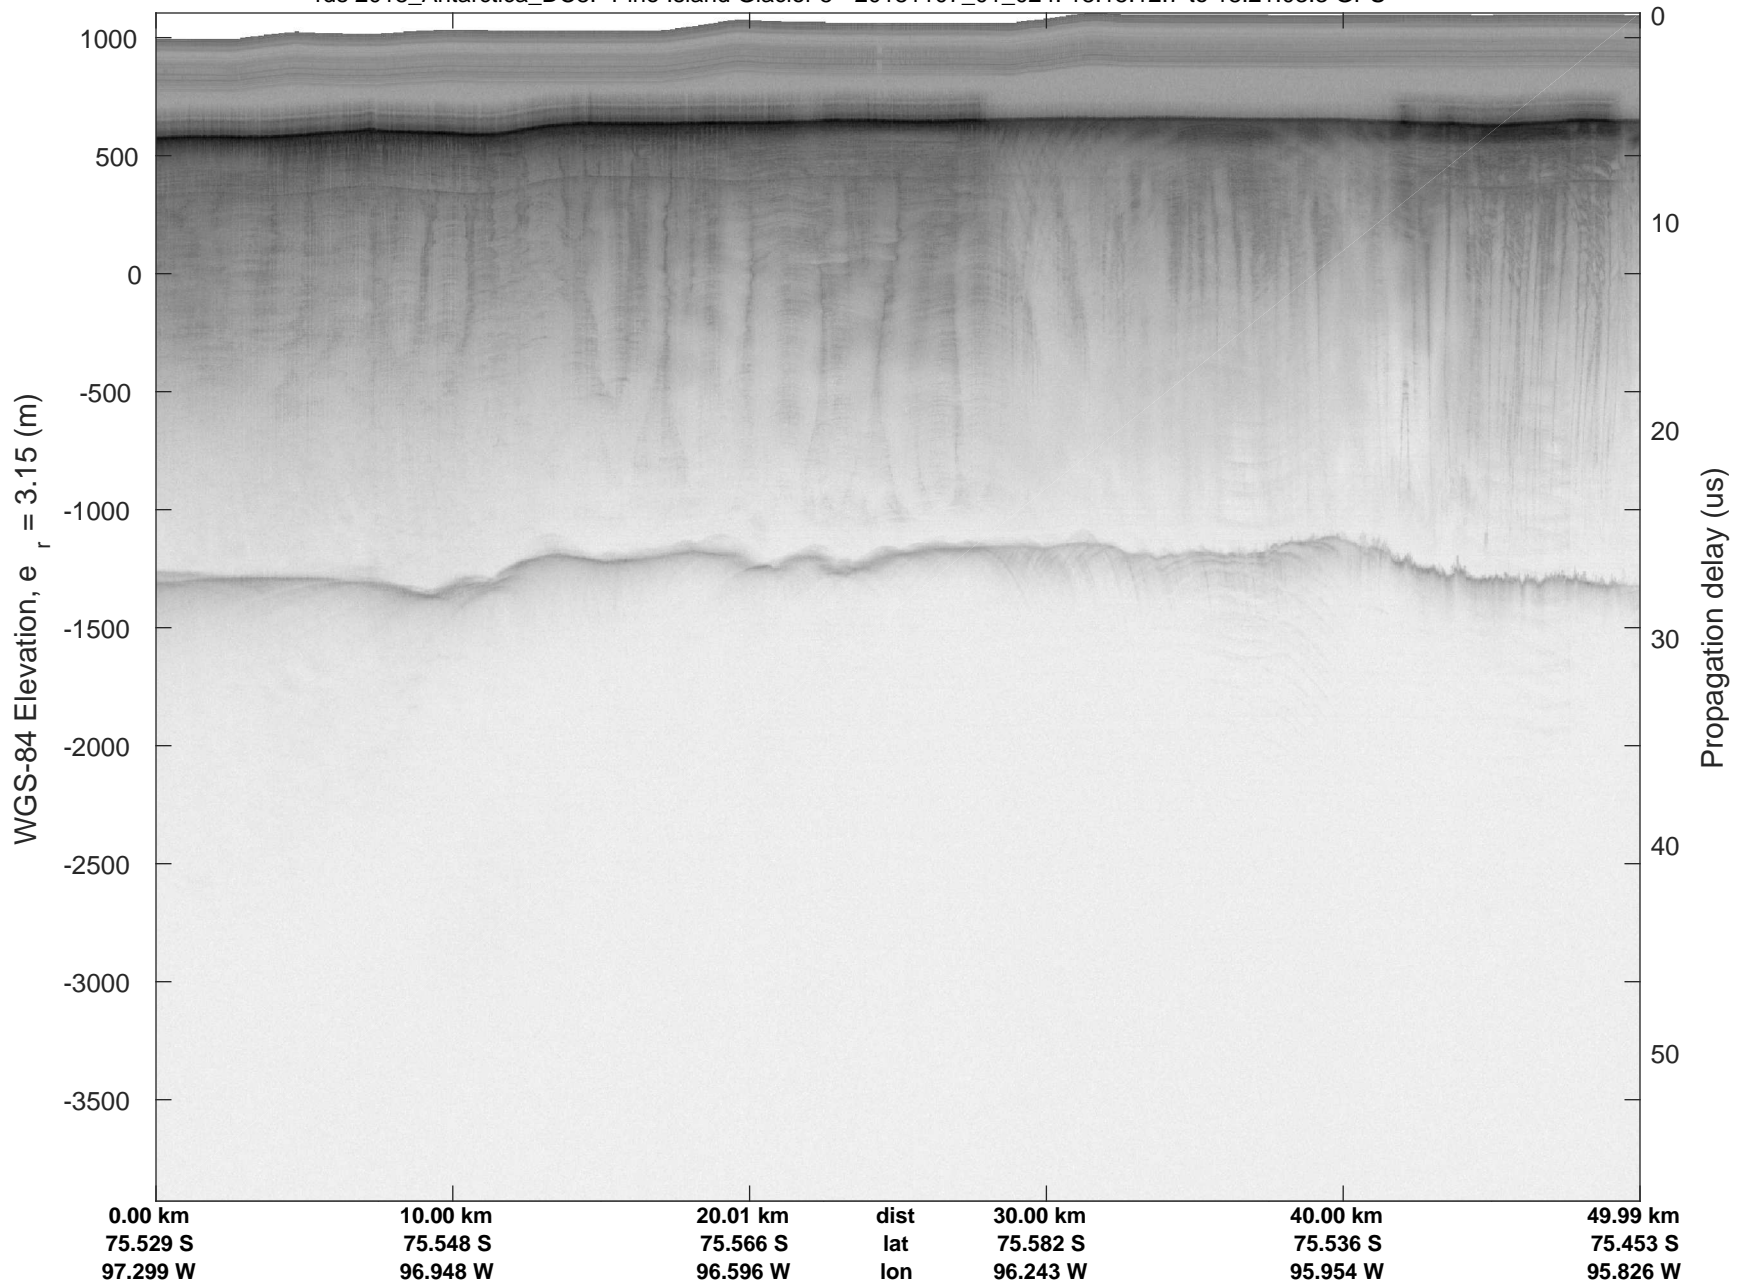

rds 2018_Antarctica_DC8: "Pine Island Glacier 5" 20181107_01_024: 18:15:12.7 to 18:21:03.3 GPS