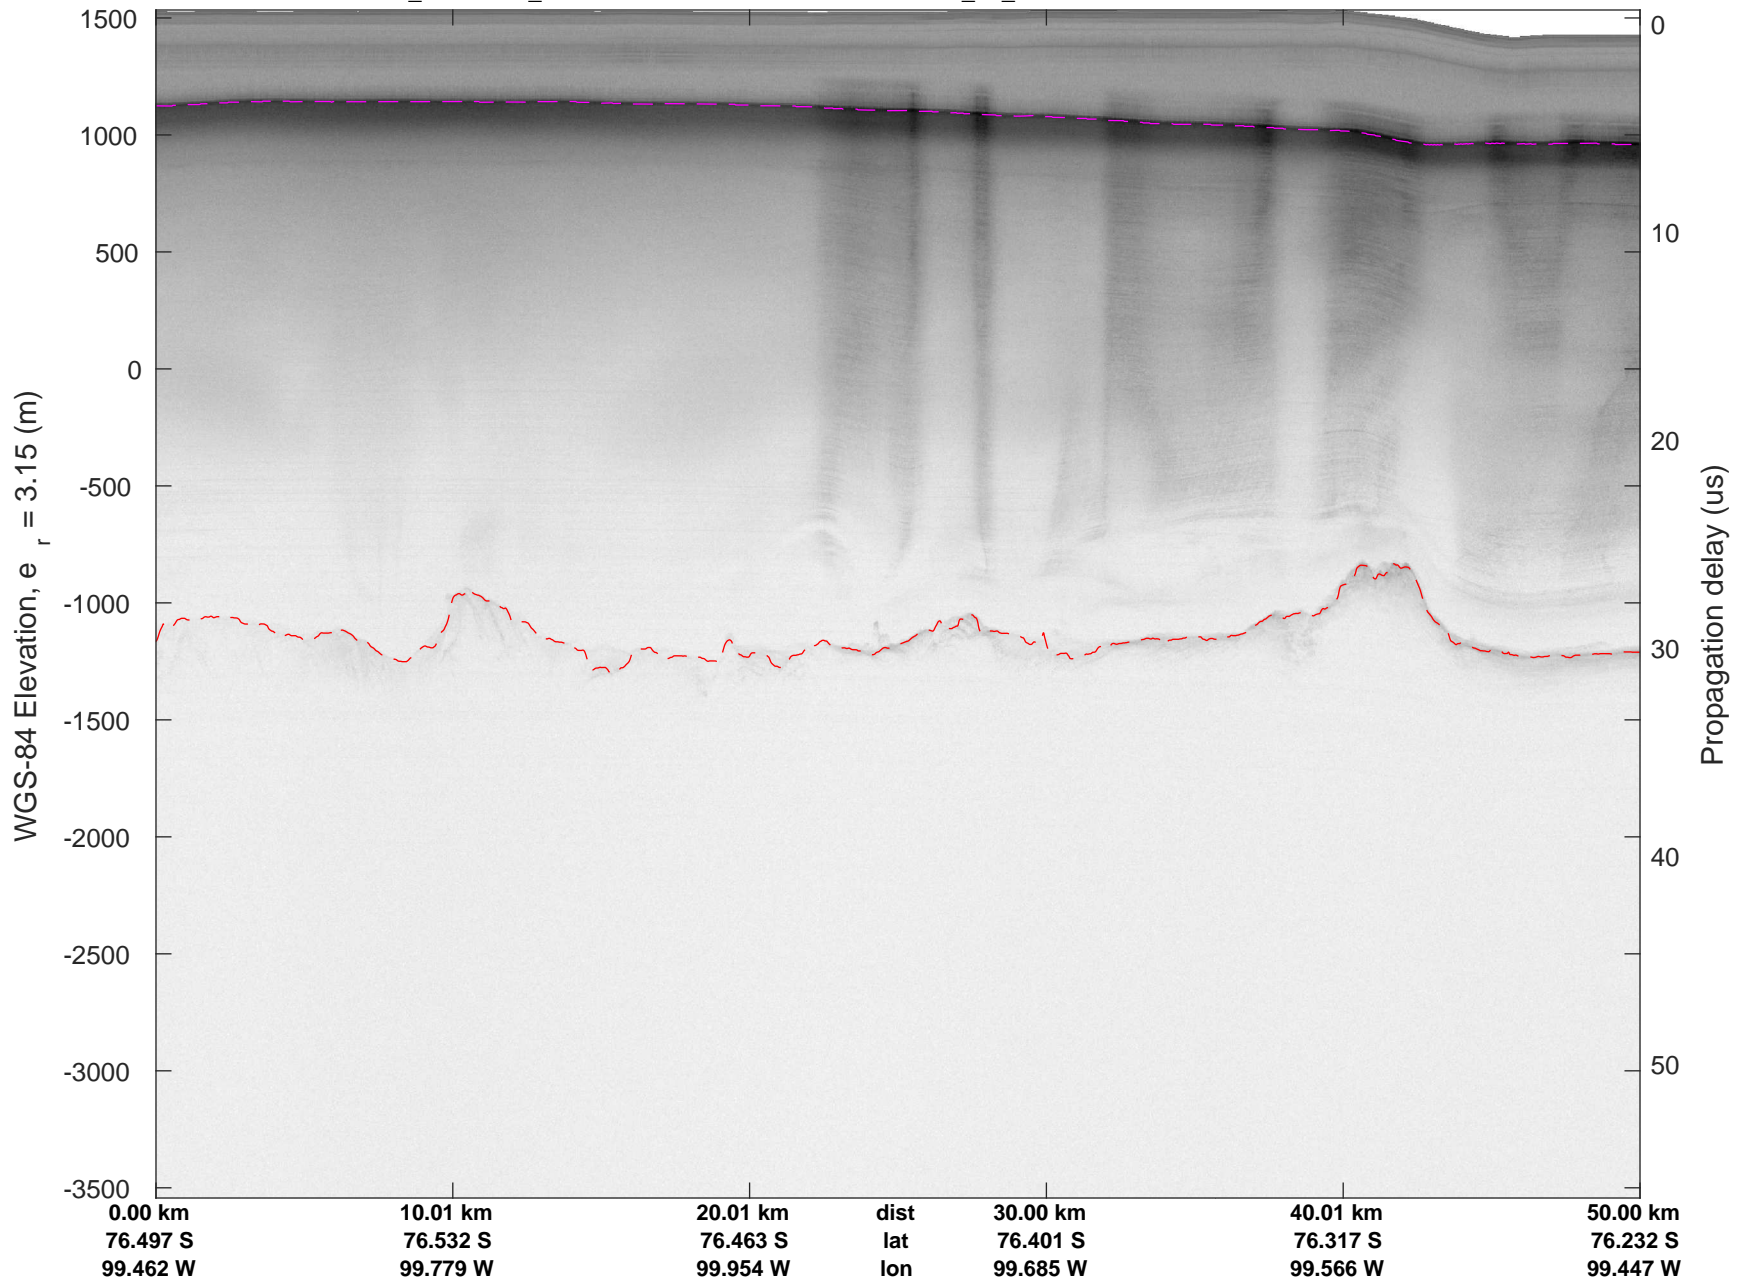

rds 2018_Antarctica_DC8: "Pine Island Glacier 5" 20181107_01_037: 19:32:32.1 to 19:38:26.2 GPS

rds 2018_Antarctica_DC8: "Pine Island Glacier 5" 20181107_01_037: 19:32:32.1 to 19:38:26.2 GPS

rds 2018_Antarctica_DC8: "Pine Island Glacier 5" 20181107_01_038: 19:38:26.3 to 19:44:27.2 GPS

rds 2018_Antarctica_DC8: "Pine Island Glacier 5" 20181107_01_038: 19:38:26.3 to 19:44:27.2 GPS

rds 2018_Antarctica_DC8: "Pine Island Glacier 5" 20181107_01_039: 19:44:27.3 to 19:50:30.8 GPS

rds 2018_Antarctica_DC8: "Pine Island Glacier 5" 20181107_01_039: 19:44:27.3 to 19:50:30.8 GPS