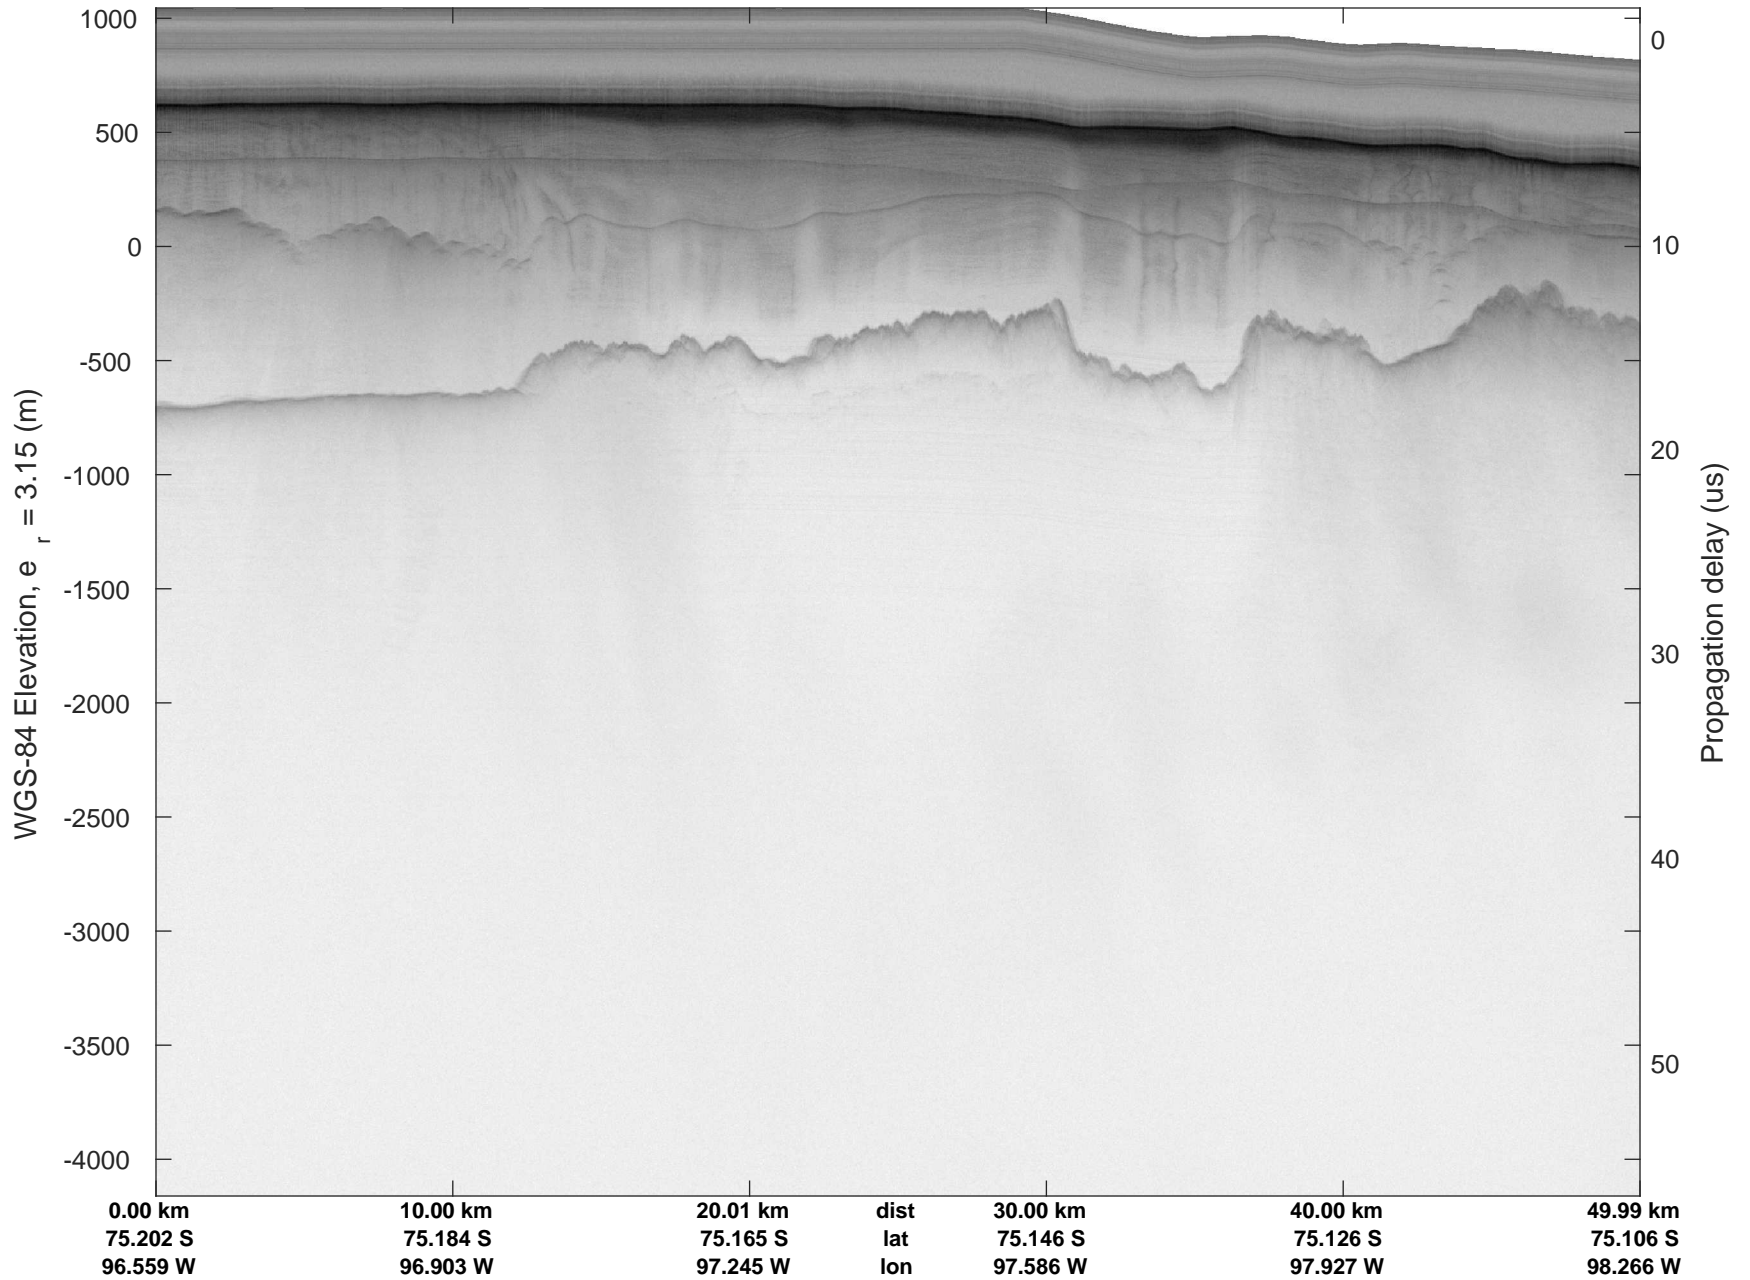

rds 2018_Antarctica_DC8: "Pine Island Glacier 5" 20181107_01_011: 16:58:38.0 to 17:04:22.6 GPS