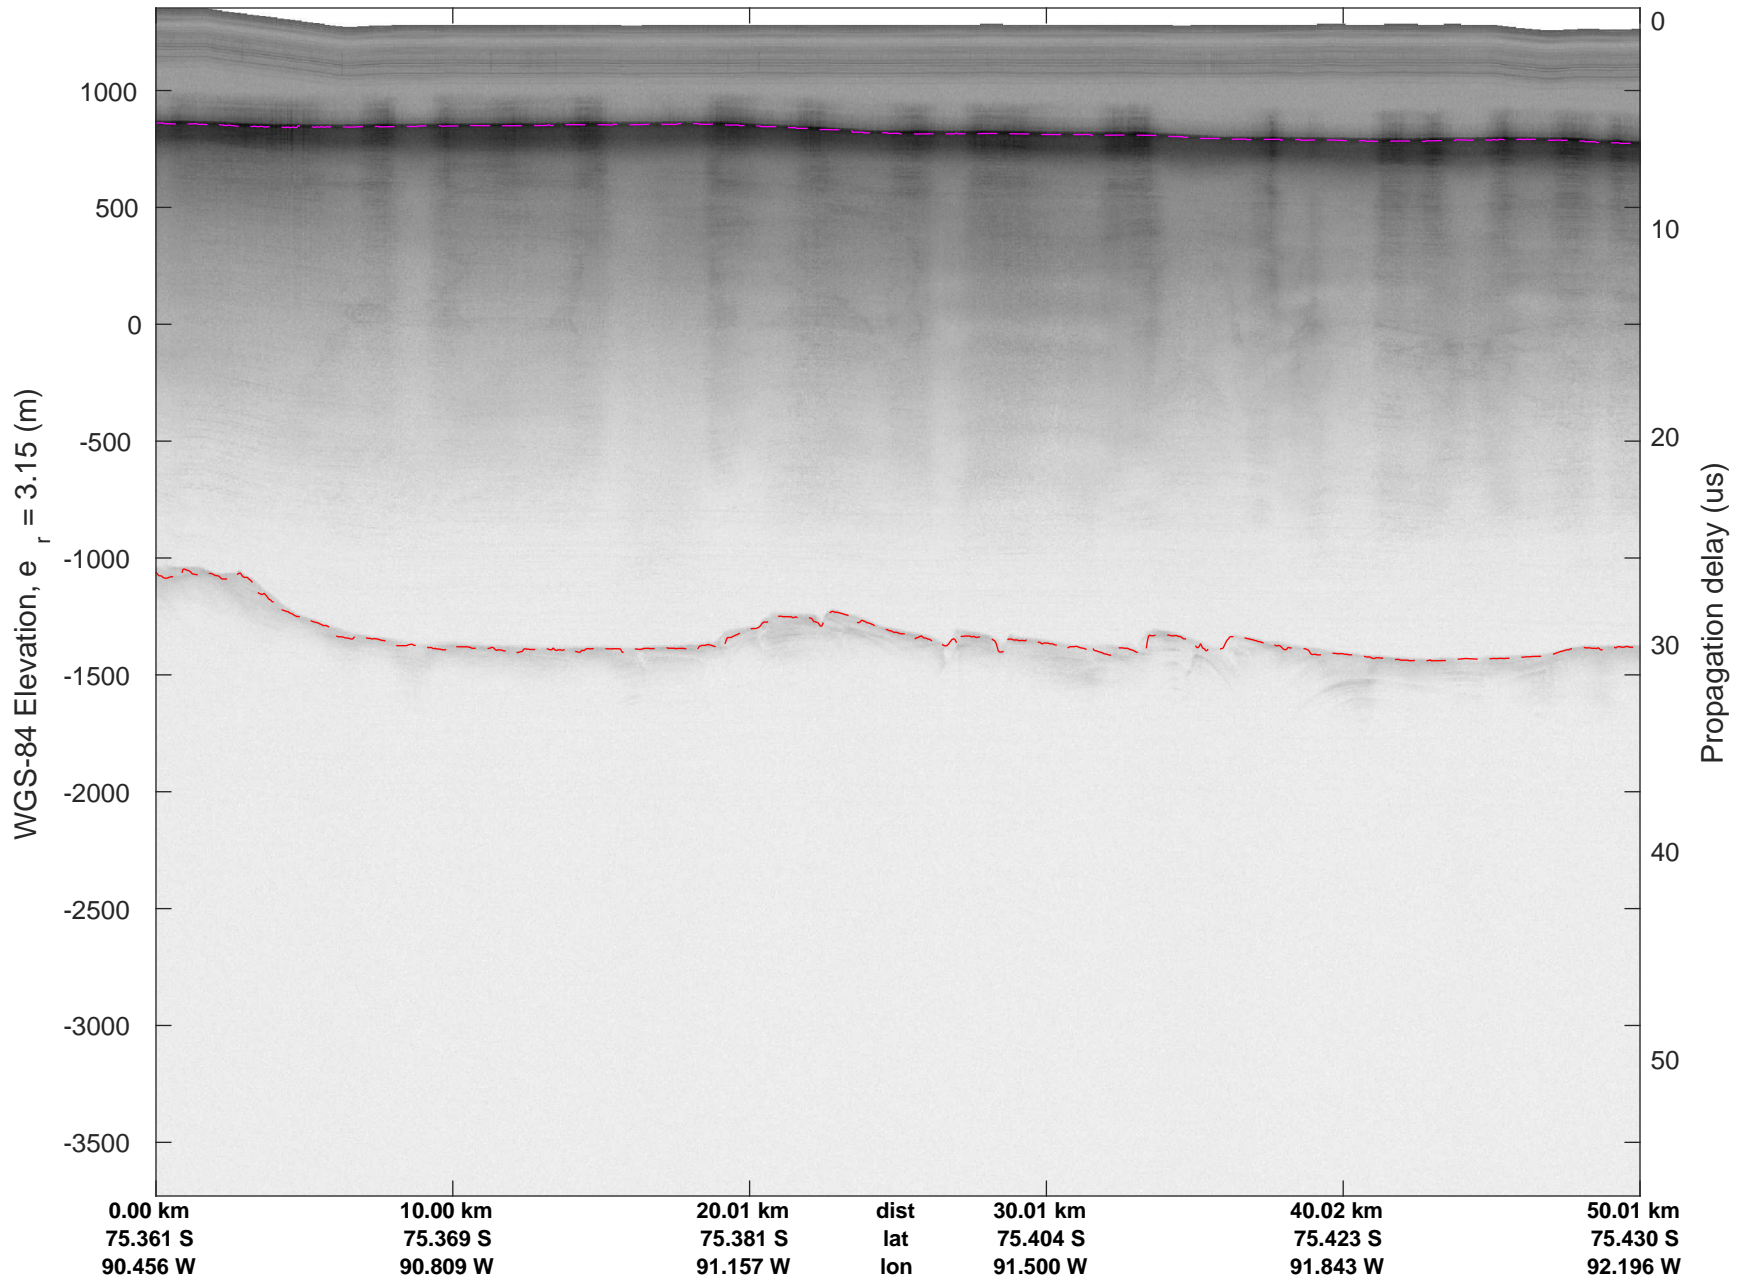

rds 2018_Antarctica_DC8: "Pine Island Glacier 5" 20181107_01_002: 16:04:40.0 to 16:10:45.7 GPS

rds 2018_Antarctica_DC8: "Pine Island Glacier 5" 20181107_01_003: 16:10:45.8 to 16:17:01.5 GPS

rds 2018_Antarctica_DC8: "Pine Island Glacier 5" 20181107_01_003: 16:10:45.8 to 16:17:01.5 GPS

rds 2018_Antarctica_DC8: "Pine Island Glacier 5" 20181107_01_004: 16:17:01.6 to 16:22:52.8 GPS

rds 2018_Antarctica_DC8: "Pine Island Glacier 5" 20181107_01_004: 16:17:01.6 to 16:22:52.8 GPS

rds 2018_Antarctica_DC8: "Pine Island Glacier 5" 20181107_01_005: 16:22:52.9 to 16:28:36.8 GPS

rds 2018_Antarctica_DC8: "Pine Island Glacier 5" 20181107_01_005: 16:22:52.9 to 16:28:36.8 GPS

rds 2018_Antarctica_DC8: "Pine Island Glacier 5" 20181107_01_006: 16:28:36.9 to 16:34:47.9 GPS

rds 2018_Antarctica_DC8: "Pine Island Glacier 5" 20181107_01_006: 16:28:36.9 to 16:34:47.9 GPS