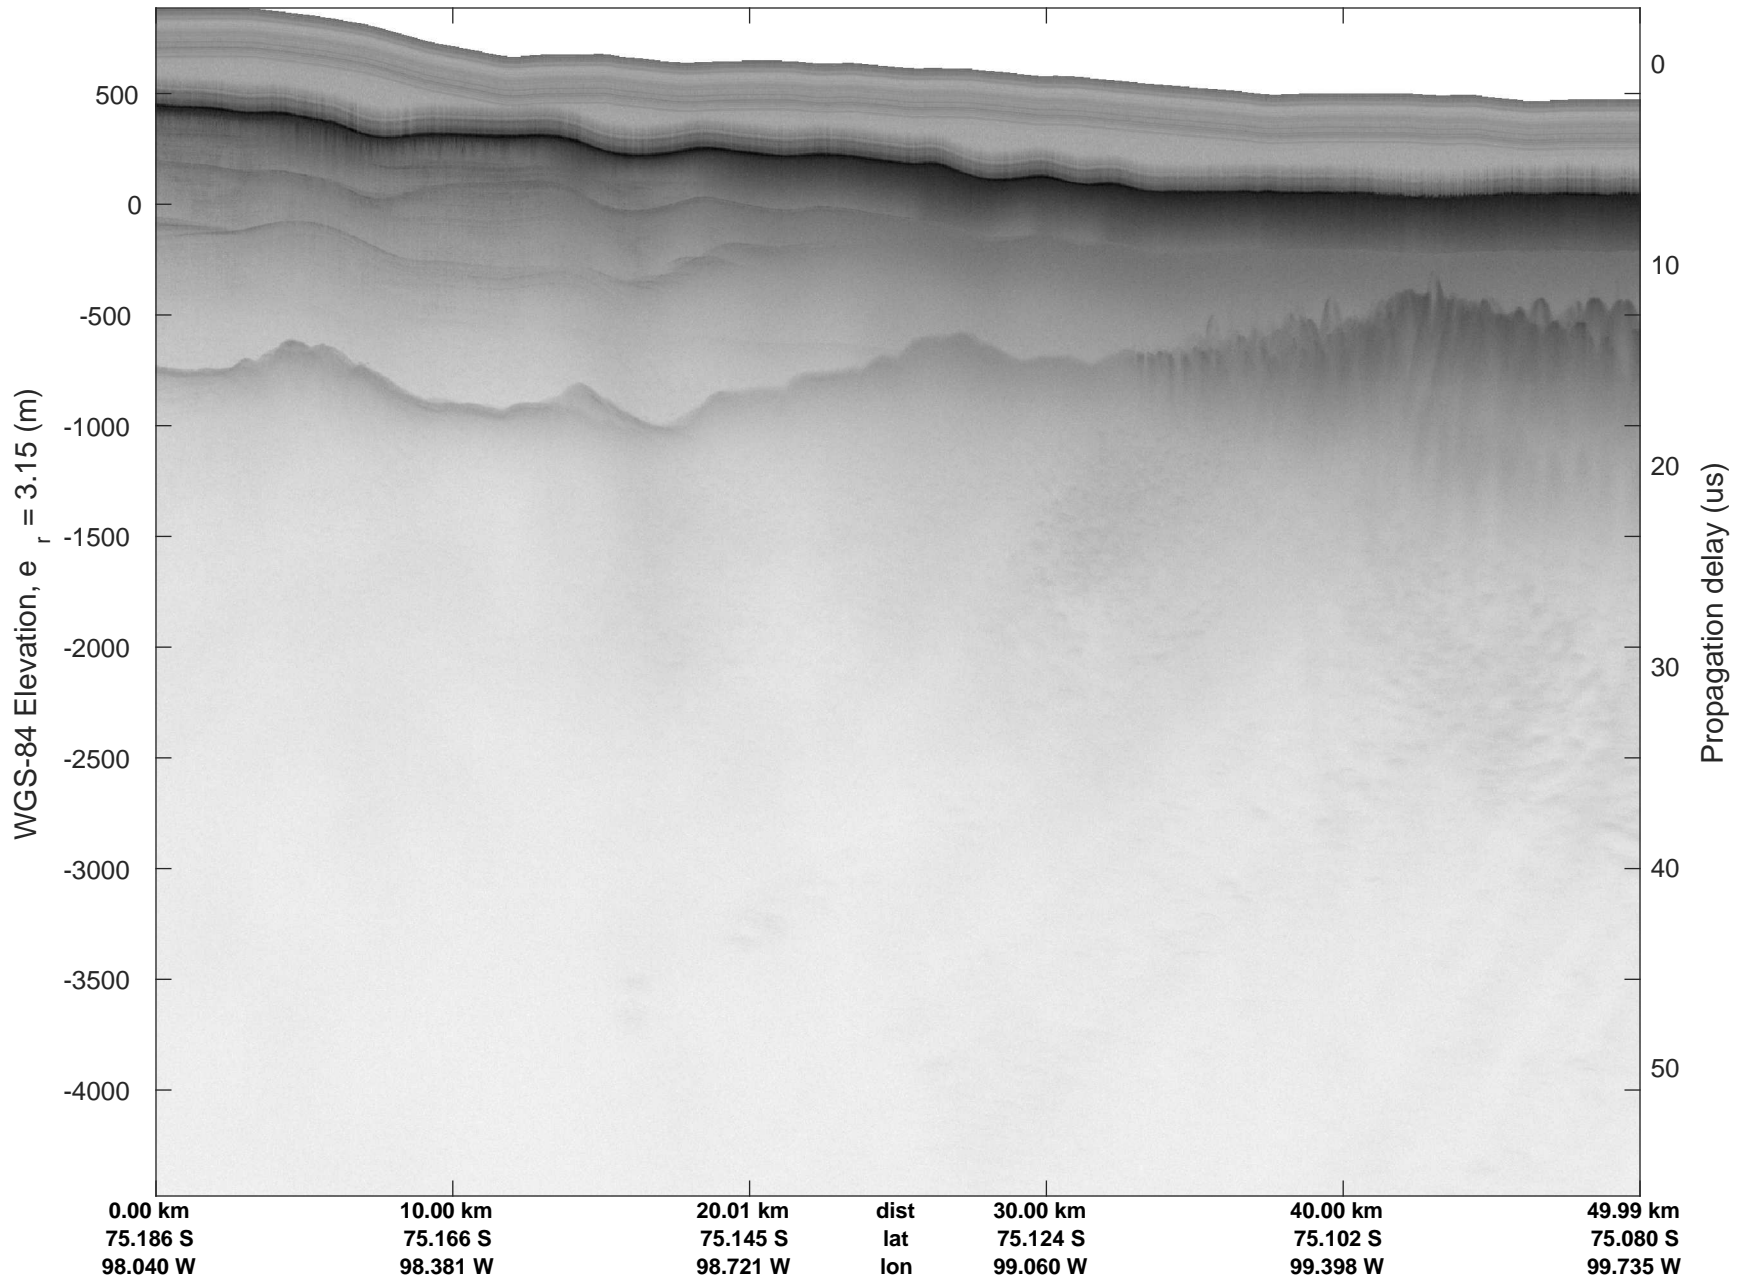

rds 2018_Antarctica_DC8: "Pine Island Glacier 5" 20181107_01_019: 17:45:17.9 to 17:51:07.3 GPS

rds 2018_Antarctica_DC8: "Pine Island Glacier 5" 20181107_01_019: 17:45:17.9 to 17:51:07.3 GPS