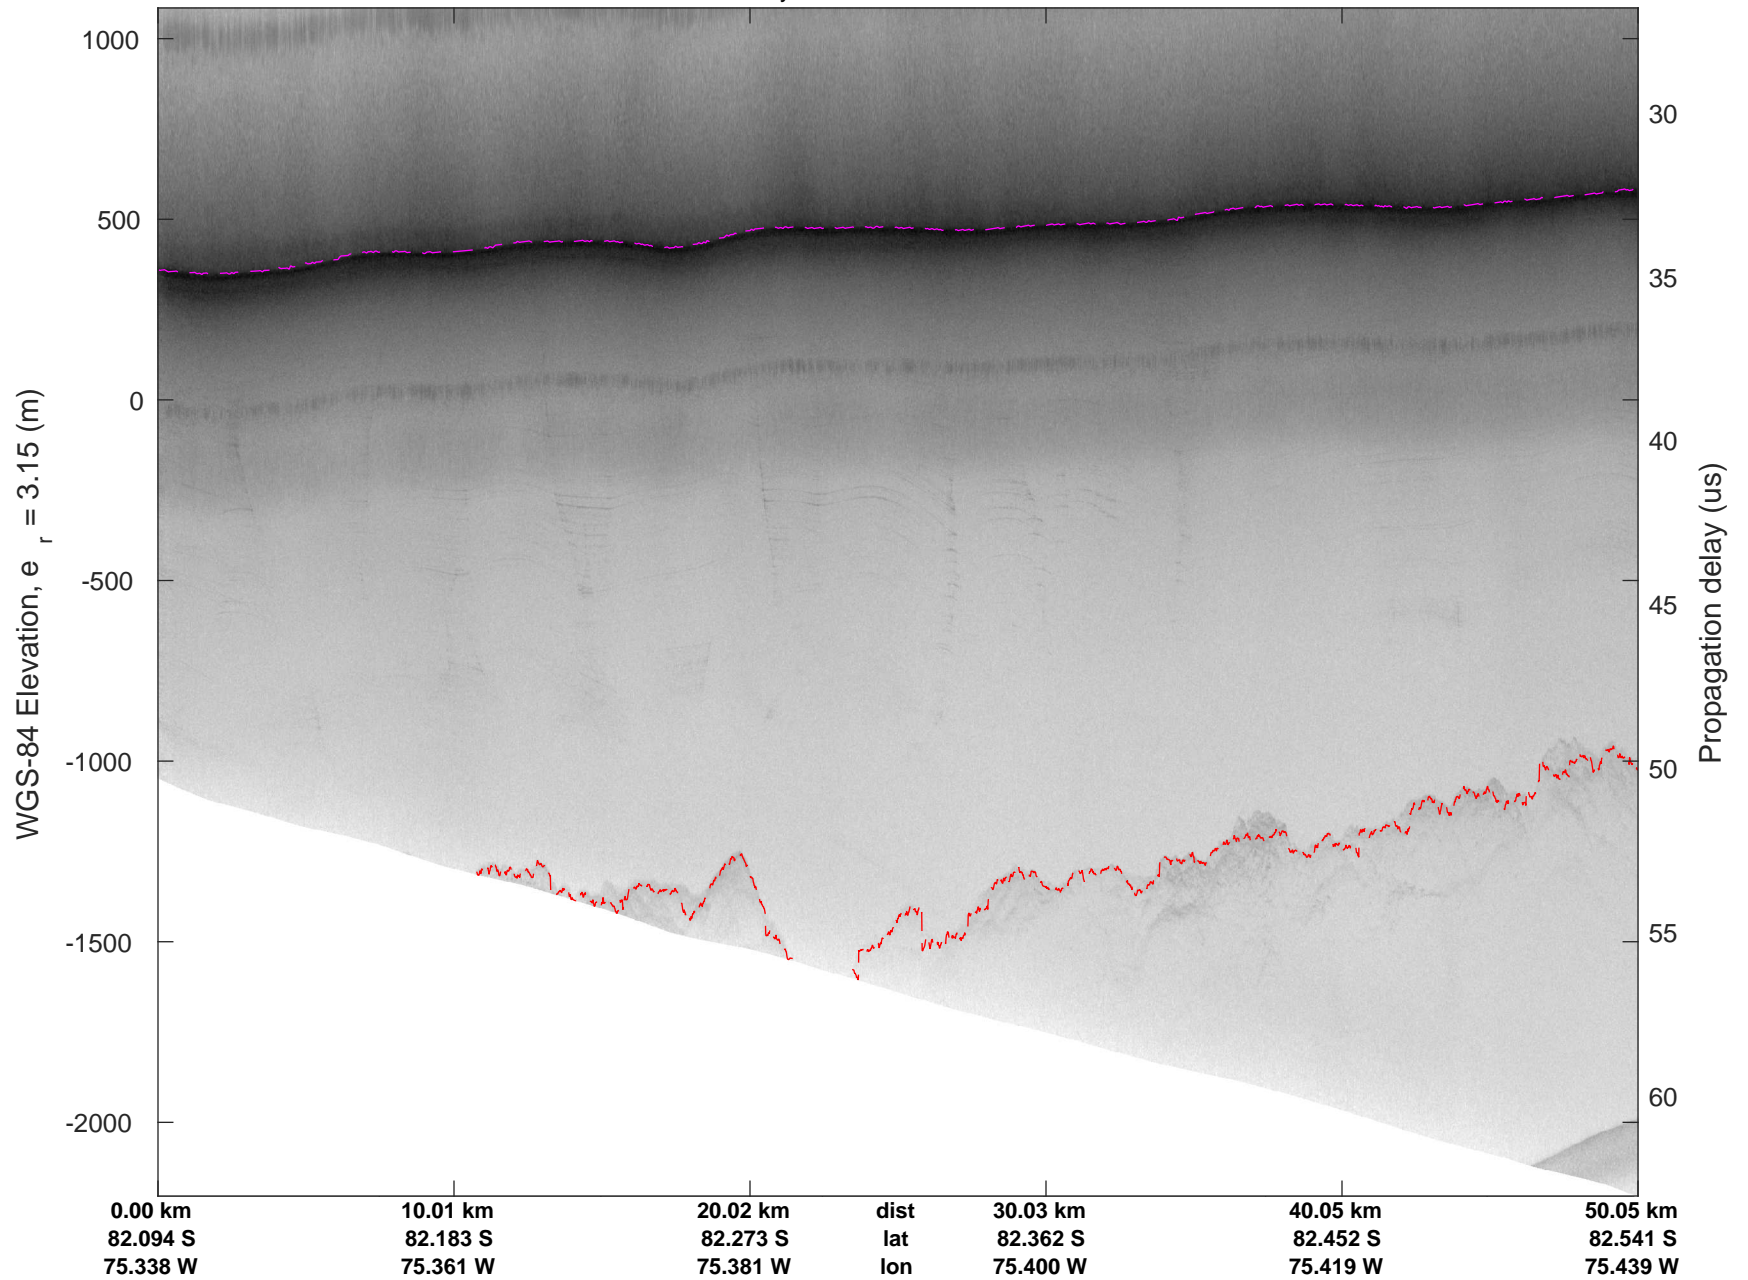

rds 2018_Antarctica_DC8: "Foundation-Academy IS-2 A" 20181104_01_001: 16:33:38.3 to 16:37:36.2 GPS

rds 2018_Antarctica_DC8: "Foundation-Academy IS-2 A" 20181104_01_001: 16:33:38.3 to 16:37:36.2 GPS

rds 2018_Antarctica_DC8: "Foundation-Academy IS-2 A" 20181104_01_002: 16:37:36.2 to 16:42:05.3 GPS

rds 2018_Antarctica_DC8: "Foundation-Academy IS-2 A" 20181104_01_002: 16:37:36.2 to 16:42:05.3 GPS

rds 2018_Antarctica_DC8: "Foundation-Academy IS-2 A" 20181104_01_003: 16:42:05.4 to 16:47:14.8 GPS

rds 2018_Antarctica_DC8: "Foundation-Academy IS-2 A" 20181104_01_003: 16:42:05.4 to 16:47:14.8 GPS