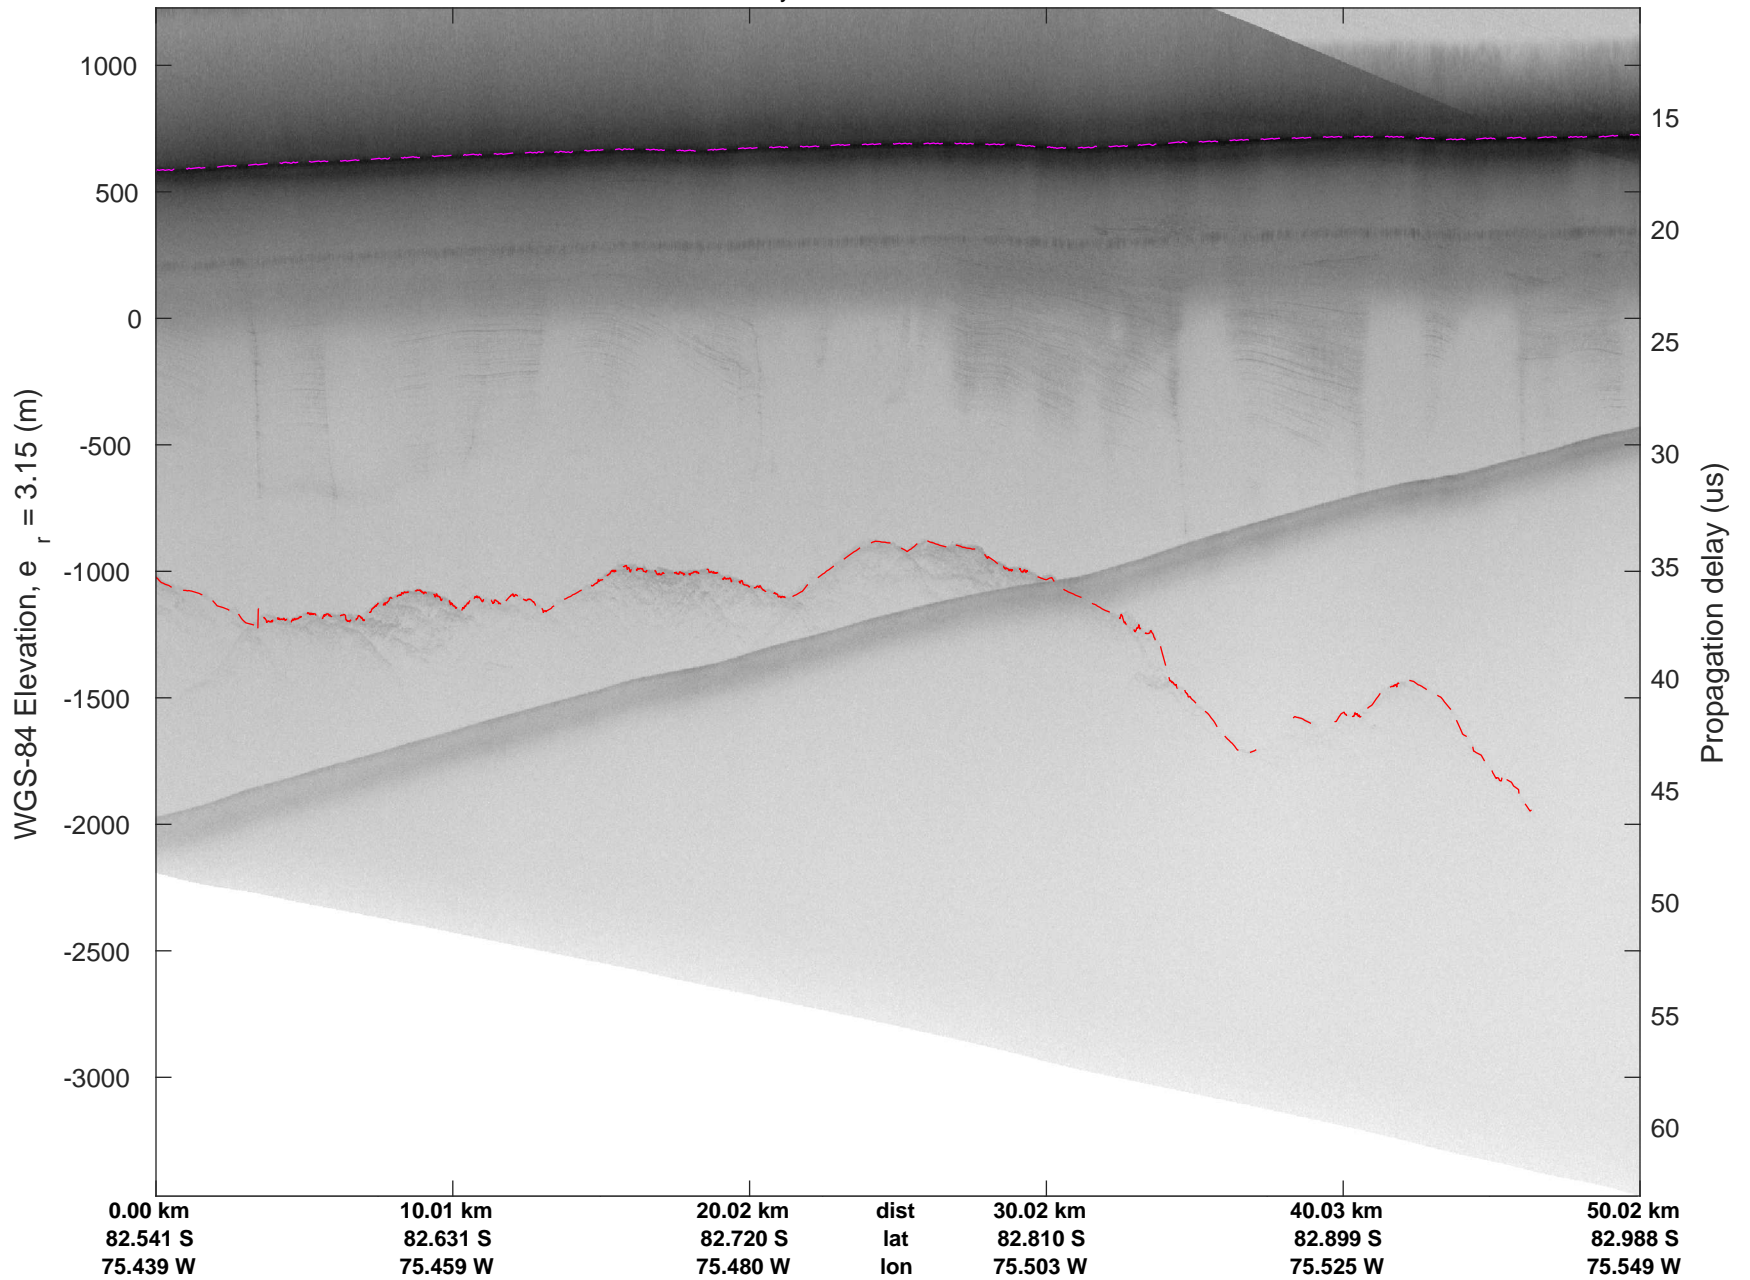

rds 2018_Antarctica_DC8: "Foundation-Academy IS-2 A" 20181104_01_001: 16:33:38.3 to 16:37:36.2 GPS

rds 2018_Antarctica_DC8: "Foundation-Academy IS-2 A" 20181104_01_001: 16:33:38.3 to 16:37:36.2 GPS

rds 2018_Antarctica_DC8: "Foundation-Academy IS-2 A" 20181104_01_002: 16:37:36.2 to 16:42:05.3 GPS

rds 2018_Antarctica_DC8: "Foundation-Academy IS-2 A" 20181104_01_002: 16:37:36.2 to 16:42:05.3 GPS

rds 2018_Antarctica_DC8: "Foundation-Academy IS-2 A" 20181104_01_003: 16:42:05.4 to 16:47:14.8 GPS

rds 2018_Antarctica_DC8: "Foundation-Academy IS-2 A" 20181104_01_003: 16:42:05.4 to 16:47:14.8 GPS