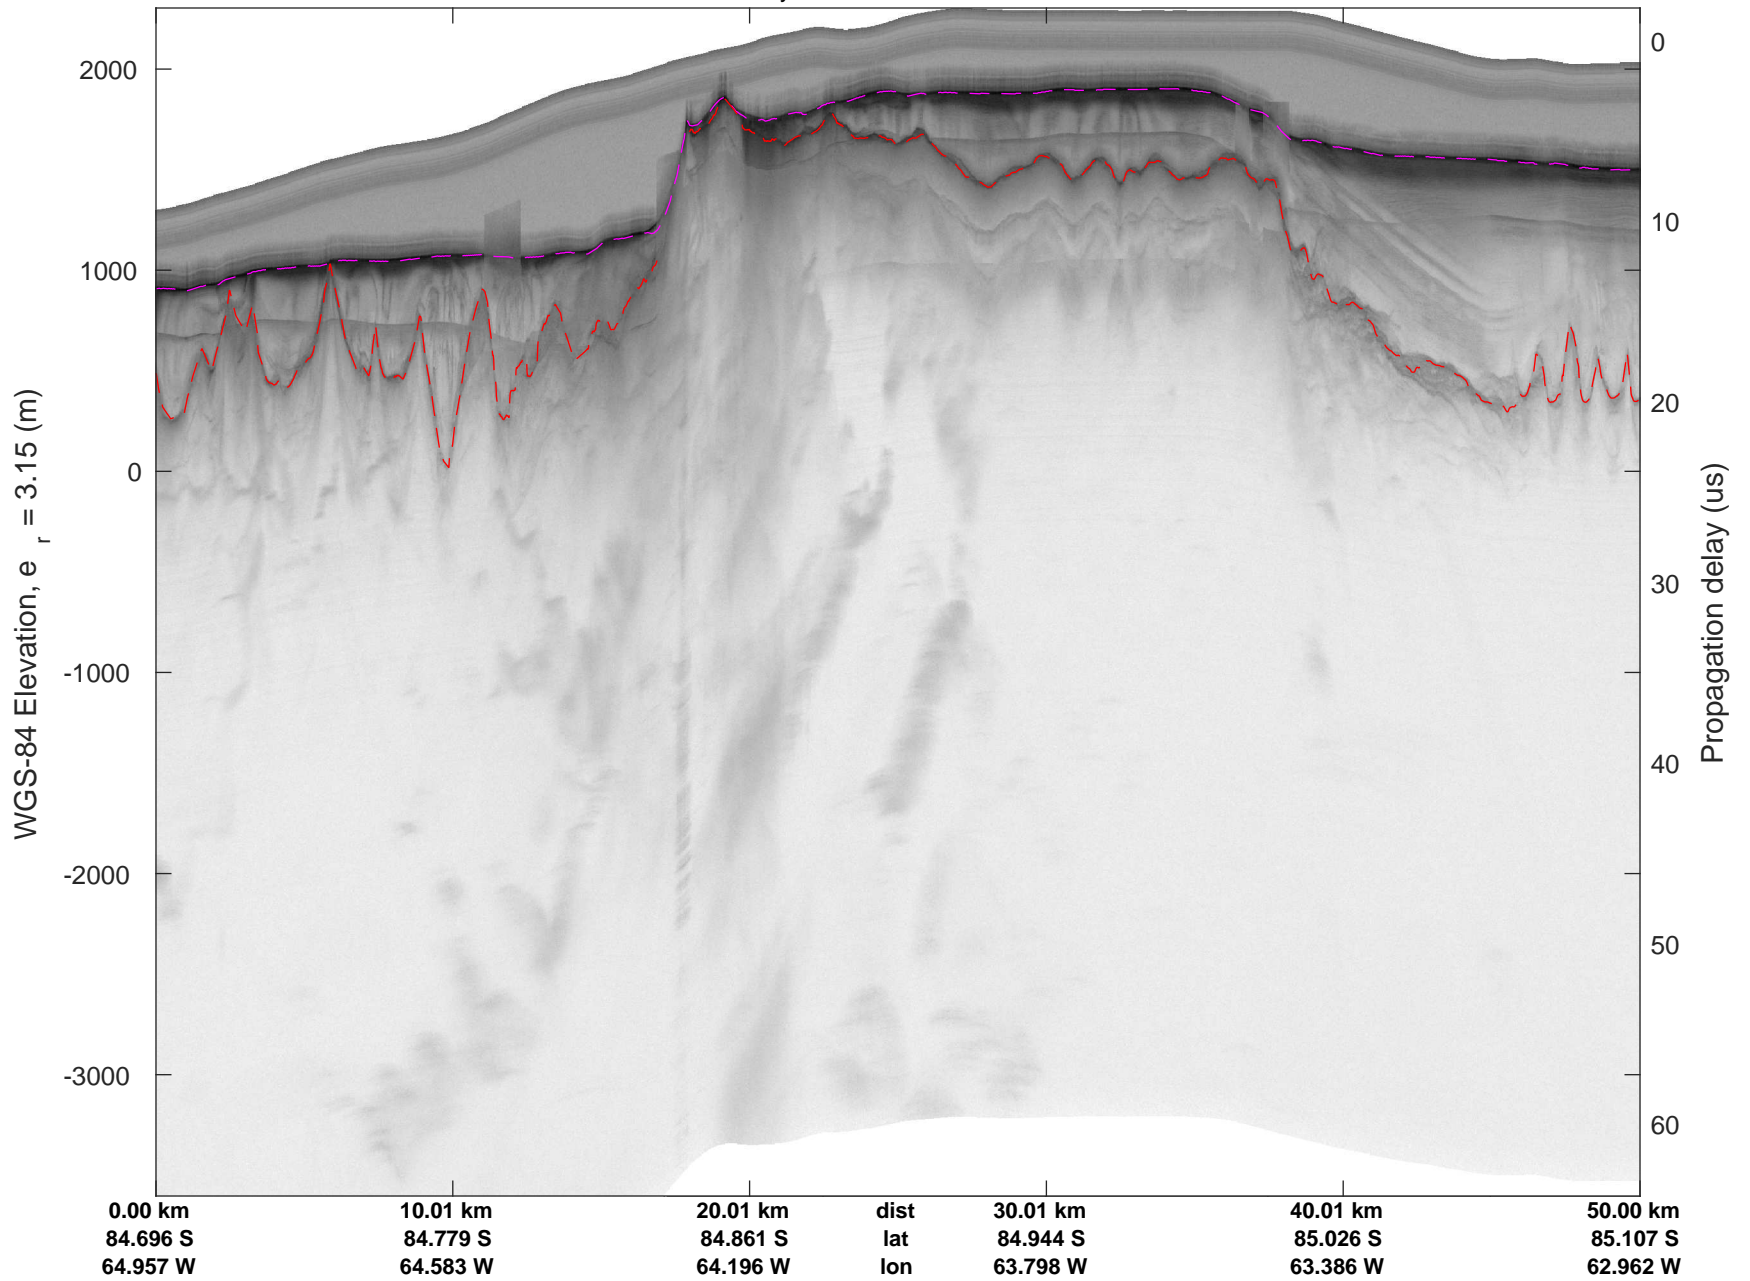

rds 2018_Antarctica_DC8: "Foundation-Academy IS-2 A" 20181104_01_019: 18:13:49.0 to 18:19:50.7 GPS

rds 2018_Antarctica_DC8: "Foundation-Academy IS-2 A" 20181104_01_019: 18:13:49.0 to 18:19:50.7 GPS

rds 2018_Antarctica_DC8: "Foundation-Academy IS-2 A" 20181104_01_020: 18:19:50.9 to 18:25:50.3 GPS

rds 2018_Antarctica_DC8: "Foundation-Academy IS-2 A" 20181104_01_020: 18:19:50.9 to 18:25:50.3 GPS

rds 2018_Antarctica_DC8: "Foundation-Academy IS-2 A" 20181104_01_021: 18:25:50.4 to 18:31:49.0 GPS

rds 2018_Antarctica_DC8: "Foundation-Academy IS-2 A" 20181104_01_021: 18:25:50.4 to 18:31:49.0 GPS