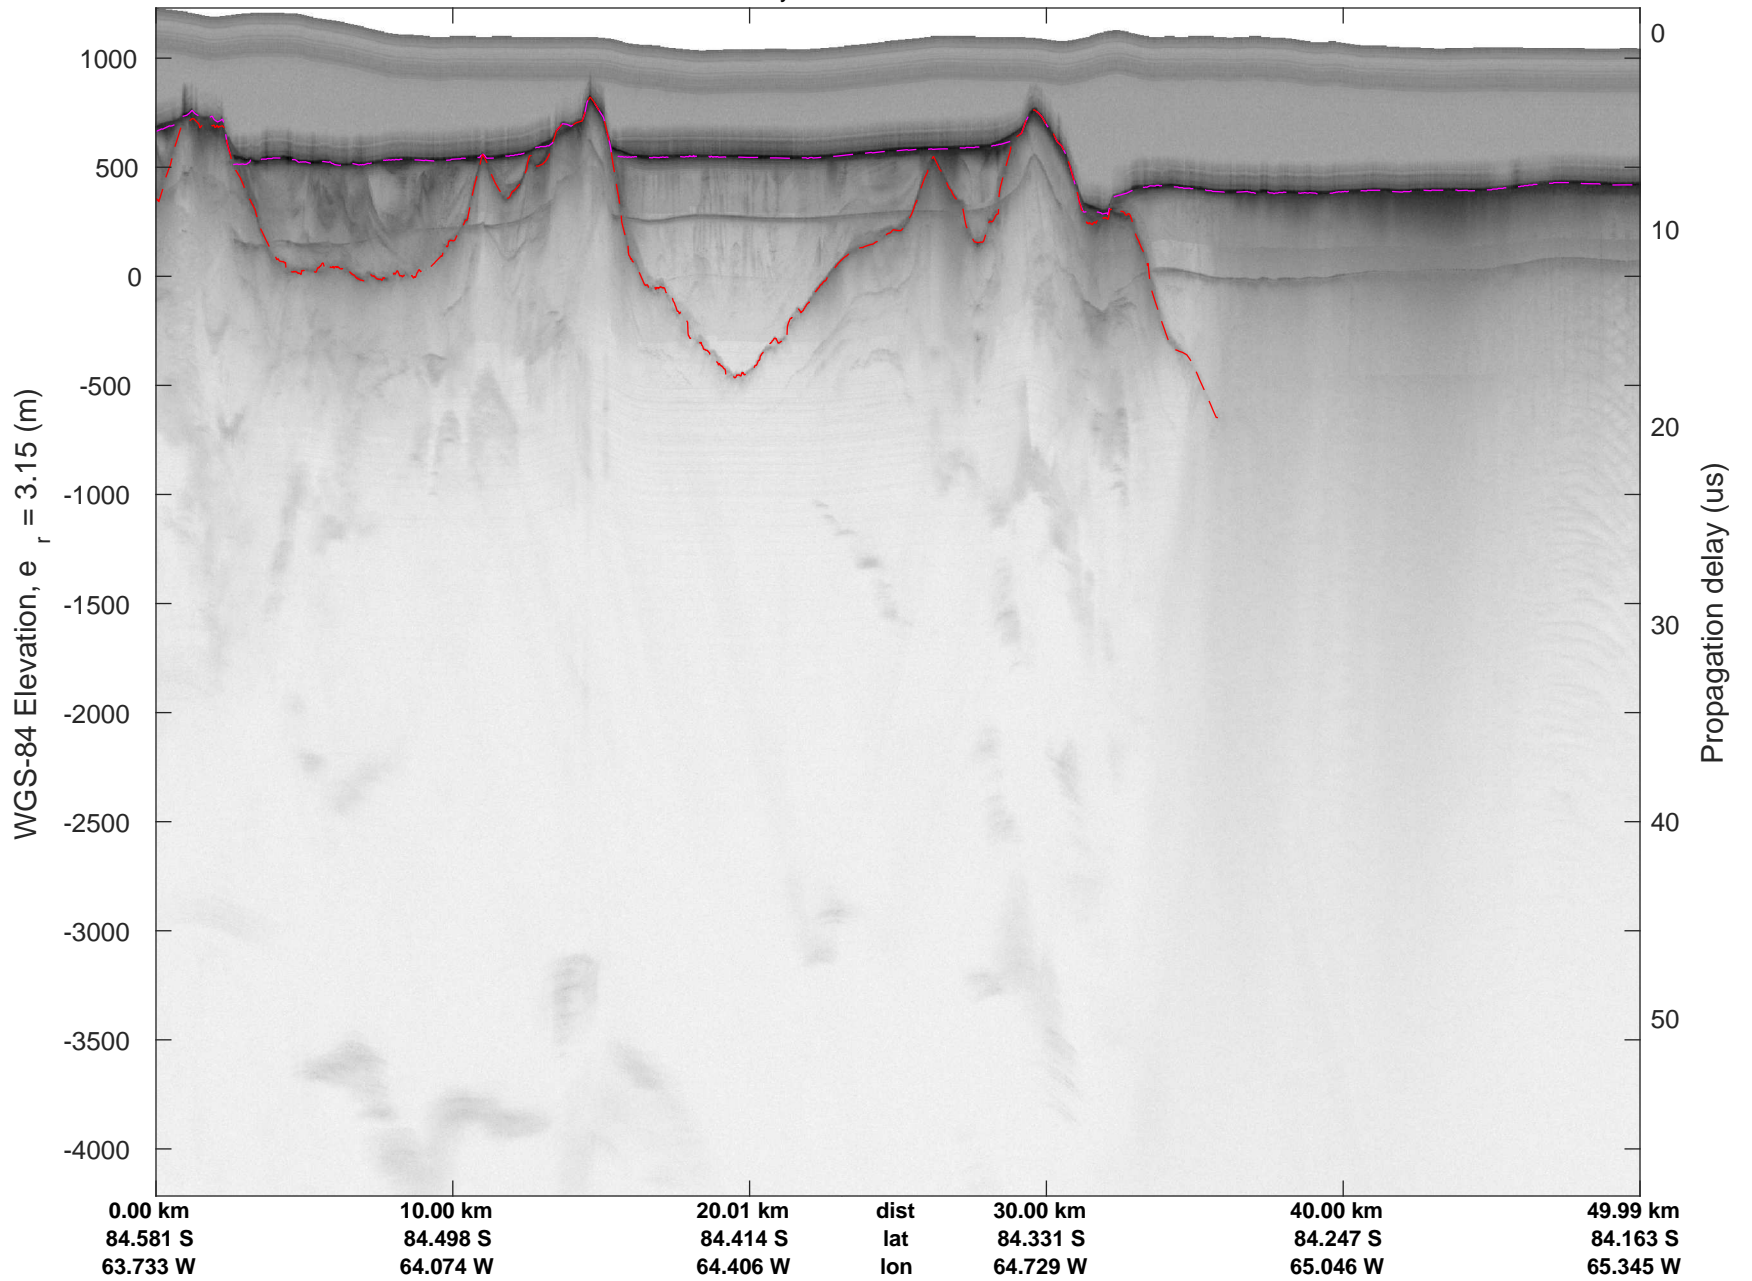

rds 2018_Antarctica_DC8: "Foundation-Academy IS-2 A" 20181104_01_028: 19:06:48.7 to 19:12:41.2 GPS

rds 2018_Antarctica_DC8: "Foundation-Academy IS-2 A" 20181104_01_028: 19:06:48.7 to 19:12:41.2 GPS

rds 2018_Antarctica_DC8: "Foundation-Academy IS-2 A" 20181104_01_029: 19:12:41.3 to 19:18:12.7 GPS

rds 2018_Antarctica_DC8: "Foundation-Academy IS-2 A" 20181104_01_029: 19:12:41.3 to 19:18:12.7 GPS

rds 2018_Antarctica_DC8: "Foundation-Academy IS-2 A" 20181104_01_030: 19:18:12.8 to 19:23:57.9 GPS

rds 2018_Antarctica_DC8: "Foundation-Academy IS-2 A" 20181104_01_030: 19:18:12.8 to 19:23:57.9 GPS