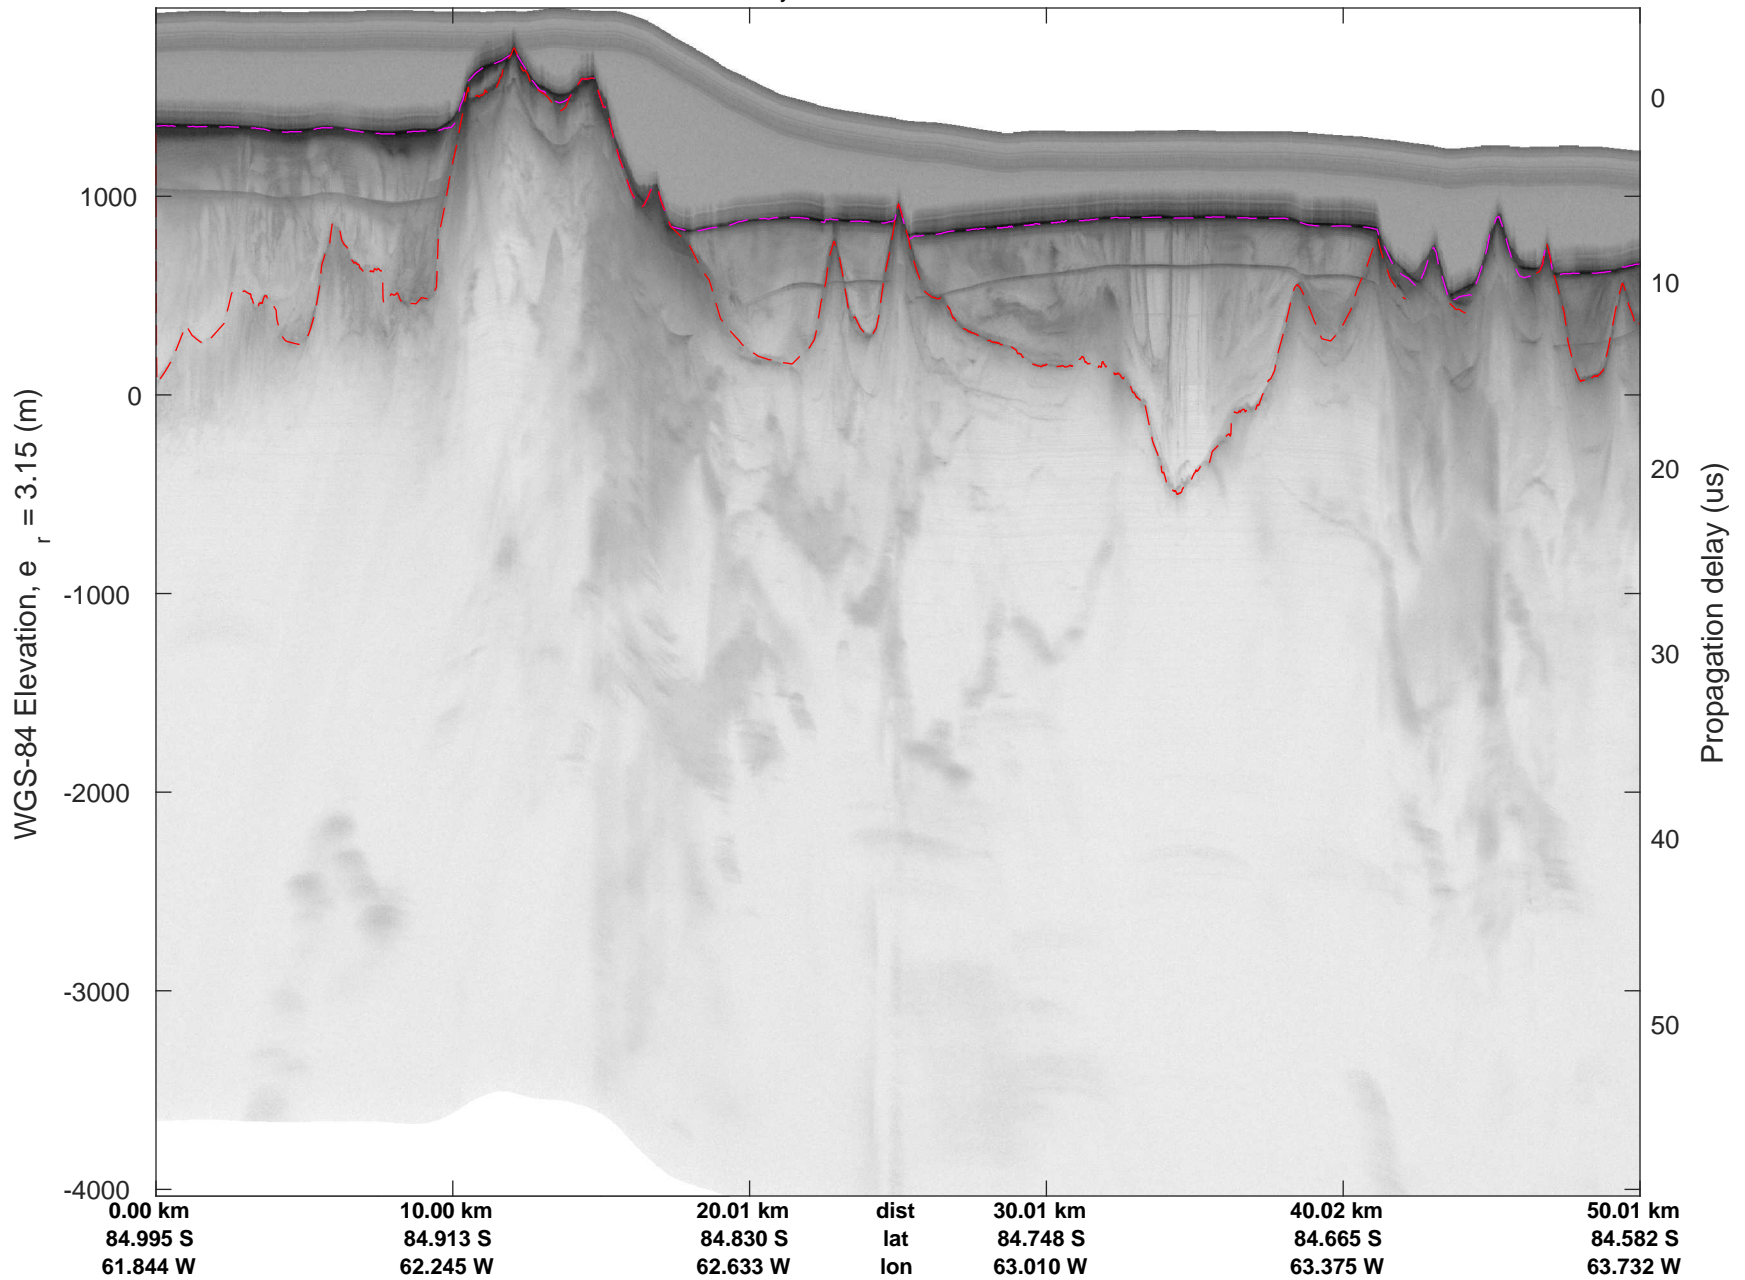

rds 2018_Antarctica_DC8: "Foundation-Academy IS-2 A" 20181104_01_026: 18:55:22.3 to 19:01:02.7 GPS

rds 2018_Antarctica_DC8: "Foundation-Academy IS-2 A" 20181104_01_027: 19:01:02.8 to 19:06:48.6 GPS

rds 2018_Antarctica_DC8: "Foundation-Academy IS-2 A" 20181104_01_027: 19:01:02.8 to 19:06:48.6 GPS

rds 2018_Antarctica_DC8: "Foundation-Academy IS-2 A" 20181104_01_028: 19:06:48.7 to 19:12:41.2 GPS

rds 2018_Antarctica_DC8: "Foundation-Academy IS-2 A" 20181104_01_028: 19:06:48.7 to 19:12:41.2 GPS

rds 2018_Antarctica_DC8: "Foundation-Academy IS-2 A" 20181104_01_029: 19:12:41.3 to 19:18:12.7 GPS