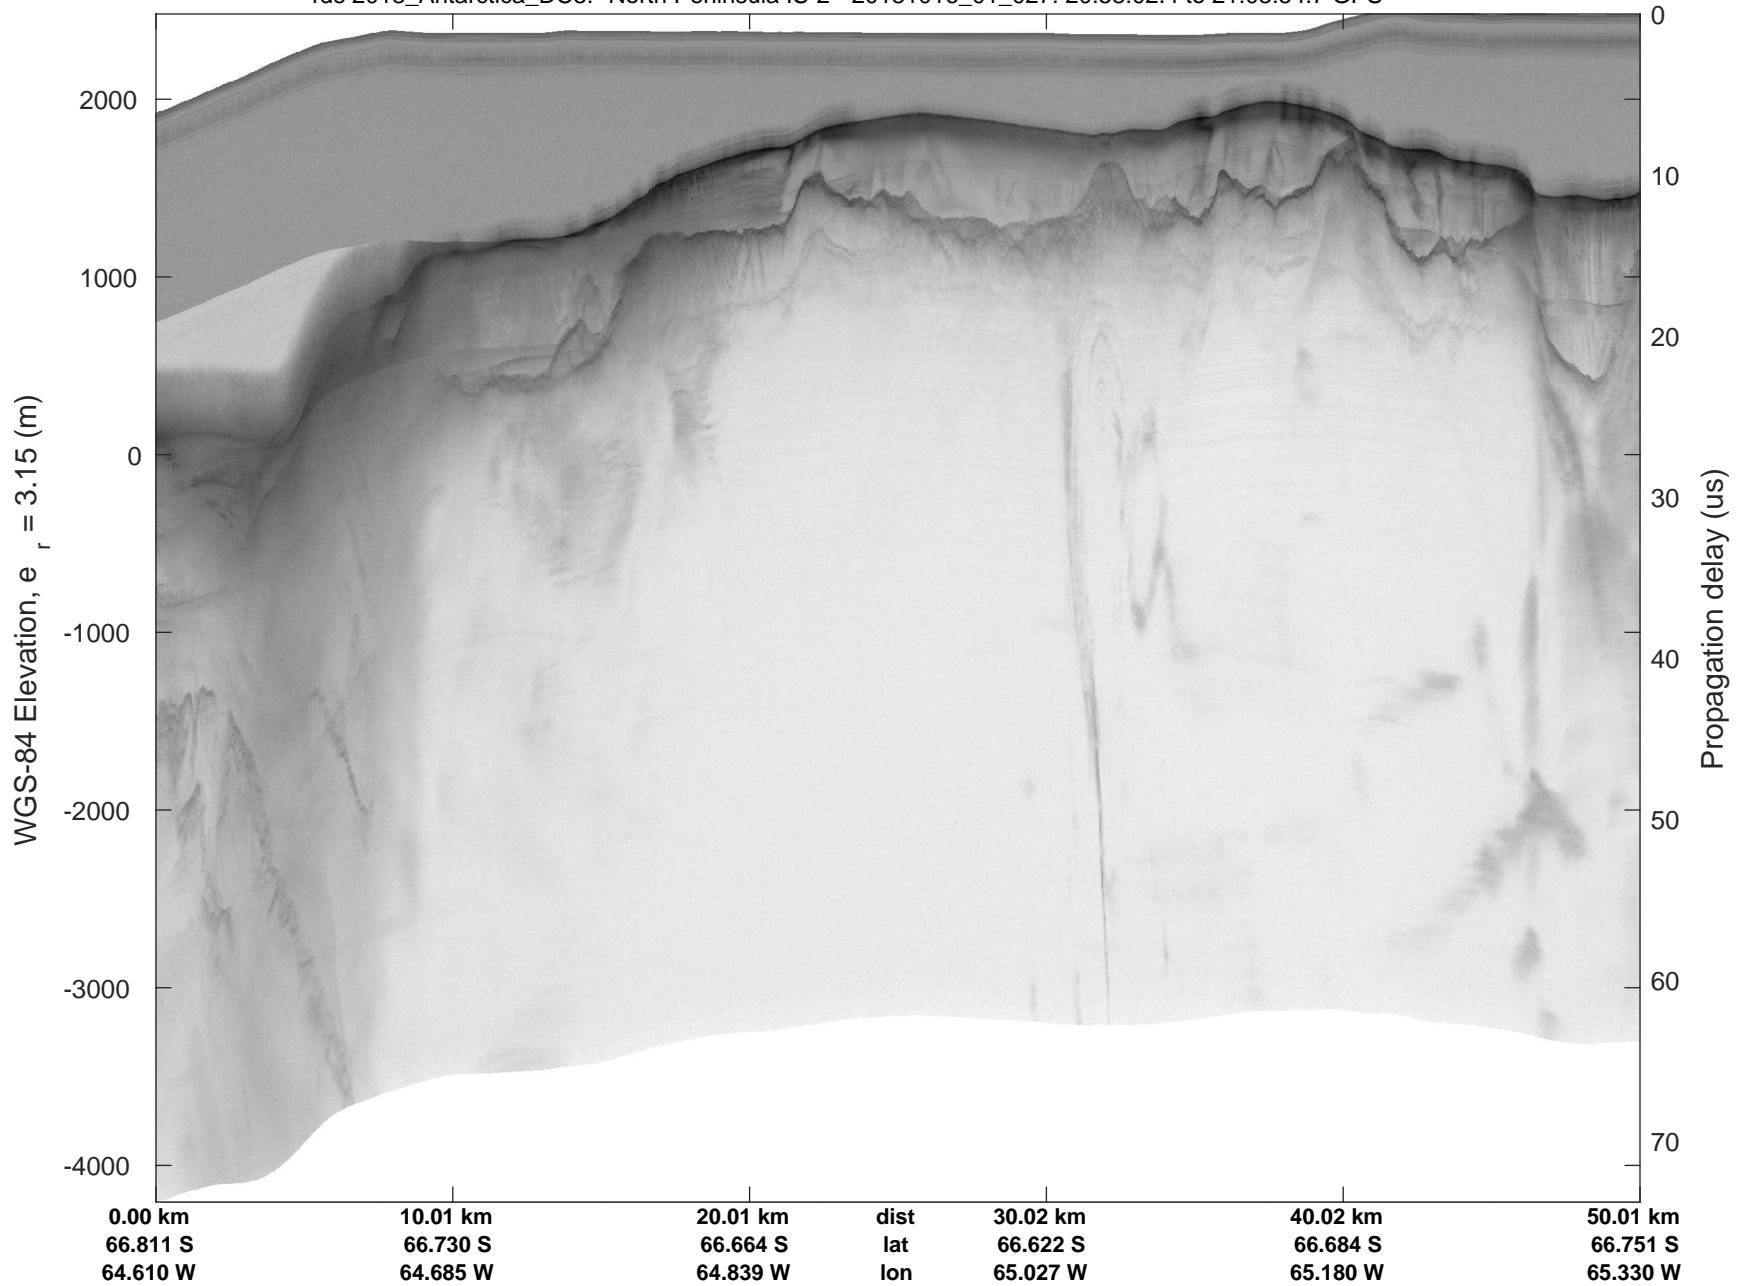

rds 2018_Antarctica_DC8: "North Peninsula IS-2" 20181016_01_027: 20:58:02.4 to 21:03:54.7 GPS