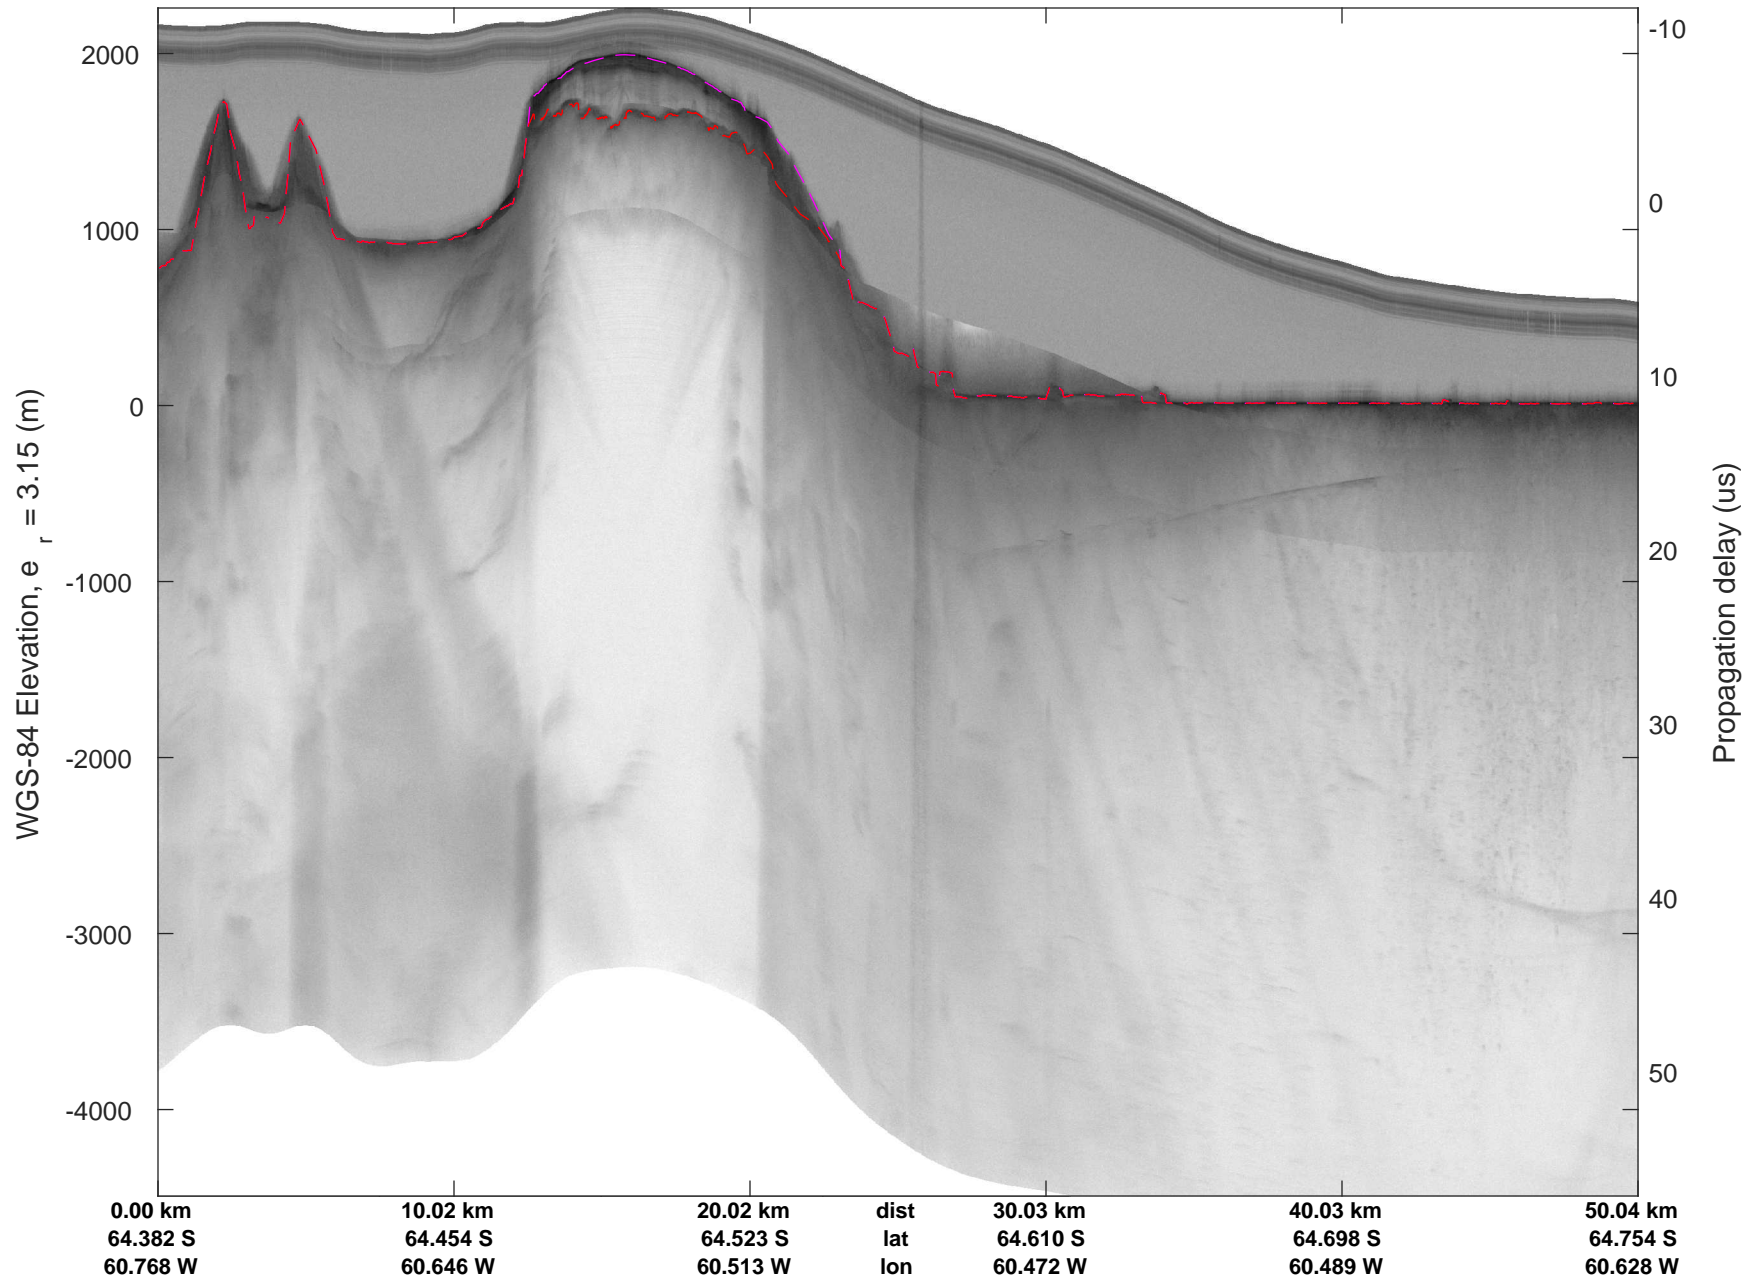

rds 2018_Antarctica_DC8: "North Peninsula IS-2" 20181016_01_001: 18:18:27.5 to 18:24:24.3 GPS

rds 2018_Antarctica_DC8: "North Peninsula IS-2" 20181016_01_001: 18:18:27.5 to 18:24:24.3 GPS

rds 2018_Antarctica_DC8: "North Peninsula IS-2" 20181016_01_002: 18:24:24.4 to 18:30:22.5 GPS