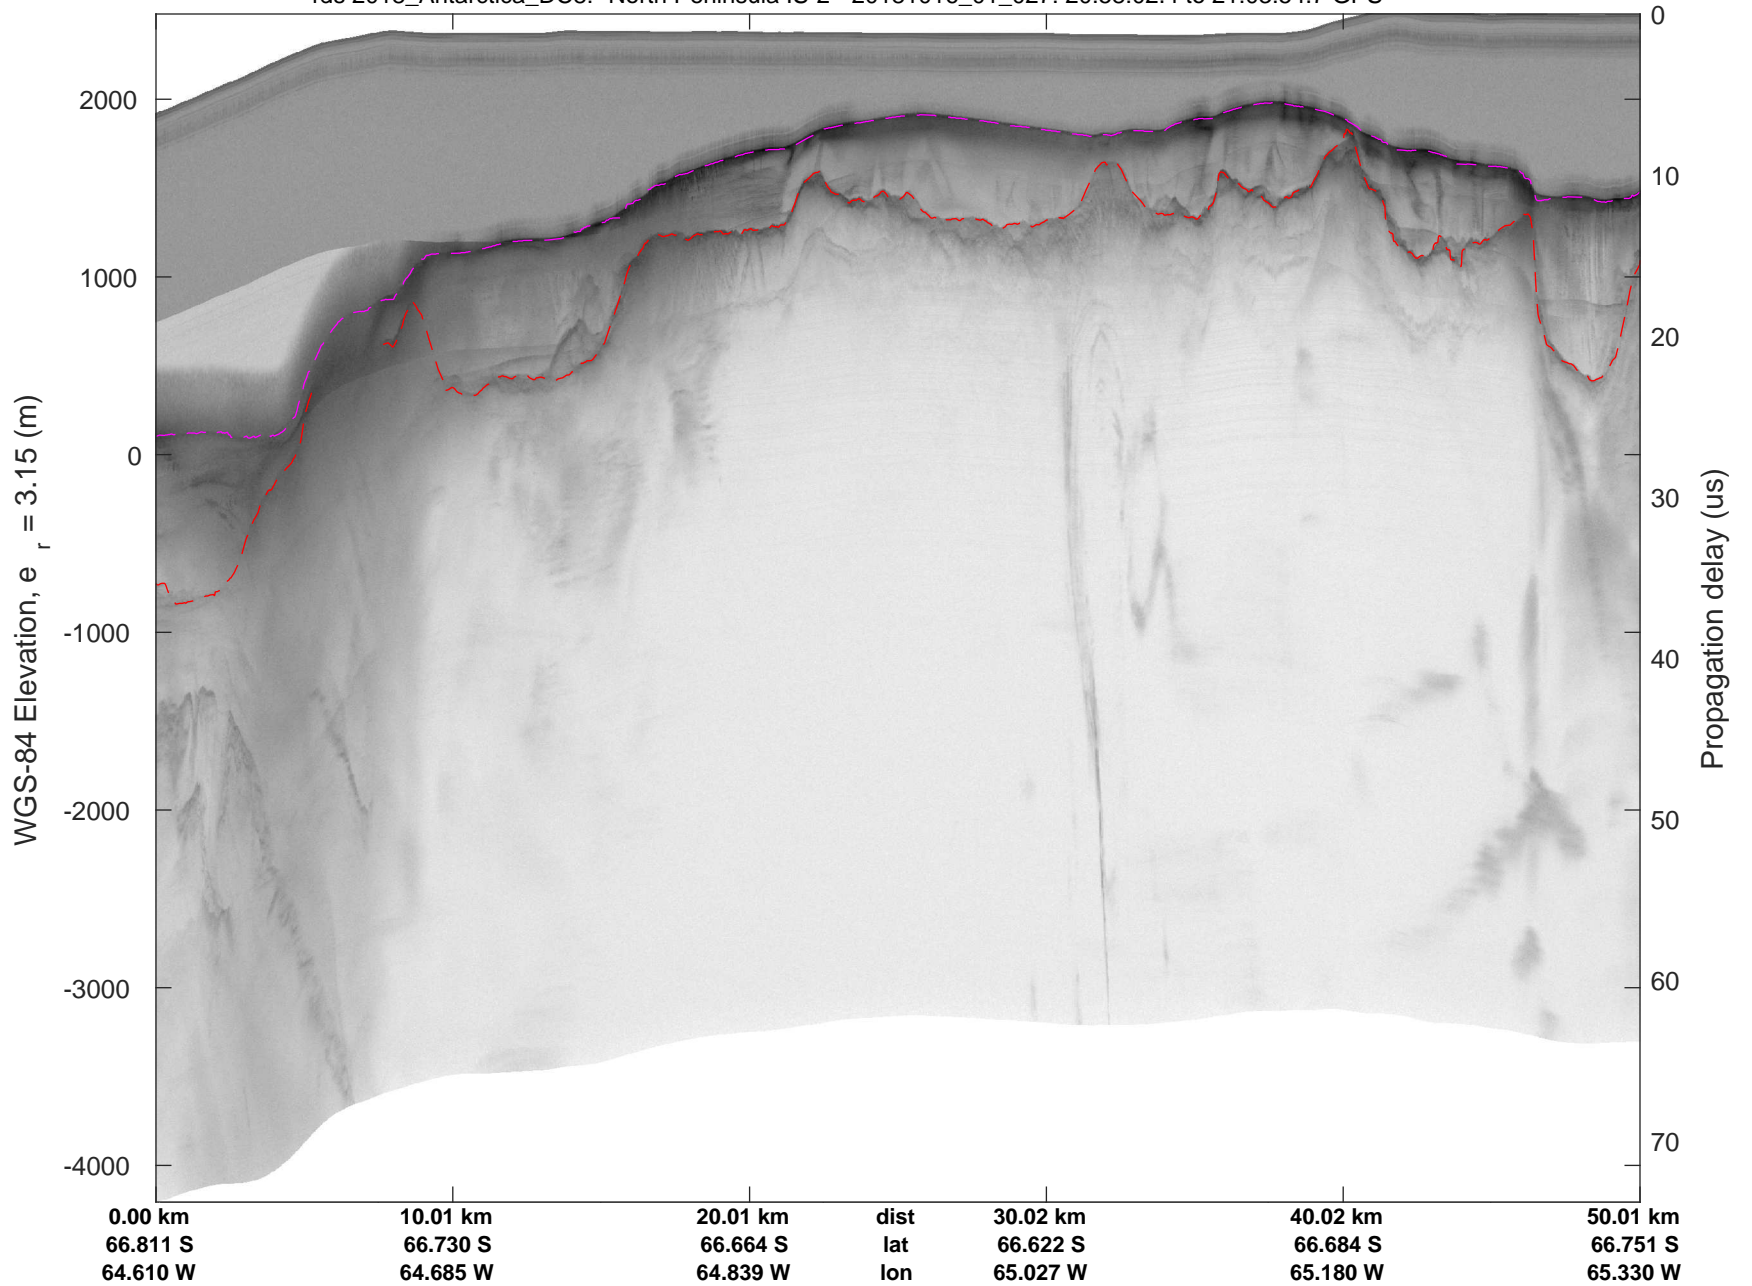

rds 2018_Antarctica_DC8: "North Peninsula IS-2" 20181016_01_025: 20:46:17.3 to 20:52:13.0 GPS

rds 2018_Antarctica_DC8: "North Peninsula IS-2" 20181016_01_025: 20:46:17.3 to 20:52:13.0 GPS

rds 2018_Antarctica_DC8: "North Peninsula IS-2" 20181016_01_026: 20:52:13.1 to 20:58:02.3 GPS

rds 2018_Antarctica_DC8: "North Peninsula IS-2" 20181016_01_026: 20:52:13.1 to 20:58:02.3 GPS

rds 2018_Antarctica_DC8: "North Peninsula IS-2" 20181016_01_027: 20:58:02.4 to 21:03:54.7 GPS

rds 2018_Antarctica_DC8: "North Peninsula IS-2" 20181016_01_027: 20:58:02.4 to 21:03:54.7 GPS