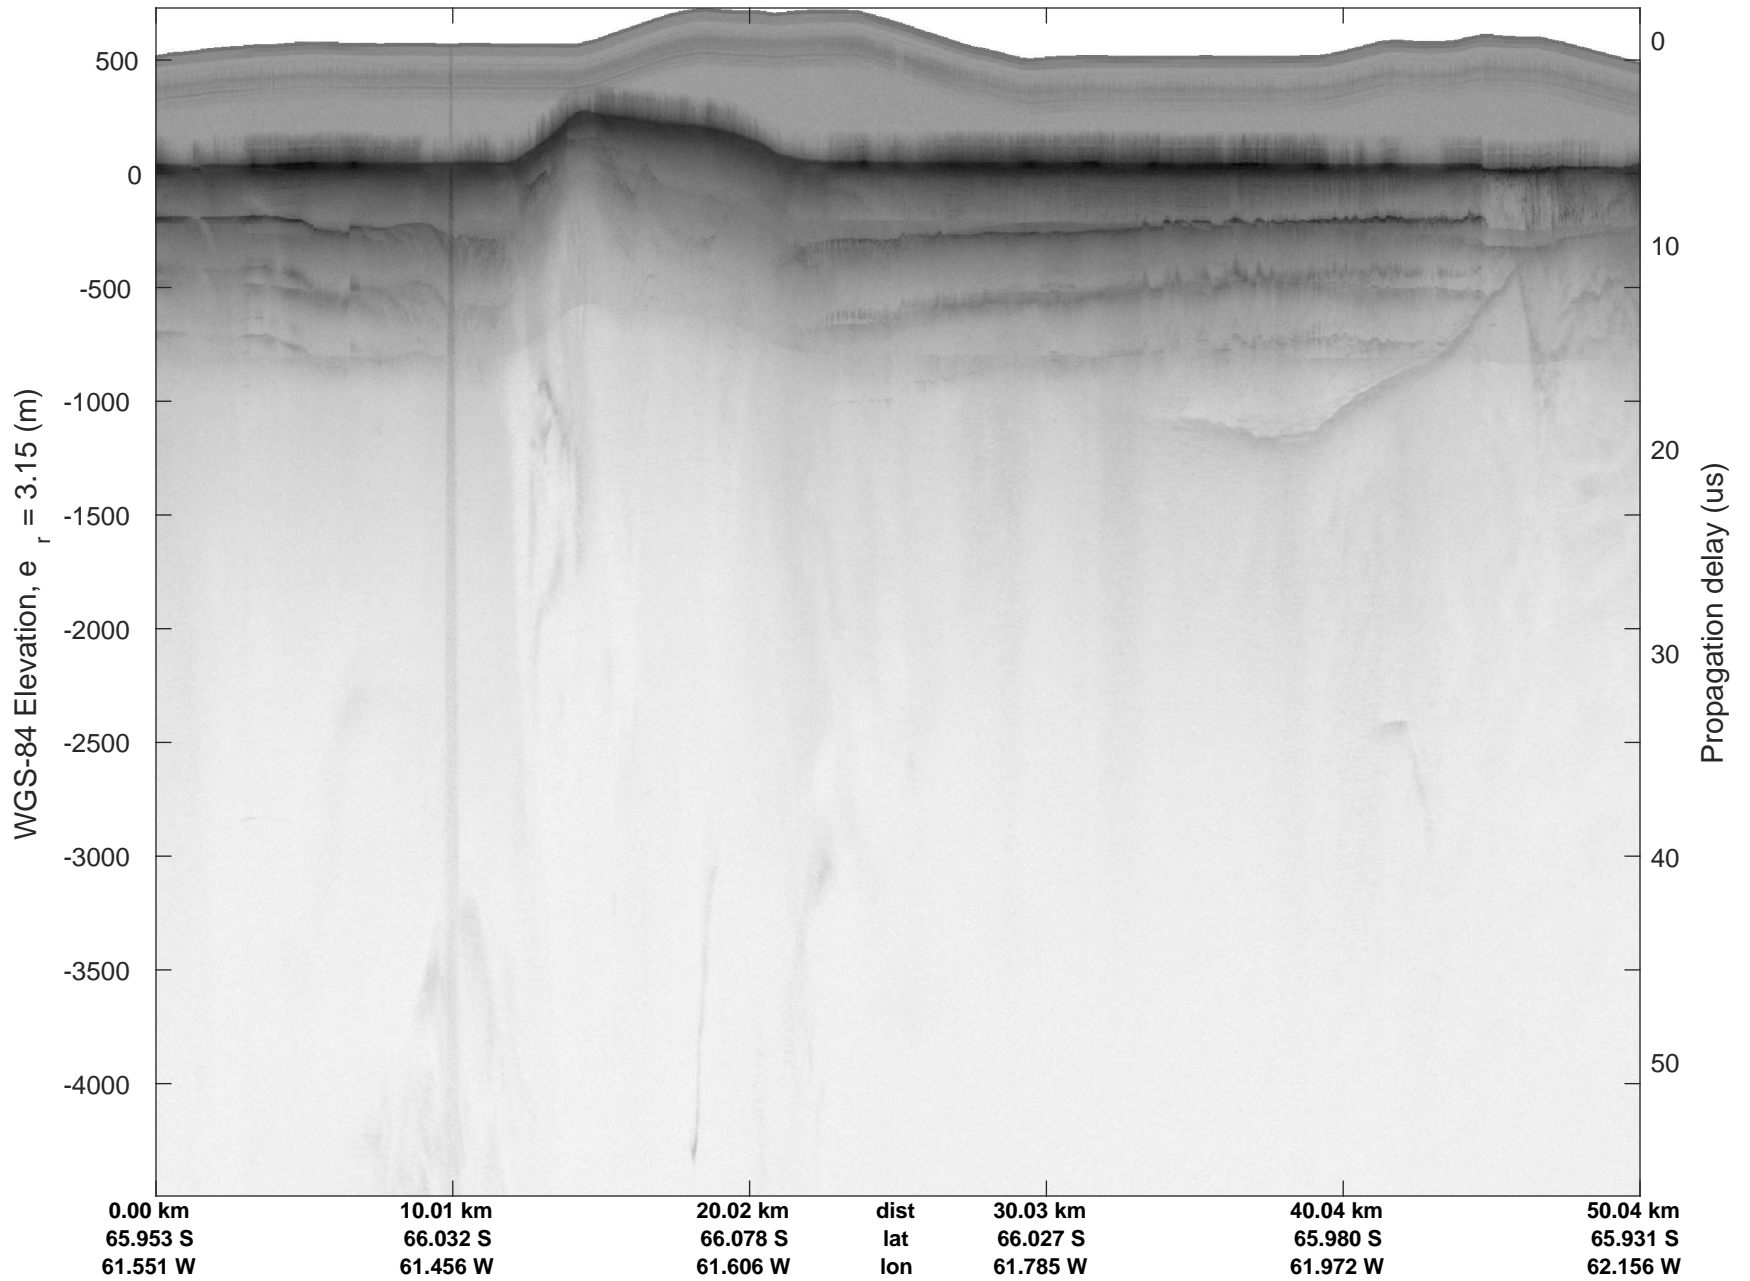

rds 2018_Antarctica_DC8: "North Peninsula IS-2" 20181016_01_014: 19:37:01.4 to 19:43:36.3 GPS