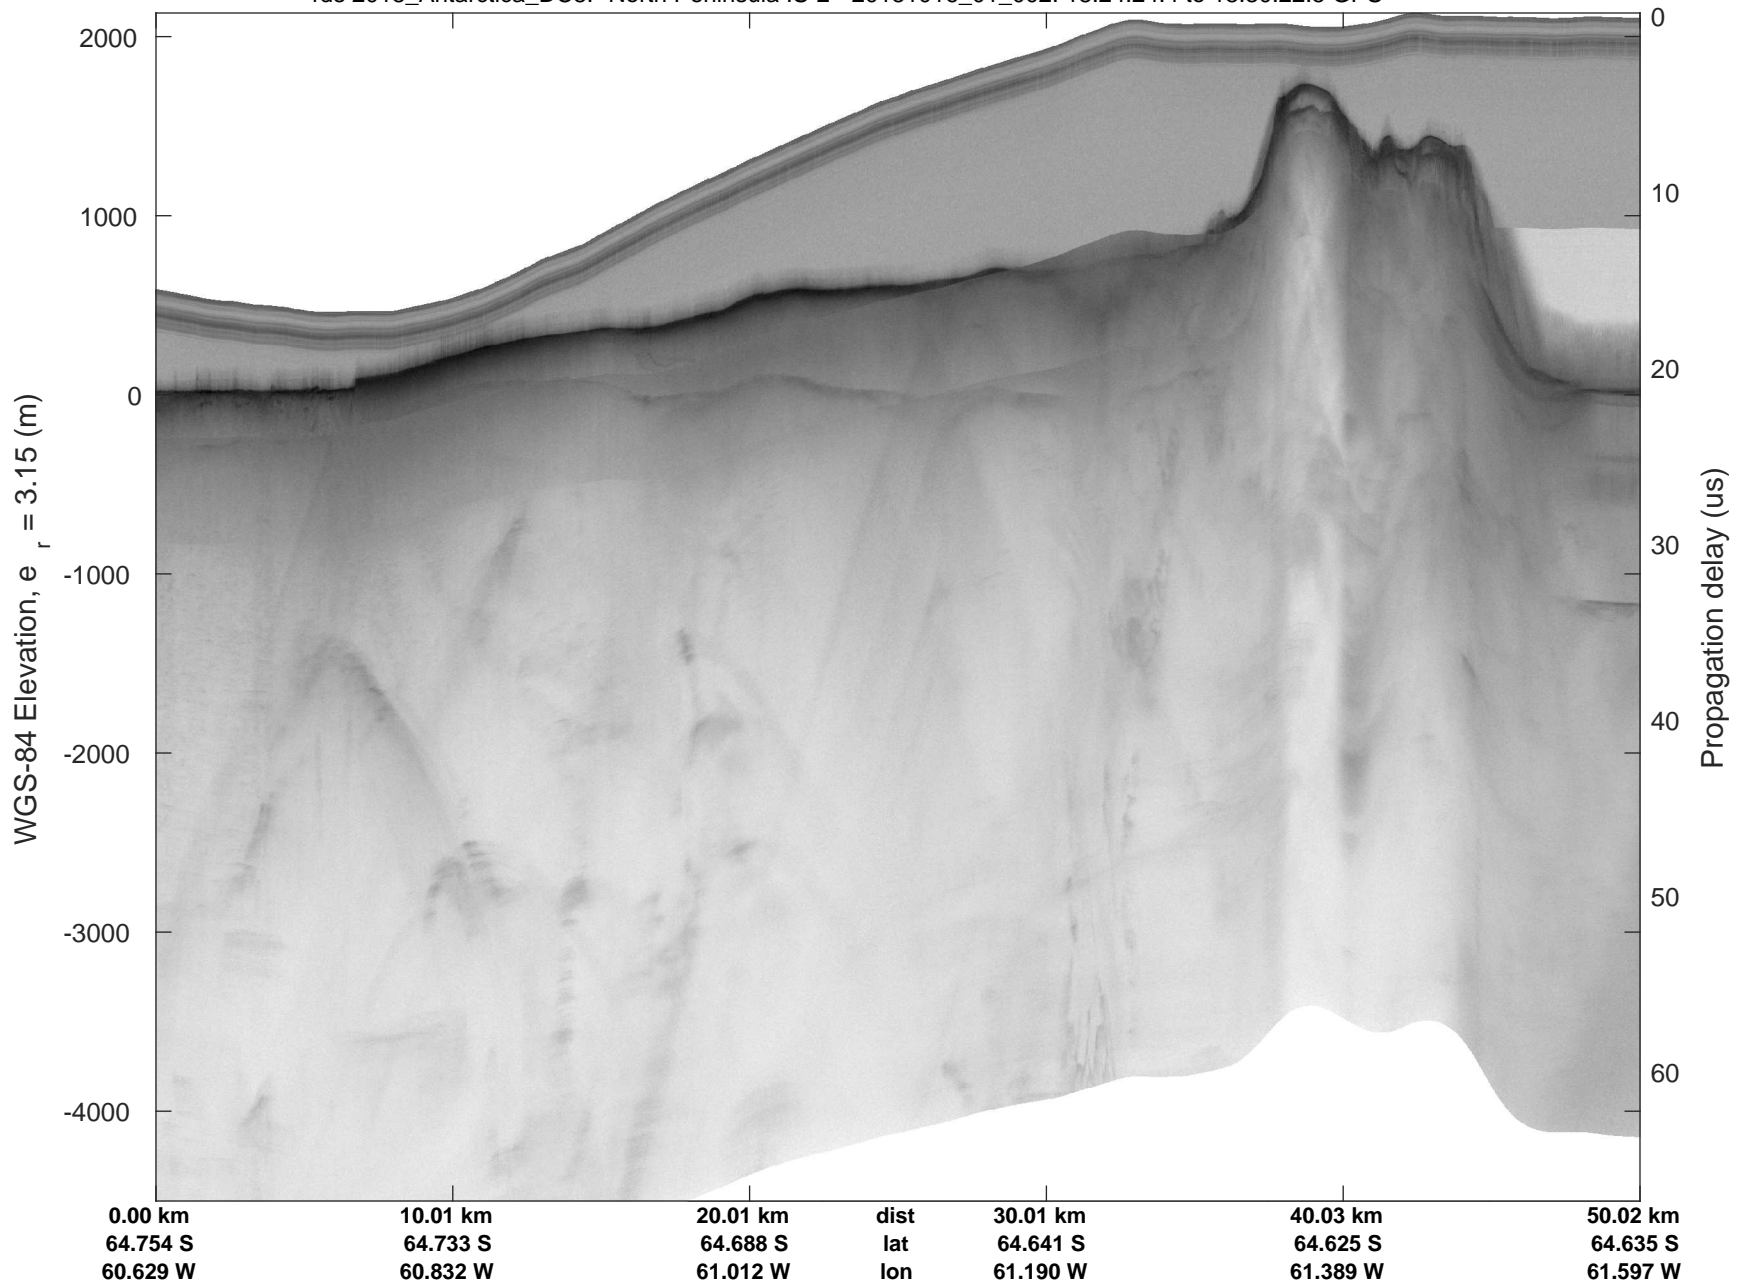

rds 2018_Antarctica_DC8: "North Peninsula IS-2" 20181016_01_001: 18:18:27.5 to 18:24:24.3 GPS

rds 2018_Antarctica_DC8: "North Peninsula IS-2" 20181016_01_001: 18:18:27.5 to 18:24:24.3 GPS

rds 2018_Antarctica_DC8: "North Peninsula IS-2" 20181016_01_002: 18:24:24.4 to 18:30:22.5 GPS