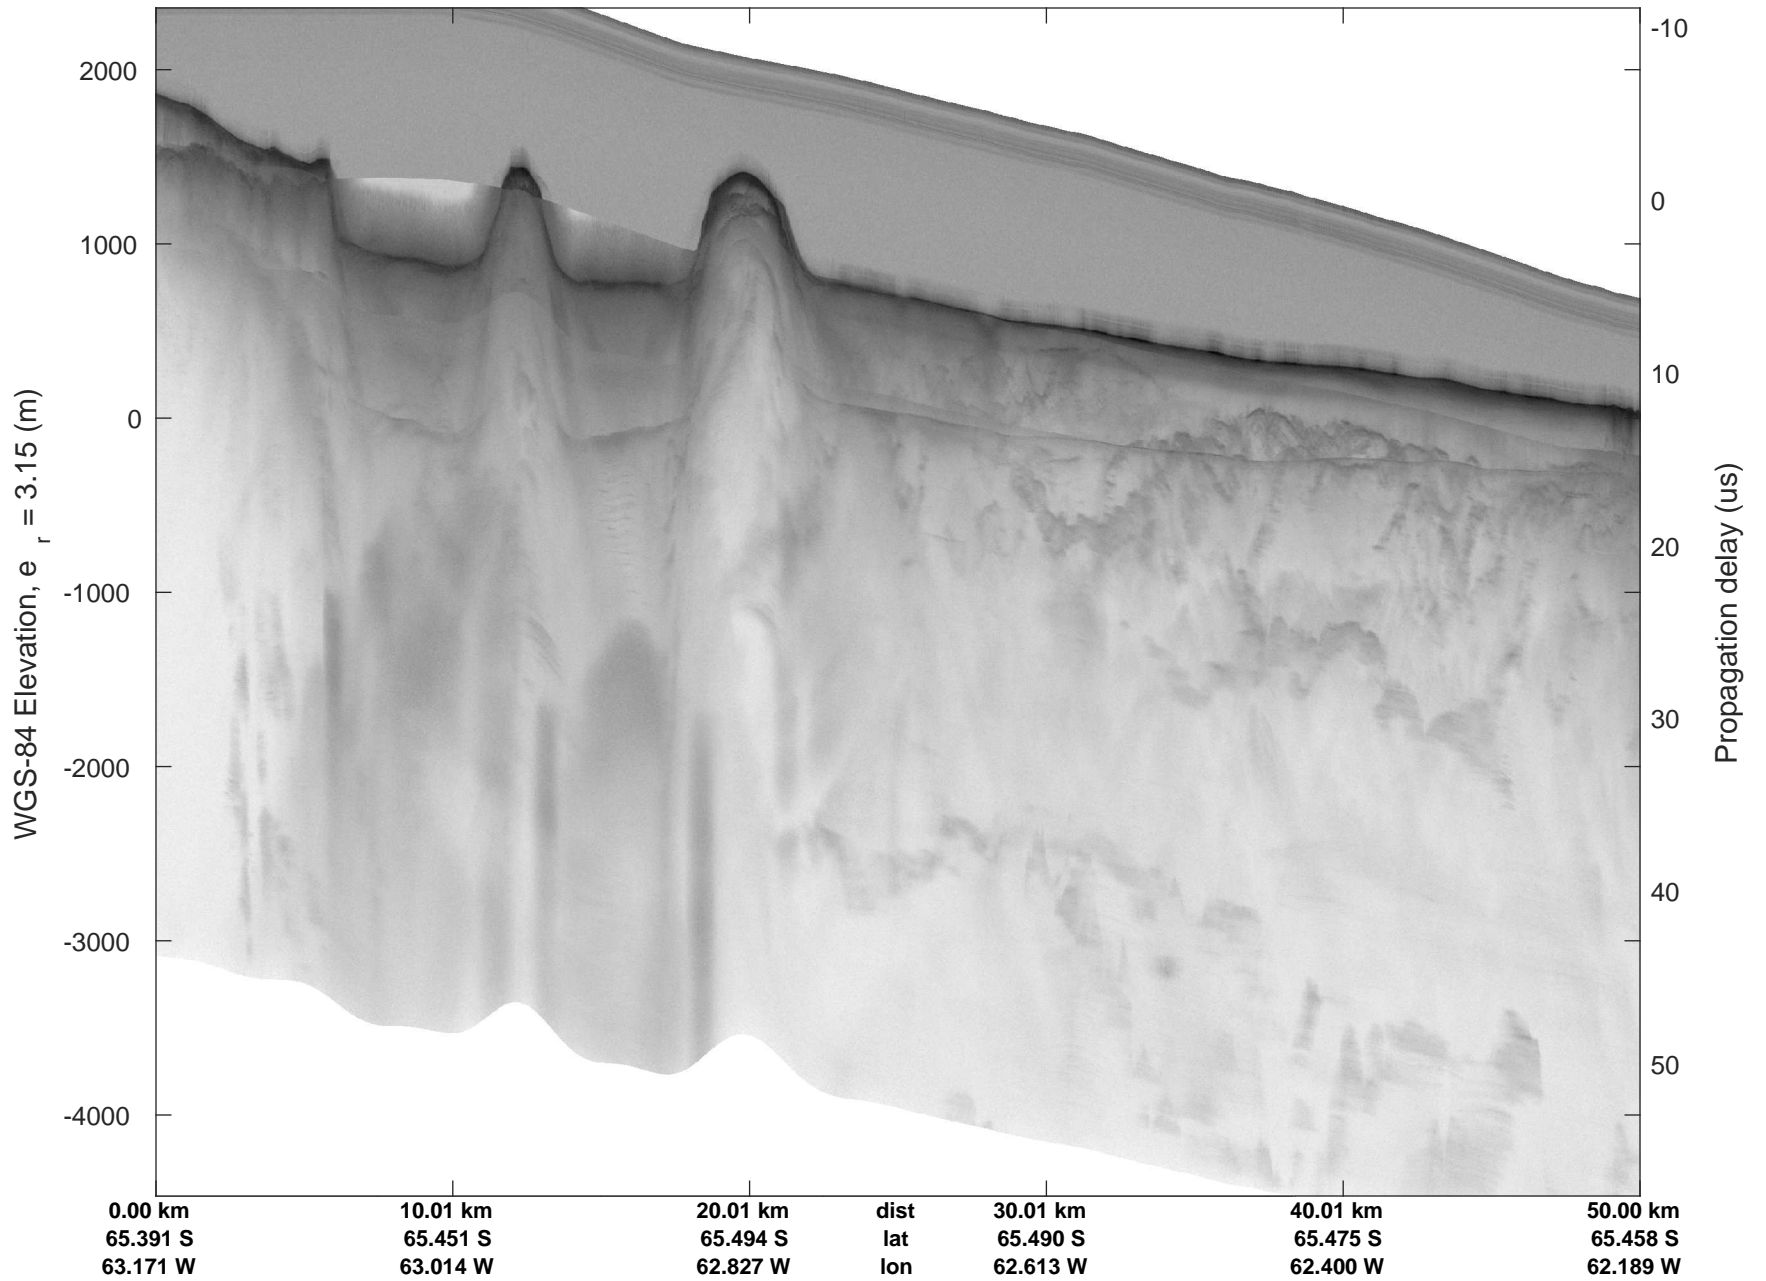

rds 2018_Antarctica_DC8: "North Peninsula IS-2" 20181016_01_008: 18:59:48.9 to 19:05:42.3 GPS