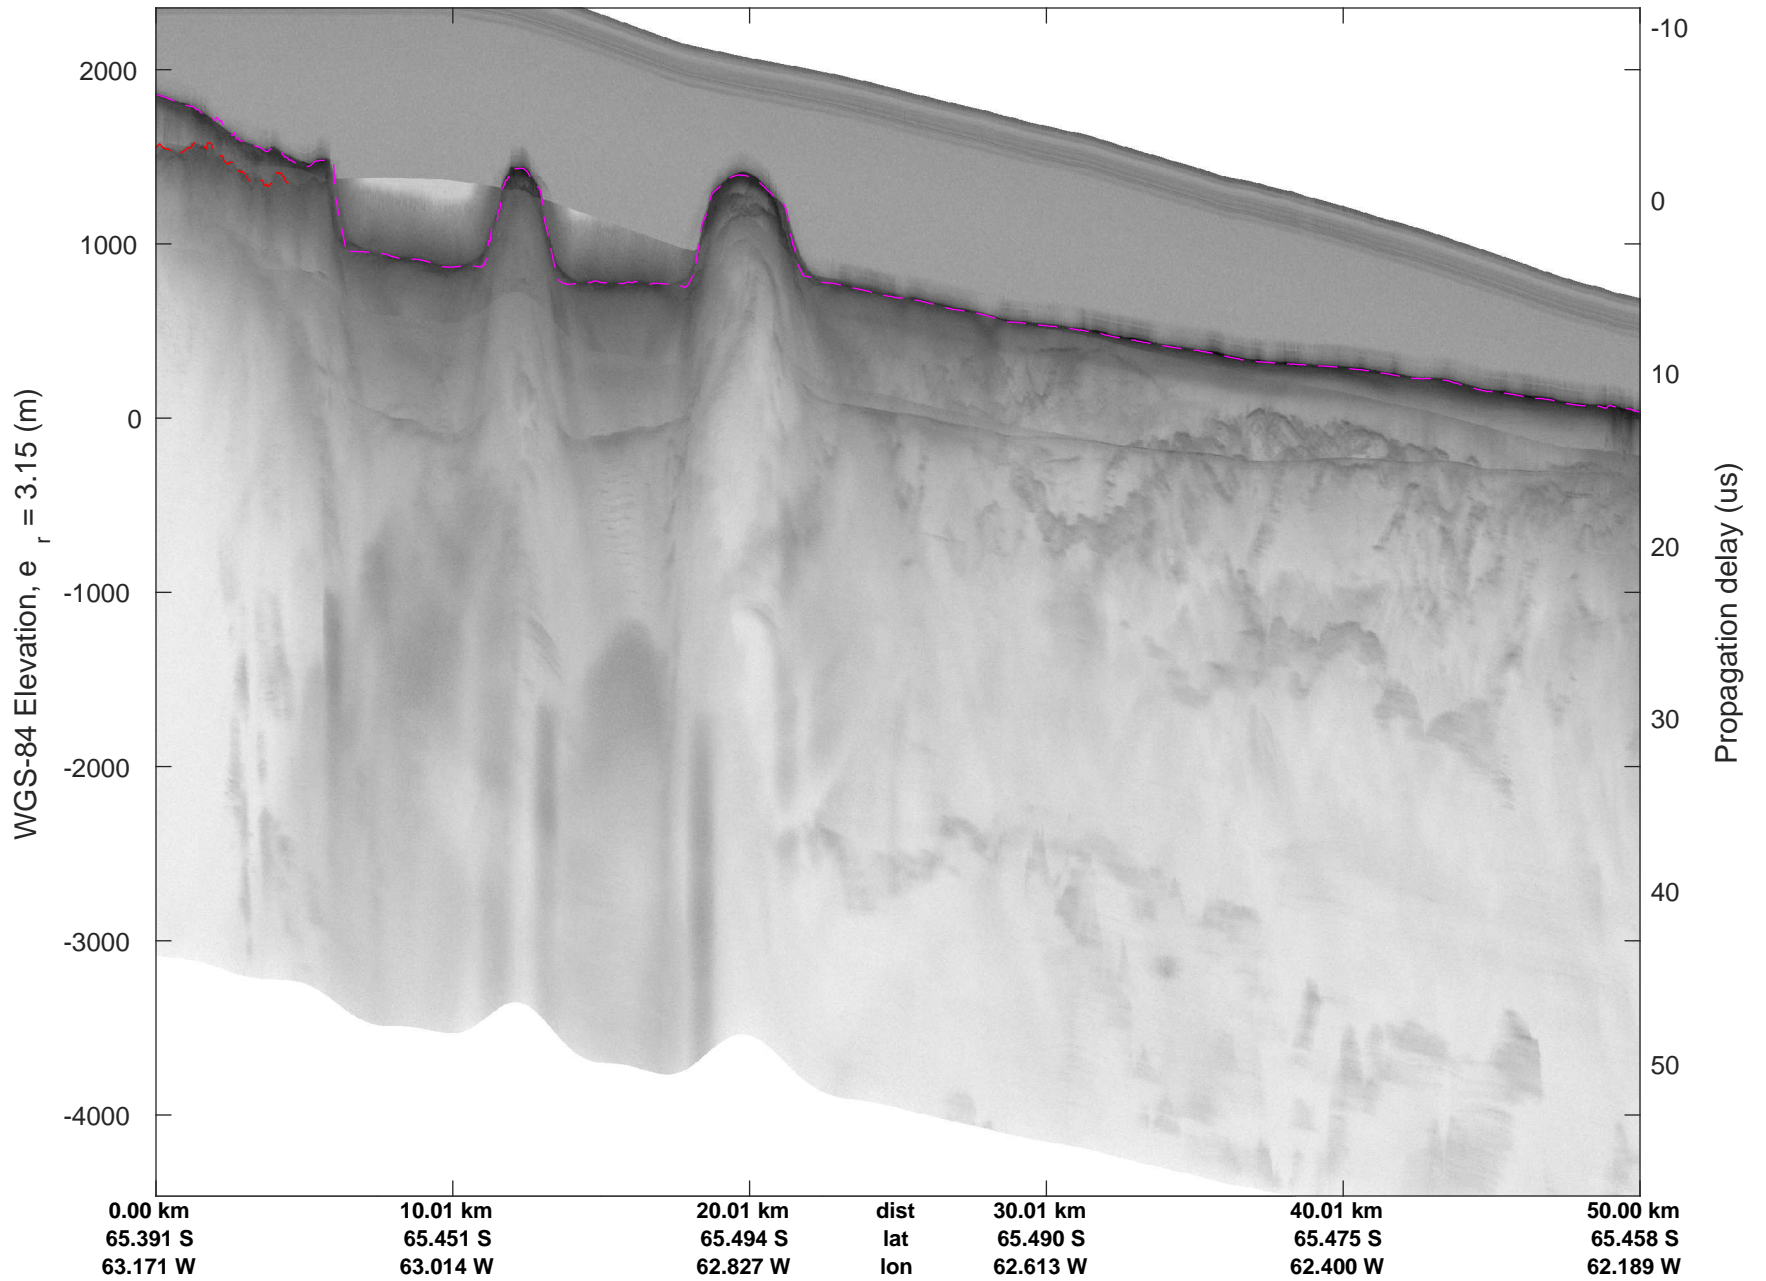

rds 2018_Antarctica_DC8: "North Peninsula IS-2" 20181016_01_008: 18:59:48.9 to 19:05:42.3 GPS