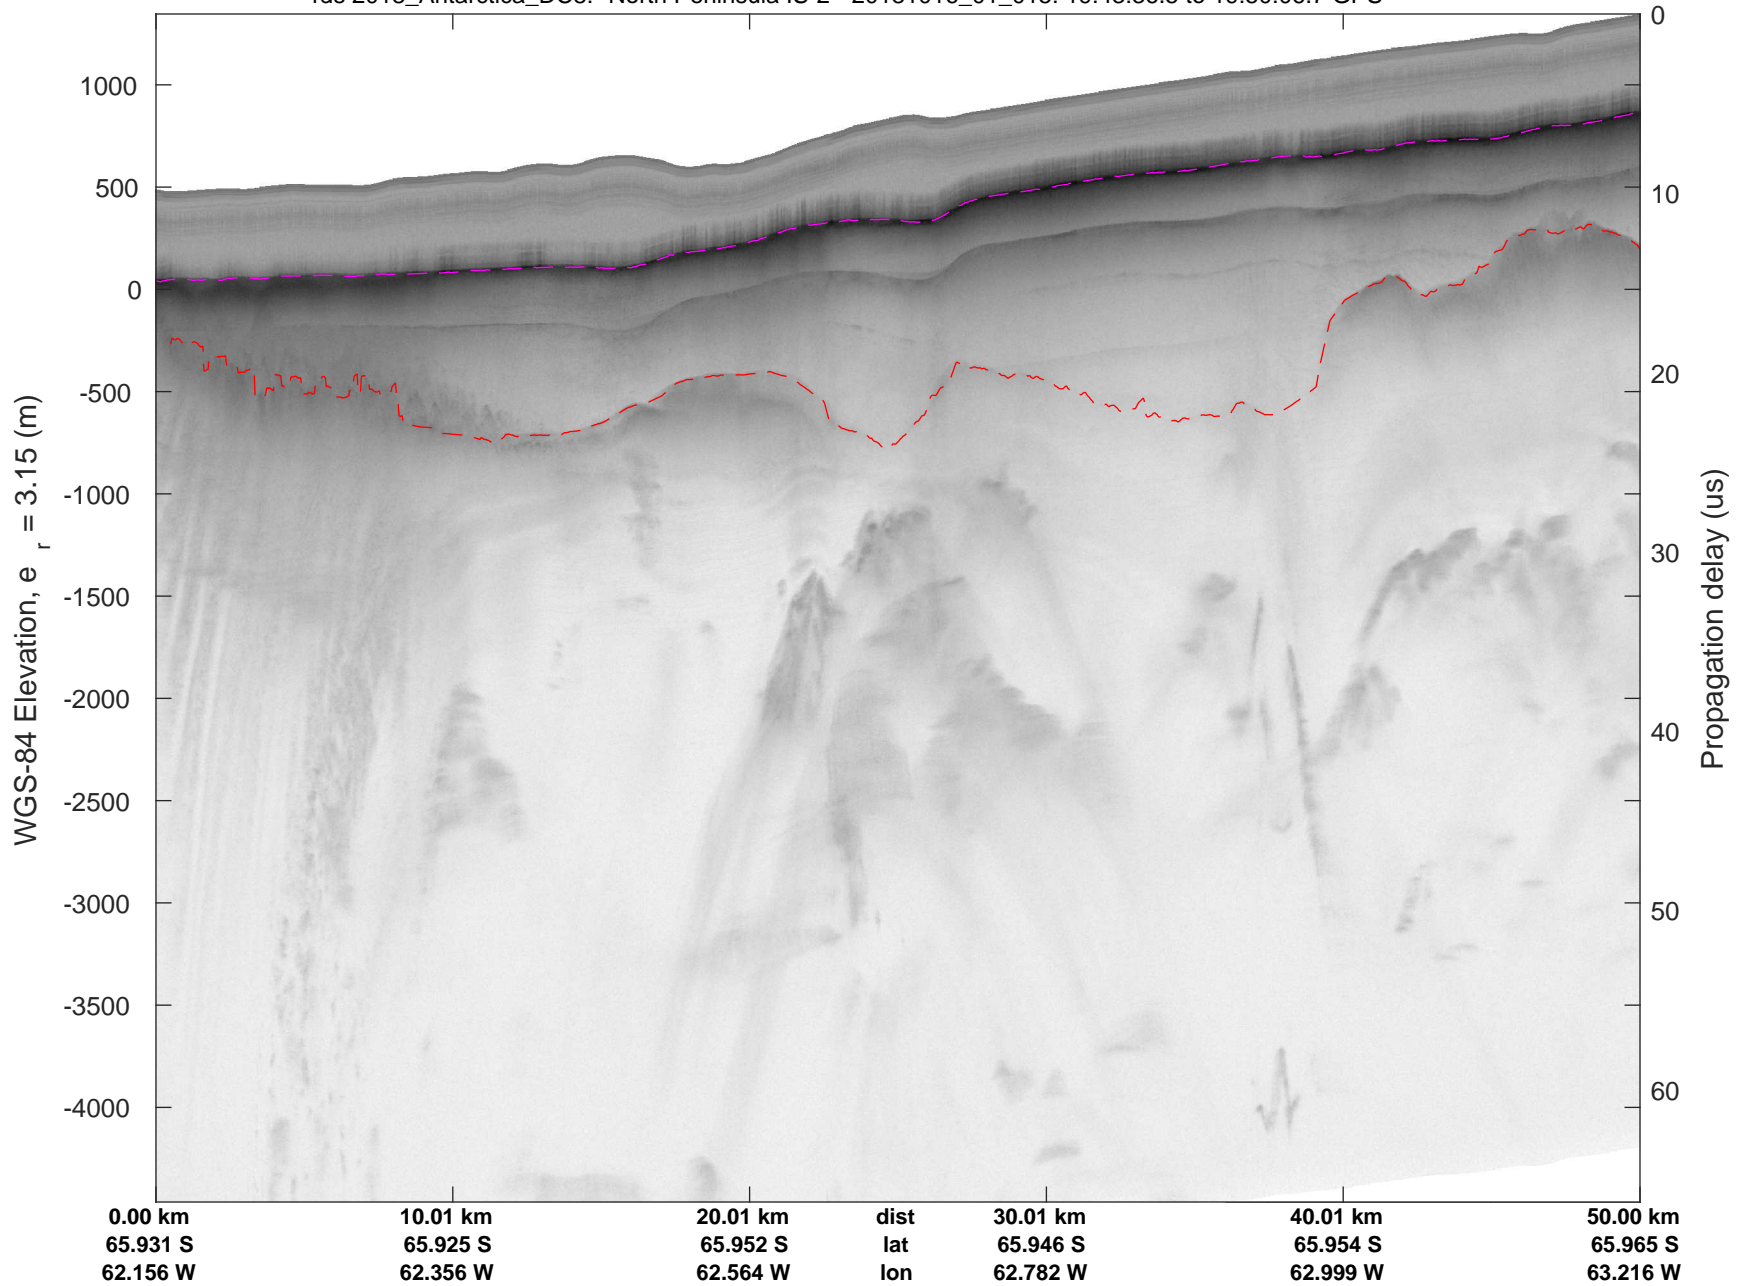

rds 2018_Antarctica_DC8: "North Peninsula IS-2" 20181016_01_015: 19:43:36.5 to 19:50:06.7 GPS