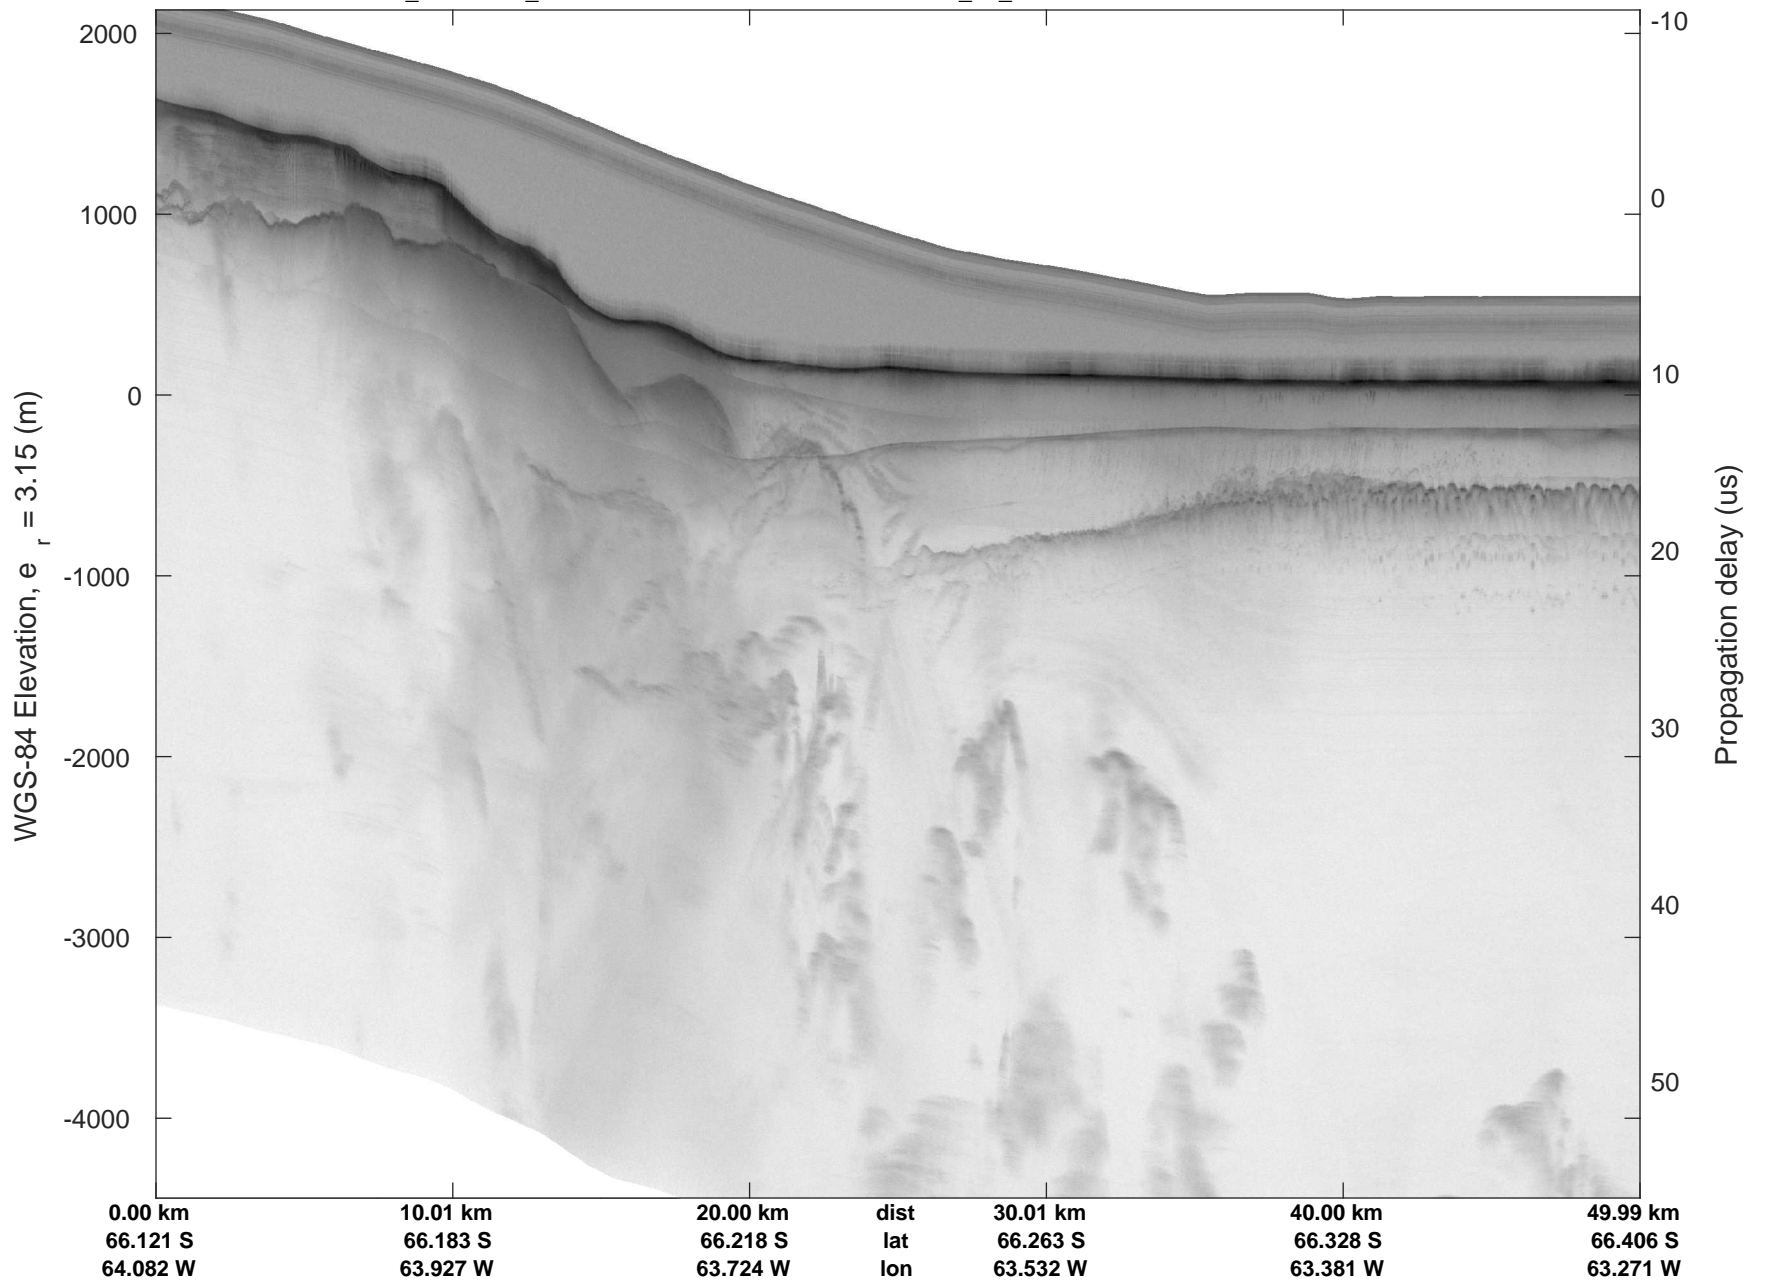

rds 2018_Antarctica_DC8: "North Peninsula IS-2" 20181016_01_017: 19:56:30.0 to 20:02:38.1 GPS