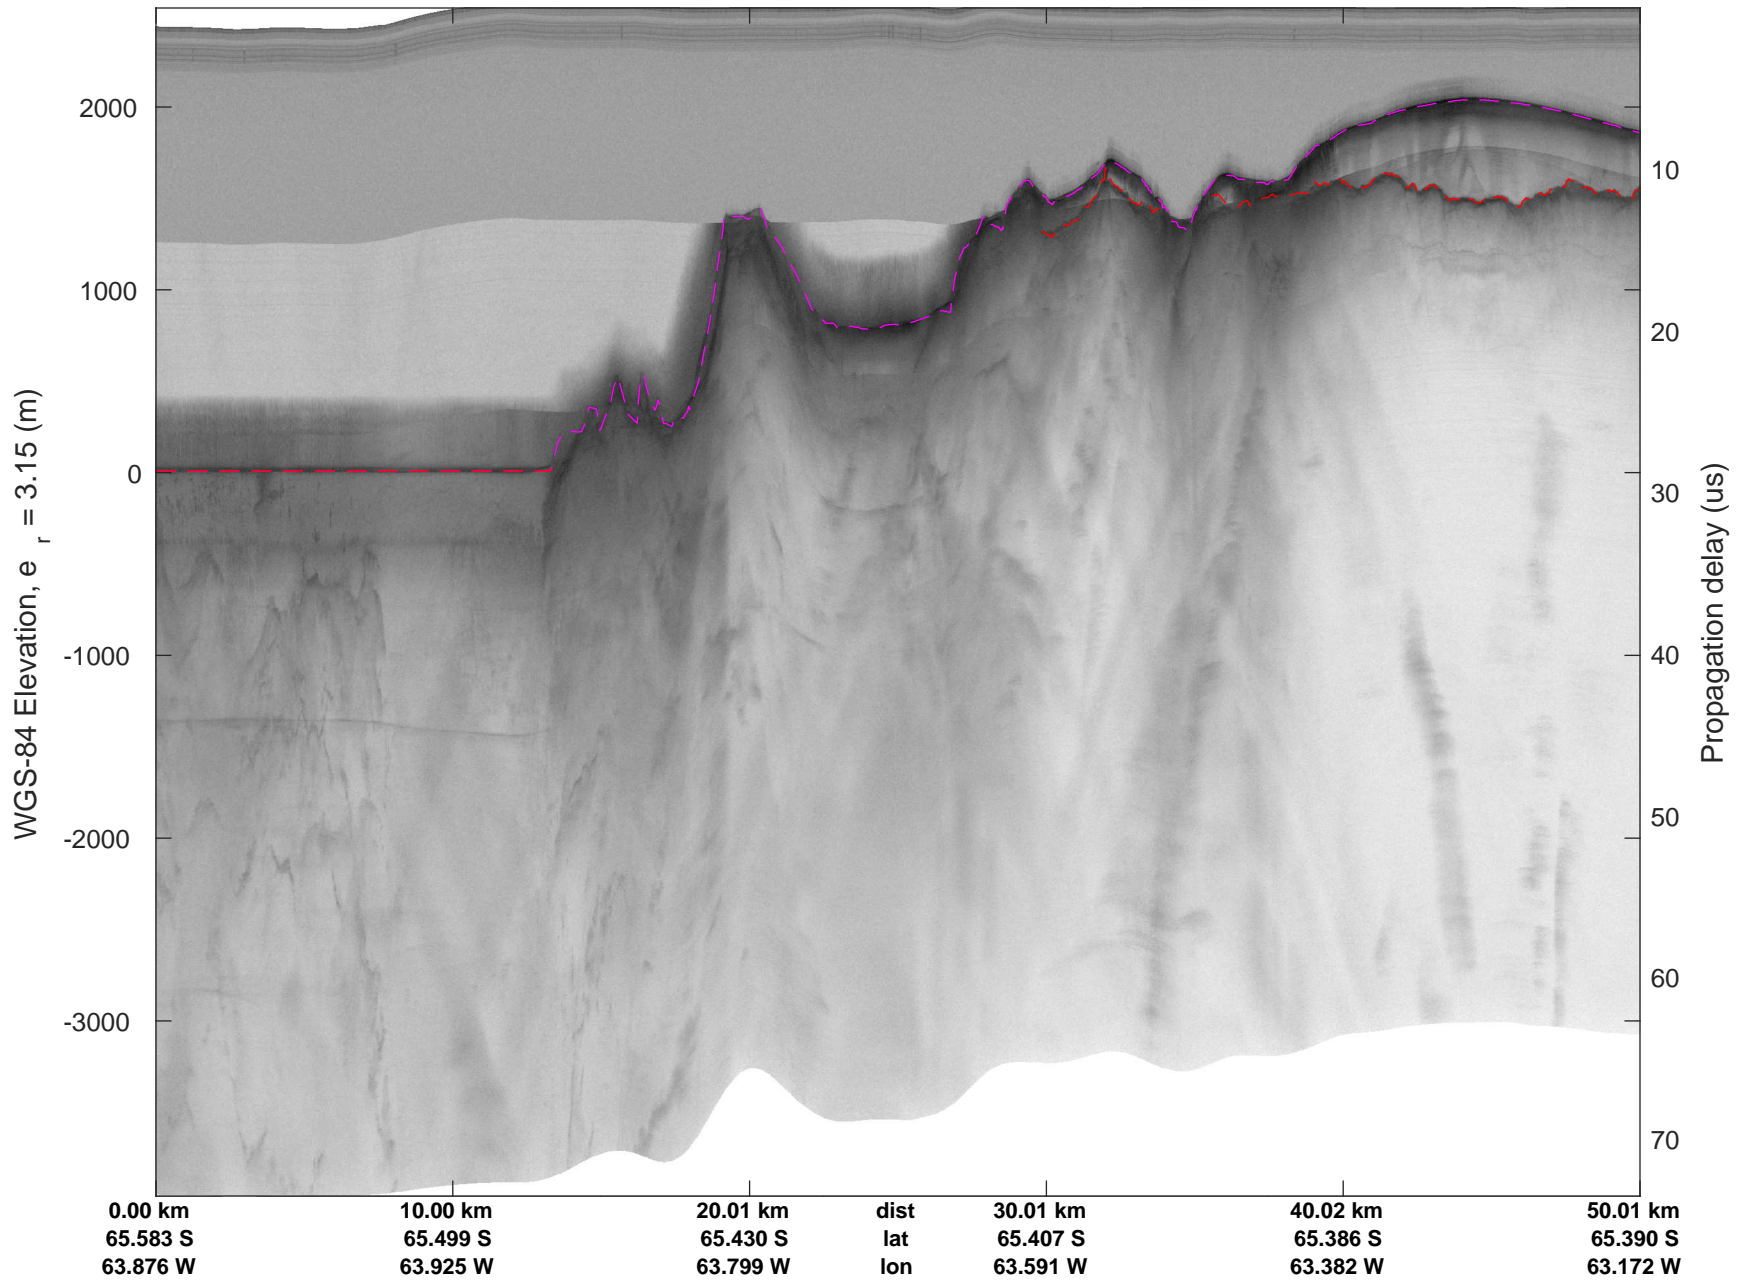

rds 2018_Antarctica_DC8: "North Peninsula IS-2" 20181016_01_007: 18:54:17.4 to 18:59:48.8 GPS