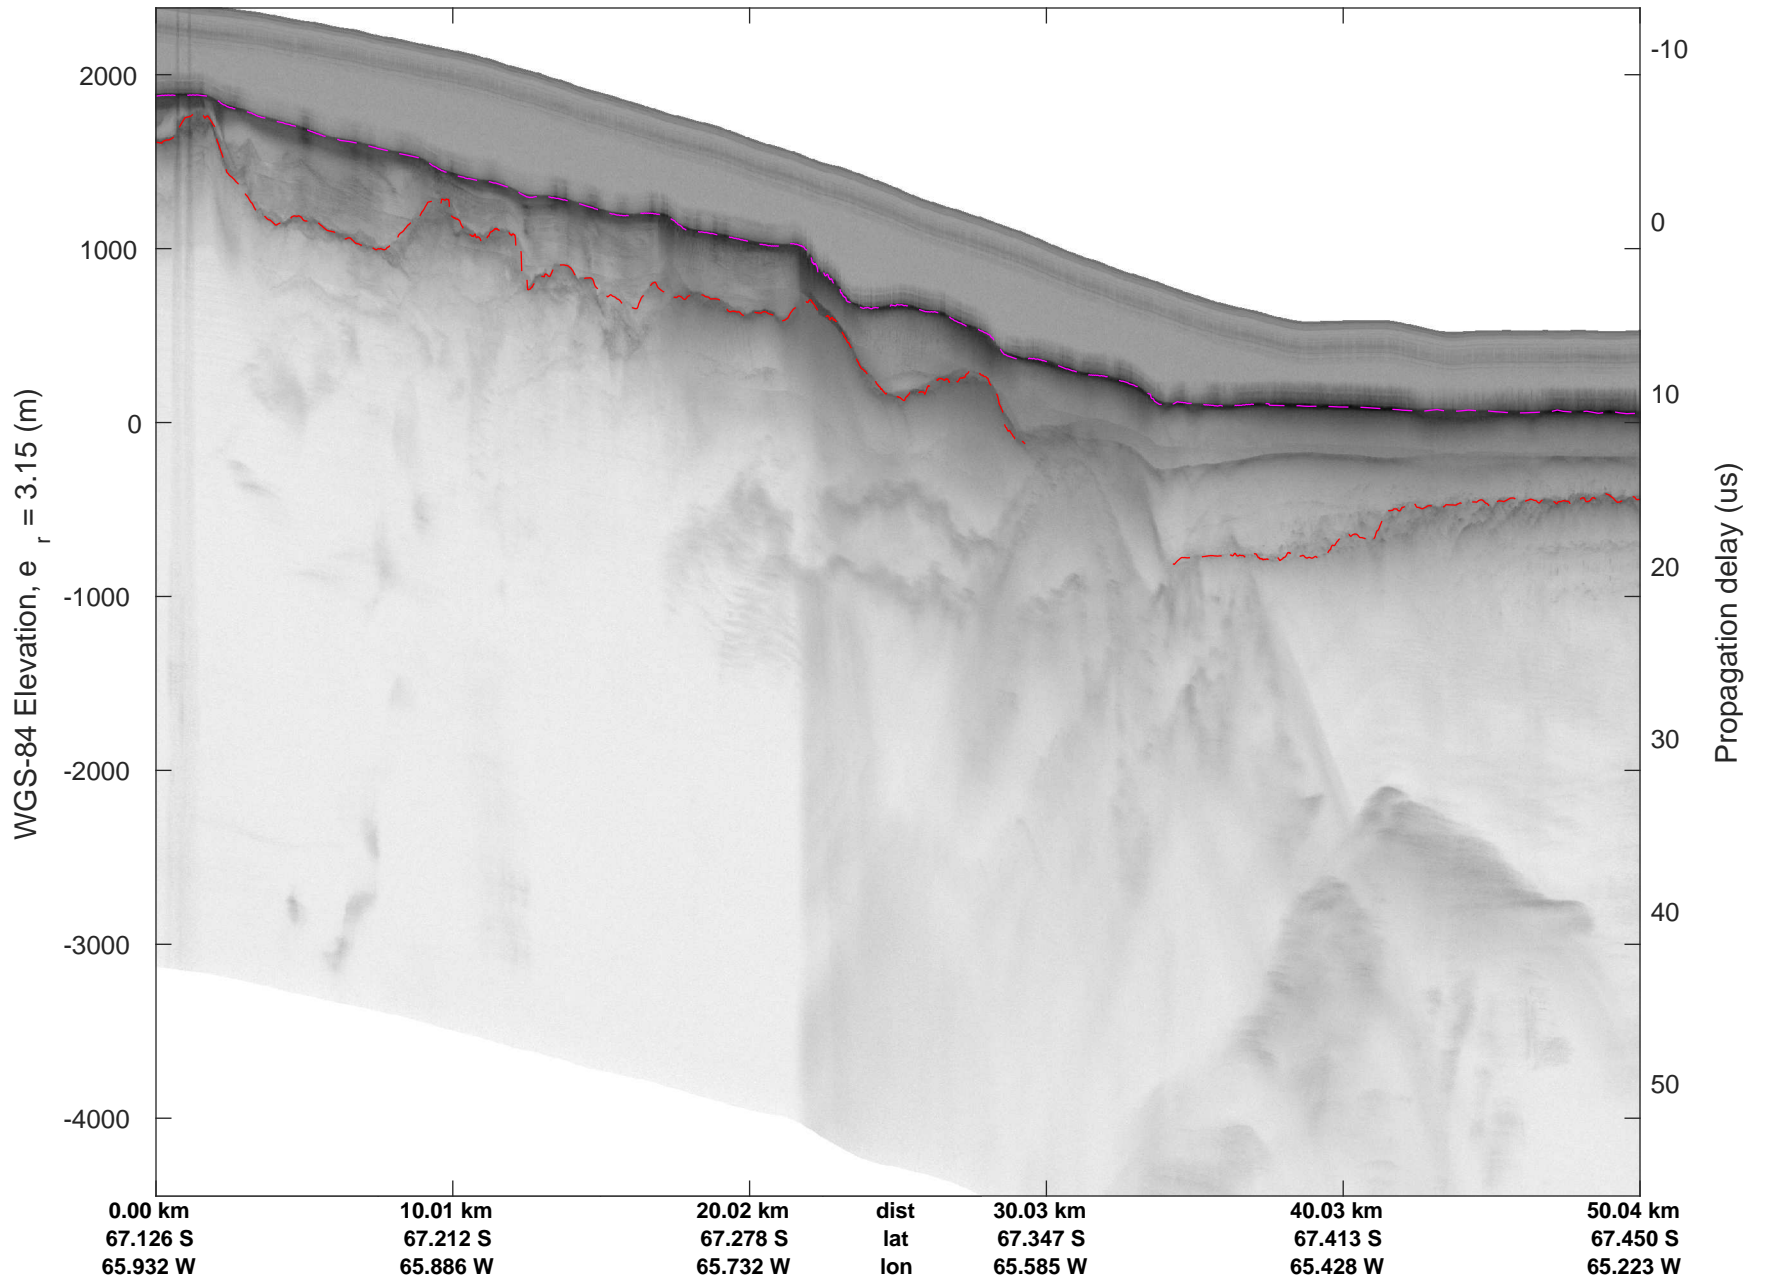

rds 2018_Antarctica_DC8: "North Peninsula IS-2" 20181016_01_029: 21:10:13.8 to 21:16:36.6 GPS