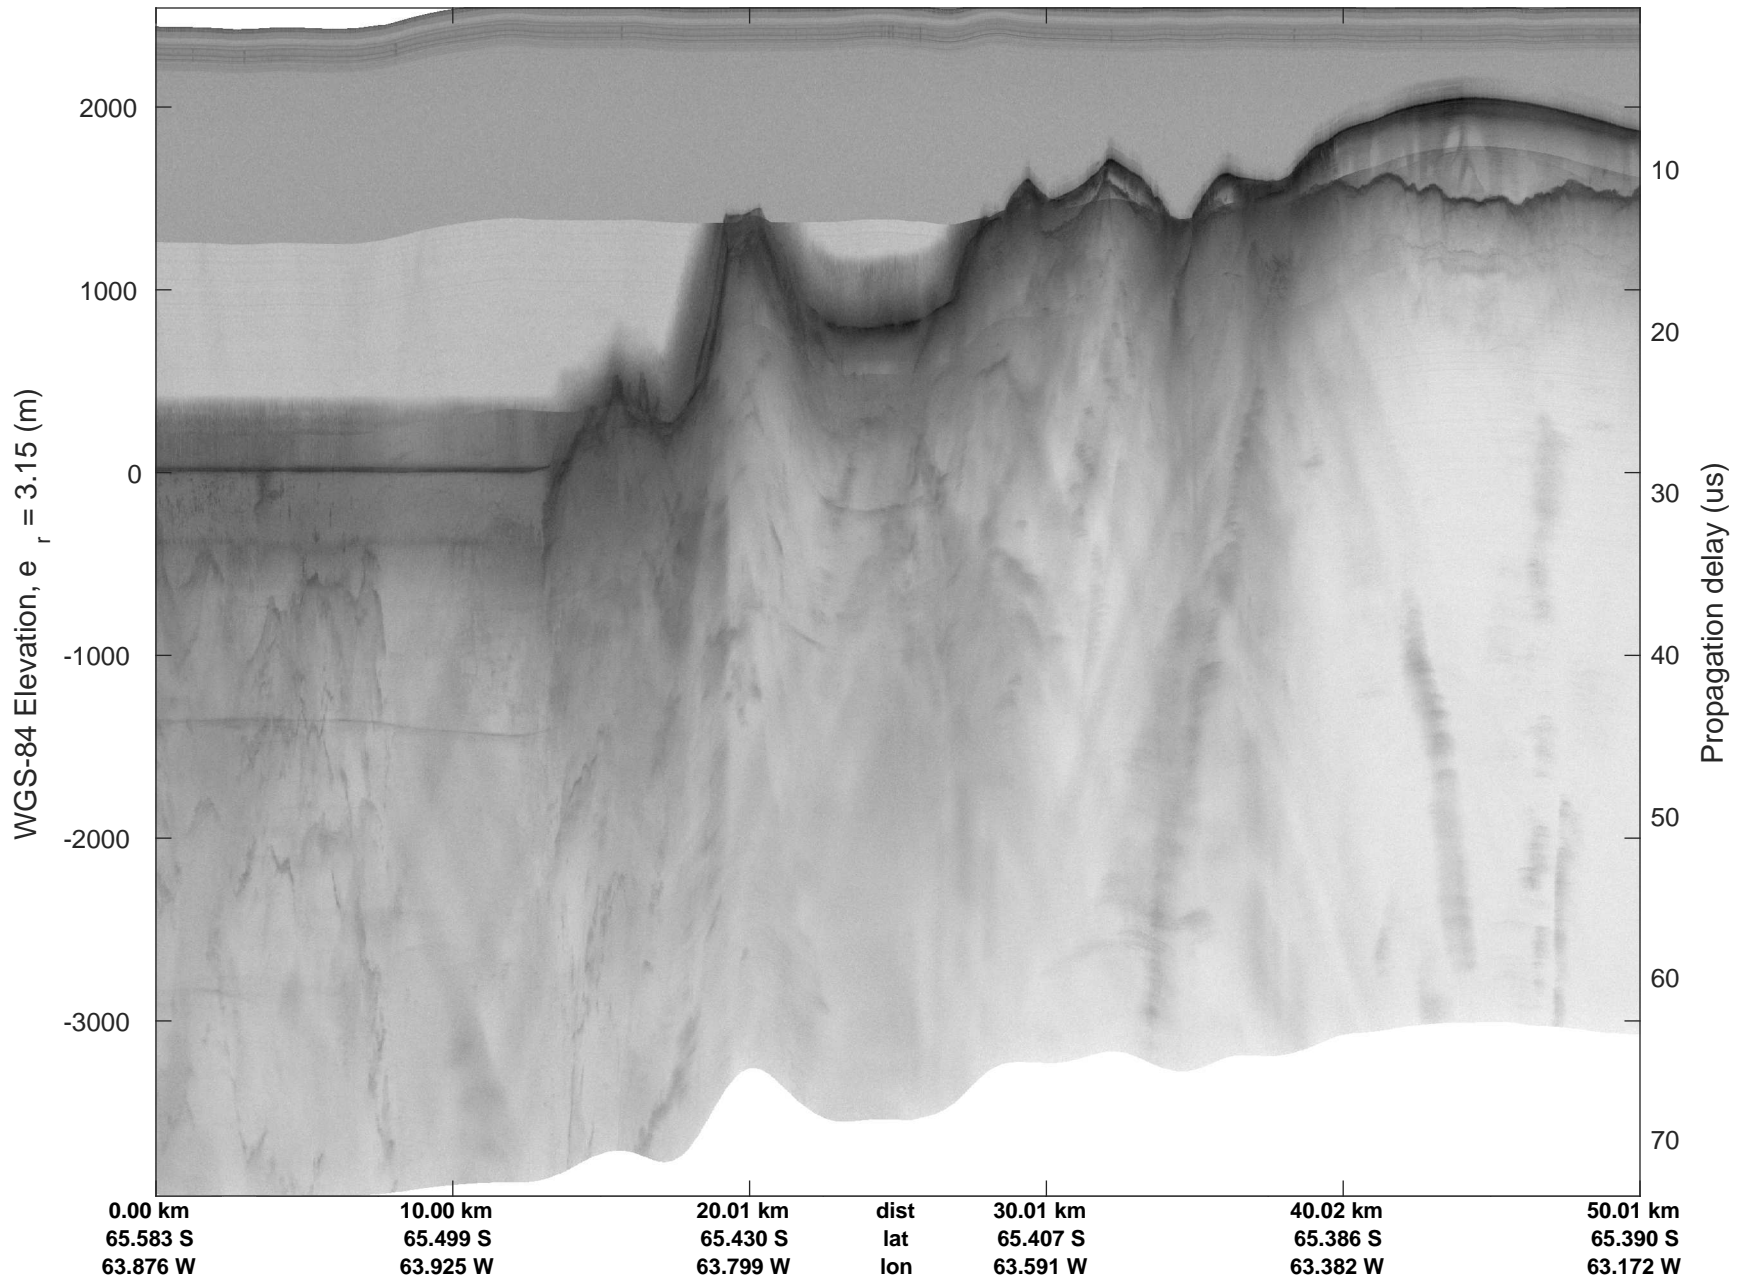

rds 2018_Antarctica_DC8: "North Peninsula IS-2" 20181016_01_007: 18:54:17.4 to 18:59:48.8 GPS