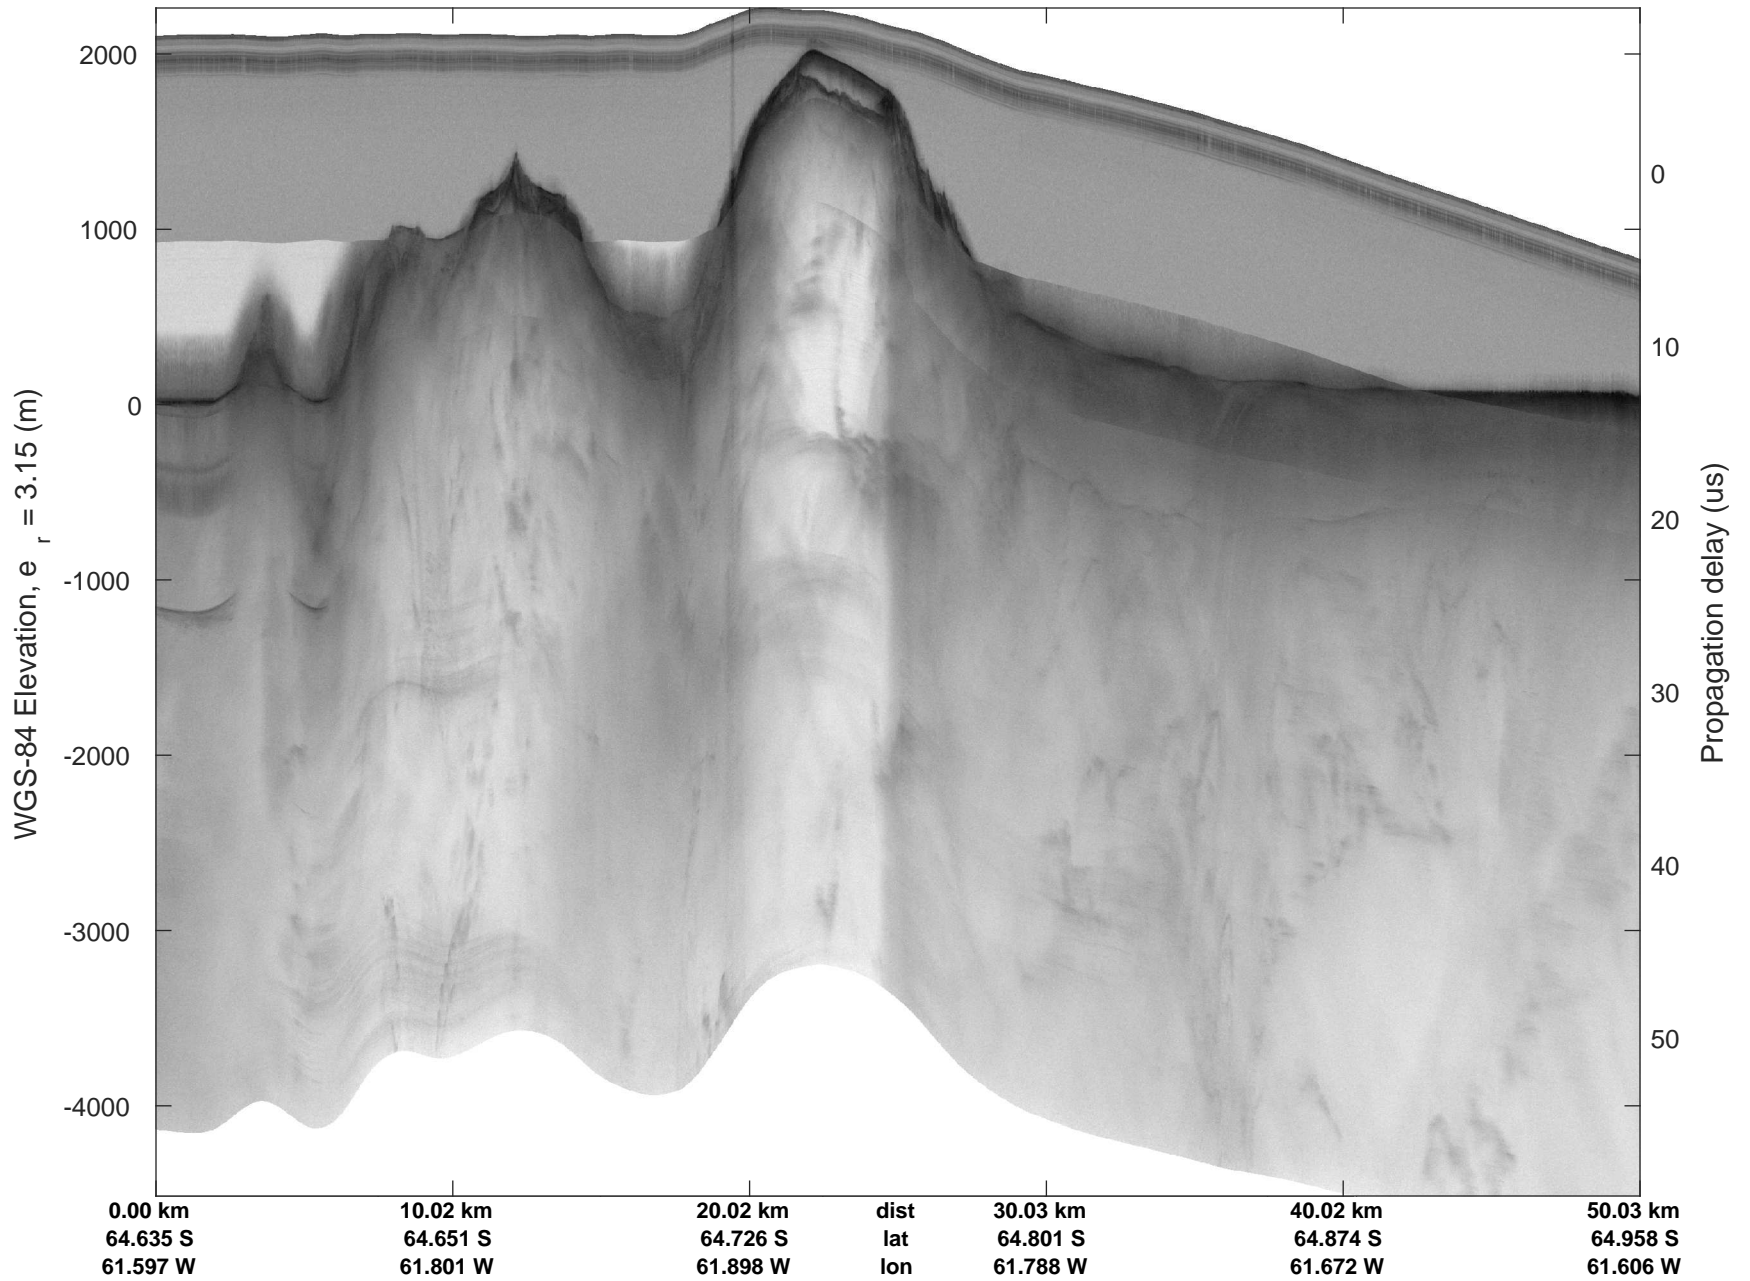

rds 2018_Antarctica_DC8: "North Peninsula IS-2" 20181016_01_003: 18:30:22.6 to 18:36:16.4 GPS