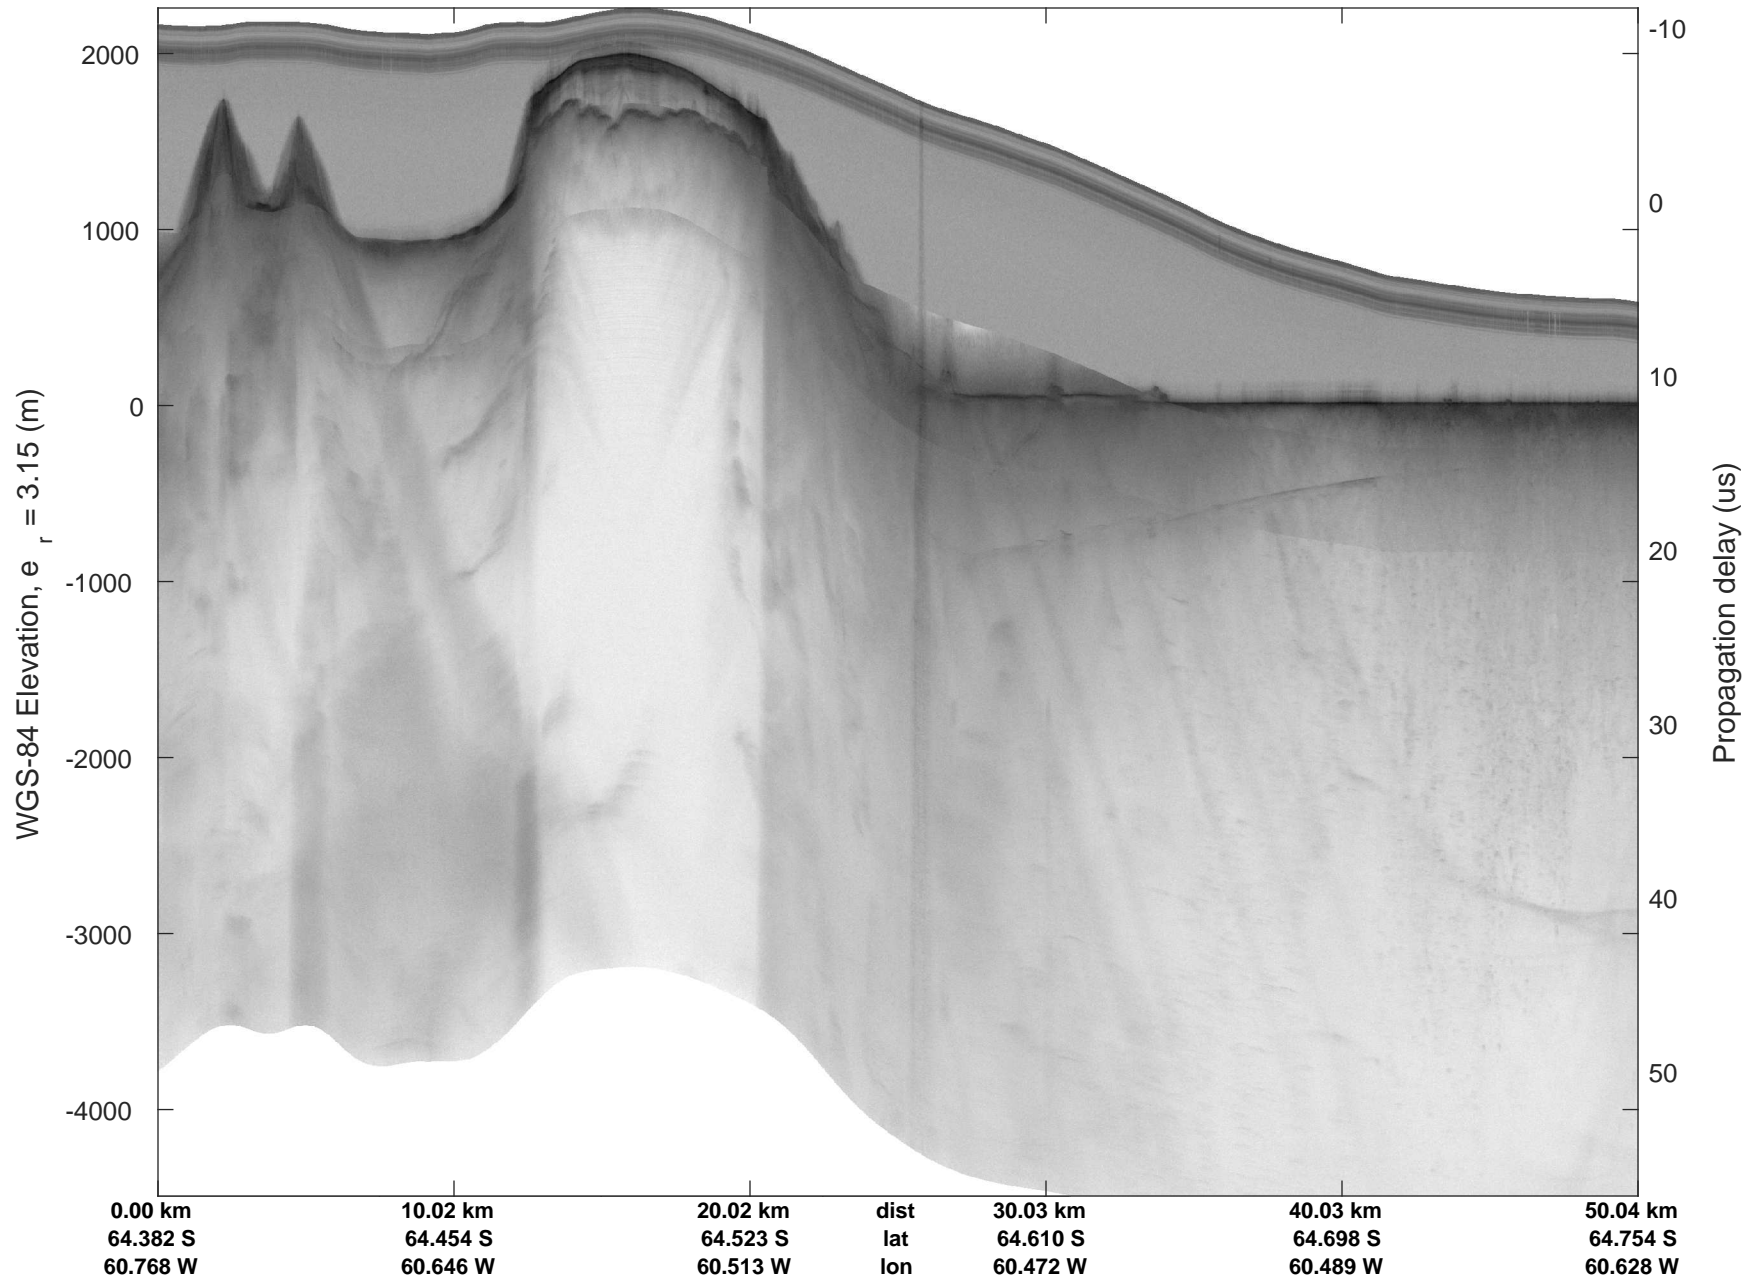

rds 2018_Antarctica_DC8: "North Peninsula IS-2" 20181016_01_001: 18:18:27.5 to 18:24:24.3 GPS

rds 2018_Antarctica_DC8: "North Peninsula IS-2" 20181016_01_001: 18:18:27.5 to 18:24:24.3 GPS

rds 2018_Antarctica_DC8: "North Peninsula IS-2" 20181016_01_002: 18:24:24.4 to 18:30:22.5 GPS