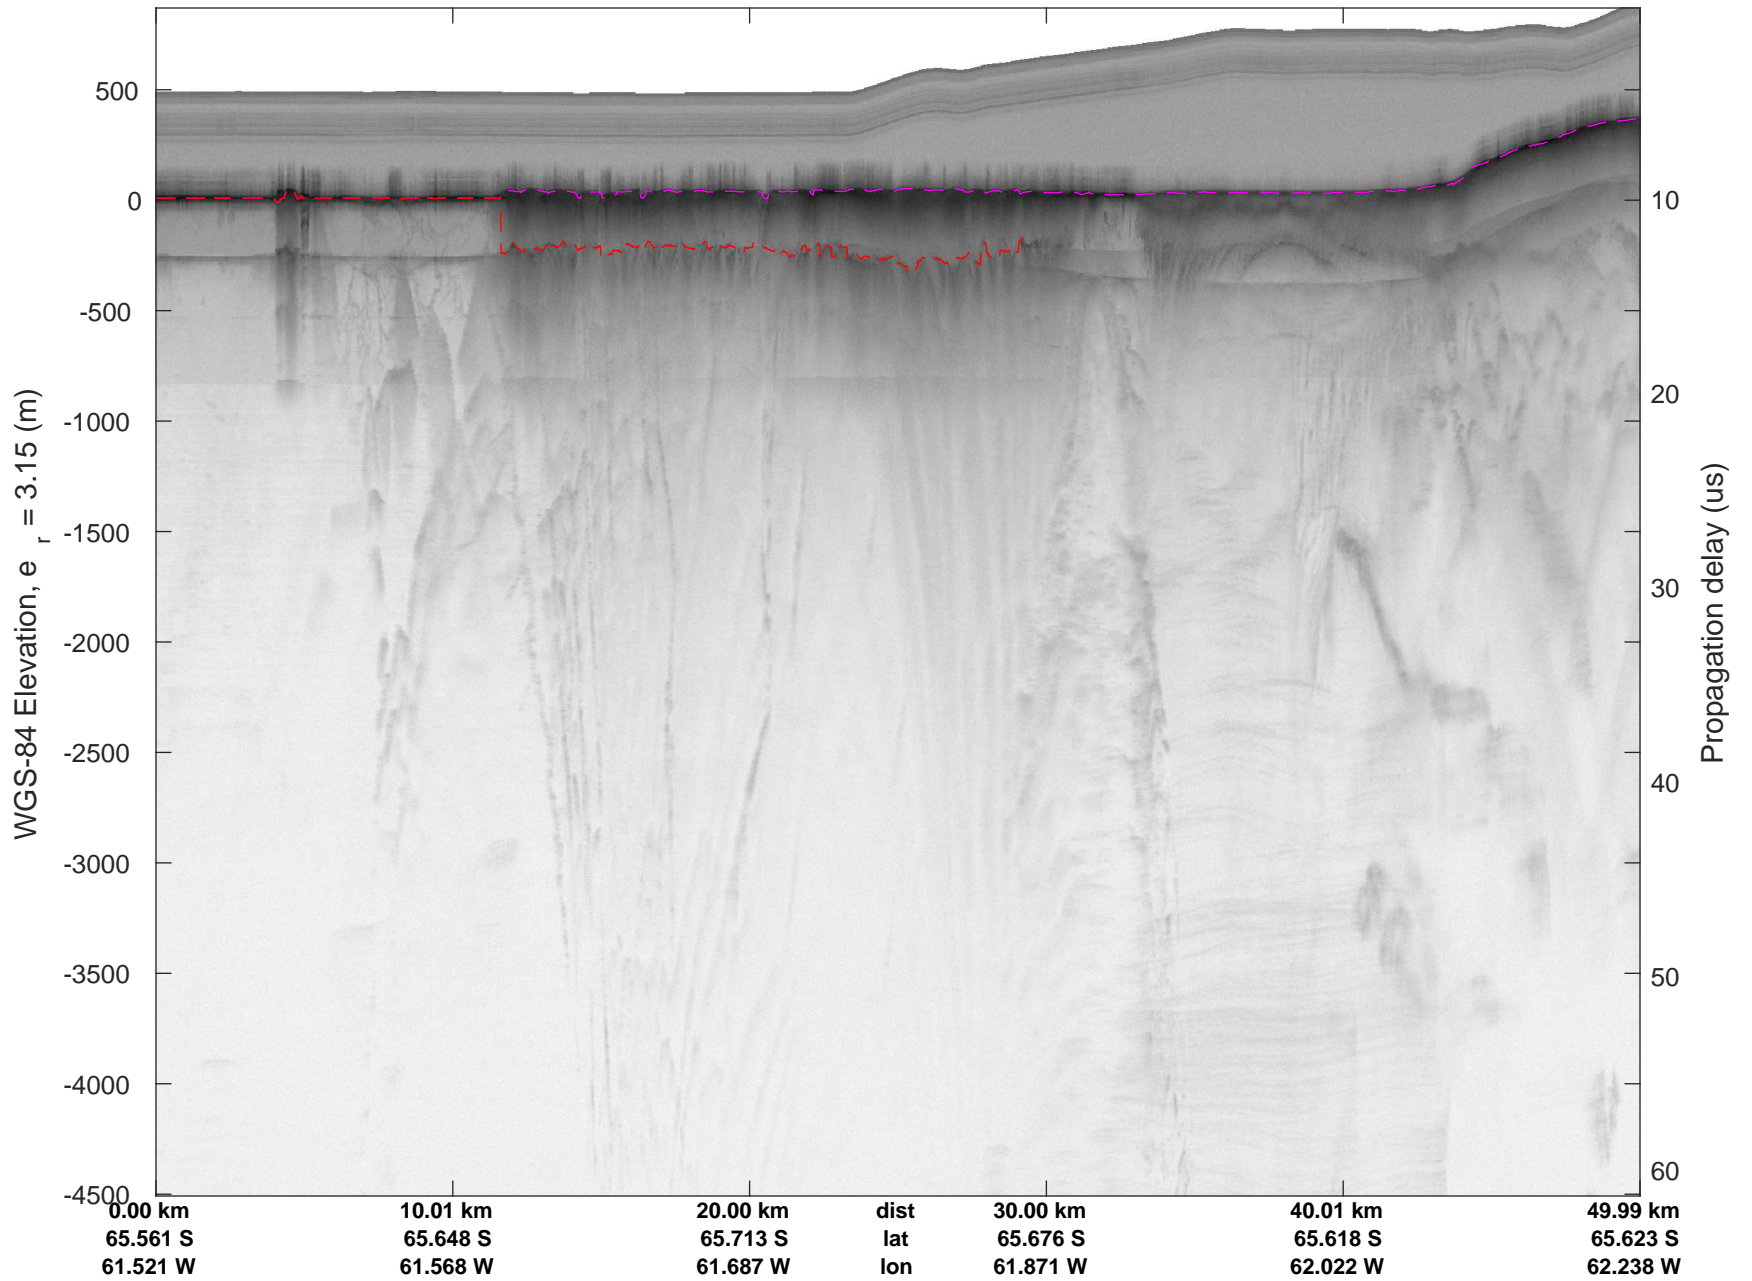

rds 2018_Antarctica_DC8: "North Peninsula IS-2" 20181016_01_010: 19:12:01.6 to 19:18:29.5 GPS