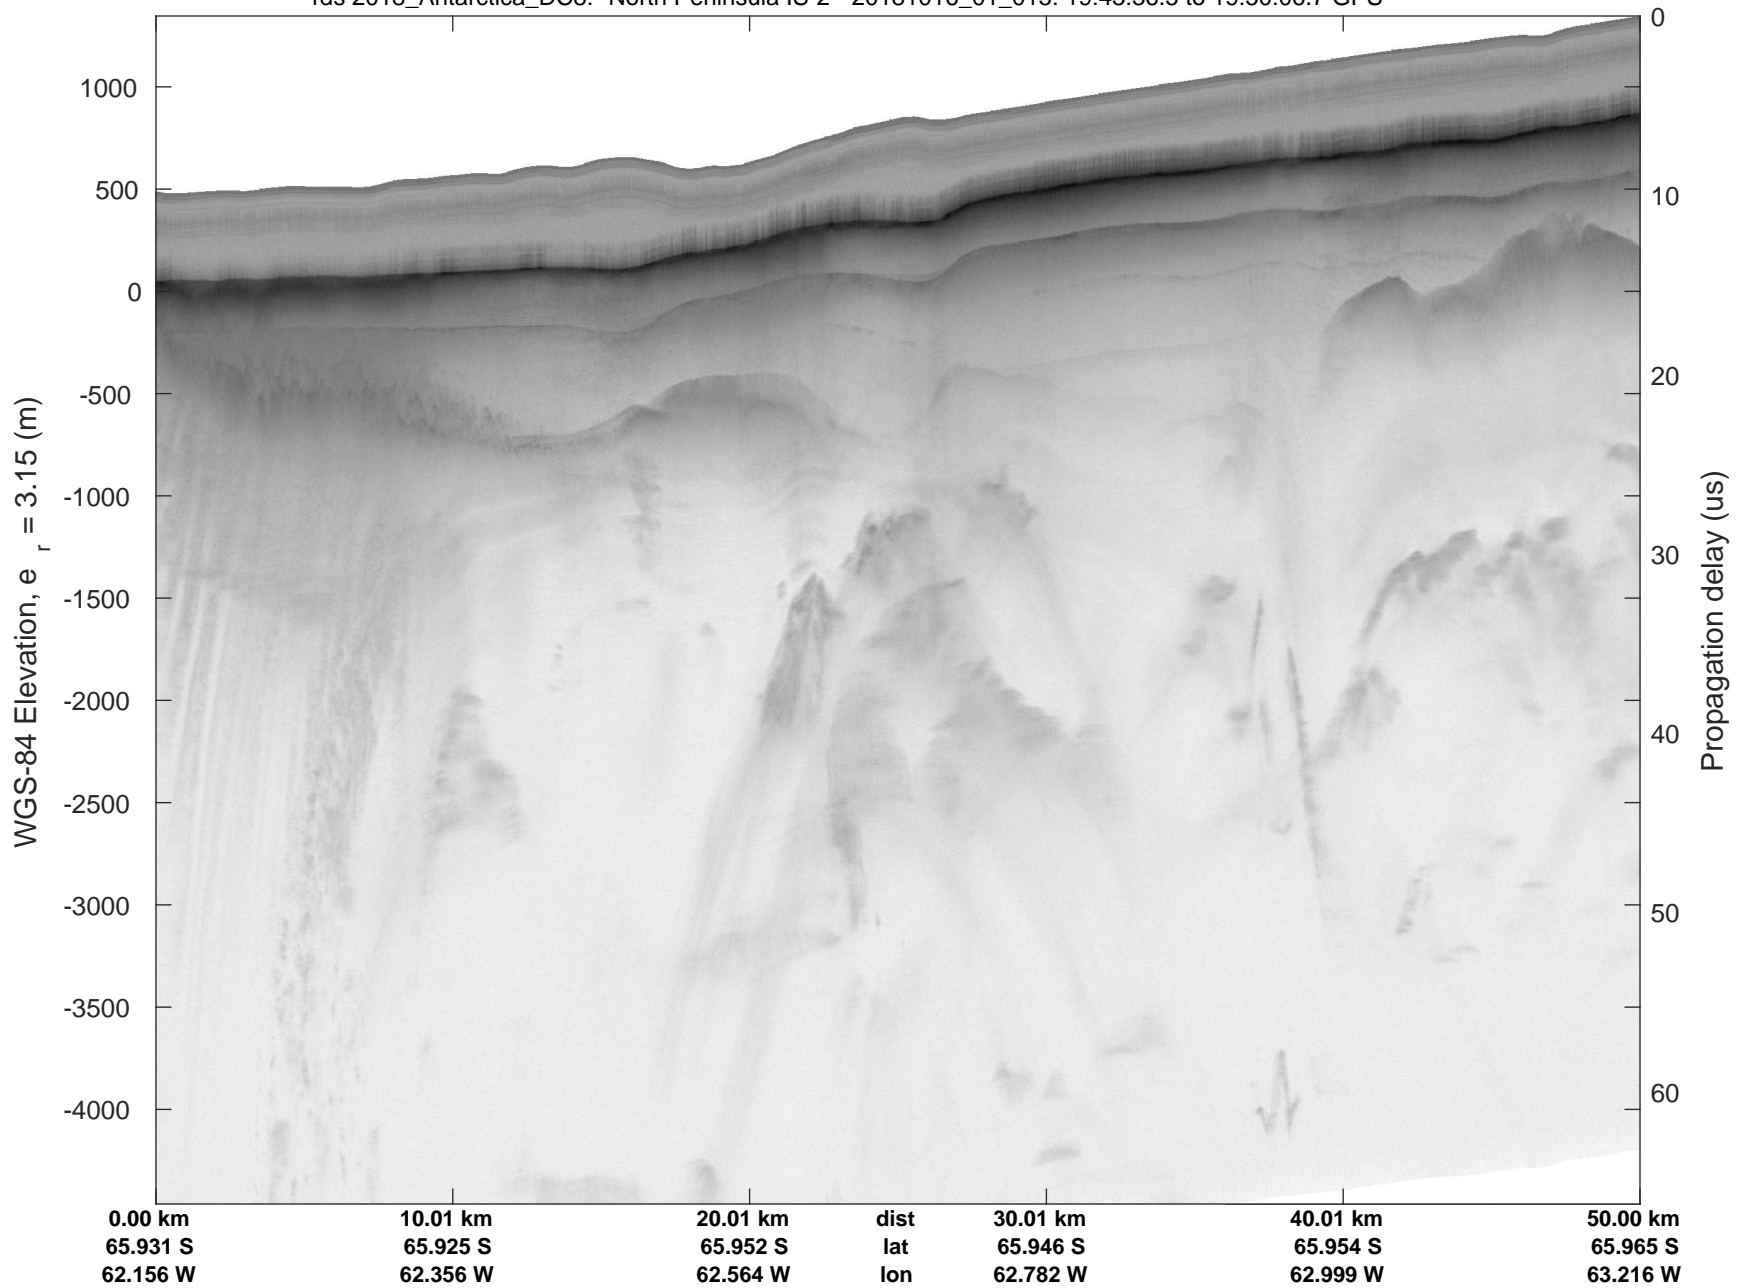

rds 2018_Antarctica_DC8: "North Peninsula IS-2" 20181016_01_015: 19:43:36.5 to 19:50:06.7 GPS