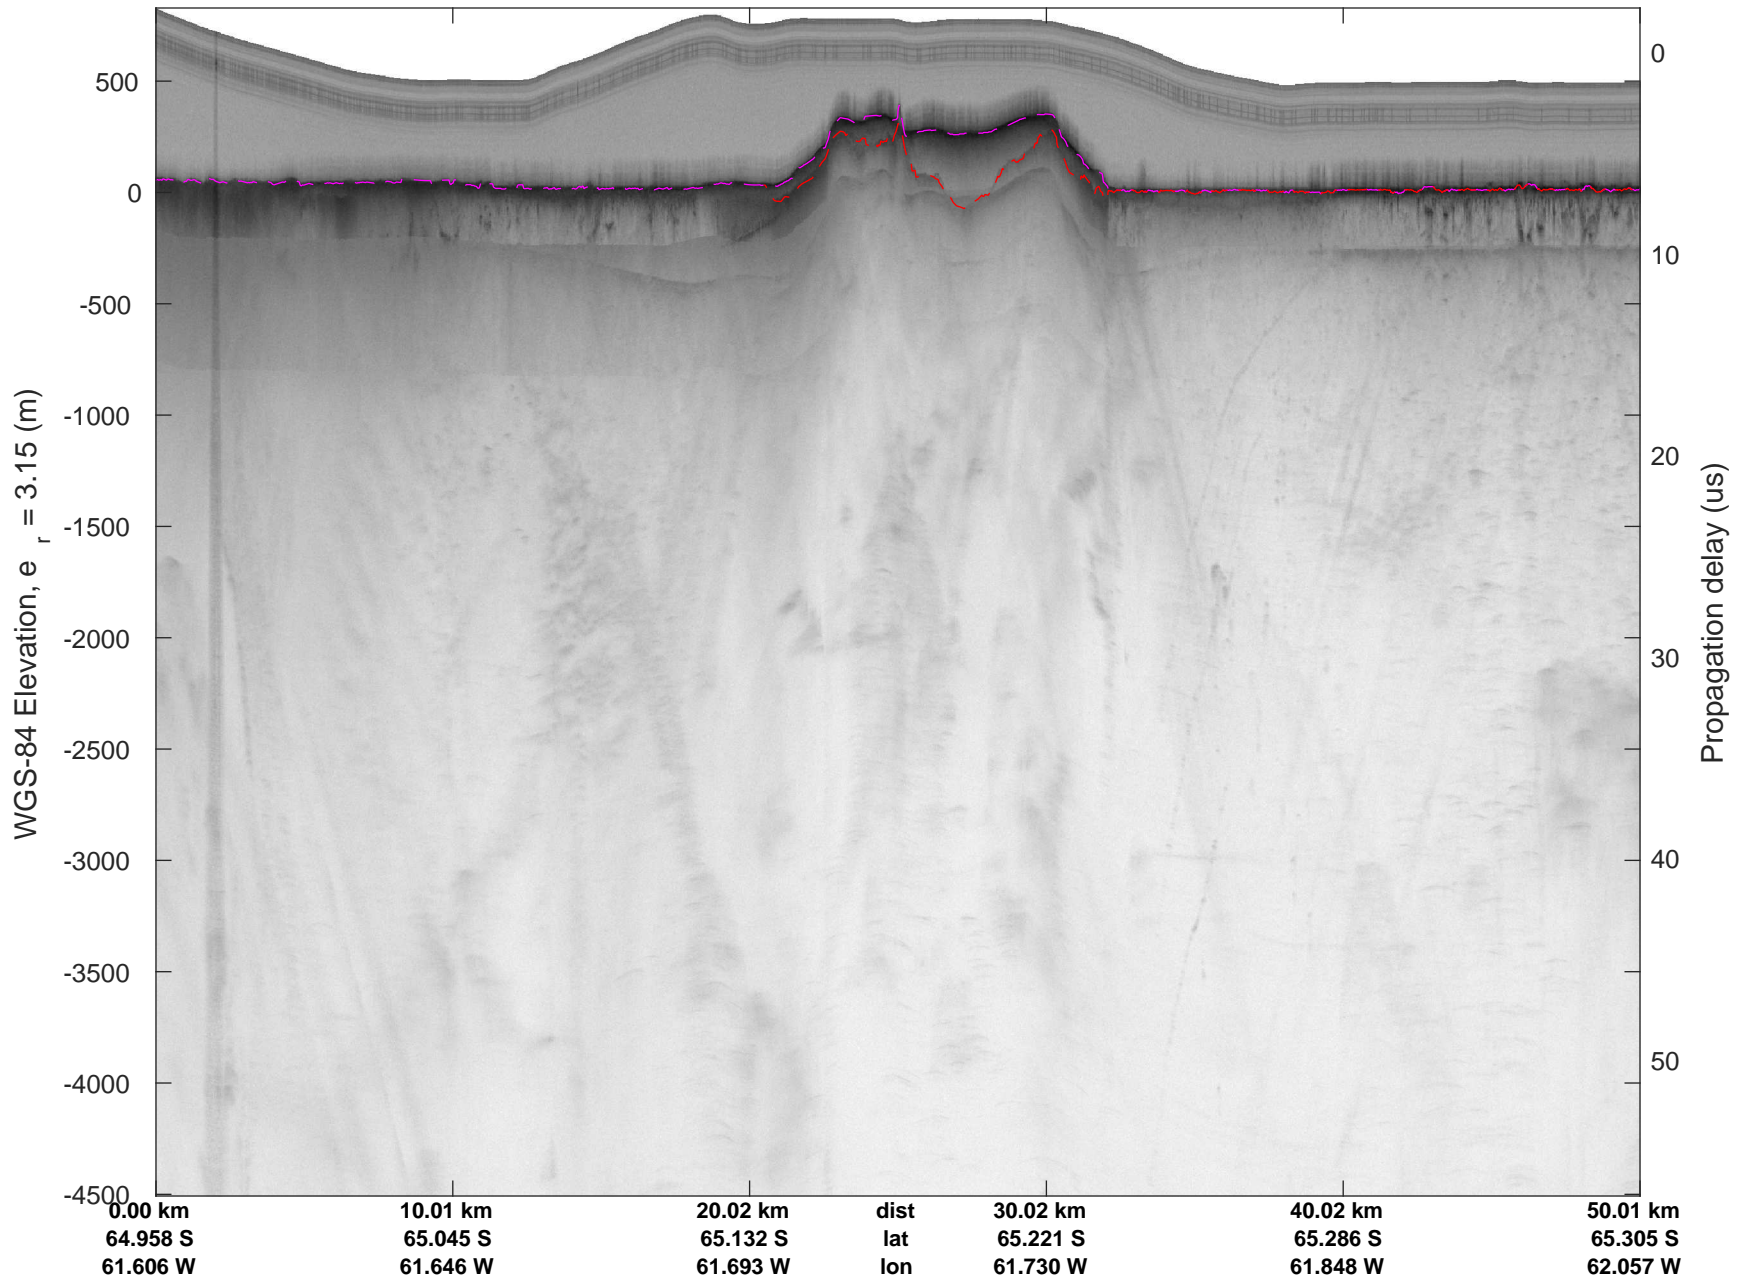

rds 2018_Antarctica_DC8: "North Peninsula IS-2" 20181016_01_004: 18:36:16.5 to 18:42:23.7 GPS