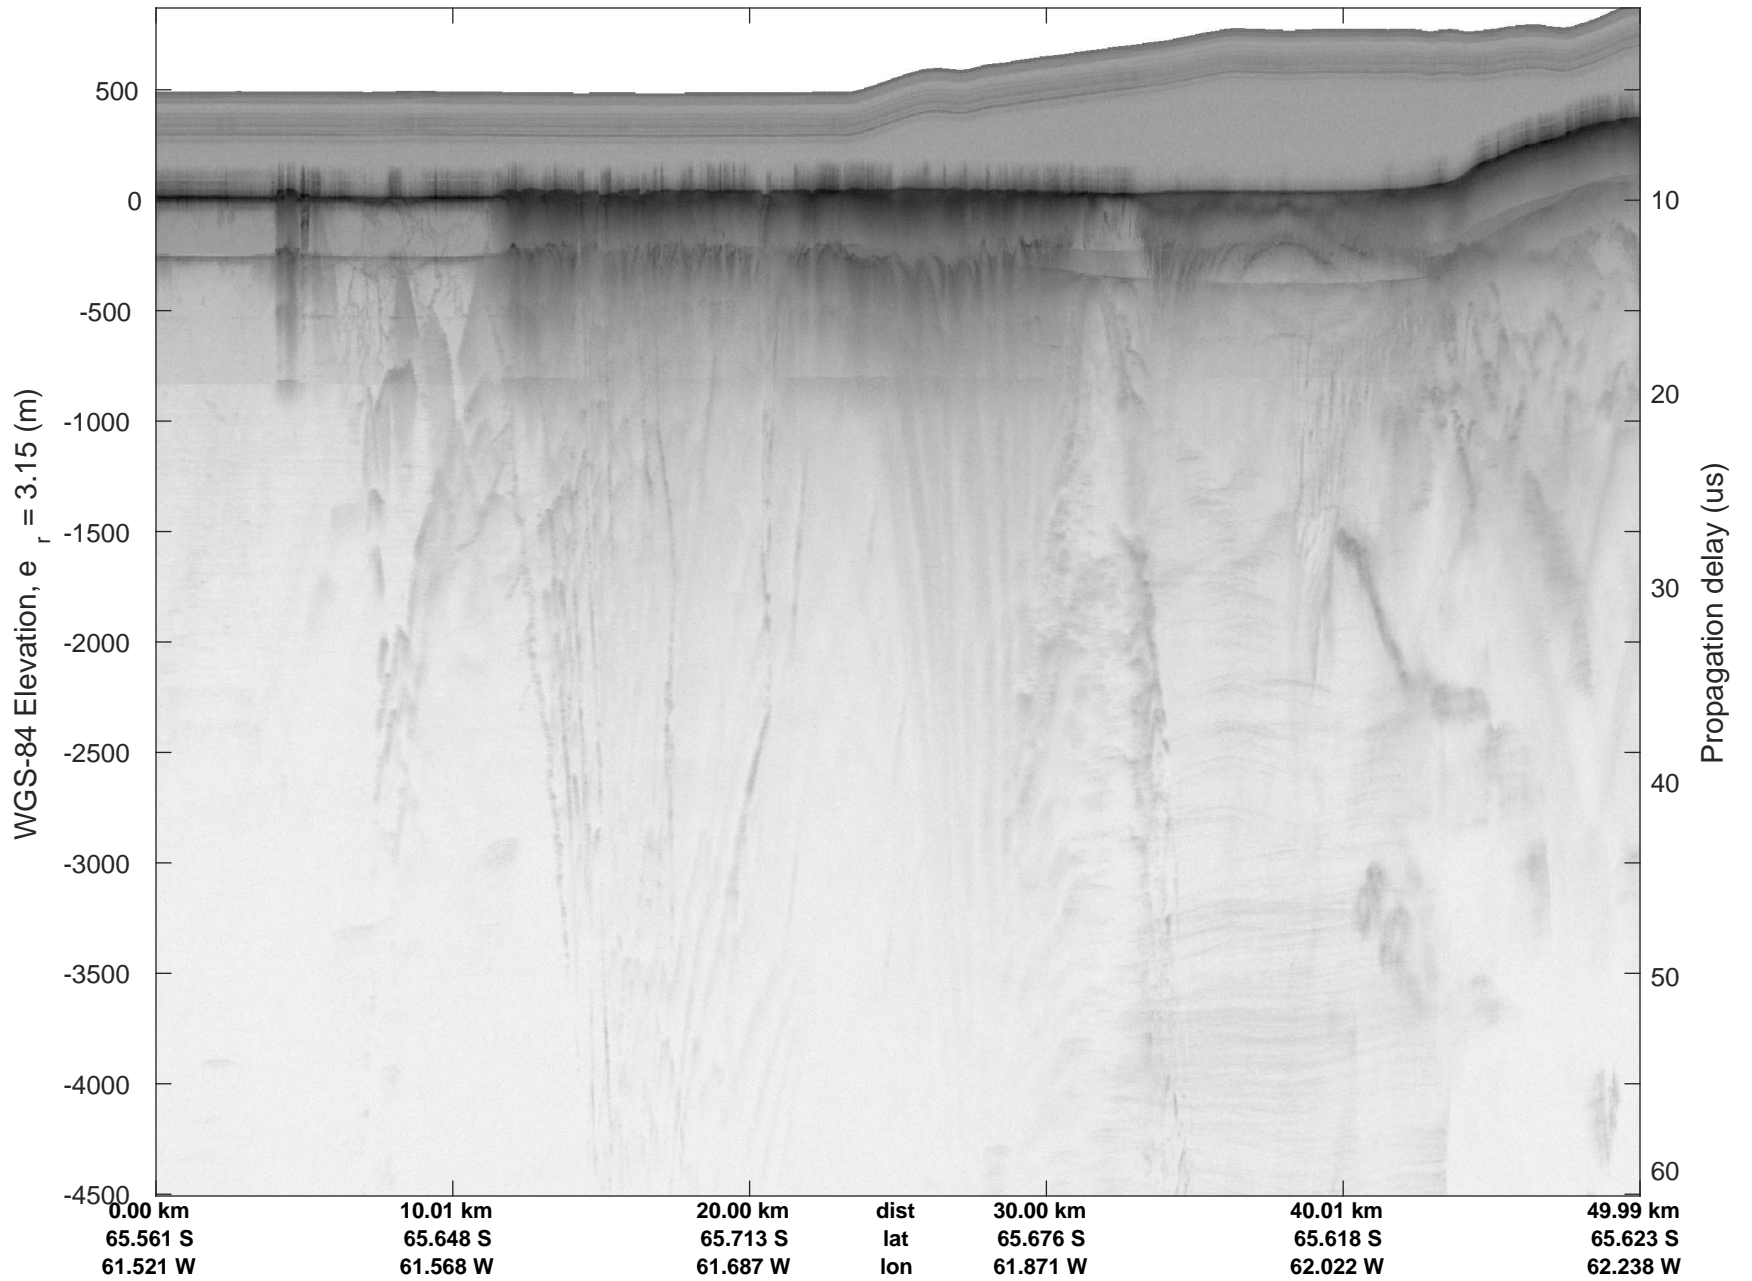

rds 2018_Antarctica_DC8: "North Peninsula IS-2" 20181016_01_010: 19:12:01.6 to 19:18:29.5 GPS