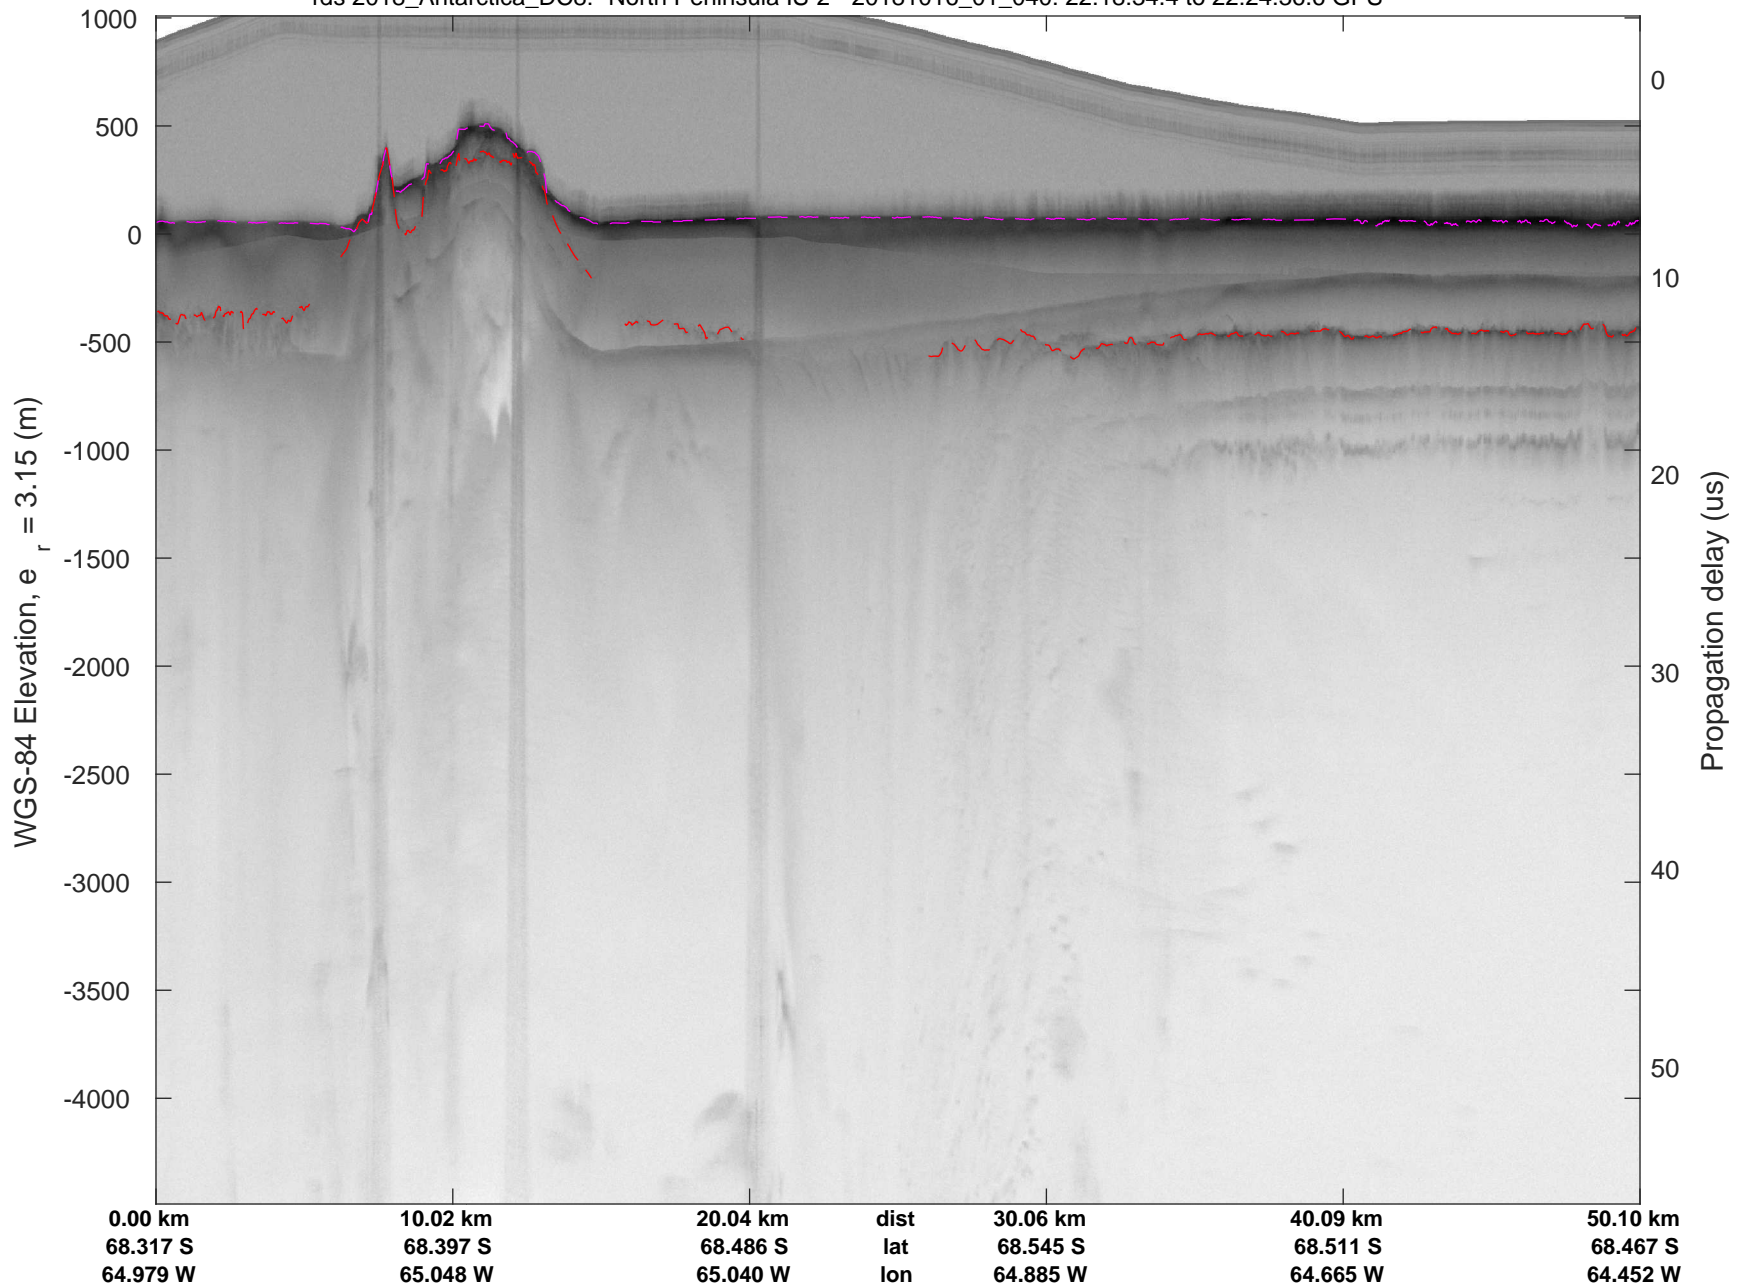

rds 2018_Antarctica_DC8: "North Peninsula IS-2" 20181016_01_040: 22:18:34.4 to 22:24:36.6 GPS