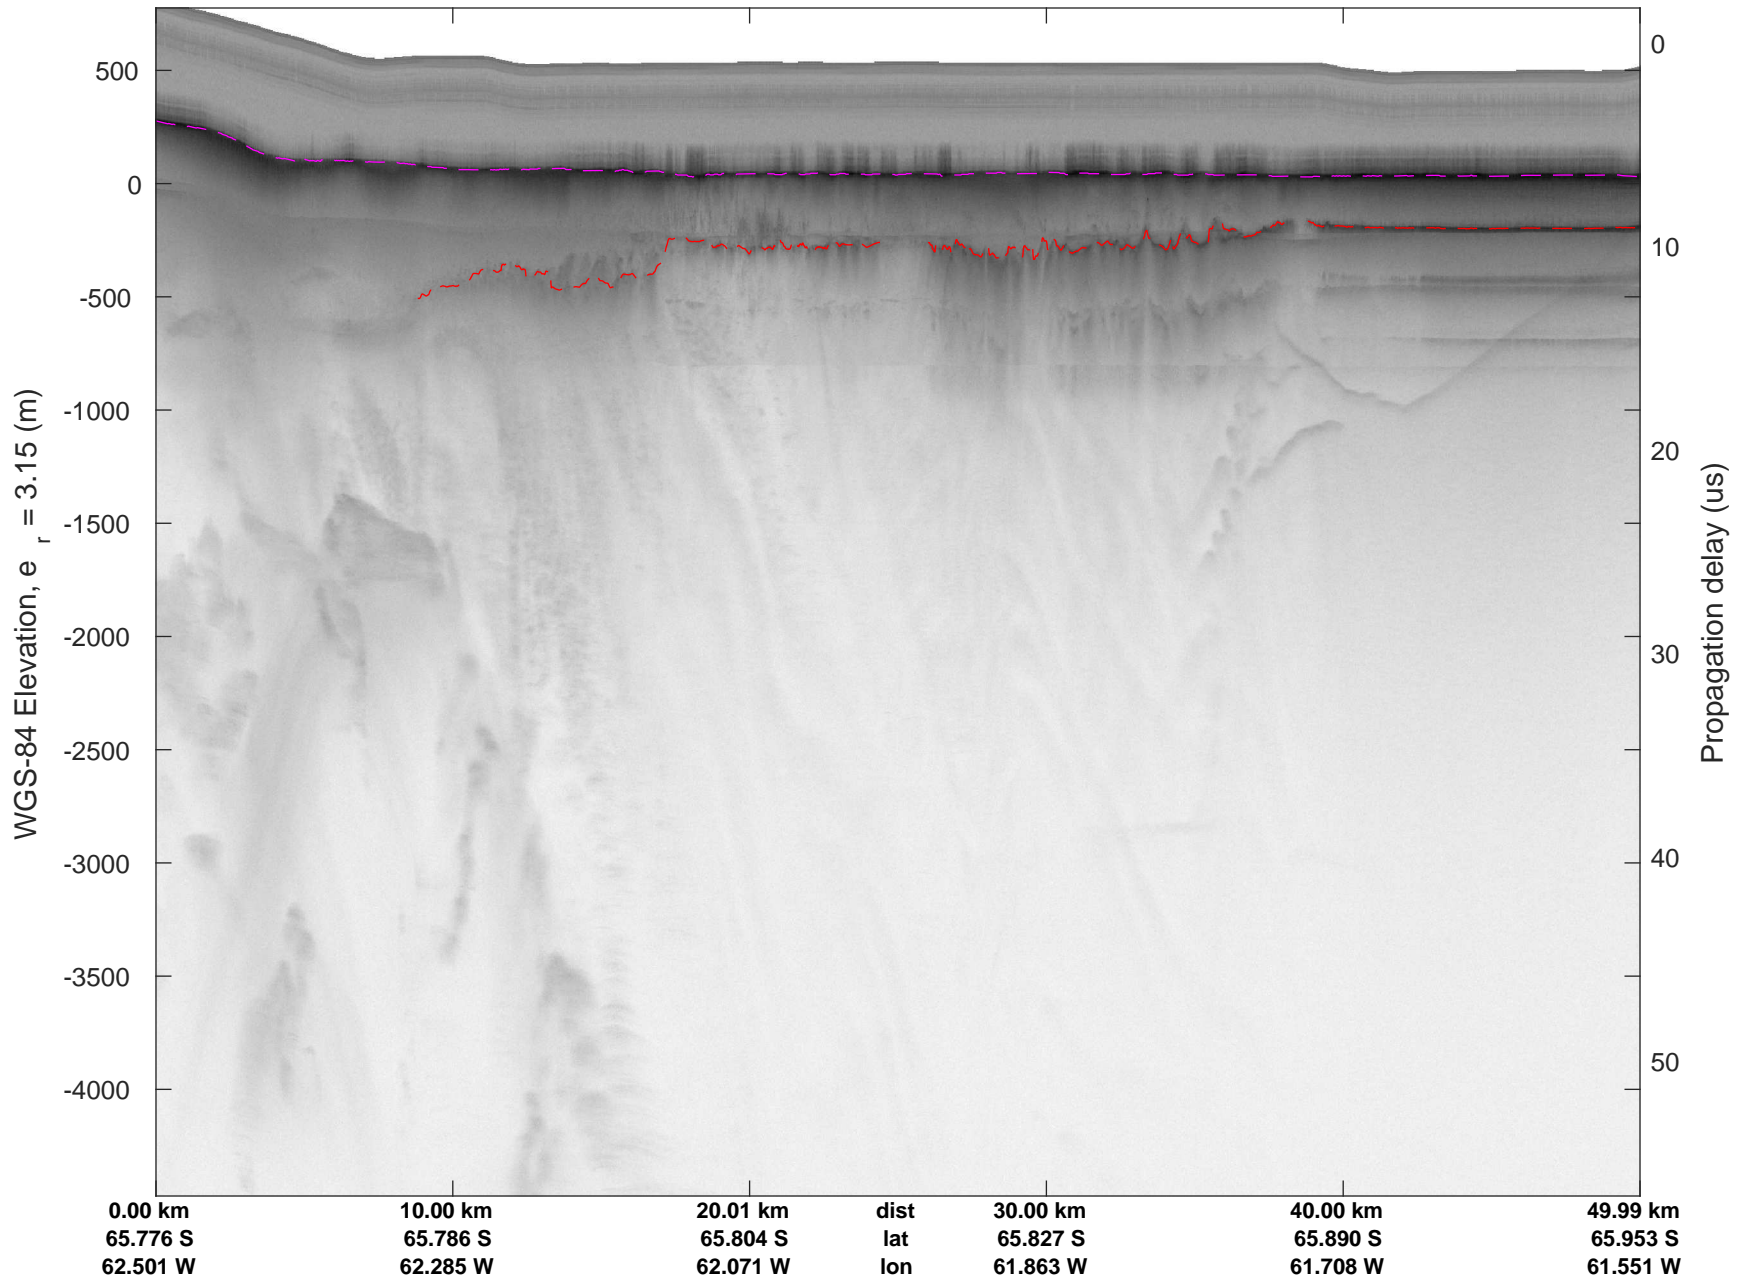

rds 2018_Antarctica_DC8: "North Peninsula IS-2" 20181016_01_013: 19:30:45.7 to 19:37:01.3 GPS