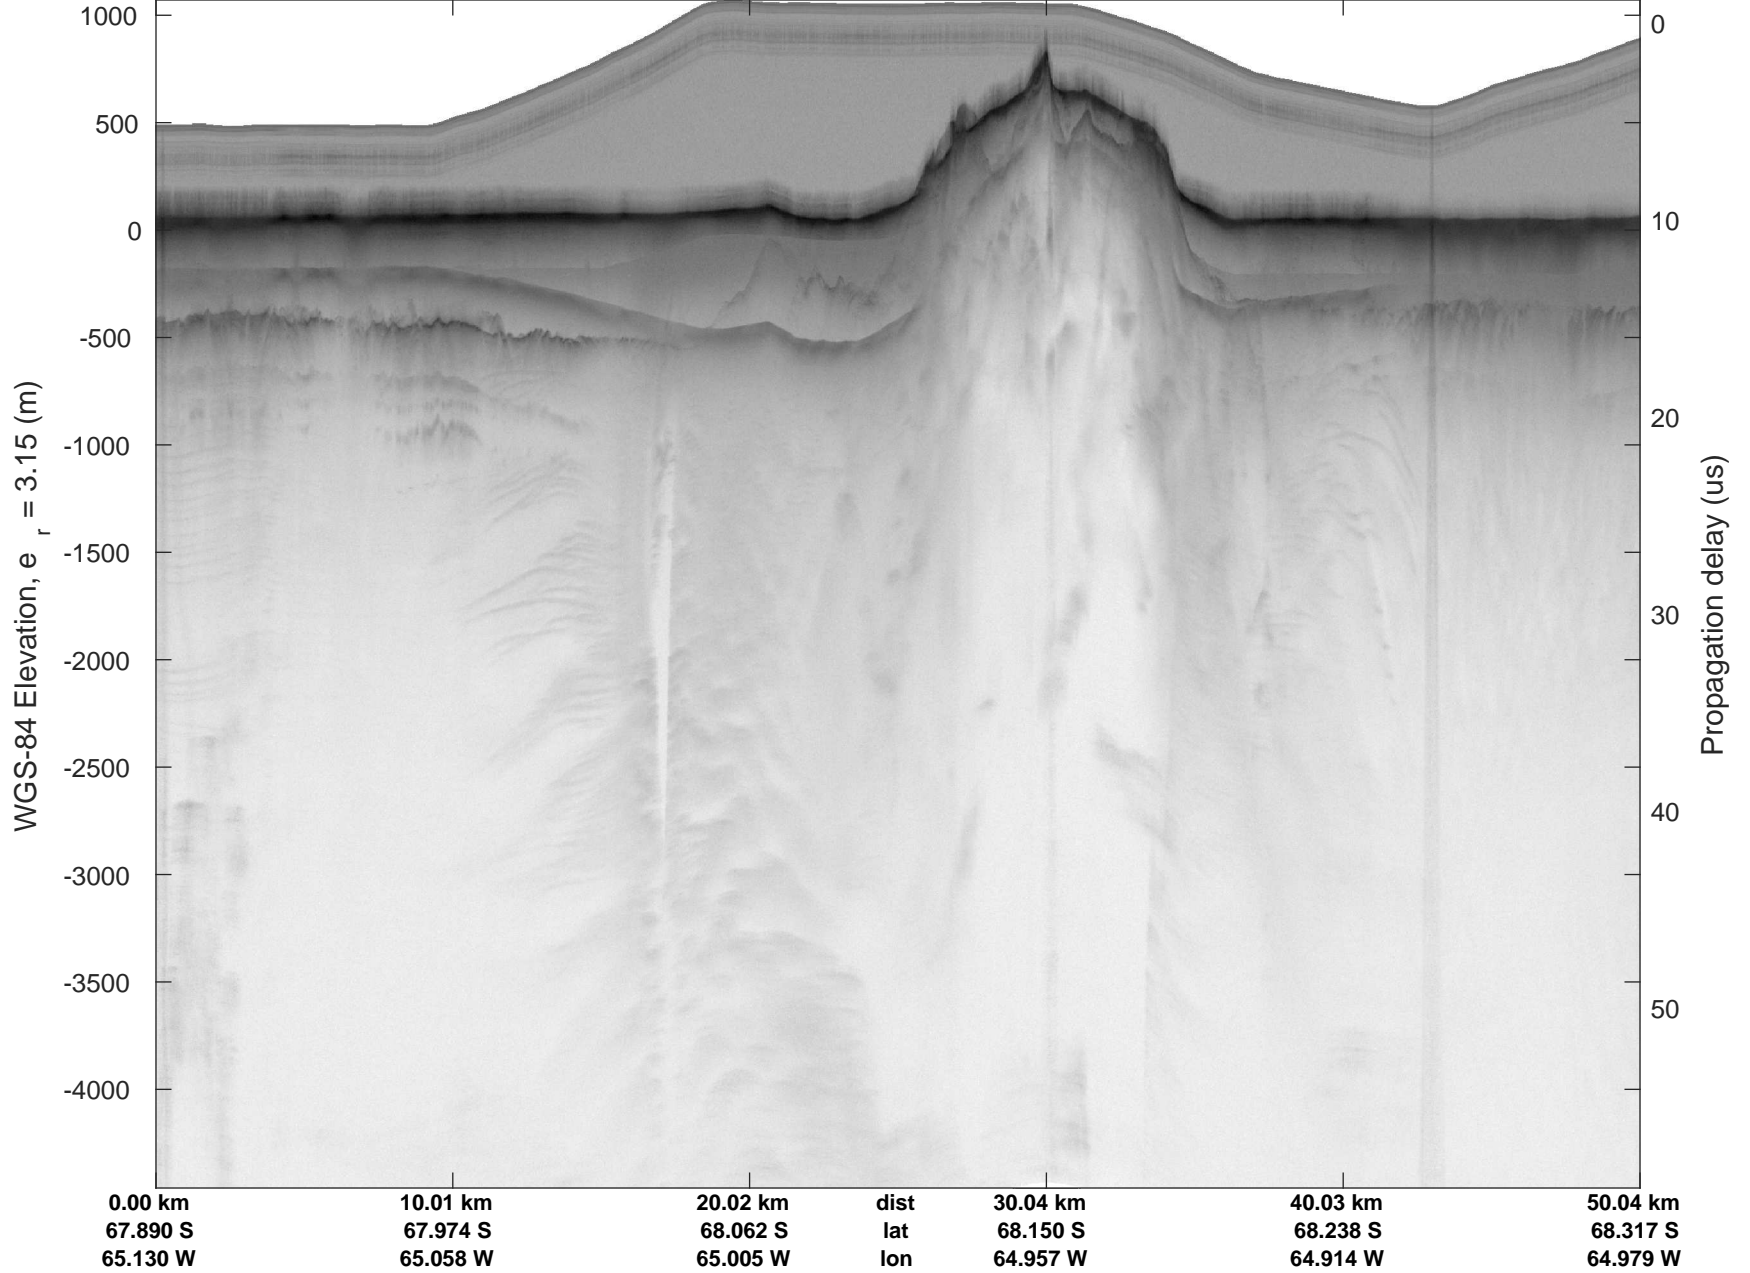

rds 2018_Antarctica_DC8: "North Peninsula IS-2" 20181016_01_039: 22:12:38.6 to 22:18:34.3 GPS