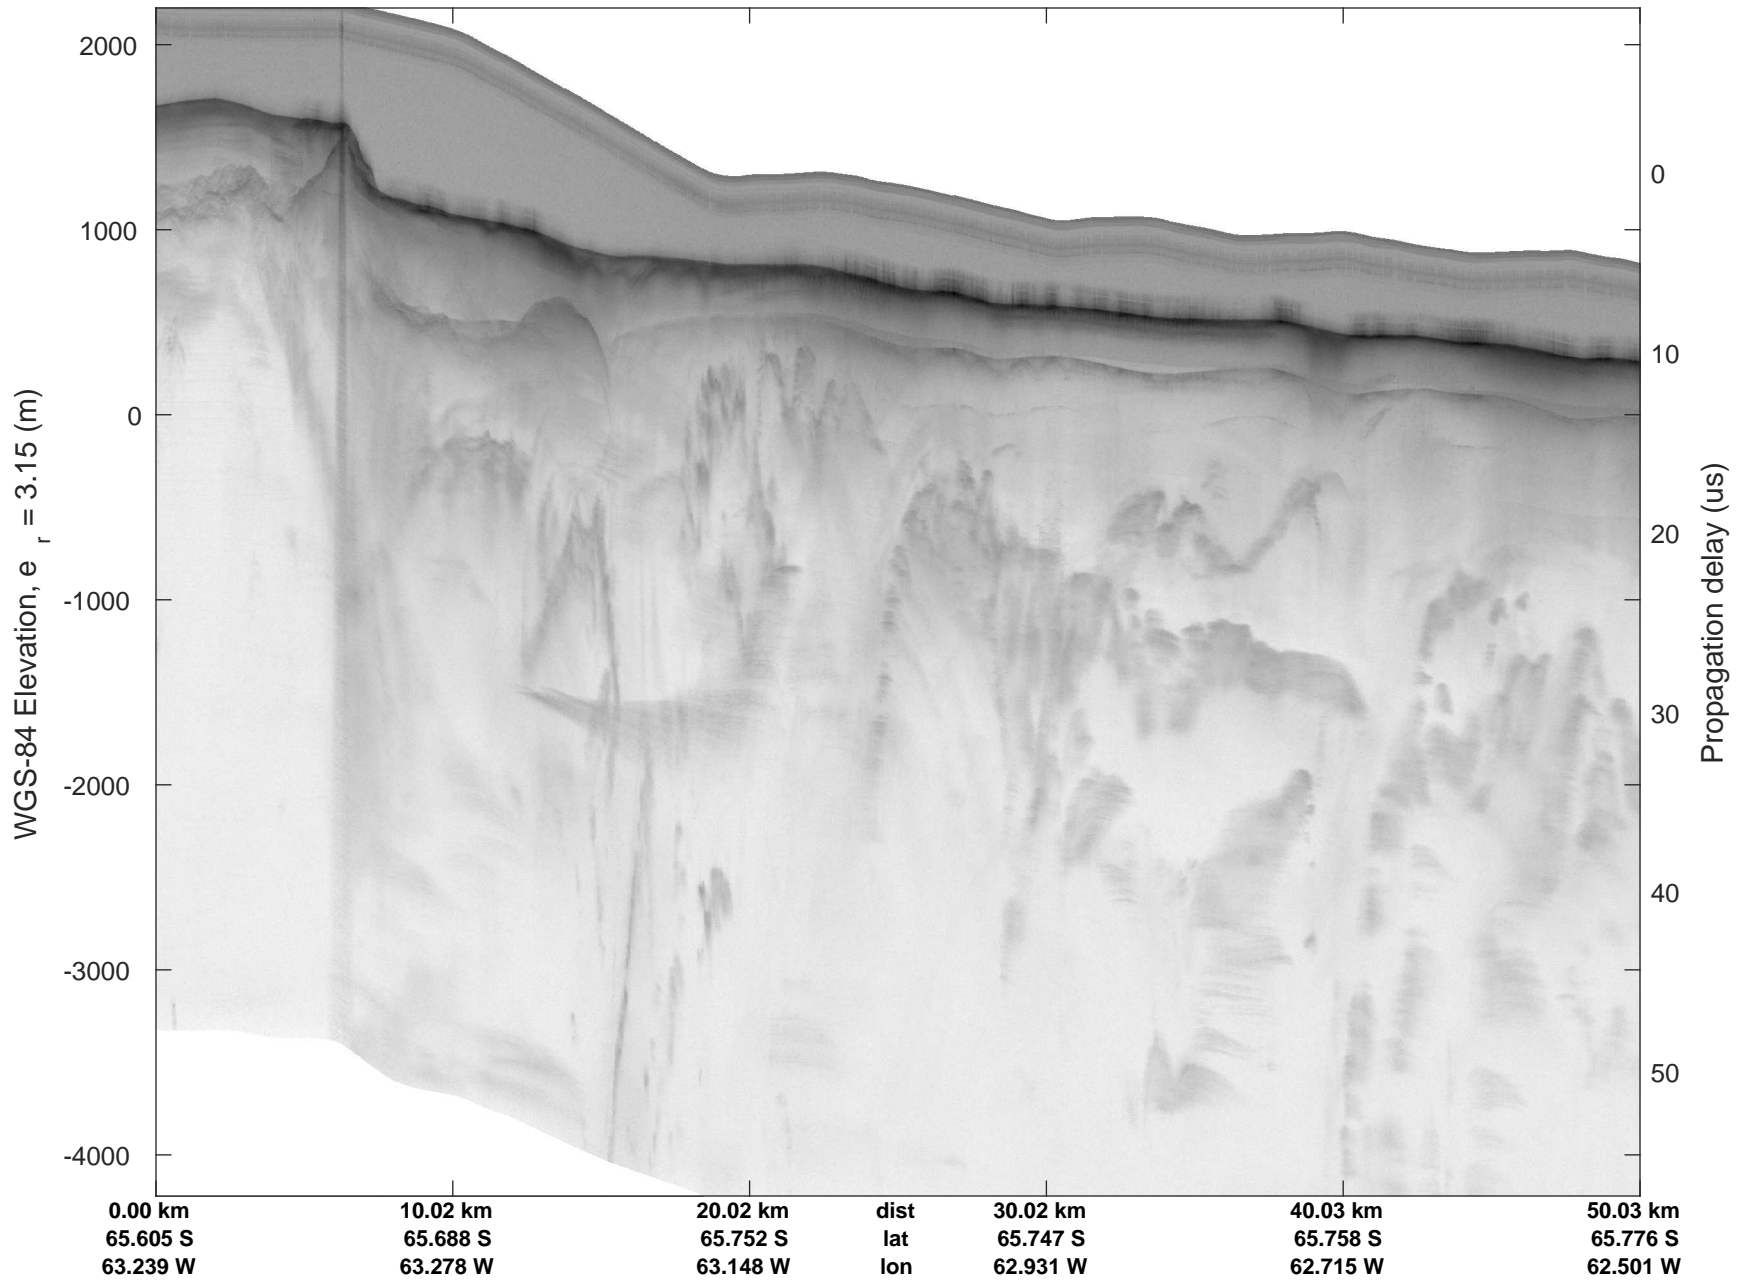

rds 2018_Antarctica_DC8: "North Peninsula IS-2" 20181016_01_012: 19:24:28.0 to 19:30:45.6 GPS