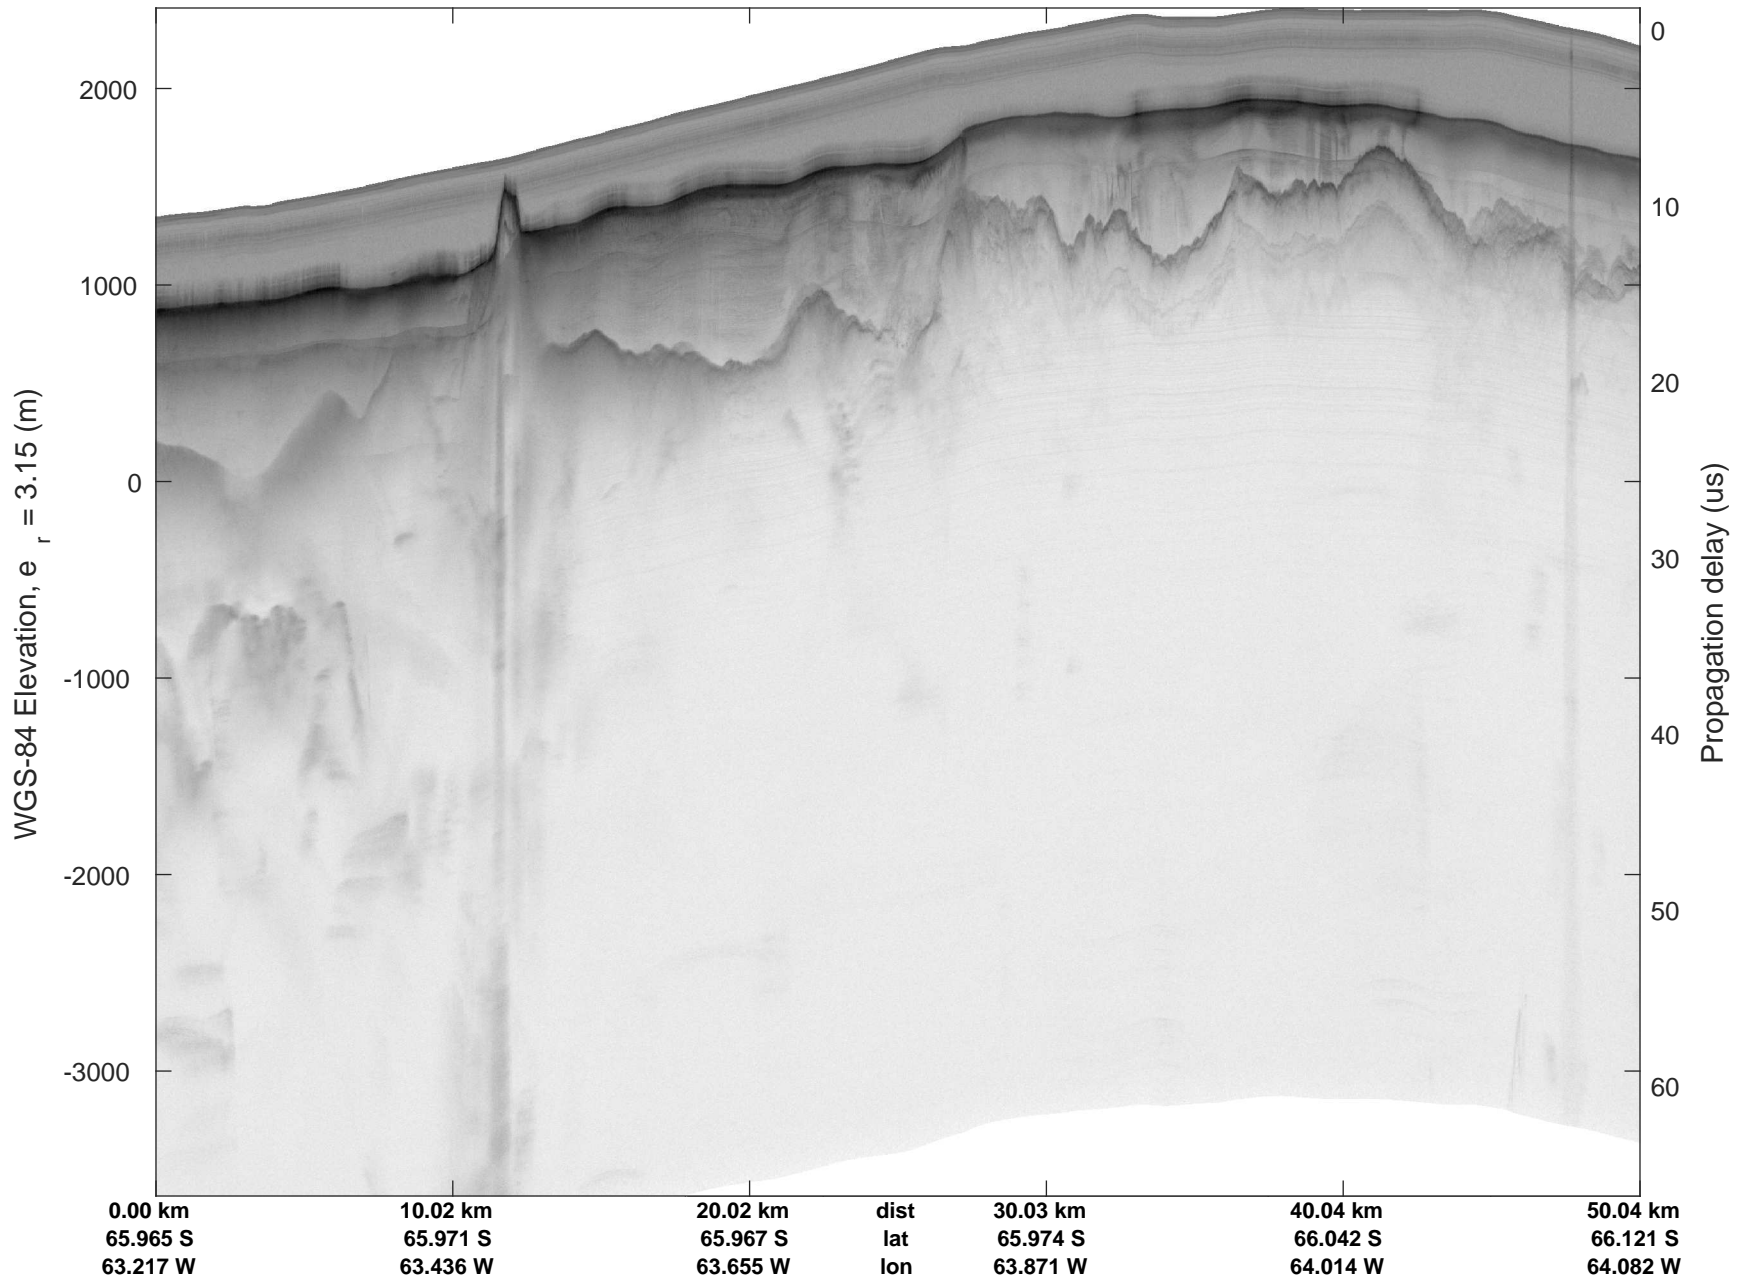

rds 2018_Antarctica_DC8: "North Peninsula IS-2" 20181016_01_016: 19:50:06.8 to 19:56:29.8 GPS