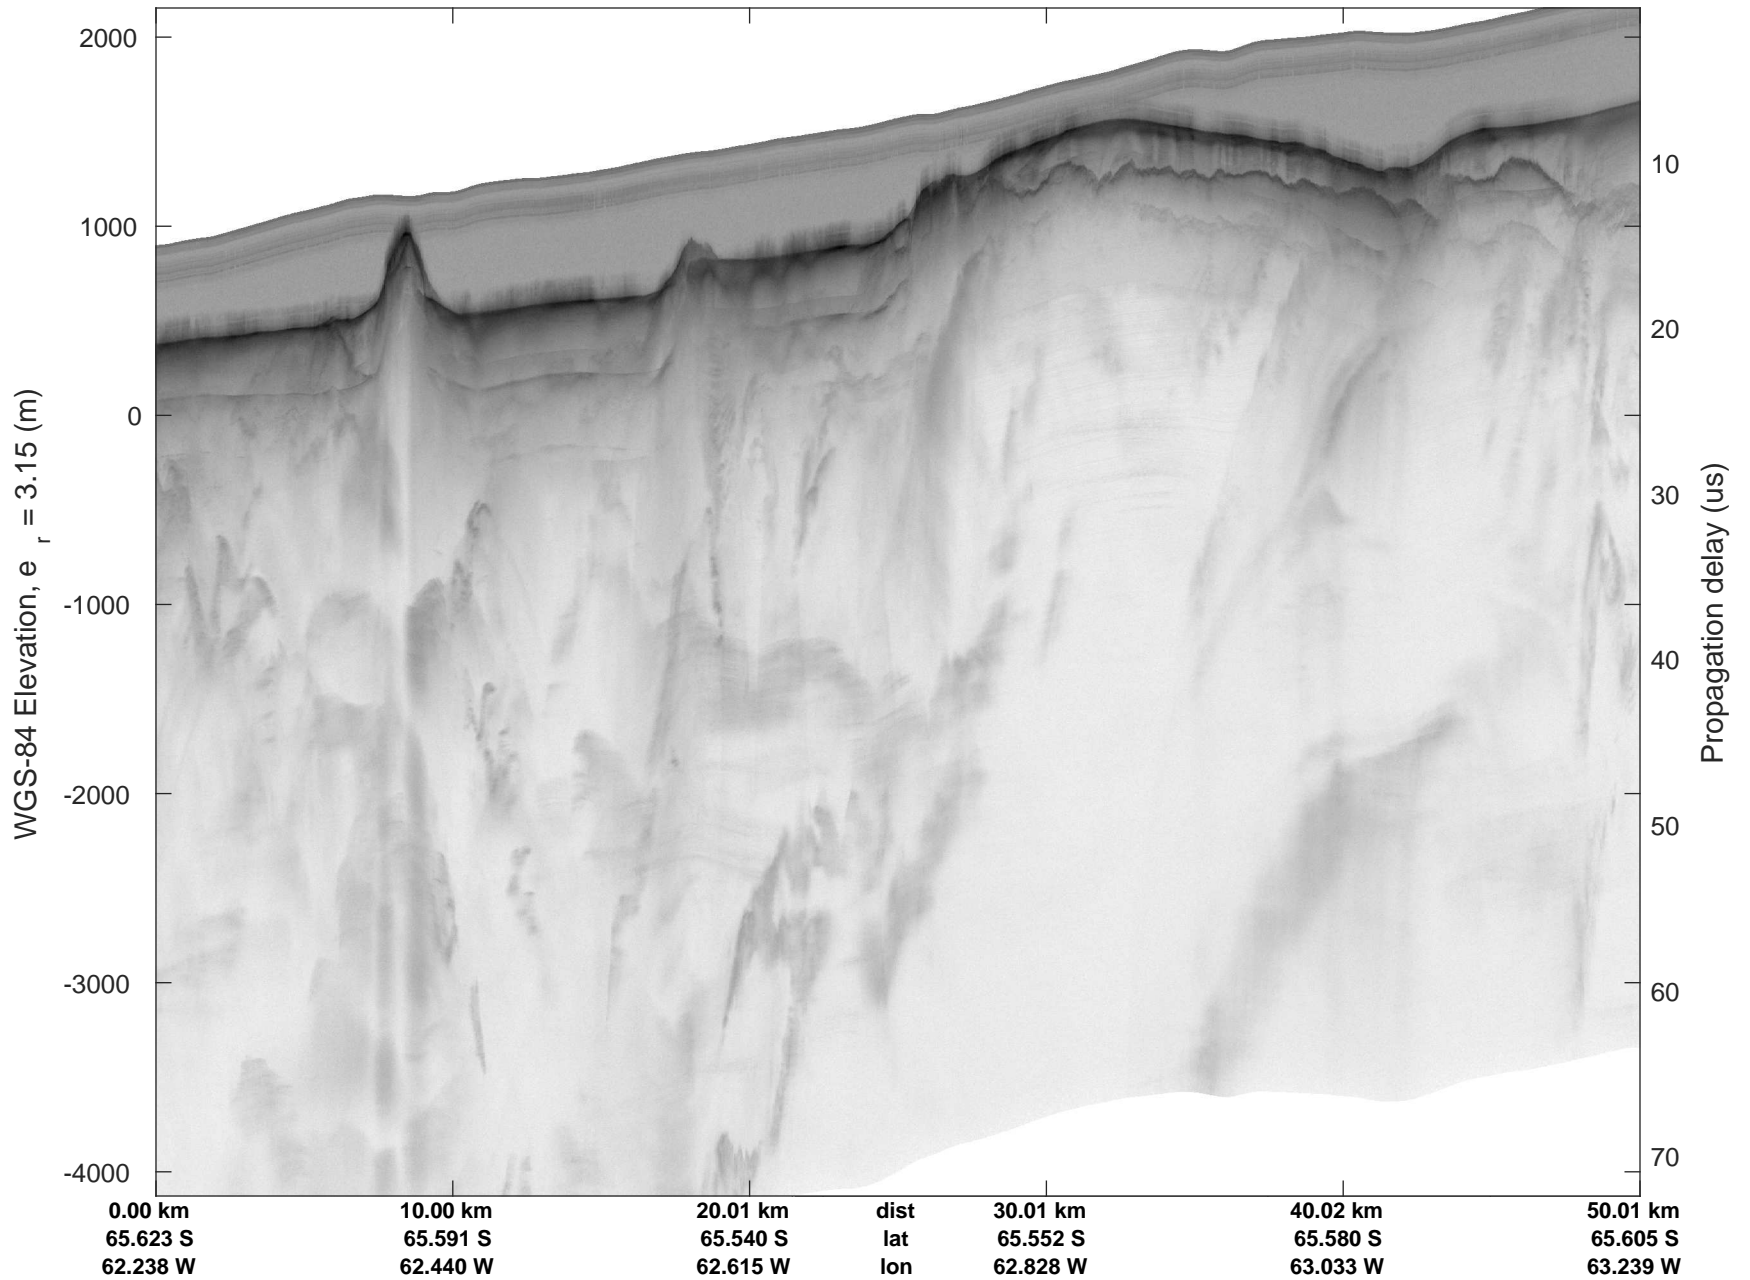

rds 2018_Antarctica_DC8: "North Peninsula IS-2" 20181016_01_011: 19:18:29.6 to 19:24:27.8 GPS