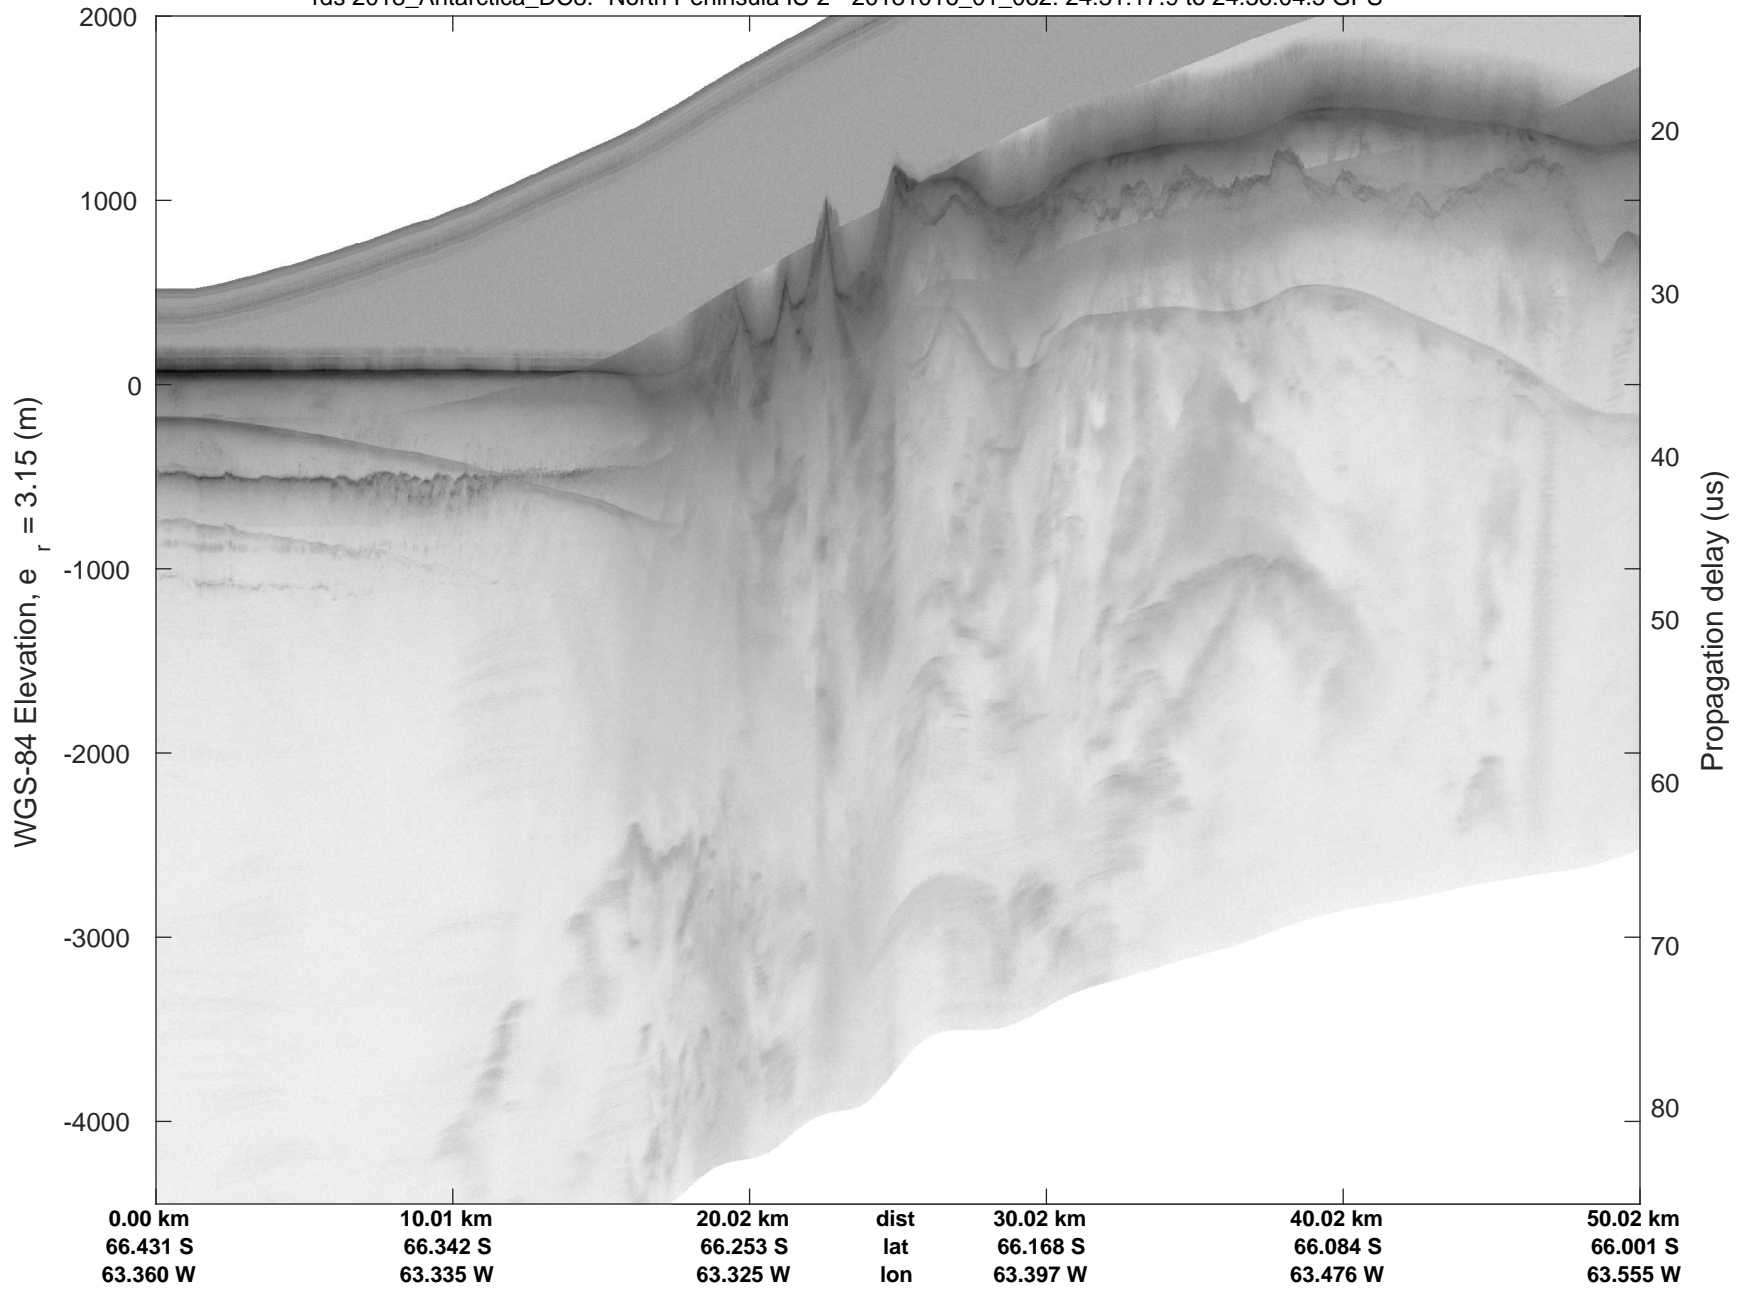

rds 2018_Antarctica_DC8: "North Peninsula IS-2" 20181016_01_059: 24:13:41.5 to 24:19:33.1 GPS

rds 2018_Antarctica_DC8: "North Peninsula IS-2" 20181016_01_060: 24:19:33.2 to 24:25:23.5 GPS

rds 2018_Antarctica_DC8: "North Peninsula IS-2" 20181016_01_060: 24:19:33.2 to 24:25:23.5 GPS

rds 2018_Antarctica_DC8: "North Peninsula IS-2" 20181016_01_061: 24:25:23.6 to 24:31:17.8 GPS

rds 2018_Antarctica_DC8: "North Peninsula IS-2" 20181016_01_061: 24:25:23.6 to 24:31:17.8 GPS

rds 2018_Antarctica_DC8: "North Peninsula IS-2" 20181016_01_062: 24:31:17.9 to 24:36:04.5 GPS