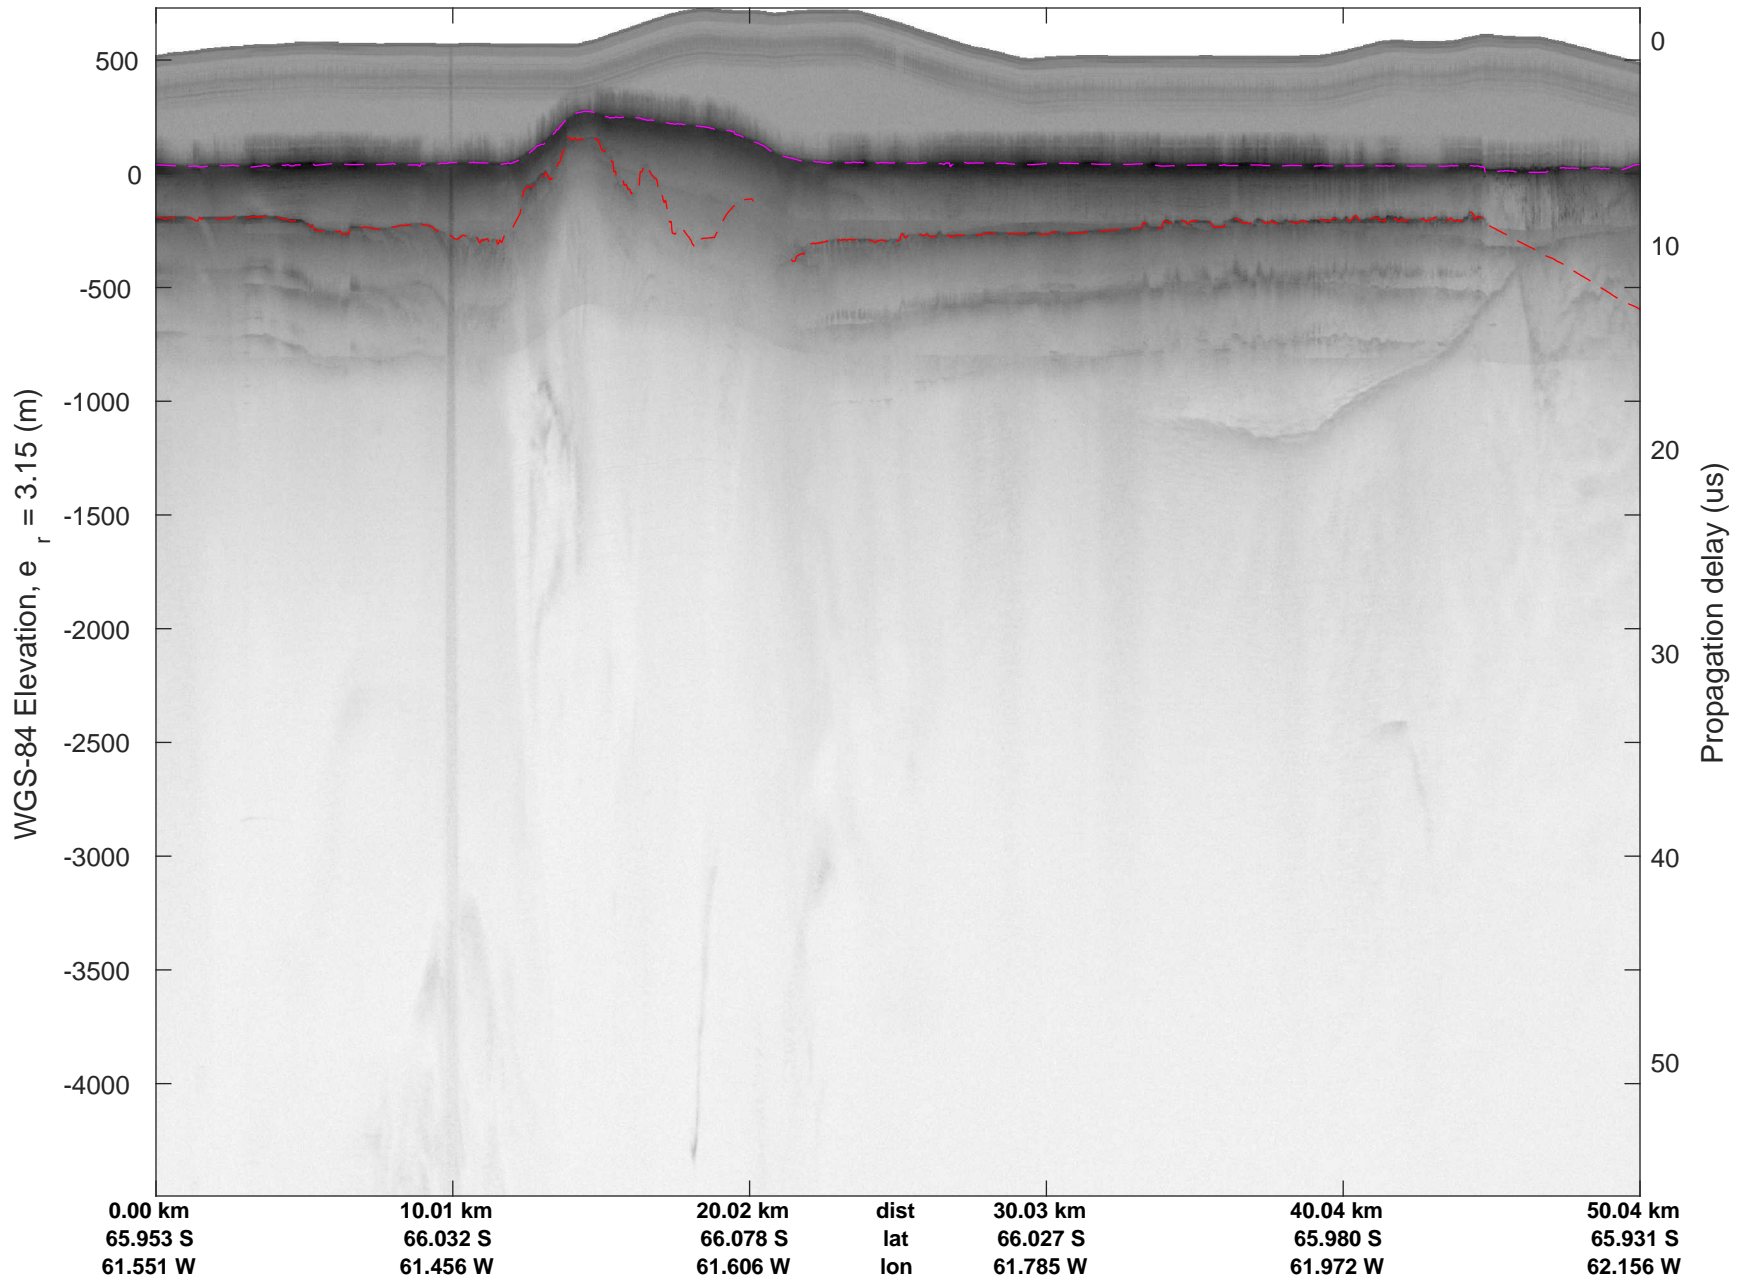

rds 2018_Antarctica_DC8: "North Peninsula IS-2" 20181016_01_014: 19:37:01.4 to 19:43:36.3 GPS