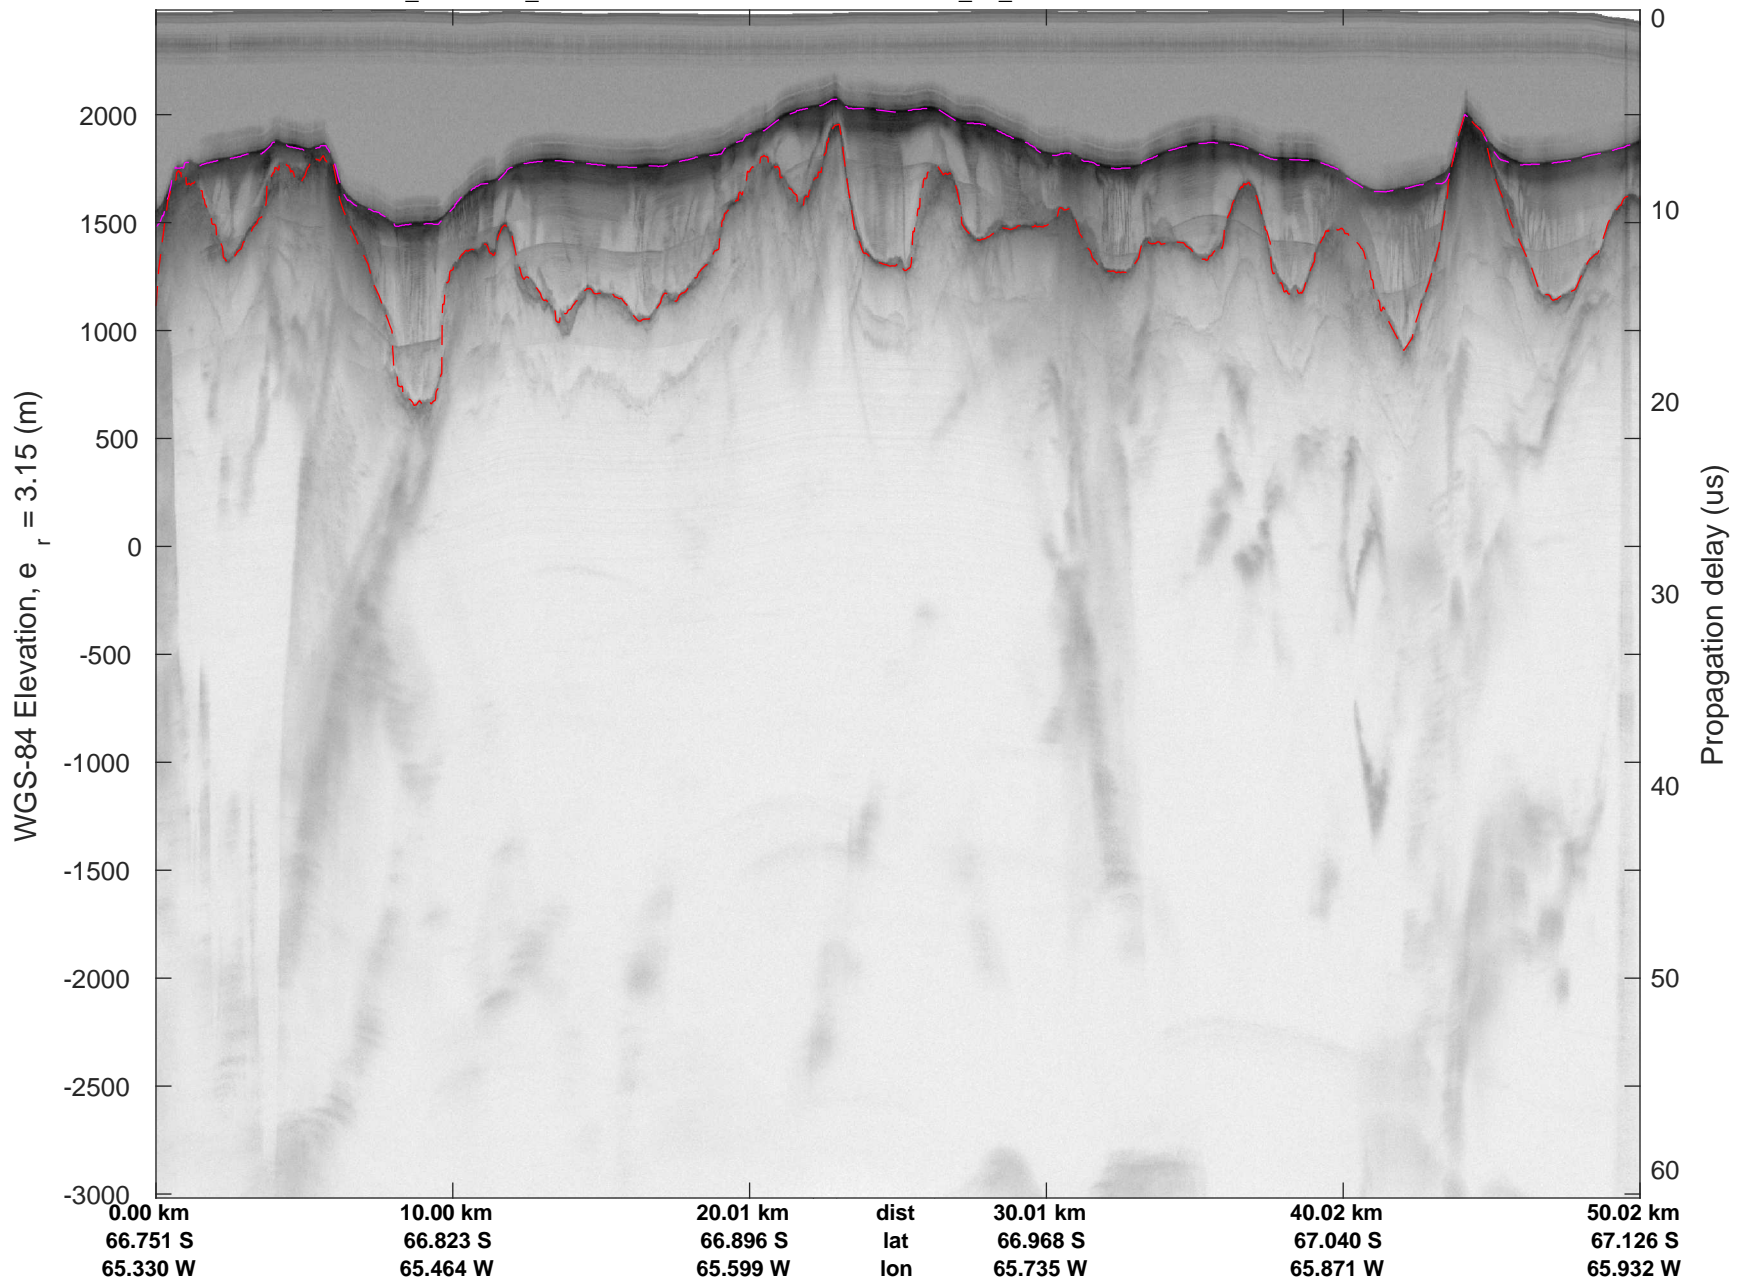

rds 2018_Antarctica_DC8: "North Peninsula IS-2" 20181016_01_028: 21:03:54.8 to 21:10:13.7 GPS