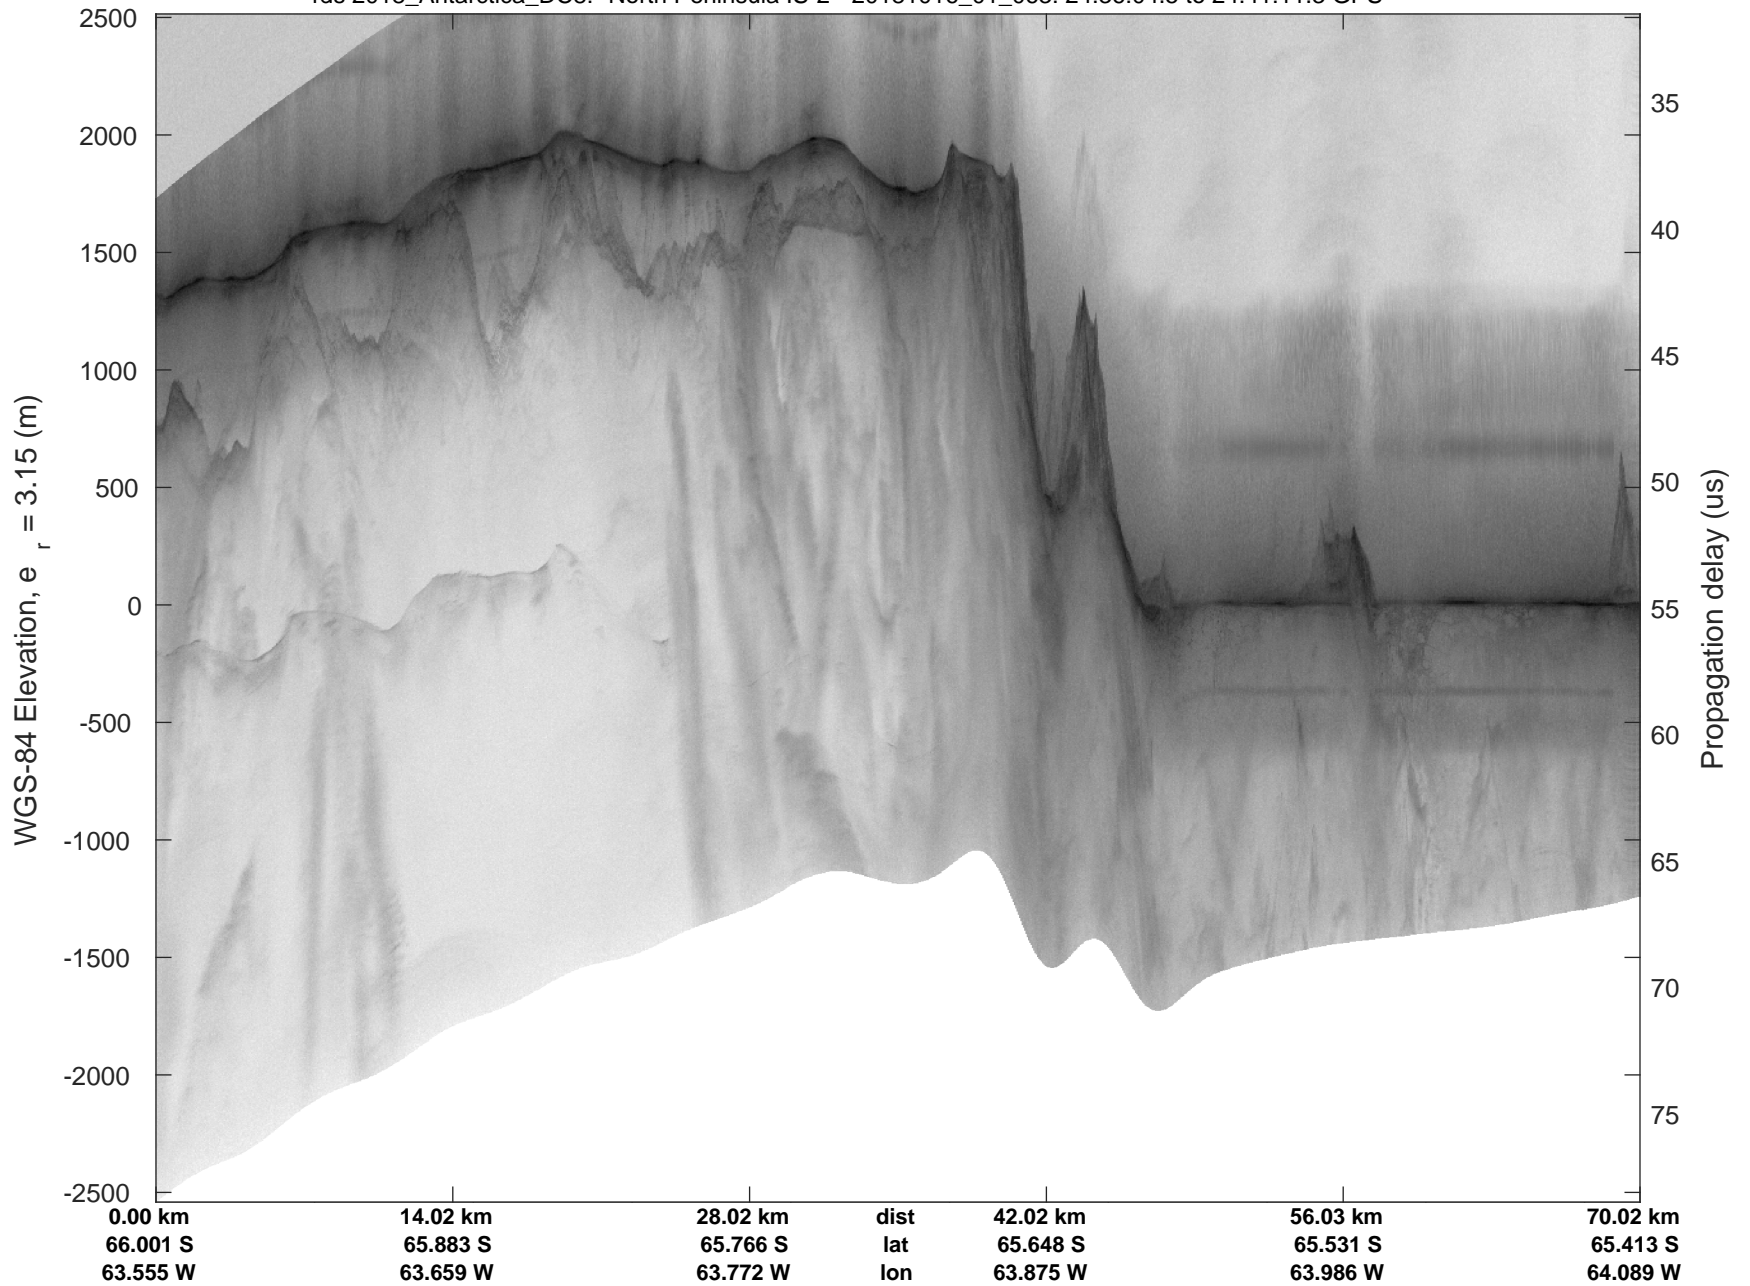

rds 2018_Antarctica_DC8: "North Peninsula IS-2" 20181016_01_061: 24:25:23.6 to 24:31:17.8 GPS

rds 2018_Antarctica_DC8: "North Peninsula IS-2" 20181016_01_061: 24:25:23.6 to 24:31:17.8 GPS

rds 2018_Antarctica_DC8: "North Peninsula IS-2" 20181016_01_062: 24:31:17.9 to 24:36:04.5 GPS

rds 2018_Antarctica_DC8: "North Peninsula IS-2" 20181016_01_062: 24:31:17.9 to 24:36:04.5 GPS

rds 2018_Antarctica_DC8: "North Peninsula IS-2" 20181016_01_063: 24:36:04.5 to 24:41:11.3 GPS

rds 2018_Antarctica_DC8: "North Peninsula IS-2" 20181016_01_063: 24:36:04.5 to 24:41:11.3 GPS