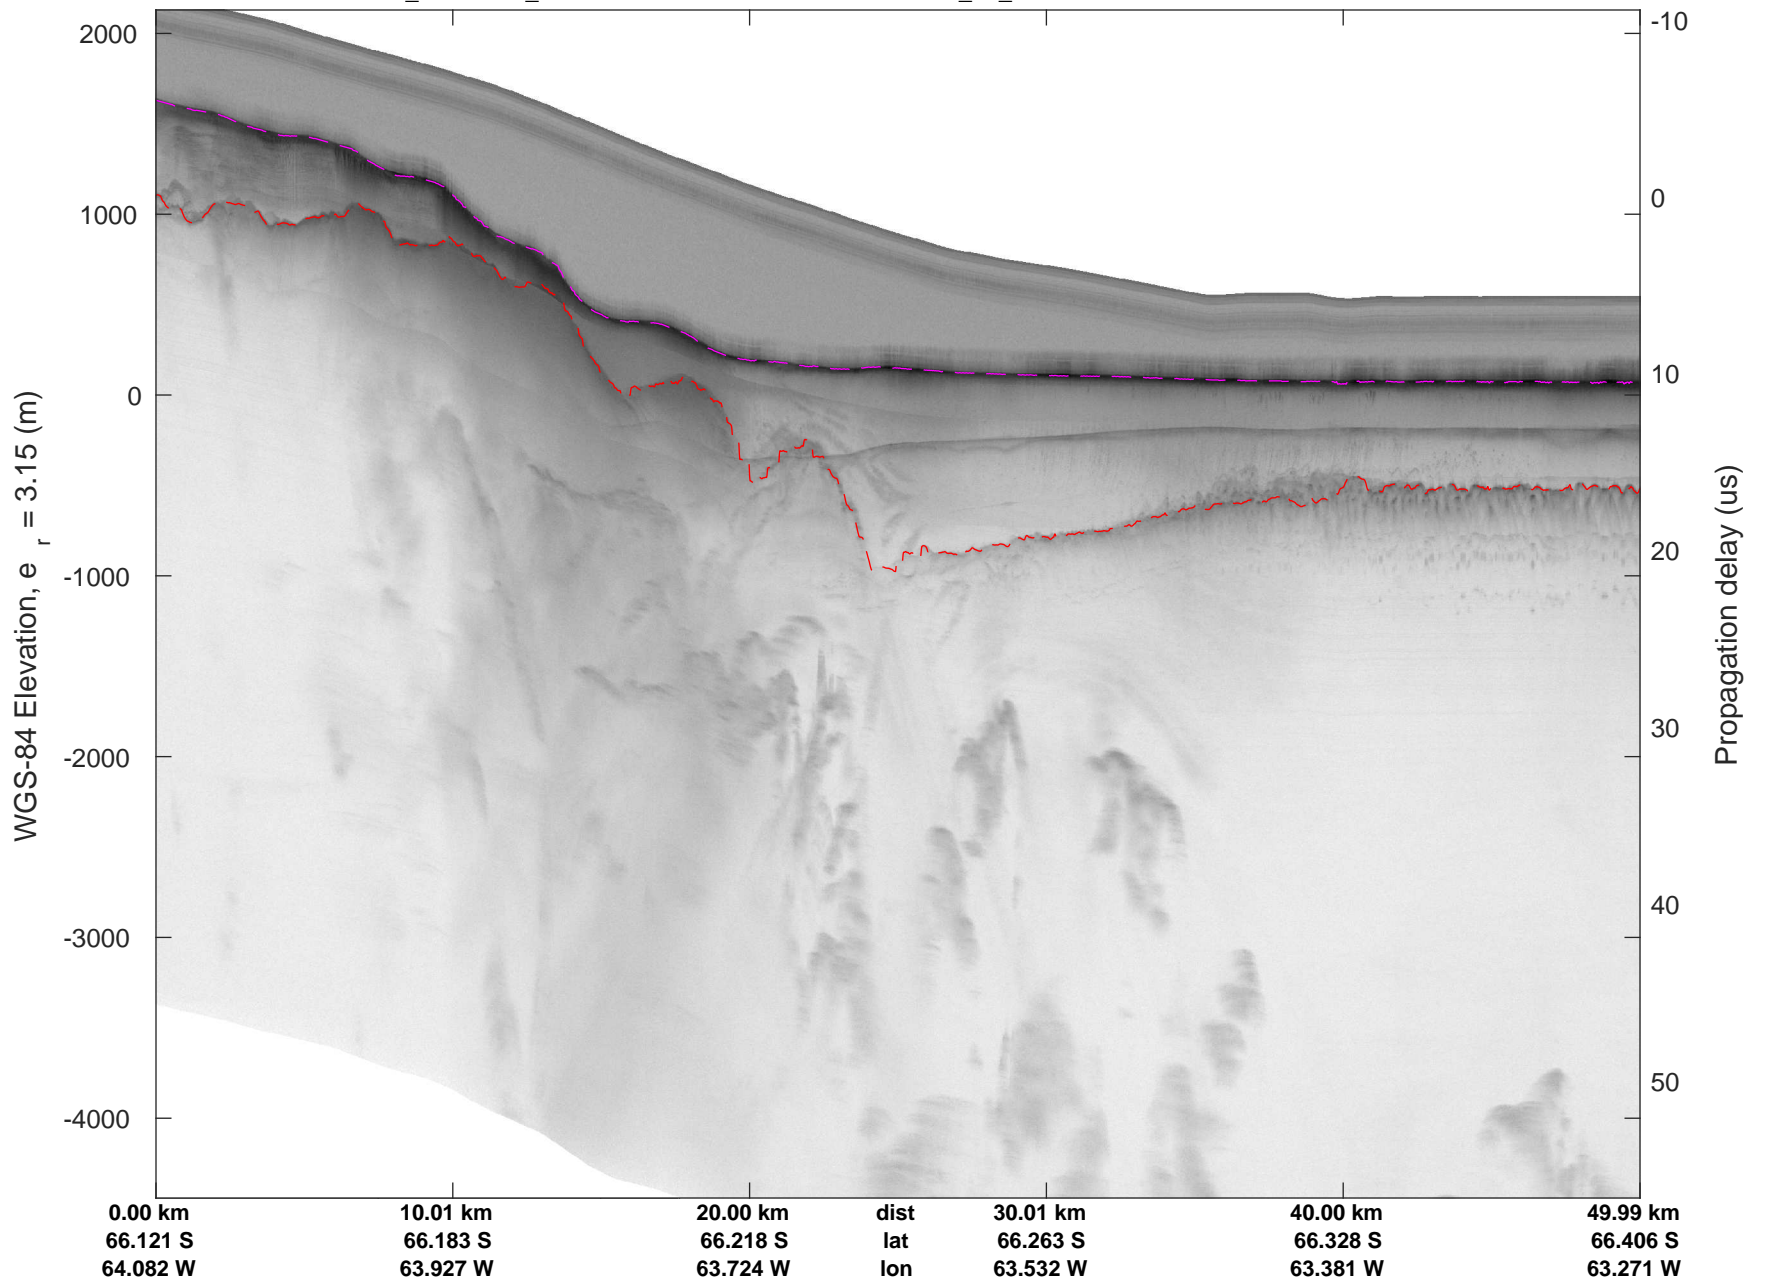

rds 2018_Antarctica_DC8: "North Peninsula IS-2" 20181016_01_016: 19:50:06.8 to 19:56:29.8 GPS

rds 2018_Antarctica_DC8: "North Peninsula IS-2" 20181016_01_016: 19:50:06.8 to 19:56:29.8 GPS

rds 2018_Antarctica_DC8: "North Peninsula IS-2" 20181016_01_017: 19:56:30.0 to 20:02:38.1 GPS

rds 2018_Antarctica_DC8: "North Peninsula IS-2" 20181016_01_017: 19:56:30.0 to 20:02:38.1 GPS

rds 2018_Antarctica_DC8: "North Peninsula IS-2" 20181016_01_018: 20:02:38.2 to 20:08:50.7 GPS

rds 2018_Antarctica_DC8: "North Peninsula IS-2" 20181016_01_018: 20:02:38.2 to 20:08:50.7 GPS