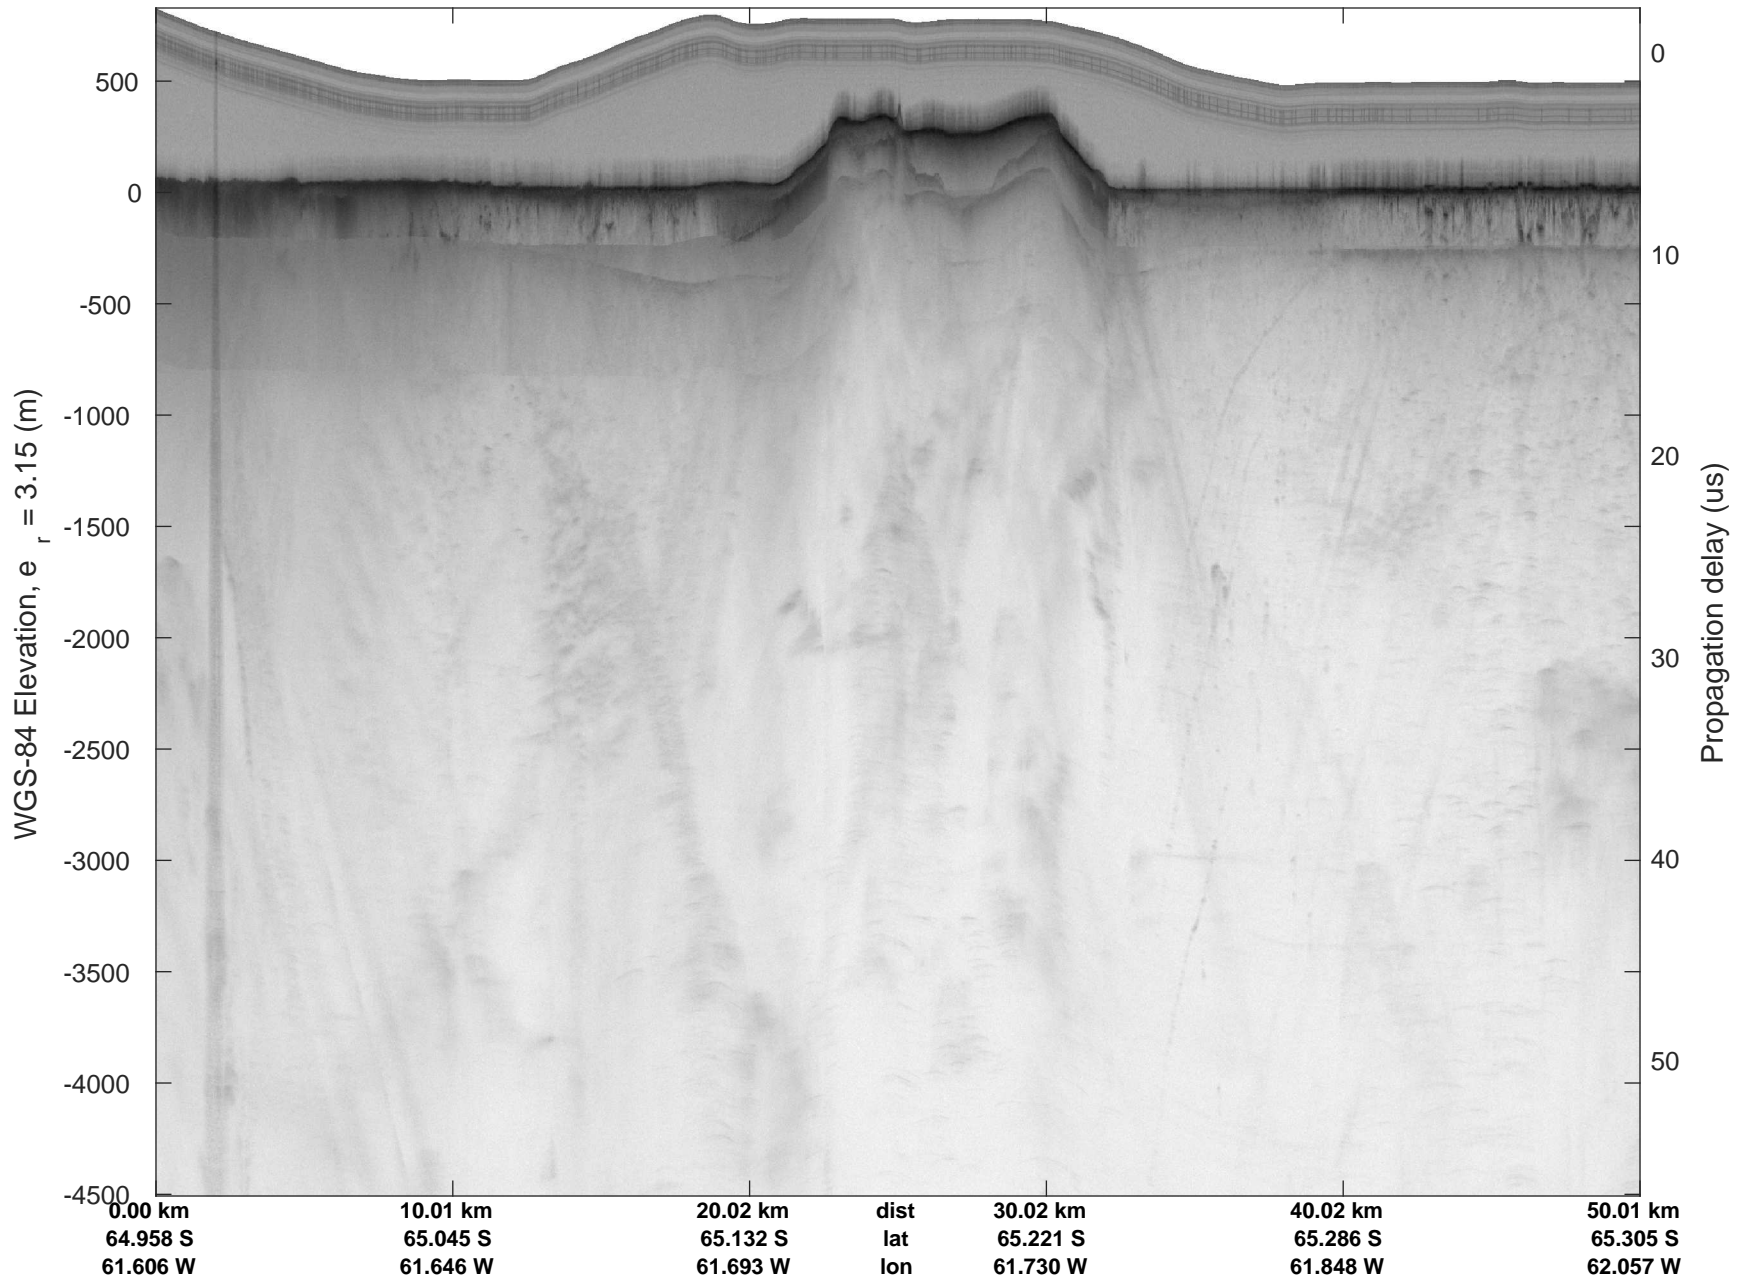

rds 2018_Antarctica_DC8: "North Peninsula IS-2" 20181016_01_004: 18:36:16.5 to 18:42:23.7 GPS