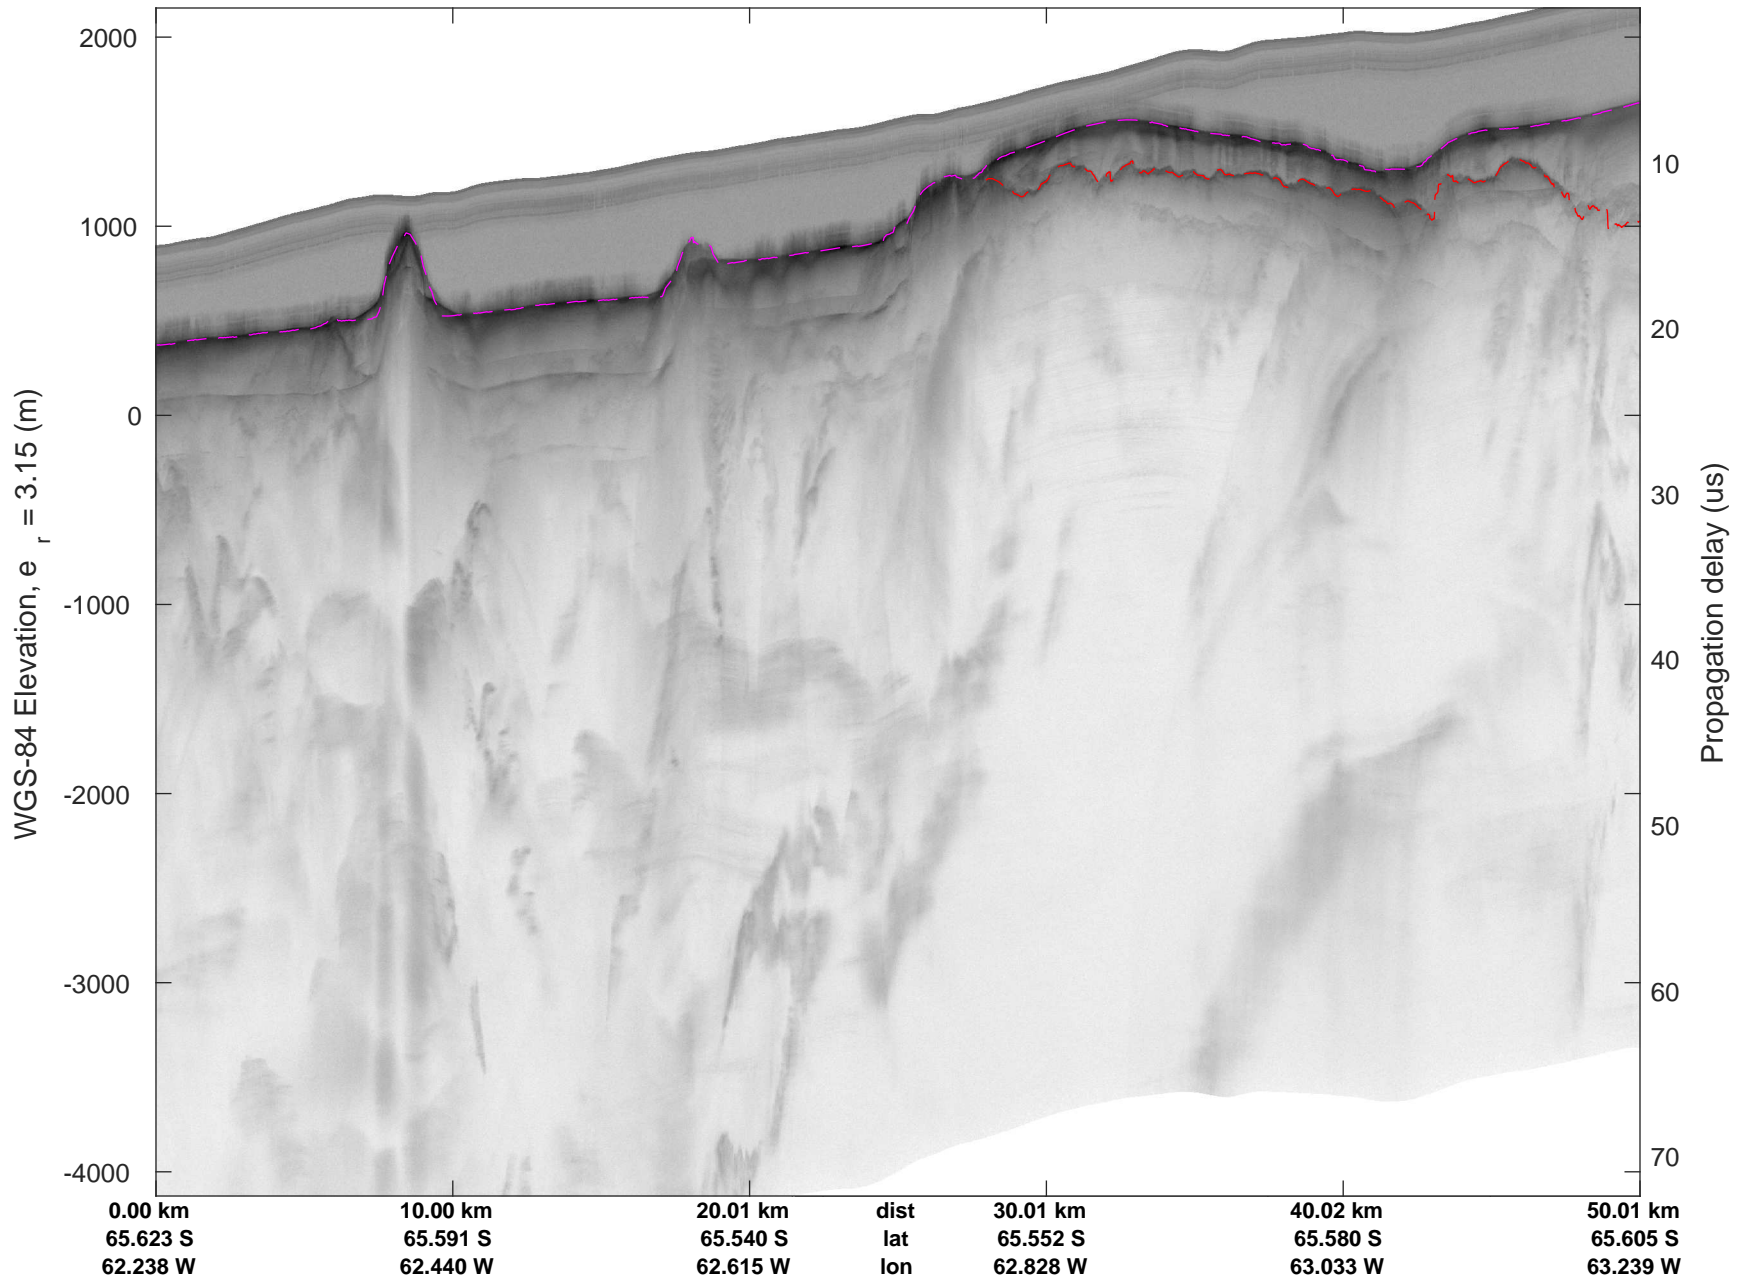

rds 2018_Antarctica_DC8: "North Peninsula IS-2" 20181016_01_011: 19:18:29.6 to 19:24:27.8 GPS