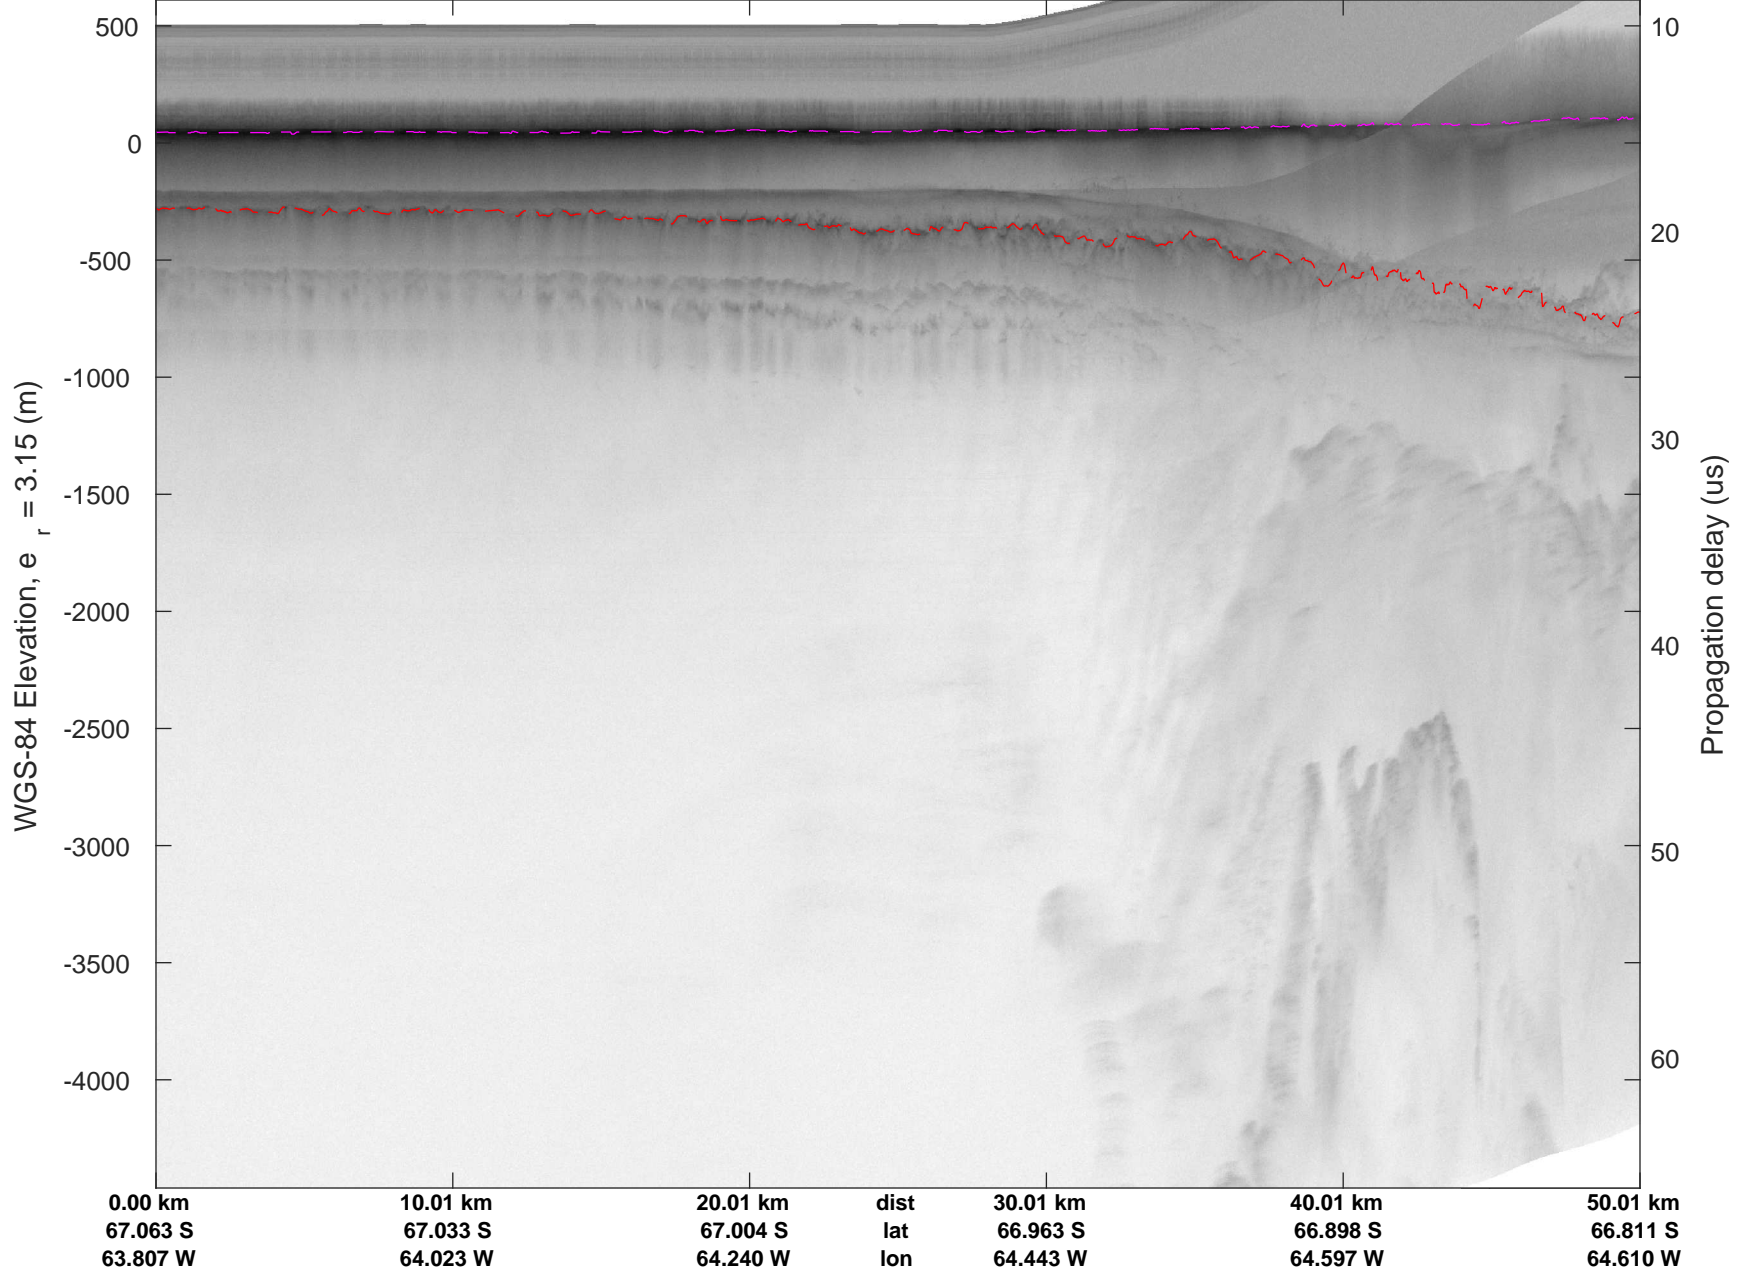

rds 2018_Antarctica_DC8: "North Peninsula IS-2" 20181016_01_026: 20:52:13.1 to 20:58:02.3 GPS