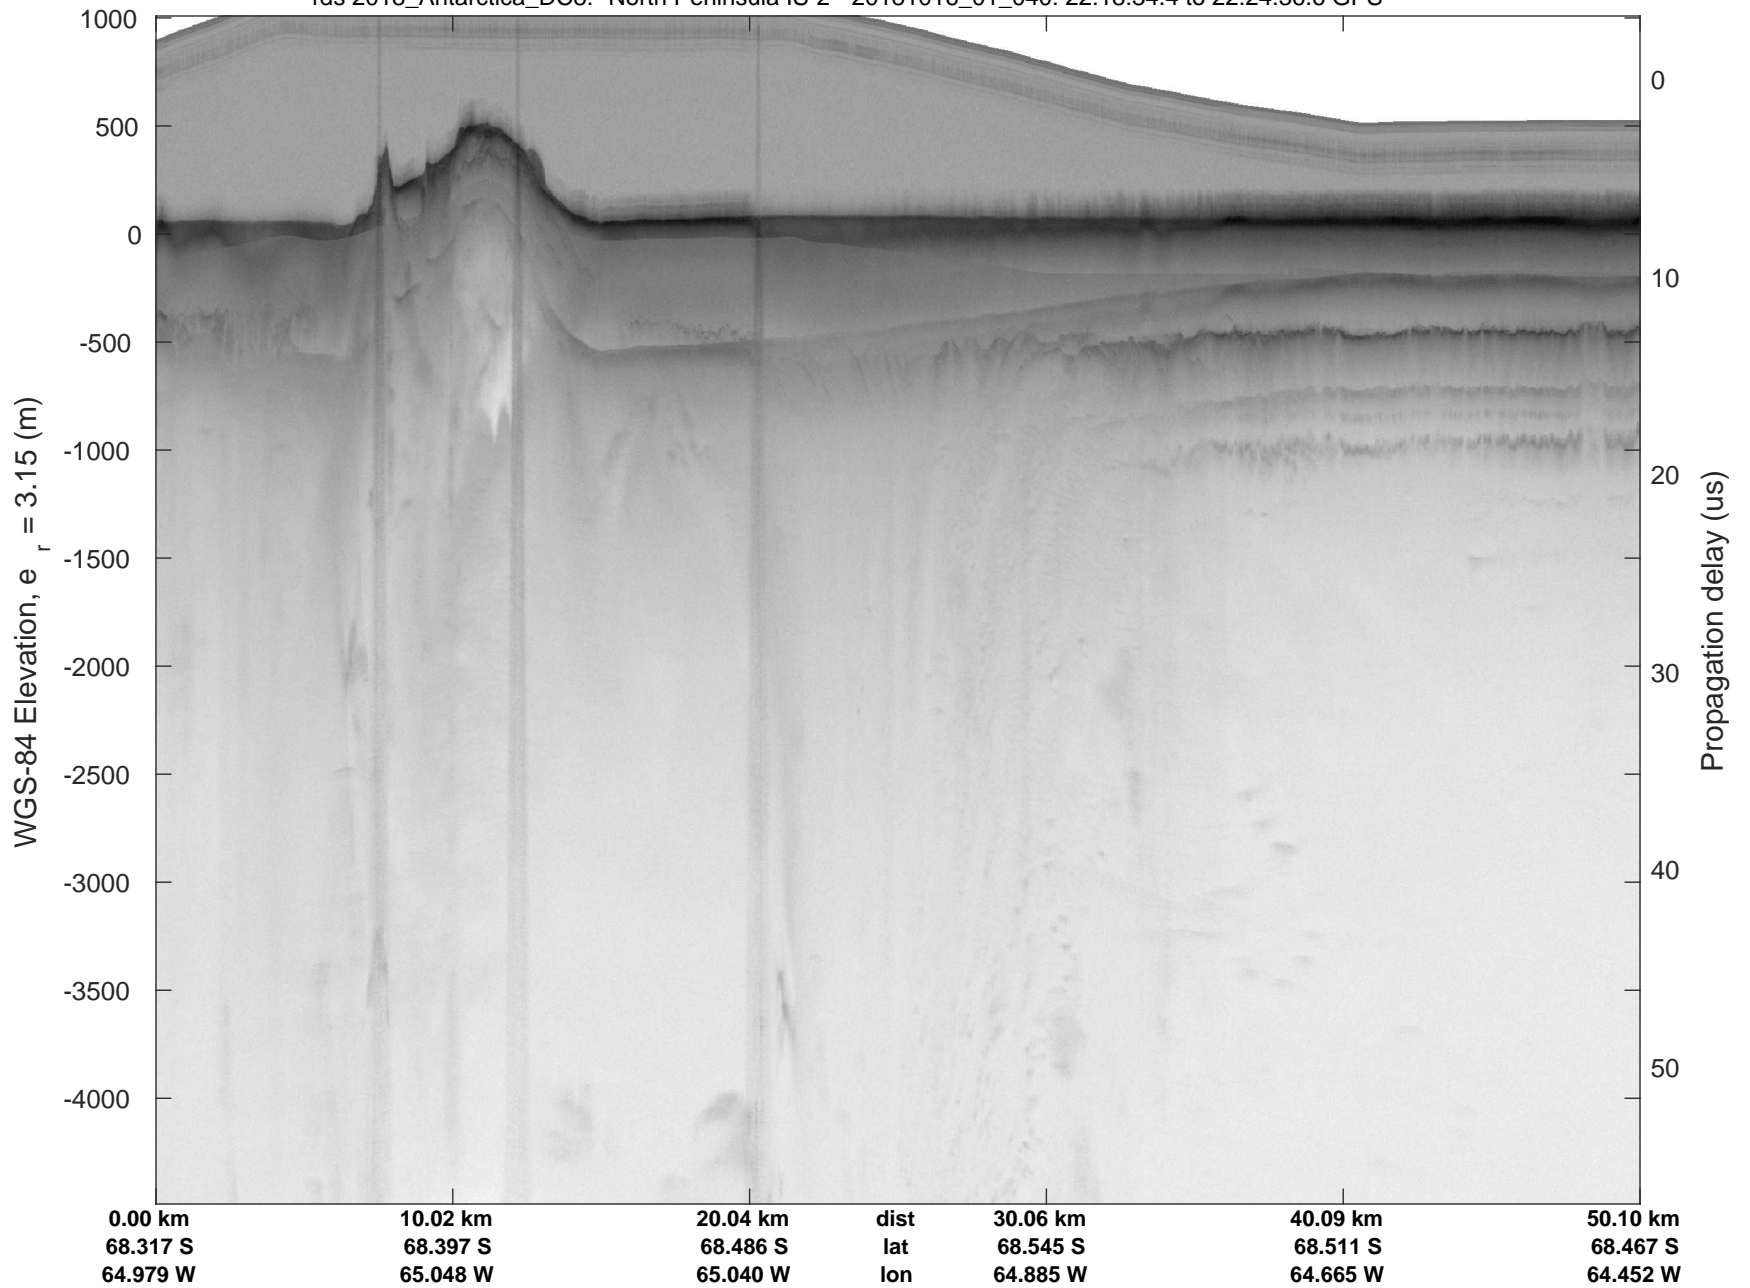

rds 2018_Antarctica_DC8: "North Peninsula IS-2" 20181016_01_040: 22:18:34.4 to 22:24:36.6 GPS