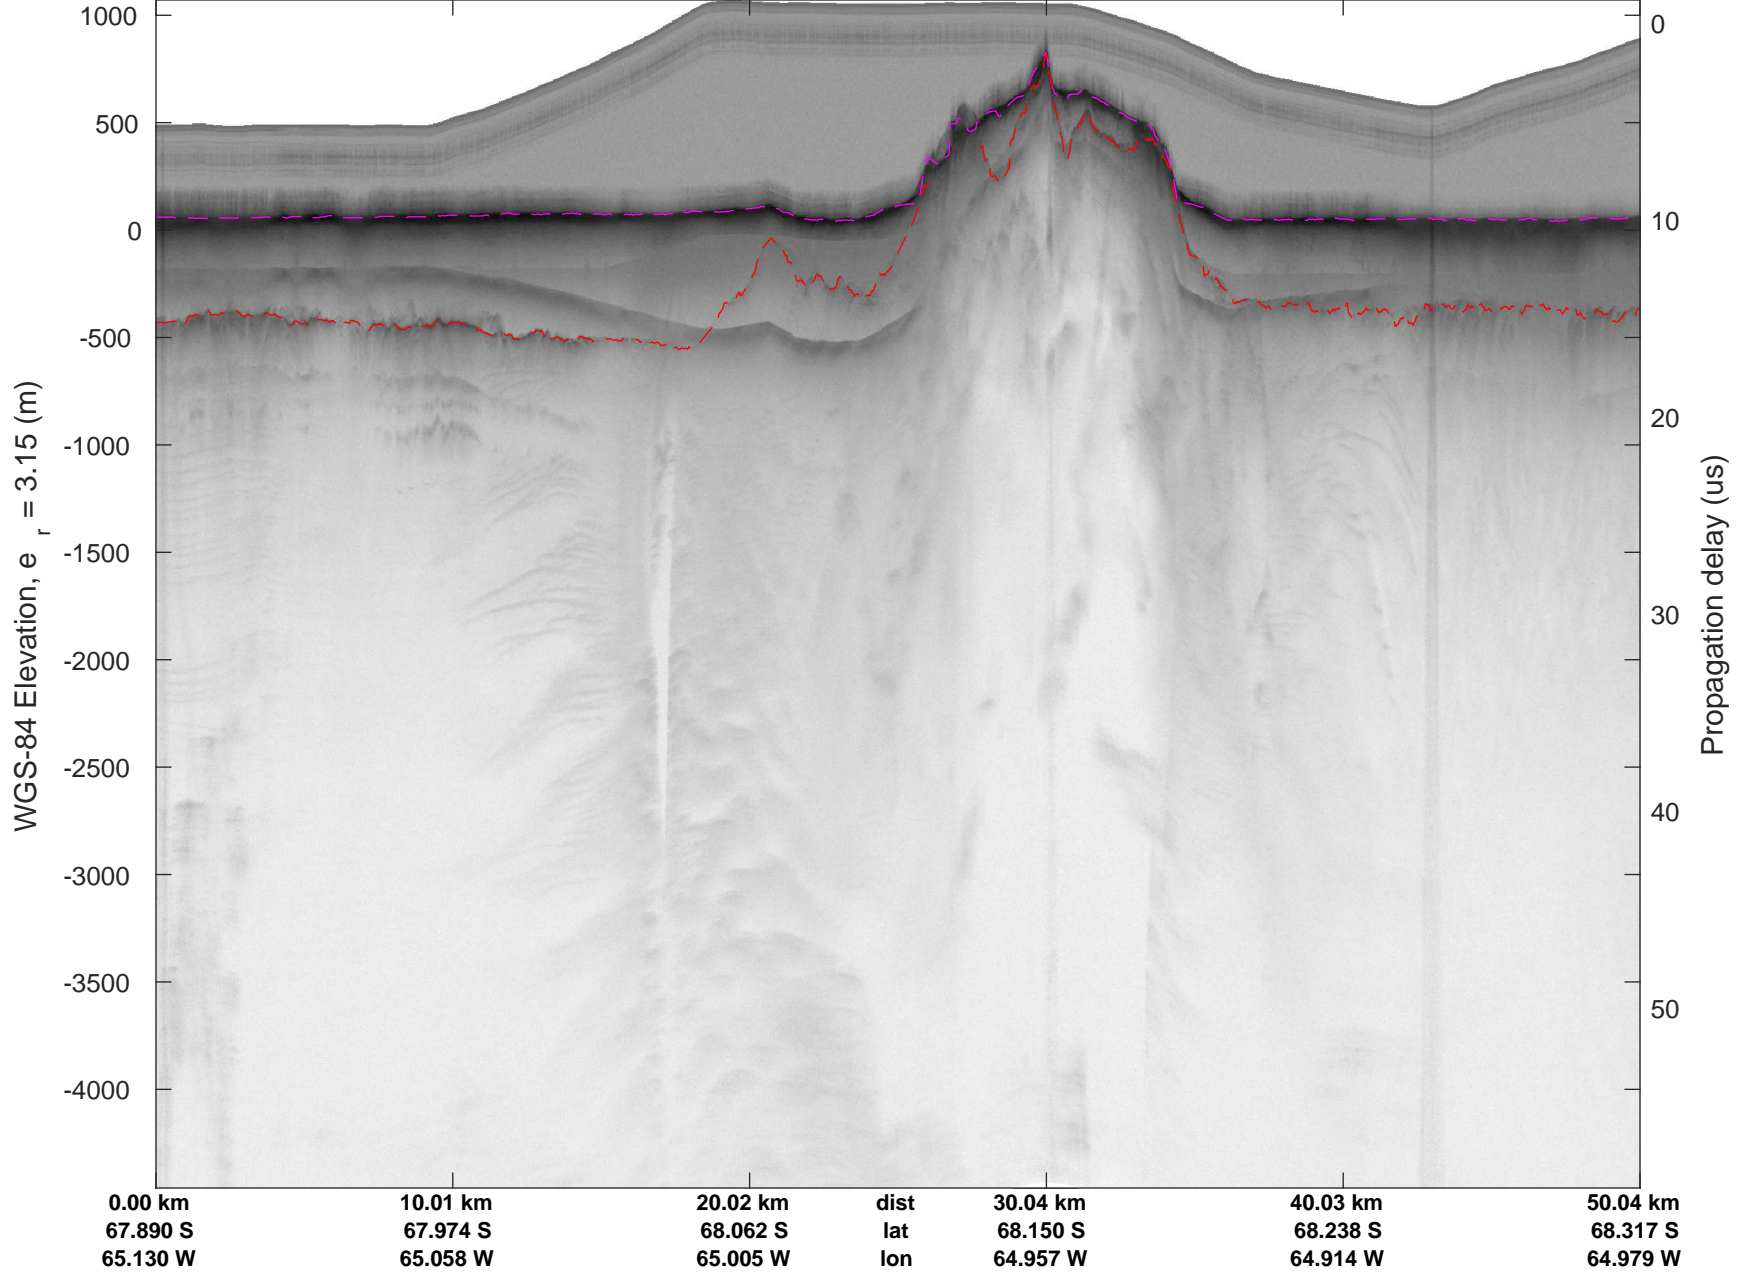

rds 2018_Antarctica_DC8: "North Peninsula IS-2" 20181016_01_037: 22:00:15.5 to 22:06:22.1 GPS

rds 2018_Antarctica_DC8: "North Peninsula IS-2" 20181016_01_037: 22:00:15.5 to 22:06:22.1 GPS

rds 2018_Antarctica_DC8: "North Peninsula IS-2" 20181016_01_038: 22:06:22.2 to 22:12:38.5 GPS

rds 2018_Antarctica_DC8: "North Peninsula IS-2" 20181016_01_038: 22:06:22.2 to 22:12:38.5 GPS

rds 2018_Antarctica_DC8: "North Peninsula IS-2" 20181016_01_039: 22:12:38.6 to 22:18:34.3 GPS

rds 2018_Antarctica_DC8: "North Peninsula IS-2" 20181016_01_039: 22:12:38.6 to 22:18:34.3 GPS