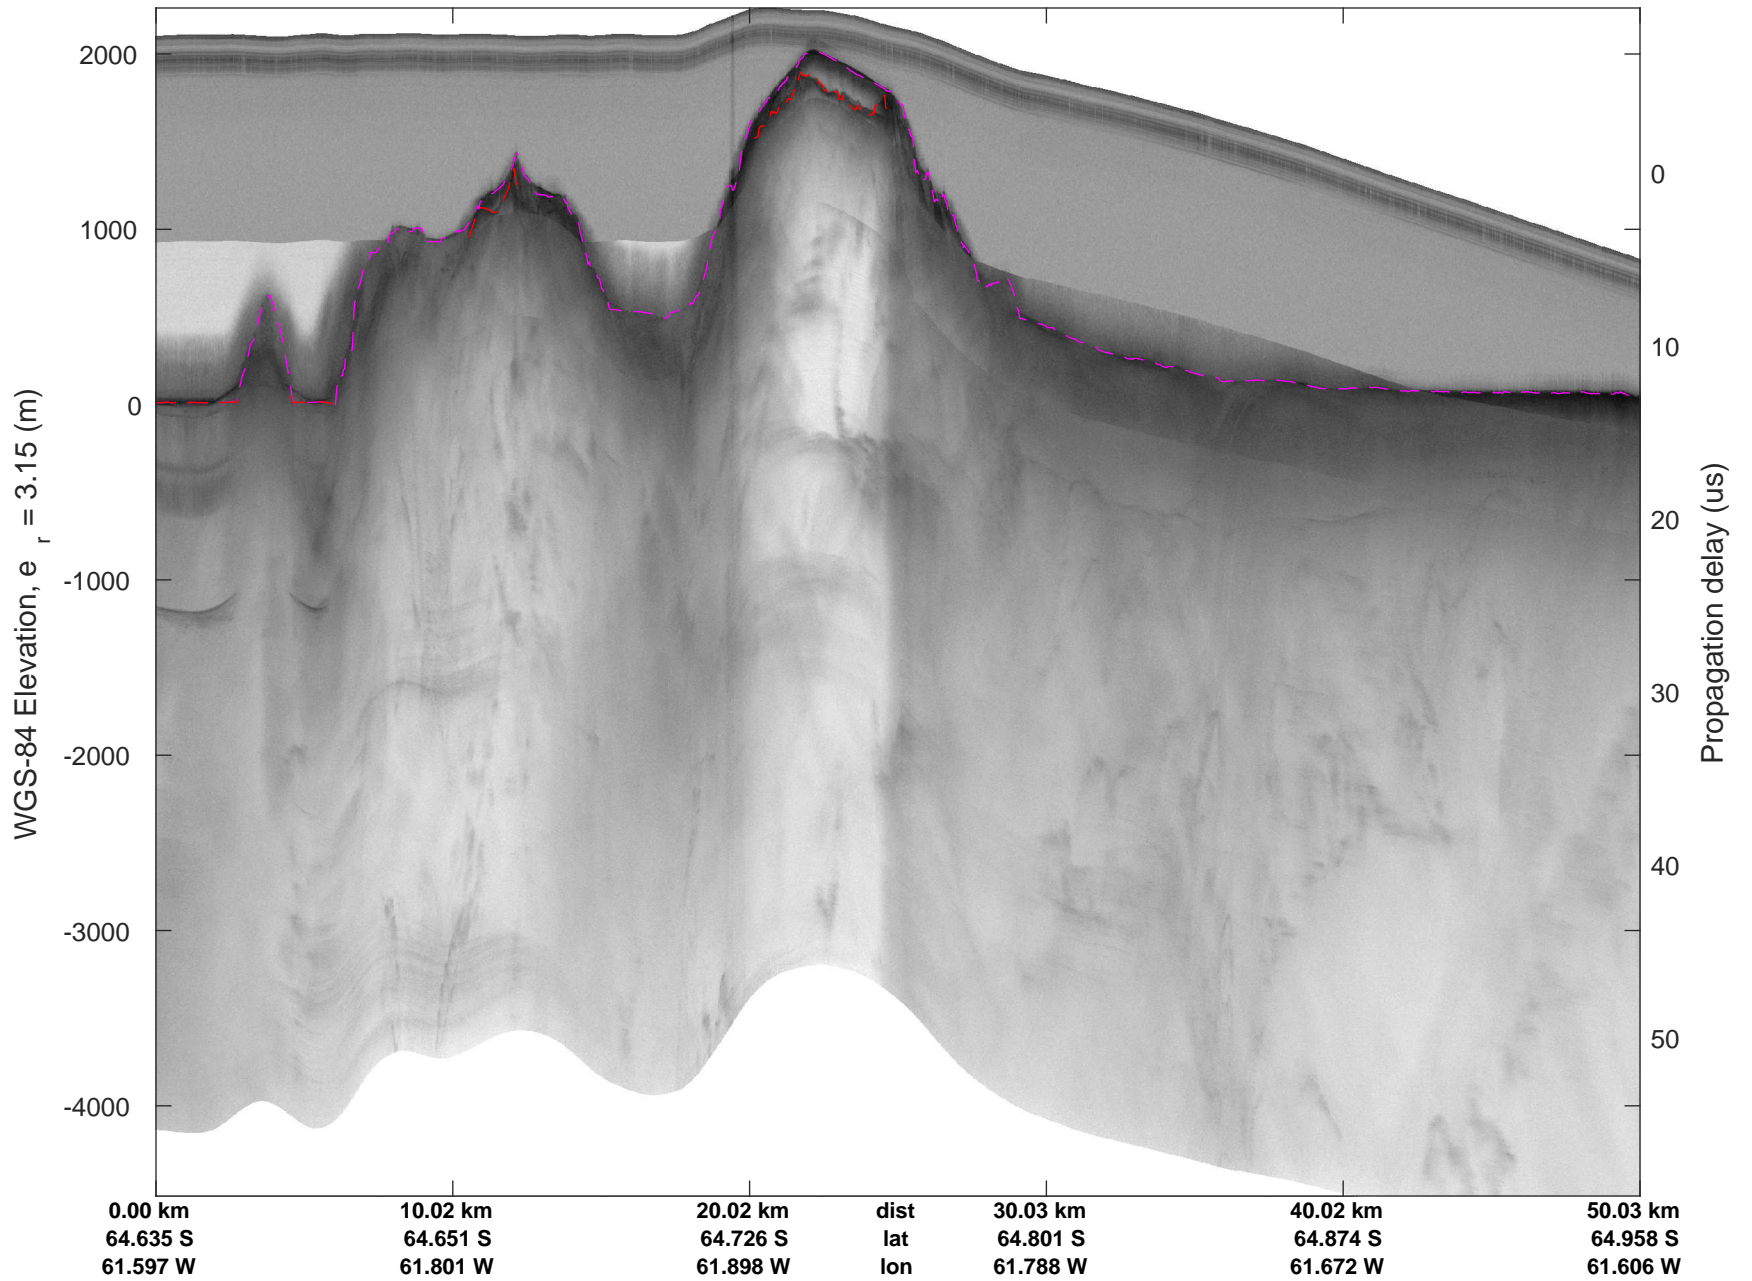

rds 2018_Antarctica_DC8: "North Peninsula IS-2" 20181016_01_003: 18:30:22.6 to 18:36:16.4 GPS