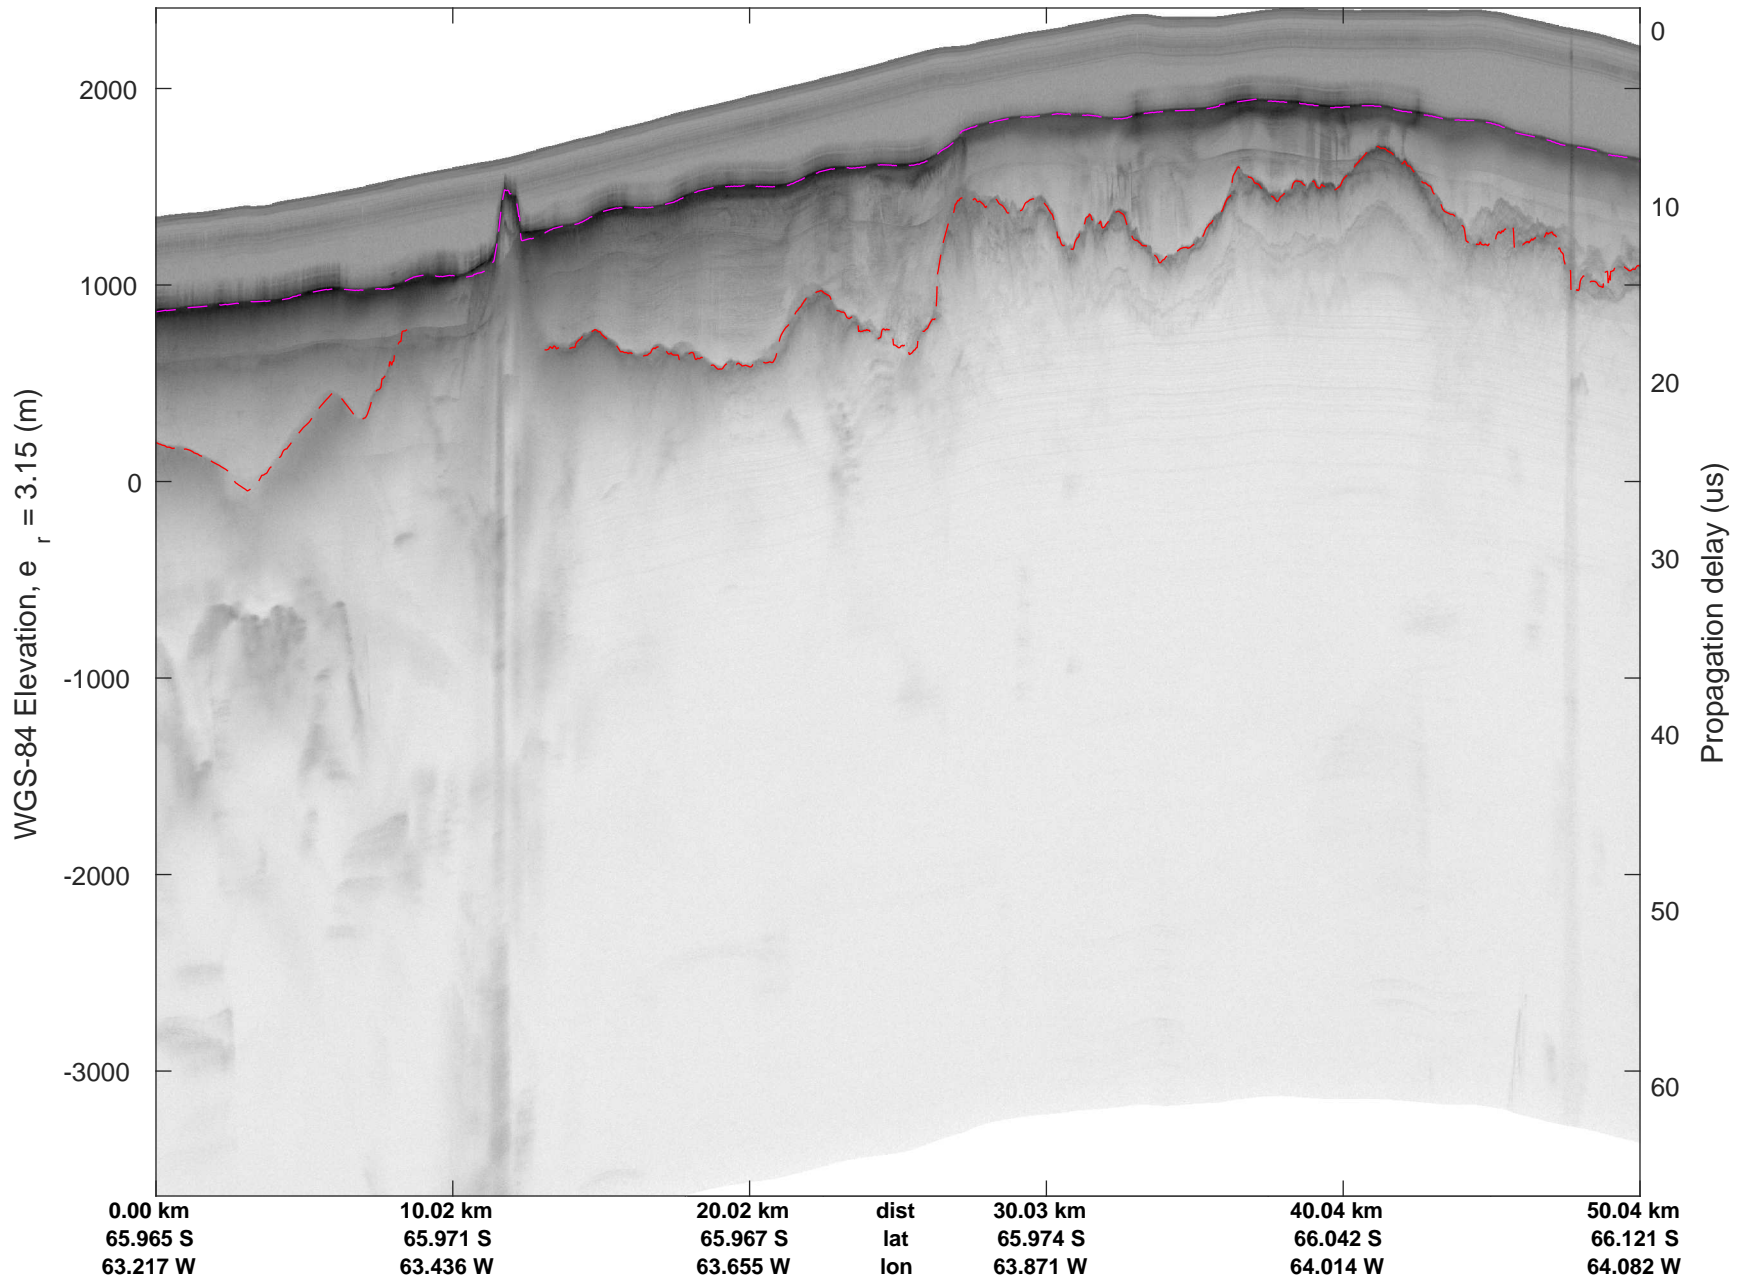

rds 2018_Antarctica_DC8: "North Peninsula IS-2" 20181016_01_016: 19:50:06.8 to 19:56:29.8 GPS