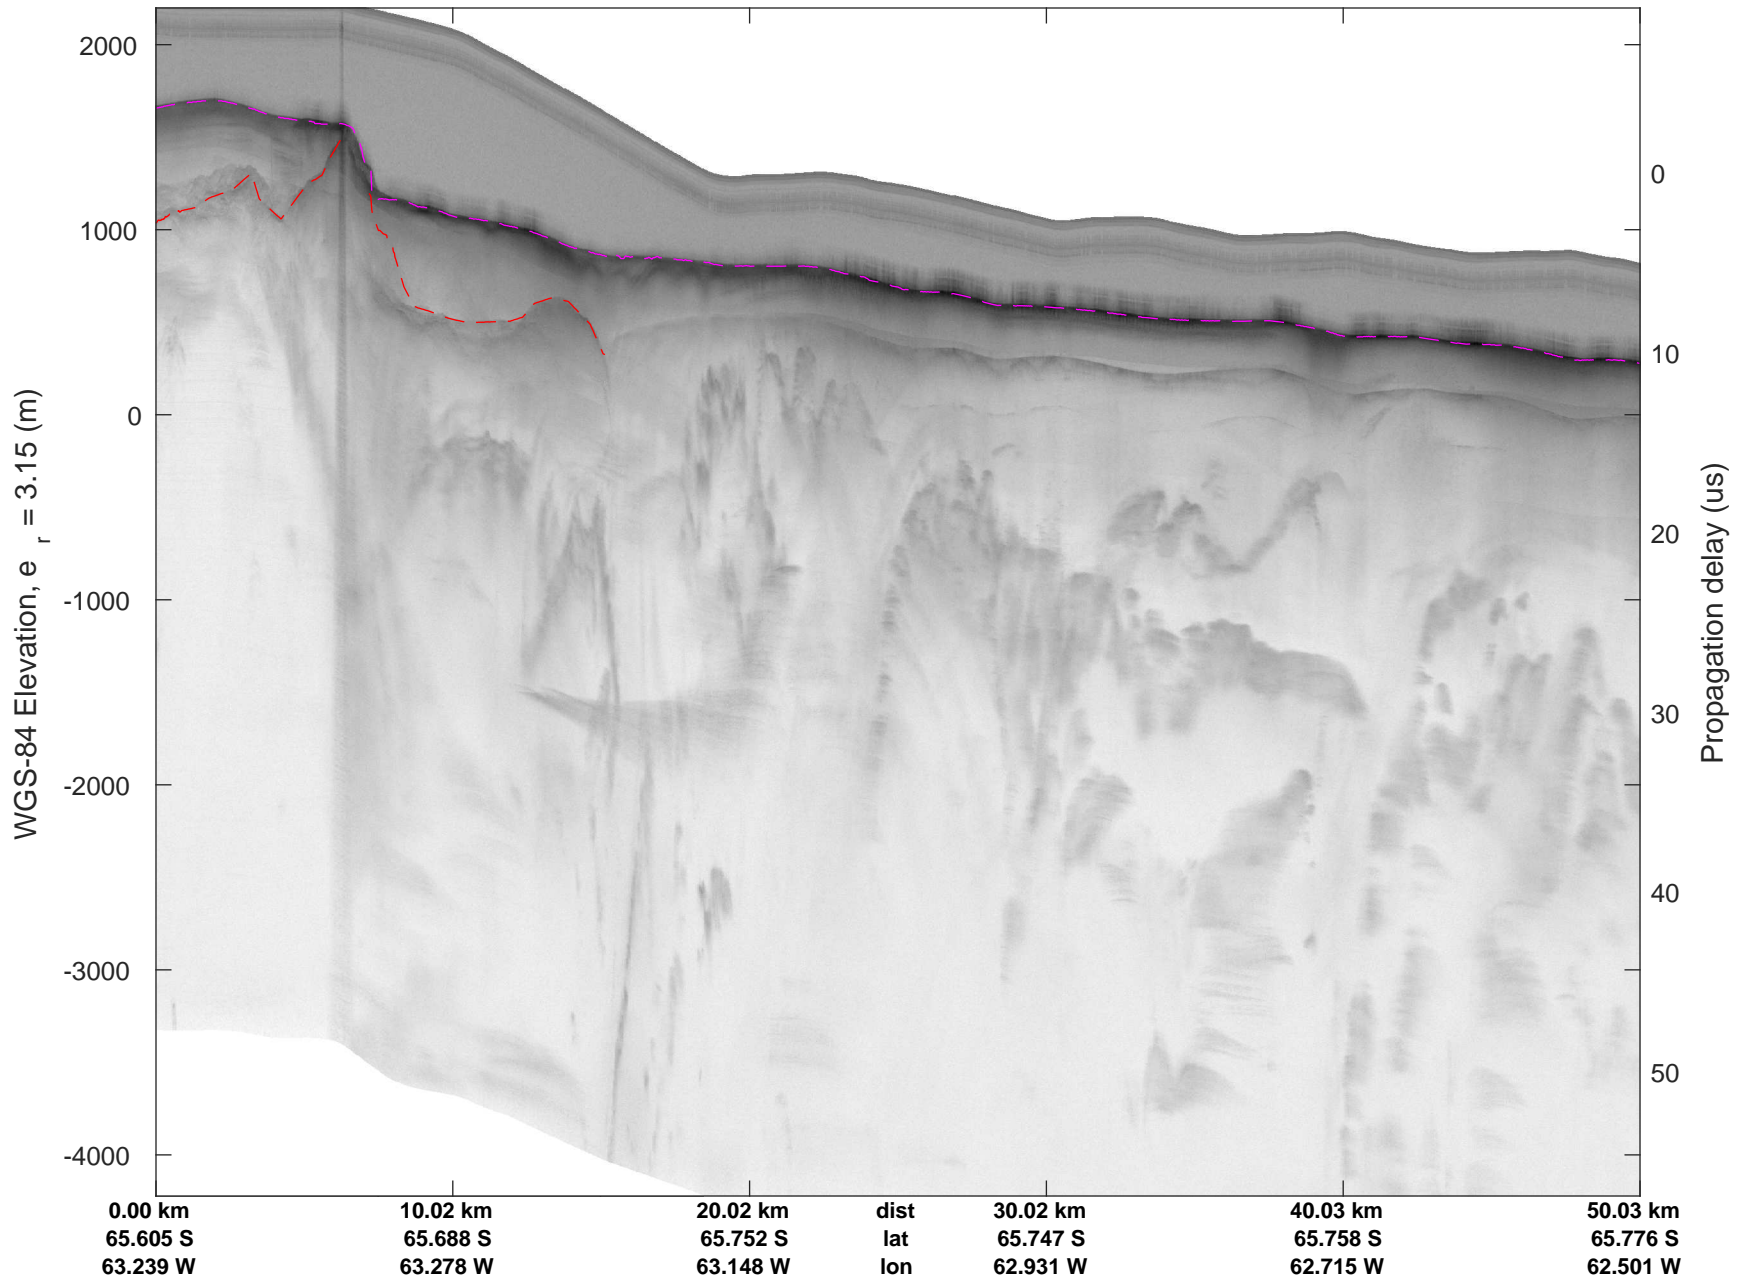

rds 2018_Antarctica_DC8: "North Peninsula IS-2" 20181016_01_010: 19:12:01.6 to 19:18:29.5 GPS

rds 2018_Antarctica_DC8: "North Peninsula IS-2" 20181016_01_010: 19:12:01.6 to 19:18:29.5 GPS

rds 2018_Antarctica_DC8: "North Peninsula IS-2" 20181016_01_011: 19:18:29.6 to 19:24:27.8 GPS

rds 2018_Antarctica_DC8: "North Peninsula IS-2" 20181016_01_011: 19:18:29.6 to 19:24:27.8 GPS

rds 2018_Antarctica_DC8: "North Peninsula IS-2" 20181016_01_012: 19:24:28.0 to 19:30:45.6 GPS

rds 2018_Antarctica_DC8: "North Peninsula IS-2" 20181016_01_012: 19:24:28.0 to 19:30:45.6 GPS