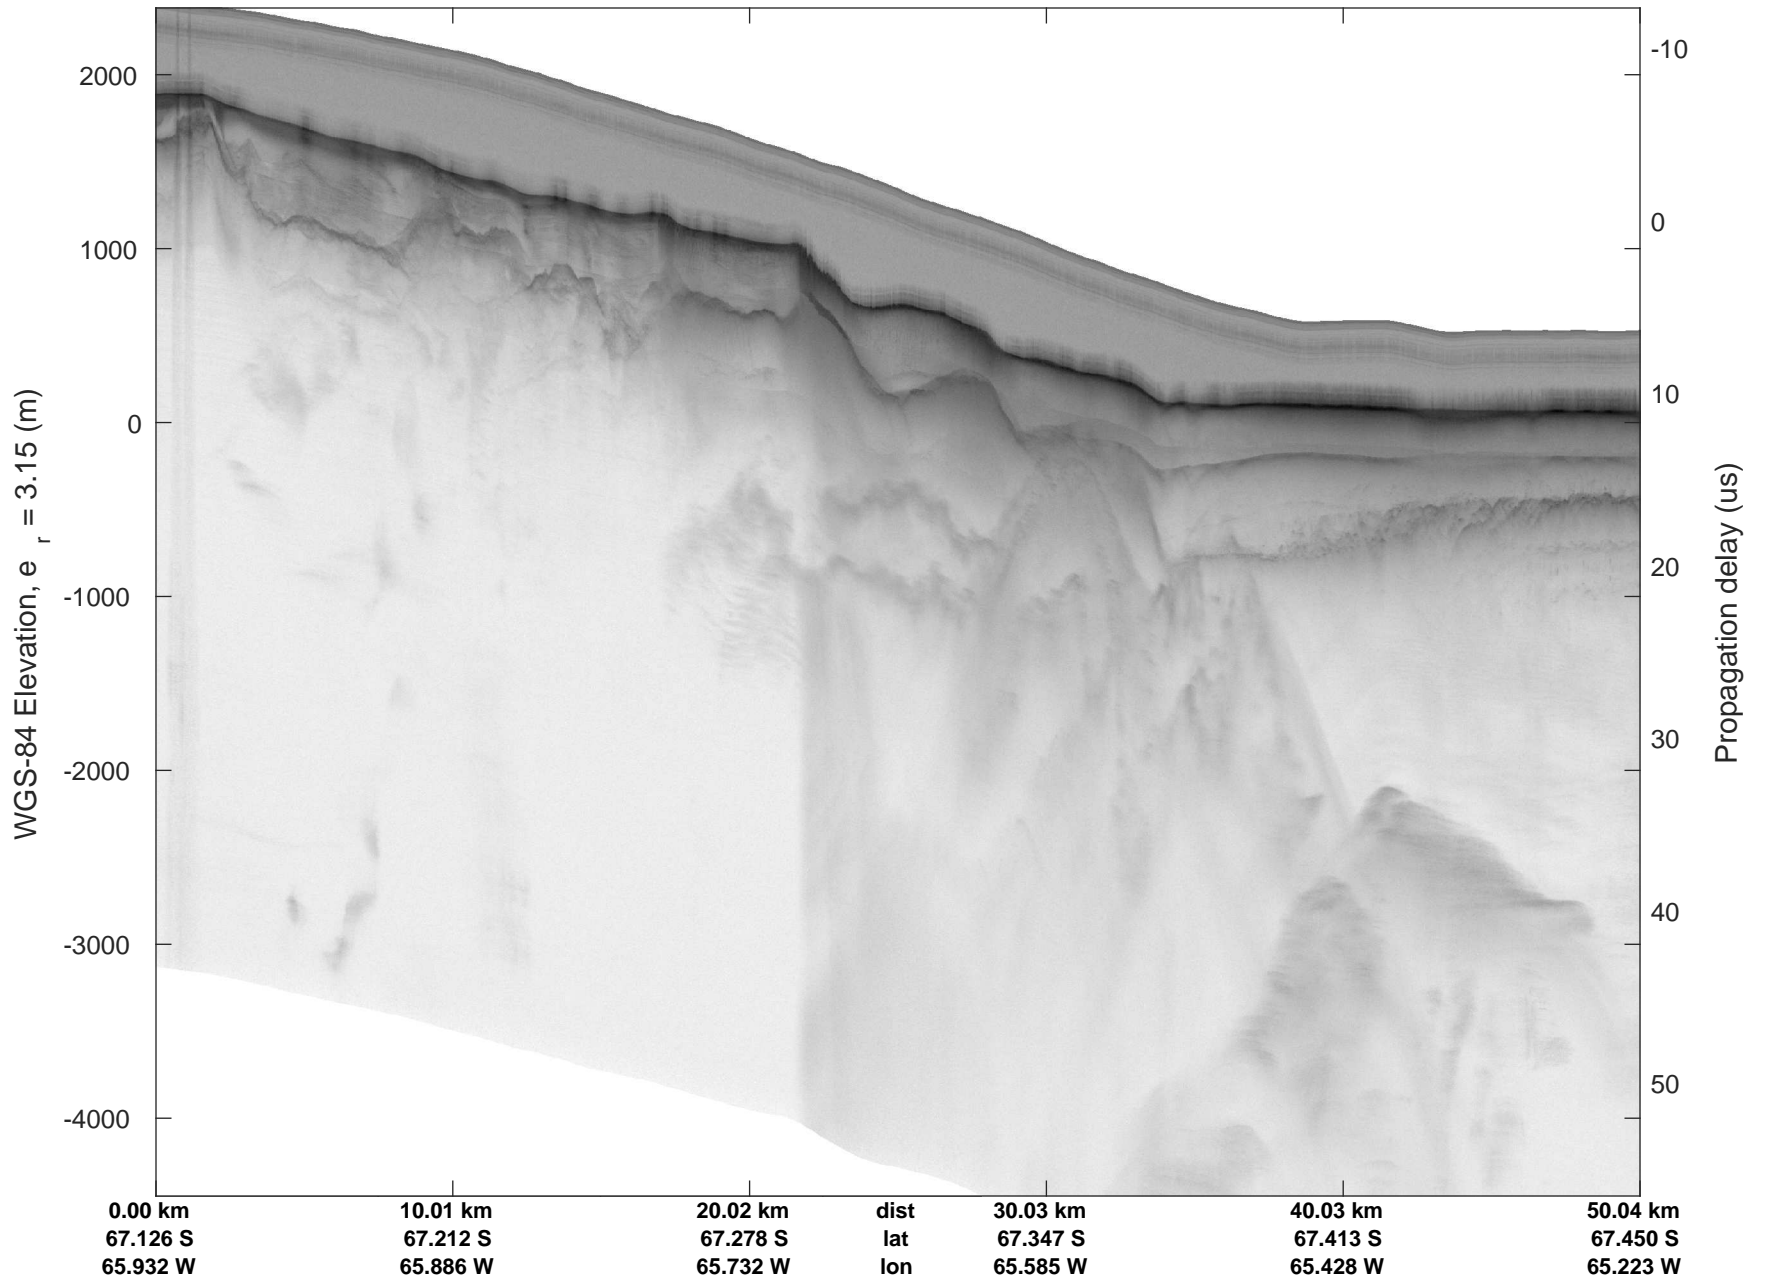

rds 2018_Antarctica_DC8: "North Peninsula IS-2" 20181016_01_029: 21:10:13.8 to 21:16:36.6 GPS