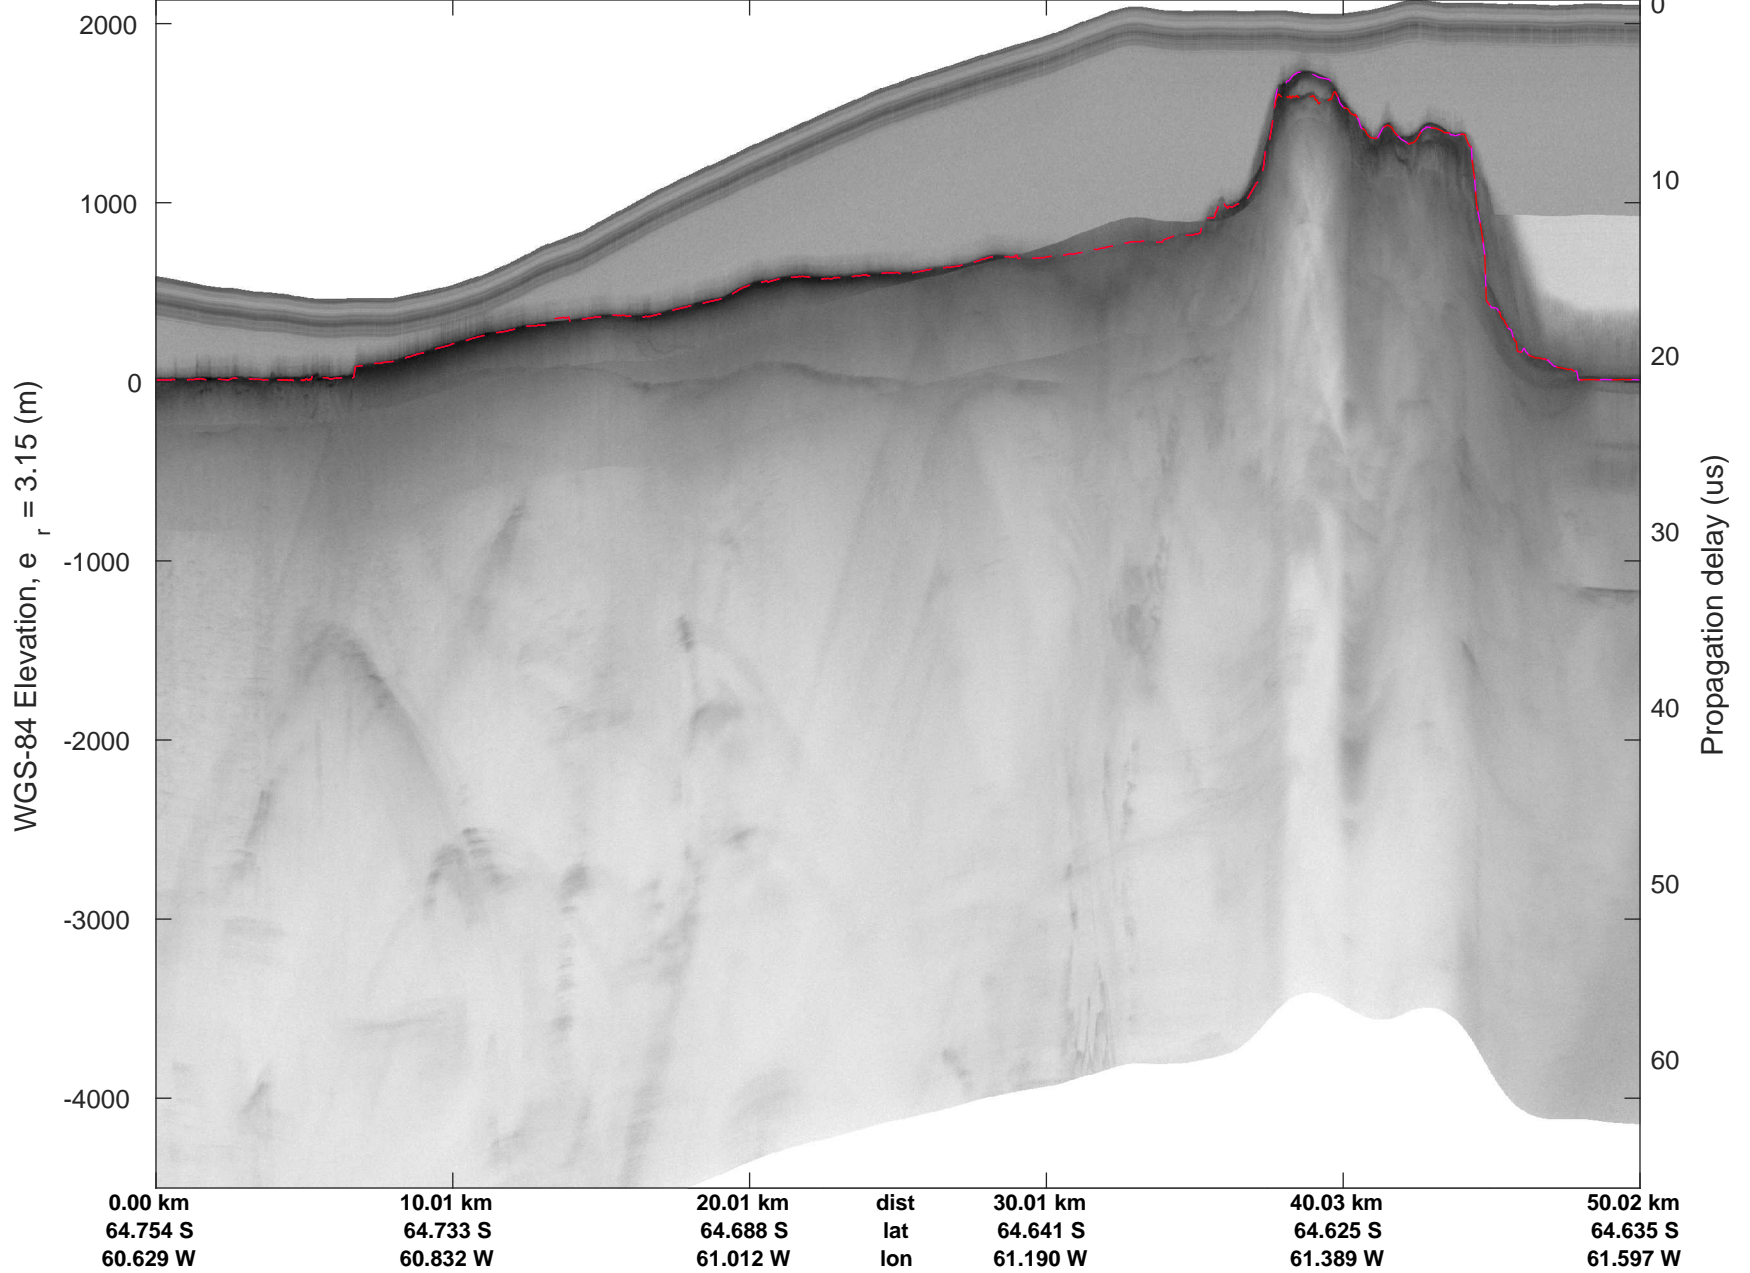

rds 2018_Antarctica_DC8: "North Peninsula IS-2" 20181016_01_002: 18:24:24.4 to 18:30:22.5 GPS