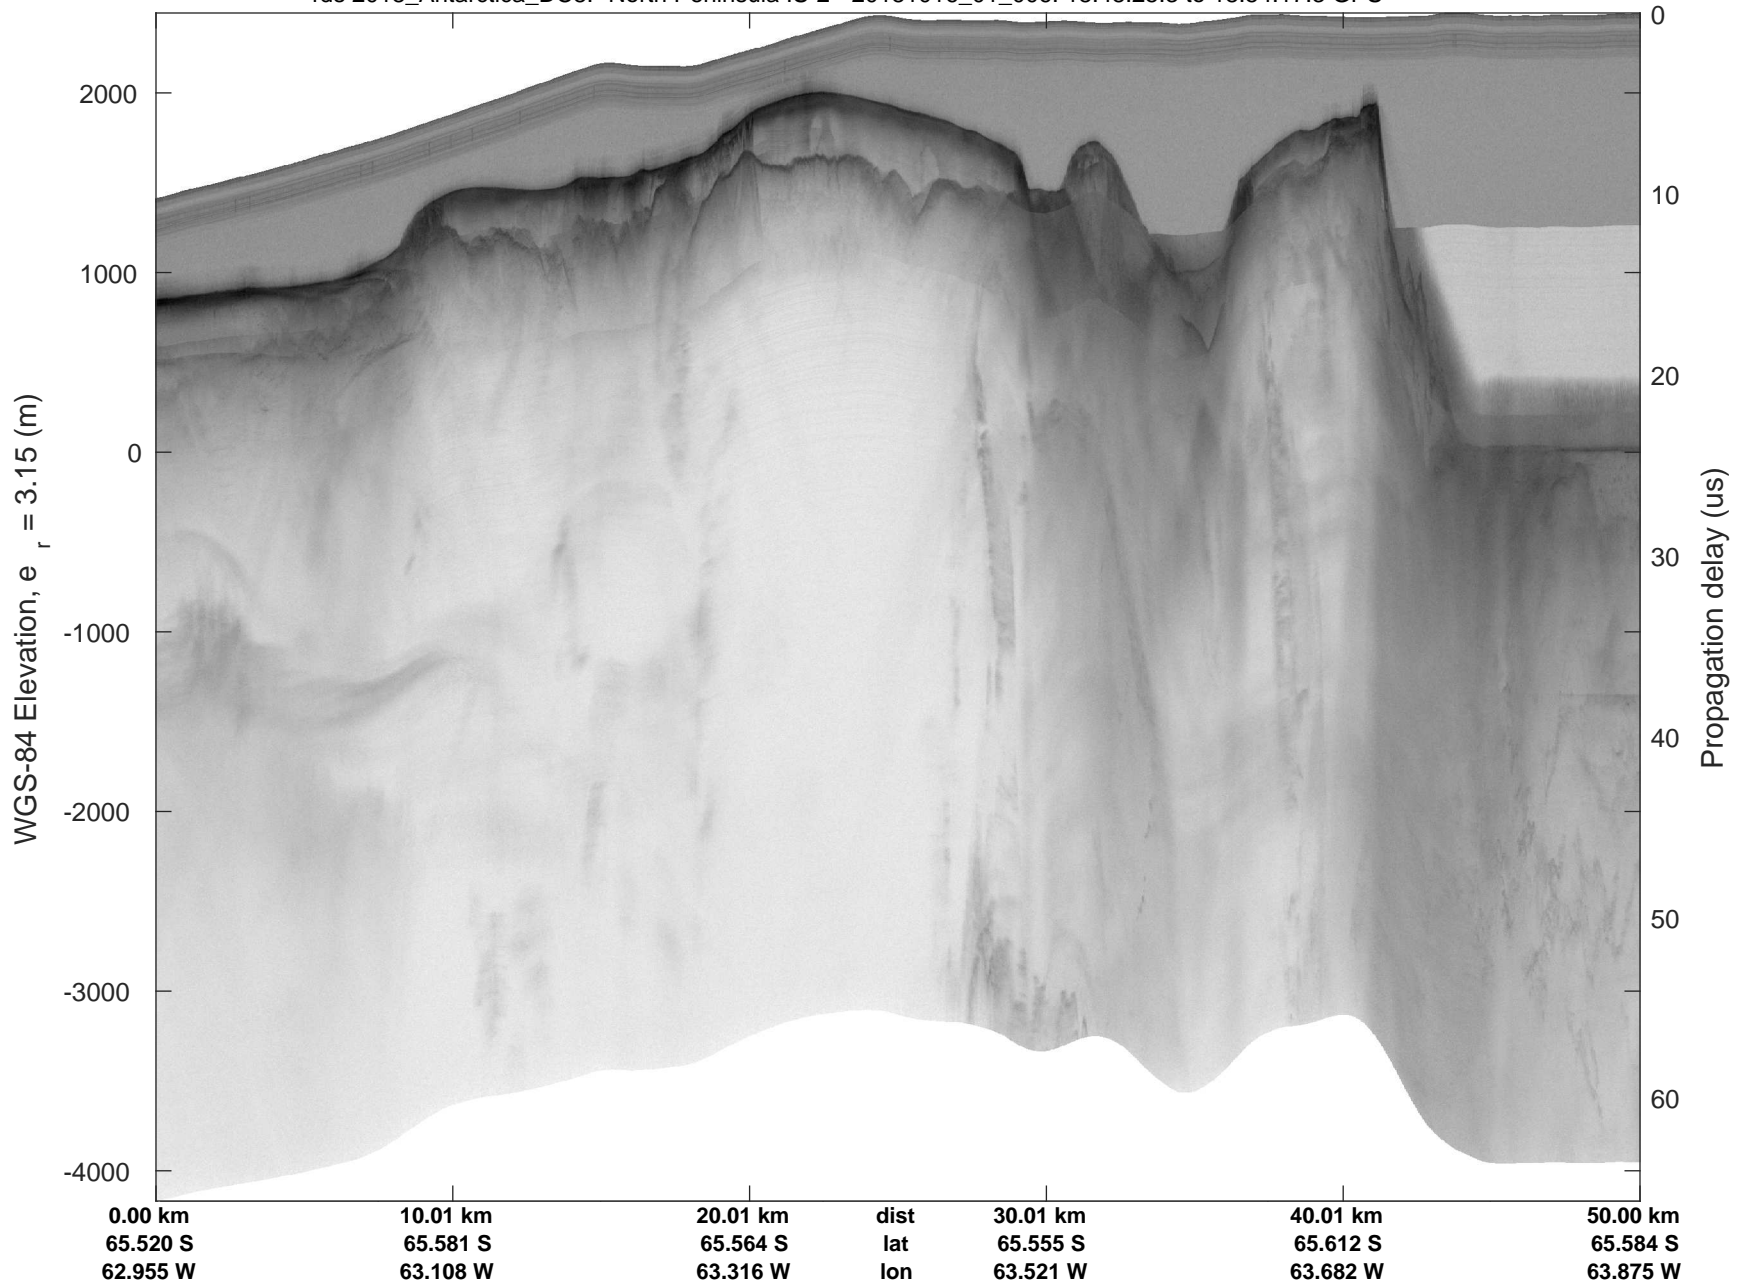

rds 2018_Antarctica_DC8: "North Peninsula IS-2" 20181016_01_006: 18:48:25.3 to 18:54:17.3 GPS