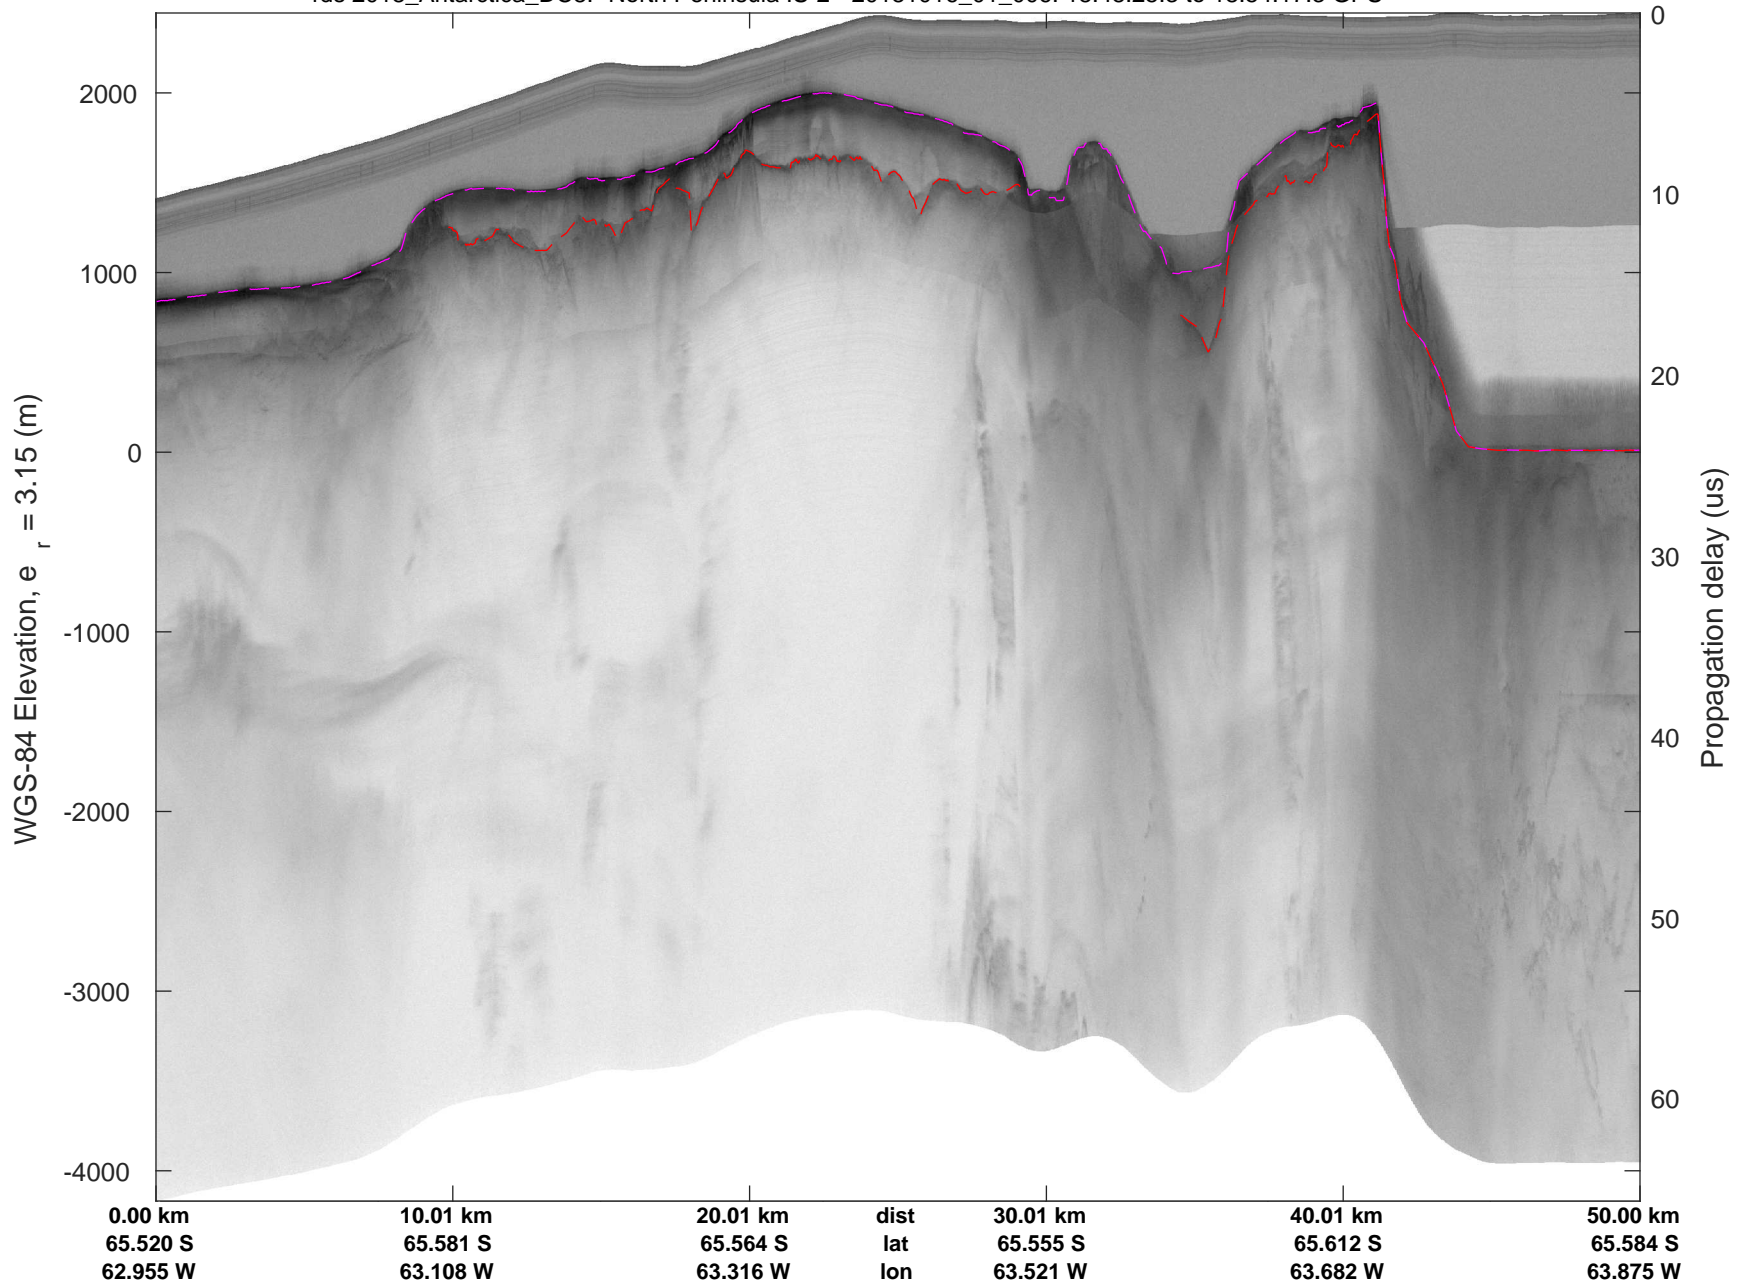

rds 2018_Antarctica_DC8: "North Peninsula IS-2" 20181016_01_004: 18:36:16.5 to 18:42:23.7 GPS

rds 2018_Antarctica_DC8: "North Peninsula IS-2" 20181016_01_004: 18:36:16.5 to 18:42:23.7 GPS

rds 2018_Antarctica_DC8: "North Peninsula IS-2" 20181016_01_005: 18:42:23.8 to 18:48:25.1 GPS

rds 2018_Antarctica_DC8: "North Peninsula IS-2" 20181016_01_005: 18:42:23.8 to 18:48:25.1 GPS

rds 2018_Antarctica_DC8: "North Peninsula IS-2" 20181016_01_006: 18:48:25.3 to 18:54:17.3 GPS

rds 2018_Antarctica_DC8: "North Peninsula IS-2" 20181016_01_006: 18:48:25.3 to 18:54:17.3 GPS