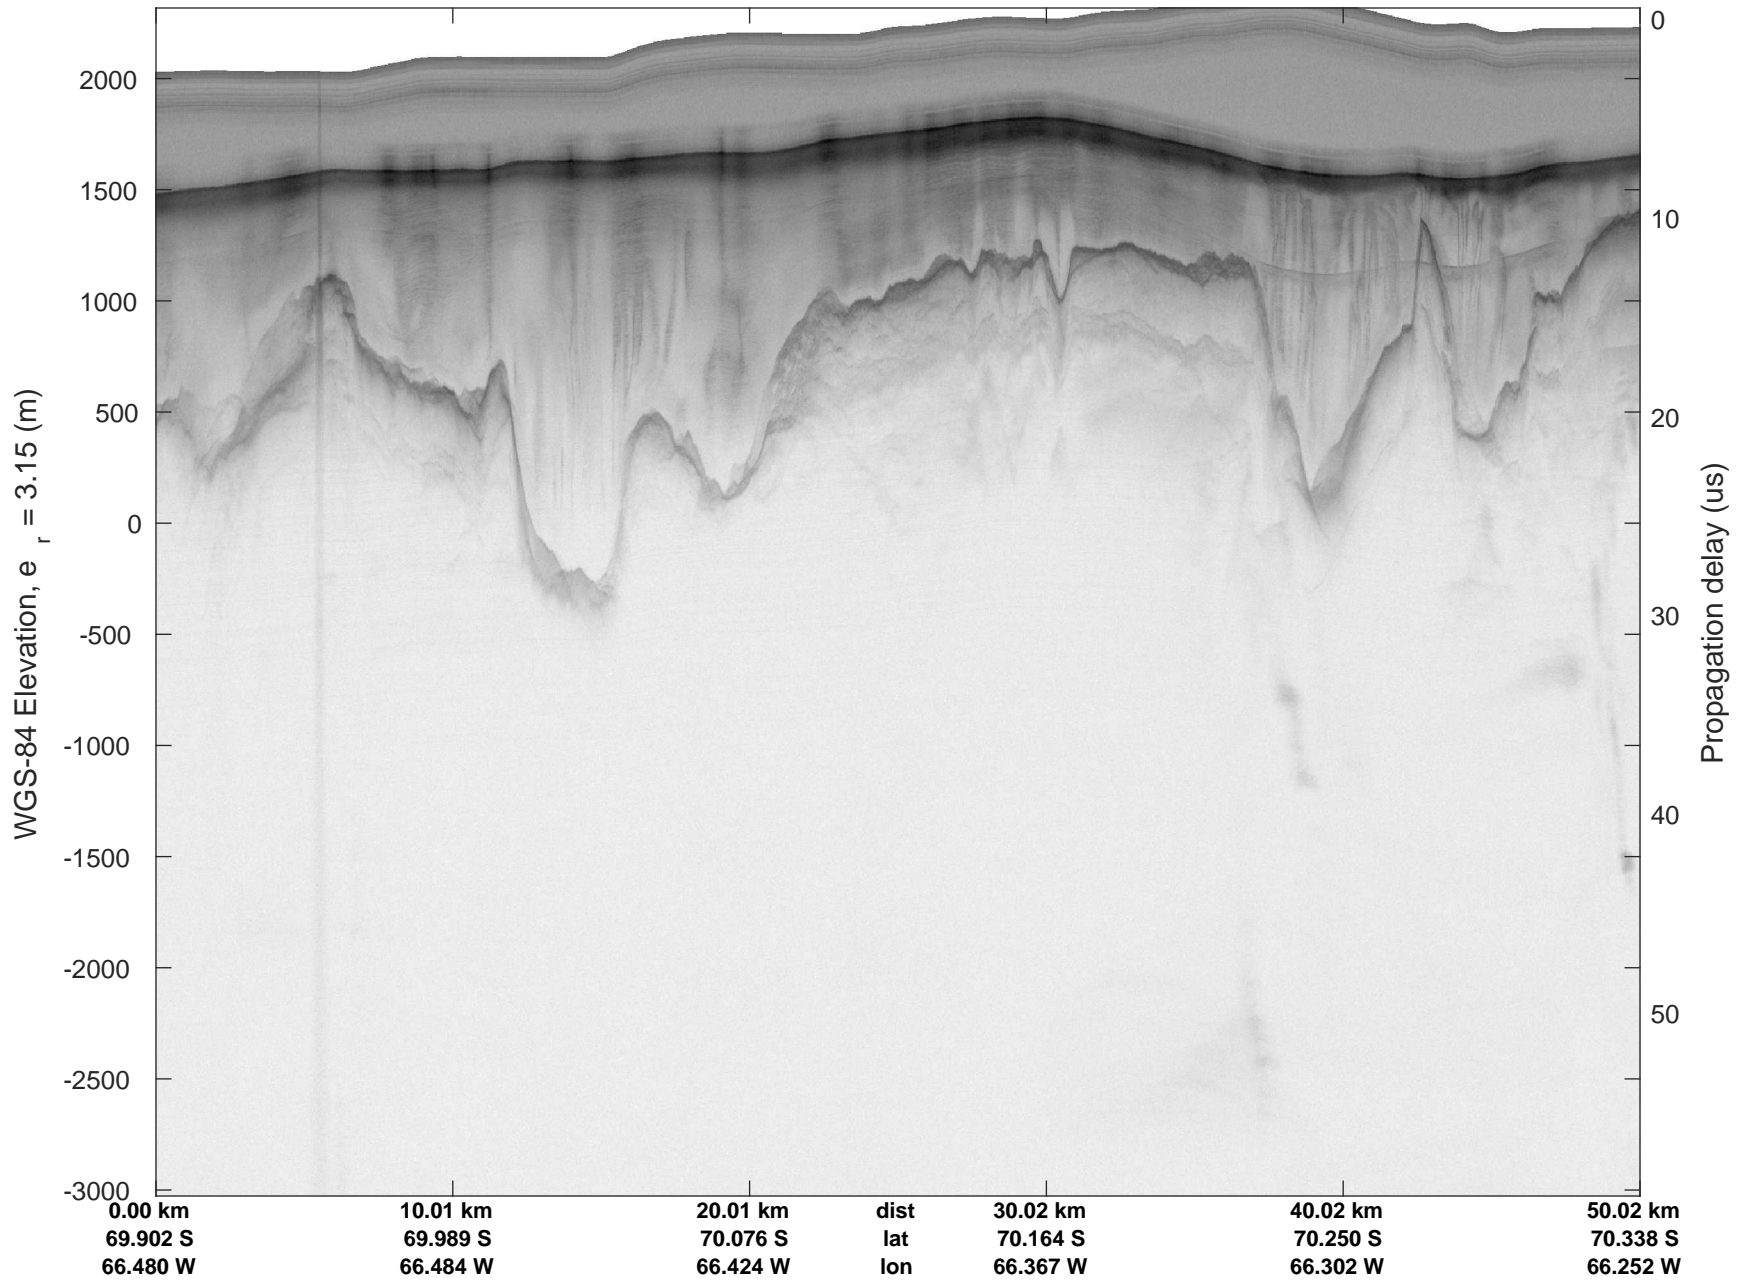

rds 2018_Antarctica_DC8: "South Peninsula IS-2" 20181013_01_017: 18:17:34.4 to 18:24:17.7 GPS

rds 2018_Antarctica_DC8: "South Peninsula IS-2" 20181013_01_018: 18:24:17.8 to 18:30:34.9 GPS

rds 2018_Antarctica_DC8: "South Peninsula IS-2" 20181013_01_018: 18:24:17.8 to 18:30:34.9 GPS

rds 2018_Antarctica_DC8: "South Peninsula IS-2" 20181013_01_019: 18:30:35.0 to 18:36:41.1 GPS

rds 2018_Antarctica_DC8: "South Peninsula IS-2" 20181013_01_019: 18:30:35.0 to 18:36:41.1 GPS

rds 2018_Antarctica_DC8: "South Peninsula IS-2" 20181013_01_020: 18:36:41.2 to 18:42:51.6 GPS