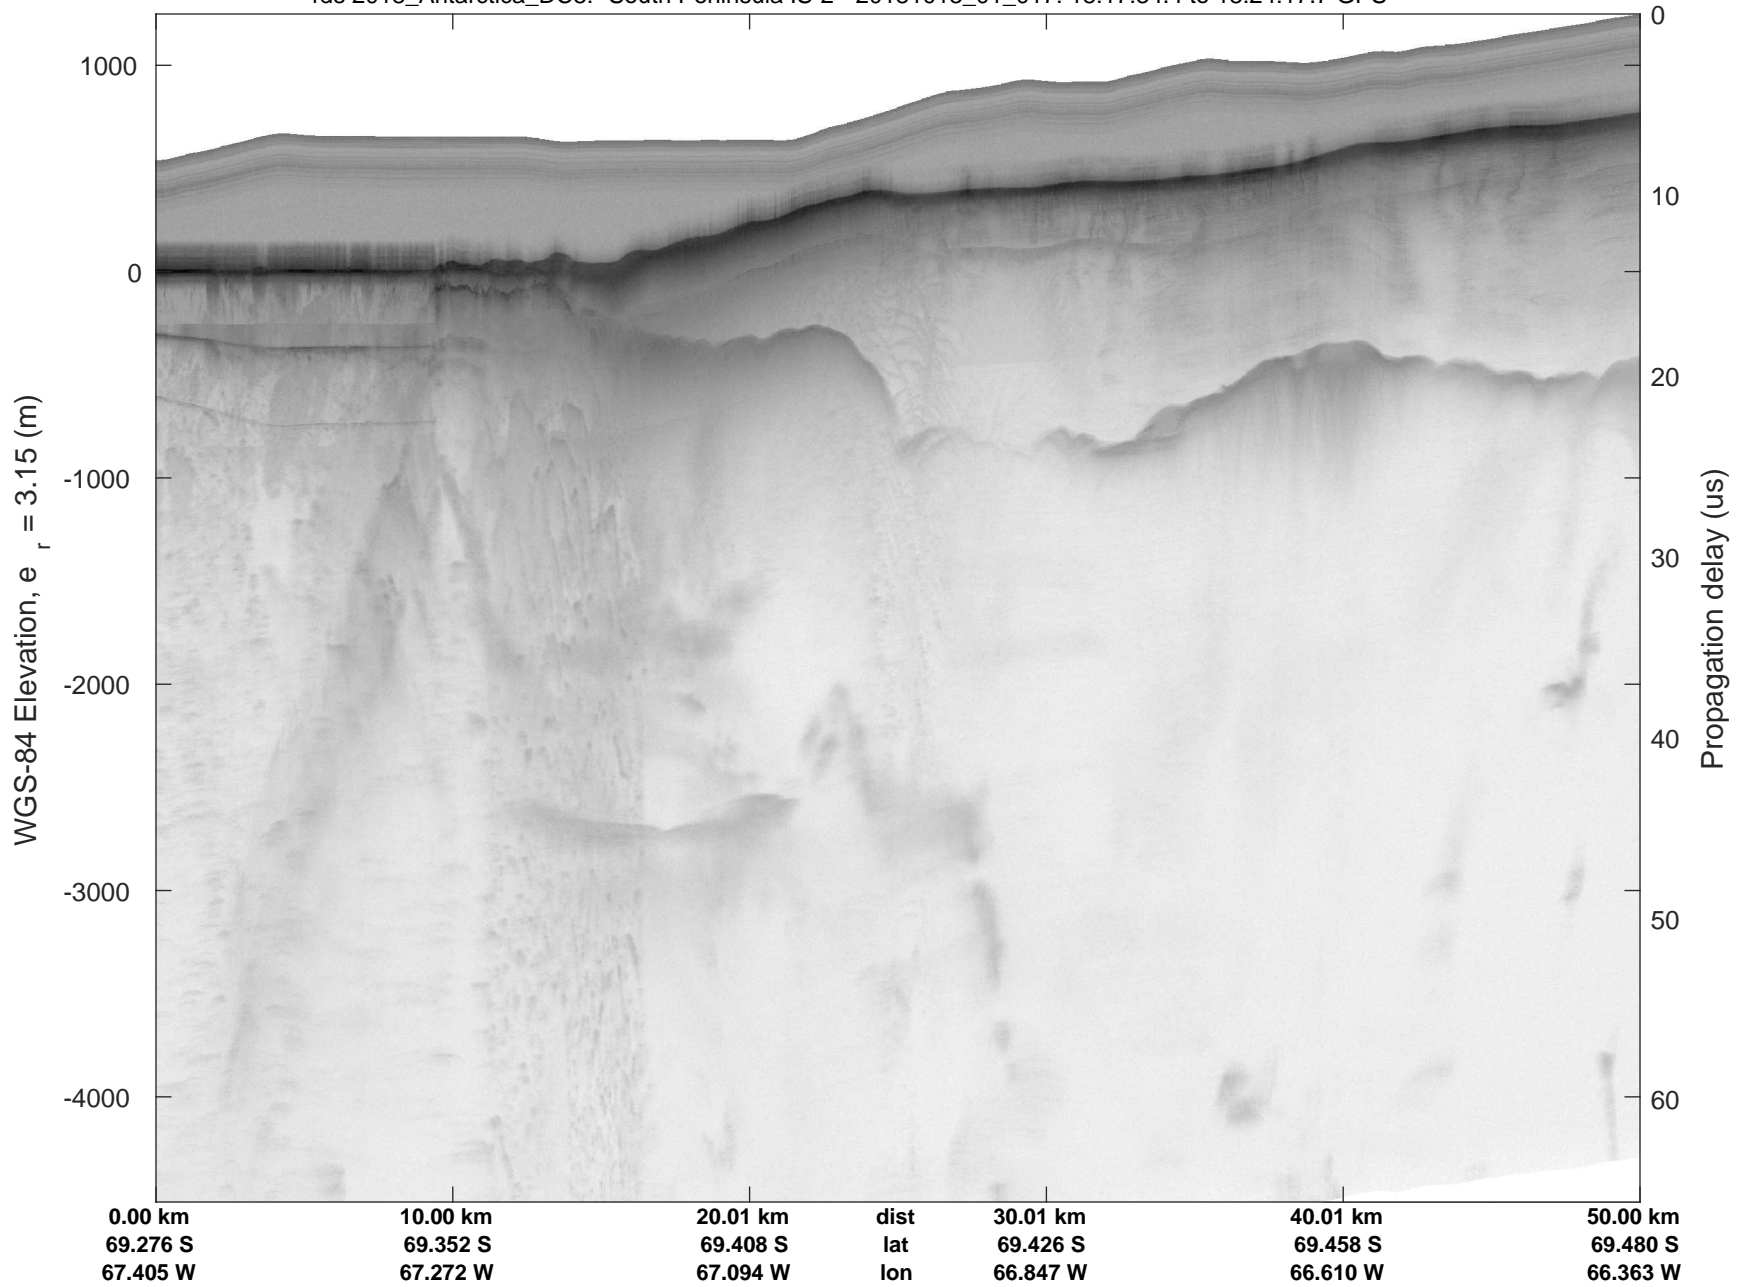

rds 2018_Antarctica_DC8: "South Peninsula IS-2" 20181013_01_014: 17:57:31.9 to 18:04:18.5 GPS

rds 2018_Antarctica_DC8: "South Peninsula IS-2" 20181013_01_015: 18:04:18.6 to 18:10:49.0 GPS

rds 2018_Antarctica_DC8: "South Peninsula IS-2" 20181013_01_015: 18:04:18.6 to 18:10:49.0 GPS

rds 2018_Antarctica_DC8: "South Peninsula IS-2" 20181013_01_016: 18:10:49.1 to 18:17:34.2 GPS

rds 2018_Antarctica_DC8: "South Peninsula IS-2" 20181013_01_016: 18:10:49.1 to 18:17:34.2 GPS

rds 2018_Antarctica_DC8: "South Peninsula IS-2" 20181013_01_017: 18:17:34.4 to 18:24:17.7 GPS