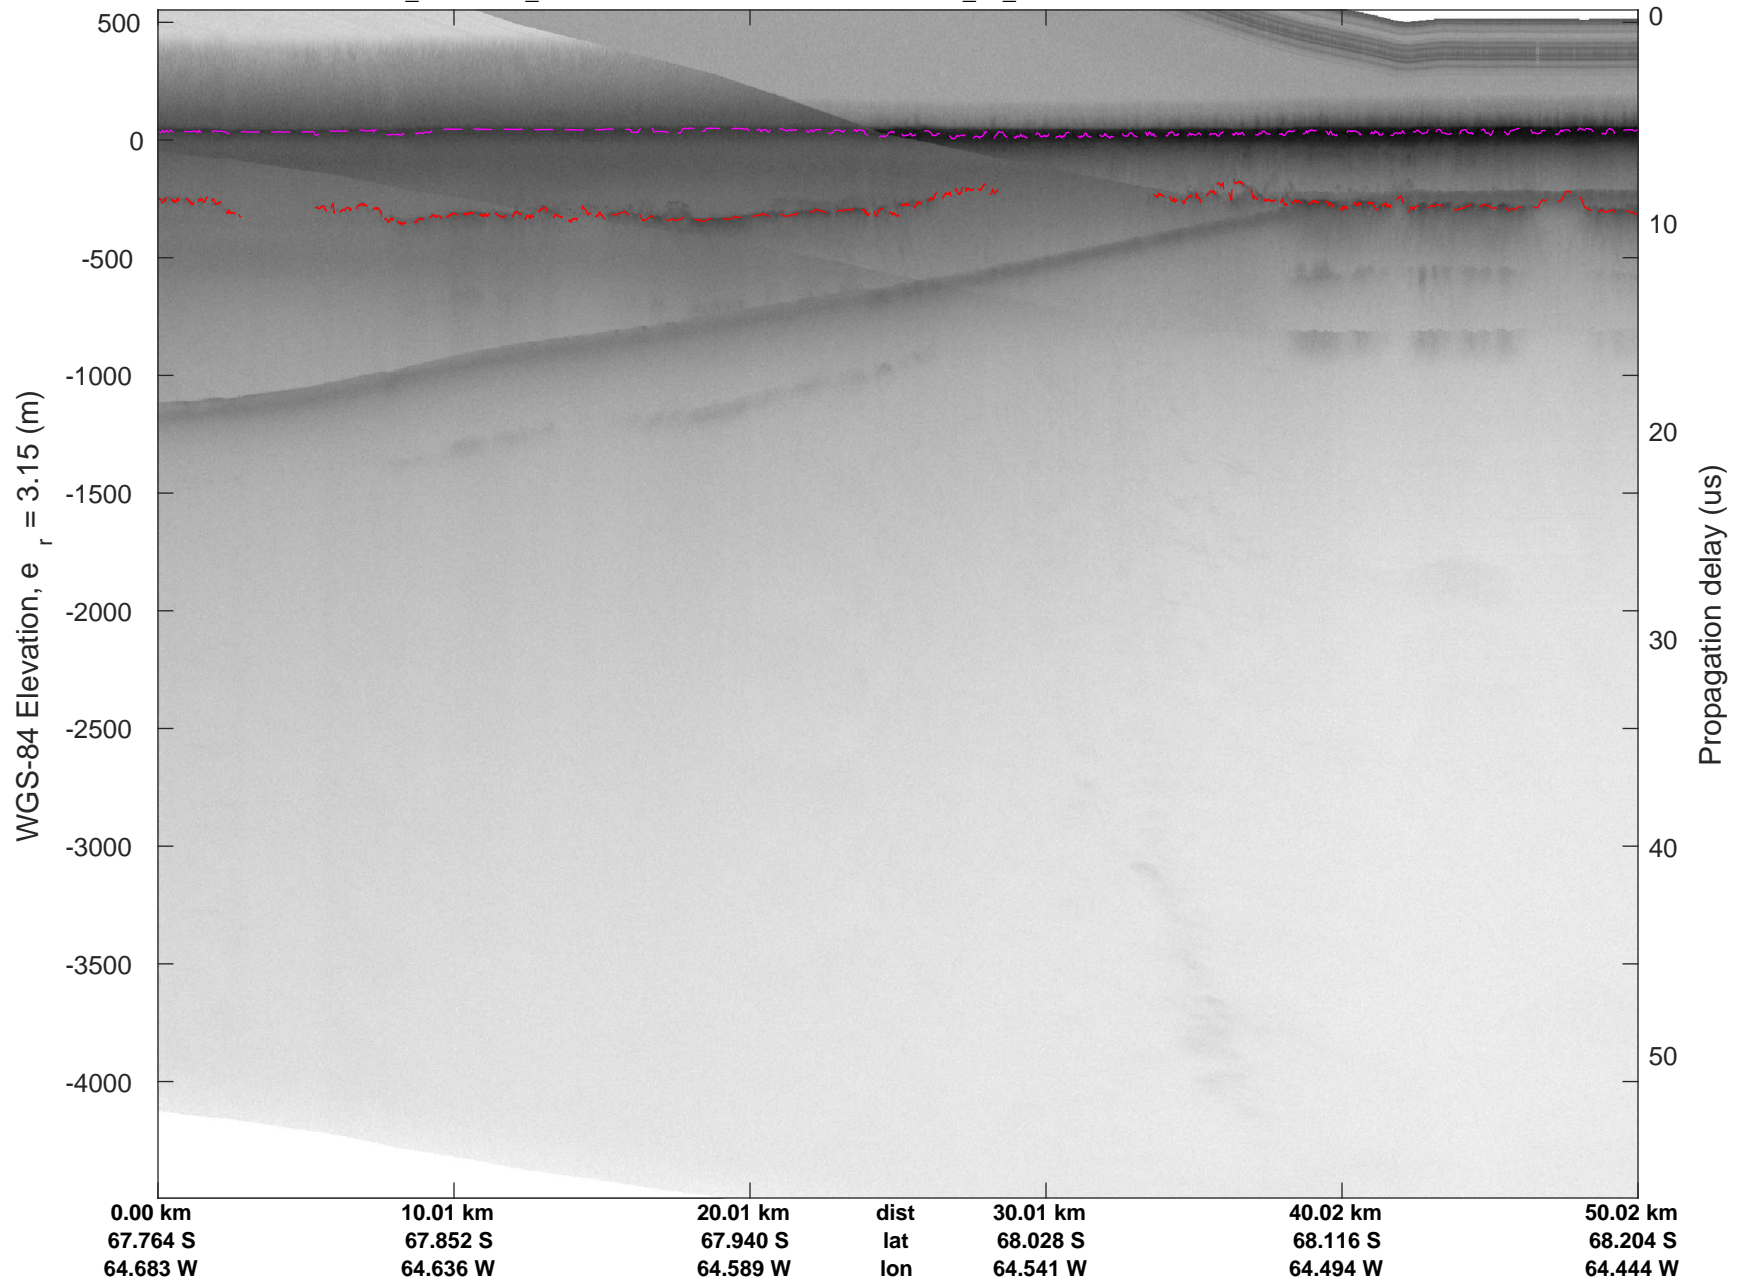

rds 2018_Antarctica_DC8: "South Peninsula IS-2" 20181013_01_001: 16:32:42.7 to 16:38:49.1 GPS

rds 2018_Antarctica_DC8: "South Peninsula IS-2" 20181013_01_001: 16:32:42.7 to 16:38:49.1 GPS

rds 2018_Antarctica_DC8: "South Peninsula IS-2" 20181013_01_002: 16:38:49.2 to 16:44:58.9 GPS

rds 2018_Antarctica_DC8: "South Peninsula IS-2" 20181013_01_002: 16:38:49.2 to 16:44:58.9 GPS

rds 2018_Antarctica_DC8: "South Peninsula IS-2" 20181013_01_003: 16:44:59.0 to 16:50:54.2 GPS

rds 2018_Antarctica_DC8: "South Peninsula IS-2" 20181013_01_003: 16:44:59.0 to 16:50:54.2 GPS