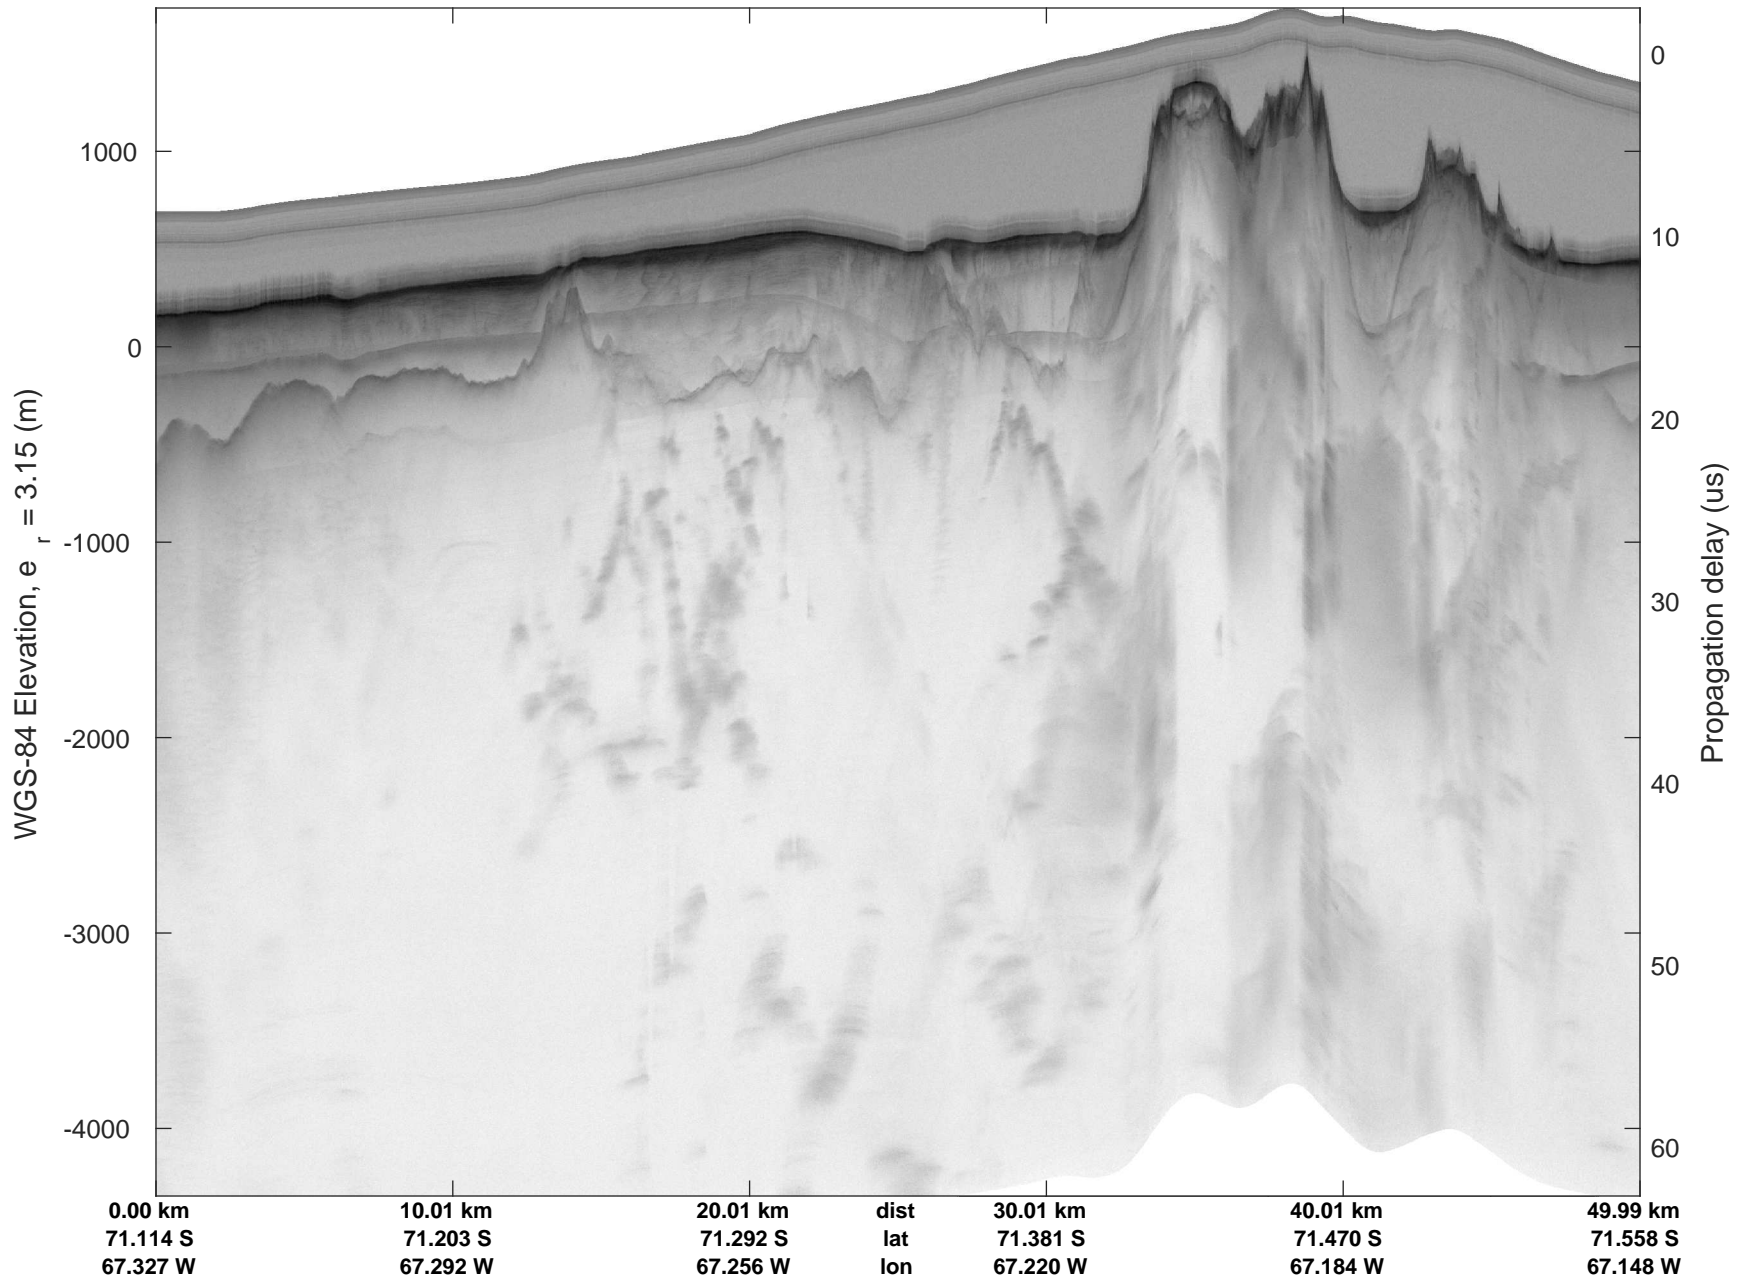

rds 2018_Antarctica_DC8: "South Peninsula IS-2" 20181013_01_035: 20:11:40.1 to 20:17:38.7 GPS

rds 2018_Antarctica_DC8: "South Peninsula IS-2" 20181013_01_036: 20:17:38.8 to 20:23:51.3 GPS

rds 2018_Antarctica_DC8: "South Peninsula IS-2" 20181013_01_036: 20:17:38.8 to 20:23:51.3 GPS

rds 2018_Antarctica_DC8: "South Peninsula IS-2" 20181013_01_037: 20:23:51.4 to 20:29:54.1 GPS

rds 2018_Antarctica_DC8: "South Peninsula IS-2" 20181013_01_037: 20:23:51.4 to 20:29:54.1 GPS

rds 2018_Antarctica_DC8: "South Peninsula IS-2" 20181013_01_038: 20:29:54.2 to 20:36:03.6 GPS