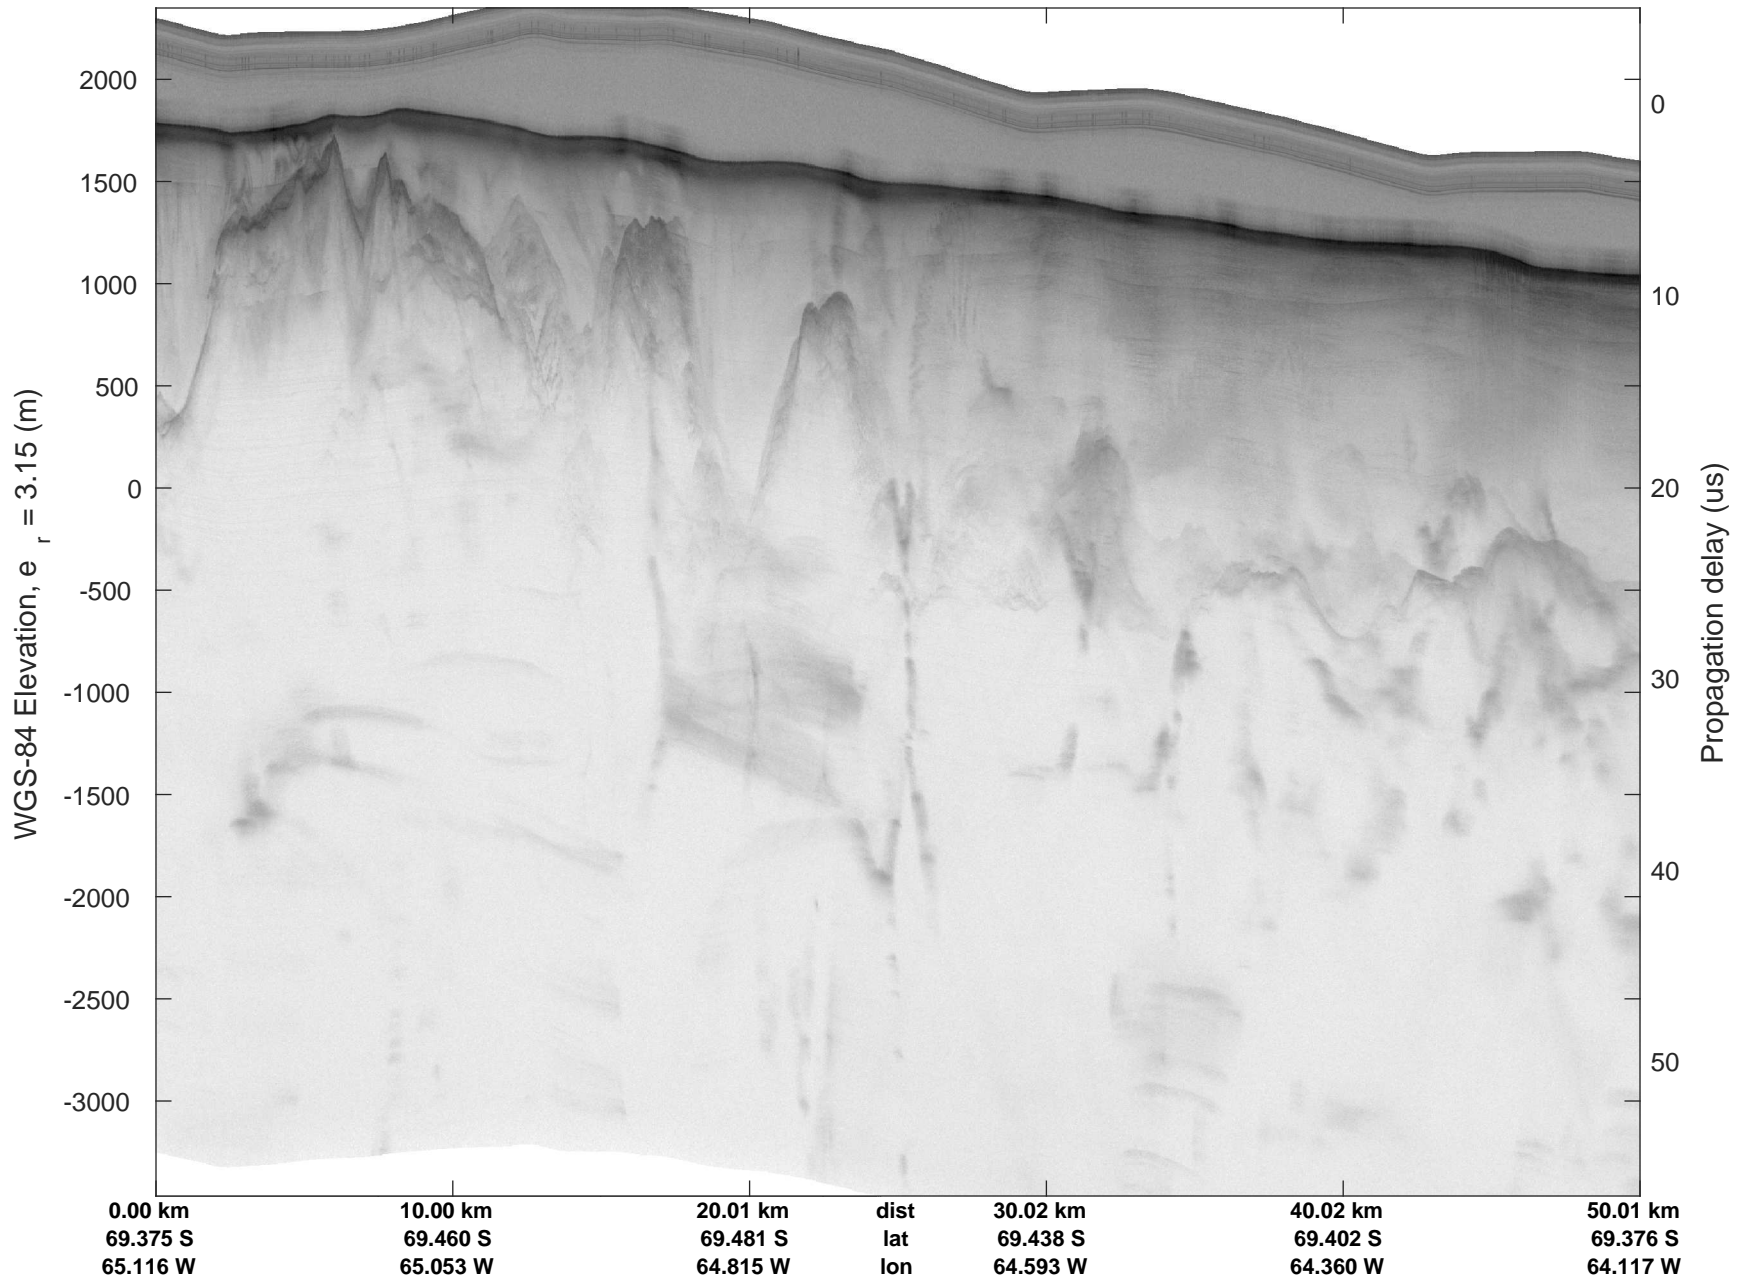

rds 2018_Antarctica_DC8: "South Peninsula IS-2" 20181013_01_005: 16:57:06.4 to 17:03:05.4 GPS