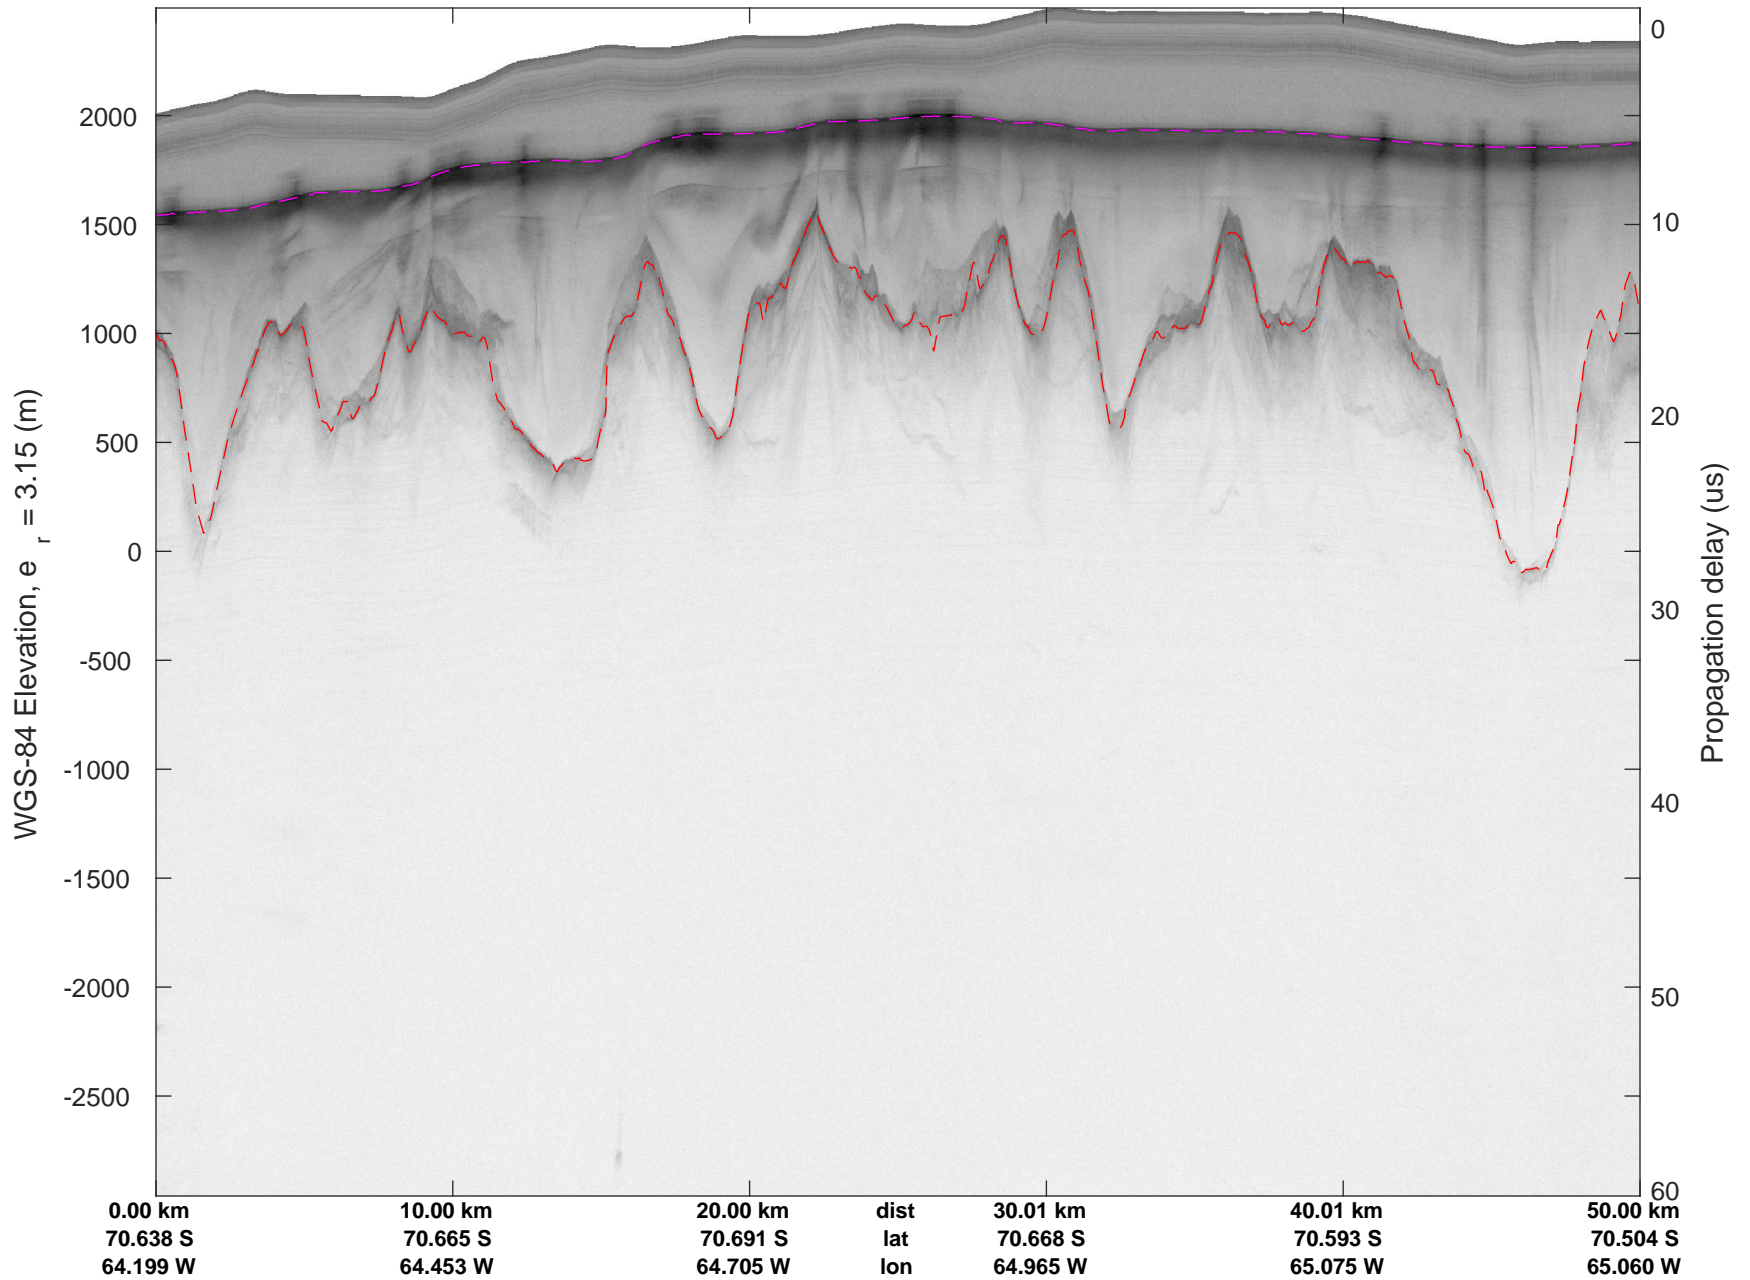

rds 2018_Antarctica_DC8: "South Peninsula IS-2" 20181013_01_008: 17:17:11.8 to 17:24:30.8 GPS

rds 2018_Antarctica_DC8: "South Peninsula IS-2" 20181013_01_009: 17:24:30.9 to 17:31:22.7 GPS

rds 2018_Antarctica_DC8: "South Peninsula IS-2" 20181013_01_009: 17:24:30.9 to 17:31:22.7 GPS

rds 2018_Antarctica_DC8: "South Peninsula IS-2" 20181013_01_010: 17:31:22.8 to 17:38:42.8 GPS

rds 2018_Antarctica_DC8: "South Peninsula IS-2" 20181013_01_010: 17:31:22.8 to 17:38:42.8 GPS

rds 2018_Antarctica_DC8: "South Peninsula IS-2" 20181013_01_011: 17:38:43.0 to 17:44:43.0 GPS

rds 2018_Antarctica_DC8: "South Peninsula IS-2" 20181013_01_011: 17:38:43.0 to 17:44:43.0 GPS

rds 2018_Antarctica_DC8: "South Peninsula IS-2" 20181013_01_012: 17:44:43.1 to 17:50:55.6 GPS

rds 2018_Antarctica_DC8: "South Peninsula IS-2" 20181013_01_012: 17:44:43.1 to 17:50:55.6 GPS