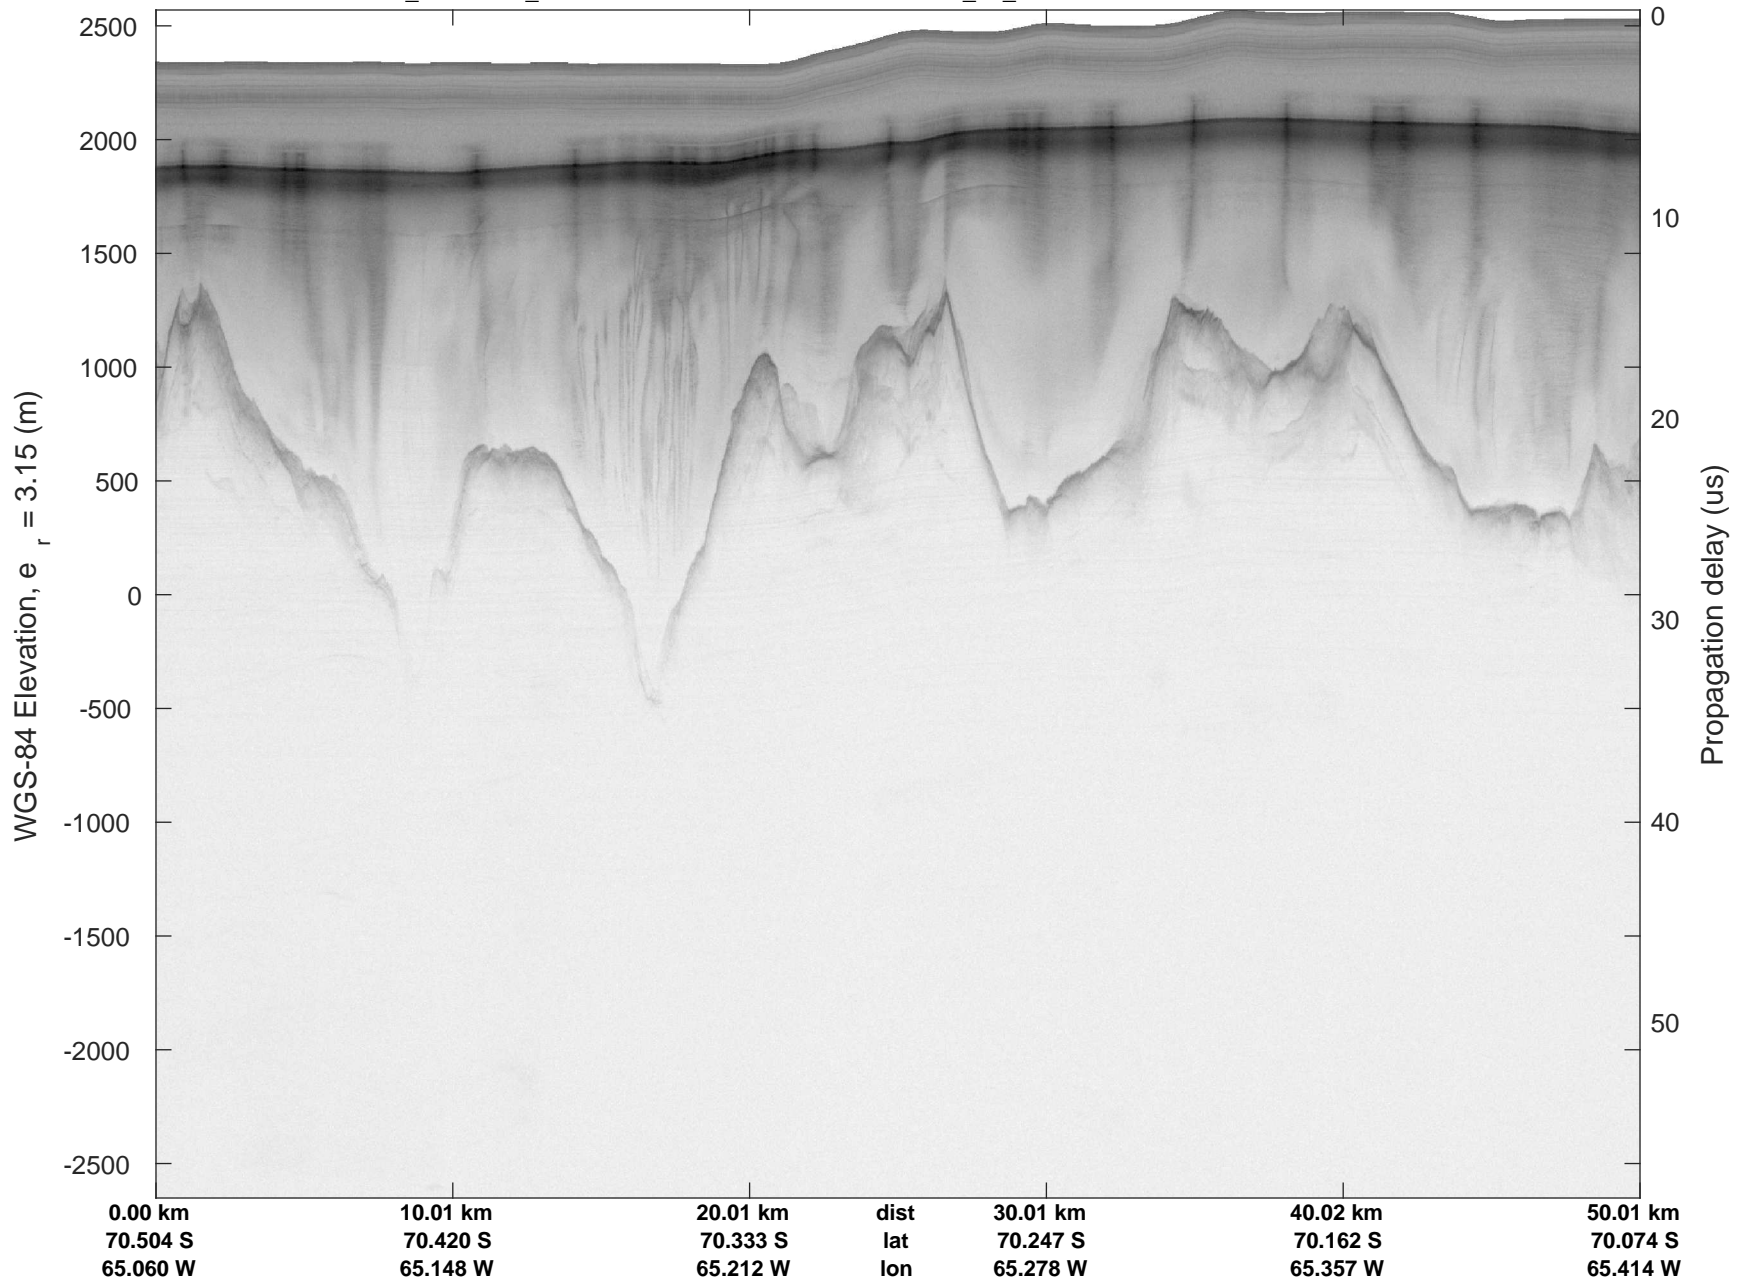

rds 2018_Antarctica_DC8: "South Peninsula IS-2" 20181013_01_013: 17:50:55.8 to 17:57:31.8 GPS