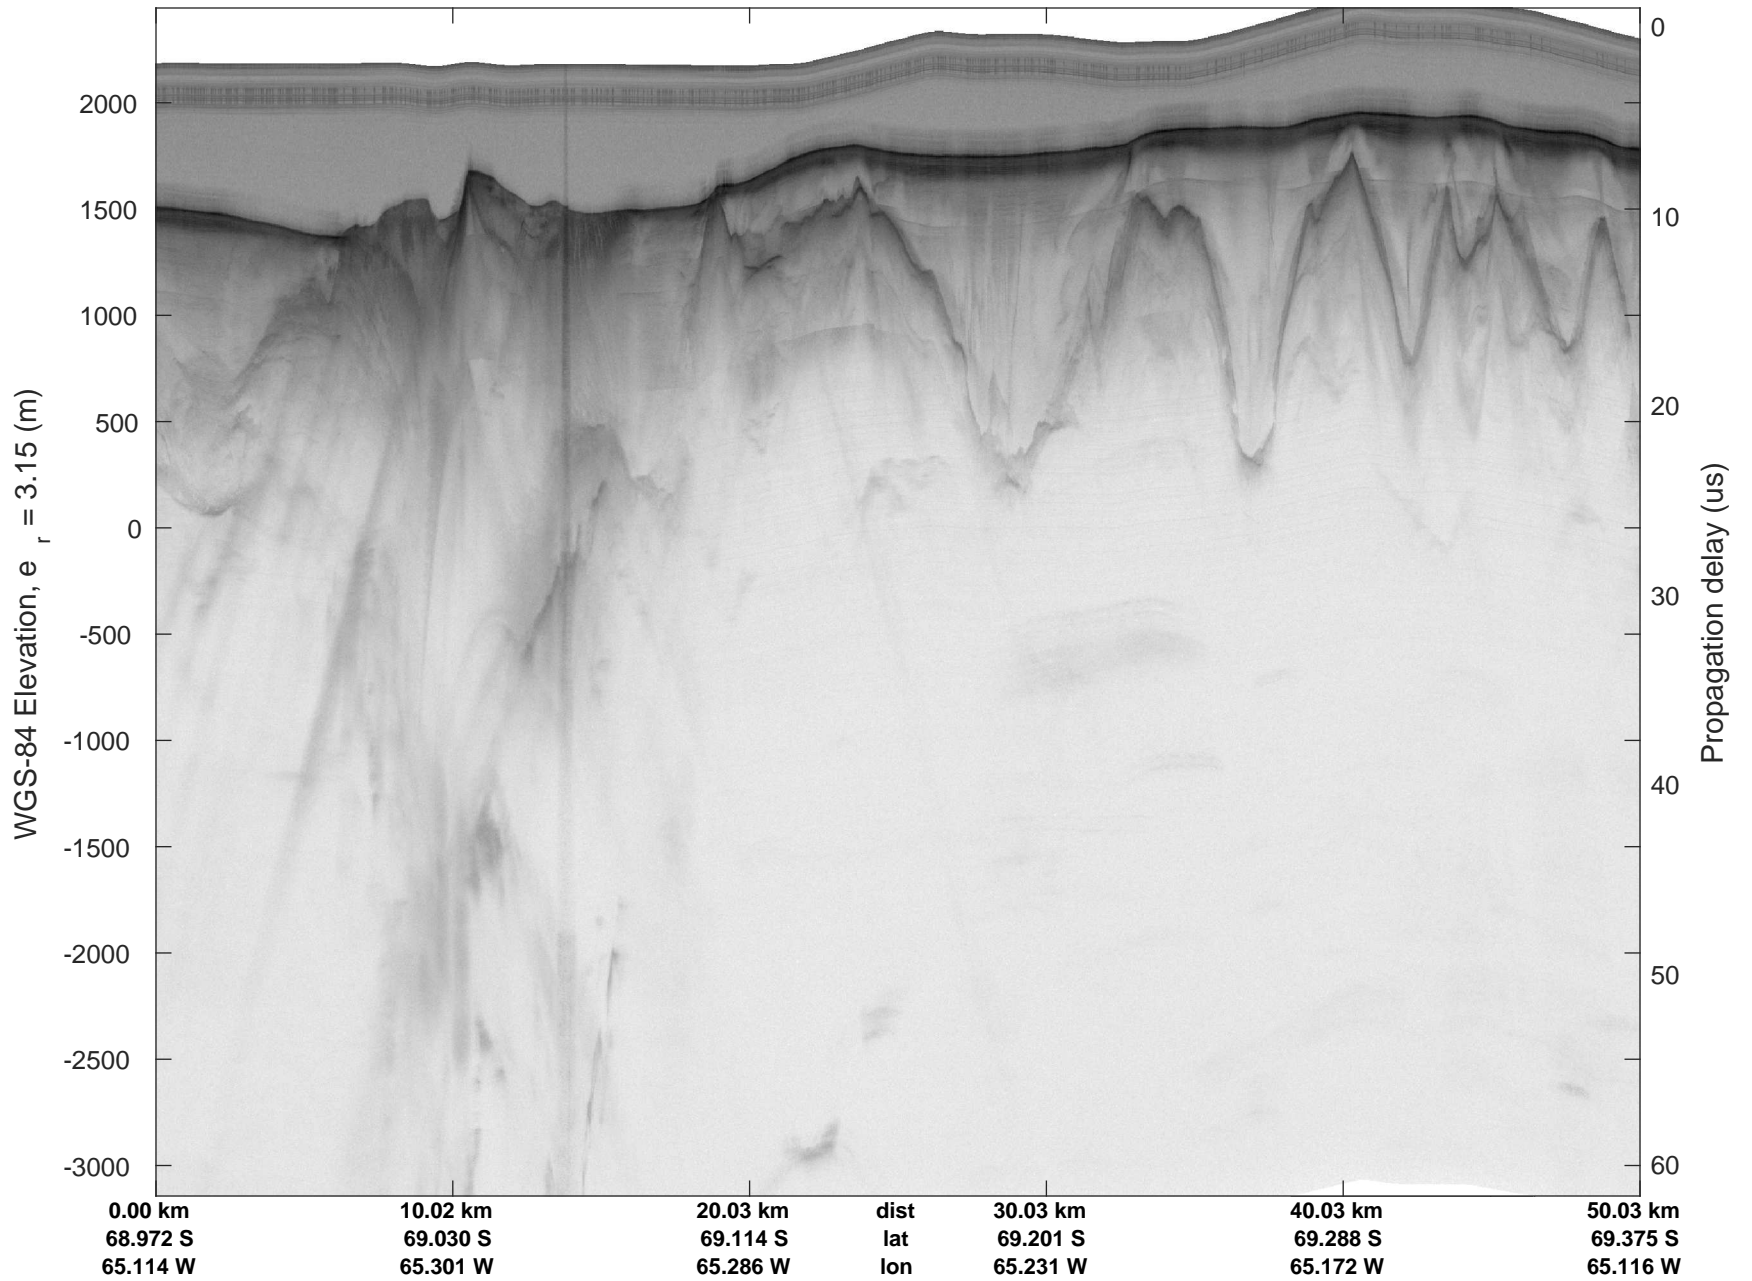

rds 2018_Antarctica_DC8: "South Peninsula IS-2" 20181013_01_002: 16:38:49.2 to 16:44:58.9 GPS

rds 2018_Antarctica_DC8: "South Peninsula IS-2" 20181013_01_003: 16:44:59.0 to 16:50:54.2 GPS

rds 2018_Antarctica_DC8: "South Peninsula IS-2" 20181013_01_003: 16:44:59.0 to 16:50:54.2 GPS

rds 2018_Antarctica_DC8: "South Peninsula IS-2" 20181013_01_004: 16:50:54.3 to 16:57:06.3 GPS

rds 2018_Antarctica_DC8: "South Peninsula IS-2" 20181013_01_004: 16:50:54.3 to 16:57:06.3 GPS

rds 2018_Antarctica_DC8: "South Peninsula IS-2" 20181013_01_005: 16:57:06.4 to 17:03:05.4 GPS