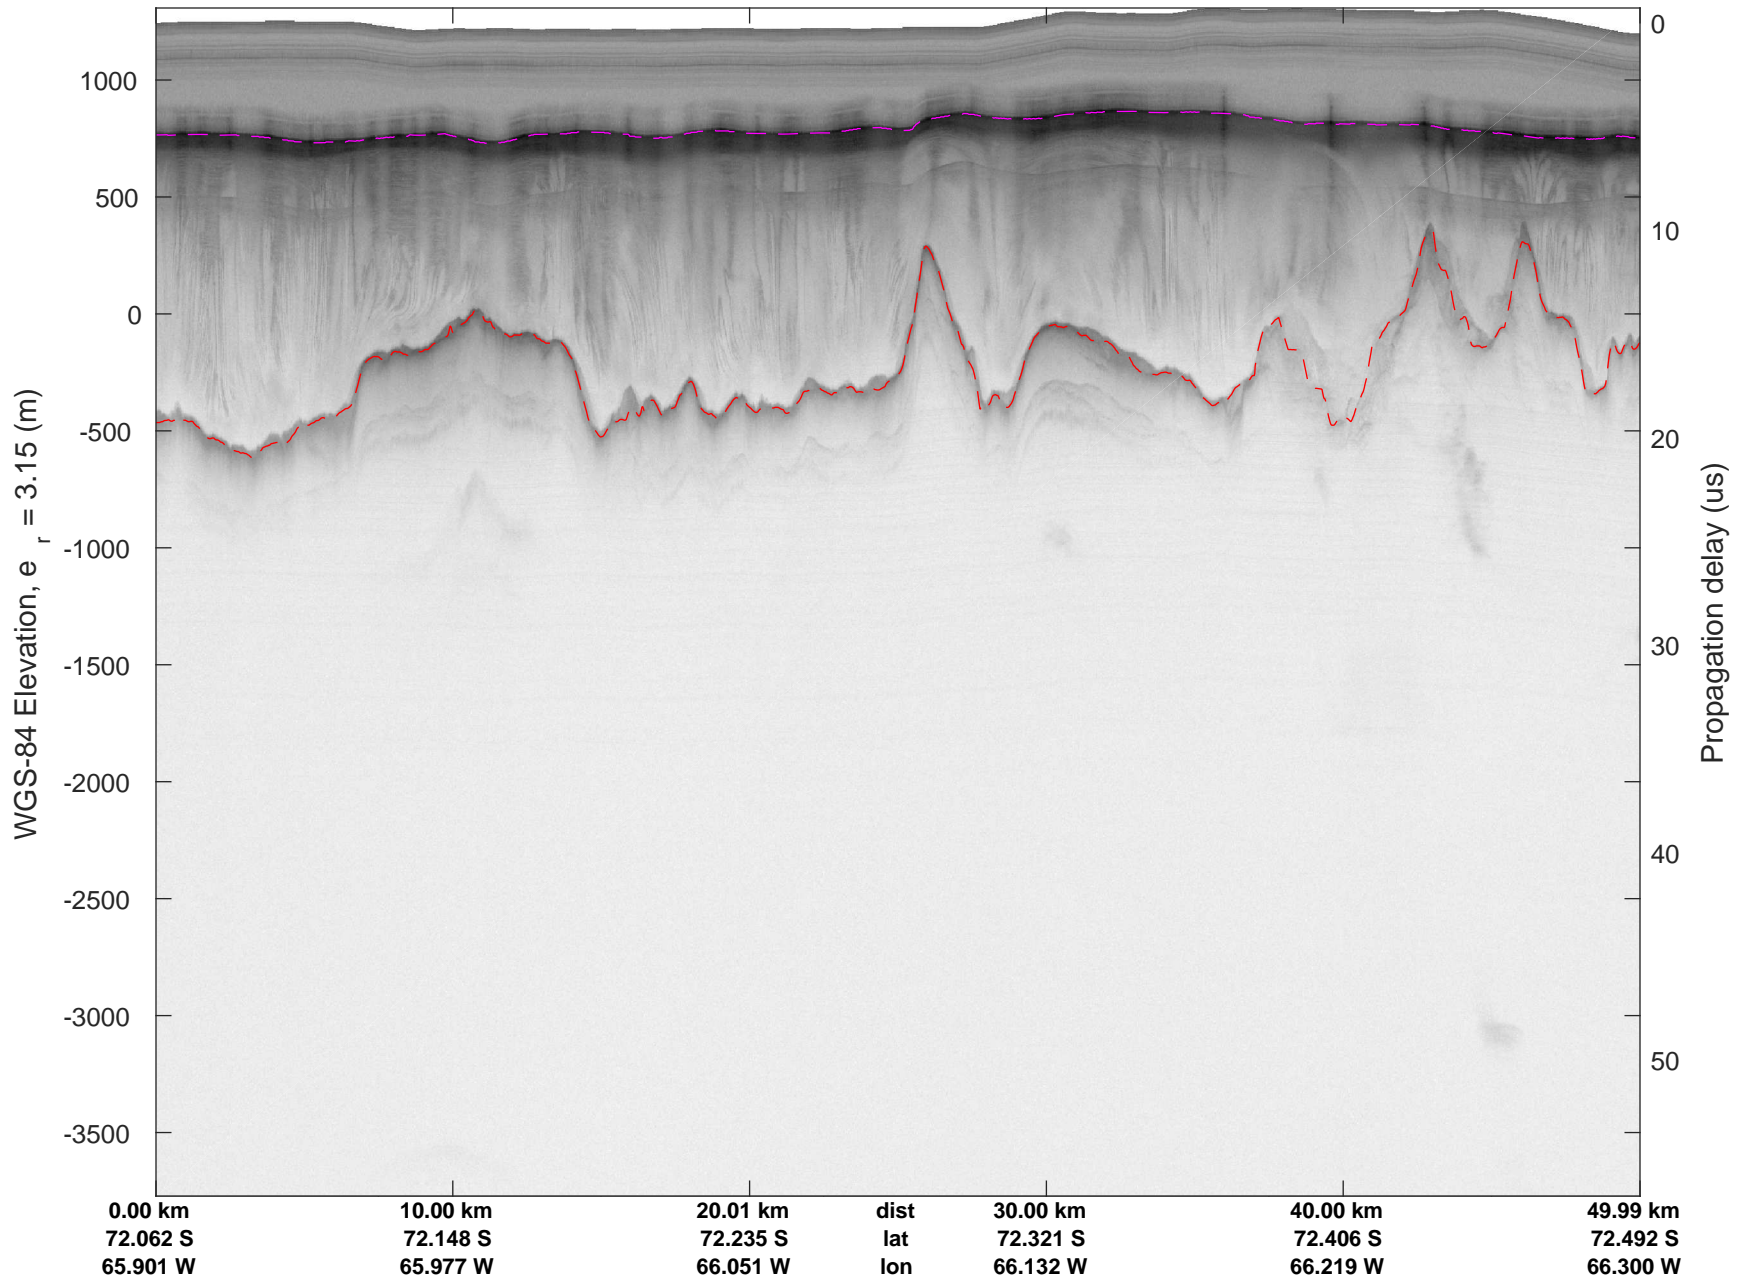

rds 2018_Antarctica_DC8: "South Peninsula IS-2" 20181013_01_020: 18:36:41.2 to 18:42:51.6 GPS

rds 2018_Antarctica_DC8: "South Peninsula IS-2" 20181013_01_021: 18:42:51.7 to 18:49:00.7 GPS

rds 2018_Antarctica_DC8: "South Peninsula IS-2" 20181013_01_021: 18:42:51.7 to 18:49:00.7 GPS

rds 2018_Antarctica_DC8: "South Peninsula IS-2" 20181013_01_022: 18:49:00.8 to 18:55:11.5 GPS

rds 2018_Antarctica_DC8: "South Peninsula IS-2" 20181013_01_022: 18:49:00.8 to 18:55:11.5 GPS

rds 2018_Antarctica_DC8: "South Peninsula IS-2" 20181013_01_023: 18:55:11.6 to 19:01:28.5 GPS

rds 2018_Antarctica_DC8: "South Peninsula IS-2" 20181013_01_023: 18:55:11.6 to 19:01:28.5 GPS

rds 2018_Antarctica_DC8: "South Peninsula IS-2" 20181013_01_024: 19:01:28.6 to 19:07:51.4 GPS

rds 2018_Antarctica_DC8: "South Peninsula IS-2" 20181013_01_024: 19:01:28.6 to 19:07:51.4 GPS