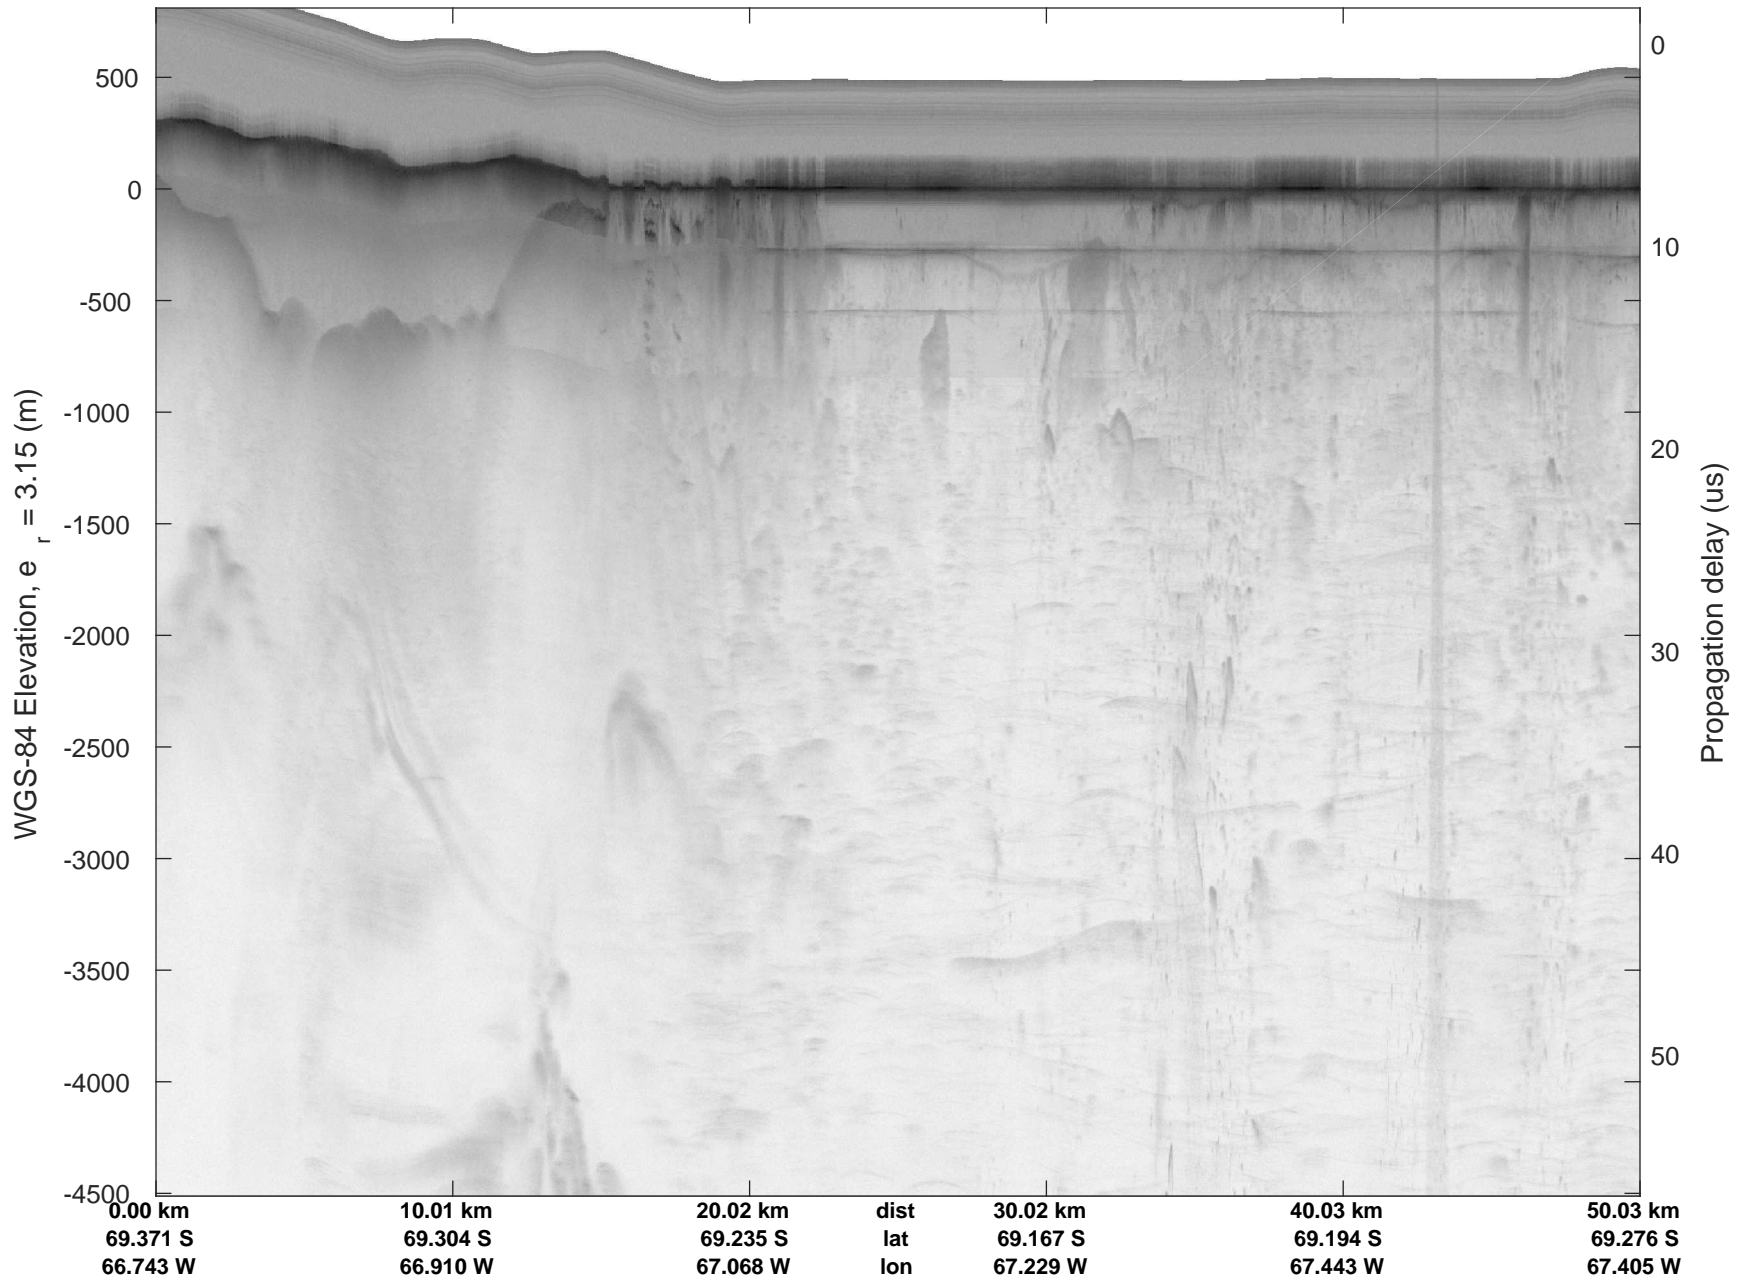

rds 2018_Antarctica_DC8: "South Peninsula IS-2" 20181013_01_014: 17:57:31.9 to 18:04:18.5 GPS

rds 2018_Antarctica_DC8: "South Peninsula IS-2" 20181013_01_015: 18:04:18.6 to 18:10:49.0 GPS

rds 2018_Antarctica_DC8: "South Peninsula IS-2" 20181013_01_015: 18:04:18.6 to 18:10:49.0 GPS

rds 2018_Antarctica_DC8: "South Peninsula IS-2" 20181013_01_016: 18:10:49.1 to 18:17:34.2 GPS

rds 2018_Antarctica_DC8: "South Peninsula IS-2" 20181013_01_016: 18:10:49.1 to 18:17:34.2 GPS

rds 2018_Antarctica_DC8: "South Peninsula IS-2" 20181013_01_017: 18:17:34.4 to 18:24:17.7 GPS