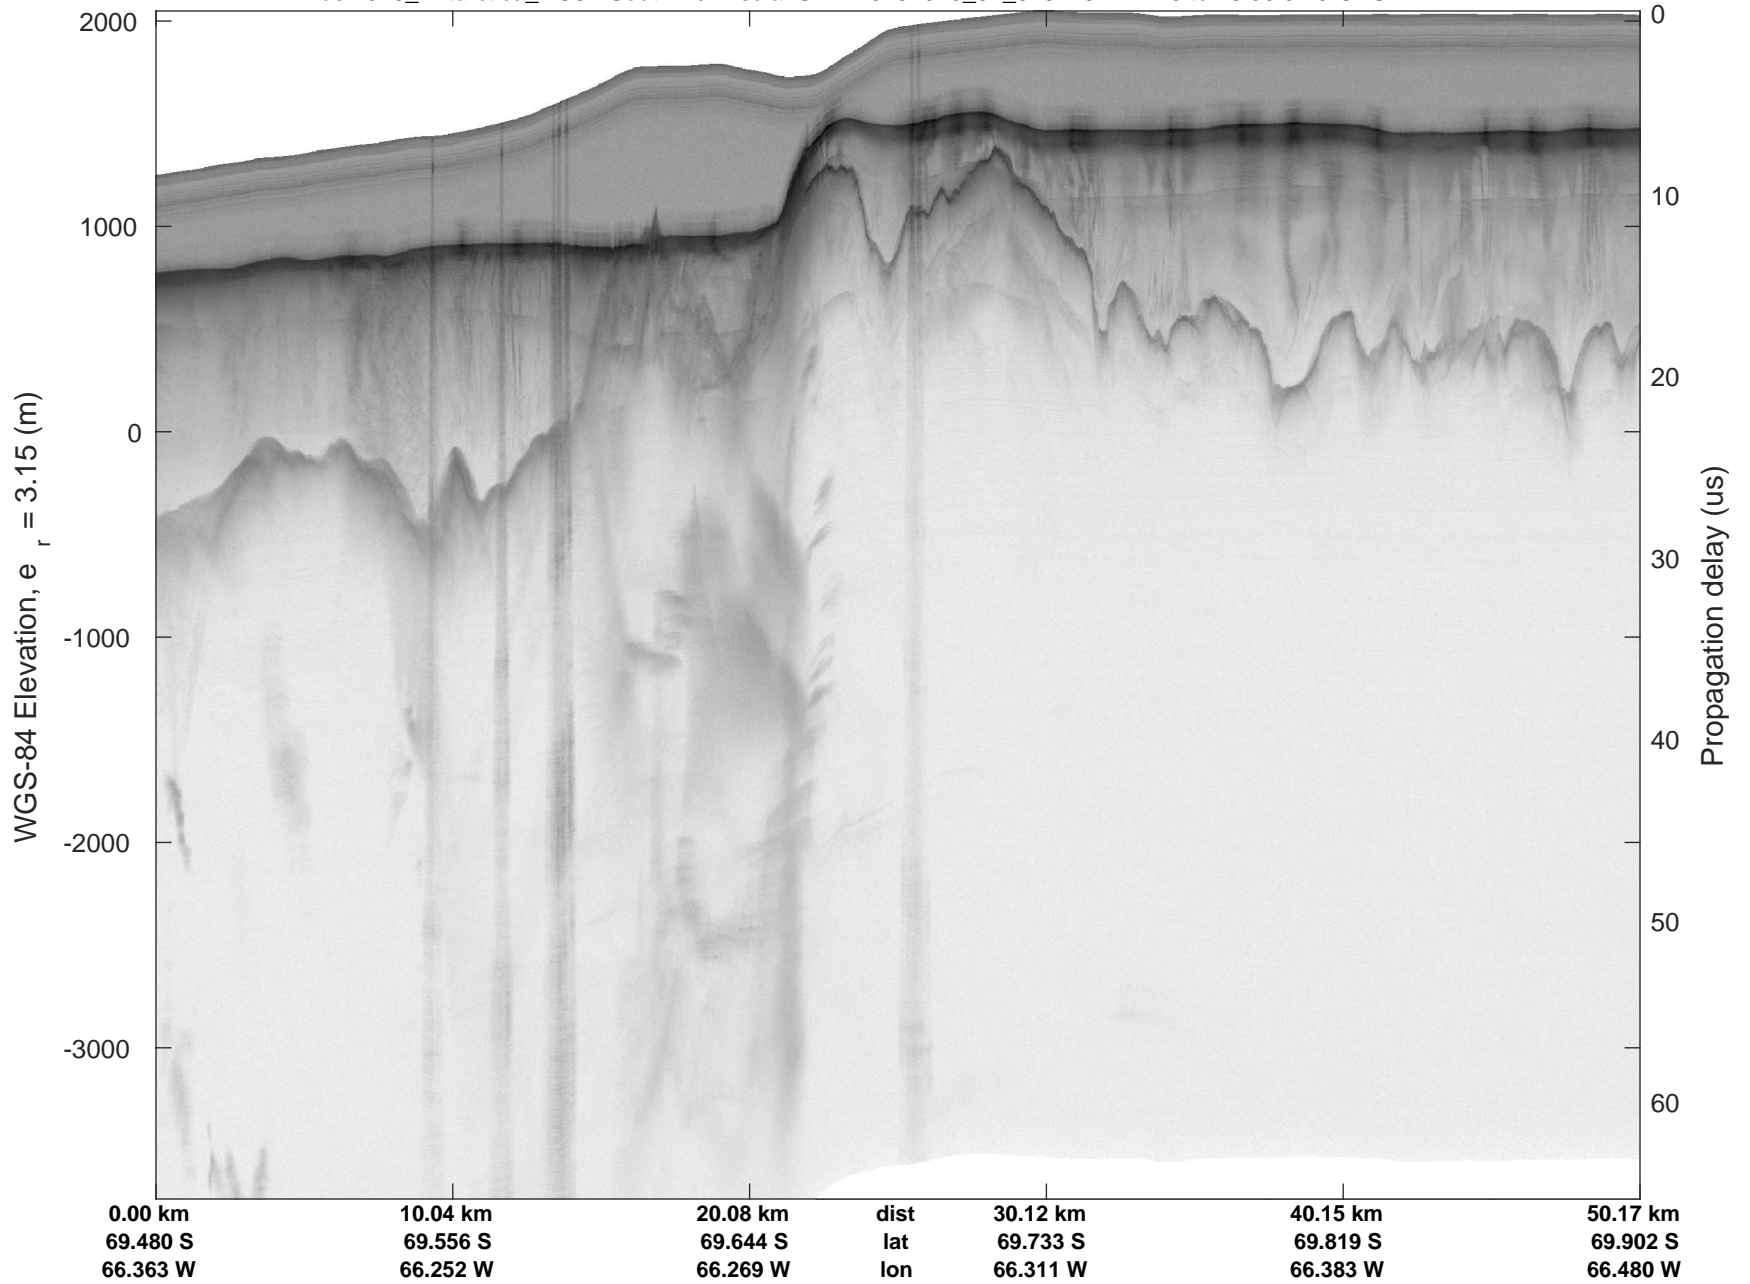

rds 2018_Antarctica_DC8: "South Peninsula IS-2" 20181013_01_016: 18:10:49.1 to 18:17:34.2 GPS

rds 2018_Antarctica_DC8: "South Peninsula IS-2" 20181013_01_016: 18:10:49.1 to 18:17:34.2 GPS

rds 2018_Antarctica_DC8: "South Peninsula IS-2" 20181013_01_017: 18:17:34.4 to 18:24:17.7 GPS

rds 2018_Antarctica_DC8: "South Peninsula IS-2" 20181013_01_017: 18:17:34.4 to 18:24:17.7 GPS

rds 2018_Antarctica_DC8: "South Peninsula IS-2" 20181013_01_018: 18:24:17.8 to 18:30:34.9 GPS

rds 2018_Antarctica_DC8: "South Peninsula IS-2" 20181013_01_018: 18:24:17.8 to 18:30:34.9 GPS