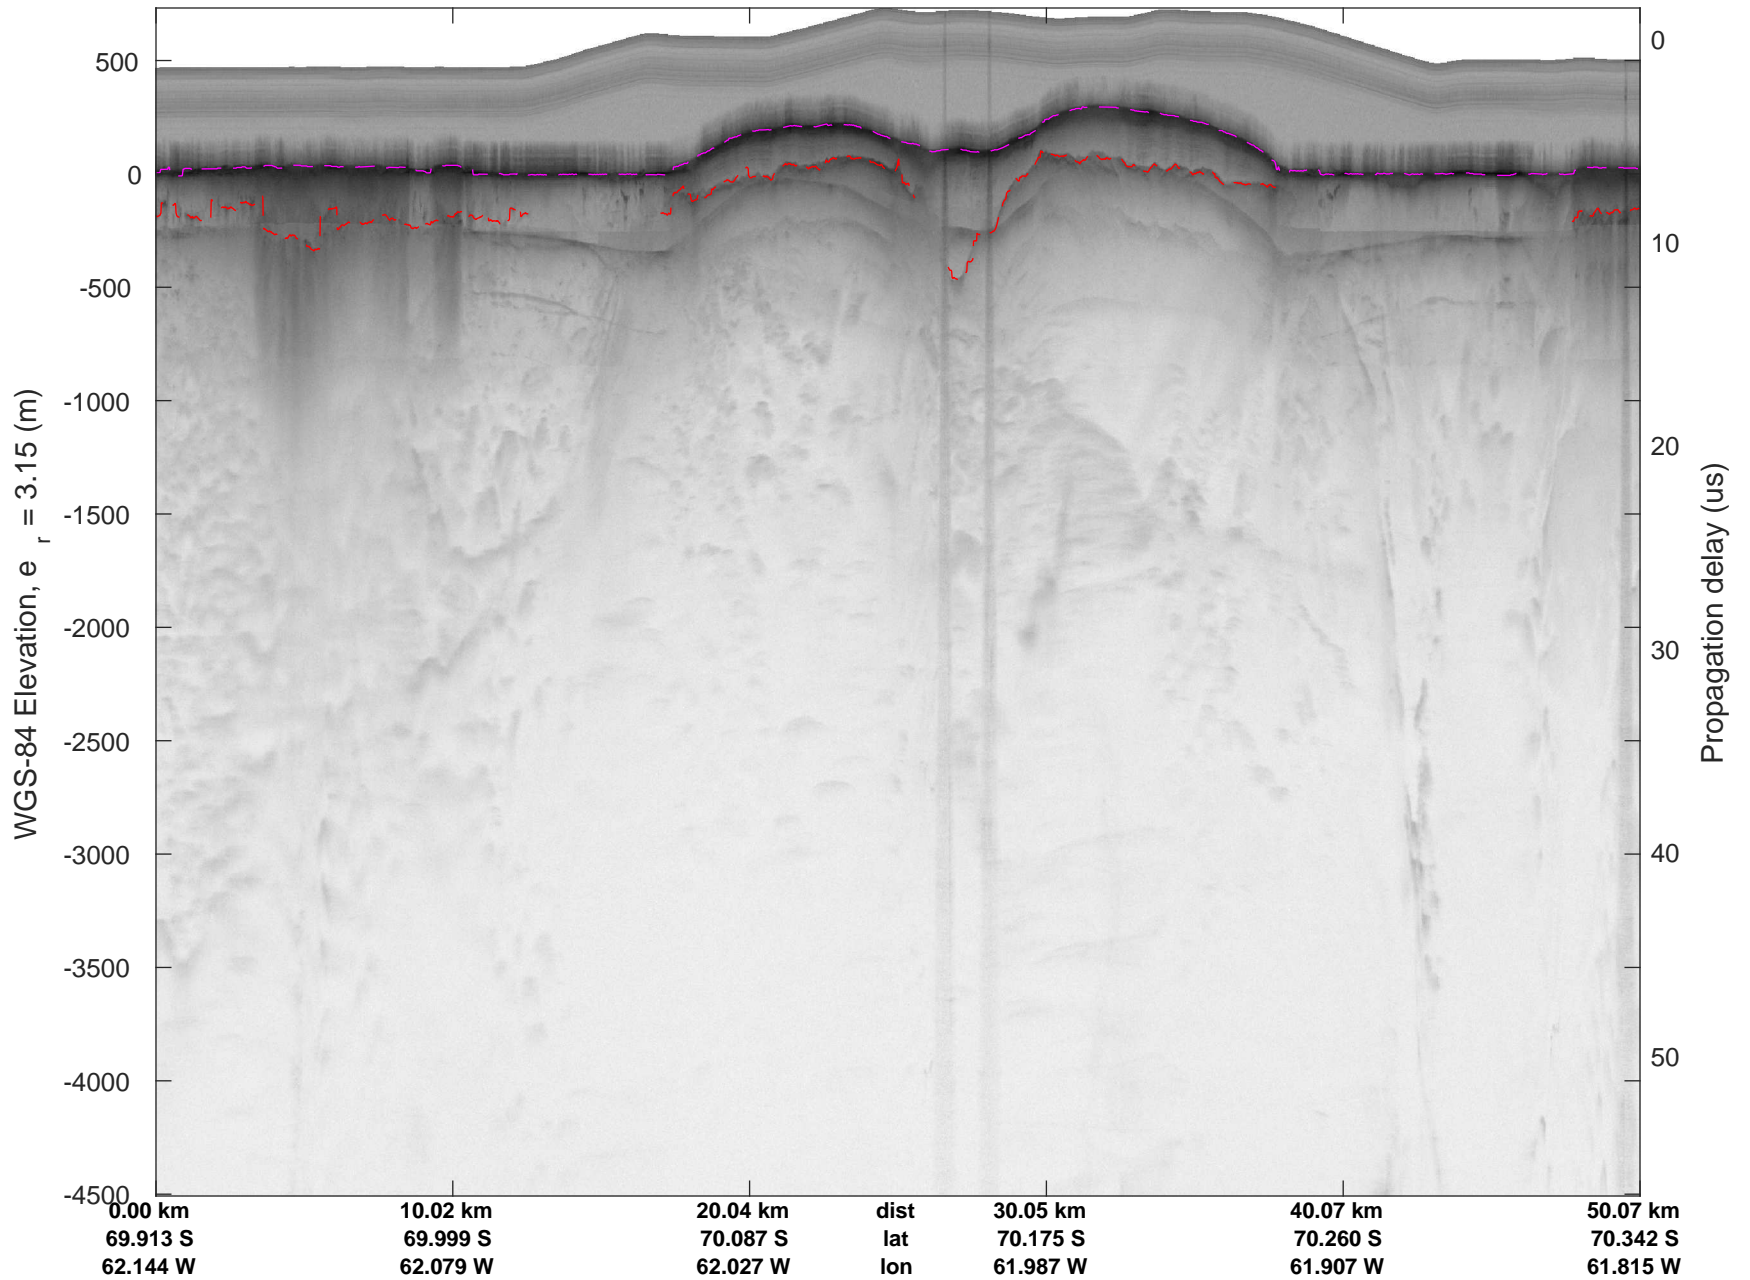

rds 2018_Antarctica_DC8: "South Peninsula IS-2" 20181013_01_007: 17:09:50.1 to 17:17:11.7 GPS

rds 2018_Antarctica_DC8: "South Peninsula IS-2" 20181013_01_007: 17:09:50.1 to 17:17:11.7 GPS

rds 2018_Antarctica_DC8: "South Peninsula IS-2" 20181013_01_008: 17:17:11.8 to 17:24:30.8 GPS

rds 2018_Antarctica_DC8: "South Peninsula IS-2" 20181013_01_008: 17:17:11.8 to 17:24:30.8 GPS

rds 2018_Antarctica_DC8: "South Peninsula IS-2" 20181013_01_009: 17:24:30.9 to 17:31:22.7 GPS

rds 2018_Antarctica_DC8: "South Peninsula IS-2" 20181013_01_009: 17:24:30.9 to 17:31:22.7 GPS