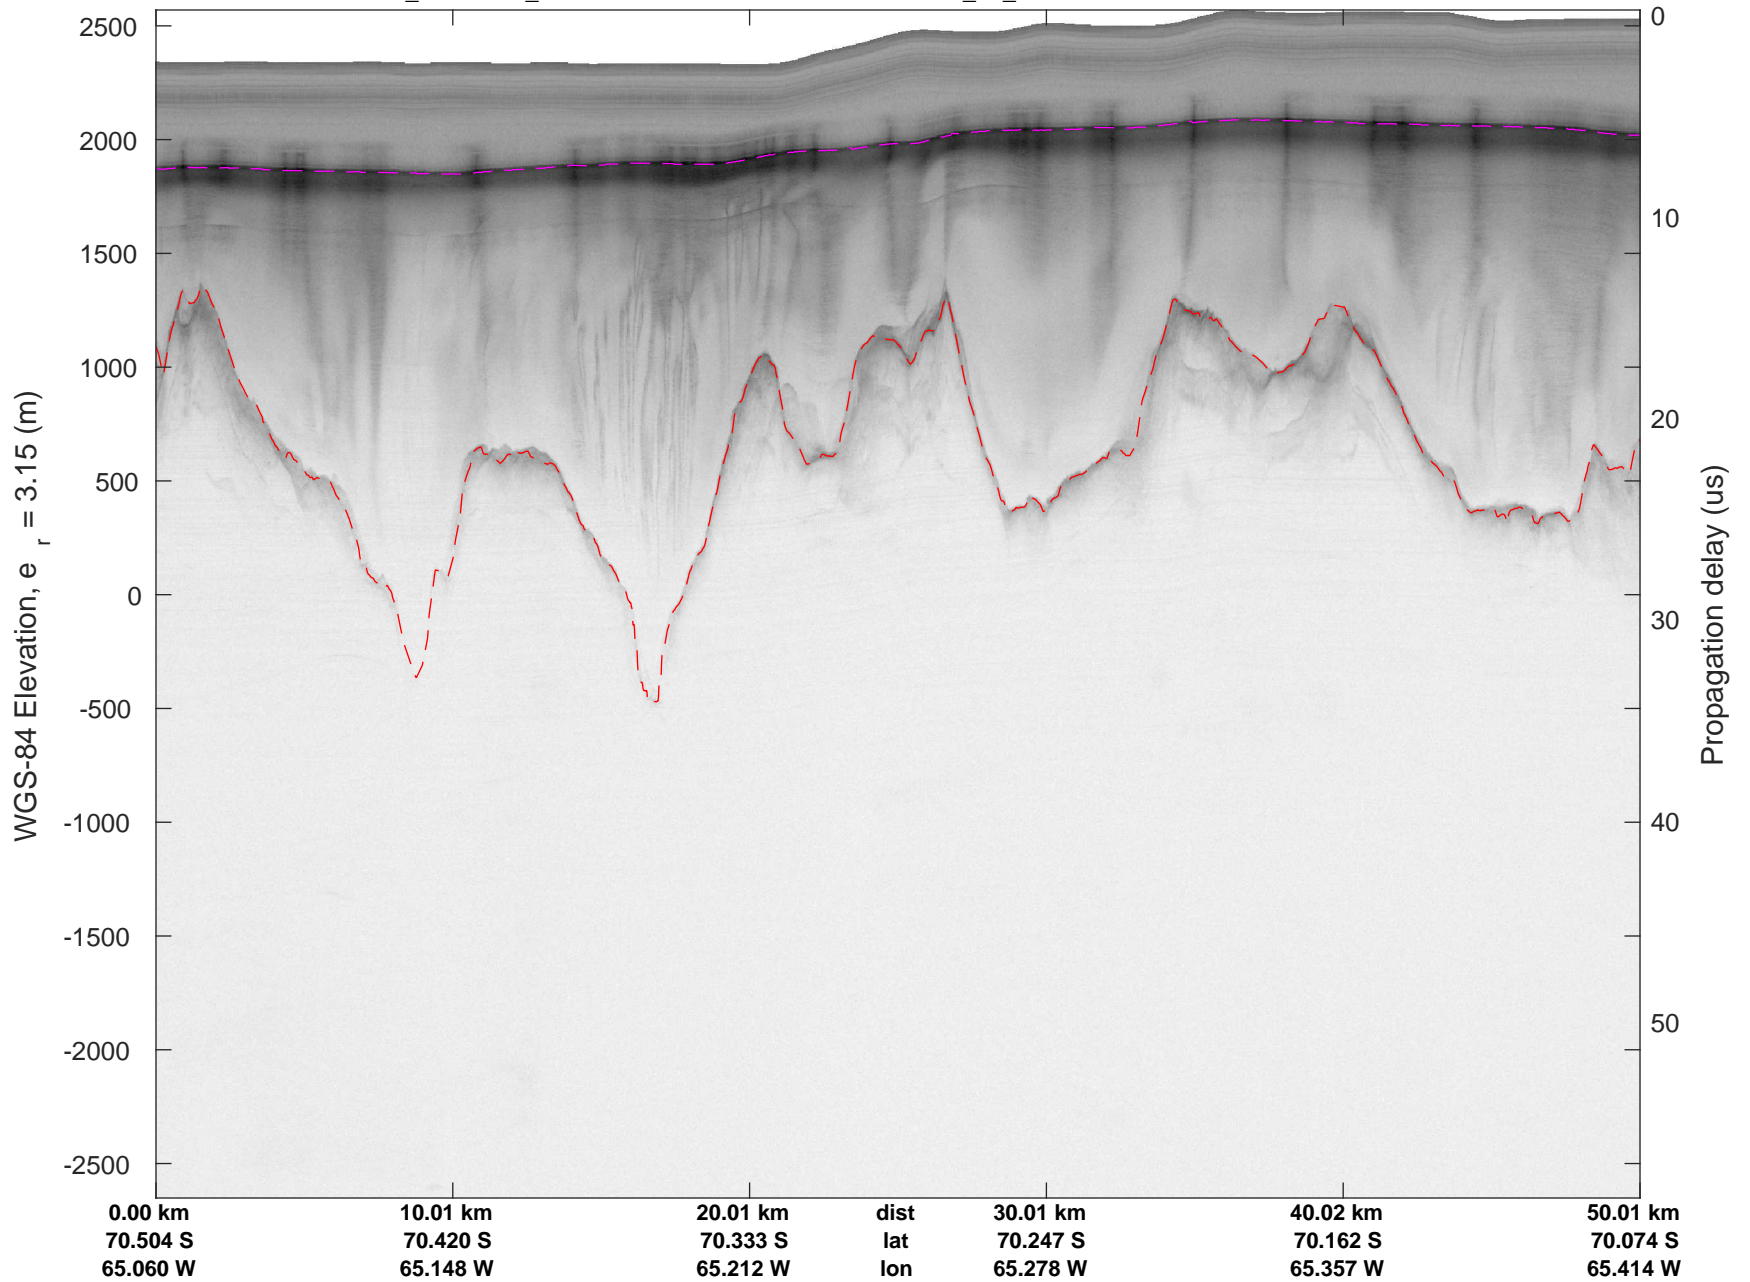

rds 2018_Antarctica_DC8: "South Peninsula IS-2" 20181013_01_010: 17:31:22.8 to 17:38:42.8 GPS

rds 2018_Antarctica_DC8: "South Peninsula IS-2" 20181013_01_010: 17:31:22.8 to 17:38:42.8 GPS

rds 2018_Antarctica_DC8: "South Peninsula IS-2" 20181013_01_011: 17:38:43.0 to 17:44:43.0 GPS

rds 2018_Antarctica_DC8: "South Peninsula IS-2" 20181013_01_011: 17:38:43.0 to 17:44:43.0 GPS

rds 2018_Antarctica_DC8: "South Peninsula IS-2" 20181013_01_012: 17:44:43.1 to 17:50:55.6 GPS

rds 2018_Antarctica_DC8: "South Peninsula IS-2" 20181013_01_012: 17:44:43.1 to 17:50:55.6 GPS

rds 2018_Antarctica_DC8: "South Peninsula IS-2" 20181013_01_013: 17:50:55.8 to 17:57:31.8 GPS

rds 2018_Antarctica_DC8: "South Peninsula IS-2" 20181013_01_013: 17:50:55.8 to 17:57:31.8 GPS

rds 2018_Antarctica_DC8: "South Peninsula IS-2" 20181013_01_014: 17:57:31.9 to 18:04:18.5 GPS