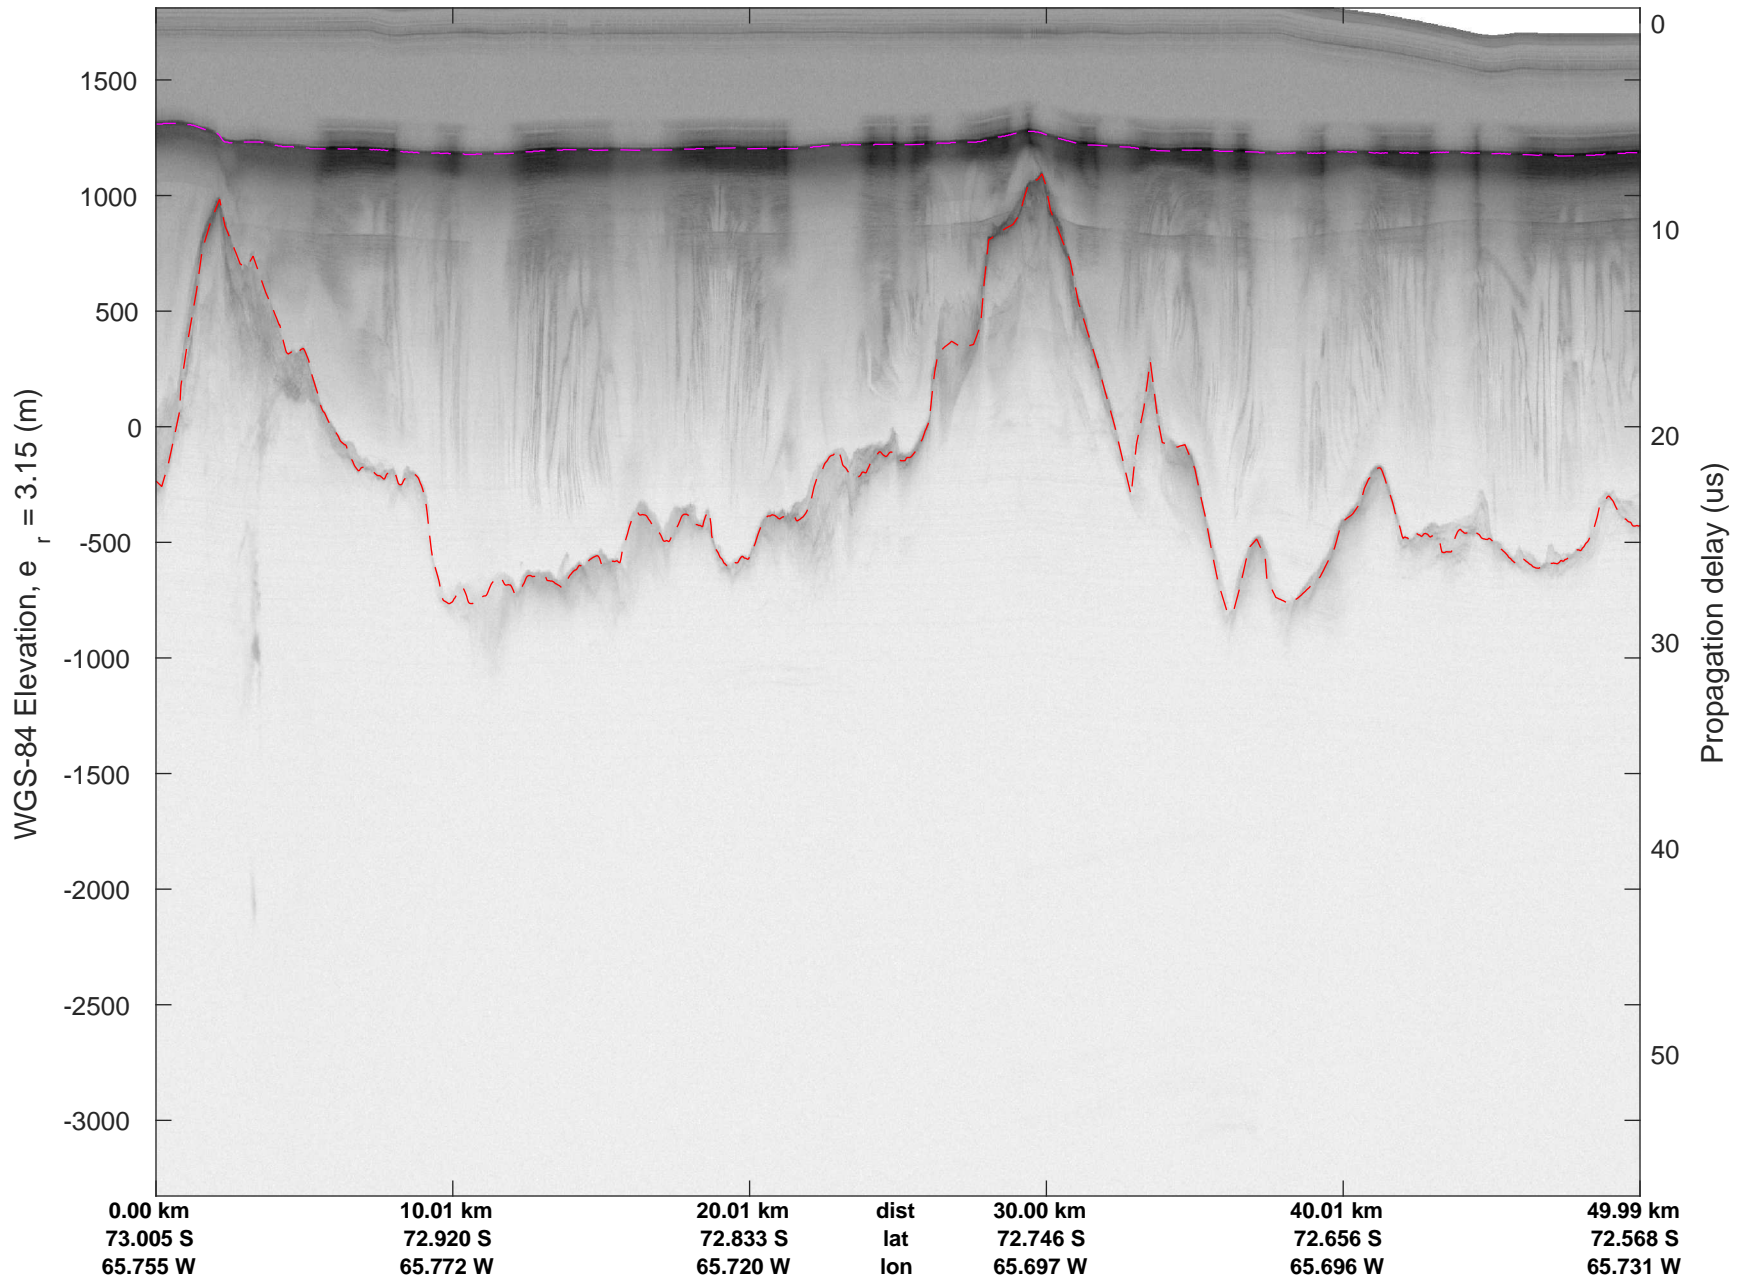

rds 2018_Antarctica_DC8: "South Peninsula IS-2" 20181013_01_023: 18:55:11.6 to 19:01:28.5 GPS

rds 2018_Antarctica_DC8: "South Peninsula IS-2" 20181013_01_024: 19:01:28.6 to 19:07:51.4 GPS

rds 2018_Antarctica_DC8: "South Peninsula IS-2" 20181013_01_024: 19:01:28.6 to 19:07:51.4 GPS

rds 2018_Antarctica_DC8: "South Peninsula IS-2" 20181013_01_025: 19:07:51.5 to 19:14:24.9 GPS

rds 2018_Antarctica_DC8: "South Peninsula IS-2" 20181013_01_025: 19:07:51.5 to 19:14:24.9 GPS

rds 2018_Antarctica_DC8: "South Peninsula IS-2" 20181013_01_026: 19:14:25.0 to 19:21:16.1 GPS

rds 2018_Antarctica_DC8: "South Peninsula IS-2" 20181013_01_026: 19:14:25.0 to 19:21:16.1 GPS

rds 2018_Antarctica_DC8: "South Peninsula IS-2" 20181013_01_027: 19:21:16.2 to 19:27:49.7 GPS

rds 2018_Antarctica_DC8: "South Peninsula IS-2" 20181013_01_027: 19:21:16.2 to 19:27:49.7 GPS