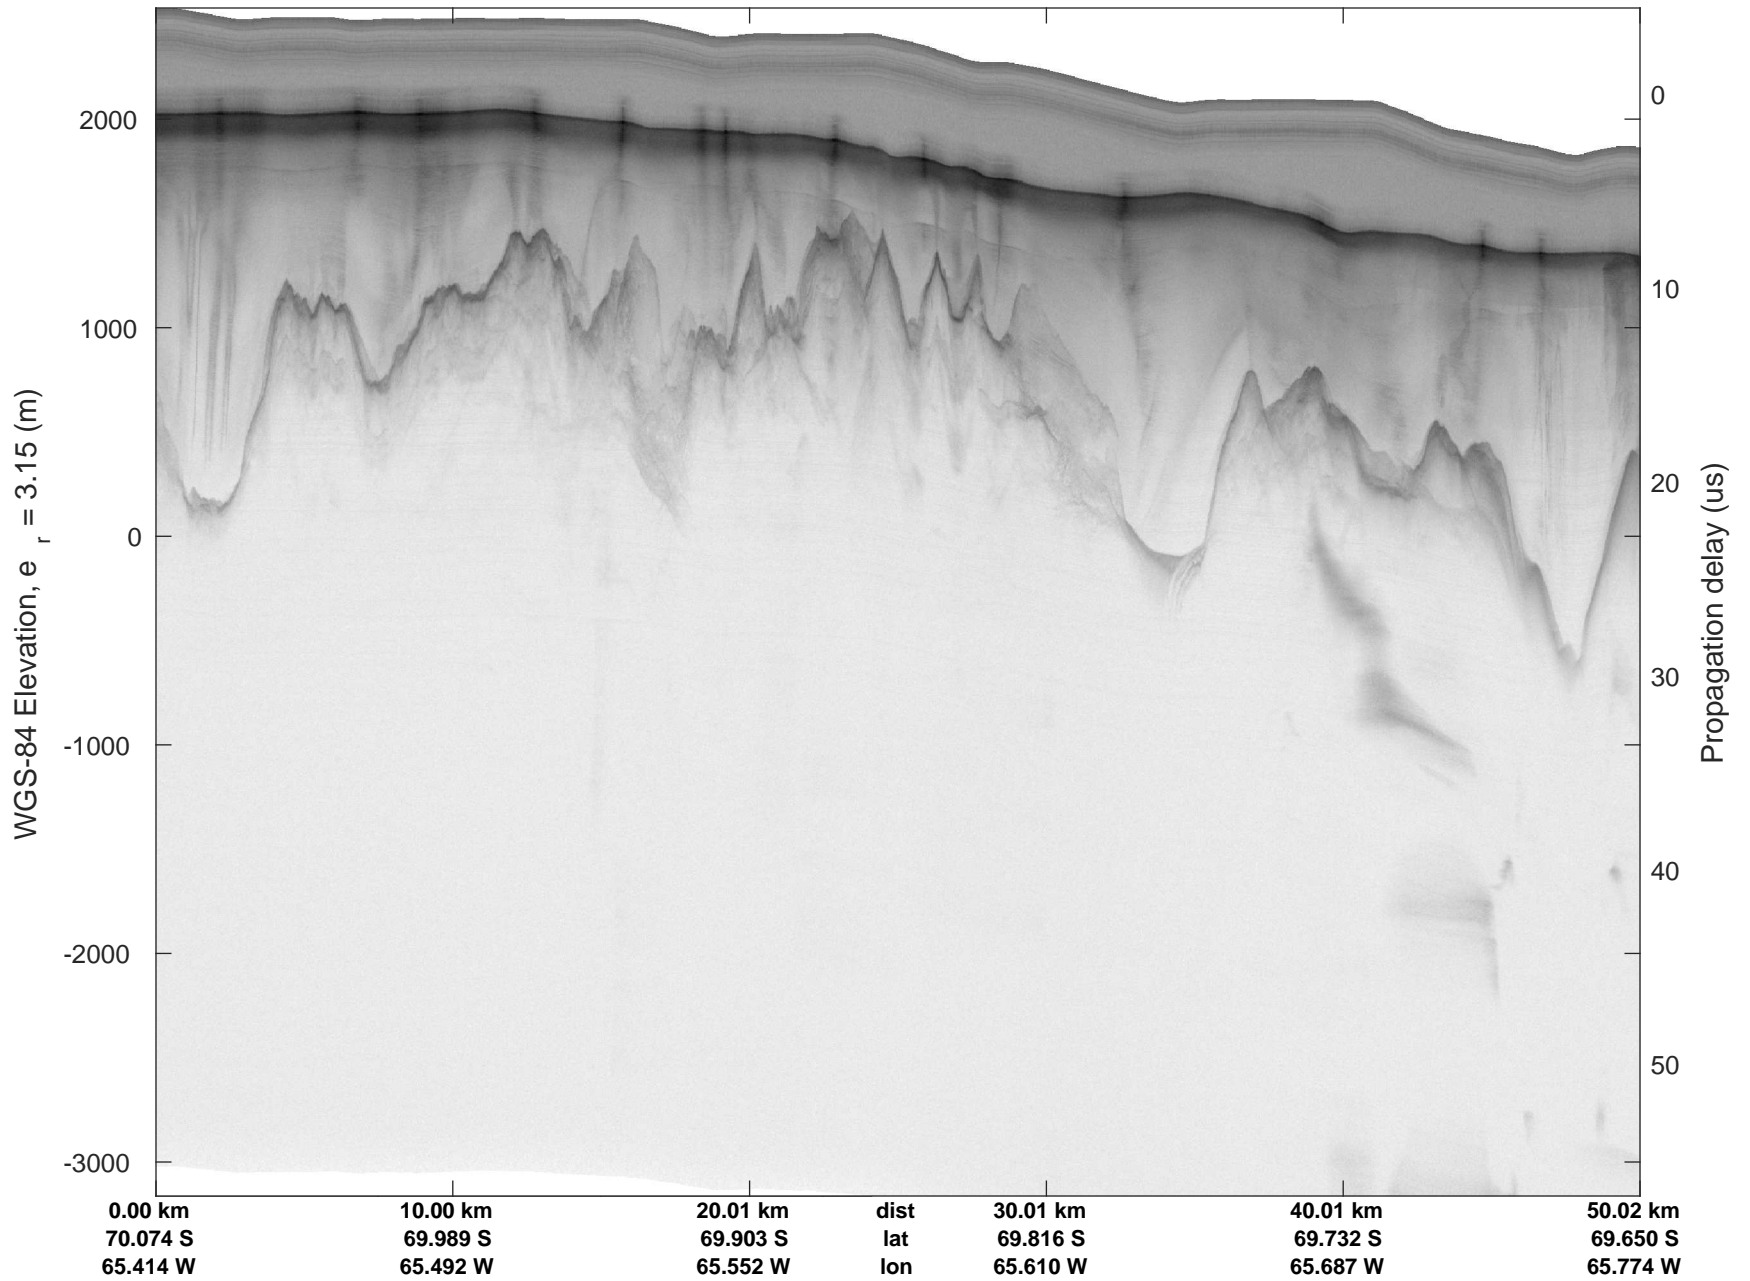

rds 2018_Antarctica_DC8: "South Peninsula IS-2" 20181013_01_011: 17:38:43.0 to 17:44:43.0 GPS

rds 2018_Antarctica_DC8: "South Peninsula IS-2" 20181013_01_012: 17:44:43.1 to 17:50:55.6 GPS

rds 2018_Antarctica_DC8: "South Peninsula IS-2" 20181013_01_012: 17:44:43.1 to 17:50:55.6 GPS

rds 2018_Antarctica_DC8: "South Peninsula IS-2" 20181013_01_013: 17:50:55.8 to 17:57:31.8 GPS

rds 2018_Antarctica_DC8: "South Peninsula IS-2" 20181013_01_013: 17:50:55.8 to 17:57:31.8 GPS

rds 2018_Antarctica_DC8: "South Peninsula IS-2" 20181013_01_014: 17:57:31.9 to 18:04:18.5 GPS