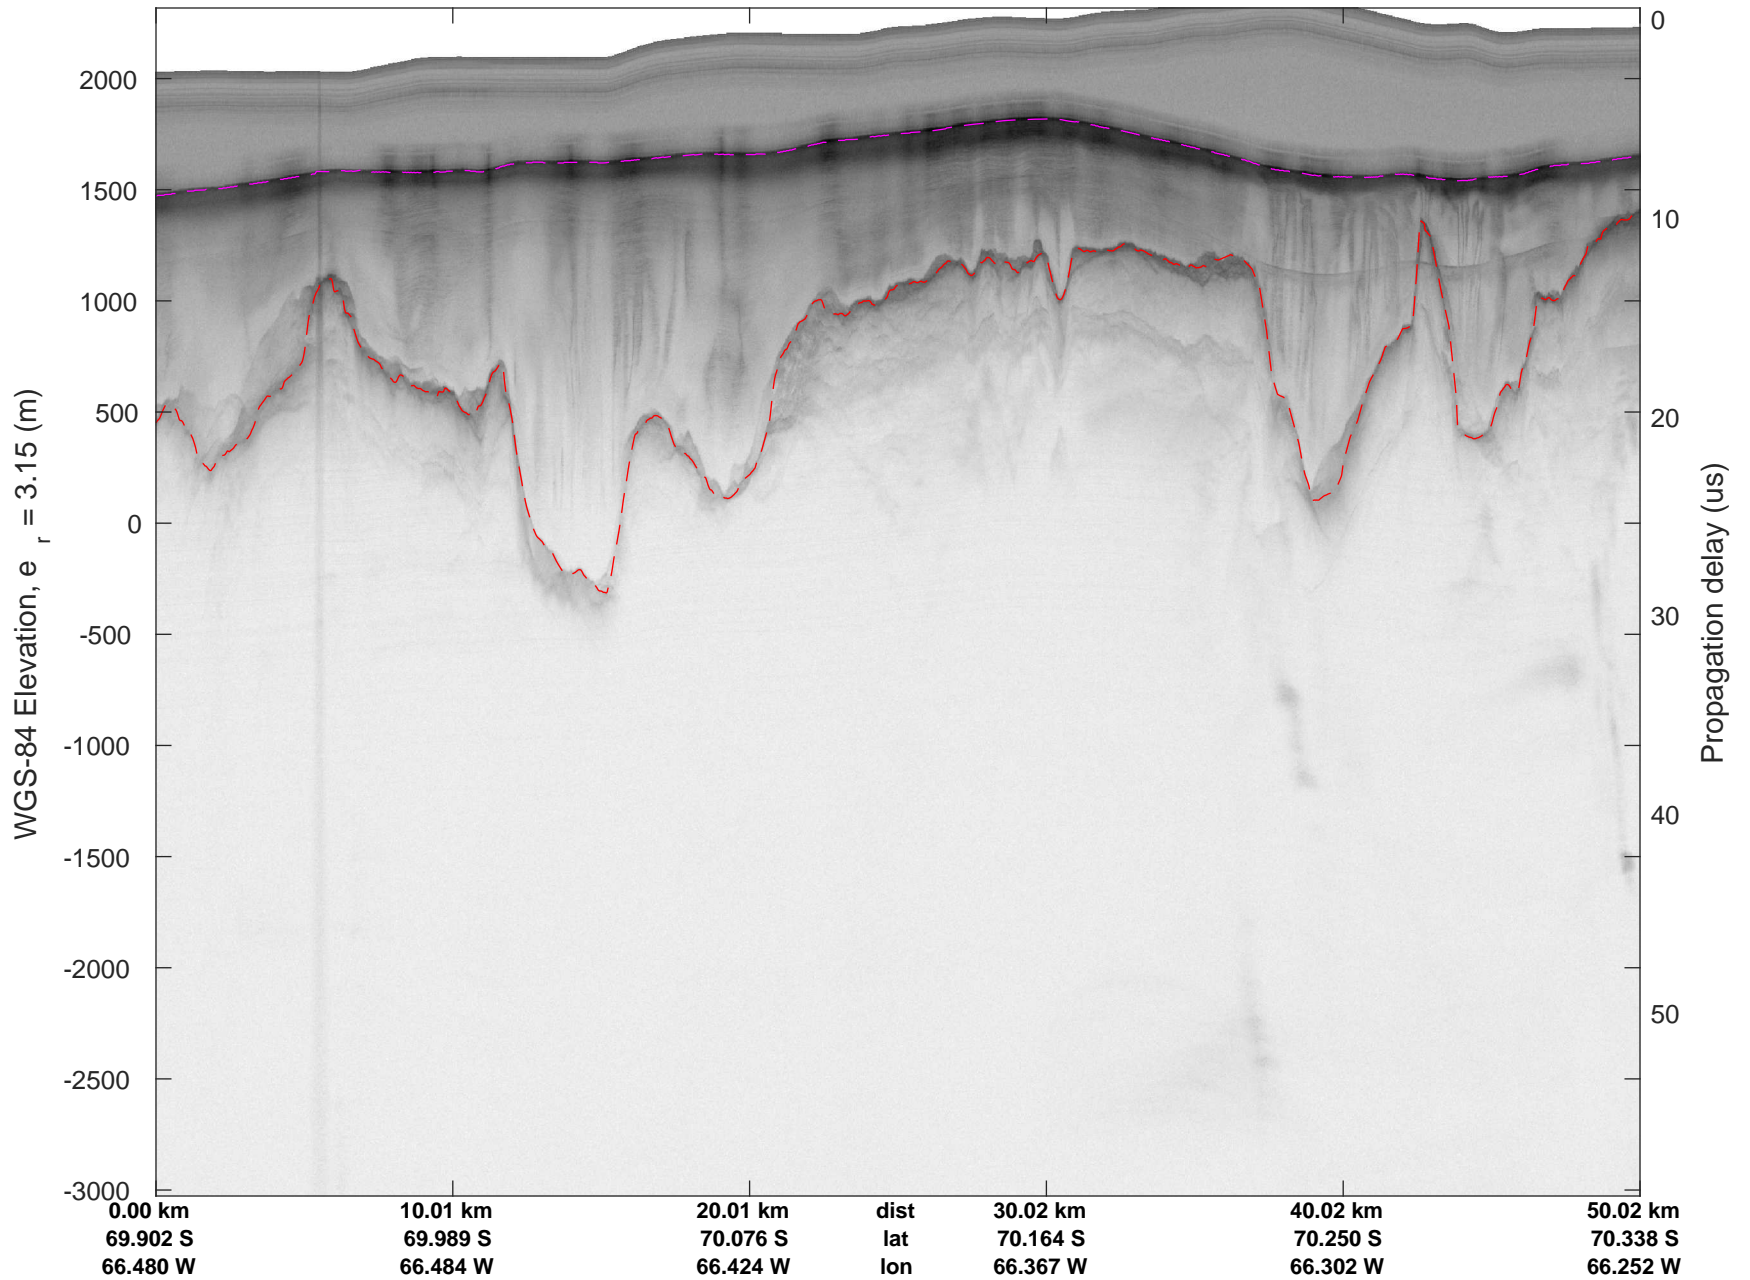

rds 2018_Antarctica_DC8: "South Peninsula IS-2" 20181013_01_017: 18:17:34.4 to 18:24:17.7 GPS

rds 2018_Antarctica_DC8: "South Peninsula IS-2" 20181013_01_018: 18:24:17.8 to 18:30:34.9 GPS

rds 2018_Antarctica_DC8: "South Peninsula IS-2" 20181013_01_018: 18:24:17.8 to 18:30:34.9 GPS

rds 2018_Antarctica_DC8: "South Peninsula IS-2" 20181013_01_019: 18:30:35.0 to 18:36:41.1 GPS

rds 2018_Antarctica_DC8: "South Peninsula IS-2" 20181013_01_019: 18:30:35.0 to 18:36:41.1 GPS

rds 2018_Antarctica_DC8: "South Peninsula IS-2" 20181013_01_020: 18:36:41.2 to 18:42:51.6 GPS

rds 2018_Antarctica_DC8: "South Peninsula IS-2" 20181013_01_020: 18:36:41.2 to 18:42:51.6 GPS

rds 2018_Antarctica_DC8: "South Peninsula IS-2" 20181013_01_021: 18:42:51.7 to 18:49:00.7 GPS

rds 2018_Antarctica_DC8: "South Peninsula IS-2" 20181013_01_021: 18:42:51.7 to 18:49:00.7 GPS