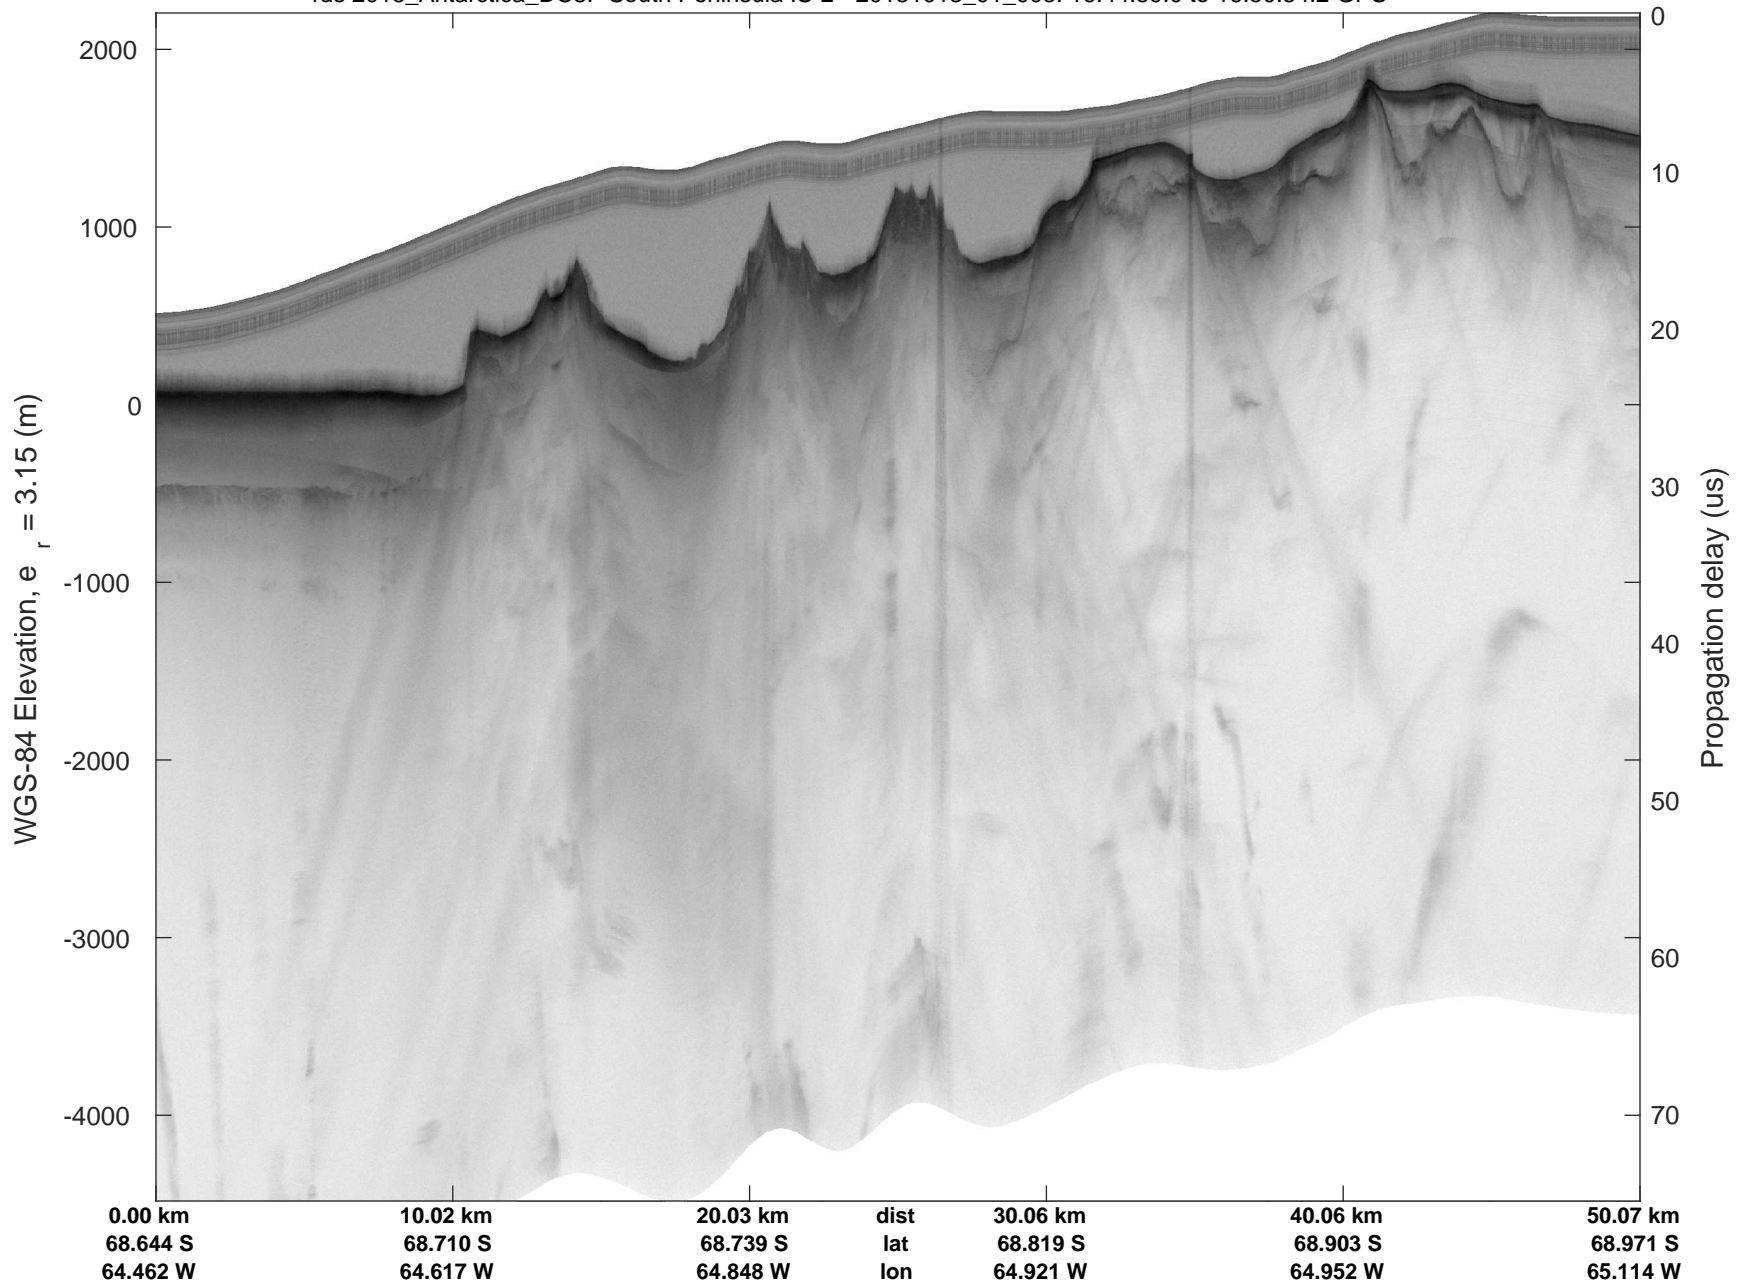

rds 2018_Antarctica_DC8: "South Peninsula IS-2" 20181013_01_001: 16:32:42.7 to 16:38:49.1 GPS

rds 2018_Antarctica_DC8: "South Peninsula IS-2" 20181013_01_001: 16:32:42.7 to 16:38:49.1 GPS

rds 2018_Antarctica_DC8: "South Peninsula IS-2" 20181013_01_002: 16:38:49.2 to 16:44:58.9 GPS

rds 2018_Antarctica_DC8: "South Peninsula IS-2" 20181013_01_002: 16:38:49.2 to 16:44:58.9 GPS

rds 2018_Antarctica_DC8: "South Peninsula IS-2" 20181013_01_003: 16:44:59.0 to 16:50:54.2 GPS

rds 2018_Antarctica_DC8: "South Peninsula IS-2" 20181013_01_003: 16:44:59.0 to 16:50:54.2 GPS