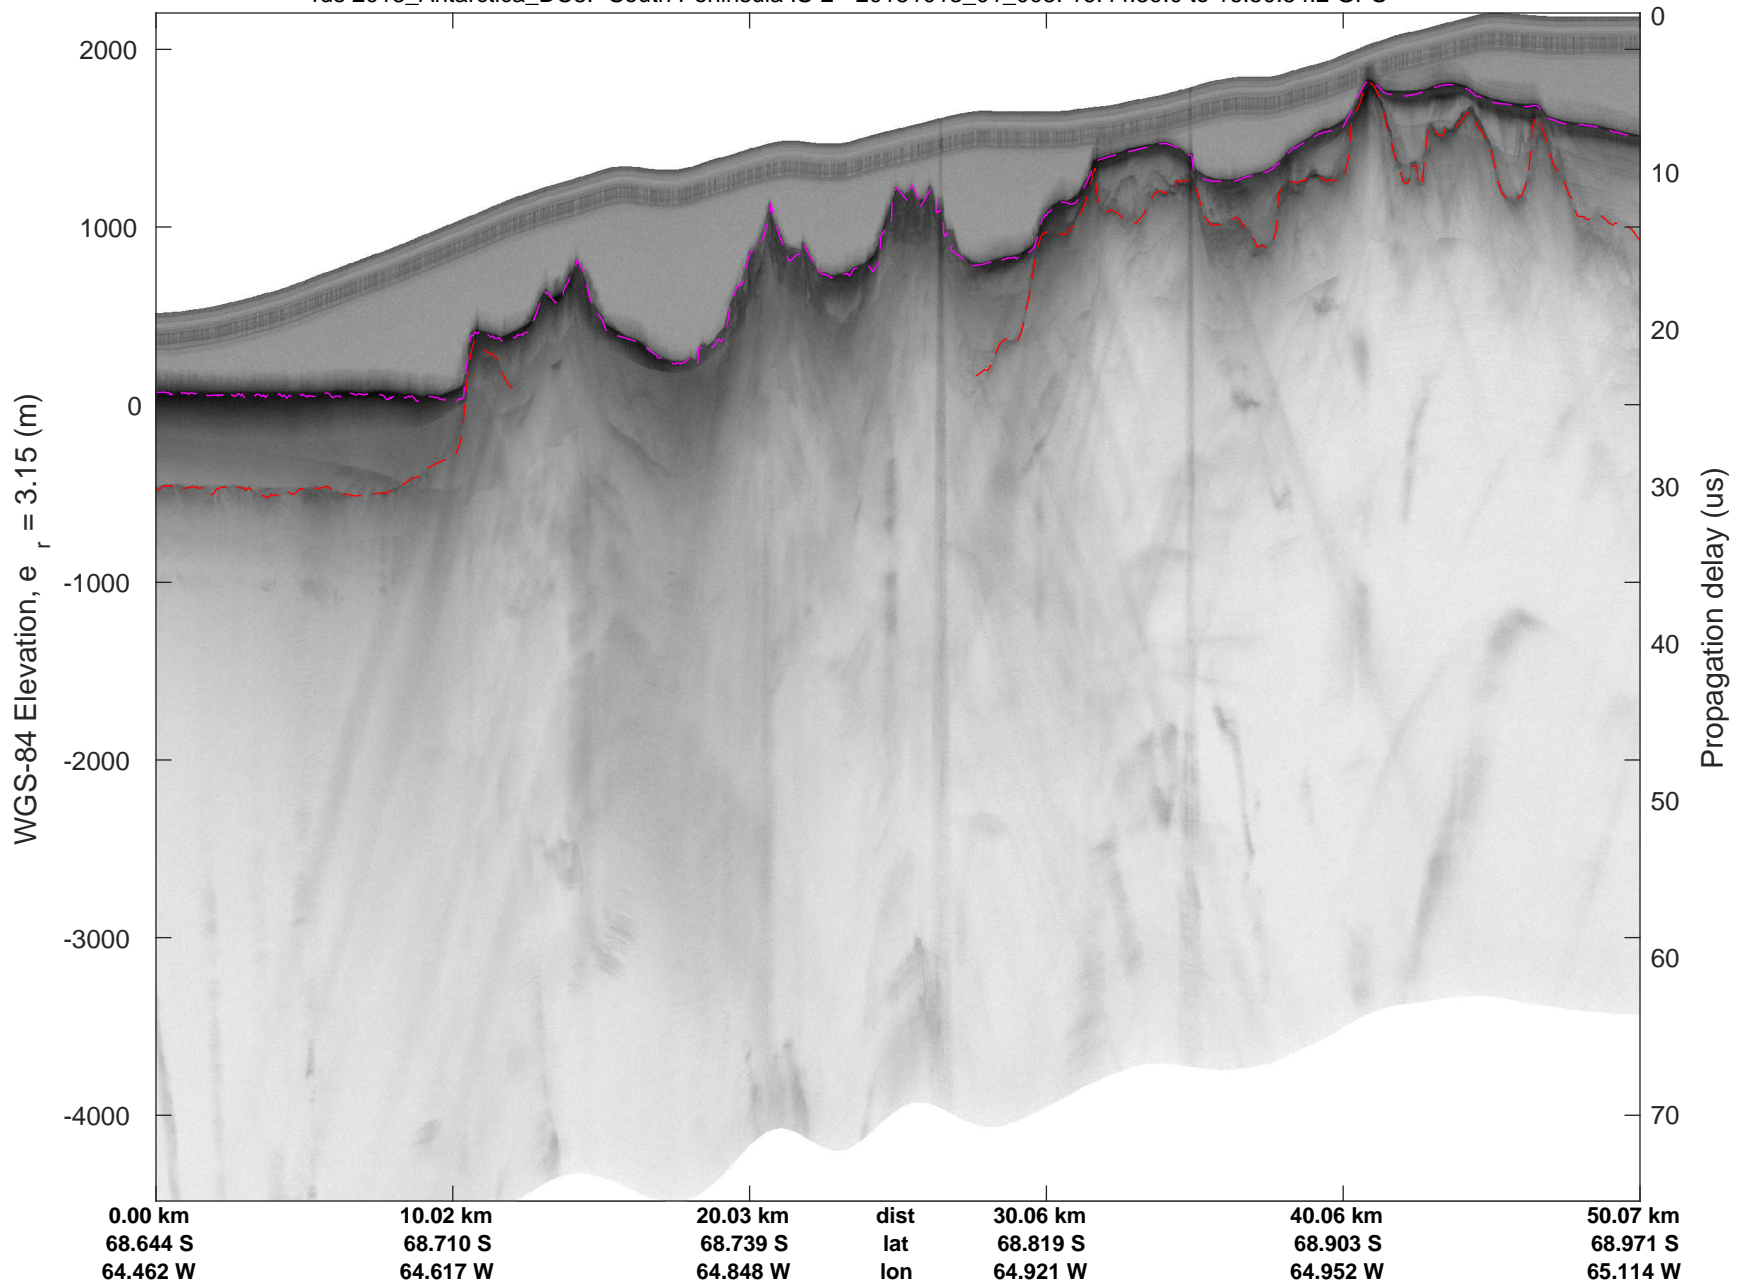

rds 2018_Antarctica_DC8: "South Peninsula IS-2" 20181013_01_001: 16:32:42.7 to 16:38:49.1 GPS

rds 2018_Antarctica_DC8: "South Peninsula IS-2" 20181013_01_001: 16:32:42.7 to 16:38:49.1 GPS

rds 2018_Antarctica_DC8: "South Peninsula IS-2" 20181013_01_002: 16:38:49.2 to 16:44:58.9 GPS

rds 2018_Antarctica_DC8: "South Peninsula IS-2" 20181013_01_002: 16:38:49.2 to 16:44:58.9 GPS

rds 2018_Antarctica_DC8: "South Peninsula IS-2" 20181013_01_003: 16:44:59.0 to 16:50:54.2 GPS

rds 2018_Antarctica_DC8: "South Peninsula IS-2" 20181013_01_003: 16:44:59.0 to 16:50:54.2 GPS

rds 2018_Antarctica_DC8: "South Peninsula IS-2" 20181013_01_004: 16:50:54.3 to 16:57:06.3 GPS

rds 2018_Antarctica_DC8: "South Peninsula IS-2" 20181013_01_004: 16:50:54.3 to 16:57:06.3 GPS

rds 2018_Antarctica_DC8: "South Peninsula IS-2" 20181013_01_005: 16:57:06.4 to 17:03:05.4 GPS