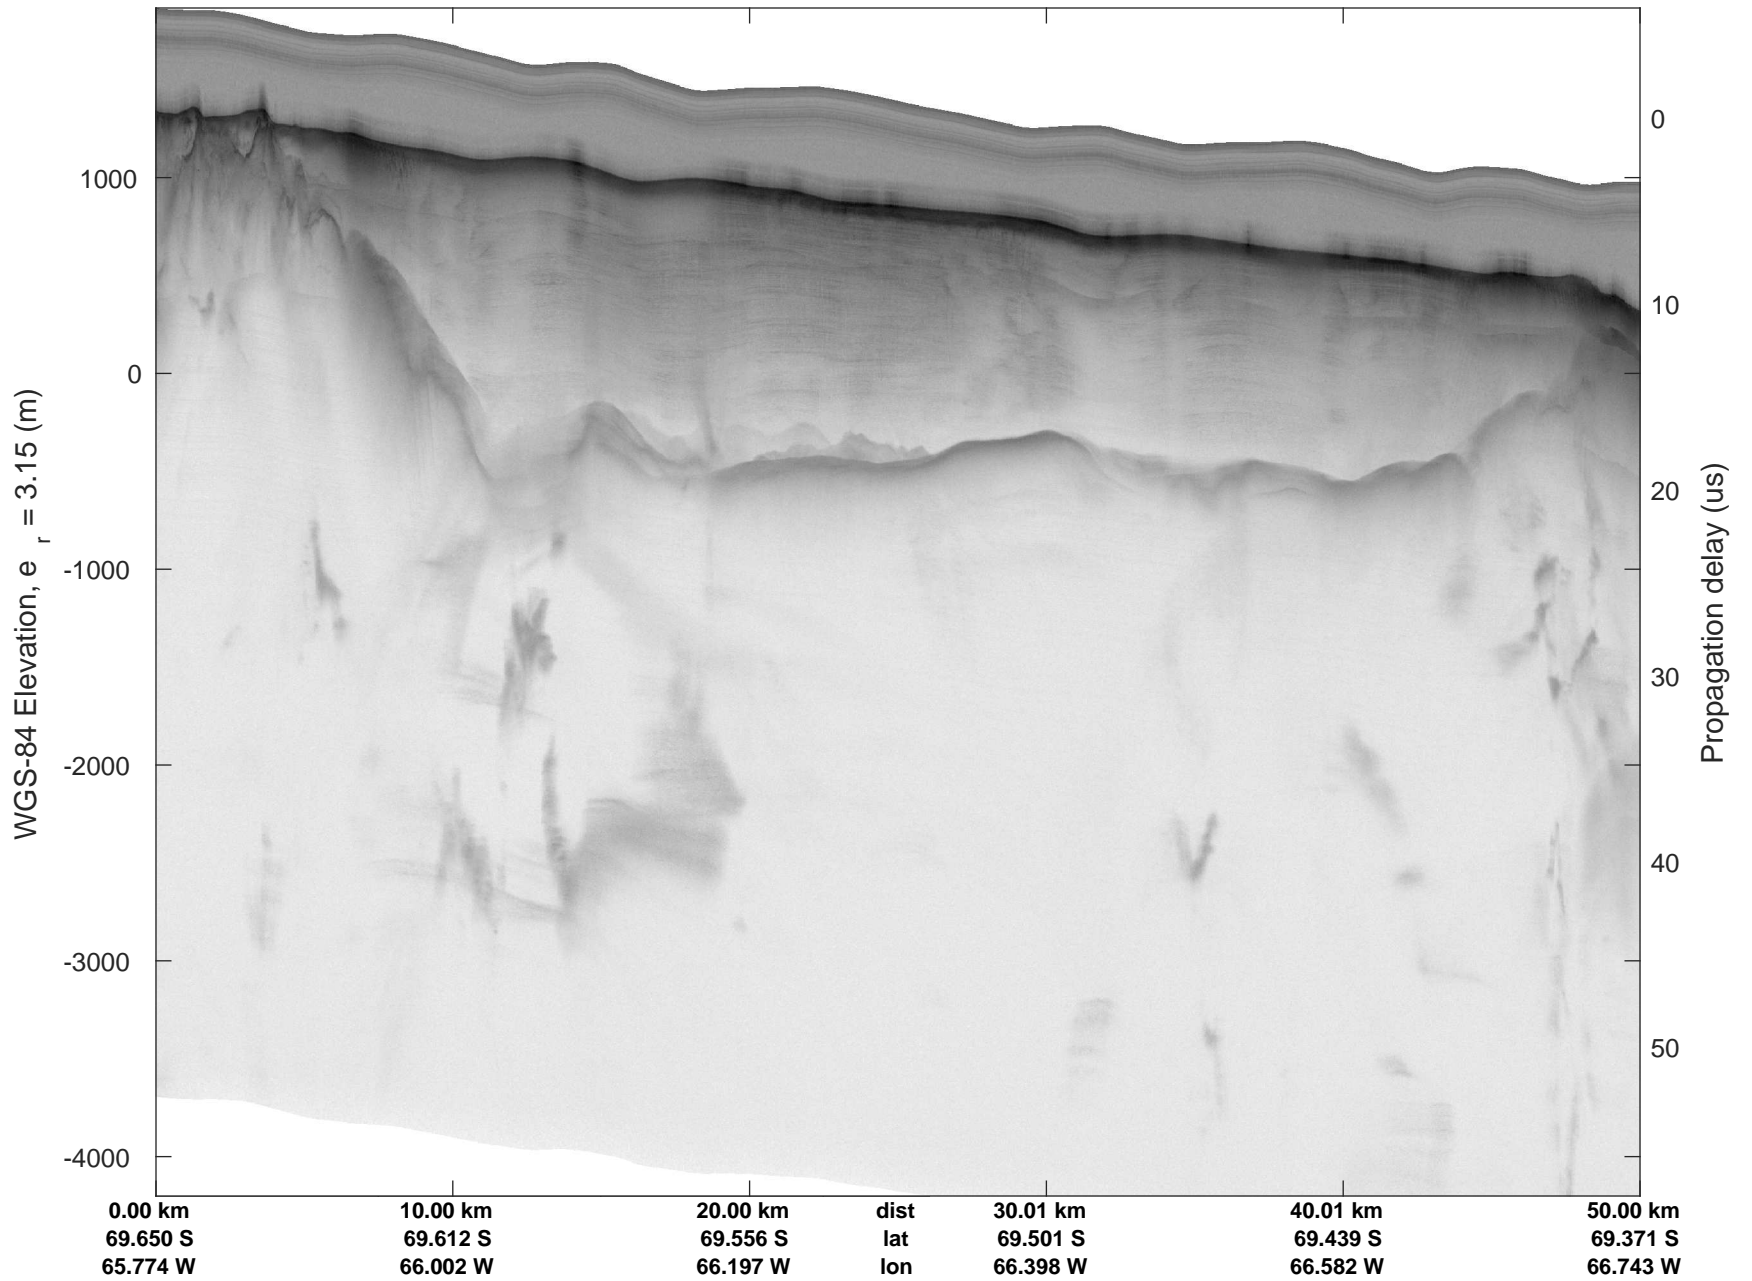

rds 2018_Antarctica_DC8: "South Peninsula IS-2" 20181013_01_013: 17:50:55.8 to 17:57:31.8 GPS

rds 2018_Antarctica_DC8: "South Peninsula IS-2" 20181013_01_013: 17:50:55.8 to 17:57:31.8 GPS

rds 2018_Antarctica_DC8: "South Peninsula IS-2" 20181013_01_014: 17:57:31.9 to 18:04:18.5 GPS

rds 2018_Antarctica_DC8: "South Peninsula IS-2" 20181013_01_014: 17:57:31.9 to 18:04:18.5 GPS

rds 2018_Antarctica_DC8: "South Peninsula IS-2" 20181013_01_015: 18:04:18.6 to 18:10:49.0 GPS

rds 2018_Antarctica_DC8: "South Peninsula IS-2" 20181013_01_015: 18:04:18.6 to 18:10:49.0 GPS