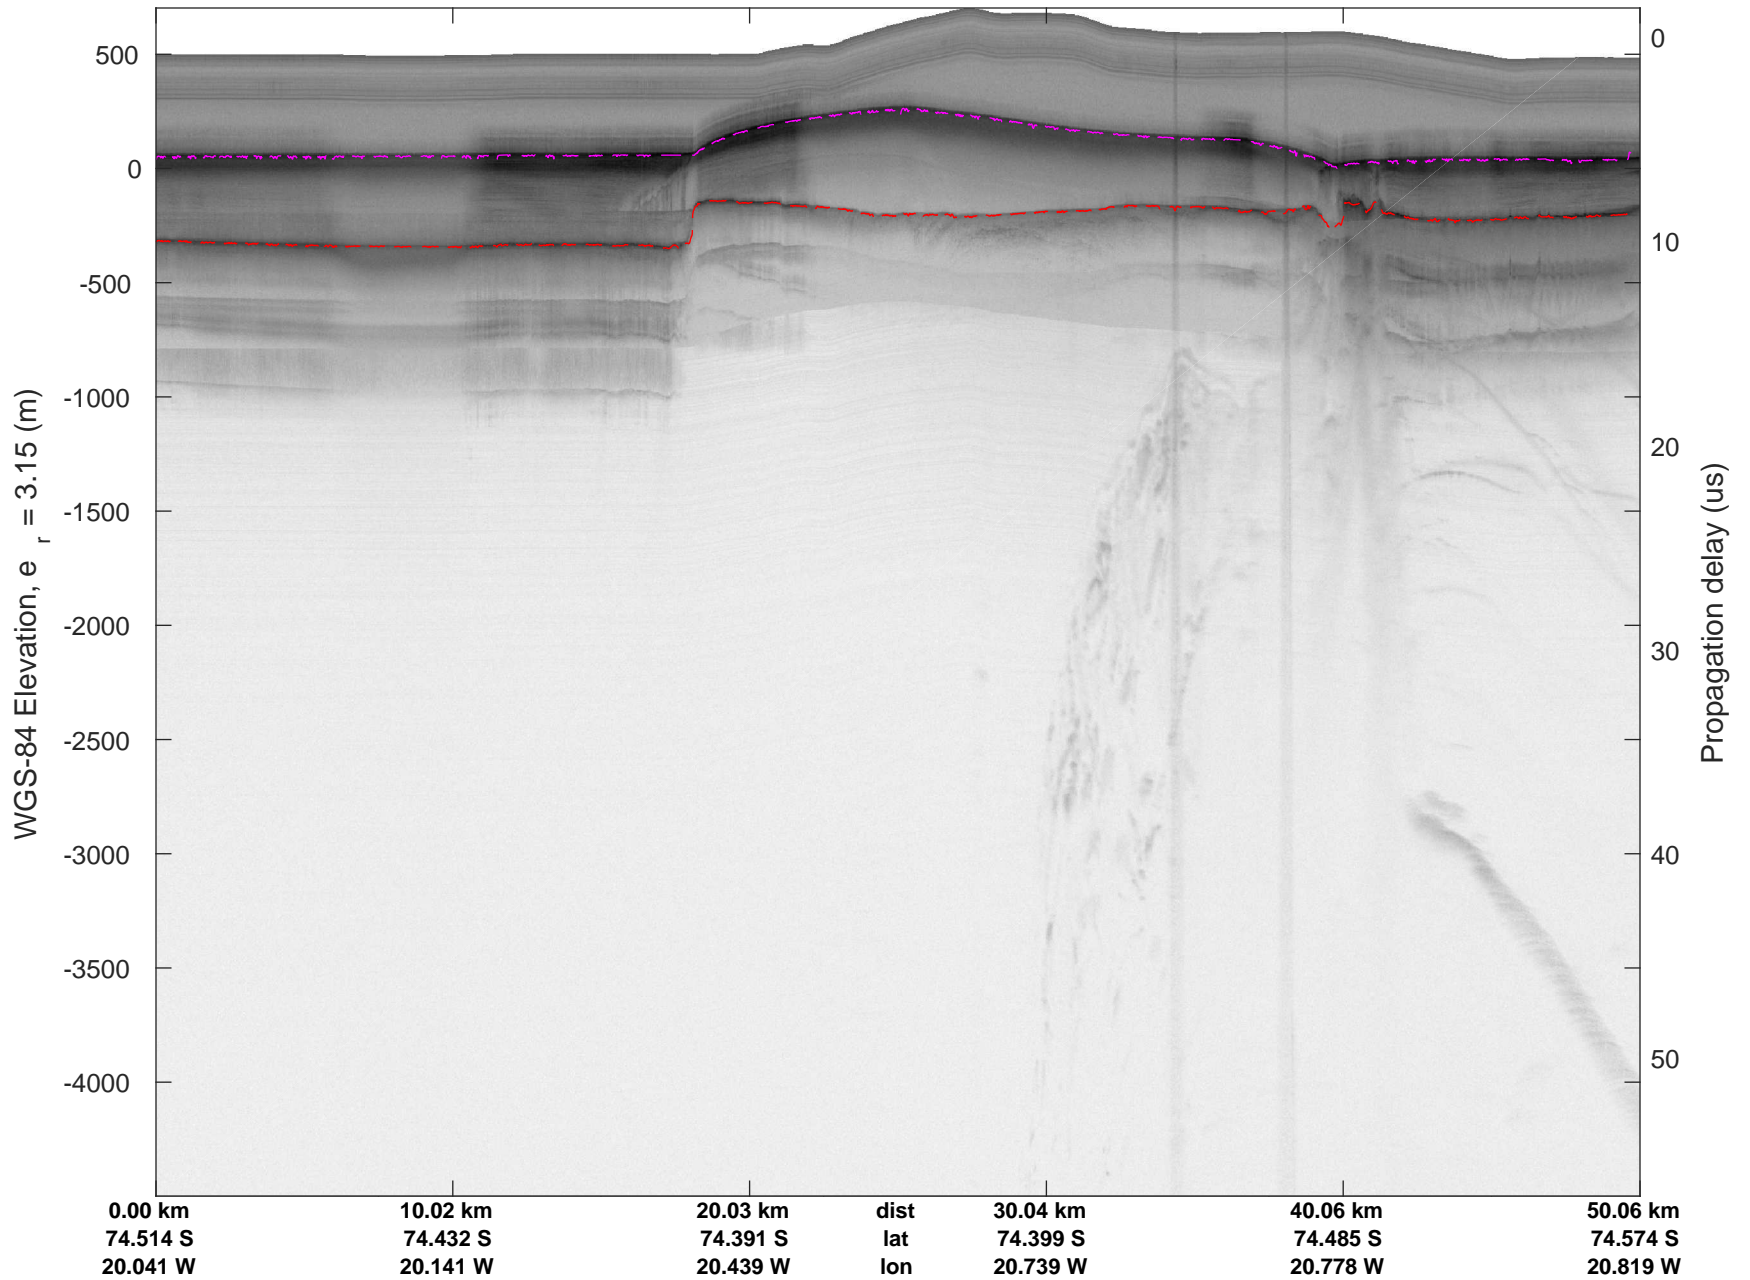

rds 2018_Antarctica_DC8: "Stancomb Outboard" 20181012_01_007: 17:41:31.5 to 17:47:53.1 GPS