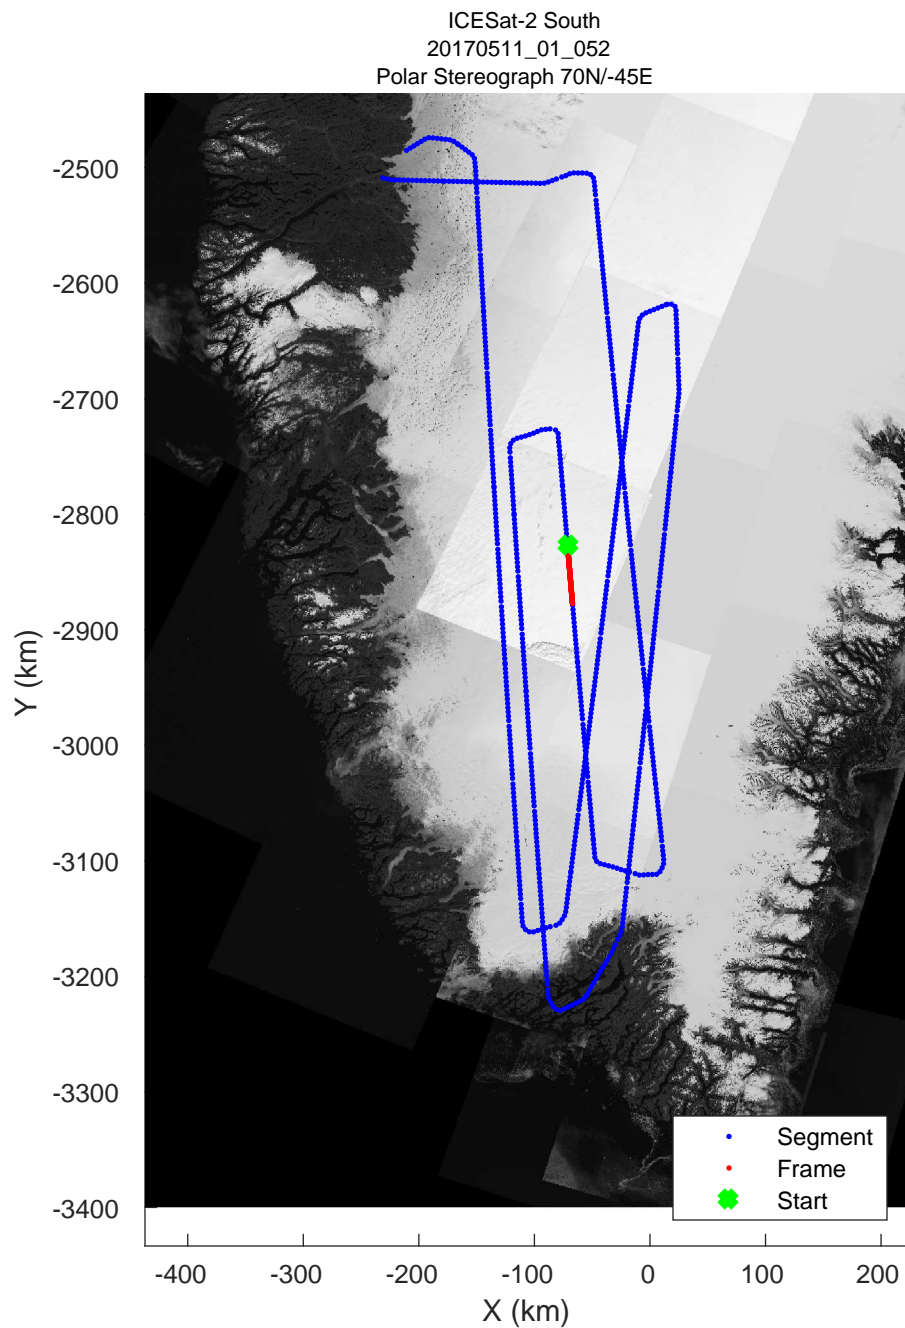

rds 2017_Greenland_P3: "ICESat-2 South" 20170511_01_050: 15:34:44.2 to 15:40:40.6 GPS

rds 2017_Greenland_P3: "ICESat-2 South" 20170511_01_051: 15:40:40.8 to 15:46:34.7 GPS

rds 2017_Greenland_P3: "ICESat-2 South" 20170511_01_051: 15:40:40.8 to 15:46:34.7 GPS