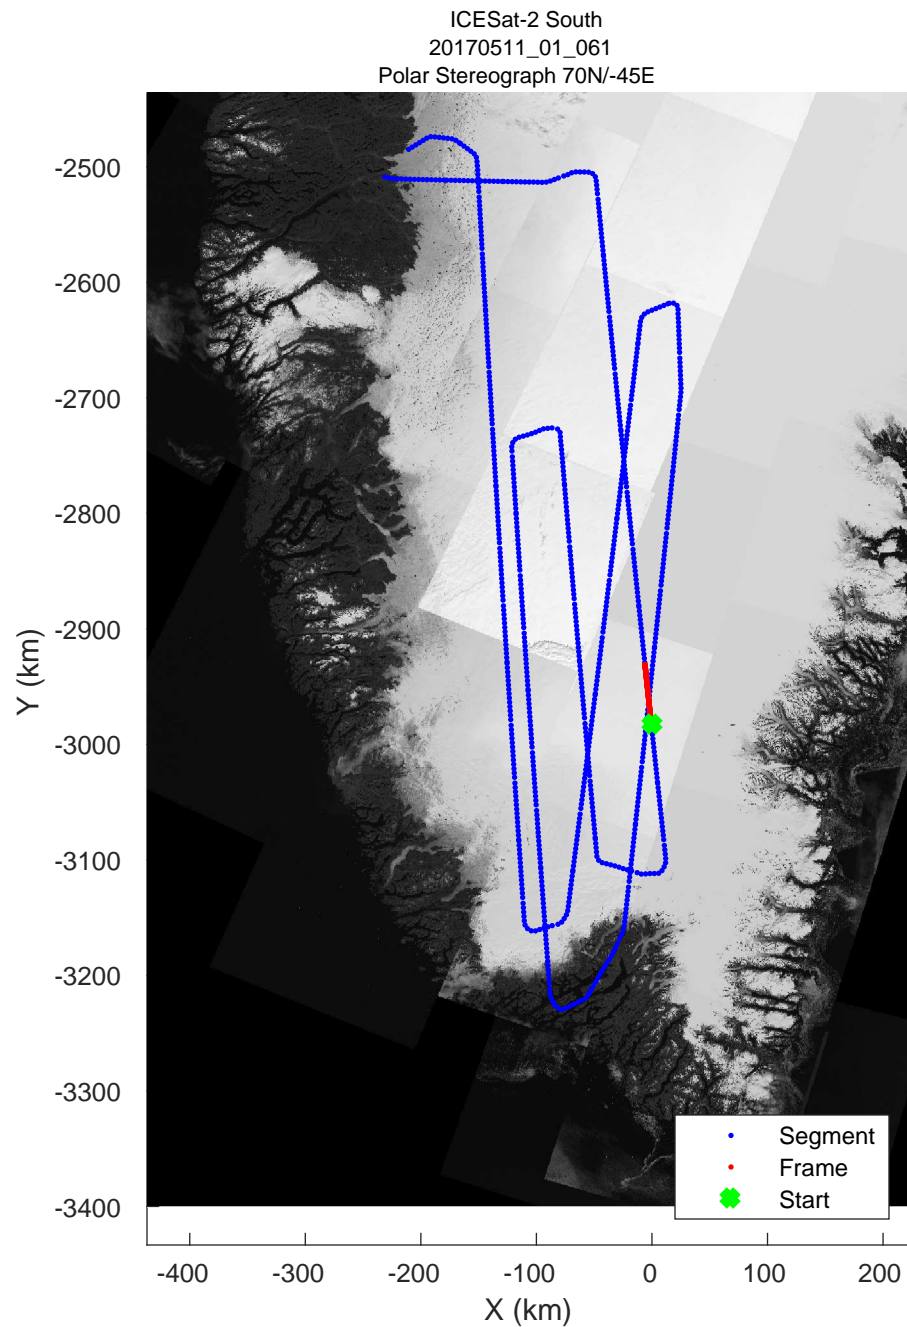

rds 2017_Greenland_P3: "ICESat-2 South" 20170511_01_059: 16:29:46.6 to 16:36:02.7 GPS

rds 2017_Greenland_P3: "ICESat-2 South" 20170511_01_060: 16:36:02.9 to 16:42:10.6 GPS

rds 2017_Greenland_P3: "ICESat-2 South" 20170511_01_060: 16:36:02.9 to 16:42:10.6 GPS