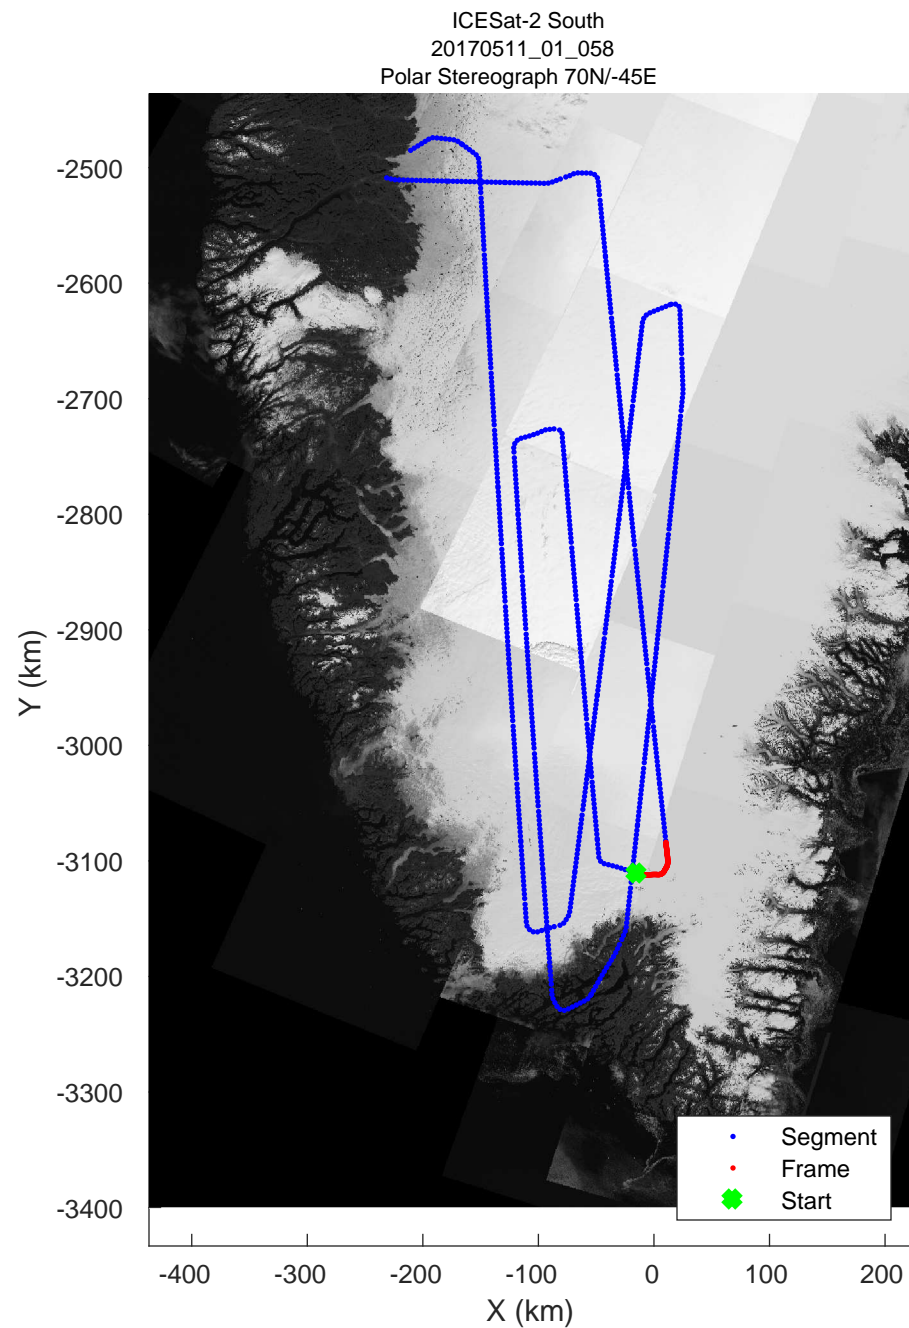

rds 2017_Greenland_P3: "ICESat-2 South" 20170511_01_056: 16:10:20.1 to 16:16:17.0 GPS

rds 2017_Greenland_P3: "ICESat-2 South" 20170511_01_057: 16:16:17.3 to 16:22:31.8 GPS

rds 2017_Greenland_P3: "ICESat-2 South" 20170511_01_057: 16:16:17.3 to 16:22:31.8 GPS