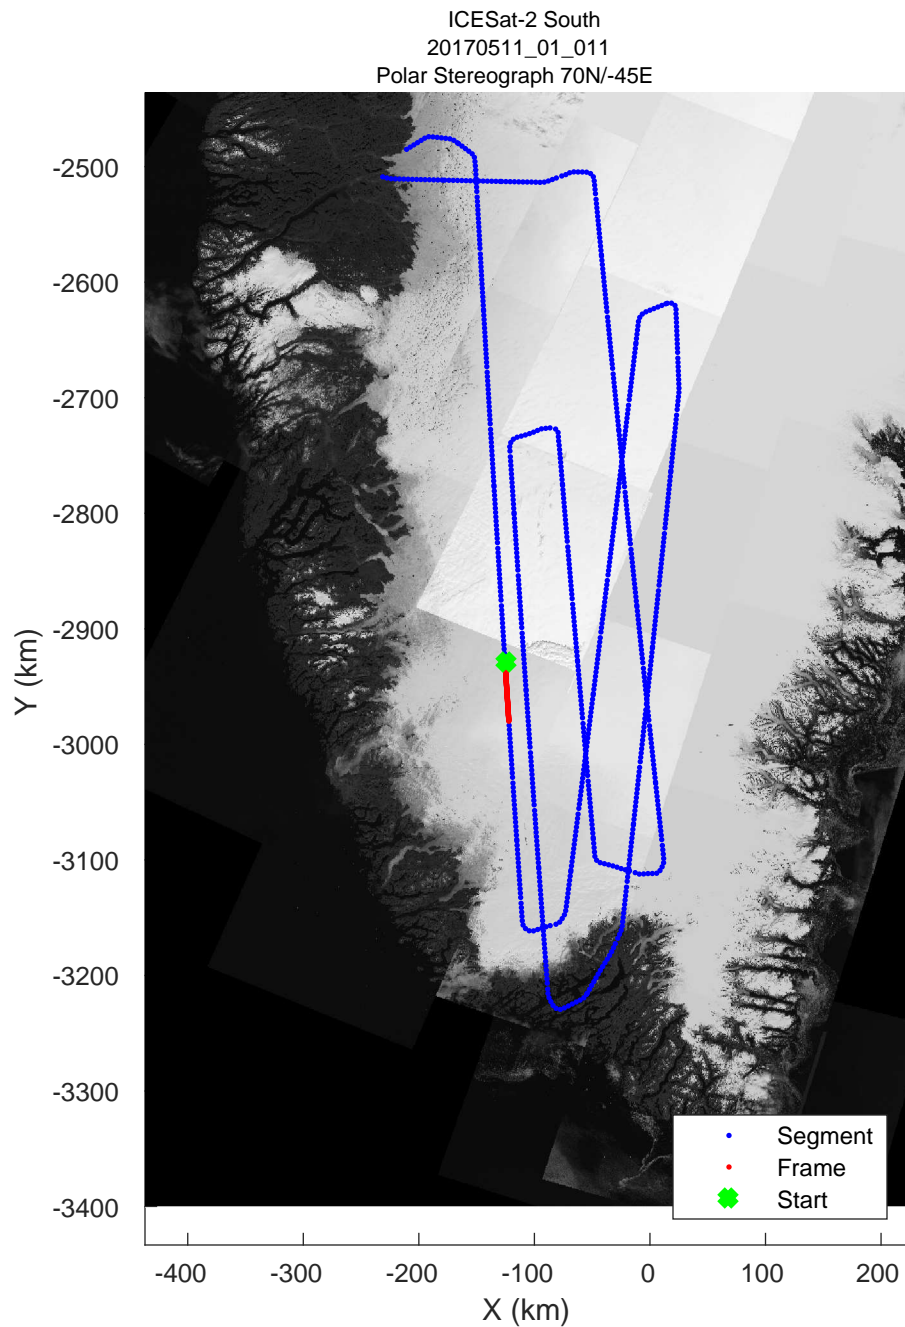

rds 2017_Greenland_P3: "ICESat-2 South" 20170511_01_008: 11:12:16.7 to 11:18:13.2 GPS

rds 2017_Greenland_P3: "ICESat-2 South" 20170511_01_009: 11:18:13.4 to 11:24:11.0 GPS

rds 2017_Greenland_P3: "ICESat-2 South" 20170511_01_009: 11:18:13.4 to 11:24:11.0 GPS

rds 2017_Greenland_P3: "ICESat-2 South" 20170511_01_010: 11:24:11.2 to 11:30:14.4 GPS

rds 2017_Greenland_P3: "ICESat-2 South" 20170511_01_010: 11:24:11.2 to 11:30:14.4 GPS

rds 2017_Greenland_P3: "ICESat-2 South" 20170511_01_011: 11:30:14.6 to 11:36:16.7 GPS