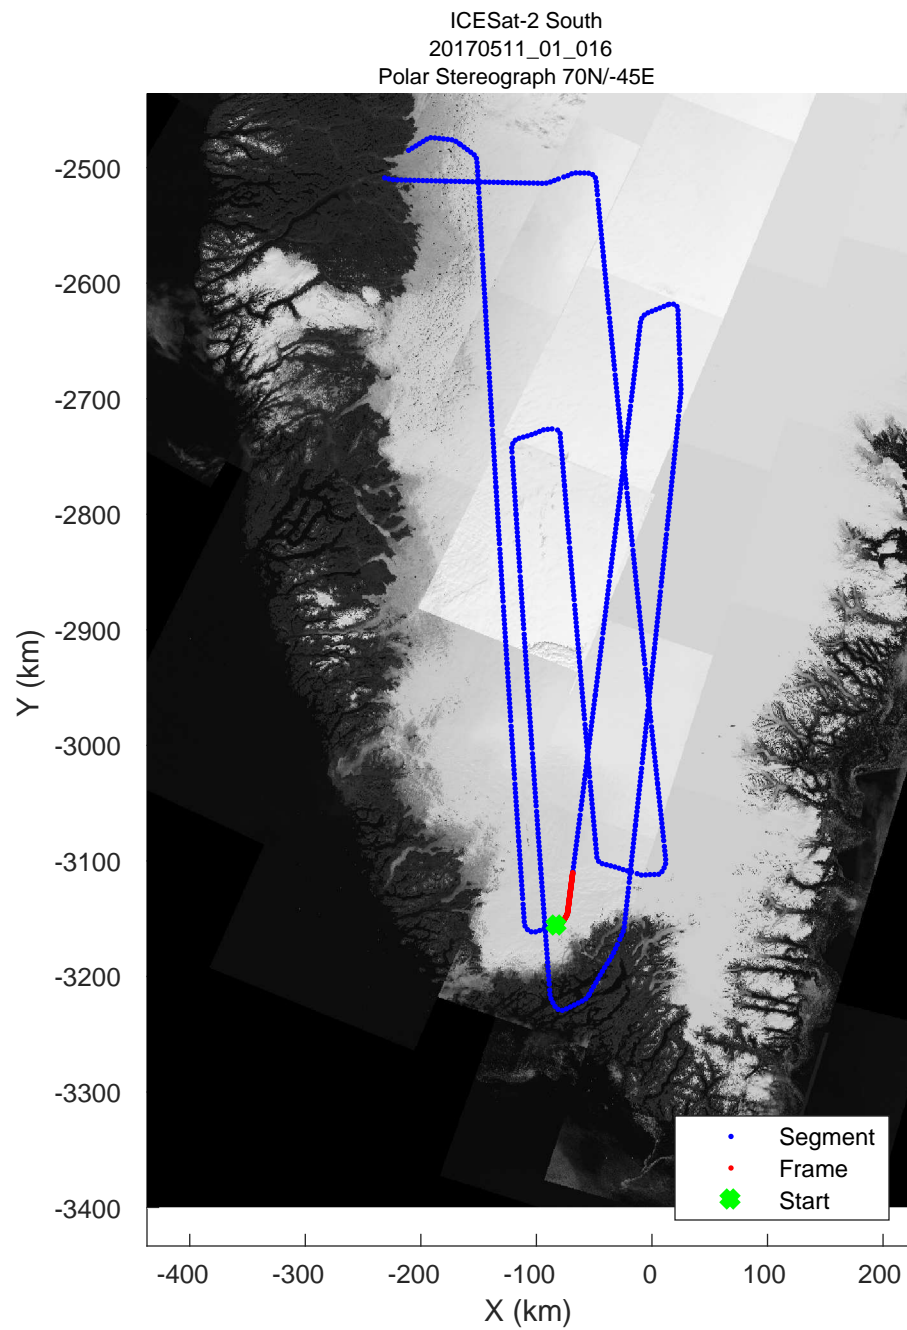

rds 2017_Greenland_P3: "ICESat-2 South" 20170511_01_014: 11:48:15.8 to 11:54:20.6 GPS

rds 2017_Greenland_P3: "ICESat-2 South" 20170511_01_015: 11:54:20.8 to 12:01:02.3 GPS

rds 2017_Greenland_P3: "ICESat-2 South" 20170511_01_015: 11:54:20.8 to 12:01:02.3 GPS