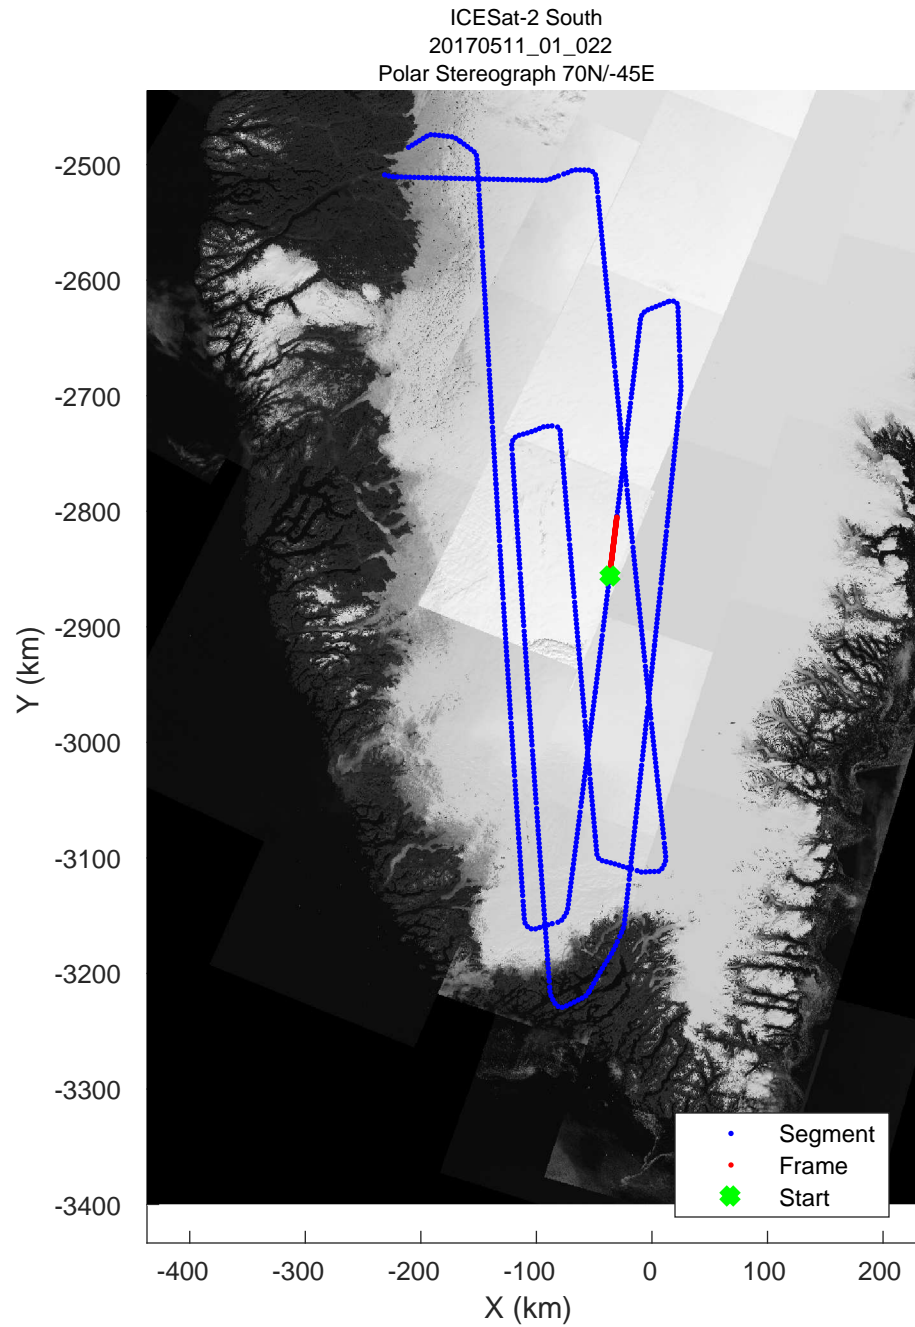

rds 2017_Greenland_P3: "ICESat-2 South" 20170511_01_020: 12:27:40.7 to 12:33:55.5 GPS

rds 2017_Greenland_P3: "ICESat-2 South" 20170511_01_021: 12:33:55.7 to 12:40:03.4 GPS

rds 2017_Greenland_P3: "ICESat-2 South" 20170511_01_021: 12:33:55.7 to 12:40:03.4 GPS