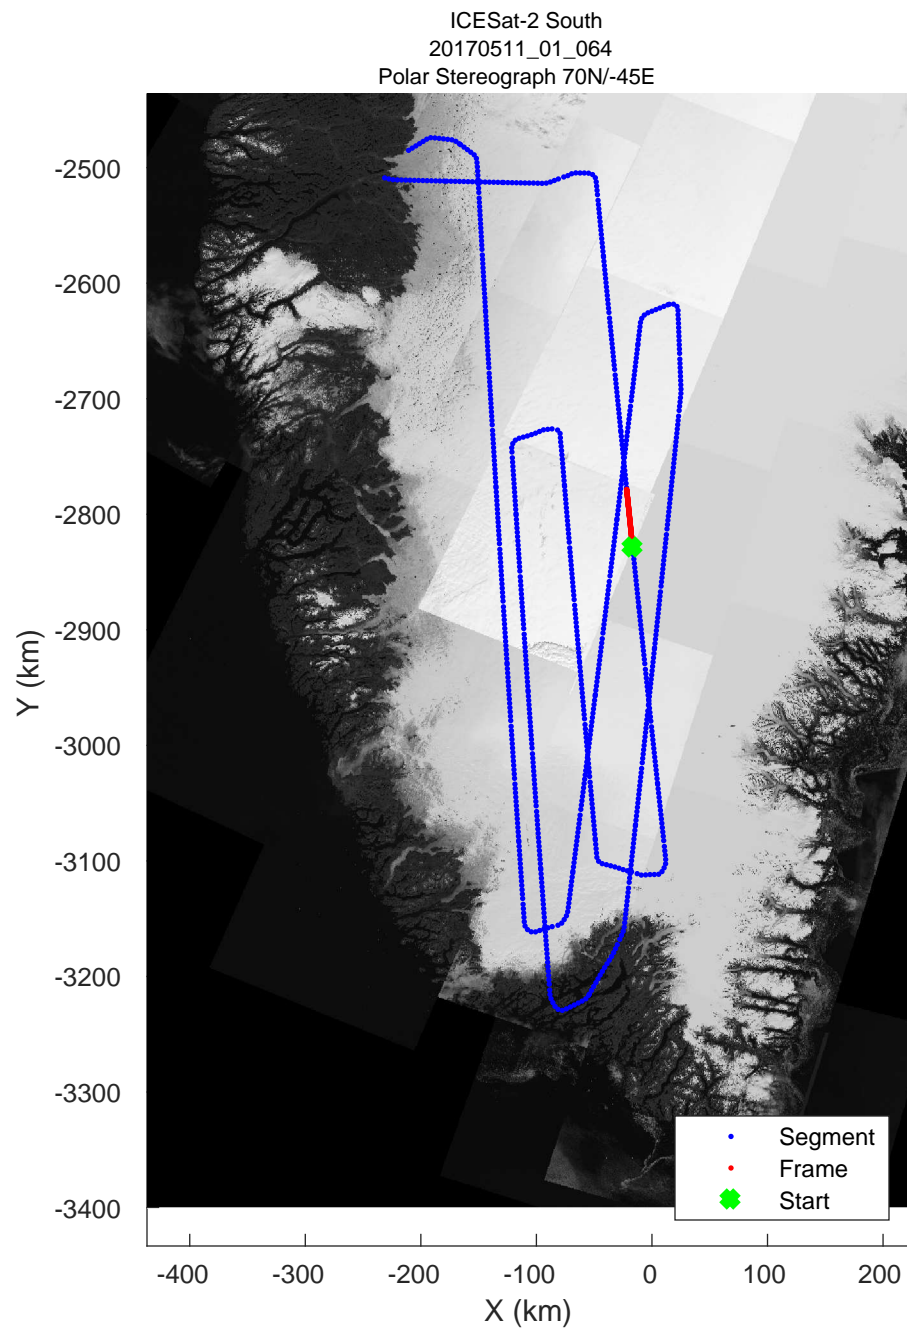

rds 2017_Greenland_P3: "ICESat-2 South" 20170511_01_062: 16:48:16.9 to 16:54:26.0 GPS

rds 2017_Greenland_P3: "ICESat-2 South" 20170511_01_063: 16:54:26.2 to 17:00:38.4 GPS

rds 2017_Greenland_P3: "ICESat-2 South" 20170511_01_063: 16:54:26.2 to 17:00:38.4 GPS