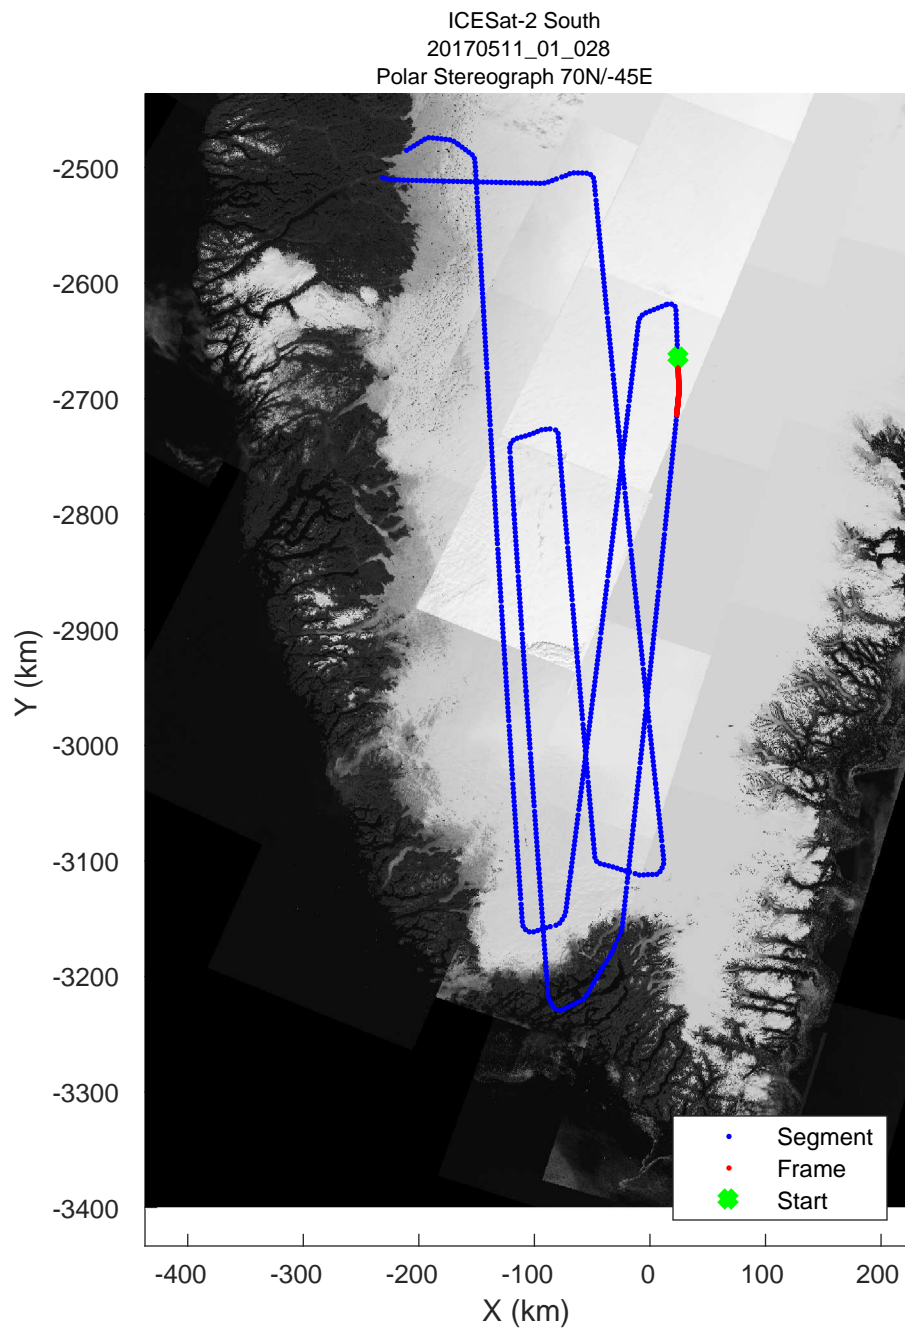

rds 2017_Greenland_P3: "ICESat-2 South" 20170511_01_026: 13:05:04.9 to 13:11:40.7 GPS

rds 2017_Greenland_P3: "ICESat-2 South" 20170511_01_027: 13:11:41.0 to 13:17:56.1 GPS

rds 2017_Greenland_P3: "ICESat-2 South" 20170511_01_027: 13:11:41.0 to 13:17:56.1 GPS