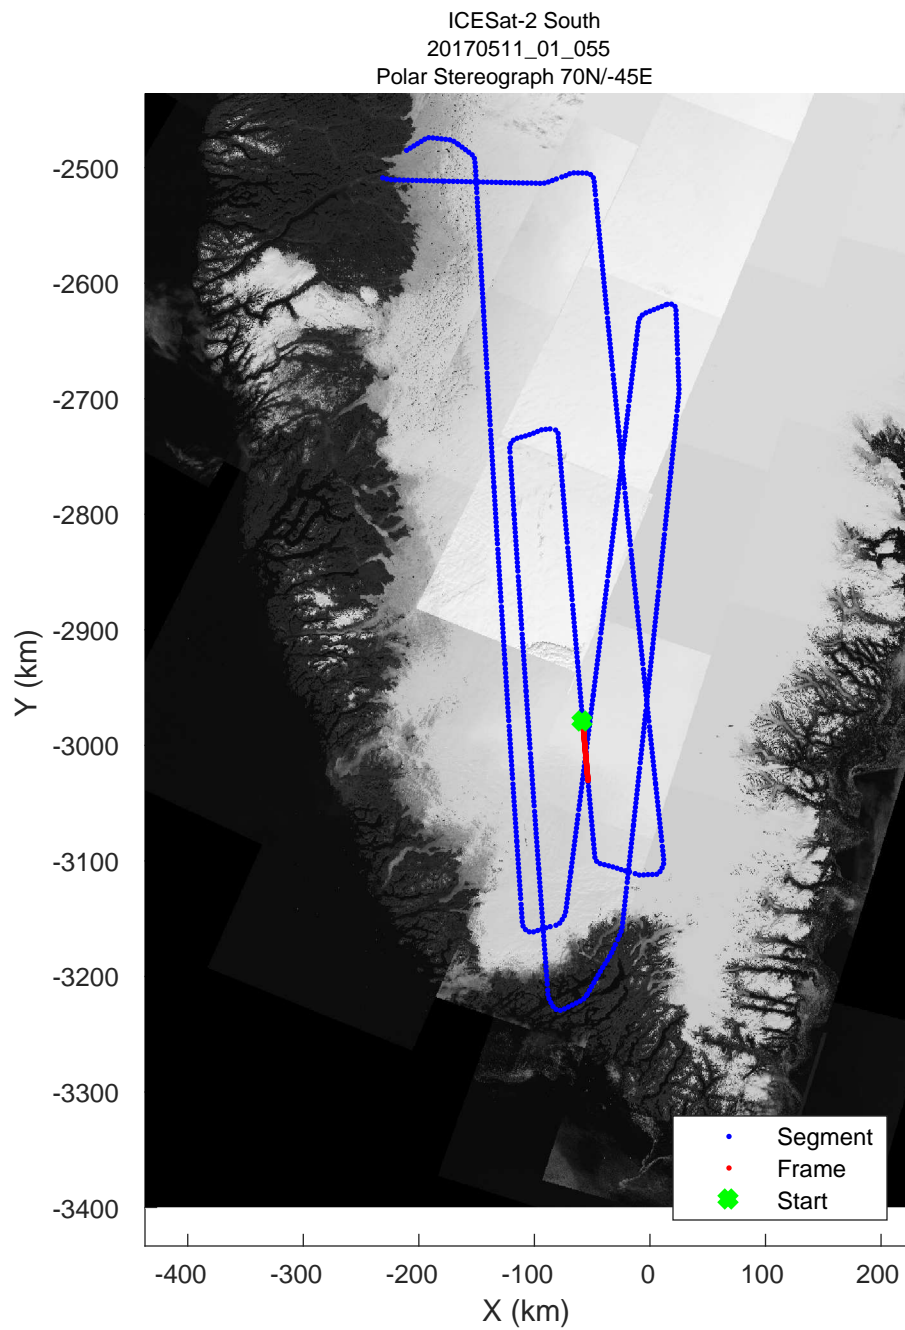

rds 2017_Greenland_P3: "ICESat-2 South" 20170511_01_053: 15:52:32.9 to 15:58:28.2 GPS

rds 2017_Greenland_P3: "ICESat-2 South" 20170511_01_054: 15:58:28.4 to 16:04:24.3 GPS

rds 2017_Greenland_P3: "ICESat-2 South" 20170511_01_054: 15:58:28.4 to 16:04:24.3 GPS