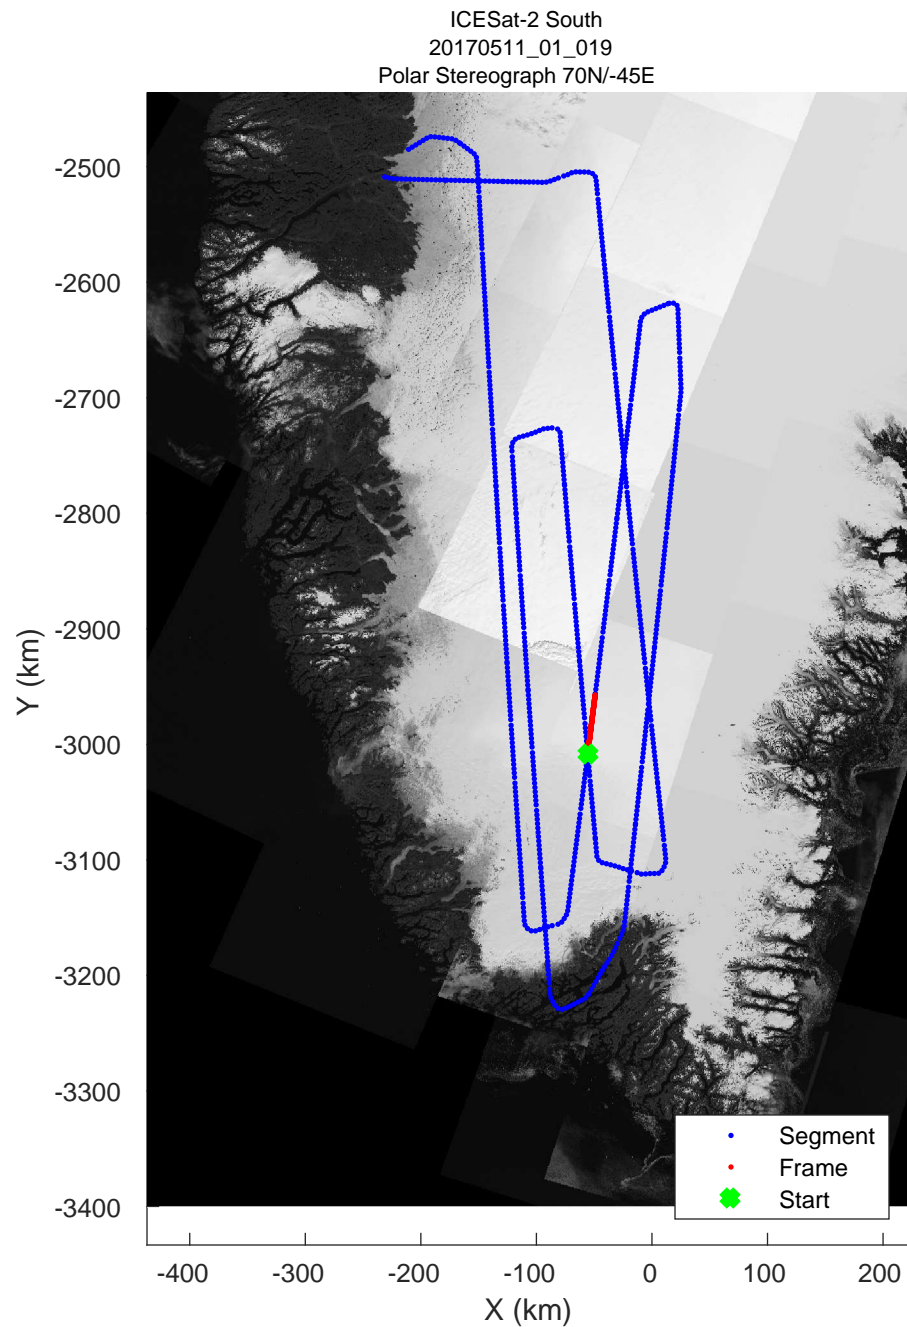

rds 2017_Greenland_P3: "ICESat-2 South" 20170511_01_017: 12:08:01.0 to 12:14:33.6 GPS

rds 2017_Greenland_P3: "ICESat-2 South" 20170511_01_018: 12:14:33.8 to 12:21:12.0 GPS

rds 2017_Greenland_P3: "ICESat-2 South" 20170511_01_018: 12:14:33.8 to 12:21:12.0 GPS