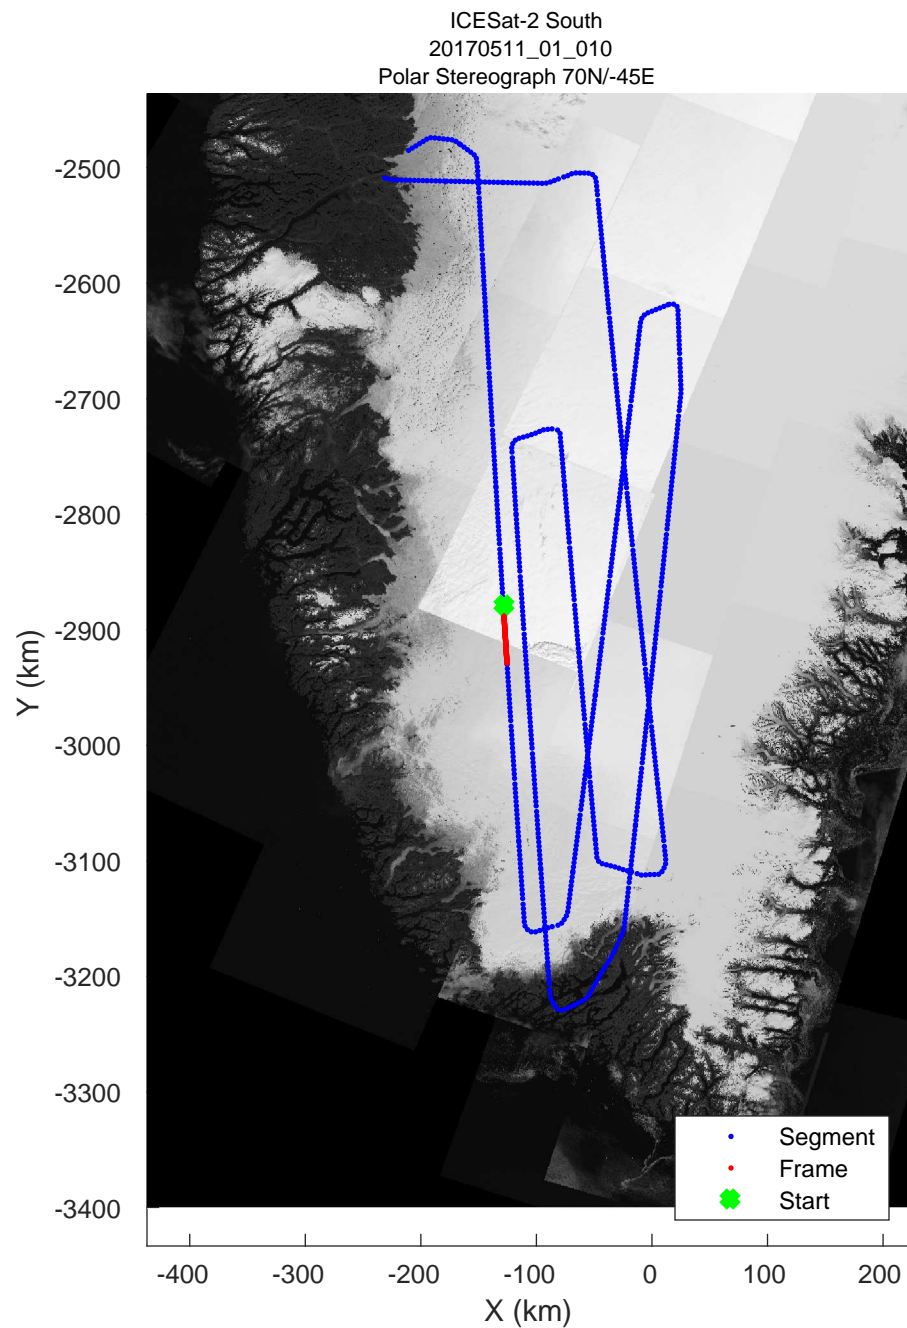

rds 2017_Greenland_P3: "ICESat-2 South" 20170511_01_008: 11:12:16.7 to 11:18:13.2 GPS

rds 2017_Greenland_P3: "ICESat-2 South" 20170511_01_009: 11:18:13.4 to 11:24:11.0 GPS

rds 2017_Greenland_P3: "ICESat-2 South" 20170511_01_009: 11:18:13.4 to 11:24:11.0 GPS

rds 2017_Greenland_P3: "ICESat-2 South" 20170511_01_010: 11:24:11.2 to 11:30:14.4 GPS

rds 2017_Greenland_P3: "ICESat-2 South" 20170511_01_010: 11:24:11.2 to 11:30:14.4 GPS

rds 2017_Greenland_P3: "ICESat-2 South" 20170511_01_011: 11:30:14.6 to 11:36:16.7 GPS