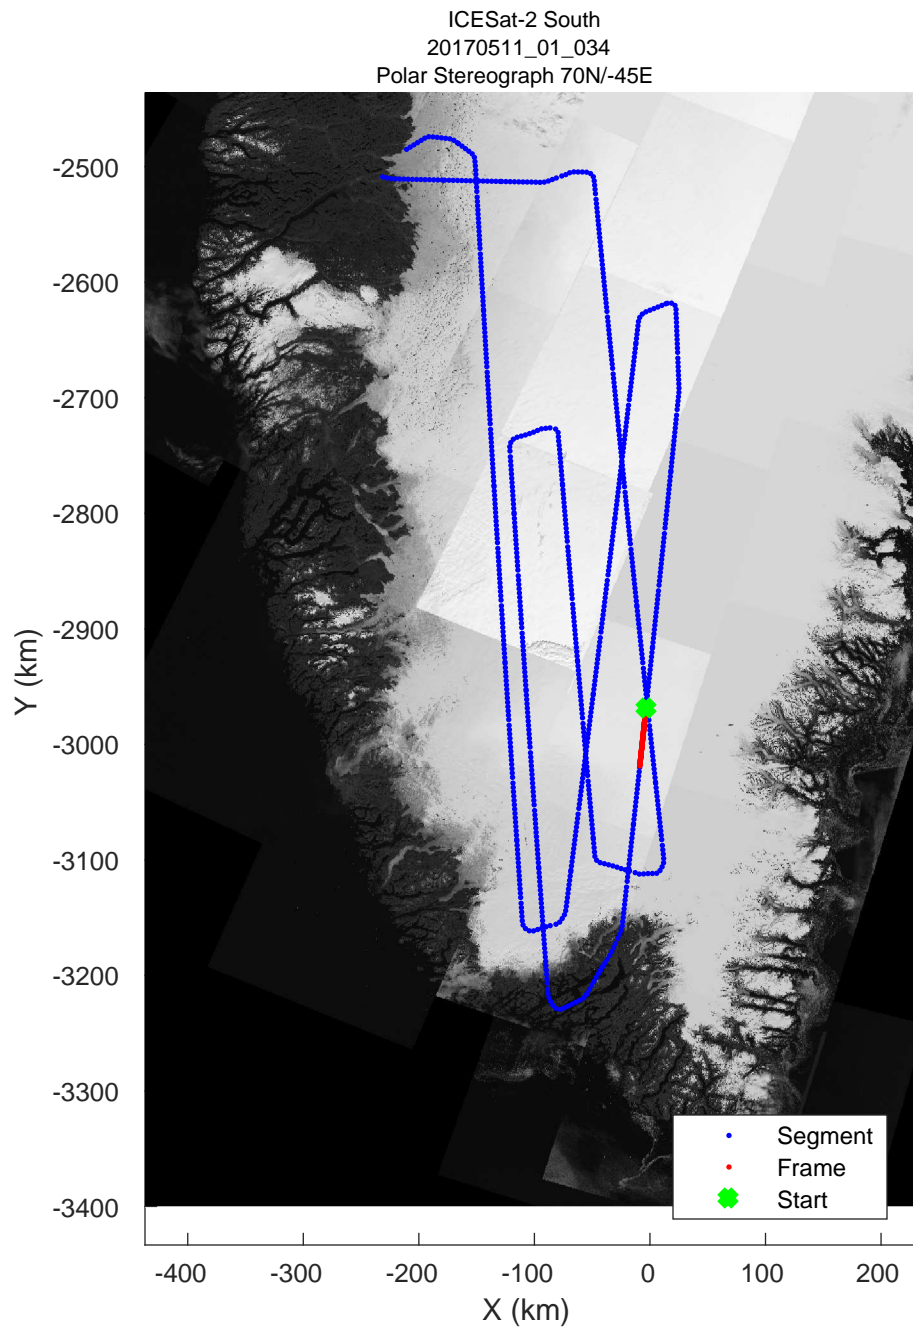

rds 2017_Greenland_P3: "ICESat-2 South" 20170511_01_032: 13:42:18.8 to 13:48:24.0 GPS

rds 2017_Greenland_P3: "ICESat-2 South" 20170511_01_033: 13:48:24.3 to 13:54:20.2 GPS

rds 2017_Greenland_P3: "ICESat-2 South" 20170511_01_033: 13:48:24.3 to 13:54:20.2 GPS