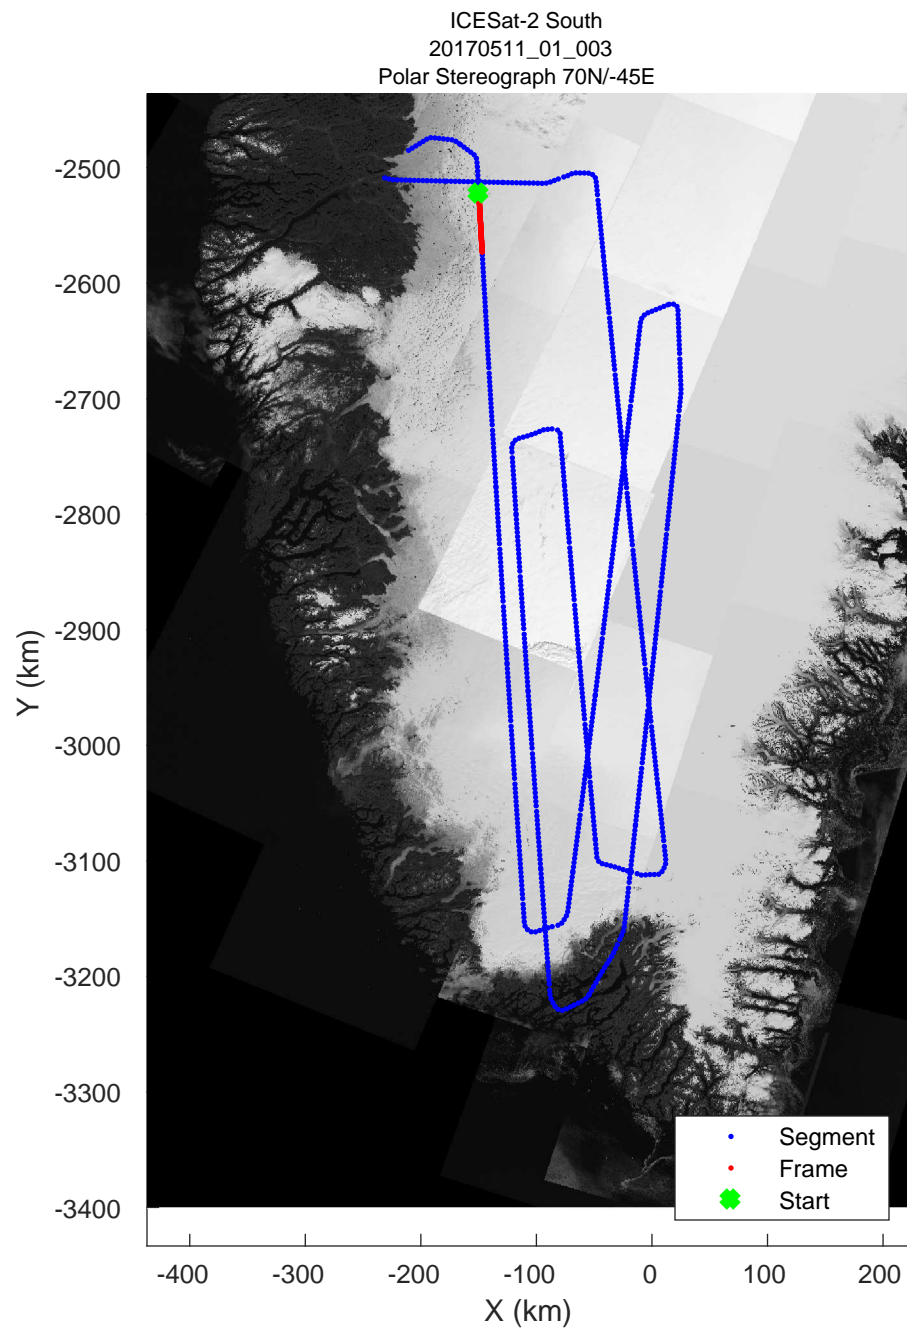

rds 2017_Greenland_P3: "ICESat-2 South" 20170511_01_001: 10:29:40.4 to 10:36:19.2 GPS

rds 2017_Greenland_P3: "ICESat-2 South" 20170511_01_001: 10:29:40.4 to 10:36:19.2 GPS

rds 2017_Greenland_P3: "ICESat-2 South" 20170511_01_002: 10:36:19.5 to 10:42:19.9 GPS

rds 2017_Greenland_P3: "ICESat-2 South" 20170511_01_002: 10:36:19.5 to 10:42:19.9 GPS

rds 2017_Greenland_P3: "ICESat-2 South" 20170511_01_003: 10:42:20.2 to 10:48:25.0 GPS

rds 2017_Greenland_P3: "ICESat-2 South" 20170511_01_003: 10:42:20.2 to 10:48:25.0 GPS