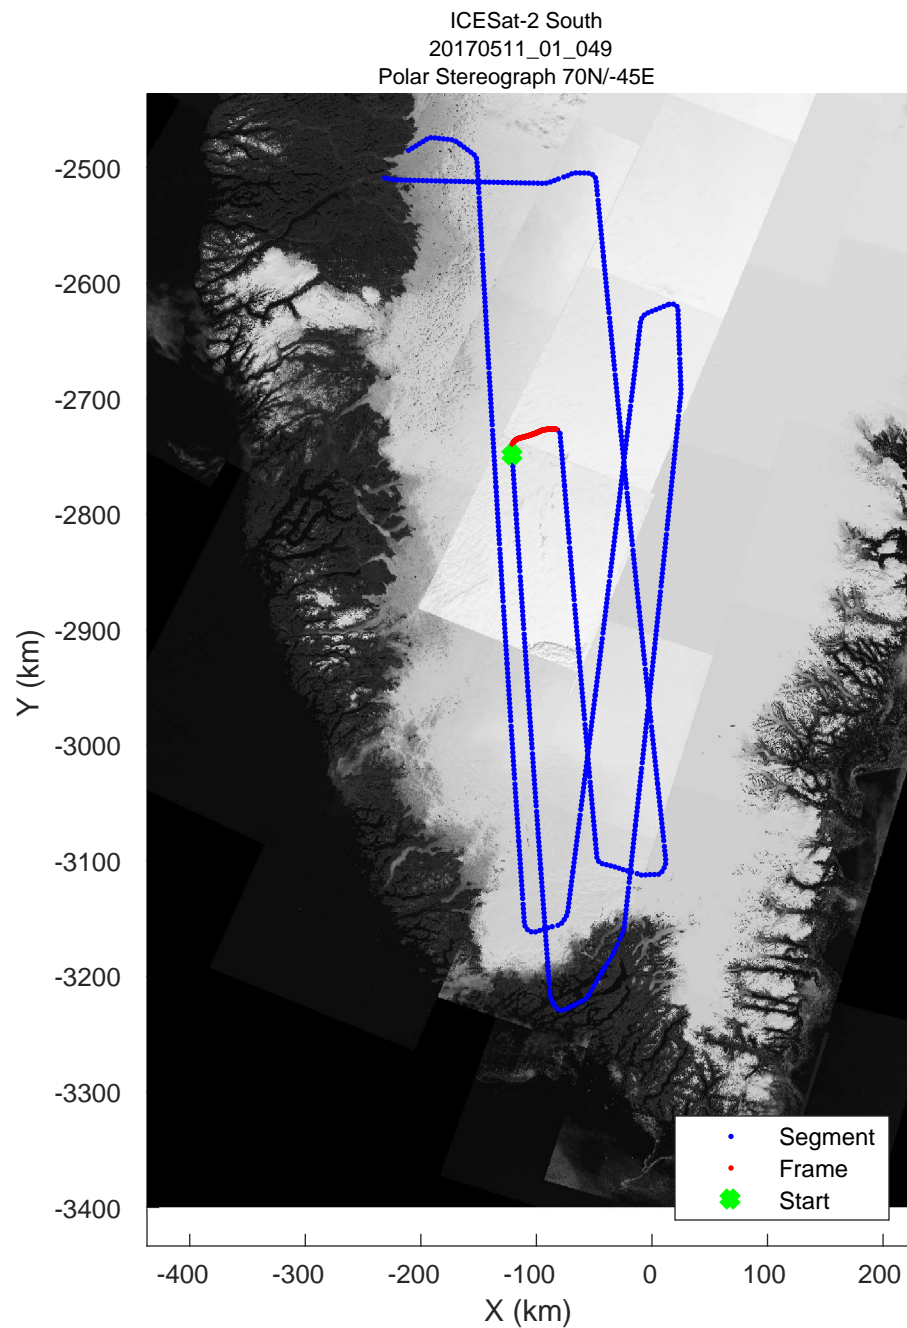

rds 2017_Greenland_P3: "ICESat-2 South" 20170511_01_047: 15:16:28.9 to 15:22:31.2 GPS

rds 2017_Greenland_P3: "ICESat-2 South" 20170511_01_048: 15:22:31.4 to 15:28:31.0 GPS

rds 2017_Greenland_P3: "ICESat-2 South" 20170511_01_048: 15:22:31.4 to 15:28:31.0 GPS