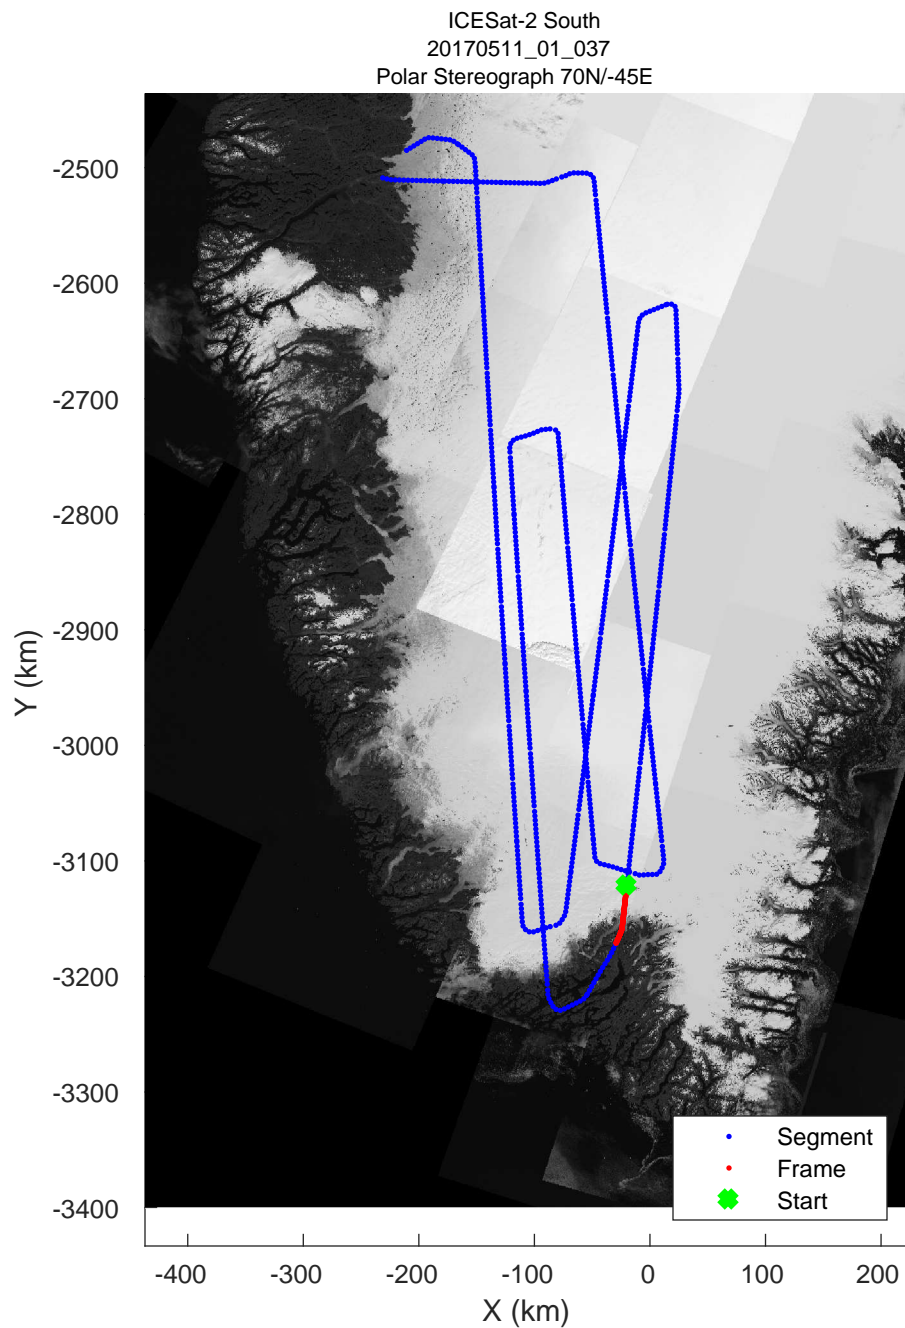

rds 2017_Greenland_P3: "ICESat-2 South" 20170511_01_035: 14:00:16.9 to 14:06:10.6 GPS

rds 2017_Greenland_P3: "ICESat-2 South" 20170511_01_036: 14:06:10.8 to 14:12:15.9 GPS

rds 2017_Greenland_P3: "ICESat-2 South" 20170511_01_036: 14:06:10.8 to 14:12:15.9 GPS