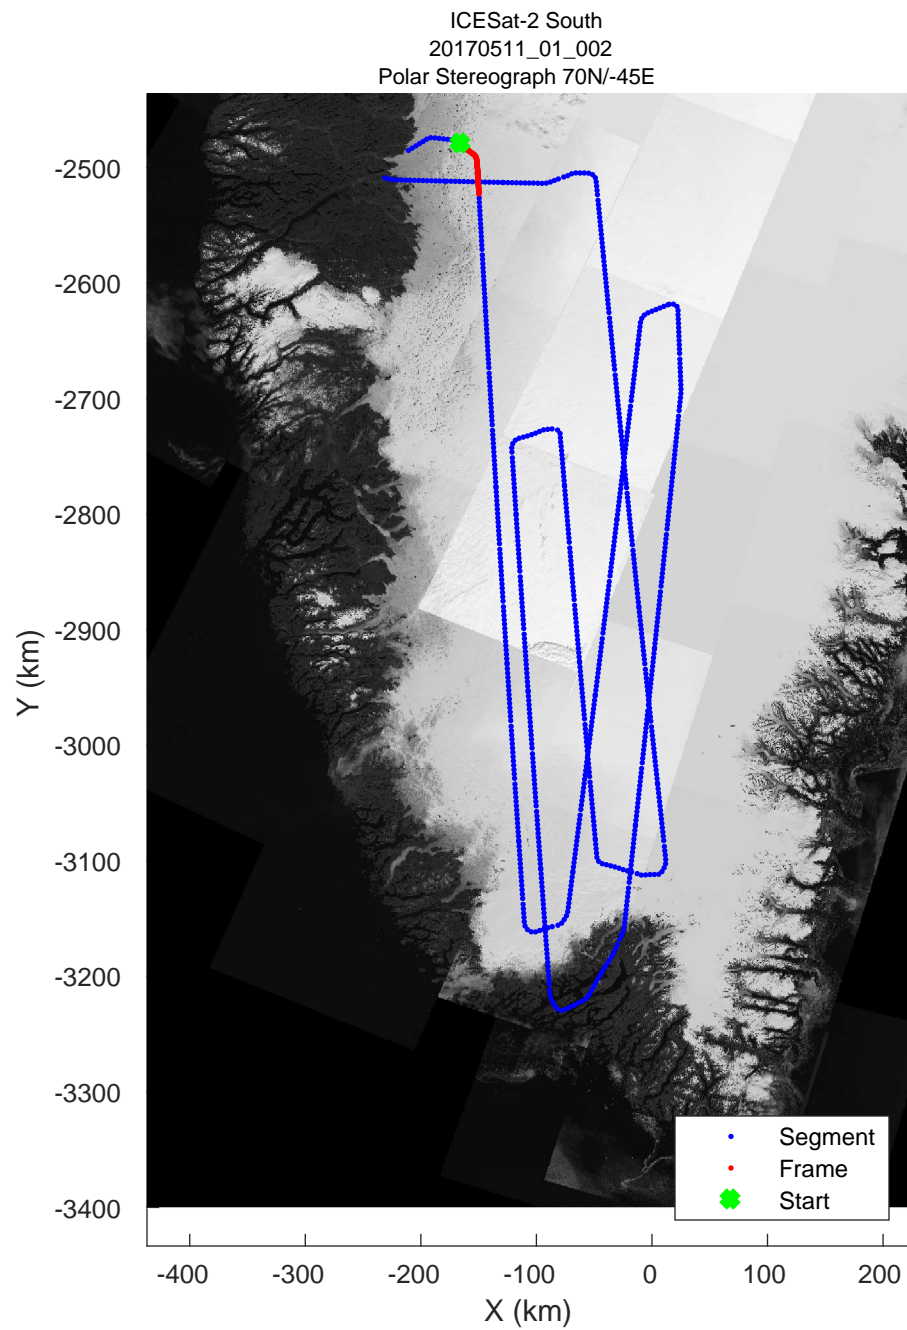

rds 2017_Greenland_P3: "ICESat-2 South" 20170511_01_001: 10:29:40.4 to 10:36:19.2 GPS

rds 2017_Greenland_P3: "ICESat-2 South" 20170511_01_001: 10:29:40.4 to 10:36:19.2 GPS

rds 2017_Greenland_P3: "ICESat-2 South" 20170511_01_002: 10:36:19.5 to 10:42:19.9 GPS

rds 2017_Greenland_P3: "ICESat-2 South" 20170511_01_002: 10:36:19.5 to 10:42:19.9 GPS

rds 2017_Greenland_P3: "ICESat-2 South" 20170511_01_003: 10:42:20.2 to 10:48:25.0 GPS

rds 2017_Greenland_P3: "ICESat-2 South" 20170511_01_003: 10:42:20.2 to 10:48:25.0 GPS