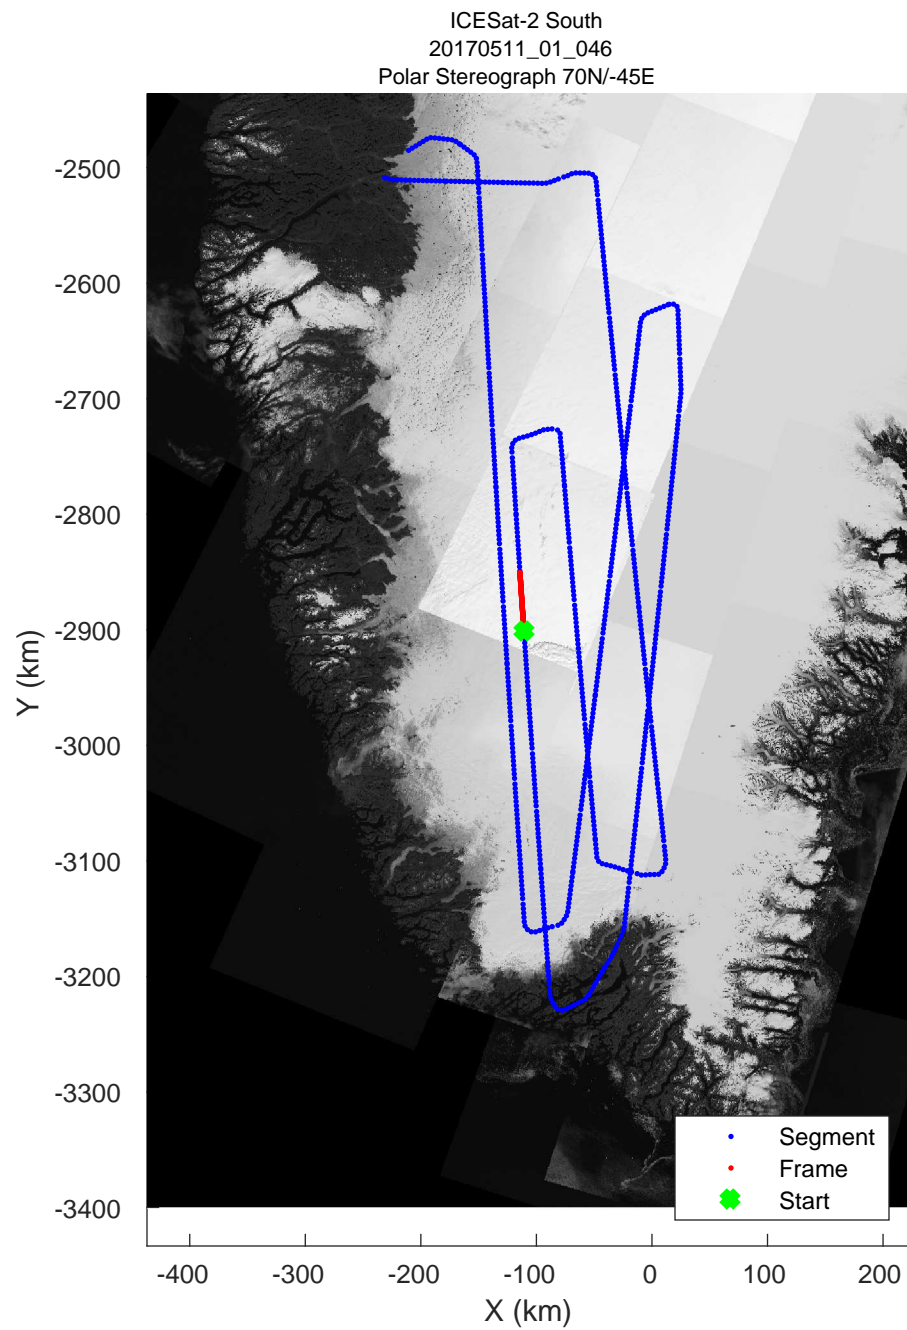

rds 2017_Greenland_P3: "ICESat-2 South" 20170511_01_044: 14:57:40.0 to 15:04:14.4 GPS

rds 2017_Greenland_P3: "ICESat-2 South" 20170511_01_045: 15:04:14.6 to 15:10:25.5 GPS

rds 2017_Greenland_P3: "ICESat-2 South" 20170511_01_045: 15:04:14.6 to 15:10:25.5 GPS