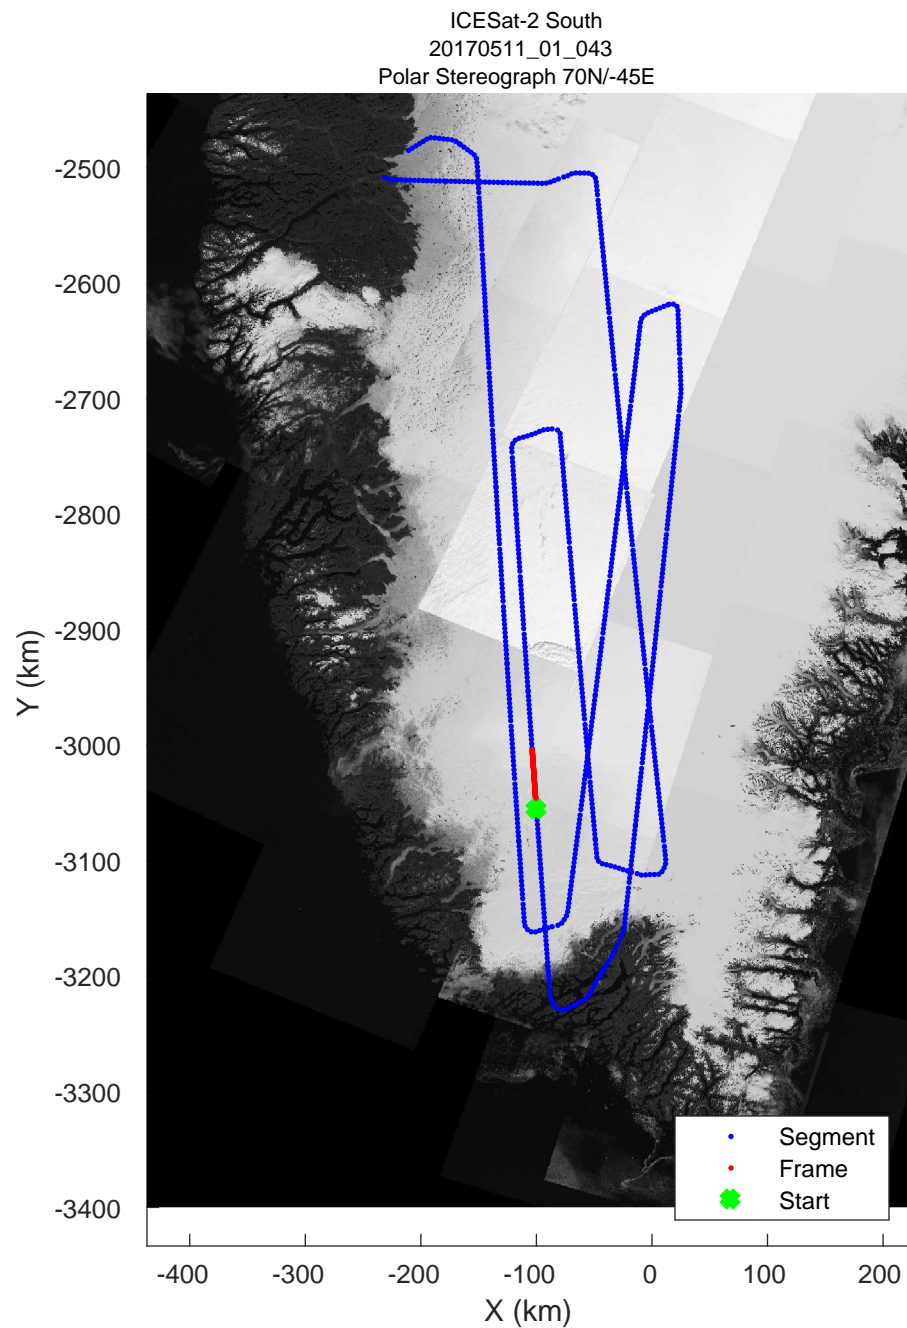

rds 2017_Greenland_P3: "ICESat-2 South" 20170511_01_041: 14:38:30.3 to 14:44:58.3 GPS

rds 2017_Greenland_P3: "ICESat-2 South" 20170511_01_042: 14:44:58.5 to 14:51:14.3 GPS

rds 2017_Greenland_P3: "ICESat-2 South" 20170511_01_042: 14:44:58.5 to 14:51:14.3 GPS