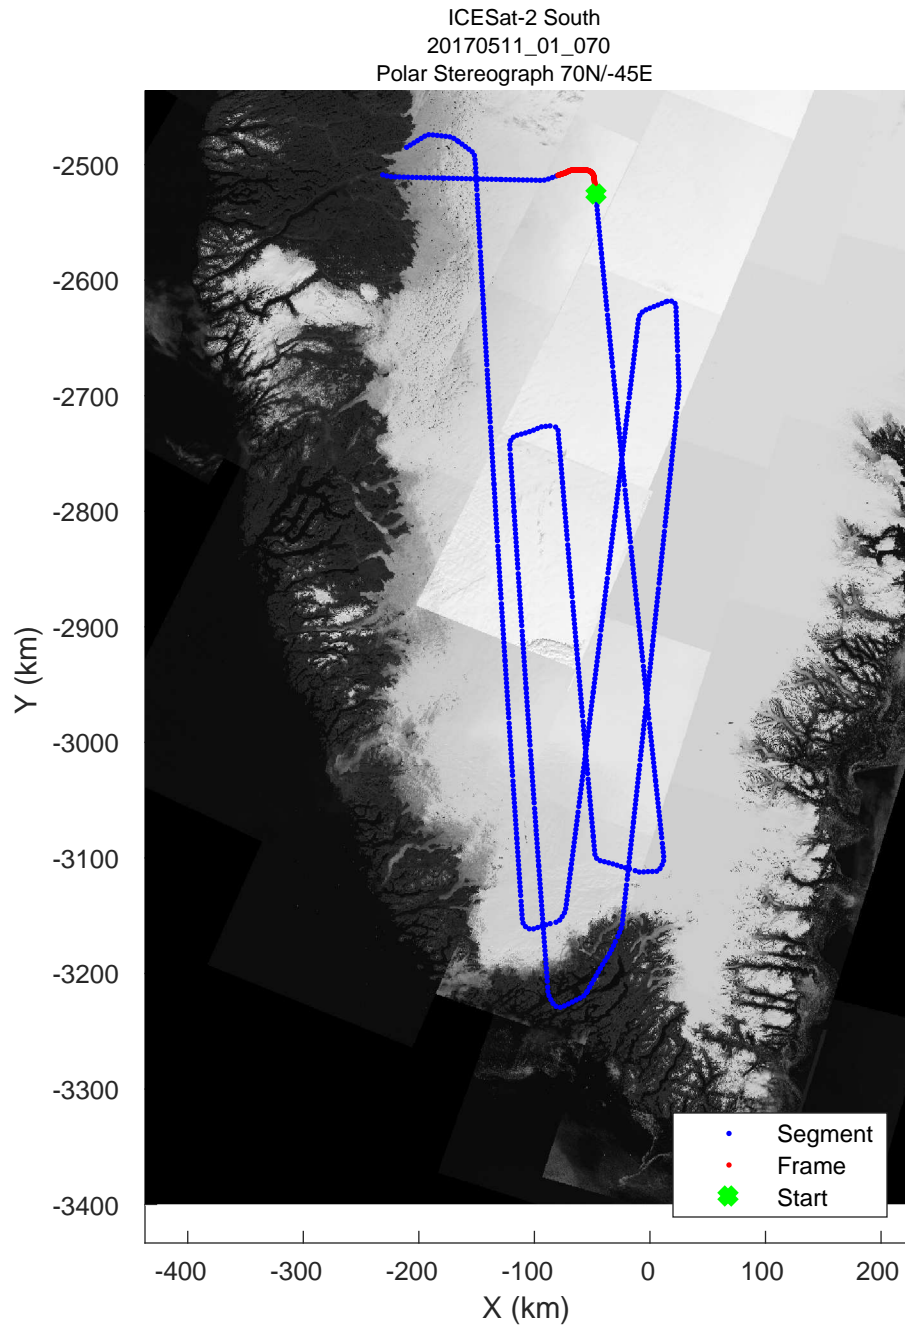

rds 2017_Greenland_P3: "ICESat-2 South" 20170511_01_068: 17:25:10.3 to 17:31:22.5 GPS

rds 2017_Greenland_P3: "ICESat-2 South" 20170511_01_069: 17:31:22.7 to 17:37:35.6 GPS

rds 2017_Greenland_P3: "ICESat-2 South" 20170511_01_069: 17:31:22.7 to 17:37:35.6 GPS