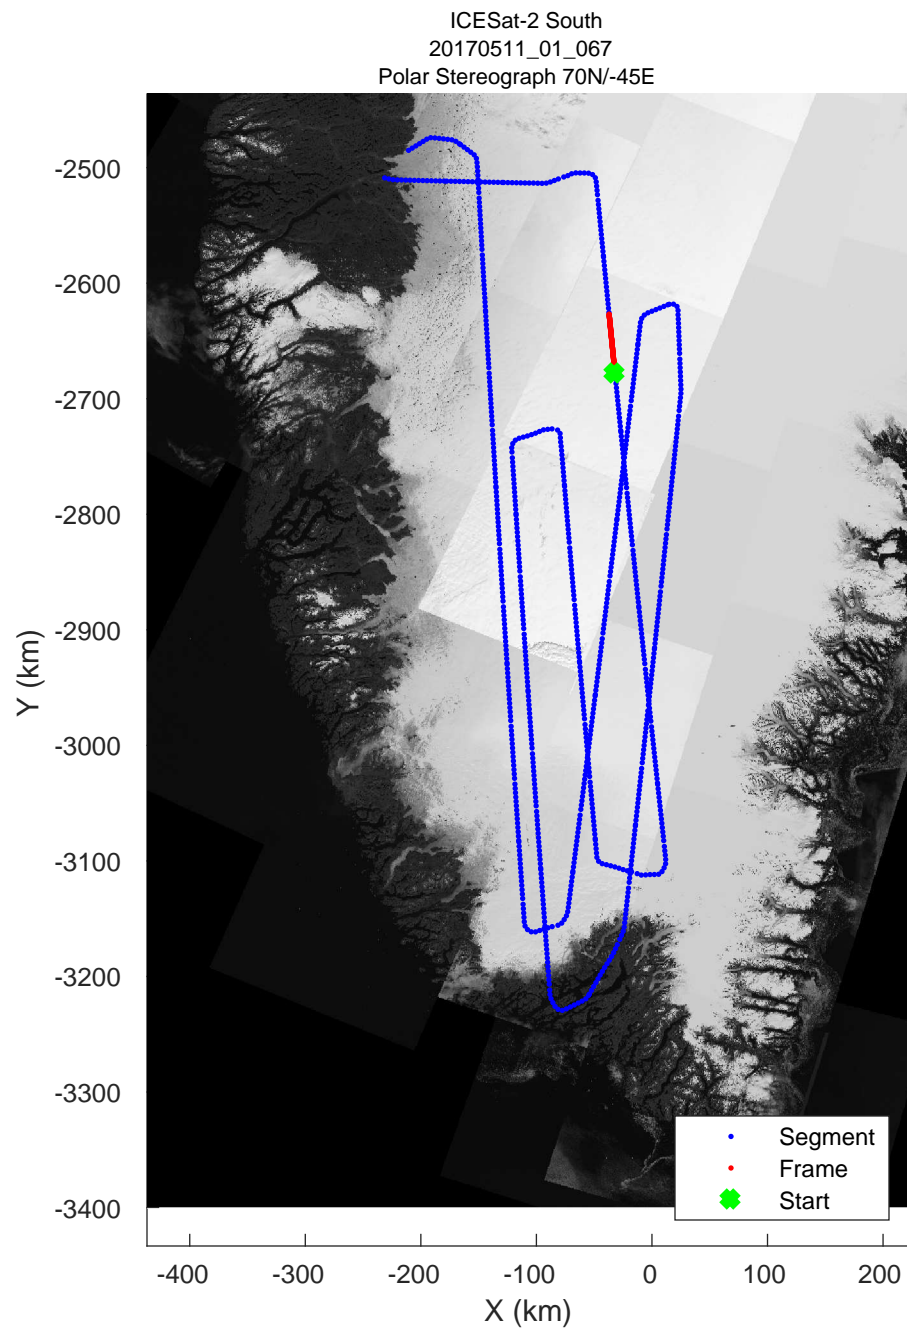

rds 2017_Greenland_P3: "ICESat-2 South" 20170511_01_065: 17:06:50.2 to 17:12:54.0 GPS

rds 2017_Greenland_P3: "ICESat-2 South" 20170511_01_066: 17:12:54.2 to 17:18:58.5 GPS

rds 2017_Greenland_P3: "ICESat-2 South" 20170511_01_066: 17:12:54.2 to 17:18:58.5 GPS