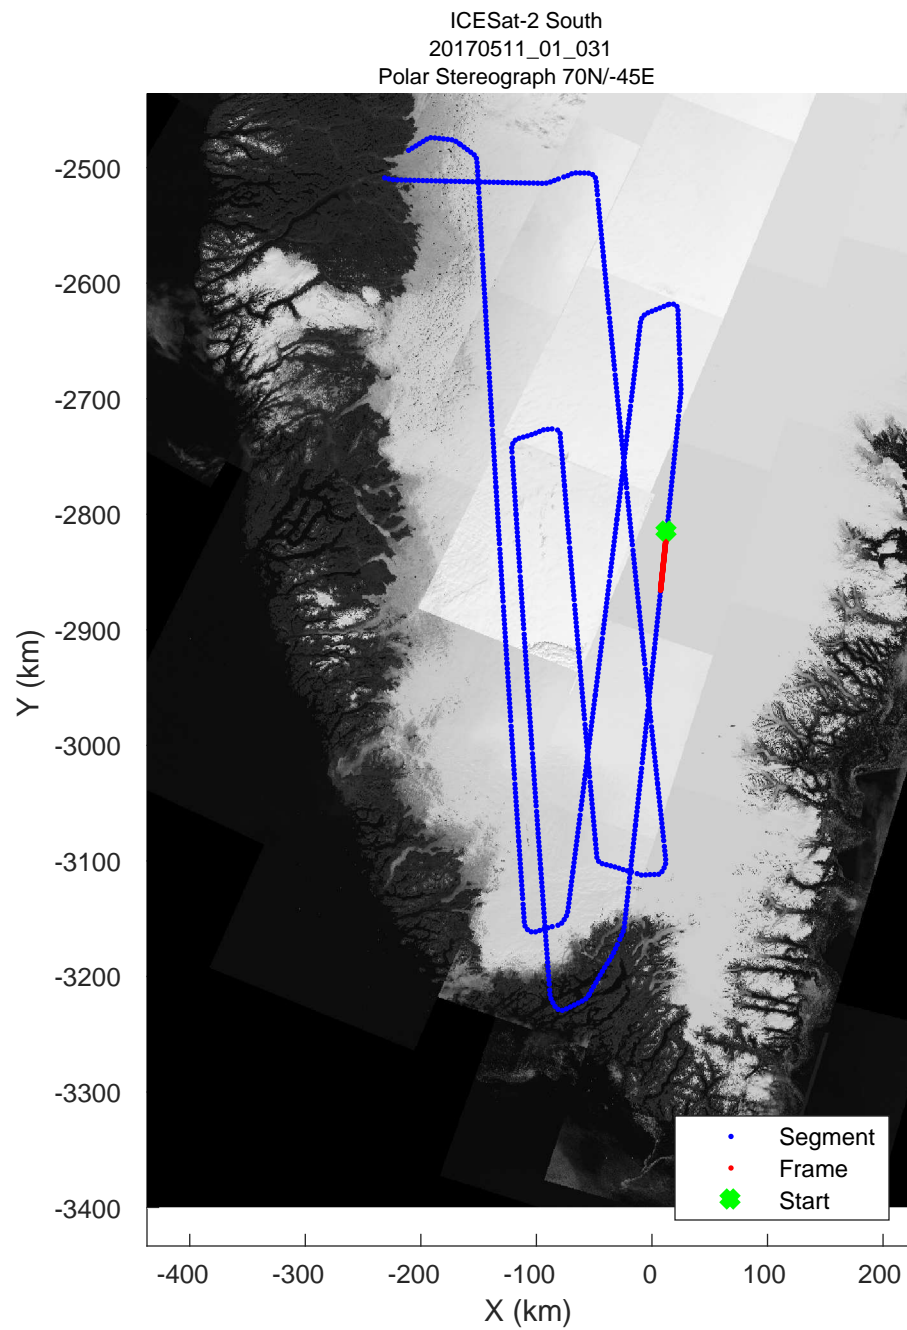

rds 2017_Greenland_P3: "ICESat-2 South" 20170511_01_029: 13:24:00.7 to 13:30:09.2 GPS

rds 2017_Greenland_P3: "ICESat-2 South" 20170511_01_030: 13:30:09.4 to 13:36:13.5 GPS

rds 2017_Greenland_P3: "ICESat-2 South" 20170511_01_030: 13:30:09.4 to 13:36:13.5 GPS