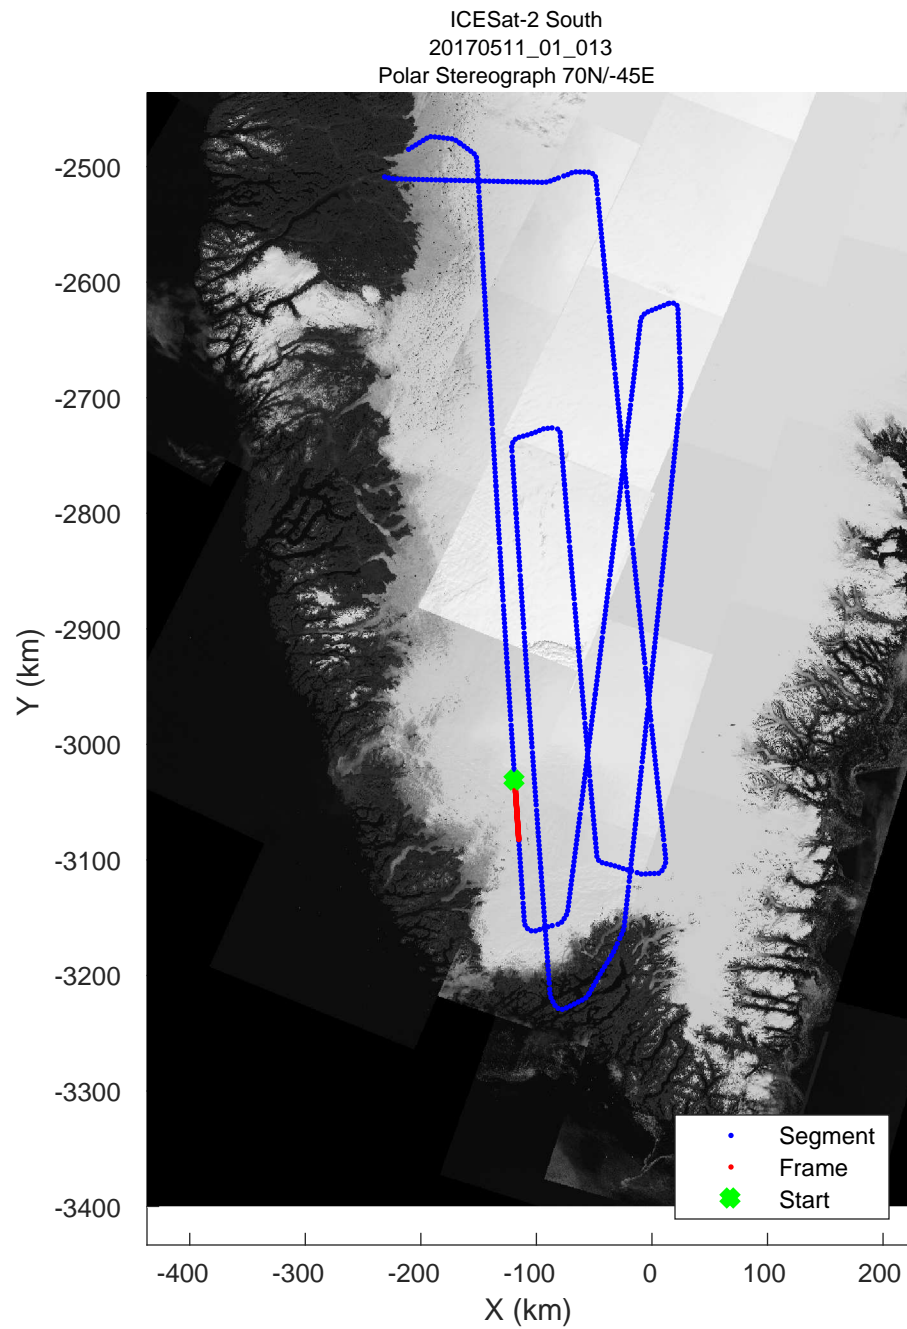

rds 2017_Greenland_P3: "ICESat-2 South" 20170511_01_011: 11:30:14.6 to 11:36:16.7 GPS

rds 2017_Greenland_P3: "ICESat-2 South" 20170511_01_012: 11:36:16.9 to 11:42:08.3 GPS

rds 2017_Greenland_P3: "ICESat-2 South" 20170511_01_012: 11:36:16.9 to 11:42:08.3 GPS