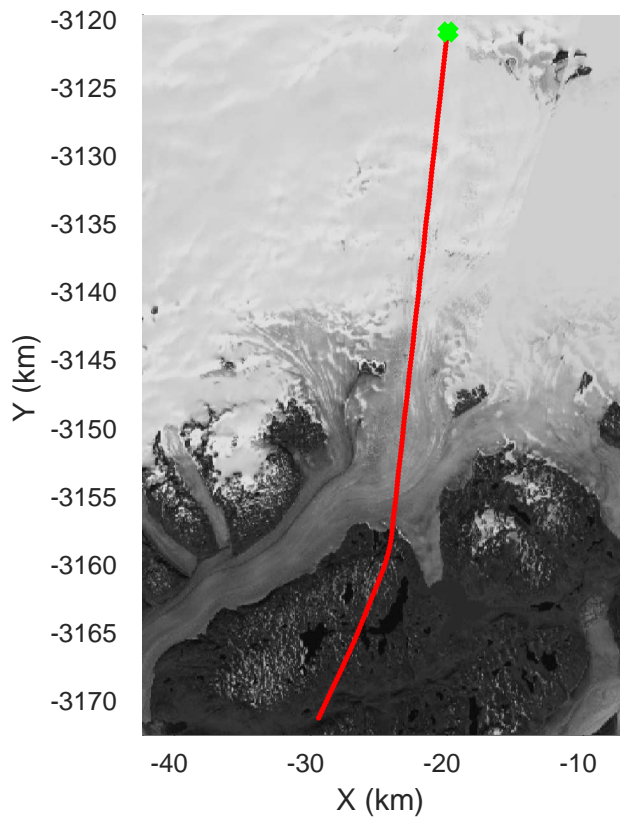

rds 2017_Greenland_P3: "ICESat-2 South" 20170511_01_035: 14:00:16.9 to 14:06:10.6 GPS

rds 2017_Greenland_P3: "ICESat-2 South" 20170511_01_036: 14:06:10.8 to 14:12:15.9 GPS

rds 2017_Greenland_P3: "ICESat-2 South" 20170511_01_036: 14:06:10.8 to 14:12:15.9 GPS