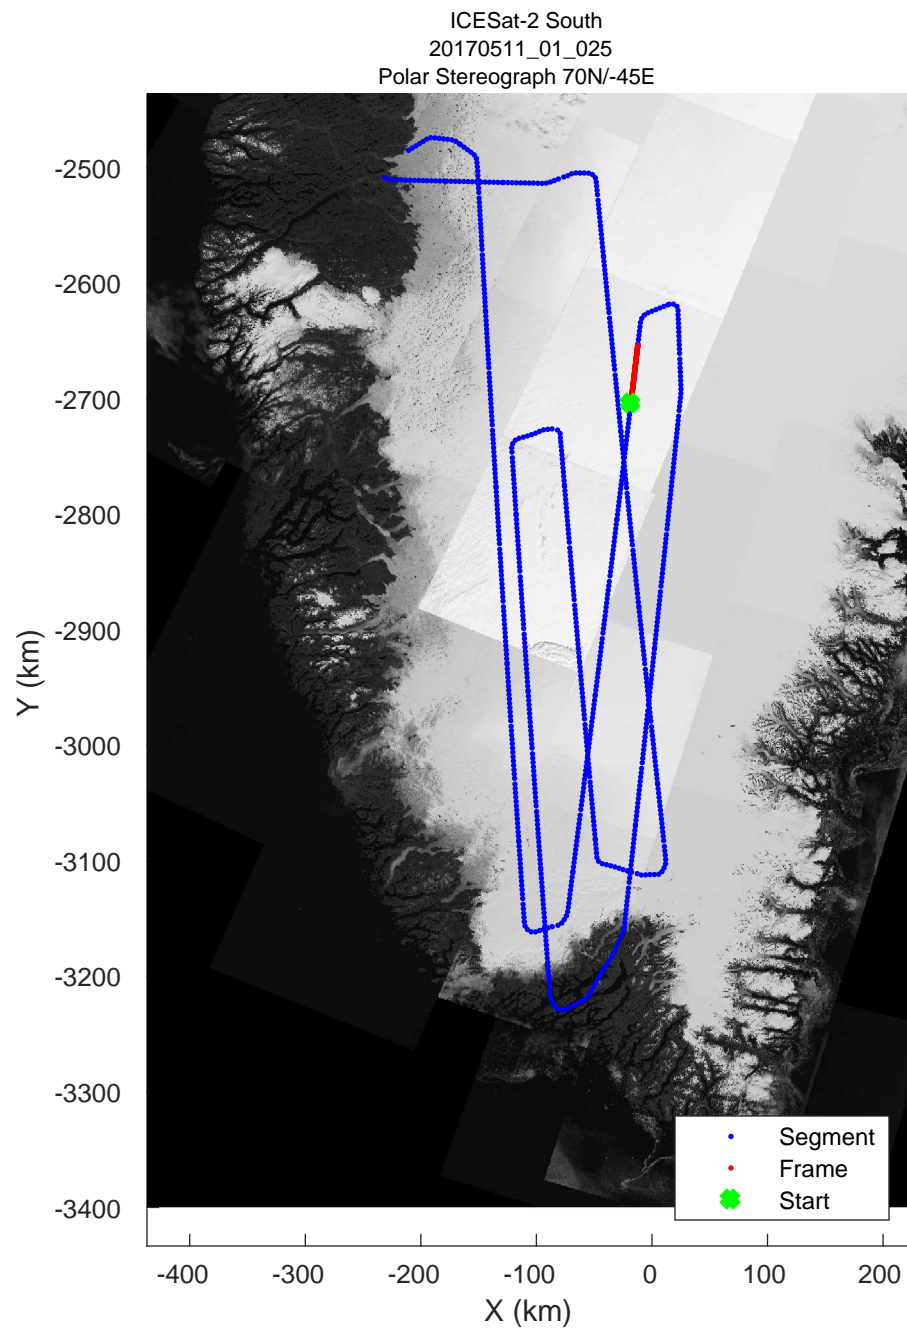

rds 2017_Greenland_P3: "ICESat-2 South" 20170511_01_023: 12:46:12.0 to 12:52:18.8 GPS

rds 2017_Greenland_P3: "ICESat-2 South" 20170511_01_024: 12:52:19.0 to 12:58:42.3 GPS

rds 2017_Greenland_P3: "ICESat-2 South" 20170511_01_024: 12:52:19.0 to 12:58:42.3 GPS