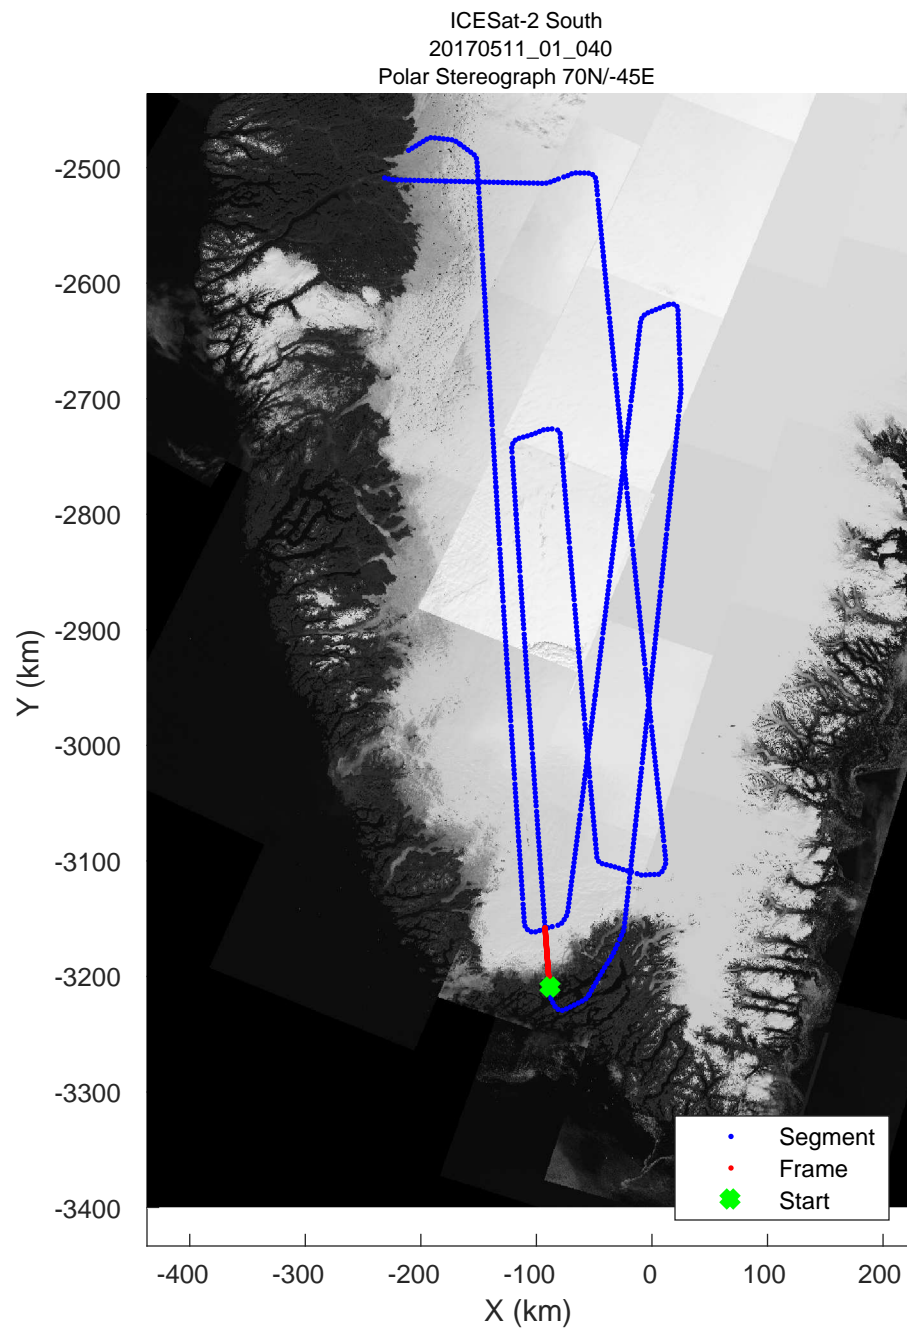

rds 2017_Greenland_P3: "ICESat-2 South" 20170511_01_038: 14:18:42.6 to 14:24:58.5 GPS

rds 2017_Greenland_P3: "ICESat-2 South" 20170511_01_039: 14:24:58.8 to 14:31:49.2 GPS

rds 2017_Greenland_P3: "ICESat-2 South" 20170511_01_039: 14:24:58.8 to 14:31:49.2 GPS