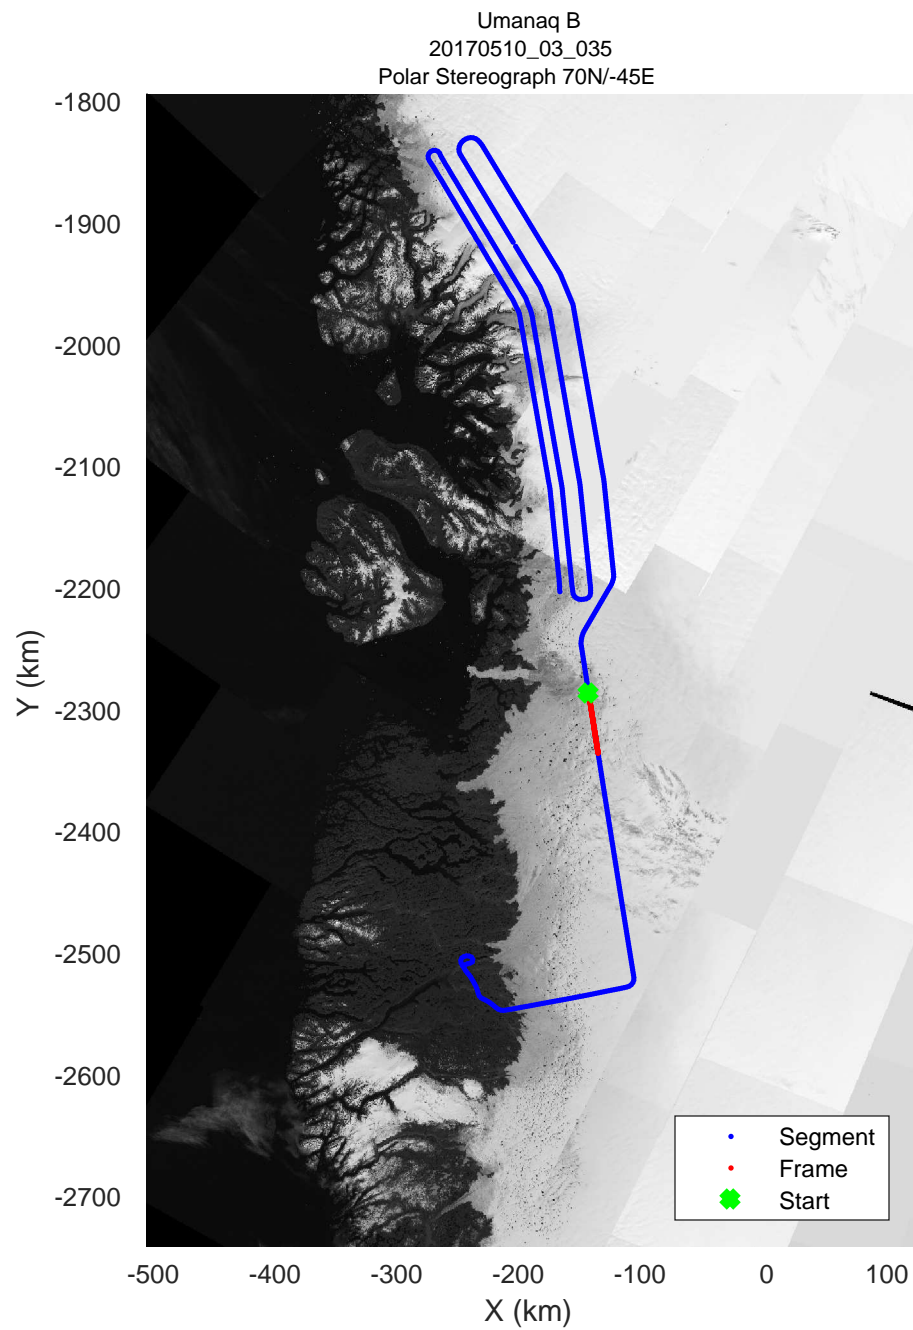

rds 2017\_Greenland\_P3: "Umanaq B" 20170510\_03\_034: 17:11:05.4 to 17:18:02.8 GPS

rds 2017\_Greenland\_P3: "Umanaq B" 20170510\_03\_034: 17:11:05.4 to 17:18:02.8 GPS

rds 2017\_Greenland\_P3: "Umanaq B" 20170510\_03\_035: 17:18:03.1 to 17:24:47.0 GPS