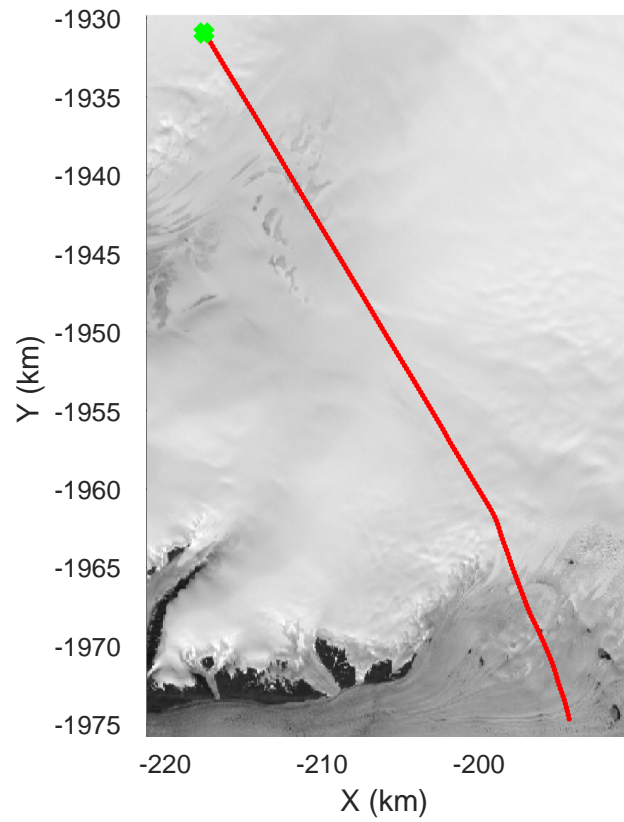

rds 2017\_Greenland\_P3: "Umanaq B" 20170510\_03\_010: 14:30:01.4 to 14:36:22.2 GPS

rds 2017\_Greenland\_P3: "Umanaq B" 20170510\_03\_010: 14:30:01.4 to 14:36:22.2 GPS

rds 2017\_Greenland\_P3: "Umanaq B" 20170510\_03\_011: 14:36:22.4 to 14:43:06.9 GPS