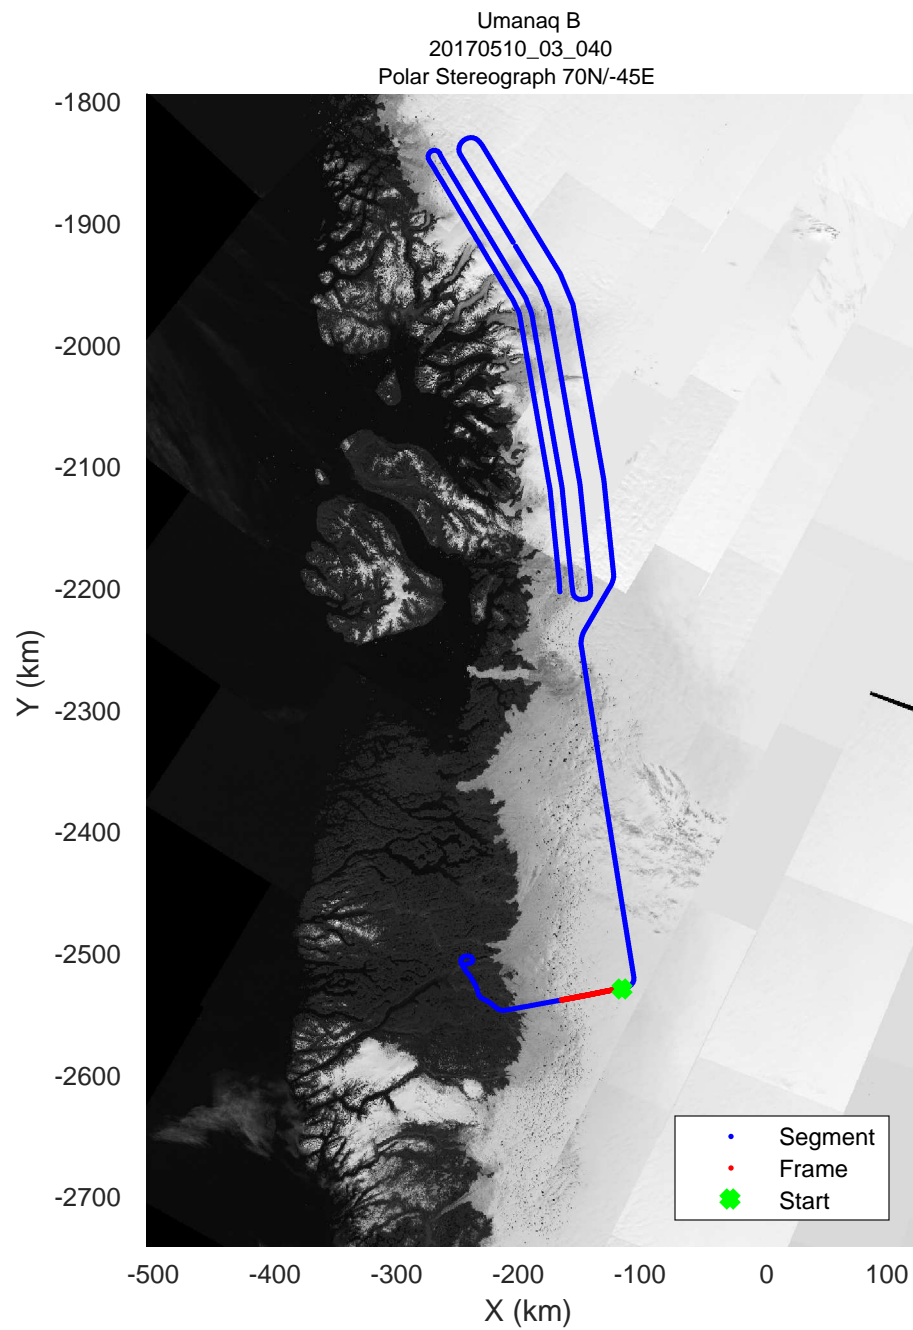

rds 2017\_Greenland\_P3: "Umanaq B" 20170510\_03\_038: 17:38:04.8 to 17:44:26.4 GPS

rds 2017\_Greenland\_P3: "Umanaq B" 20170510\_03\_039: 17:44:26.7 to 17:50:38.0 GPS

rds 2017\_Greenland\_P3: "Umanaq B" 20170510\_03\_039: 17:44:26.7 to 17:50:38.0 GPS