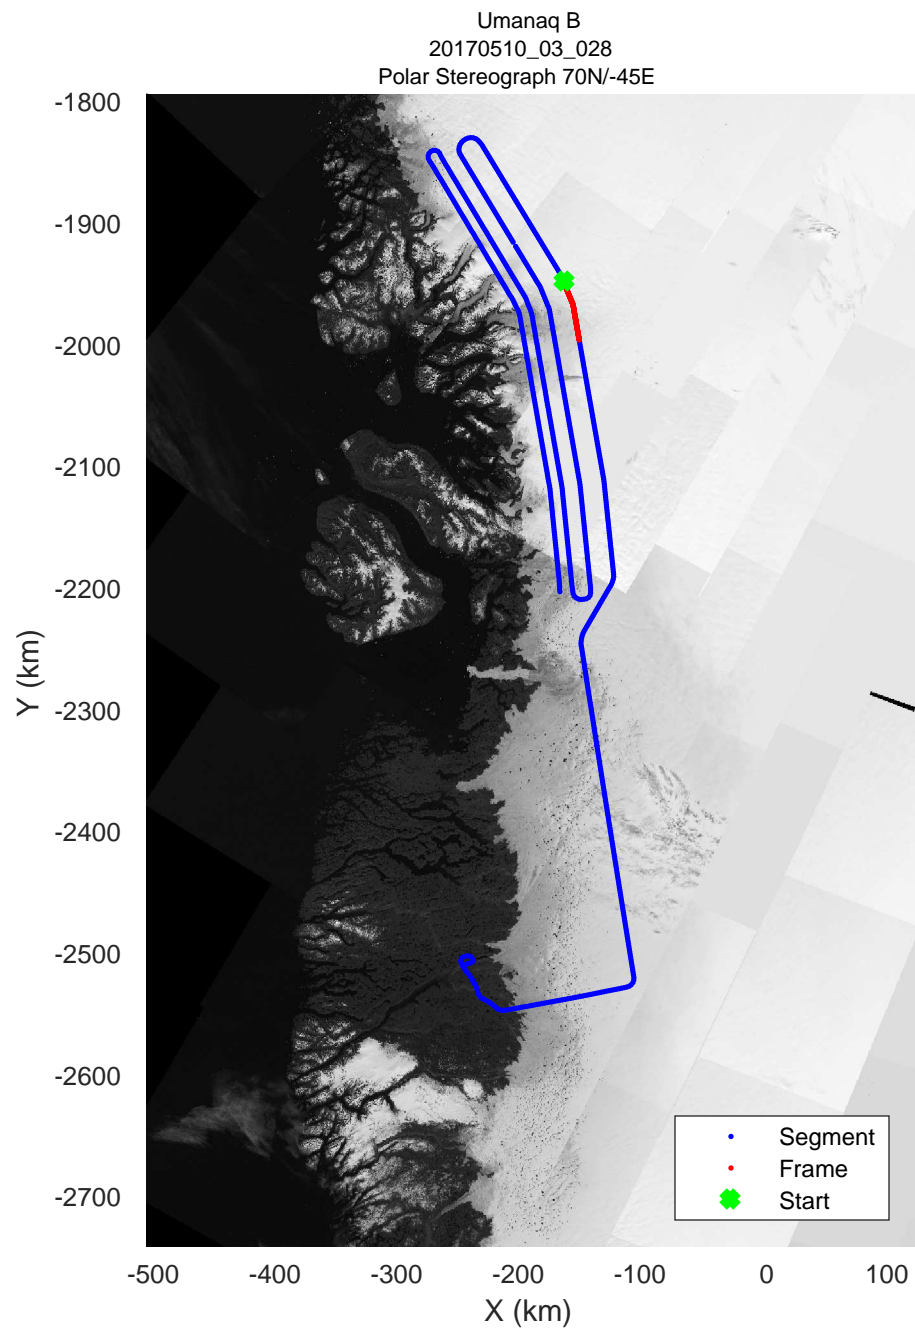

rds 2017\_Greenland\_P3: "Umanaq B" 20170510\_03\_026: 16:18:02.4 to 16:24:29.3 GPS

rds 2017\_Greenland\_P3: "Umanaq B" 20170510\_03\_027: 16:24:29.5 to 16:31:00.9 GPS

rds 2017\_Greenland\_P3: "Umanaq B" 20170510\_03\_027: 16:24:29.5 to 16:31:00.9 GPS