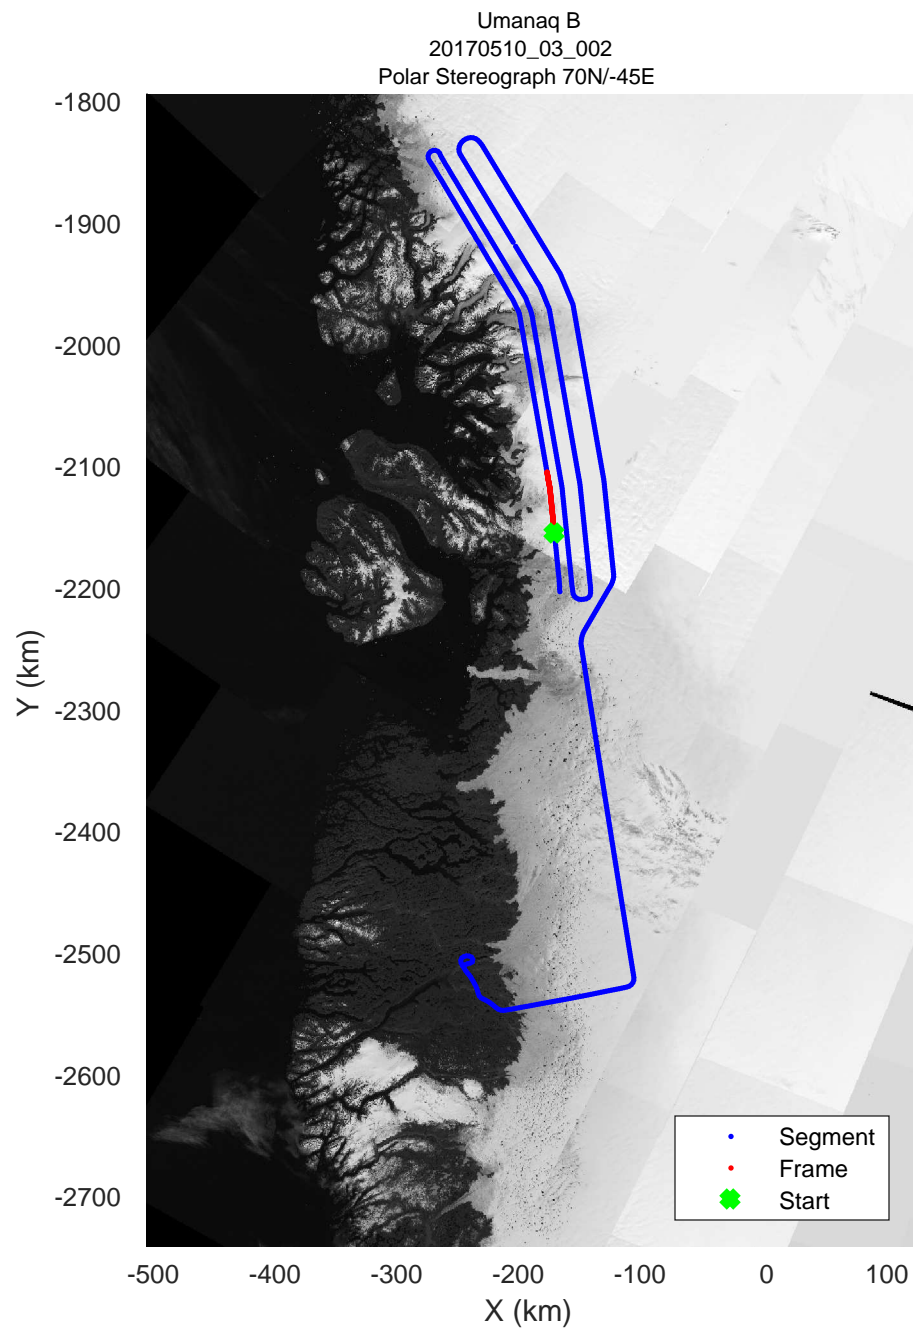

rds 2017\_Greenland\_P3: "Umanaq B" 20170510\_03\_001: 13:33:50.2 to 13:40:18.9 GPS

rds 2017\_Greenland\_P3: "Umanaq B" 20170510\_03\_001: 13:33:50.2 to 13:40:18.9 GPS

rds 2017\_Greenland\_P3: "Umanaq B" 20170510\_03\_002: 13:40:19.1 to 13:46:31.8 GPS