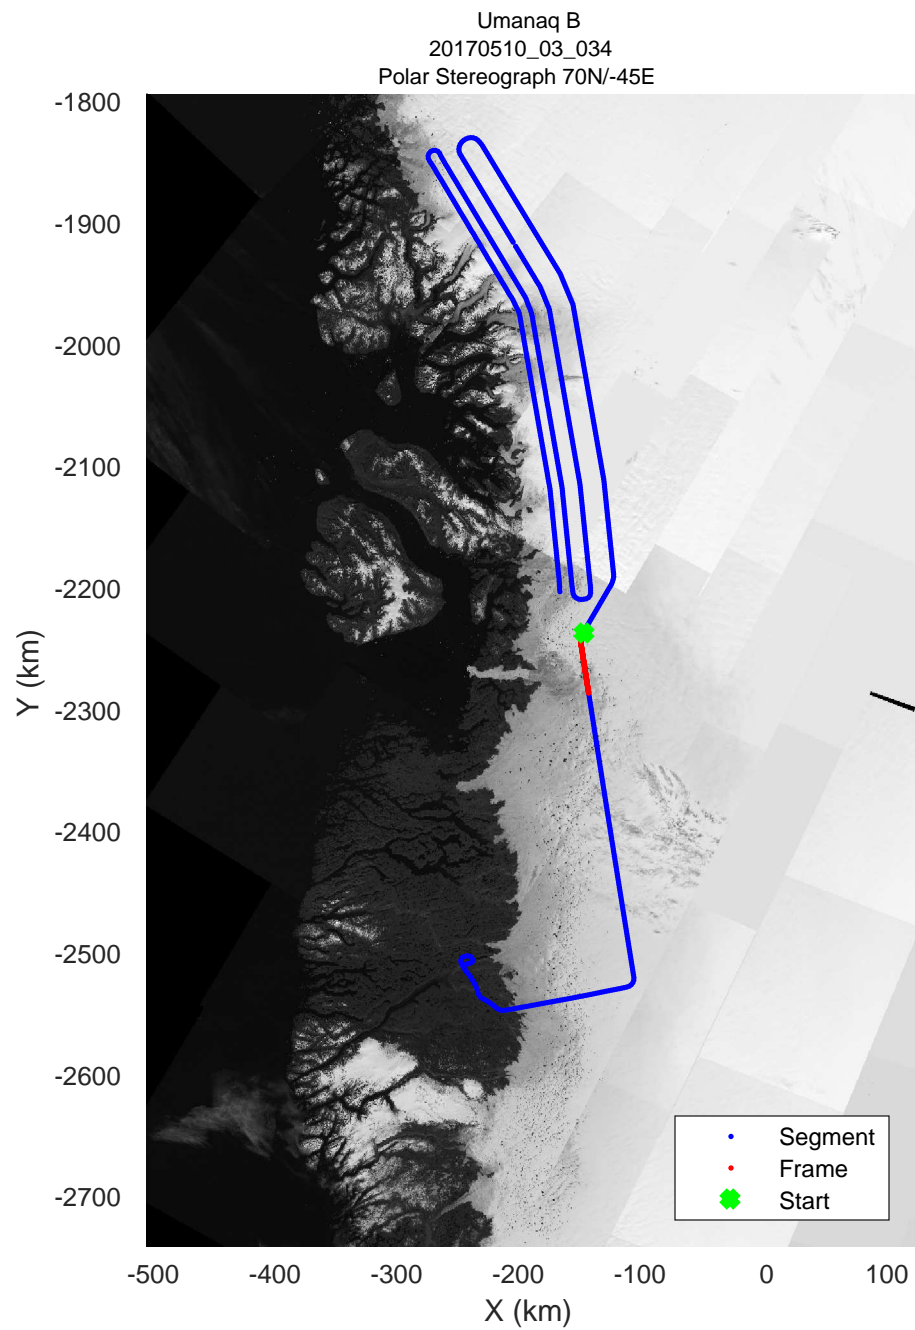

rds 2017\_Greenland\_P3: "Umanaq B" 20170510\_03\_032: 16:57:57.4 to 17:04:40.2 GPS

rds 2017\_Greenland\_P3: "Umanaq B" 20170510\_03\_033: 17:04:40.5 to 17:11:05.1 GPS

rds 2017\_Greenland\_P3: "Umanaq B" 20170510\_03\_033: 17:04:40.5 to 17:11:05.1 GPS