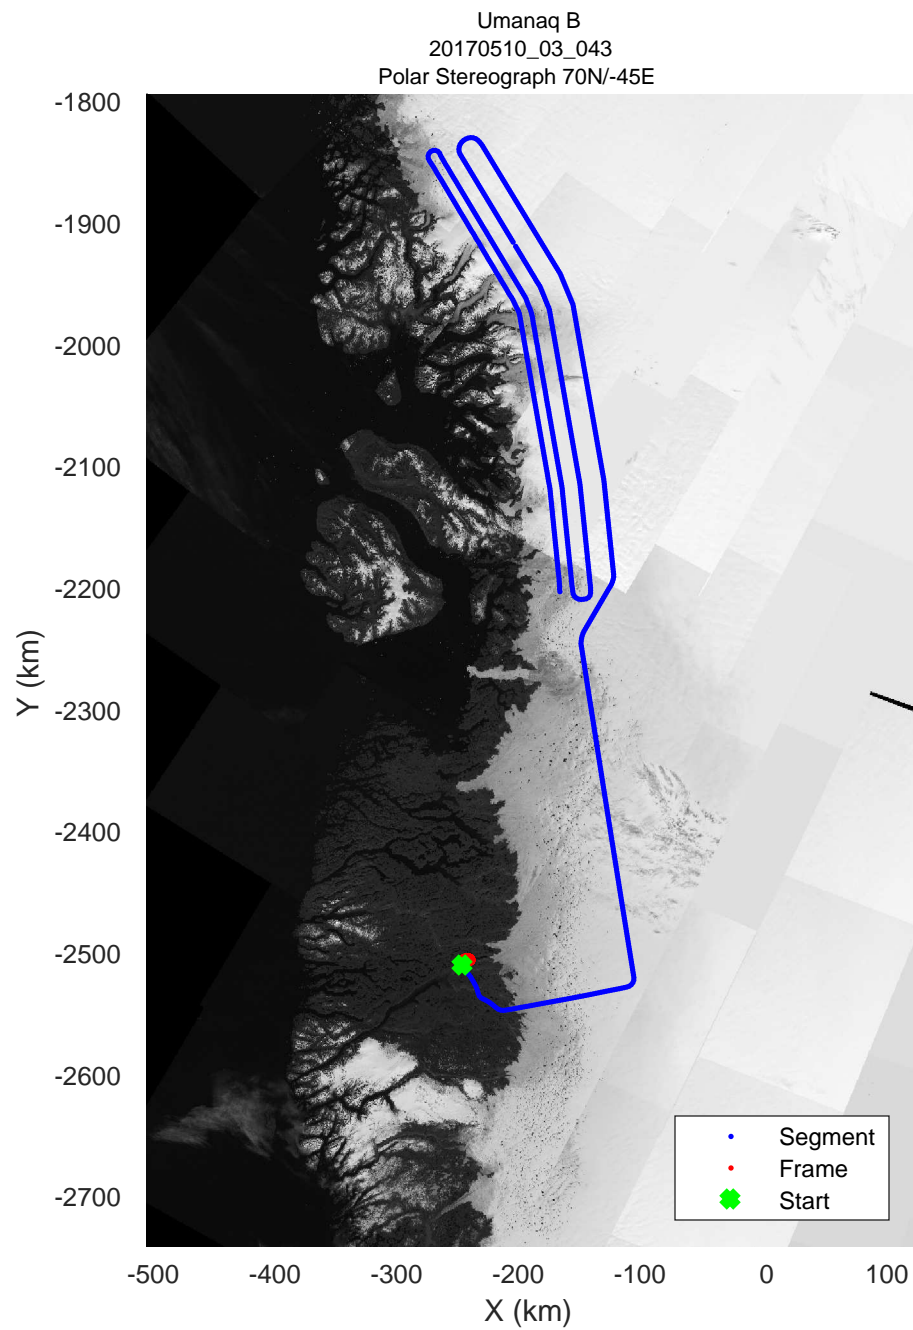

rds 2017\_Greenland\_P3: "Umanaq B" 20170510\_03\_041: 17:56:27.4 to 18:02:53.0 GPS

rds 2017\_Greenland\_P3: "Umanaq B" 20170510\_03\_042: 18:02:53.3 to 18:10:49.4 GPS

rds 2017\_Greenland\_P3: "Umanaq B" 20170510\_03\_042: 18:02:53.3 to 18:10:49.4 GPS