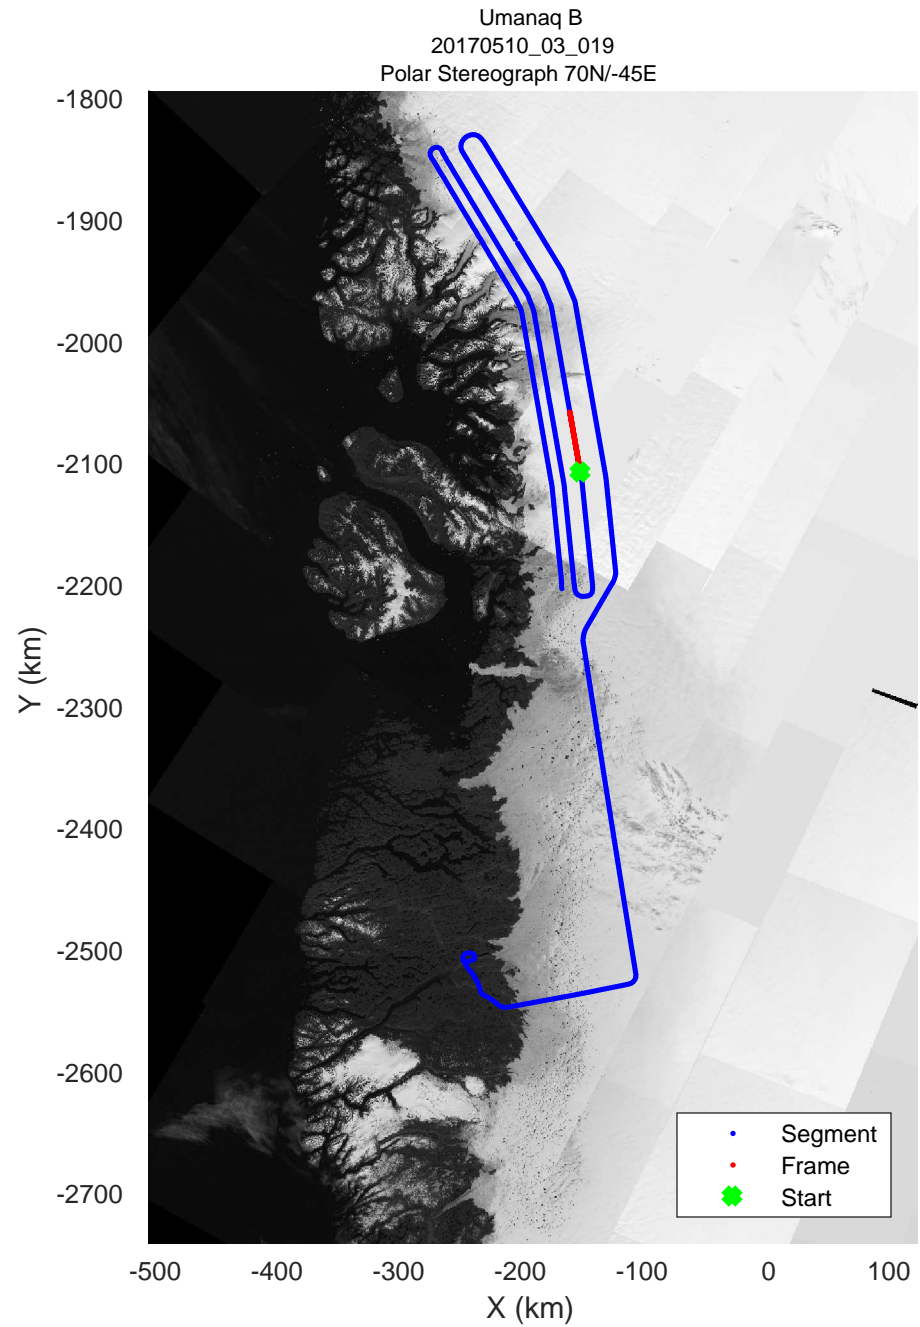

rds 2017\_Greenland\_P3: "Umanaq B" 20170510\_03\_017: 15:19:11.6 to 15:25:38.0 GPS

rds 2017\_Greenland\_P3: "Umanaq B" 20170510\_03\_018: 15:25:38.3 to 15:31:56.4 GPS

rds 2017\_Greenland\_P3: "Umanaq B" 20170510\_03\_018: 15:25:38.3 to 15:31:56.4 GPS