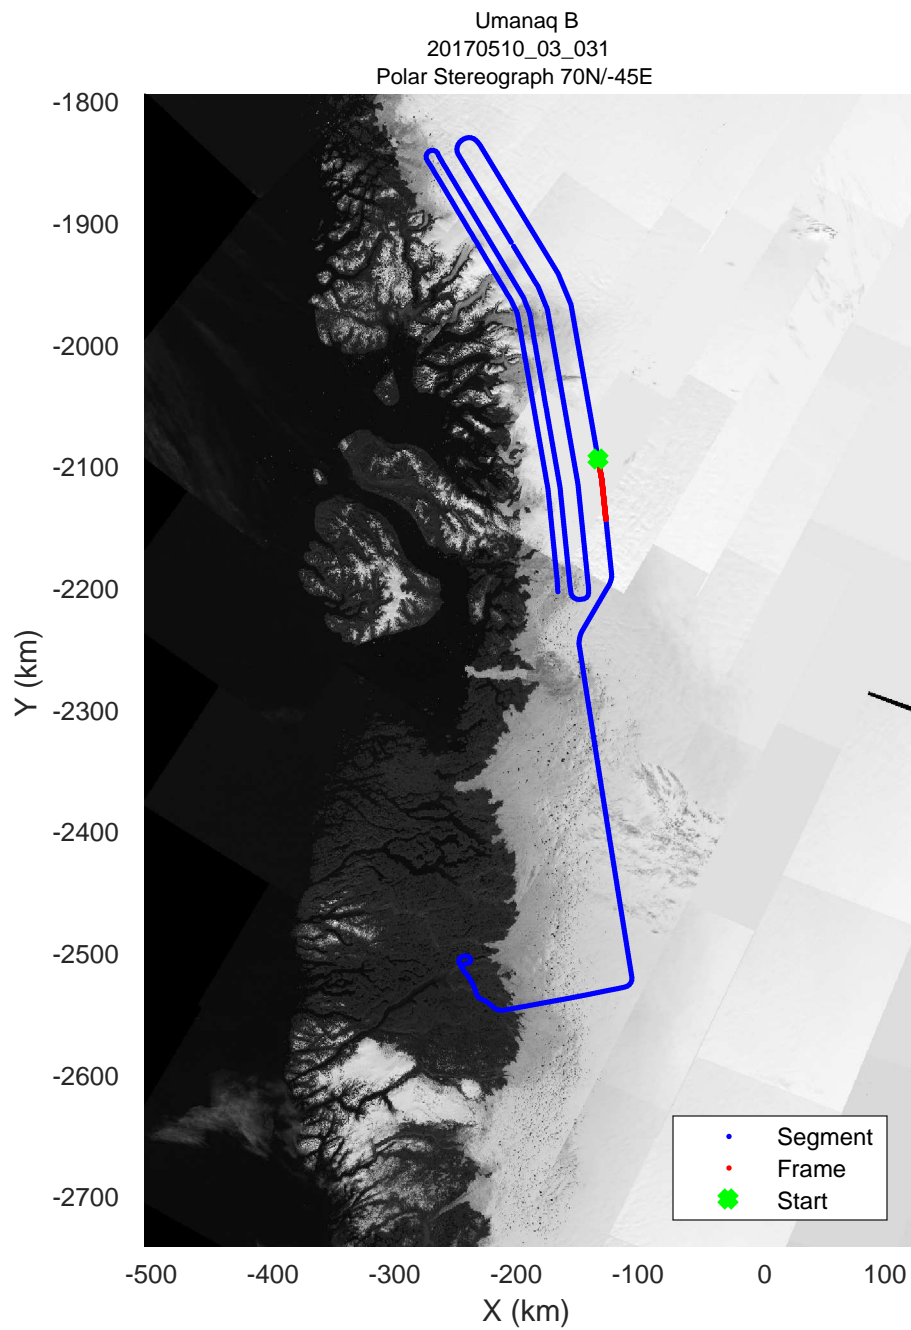

rds 2017\_Greenland\_P3: "Umanaq B" 20170510\_03\_029: 16:37:57.9 to 16:44:45.6 GPS

rds 2017\_Greenland\_P3: "Umanaq B" 20170510\_03\_030: 16:44:45.8 to 16:51:21.3 GPS

rds 2017\_Greenland\_P3: "Umanaq B" 20170510\_03\_030: 16:44:45.8 to 16:51:21.3 GPS