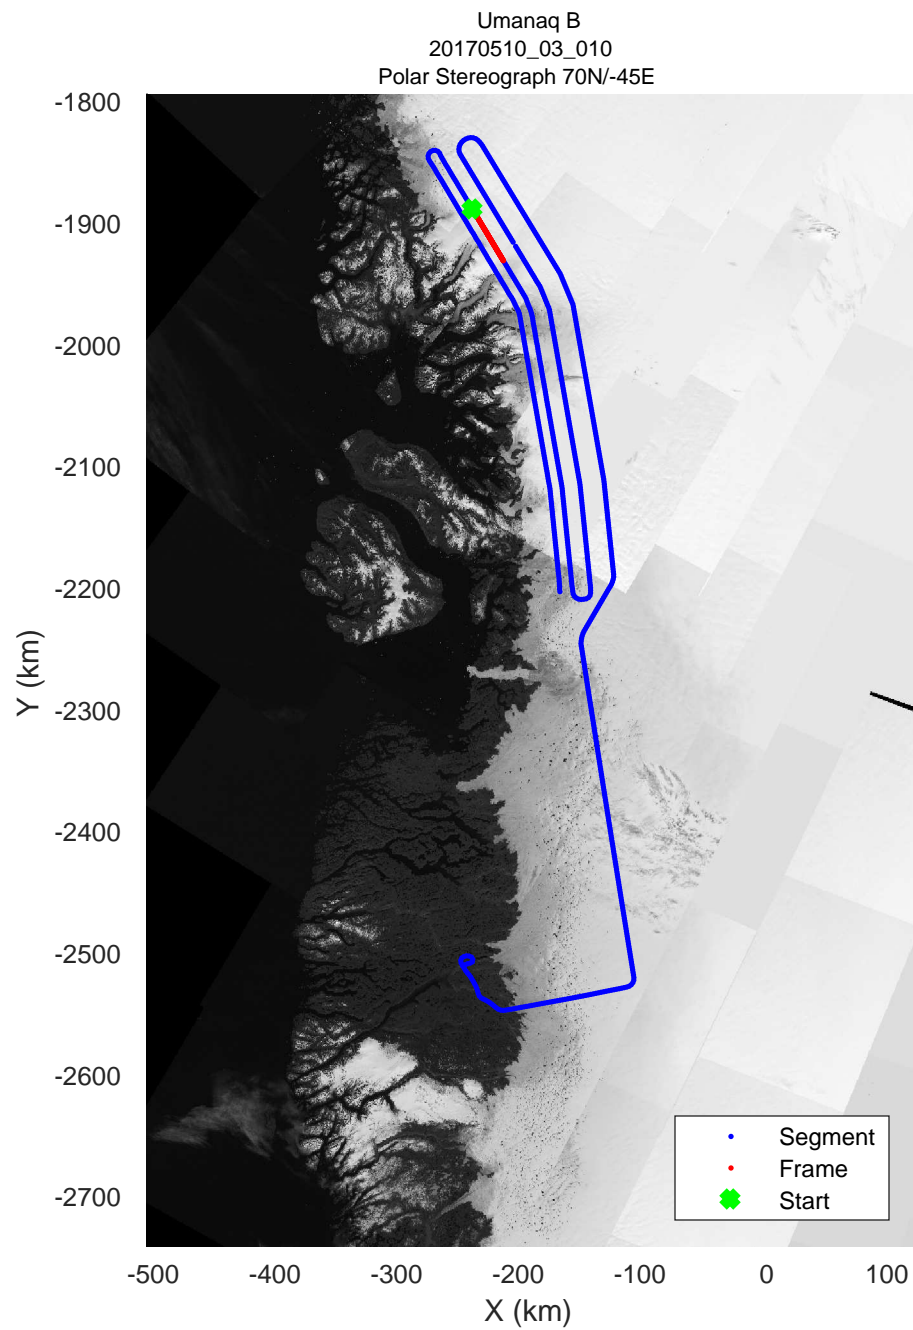

rds 2017\_Greenland\_P3: "Umanaq B" 20170510\_03\_008: 14:17:24.6 to 14:23:44.4 GPS

rds 2017\_Greenland\_P3: "Umanaq B" 20170510\_03\_009: 14:23:44.7 to 14:30:01.2 GPS

rds 2017\_Greenland\_P3: "Umanaq B" 20170510\_03\_009: 14:23:44.7 to 14:30:01.2 GPS