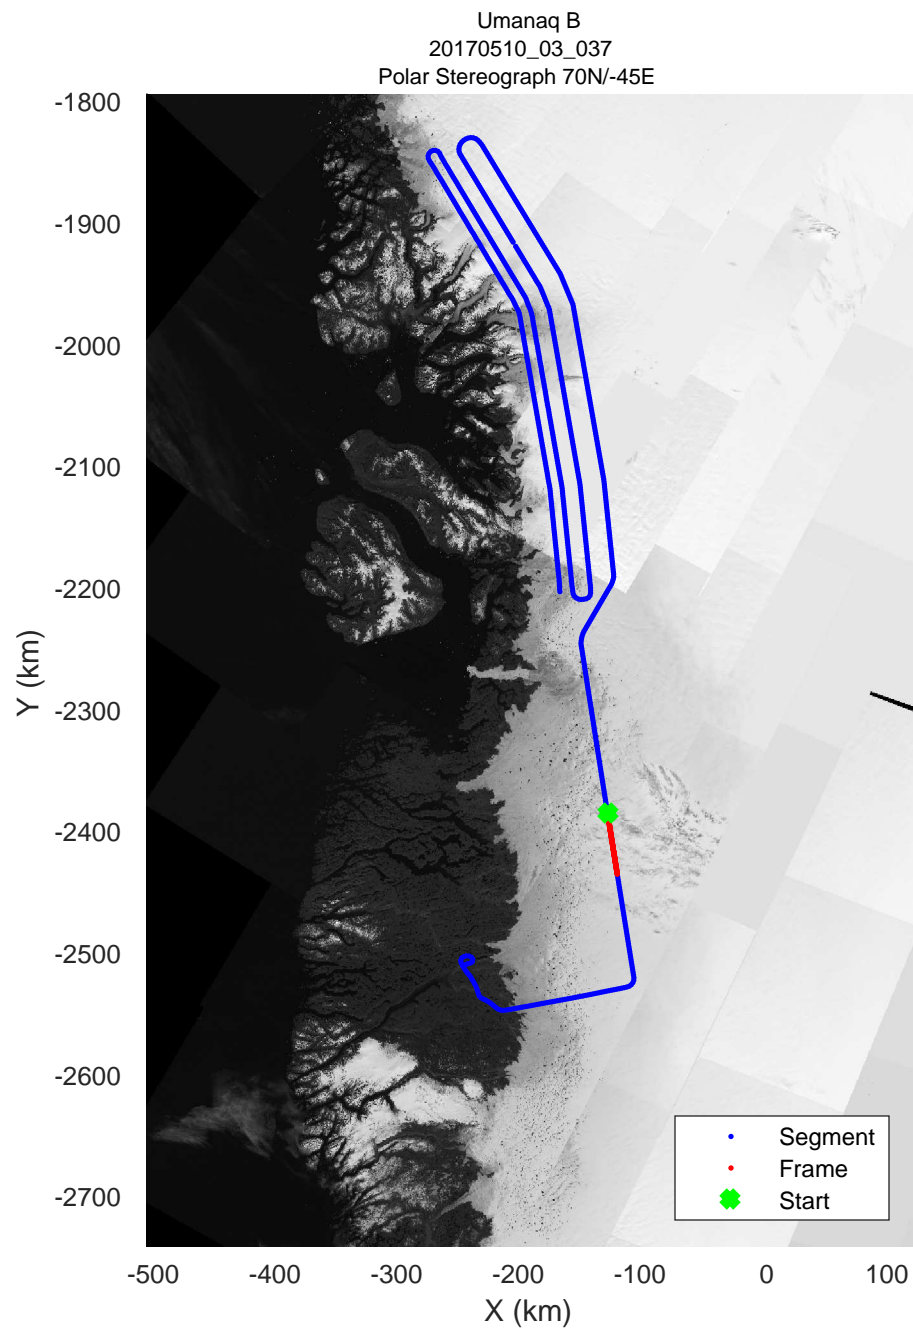

rds 2017\_Greenland\_P3: "Umanaq B" 20170510\_03\_035: 17:18:03.1 to 17:24:47.0 GPS

rds 2017\_Greenland\_P3: "Umanaq B" 20170510\_03\_036: 17:24:47.3 to 17:31:25.9 GPS

rds 2017\_Greenland\_P3: "Umanaq B" 20170510\_03\_036: 17:24:47.3 to 17:31:25.9 GPS