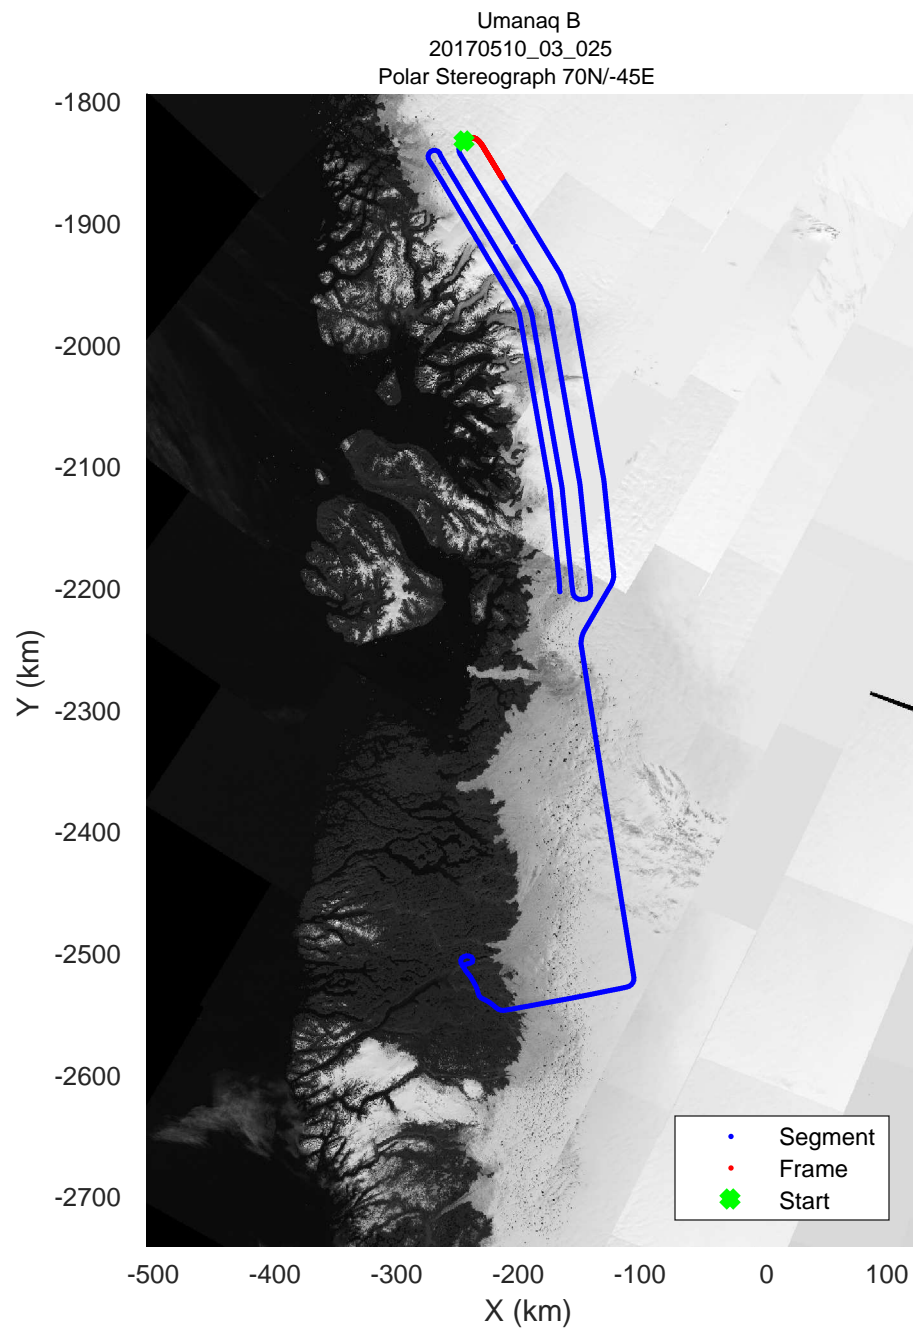

rds 2017\_Greenland\_P3: "Umanaq B" 20170510\_03\_023: 15:57:42.1 to 16:04:19.0 GPS

rds 2017\_Greenland\_P3: "Umanaq B" 20170510\_03\_024: 16:04:19.2 to 16:11:09.7 GPS

rds 2017\_Greenland\_P3: "Umanaq B" 20170510\_03\_024: 16:04:19.2 to 16:11:09.7 GPS