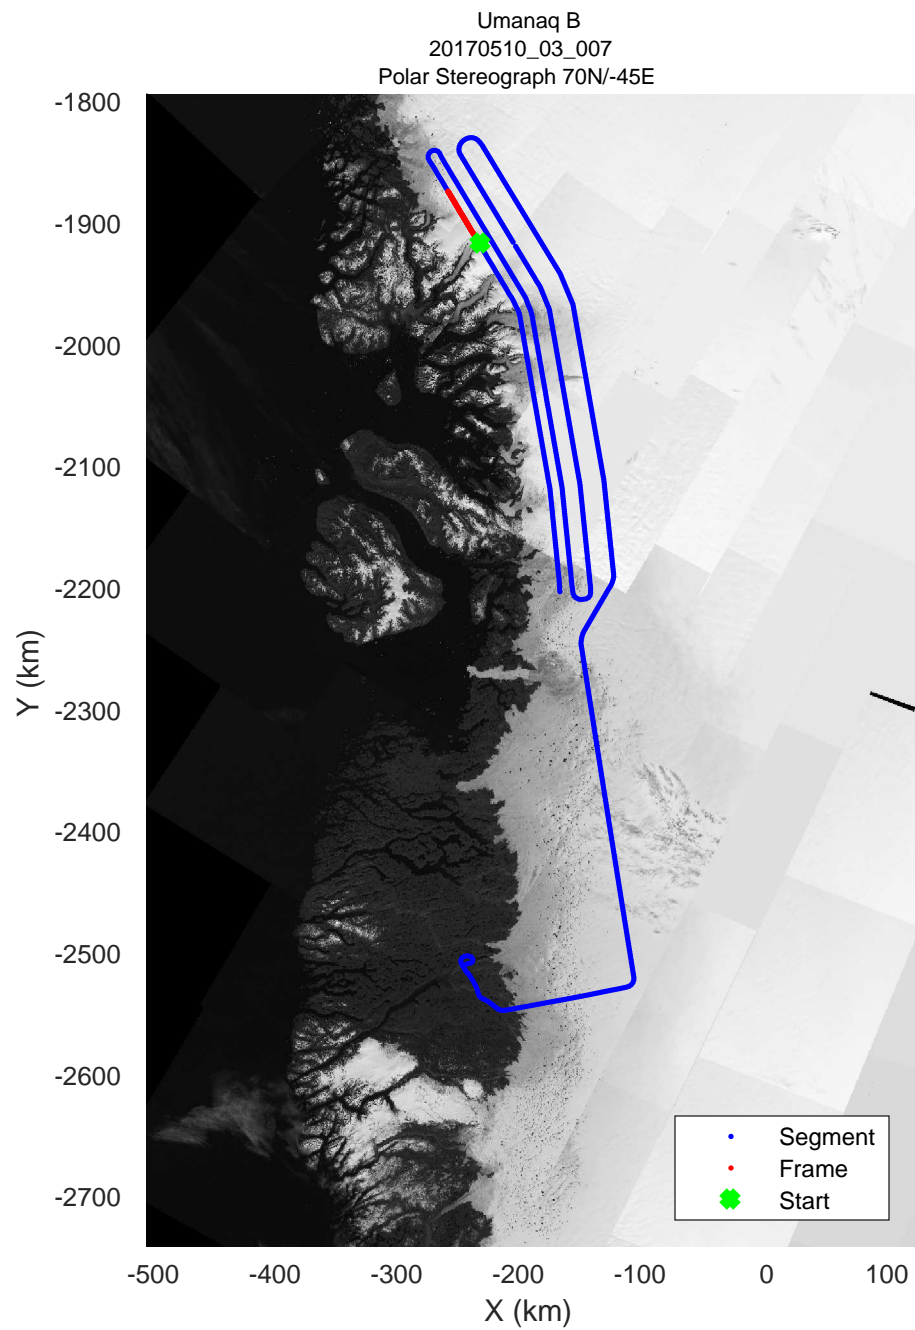

rds 2017\_Greenland\_P3: "Umanaq B" 20170510\_03\_005: 13:58:38.8 to 14:04:50.2 GPS

rds 2017\_Greenland\_P3: "Umanaq B" 20170510\_03\_006: 14:04:50.5 to 14:11:02.4 GPS

rds 2017\_Greenland\_P3: "Umanaq B" 20170510\_03\_006: 14:04:50.5 to 14:11:02.4 GPS