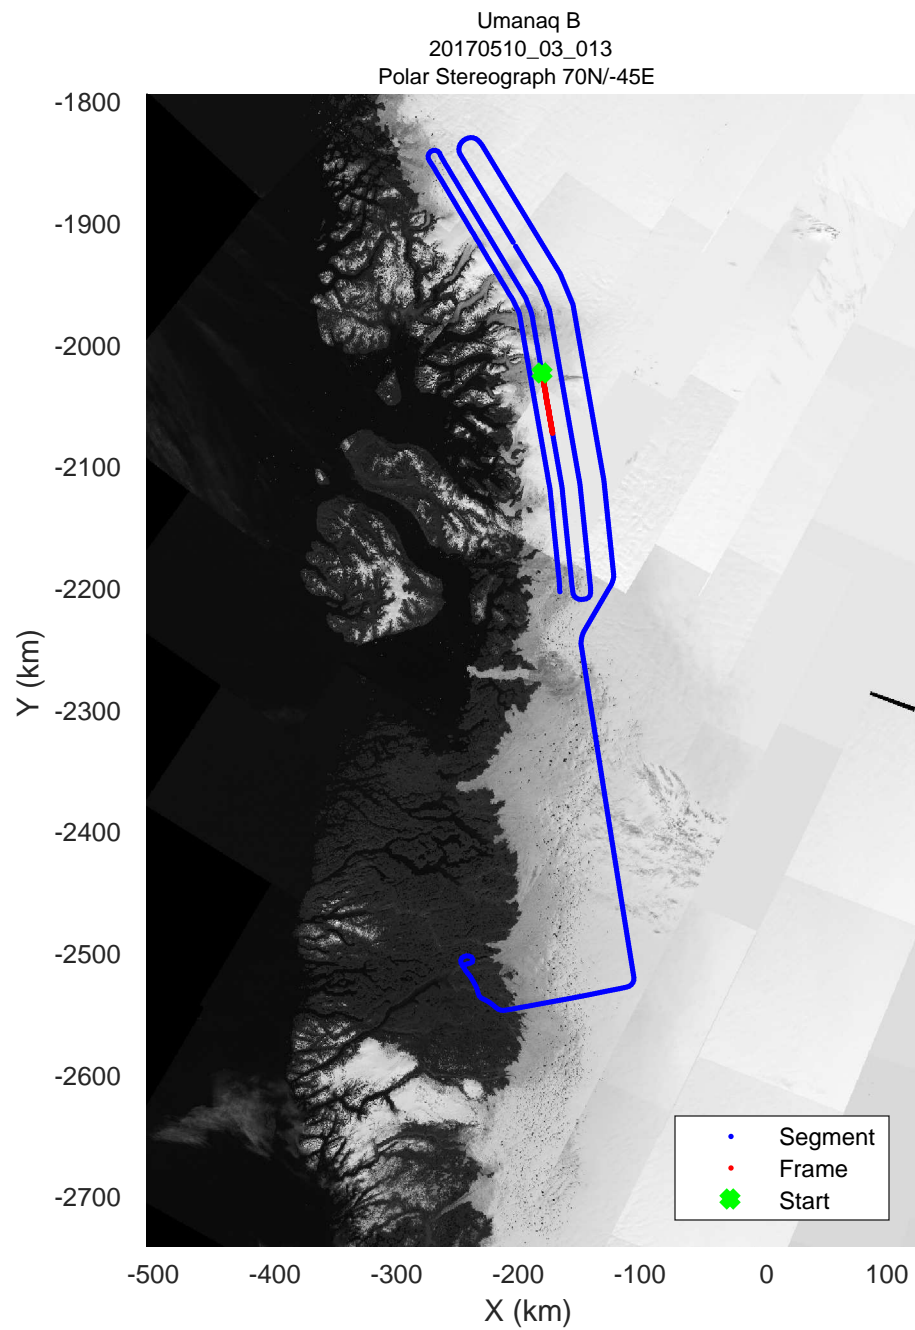

rds 2017\_Greenland\_P3: "Umanaq B" 20170510\_03\_011: 14:36:22.4 to 14:43:06.9 GPS

rds 2017\_Greenland\_P3: "Umanaq B" 20170510\_03\_012: 14:43:07.2 to 14:50:25.3 GPS

rds 2017\_Greenland\_P3: "Umanaq B" 20170510\_03\_012: 14:43:07.2 to 14:50:25.3 GPS