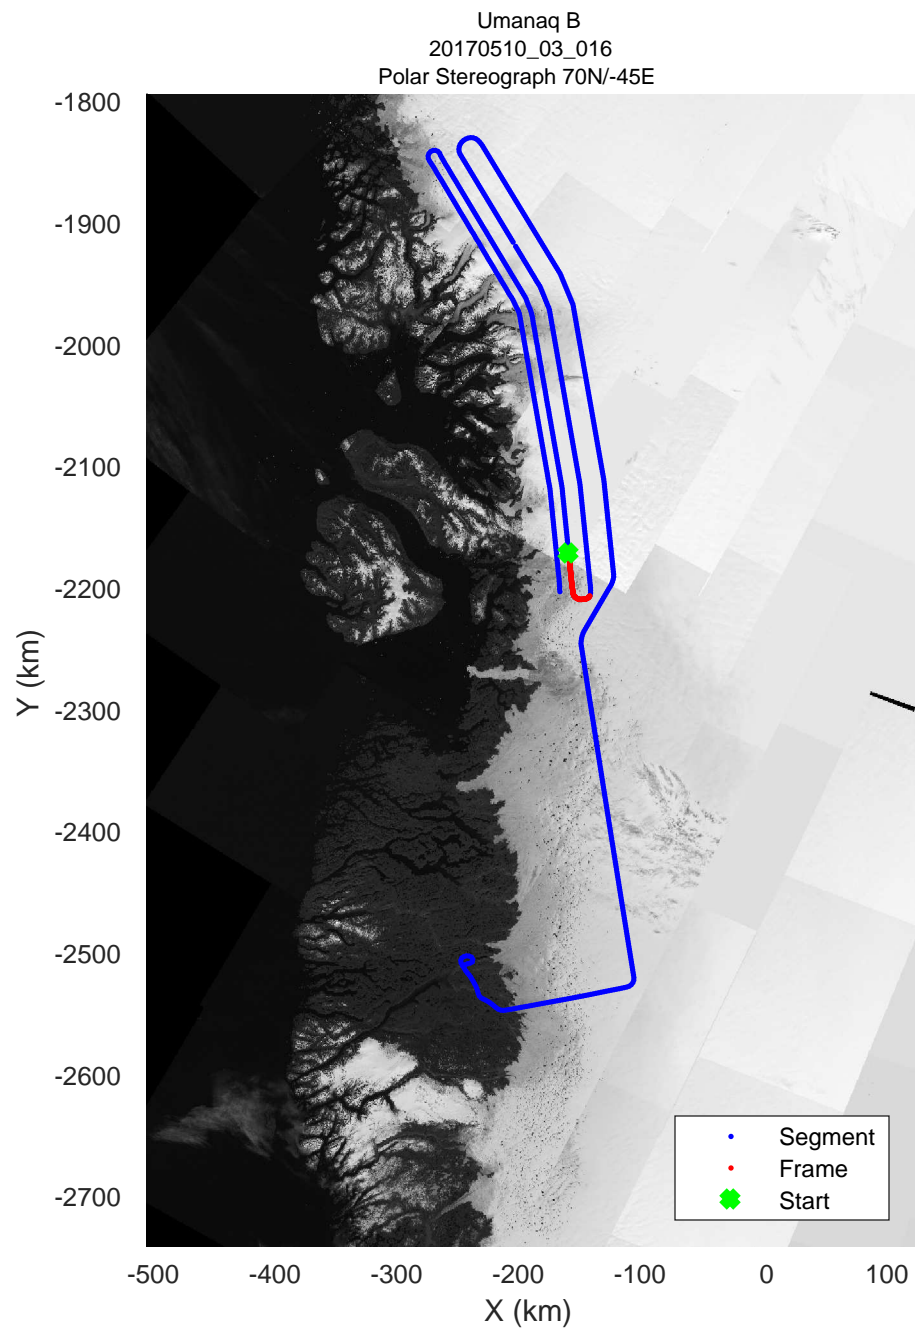

rds 2017\_Greenland\_P3: "Umanaq B" 20170510\_03\_014: 14:57:22.9 to 15:04:16.7 GPS

rds 2017\_Greenland\_P3: "Umanaq B" 20170510\_03\_015: 15:04:17.0 to 15:11:22.5 GPS

rds 2017\_Greenland\_P3: "Umanaq B" 20170510\_03\_015: 15:04:17.0 to 15:11:22.5 GPS