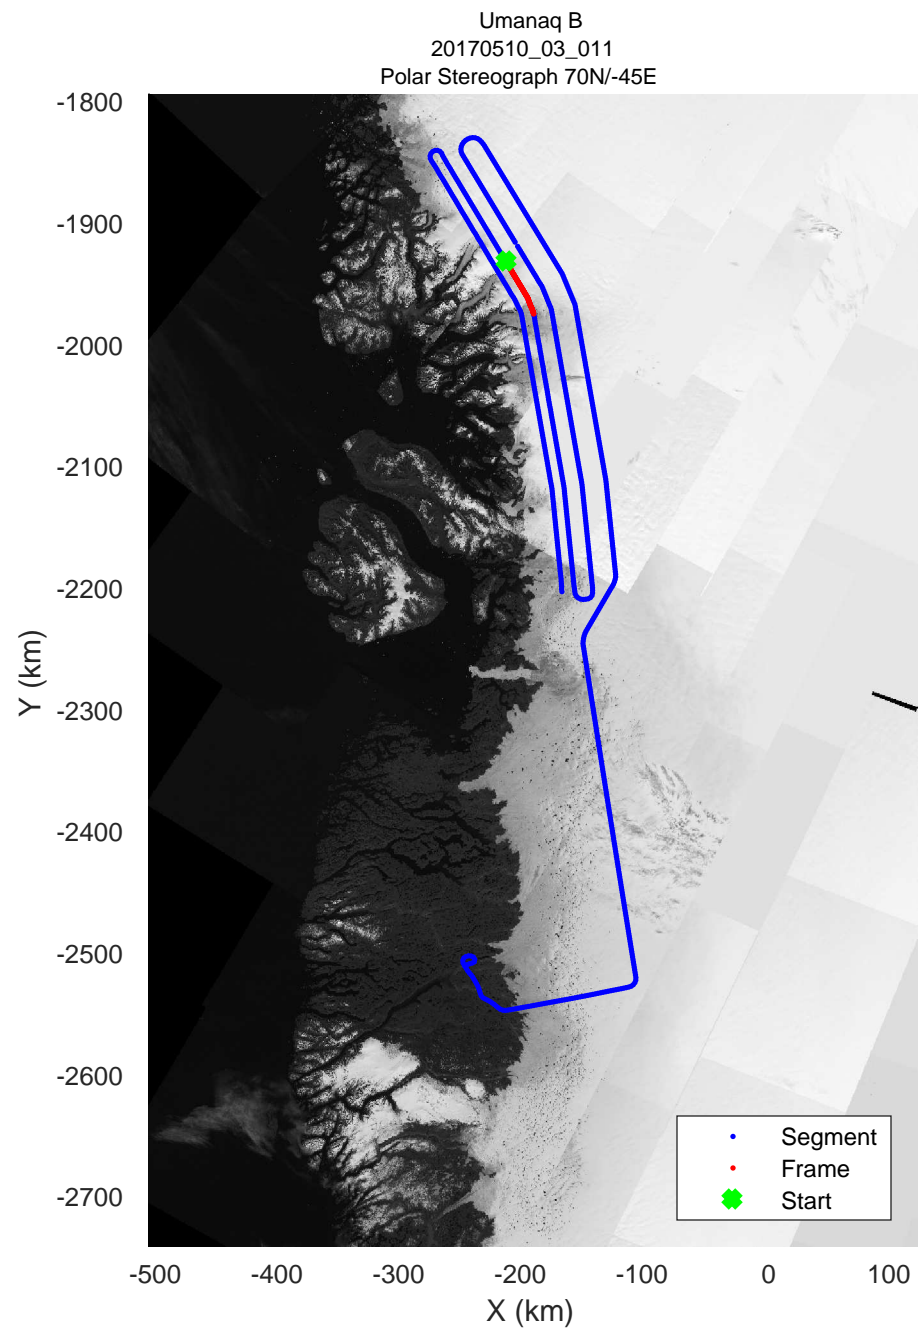

rds 2017\_Greenland\_P3: "Umanaq B" 20170510\_03\_010: 14:30:01.4 to 14:36:22.2 GPS

rds 2017\_Greenland\_P3: "Umanaq B" 20170510\_03\_010: 14:30:01.4 to 14:36:22.2 GPS

rds 2017\_Greenland\_P3: "Umanaq B" 20170510\_03\_011: 14:36:22.4 to 14:43:06.9 GPS