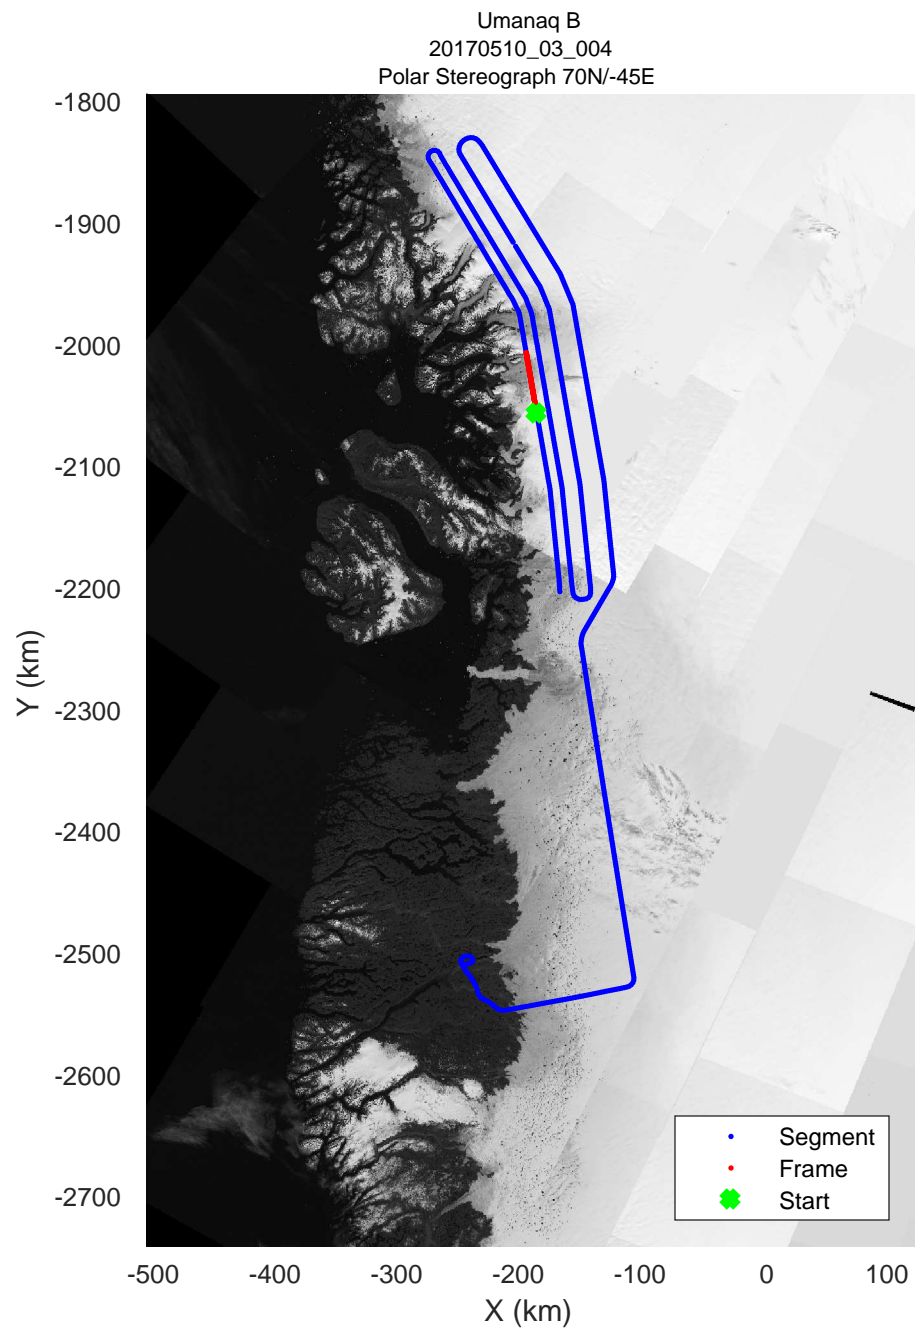

rds 2017\_Greenland\_P3: "Umanaq B" 20170510\_03\_002: 13:40:19.1 to 13:46:31.8 GPS

rds 2017\_Greenland\_P3: "Umanaq B" 20170510\_03\_003: 13:46:32.0 to 13:52:39.0 GPS

rds 2017\_Greenland\_P3: "Umanaq B" 20170510\_03\_003: 13:46:32.0 to 13:52:39.0 GPS