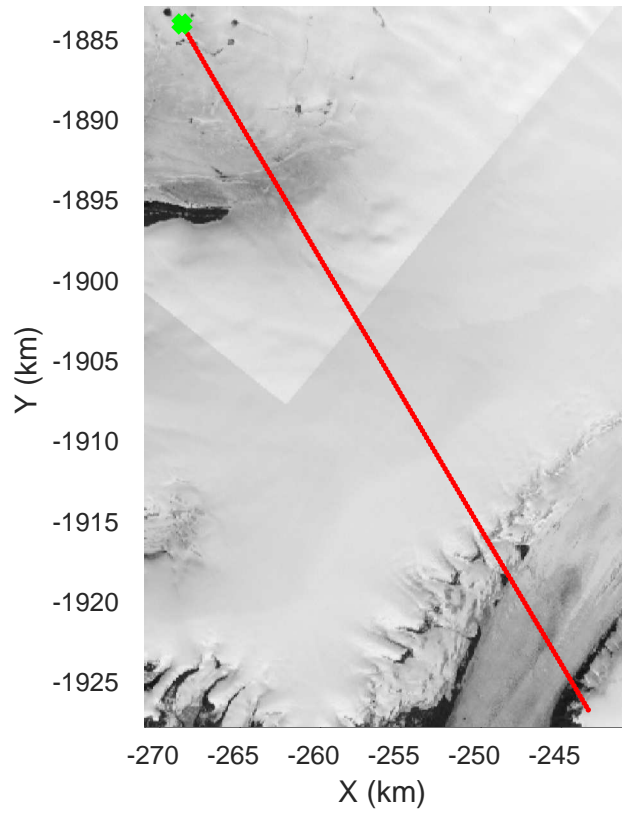

rds 2017_Greenland_P3: "Umanaq B" 20170510_02_017: 12:35:21.1 to 12:41:39.0 GPS

rds 2017_Greenland_P3: "Umanaq B" 20170510_02_018: 12:41:39.3 to 12:48:06.2 GPS

rds 2017_Greenland_P3: "Umanaq B" 20170510_02_018: 12:41:39.3 to 12:48:06.2 GPS