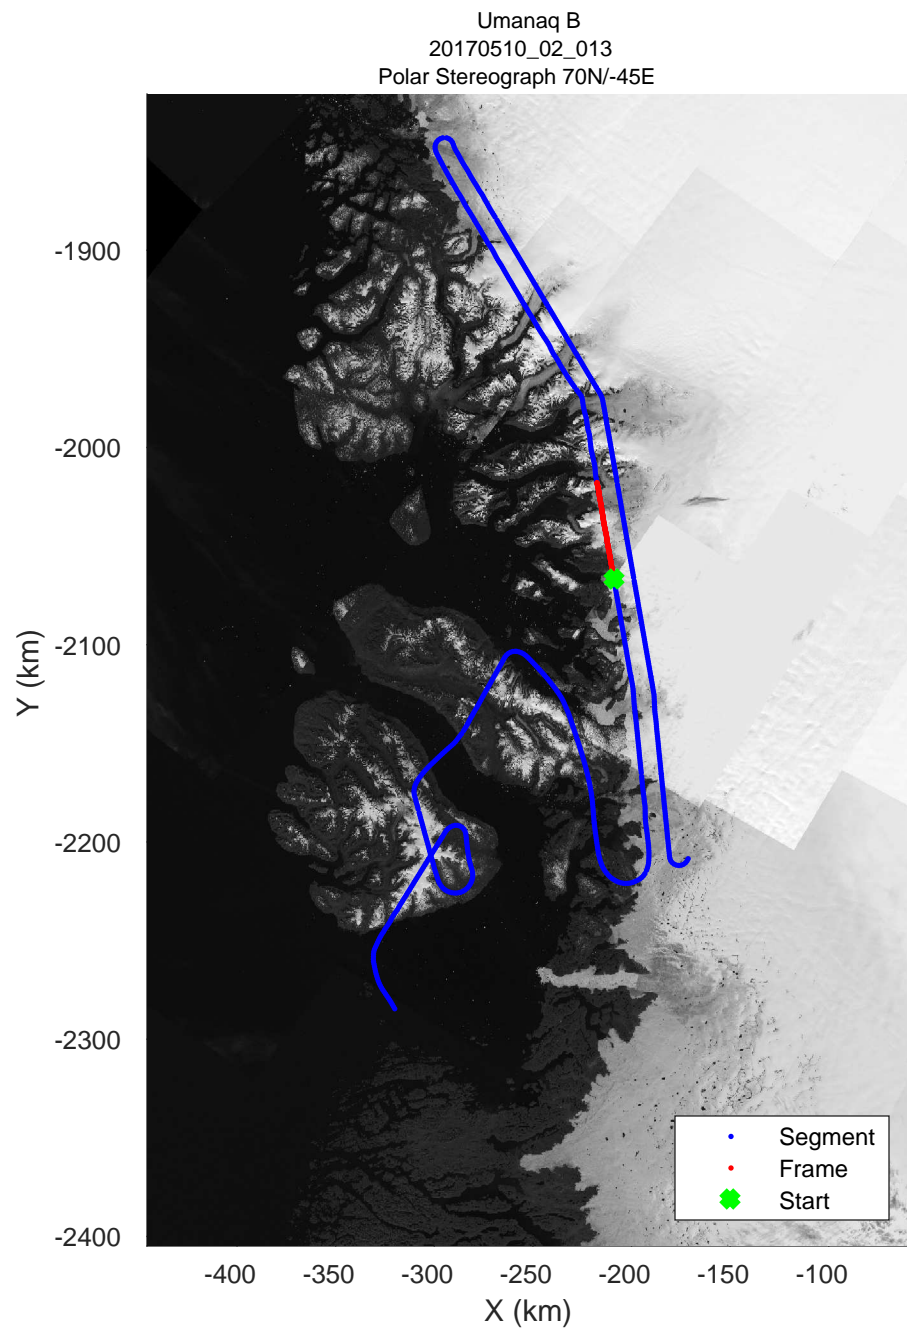

rds 2017_Greenland_P3: "Umanaq B" 20170510_02_011: 11:58:13.1 to 12:04:23.9 GPS

rds 2017_Greenland_P3: "Umanaq B" 20170510_02_012: 12:04:24.1 to 12:10:56.8 GPS

rds 2017_Greenland_P3: "Umanaq B" 20170510_02_012: 12:04:24.1 to 12:10:56.8 GPS