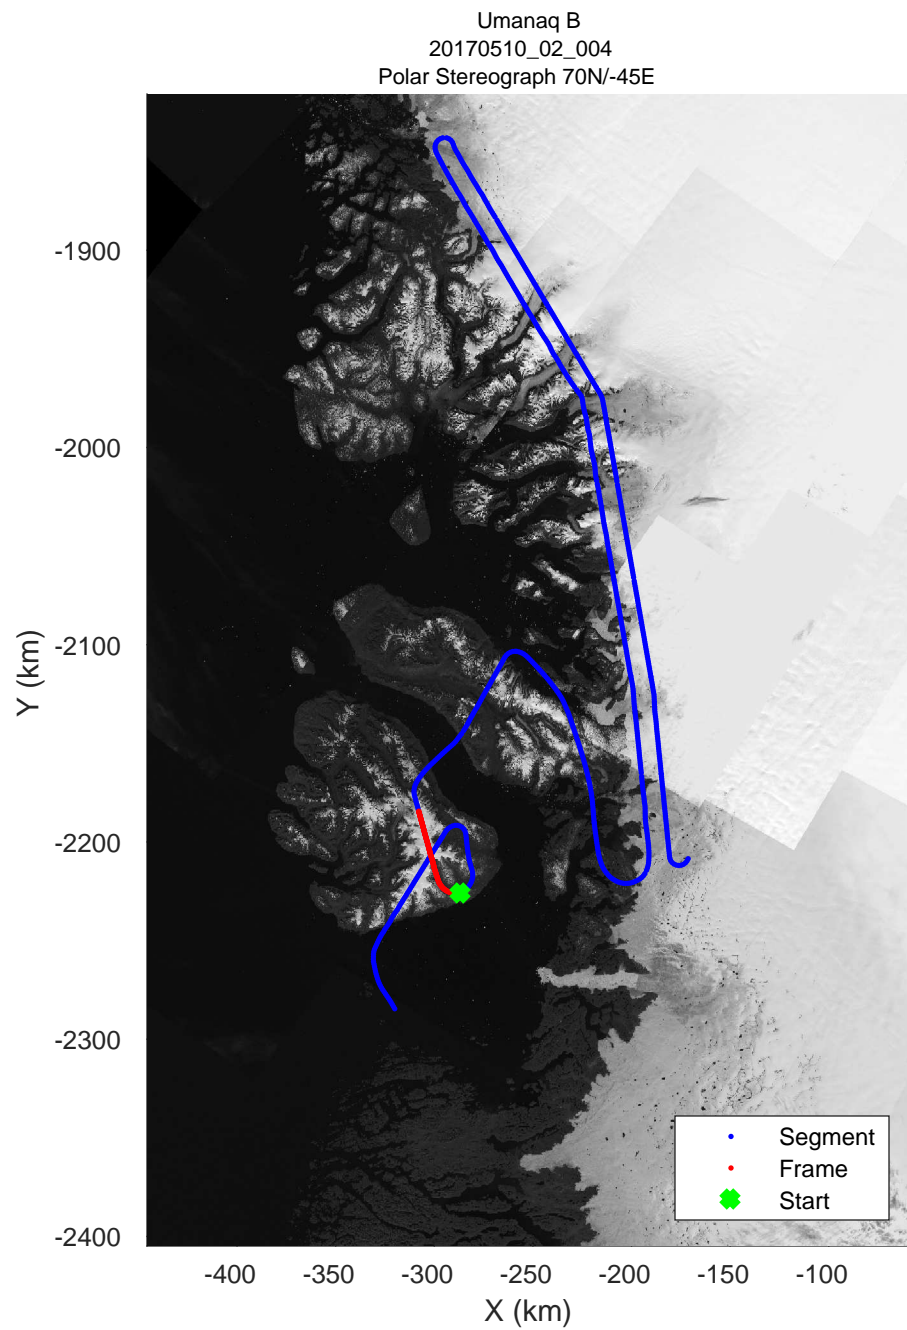

rds 2017_Greenland_P3: "Umanaq B" 20170510_02_002: 11:01:49.6 to 11:08:23.0 GPS

rds 2017_Greenland_P3: "Umanaq B" 20170510_02_003: 11:08:23.2 to 11:14:54.0 GPS

rds 2017_Greenland_P3: "Umanaq B" 20170510_02_003: 11:08:23.2 to 11:14:54.0 GPS