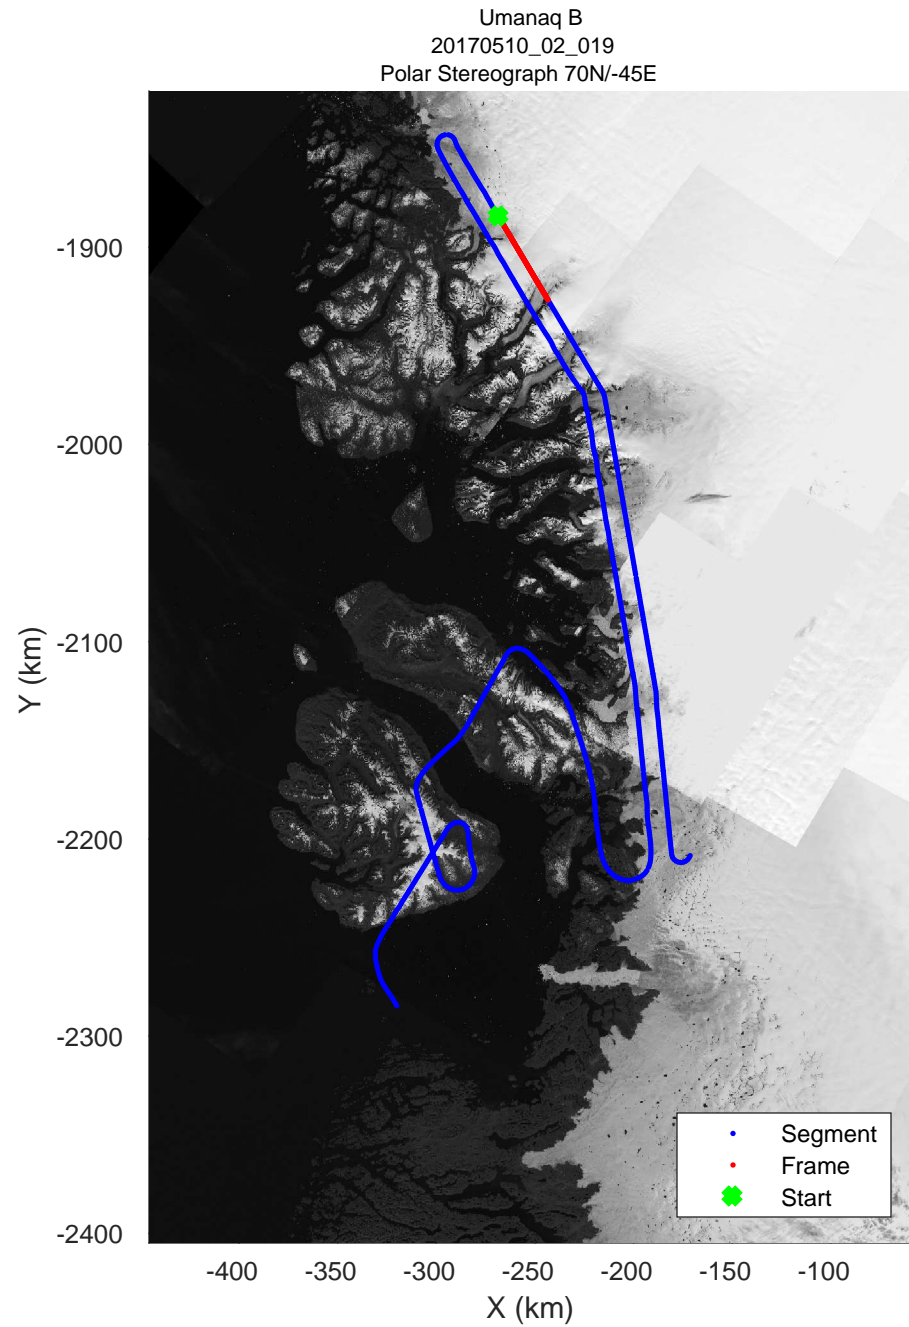

rds 2017_Greenland_P3: "Umanaq B" 20170510_02_017: 12:35:21.1 to 12:41:39.0 GPS

rds 2017_Greenland_P3: "Umanaq B" 20170510_02_018: 12:41:39.3 to 12:48:06.2 GPS

rds 2017_Greenland_P3: "Umanaq B" 20170510_02_018: 12:41:39.3 to 12:48:06.2 GPS