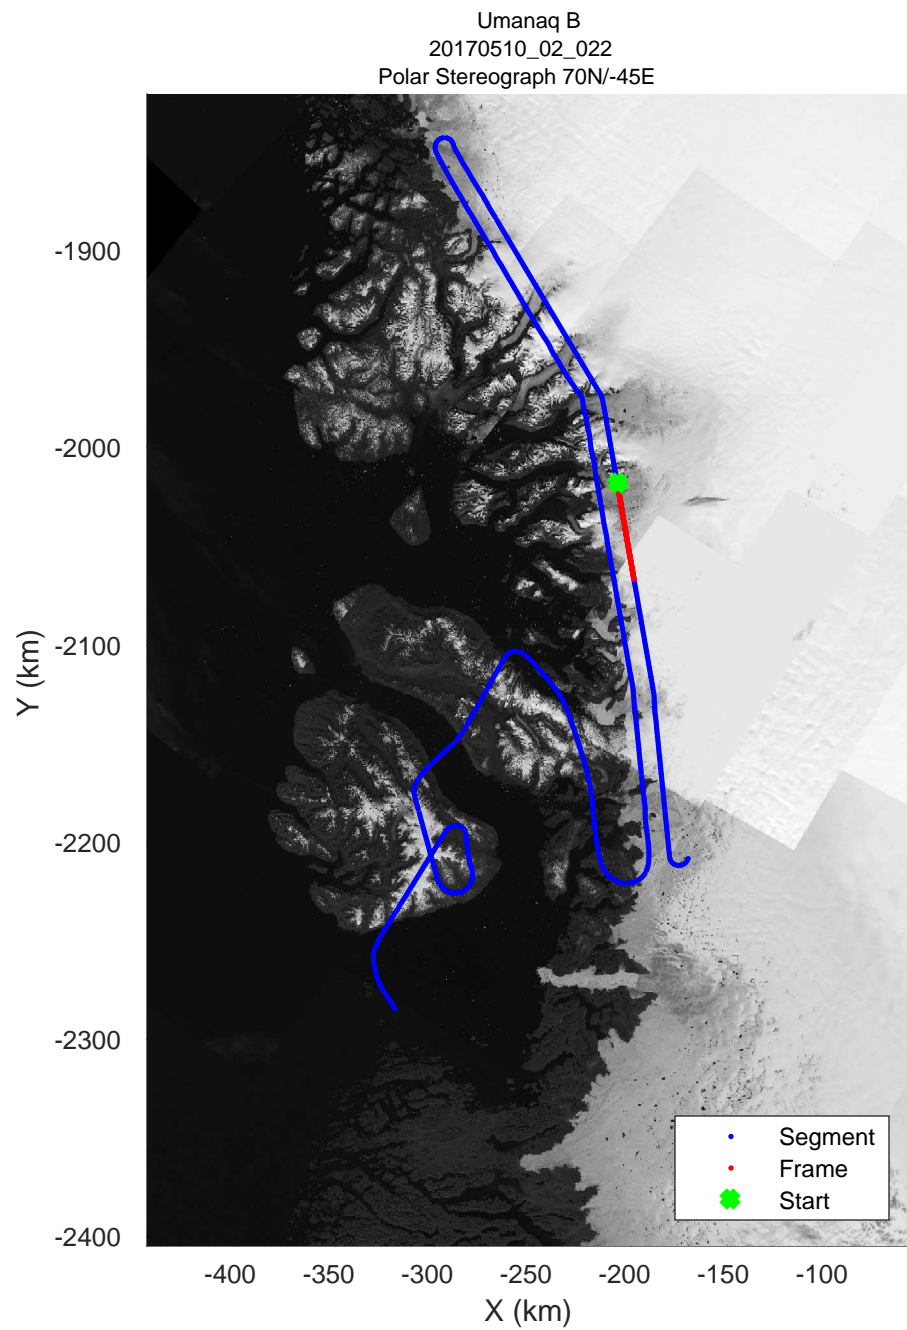

rds 2017_Greenland_P3: "Umanaq B" 20170510_02_020: 12:54:17.6 to 13:00:27.5 GPS

rds 2017_Greenland_P3: "Umanaq B" 20170510_02_021: 13:00:27.8 to 13:06:32.7 GPS

rds 2017_Greenland_P3: "Umanaq B" 20170510_02_021: 13:00:27.8 to 13:06:32.7 GPS