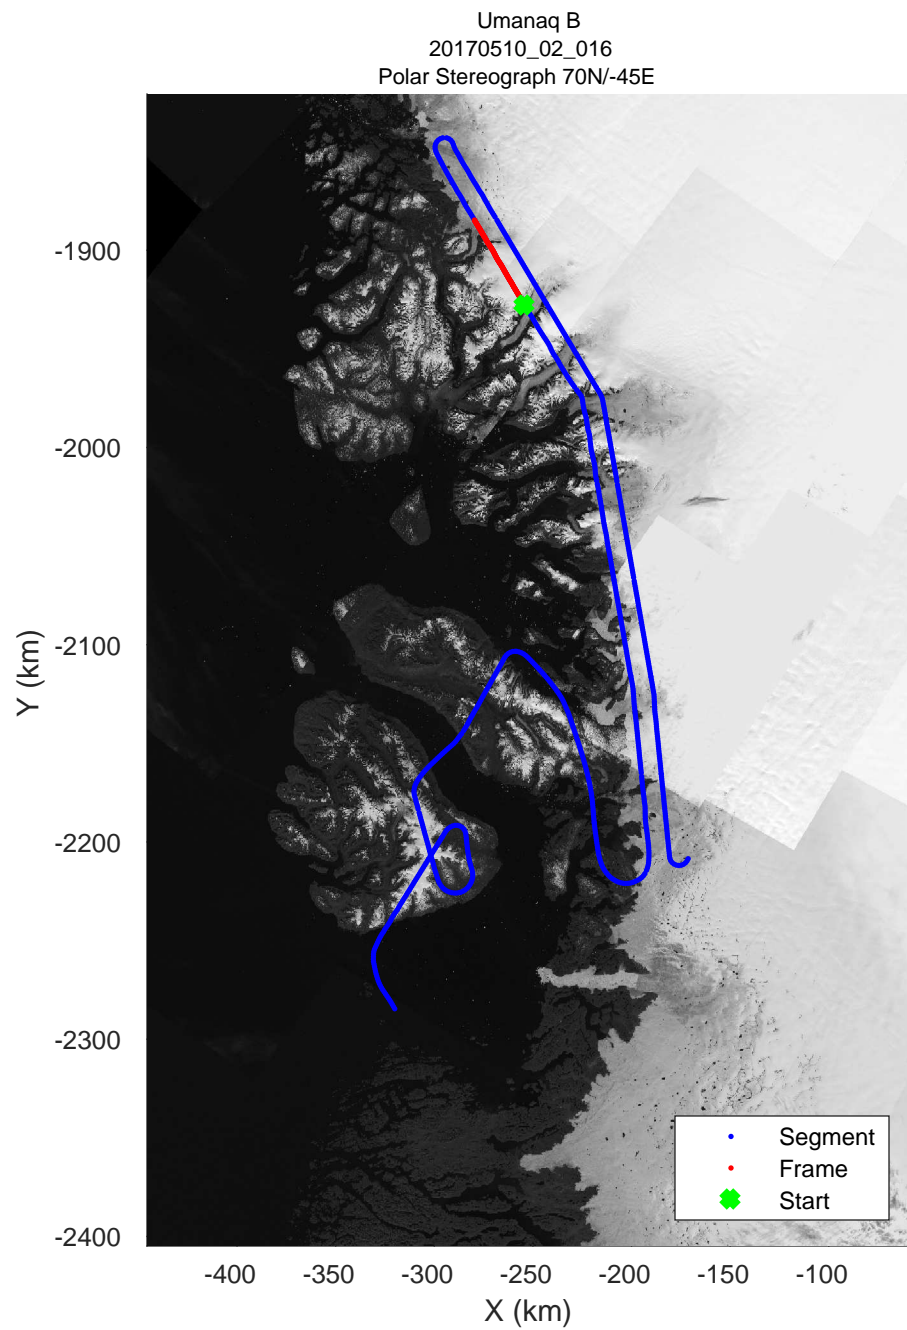

rds 2017_Greenland_P3: "Umanaq B" 20170510_02_014: 12:17:05.5 to 12:23:09.5 GPS

rds 2017_Greenland_P3: "Umanaq B" 20170510_02_015: 12:23:09.8 to 12:29:21.4 GPS

rds 2017_Greenland_P3: "Umanaq B" 20170510_02_015: 12:23:09.8 to 12:29:21.4 GPS