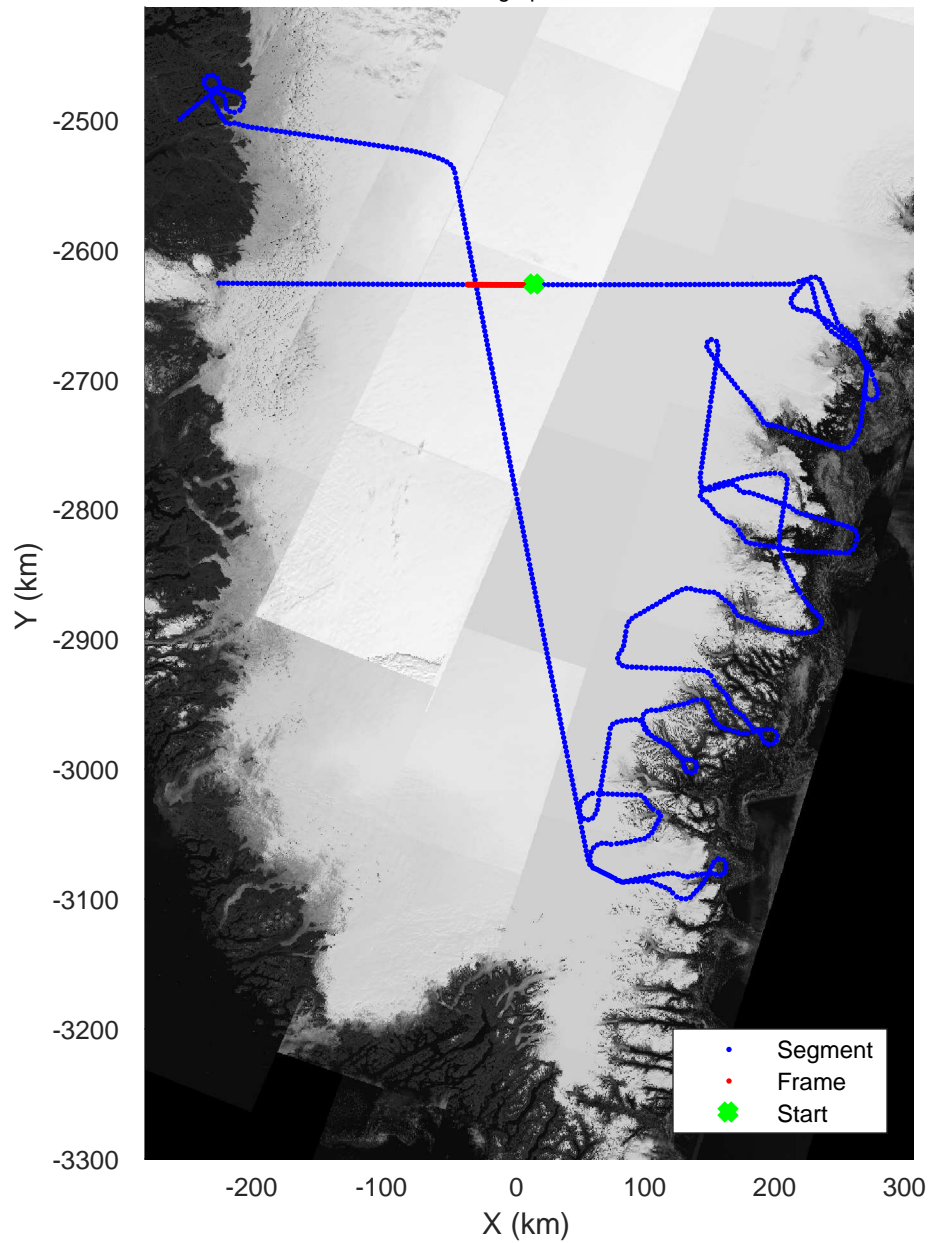

rds 2017_Greenland_P3: "Southeast Glaciers 01" 20170508_01_065: 17:12:09.6 to 17:18:28.2 GPS

rds 2017_Greenland_P3: "Southeast Glaciers 01" 20170508_01_066: 17:18:28.5 to 17:24:45.9 GPS

rds 2017_Greenland_P3: "Southeast Glaciers 01" 20170508_01_066: 17:18:28.5 to 17:24:45.9 GPS

Southeast Glaciers 01
20170508_01_067
Polar Stereograph 70N/-45E

rds 2017_Greenland_P3: "Southeast Glaciers 01" 20170508_01_067: 17:24:46.1 to 17:31:09.3 GPS

rds 2017_Greenland_P3: "Southeast Glaciers 01" 20170508_01_067: 17:24:46.1 to 17:31:09.3 GPS