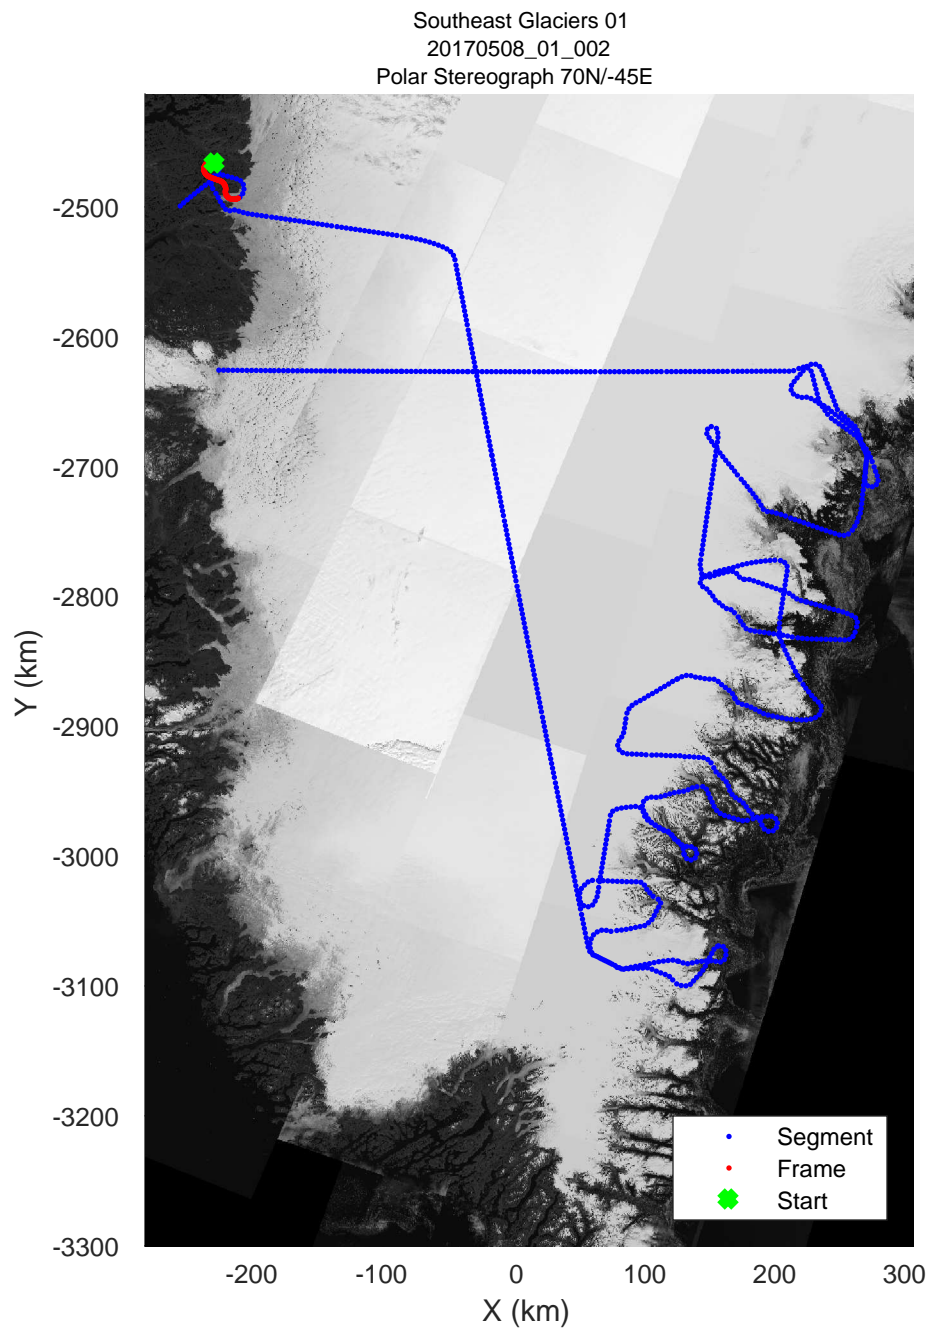

rds 2017_Greenland_P3: "Southeast Glaciers 01" 20170508_01_001: 10:27:46.3 to 10:33:50.8 GPS

rds 2017_Greenland_P3: "Southeast Glaciers 01" 20170508_01_001: 10:27:46.3 to 10:33:50.8 GPS

rds 2017_Greenland_P3: "Southeast Glaciers 01" 20170508_01_002: 10:33:51.1 to 10:40:30.8 GPS