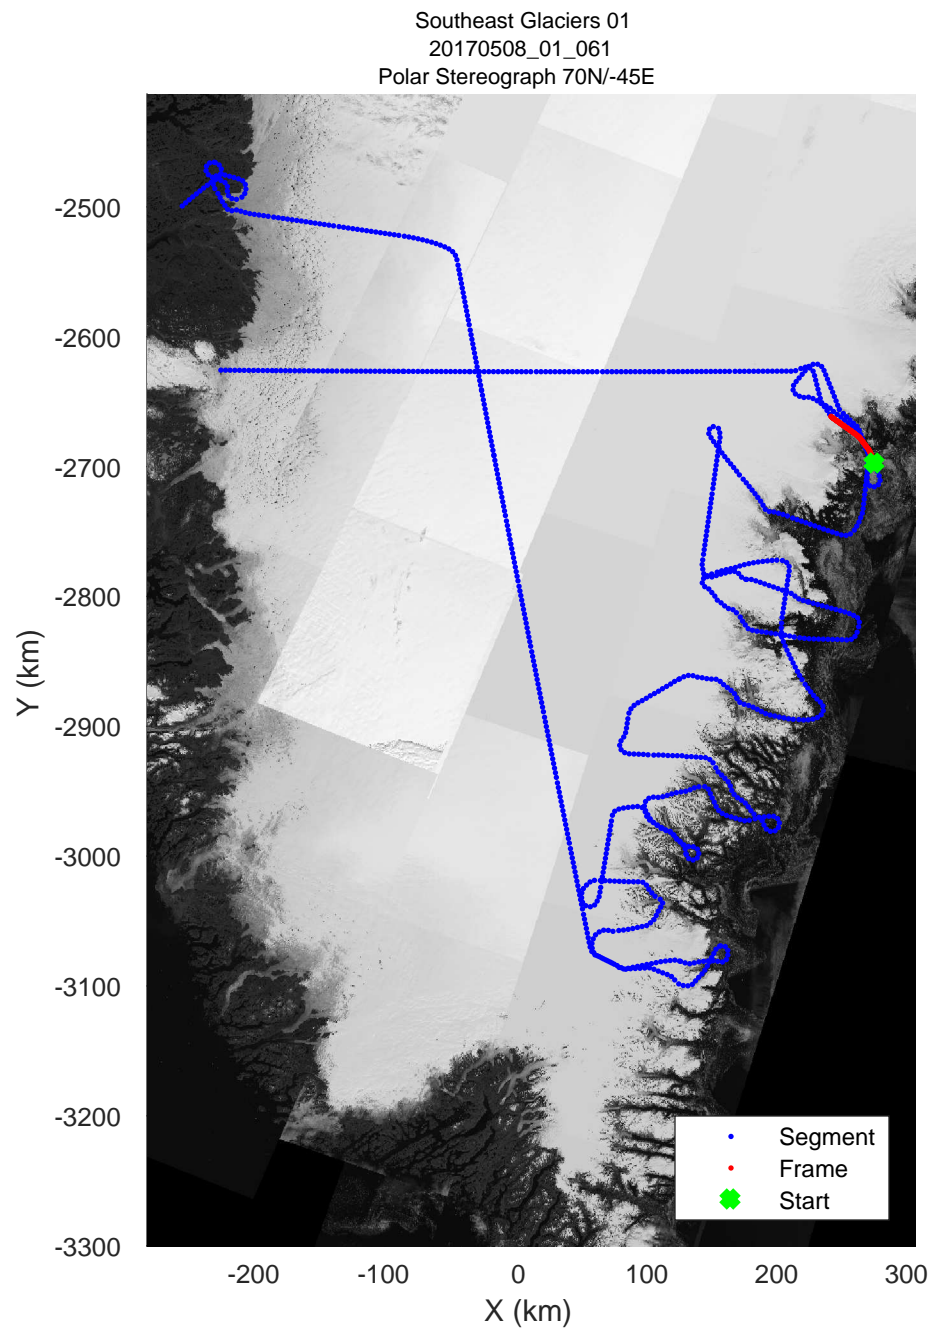

rds 2017_Greenland_P3: "Southeast Glaciers 01" 20170508_01_059: 16:34:03.8 to 16:40:28.6 GPS

rds 2017_Greenland_P3: "Southeast Glaciers 01" 20170508_01_060: 16:40:28.8 to 16:47:09.7 GPS

rds 2017_Greenland_P3: "Southeast Glaciers 01" 20170508_01_060: 16:40:28.8 to 16:47:09.7 GPS