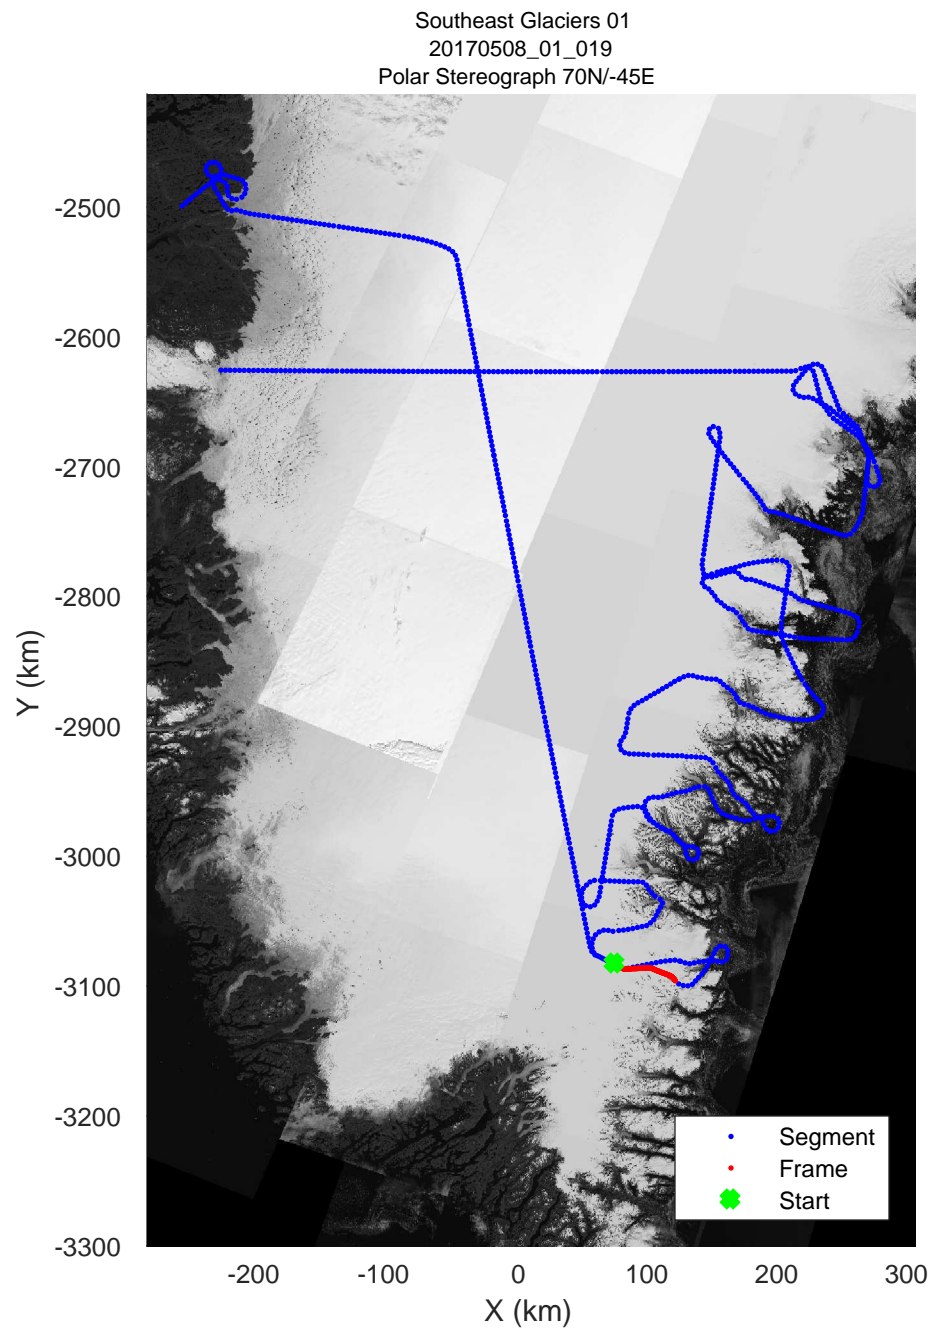

rds 2017_Greenland_P3: "Southeast Glaciers 01" 20170508_01_017: 12:06:00.2 to 12:11:56.1 GPS

rds 2017_Greenland_P3: "Southeast Glaciers 01" 20170508_01_018: 12:11:56.4 to 12:17:55.7 GPS

rds 2017_Greenland_P3: "Southeast Glaciers 01" 20170508_01_018: 12:11:56.4 to 12:17:55.7 GPS