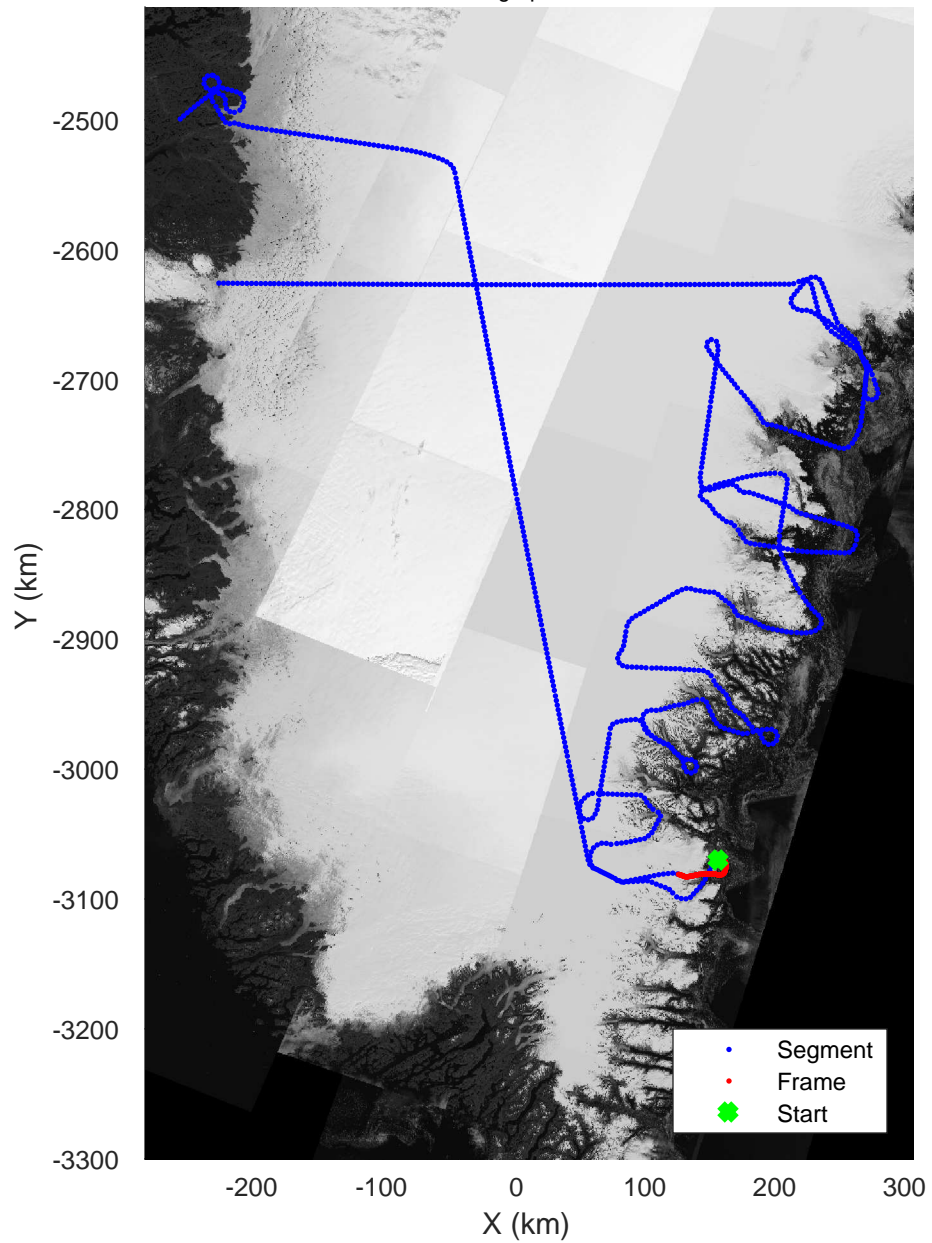

Southeast Glaciers 01
20170508_01_021
Polar Stereograph 70N/-45E