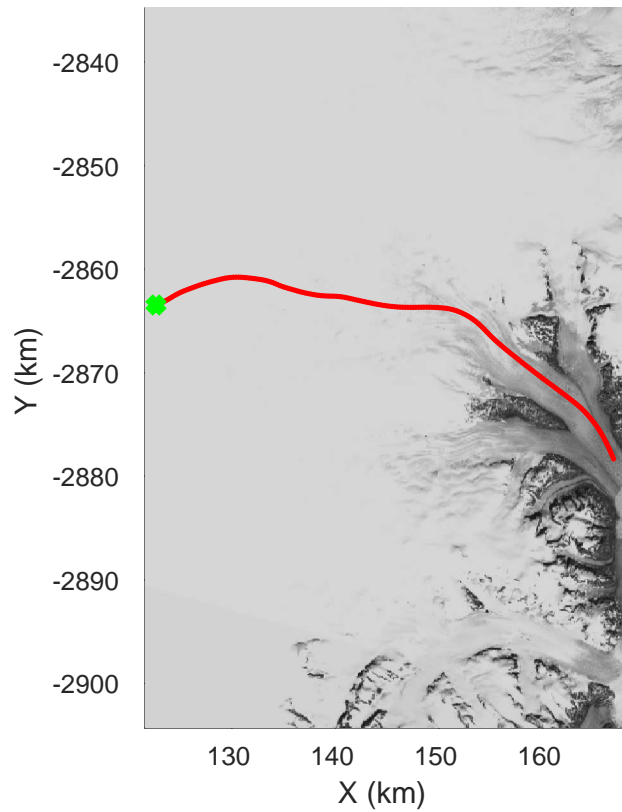

rds 2017_Greenland_P3: "Southeast Glaciers 01" 20170508_01_036: 14:07:11.1 to 14:13:17.1 GPS

rds 2017_Greenland_P3: "Southeast Glaciers 01" 20170508_01_037: 14:13:17.3 to 14:19:12.5 GPS

rds 2017_Greenland_P3: "Southeast Glaciers 01" 20170508_01_037: 14:13:17.3 to 14:19:12.5 GPS