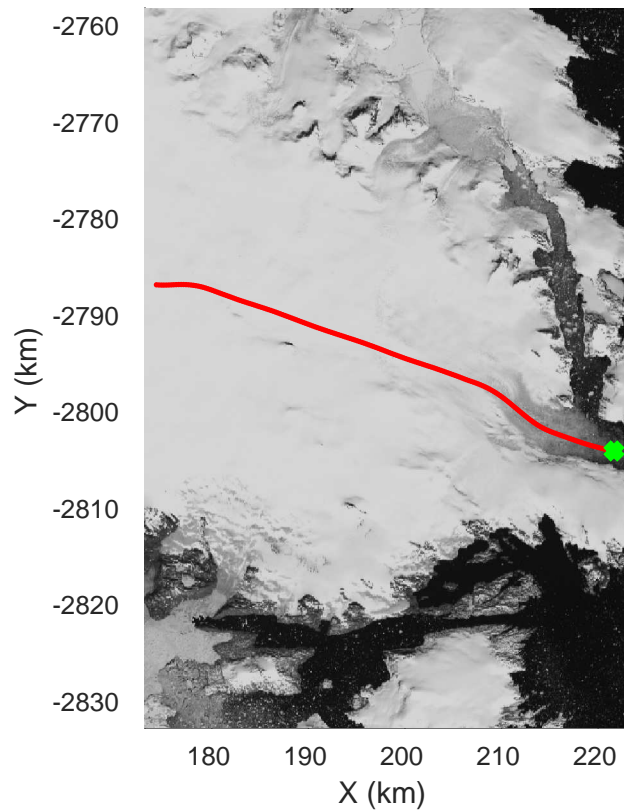

rds 2017_Greenland_P3: "Southeast Glaciers 01" 20170508_01_046: 15:10:40.9 to 15:16:57.5 GPS

rds 2017_Greenland_P3: "Southeast Glaciers 01" 20170508_01_047: 15:16:57.7 to 15:23:24.8 GPS

rds 2017_Greenland_P3: "Southeast Glaciers 01" 20170508_01_047: 15:16:57.7 to 15:23:24.8 GPS