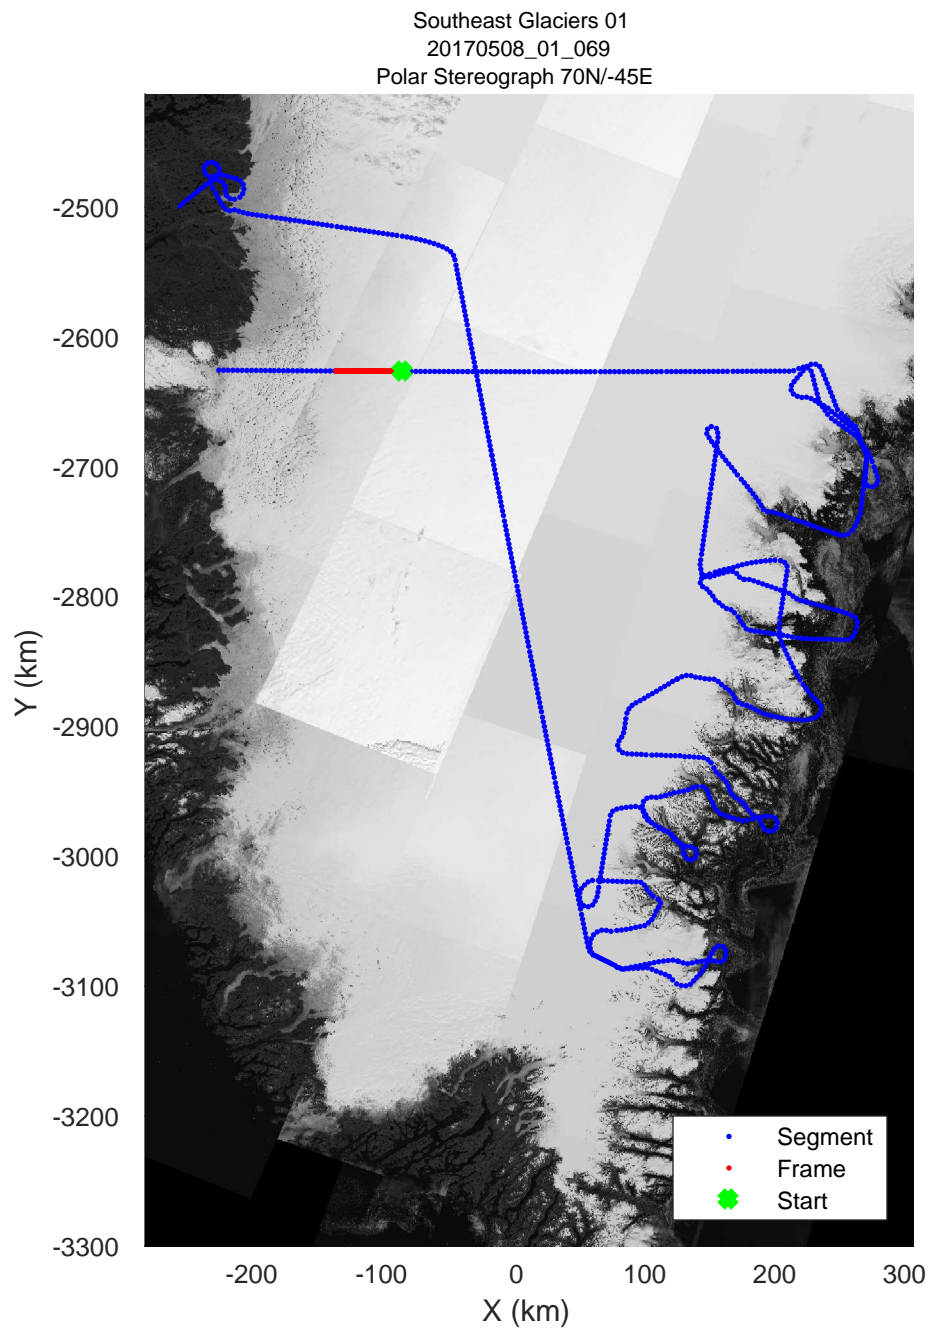

Southeast Glaciers 01
20170508_01_067
Polar Stereograph 70N/-45E

rds 2017_Greenland_P3: "Southeast Glaciers 01" 20170508_01_067: 17:24:46.1 to 17:31:09.3 GPS

rds 2017_Greenland_P3: "Southeast Glaciers 01" 20170508_01_067: 17:24:46.1 to 17:31:09.3 GPS

Southeast Glaciers 01
20170508_01_068
Polar Stereograph 70N/-45E

rds 2017_Greenland_P3: "Southeast Glaciers 01" 20170508_01_068: 17:31:09.6 to 17:37:35.3 GPS

rds 2017_Greenland_P3: "Southeast Glaciers 01" 20170508_01_068: 17:31:09.6 to 17:37:35.3 GPS