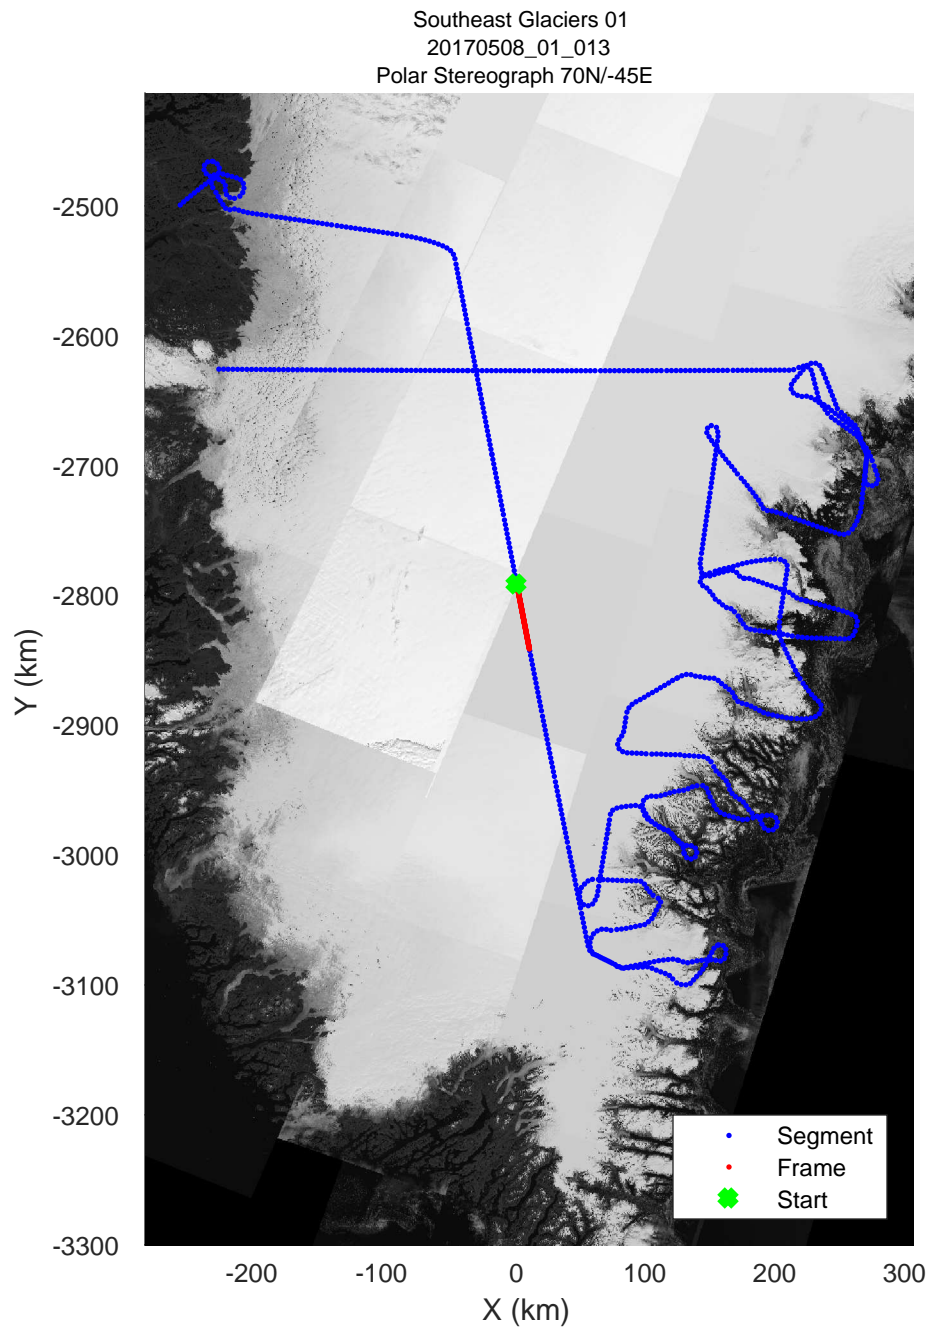

rds 2017_Greenland_P3: "Southeast Glaciers 01" 20170508_01_011: 11:30:36.6 to 11:36:39.6 GPS

rds 2017_Greenland_P3: "Southeast Glaciers 01" 20170508_01_012: 11:36:39.8 to 11:42:38.8 GPS

rds 2017_Greenland_P3: "Southeast Glaciers 01" 20170508_01_012: 11:36:39.8 to 11:42:38.8 GPS