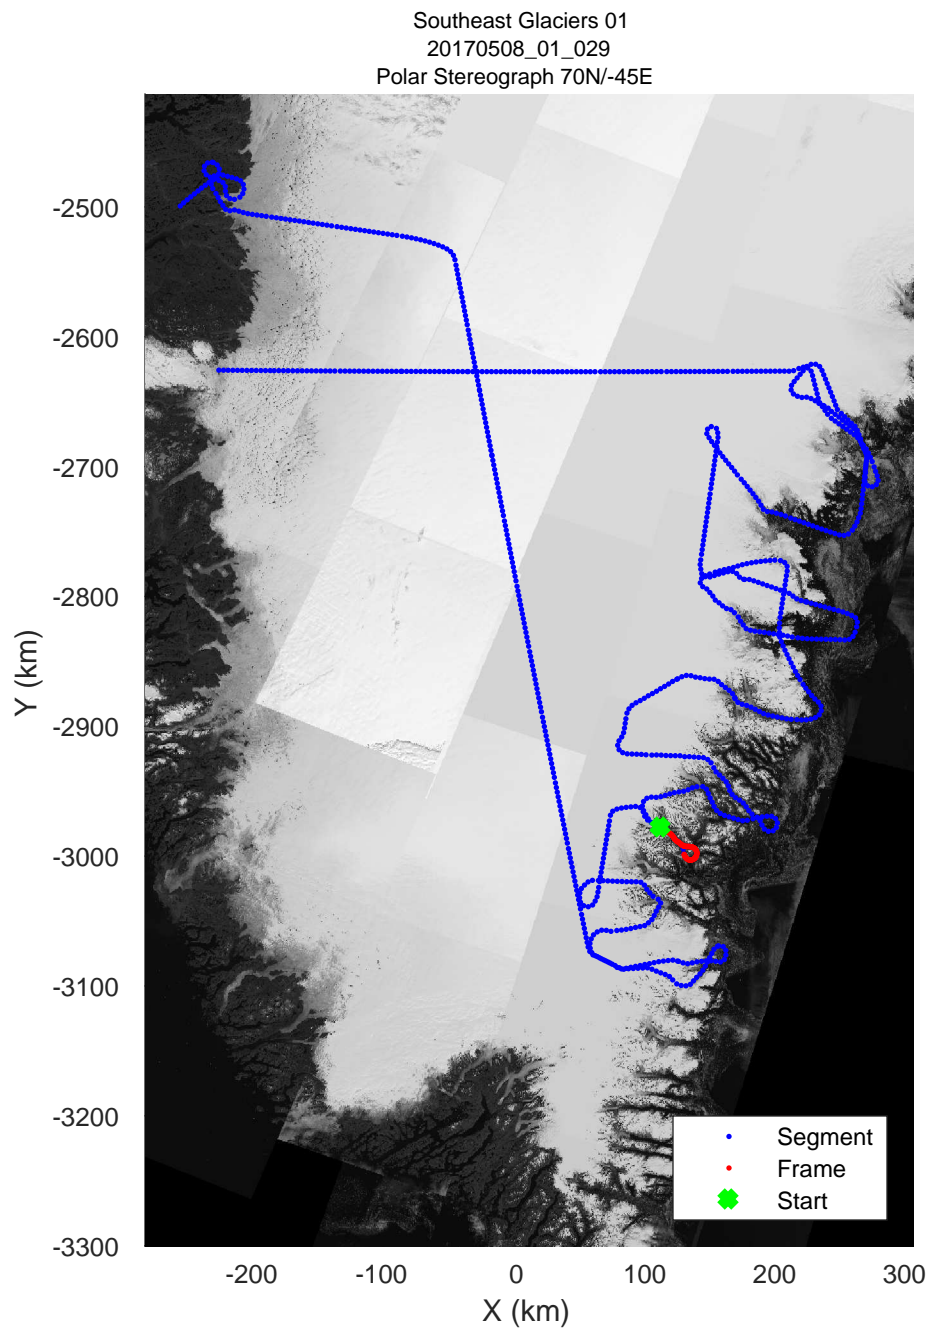

rds 2017_Greenland_P3: "Southeast Glaciers 01" 20170508_01_027: 13:09:26.2 to 13:15:20.3 GPS

rds 2017_Greenland_P3: "Southeast Glaciers 01" 20170508_01_028: 13:15:20.6 to 13:21:33.9 GPS

rds 2017_Greenland_P3: "Southeast Glaciers 01" 20170508_01_028: 13:15:20.6 to 13:21:33.9 GPS