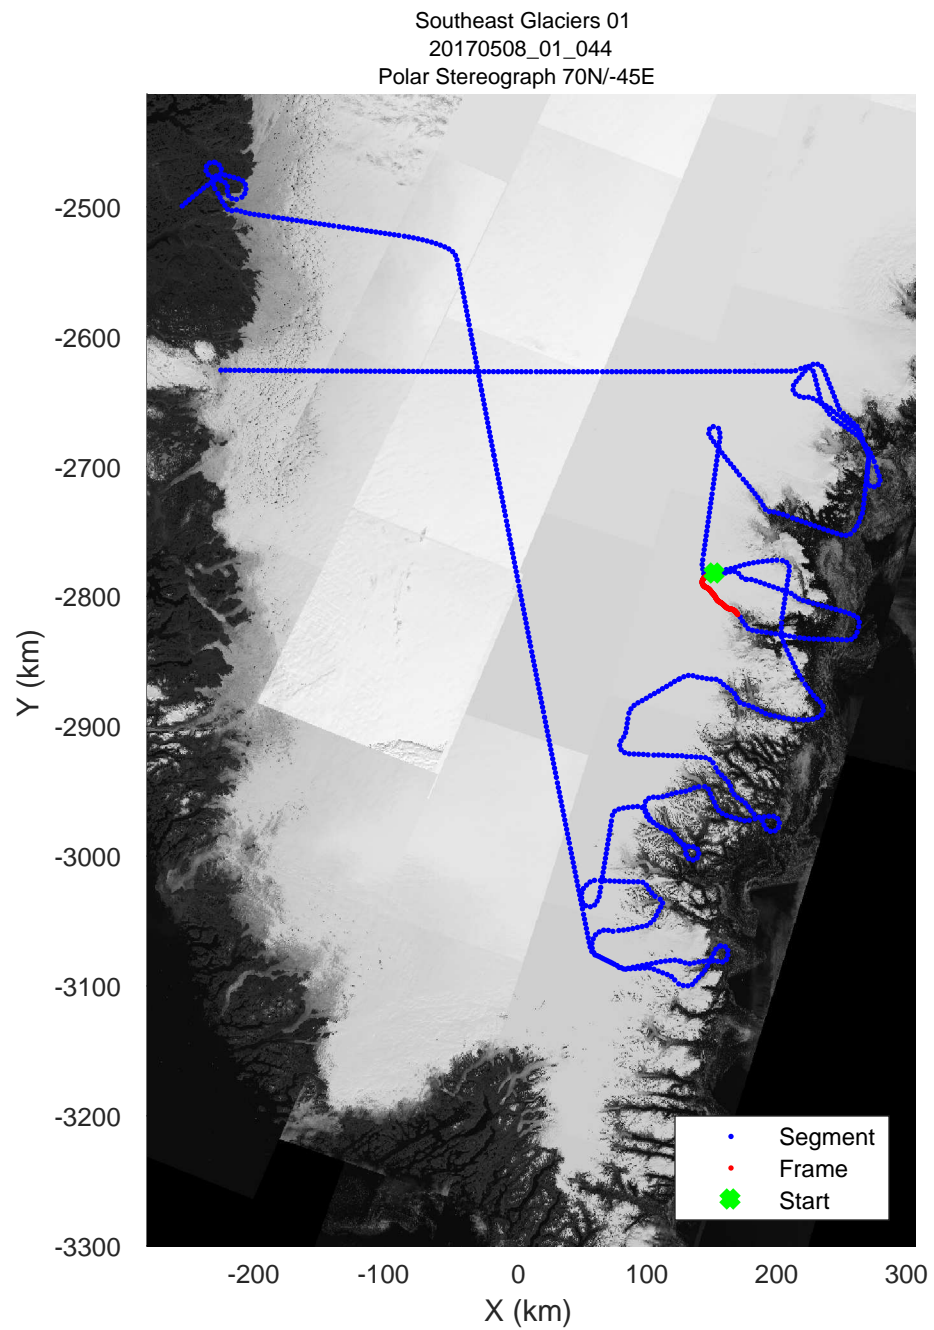

rds 2017_Greenland_P3: "Southeast Glaciers 01" 20170508_01_042: 14:44:38.5 to 14:51:20.0 GPS

rds 2017_Greenland_P3: "Southeast Glaciers 01" 20170508_01_043: 14:51:20.2 to 14:57:54.1 GPS

rds 2017_Greenland_P3: "Southeast Glaciers 01" 20170508_01_043: 14:51:20.2 to 14:57:54.1 GPS