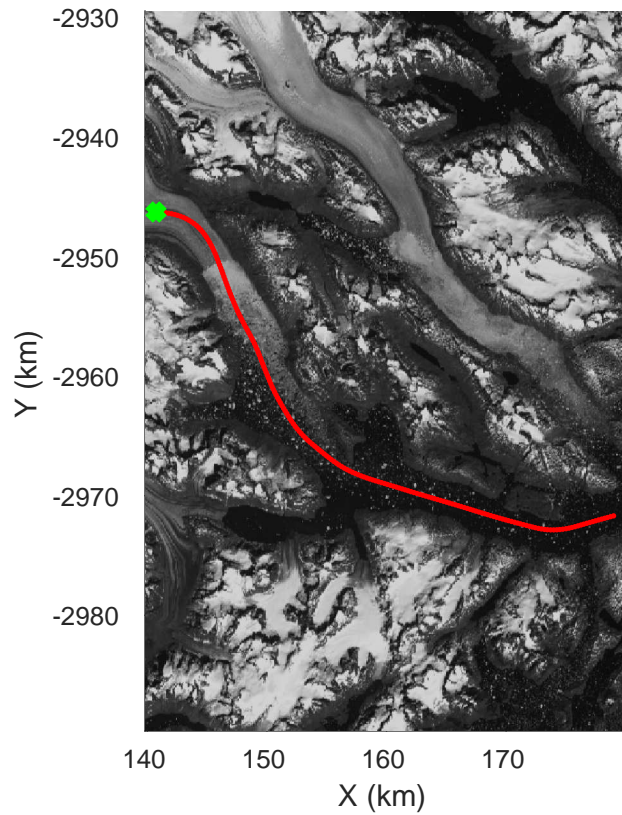

rds 2017_Greenland_P3: "Southeast Glaciers 01" 20170508_01_030: 13:28:17.2 to 13:34:46.4 GPS

rds 2017_Greenland_P3: "Southeast Glaciers 01" 20170508_01_031: 13:34:46.6 to 13:41:29.0 GPS

rds 2017_Greenland_P3: "Southeast Glaciers 01" 20170508_01_031: 13:34:46.6 to 13:41:29.0 GPS