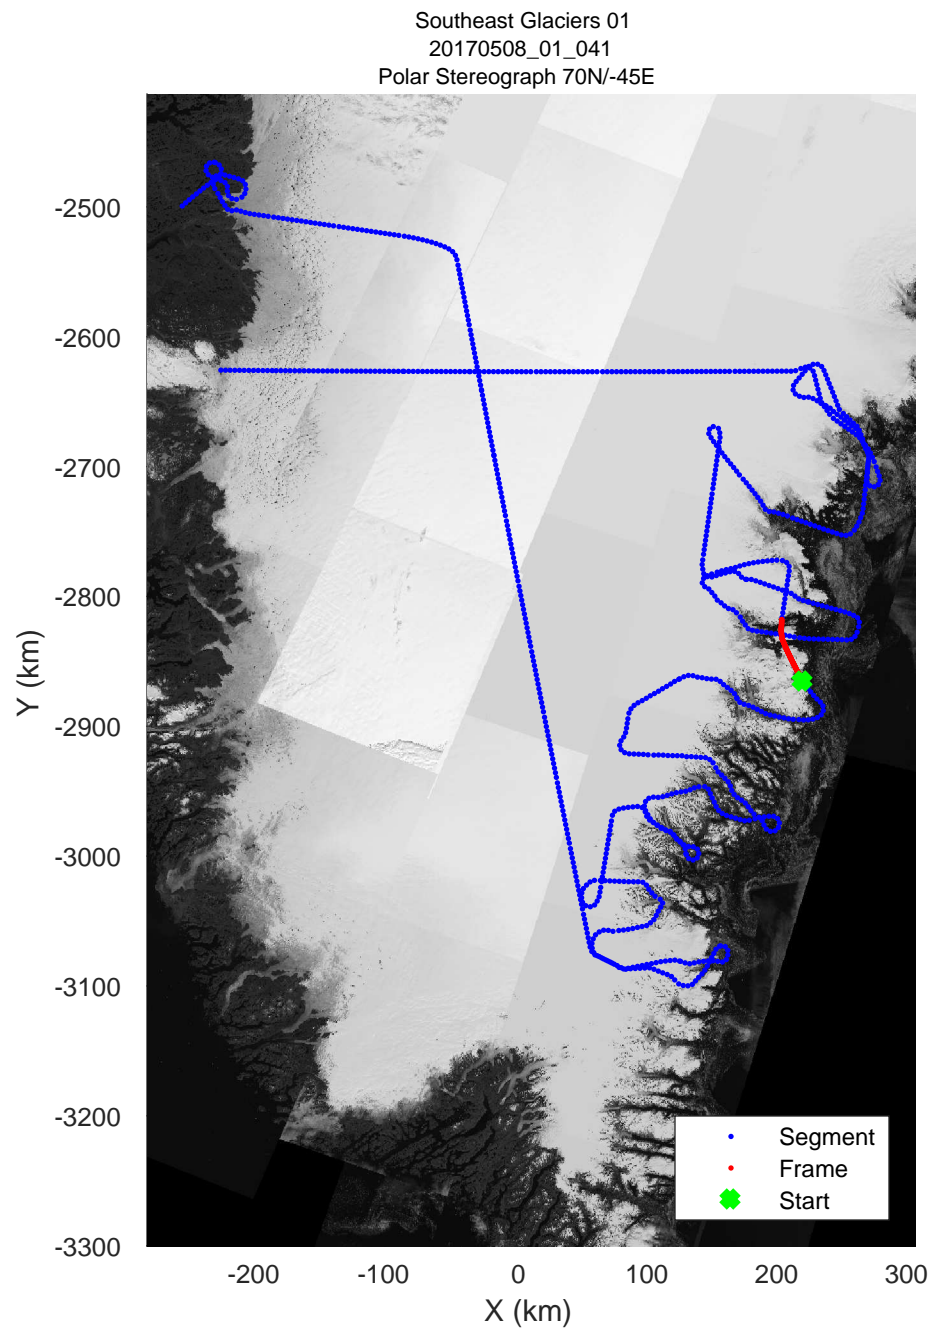

rds 2017_Greenland_P3: "Southeast Glaciers 01" 20170508_01_039: 14:25:30.3 to 14:32:03.4 GPS

rds 2017_Greenland_P3: "Southeast Glaciers 01" 20170508_01_040: 14:32:03.6 to 14:38:18.9 GPS

rds 2017_Greenland_P3: "Southeast Glaciers 01" 20170508_01_040: 14:32:03.6 to 14:38:18.9 GPS