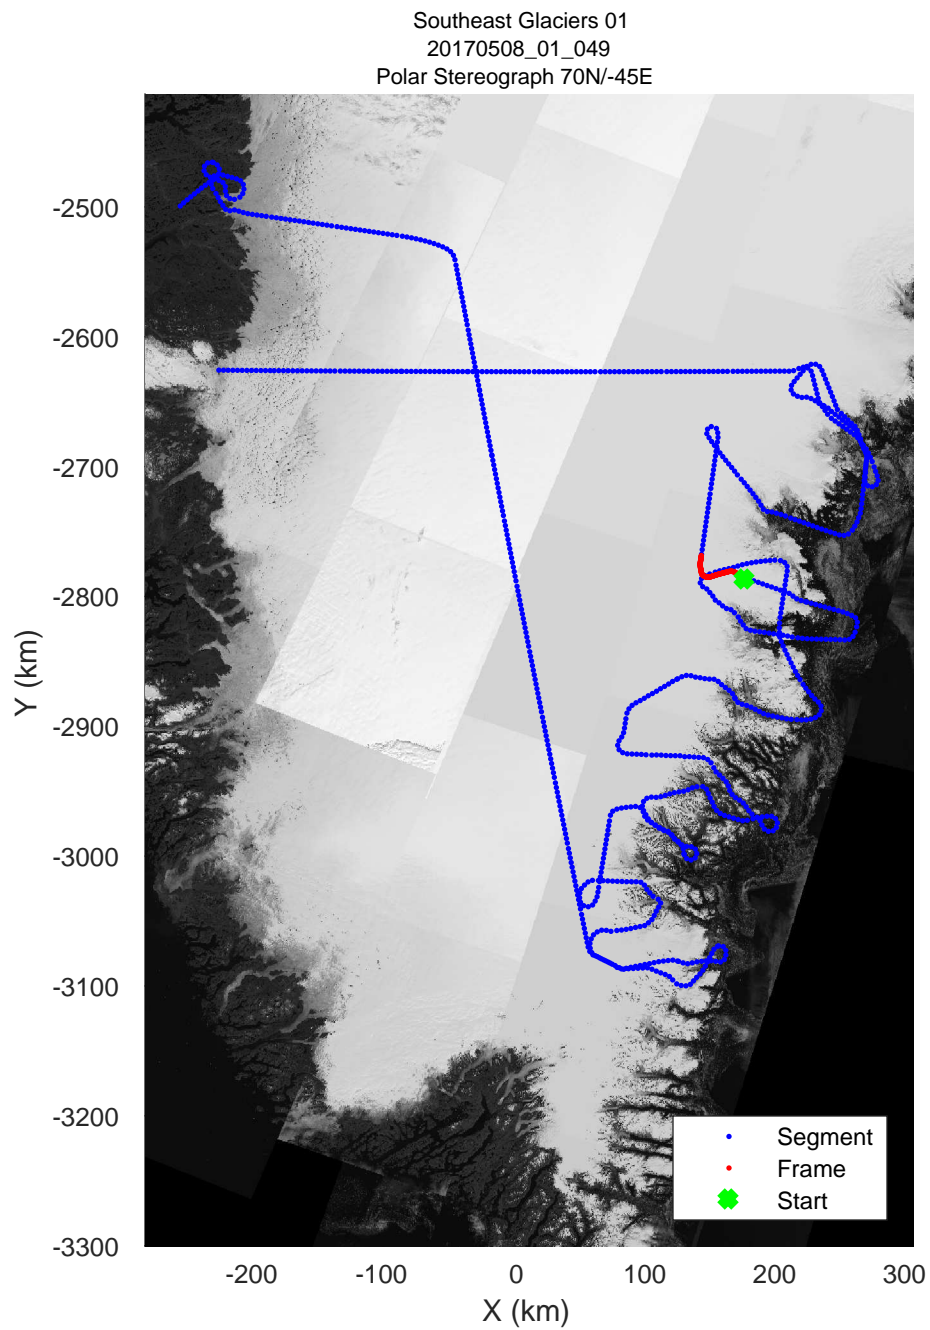

Southeast Glaciers 01
20170508_01_048
Polar Stereograph 70N/-45E

rds 2017_Greenland_P3: "Southeast Glaciers 01" 20170508_01_048: 15:23:25.0 to 15:30:05.8 GPS

rds 2017_Greenland_P3: "Southeast Glaciers 01" 20170508_01_048: 15:23:25.0 to 15:30:05.8 GPS