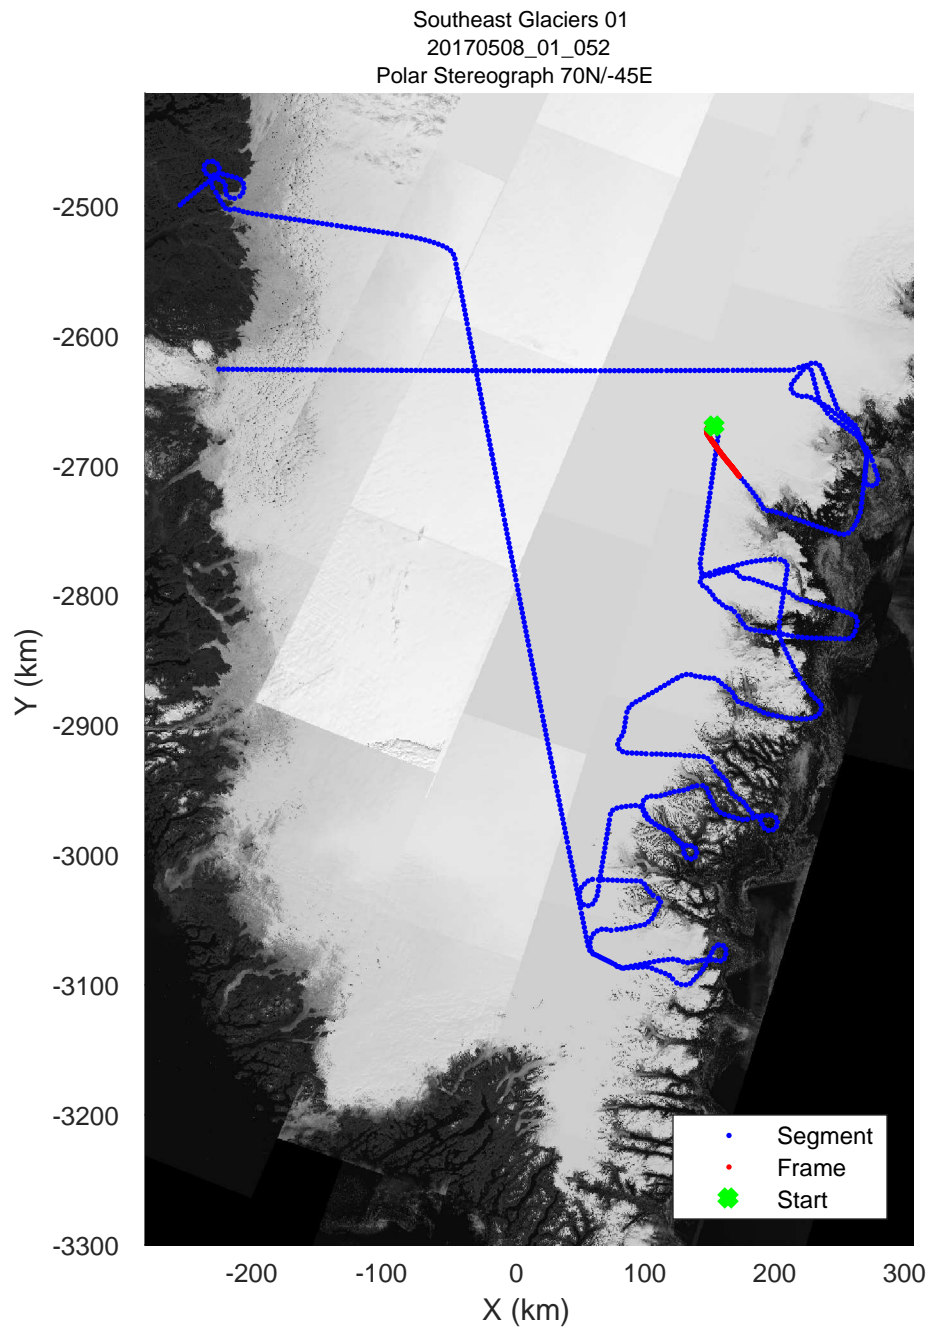

rds 2017_Greenland_P3: "Southeast Glaciers 01" 20170508_01_050: 15:37:03.9 to 15:43:08.9 GPS

rds 2017_Greenland_P3: "Southeast Glaciers 01" 20170508_01_051: 15:43:09.1 to 15:49:48.4 GPS

rds 2017_Greenland_P3: "Southeast Glaciers 01" 20170508_01_051: 15:43:09.1 to 15:49:48.4 GPS