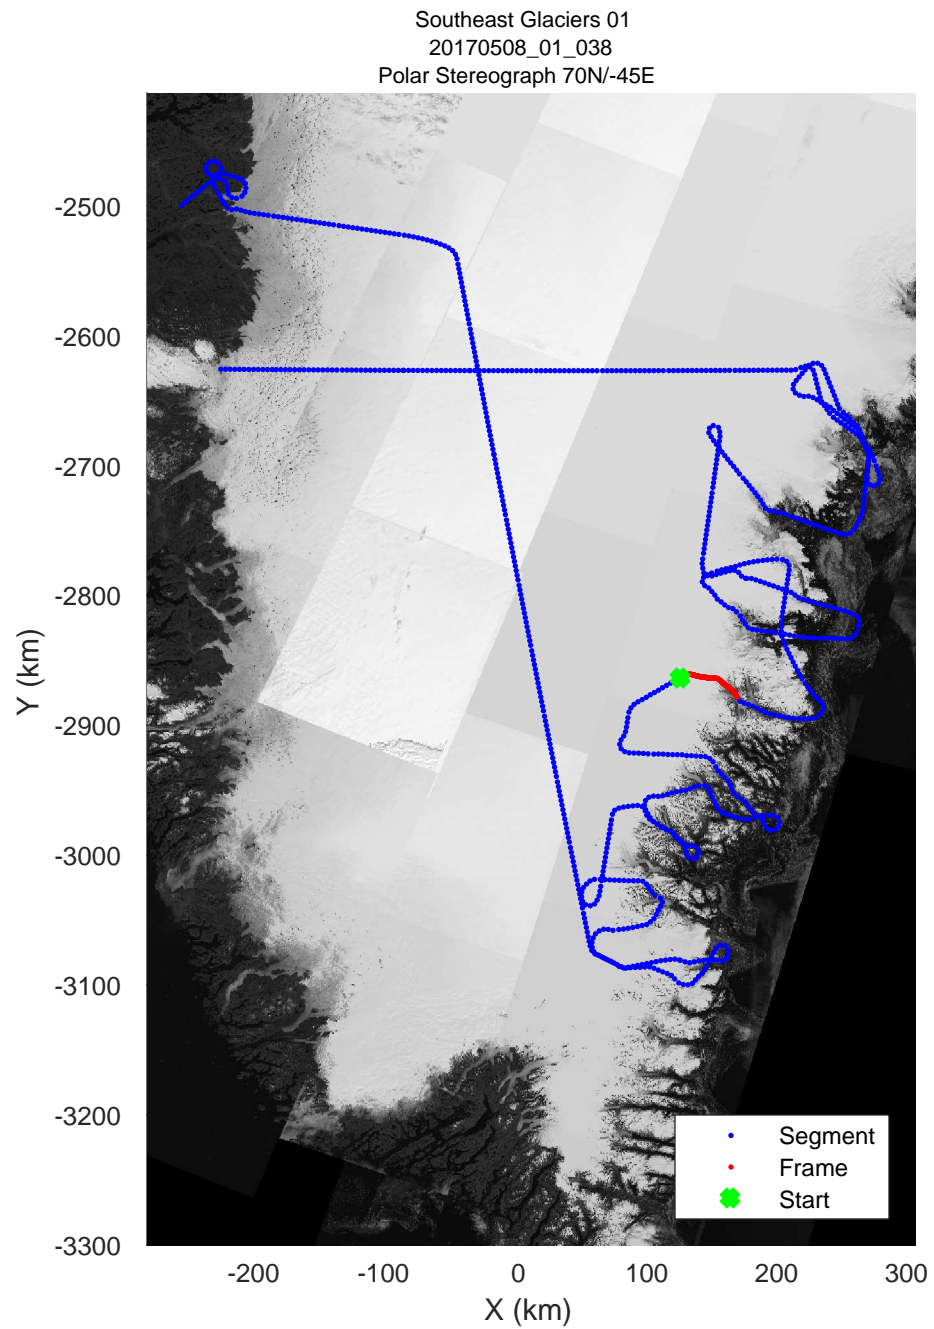

rds 2017_Greenland_P3: "Southeast Glaciers 01" 20170508_01_036: 14:07:11.1 to 14:13:17.1 GPS

rds 2017_Greenland_P3: "Southeast Glaciers 01" 20170508_01_037: 14:13:17.3 to 14:19:12.5 GPS

rds 2017_Greenland_P3: "Southeast Glaciers 01" 20170508_01_037: 14:13:17.3 to 14:19:12.5 GPS