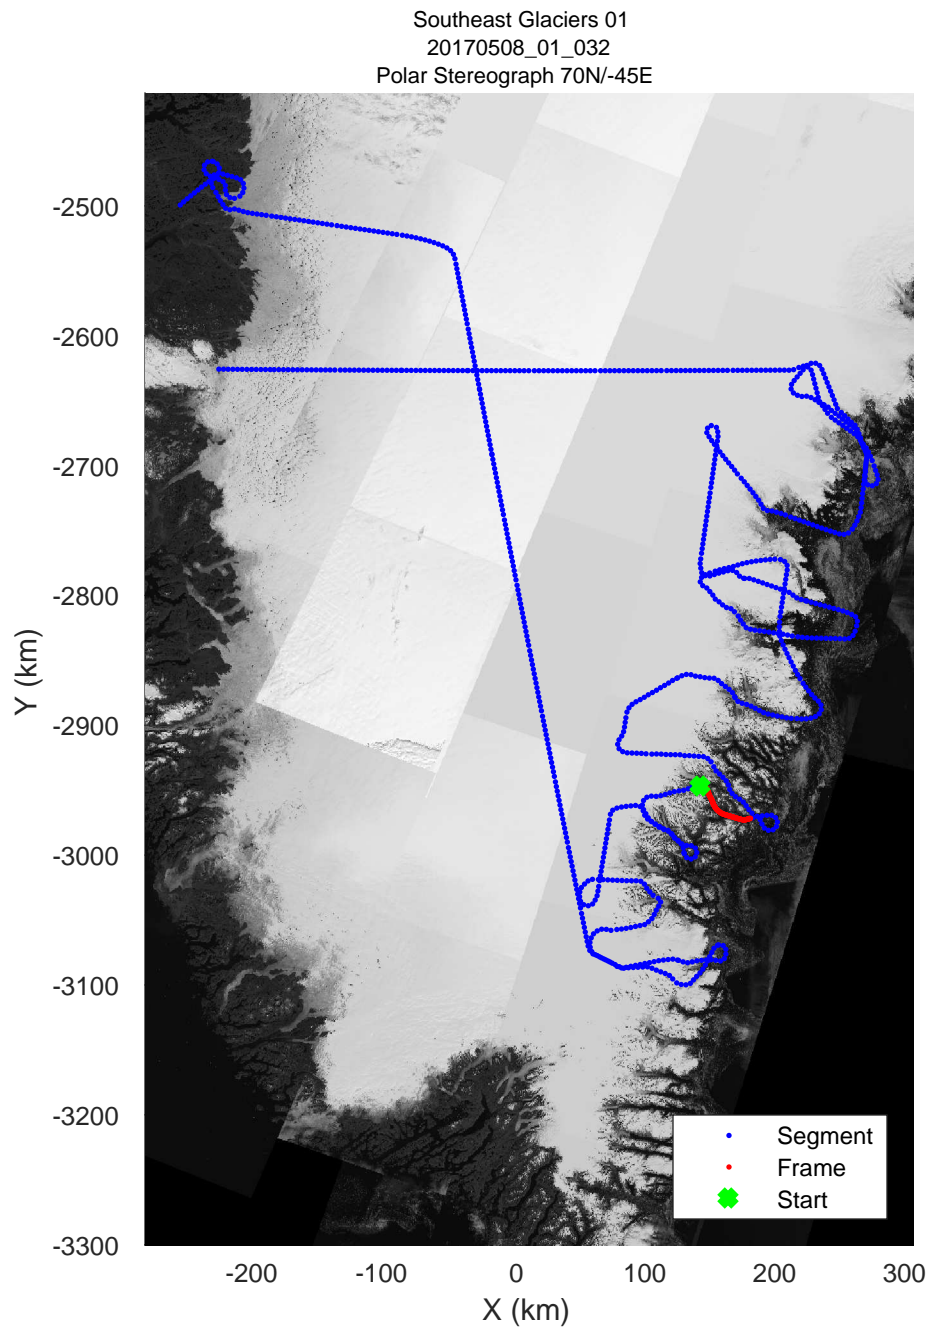

rds 2017_Greenland_P3: "Southeast Glaciers 01" 20170508_01_030: 13:28:17.2 to 13:34:46.4 GPS

rds 2017_Greenland_P3: "Southeast Glaciers 01" 20170508_01_031: 13:34:46.6 to 13:41:29.0 GPS

rds 2017_Greenland_P3: "Southeast Glaciers 01" 20170508_01_031: 13:34:46.6 to 13:41:29.0 GPS