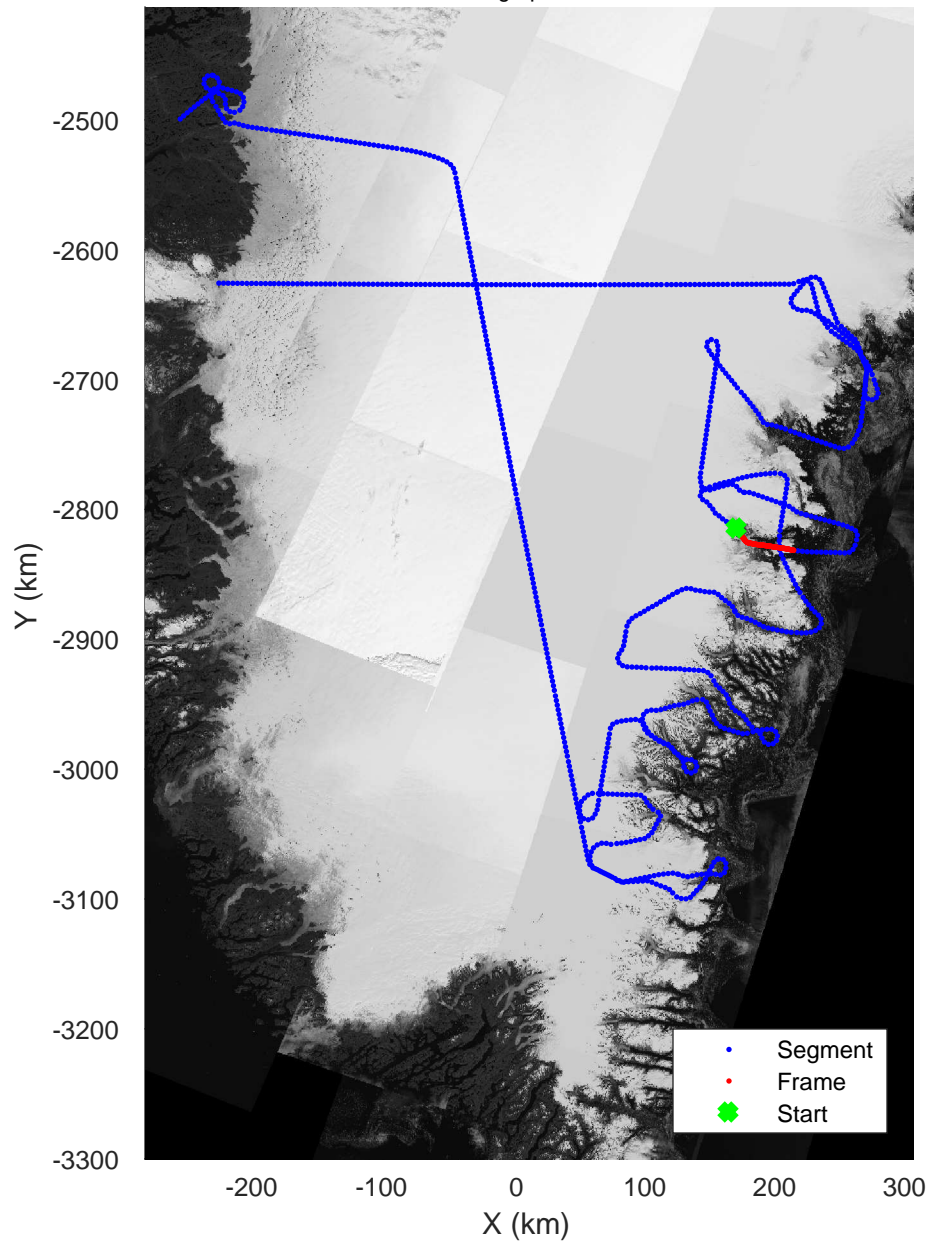

rds 2017_Greenland_P3: "Southeast Glaciers 01" 20170508_01_044: 14:57:54.3 to 15:04:13.8 GPS

rds 2017_Greenland_P3: "Southeast Glaciers 01" 20170508_01_044: 14:57:54.3 to 15:04:13.8 GPS

Southeast Glaciers 01
20170508_01_045
Polar Stereograph 70N/-45E