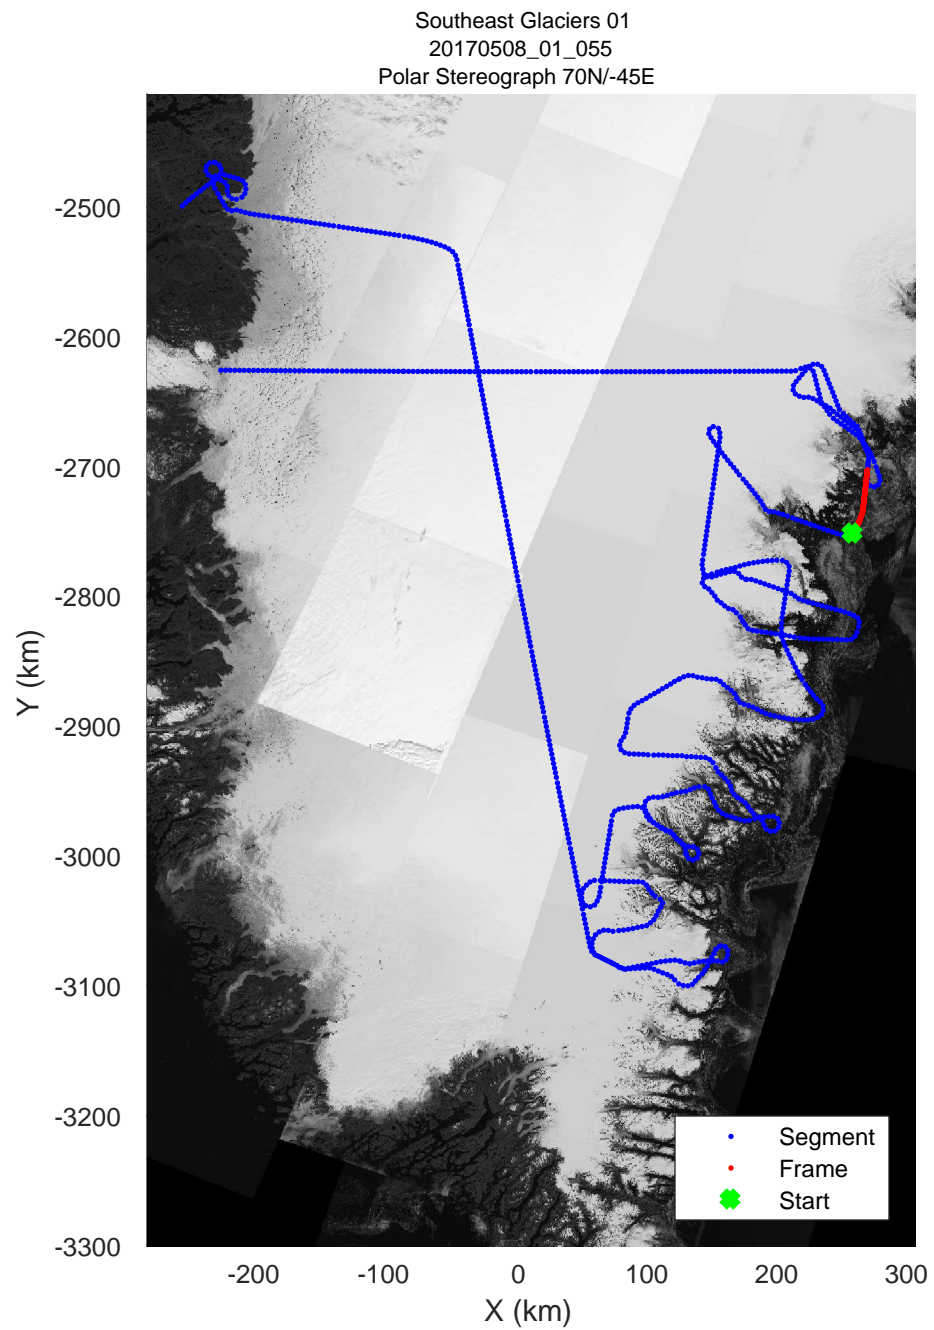

rds 2017_Greenland_P3: "Southeast Glaciers 01" 20170508_01_053: 15:55:60.0 to 16:02:04.0 GPS

rds 2017_Greenland_P3: "Southeast Glaciers 01" 20170508_01_054: 16:02:04.2 to 16:08:19.9 GPS

rds 2017_Greenland_P3: "Southeast Glaciers 01" 20170508_01_054: 16:02:04.2 to 16:08:19.9 GPS