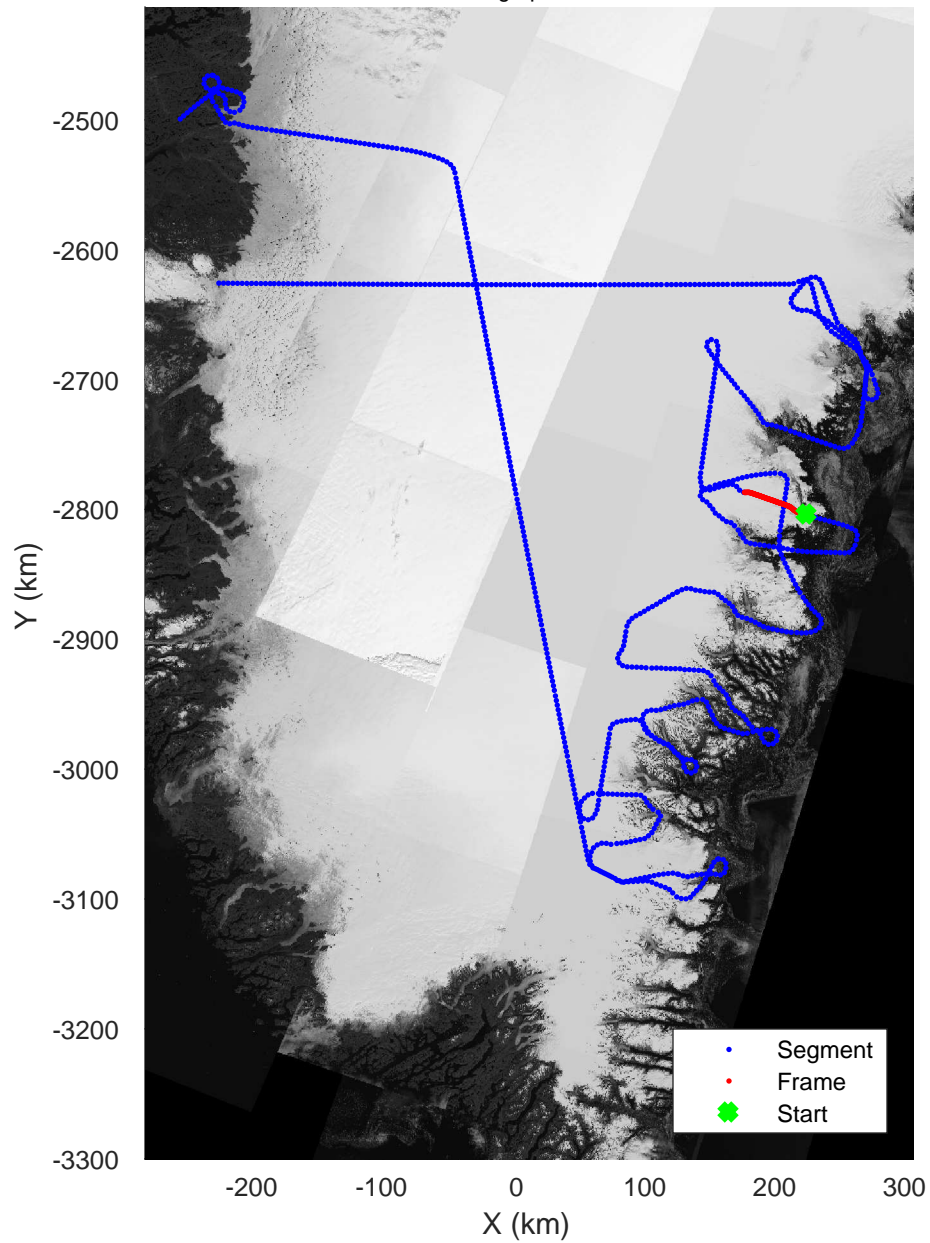

Southeast Glaciers 01
20170508_01_048
Polar Stereograph 70N/-45E