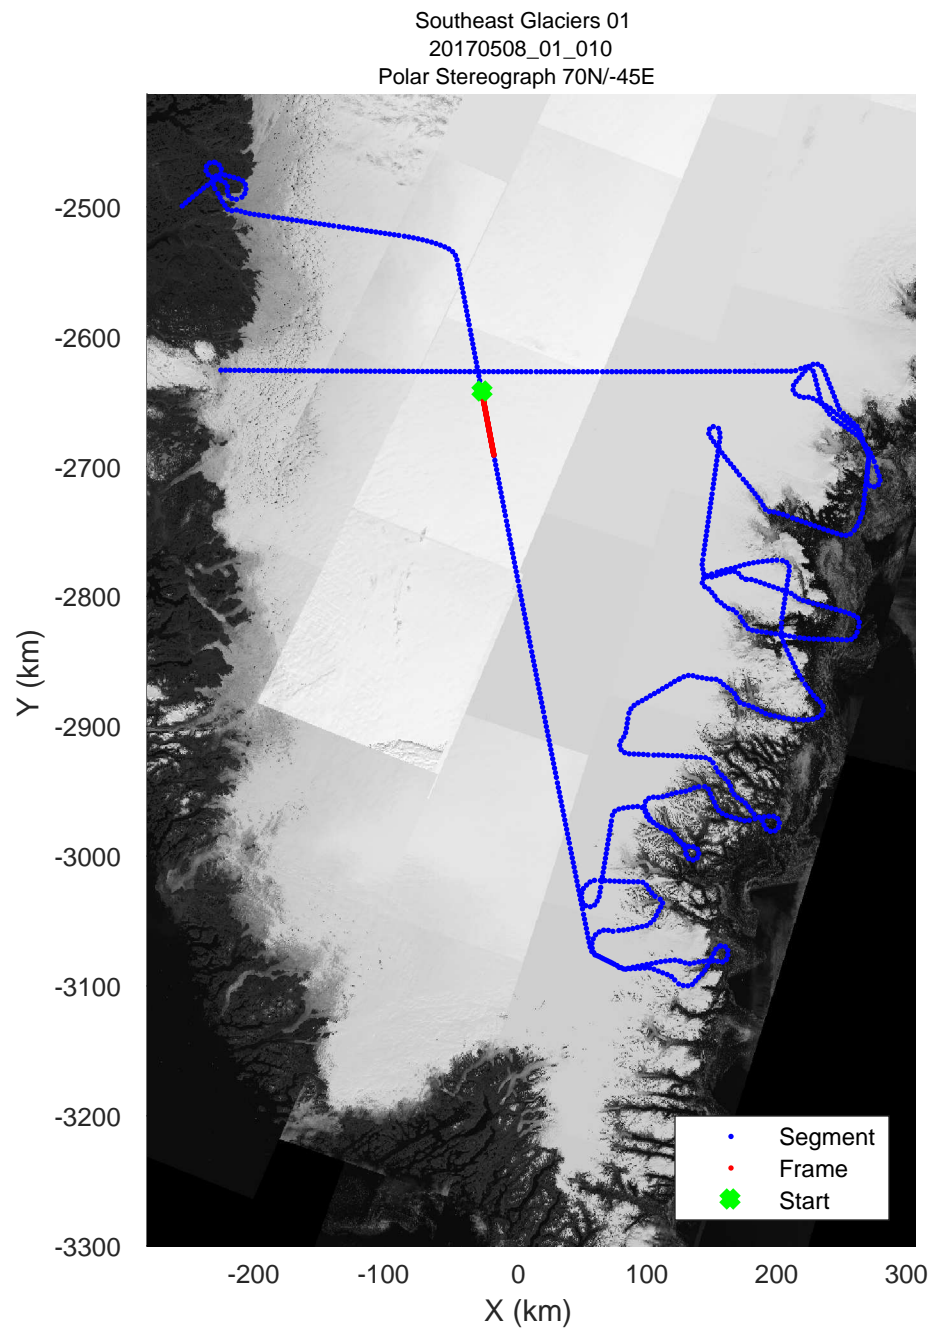

rds 2017_Greenland_P3: "Southeast Glaciers 01" 20170508_01_008: 11:12:15.8 to 11:18:27.5 GPS

rds 2017_Greenland_P3: "Southeast Glaciers 01" 20170508_01_009: 11:18:27.7 to 11:24:32.7 GPS

rds 2017_Greenland_P3: "Southeast Glaciers 01" 20170508_01_009: 11:18:27.7 to 11:24:32.7 GPS