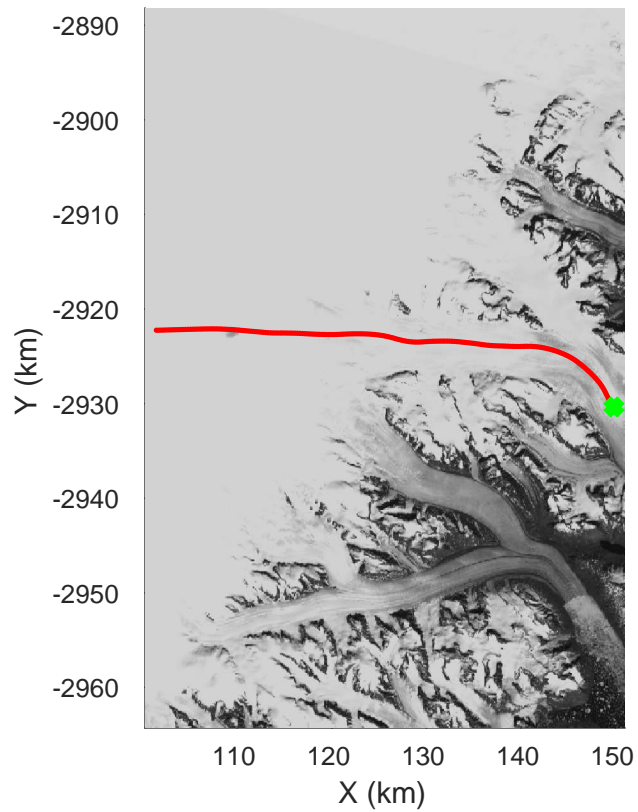

rds 2017_Greenland_P3: "Southeast Glaciers 01" 20170508_01_033: 13:48:04.5 to 13:54:24.1 GPS

rds 2017_Greenland_P3: "Southeast Glaciers 01" 20170508_01_034: 13:54:24.3 to 14:00:55.6 GPS

rds 2017_Greenland_P3: "Southeast Glaciers 01" 20170508_01_034: 13:54:24.3 to 14:00:55.6 GPS