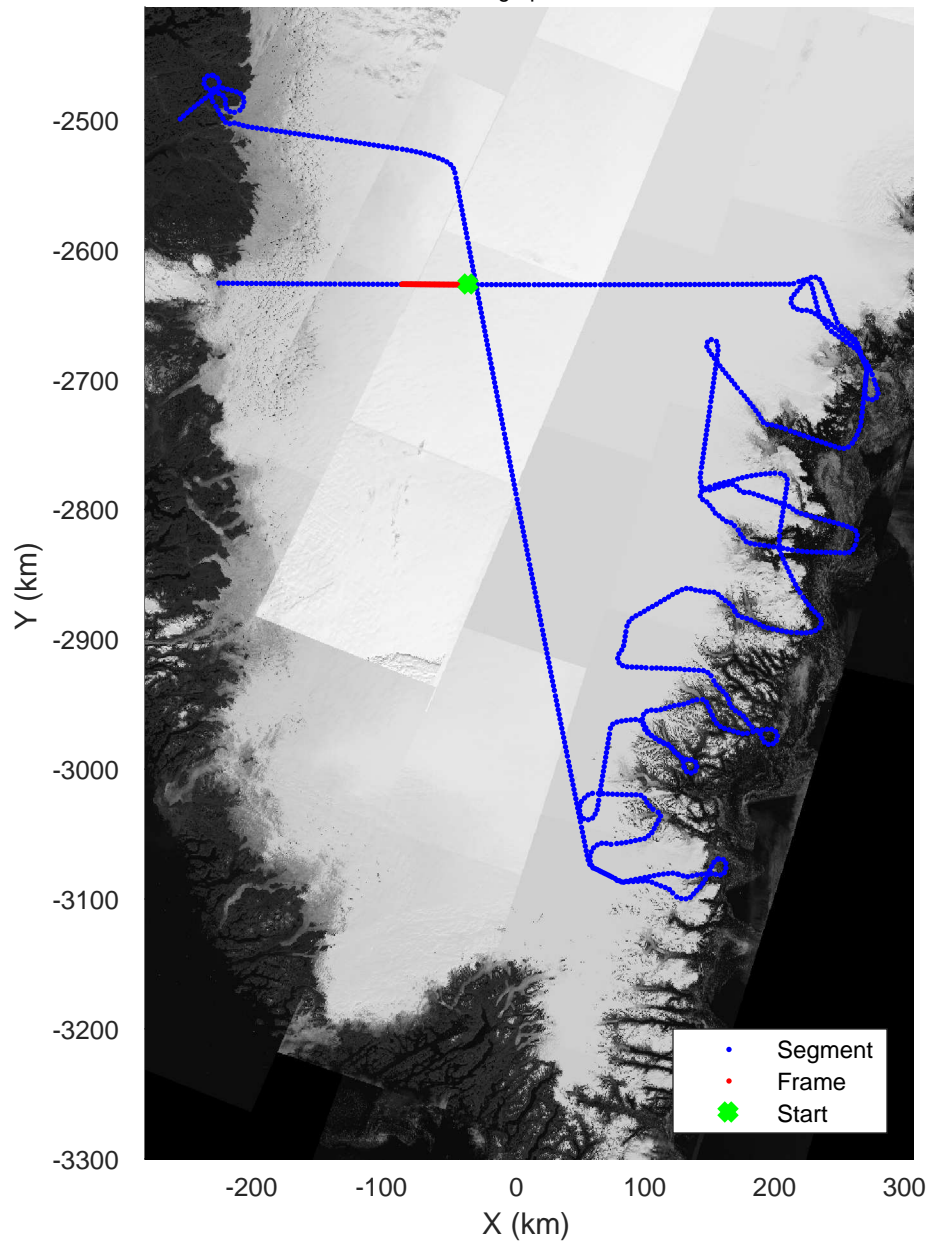

Southeast Glaciers 01
20170508_01_067
Polar Stereograph 70N/-45E

rds 2017_Greenland_P3: "Southeast Glaciers 01" 20170508_01_067: 17:24:46.1 to 17:31:09.3 GPS

rds 2017_Greenland_P3: "Southeast Glaciers 01" 20170508_01_067: 17:24:46.1 to 17:31:09.3 GPS

Southeast Glaciers 01
20170508_01_068
Polar Stereograph 70N/-45E

rds 2017_Greenland_P3: "Southeast Glaciers 01" 20170508_01_068: 17:31:09.6 to 17:37:35.3 GPS

rds 2017_Greenland_P3: "Southeast Glaciers 01" 20170508_01_068: 17:31:09.6 to 17:37:35.3 GPS