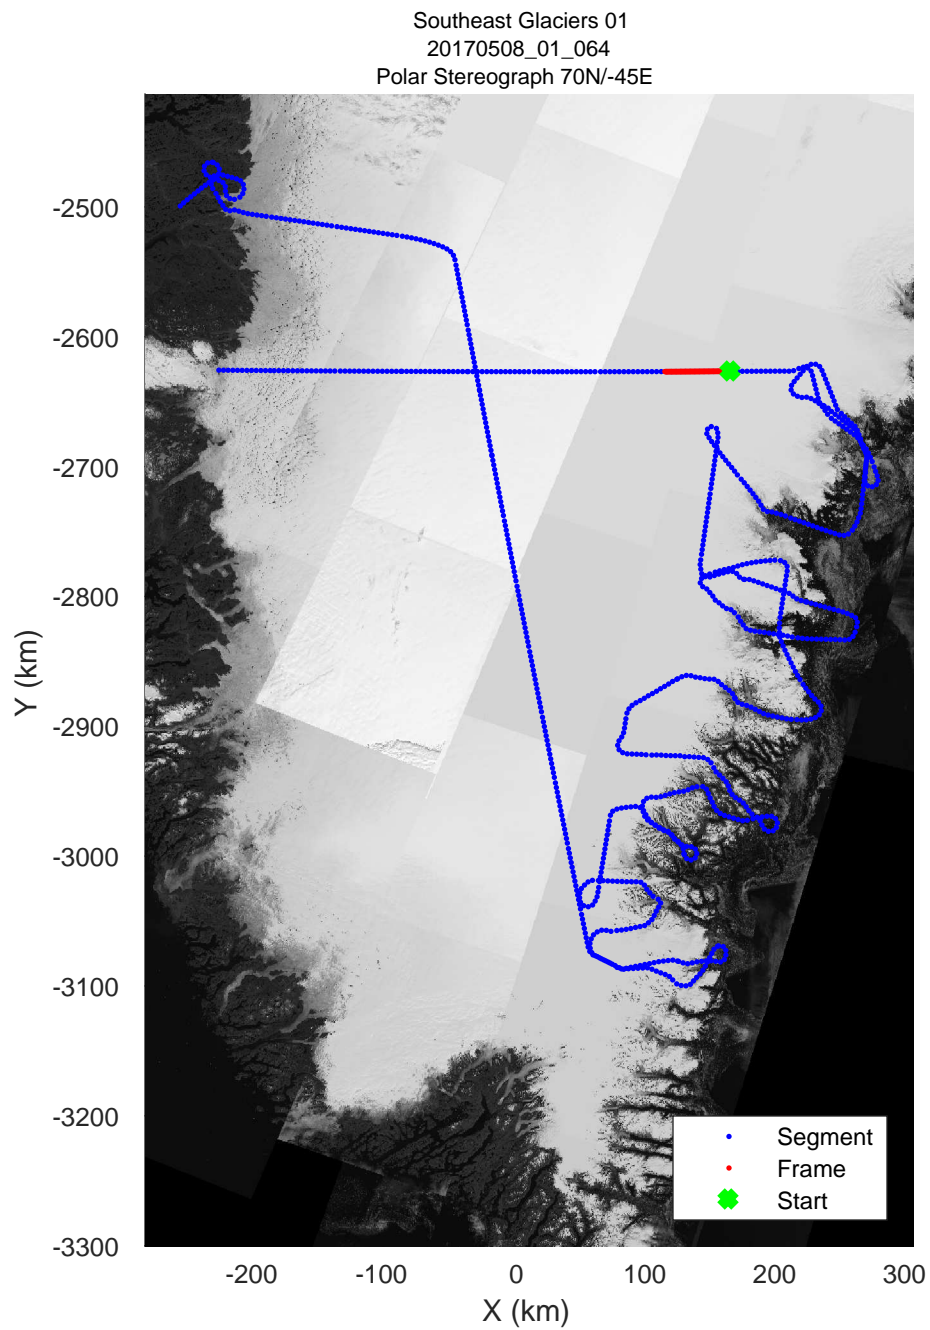

rds 2017_Greenland_P3: "Southeast Glaciers 01" 20170508_01_062: 16:53:38.4 to 16:59:54.3 GPS

rds 2017_Greenland_P3: "Southeast Glaciers 01" 20170508_01_063: 16:59:54.6 to 17:05:57.2 GPS

rds 2017_Greenland_P3: "Southeast Glaciers 01" 20170508_01_063: 16:59:54.6 to 17:05:57.2 GPS