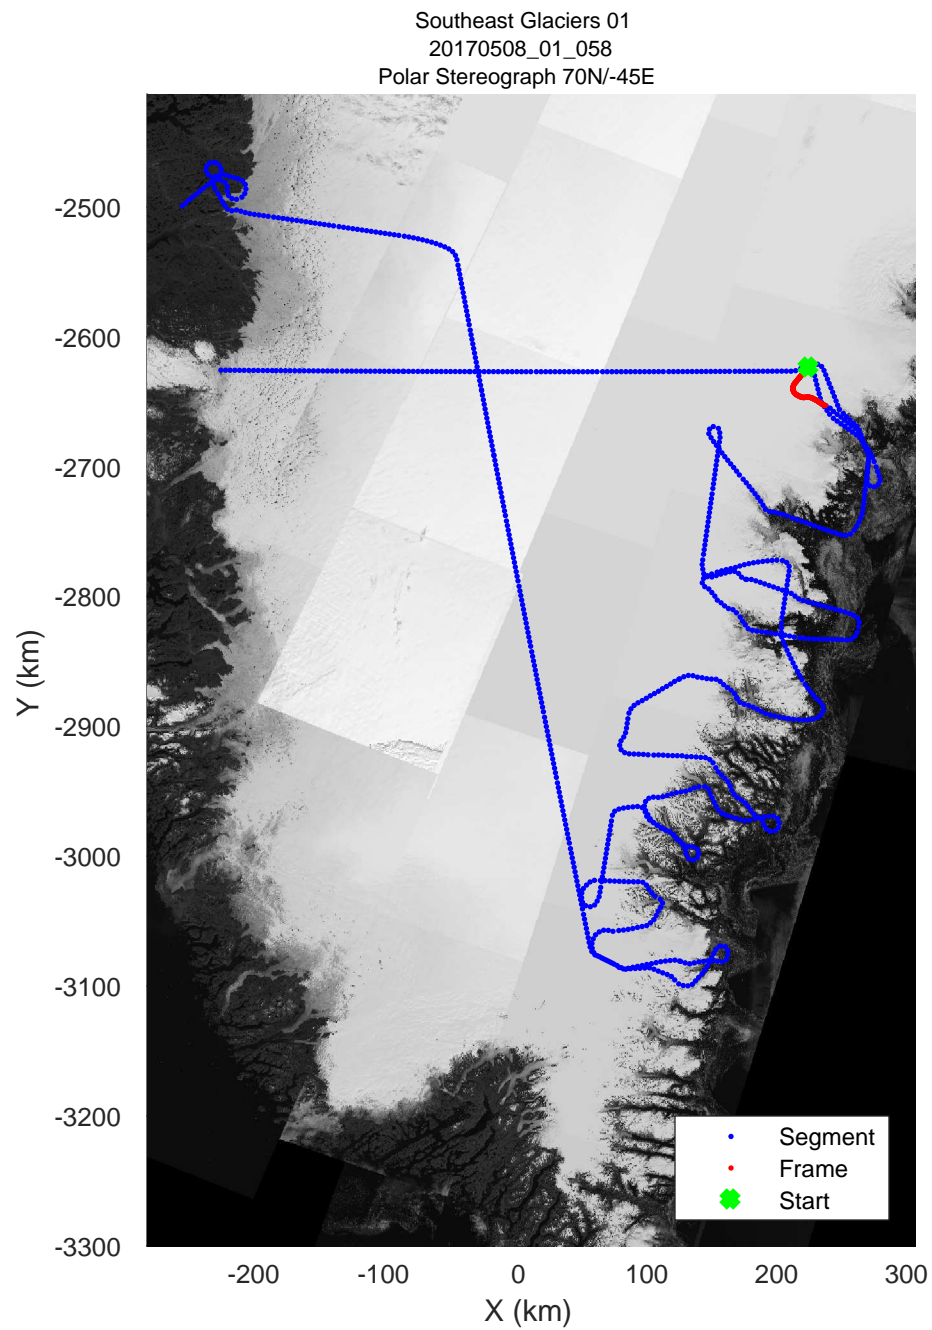

rds 2017_Greenland_P3: "Southeast Glaciers 01" 20170508_01_056: 16:14:41.9 to 16:21:10.4 GPS

rds 2017_Greenland_P3: "Southeast Glaciers 01" 20170508_01_057: 16:21:10.7 to 16:27:43.5 GPS

rds 2017_Greenland_P3: "Southeast Glaciers 01" 20170508_01_057: 16:21:10.7 to 16:27:43.5 GPS