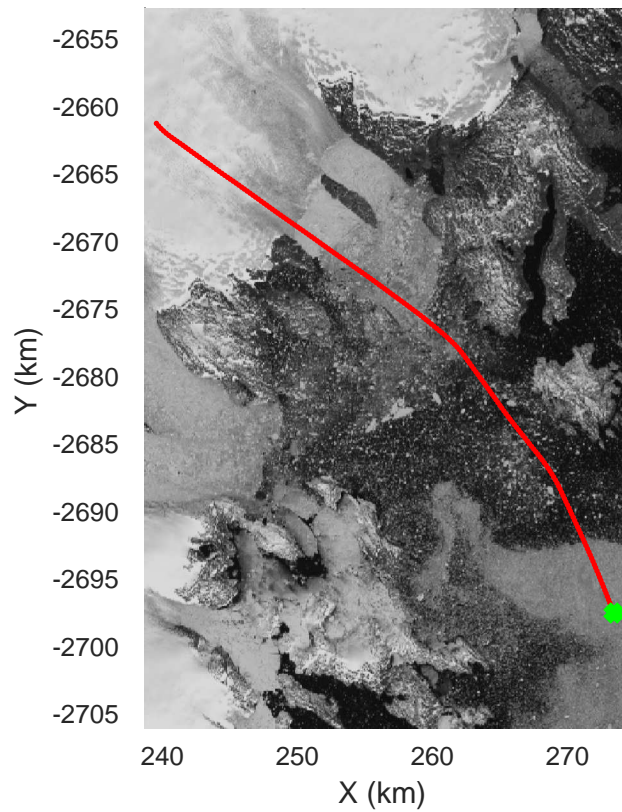

rds 2017_Greenland_P3: "Southeast Glaciers 01" 20170508_01_059: 16:34:03.8 to 16:40:28.6 GPS

rds 2017_Greenland_P3: "Southeast Glaciers 01" 20170508_01_060: 16:40:28.8 to 16:47:09.7 GPS

rds 2017_Greenland_P3: "Southeast Glaciers 01" 20170508_01_060: 16:40:28.8 to 16:47:09.7 GPS