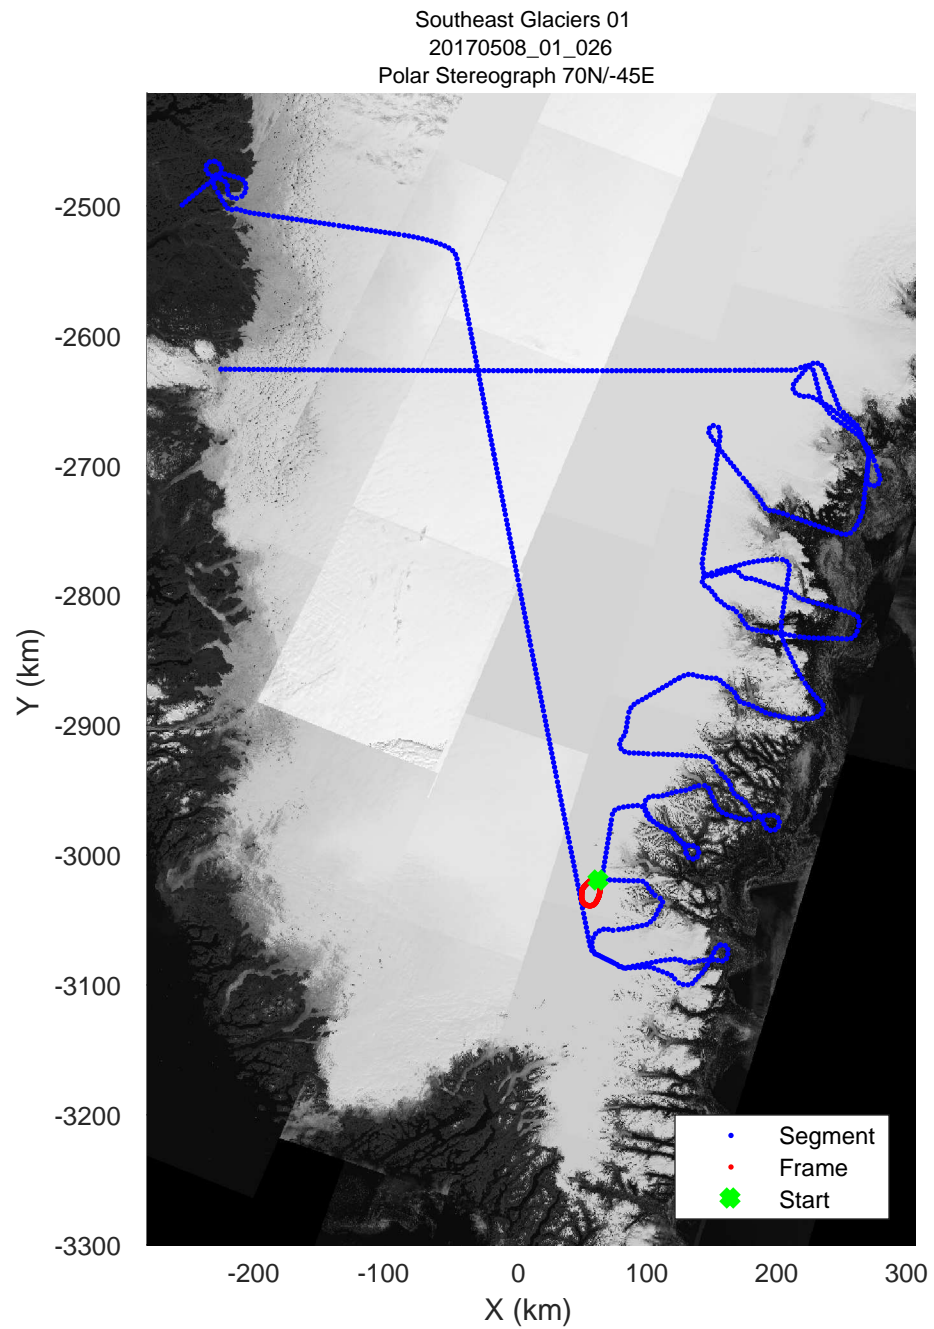

rds 2017_Greenland_P3: "Southeast Glaciers 01" 20170508_01_024: 12:49:27.0 to 12:56:03.5 GPS

rds 2017_Greenland_P3: "Southeast Glaciers 01" 20170508_01_025: 12:56:03.8 to 13:02:57.6 GPS

rds 2017_Greenland_P3: "Southeast Glaciers 01" 20170508_01_025: 12:56:03.8 to 13:02:57.6 GPS