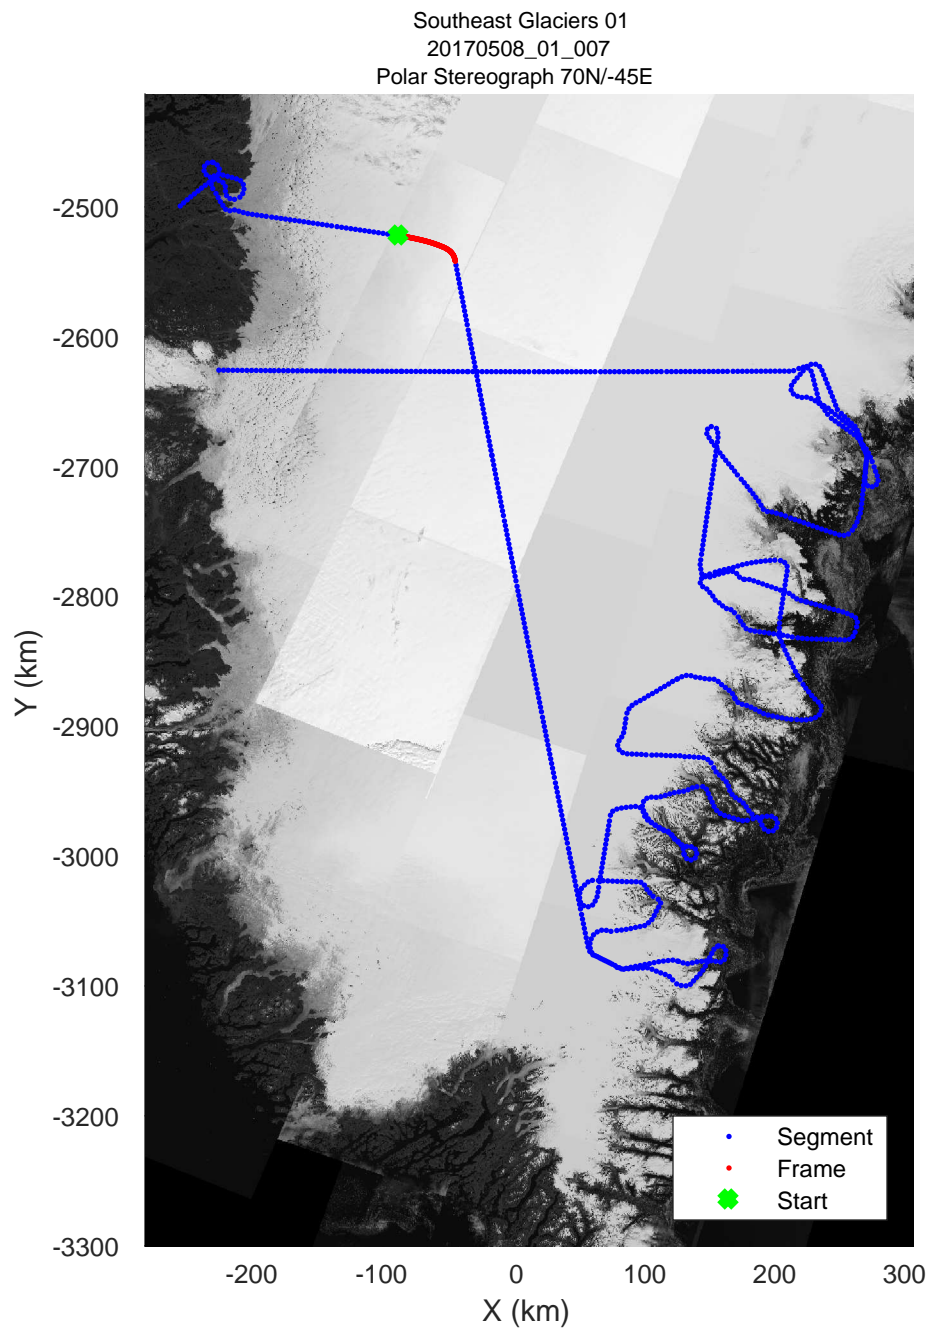

rds 2017_Greenland_P3: "Southeast Glaciers 01" 20170508_01_005: 10:53:55.4 to 11:00:07.7 GPS

rds 2017_Greenland_P3: "Southeast Glaciers 01" 20170508_01_006: 11:00:07.9 to 11:06:07.5 GPS

rds 2017_Greenland_P3: "Southeast Glaciers 01" 20170508_01_006: 11:00:07.9 to 11:06:07.5 GPS