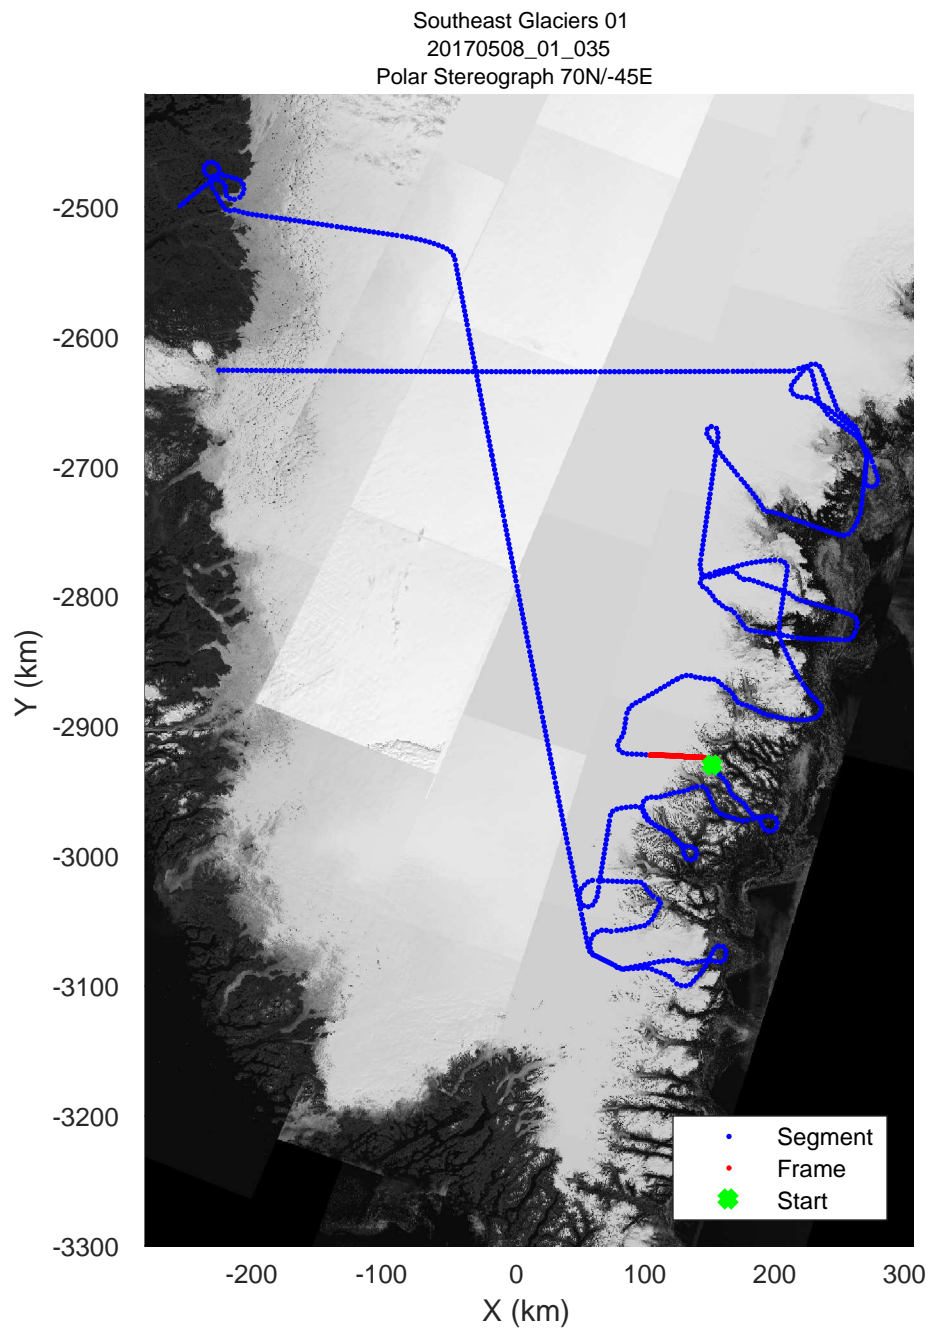

rds 2017_Greenland_P3: "Southeast Glaciers 01" 20170508_01_033: 13:48:04.5 to 13:54:24.1 GPS

rds 2017_Greenland_P3: "Southeast Glaciers 01" 20170508_01_034: 13:54:24.3 to 14:00:55.6 GPS

rds 2017_Greenland_P3: "Southeast Glaciers 01" 20170508_01_034: 13:54:24.3 to 14:00:55.6 GPS