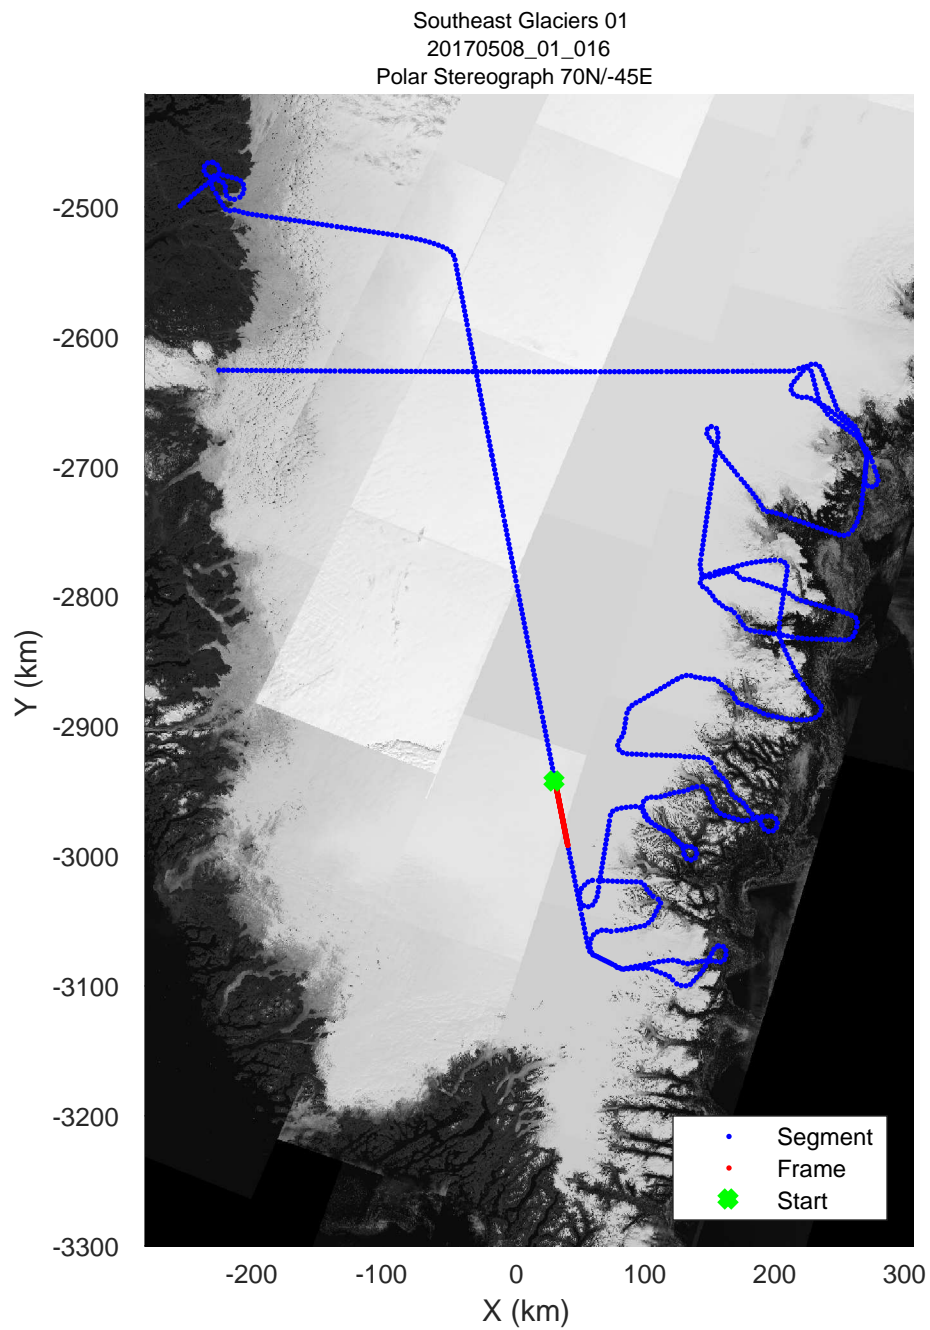

rds 2017_Greenland_P3: "Southeast Glaciers 01" 20170508_01_014: 11:48:29.8 to 11:54:19.7 GPS

rds 2017_Greenland_P3: "Southeast Glaciers 01" 20170508_01_015: 11:54:19.9 to 12:00:10.2 GPS

rds 2017_Greenland_P3: "Southeast Glaciers 01" 20170508_01_015: 11:54:19.9 to 12:00:10.2 GPS