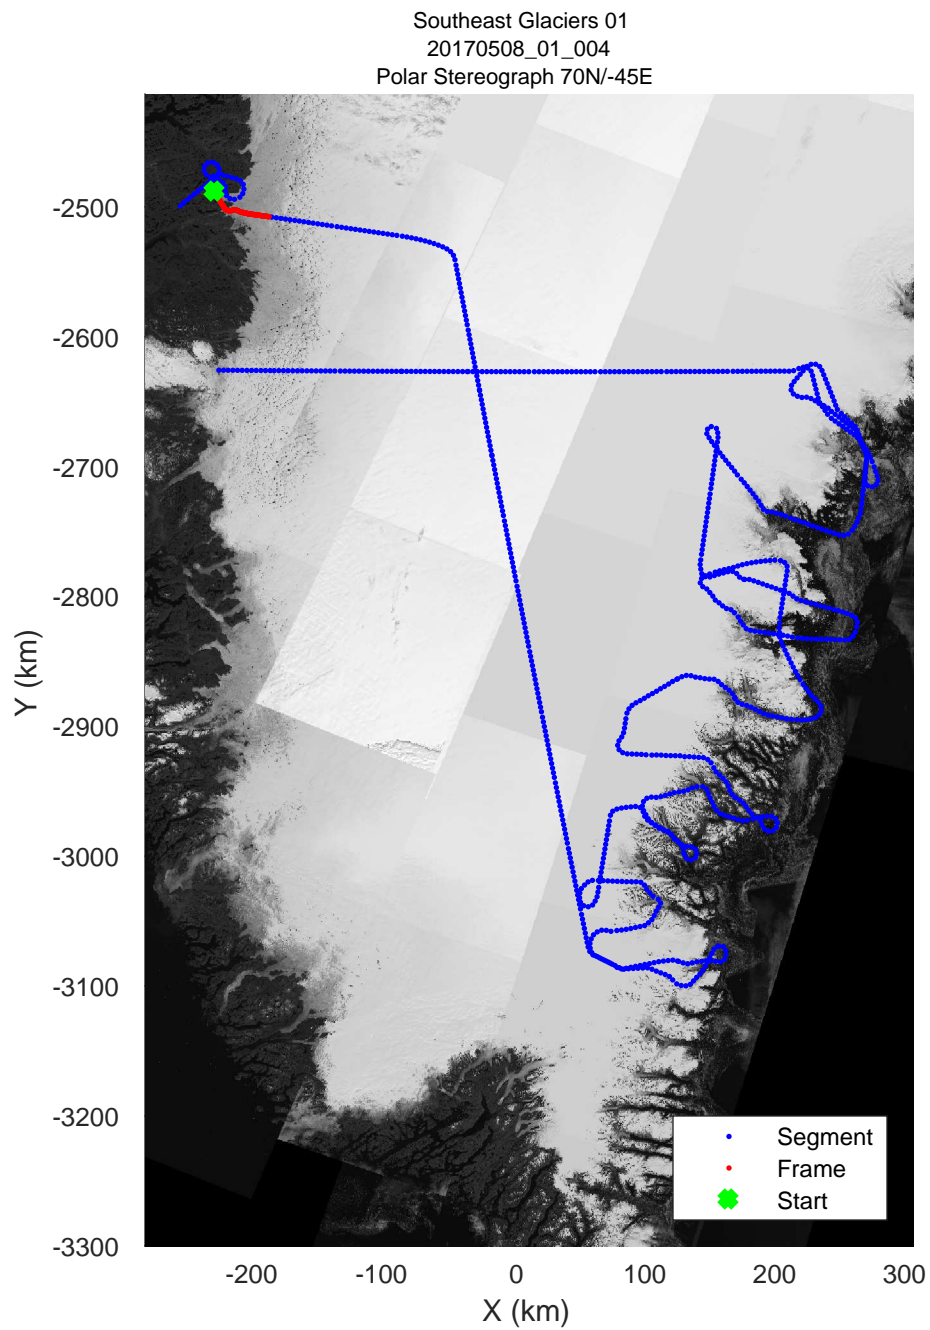

rds 2017_Greenland_P3: "Southeast Glaciers 01" 20170508_01_002: 10:33:51.1 to 10:40:30.8 GPS

rds 2017_Greenland_P3: "Southeast Glaciers 01" 20170508_01_003: 10:40:31.1 to 10:47:15.0 GPS

rds 2017_Greenland_P3: "Southeast Glaciers 01" 20170508_01_003: 10:40:31.1 to 10:47:15.0 GPS