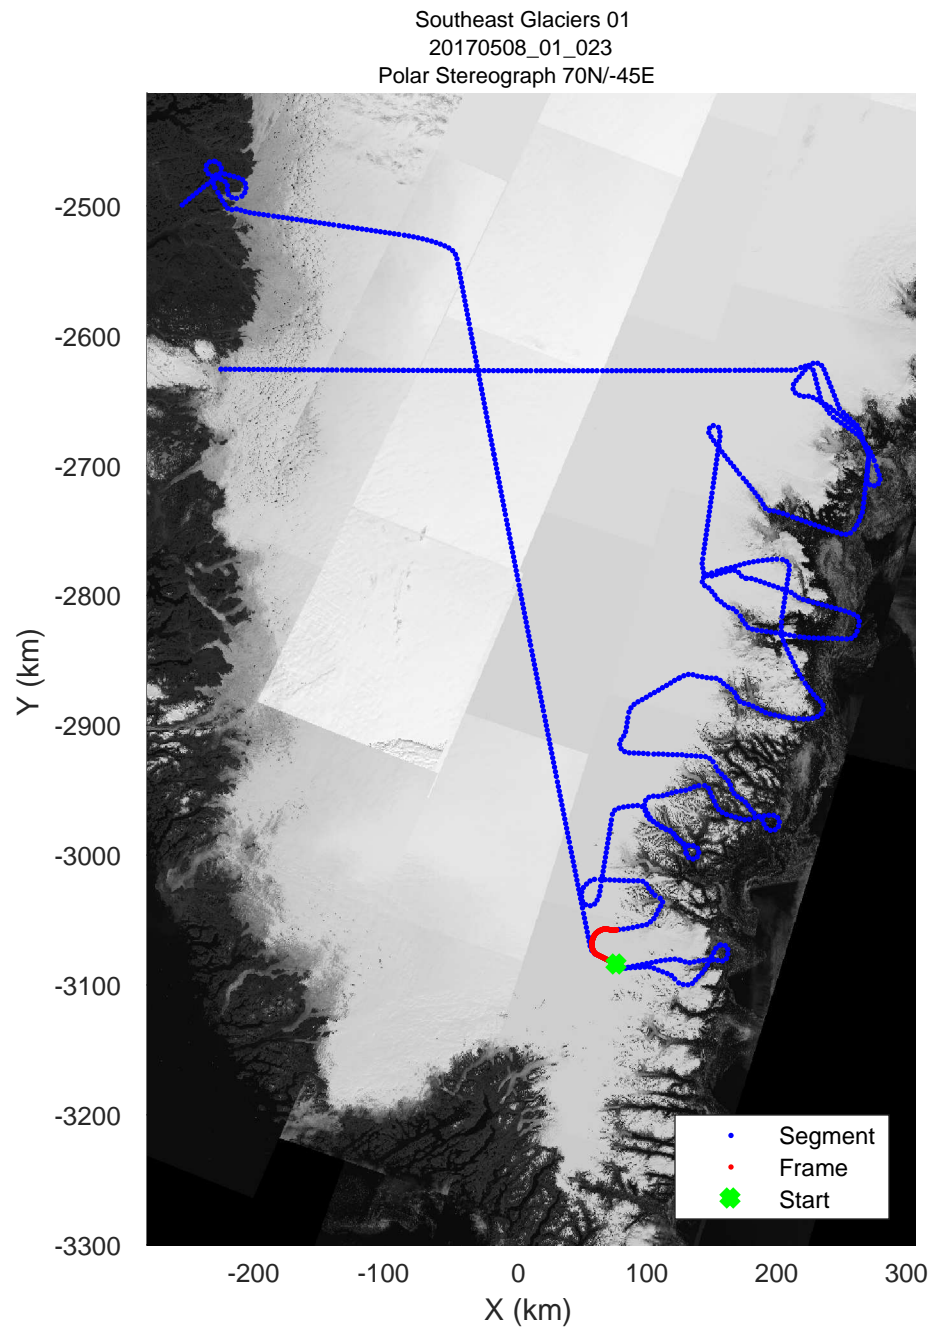

rds 2017_Greenland_P3: "Southeast Glaciers 01" 20170508_01_021: 12:30:34.4 to 12:37:22.9 GPS

rds 2017_Greenland_P3: "Southeast Glaciers 01" 20170508_01_022: 12:37:23.2 to 12:43:25.8 GPS

rds 2017_Greenland_P3: "Southeast Glaciers 01" 20170508_01_022: 12:37:23.2 to 12:43:25.8 GPS