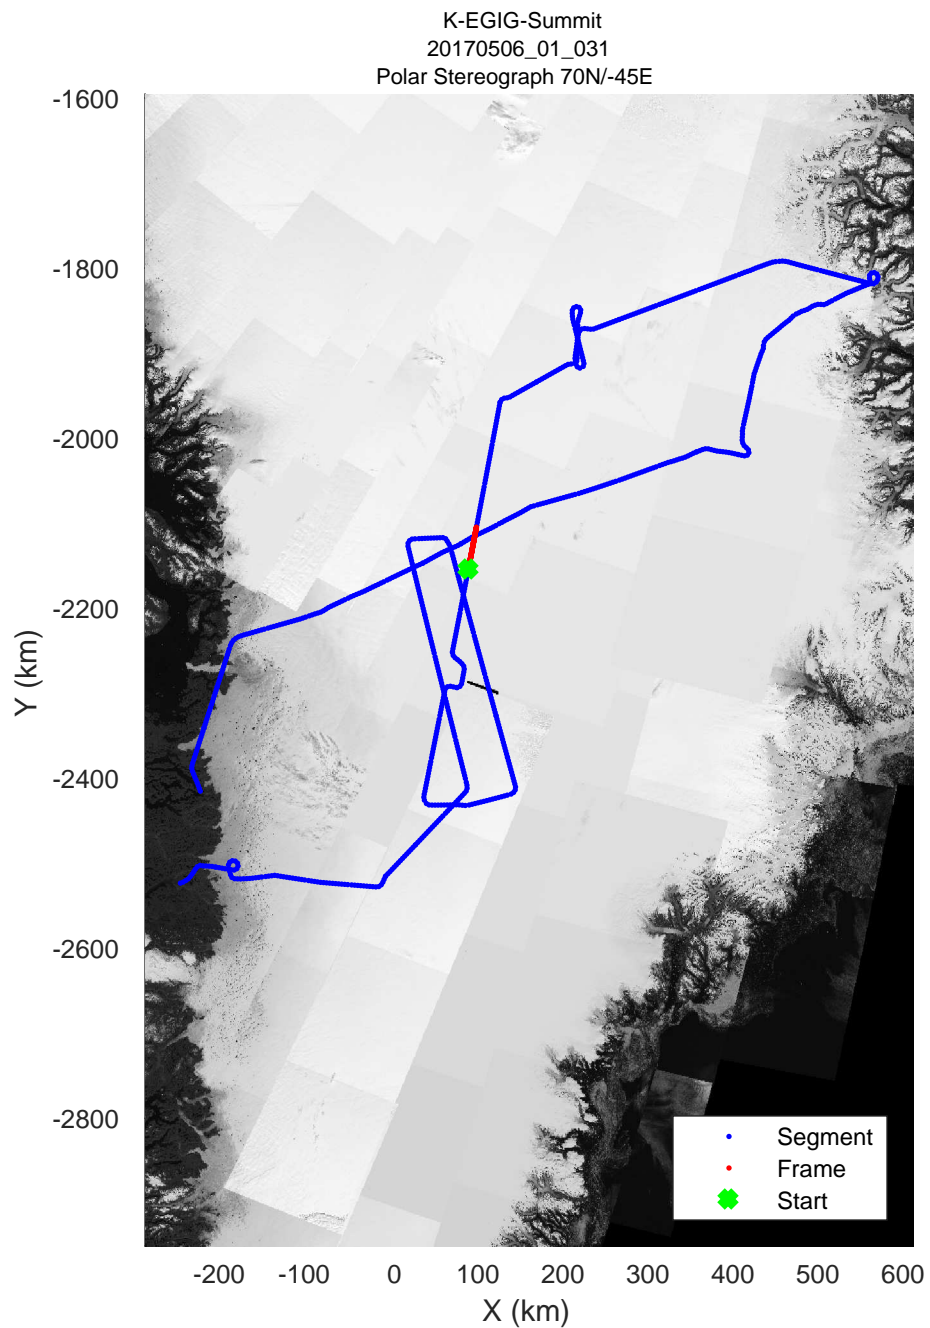

rds 2017\_Greenland\_P3: "K-EGIG-Summit" 20170506\_01\_029: 13:14:49.6 to 13:21:02.8 GPS

rds 2017\_Greenland\_P3: "K-EGIG-Summit" 20170506\_01\_030: 13:21:03.1 to 13:27:12.2 GPS

rds 2017\_Greenland\_P3: "K-EGIG-Summit" 20170506\_01\_030: 13:21:03.1 to 13:27:12.2 GPS