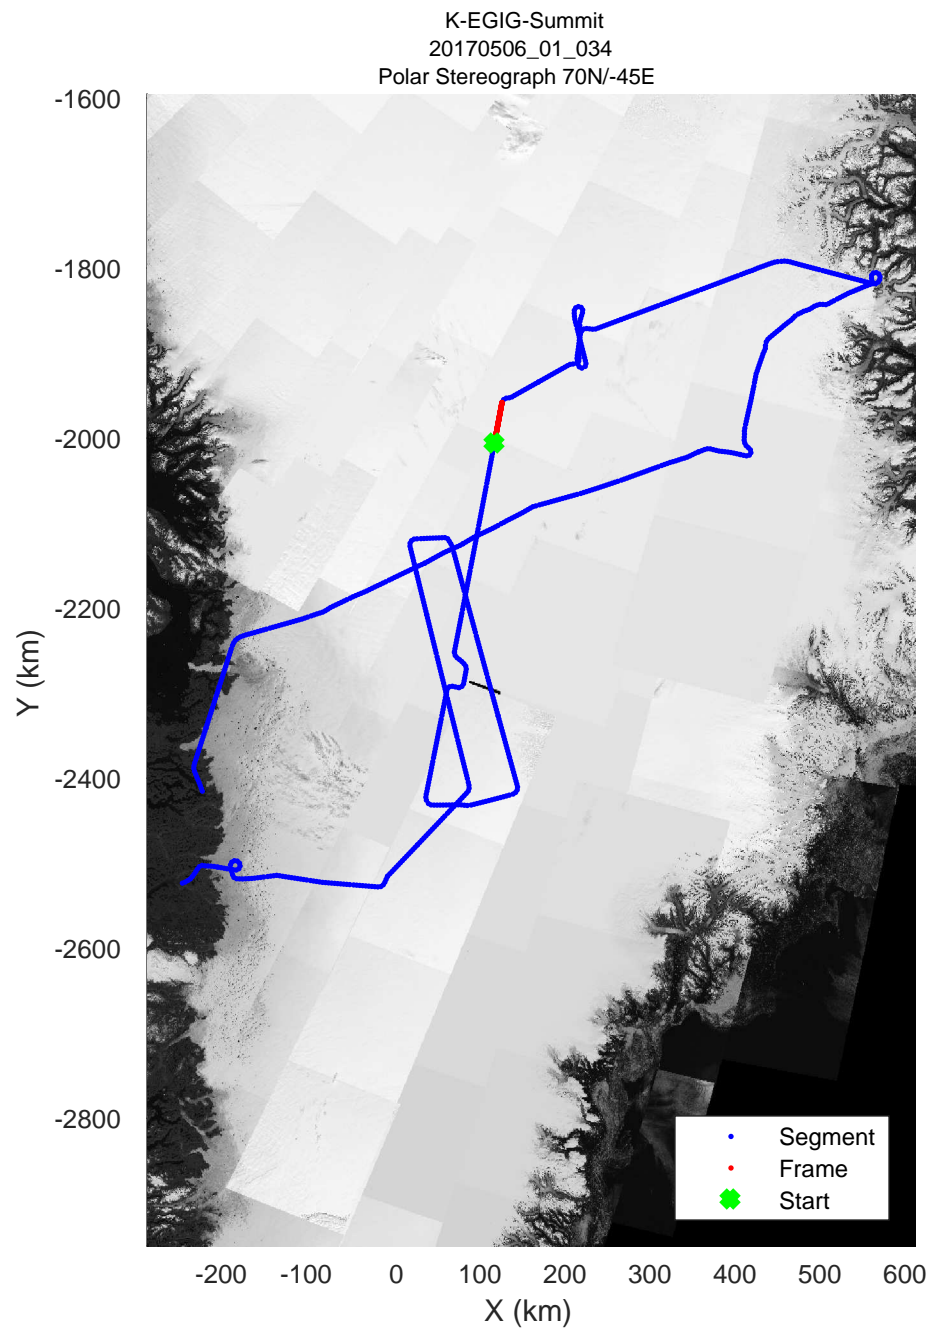

rds 2017\_Greenland\_P3: "K-EGIG-Summit" 20170506\_01\_032: 13:33:20.9 to 13:39:27.7 GPS

rds 2017\_Greenland\_P3: "K-EGIG-Summit" 20170506\_01\_033: 13:39:27.9 to 13:45:31.4 GPS

rds 2017\_Greenland\_P3: "K-EGIG-Summit" 20170506\_01\_033: 13:39:27.9 to 13:45:31.4 GPS