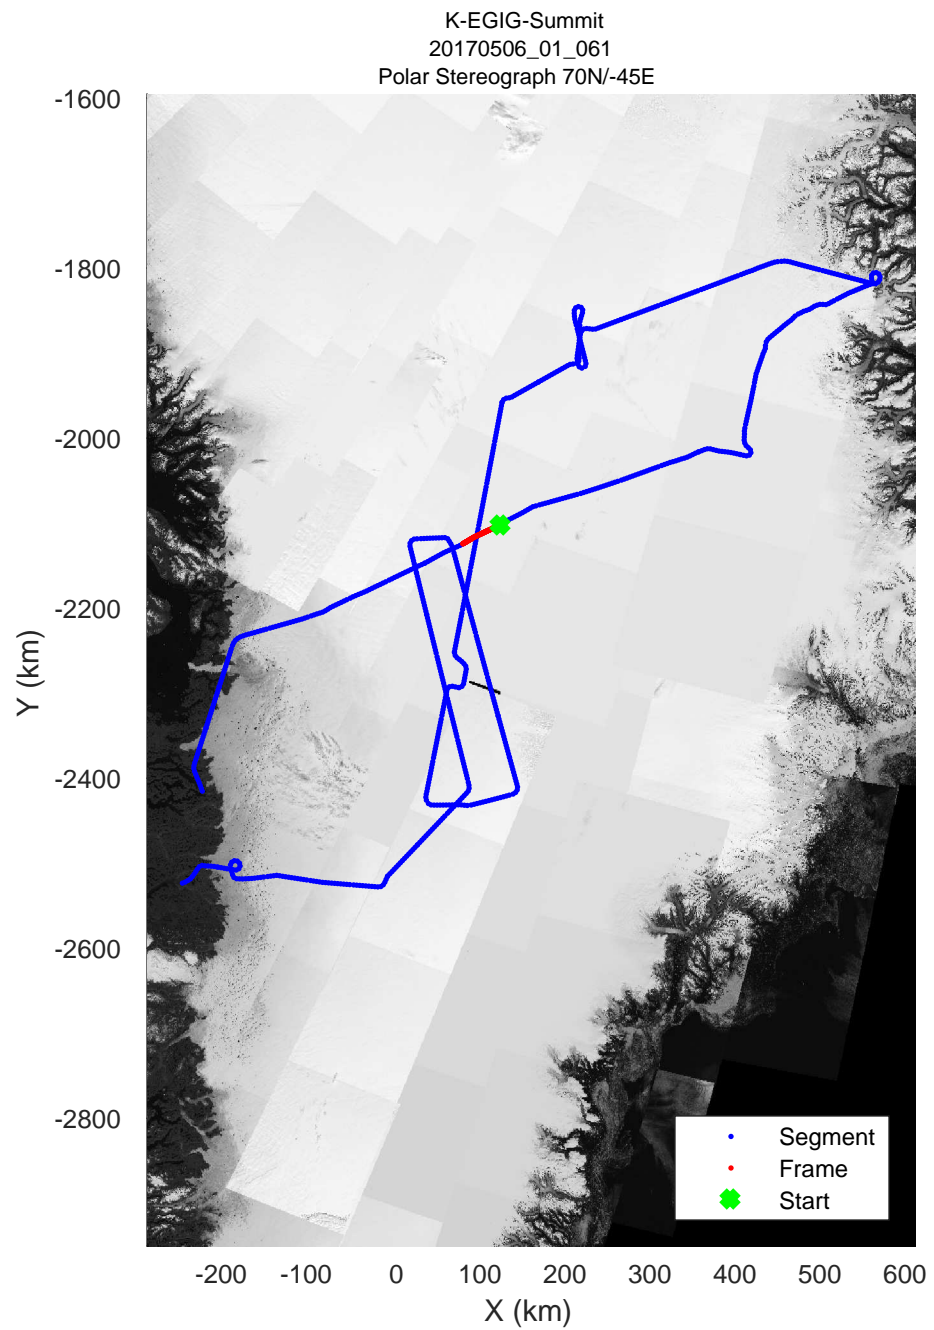

rds 2017\_Greenland\_P3: "K-EGIG-Summit" 20170506\_01\_059: 16:21:31.2 to 16:27:55.2 GPS

rds 2017\_Greenland\_P3: "K-EGIG-Summit" 20170506\_01\_060: 16:27:55.5 to 16:34:19.8 GPS

rds 2017\_Greenland\_P3: "K-EGIG-Summit" 20170506\_01\_060: 16:27:55.5 to 16:34:19.8 GPS