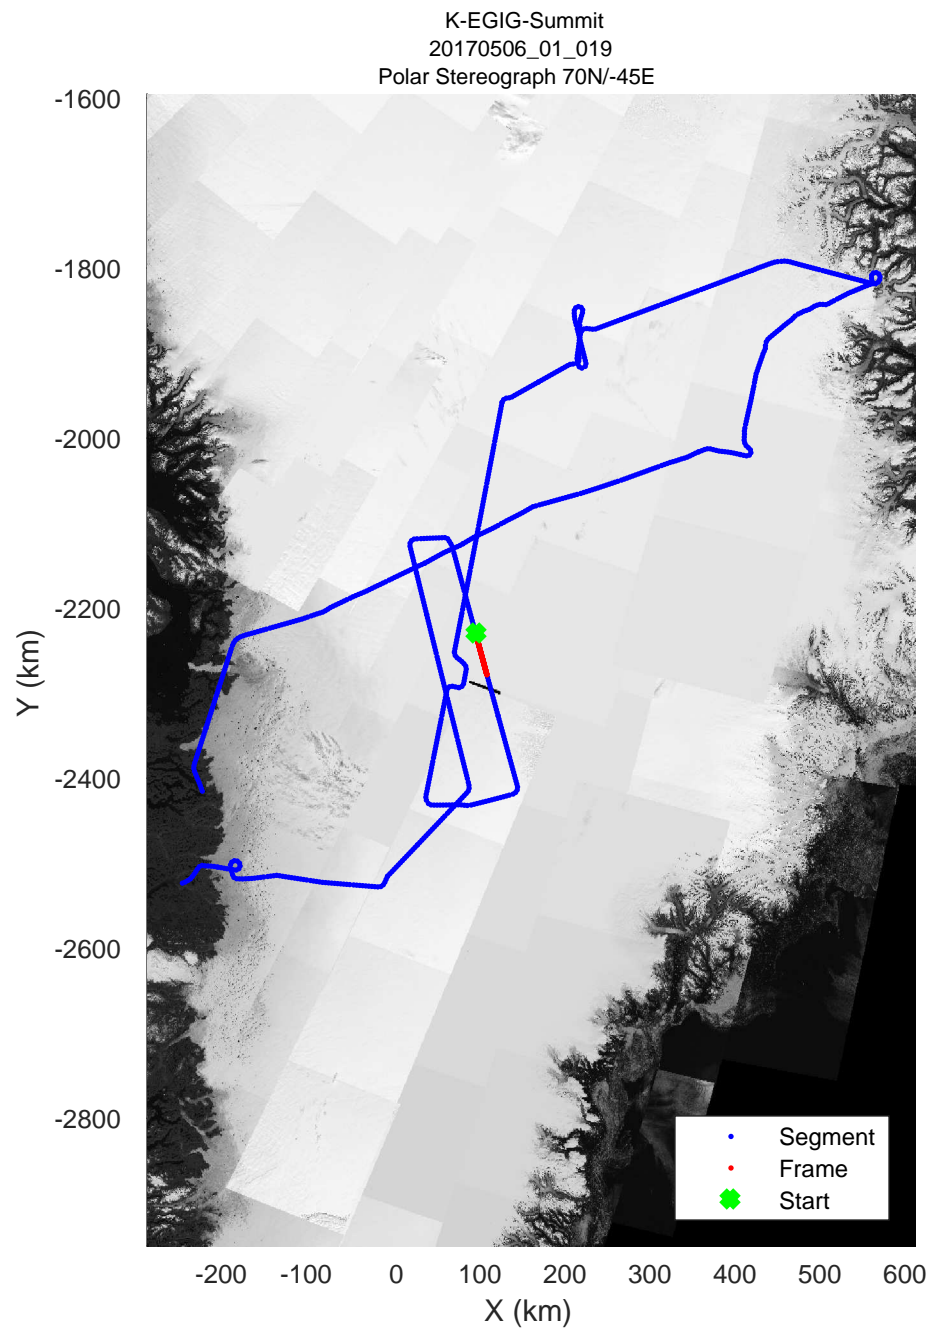

rds 2017\_Greenland\_P3: "K-EGIG-Summit" 20170506\_01\_017: 12:00:18.9 to 12:06:38.7 GPS

rds 2017\_Greenland\_P3: "K-EGIG-Summit" 20170506\_01\_018: 12:06:39.0 to 12:12:48.2 GPS

rds 2017\_Greenland\_P3: "K-EGIG-Summit" 20170506\_01\_018: 12:06:39.0 to 12:12:48.2 GPS