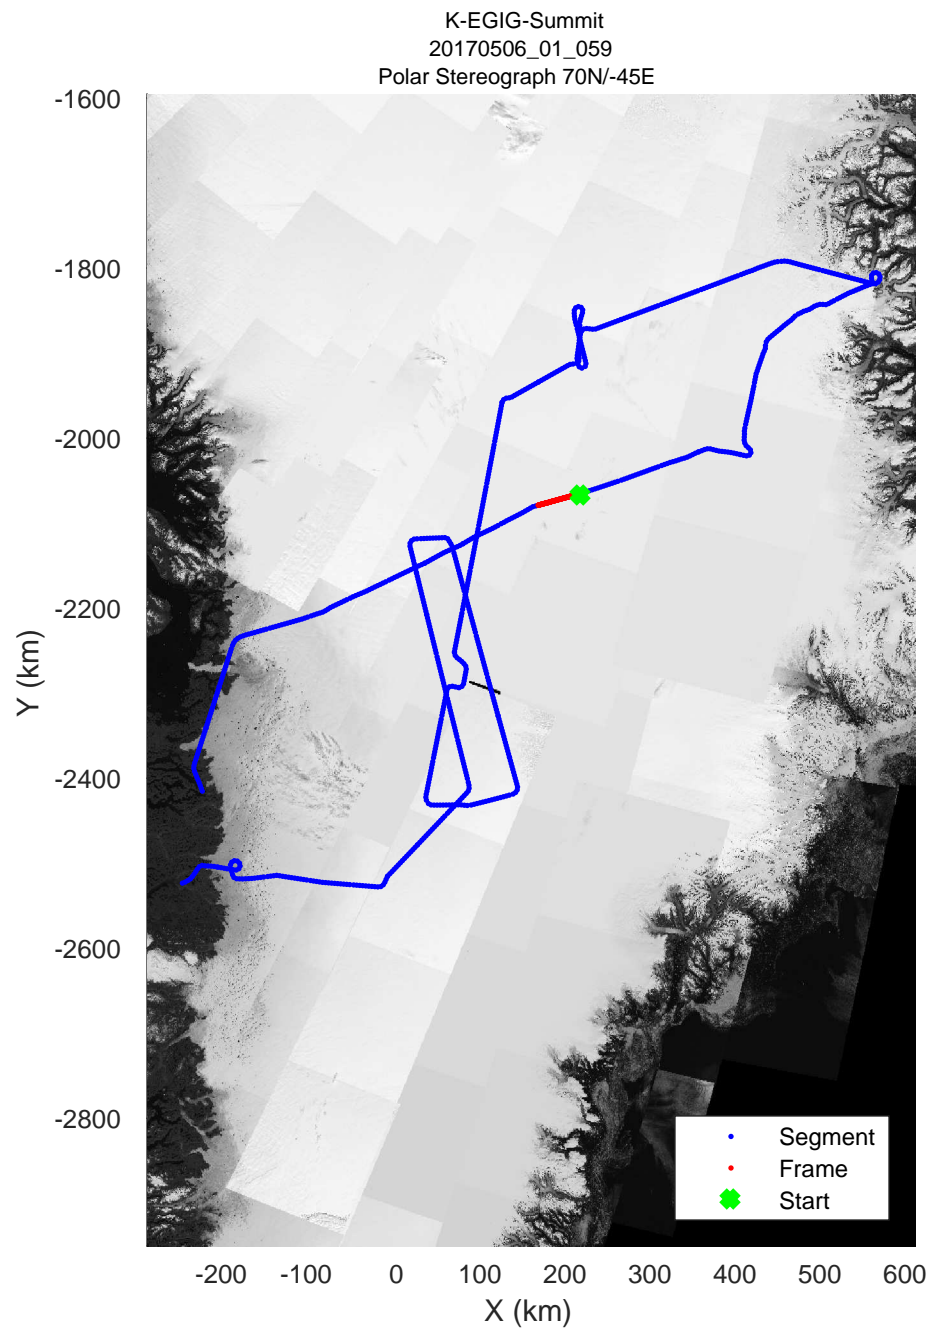

rds 2017\_Greenland\_P3: "K-EGIG-Summit" 20170506\_01\_058: 16:15:32.7 to 16:21:30.9 GPS

rds 2017\_Greenland\_P3: "K-EGIG-Summit" 20170506\_01\_058: 16:15:32.7 to 16:21:30.9 GPS

rds 2017\_Greenland\_P3: "K-EGIG-Summit" 20170506\_01\_059: 16:21:31.2 to 16:27:55.2 GPS