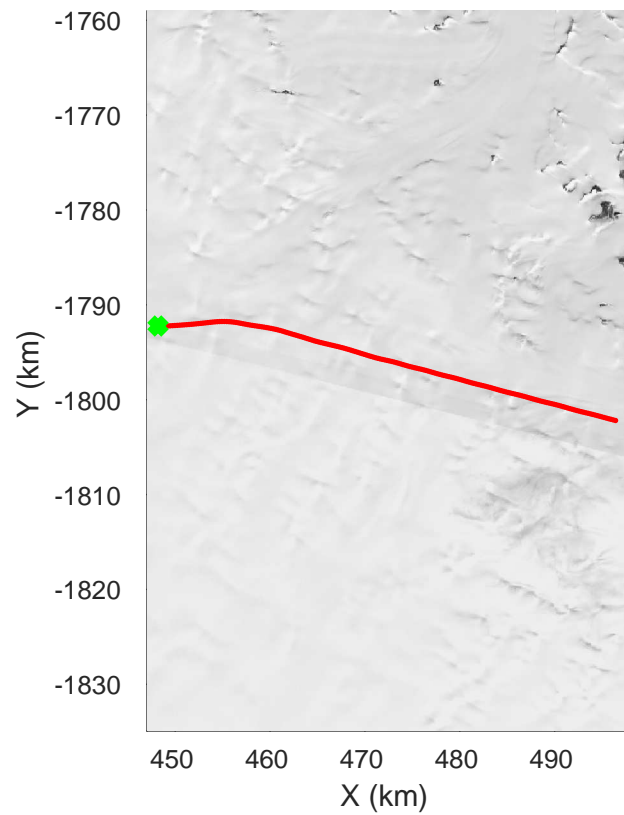

rds 2017\_Greenland\_P3: "K-EGIG-Summit" 20170506\_01\_044: 14:47:33.7 to 14:53:31.2 GPS

rds 2017\_Greenland\_P3: "K-EGIG-Summit" 20170506\_01\_045: 14:53:31.5 to 14:59:24.5 GPS

rds 2017\_Greenland\_P3: "K-EGIG-Summit" 20170506\_01\_045: 14:53:31.5 to 14:59:24.5 GPS