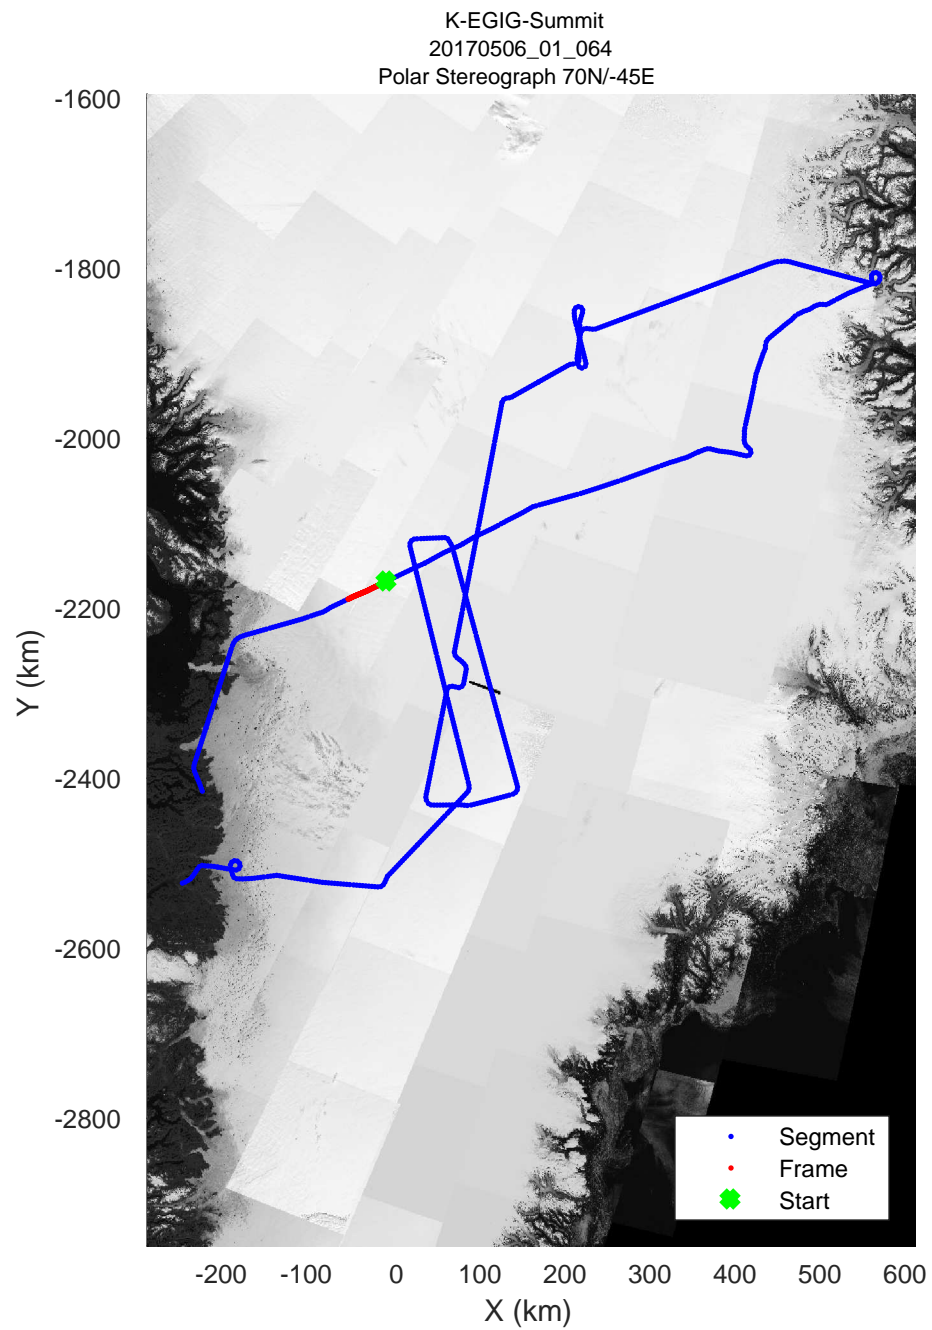

rds 2017\_Greenland\_P3: "K-EGIG-Summit" 20170506\_01\_062: 16:40:42.1 to 16:47:03.2 GPS

rds 2017\_Greenland\_P3: "K-EGIG-Summit" 20170506\_01\_063: 16:47:03.5 to 16:53:25.2 GPS

rds 2017\_Greenland\_P3: "K-EGIG-Summit" 20170506\_01\_063: 16:47:03.5 to 16:53:25.2 GPS