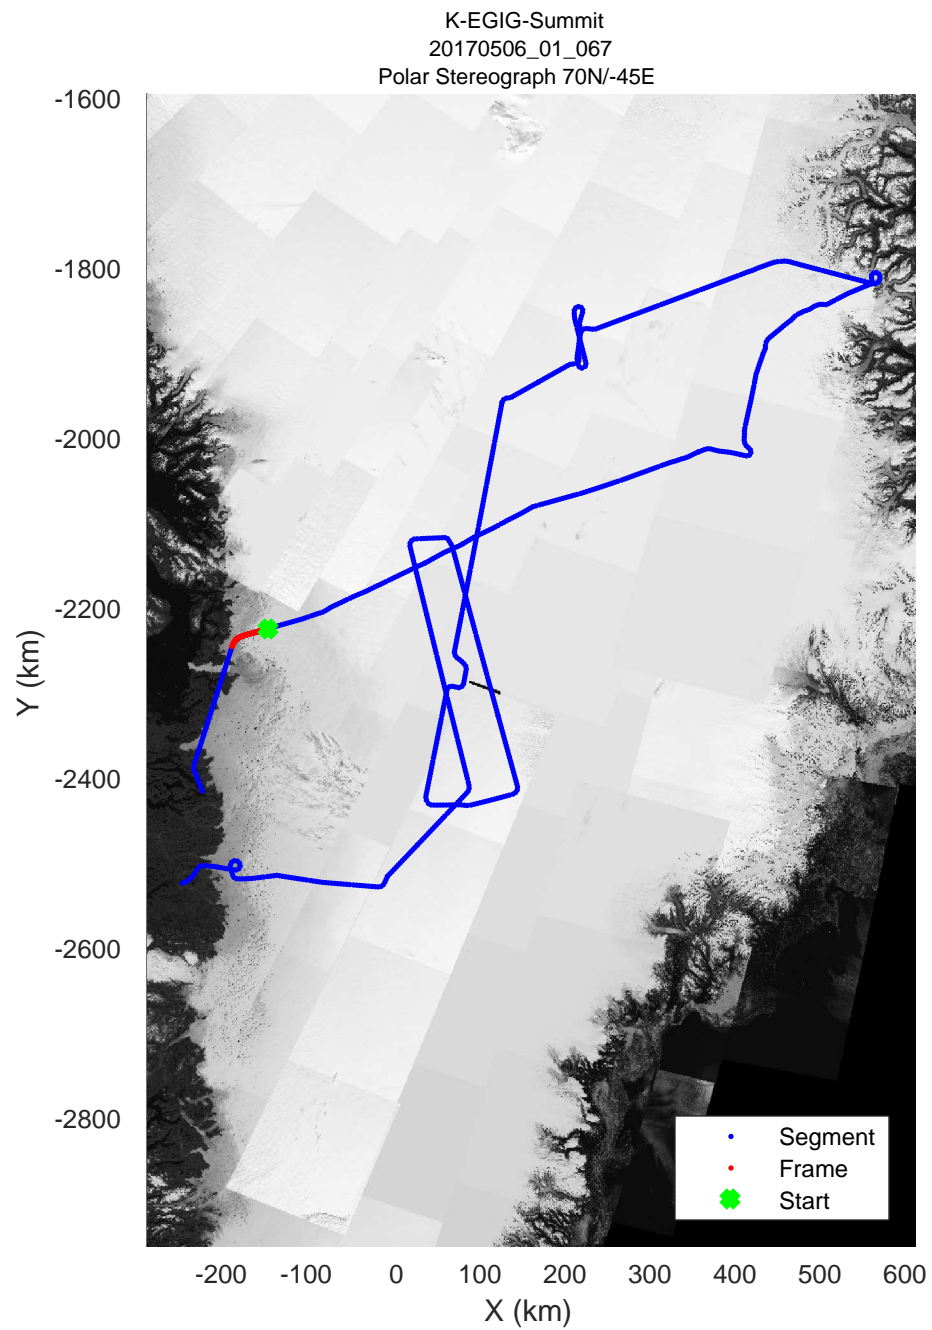

rds 2017\_Greenland\_P3: "K-EGIG-Summit" 20170506\_01\_065: 16:59:43.4 to 17:05:56.6 GPS

rds 2017\_Greenland\_P3: "K-EGIG-Summit" 20170506\_01\_066: 17:05:56.9 to 17:12:03.8 GPS

rds 2017\_Greenland\_P3: "K-EGIG-Summit" 20170506\_01\_066: 17:05:56.9 to 17:12:03.8 GPS