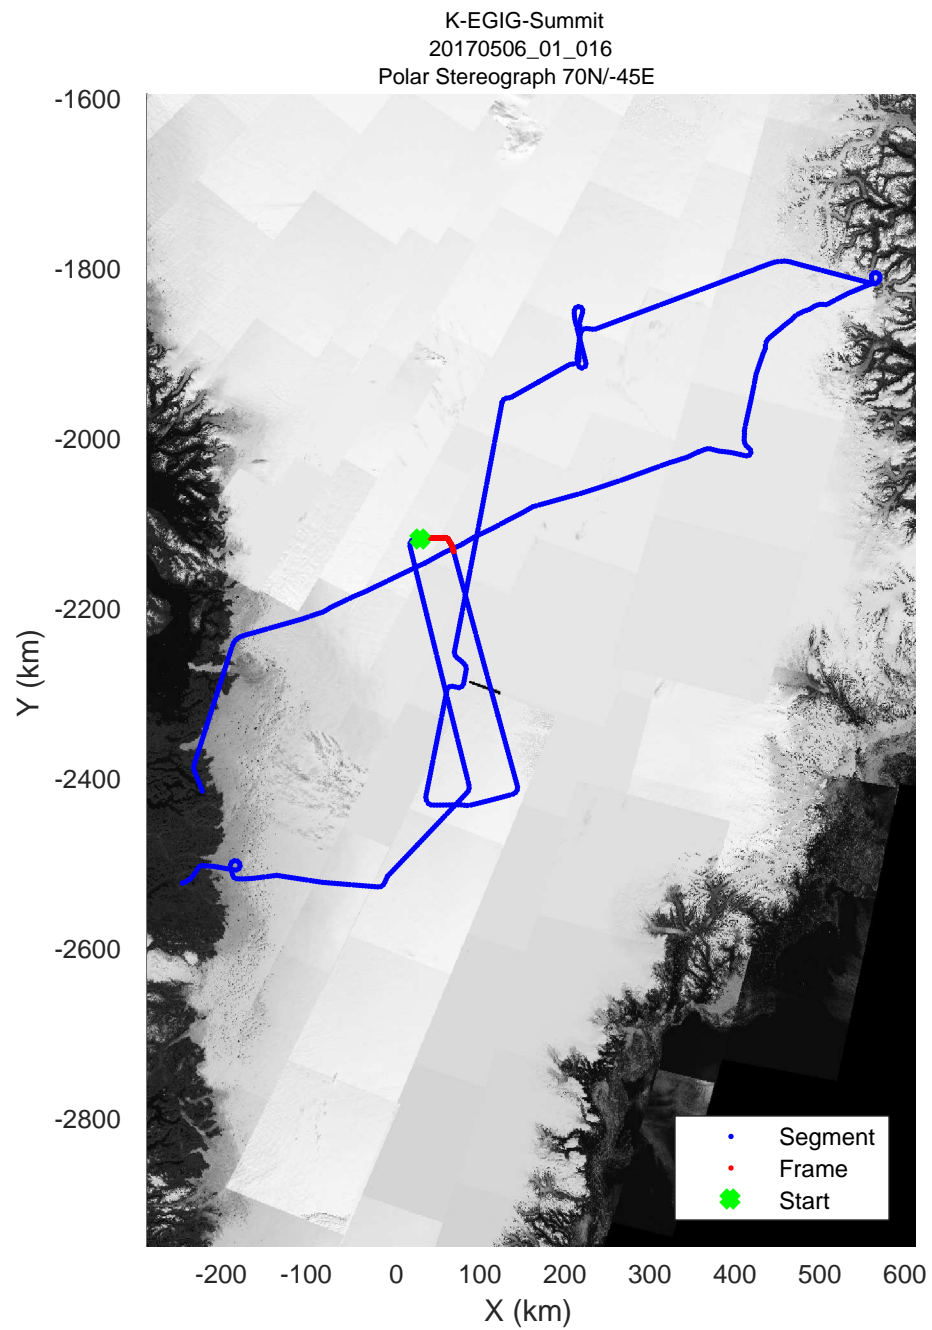

rds 2017\_Greenland\_P3: "K-EGIG-Summit" 20170506\_01\_014: 11:41:26.2 to 11:47:30.9 GPS

rds 2017\_Greenland\_P3: "K-EGIG-Summit" 20170506\_01\_015: 11:47:31.2 to 11:53:38.8 GPS

rds 2017\_Greenland\_P3: "K-EGIG-Summit" 20170506\_01\_015: 11:47:31.2 to 11:53:38.8 GPS