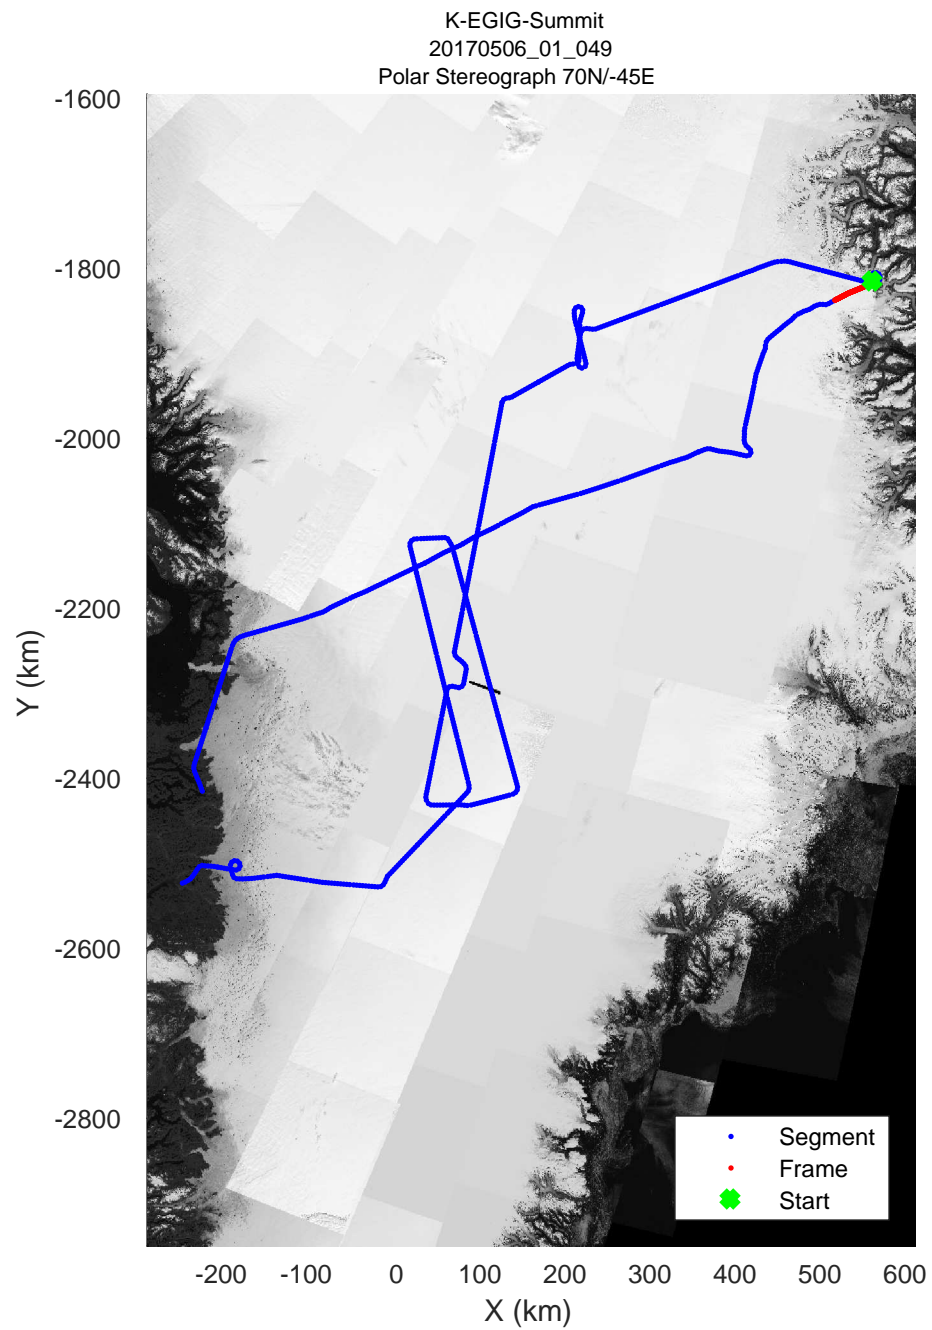

rds 2017\_Greenland\_P3: "K-EGIG-Summit" 20170506\_01\_047: 15:05:24.5 to 15:11:30.5 GPS

rds 2017\_Greenland\_P3: "K-EGIG-Summit" 20170506\_01\_048: 15:11:30.7 to 15:18:12.9 GPS

rds 2017\_Greenland\_P3: "K-EGIG-Summit" 20170506\_01\_048: 15:11:30.7 to 15:18:12.9 GPS