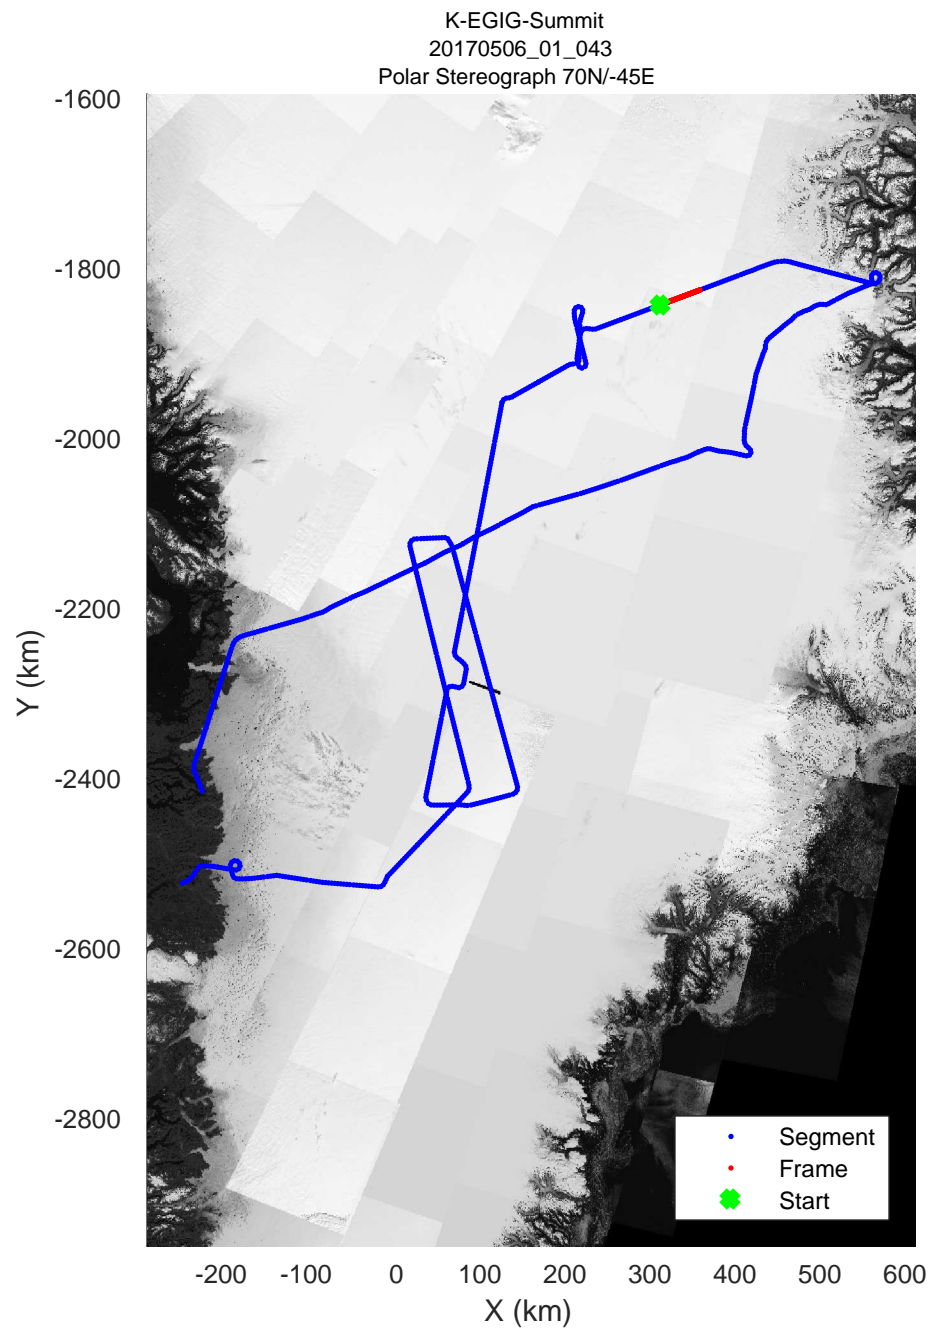

rds 2017\_Greenland\_P3: "K-EGIG-Summit" 20170506\_01\_041: 14:29:30.8 to 14:35:39.0 GPS

rds 2017\_Greenland\_P3: "K-EGIG-Summit" 20170506\_01\_042: 14:35:39.3 to 14:41:39.3 GPS

rds 2017\_Greenland\_P3: "K-EGIG-Summit" 20170506\_01\_042: 14:35:39.3 to 14:41:39.3 GPS