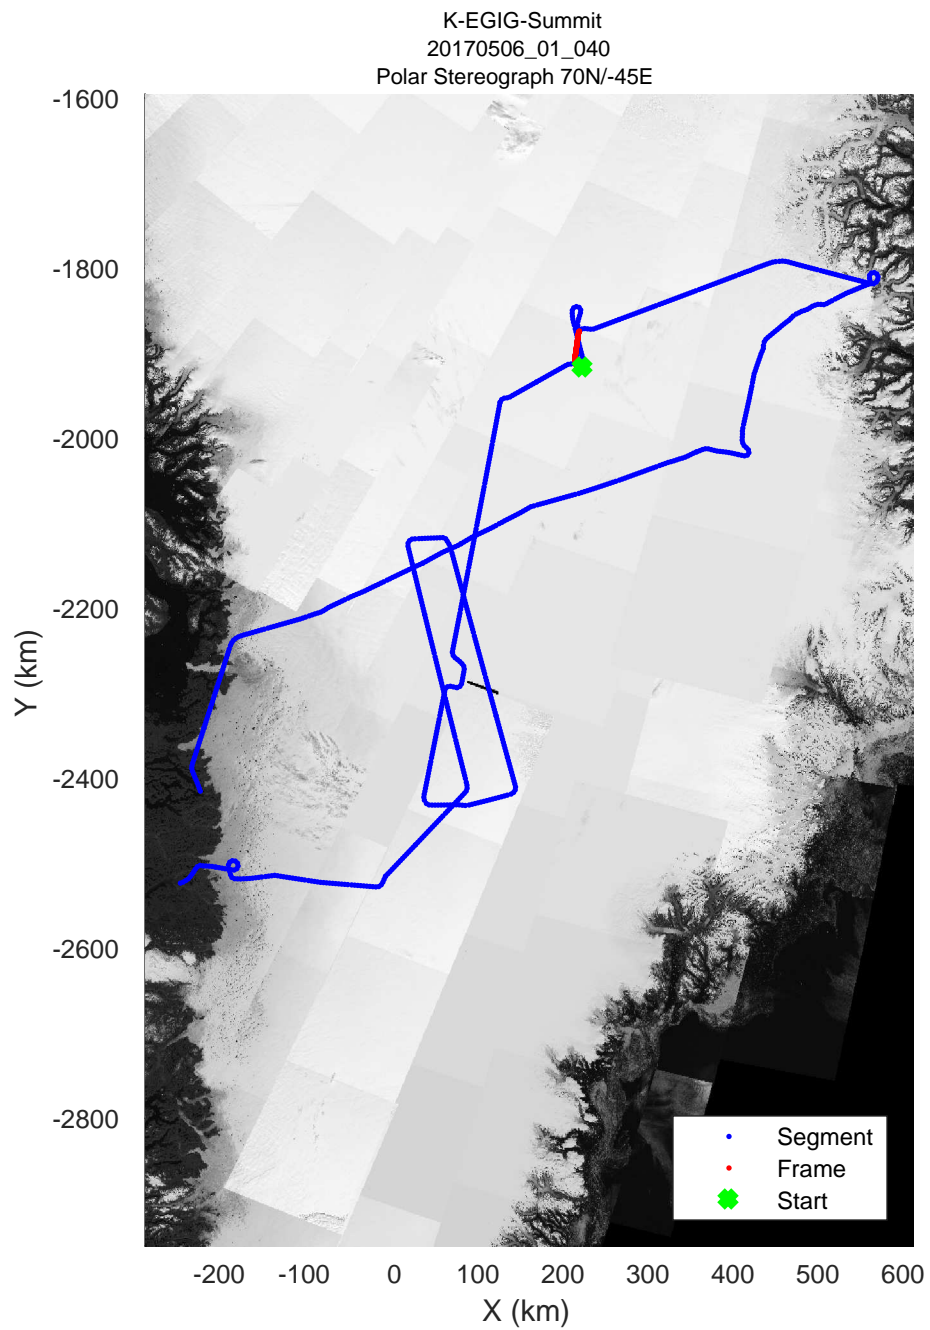

rds 2017\_Greenland\_P3: "K-EGIG-Summit" 20170506\_01\_038: 14:10:00.2 to 14:16:44.4 GPS

rds 2017\_Greenland\_P3: "K-EGIG-Summit" 20170506\_01\_039: 14:16:44.6 to 14:23:08.9 GPS

rds 2017\_Greenland\_P3: "K-EGIG-Summit" 20170506\_01\_039: 14:16:44.6 to 14:23:08.9 GPS