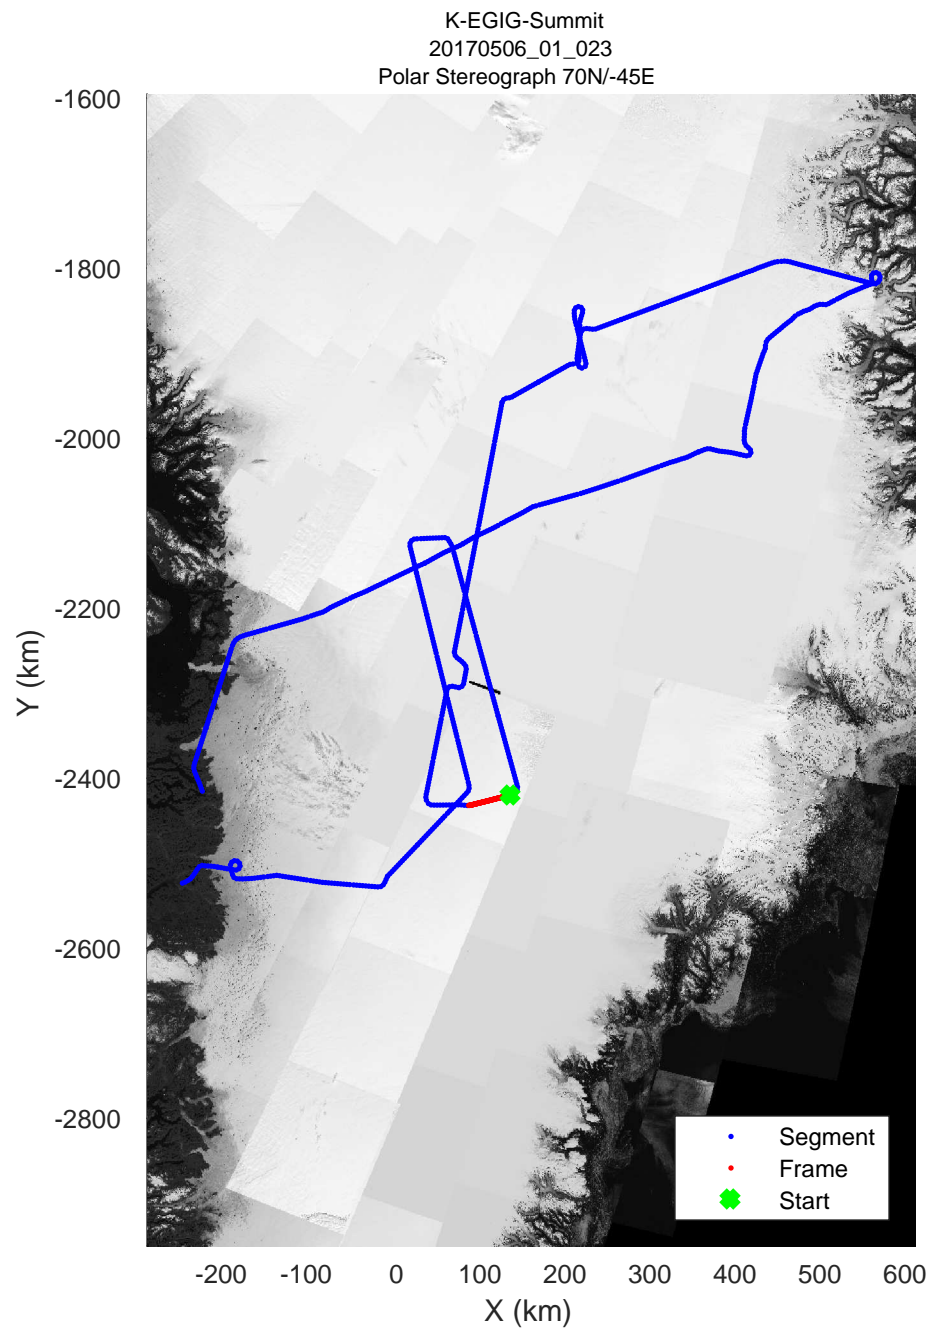

rds 2017\_Greenland\_P3: "K-EGIG-Summit" 20170506\_01\_022: 12:31:15.0 to 12:37:19.4 GPS

rds 2017\_Greenland\_P3: "K-EGIG-Summit" 20170506\_01\_022: 12:31:15.0 to 12:37:19.4 GPS

rds 2017\_Greenland\_P3: "K-EGIG-Summit" 20170506\_01\_023: 12:37:19.6 to 12:43:28.9 GPS