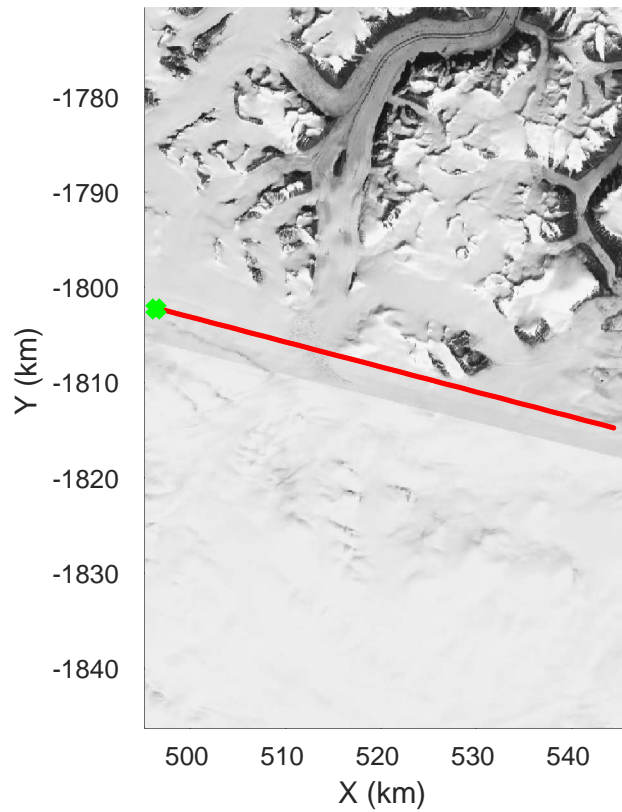

rds 2017\_Greenland\_P3: "K-EGIG-Summit" 20170506\_01\_046: 14:59:24.8 to 15:05:24.3 GPS

rds 2017\_Greenland\_P3: "K-EGIG-Summit" 20170506\_01\_046: 14:59:24.8 to 15:05:24.3 GPS

rds 2017\_Greenland\_P3: "K-EGIG-Summit" 20170506\_01\_047: 15:05:24.5 to 15:11:30.5 GPS