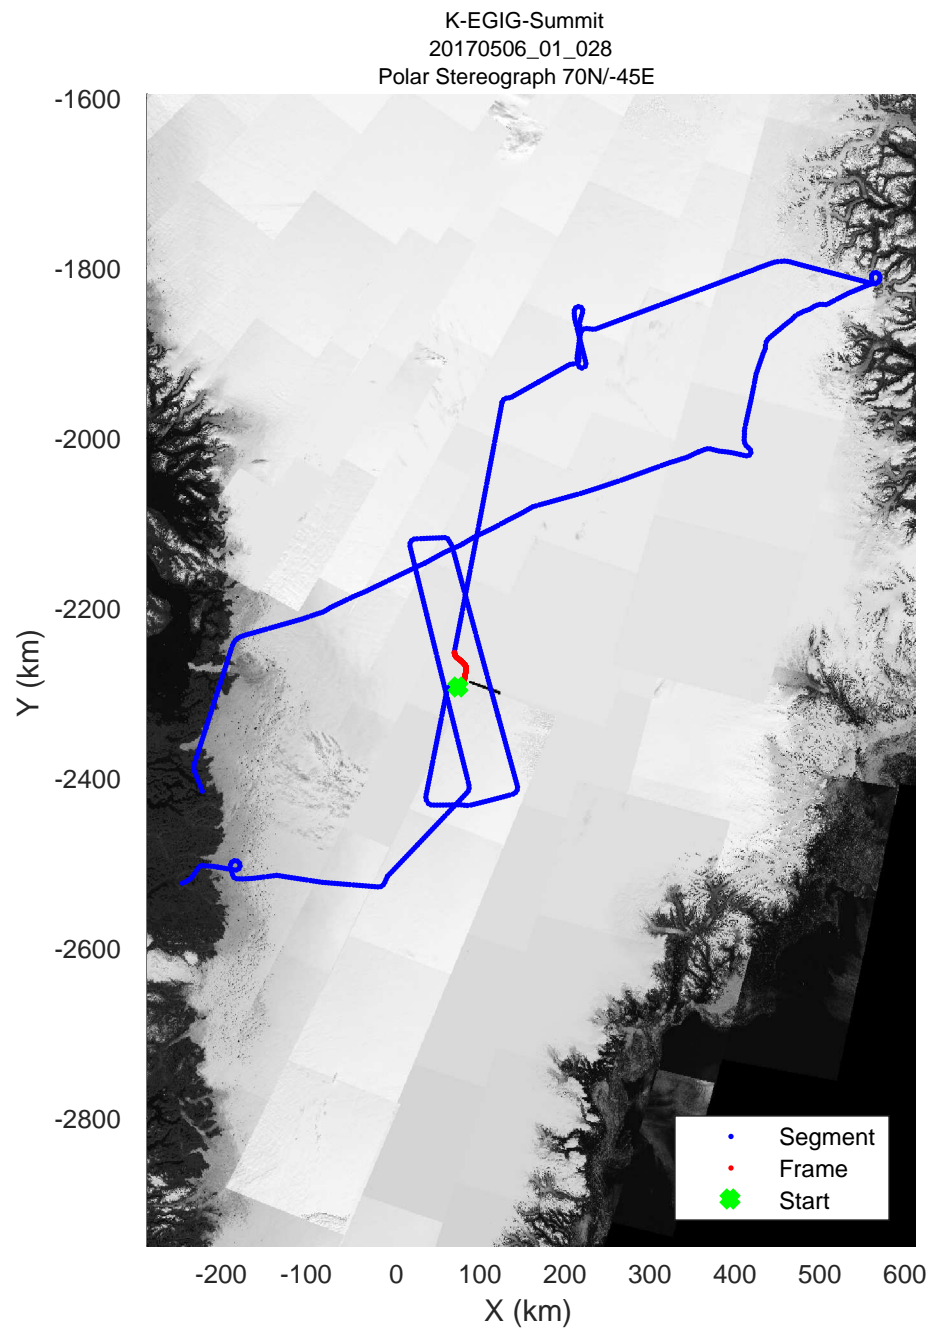

rds 2017\_Greenland\_P3: "K-EGIG-Summit" 20170506\_01\_026: 12:55:55.4 to 13:01:59.6 GPS

rds 2017\_Greenland\_P3: "K-EGIG-Summit" 20170506\_01\_027: 13:01:59.9 to 13:08:18.5 GPS

rds 2017\_Greenland\_P3: "K-EGIG-Summit" 20170506\_01\_027: 13:01:59.9 to 13:08:18.5 GPS