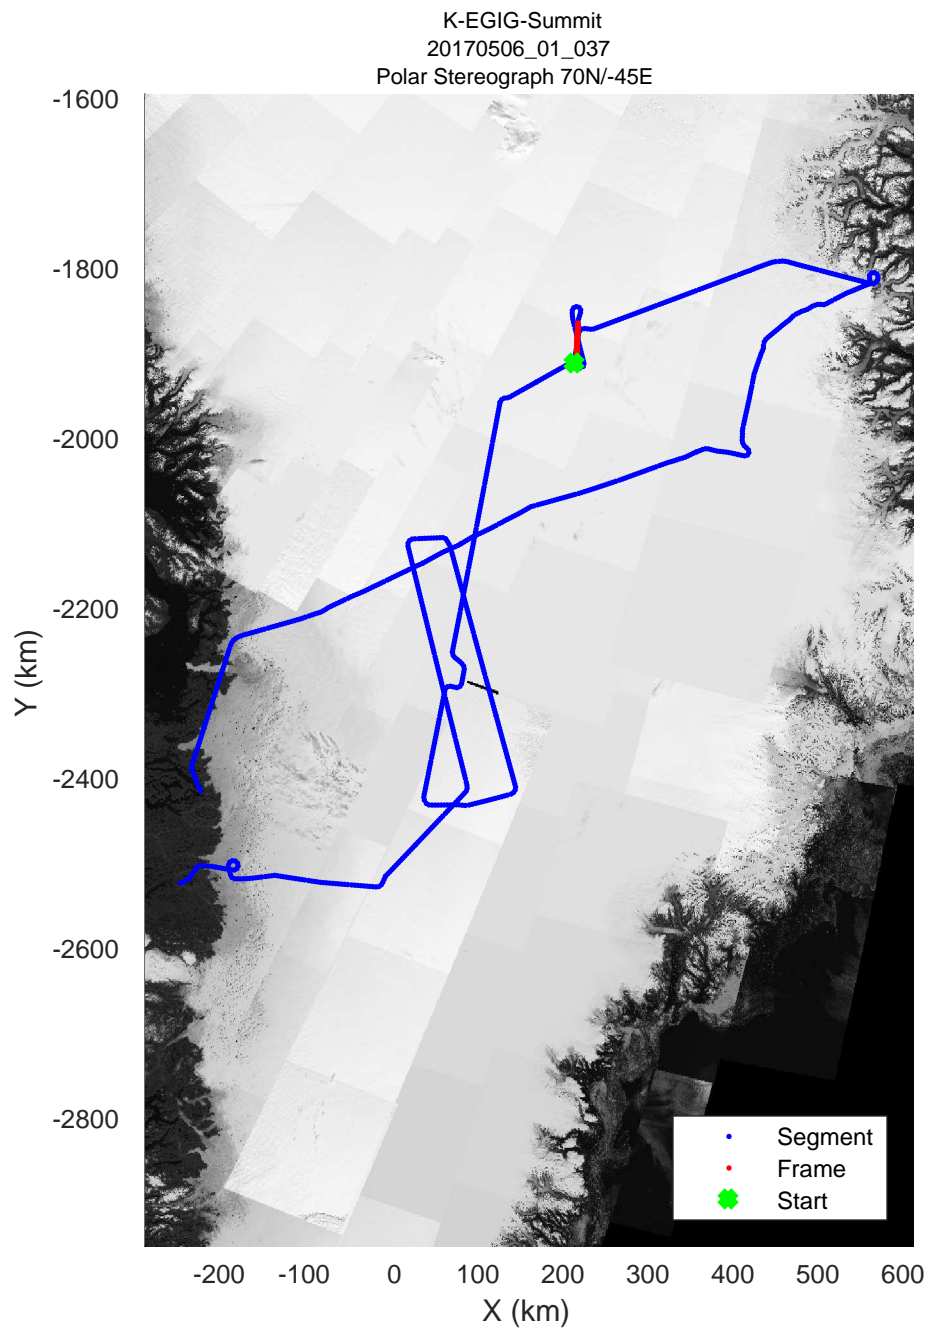

rds 2017\_Greenland\_P3: "K-EGIG-Summit" 20170506\_01\_035: 13:51:35.5 to 13:57:46.6 GPS

rds 2017\_Greenland\_P3: "K-EGIG-Summit" 20170506\_01\_036: 13:57:46.9 to 14:03:52.2 GPS

rds 2017\_Greenland\_P3: "K-EGIG-Summit" 20170506\_01\_036: 13:57:46.9 to 14:03:52.2 GPS