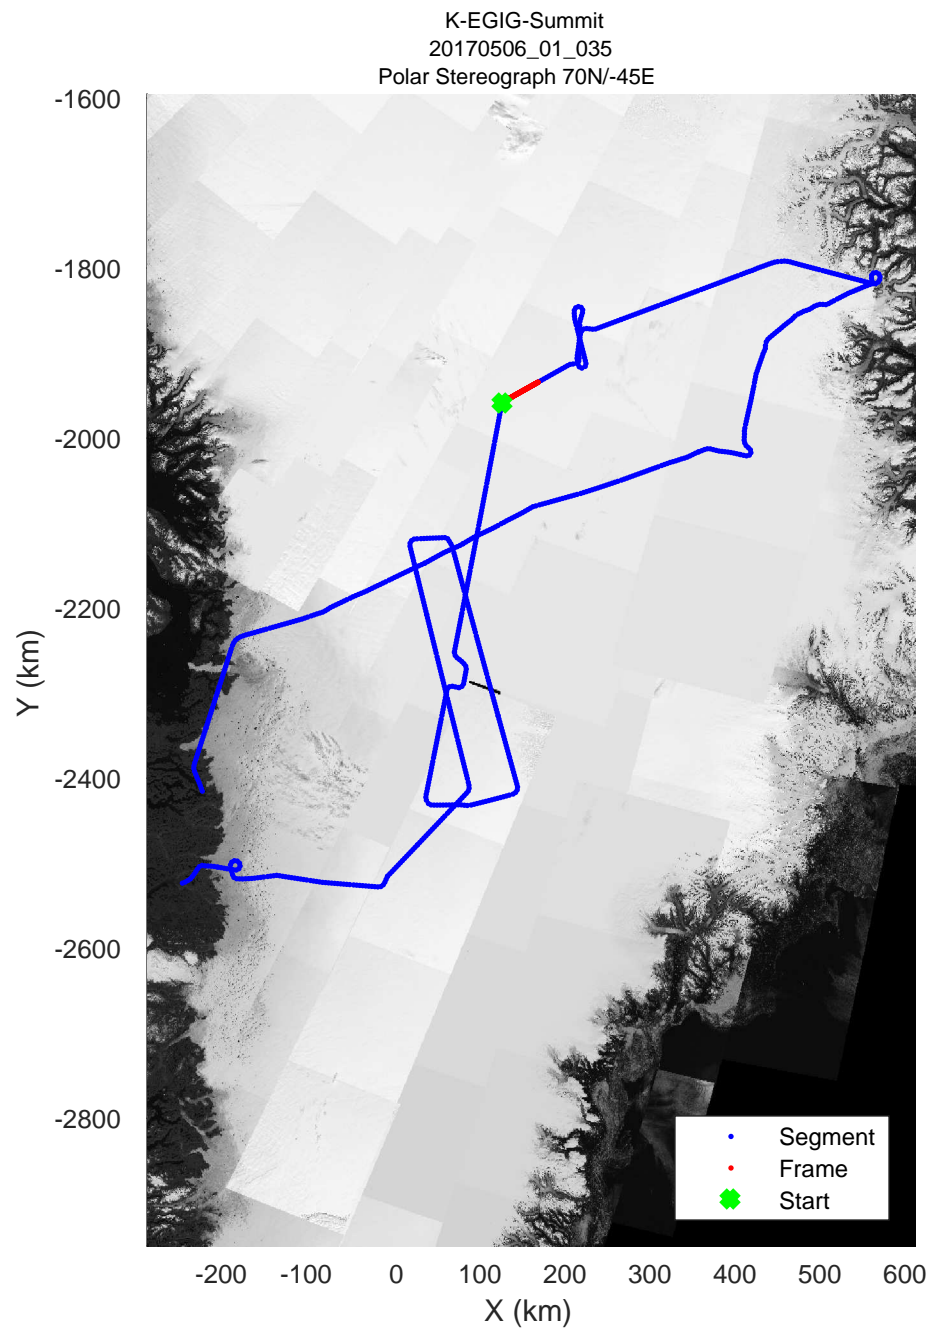

rds 2017\_Greenland\_P3: "K-EGIG-Summit" 20170506\_01\_034: 13:45:31.7 to 13:51:35.3 GPS

rds 2017\_Greenland\_P3: "K-EGIG-Summit" 20170506\_01\_034: 13:45:31.7 to 13:51:35.3 GPS

rds 2017\_Greenland\_P3: "K-EGIG-Summit" 20170506\_01\_035: 13:51:35.5 to 13:57:46.6 GPS