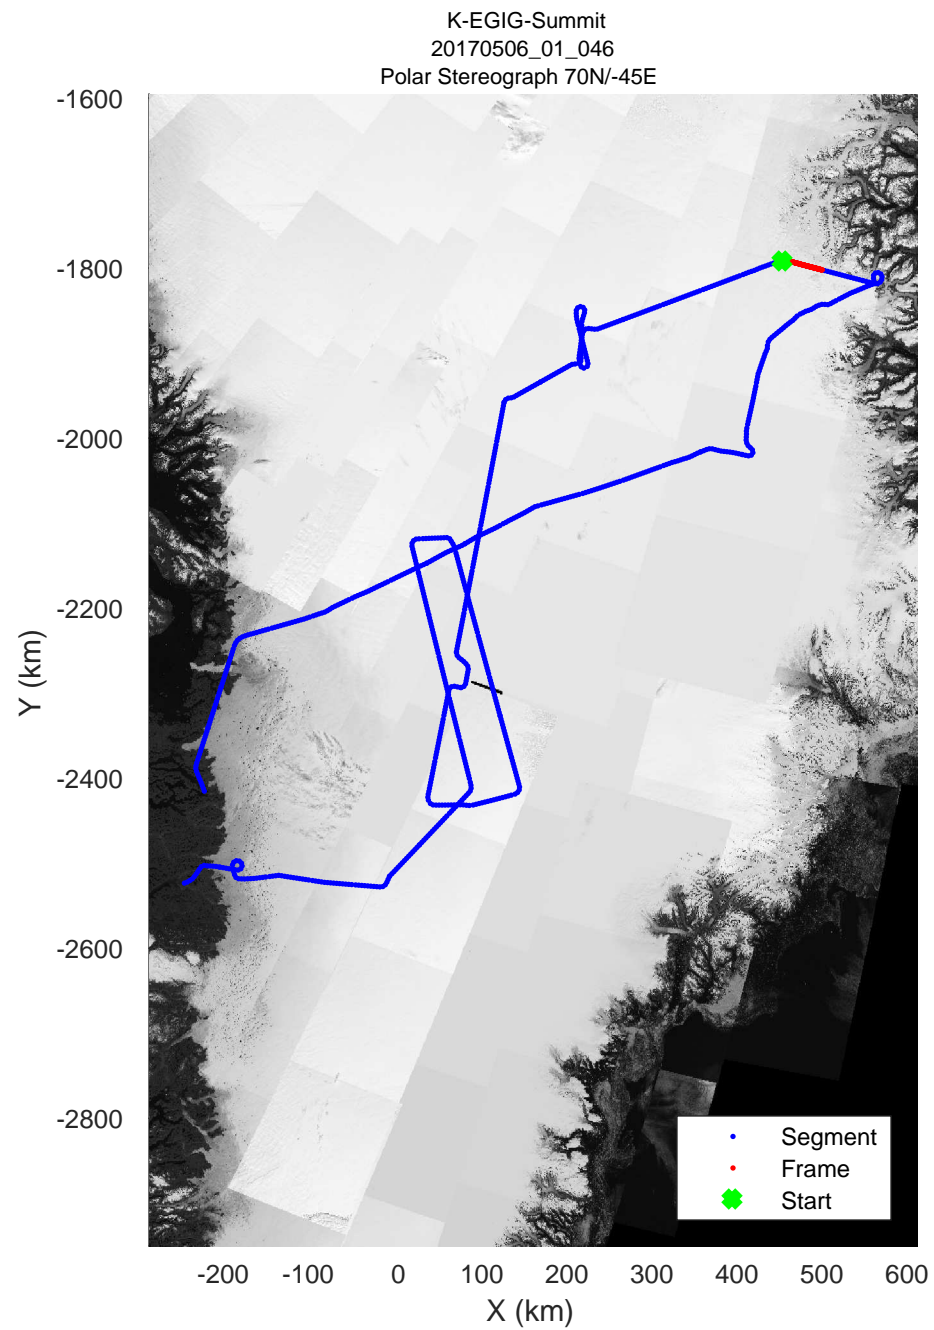

rds 2017\_Greenland\_P3: "K-EGIG-Summit" 20170506\_01\_044: 14:47:33.7 to 14:53:31.2 GPS

rds 2017\_Greenland\_P3: "K-EGIG-Summit" 20170506\_01\_045: 14:53:31.5 to 14:59:24.5 GPS

rds 2017\_Greenland\_P3: "K-EGIG-Summit" 20170506\_01\_045: 14:53:31.5 to 14:59:24.5 GPS