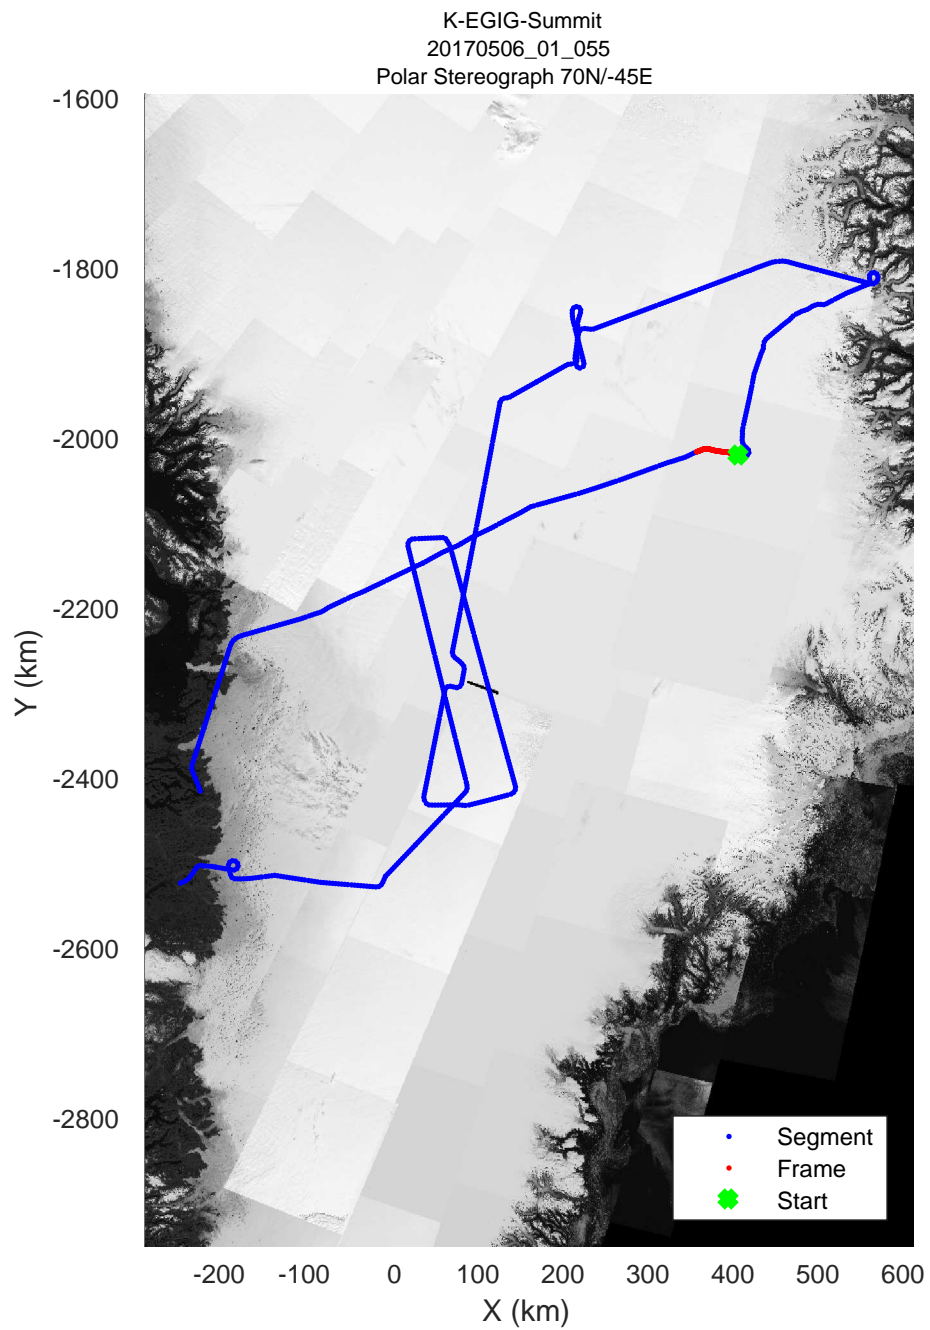

rds 2017\_Greenland\_P3: "K-EGIG-Summit" 20170506\_01\_053: 15:43:36.3 to 15:50:10.6 GPS

rds 2017\_Greenland\_P3: "K-EGIG-Summit" 20170506\_01\_054: 15:50:10.9 to 15:56:41.6 GPS

rds 2017\_Greenland\_P3: "K-EGIG-Summit" 20170506\_01\_054: 15:50:10.9 to 15:56:41.6 GPS