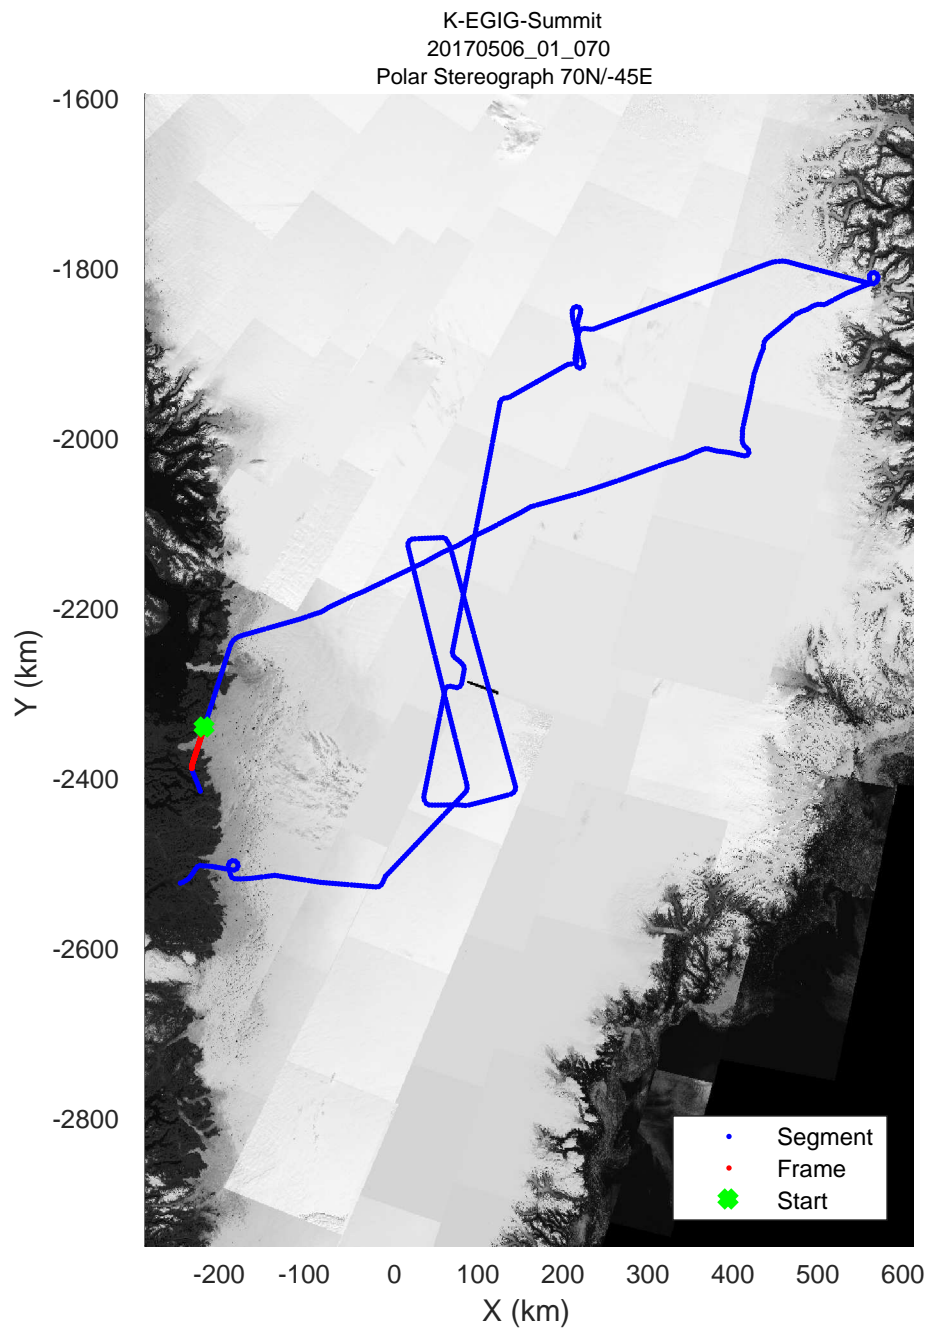

rds 2017\_Greenland\_P3: "K-EGIG-Summit" 20170506\_01\_068: 17:18:30.9 to 17:25:05.4 GPS

rds 2017\_Greenland\_P3: "K-EGIG-Summit" 20170506\_01\_069: 17:25:05.6 to 17:31:53.6 GPS

rds 2017\_Greenland\_P3: "K-EGIG-Summit" 20170506\_01\_069: 17:25:05.6 to 17:31:53.6 GPS