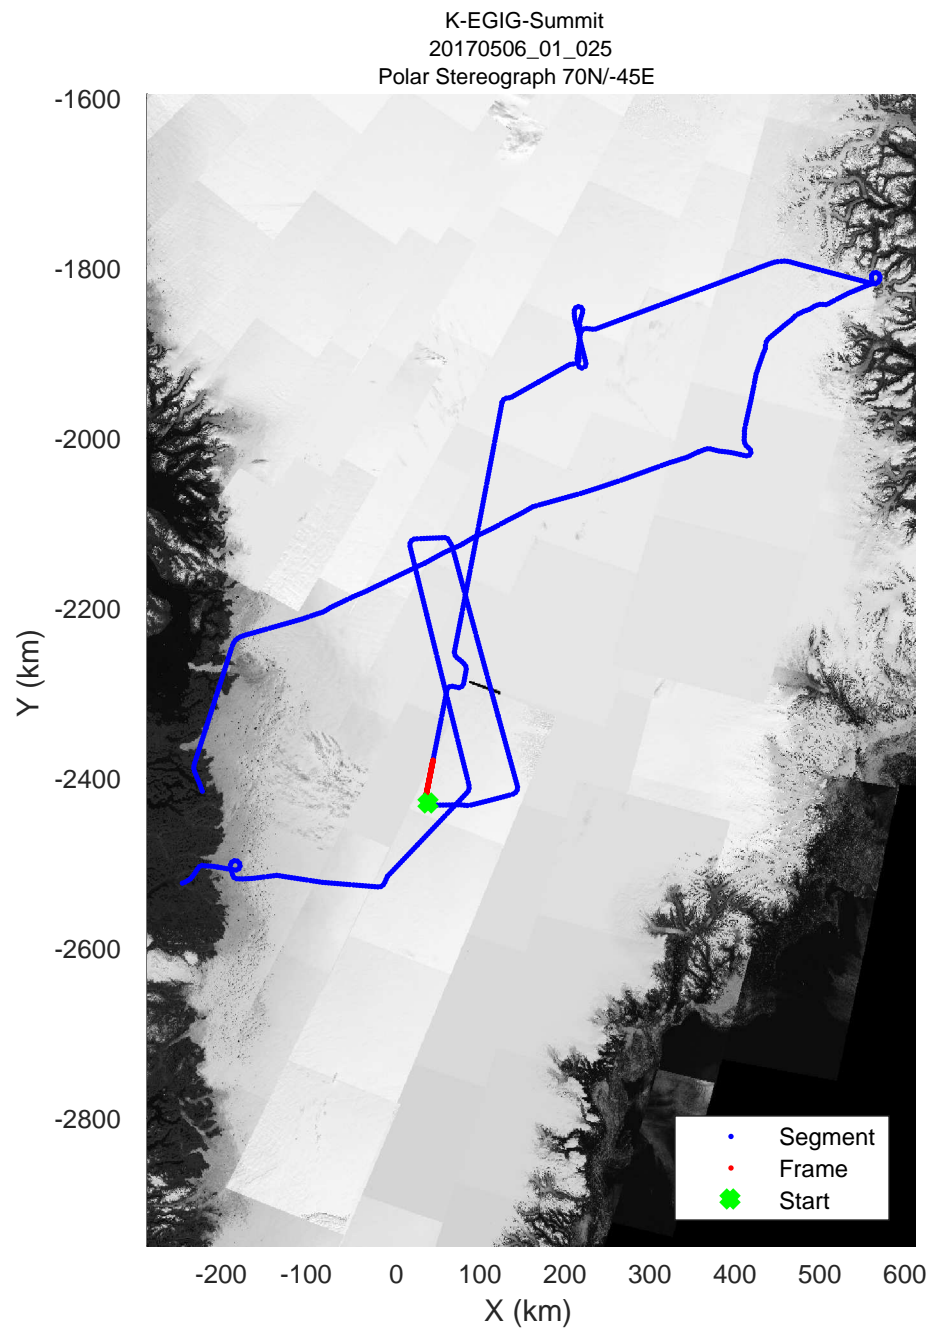

rds 2017\_Greenland\_P3: "K-EGIG-Summit" 20170506\_01\_023: 12:37:19.6 to 12:43:28.9 GPS

rds 2017\_Greenland\_P3: "K-EGIG-Summit" 20170506\_01\_024: 12:43:29.1 to 12:49:44.7 GPS

rds 2017\_Greenland\_P3: "K-EGIG-Summit" 20170506\_01\_024: 12:43:29.1 to 12:49:44.7 GPS