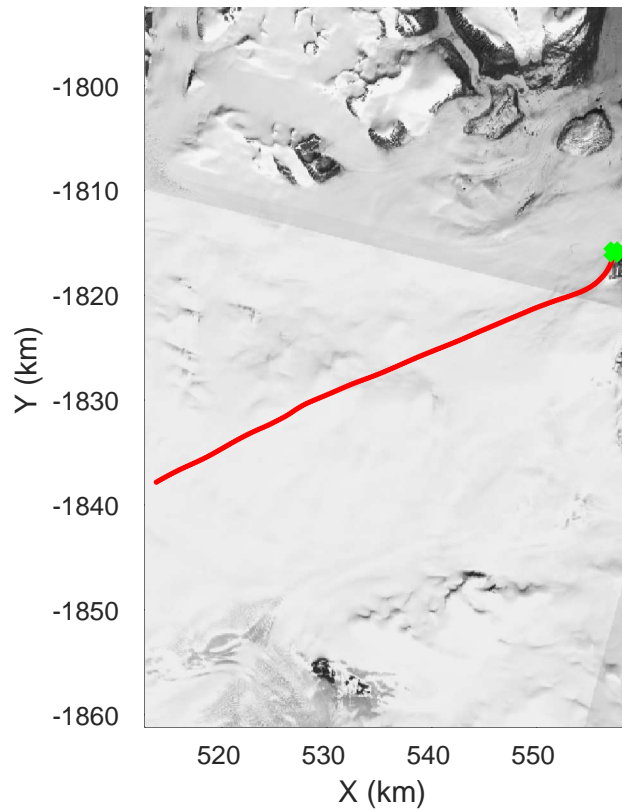

rds 2017\_Greenland\_P3: "K-EGIG-Summit" 20170506\_01\_047: 15:05:24.5 to 15:11:30.5 GPS

rds 2017\_Greenland\_P3: "K-EGIG-Summit" 20170506\_01\_048: 15:11:30.7 to 15:18:12.9 GPS

rds 2017\_Greenland\_P3: "K-EGIG-Summit" 20170506\_01\_048: 15:11:30.7 to 15:18:12.9 GPS