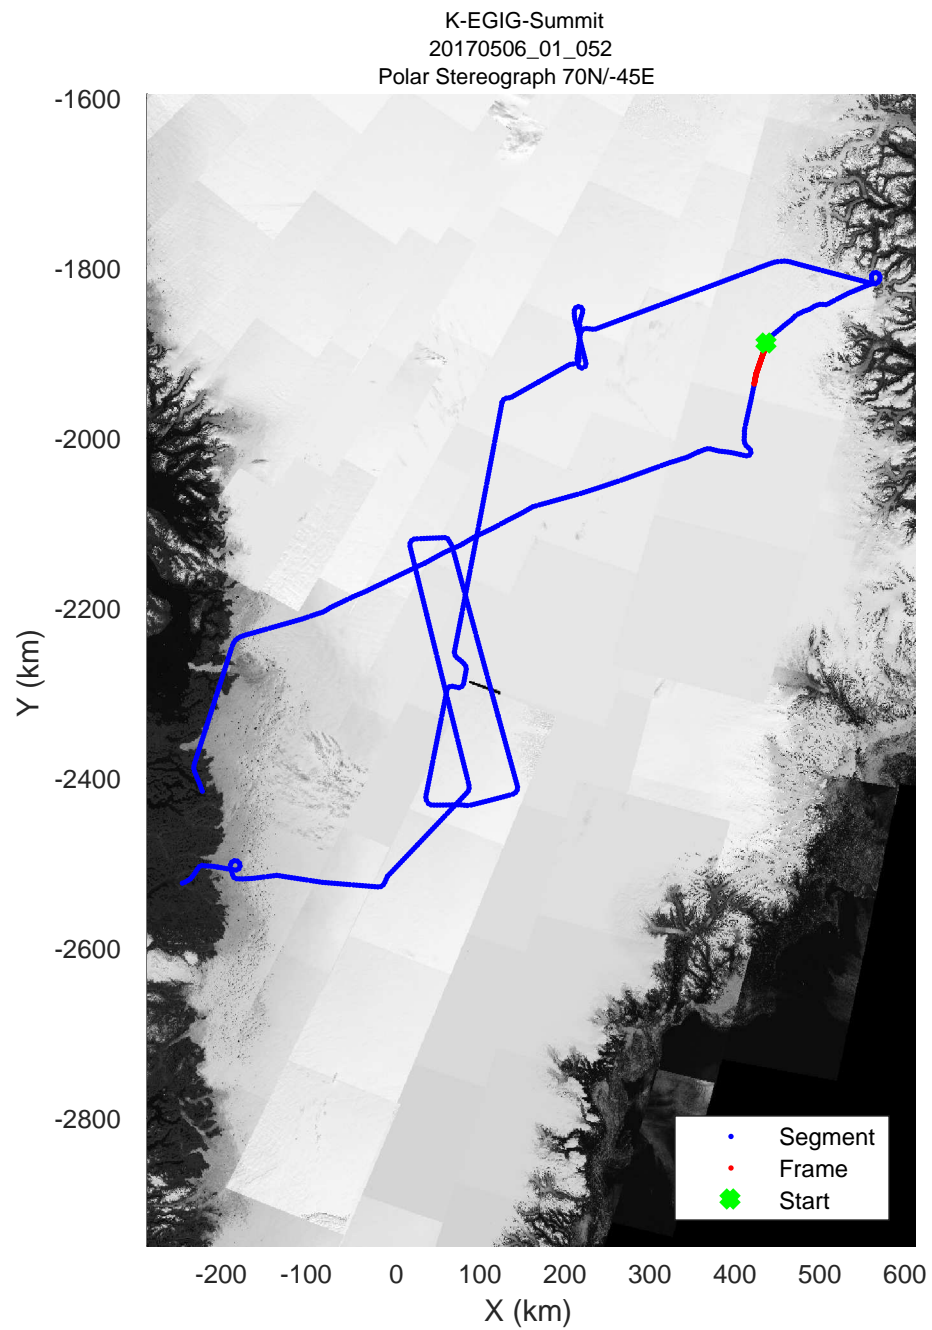

rds 2017\_Greenland\_P3: "K-EGIG-Summit" 20170506\_01\_050: 15:24:43.6 to 15:30:55.0 GPS

rds 2017\_Greenland\_P3: "K-EGIG-Summit" 20170506\_01\_051: 15:30:55.2 to 15:37:08.6 GPS

rds 2017\_Greenland\_P3: "K-EGIG-Summit" 20170506\_01\_051: 15:30:55.2 to 15:37:08.6 GPS