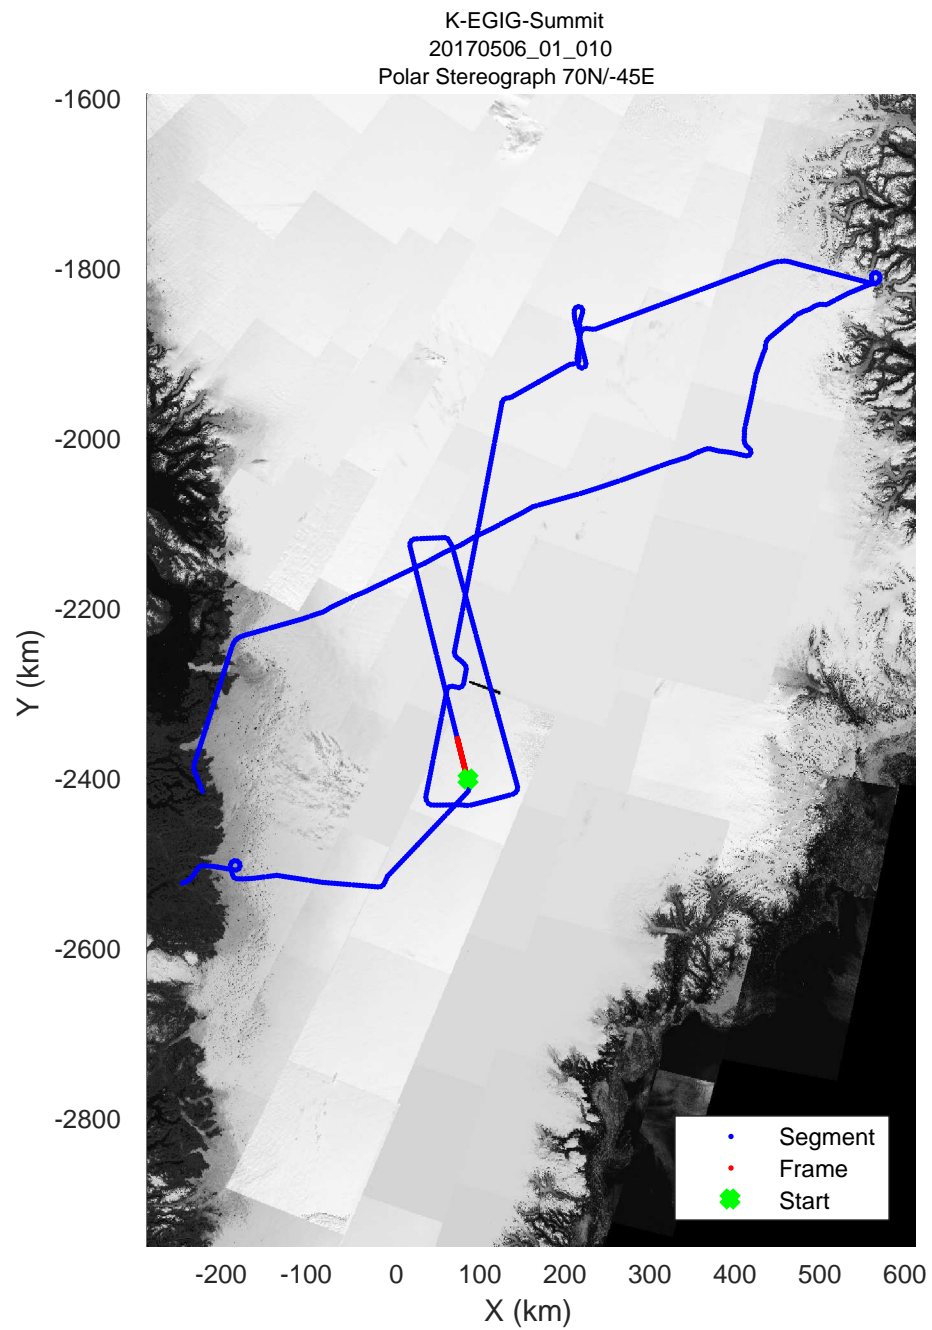

rds 2017\_Greenland\_P3: "K-EGIG-Summit" 20170506\_01\_008: 11:05:48.9 to 11:11:45.8 GPS

rds 2017\_Greenland\_P3: "K-EGIG-Summit" 20170506\_01\_009: 11:11:46.0 to 11:17:35.8 GPS

rds 2017\_Greenland\_P3: "K-EGIG-Summit" 20170506\_01\_009: 11:11:46.0 to 11:17:35.8 GPS