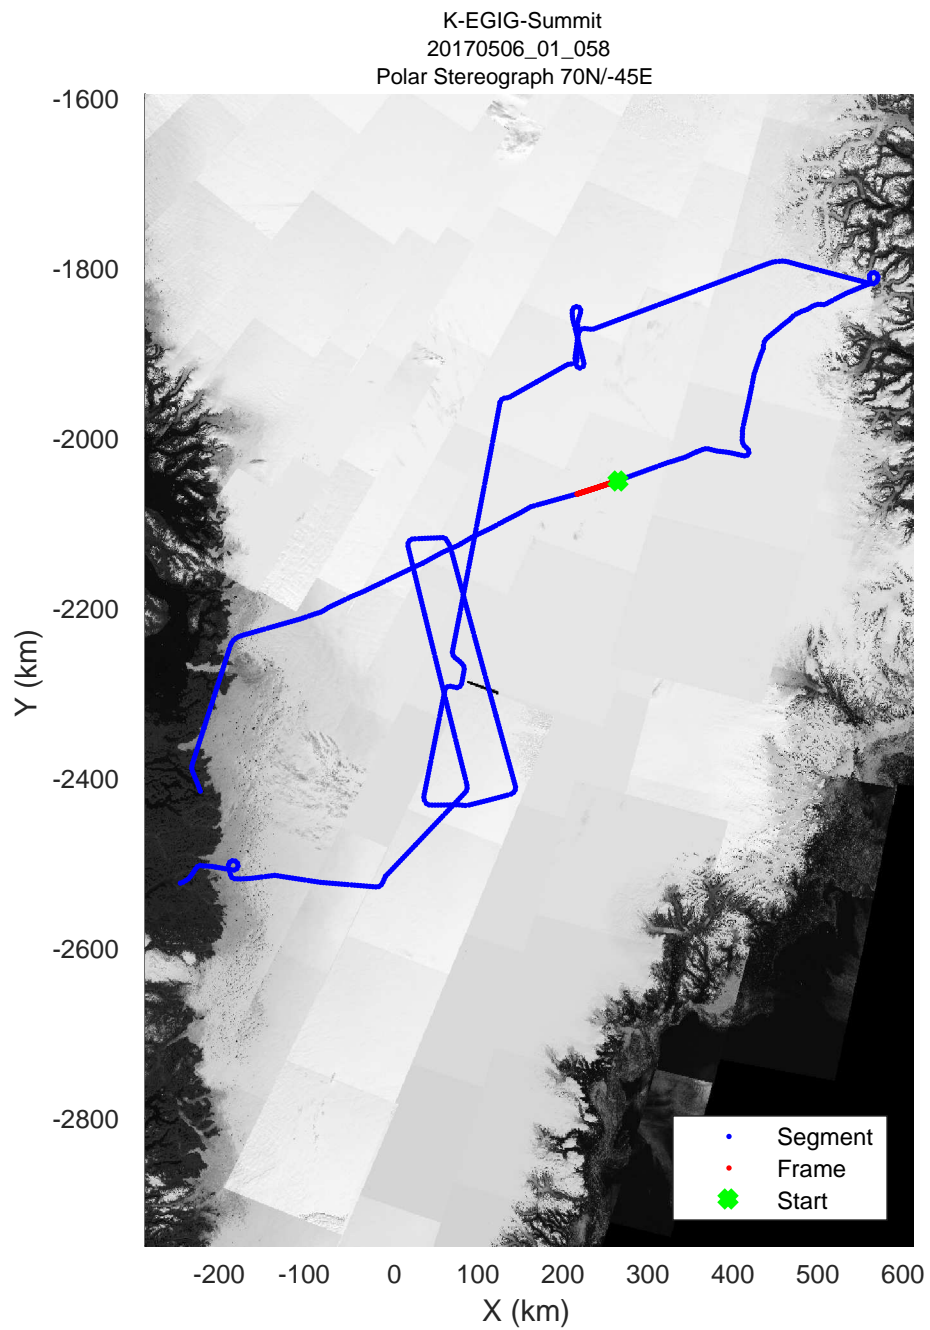

rds 2017\_Greenland\_P3: "K-EGIG-Summit" 20170506\_01\_056: 16:03:09.7 to 16:09:25.5 GPS

rds 2017\_Greenland\_P3: "K-EGIG-Summit" 20170506\_01\_057: 16:09:25.7 to 16:15:32.4 GPS

rds 2017\_Greenland\_P3: "K-EGIG-Summit" 20170506\_01\_057: 16:09:25.7 to 16:15:32.4 GPS