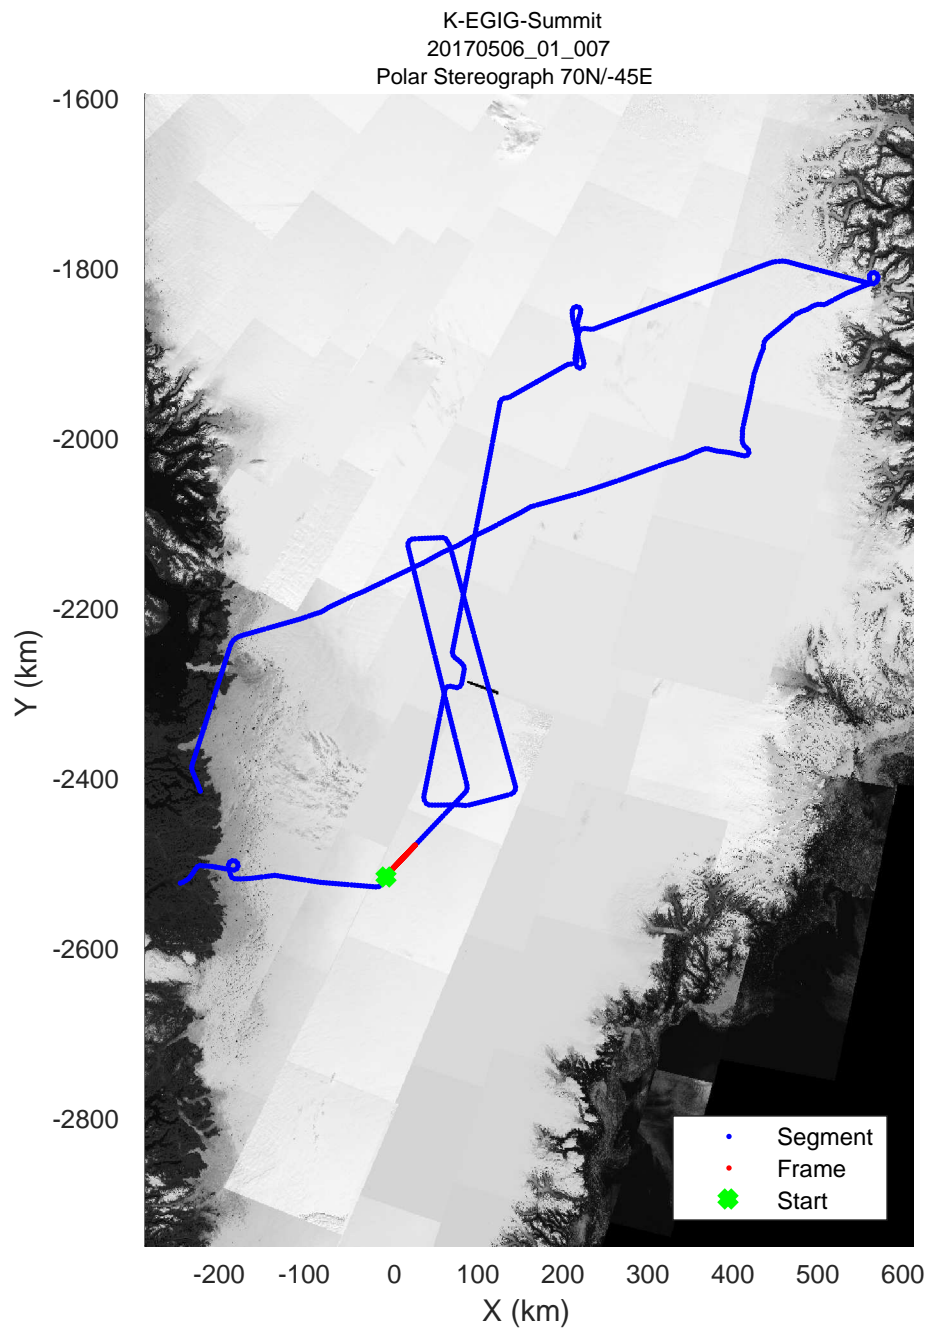

rds 2017\_Greenland\_P3: "K-EGIG-Summit" 20170506\_01\_005: 10:46:47.0 to 10:53:20.6 GPS

rds 2017\_Greenland\_P3: "K-EGIG-Summit" 20170506\_01\_006: 10:53:20.9 to 10:59:42.4 GPS

rds 2017\_Greenland\_P3: "K-EGIG-Summit" 20170506\_01\_006: 10:53:20.9 to 10:59:42.4 GPS

rds 2017\_Greenland\_P3: "K-EGIG-Summit" 20170506\_01\_007: 10:59:42.6 to 11:05:48.7 GPS

rds 2017\_Greenland\_P3: "K-EGIG-Summit" 20170506\_01\_007: 10:59:42.6 to 11:05:48.7 GPS

rds 2017\_Greenland\_P3: "K-EGIG-Summit" 20170506\_01\_008: 11:05:48.9 to 11:11:45.8 GPS