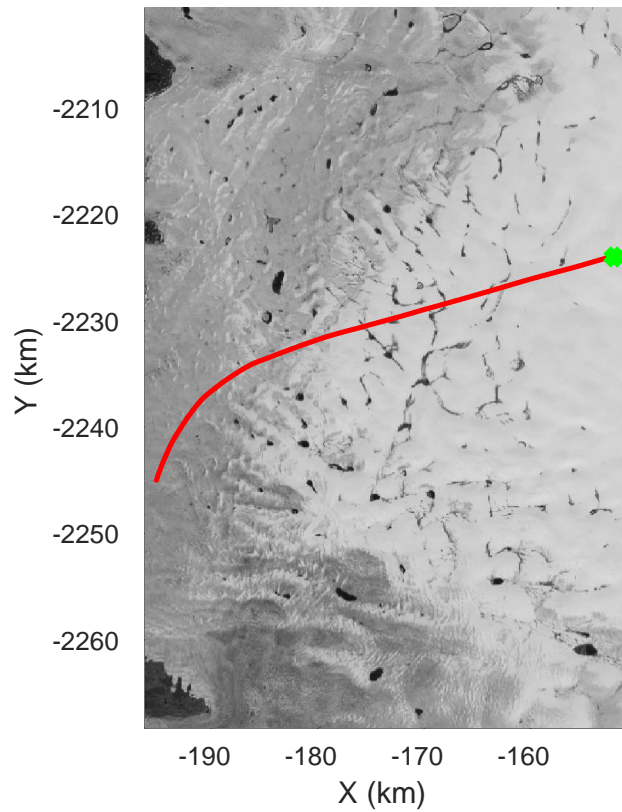

rds 2017\_Greenland\_P3: "K-EGIG-Summit" 20170506\_01\_065: 16:59:43.4 to 17:05:56.6 GPS

rds 2017\_Greenland\_P3: "K-EGIG-Summit" 20170506\_01\_066: 17:05:56.9 to 17:12:03.8 GPS

rds 2017\_Greenland\_P3: "K-EGIG-Summit" 20170506\_01\_066: 17:05:56.9 to 17:12:03.8 GPS