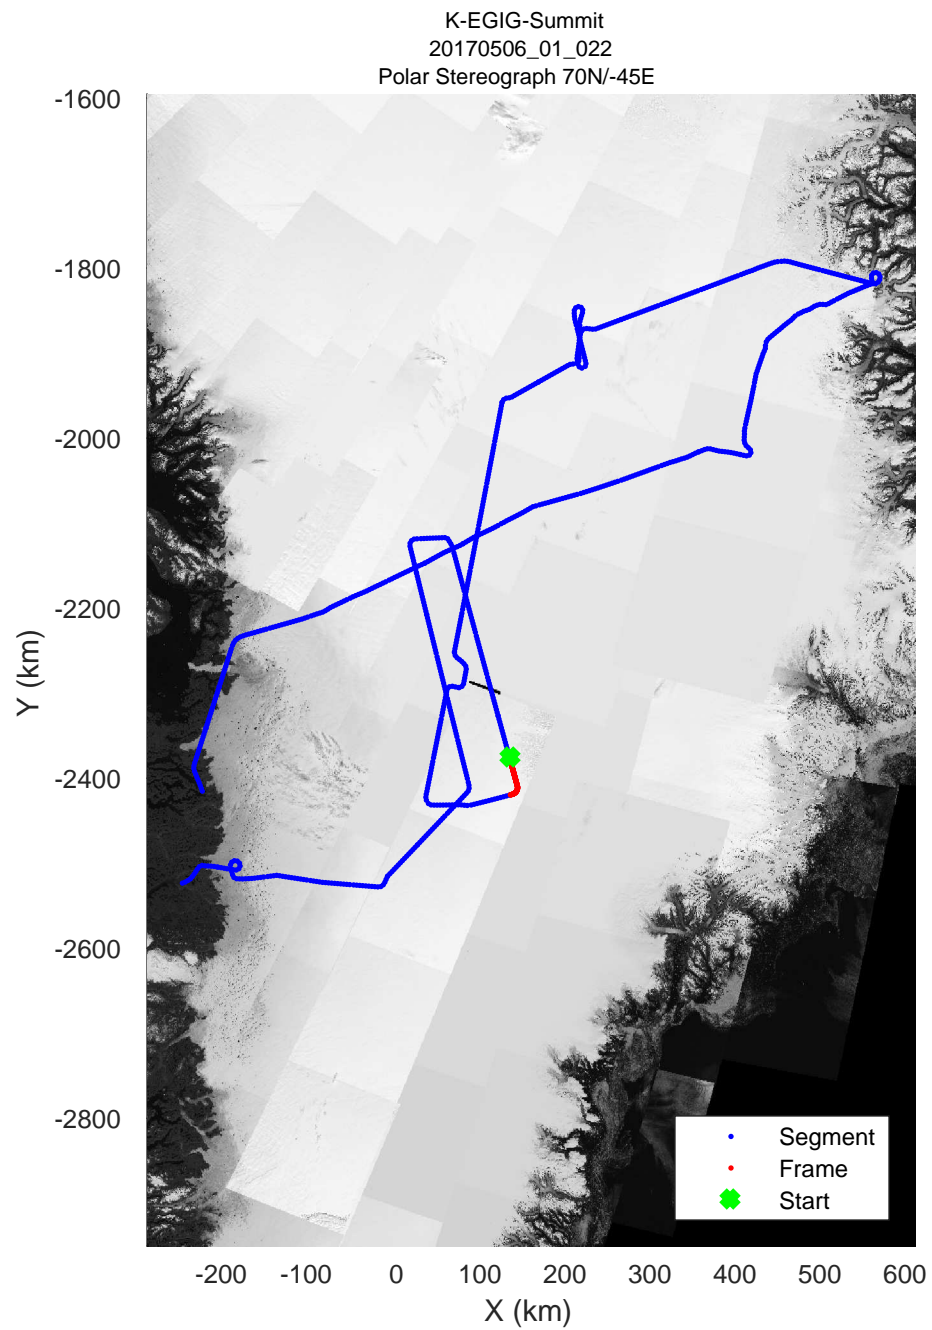

rds 2017\_Greenland\_P3: "K-EGIG-Summit" 20170506\_01\_020: 12:18:57.3 to 12:25:05.4 GPS

rds 2017\_Greenland\_P3: "K-EGIG-Summit" 20170506\_01\_021: 12:25:05.6 to 12:31:14.7 GPS

rds 2017\_Greenland\_P3: "K-EGIG-Summit" 20170506\_01\_021: 12:25:05.6 to 12:31:14.7 GPS