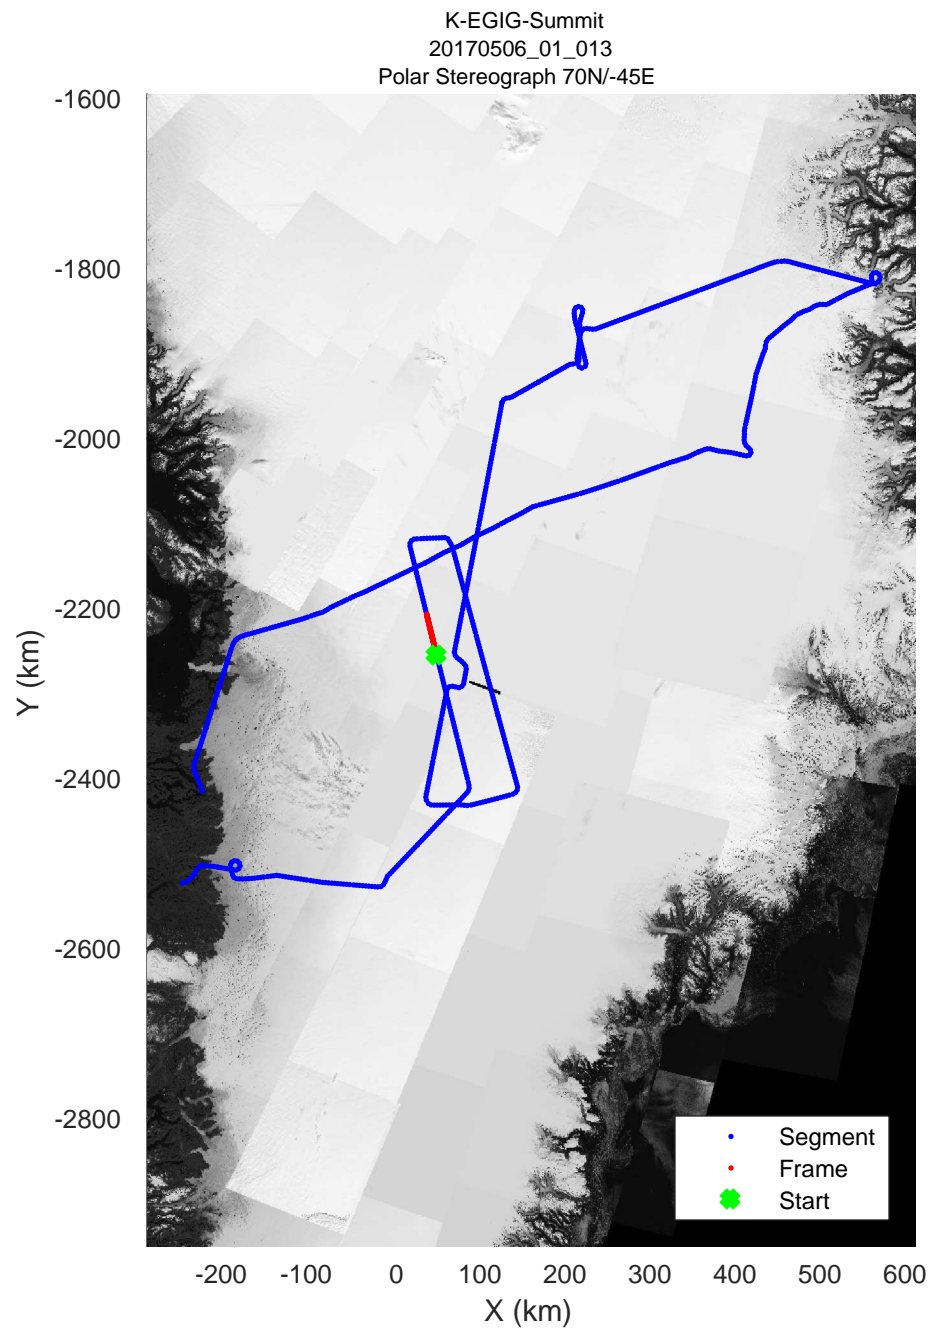

rds 2017\_Greenland\_P3: "K-EGIG-Summit" 20170506\_01\_011: 11:23:30.9 to 11:29:32.9 GPS

rds 2017\_Greenland\_P3: "K-EGIG-Summit" 20170506\_01\_012: 11:29:33.1 to 11:35:30.4 GPS

rds 2017\_Greenland\_P3: "K-EGIG-Summit" 20170506\_01\_012: 11:29:33.1 to 11:35:30.4 GPS