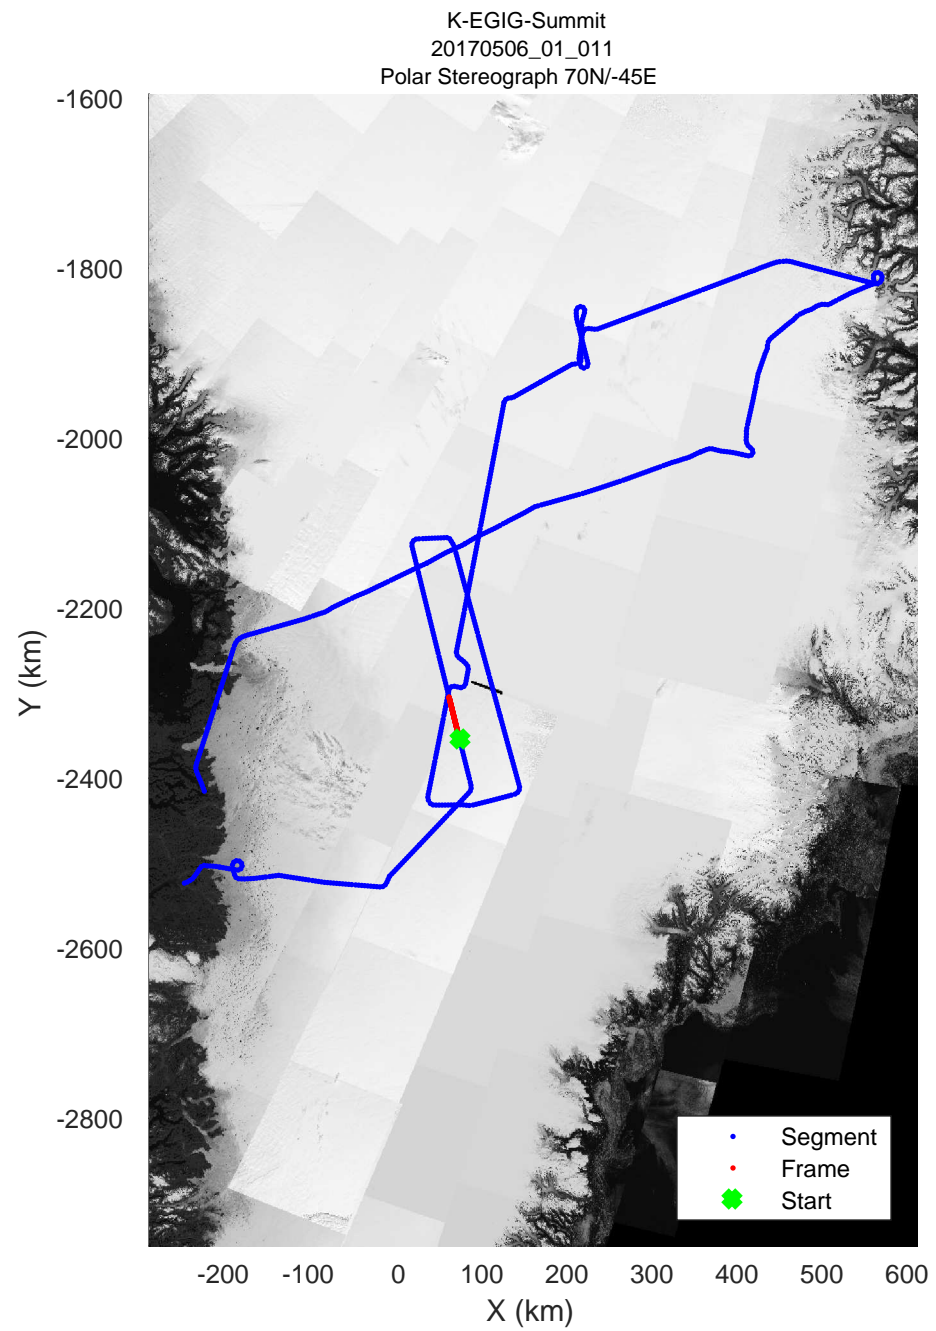

rds 2017\_Greenland\_P3: "K-EGIG-Summit" 20170506\_01\_010: 11:17:36.0 to 11:23:30.6 GPS

rds 2017\_Greenland\_P3: "K-EGIG-Summit" 20170506\_01\_010: 11:17:36.0 to 11:23:30.6 GPS

rds 2017\_Greenland\_P3: "K-EGIG-Summit" 20170506\_01\_011: 11:23:30.9 to 11:29:32.9 GPS