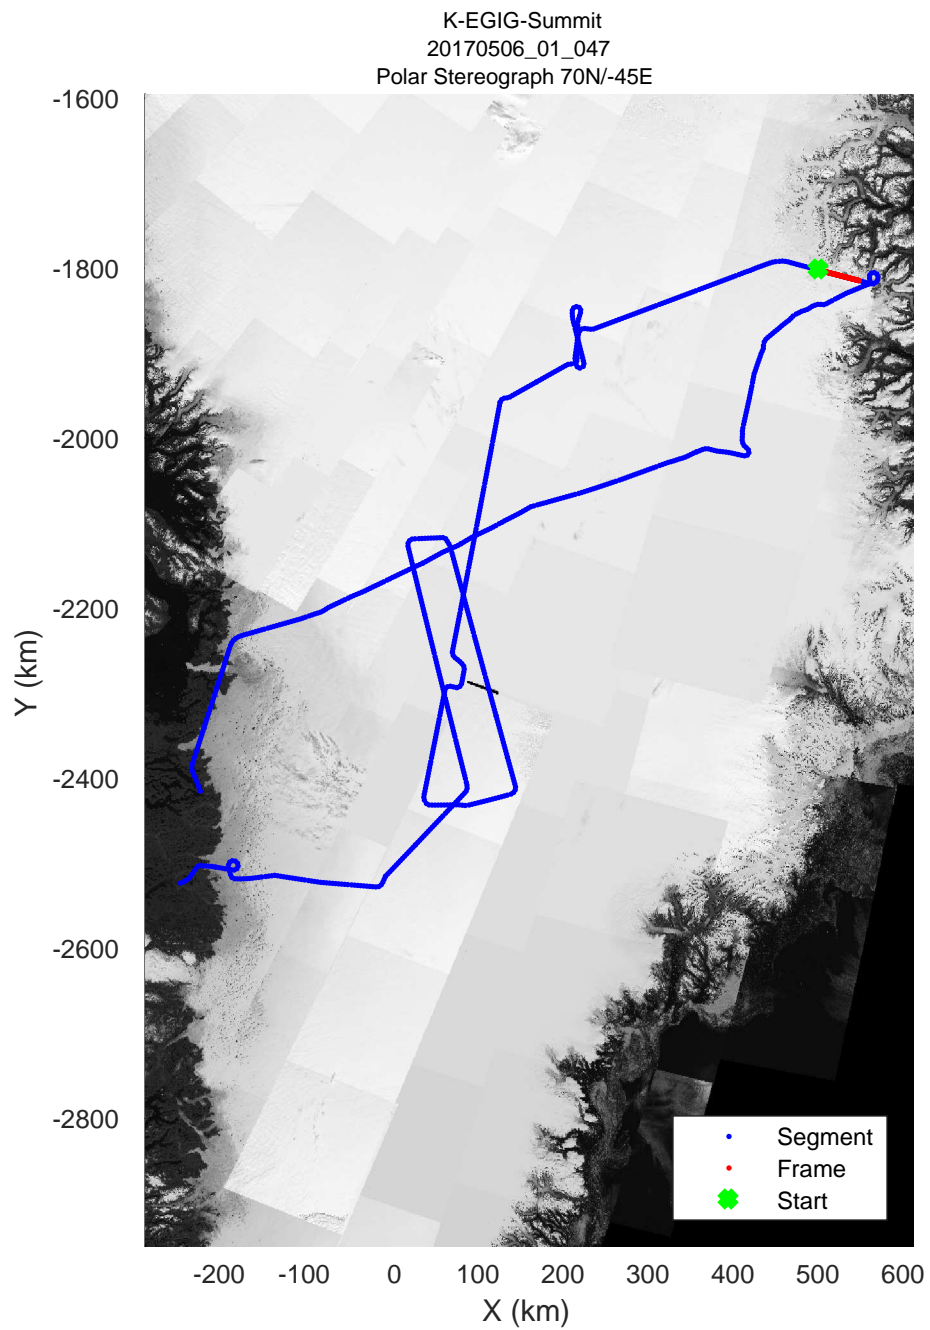

rds 2017\_Greenland\_P3: "K-EGIG-Summit" 20170506\_01\_046: 14:59:24.8 to 15:05:24.3 GPS

rds 2017\_Greenland\_P3: "K-EGIG-Summit" 20170506\_01\_046: 14:59:24.8 to 15:05:24.3 GPS

rds 2017\_Greenland\_P3: "K-EGIG-Summit" 20170506\_01\_047: 15:05:24.5 to 15:11:30.5 GPS