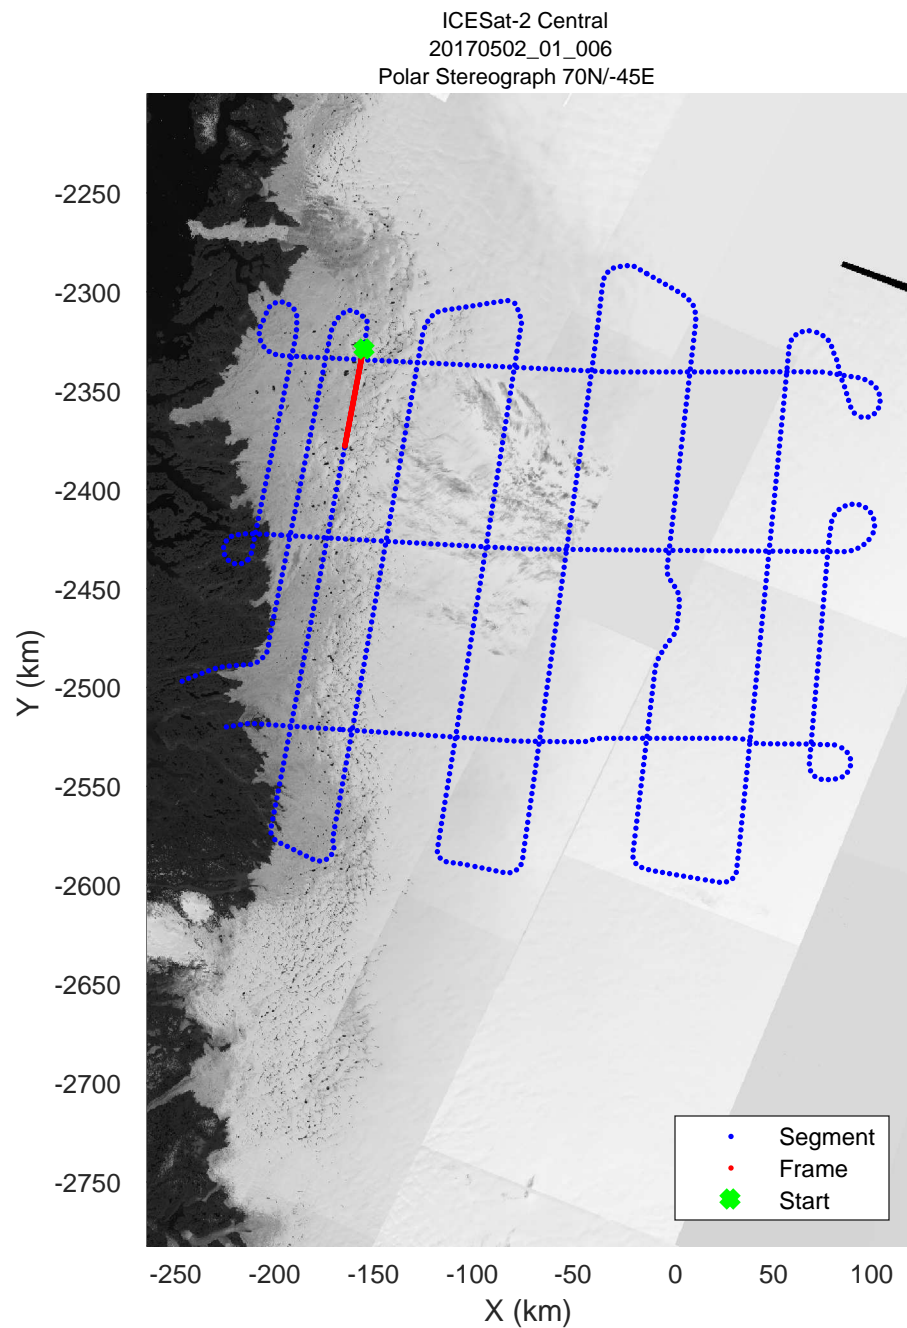

rds 2017_Greenland_P3: "ICESat-2 Central" 20170502_01_004: 10:41:50.2 to 10:47:37.6 GPS

rds 2017_Greenland_P3: "ICESat-2 Central" 20170502_01_004: 10:41:50.2 to 10:47:37.6 GPS

rds 2017_Greenland_P3: "ICESat-2 Central" 20170502_01_005: 10:47:37.8 to 10:54:52.2 GPS

rds 2017_Greenland_P3: "ICESat-2 Central" 20170502_01_005: 10:47:37.8 to 10:54:52.2 GPS

rds 2017_Greenland_P3: "ICESat-2 Central" 20170502_01_006: 10:54:52.4 to 11:02:02.5 GPS

rds 2017_Greenland_P3: "ICESat-2 Central" 20170502_01_006: 10:54:52.4 to 11:02:02.5 GPS