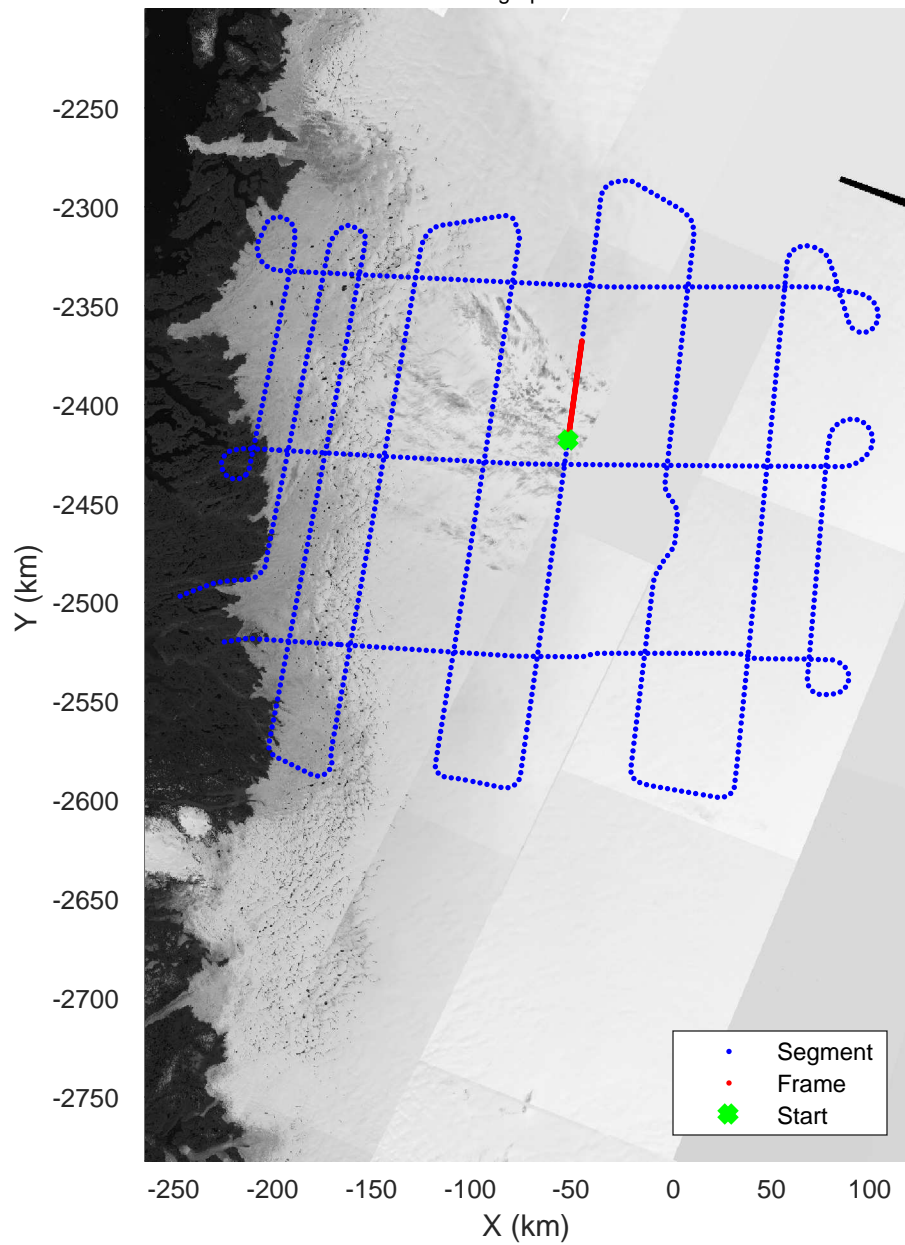

ICESat-2 Central
20170502_01_028
Polar Stereograph 70N/-45E