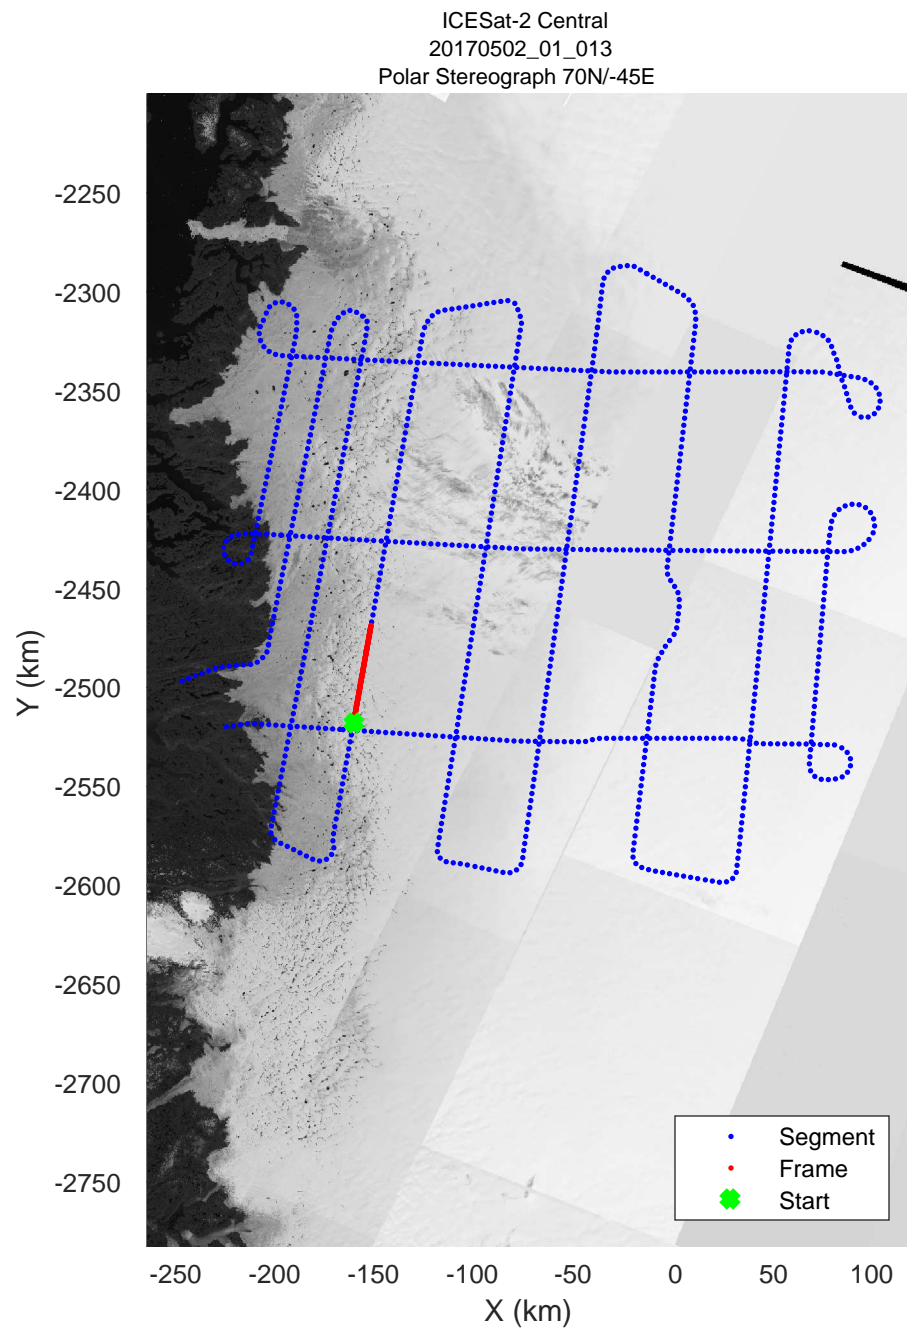

rds 2017_Greenland_P3: "ICESat-2 Central" 20170502_01_011: 11:29:51.6 to 11:36:11.0 GPS

rds 2017_Greenland_P3: "ICESat-2 Central" 20170502_01_012: 11:36:11.2 to 11:41:59.7 GPS

rds 2017_Greenland_P3: "ICESat-2 Central" 20170502_01_012: 11:36:11.2 to 11:41:59.7 GPS