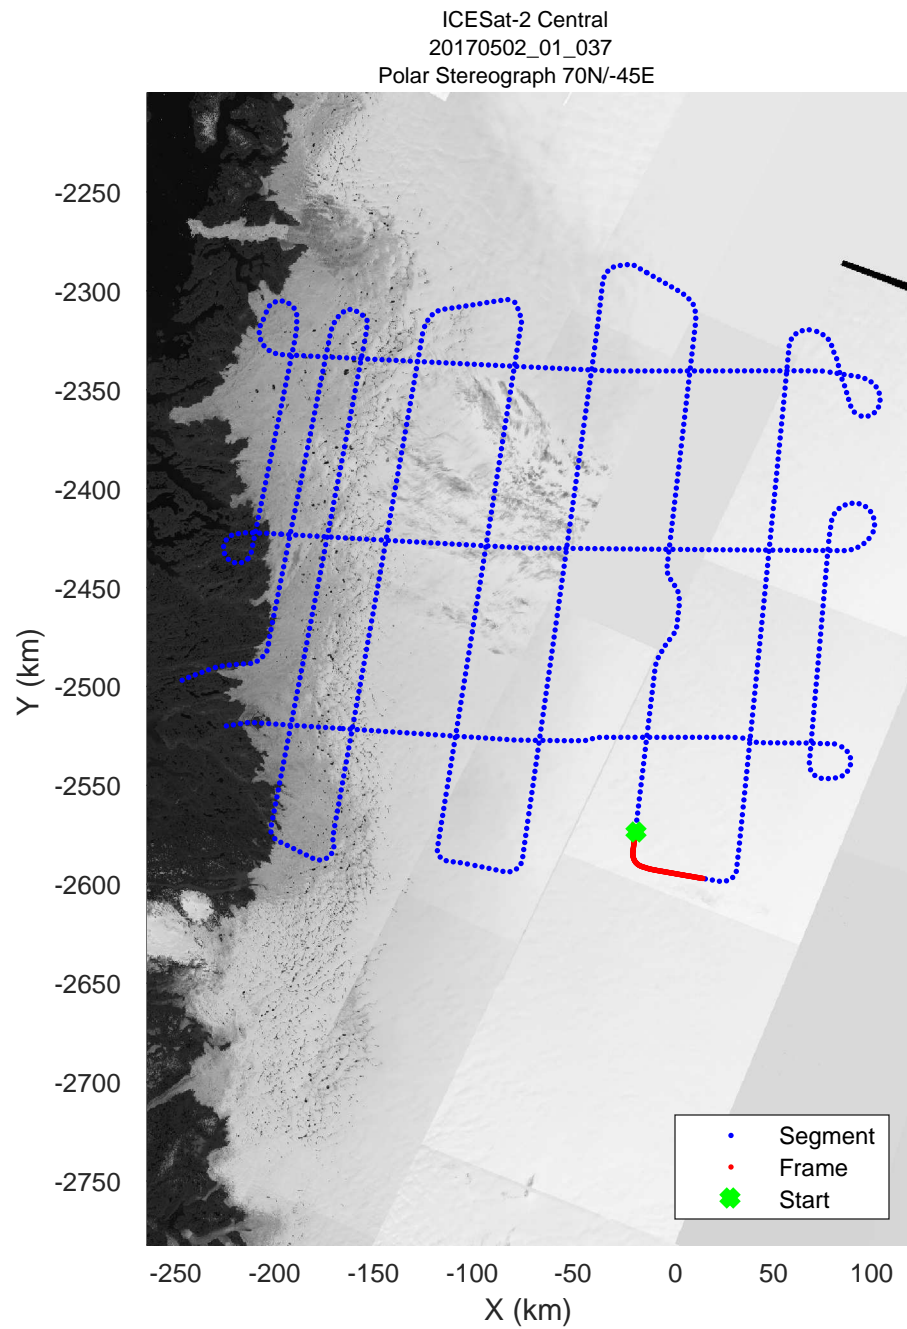

rds 2017_Greenland_P3: "ICESat-2 Central" 20170502_01_035: 13:59:42.2 to 14:06:09.4 GPS

rds 2017_Greenland_P3: "ICESat-2 Central" 20170502_01_036: 14:06:09.7 to 14:12:35.4 GPS

rds 2017_Greenland_P3: "ICESat-2 Central" 20170502_01_036: 14:06:09.7 to 14:12:35.4 GPS