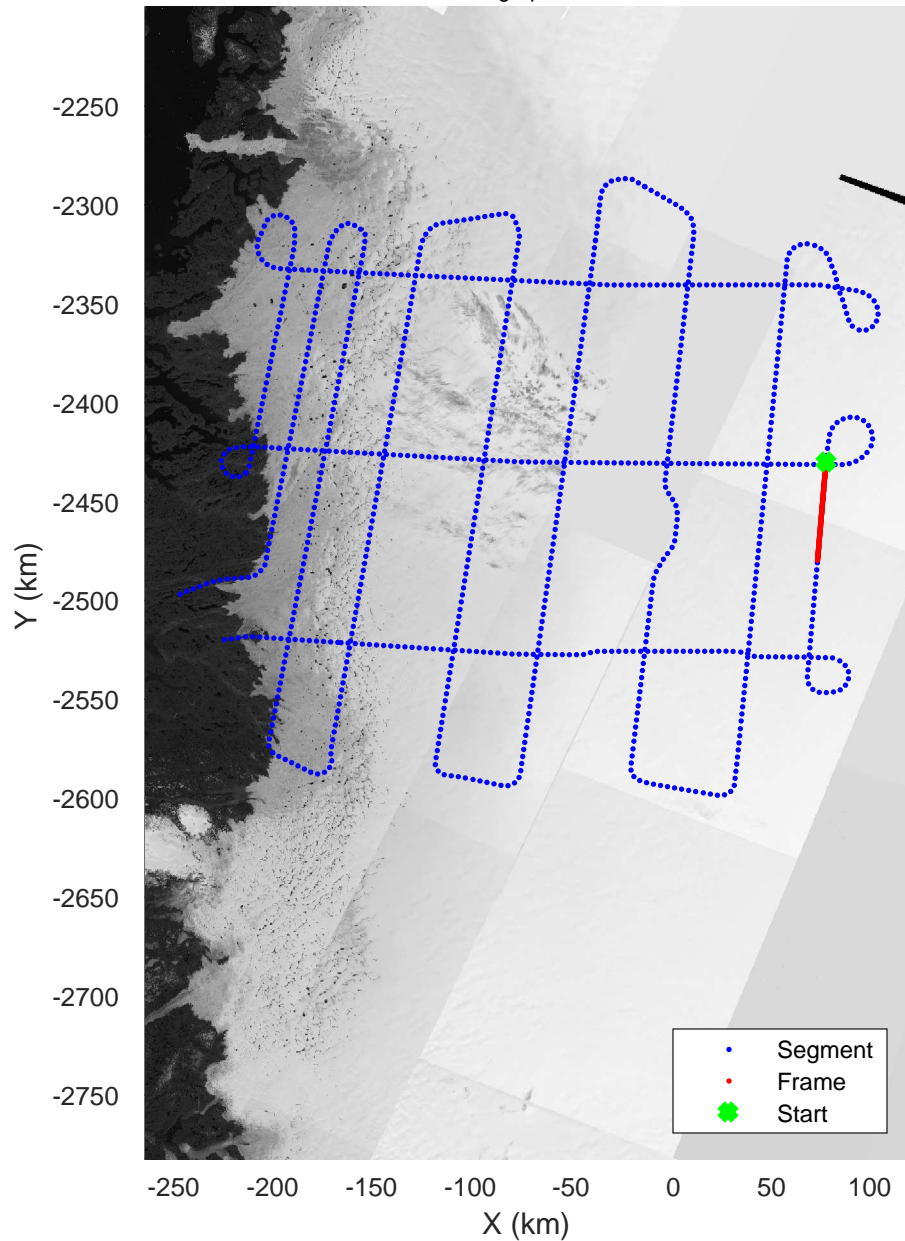

rds 2017_Greenland_P3: "ICESat-2 Central" 20170502_01_061: 16:39:42.8 to 16:45:49.8 GPS

rds 2017_Greenland_P3: "ICESat-2 Central" 20170502_01_061: 16:39:42.8 to 16:45:49.8 GPS

rds 2017_Greenland_P3: "ICESat-2 Central" 20170502_01_062: 16:45:50.0 to 16:51:39.0 GPS

rds 2017_Greenland_P3: "ICESat-2 Central" 20170502_01_062: 16:45:50.0 to 16:51:39.0 GPS

ICESat-2 Central
20170502_01_063
Polar Stereograph 70N/-45E

rds 2017_Greenland_P3: "ICESat-2 Central" 20170502_01_063: 16:51:39.2 to 16:58:00.5 GPS