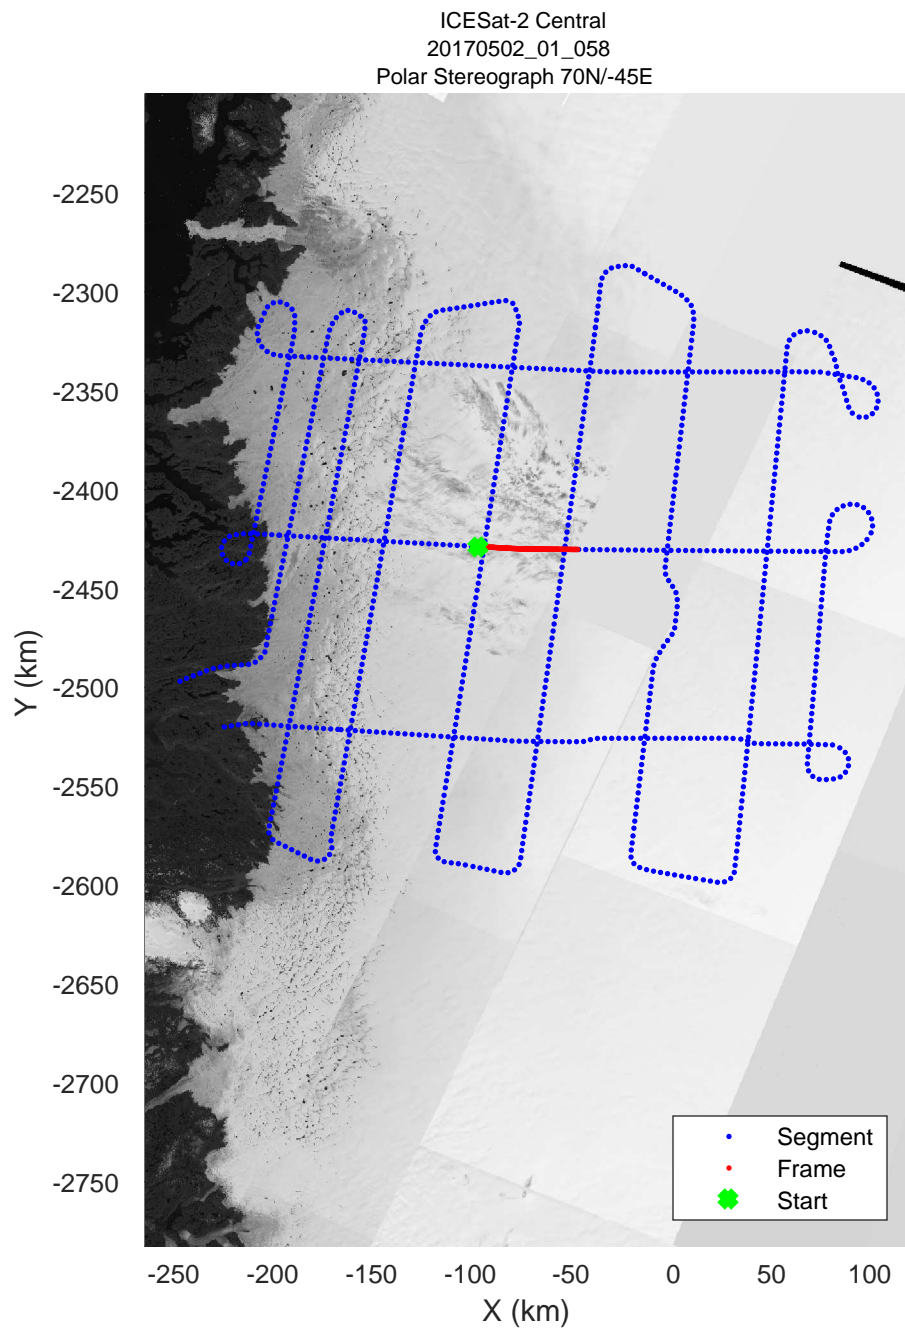

rds 2017_Greenland_P3: "ICESat-2 Central" 20170502_01_056: 16:09:17.5 to 16:15:17.8 GPS

rds 2017_Greenland_P3: "ICESat-2 Central" 20170502_01_057: 16:15:18.0 to 16:21:16.7 GPS

rds 2017_Greenland_P3: "ICESat-2 Central" 20170502_01_057: 16:15:18.0 to 16:21:16.7 GPS