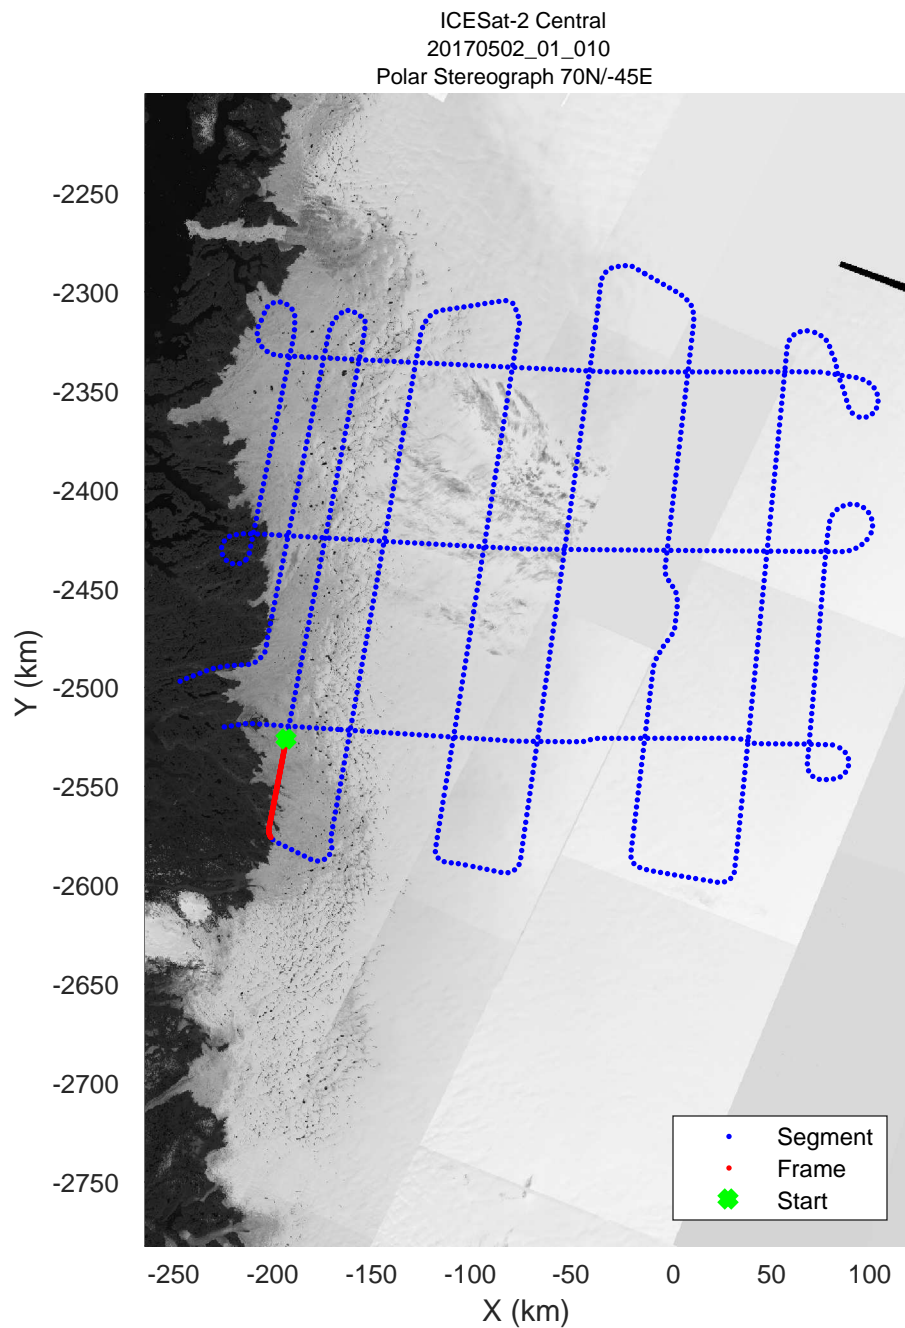

rds 2017_Greenland_P3: "ICESat-2 Central" 20170502_01_008: 11:09:03.8 to 11:16:01.5 GPS

rds 2017_Greenland_P3: "ICESat-2 Central" 20170502_01_009: 11:16:01.8 to 11:22:57.6 GPS

rds 2017_Greenland_P3: "ICESat-2 Central" 20170502_01_009: 11:16:01.8 to 11:22:57.6 GPS