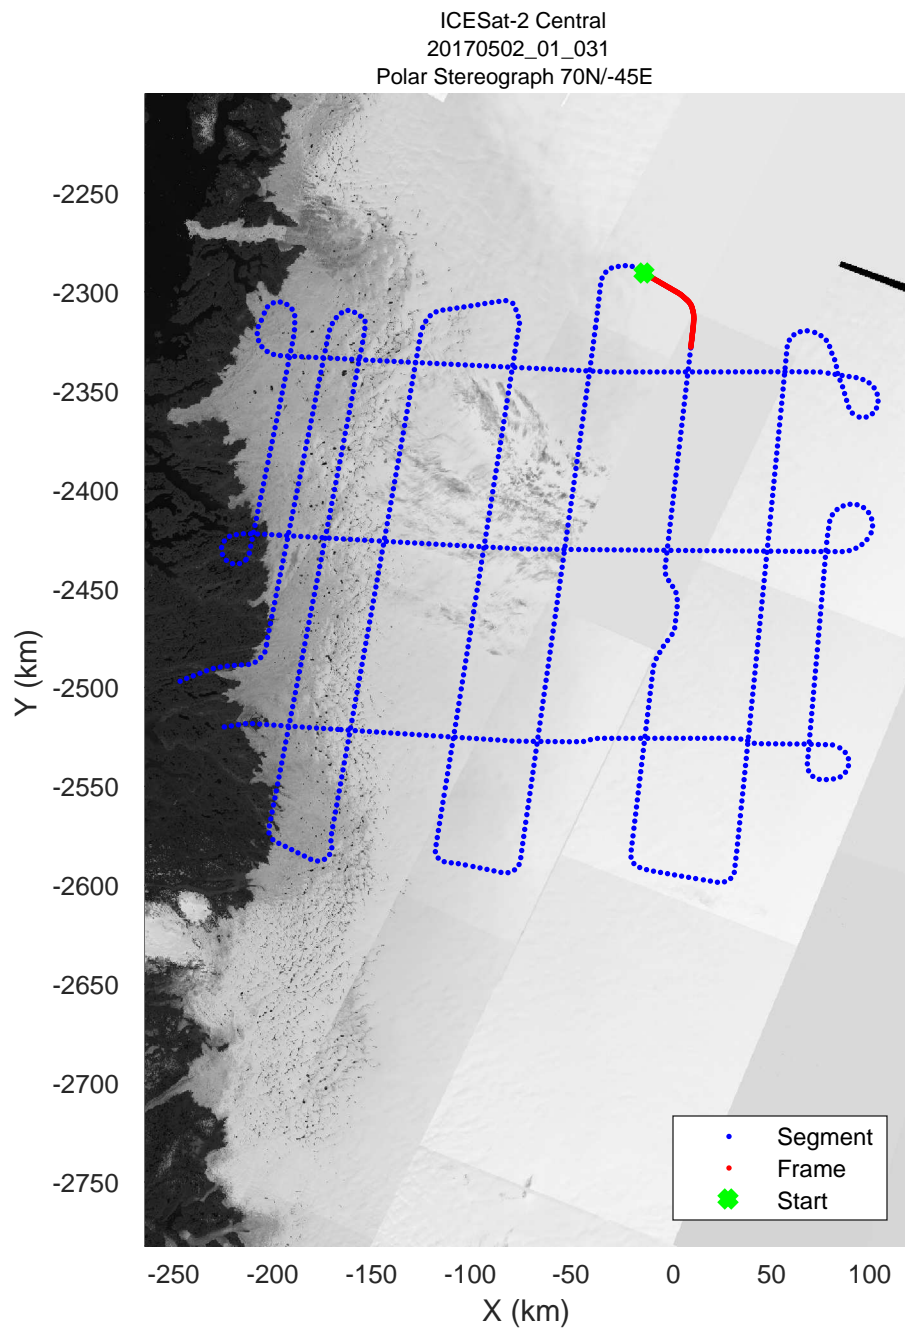

rds 2017_Greenland_P3: "ICESat-2 Central" 20170502_01_029: 13:21:06.3 to 13:26:56.9 GPS

rds 2017_Greenland_P3: "ICESat-2 Central" 20170502_01_030: 13:26:57.1 to 13:33:25.7 GPS

rds 2017_Greenland_P3: "ICESat-2 Central" 20170502_01_030: 13:26:57.1 to 13:33:25.7 GPS