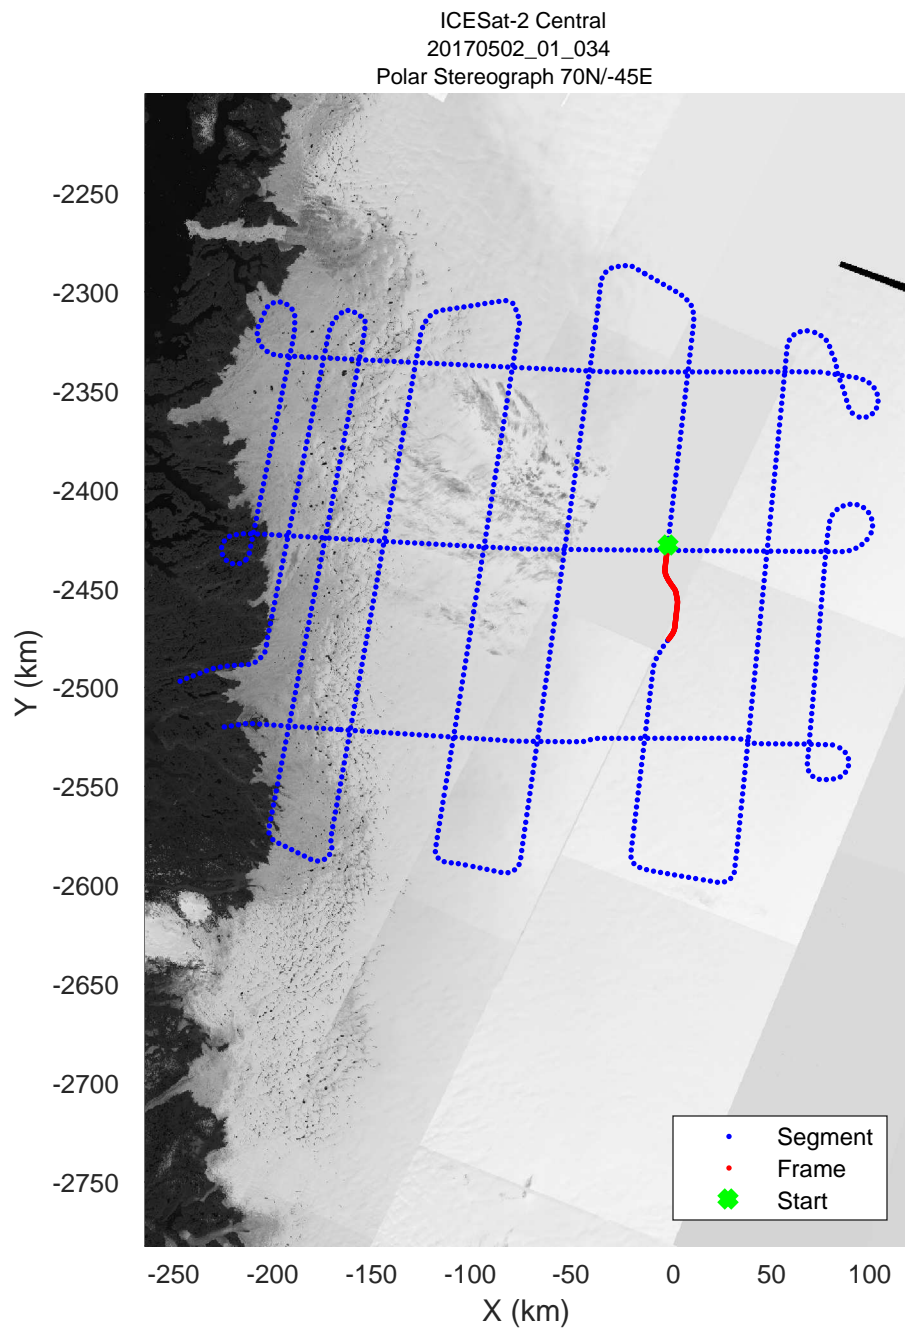

rds 2017_Greenland_P3: "ICESat-2 Central" 20170502_01_032: 13:40:13.8 to 13:46:39.7 GPS

rds 2017_Greenland_P3: "ICESat-2 Central" 20170502_01_033: 13:46:39.9 to 13:53:10.1 GPS

rds 2017_Greenland_P3: "ICESat-2 Central" 20170502_01_033: 13:46:39.9 to 13:53:10.1 GPS