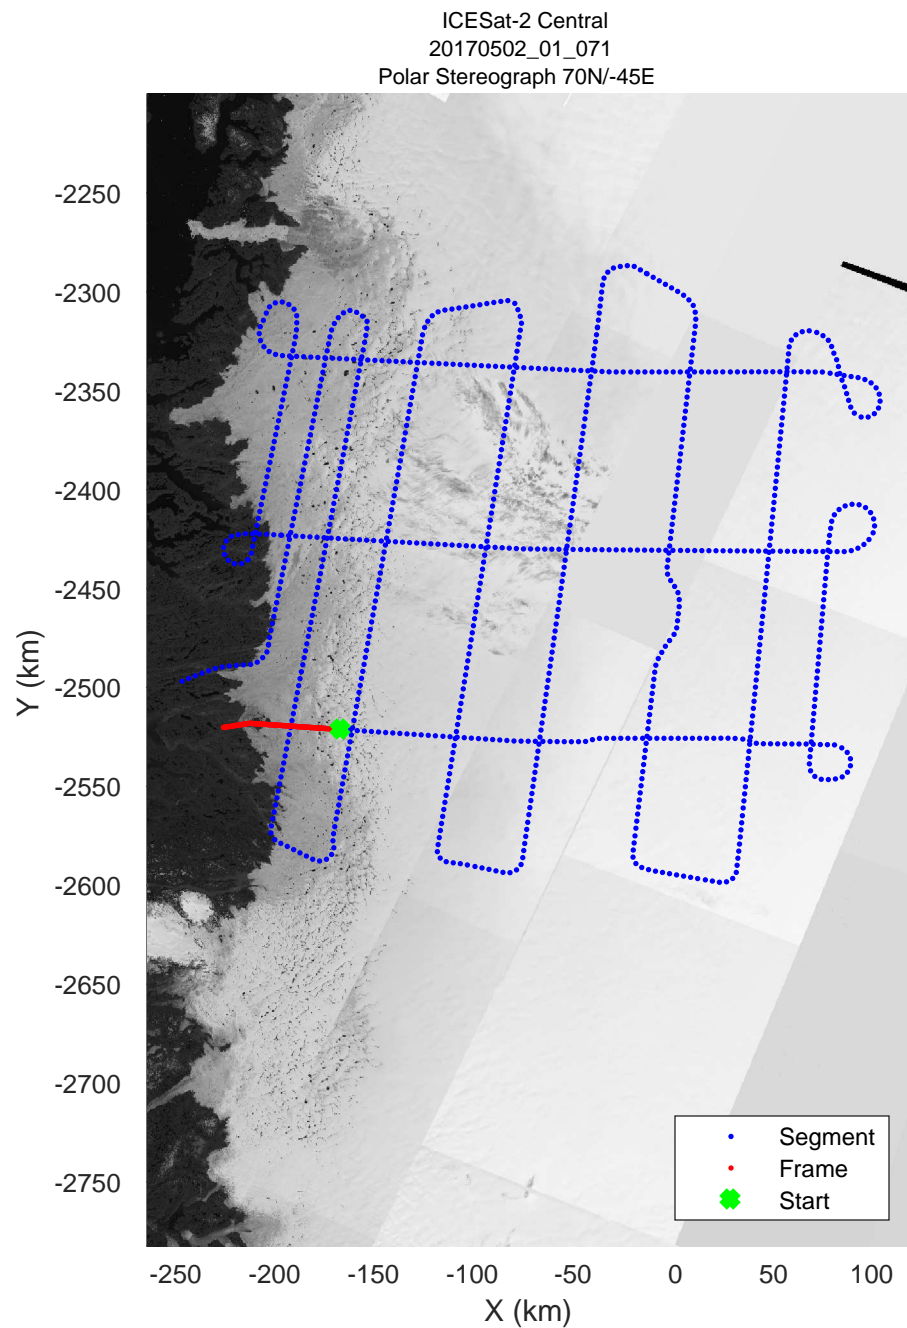

rds 2017_Greenland_P3: "ICESat-2 Central" 20170502_01_069: 17:30:07.4 to 17:36:38.2 GPS

rds 2017_Greenland_P3: "ICESat-2 Central" 20170502_01_070: 17:36:38.4 to 17:43:03.2 GPS

rds 2017_Greenland_P3: "ICESat-2 Central" 20170502_01_070: 17:36:38.4 to 17:43:03.2 GPS