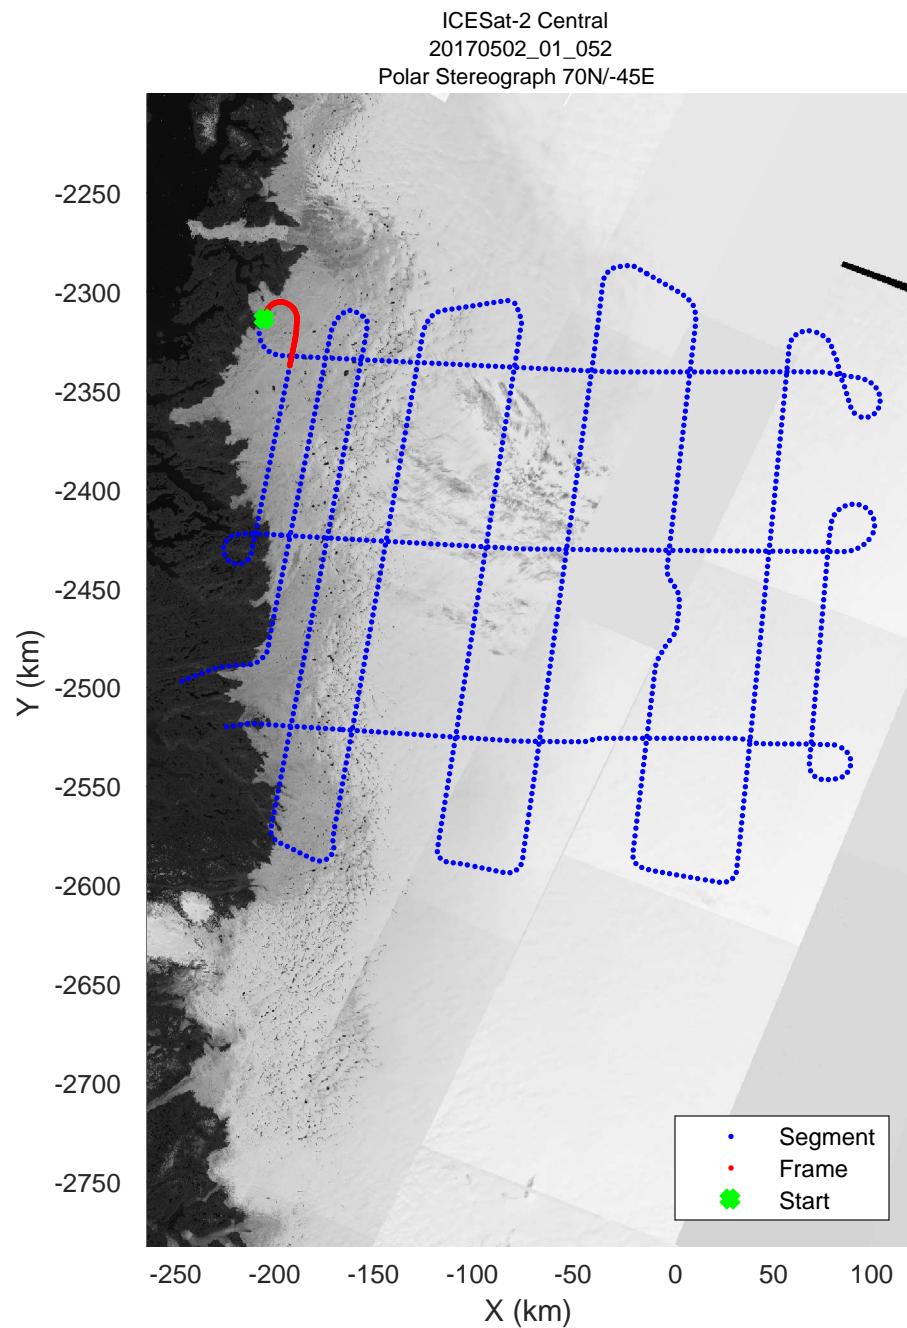

rds 2017_Greenland_P3: "ICESat-2 Central" 20170502_01_050: 15:30:47.3 to 15:36:51.9 GPS

rds 2017_Greenland_P3: "ICESat-2 Central" 20170502_01_051: 15:36:52.1 to 15:42:55.9 GPS

rds 2017_Greenland_P3: "ICESat-2 Central" 20170502_01_051: 15:36:52.1 to 15:42:55.9 GPS