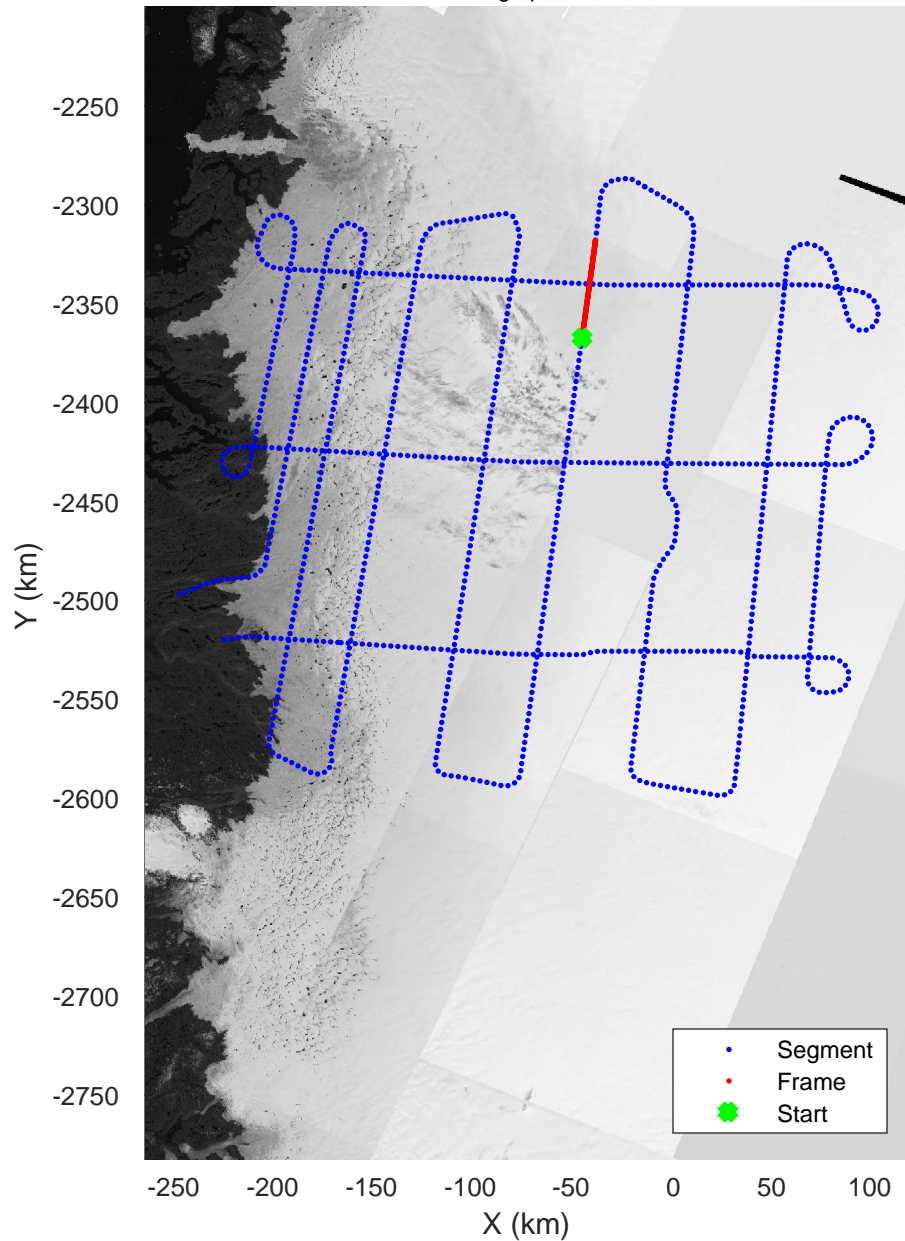

ICESat-2 Central
20170502_01_029
Polar Stereograph 70N/-45E