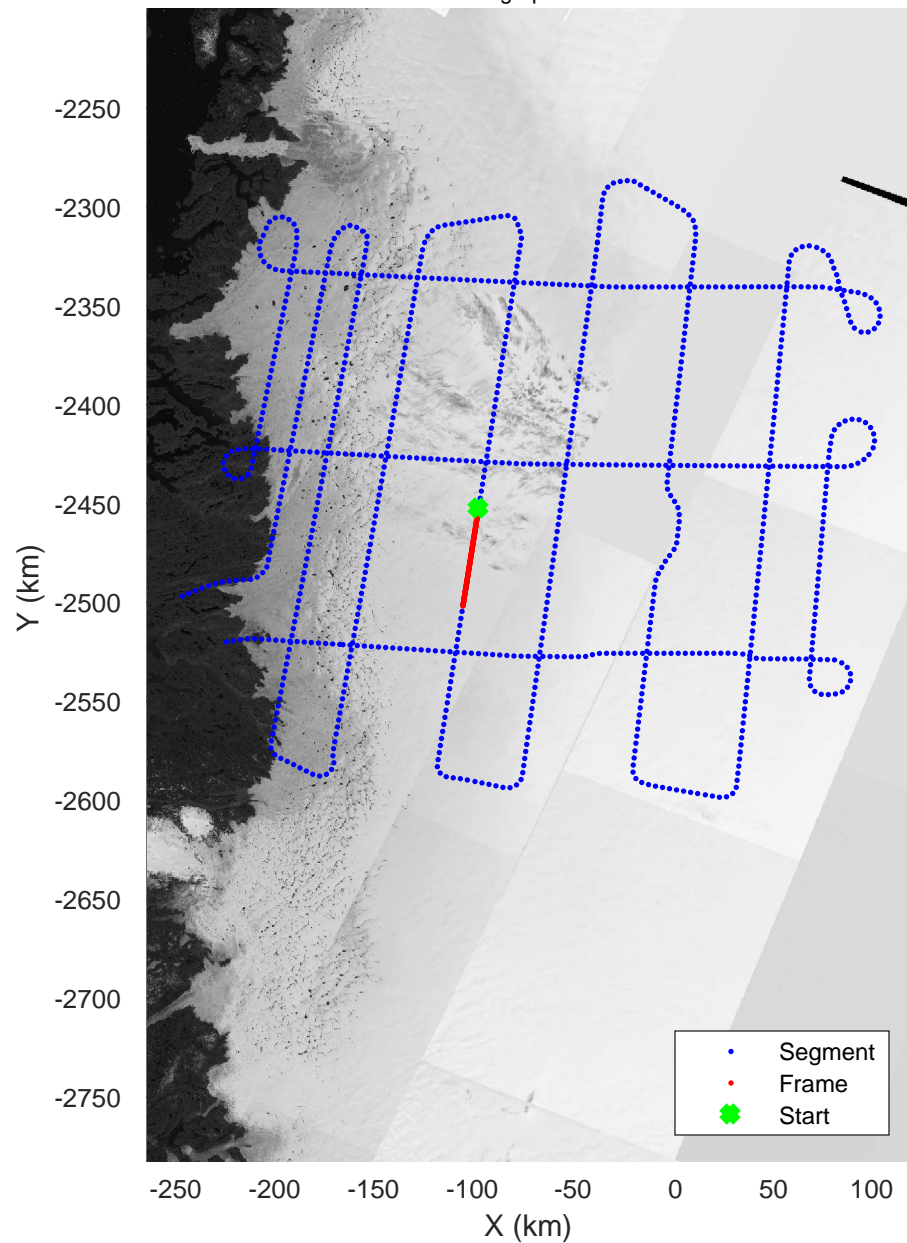

ICESat-2 Central
20170502_01_021
Polar Stereograph 70N/-45E