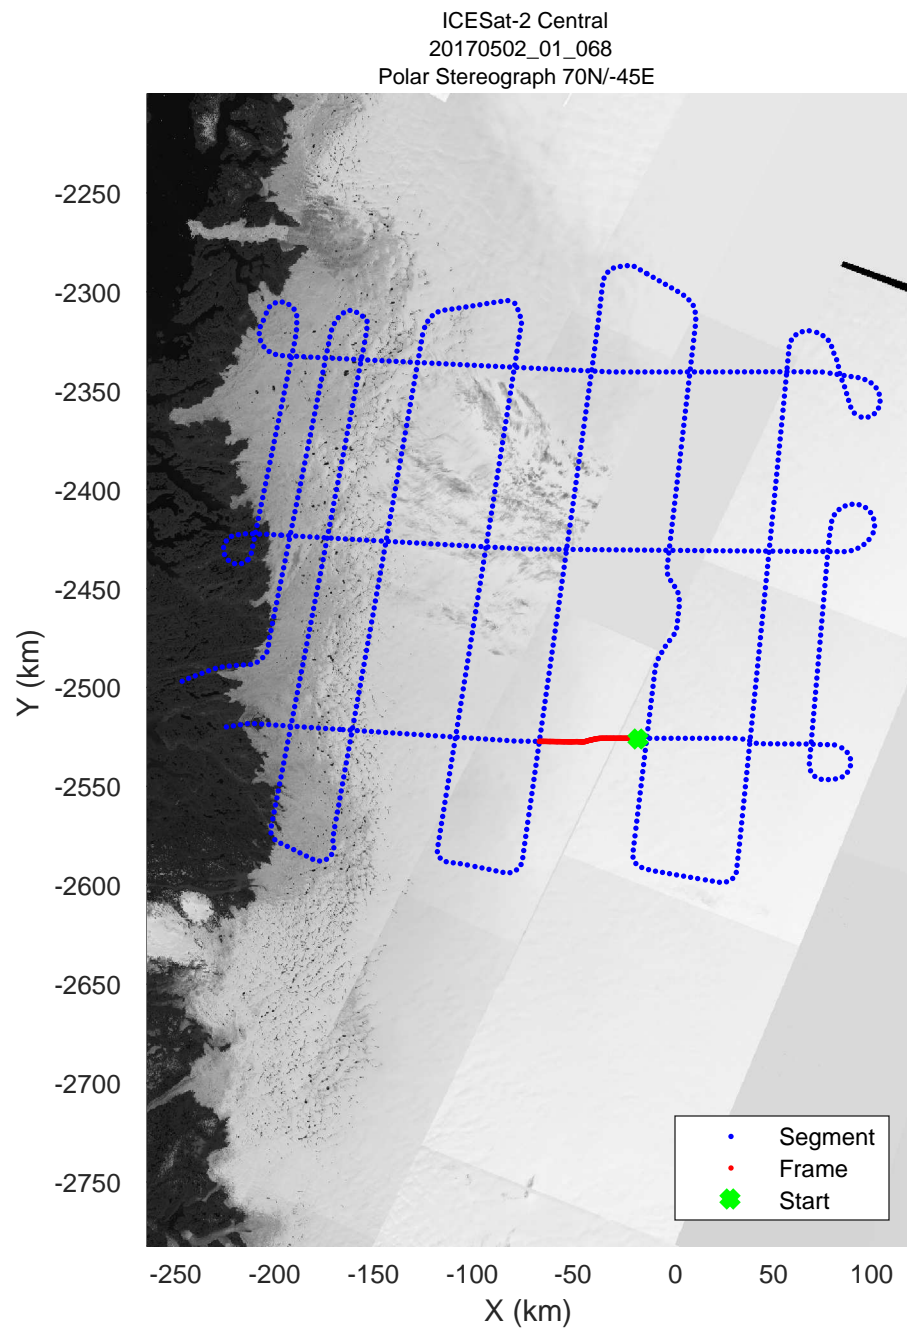

rds 2017_Greenland_P3: "ICESat-2 Central" 20170502_01_066: 17:11:10.5 to 17:17:05.6 GPS

rds 2017_Greenland_P3: "ICESat-2 Central" 20170502_01_067: 17:17:05.9 to 17:23:21.5 GPS

rds 2017_Greenland_P3: "ICESat-2 Central" 20170502_01_067: 17:17:05.9 to 17:23:21.5 GPS