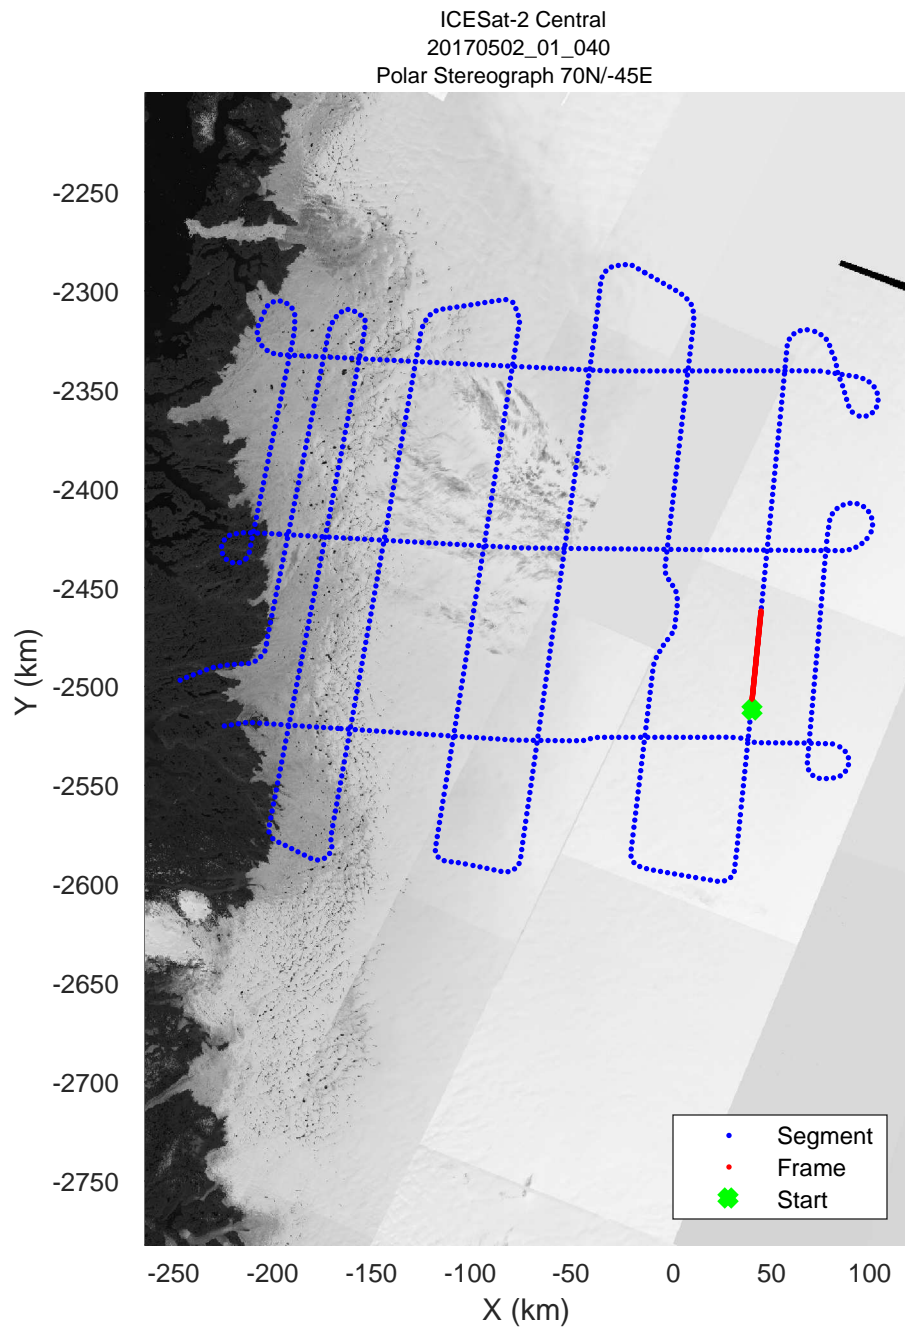

rds 2017_Greenland_P3: "ICESat-2 Central" 20170502_01_038: 14:19:18.1 to 14:25:11.3 GPS

rds 2017_Greenland_P3: "ICESat-2 Central" 20170502_01_039: 14:25:11.5 to 14:31:00.5 GPS

rds 2017_Greenland_P3: "ICESat-2 Central" 20170502_01_039: 14:25:11.5 to 14:31:00.5 GPS