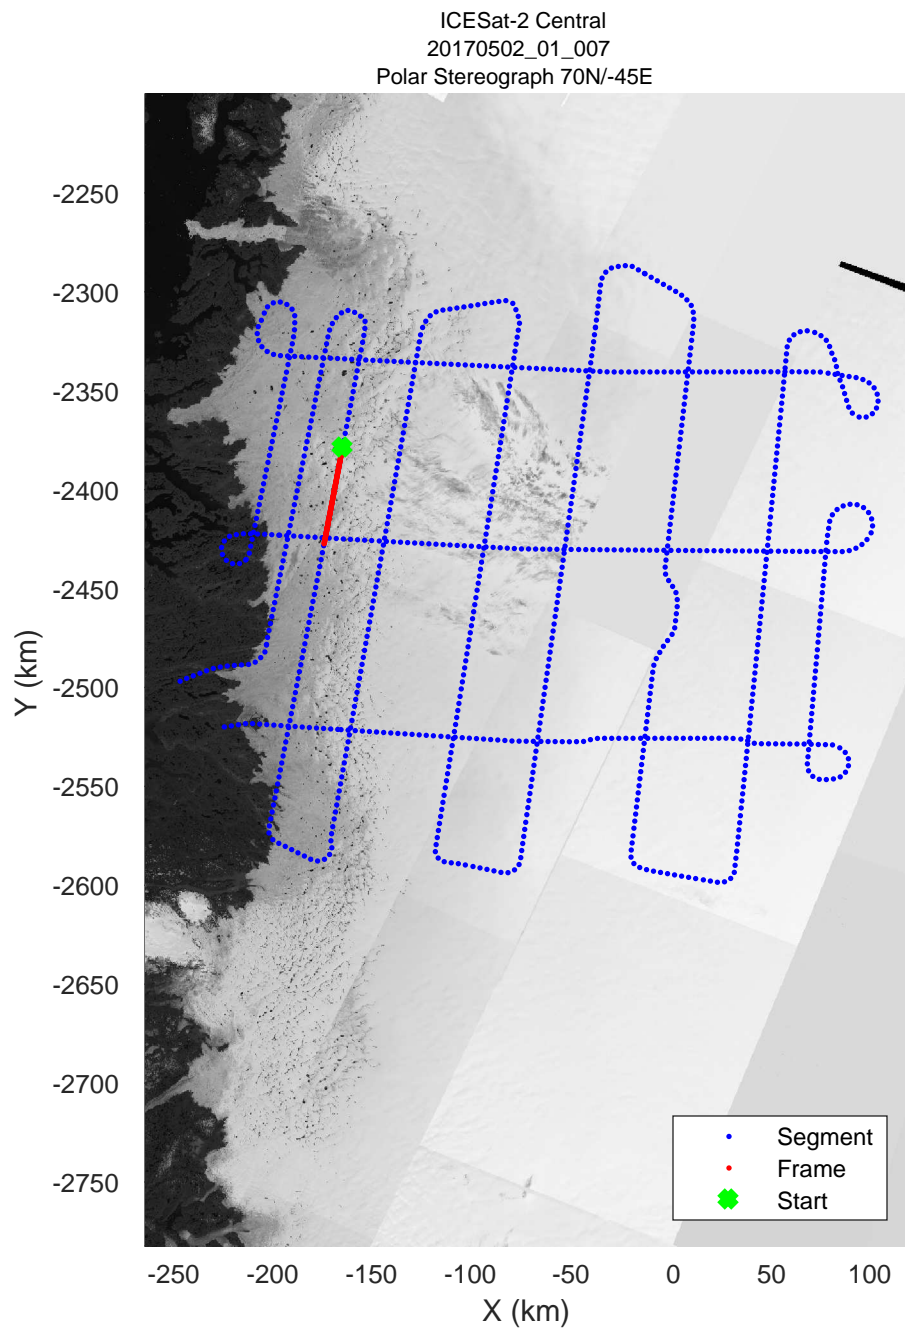

rds 2017_Greenland_P3: "ICESat-2 Central" 20170502_01_004: 10:41:50.2 to 10:47:37.6 GPS

rds 2017_Greenland_P3: "ICESat-2 Central" 20170502_01_004: 10:41:50.2 to 10:47:37.6 GPS

rds 2017_Greenland_P3: "ICESat-2 Central" 20170502_01_005: 10:47:37.8 to 10:54:52.2 GPS

rds 2017_Greenland_P3: "ICESat-2 Central" 20170502_01_005: 10:47:37.8 to 10:54:52.2 GPS

rds 2017_Greenland_P3: "ICESat-2 Central" 20170502_01_006: 10:54:52.4 to 11:02:02.5 GPS

rds 2017_Greenland_P3: "ICESat-2 Central" 20170502_01_006: 10:54:52.4 to 11:02:02.5 GPS