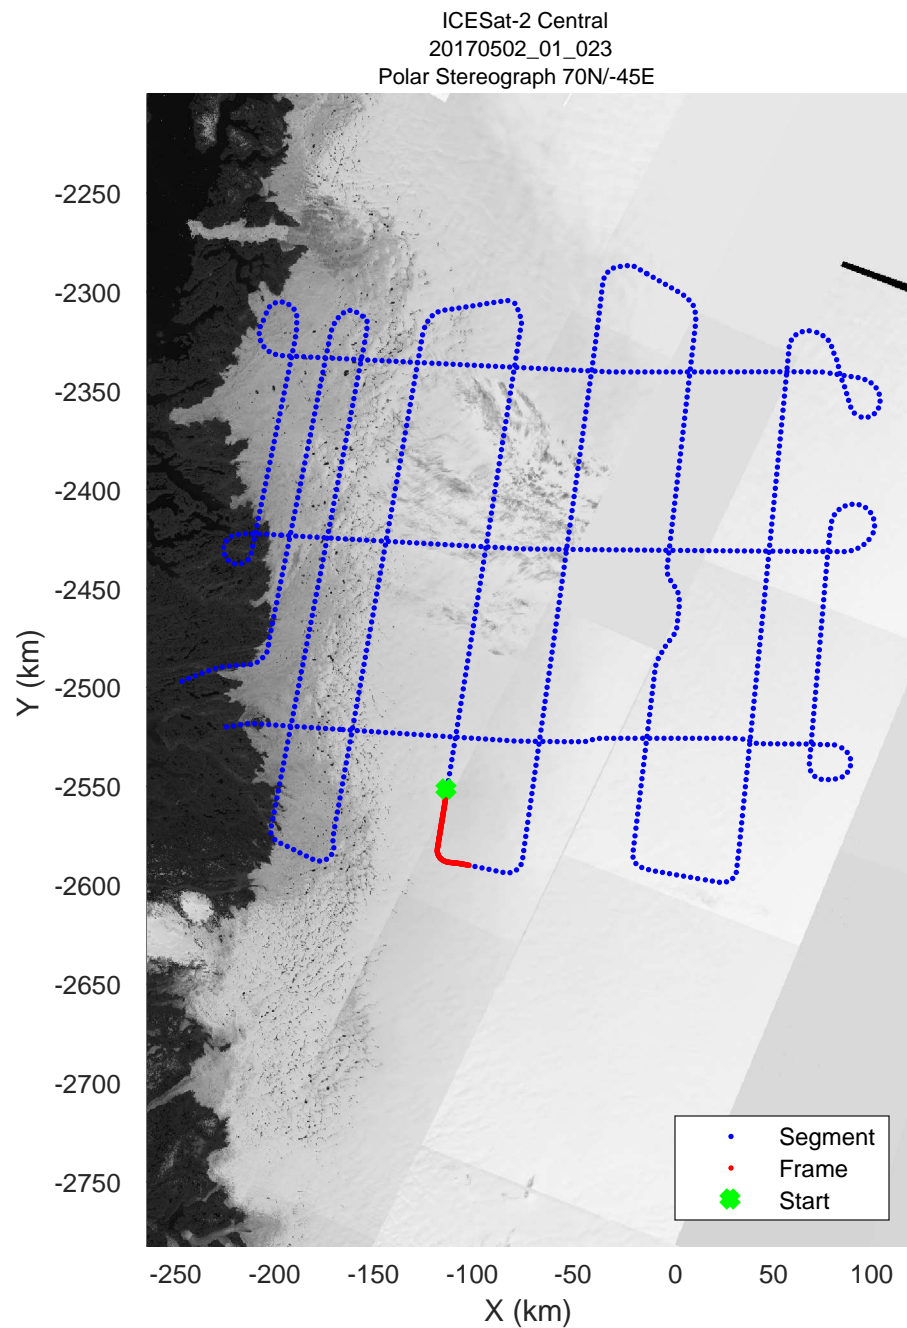

rds 2017_Greenland_P3: "ICESat-2 Central" 20170502_01_021: 12:31:47.2 to 12:38:31.1 GPS

rds 2017_Greenland_P3: "ICESat-2 Central" 20170502_01_022: 12:38:31.4 to 12:45:16.4 GPS

rds 2017_Greenland_P3: "ICESat-2 Central" 20170502_01_022: 12:38:31.4 to 12:45:16.4 GPS