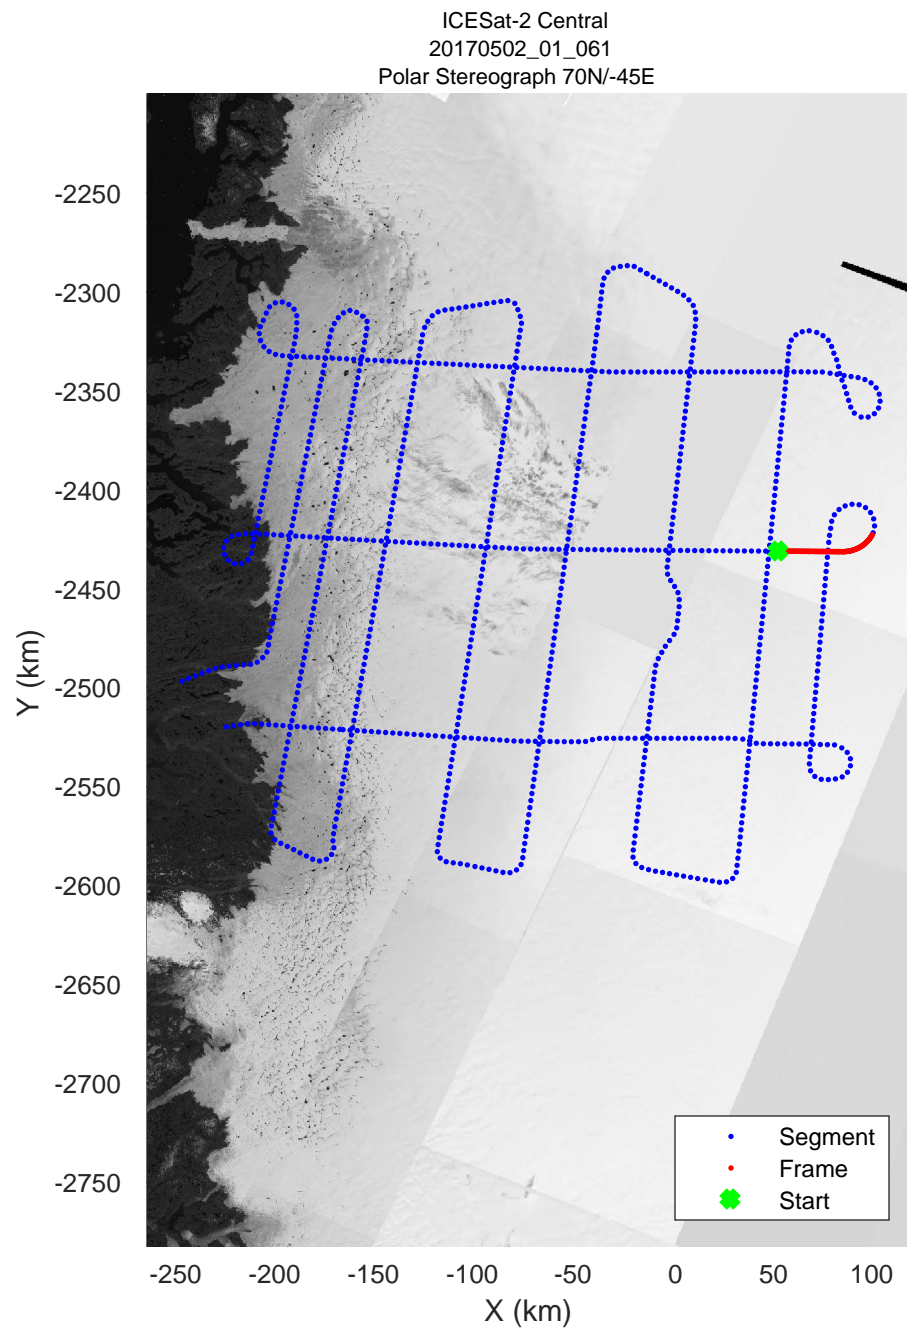

rds 2017_Greenland_P3: "ICESat-2 Central" 20170502_01_059: 16:27:21.9 to 16:33:33.4 GPS

rds 2017_Greenland_P3: "ICESat-2 Central" 20170502_01_060: 16:33:33.6 to 16:39:42.6 GPS

rds 2017_Greenland_P3: "ICESat-2 Central" 20170502_01_060: 16:33:33.6 to 16:39:42.6 GPS