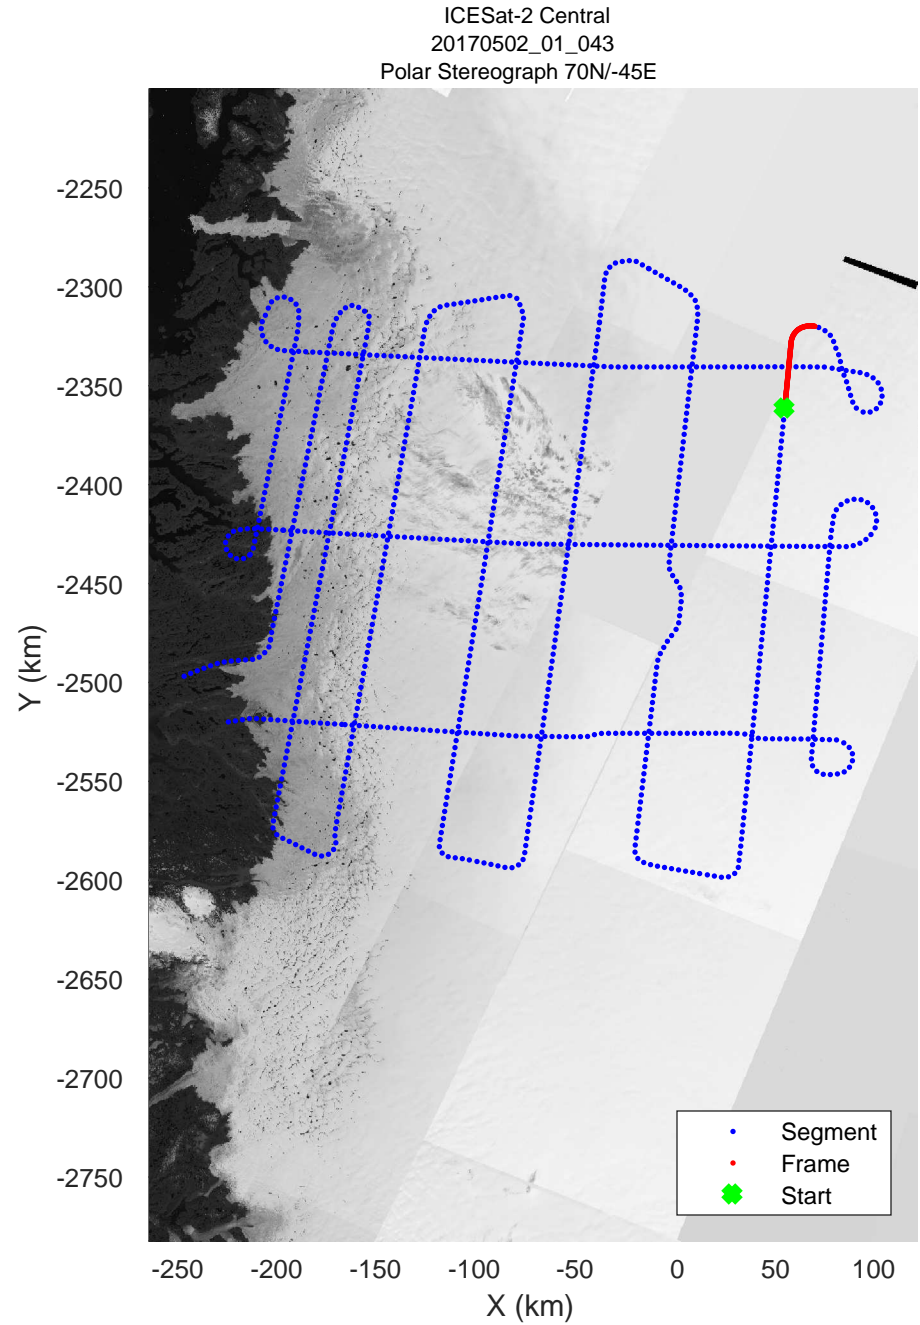

rds 2017_Greenland_P3: "ICESat-2 Central" 20170502_01_041: 14:36:46.4 to 14:42:33.8 GPS

rds 2017_Greenland_P3: "ICESat-2 Central" 20170502_01_042: 14:42:34.0 to 14:48:23.3 GPS

rds 2017_Greenland_P3: "ICESat-2 Central" 20170502_01_042: 14:42:34.0 to 14:48:23.3 GPS