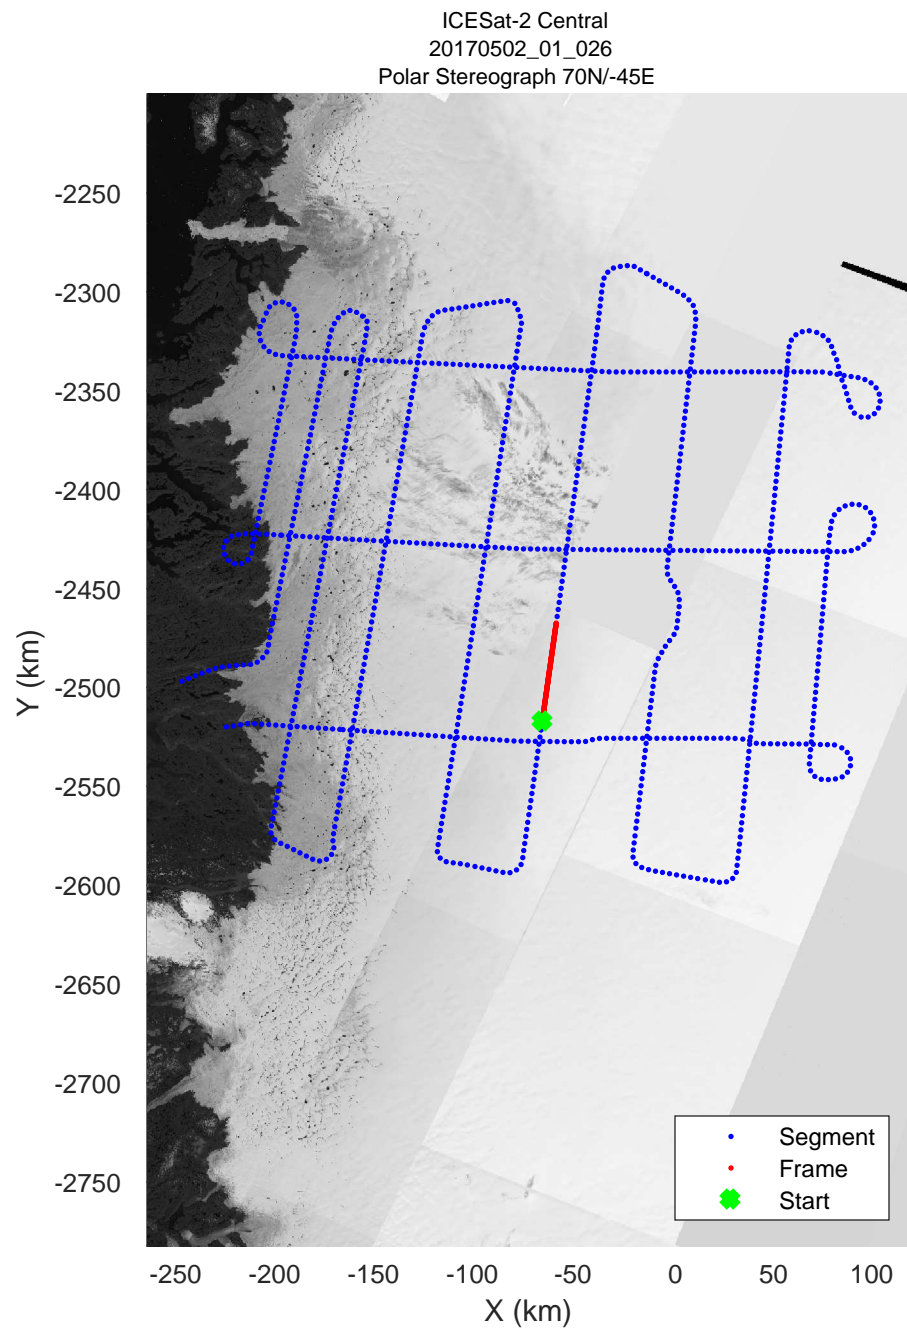

rds 2017_Greenland_P3: "ICESat-2 Central" 20170502_01_024: 12:51:54.0 to 12:57:47.4 GPS

rds 2017_Greenland_P3: "ICESat-2 Central" 20170502_01_025: 12:57:47.6 to 13:03:36.4 GPS

rds 2017_Greenland_P3: "ICESat-2 Central" 20170502_01_025: 12:57:47.6 to 13:03:36.4 GPS