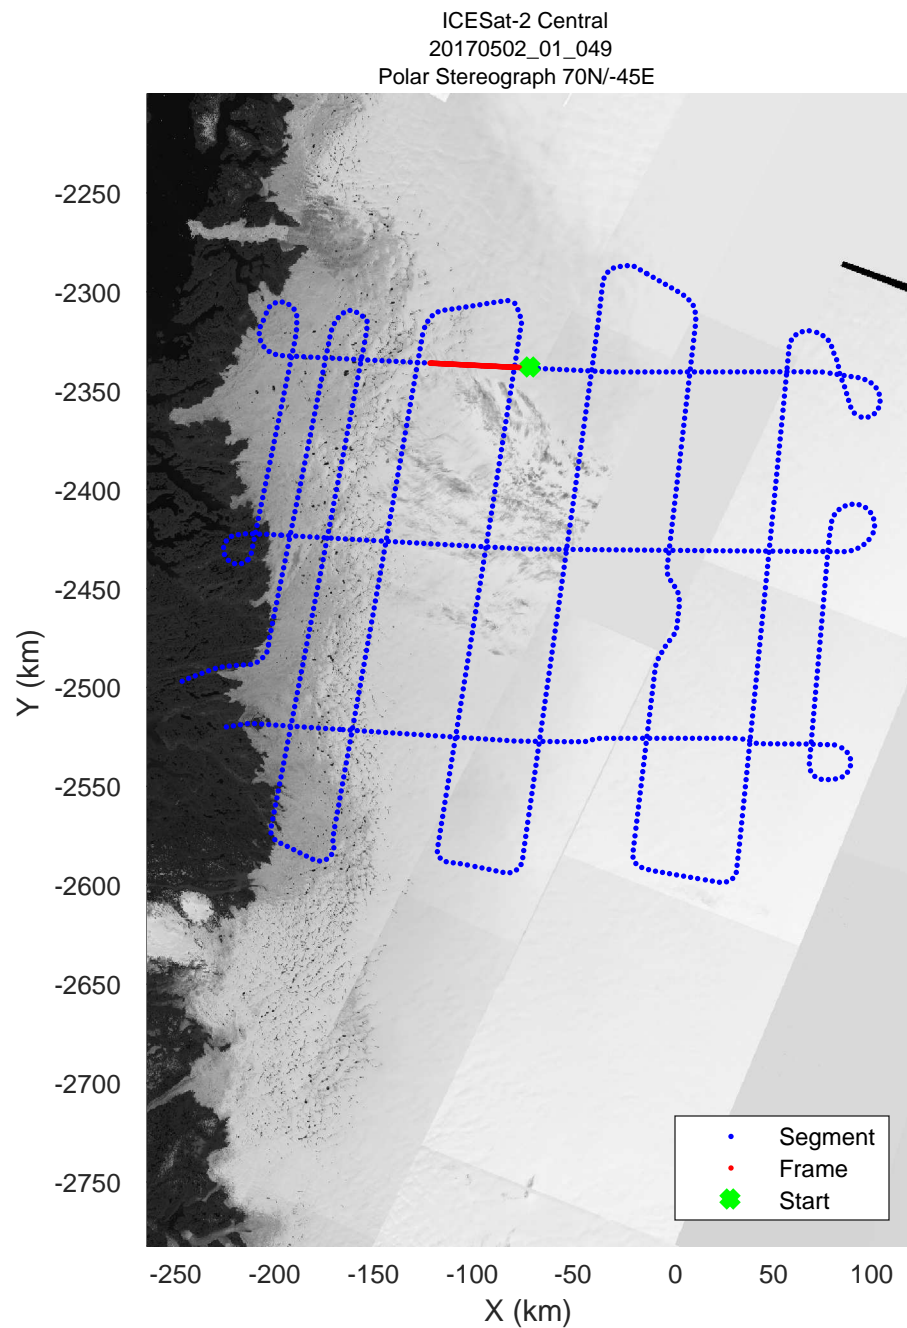

rds 2017_Greenland_P3: "ICESat-2 Central" 20170502_01_047: 15:12:40.2 to 15:18:33.4 GPS

rds 2017_Greenland_P3: "ICESat-2 Central" 20170502_01_048: 15:18:33.6 to 15:24:44.4 GPS

rds 2017_Greenland_P3: "ICESat-2 Central" 20170502_01_048: 15:18:33.6 to 15:24:44.4 GPS