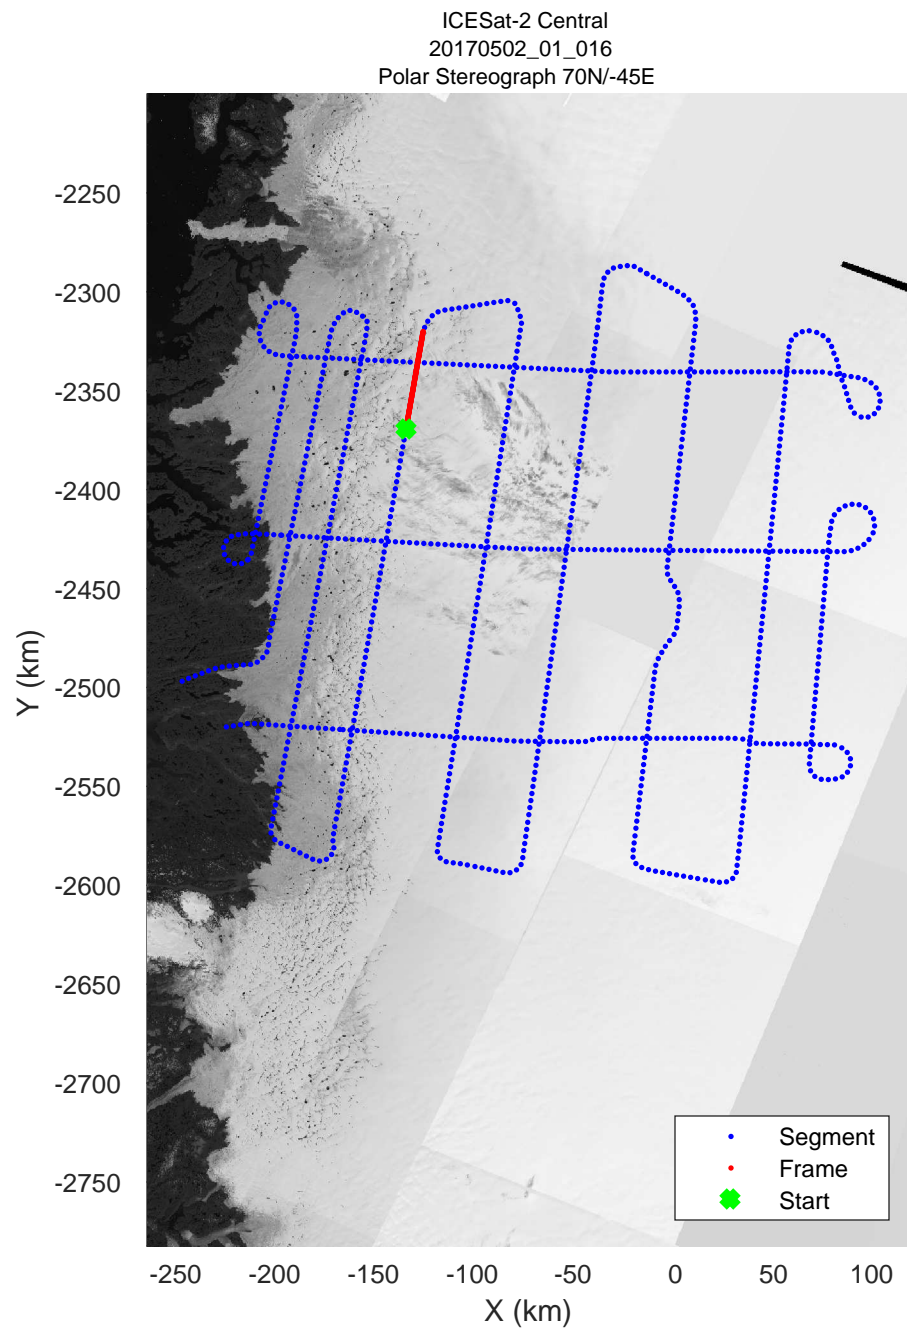

rds 2017_Greenland_P3: "ICESat-2 Central" 20170502_01_014: 11:47:49.8 to 11:53:36.7 GPS

rds 2017_Greenland_P3: "ICESat-2 Central" 20170502_01_015: 11:53:37.0 to 11:59:23.8 GPS

rds 2017_Greenland_P3: "ICESat-2 Central" 20170502_01_015: 11:53:37.0 to 11:59:23.8 GPS