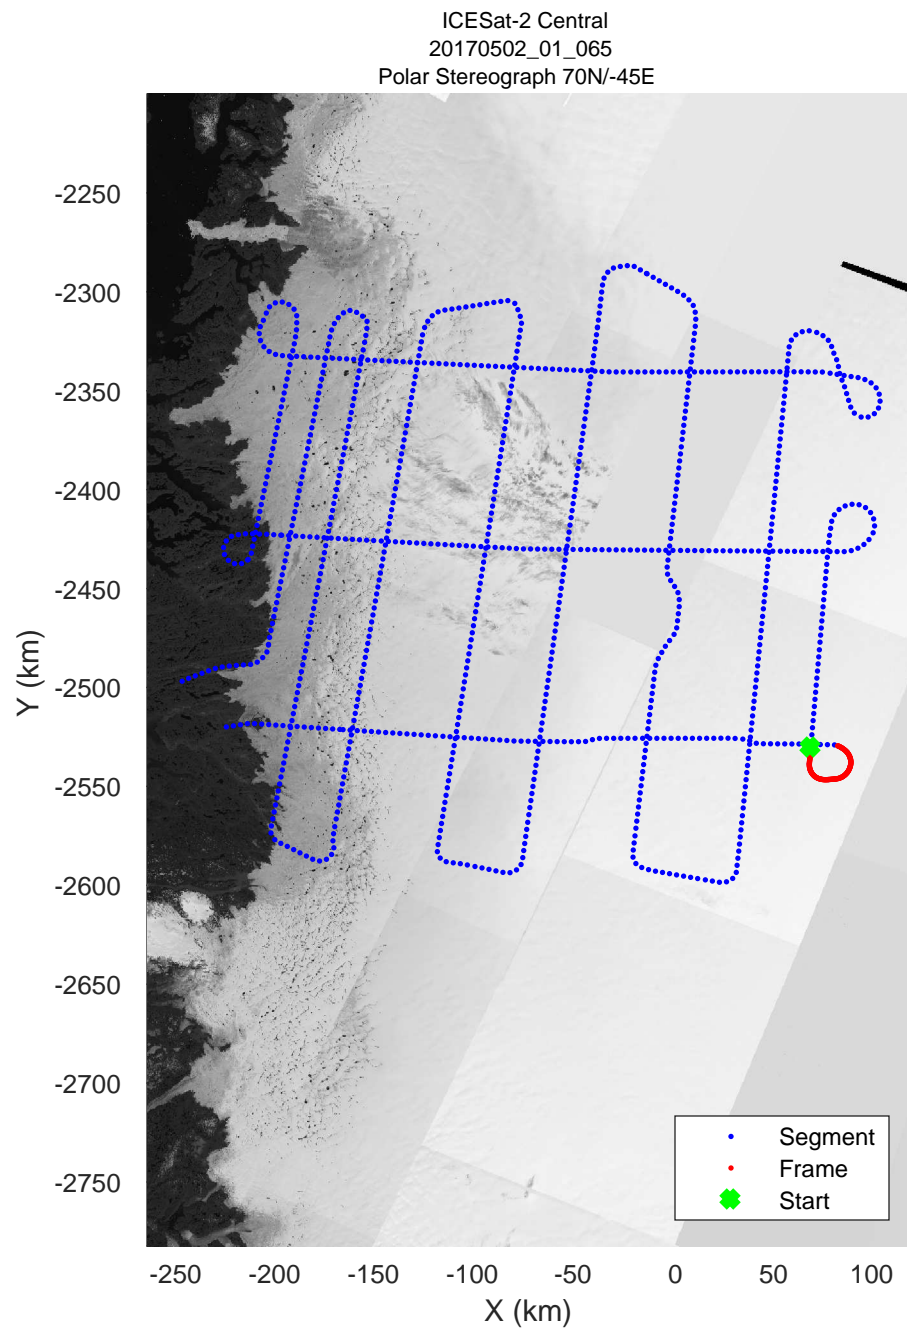

rds 2017_Greenland_P3: "ICESat-2 Central" 20170502_01_062: 16:45:50.0 to 16:51:39.0 GPS

ICESat-2 Central
20170502_01_063
Polar Stereograph 70N/-45E

rds 2017_Greenland_P3: "ICESat-2 Central" 20170502_01_063: 16:51:39.2 to 16:58:00.5 GPS

rds 2017_Greenland_P3: "ICESat-2 Central" 20170502_01_063: 16:51:39.2 to 16:58:00.5 GPS

rds 2017_Greenland_P3: "ICESat-2 Central" 20170502_01_064: 16:58:00.8 to 17:04:20.4 GPS

rds 2017_Greenland_P3: "ICESat-2 Central" 20170502_01_064: 16:58:00.8 to 17:04:20.4 GPS