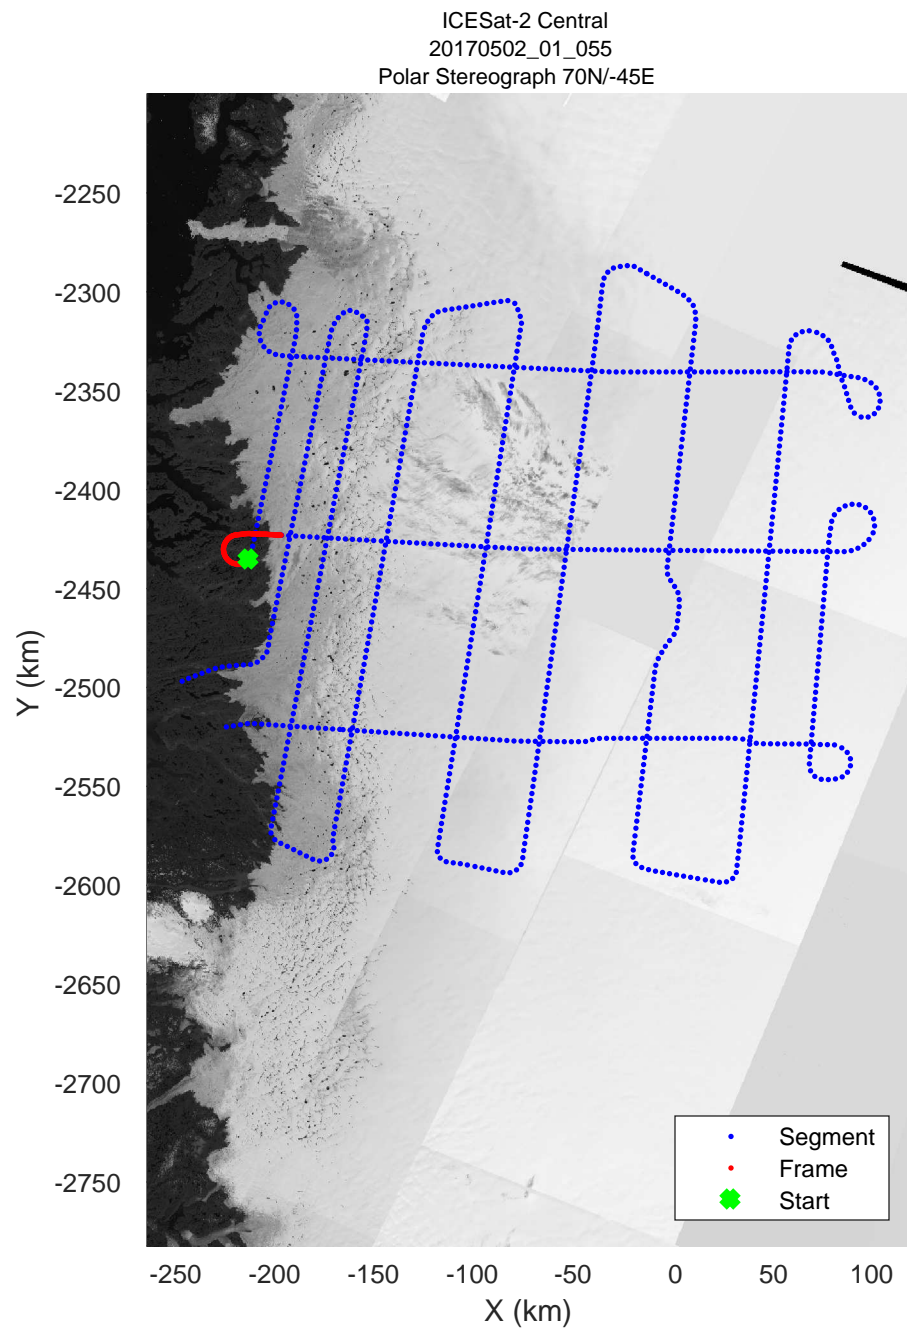

rds 2017_Greenland_P3: "ICESat-2 Central" 20170502_01_053: 15:49:54.0 to 15:56:34.1 GPS

rds 2017_Greenland_P3: "ICESat-2 Central" 20170502_01_054: 15:56:34.4 to 16:02:59.3 GPS

rds 2017_Greenland_P3: "ICESat-2 Central" 20170502_01_054: 15:56:34.4 to 16:02:59.3 GPS