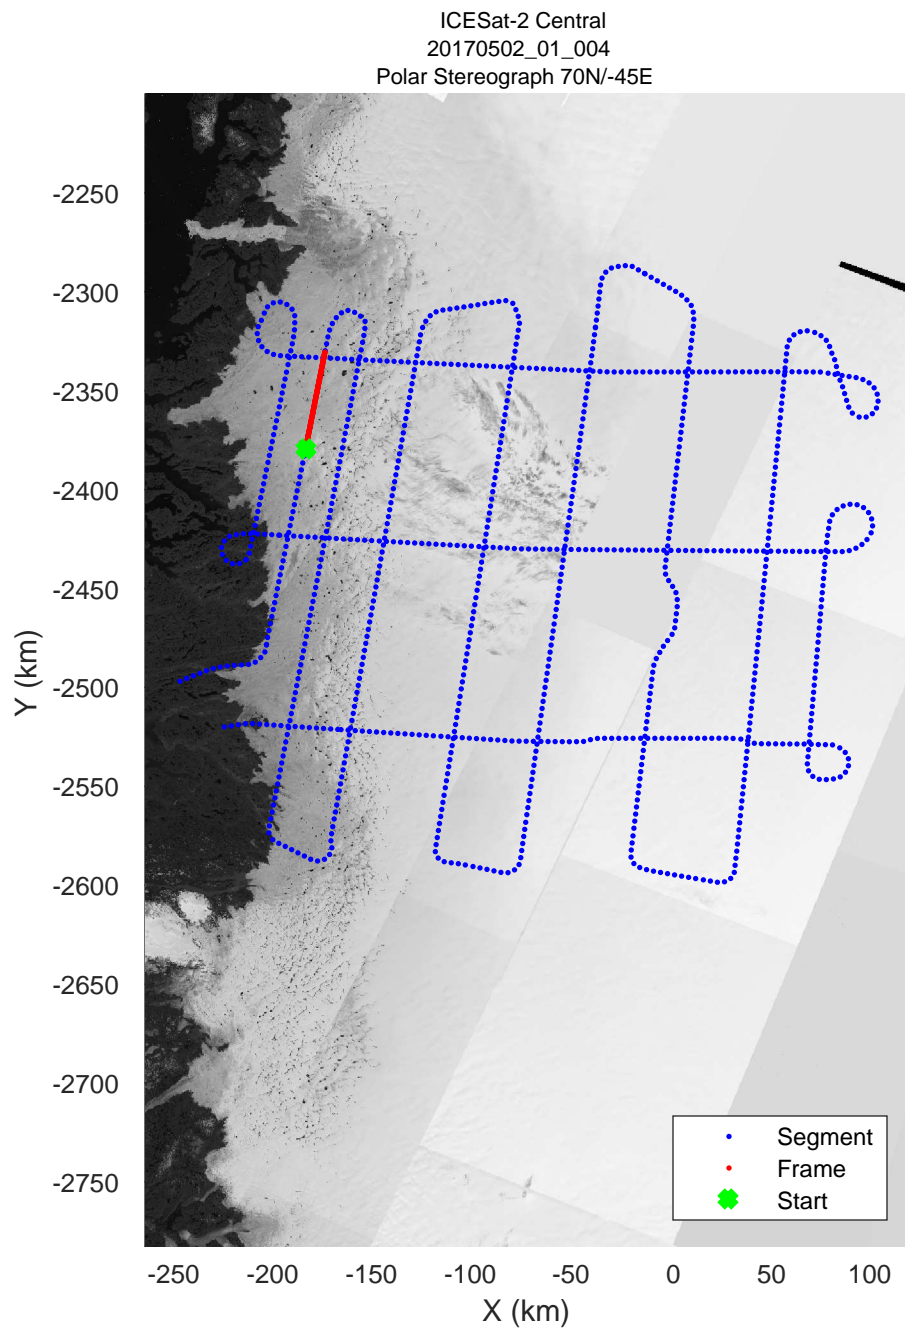

rds 2017_Greenland_P3: "ICESat-2 Central" 20170502_01_002: 10:30:34.6 to 10:36:02.9 GPS

rds 2017_Greenland_P3: "ICESat-2 Central" 20170502_01_003: 10:36:03.1 to 10:41:49.9 GPS

rds 2017_Greenland_P3: "ICESat-2 Central" 20170502_01_003: 10:36:03.1 to 10:41:49.9 GPS

rds 2017_Greenland_P3: "ICESat-2 Central" 20170502_01_004: 10:41:50.2 to 10:47:37.6 GPS

rds 2017_Greenland_P3: "ICESat-2 Central" 20170502_01_004: 10:41:50.2 to 10:47:37.6 GPS

rds 2017_Greenland_P3: "ICESat-2 Central" 20170502_01_005: 10:47:37.8 to 10:54:52.2 GPS