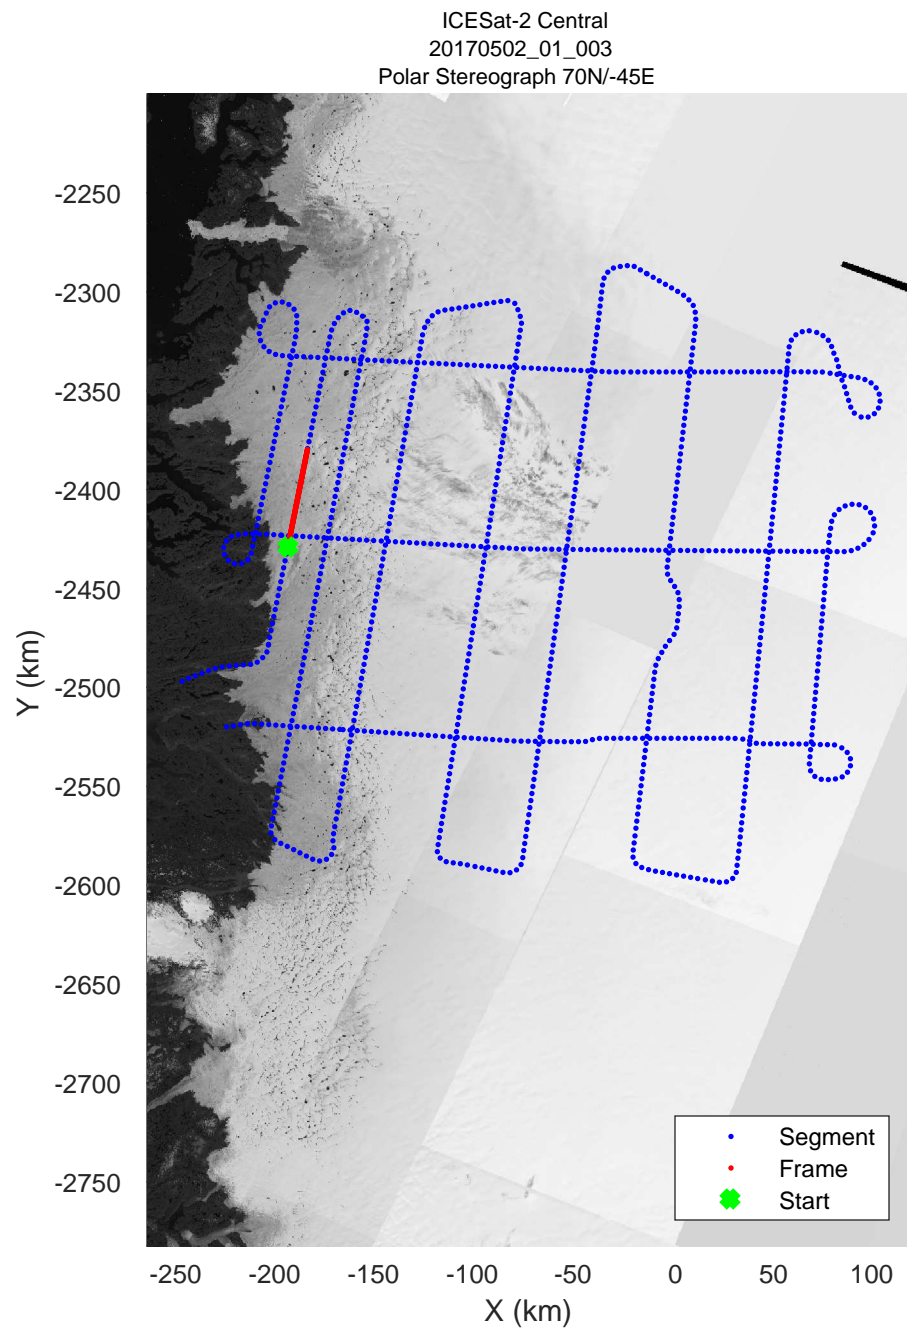

rds 2017_Greenland_P3: "ICESat-2 Central" 20170502_01_001: 10:24:32.3 to 10:30:34.3 GPS

rds 2017_Greenland_P3: "ICESat-2 Central" 20170502_01_001: 10:24:32.3 to 10:30:34.3 GPS

rds 2017_Greenland_P3: "ICESat-2 Central" 20170502_01_002: 10:30:34.6 to 10:36:02.9 GPS

rds 2017_Greenland_P3: "ICESat-2 Central" 20170502_01_002: 10:30:34.6 to 10:36:02.9 GPS

rds 2017_Greenland_P3: "ICESat-2 Central" 20170502_01_003: 10:36:03.1 to 10:41:49.9 GPS

rds 2017_Greenland_P3: "ICESat-2 Central" 20170502_01_003: 10:36:03.1 to 10:41:49.9 GPS