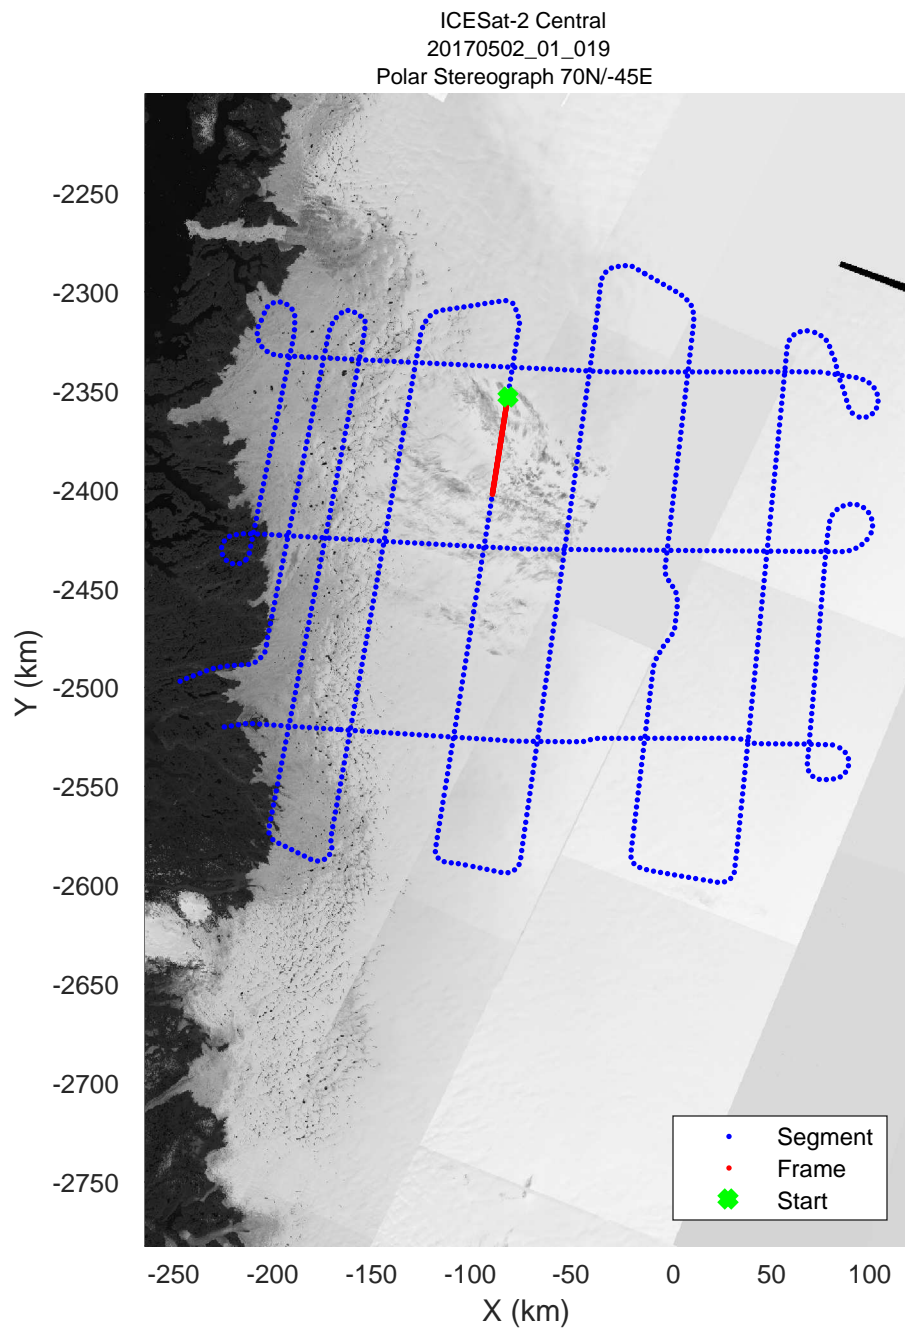

rds 2017_Greenland_P3: "ICESat-2 Central" 20170502_01_017: 12:05:08.6 to 12:11:33.3 GPS

rds 2017_Greenland_P3: "ICESat-2 Central" 20170502_01_018: 12:11:33.6 to 12:18:26.3 GPS

rds 2017_Greenland_P3: "ICESat-2 Central" 20170502_01_018: 12:11:33.6 to 12:18:26.3 GPS