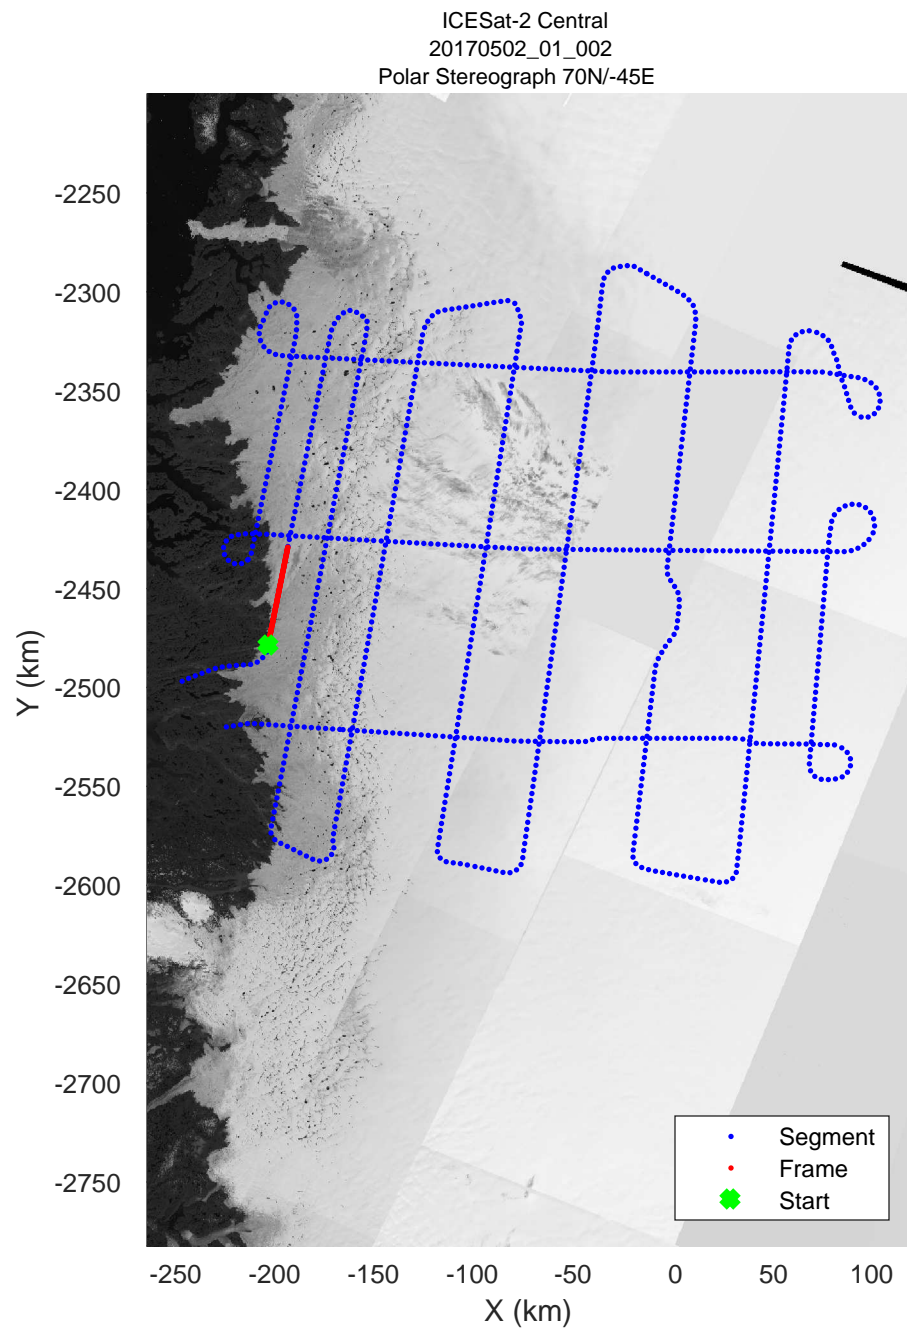

rds 2017_Greenland_P3: "ICESat-2 Central" 20170502_01_001: 10:24:32.3 to 10:30:34.3 GPS

rds 2017_Greenland_P3: "ICESat-2 Central" 20170502_01_001: 10:24:32.3 to 10:30:34.3 GPS

rds 2017_Greenland_P3: "ICESat-2 Central" 20170502_01_002: 10:30:34.6 to 10:36:02.9 GPS

rds 2017_Greenland_P3: "ICESat-2 Central" 20170502_01_002: 10:30:34.6 to 10:36:02.9 GPS

rds 2017_Greenland_P3: "ICESat-2 Central" 20170502_01_003: 10:36:03.1 to 10:41:49.9 GPS

rds 2017_Greenland_P3: "ICESat-2 Central" 20170502_01_003: 10:36:03.1 to 10:41:49.9 GPS