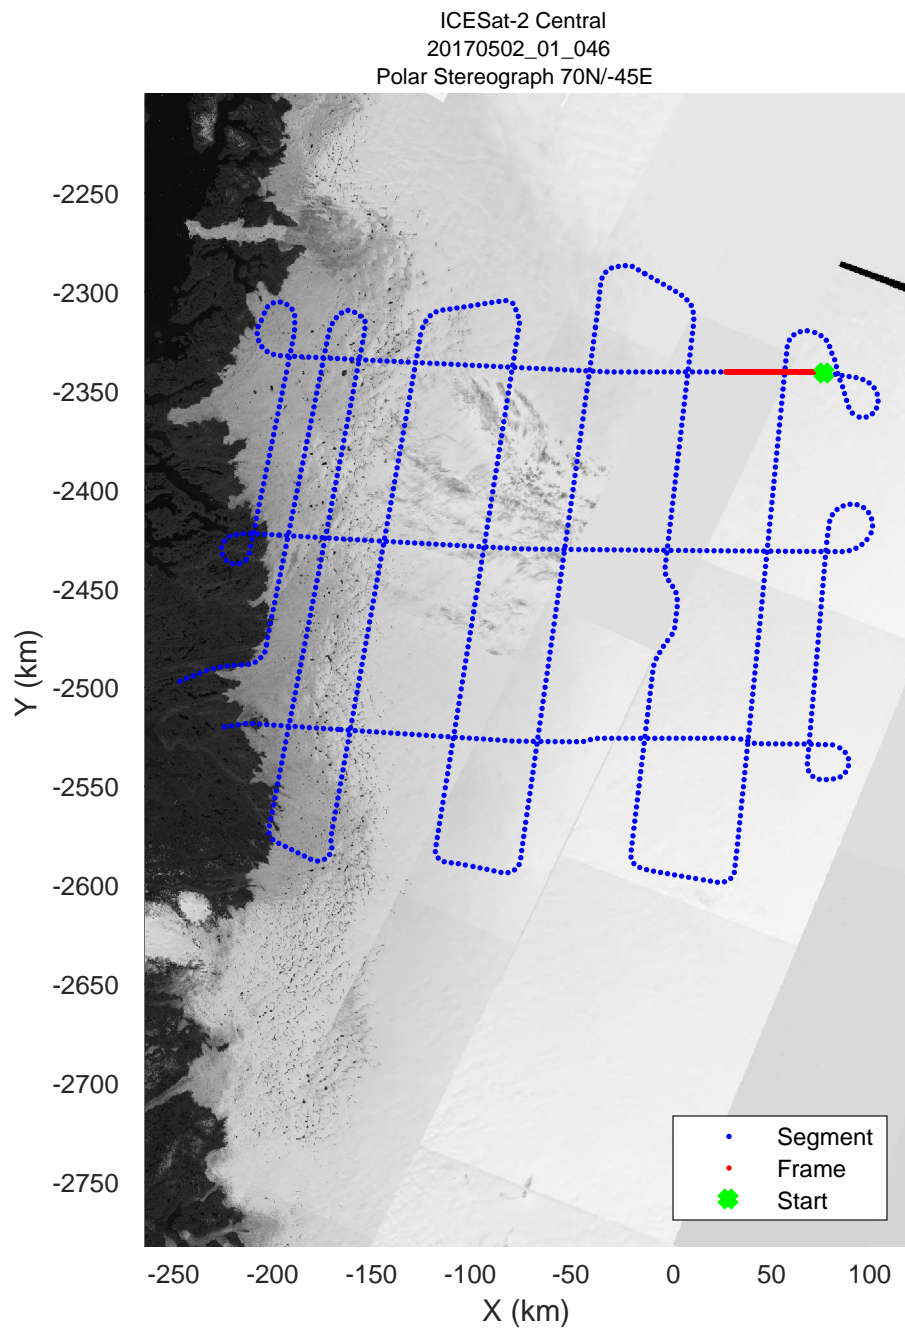

rds 2017_Greenland_P3: "ICESat-2 Central" 20170502_01_044: 14:54:29.7 to 15:00:50.3 GPS

rds 2017_Greenland_P3: "ICESat-2 Central" 20170502_01_045: 15:00:50.5 to 15:06:39.2 GPS

rds 2017_Greenland_P3: "ICESat-2 Central" 20170502_01_045: 15:00:50.5 to 15:06:39.2 GPS