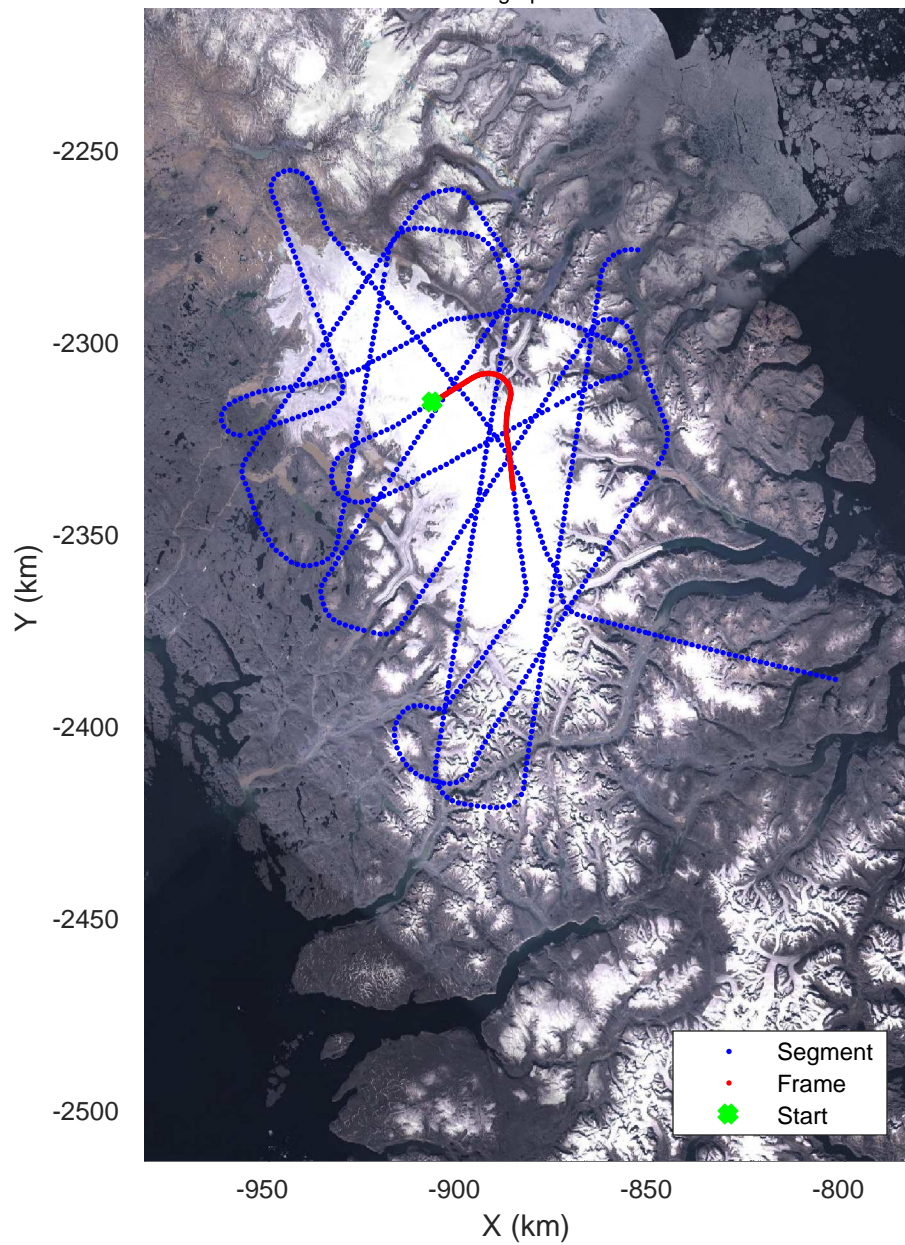

Penny 01
20170428_03_012
Polar Stereograph 70N/-45E