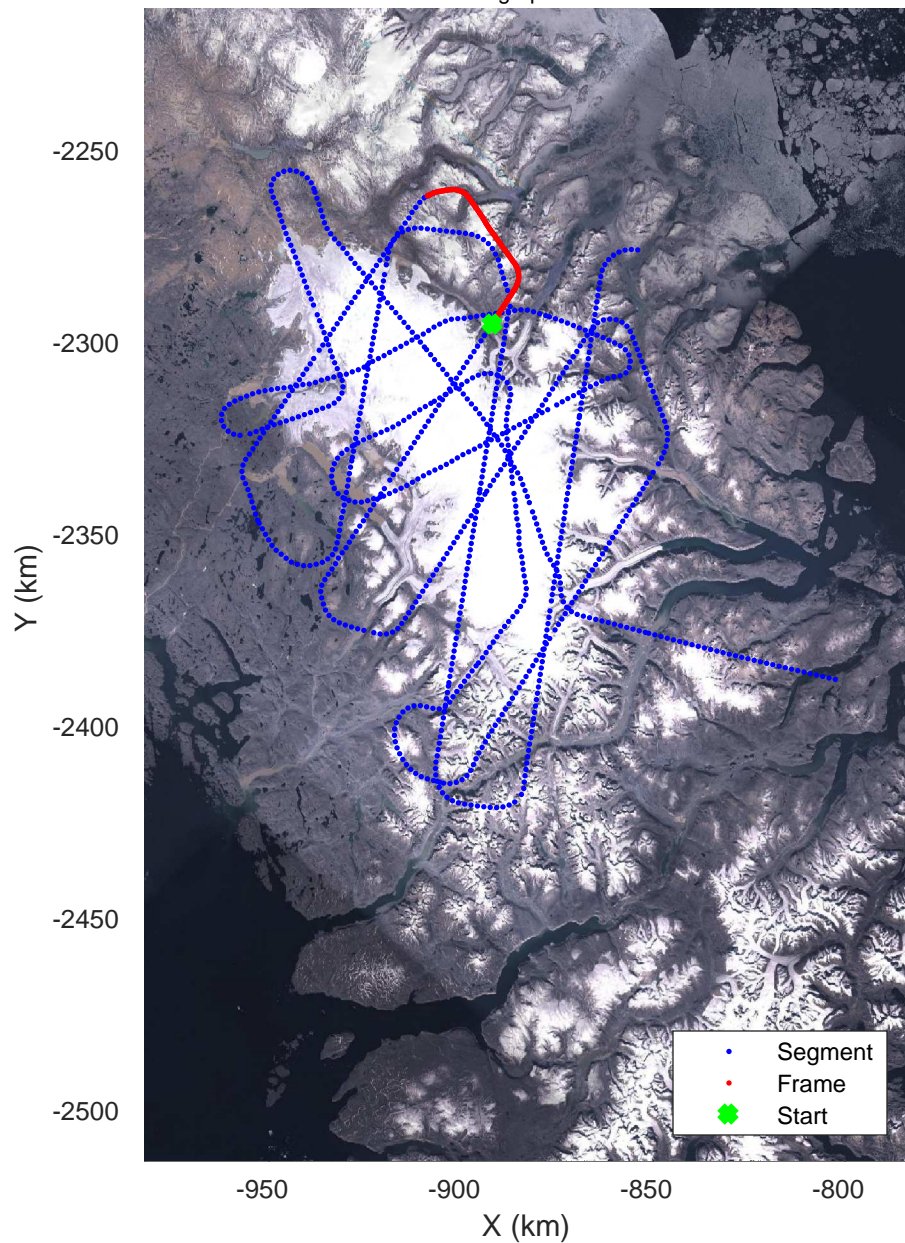

rds 2017\_Greenland\_P3: "Penny 01" 20170428\_03\_021: 14:28:13.5 to 14:35:07.4 GPS

rds 2017\_Greenland\_P3: "Penny 01" 20170428\_03\_021: 14:28:13.5 to 14:35:07.4 GPS

Penny 01  
20170428\_03\_022  
Polar Stereograph 70N/-45E