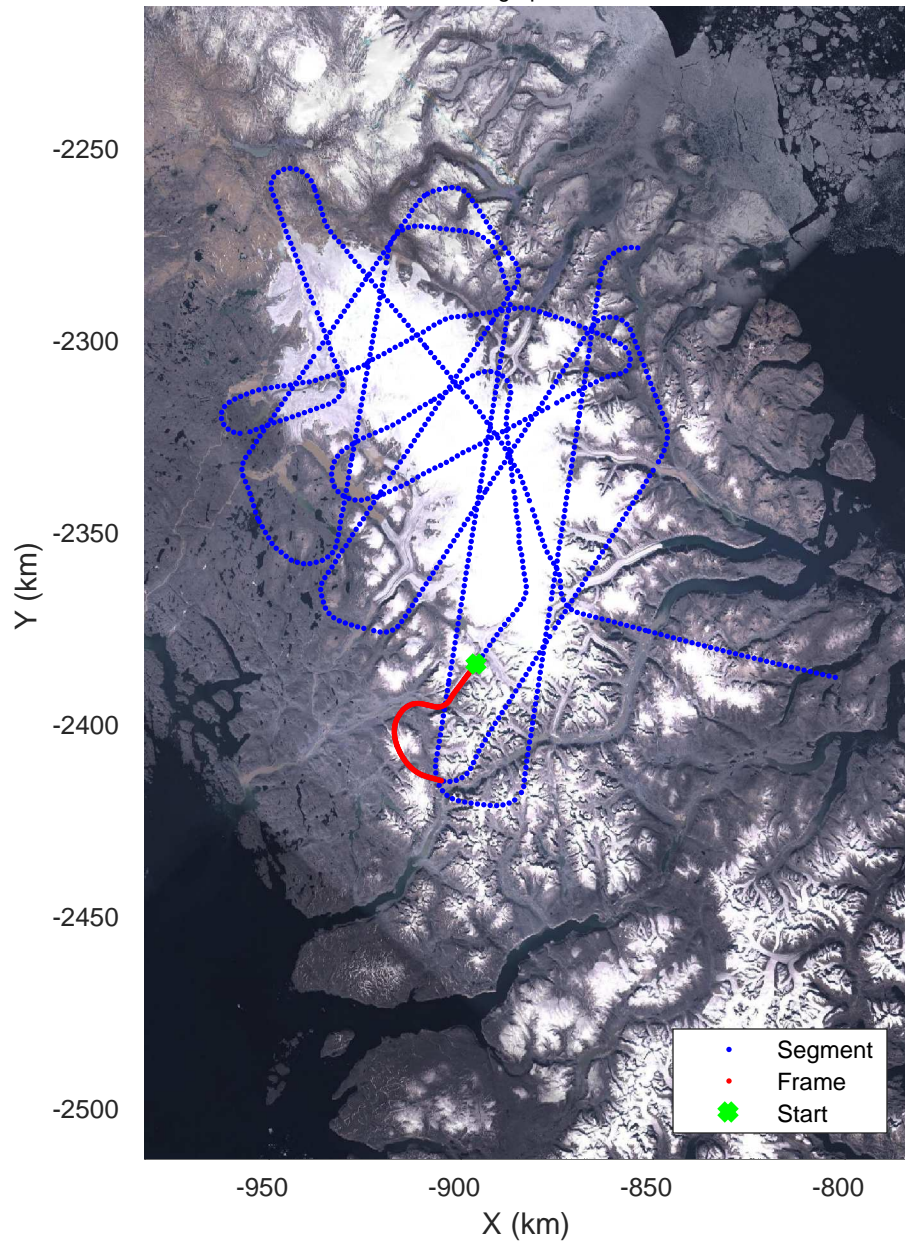

Penny 01
20170428_03_014
Polar Stereograph 70N/-45E