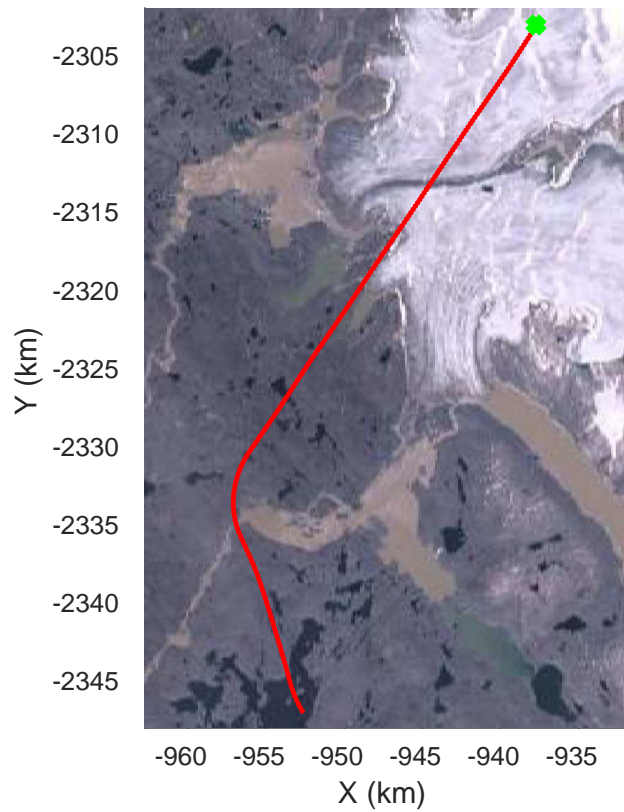

Penny 01
20170428_03_024
Polar Stereograph 70N/-45E