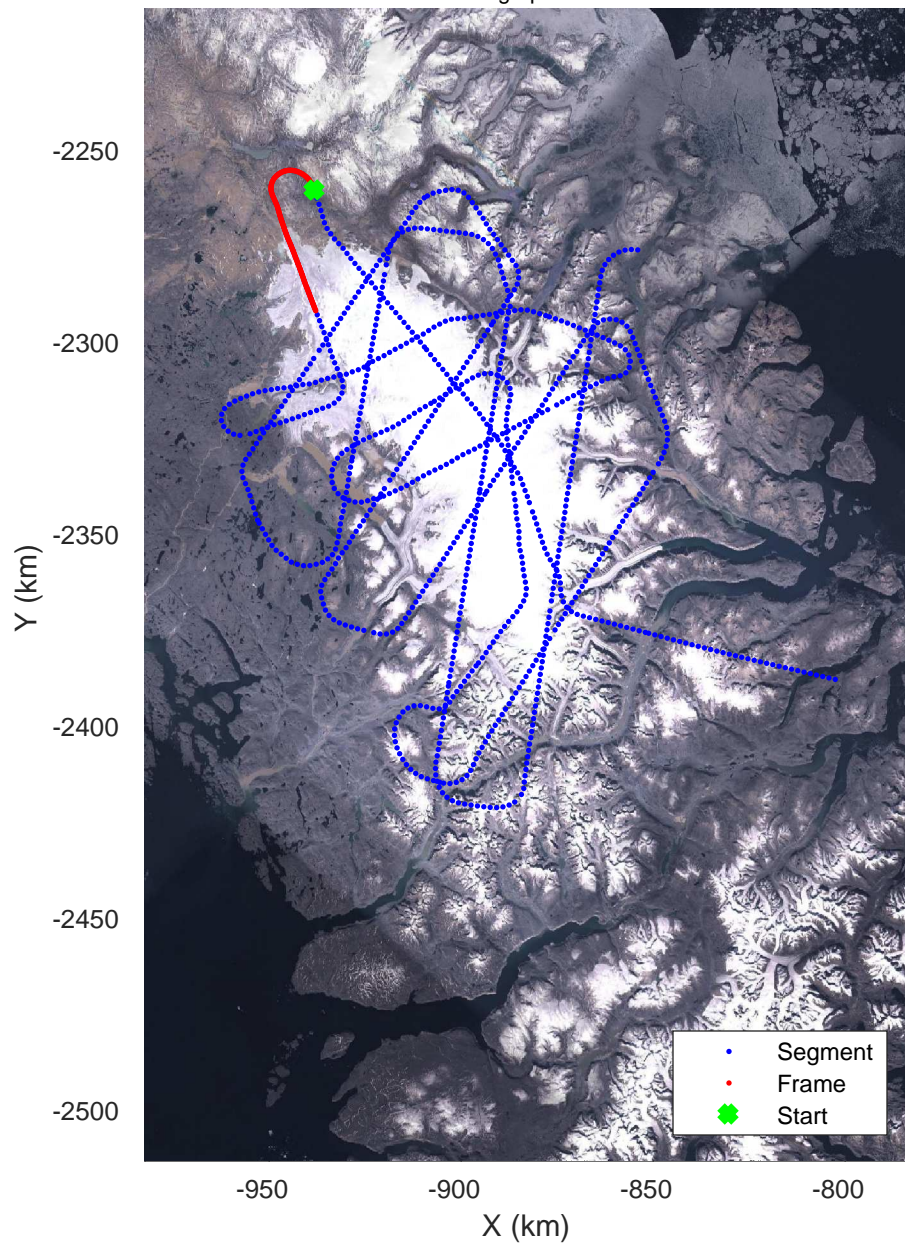

Penny 01
20170428_03_005
Polar Stereograph 70N/-45E