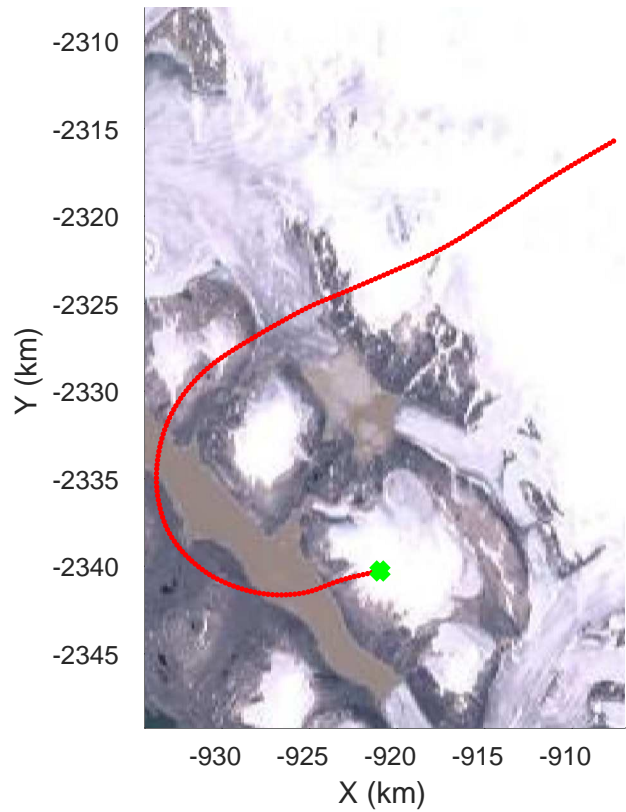

Penny 01  
20170428\_03\_010  
Polar Stereograph 70N/-45E

rds 2017\_Greenland\_P3: "Penny 01" 20170428\_03\_010: 13:17:40.1 to 13:23:41.1 GPS

rds 2017\_Greenland\_P3: "Penny 01" 20170428\_03\_010: 13:17:40.1 to 13:23:41.1 GPS