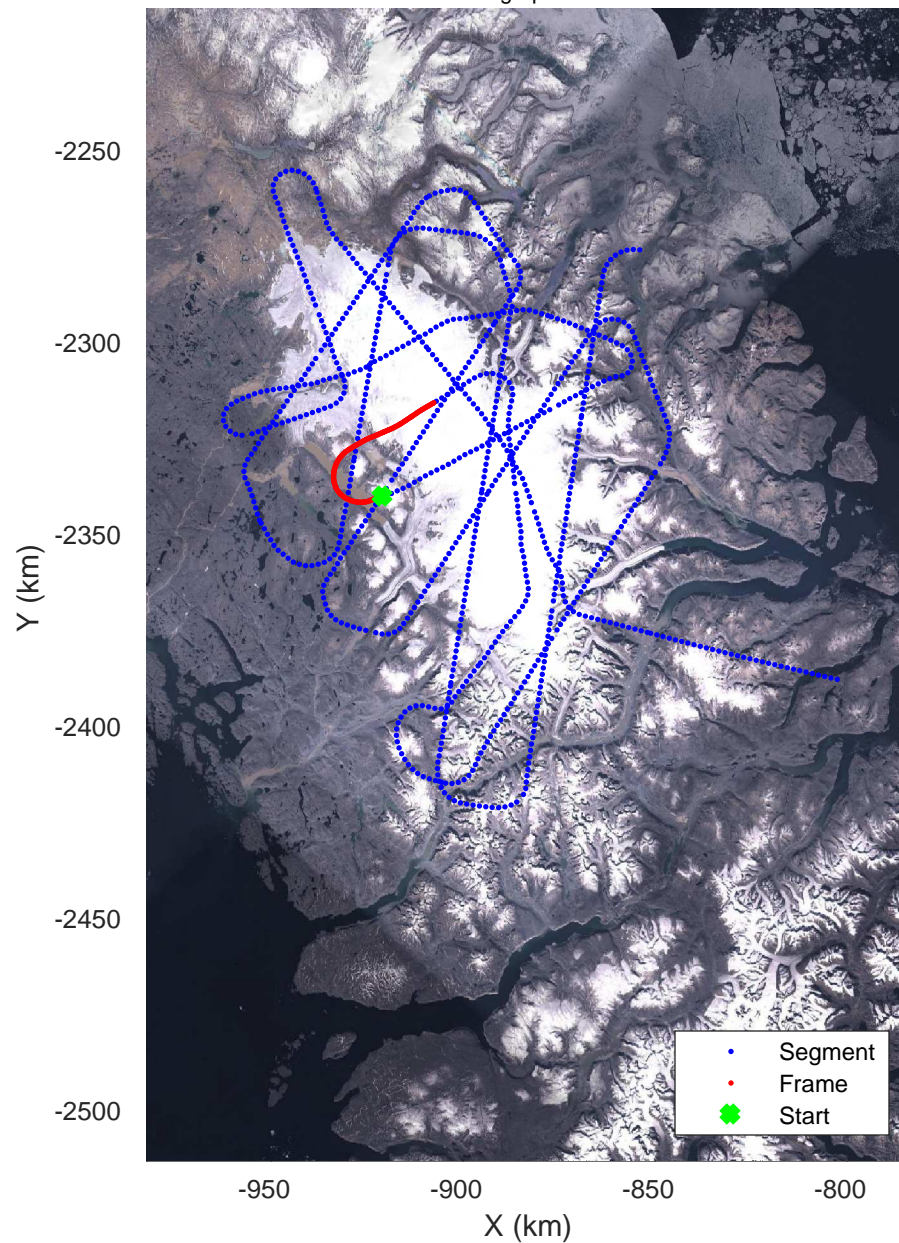

Penny 01
20170428_03_011
Polar Stereograph 70N/-45E