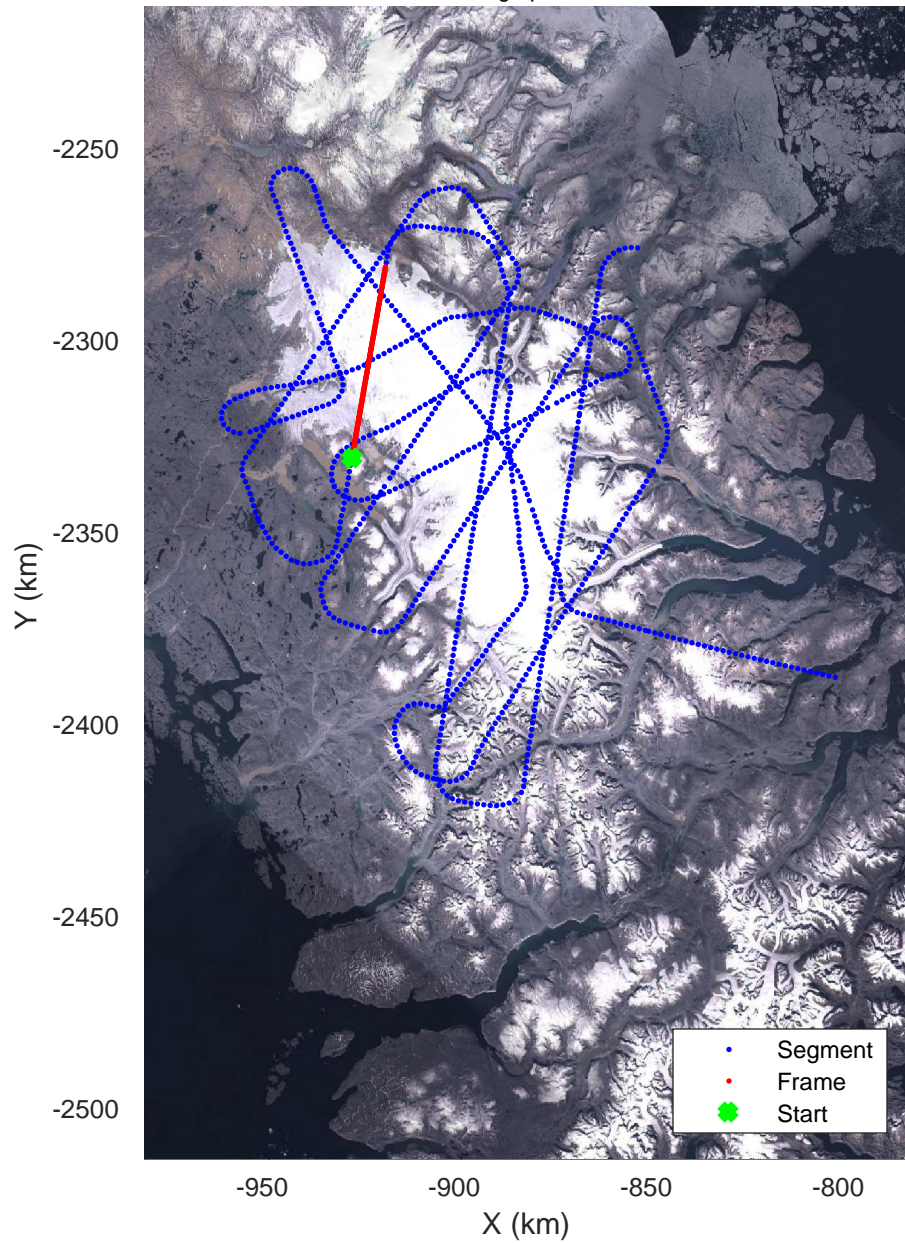

rds 2017\_Greenland\_P3: "Penny 01" 20170428\_03\_025: 14:57:13.5 to 15:04:17.6 GPS

rds 2017\_Greenland\_P3: "Penny 01" 20170428\_03\_025: 14:57:13.5 to 15:04:17.6 GPS

Penny 01  
20170428\_03\_026  
Polar Stereograph 70N/-45E