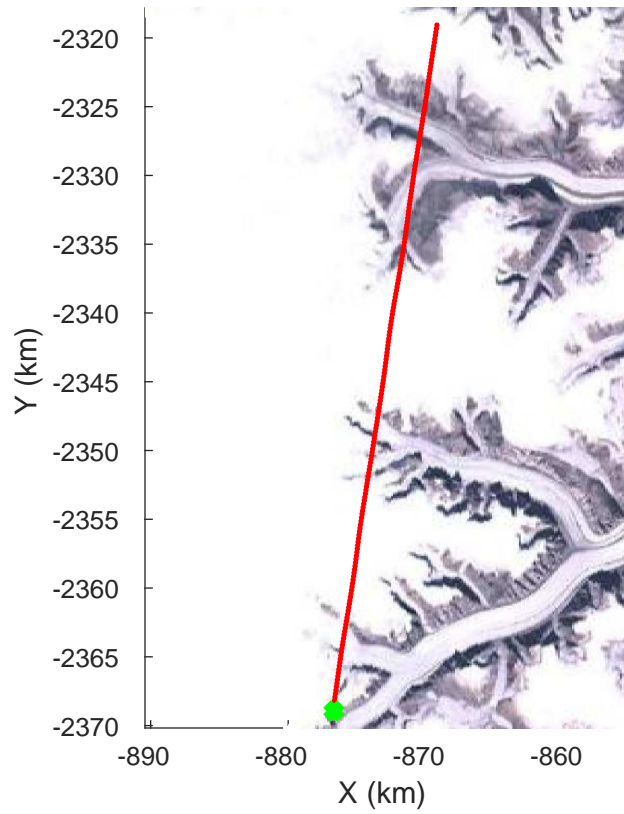

Penny 01
20170428_03_032
Polar Stereograph 70N/-45E