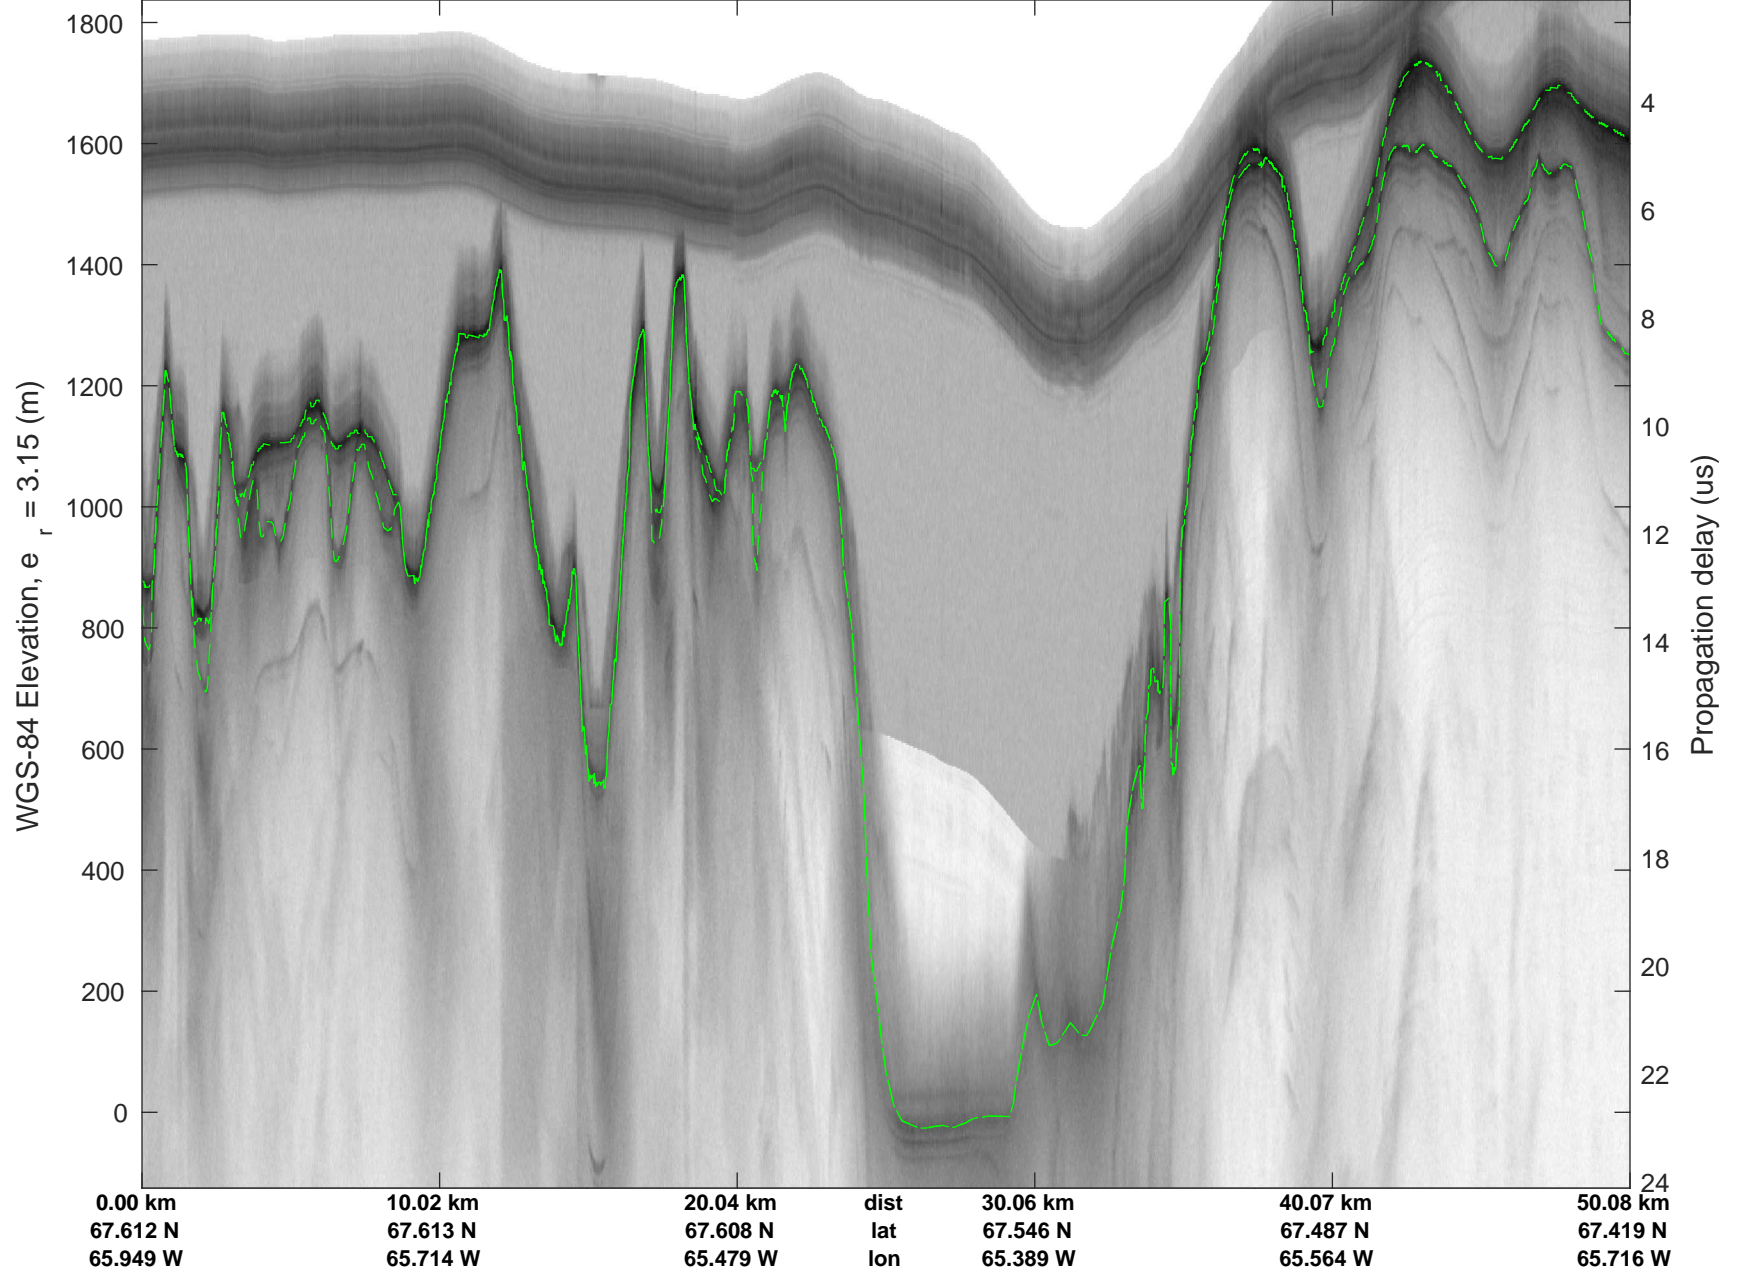

rds 2017_Greenland_P3: "Penny 01" 20170428_03_009: 13:11:24.0 to 13:17:39.9 GPS