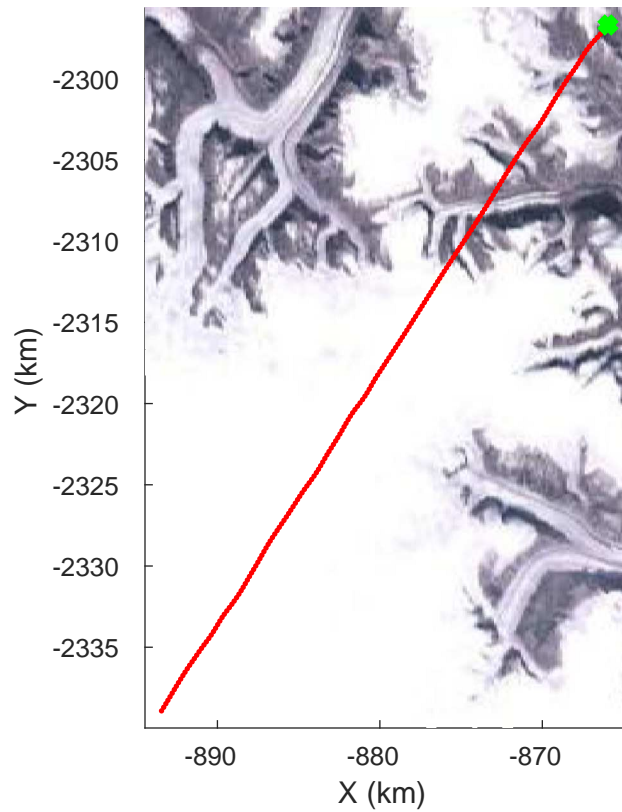

Penny 01  
20170428\_03\_017  
Polar Stereograph 70N/-45E

rds 2017\_Greenland\_P3: "Penny 01" 20170428\_03\_017: 14:00:52.2 to 14:07:36.3 GPS

rds 2017\_Greenland\_P3: "Penny 01" 20170428\_03\_017: 14:00:52.2 to 14:07:36.3 GPS