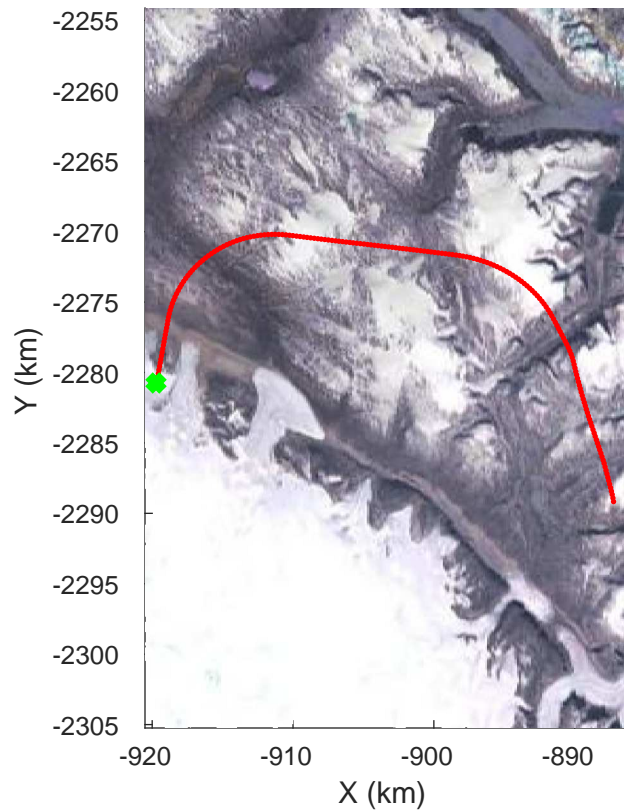

Penny 01
20170428_03_027
Polar Stereograph 70N/-45E