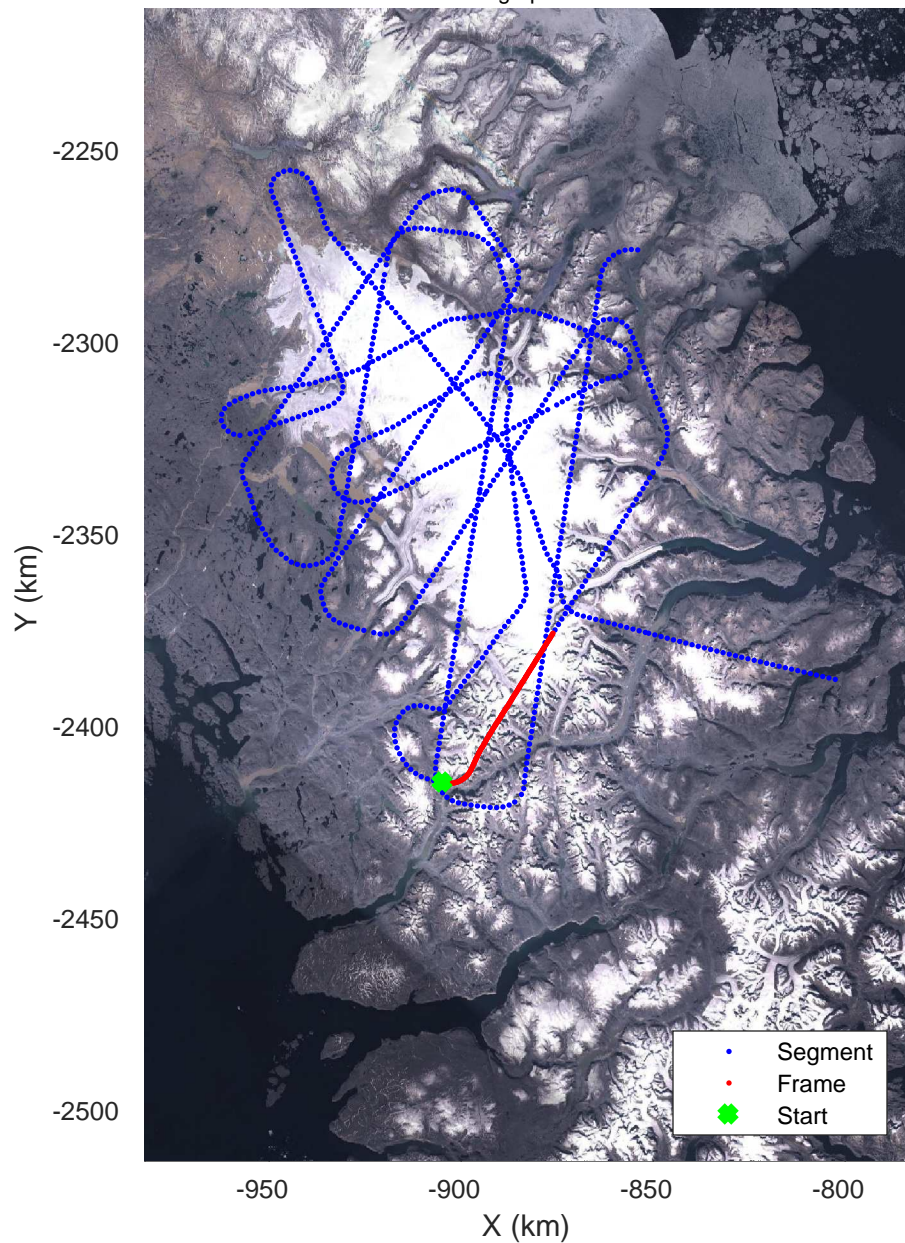

Penny 01
20170428_03_015
Polar Stereograph 70N/-45E