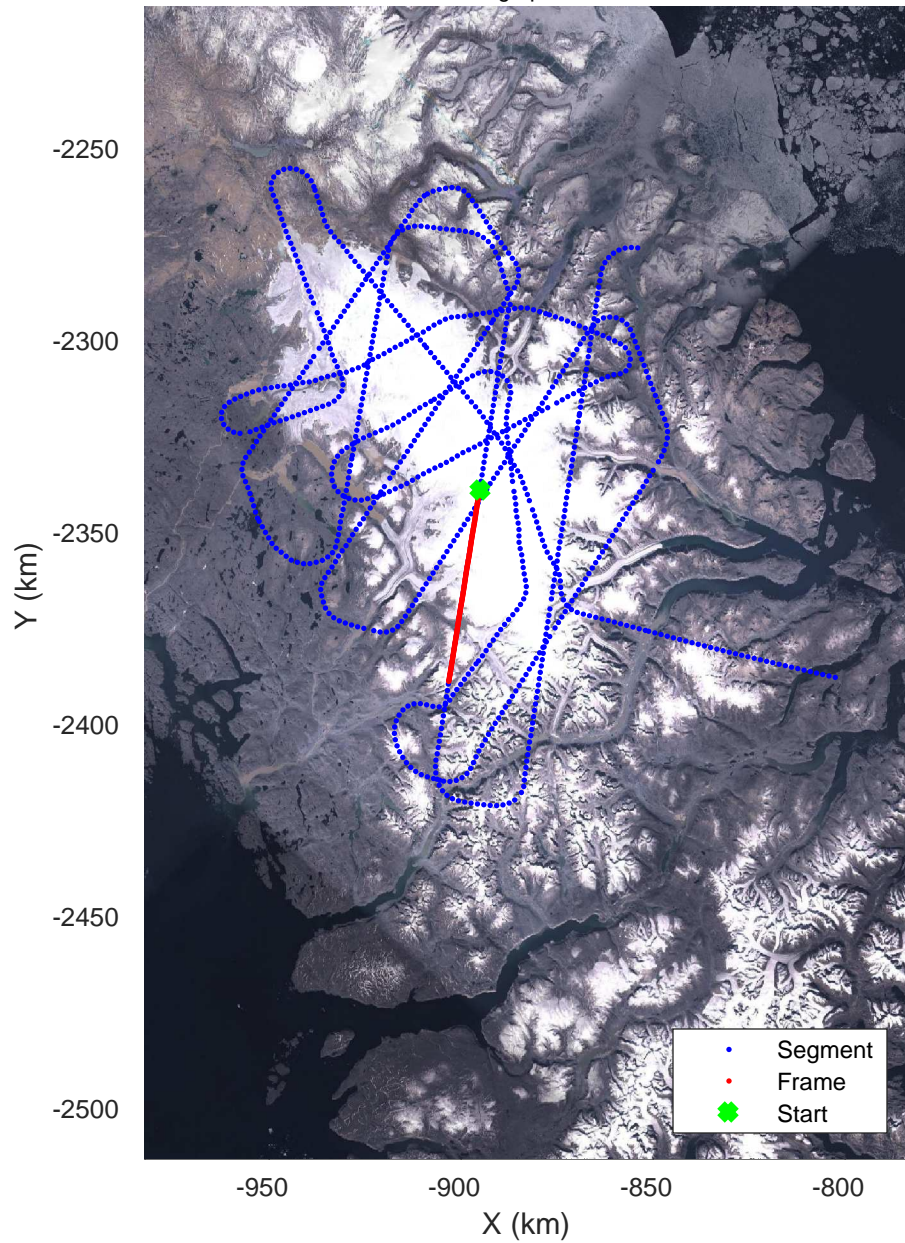

rds 2017\_Greenland\_P3: "Penny 01" 20170428\_03\_028: 15:16:48.6 to 15:23:34.1 GPS

rds 2017\_Greenland\_P3: "Penny 01" 20170428\_03\_028: 15:16:48.6 to 15:23:34.1 GPS

Penny 01  
20170428\_03\_029  
Polar Stereograph 70N/-45E