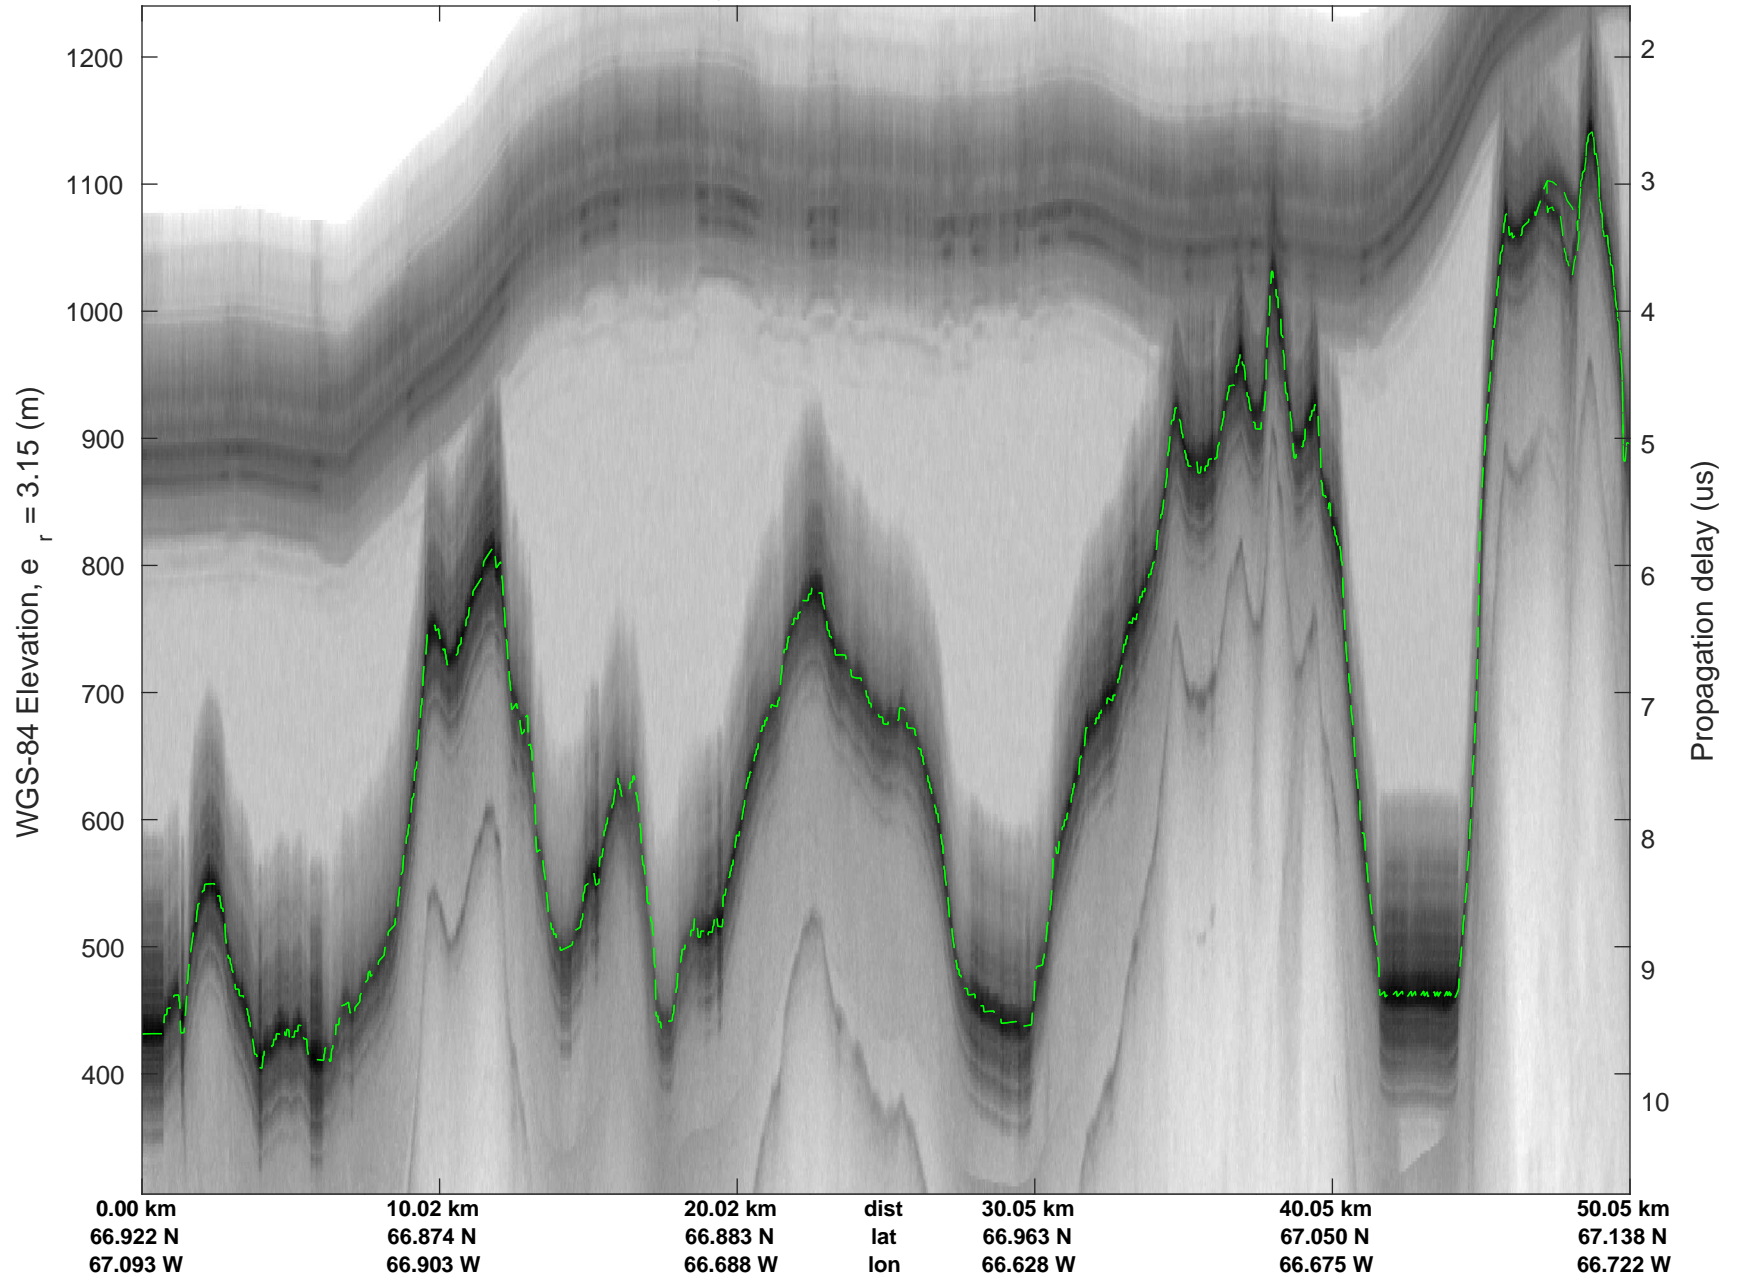

rds 2017_Greenland_P3: "Penny 01" 20170428_03_025: 14:57:13.5 to 15:04:17.6 GPS