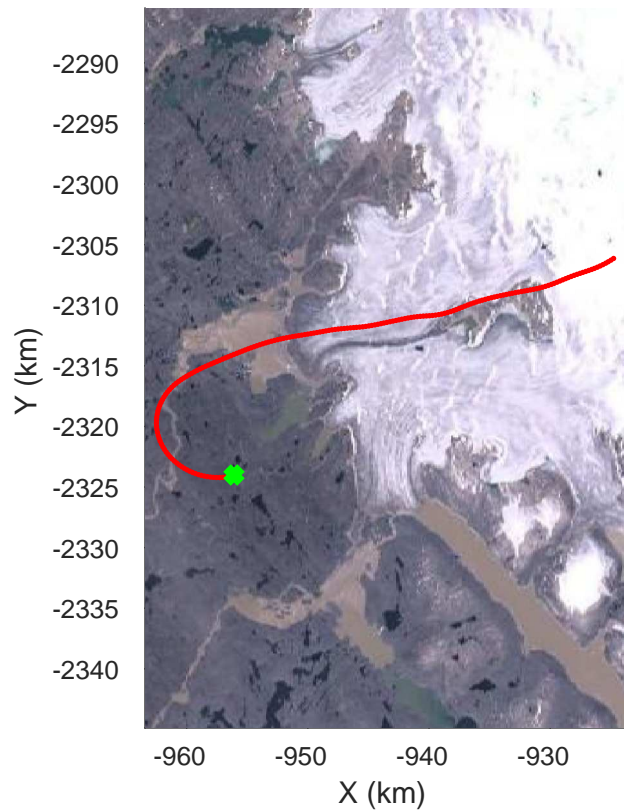

Penny 01  
20170428\_03\_006  
Polar Stereograph 70N/-45E

rds 2017\_Greenland\_P3: "Penny 01" 20170428\_03\_006: 12:52:55.1 to 12:59:09.5 GPS

rds 2017\_Greenland\_P3: "Penny 01" 20170428\_03\_006: 12:52:55.1 to 12:59:09.5 GPS