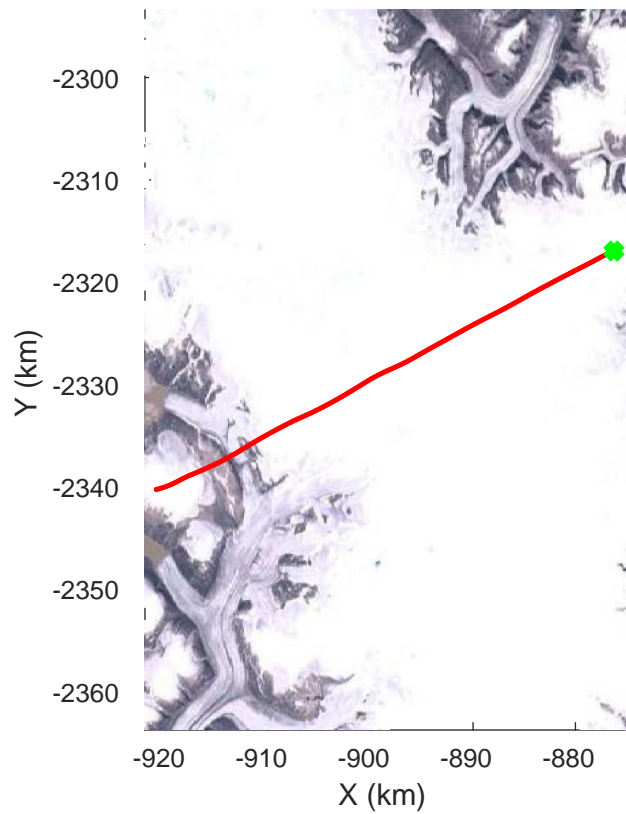

Penny 01  
20170428\_03\_009  
Polar Stereograph 70N/-45E

rds 2017\_Greenland\_P3: "Penny 01" 20170428\_03\_009: 13:11:24.0 to 13:17:39.9 GPS

rds 2017\_Greenland\_P3: "Penny 01" 20170428\_03\_009: 13:11:24.0 to 13:17:39.9 GPS