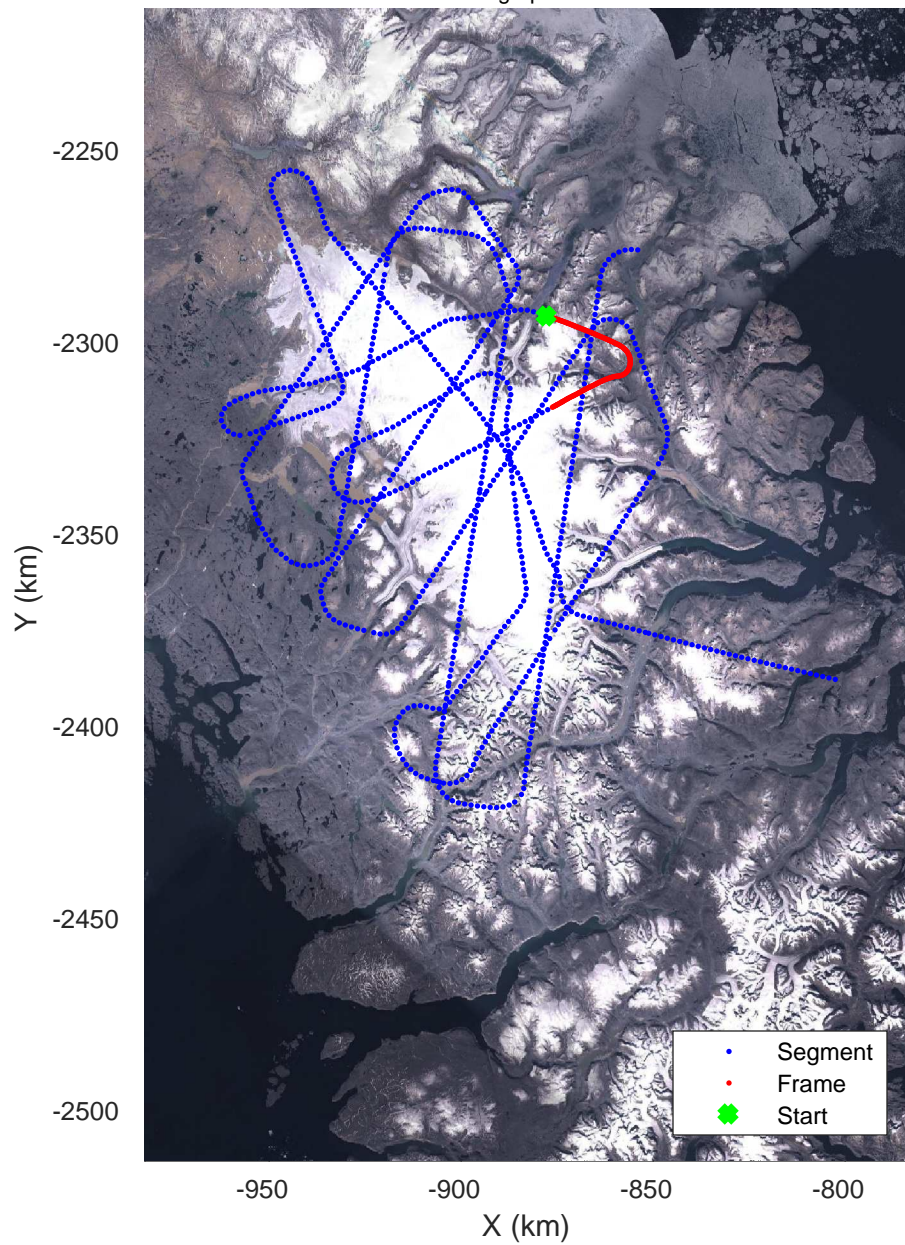

Penny 01
20170428_03_009
Polar Stereograph 70N/-45E