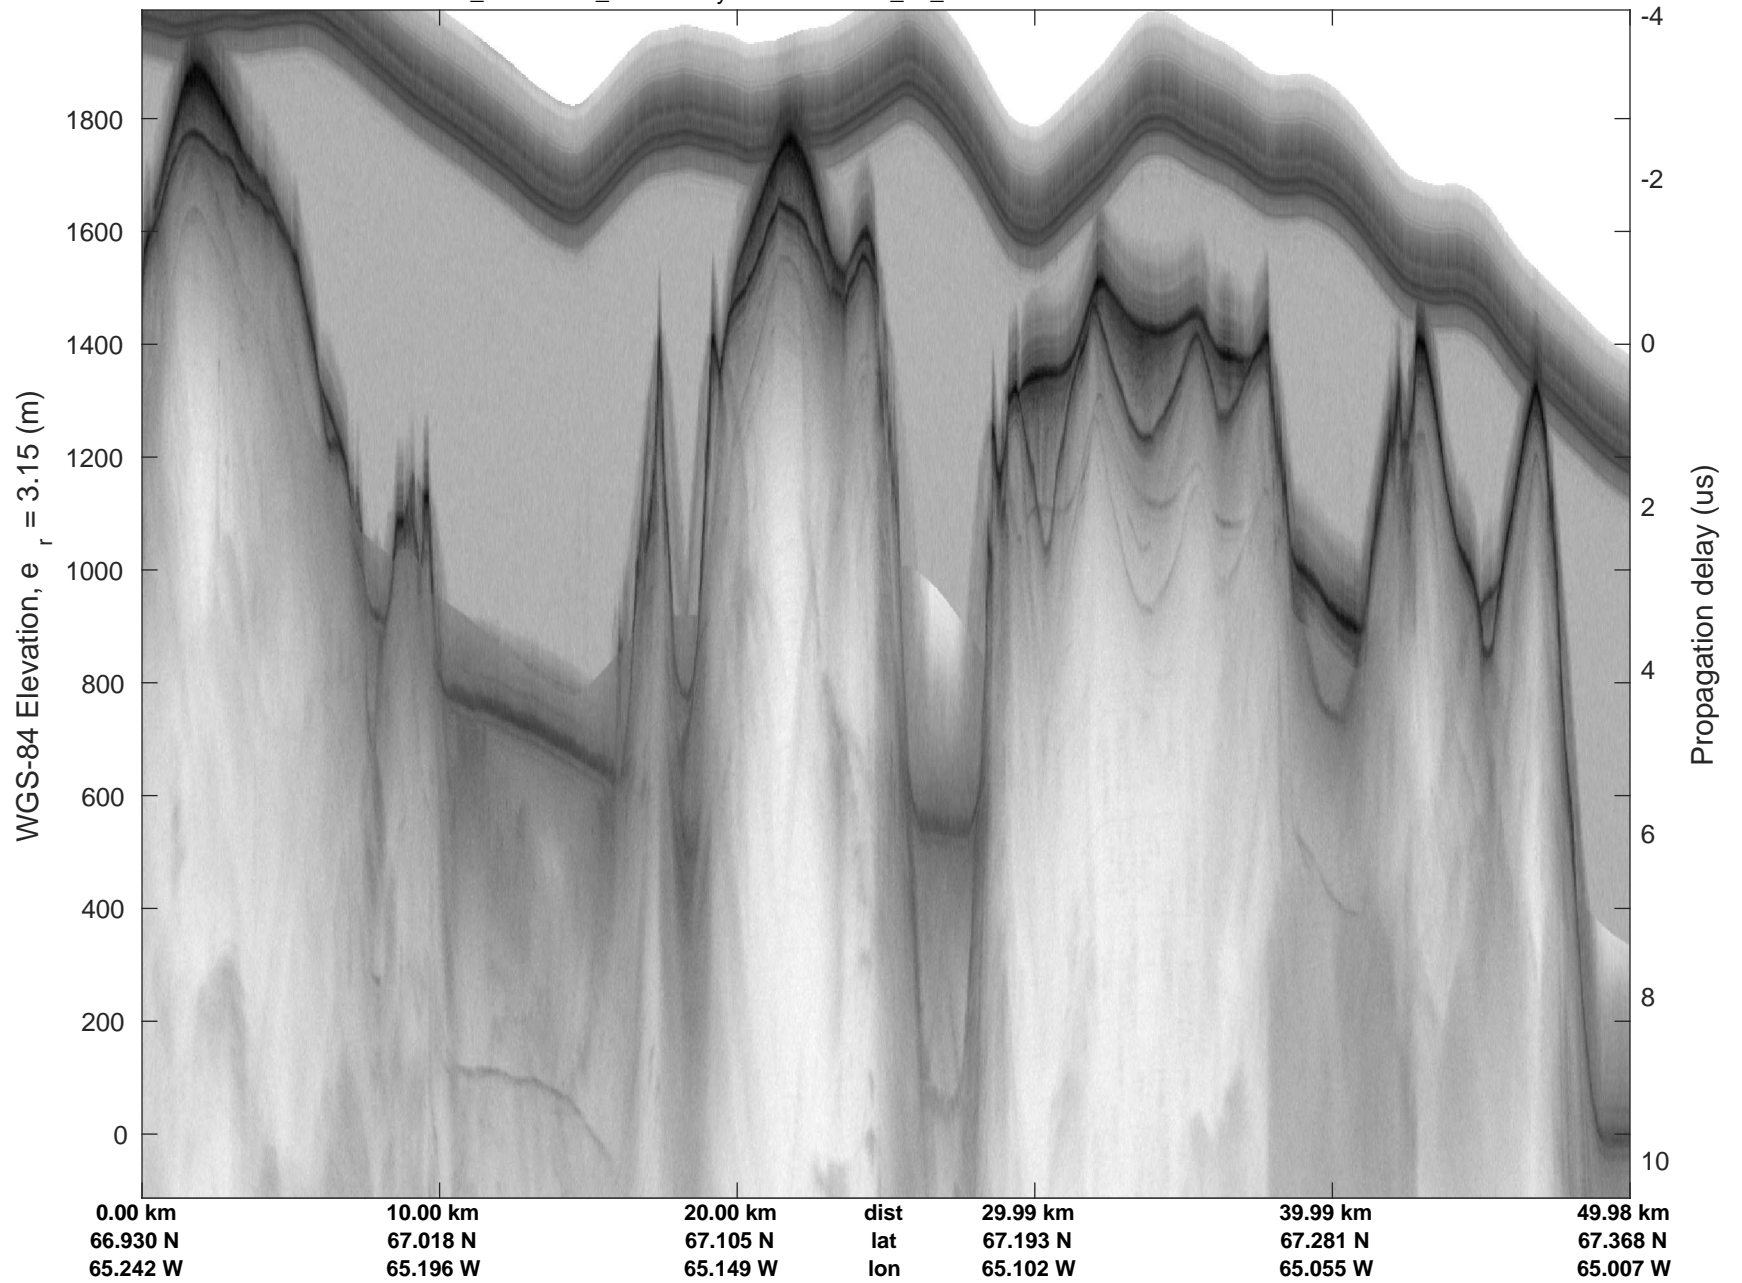

rds 2017_Greenland_P3: "Penny 01" 20170428_03_016: 13:54:37.7 to 14:00:51.9 GPS