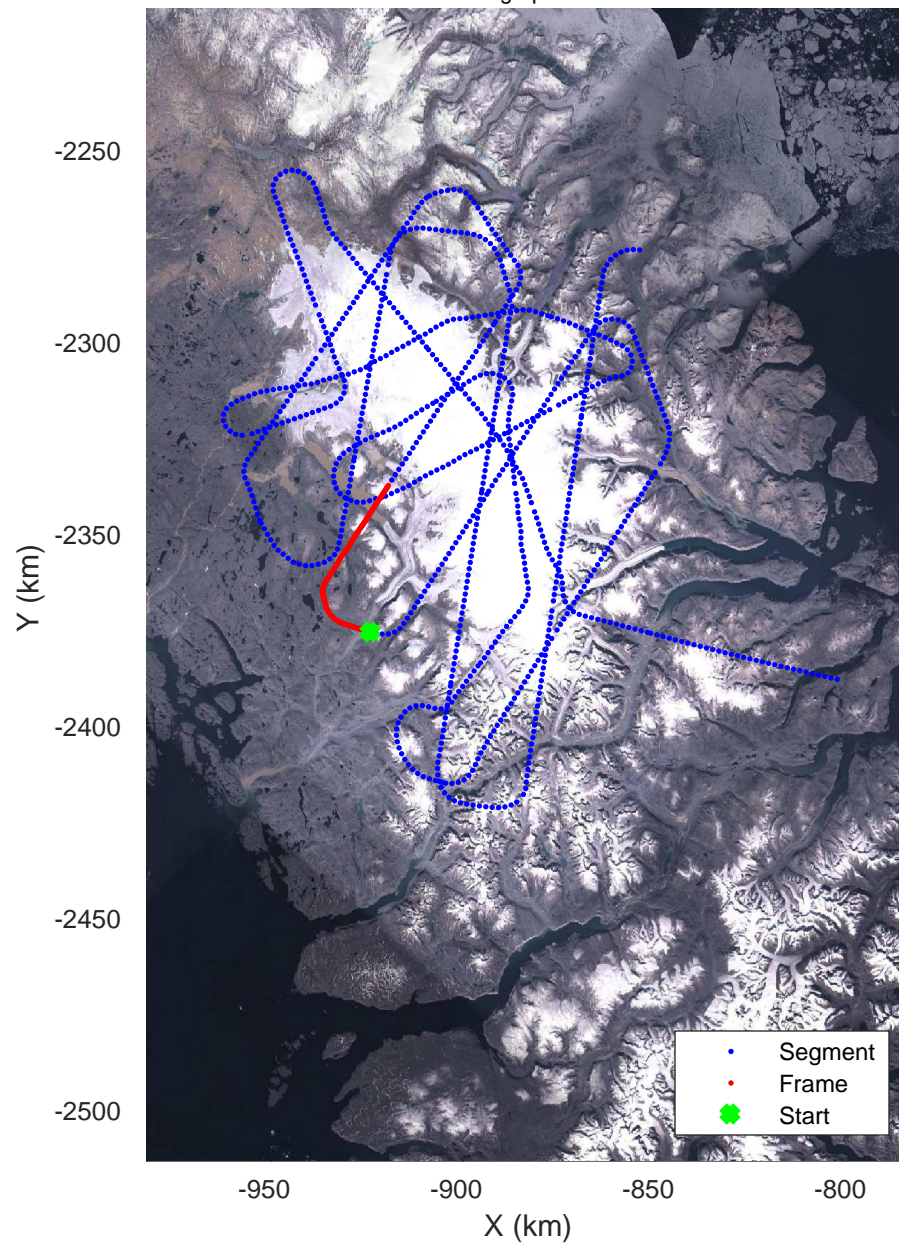

rds 2017\_Greenland\_P3: "Penny 01" 20170428\_03\_019: 14:14:32.0 to 14:21:05.6 GPS

rds 2017\_Greenland\_P3: "Penny 01" 20170428\_03\_019: 14:14:32.0 to 14:21:05.6 GPS

Penny 01  
20170428\_03\_020  
Polar Stereograph 70N/-45E