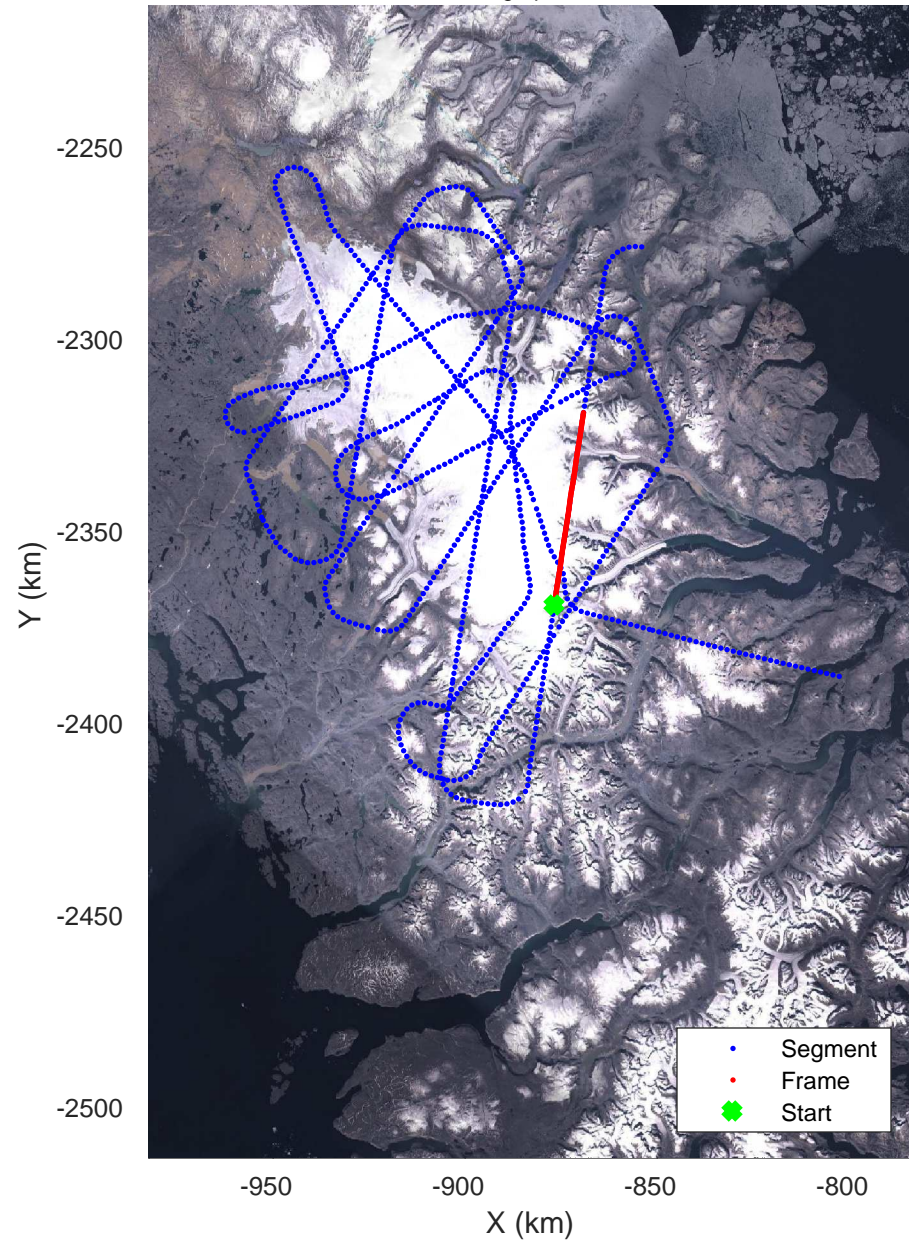

rds 2017\_Greenland\_P3: "Penny 01" 20170428\_03\_031: 15:35:55.2 to 15:41:59.3 GPS

rds 2017\_Greenland\_P3: "Penny 01" 20170428\_03\_031: 15:35:55.2 to 15:41:59.3 GPS

Penny 01  
20170428\_03\_032  
Polar Stereograph 70N/-45E