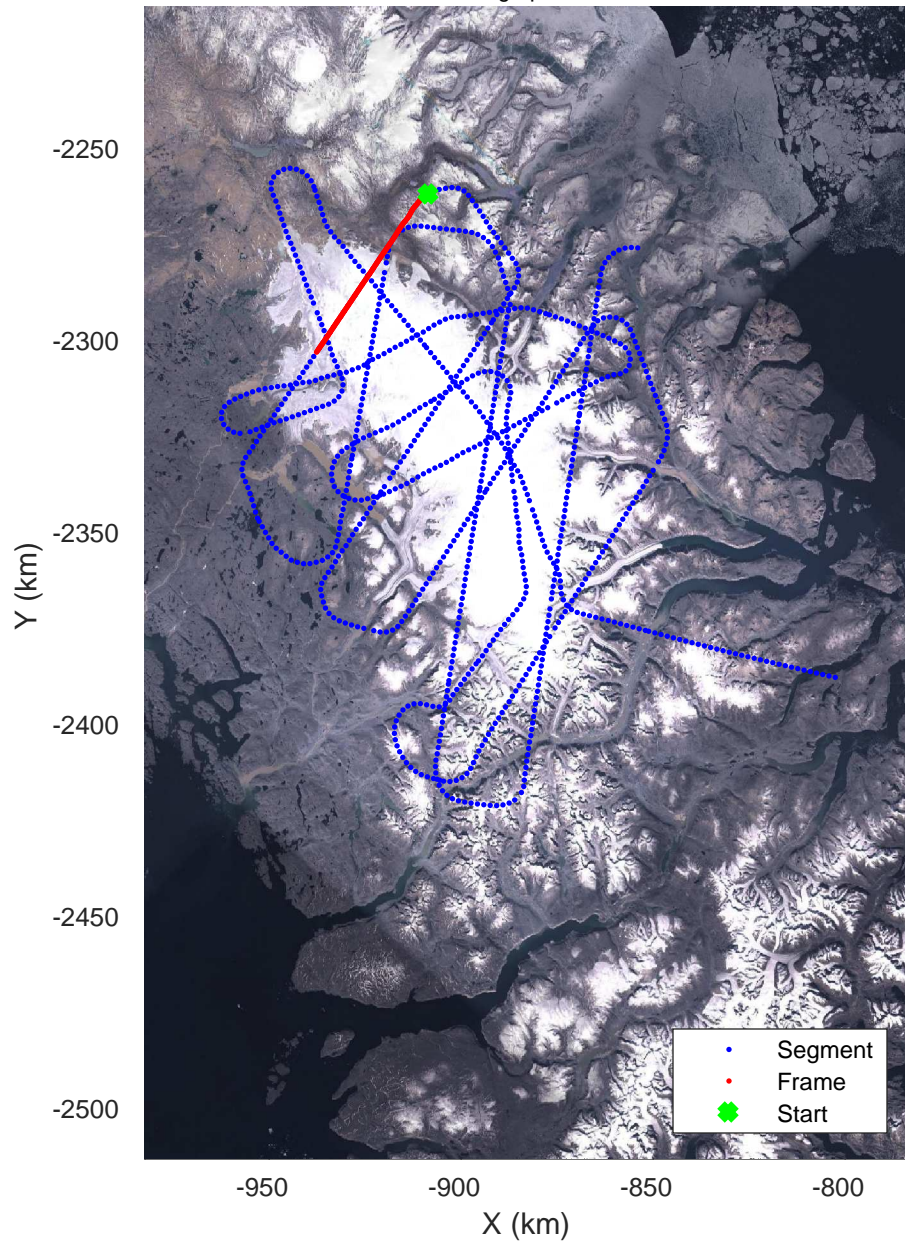

rds 2017\_Greenland\_P3: "Penny 01" 20170428\_03\_022: 14:35:07.7 to 14:42:19.8 GPS

rds 2017\_Greenland\_P3: "Penny 01" 20170428\_03\_022: 14:35:07.7 to 14:42:19.8 GPS

Penny 01  
20170428\_03\_023  
Polar Stereograph 70N/-45E