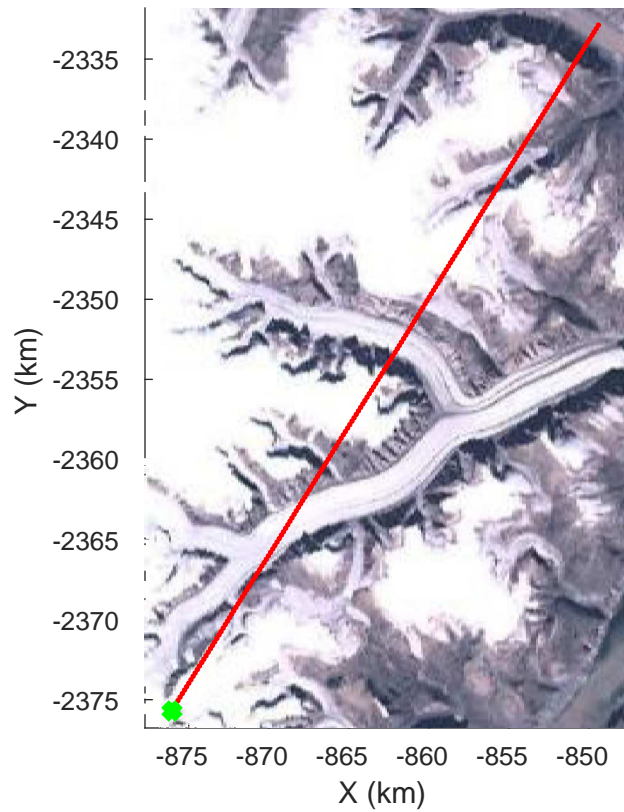

Penny 01  
20170428\_03\_015  
Polar Stereograph 70N/-45E

rds 2017\_Greenland\_P3: "Penny 01" 20170428\_03\_015: 13:48:18.6 to 13:54:37.5 GPS

rds 2017\_Greenland\_P3: "Penny 01" 20170428\_03\_015: 13:48:18.6 to 13:54:37.5 GPS