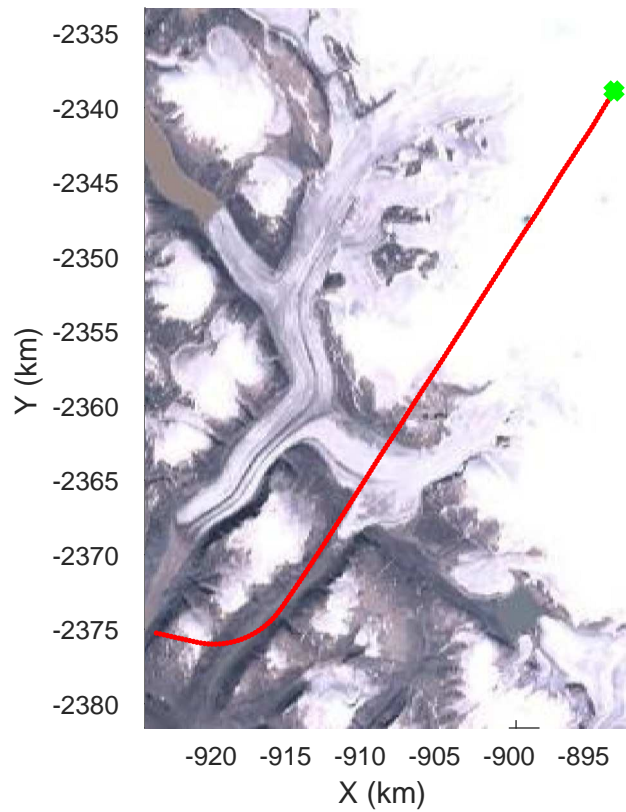

Penny 01  
20170428\_03\_018  
Polar Stereograph 70N/-45E

rds 2017\_Greenland\_P3: "Penny 01" 20170428\_03\_018: 14:07:36.6 to 14:14:31.8 GPS

rds 2017\_Greenland\_P3: "Penny 01" 20170428\_03\_018: 14:07:36.6 to 14:14:31.8 GPS