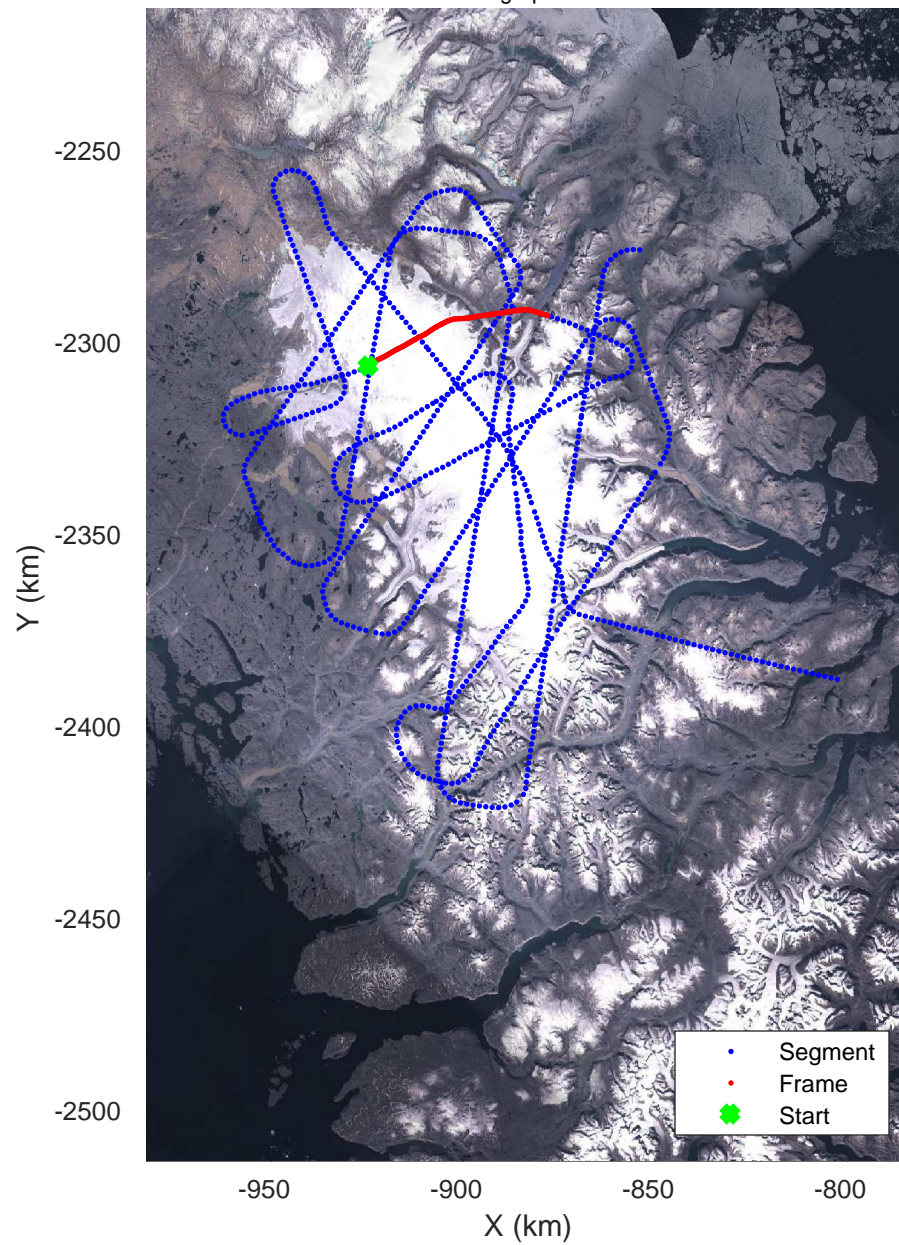

Penny 01
20170428_03_008
Polar Stereograph 70N/-45E