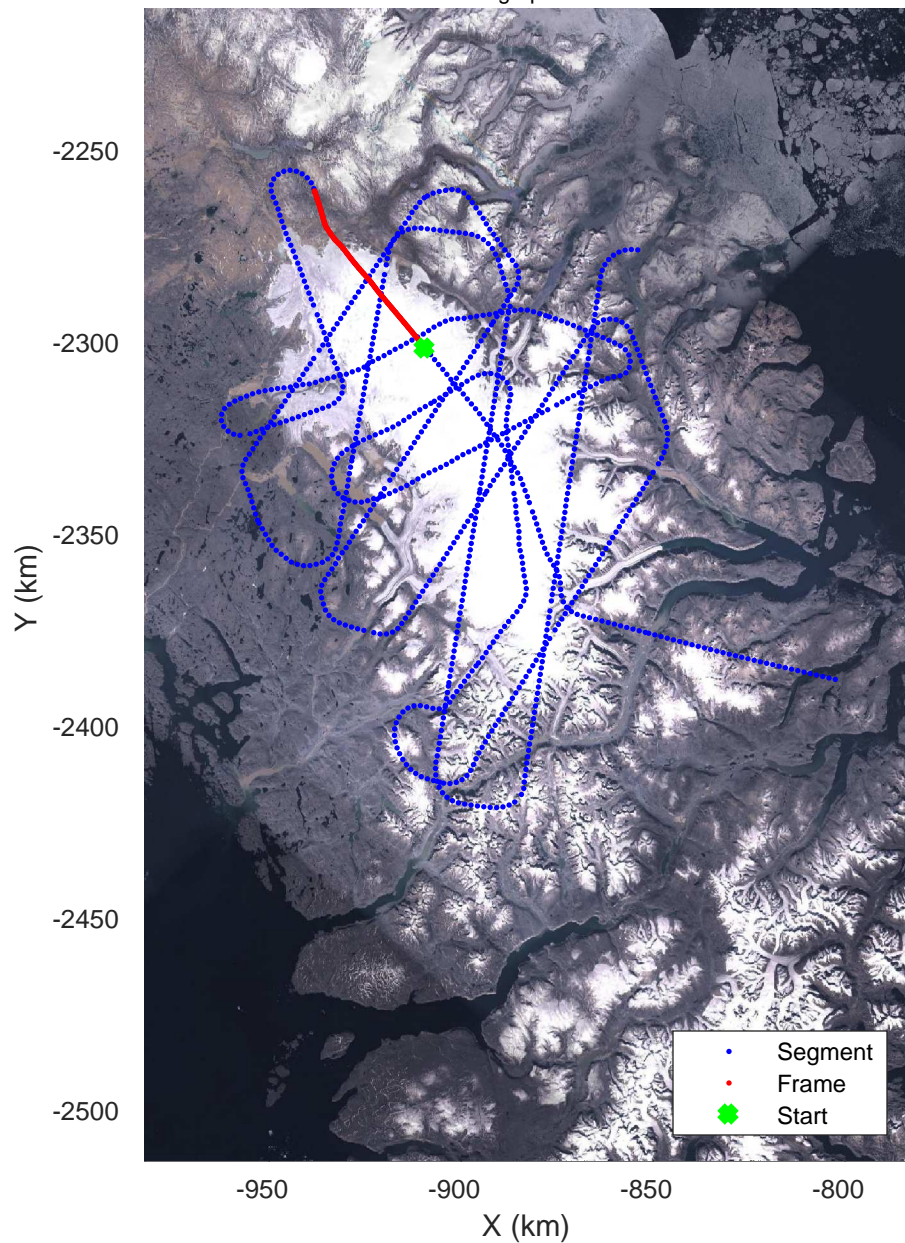

Penny 01
20170428_03_004
Polar Stereograph 70N/-45E