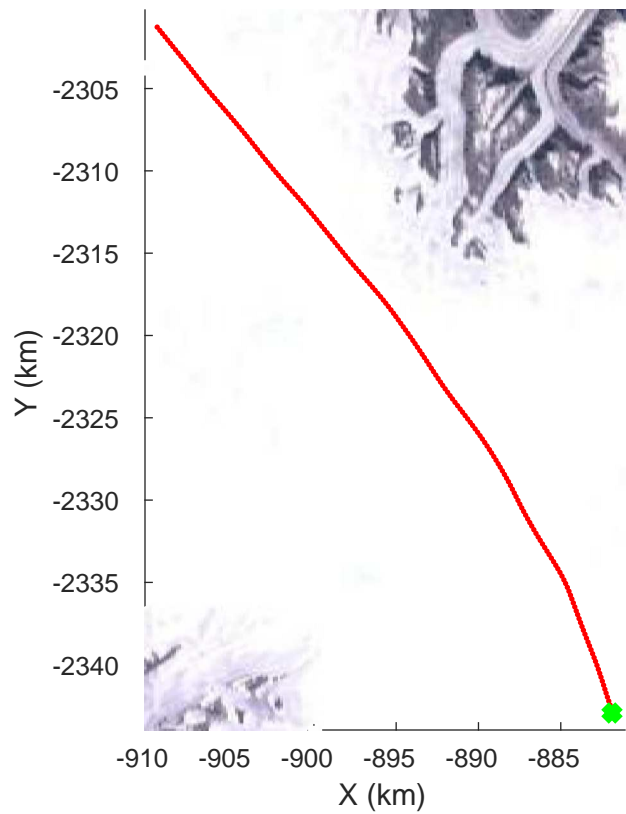

Penny 01  
20170428\_03\_002  
Polar Stereograph 70N/-45E

rds 2017\_Greenland\_P3: "Penny 01" 20170428\_03\_002: 12:27:59.9 to 12:34:00.0 GPS

rds 2017\_Greenland\_P3: "Penny 01" 20170428\_03\_002: 12:27:59.9 to 12:34:00.0 GPS