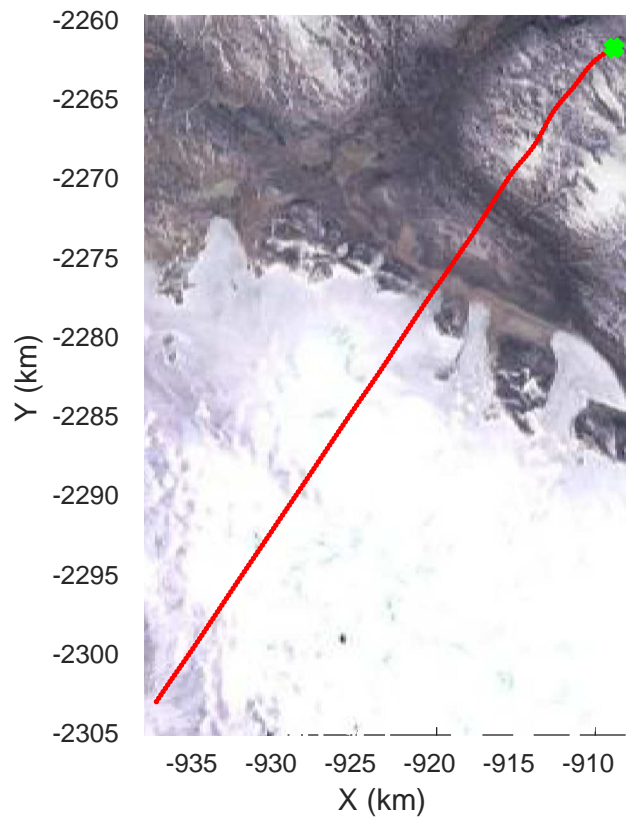

Penny 01
20170428_03_023
Polar Stereograph 70N/-45E