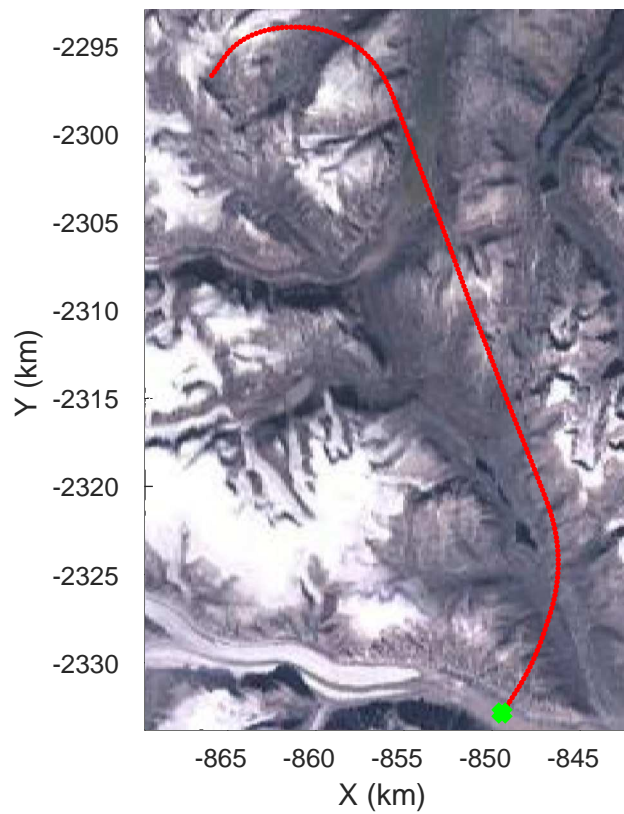

Penny 01  
20170428\_03\_016  
Polar Stereograph 70N/-45E

rds 2017\_Greenland\_P3: "Penny 01" 20170428\_03\_016: 13:54:37.7 to 14:00:51.9 GPS

rds 2017\_Greenland\_P3: "Penny 01" 20170428\_03\_016: 13:54:37.7 to 14:00:51.9 GPS