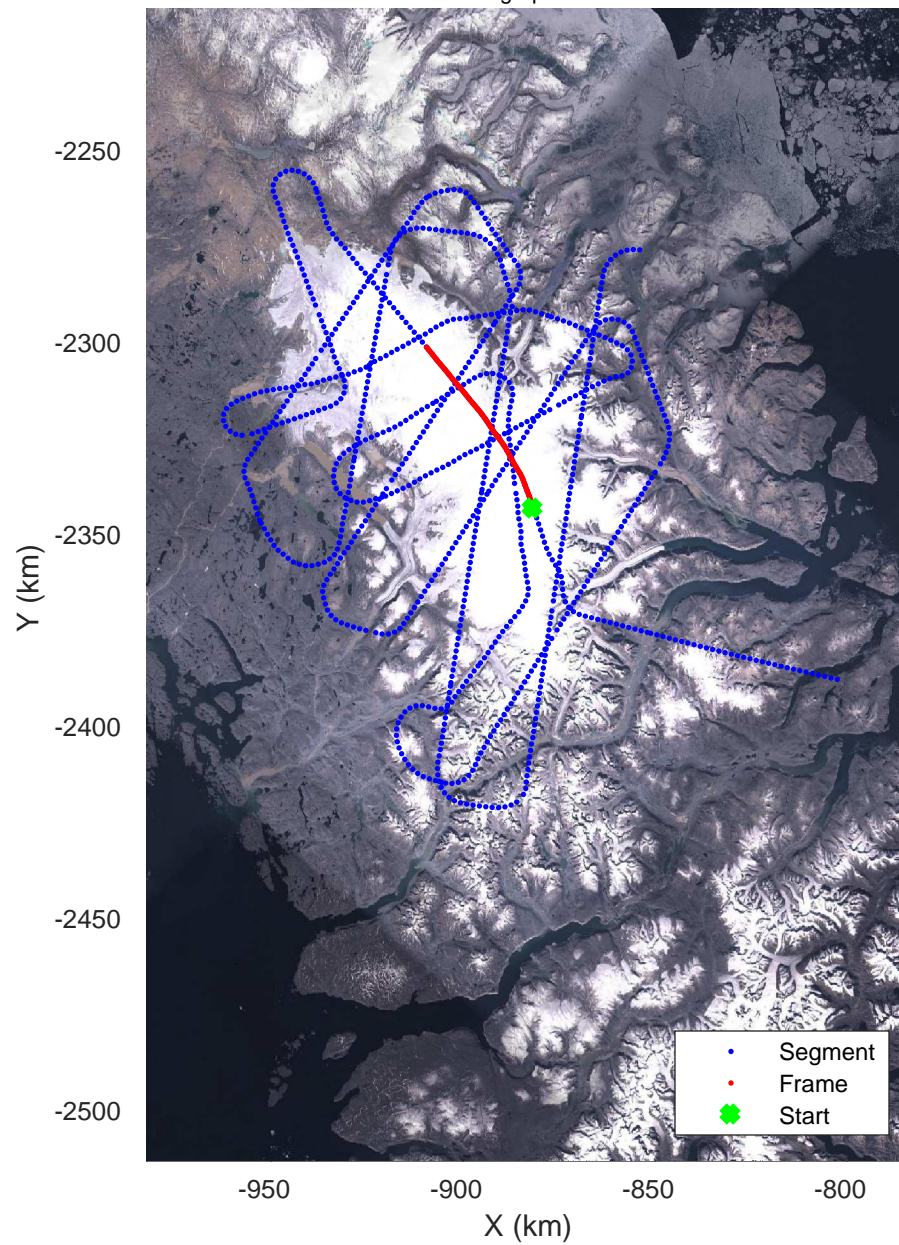

Penny 01
20170428_03_003
Polar Stereograph 70N/-45E