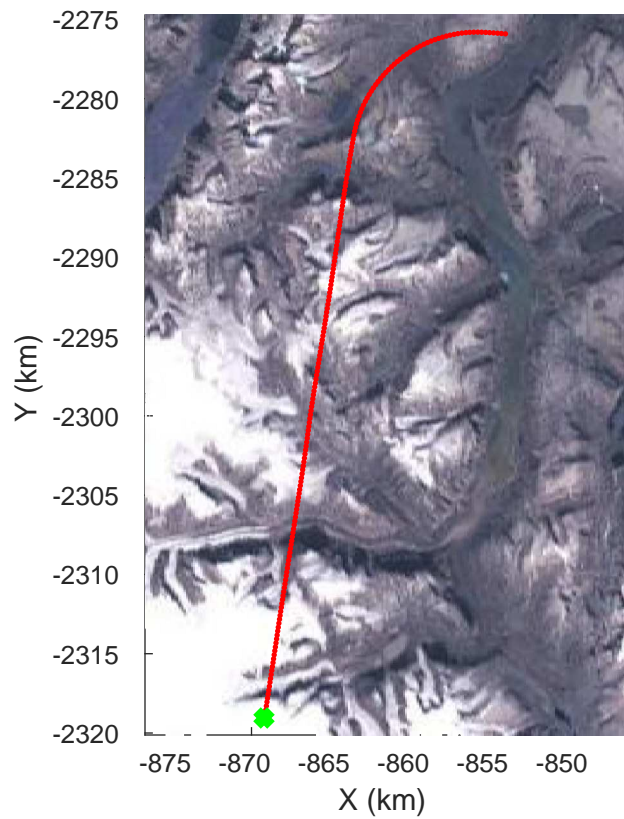

Penny 01
20170428_03_033
Polar Stereograph 70N/-45E