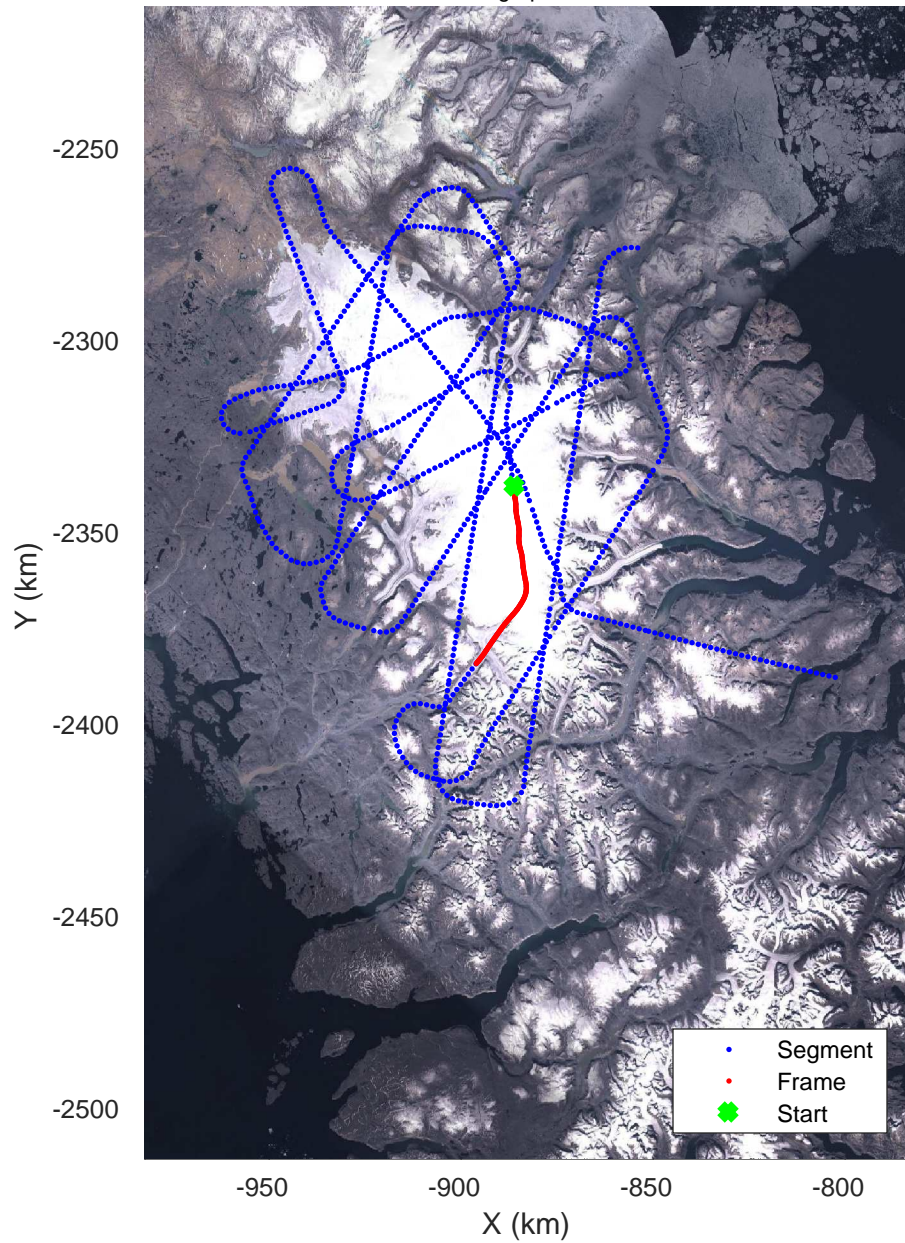

Penny 01
20170428_03_013
Polar Stereograph 70N/-45E