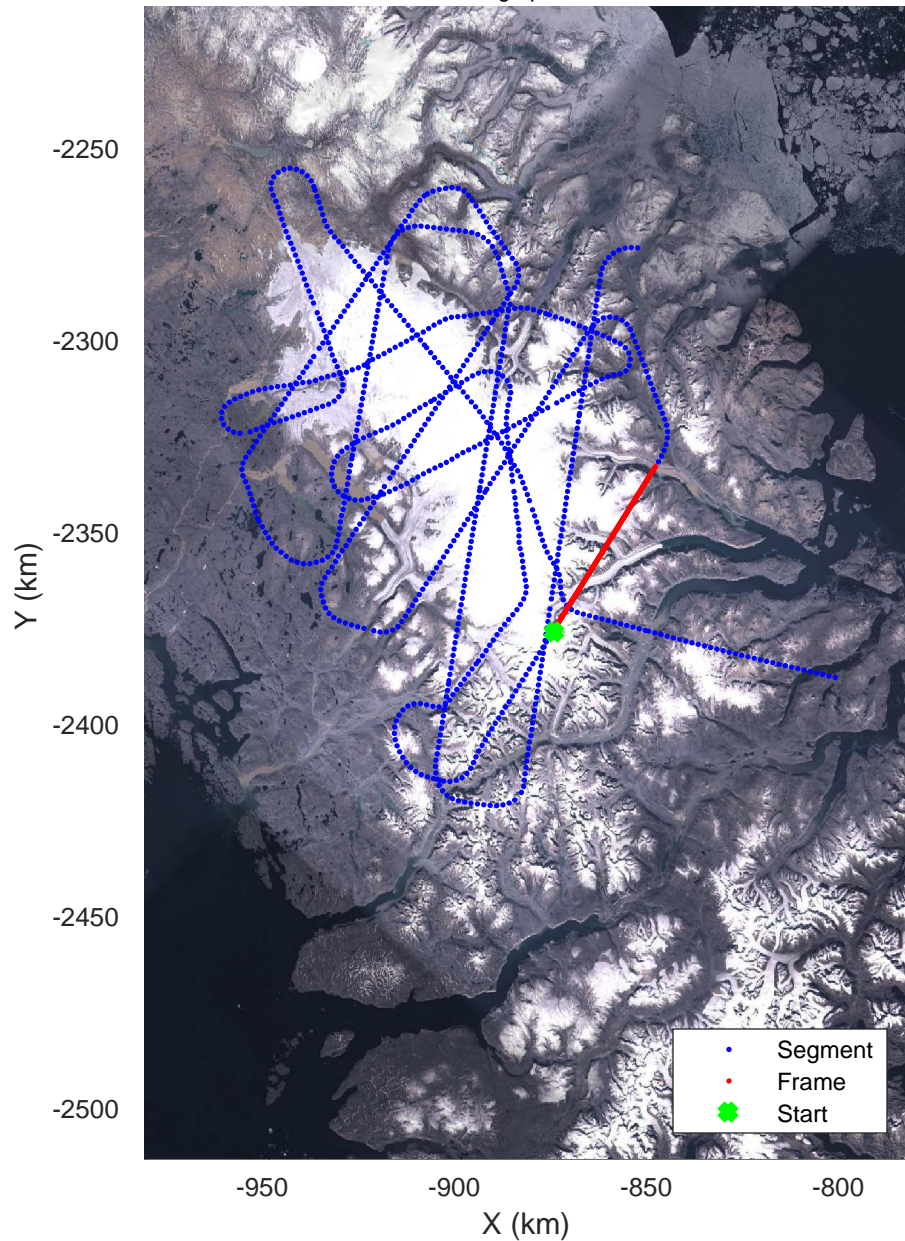

Penny 01
20170428_03_016
Polar Stereograph 70N/-45E