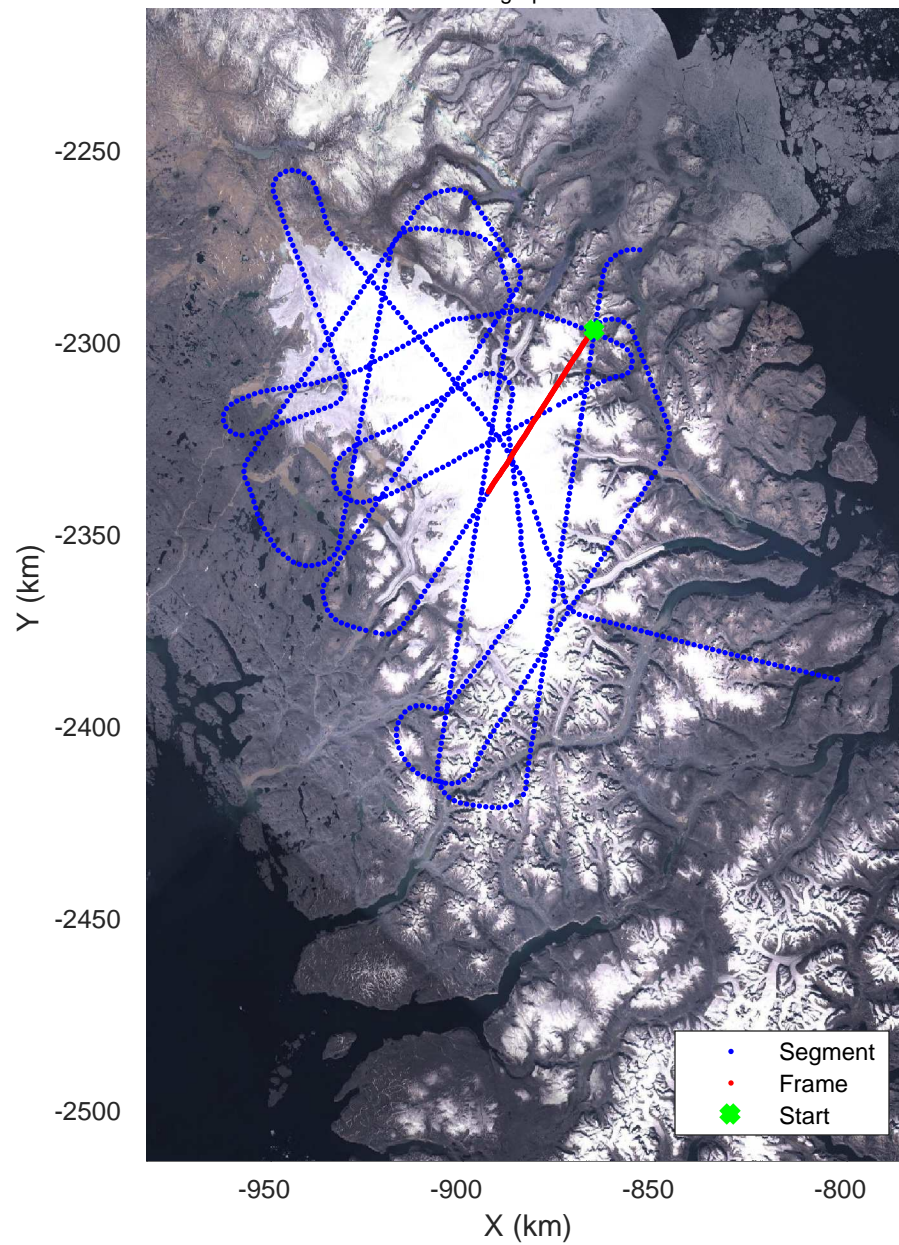

Penny 01
20170428_03_018
Polar Stereograph 70N/-45E