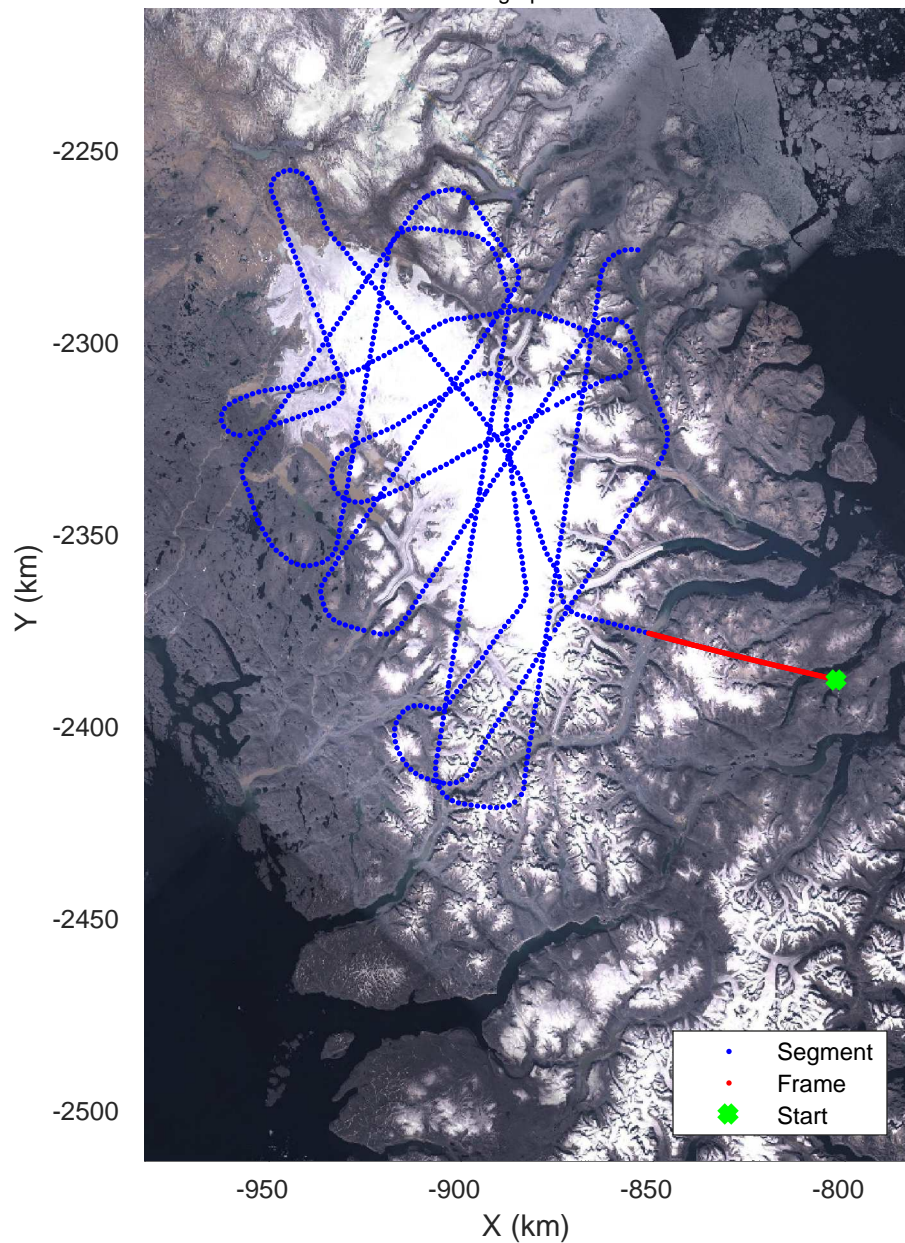

Penny 01  
20170428\_03\_001  
Polar Stereograph 70N/-45E

rds 2017\_Greenland\_P3: "Penny 01" 20170428\_03\_001: 12:22:24.9 to 12:27:59.7 GPS

rds 2017\_Greenland\_P3: "Penny 01" 20170428\_03\_001: 12:22:24.9 to 12:27:59.7 GPS