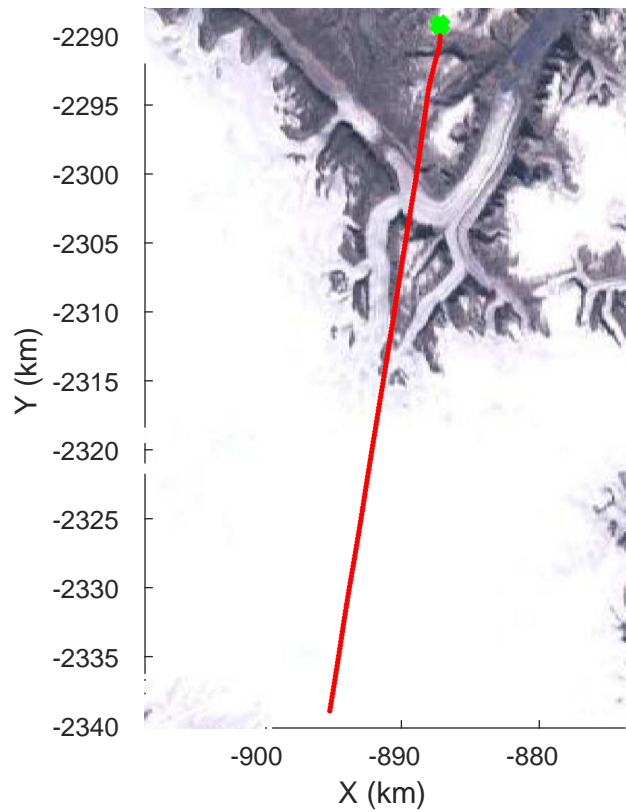

Penny 01
20170428_03_028
Polar Stereograph 70N/-45E