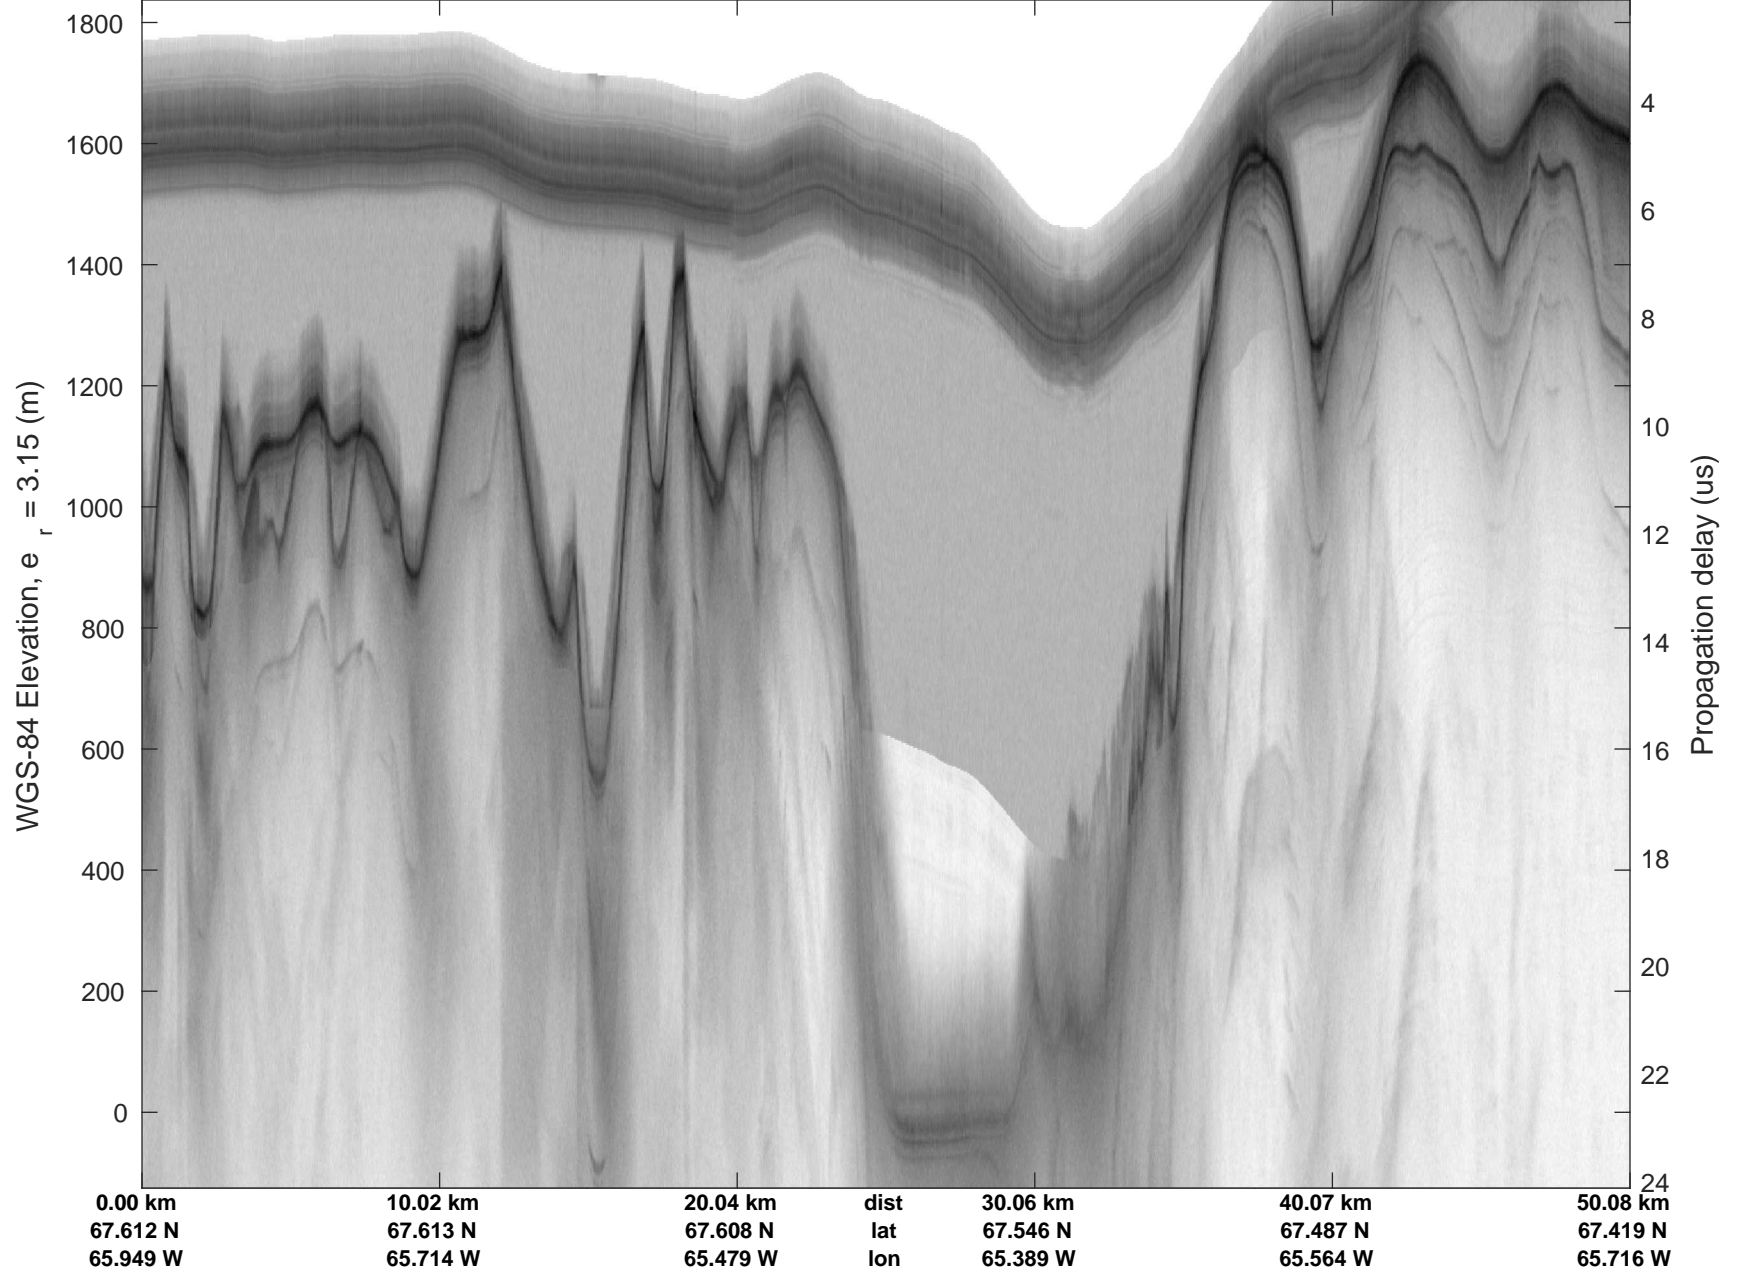

rds 2017_Greenland_P3: "Penny 01" 20170428_03_009: 13:11:24.0 to 13:17:39.9 GPS