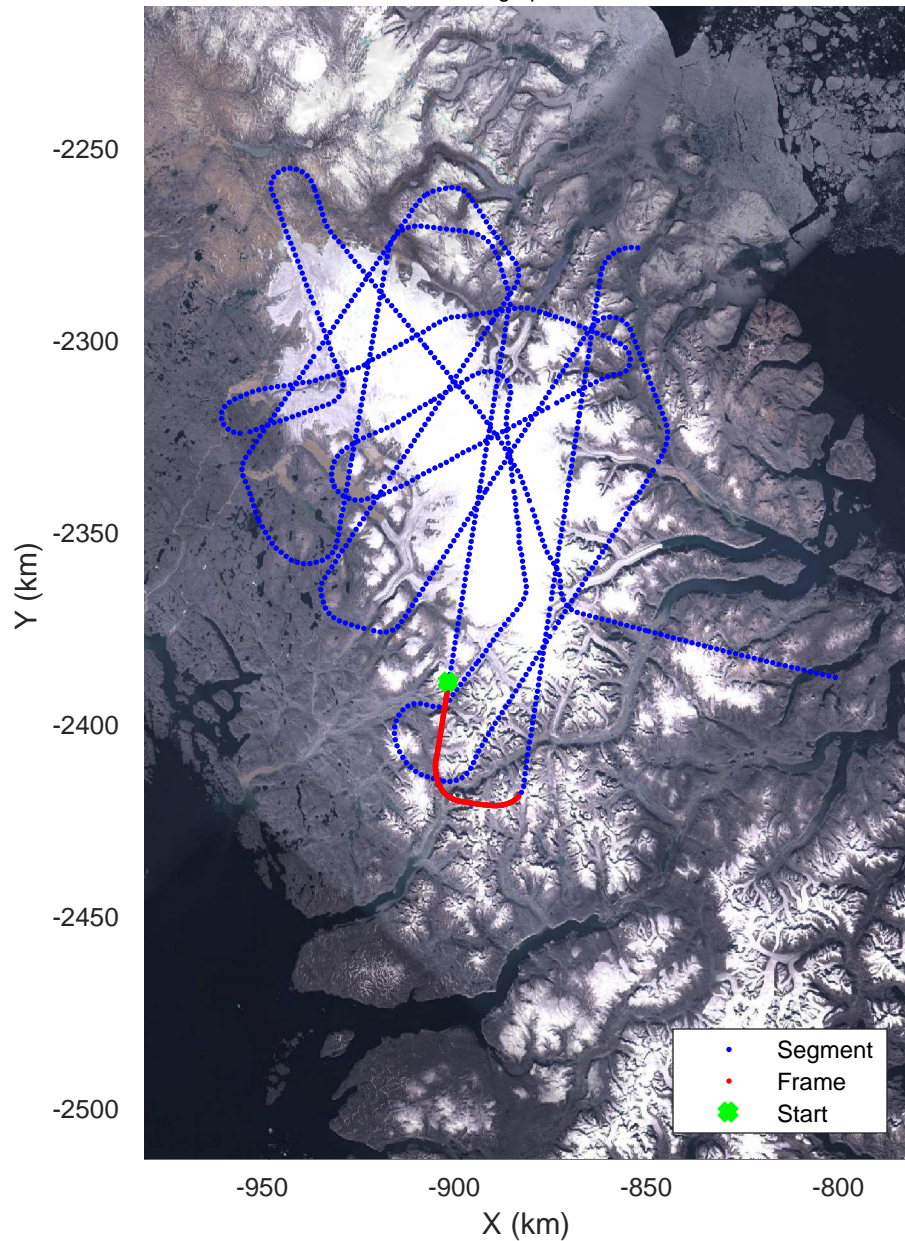

rds 2017\_Greenland\_P3: "Penny 01" 20170428\_03\_029: 15:23:34.3 to 15:29:51.5 GPS

rds 2017\_Greenland\_P3: "Penny 01" 20170428\_03\_029: 15:23:34.3 to 15:29:51.5 GPS

Penny 01  
20170428\_03\_030  
Polar Stereograph 70N/-45E