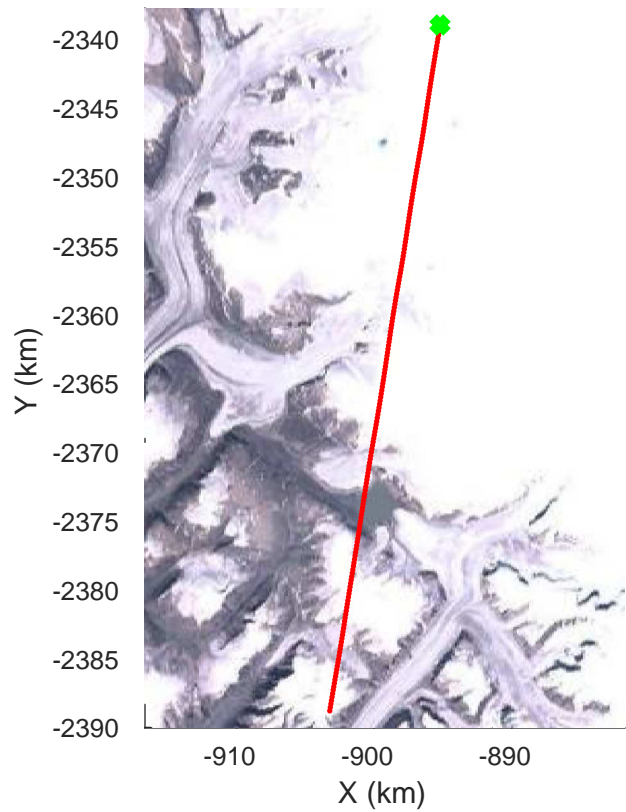

Penny 01
20170428_03_029
Polar Stereograph 70N/-45E