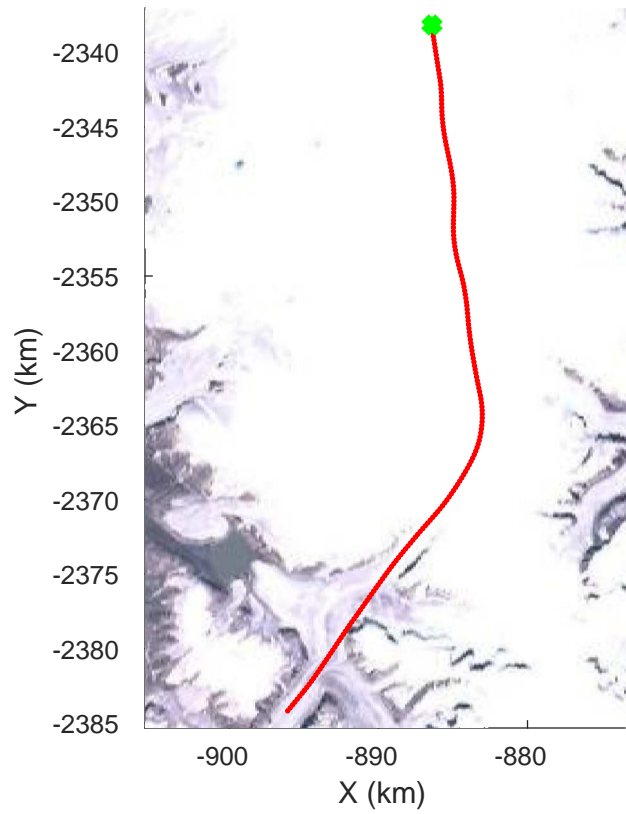

Penny 01  
20170428\_03\_012  
Polar Stereograph 70N/-45E

rds 2017\_Greenland\_P3: "Penny 01" 20170428\_03\_012: 13:29:46.2 to 13:35:59.7 GPS

rds 2017\_Greenland\_P3: "Penny 01" 20170428\_03\_012: 13:29:46.2 to 13:35:59.7 GPS