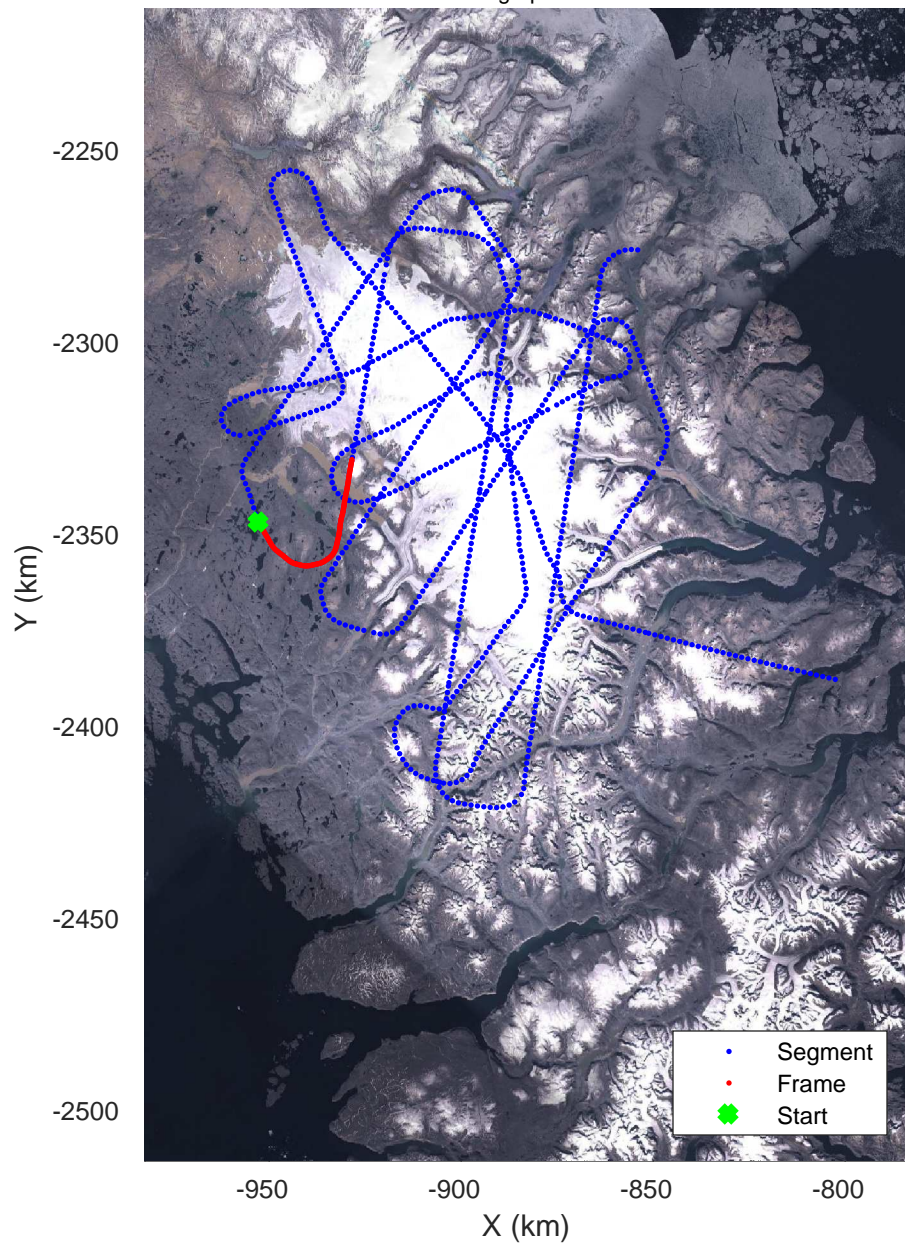

rds 2017\_Greenland\_P3: "Penny 01" 20170428\_03\_024: 14:49:42.4 to 14:57:13.2 GPS

rds 2017\_Greenland\_P3: "Penny 01" 20170428\_03\_024: 14:49:42.4 to 14:57:13.2 GPS

Penny 01  
20170428\_03\_025  
Polar Stereograph 70N/-45E