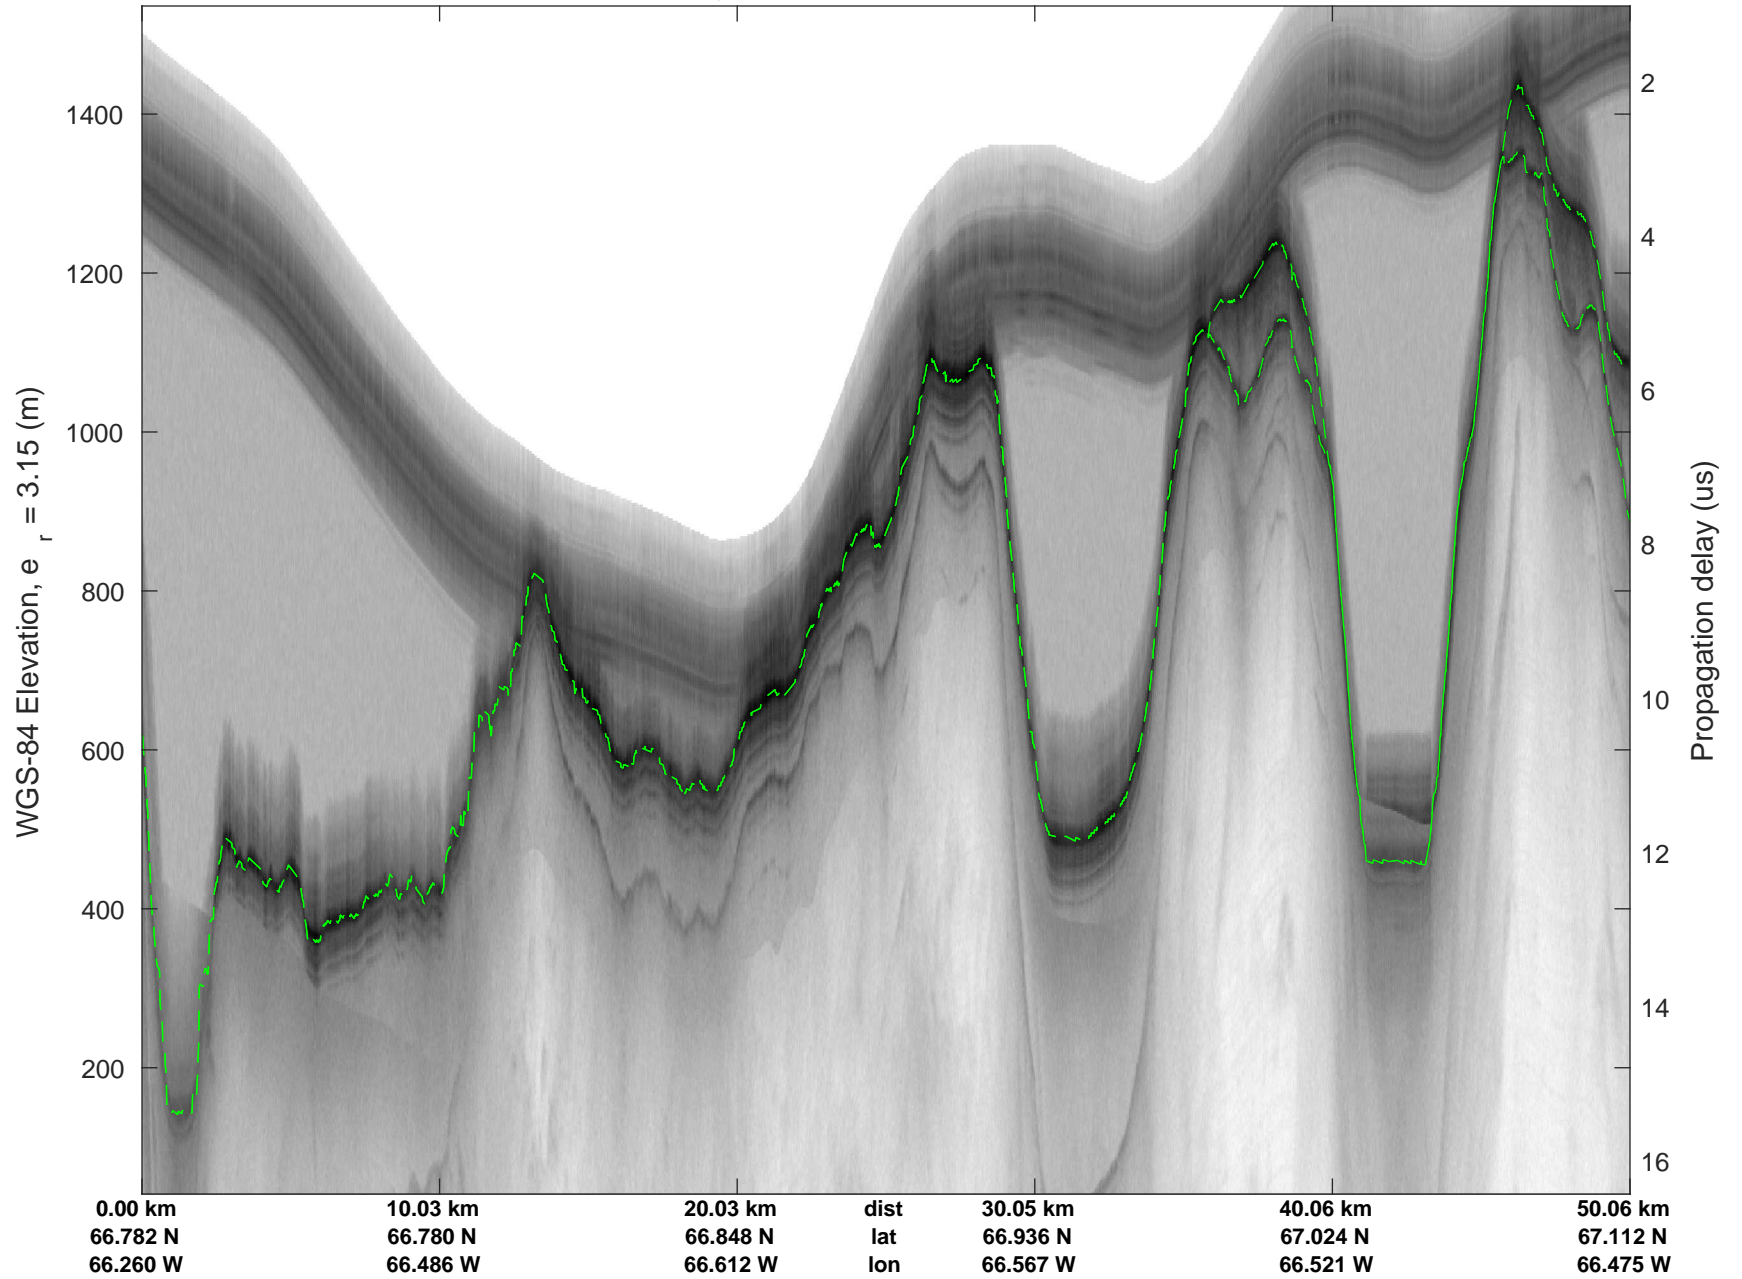

rds 2017_Greenland_P3: "Penny 01" 20170428_03_020: 14:21:05.9 to 14:28:13.3 GPS