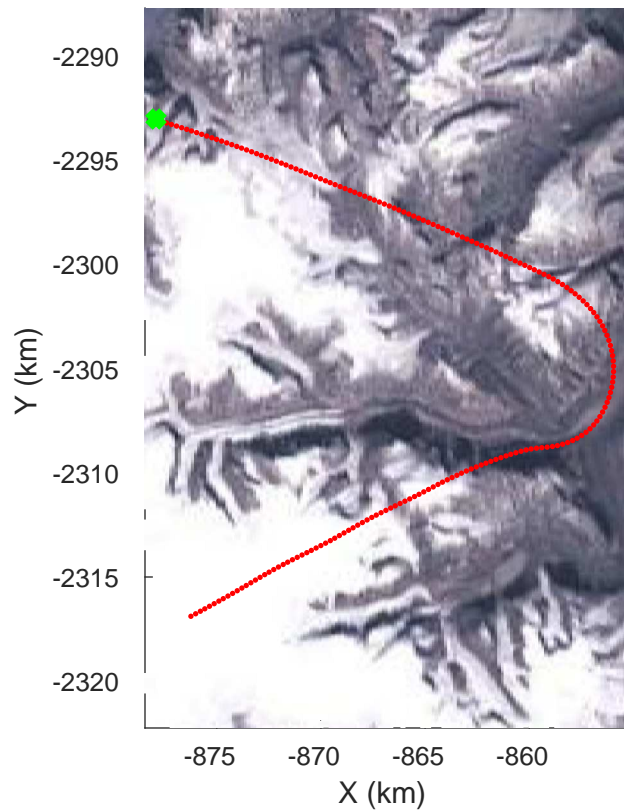

Penny 01  
20170428\_03\_008  
Polar Stereograph 70N/-45E

rds 2017\_Greenland\_P3: "Penny 01" 20170428\_03\_008: 13:05:36.8 to 13:11:23.8 GPS

rds 2017\_Greenland\_P3: "Penny 01" 20170428\_03\_008: 13:05:36.8 to 13:11:23.8 GPS