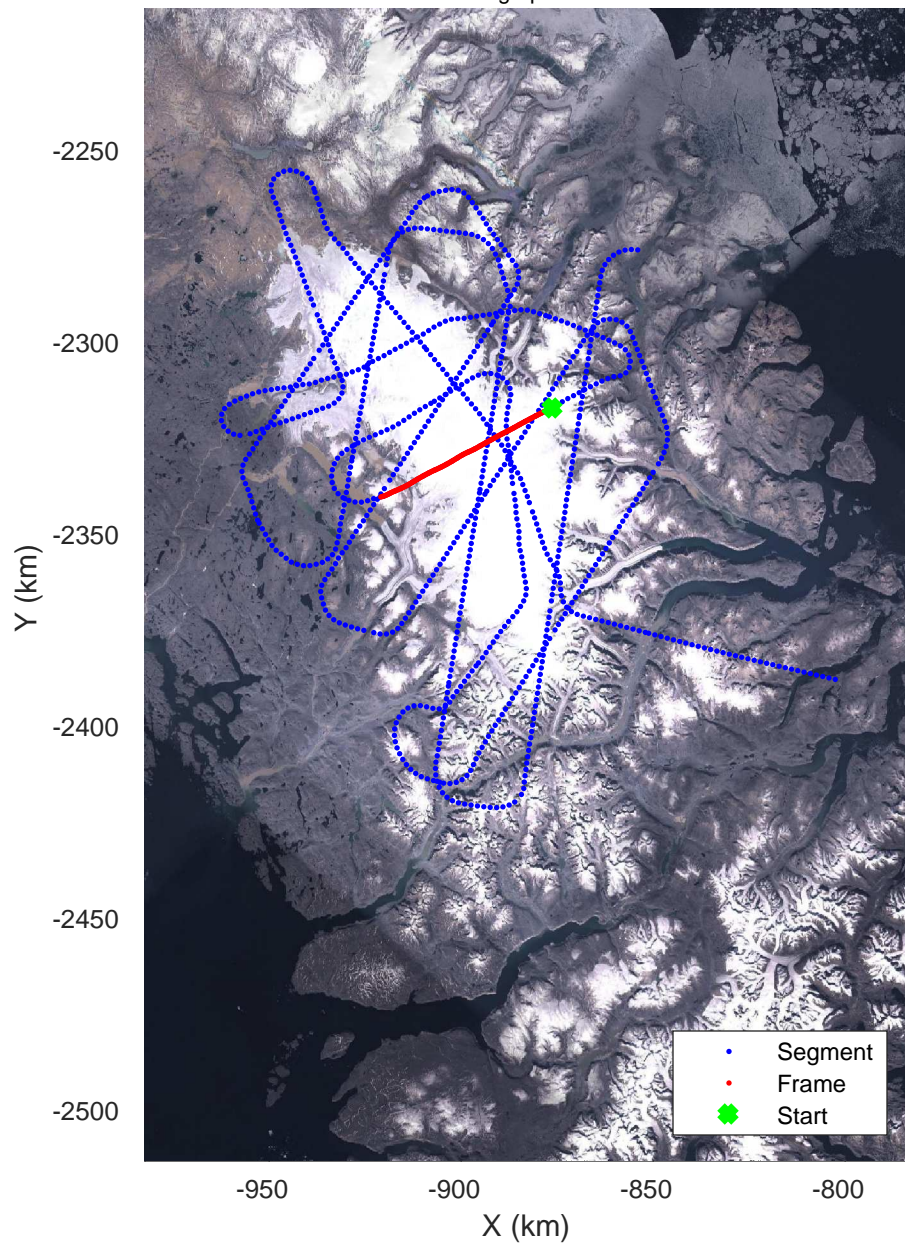

Penny 01
20170428_03_010
Polar Stereograph 70N/-45E