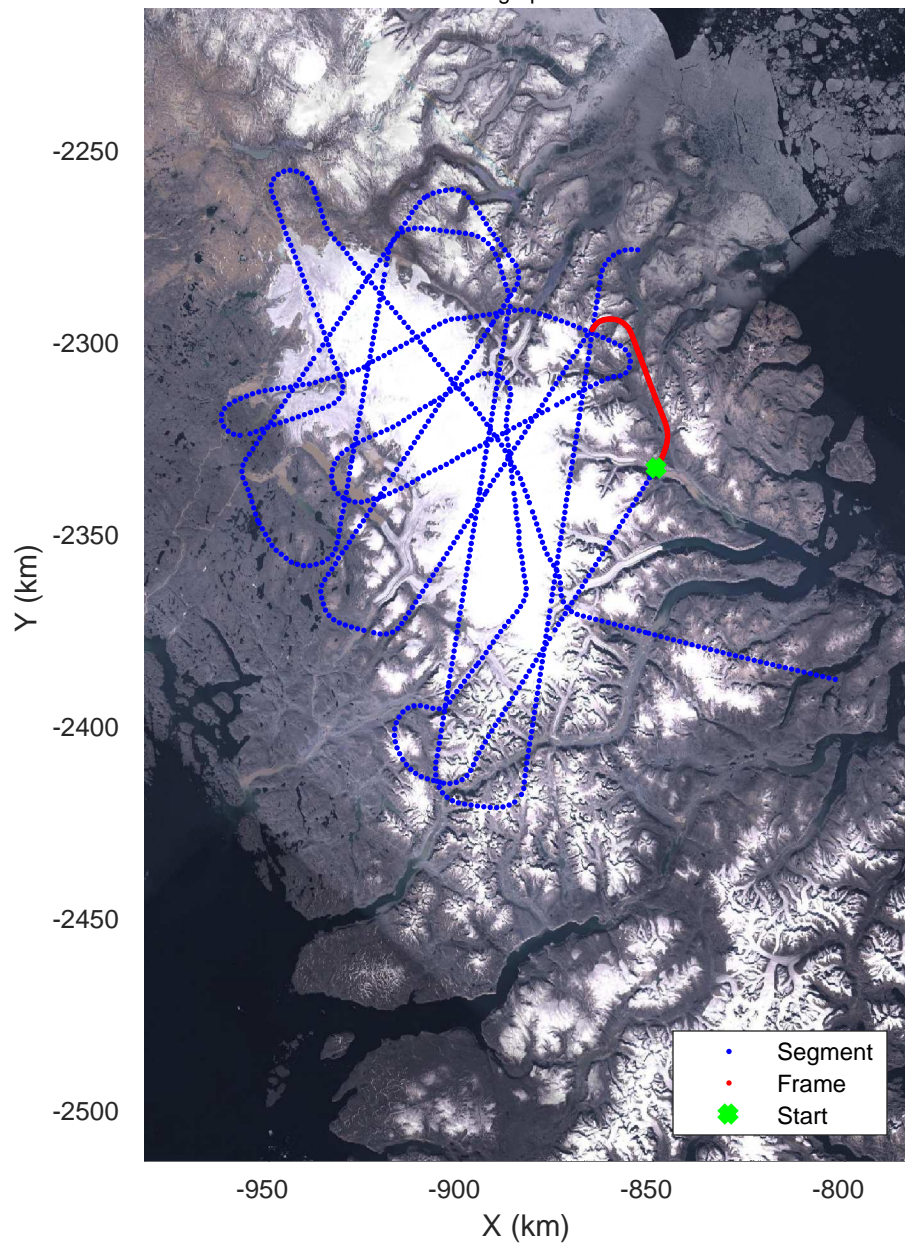

Penny 01
20170428_03_017
Polar Stereograph 70N/-45E