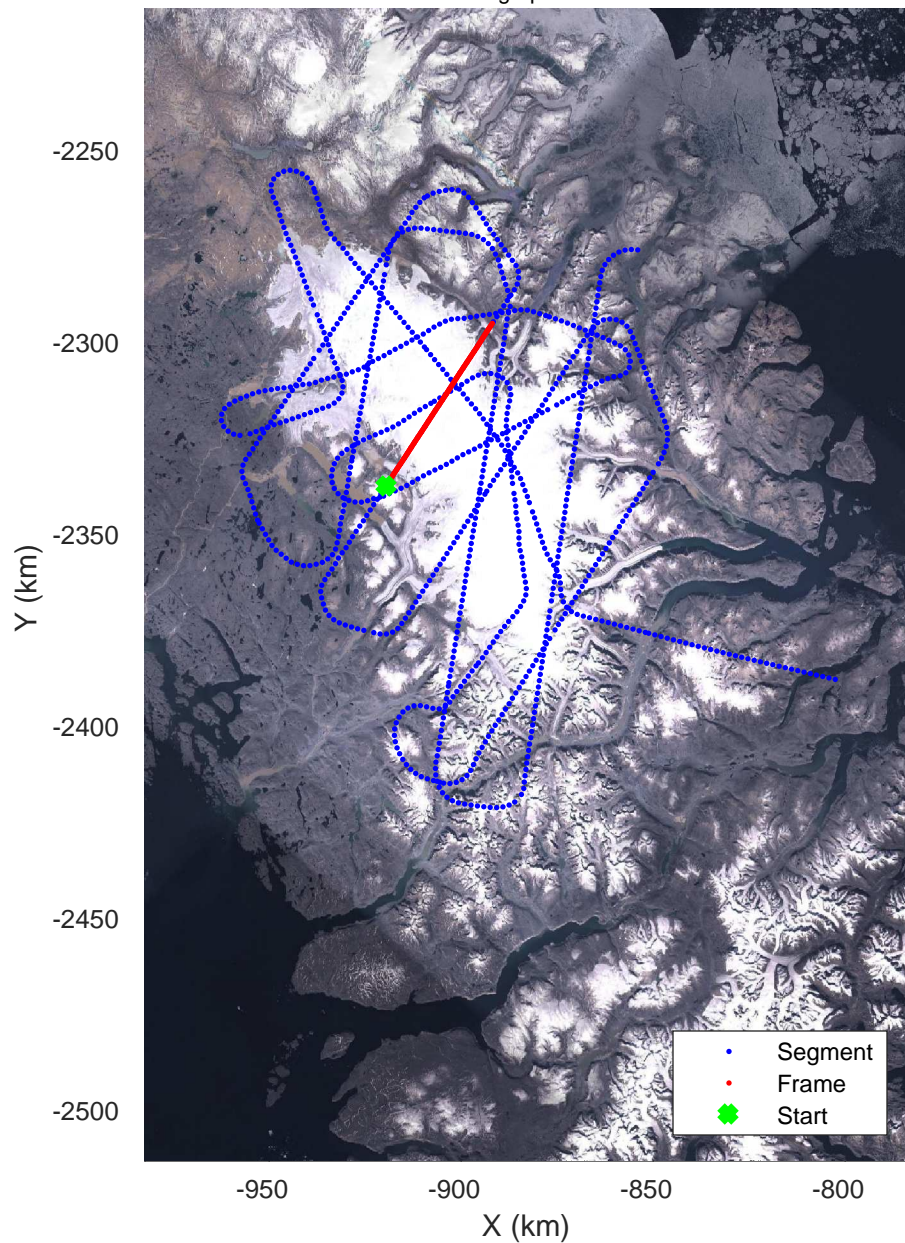

rds 2017\_Greenland\_P3: "Penny 01" 20170428\_03\_020: 14:21:05.9 to 14:28:13.3 GPS

rds 2017\_Greenland\_P3: "Penny 01" 20170428\_03\_020: 14:21:05.9 to 14:28:13.3 GPS

Penny 01  
20170428\_03\_021  
Polar Stereograph 70N/-45E