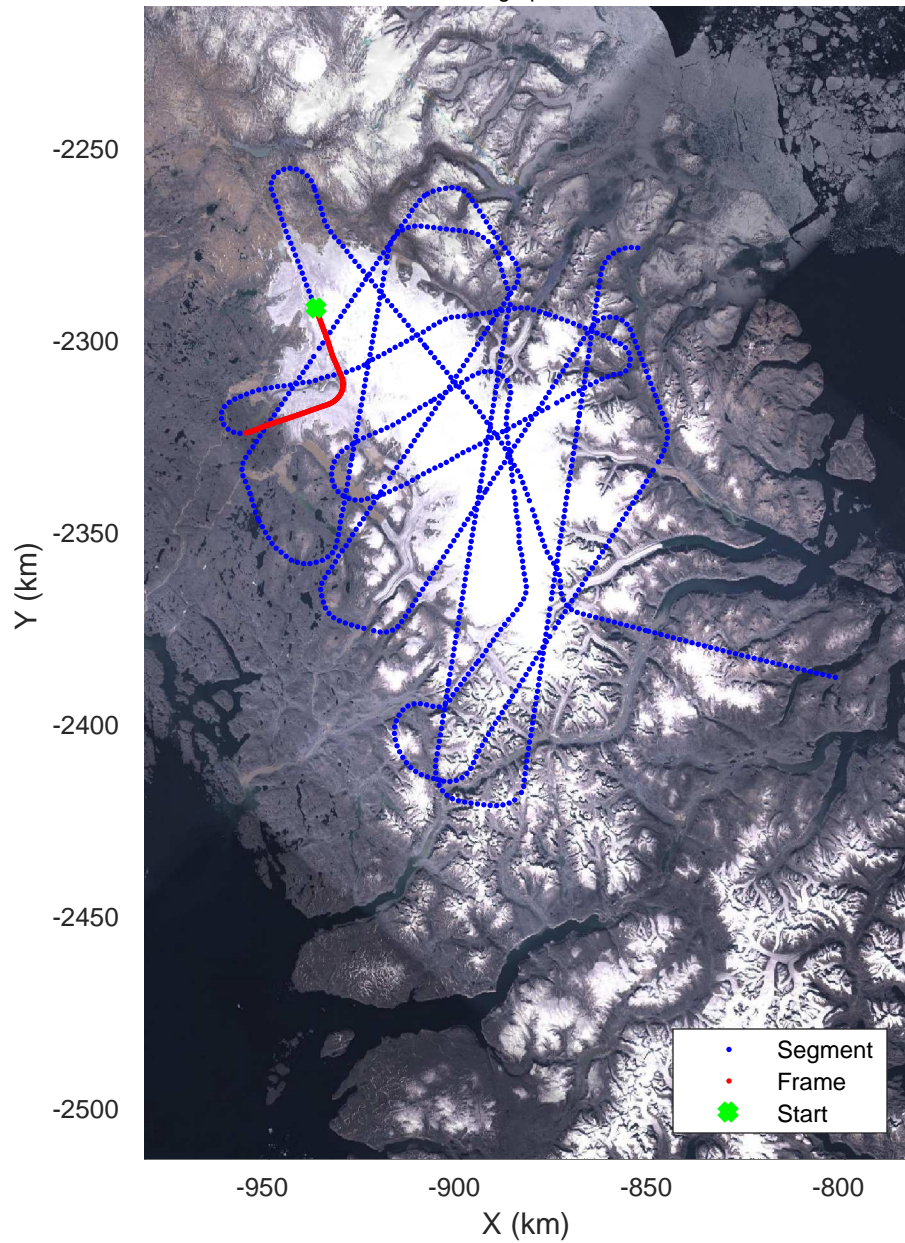

Penny 01
20170428_03_006
Polar Stereograph 70N/-45E