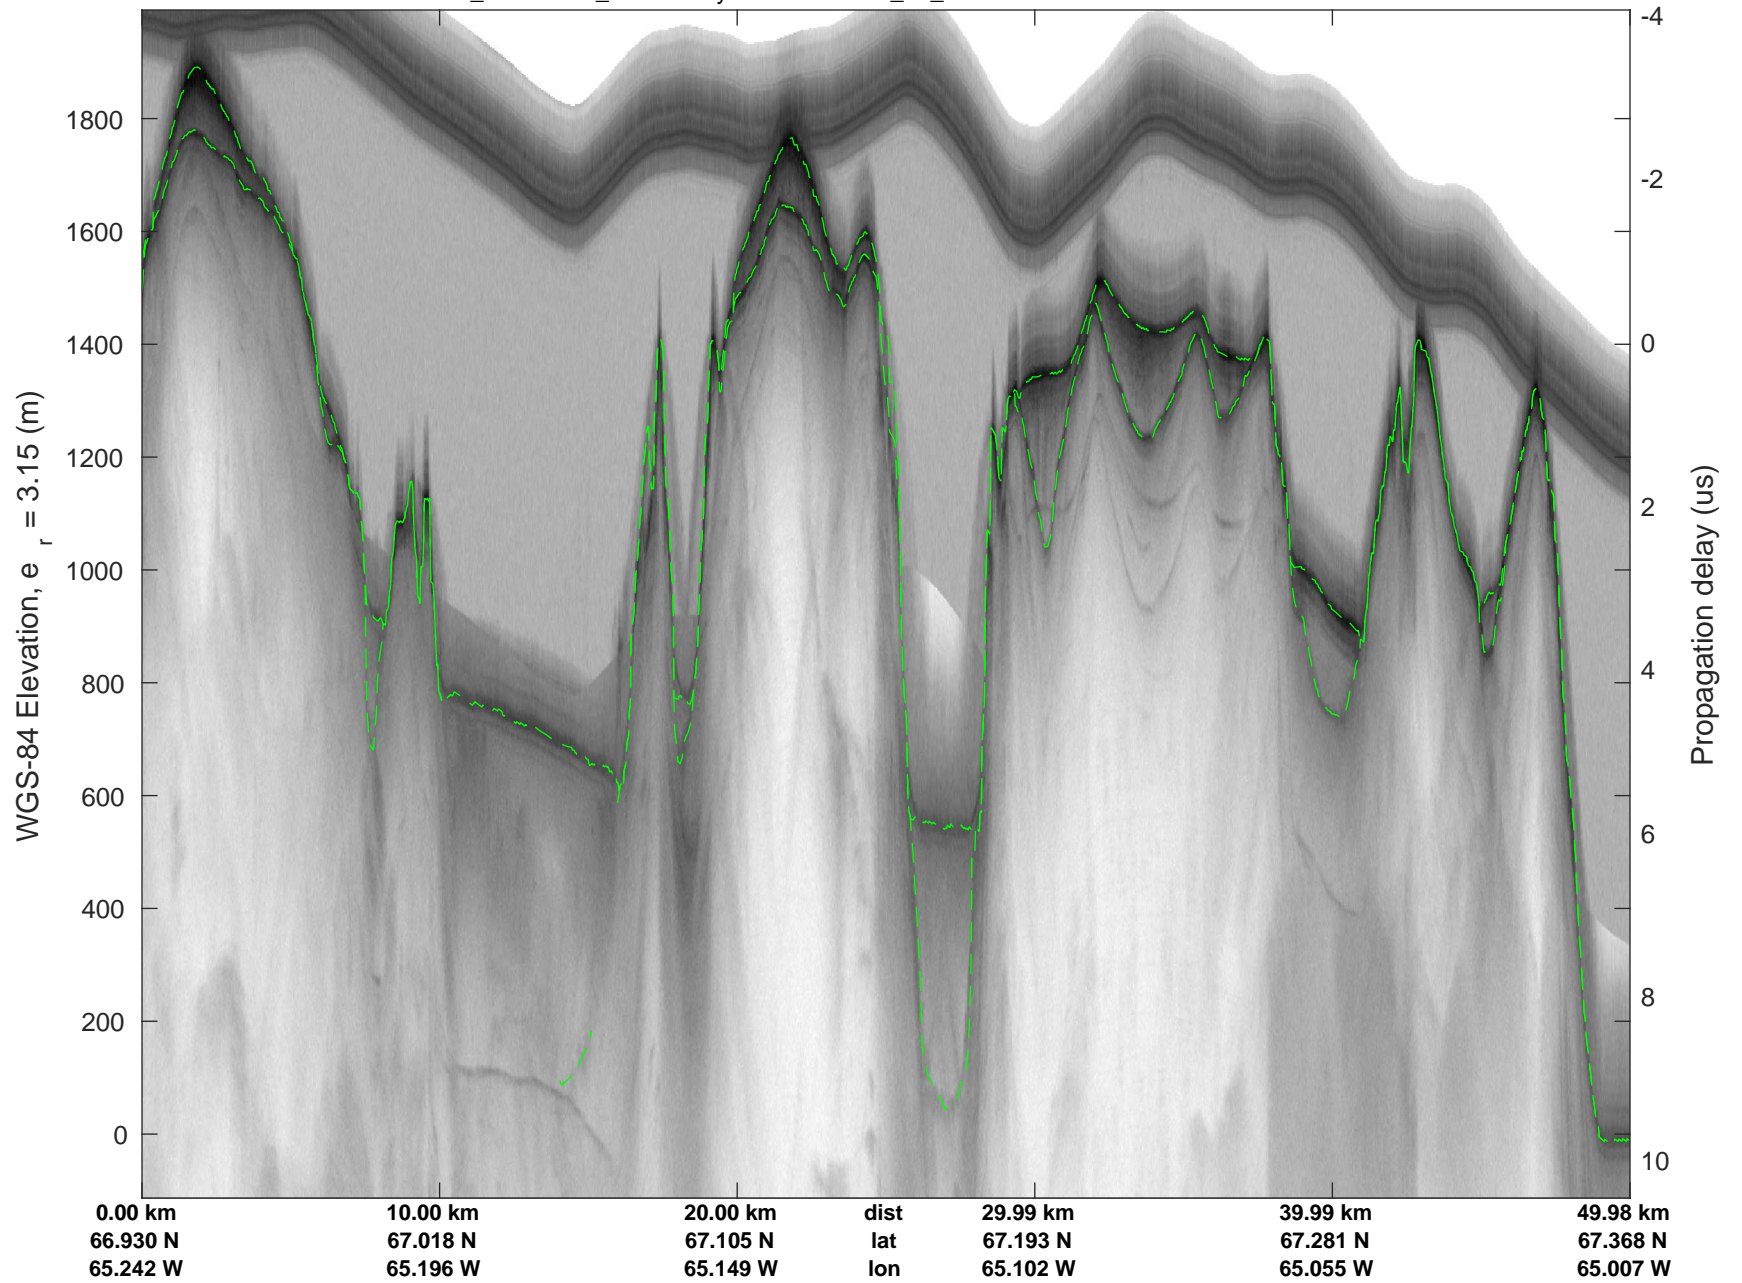

rds 2017_Greenland_P3: "Penny 01" 20170428_03_016: 13:54:37.7 to 14:00:51.9 GPS