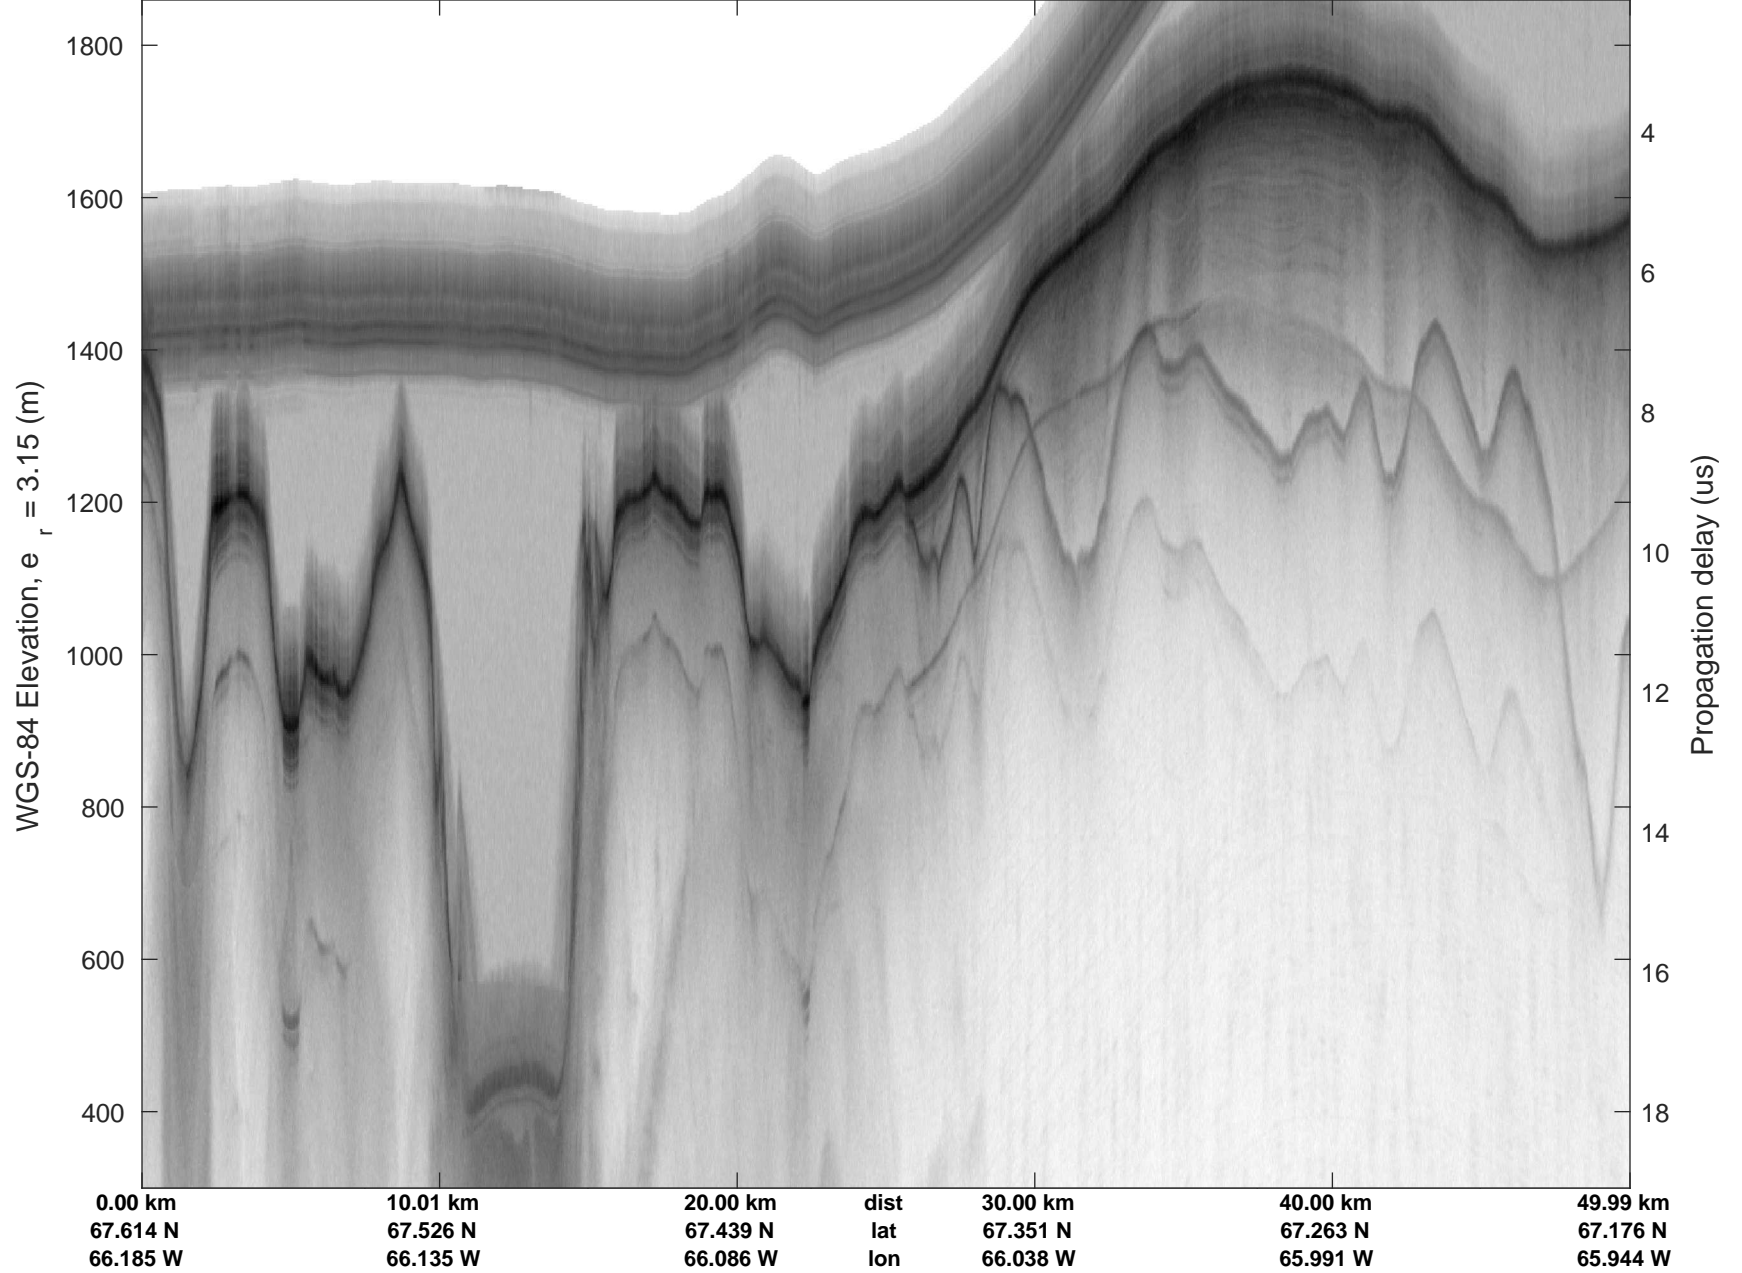

rds 2017_Greenland_P3: "Penny 01" 20170428_03_028: 15:16:48.6 to 15:23:34.1 GPS