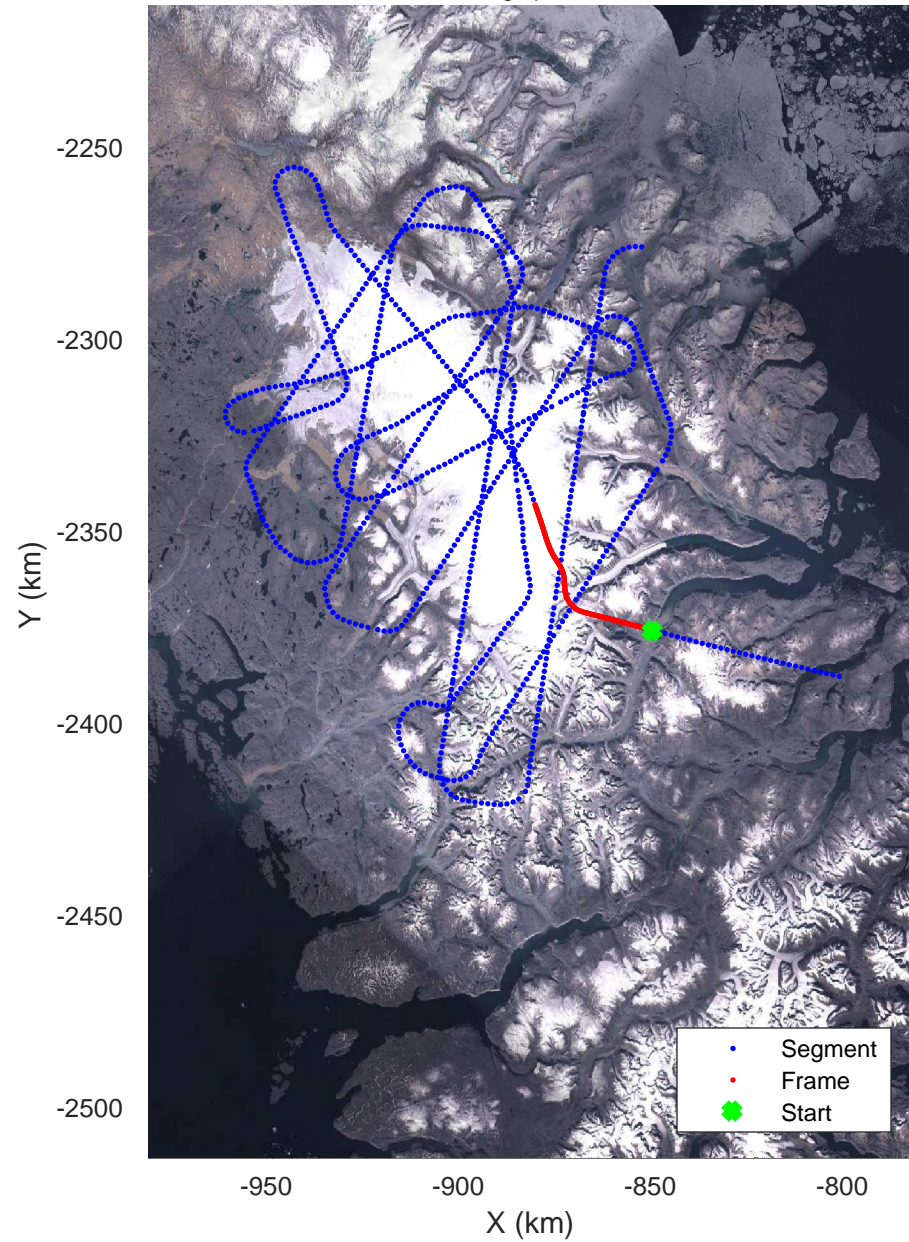

Penny 01
20170428_03_002
Polar Stereograph 70N/-45E