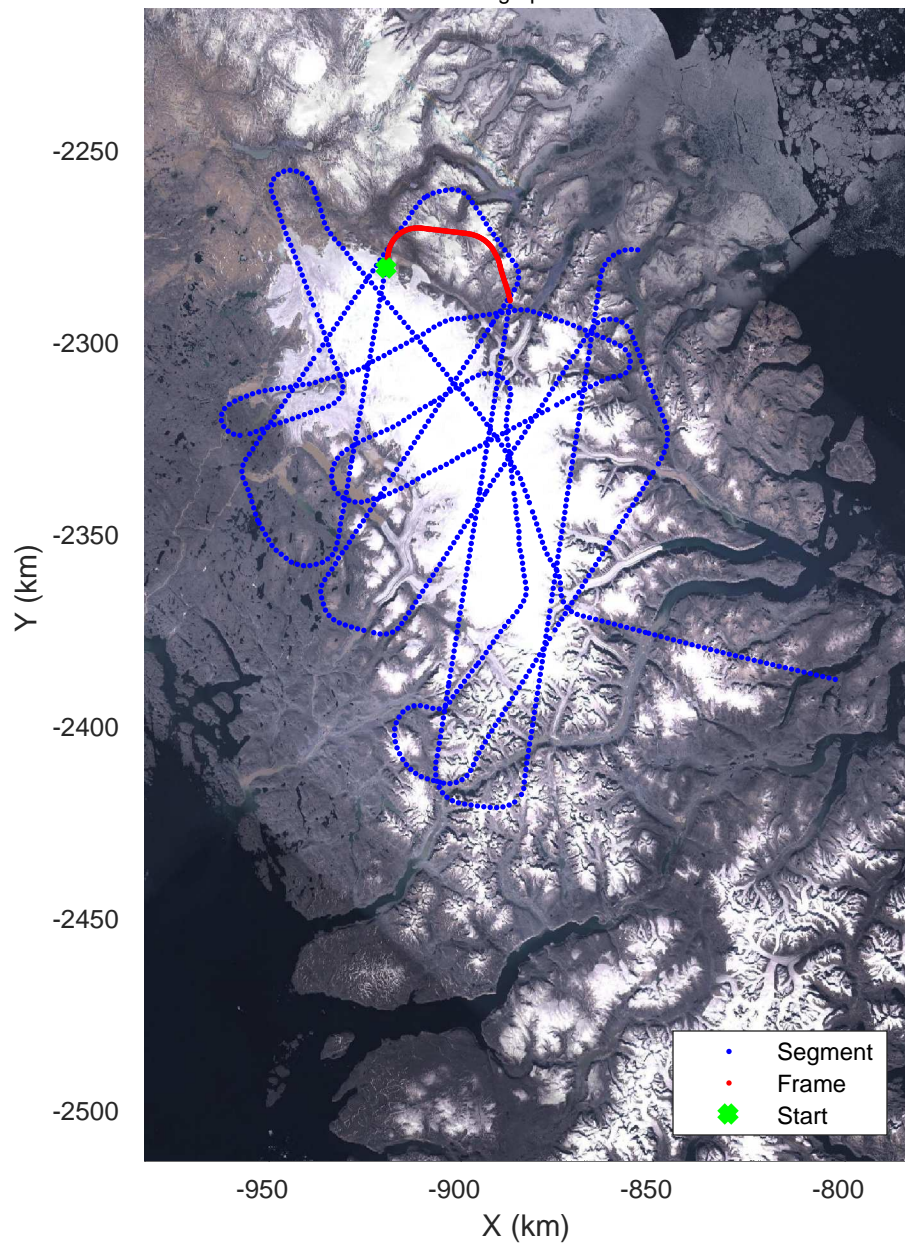

rds 2017\_Greenland\_P3: "Penny 01" 20170428\_03\_026: 15:04:17.9 to 15:10:44.0 GPS

rds 2017\_Greenland\_P3: "Penny 01" 20170428\_03\_026: 15:04:17.9 to 15:10:44.0 GPS

Penny 01  
20170428\_03\_027  
Polar Stereograph 70N/-45E