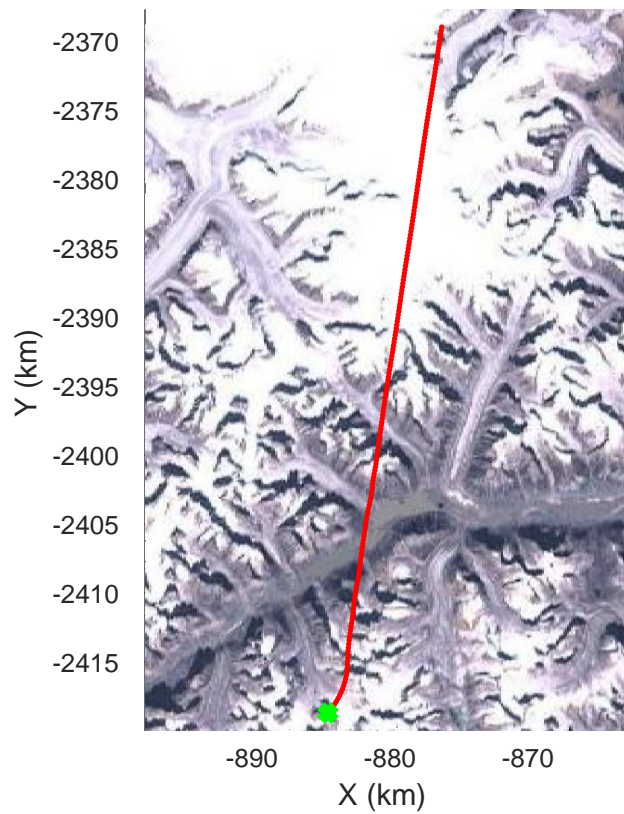

Penny 01
20170428_03_031
Polar Stereograph 70N/-45E