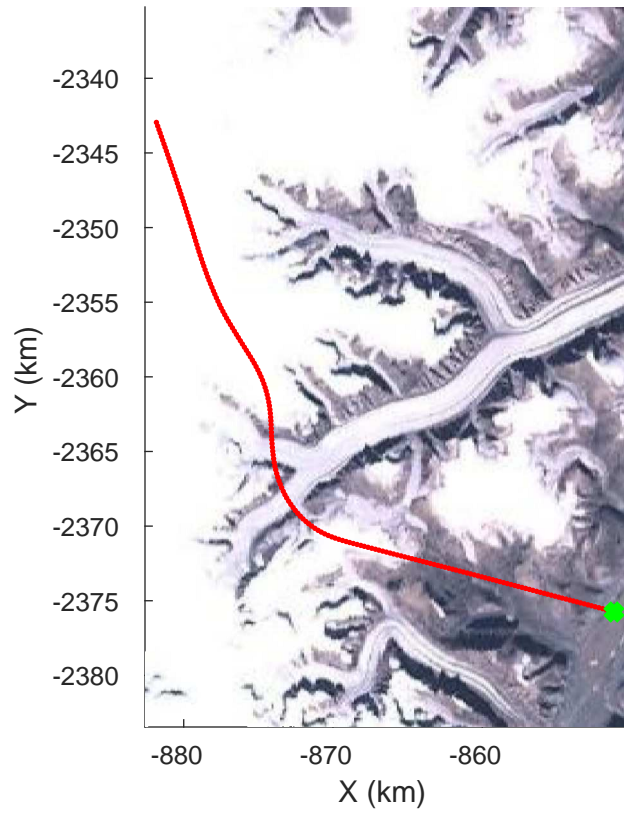

Penny 01  
20170428\_03\_001  
Polar Stereograph 70N/-45E

rds 2017\_Greenland\_P3: "Penny 01" 20170428\_03\_001: 12:22:24.9 to 12:27:59.7 GPS

rds 2017\_Greenland\_P3: "Penny 01" 20170428\_03\_001: 12:22:24.9 to 12:27:59.7 GPS