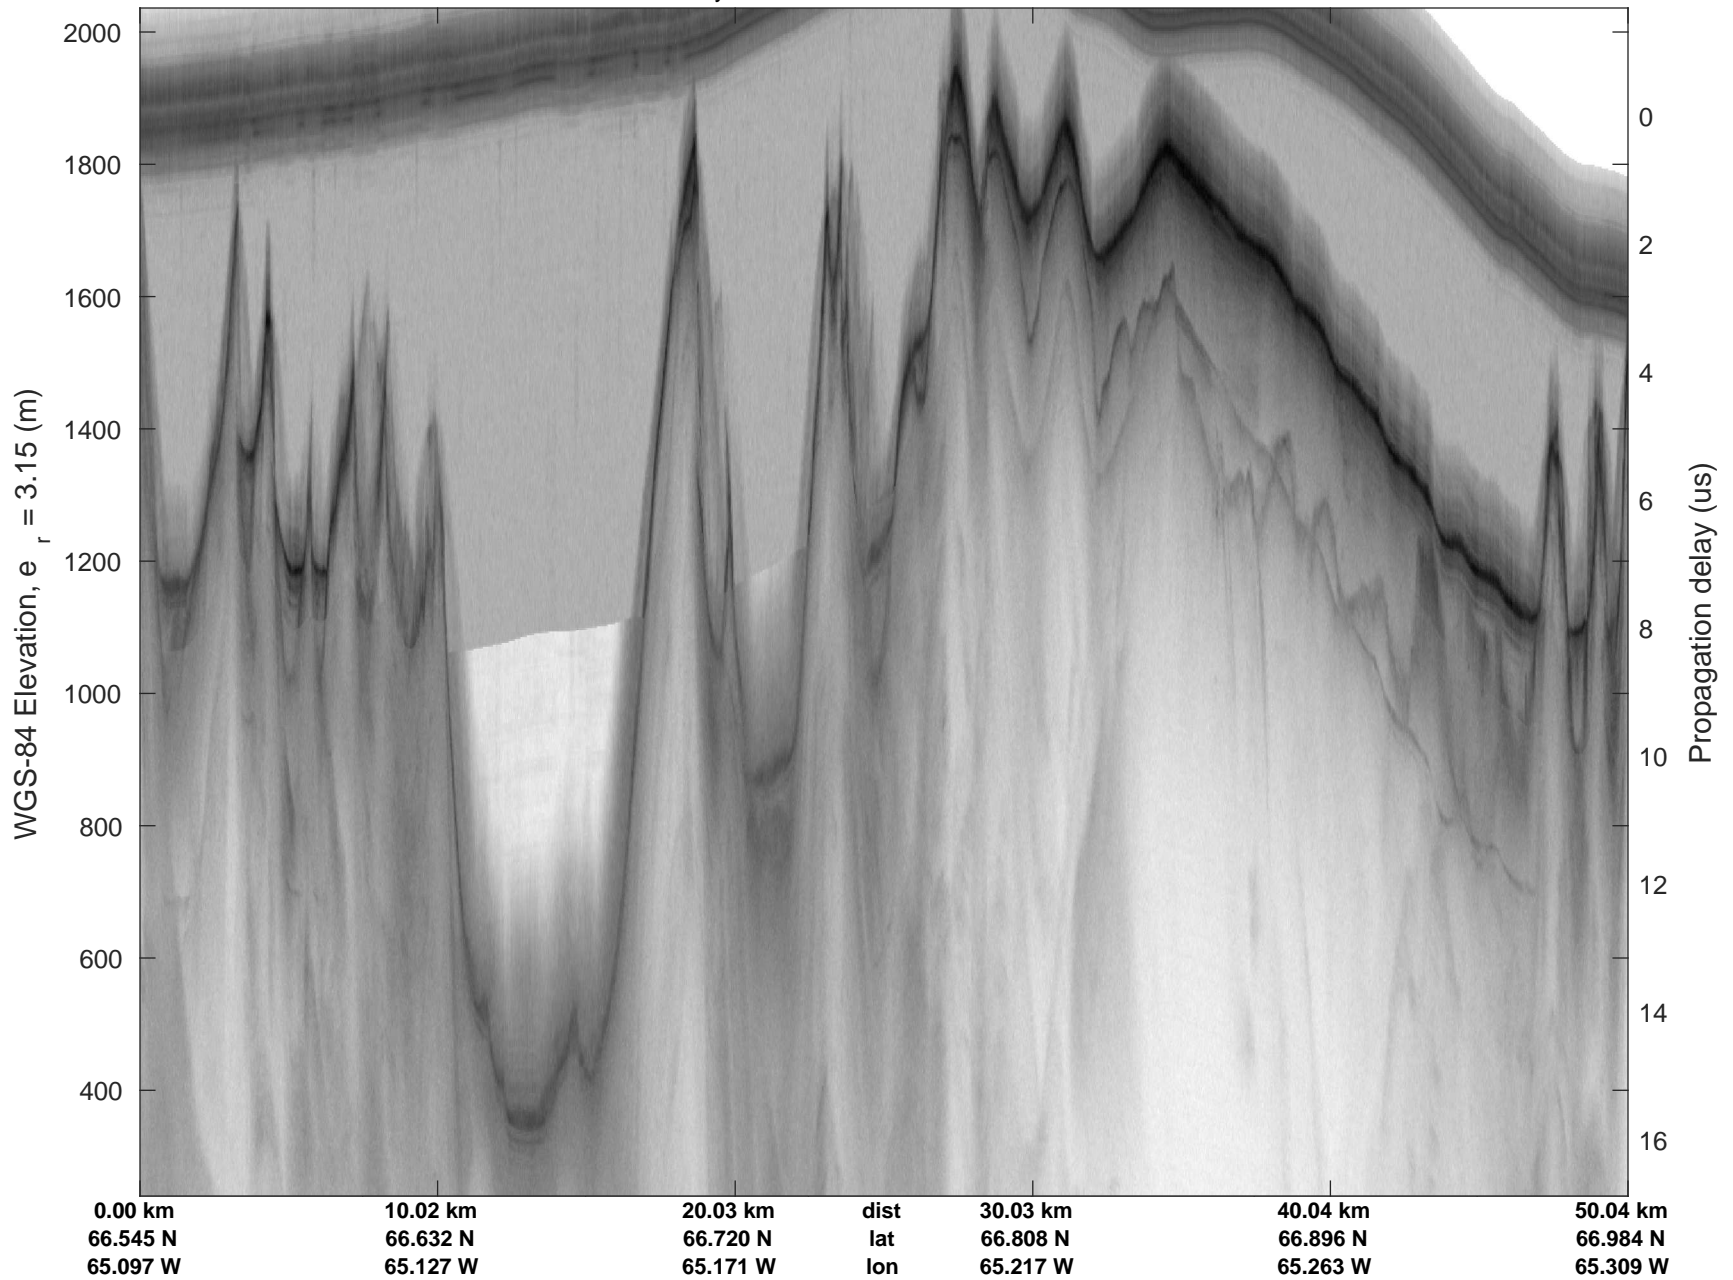

rds 2017_Greenland_P3: "Penny 01" 20170428_03_031: 15:35:55.2 to 15:41:59.3 GPS