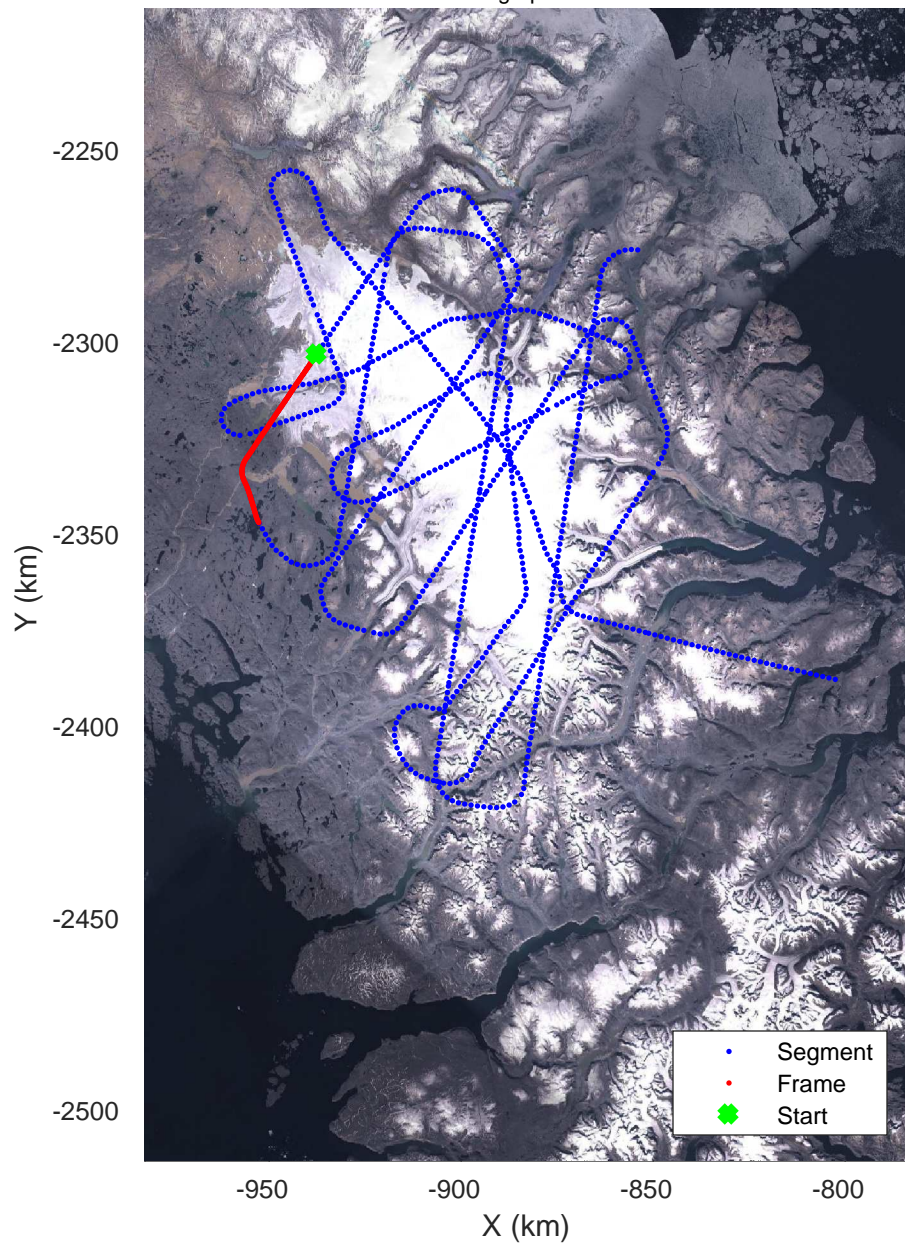

rds 2017\_Greenland\_P3: "Penny 01" 20170428\_03\_023: 14:42:20.1 to 14:49:42.1 GPS

rds 2017\_Greenland\_P3: "Penny 01" 20170428\_03\_023: 14:42:20.1 to 14:49:42.1 GPS

Penny 01  
20170428\_03\_024  
Polar Stereograph 70N/-45E