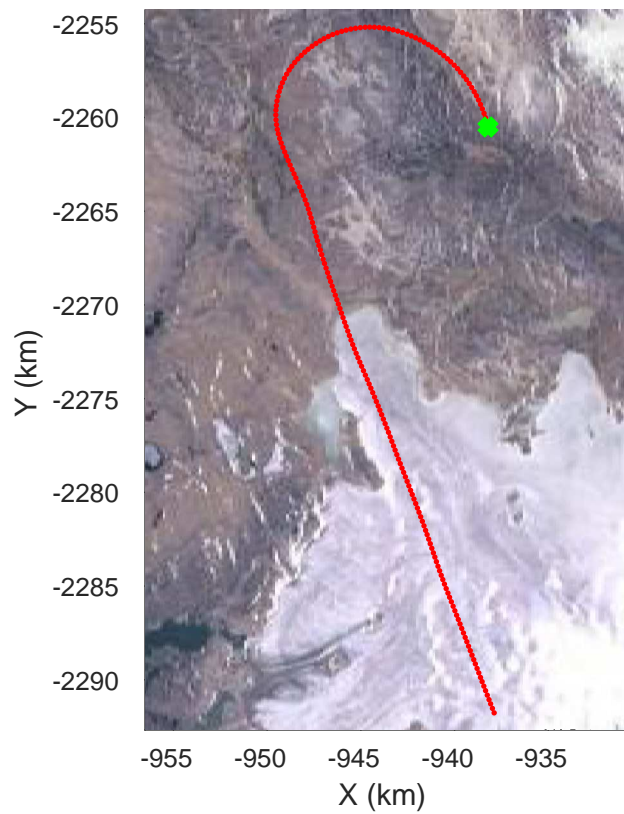

Penny 01  
20170428\_03\_004  
Polar Stereograph 70N/-45E

rds 2017\_Greenland\_P3: "Penny 01" 20170428\_03\_004: 12:40:12.1 to 12:46:19.9 GPS

rds 2017\_Greenland\_P3: "Penny 01" 20170428\_03\_004: 12:40:12.1 to 12:46:19.9 GPS