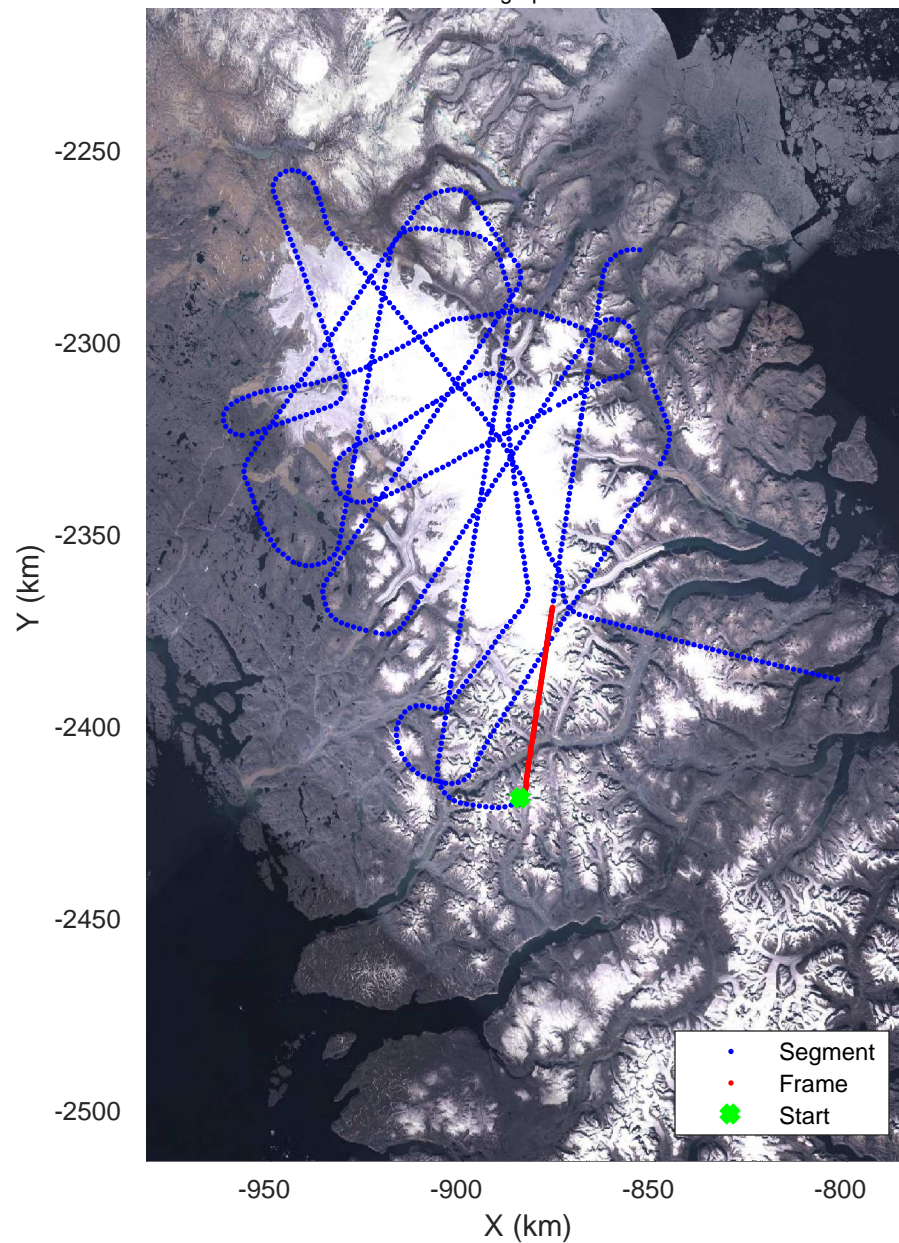

rds 2017\_Greenland\_P3: "Penny 01" 20170428\_03\_030: 15:29:51.8 to 15:35:55.0 GPS

rds 2017\_Greenland\_P3: "Penny 01" 20170428\_03\_030: 15:29:51.8 to 15:35:55.0 GPS

Penny 01  
 20170428\_03\_031  
 Polar Stereograph 70N/-45E