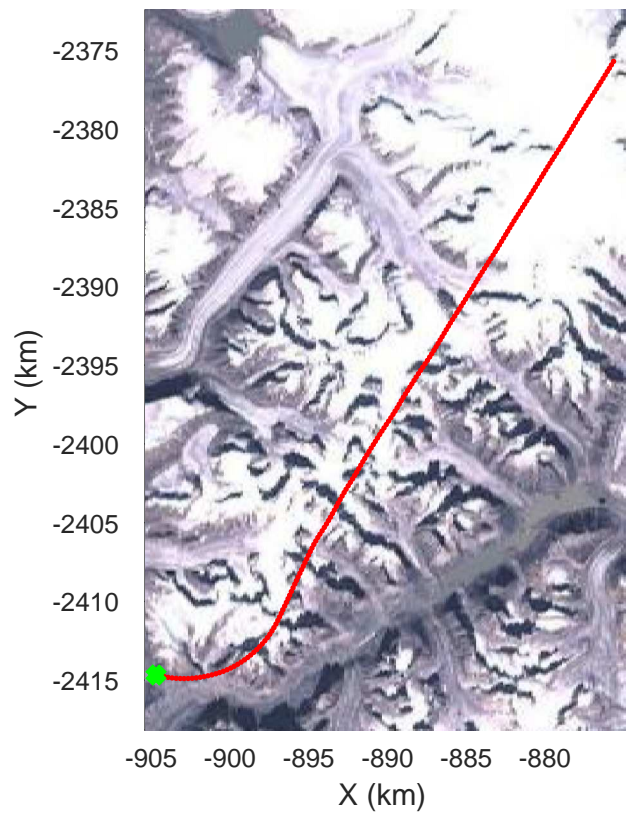

Penny 01  
20170428\_03\_014  
Polar Stereograph 70N/-45E

rds 2017\_Greenland\_P3: "Penny 01" 20170428\_03\_014: 13:42:00.6 to 13:48:18.4 GPS

rds 2017\_Greenland\_P3: "Penny 01" 20170428\_03\_014: 13:42:00.6 to 13:48:18.4 GPS