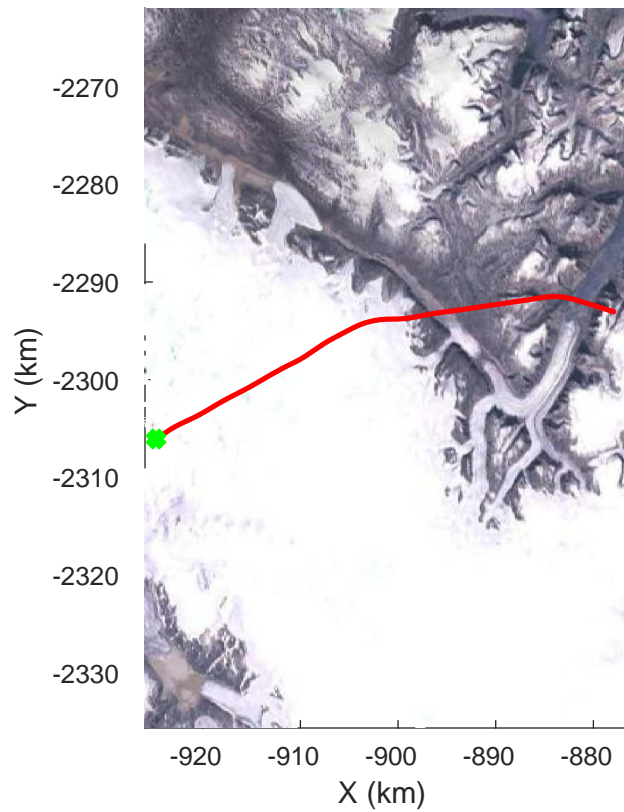

Penny 01  
20170428\_03\_007  
Polar Stereograph 70N/-45E

rds 2017\_Greenland\_P3: "Penny 01" 20170428\_03\_007: 12:59:09.7 to 13:05:36.5 GPS

rds 2017\_Greenland\_P3: "Penny 01" 20170428\_03\_007: 12:59:09.7 to 13:05:36.5 GPS