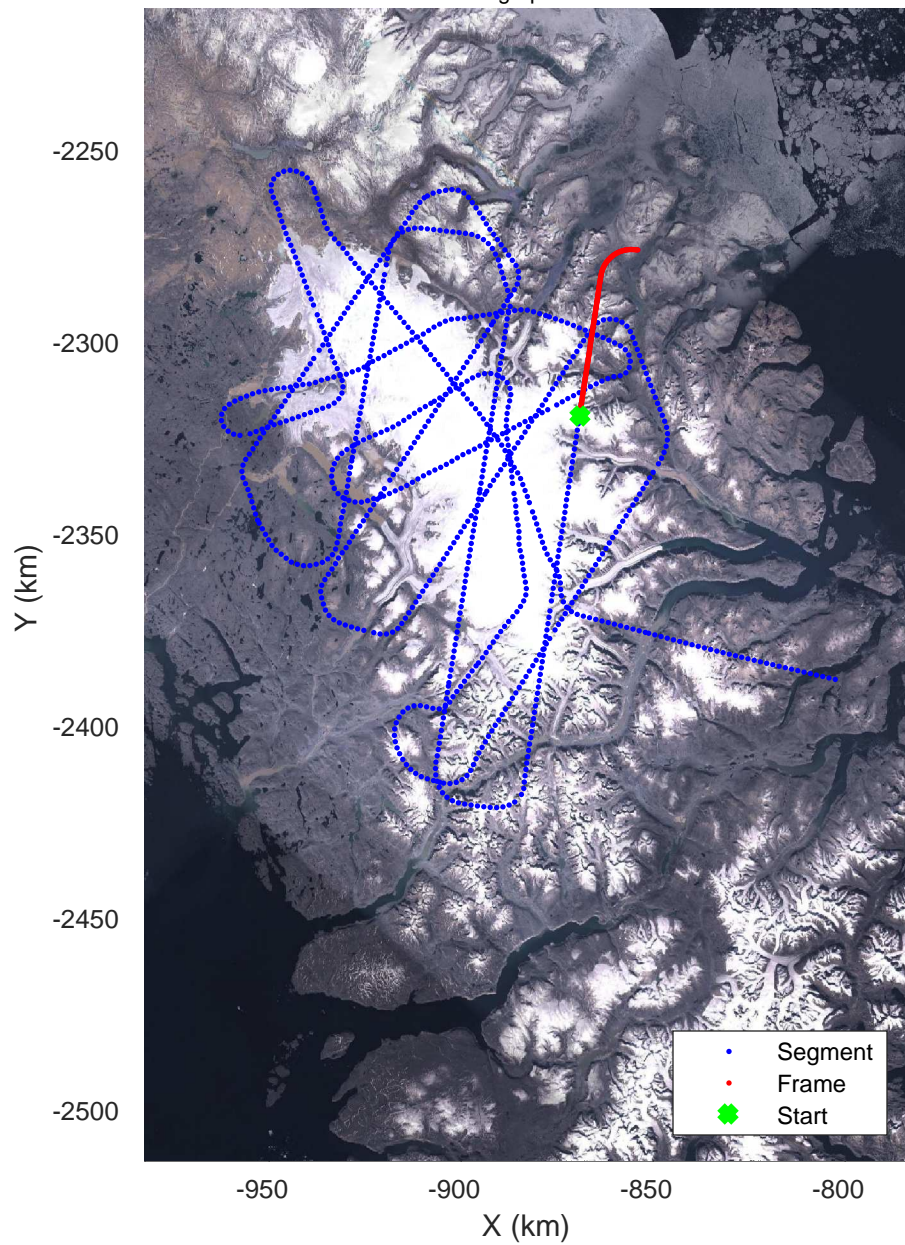

rds 2017\_Greenland\_P3: "Penny 01" 20170428\_03\_032: 15:41:59.6 to 15:48:09.6 GPS

rds 2017\_Greenland\_P3: "Penny 01" 20170428\_03\_032: 15:41:59.6 to 15:48:09.6 GPS

Penny 01  
20170428\_03\_033  
Polar Stereograph 70N/-45E