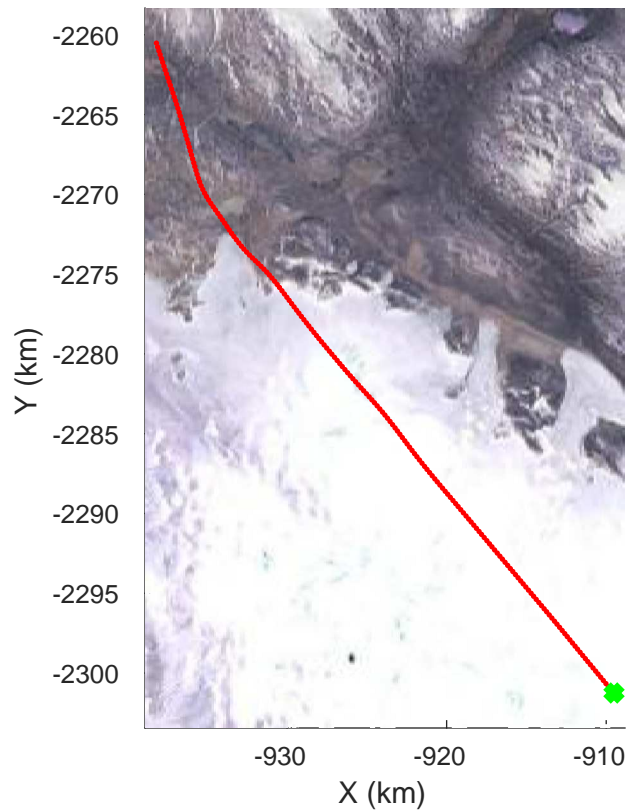

Penny 01  
20170428\_03\_003  
Polar Stereograph 70N/-45E

rds 2017\_Greenland\_P3: "Penny 01" 20170428\_03\_003: 12:34:00.3 to 12:40:11.9 GPS

rds 2017\_Greenland\_P3: "Penny 01" 20170428\_03\_003: 12:34:00.3 to 12:40:11.9 GPS