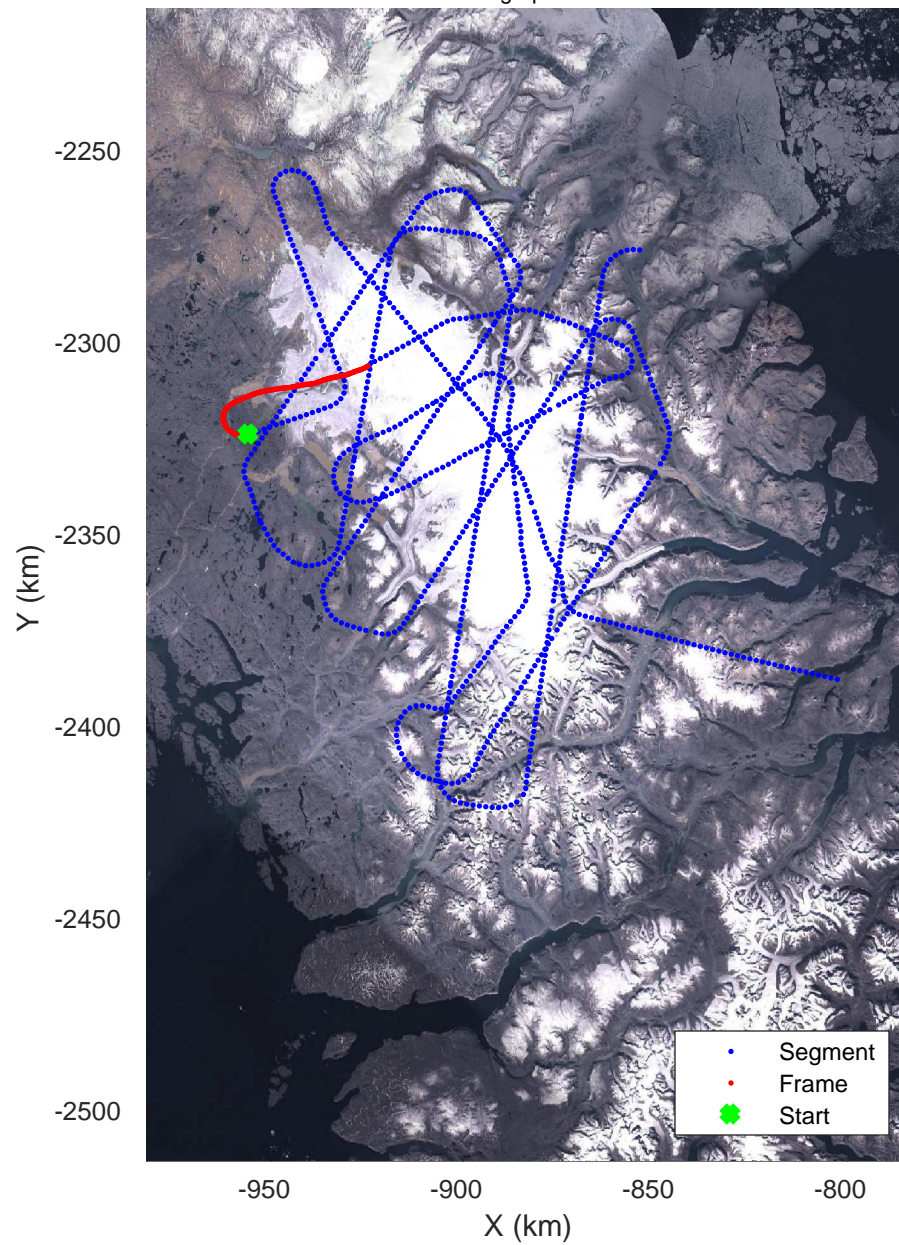

Penny 01
20170428_03_007
Polar Stereograph 70N/-45E