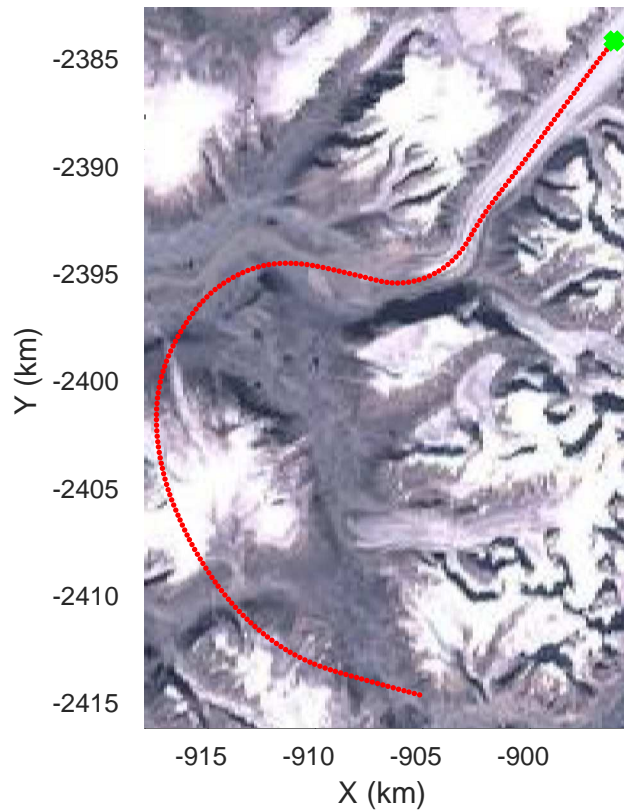

Penny 01  
20170428\_03\_013  
Polar Stereograph 70N/-45E

rds 2017\_Greenland\_P3: "Penny 01" 20170428\_03\_013: 13:35:60.0 to 13:42:00.4 GPS

rds 2017\_Greenland\_P3: "Penny 01" 20170428\_03\_013: 13:35:60.0 to 13:42:00.4 GPS