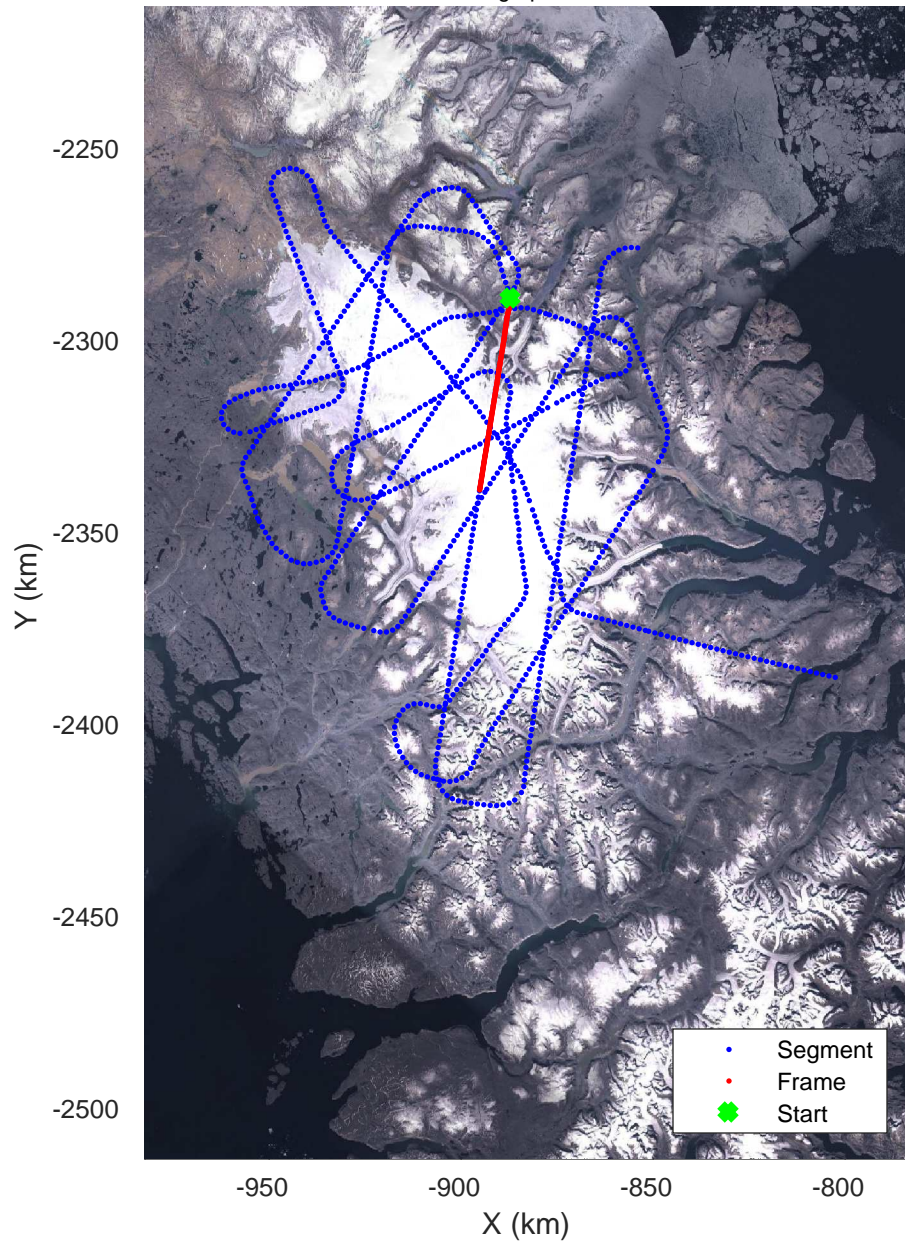

rds 2017\_Greenland\_P3: "Penny 01" 20170428\_03\_027: 15:10:44.3 to 15:16:48.3 GPS

rds 2017\_Greenland\_P3: "Penny 01" 20170428\_03\_027: 15:10:44.3 to 15:16:48.3 GPS

Penny 01  
20170428\_03\_028  
Polar Stereograph 70N/-45E