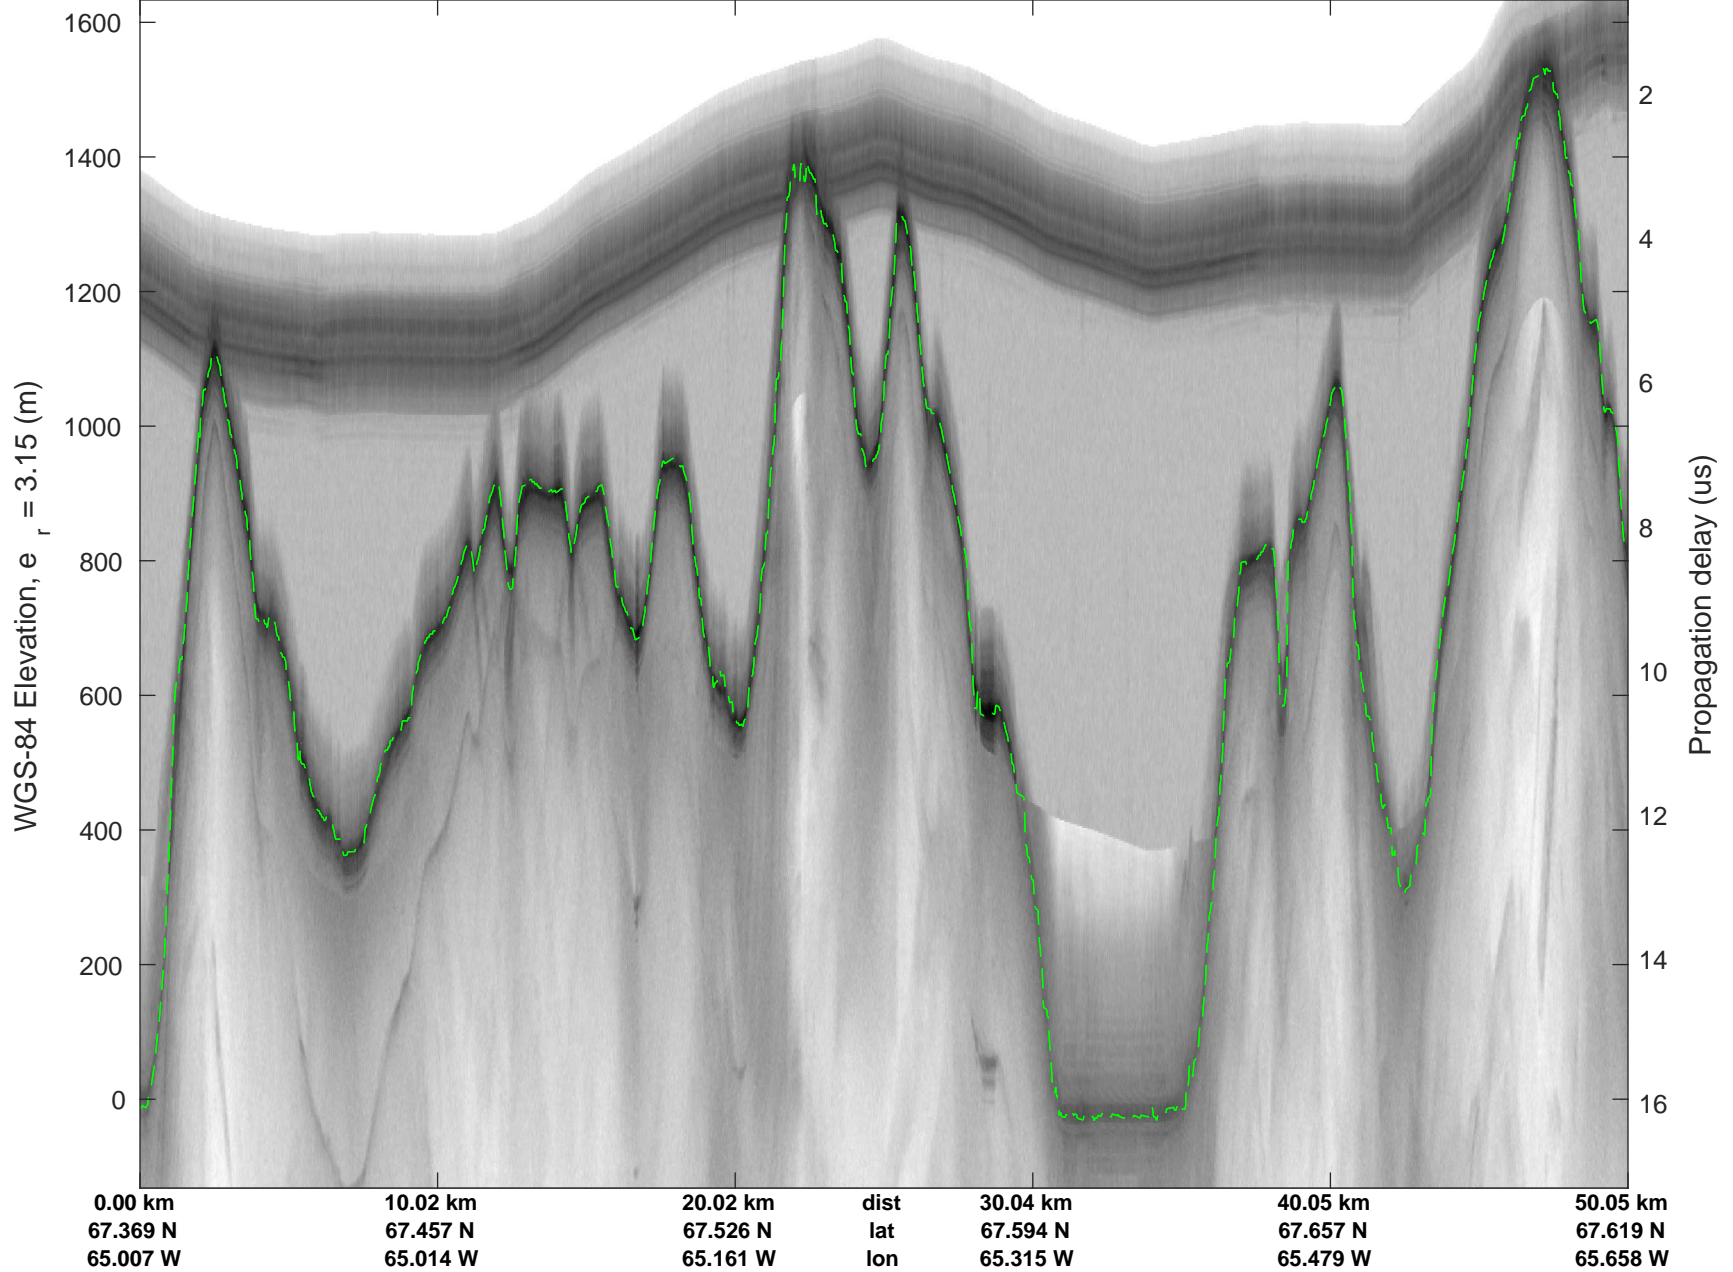

rds 2017_Greenland_P3: "Penny 01" 20170428_03_017: 14:00:52.2 to 14:07:36.3 GPS