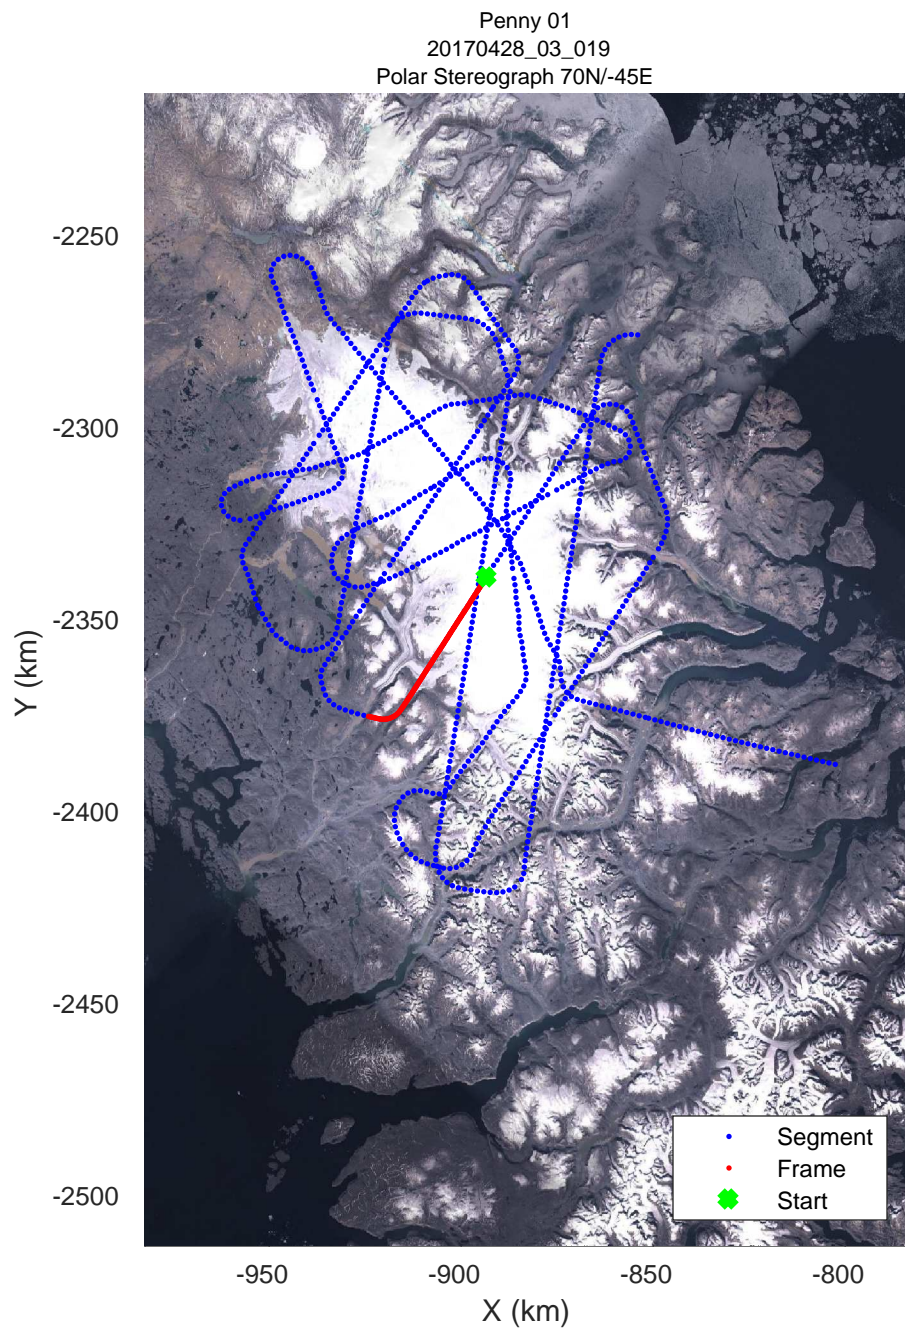

Penny 01  
20170428\_03\_018  
Polar Stereograph 70N/-45E

rds 2017\_Greenland\_P3: "Penny 01" 20170428\_03\_018: 14:07:36.6 to 14:14:31.8 GPS

rds 2017\_Greenland\_P3: "Penny 01" 20170428\_03\_018: 14:07:36.6 to 14:14:31.8 GPS