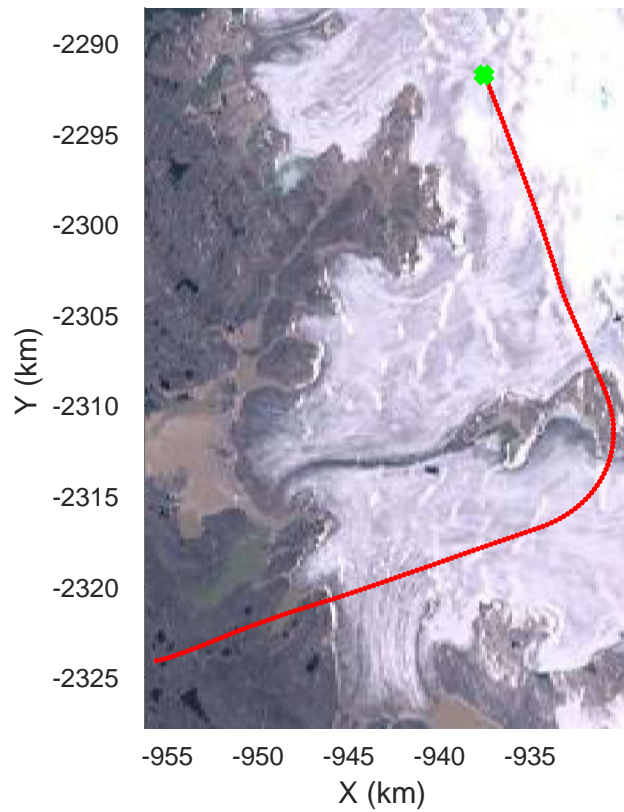

Penny 01  
20170428\_03\_005  
Polar Stereograph 70N/-45E

rds 2017\_Greenland\_P3: "Penny 01" 20170428\_03\_005: 12:46:20.0 to 12:52:54.9 GPS

rds 2017\_Greenland\_P3: "Penny 01" 20170428\_03\_005: 12:46:20.0 to 12:52:54.9 GPS