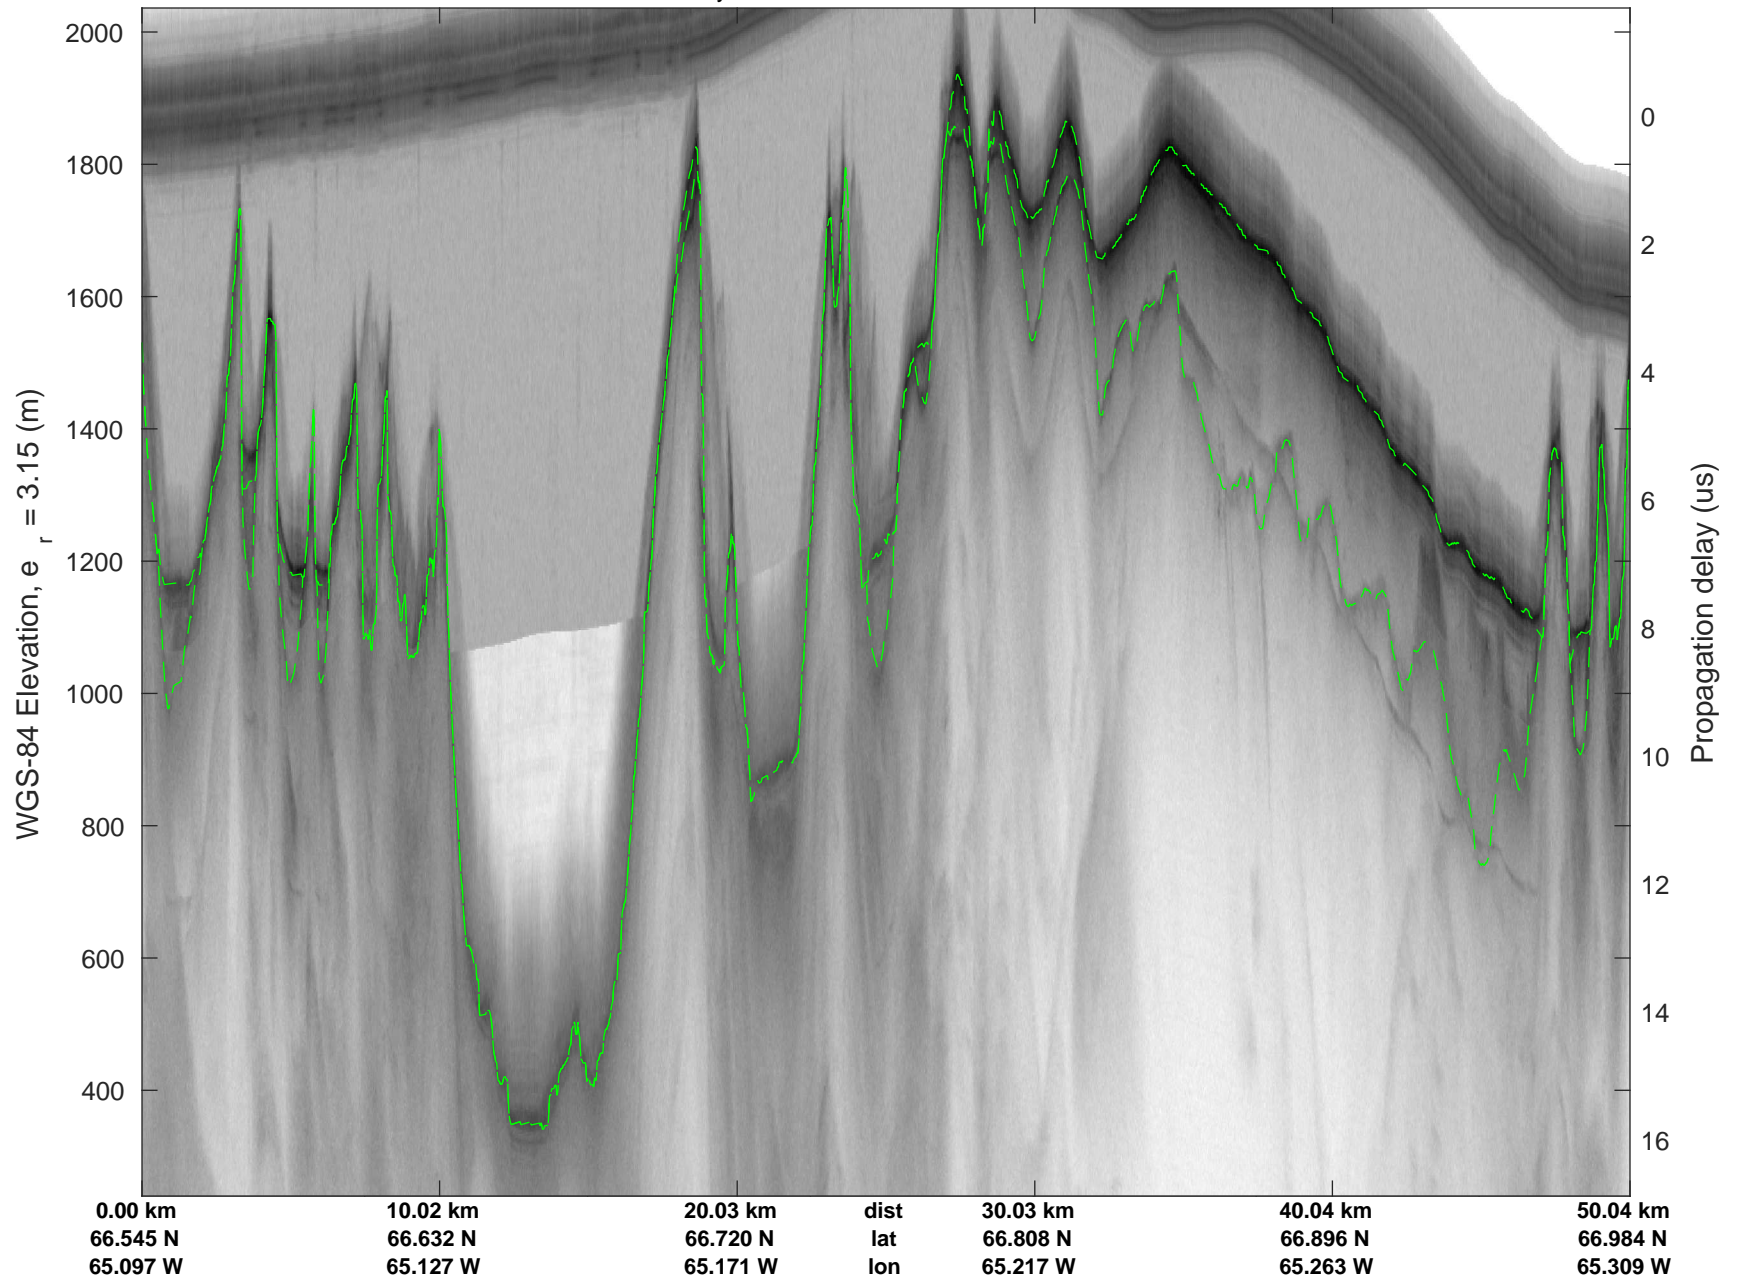

rds 2017_Greenland_P3: "Penny 01" 20170428_03_031: 15:35:55.2 to 15:41:59.3 GPS