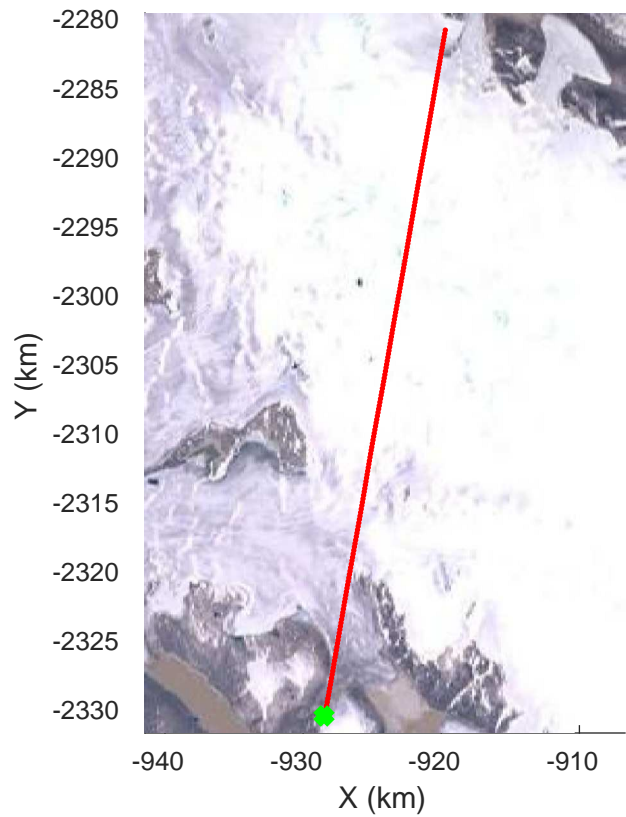

Penny 01
20170428_03_026
Polar Stereograph 70N/-45E