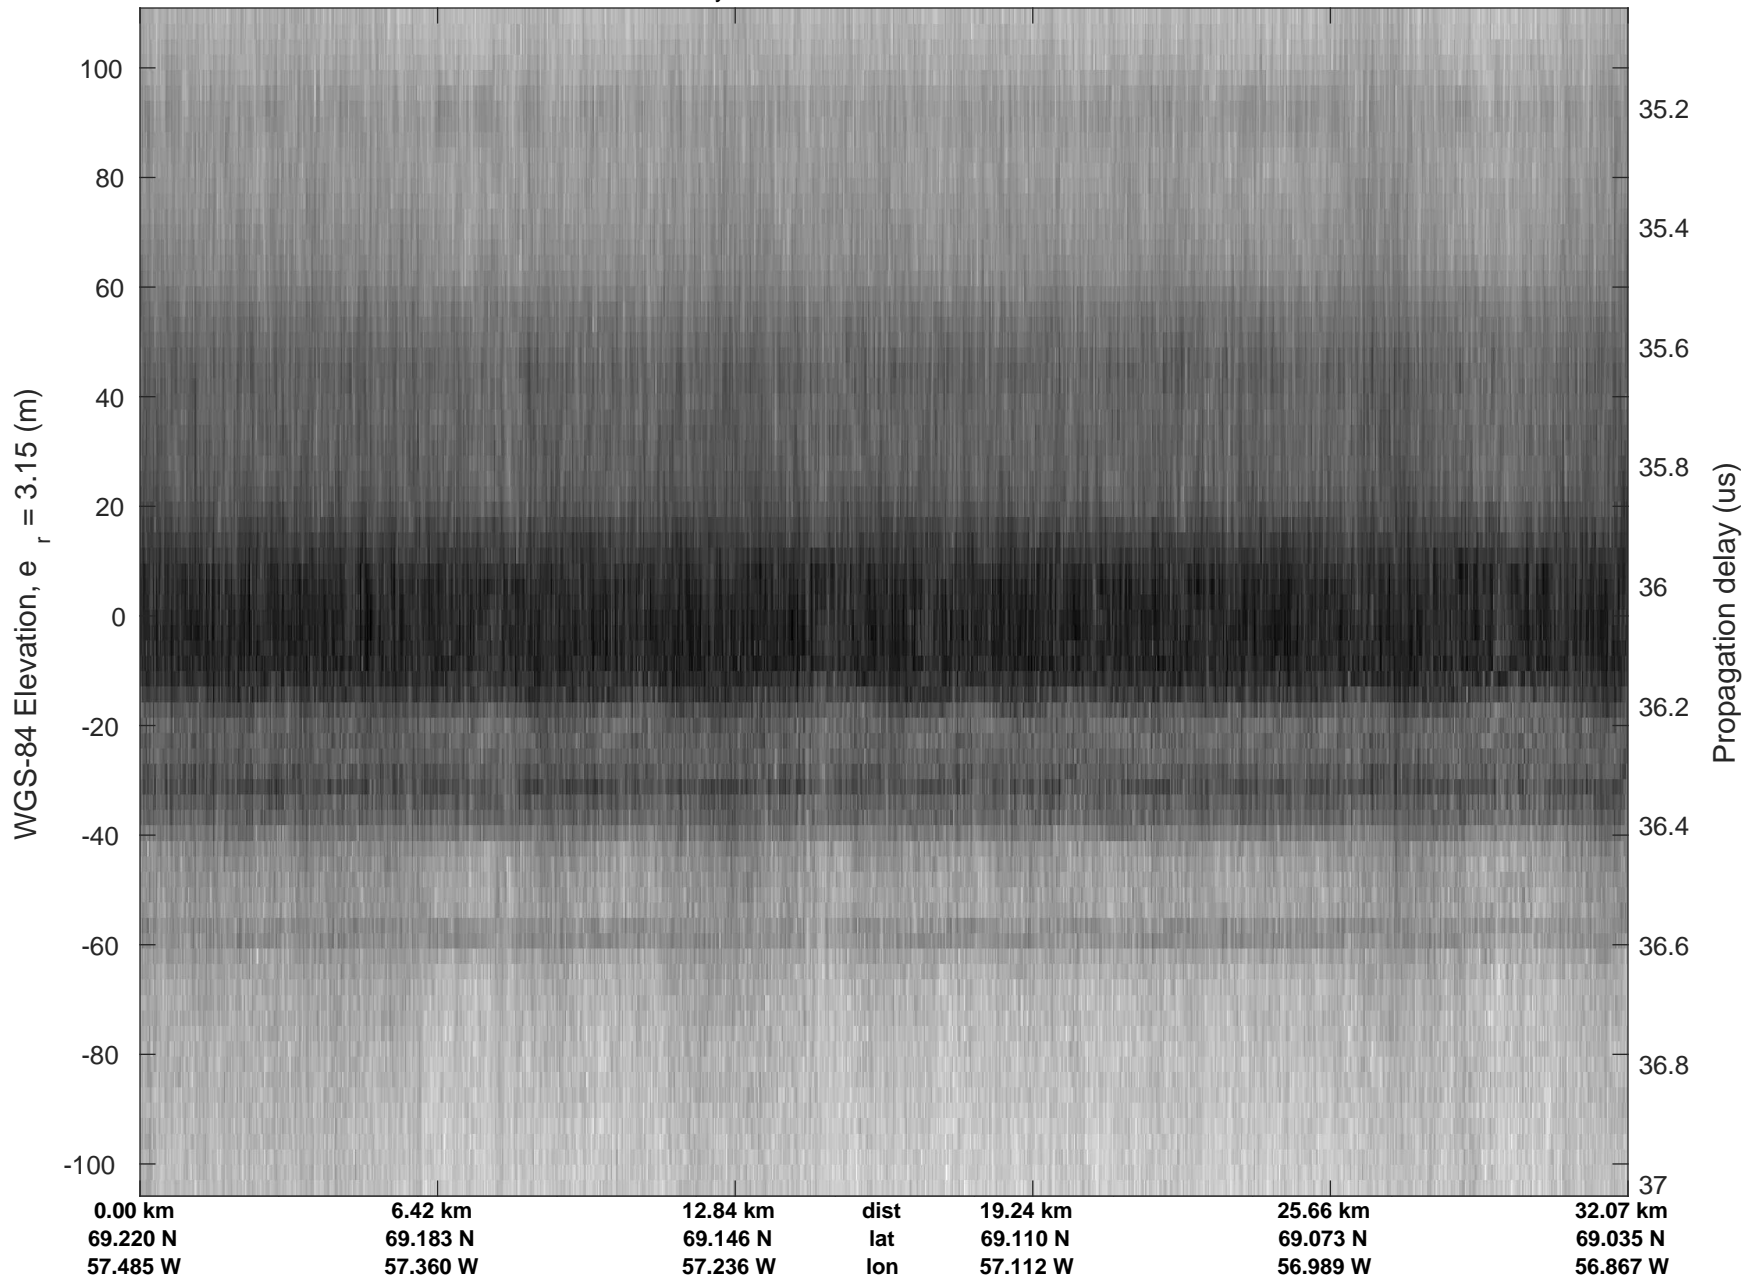

rds 2017_Greenland_P3: "Devon-Bylot 01" 20170426_09_001: 17:19:12.4 to 17:22:18.7 GPS

rds 2017_Greenland_P3: "Devon-Bylot 01" 20170426_09_001: 17:19:12.4 to 17:22:18.7 GPS