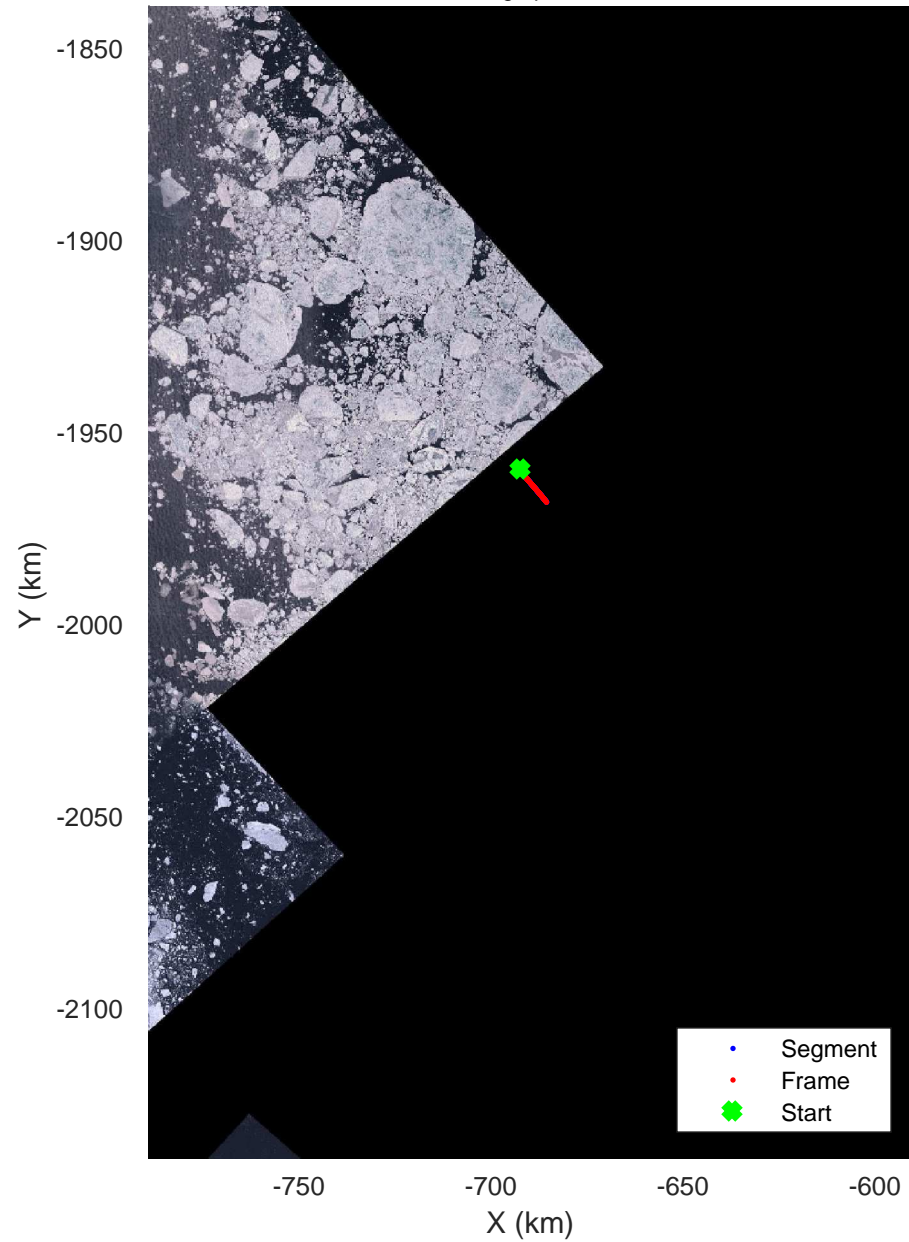

Devon-Bylot 01  
20170426\_08\_001  
Polar Stereograph 70N/-45E

rds 2017\_Greenland\_P3: "Devon-Bylot 01" 20170426\_08\_001: 16:46:52.3 to 16:47:58.7 GPS

rds 2017\_Greenland\_P3: "Devon-Bylot 01" 20170426\_08\_001: 16:46:52.3 to 16:47:58.7 GPS