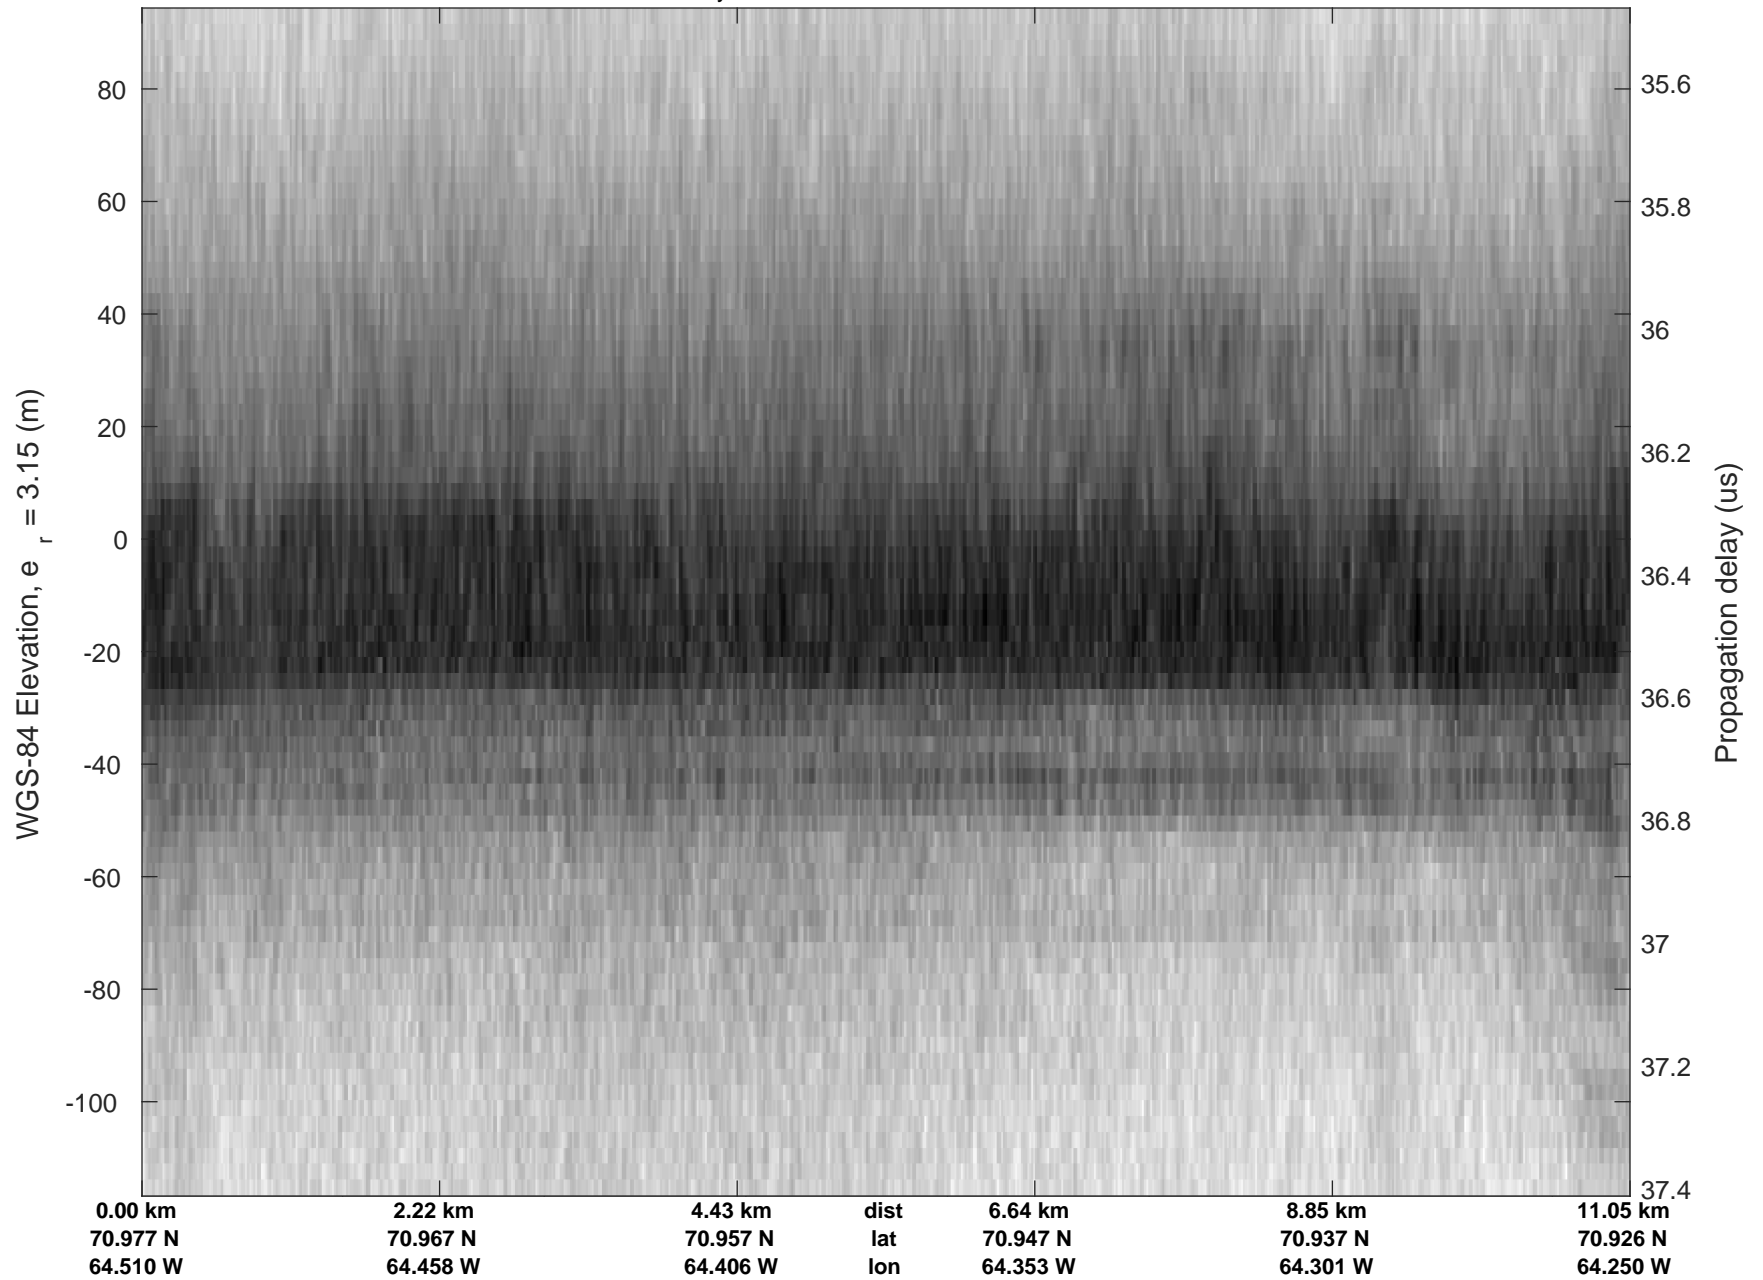

Devon-Bylot 01  
20170426\_08\_001  
Polar Stereograph 70N/-45E

rds 2017\_Greenland\_P3: "Devon-Bylot 01" 20170426\_08\_001: 16:46:52.3 to 16:47:58.7 GPS

rds 2017\_Greenland\_P3: "Devon-Bylot 01" 20170426\_08\_001: 16:46:52.3 to 16:47:58.7 GPS