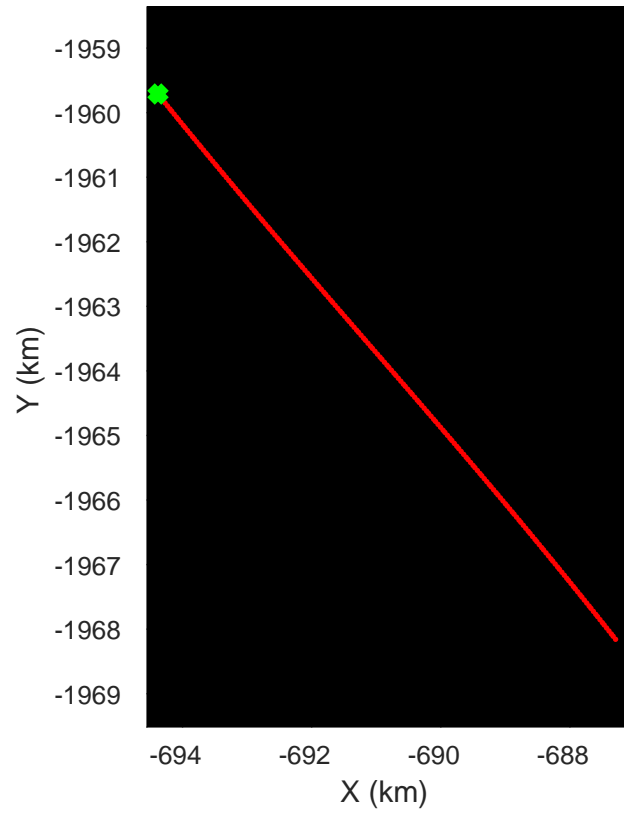

Devon-Bylot 01  
20170426\_08\_001  
Polar Stereograph 70N/-45E

rds 2017\_Greenland\_P3: "Devon-Bylot 01" 20170426\_08\_001: 16:46:52.3 to 16:47:58.7 GPS

rds 2017\_Greenland\_P3: "Devon-Bylot 01" 20170426\_08\_001: 16:46:52.3 to 16:47:58.7 GPS