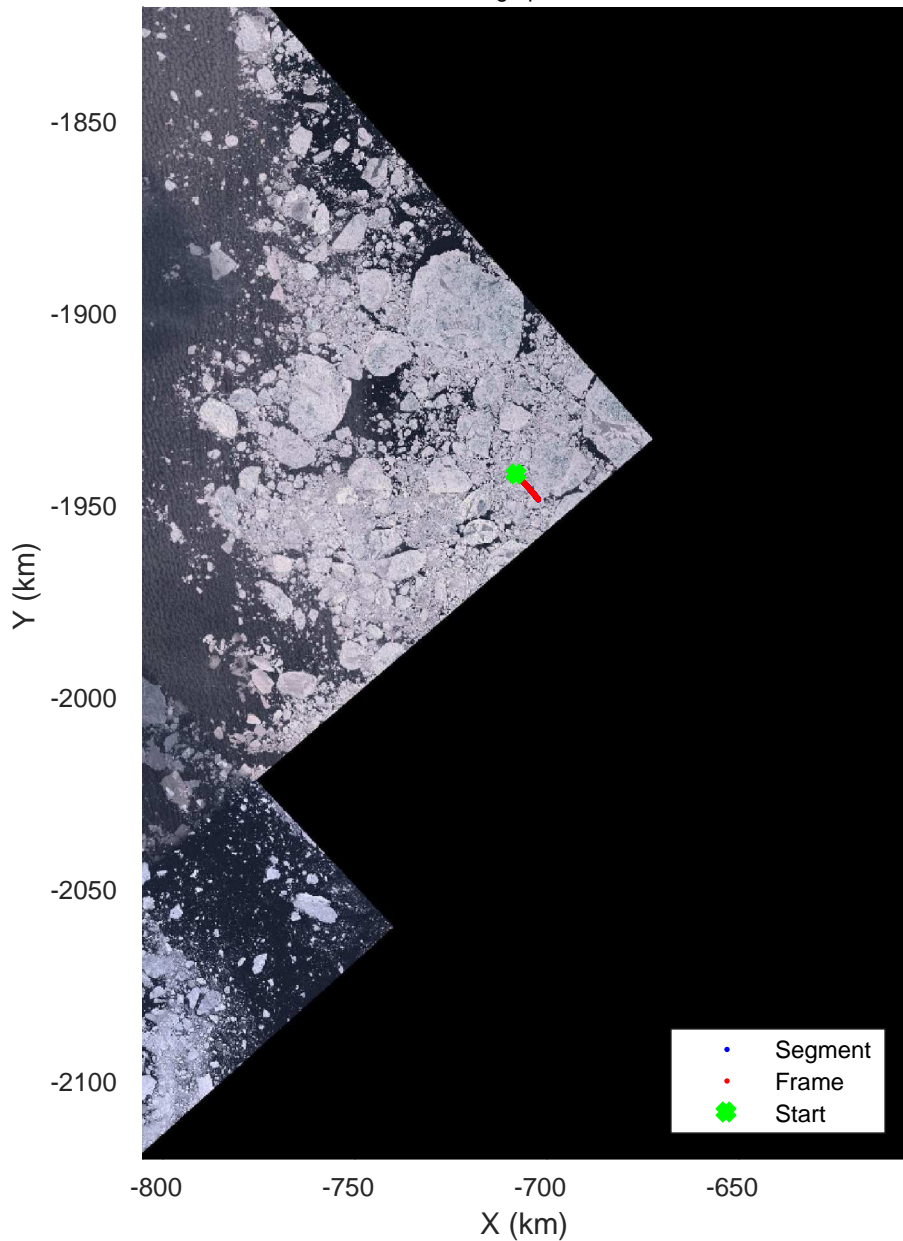

Devon-Bylot 01
20170426_07_001
Polar Stereograph 70N/-45E

rds 2017_Greenland_P3: "Devon-Bylot 01" 20170426_07_001: 16:44:37.4 to 16:45:30.5 GPS

rds 2017_Greenland_P3: "Devon-Bylot 01" 20170426_07_001: 16:44:37.4 to 16:45:30.5 GPS