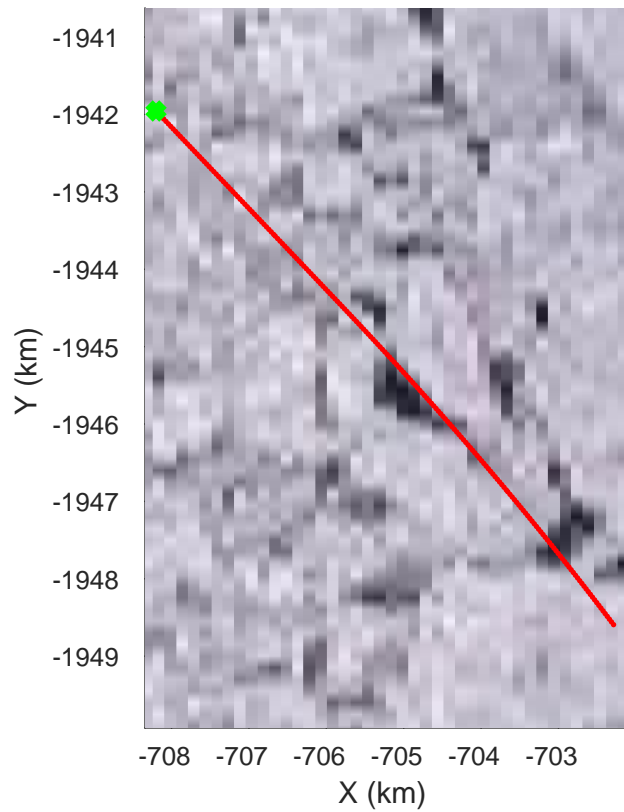

Devon-Bylot 01
20170426_07_001
Polar Stereograph 70N/-45E

rds 2017_Greenland_P3: "Devon-Bylot 01" 20170426_07_001: 16:44:37.4 to 16:45:30.5 GPS

rds 2017_Greenland_P3: "Devon-Bylot 01" 20170426_07_001: 16:44:37.4 to 16:45:30.5 GPS