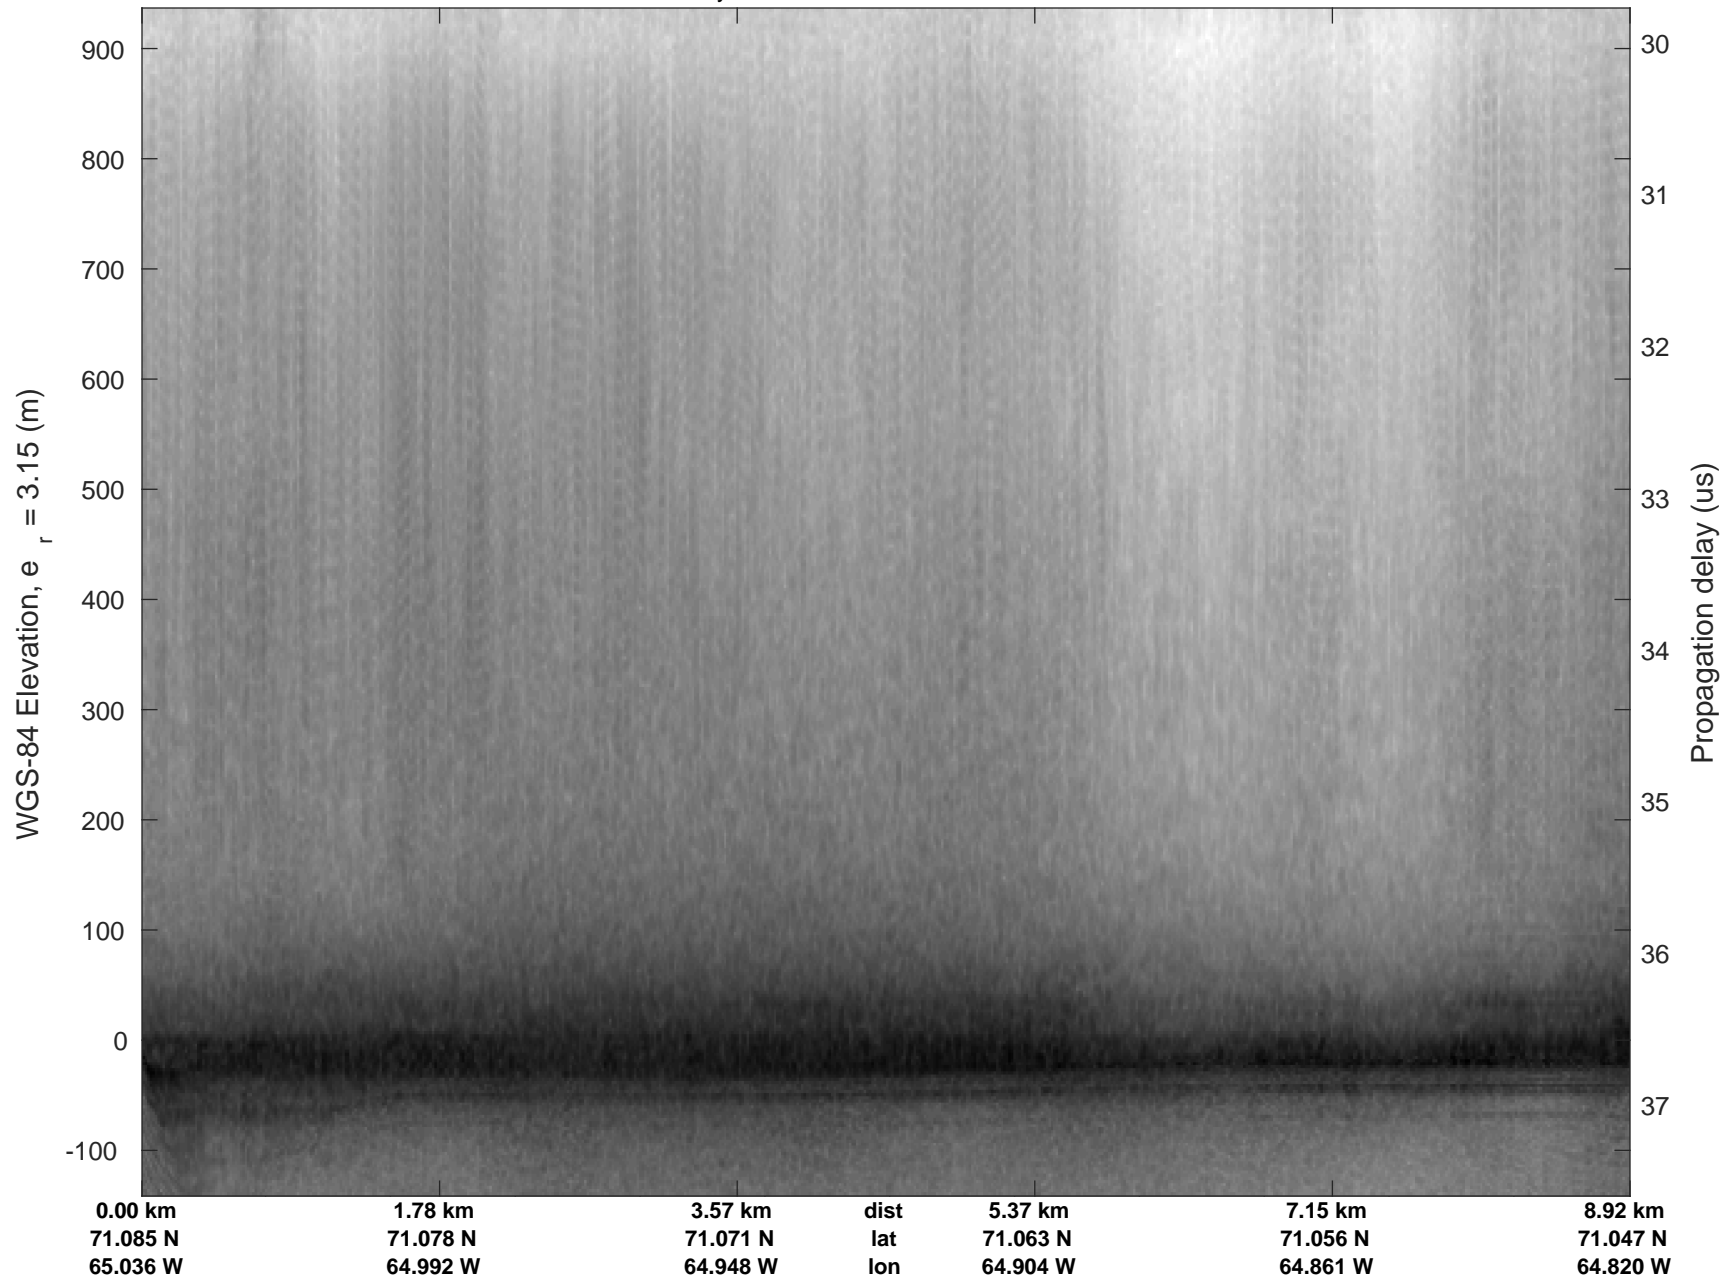

Devon-Bylot 01
20170426_07_001
Polar Stereograph 70N/-45E

rds 2017_Greenland_P3: "Devon-Bylot 01" 20170426_07_001: 16:44:37.4 to 16:45:30.5 GPS

rds 2017_Greenland_P3: "Devon-Bylot 01" 20170426_07_001: 16:44:37.4 to 16:45:30.5 GPS