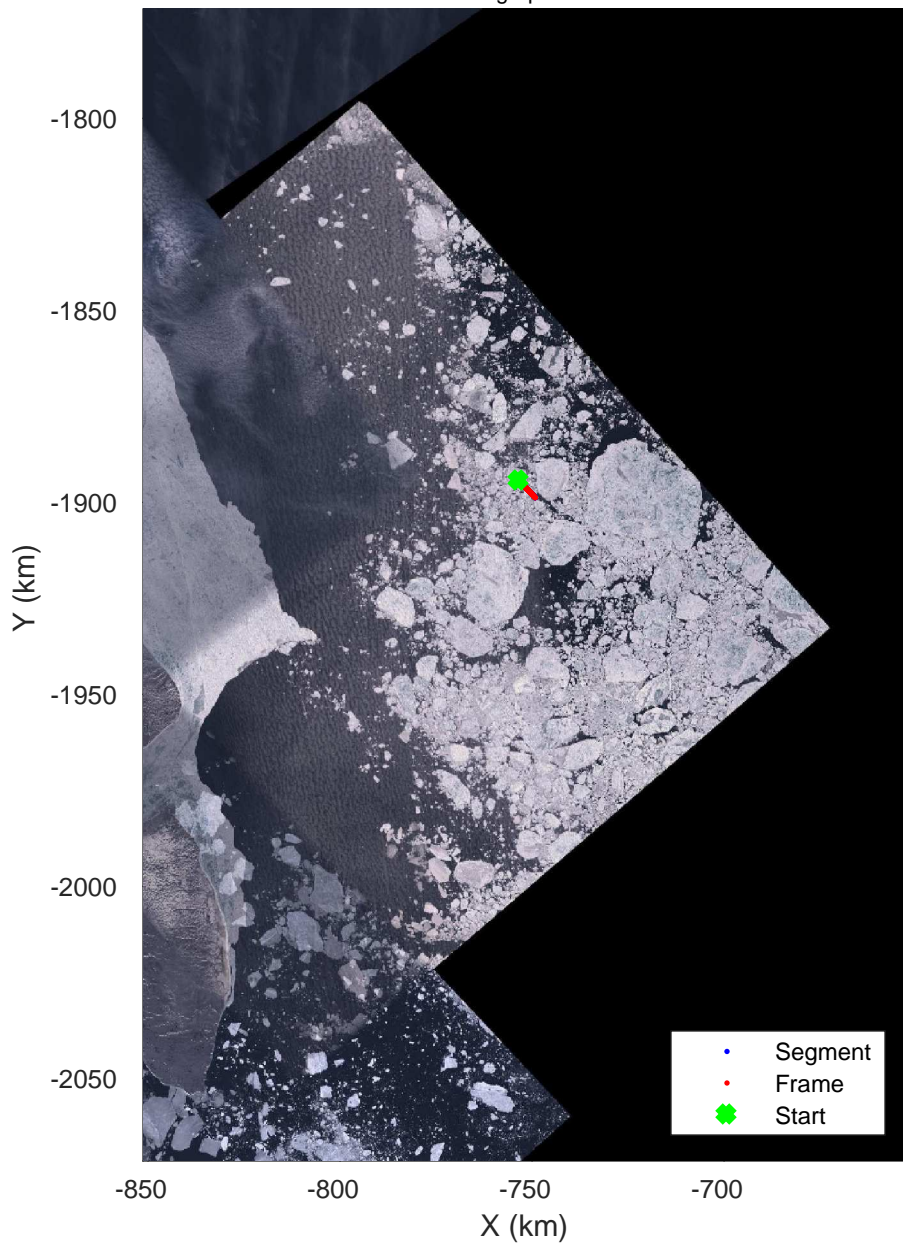

Devon-Bylot 01  
20170426\_06\_001  
Polar Stereograph 70N/-45E

rds 2017\_Greenland\_P3: "Devon-Bylot 01" 20170426\_06\_001: 16:38:05.1 to 16:38:42.5 GPS

rds 2017\_Greenland\_P3: "Devon-Bylot 01" 20170426\_06\_001: 16:38:05.1 to 16:38:42.5 GPS