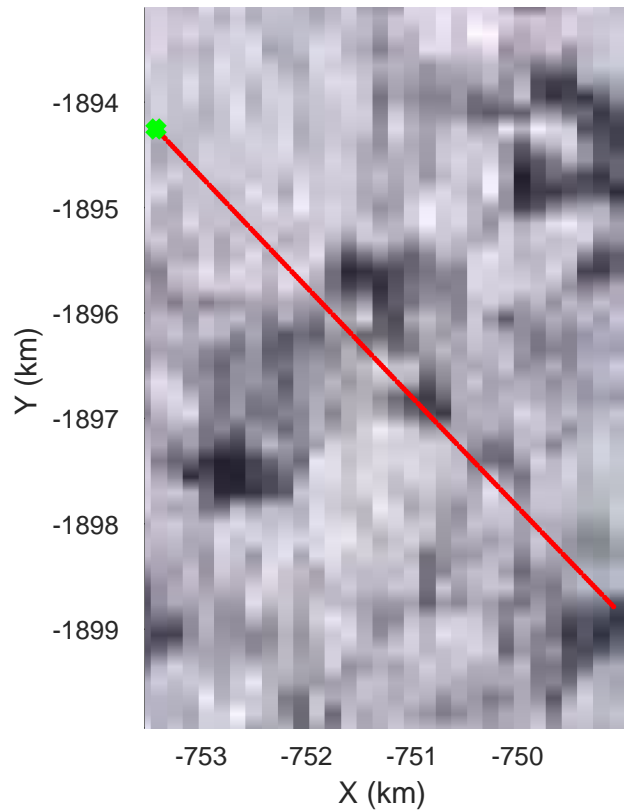

Devon-Bylot 01  
20170426\_06\_001  
Polar Stereograph 70N/-45E

rds 2017\_Greenland\_P3: "Devon-Bylot 01" 20170426\_06\_001: 16:38:05.1 to 16:38:42.5 GPS

rds 2017\_Greenland\_P3: "Devon-Bylot 01" 20170426\_06\_001: 16:38:05.1 to 16:38:42.5 GPS