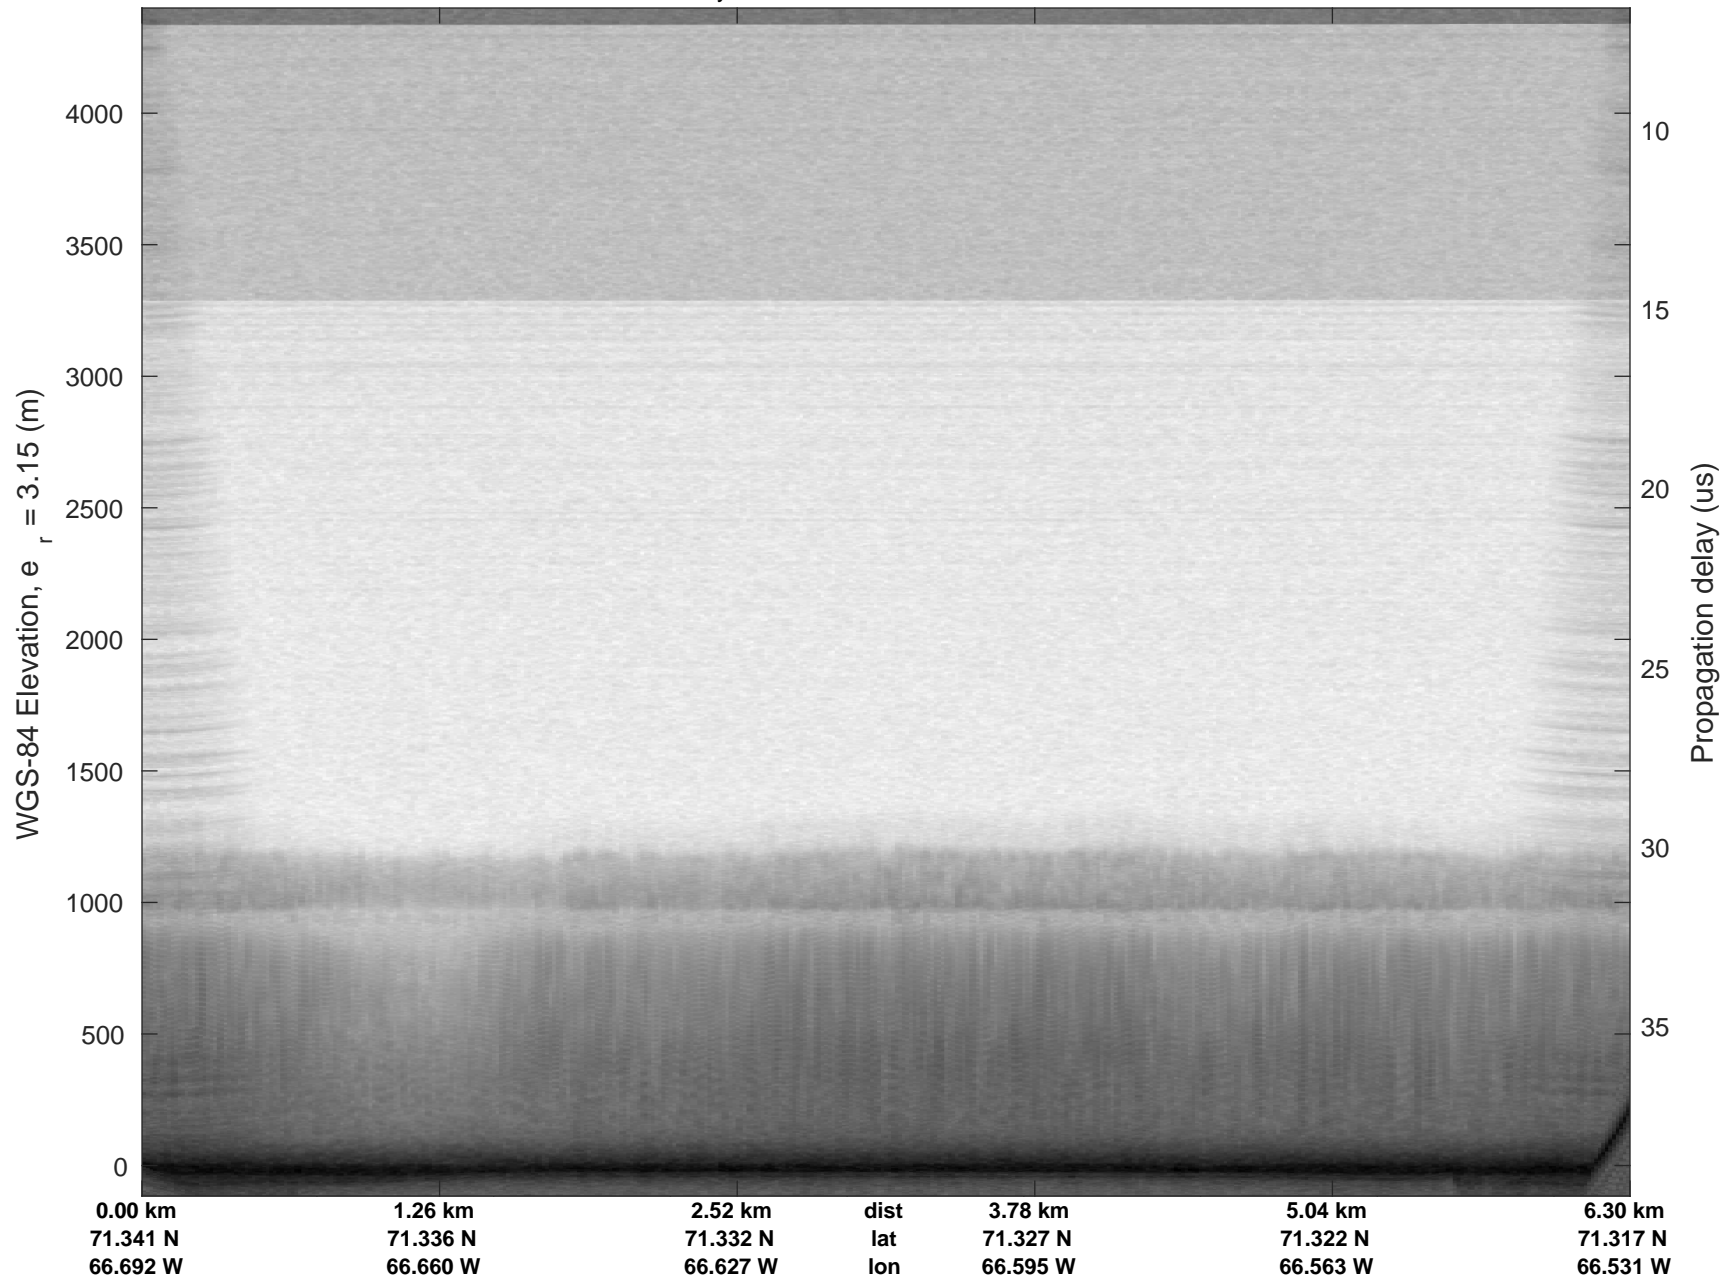

Devon-Bylot 01  
20170426\_06\_001  
Polar Stereograph 70N/-45E

rds 2017\_Greenland\_P3: "Devon-Bylot 01" 20170426\_06\_001: 16:38:05.1 to 16:38:42.5 GPS

rds 2017\_Greenland\_P3: "Devon-Bylot 01" 20170426\_06\_001: 16:38:05.1 to 16:38:42.5 GPS