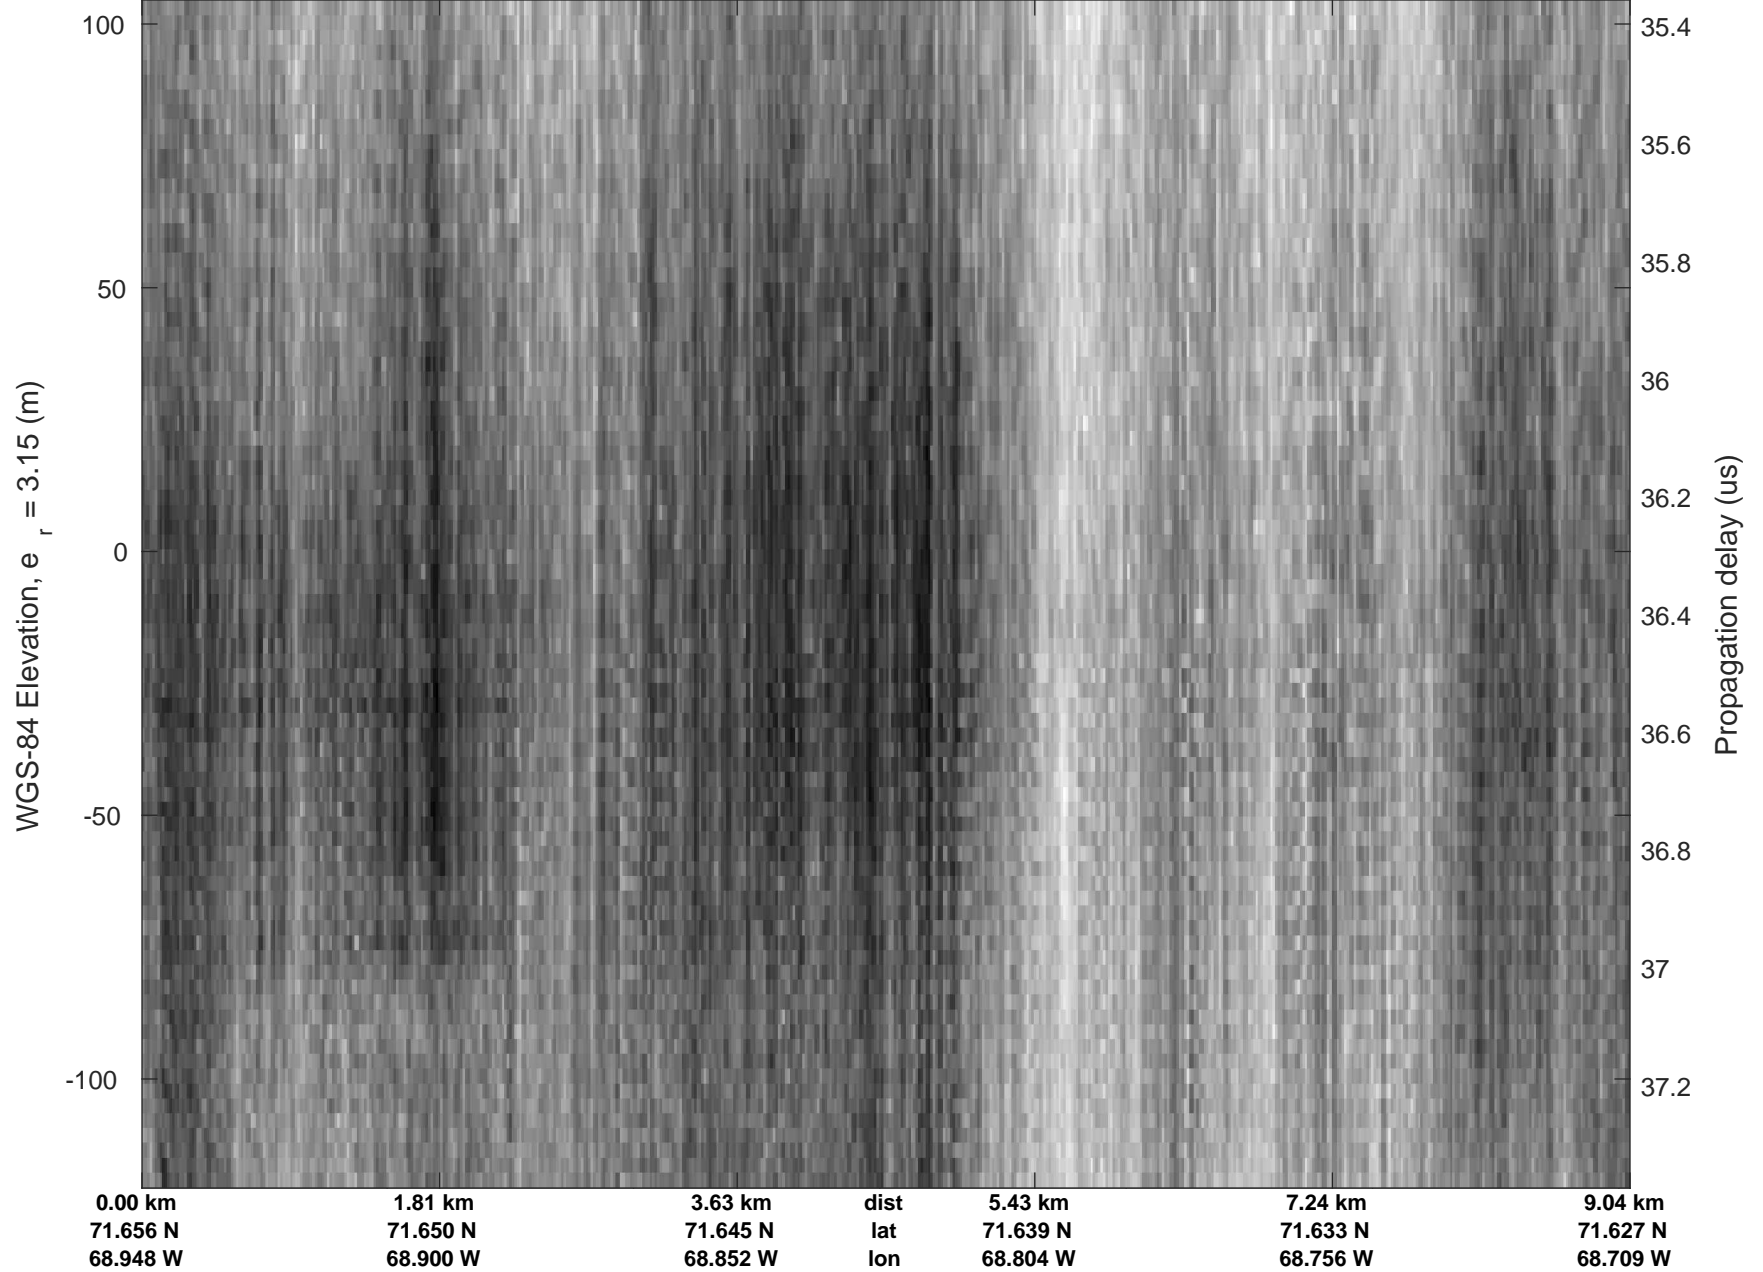

Devon-Bylot 01  
20170426\_05\_001  
Polar Stereograph 70N/-45E

rds 2017\_Greenland\_P3: "Devon-Bylot 01" 20170426\_05\_001: 16:29:31.9 to 16:30:25.0 GPS

rds 2017\_Greenland\_P3: "Devon-Bylot 01" 20170426\_05\_001: 16:29:31.9 to 16:30:25.0 GPS