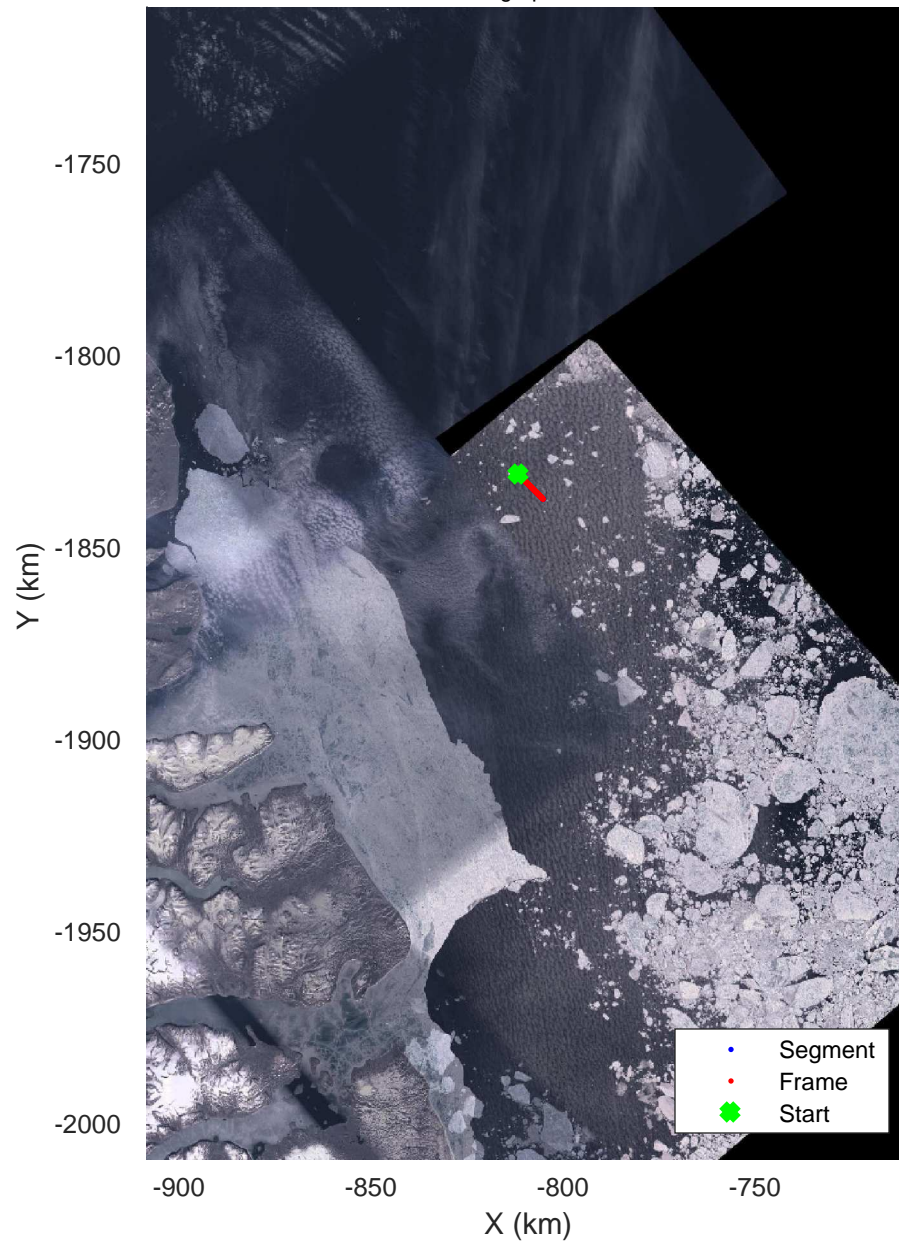

Devon-Bylot 01  
20170426\_05\_001  
Polar Stereograph 70N/-45E

rds 2017\_Greenland\_P3: "Devon-Bylot 01" 20170426\_05\_001: 16:29:31.9 to 16:30:25.0 GPS

rds 2017\_Greenland\_P3: "Devon-Bylot 01" 20170426\_05\_001: 16:29:31.9 to 16:30:25.0 GPS