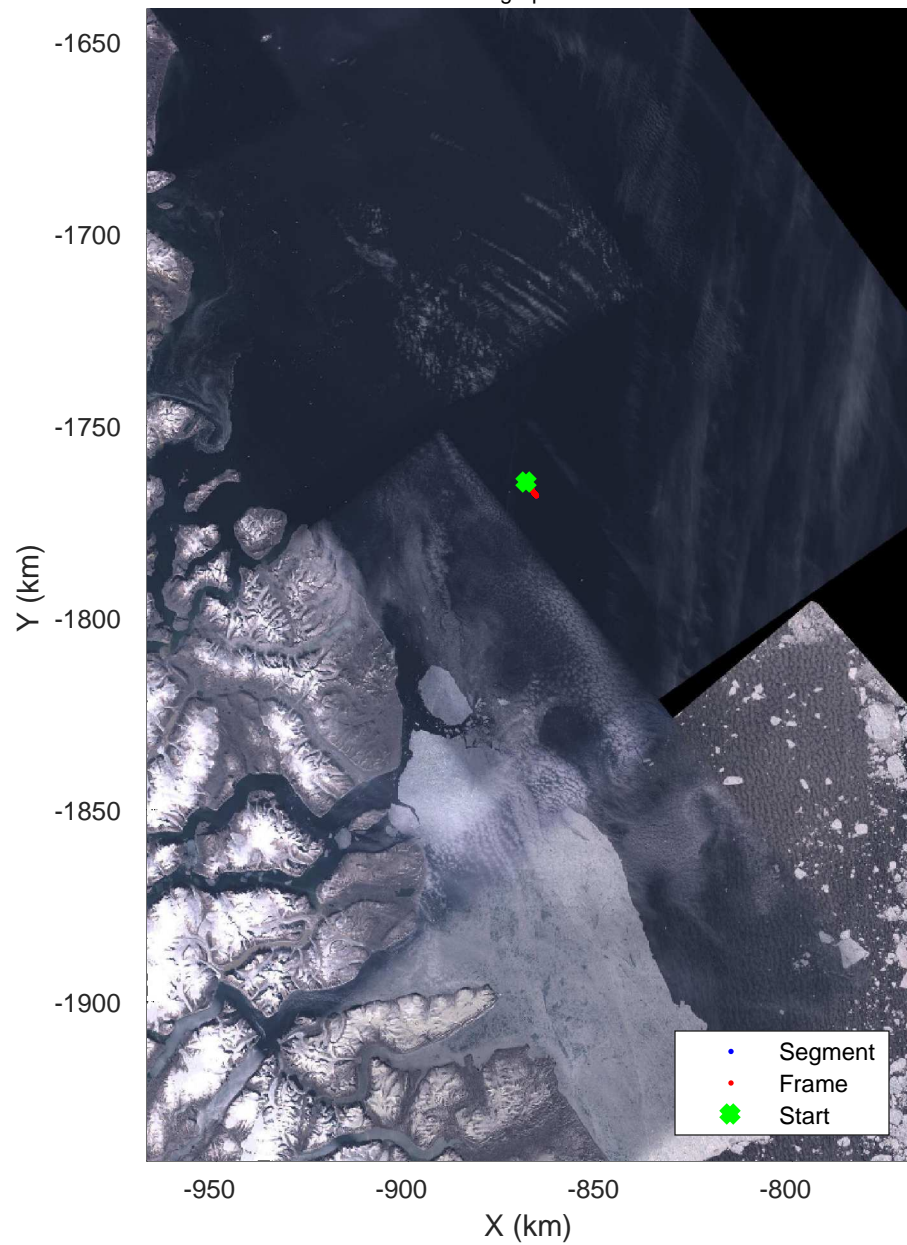

Devon-Bylot 01
20170426_04_001
Polar Stereograph 70N/-45E

rds 2017_Greenland_P3: "Devon-Bylot 01" 20170426_04_001: 16:21:03.3 to 16:21:29.7 GPS

rds 2017_Greenland_P3: "Devon-Bylot 01" 20170426_04_001: 16:21:03.3 to 16:21:29.7 GPS