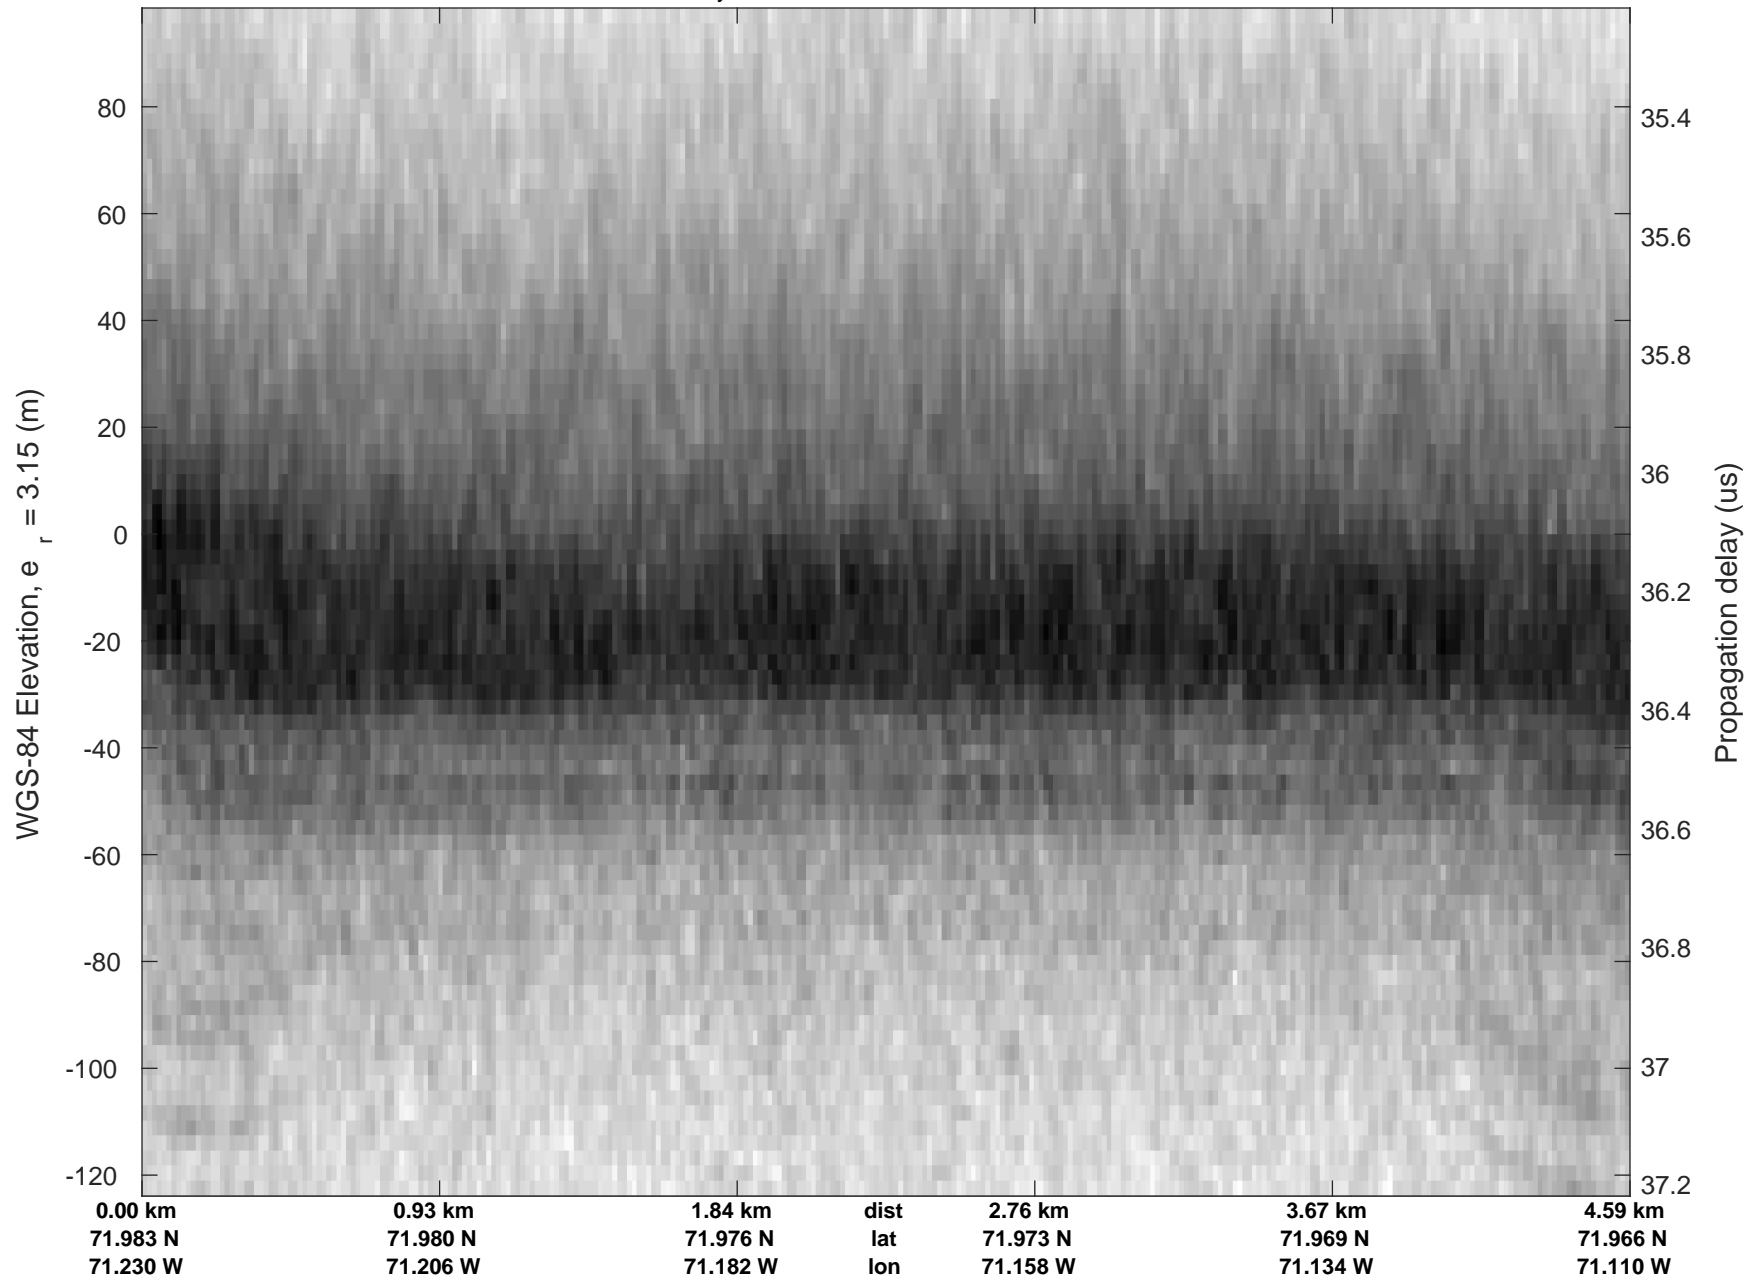

Devon-Bylot 01
20170426_04_001
Polar Stereograph 70N/-45E

rds 2017_Greenland_P3: "Devon-Bylot 01" 20170426_04_001: 16:21:03.3 to 16:21:29.7 GPS

rds 2017_Greenland_P3: "Devon-Bylot 01" 20170426_04_001: 16:21:03.3 to 16:21:29.7 GPS