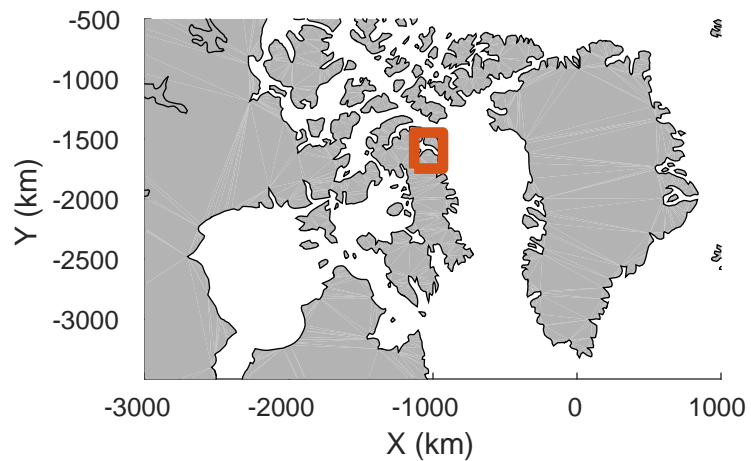

rds 2017\_Greenland\_P3: "Devon-Bylot 01" 20170426\_03\_001: 15:31:00.4 to 15:37:16.3 GPS

rds 2017\_Greenland\_P3: "Devon-Bylot 01" 20170426\_03\_001: 15:31:00.4 to 15:37:16.3 GPS

rds 2017\_Greenland\_P3: "Devon-Bylot 01" 20170426\_03\_002: 15:37:16.5 to 15:43:38.3 GPS