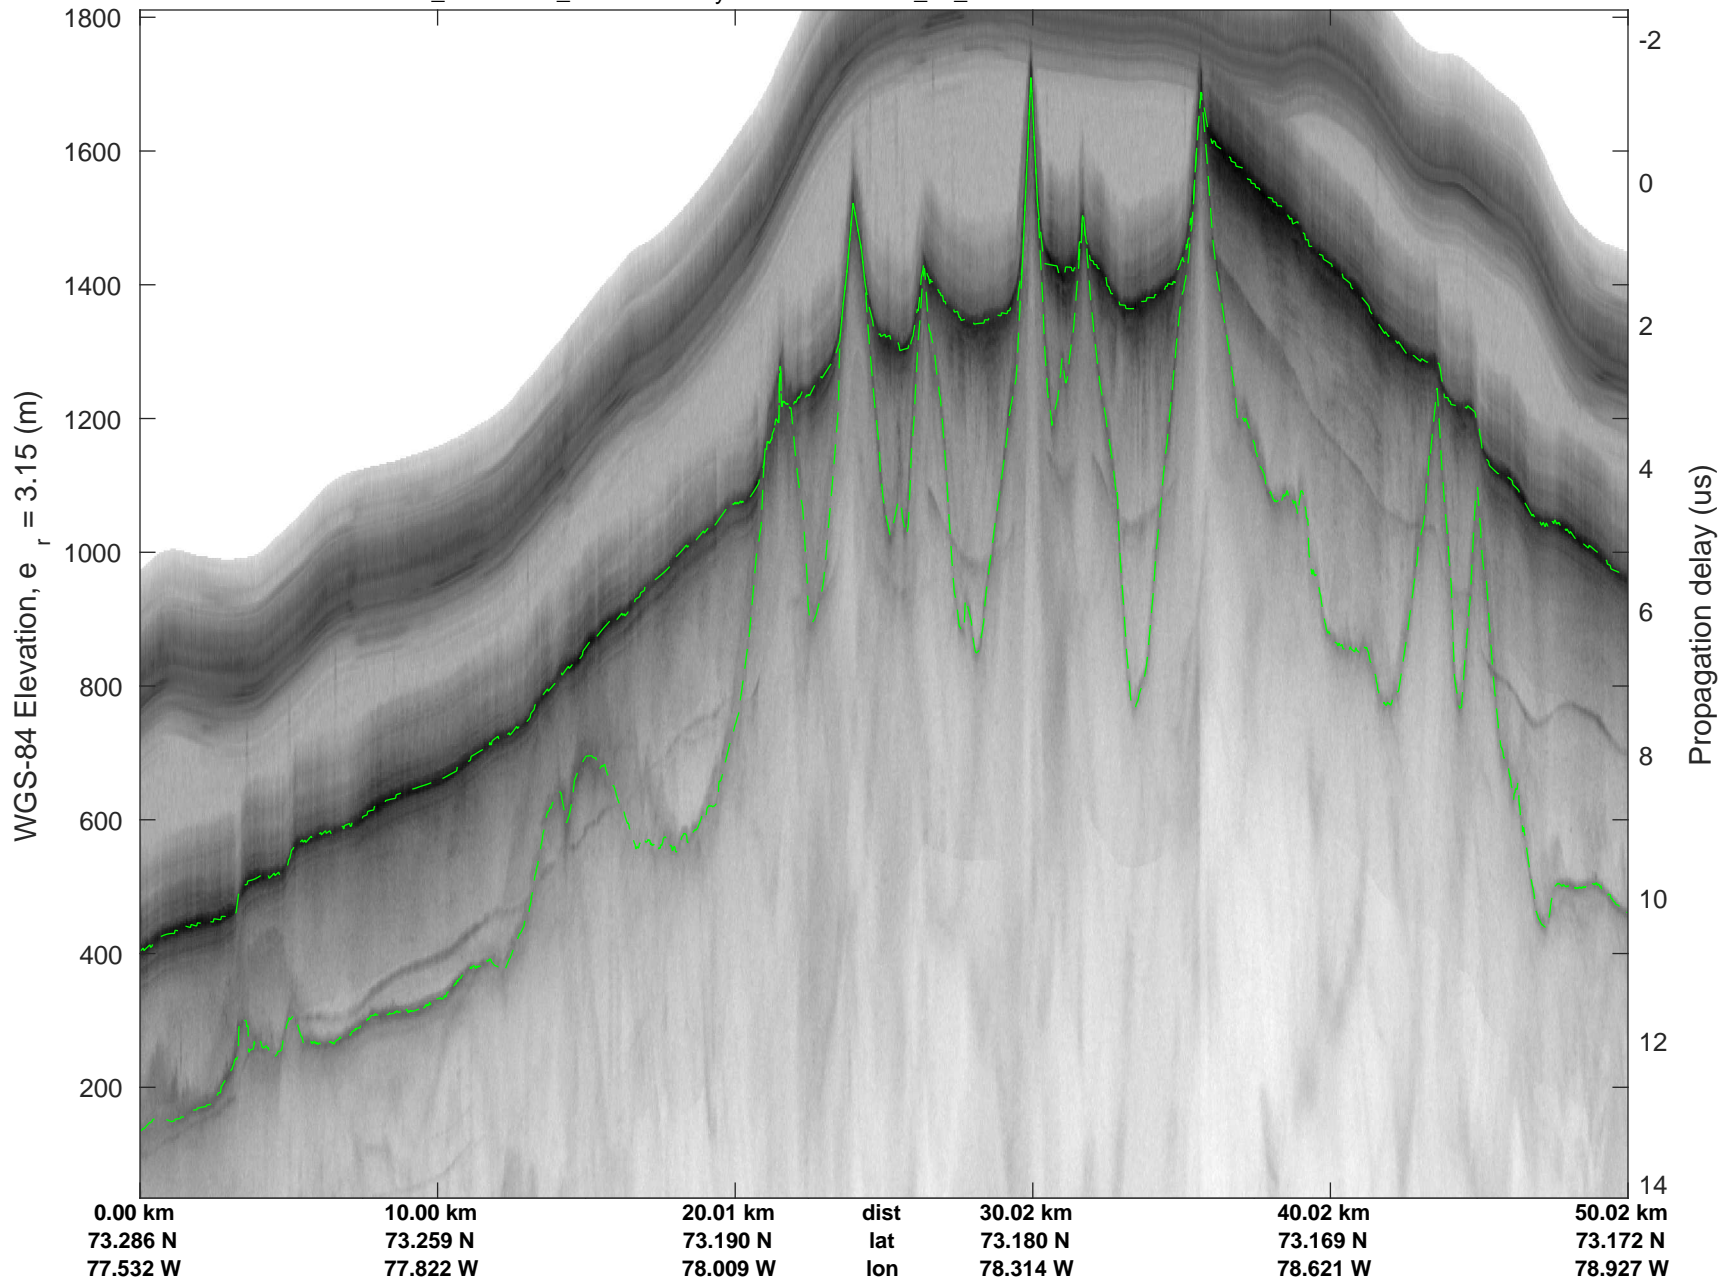

rds 2017\_Greenland\_P3: "Devon-Bylot 01" 20170426\_03\_001: 15:31:00.4 to 15:37:16.3 GPS

rds 2017\_Greenland\_P3: "Devon-Bylot 01" 20170426\_03\_001: 15:31:00.4 to 15:37:16.3 GPS

rds 2017\_Greenland\_P3: "Devon-Bylot 01" 20170426\_03\_002: 15:37:16.5 to 15:43:38.3 GPS

rds 2017\_Greenland\_P3: "Devon-Bylot 01" 20170426\_03\_002: 15:37:16.5 to 15:43:38.3 GPS

rds 2017\_Greenland\_P3: "Devon-Bylot 01" 20170426\_03\_003: 15:43:38.5 to 15:49:25.8 GPS

rds 2017\_Greenland\_P3: "Devon-Bylot 01" 20170426\_03\_003: 15:43:38.5 to 15:49:25.8 GPS

rds 2017\_Greenland\_P3: "Devon-Bylot 01" 20170426\_03\_004: 15:49:26.0 to 15:54:56.9 GPS

rds 2017\_Greenland\_P3: "Devon-Bylot 01" 20170426\_03\_004: 15:49:26.0 to 15:54:56.9 GPS

Devon-Bylot 01  
20170426\_03\_005  
Polar Stereograph 70N/-45E

rds 2017\_Greenland\_P3: "Devon-Bylot 01" 20170426\_03\_005: 15:54:57.1 to 16:02:57.9 GPS

rds 2017\_Greenland\_P3: "Devon-Bylot 01" 20170426\_03\_005: 15:54:57.1 to 16:02:57.9 GPS