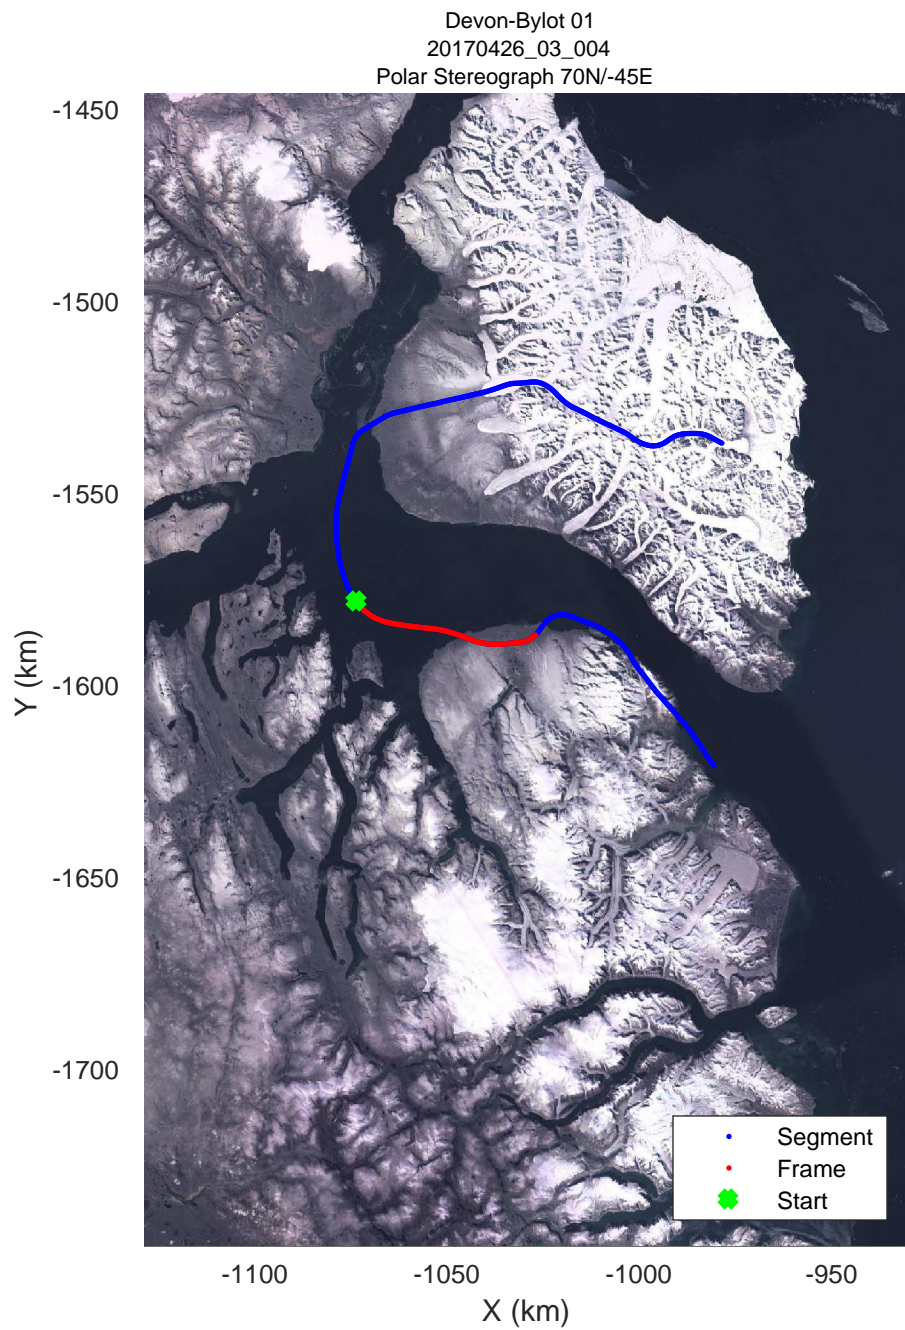

rds 2017\_Greenland\_P3: "Devon-Bylot 01" 20170426\_03\_002: 15:37:16.5 to 15:43:38.3 GPS

rds 2017\_Greenland\_P3: "Devon-Bylot 01" 20170426\_03\_003: 15:43:38.5 to 15:49:25.8 GPS

rds 2017\_Greenland\_P3: "Devon-Bylot 01" 20170426\_03\_003: 15:43:38.5 to 15:49:25.8 GPS

rds 2017\_Greenland\_P3: "Devon-Bylot 01" 20170426\_03\_004: 15:49:26.0 to 15:54:56.9 GPS

rds 2017\_Greenland\_P3: "Devon-Bylot 01" 20170426\_03\_004: 15:49:26.0 to 15:54:56.9 GPS

Devon-Bylot 01  
20170426\_03\_005  
Polar Stereograph 70N/-45E

rds 2017\_Greenland\_P3: "Devon-Bylot 01" 20170426\_03\_005: 15:54:57.1 to 16:02:57.9 GPS

rds 2017\_Greenland\_P3: "Devon-Bylot 01" 20170426\_03\_005: 15:54:57.1 to 16:02:57.9 GPS