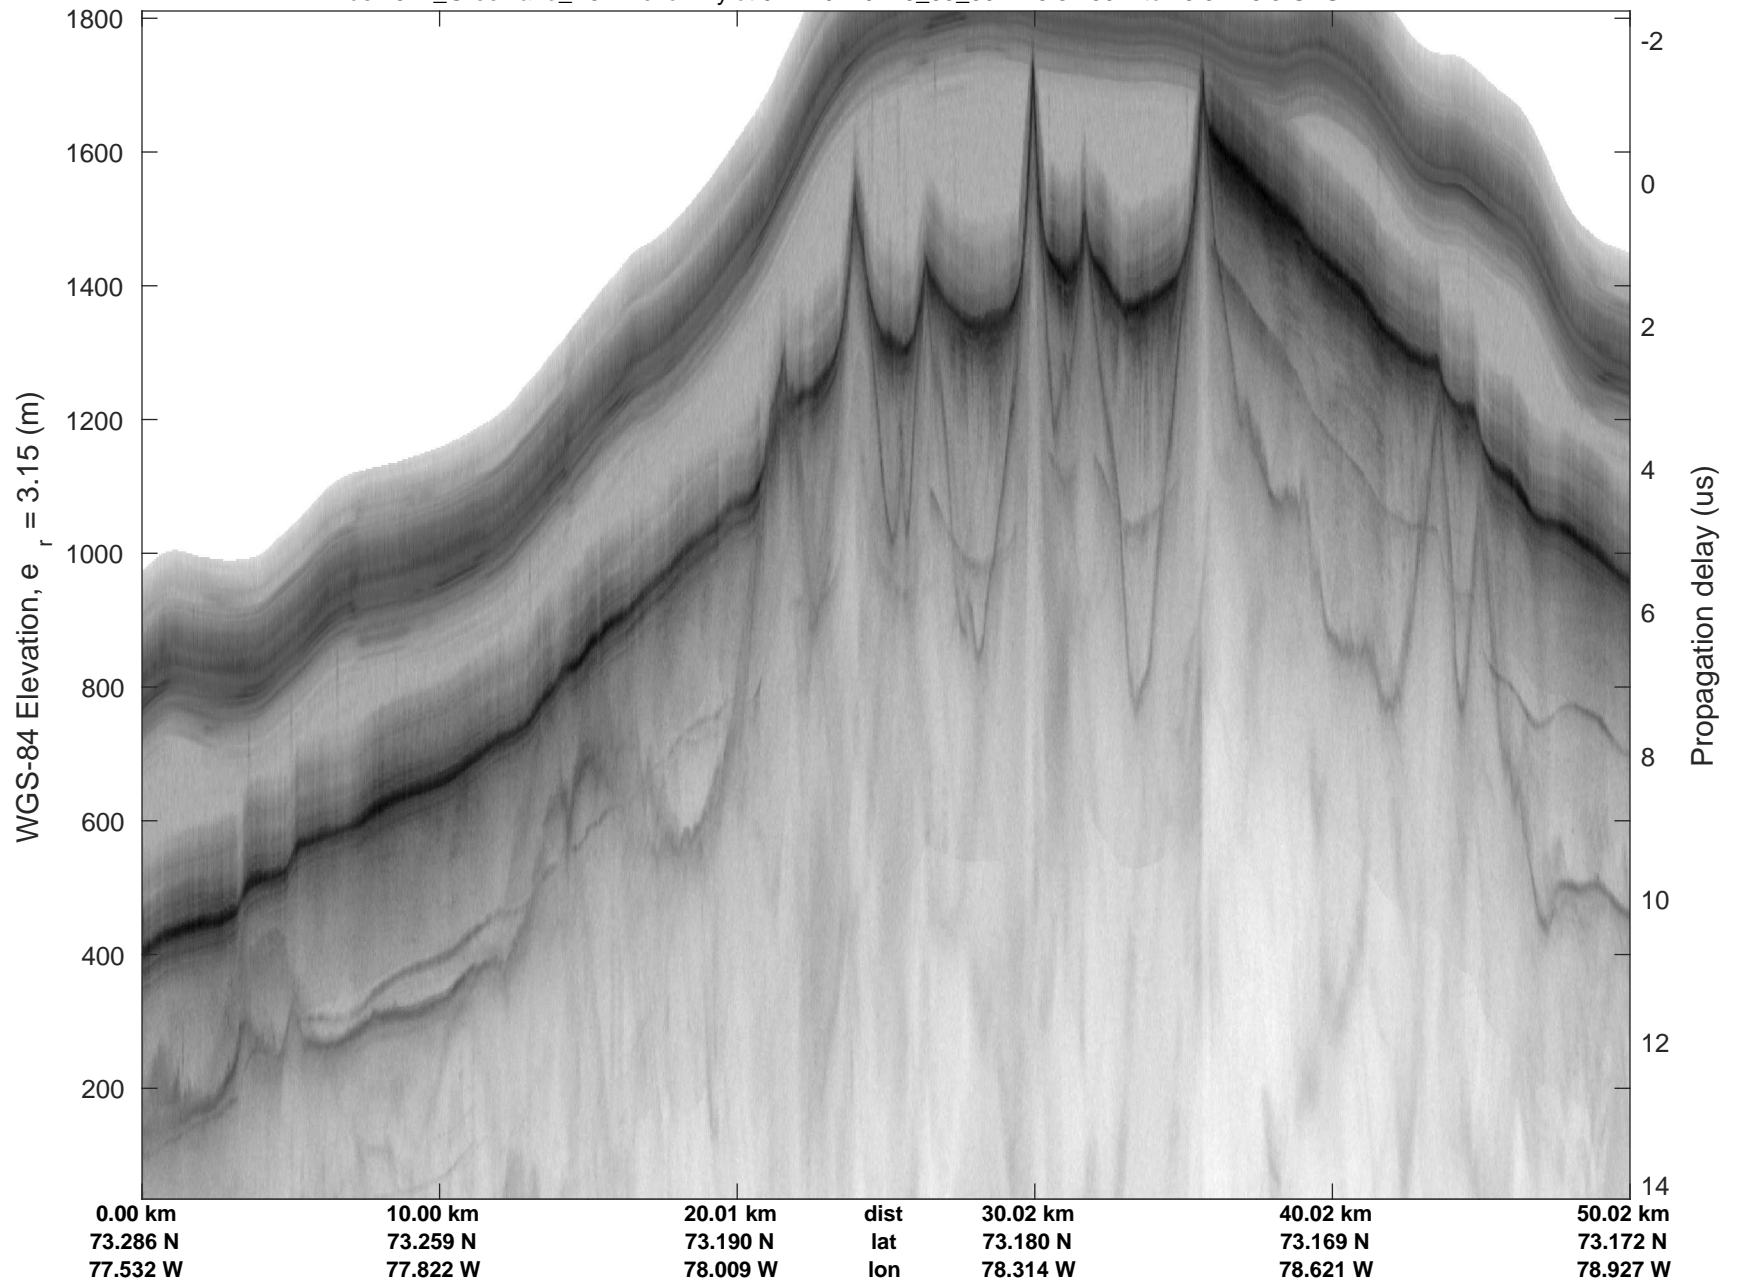

rds 2017\_Greenland\_P3: "Devon-Bylot 01" 20170426\_03\_001: 15:31:00.4 to 15:37:16.3 GPS

rds 2017\_Greenland\_P3: "Devon-Bylot 01" 20170426\_03\_001: 15:31:00.4 to 15:37:16.3 GPS

rds 2017\_Greenland\_P3: "Devon-Bylot 01" 20170426\_03\_002: 15:37:16.5 to 15:43:38.3 GPS

rds 2017\_Greenland\_P3: "Devon-Bylot 01" 20170426\_03\_002: 15:37:16.5 to 15:43:38.3 GPS

rds 2017\_Greenland\_P3: "Devon-Bylot 01" 20170426\_03\_003: 15:43:38.5 to 15:49:25.8 GPS

rds 2017\_Greenland\_P3: "Devon-Bylot 01" 20170426\_03\_003: 15:43:38.5 to 15:49:25.8 GPS

rds 2017\_Greenland\_P3: "Devon-Bylot 01" 20170426\_03\_004: 15:49:26.0 to 15:54:56.9 GPS

rds 2017\_Greenland\_P3: "Devon-Bylot 01" 20170426\_03\_004: 15:49:26.0 to 15:54:56.9 GPS

Devon-Bylot 01  
20170426\_03\_005  
Polar Stereograph 70N/-45E

rds 2017\_Greenland\_P3: "Devon-Bylot 01" 20170426\_03\_005: 15:54:57.1 to 16:02:57.9 GPS

rds 2017\_Greenland\_P3: "Devon-Bylot 01" 20170426\_03\_005: 15:54:57.1 to 16:02:57.9 GPS