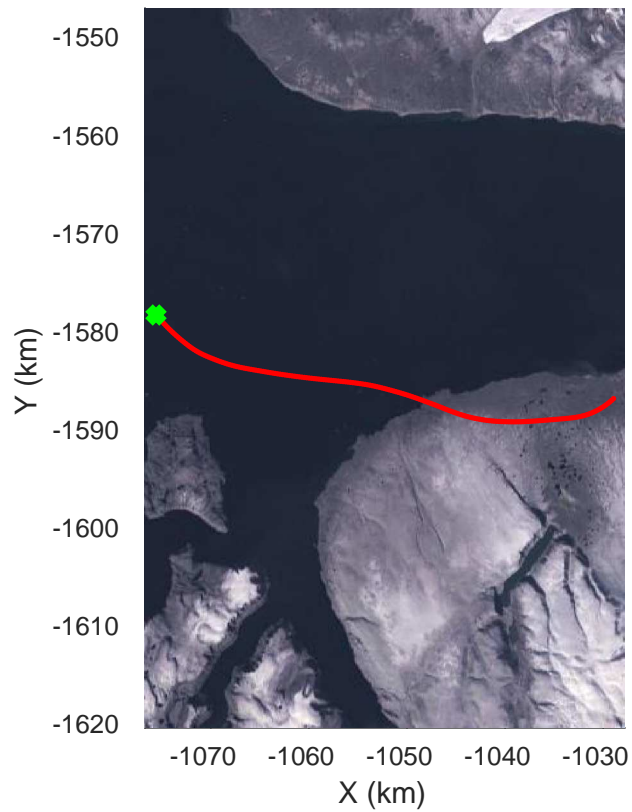

rds 2017\_Greenland\_P3: "Devon-Bylot 01" 20170426\_03\_002: 15:37:16.5 to 15:43:38.3 GPS

rds 2017\_Greenland\_P3: "Devon-Bylot 01" 20170426\_03\_003: 15:43:38.5 to 15:49:25.8 GPS

rds 2017\_Greenland\_P3: "Devon-Bylot 01" 20170426\_03\_003: 15:43:38.5 to 15:49:25.8 GPS

rds 2017\_Greenland\_P3: "Devon-Bylot 01" 20170426\_03\_004: 15:49:26.0 to 15:54:56.9 GPS

rds 2017\_Greenland\_P3: "Devon-Bylot 01" 20170426\_03\_004: 15:49:26.0 to 15:54:56.9 GPS

Devon-Bylot 01  
20170426\_03\_005  
Polar Stereograph 70N/-45E

rds 2017\_Greenland\_P3: "Devon-Bylot 01" 20170426\_03\_005: 15:54:57.1 to 16:02:57.9 GPS

rds 2017\_Greenland\_P3: "Devon-Bylot 01" 20170426\_03\_005: 15:54:57.1 to 16:02:57.9 GPS