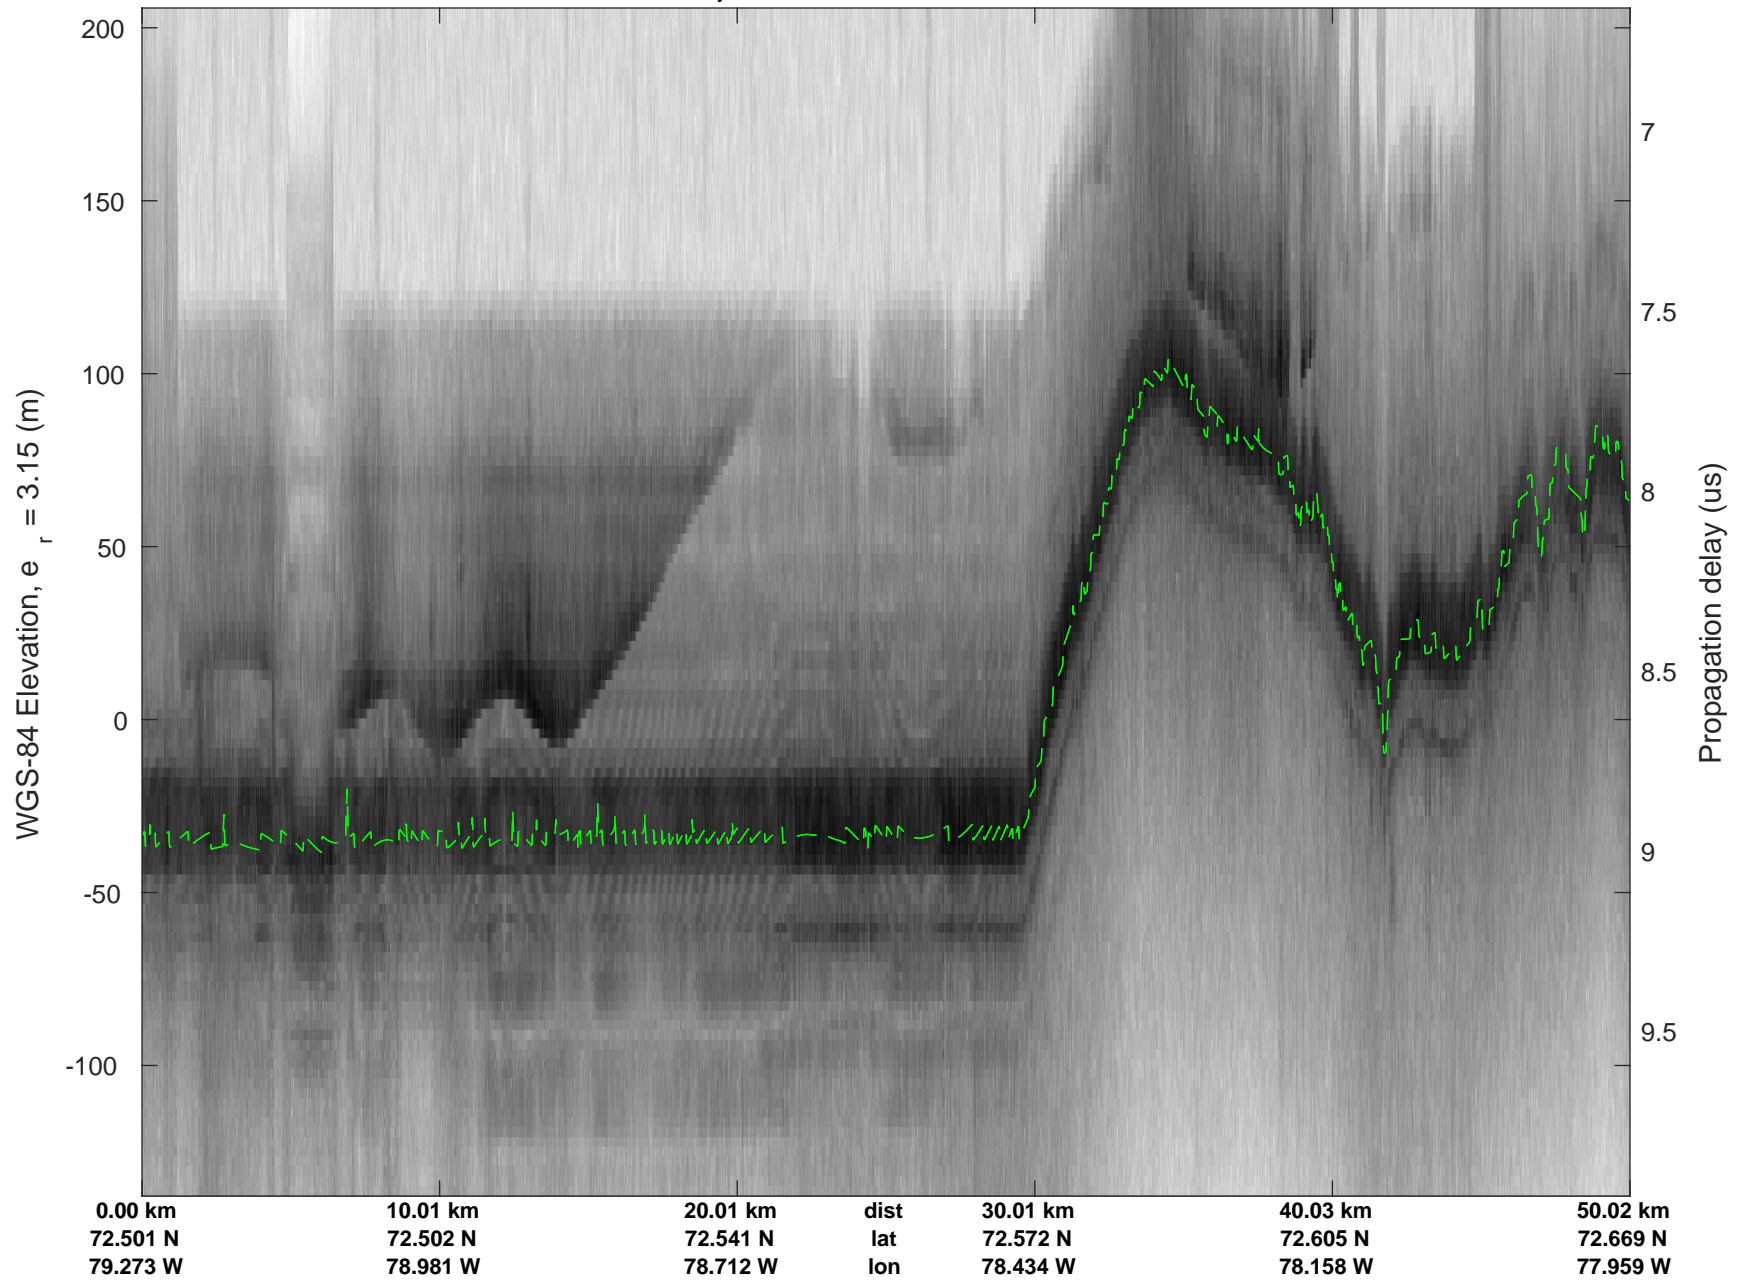

rds 2017\_Greenland\_P3: "Devon-Bylot 01" 20170426\_03\_002: 15:37:16.5 to 15:43:38.3 GPS

rds 2017\_Greenland\_P3: "Devon-Bylot 01" 20170426\_03\_003: 15:43:38.5 to 15:49:25.8 GPS

rds 2017\_Greenland\_P3: "Devon-Bylot 01" 20170426\_03\_003: 15:43:38.5 to 15:49:25.8 GPS

rds 2017\_Greenland\_P3: "Devon-Bylot 01" 20170426\_03\_004: 15:49:26.0 to 15:54:56.9 GPS

rds 2017\_Greenland\_P3: "Devon-Bylot 01" 20170426\_03\_004: 15:49:26.0 to 15:54:56.9 GPS

Devon-Bylot 01  
20170426\_03\_005  
Polar Stereograph 70N/-45E

rds 2017\_Greenland\_P3: "Devon-Bylot 01" 20170426\_03\_005: 15:54:57.1 to 16:02:57.9 GPS

rds 2017\_Greenland\_P3: "Devon-Bylot 01" 20170426\_03\_005: 15:54:57.1 to 16:02:57.9 GPS