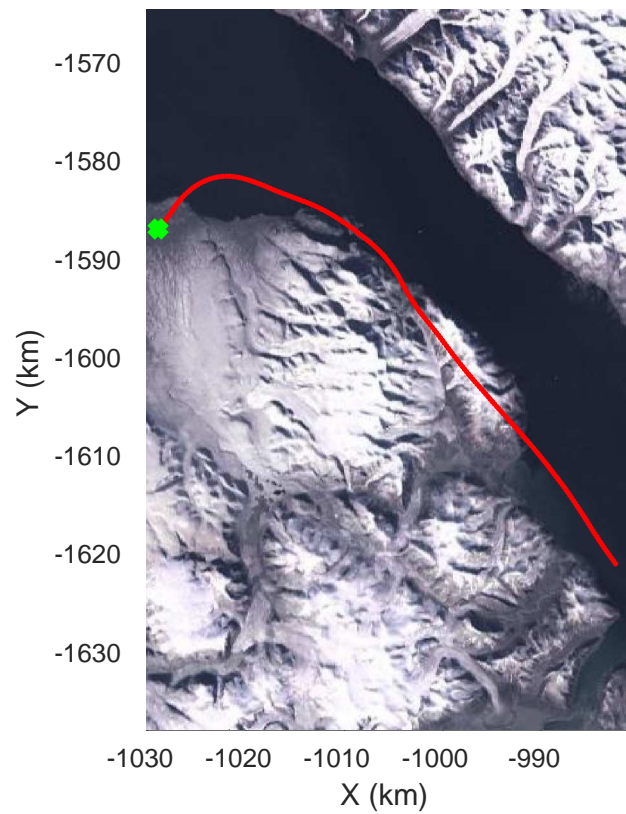

rds 2017\_Greenland\_P3: "Devon-Bylot 01" 20170426\_03\_002: 15:37:16.5 to 15:43:38.3 GPS

rds 2017\_Greenland\_P3: "Devon-Bylot 01" 20170426\_03\_003: 15:43:38.5 to 15:49:25.8 GPS

rds 2017\_Greenland\_P3: "Devon-Bylot 01" 20170426\_03\_003: 15:43:38.5 to 15:49:25.8 GPS

rds 2017\_Greenland\_P3: "Devon-Bylot 01" 20170426\_03\_004: 15:49:26.0 to 15:54:56.9 GPS

rds 2017\_Greenland\_P3: "Devon-Bylot 01" 20170426\_03\_004: 15:49:26.0 to 15:54:56.9 GPS

Devon-Bylot 01  
20170426\_03\_005  
Polar Stereograph 70N/-45E

rds 2017\_Greenland\_P3: "Devon-Bylot 01" 20170426\_03\_005: 15:54:57.1 to 16:02:57.9 GPS

rds 2017\_Greenland\_P3: "Devon-Bylot 01" 20170426\_03\_005: 15:54:57.1 to 16:02:57.9 GPS