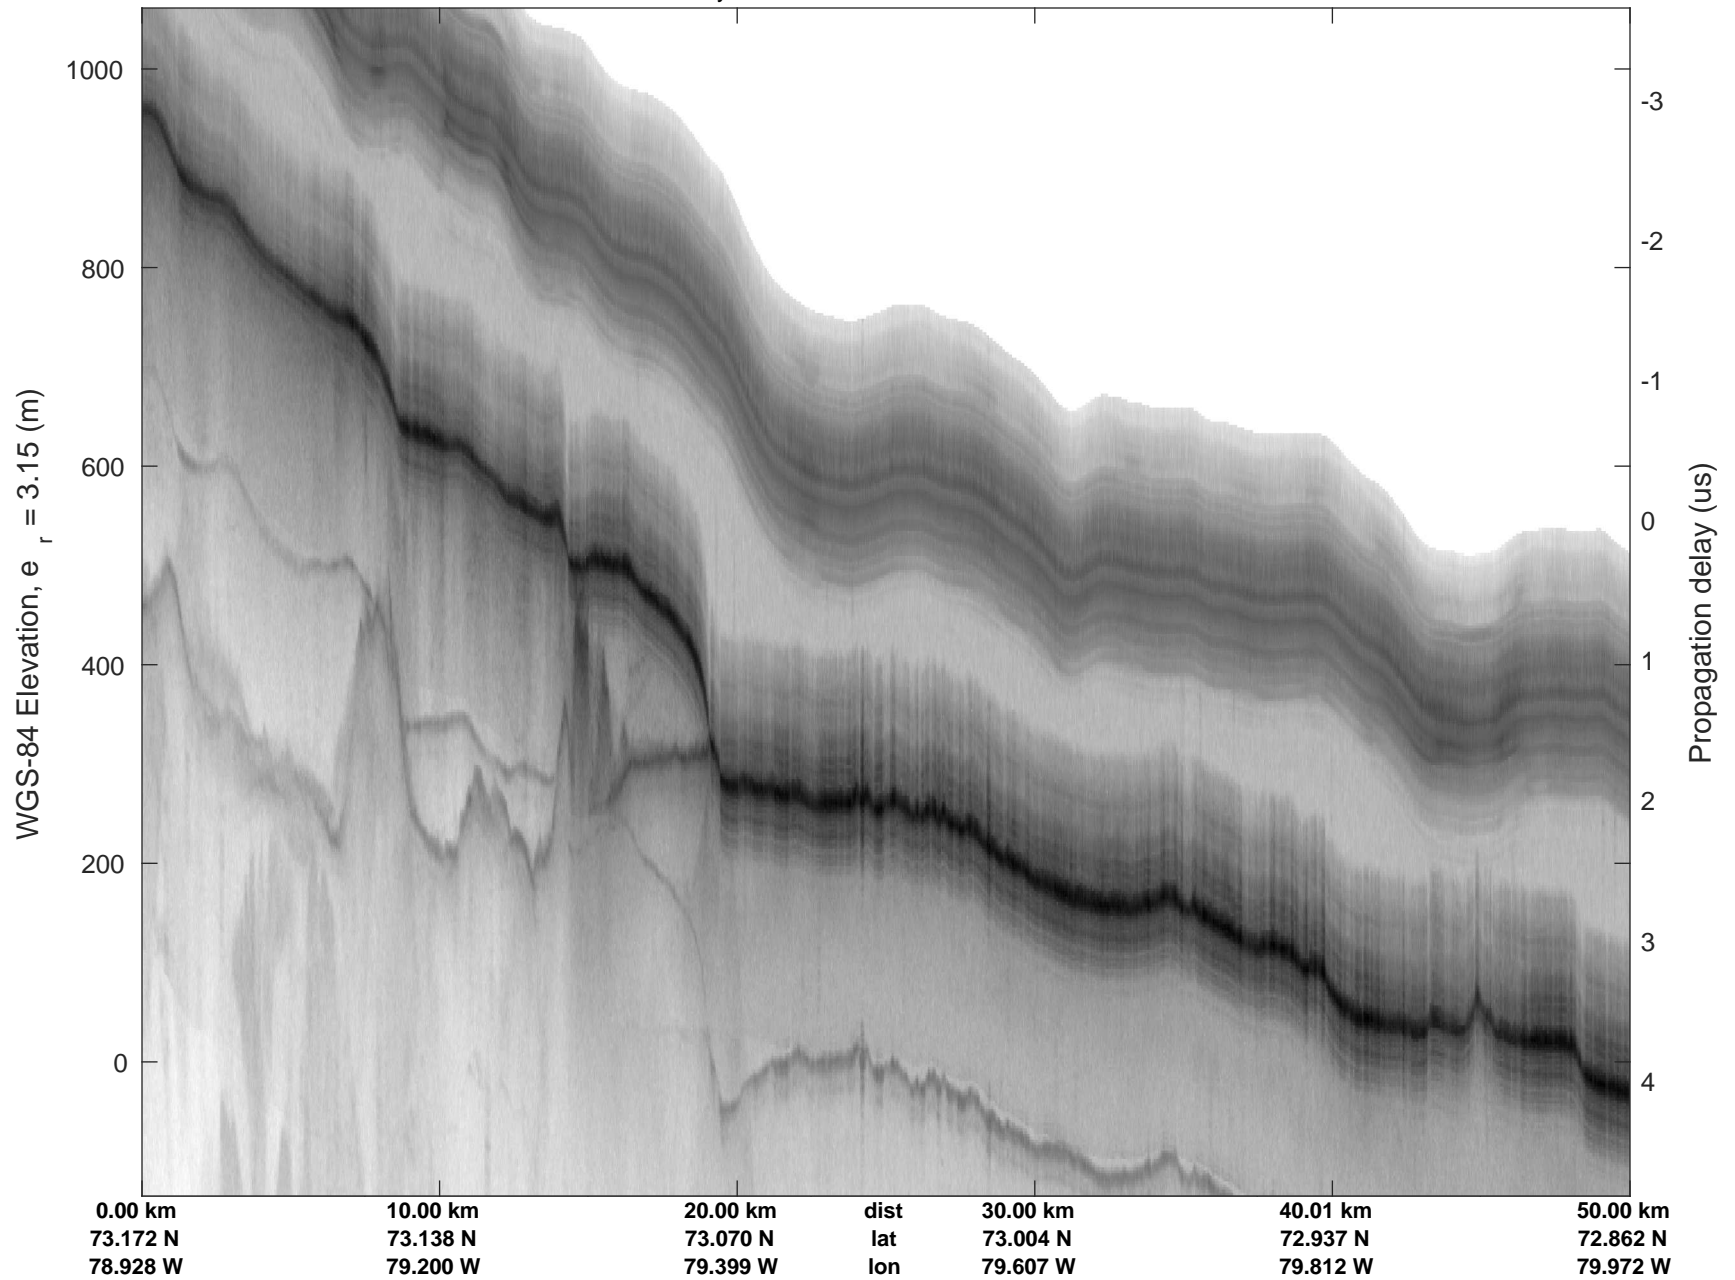

rds 2017\_Greenland\_P3: "Devon-Bylot 01" 20170426\_03\_001: 15:31:00.4 to 15:37:16.3 GPS

rds 2017\_Greenland\_P3: "Devon-Bylot 01" 20170426\_03\_001: 15:31:00.4 to 15:37:16.3 GPS

rds 2017\_Greenland\_P3: "Devon-Bylot 01" 20170426\_03\_002: 15:37:16.5 to 15:43:38.3 GPS

rds 2017\_Greenland\_P3: "Devon-Bylot 01" 20170426\_03\_002: 15:37:16.5 to 15:43:38.3 GPS

rds 2017\_Greenland\_P3: "Devon-Bylot 01" 20170426\_03\_003: 15:43:38.5 to 15:49:25.8 GPS

rds 2017\_Greenland\_P3: "Devon-Bylot 01" 20170426\_03\_003: 15:43:38.5 to 15:49:25.8 GPS

rds 2017\_Greenland\_P3: "Devon-Bylot 01" 20170426\_03\_004: 15:49:26.0 to 15:54:56.9 GPS

rds 2017\_Greenland\_P3: "Devon-Bylot 01" 20170426\_03\_004: 15:49:26.0 to 15:54:56.9 GPS

Devon-Bylot 01  
20170426\_03\_005  
Polar Stereograph 70N/-45E

rds 2017\_Greenland\_P3: "Devon-Bylot 01" 20170426\_03\_005: 15:54:57.1 to 16:02:57.9 GPS

rds 2017\_Greenland\_P3: "Devon-Bylot 01" 20170426\_03\_005: 15:54:57.1 to 16:02:57.9 GPS