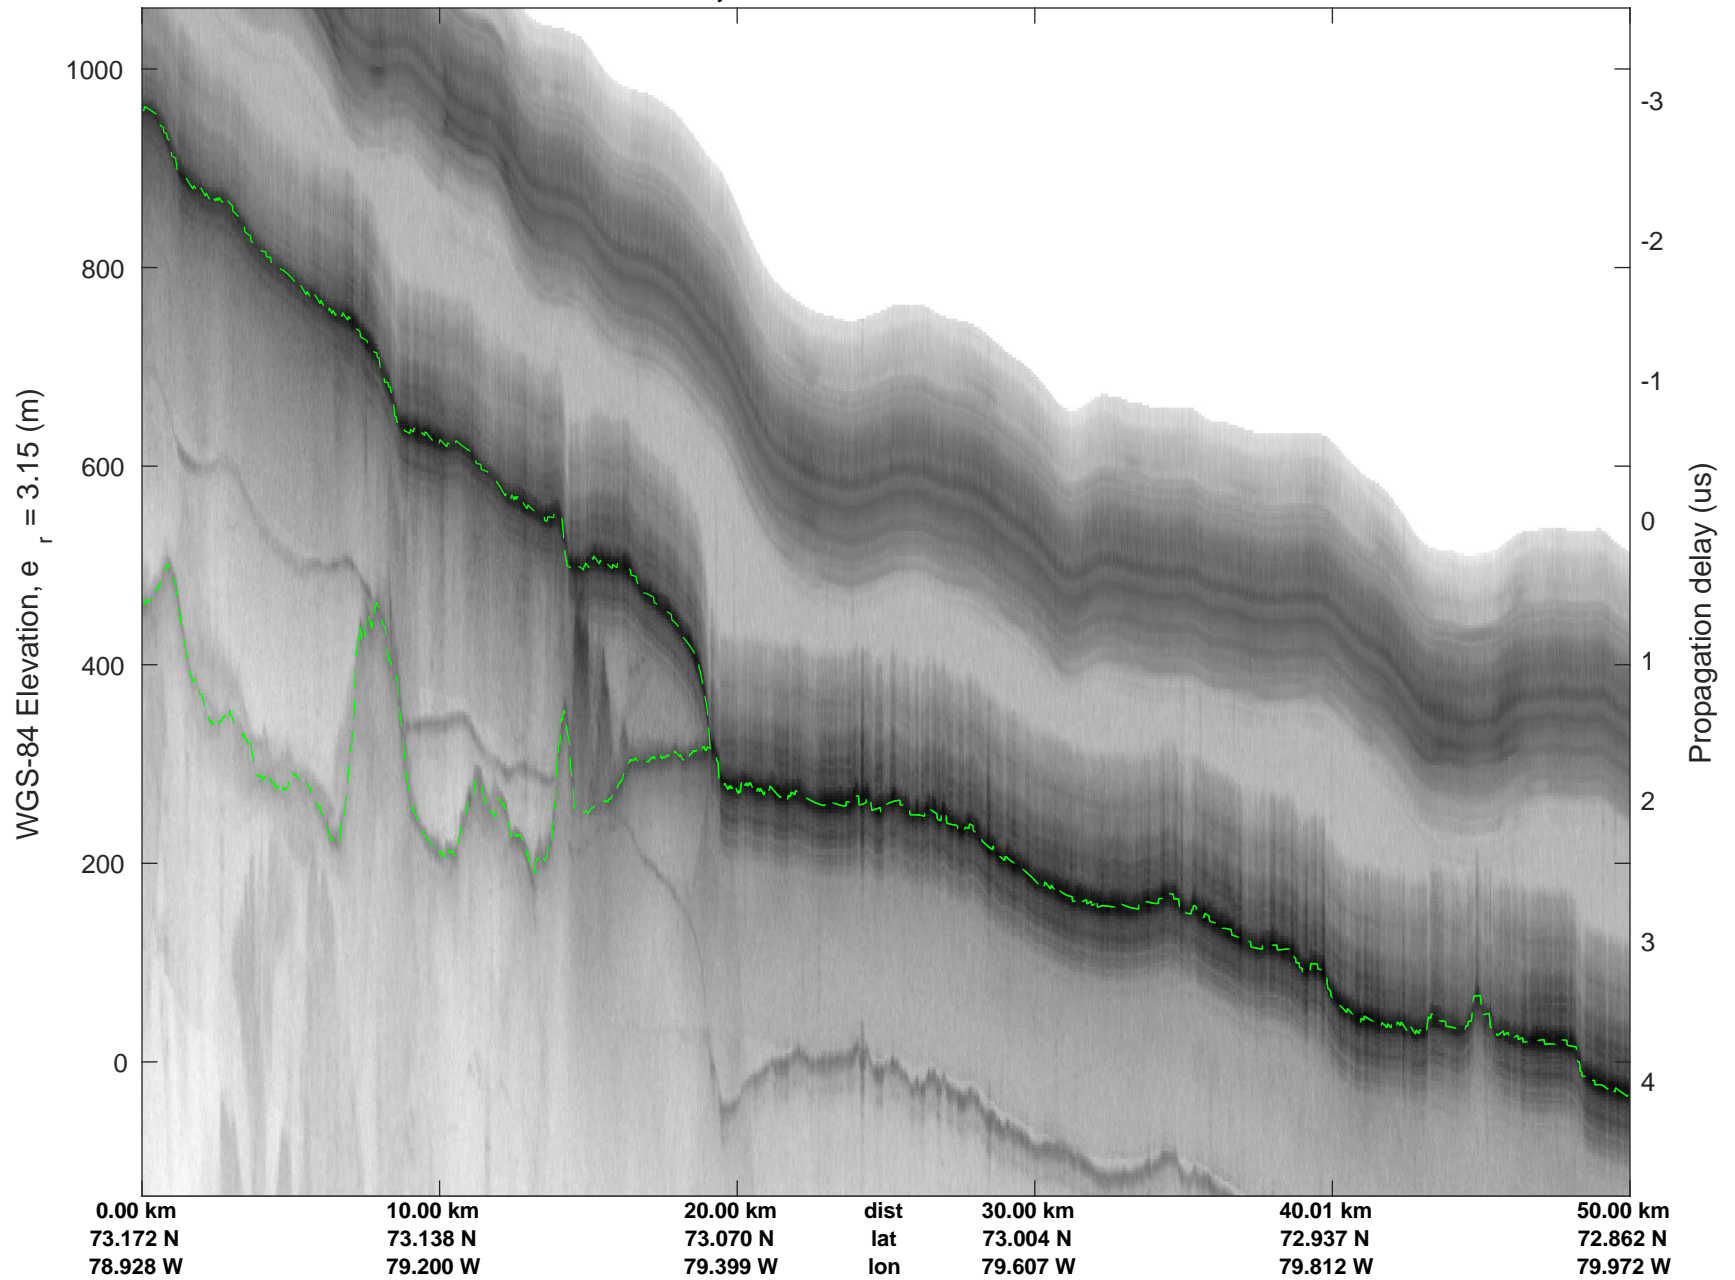

rds 2017\_Greenland\_P3: "Devon-Bylot 01" 20170426\_03\_001: 15:31:00.4 to 15:37:16.3 GPS

rds 2017\_Greenland\_P3: "Devon-Bylot 01" 20170426\_03\_001: 15:31:00.4 to 15:37:16.3 GPS

rds 2017\_Greenland\_P3: "Devon-Bylot 01" 20170426\_03\_002: 15:37:16.5 to 15:43:38.3 GPS

rds 2017\_Greenland\_P3: "Devon-Bylot 01" 20170426\_03\_002: 15:37:16.5 to 15:43:38.3 GPS

rds 2017\_Greenland\_P3: "Devon-Bylot 01" 20170426\_03\_003: 15:43:38.5 to 15:49:25.8 GPS

rds 2017\_Greenland\_P3: "Devon-Bylot 01" 20170426\_03\_003: 15:43:38.5 to 15:49:25.8 GPS

rds 2017\_Greenland\_P3: "Devon-Bylot 01" 20170426\_03\_004: 15:49:26.0 to 15:54:56.9 GPS

rds 2017\_Greenland\_P3: "Devon-Bylot 01" 20170426\_03\_004: 15:49:26.0 to 15:54:56.9 GPS

Devon-Bylot 01  
20170426\_03\_005  
Polar Stereograph 70N/-45E

rds 2017\_Greenland\_P3: "Devon-Bylot 01" 20170426\_03\_005: 15:54:57.1 to 16:02:57.9 GPS

rds 2017\_Greenland\_P3: "Devon-Bylot 01" 20170426\_03\_005: 15:54:57.1 to 16:02:57.9 GPS