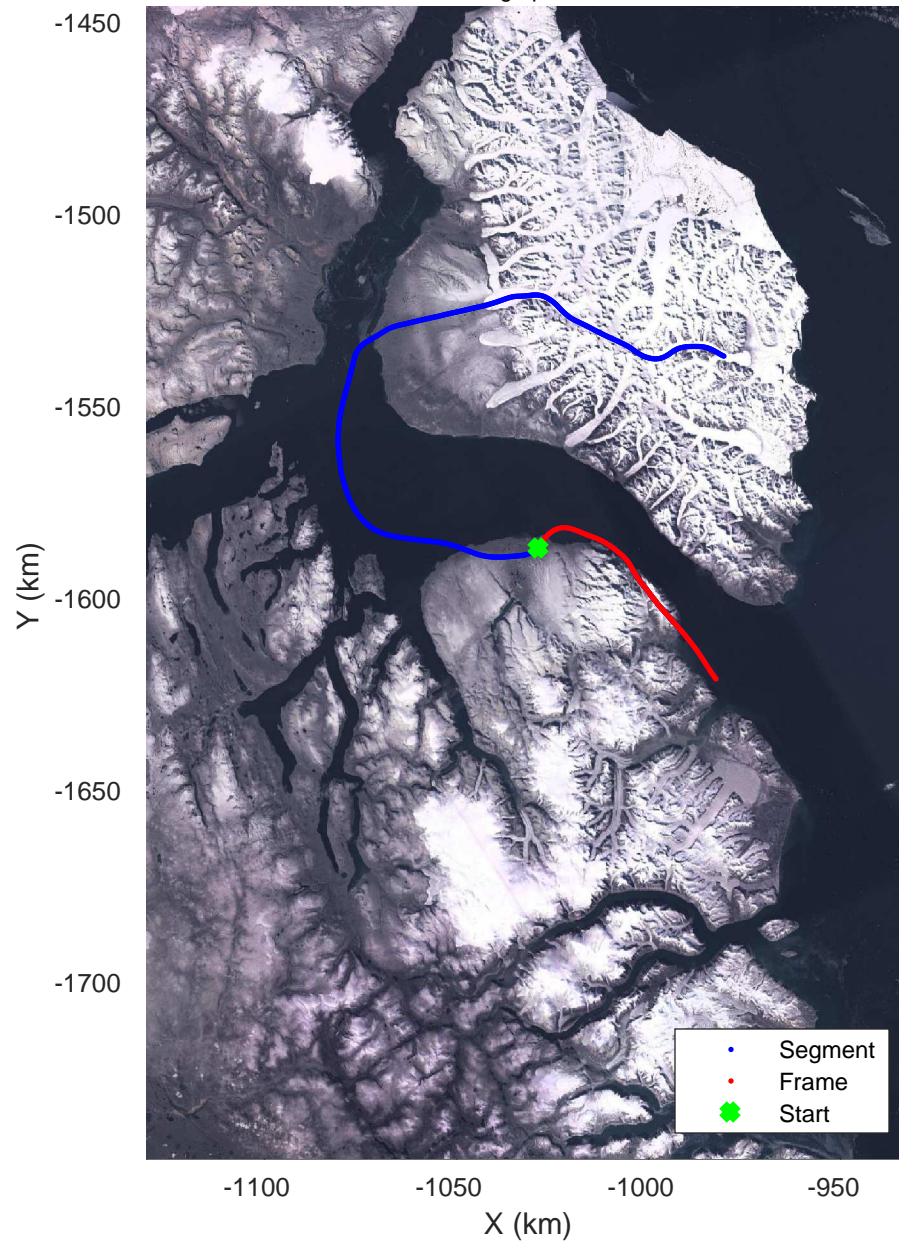

rds 2017\_Greenland\_P3: "Devon-Bylot 01" 20170426\_03\_002: 15:37:16.5 to 15:43:38.3 GPS

rds 2017\_Greenland\_P3: "Devon-Bylot 01" 20170426\_03\_003: 15:43:38.5 to 15:49:25.8 GPS

rds 2017\_Greenland\_P3: "Devon-Bylot 01" 20170426\_03\_003: 15:43:38.5 to 15:49:25.8 GPS

rds 2017\_Greenland\_P3: "Devon-Bylot 01" 20170426\_03\_004: 15:49:26.0 to 15:54:56.9 GPS

rds 2017\_Greenland\_P3: "Devon-Bylot 01" 20170426\_03\_004: 15:49:26.0 to 15:54:56.9 GPS

Devon-Bylot 01  
20170426\_03\_005  
Polar Stereograph 70N/-45E

rds 2017\_Greenland\_P3: "Devon-Bylot 01" 20170426\_03\_005: 15:54:57.1 to 16:02:57.9 GPS

rds 2017\_Greenland\_P3: "Devon-Bylot 01" 20170426\_03\_005: 15:54:57.1 to 16:02:57.9 GPS