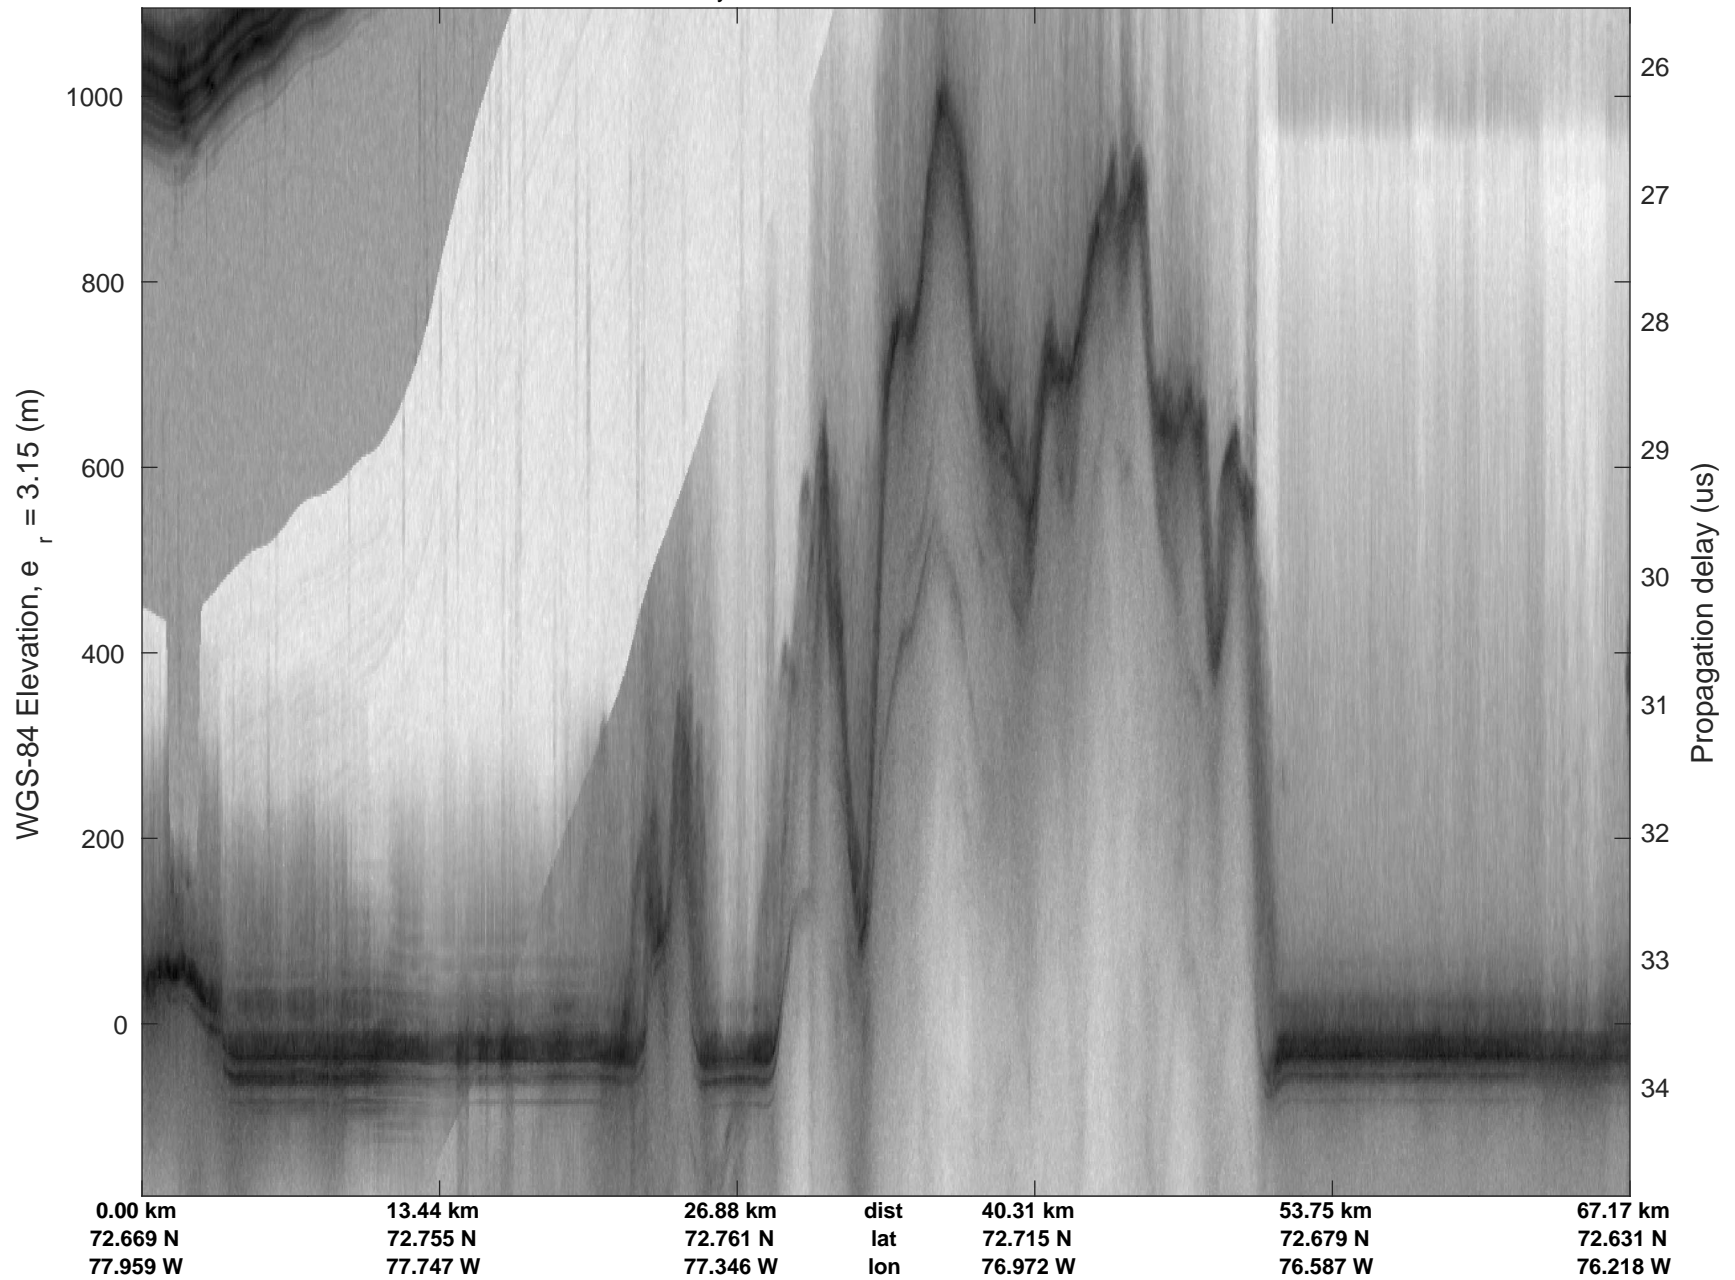

rds 2017\_Greenland\_P3: "Devon-Bylot 01" 20170426\_03\_004: 15:49:26.0 to 15:54:56.9 GPS

rds 2017\_Greenland\_P3: "Devon-Bylot 01" 20170426\_03\_004: 15:49:26.0 to 15:54:56.9 GPS

Devon-Bylot 01  
20170426\_03\_005  
Polar Stereograph 70N/-45E

rds 2017\_Greenland\_P3: "Devon-Bylot 01" 20170426\_03\_005: 15:54:57.1 to 16:02:57.9 GPS

rds 2017\_Greenland\_P3: "Devon-Bylot 01" 20170426\_03\_005: 15:54:57.1 to 16:02:57.9 GPS