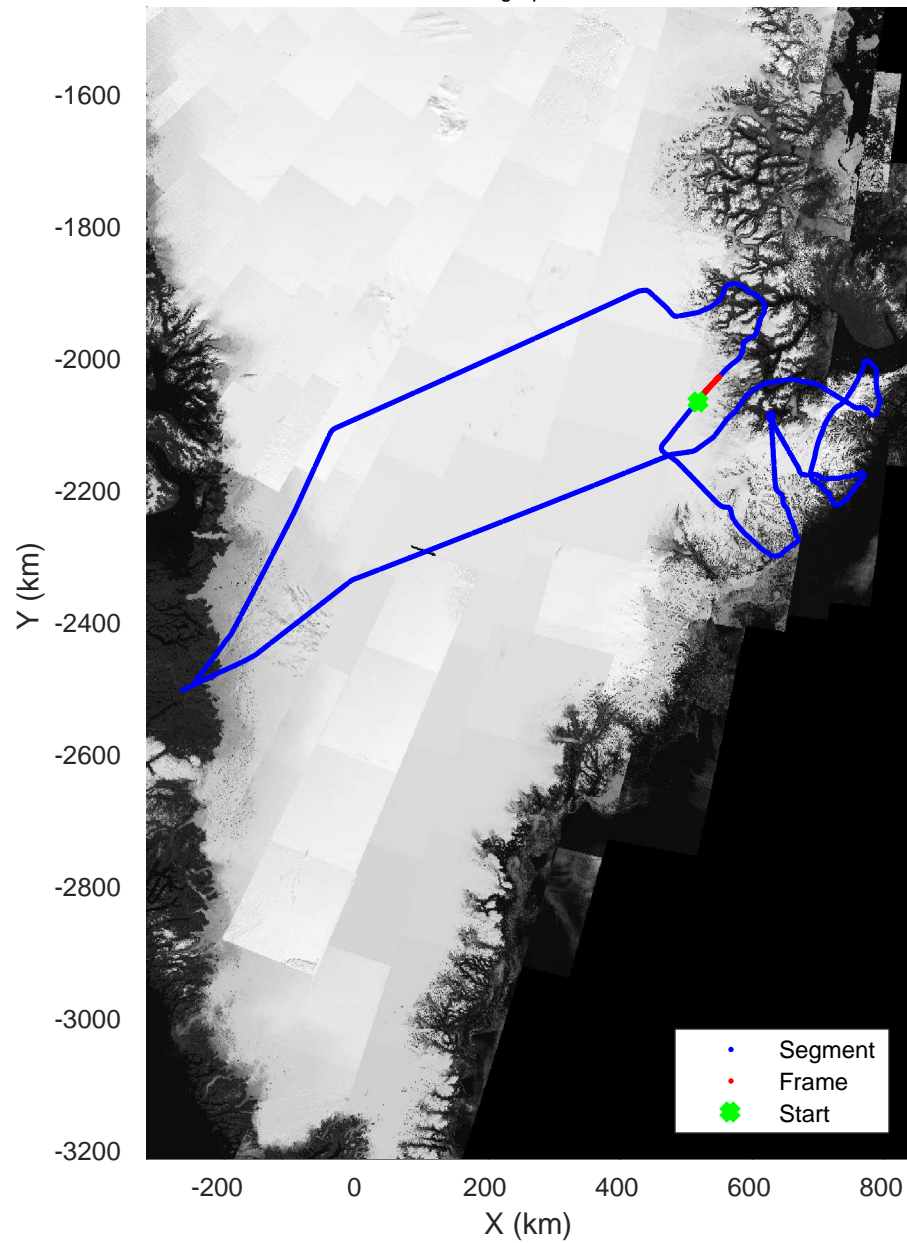

Geikie 01
20170424_01_049
Polar Stereograph 70N/-45E