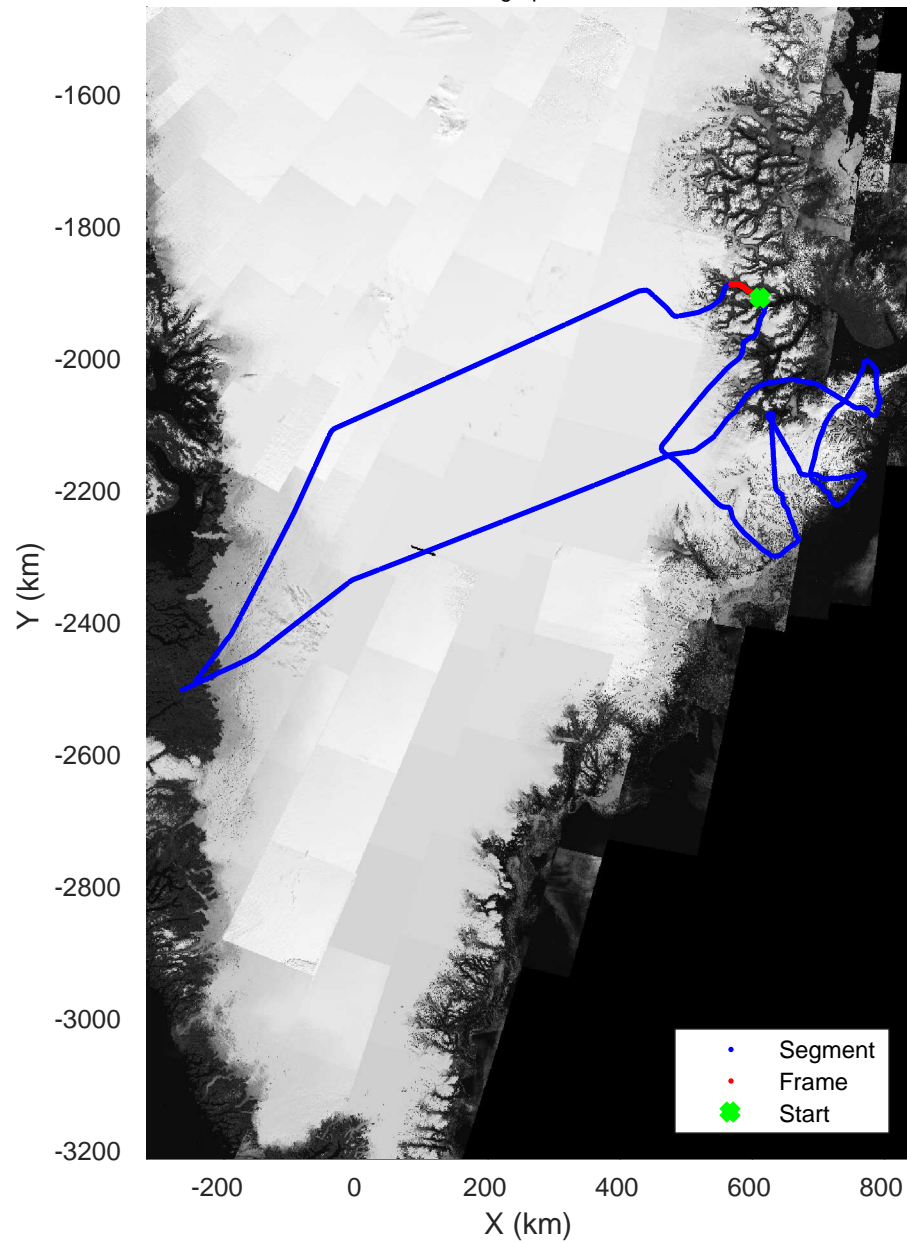

Geikie 01
20170424_01_053
Polar Stereograph 70N/-45E