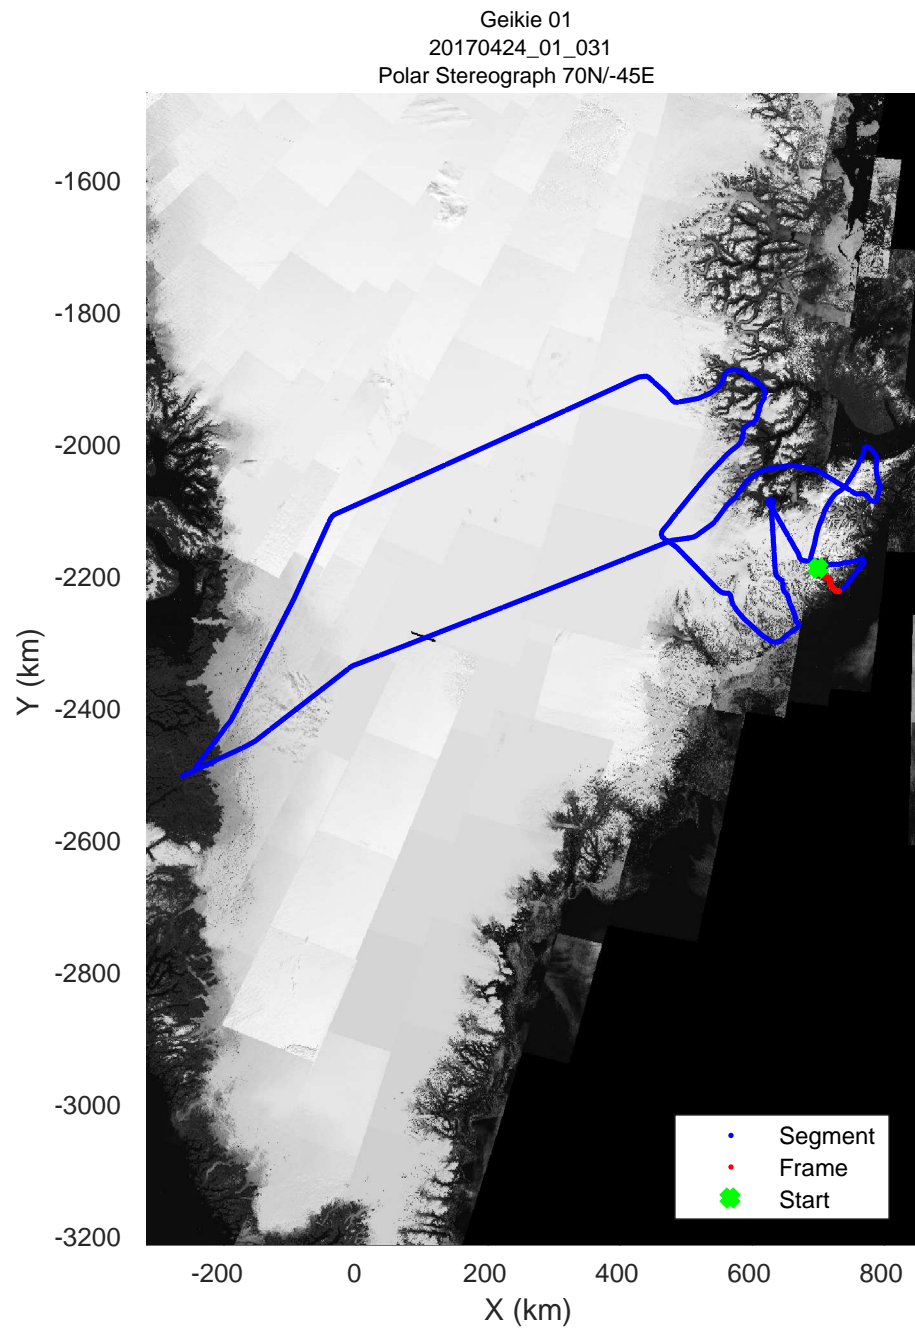

rds 2017_Greenland_P3: "Geikie 01" 20170424_01_029: 13:46:10.5 to 13:52:38.5 GPS

rds 2017_Greenland_P3: "Geikie 01" 20170424_01_030: 13:52:38.8 to 13:58:53.1 GPS

rds 2017_Greenland_P3: "Geikie 01" 20170424_01_030: 13:52:38.8 to 13:58:53.1 GPS