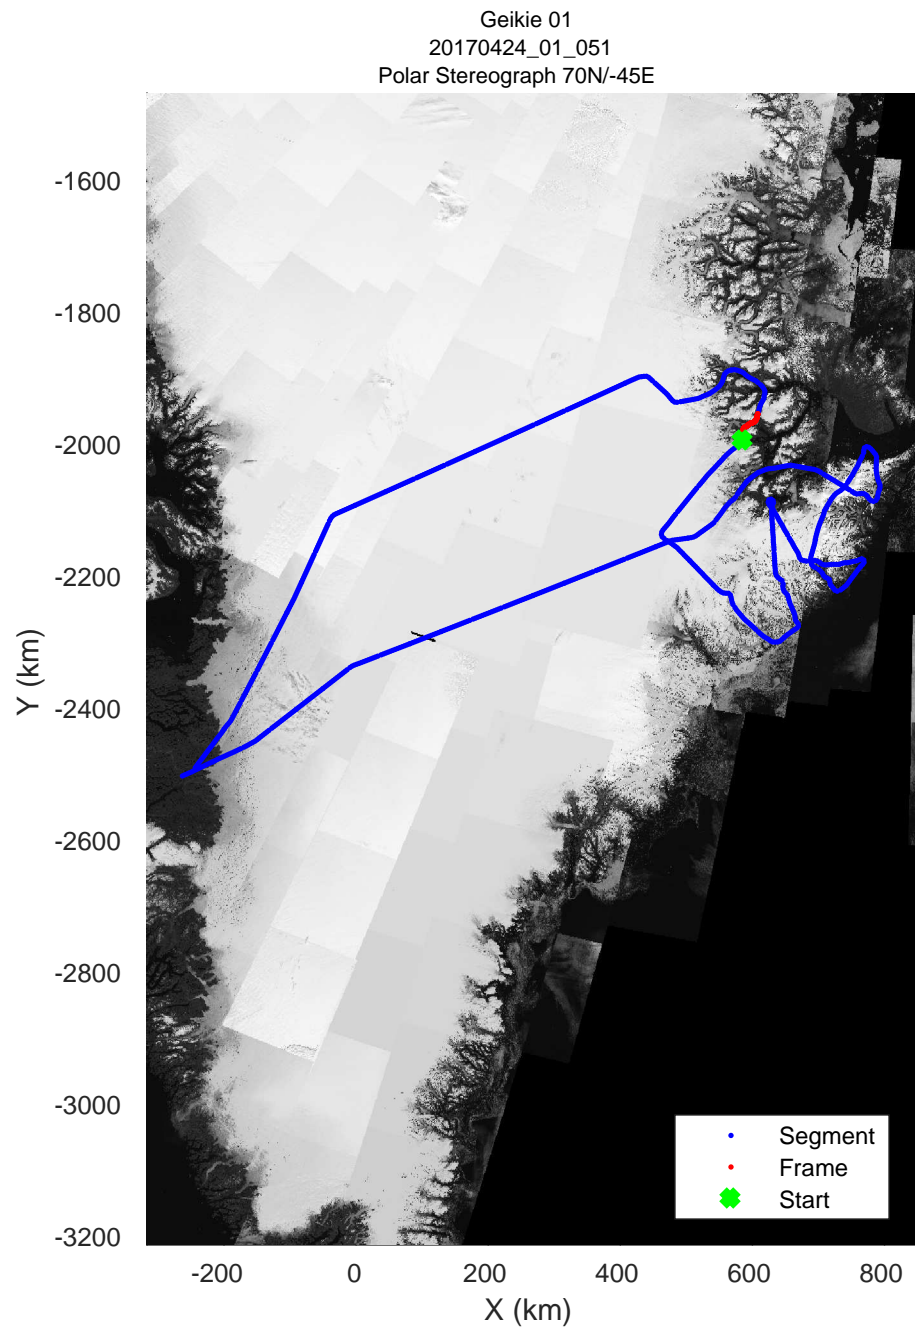

rds 2017_Greenland_P3: "Geikie 01" 20170424_01_049: 15:55:09.6 to 16:01:18.3 GPS

rds 2017_Greenland_P3: "Geikie 01" 20170424_01_050: 16:01:18.6 to 16:07:46.7 GPS

rds 2017_Greenland_P3: "Geikie 01" 20170424_01_050: 16:01:18.6 to 16:07:46.7 GPS