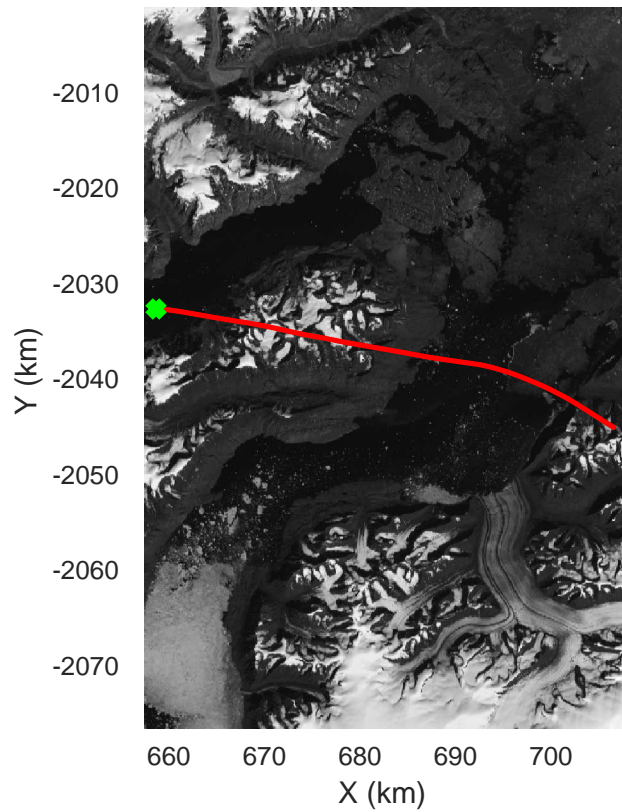

rds 2017_Greenland_P3: "Geikie 01" 20170424_01_020: 12:50:54.1 to 12:57:24.4 GPS

rds 2017_Greenland_P3: "Geikie 01" 20170424_01_021: 12:57:24.7 to 13:03:26.0 GPS

rds 2017_Greenland_P3: "Geikie 01" 20170424_01_021: 12:57:24.7 to 13:03:26.0 GPS