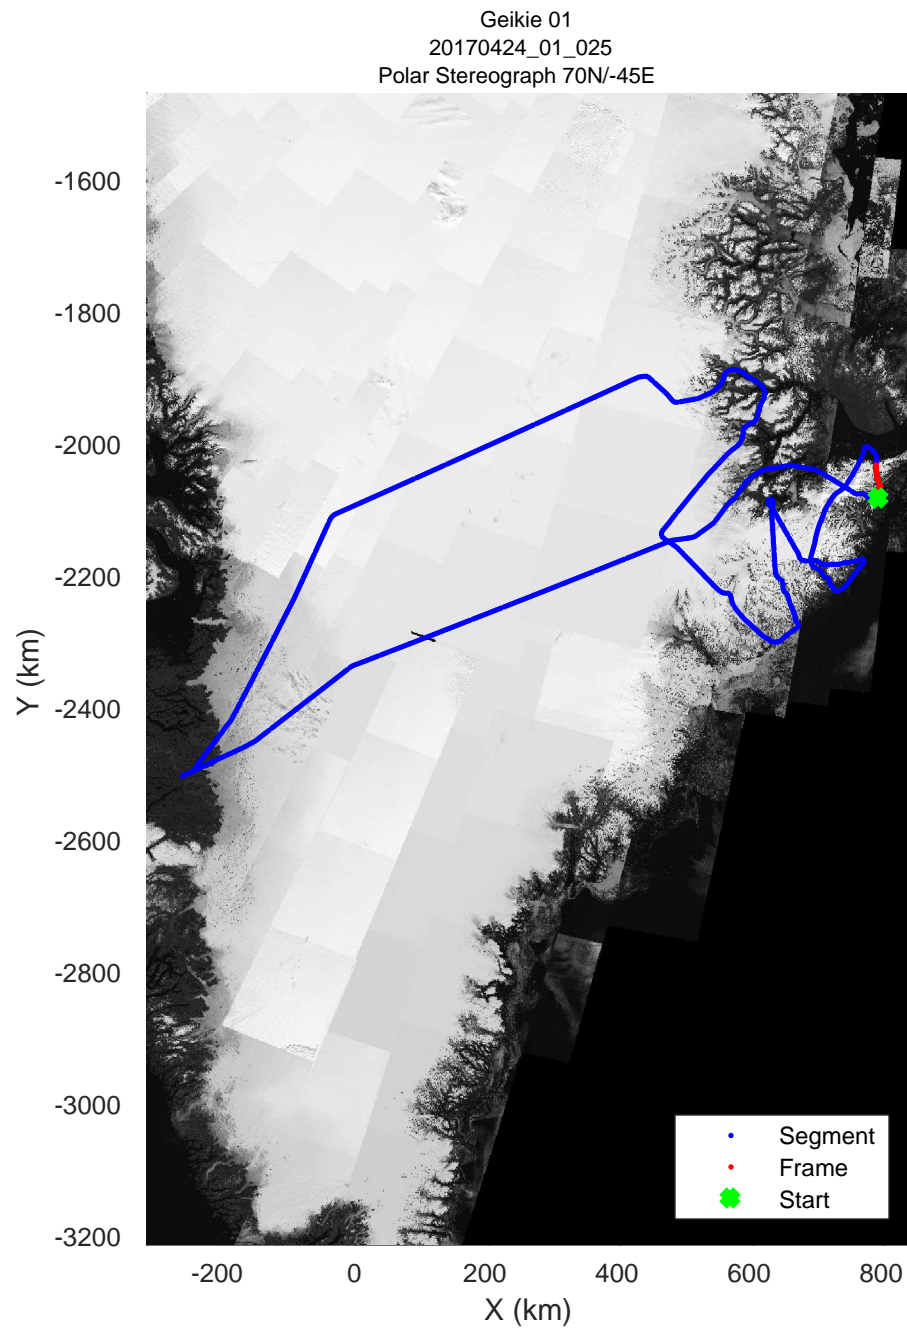

rds 2017_Greenland_P3: "Geikie 01" 20170424_01_023: 13:08:55.5 to 13:14:33.8 GPS

rds 2017_Greenland_P3: "Geikie 01" 20170424_01_024: 13:14:34.0 to 13:20:32.6 GPS

rds 2017_Greenland_P3: "Geikie 01" 20170424_01_024: 13:14:34.0 to 13:20:32.6 GPS