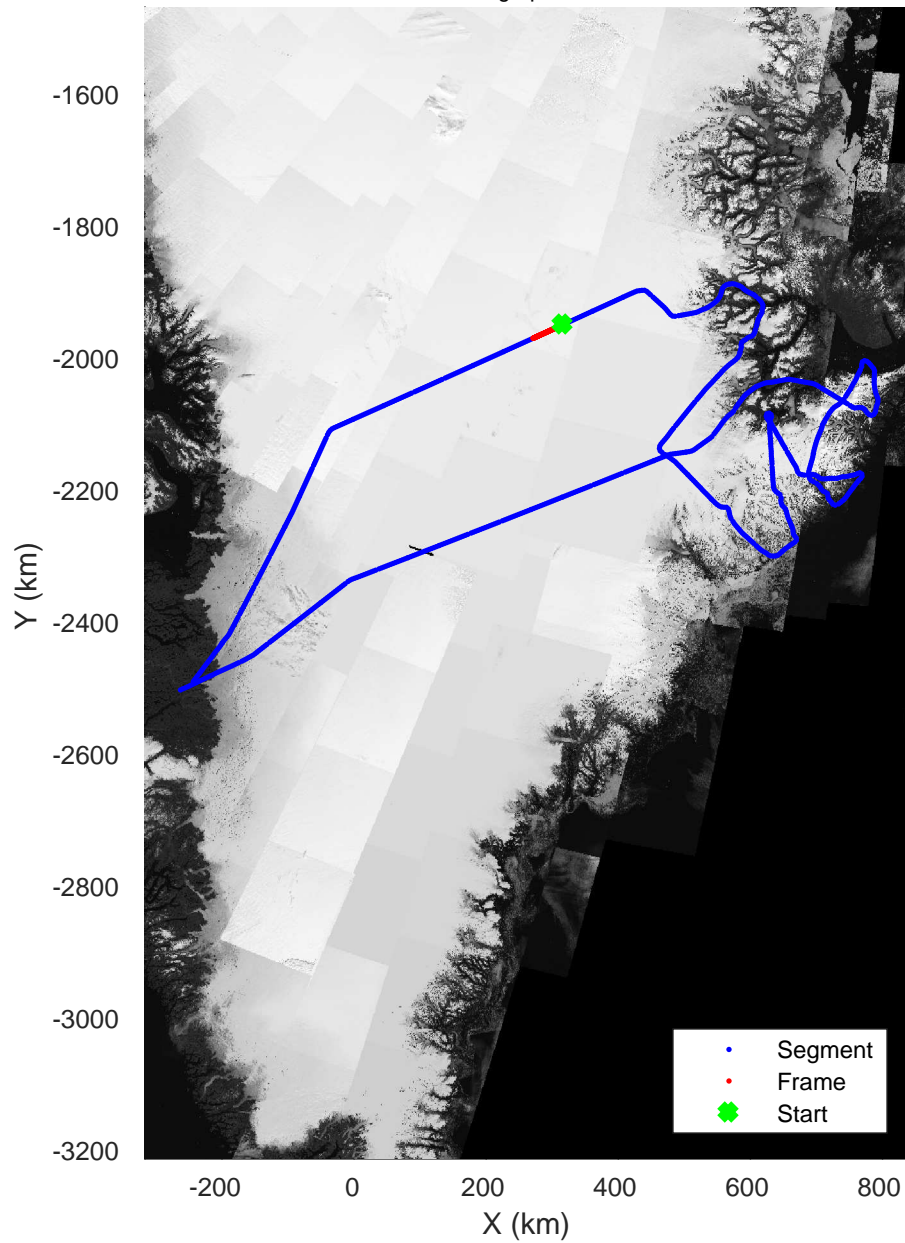

rds 2017_Greenland_P3: "Geikie 01" 20170424_01_059: 17:00:25.4 to 17:06:46.8 GPS

rds 2017_Greenland_P3: "Geikie 01" 20170424_01_059: 17:00:25.4 to 17:06:46.8 GPS

Geikie 01
20170424_01_060
Polar Stereograph 70N/-45E