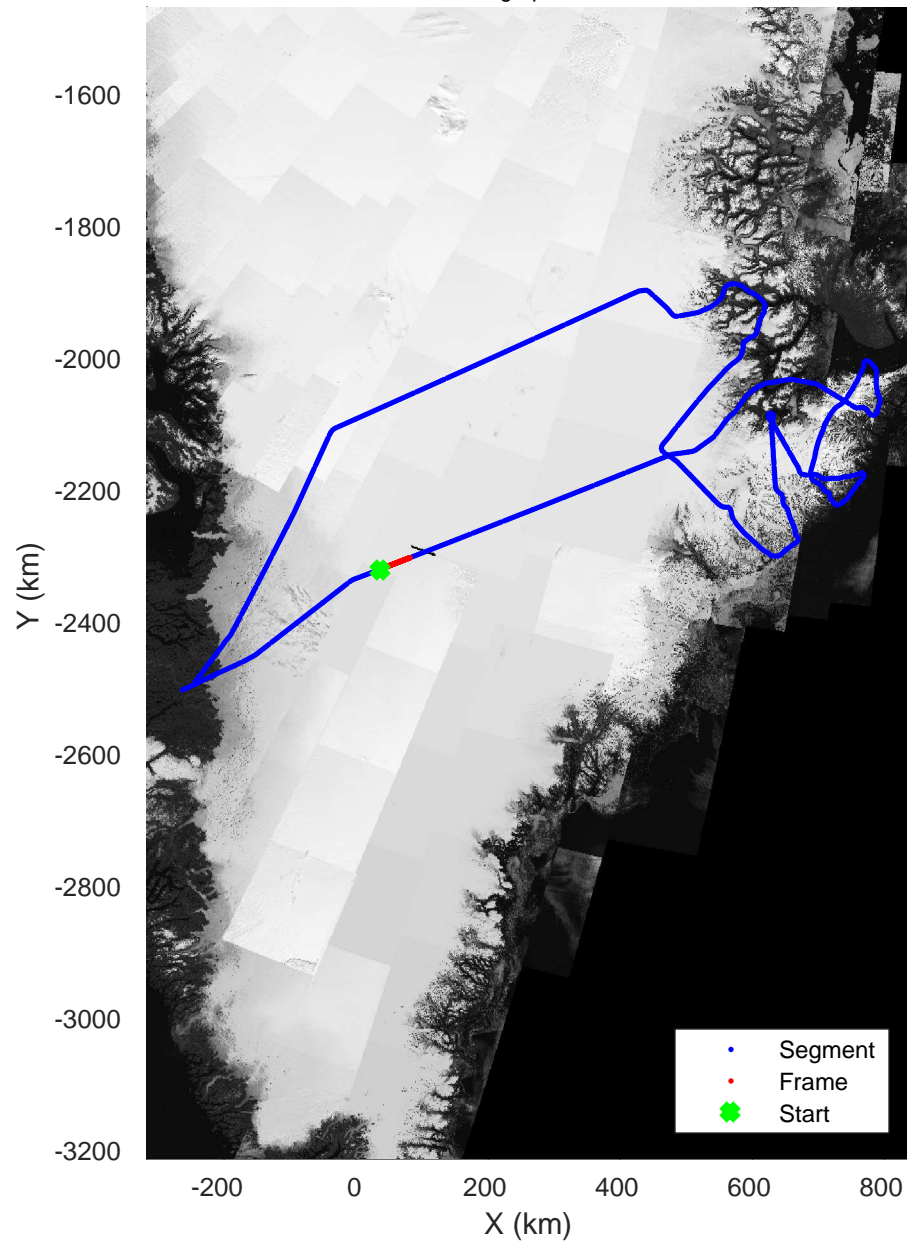

rds 2017_Greenland_P3: "Geikie 01" 20170424_01_007: 11:44:22.5 to 11:49:55.4 GPS

rds 2017_Greenland_P3: "Geikie 01" 20170424_01_007: 11:44:22.5 to 11:49:55.4 GPS

Geikie 01
20170424_01_008
Polar Stereograph 70N/-45E