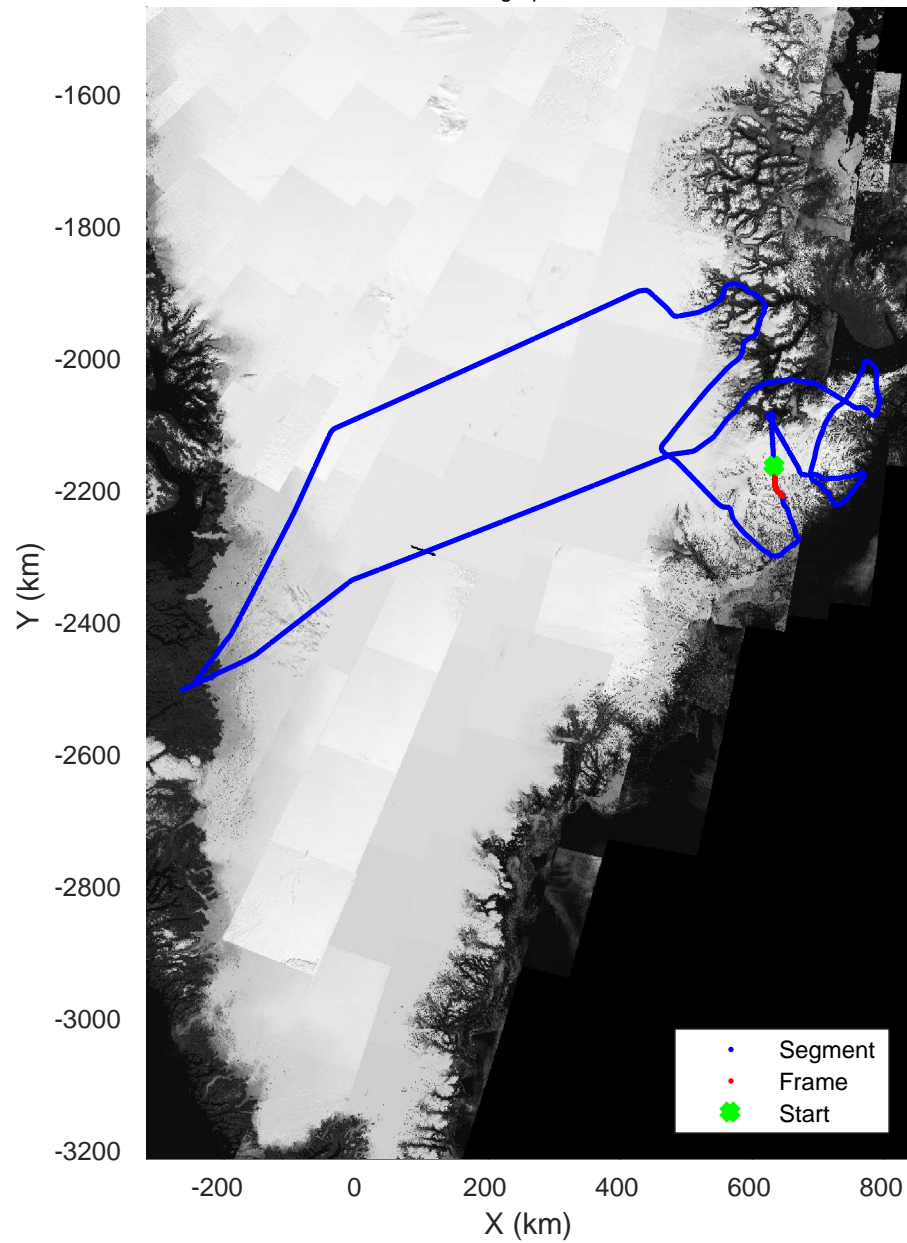

rds 2017_Greenland_P3: "Geikie 01" 20170424_01_038: 14:44:04.6 to 14:50:31.5 GPS

rds 2017_Greenland_P3: "Geikie 01" 20170424_01_038: 14:44:04.6 to 14:50:31.5 GPS

Geikie 01
20170424_01_039
Polar Stereograph 70N/-45E