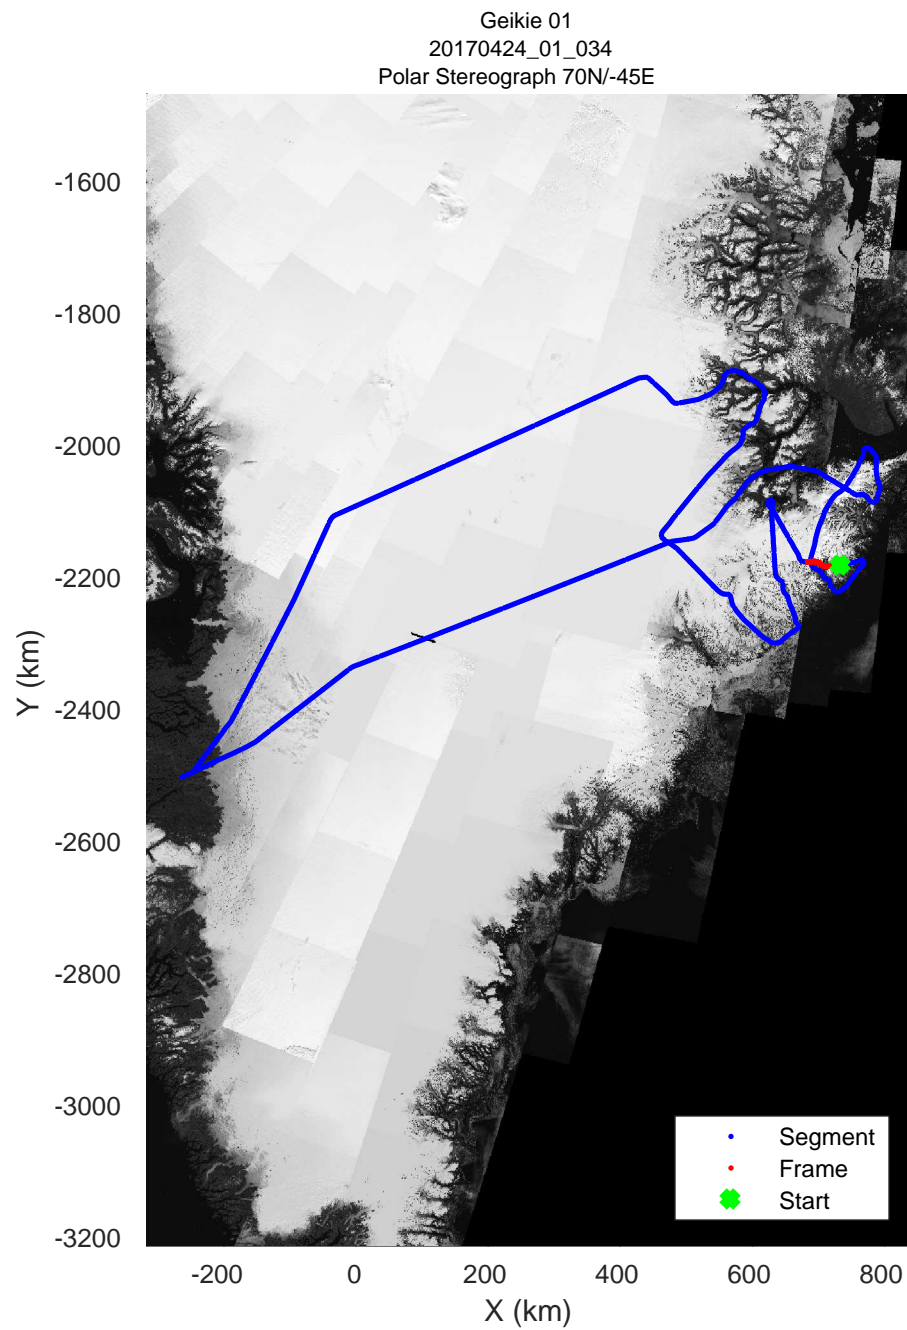

rds 2017_Greenland_P3: "Geikie 01" 20170424_01_032: 14:05:55.5 to 14:11:49.3 GPS

rds 2017_Greenland_P3: "Geikie 01" 20170424_01_033: 14:11:49.5 to 14:18:14.2 GPS

rds 2017_Greenland_P3: "Geikie 01" 20170424_01_033: 14:11:49.5 to 14:18:14.2 GPS