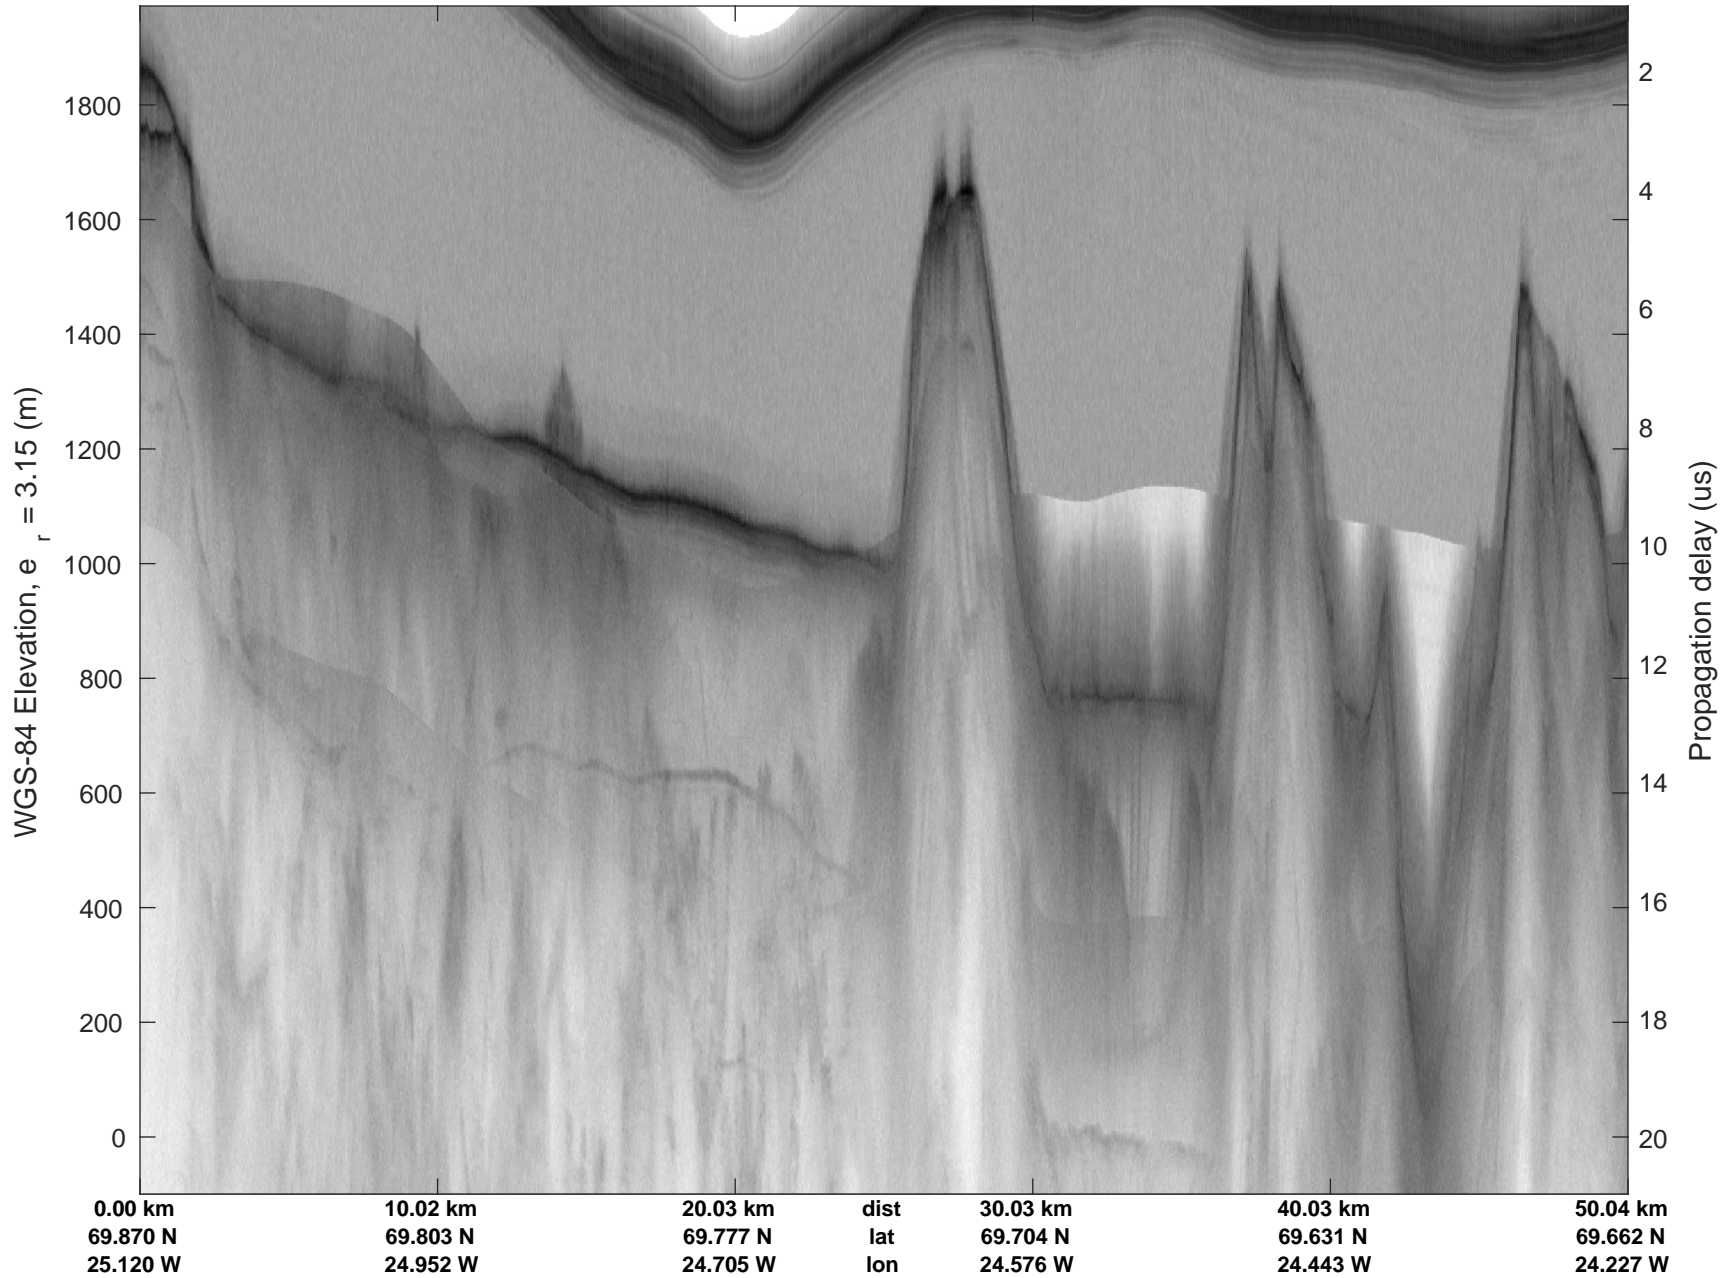

rds 2017_Greenland_P3: "Geikie 01" 20170424_01_024: 13:14:34.0 to 13:20:32.6 GPS