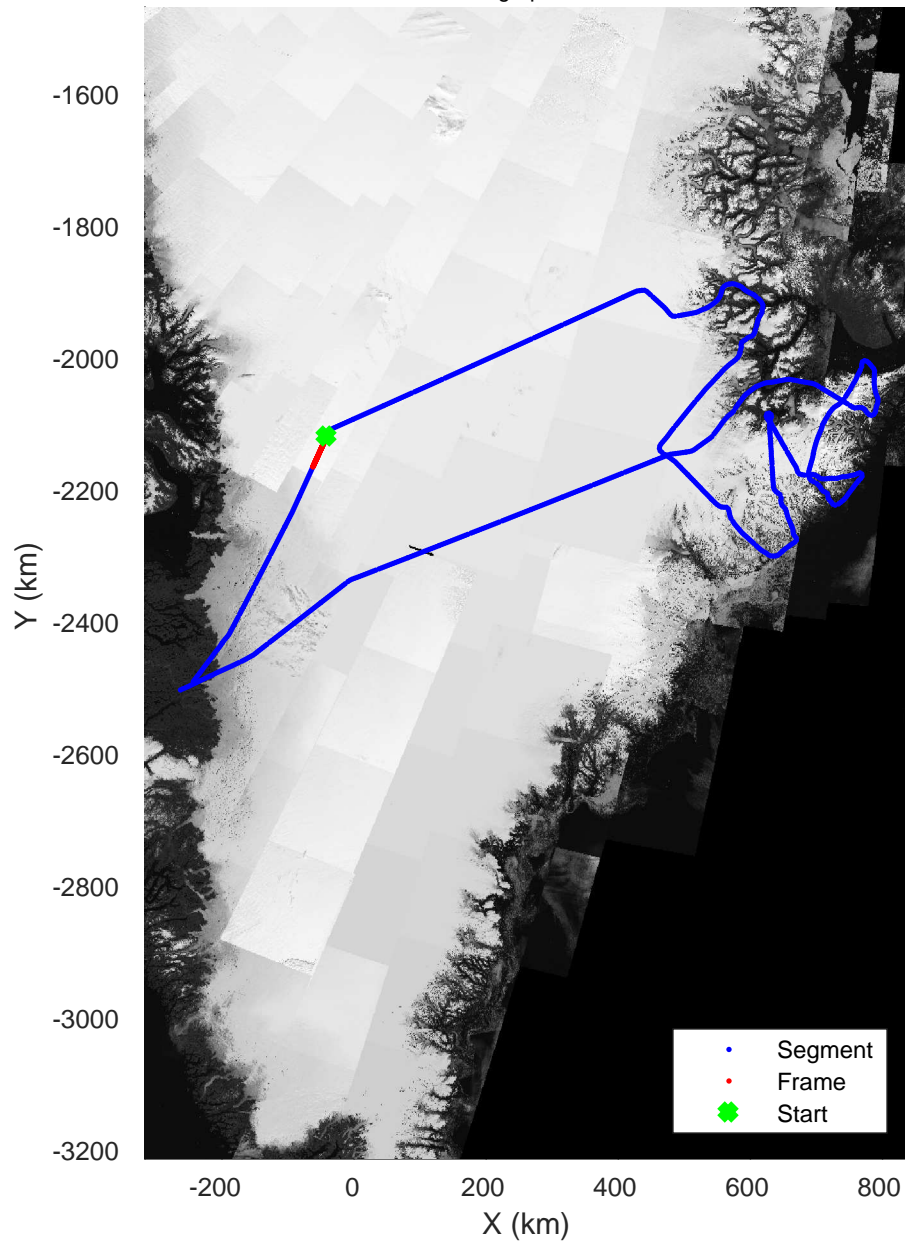

rds 2017_Greenland_P3: "Geikie 01" 20170424_01_067: 17:49:57.1 to 17:56:04.9 GPS

rds 2017_Greenland_P3: "Geikie 01" 20170424_01_067: 17:49:57.1 to 17:56:04.9 GPS

Geikie 01
20170424_01_068
Polar Stereograph 70N/-45E