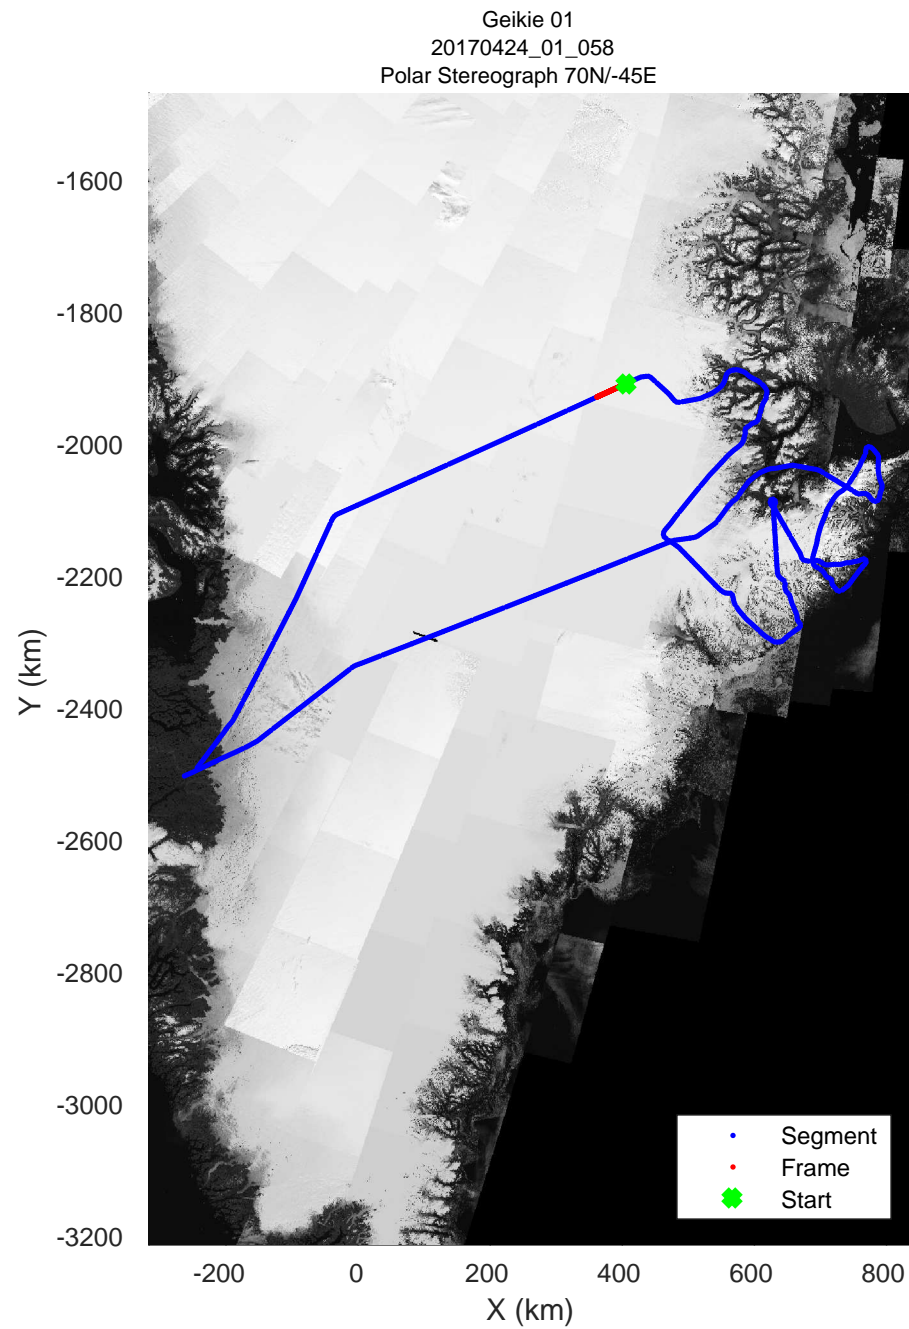

rds 2017_Greenland_P3: "Geikie 01" 20170424_01_056: 16:41:17.9 to 16:47:49.8 GPS

rds 2017_Greenland_P3: "Geikie 01" 20170424_01_057: 16:47:50.0 to 16:54:11.1 GPS

rds 2017_Greenland_P3: "Geikie 01" 20170424_01_057: 16:47:50.0 to 16:54:11.1 GPS