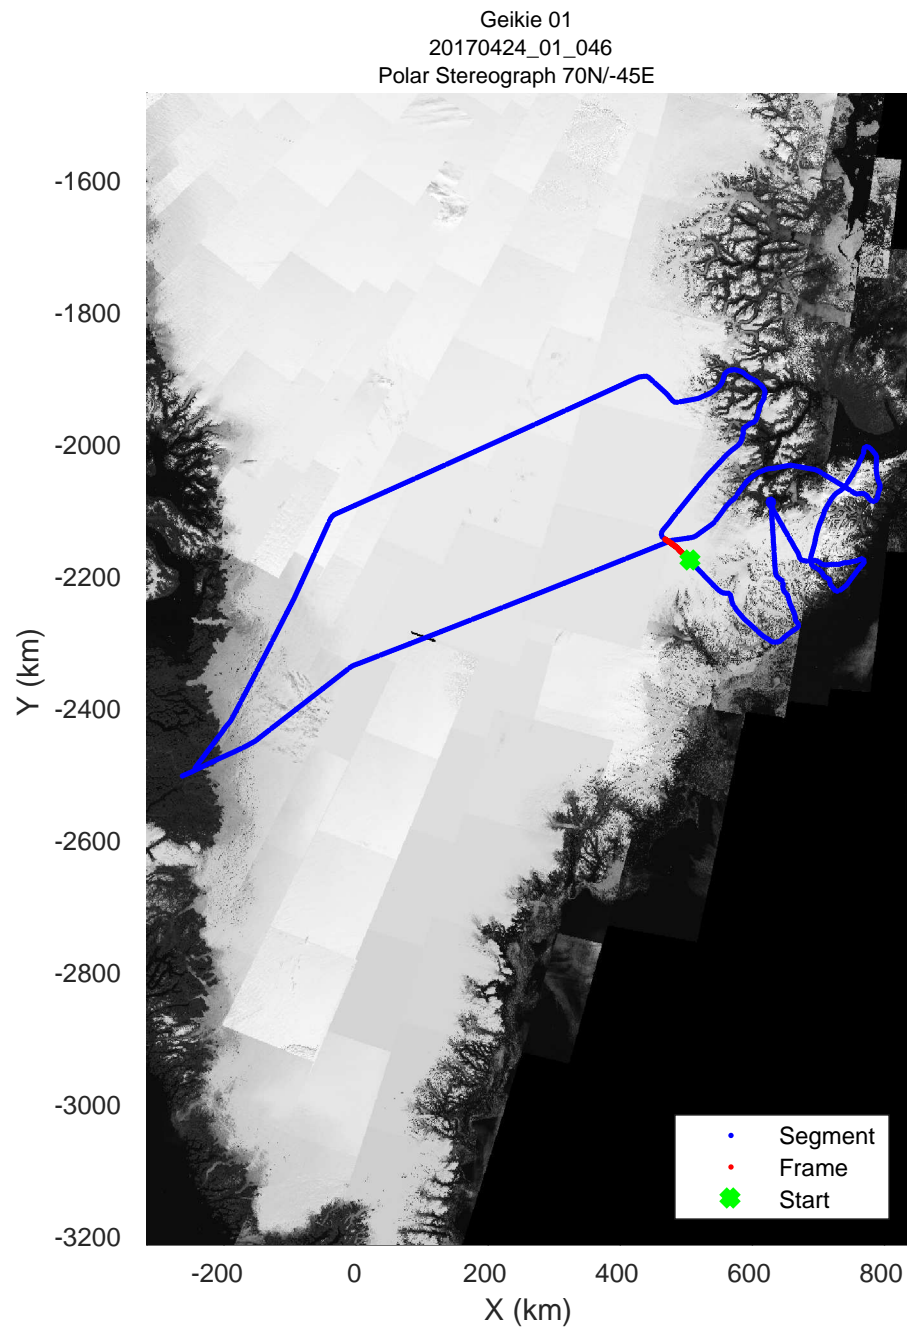

Geikie 01
20170424_01_045
Polar Stereograph 70N/-45E

rds 2017_Greenland_P3: "Geikie 01" 20170424_01_045: 15:29:19.8 to 15:35:47.6 GPS

rds 2017_Greenland_P3: "Geikie 01" 20170424_01_045: 15:29:19.8 to 15:35:47.6 GPS