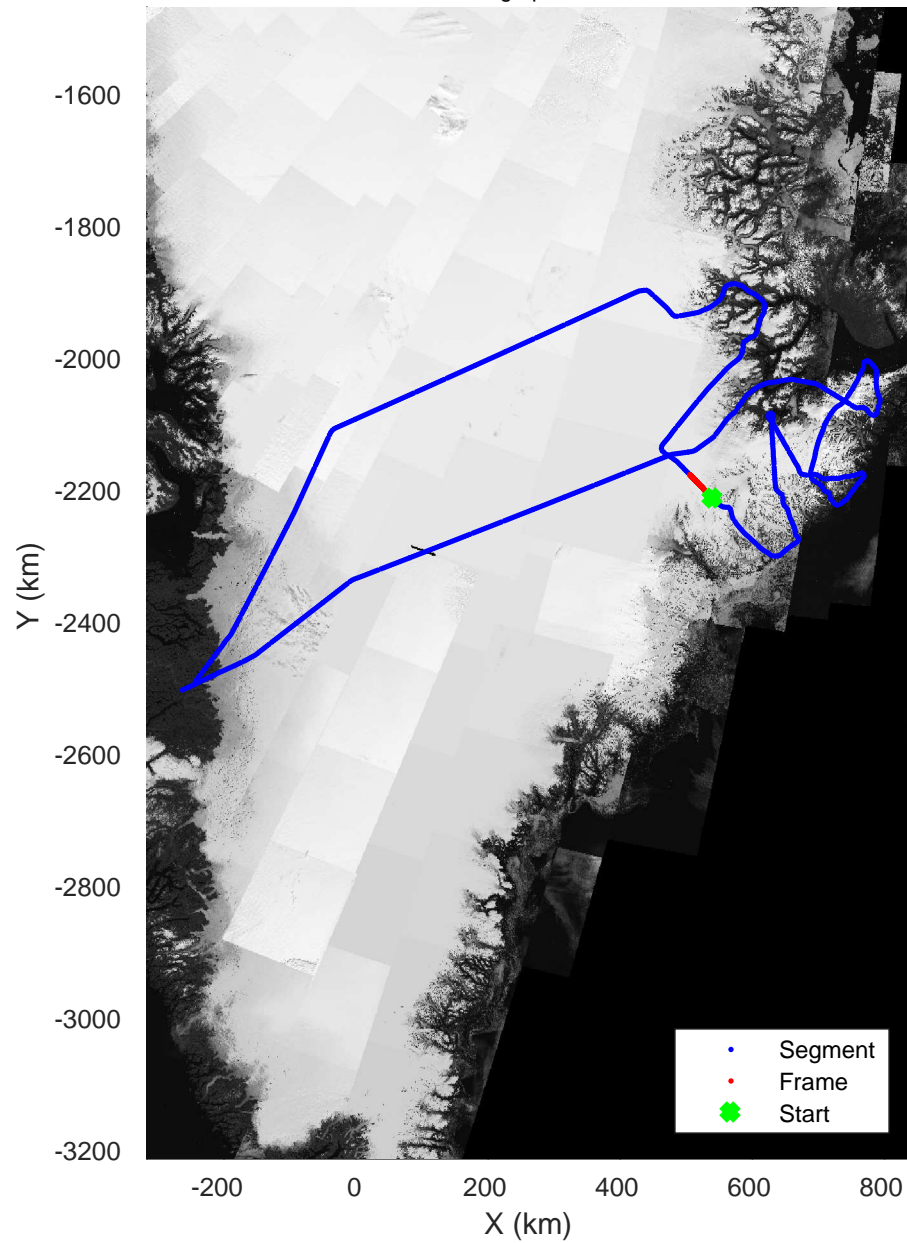

Geikie 01
20170424_01_045
Polar Stereograph 70N/-45E