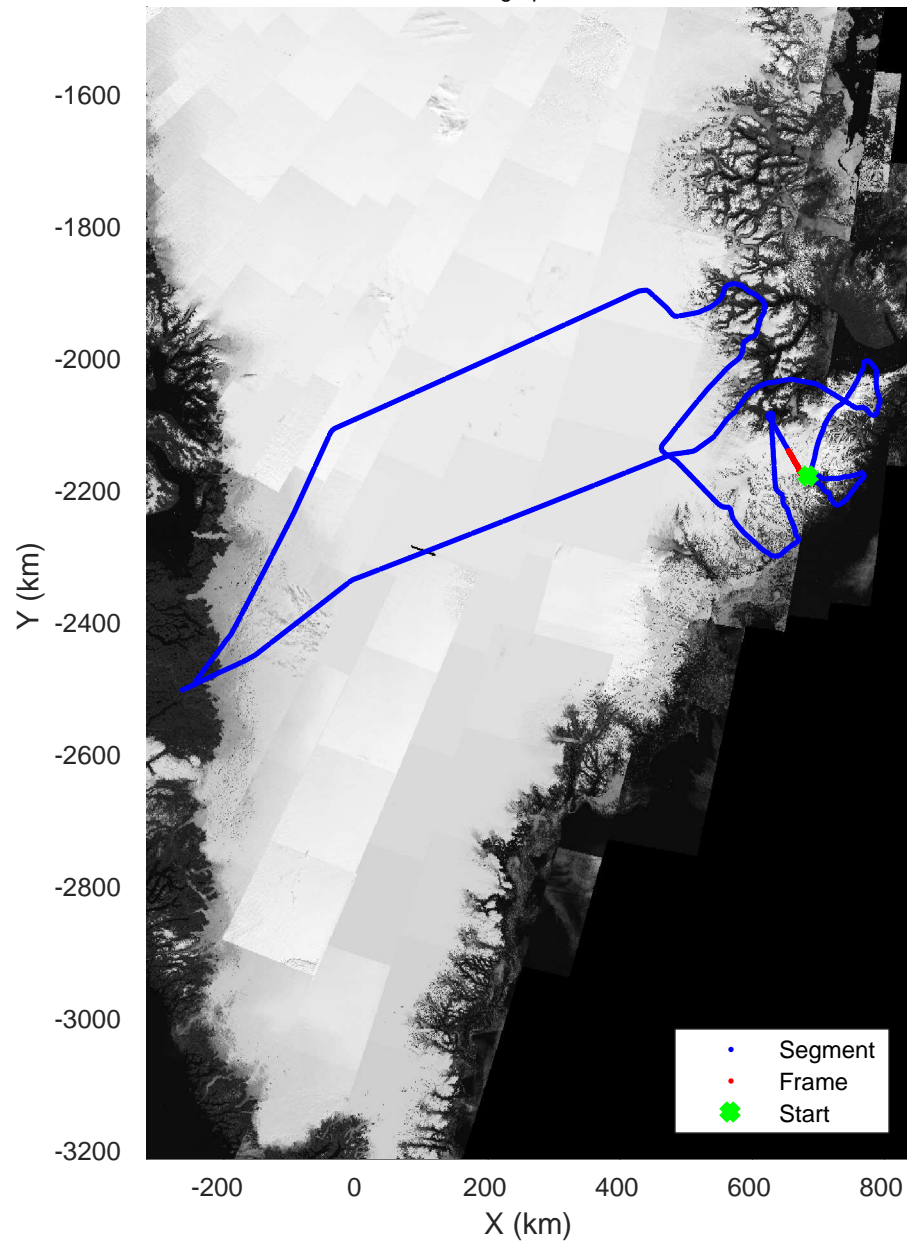

rds 2017_Greenland_P3: "Geikie 01" 20170424_01_034: 14:18:14.4 to 14:24:40.8 GPS

rds 2017_Greenland_P3: "Geikie 01" 20170424_01_034: 14:18:14.4 to 14:24:40.8 GPS

Geikie 01
20170424_01_035
Polar Stereograph 70N/-45E