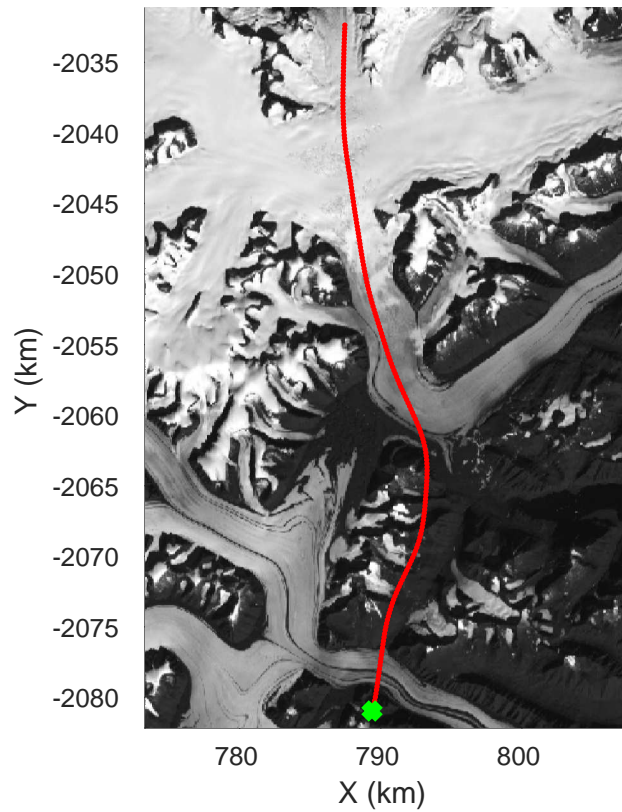

rds 2017_Greenland_P3: "Geikie 01" 20170424_01_023: 13:08:55.5 to 13:14:33.8 GPS

rds 2017_Greenland_P3: "Geikie 01" 20170424_01_024: 13:14:34.0 to 13:20:32.6 GPS

rds 2017_Greenland_P3: "Geikie 01" 20170424_01_024: 13:14:34.0 to 13:20:32.6 GPS