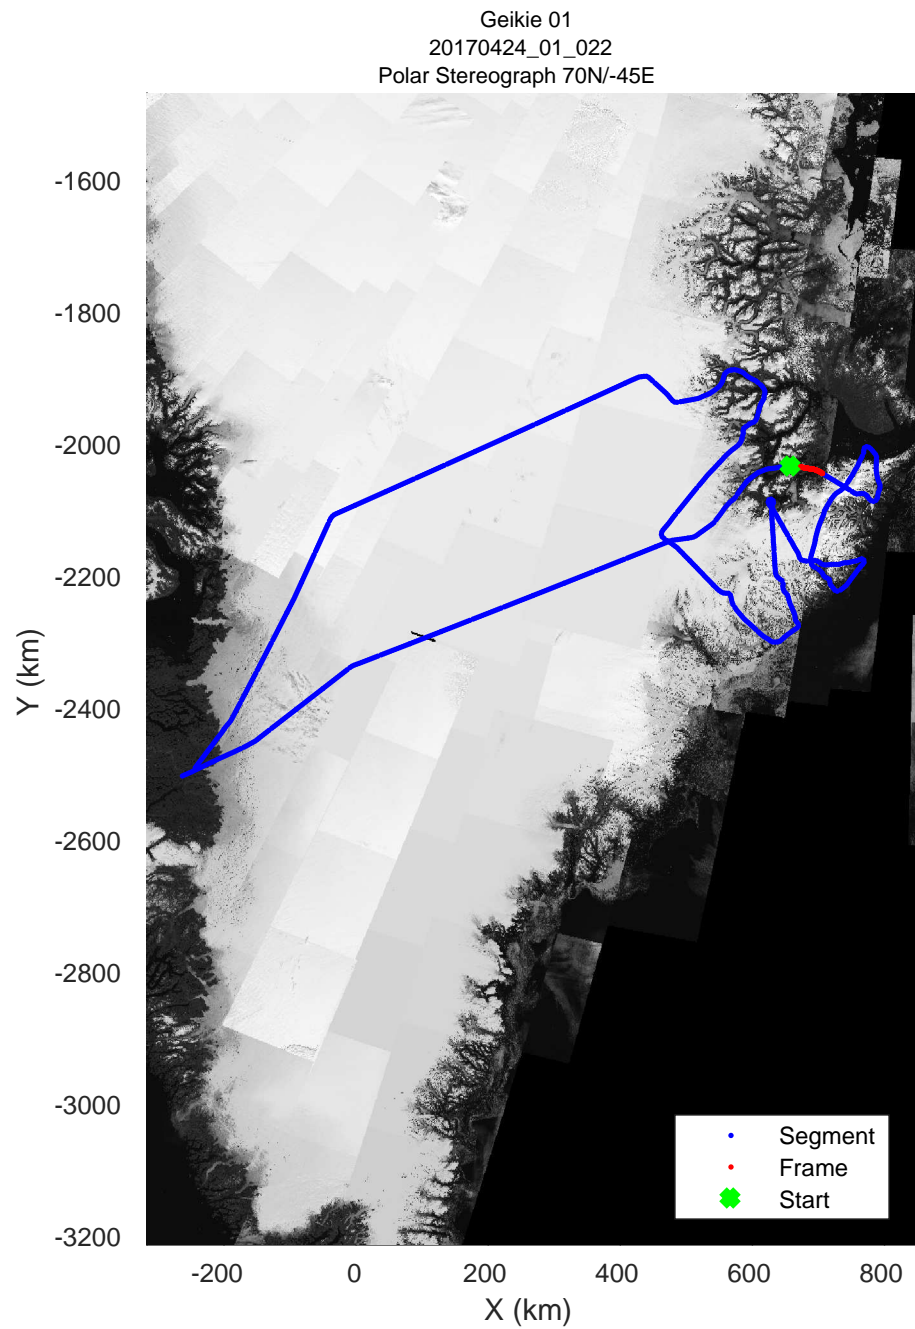

rds 2017_Greenland_P3: "Geikie 01" 20170424_01_020: 12:50:54.1 to 12:57:24.4 GPS

rds 2017_Greenland_P3: "Geikie 01" 20170424_01_021: 12:57:24.7 to 13:03:26.0 GPS

rds 2017_Greenland_P3: "Geikie 01" 20170424_01_021: 12:57:24.7 to 13:03:26.0 GPS