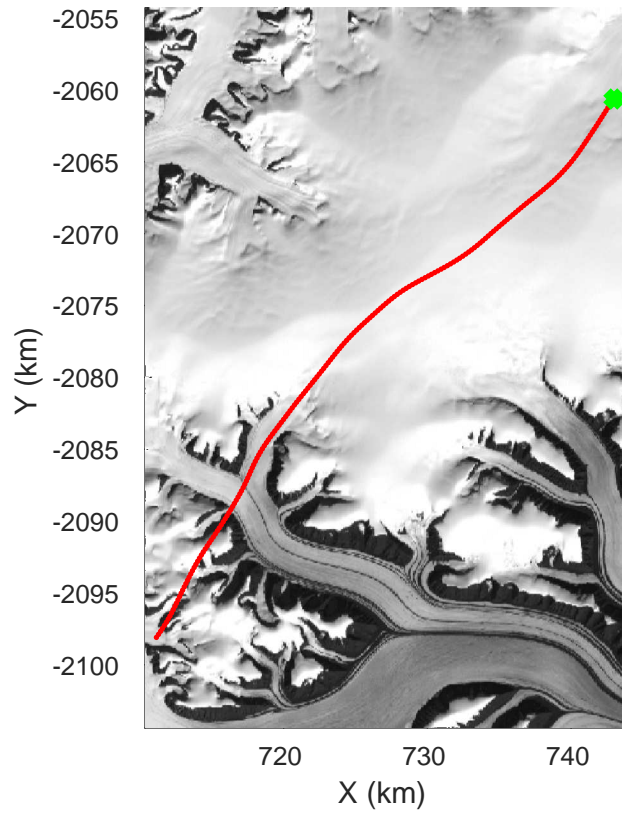

rds 2017_Greenland_P3: "Geikie 01" 20170424_01_026: 13:26:52.2 to 13:33:23.3 GPS

rds 2017_Greenland_P3: "Geikie 01" 20170424_01_027: 13:33:23.5 to 13:39:47.3 GPS

rds 2017_Greenland_P3: "Geikie 01" 20170424_01_027: 13:33:23.5 to 13:39:47.3 GPS