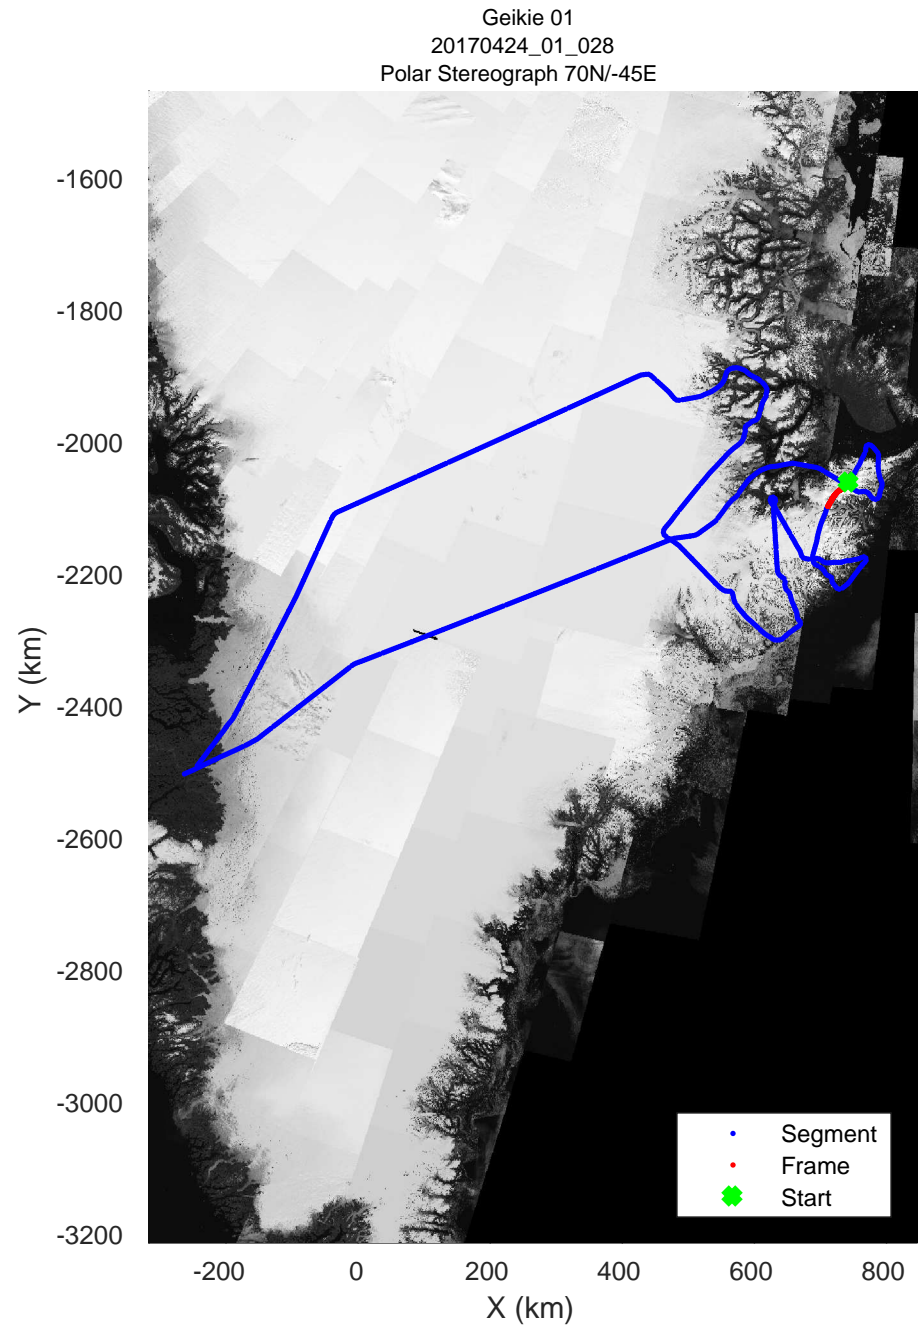

rds 2017_Greenland_P3: "Geikie 01" 20170424_01_026: 13:26:52.2 to 13:33:23.3 GPS

rds 2017_Greenland_P3: "Geikie 01" 20170424_01_027: 13:33:23.5 to 13:39:47.3 GPS

rds 2017_Greenland_P3: "Geikie 01" 20170424_01_027: 13:33:23.5 to 13:39:47.3 GPS