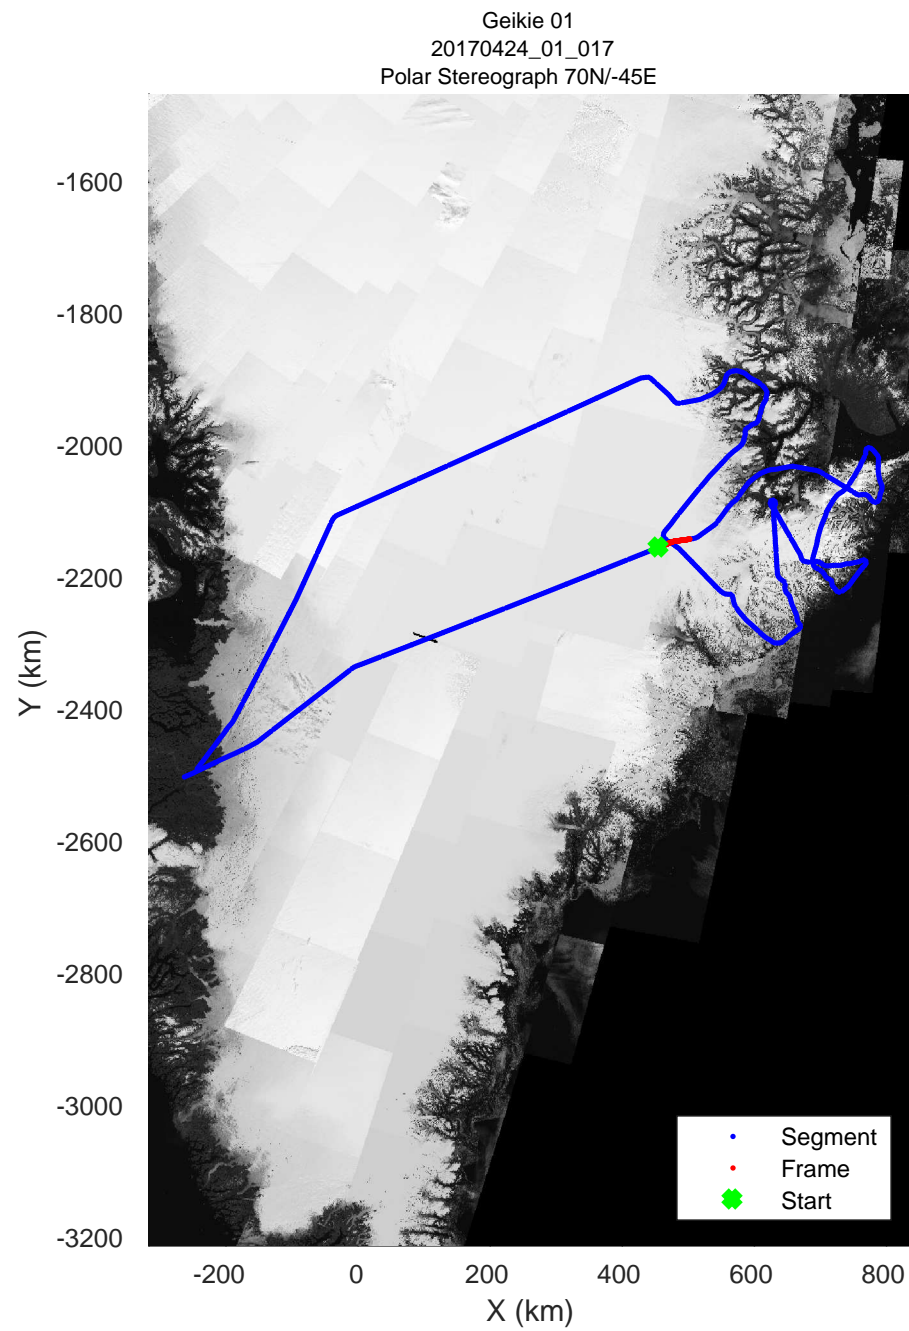

rds 2017_Greenland_P3: "Geikie 01" 20170424_01_015: 12:22:50.7 to 12:27:38.8 GPS

rds 2017_Greenland_P3: "Geikie 01" 20170424_01_016: 12:27:39.0 to 12:32:34.5 GPS

rds 2017_Greenland_P3: "Geikie 01" 20170424_01_016: 12:27:39.0 to 12:32:34.5 GPS