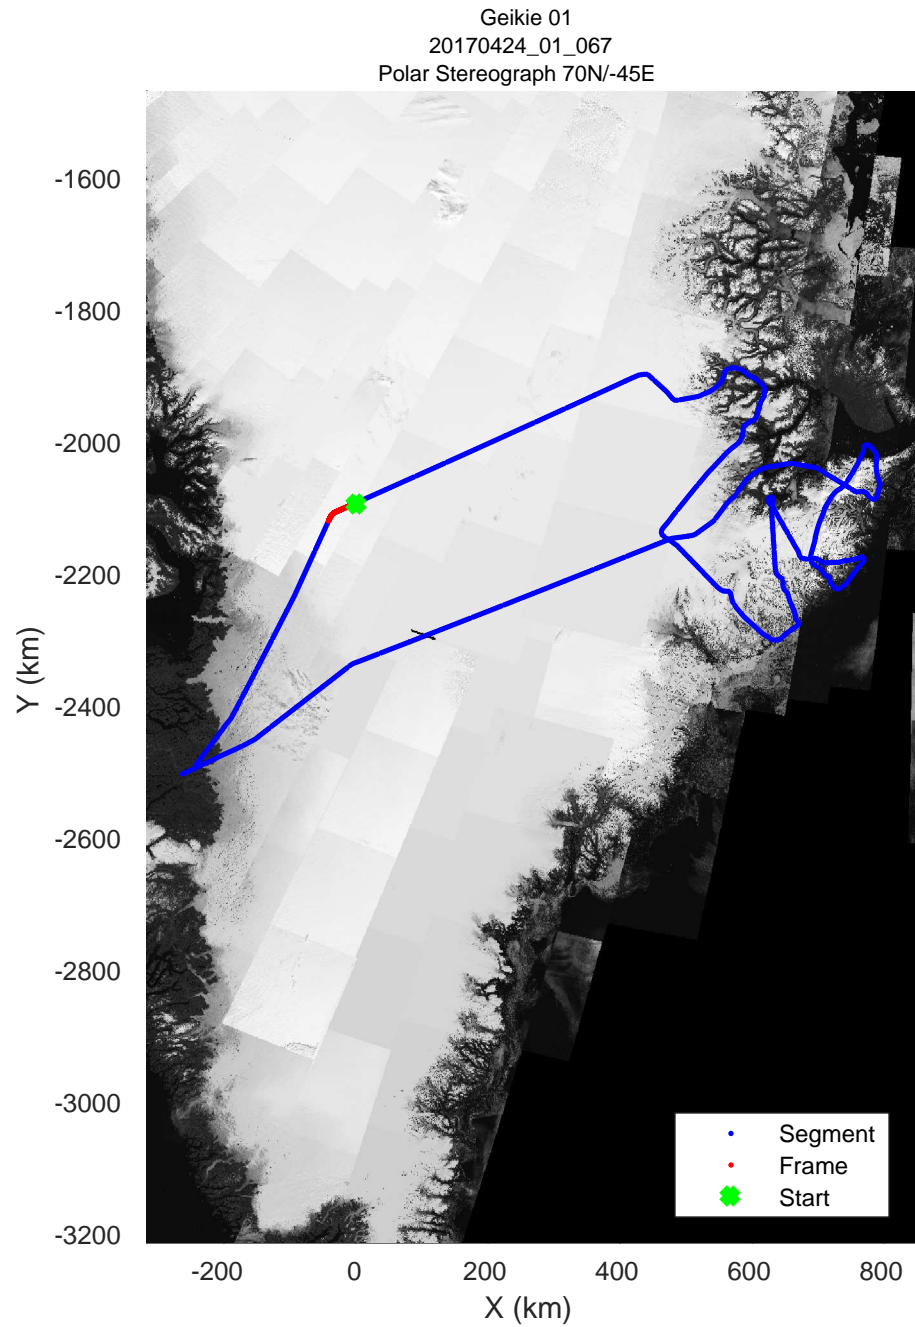

rds 2017_Greenland_P3: "Geikie 01" 20170424_01_065: 17:37:45.8 to 17:43:48.0 GPS

rds 2017_Greenland_P3: "Geikie 01" 20170424_01_066: 17:43:48.2 to 17:49:56.9 GPS

rds 2017_Greenland_P3: "Geikie 01" 20170424_01_066: 17:43:48.2 to 17:49:56.9 GPS