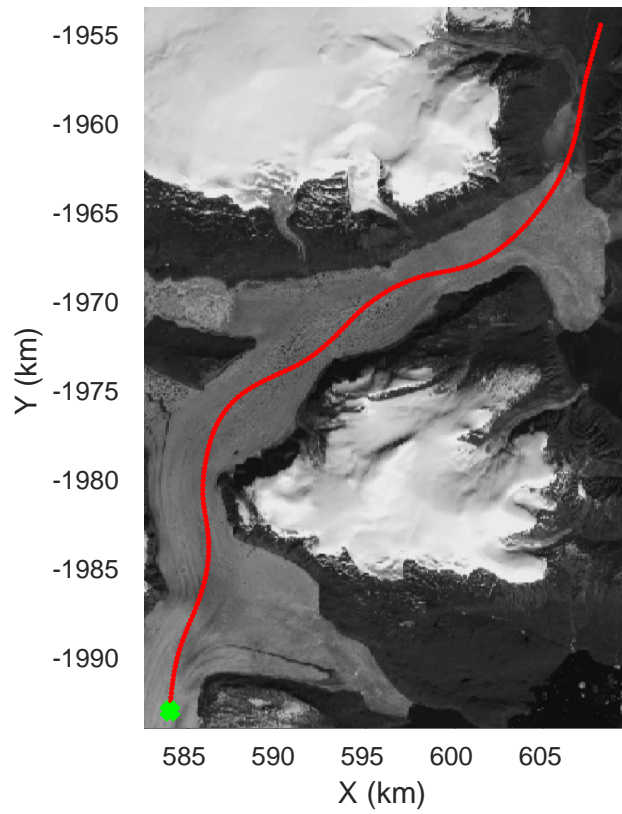

rds 2017_Greenland_P3: "Geikie 01" 20170424_01_049: 15:55:09.6 to 16:01:18.3 GPS

rds 2017_Greenland_P3: "Geikie 01" 20170424_01_050: 16:01:18.6 to 16:07:46.7 GPS

rds 2017_Greenland_P3: "Geikie 01" 20170424_01_050: 16:01:18.6 to 16:07:46.7 GPS