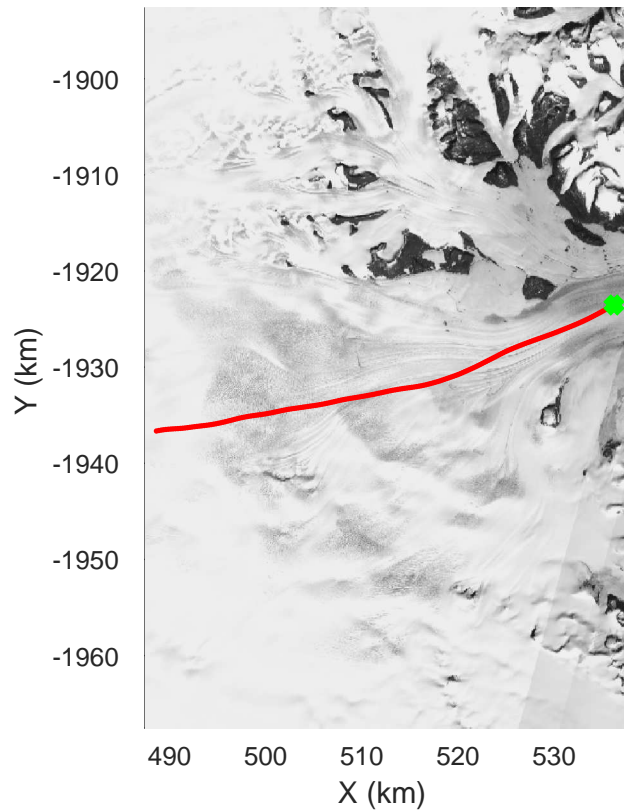

rds 2017_Greenland_P3: "Geikie 01" 20170424_01_053: 16:21:31.6 to 16:28:28.5 GPS

rds 2017_Greenland_P3: "Geikie 01" 20170424_01_054: 16:28:28.7 to 16:34:58.2 GPS

rds 2017_Greenland_P3: "Geikie 01" 20170424_01_054: 16:28:28.7 to 16:34:58.2 GPS