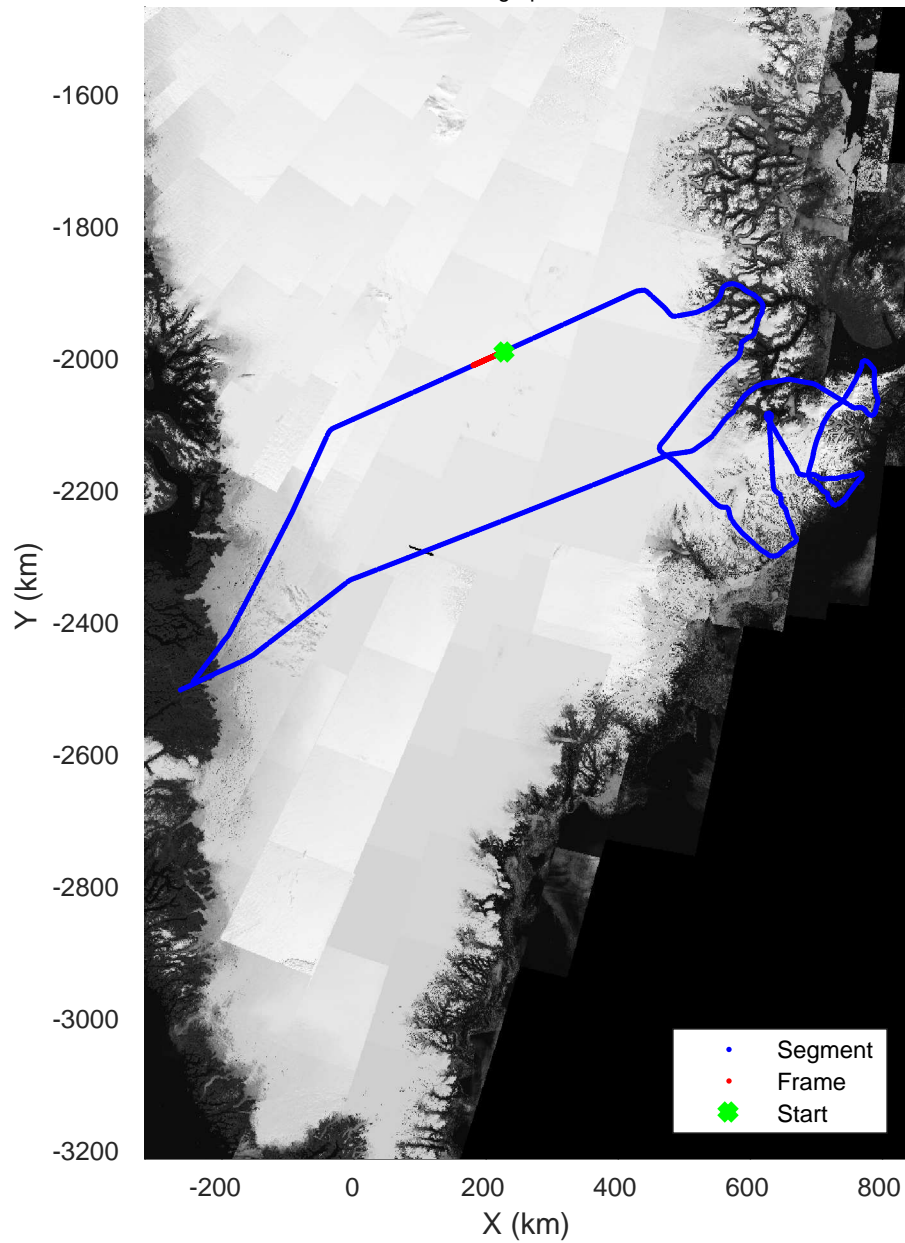

Geikie 01
20170424_01_062
Polar Stereograph 70N/-45E