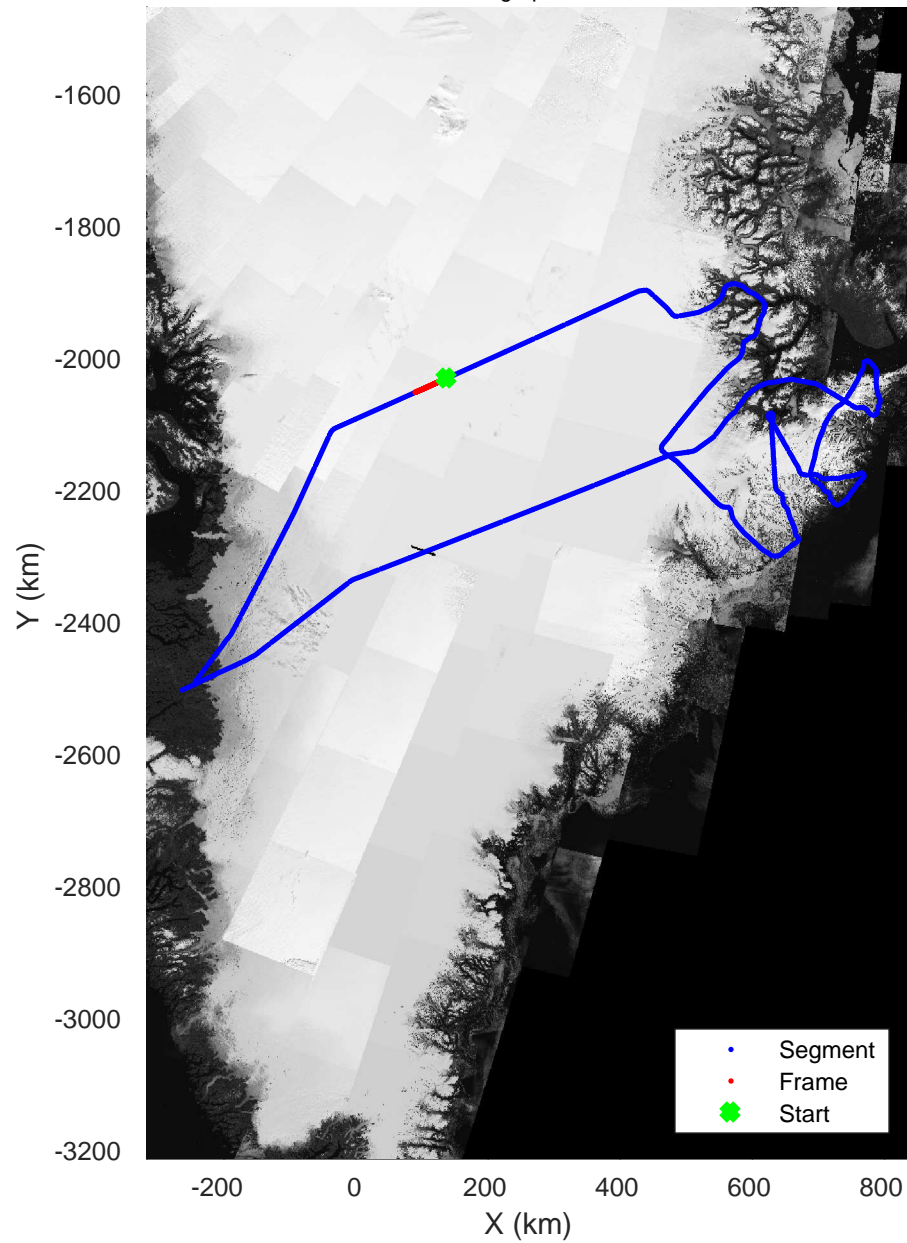

Geikie 01
20170424_01_064
Polar Stereograph 70N/-45E