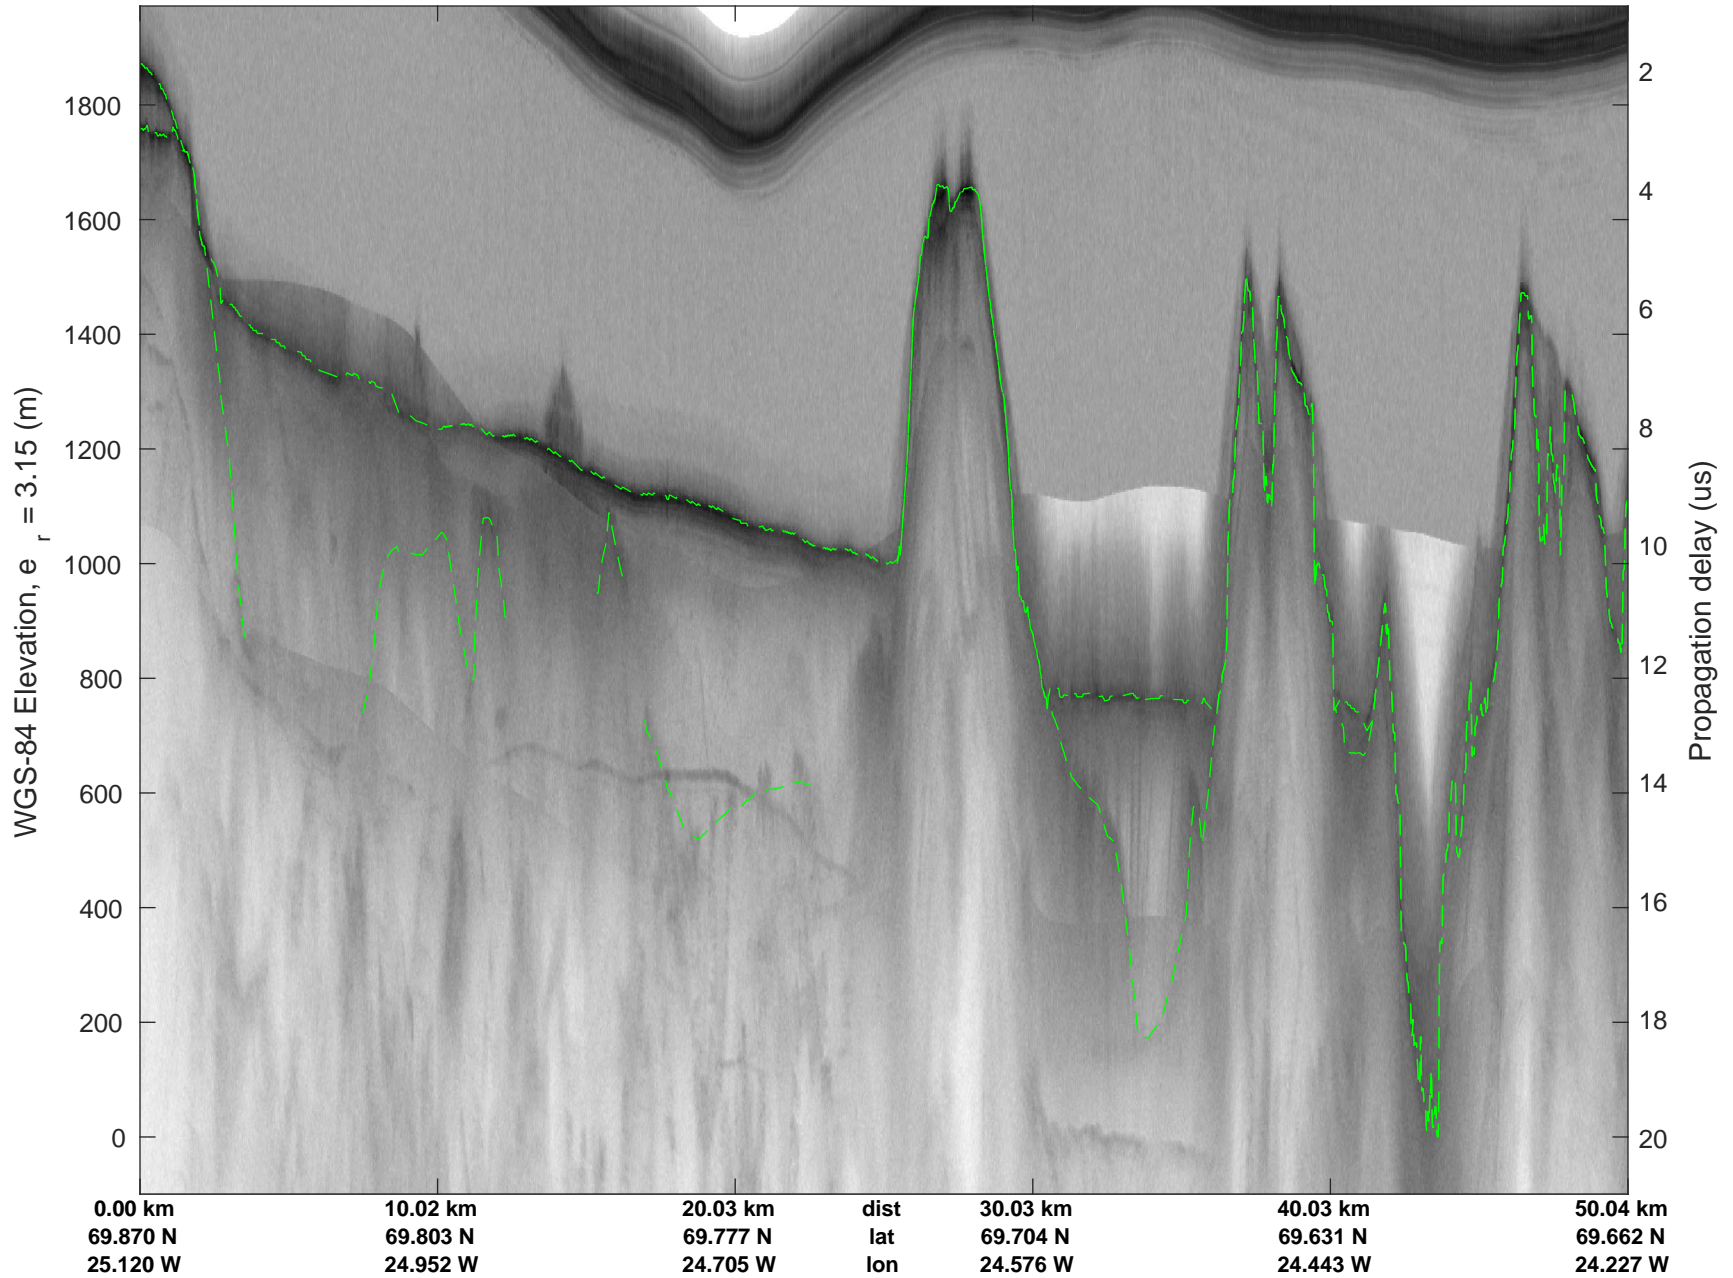

rds 2017_Greenland_P3: "Geikie 01" 20170424_01_023: 13:08:55.5 to 13:14:33.8 GPS

rds 2017_Greenland_P3: "Geikie 01" 20170424_01_024: 13:14:34.0 to 13:20:32.6 GPS

rds 2017_Greenland_P3: "Geikie 01" 20170424_01_024: 13:14:34.0 to 13:20:32.6 GPS