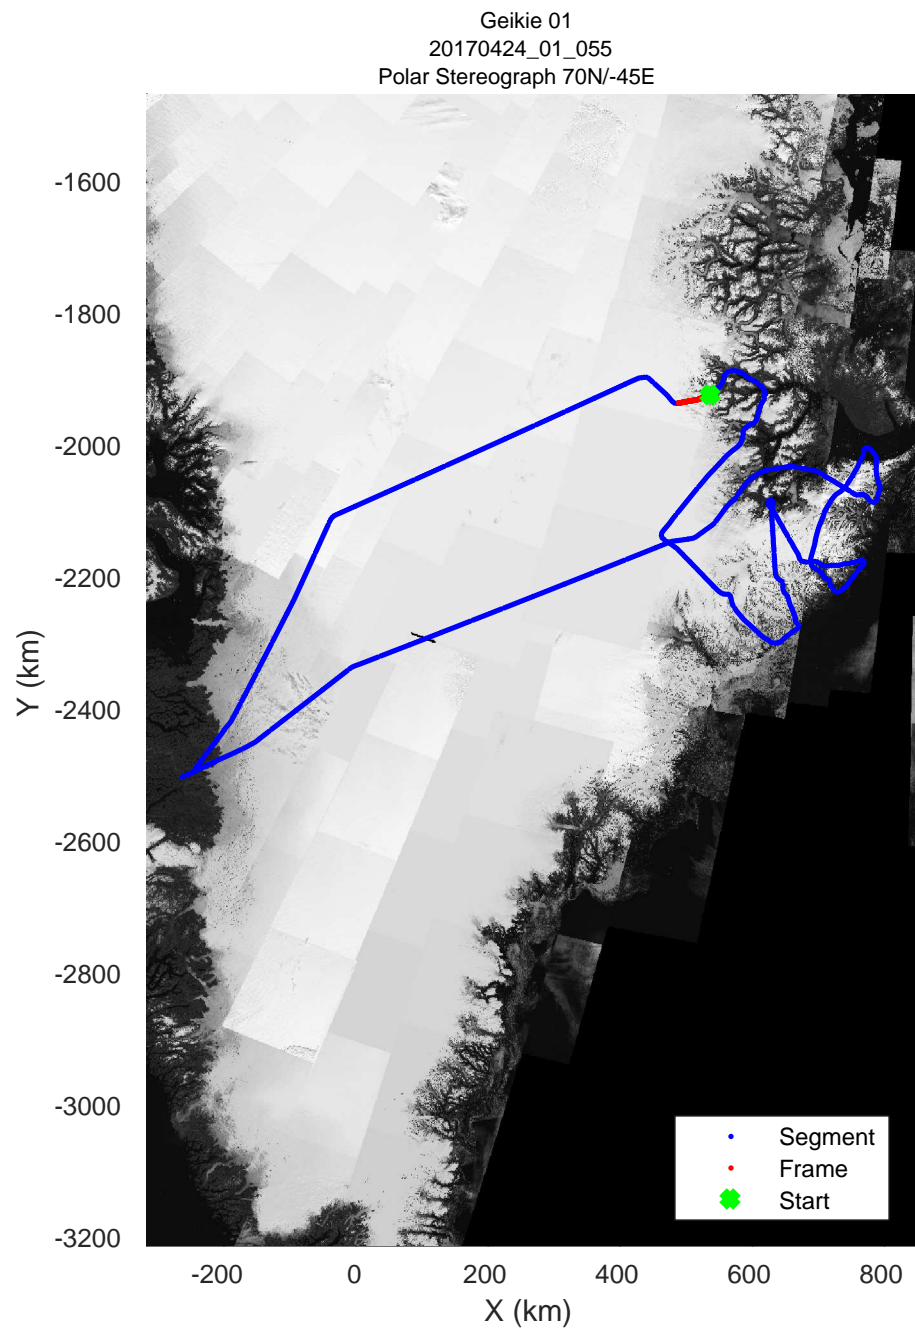

rds 2017_Greenland_P3: "Geikie 01" 20170424_01_053: 16:21:31.6 to 16:28:28.5 GPS

rds 2017_Greenland_P3: "Geikie 01" 20170424_01_054: 16:28:28.7 to 16:34:58.2 GPS

rds 2017_Greenland_P3: "Geikie 01" 20170424_01_054: 16:28:28.7 to 16:34:58.2 GPS