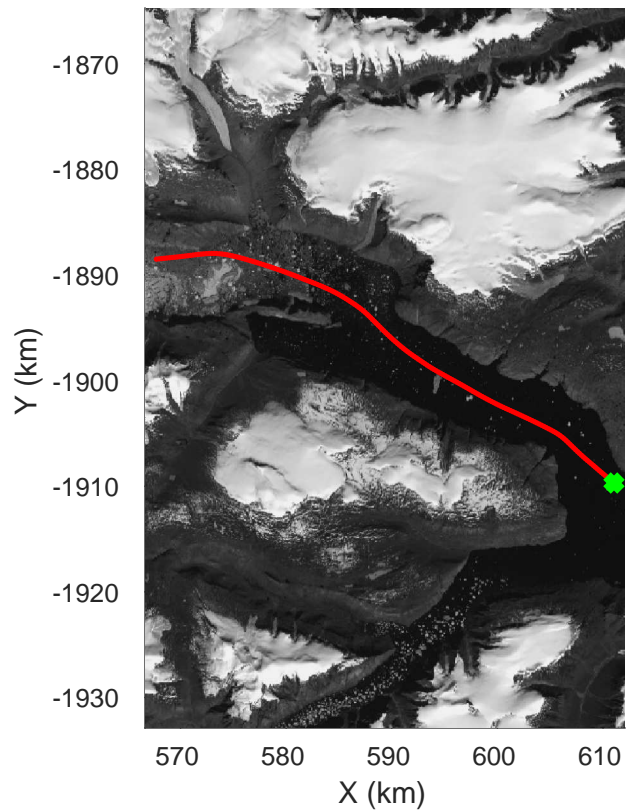

Geikie 01
20170424_01_053
Polar Stereograph 70N/-45E