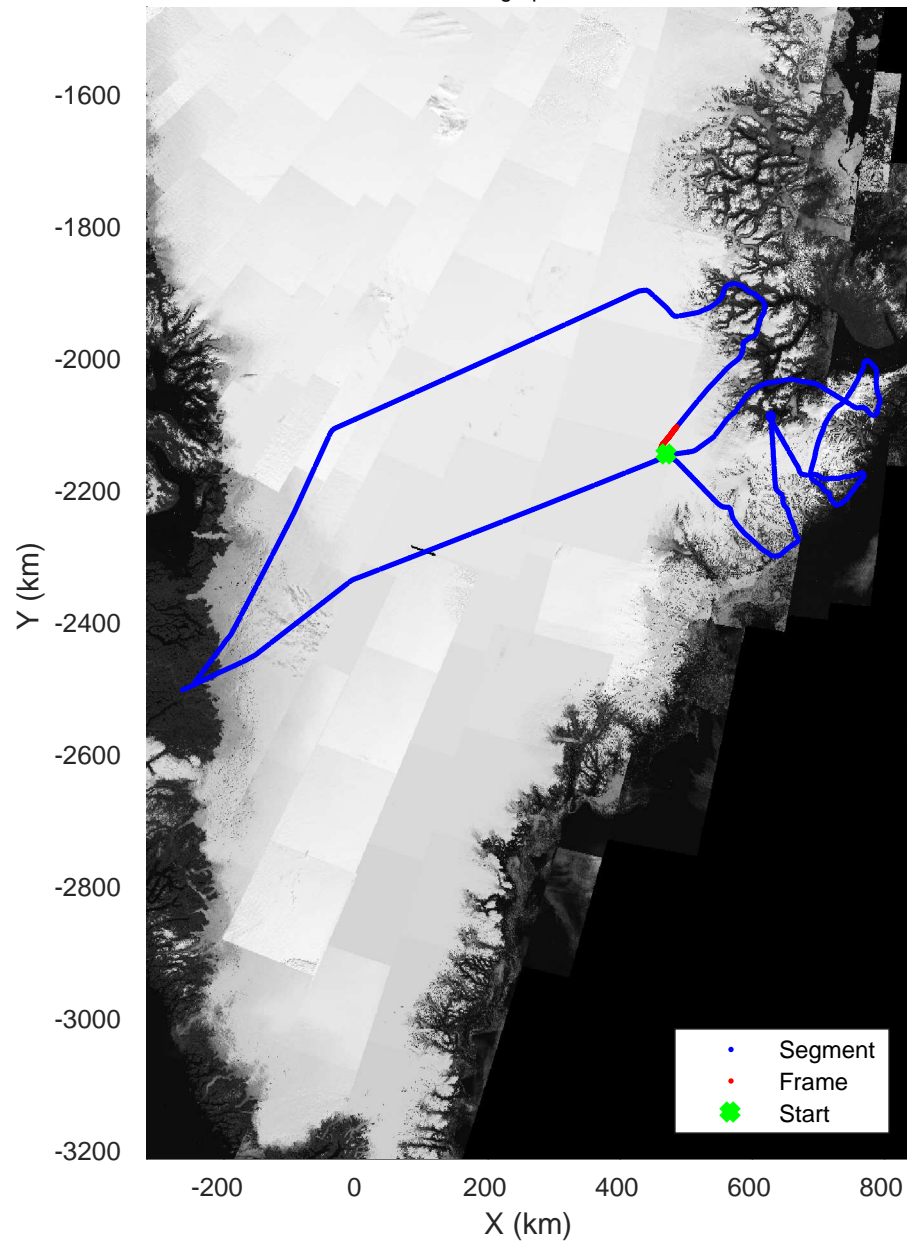

rds 2017_Greenland_P3: "Geikie 01" 20170424_01_046: 15:35:47.8 to 15:42:31.5 GPS

rds 2017_Greenland_P3: "Geikie 01" 20170424_01_046: 15:35:47.8 to 15:42:31.5 GPS

Geikie 01
20170424_01_047
Polar Stereograph 70N/-45E