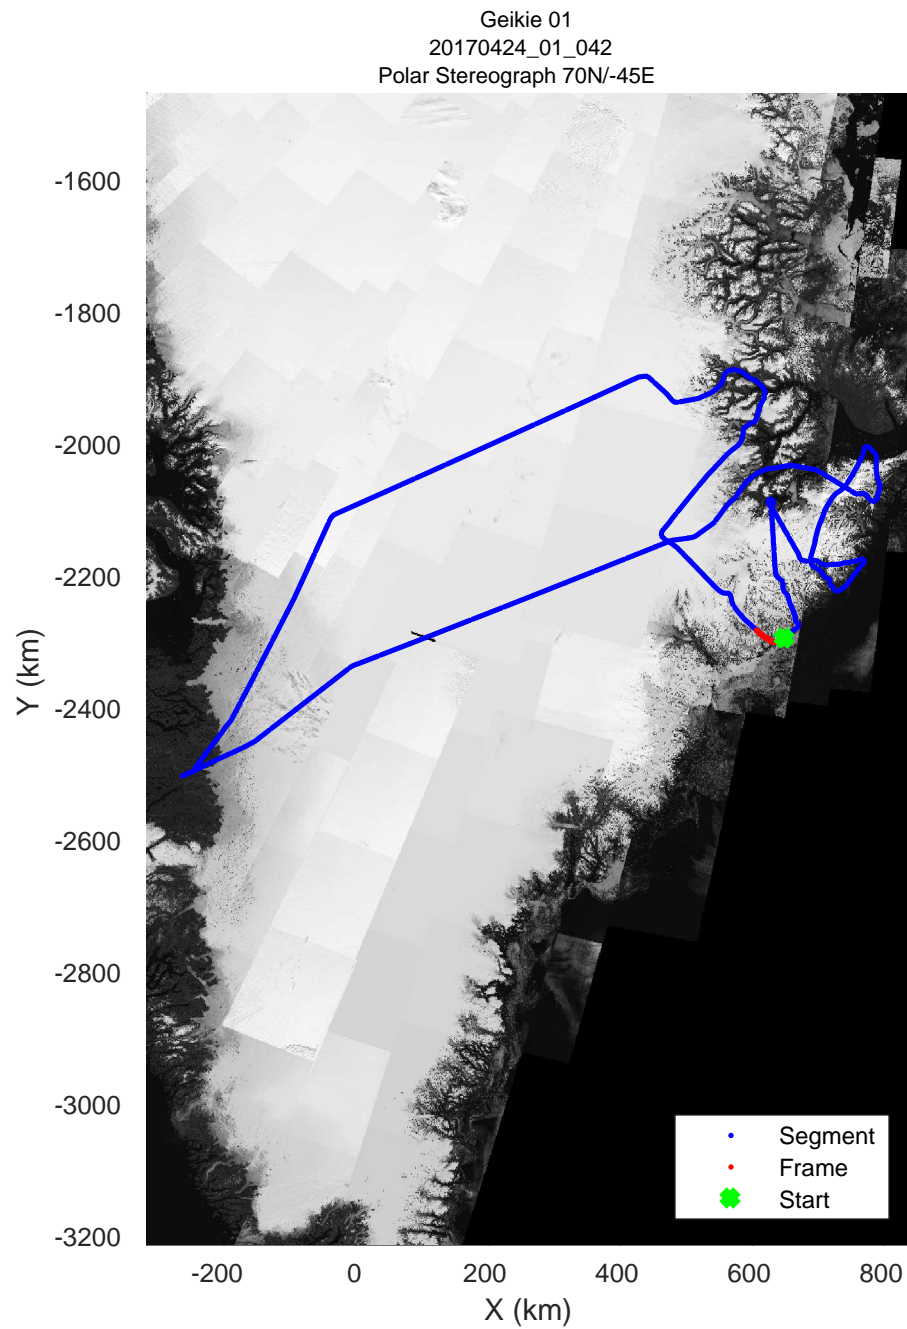

rds 2017_Greenland_P3: "Geikie 01" 20170424_01_040: 14:56:43.0 to 15:02:59.1 GPS

rds 2017_Greenland_P3: "Geikie 01" 20170424_01_041: 15:02:59.3 to 15:09:49.4 GPS

rds 2017_Greenland_P3: "Geikie 01" 20170424_01_041: 15:02:59.3 to 15:09:49.4 GPS