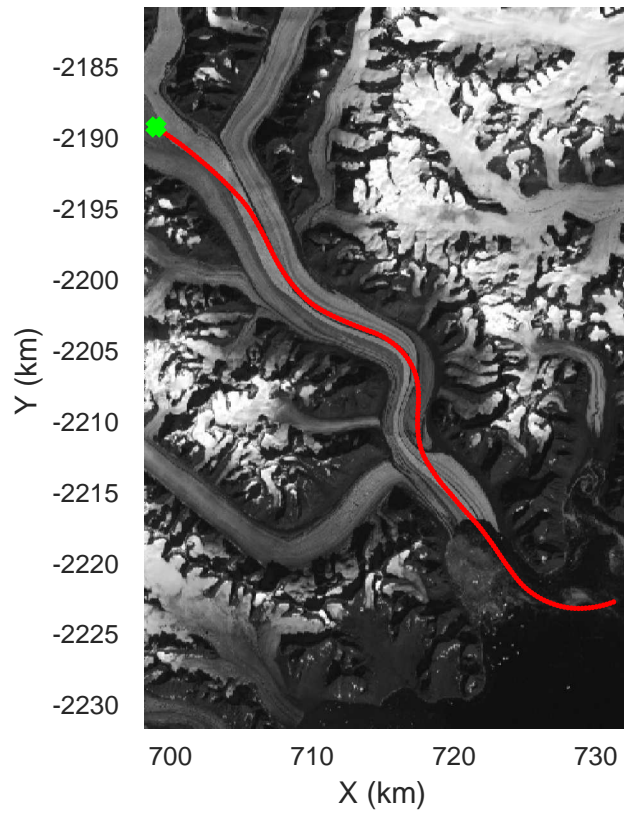

rds 2017_Greenland_P3: "Geikie 01" 20170424_01_029: 13:46:10.5 to 13:52:38.5 GPS

rds 2017_Greenland_P3: "Geikie 01" 20170424_01_030: 13:52:38.8 to 13:58:53.1 GPS

rds 2017_Greenland_P3: "Geikie 01" 20170424_01_030: 13:52:38.8 to 13:58:53.1 GPS