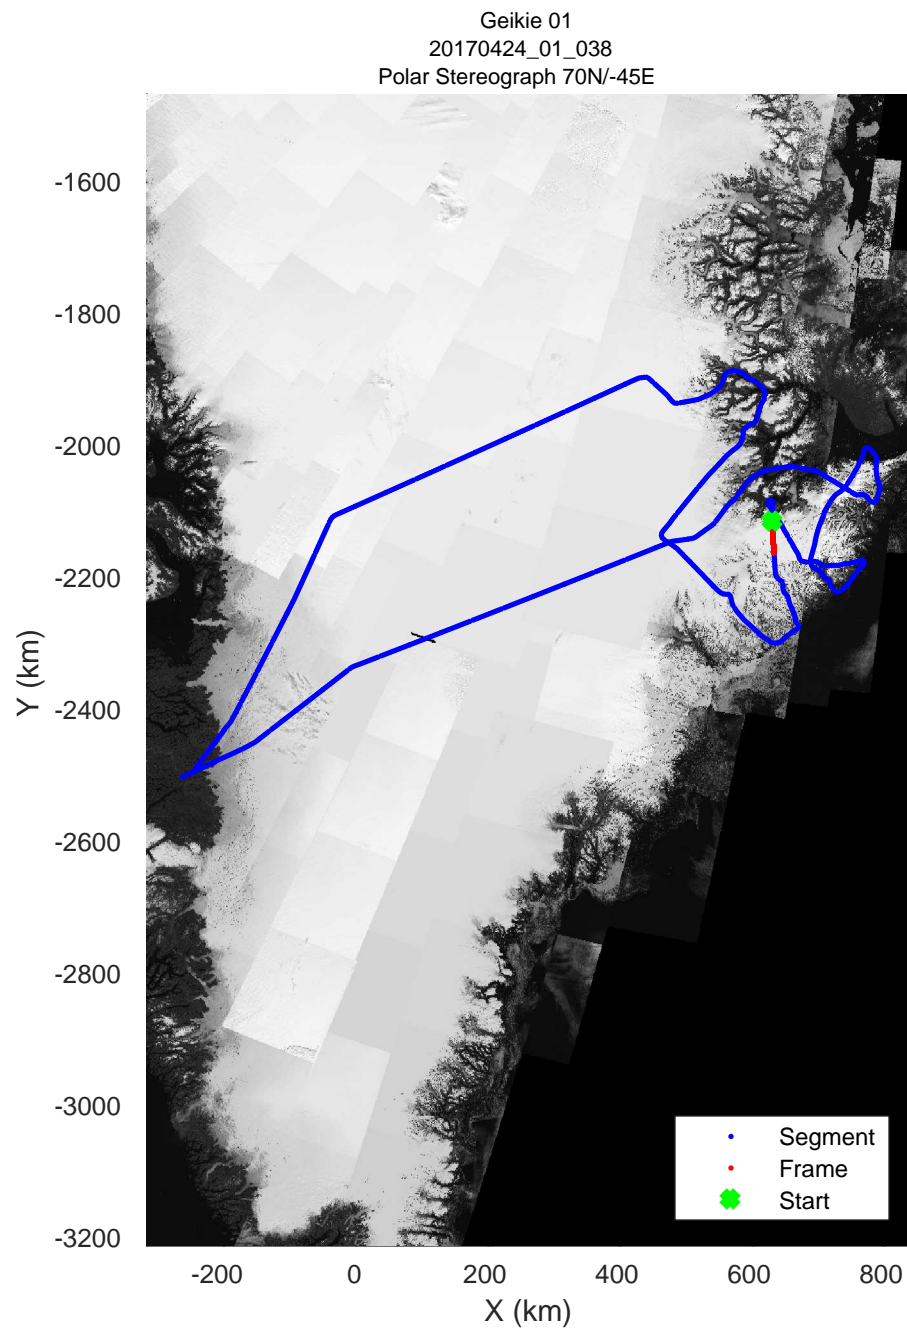

rds 2017_Greenland_P3: "Geikie 01" 20170424_01_036: 14:31:03.4 to 14:37:22.0 GPS

rds 2017_Greenland_P3: "Geikie 01" 20170424_01_037: 14:37:22.2 to 14:44:04.4 GPS

rds 2017_Greenland_P3: "Geikie 01" 20170424_01_037: 14:37:22.2 to 14:44:04.4 GPS