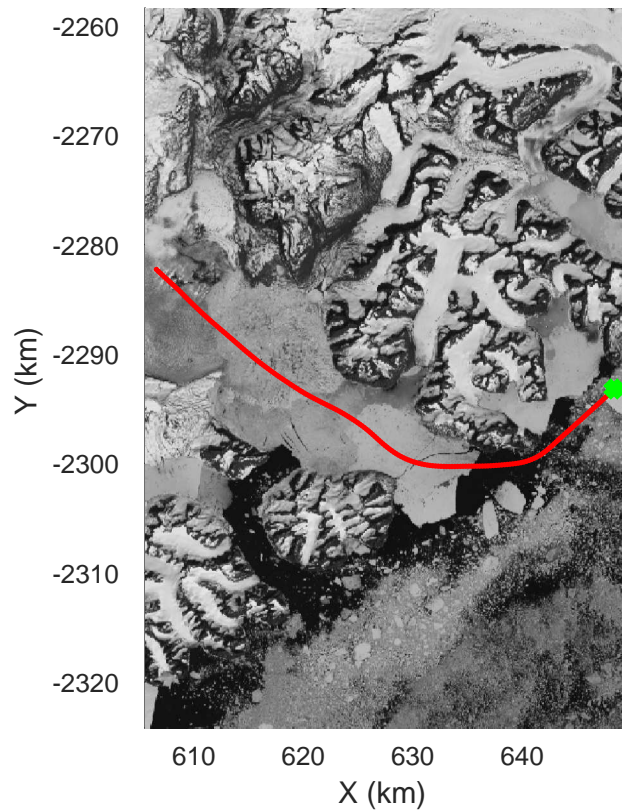

rds 2017_Greenland_P3: "Geikie 01" 20170424_01_040: 14:56:43.0 to 15:02:59.1 GPS

rds 2017_Greenland_P3: "Geikie 01" 20170424_01_041: 15:02:59.3 to 15:09:49.4 GPS

rds 2017_Greenland_P3: "Geikie 01" 20170424_01_041: 15:02:59.3 to 15:09:49.4 GPS