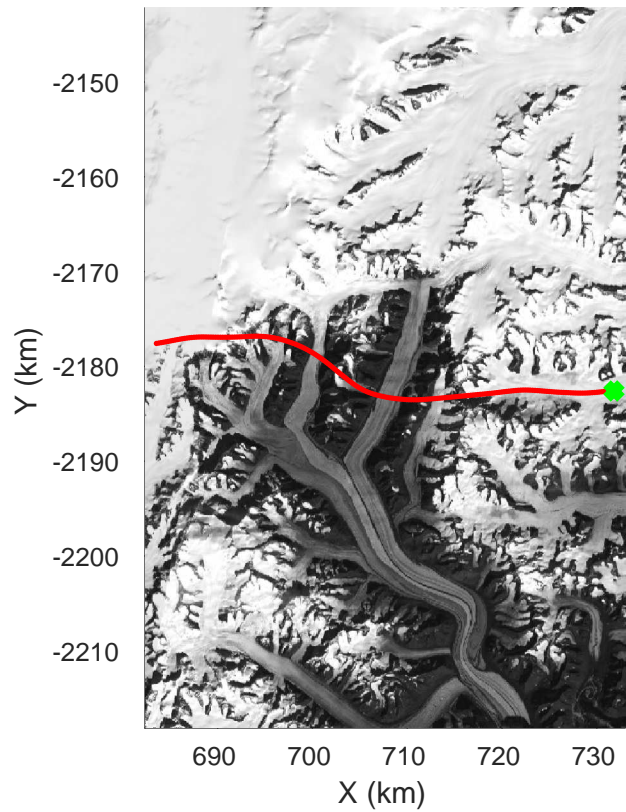

rds 2017_Greenland_P3: "Geikie 01" 20170424_01_032: 14:05:55.5 to 14:11:49.3 GPS

rds 2017_Greenland_P3: "Geikie 01" 20170424_01_033: 14:11:49.5 to 14:18:14.2 GPS

rds 2017_Greenland_P3: "Geikie 01" 20170424_01_033: 14:11:49.5 to 14:18:14.2 GPS