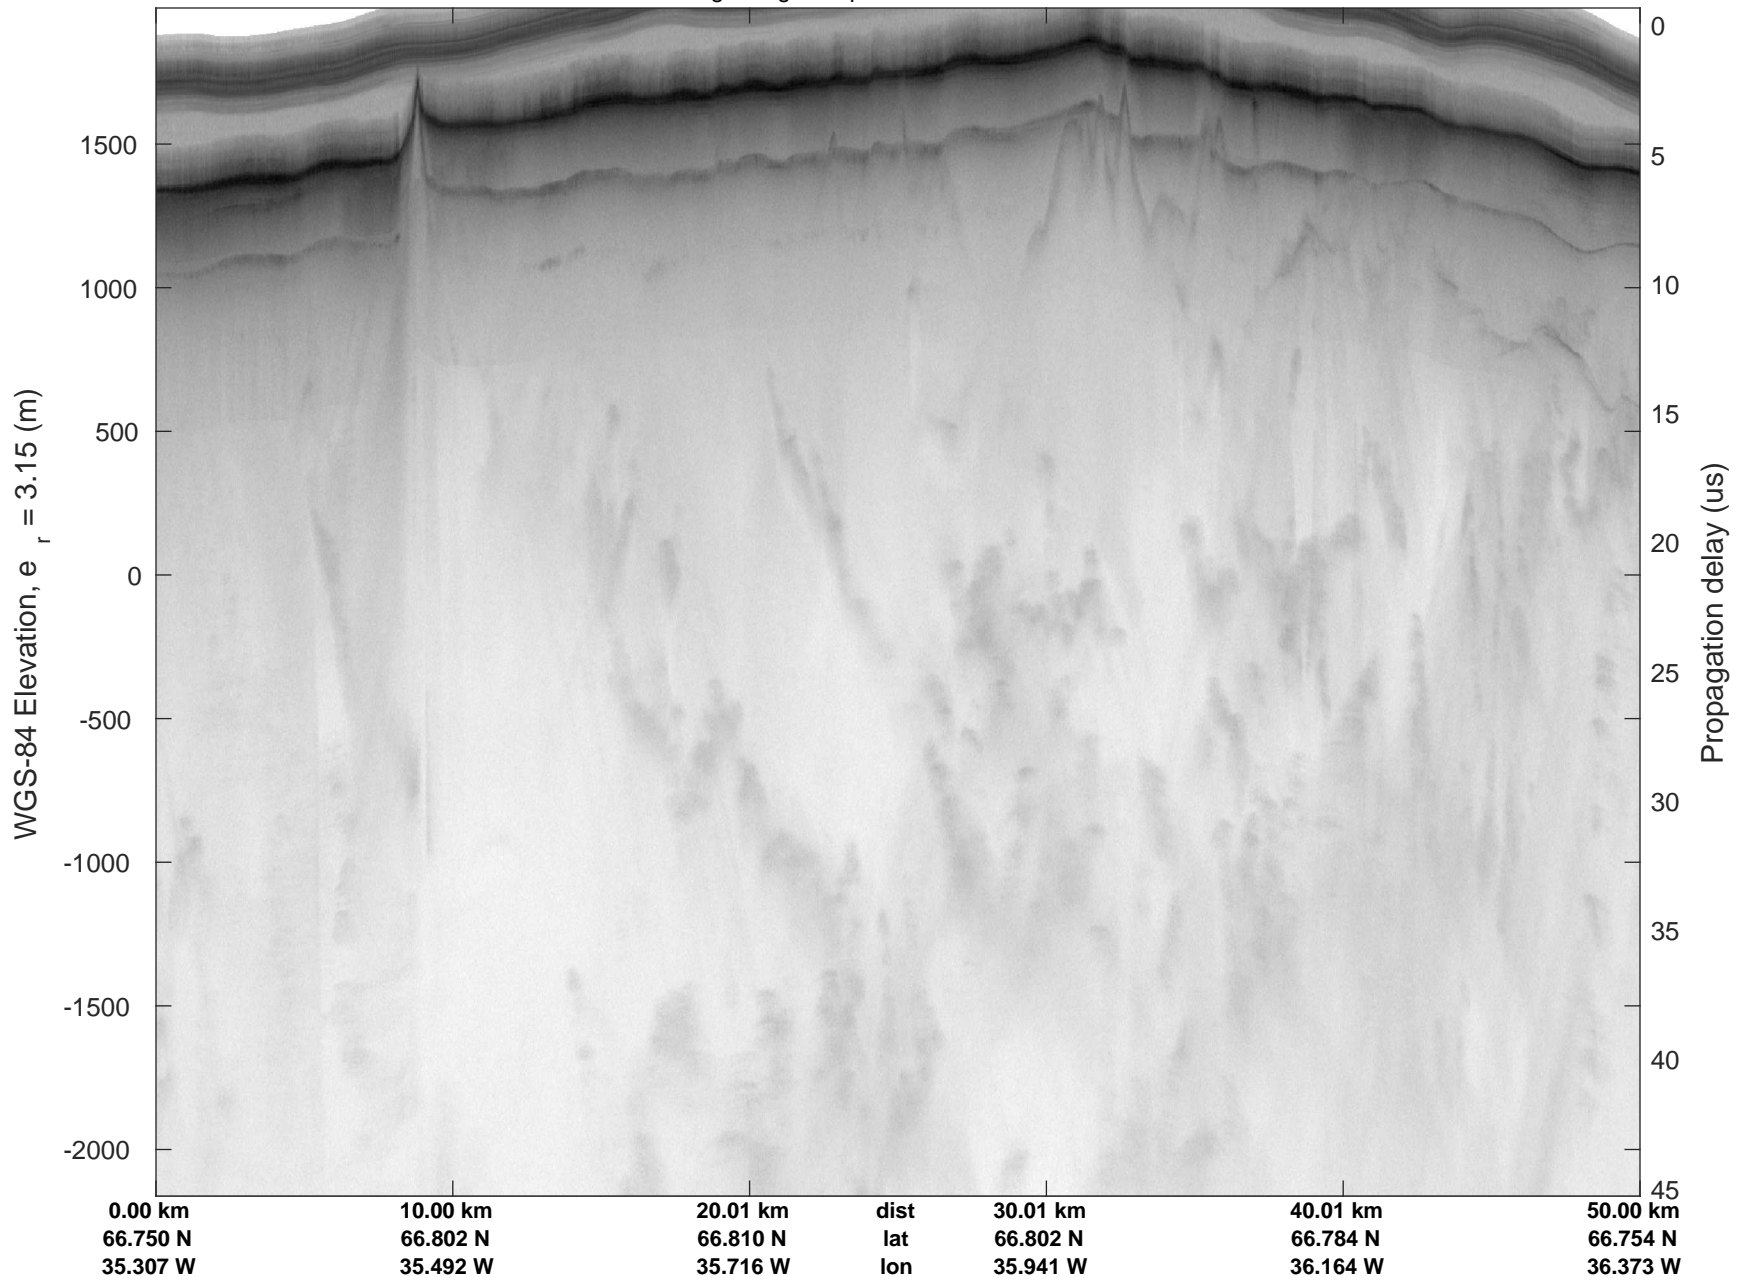

rds 2017_Greenland_P3: "Helheim Kangerdlugssuaq" 20170422_01_028: 15:12:13.3 to 15:18:42.7 GPS