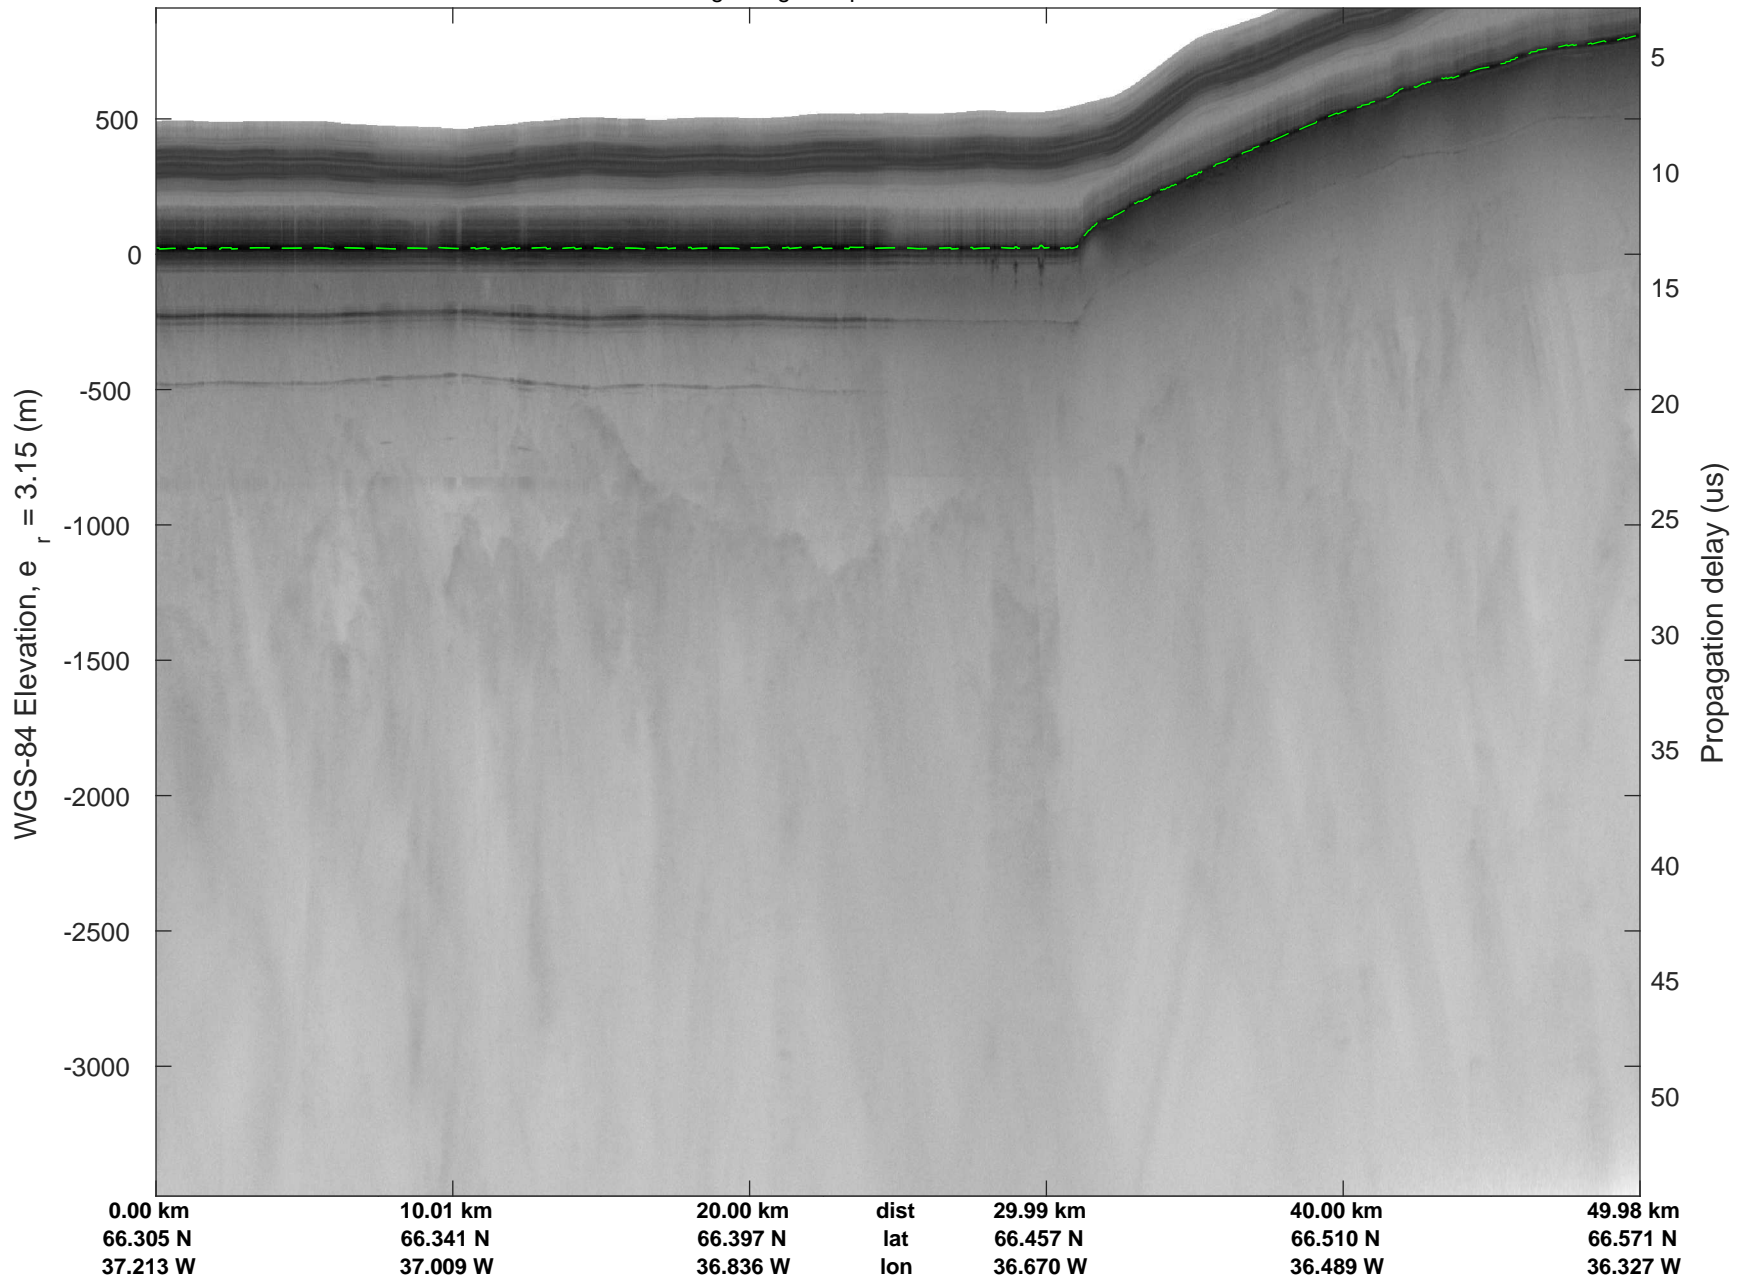

rds 2017_Greenland_P3: "Helheim Kangerdlugssuaq" 20170422_01_016: 13:54:35.7 to 14:00:57.4 GPS