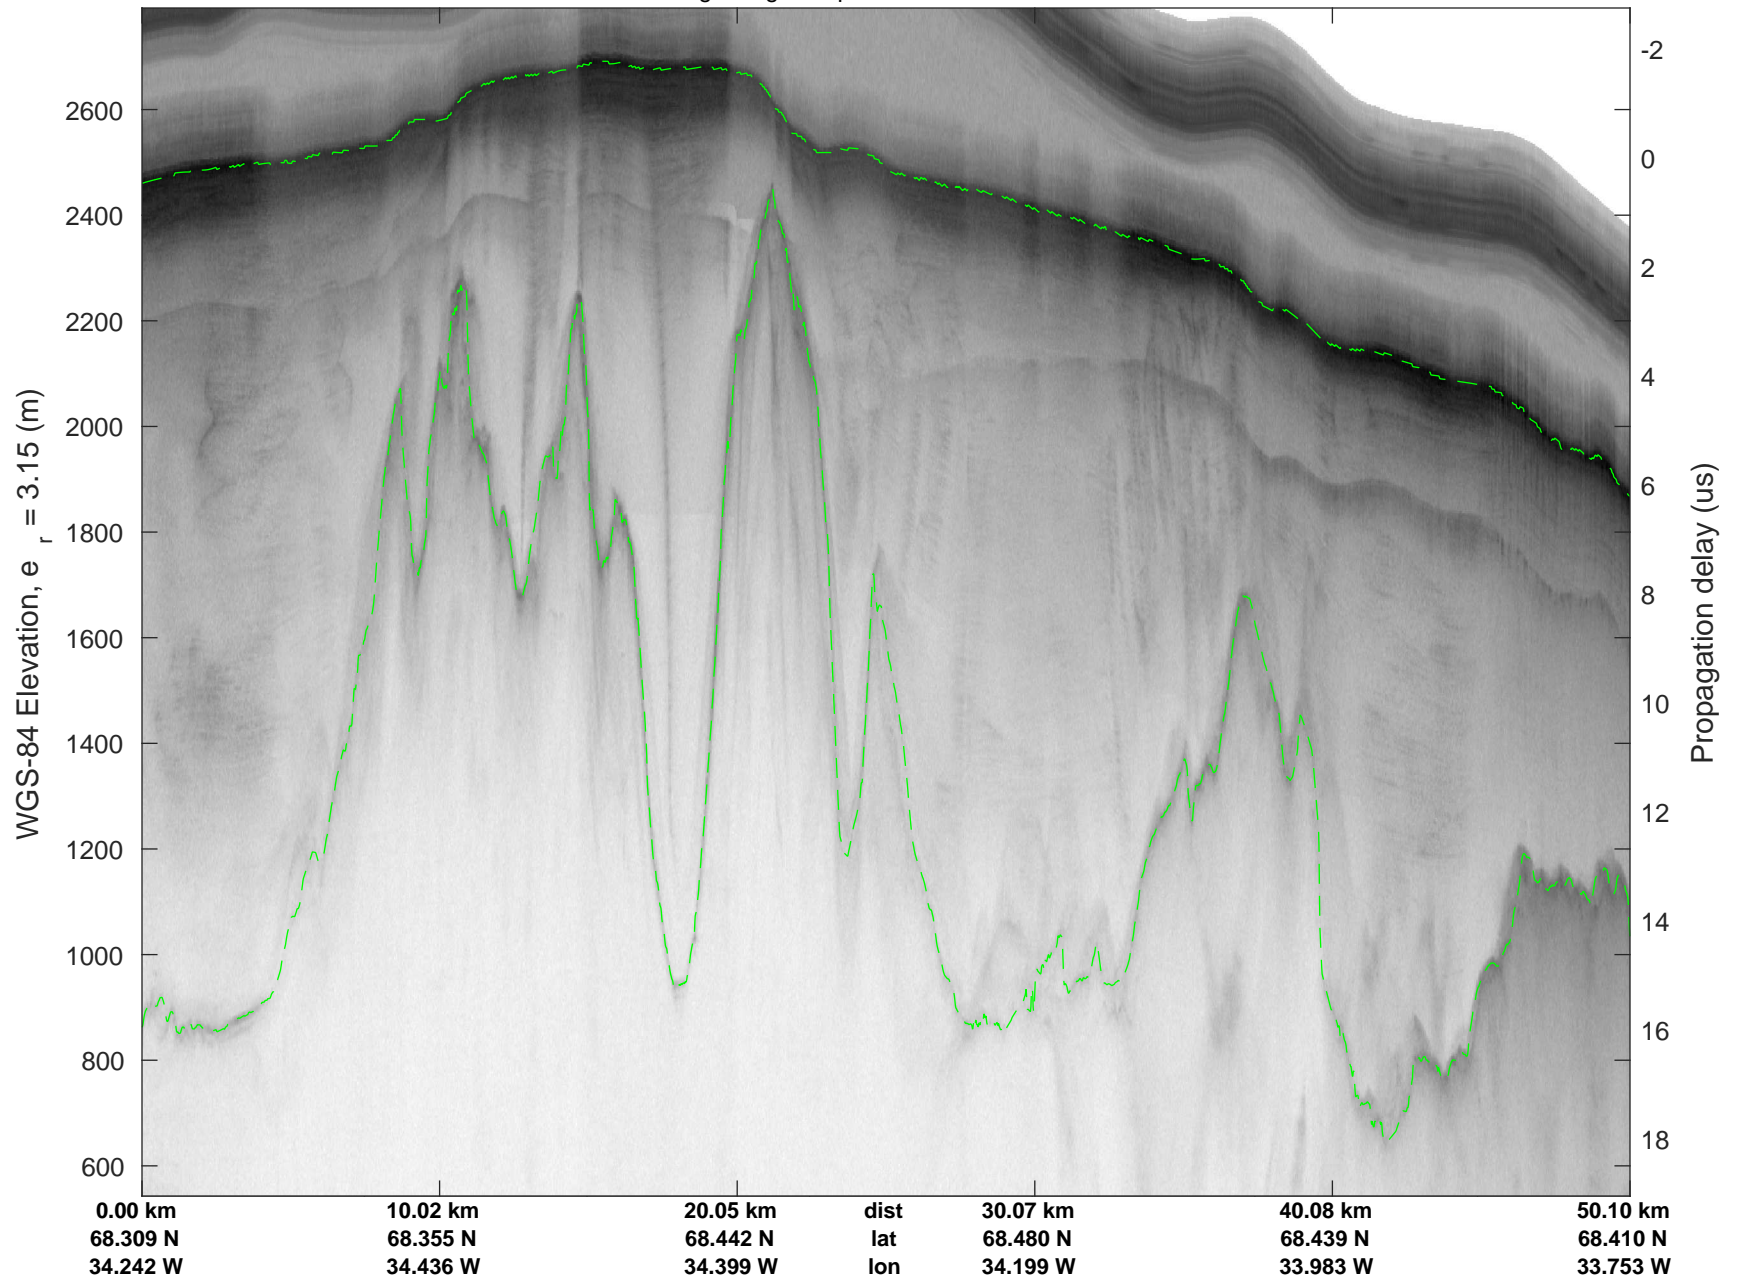

rds 2017_Greenland_P3: "Helheim Kangerdlugssuaq" 20170422_01_050: 17:25:35.6 to 17:31:42.4 GPS