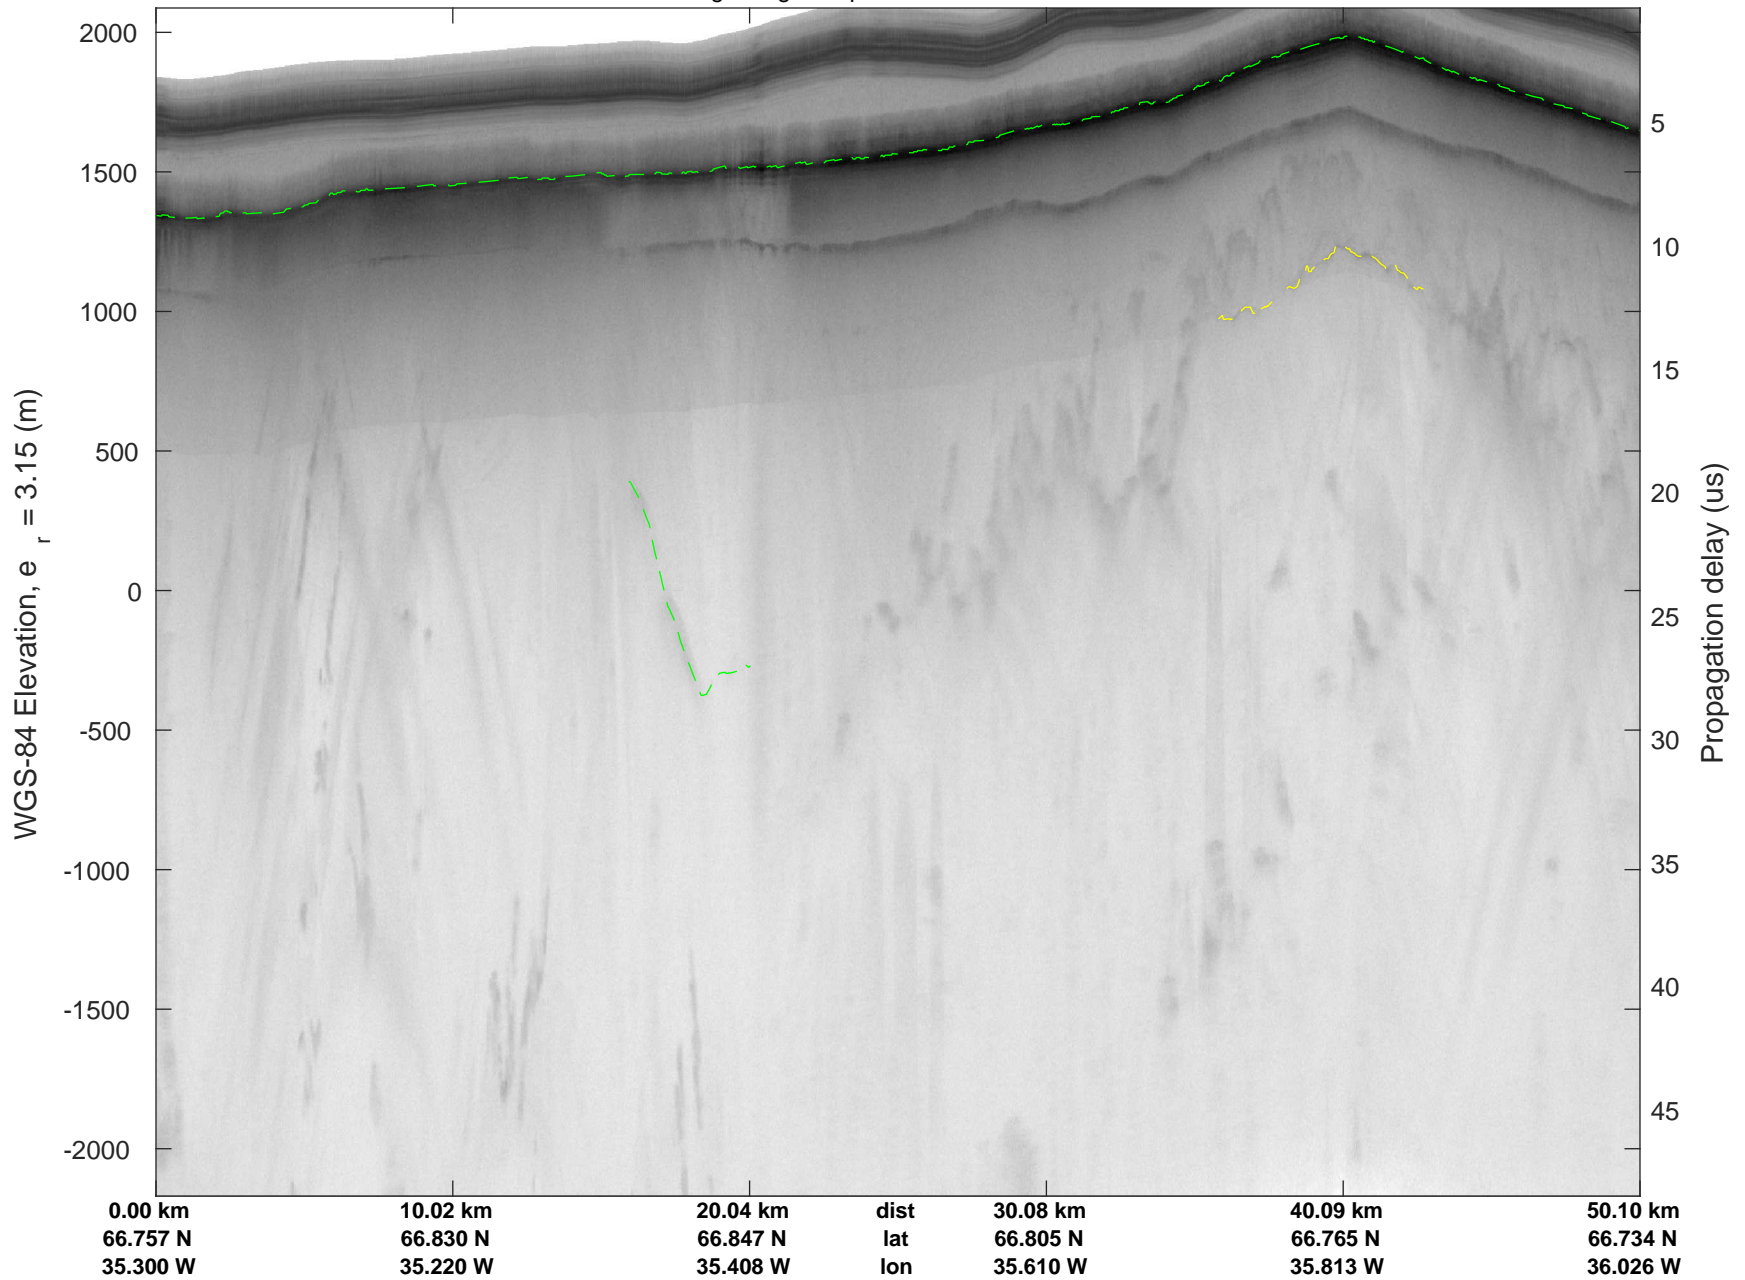

rds 2017_Greenland_P3: "Helheim Kangerdlugssuaq" 20170422_01_018: 14:07:08.9 to 14:13:46.4 GPS