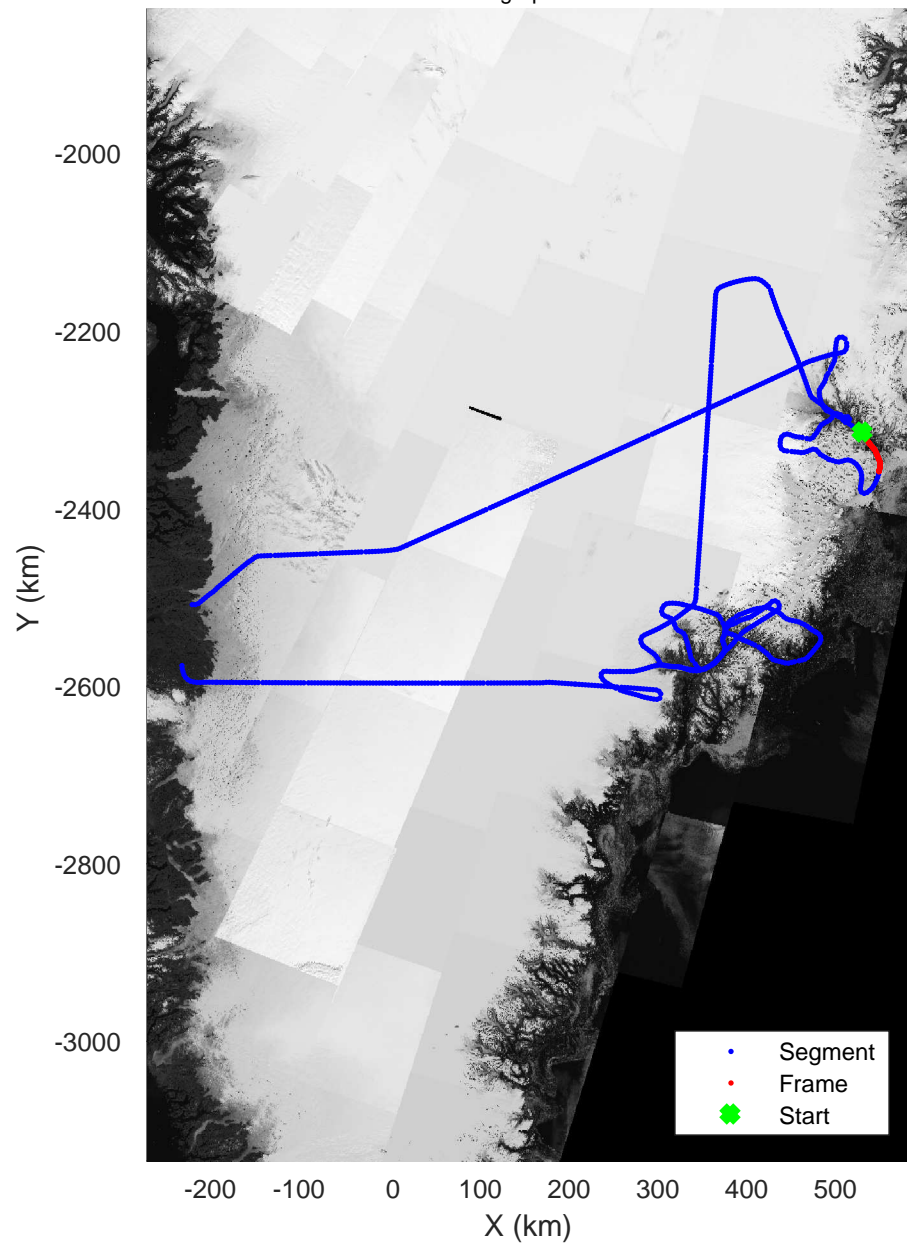

rds 2017_Greenland_P3: "Helheim Kangerdlugssuaq" 20170422_01_045: 16:53:22.0 to 16:59:58.8 GPS

rds 2017_Greenland_P3: "Helheim Kangerdlugssuaq" 20170422_01_045: 16:53:22.0 to 16:59:58.8 GPS

Helheim Kangerdlugssuaq
20170422_01_046
Polar Stereograph 70N/-45E