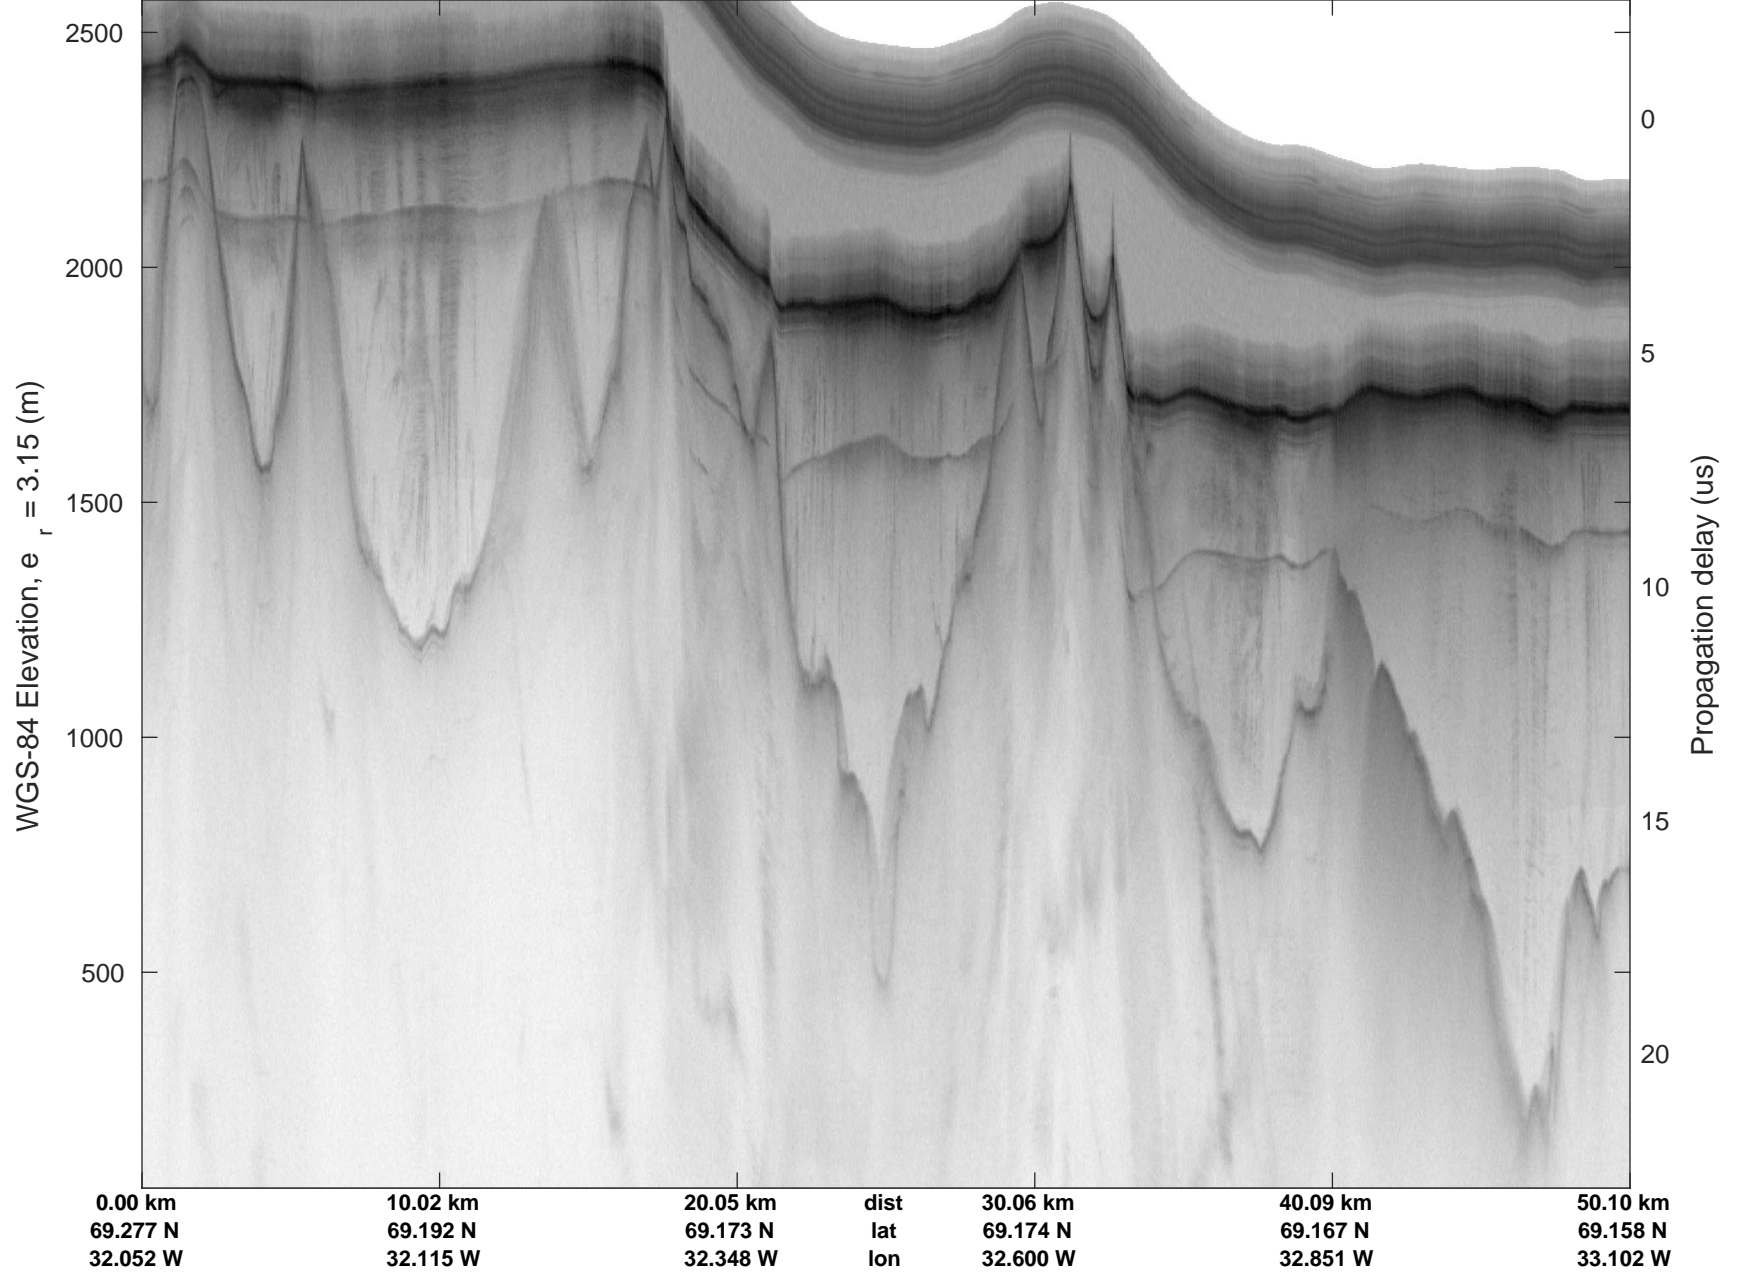

rds 2017_Greenland_P3: "Helheim Kangerdlugssuaq" 20170422_01_055: 17:57:58.4 to 18:04:12.5 GPS