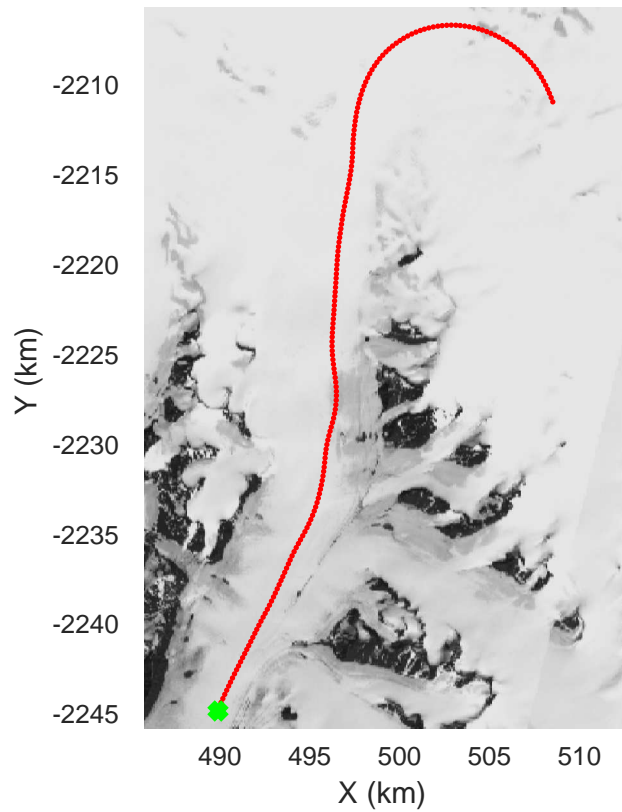

Helheim Kangerdlugssuaq
20170422_01_054
Polar Stereograph 70N/-45E