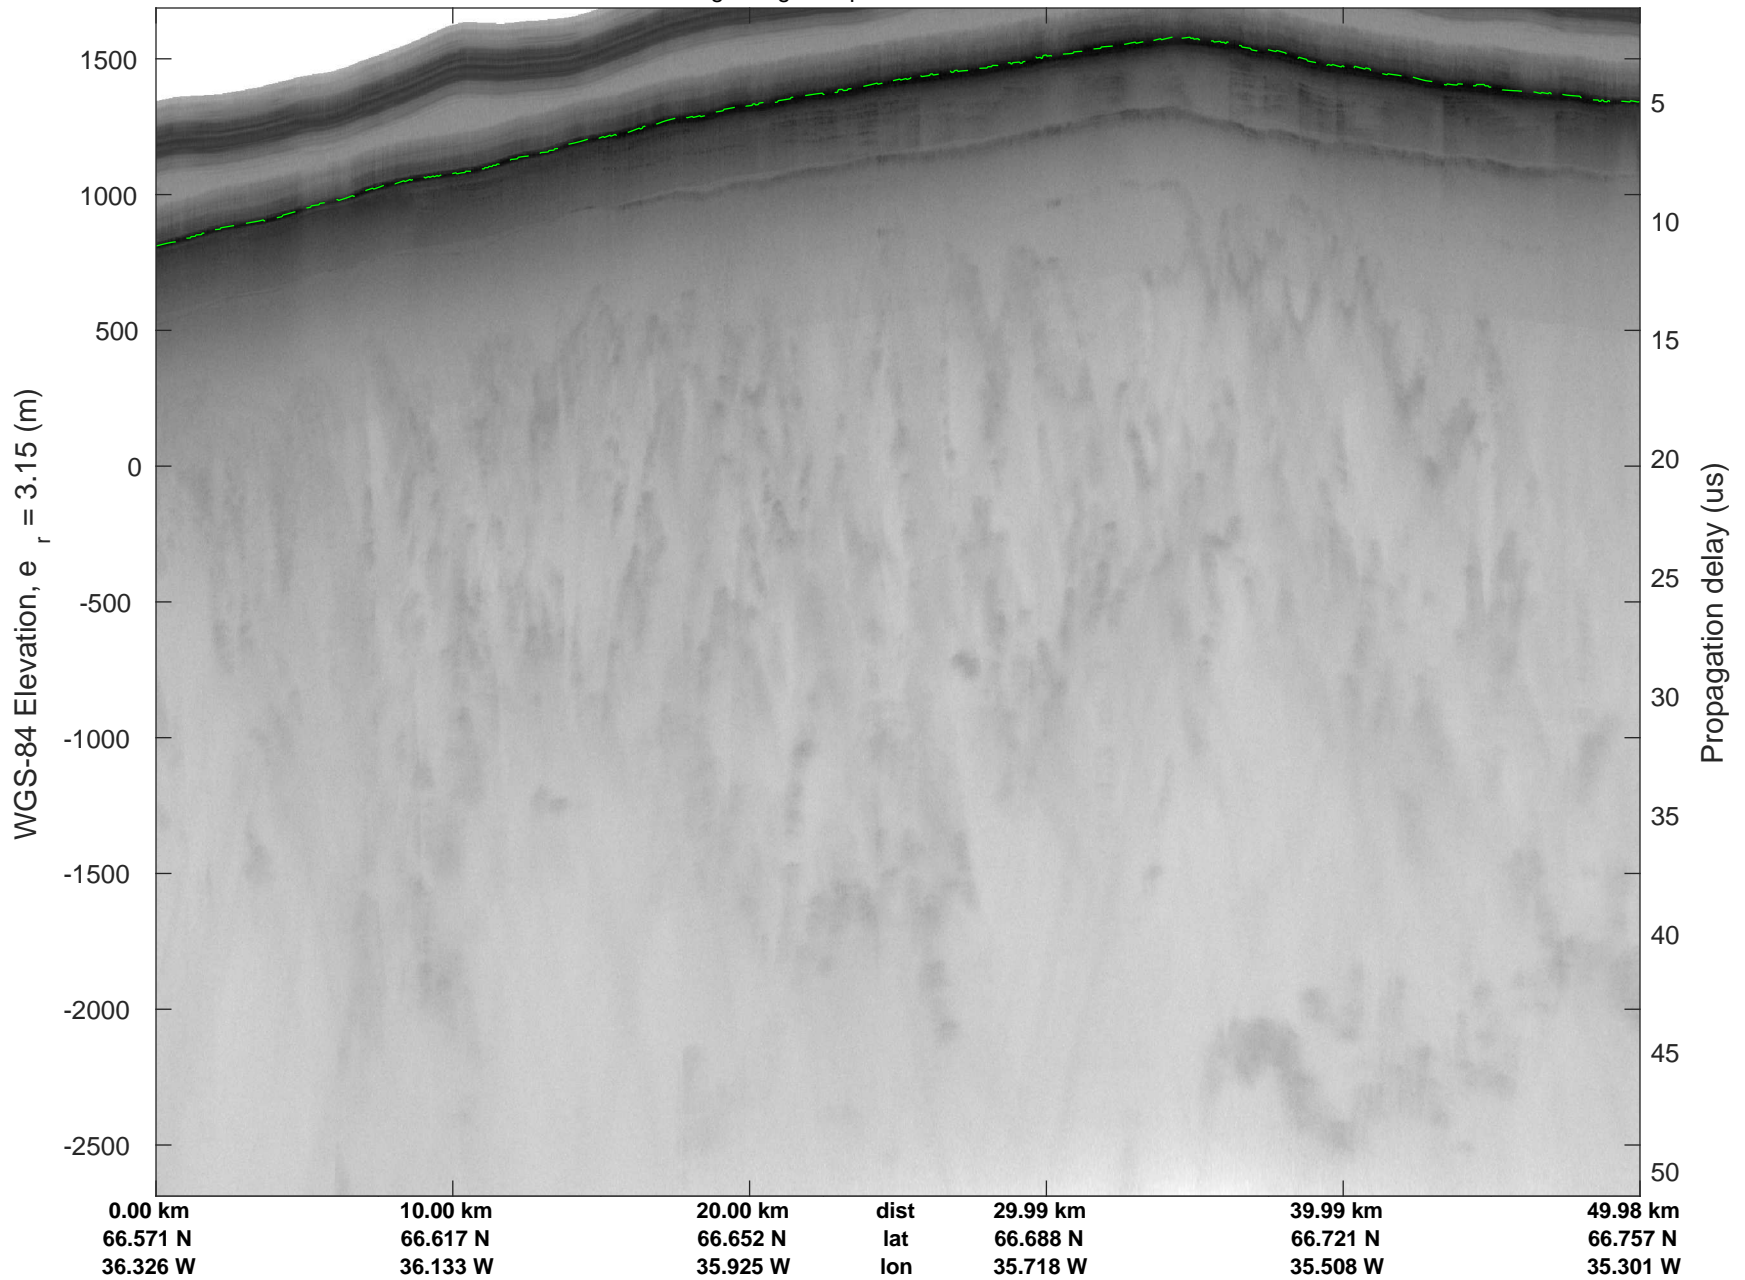

rds 2017_Greenland_P3: "Helheim Kangerdlugssuaq" 20170422_01_017: 14:00:57.7 to 14:07:08.6 GPS