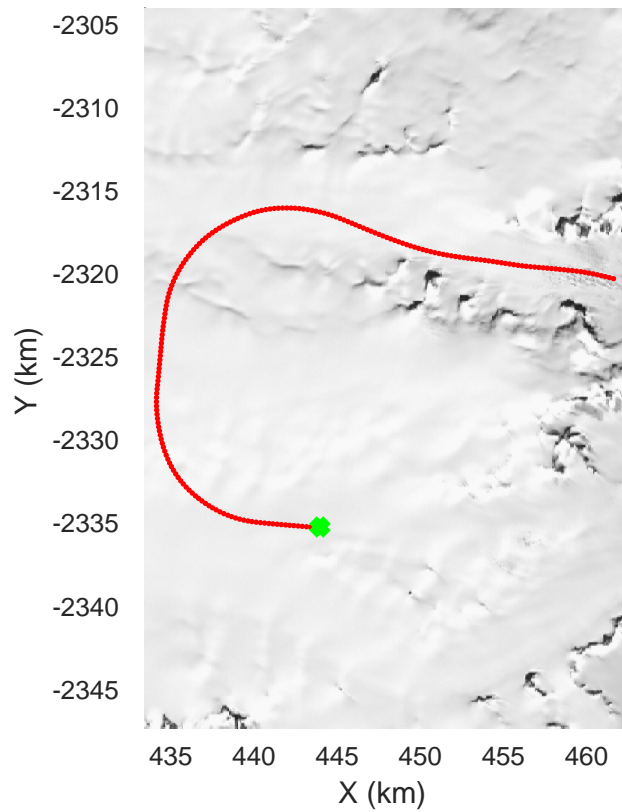

Helheim Kangerdlugssuaq
20170422_01_050
Polar Stereograph 70N/-45E