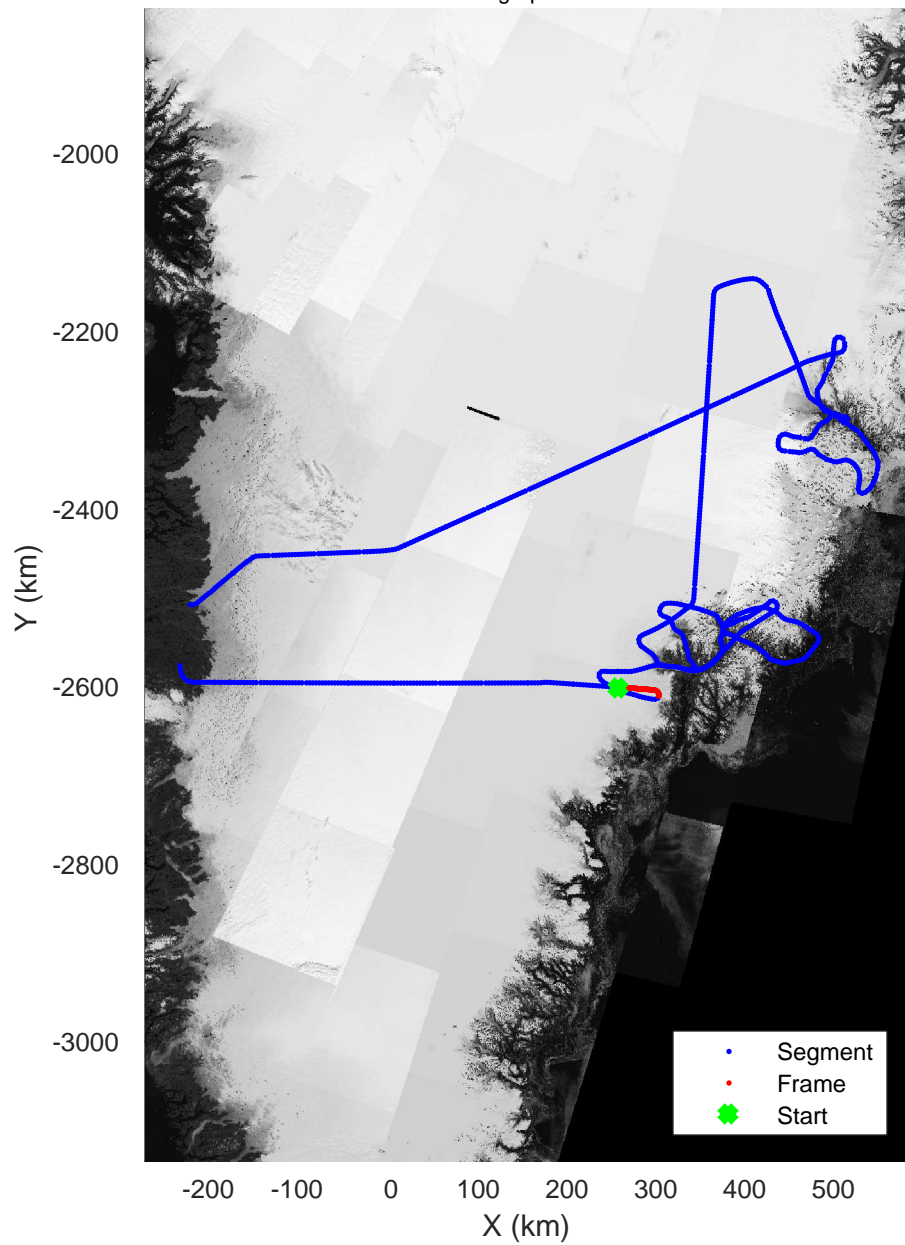

Helheim Kangerdlugssuaq
20170422_01_011
Polar Stereograph 70N/-45E