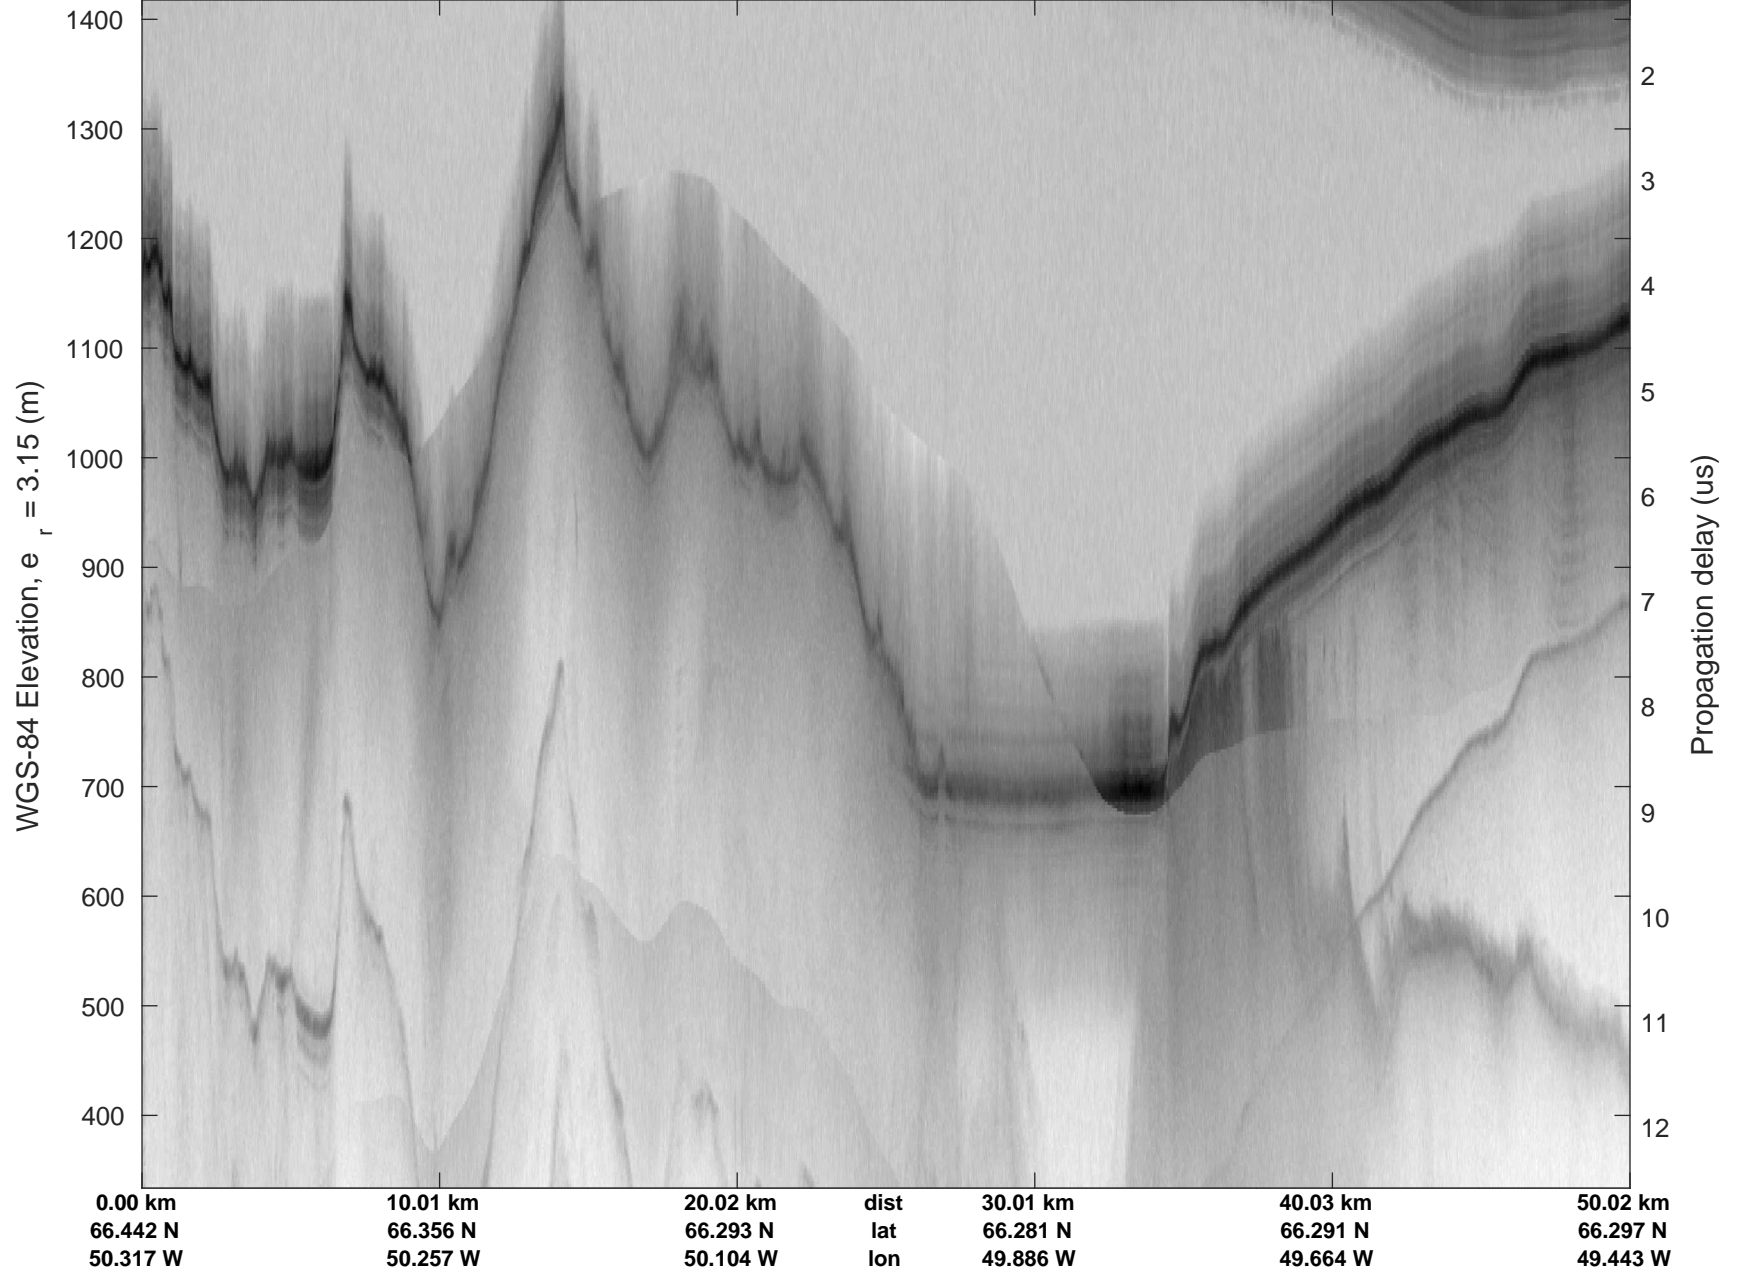

Helheim Kangerdlugssuaq
20170422_01_001
Polar Stereograph 70N/-45E

rds 2017_Greenland_P3: "Helheim Kangerdlugssuaq" 20170422_01_001: 12:17:28.8 to 12:23:32.4 GPS

rds 2017_Greenland_P3: "Helheim Kangerdlugssuaq" 20170422_01_001: 12:17:28.8 to 12:23:32.4 GPS