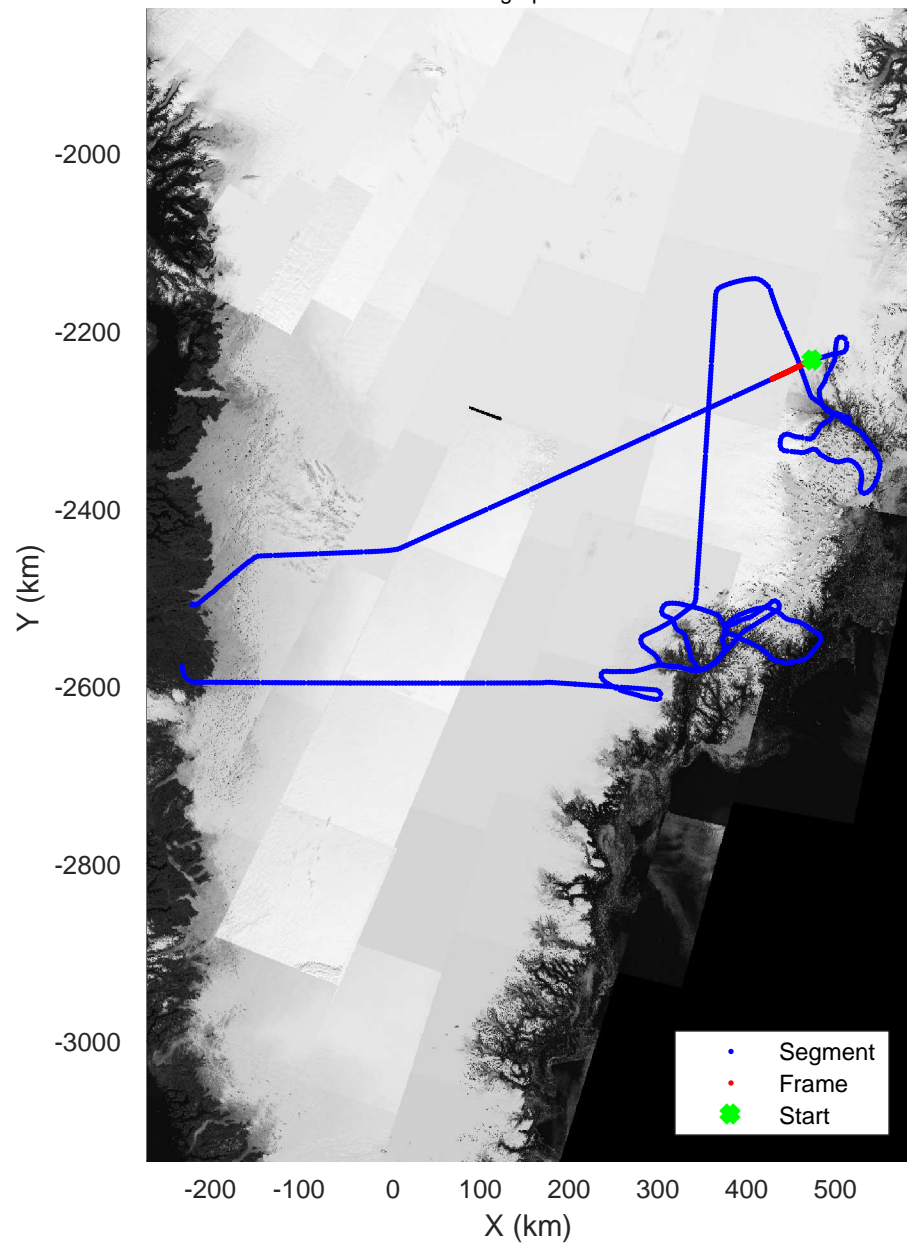

rds 2017_Greenland_P3: "Helheim Kangerdlugssuaq" 20170422_01_055: 17:57:58.4 to 18:04:12.5 GPS

rds 2017_Greenland_P3: "Helheim Kangerdlugssuaq" 20170422_01_055: 17:57:58.4 to 18:04:12.5 GPS

Helheim Kangerdlugssuaq
20170422_01_056
Polar Stereograph 70N/-45E