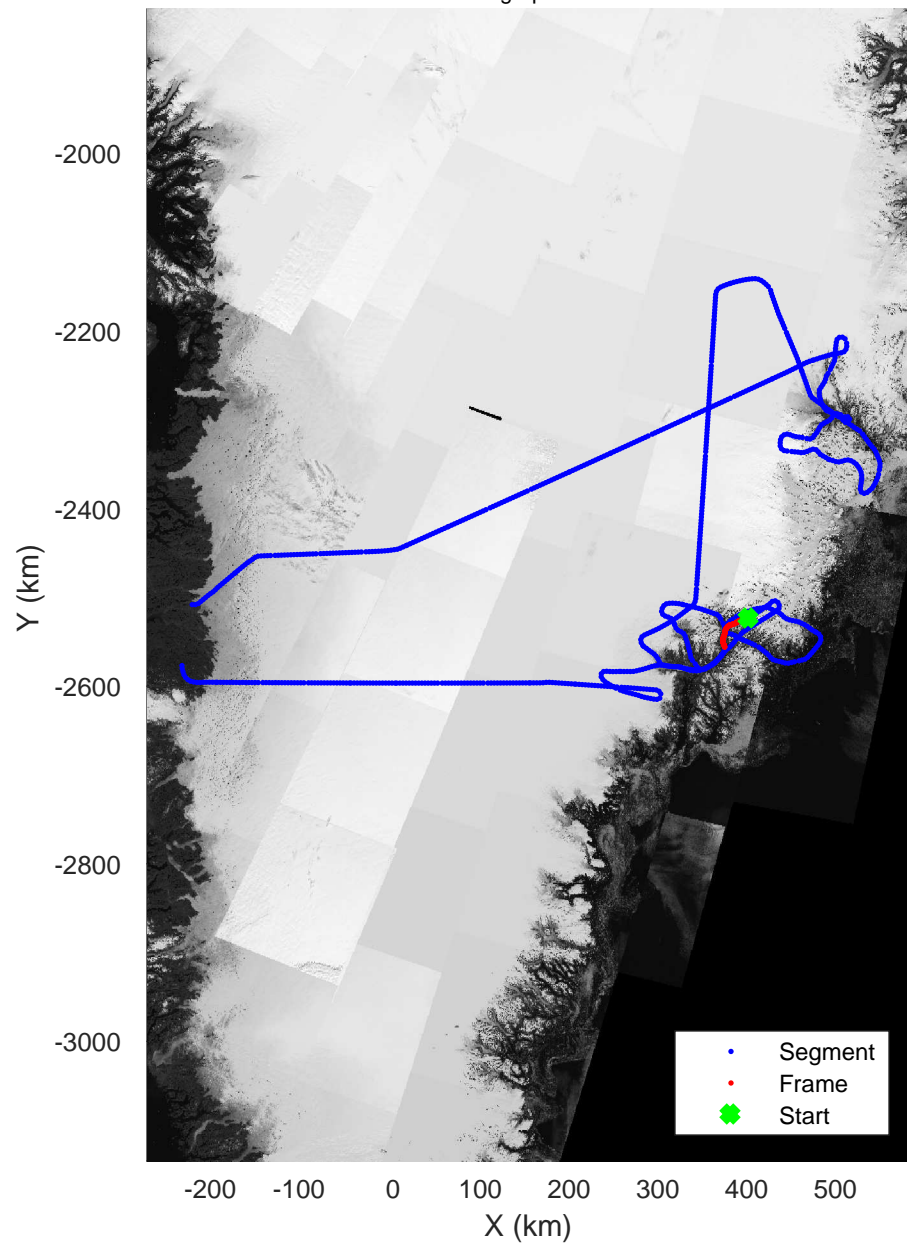

rds 2017_Greenland_P3: "Helheim Kangerdlugssuaq" 20170422_01_018: 14:07:08.9 to 14:13:46.4 GPS

rds 2017_Greenland_P3: "Helheim Kangerdlugssuaq" 20170422_01_018: 14:07:08.9 to 14:13:46.4 GPS

Helheim Kangerdlugssuaq
20170422_01_019
Polar Stereograph 70N/-45E