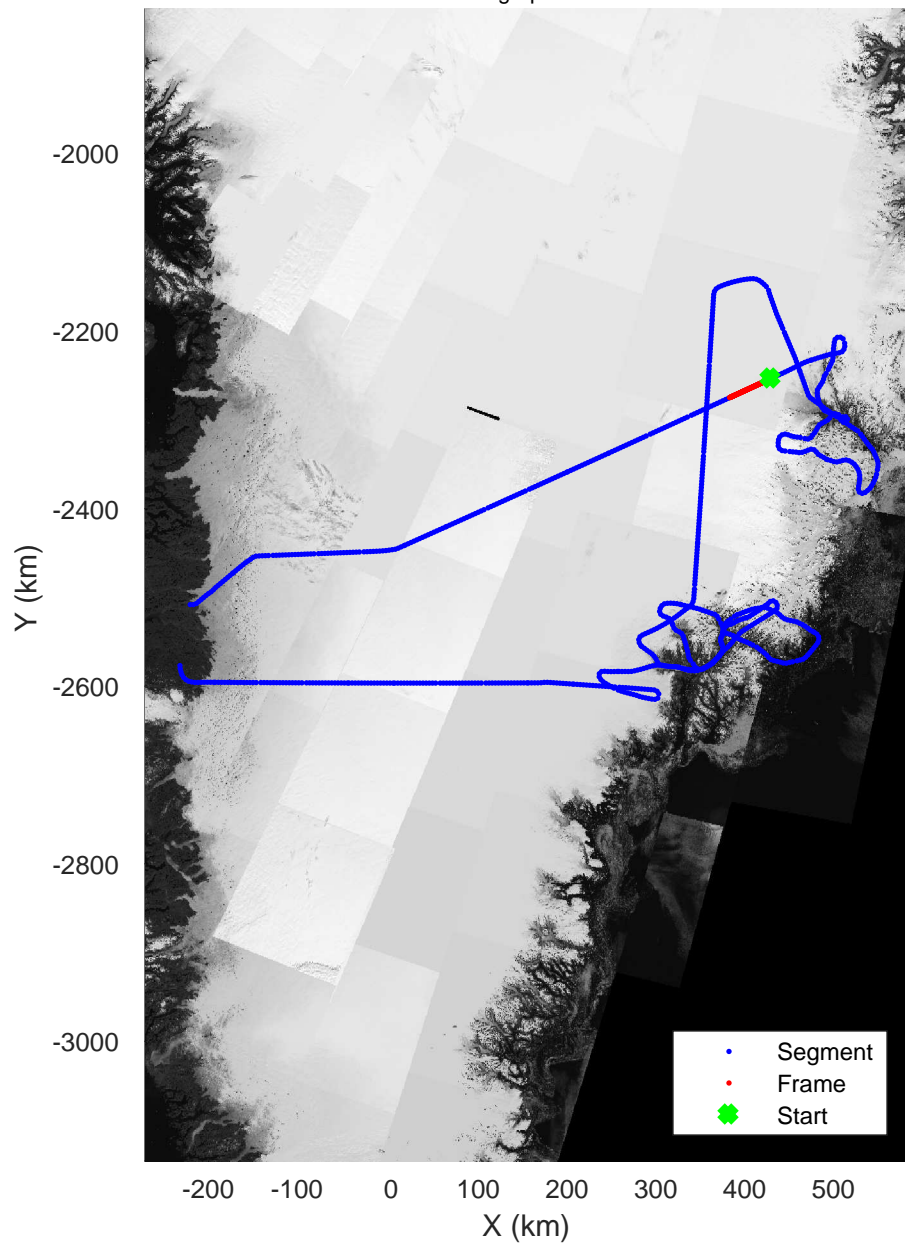

rds 2017_Greenland_P3: "Helheim Kangerdlugssuaq" 20170422_01_056: 18:04:12.8 to 18:10:27.5 GPS

rds 2017_Greenland_P3: "Helheim Kangerdlugssuaq" 20170422_01_056: 18:04:12.8 to 18:10:27.5 GPS

Helheim Kangerdlugssuaq
20170422_01_057
Polar Stereograph 70N/-45E