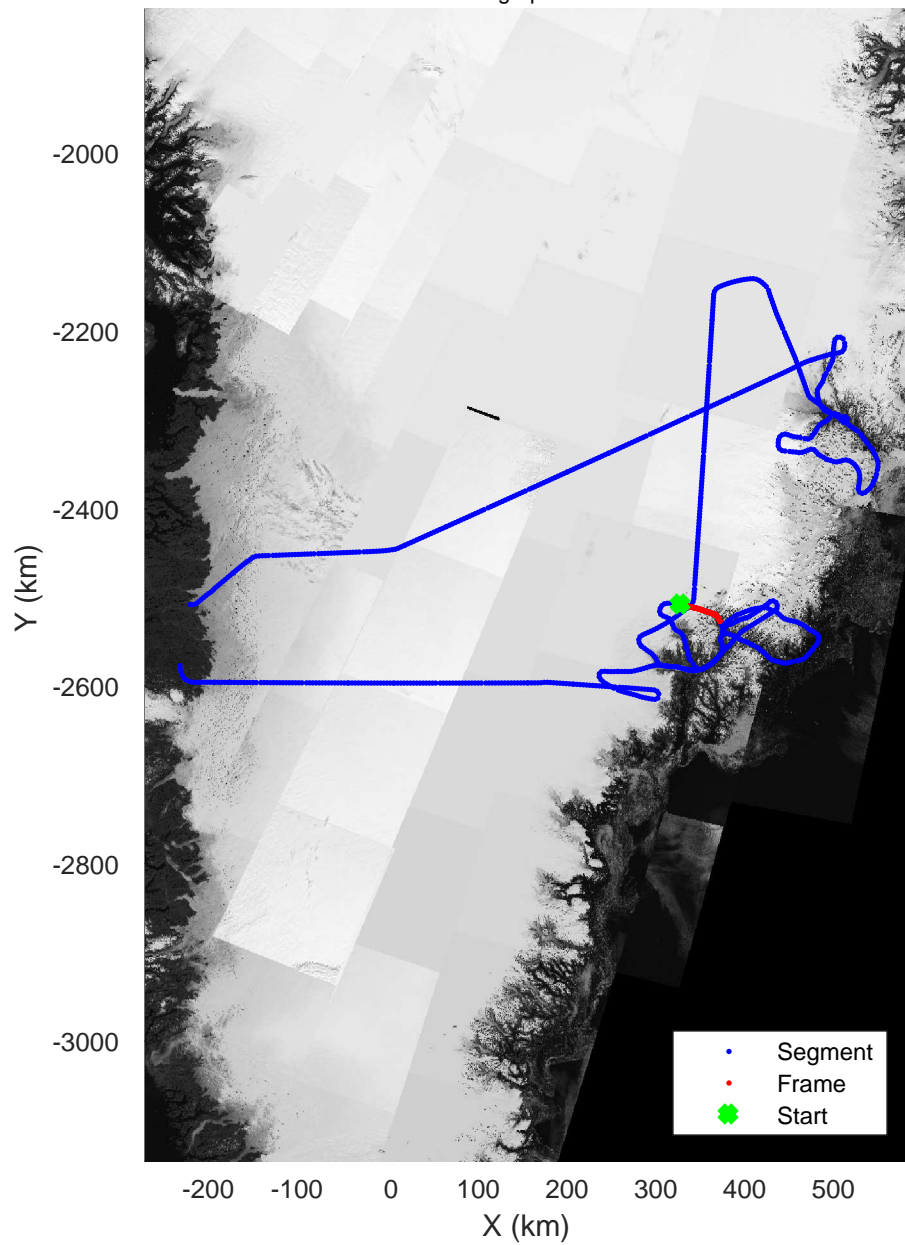

rds 2017_Greenland_P3: "Helheim Kangerdlugssuaq" 20170422_01_022: 14:33:28.9 to 14:39:43.3 GPS

rds 2017_Greenland_P3: "Helheim Kangerdlugssuaq" 20170422_01_022: 14:33:28.9 to 14:39:43.3 GPS

Helheim Kangerdlugssuaq
20170422_01_023
Polar Stereograph 70N/-45E