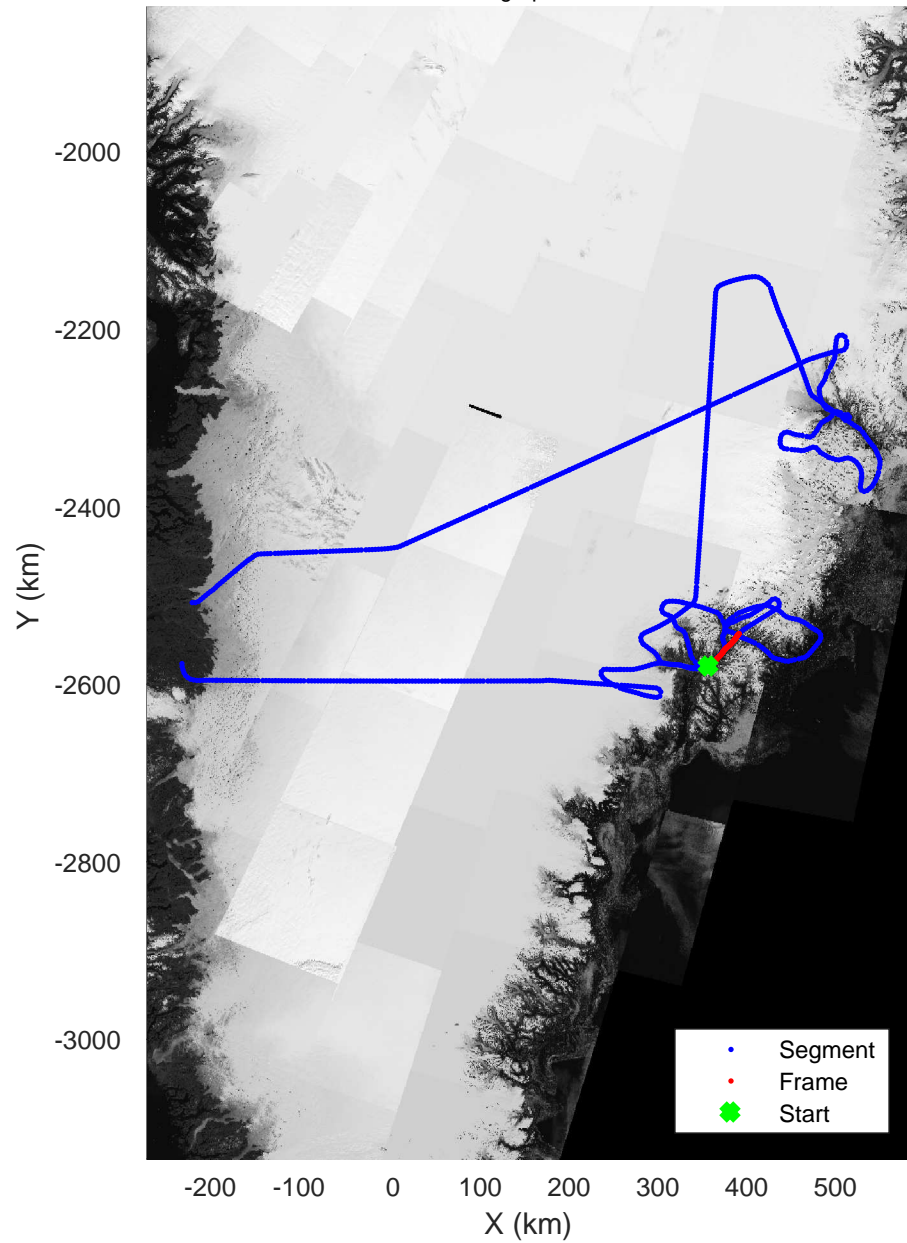

rds 2017_Greenland_P3: "Helheim Kangerdlugssuaq" 20170422_01_015: 13:48:00.8 to 13:54:35.3 GPS

rds 2017_Greenland_P3: "Helheim Kangerdlugssuaq" 20170422_01_015: 13:48:00.8 to 13:54:35.3 GPS

Helheim Kangerdlugssuaq
20170422_01_016
Polar Stereograph 70N/-45E