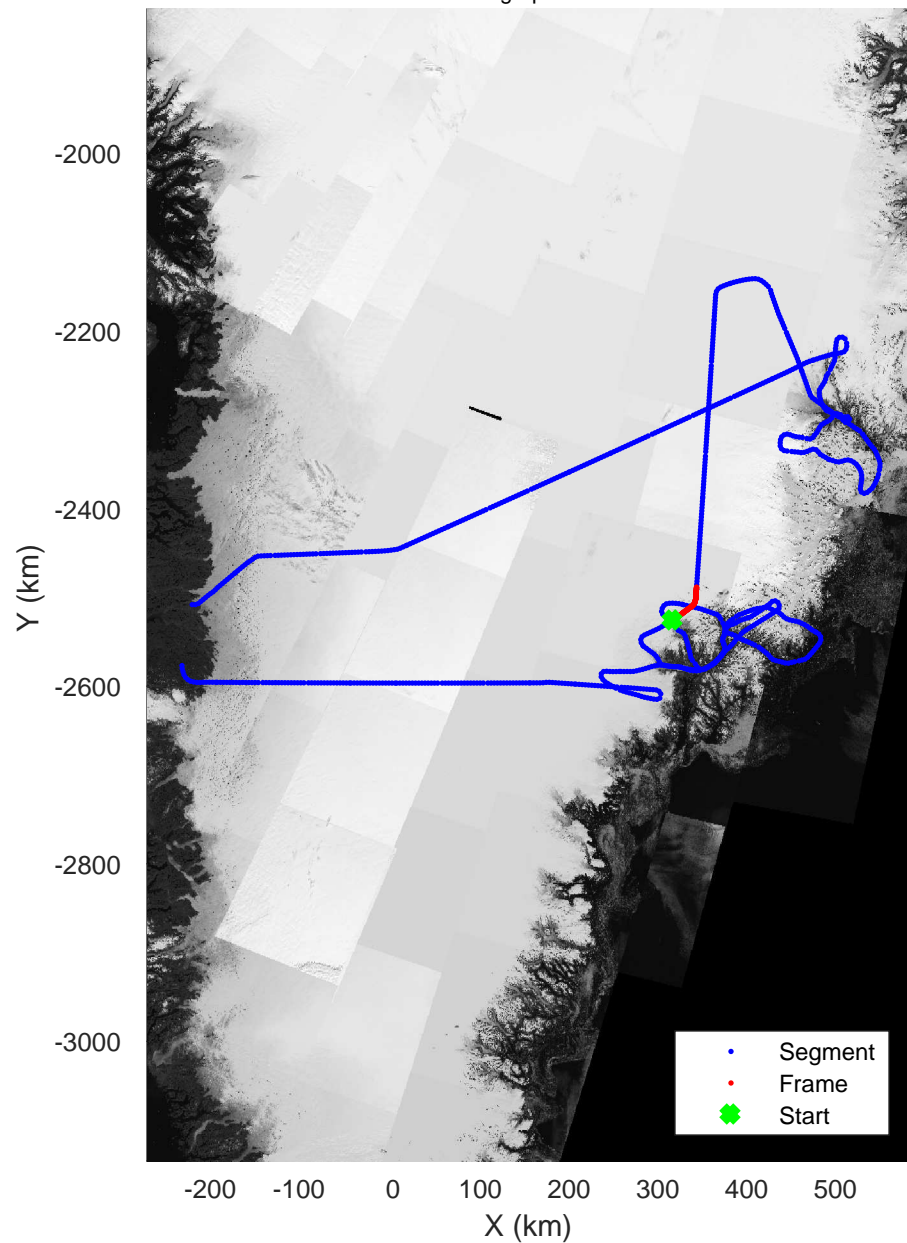

rds 2017_Greenland_P3: "Helheim Kangerdlugssuaq" 20170422_01_032: 15:37:42.2 to 15:43:57.6 GPS

rds 2017_Greenland_P3: "Helheim Kangerdlugssuaq" 20170422_01_032: 15:37:42.2 to 15:43:57.6 GPS

Helheim Kangerdlugssuaq
 20170422_01_033
 Polar Stereograph 70N/-45E