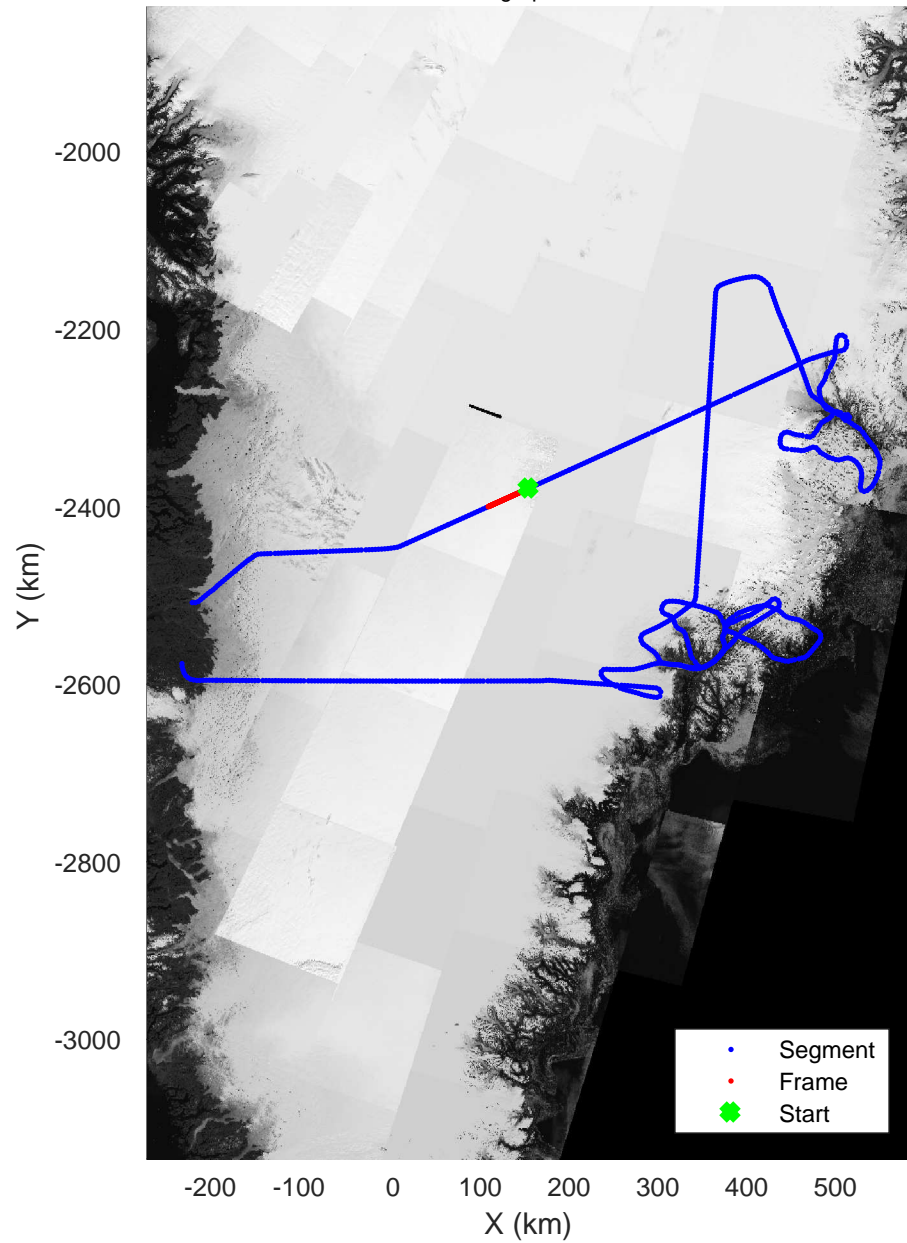

rds 2017_Greenland_P3: "Helheim Kangerdlugssuaq" 20170422_01_062: 18:40:09.0 to 18:46:07.4 GPS

rds 2017_Greenland_P3: "Helheim Kangerdlugssuaq" 20170422_01_062: 18:40:09.0 to 18:46:07.4 GPS

Helheim Kangerdlugssuaq
20170422_01_063
Polar Stereograph 70N/-45E