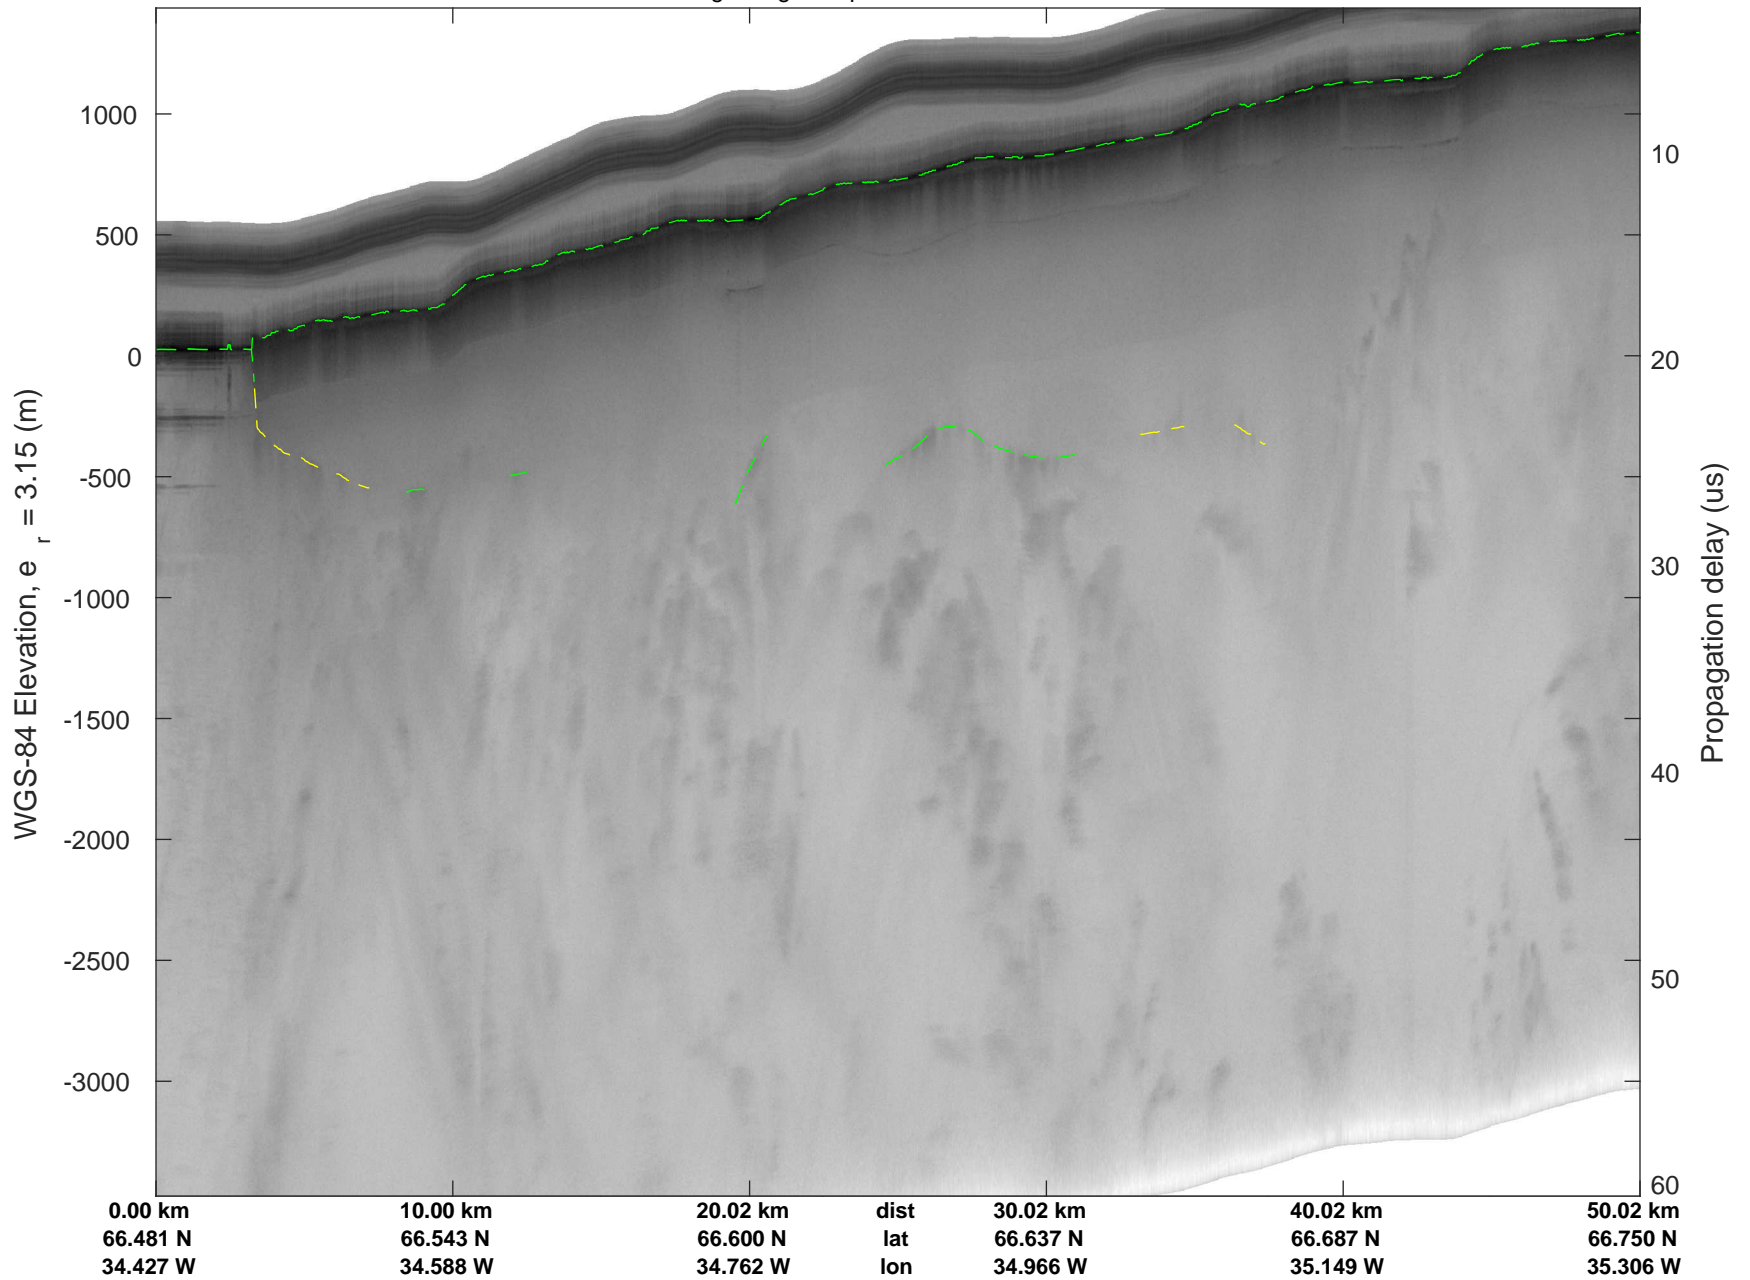

rds 2017_Greenland_P3: "Helheim Kangerdlugssuaq" 20170422_01_027: 15:05:49.2 to 15:12:13.1 GPS