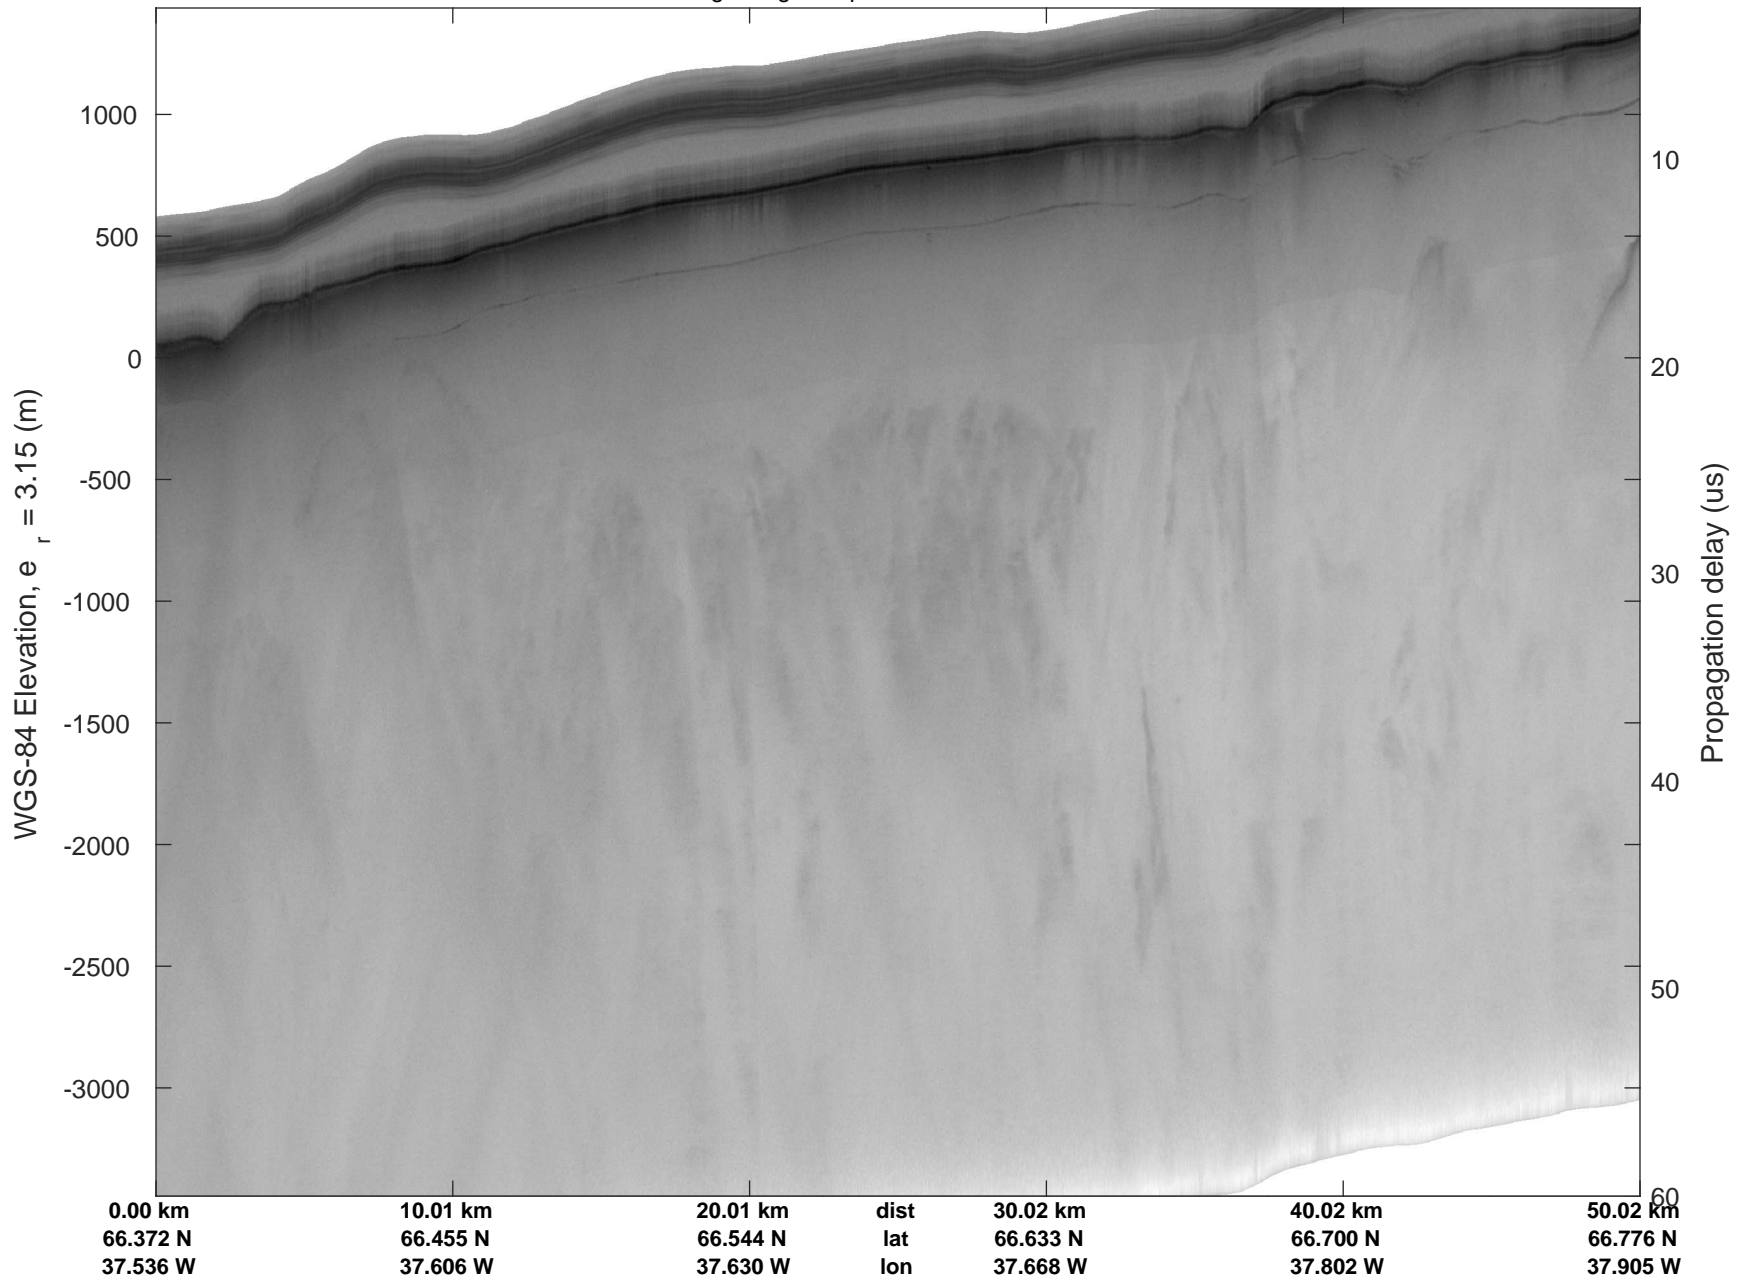

rds 2017_Greenland_P3: "Helheim Kangerdlugssuaq" 20170422_01_021: 14:27:06.3 to 14:33:28.6 GPS