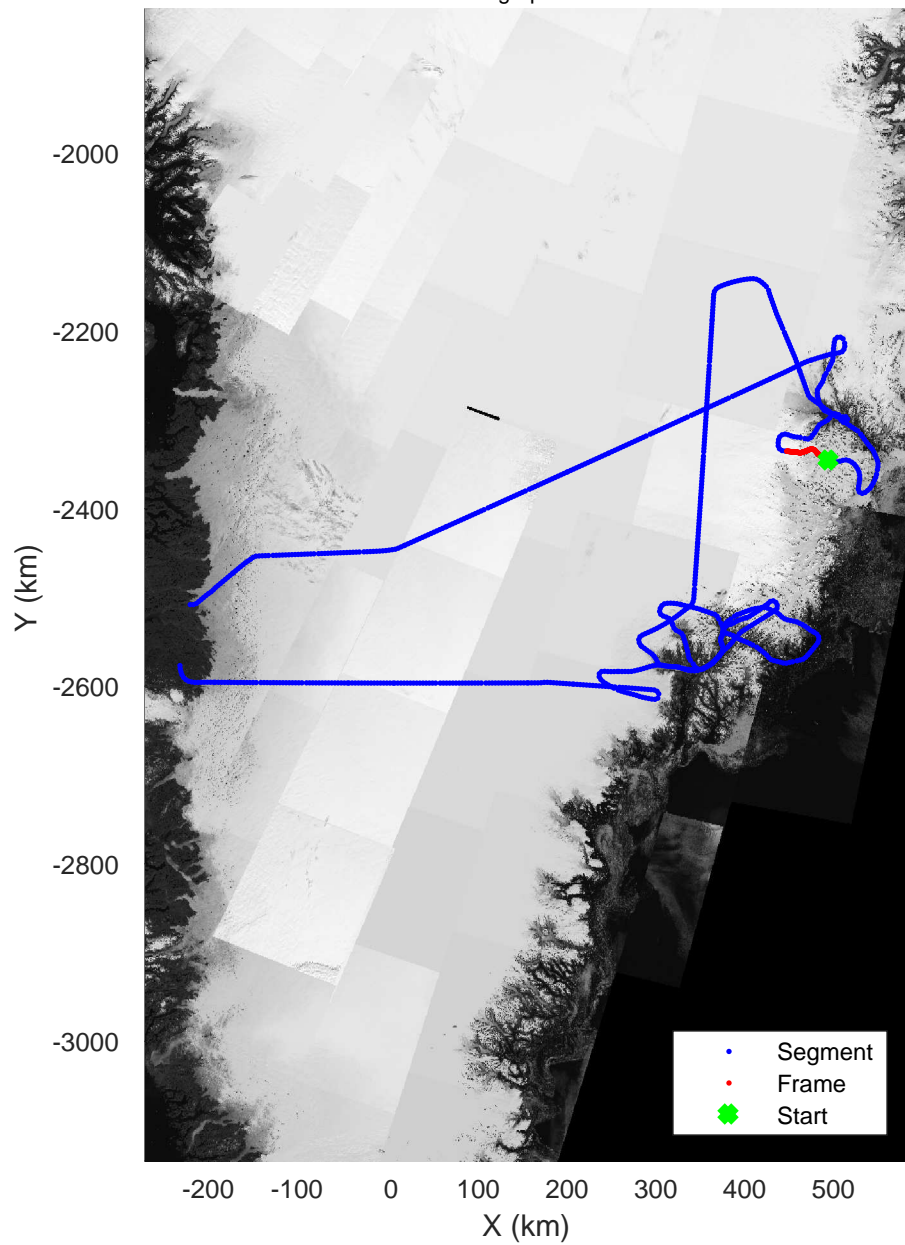

rds 2017_Greenland_P3: "Helheim Kangerdlugssuaq" 20170422_01_048: 17:12:46.9 to 17:19:05.2 GPS

rds 2017_Greenland_P3: "Helheim Kangerdlugssuaq" 20170422_01_048: 17:12:46.9 to 17:19:05.2 GPS

Helheim Kangerdlugssuaq
20170422_01_049
Polar Stereograph 70N/-45E