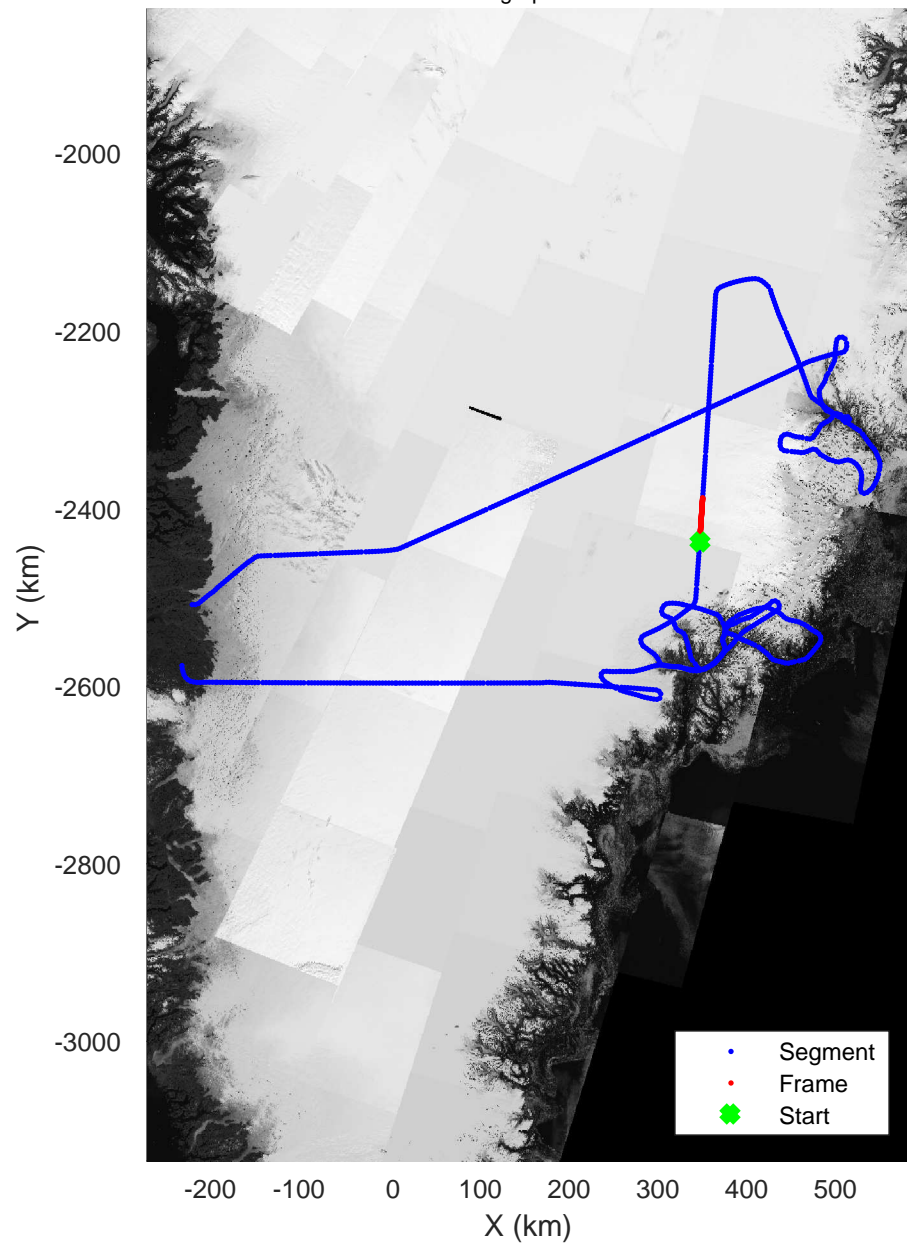

rds 2017_Greenland_P3: "Helheim Kangerdlugssuaq" 20170422_01_034: 15:50:13.3 to 15:55:52.9 GPS

rds 2017_Greenland_P3: "Helheim Kangerdlugssuaq" 20170422_01_034: 15:50:13.3 to 15:55:52.9 GPS

Helheim Kangerdlugssuaq
20170422_01_035
Polar Stereograph 70N/-45E