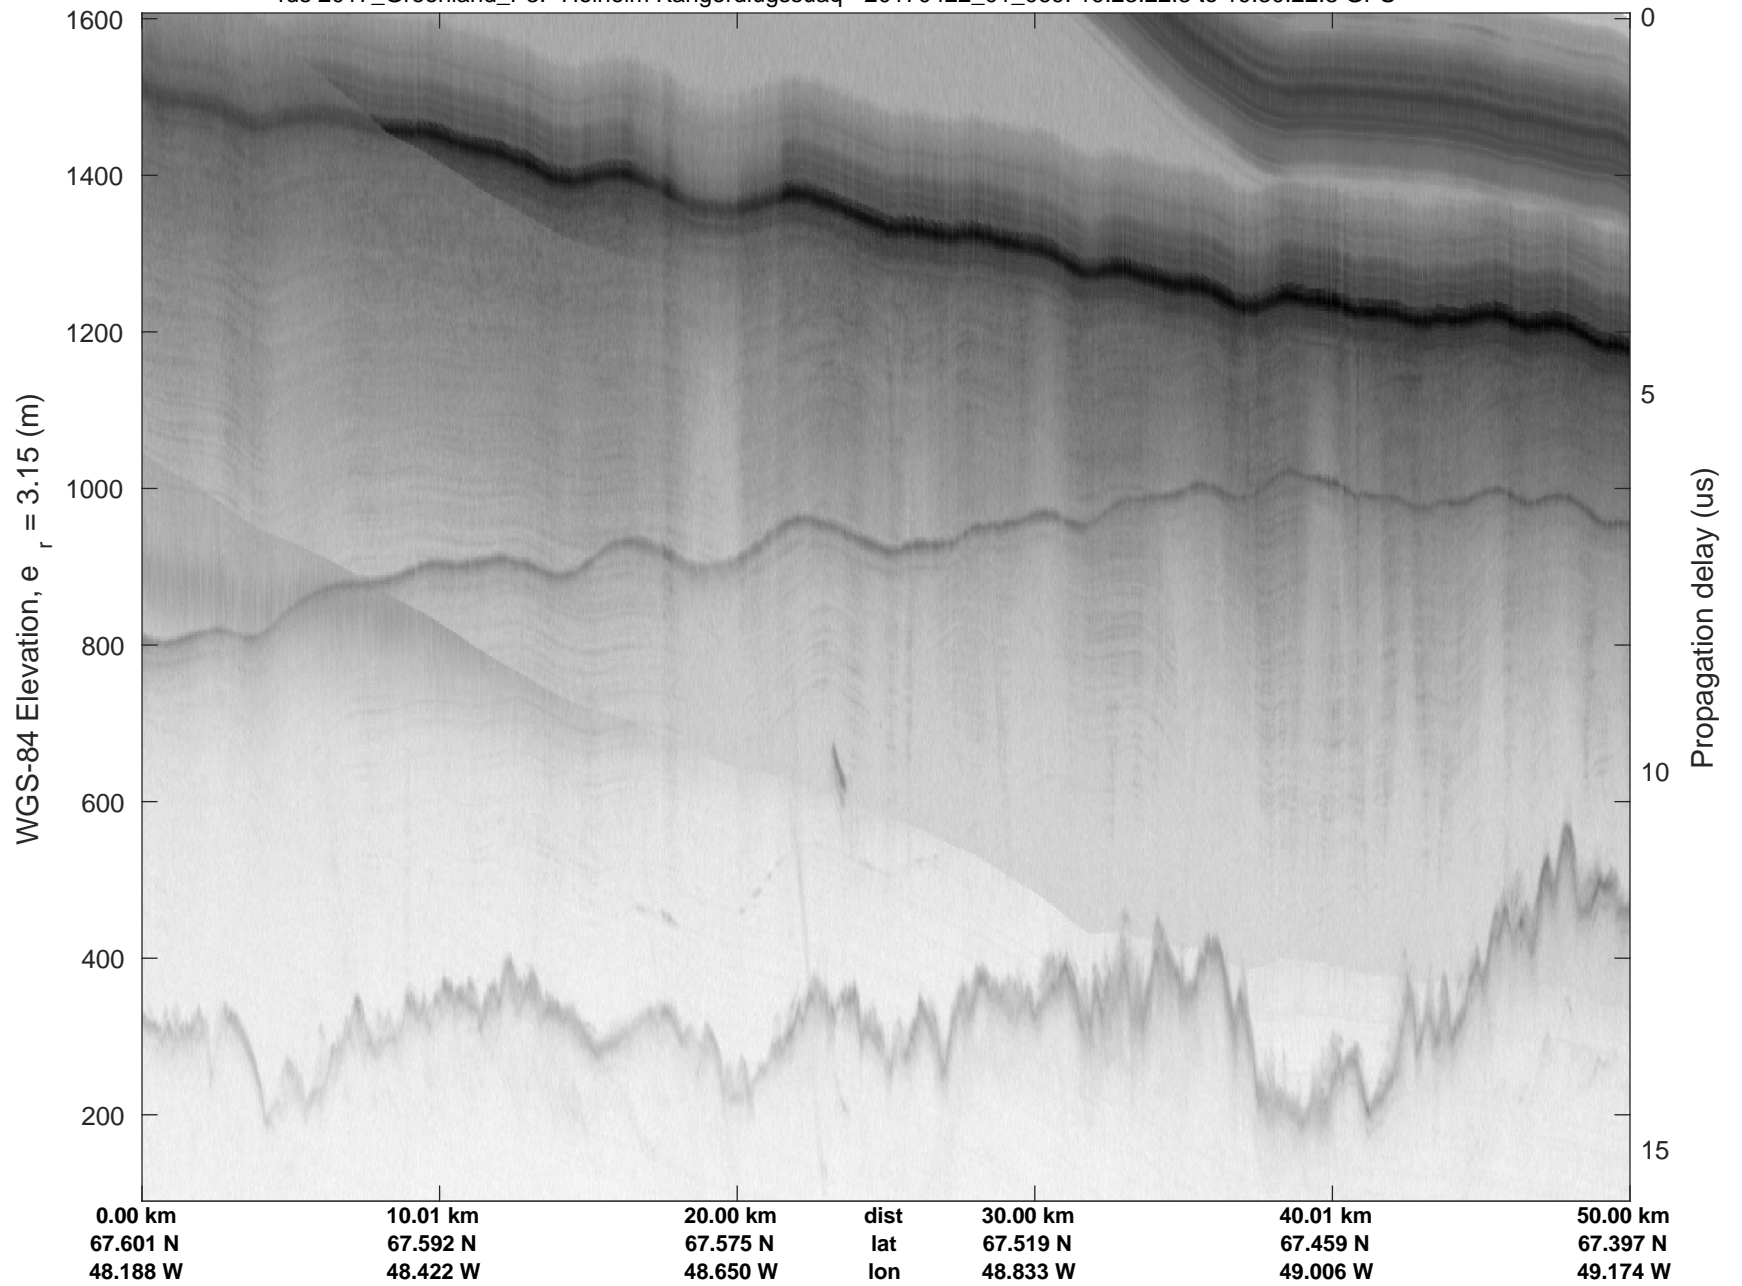

rds 2017_Greenland_P3: "Helheim Kangerdlugssuaq" 20170422_01_069: 19:23:22.3 to 19:30:22.8 GPS