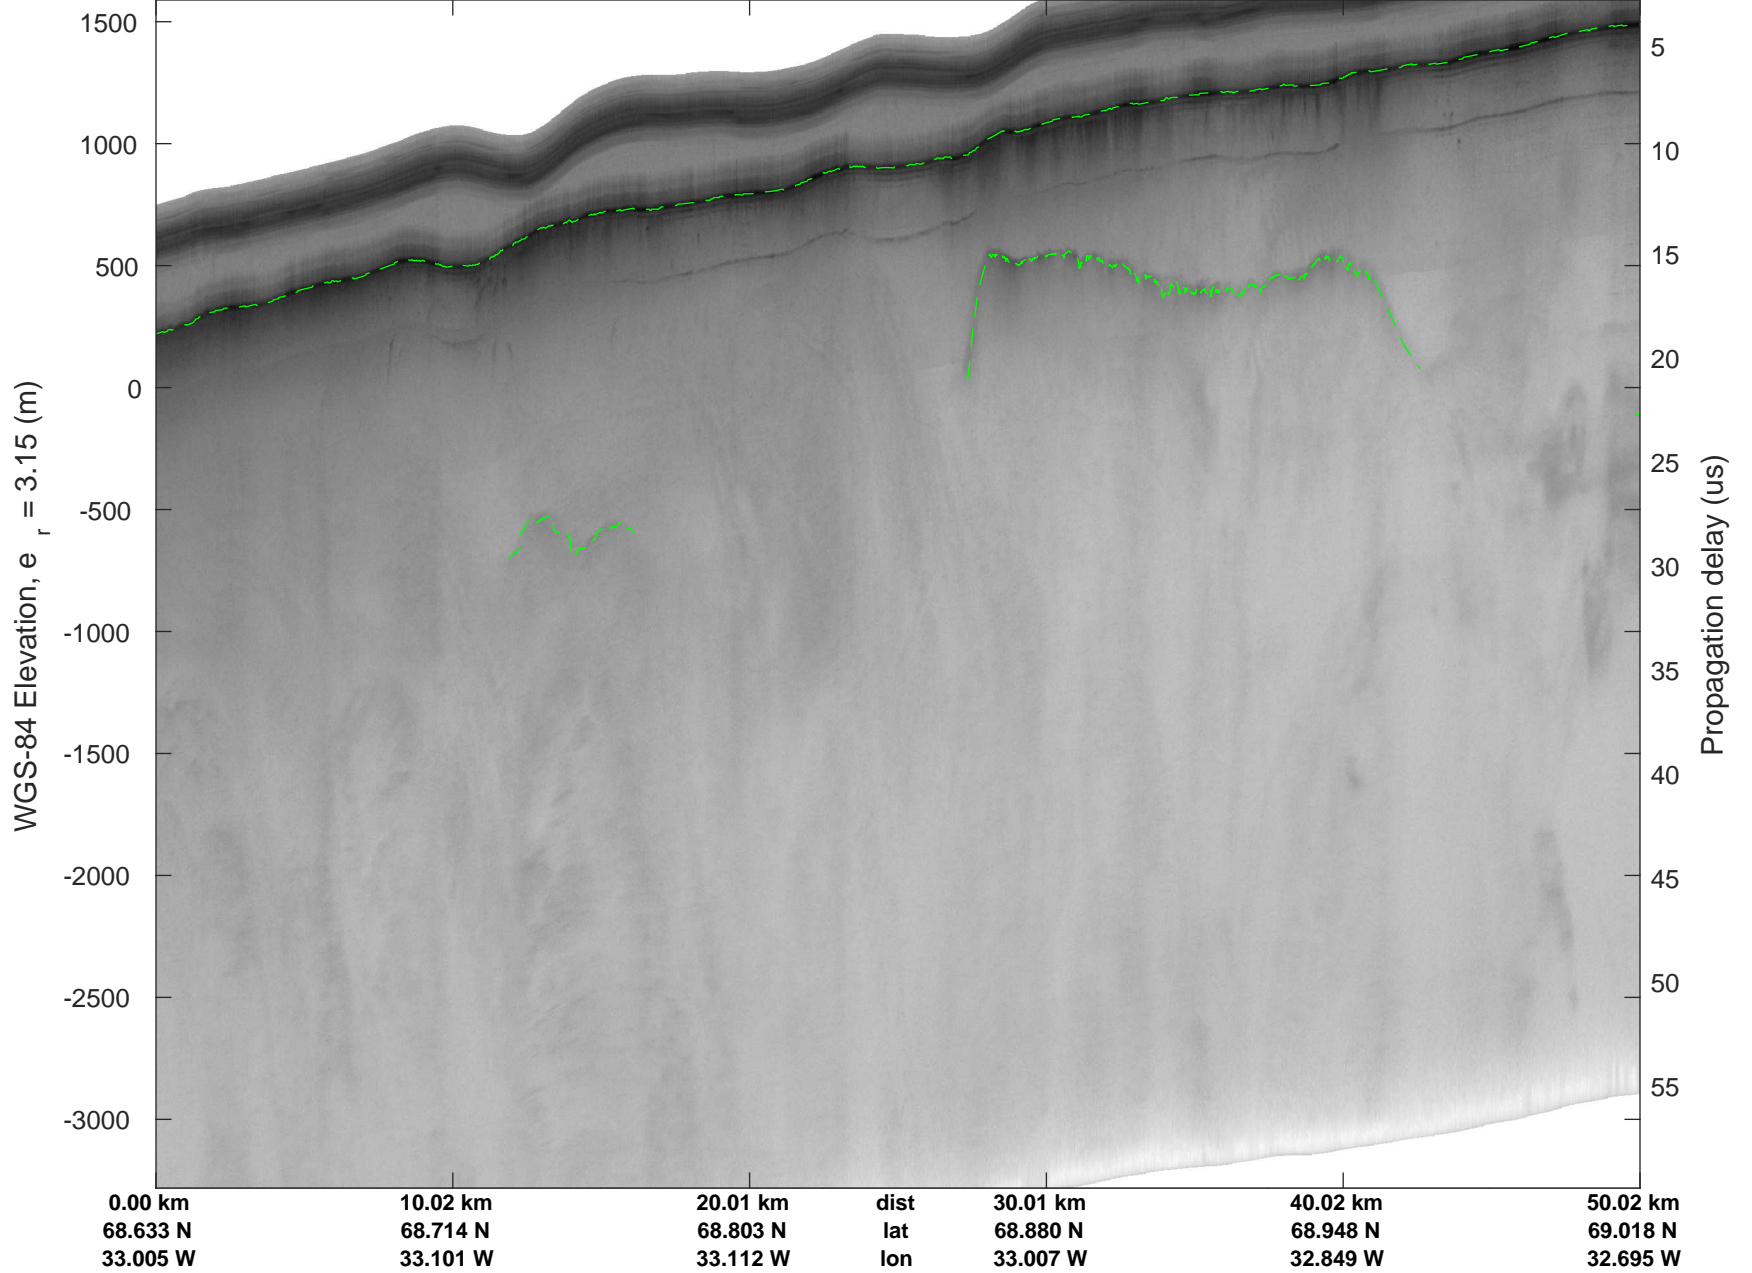

rds 2017_Greenland_P3: "Helheim Kangerdlugssuaq" 20170422_01_053: 17:45:22.1 to 17:51:41.8 GPS