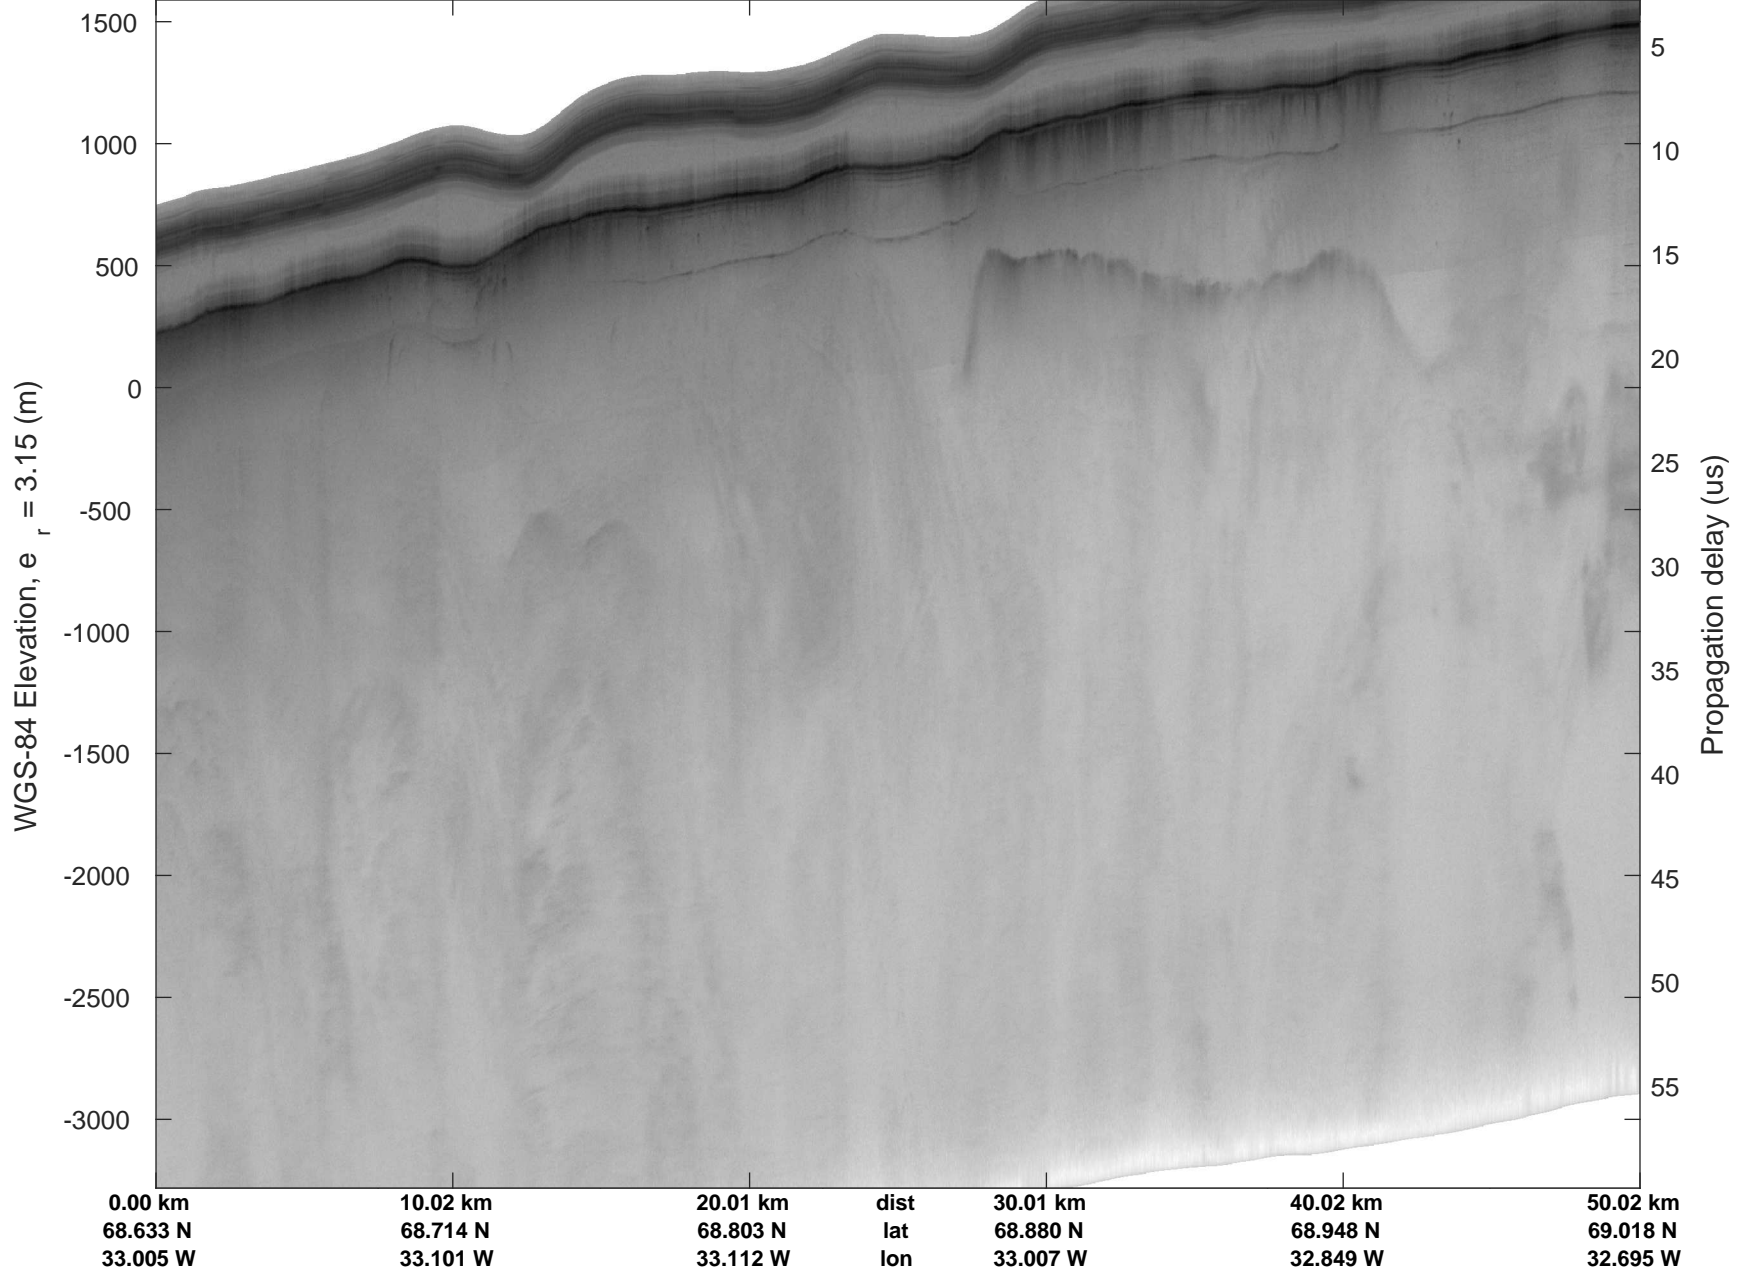

rds 2017_Greenland_P3: "Helheim Kangerdlugssuaq" 20170422_01_053: 17:45:22.1 to 17:51:41.8 GPS