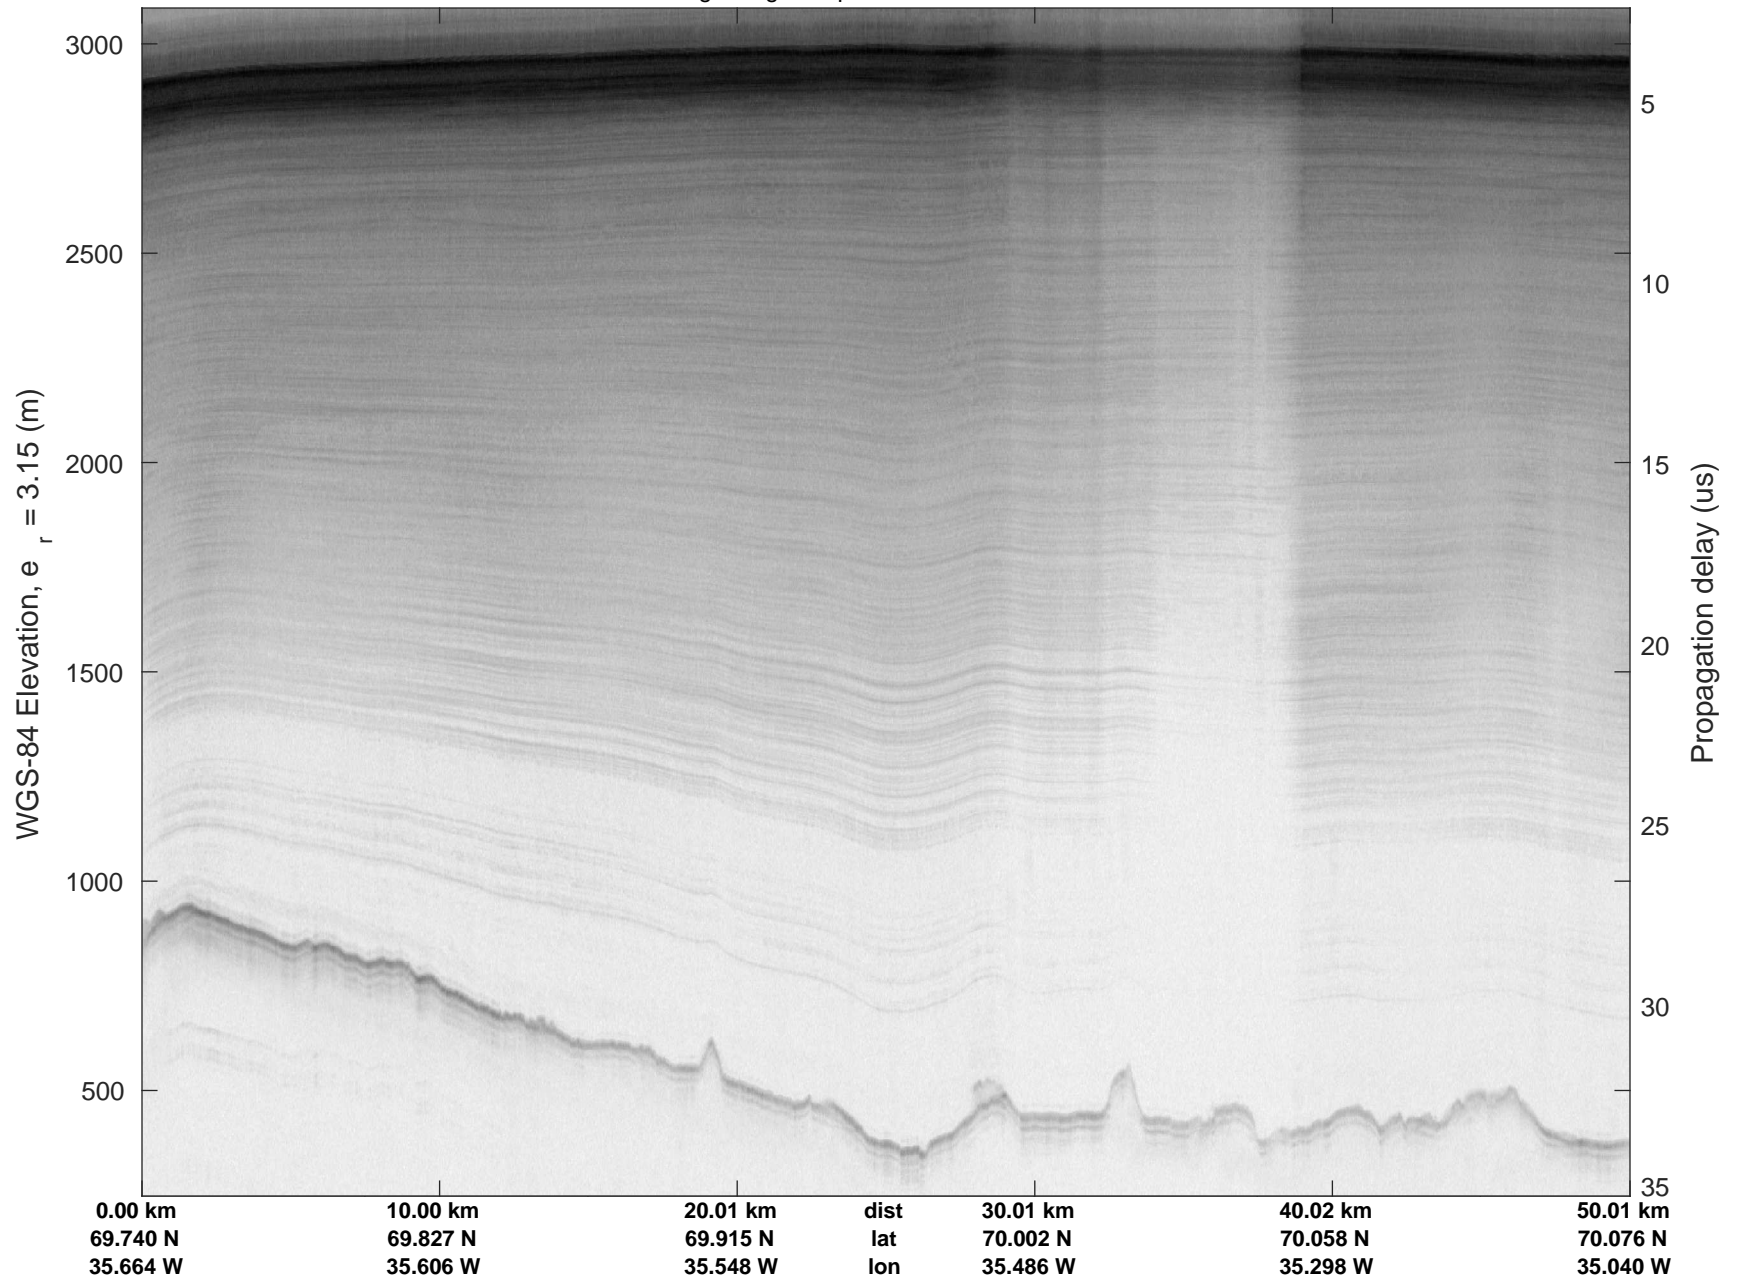

rds 2017_Greenland_P3: "Helheim Kangerdlugssuaq" 20170422_01_040: 16:23:44.3 to 16:29:15.9 GPS