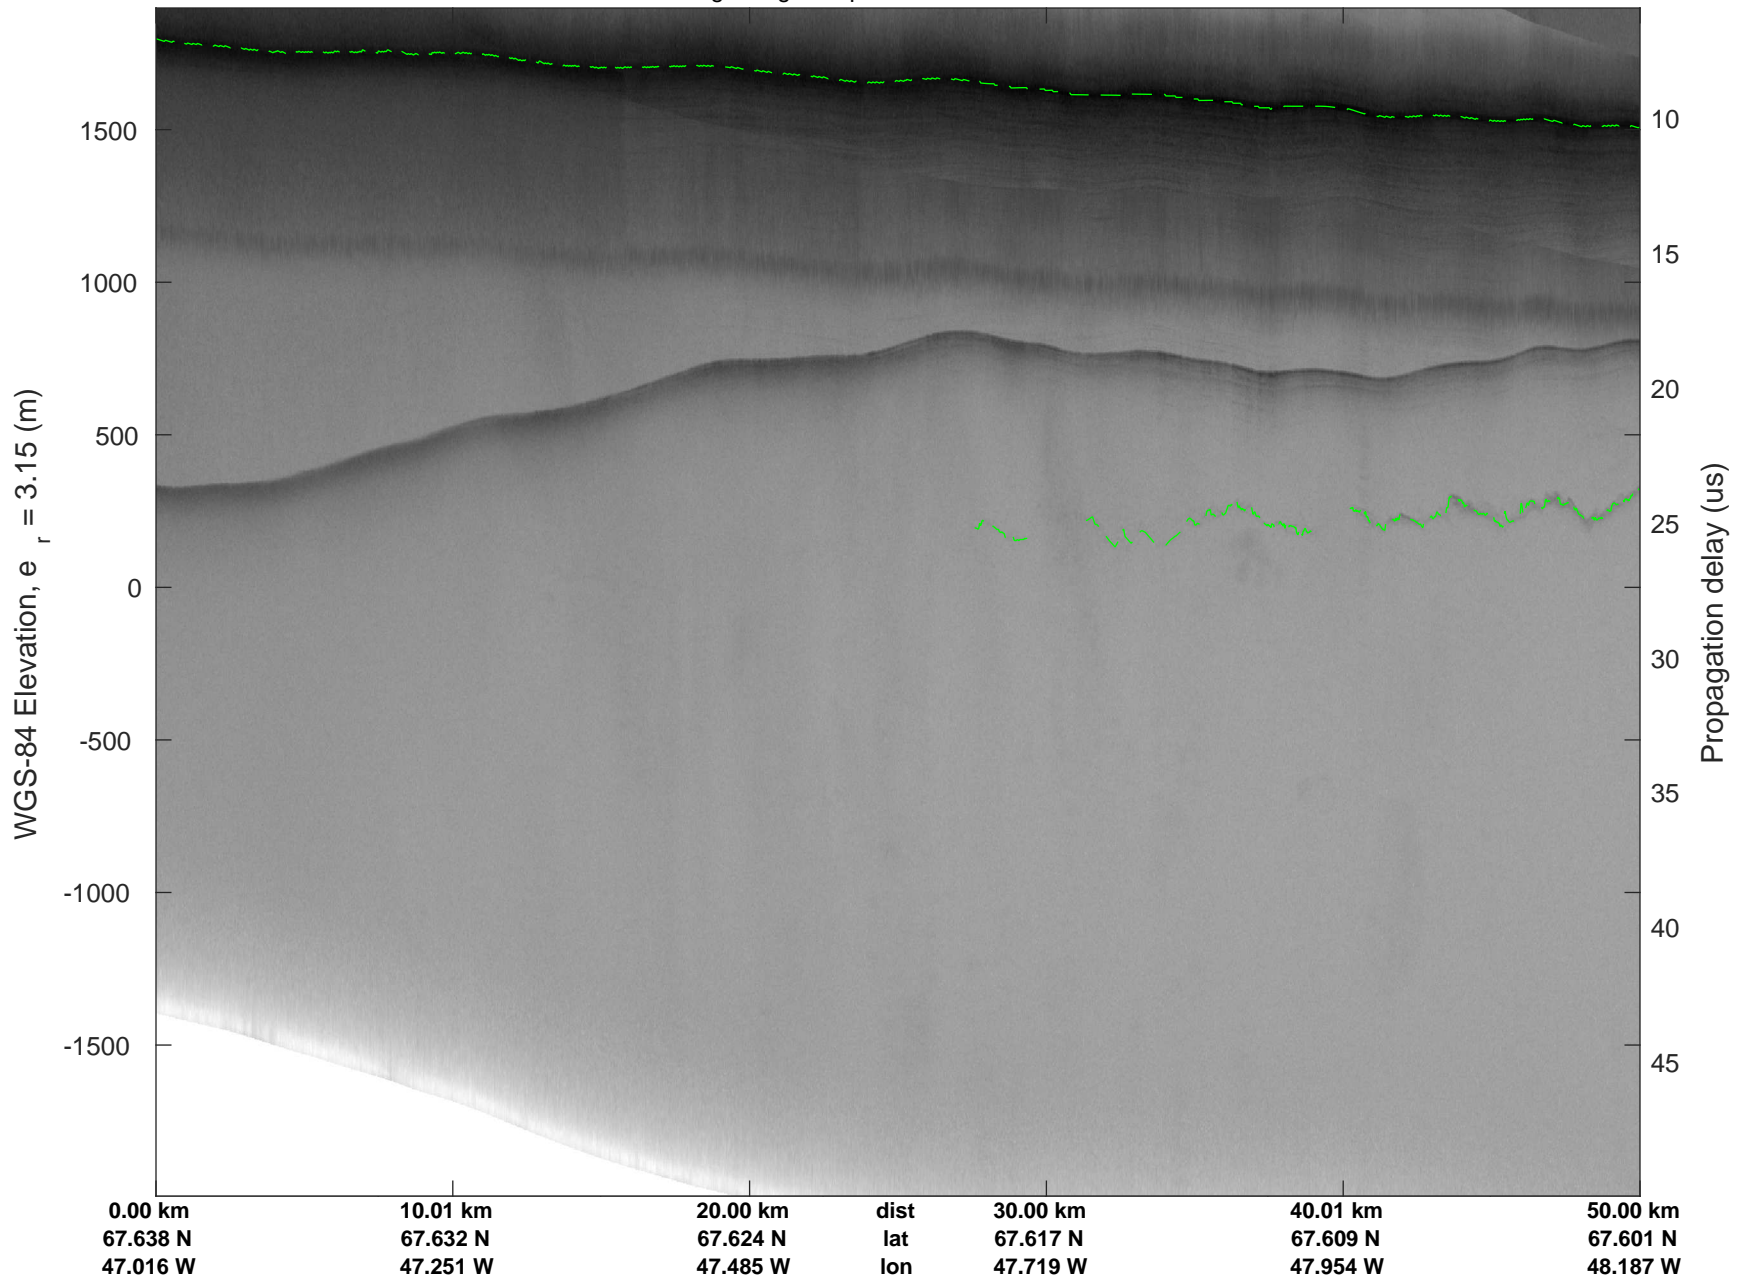

rds 2017_Greenland_P3: "Helheim Kangerdlugssuaq" 20170422_01_068: 19:17:01.5 to 19:23:21.9 GPS