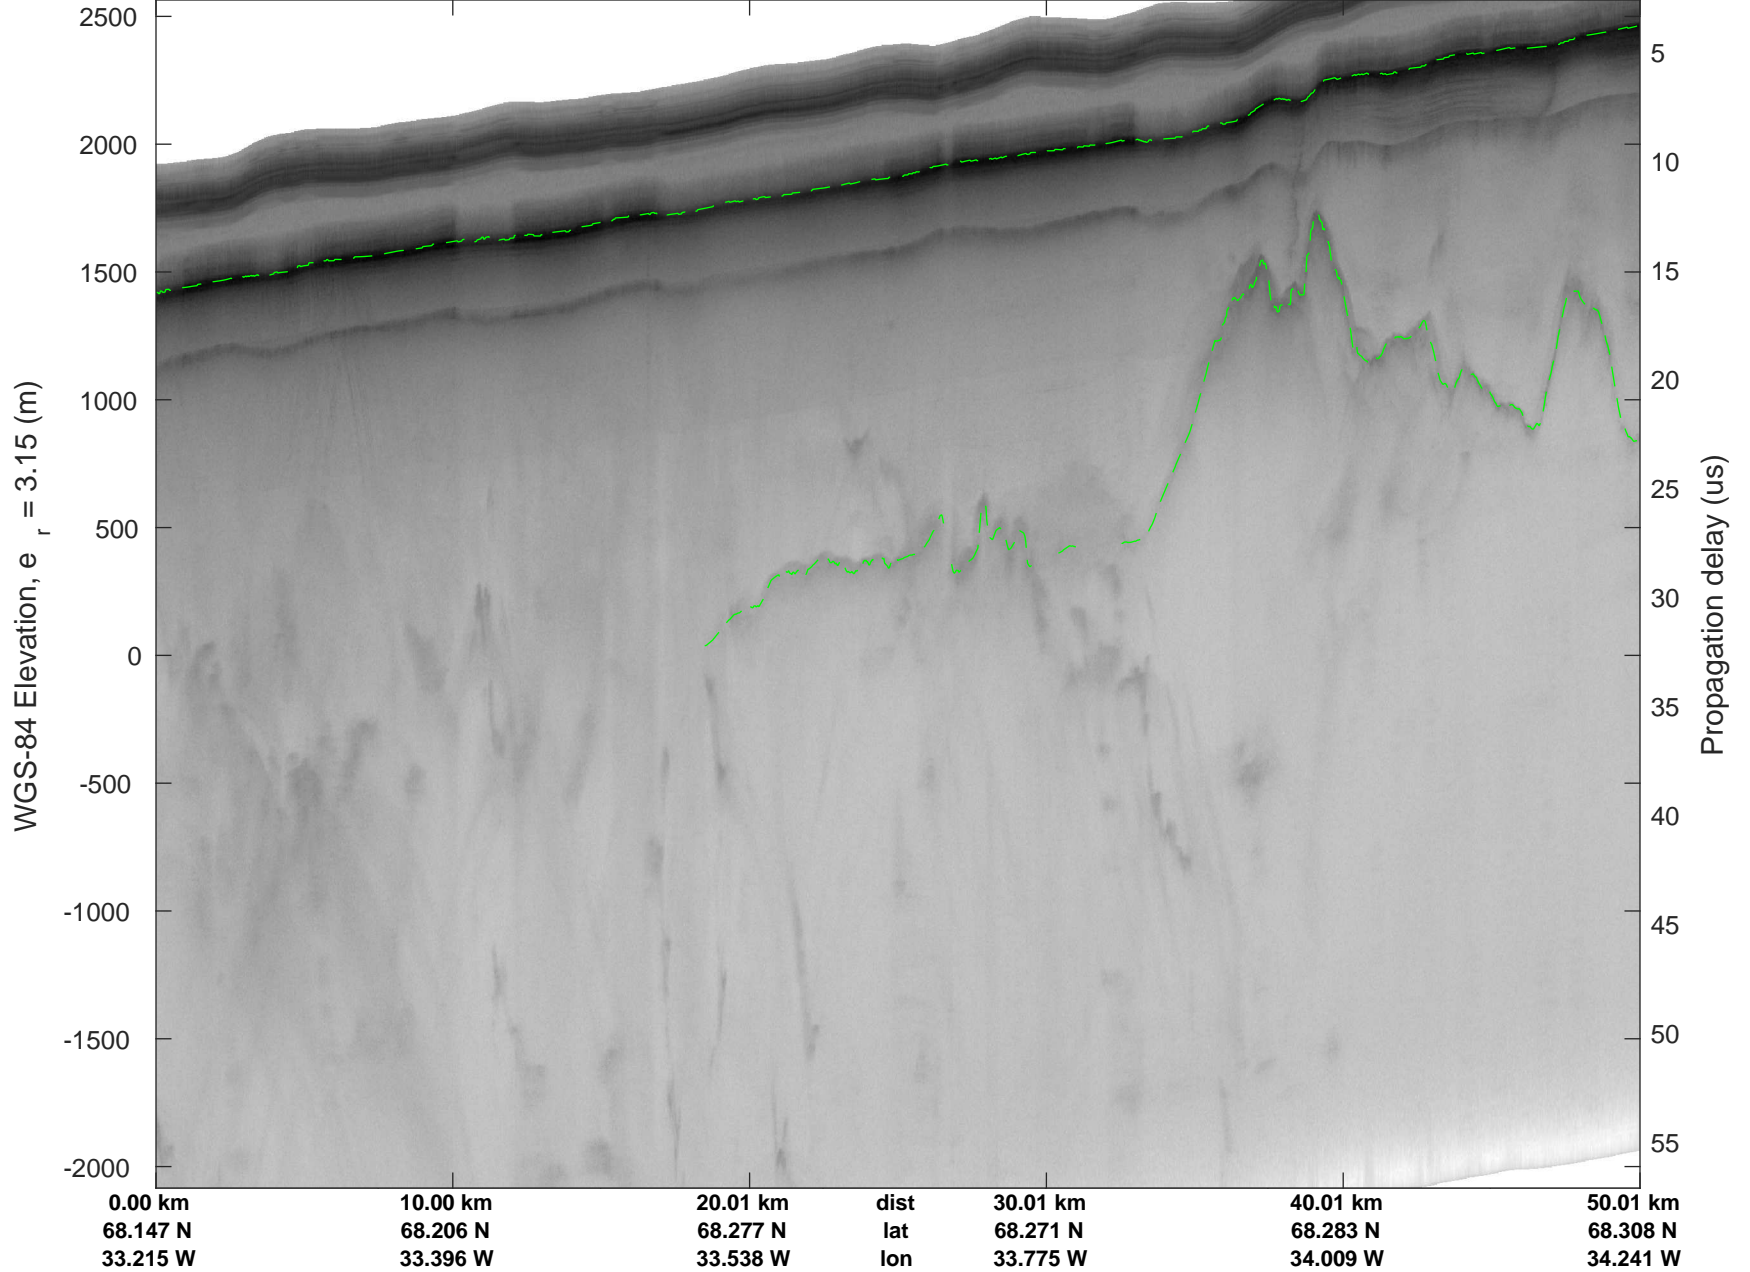

rds 2017_Greenland_P3: "Helheim Kangerdlugssuaq" 20170422_01_049: 17:19:05.5 to 17:25:35.3 GPS