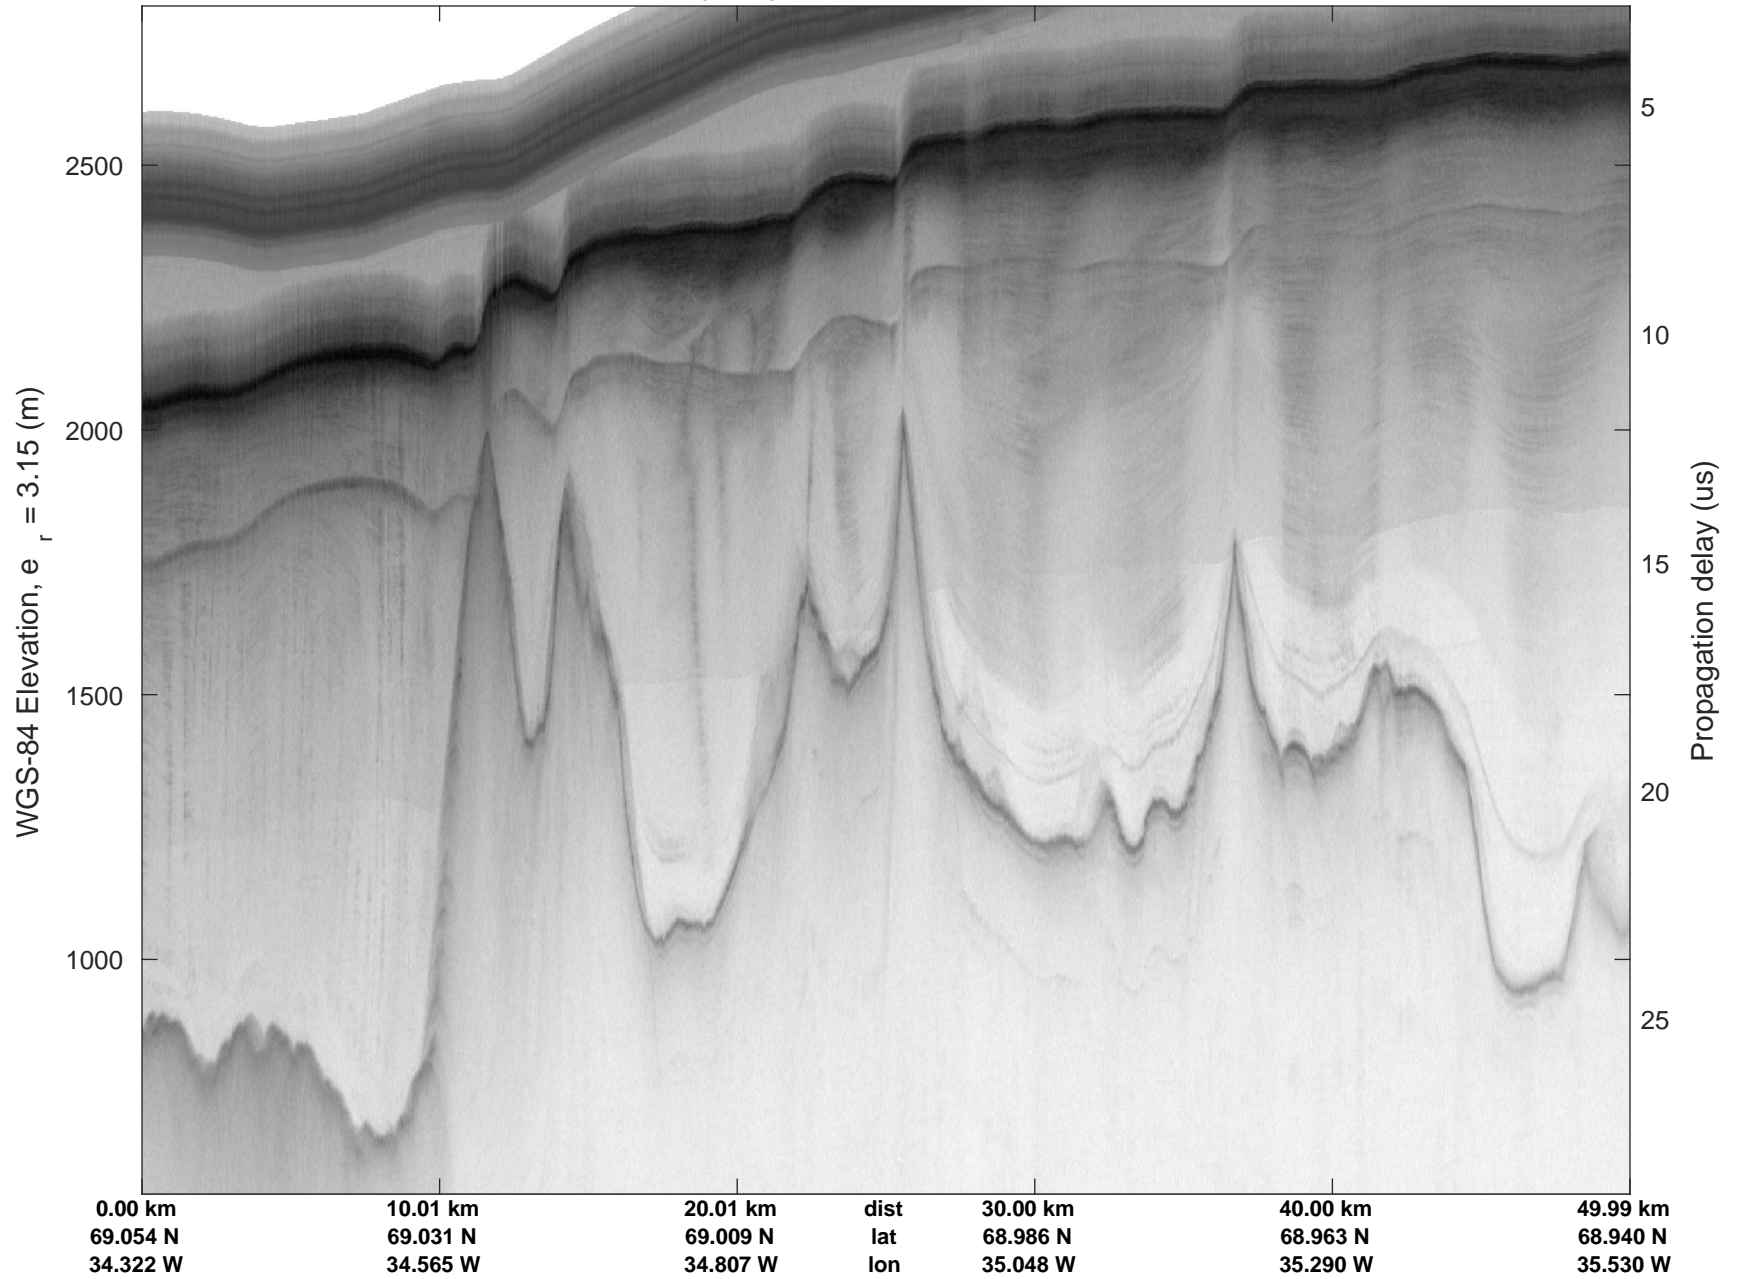

rds 2017_Greenland_P3: "Helheim Kangerdlugssuaq" 20170422_01_057: 18:10:27.7 to 18:16:42.3 GPS