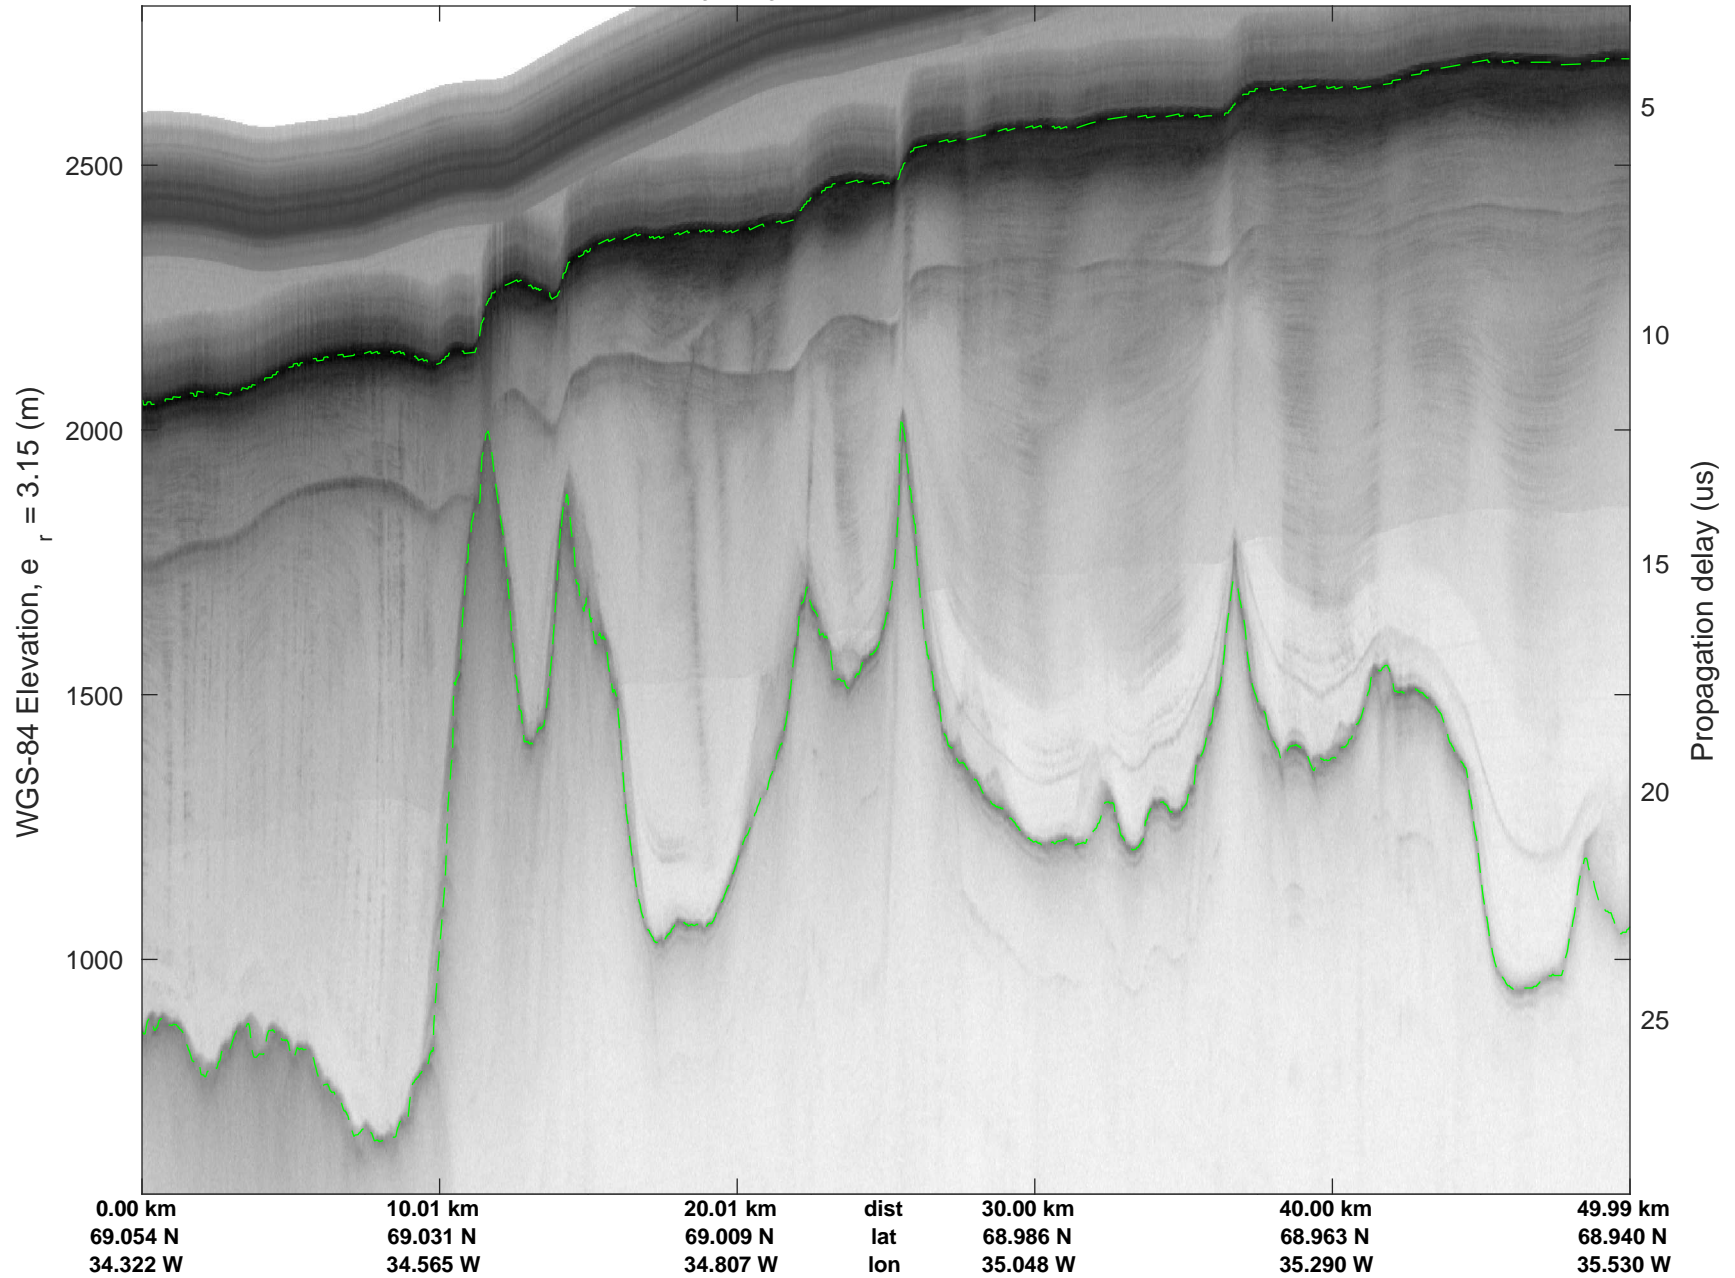

rds 2017_Greenland_P3: "Helheim Kangerdlugssuaq" 20170422_01_057: 18:10:27.7 to 18:16:42.3 GPS