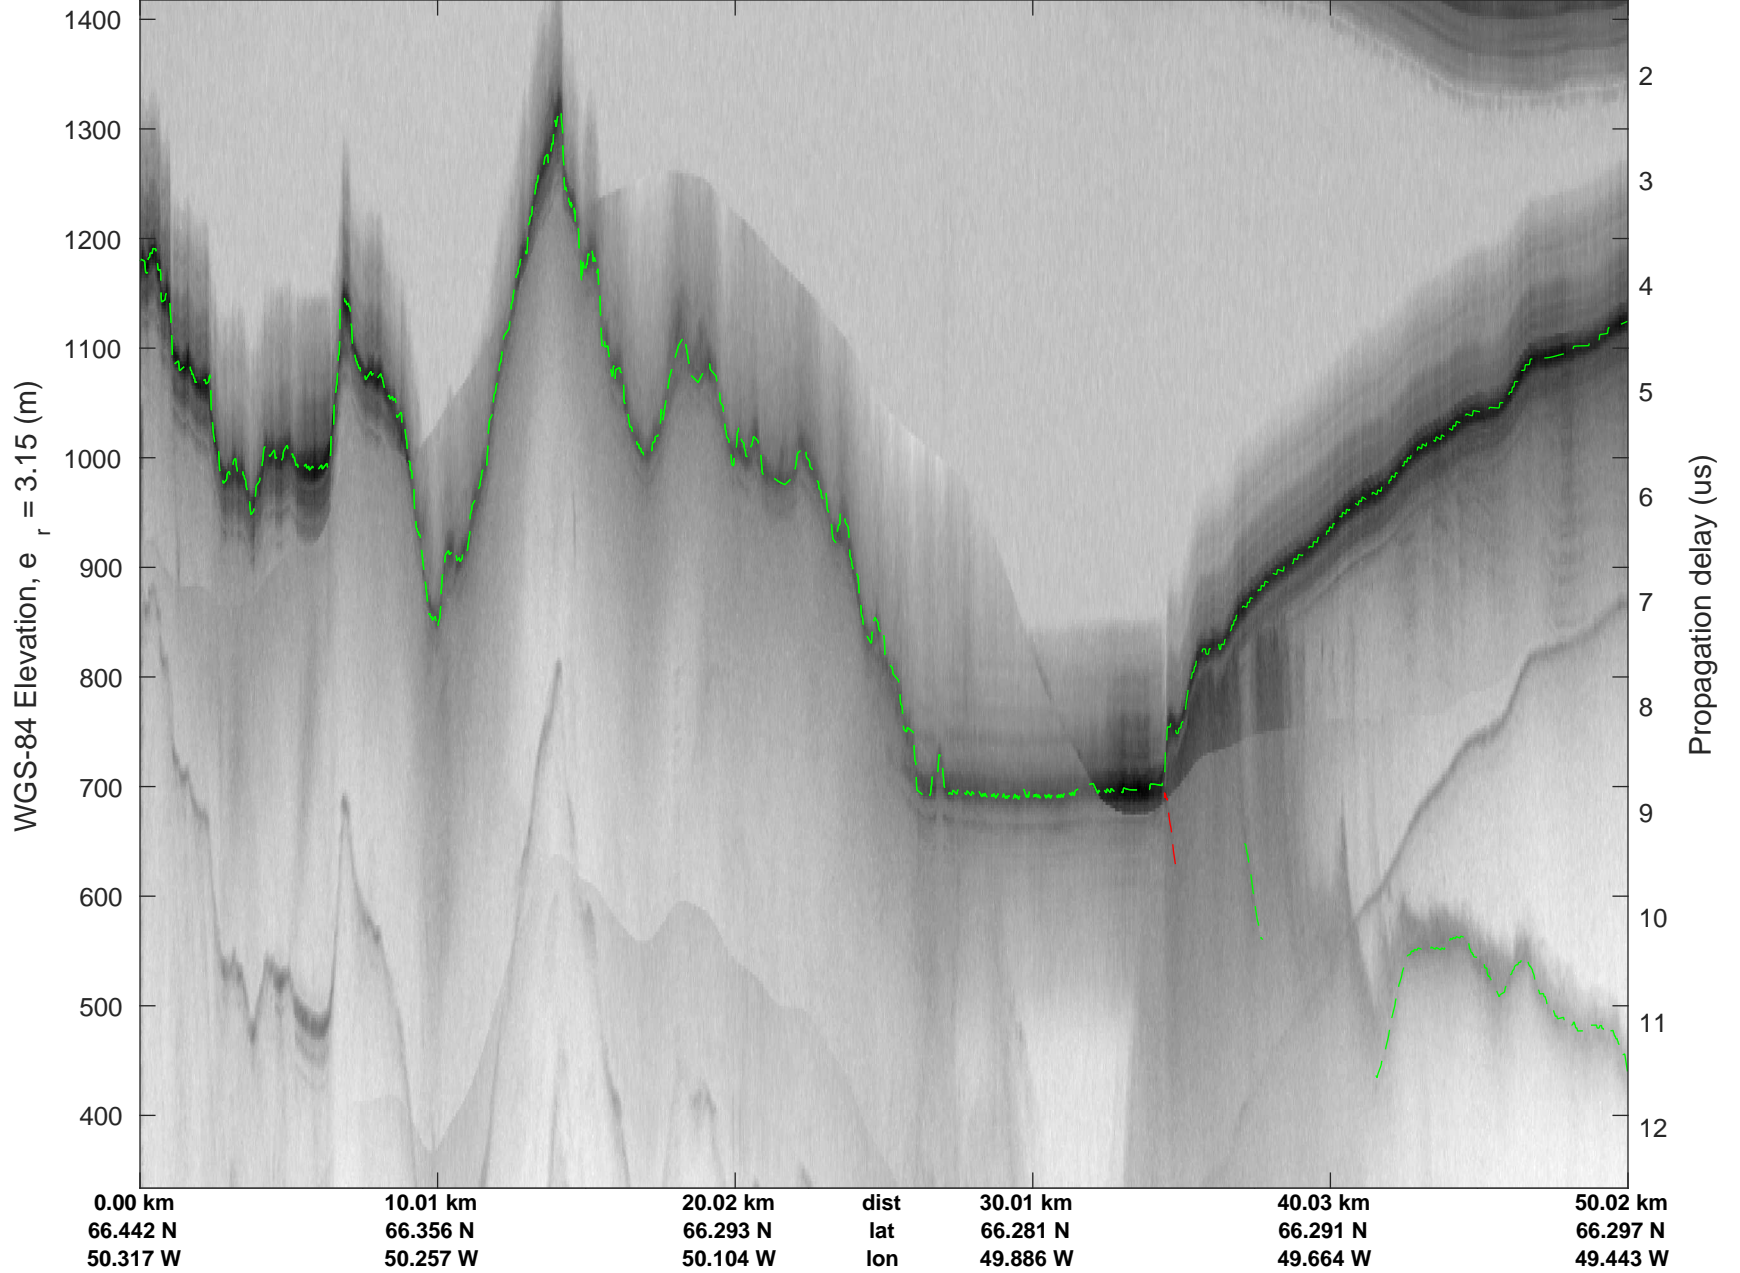

Helheim Kangerdlugssuaq
20170422_01_001
Polar Stereograph 70N/-45E

rds 2017_Greenland_P3: "Helheim Kangerdlugssuaq" 20170422_01_001: 12:17:28.8 to 12:23:32.4 GPS

rds 2017_Greenland_P3: "Helheim Kangerdlugssuaq" 20170422_01_001: 12:17:28.8 to 12:23:32.4 GPS