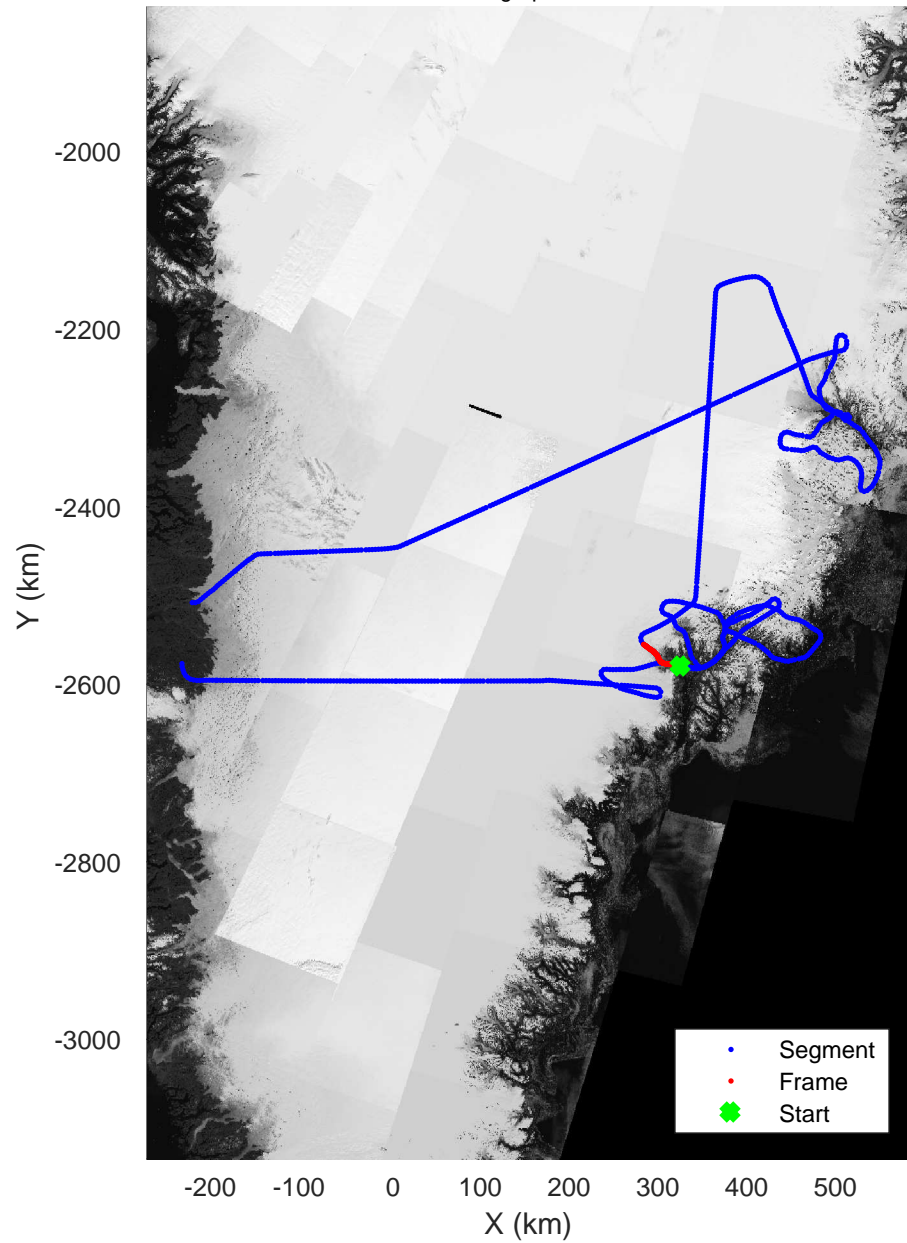

rds 2017_Greenland_P3: "Helheim Kangerdlugssuaq" 20170422_01_030: 15:25:11.5 to 15:31:20.4 GPS

rds 2017_Greenland_P3: "Helheim Kangerdlugssuaq" 20170422_01_030: 15:25:11.5 to 15:31:20.4 GPS

Helheim Kangerdlugssuaq
20170422_01_031
Polar Stereograph 70N/-45E