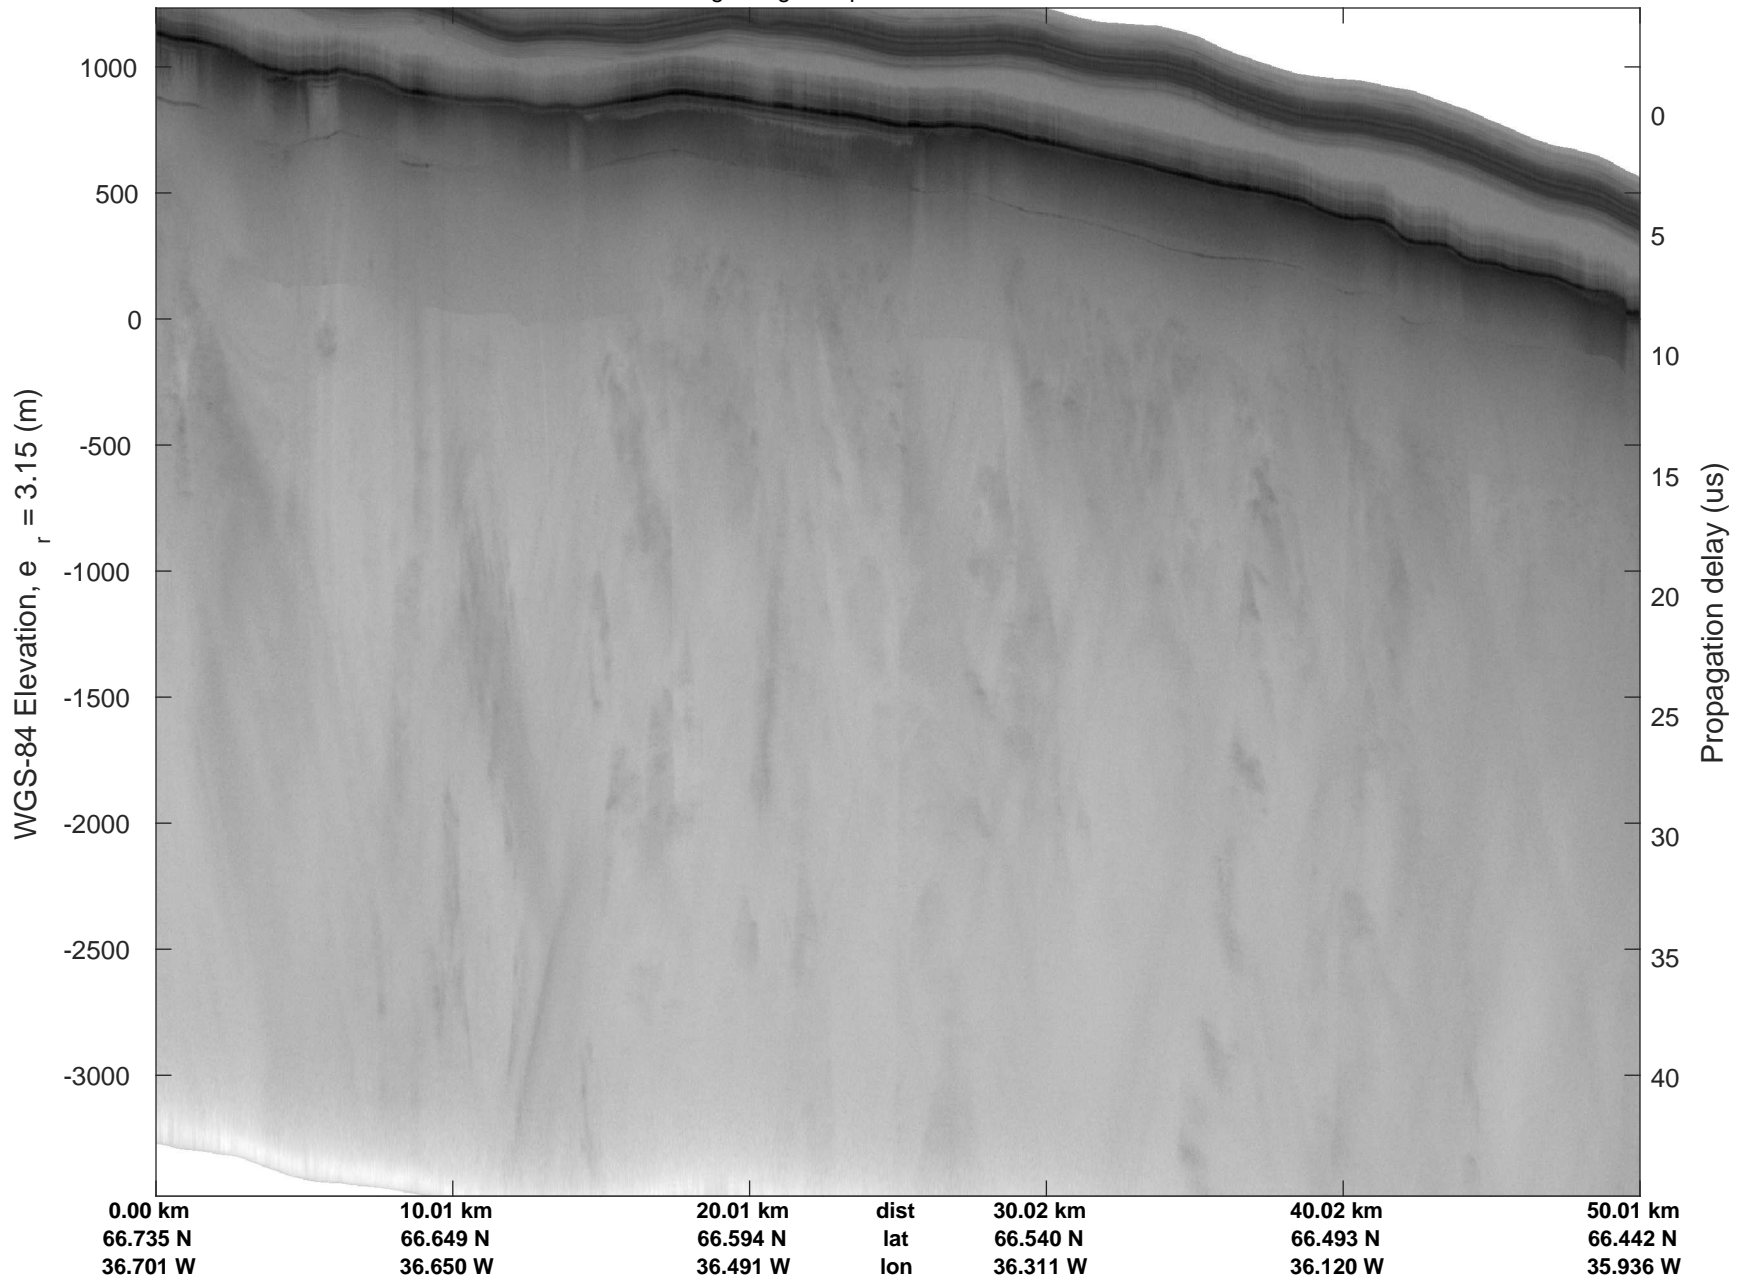

rds 2017_Greenland_P3: "Helheim Kangerdlugssuaq" 20170422_01_024: 14:46:04.5 to 14:52:32.2 GPS