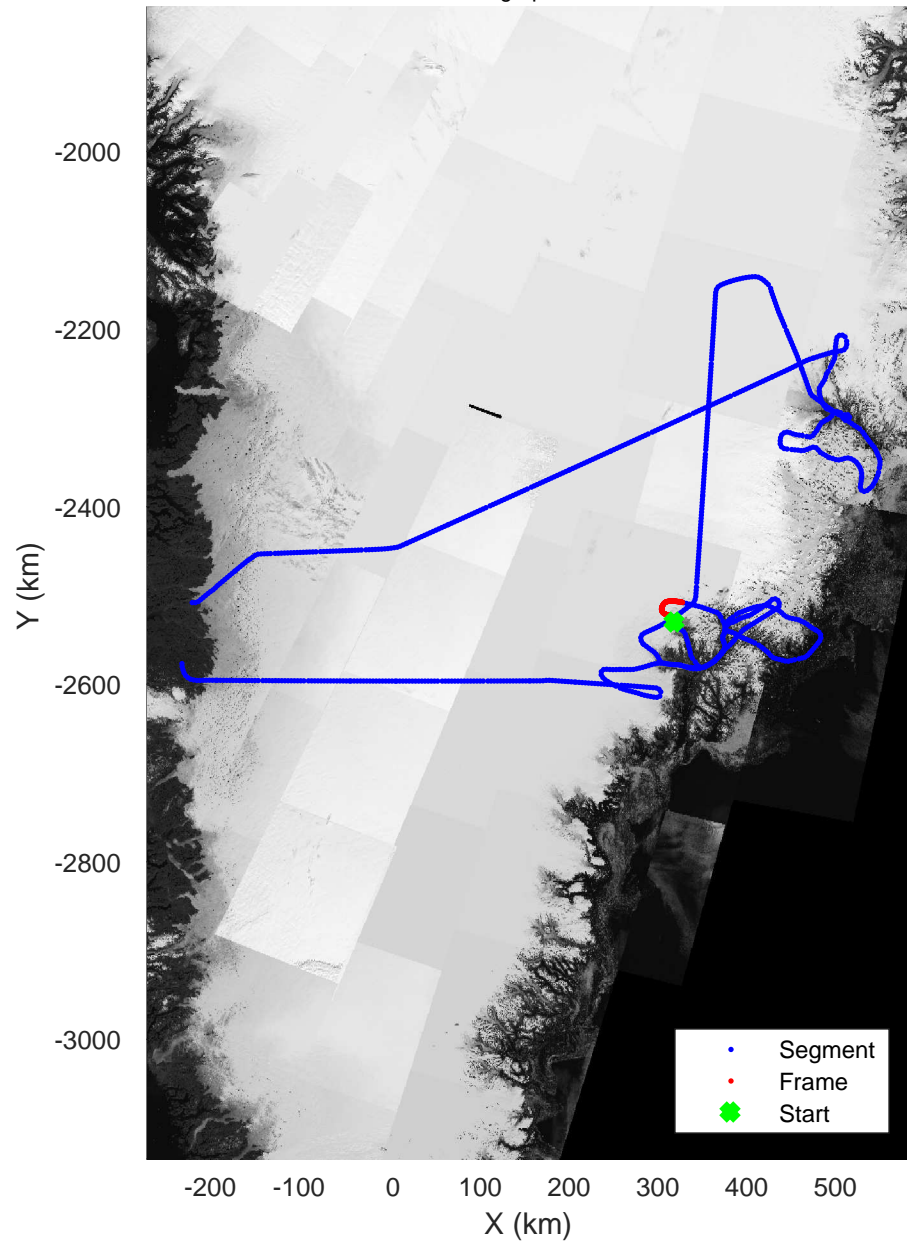

rds 2017_Greenland_P3: "Helheim Kangerdlugssuaq" 20170422_01_021: 14:27:06.3 to 14:33:28.6 GPS

rds 2017_Greenland_P3: "Helheim Kangerdlugssuaq" 20170422_01_021: 14:27:06.3 to 14:33:28.6 GPS

Helheim Kangerdlugssuaq
 20170422_01_022
 Polar Stereograph 70N/-45E