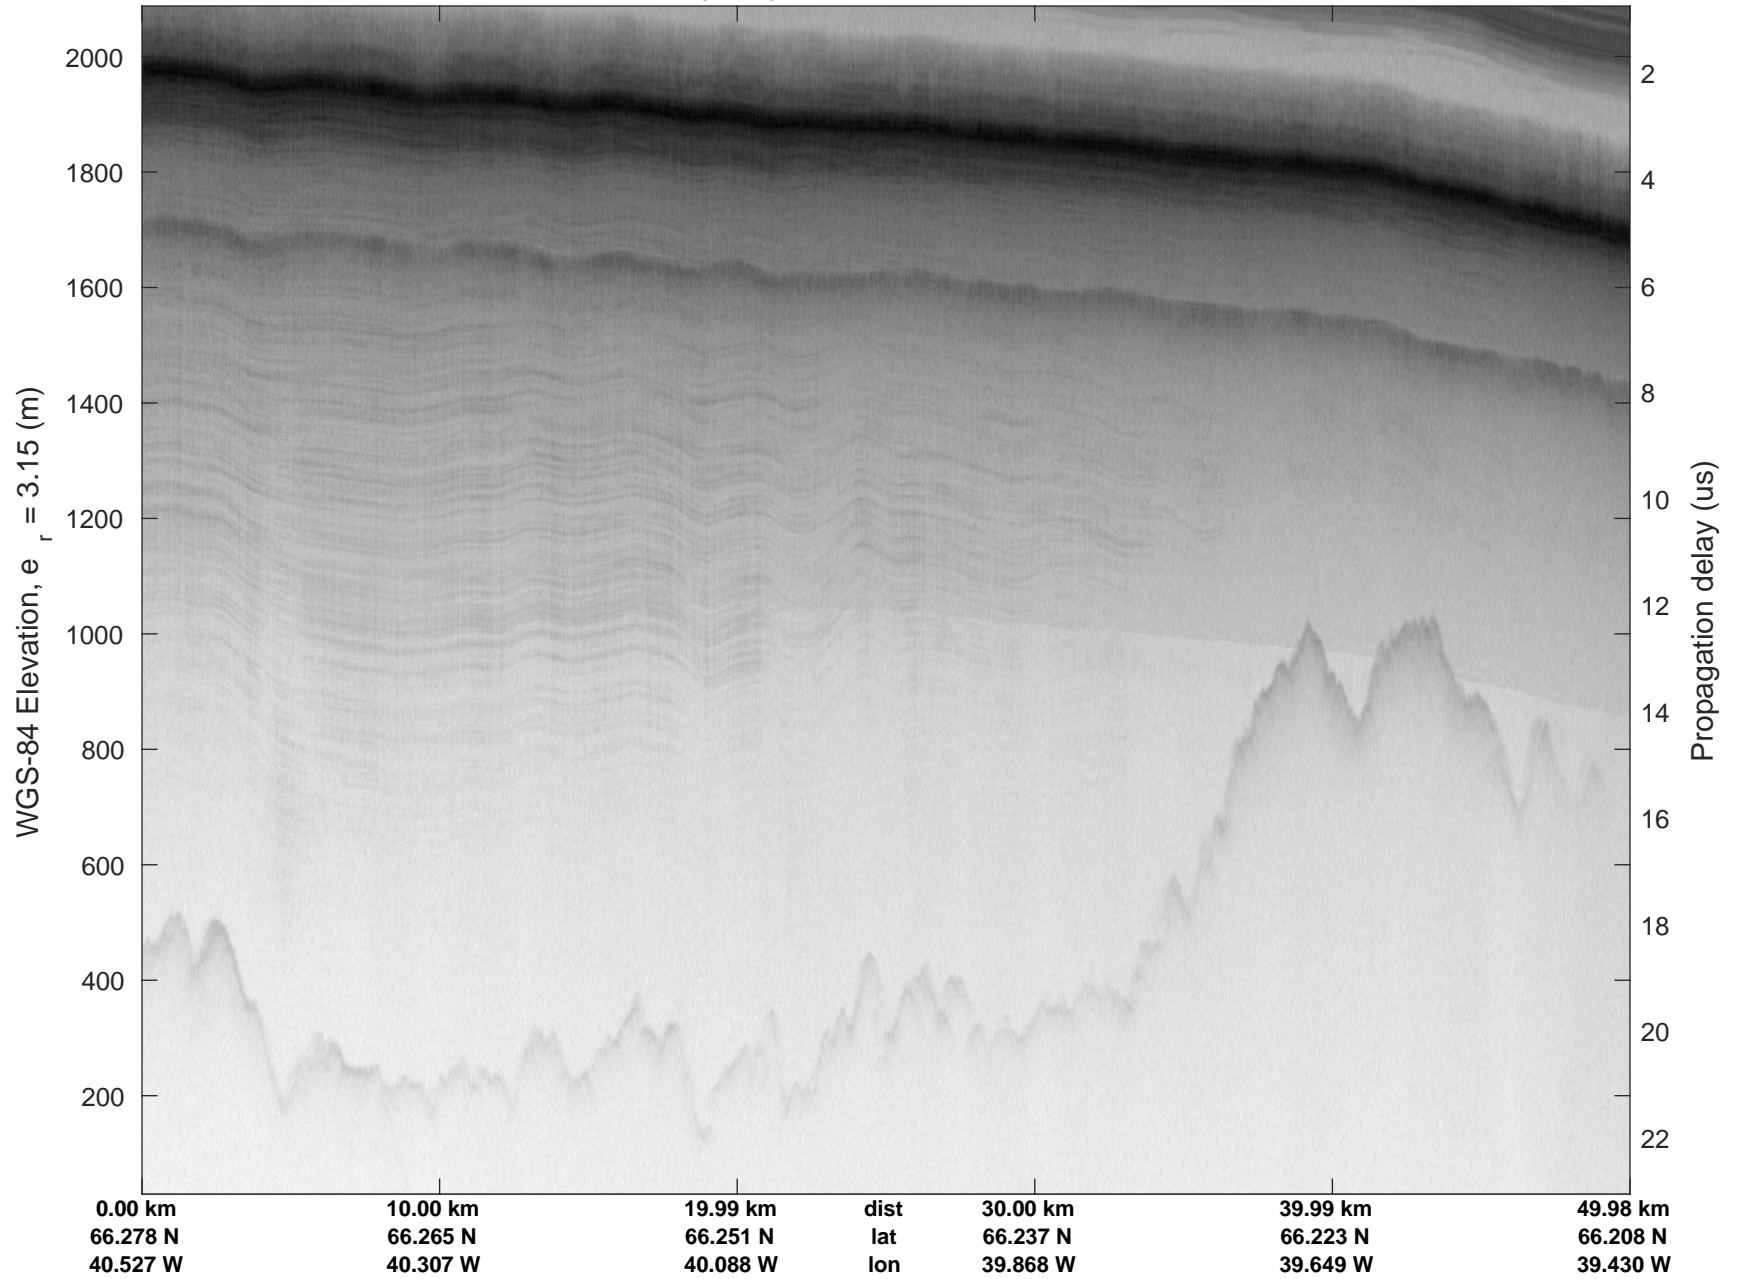

rds 2017_Greenland_P3: "Helheim Kangerdlugssuaq" 20170422_01_010: 13:15:00.6 to 13:21:30.9 GPS

rds 2017_Greenland_P3: "Helheim Kangerdlugssuaq" 20170422_01_010: 13:15:00.6 to 13:21:30.9 GPS