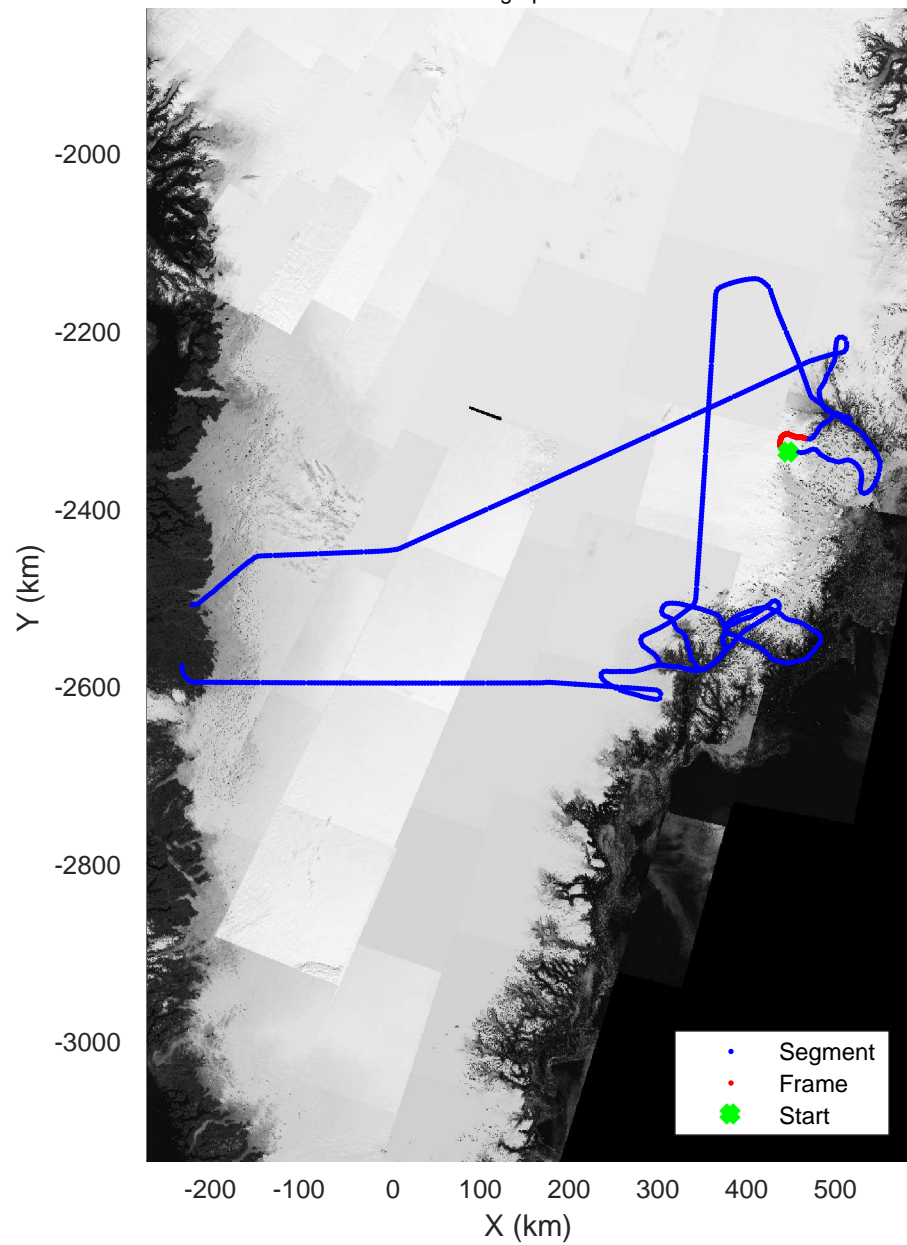

rds 2017_Greenland_P3: "Helheim Kangerdlugssuaq" 20170422_01_049: 17:19:05.5 to 17:25:35.3 GPS

rds 2017_Greenland_P3: "Helheim Kangerdlugssuaq" 20170422_01_049: 17:19:05.5 to 17:25:35.3 GPS

Helheim Kangerdlugssuaq
20170422_01_050
Polar Stereograph 70N/-45E