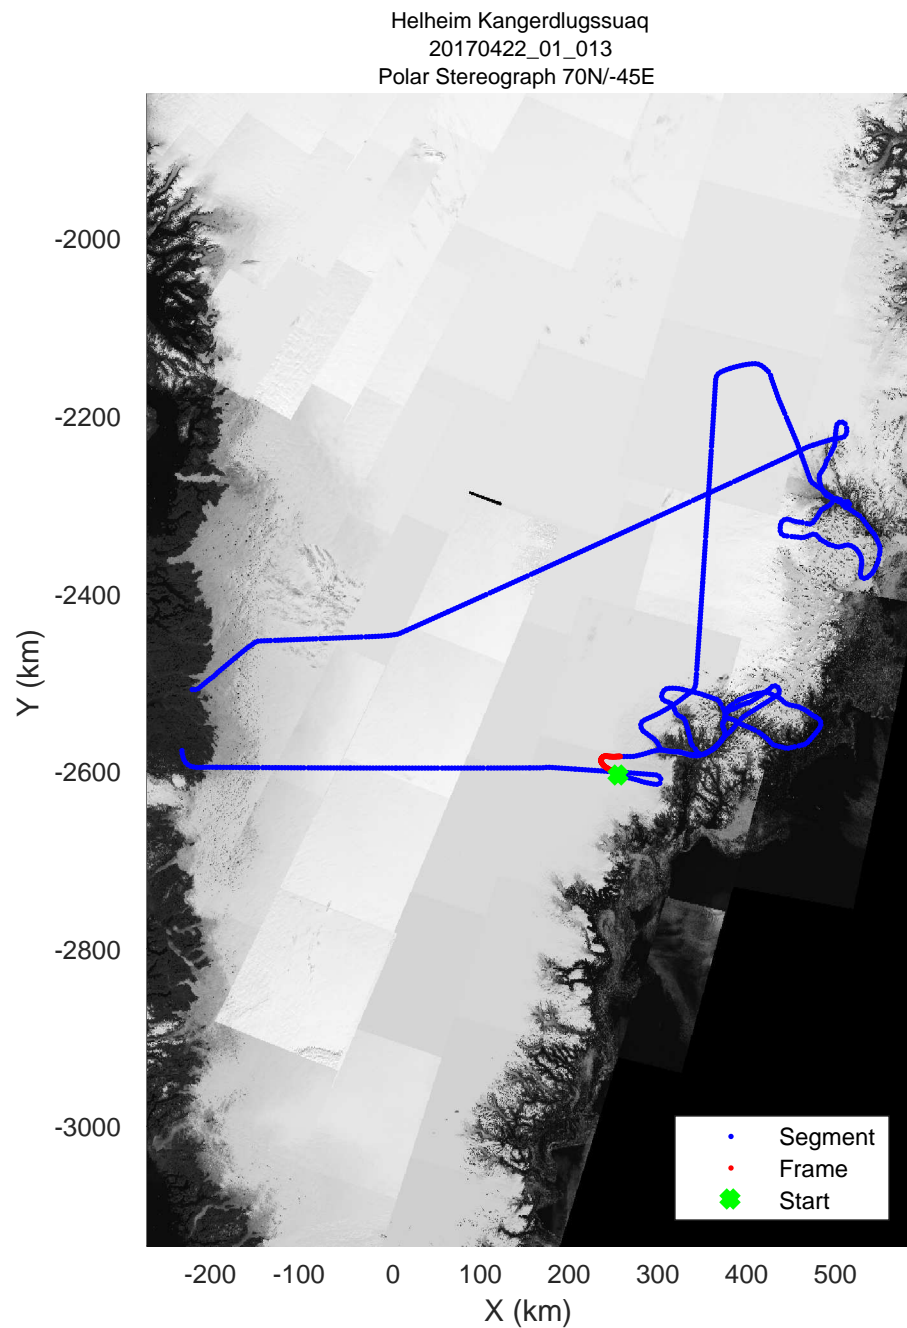

Helheim Kangerdlugssuaq
20170422_01_012
Polar Stereograph 70N/-45E

rds 2017_Greenland_P3: "Helheim Kangerdlugssuaq" 20170422_01_012: 13:28:07.3 to 13:34:59.0 GPS

rds 2017_Greenland_P3: "Helheim Kangerdlugssuaq" 20170422_01_012: 13:28:07.3 to 13:34:59.0 GPS