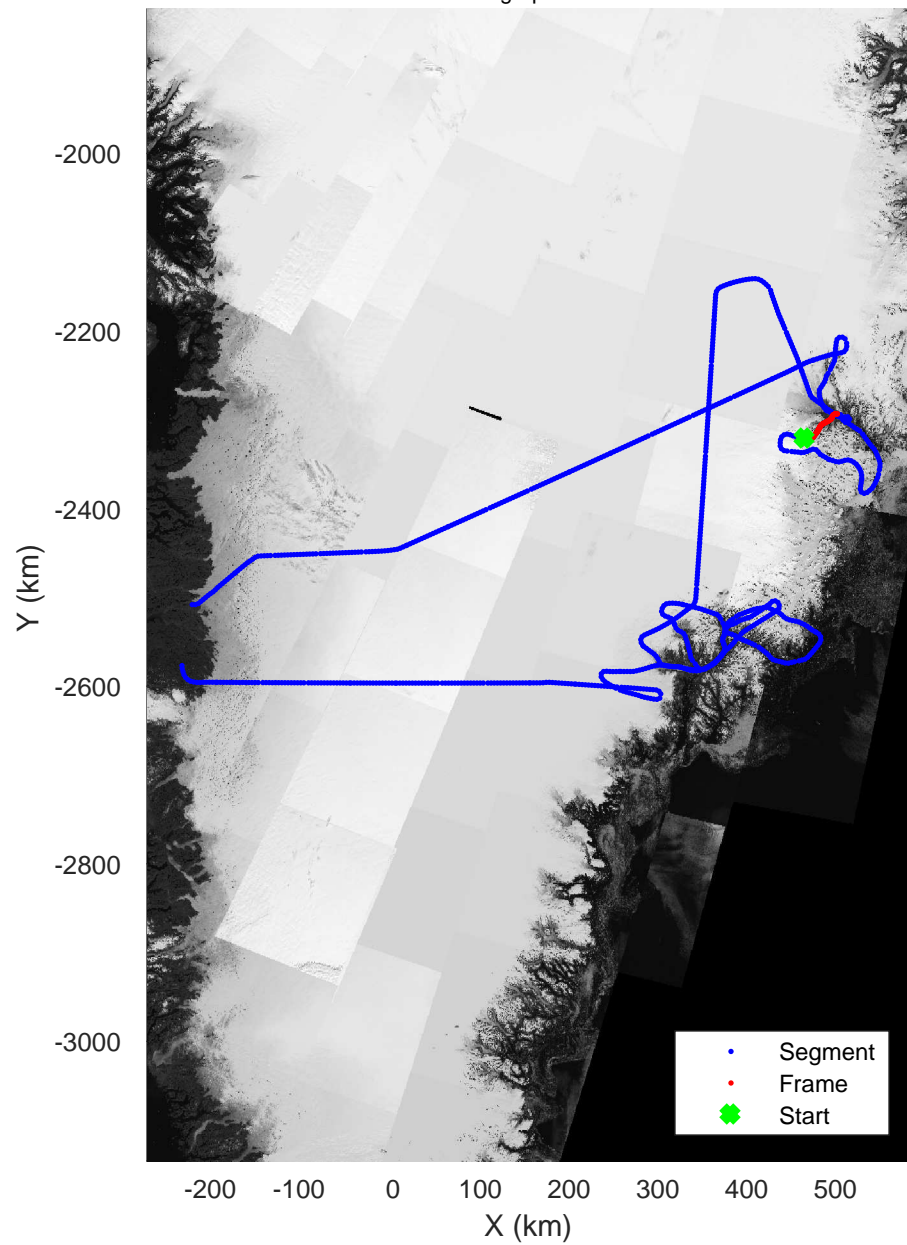

rds 2017_Greenland_P3: "Helheim Kangerdlugssuaq" 20170422_01_050: 17:25:35.6 to 17:31:42.4 GPS

rds 2017_Greenland_P3: "Helheim Kangerdlugssuaq" 20170422_01_050: 17:25:35.6 to 17:31:42.4 GPS

Helheim Kangerdlugssuaq
20170422_01_051
Polar Stereograph 70N/-45E