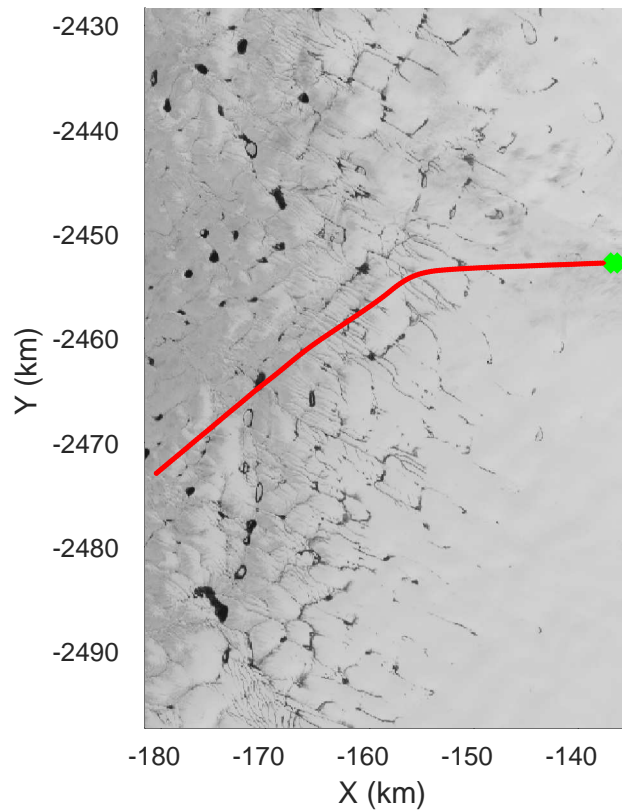

Helheim Kangerdlugssuaq
20170422_01_069
Polar Stereograph 70N/-45E