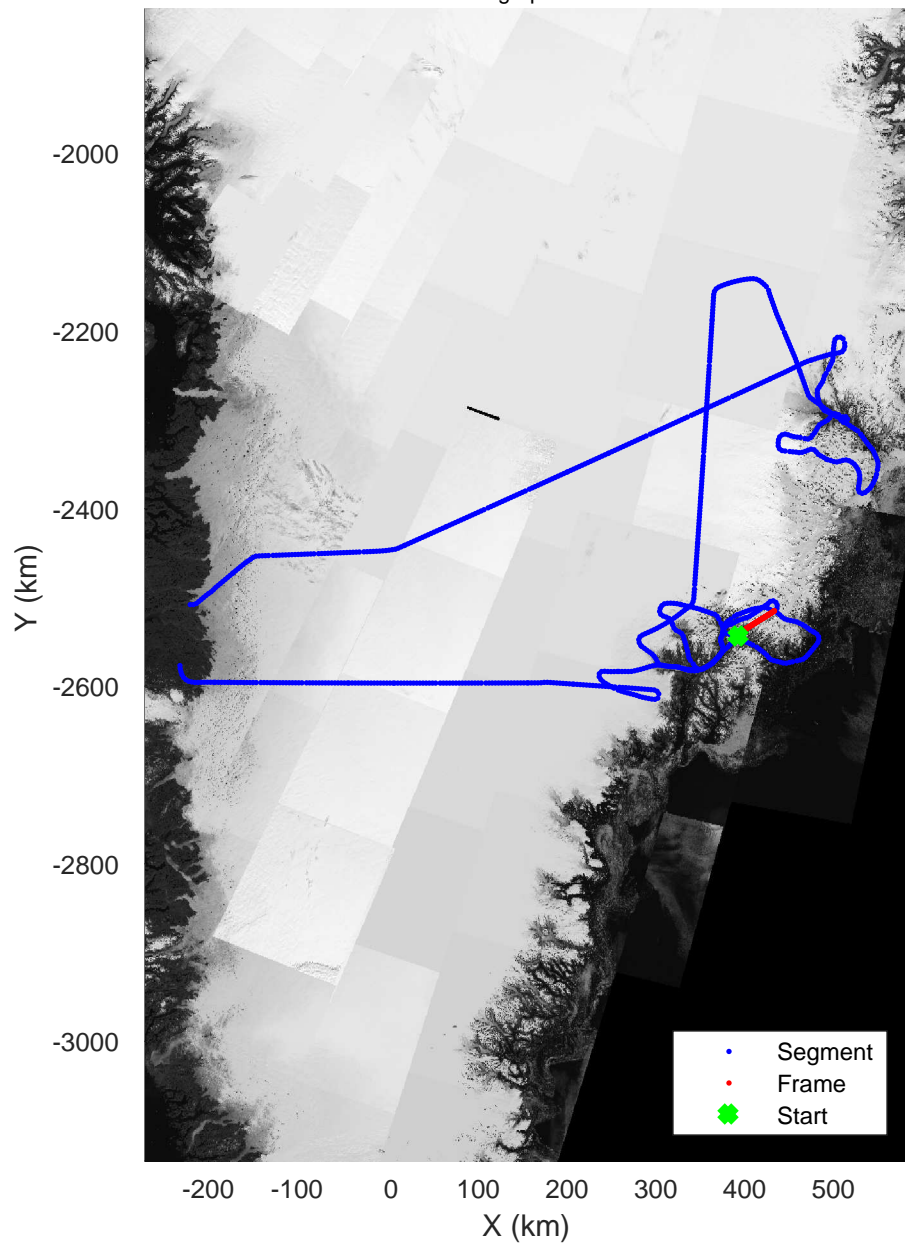

rds 2017_Greenland_P3: "Helheim Kangerdlugssuaq" 20170422_01_016: 13:54:35.7 to 14:00:57.4 GPS

rds 2017_Greenland_P3: "Helheim Kangerdlugssuaq" 20170422_01_016: 13:54:35.7 to 14:00:57.4 GPS

Helheim Kangerdlugssuaq
20170422_01_017
Polar Stereograph 70N/-45E