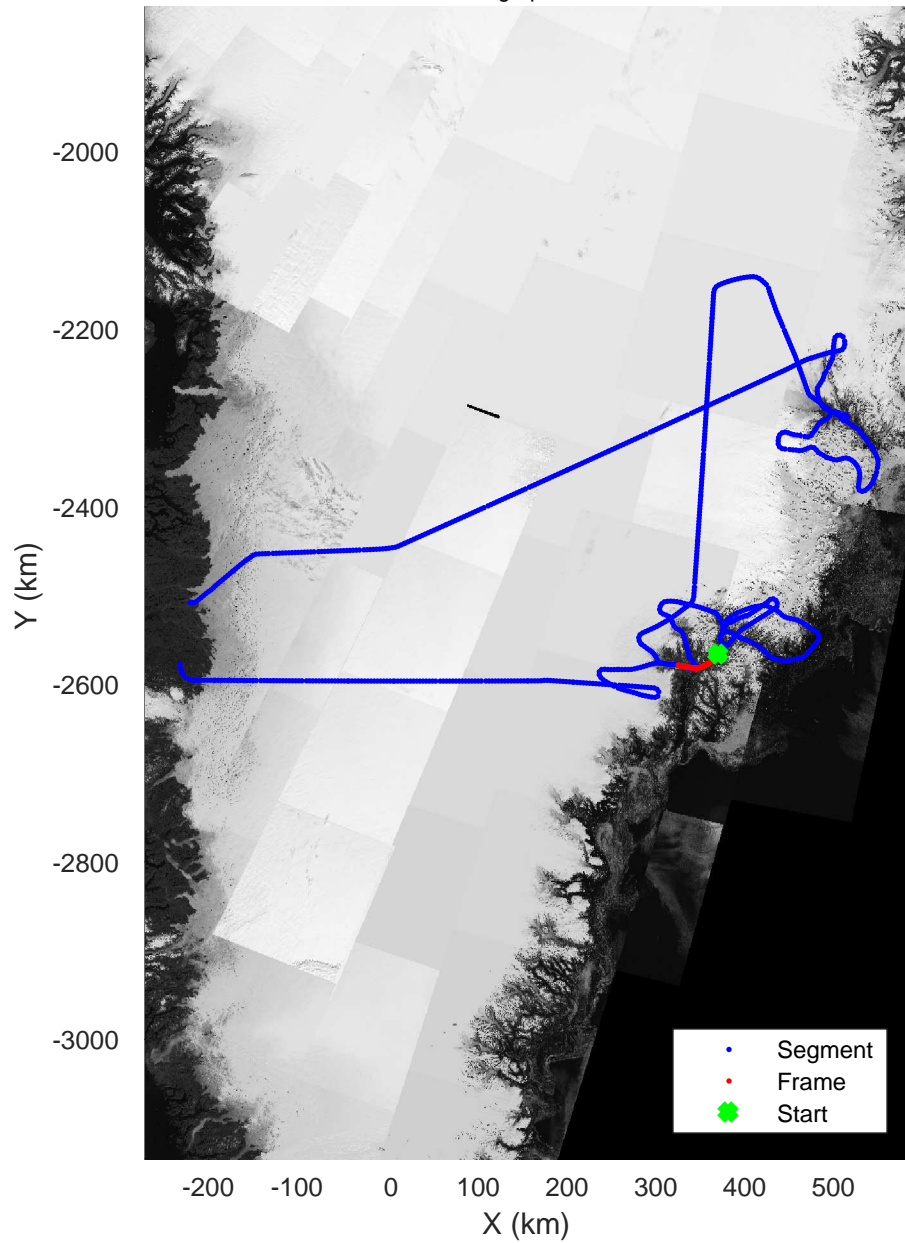

rds 2017_Greenland_P3: "Helheim Kangerdlugssuaq" 20170422_01_029: 15:18:43.0 to 15:25:11.3 GPS

rds 2017_Greenland_P3: "Helheim Kangerdlugssuaq" 20170422_01_029: 15:18:43.0 to 15:25:11.3 GPS

Helheim Kangerdlugssuaq
20170422_01_030
Polar Stereograph 70N/-45E