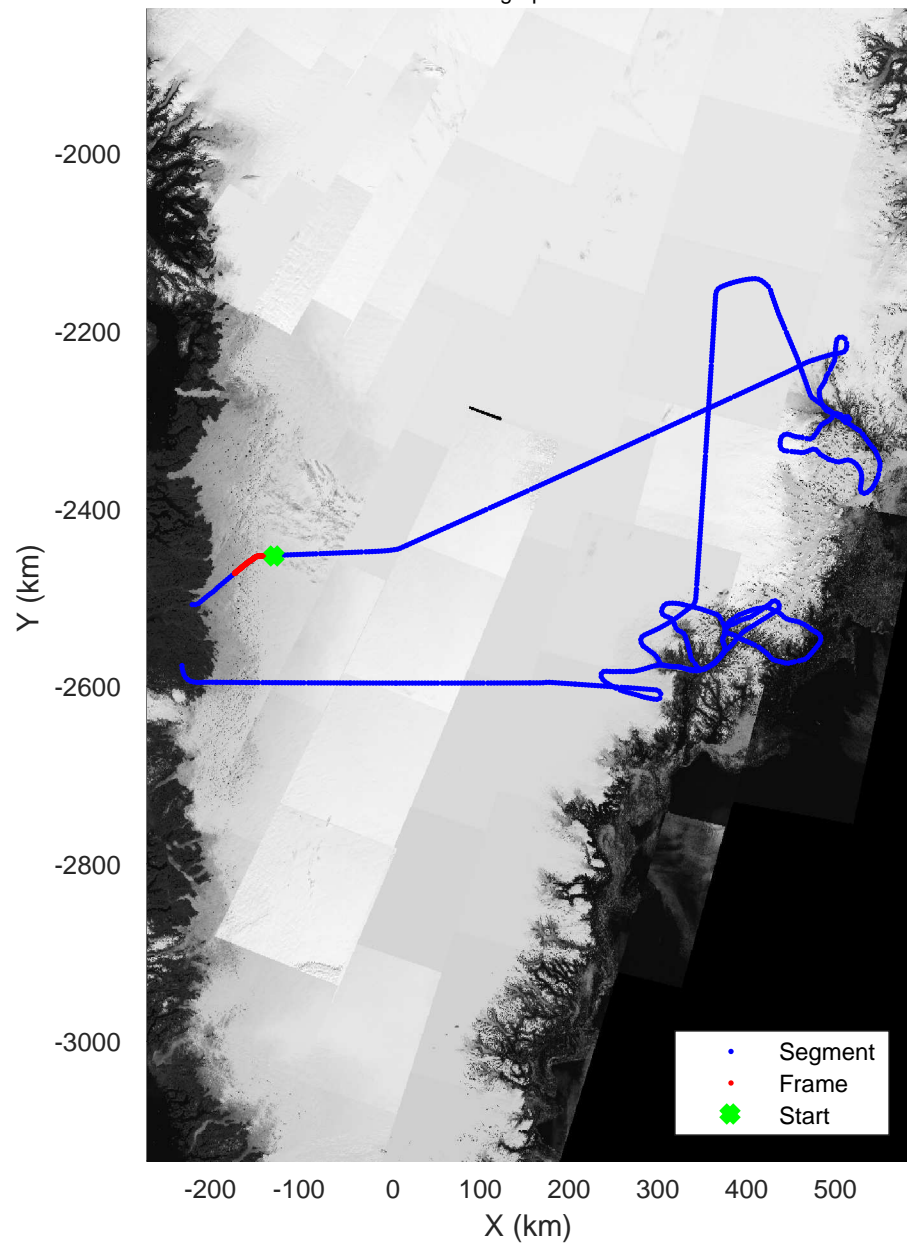

rds 2017_Greenland_P3: "Helheim Kangerdlugssuaq" 20170422_01_068: 19:17:01.5 to 19:23:21.9 GPS

rds 2017_Greenland_P3: "Helheim Kangerdlugssuaq" 20170422_01_068: 19:17:01.5 to 19:23:21.9 GPS

Helheim Kangerdlugssuaq
20170422_01_069
Polar Stereograph 70N/-45E