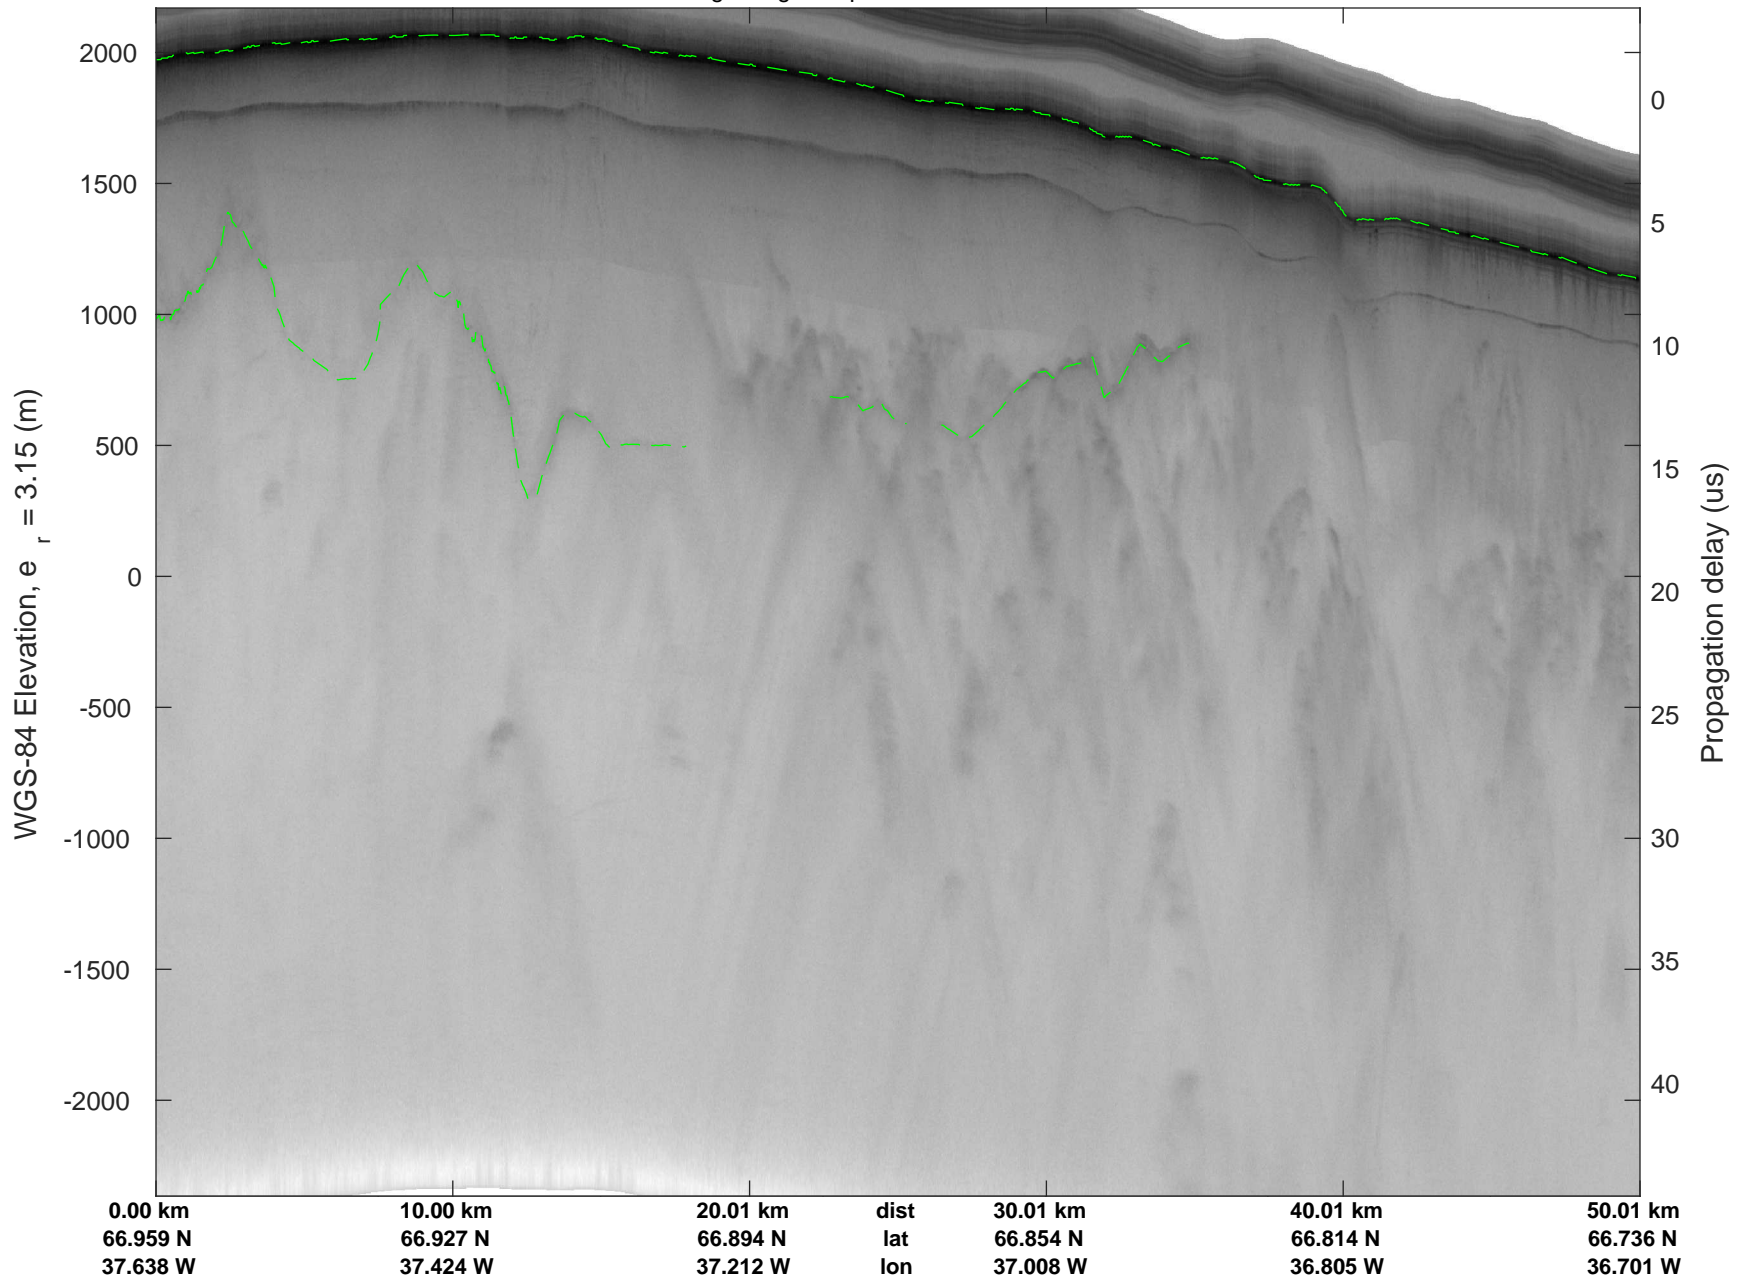

rds 2017_Greenland_P3: "Helheim Kangerdlugssuaq" 20170422_01_023: 14:39:43.5 to 14:46:04.3 GPS