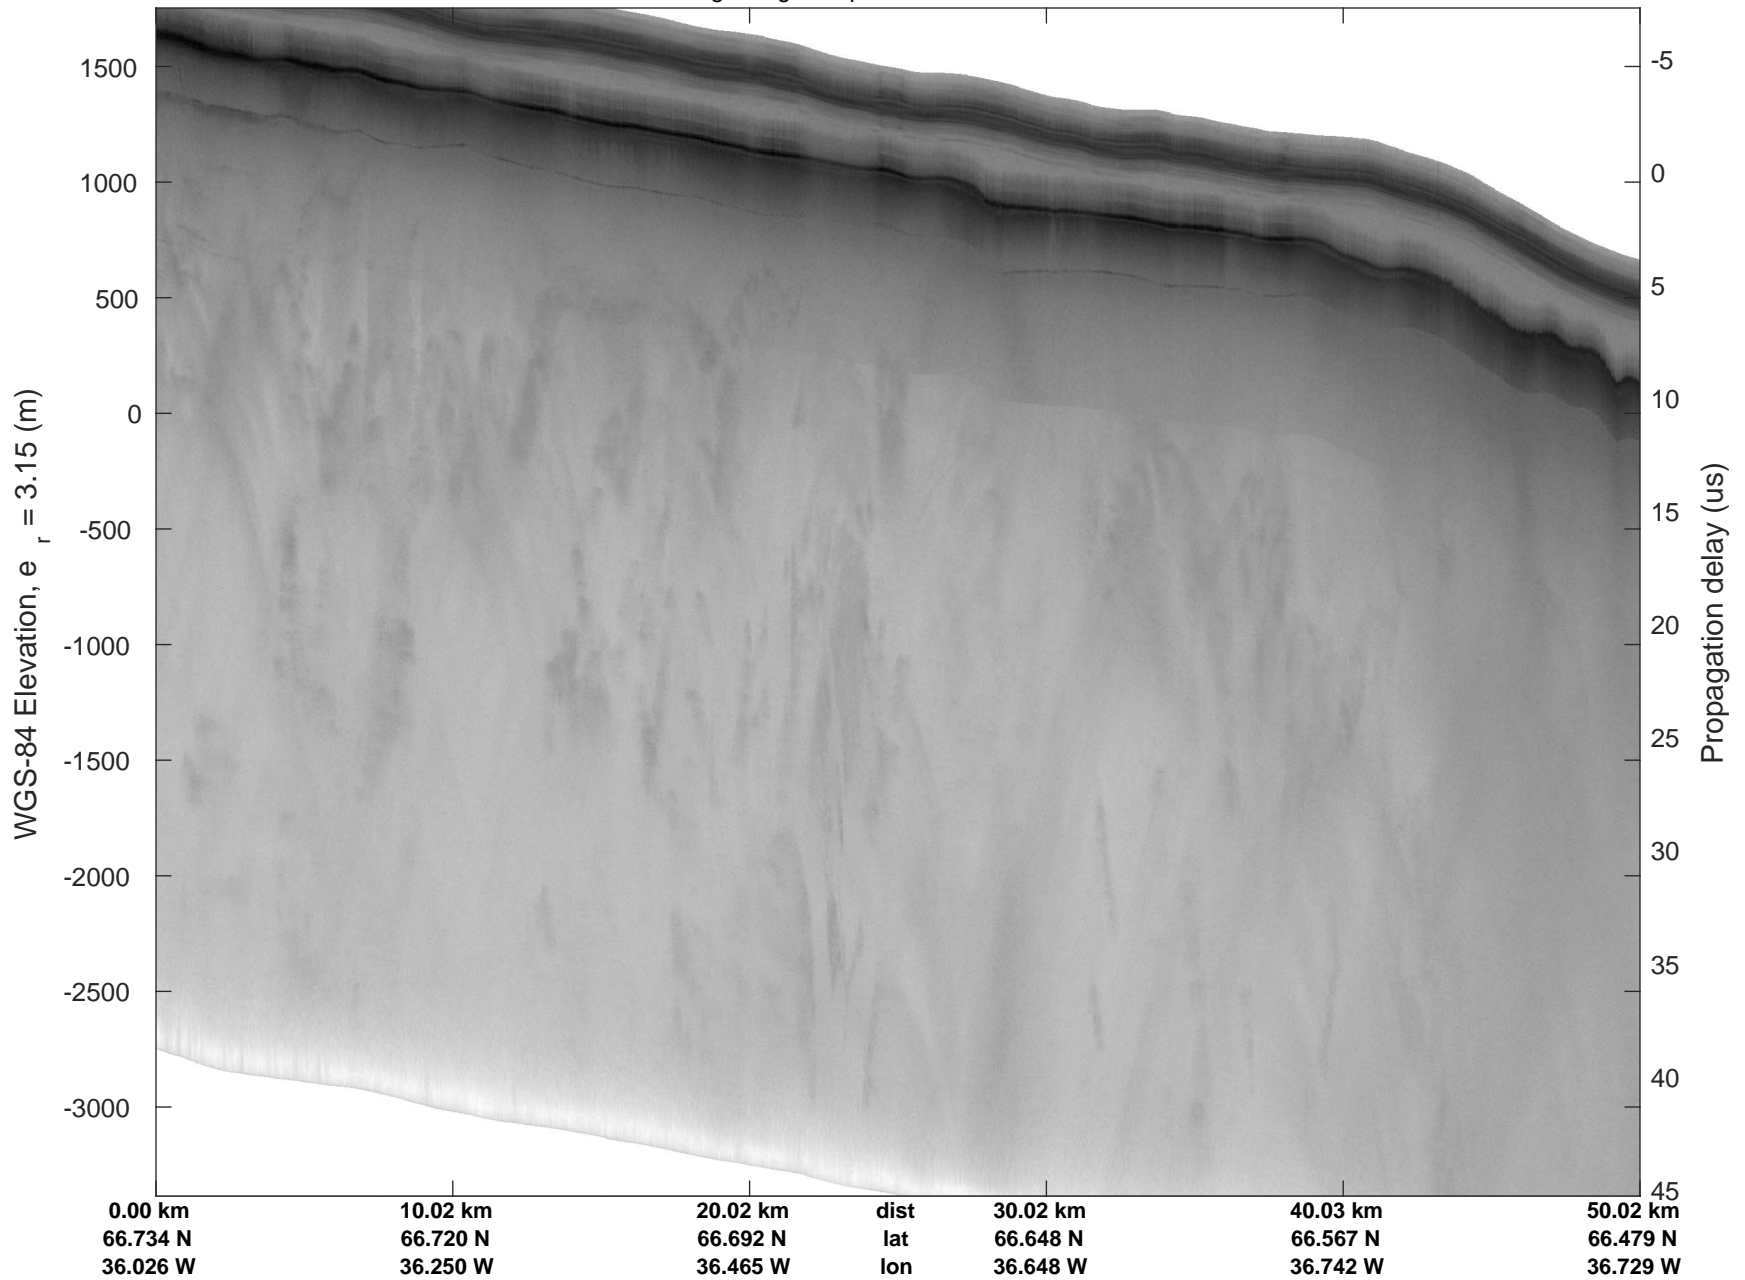

rds 2017_Greenland_P3: "Helheim Kangerdlugssuaq" 20170422_01_019: 14:13:46.6 to 14:20:30.5 GPS