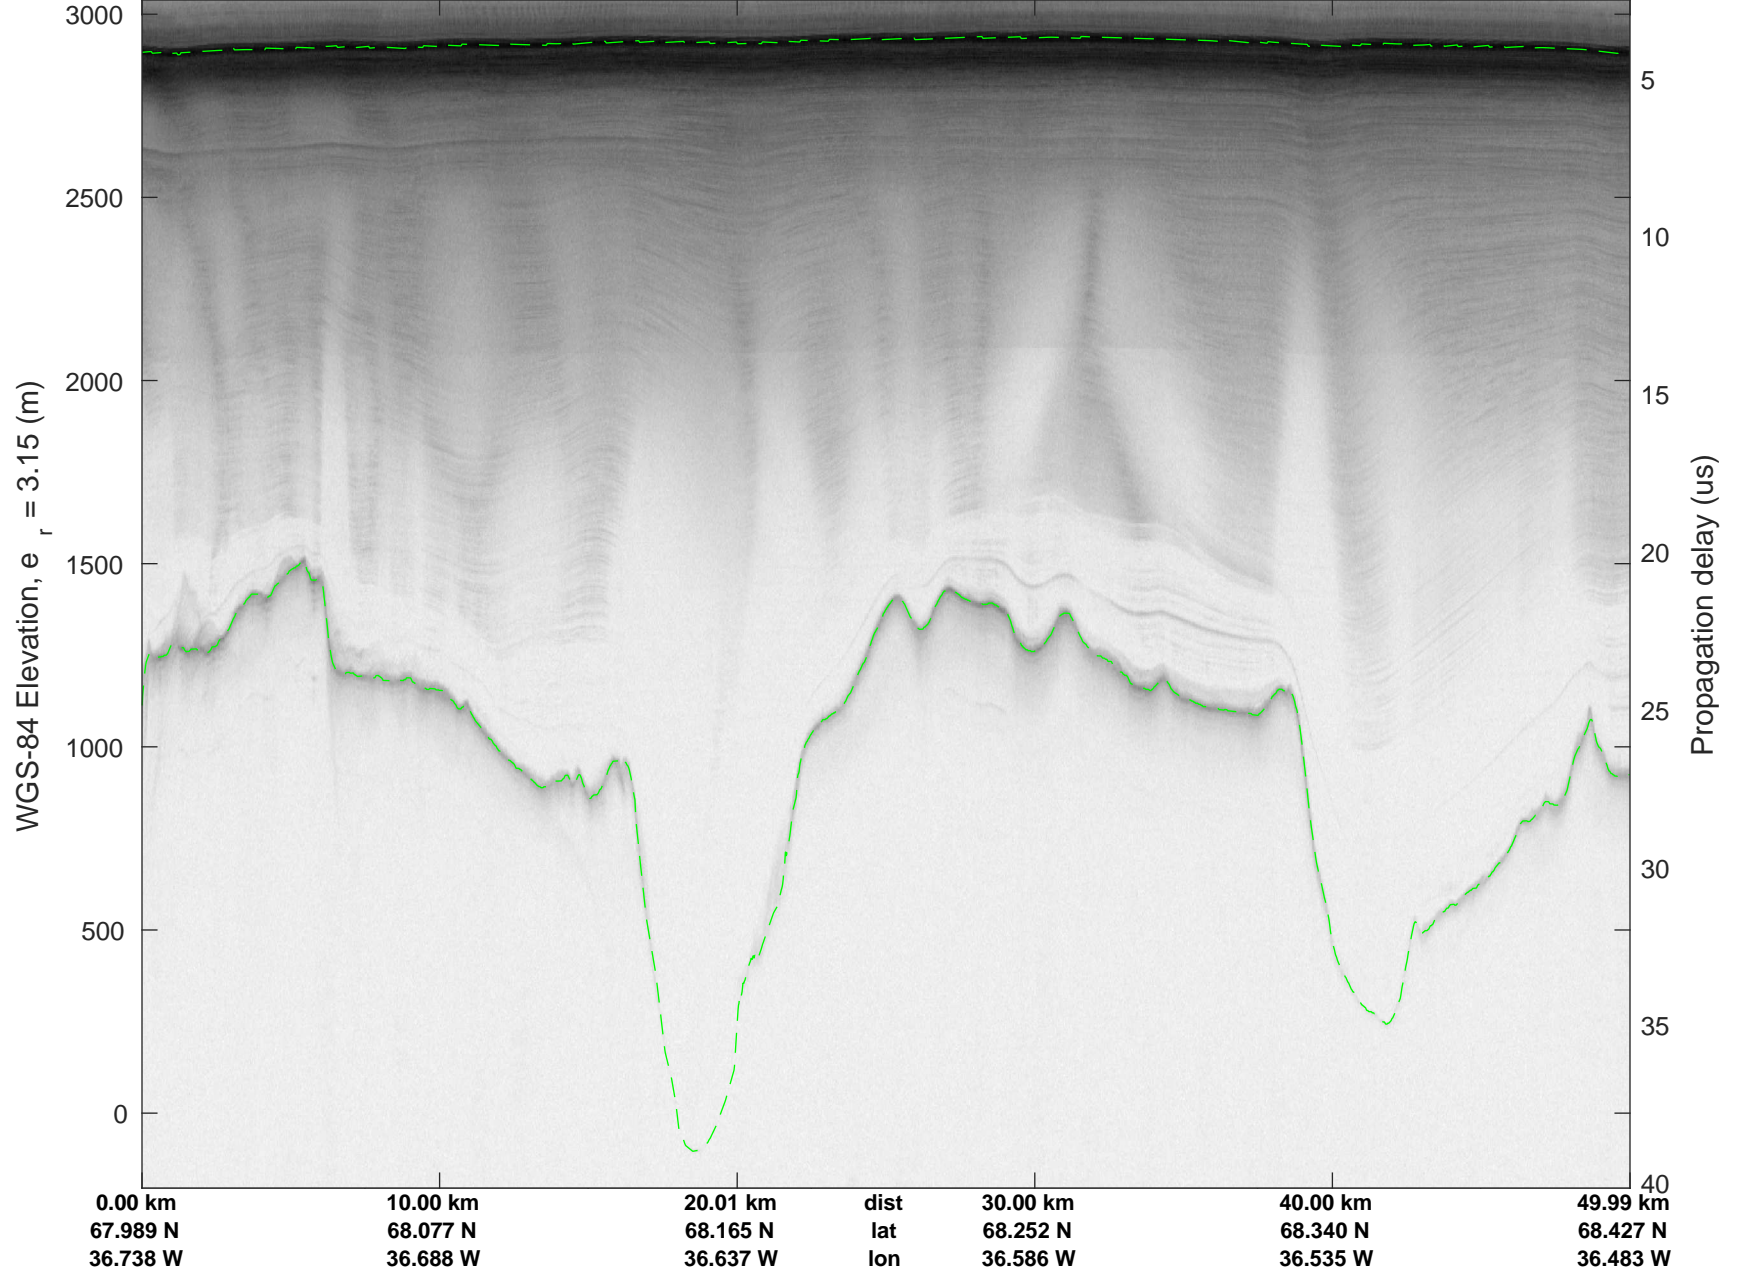

rds 2017_Greenland_P3: "Helheim Kangerdlugssuaq" 20170422_01_036: 16:01:25.5 to 16:07:00.1 GPS