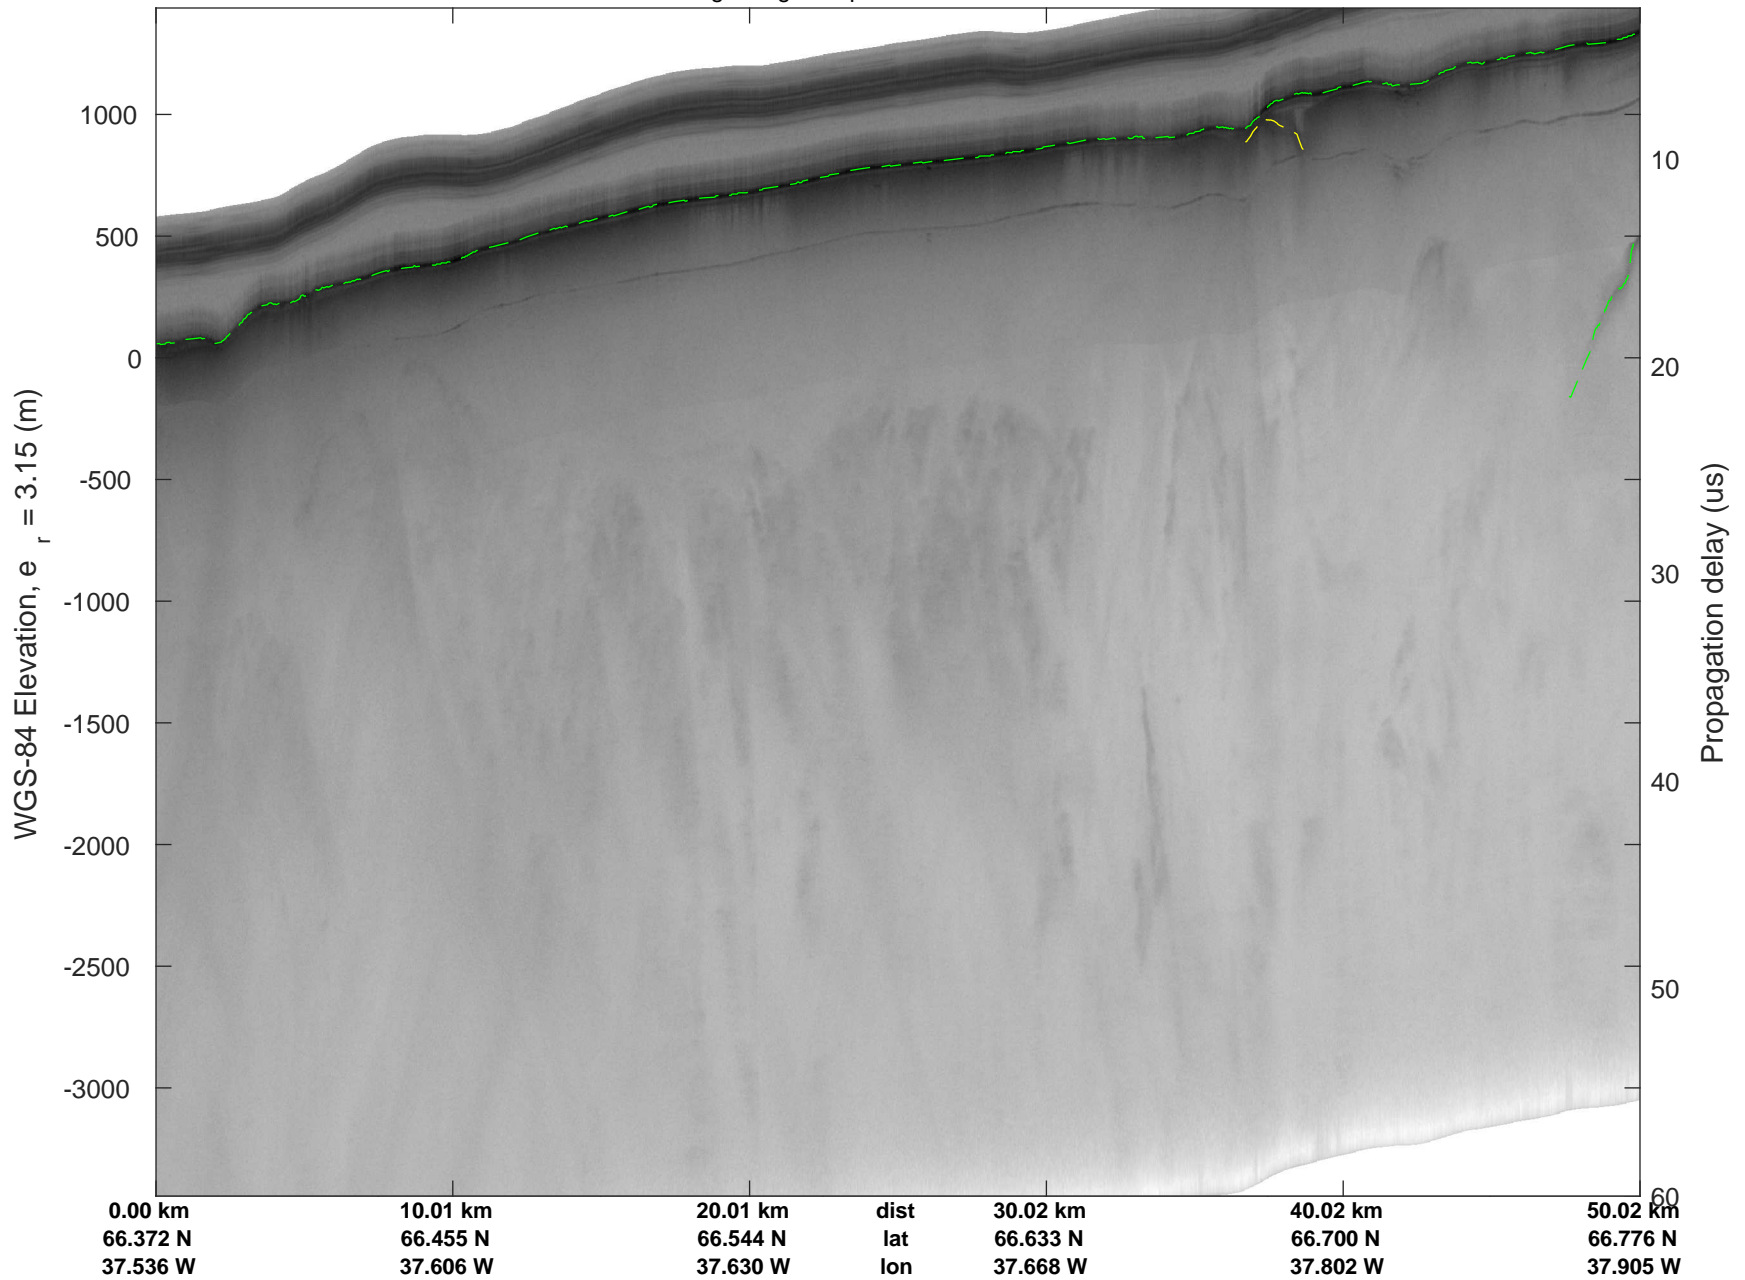

rds 2017_Greenland_P3: "Helheim Kangerdlugssuaq" 20170422_01_021: 14:27:06.3 to 14:33:28.6 GPS