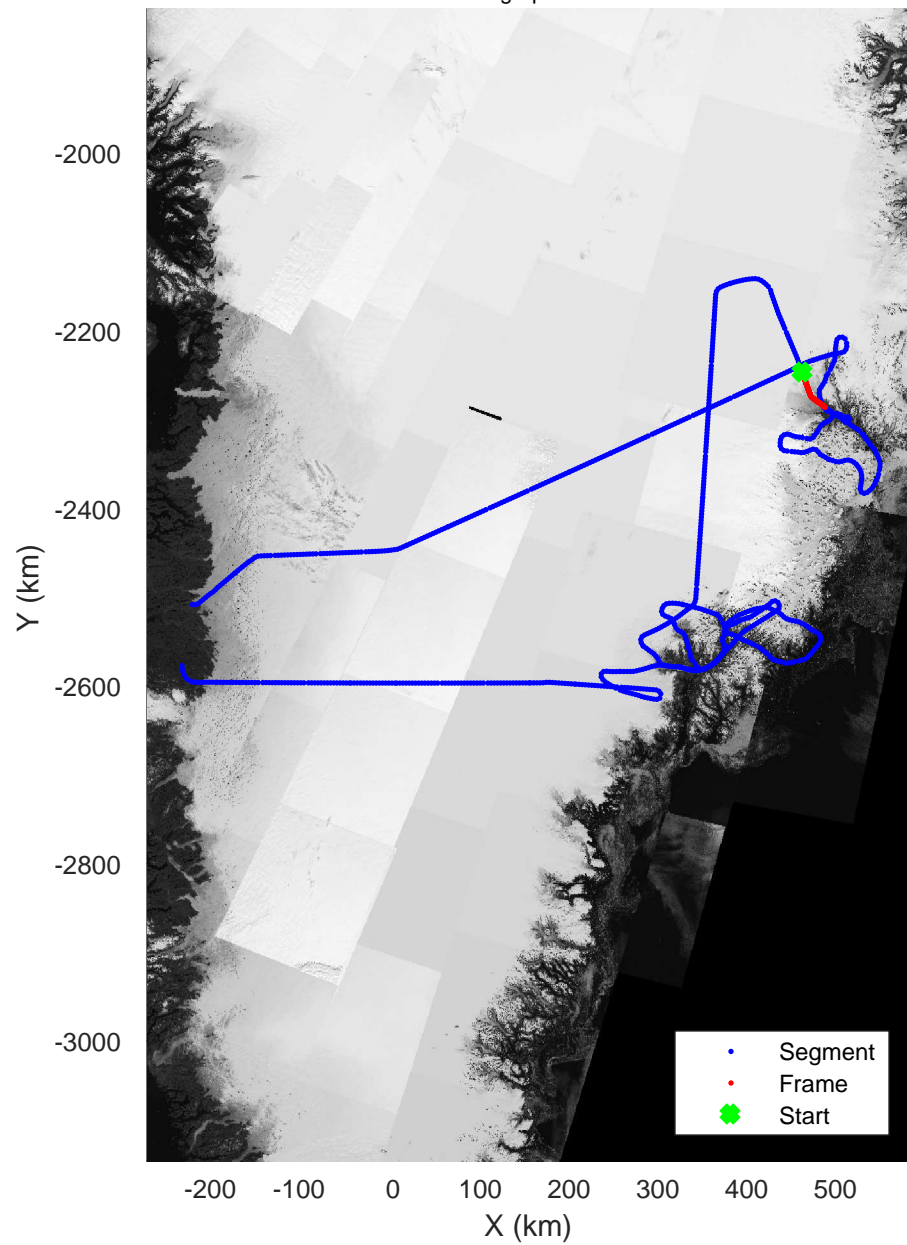

rds 2017_Greenland_P3: "Helheim Kangerdlugssuaq" 20170422_01_043: 16:40:31.8 to 16:46:57.4 GPS

rds 2017_Greenland_P3: "Helheim Kangerdlugssuaq" 20170422_01_043: 16:40:31.8 to 16:46:57.4 GPS

Helheim Kangerdlugssuaq
20170422_01_044
Polar Stereograph 70N/-45E