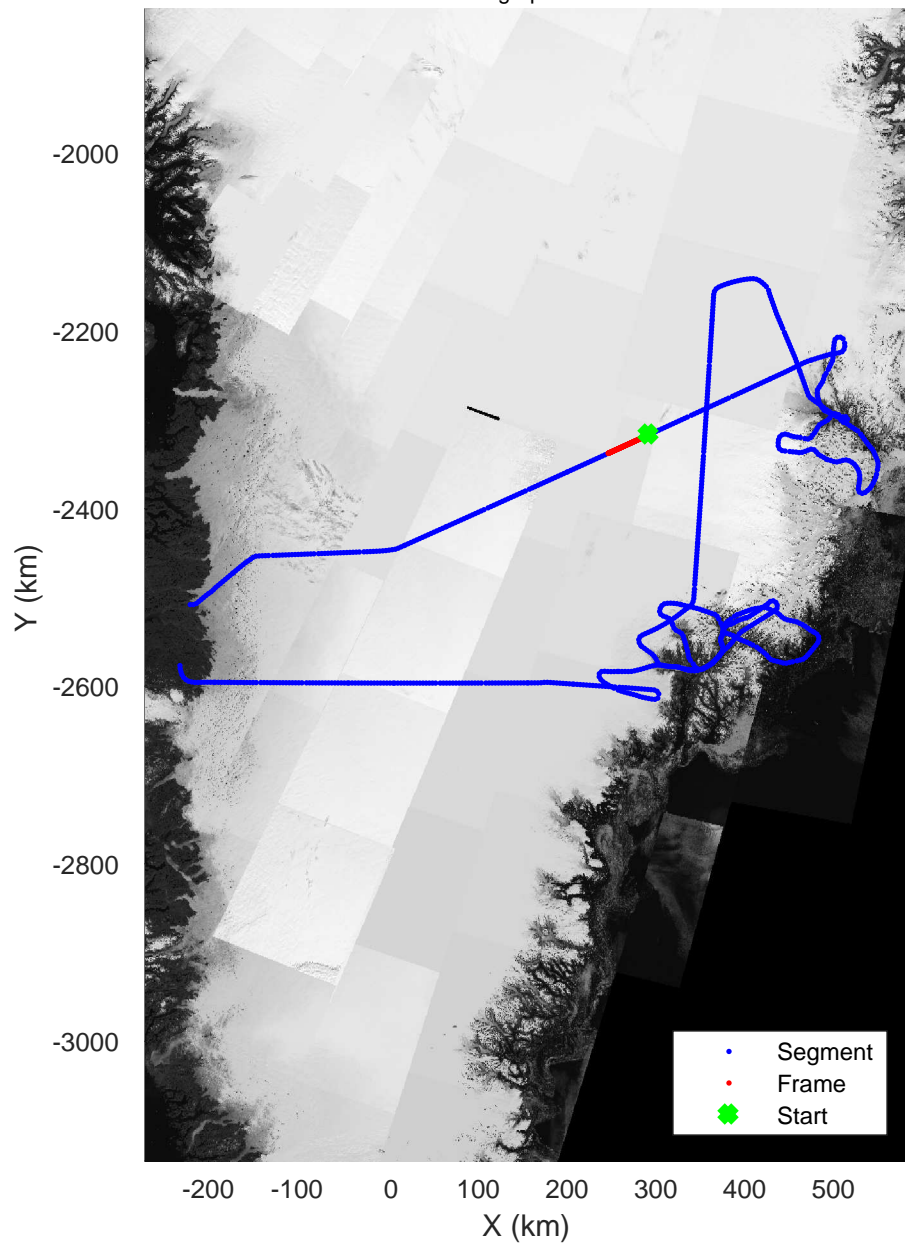

rds 2017_Greenland_P3: "Helheim Kangerdlugssuaq" 20170422_01_059: 18:22:38.6 to 18:28:31.1 GPS

rds 2017_Greenland_P3: "Helheim Kangerdlugssuaq" 20170422_01_059: 18:22:38.6 to 18:28:31.1 GPS

Helheim Kangerdlugssuaq
20170422_01_060
Polar Stereograph 70N/-45E