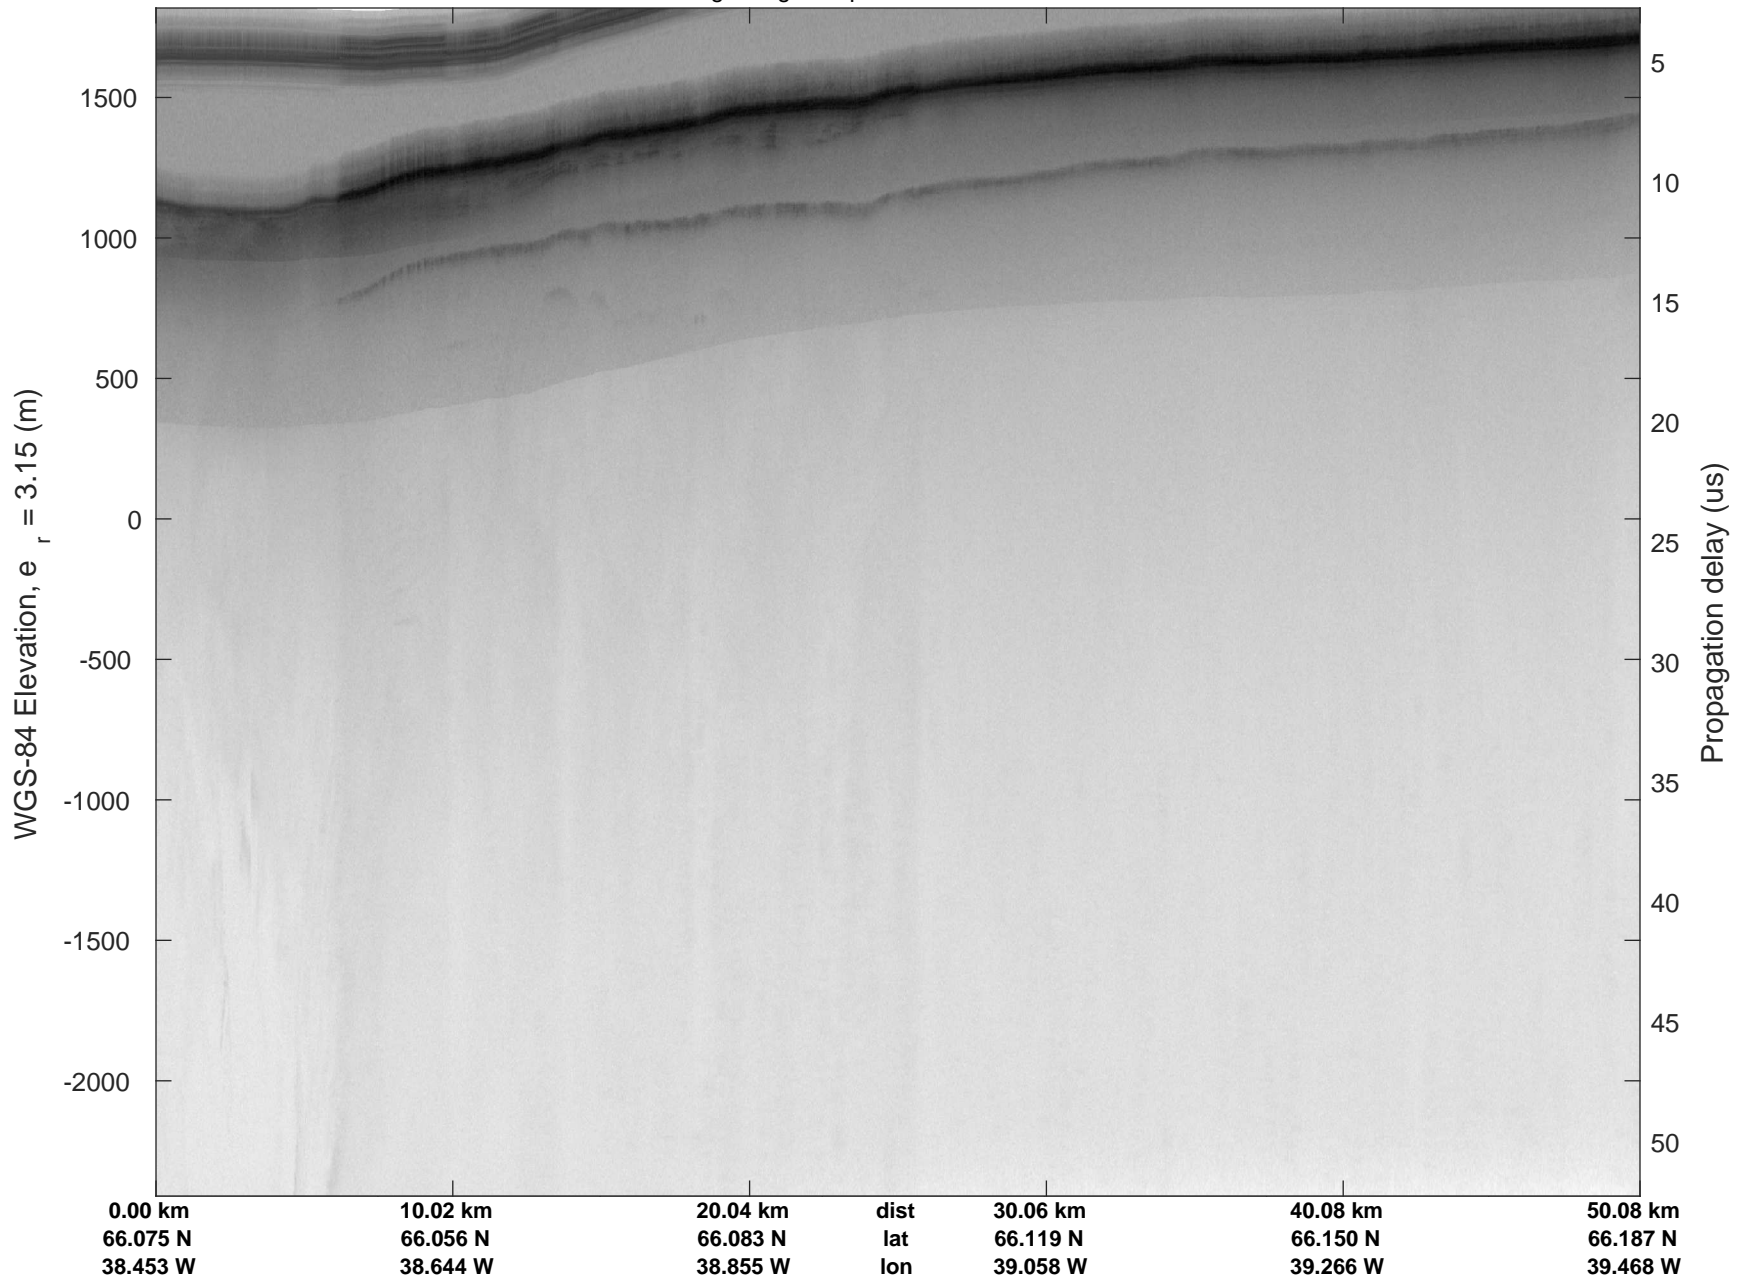

rds 2017_Greenland_P3: "Helheim Kangerdlugssuaq" 20170422_01_012: 13:28:07.3 to 13:34:59.0 GPS