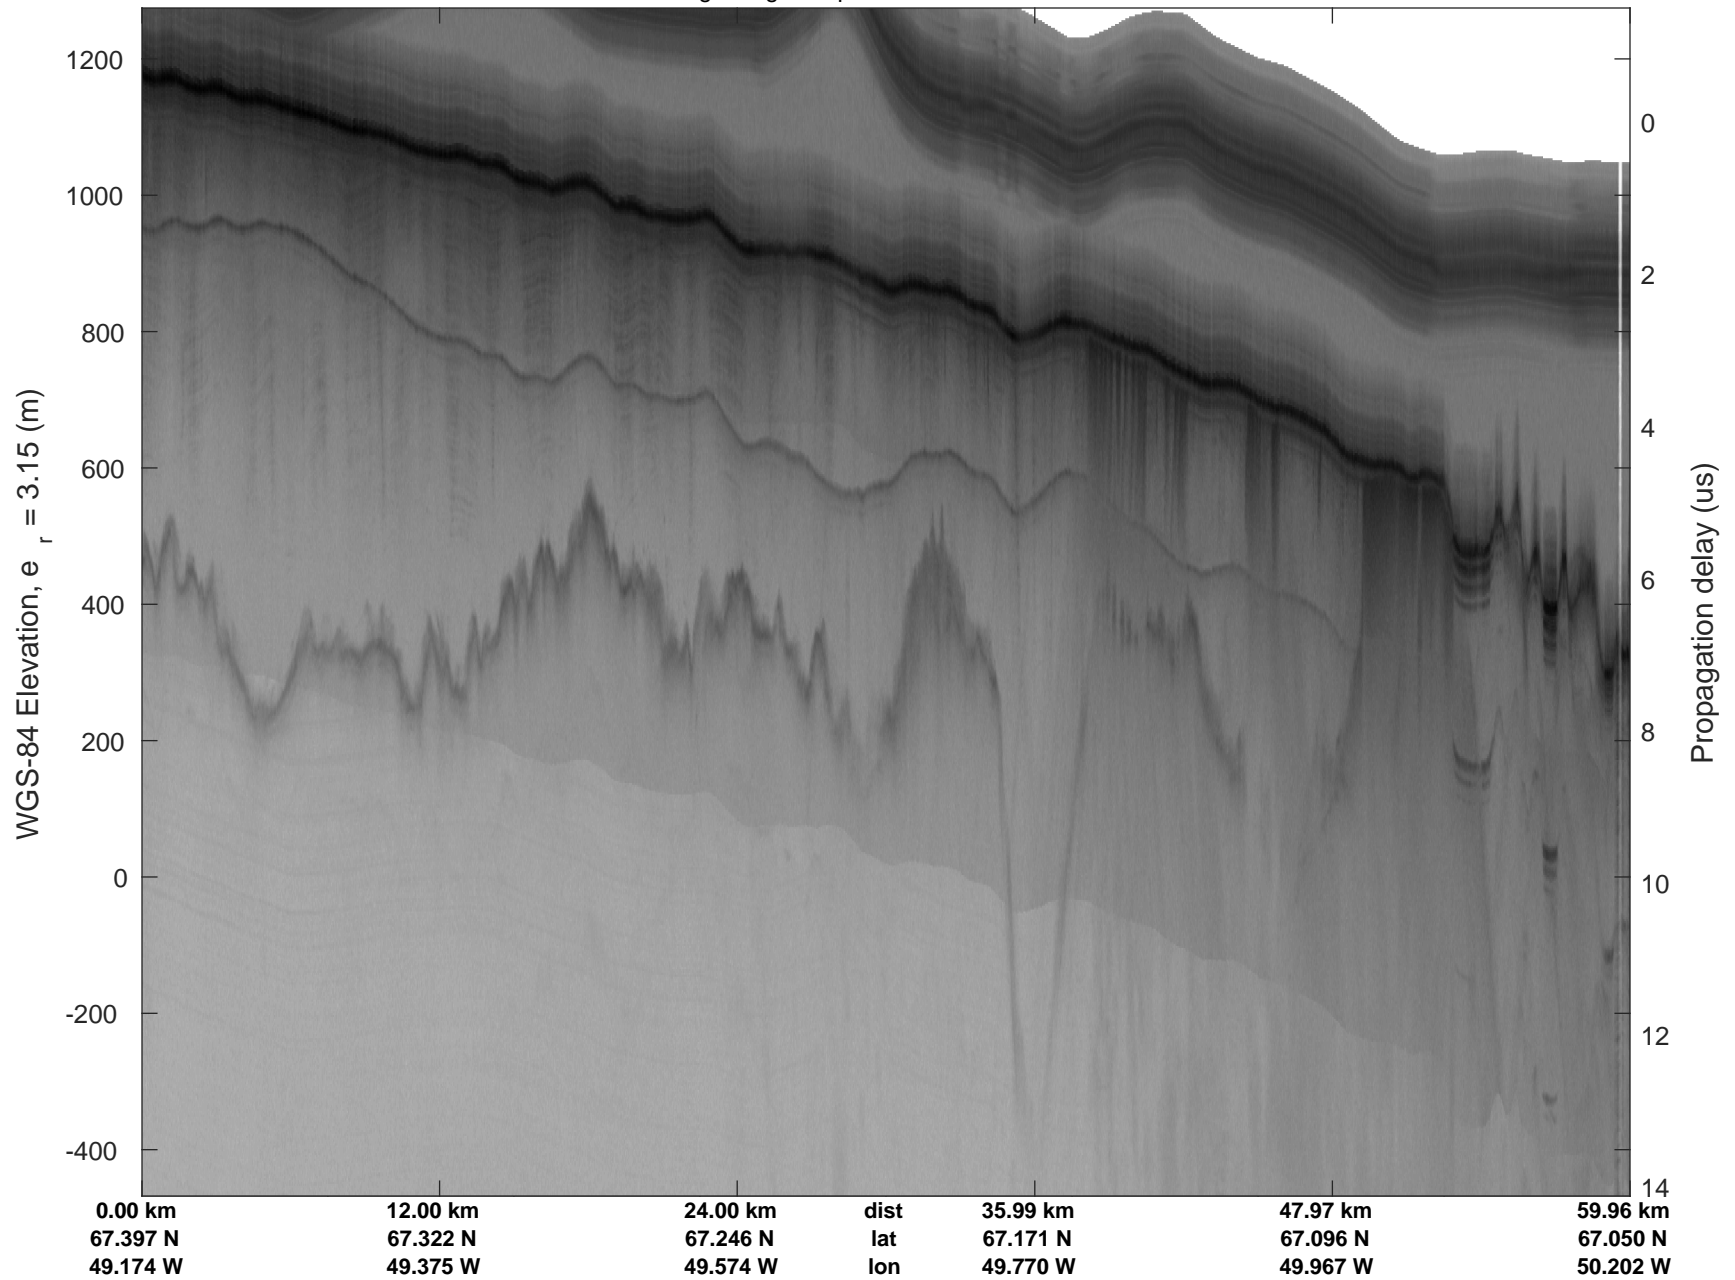

rds 2017_Greenland_P3: "Helheim Kangerdlugssuaq" 20170422_01_070: 19:30:23.1 to 19:38:44.8 GPS