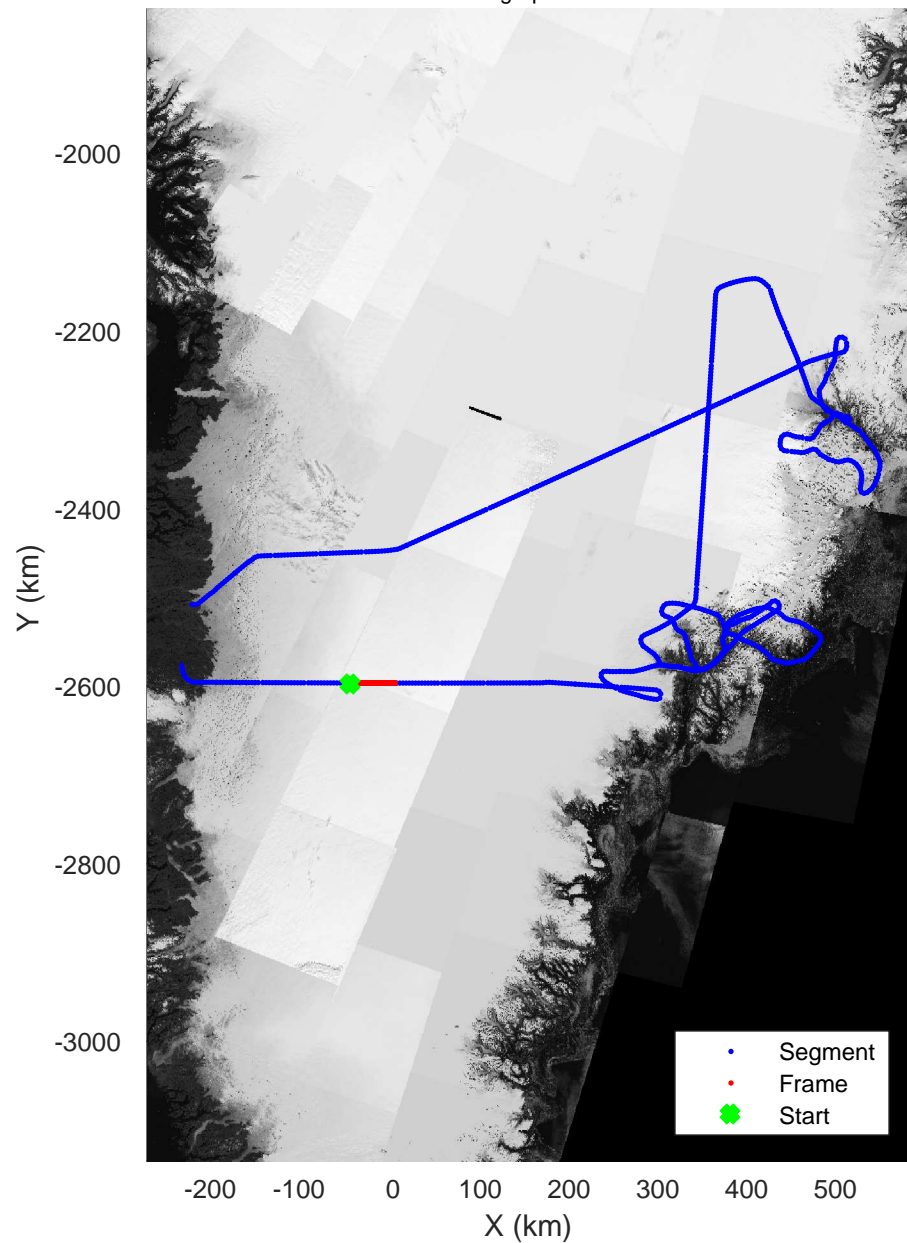

Helheim Kangerdlugssuaq
20170422_01_005
Polar Stereograph 70N/-45E