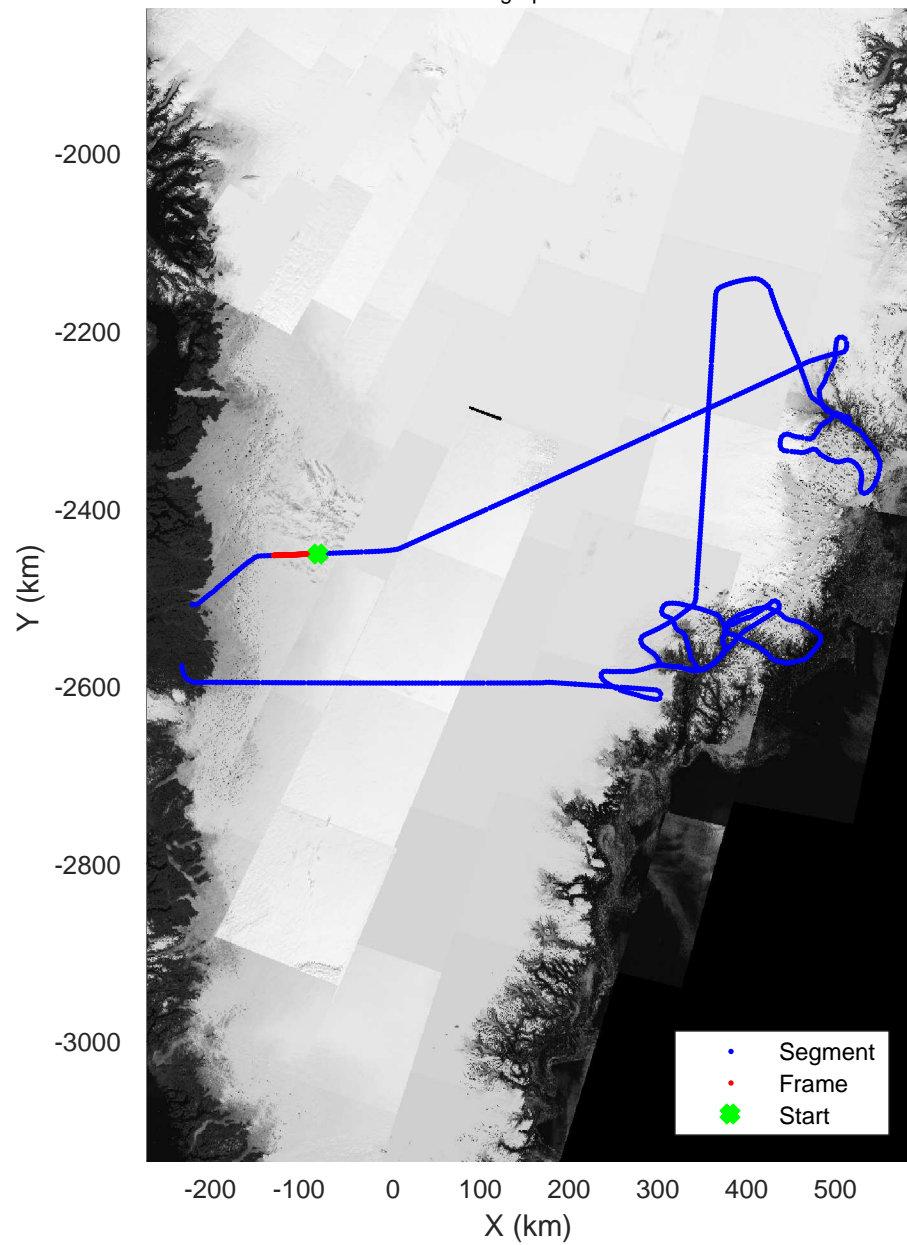

rds 2017_Greenland_P3: "Helheim Kangerdlugssuaq" 20170422_01_067: 19:11:00.1 to 19:17:01.3 GPS

rds 2017_Greenland_P3: "Helheim Kangerdlugssuaq" 20170422_01_067: 19:11:00.1 to 19:17:01.3 GPS

Helheim Kangerdlugssuaq
20170422_01_068
Polar Stereograph 70N/-45E