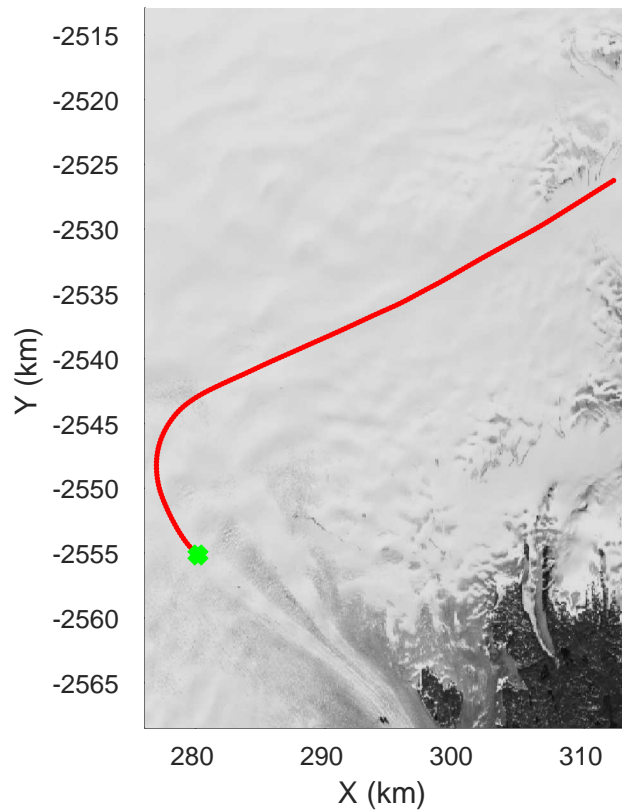

Helheim Kangerdlugssuaq
20170422_01_032
Polar Stereograph 70N/-45E