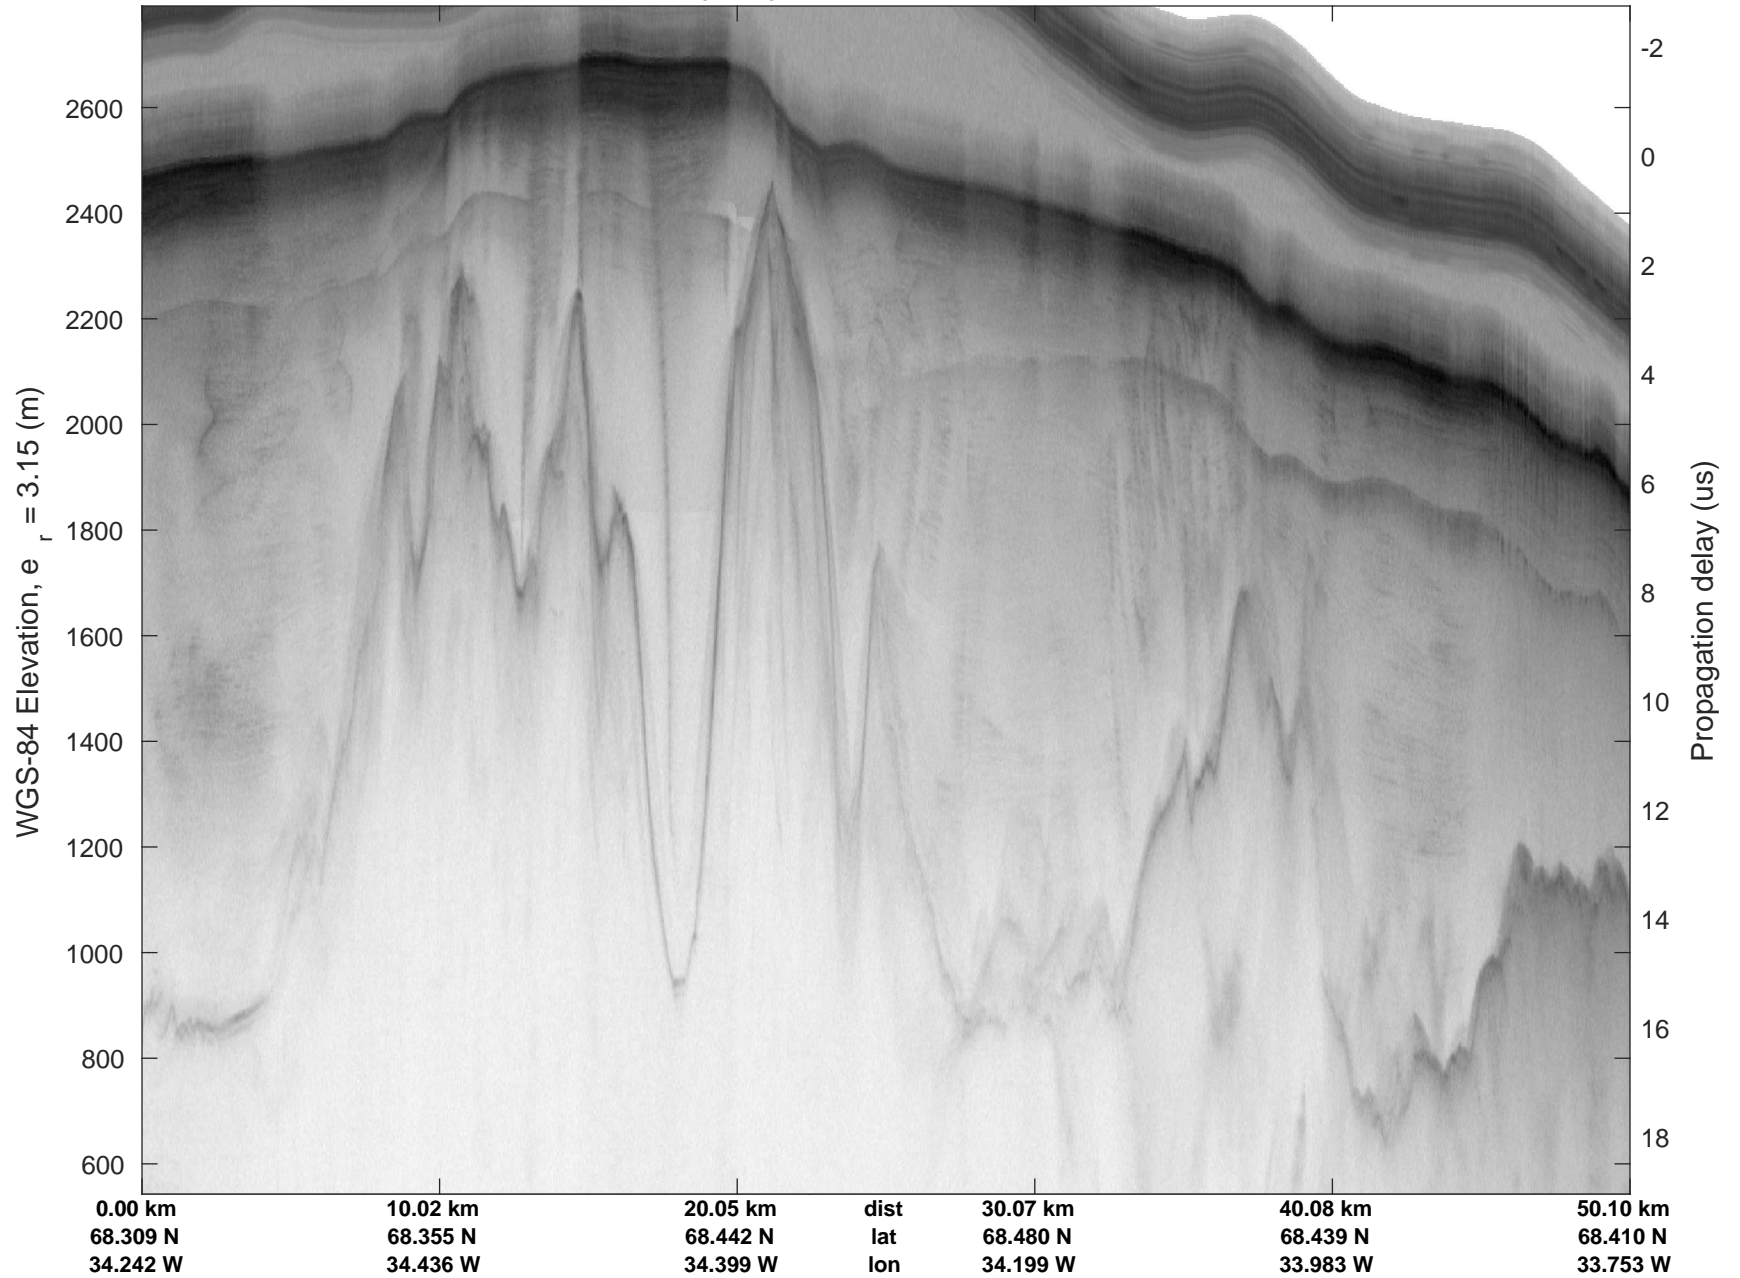

rds 2017_Greenland_P3: "Helheim Kangerdlugssuaq" 20170422_01_050: 17:25:35.6 to 17:31:42.4 GPS