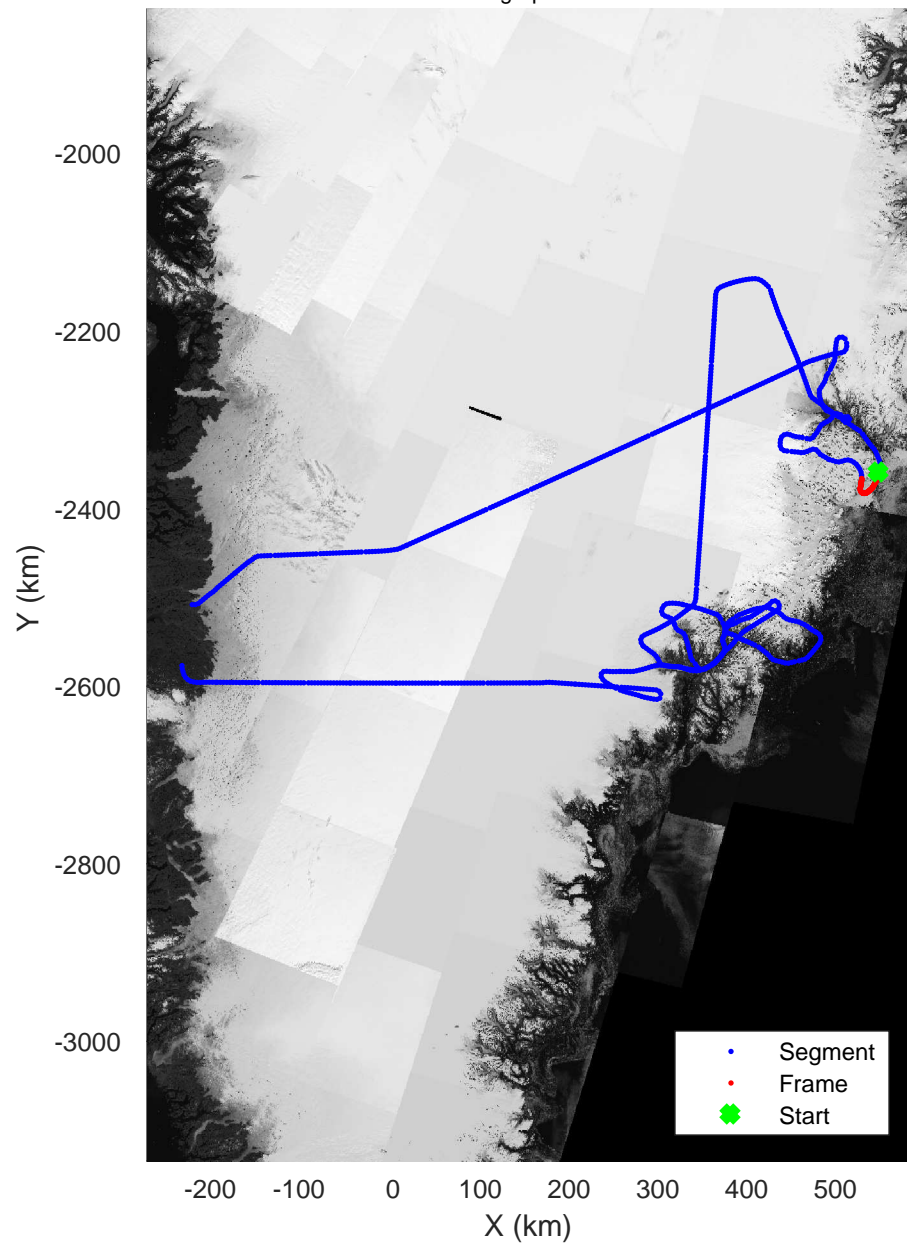

rds 2017_Greenland_P3: "Helheim Kangerdlugssuaq" 20170422_01_046: 16:59:59.1 to 17:06:17.7 GPS

rds 2017_Greenland_P3: "Helheim Kangerdlugssuaq" 20170422_01_046: 16:59:59.1 to 17:06:17.7 GPS

Helheim Kangerdlugssuaq
20170422_01_047
Polar Stereograph 70N/-45E