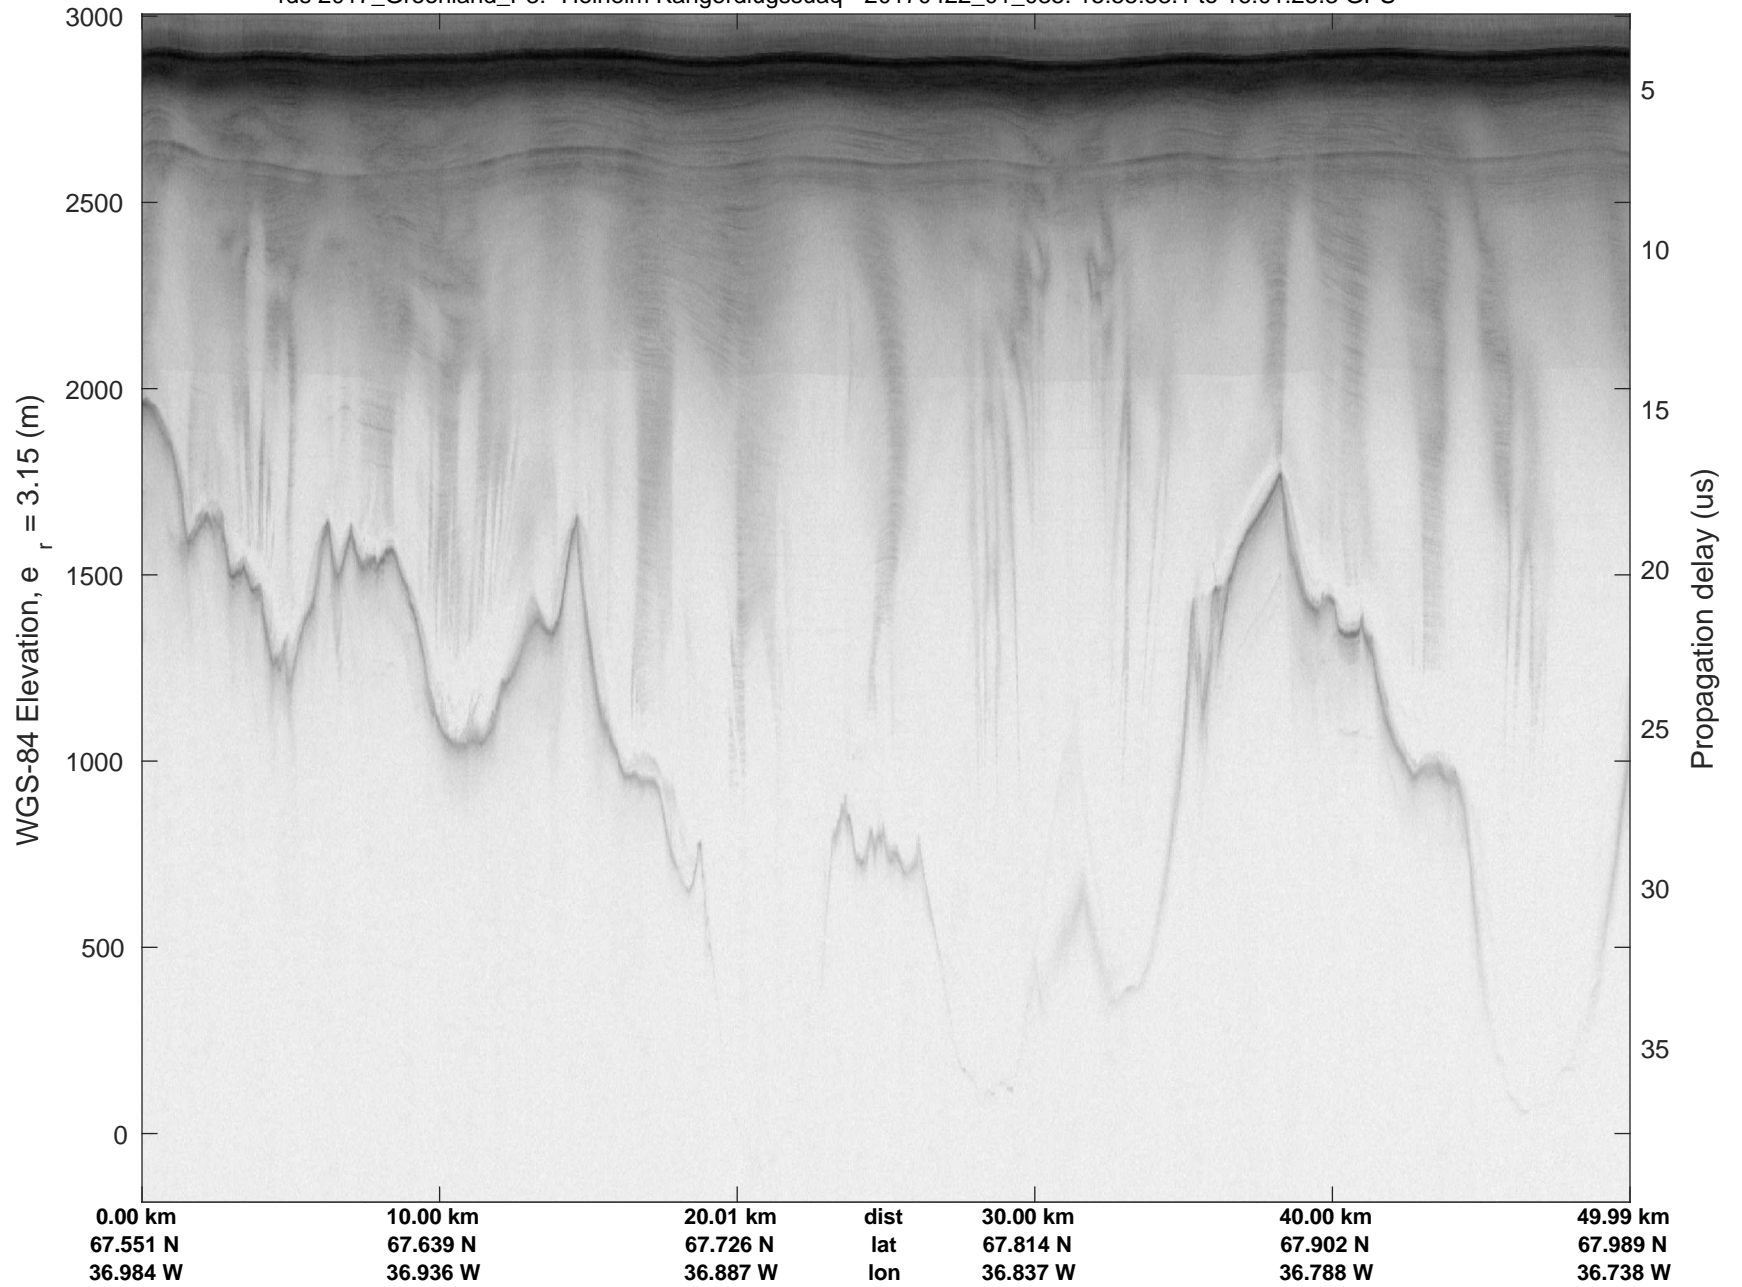

rds 2017_Greenland_P3: "Helheim Kangerdlugssuaq" 20170422_01_035: 15:55:53.1 to 16:01:25.3 GPS