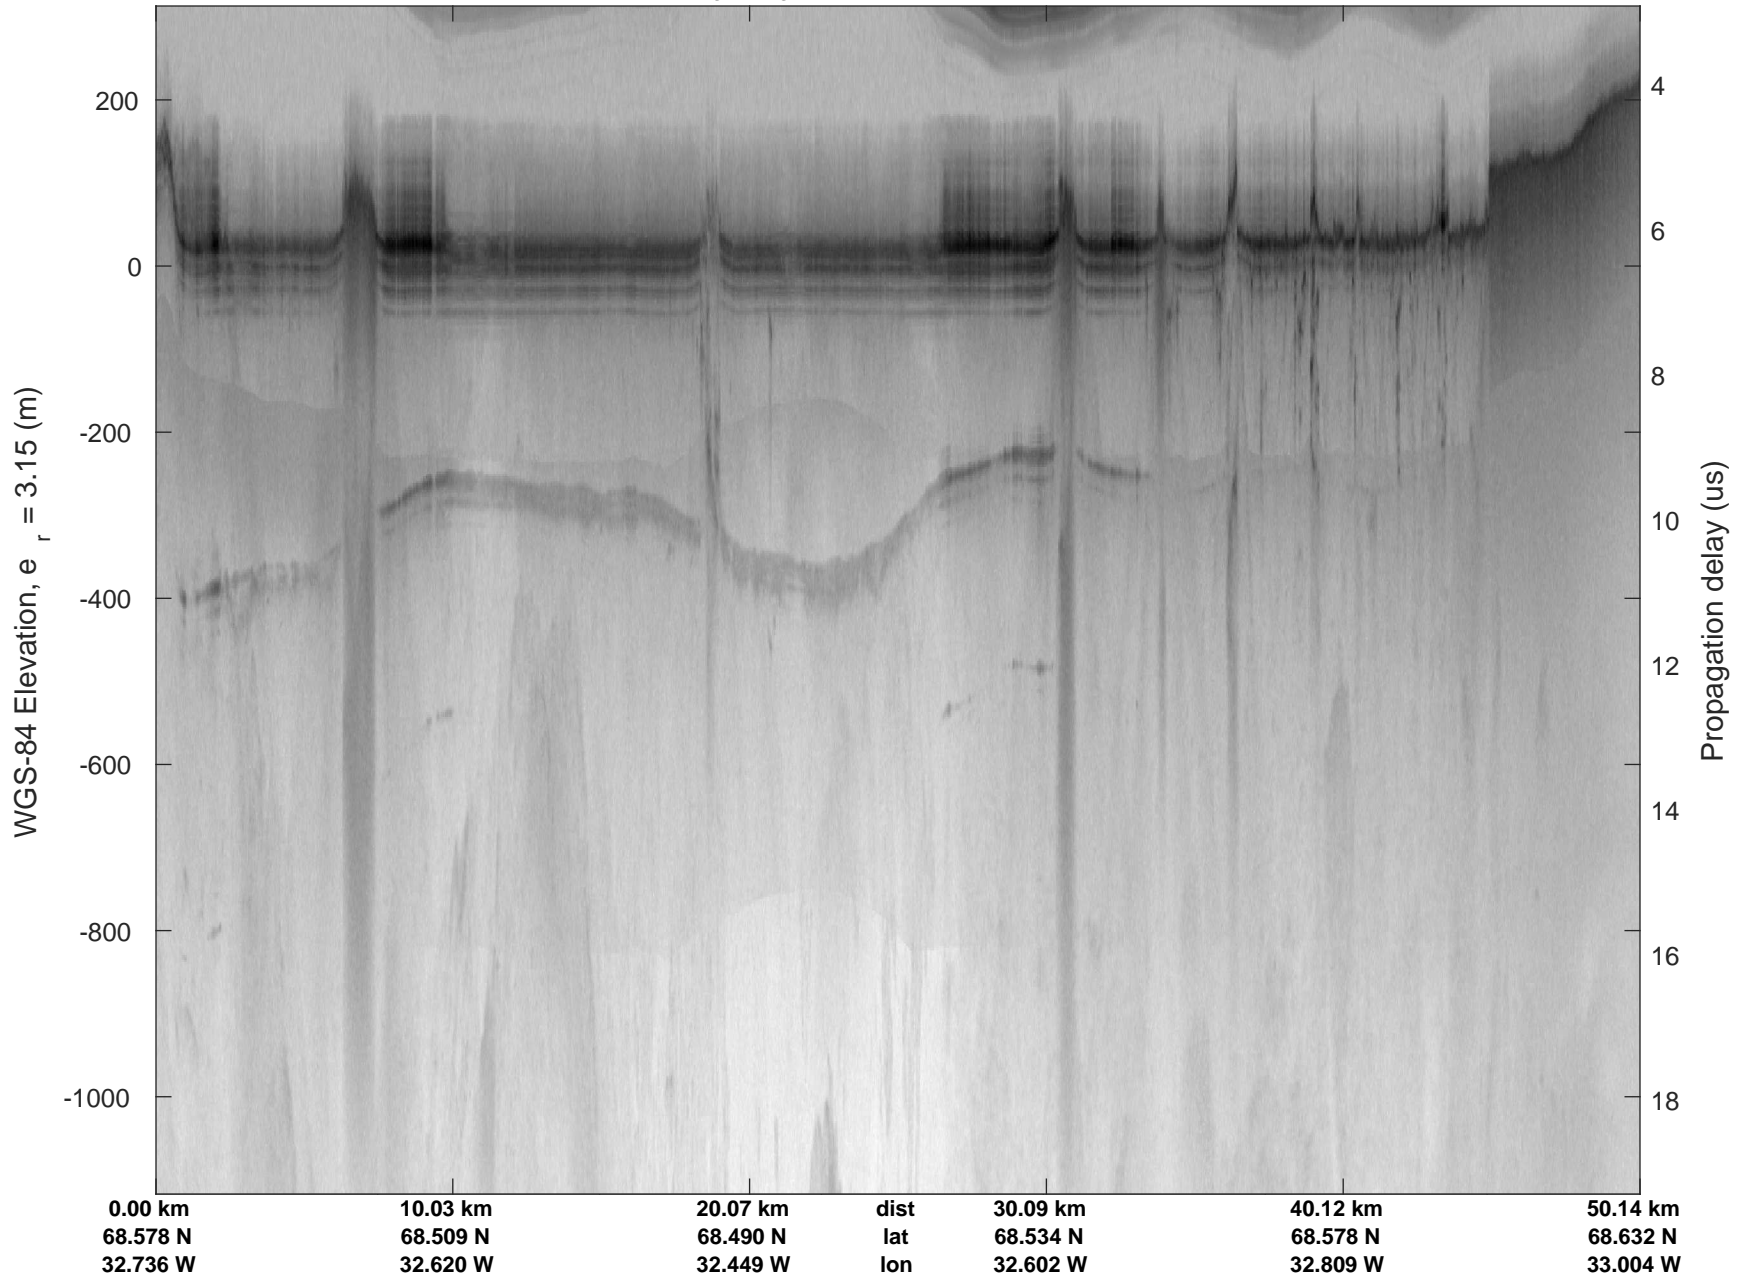

rds 2017_Greenland_P3: "Helheim Kangerdlugssuaq" 20170422_01_052: 17:38:17.8 to 17:45:21.9 GPS