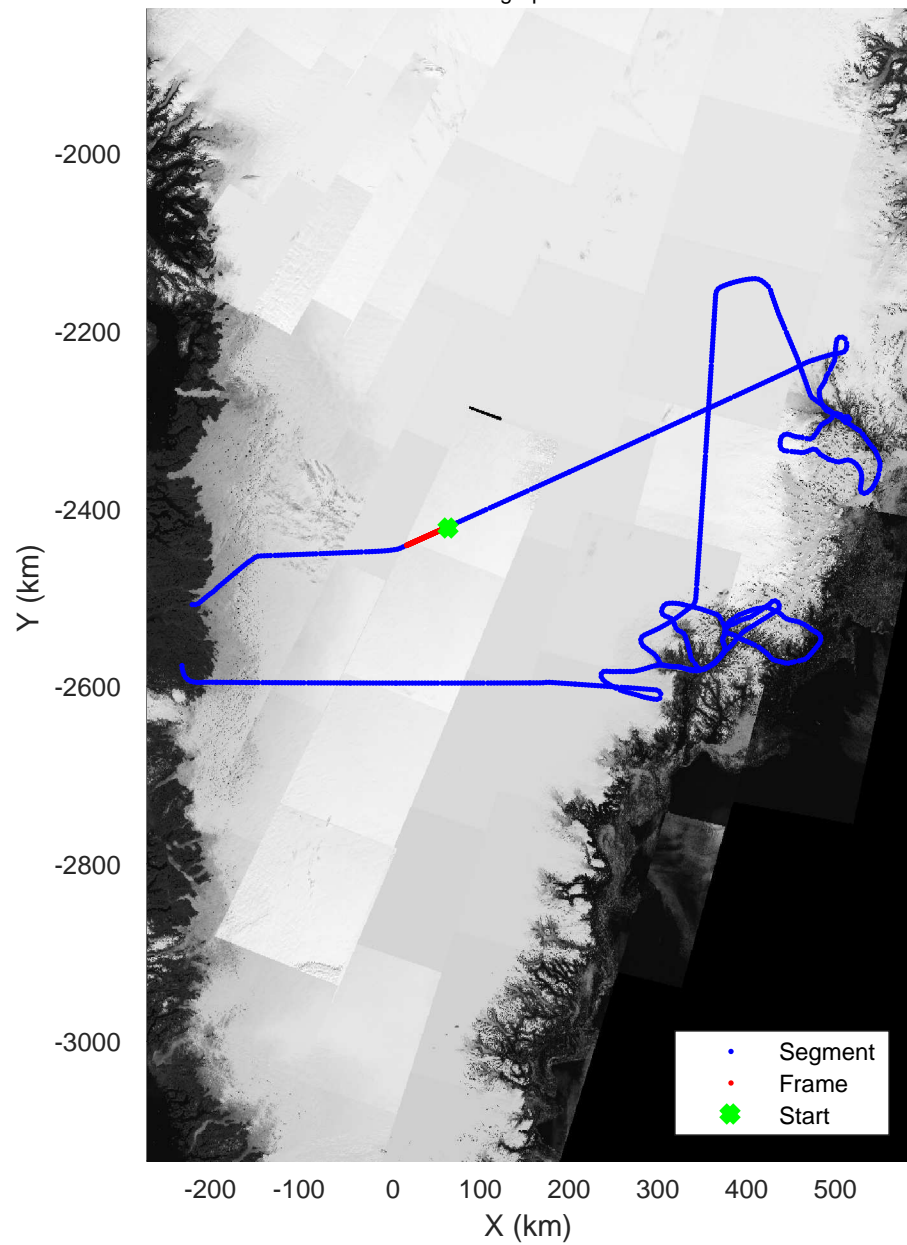

rds 2017_Greenland_P3: "Helheim Kangerdlugssuaq" 20170422_01_064: 18:52:09.4 to 18:57:58.2 GPS

rds 2017_Greenland_P3: "Helheim Kangerdlugssuaq" 20170422_01_064: 18:52:09.4 to 18:57:58.2 GPS

Helheim Kangerdlugssuaq
20170422_01_065
Polar Stereograph 70N/-45E