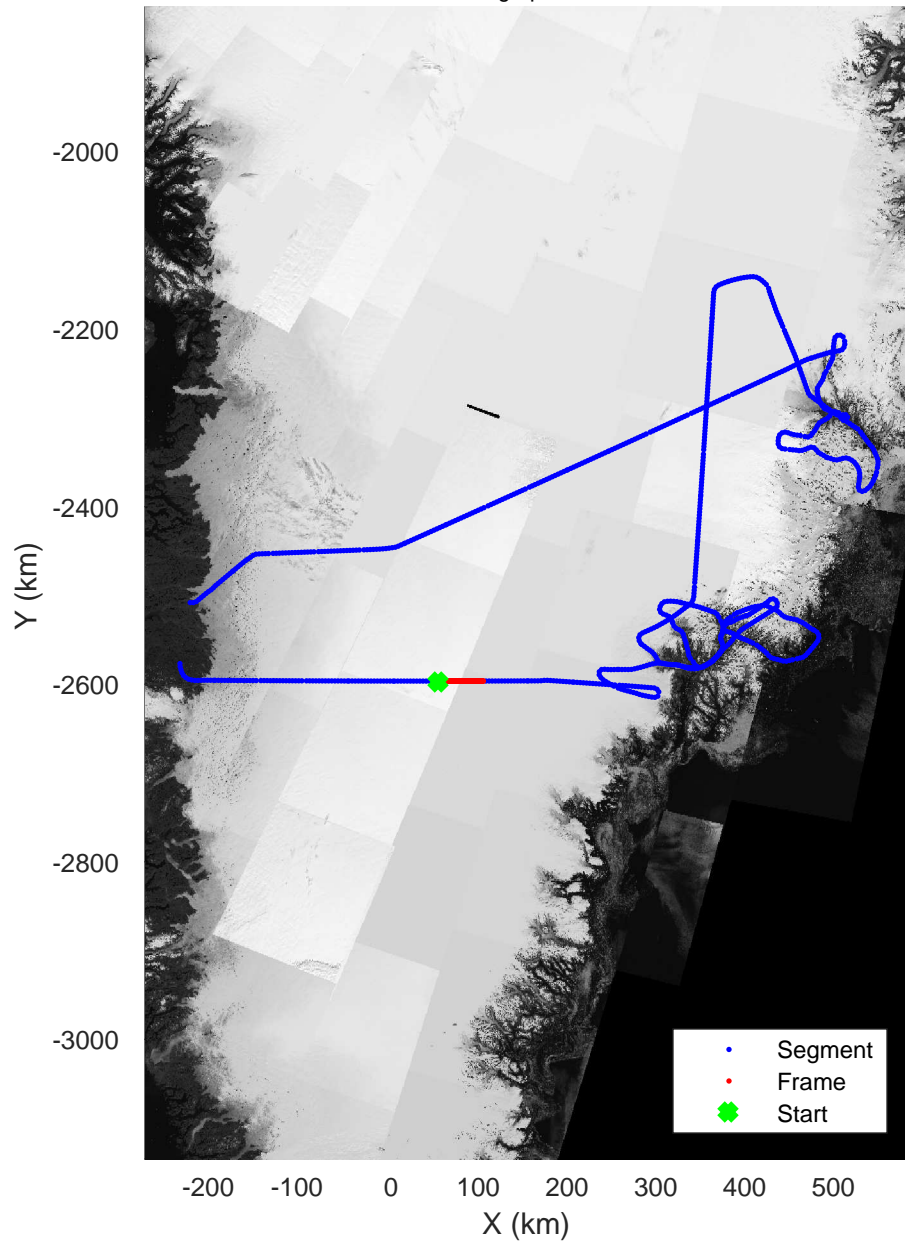

Helheim Kangerdlugssuaq
20170422_01_007
Polar Stereograph 70N/-45E