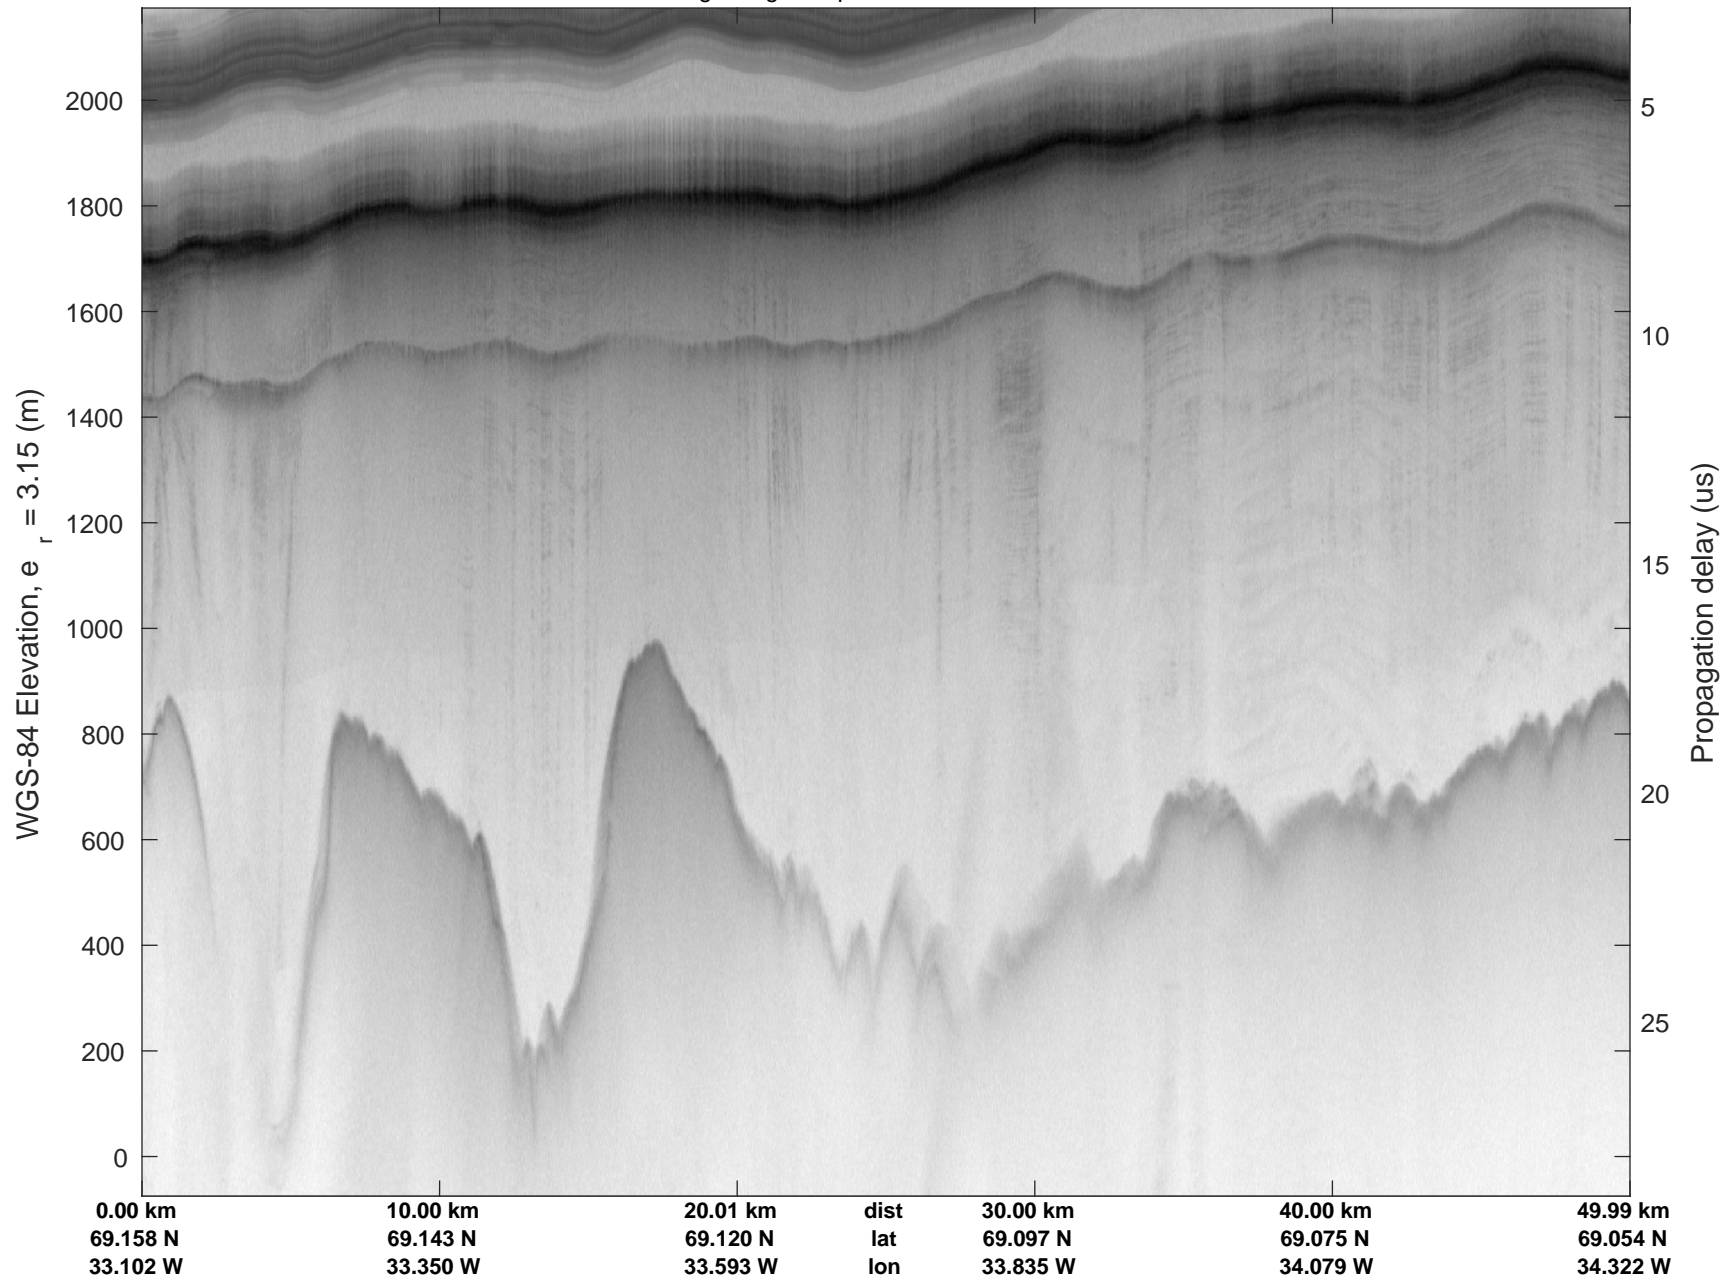

rds 2017_Greenland_P3: "Helheim Kangerdlugssuaq" 20170422_01_056: 18:04:12.8 to 18:10:27.5 GPS