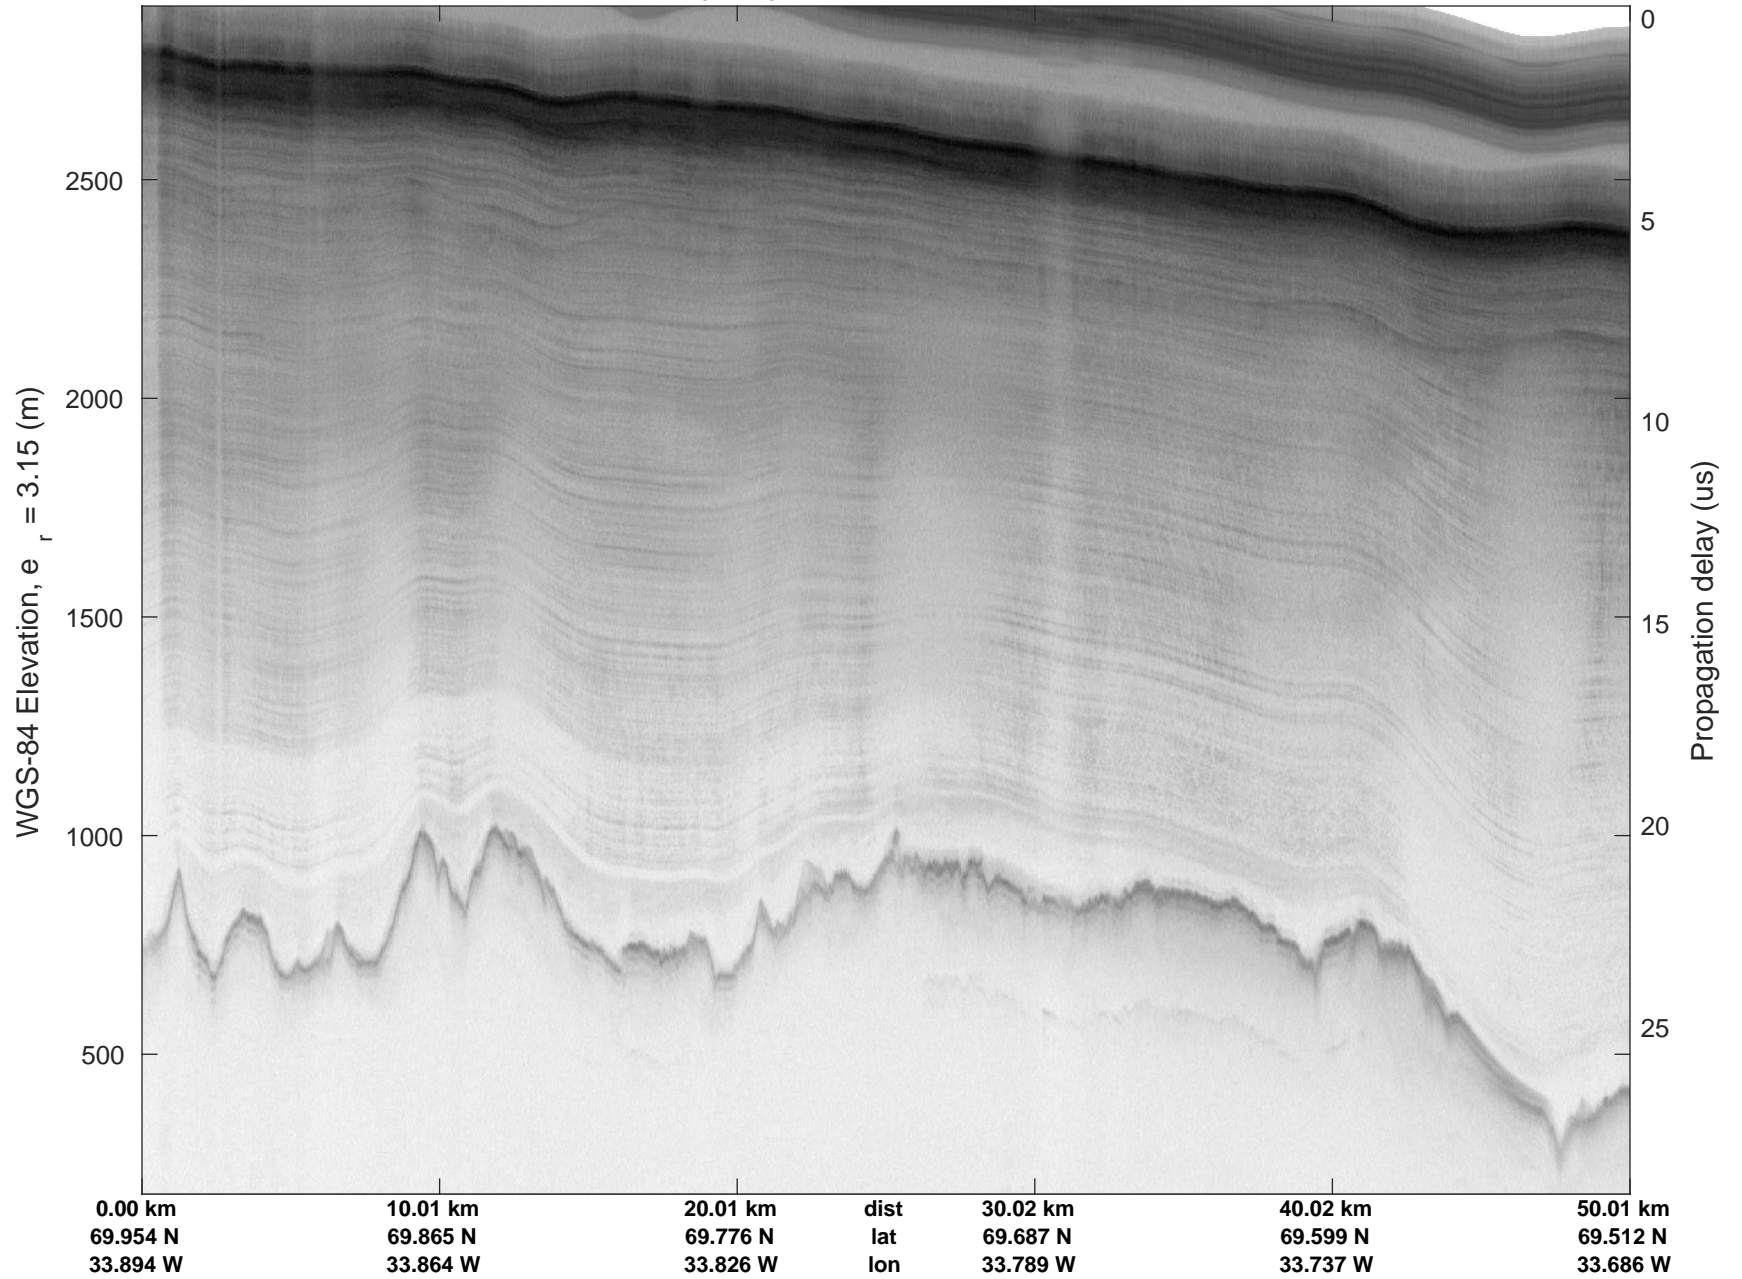

rds 2017_Greenland_P3: "Helheim Kangerdlugssuaq" 20170422_01_042: 16:34:28.9 to 16:40:31.5 GPS