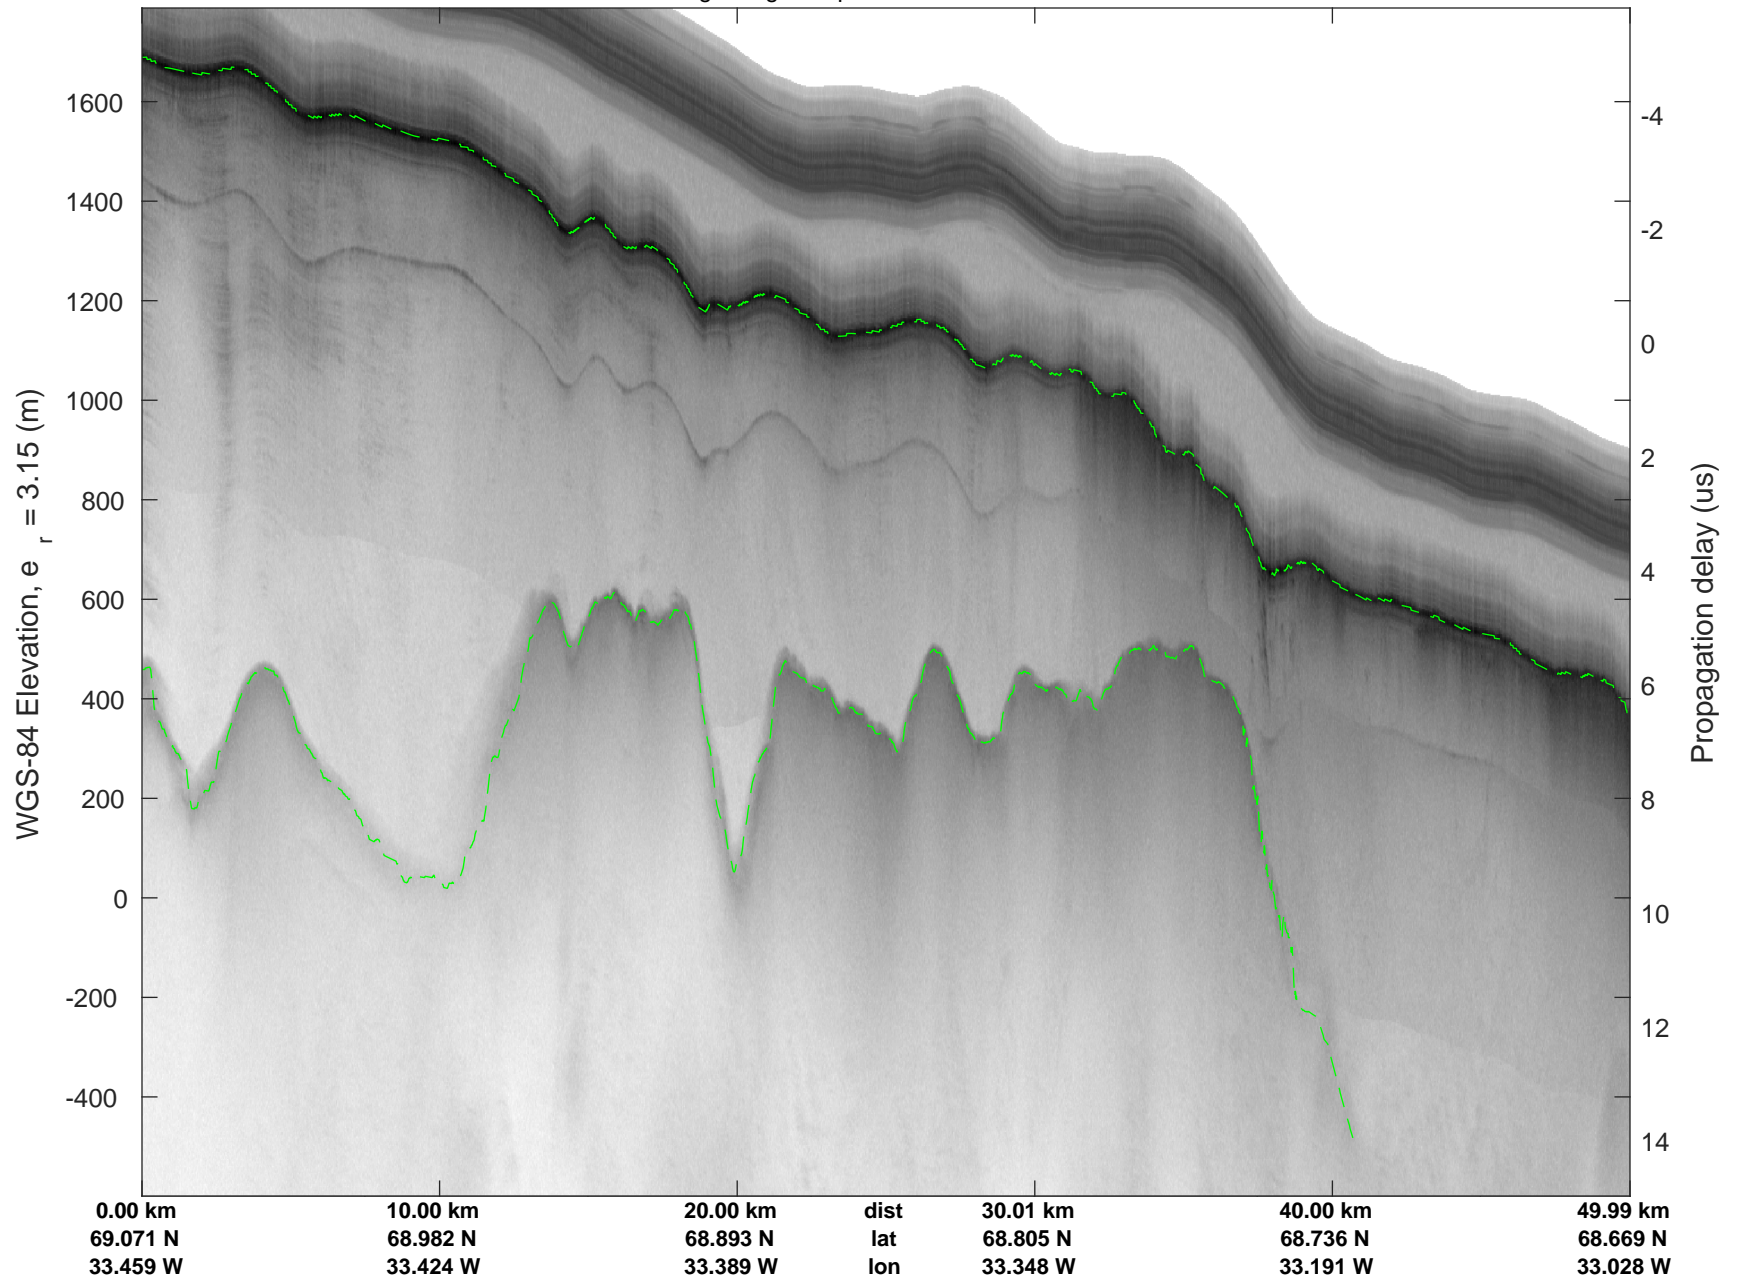

rds 2017_Greenland_P3: "Helheim Kangerdlugssuaq" 20170422_01_044: 16:46:57.6 to 16:53:21.7 GPS