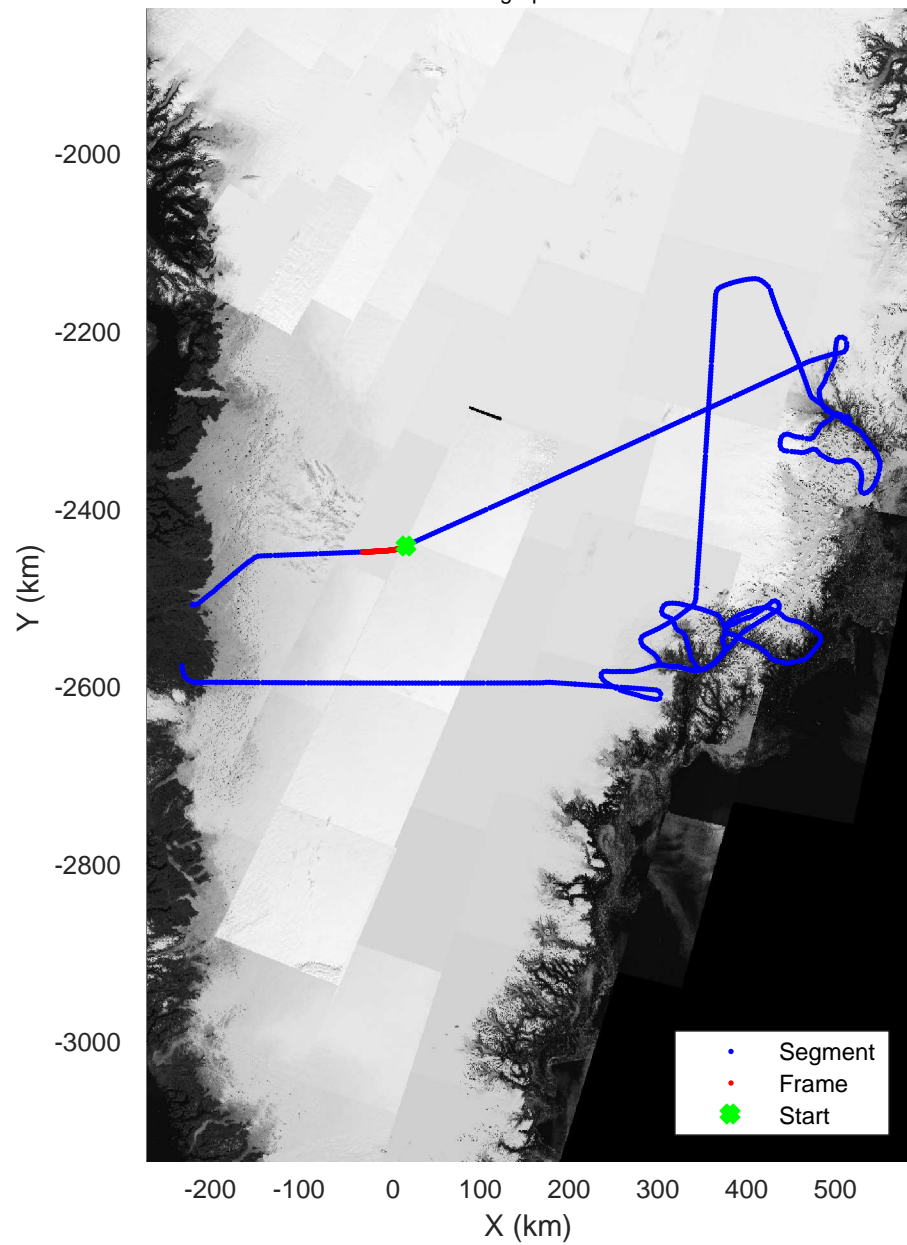

rds 2017_Greenland_P3: "Helheim Kangerdlugssuaq" 20170422_01_065: 18:57:58.4 to 19:04:46.3 GPS

rds 2017_Greenland_P3: "Helheim Kangerdlugssuaq" 20170422_01_065: 18:57:58.4 to 19:04:46.3 GPS

Helheim Kangerdlugssuaq
 20170422_01_066
 Polar Stereograph 70N/-45E