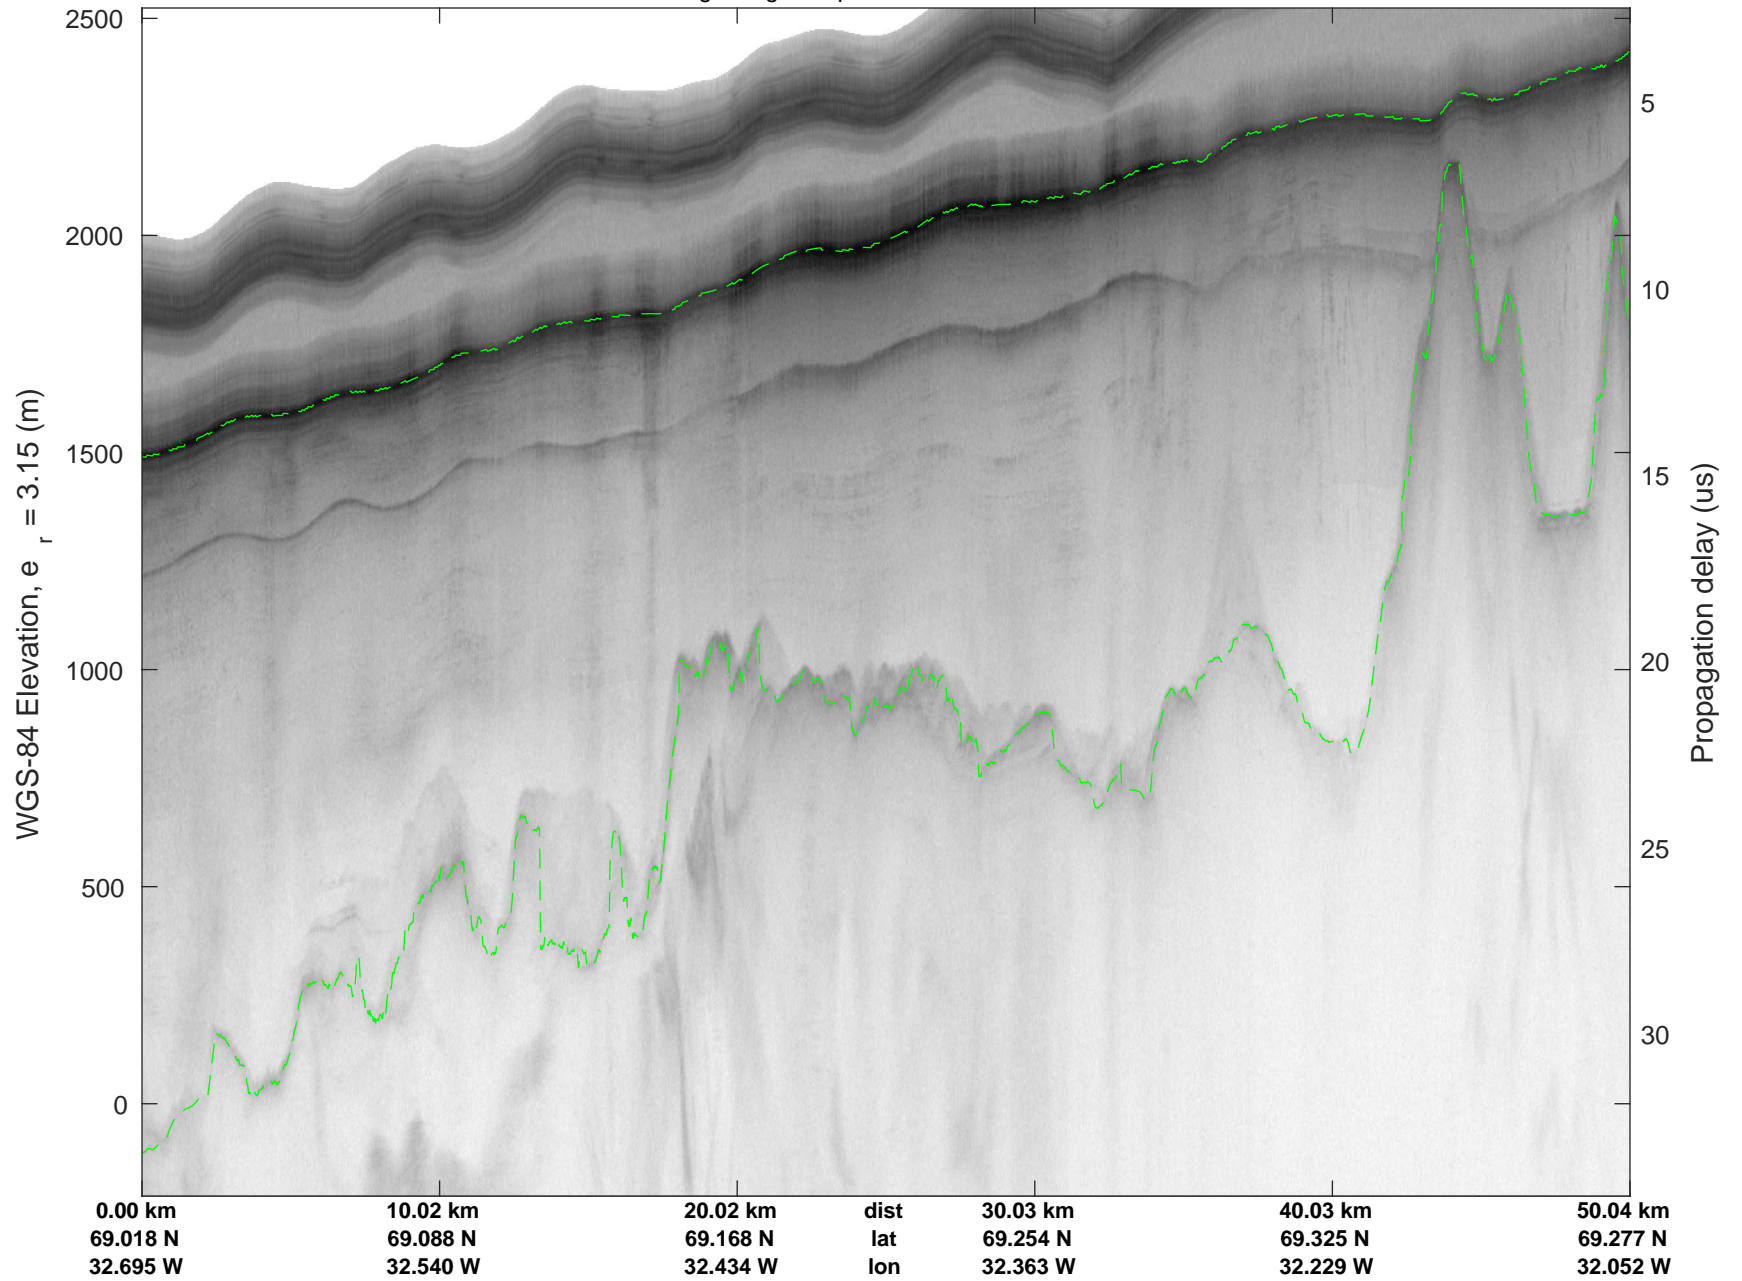

rds 2017_Greenland_P3: "Helheim Kangerdlugssuaq" 20170422_01_054: 17:51:42.1 to 17:57:58.2 GPS