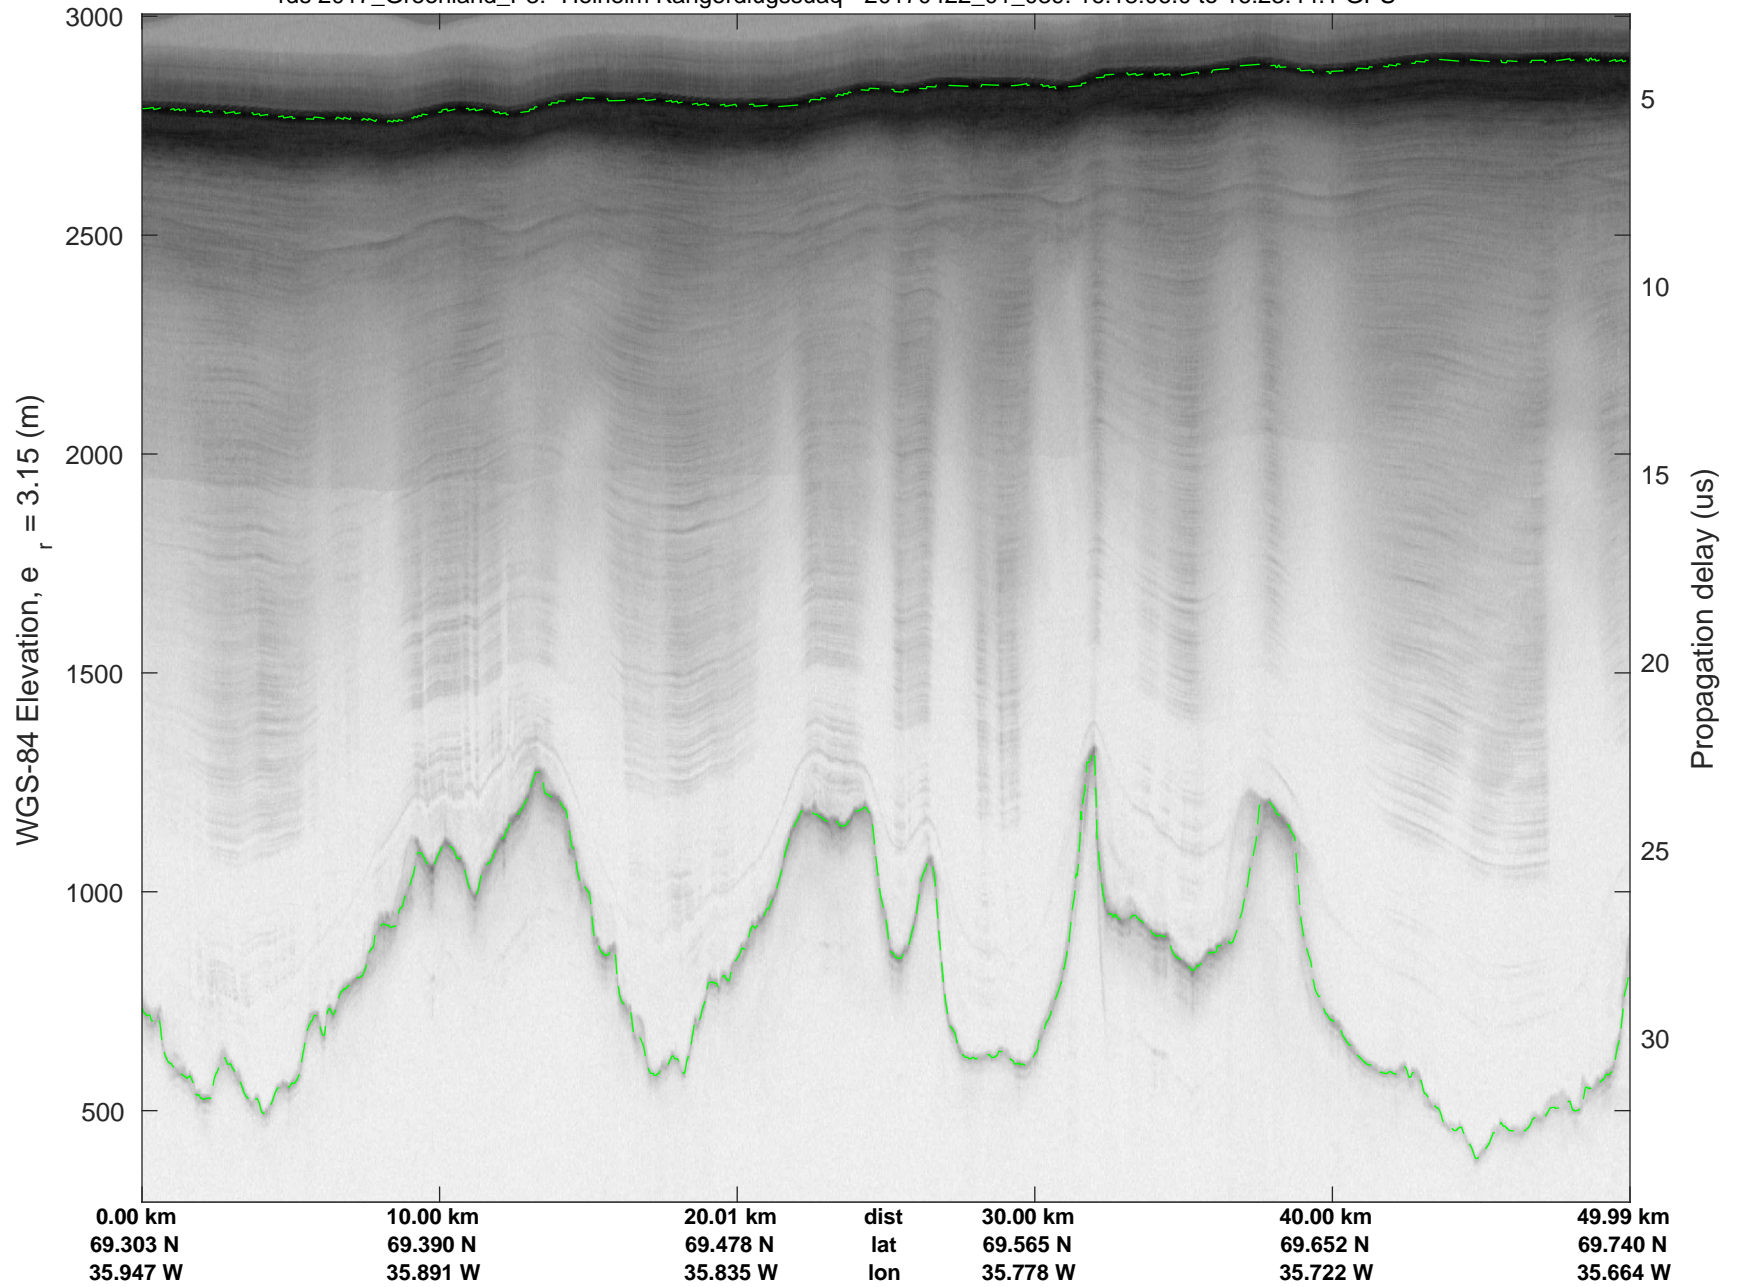

rds 2017_Greenland_P3: "Helheim Kangerdlugssuaq" 20170422_01_039: 16:18:06.0 to 16:23:44.1 GPS