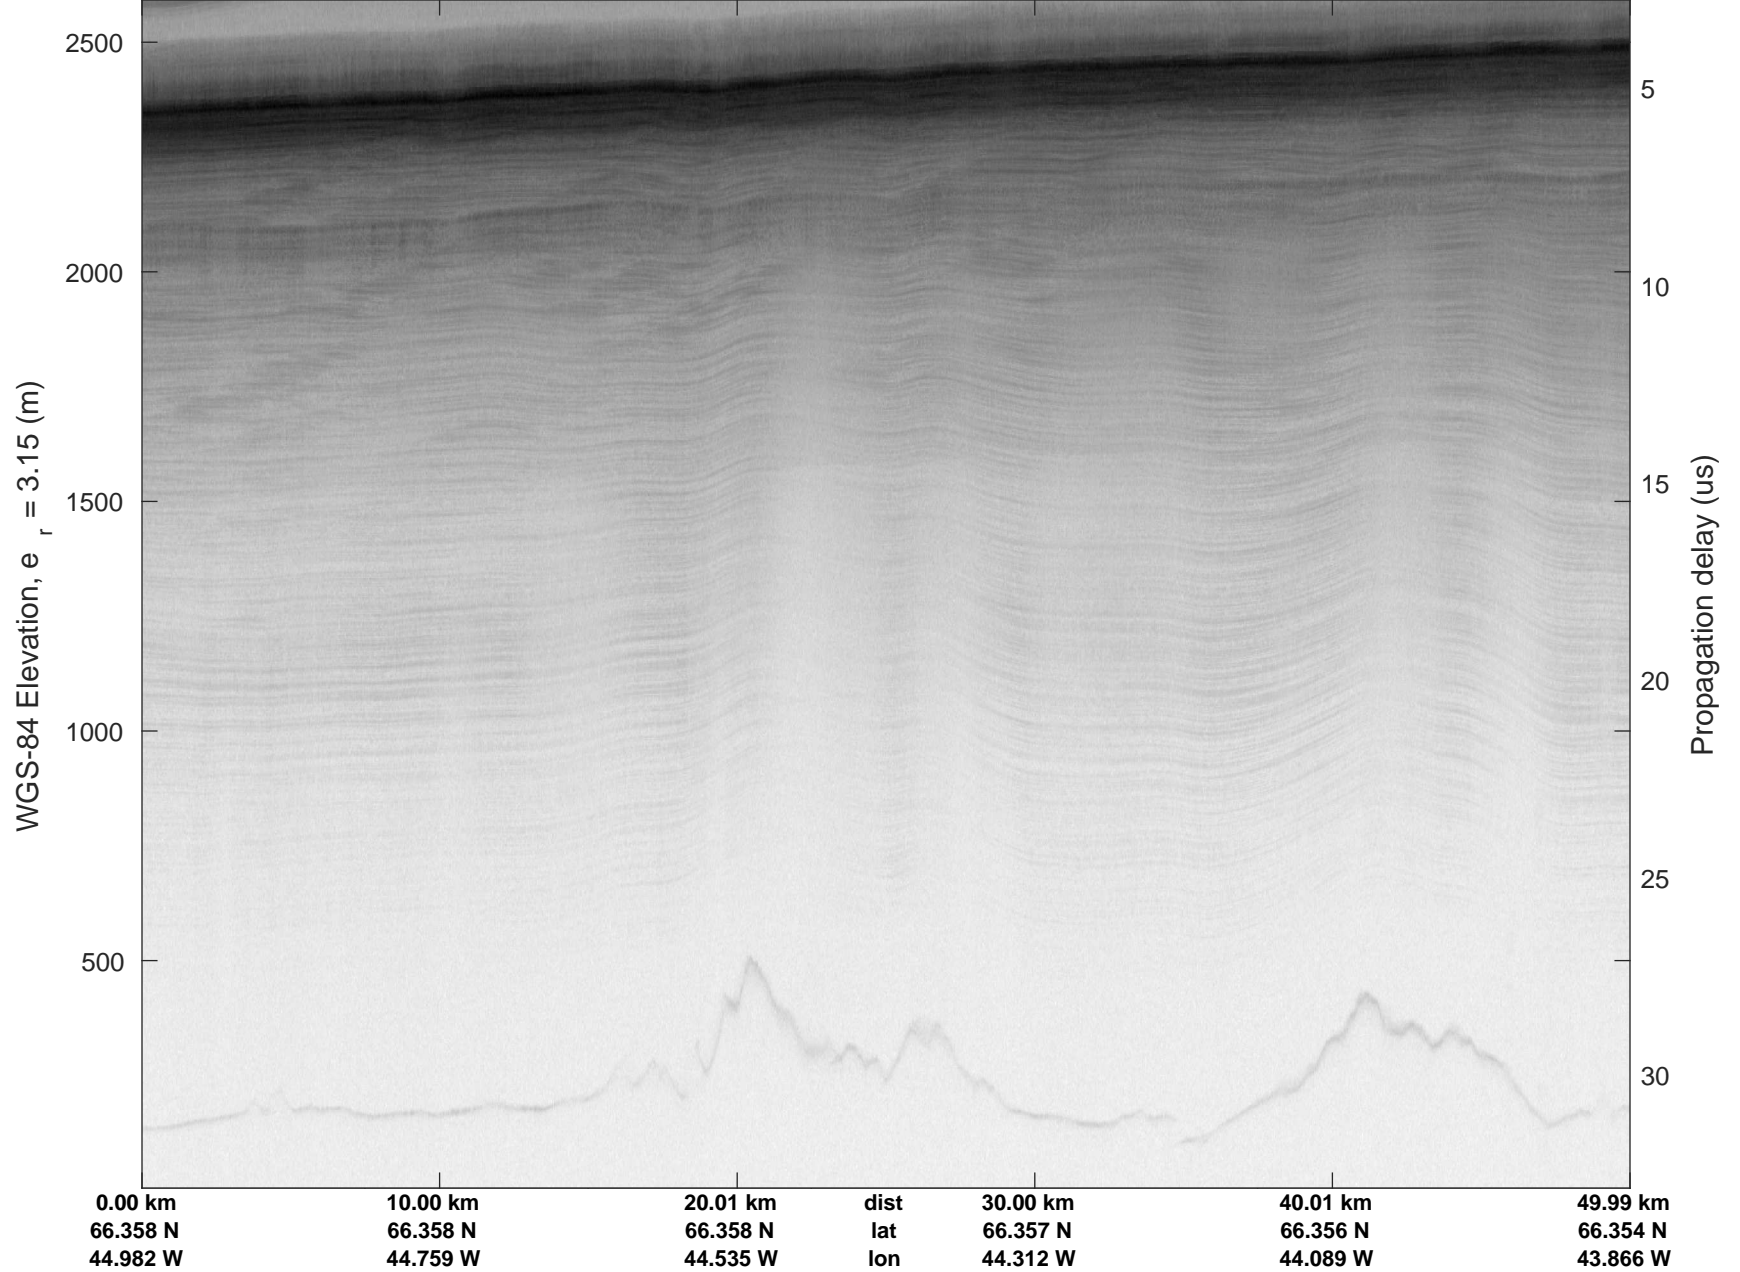

rds 2017_Greenland_P3: "Helheim Kangerdlugssuaq" 20170422_01_006: 12:49:15.0 to 12:55:40.7 GPS