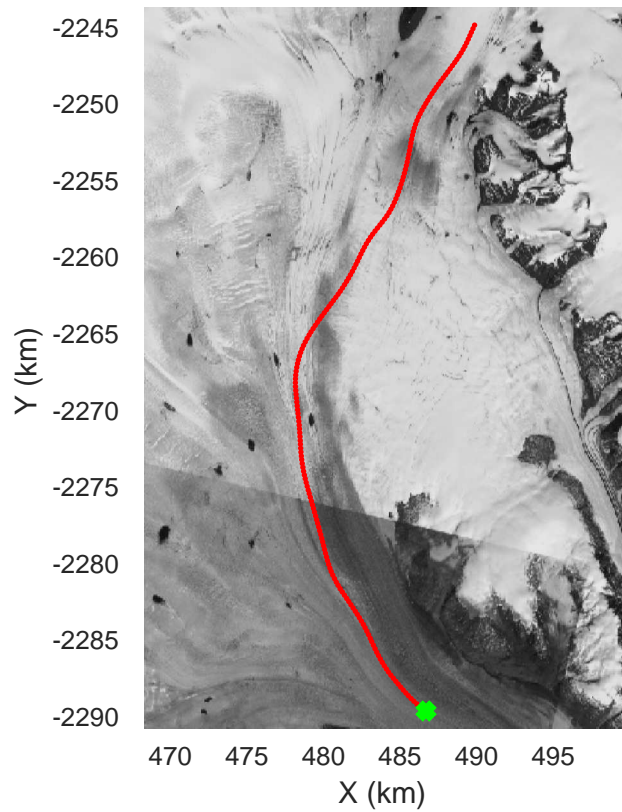

Helheim Kangerdlugssuaq
20170422_01_053
Polar Stereograph 70N/-45E