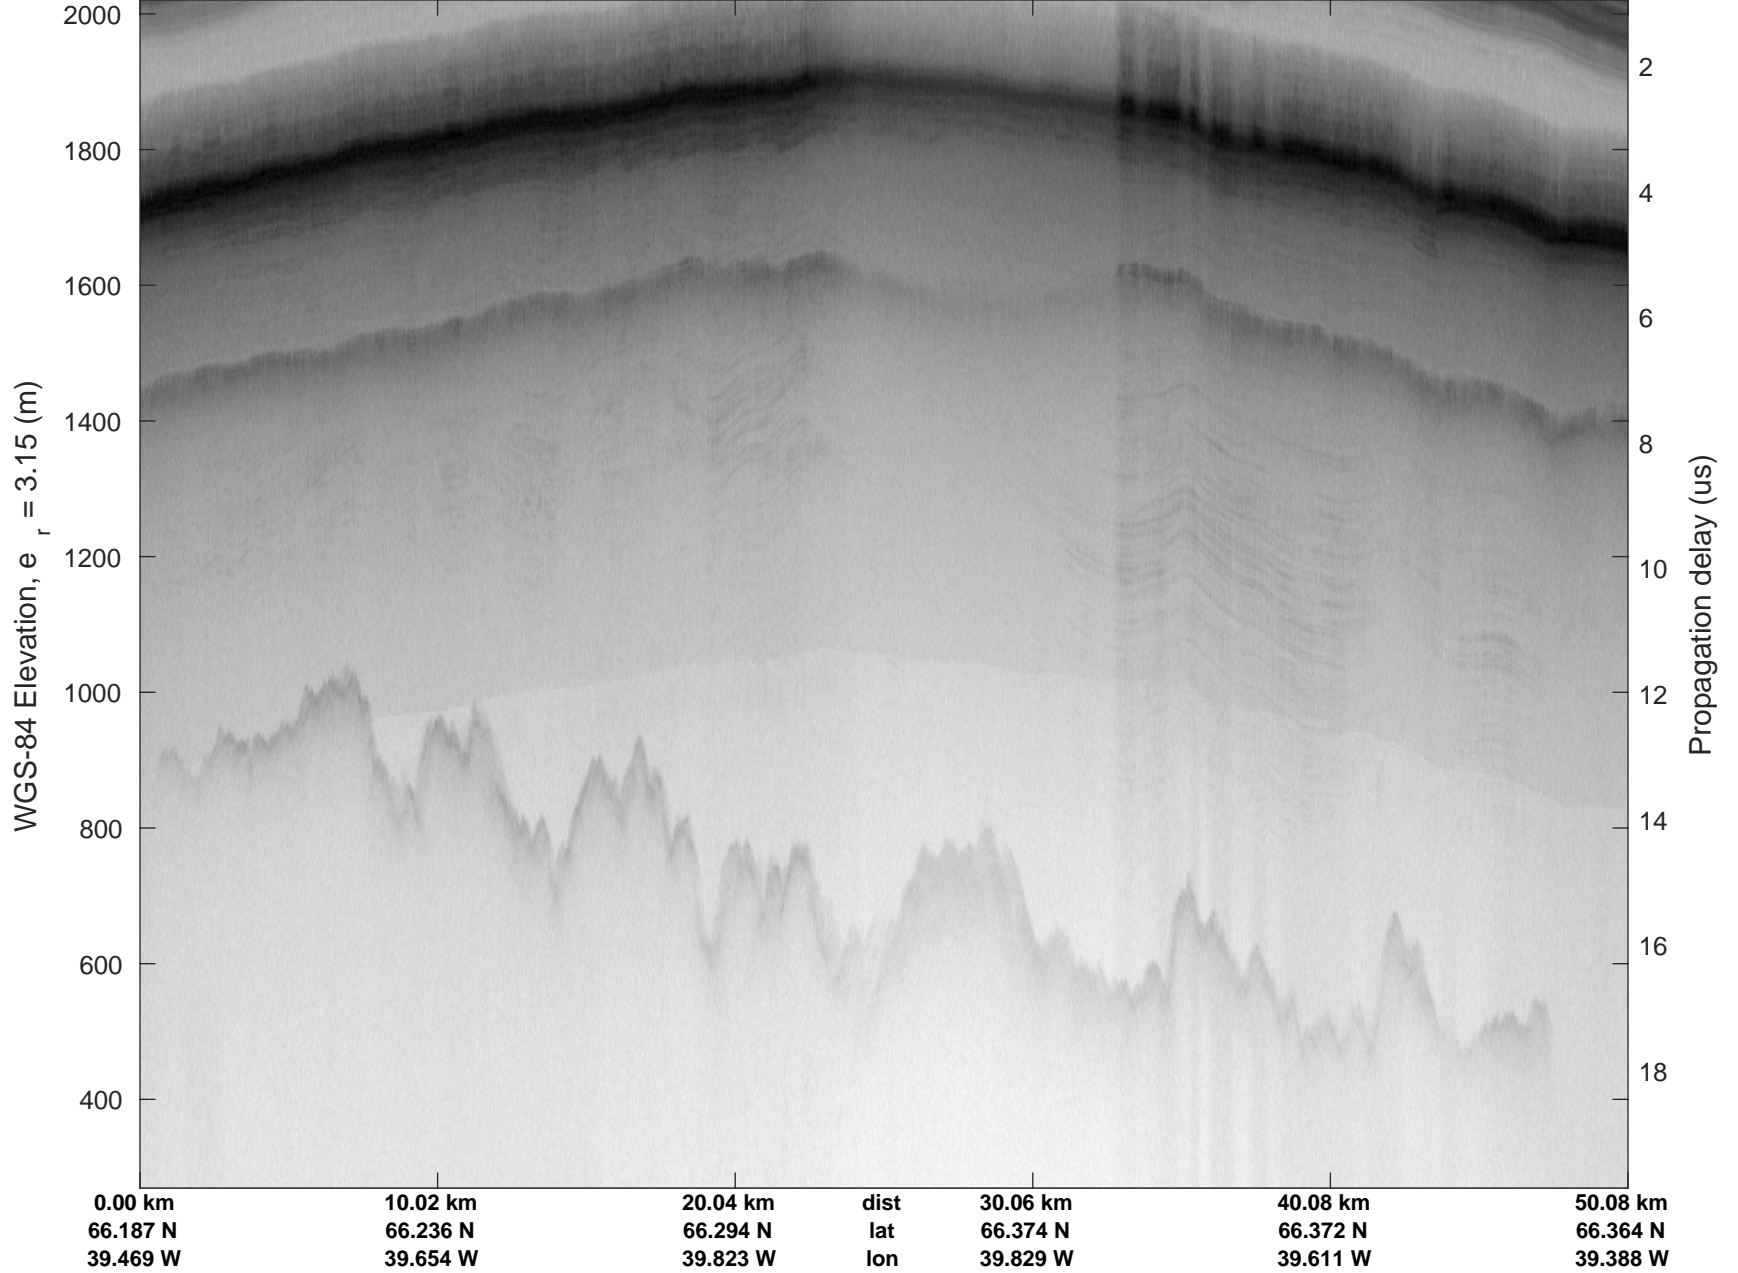

rds 2017_Greenland_P3: "Helheim Kangerdlugssuaq" 20170422_01_013: 13:34:59.2 to 13:41:33.5 GPS