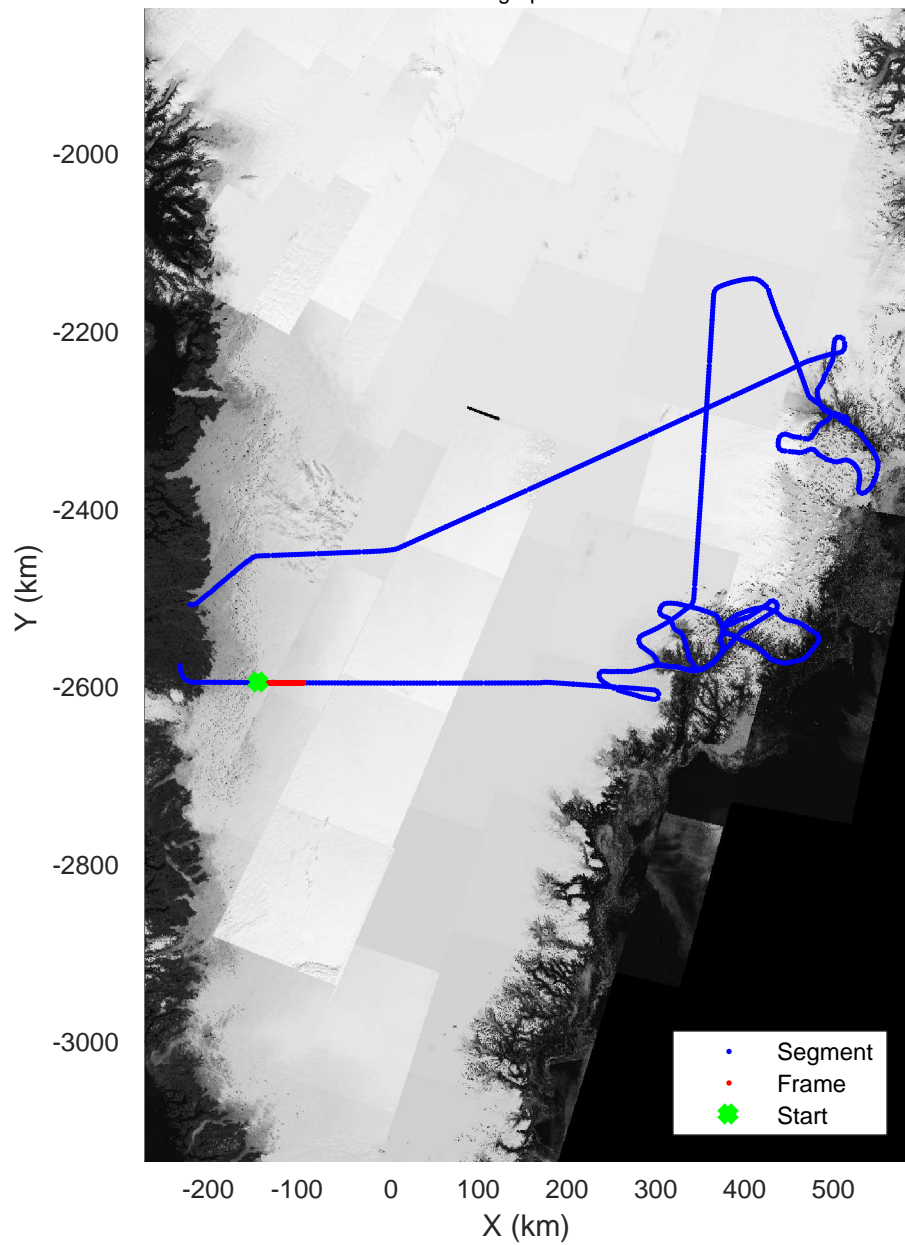

Helheim Kangerdlugssuaq
20170422_01_003
Polar Stereograph 70N/-45E