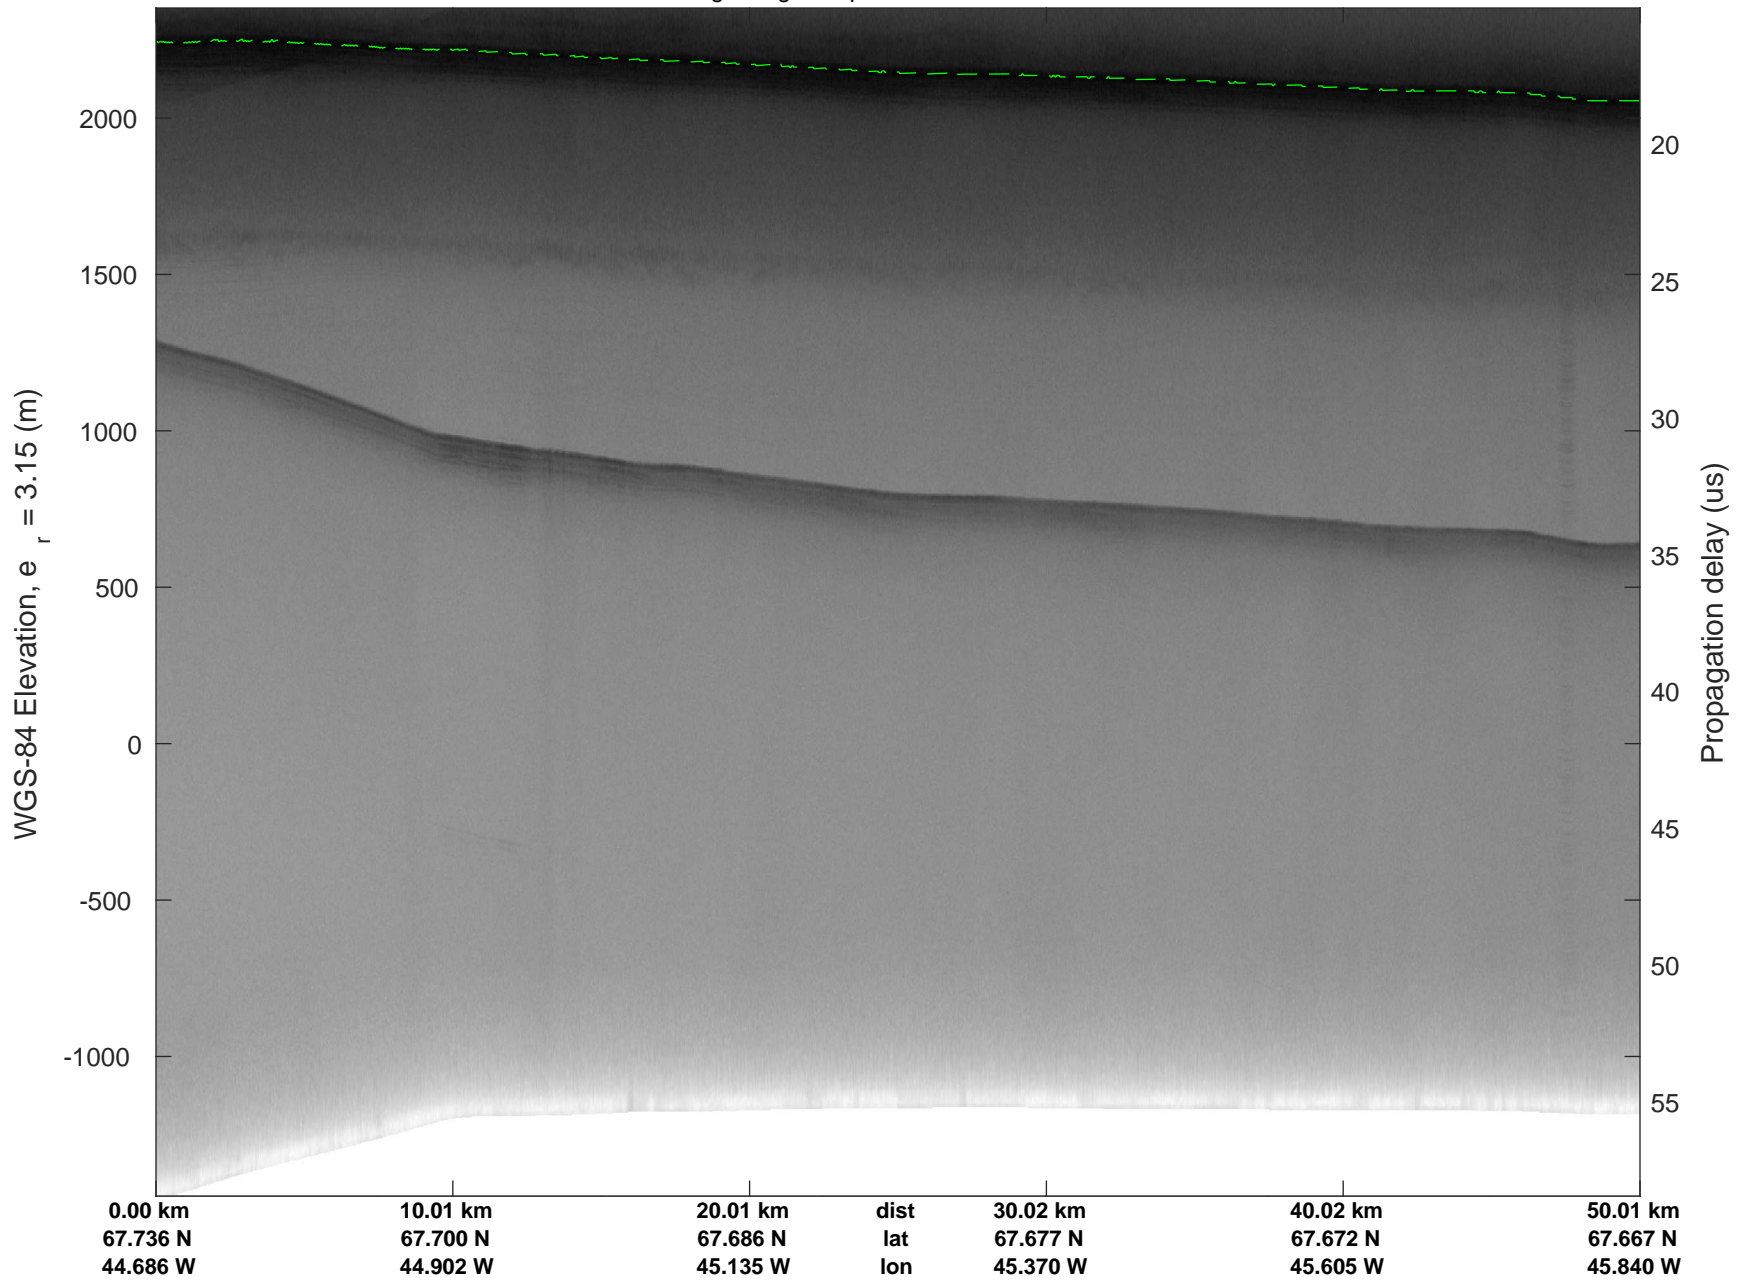

rds 2017_Greenland_P3: "Helheim Kangerdlugssuaq" 20170422_01_066: 19:04:46.6 to 19:10:60.0 GPS