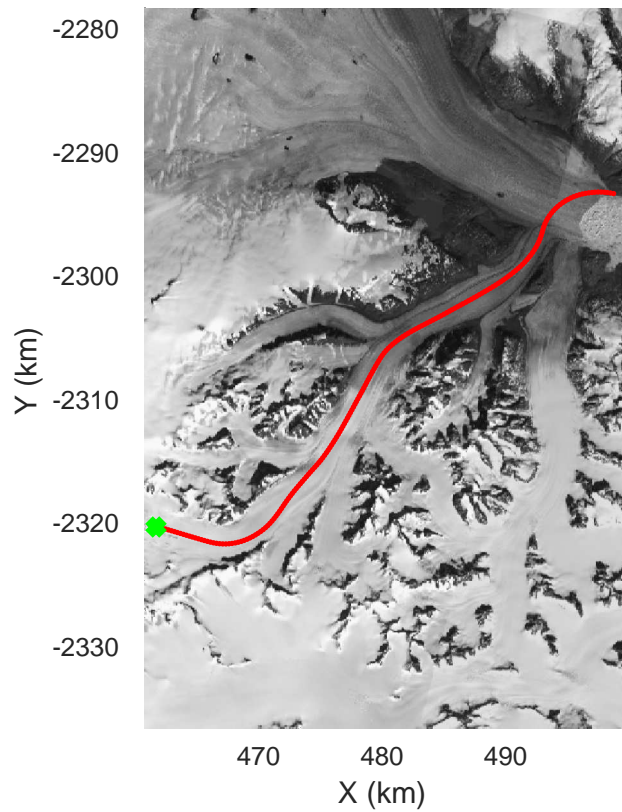

Helheim Kangerdlugssuaq
20170422_01_051
Polar Stereograph 70N/-45E