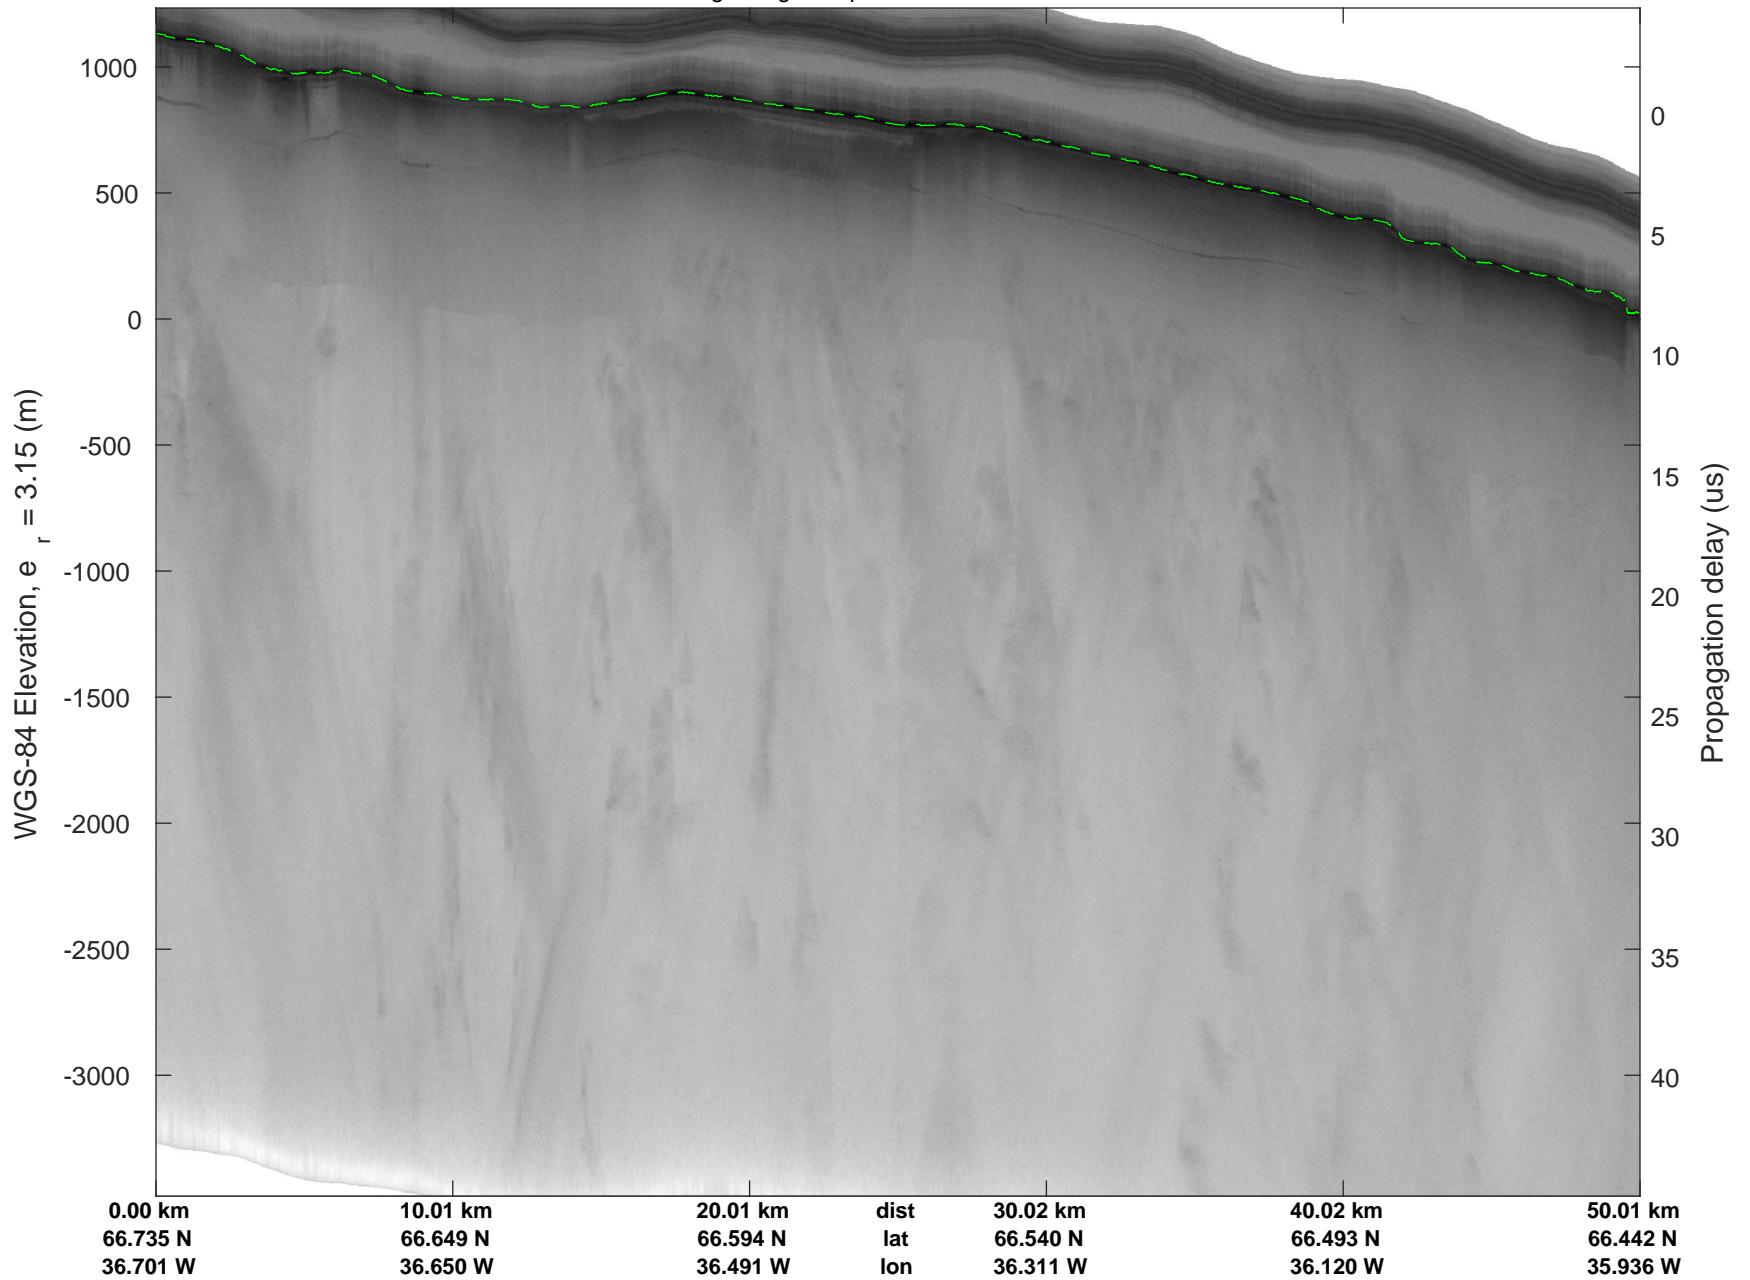

rds 2017_Greenland_P3: "Helheim Kangerdlugssuaq" 20170422_01_024: 14:46:04.5 to 14:52:32.2 GPS