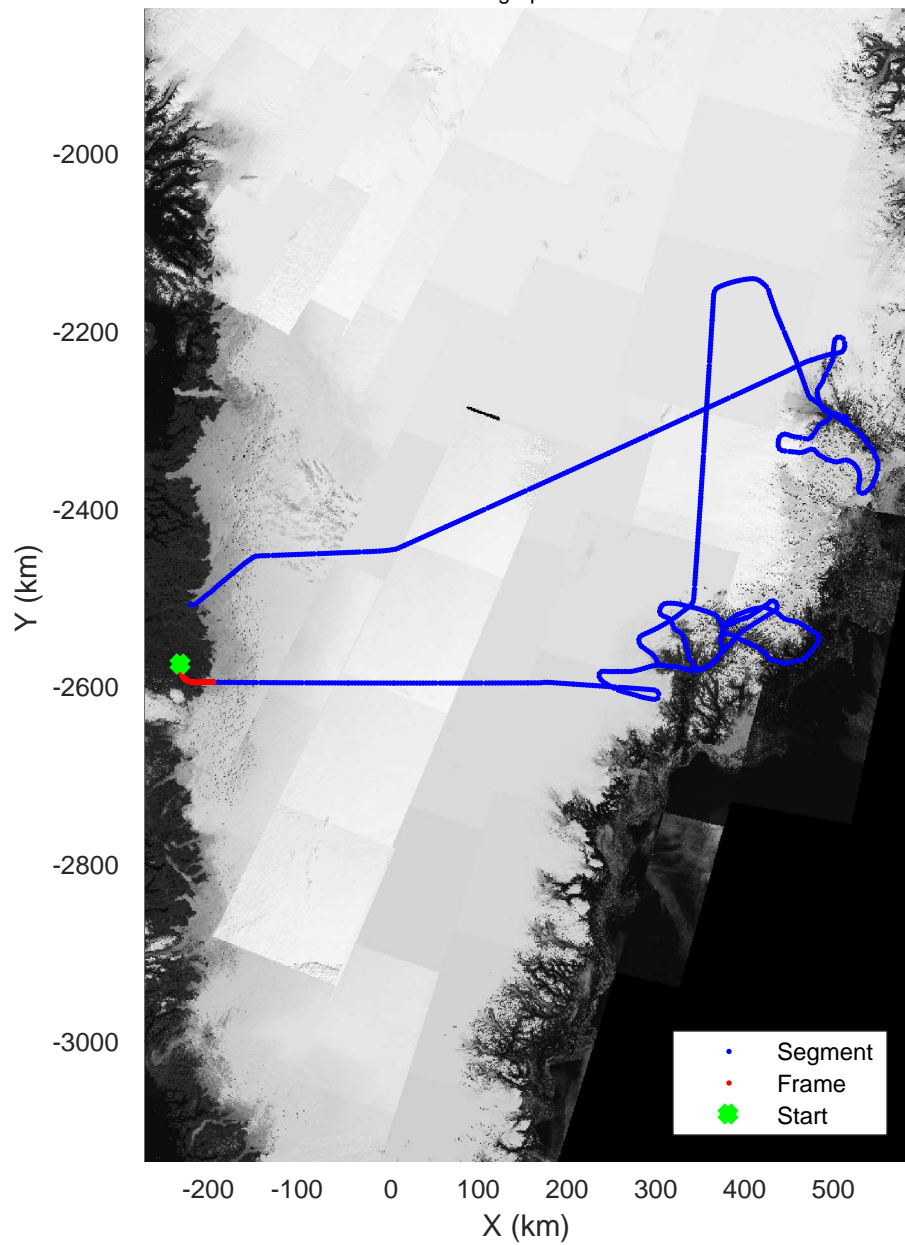

Helheim Kangerdlugssuaq
20170422_01_001
Polar Stereograph 70N/-45E

rds 2017_Greenland_P3: "Helheim Kangerdlugssuaq" 20170422_01_001: 12:17:28.8 to 12:23:32.4 GPS

rds 2017_Greenland_P3: "Helheim Kangerdlugssuaq" 20170422_01_001: 12:17:28.8 to 12:23:32.4 GPS