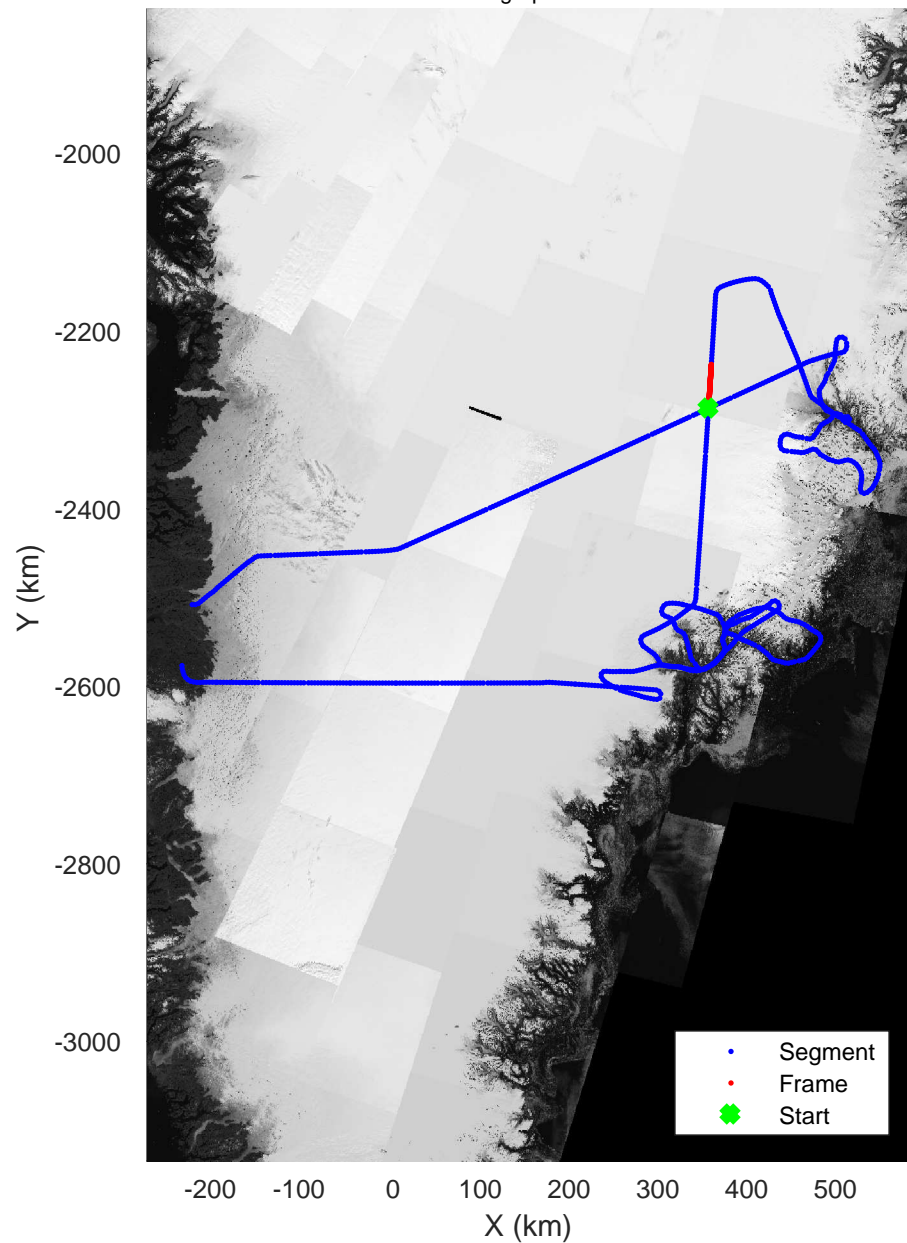

rds 2017_Greenland_P3: "Helheim Kangerdlugssuaq" 20170422_01_037: 16:07:00.3 to 16:12:32.0 GPS

rds 2017_Greenland_P3: "Helheim Kangerdlugssuaq" 20170422_01_037: 16:07:00.3 to 16:12:32.0 GPS

Helheim Kangerdlugssuaq
 20170422_01_038
 Polar Stereograph 70N/-45E