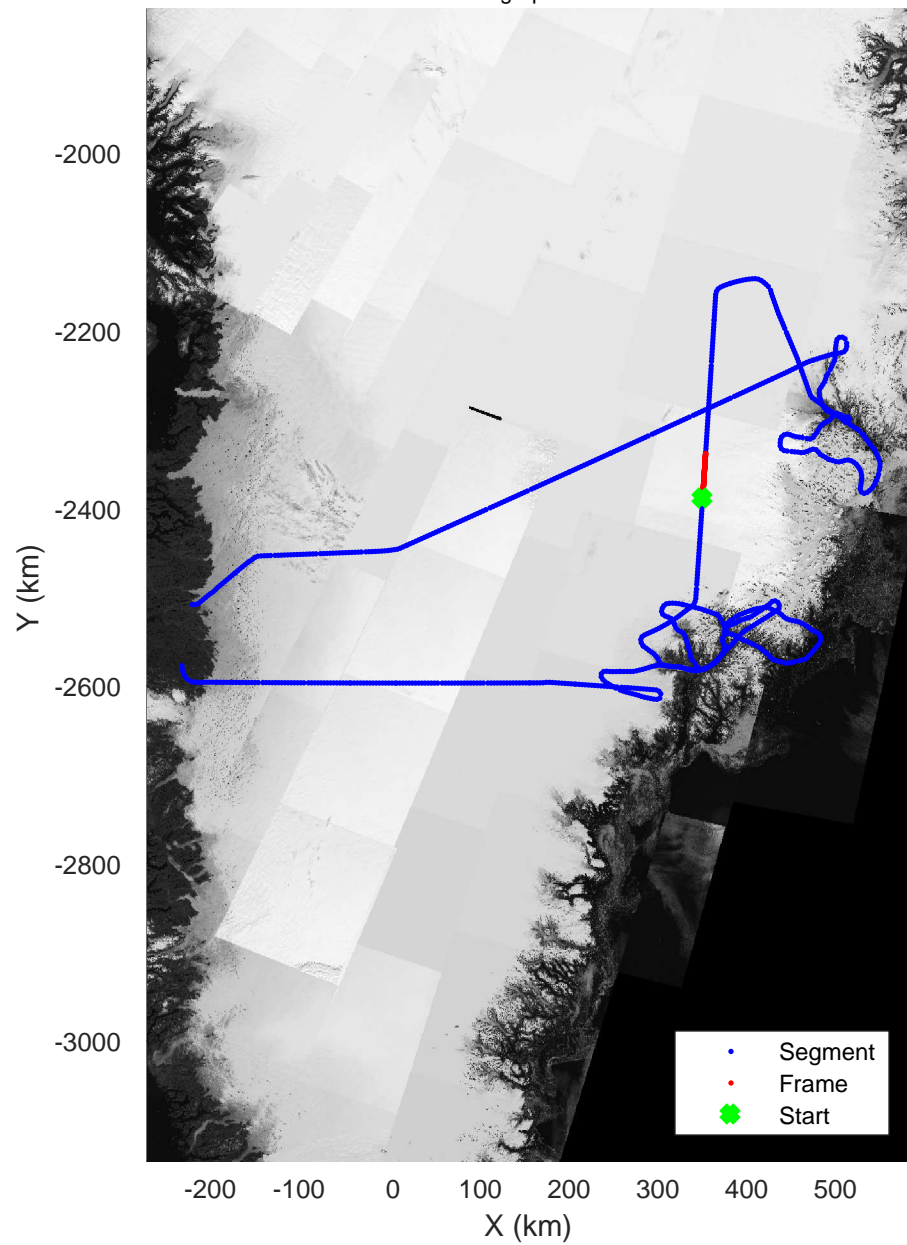

rds 2017_Greenland_P3: "Helheim Kangerdlugssuaq" 20170422_01_035: 15:55:53.1 to 16:01:25.3 GPS

rds 2017_Greenland_P3: "Helheim Kangerdlugssuaq" 20170422_01_035: 15:55:53.1 to 16:01:25.3 GPS

Helheim Kangerdlugssuaq
 20170422_01_036
 Polar Stereograph 70N/-45E