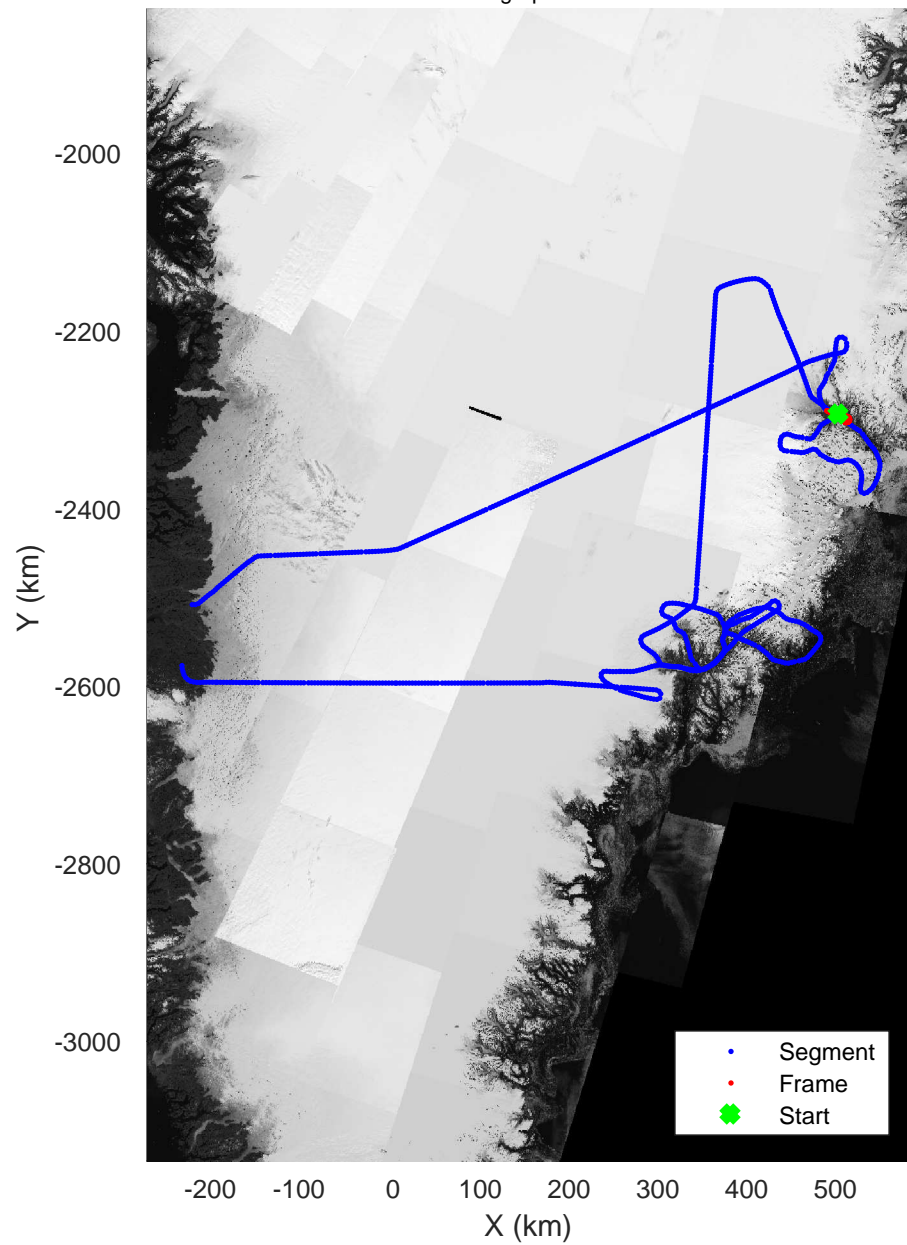

rds 2017_Greenland_P3: "Helheim Kangerdlugssuaq" 20170422_01_051: 17:31:42.8 to 17:38:17.5 GPS

rds 2017_Greenland_P3: "Helheim Kangerdlugssuaq" 20170422_01_051: 17:31:42.8 to 17:38:17.5 GPS

Helheim Kangerdlugssuaq
20170422_01_052
Polar Stereograph 70N/-45E