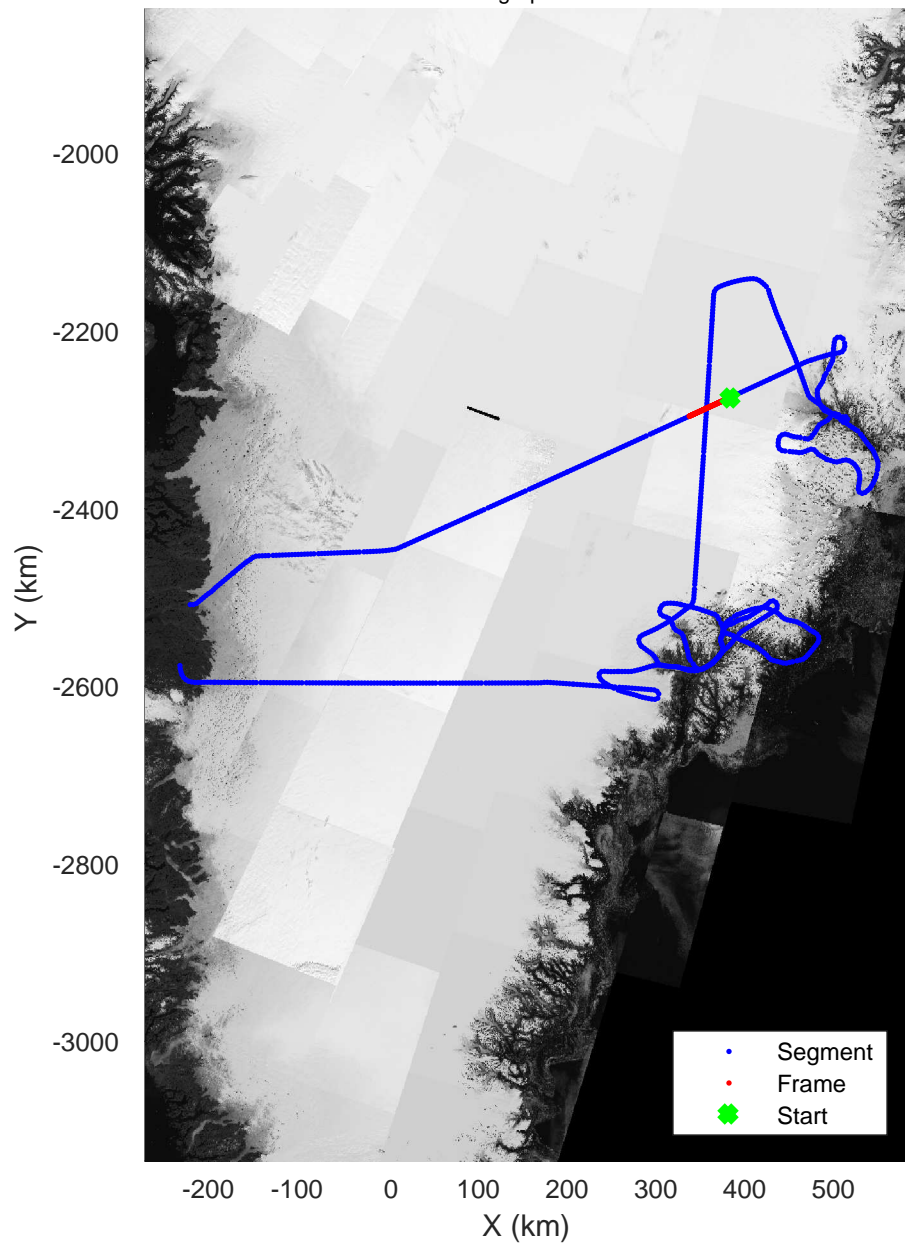

rds 2017_Greenland_P3: "Helheim Kangerdlugssuaq" 20170422_01_057: 18:10:27.7 to 18:16:42.3 GPS

rds 2017_Greenland_P3: "Helheim Kangerdlugssuaq" 20170422_01_057: 18:10:27.7 to 18:16:42.3 GPS

Helheim Kangerdlugssuaq
20170422_01_058
Polar Stereograph 70N/-45E