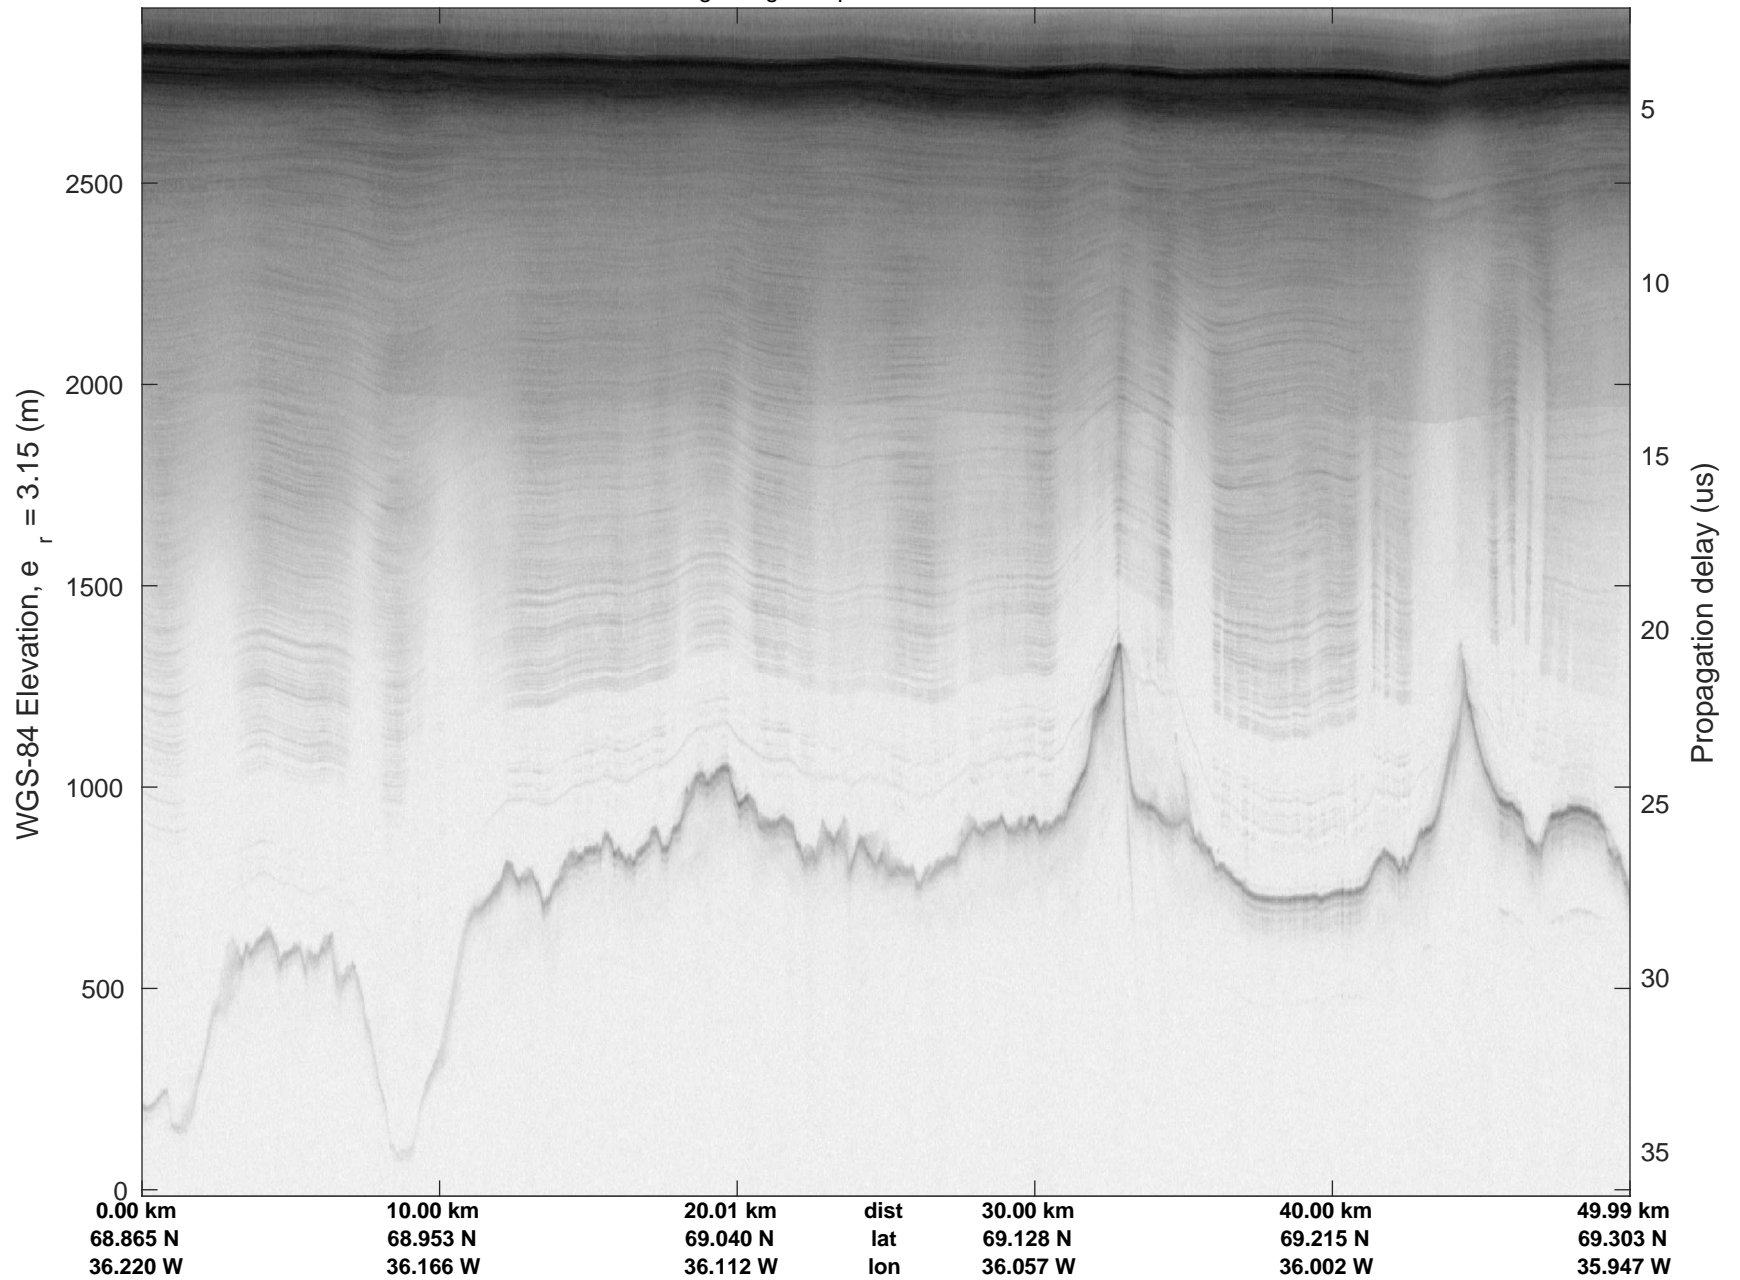

rds 2017_Greenland_P3: "Helheim Kangerdlugssuaq" 20170422_01_038: 16:12:32.2 to 16:18:05.8 GPS