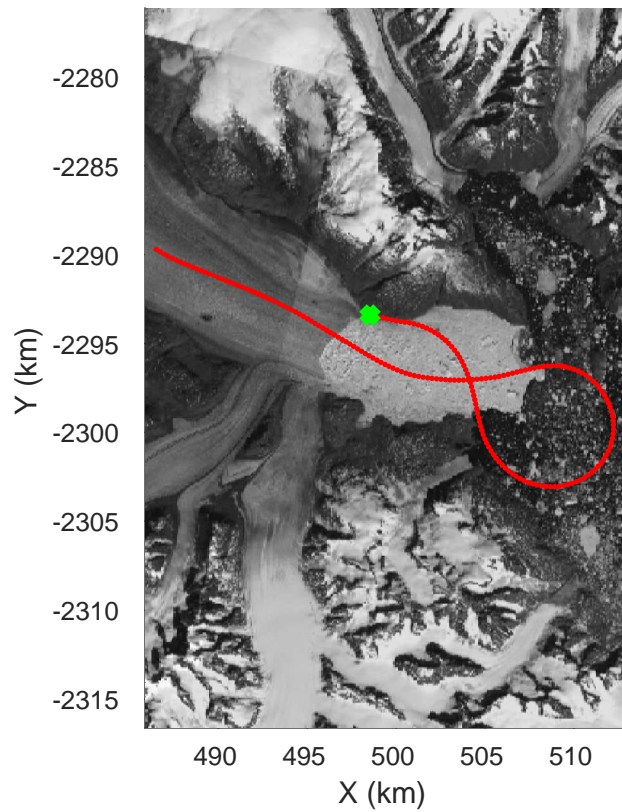

Helheim Kangerdlugssuaq
20170422_01_052
Polar Stereograph 70N/-45E