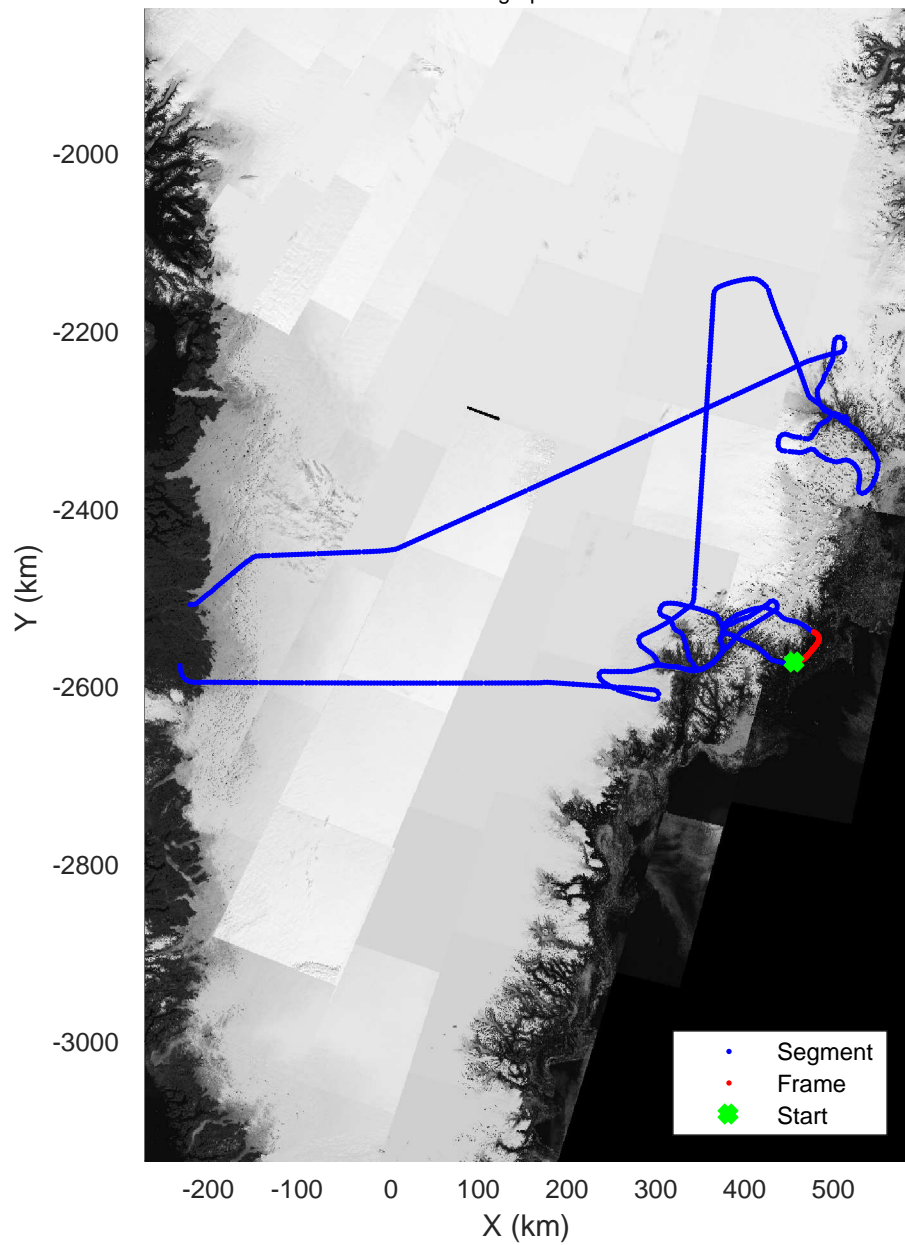

rds 2017_Greenland_P3: "Helheim Kangerdlugssuaq" 20170422_01_025: 14:52:32.5 to 14:59:02.1 GPS

rds 2017_Greenland_P3: "Helheim Kangerdlugssuaq" 20170422_01_025: 14:52:32.5 to 14:59:02.1 GPS

Helheim Kangerdlugssuaq
20170422_01_026
Polar Stereograph 70N/-45E