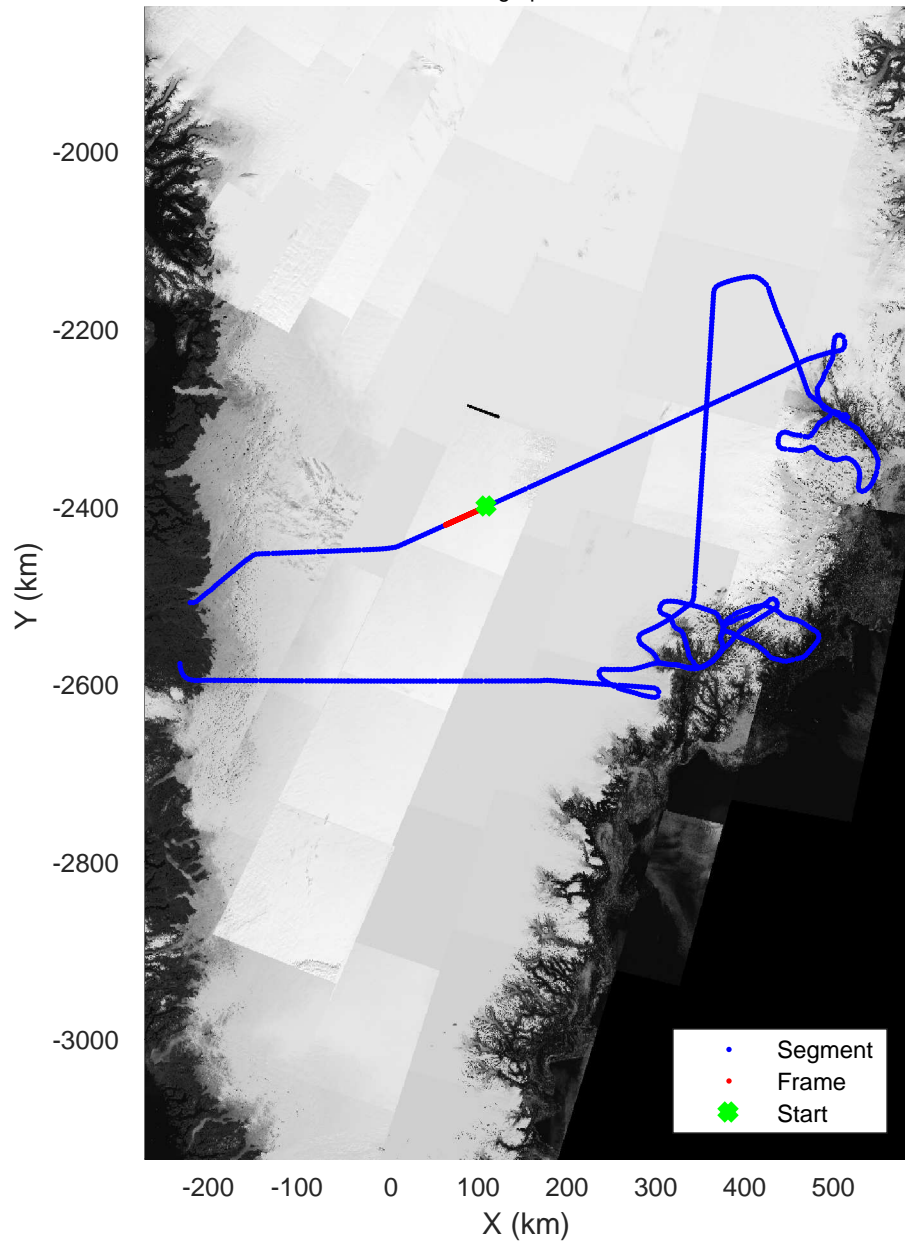

rds 2017_Greenland_P3: "Helheim Kangerdlugssuaq" 20170422_01_063: 18:46:07.6 to 18:52:09.2 GPS

rds 2017_Greenland_P3: "Helheim Kangerdlugssuaq" 20170422_01_063: 18:46:07.6 to 18:52:09.2 GPS

Helheim Kangerdlugssuaq
20170422_01_064
Polar Stereograph 70N/-45E