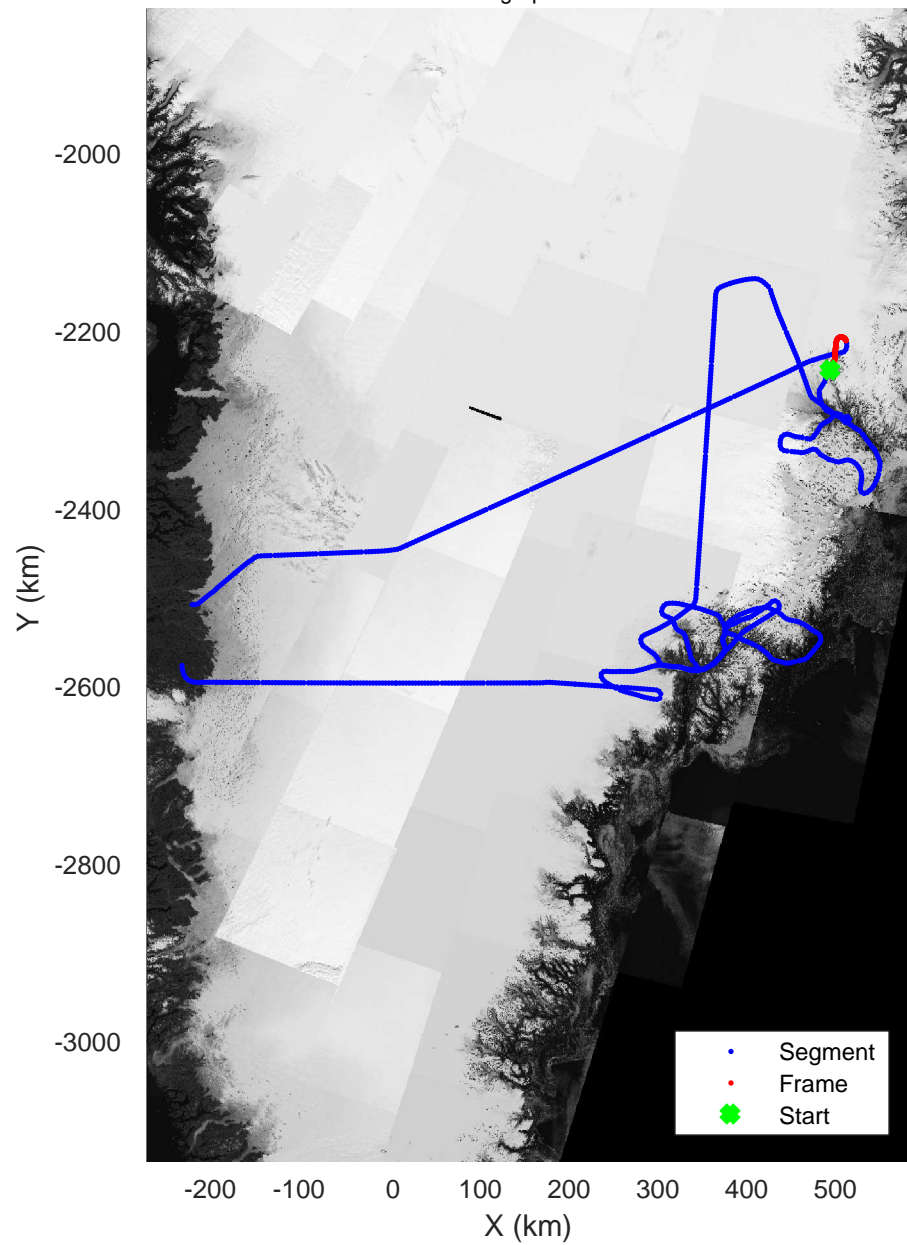

rds 2017_Greenland_P3: "Helheim Kangerdlugssuaq" 20170422_01_053: 17:45:22.1 to 17:51:41.8 GPS

rds 2017_Greenland_P3: "Helheim Kangerdlugssuaq" 20170422_01_053: 17:45:22.1 to 17:51:41.8 GPS

Helheim Kangerdlugssuaq
20170422_01_054
Polar Stereograph 70N/-45E