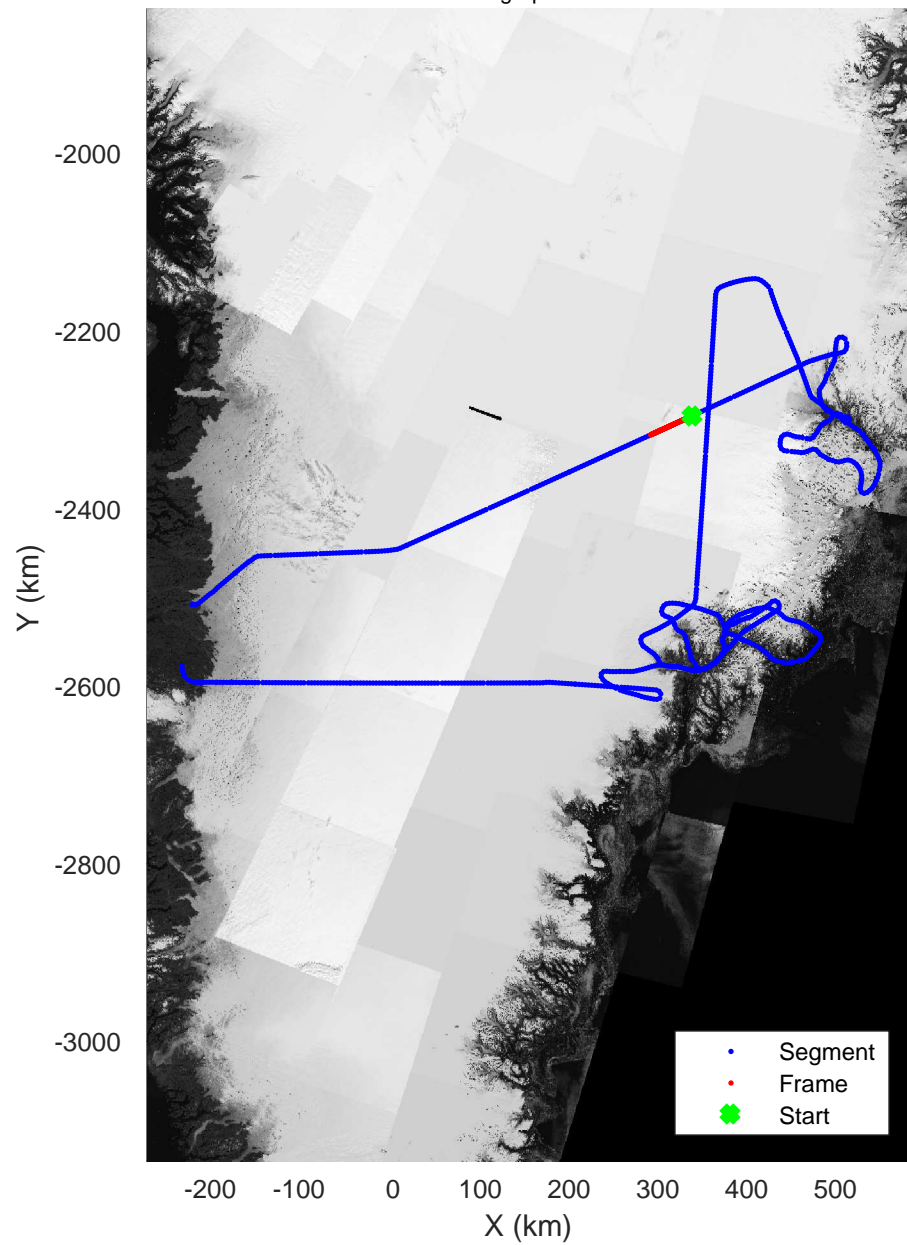

rds 2017_Greenland_P3: "Helheim Kangerdlugssuaq" 20170422_01_058: 18:16:42.5 to 18:22:38.3 GPS

rds 2017_Greenland_P3: "Helheim Kangerdlugssuaq" 20170422_01_058: 18:16:42.5 to 18:22:38.3 GPS

Helheim Kangerdlugssuaq
20170422_01_059
Polar Stereograph 70N/-45E