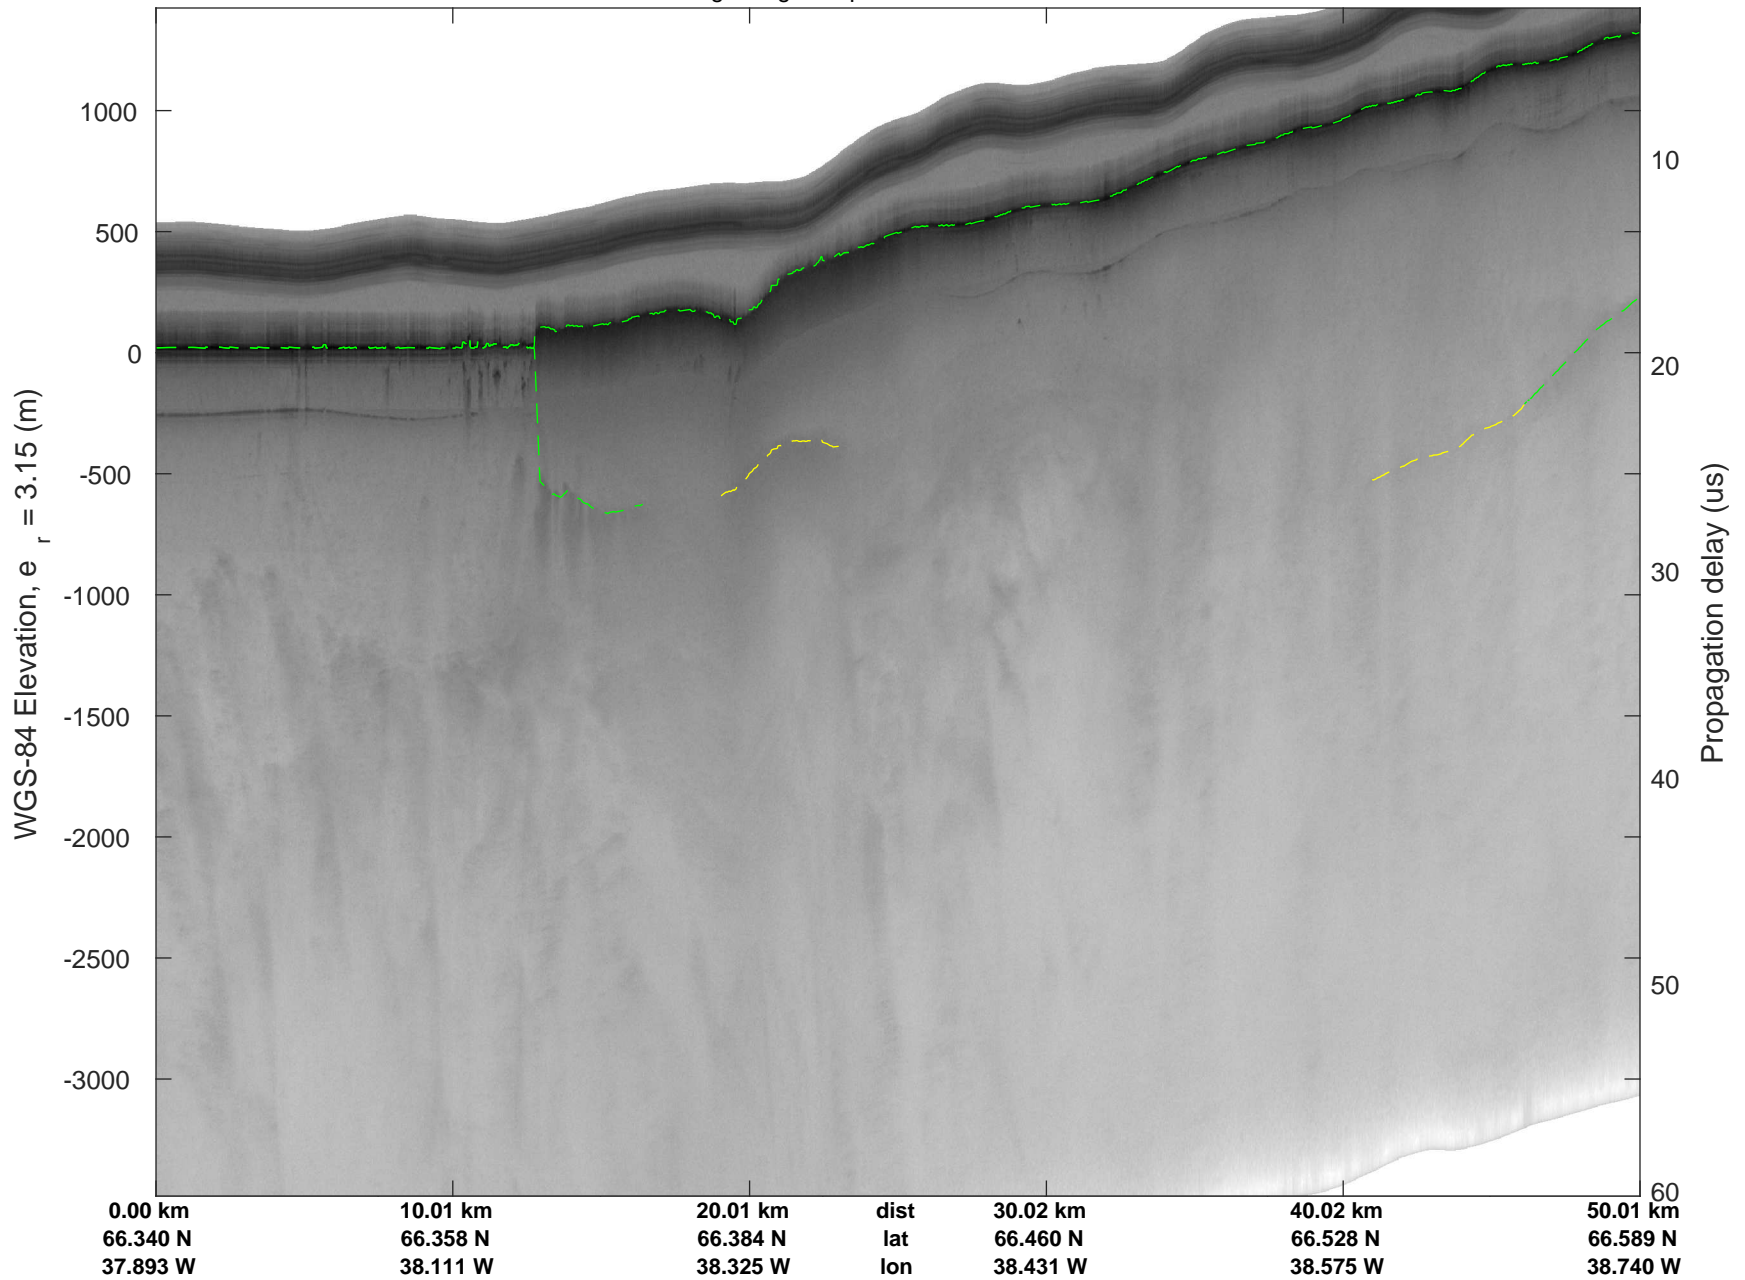

rds 2017_Greenland_P3: "Helheim Kangerdlugssuaq" 20170422_01_031: 15:31:20.6 to 15:37:41.9 GPS