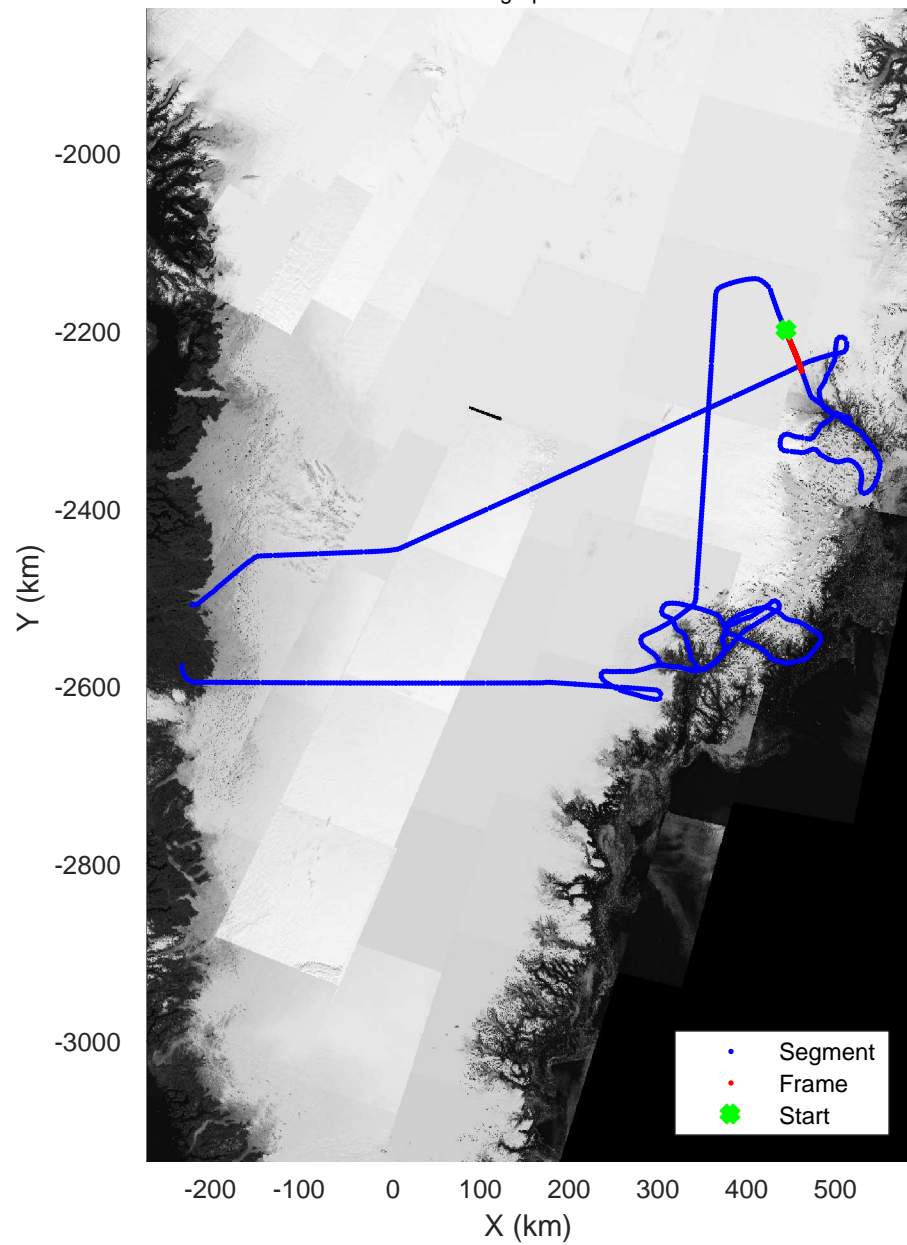

rds 2017_Greenland_P3: "Helheim Kangerdlugssuaq" 20170422_01_042: 16:34:28.9 to 16:40:31.5 GPS

rds 2017_Greenland_P3: "Helheim Kangerdlugssuaq" 20170422_01_042: 16:34:28.9 to 16:40:31.5 GPS

Helheim Kangerdlugssuaq
20170422_01_043
Polar Stereograph 70N/-45E