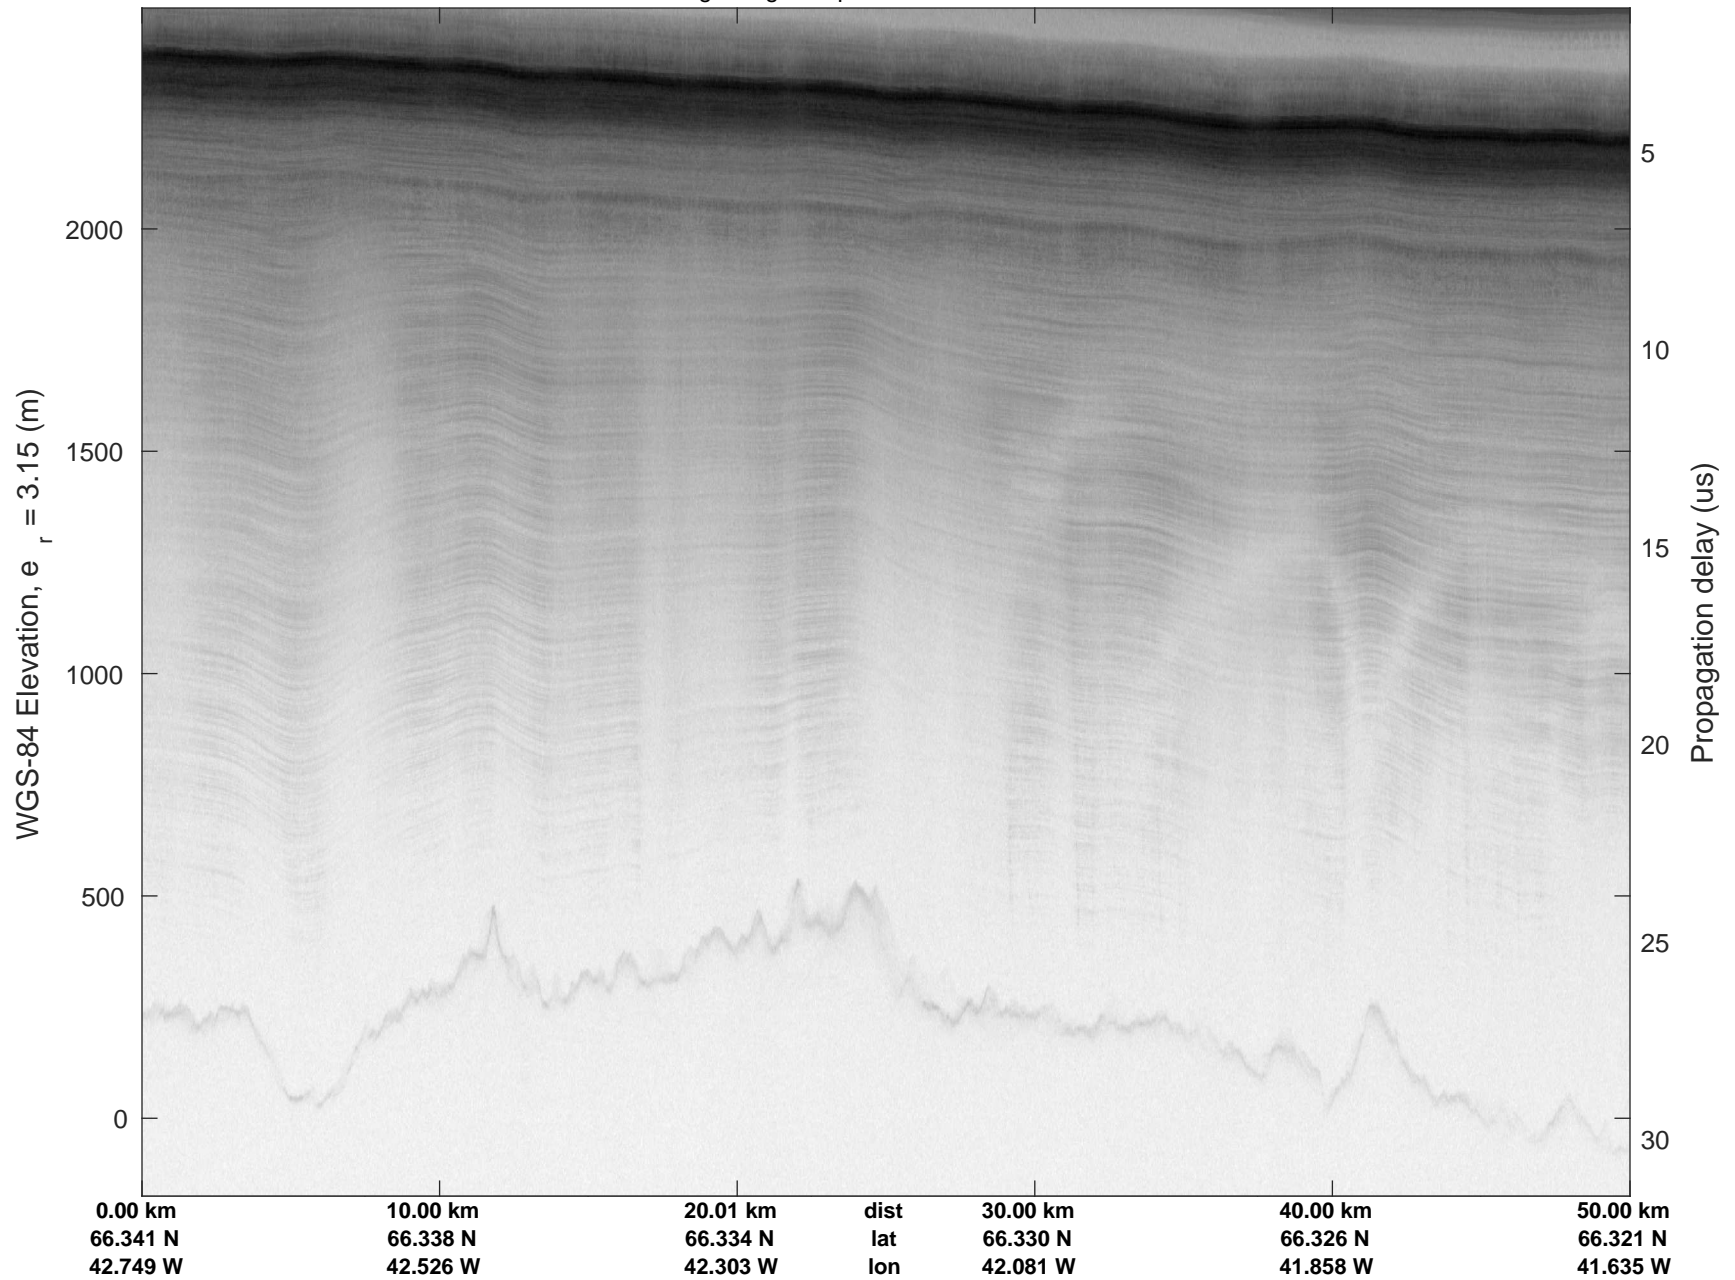

rds 2017_Greenland_P3: "Helheim Kangerdlugssuaq" 20170422_01_008: 13:01:59.9 to 13:08:27.0 GPS