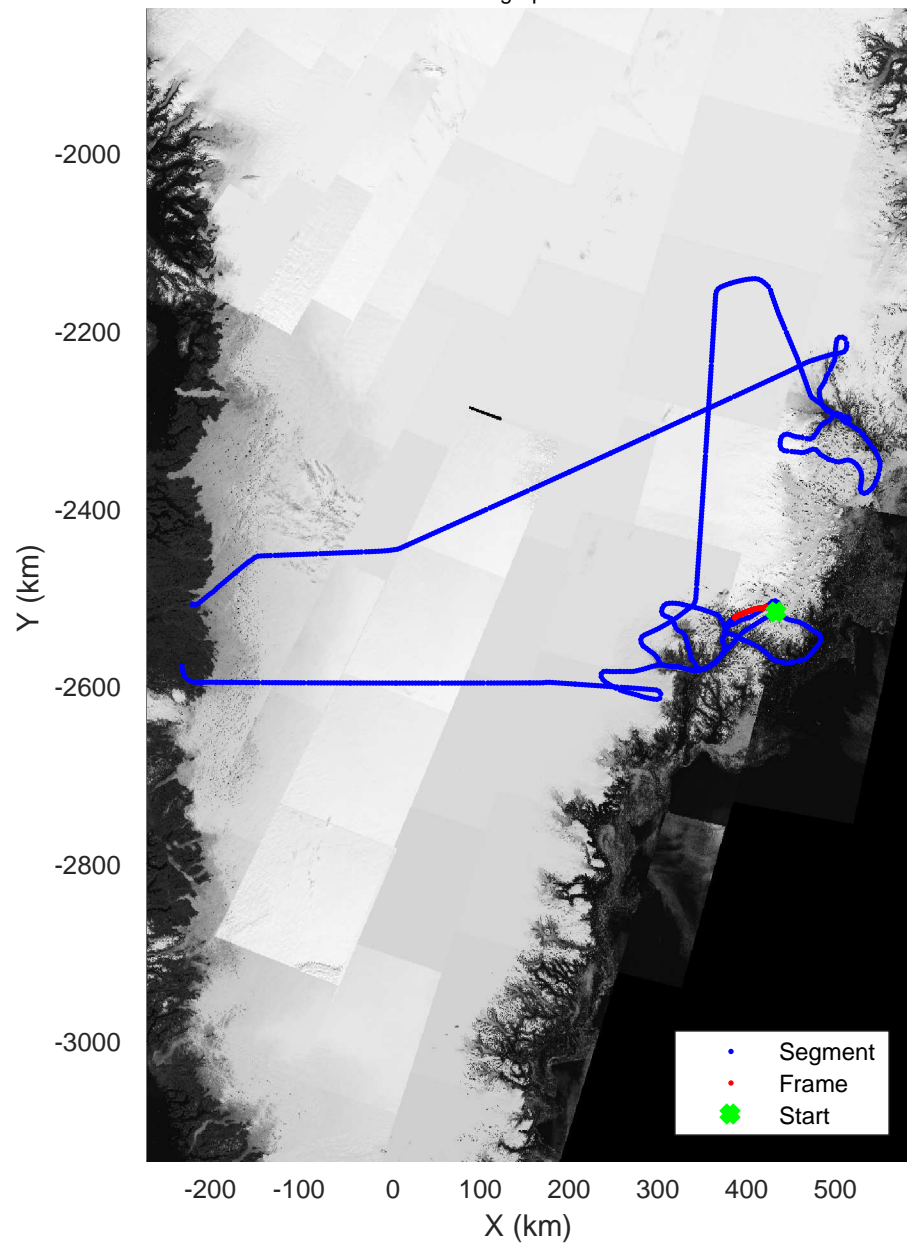

rds 2017_Greenland_P3: "Helheim Kangerdlugssuaq" 20170422_01_027: 15:05:49.2 to 15:12:13.1 GPS

rds 2017_Greenland_P3: "Helheim Kangerdlugssuaq" 20170422_01_027: 15:05:49.2 to 15:12:13.1 GPS

Helheim Kangerdlugssuaq
20170422_01_028
Polar Stereograph 70N/-45E