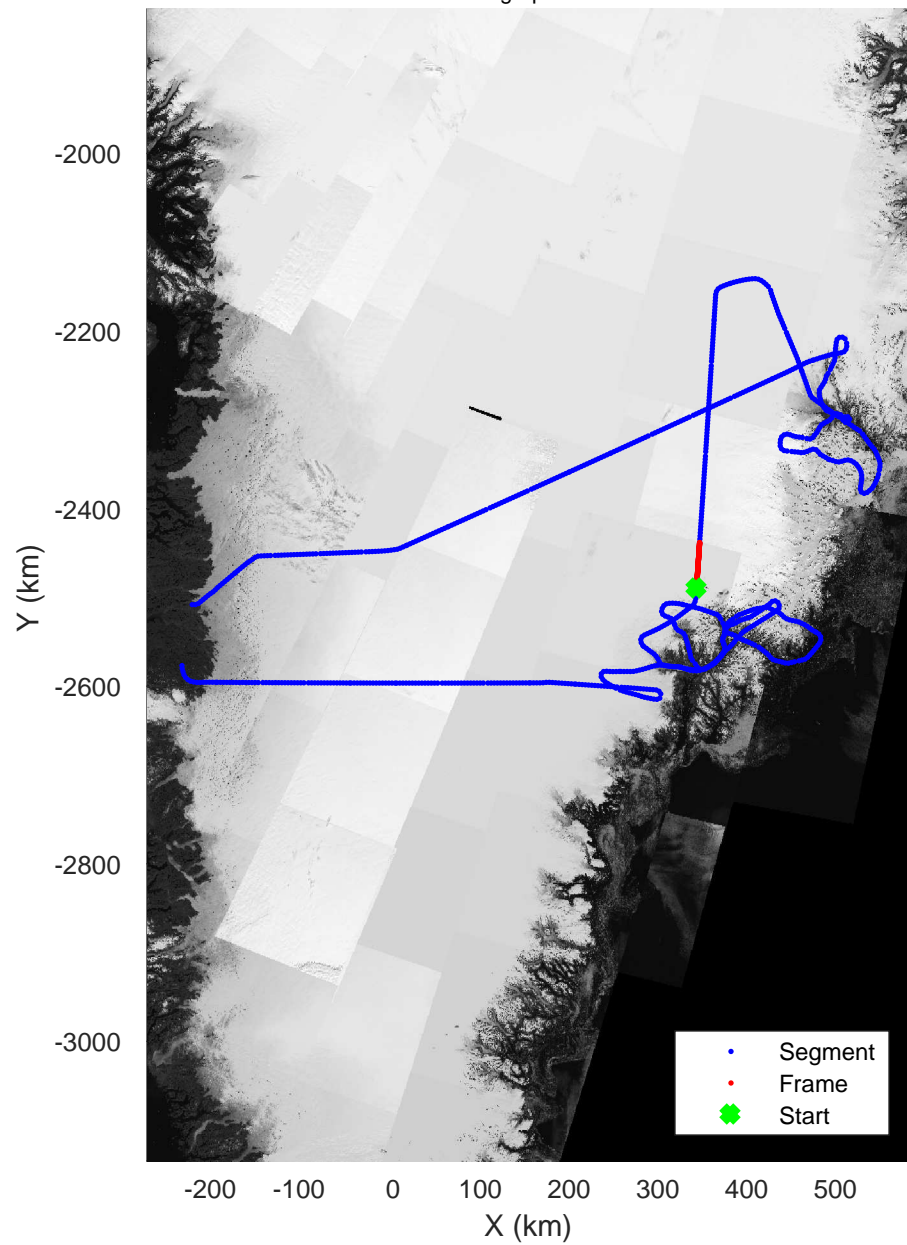

rds 2017_Greenland_P3: "Helheim Kangerdlugssuaq" 20170422_01_033: 15:43:57.9 to 15:50:13.1 GPS

rds 2017_Greenland_P3: "Helheim Kangerdlugssuaq" 20170422_01_033: 15:43:57.9 to 15:50:13.1 GPS

Helheim Kangerdlugssuaq
20170422_01_034
Polar Stereograph 70N/-45E