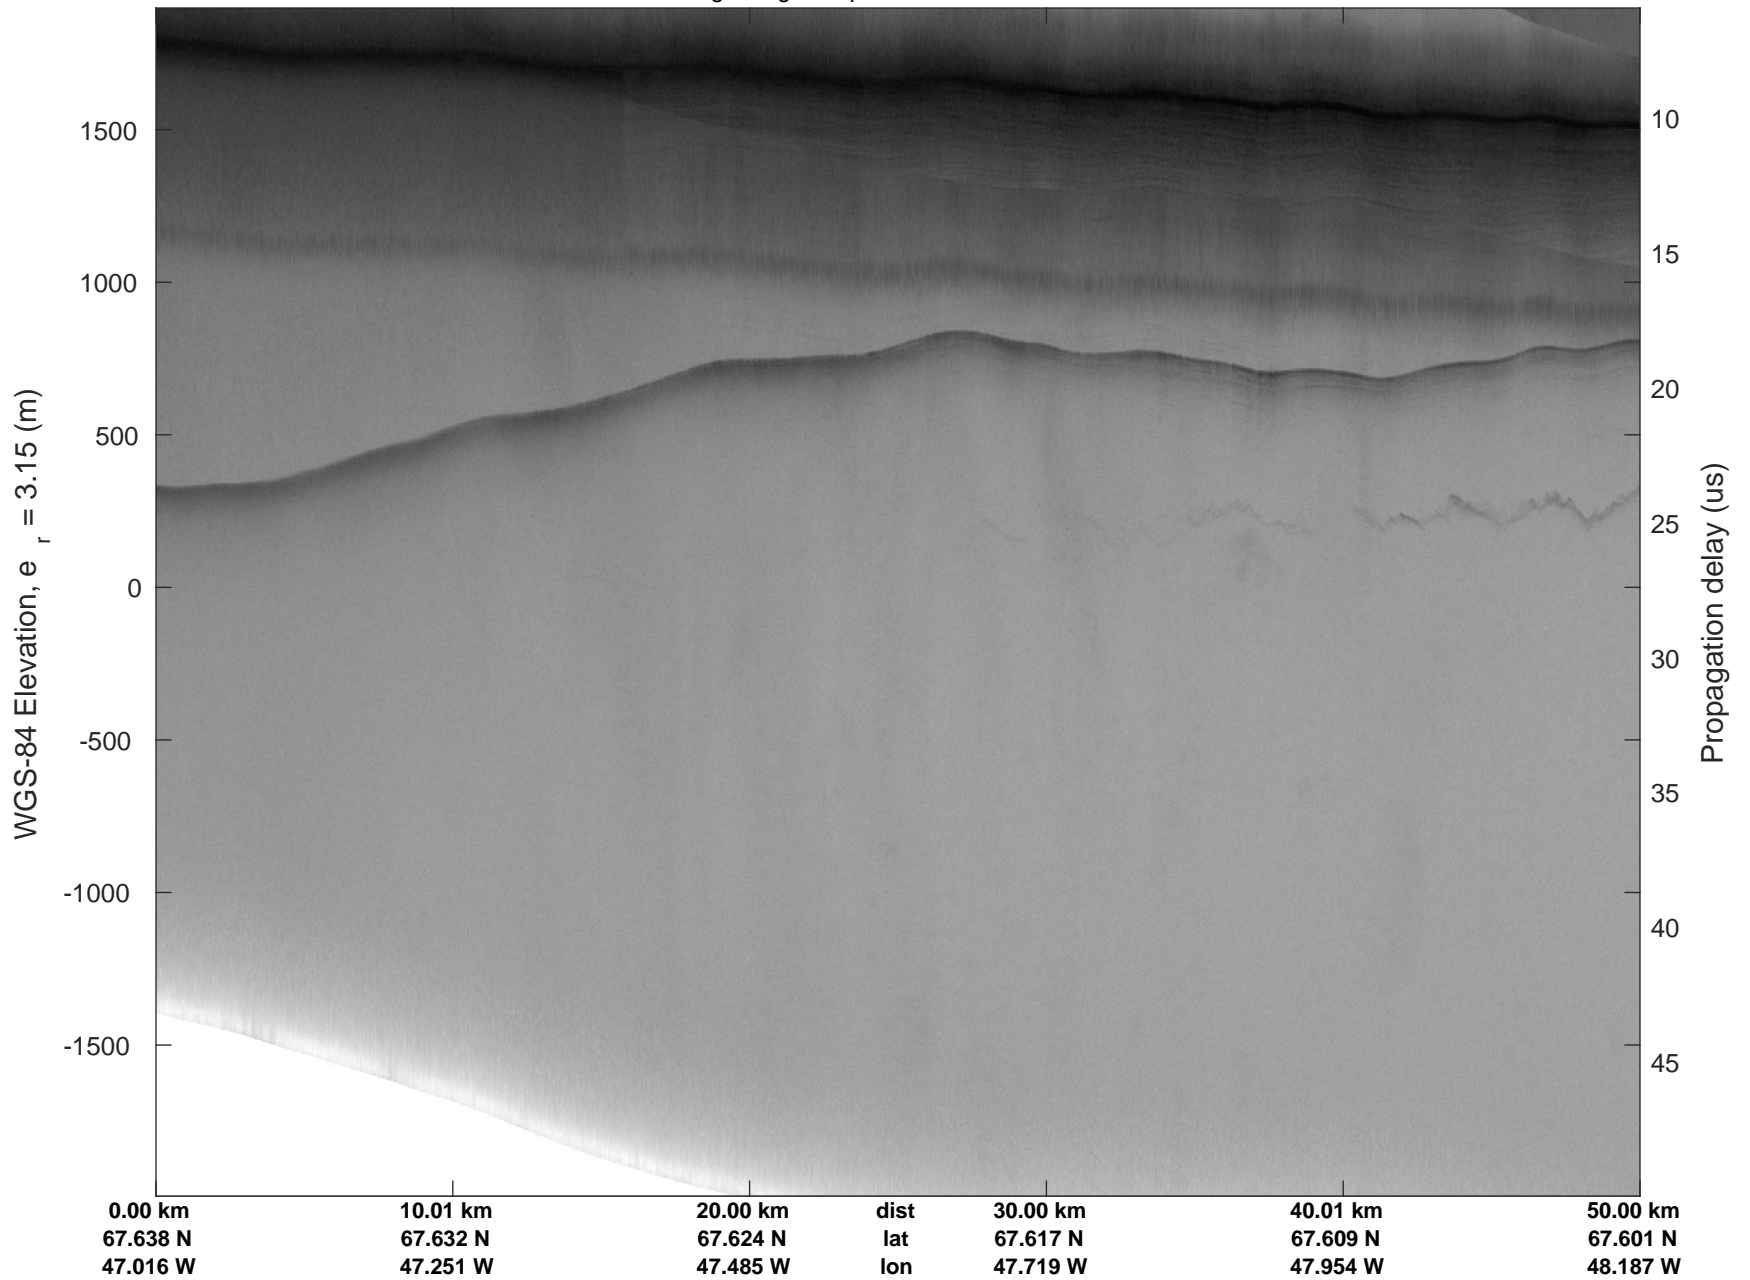

rds 2017_Greenland_P3: "Helheim Kangerdlugssuaq" 20170422_01_068: 19:17:01.5 to 19:23:21.9 GPS