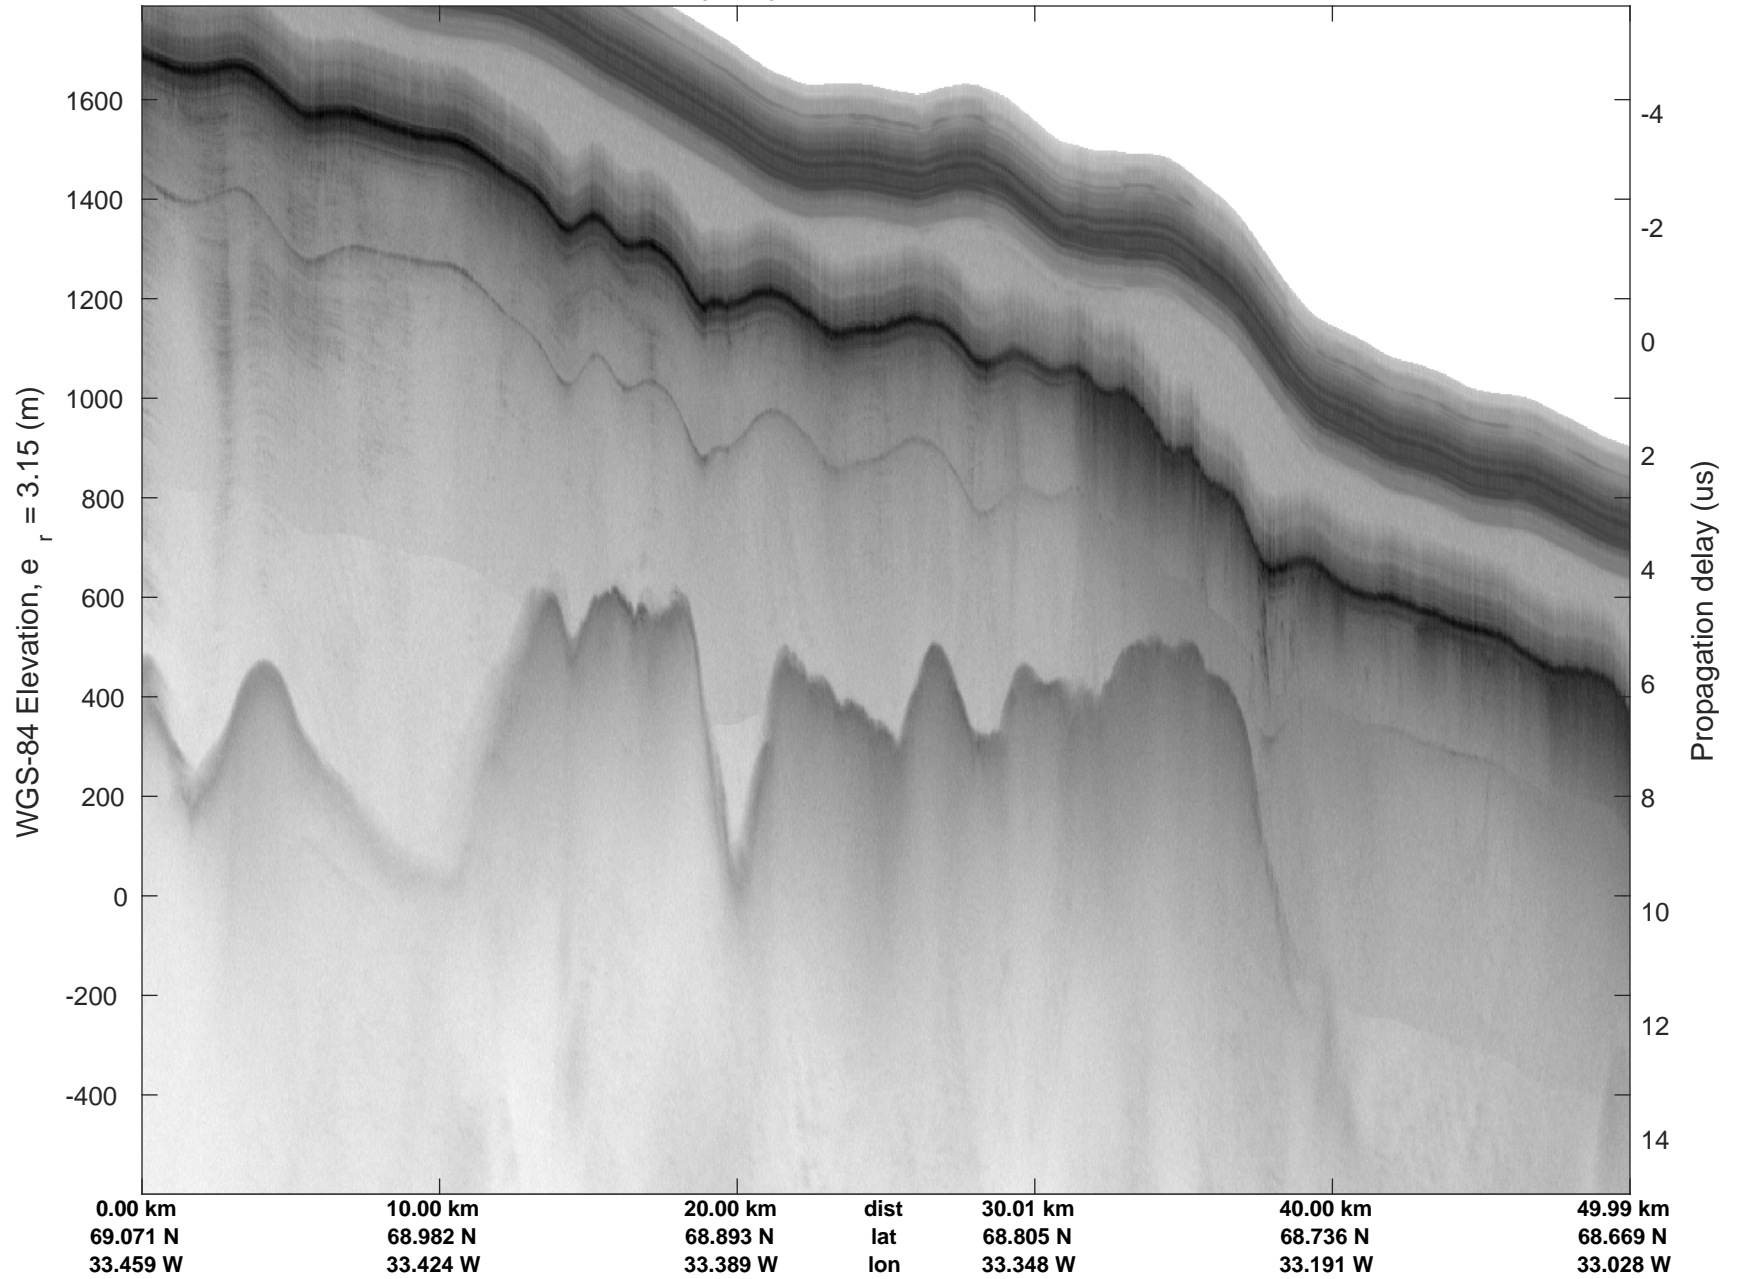

rds 2017_Greenland_P3: "Helheim Kangerdlugssuaq" 20170422_01_044: 16:46:57.6 to 16:53:21.7 GPS