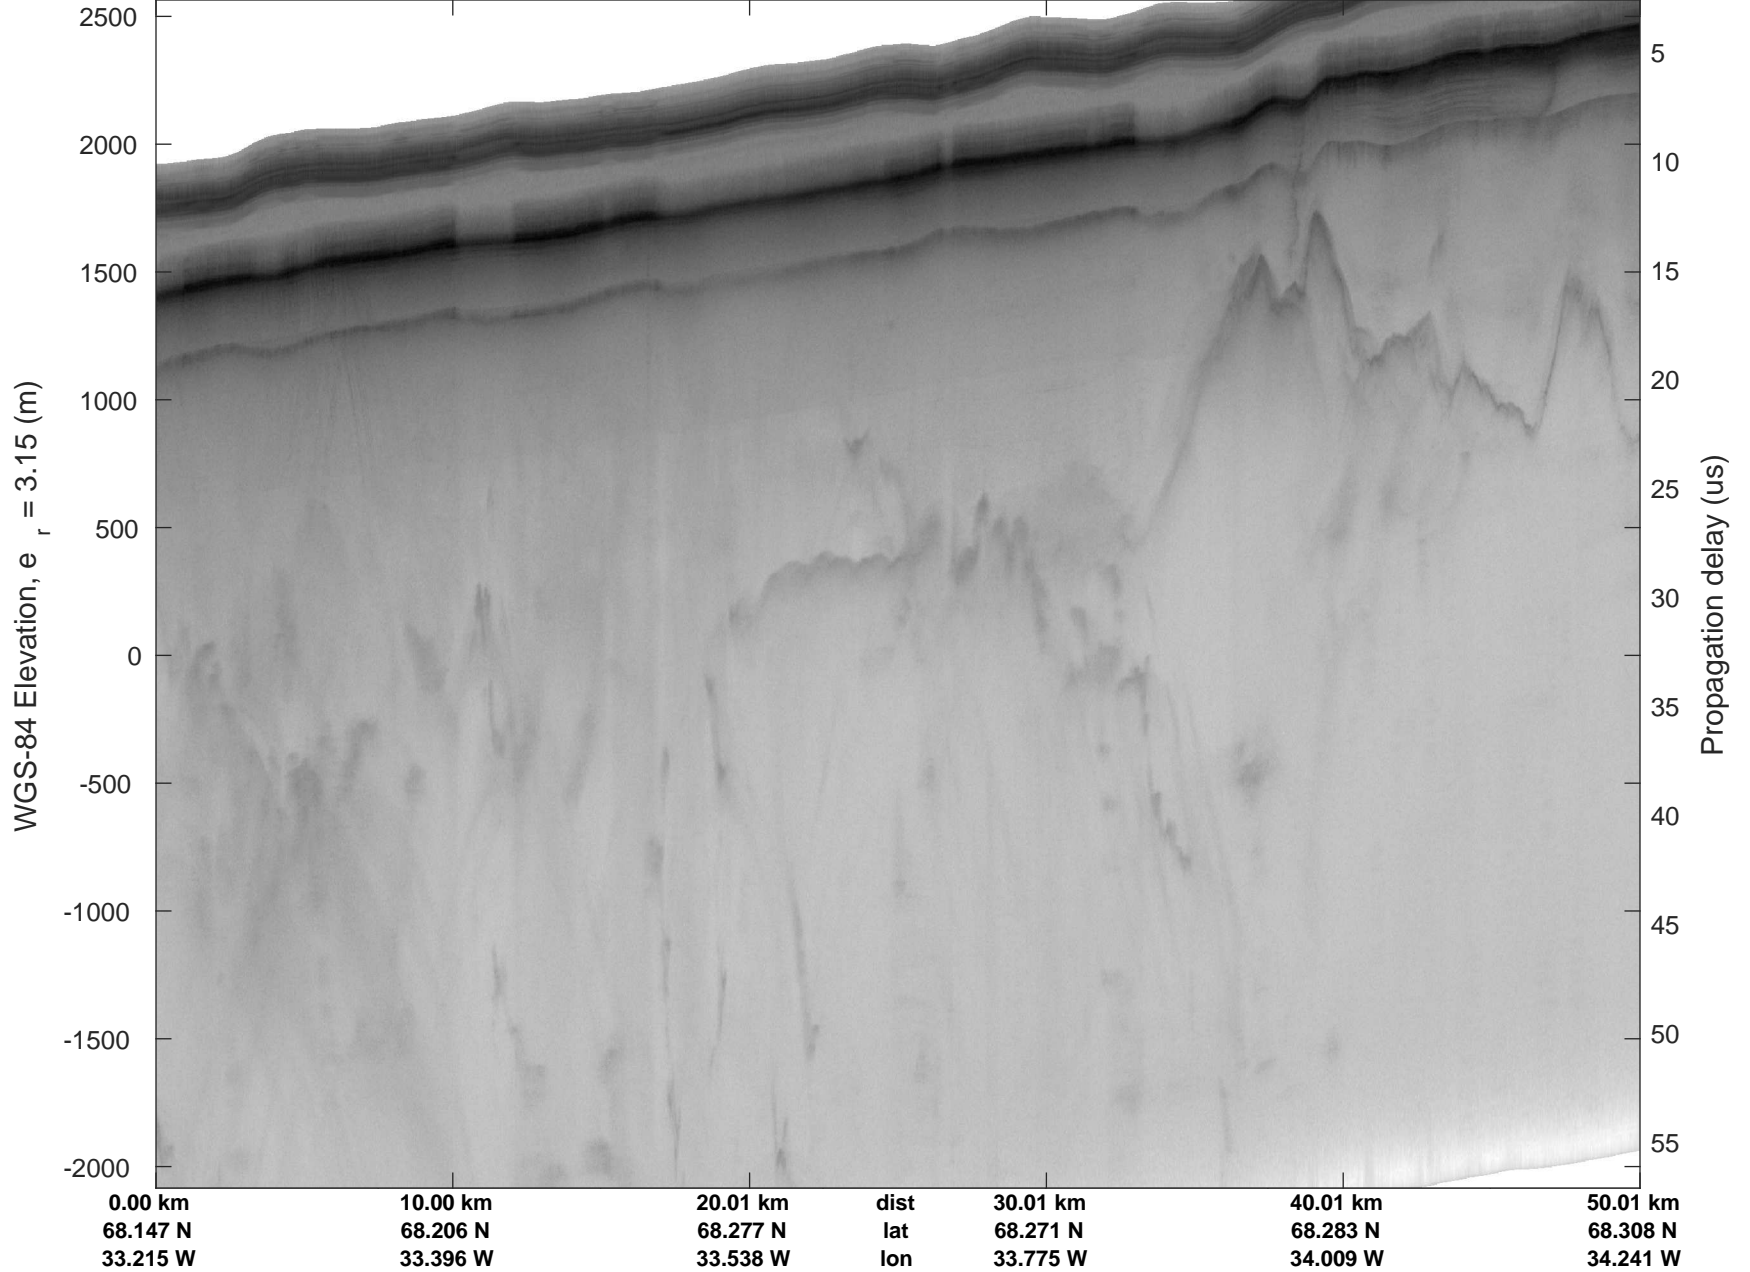

rds 2017_Greenland_P3: "Helheim Kangerdlugssuaq" 20170422_01_049: 17:19:05.5 to 17:25:35.3 GPS