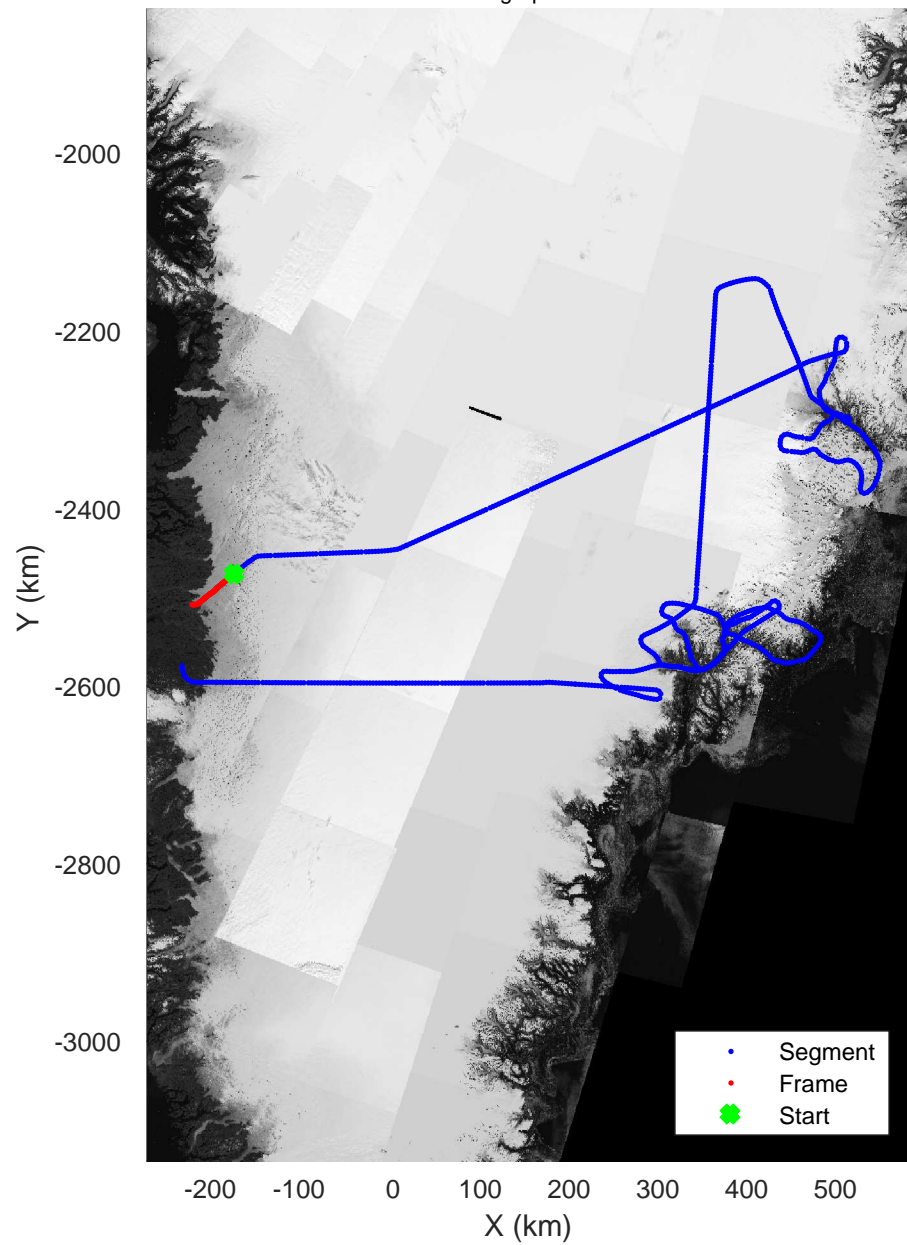

rds 2017_Greenland_P3: "Helheim Kangerdlugssuaq" 20170422_01_069: 19:23:22.3 to 19:30:22.8 GPS

rds 2017_Greenland_P3: "Helheim Kangerdlugssuaq" 20170422_01_069: 19:23:22.3 to 19:30:22.8 GPS

Helheim Kangerdlugssuaq
20170422_01_070
Polar Stereograph 70N/-45E