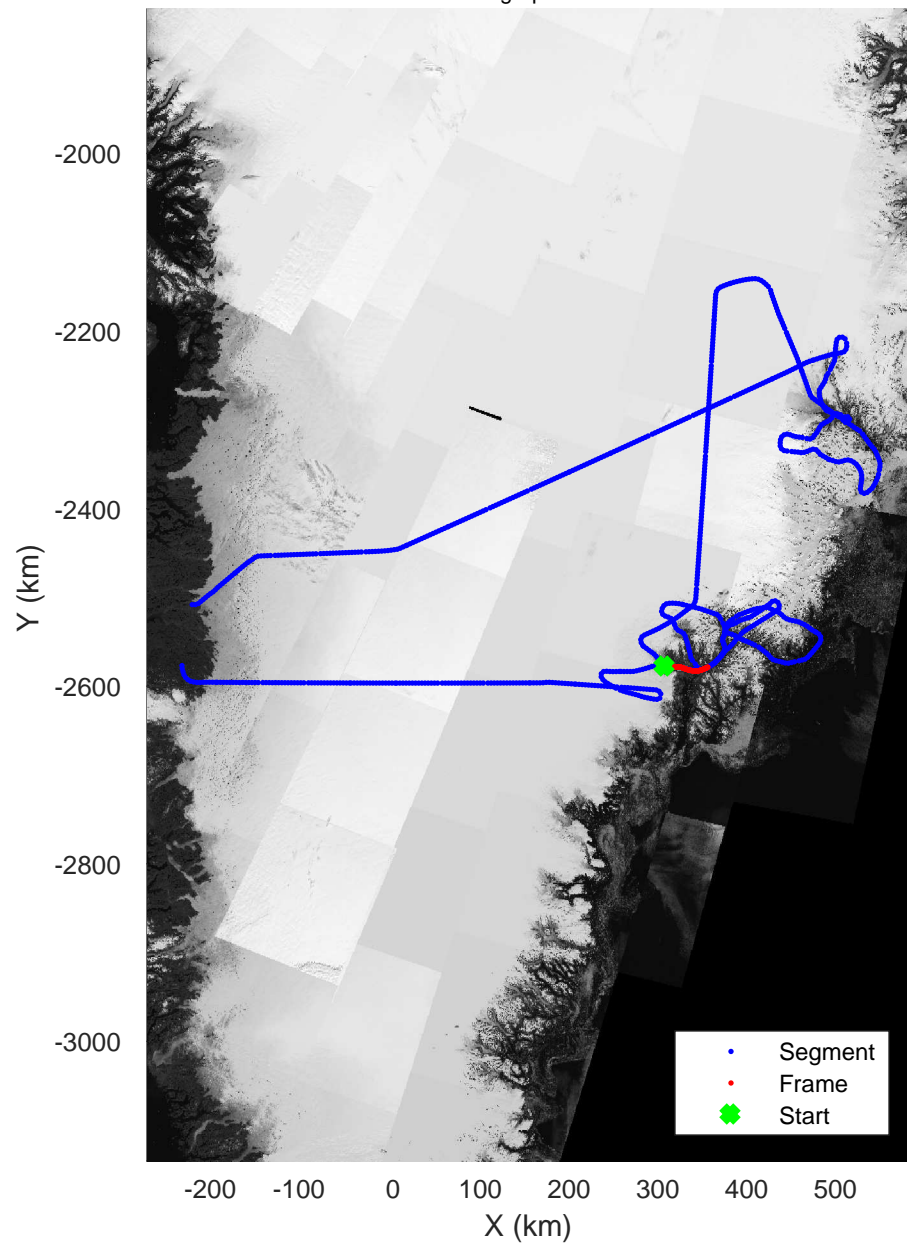

rds 2017_Greenland_P3: "Helheim Kangerdlugssuaq" 20170422_01_014: 13:41:33.7 to 13:48:00.5 GPS

rds 2017_Greenland_P3: "Helheim Kangerdlugssuaq" 20170422_01_014: 13:41:33.7 to 13:48:00.5 GPS

Helheim Kangerdlugssuaq
20170422_01_015
Polar Stereograph 70N/-45E