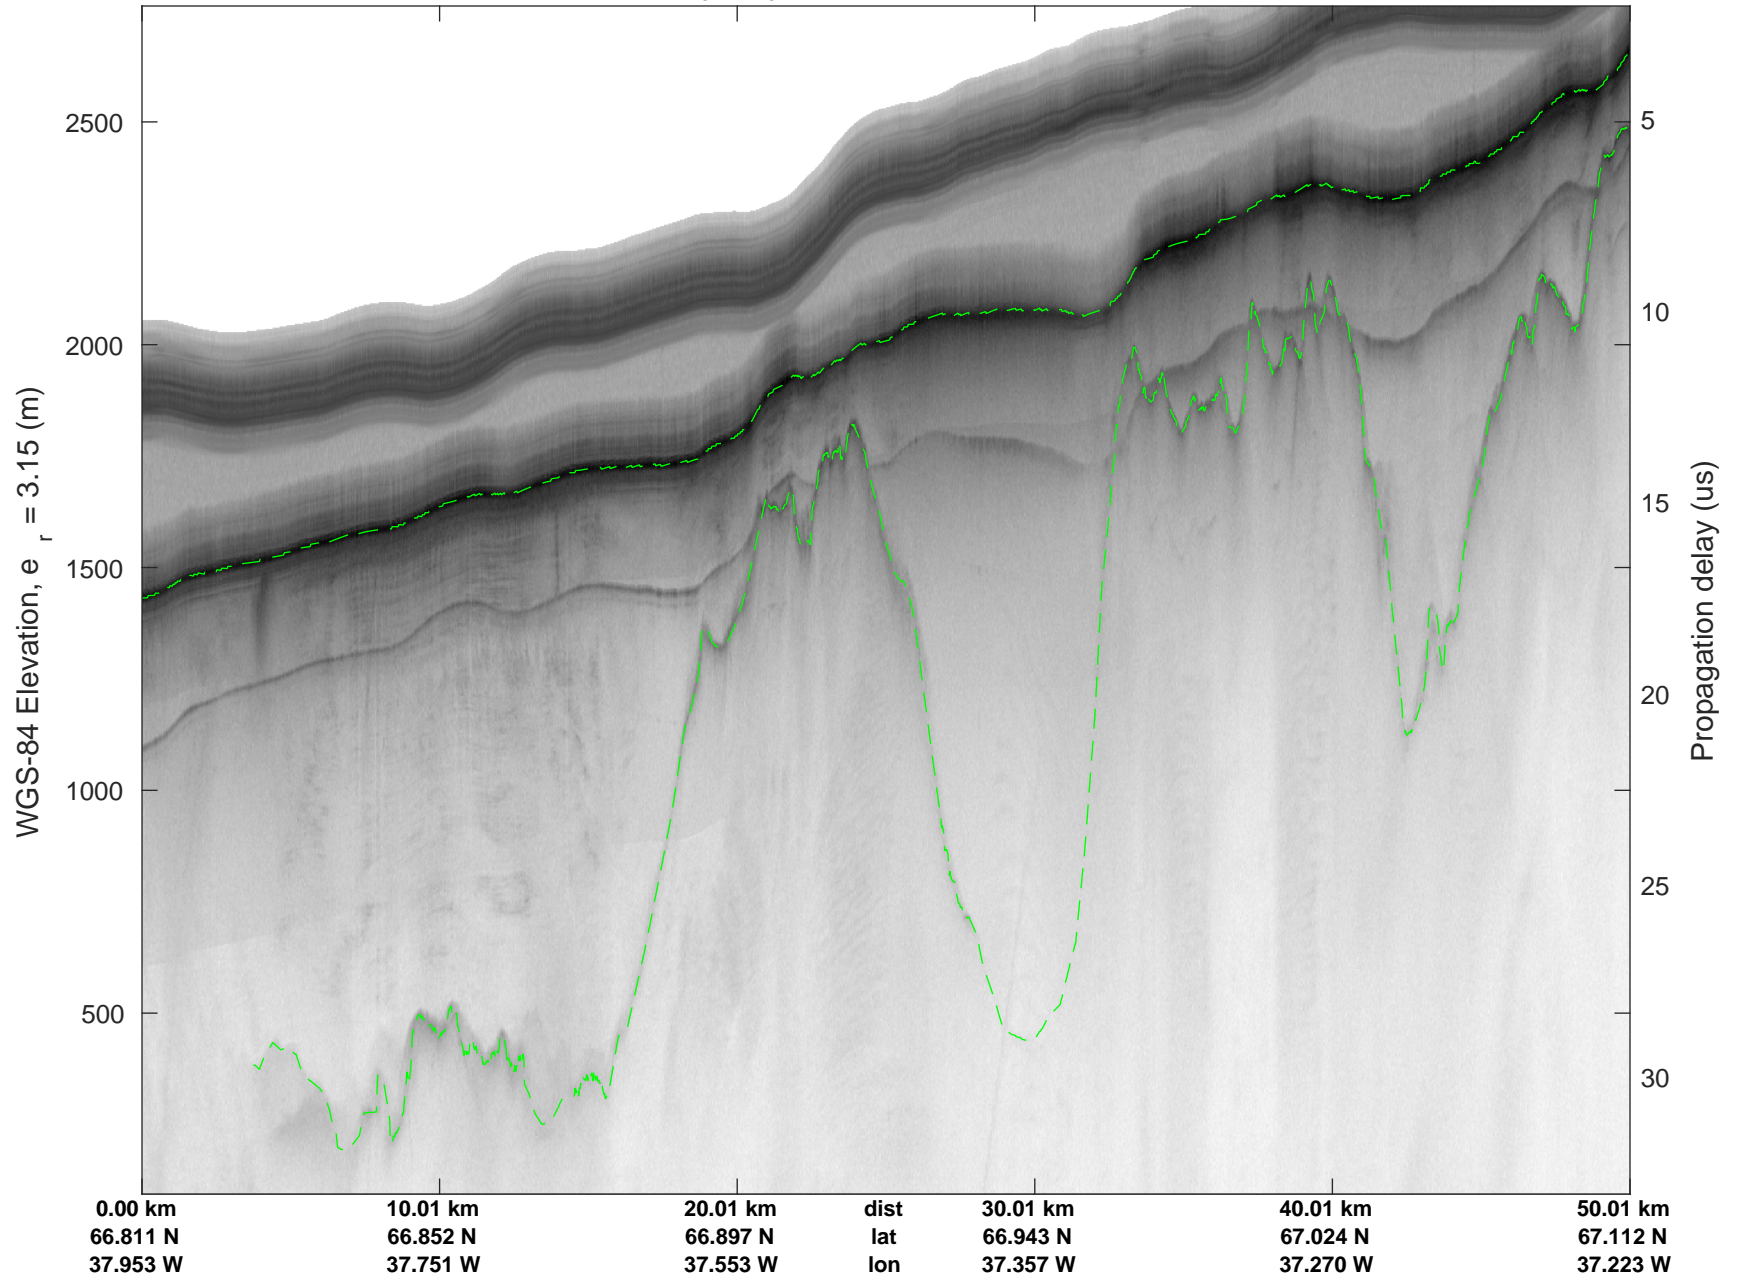

rds 2017_Greenland_P3: "Helheim Kangerdlugssuaq" 20170422_01_033: 15:43:57.9 to 15:50:13.1 GPS