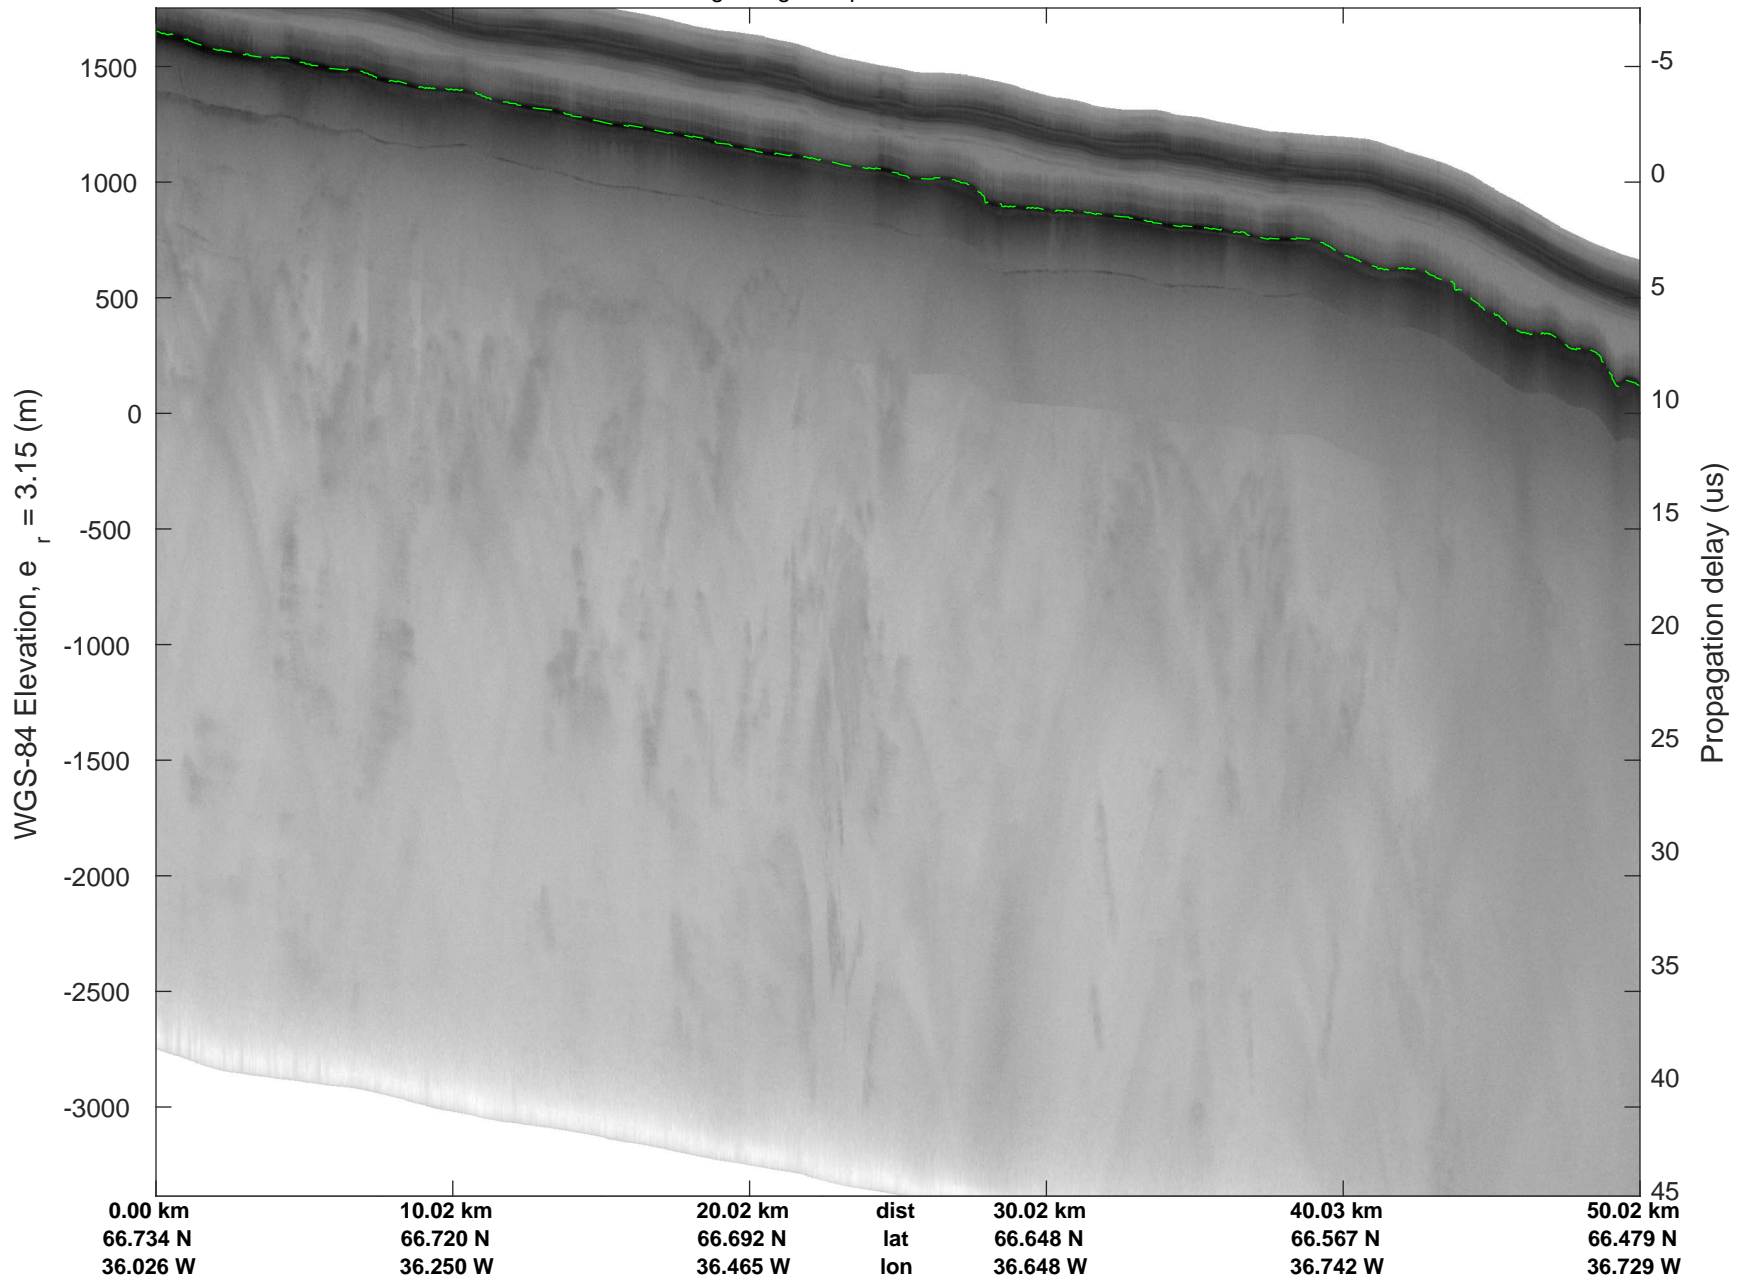

rds 2017_Greenland_P3: "Helheim Kangerdlugssuaq" 20170422_01_019: 14:13:46.6 to 14:20:30.5 GPS