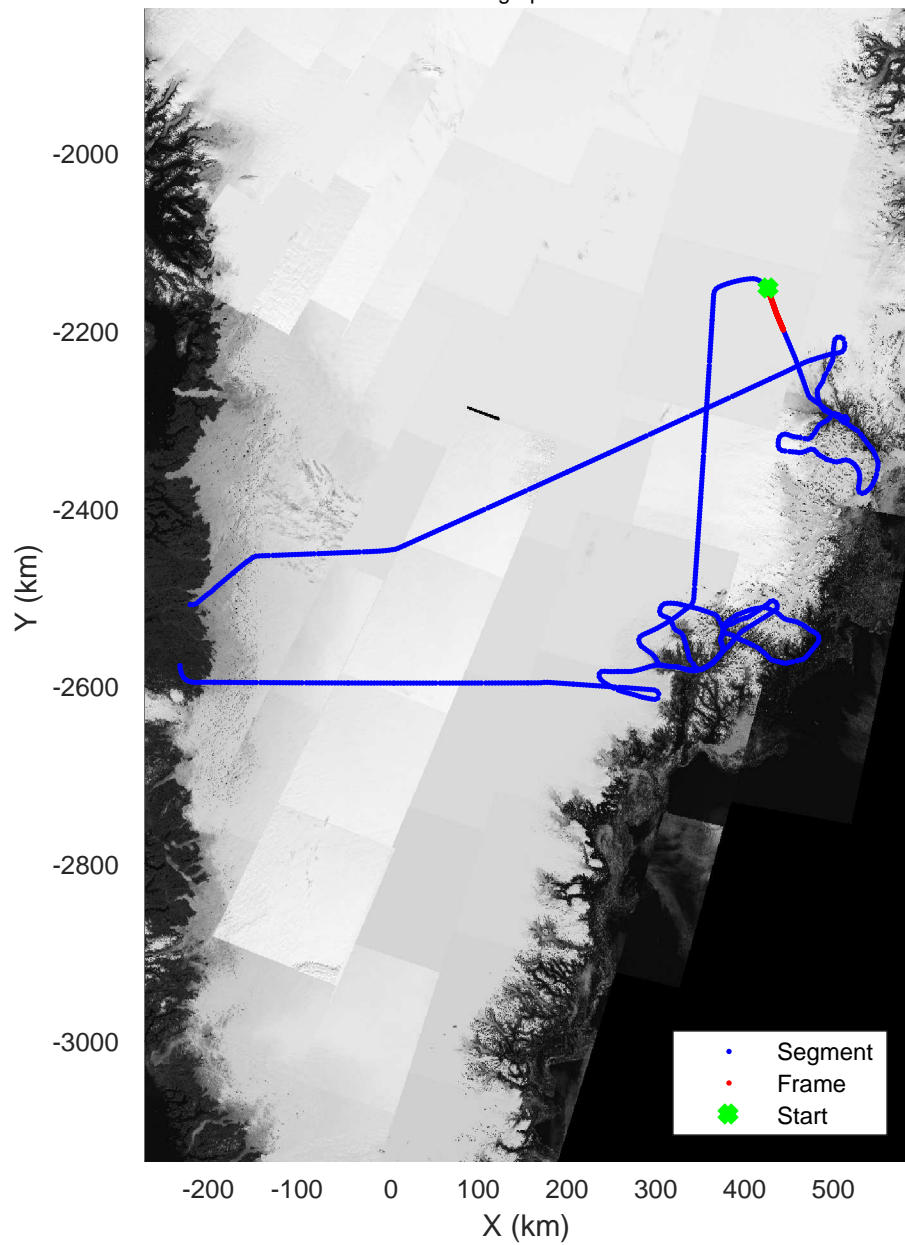

rds 2017_Greenland_P3: "Helheim Kangerdlugssuaq" 20170422_01_041: 16:29:16.1 to 16:34:28.7 GPS

rds 2017_Greenland_P3: "Helheim Kangerdlugssuaq" 20170422_01_041: 16:29:16.1 to 16:34:28.7 GPS

Helheim Kangerdlugssuaq
20170422_01_042
Polar Stereograph 70N/-45E