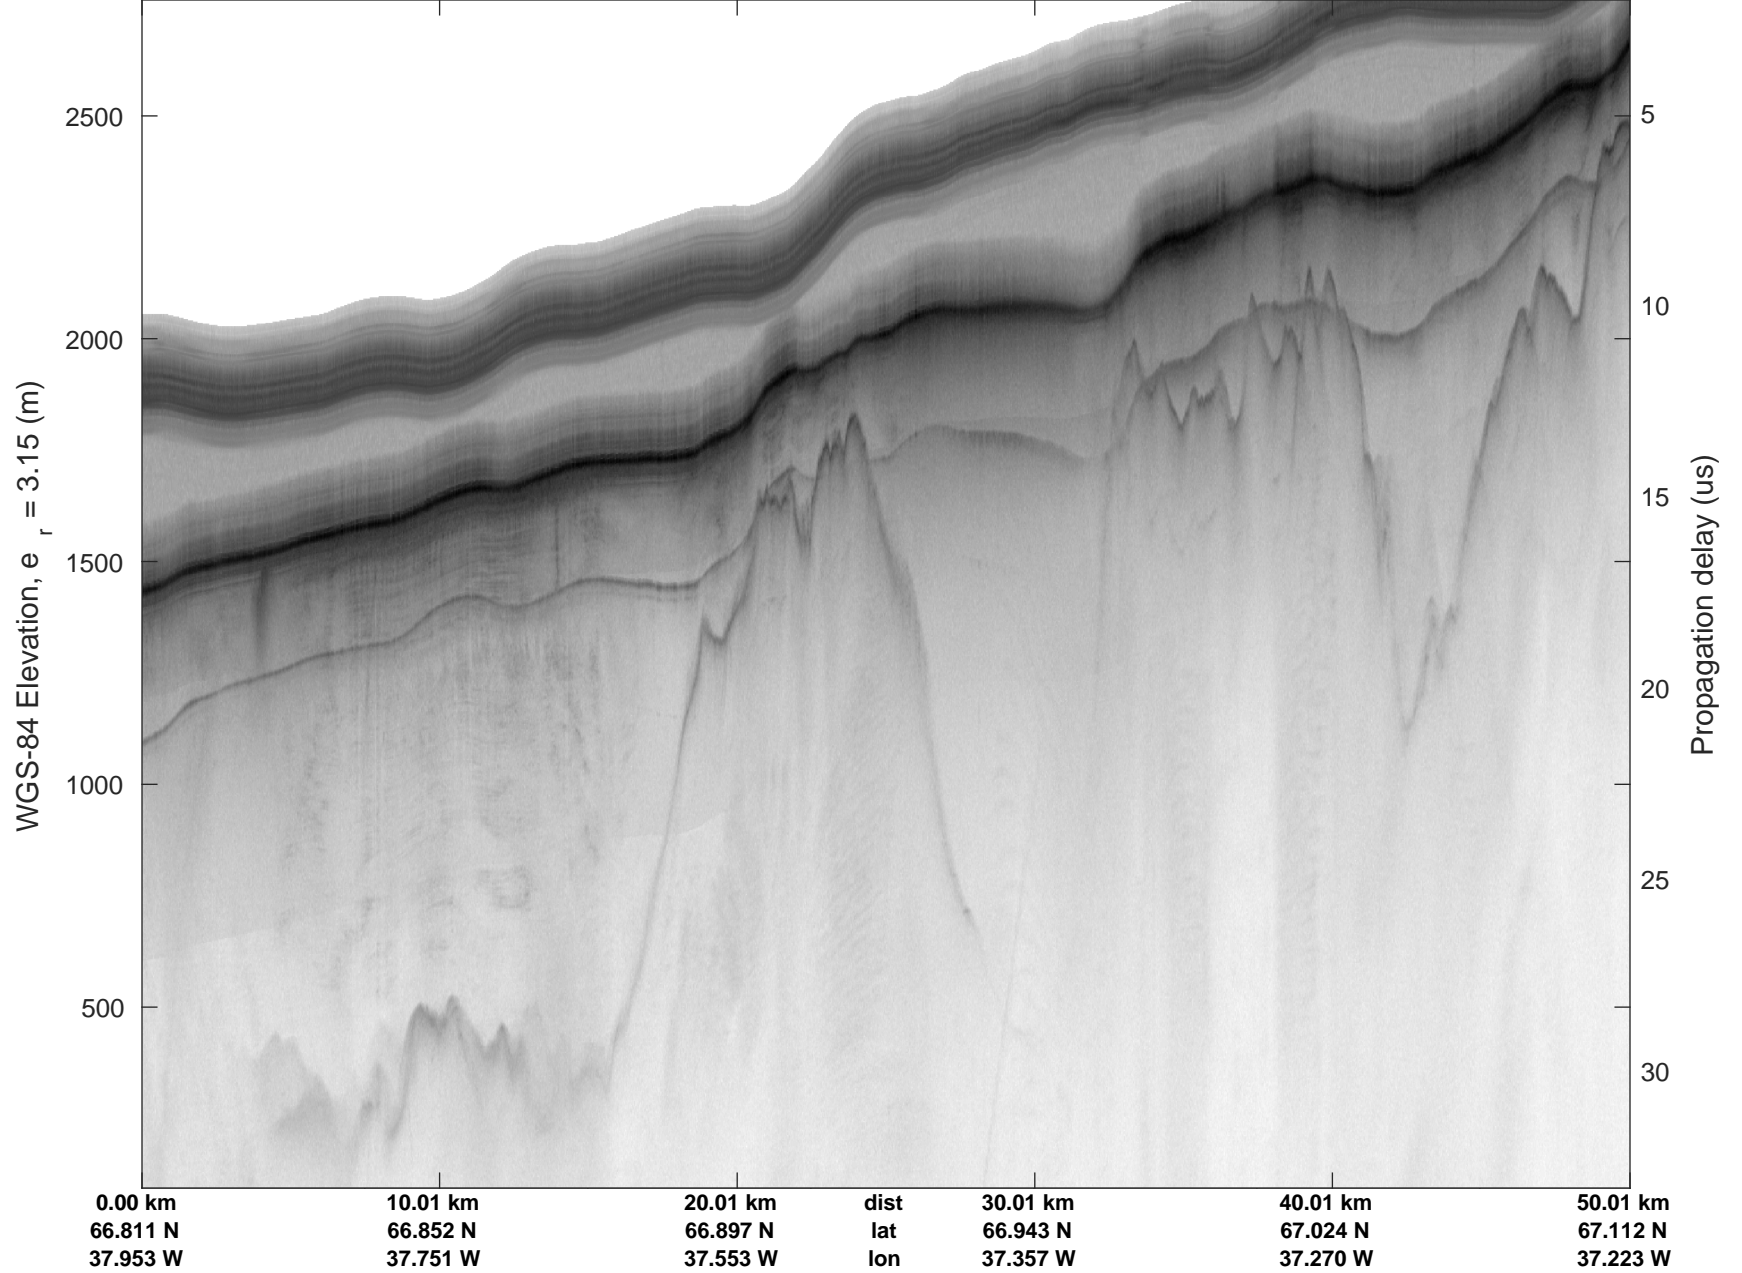

rds 2017_Greenland_P3: "Helheim Kangerdlugssuaq" 20170422_01_033: 15:43:57.9 to 15:50:13.1 GPS