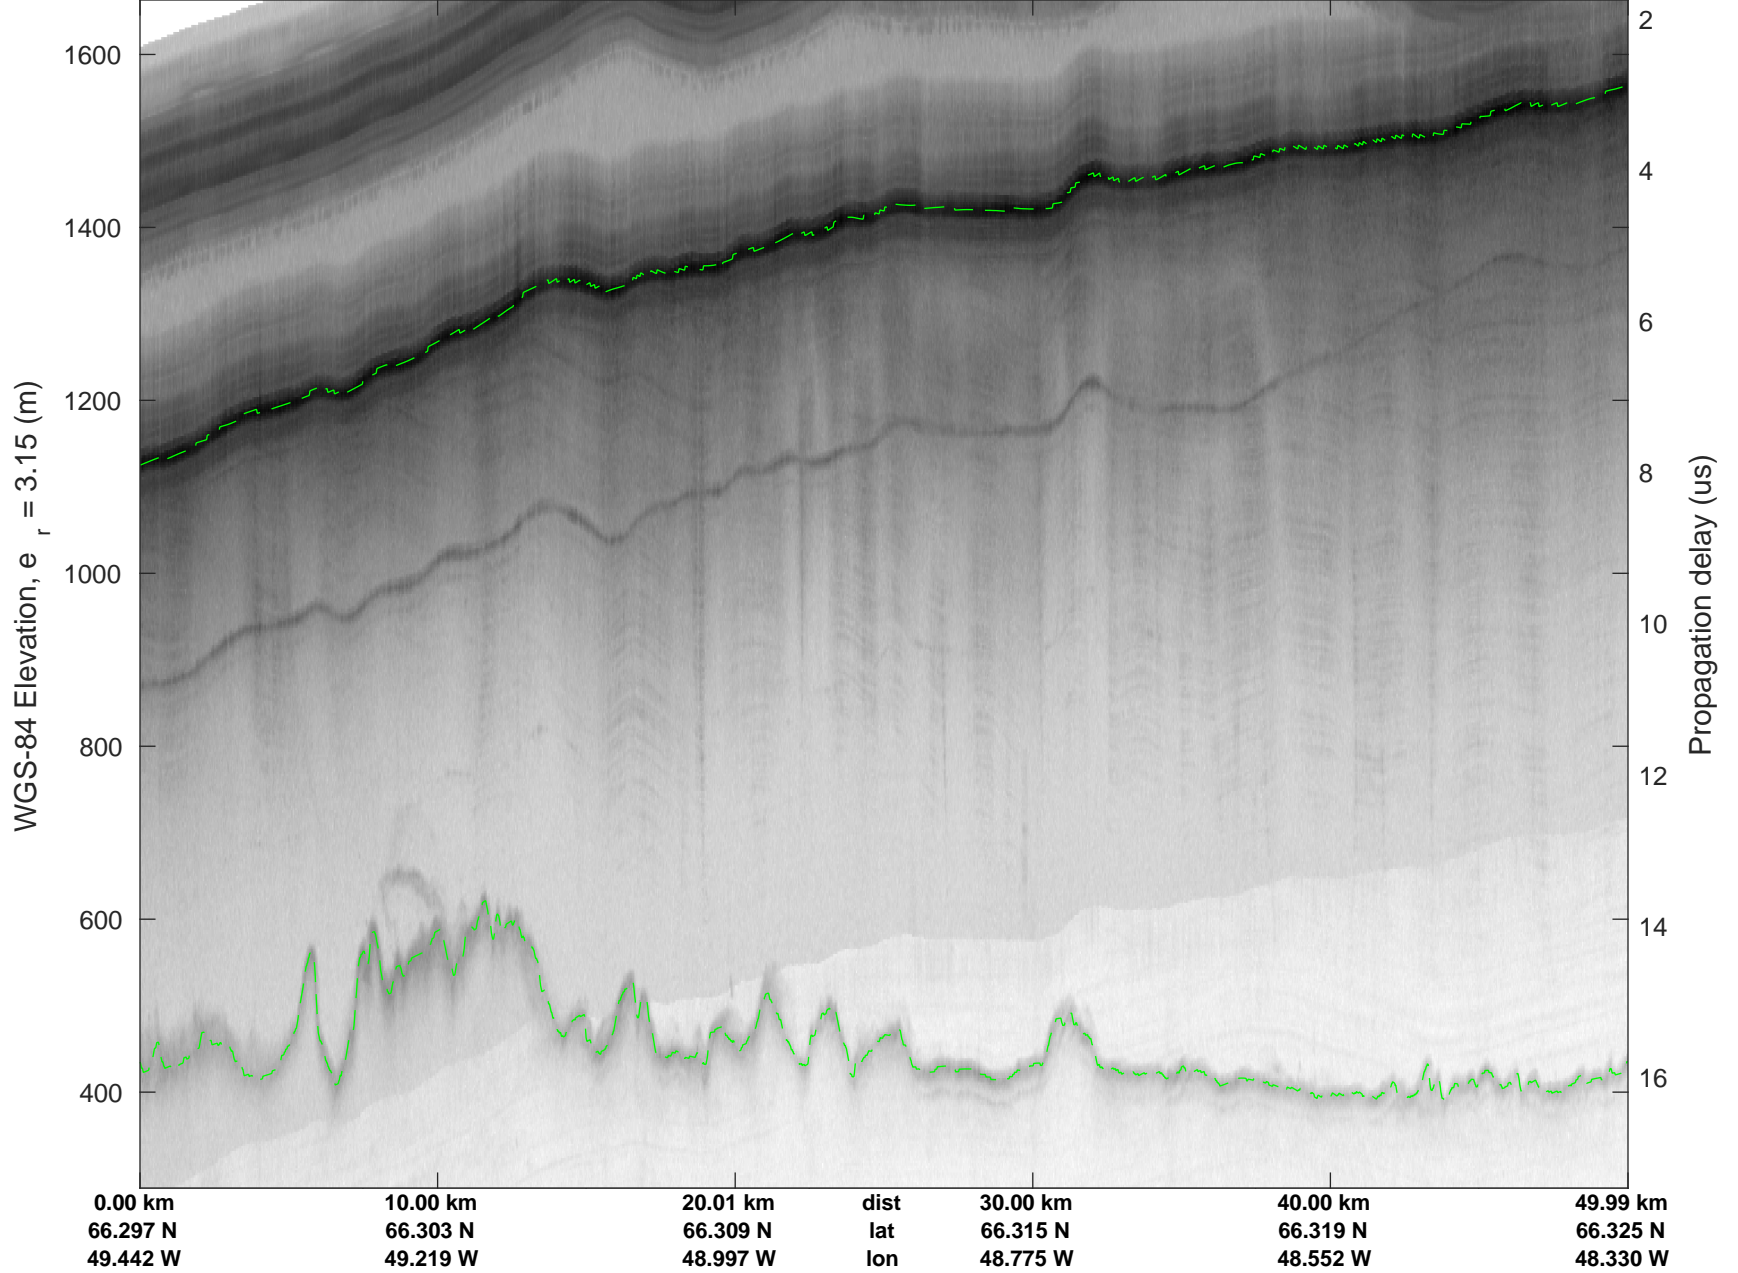

rds 2017_Greenland_P3: "Helheim Kangerdlugssuaq" 20170422_01_002: 12:23:32.6 to 12:29:56.1 GPS