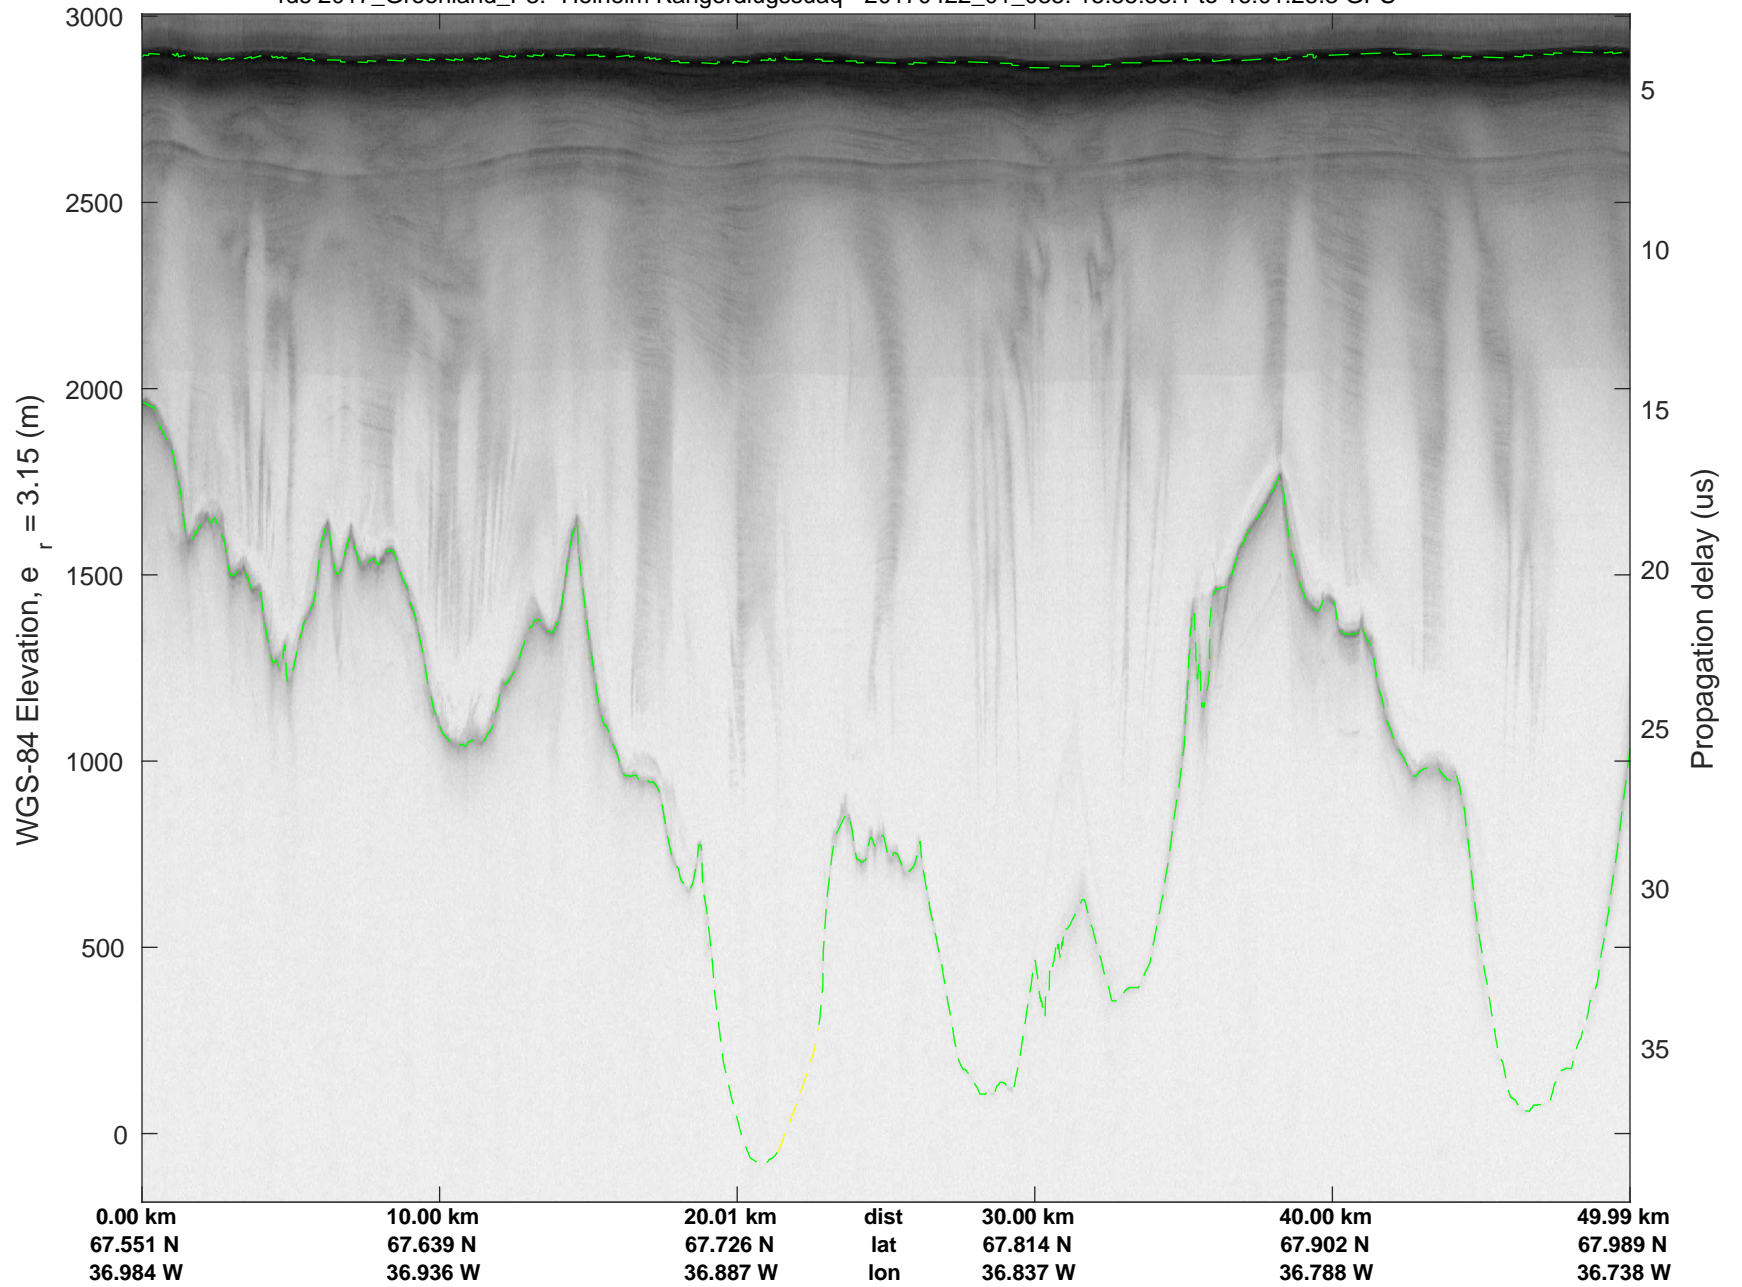

rds 2017_Greenland_P3: "Helheim Kangerdlugssuaq" 20170422_01_035: 15:55:53.1 to 16:01:25.3 GPS