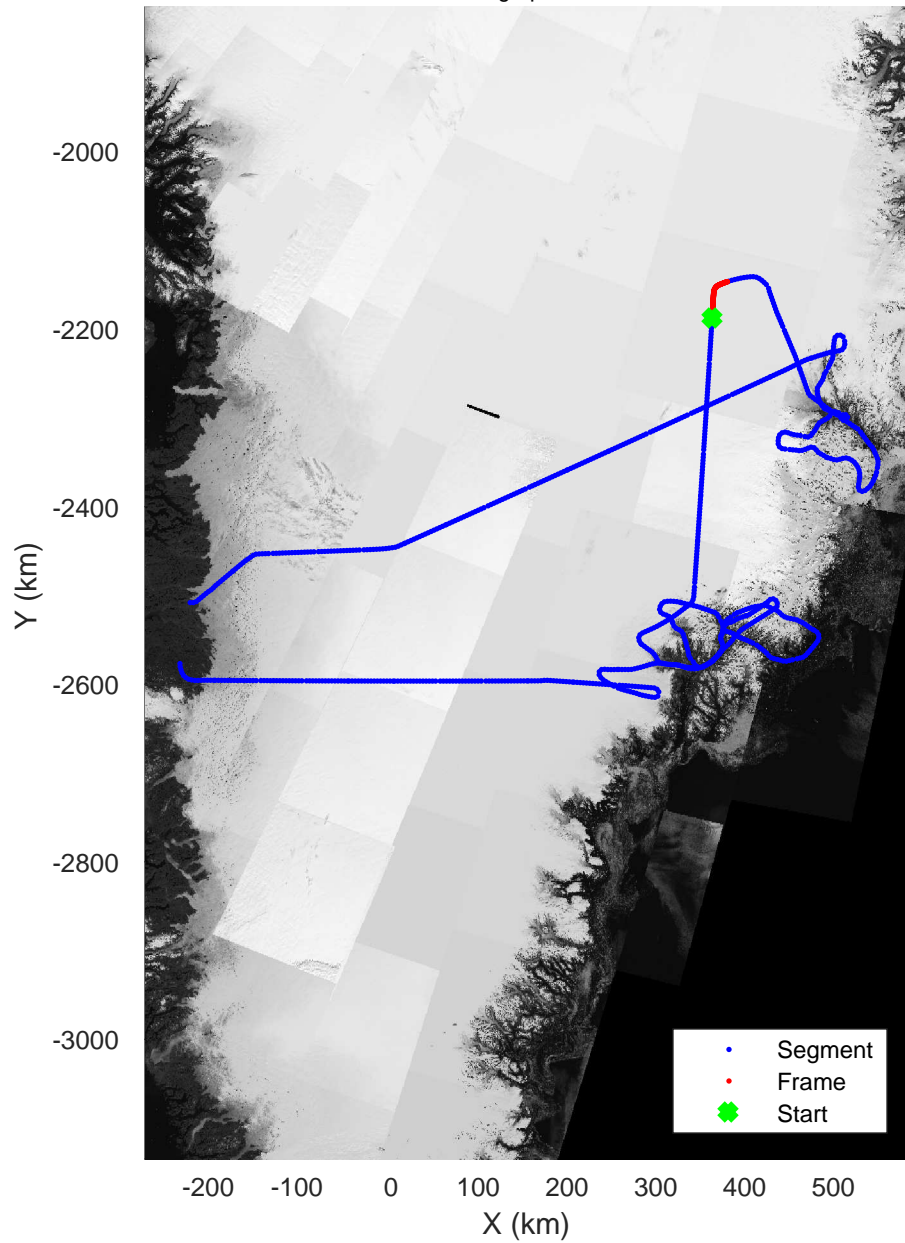

rds 2017_Greenland_P3: "Helheim Kangerdlugssuaq" 20170422_01_039: 16:18:06.0 to 16:23:44.1 GPS

rds 2017_Greenland_P3: "Helheim Kangerdlugssuaq" 20170422_01_039: 16:18:06.0 to 16:23:44.1 GPS

Helheim Kangerdlugssuaq
20170422_01_040
Polar Stereograph 70N/-45E