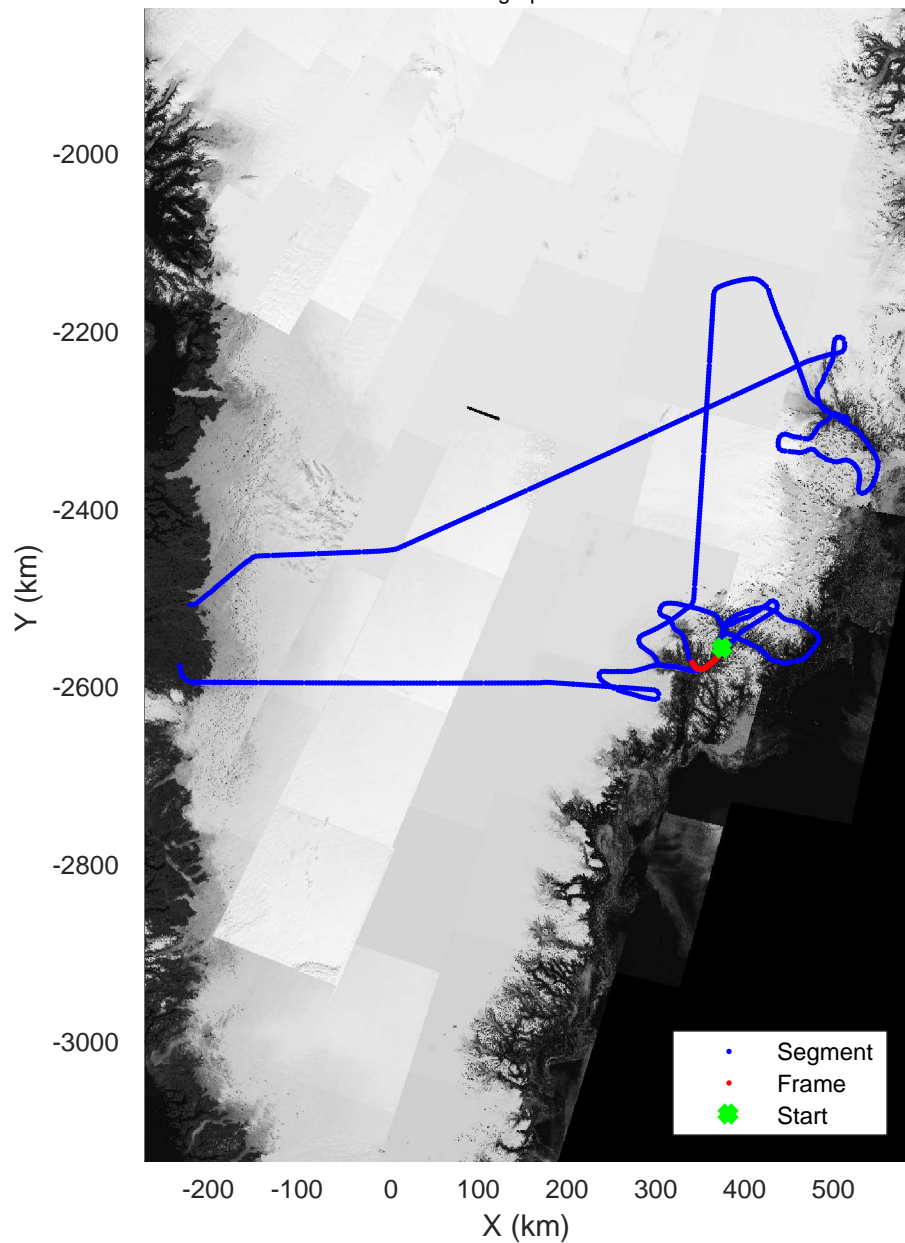

rds 2017_Greenland_P3: "Helheim Kangerdlugssuaq" 20170422_01_019: 14:13:46.6 to 14:20:30.5 GPS

rds 2017_Greenland_P3: "Helheim Kangerdlugssuaq" 20170422_01_019: 14:13:46.6 to 14:20:30.5 GPS

Helheim Kangerdlugssuaq
20170422_01_020
Polar Stereograph 70N/-45E