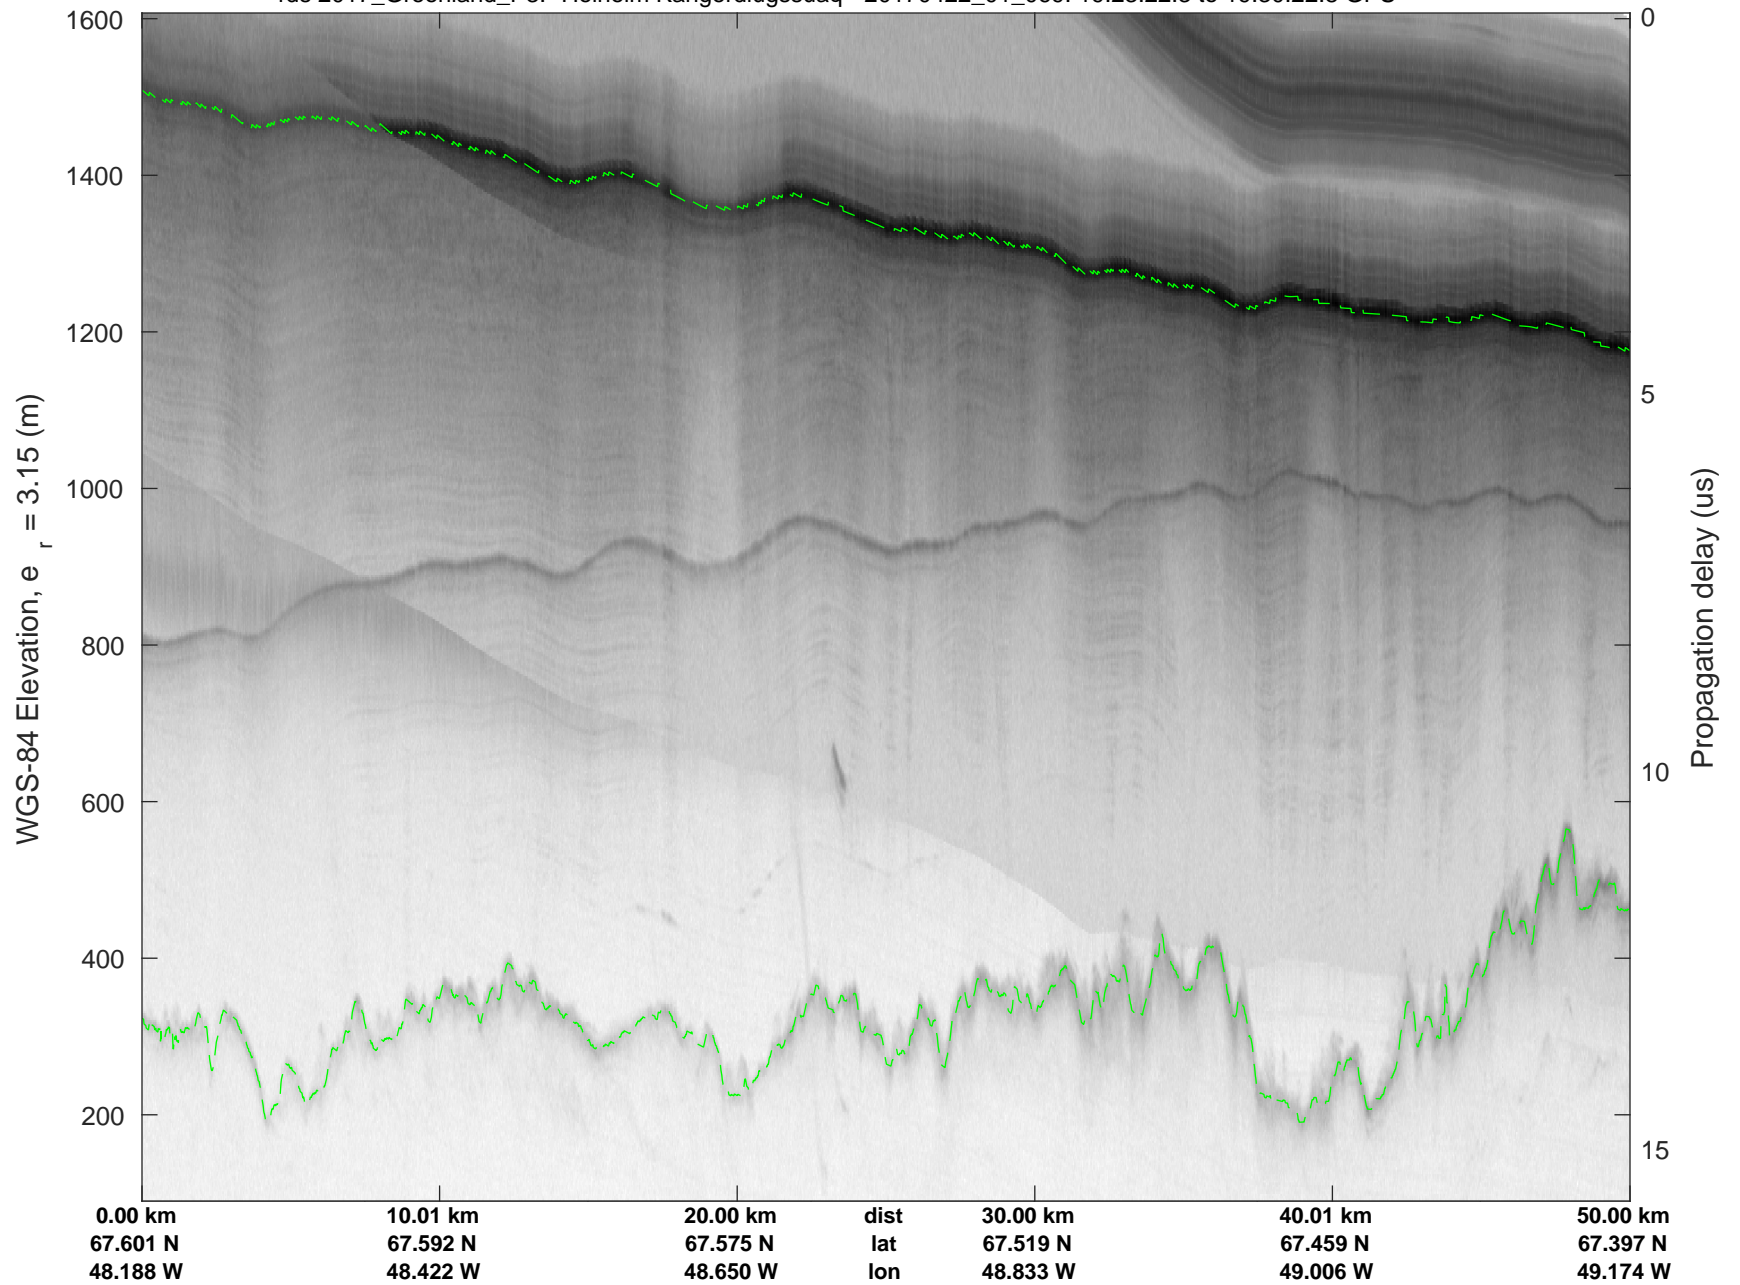

rds 2017_Greenland_P3: "Helheim Kangerdlugssuaq" 20170422_01_069: 19:23:22.3 to 19:30:22.8 GPS