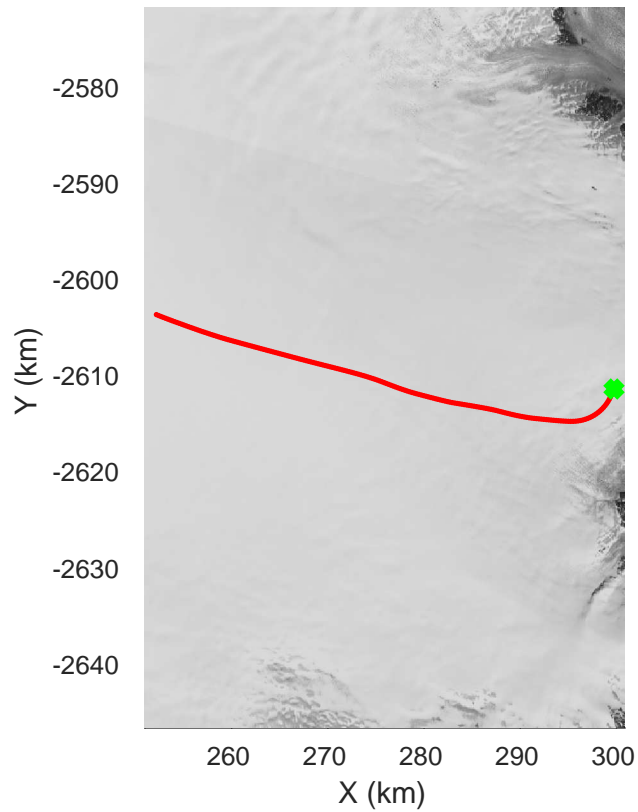

Helheim Kangerdlugssuaq
 20170422_01_011
 Polar Stereograph 70N/-45E

rds 2017_Greenland_P3: "Helheim Kangerdlugssuaq" 20170422_01_011: 13:21:31.2 to 13:28:07.0 GPS

rds 2017_Greenland_P3: "Helheim Kangerdlugssuaq" 20170422_01_011: 13:21:31.2 to 13:28:07.0 GPS