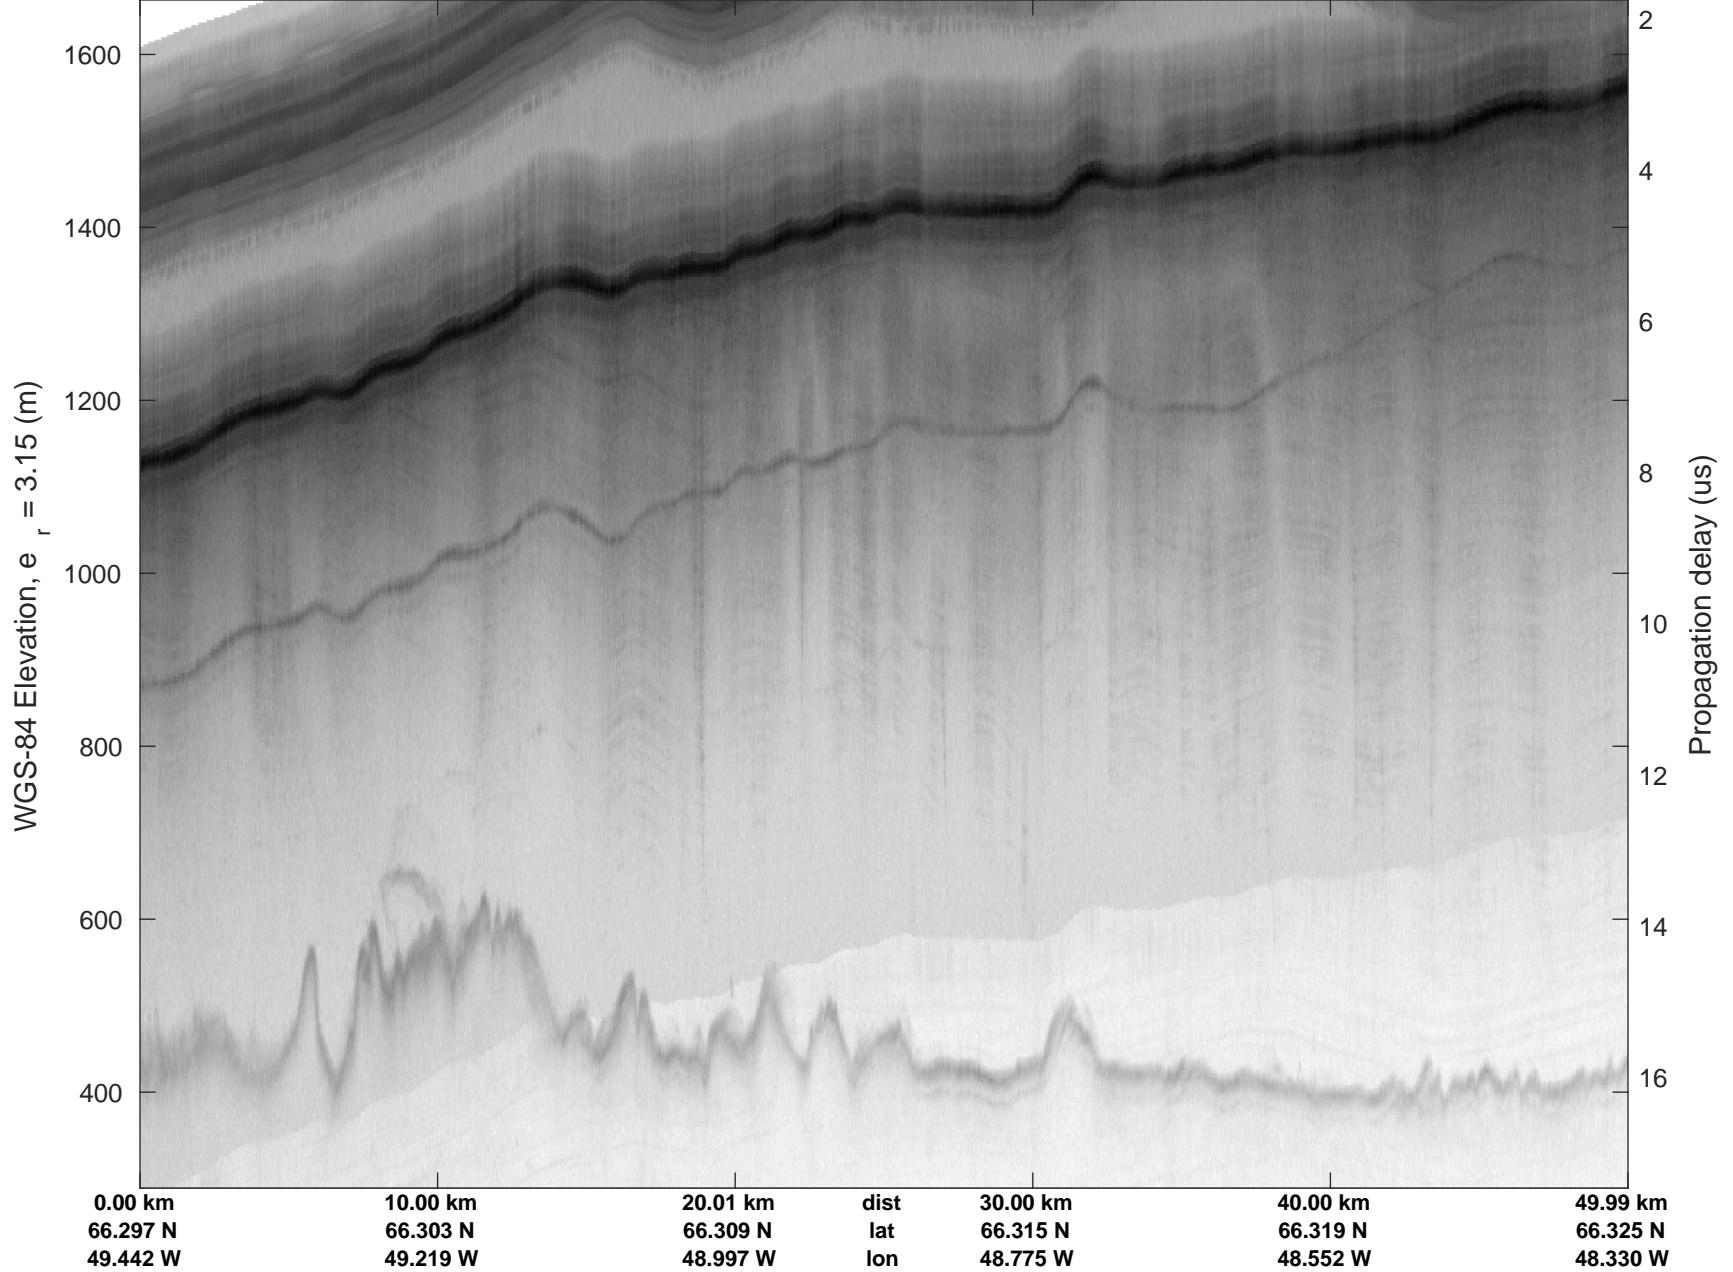

rds 2017_Greenland_P3: "Helheim Kangerdlugssuaq" 20170422_01_002: 12:23:32.6 to 12:29:56.1 GPS