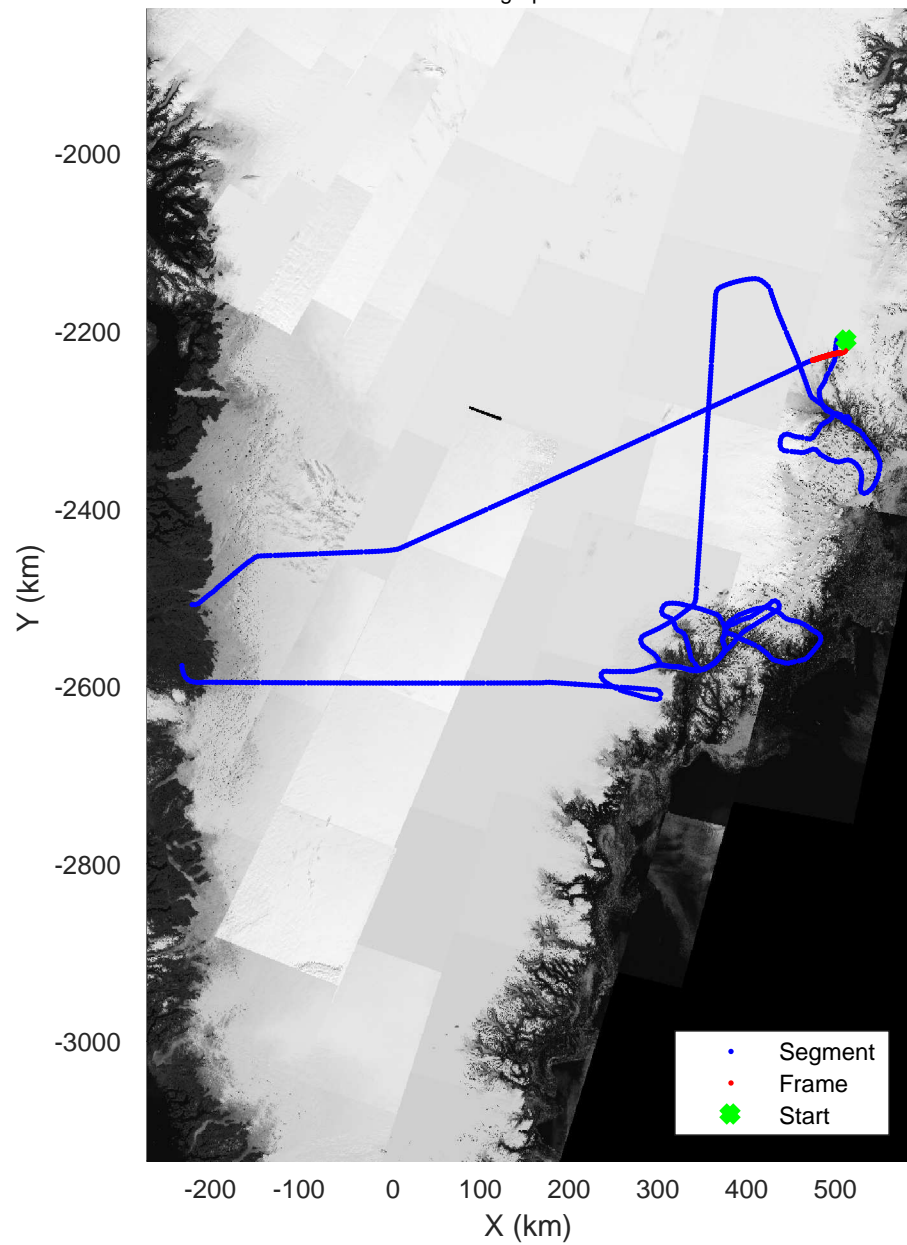

rds 2017_Greenland_P3: "Helheim Kangerdlugssuaq" 20170422_01_054: 17:51:42.1 to 17:57:58.2 GPS

rds 2017_Greenland_P3: "Helheim Kangerdlugssuaq" 20170422_01_054: 17:51:42.1 to 17:57:58.2 GPS

Helheim Kangerdlugssuaq
20170422_01_055
Polar Stereograph 70N/-45E