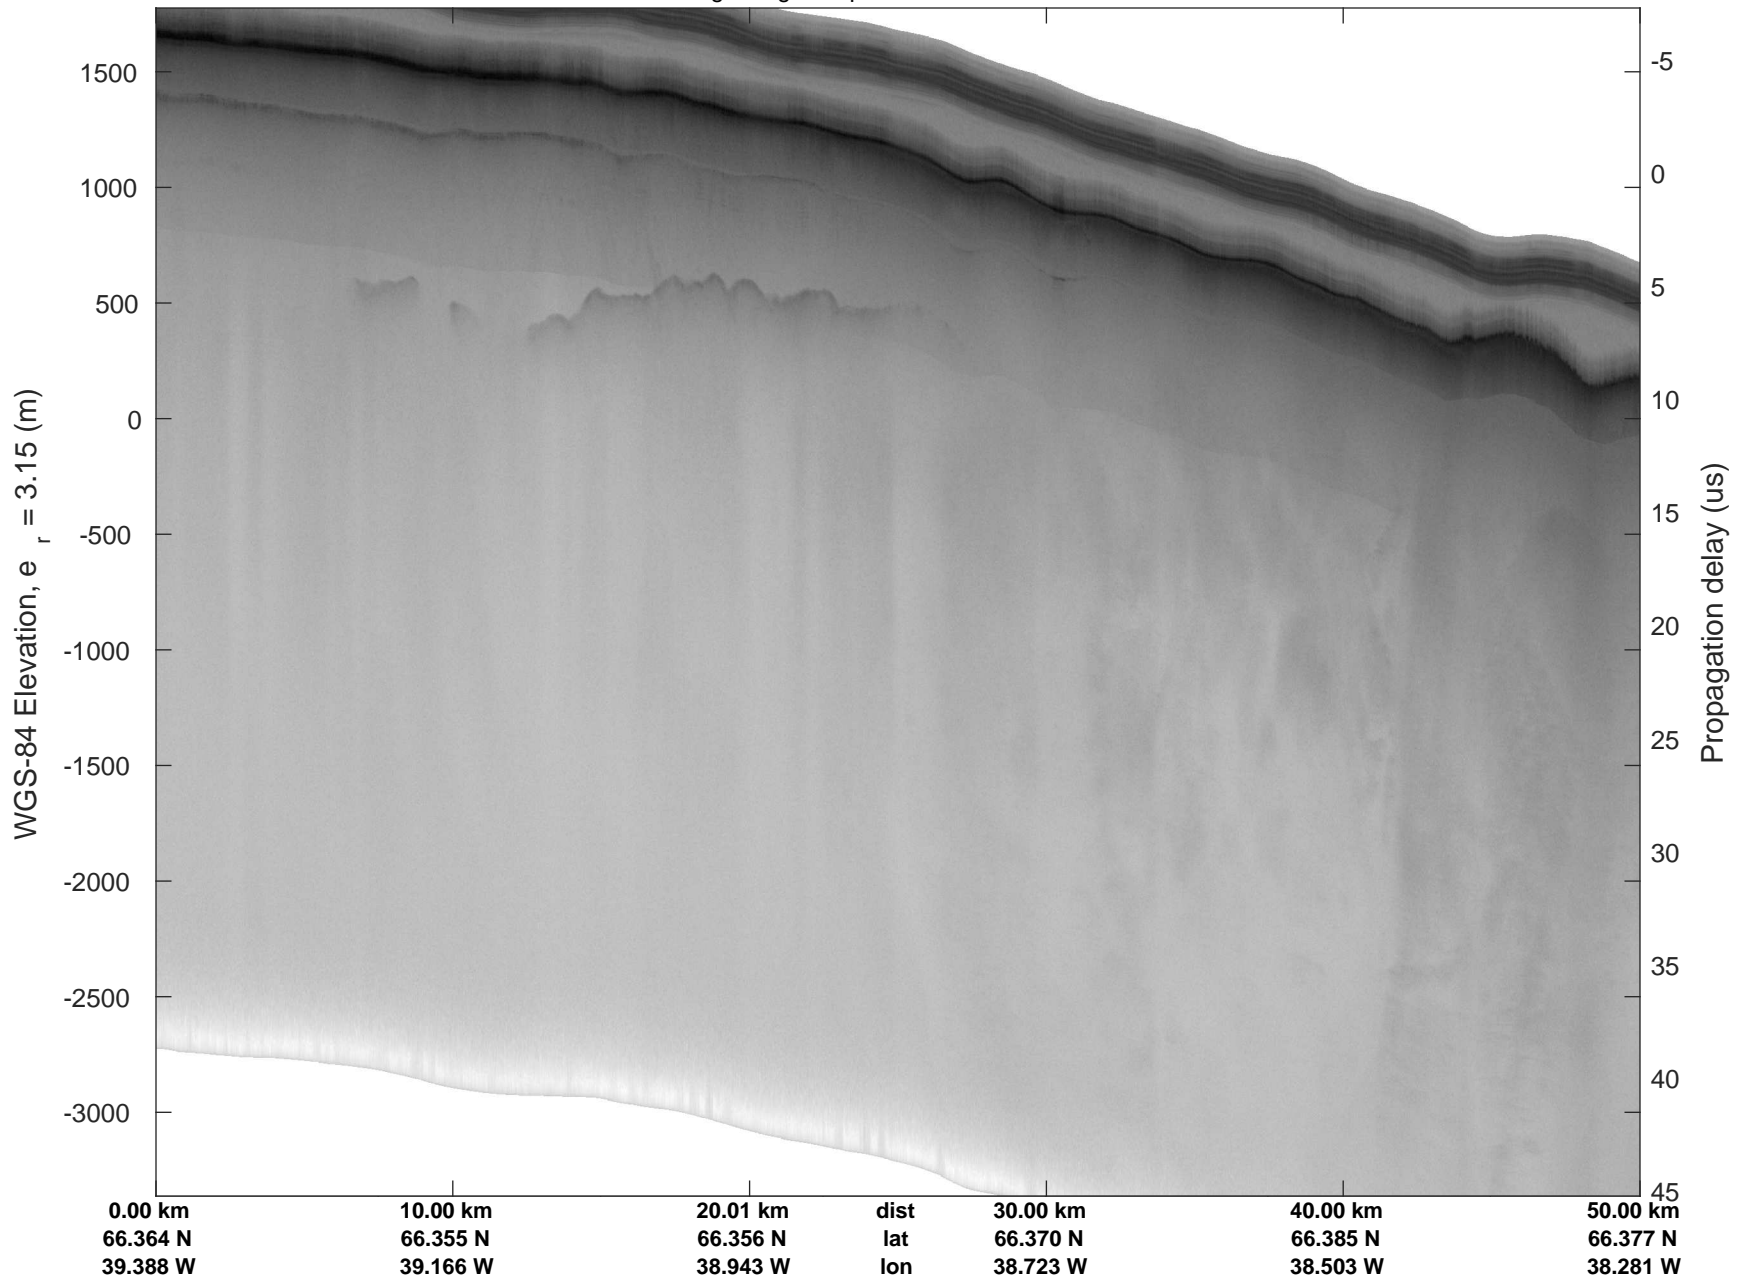

rds 2017_Greenland_P3: "Helheim Kangerdlugssuaq" 20170422_01_014: 13:41:33.7 to 13:48:00.5 GPS