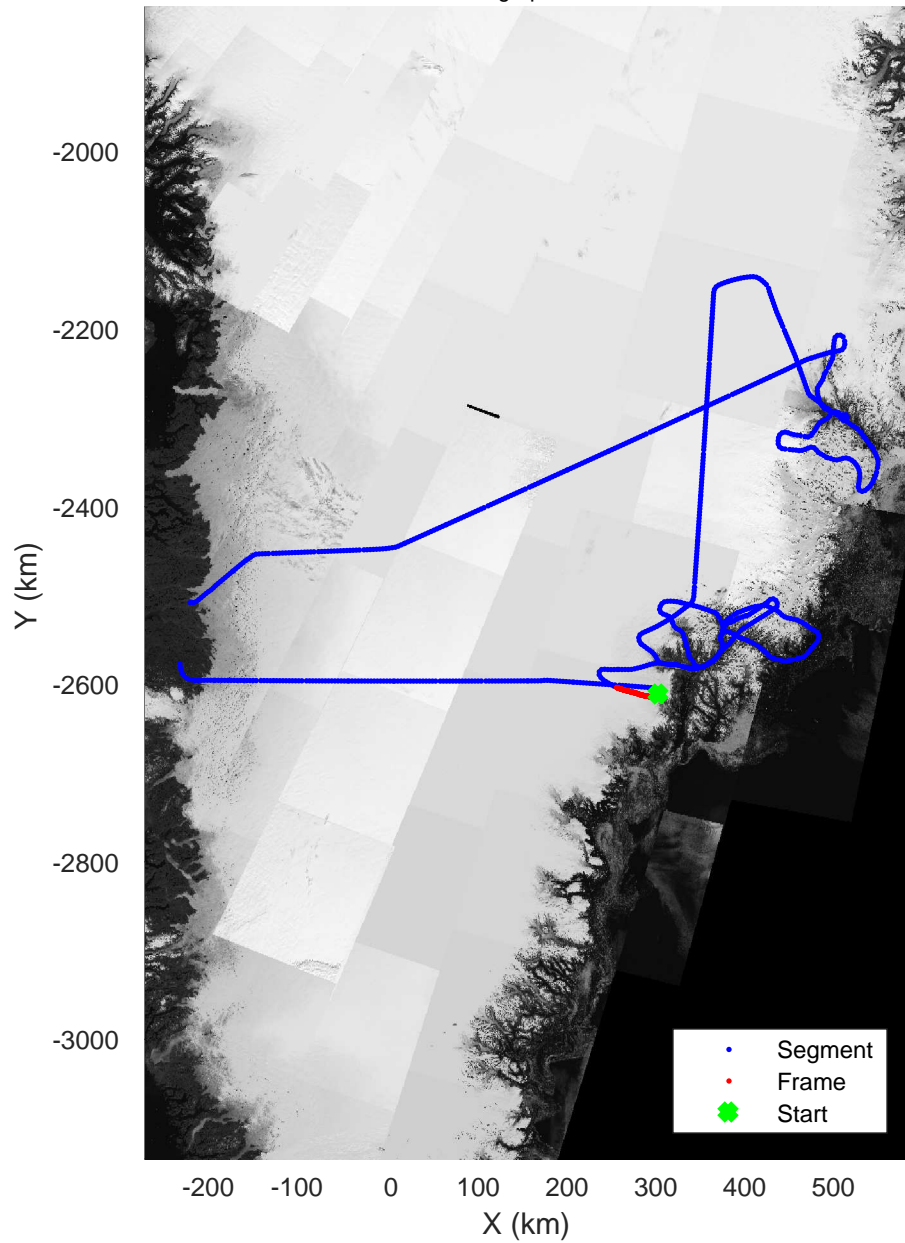

Helheim Kangerdlugssuaq
20170422_01_012
Polar Stereograph 70N/-45E