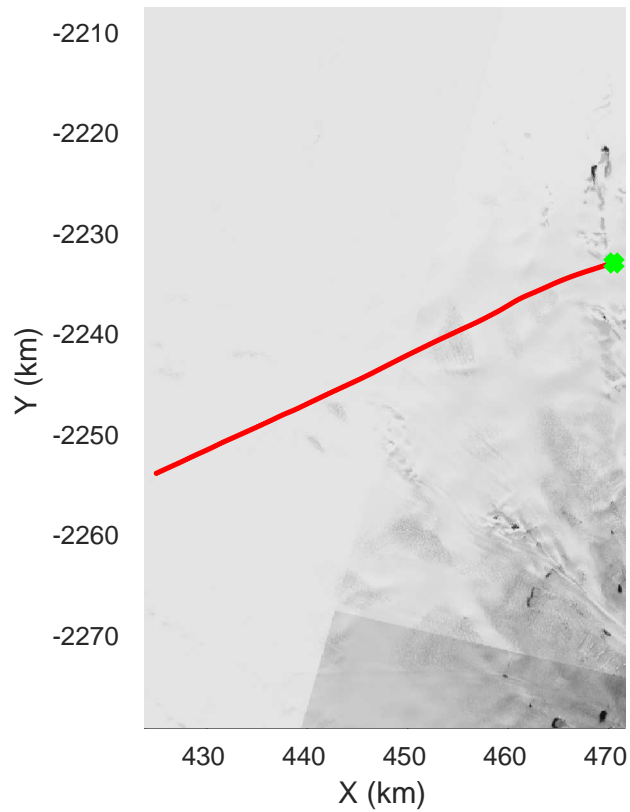

Helheim Kangerdlugssuaq
20170422_01_056
Polar Stereograph 70N/-45E