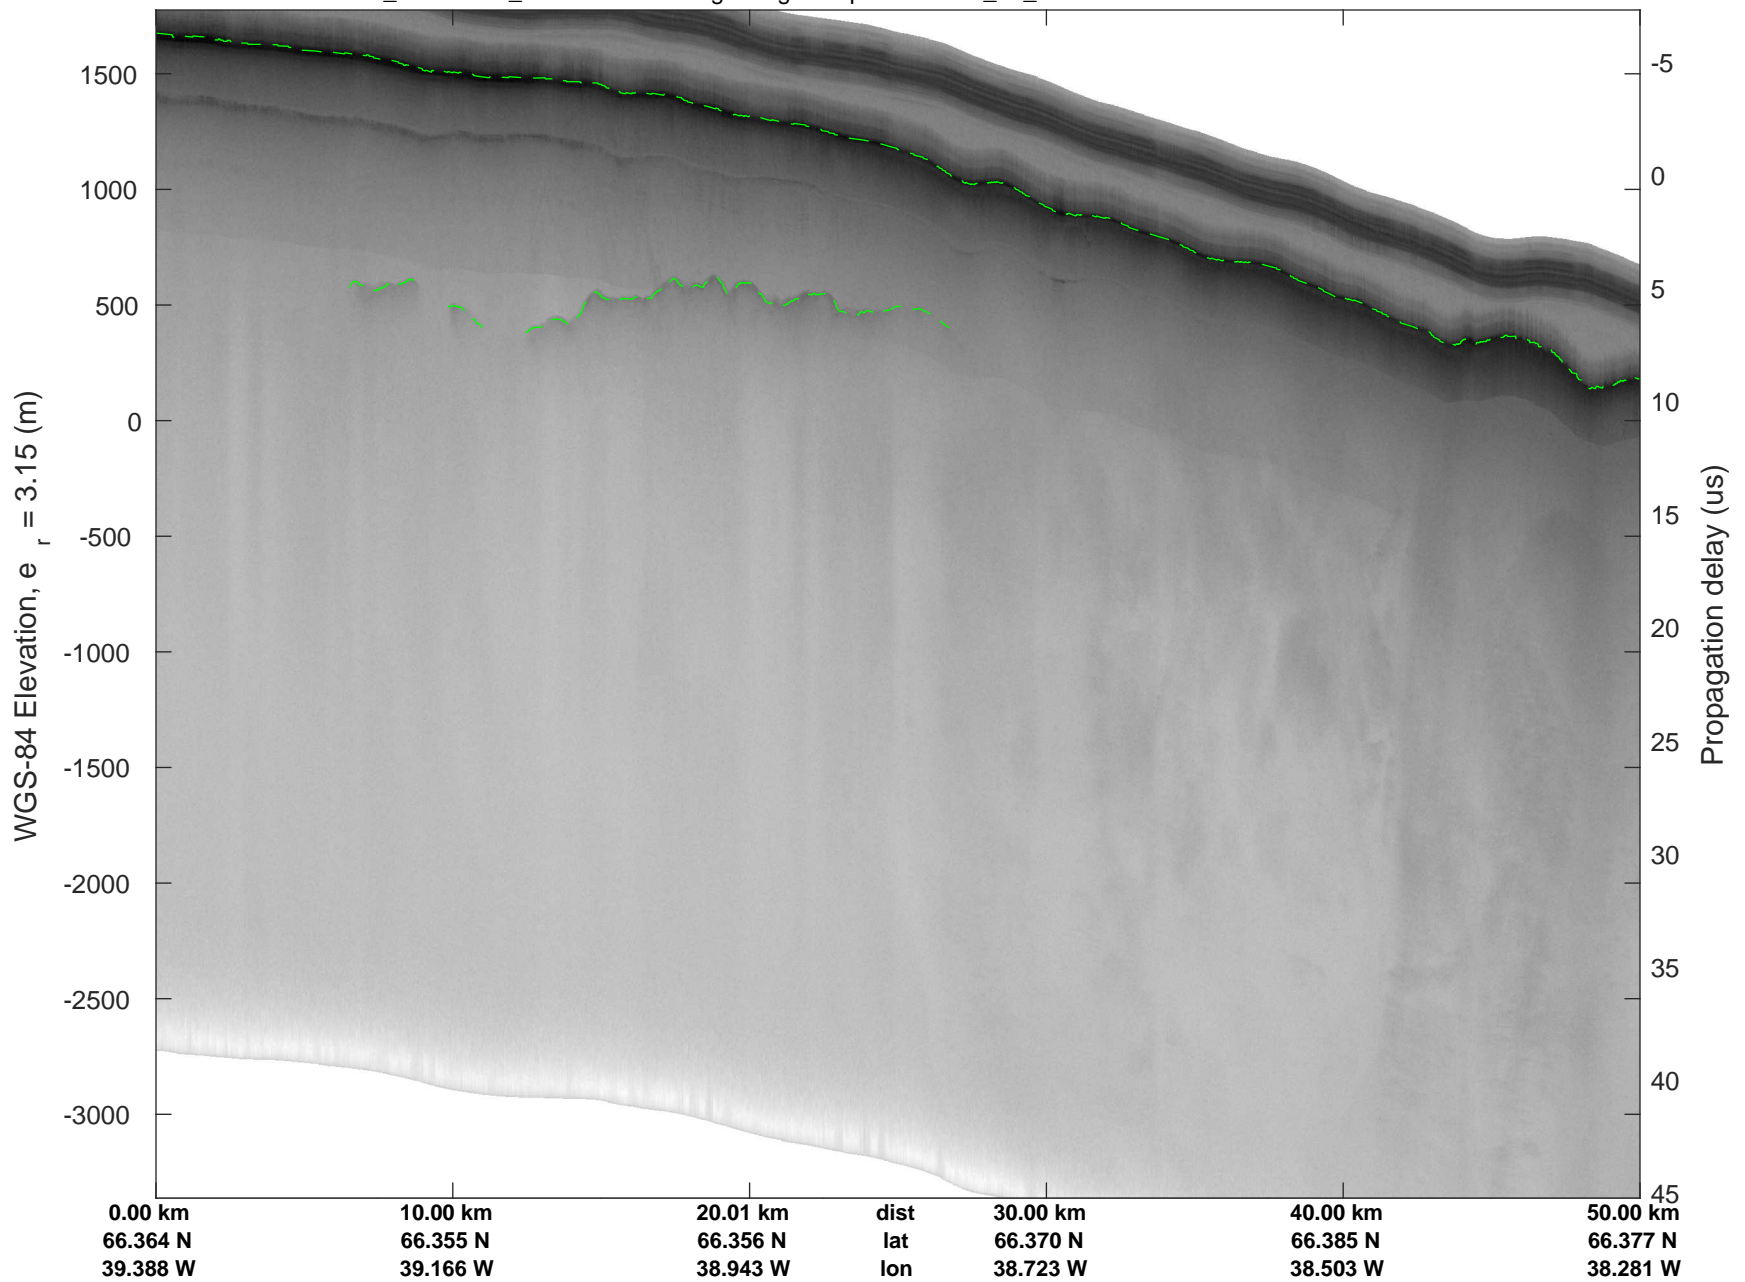

rds 2017_Greenland_P3: "Helheim Kangerdlugssuaq" 20170422_01_014: 13:41:33.7 to 13:48:00.5 GPS