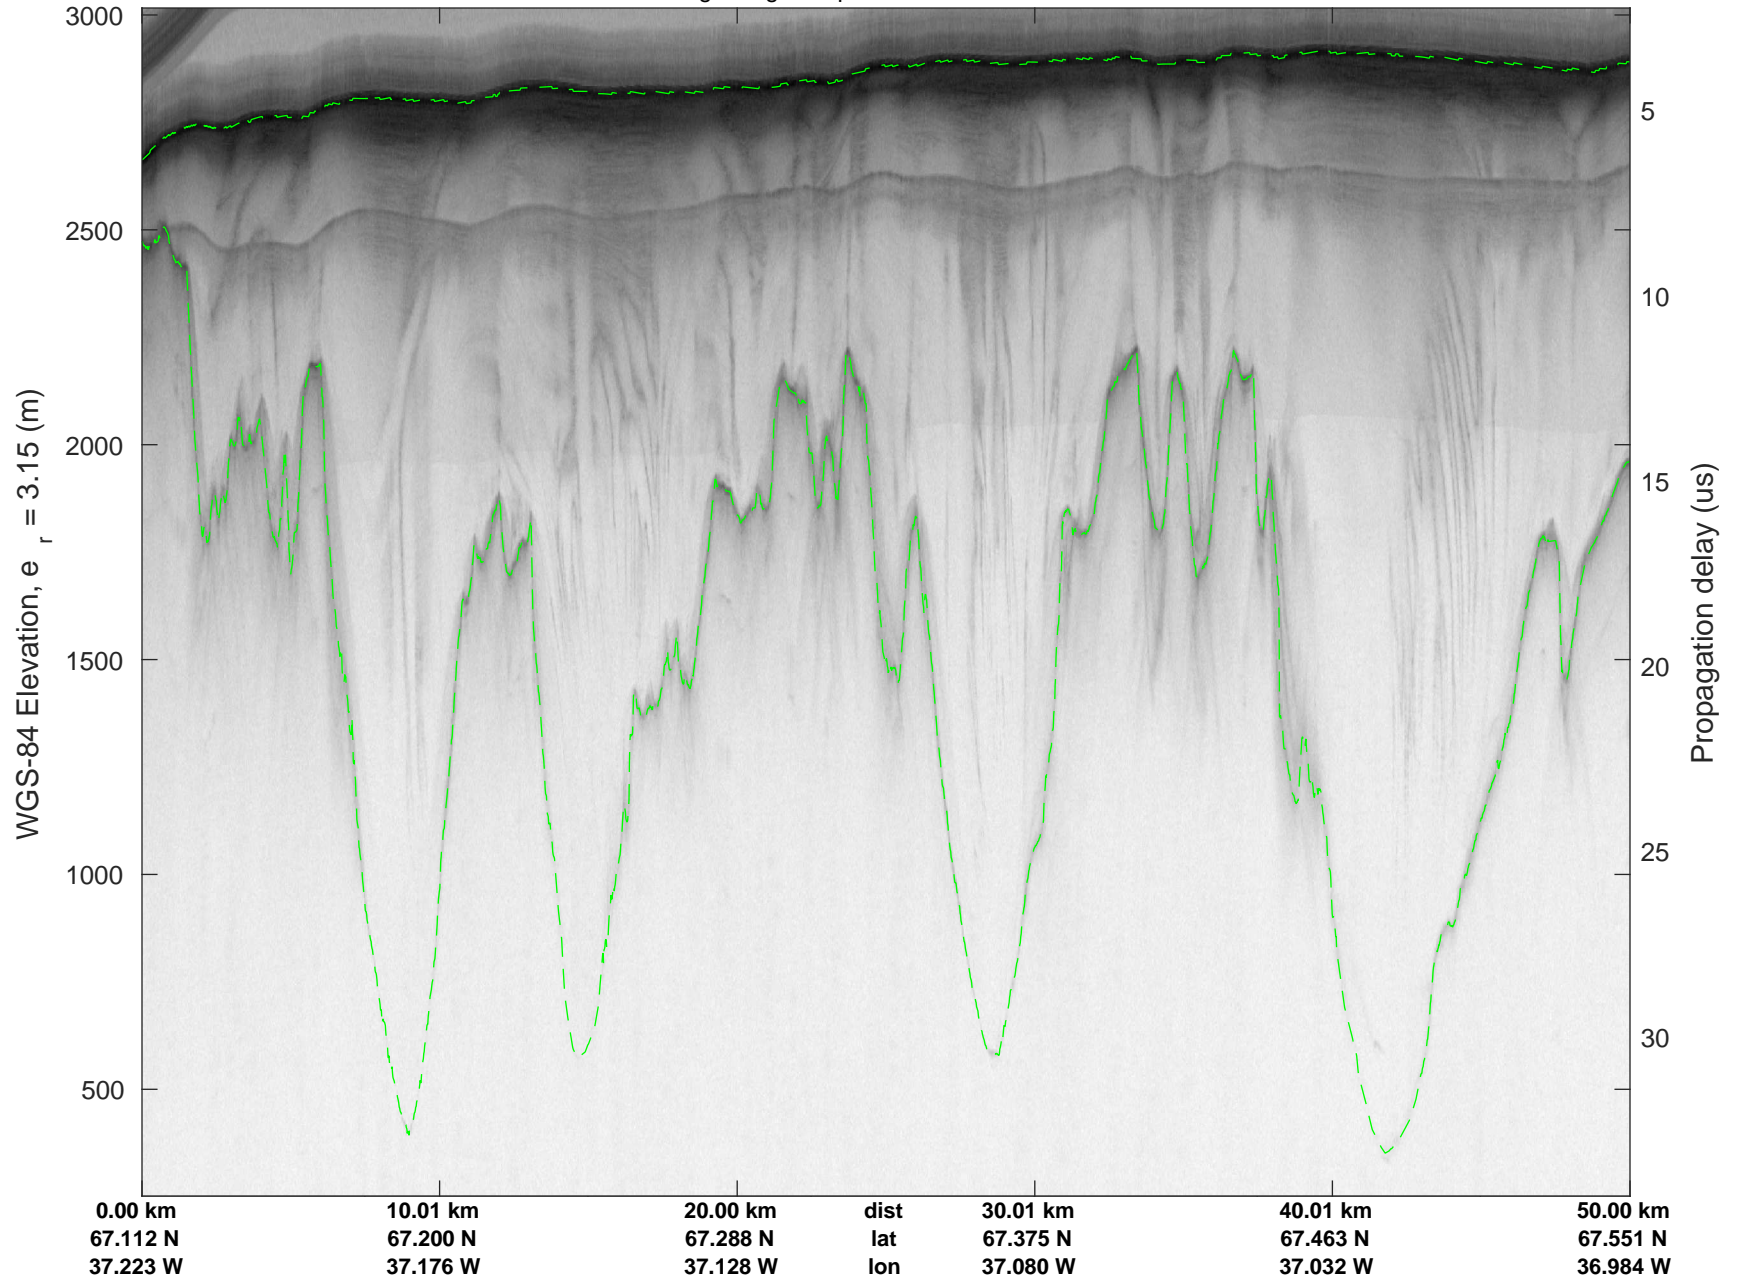

rds 2017_Greenland_P3: "Helheim Kangerdlugssuaq" 20170422_01_034: 15:50:13.3 to 15:55:52.9 GPS