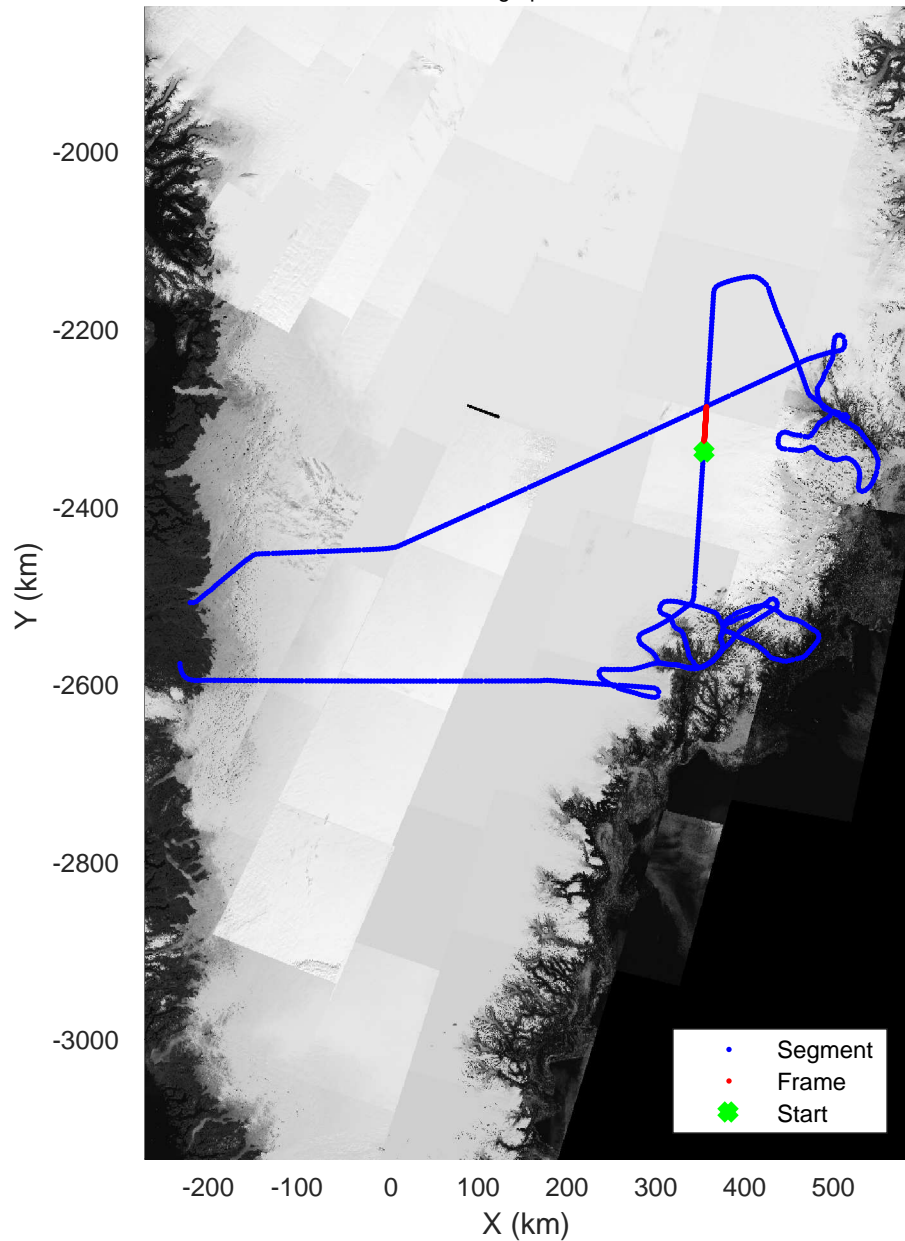

rds 2017_Greenland_P3: "Helheim Kangerdlugssuaq" 20170422_01_036: 16:01:25.5 to 16:07:00.1 GPS

rds 2017_Greenland_P3: "Helheim Kangerdlugssuaq" 20170422_01_036: 16:01:25.5 to 16:07:00.1 GPS

Helheim Kangerdlugssuaq
20170422_01_037
Polar Stereograph 70N/-45E