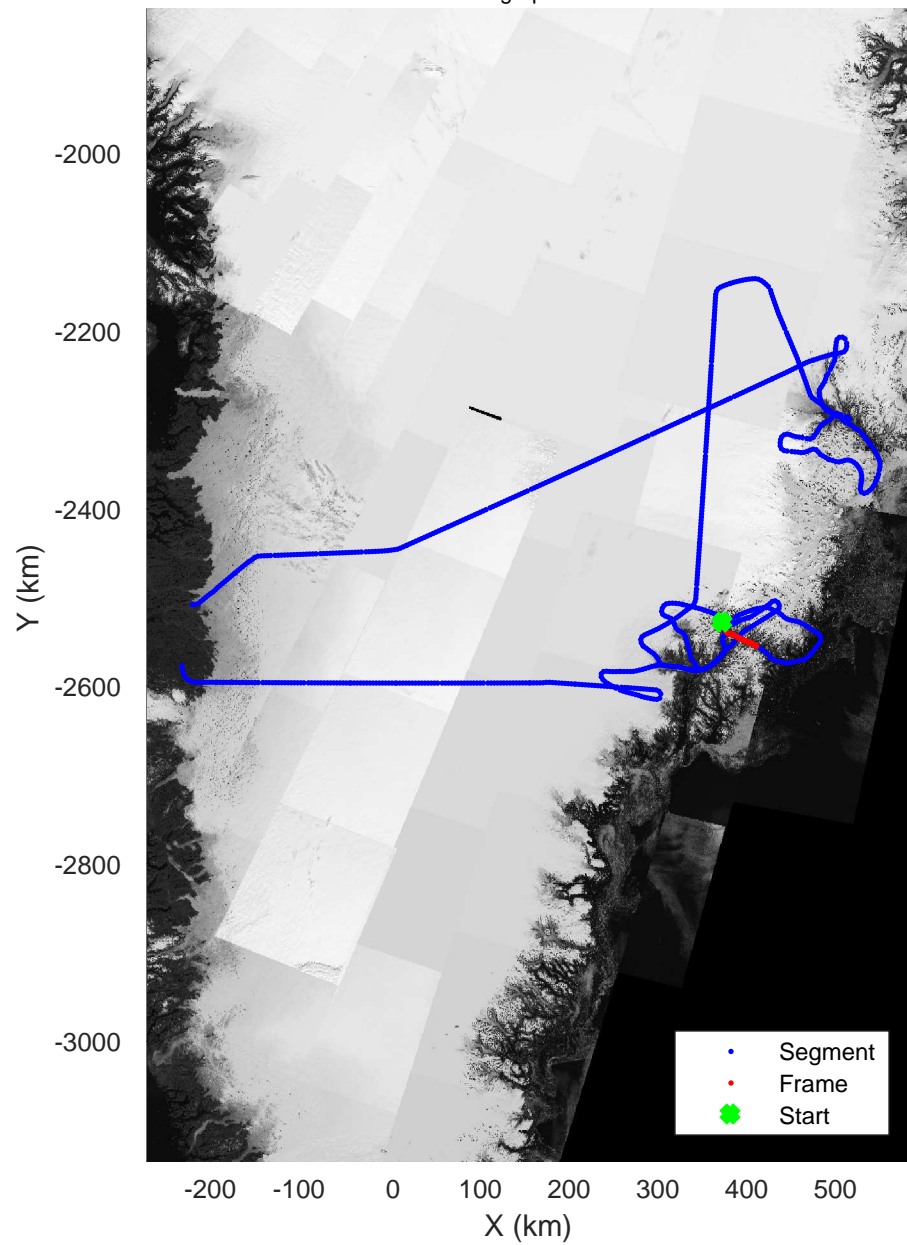

rds 2017_Greenland_P3: "Helheim Kangerdlugssuaq" 20170422_01_023: 14:39:43.5 to 14:46:04.3 GPS

rds 2017_Greenland_P3: "Helheim Kangerdlugssuaq" 20170422_01_023: 14:39:43.5 to 14:46:04.3 GPS

Helheim Kangerdlugssuaq
20170422_01_024
Polar Stereograph 70N/-45E