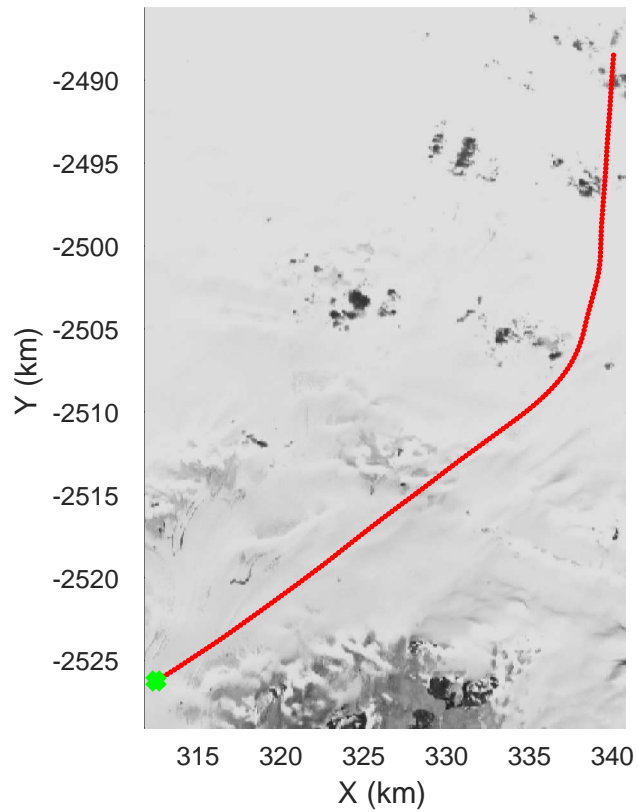

Helheim Kangerdlugssuaq
20170422_01_033
Polar Stereograph 70N/-45E