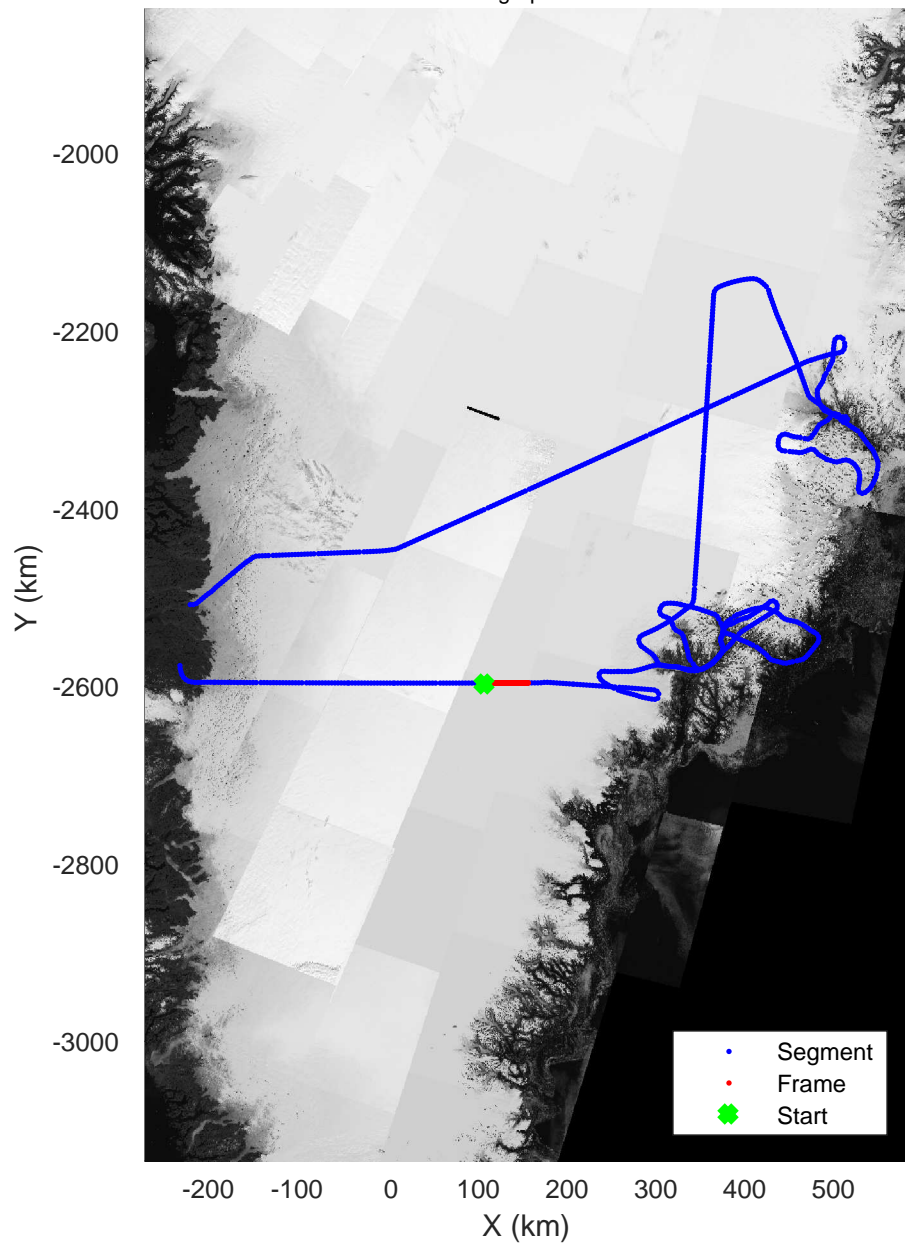

Helheim Kangerdlugssuaq
20170422_01_008
Polar Stereograph 70N/-45E