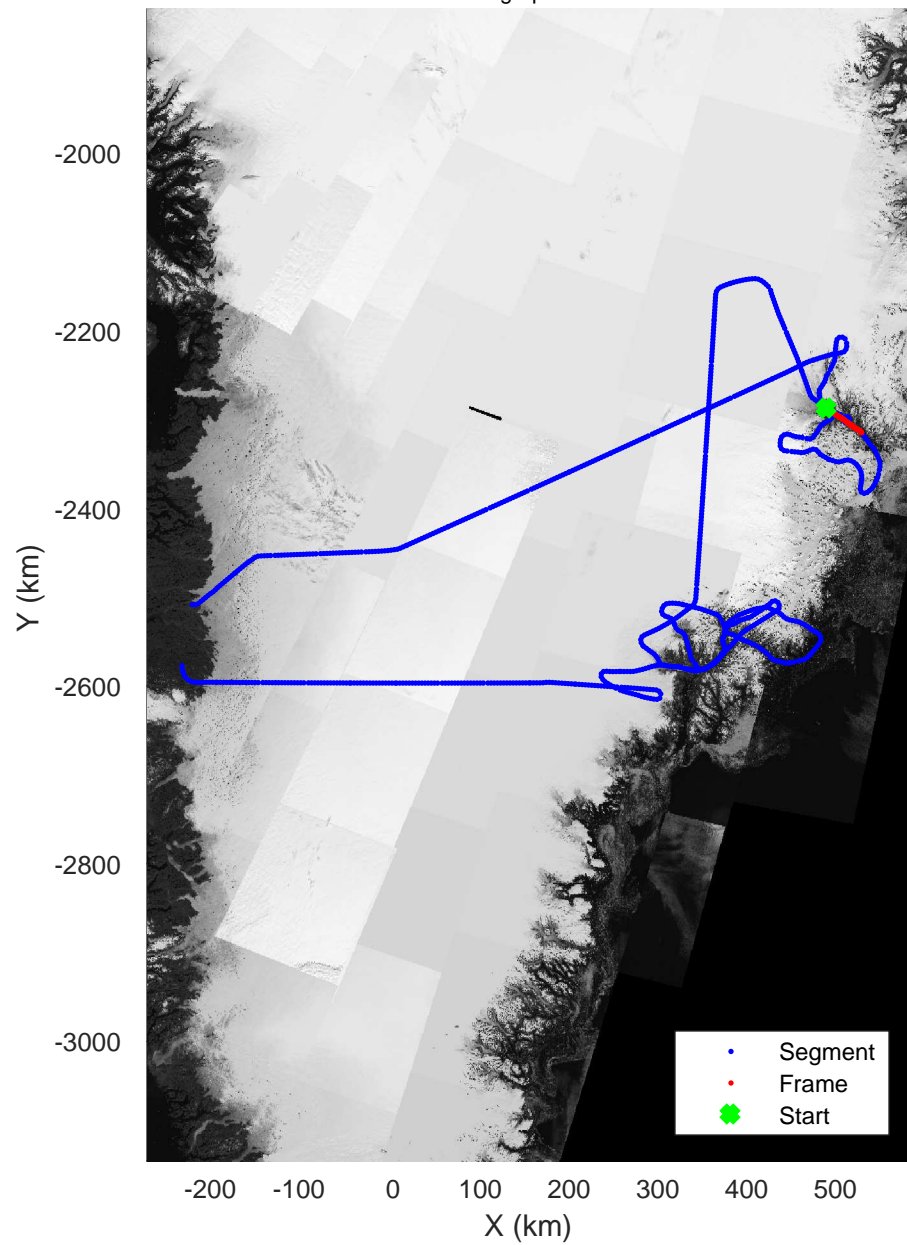

rds 2017_Greenland_P3: "Helheim Kangerdlugssuaq" 20170422_01_044: 16:46:57.6 to 16:53:21.7 GPS

rds 2017_Greenland_P3: "Helheim Kangerdlugssuaq" 20170422_01_044: 16:46:57.6 to 16:53:21.7 GPS

Helheim Kangerdlugssuaq
20170422_01_045
Polar Stereograph 70N/-45E