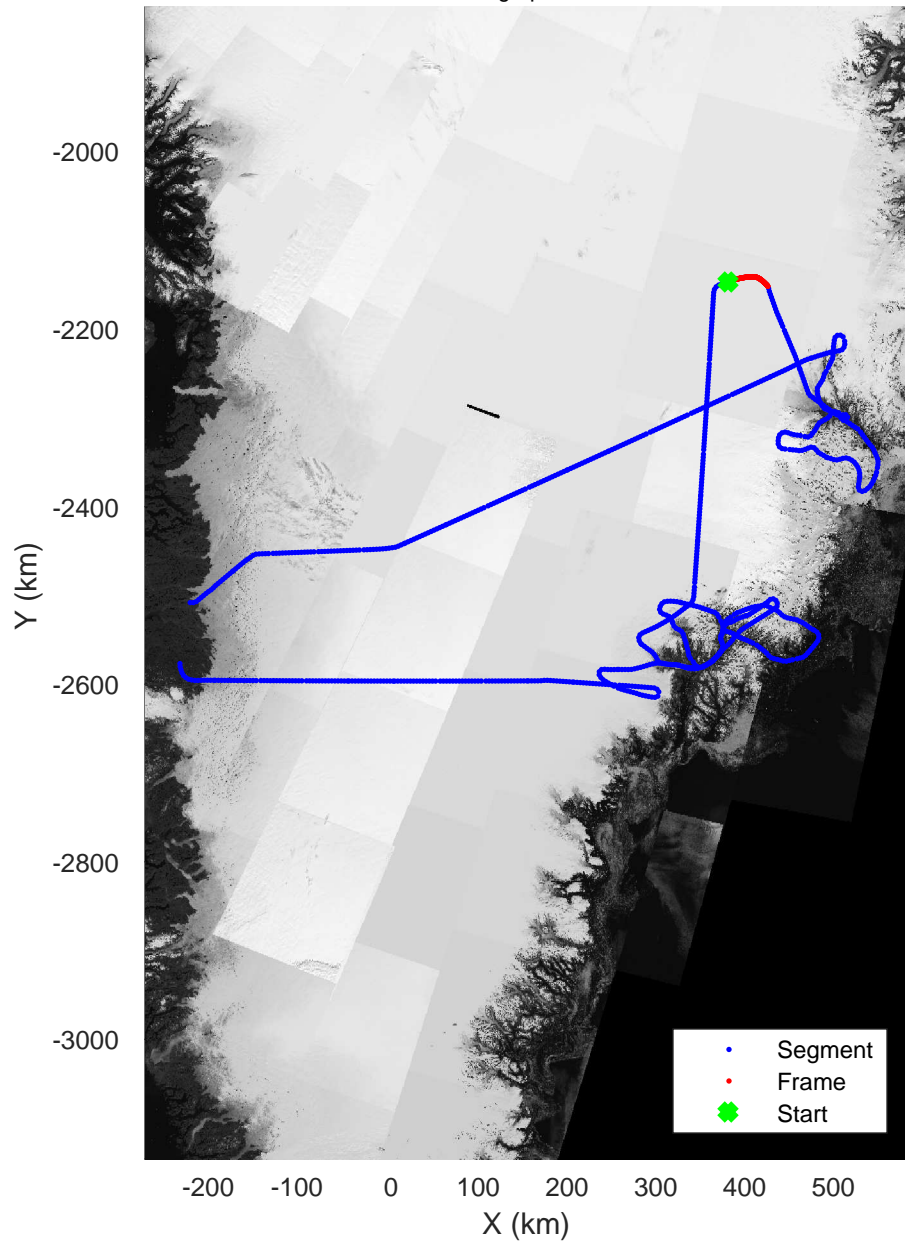

rds 2017_Greenland_P3: "Helheim Kangerdlugssuaq" 20170422_01_040: 16:23:44.3 to 16:29:15.9 GPS

rds 2017_Greenland_P3: "Helheim Kangerdlugssuaq" 20170422_01_040: 16:23:44.3 to 16:29:15.9 GPS

Helheim Kangerdlugssuaq
 20170422_01_041
 Polar Stereograph 70N/-45E