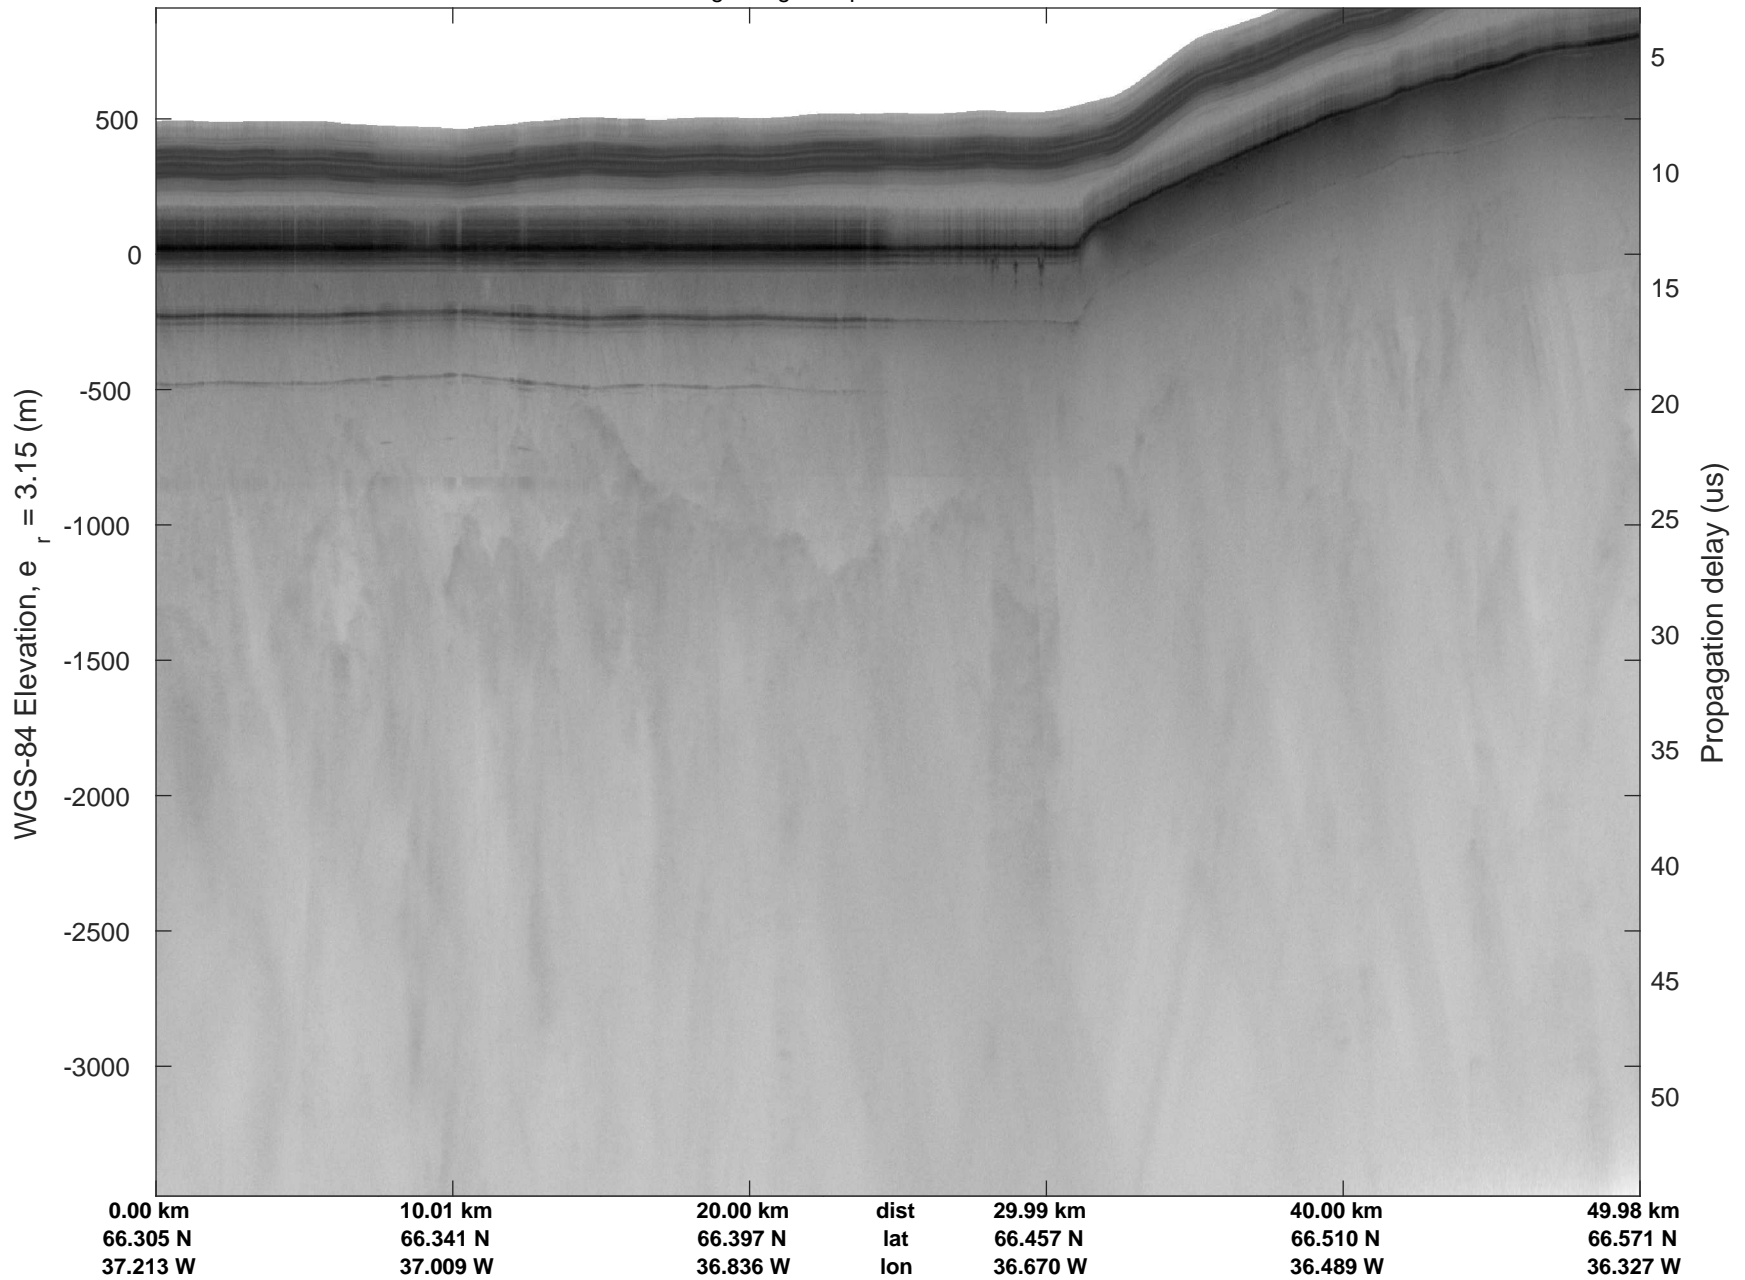

rds 2017_Greenland_P3: "Helheim Kangerdlugssuaq" 20170422_01_016: 13:54:35.7 to 14:00:57.4 GPS