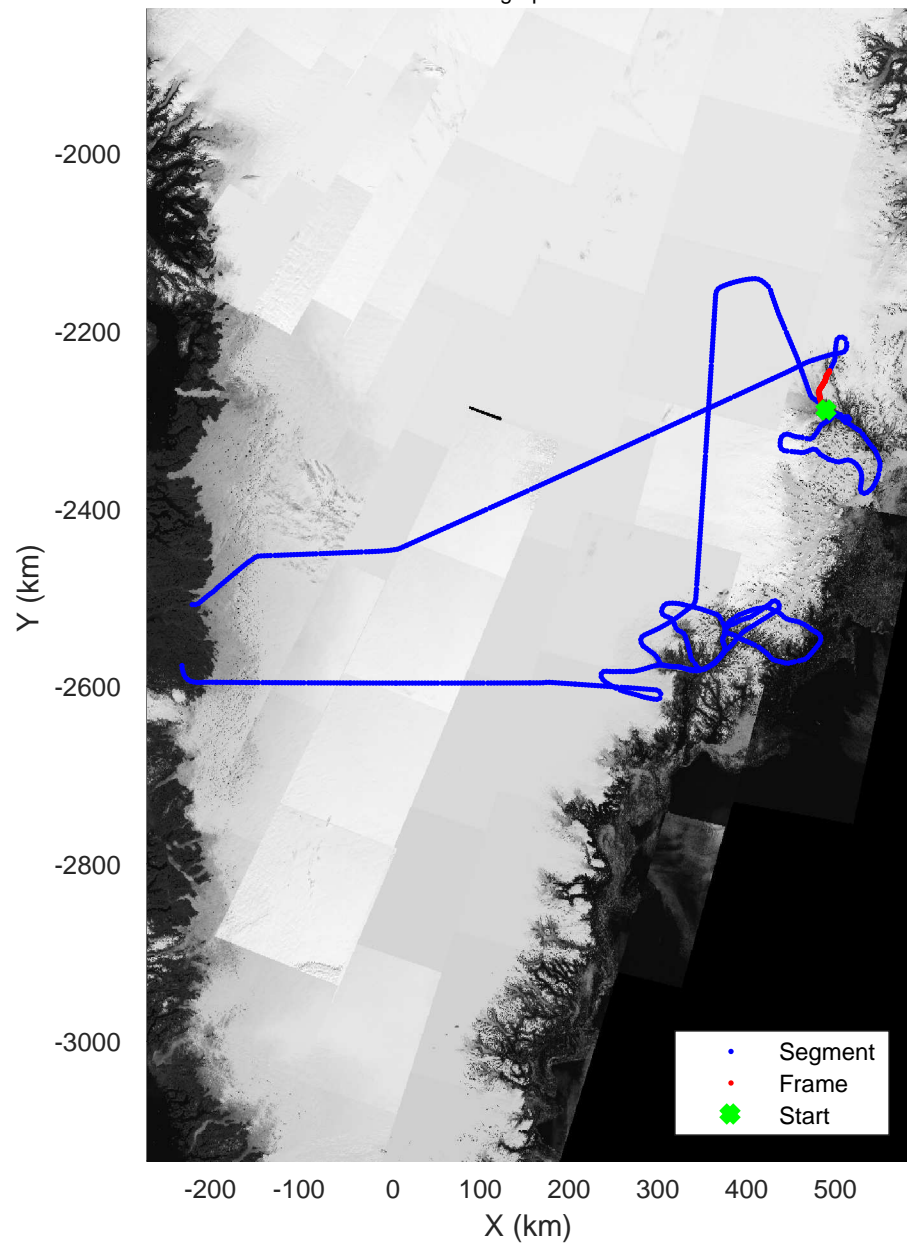

rds 2017_Greenland_P3: "Helheim Kangerdlugssuaq" 20170422_01_052: 17:38:17.8 to 17:45:21.9 GPS

rds 2017_Greenland_P3: "Helheim Kangerdlugssuaq" 20170422_01_052: 17:38:17.8 to 17:45:21.9 GPS

Helheim Kangerdlugssuaq
20170422_01_053
Polar Stereograph 70N/-45E