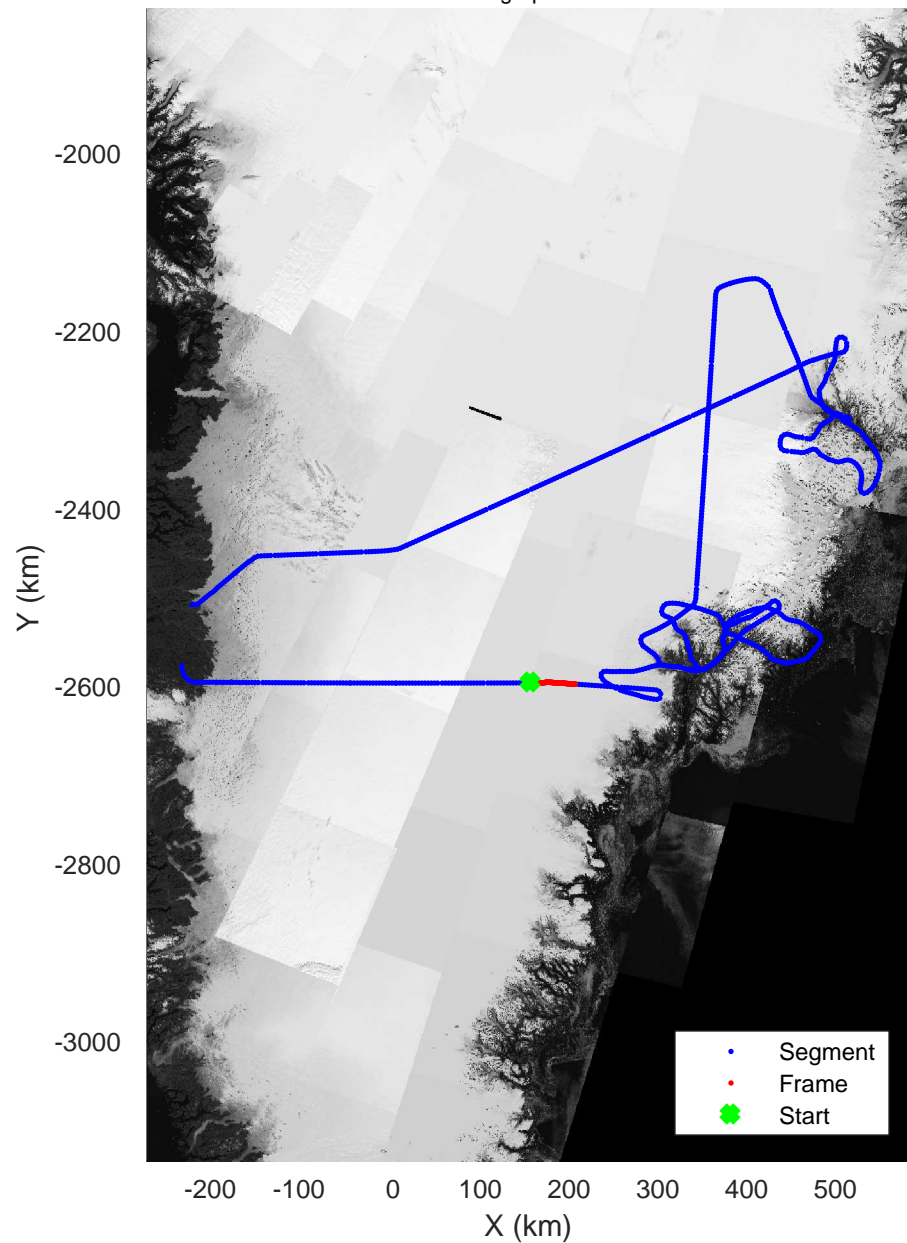

Helheim Kangerdlugssuaq
20170422_01_009
Polar Stereograph 70N/-45E