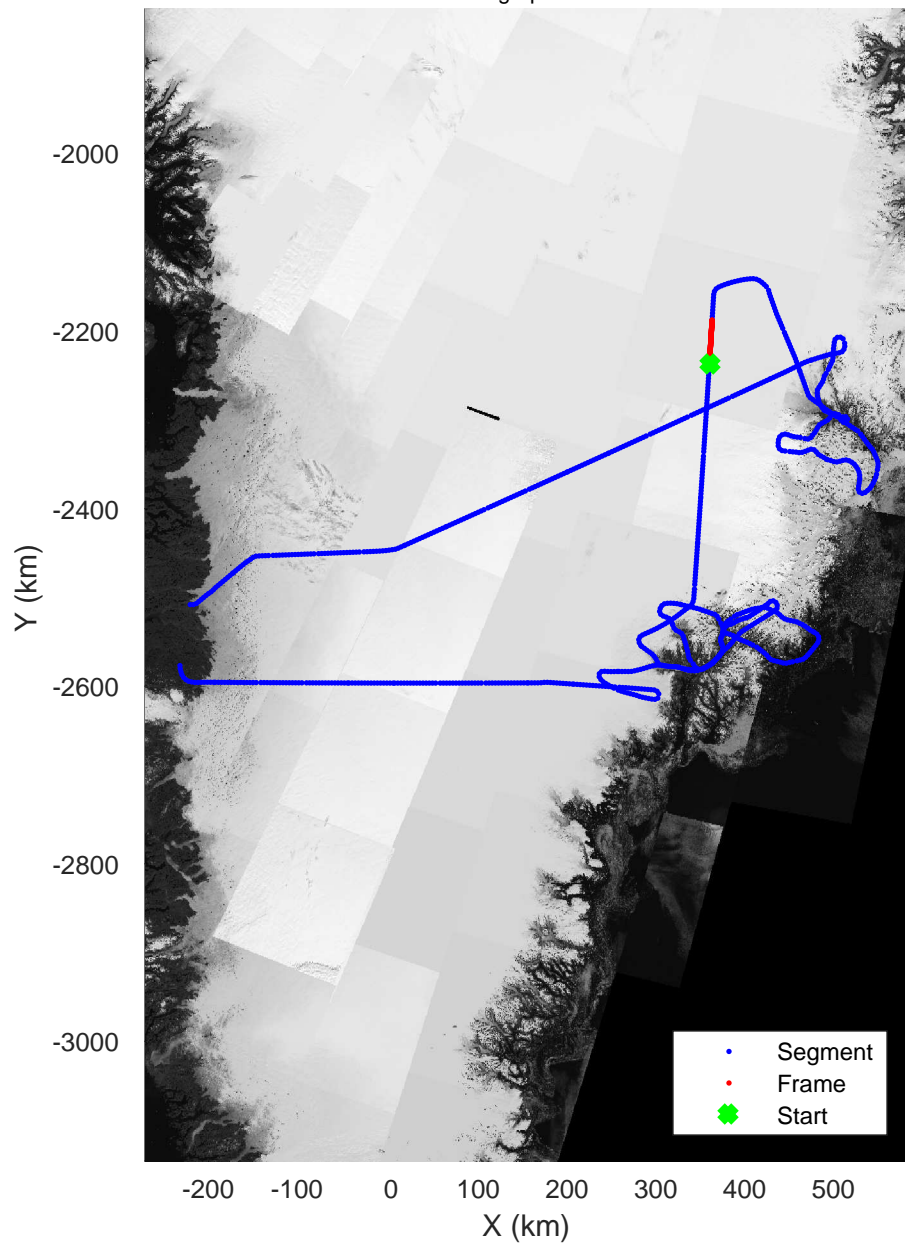

rds 2017_Greenland_P3: "Helheim Kangerdlugssuaq" 20170422_01_038: 16:12:32.2 to 16:18:05.8 GPS

rds 2017_Greenland_P3: "Helheim Kangerdlugssuaq" 20170422_01_038: 16:12:32.2 to 16:18:05.8 GPS

Helheim Kangerdlugssuaq
 20170422_01_039
 Polar Stereograph 70N/-45E