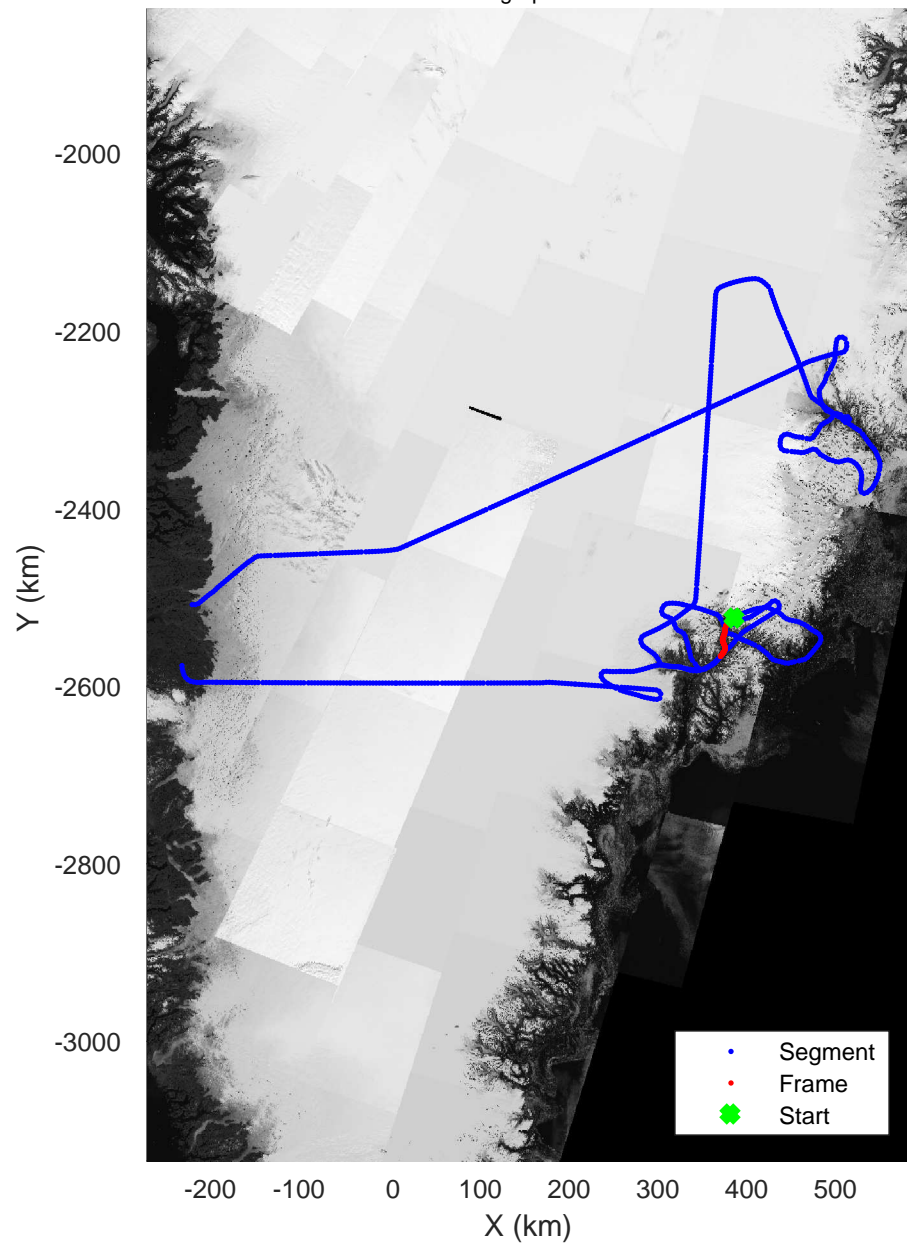

rds 2017_Greenland_P3: "Helheim Kangerdlugssuaq" 20170422_01_028: 15:12:13.3 to 15:18:42.7 GPS

rds 2017_Greenland_P3: "Helheim Kangerdlugssuaq" 20170422_01_028: 15:12:13.3 to 15:18:42.7 GPS

Helheim Kangerdlugssuaq
20170422_01_029
Polar Stereograph 70N/-45E