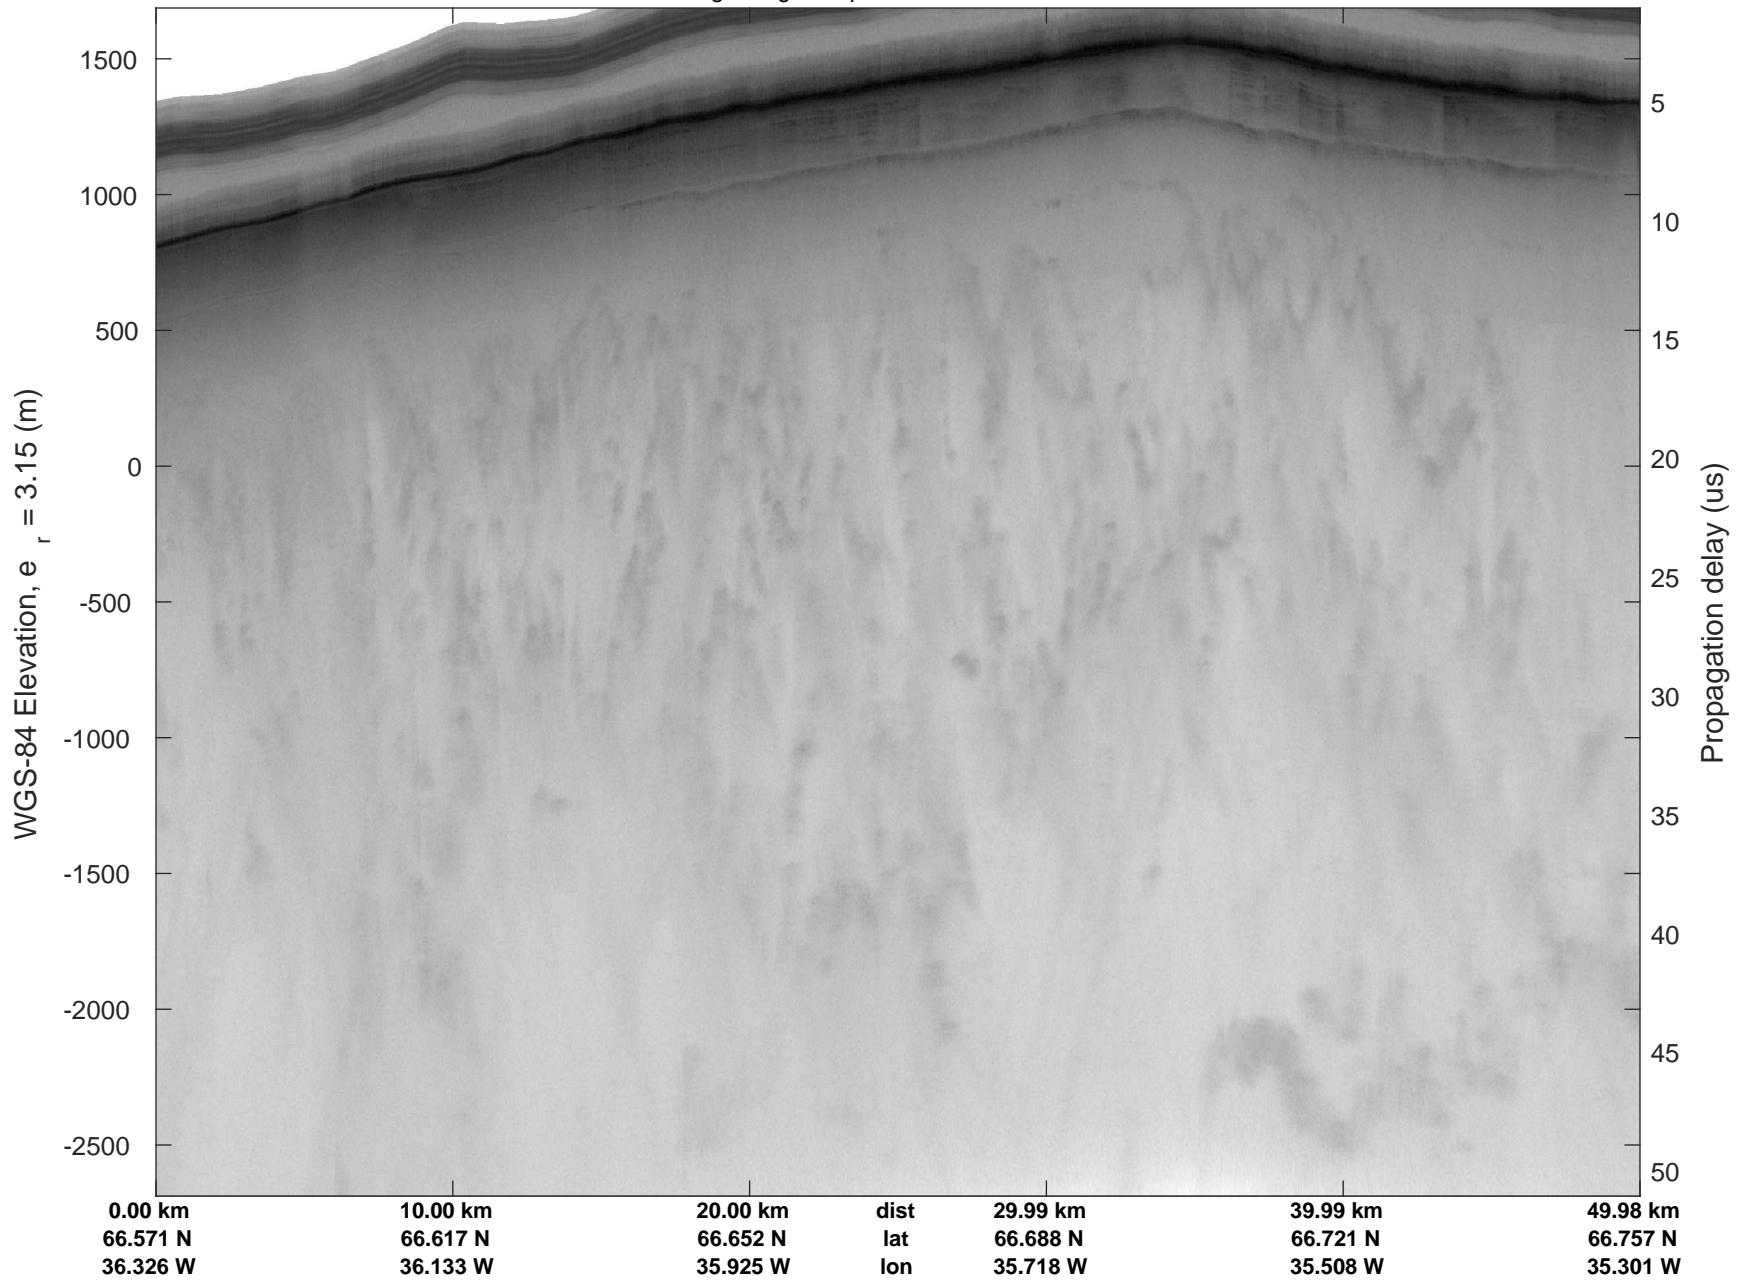

rds 2017_Greenland_P3: "Helheim Kangerdlugssuaq" 20170422_01_017: 14:00:57.7 to 14:07:08.6 GPS