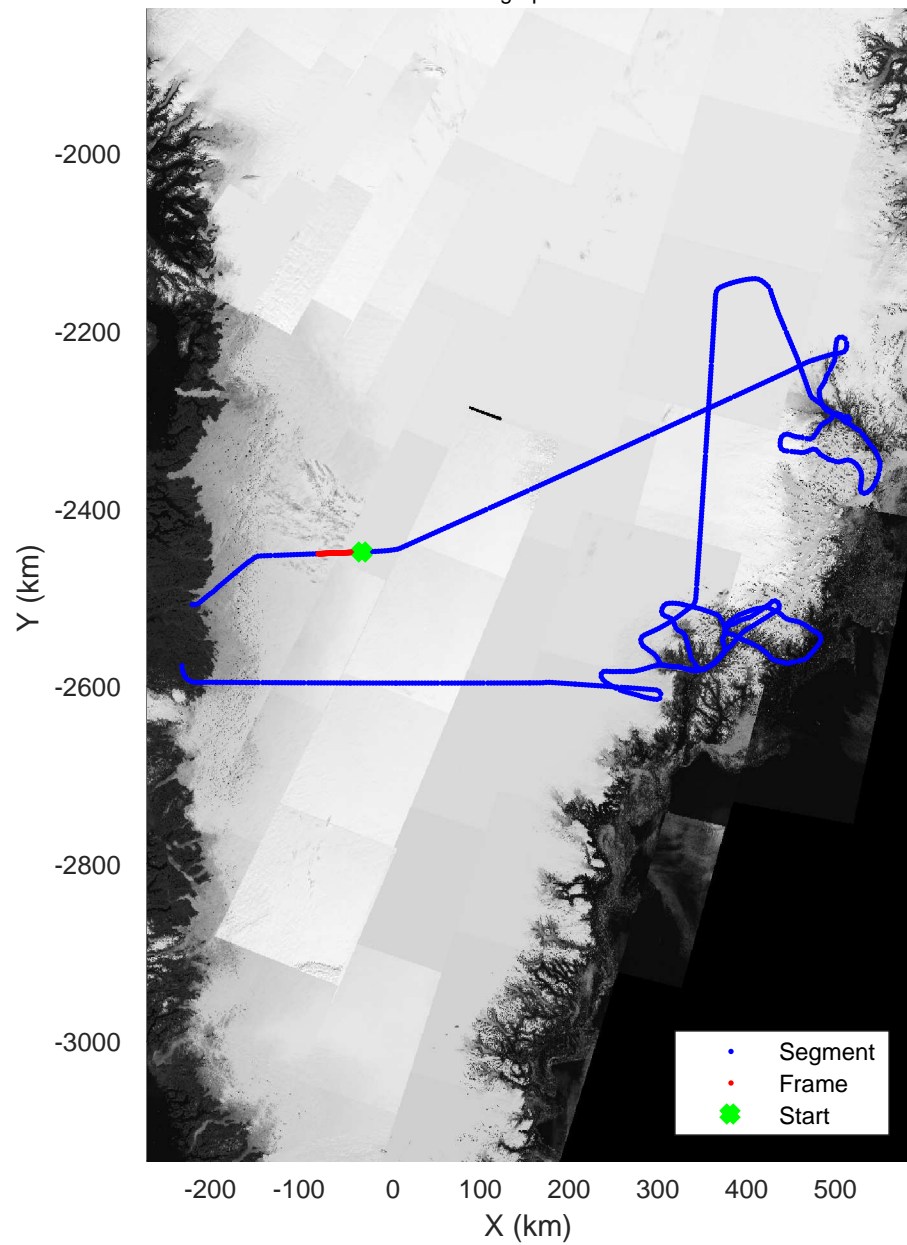

rds 2017_Greenland_P3: "Helheim Kangerdlugssuaq" 20170422_01_066: 19:04:46.6 to 19:10:60.0 GPS

rds 2017_Greenland_P3: "Helheim Kangerdlugssuaq" 20170422_01_066: 19:04:46.6 to 19:10:60.0 GPS

Helheim Kangerdlugssuaq
 20170422_01_067
 Polar Stereograph 70N/-45E