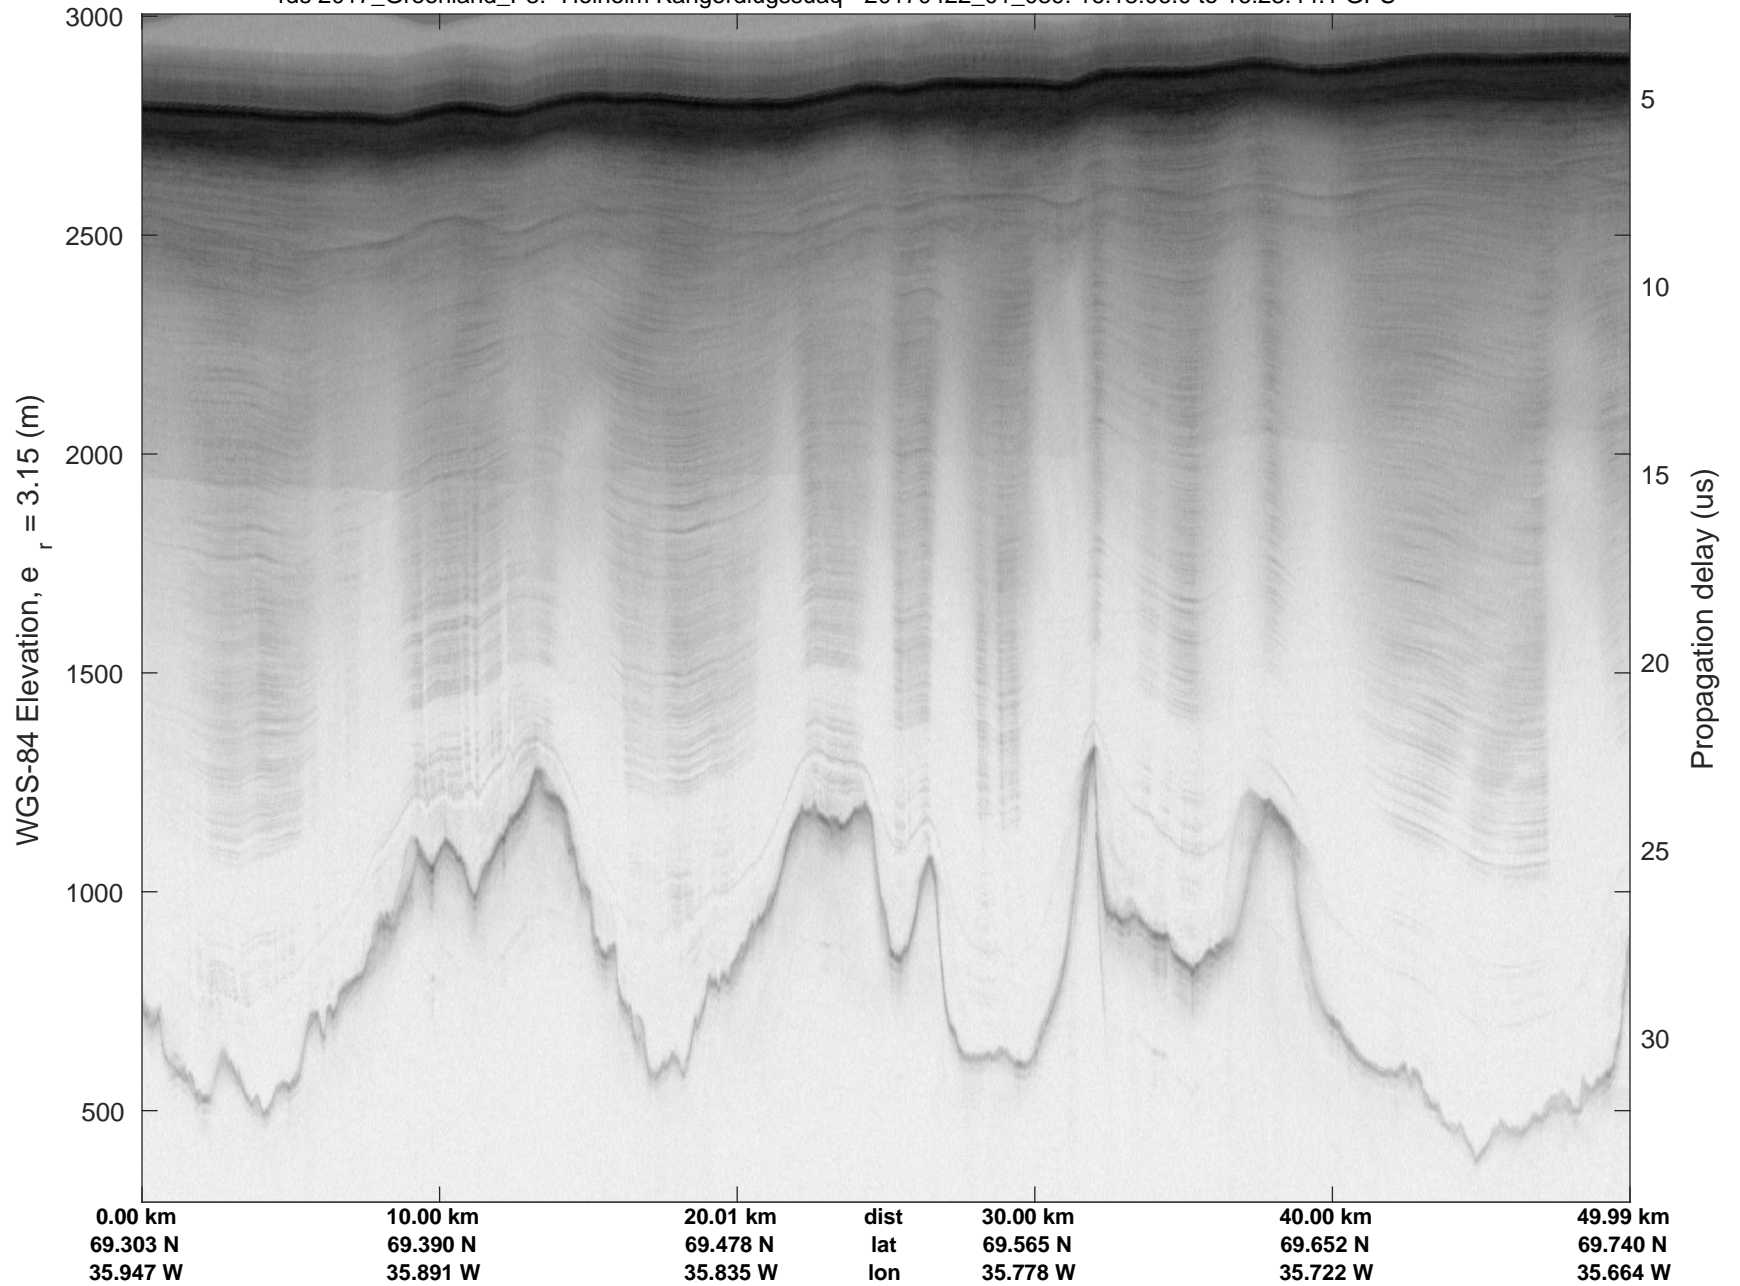

rds 2017_Greenland_P3: "Helheim Kangerdlugssuaq" 20170422_01_039: 16:18:06.0 to 16:23:44.1 GPS