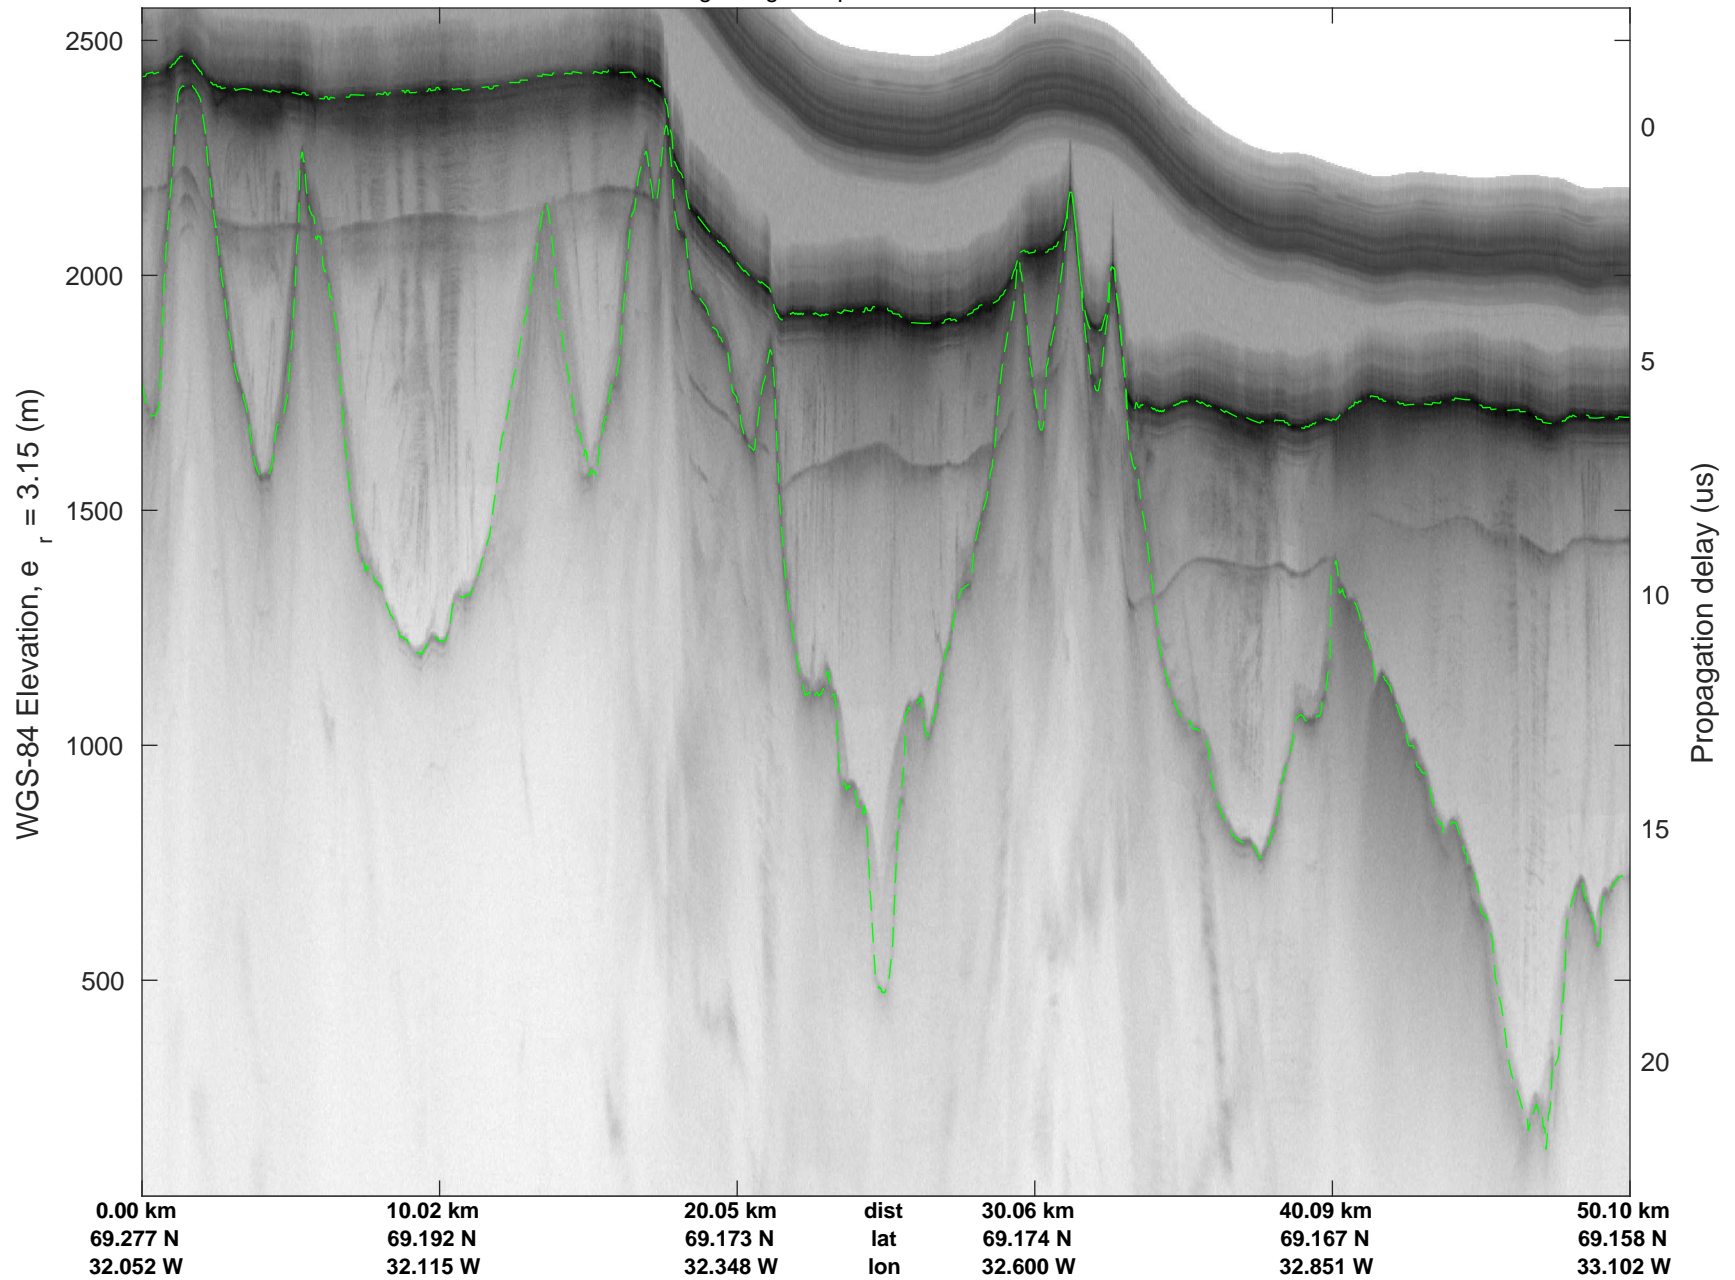

rds 2017_Greenland_P3: "Helheim Kangerdlugssuaq" 20170422_01_055: 17:57:58.4 to 18:04:12.5 GPS