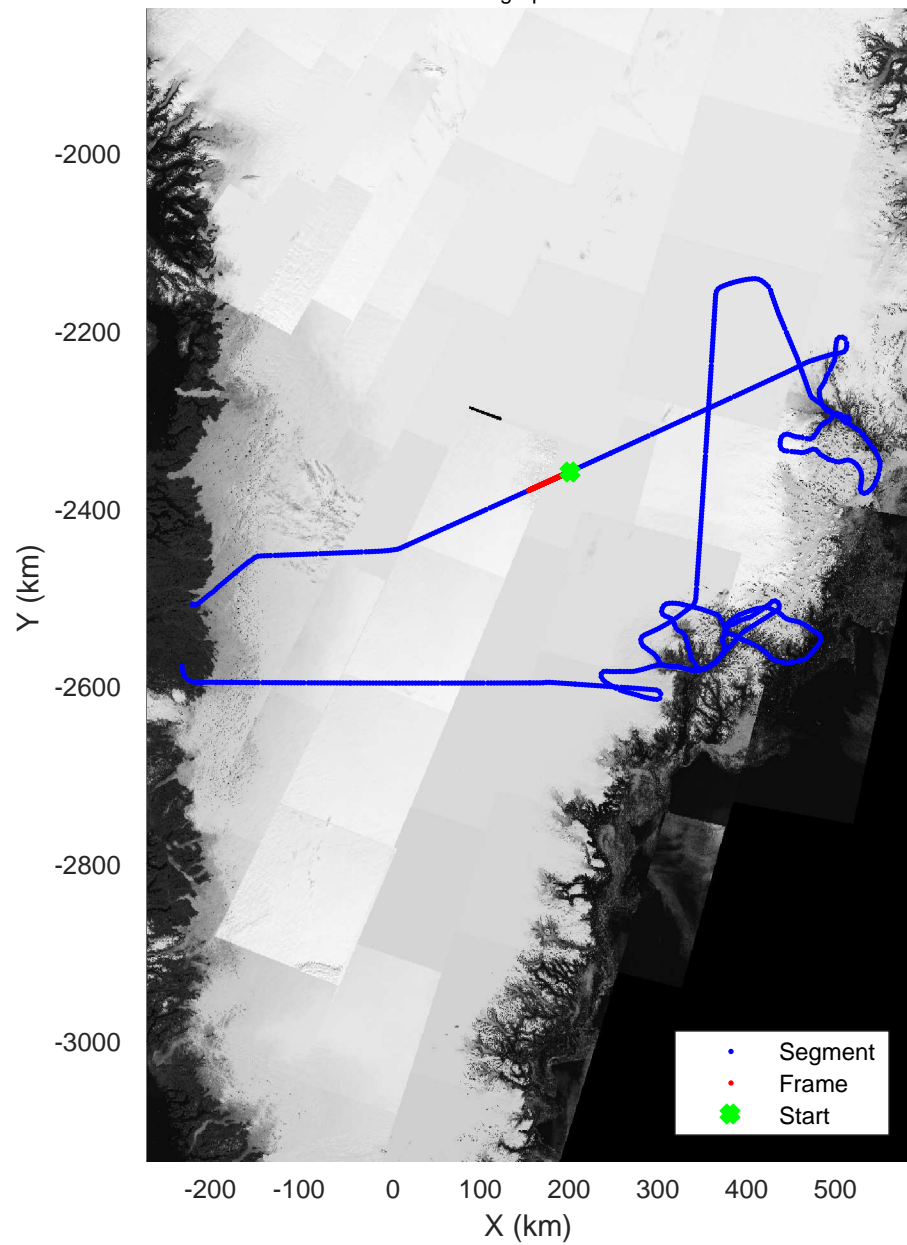

rds 2017_Greenland_P3: "Helheim Kangerdlugssuaq" 20170422_01_061: 18:34:18.8 to 18:40:08.8 GPS

rds 2017_Greenland_P3: "Helheim Kangerdlugssuaq" 20170422_01_061: 18:34:18.8 to 18:40:08.8 GPS

Helheim Kangerdlugssuaq
20170422_01_062
Polar Stereograph 70N/-45E