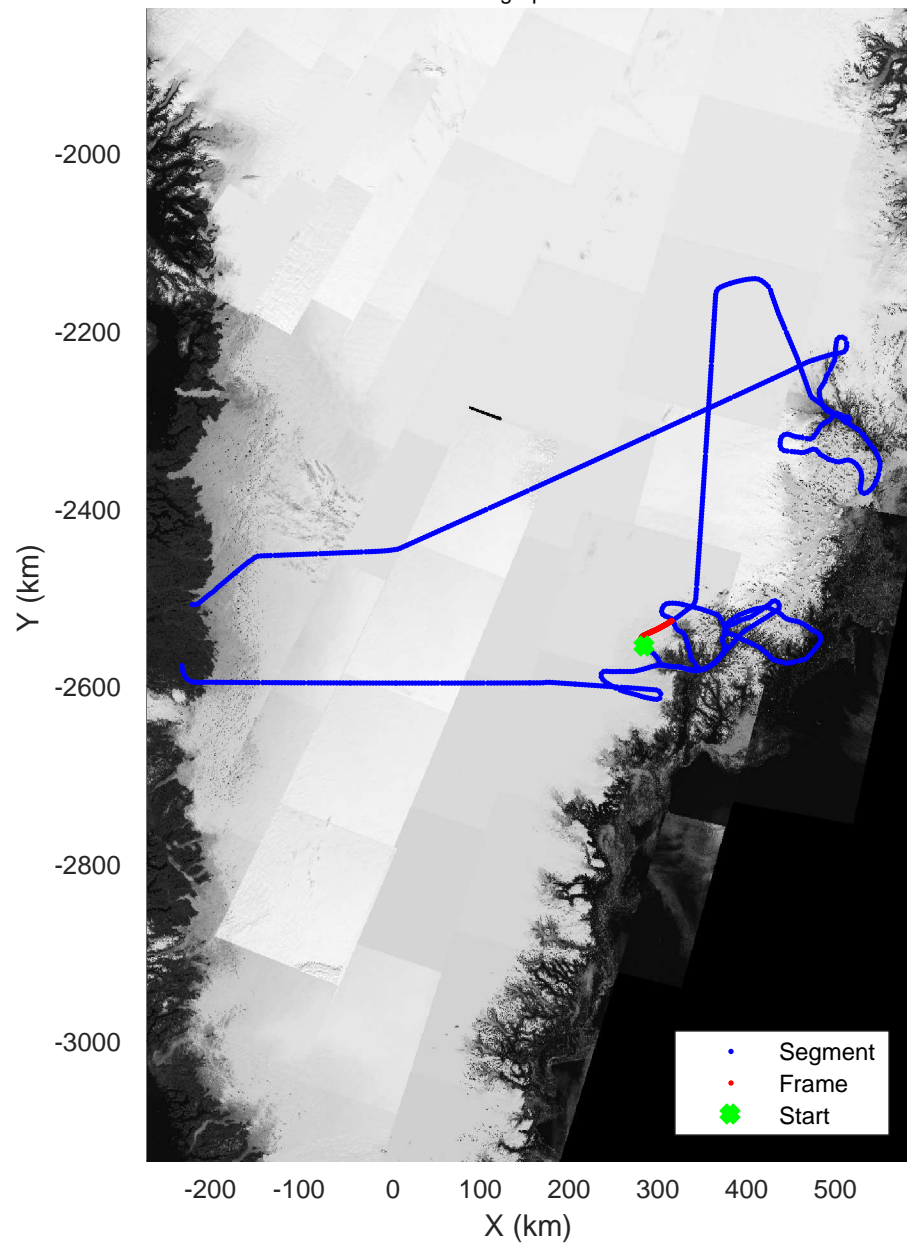

rds 2017_Greenland_P3: "Helheim Kangerdlugssuaq" 20170422_01_031: 15:31:20.6 to 15:37:41.9 GPS

rds 2017_Greenland_P3: "Helheim Kangerdlugssuaq" 20170422_01_031: 15:31:20.6 to 15:37:41.9 GPS

Helheim Kangerdlugssuaq
20170422_01_032
Polar Stereograph 70N/-45E