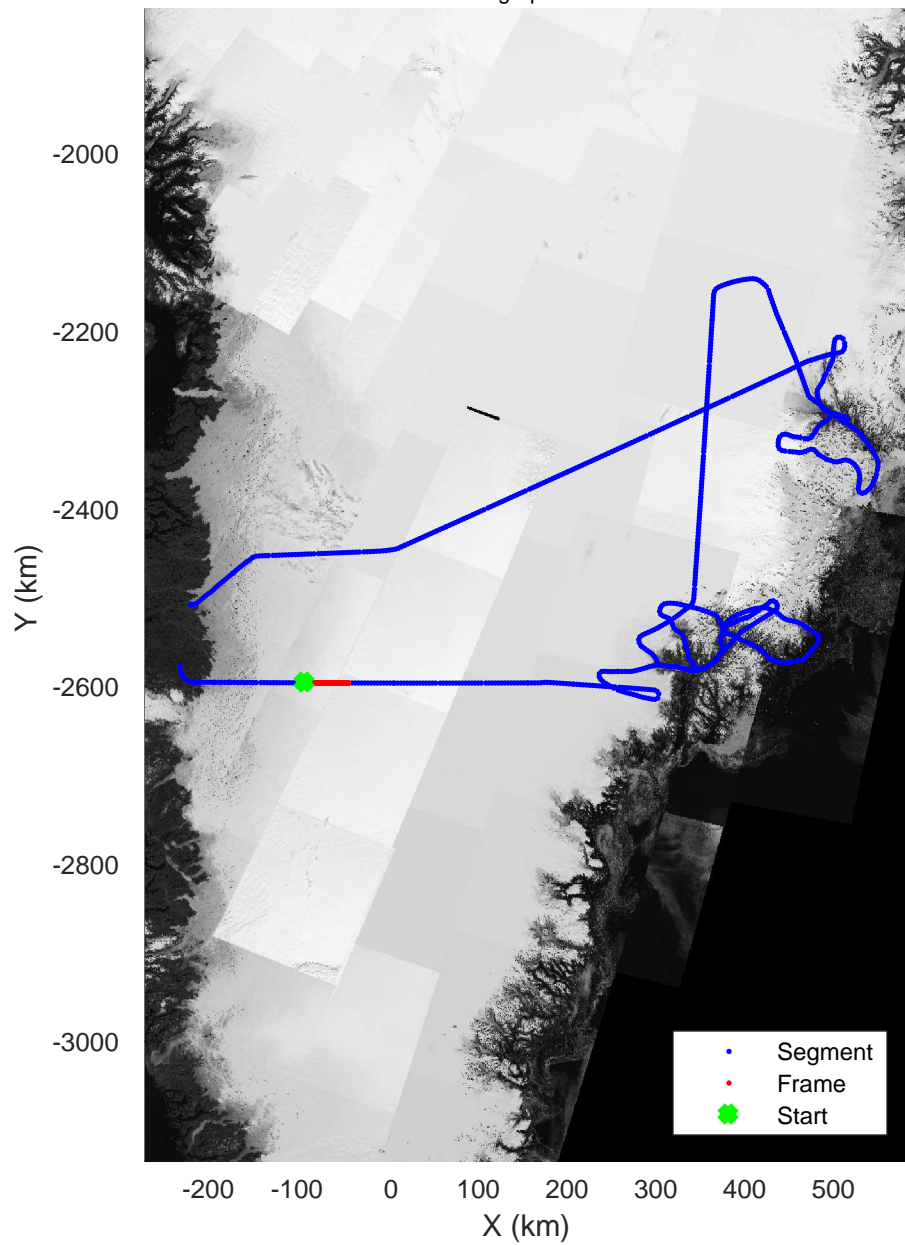

Helheim Kangerdlugssuaq
20170422_01_004
Polar Stereograph 70N/-45E