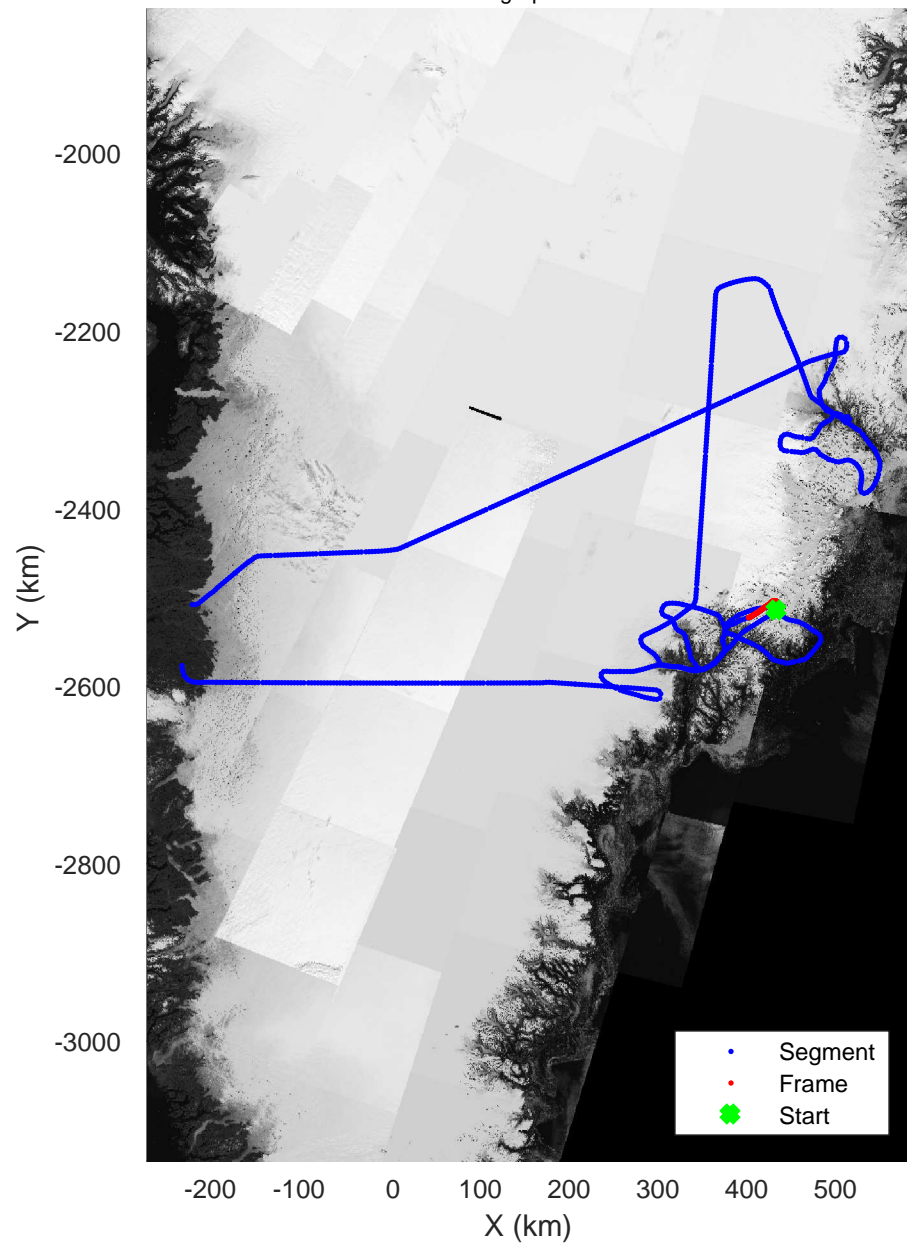

rds 2017_Greenland_P3: "Helheim Kangerdlugssuaq" 20170422_01_017: 14:00:57.7 to 14:07:08.6 GPS

rds 2017_Greenland_P3: "Helheim Kangerdlugssuaq" 20170422_01_017: 14:00:57.7 to 14:07:08.6 GPS

Helheim Kangerdlugssuaq
20170422_01_018
Polar Stereograph 70N/-45E