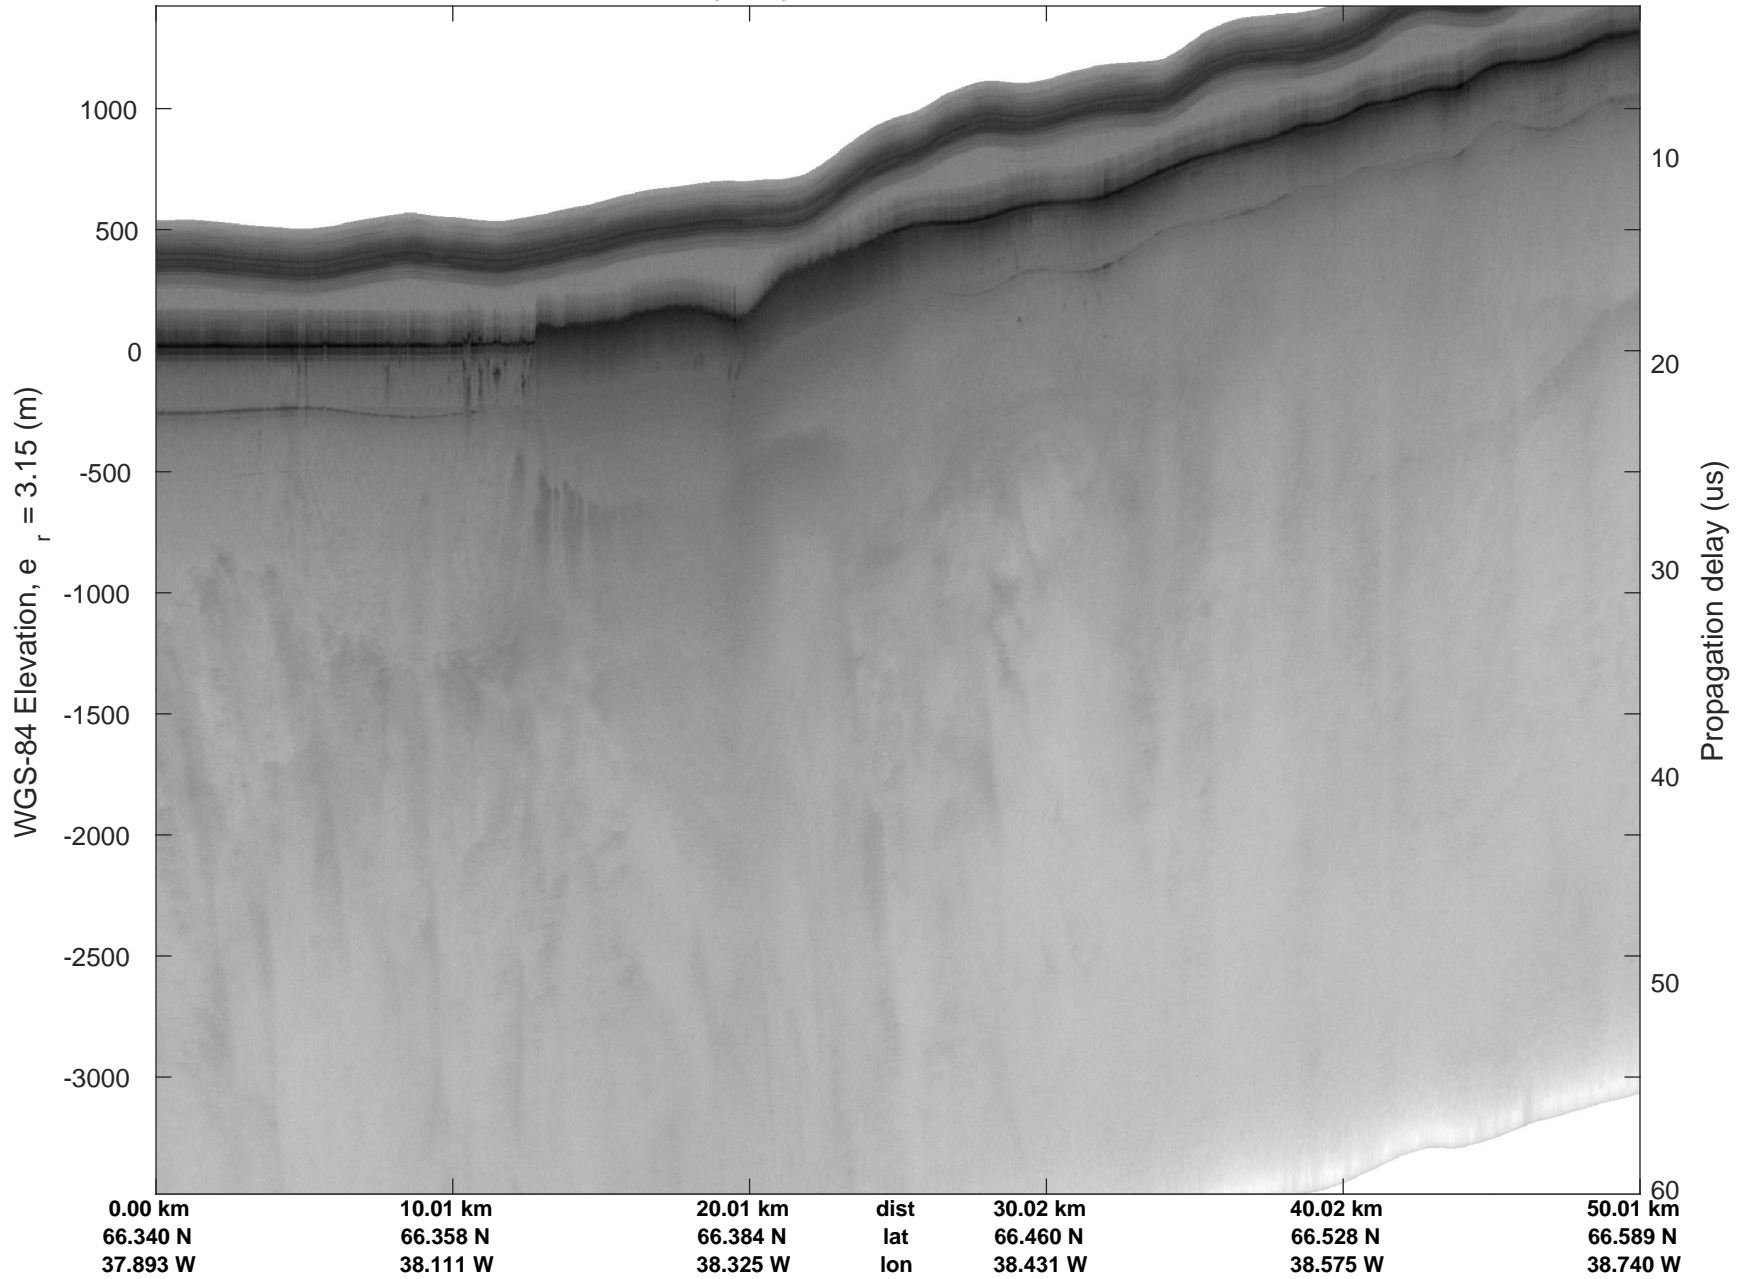

rds 2017_Greenland_P3: "Helheim Kangerdlugssuaq" 20170422_01_031: 15:31:20.6 to 15:37:41.9 GPS