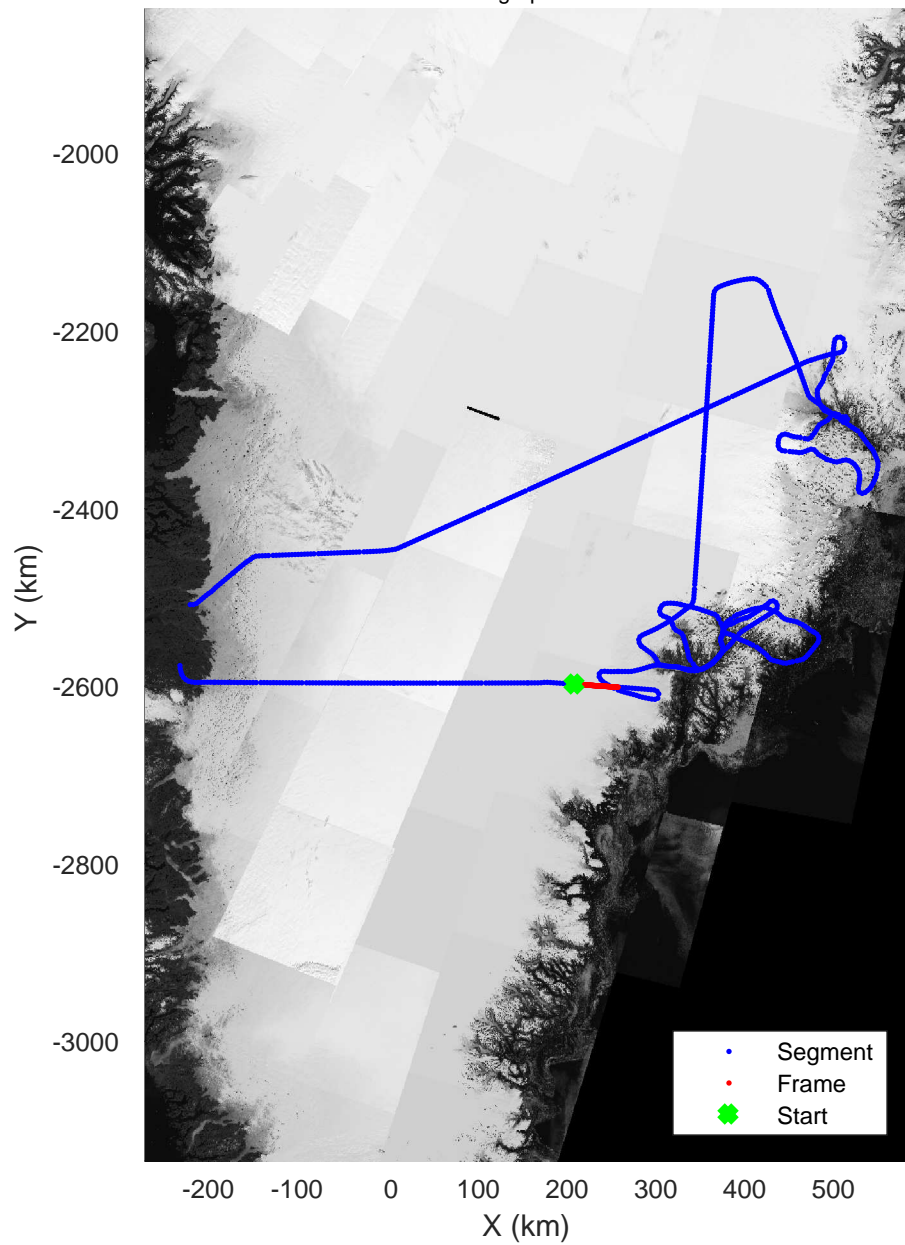

Helheim Kangerdlugssuaq
20170422_01_010
Polar Stereograph 70N/-45E