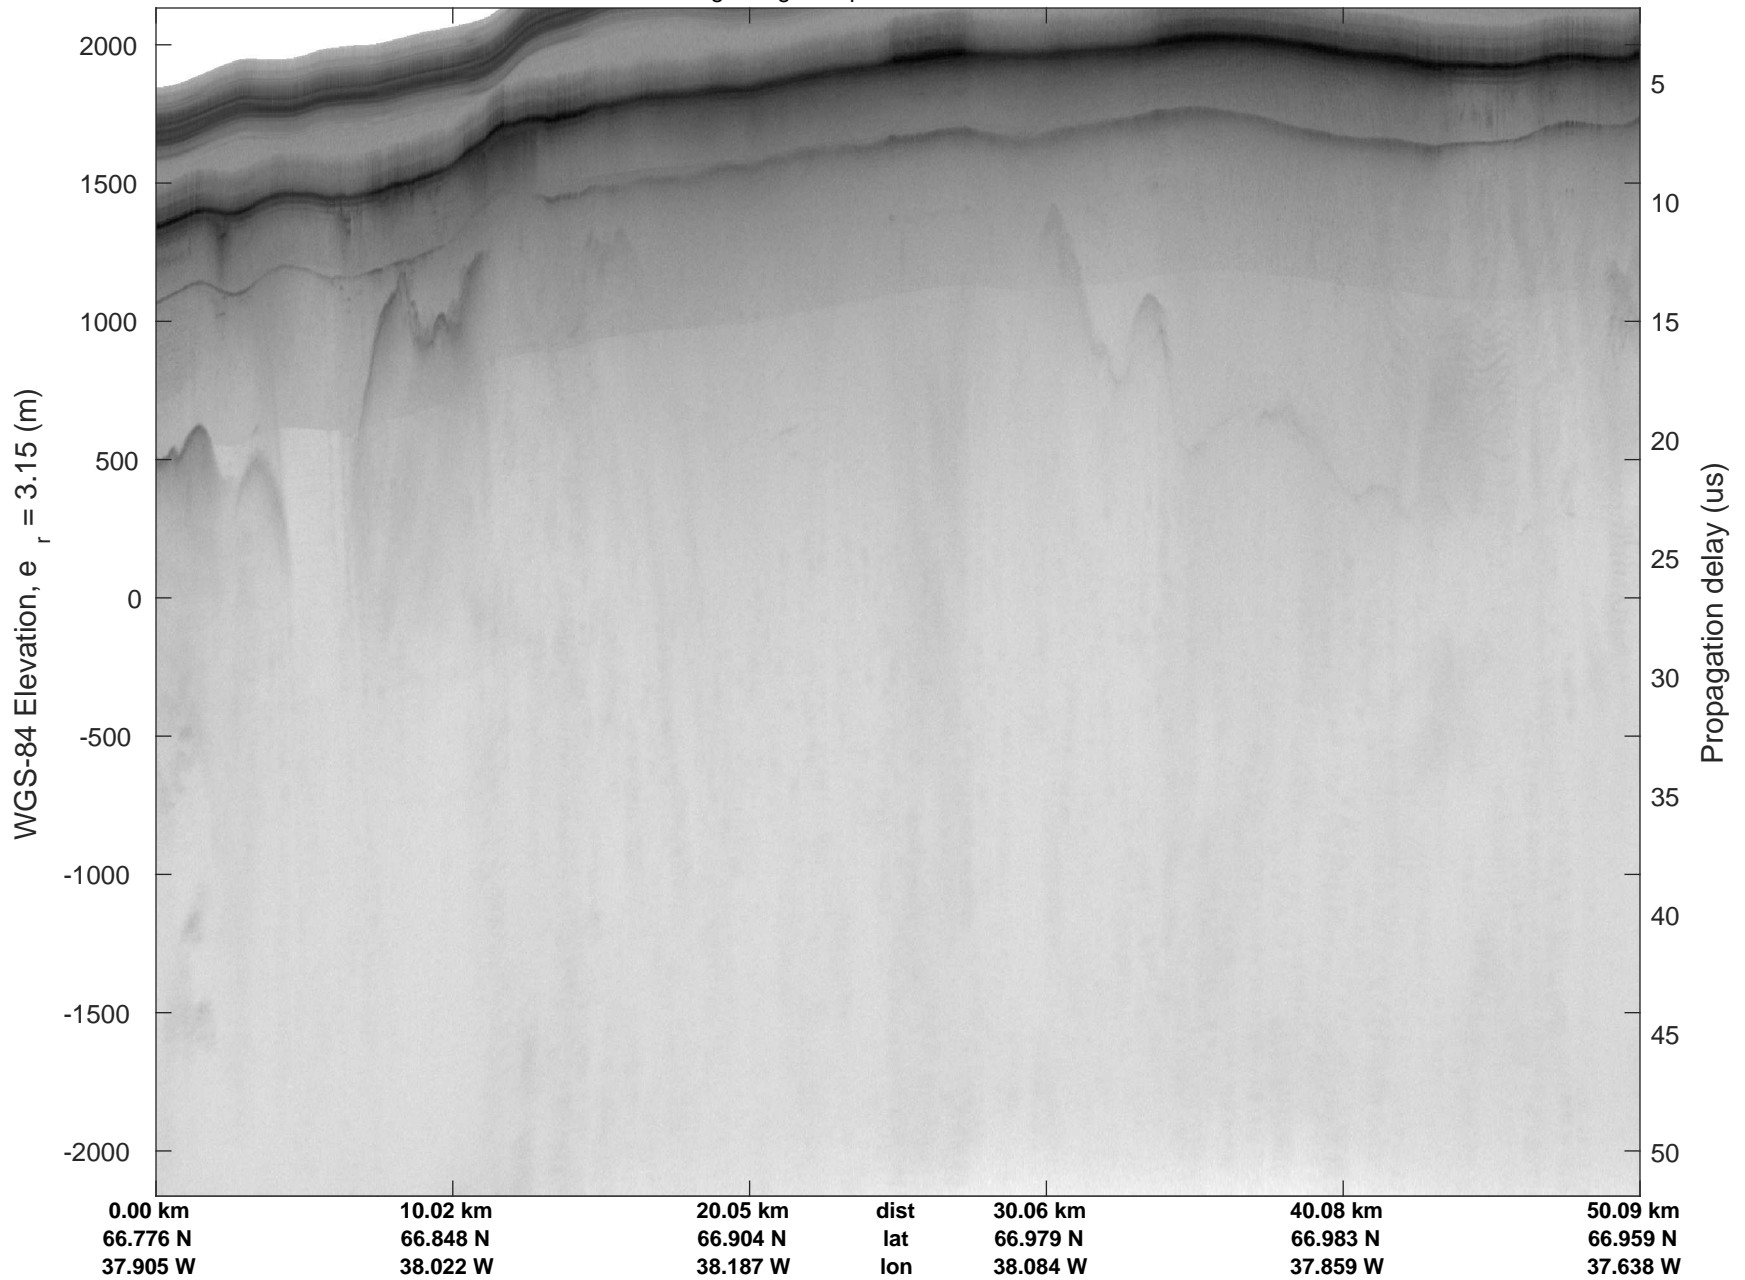

rds 2017_Greenland_P3: "Helheim Kangerdlugssuaq" 20170422_01_022: 14:33:28.9 to 14:39:43.3 GPS