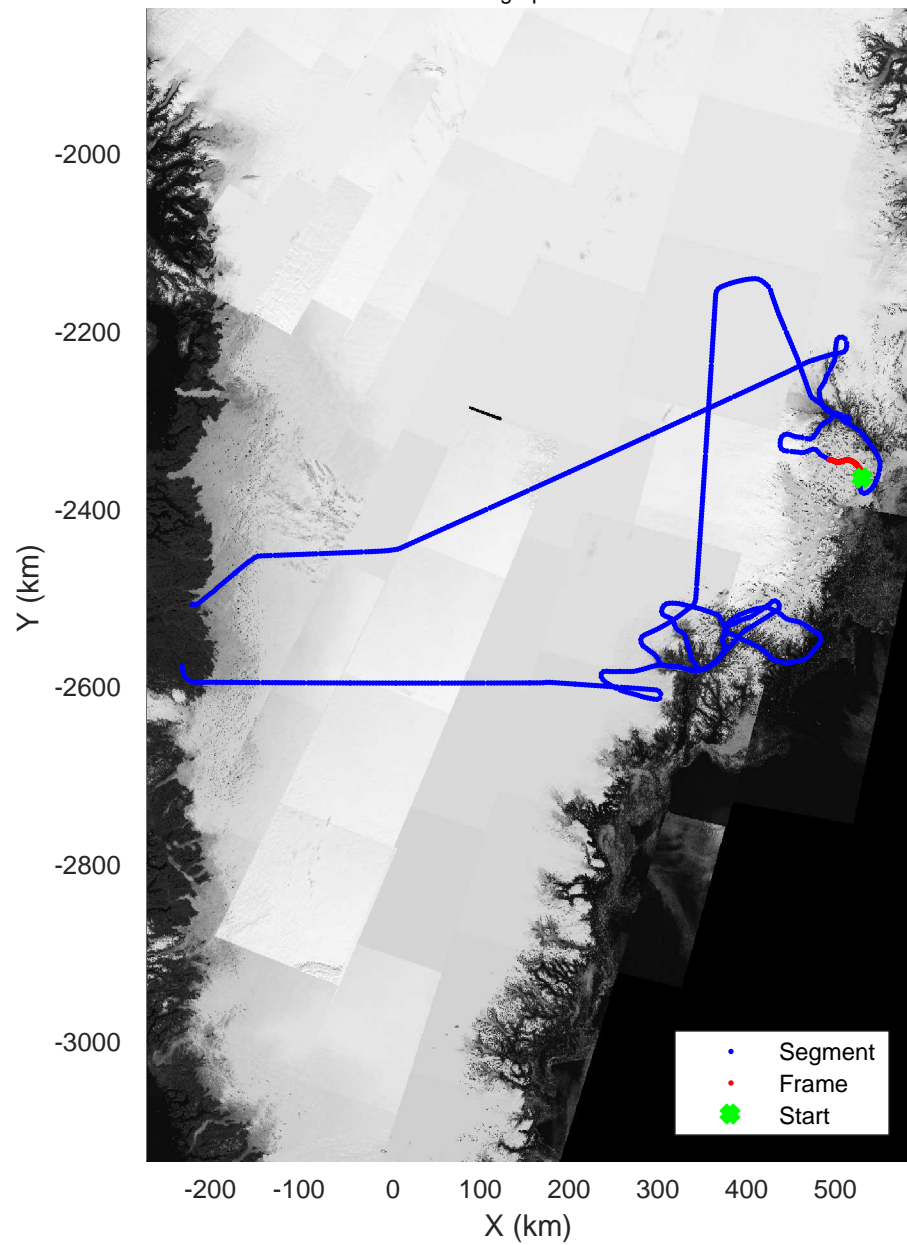

rds 2017_Greenland_P3: "Helheim Kangerdlugssuaq" 20170422_01_047: 17:06:18.0 to 17:12:46.7 GPS

rds 2017_Greenland_P3: "Helheim Kangerdlugssuaq" 20170422_01_047: 17:06:18.0 to 17:12:46.7 GPS

Helheim Kangerdlugssuaq
20170422_01_048
Polar Stereograph 70N/-45E