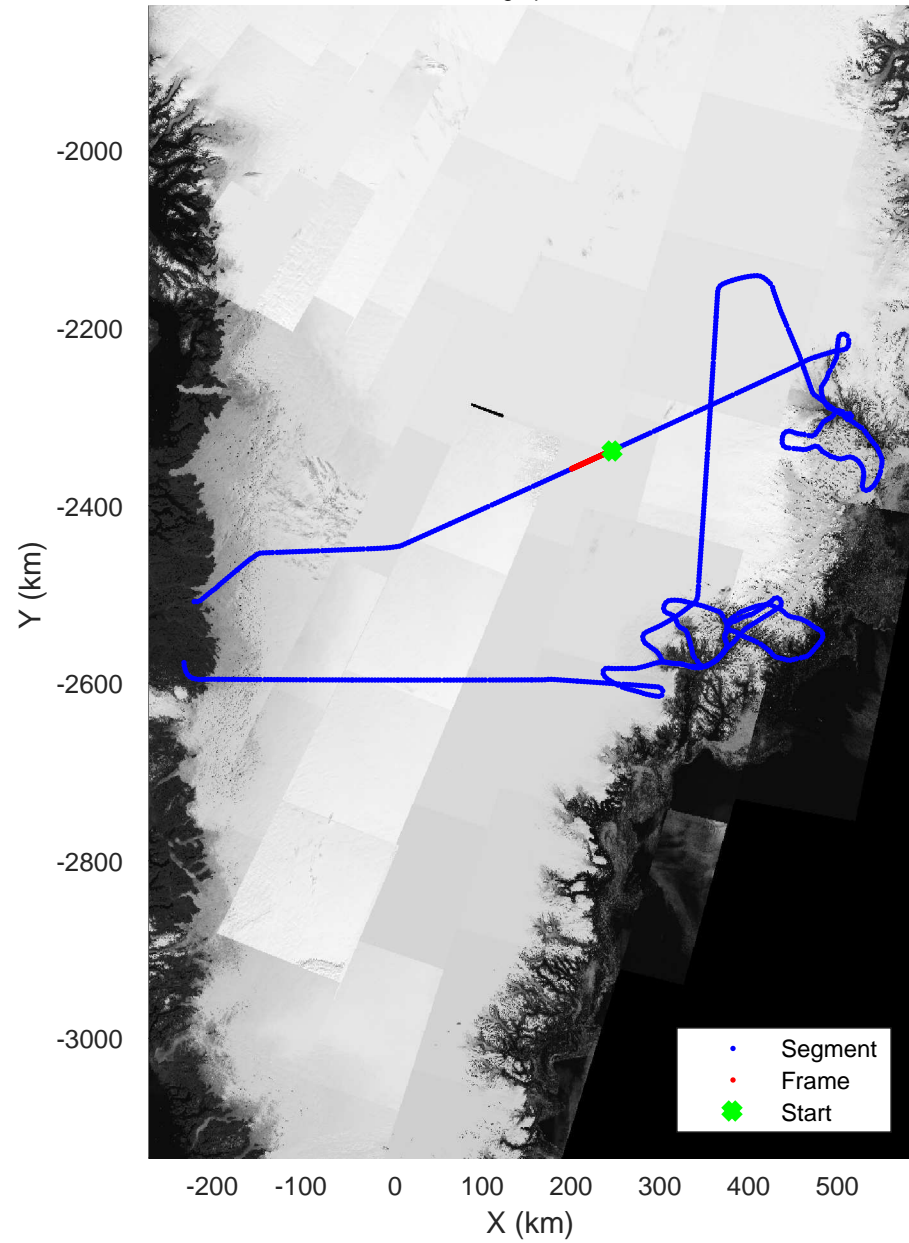

rds 2017_Greenland_P3: "Helheim Kangerdlugssuaq" 20170422_01_060: 18:28:31.4 to 18:34:18.6 GPS

rds 2017_Greenland_P3: "Helheim Kangerdlugssuaq" 20170422_01_060: 18:28:31.4 to 18:34:18.6 GPS

Helheim Kangerdlugssuaq
20170422_01_061
Polar Stereograph 70N/-45E