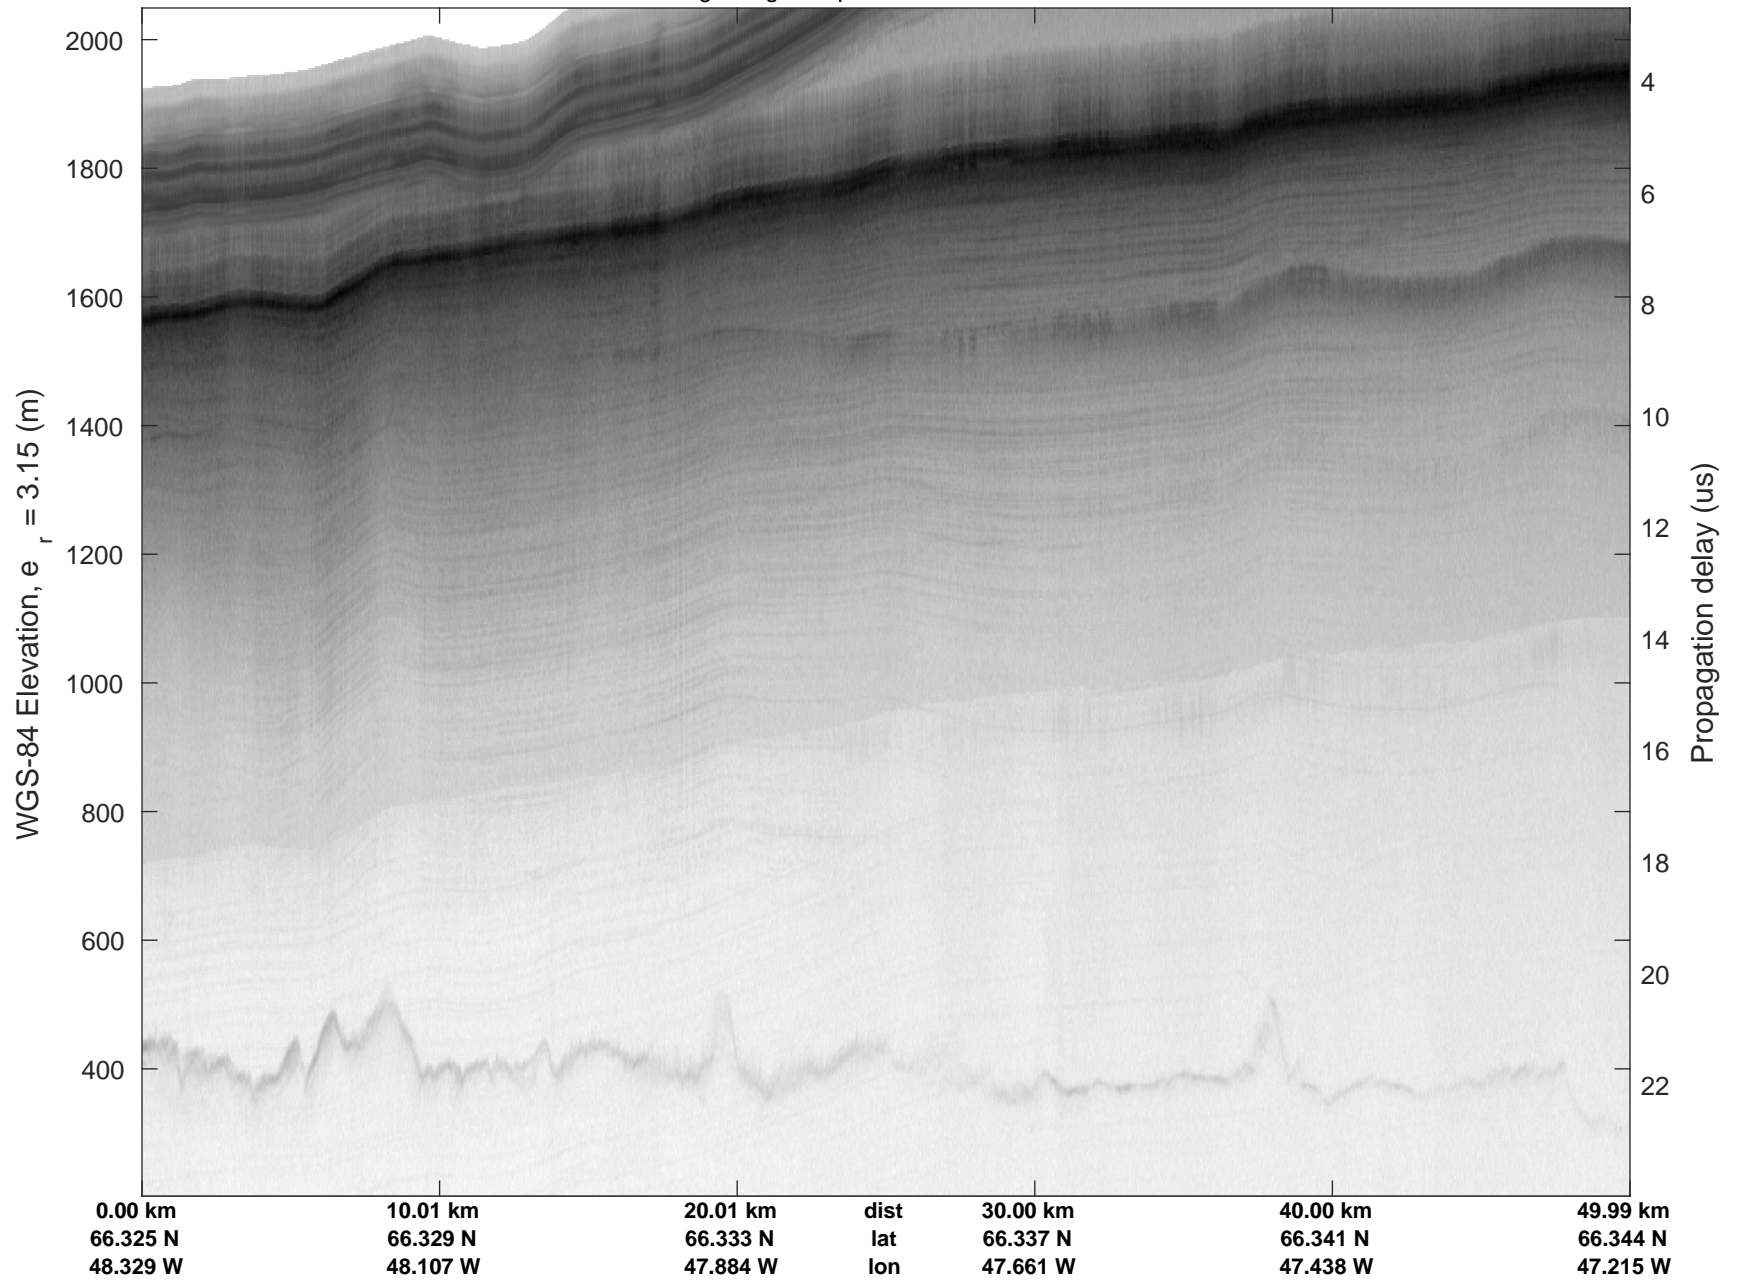

rds 2017_Greenland_P3: "Helheim Kangerdlugssuaq" 20170422_01_003: 12:29:56.3 to 12:36:28.5 GPS