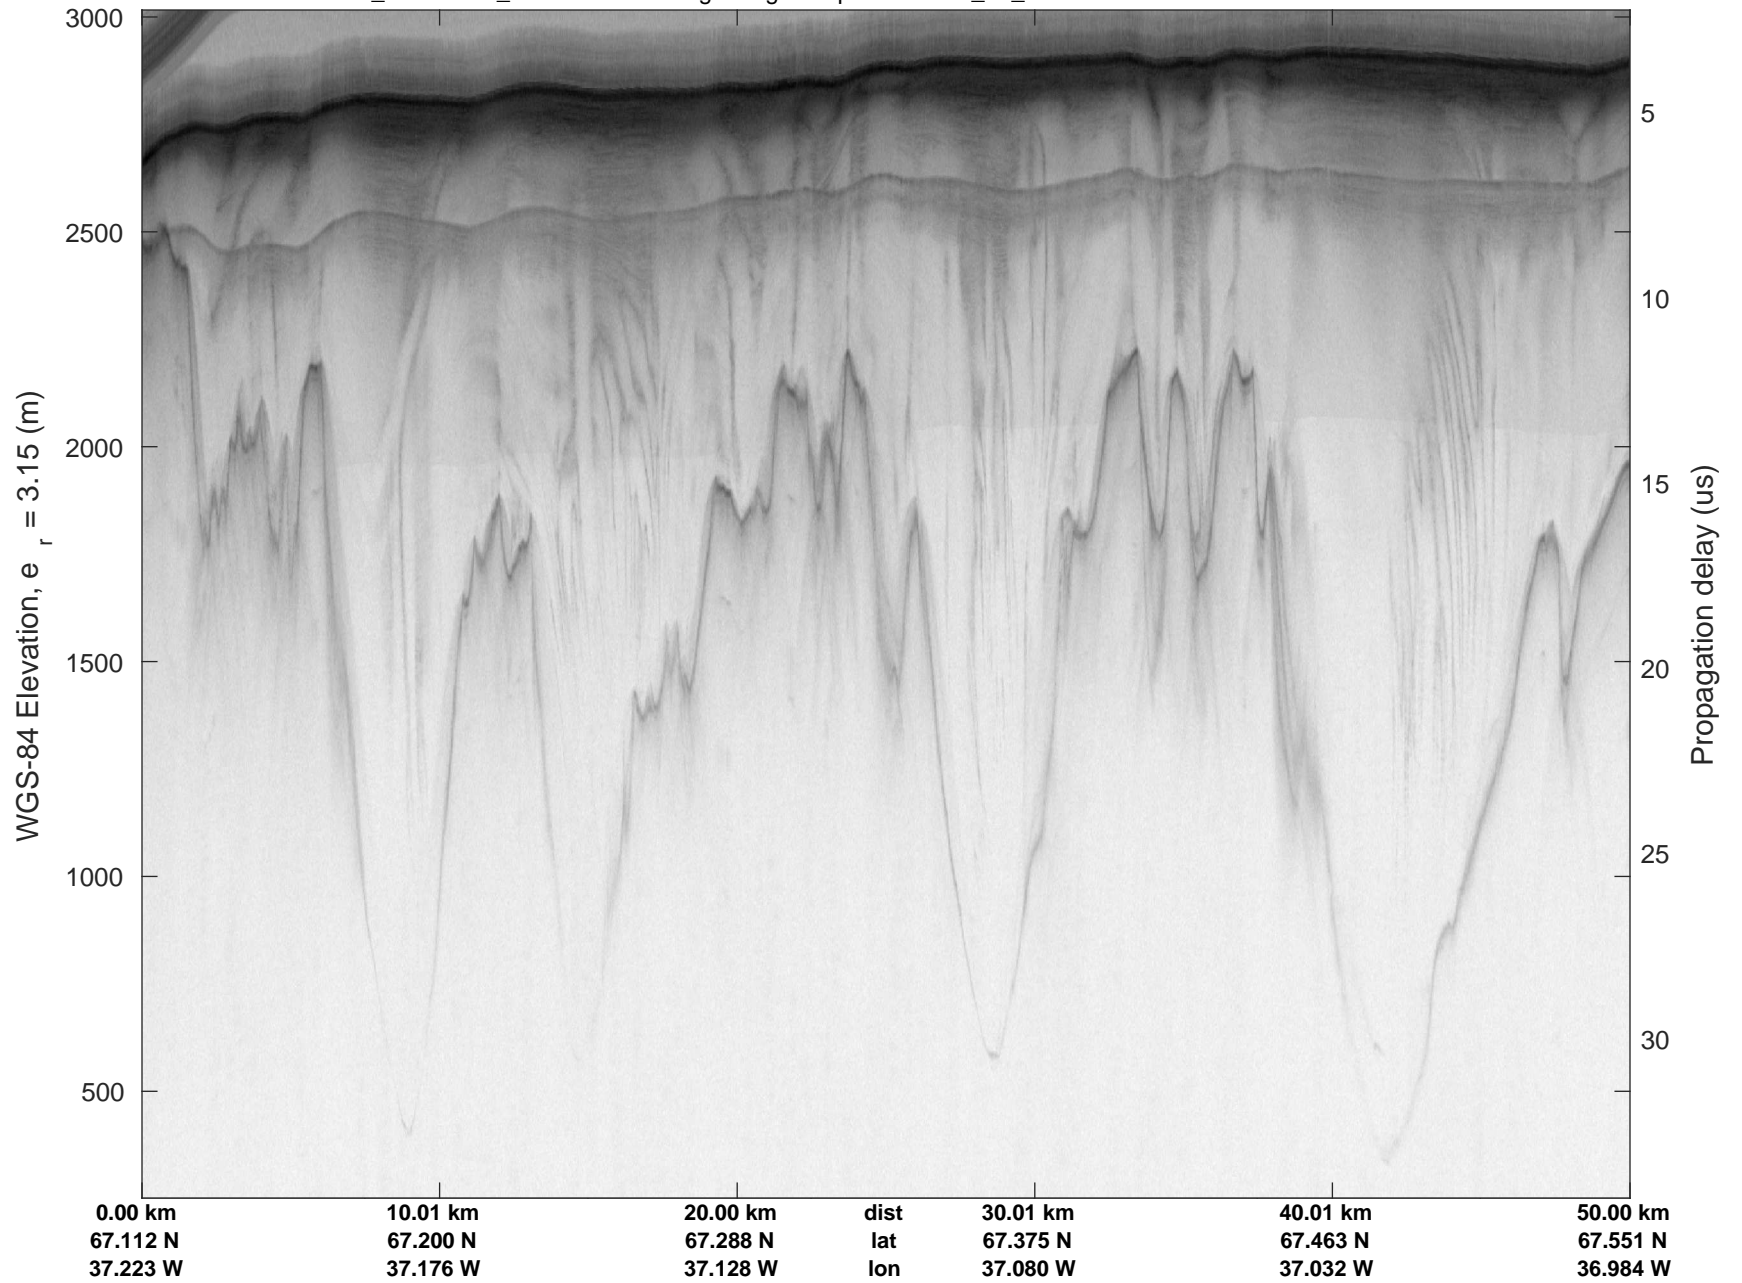

rds 2017_Greenland_P3: "Helheim Kangerdlugssuaq" 20170422_01_034: 15:50:13.3 to 15:55:52.9 GPS