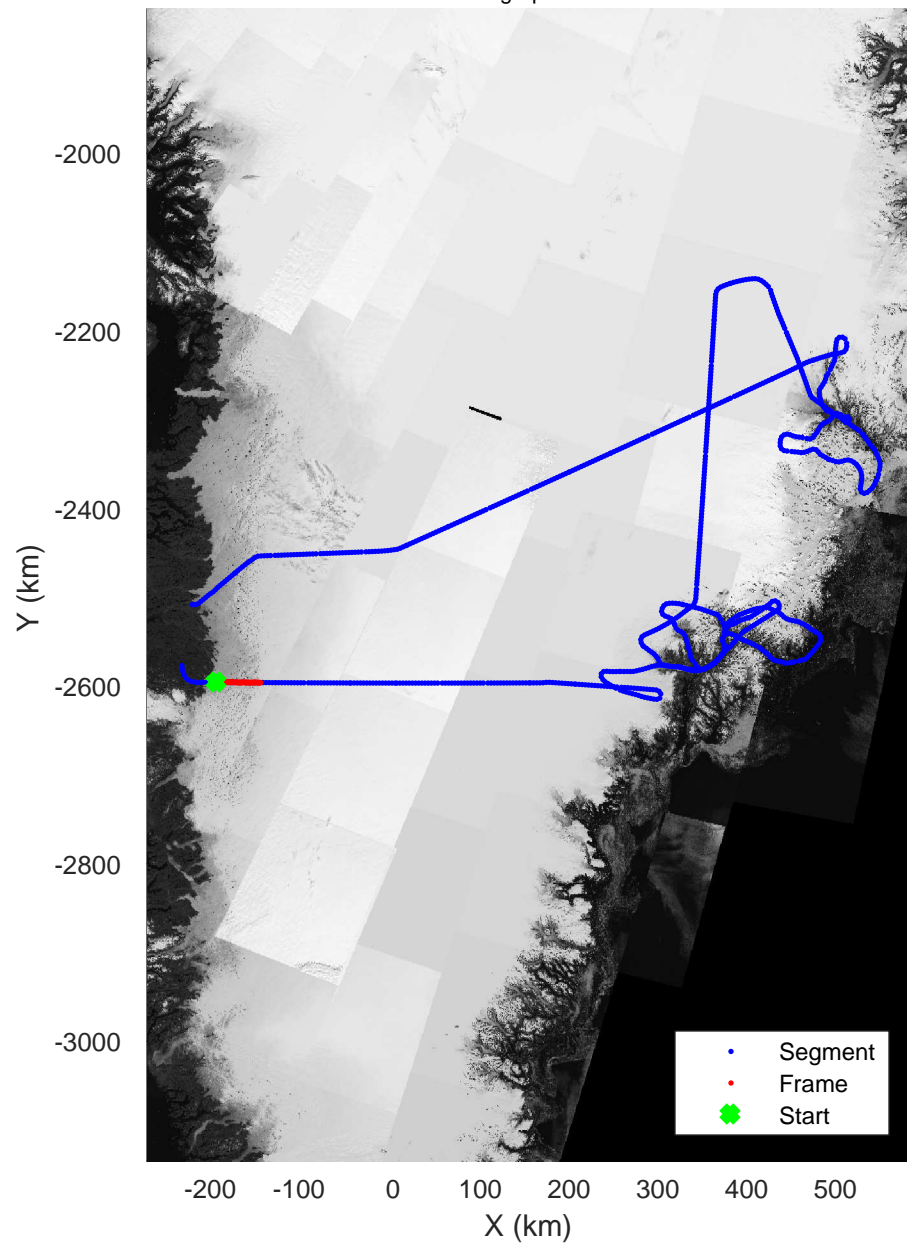

Helheim Kangerdlugssuaq
20170422_01_002
Polar Stereograph 70N/-45E