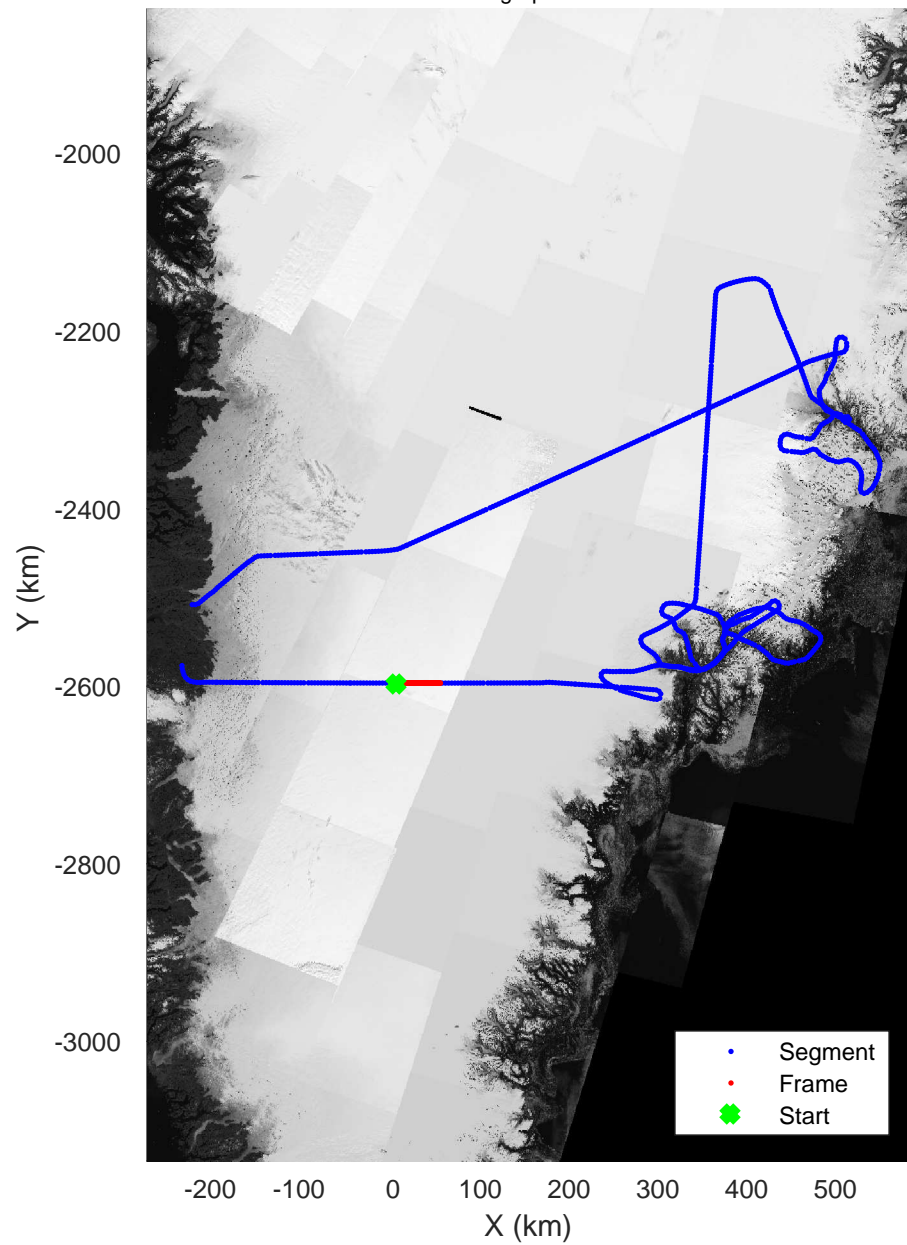

Helheim Kangerdlugssuaq
20170422_01_006
Polar Stereograph 70N/-45E