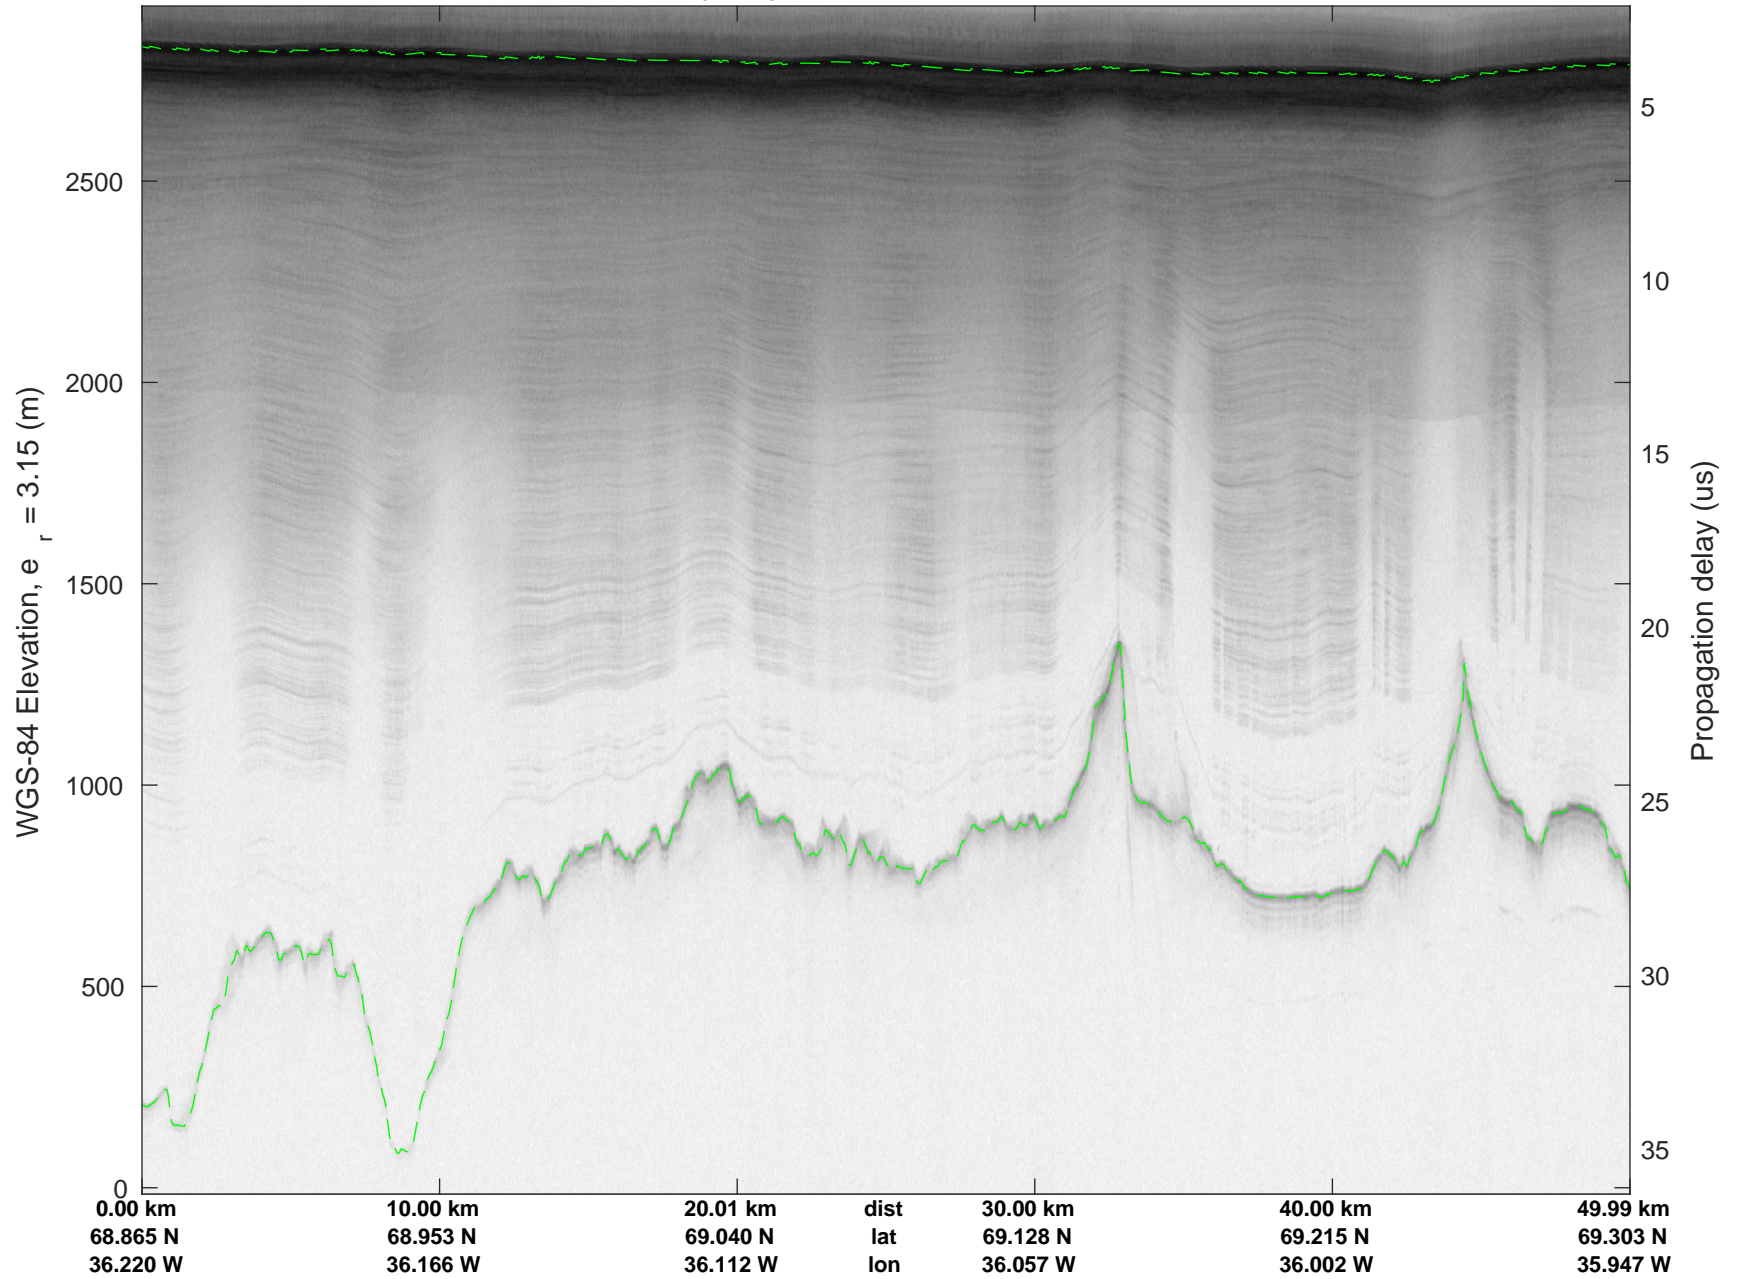

rds 2017_Greenland_P3: "Helheim Kangerdlugssuaq" 20170422_01_038: 16:12:32.2 to 16:18:05.8 GPS