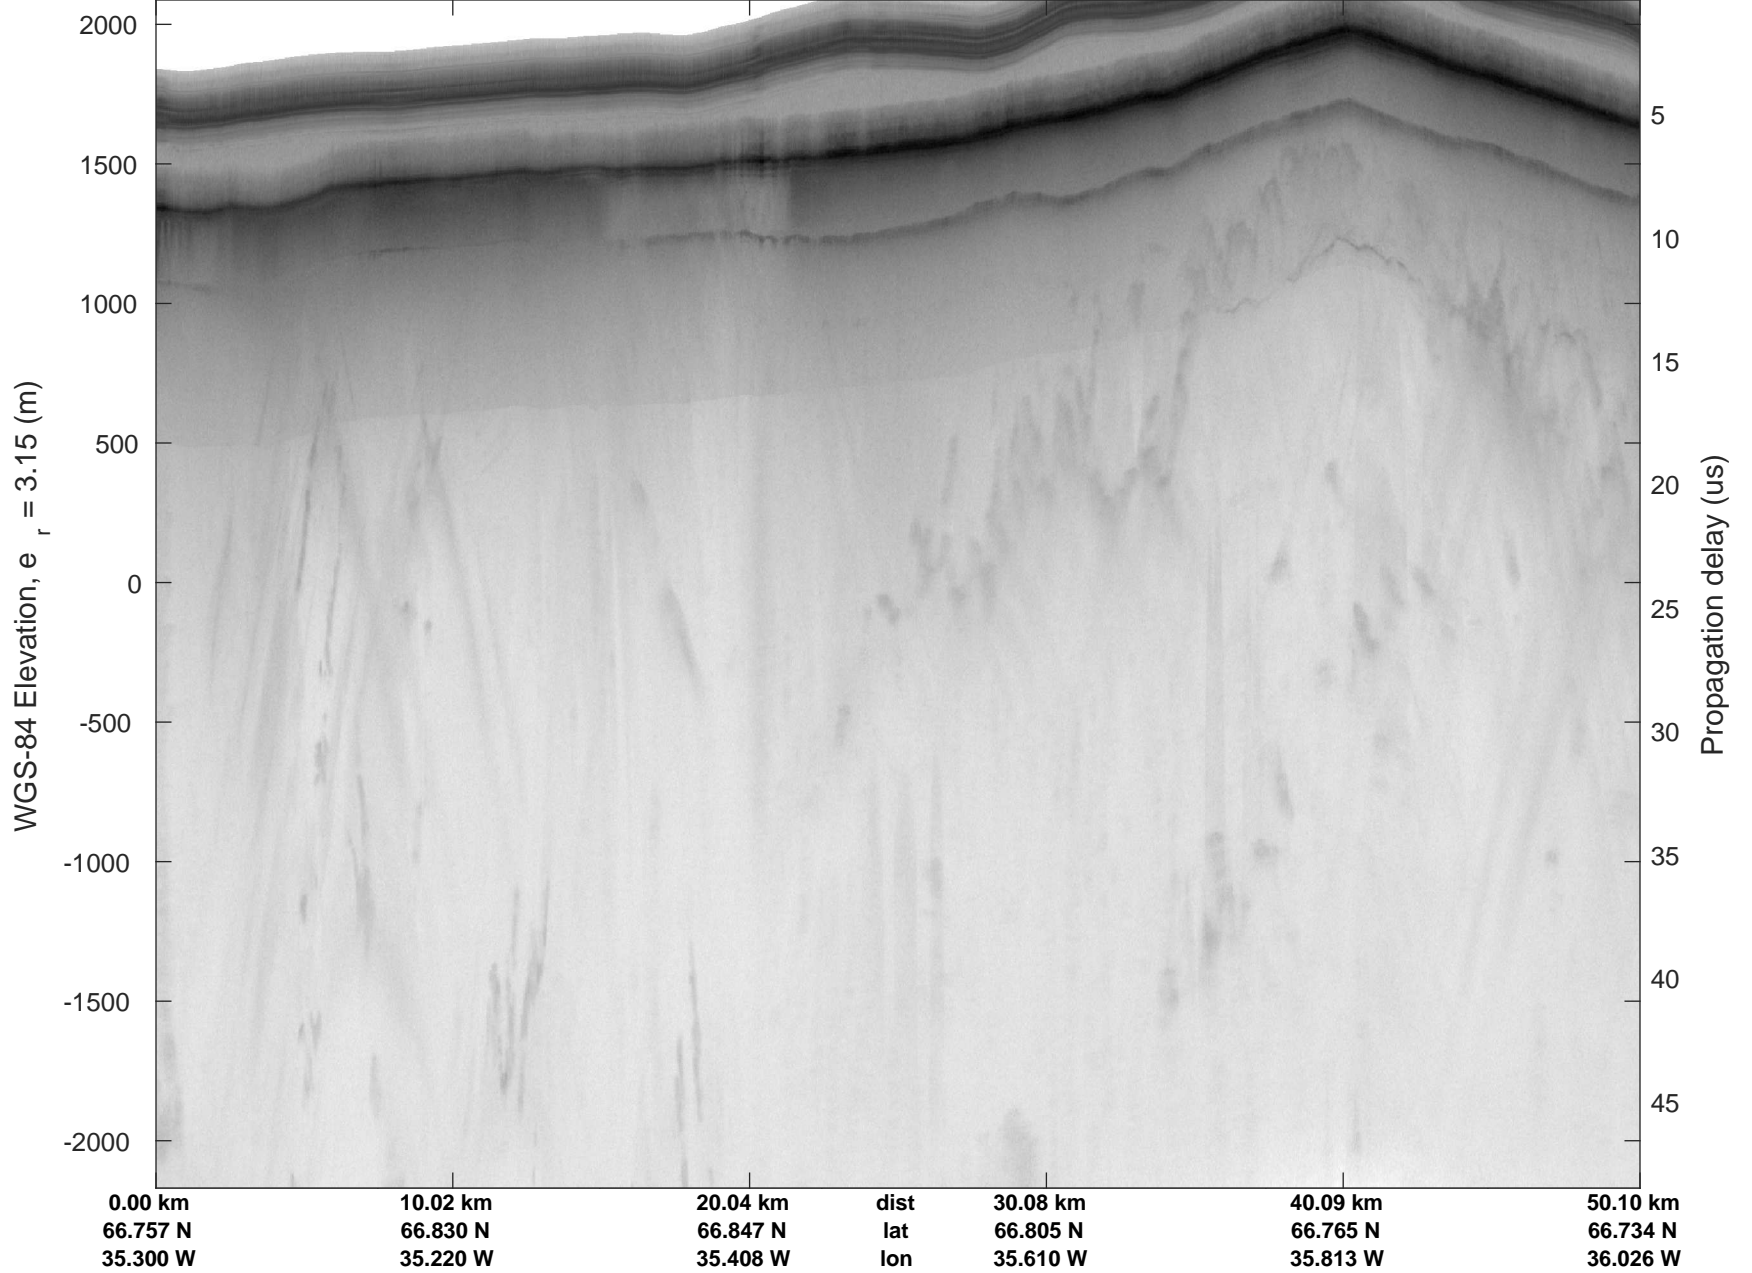

rds 2017_Greenland_P3: "Helheim Kangerdlugssuaq" 20170422_01_018: 14:07:08.9 to 14:13:46.4 GPS