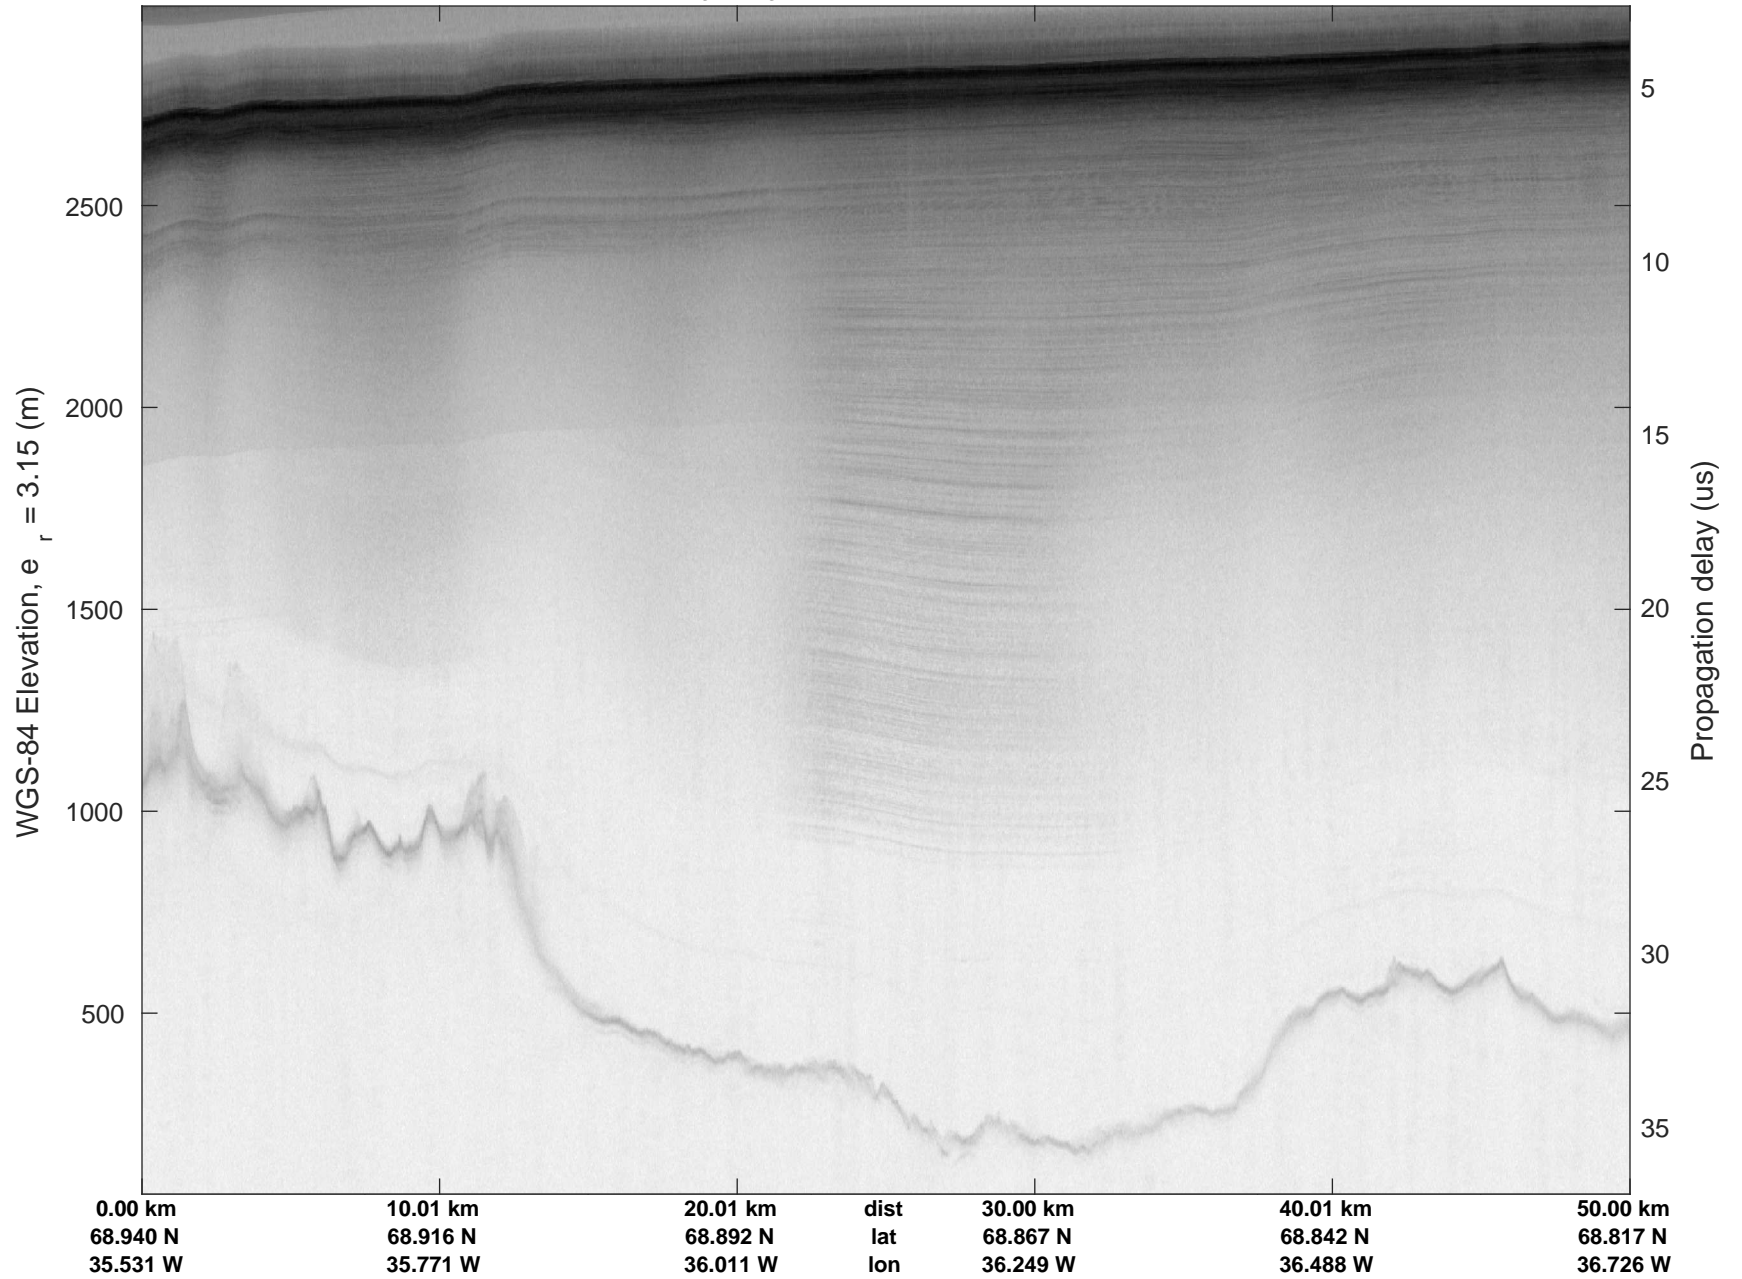

rds 2017_Greenland_P3: "Helheim Kangerdlugssuaq" 20170422_01_058: 18:16:42.5 to 18:22:38.3 GPS