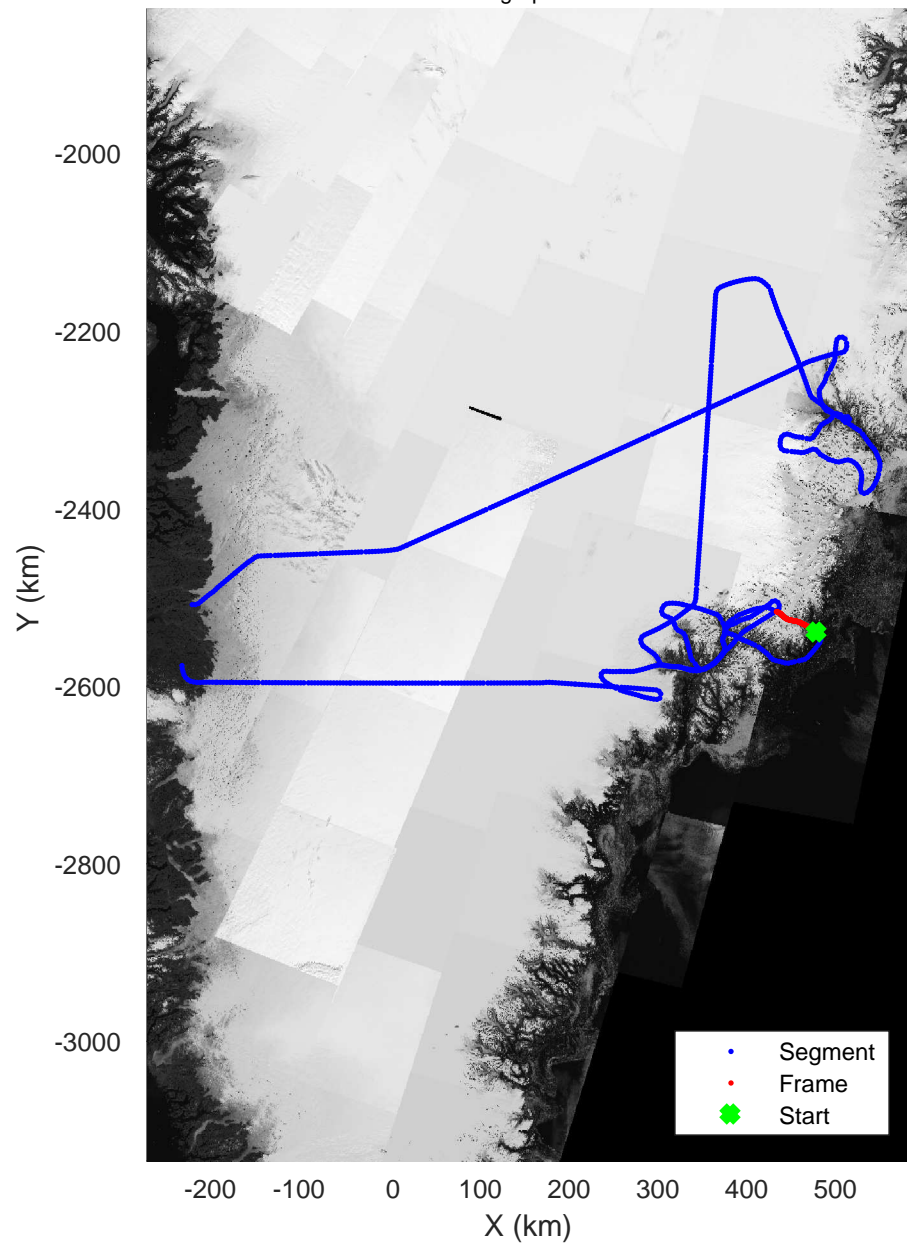

rds 2017_Greenland_P3: "Helheim Kangerdlugssuaq" 20170422_01_026: 14:59:02.4 to 15:05:48.9 GPS

rds 2017_Greenland_P3: "Helheim Kangerdlugssuaq" 20170422_01_026: 14:59:02.4 to 15:05:48.9 GPS

Helheim Kangerdlugssuaq
20170422_01_027
Polar Stereograph 70N/-45E