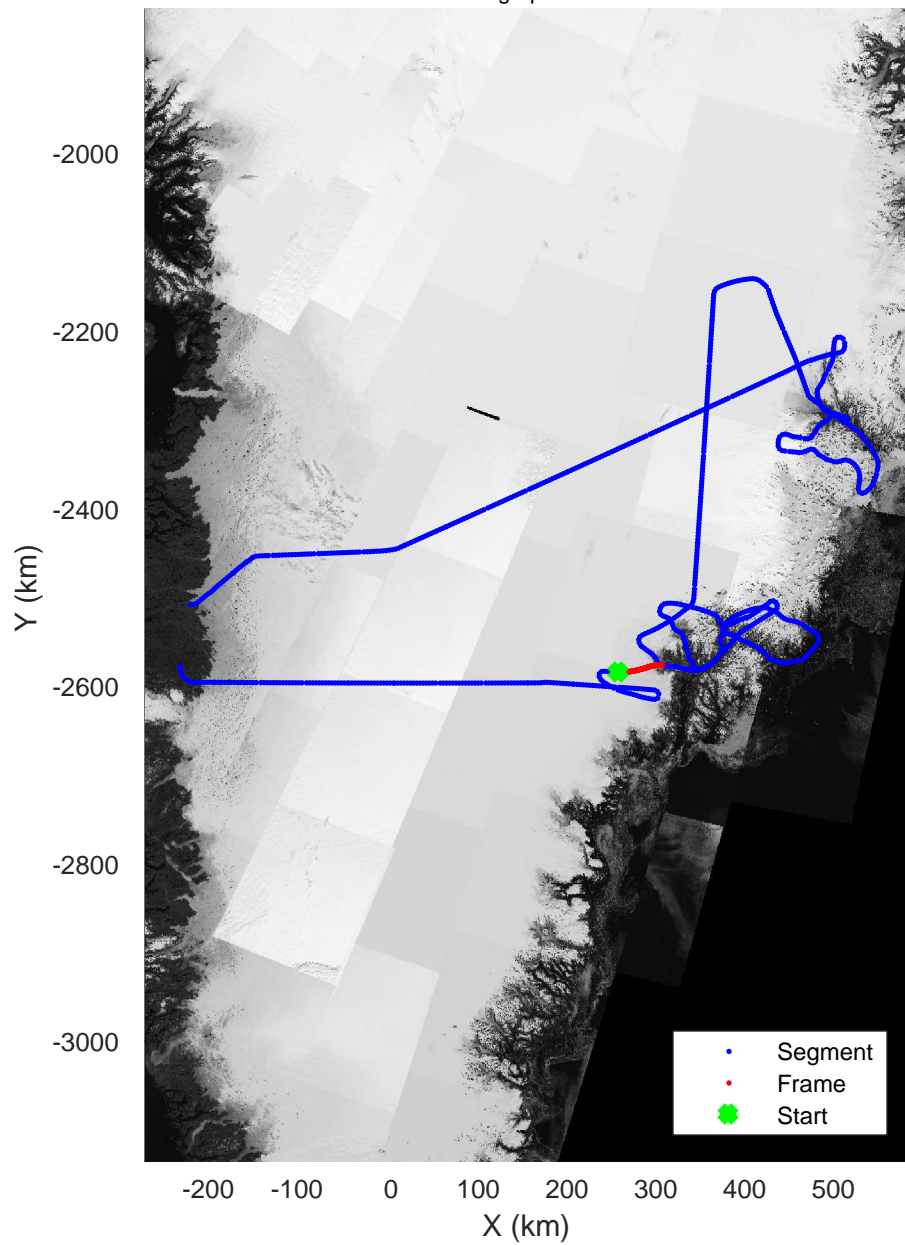

rds 2017_Greenland_P3: "Helheim Kangerdlugssuaq" 20170422_01_013: 13:34:59.2 to 13:41:33.5 GPS

rds 2017_Greenland_P3: "Helheim Kangerdlugssuaq" 20170422_01_013: 13:34:59.2 to 13:41:33.5 GPS

Helheim Kangerdlugssuaq
20170422_01_014
Polar Stereograph 70N/-45E