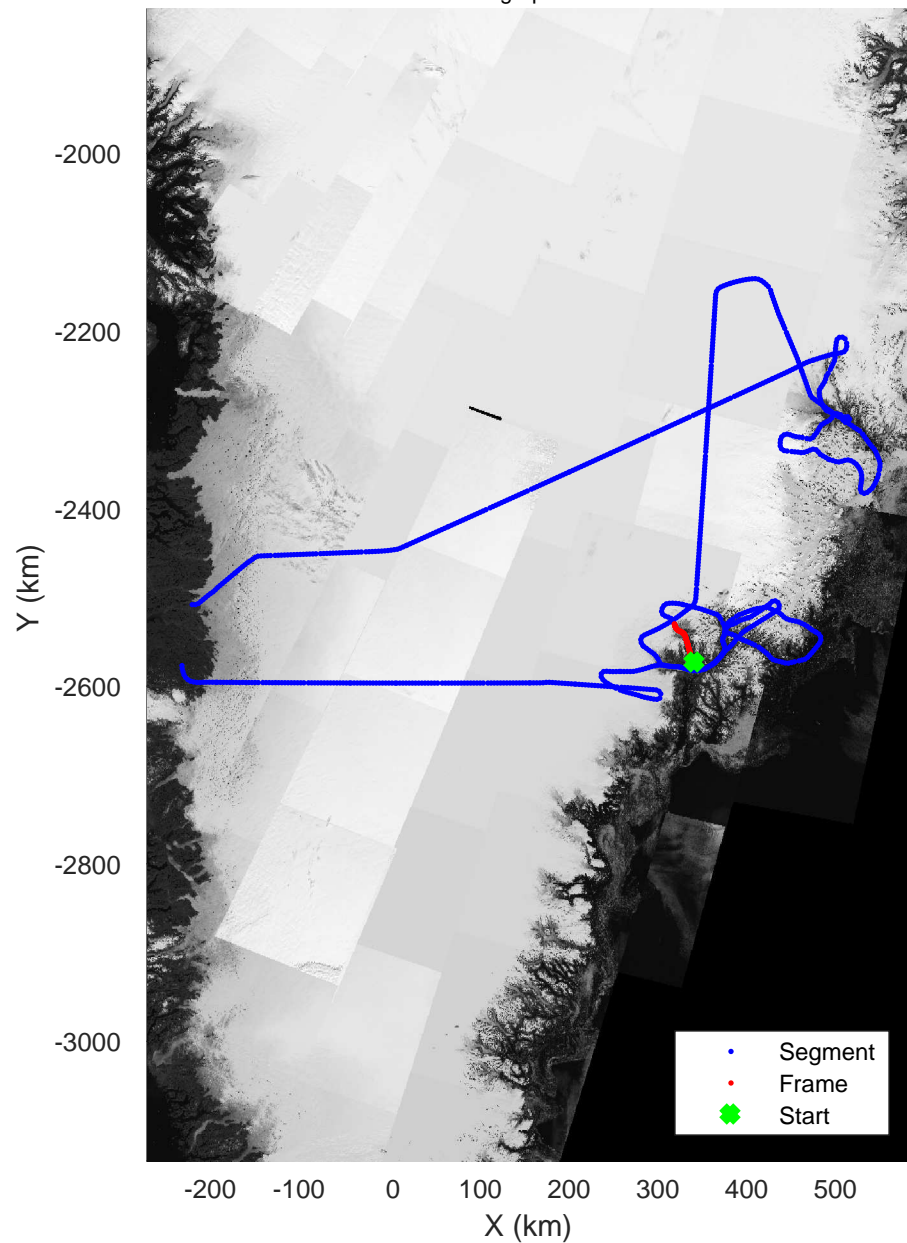

rds 2017_Greenland_P3: "Helheim Kangerdlugssuaq" 20170422_01_020: 14:20:30.7 to 14:27:06.1 GPS

rds 2017_Greenland_P3: "Helheim Kangerdlugssuaq" 20170422_01_020: 14:20:30.7 to 14:27:06.1 GPS

Helheim Kangerdlugssuaq
20170422_01_021
Polar Stereograph 70N/-45E