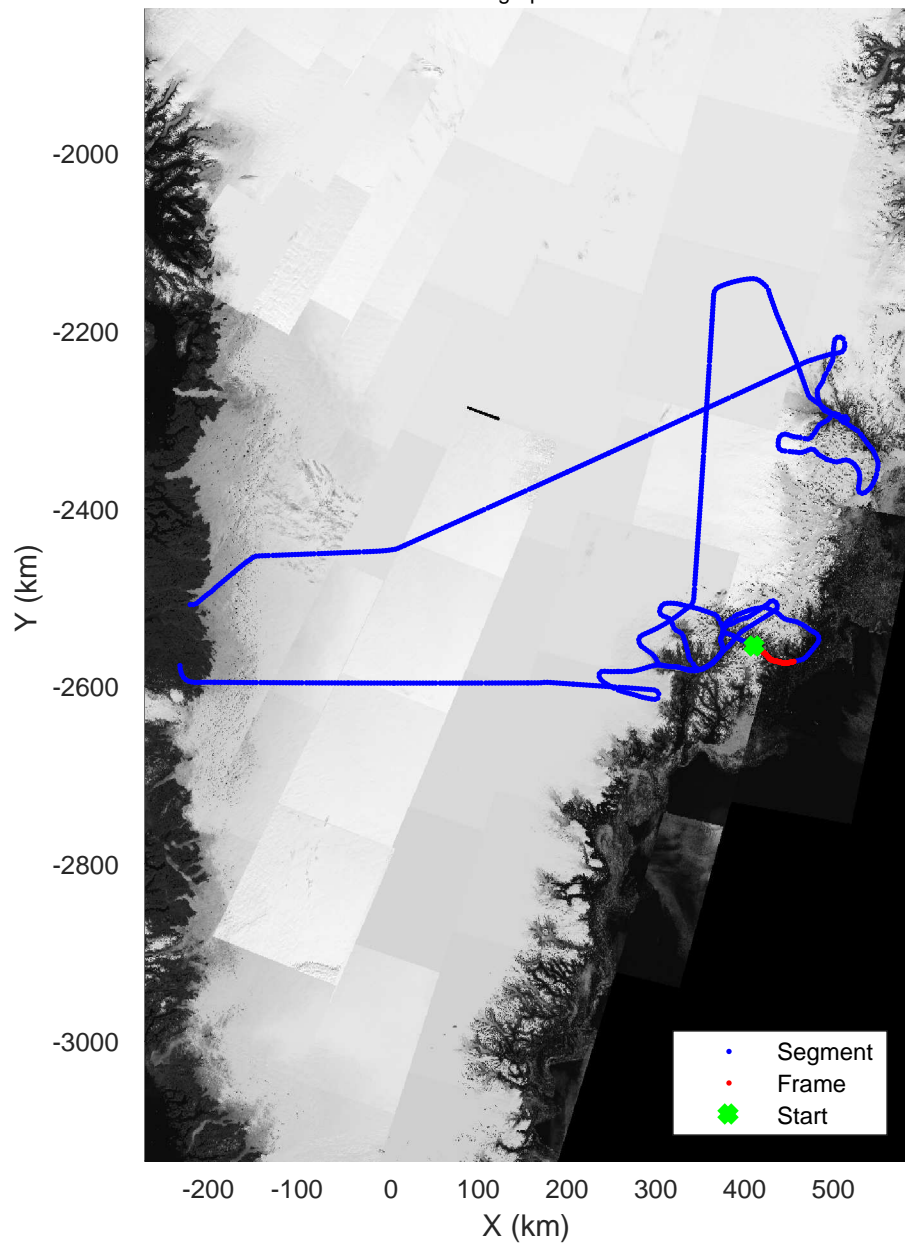

rds 2017_Greenland_P3: "Helheim Kangerdlugssuaq" 20170422_01_024: 14:46:04.5 to 14:52:32.2 GPS

rds 2017_Greenland_P3: "Helheim Kangerdlugssuaq" 20170422_01_024: 14:46:04.5 to 14:52:32.2 GPS

Helheim Kangerdlugssuaq
20170422_01_025
Polar Stereograph 70N/-45E