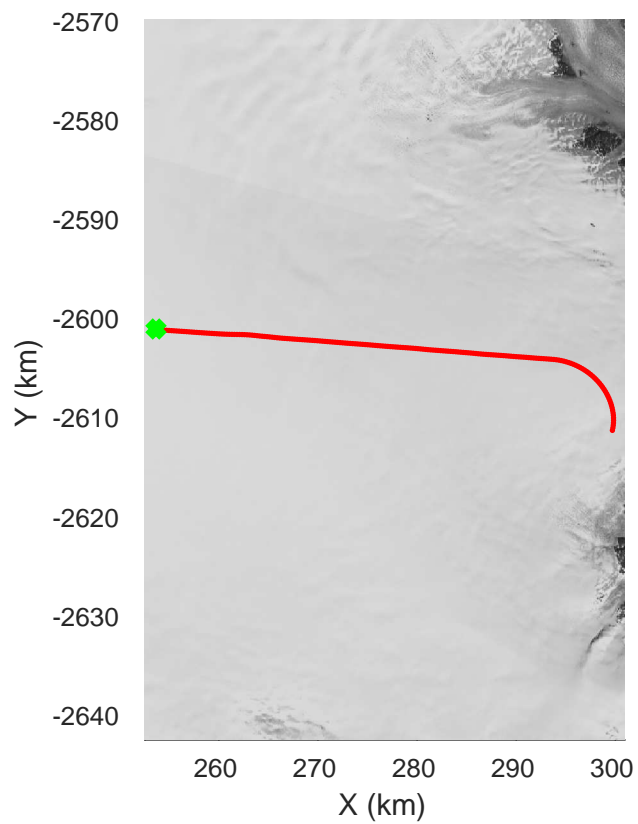

Helheim Kangerdlugssuaq
20170422_01_010
Polar Stereograph 70N/-45E

rds 2017_Greenland_P3: "Helheim Kangerdlugssuaq" 20170422_01_010: 13:15:00.6 to 13:21:30.9 GPS

rds 2017_Greenland_P3: "Helheim Kangerdlugssuaq" 20170422_01_010: 13:15:00.6 to 13:21:30.9 GPS