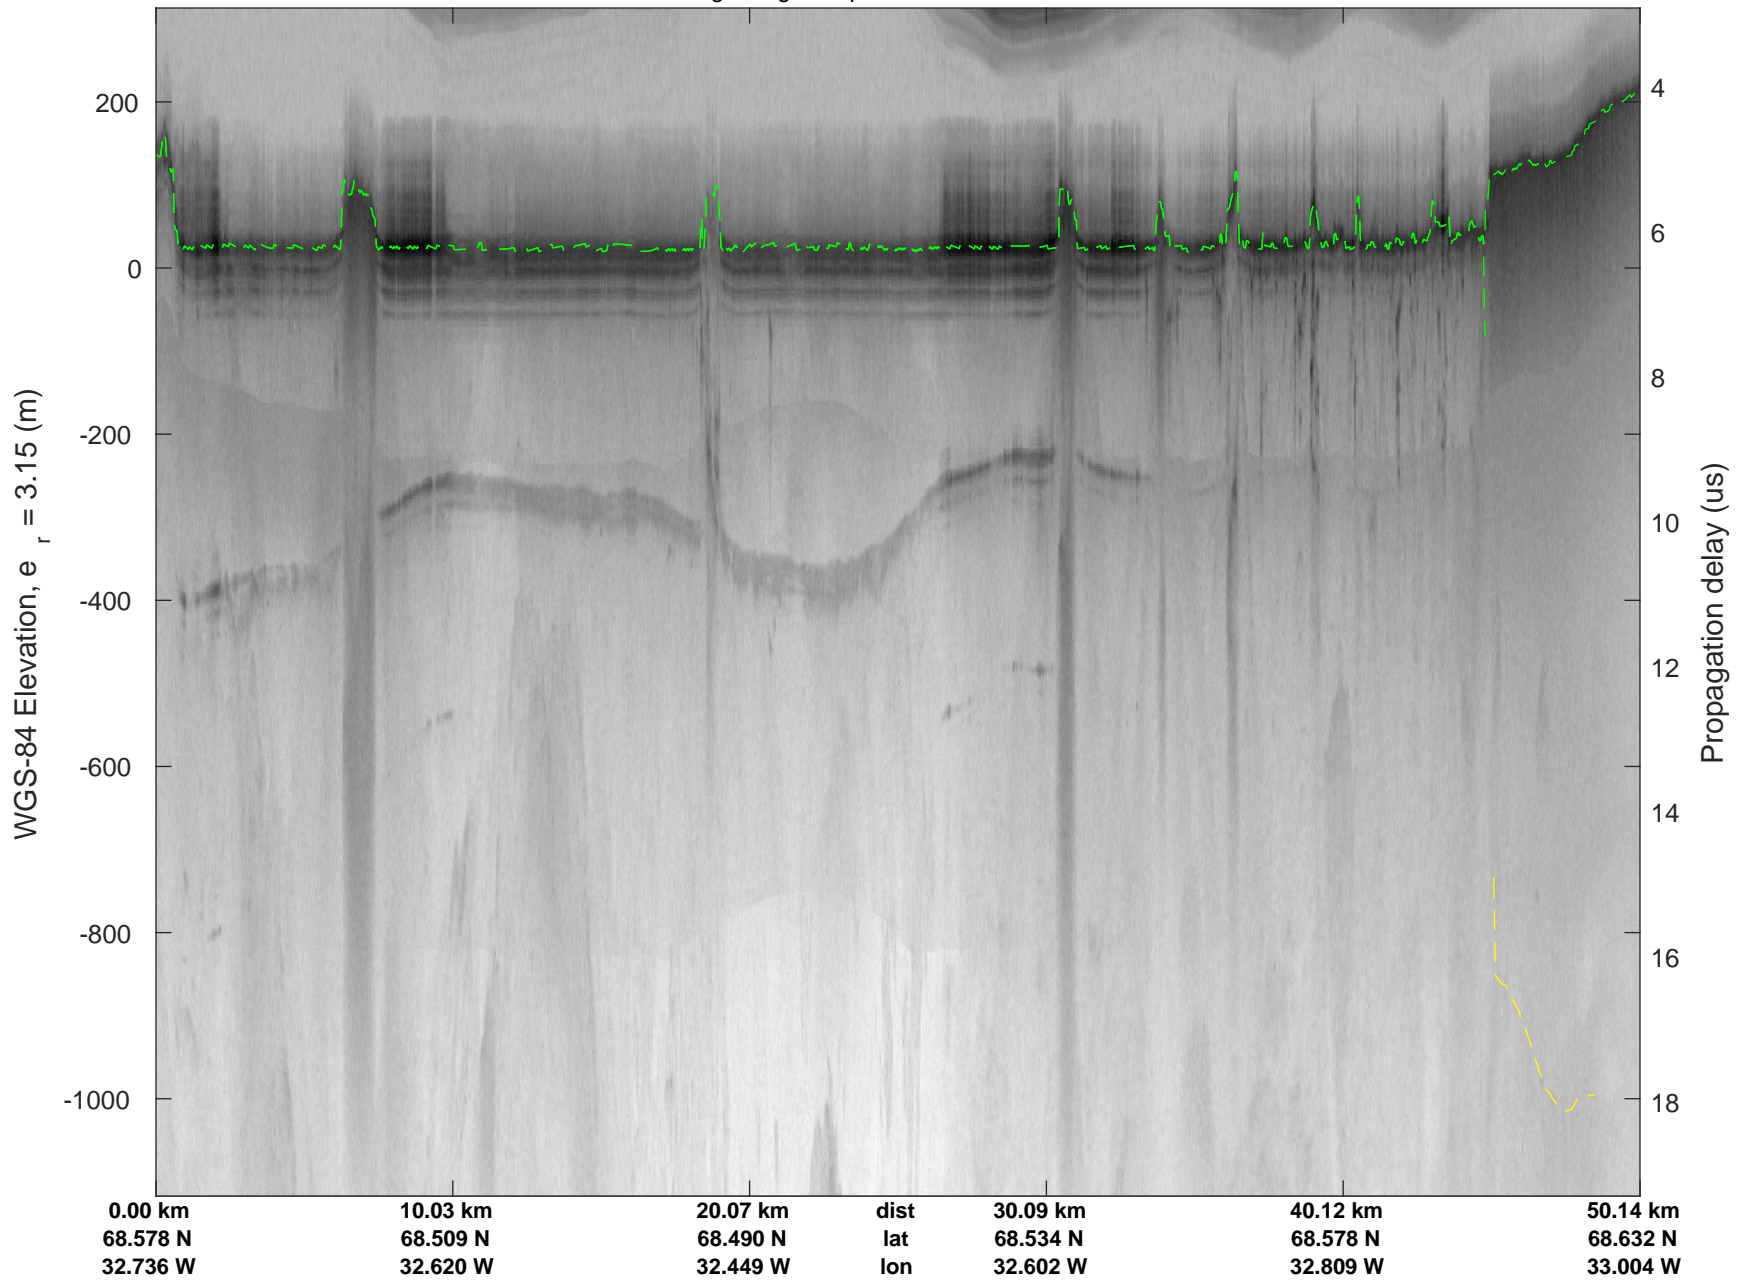

rds 2017_Greenland_P3: "Helheim Kangerdlugssuaq" 20170422_01_052: 17:38:17.8 to 17:45:21.9 GPS