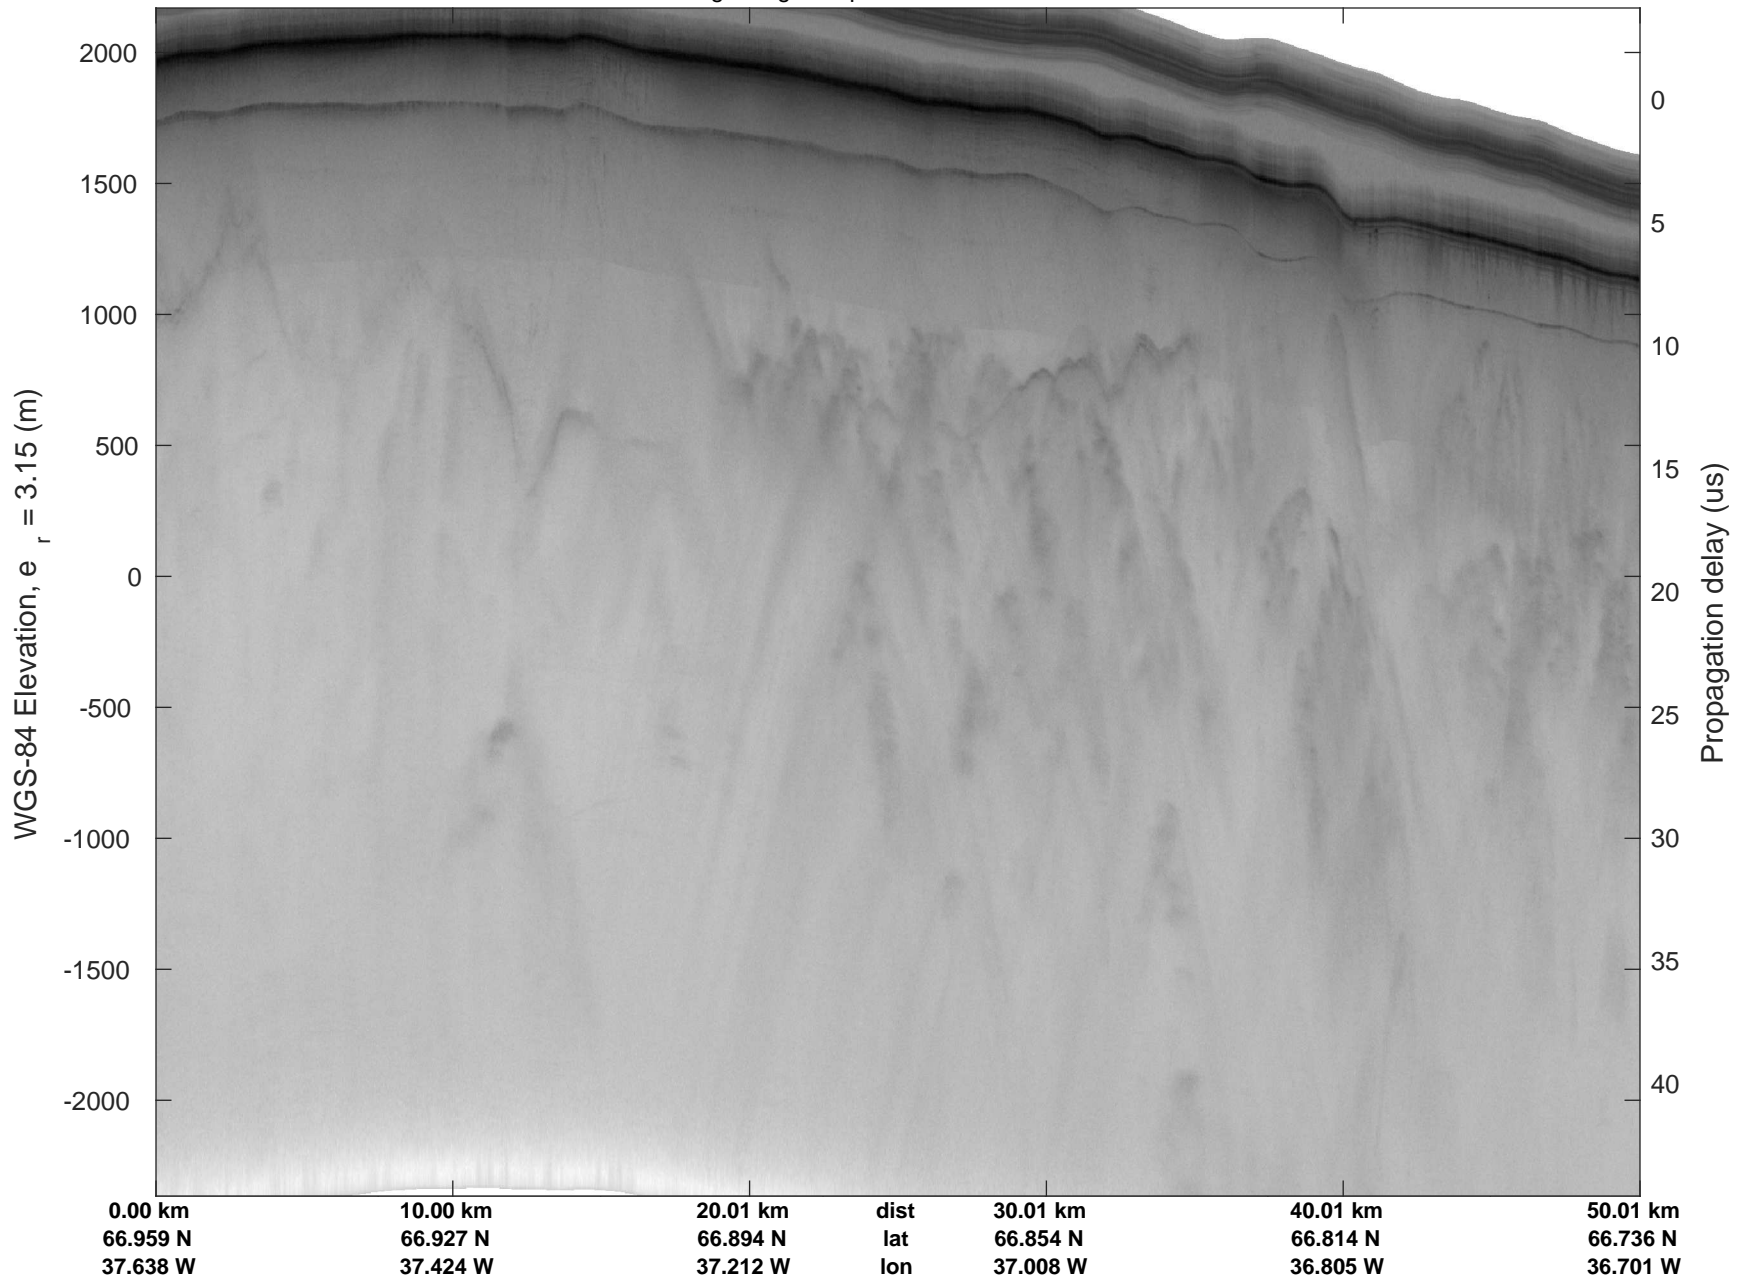

rds 2017_Greenland_P3: "Helheim Kangerdlugssuaq" 20170422_01_023: 14:39:43.5 to 14:46:04.3 GPS