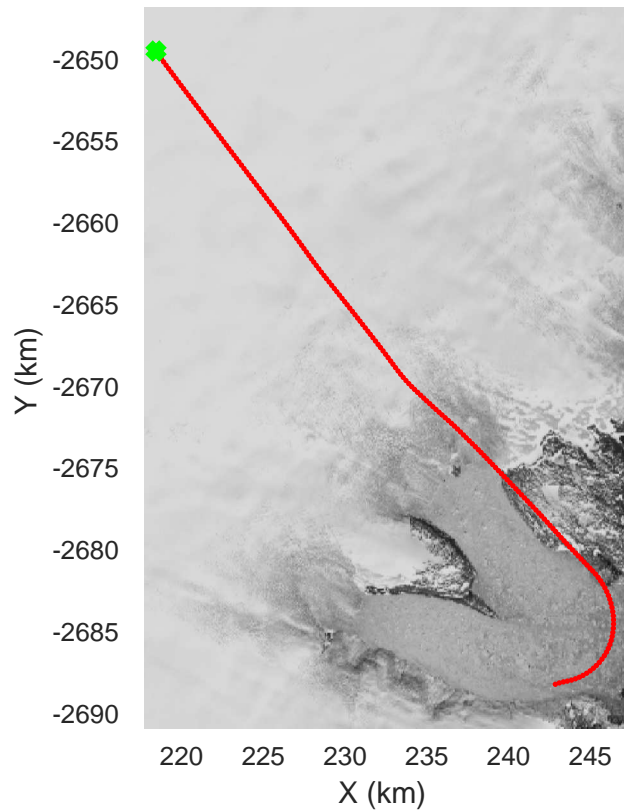

rds 2017\_Greenland\_P3: "Southeast Coastal" 20170421\_01\_056: 16:45:33.4 to 16:51:23.7 GPS

rds 2017\_Greenland\_P3: "Southeast Coastal" 20170421\_01\_057: 16:51:23.9 to 16:57:11.2 GPS

rds 2017\_Greenland\_P3: "Southeast Coastal" 20170421\_01\_057: 16:51:23.9 to 16:57:11.2 GPS