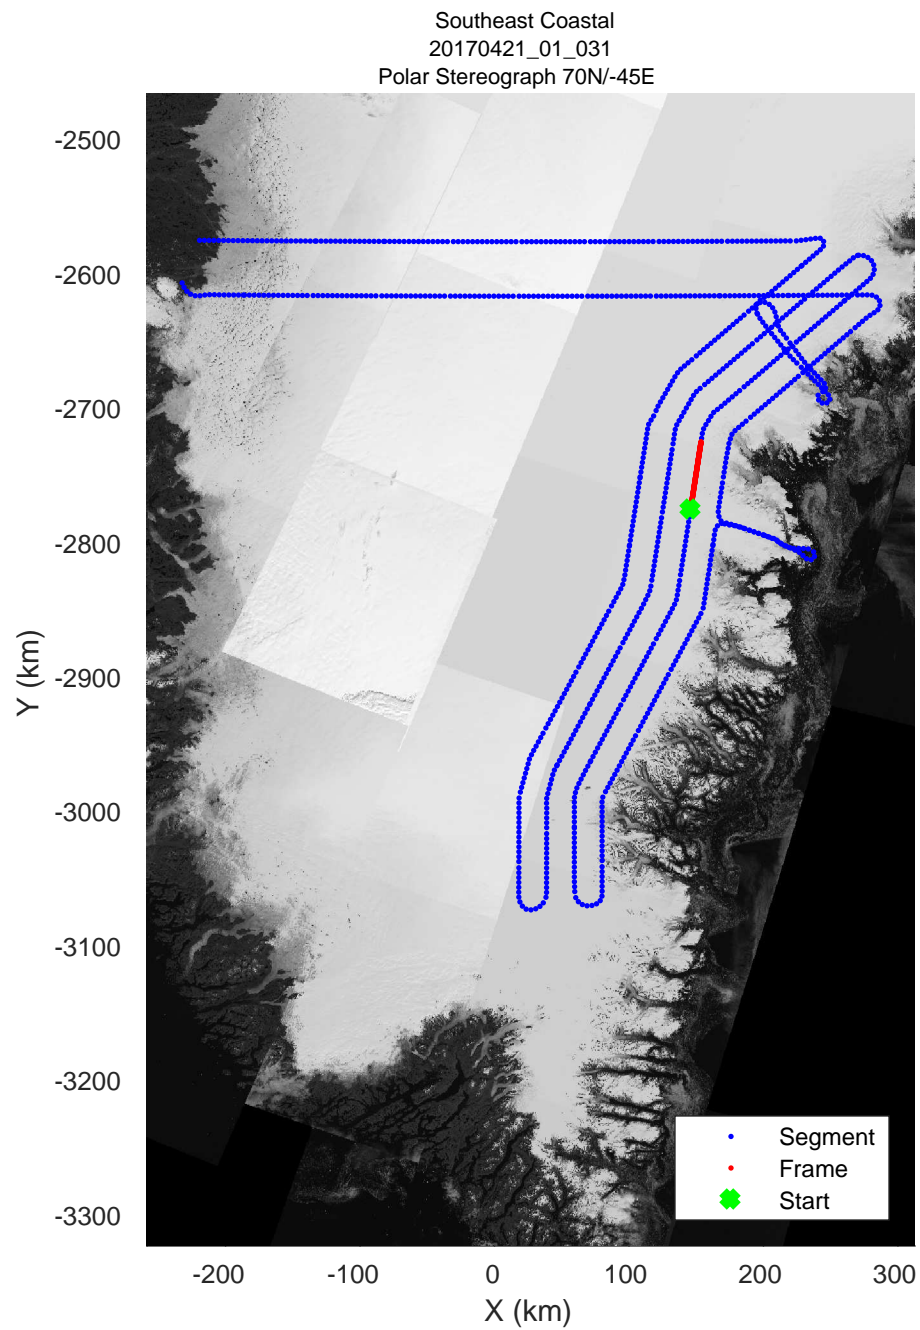

rds 2017\_Greenland\_P3: "Southeast Coastal" 20170421\_01\_029: 14:02:21.2 to 14:08:46.5 GPS

rds 2017\_Greenland\_P3: "Southeast Coastal" 20170421\_01\_030: 14:08:46.8 to 14:15:13.2 GPS

rds 2017\_Greenland\_P3: "Southeast Coastal" 20170421\_01\_030: 14:08:46.8 to 14:15:13.2 GPS