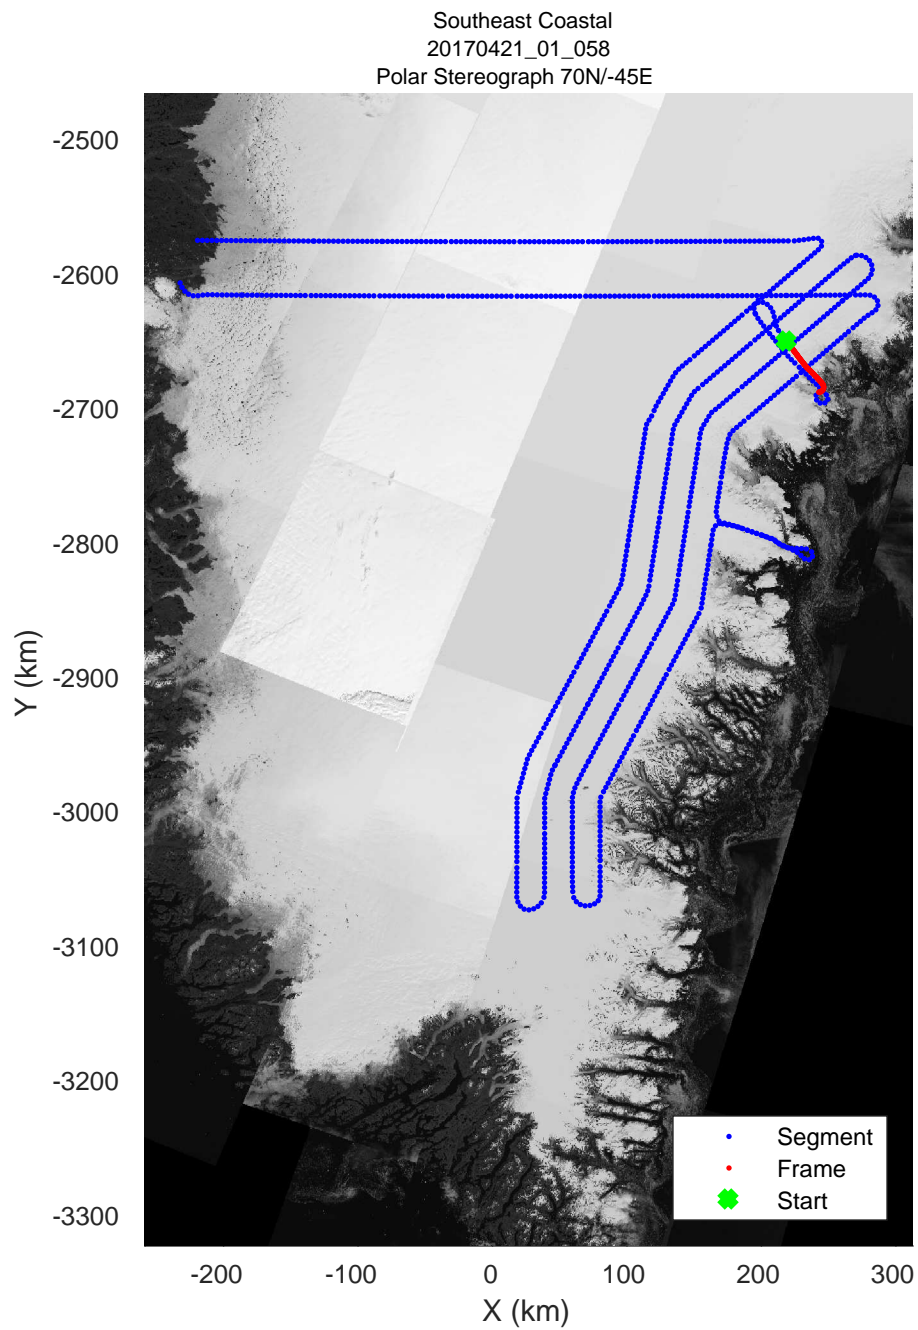

rds 2017\_Greenland\_P3: "Southeast Coastal" 20170421\_01\_056: 16:45:33.4 to 16:51:23.7 GPS

rds 2017\_Greenland\_P3: "Southeast Coastal" 20170421\_01\_057: 16:51:23.9 to 16:57:11.2 GPS

rds 2017\_Greenland\_P3: "Southeast Coastal" 20170421\_01\_057: 16:51:23.9 to 16:57:11.2 GPS