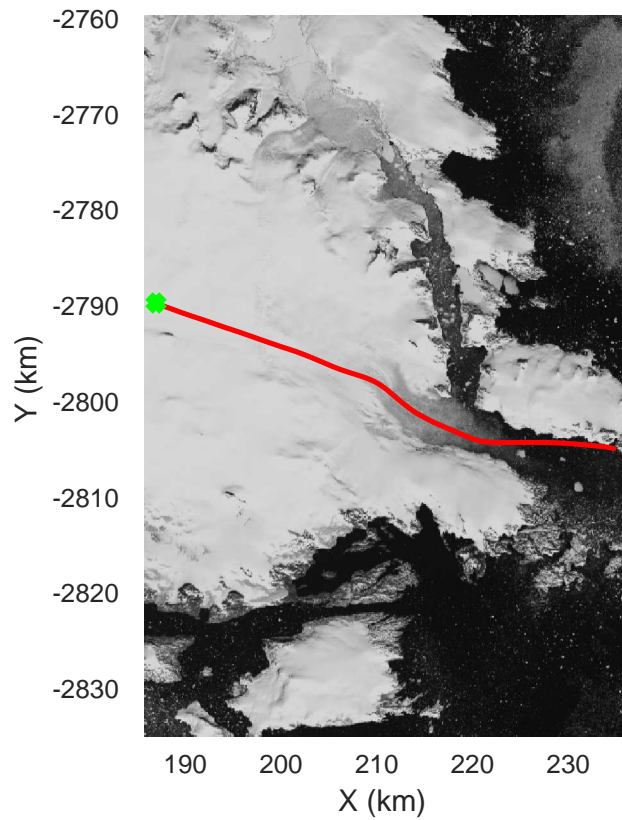

rds 2017\_Greenland\_P3: "Southeast Coastal" 20170421\_01\_014: 12:24:27.3 to 12:30:51.3 GPS

rds 2017\_Greenland\_P3: "Southeast Coastal" 20170421\_01\_015: 12:30:51.6 to 12:37:15.8 GPS

rds 2017\_Greenland\_P3: "Southeast Coastal" 20170421\_01\_015: 12:30:51.6 to 12:37:15.8 GPS