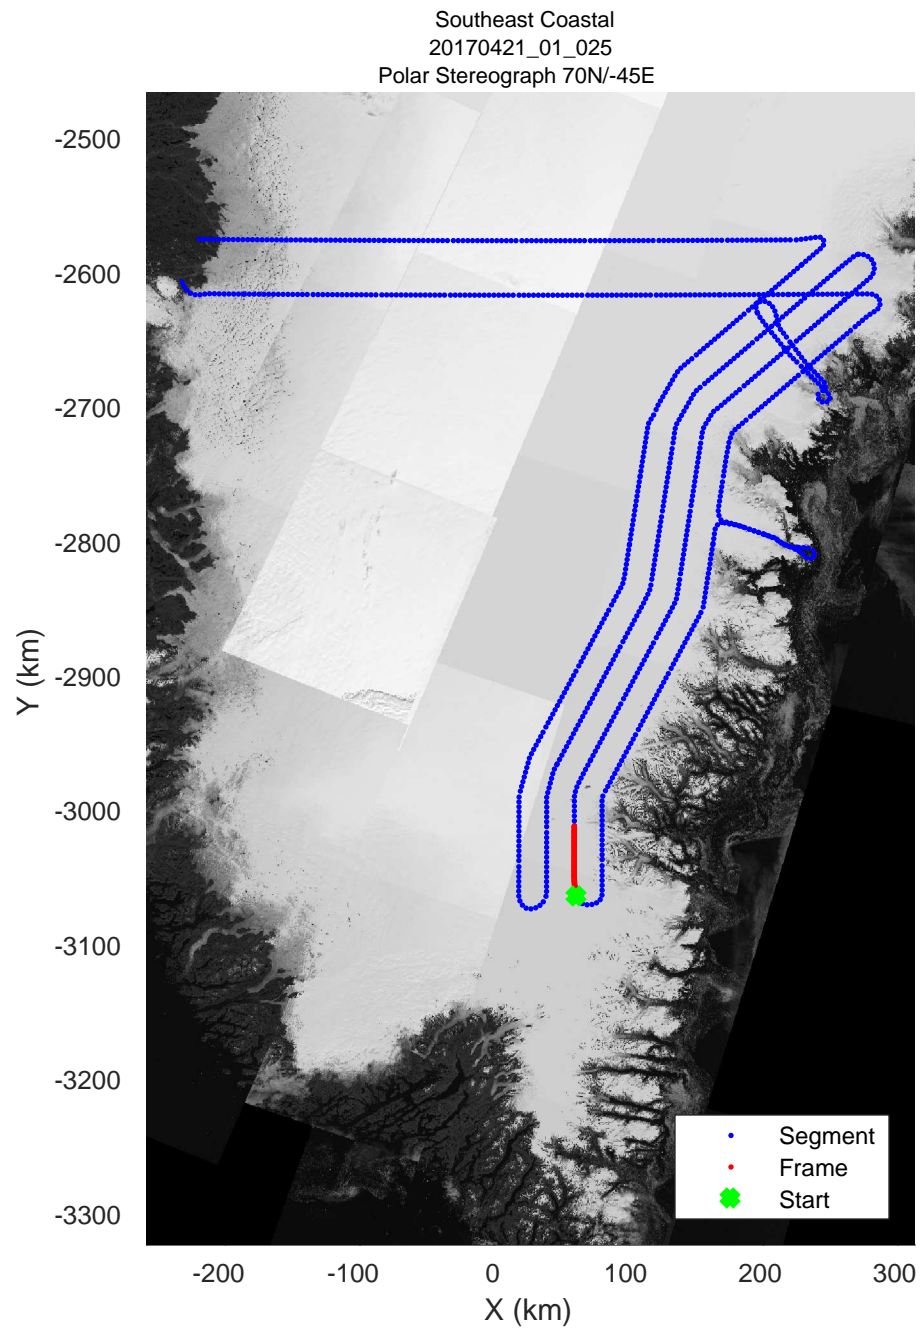

rds 2017\_Greenland\_P3: "Southeast Coastal" 20170421\_01\_023: 13:23:45.1 to 13:30:17.1 GPS

rds 2017\_Greenland\_P3: "Southeast Coastal" 20170421\_01\_024: 13:30:17.4 to 13:36:40.4 GPS

rds 2017\_Greenland\_P3: "Southeast Coastal" 20170421\_01\_024: 13:30:17.4 to 13:36:40.4 GPS