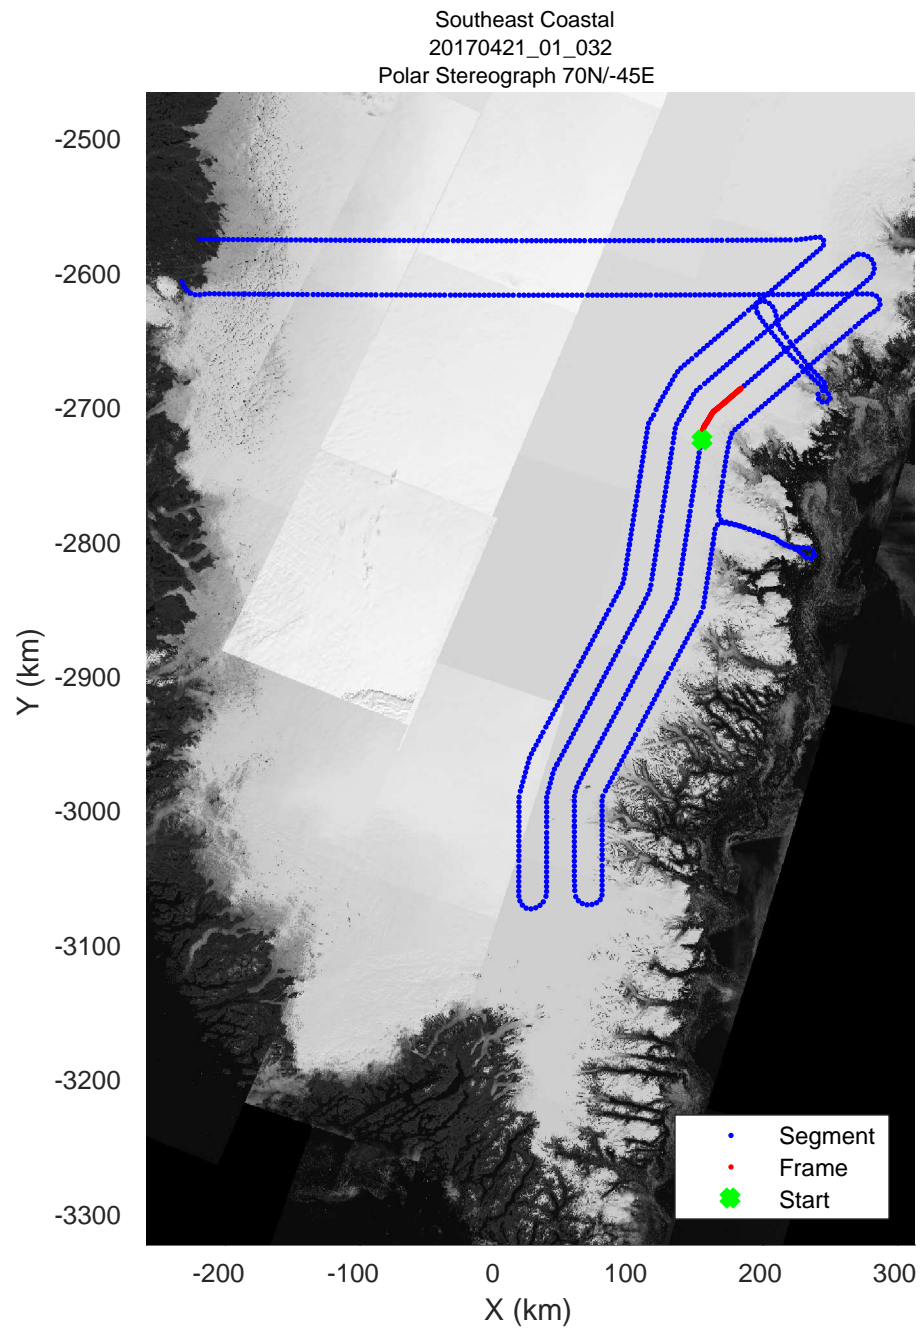

rds 2017\_Greenland\_P3: "Southeast Coastal" 20170421\_01\_031: 14:15:13.4 to 14:21:43.0 GPS

rds 2017\_Greenland\_P3: "Southeast Coastal" 20170421\_01\_031: 14:15:13.4 to 14:21:43.0 GPS

rds 2017\_Greenland\_P3: "Southeast Coastal" 20170421\_01\_032: 14:21:43.2 to 14:28:13.7 GPS