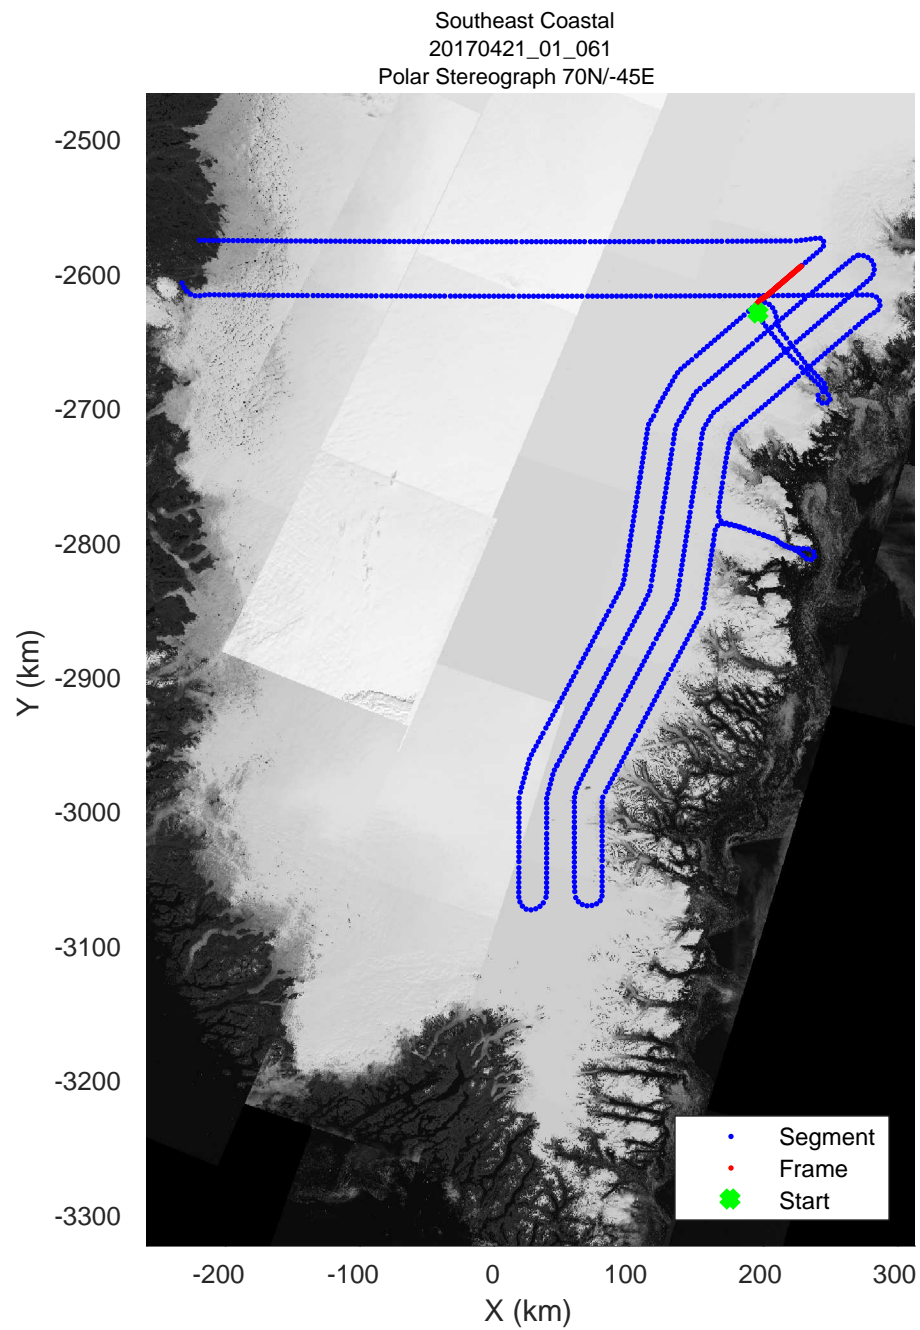

rds 2017\_Greenland\_P3: "Southeast Coastal" 20170421\_01\_059: 17:03:44.7 to 17:10:41.8 GPS

rds 2017\_Greenland\_P3: "Southeast Coastal" 20170421\_01\_060: 17:10:42.0 to 17:17:03.4 GPS

rds 2017\_Greenland\_P3: "Southeast Coastal" 20170421\_01\_060: 17:10:42.0 to 17:17:03.4 GPS