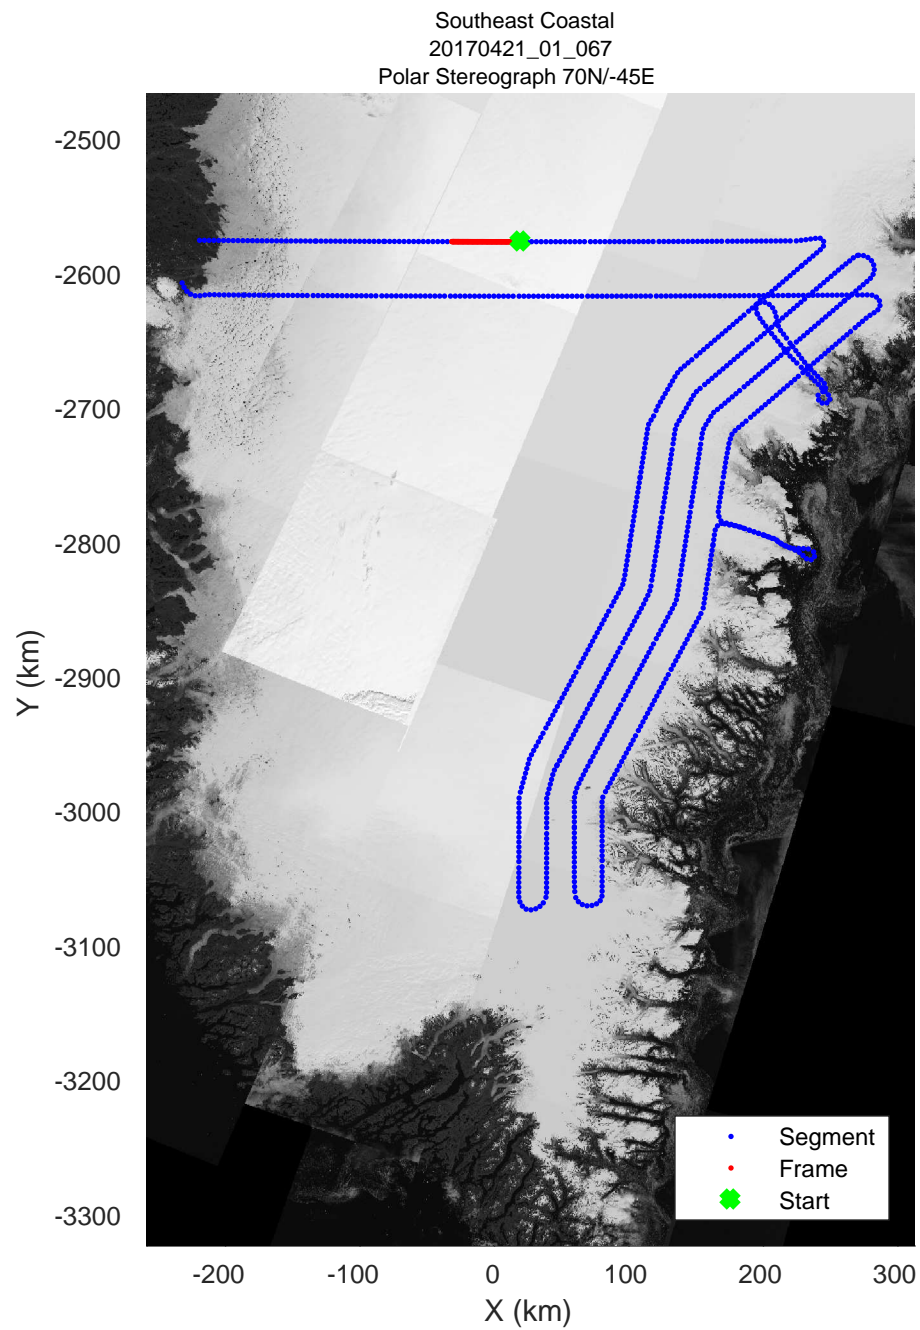

rds 2017\_Greenland\_P3: "Southeast Coastal" 20170421\_01\_065: 17:40:39.0 to 17:46:34.5 GPS

rds 2017\_Greenland\_P3: "Southeast Coastal" 20170421\_01\_066: 17:46:34.7 to 17:52:22.1 GPS

rds 2017\_Greenland\_P3: "Southeast Coastal" 20170421\_01\_066: 17:46:34.7 to 17:52:22.1 GPS