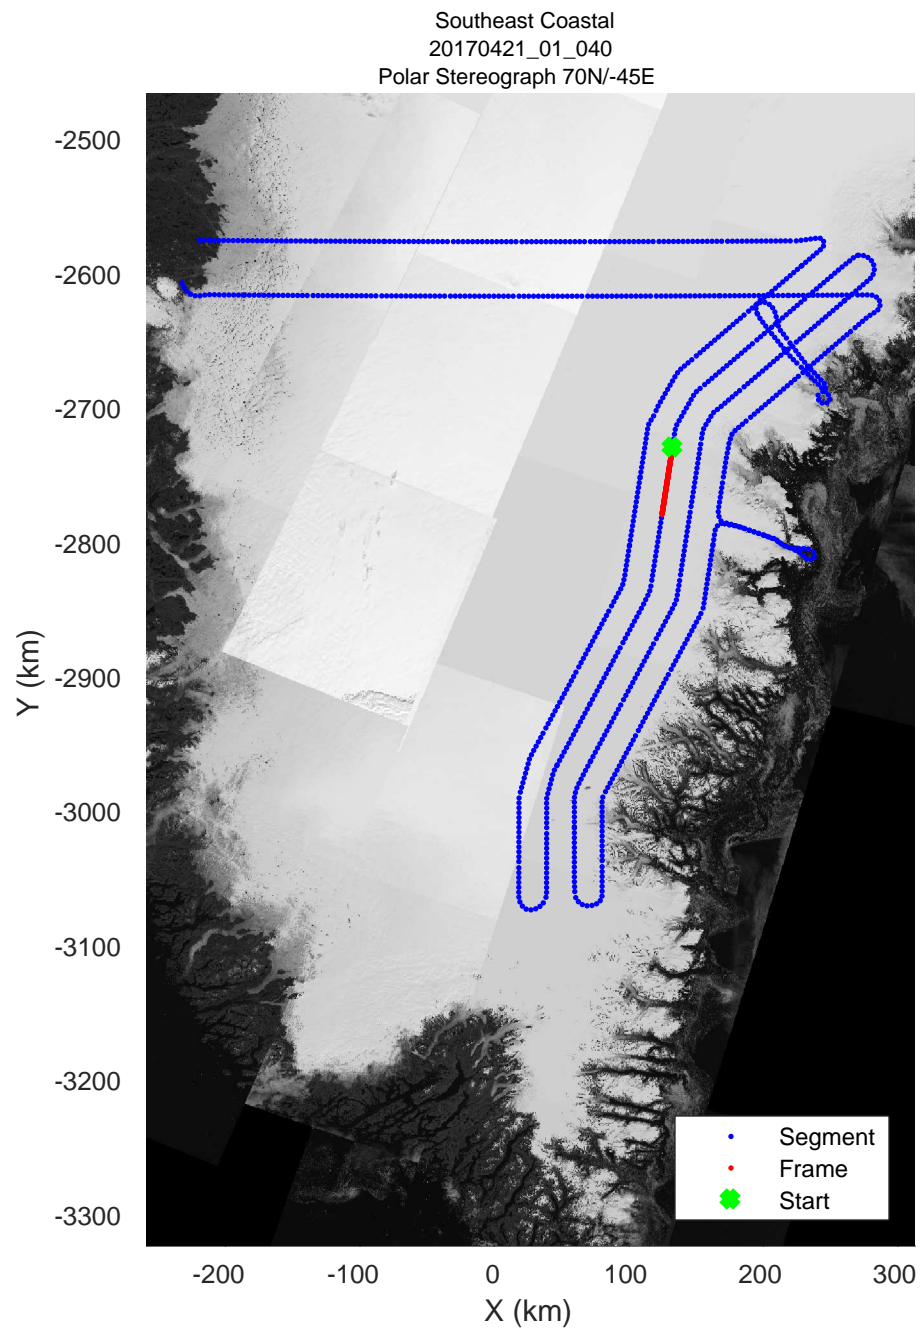

rds 2017\_Greenland\_P3: "Southeast Coastal" 20170421\_01\_038: 15:00:03.8 to 15:06:33.0 GPS

rds 2017\_Greenland\_P3: "Southeast Coastal" 20170421\_01\_039: 15:06:33.3 to 15:12:45.2 GPS

rds 2017\_Greenland\_P3: "Southeast Coastal" 20170421\_01\_039: 15:06:33.3 to 15:12:45.2 GPS