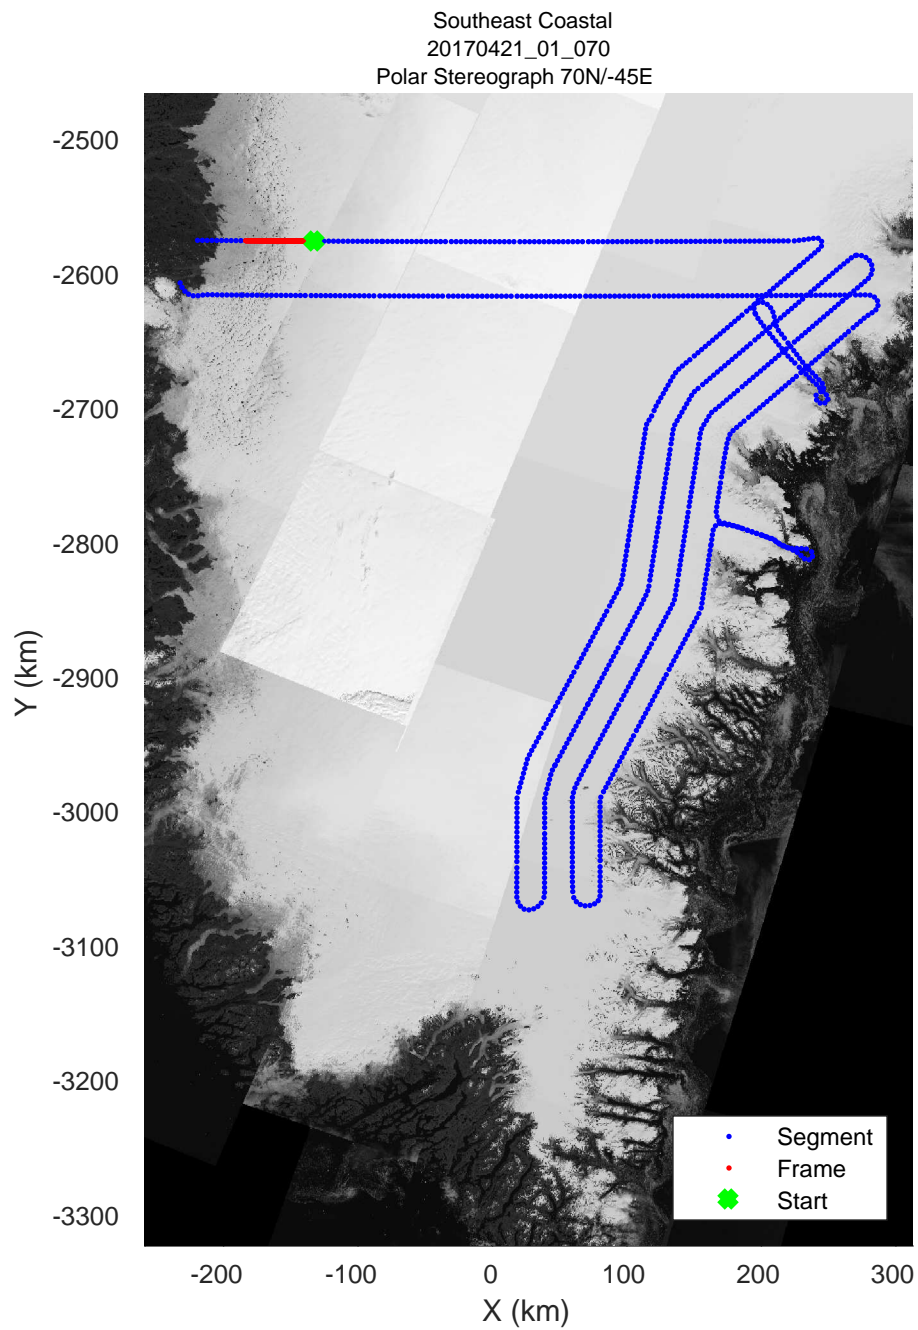

rds 2017\_Greenland\_P3: "Southeast Coastal" 20170421\_01\_068: 17:58:39.8 to 18:04:57.7 GPS

rds 2017\_Greenland\_P3: "Southeast Coastal" 20170421\_01\_069: 18:04:57.9 to 18:10:43.7 GPS

rds 2017\_Greenland\_P3: "Southeast Coastal" 20170421\_01\_069: 18:04:57.9 to 18:10:43.7 GPS