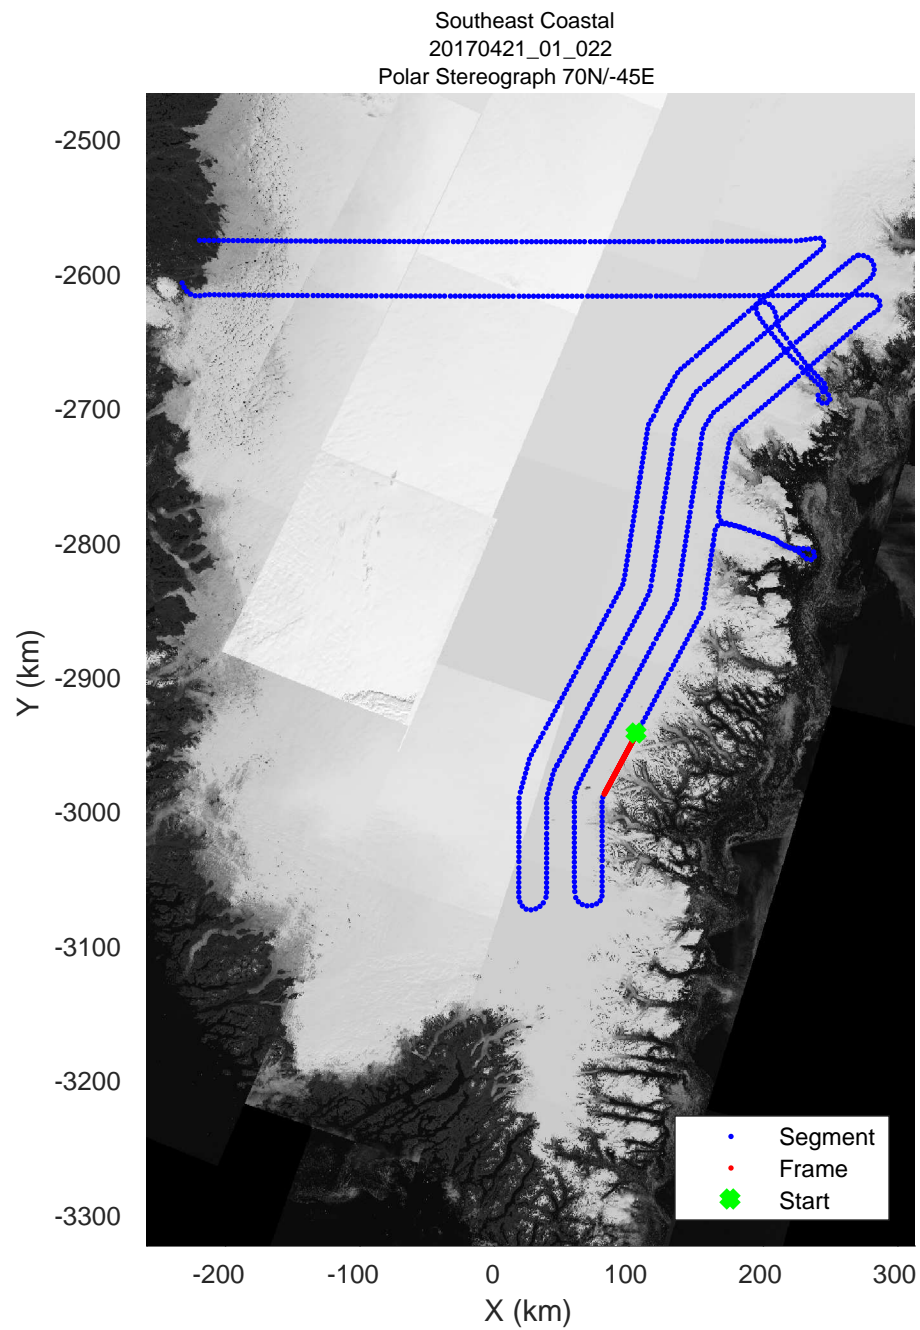

rds 2017\_Greenland\_P3: "Southeast Coastal" 20170421\_01\_020: 13:04:09.8 to 13:10:45.0 GPS

rds 2017\_Greenland\_P3: "Southeast Coastal" 20170421\_01\_021: 13:10:45.3 to 13:17:15.1 GPS

rds 2017\_Greenland\_P3: "Southeast Coastal" 20170421\_01\_021: 13:10:45.3 to 13:17:15.1 GPS