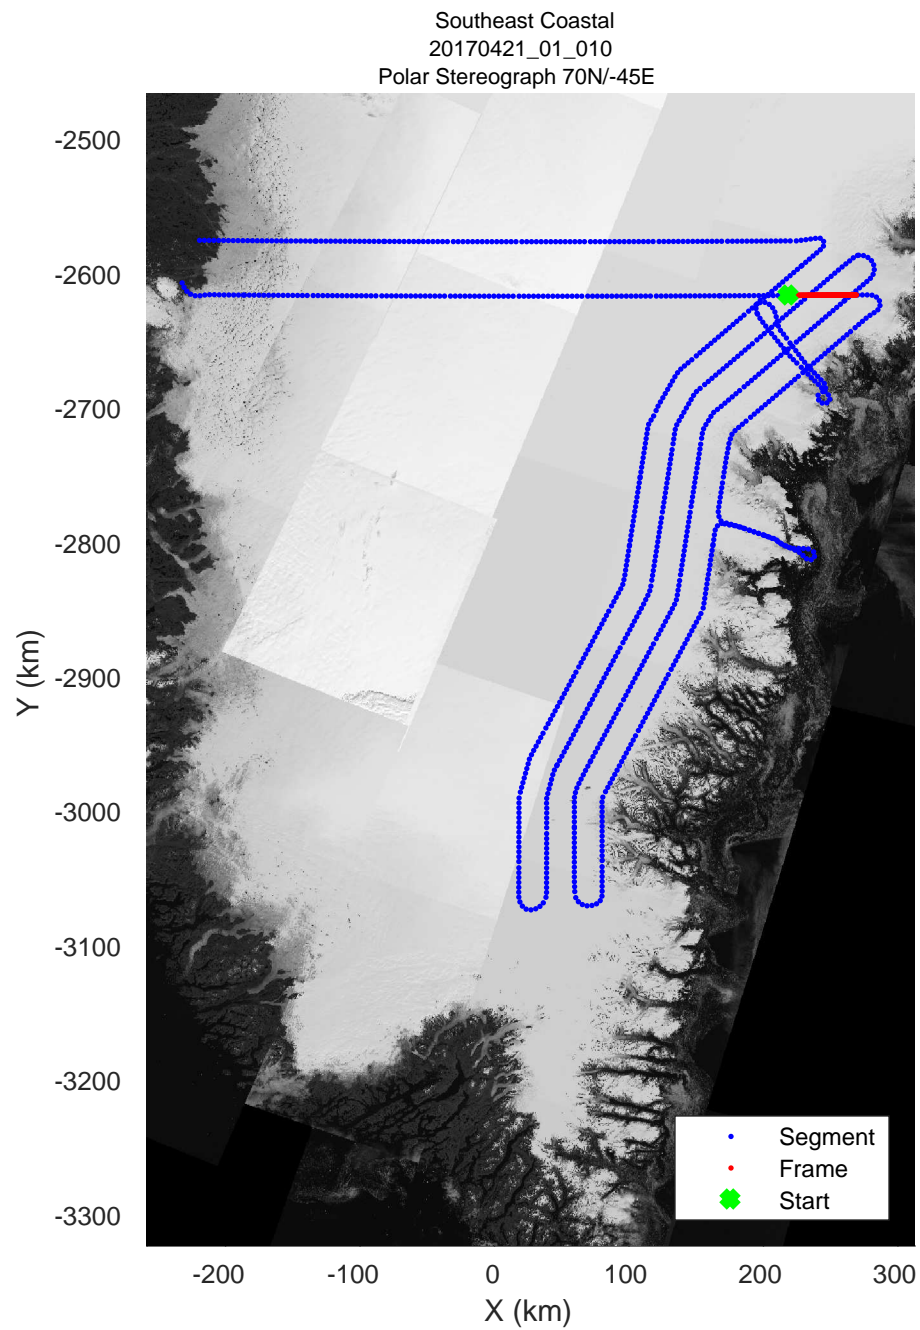

rds 2017\_Greenland\_P3: "Southeast Coastal" 20170421\_01\_008: 11:47:12.7 to 11:53:19.8 GPS

rds 2017\_Greenland\_P3: "Southeast Coastal" 20170421\_01\_009: 11:53:20.1 to 11:59:27.1 GPS

rds 2017\_Greenland\_P3: "Southeast Coastal" 20170421\_01\_009: 11:53:20.1 to 11:59:27.1 GPS