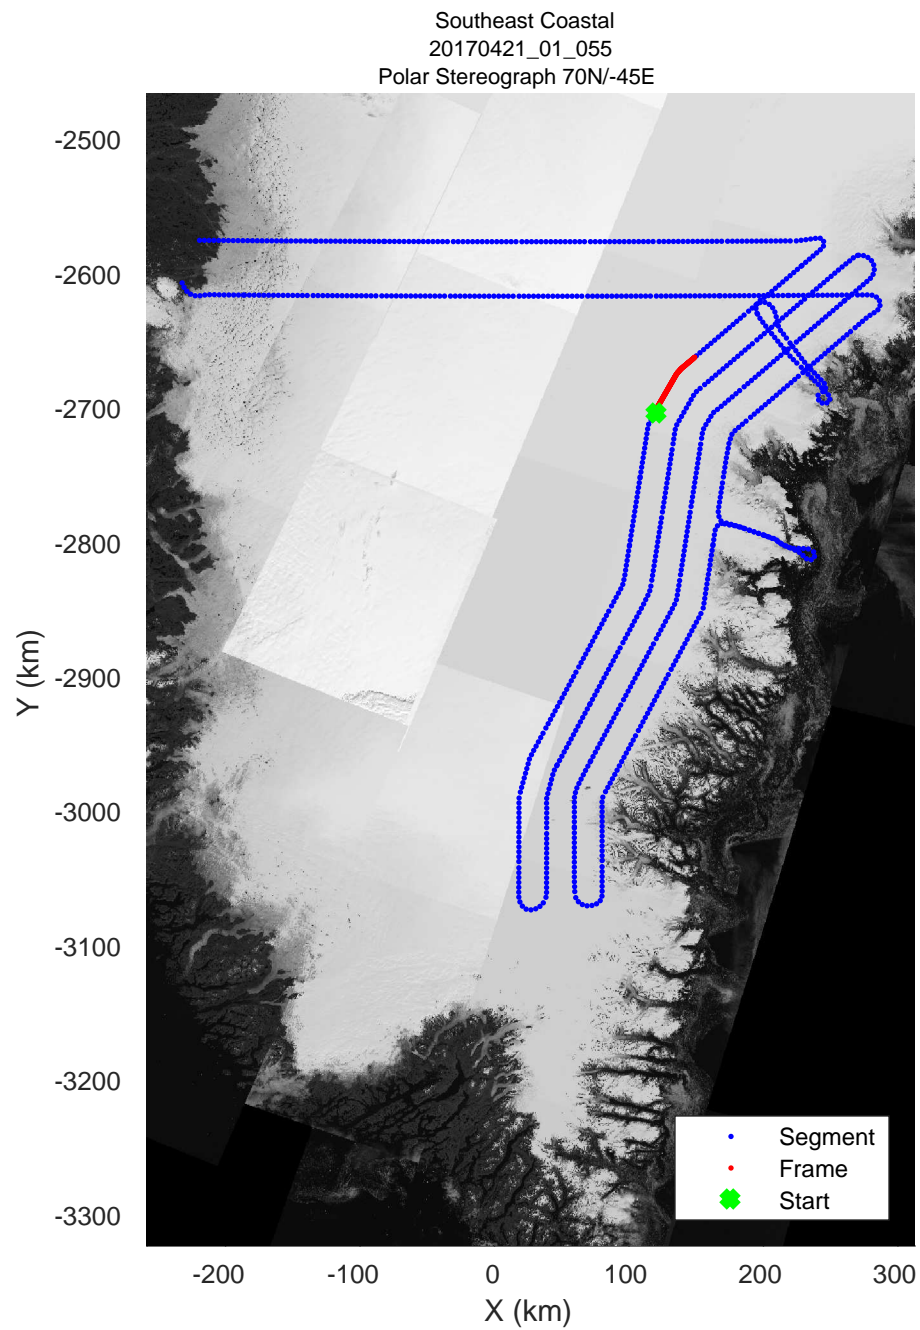

rds 2017\_Greenland\_P3: "Southeast Coastal" 20170421\_01\_053: 16:28:26.9 to 16:34:10.7 GPS

rds 2017\_Greenland\_P3: "Southeast Coastal" 20170421\_01\_054: 16:34:10.9 to 16:39:50.1 GPS

rds 2017\_Greenland\_P3: "Southeast Coastal" 20170421\_01\_054: 16:34:10.9 to 16:39:50.1 GPS