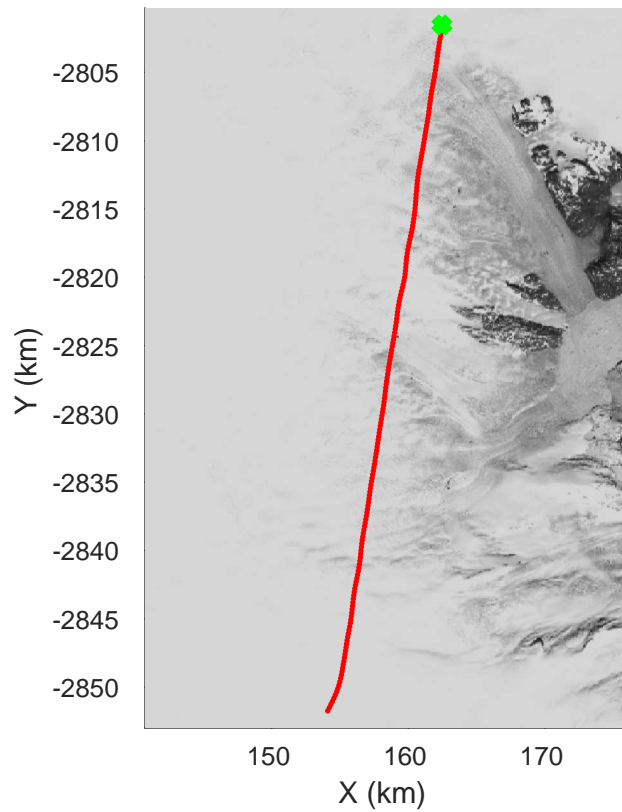

rds 2017\_Greenland\_P3: "Southeast Coastal" 20170421\_01\_017: 12:43:45.0 to 12:50:42.6 GPS

rds 2017\_Greenland\_P3: "Southeast Coastal" 20170421\_01\_018: 12:50:42.8 to 12:57:28.8 GPS

rds 2017\_Greenland\_P3: "Southeast Coastal" 20170421\_01\_018: 12:50:42.8 to 12:57:28.8 GPS