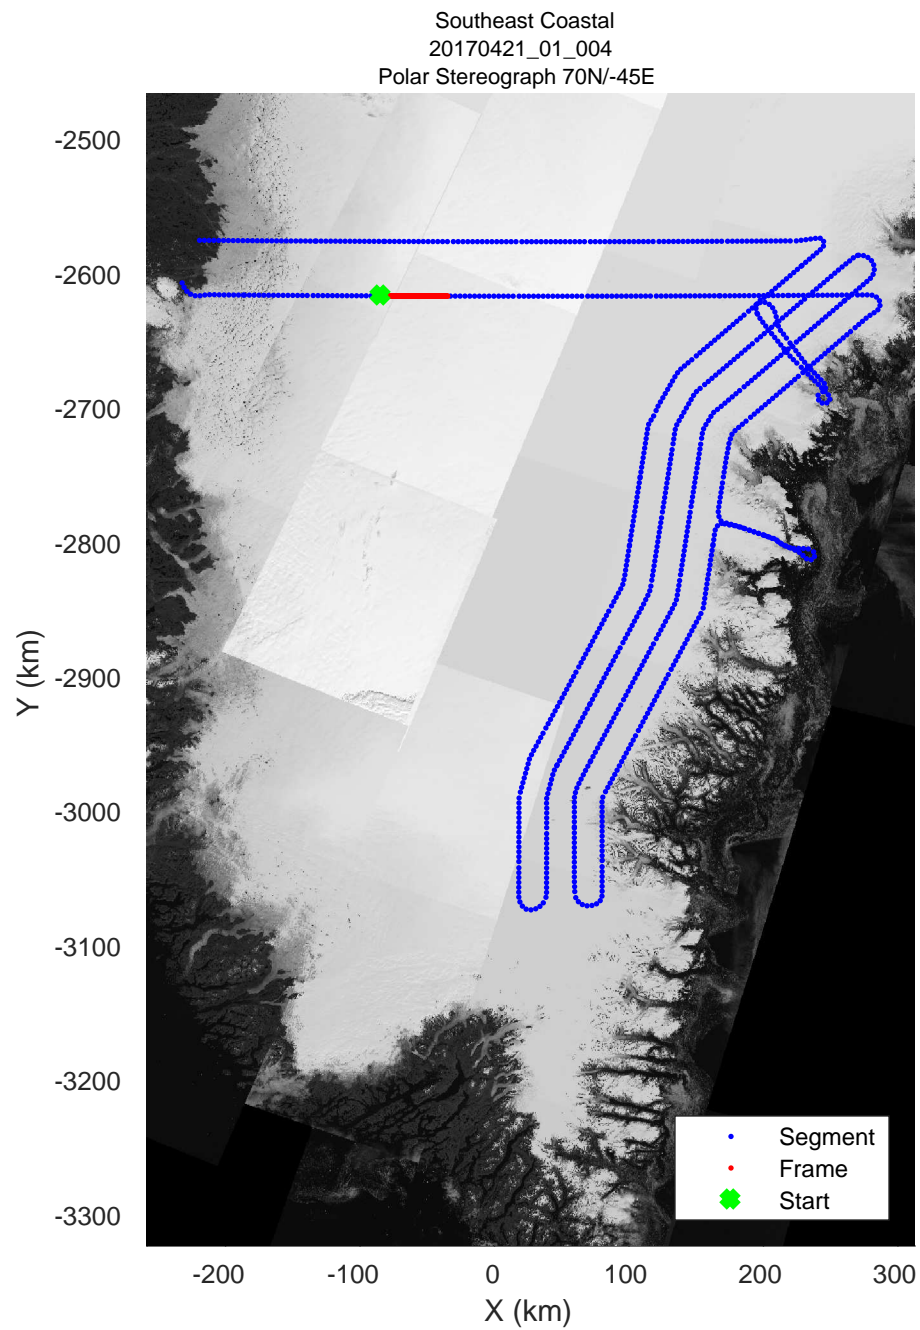

rds 2017\_Greenland\_P3: "Southeast Coastal" 20170421\_01\_002: 11:12:27.1 to 11:18:43.5 GPS

rds 2017\_Greenland\_P3: "Southeast Coastal" 20170421\_01\_003: 11:18:43.7 to 11:24:27.3 GPS

rds 2017\_Greenland\_P3: "Southeast Coastal" 20170421\_01\_003: 11:18:43.7 to 11:24:27.3 GPS