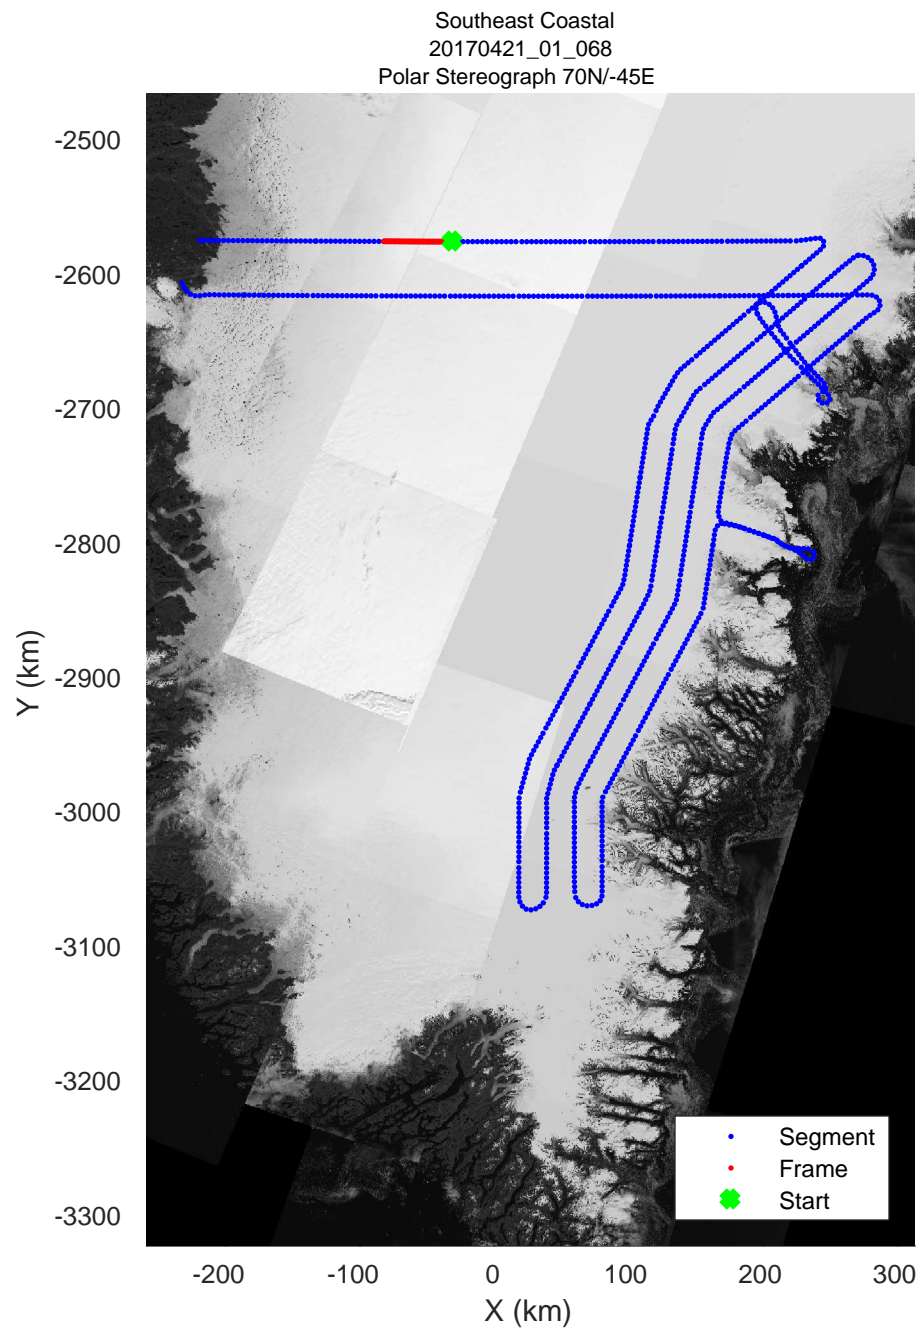

rds 2017\_Greenland\_P3: "Southeast Coastal" 20170421\_01\_067: 17:52:22.3 to 17:58:39.5 GPS

rds 2017\_Greenland\_P3: "Southeast Coastal" 20170421\_01\_067: 17:52:22.3 to 17:58:39.5 GPS

rds 2017\_Greenland\_P3: "Southeast Coastal" 20170421\_01\_068: 17:58:39.8 to 18:04:57.7 GPS