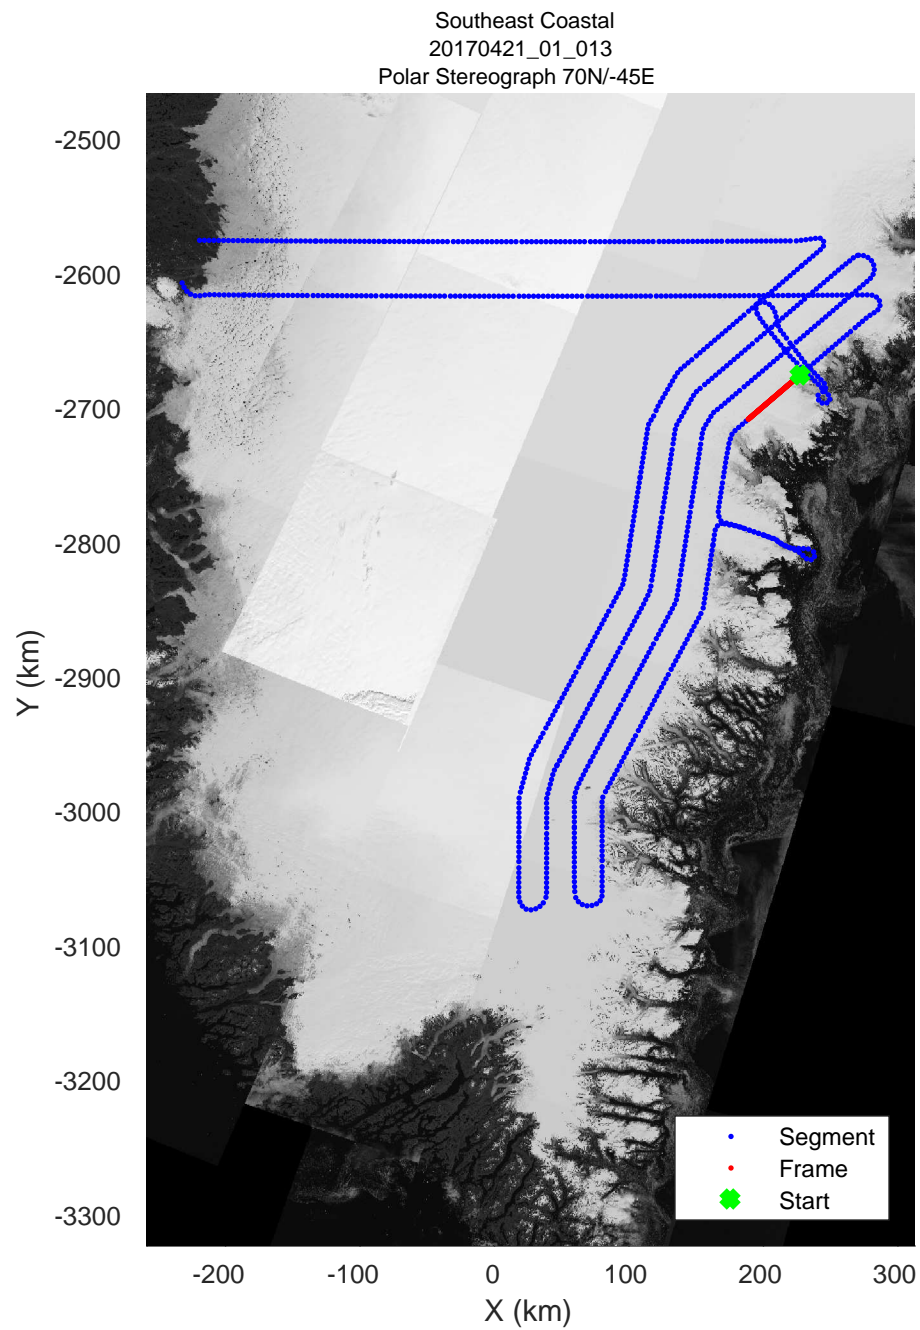

rds 2017\_Greenland\_P3: "Southeast Coastal" 20170421\_01\_011: 12:05:51.6 to 12:12:10.3 GPS

rds 2017\_Greenland\_P3: "Southeast Coastal" 20170421\_01\_012: 12:12:10.6 to 12:18:20.0 GPS

rds 2017\_Greenland\_P3: "Southeast Coastal" 20170421\_01\_012: 12:12:10.6 to 12:18:20.0 GPS