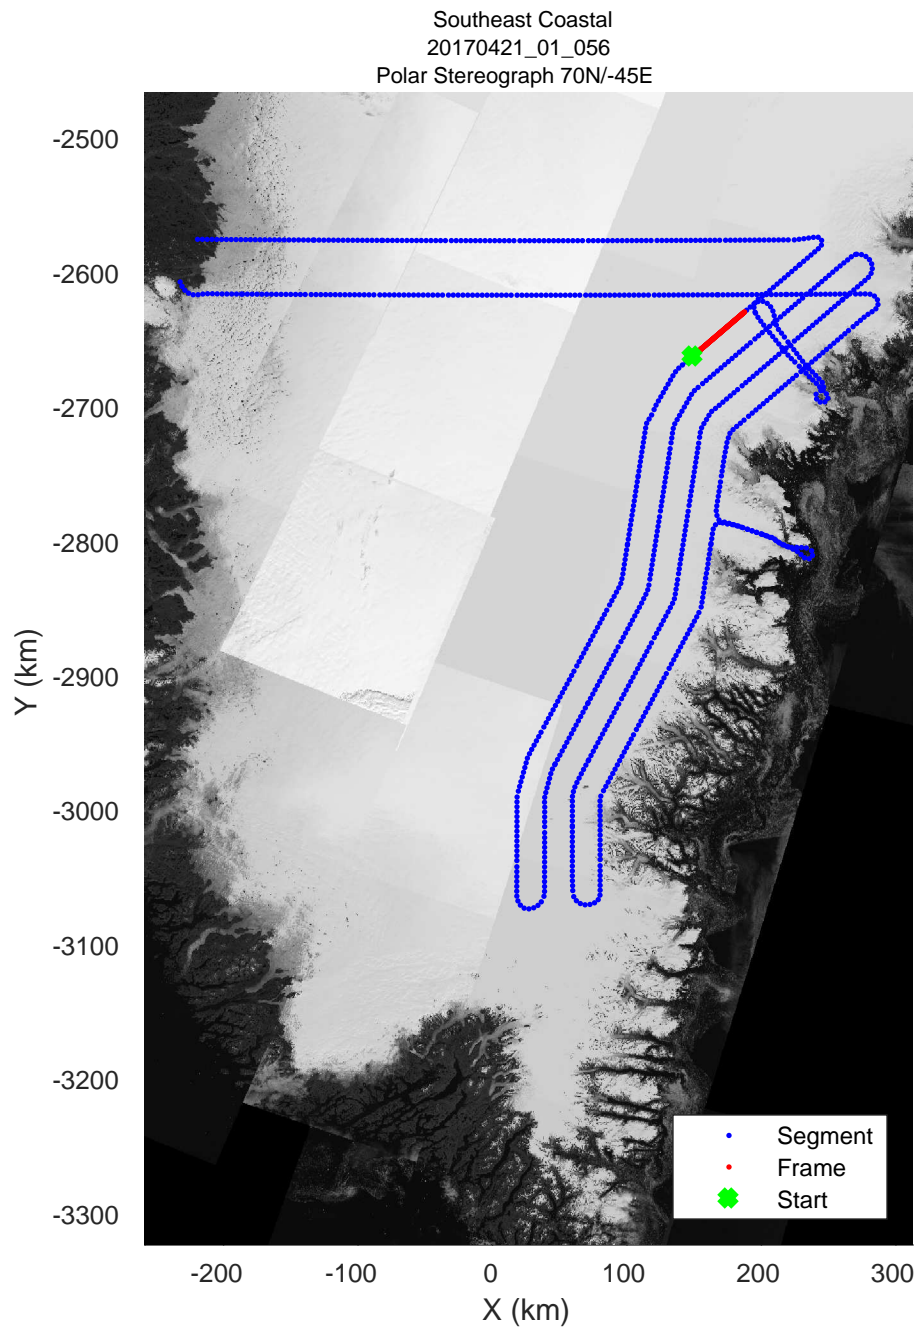

rds 2017\_Greenland\_P3: "Southeast Coastal" 20170421\_01\_055: 16:39:50.3 to 16:45:33.2 GPS

rds 2017\_Greenland\_P3: "Southeast Coastal" 20170421\_01\_055: 16:39:50.3 to 16:45:33.2 GPS

rds 2017\_Greenland\_P3: "Southeast Coastal" 20170421\_01\_056: 16:45:33.4 to 16:51:23.7 GPS