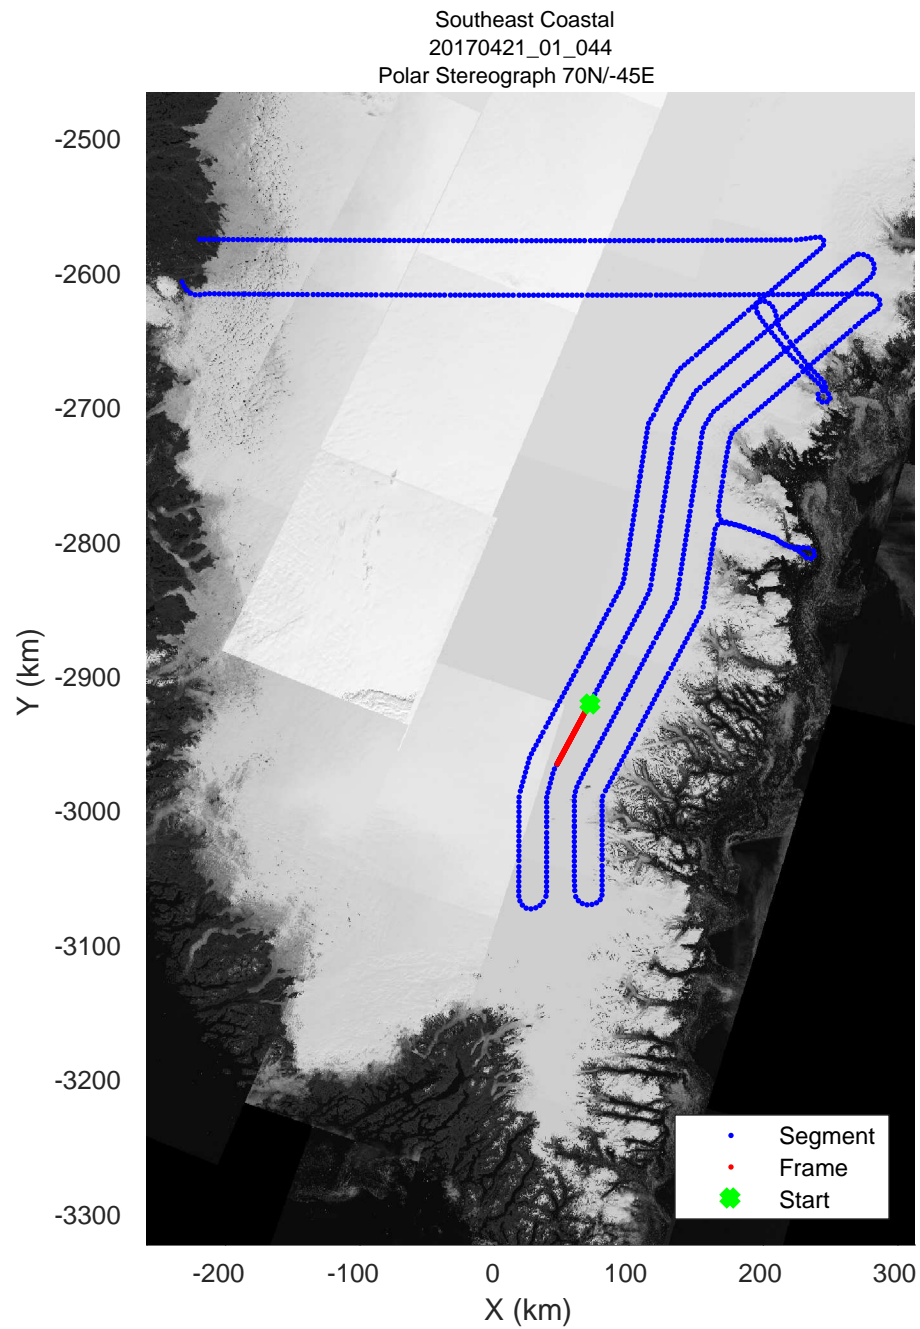

rds 2017\_Greenland\_P3: "Southeast Coastal" 20170421\_01\_043: 15:30:46.6 to 15:36:40.8 GPS

rds 2017\_Greenland\_P3: "Southeast Coastal" 20170421\_01\_043: 15:30:46.6 to 15:36:40.8 GPS

rds 2017\_Greenland\_P3: "Southeast Coastal" 20170421\_01\_044: 15:36:41.0 to 15:42:30.9 GPS