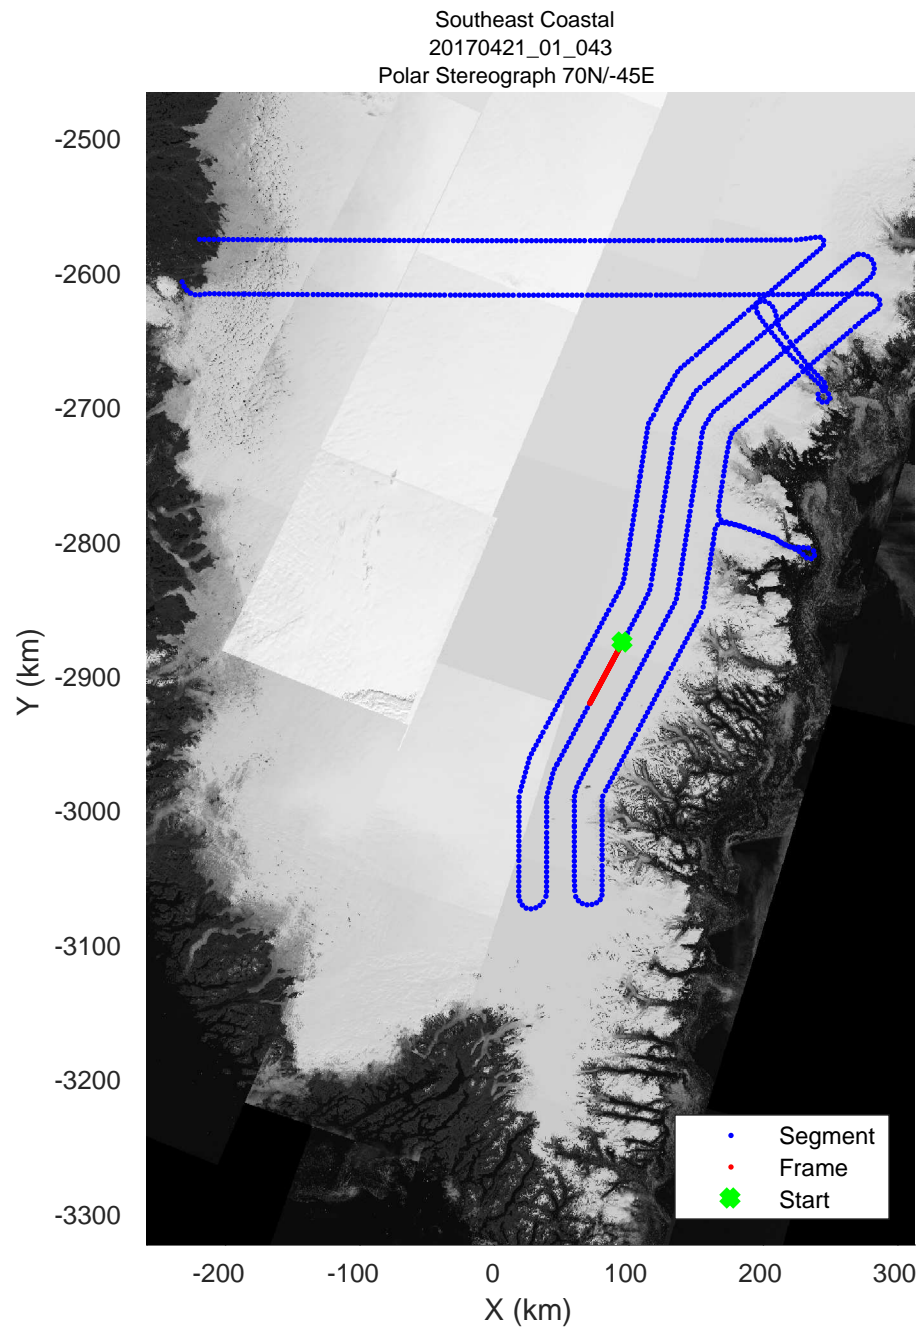

rds 2017\_Greenland\_P3: "Southeast Coastal" 20170421\_01\_041: 15:18:59.1 to 15:24:45.2 GPS

rds 2017\_Greenland\_P3: "Southeast Coastal" 20170421\_01\_042: 15:24:45.4 to 15:30:46.4 GPS

rds 2017\_Greenland\_P3: "Southeast Coastal" 20170421\_01\_042: 15:24:45.4 to 15:30:46.4 GPS