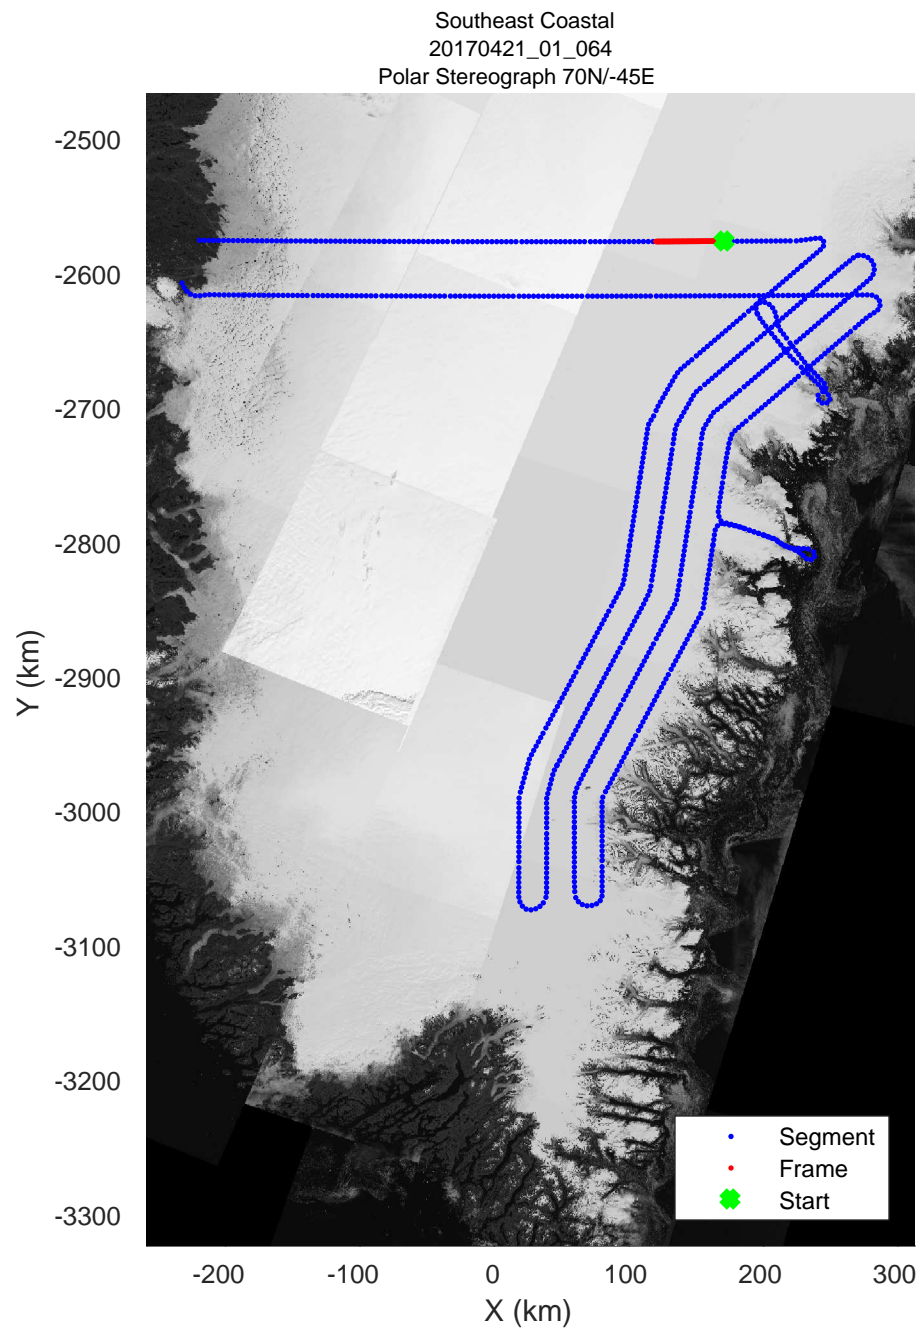

rds 2017\_Greenland\_P3: "Southeast Coastal" 20170421\_01\_062: 17:22:46.9 to 17:29:03.2 GPS

rds 2017\_Greenland\_P3: "Southeast Coastal" 20170421\_01\_063: 17:29:03.4 to 17:34:48.2 GPS

rds 2017\_Greenland\_P3: "Southeast Coastal" 20170421\_01\_063: 17:29:03.4 to 17:34:48.2 GPS