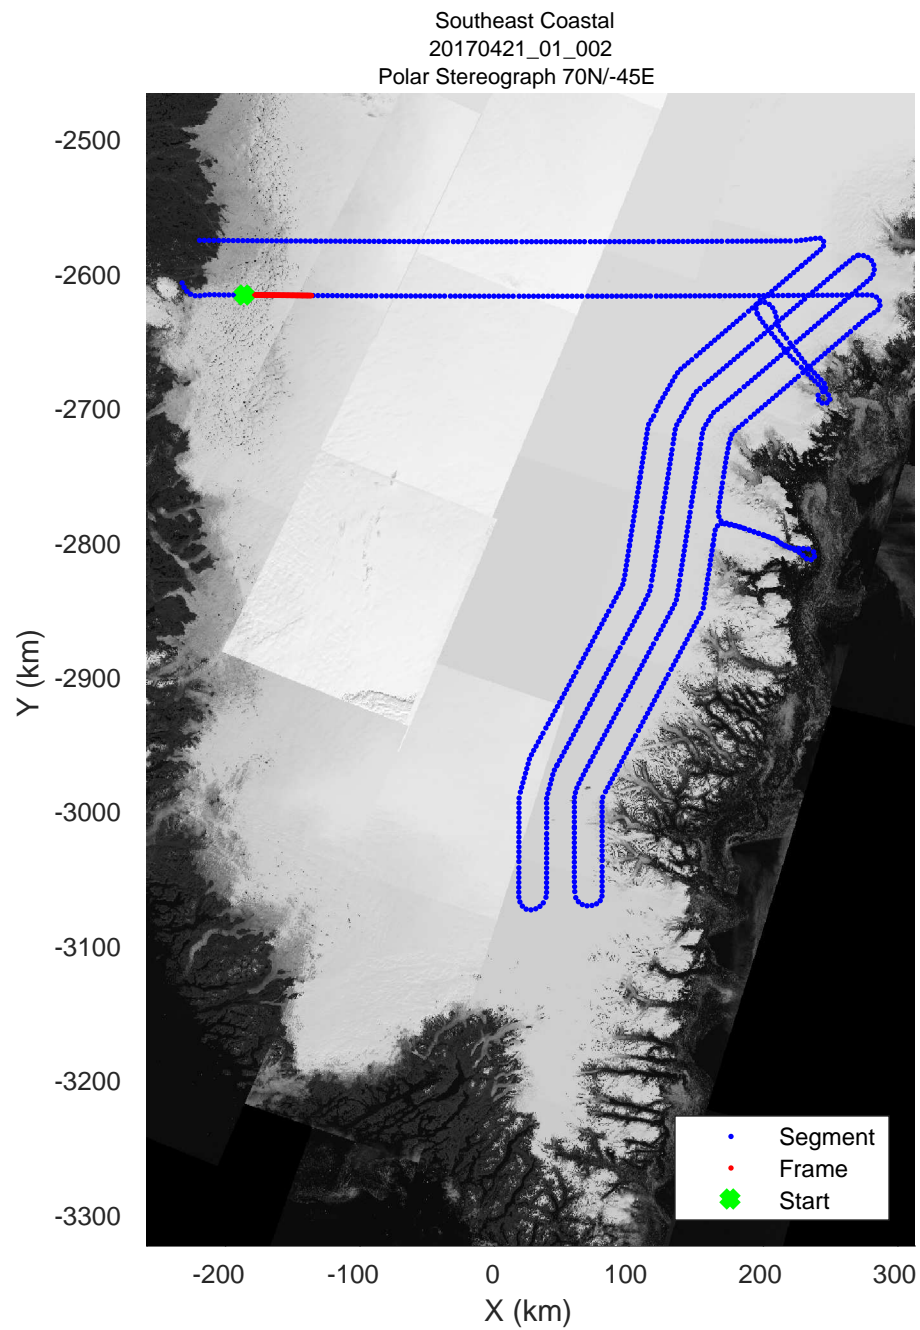

rds 2017\_Greenland\_P3: "Southeast Coastal" 20170421\_01\_001: 11:06:47.0 to 11:12:26.8 GPS

rds 2017\_Greenland\_P3: "Southeast Coastal" 20170421\_01\_001: 11:06:47.0 to 11:12:26.8 GPS

rds 2017\_Greenland\_P3: "Southeast Coastal" 20170421\_01\_002: 11:12:27.1 to 11:18:43.5 GPS