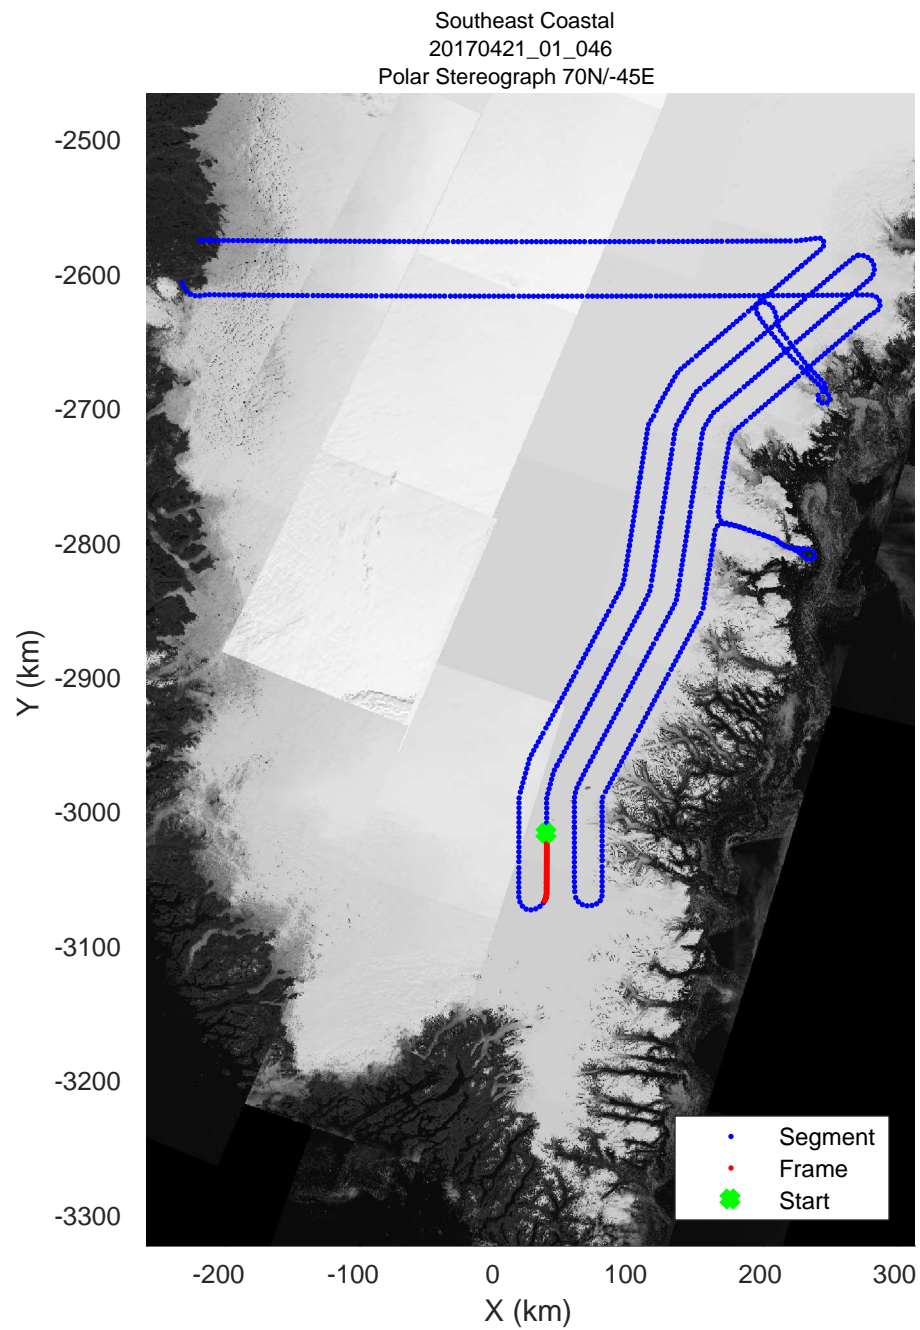

rds 2017\_Greenland\_P3: "Southeast Coastal" 20170421\_01\_044: 15:36:41.0 to 15:42:30.9 GPS

rds 2017\_Greenland\_P3: "Southeast Coastal" 20170421\_01\_045: 15:42:31.1 to 15:48:18.6 GPS

rds 2017\_Greenland\_P3: "Southeast Coastal" 20170421\_01\_045: 15:42:31.1 to 15:48:18.6 GPS