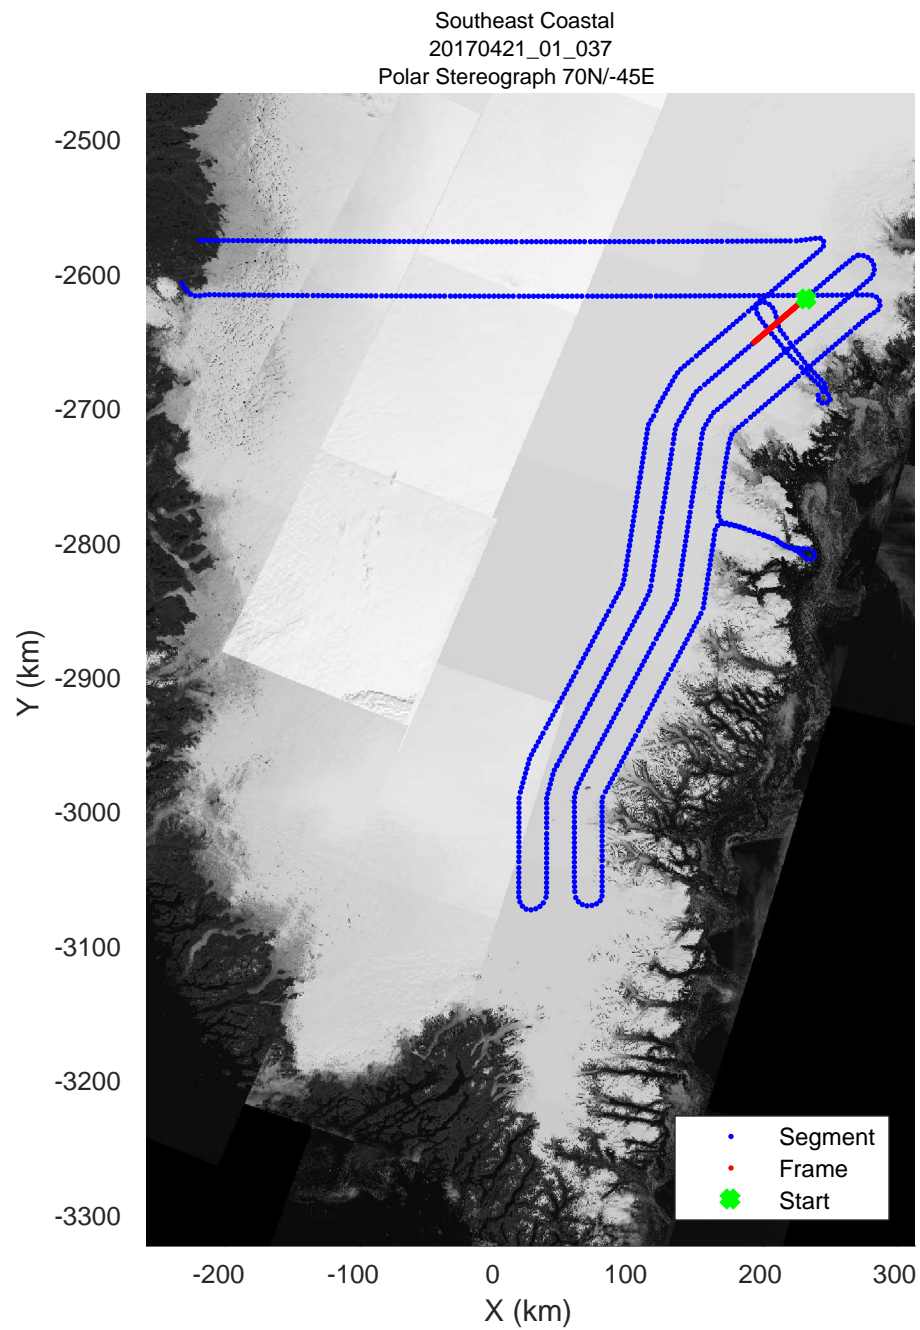

rds 2017\_Greenland\_P3: "Southeast Coastal" 20170421\_01\_035: 14:41:14.7 to 14:47:42.5 GPS

rds 2017\_Greenland\_P3: "Southeast Coastal" 20170421\_01\_036: 14:47:42.8 to 14:53:49.8 GPS

rds 2017\_Greenland\_P3: "Southeast Coastal" 20170421\_01\_036: 14:47:42.8 to 14:53:49.8 GPS