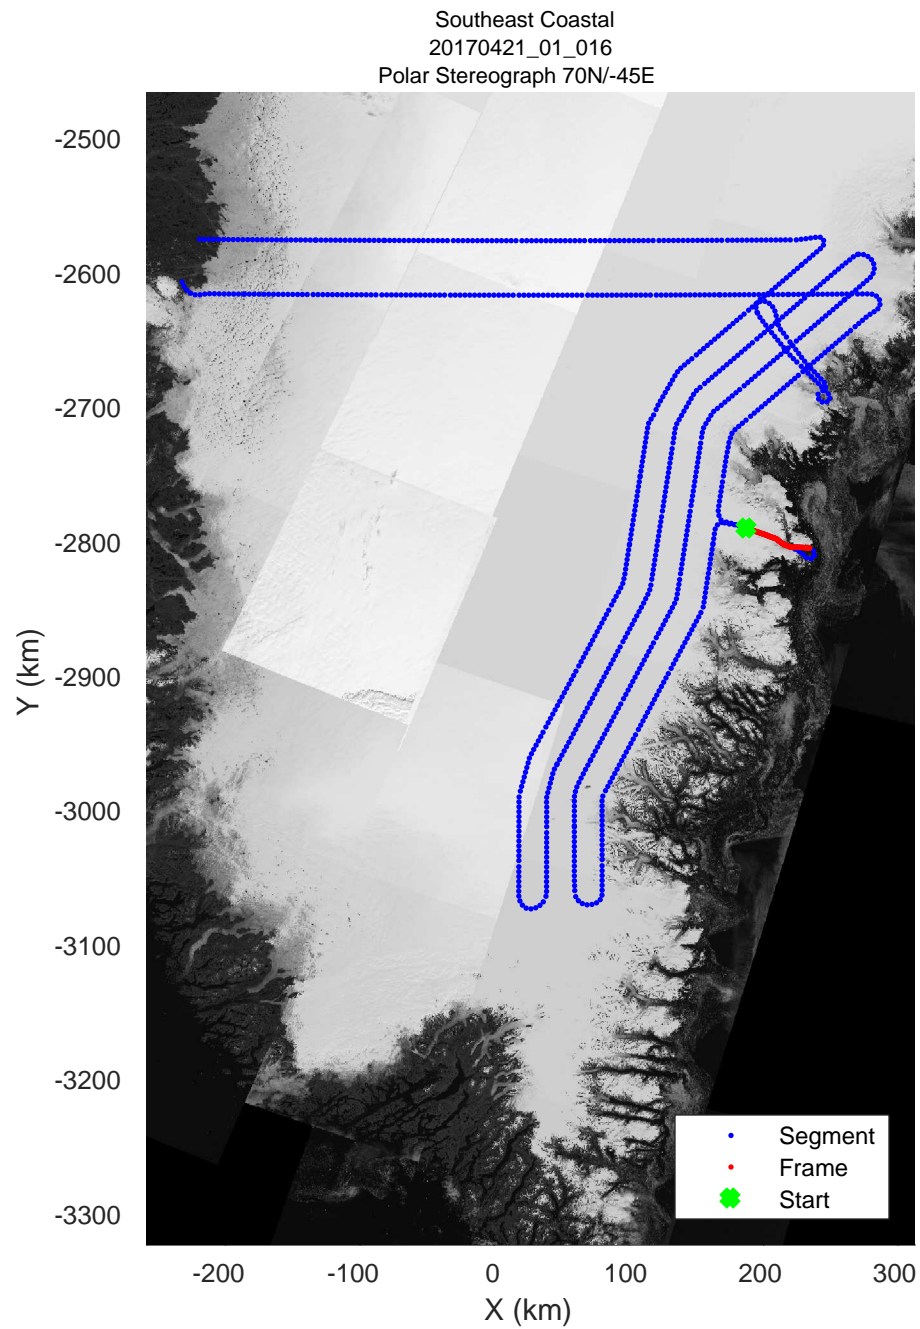

rds 2017\_Greenland\_P3: "Southeast Coastal" 20170421\_01\_014: 12:24:27.3 to 12:30:51.3 GPS

rds 2017\_Greenland\_P3: "Southeast Coastal" 20170421\_01\_015: 12:30:51.6 to 12:37:15.8 GPS

rds 2017\_Greenland\_P3: "Southeast Coastal" 20170421\_01\_015: 12:30:51.6 to 12:37:15.8 GPS