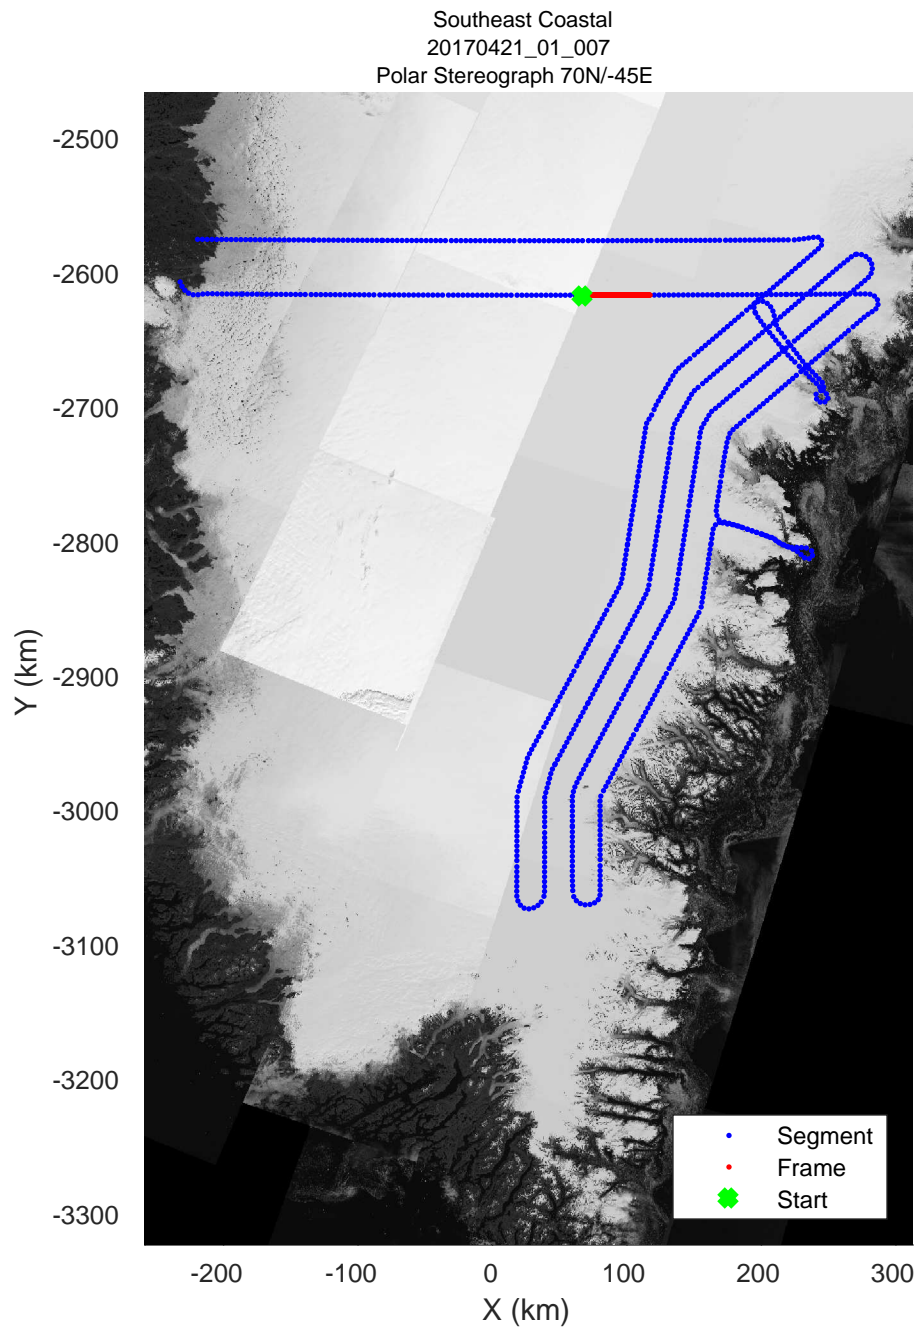

rds 2017\_Greenland\_P3: "Southeast Coastal" 20170421\_01\_005: 11:29:56.6 to 11:35:33.2 GPS

rds 2017\_Greenland\_P3: "Southeast Coastal" 20170421\_01\_006: 11:35:33.4 to 11:41:14.0 GPS

rds 2017\_Greenland\_P3: "Southeast Coastal" 20170421\_01\_006: 11:35:33.4 to 11:41:14.0 GPS