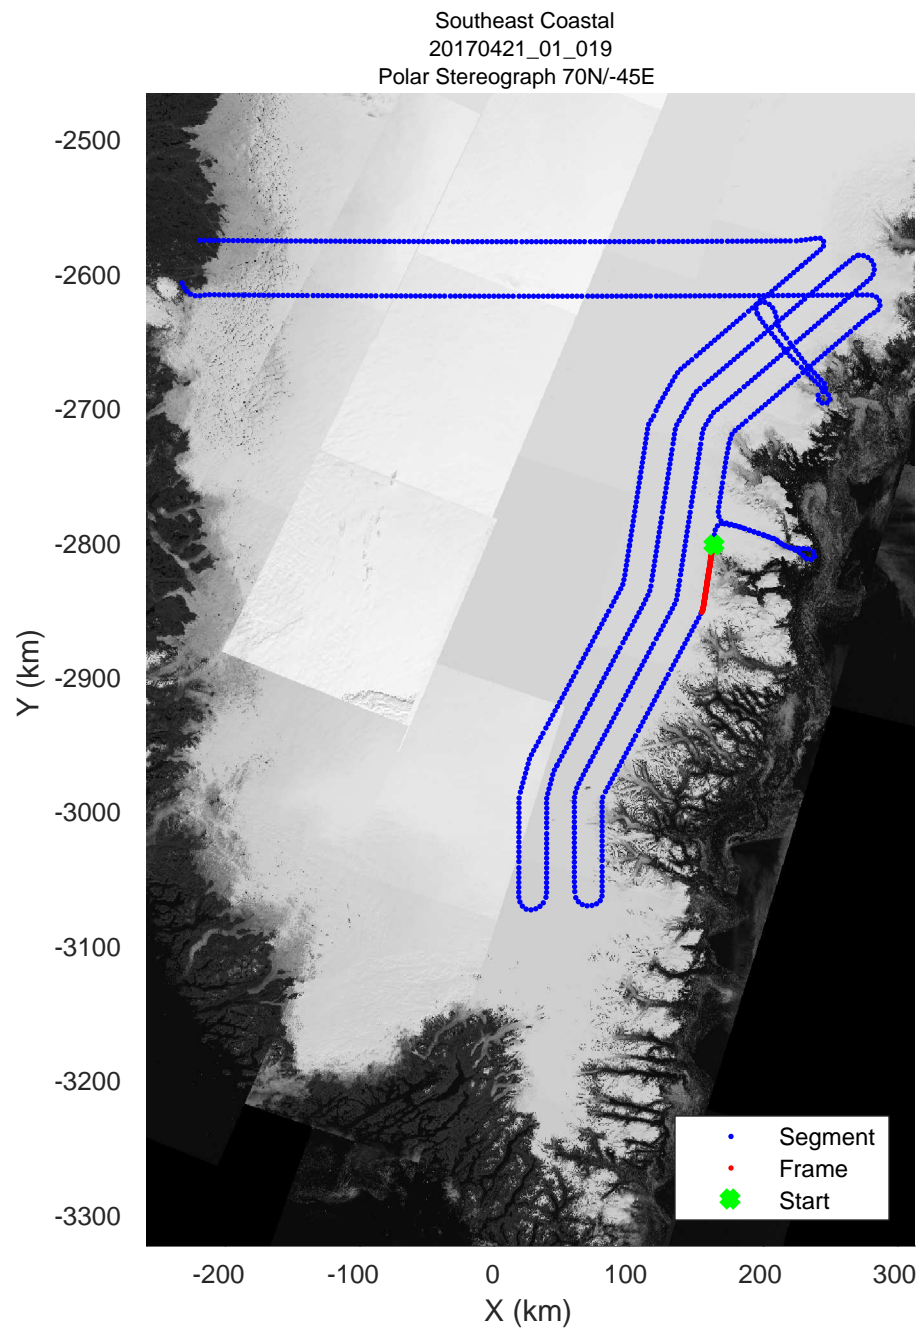

rds 2017\_Greenland\_P3: "Southeast Coastal" 20170421\_01\_017: 12:43:45.0 to 12:50:42.6 GPS

rds 2017\_Greenland\_P3: "Southeast Coastal" 20170421\_01\_018: 12:50:42.8 to 12:57:28.8 GPS

rds 2017\_Greenland\_P3: "Southeast Coastal" 20170421\_01\_018: 12:50:42.8 to 12:57:28.8 GPS