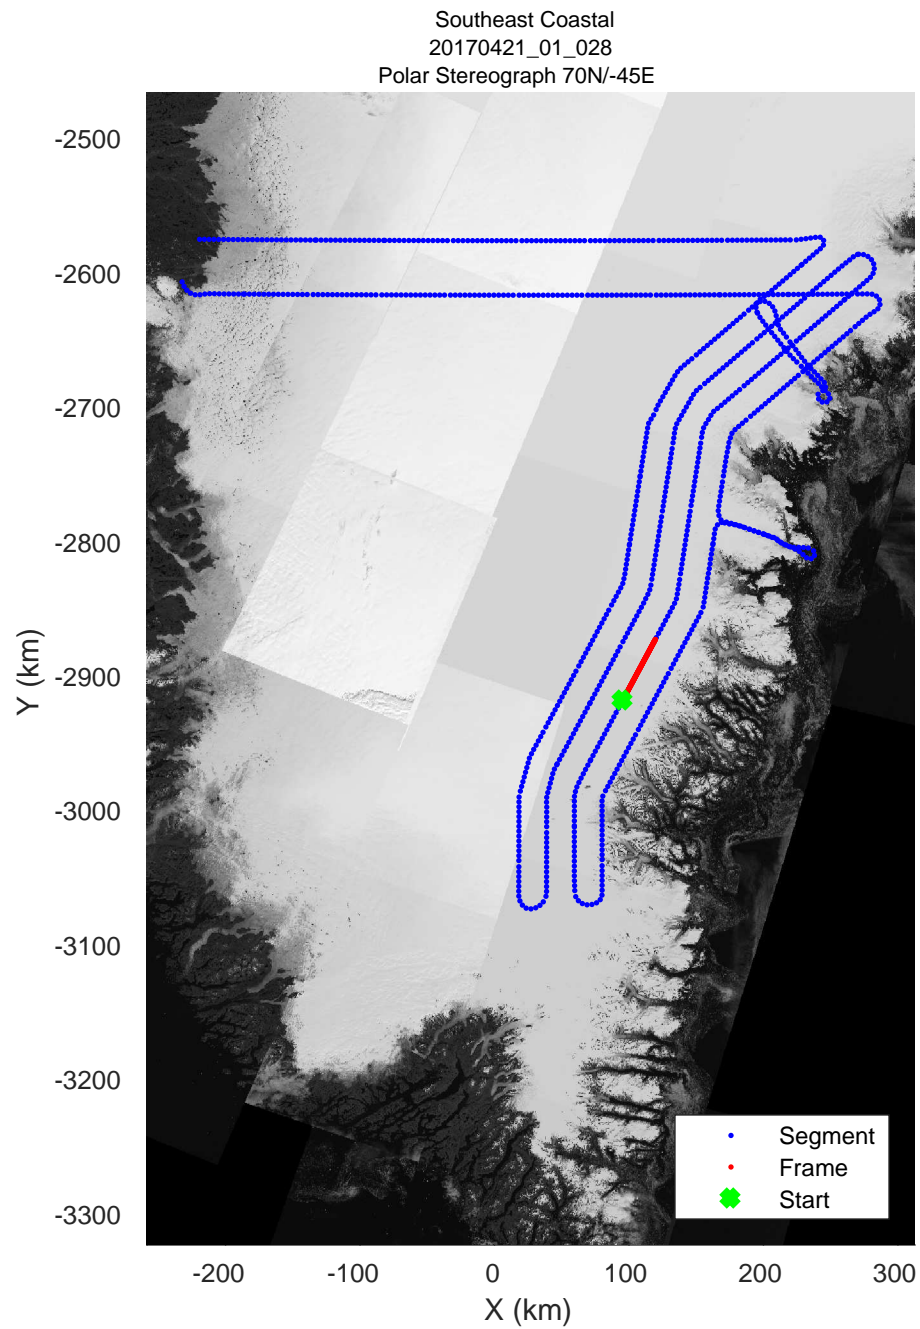

rds 2017\_Greenland\_P3: "Southeast Coastal" 20170421\_01\_026: 13:43:10.0 to 13:49:47.6 GPS

rds 2017\_Greenland\_P3: "Southeast Coastal" 20170421\_01\_027: 13:49:47.8 to 13:56:08.0 GPS

rds 2017\_Greenland\_P3: "Southeast Coastal" 20170421\_01\_027: 13:49:47.8 to 13:56:08.0 GPS