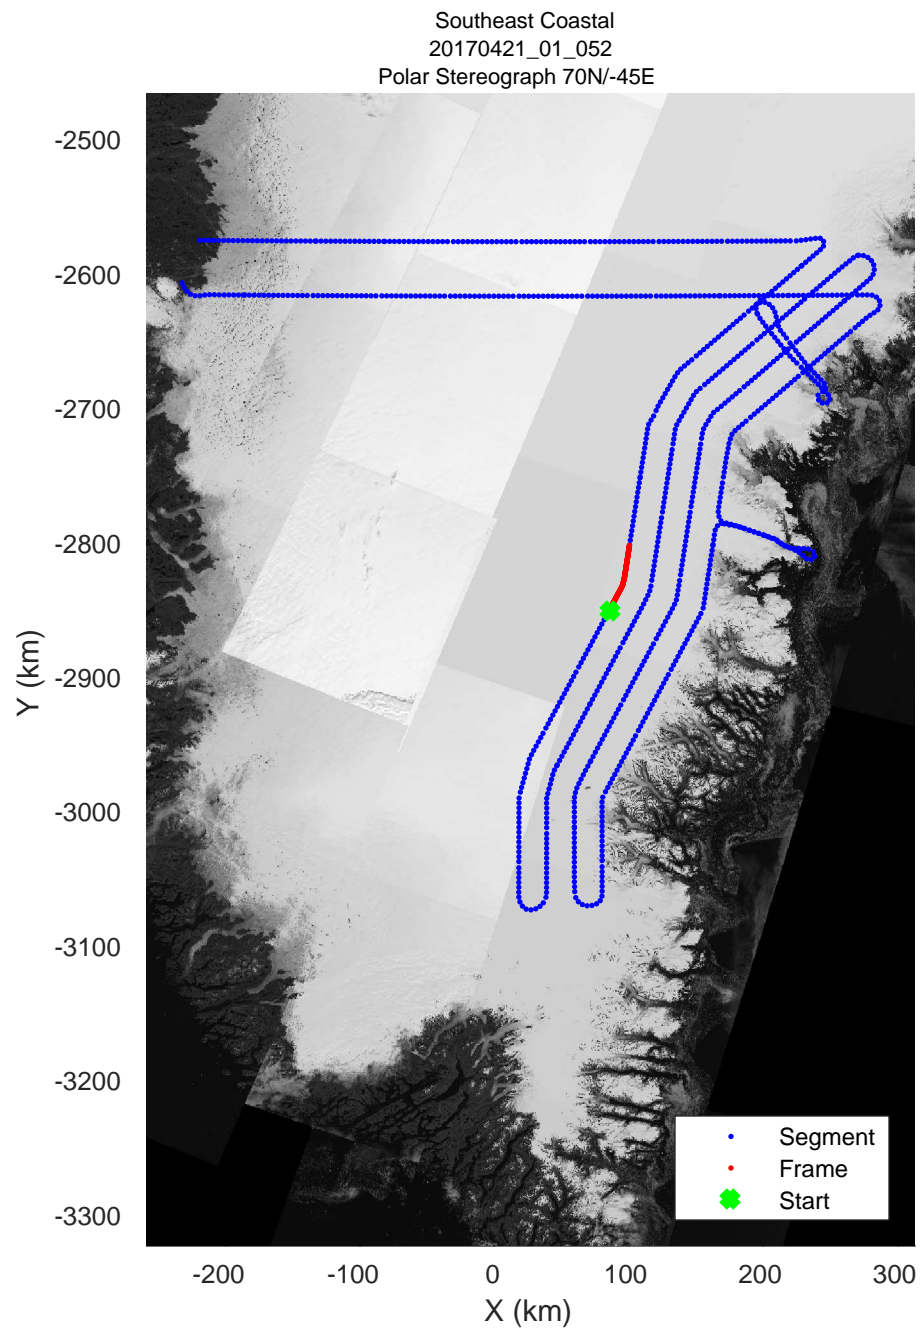

rds 2017\_Greenland\_P3: "Southeast Coastal" 20170421\_01\_050: 16:11:12.5 to 16:17:00.4 GPS

rds 2017\_Greenland\_P3: "Southeast Coastal" 20170421\_01\_051: 16:17:00.7 to 16:22:45.1 GPS

rds 2017\_Greenland\_P3: "Southeast Coastal" 20170421\_01\_051: 16:17:00.7 to 16:22:45.1 GPS