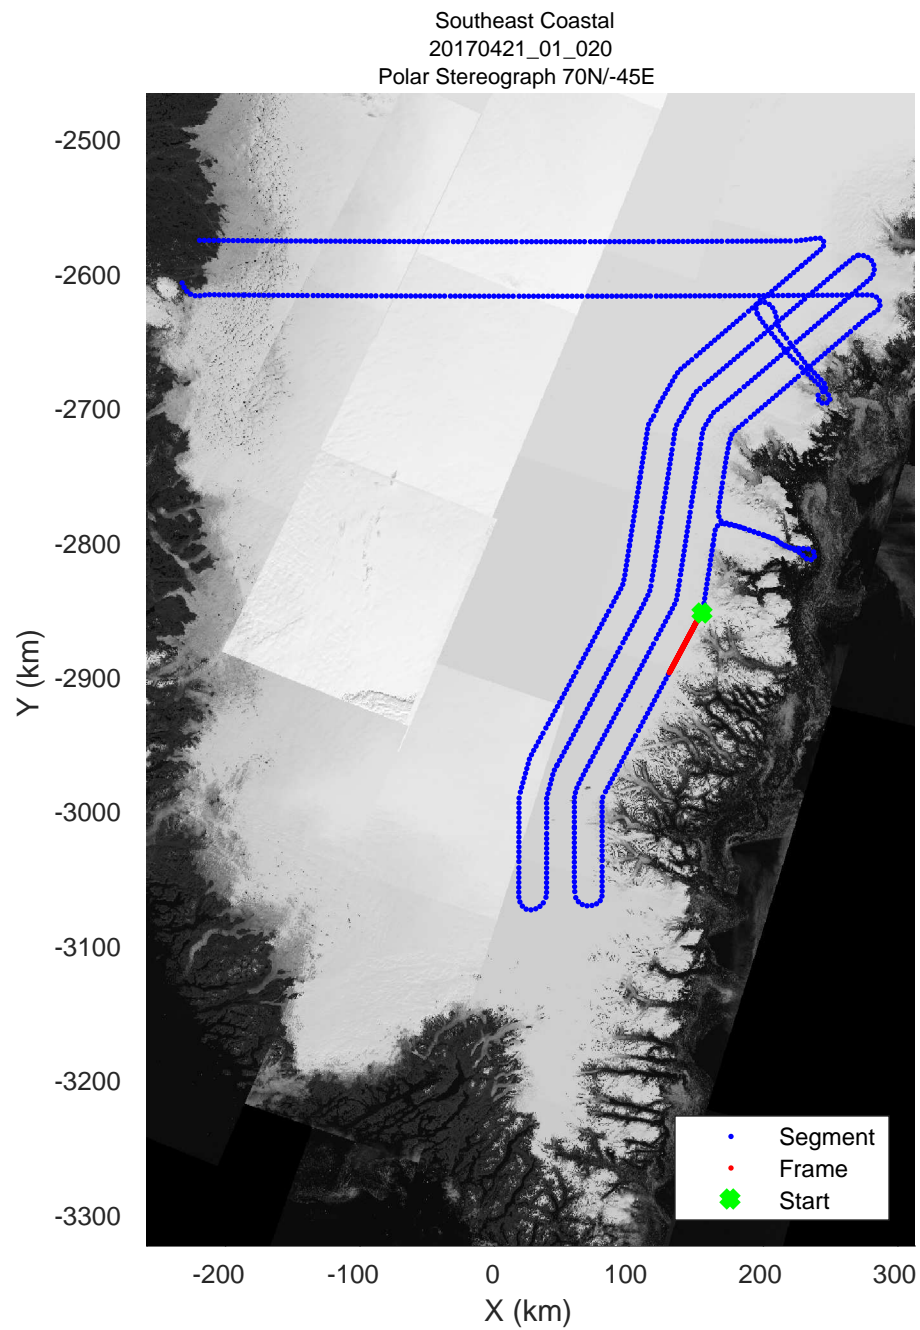

rds 2017\_Greenland\_P3: "Southeast Coastal" 20170421\_01\_019: 12:57:29.1 to 13:04:09.5 GPS

rds 2017\_Greenland\_P3: "Southeast Coastal" 20170421\_01\_019: 12:57:29.1 to 13:04:09.5 GPS

rds 2017\_Greenland\_P3: "Southeast Coastal" 20170421\_01\_020: 13:04:09.8 to 13:10:45.0 GPS