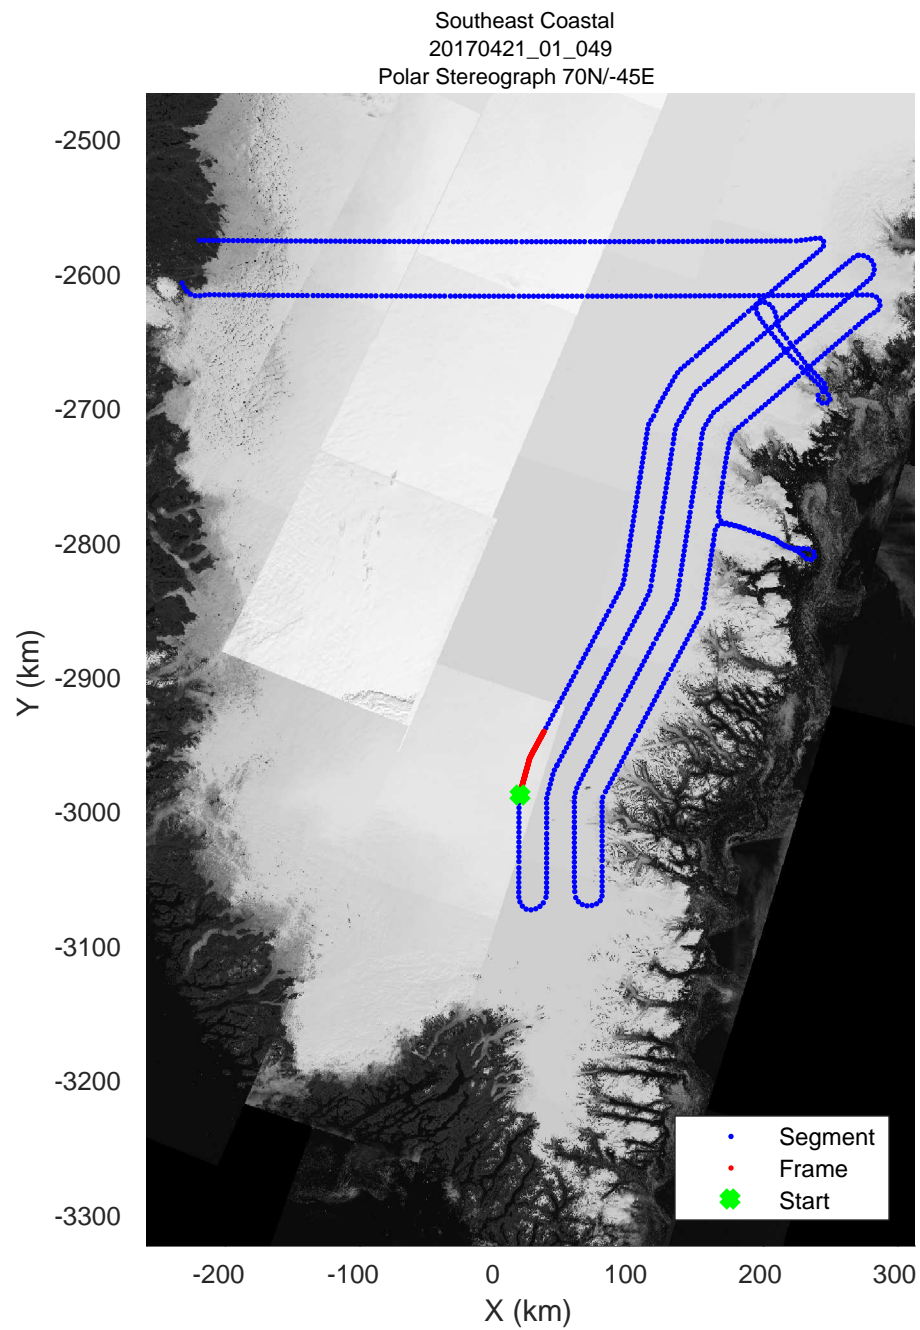

rds 2017\_Greenland\_P3: "Southeast Coastal" 20170421\_01\_047: 15:54:12.3 to 16:00:01.2 GPS

rds 2017\_Greenland\_P3: "Southeast Coastal" 20170421\_01\_048: 16:00:01.4 to 16:05:36.5 GPS

rds 2017\_Greenland\_P3: "Southeast Coastal" 20170421\_01\_048: 16:00:01.4 to 16:05:36.5 GPS