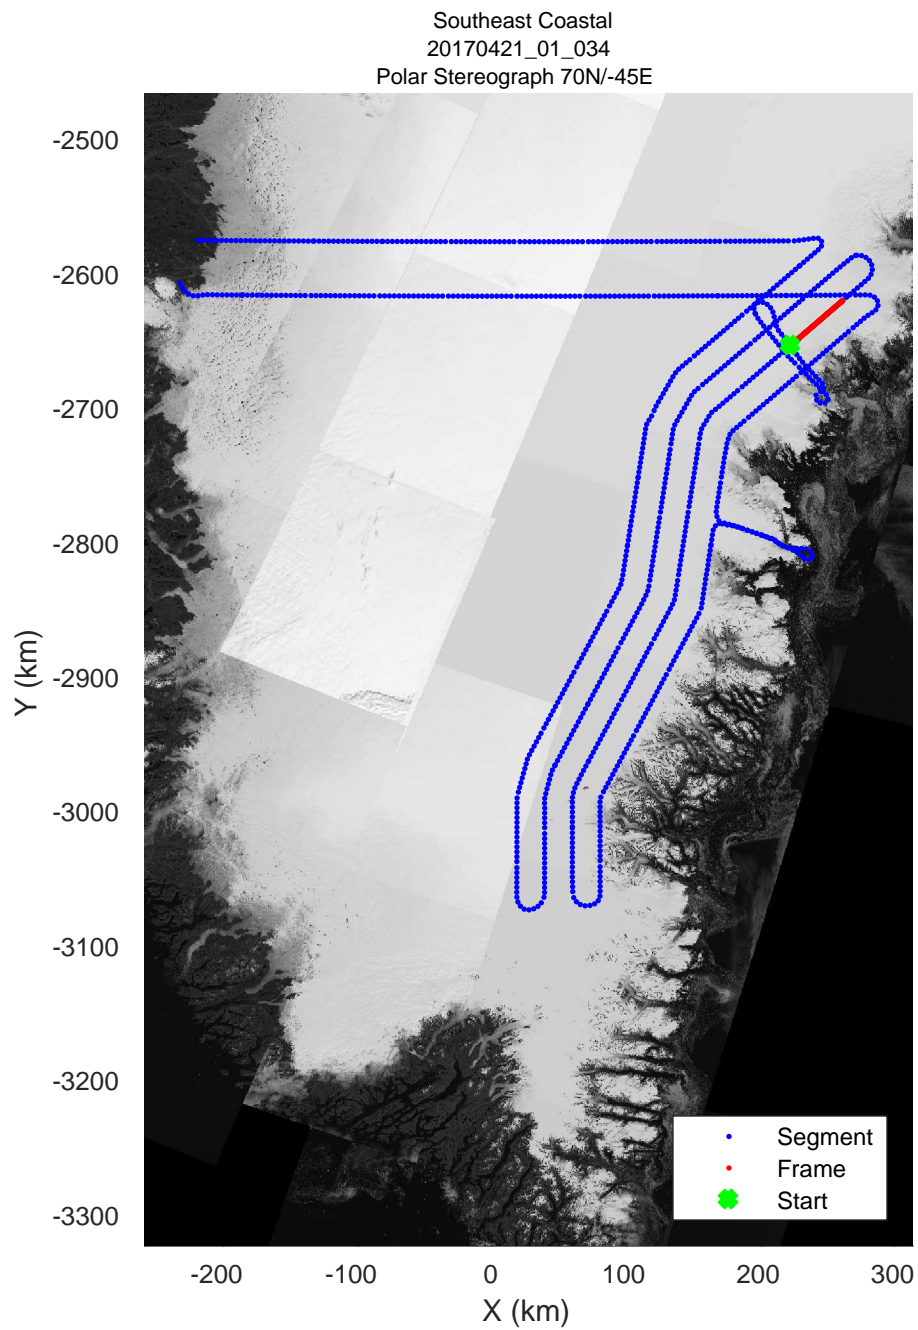

rds 2017\_Greenland\_P3: "Southeast Coastal" 20170421\_01\_032: 14:21:43.2 to 14:28:13.7 GPS

rds 2017\_Greenland\_P3: "Southeast Coastal" 20170421\_01\_033: 14:28:13.9 to 14:34:35.4 GPS

rds 2017\_Greenland\_P3: "Southeast Coastal" 20170421\_01\_033: 14:28:13.9 to 14:34:35.4 GPS