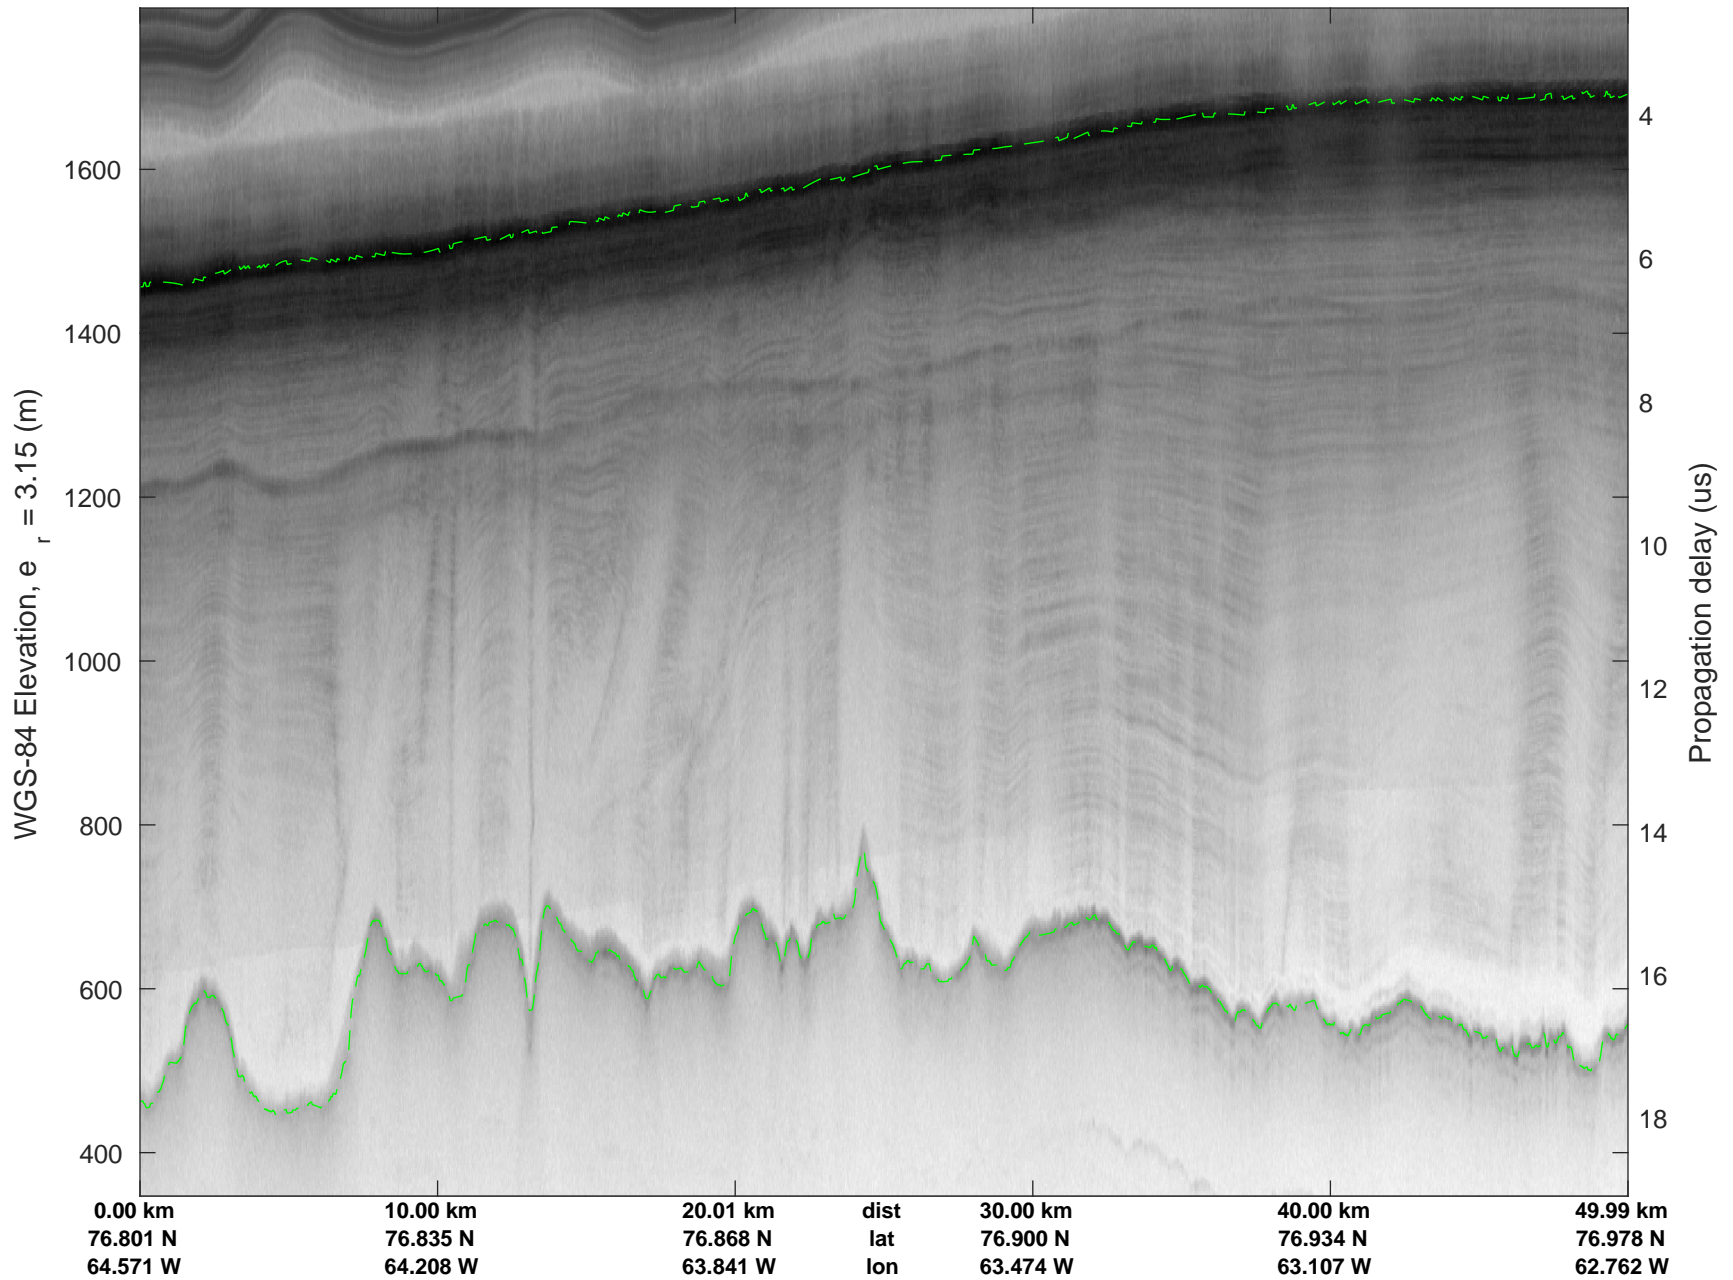

rds 2017_Greenland_P3: "Humboldt 01" 20170417_01_002: 11:17:03.5 to 11:23:13.2 GPS

Humboldt 01
20170417_01_003
Polar Stereograph 70N/-45E

rds 2017_Greenland_P3: "Humboldt 01" 20170417_01_003: 11:23:13.4 to 11:29:31.9 GPS

rds 2017_Greenland_P3: "Humboldt 01" 20170417_01_003: 11:23:13.4 to 11:29:31.9 GPS

rds 2017_Greenland_P3: "Humboldt 01" 20170417_01_004: 11:29:32.2 to 11:35:45.4 GPS

rds 2017_Greenland_P3: "Humboldt 01" 20170417_01_004: 11:29:32.2 to 11:35:45.4 GPS