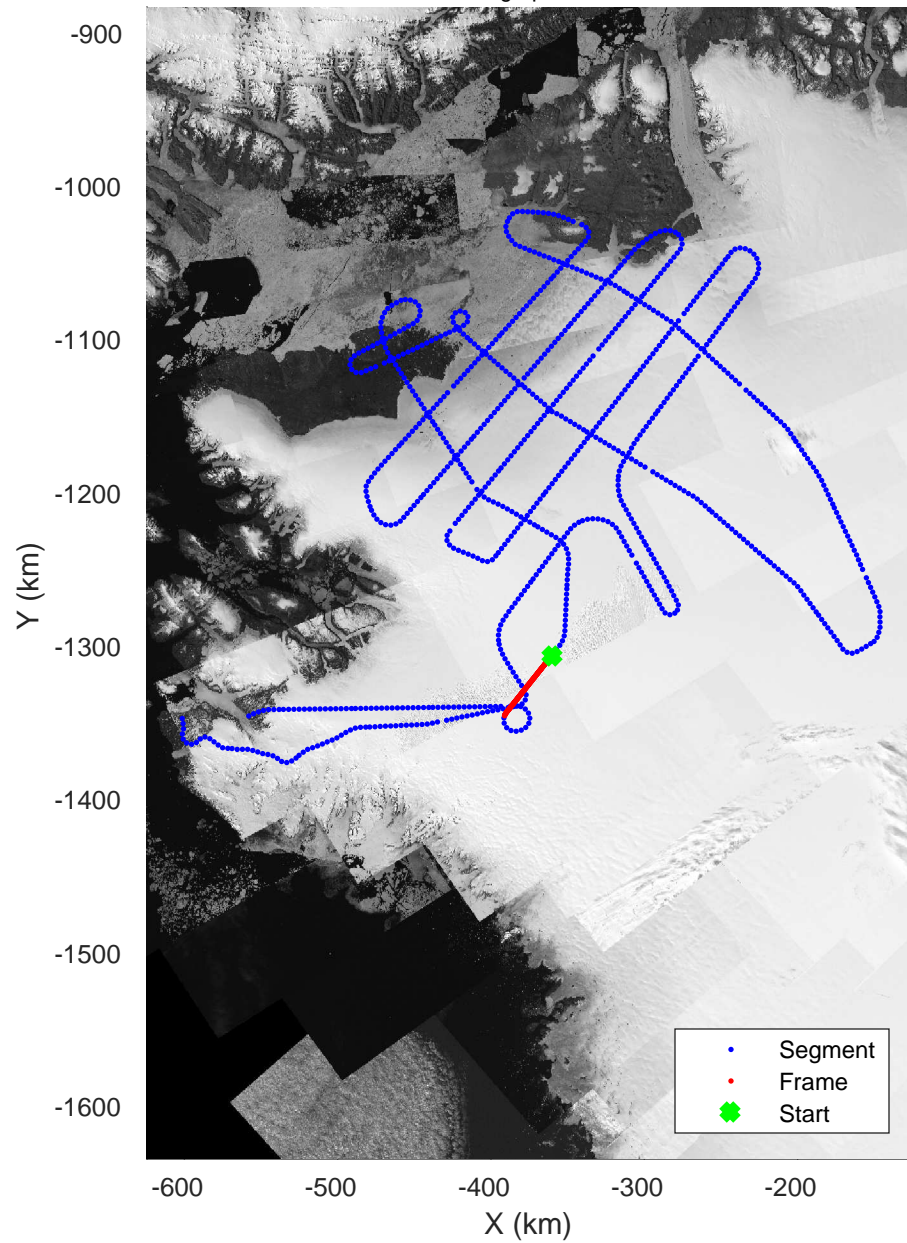

rds 2017_Greenland_P3: "Humboldt 01" 20170417_01_064: 17:47:35.0 to 17:54:04.2 GPS

Humboldt 01
20170417_01_065
Polar Stereograph 70N/-45E

rds 2017_Greenland_P3: "Humboldt 01" 20170417_01_065: 17:54:04.5 to 18:00:26.8 GPS