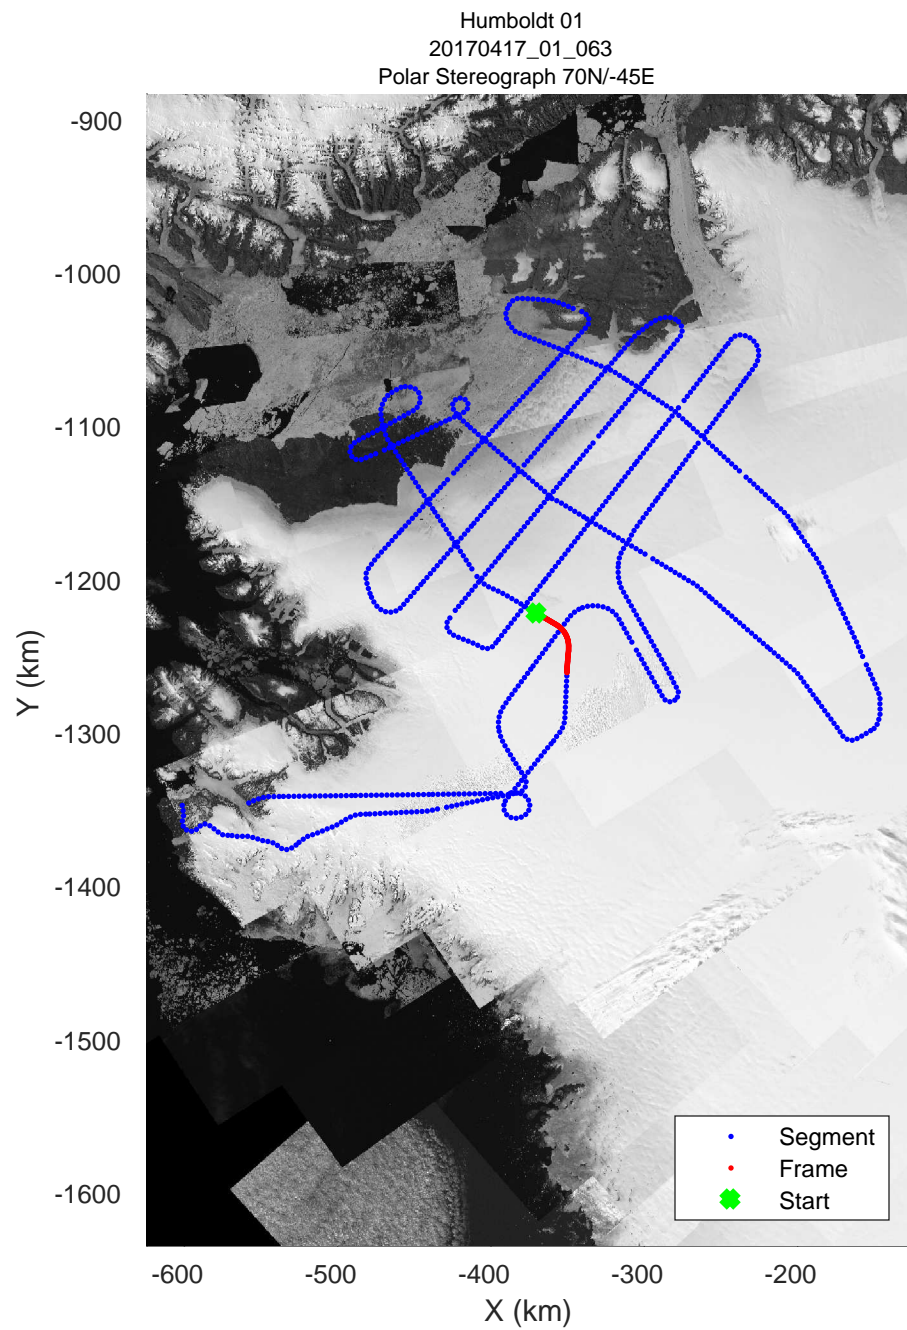

Humboldt 01
20170417_01_062
Polar Stereograph 70N/-45E

rds 2017_Greenland_P3: "Humboldt 01" 20170417_01_062: 17:34:47.9 to 17:41:03.2 GPS

rds 2017_Greenland_P3: "Humboldt 01" 20170417_01_062: 17:34:47.9 to 17:41:03.2 GPS