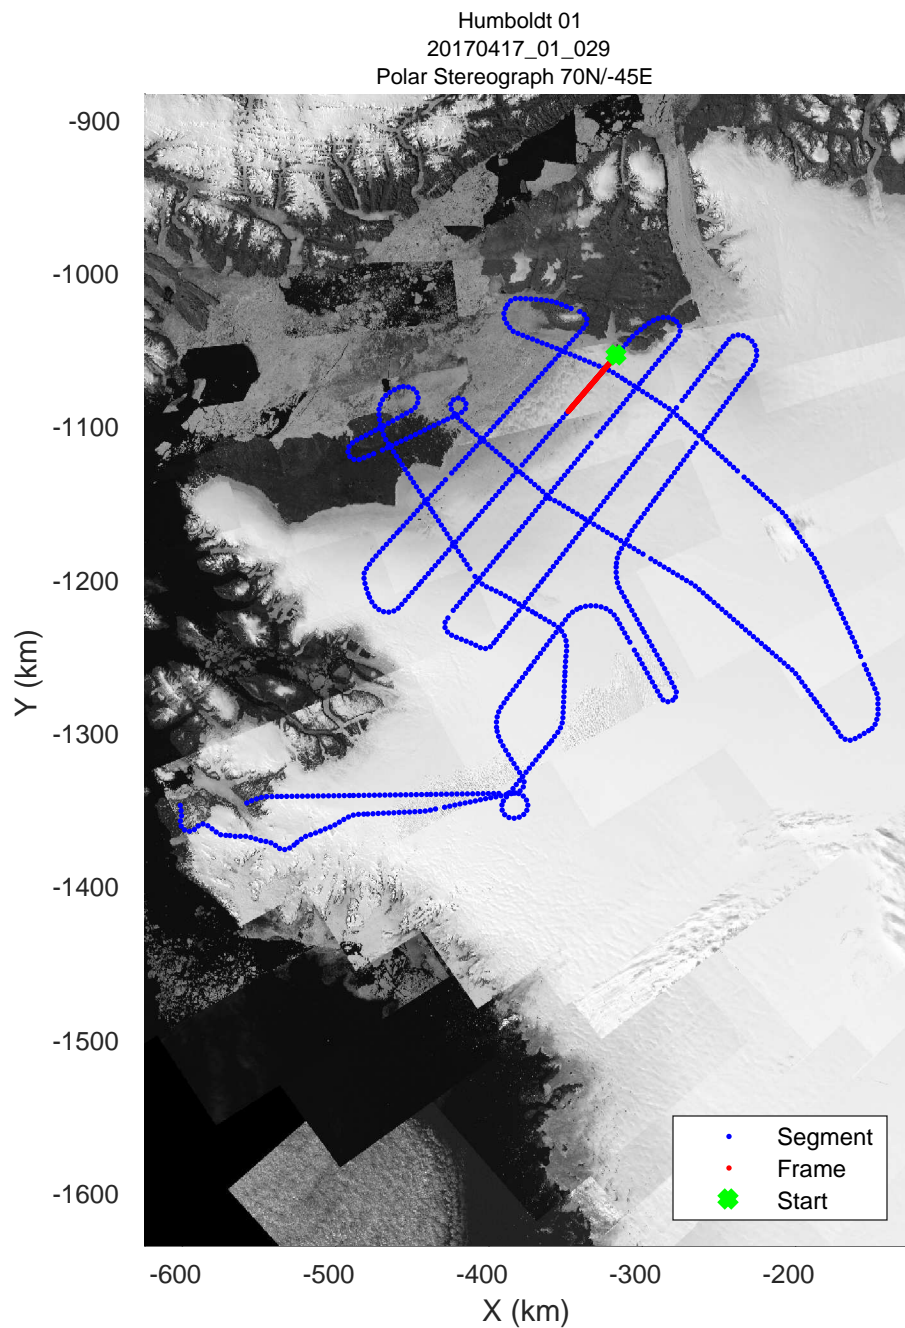

Humboldt 01
20170417_01_028
Polar Stereograph 70N/-45E

rds 2017_Greenland_P3: "Humboldt 01" 20170417_01_028: 13:58:14.3 to 14:05:00.6 GPS

rds 2017_Greenland_P3: "Humboldt 01" 20170417_01_028: 13:58:14.3 to 14:05:00.6 GPS