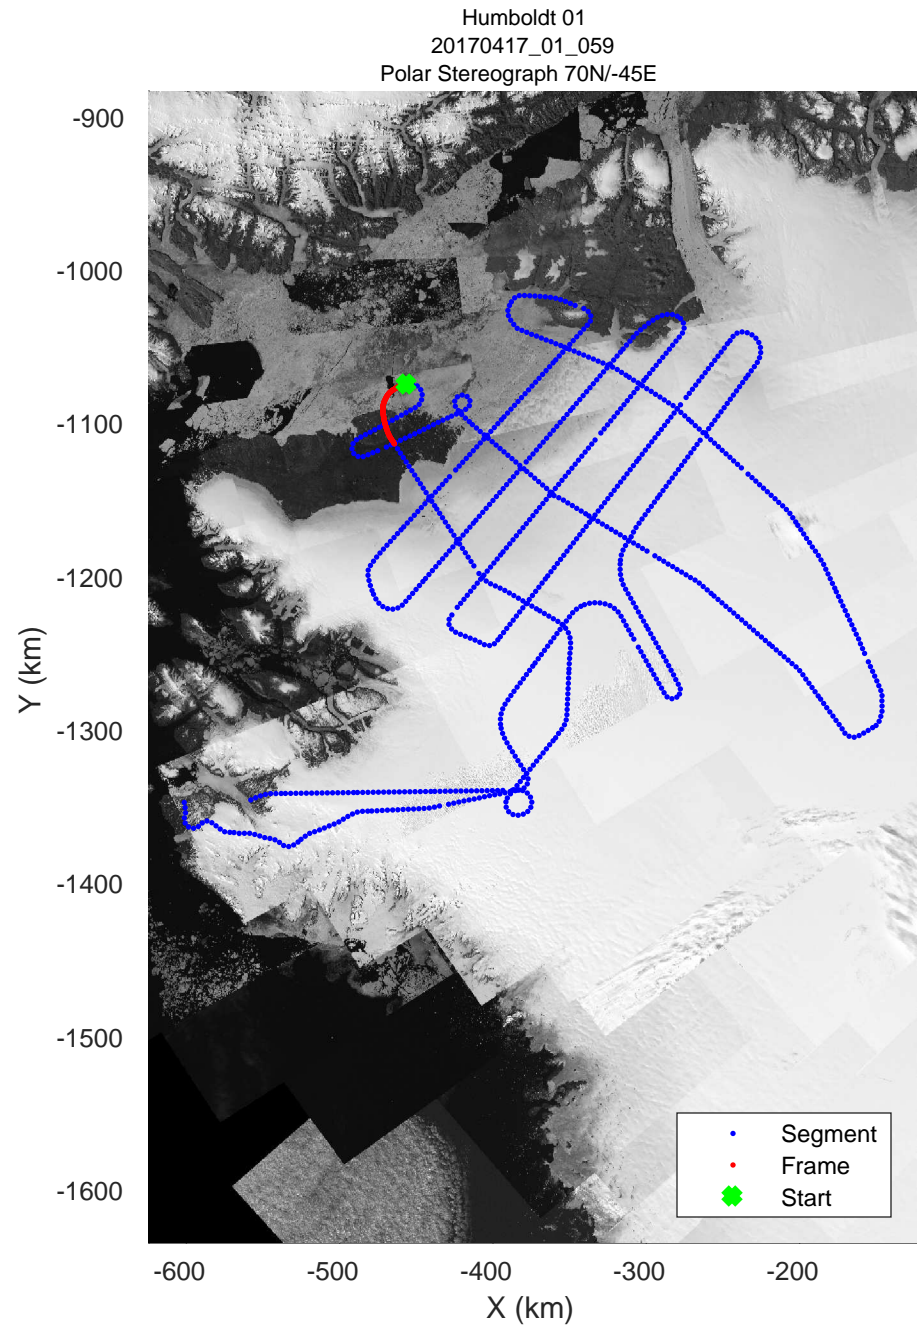

rds 2017_Greenland_P3: "Humboldt 01" 20170417_01_057: 17:03:21.1 to 17:09:27.5 GPS

rds 2017_Greenland_P3: "Humboldt 01" 20170417_01_058: 17:09:27.7 to 17:15:11.8 GPS

rds 2017_Greenland_P3: "Humboldt 01" 20170417_01_058: 17:09:27.7 to 17:15:11.8 GPS