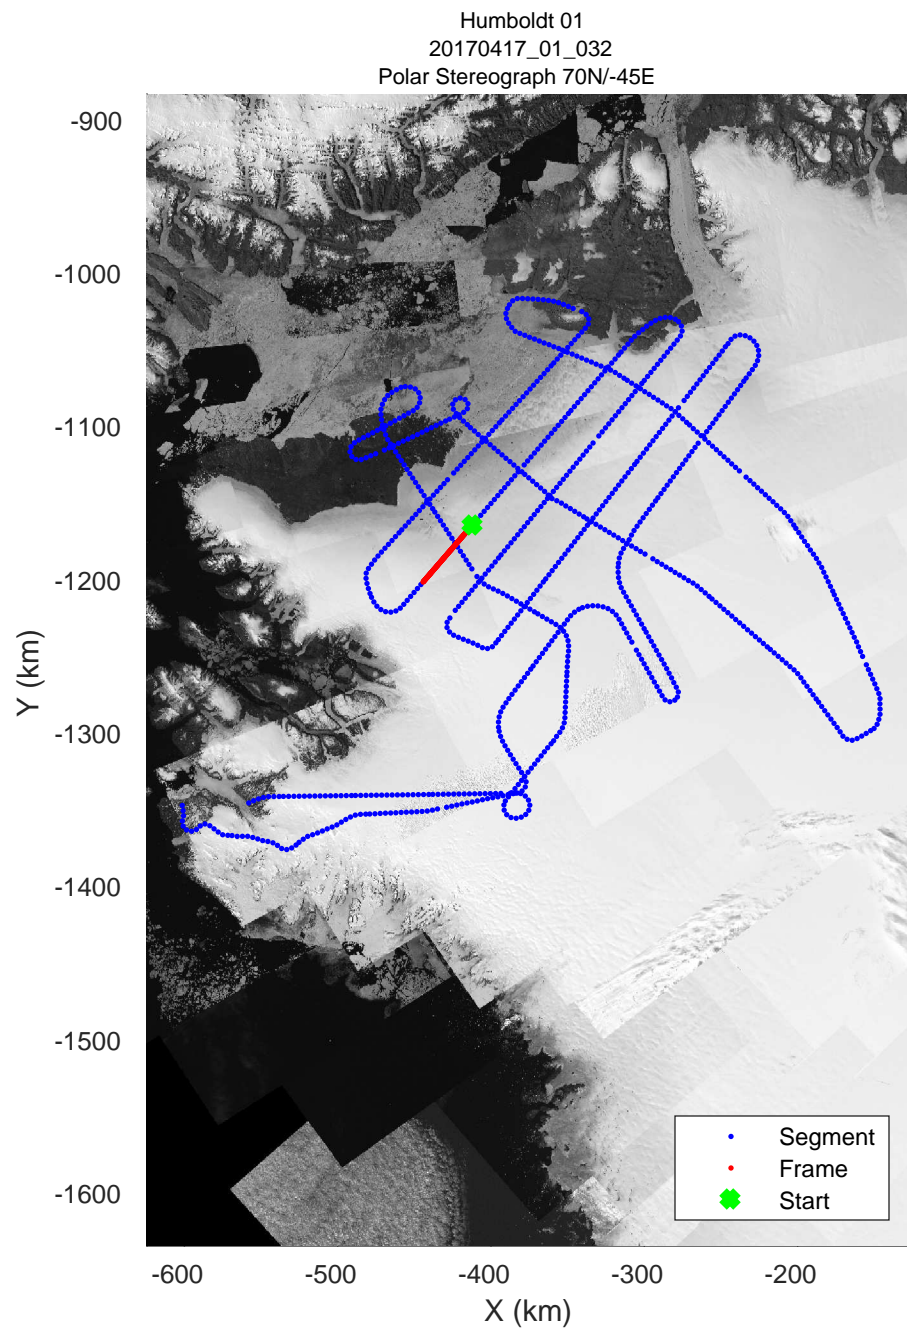

rds 2017_Greenland_P3: "Humboldt 01" 20170417_01_030: 14:11:28.6 to 14:17:58.7 GPS

rds 2017_Greenland_P3: "Humboldt 01" 20170417_01_031: 14:17:58.9 to 14:24:23.3 GPS

rds 2017_Greenland_P3: "Humboldt 01" 20170417_01_031: 14:17:58.9 to 14:24:23.3 GPS