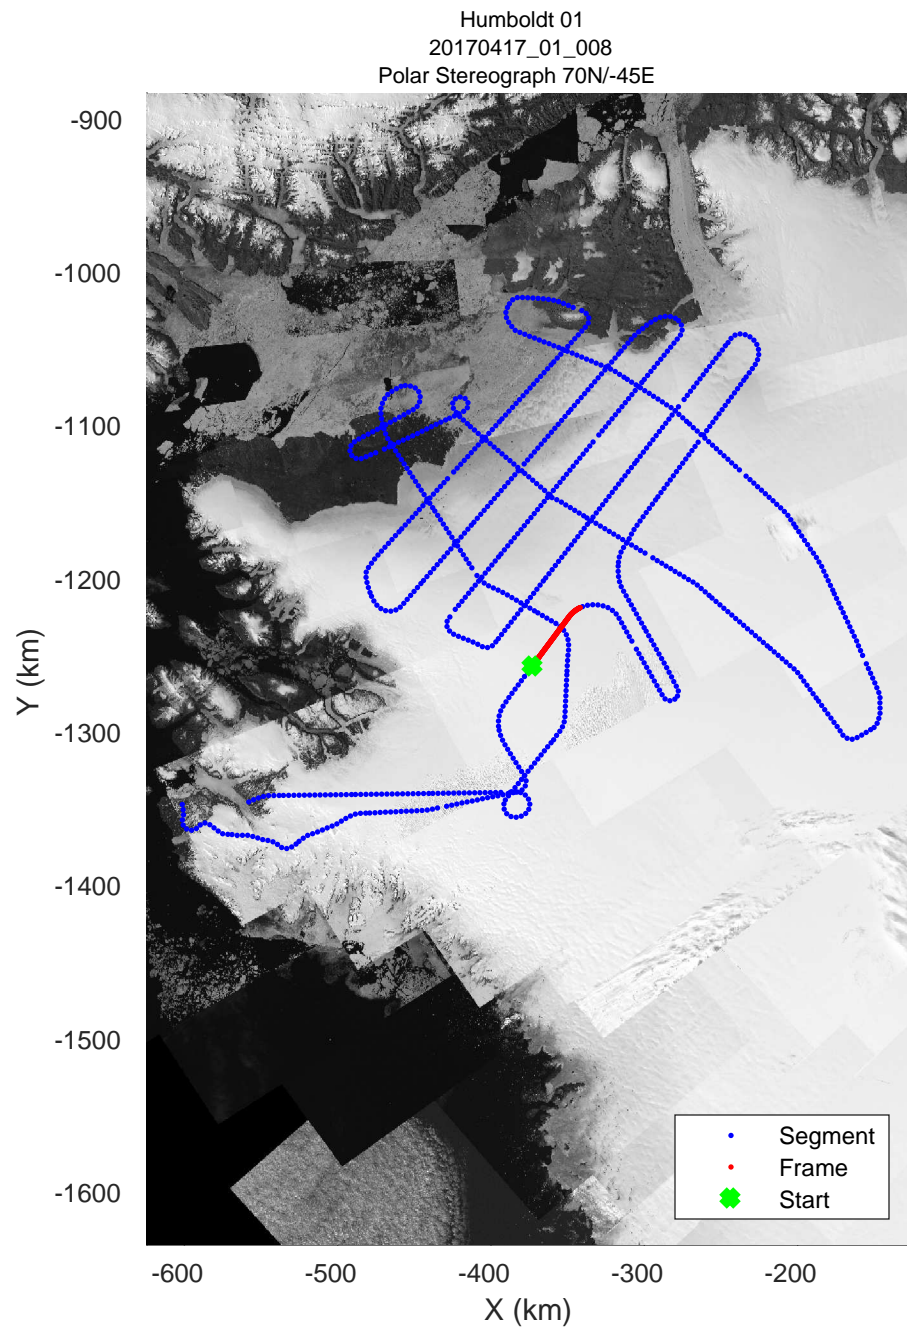

rds 2017_Greenland_P3: "Humboldt 01" 20170417_01_006: 11:41:59.3 to 11:47:57.6 GPS

rds 2017_Greenland_P3: "Humboldt 01" 20170417_01_007: 11:47:57.8 to 11:54:16.9 GPS

rds 2017_Greenland_P3: "Humboldt 01" 20170417_01_007: 11:47:57.8 to 11:54:16.9 GPS