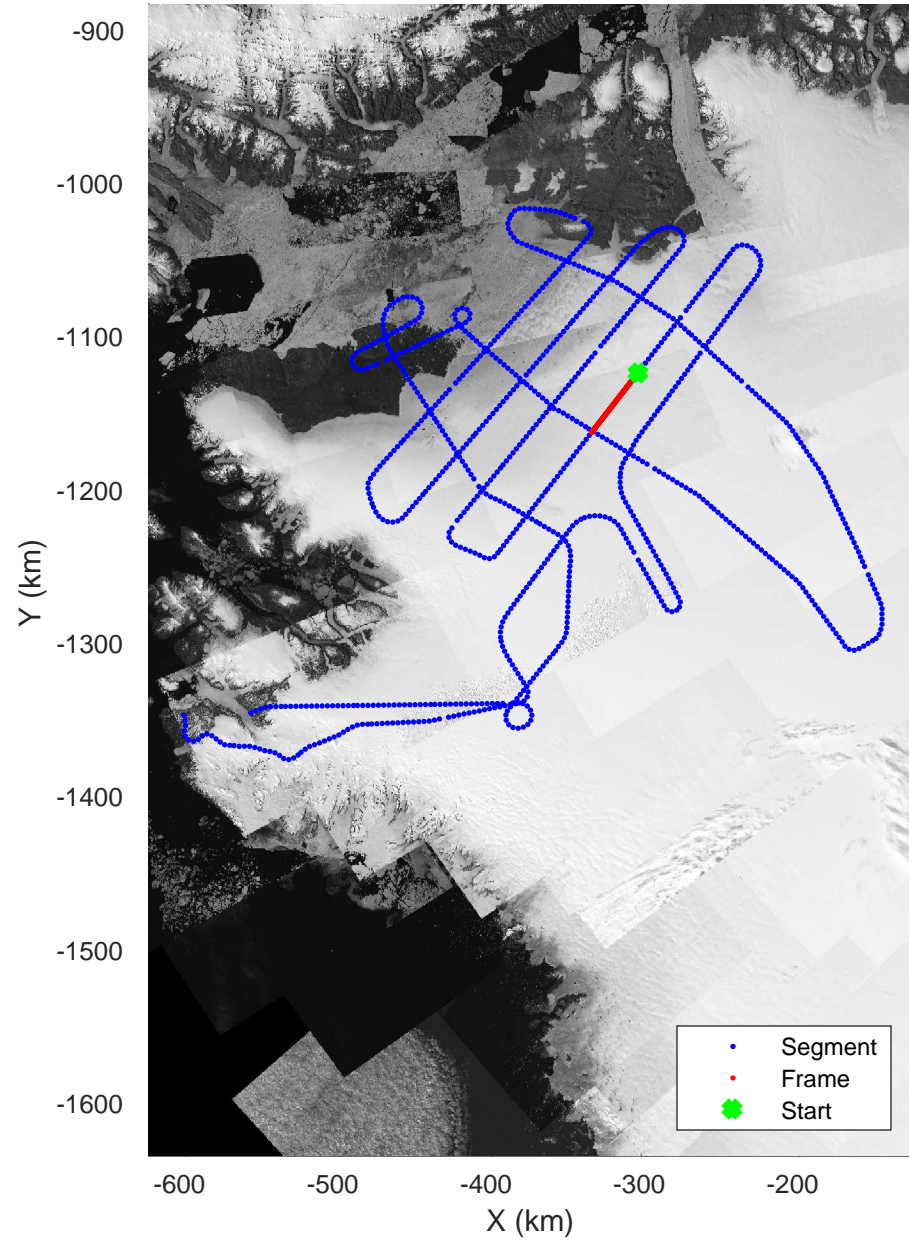

Humboldt 01
20170417_01_019
Polar Stereograph 70N/-45E