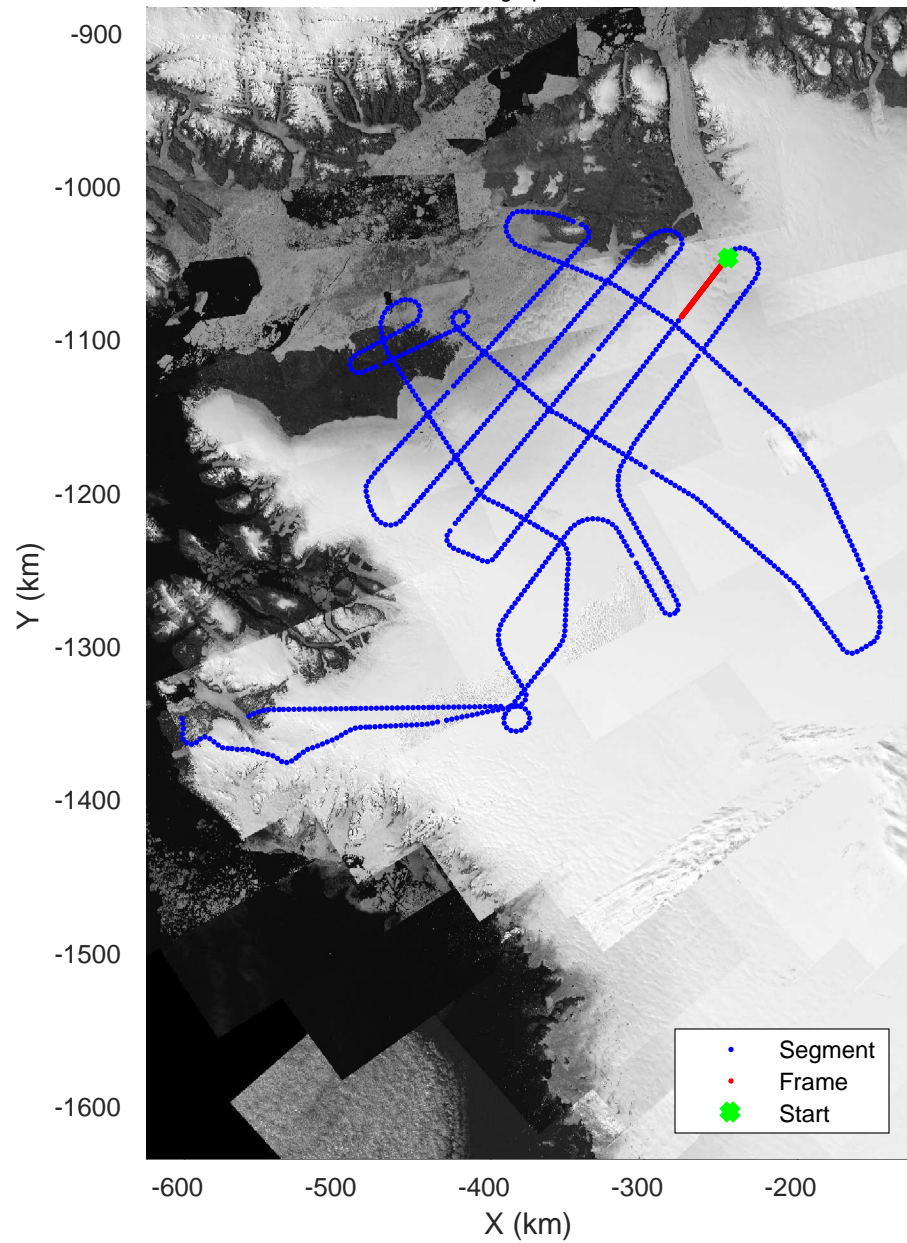

Humboldt 01
20170417_01_017
Polar Stereograph 70N/-45E