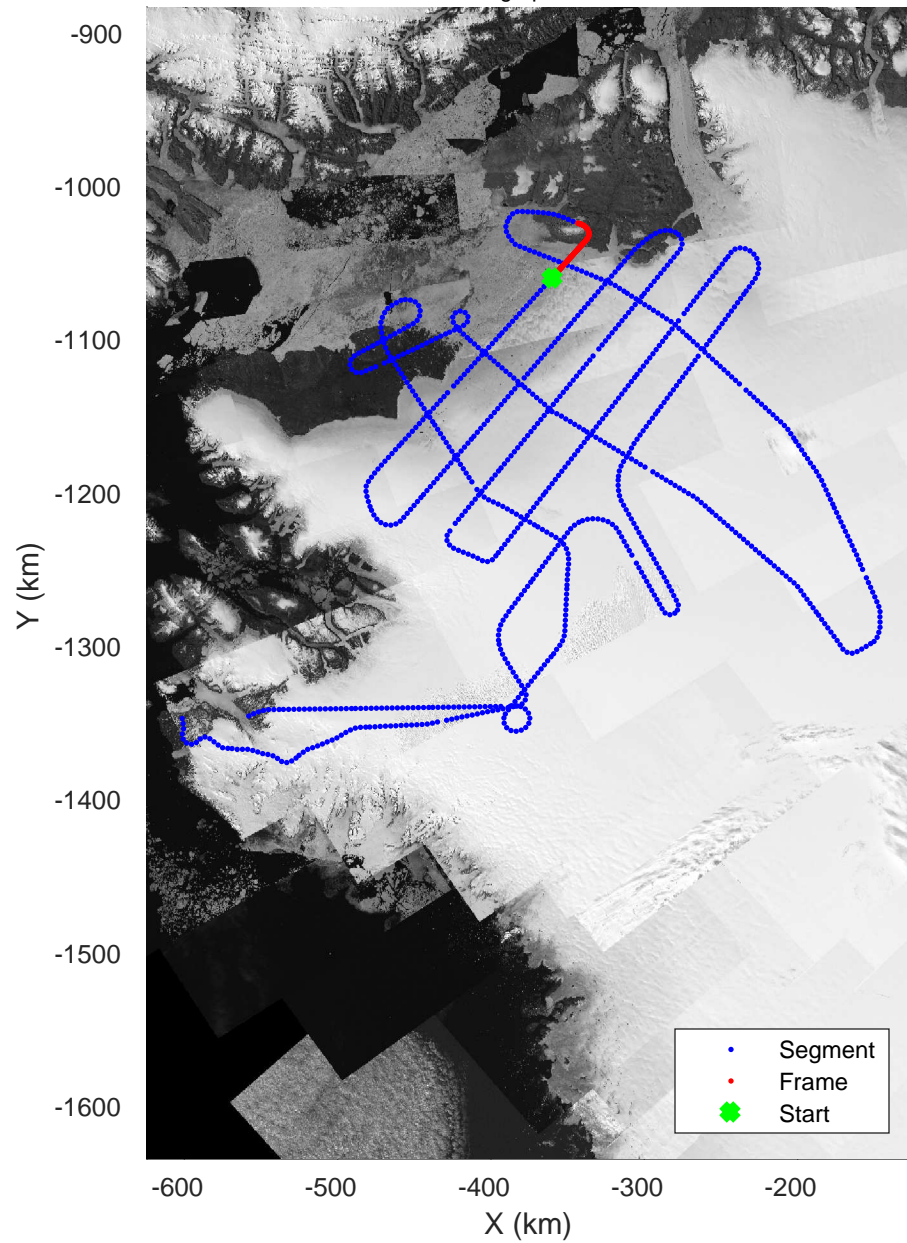

rds 2017_Greenland_P3: "Humboldt 01" 20170417_01_037: 14:55:54.2 to 15:02:15.0 GPS

rds 2017_Greenland_P3: "Humboldt 01" 20170417_01_037: 14:55:54.2 to 15:02:15.0 GPS

Humboldt 01
20170417_01_038
Polar Stereograph 70N/-45E