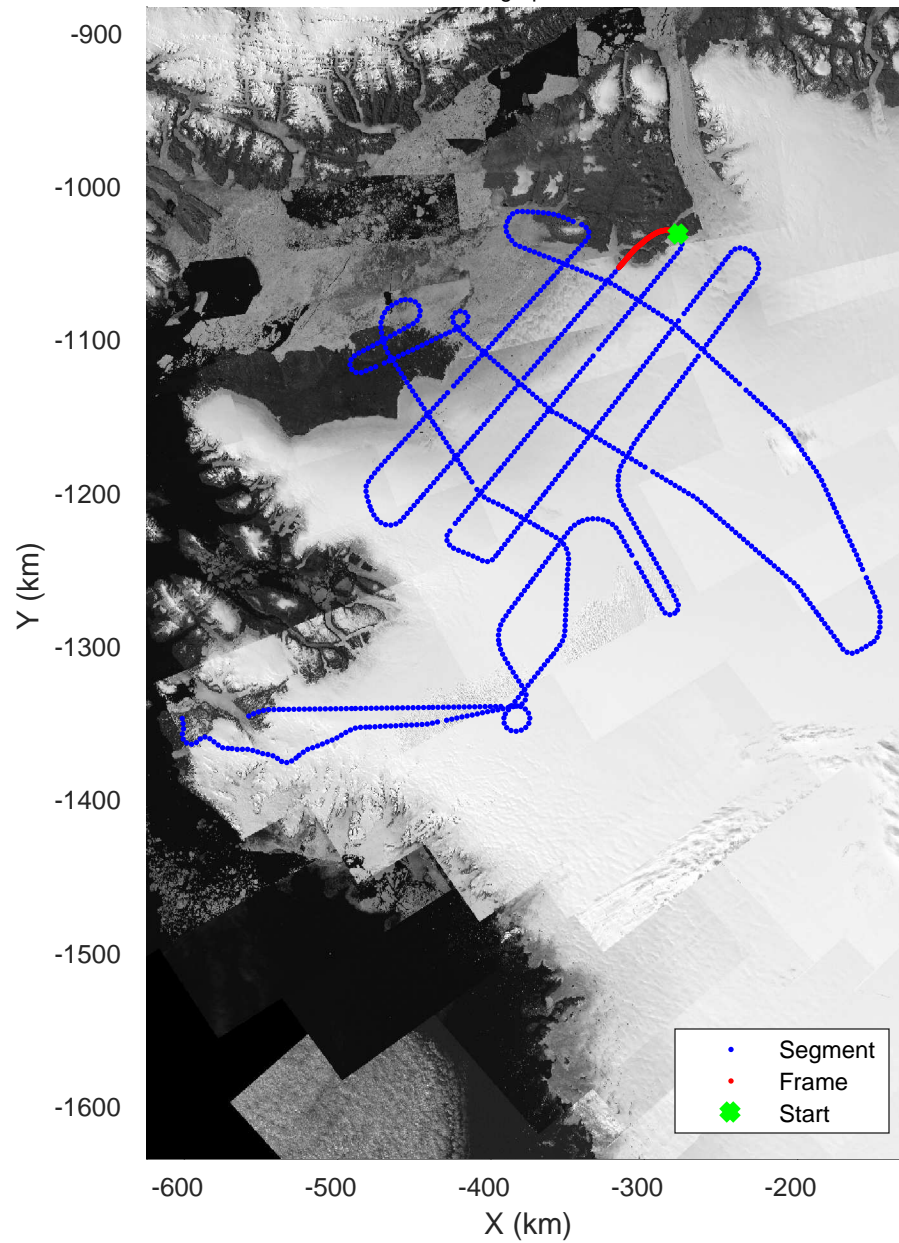

Humboldt 01
20170417_01_028
Polar Stereograph 70N/-45E