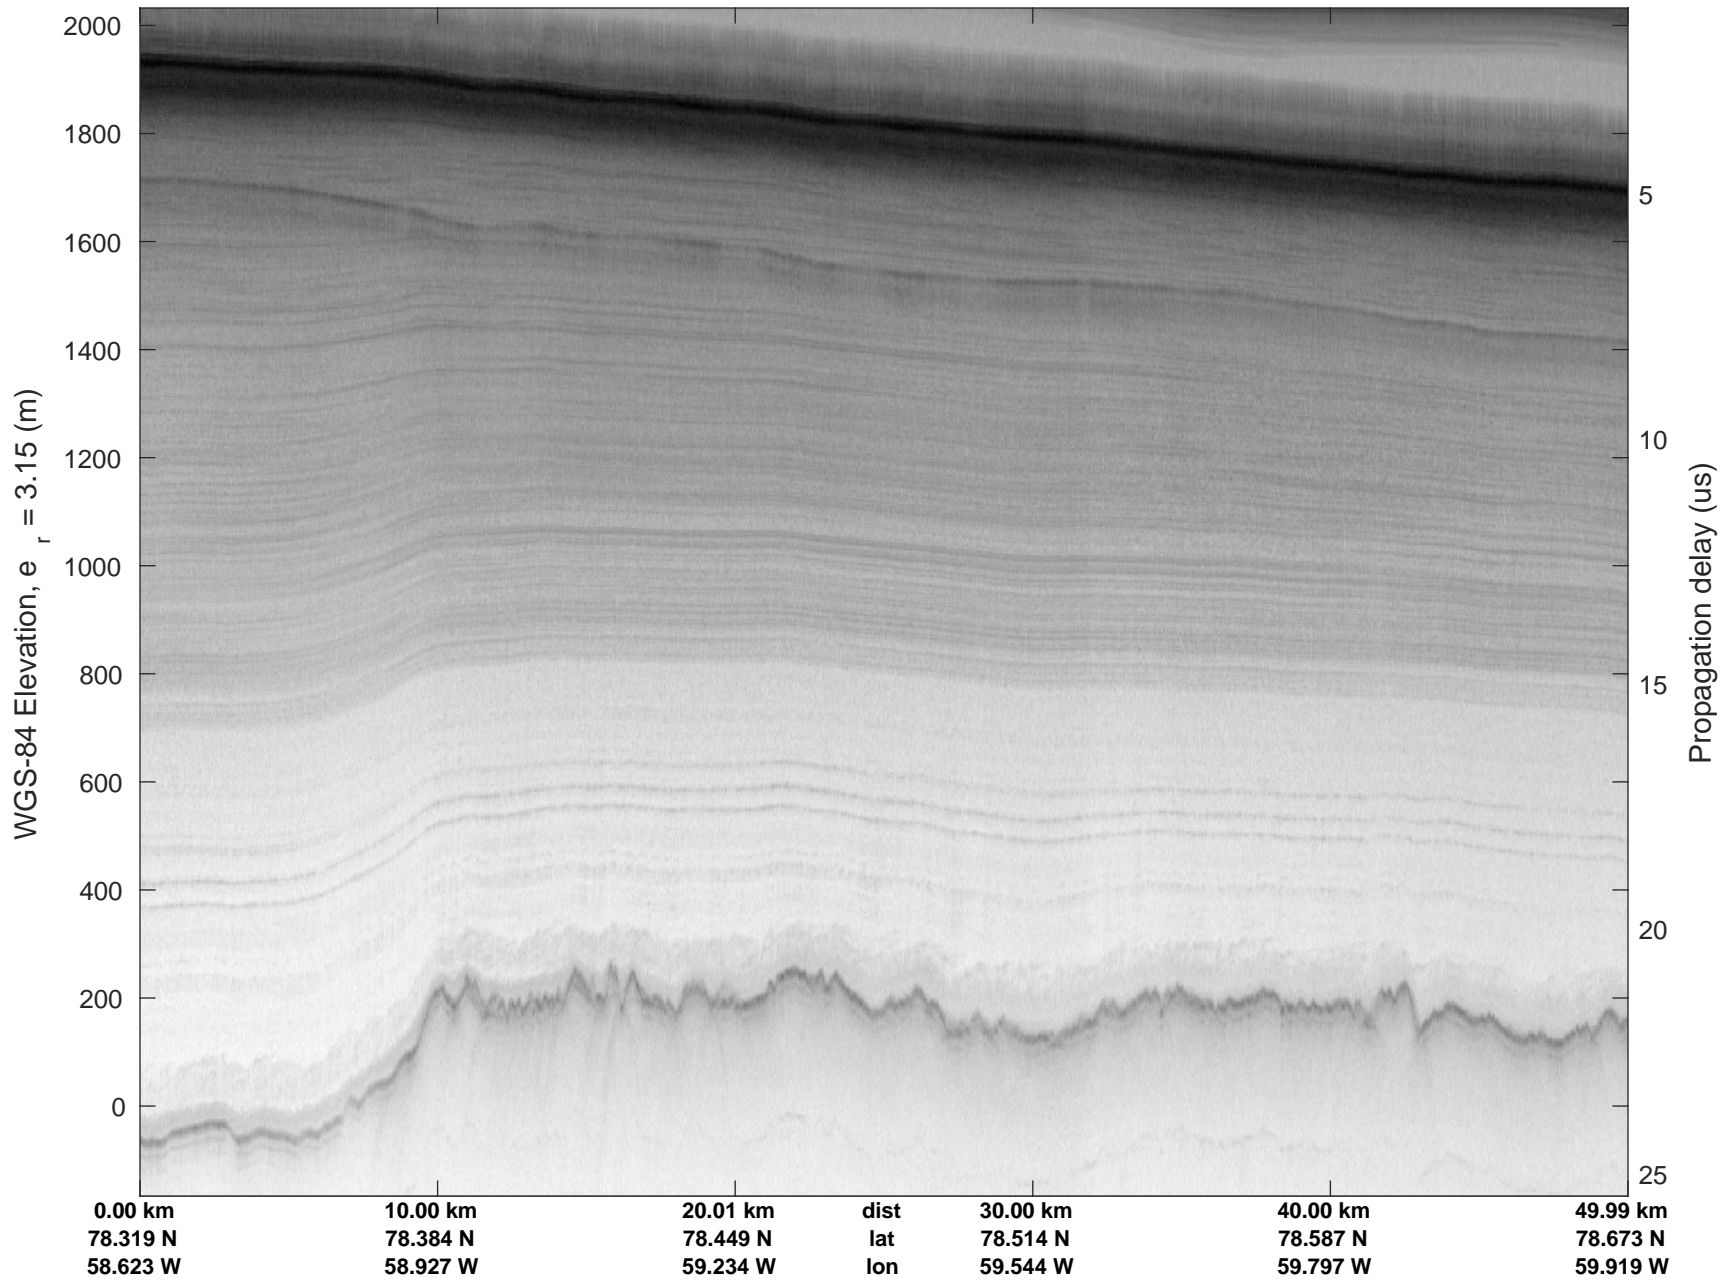

rds 2017_Greenland_P3: "Humboldt 01" 20170417_01_011: 12:13:04.9 to 12:19:15.3 GPS

rds 2017_Greenland_P3: "Humboldt 01" 20170417_01_011: 12:13:04.9 to 12:19:15.3 GPS

rds 2017_Greenland_P3: "Humboldt 01" 20170417_01_012: 12:19:15.5 to 12:25:02.0 GPS