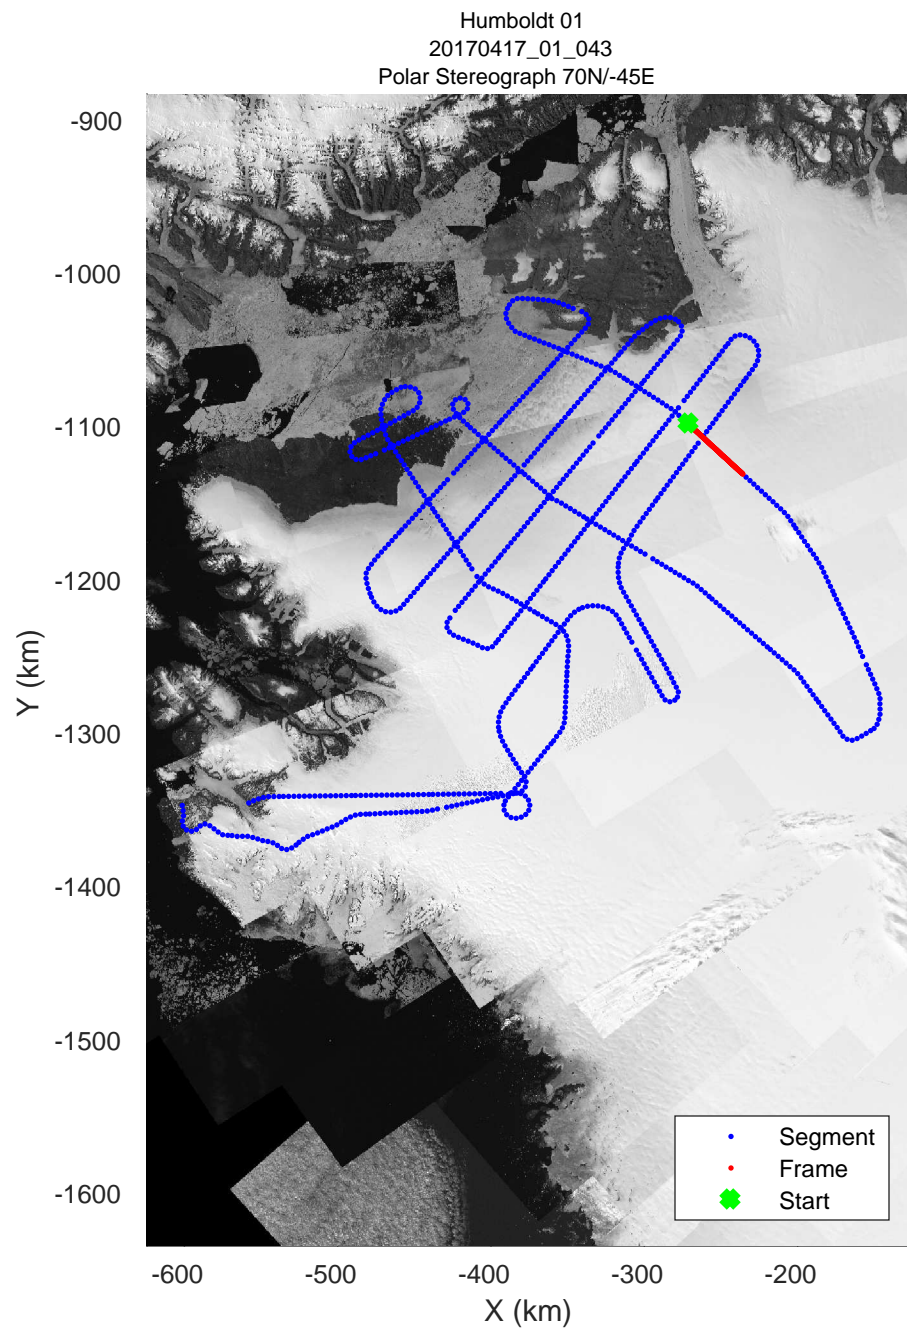

Humboldt 01
20170417_01_042
Polar Stereograph 70N/-45E

rds 2017_Greenland_P3: "Humboldt 01" 20170417_01_042: 15:28:29.2 to 15:34:48.6 GPS

rds 2017_Greenland_P3: "Humboldt 01" 20170417_01_042: 15:28:29.2 to 15:34:48.6 GPS