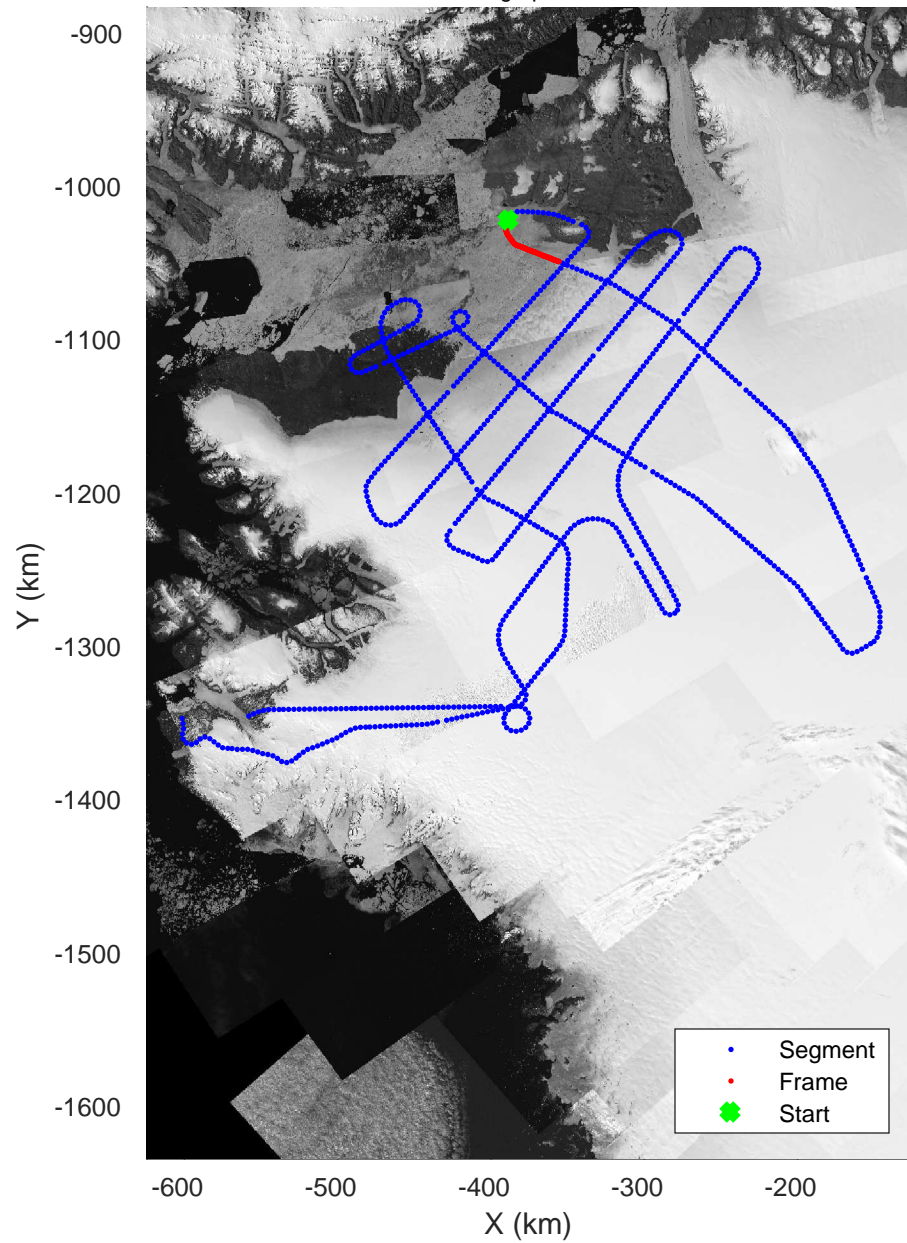

Humboldt 01
20170417_01_040
Polar Stereograph 70N/-45E