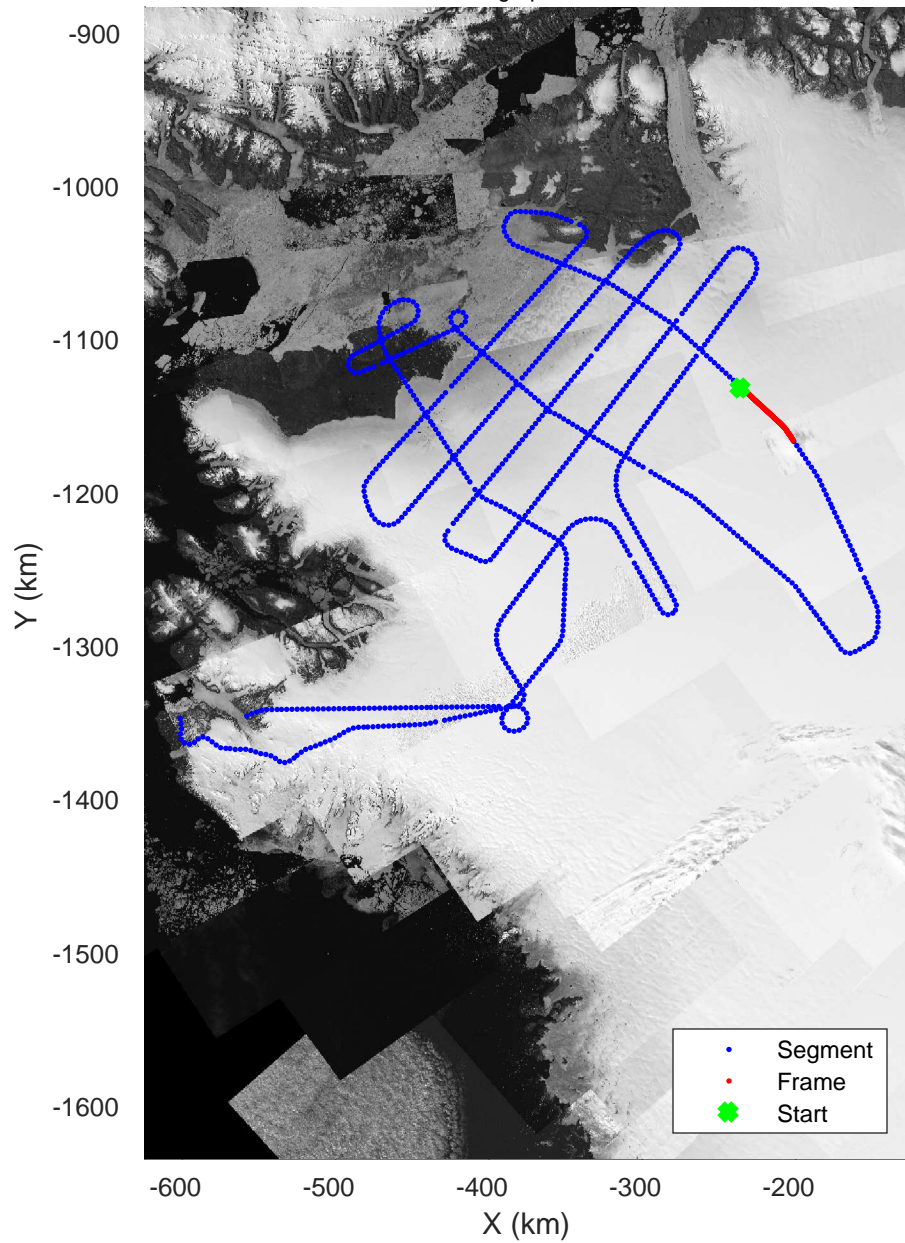

rds 2017_Greenland_P3: "Humboldt 01" 20170417_01_043: 15:34:48.8 to 15:41:01.8 GPS

rds 2017_Greenland_P3: "Humboldt 01" 20170417_01_043: 15:34:48.8 to 15:41:01.8 GPS

Humboldt 01
20170417_01_044
Polar Stereograph 70N/-45E