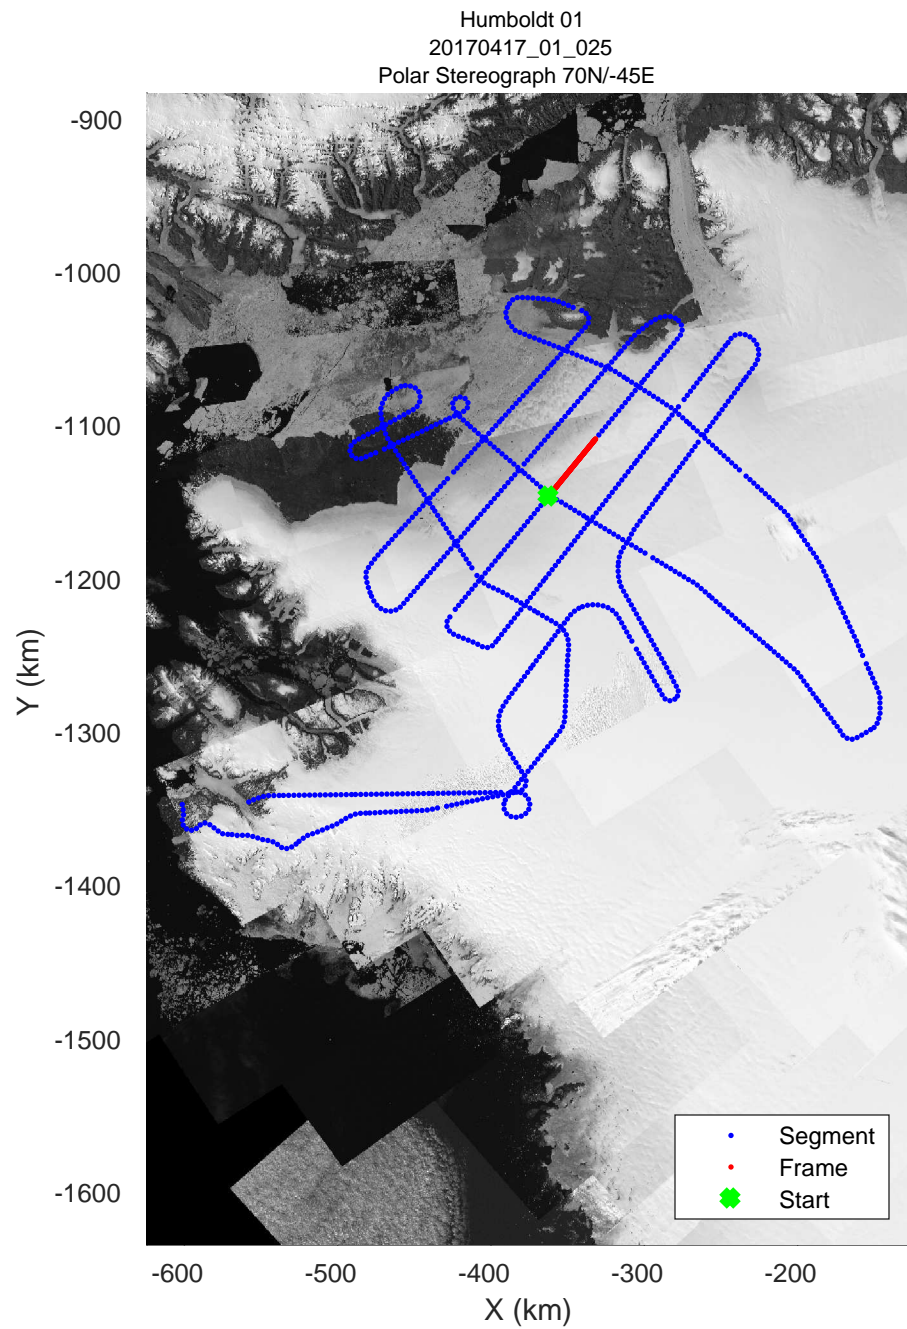

rds 2017_Greenland_P3: "Humboldt 01" 20170417_01_023: 13:26:39.2 to 13:32:20.0 GPS

rds 2017_Greenland_P3: "Humboldt 01" 20170417_01_024: 13:32:20.2 to 13:38:37.8 GPS

rds 2017_Greenland_P3: "Humboldt 01" 20170417_01_024: 13:32:20.2 to 13:38:37.8 GPS