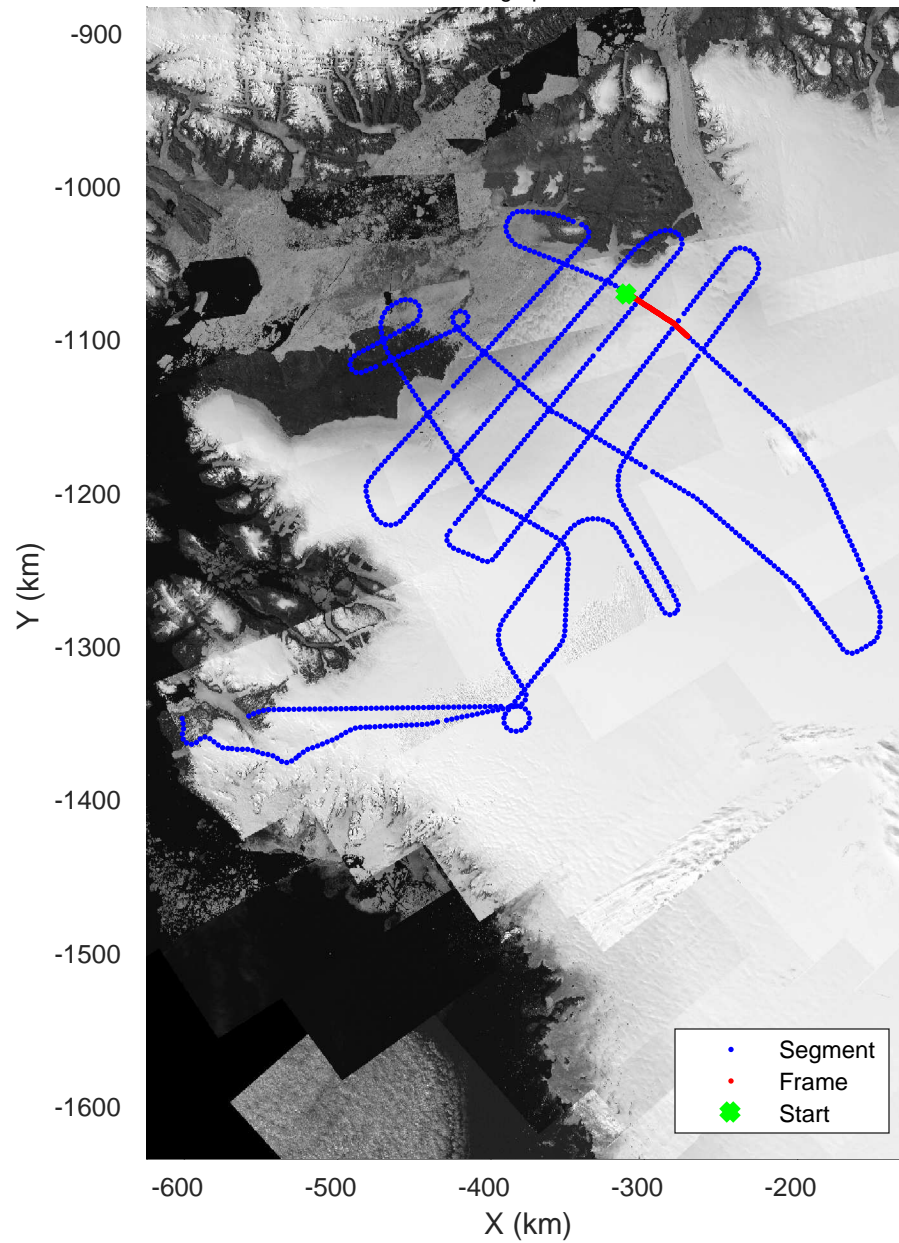

Humboldt 01
20170417_01_042
Polar Stereograph 70N/-45E