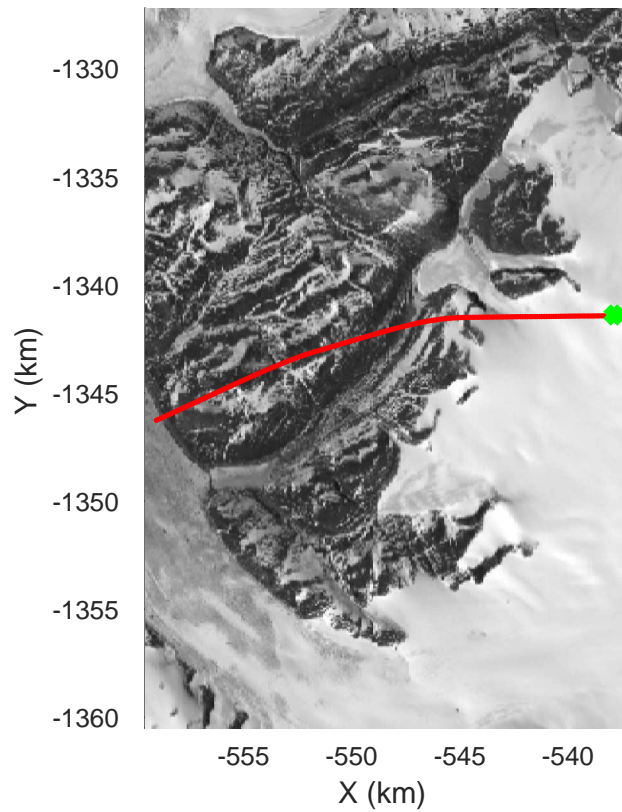

Humboldt 01
20170417_01_070
Polar Stereograph 70N/-45E

rds 2017_Greenland_P3: "Humboldt 01" 20170417_01_070: 18:25:55.6 to 18:28:42.1 GPS

rds 2017_Greenland_P3: "Humboldt 01" 20170417_01_070: 18:25:55.6 to 18:28:42.1 GPS