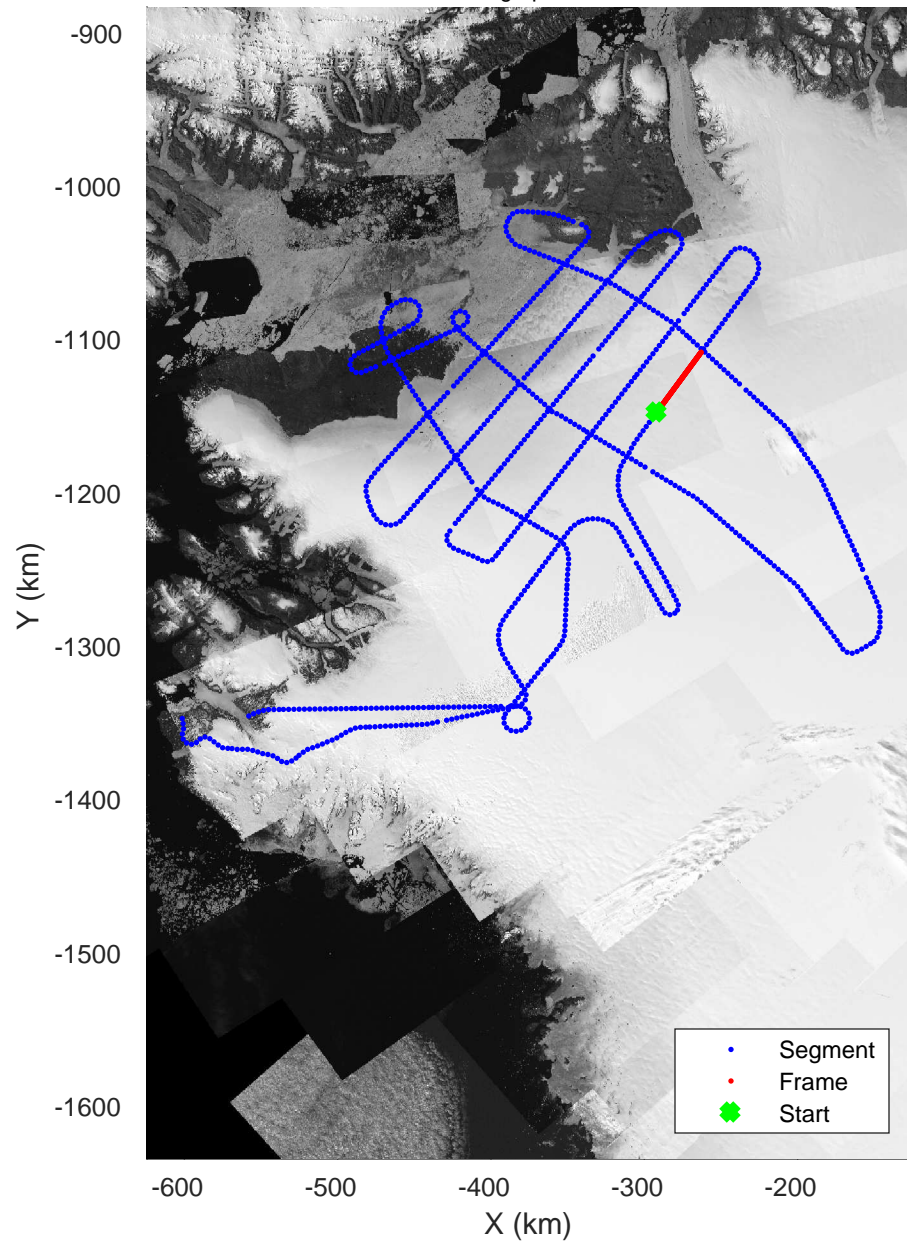

Humboldt 01
20170417_01_014
Polar Stereograph 70N/-45E