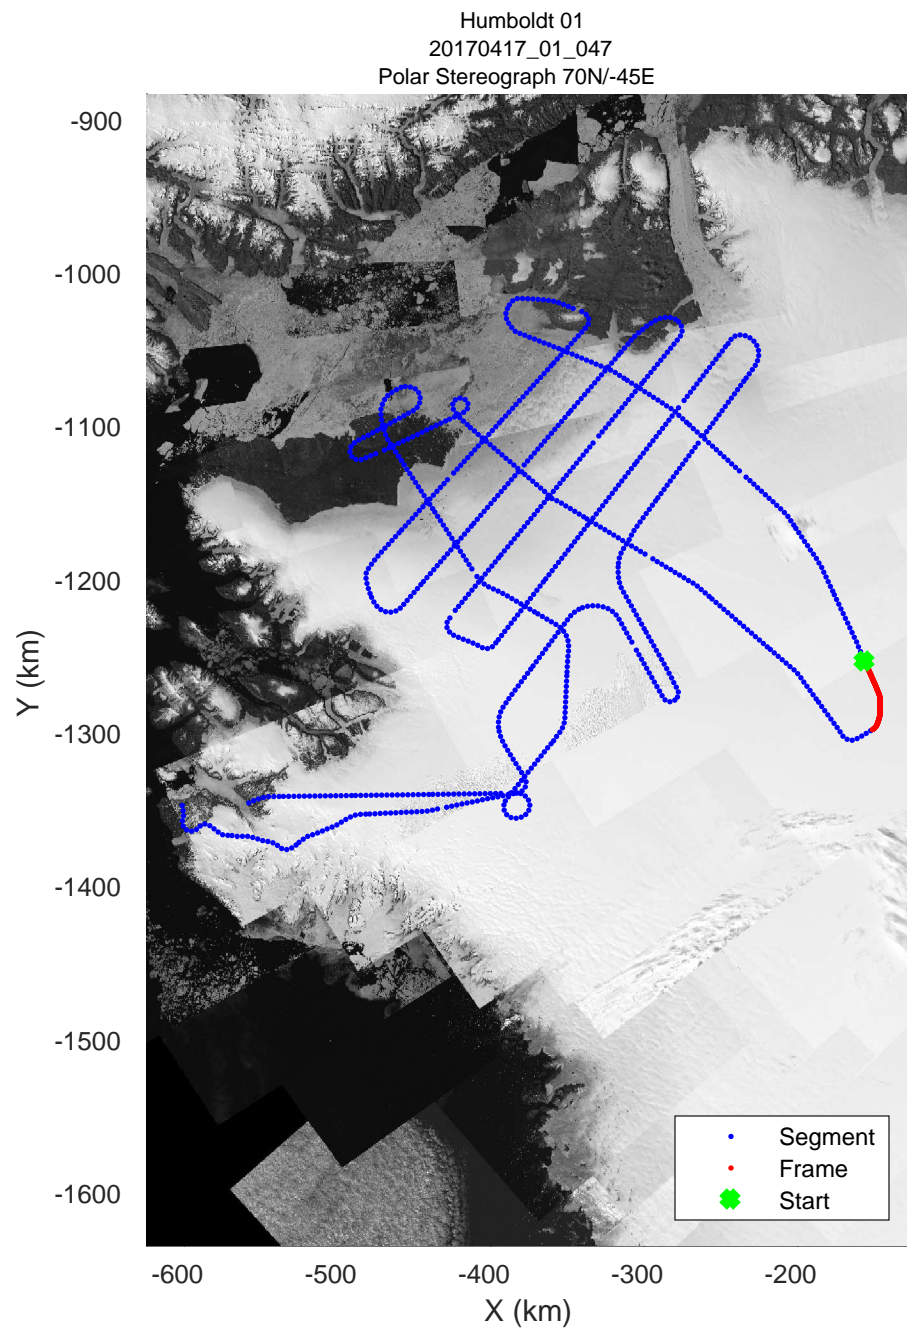

rds 2017_Greenland_P3: "Humboldt 01" 20170417_01_045: 15:47:12.1 to 15:53:25.3 GPS

rds 2017_Greenland_P3: "Humboldt 01" 20170417_01_046: 15:53:25.5 to 15:59:47.0 GPS

rds 2017_Greenland_P3: "Humboldt 01" 20170417_01_046: 15:53:25.5 to 15:59:47.0 GPS