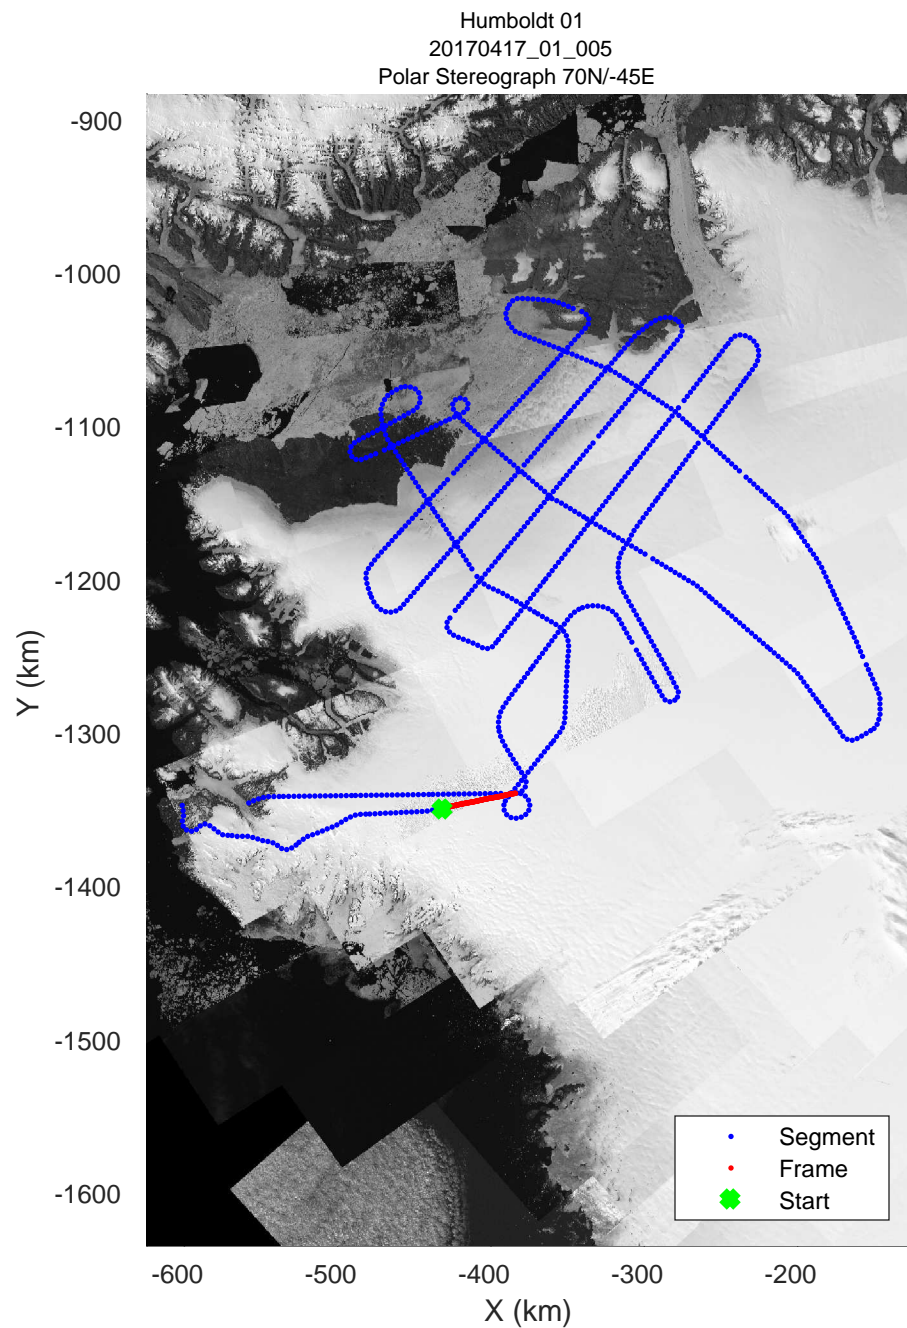

rds 2017_Greenland_P3: "Humboldt 01" 20170417_01_003: 11:23:13.4 to 11:29:31.9 GPS

rds 2017_Greenland_P3: "Humboldt 01" 20170417_01_004: 11:29:32.2 to 11:35:45.4 GPS

rds 2017_Greenland_P3: "Humboldt 01" 20170417_01_004: 11:29:32.2 to 11:35:45.4 GPS