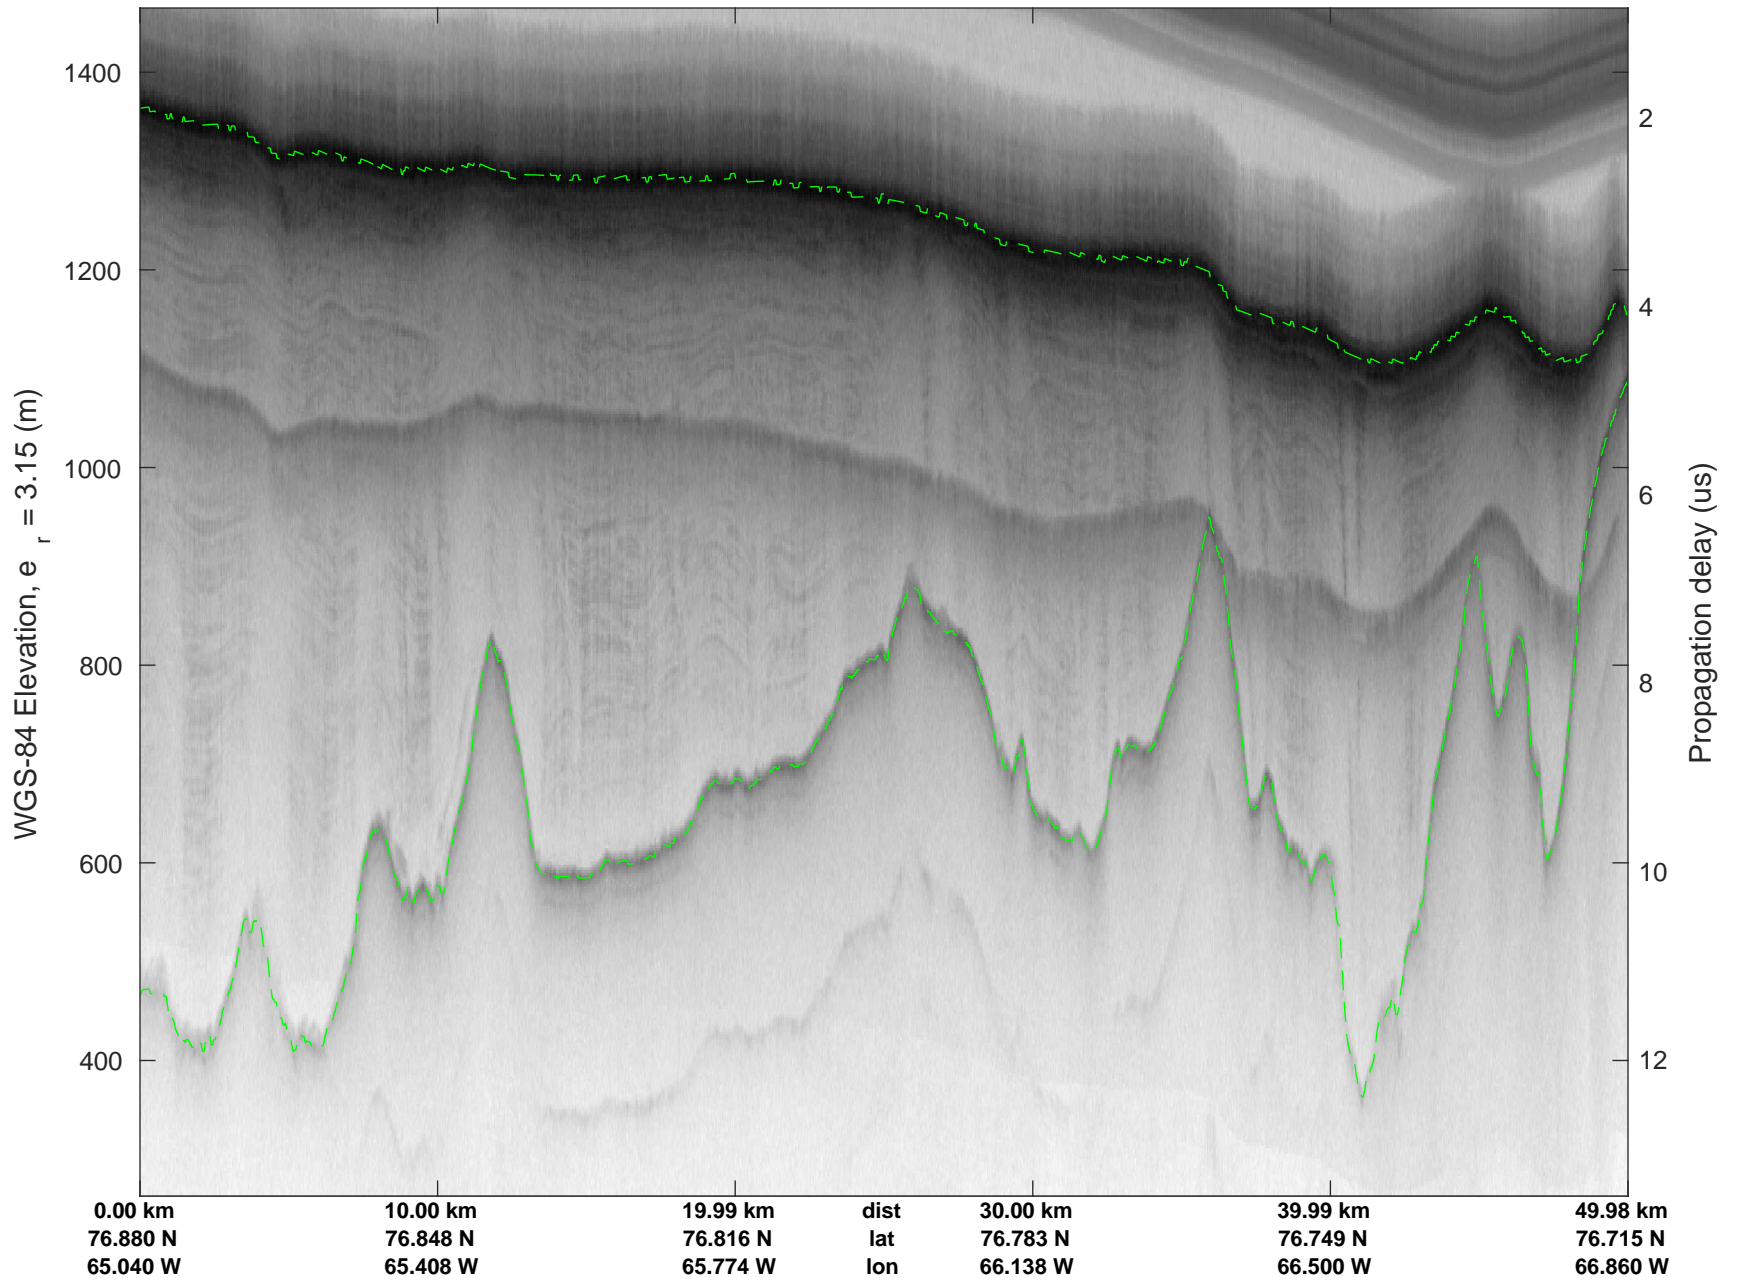

rds 2017_Greenland_P3: "Humboldt 01" 20170417_01_068: 18:13:08.2 to 18:19:32.6 GPS

rds 2017_Greenland_P3: "Humboldt 01" 20170417_01_069: 18:19:32.9 to 18:25:55.3 GPS

rds 2017_Greenland_P3: "Humboldt 01" 20170417_01_069: 18:19:32.9 to 18:25:55.3 GPS

Humboldt 01
20170417_01_070
Polar Stereograph 70N/-45E

rds 2017_Greenland_P3: "Humboldt 01" 20170417_01_070: 18:25:55.6 to 18:28:42.1 GPS

rds 2017_Greenland_P3: "Humboldt 01" 20170417_01_070: 18:25:55.6 to 18:28:42.1 GPS