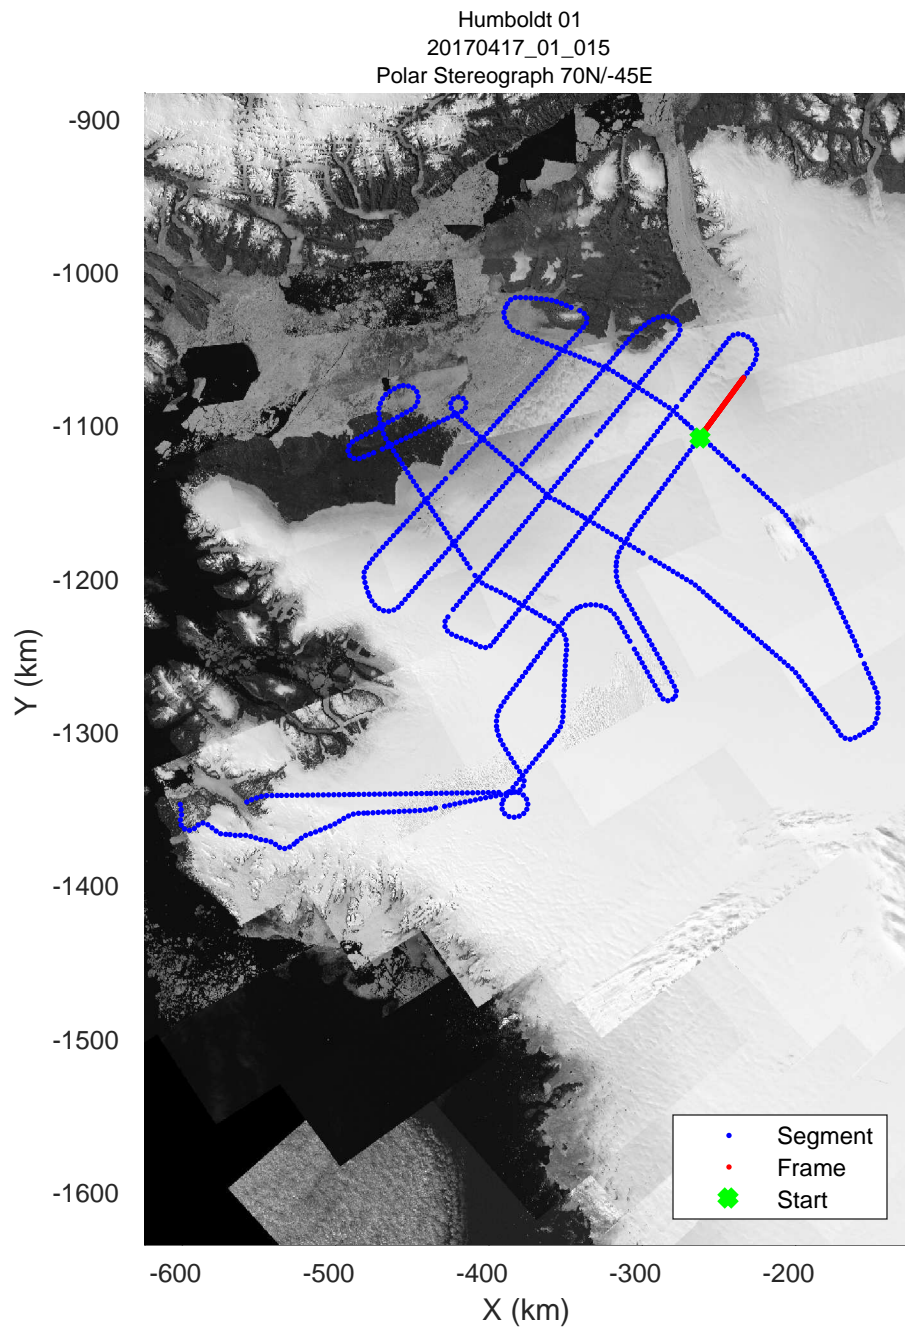

Humboldt 01
20170417_01_014
Polar Stereograph 70N/-45E

rds 2017_Greenland_P3: "Humboldt 01" 20170417_01_014: 12:30:42.1 to 12:36:22.2 GPS

rds 2017_Greenland_P3: "Humboldt 01" 20170417_01_014: 12:30:42.1 to 12:36:22.2 GPS