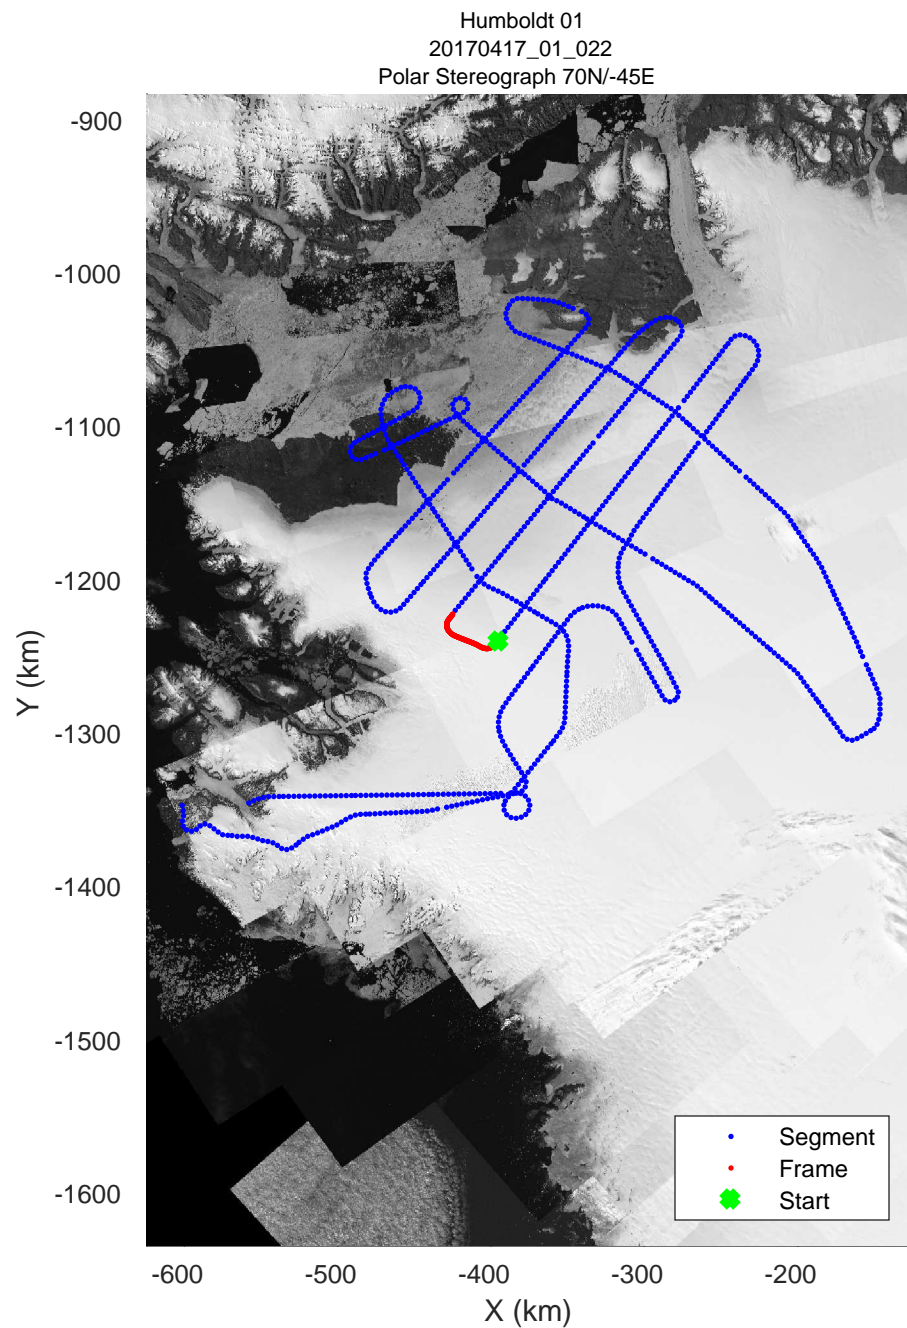

Humboldt 01
20170417_01_021
Polar Stereograph 70N/-45E

rds 2017_Greenland_P3: "Humboldt 01" 20170417_01_021: 13:13:52.7 to 13:20:39.5 GPS

rds 2017_Greenland_P3: "Humboldt 01" 20170417_01_021: 13:13:52.7 to 13:20:39.5 GPS