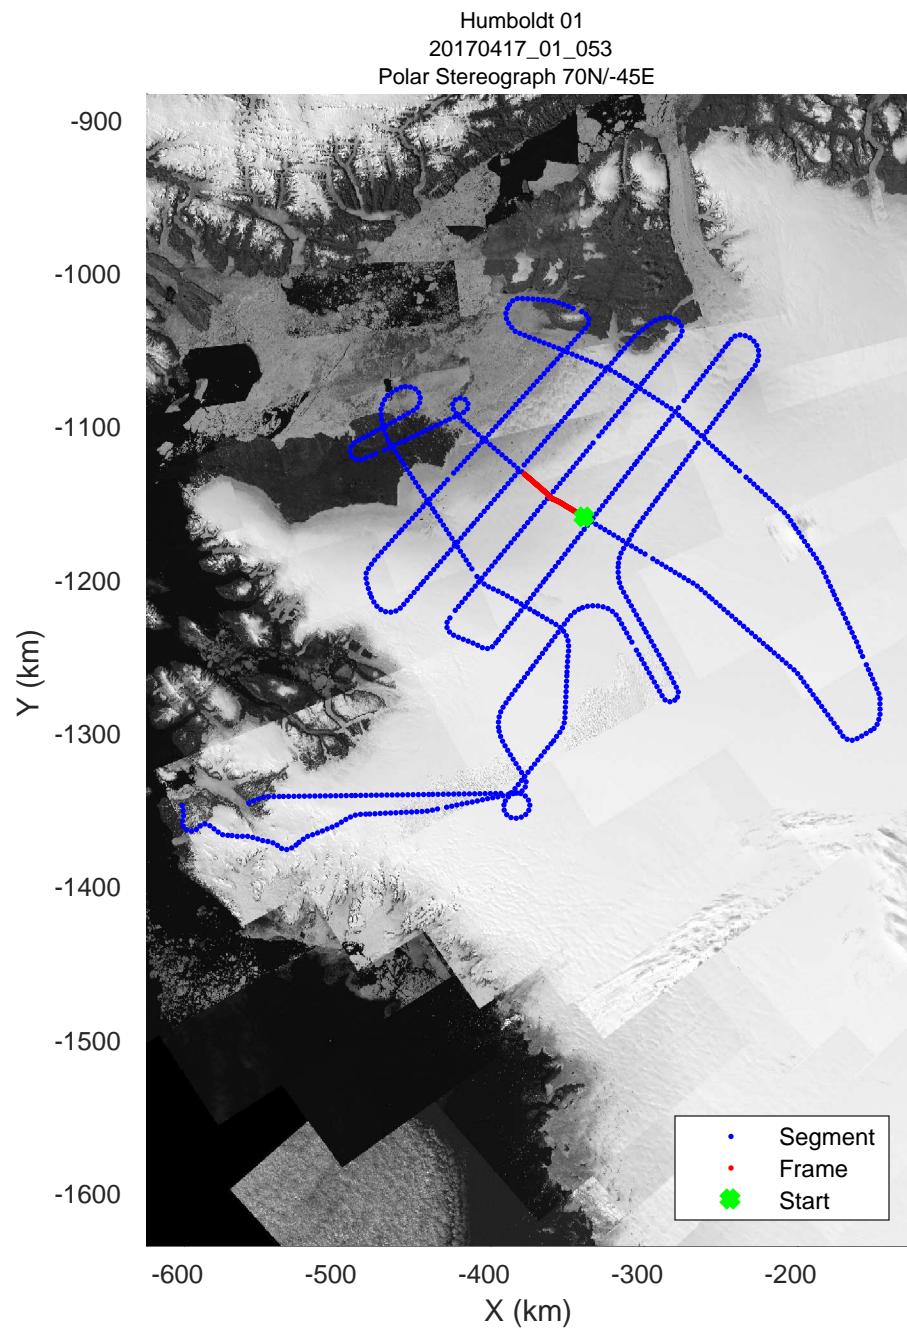

rds 2017_Greenland_P3: "Humboldt 01" 20170417_01_051: 16:25:03.8 to 16:31:31.8 GPS

rds 2017_Greenland_P3: "Humboldt 01" 20170417_01_052: 16:31:32.0 to 16:37:53.4 GPS

rds 2017_Greenland_P3: "Humboldt 01" 20170417_01_052: 16:31:32.0 to 16:37:53.4 GPS