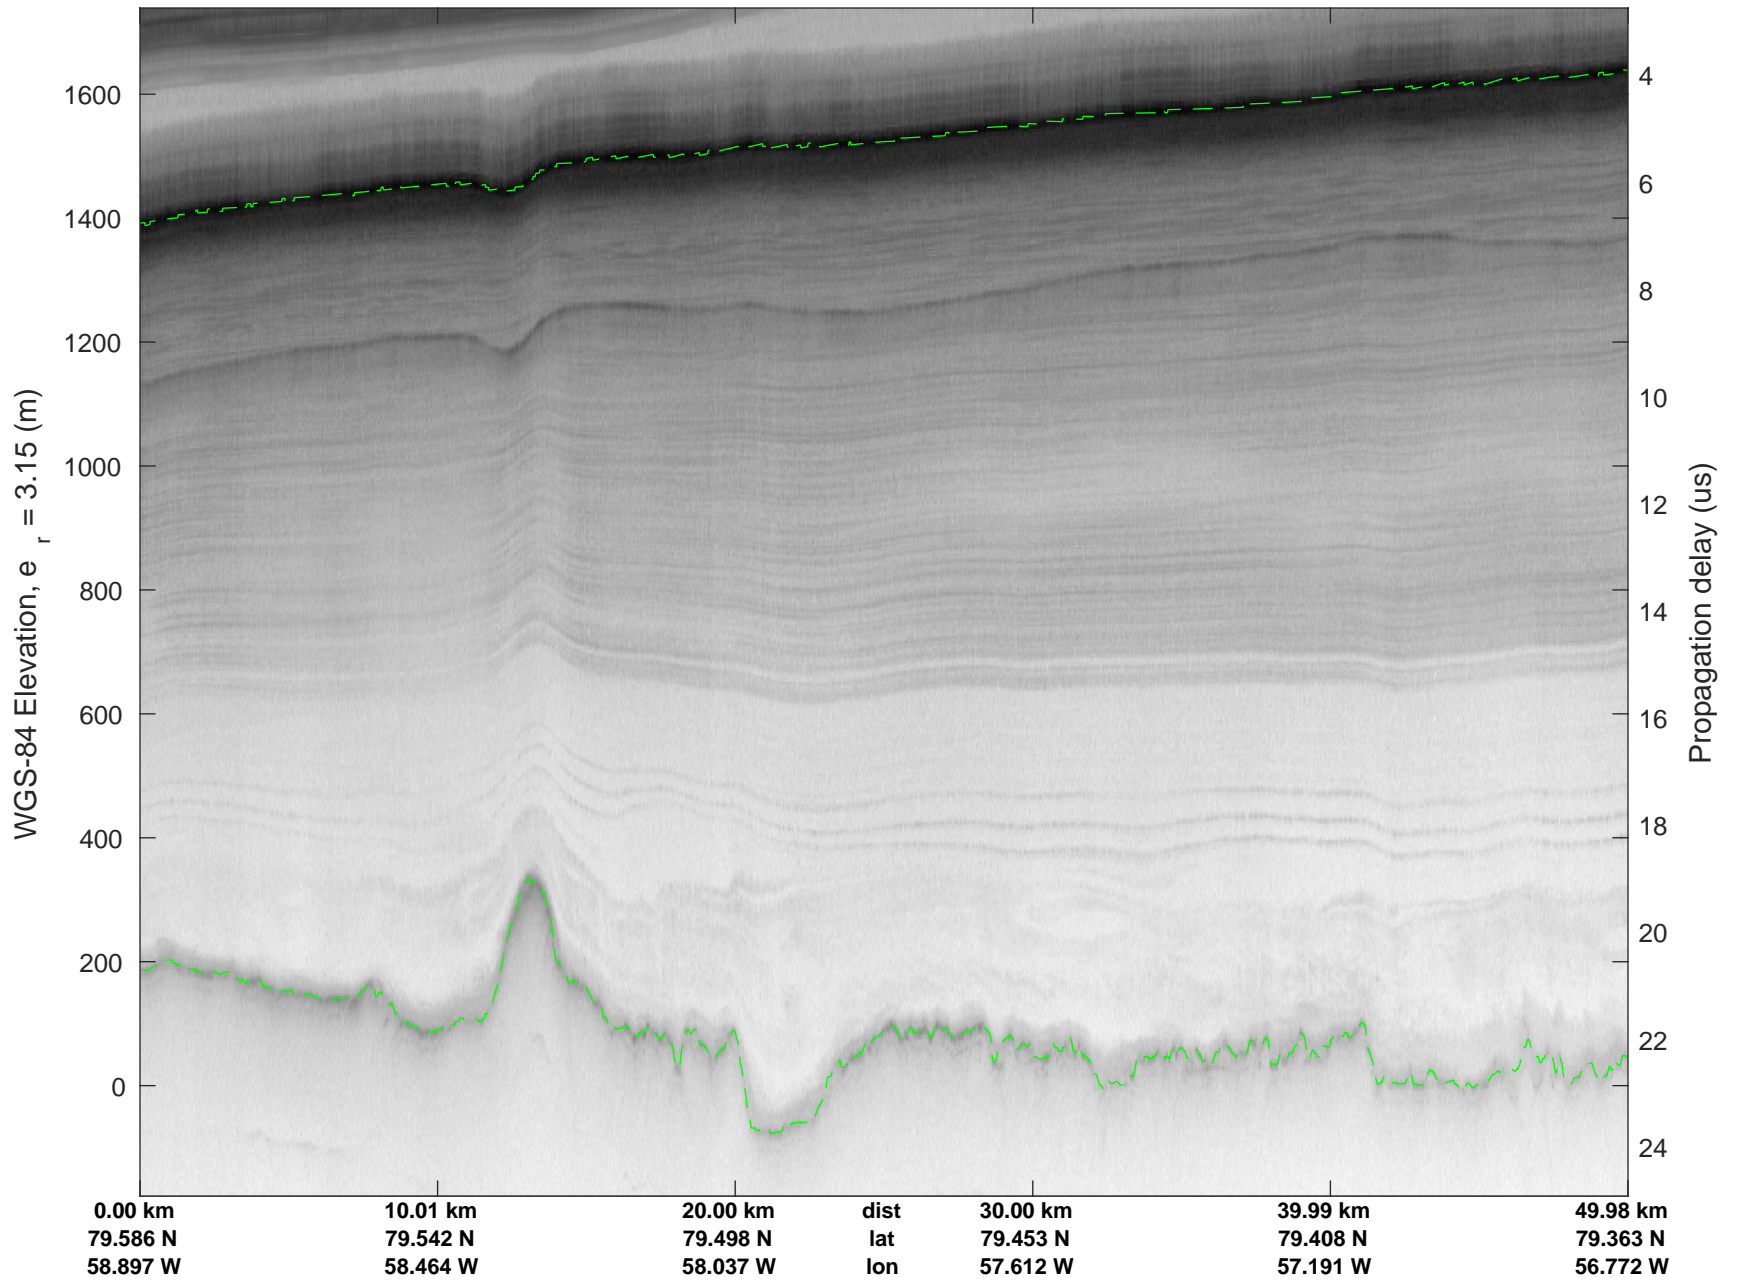

rds 2017_Greenland_P3: "Humboldt 01" 20170417_01_043: 15:34:48.8 to 15:41:01.8 GPS