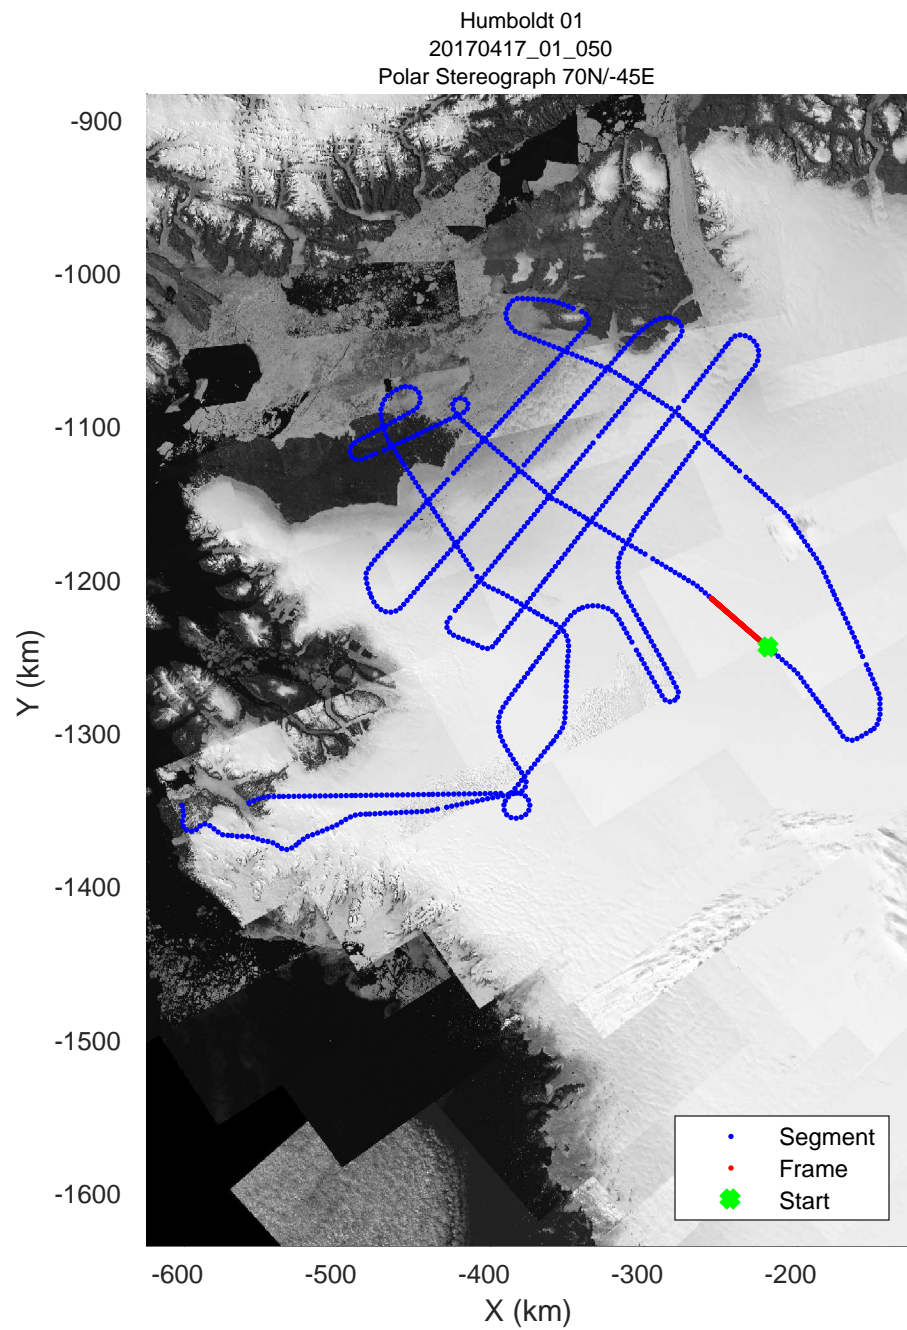

rds 2017_Greenland_P3: "Humboldt 01" 20170417_01_048: 16:06:20.2 to 16:12:23.8 GPS

rds 2017_Greenland_P3: "Humboldt 01" 20170417_01_049: 16:12:24.1 to 16:18:45.5 GPS

rds 2017_Greenland_P3: "Humboldt 01" 20170417_01_049: 16:12:24.1 to 16:18:45.5 GPS