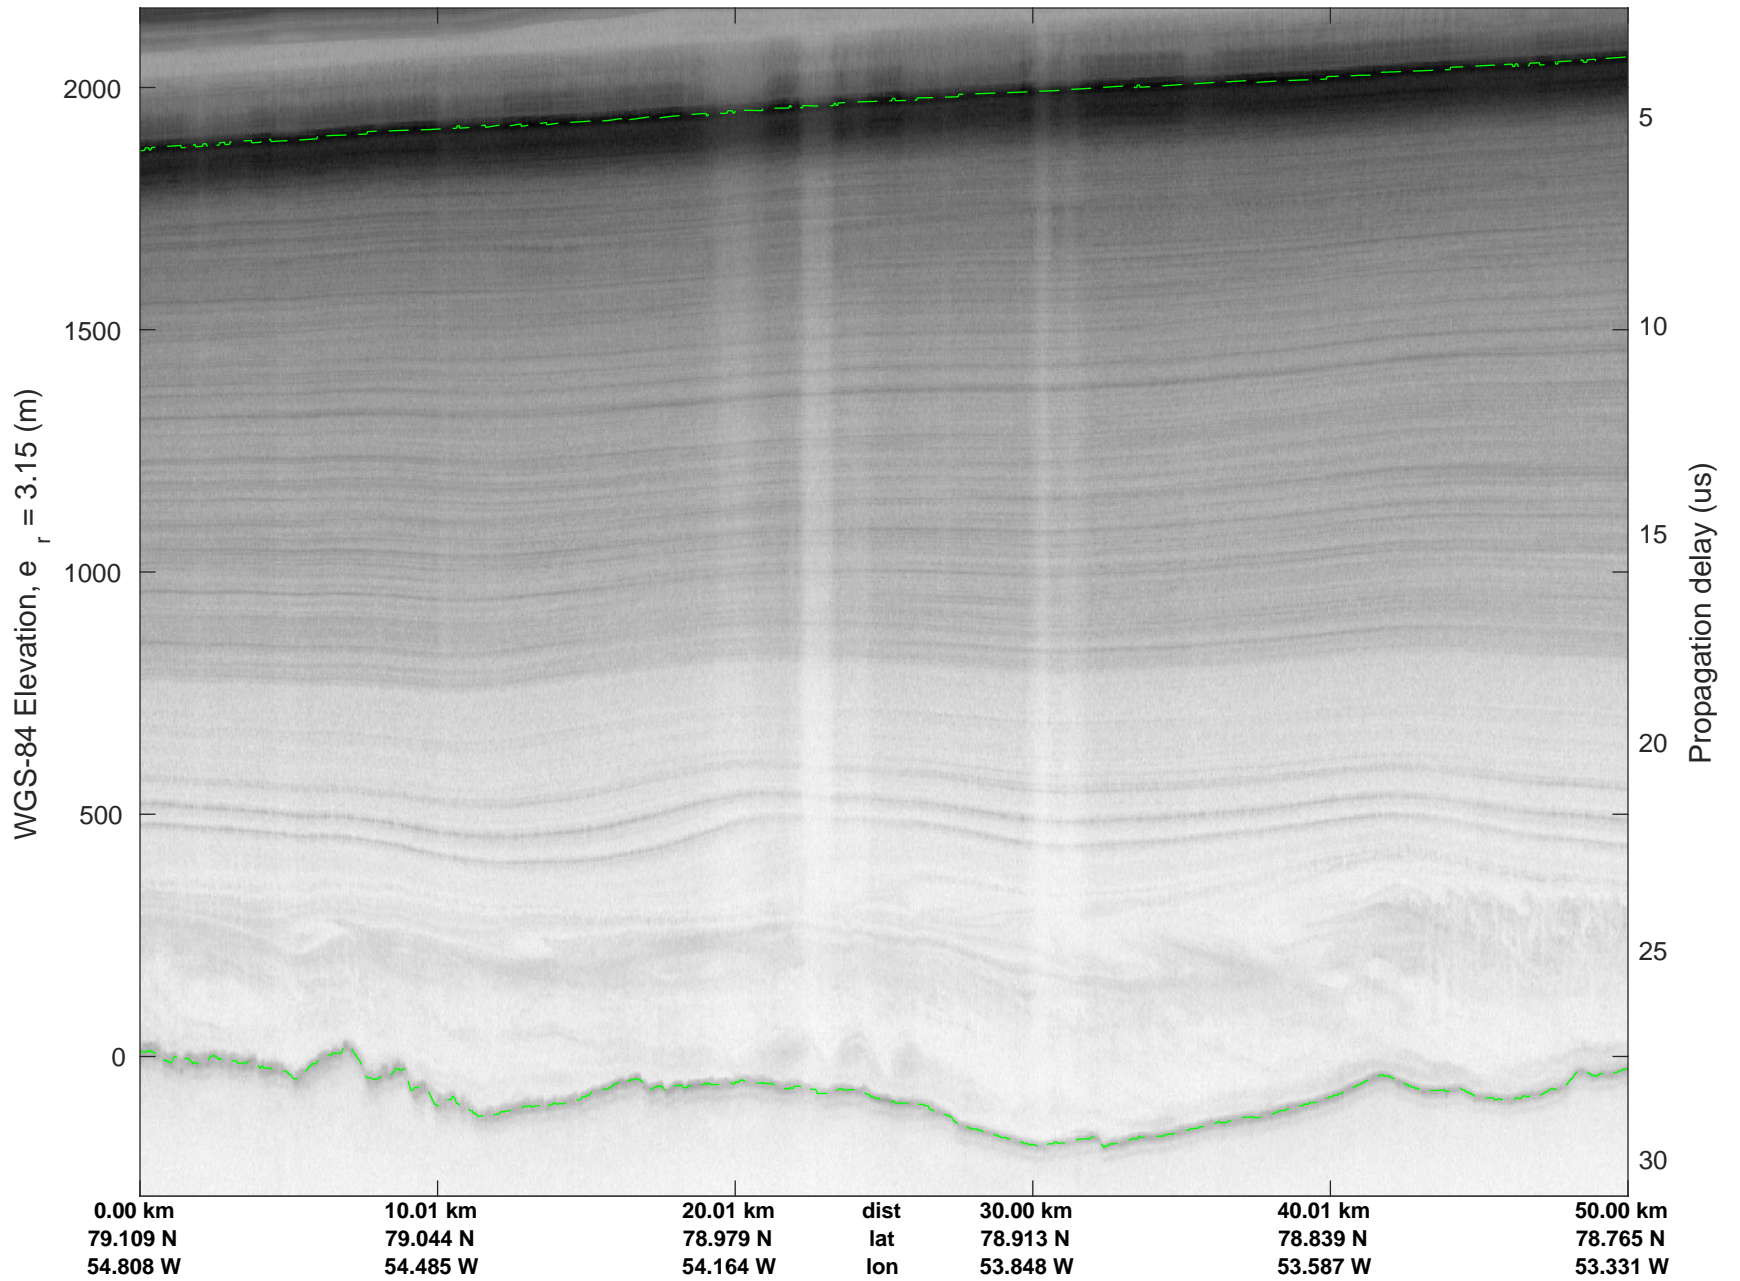

rds 2017_Greenland_P3: "Humboldt 01" 20170417_01_045: 15:47:12.1 to 15:53:25.3 GPS