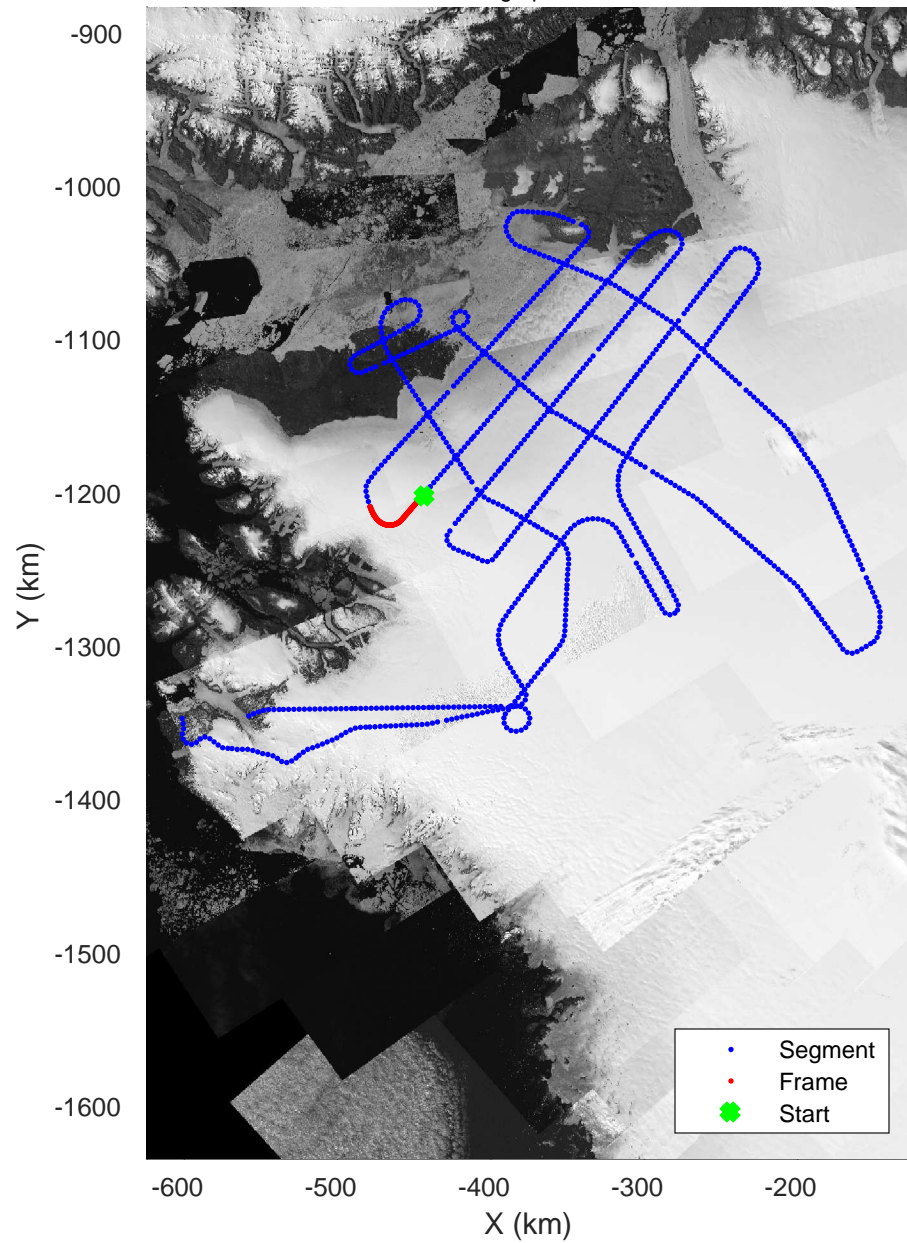

rds 2017_Greenland_P3: "Humboldt 01" 20170417_01_032: 14:24:23.6 to 14:30:52.3 GPS

rds 2017_Greenland_P3: "Humboldt 01" 20170417_01_032: 14:24:23.6 to 14:30:52.3 GPS

Humboldt 01
20170417_01_033
Polar Stereograph 70N/-45E