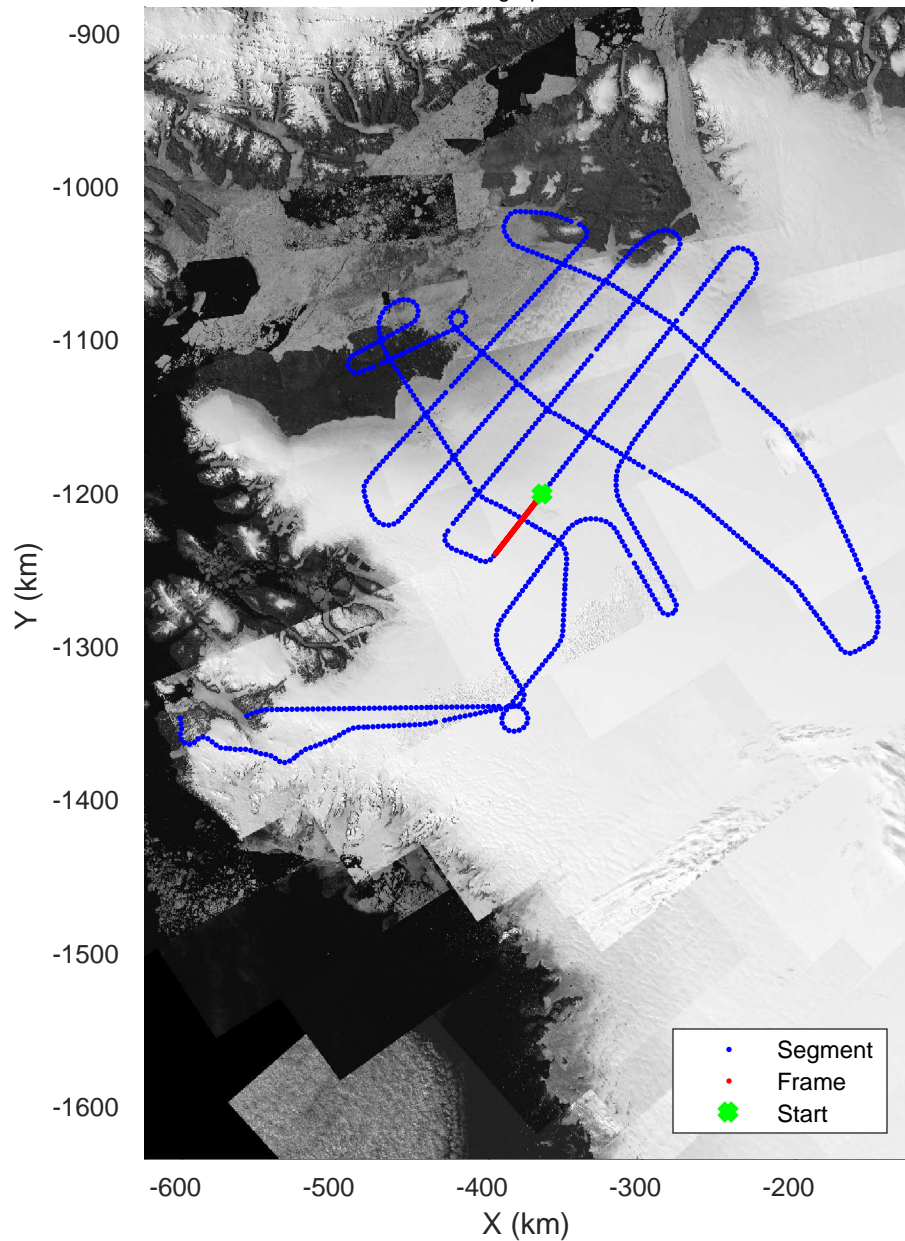

Humboldt 01
20170417_01_021
Polar Stereograph 70N/-45E