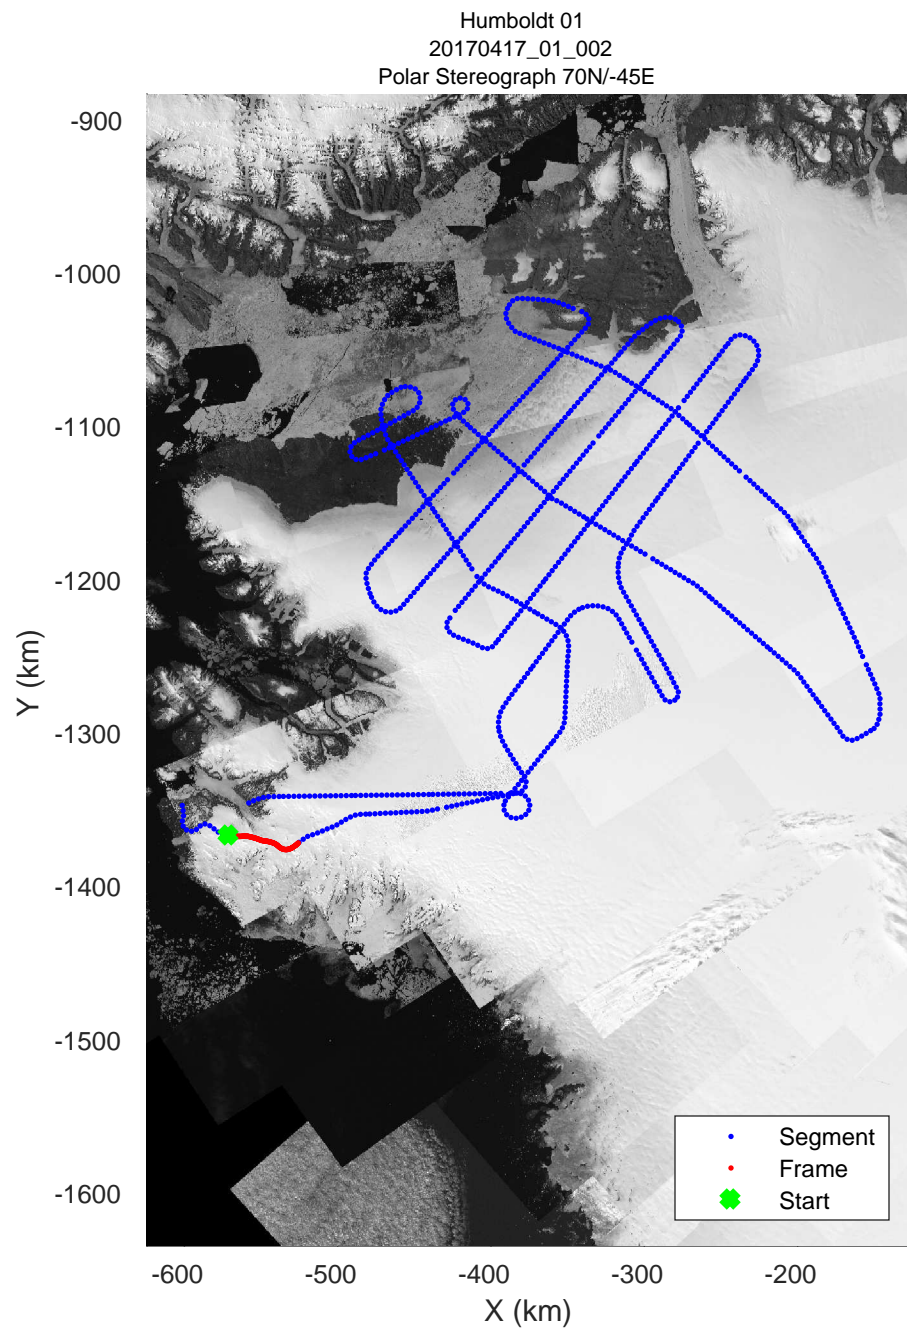

rds 2017_Greenland_P3: "Humboldt 01" 20170417_01_001: 11:10:10.6 to 11:17:03.3 GPS

rds 2017_Greenland_P3: "Humboldt 01" 20170417_01_001: 11:10:10.6 to 11:17:03.3 GPS

rds 2017_Greenland_P3: "Humboldt 01" 20170417_01_002: 11:17:03.5 to 11:23:13.2 GPS

rds 2017_Greenland_P3: "Humboldt 01" 20170417_01_002: 11:17:03.5 to 11:23:13.2 GPS

Humboldt 01
20170417_01_003
Polar Stereograph 70N/-45E

rds 2017_Greenland_P3: "Humboldt 01" 20170417_01_003: 11:23:13.4 to 11:29:31.9 GPS