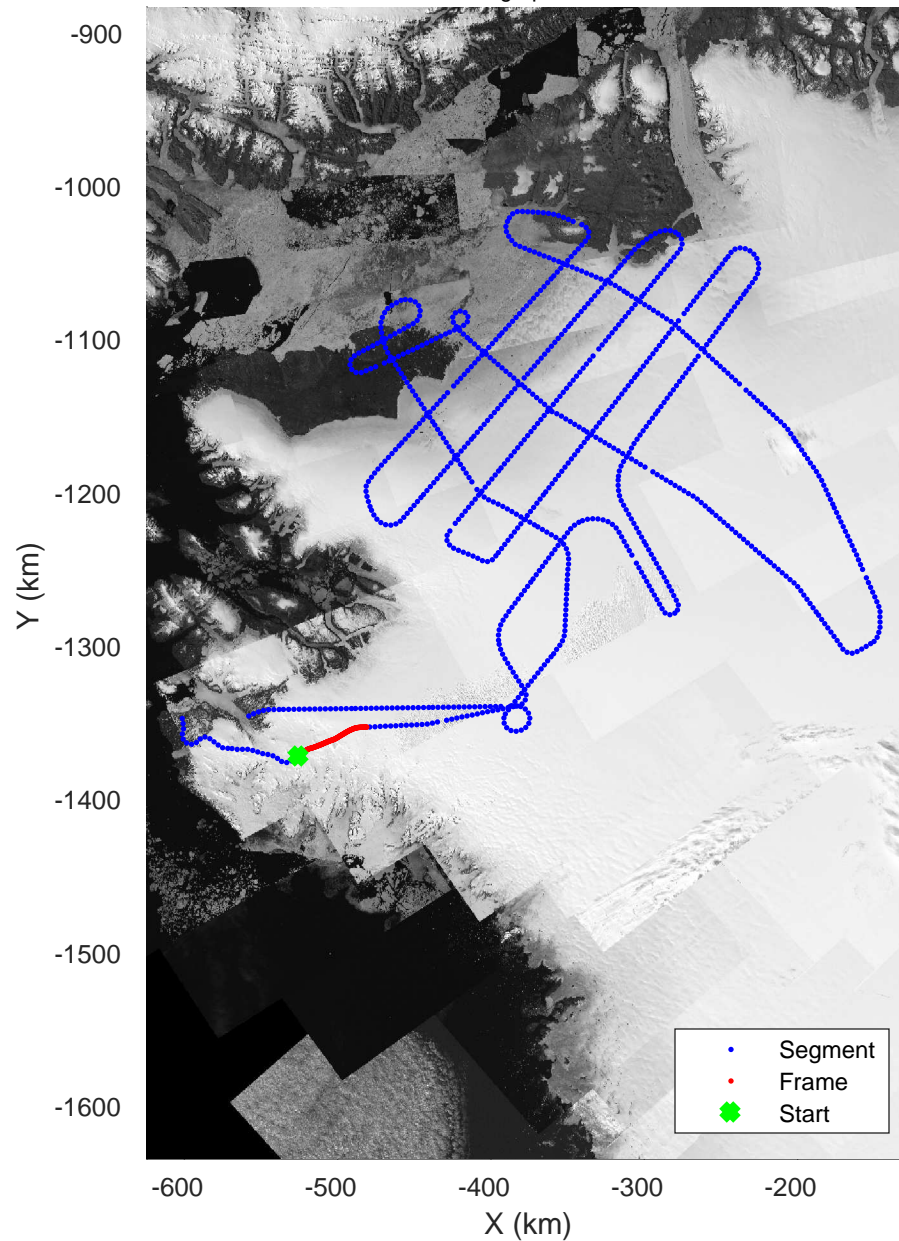

rds 2017_Greenland_P3: "Humboldt 01" 20170417_01_001: 11:10:10.6 to 11:17:03.3 GPS

rds 2017_Greenland_P3: "Humboldt 01" 20170417_01_001: 11:10:10.6 to 11:17:03.3 GPS

rds 2017_Greenland_P3: "Humboldt 01" 20170417_01_002: 11:17:03.5 to 11:23:13.2 GPS

rds 2017_Greenland_P3: "Humboldt 01" 20170417_01_002: 11:17:03.5 to 11:23:13.2 GPS

Humboldt 01
20170417_01_003
Polar Stereograph 70N/-45E

rds 2017_Greenland_P3: "Humboldt 01" 20170417_01_003: 11:23:13.4 to 11:29:31.9 GPS