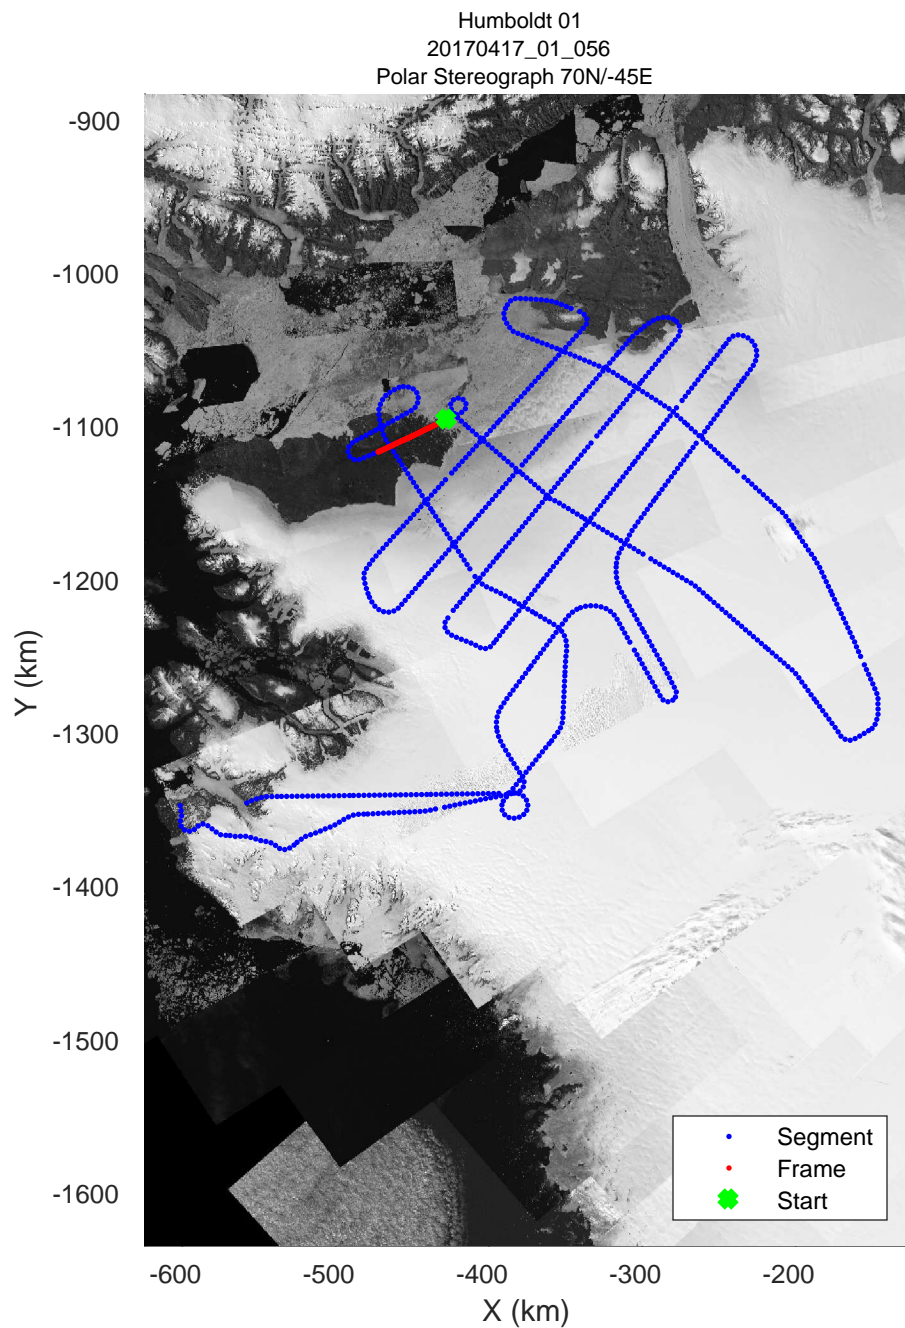

rds 2017_Greenland_P3: "Humboldt 01" 20170417_01_054: 16:44:12.5 to 16:50:30.8 GPS

rds 2017_Greenland_P3: "Humboldt 01" 20170417_01_055: 16:50:31.0 to 16:57:01.9 GPS

rds 2017_Greenland_P3: "Humboldt 01" 20170417_01_055: 16:50:31.0 to 16:57:01.9 GPS