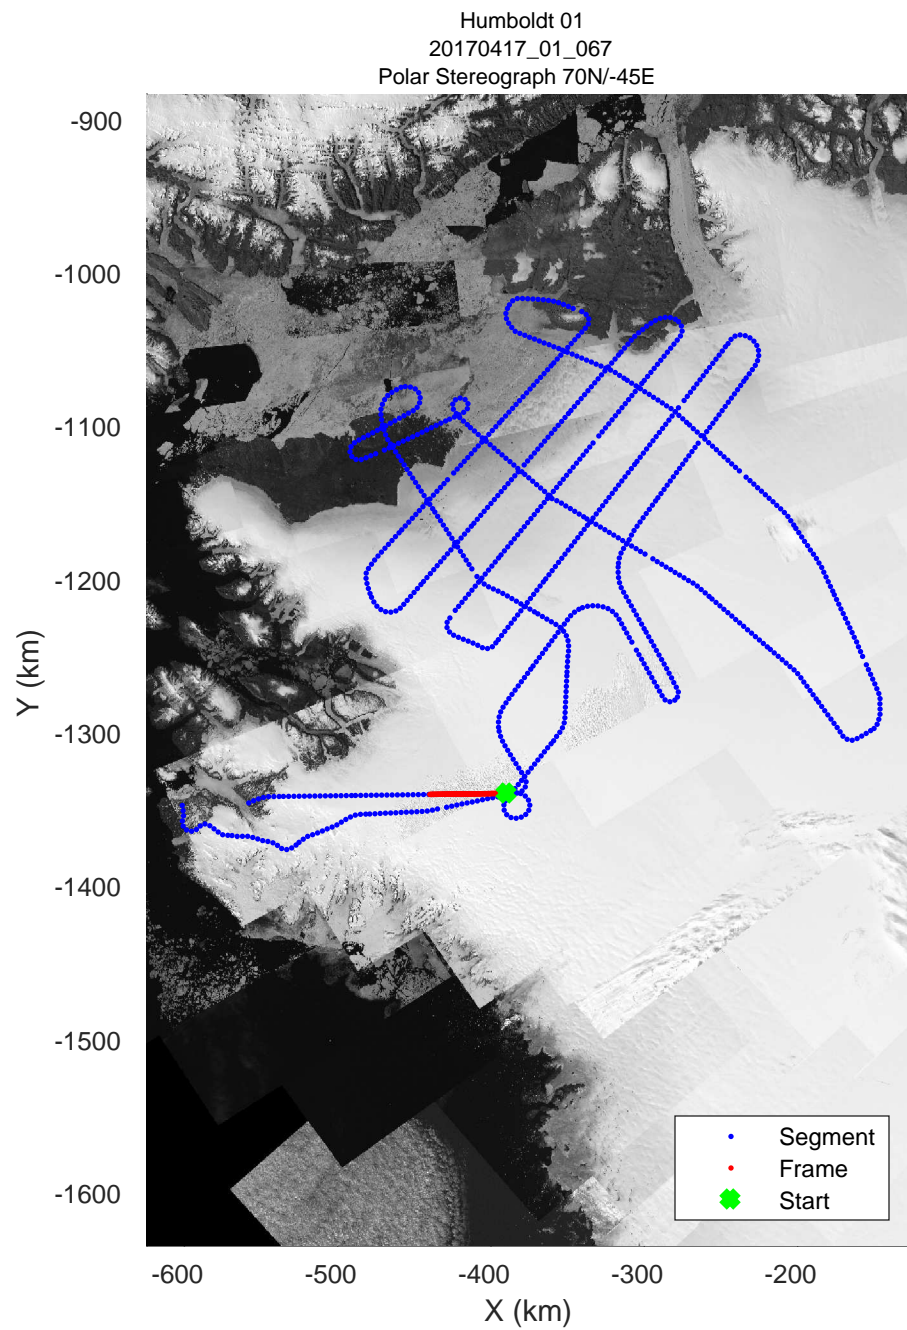

rds 2017_Greenland_P3: "Humboldt 01" 20170417_01_065: 17:54:04.5 to 18:00:26.8 GPS

rds 2017_Greenland_P3: "Humboldt 01" 20170417_01_066: 18:00:27.1 to 18:06:46.4 GPS

rds 2017_Greenland_P3: "Humboldt 01" 20170417_01_066: 18:00:27.1 to 18:06:46.4 GPS