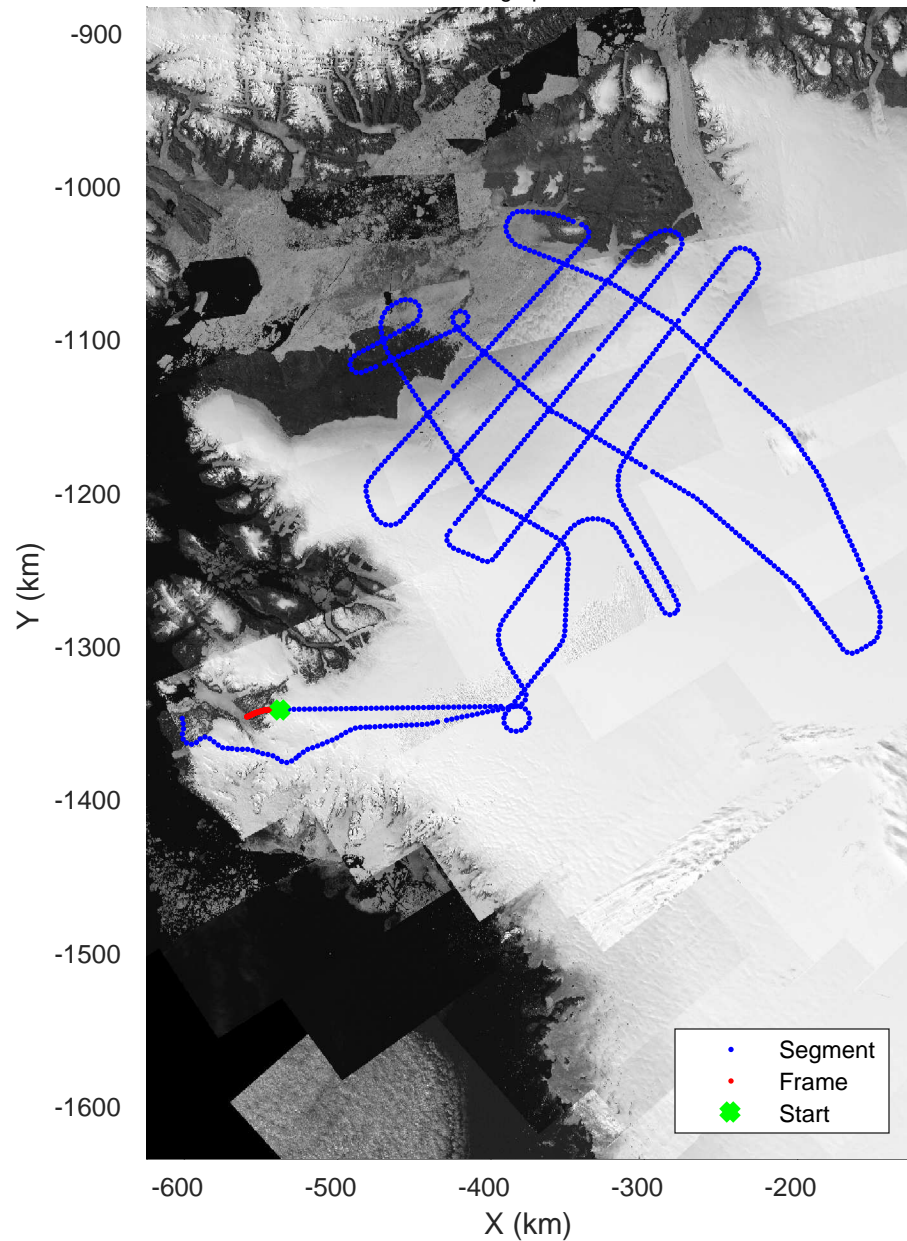

Humboldt 01
20170417_01_070
Polar Stereograph 70N/-45E

rds 2017_Greenland_P3: "Humboldt 01" 20170417_01_070: 18:25:55.6 to 18:28:42.1 GPS

rds 2017_Greenland_P3: "Humboldt 01" 20170417_01_070: 18:25:55.6 to 18:28:42.1 GPS