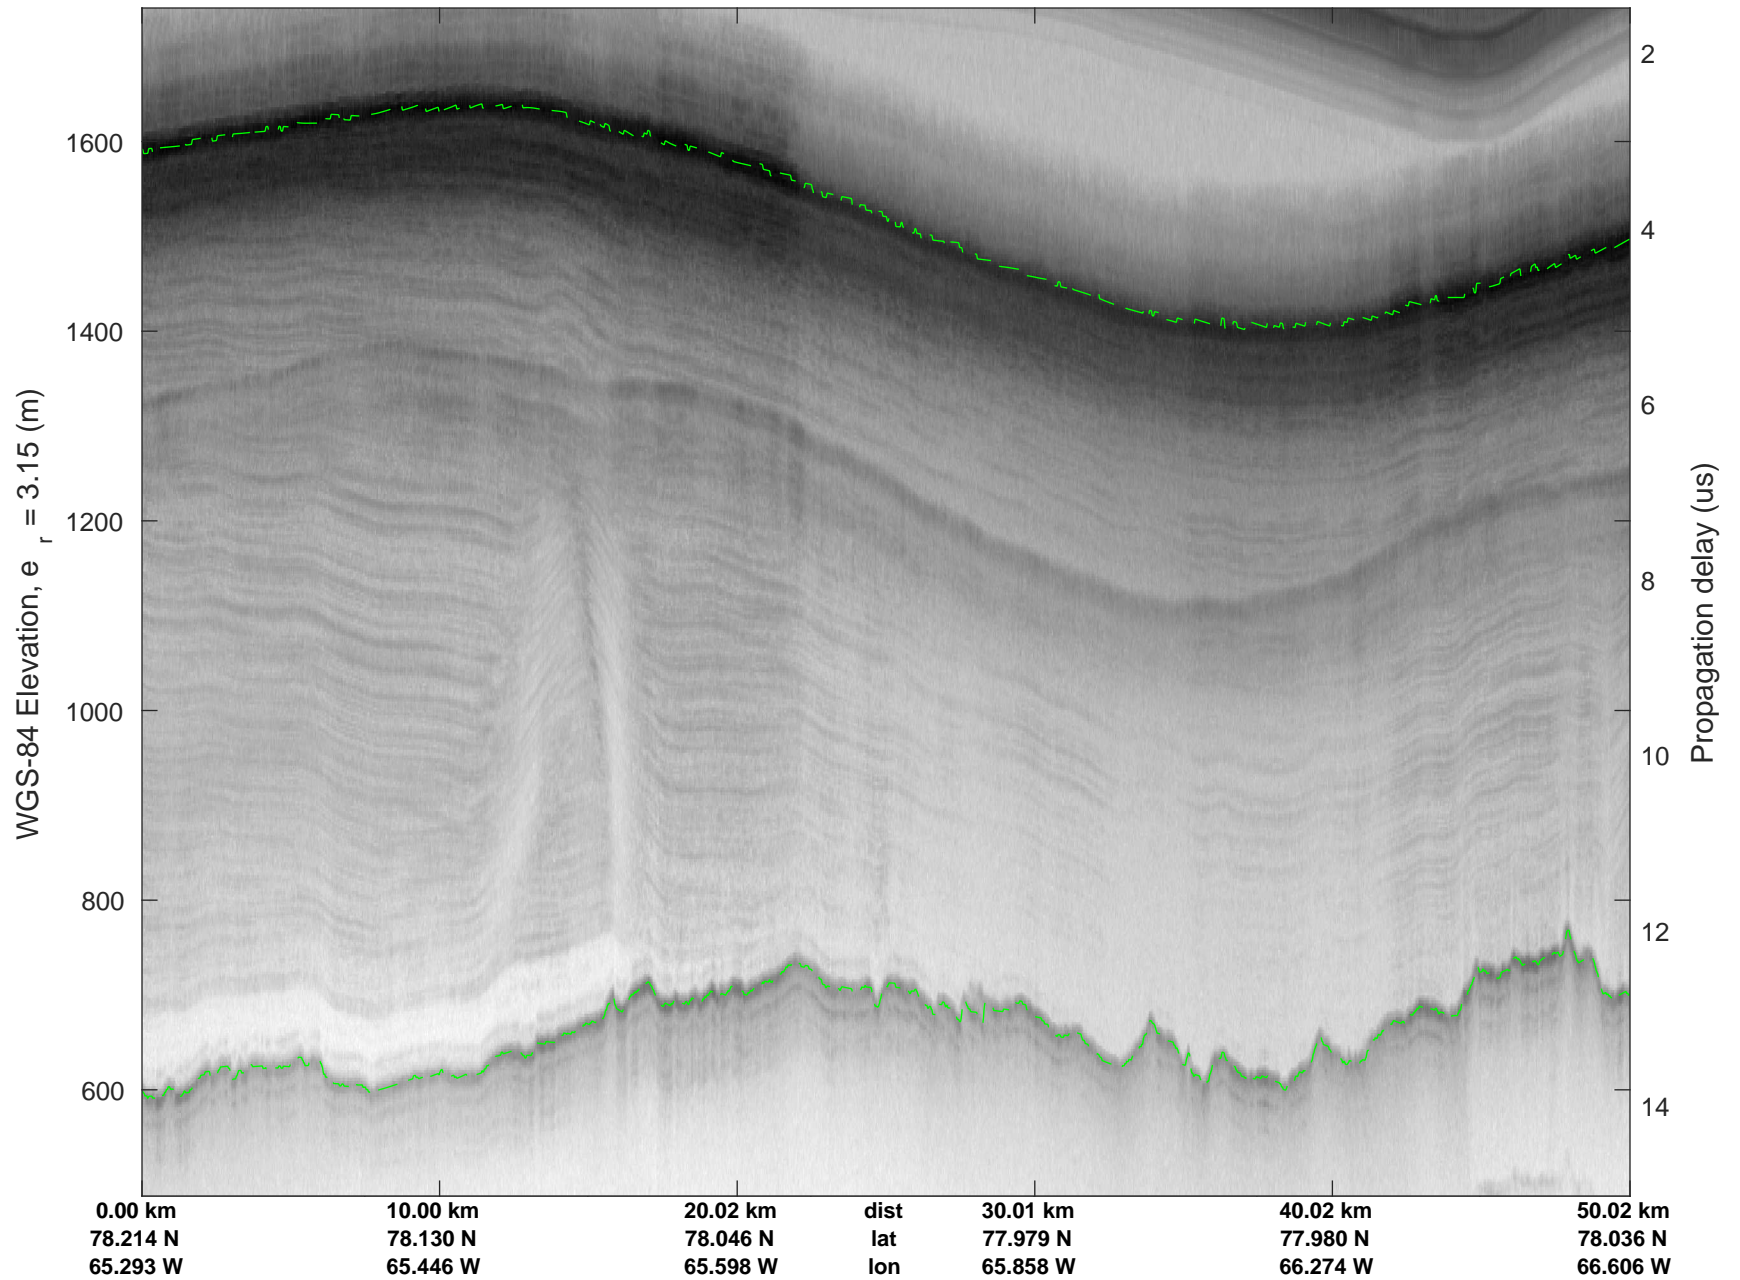

rds 2017_Greenland_P3: "Humboldt 01" 20170417_01_033: 14:30:52.6 to 14:37:02.4 GPS