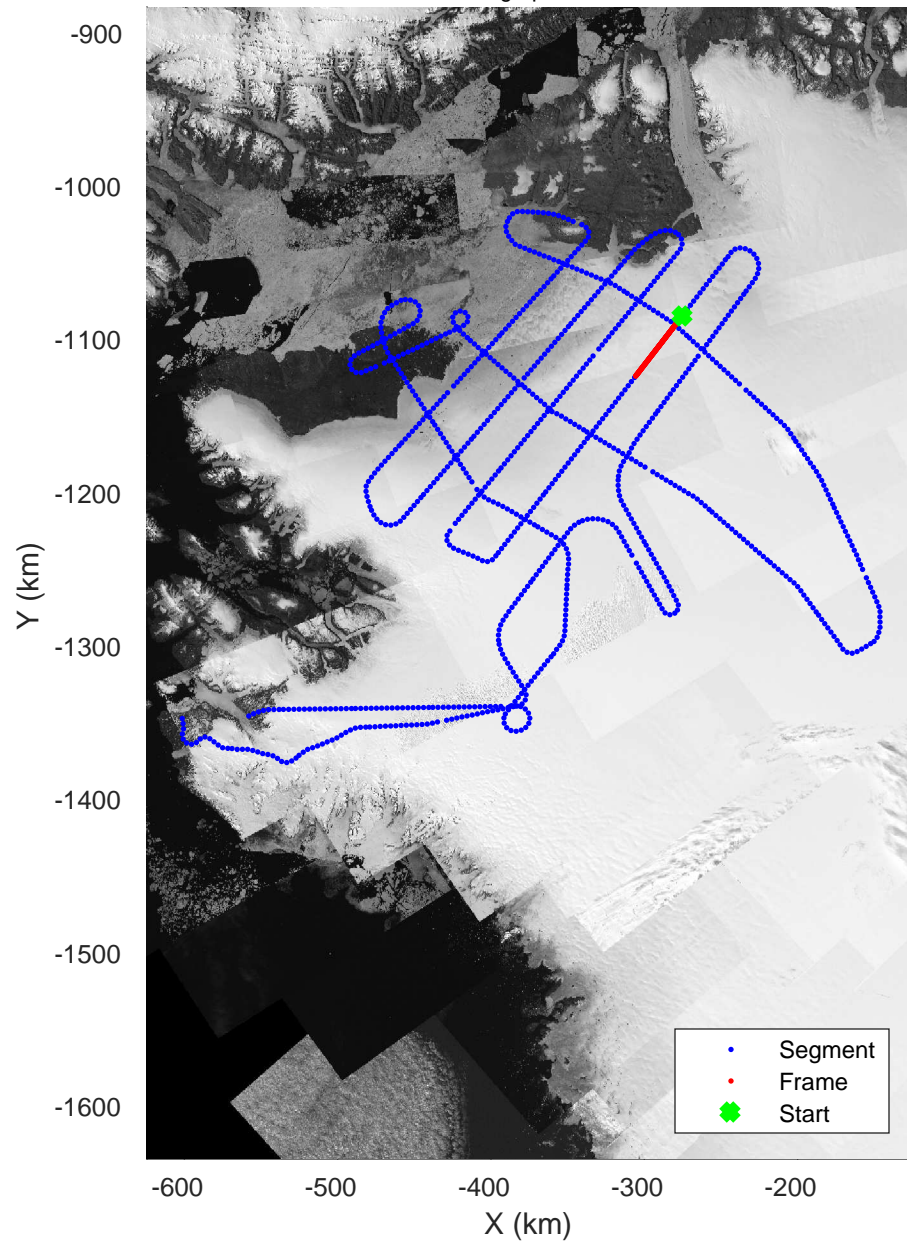

Humboldt 01
20170417_01_018
Polar Stereograph 70N/-45E