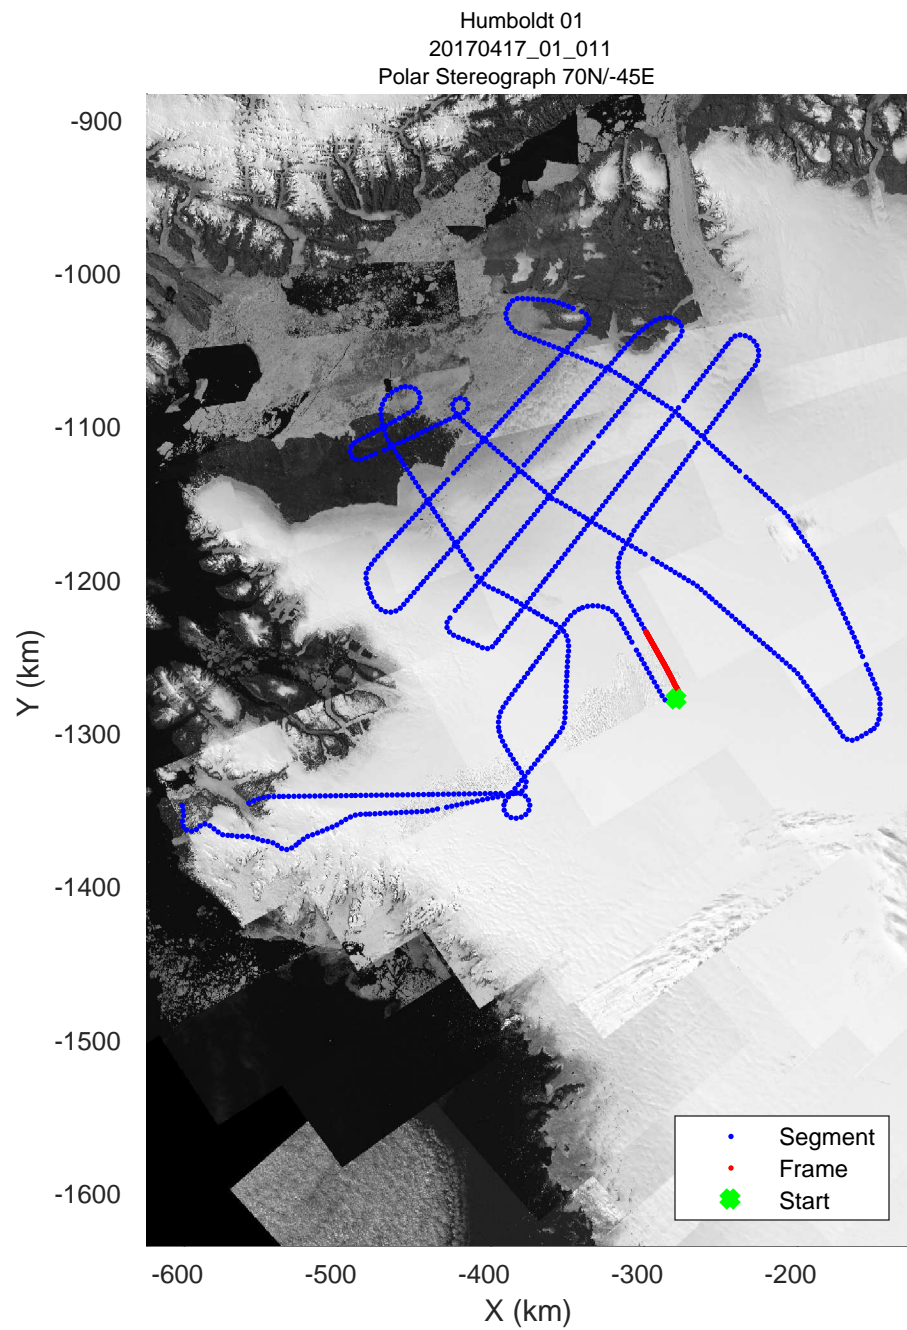

rds 2017_Greenland_P3: "Humboldt 01" 20170417_01_009: 12:00:16.9 to 12:06:55.1 GPS

rds 2017_Greenland_P3: "Humboldt 01" 20170417_01_010: 12:06:55.4 to 12:13:04.6 GPS

rds 2017_Greenland_P3: "Humboldt 01" 20170417_01_010: 12:06:55.4 to 12:13:04.6 GPS