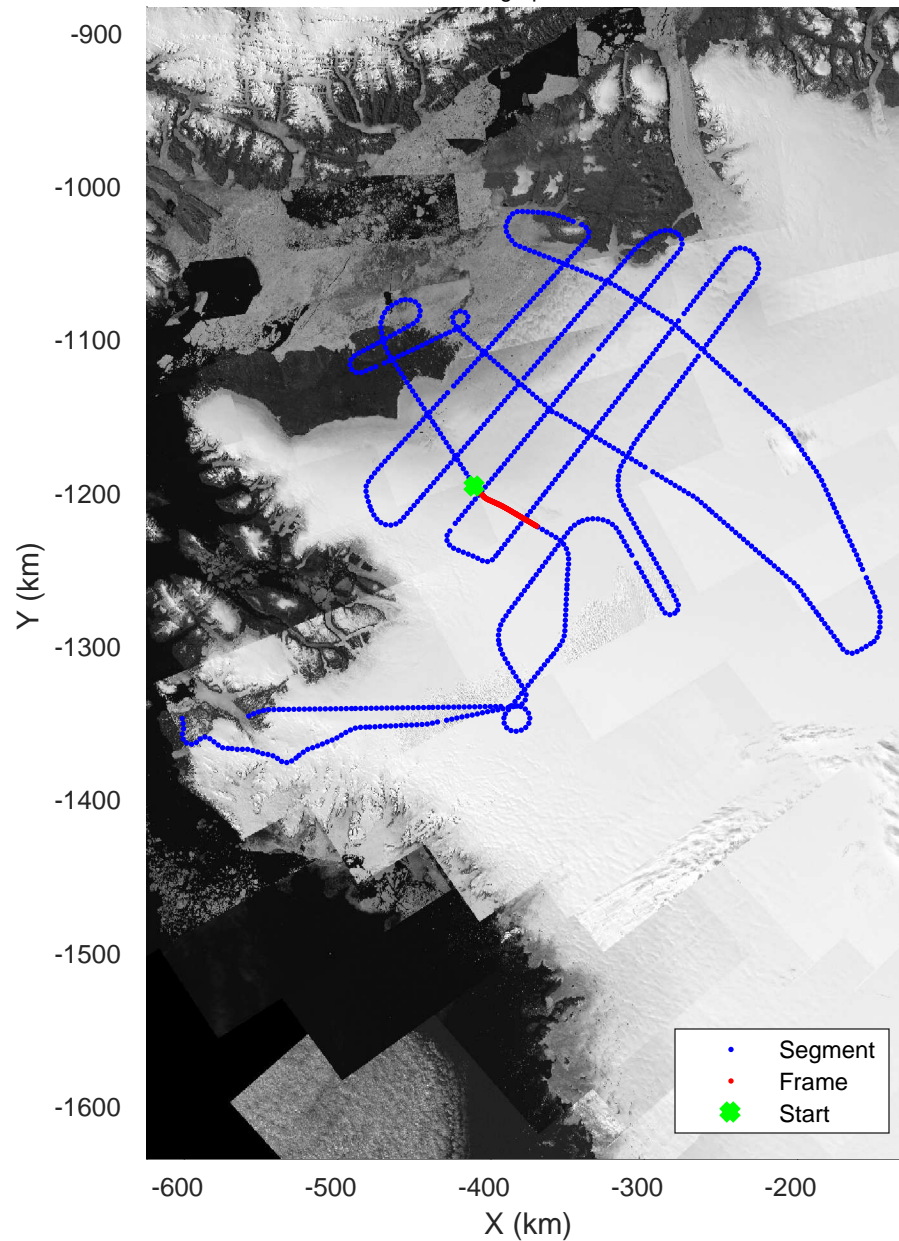

Humboldt 01
20170417_01_062
Polar Stereograph 70N/-45E