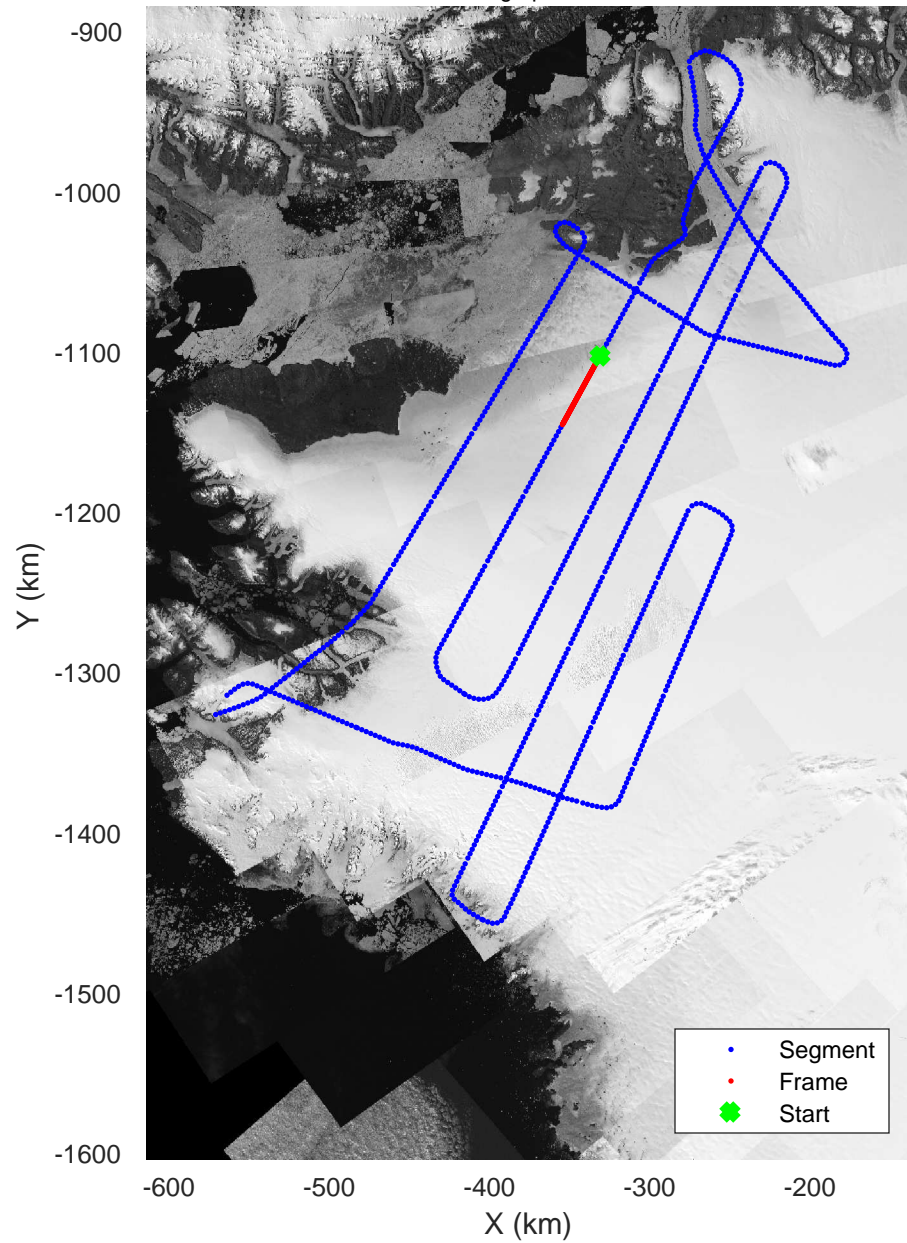

rds 2017_Greenland_P3: "IceSat-2 North" 20170414_01_022: 13:22:15.2 to 13:28:43.2 GPS

rds 2017_Greenland_P3: "IceSat-2 North" 20170414_01_022: 13:22:15.2 to 13:28:43.2 GPS

IceSat-2 North
20170414_01_023
Polar Stereograph 70N/-45E