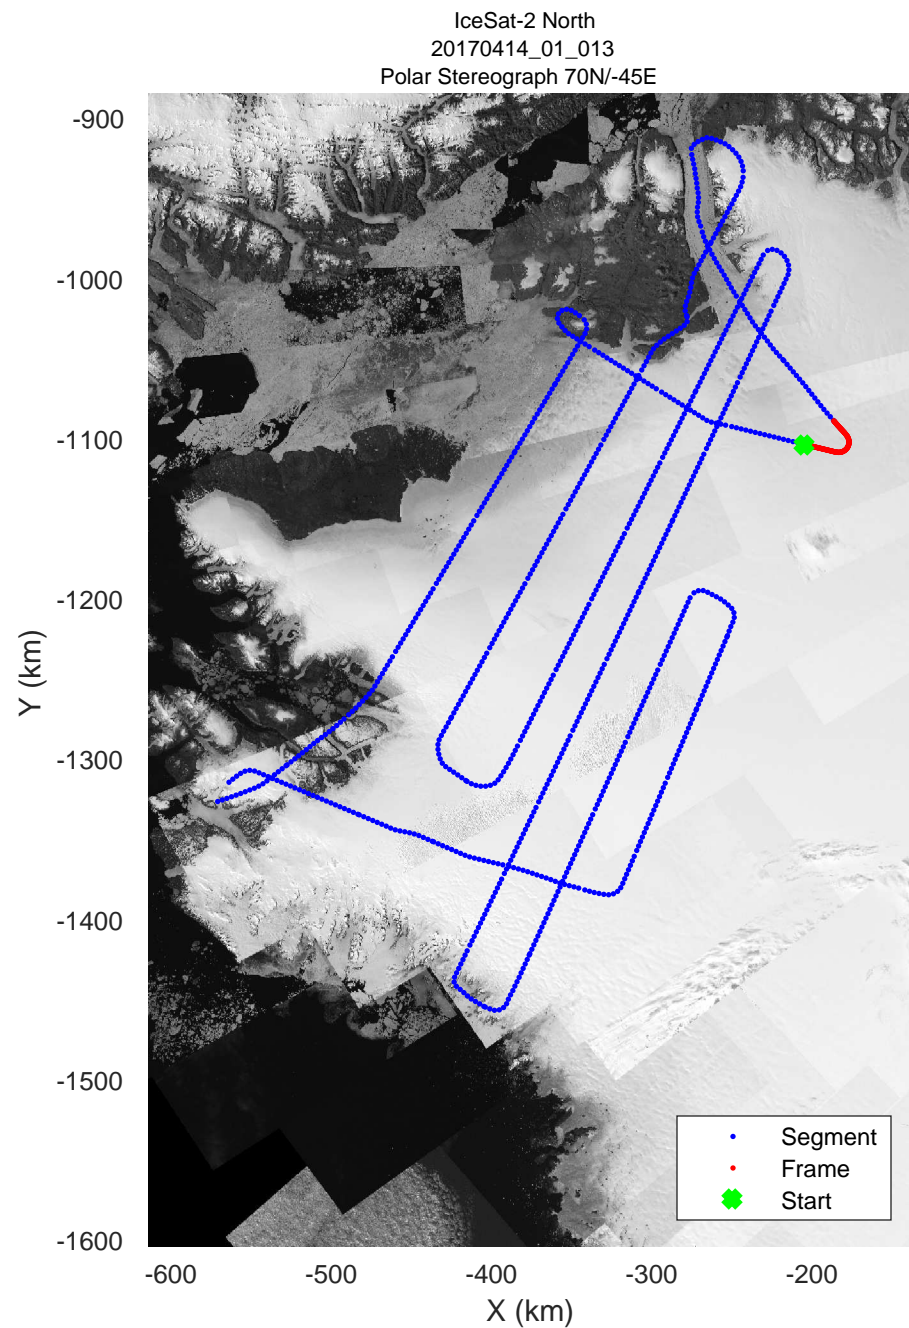

rds 2017_Greenland_P3: "IceSat-2 North" 20170414_01_011: 12:10:40.4 to 12:16:52.6 GPS

rds 2017_Greenland_P3: "IceSat-2 North" 20170414_01_012: 12:16:52.8 to 12:23:01.1 GPS

rds 2017_Greenland_P3: "IceSat-2 North" 20170414_01_012: 12:16:52.8 to 12:23:01.1 GPS