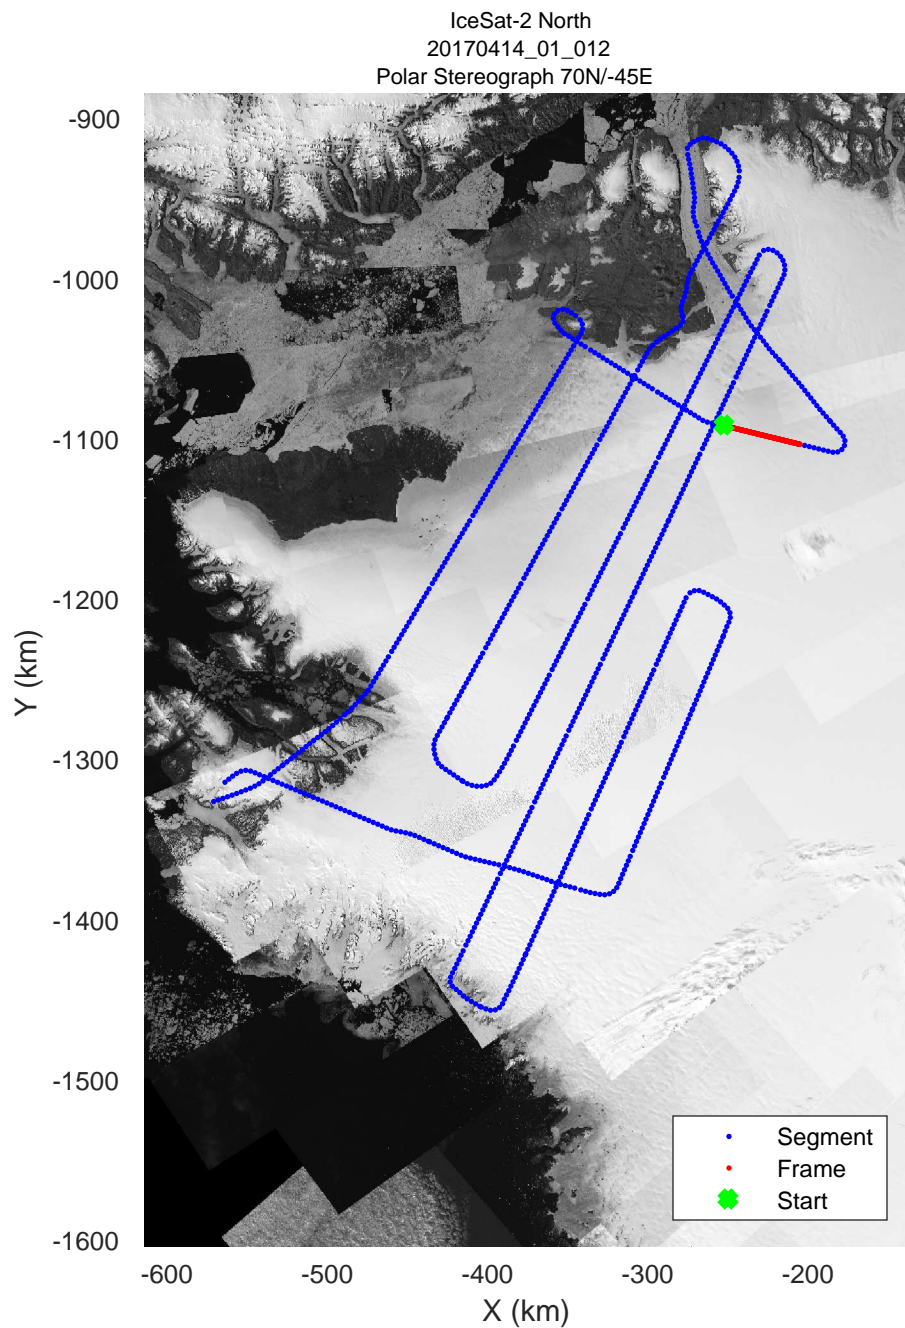

rds 2017_Greenland_P3: "IceSat-2 North" 20170414_01_010: 12:04:21.3 to 12:10:40.2 GPS

rds 2017_Greenland_P3: "IceSat-2 North" 20170414_01_010: 12:04:21.3 to 12:10:40.2 GPS

rds 2017_Greenland_P3: "IceSat-2 North" 20170414_01_011: 12:10:40.4 to 12:16:52.6 GPS

rds 2017_Greenland_P3: "IceSat-2 North" 20170414_01_011: 12:10:40.4 to 12:16:52.6 GPS

rds 2017_Greenland_P3: "IceSat-2 North" 20170414_01_012: 12:16:52.8 to 12:23:01.1 GPS

rds 2017_Greenland_P3: "IceSat-2 North" 20170414_01_012: 12:16:52.8 to 12:23:01.1 GPS