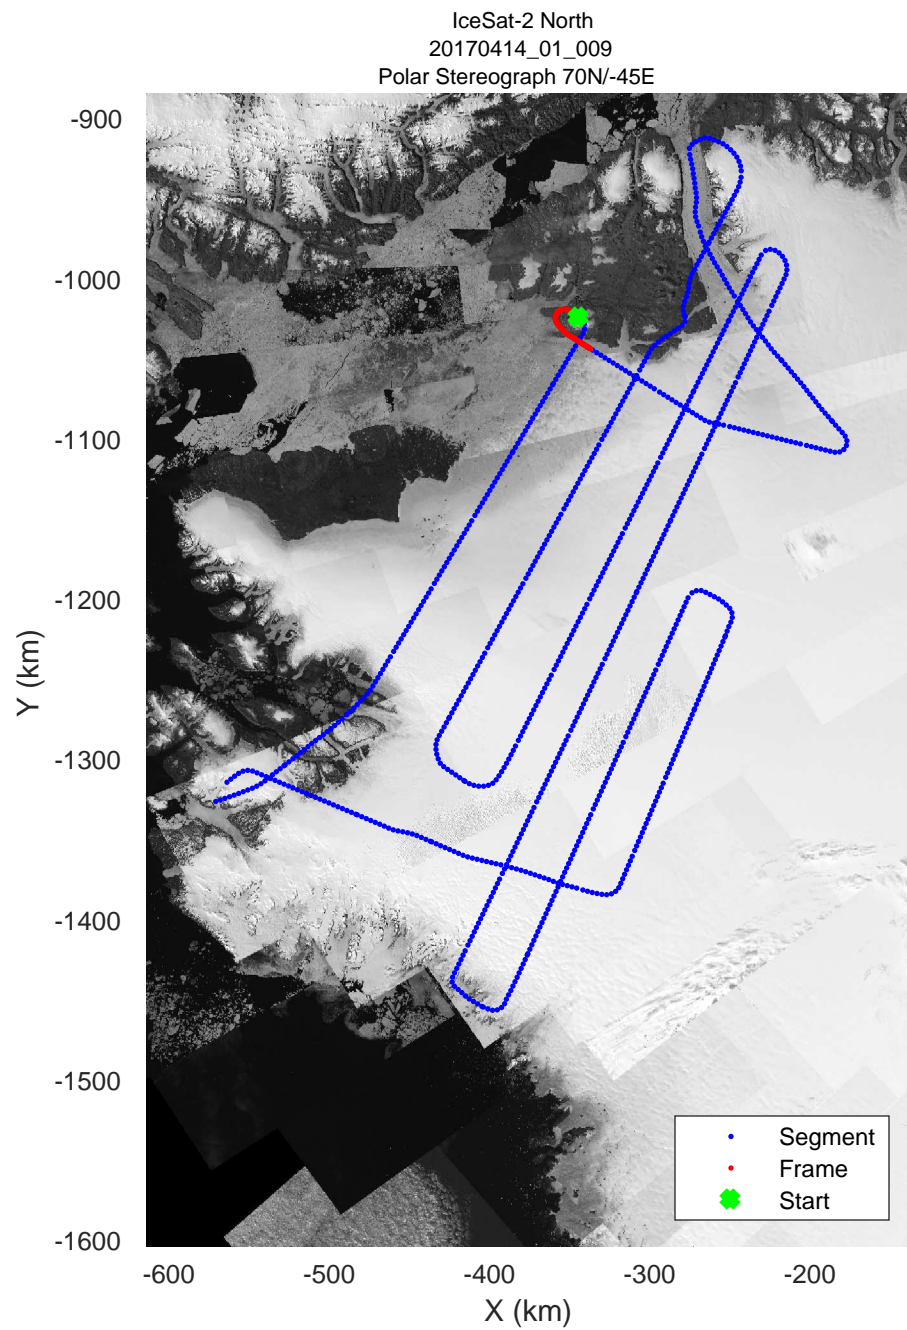

rds 2017_Greenland_P3: "IceSat-2 North" 20170414_01_007: 11:44:39.5 to 11:50:53.0 GPS

rds 2017_Greenland_P3: "IceSat-2 North" 20170414_01_007: 11:44:39.5 to 11:50:53.0 GPS

rds 2017_Greenland_P3: "IceSat-2 North" 20170414_01_008: 11:50:53.3 to 11:57:13.9 GPS

rds 2017_Greenland_P3: "IceSat-2 North" 20170414_01_008: 11:50:53.3 to 11:57:13.9 GPS

rds 2017_Greenland_P3: "IceSat-2 North" 20170414_01_009: 11:57:14.1 to 12:04:21.0 GPS

rds 2017_Greenland_P3: "IceSat-2 North" 20170414_01_009: 11:57:14.1 to 12:04:21.0 GPS