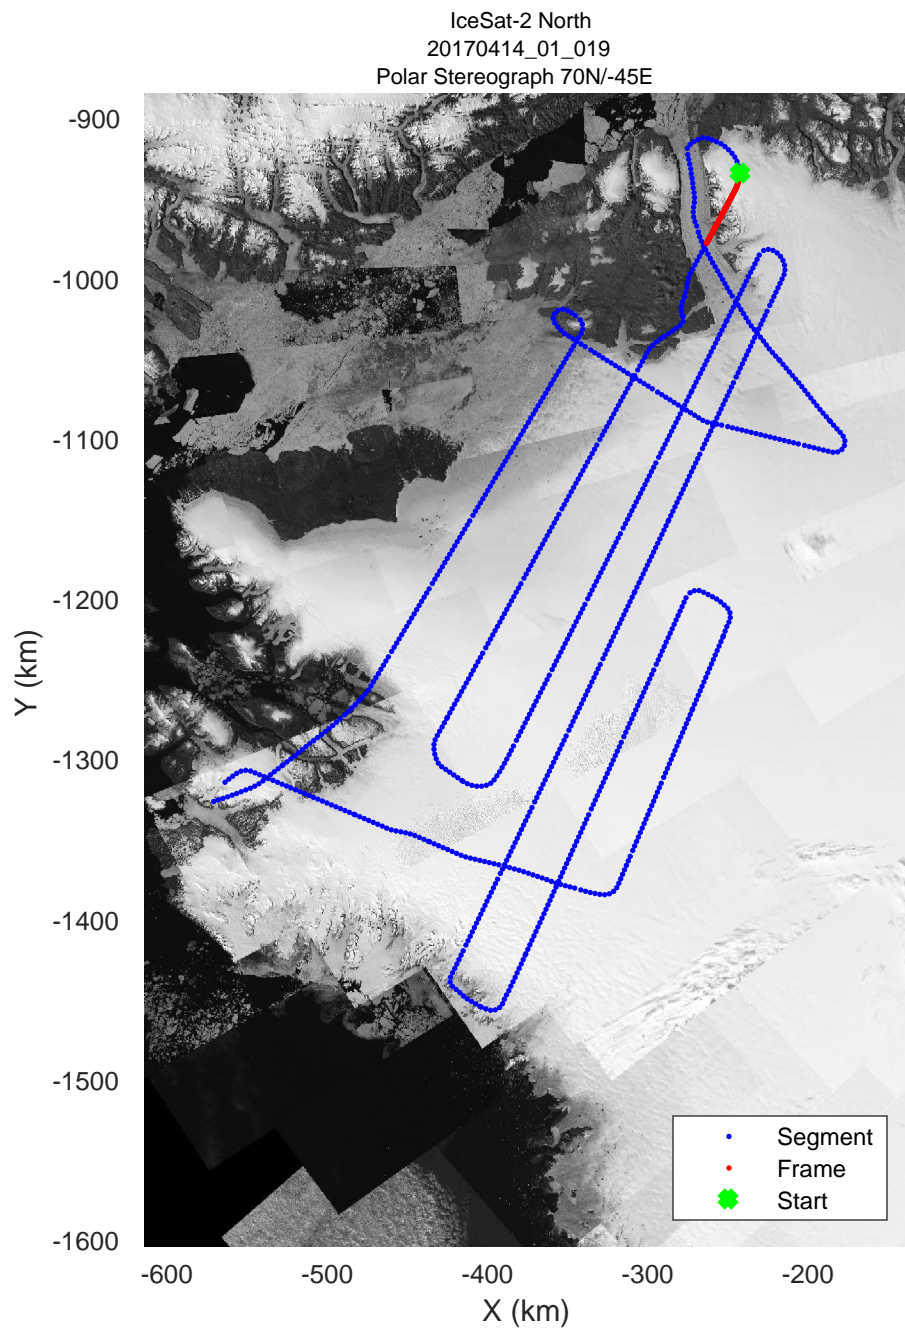

rds 2017_Greenland_P3: "IceSat-2 North" 20170414_01_017: 12:47:57.1 to 12:55:56.9 GPS

rds 2017_Greenland_P3: "IceSat-2 North" 20170414_01_018: 12:55:57.1 to 13:03:17.0 GPS

rds 2017_Greenland_P3: "IceSat-2 North" 20170414_01_018: 12:55:57.1 to 13:03:17.0 GPS

rds 2017_Greenland_P3: "IceSat-2 North" 20170414_01_019: 13:03:17.2 to 13:09:00.2 GPS

rds 2017_Greenland_P3: "IceSat-2 North" 20170414_01_019: 13:03:17.2 to 13:09:00.2 GPS

rds 2017_Greenland_P3: "IceSat-2 North" 20170414_01_020: 13:09:00.5 to 13:15:49.6 GPS