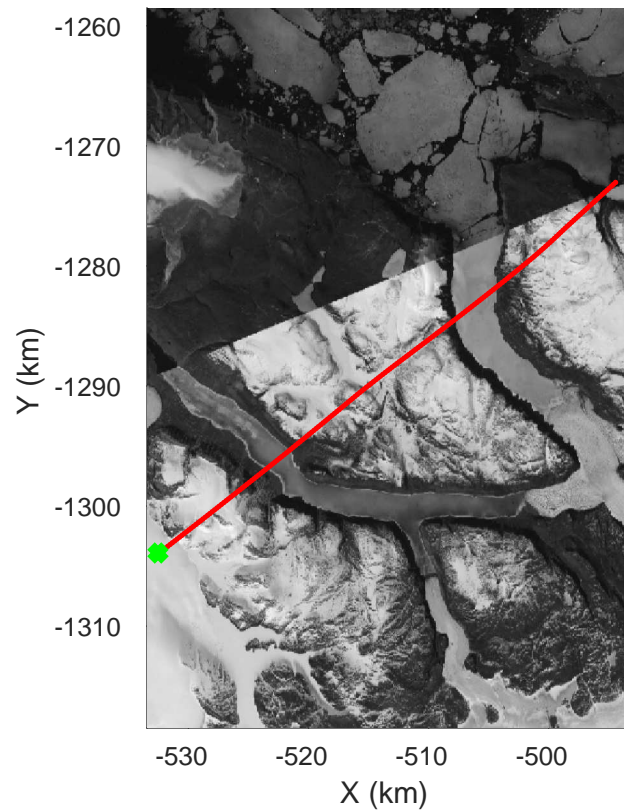

rds 2017_Greenland_P3: "IceSat-2 North" 20170414_01_001: 11:06:20.0 to 11:12:37.5 GPS

rds 2017_Greenland_P3: "IceSat-2 North" 20170414_01_001: 11:06:20.0 to 11:12:37.5 GPS

rds 2017_Greenland_P3: "IceSat-2 North" 20170414_01_002: 11:12:37.8 to 11:19:03.0 GPS