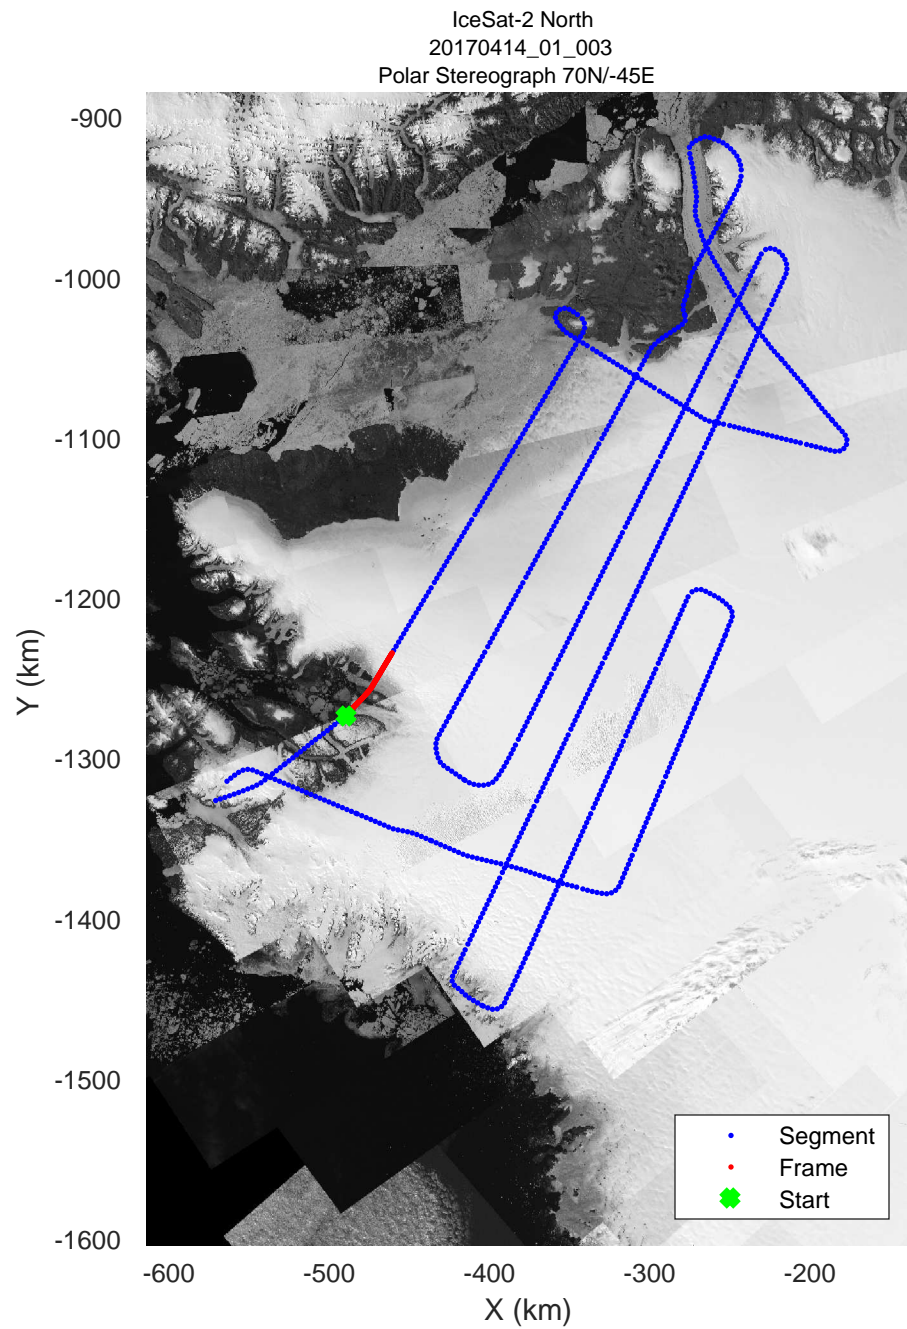

rds 2017_Greenland_P3: "IceSat-2 North" 20170414_01_001: 11:06:20.0 to 11:12:37.5 GPS

rds 2017_Greenland_P3: "IceSat-2 North" 20170414_01_001: 11:06:20.0 to 11:12:37.5 GPS

rds 2017_Greenland_P3: "IceSat-2 North" 20170414_01_002: 11:12:37.8 to 11:19:03.0 GPS

rds 2017_Greenland_P3: "IceSat-2 North" 20170414_01_002: 11:12:37.8 to 11:19:03.0 GPS

rds 2017_Greenland_P3: "IceSat-2 North" 20170414_01_003: 11:19:03.3 to 11:25:44.8 GPS

rds 2017_Greenland_P3: "IceSat-2 North" 20170414_01_003: 11:19:03.3 to 11:25:44.8 GPS