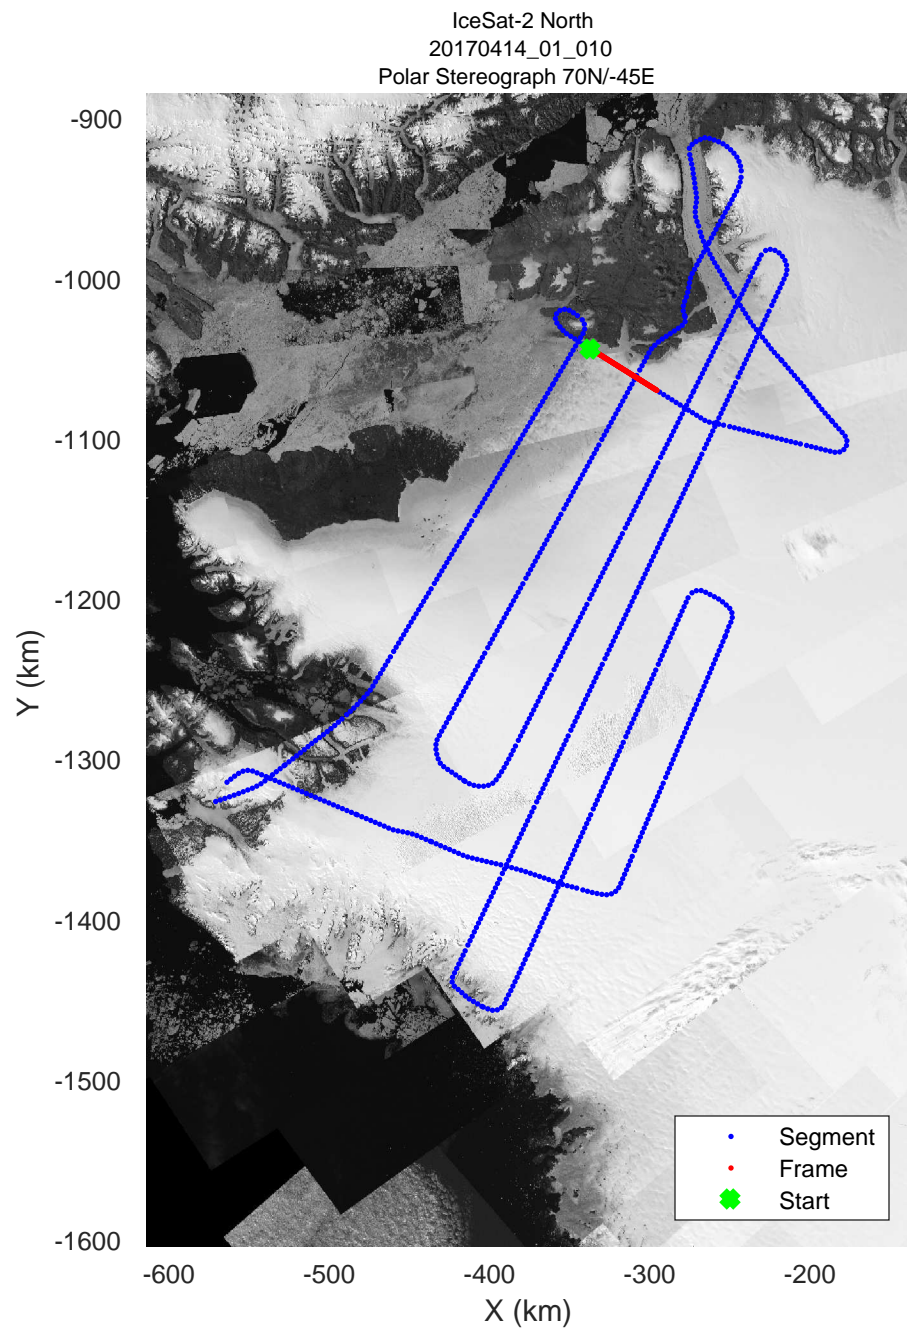

rds 2017_Greenland_P3: "IceSat-2 North" 20170414_01_008: 11:50:53.3 to 11:57:13.9 GPS

rds 2017_Greenland_P3: "IceSat-2 North" 20170414_01_009: 11:57:14.1 to 12:04:21.0 GPS

rds 2017_Greenland_P3: "IceSat-2 North" 20170414_01_009: 11:57:14.1 to 12:04:21.0 GPS

rds 2017_Greenland_P3: "IceSat-2 North" 20170414_01_010: 12:04:21.3 to 12:10:40.2 GPS

rds 2017_Greenland_P3: "IceSat-2 North" 20170414_01_010: 12:04:21.3 to 12:10:40.2 GPS

rds 2017_Greenland_P3: "IceSat-2 North" 20170414_01_011: 12:10:40.4 to 12:16:52.6 GPS