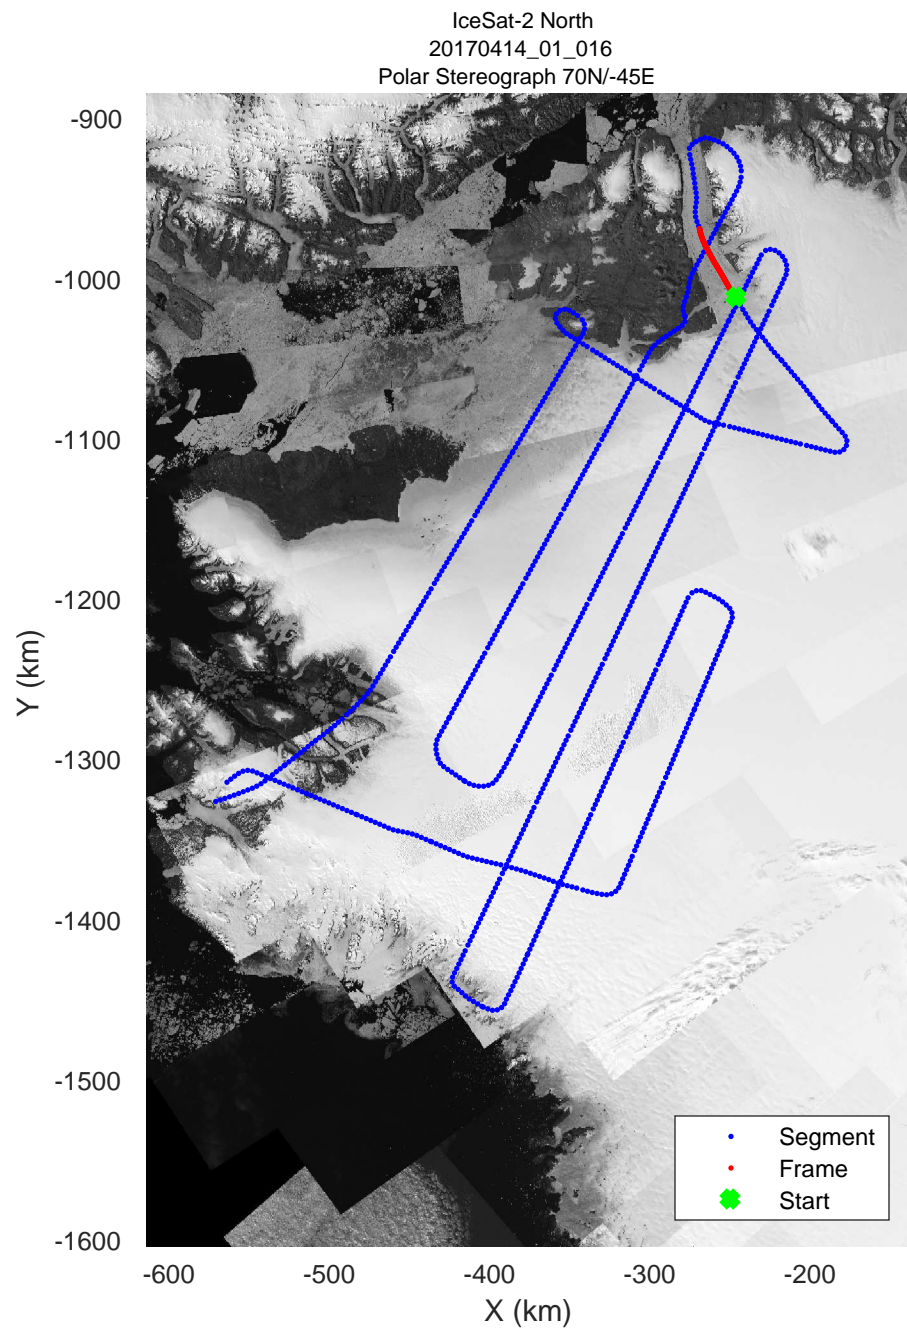

rds 2017_Greenland_P3: "IceSat-2 North" 20170414_01_014: 12:29:12.2 to 12:35:24.5 GPS

rds 2017_Greenland_P3: "IceSat-2 North" 20170414_01_015: 12:35:24.8 to 12:41:37.3 GPS

rds 2017_Greenland_P3: "IceSat-2 North" 20170414_01_015: 12:35:24.8 to 12:41:37.3 GPS