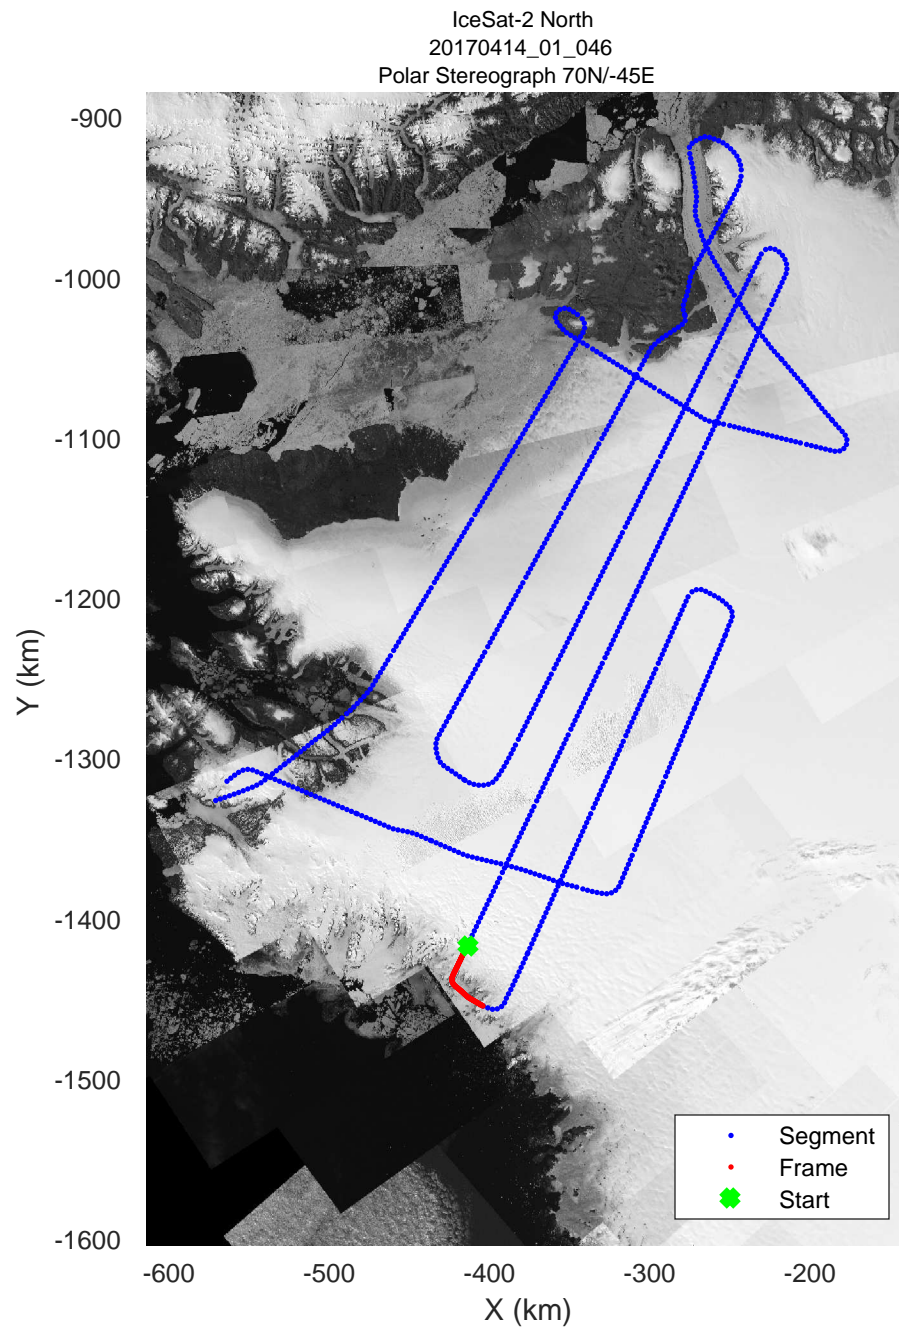

rds 2017_Greenland_P3: "IceSat-2 North" 20170414_01_044: 15:40:49.8 to 15:46:58.3 GPS

rds 2017_Greenland_P3: "IceSat-2 North" 20170414_01_044: 15:40:49.8 to 15:46:58.3 GPS

rds 2017_Greenland_P3: "IceSat-2 North" 20170414_01_045: 15:46:58.6 to 15:53:07.1 GPS

rds 2017_Greenland_P3: "IceSat-2 North" 20170414_01_045: 15:46:58.6 to 15:53:07.1 GPS

rds 2017_Greenland_P3: "IceSat-2 North" 20170414_01_046: 15:53:07.4 to 16:00:12.1 GPS

rds 2017_Greenland_P3: "IceSat-2 North" 20170414_01_046: 15:53:07.4 to 16:00:12.1 GPS