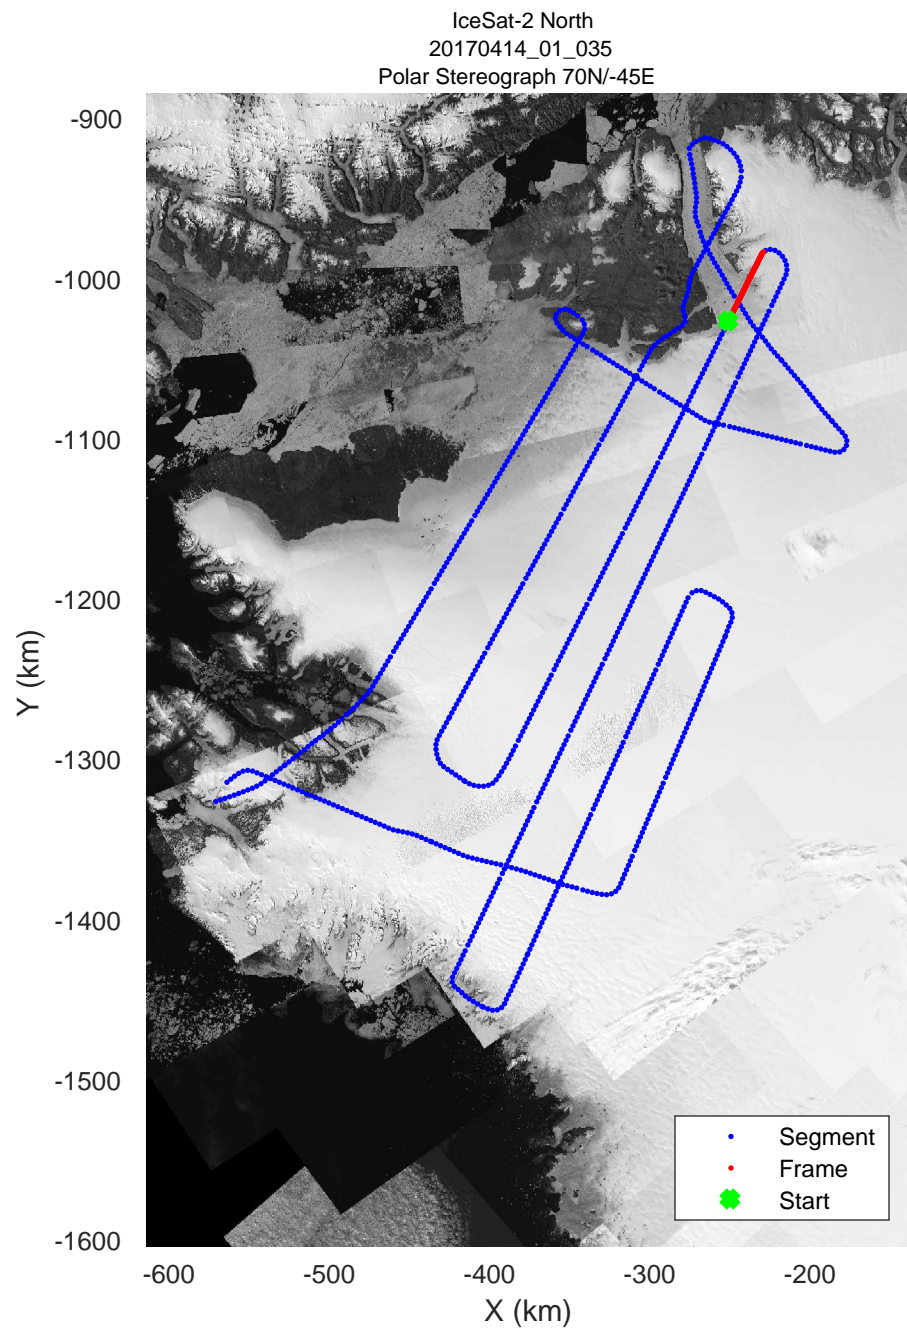

rds 2017_Greenland_P3: "IceSat-2 North" 20170414_01_033: 14:31:23.3 to 14:37:23.0 GPS

rds 2017_Greenland_P3: "IceSat-2 North" 20170414_01_034: 14:37:23.2 to 14:43:16.1 GPS

rds 2017_Greenland_P3: "IceSat-2 North" 20170414_01_034: 14:37:23.2 to 14:43:16.1 GPS