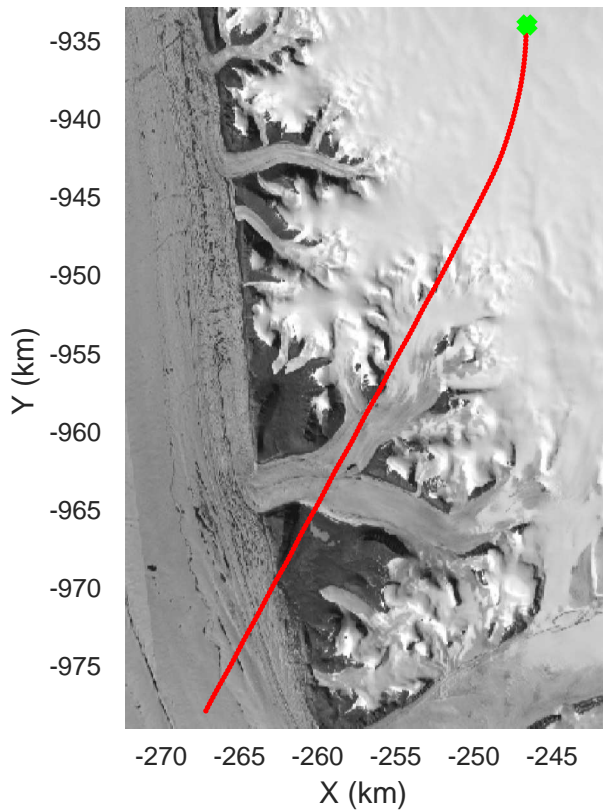

rds 2017_Greenland_P3: "IceSat-2 North" 20170414_01_017: 12:47:57.1 to 12:55:56.9 GPS

rds 2017_Greenland_P3: "IceSat-2 North" 20170414_01_018: 12:55:57.1 to 13:03:17.0 GPS

rds 2017_Greenland_P3: "IceSat-2 North" 20170414_01_018: 12:55:57.1 to 13:03:17.0 GPS