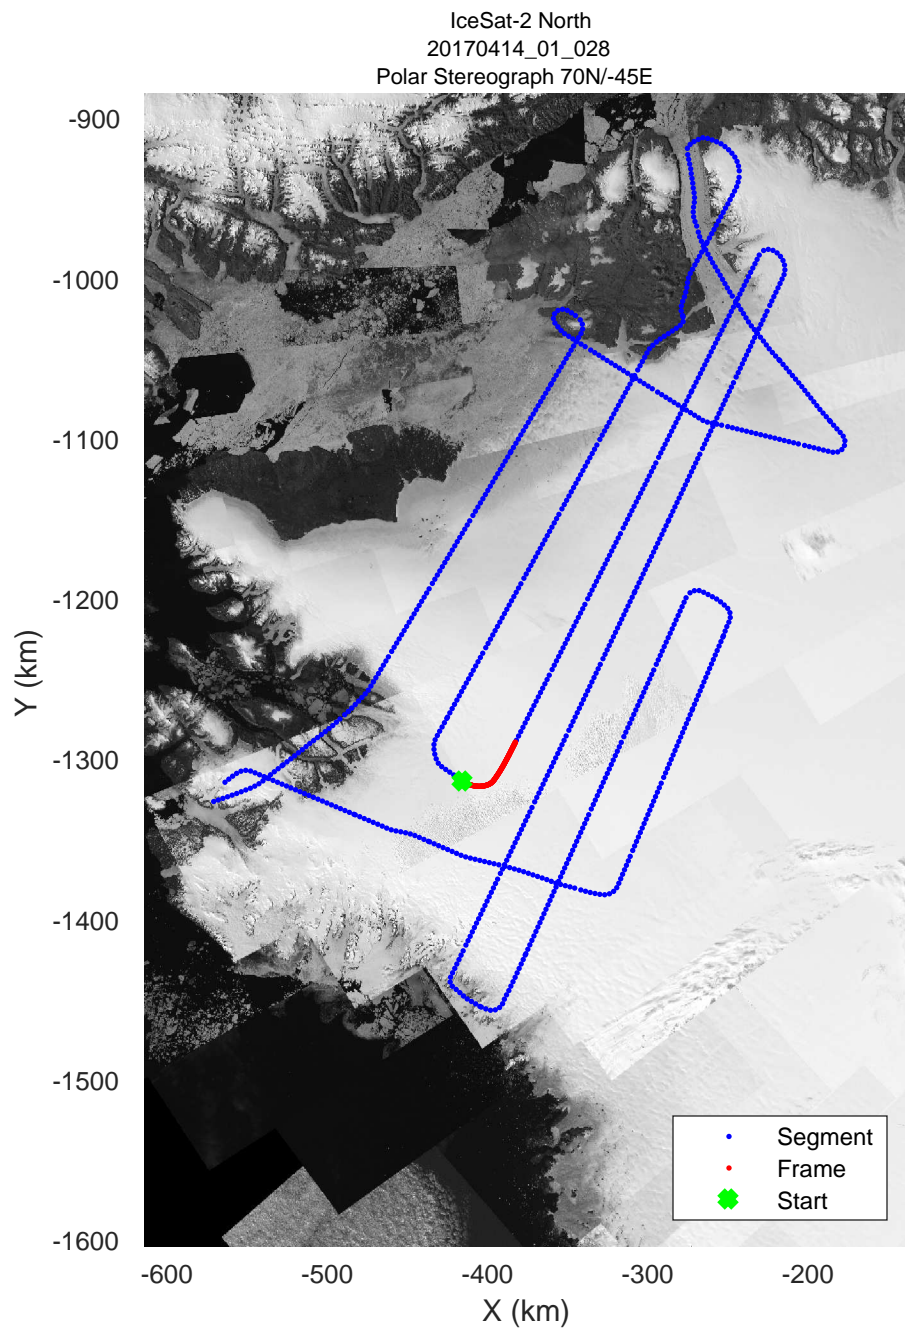

rds 2017_Greenland_P3: "IceSat-2 North" 20170414_01_026: 13:48:21.3 to 13:54:21.6 GPS

rds 2017_Greenland_P3: "IceSat-2 North" 20170414_01_026: 13:48:21.3 to 13:54:21.6 GPS

rds 2017_Greenland_P3: "IceSat-2 North" 20170414_01_027: 13:54:21.8 to 14:00:36.4 GPS

rds 2017_Greenland_P3: "IceSat-2 North" 20170414_01_027: 13:54:21.8 to 14:00:36.4 GPS

rds 2017_Greenland_P3: "IceSat-2 North" 20170414_01_028: 14:00:36.6 to 14:06:55.0 GPS

rds 2017_Greenland_P3: "IceSat-2 North" 20170414_01_028: 14:00:36.6 to 14:06:55.0 GPS