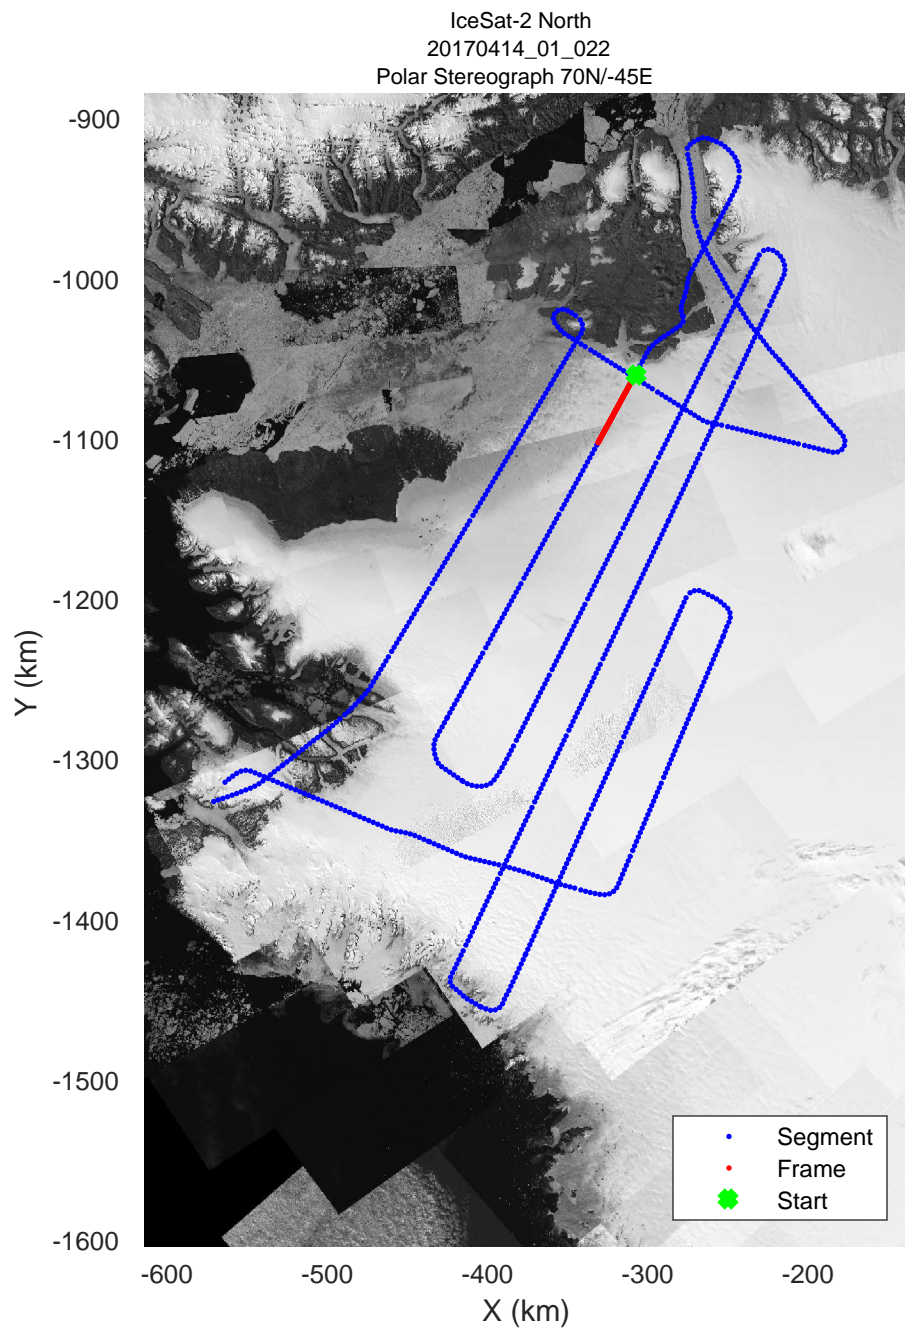

rds 2017_Greenland_P3: "IceSat-2 North" 20170414_01_020: 13:09:00.5 to 13:15:49.6 GPS

rds 2017_Greenland_P3: "IceSat-2 North" 20170414_01_021: 13:15:49.9 to 13:22:15.0 GPS

rds 2017_Greenland_P3: "IceSat-2 North" 20170414_01_021: 13:15:49.9 to 13:22:15.0 GPS

rds 2017_Greenland_P3: "IceSat-2 North" 20170414_01_022: 13:22:15.2 to 13:28:43.2 GPS

rds 2017_Greenland_P3: "IceSat-2 North" 20170414_01_022: 13:22:15.2 to 13:28:43.2 GPS

IceSat-2 North
20170414_01_023
Polar Stereograph 70N/-45E