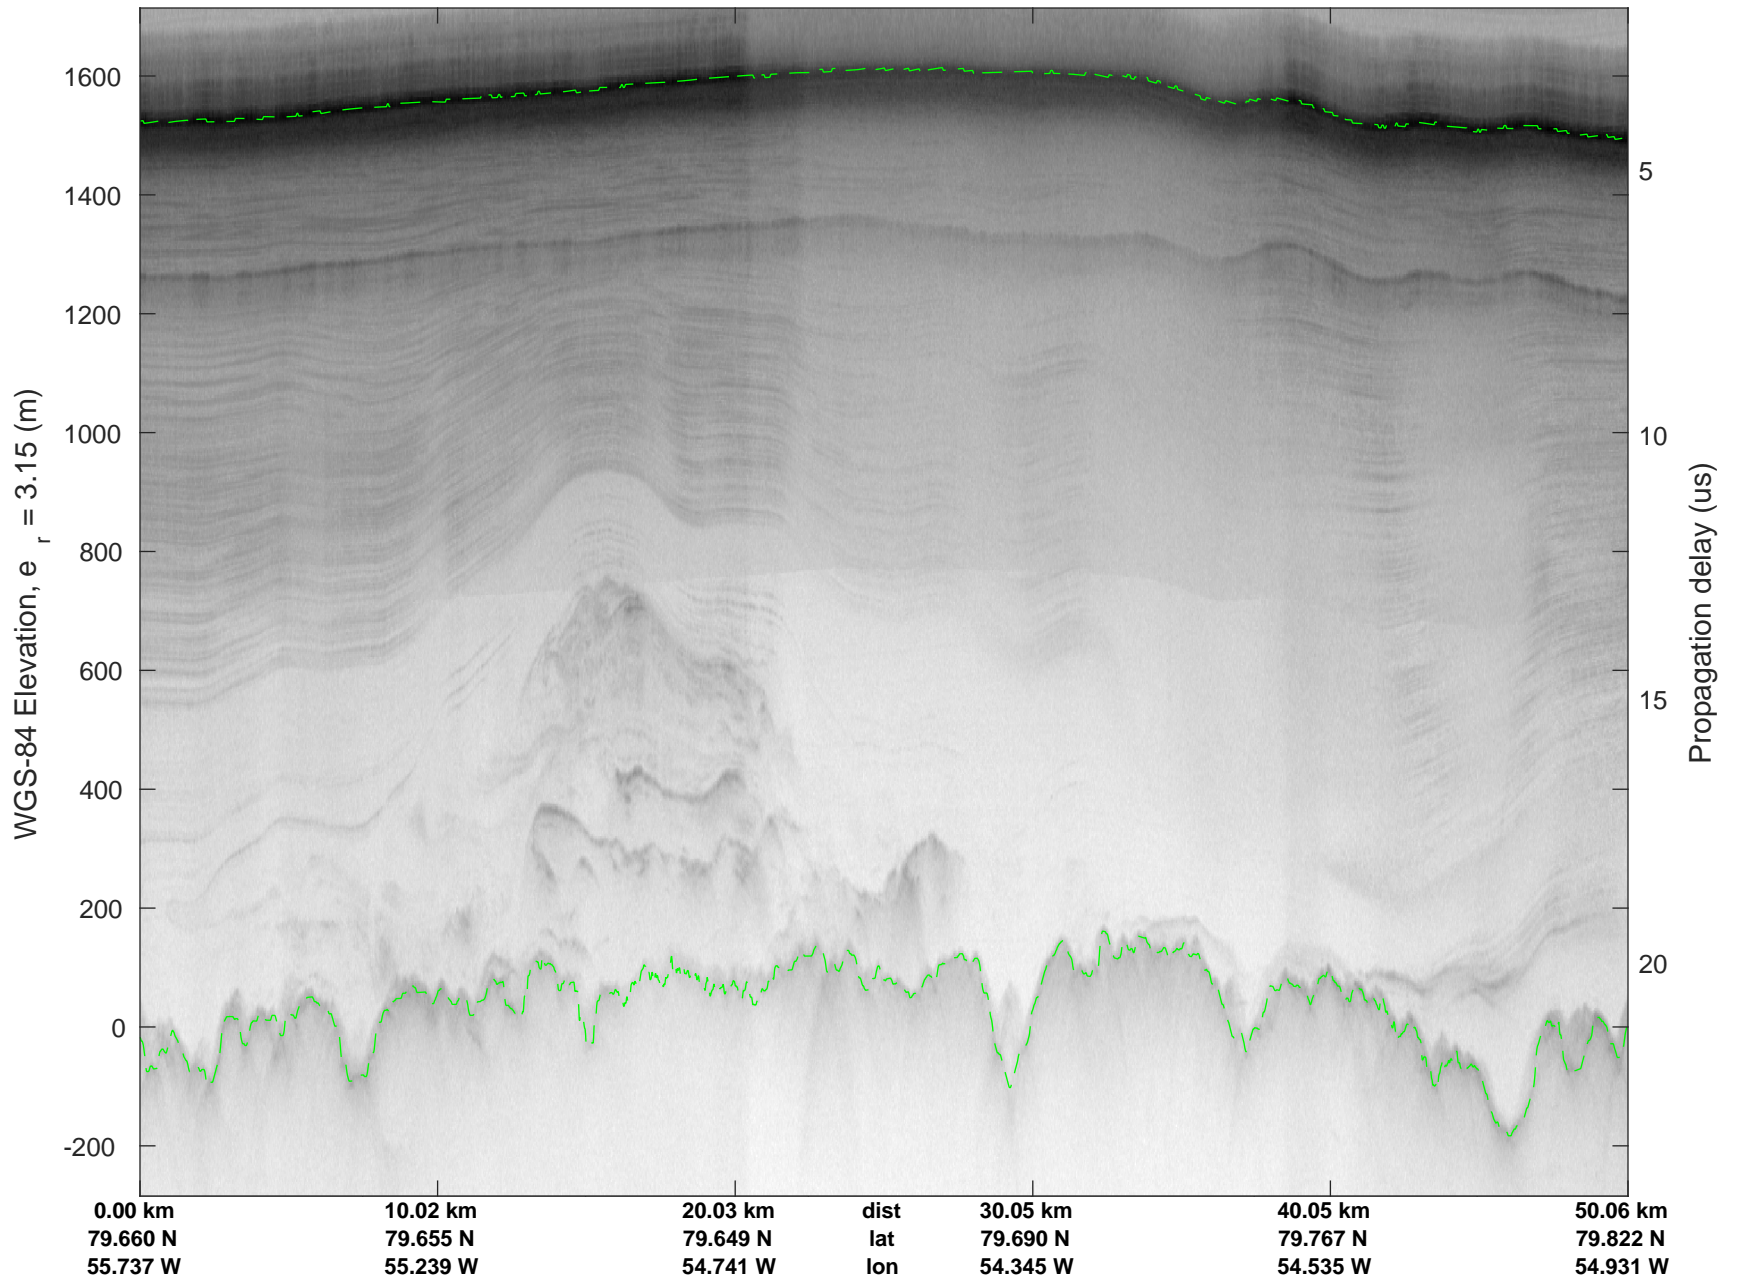

rds 2017_Greenland_P3: "IceSat-2 North" 20170414_01_010: 12:04:21.3 to 12:10:40.2 GPS

rds 2017_Greenland_P3: "IceSat-2 North" 20170414_01_010: 12:04:21.3 to 12:10:40.2 GPS

rds 2017_Greenland_P3: "IceSat-2 North" 20170414_01_011: 12:10:40.4 to 12:16:52.6 GPS

rds 2017_Greenland_P3: "IceSat-2 North" 20170414_01_011: 12:10:40.4 to 12:16:52.6 GPS

rds 2017_Greenland_P3: "IceSat-2 North" 20170414_01_012: 12:16:52.8 to 12:23:01.1 GPS

rds 2017_Greenland_P3: "IceSat-2 North" 20170414_01_012: 12:16:52.8 to 12:23:01.1 GPS

rds 2017_Greenland_P3: "IceSat-2 North" 20170414_01_013: 12:23:01.4 to 12:29:11.9 GPS

rds 2017_Greenland_P3: "IceSat-2 North" 20170414_01_013: 12:23:01.4 to 12:29:11.9 GPS

rds 2017_Greenland_P3: "IceSat-2 North" 20170414_01_014: 12:29:12.2 to 12:35:24.5 GPS