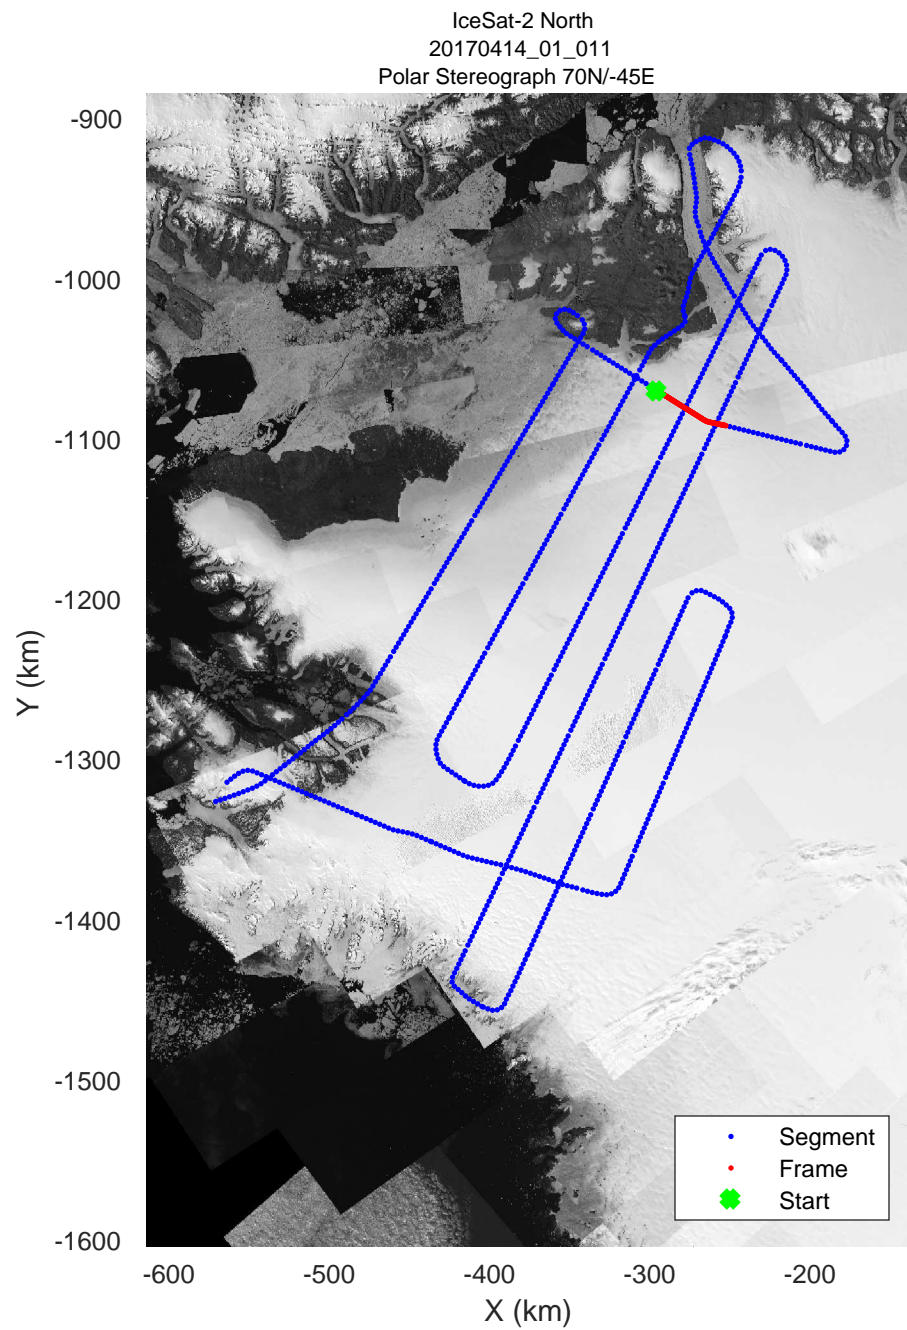

rds 2017_Greenland_P3: "IceSat-2 North" 20170414_01_008: 11:50:53.3 to 11:57:13.9 GPS

rds 2017_Greenland_P3: "IceSat-2 North" 20170414_01_009: 11:57:14.1 to 12:04:21.0 GPS

rds 2017_Greenland_P3: "IceSat-2 North" 20170414_01_009: 11:57:14.1 to 12:04:21.0 GPS

rds 2017_Greenland_P3: "IceSat-2 North" 20170414_01_010: 12:04:21.3 to 12:10:40.2 GPS

rds 2017_Greenland_P3: "IceSat-2 North" 20170414_01_010: 12:04:21.3 to 12:10:40.2 GPS

rds 2017_Greenland_P3: "IceSat-2 North" 20170414_01_011: 12:10:40.4 to 12:16:52.6 GPS