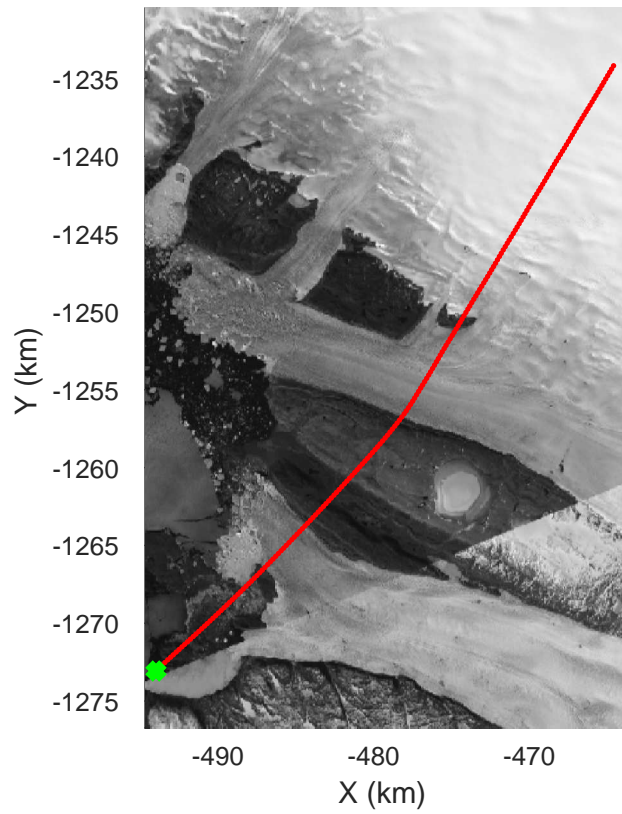

rds 2017_Greenland_P3: "IceSat-2 North" 20170414_01_001: 11:06:20.0 to 11:12:37.5 GPS

rds 2017_Greenland_P3: "IceSat-2 North" 20170414_01_001: 11:06:20.0 to 11:12:37.5 GPS

rds 2017_Greenland_P3: "IceSat-2 North" 20170414_01_002: 11:12:37.8 to 11:19:03.0 GPS

rds 2017_Greenland_P3: "IceSat-2 North" 20170414_01_002: 11:12:37.8 to 11:19:03.0 GPS

rds 2017_Greenland_P3: "IceSat-2 North" 20170414_01_003: 11:19:03.3 to 11:25:44.8 GPS

rds 2017_Greenland_P3: "IceSat-2 North" 20170414_01_003: 11:19:03.3 to 11:25:44.8 GPS