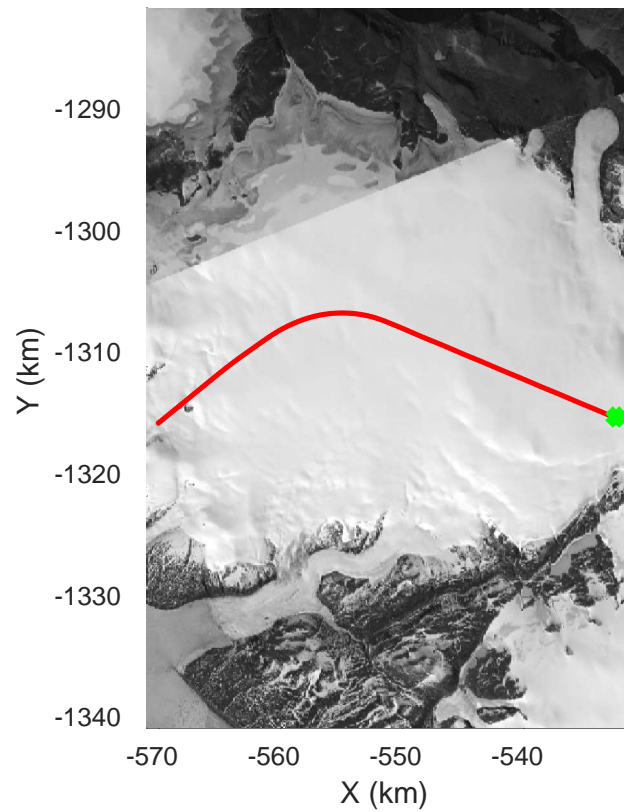

rds 2017_Greenland_P3: "IceSat-2 North" 20170414_01_060: 17:20:12.5 to 17:26:14.3 GPS

rds 2017_Greenland_P3: "IceSat-2 North" 20170414_01_061: 17:26:14.5 to 17:32:27.3 GPS

rds 2017_Greenland_P3: "IceSat-2 North" 20170414_01_061: 17:26:14.5 to 17:32:27.3 GPS

rds 2017_Greenland_P3: "IceSat-2 North" 20170414_01_062: 17:32:27.5 to 17:37:38.9 GPS

rds 2017_Greenland_P3: "IceSat-2 North" 20170414_01_062: 17:32:27.5 to 17:37:38.9 GPS