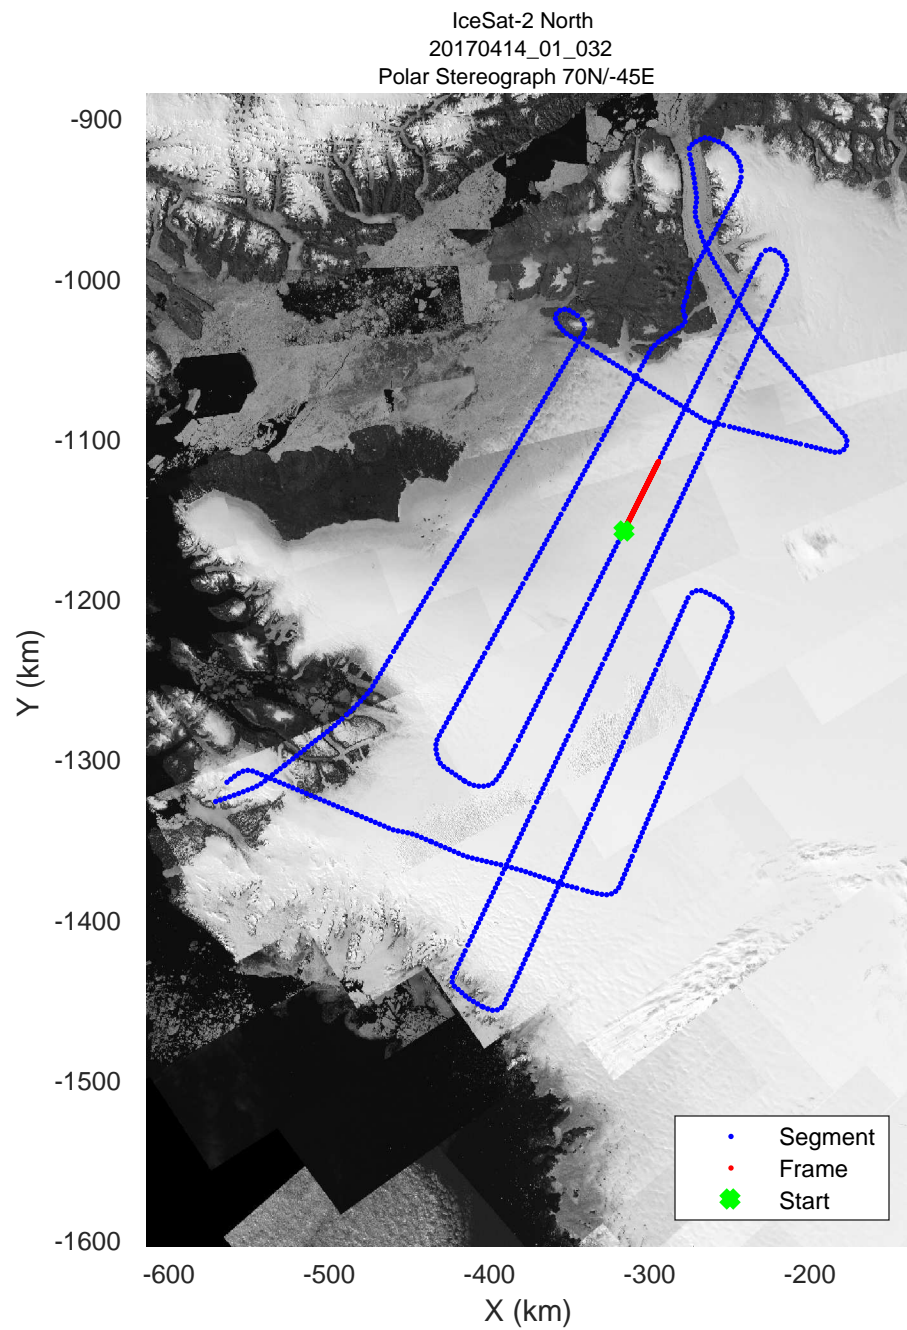

rds 2017_Greenland_P3: "IceSat-2 North" 20170414_01_030: 14:13:25.8 to 14:19:32.6 GPS

rds 2017_Greenland_P3: "IceSat-2 North" 20170414_01_031: 14:19:32.8 to 14:25:29.8 GPS

rds 2017_Greenland_P3: "IceSat-2 North" 20170414_01_031: 14:19:32.8 to 14:25:29.8 GPS