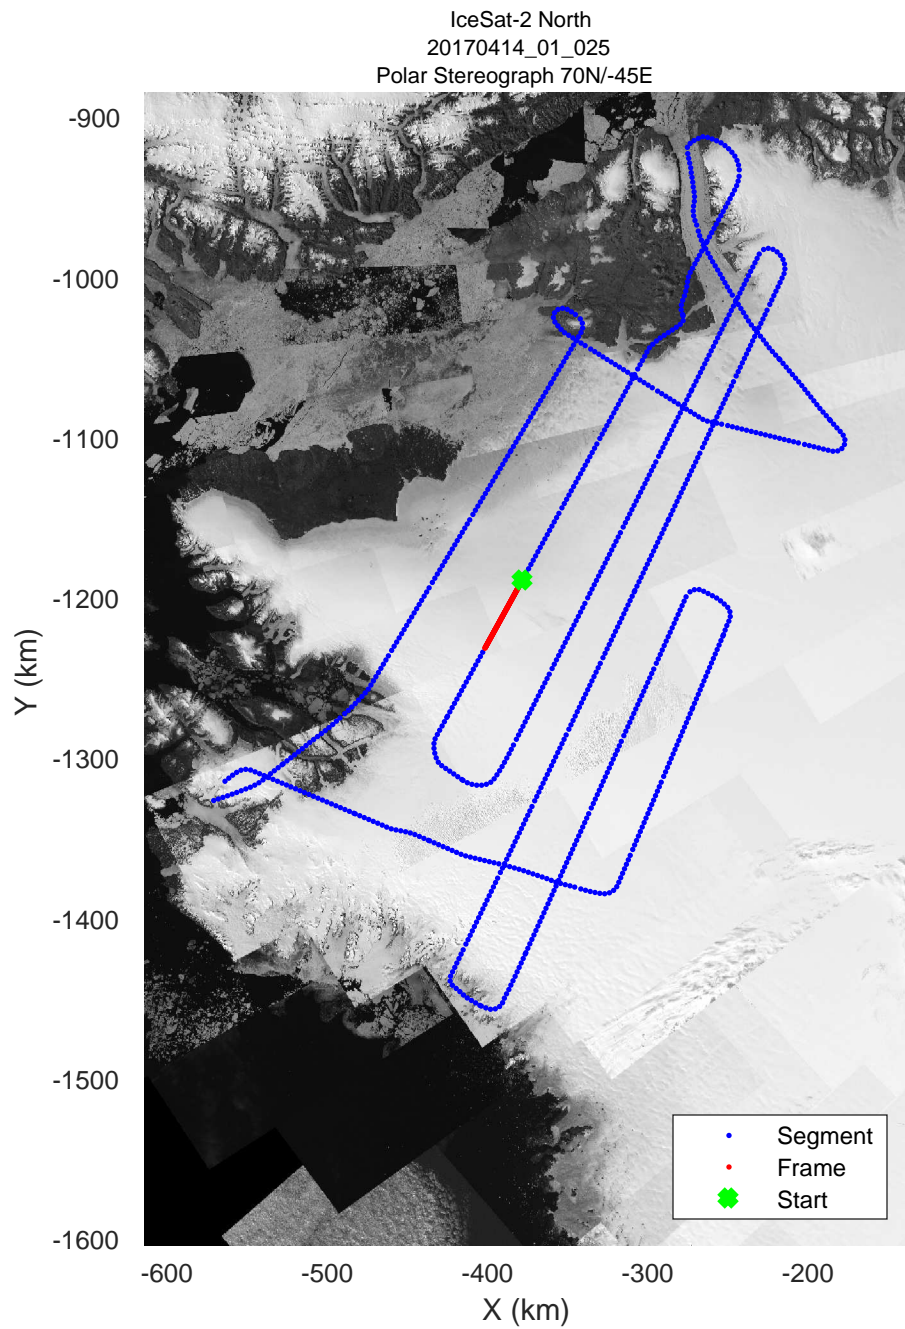

rds 2017_Greenland_P3: "IceSat-2 North" 20170414_01_022: 13:22:15.2 to 13:28:43.2 GPS

rds 2017_Greenland_P3: "IceSat-2 North" 20170414_01_022: 13:22:15.2 to 13:28:43.2 GPS

IceSat-2 North
20170414_01_023
Polar Stereograph 70N/-45E

rds 2017_Greenland_P3: "IceSat-2 North" 20170414_01_023: 13:28:43.5 to 13:35:19.1 GPS

rds 2017_Greenland_P3: "IceSat-2 North" 20170414_01_023: 13:28:43.5 to 13:35:19.1 GPS

rds 2017_Greenland_P3: "IceSat-2 North" 20170414_01_024: 13:35:19.4 to 13:41:53.0 GPS

rds 2017_Greenland_P3: "IceSat-2 North" 20170414_01_024: 13:35:19.4 to 13:41:53.0 GPS

rds 2017_Greenland_P3: "IceSat-2 North" 20170414_01_025: 13:41:53.2 to 13:48:21.0 GPS

rds 2017_Greenland_P3: "IceSat-2 North" 20170414_01_025: 13:41:53.2 to 13:48:21.0 GPS