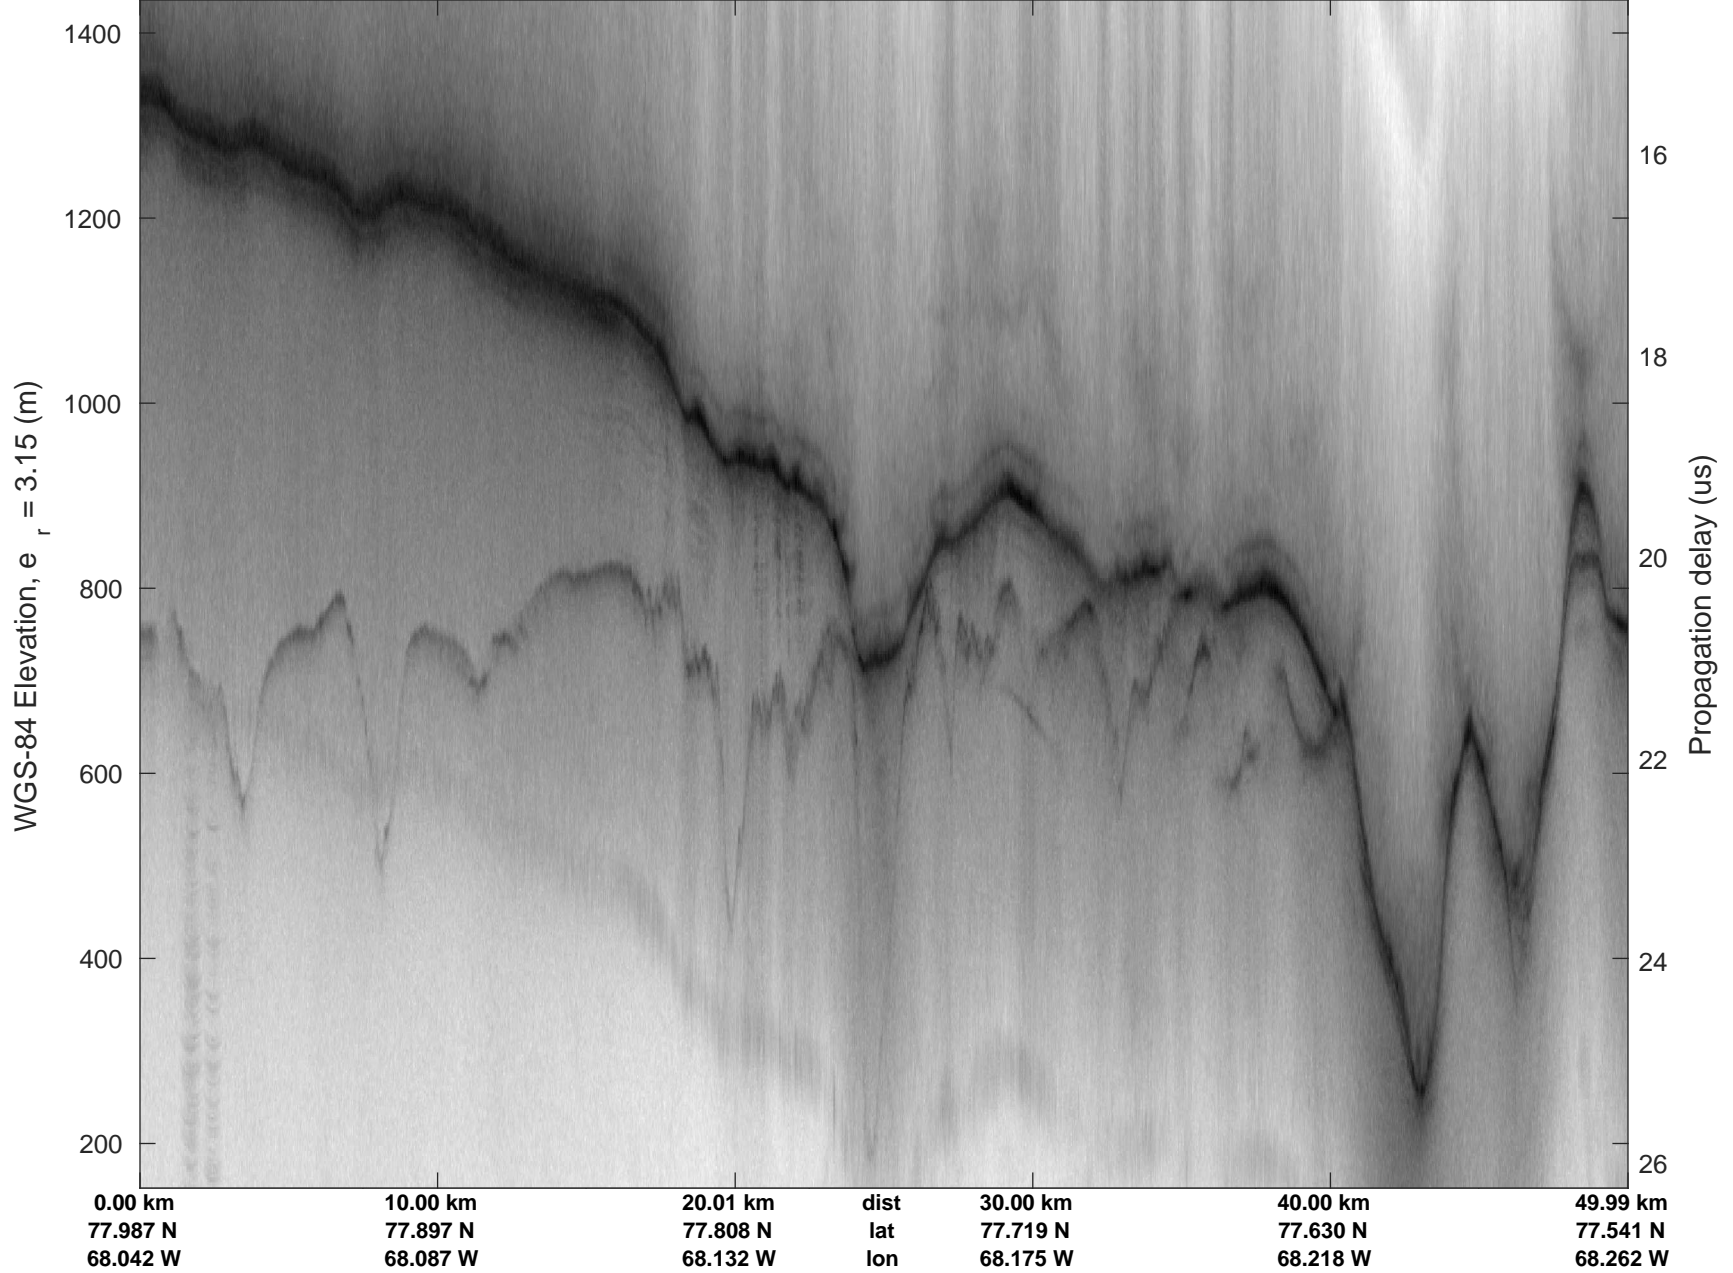

CryoVex 2
20170411_10_001
Polar Stereograph 70N/-45E

rds 2017_Greenland_P3: "CryoVex 2" 20170411_10_001: 18:13:31.5 to 18:19:26.8 GPS

rds 2017_Greenland_P3: "CryoVex 2" 20170411_10_001: 18:13:31.5 to 18:19:26.8 GPS

rds 2017_Greenland_P3: "CryoVex 2" 20170411_10_002: 18:19:27.1 to 18:25:18.5 GPS

rds 2017_Greenland_P3: "CryoVex 2" 20170411_10_002: 18:19:27.1 to 18:25:18.5 GPS

CryoVex 2
20170411_10_003
Polar Stereograph 70N/-45E

rds 2017_Greenland_P3: "CryoVex 2" 20170411_10_003: 18:25:18.8 to 18:28:23.5 GPS

rds 2017_Greenland_P3: "CryoVex 2" 20170411_10_003: 18:25:18.8 to 18:28:23.5 GPS