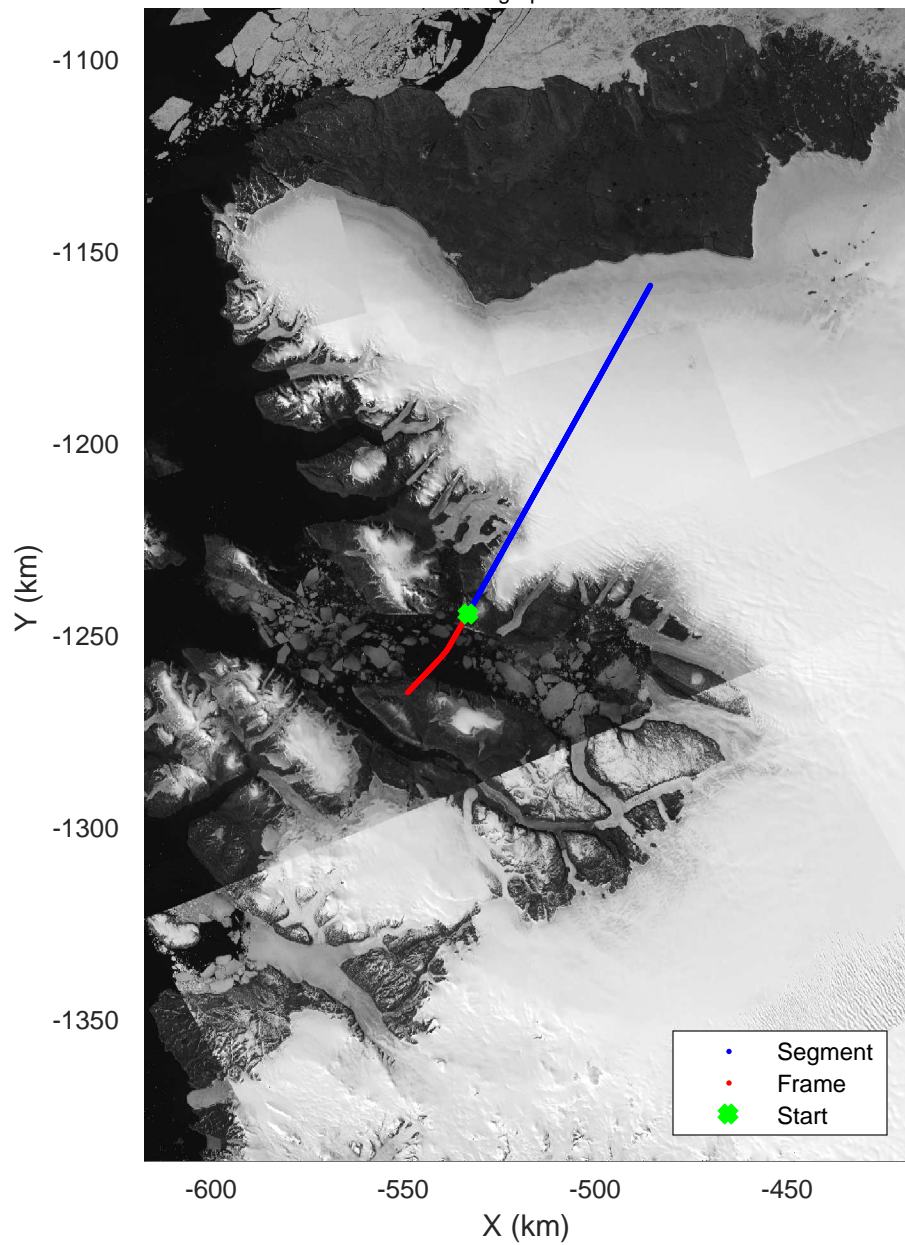

CryoVex 2
20170411_10_001
Polar Stereograph 70N/-45E

rds 2017_Greenland_P3: "CryoVex 2" 20170411_10_001: 18:13:31.5 to 18:19:26.8 GPS

rds 2017_Greenland_P3: "CryoVex 2" 20170411_10_001: 18:13:31.5 to 18:19:26.8 GPS

rds 2017_Greenland_P3: "CryoVex 2" 20170411_10_002: 18:19:27.1 to 18:25:18.5 GPS

rds 2017_Greenland_P3: "CryoVex 2" 20170411_10_002: 18:19:27.1 to 18:25:18.5 GPS

CryoVex 2
20170411_10_003
Polar Stereograph 70N/-45E

rds 2017_Greenland_P3: "CryoVex 2" 20170411_10_003: 18:25:18.8 to 18:28:23.5 GPS

rds 2017_Greenland_P3: "CryoVex 2" 20170411_10_003: 18:25:18.8 to 18:28:23.5 GPS