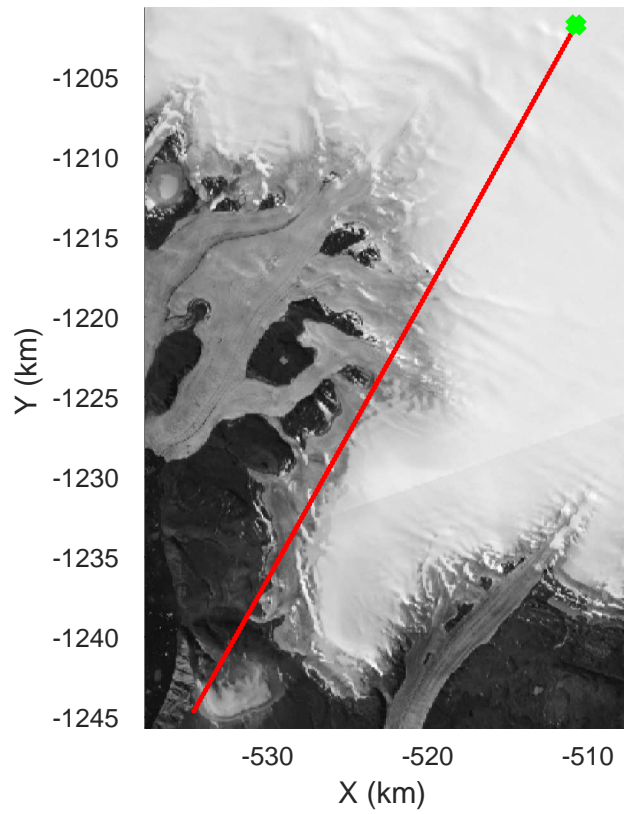

CryoVex 2
20170411_10_001
Polar Stereograph 70N/-45E

rds 2017_Greenland_P3: "CryoVex 2" 20170411_10_001: 18:13:31.5 to 18:19:26.8 GPS

rds 2017_Greenland_P3: "CryoVex 2" 20170411_10_001: 18:13:31.5 to 18:19:26.8 GPS

rds 2017_Greenland_P3: "CryoVex 2" 20170411_10_002: 18:19:27.1 to 18:25:18.5 GPS

rds 2017_Greenland_P3: "CryoVex 2" 20170411_10_002: 18:19:27.1 to 18:25:18.5 GPS

CryoVex 2
20170411_10_003
Polar Stereograph 70N/-45E

rds 2017_Greenland_P3: "CryoVex 2" 20170411_10_003: 18:25:18.8 to 18:28:23.5 GPS

rds 2017_Greenland_P3: "CryoVex 2" 20170411_10_003: 18:25:18.8 to 18:28:23.5 GPS