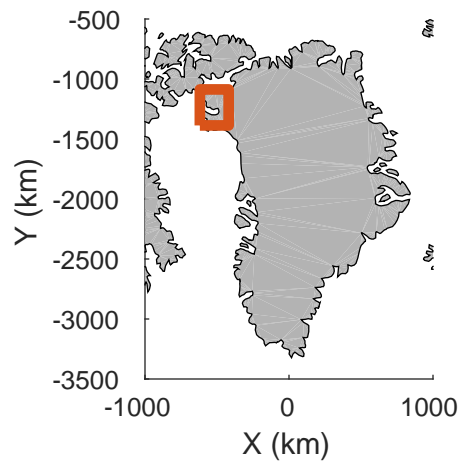

CryoVex 2
20170411_10_001
Polar Stereograph 70N/-45E

rds 2017_Greenland_P3: "CryoVex 2" 20170411_10_001: 18:13:31.5 to 18:19:26.8 GPS

rds 2017_Greenland_P3: "CryoVex 2" 20170411_10_001: 18:13:31.5 to 18:19:26.8 GPS

rds 2017_Greenland_P3: "CryoVex 2" 20170411_10_002: 18:19:27.1 to 18:25:18.5 GPS

rds 2017_Greenland_P3: "CryoVex 2" 20170411_10_002: 18:19:27.1 to 18:25:18.5 GPS

CryoVex 2
20170411_10_003
Polar Stereograph 70N/-45E