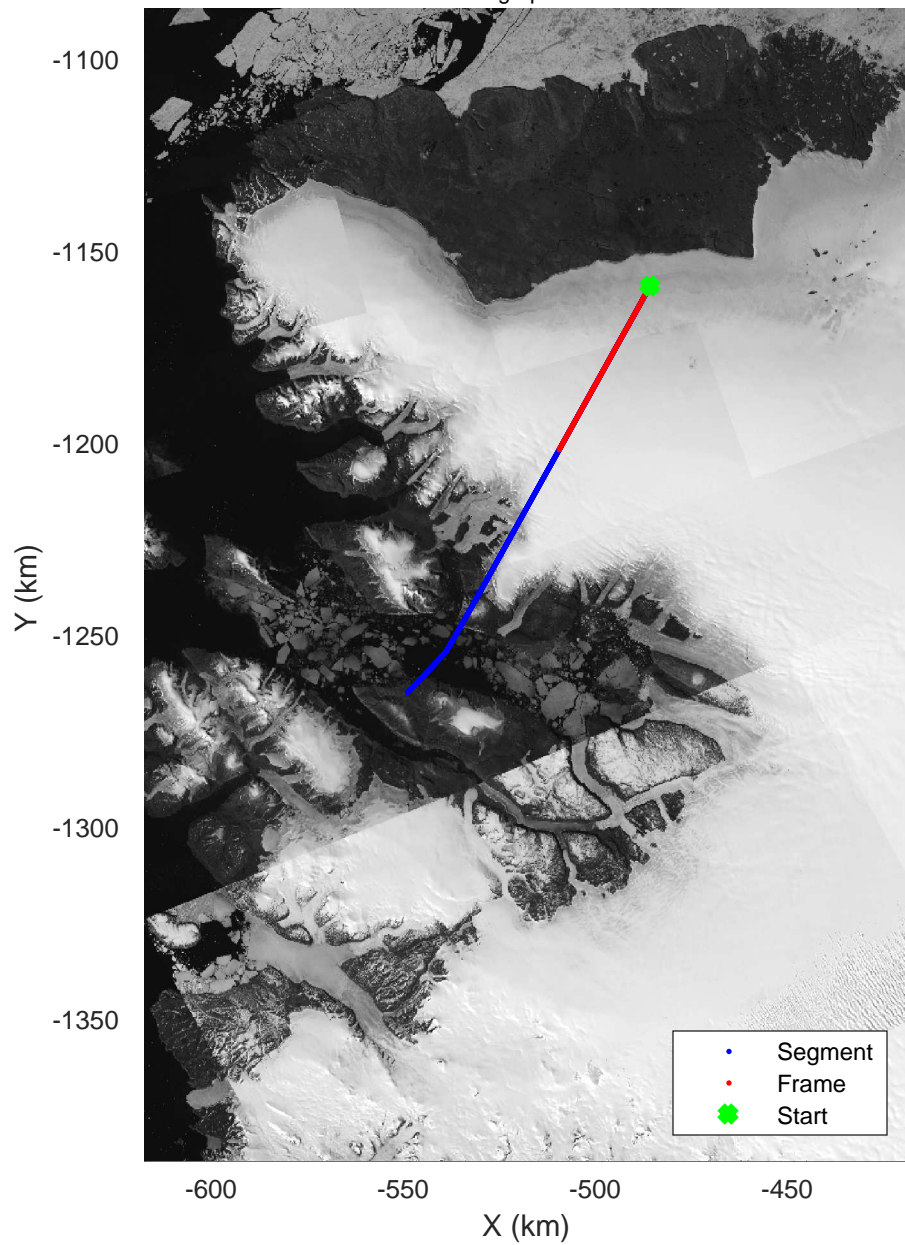

CryoVex 2
20170411_10_001
Polar Stereograph 70N/-45E

rds 2017_Greenland_P3: "CryoVex 2" 20170411_10_001: 18:13:31.5 to 18:19:26.8 GPS

rds 2017_Greenland_P3: "CryoVex 2" 20170411_10_001: 18:13:31.5 to 18:19:26.8 GPS

rds 2017_Greenland_P3: "CryoVex 2" 20170411_10_002: 18:19:27.1 to 18:25:18.5 GPS

rds 2017_Greenland_P3: "CryoVex 2" 20170411_10_002: 18:19:27.1 to 18:25:18.5 GPS

CryoVex 2
20170411_10_003
Polar Stereograph 70N/-45E

rds 2017_Greenland_P3: "CryoVex 2" 20170411_10_003: 18:25:18.8 to 18:28:23.5 GPS

rds 2017_Greenland_P3: "CryoVex 2" 20170411_10_003: 18:25:18.8 to 18:28:23.5 GPS