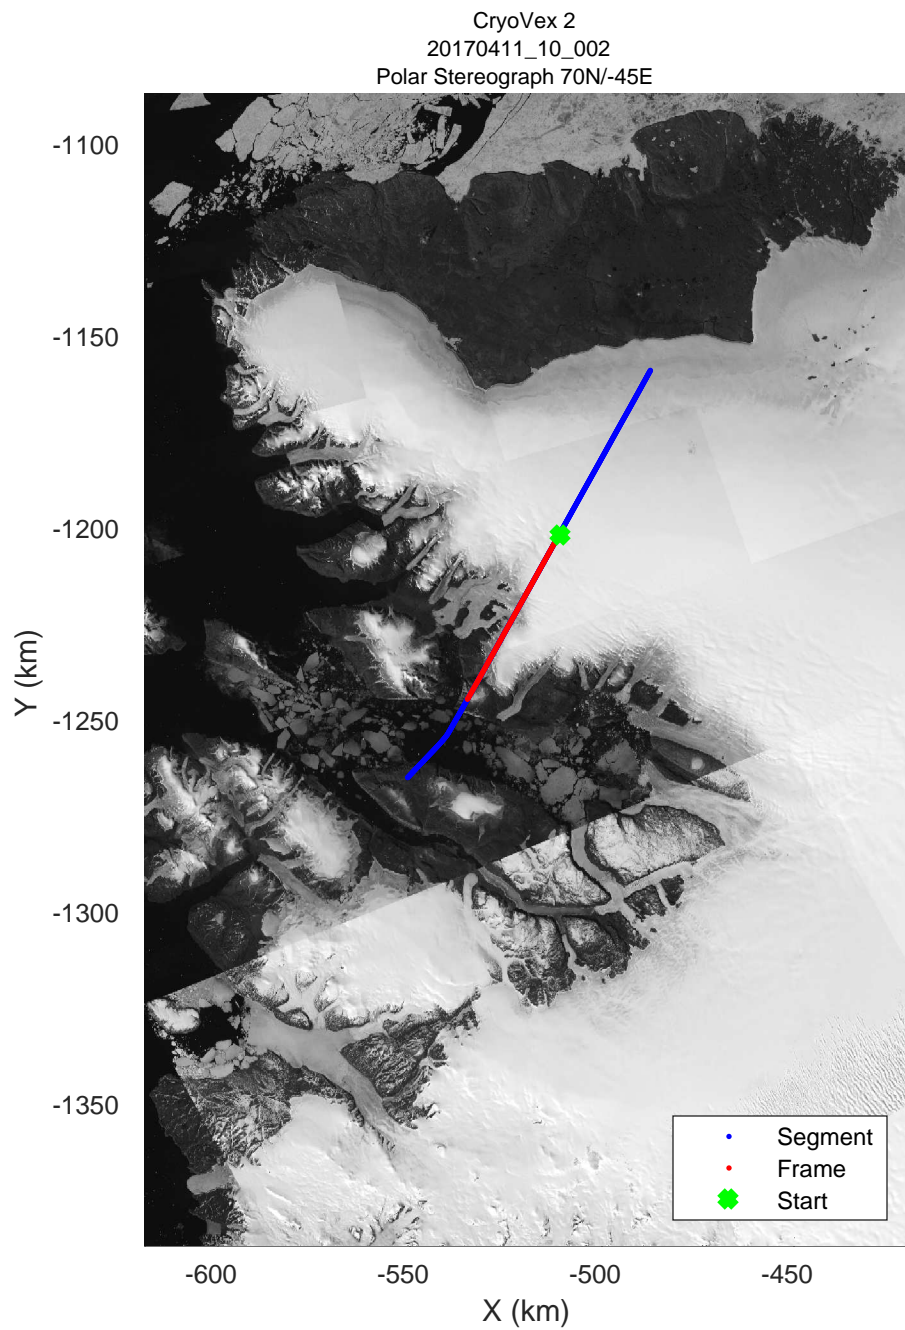

CryoVex 2
20170411_10_001
Polar Stereograph 70N/-45E

rds 2017_Greenland_P3: "CryoVex 2" 20170411_10_001: 18:13:31.5 to 18:19:26.8 GPS

rds 2017_Greenland_P3: "CryoVex 2" 20170411_10_001: 18:13:31.5 to 18:19:26.8 GPS

rds 2017_Greenland_P3: "CryoVex 2" 20170411_10_002: 18:19:27.1 to 18:25:18.5 GPS

rds 2017_Greenland_P3: "CryoVex 2" 20170411_10_002: 18:19:27.1 to 18:25:18.5 GPS

CryoVex 2
20170411_10_003
Polar Stereograph 70N/-45E

rds 2017_Greenland_P3: "CryoVex 2" 20170411_10_003: 18:25:18.8 to 18:28:23.5 GPS

rds 2017_Greenland_P3: "CryoVex 2" 20170411_10_003: 18:25:18.8 to 18:28:23.5 GPS