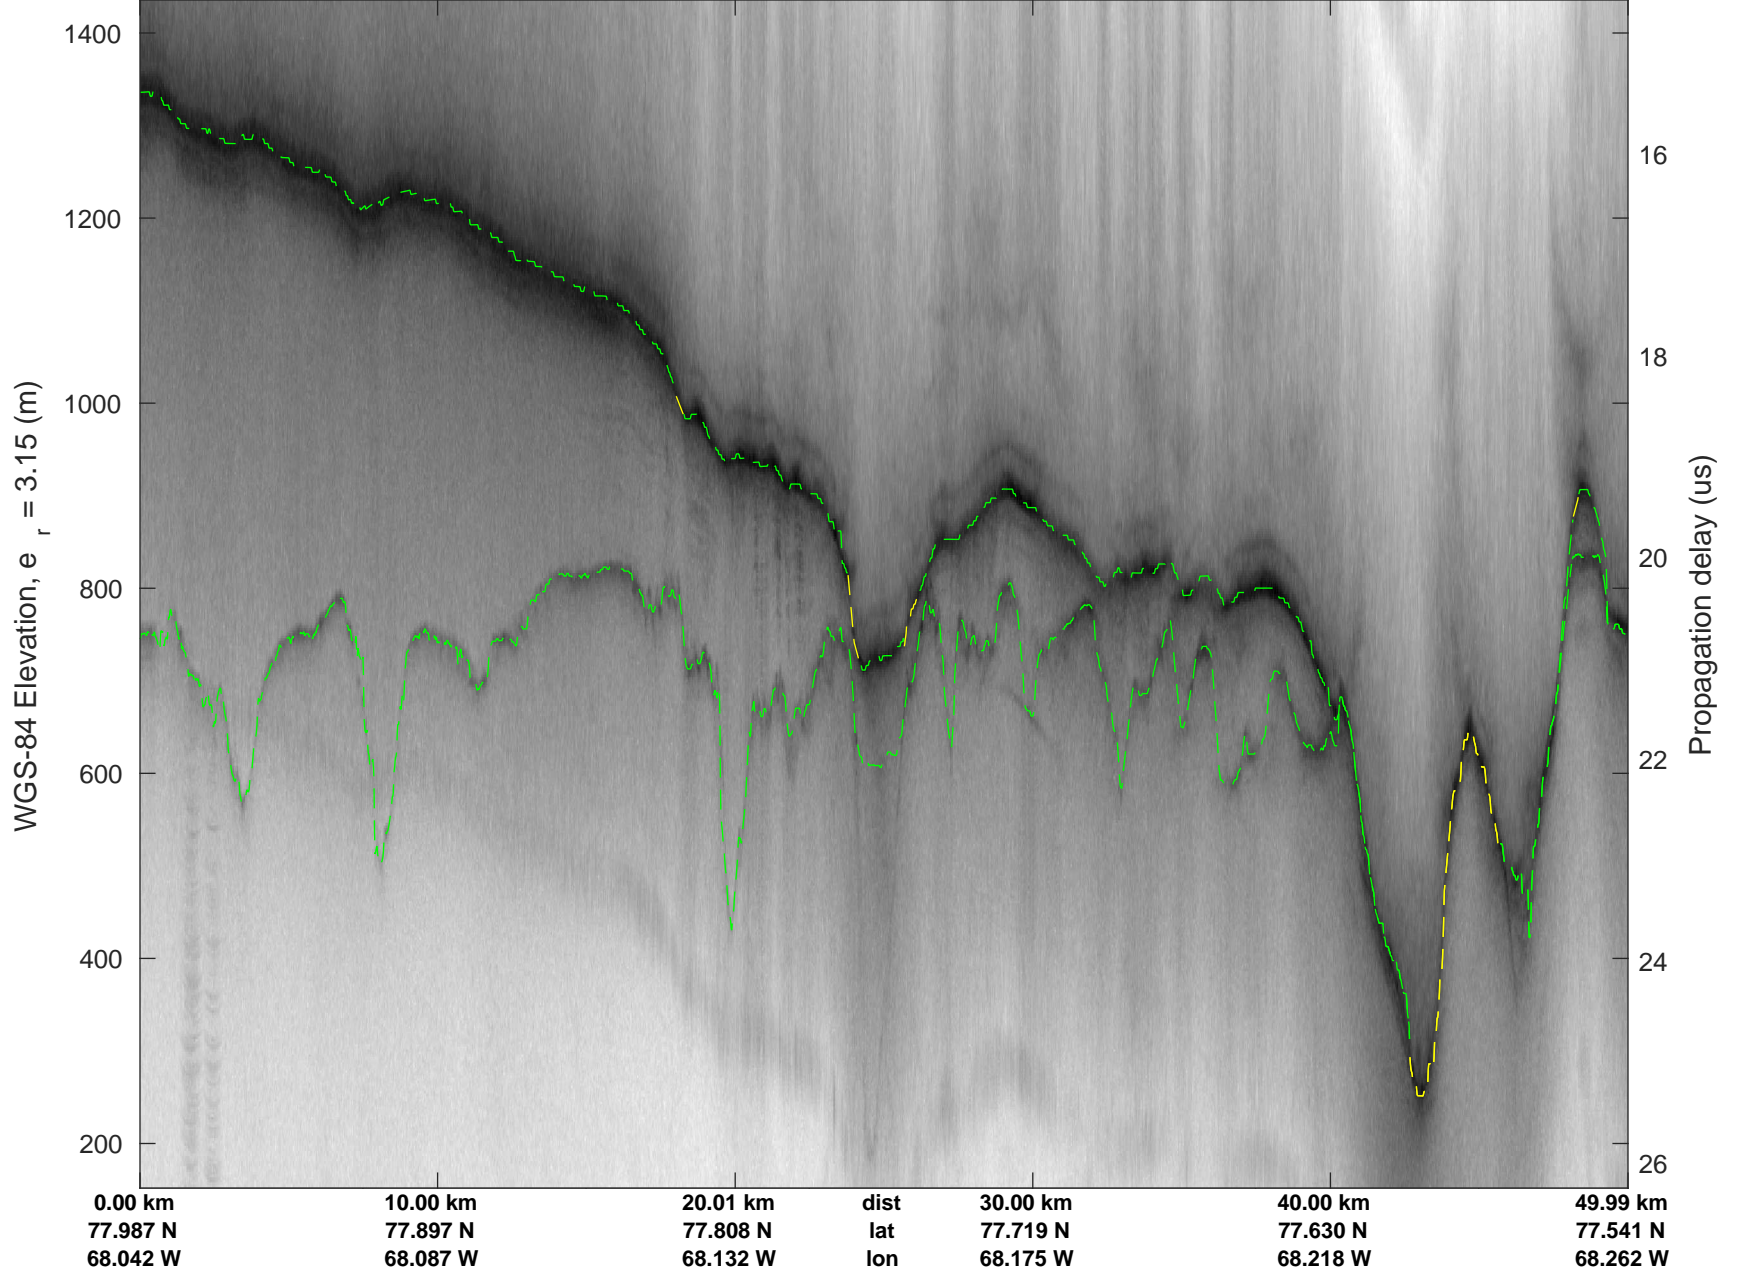

CryoVex 2
20170411_10_001
Polar Stereograph 70N/-45E

rds 2017_Greenland_P3: "CryoVex 2" 20170411_10_001: 18:13:31.5 to 18:19:26.8 GPS

rds 2017_Greenland_P3: "CryoVex 2" 20170411_10_001: 18:13:31.5 to 18:19:26.8 GPS

rds 2017_Greenland_P3: "CryoVex 2" 20170411_10_002: 18:19:27.1 to 18:25:18.5 GPS

rds 2017_Greenland_P3: "CryoVex 2" 20170411_10_002: 18:19:27.1 to 18:25:18.5 GPS

CryoVex 2
20170411_10_003
Polar Stereograph 70N/-45E

rds 2017_Greenland_P3: "CryoVex 2" 20170411_10_003: 18:25:18.8 to 18:28:23.5 GPS

rds 2017_Greenland_P3: "CryoVex 2" 20170411_10_003: 18:25:18.8 to 18:28:23.5 GPS