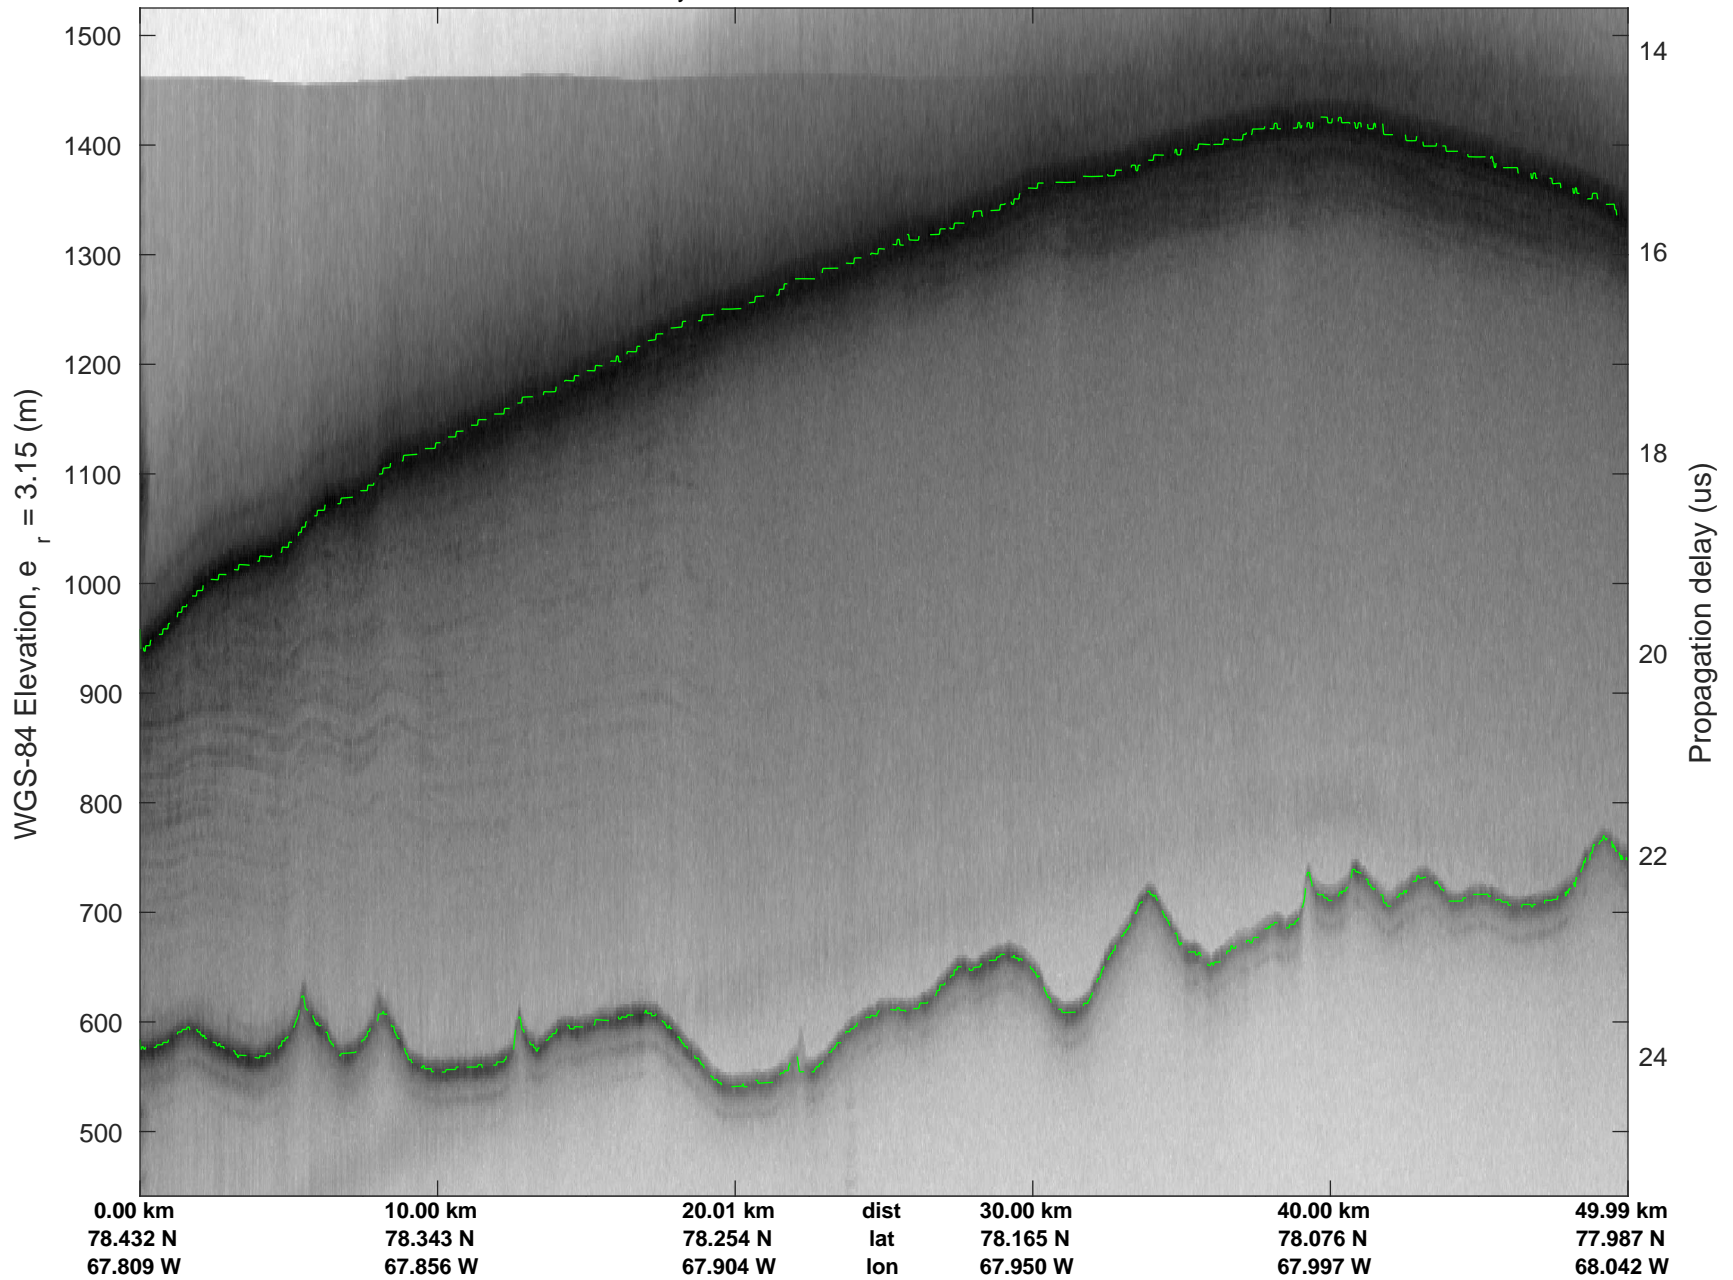

CryoVex 2
20170411_10_001
Polar Stereograph 70N/-45E

rds 2017_Greenland_P3: "CryoVex 2" 20170411_10_001: 18:13:31.5 to 18:19:26.8 GPS

rds 2017_Greenland_P3: "CryoVex 2" 20170411_10_001: 18:13:31.5 to 18:19:26.8 GPS

rds 2017_Greenland_P3: "CryoVex 2" 20170411_10_002: 18:19:27.1 to 18:25:18.5 GPS

rds 2017_Greenland_P3: "CryoVex 2" 20170411_10_002: 18:19:27.1 to 18:25:18.5 GPS

CryoVex 2
20170411_10_003
Polar Stereograph 70N/-45E

rds 2017_Greenland_P3: "CryoVex 2" 20170411_10_003: 18:25:18.8 to 18:28:23.5 GPS

rds 2017_Greenland_P3: "CryoVex 2" 20170411_10_003: 18:25:18.8 to 18:28:23.5 GPS