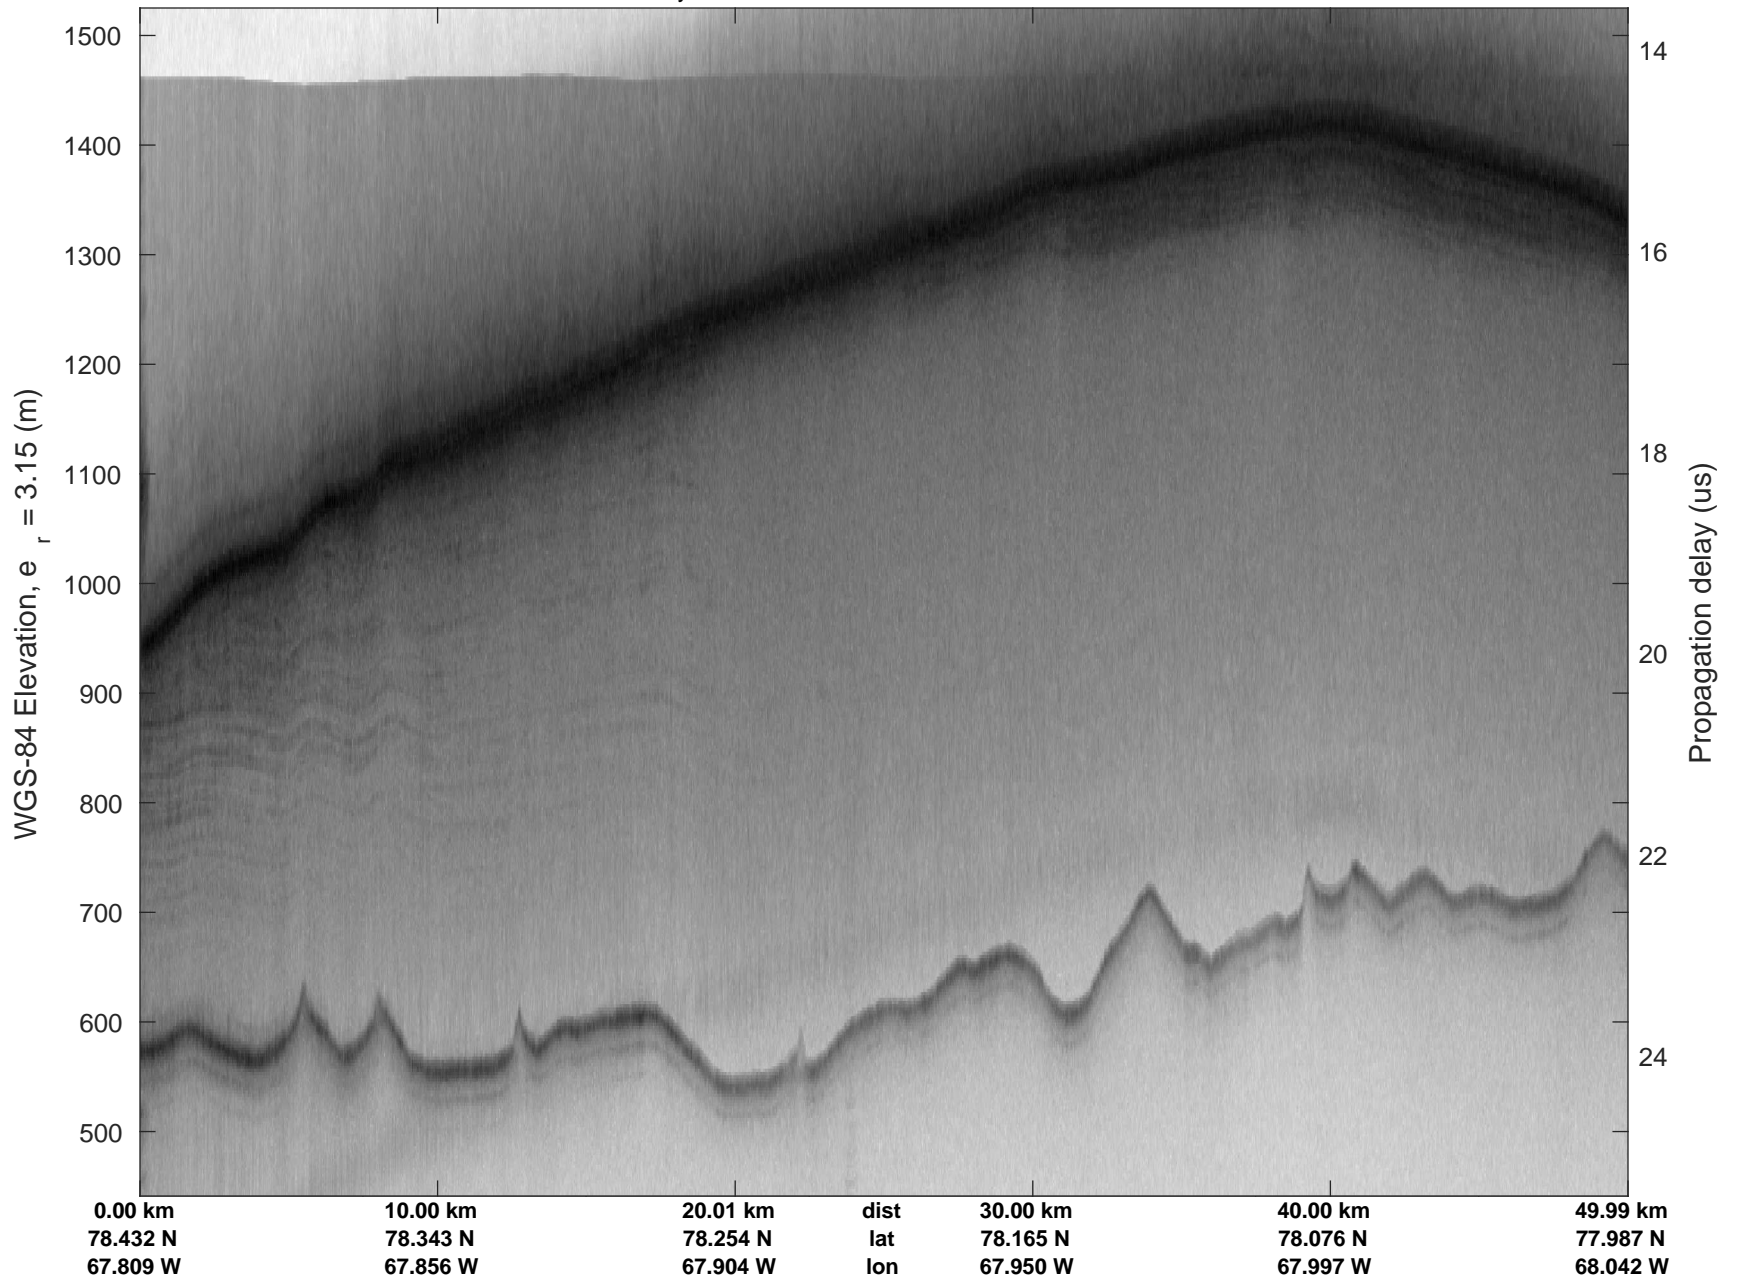

CryoVex 2
20170411_10_001
Polar Stereograph 70N/-45E

rds 2017_Greenland_P3: "CryoVex 2" 20170411_10_001: 18:13:31.5 to 18:19:26.8 GPS

rds 2017_Greenland_P3: "CryoVex 2" 20170411_10_001: 18:13:31.5 to 18:19:26.8 GPS

rds 2017_Greenland_P3: "CryoVex 2" 20170411_10_002: 18:19:27.1 to 18:25:18.5 GPS

rds 2017_Greenland_P3: "CryoVex 2" 20170411_10_002: 18:19:27.1 to 18:25:18.5 GPS

CryoVex 2
20170411_10_003
Polar Stereograph 70N/-45E

rds 2017_Greenland_P3: "CryoVex 2" 20170411_10_003: 18:25:18.8 to 18:28:23.5 GPS

rds 2017_Greenland_P3: "CryoVex 2" 20170411_10_003: 18:25:18.8 to 18:28:23.5 GPS