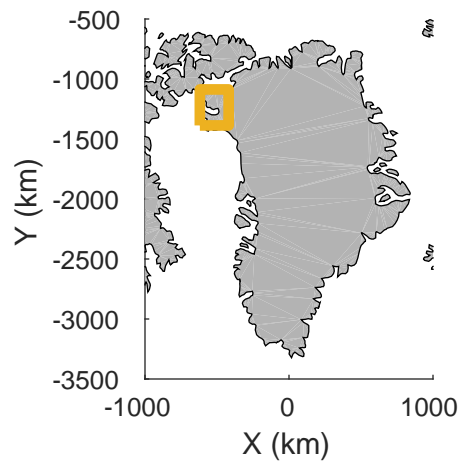

CryoVex 2
20170411_10_001
Polar Stereograph 70N/-45E

rds 2017_Greenland_P3: "CryoVex 2" 20170411_10_001: 18:13:31.5 to 18:19:26.8 GPS

rds 2017_Greenland_P3: "CryoVex 2" 20170411_10_001: 18:13:31.5 to 18:19:26.8 GPS

rds 2017_Greenland_P3: "CryoVex 2" 20170411_10_002: 18:19:27.1 to 18:25:18.5 GPS

rds 2017_Greenland_P3: "CryoVex 2" 20170411_10_002: 18:19:27.1 to 18:25:18.5 GPS

CryoVex 2
20170411_10_003
Polar Stereograph 70N/-45E