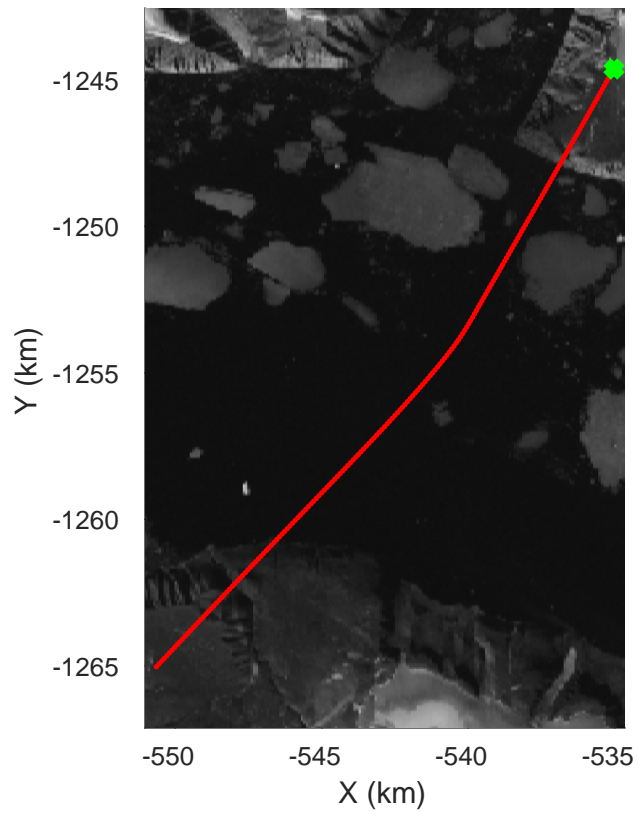

CryoVex 2
20170411_10_001
Polar Stereograph 70N/-45E

rds 2017_Greenland_P3: "CryoVex 2" 20170411_10_001: 18:13:31.5 to 18:19:26.8 GPS

rds 2017_Greenland_P3: "CryoVex 2" 20170411_10_001: 18:13:31.5 to 18:19:26.8 GPS

rds 2017_Greenland_P3: "CryoVex 2" 20170411_10_002: 18:19:27.1 to 18:25:18.5 GPS

rds 2017_Greenland_P3: "CryoVex 2" 20170411_10_002: 18:19:27.1 to 18:25:18.5 GPS

CryoVex 2
20170411_10_003
Polar Stereograph 70N/-45E

rds 2017_Greenland_P3: "CryoVex 2" 20170411_10_003: 18:25:18.8 to 18:28:23.5 GPS

rds 2017_Greenland_P3: "CryoVex 2" 20170411_10_003: 18:25:18.8 to 18:28:23.5 GPS